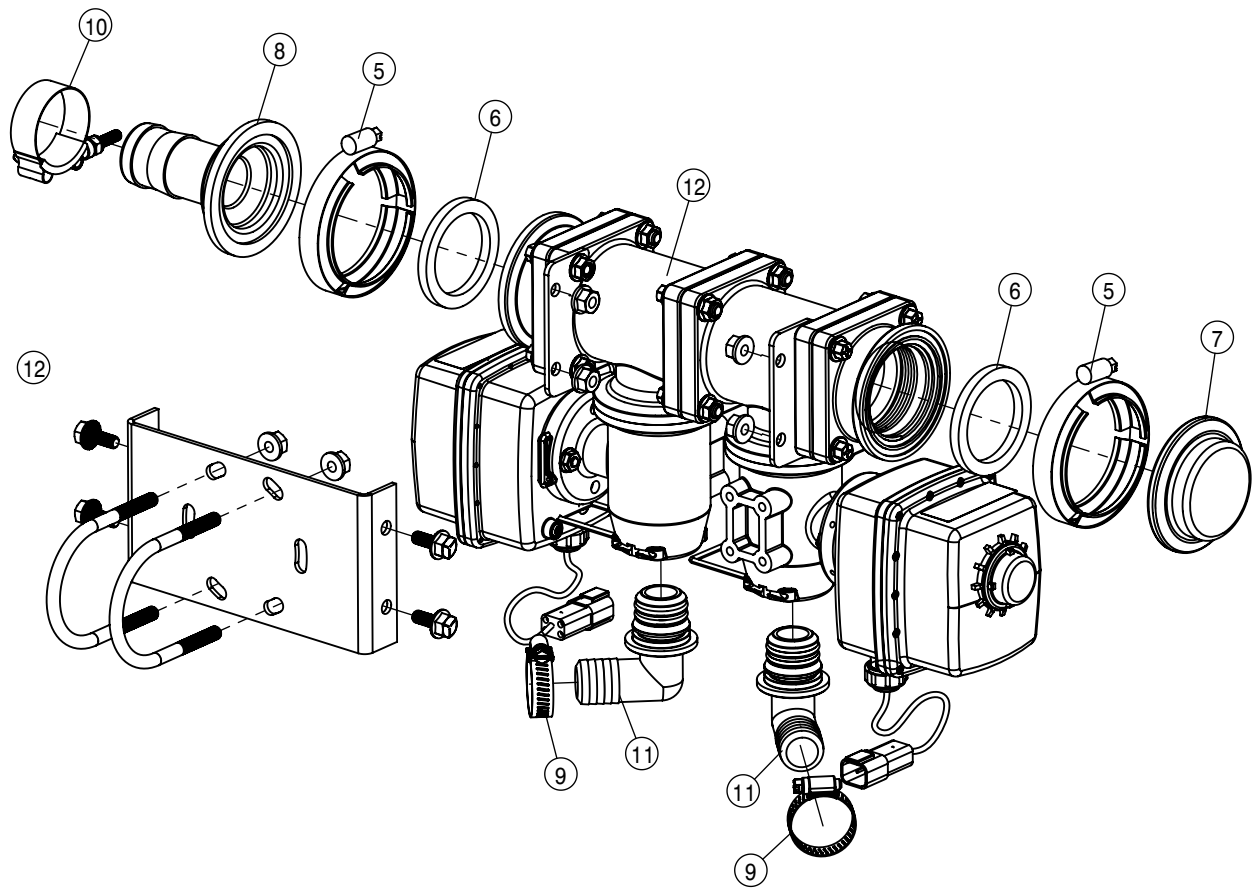

LEFT OUTER SOLUTION VALVE ASSEMBLY 120/132			
DET	QTY	P/N	DESCRIPTION
1	1	167335	MTG BRKT SLTN VALVE 120' - 1
2	4	470233	5/16UNC X 3/4 HHSFB GR5 MC
3	8	470570	5/16-18UNC CTRLK FLG NUT MC GR5
4	2	473974	5/16UNC-2 9/16-3 1/2 U-BOLT SS
5	2	500194	2" FP FLANGE CLAMP S.S.
6	2	500195	2" FP FLANGE GASKET EPDM
7	1	500206	2"FP FLANGE PLUG
8	1	500230	2" FP FLANGE PLUG-1 1/2" HOSE BARB
9	2	520090	HOSECLAMP NO 16 STAINLESS
10	1	520133	1.81/2.06 T-BOLT HOSE CLAMP SS
11	2	696272	1" 90 HOSE BARB FOR 696270, KZCO
12	1	696295	2-VALVE STACK, QX4 KZCO