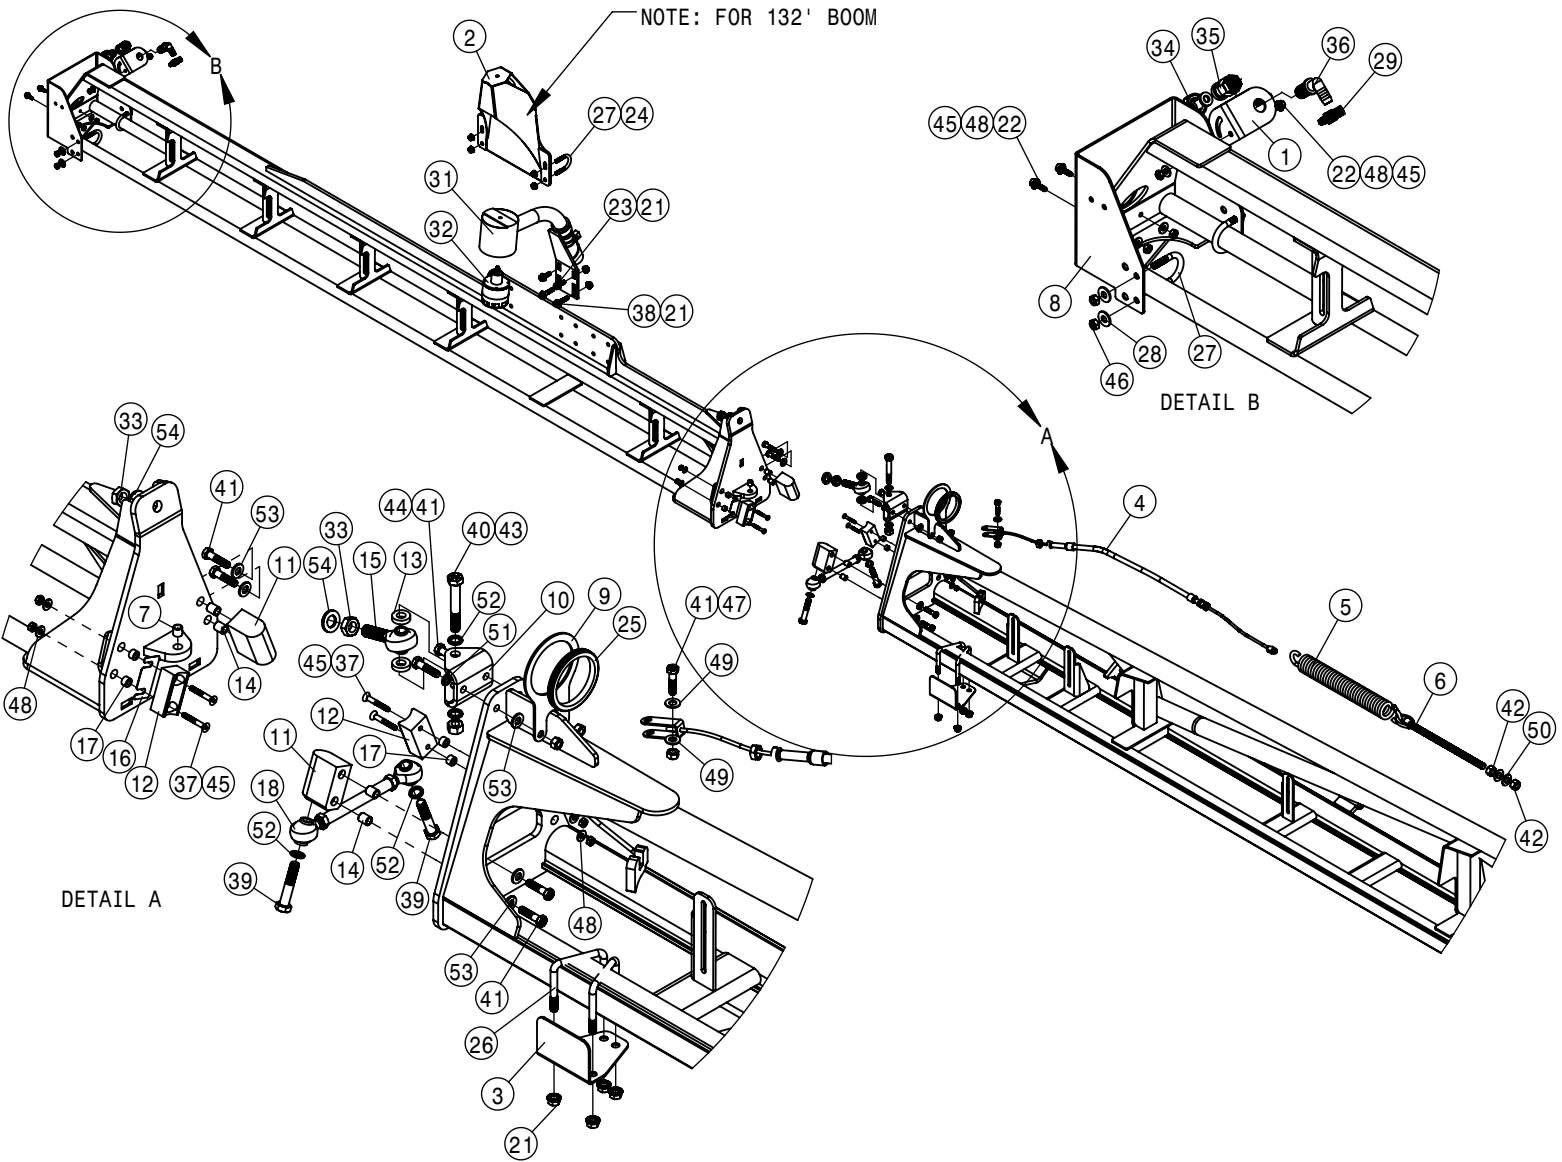

RIGHT BOOM BREAKAWAY ASSEMBLY 120/132			
DET	QTY	P/N	DESCRIPTION
1	1	166862	FENCE ROW NOZ BRKT RH, 120
2	1	166893	NORAC BRKT 5.4 DEGREE TILT
3	1	167069	PROX FLAG BRKT OTR SECT1-2 120'A'12
4	1	167092	CABLE,BREAK AWAY 120'A'12
5	1	167106	SPRING,BREAK AWAY 120'A'12
6	1	167107	BOOM SPRING ROD ASSY 120'A'12
7	1	167125	BRONZE BUSHING .5 OD X .058 WA
8	1	167135	BRKT MNT FOAM & FNCE ROW NOZL 7.5"
9	1	167821	HOSE RING PLT, 3 INCH '16
10	1	169221	BRKT, UPR PIV MT
11	2	169222	BLOCK, LWR PIV
12	2	169223	BLOCK, STOP
13	2	169224	SPACER, 1.00 OD X .50 ID X .25
14	4	169225	SLEEVE, .5000D X .375ID X .600
15	1	169226	ROD END, UPR BALL JOINT
16	4	169227	SHIM, STOP BLOCK
17	4	169228	SLEEVE, .5000D X .252ID X .313
18	1	169229	LINK ASSY, LWR HINGE
NS	2	294348	HARNNESS,120' BOOM WING

RIGHT BOOM BREAKAWAY ASSEMBLY 120/132			
DET	QTY	P/N	DESCRIPTION
20	2	294349	HARNNESS,132' BOOM WING
21	8	470087	3/8-16UNC HEX FLG NUT SER MC GR5
22	4	470118	1/4UNC X 3/4 HHSFB GR5 MC
23	2	470460	3/8UNC X 1 HHSFB GR5 MC
24	4	470570	5/16UNC HEX FLG CNTR LOCK NUT
25	1	470691	GROMMET,3.000ID .125GW 3.25GD
26	2	472036	3/8UNC-2.63ID-2.88 U-BOLT SQ
27	4	473911	5/16UNC-1.31ID-2.00 U-BOLT ZINC
28	4	483040	USS FLAT WASHER 5/16 MC
29	1	520070	HOSE CLAMP NO 8 STAINLESS
NS	1	650429	DECAL SHEET,120' ALUM BOOM '12
31	1	693068	SENSOR MTG BRKT, NORAC
32	1	693113	SENSOR, NORAC UC5 ULTRASONIC
33	2	695914	5/8-18UNF HEX JAM NUT SS
34	1	737822	CAP SET, YELLOW QUICK TEEJET
35	1	737931	11/16-16F-QUICK TJET ADAPTER
36	1	737932	11/16MPS-90-1/2 HBARB NOZLBODY
37	4	900169	1/4-20 UNC X 3/4 FHSCS GR5 BZ
38	2	900504	3/8UNC X 1 1/2 HHSFB GR5 MC

RIGHT BOOM BREAKAWAY ASSEMBLY 120/132			
DET	QTY	P/N	DESCRIPTION
39	2	900842	1/2UNC X 2 1/2 HHCS GR8 MC
40	1	900856	1/2UNC X 3 1/4 HHCS GR8 MC
41	7	900858	3/8UNC X 1 1/2 HHCS GR8 MC
42	2	910010	5/8-11UNC HEX NUT MC GR5
43	1	910032	1/2-13UNC HEX NUT MC GR8
44	2	910134	3/8-16UNC HEX NUT MC GR8
45	8	914000	1/4-20UNC STOVER NUT MC GR5
46	4	914002	5/16-18UNC STOVER NUT MC GR5
47	1	914004	3/8-16UNC STOVER NUT MC GR5
48	8	920000	SAE FLAT WASHER 1/4 MC
49	2	920002	SAE FLAT WASHER 3/8 MC
50	2	920005	SAE FLAT WASHER 5/8 MC
51	2	920523	WASHER, NORD-LOCK NL3/8
52	4	920524	WASHER, NORD-LOCK NL1/2
53	6	920525	WASHER, NORD-LOCK NL3/8SP
54	2	920526	WASHER, NORD-LOCK NL16SP