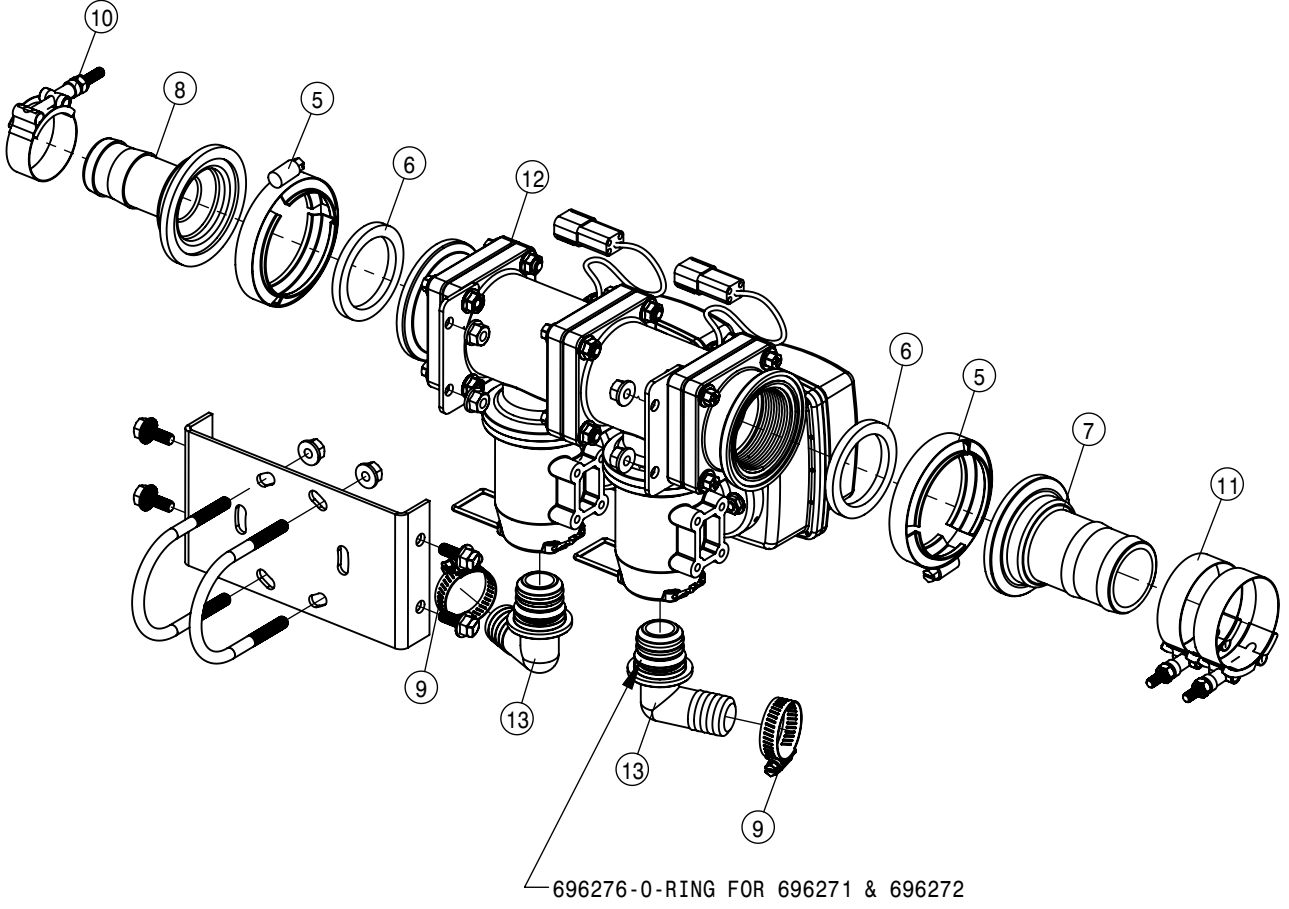

RIGHT INNER SOLUTION VALVE ASSEMBLY 120/132			
DET	QTY	P/N	DESCRIPTION
1	1	167335	MTG BRKT SLTN VALVE 120' - 1
2	4	470233	5/16UNC X 3/4 HHSFB GR5 MC
3	8	470570	5/16-18UNC CTRLK FLG NUT MC GR5
4	2	473974	5/16UNC-2 9/16-3 1/2 U-BOLT SS
5	2	500194	2" FP FLANGE CLAMP S.S.
6	2	500195	2" FP FLANGE GASKET EPDM
7	1	500196	2"FP FLANGE-2"HOSE BARB POLY
8	1	500230	2" FP FLANGE PLUG-1 1/2" HOSE BARB
9	2	520090	HOSECLAMP NO 16 STAINLESS
10	1	520133	1.81/2.06 T-BOLT HOSE CLAMP SS
11	2	520141	2.31/2.62 T-BOLT HOSE CLAMP SS
12	1	696270	2-VALVE STACK, QX4 KZCO
13	2	696272	1" 90 HOSE BARB FOR 696270, KZCO