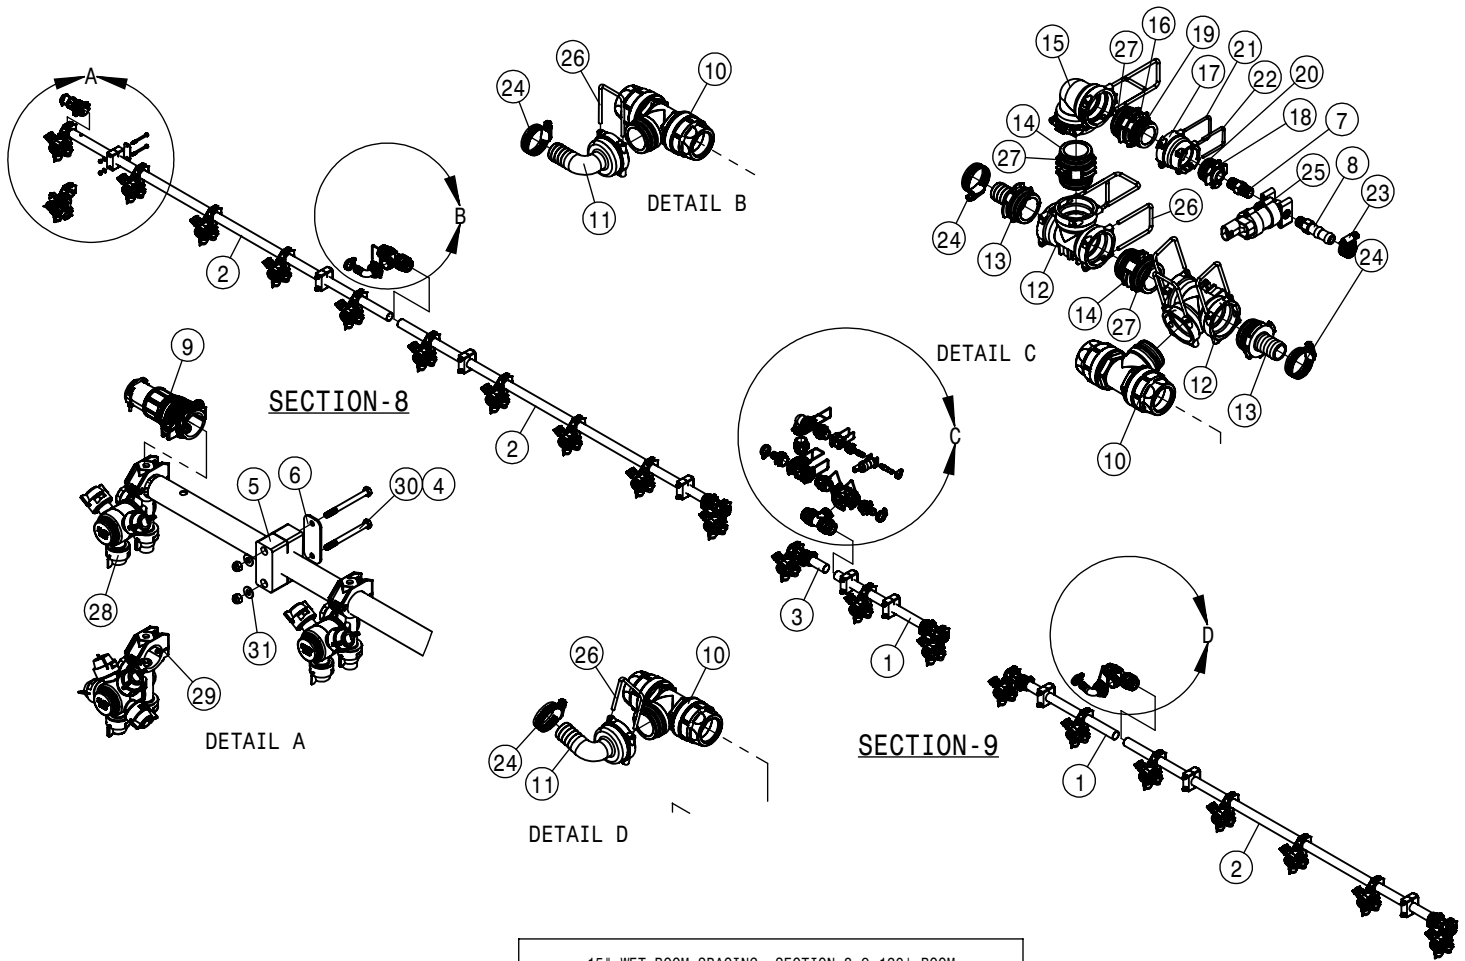

15" WET BOOM SPACING, SECTION 8-9 120' BOOM			
DET	QTY	P/N	DESCRIPTION
1	2	167224	15" WET BOOM TUBE, 20.66 LG
2	3	167225	15" WET BOOM TUBE, 65.66 LG
3	1	167226	15" WET BOOM TUBE, 5.66 LG
4	18	470089N	1/4UNC HEX NYLOC NUT, 316 SS
5	9	470375	TUBE CLAMP BODY, 1.31 I.D. (PAIR)
6	9	470376	COVER PLATE FOR 470375
7	1	500001	1/4MNPT HEX PIPE NIPPLE STL
8	1	500128	1/4NPT-1/2 HOSE BARB, POLY
9	6	500295	NOZZLE BODY END CAP
10	3	500296	EASY FIT TEE 1" PIPE
11	2	500299	T5 TO 25MM HB 90
12	2	500300	T5 FEMALE TEE
13	2	500301	T5 MALE TO 25MM HB
14	2	500302	T5 MALE COUPLER
15	1	500303	T5 FEMALE 90
16	1	500304	T5 - T4 MALE REDUCER
17	1	500305	T4 - T3 FEMALE REDUCER
18	1	500306	T3 MALE TO 1/4" NPT
19	1	500308	O-RING, 3.53MM X 28.17MM EPDM
20	1	500309	O-RING, 2.62MM X 25.07MM EPDM
21	1	500310	FORK D3 DIST 34.2
22	1	500311	FORK D3 DIST 29
23	1	520069	HOSE CLAMP NO 6 STAINLESS
24	4	520090	HOSECLAMP NO 16 STAINLESS
25	1	696235	1/4" ELECT SOLU SOLE VLV, 2203
26	10	737738	FORK,D.3 DIST.42 (737731)
27	7	737763	O-RING, 1 1/4" CONN EPDM
28	20	737921	QUICK TJET 3-TIP BODY,1" HV
29	20	737925	QUICK TJET 5 + 1-TIP BODY 1"
30	18	900010N	1/4UNC X 3" HEX BOLT SS
31	18	920000N	1/4 SAE FLAT WASHER SS