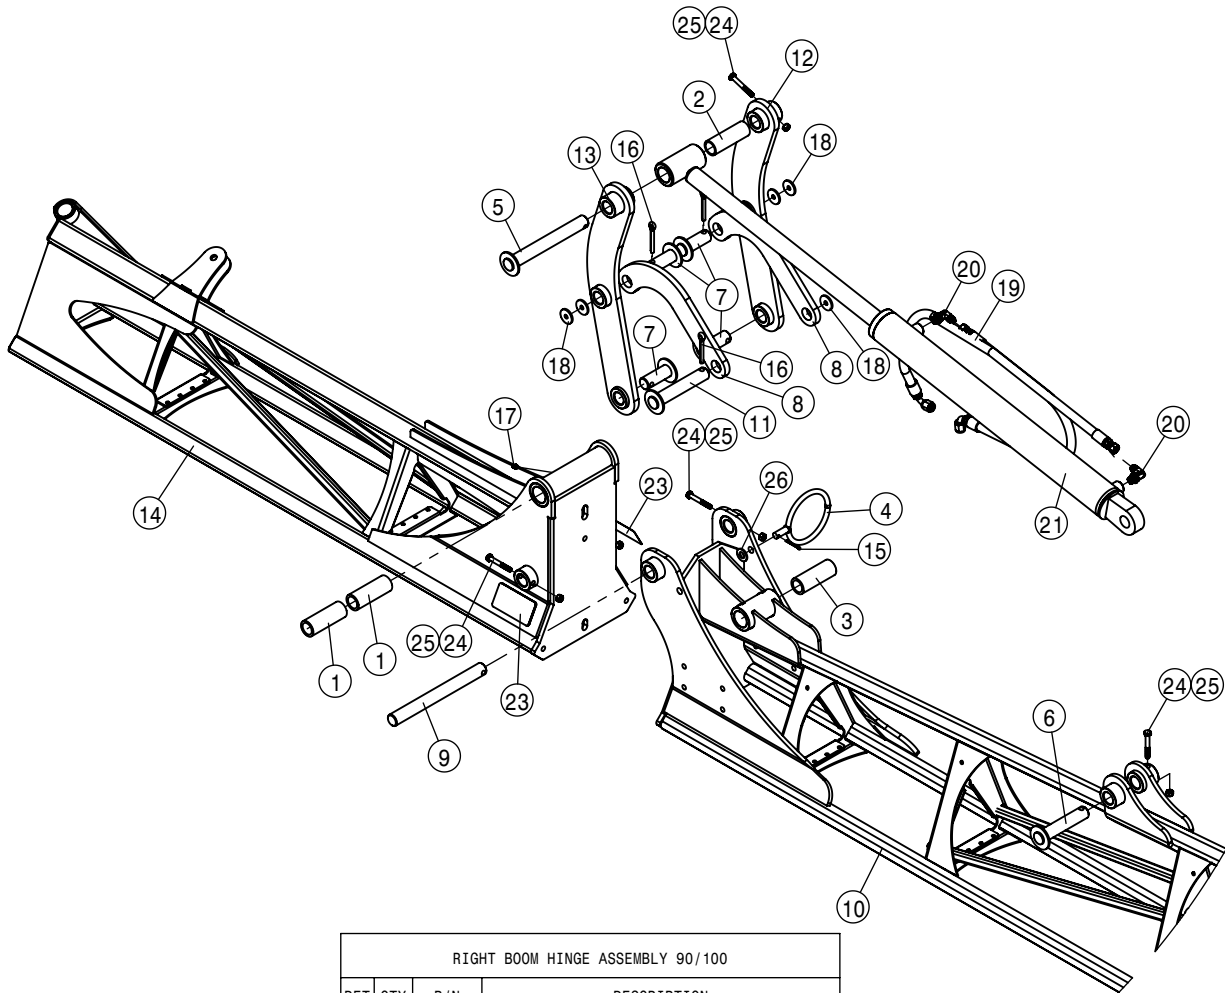

RIGHT BOOM HINGE ASSEMBLY 90/100			
DET	QTY	P/N	DESCRIPTION
1	2	121106	BOOM FOLD BRG, POLYGON
2	1	121108	OUTR BOOM FOLD CYL BRG,POLYGON
3	1	121121	BEARING, 1.006-1.368-3.6PLYGON
4	1	164517	HOSE SUPPORT RING WLD
5	1	164520	BOOM CYL PIVOT PIN WLD
6	1	164522	BOOM FOLD CYL PIN WLD
7	4	164524	BOOMERANG CNTR PIVOT PIN WLD
8	2	164643	XK402 TOP ARM(LEFT) 10.35 CNTR
9	1	164678	BOOM FOLD PIVOT PIN, STS 05
10	1	164880	INNER BOOM WLD, SECT-1 STS 05
11	1	165834	BOOM FOLD CYL PIN WLD
12	1	165836	RH FOLD-OVER BOOMERANG WLD
13	1	165837	LH FOLD-OVER BOOMERANG WLD
14	1	165999	RH FLDOVR BM, SECT-2 W/DECAL
15	1	390984	1/8 X 1 1/4 COTTER PIN
16	3	470012	5/16 X 2 COTTER PIN
17	1	471005	GREASE ZERK, 1/4-28 X 1/2
18	5	483024	FENDER WASHER 5/16 MC
19	2	616356	06-451TC-06FJX-06FJX90-27 H/A
20	2	618688	9/16MOR-90-9/16MJ .025 CHK VLV
21	1	621562	OUTR FOLD CYL,2.25 X 21.00 STS
NS	1	621563	REPAIR KIT,HYD CYL 621562
23	2	650204	DECAL, WARNING, CRUSH HAZARD FP
24	5	900086	5/16UNC X 2 1/4 HEX BOLT
25	5	914002	5/16UNC HEX STOVER NUT
26	1	920004	1/2 SAE FLAT WASHER