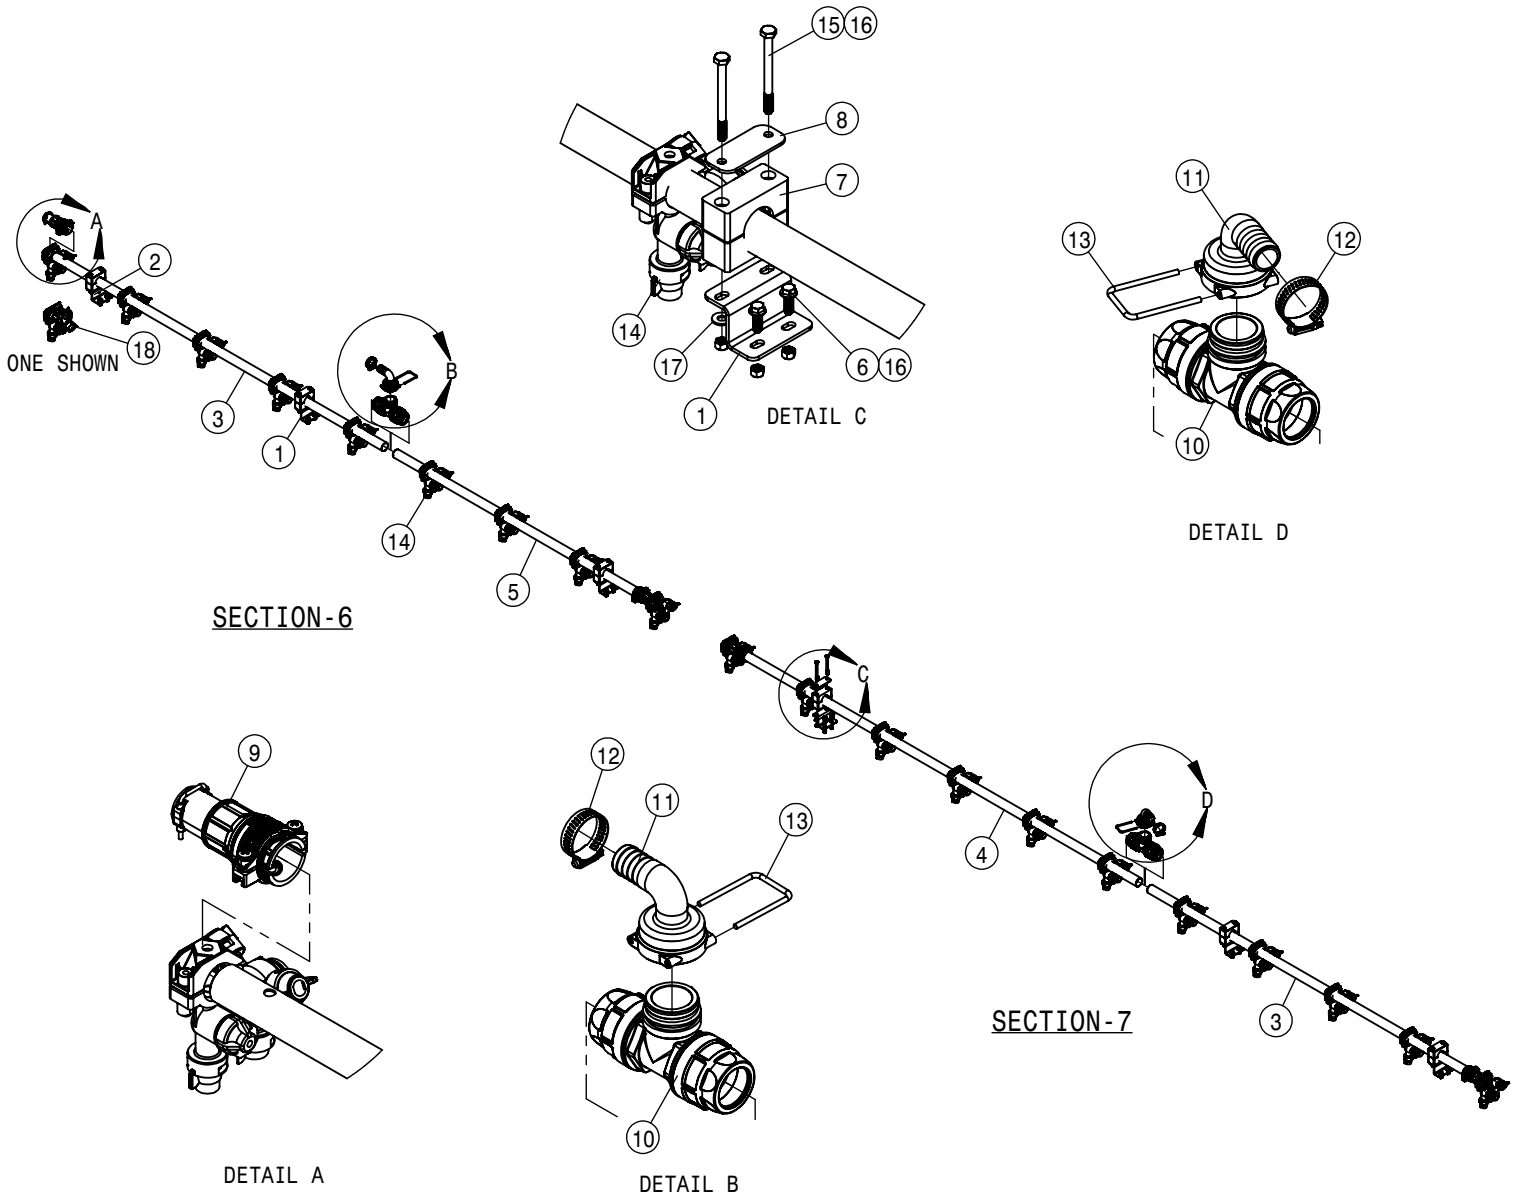

15" WET BOOM SPACING, SECTION 6-7 90/100 BOOM			
DET	QTY	P/N	DESCRIPTION
1	5	164859	CLAMP MT BRKT, WET BOOM, STS 04
2	1	164916	Z-BRKT, WET BOOM SECT 1, STS
3	2	167225	15" WET BOOM TUBE, 65.66 LG
4	1	167228	15" WET BOOM TUBE, 80.66 LG
5	1	167229	15" WET BOOM TUBE, 50.66 LG
6	12	470118	1/4 UNC X 3/4 SER FLG BOLT
7	6	470375	TUBE CLAMP BODY, 1.31 I.D. (PAIR)
8	6	470376	COVER PLATE FOR 470375
9	4	500295	NOZZLE BODY END CAP
10	2	500296	EASY FIT TEE 1" PIPE
11	2	500299	T5 TO 25MM HB 90
12	2	520090	HOSECLAMP NO 16 STAINLESS
13	2	737738	FORK, D.3 DIST.42 (737731)
14	20	737921	QUICK TJET 3-TIP BODY, 1" HV
15	12	900010	1/4UNC X 3" HEX BOLT
16	24	914000	1/4UNC HEX STOVER NUT
17	12	920000	1/4 SAE FLAT WASHER
18	20	737925	QUICK TJET 5 + 1-TIP BODY 1"