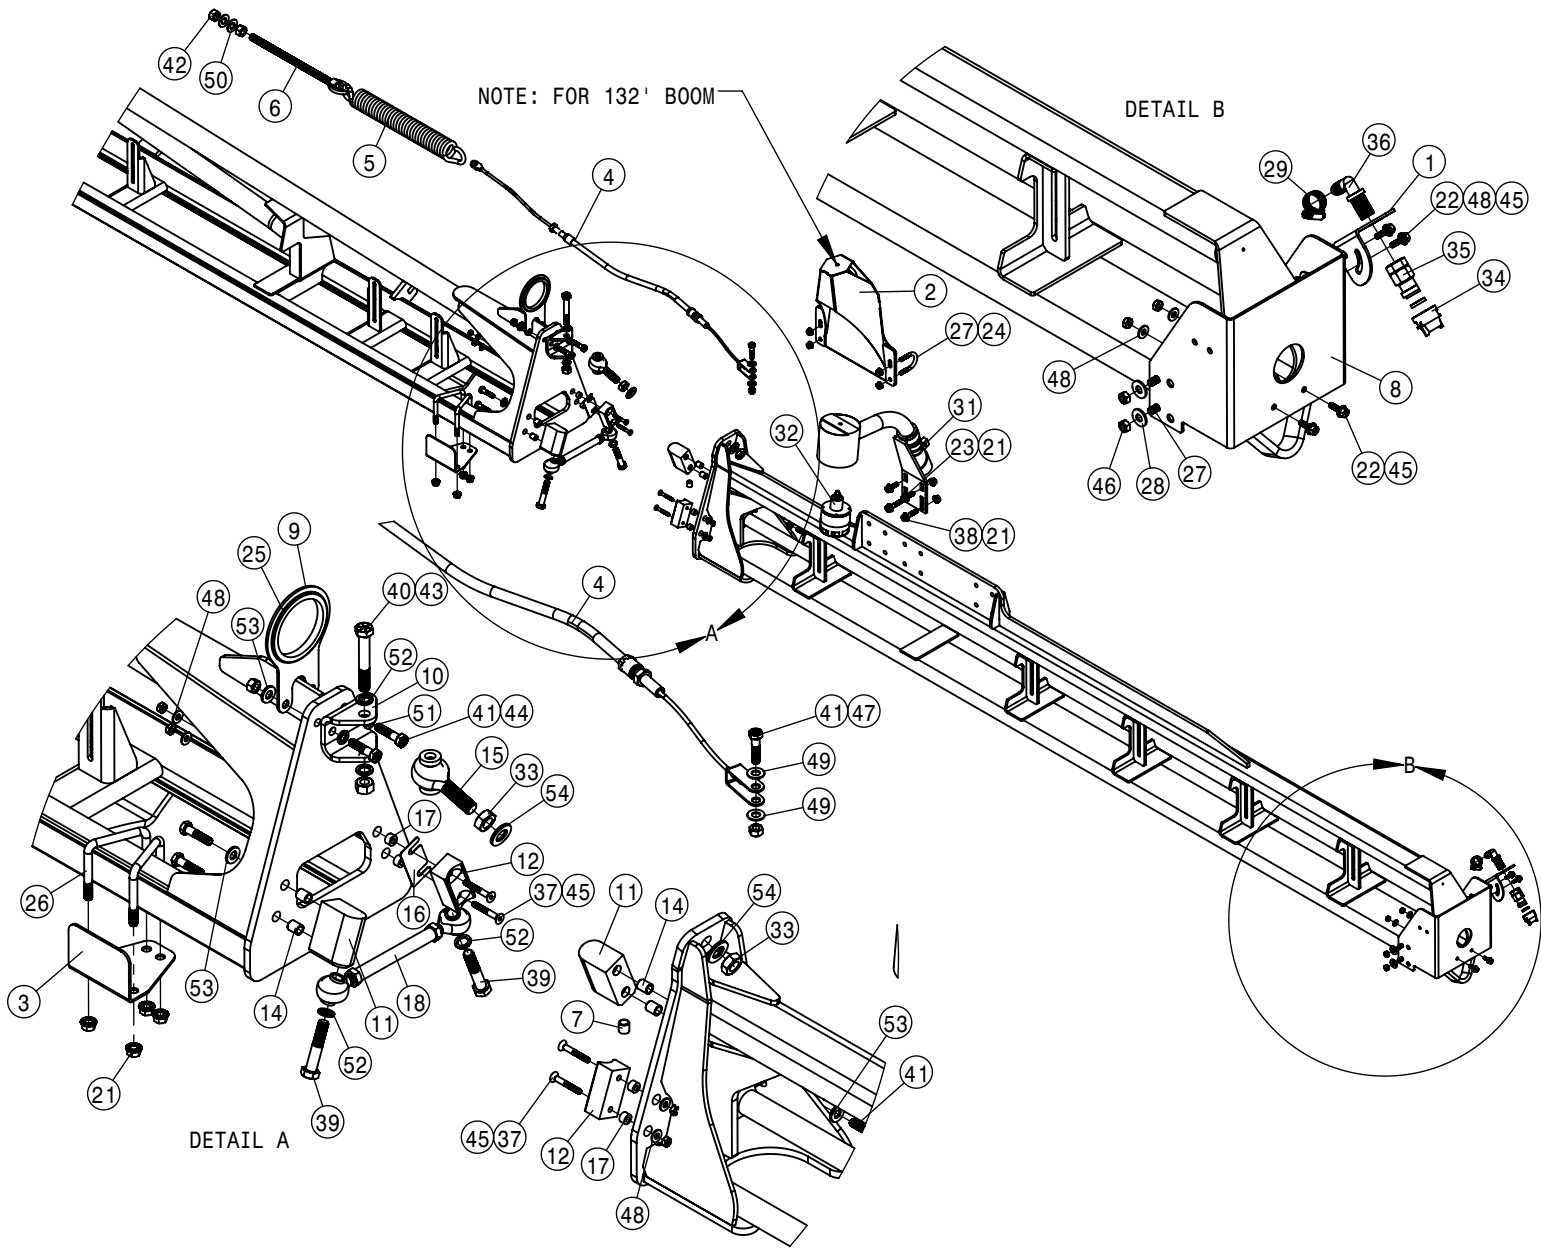

LEFT BOOM BREAKAWAY ASSEMBLY 120/132

DET	QTY	P/N	DESCRIPTION
1	1	166863	FENCE ROW NOZ BRKT LH, 120
2	1	166893	NORAC BRKT 5.4 DEGREE TILT
3	1	167069	PROX FLAG BRKT OTR SECT1-2 120'A'12
4	1	167092	CABLE,BREAK AWAY 120'A'12
5	1	167106	SPRING,BREAK AWAY 120'A'12
6	1	167107	BOOM SPRING ROD ASSY 120'A'12
7	1	167125	BRONZE BUSHING .5 OD X .058 WA
8	1	167135	BRKT MNT FOAM & FNCE ROW NOZL 7.5"
9	1	167821	HOSE RING PLT, 3 INCH '16
10	1	169221	BRKT, UPR PIV MT
11	2	169222	BLOCK, LWR PIV
12	2	169223	BLOCK, STOP
13	2	169224	SPACER, 1.00 OD X .50 ID X .25
14	4	169225	SLEEVE, .5000D X .375ID X .600
15	1	169226	ROD END, UPR BALL JOINT
16	4	169227	SHIM, STOP BLOCK
17	4	169228	SLEEVE, .5000D X .252ID X .313
18	1	169229	LINK ASSY, LWR HINGE
NS	2	294348	HARNNESS,120' BOOM WING

LEFT BOOM BREAKAWAY ASSEMBLY 120/132

DET	QTY	P/N	DESCRIPTION
NS	2	294349	HARNNESS,132' BOOM WING
21	8	470087	3/8-16UNC HEX FLG NUT SER MC GR5
22	4	470118	1/4UNC X 3/4 HHSFB GR5 MC
23	2	470460	3/8UNC X 1 HHSFB GR5 MC
24	4	470570	5/16UNC HEX FLG CNTR LOCK NUT
25	1	470691	GROMMET,3.000ID .125GW 3.25GD
26	2	472036	3/8UNC-2.63ID-2.88 U-BOLT SQ
27	4	473911	5/16UNC-1.31ID-2.00 U-BOLT ZINC
28	4	483040	USS FLAT WASHER 5/16 MC
29	1	520070	HOSE CLAMP NO 8 STAINLESS
NS	1	650429	DECAL SHEET,120' ALUM BOOM '12
31	1	693068	SENSOR MTG BRKT, NORAC
32	1	693113	SENSOR, NORAC UC5 ULTRASONIC
33	2	695914	5/8-18UNF HEX JAM NUT SS
34	1	737822	CAP SET, YELLOW QUICK TEEJET
35	1	737931	11/16-16F-QUICK TJET ADAPTER
36	1	737932	11/16MPS-90-1/2 HBARB NOZLBODY
37	4	900169	1/4-20 UNC X 3/4 FHSCS GR5 BZ
38	2	900504	3/8UNC X 1 1/2 HHSFB GR5 MC

LEFT BOOM BREAKAWAY ASSEMBLY 120/132

DET	QTY	P/N	DESCRIPTION
39	2	900842	1/2UNC X 2 1/2 HHCS GR8 MC
40	1	900856	1/2UNC X 3 1/4 HHCS GR8 MC
41	7	900858	3/8UNC X 1 1/2 HHCS GR8 MC
42	2	910010	5/8-11UNC HEX NUT MC GR5
43	1	910032	1/2-13UNC HEX NUT MC GR8
44	2	910134	3/8-16UNC HEX NUT MC GR8
45	8	914000	1/4-20UNC STOVER NUT MC GR5
46	4	914002	5/16-18UNC STOVER NUT MC GR5
47	1	914004	3/8-16UNC STOVER NUT MC GR5
48	8	920000	SAE FLAT WASHER 1/4 MC
49	2	920002	SAE FLAT WASHER 3/8 MC
50	2	920005	SAE FLAT WASHER 5/8 MC
51	2	920523	WASHER, NORD-LOCK NL3/8
52	4	920524	WASHER, NORD-LOCK NL1/2
53	6	920525	WASHER, NORD-LOCK NL3/8SP
54	2	920526	WASHER, NORD-LOCK NL16SP