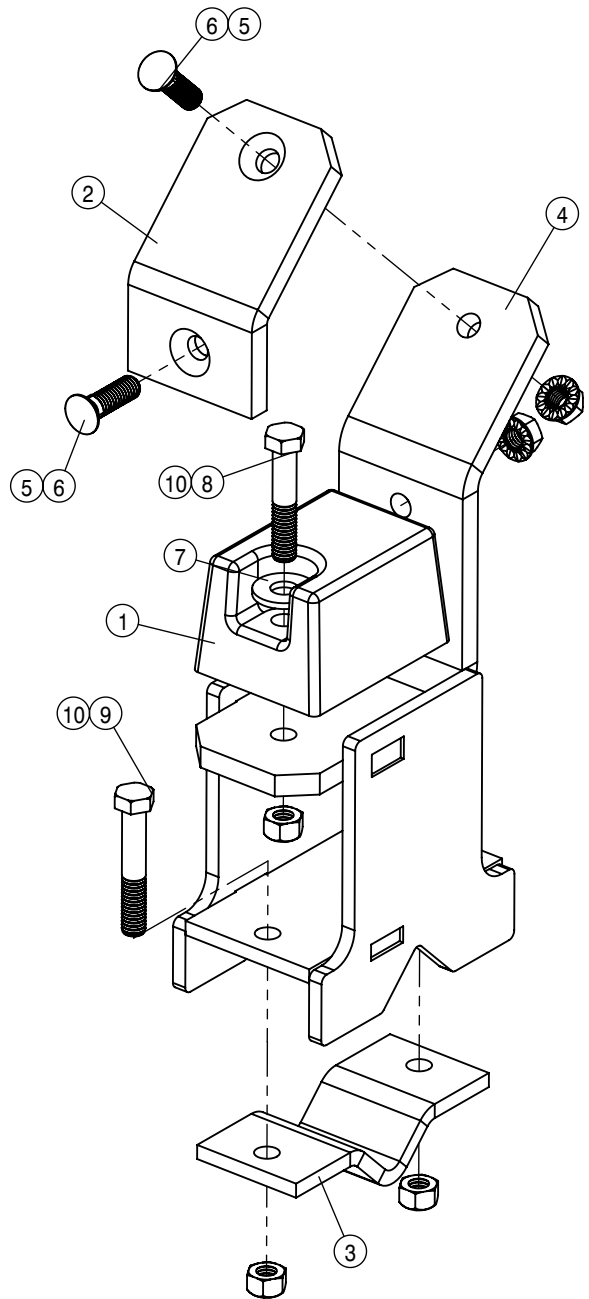

BOOM SUPPORT CRADLE ASSEMBLY 90/100			
DET	QTY	P/N	DESCRIPTION
1	1	164541	BOOM SUPPORT PAD
2	1	164542	BOOM SUPPORT CRADLE PAD
3	1	164543	BOOM SUPPORT KEEPER
4	1	164811	BOOM SUPP CRADLE WLD,80/90' 04
5	2	470087	3/8UNC HEX SERR FLANGE NUT
6	4	470328	3/8UNC X 1 1/4 #3HD PLOW BOLT
7	1	483043	3/8 REGULAR FLAT WASHER
8	1	900133	3/8UNC X 2" HEX BOLT
9	2	900170	3/8UNC X 2 1/4 HEX BOLT
10	3	914004	3/8UNC HEX STOVER NUT