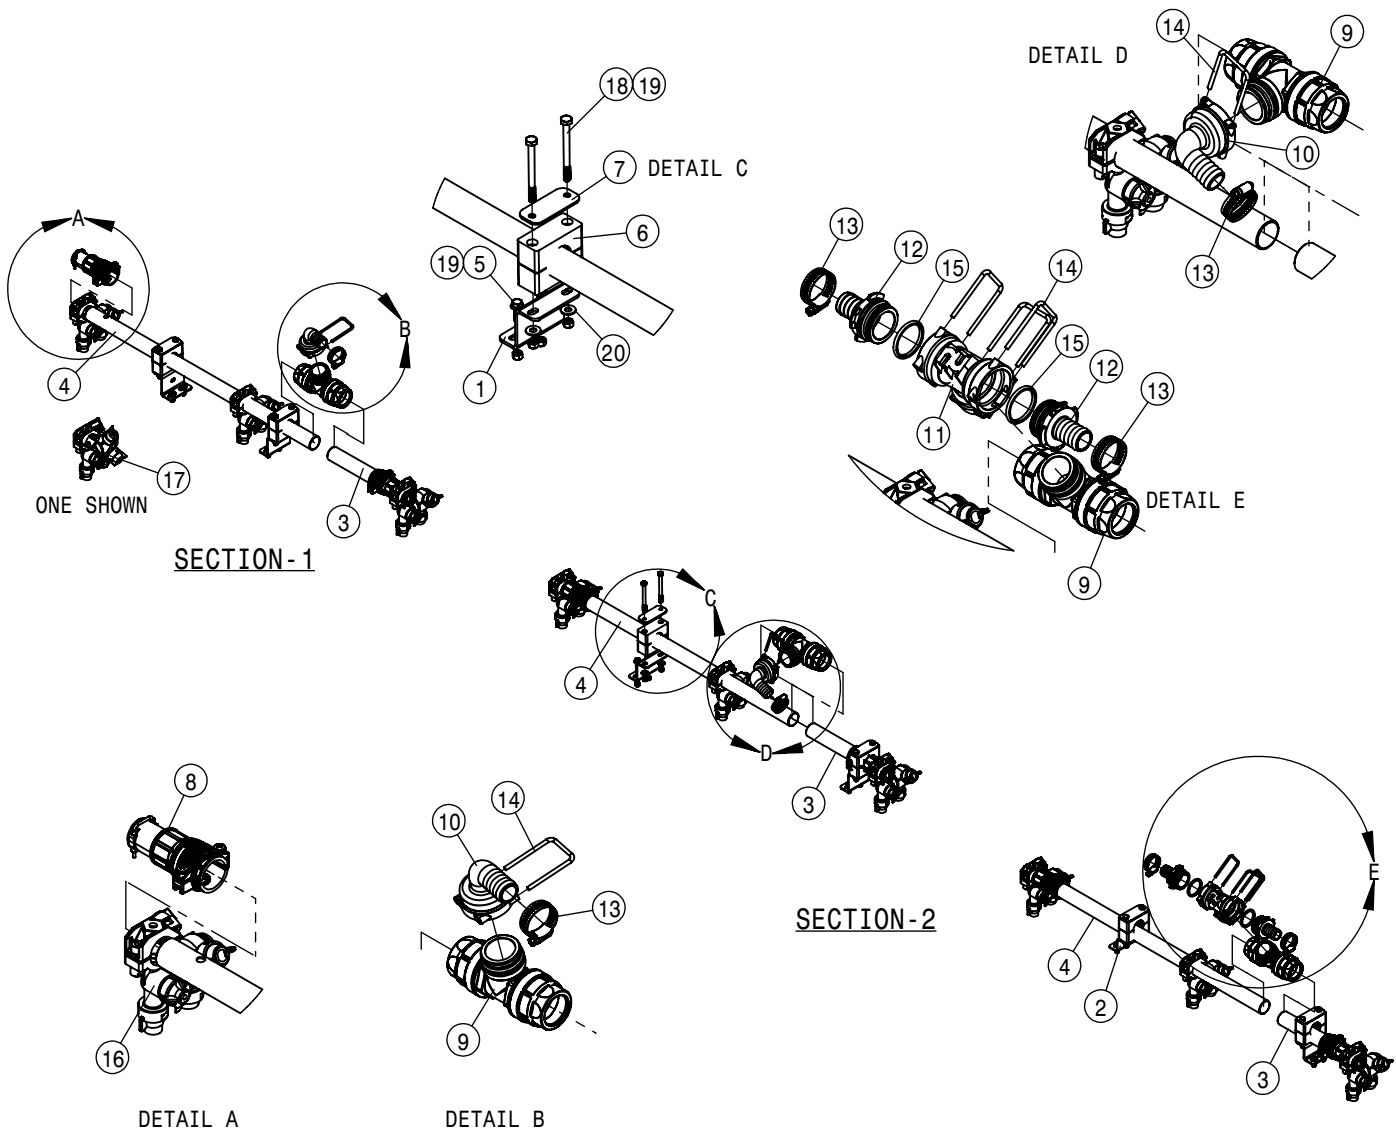

20" WET BOOM SPACING, SECTION 1-2 90' BOOM			
DET	QTY	P/N	DESCRIPTION
1	4	164716	TALL CLAMP MT BRKT, WET BOOM, STS
2	2	164859	CLAMP MT BRKT, WET BOOM, STS 04
3	3	167234	20" WET BOOM TUBE, 8.13 LG
4	3	167263	20" WET BOOM TUBE, 28.13 LG
5	12	470118	1/4 UNC X 3/4 SER FLG BOLT
6	6	470375	TUBE CLAMP BODY, 1.31 I.D. (PAIR)
7	6	470376	COVER PLATE FOR 470375
8	6	500295	NOZZLE BODY END CAP
9	3	500296	EASY FIT TEE 1" PIPE
10	2	500299	T5 TO 25MM HB 90
11	1	500300	T5 FEMALE TEE
12	2	500301	T5 MALE TO 25MM HB
13	4	520090	HOSECLAMP NO 16 STAINLESS
14	5	737738	FORK,D.3 DIST.42 (737731)
15	2	737763	O-RING, 1 1/4"CONN EPDM
16	9	737921	QUICK TJET 3-TIP BODY,1" HV
17	9	737925	QUICK TJET 5 + 1-TIP BODY 1"
18	12	900010	1/4UNC X 3" HEX BOLT
19	24	914000	1/4UNC HEX STOVER NUT
20	12	920000	1/4 SAE FLAT WASHER