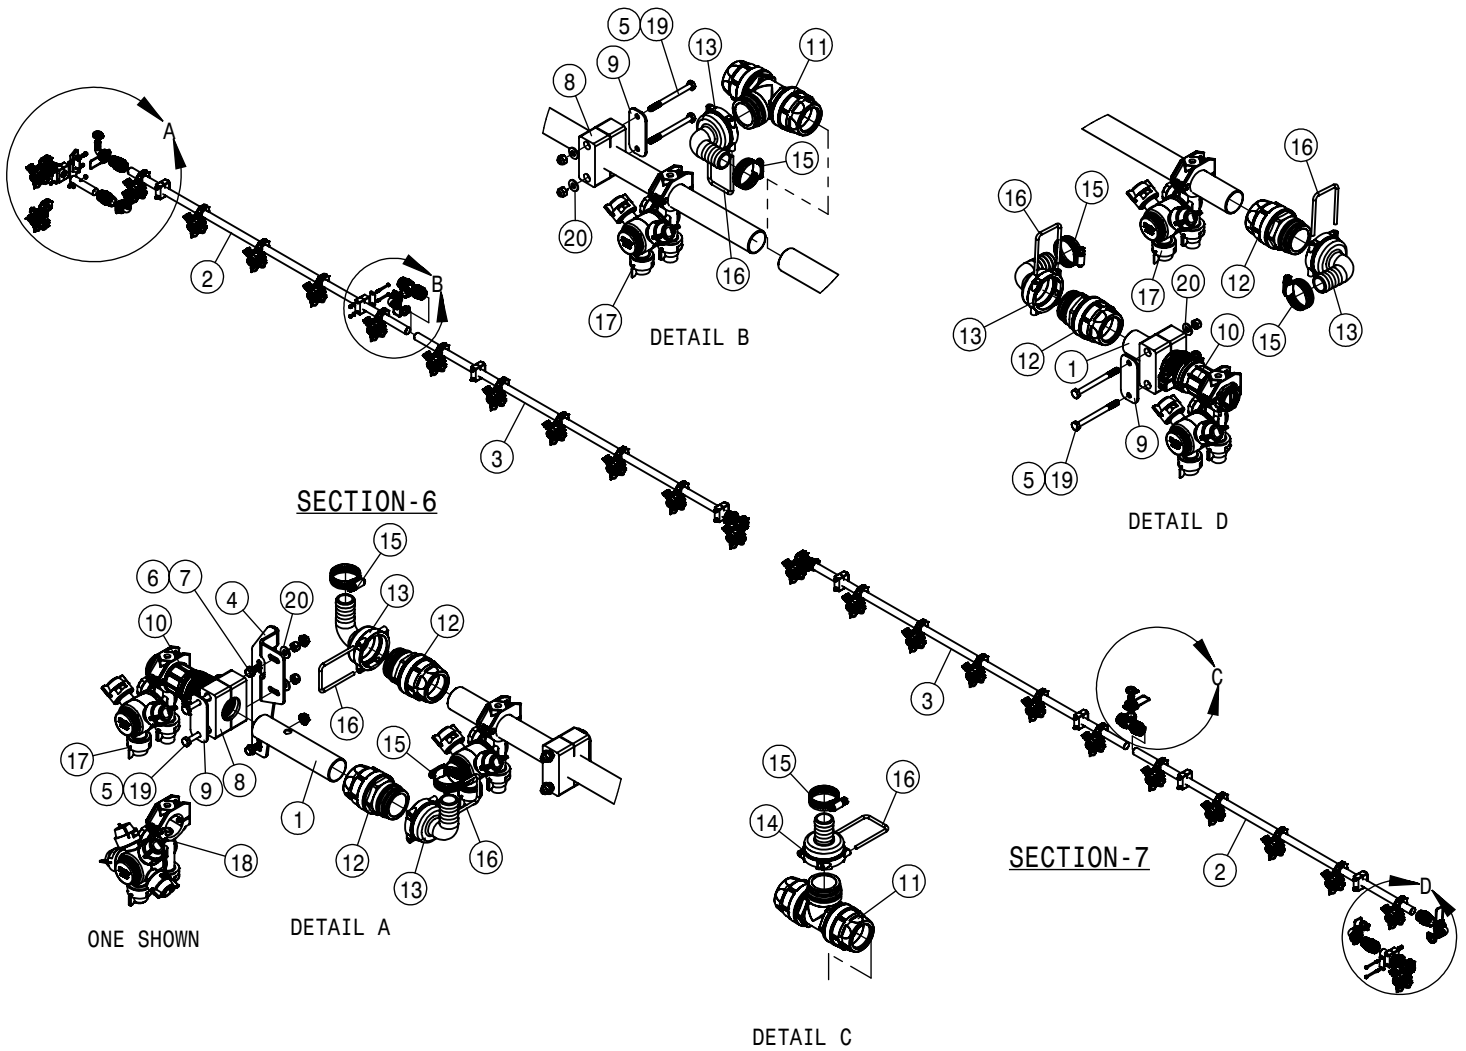

15" WET BOOM SPACING, SECTION 6-7 120' BOOM			
DET	QTY	P/N	DESCRIPTION
1	2	167226	15" WET BOOM TUBE, 5.66 LG
2	2	167227	15" WET BOOM TUBE, 69.50 LG
3	2	167228	15" WET BOOM TUBE, 80.66 LG
4	1	167257	REMOTE TUBE MNT RH 15" 120'A
5	20	470089N	1/4UNC HEX NYLOC NUT, 316 SS
6	2	470121N	1/4 UNC SERR FLG LOCK NUT SS
7	2	470231N	1/4UNC X 1" SERR FLG BOLT SS
8	10	470375	TUBE CLAMP BODY, 1.31 I.D. (PAIR)
9	10	470376	COVER PLATE FOR 470375
10	4	500295	NOZZLE BODY END CAP
11	2	500296	EASY FIT TEE 1" PIPE
12	4	500298	EASY FIT END T5, 1" PIPE
13	5	500299	T5 TO 25MM HB 90
14	1	500307	T5 FEMALE TO 25MM HB
15	6	520090	HOSECLAMP NO 16 STAINLESS
16	6	737738	FORK,D.3 DIST.42 (737731)
17	24	737921	QUICK TJET 3-TIP BODY,1" HV
18	24	737925	QUICK TJET 5 + 1-TIP BODY 1"
19	20	900010N	1/4UNC X 3" HEX BOLT SS
20	20	920000N	1/4 SAE FLAT WASHER SS