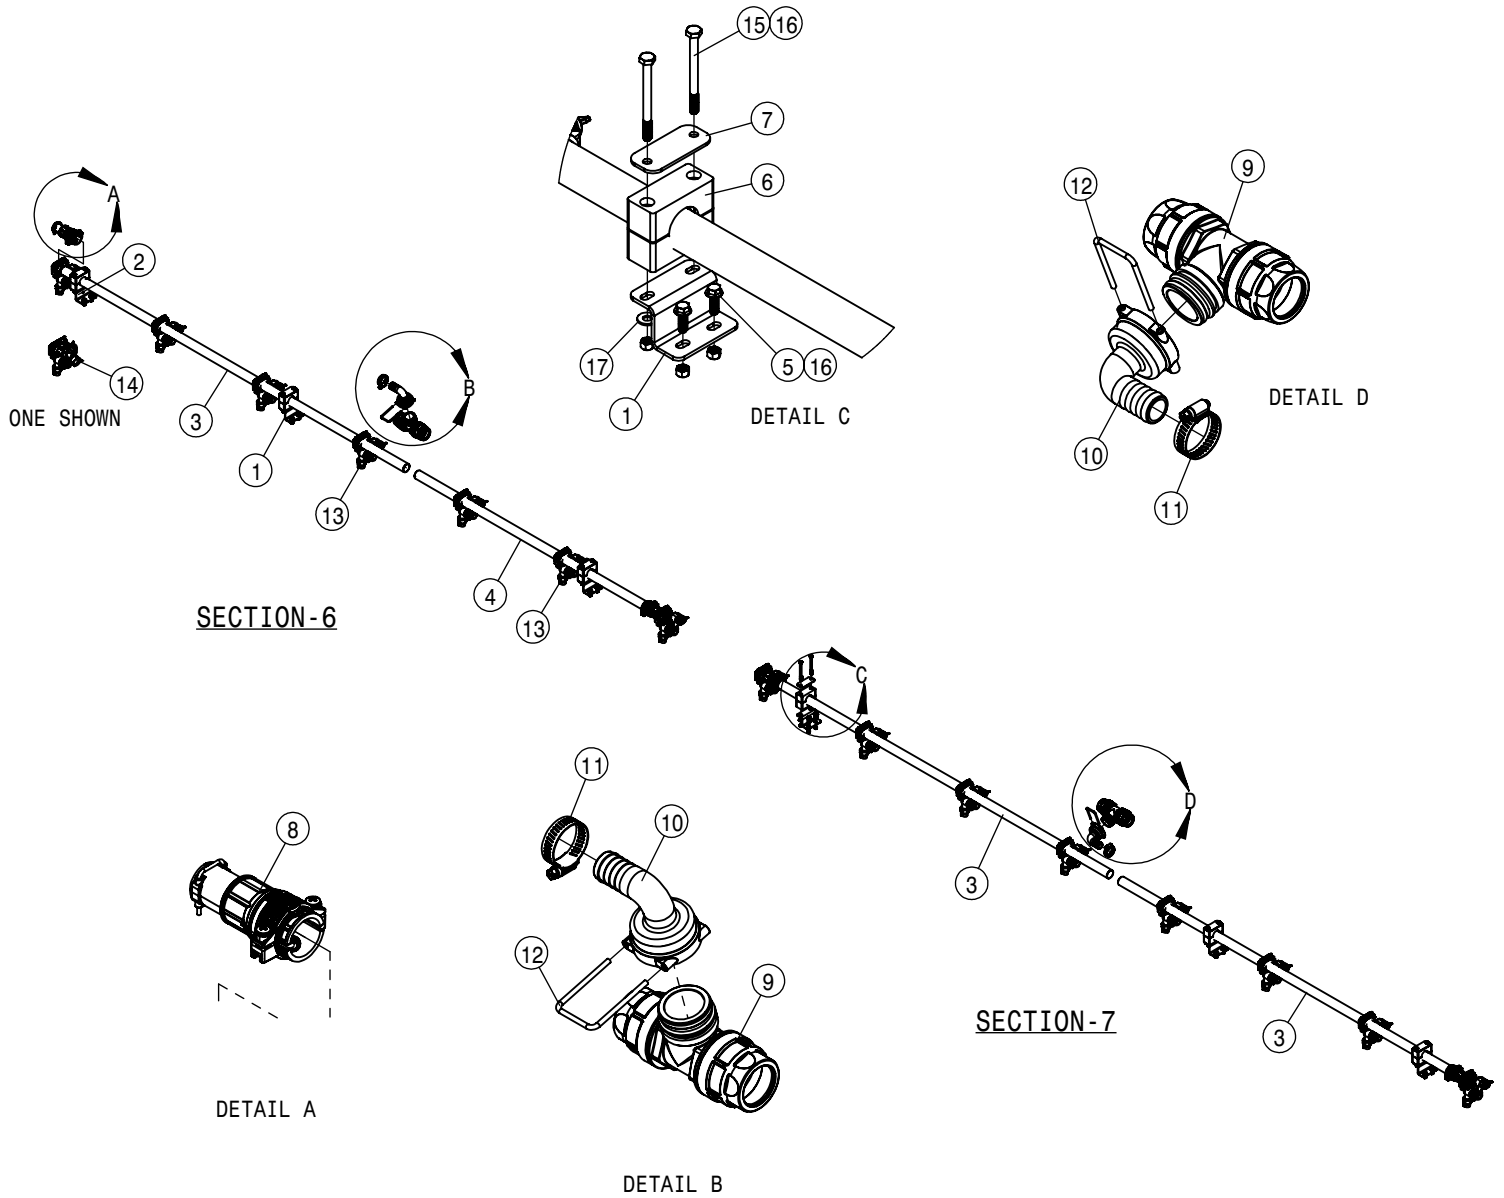

20" WET BOOM SPACING, SECTION 6-7 90/100 BOOM			
DET	QTY	P/N	DESCRIPTION
1	5	164859	CLAMP MT BRKT, WET BOOM, STS 04
2	1	164916	Z-BRKT, WET BOOM SECT 1, STS
3	3	167230	20" WET BOOM TUBE, 68.13 LG
4	1	167238	20" WET BOOM TUBE, 48.13 LG
5	12	470118	1/4 UNC X 3/4 SER FLG BOLT
6	6	470375	TUBE CLAMP BODY, 1.31 I.D. (PAIR)
7	6	470376	COVER PLATE FOR 470375
8	4	500295	NOZZLE BODY END CAP
9	2	500296	EASY FIT TEE 1" PIPE
10	2	500299	T5 TO 25MM HB 90
11	2	520090	HOSECLAMP NO 16 STAINLESS
12	2	737738	FORK,D.3 DIST.42 (737731)
13	15	737921	QUICK TJET 3-TIP BODY,1" HV
14	15	737925	QUICK TJET 5 + 1-TIP BODY 1"
15	12	900010	1/4UNC X 3" HEX BOLT
16	24	914000	1/4UNC HEX STOVER NUT
17	12	920000	1/4 SAE FLAT WASHER