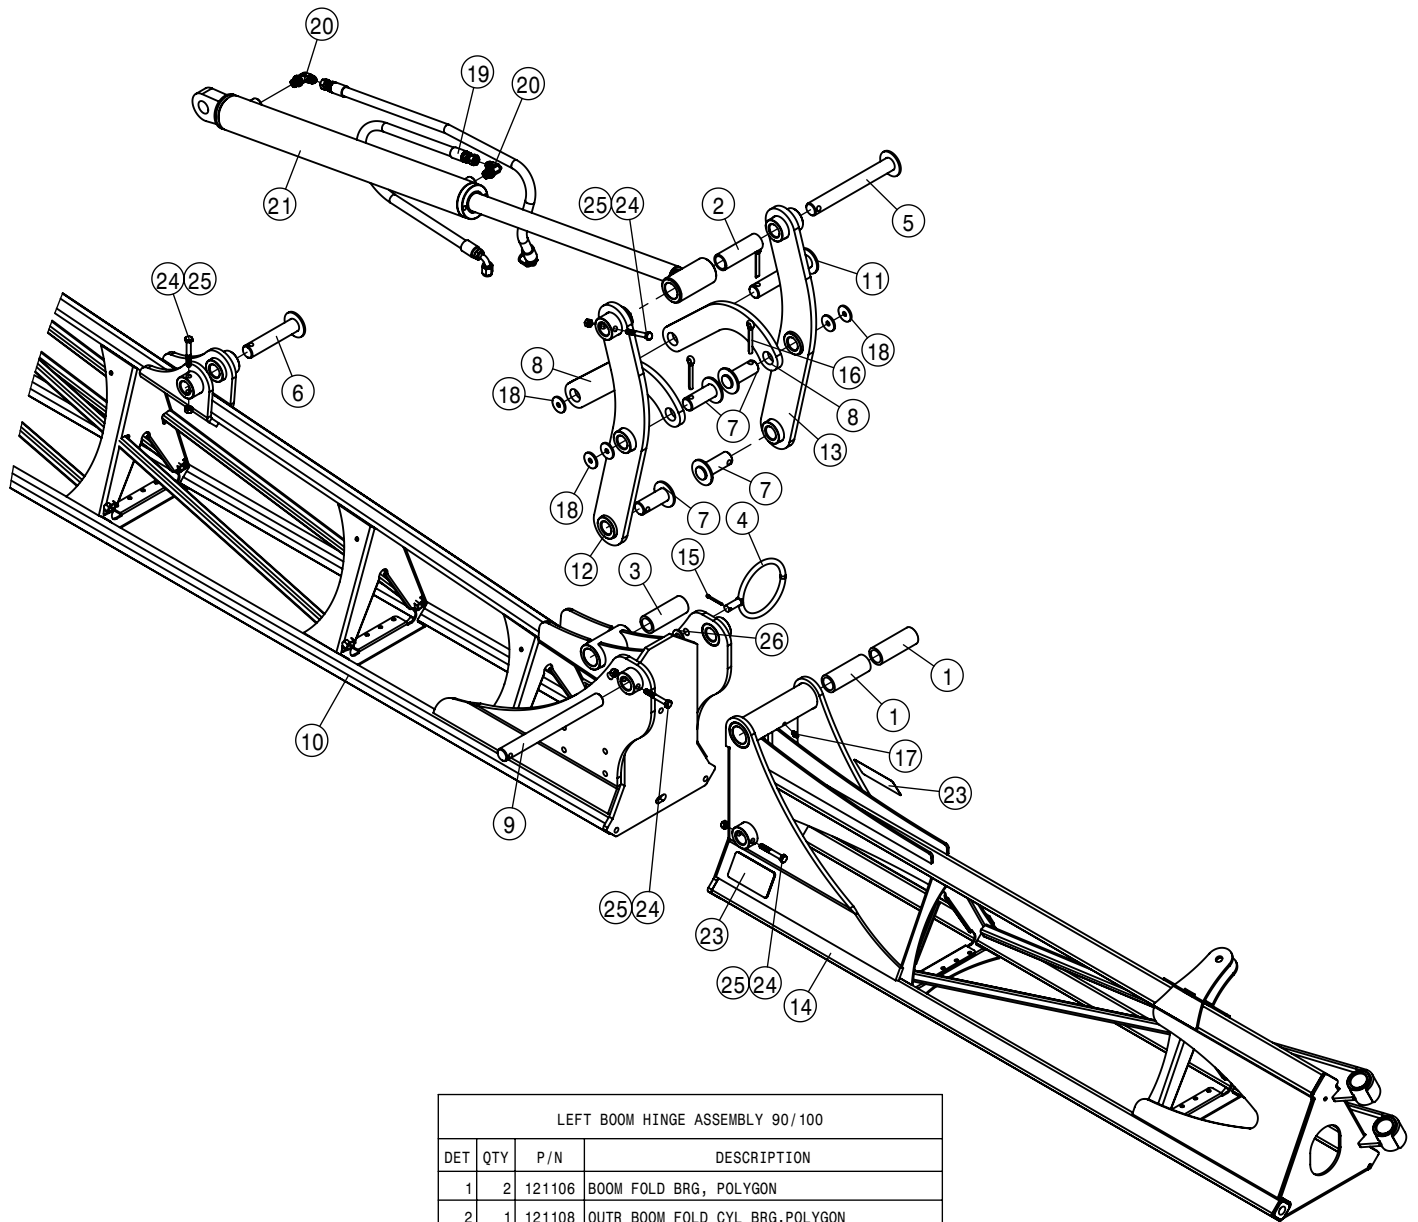

LEFT BOOM HINGE ASSEMBLY 90/100			
DET	QTY	P/N	DESCRIPTION
1	2	121106	BOOM FOLD BRG, POLYGON
2	1	121108	OUTR BOOM FOLD CYL BRG,POLYGON
3	1	121121	BEARING, 1.006-1.368-3.6PLYGON
4	1	164517	HOSE SUPPORT RING WLD
5	1	164520	BOOM CYL PIVOT PIN WLD
6	1	164522	BOOM FOLD CYL PIN WLD
7	4	164524	BOOMERANG CNTR PIVOT PIN WLD
8	2	164643	XK402 TOP ARM(LEFT) 10.35 CNTR
9	1	164678	BOOM FOLD PIVOT PIN, STS 05
10	1	164880	INNER BOOM WLD, SECT-1 STS 05
11	1	165834	BOOM FOLD CYL PIN WLD
12	1	165836	RH FOLD-OVER BOOMERANG WLD
13	1	165837	LH FOLD-OVER BOOMERANG WLD
14	1	166000	LH FLDOVR BM, SECT-2 W/DECAL
15	1	390984	1/8 X 1 1/4 COTTER PIN
16	3	470012	5/16 X 2 COTTER PIN
17	1	471005	GREASE ZERK, 1/4-28 X 1/2
18	5	483024	FENDER WASHER 5/16 MC
19	2	616356	06-451TC-06FJX-06FJX90-27 H/A
20	2	618688	9/16MOR-90-9/16MJ .025 CHK VLV
21	1	621562	OUTR FOLD CYL,2.25 X 21.00 STS
NS	1	621563	REPAIR KIT,HYD CYL 621562
23	2	650204	DECAL, WARNING, CRUSH HAZARD FP
24	5	900086	5/16UNC X 2 1/4 HEX BOLT
25	5	914002	5/16UNC HEX STOVER NUT
26	1	920004	1/2 SAE FLAT WASHER