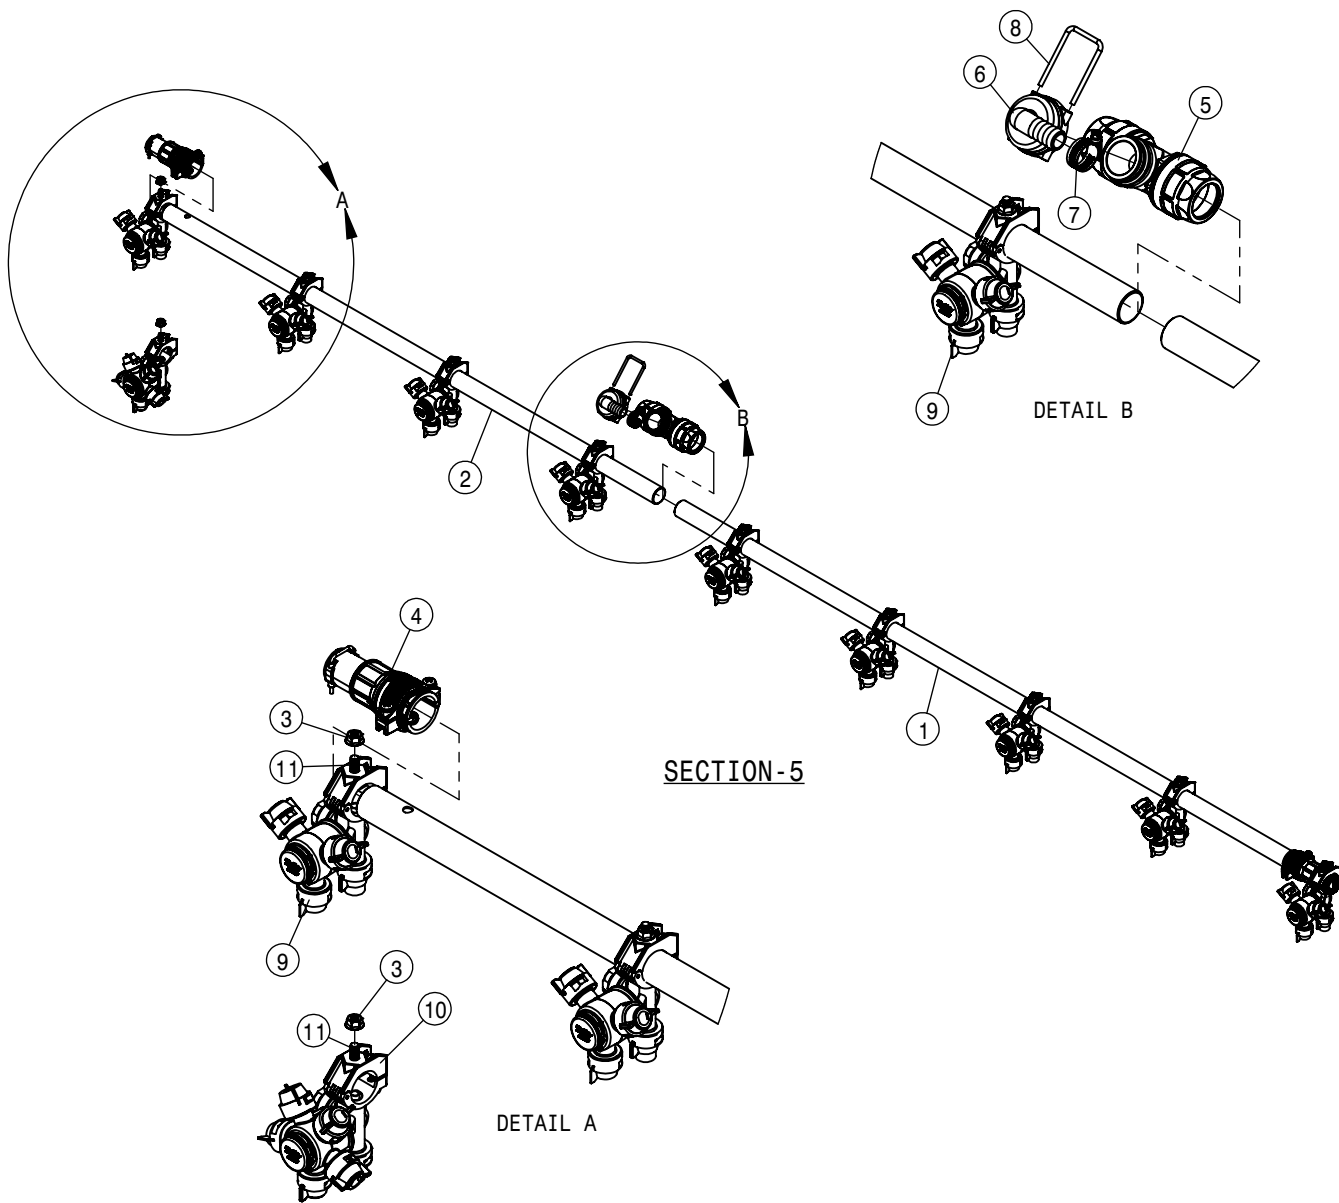

15" WET BOOM SPACING, SECTION-5 120' BOOM			
DET	QTY	P/N	DESCRIPTION
1	1	167225	15" WET BOOM TUBE, 65.66 LG
2	1	167229	15" WET BOOM TUBE, 50.66 LG
3	18	470113N	5/16UNC SERR FLG LOCK NUT SS
4	2	500295	NOZZLE BODY END CAP
5	1	500296	EASY FIT TEE 1" PIPE
6	1	500297	T5 TO 20MM HB 90
7	1	520080	HOSE CLAMP NO 10 STAINLESS
8	1	737738	FORK,D.3 DIST.42 (737731)
9	9	737921	QUICK TJET 3-TIP BODY,1" HV
10	9	737925	QUICK TJET 5 + 1-TIP BODY 1"
11	18	900064S	5/16UNC X 3/4" HEX BOLT SS