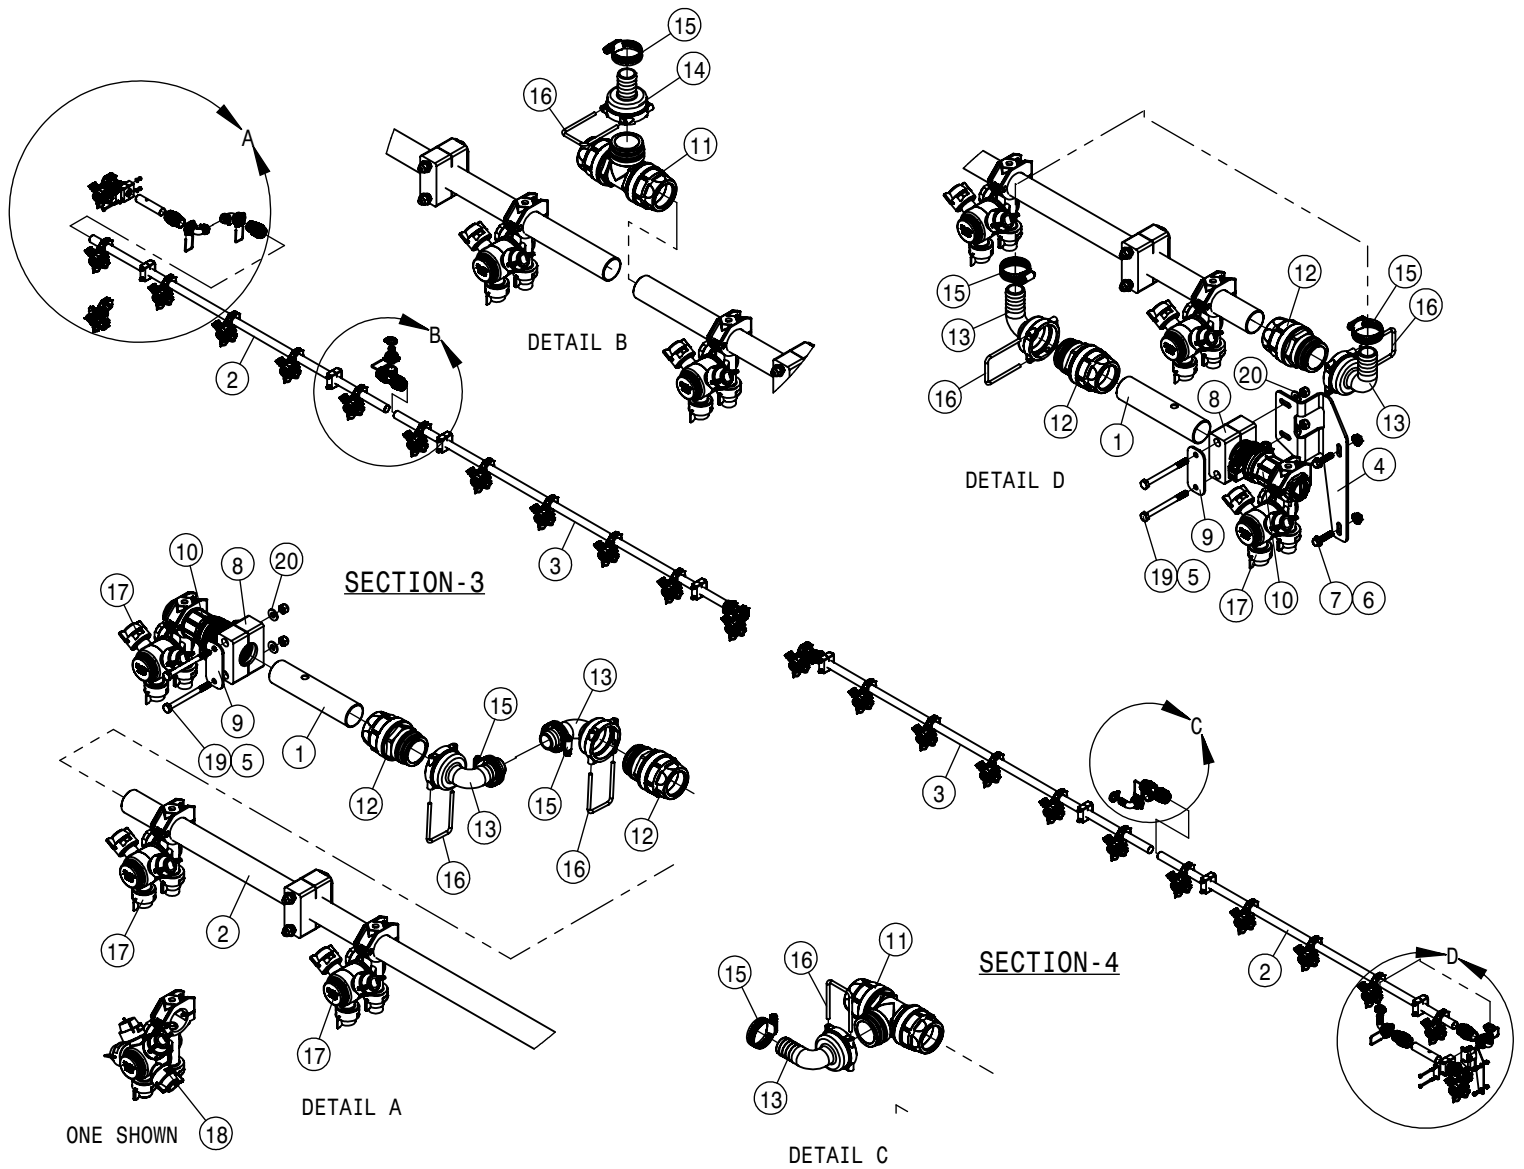

DETAIL D

15" WET BOOM SPACING, SECTION 3-4 120' BOOM			
DET	QTY	P/N	DESCRIPTION
1	2	167226	15" WET BOOM TUBE, 5.66 LG
2	2	167227	15" WET BOOM TUBE, 69.50 LG
3	2	167228	15" WET BOOM TUBE, 80.66 LG
4	1	167256	REMOTE TUBE MNT LH 15" 120'A
5	20	470089N	1/4UNC HEX NYLOC NUT, 316 SS
6	2	470121N	1/4 UNC SERR FLG LOCK NUT SS
7	2	470231N	1/4UNC X 1" SERR FLG BOLT SS
8	10	470375	TUBE CLAMP BODY, 1.31 I.D. (PAIR)
9	10	470376	COVER PLATE FOR 470375
10	4	500295	NOZZLE BODY END CAP
11	2	500296	EASY FIT TEE 1" PIPE
12	4	500298	EASY FIT END T5, 1" PIPE
13	5	500299	T5 TO 25MM HB 90
14	1	500307	T5 FEMALE TO 25MM HB
15	6	520090	HOSECLAMP NO 16 STAINLESS
16	6	737738	FORK, D.3 DIST.42 (737731)
17	24	737921	QUICK TJET 3-TIP BODY, 1" HV
18	24	737925	QUICK TJET 5 + 1-TIP BODY 1"
19	20	900010N	1/4UNC X 3" HEX BOLT SS
20	20	920000N	1/4 SAE FLAT WASHER SS