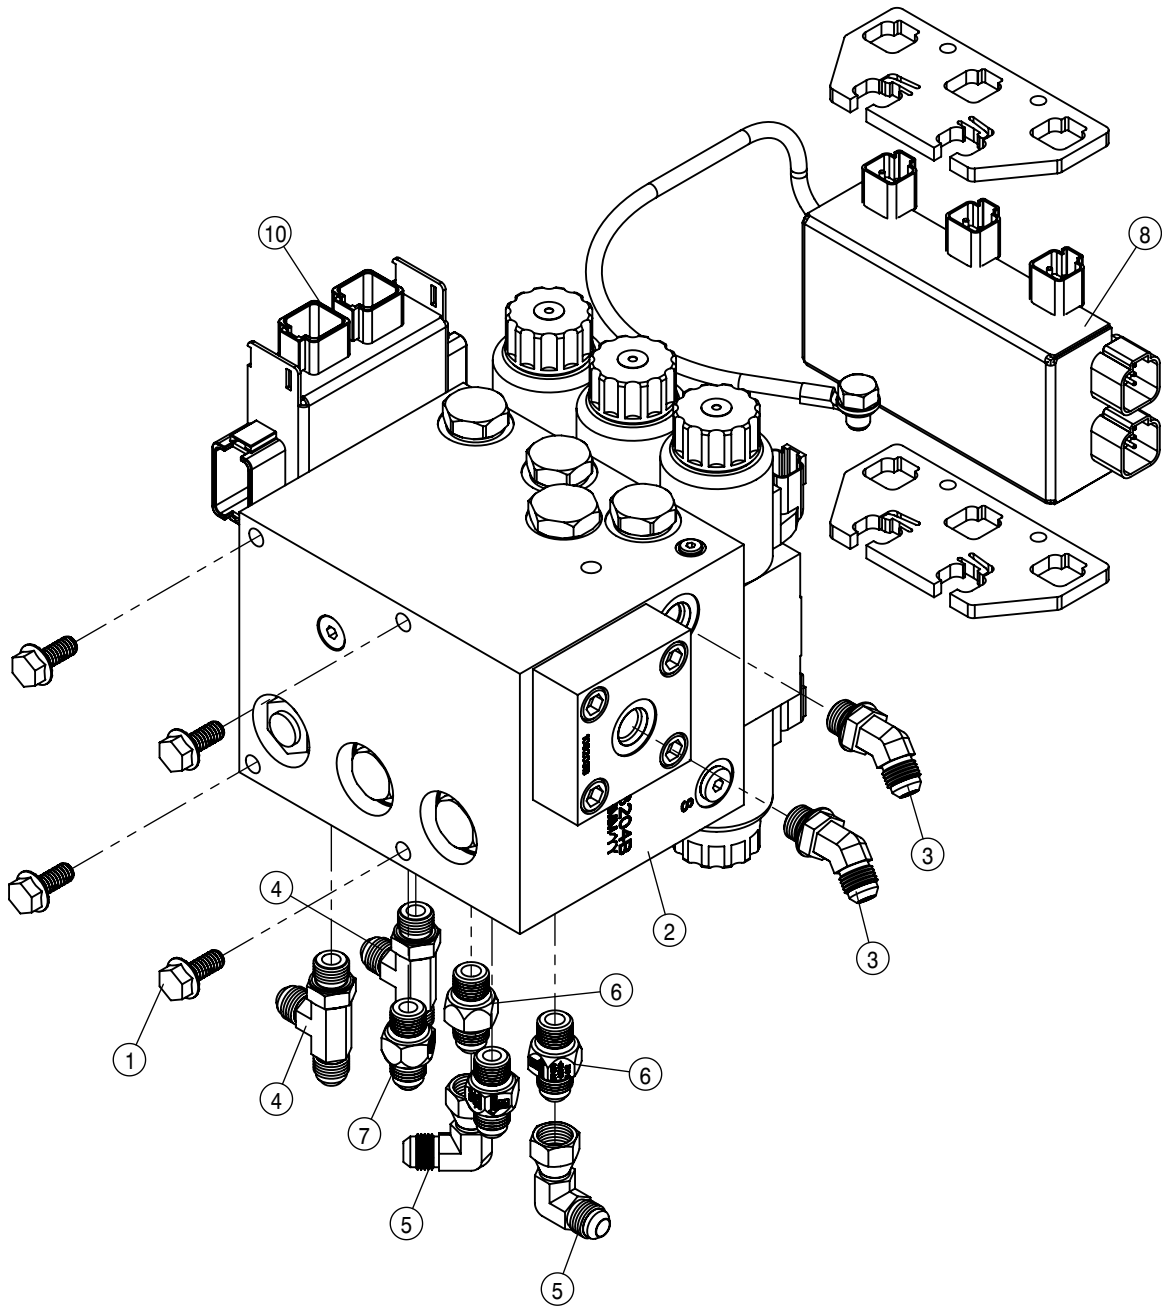

NORAC HYDRAULIC VALVE ASSEMBLY				
DET	QTY	P/N	DESCRIPTION	
1	4	470233	5/16UNC X 3/4 SERR FLG HEX BOLT	
2	1	606456	NORAC HYD VALVE (44960D)	
3	2	618425	9/16MJIC-45-9/16MOR LBO	
4	2	618444	9/16MOR RUN TEE-9/16MJIC	
5	2	618618	9/16MJIC-90-9/16FJIC SWIV LBO	
6	2	618884	9/16MJIC-9/16MOR.042MFMO ADPTR	
7	2	618885	9/16MJIC-9/16MOR.055MOMF ADPTR	
8	1	693133	NORAC MODULE, UC5 VALVE	
NS	1	693147	NORAC UC5 NETWORK CPLR, 3-WAY	
10	1	693751	UC5 INPUT PASS THRU MODULE