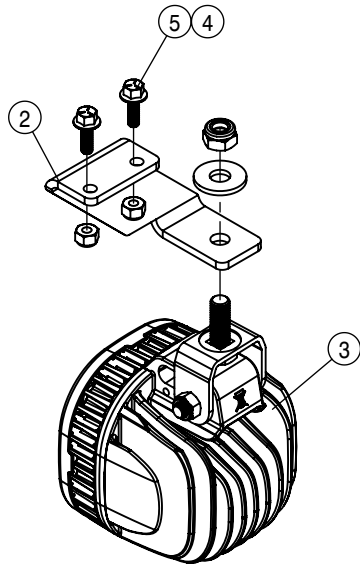

RIGHT SIDE

NIGHT SPRAY ASSEMBLY 90/100				
DET	QTY	P/N	DESCRIPTION	
1	1	167822	LH NIGHT SPRAY 90' / 100' BRKT	
2	1	167823	RH NIGHT SPRAY 90' / 100' BRKT	
3	2	290014	LIGHT, 1010L4-BLUE POINT	
4	4	470089	1/4-20UNC NYLOCK NUT MC GR5	
5	4	470118	1/4UNC X 3/4 HHSFB GR5 MC