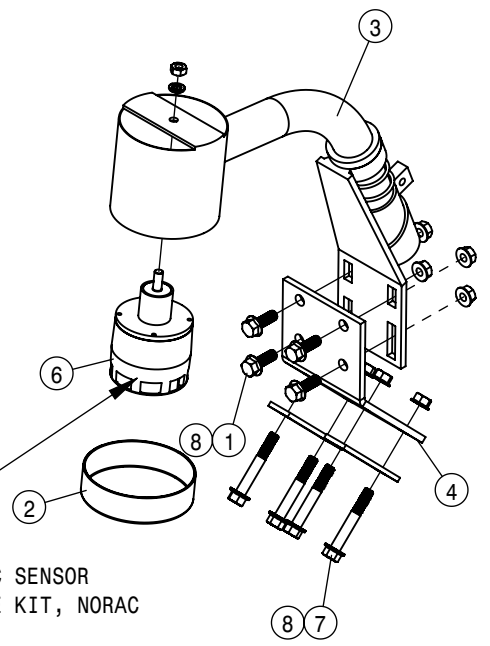

REPAIR PARTS
693063-FOAM DISK, NORAC SENSOR
693174-MESH/CLIP UPDATE KIT, NORAC

NORAC SENSOR MOUNTS 90/100			
DET	QTY	P/N	DESCRIPTION
1	8	470460	3/8 X 1" SERR FLG BOLT
2	2	629776	CAPPLUGS CAP,4.00ID X 1.25 RED
3	2	693068	SENSOR MTG BRKT, NORAC
4	2	693069	SENSOR MT BRKT ADPTR, NORAC
5	1	693072	MAIN LIFT SENSOR MT,UC4+,NORAC
6	3	693113	SENSOR, NORAC UC5 ULTRASONIC
7	8	900507	3/8UNC X 2 1/2 HHSFB GR5 MC
8	16	910042	3/8-16UNC HEX FLG NUT SM MC GR8