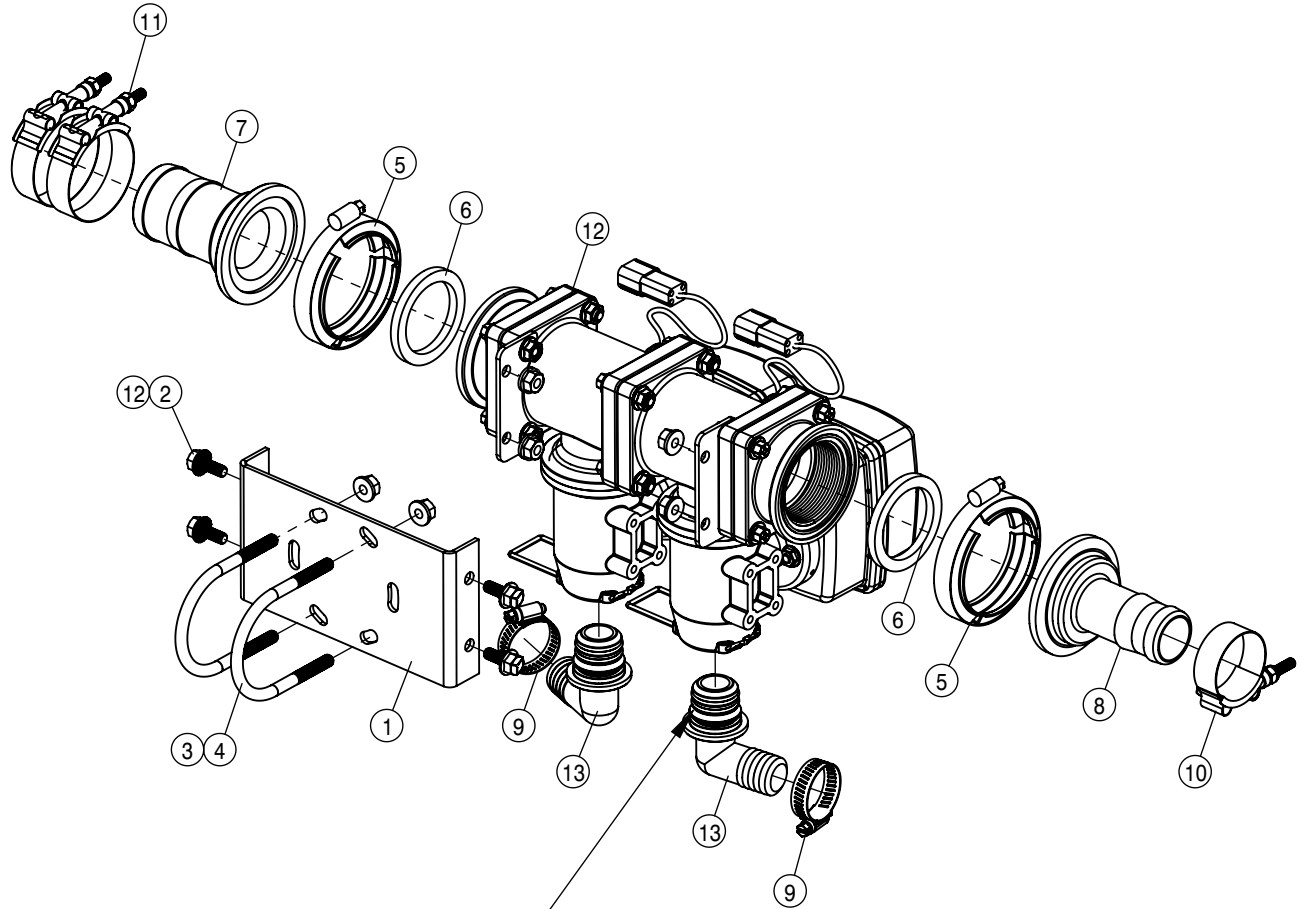

696276-0-RING FOR 696271 & 696272

LEFT INNER SOLUTION VALVE ASSEMBLY 120/132			
DET	QTY	P/N	DESCRIPTION
1	1	167335	MTG BRKT SLTN VALVE 120' - 1
2	4	470233	5/16UNC X 3/4 HHSFB GR5 MC
3	8	470570	5/16-18UNC CTRLK FLG NUT MC GR5
4	2	473974	5/16UNC-2 9/16-3 1/2 U-BOLT SS
5	2	500194	2" FP FLANGE CLAMP S.S.
6	2	500195	2" FP FLANGE GASKET EPDM
7	1	500196	2"FP FLANGE-2"HOSE BARB POLY
8	1	500230	2" FP FLANGE PLUG-1 1/2" HOSE BARB
9	2	520090	HOSECLAMP NO 16 STAINLESS
10	1	520133	1.81/2.06 T-BOLT HOSE CLAMP SS
11	2	520141	2.31/2.62 T-BOLT HOSE CLAMP SS
12	1	696270	2-VALVE STACK, QX4 KZCO
13	2	696272	1" 90 HOSE BARB FOR 696270, KZCO