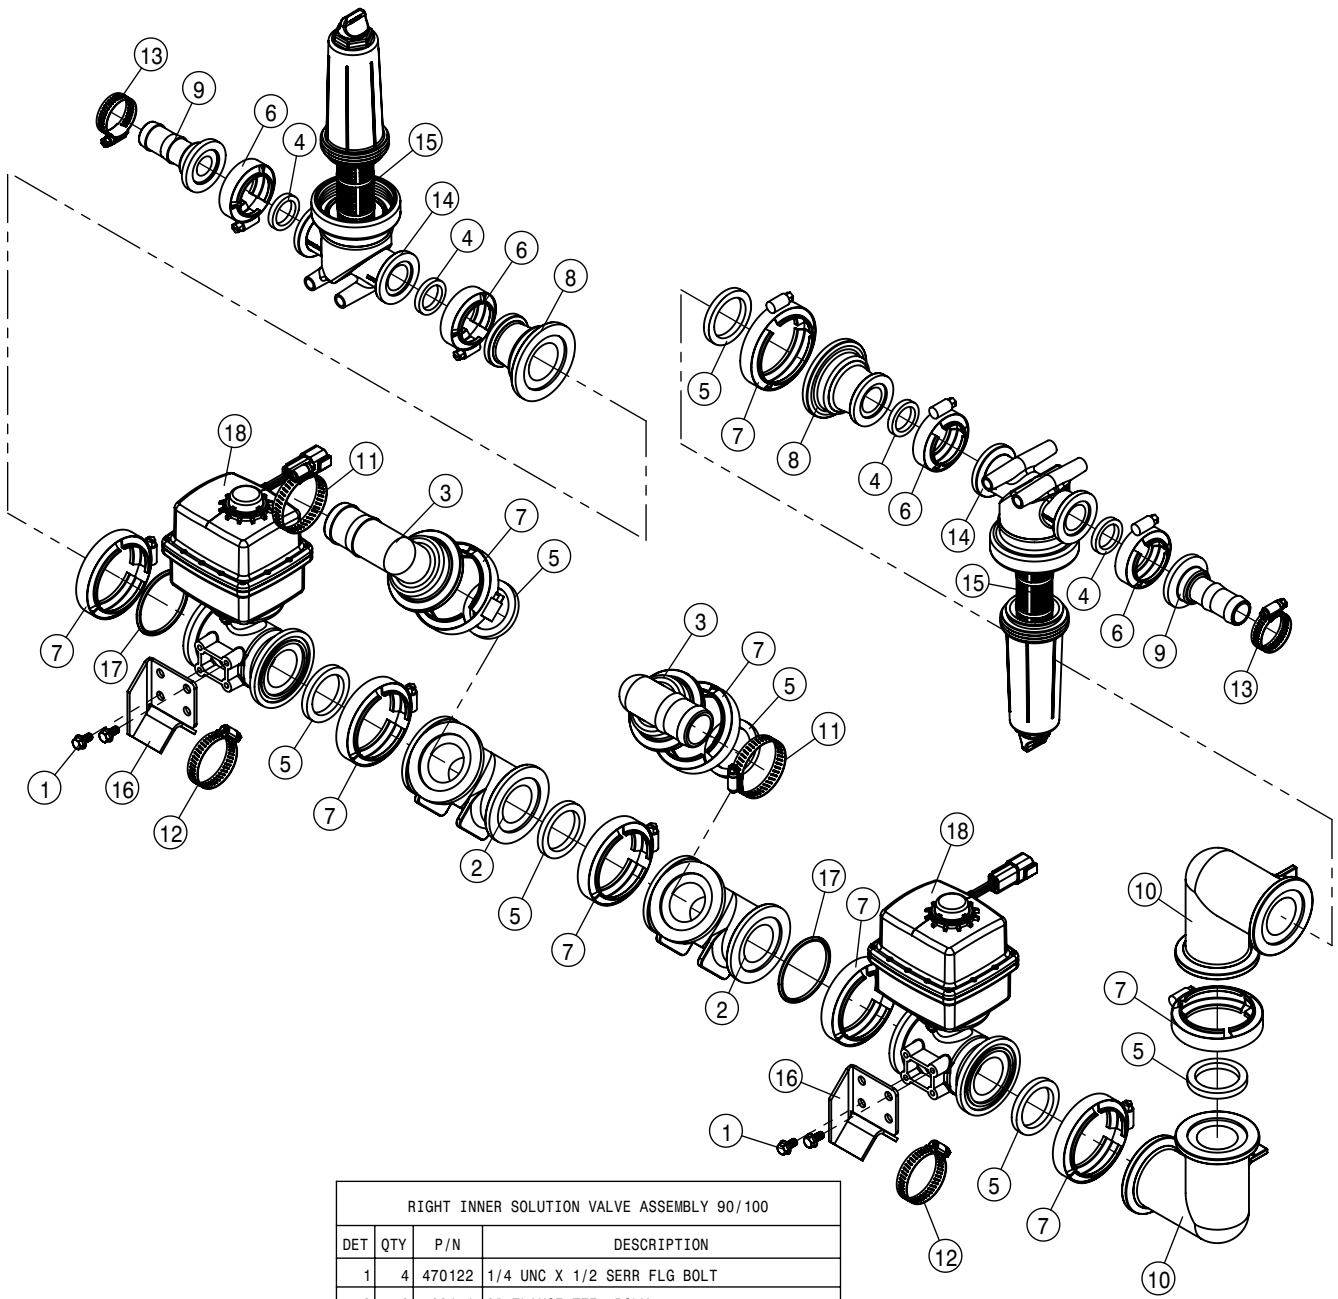

RIGHT INNER SOLUTION VALVE ASSEMBLY 90/100			
DET	QTY	P/N	DESCRIPTION
1	4	470122	1/4 UNC X 1/2 SERR FLG BOLT
2	2	500151	2" FLANGE TEE, POLY
3	2	500153	2" FLANGE-90-1 1/2 HBARB POLY
4	4	500157	1" FLANGE GASKET EPDM
5	7	500158	1 1/2" GASKET FOR 2" FLANGE
6	4	500159	1" FLANGE CLAMP S.S.
7	9	500160	2" FLANGE CLAMP S.S.
8	2	500161	2" FLANGE-1"FLANGE ADPTR POLY
9	2	500171	1" FLANGE-1" HOSE BARB POLY
10	2	500180	2" FLANGE-90-2"FLANGE LBO POLY
11	2	520067	HOSE CLAMP NO 28 STAINLESS
12	2	520085	HOSE CLAMP NO 24 STAINLESS
13	2	520090	HOSECLAMP NO 16 STAINLESS
14	2	690660	LINE "T" STRAINER, 1" FLANGE W/O SCREEN
15	2	690661	50 MESH SCREEN FOR 690660
16	2	690871	80/90 BOOM VLV MT WLD 03
17	2	696254	O-RING, KZCO FLANGED VALVE
18	2	696260	VALVE, KZCO C2F-55B-M-S9