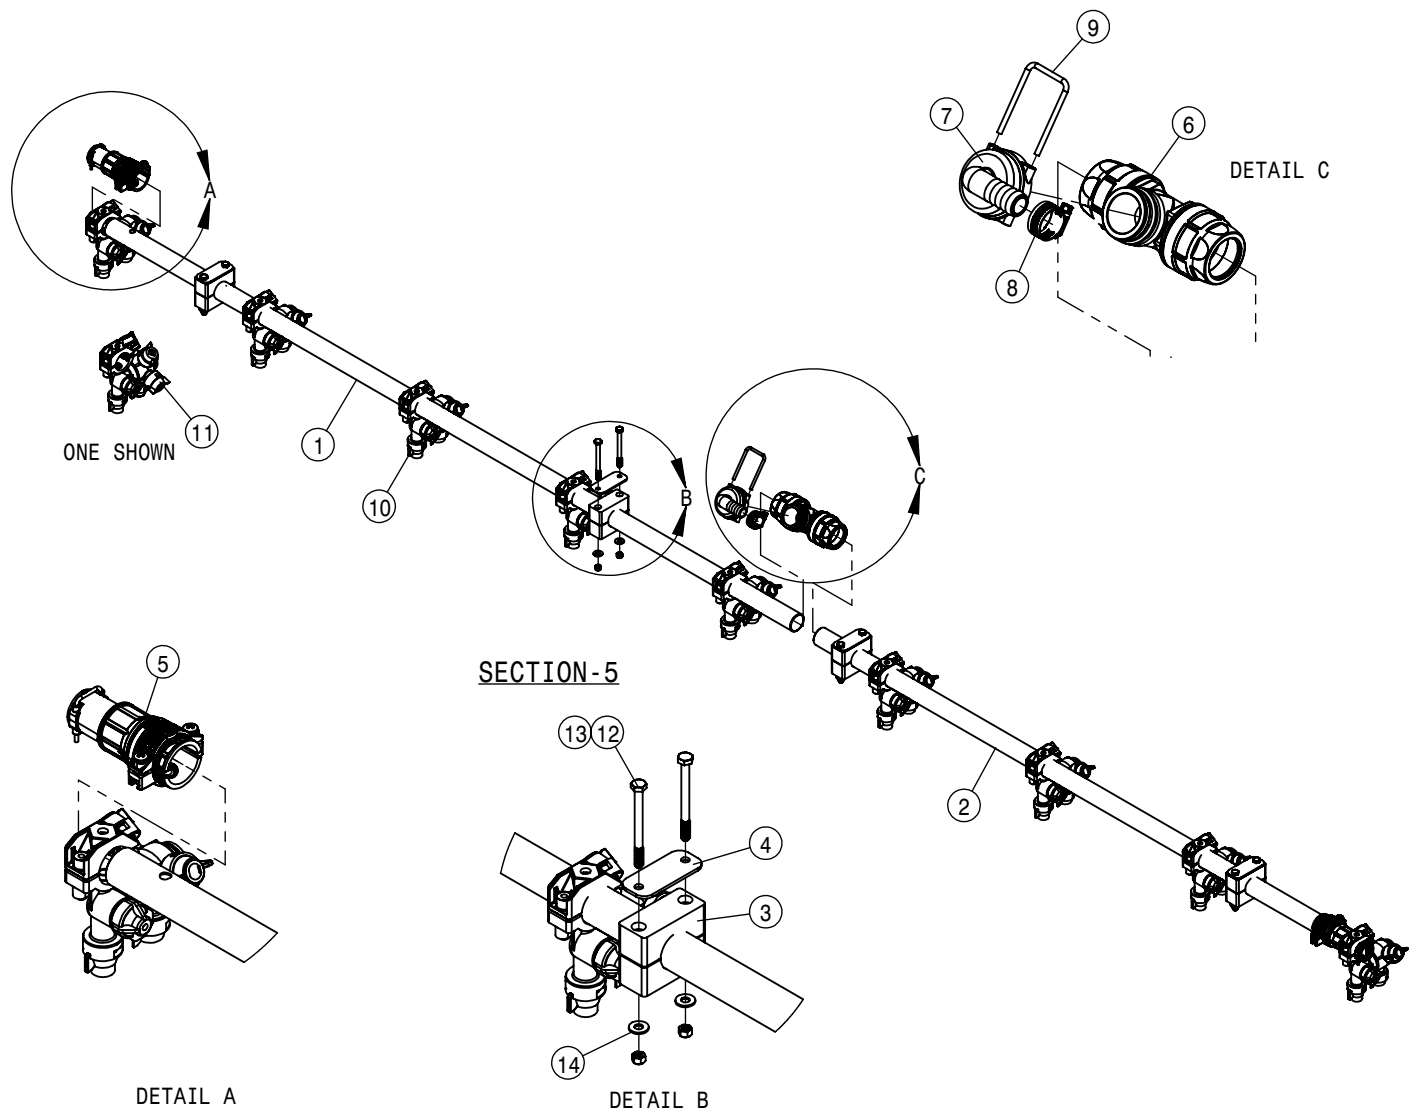

15" WET BOOM SPACING, SECTION-5 90/100 BOOM

DET	QTY	P/N	DESCRIPTION
1	1	167225	15" WET BOOM TUBE, 65.66 LG
2	1	167229	15" WET BOOM TUBE, 50.66 LG
3	4	470375	TUBE CLAMP BODY, 1.31 I.D. (PAIR)
4	4	470376	COVER PLATE FOR 470375
5	2	500295	NOZZLE BODY END CAP
6	1	500296	EASY FIT TEE 1" PIPE
7	1	500297	T5 TO 20MM HB 90
8	1	520080	HOSE CLAMP NO 10 STAINLESS
9	1	737738	FORK,D.3 DIST.42 (737731)
10	9	737921	QUICK TJET 3-TIP BODY,1" HV
11	9	737925	QUICK TJET 5 + 1-TIP BODY 1"
12	8	900010	1/4UNC X 3" HEX BOLT
13	8	914000	1/4UNC HEX STOVER NUT
14	8	920000	1/4 SAE FLAT WASHER