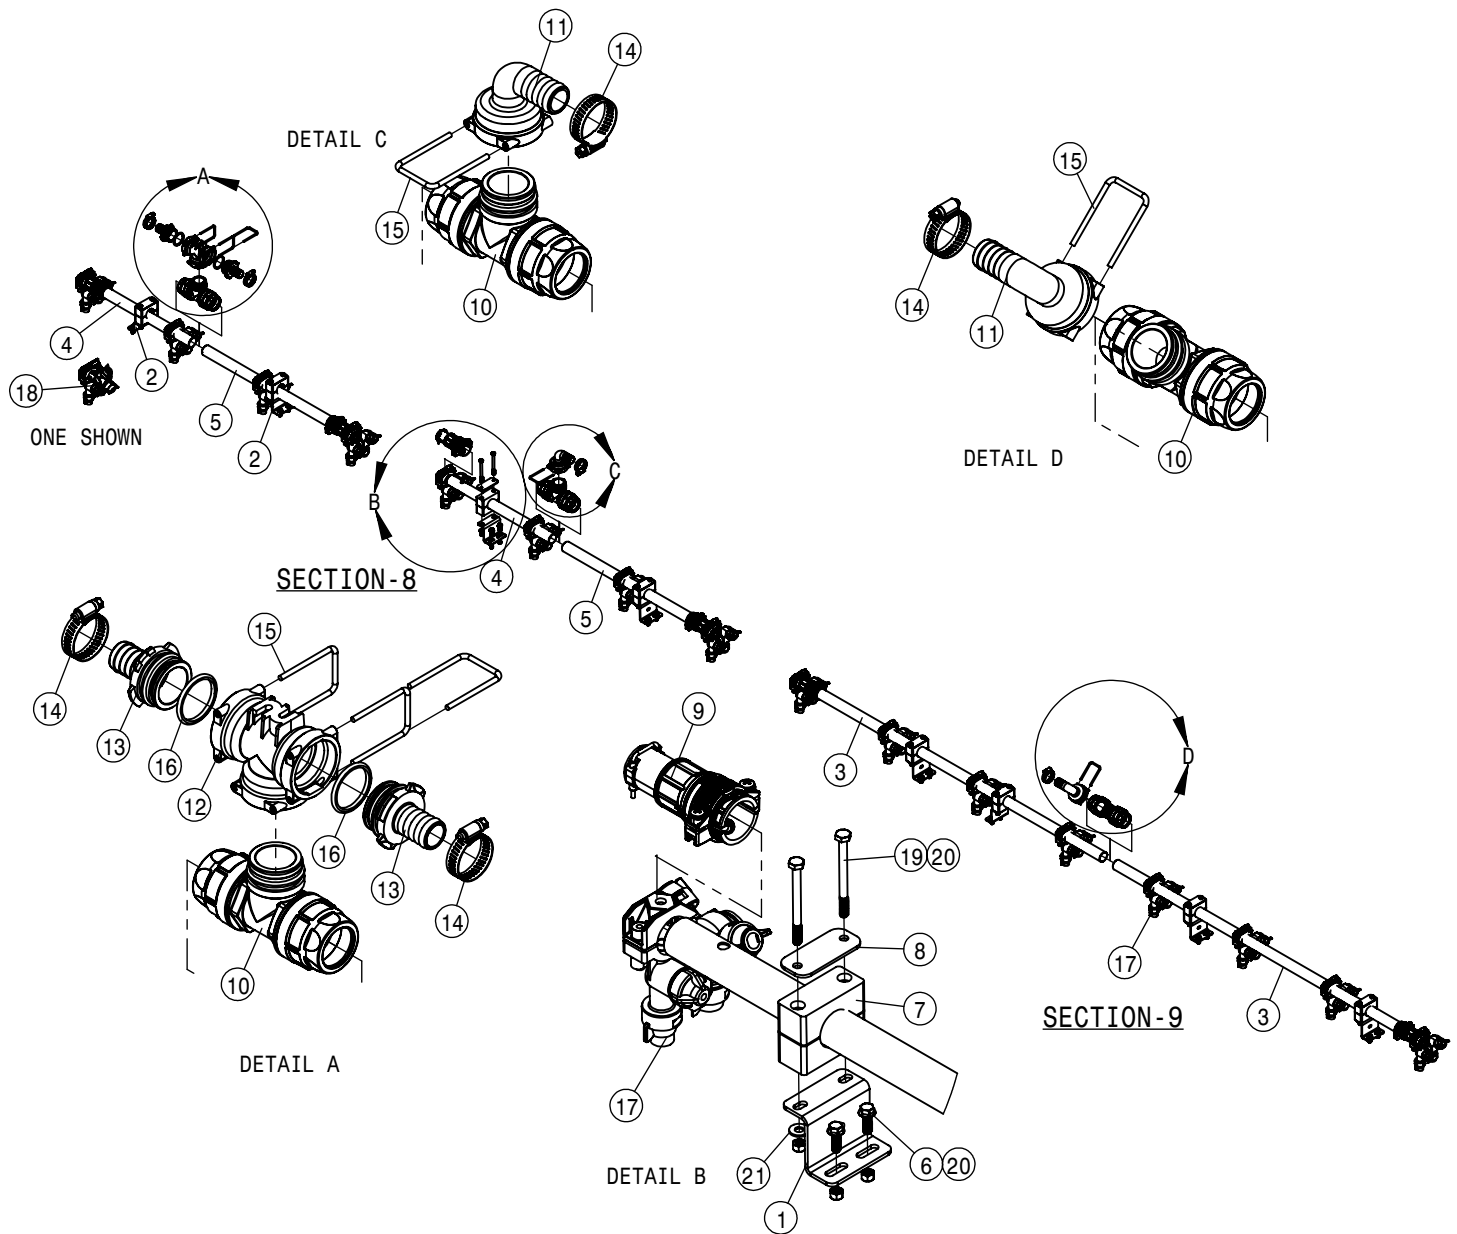

15" WET BOOM SPACING, SECTION 8-9 100' BOOM			
DET	QTY	P/N	DESCRIPTION
1	6	164716	TALL CLAMP MT BRKT, WET BOOM, STS
2	2	164859	CLAMP MT BRKT, WET BOOM, STS 04
3	2	167229	15" WET BOOM TUBE, 50.66 LG
4	2	167235	15" WET BOOM TUBE, 17.32 LG
5	2	167236	15" WET BOOM TUBE, 24.00 LG
6	16	470118	1/4 UNC X 3/4 SER FLG BOLT
7	8	470375	TUBE CLAMP BODY, 1.31 I.D. (PAIR)
8	8	470376	COVER PLATE FOR 470375
9	6	500295	NOZZLE BODY END CAP
10	3	500296	EASY FIT TEE 1" PIPE
11	2	500299	T5 TO 25MM HB 90
12	1	500300	T5 FEMALE TEE
13	2	500301	T5 MALE TO 25MM HB
14	4	520090	HOSECLAMP NO 16 STAINLESS
15	5	737738	FORK, D.3 DIST.42 (737731)
16	2	737763	O-RING, 1 1/4" CONN EPDM
17	16	737921	QUICK TJET 3-TIP BODY, 1" HV
18	16	737925	QUICK TJET 5 + 1-TIP BODY 1"
19	16	900010	1/4UNC X 3" HEX BOLT
20	32	914000	1/4UNC HEX STOVER NUT
21	16	920000	1/4 SAE FLAT WASHER