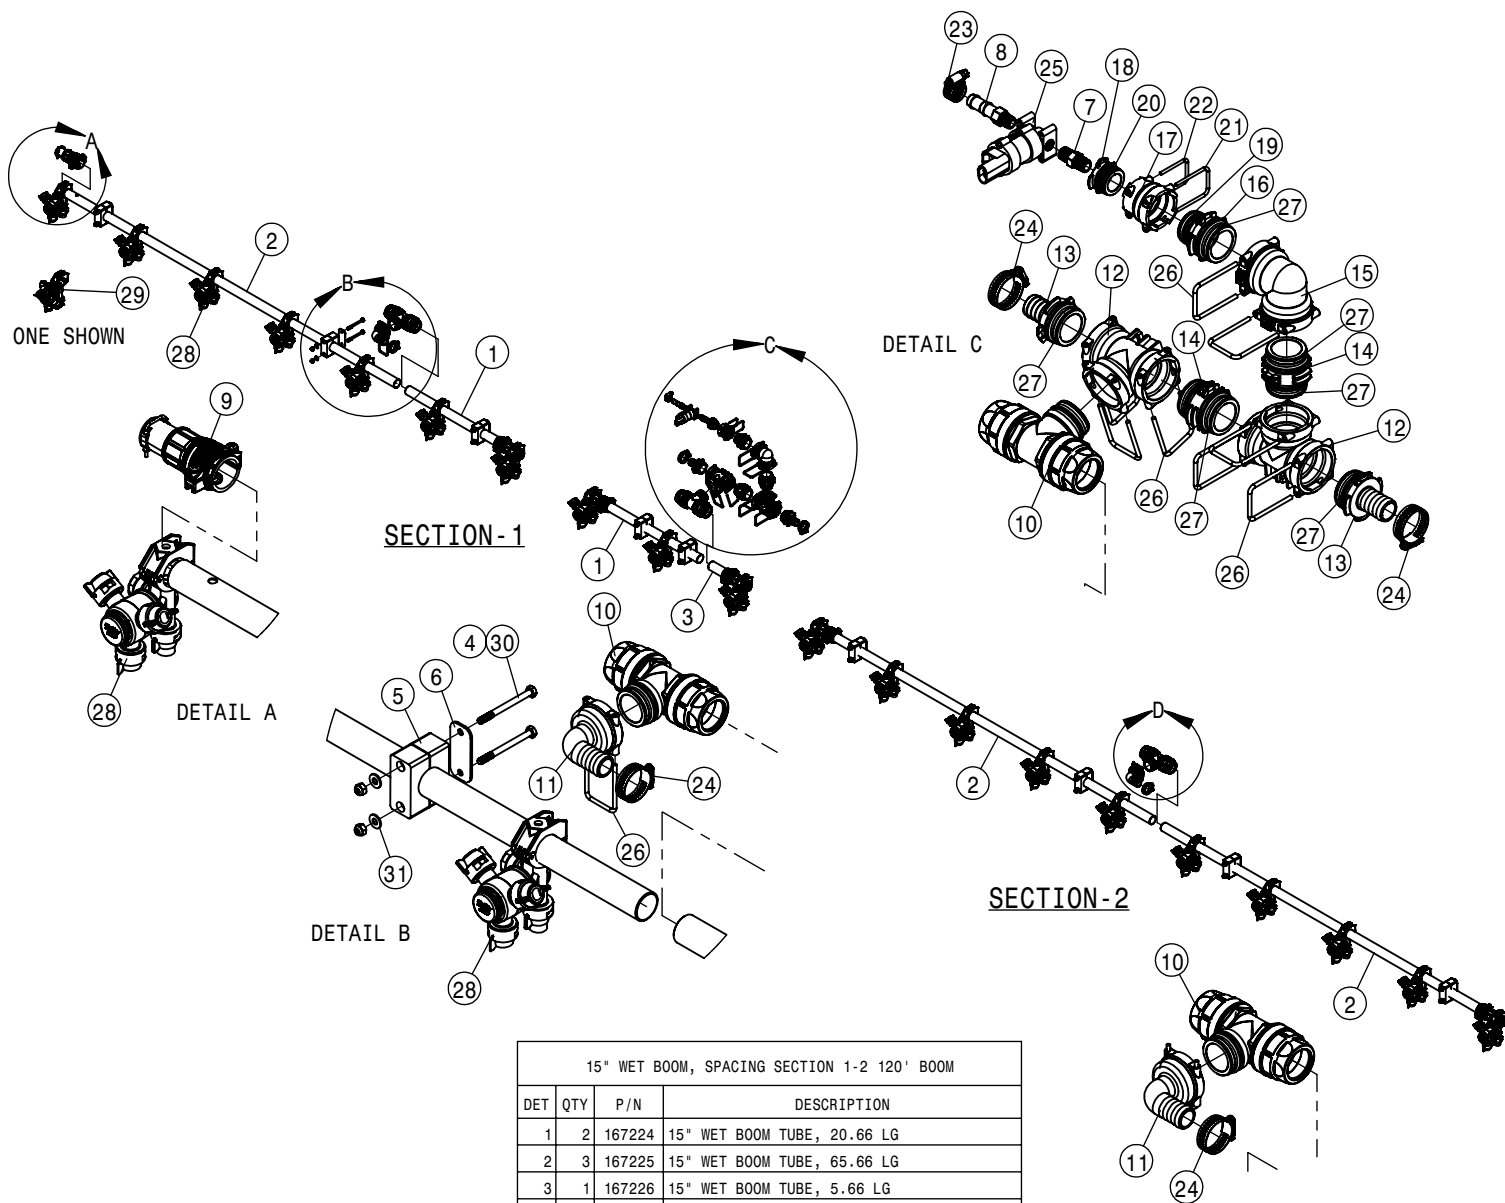

15" WET BOOM, SPACING SECTION 1-2 120' BOOM			
DET	QTY	P/N	DESCRIPTION
1	2	167224	15" WET BOOM TUBE, 20.66 LG
2	3	167225	15" WET BOOM TUBE, 65.66 LG
3	1	167226	15" WET BOOM TUBE, 5.66 LG
4	18	470089N	1/4UNC HEX NYLOC NUT, 316 SS
5	9	470375	TUBE CLAMP BODY, 1.31 I.D. (PAIR)
6	9	470376	COVER PLATE FOR 470375
7	1	500001	1/4MNPT HEX PIPE NIPPLE STL
8	1	500128	1/4NPT-1/2 HOSE BARB, POLY
9	6	500295	NOZZLE BODY END CAP
10	3	500296	EASY FIT TEE 1" PIPE
11	2	500299	T5 TO 25MM HB 90
12	2	500300	T5 FEMALE TEE
13	2	500301	T5 MALE TO 25MM HB
14	2	500302	T5 MALE COUPLER
15	1	500303	T5 FEMALE 90
16	1	500304	T5 - T4 MALE REDUCER
17	1	500305	T4 - T3 FEMALE REDUCER
18	1	500306	T3 MALE TO 1/4" NPT
19	1	500308	O-RING, 3.53MM X 28.17MM EPDM
20	1	500309	O-RING, 2.62MM X 25.07MM EPDM
21	1	500310	FORK D3 DIST 34.2
22	1	500311	FORK D3 DIST 29
23	1	520069	HOSE CLAMP NO 6 STAINLESS
24	4	520090	HOSECLAMP NO 16 STAINLESS
25	1	696235	1/4" ELECT SOLU SOLE VLV, 2203
26	10	737738	FORK,D.3 DIST.42 (737731)
27	7	737763	O-RING, 1 1/4"CONN EPDM
28	20	737921	QUICK TJET 3-TIP BODY,1" HV
29	20	737925	QUICK TJET 5 + 1-TIP BODY 1"
30	18	900010N	1/4UNC X 3" HEX BOLT SS
31	18	920000N	1/4 SAE FLAT WASHER SS