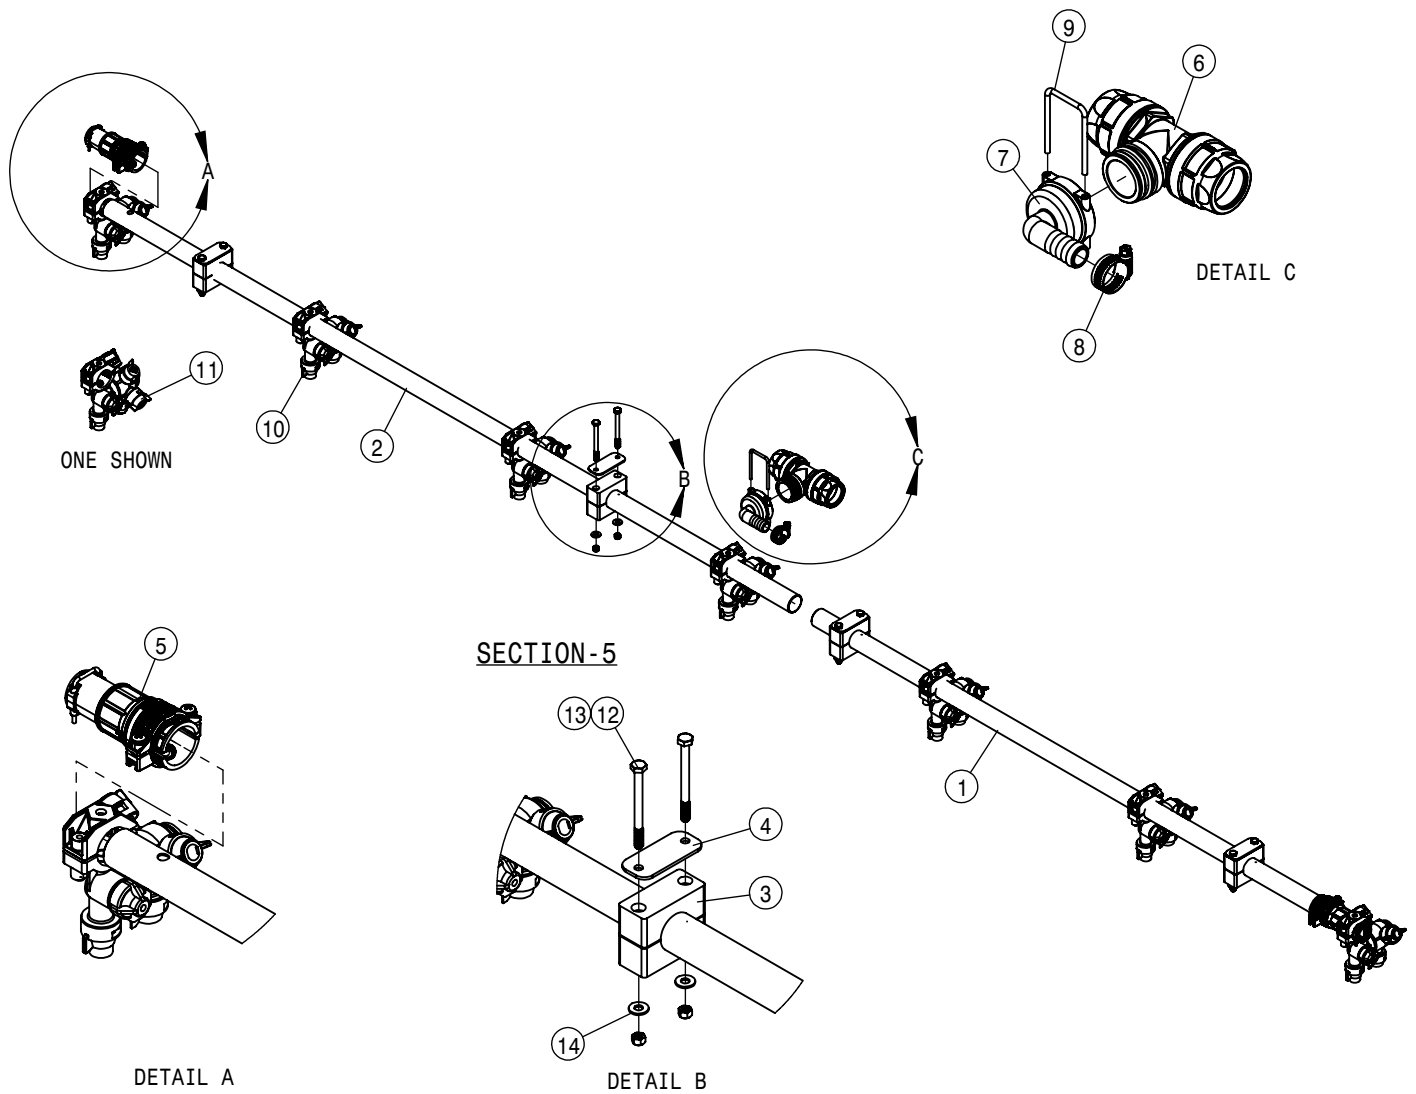

20" WET BOOM SPACING, SECTION-5 90/100 BOOM

DET	QTY	P/N	DESCRIPTION
1	1	167231	20" WET BOOM TUBE, 50.66 LG
2	1	167237	20" WET BOOM TUBE, 65.66 LG
3	4	470375	TUBE CLAMP BODY, 1.31 I.D. (PAIR)
4	4	470376	COVER PLATE FOR 470375
5	2	500295	NOZZLE BODY END CAP
6	1	500296	EASY FIT TEE 1" PIPE
7	1	500297	T5 TO 20MM HB 90
8	1	520080	HOSE CLAMP NO 10 STAINLESS
9	1	737738	FORK,D.3 DIST.42 (737731)
10	7	737921	QUICK TJET 3-TIP BODY,1" HV
11	7	737925	QUICK TJET 5 + 1-TIP BODY 1"
12	8	900010	1/4UNC X 3" HEX BOLT
13	8	914000	1/4UNC HEX STOVER NUT
14	8	920000	1/4 SAE FLAT WASHER