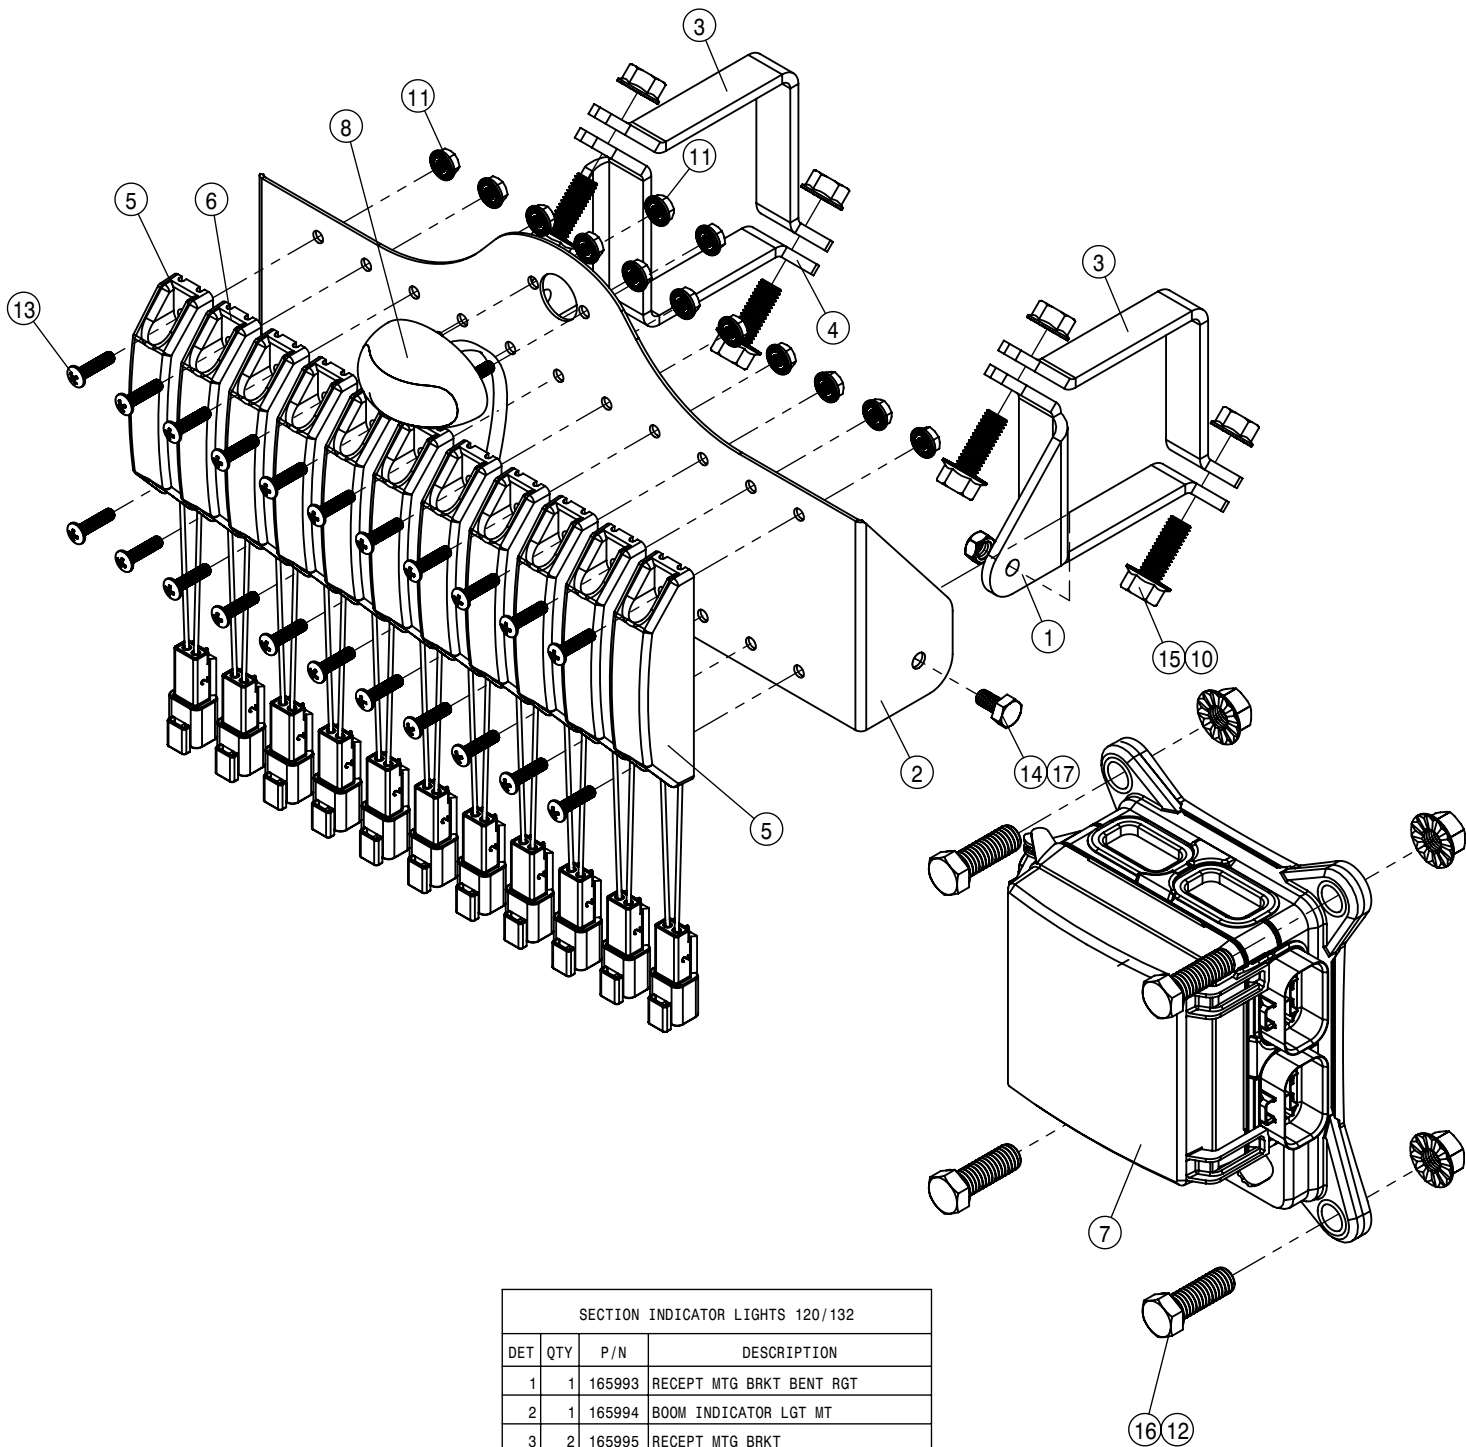

SECTION INDICATOR LIGHTS 120/132			
DET	QTY	P/N	DESCRIPTION
1	1	165993	RECEPT MTG BRKT BENT RGT
2	1	165994	BOOM INDICATOR LGT MT
3	2	165995	RECEPT MTG BRKT
4	1	165996	RECEPT MTG BRKT BENT LFT
5	2	291325	AMBER LAMP, 4" DT DEUTSCH
6	9	291326	RED LAMP, 4" DT DEUTSCH
7	1	292708	MVEC
8	1	293817	MASTER SPRAY LIGHT, STS 05
NS	1	294284	SPRAY SECTION LIGHT HARNESS
10	4	470087N	3/8UNC HEX SERR FLG NUT YZ
11	24	470175	10-32 SERR FLANGE NUT
12	4	470325	7/16 UNC SERR FLG HEX NUT
13	24	472235	10-32 X 3/4 PHIL HD MACH SCR
14	2	900000	1/4UNC X 1/2 HEX BOLT
15	4	900129N	3/8UNC X 1" SERR FLANGE BOLT
16	4	900196	7/16UNC X 1 1/4 HEX BOLT
17	2	910000	1/4UNC HEX NUT