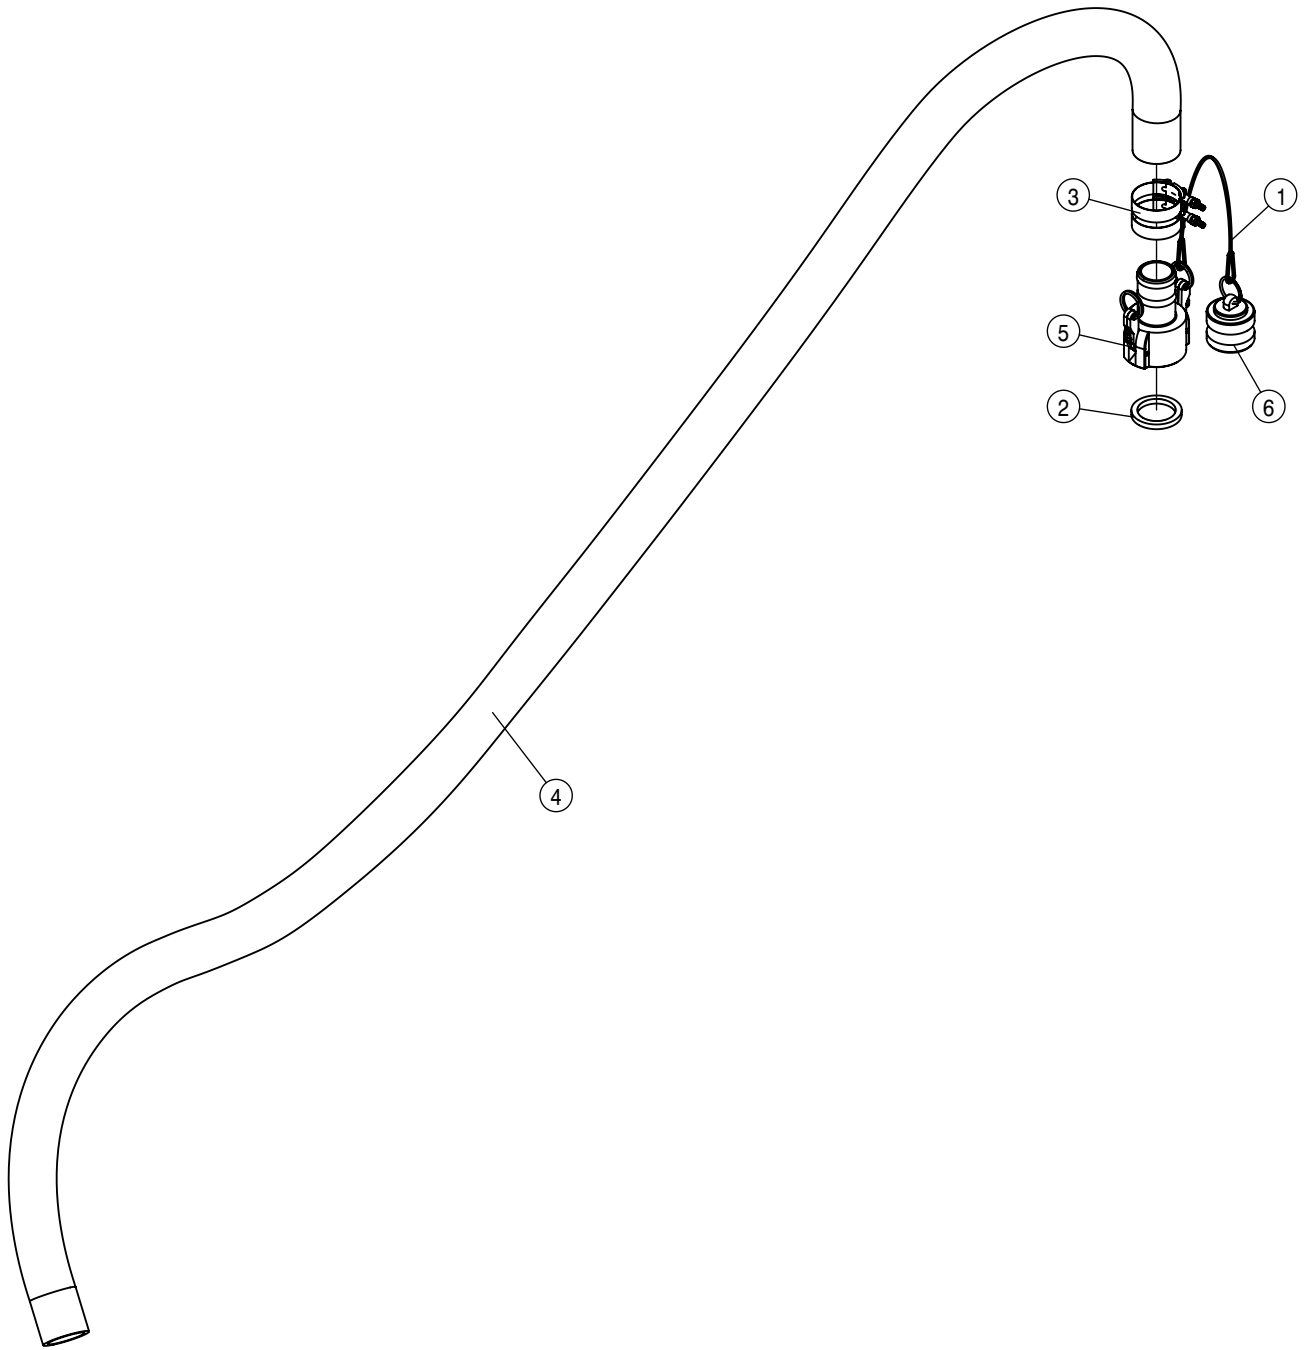

CAM COUPLING ASSEMBLY 120/132			
DET	QTY	P/N	DESCRIPTION
	1	470322	LANYARD 8" NYLON LOOP/LOOP
	1	500231	2"FP FLANGE GASKET,EXTRA THICK
	2	520141	2.31/2.62 T-BOLT HOSE CLAMP SS
	1	601909	HOSE, 2 X 105 2F-IW EPDM
	1	690272	2" FEM COUPLER W/LOCK,2" BARB
	1	690392	PLUG FOR 2.00 FEMALE COUPLER