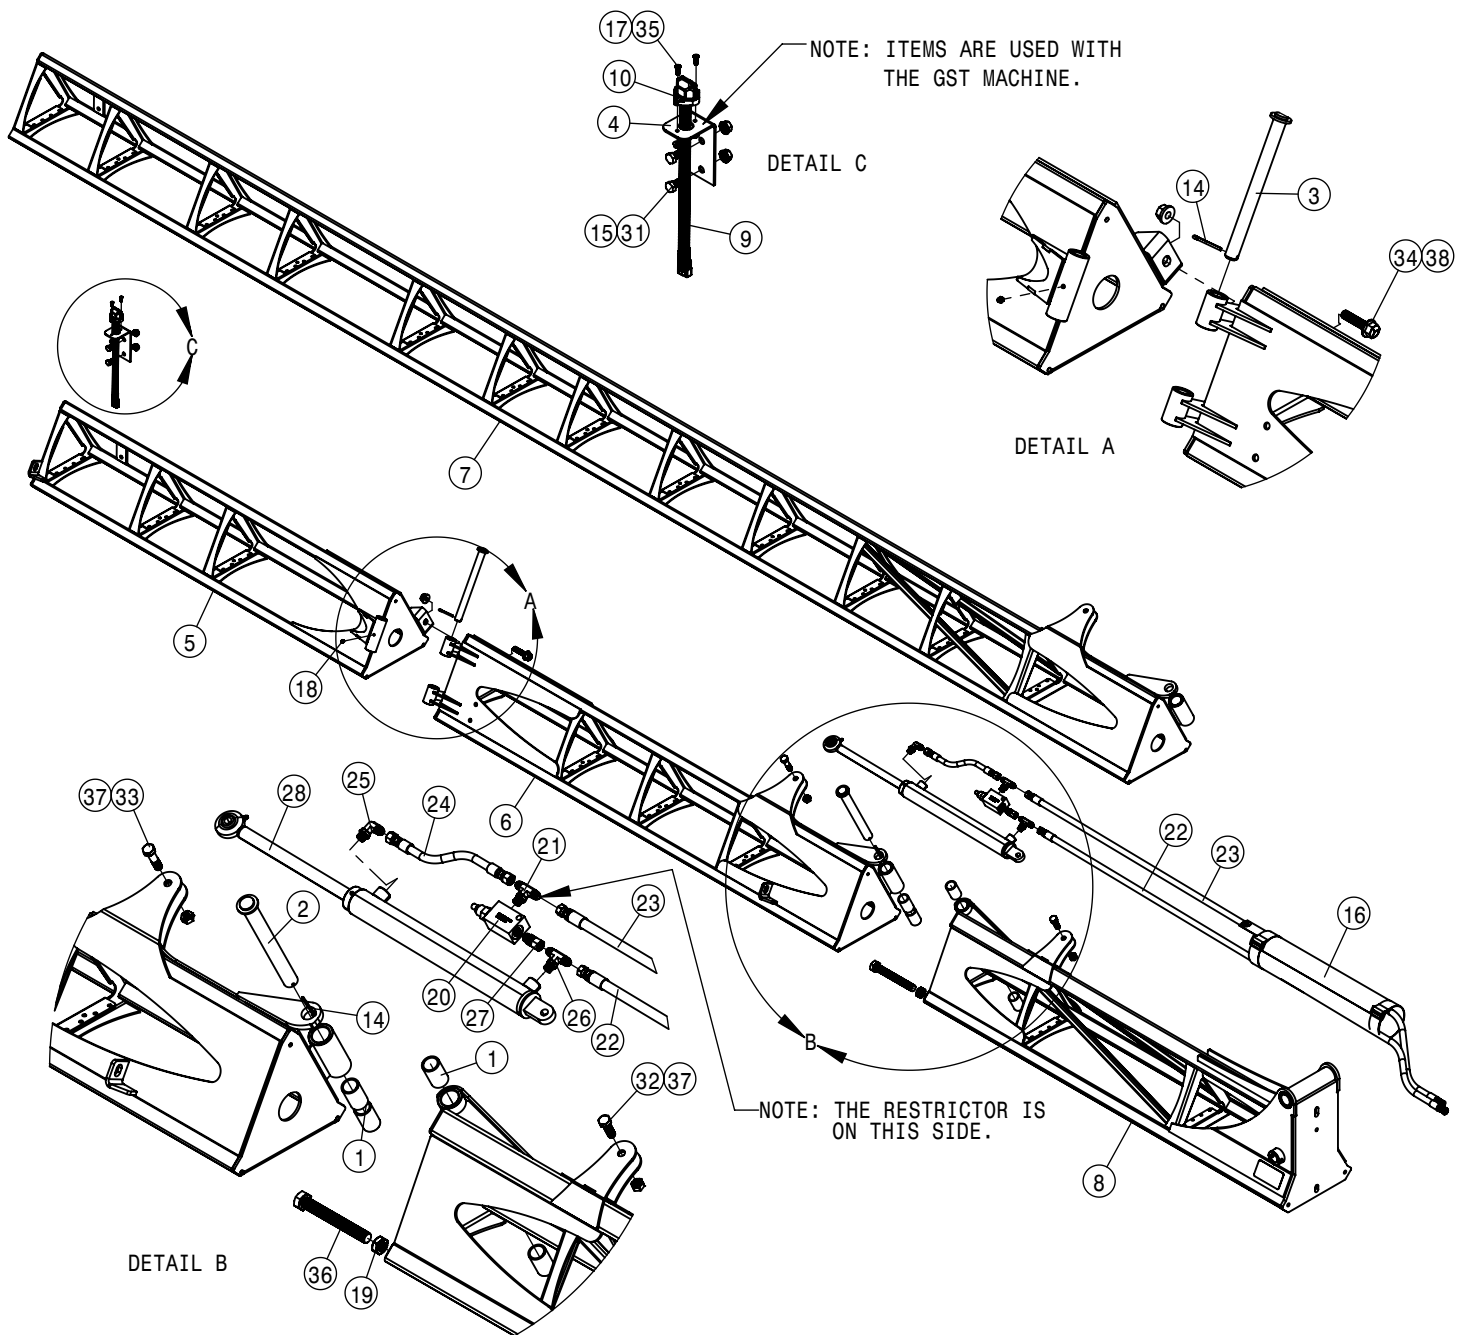

RIGHT BOOM BREAKAWAY 90/100			
DET	QTY	P/N	DESCRIPTION
1	4	121110	BOOM FOLD BRG, POLYGON
2	1	164526	BOOM BREAKAWAY PIVOT PIN WLD
3	1	164637	BOOM TIP SECTION PIN WLD
4	1	164905	90' BOOM LIGHT MOUNT, GST 06
5	1	164970	RH 90' BOOM TIP WLD, SECT-4
6	1	164971	RH BREAKAWAY BOOM WLD, SECT-3
7	1	165815	RH BRKWAY BM WLD, 100' SECT-3' 10
8	1	165999	RH FLDVR BM, SECT-2 W/DECAL
9	1	192506	.125 ID WIRE FLEX GUARD
10	1	291934	BOOM LIGHT ASSY, GST20
NS	1	293860	FENCE ROW EXT HARNESS 100'STS
NS	1	294308	GST BOOM WING HARNESS
NS	2	294351	HARNESS, 90/100' BOOM WING
14	2	470011	COTTER PIN 5/32 X 1 1/2
15	2	470087	3/8UNC HEX SERR FLANGE NUT
16	1	470378	SIDEWINDER SLEEVE, 14.06 X 21"
17	2	470463	8-32 SERR FLANGE NUT
18	1	471005	GREASE ZERK, 1/4-28 X 1/2
19	2	472334	3/4UNC HEX JAM NUT

RIGHT BOOM BREAKAWAY 90/100			
DET	QTY	P/N	DESCRIPTION
20	1	607540	KICK DOWN RELIEF VALVE, 800 PSI
21	1	614752	RESTRICTOR BR TEE ASSY, .042DIA
22	1	616360	06-451TC-06FJX-06FJX-84 H/A
23	1	616361	06-451TC-06FJX-06FJX-86 H/A
24	1	617054	04-451TC-06FJX-06FJX-11
25	1	618119	9/16MJIC-90-9/16MOR LBO
26	1	618629	9/16MOR BRANCH TEE-9/16MJIC
27	1	618668	9/16FJIC SWIV-9/16MOR ADPTR
28	1	621590	120'TIP FOLD CYL, STS 120' BM 08
NS	1	621591	REPAIR KIT, HYD CYL 621590
NS	1	650428	DECAL SHEET, 90' BOOM
31	2	900128	3/8UNC X 3/4 HEX BOLT
32	1	900265	1/2UNC X 1 1/2 HEX BOLT
33	1	900267	1/2UNC X 2" HEX BOLT
34	1	900519	1/2UNC X 2 HHSFB GR5 MC FT
35	2	903844	8-32 X 1/2 PHIL PANHD MACH SCR
36	2	906350	3/4UNC X 6" HEX BOLT FULL
37	2	914008	1/2 UNC HEX STOVER NUT
38	1	914015	1/2-13UNC CTRLK FLG NUT MC GR5