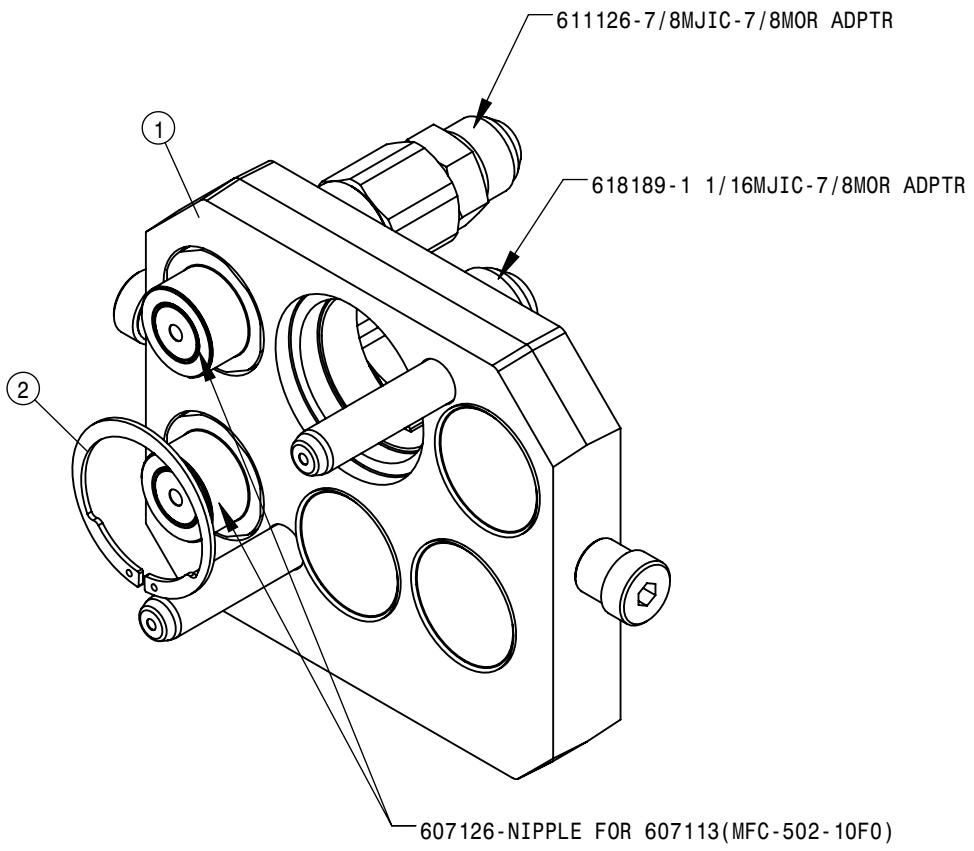

MULTICOUPLER ASSEMBLY 90/100/120/132			
DET	QTY	P/N	DESCRIPTION
1	1	607114	MOBILE HALF COUPLER ASSY, 0502
2	1	629546	SNAP RING, 1.637 EXTERNAL