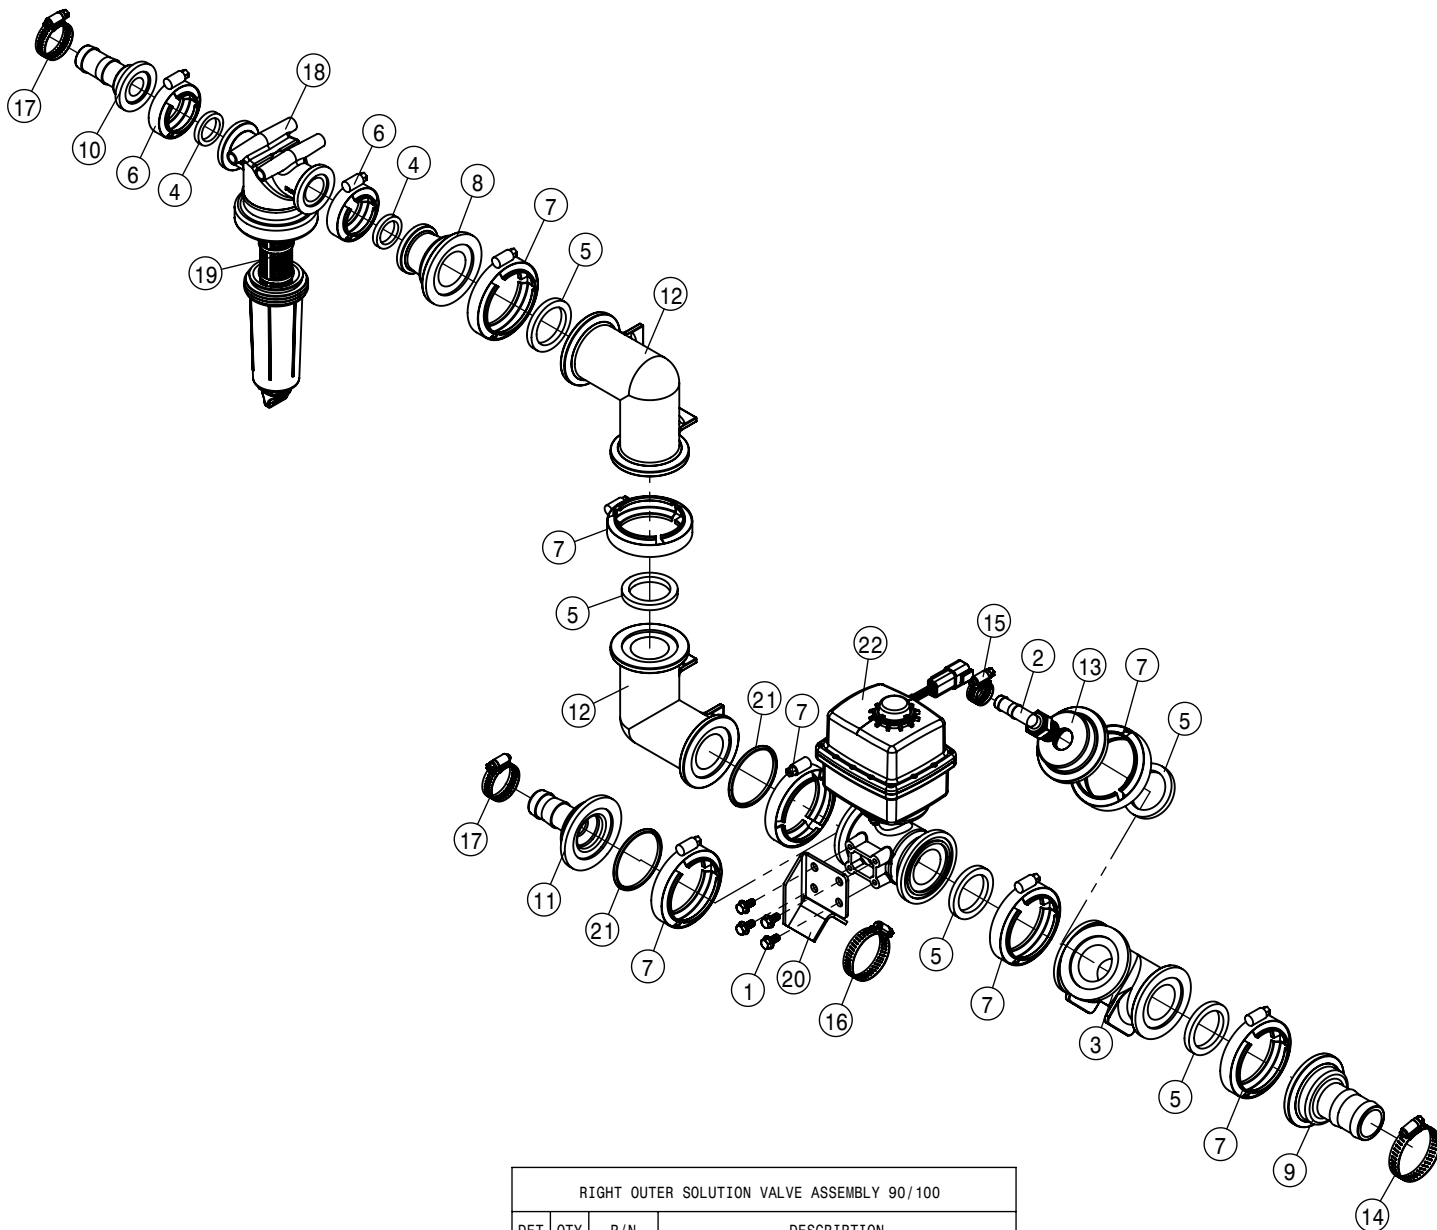

RIGHT OUTER SOLUTION VALVE ASSEMBLY 90/100				
DET	QTY	P/N	DESCRIPTION	
1	4	470122	1/4 UNC X 1/2 SERR FLG BOLT	
2	1	500047	1/2NPT-90-1/2 HOSE BARB, POLY	
3	1	500151	2" FLANGE TEE, POLY	
4	2	500157	1" FLANGE GASKET EPDM	
5	5	500158	1 1/2" GASKET FOR 2" FLANGE	
6	2	500159	1" FLANGE CLAMP S.S.	
7	7	500160	2" FLANGE CLAMP S.S.	
8	1	500161	2" FLANGE-1"FLANGE ADPTR POLY	
9	1	500162	2" FLANGE-1 1/2 HOSE BARB POLY	
10	1	500171	1" FLANGE-1" HOSE BARB POLY	
11	1	500172	2" FLANGE-1 " HOSE BARB	
12	2	500180	2" FLANGE-90-2"FLANGE LBO POLY	
13	1	500224	2" FLANGE PLUG W/1/2" FNPT POLY	
14	1	520067	HOSE CLAMP NO 28 STAINLESS	
15	1	520070	HOSE CLAMP NO 8 STAINLESS	
16	1	520085	HOSE CLAMP NO 24 STAINLESS	
17	2	520090	HOSECLAMP NO 16 STAINLESS	
18	1	690660	LINE "T" STRAINER, 1" FLANGE W/O SCREEN	
19	1	690661	50 MESH SCREEN FOR 690660	
20	1	690871	80/90 BOOM VLV MT WLD 03	
21	2	696254	O-RING, KZCO FLANGED VALVE	
22	1	696260	VALVE, KZCO C2F-55B-M-S9