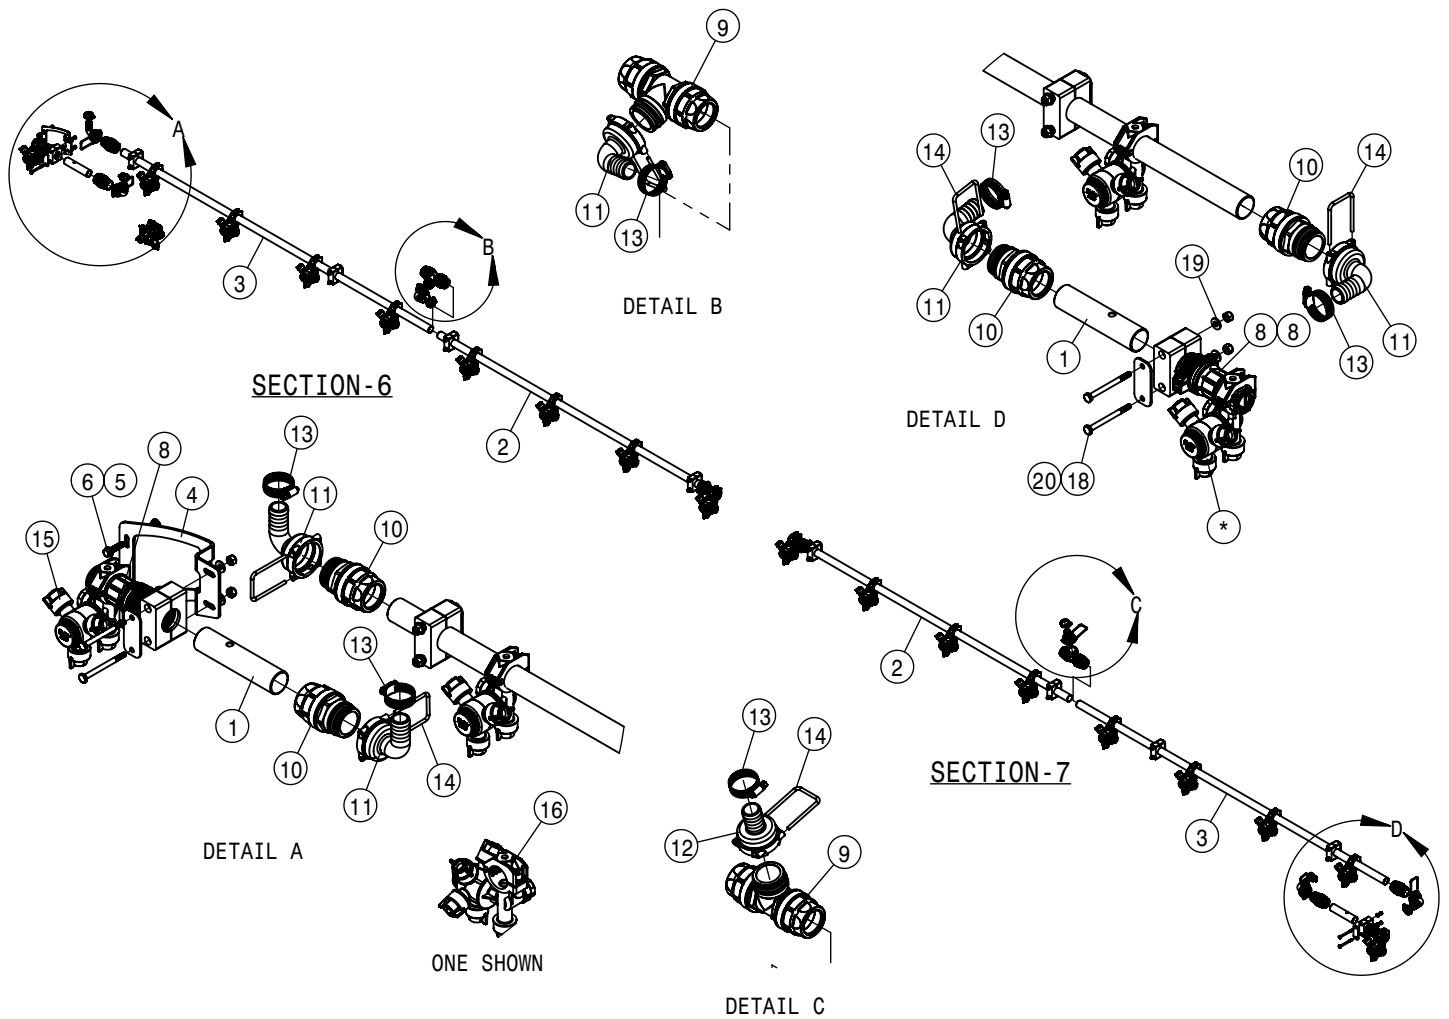

20" WET BOOM SPACING, SECTION 6-7 120' BOOM			
DET	QTY	P/N	DESCRIPTION
1	2	167226	15" WET BOOM TUBE, 5.66 LG
2	2	167230	20" WET BOOM TUBE, 68.13 LG
3	2	167232	20" WET BOOM TUBE, 77.00 LG
4	1	167259	REMOTE TUBE MNT RH 20" 120'A
5	2	470121N	1/4 UNC SERR FLG LOCK NUT SS
6	2	470231N	1/4UNC X 1" SERR FLG BOLT SS
7	10	470376	COVER PLATE FOR 470375
8	4	500295	NOZZLE BODY END CAP
9	2	500296	EASY FIT TEE 1" PIPE
10	4	500298	EASY FIT END T5, 1" PIPE
11	5	500299	T5 TO 25MM HB 90
12	1	500307	T5 FEMALE TO 25MM HB
13	6	520090	HOSECLAMP NO 16 STAINLESS
14	6	737738	FORK,D.3 DIST.42 (737731)
15	18	737921	QUICK TJET 3-TIP BODY 1" HV
16	18	737925	QUICK TJET 5 + 1-TIP BODY 1"
17	10	470375	TUBE CLAMP BODY, 1.31 I.D. (PAIR)
18	20	900467	1/4UNC X 3 HHCS SS
19	20	910112	SAE FLAT WASHER 1/4 SS
20	20	910118	1/4-20UNC NYLOCK NUT SS