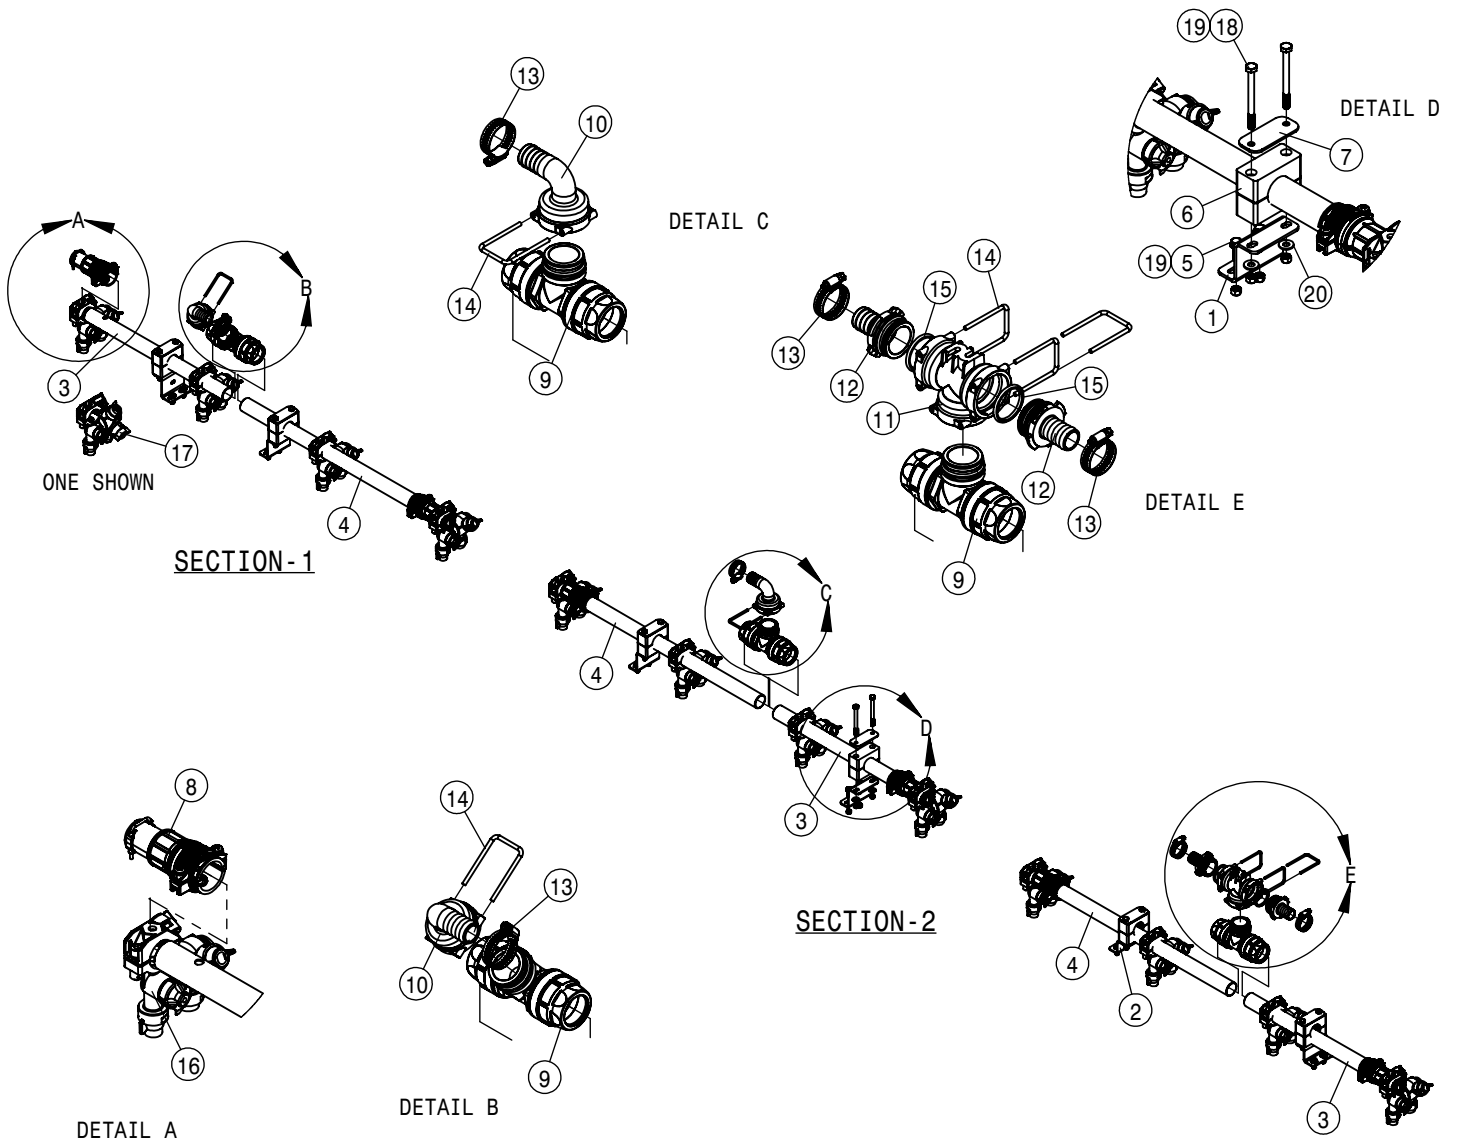

15" WET BOOM SPACING, SECTION 1-2 90' BOOM			
DET	QTY	P/N	DESCRIPTION
1	4	164716	TALL CLAMP MT BRKT, WET BOOM, STS
2	2	164859	CLAMP MT BRKT, WET BOOM, STS 04
3	3	167235	15" WET BOOM TUBE, 17.32 LG
4	3	167236	15" WET BOOM TUBE, 24.00 LG
5	12	470118	1/4 UNC X 3/4 SER FLG BOLT
6	6	470375	TUBE CLAMP BODY, 1.31 I.D. (PAIR)
7	6	470376	COVER PLATE FOR 470375
8	6	500295	NOZZLE BODY END CAP
9	3	500296	EASY FIT TEE 1" PIPE
10	2	500299	T5 TO 25MM HB 90
11	1	500300	T5 FEMALE TEE
12	2	500301	T5 MALE TO 25MM HB
13	4	520090	HOSECLAMP NO 16 STAINLESS
14	5	737738	FORK,D.3 DIST.42 (737731)
15	2	737763	O-RING, 1 1/4"CONN EPDM
16	12	737921	QUICK TJET 3-TIP BODY,1" HV
17	12	737925	QUICK TJET 5 + 1-TIP BODY 1"
18	12	900010	1/4UNC X 3" HEX BOLT
19	24	914000	1/4UNC HEX STOVER NUT
20	12	920000	1/4 SAE FLAT WASHER