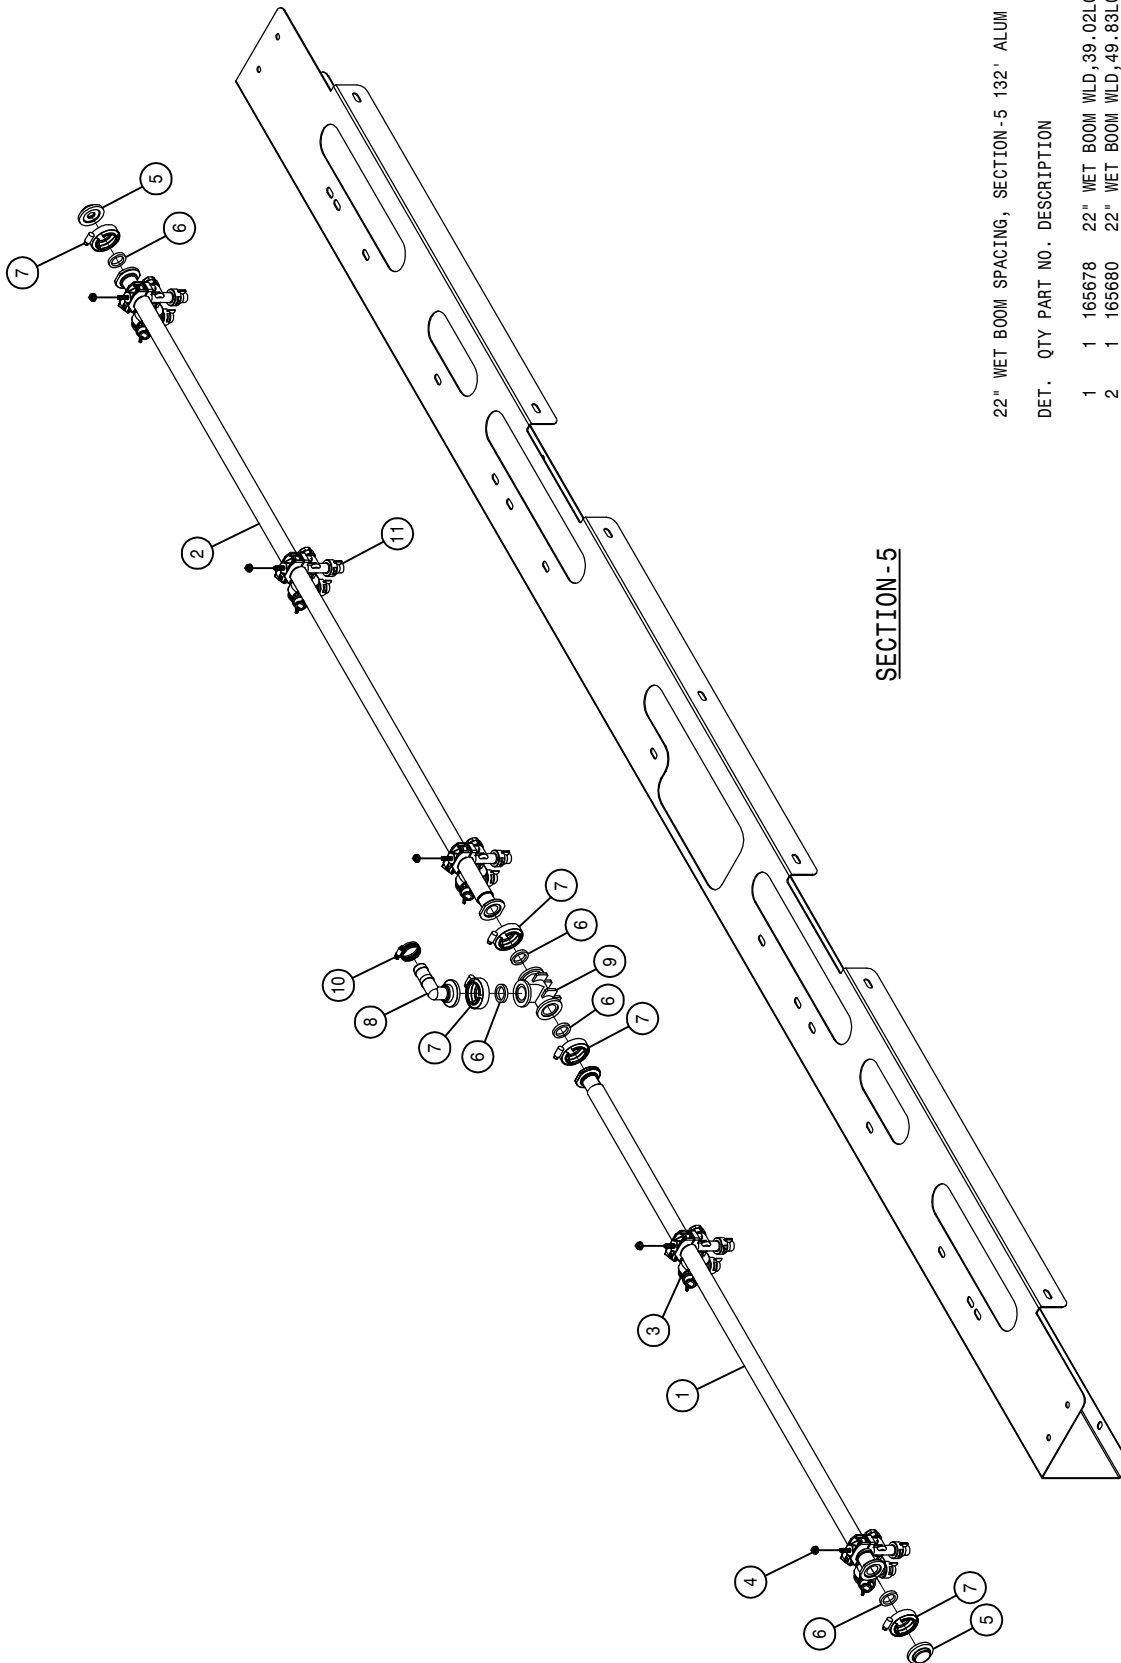

SECTION-5

22" WET BOOM SPACING, SECTION-5 '132' ALUM BOOM

DET. QTY PART NO. DESCRIPTION

1	1	165678	22" WET BOOM WLD,39.02LG	'12
2	1	165680	22" WET BOOM WLD,49.83LG	'12
3	7	900064	5/16UNC X 3/4 HHCS GR 5	
4	7	470113	5/16UNC SER FLG LOCK NUT	POLY
5	2	500155	1" FLANGE CAP PLUG	EPDM
6	5	500157	1" FLANGE GASKET	
7	5	500159	1" FLANGE CLAMP, S.S.	
8	1	500173	1" FLANGE-90-1" HOSE BARB	POLY
9	1	500175	1" FLANGE TEE	POLY
10	1	520090	HOSE CLAMP NO 16	STAINLESS
11	5	737921	QUICK TJET 3-TIP BODY,1" HV