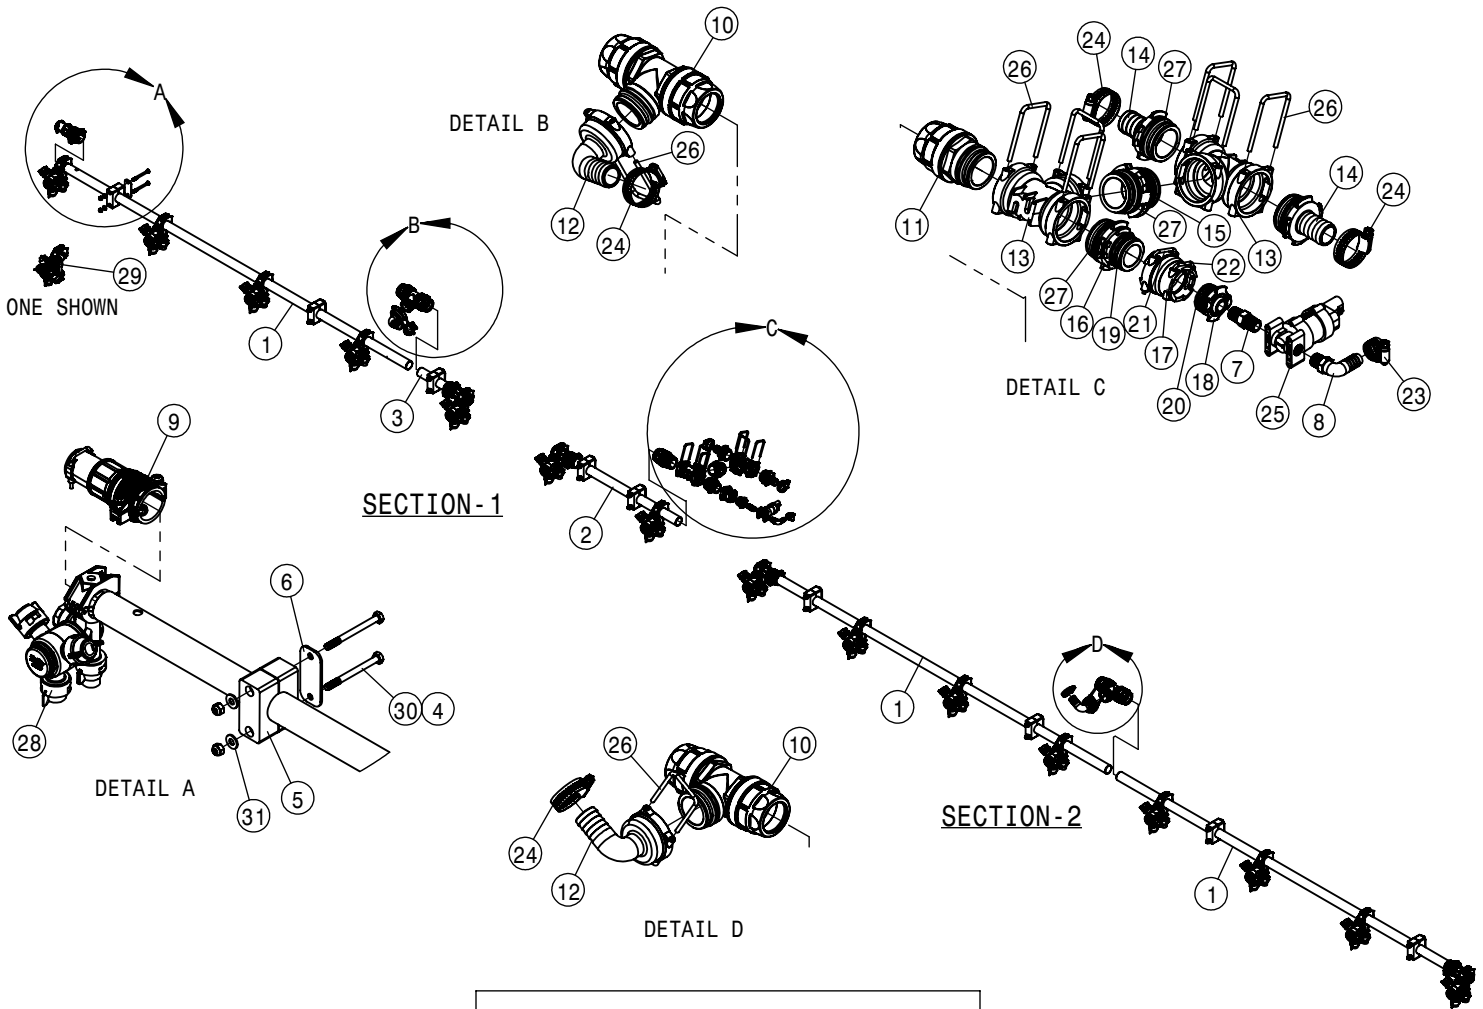

20" WET BOOM SPACING, SECTION 1-2 120' BOOM			
DET	QTY	P/N	DESCRIPTION
1	3	167230	20" WET BOOM TUBE, 68.13 LG
2	1	167233	20" WET BOOM TUBE, 23 LG
3	1	167234	20" WET BOOM TUBE, 8.13 LG
4	18	470089N	1/4UNC HEX NYLOC NUT, 316 SS
5	9	470375	TUBE CLAMP BODY, 1.31 I.D. (PAIR)
6	9	470376	COVER PLATE FOR 470375
7	1	500001	1/4MNPT HEX PIPE NIPPLE STL
8	1	500118	1/4"NPT-90-1/2"HOSE BARB, POLY
9	5	500295	NOZZLE BODY END CAP
10	2	500296	EASY FIT TEE 1" PIPE
11	1	500298	EASY FIT END T5, 1" PIPE
12	2	500299	T5 TO 25MM HB 90
13	2	500300	T5 FEMALE TEE
14	2	500301	T5 MALE TO 25MM HB
15	1	500302	T5 MALE COUPLER
16	1	500304	T5 - T4 MALE REDUCER
17	1	500305	T4 - T3 FEMALE REDUCER
18	1	500306	T3 MALE TO 1/4" NPT
19	1	500308	O-RING, 3.53MM X 28.17MM EPDM
20	1	500309	O-RING, 2.62MM X 25.07MM EPDM
21	1	500310	FORK D3 DIST 34.2
22	1	500311	FORK D3 DIST 29
23	1	520069	HOSE CLAMP NO 6 STAINLESS
24	4	520090	HOSECLAMP NO 16 STAINLESS
25	1	696235	1/4" ELECT SOLU SOLE VLV, 2203
26	8	737738	FORK,D.3 DIST.42 (737731)
27	5	737763	O-RING, 1 1/4"CONN EPDM
28	15	737921	QUICK TJET 3-TIP BODY,1" HV
29	15	737925	QUICK TJET 5 + 1-TIP BODY 1"
30	18	900010N	1/4UNC X 3" HEX BOLT SS
31	18	920000N	1/4 SAE FLAT WASHER SS