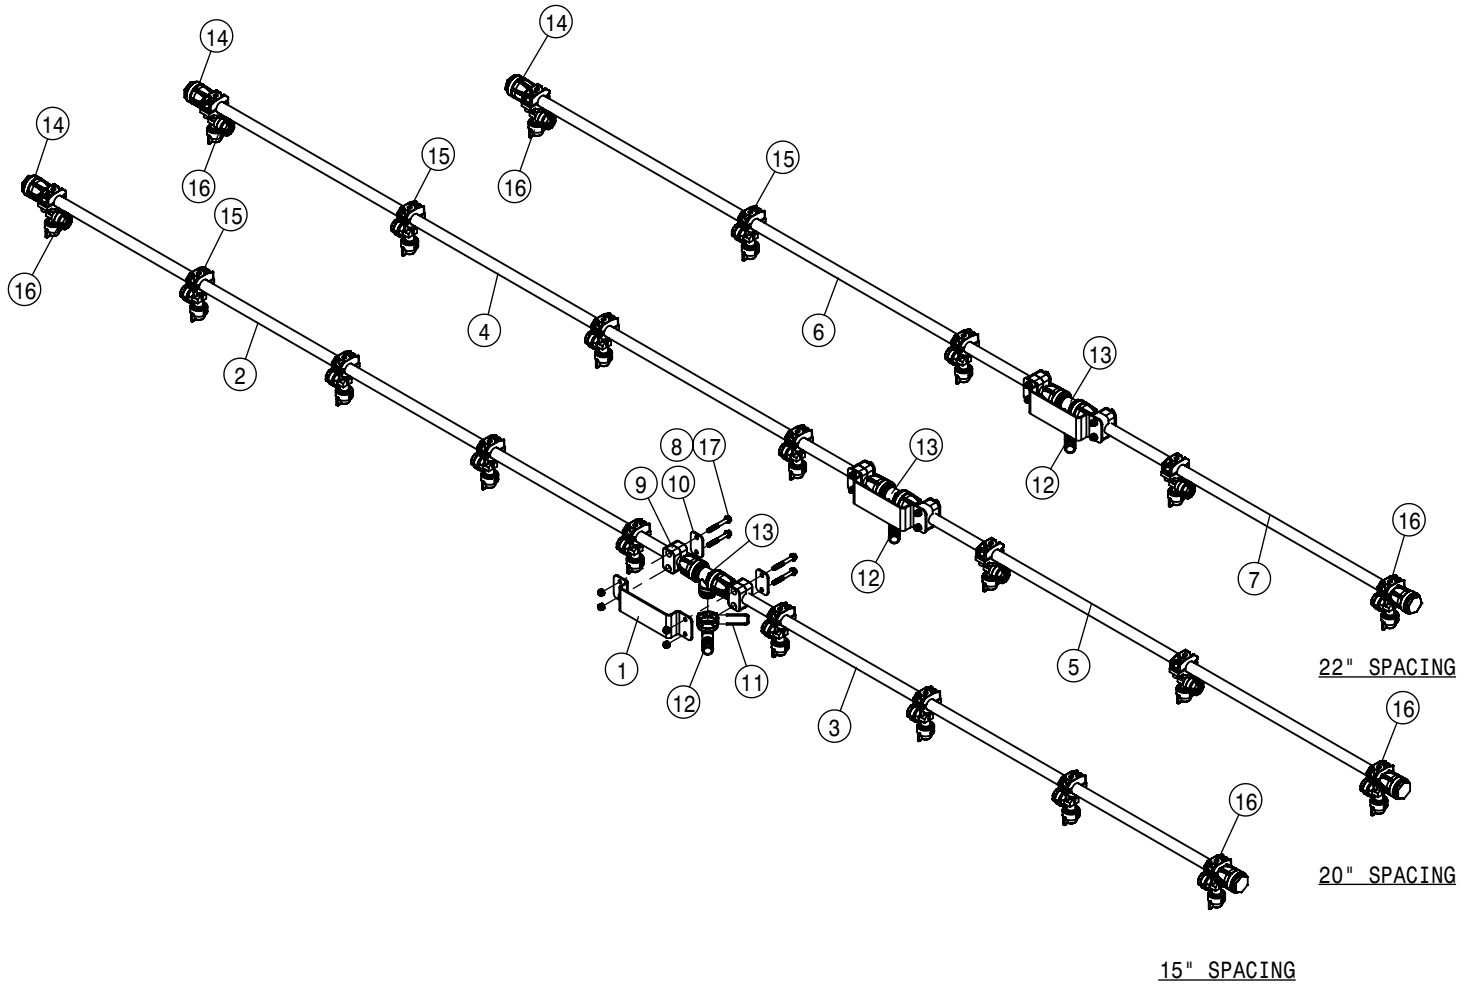

REAR BOOM NOZZLE SPACING			
DET	QTY	P/N	DESCRIPTION
1	3	165088	REAR BM SOL SUPP BRK
2	1	167264	TUBE-WET BM .50X69.08 15"SP
3	1	167265	TUBE-WET BM .50X54.08 15" SP
4	1	167466	TUBE-WET BM .5X71.58 20"SP
5	1	167467	TUBE-WET BM .5X51.58 20"SP
6	1	167468	TUBE-WET BM .5X56.58 22" SP
7	1	167469	TUBE-WET BM .5X34.58 22"SP
8	12	470089N	1/4UNC HEX NYLOC NUT, 316 SS
9	6	470358	TUBE CLAMP BODY, .840 (1/2 PIPE)
10	6	470359	COVER PLATE FOR 470358
11	3	500311	FORK D3 DIST 29
12	3	500327	T3 TO 20MM HB 90
13	3	500330	T3 - TEE 1/2" PIPE BOOM END
14	6	500332	1/2" PIPE BOOM END
15	15	737970	QUICK TJET SINGLE BODY, 1/2"
16	6	737971	QUICK TJET SINGLE BODY 1/2" RS
17	12	900007N	1/4 UNC X 2 SER FLG BOLT SS