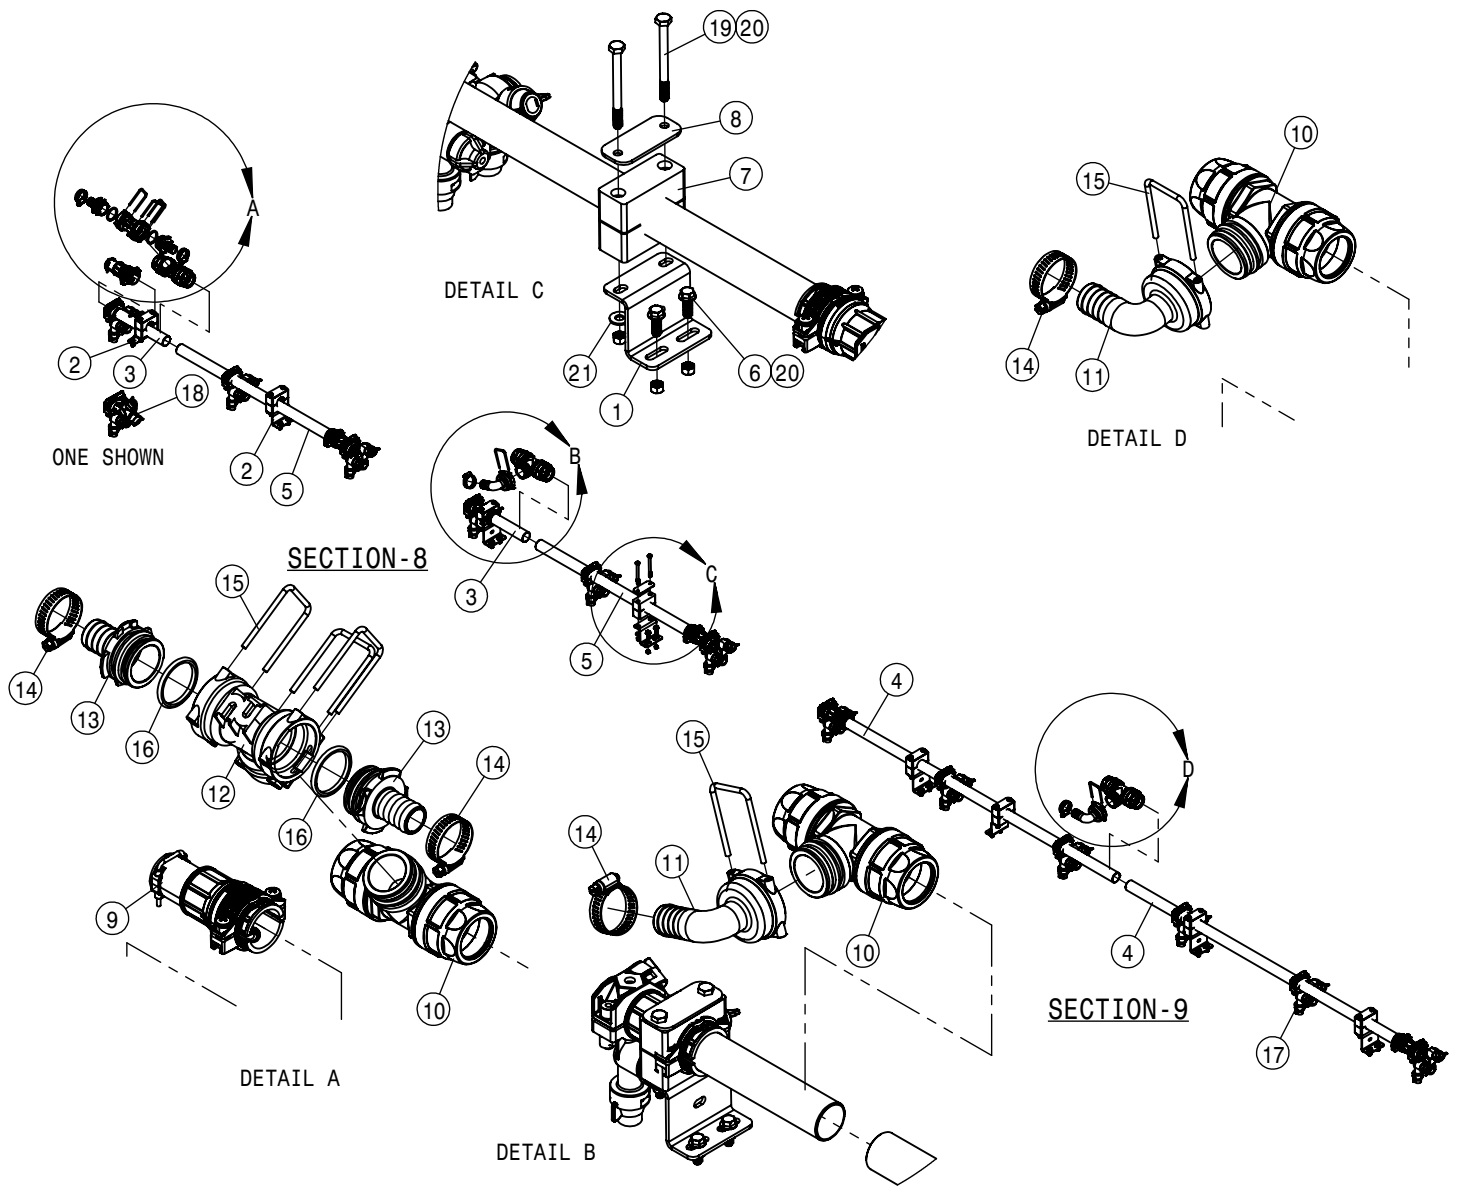

20" WET BOOM SPACING, SECTION 8-9 100' BOOM			
DET	QTY	P/N	DESCRIPTION
1	6	164716	TALL CLAMP MT BRKT, WET BOOM, STS
2	2	164859	CLAMP MT BRKT, WET BOOM, STS 04
3	2	167234	20" WET BOOM TUBE, 8.13 LG
4	2	167238	20" WET BOOM TUBE, 48.13 LG
5	2	167263	20" WET BOOM TUBE, 28.13 LG
6	16	470118	1/4 UNC X 3/4 SER FLG BOLT
7	8	470375	TUBE CLAMP BODY, 1.31 I.D. (PAIR)
8	8	470376	COVER PLATE FOR 470375
9	6	500295	NOZZLE BODY END CAP
10	3	500296	EASY FIT TEE 1" PIPE
11	2	500299	T5 TO 25MM HB 90
12	1	500300	T5 FEMALE TEE
13	2	500301	T5 MALE TO 25MM HB
14	4	520090	HOSECLAMP NO 16 STAINLESS
15	5	737738	FORK,D.3 DIST.42 (737731)
16	2	737763	O-RING, 1 1/4"CONN EPDM
17	15	737921	QUICK TJET 3-TIP BODY,1" HV
18	15	737925	QUICK TJET 5 + 1-TIP BODY 1"
19	16	900010	1/4UNC X 3" HEX BOLT
20	32	914000	1/4UNC HEX STOVER NUT
21	16	920000	1/4 SAE FLAT WASHER