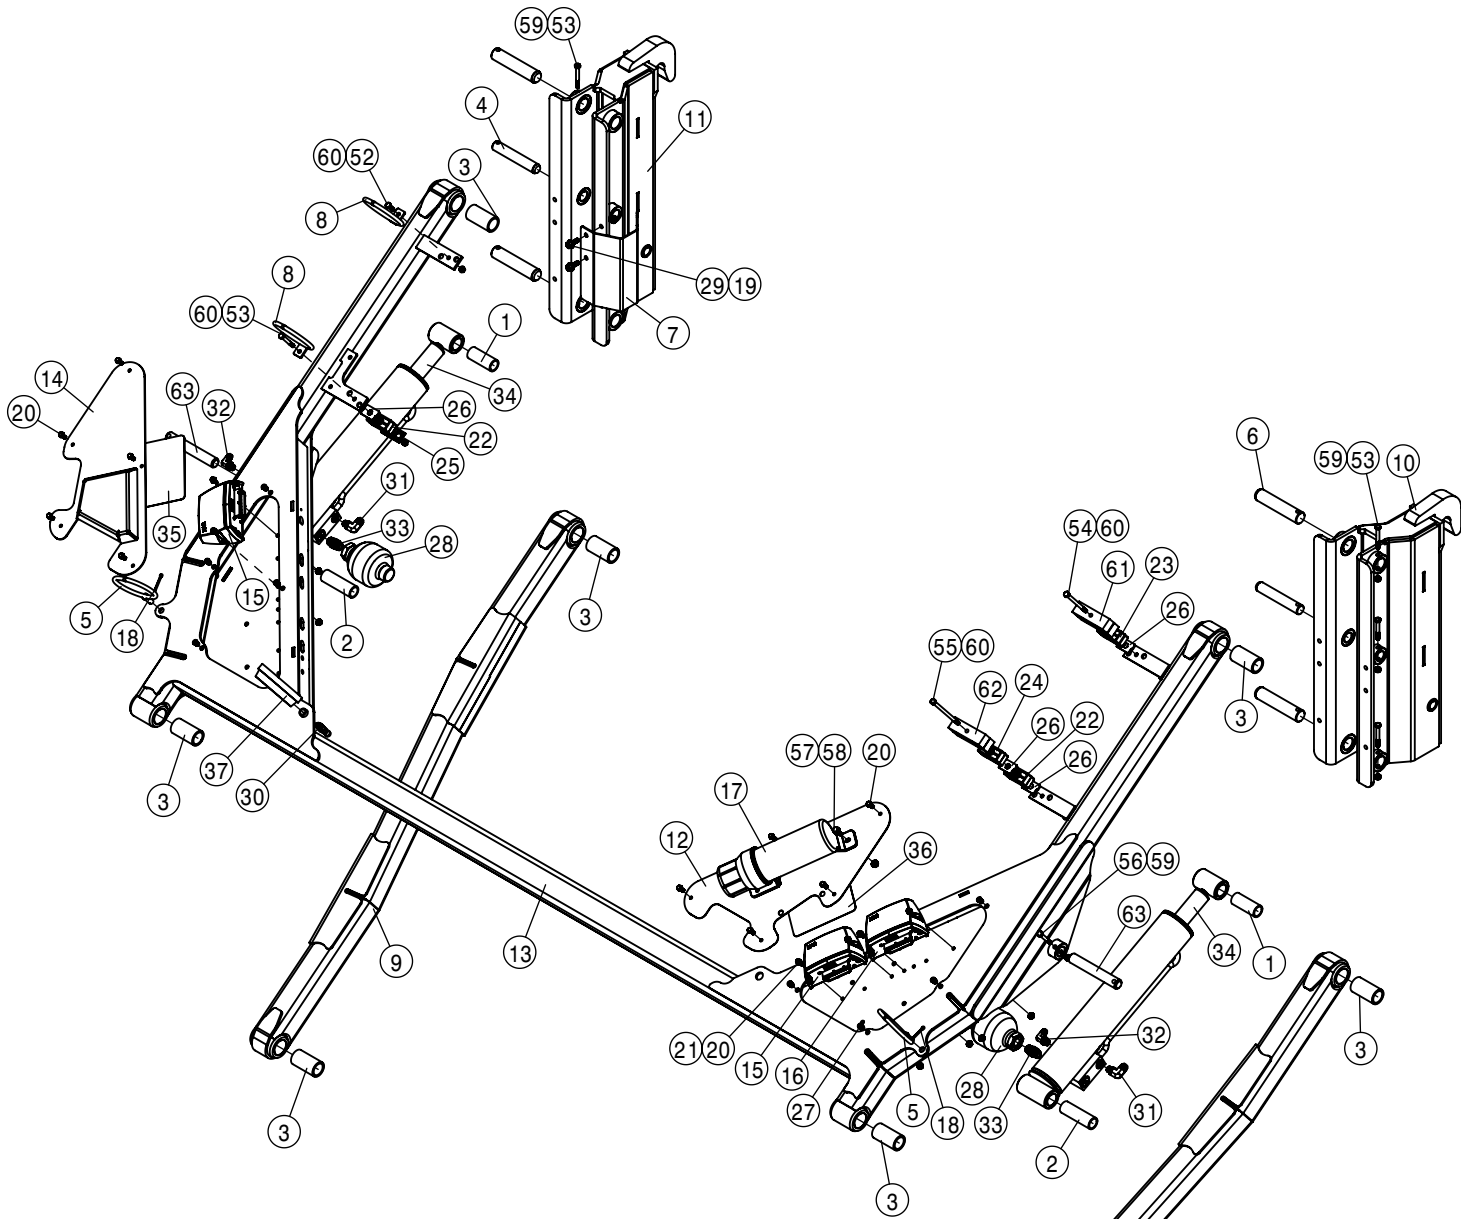

LIFTARM ASSEMBLY 120/132			
DET	QTY	P/N	DESCRIPTION
1	2	121109	LIFT CYL BRG, 3.13 POLYGON
2	2	121115	LIFT CYL BRG, 4.00 POLYGON
3	8	121119	LIFTARM BEARING, POLYGON 09
4	2	164452	LIFT ARM MT PIVOT PIN
5	2	164517	HOSE SUPPORT RING WLD
6	4	165713	LIFT ARM MT PIV PIN,120'BM 09
7	1	165742	RECEPTACLE MT,STS BOOMS '12
8	2	165954	HOSE RING WLD
9	2	166587	LWR LIFT ARM WLDMT,120'BOOM 09
10	1	166600	QUICK ATTACH WLD LH OFFSET
11	1	166601	QUICK ATTACH WLD RH OFFSET
12	1	166610	UPR LIFT ARM COVER, 120
13	1	167032	UPPER LIFT ARM WLDMT,120'BM 11
14	1	167912	UPR LIFT ARM COVER RT WLD, 120
15	2	292086	IQAN-XA2 MODULE->611
16	1	292087	IQAN-XS2 MODULE>611
17	1	344017	MANUAL CANISTER W/NEOPREN SEAL
18	2	470046	COTTER PIN 5/32 X 1 1/2 SS
19	2	470087	3/8UNC HEX SERR FLANGE NUT
20	16	470118	1/4 UNC X 3/4 SER FLG BOLT
21	6	470121	1/4-20UNC HEX FLG NUT SER MC GR5
22	2	470274	TUBE CLAMP BODY, .750-.750
23	1	470275	TUBE CLAMP BODY, 1.00-1.000
24	1	470275	TUBE CLAMP BODY, 1.00-1.000
25	1	470276	CLAMP COVER PLATE,SNGL, 2.55LG

LIFTARM ASSEMBLY 120/132			
DET	QTY	P/N	DESCRIPTION
26	4	470281	STACK BOLT SAFETY LOCK PLATE
27	10	470383	1/4-20 NUTSERT .165-.260 STL
28	2	470444	ACCUM, DIAPHRAGM, 30CI 1508 PSI
29	2	470460	3/8UNC X 1 HHSFB GR5 MC
30	1	500128	1/4NPT-1/2 HOSE BARB, POLY
31	2	618249	3/4MJIC-90-9/16MOR LBO
32	2	618739	9/16MJIC-90-9/16MOR .065 CHK
33	2	618820	3/4MOR UNION
34	2	621640	HYD CYL, 3.25Z16.00X1.63
35	1	650412	RH BOOM DECAL 120'A'12
36	1	650413	LH BOOM DECAL 120'A'12
37	1	690359	PRESSURE GA GLYCERI 100 PSI
NS	2	693128	NORAC UC5 NETWORK 2-WAY CPLR
NS	1	693131	NORAC UC5 NETWORK CPLR, 8-WAY
NS	1	693135	NORAC CABLE, STS BM DISCNT, 150"
NS	2	693146	NORAC UC5 2-WAY CPLR W/TRMNTOR
NS	2	693147	NORAC UC5 NETWORK CPLR, 3-WAY
NS	3	693741	CABLE UC5 NETWORK 14 AWG 1M
NS	1	693749	UC5 CABLE, VALVE
NS	1	693750	UC5 INTERFACE CABLE
NS	2	693752	UC5 NETWORK 2 PIN PLUG
NS	1	693757	UC5 NETWORK CABLE,14 AWG .5M
NS	1	693759	INSTALL MANUAL UC5,HG06,STS
NS	2	693800	UC5 NETWORK 6PIN PLUG
NS	2	693805	CABLE,UC5 NETWORK 14 AWG 15M

LIFTARM ASSEMBLY 120/132			
DET	QTY	P/N	DESCRIPTION
NS	2	693806	CABLE,UC5 12 AWG 7M
52	1	900489	5/16UNC X 1 HHCS SS
53	5	900494	5/16UNC X 2 1/2 HHCS SS
54	1	900500	5/16UNC X 4 1/4 HHCS SS
55	1	900502	5/16UNC X 5 1/2 HHCS SS
56	4	900503	5/16UNC X 2 1/4 HHCS SS
57	2	910119	5/16-18UNC HEX FLG NUT SER SS
58	2	910126	5/16UNC X 1 HHSFB SS
59	8	910132	5/16-18UNC NYLOCK NUT SS
60	4	914002	5/16UNC HEX STOVER NUT
61	1	A51729	TUBE CLAMP (PAIR)
62	1	A51729	TUBE CLAMP (PAIR)
63	2	A53739	LIFT CYL PIN, BARREL PIN, DELTA