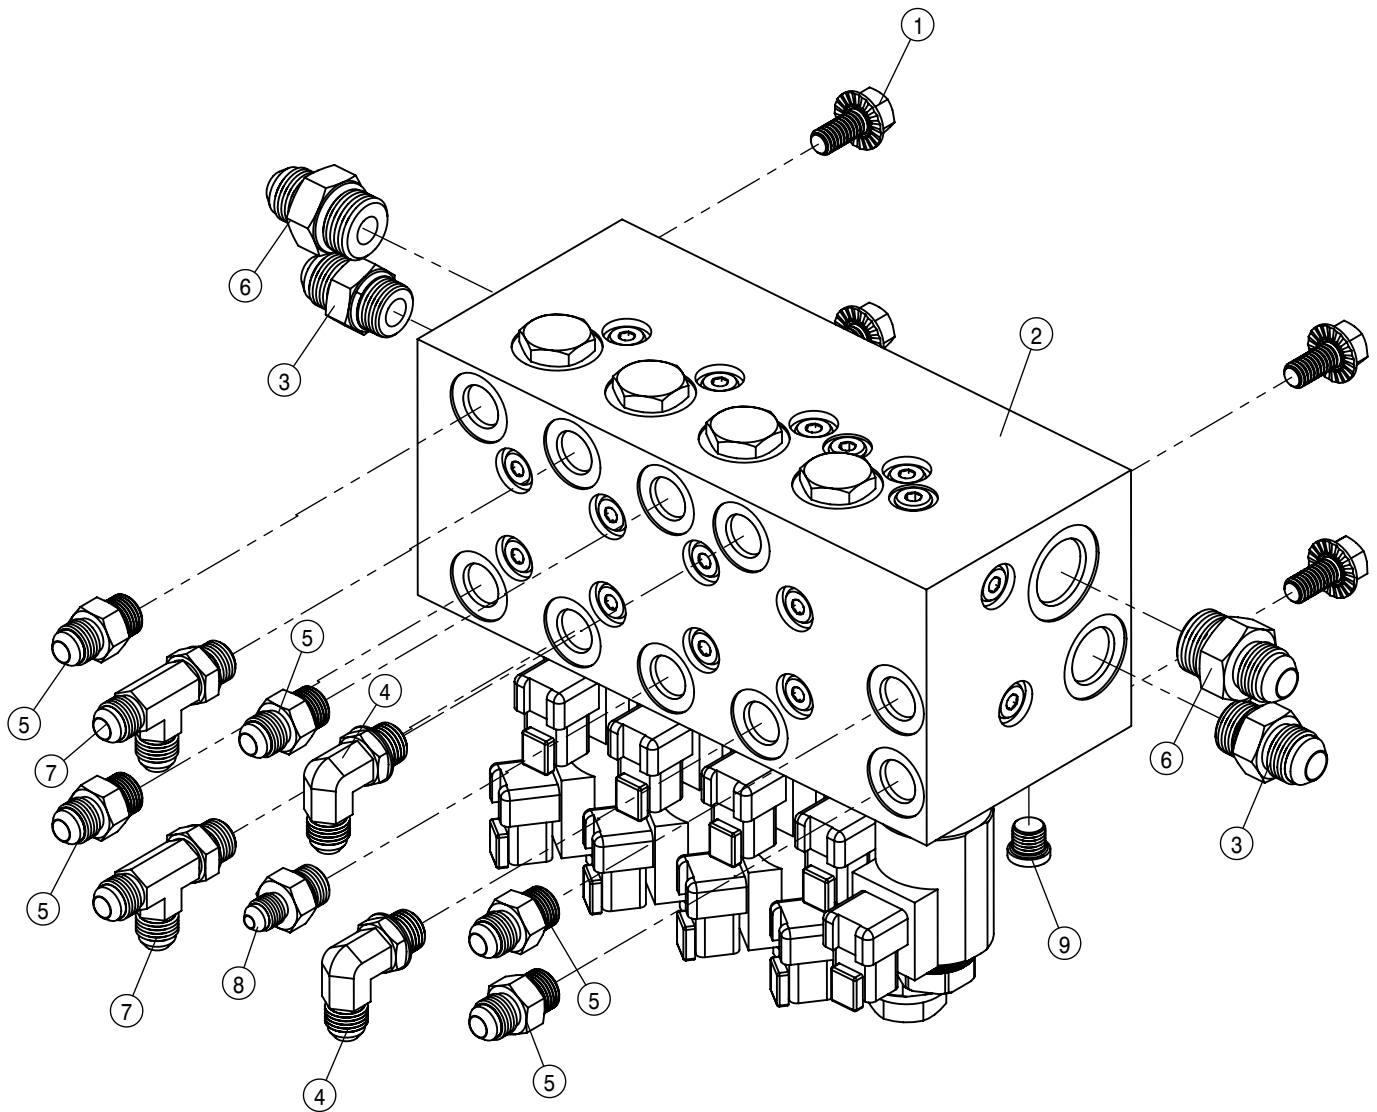

BOOM MANIFOLD ASSEMBLY-NORAC 90/100				
DET	QTY	P/N	DESCRIPTION	
1	4	470409	3/8UNC X 3/4 HHSFB GR5 MC	
2	1	606529	VALVE, LIFT-FOLD, 4-SECTION	
3	2	611125	3/4MJC-3/4MOR ADPTR	
4	2	618119	9/16MJC-90-9/16MOR LBO	
5	5	618126	9/16MJC-9/16MOR ADPTR	
6	2	618327	3/4MJC-7/8MOR ADPTR	
7	2	618444	9/16MOR RUN TEE-9/16MJC	
8	1	618468	7/16MJC-9/16MOR ADPTR	
9	1	618753	7/16 MOR PLUG, HEX SOCKET