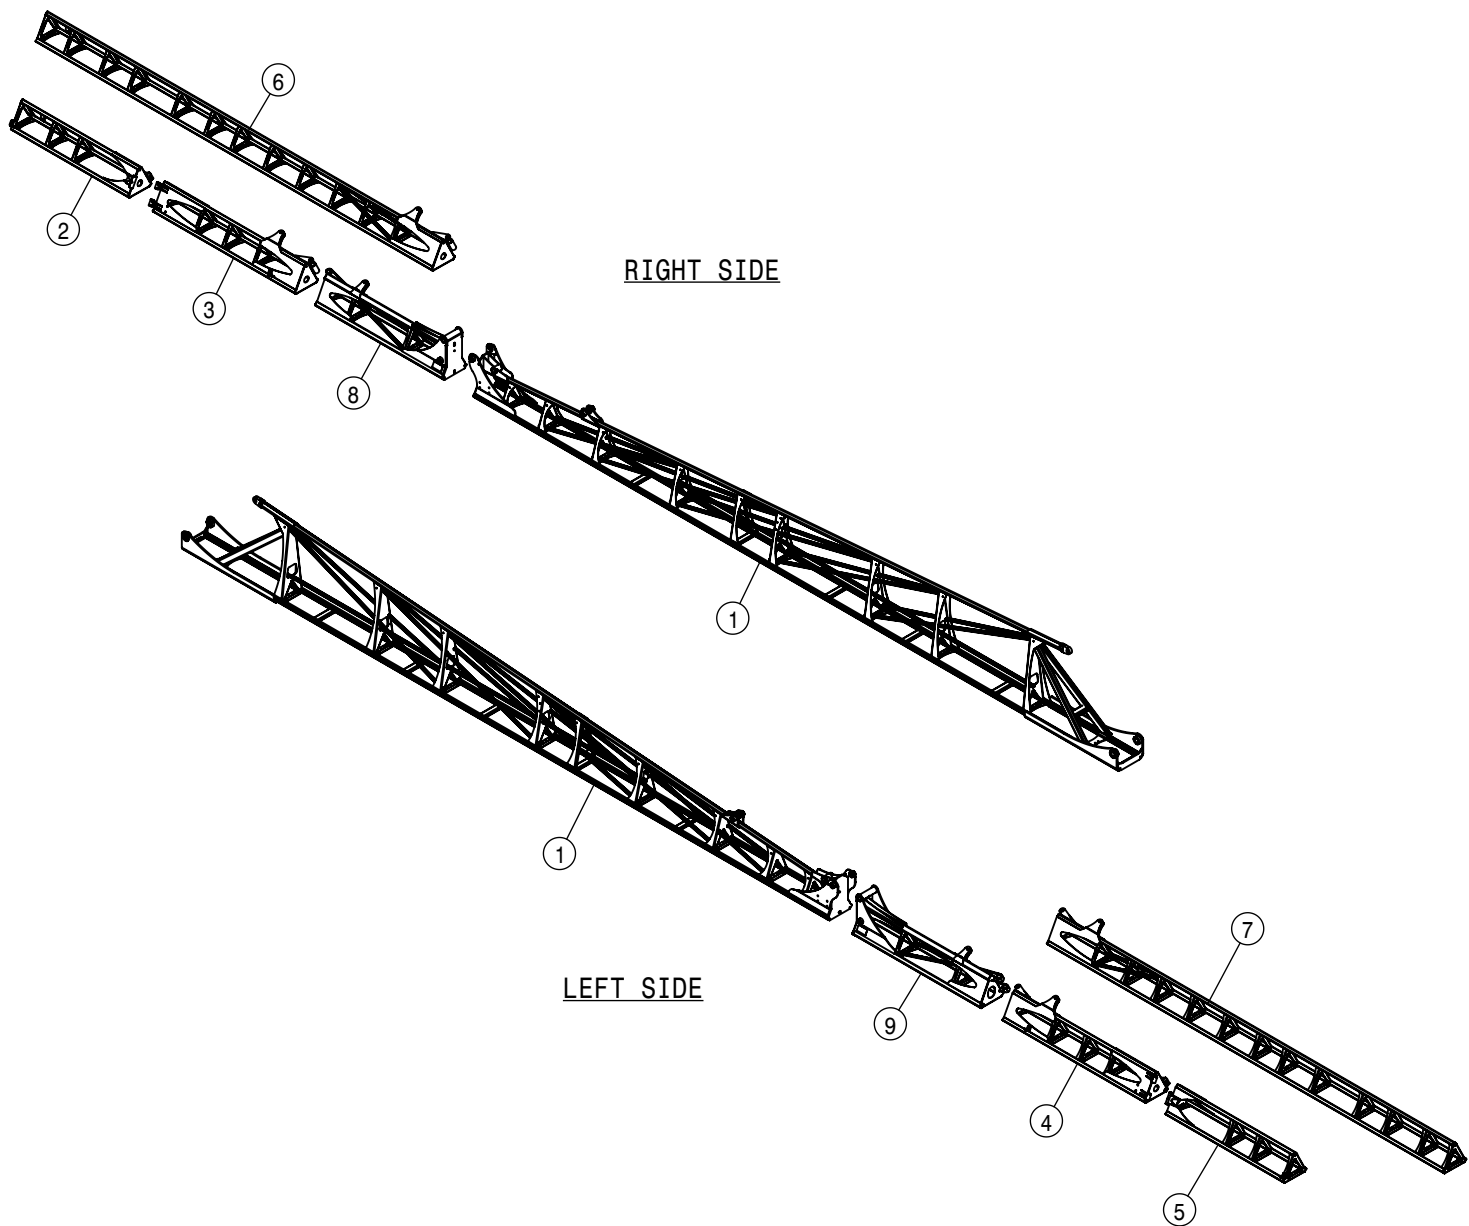

BOOM ASSEMBLY 90/100			
DET	QTY	P/N	DESCRIPTION
1	2	164880	INNER BOOM WLD, SECT-1 STS 05
2	1	164970	RH 90' BOOM TIP WLD, SECT-4
3	1	164971	RH BREAKAWAY BOOM WLD, SECT-3
4	1	164973	LH BREAKAWAY BOOM WLD, SECT-3
5	1	164975	LH 90' BOOM TIP WLD, SECT-4
6	1	165815	RH BRKWAY BM WLD,100'SECT-3'10
7	1	165816	LH BRKWAY BM WLD,100'SECT-3'10
8	1	165999	RH FLDOVR BM, SECT-2 W/DECAL
9	1	166000	LH FLDOVR BM, SECT-2 W/DECAL