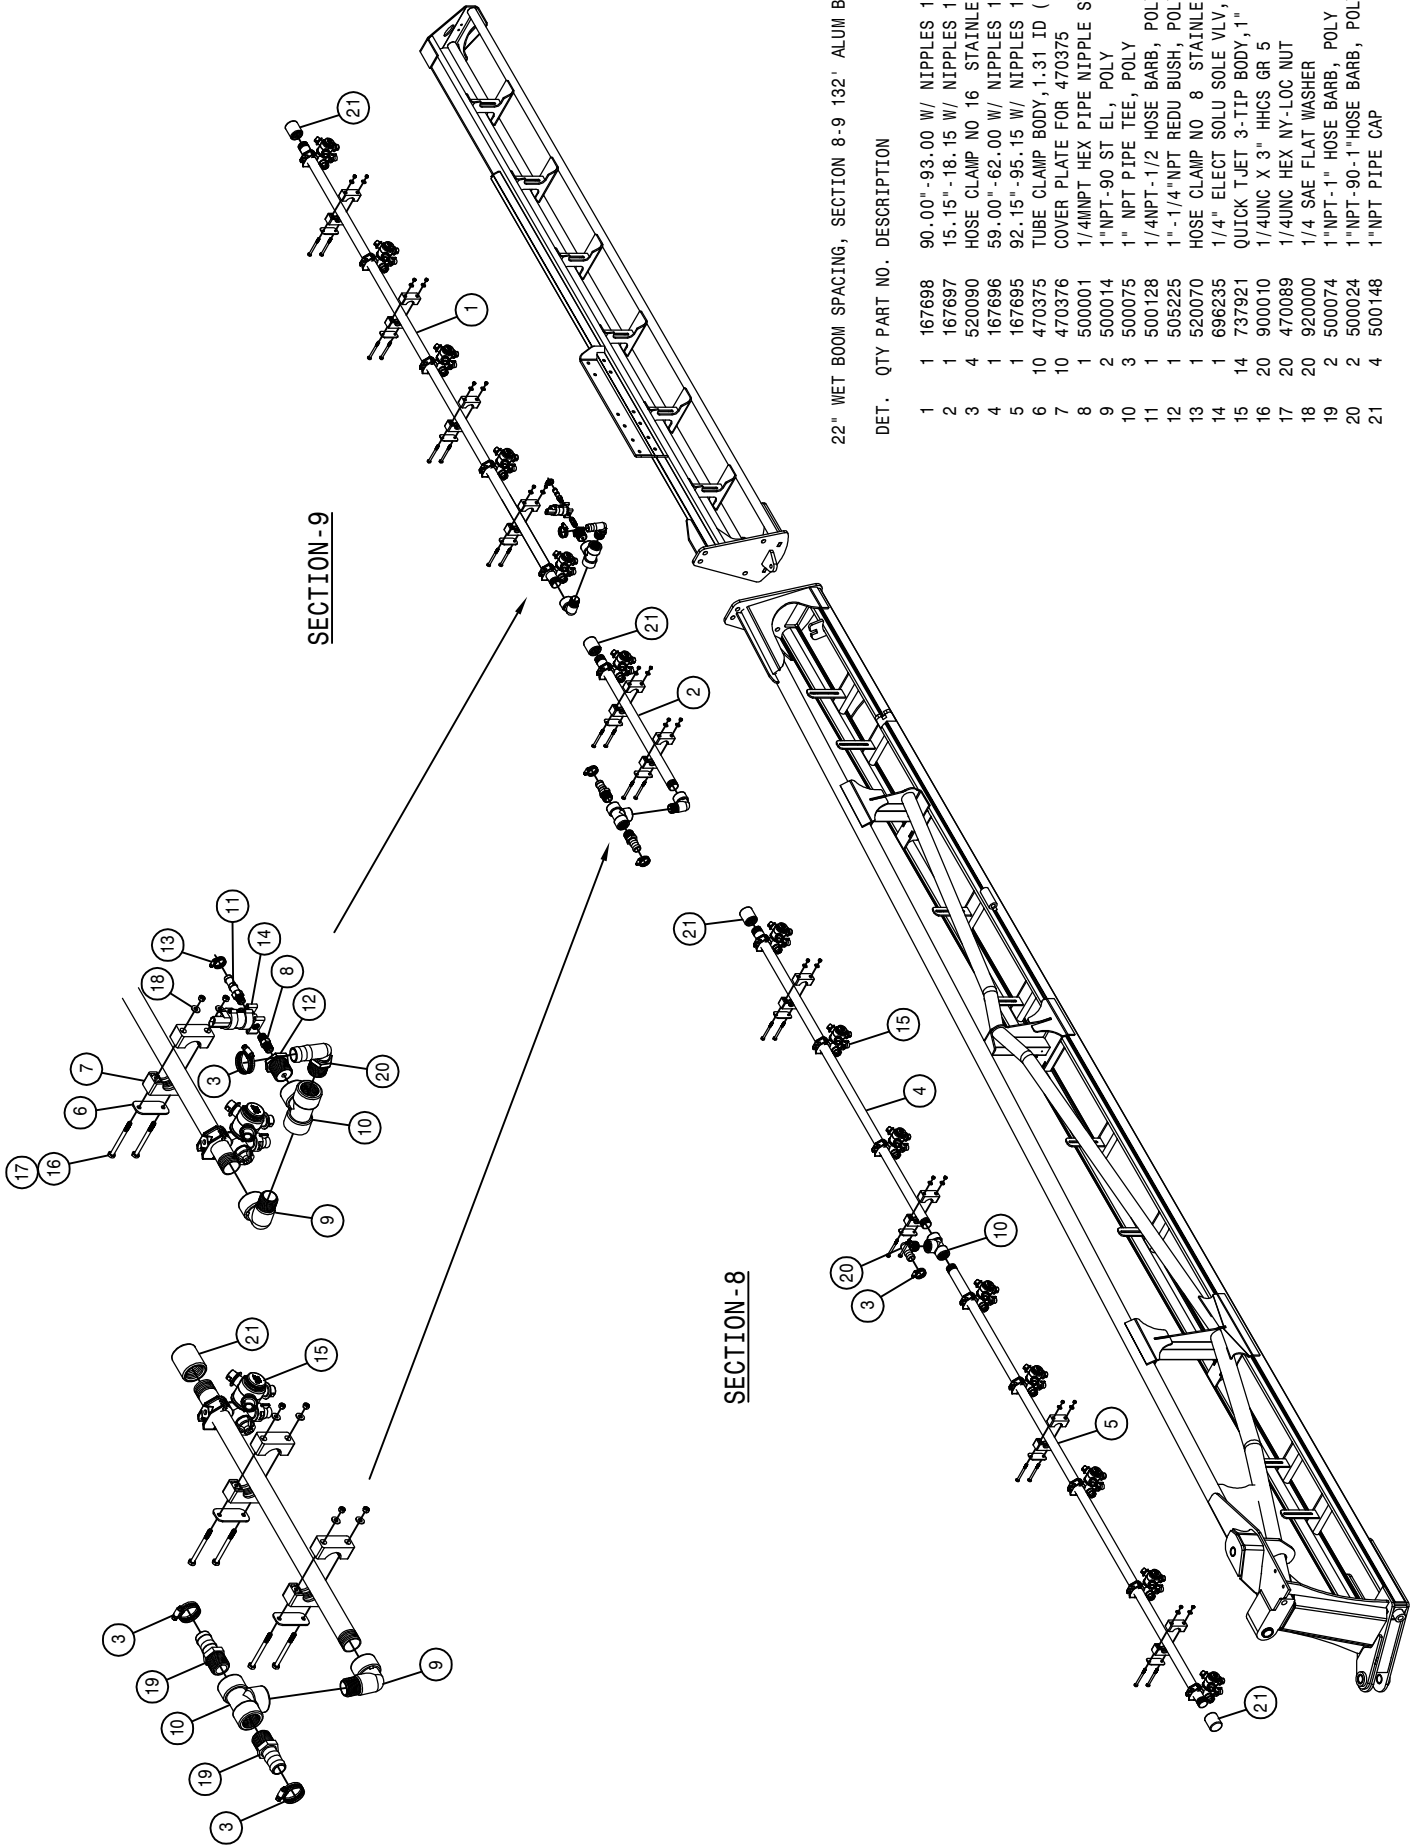

22" WET BOOM SPACING, SECTION 8-9 132' ALUM BOOM

DET. QTY PART NO. DESCRIPTION

DET.	QTY	PART NO.	DESCRIPTION
1	1	167698	90.00" -93.00 W/ NIPPLES 132' BM
2	1	167697	15.15" -18.15 W/ NIPPLES 132' BM
3	4	520090	HOSE CLAMP NO 16 STAINLESS
4	1	167696	59.00" -62.00 W/ NIPPLES 132' BM
5	1	167695	92.15" -95.15 W/ NIPPLES 132' BM
6	10	470375	TUBE CLAMP BODY, 1.31 ID (PAIR)
7	10	470376	COVER PLATE FOR 470375
8	1	500001	1/4MNPT HEX PIPE NIPPLE STL
9	2	500014	1" NPT-90 ST EL, POLY
10	3	500075	1" NPT PIPE TEE, POLY
11	1	500128	1/4NPT-1/2 HOSE BARB, POLY
12	1	505225	1"-1/4" NPT REDU BUSH, POLY
13	1	520070	HOSE CLAMP NO 8 STAINLESS
14	1	696235	1/4" ELECT SOLU SOLE VLV, 2203
15	14	737921	QUICK T-JET 3-TIP BODY, 1" HV
16	20	900010	1/4UNC X 3" HHCS GR 5
17	20	470089	1/4UNC HEX NY-LOC NUT
18	20	920000	1/4 SAE FLAT WASHER
19	2	500074	1" NPT-1" HOSE BARB, POLY
20	2	500024	1" NPT-90-1" HOSE BARB, POLY
21	4	500148	1" NPT PIPE CAP POLY