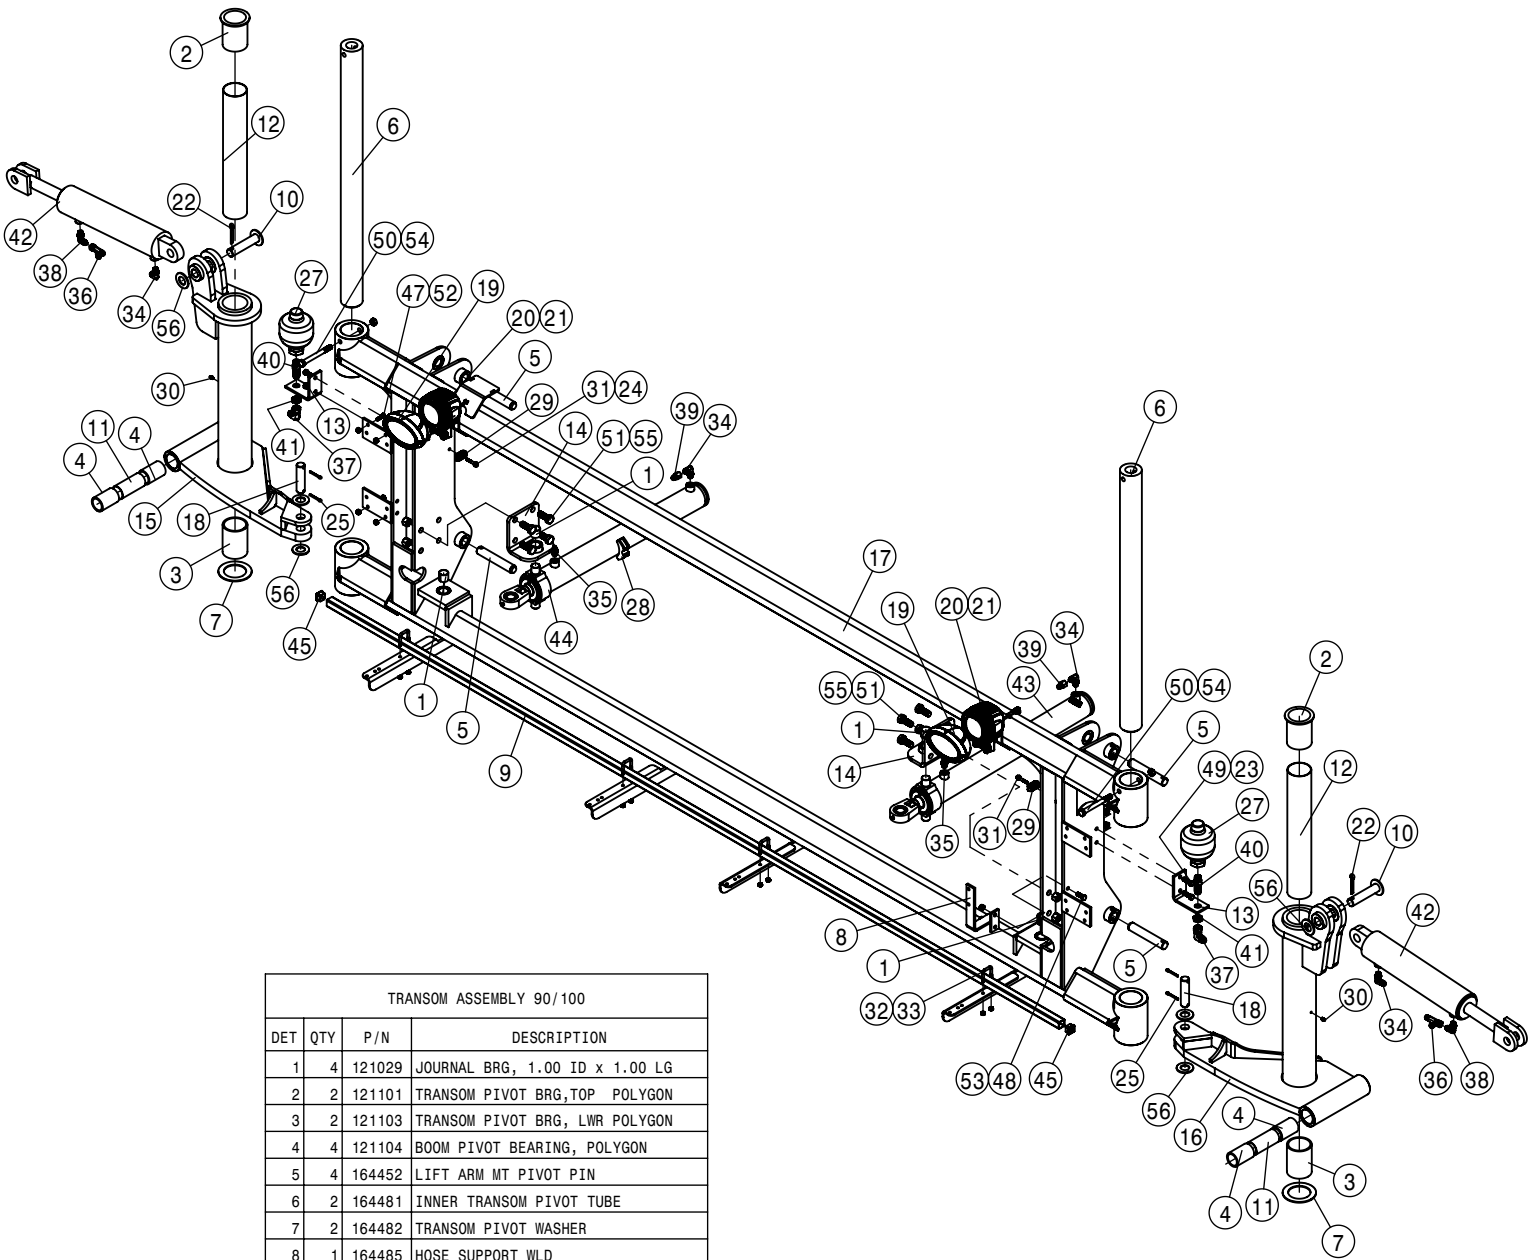

TRANSOM ASSEMBLY 90/100			
DET	QTY	P/N	DESCRIPTION
1	4	121029	JOURNAL BRG, 1.00 ID x 1.00 LG
2	2	121101	TRANSOM PIVOT BRG,TOP POLYGON
3	2	121103	TRANSOM PIVOT BRG, LWR POLYGON
4	4	121104	BOOM PIVOT BEARING, POLYGON
5	4	164452	LIFT ARM MT PIVOT PIN
6	2	164481	INNER TRANSOM PIVOT TUBE
7	2	164482	TRANSOM PIVOT WASHER
8	1	164485	HOSE SUPPORT WLD
9	1	164491	1.000 SQ X 16GA X 124.00 C/L
10	2	164496	LEVEL CYL PIN WLD, TRANSOM END
11	2	164641	BOOM PIVOT BRG SPACER
12	2	164642	TRANSOM PIVOT BRG SPACER
13	2	165027	ACCUMULATOR MT, STSLS
14	2	165828	FOLD CYL TRUNNION MT WLD 10
15	1	167416	RH TRANSOM PIVOT WLD
16	1	167417	LH TRANSOM PIVOT WLD
17	1	169240	TRANSOM WLD STS 90/100, 2017
18	2	169249	CLEVIS PIN HL .994 DIA X 3.17
19	2	292614	WORK LIGHT, HALOGEN FLOOD '14
20	2	292618	WORKLIGHT-TYRI LED FLOOD
21	2	294299	TYRI JUMPER HARNESS
22	2	470012	5/16 X 2 COTTER PIN
23	4	470087	3/8UNC HEX SERR FLANGE NUT
24	3	470121	1/4-20UNC HEX FLG NUT SER MC GR5
25	4	470162	COTTER PIN 3/16 X 1 1/2 ZN
26	1	470407	1/4UNC X 1 1/4 HHSFB GR5 MC
27	2	470444	ACCUM, DIAPHRAGM, 30CI 1508 PSI
28	2	470887	Cylinder Saddle Clamp
29	3	470888	TWIN #4 CLAMP
30	2	471005	GREASE ZERK, 1/4-28 X 1/2
31	2	473837	1/4UNC X 1 1/2 HHSFB SS
32	8	473842	1/4UNC LOCK NUT,CNTR POINT
33	4	473979	1/4UNC-1 1/8ID-1 1/2U-BOLTSQSS
34	4	618119	9/16MJIC-90-9/16MOR LBO
35	2	618468	7/16MJIC-9/16MOR ADPTR

TRANSOM ASSEMBLY 90/100			
DET	QTY	P/N	DESCRIPTION
36	2	618486	9/16FJIC SW RUN TEE-9/16MJIC
37	2	618609	3/4MJIC-90-3/4FJIC SWIV LBO
38	2	618689	9/16MOR-90-9/16MJ .042 CHK VLV
39	2	618733	9/16JIC .042 ORIFICE ADPTR
40	2	618743	3/4MOR-3/4MJIC BLKHD, .040 ORF
41	2	618744	3/4 THD BLKHD LOCK NUT
42	2	621558	3.00 X 11.00 X 1.38 LEVEL CYL.
43	1	621670	HYD CYL 2.50 X 21.00 X 1.375
44	1	621670	HYD CYL 2.50 X 21.00 X 1.375
45	2	629727	FINISH PLUG 1" SQ 16 GA
NS	1	650428	DECAL SHEET, 90' BOOM
47	4	900065	5/16UNC X 1" HEX BOLT
48	2	900129	3/8UNC X 1" HEX BOLT
49	4	900130	3/8UNC X 1 1/4 HEX BOLT
50	2	900284	1/2UNC X 4 3/4 HEX BOLT
51	8	900333	5/8UNC X 1 1/2 HEX BOLT
52	4	914002	5/16UNC HEX STOVER NUT
53	2	914004	3/8UNC HEX STOVER NUT
54	2	914008	1/2 UNC HEX STOVER NUT
55	8	914010	5/8UNC HEX STOVER NUT
56	6	920008	SAE FLAT WASHER 1 MC