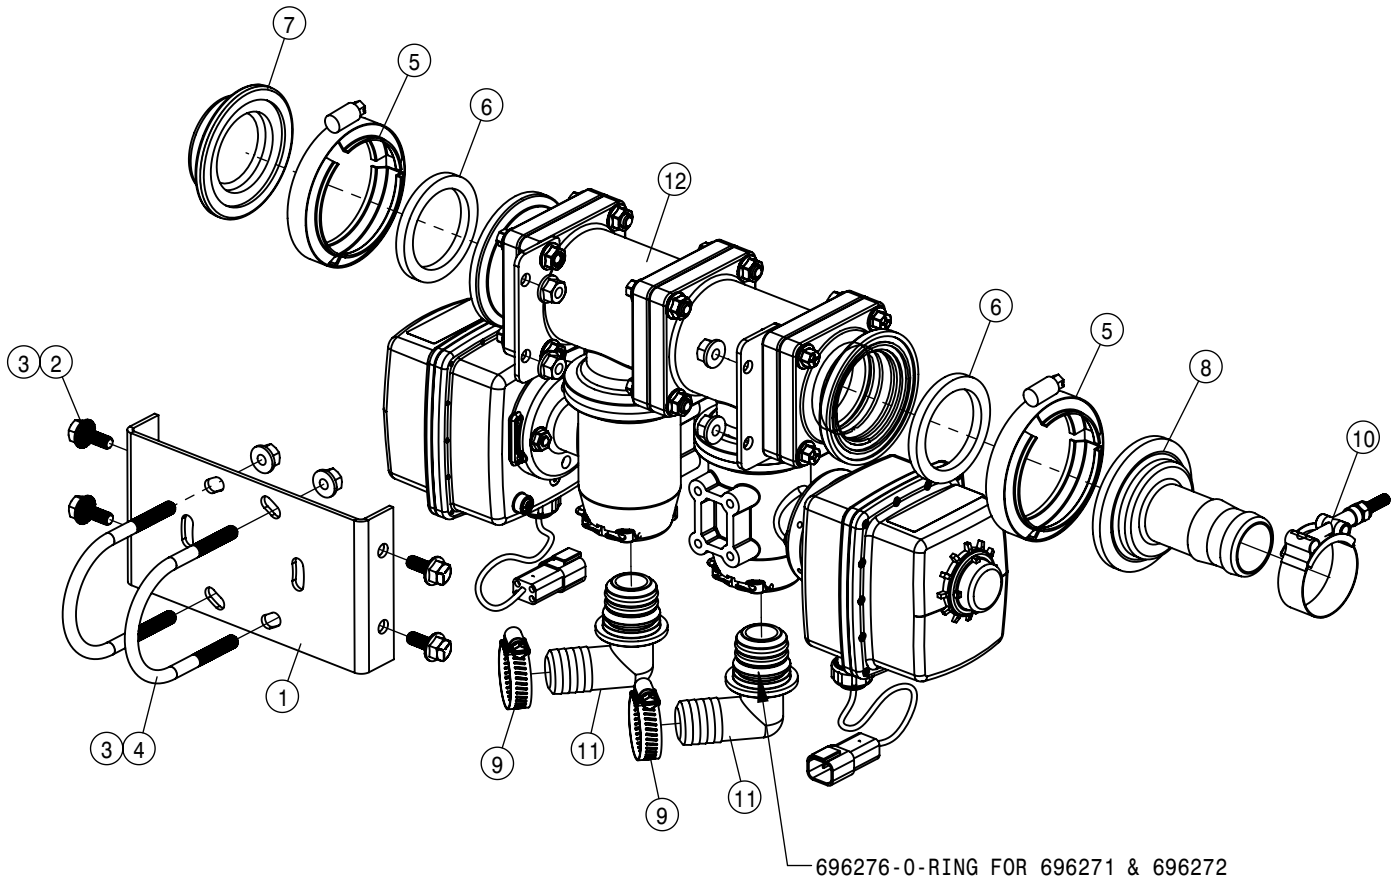

RIGHT OUTER SOLUTION VALVE ASSEMBLY 120/132			
DET	QTY	P/N	DESCRIPTION
	1	167335	MTG BRKT SLTN VALVE 120' - 1
	4	470233	5/16UNC X 3/4 HHSFB GR5 MC
	8	470570	5/16-18UNC CTRLK FLG NUT MC GR5
	2	473974	5/16UNC-2 9/16-3 1/2 U-BOLT SS
	2	500194	2" FP FLANGE CLAMP S.S.
	2	500195	2" FP FLANGE GASKET EPDM
	1	500206	2"FP FLANGE PLUG
	1	500230	2" FP FLANGE PLUG-1 1/2" HOSE BARB
	2	520090	HOSECLAMP NO 16 STAINLESS
	1	520133	1.81/2.06 T-BOLT HOSE CLAMP SS
	2	696272	1" 90 HOSE BARB FOR 696270, KZCO
	1	696295	2-VALVE STACK, QX4 KZCO