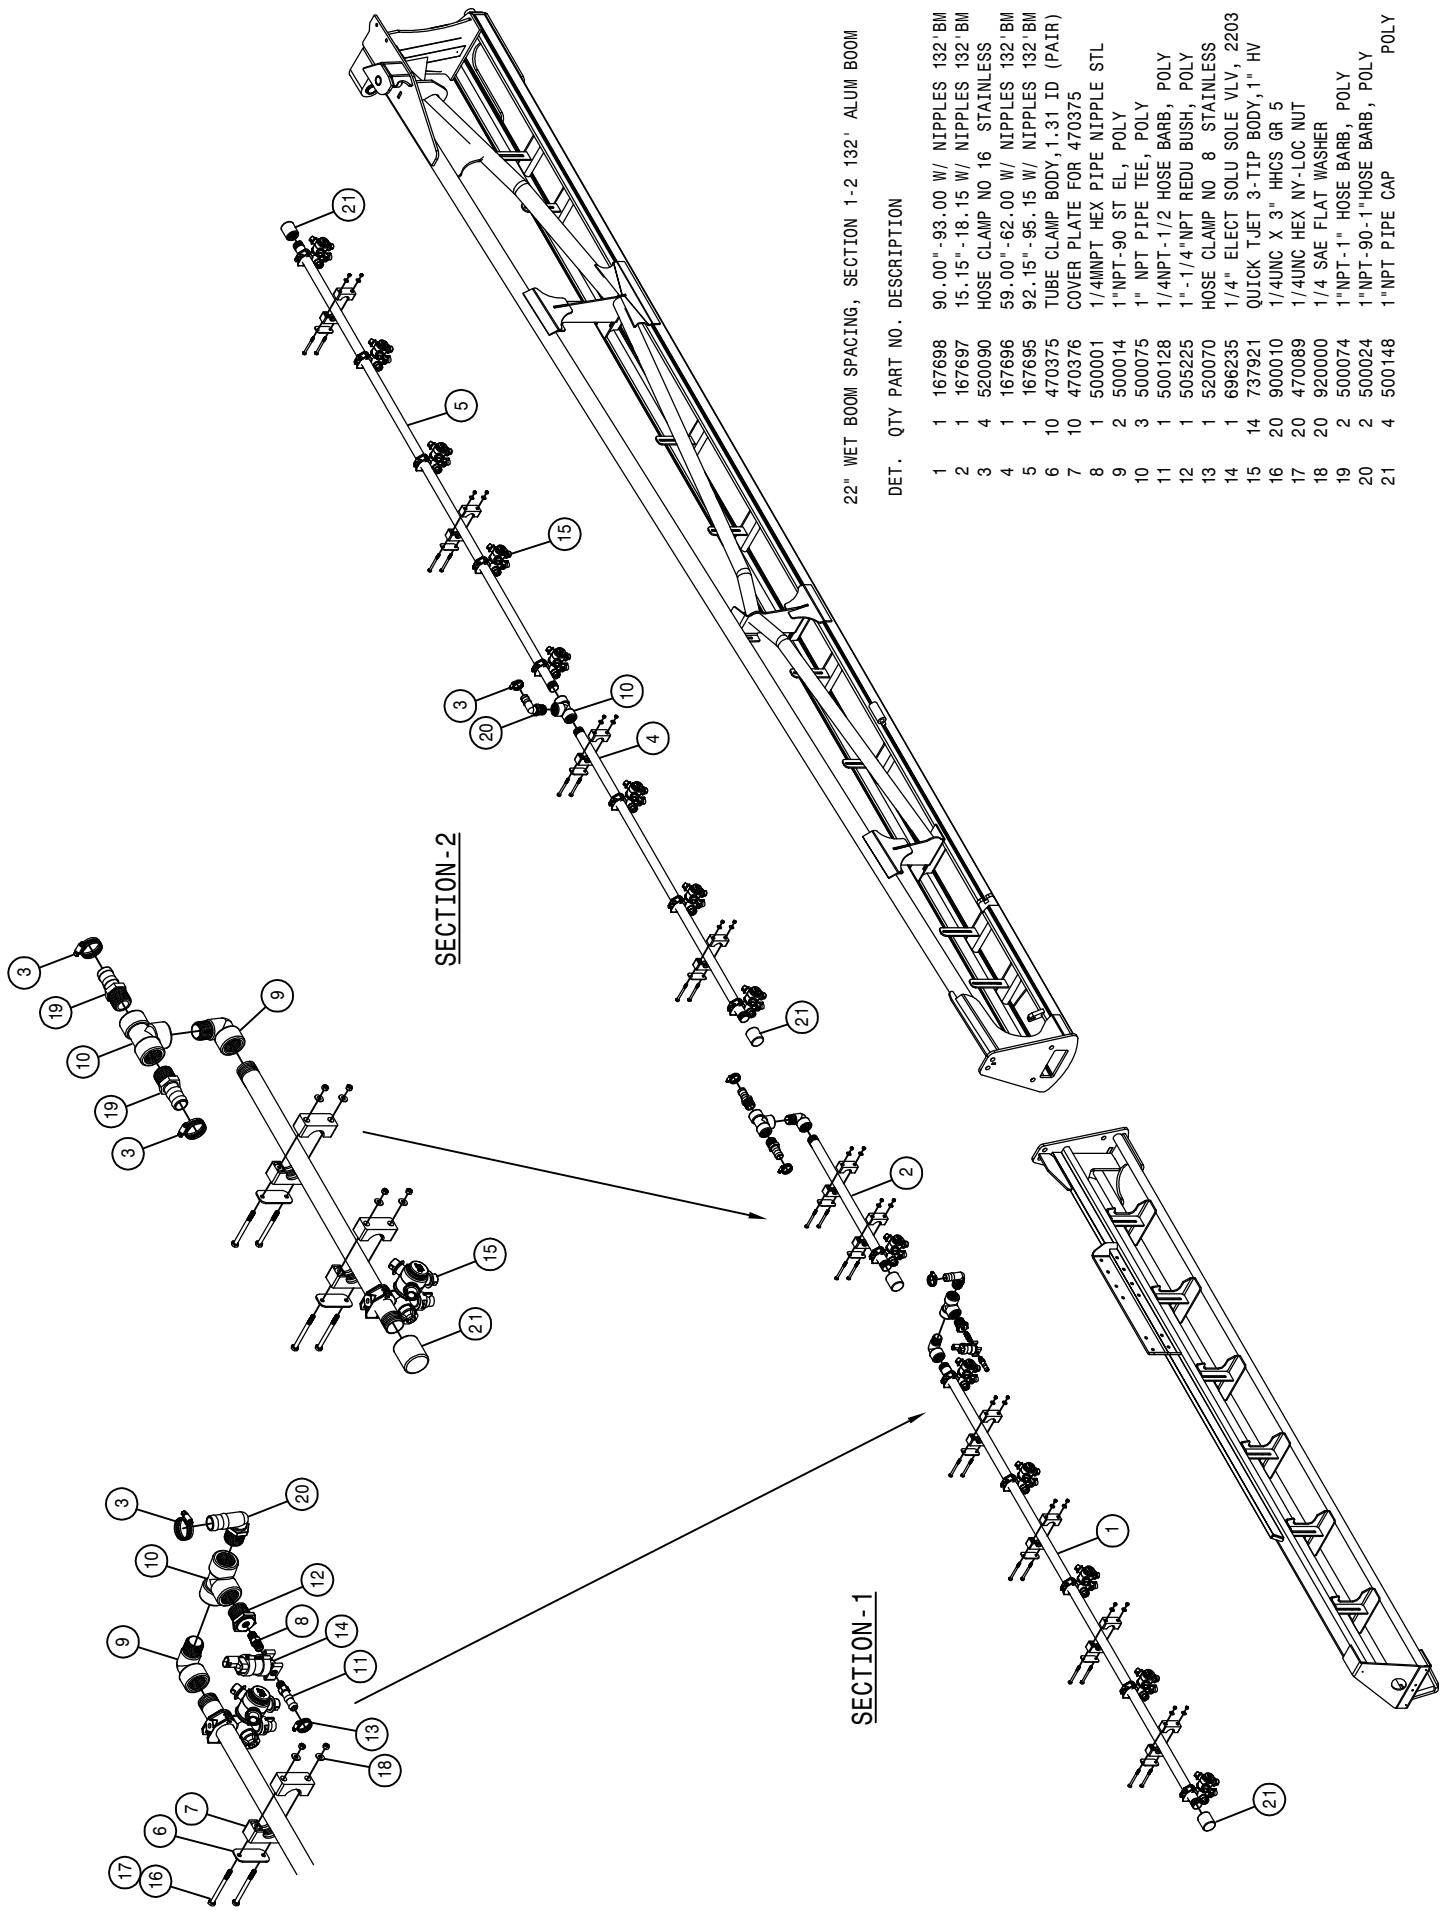

22" WET BOOM SPACING, SECTION 1-2 132' ALUM BOOM

DET. QTY PART NO. DESCRIPTION

1	1	167698	90.00"-93.00 W/ NIPPLES 132' BM
2	1	167697	15.15"-18.15 W/ NIPPLES 132' BM
3	4	520090	HOSE CLAMP NO 16 STAINLESS
4	1	167696	59.00"-62.00 W/ NIPPLES 132' BM
5	1	167695	92.15"-95.15 W/ NIPPLES 132' BM
6	10	470375	TUBE CLAMP BODY, 1.31 ID (PAIR)
7	10	470376	COVER PLATE FOR 470375
8	1	500001	1/4MMPT HEX PIPE NIPPLE STL
9	2	500014	1"NPT-90 ST EL, POLY
10	3	500075	1" NPT PIPE TEE, POLY
11	1	500128	1/4NPT-1/2 HOSE BARB, POLY
12	1	505225	1"-1/4"NPT REDU BUSH, POLY
13	1	520070	HOSE CLAMP NO 8 STAINLESS
14	1	696235	1/4" ELECT SOLU SOLE VLV, 2203
15	14	737921	QUICK TJET 3-TIP BODY, 1" HV
16	20	900010	1/4UNC X 3" HHGS GR 5
17	20	470089	1/4UNC HEX NY-LOC NUT
18	20	920000	1/4 SAE FLAT WASHER
19	2	500074	1"NPT-1" HOSE BARB, POLY
20	2	500024	1"NPT-90-1"HOSE BARB, POLY
21	4	500148	1"NPT P PIPE CAP POLY