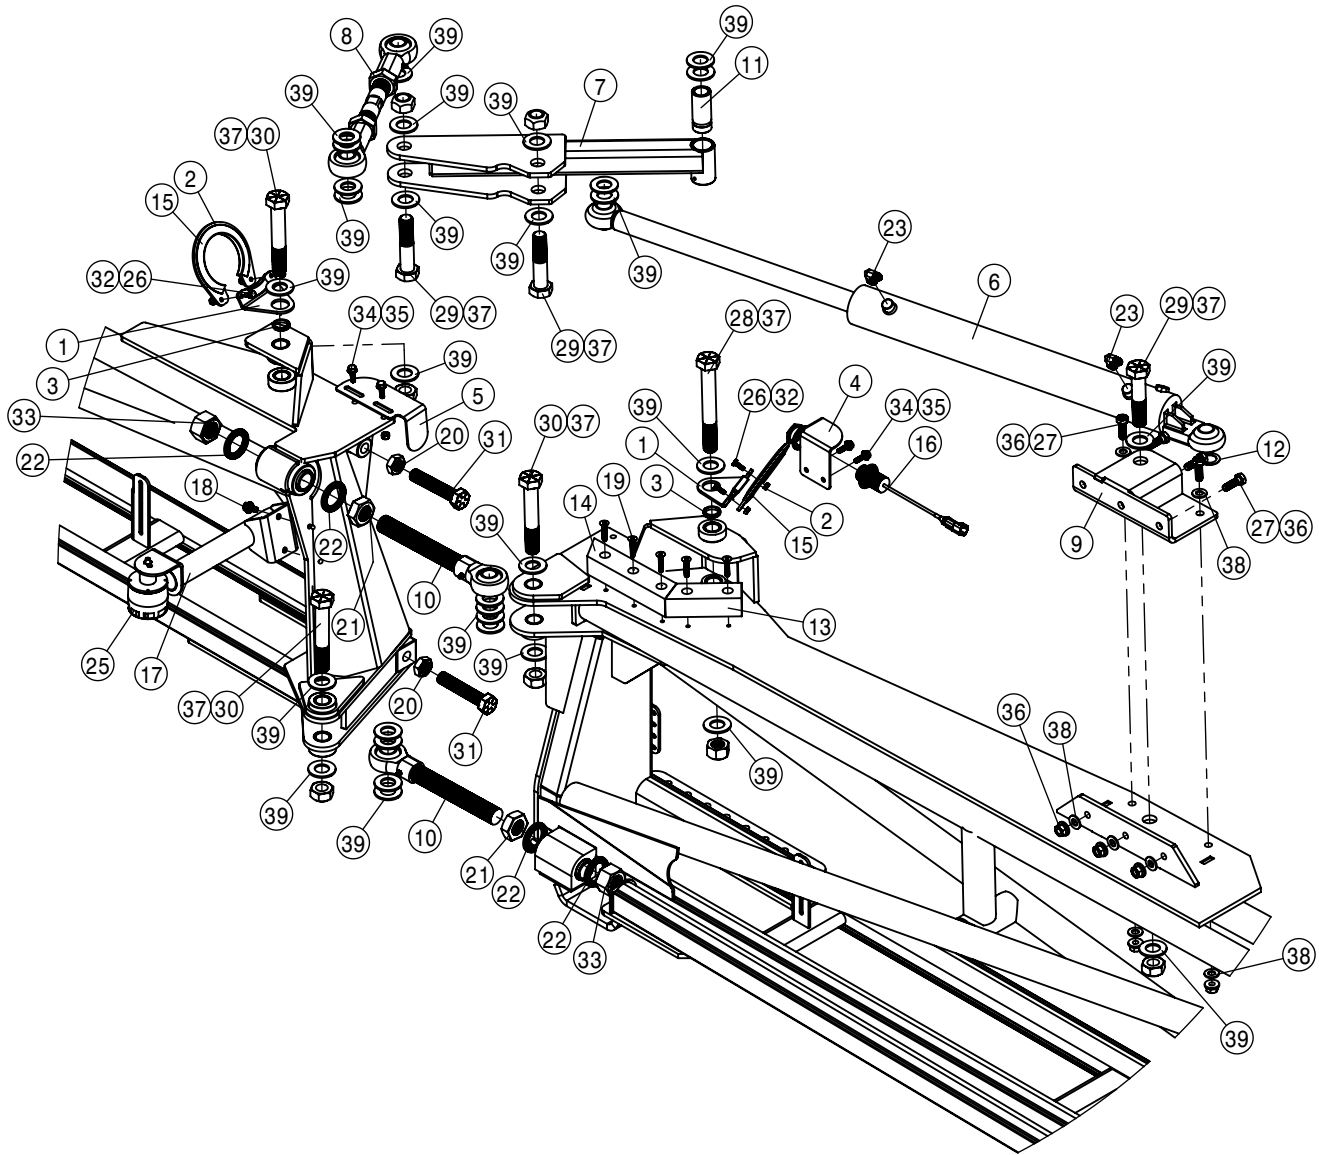

RIGHT BOOM FOLD ASSEMBLY 120/132			
DET	QTY	P/N	DESCRIPTION
1	2	165950	HOSE RING MNT TAB, 120'A'13
2	2	165951	HOSE RING, REMOVABLE, 120'A'13
3	2	165952	SPACER, 1.25 X 1.010 X .220
4	1	167067	PROX MNT BRKT RH 120'A SECT1-2
5	1	167068	PROX FLAG BRKT RH 120'A SECT1-2
6	1	167091	RH HYD CYL, OUTER FOLD 120'A'12
7	1	167096	RH SCNDRY FOLD ARM WLD120'A'12
8	1	167103	S2-FOLD ARM CONN ASSY 120'A'12
9	1	167105	RH SIDE SUPP BRKT WLD 120'A'12
10	2	167109	ROD END WELD, SECT1-2 120'A'12
11	1	167113	BUSH SCNDRY FOLD ARM 120'A'12
12	1	167132	SHIM, 1.50 ODx1.02 IDx0.048
13	1	167323	RH GUIDE BLOCK, ALUM BOOM12'A'13
14	1	167324	RH GUIDE BLOCK, ALUM BOOM12'A'13
15	4	193012	QUICKEDGE TRIM .135 TO .250
16	1	292927	INDUCTIVE PROX SENSOR, 30MM
17	1	344537	120' NORAC MNT, RIGHT, SNSR 4
18	2	470409	3/8UNC X 3/4 HHSFB GR5 MC
19	5	472285	5/16-18 UNC X 1 1/2 FHSCS GR5 BO
20	2	472372	7/8-9 UNC HEX JAM NUT

RIGHT BOOM FOLD ASSEMBLY 120/132			
DET	QTY	P/N	DESCRIPTION
21	2	472373	1 1/4UNF HEX JAM NUT
22	4	483021	1 1/2" NORD LOCK WASHER
23	2	618119	9/16MJIC-90-9/16MOR LBO
NS	1	650429	DECAL SHEET, 120' ALUM BOOM '12
25	1	693113	SENSOR, NORAC UC5 ULTRASONIC
26	4	900448	1/4UNC X 3/4 HHCS SS
27	5	900804	1/2UNC X 1 1/2 HHCS GR8 MC
28	1	900860	1UNC X 7 1/2 HHCS GR8 MC
29	3	900861	1UNC X 4 1/2 HHCS GR8 MC
30	3	900862	1UNC X 6 HHCS GR8 MC
31	2	900870	7/8UNC X 4.50 FULL HEX BOLT GR8
32	4	910000	1/4-20UNC HEX NUT MC GR5
33	2	910041	1 1/4UNF HEX NUT
34	4	910126	5/16UNC X 1 HHSFB SS
35	4	910132	5/16-18UNC NYLOCK NUT SS
36	5	914015	1/2-13UNC CTRLK FLG NUT MC GR5
37	7	914016	1-8UNC STOVER NUT MC GR5
38	10	920004	SAE FLAT WASHER 1/2 MC
39	31	920008	SAE FLAT WASHER 1 MC