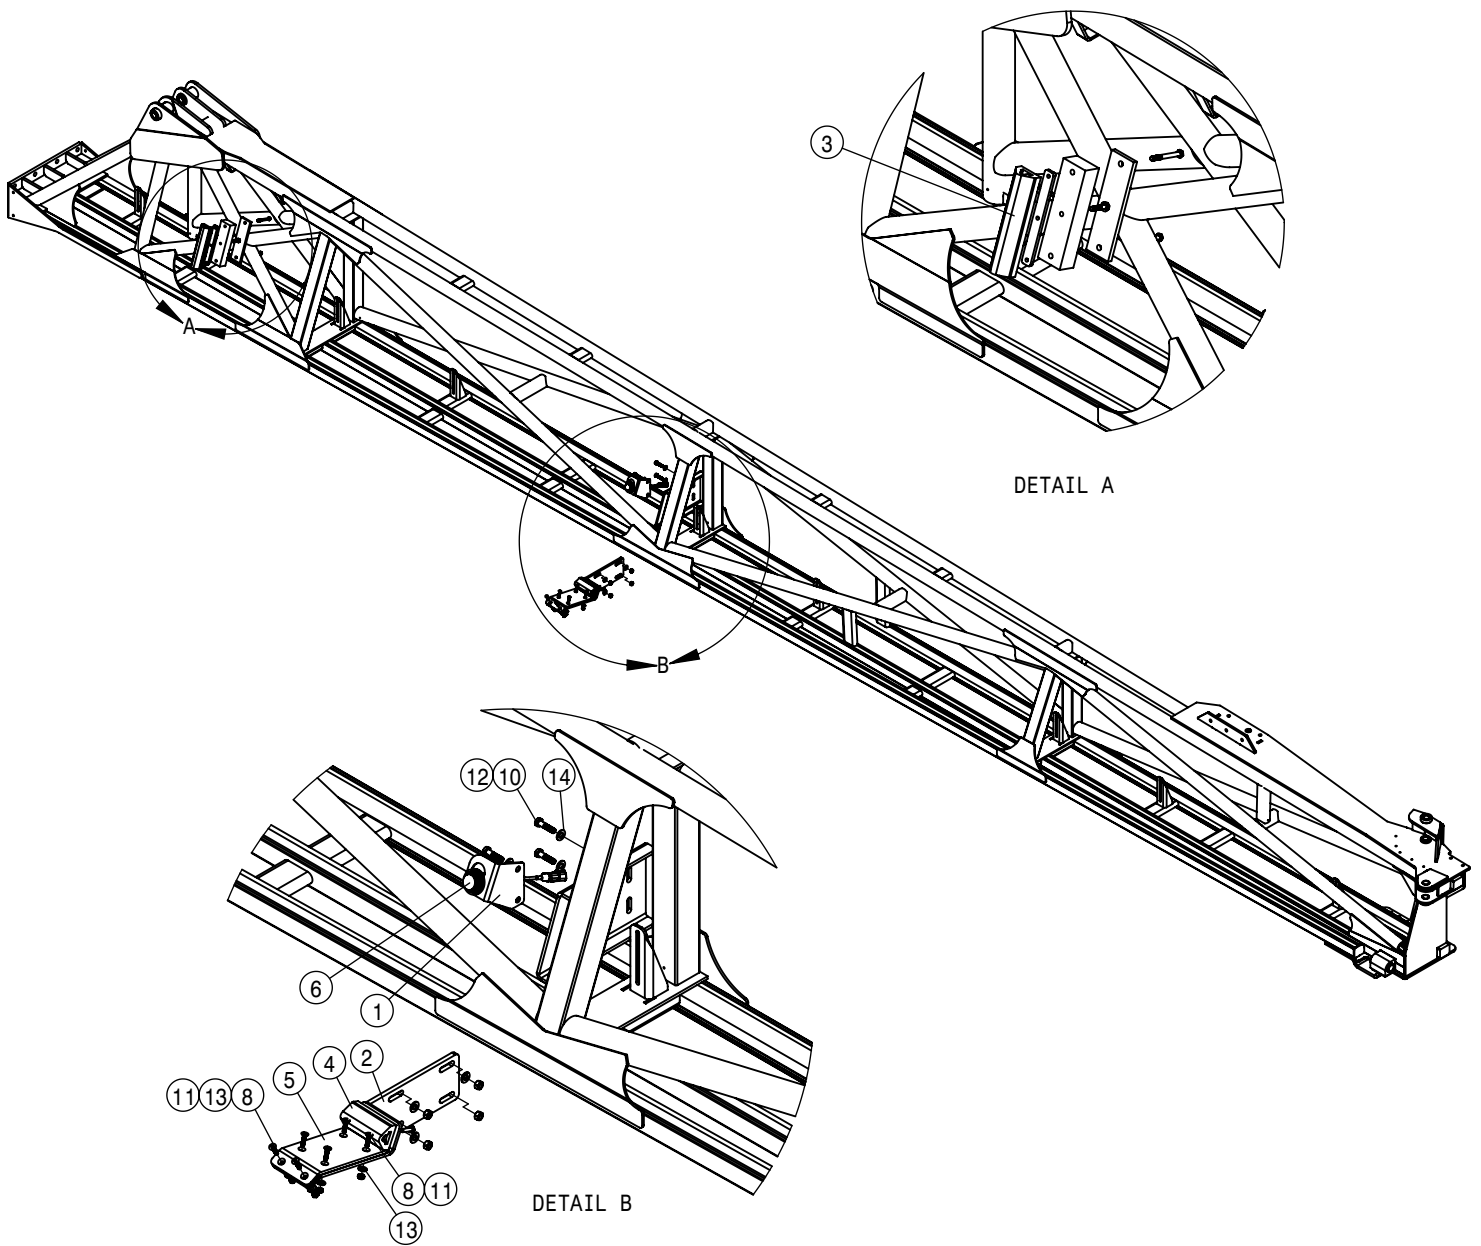

DETAIL A

DETAIL B

LEFT INNER BOOM ASSEMBLY 120/132			
DET	QTY	P/N	DESCRIPTION
1	1	167070	LH PROX MT, SECT 1-2 OTR 120'A'12
2	1	167093	LH ARM BRKT SHELF WLD 120'A'12
3	1	167102	BOOM BUMPER ASSY 120'A'12
4	1	167111	ARM BRKT SHELF BUMPER 120'A'12
5	1	167112	ARM BRKT SHELF PAD 120'A'12
6	1	292927	INDUCTIVE PROX SENSOR, 30MM
NS	1	294346	HARNESS,LH MAIN 120 BOOM
8	6	472284	1/4-28 UNF X 1 FHSCS GR5 B0
NS	1	650429	DECAL SHEET,120' ALUM BOOM '12
10	4	900858	3/8UNC X 1 1/2 HHCS GR8 MC
11	6	914001	1/4-28UNF STOVER NUT MC GR5
12	4	914004	3/8-16UNC STOVER NUT MC GR5
13	6	920000	SAE FLAT WASHER 1/4 MC
14	7	920002	SAE FLAT WASHER 3/8 MC