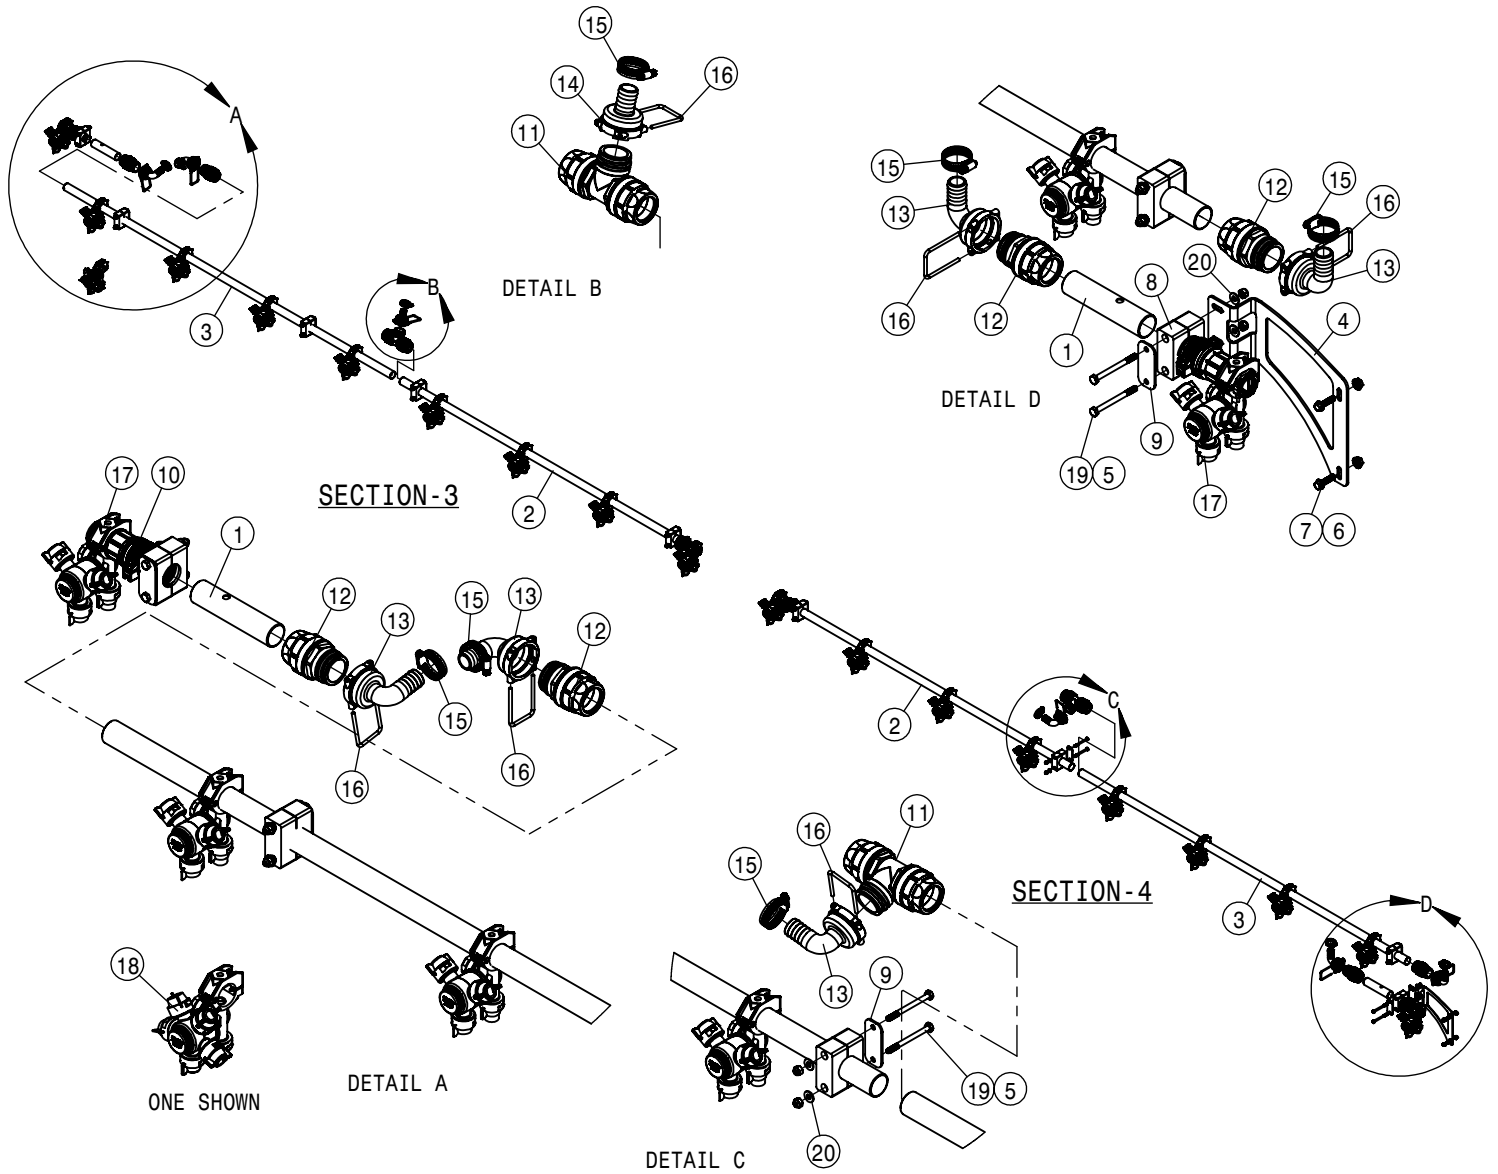

20" WET BOOM SPACING, SECTION 3-4 120' BOOM			
DET	QTY	P/N	DESCRIPTION
1	2	167226	15" WET BOOM TUBE, 5.66 LG
2	2	167230	20" WET BOOM TUBE, 68.13 LG
3	2	167232	20" WET BOOM TUBE, 77.00 LG
4	1	167258	REMOTE TUBE MNT LH 20" 120'A
5	18	470089N	1/4UNC HEX NYLOC NUT, 316 SS
6	2	470121N	1/4 UNC SERR FLG LOCK NUT SS
7	2	470231N	1/4UNC X 1" SERR FLG BOLT SS
8	9	470375	TUBE CLAMP BODY, 1.31 I.D. (PAIR)
9	9	470376	COVER PLATE FOR 470375
10	4	500295	NOZZLE BODY END CAP
11	2	500296	EASY FIT TEE 1" PIPE
12	4	500298	EASY FIT END T5, 1" PIPE
13	5	500299	T5 TO 25MM HB 90
14	1	500307	T5 FEMALE TO 25MM HB
15	6	520090	HOSECLAMP NO 16 STAINLESS
16	6	737738	FORK,D.3 DIST.42 (737731)
17	18	737921	QUICK TJET 3-TIP BODY,1" HV
18	18	737925	QUICK TJET 5 + 1-TIP BODY 1"
19	18	900010N	1/4UNC X 3" HEX BOLT SS
20	18	920000N	1/4 SAE FLAT WASHER SS