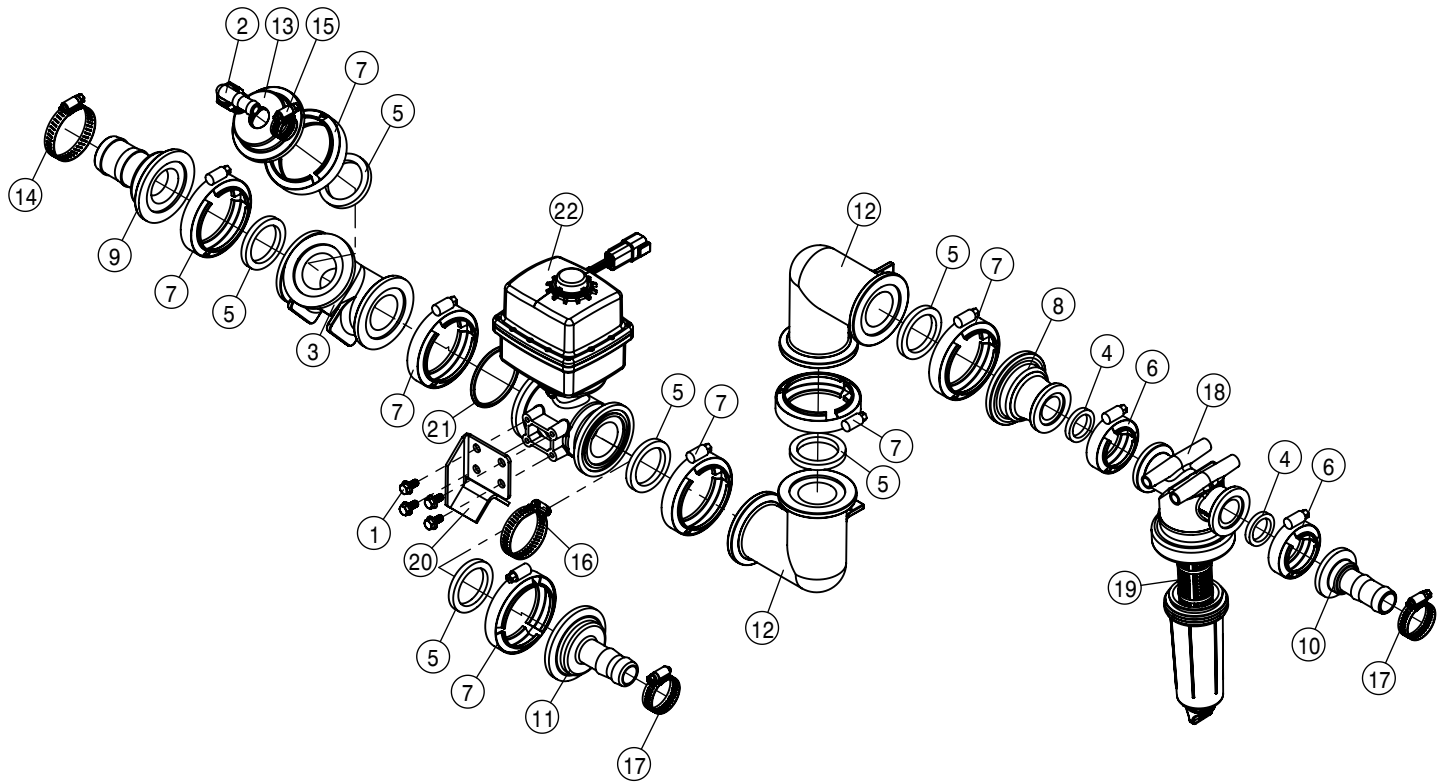

LEFT OUTER SOLUTION VALVE ASSEMBLY 90/100			
DET	QTY	P/N	DESCRIPTION
1	4	470122	1/4 UNC X 1/2 SERR FLG BOLT
2	1	500047	1/2NPT-90-1/2 HOSE BARB, POLY
3	1	500151	2" FLANGE TEE, POLY
4	2	500157	1" FLANGE GASKET EPDM
5	6	500158	1 1/2" GASKET FOR 2" FLANGE
6	2	500159	1" FLANGE CLAMP S.S.
7	7	500160	2" FLANGE CLAMP S.S.
8	1	500161	2" FLANGE-1"FLANGE ADPTR POLY
9	1	500162	2" FLANGE-1 1/2 HOSE BARB POLY
10	1	500171	1" FLANGE-1" HOSE BARB POLY
11	1	500172	2" FLANGE-1 " HOSE BARB
12	2	500180	2" FLANGE-90-2"FLANGE LBO POLY
13	1	500224	2" FLANGE PLUG W/1/2" FNPT POLY
14	1	520067	HOSE CLAMP NO 28 STAINLESS
15	1	520070	HOSE CLAMP NO 8 STAINLESS
16	1	520085	HOSE CLAMP NO 24 STAINLESS
17	2	520090	HOSECLAMP NO 16 STAINLESS
18	1	690660	LINE "T" STRAINER, 1" FLANGE W/O SCREEN
19	1	690661	50 MESH SCREEN FOR 690660
20	1	690871	80/90 BOOM VLV MT WLD 03
21	1	696254	O-RING, KZCO FLANGED VALVE
22	1	696260	VALVE, KZCO C2F-55B-M-S9