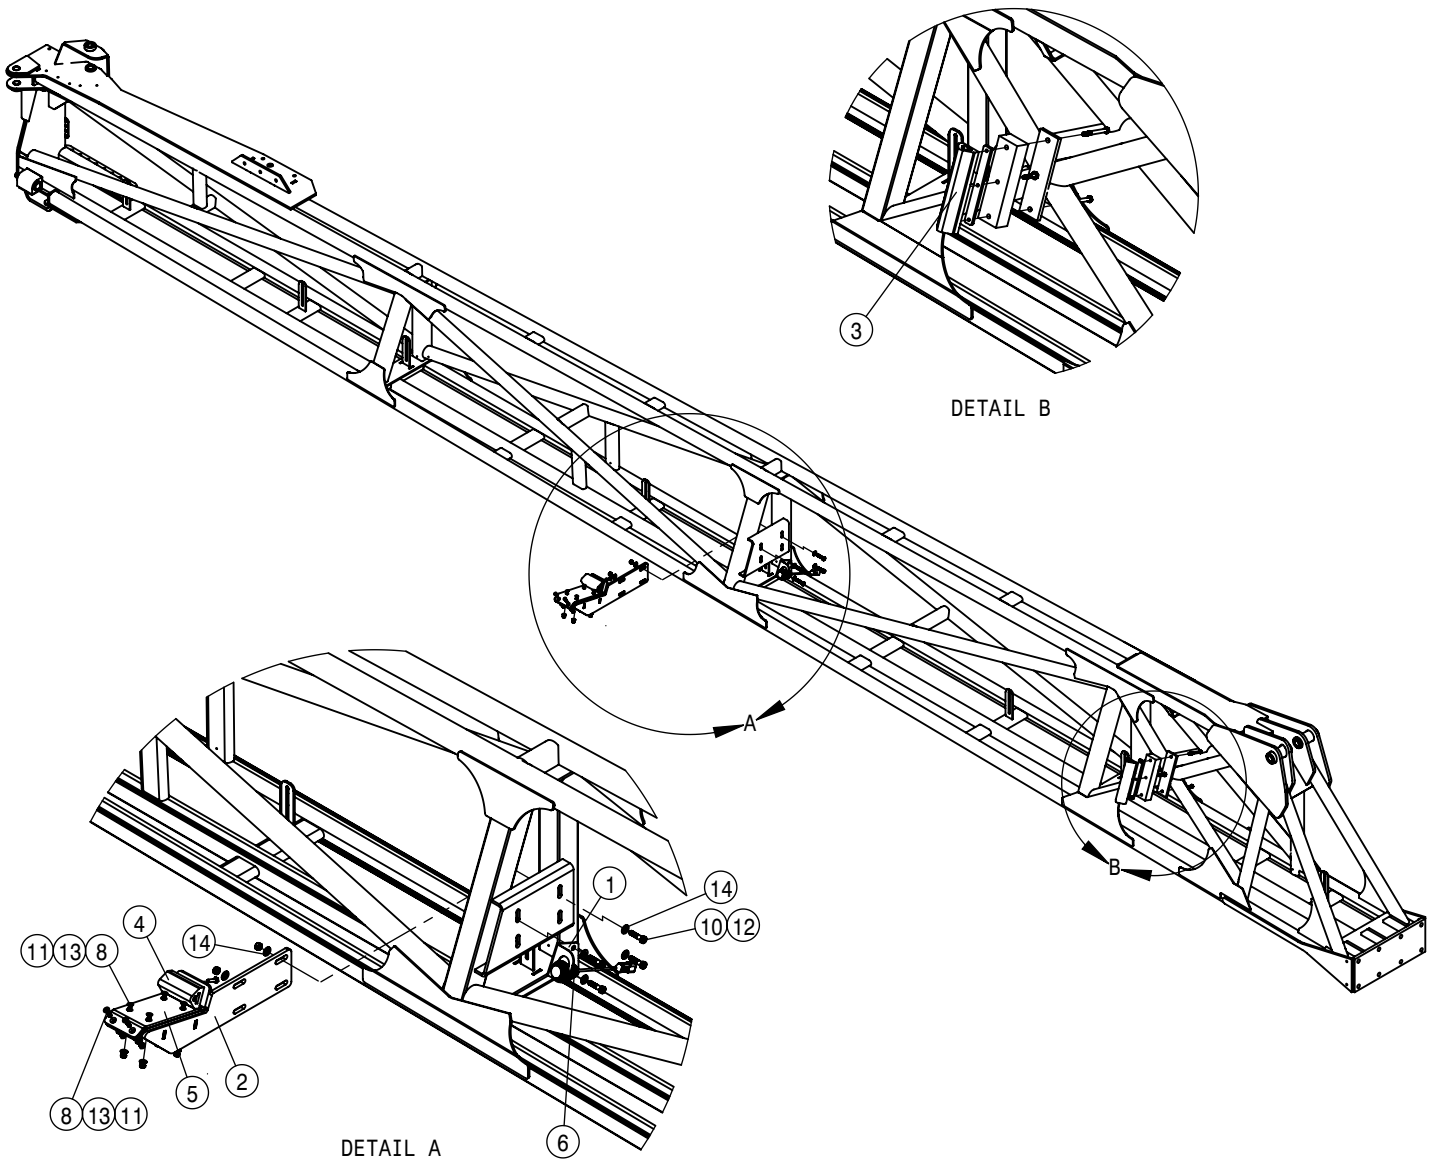

RIGHT INNER BOOM ASSEMBLY 120/132				
DET	QTY	P/N	DESCRIPTION	
1	1	167071	RH PROX MT, SECT 1-2 OTR 120'A'12	
2	1	167094	RH ARM BRKT SHELF WLD 120'A'12	
3	1	167102	BOOM BUMPER ASSY 120'A'12	
4	1	167111	ARM BRKT SHELF BUMPER 120'A'12	
5	1	167112	ARM BRKT SHELF PAD 120'A'12	
6	1	292927	INDUCTIVE PROX SENSOR, 30MM	
NS	1	294347	HARNES,RH MAIN 120 BOOM	
8	6	472284	1/4-28 UNF X 1 FHSCS GR5 B0	
NS	1	650429	DECAL SHEET,120' ALUM BOOM '12	
10	4	900858	3/8UNC X 1 1/2 HHCS GR8 MC	
11	6	914001	1/4-28UNF STOVER NUT MC GR5	
12	4	914004	3/8-16UNC STOVER NUT MC GR5	
13	6	920000	SAE FLAT WASHER 1/4 MC	
14	8	920002	SAE FLAT WASHER 3/8 MC