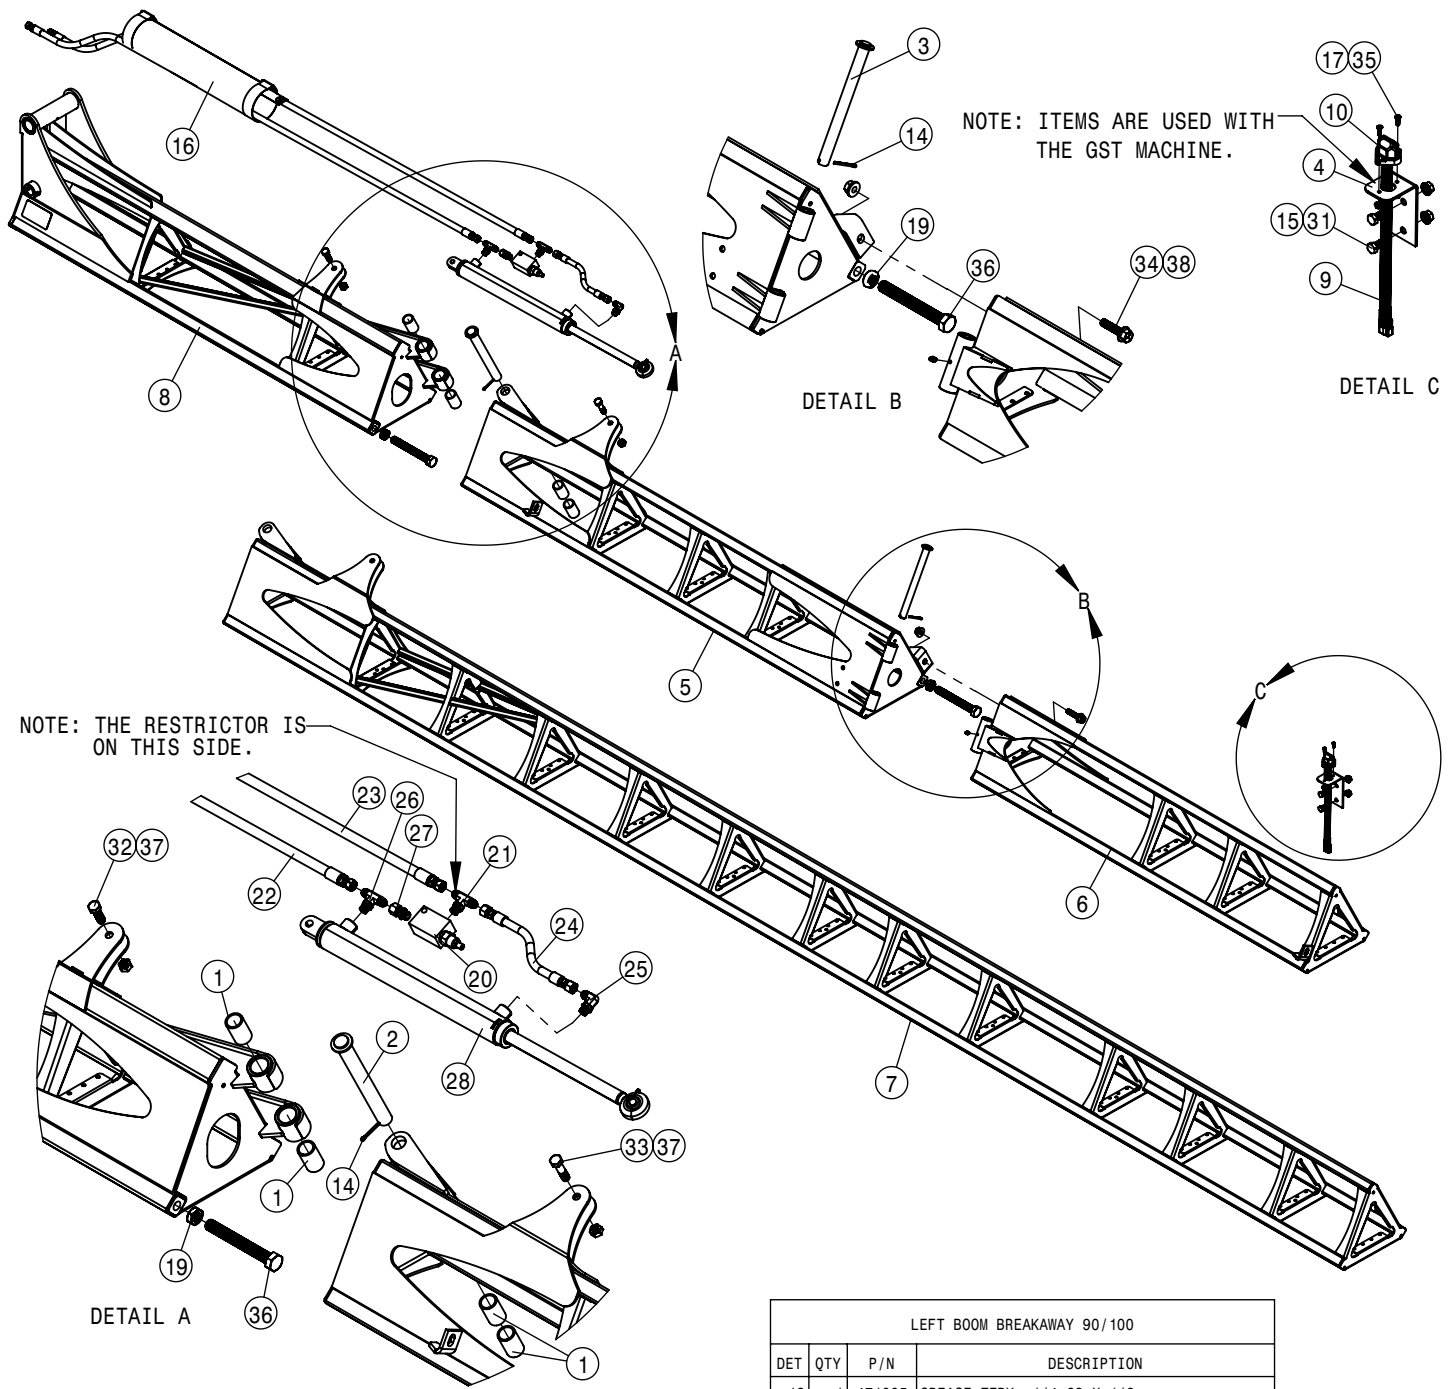

NOTE: THE RESTRICTOR IS ON THIS SIDE.

NOTE: ITEMS ARE USED WITH THE GST MACHINE.

DETAIL A

DETAIL B

DETAIL C

LEFT BOOM BREAKAWAY 90/100			
DET	QTY	P/N	DESCRIPTION
1	4	121110	BOOM FOLD BRG, POLYGON
2	1	164526	BOOM BREAKAWAY PIVOT PIN WLD
3	1	164637	BOOM TIP SECTION PIN WLD
4	1	164905	90' BOOM LIGHT MOUNT, GST 06
5	1	164973	LH BREAKAWAY BOOM WLD, SECT-3
6	1	164975	LH 90' BOOM TIP WLD, SECT-4
7	1	165816	LH BRKWAY BM WLD, 100' SECT-3' 10
8	1	166000	LH FLDOVR BM, SECT-2 W/DECAL
9	1	192506	.125 ID WIRE FLEX GUARD
10	1	291934	BOOM LIGHT ASSY, GST20
NS	1	293860	FENCE ROW EXT HARNESS 100' STS
NS	1	294308	GST BOOM WING HARNESS
NS	2	294351	HARNESS, 90/100' BOOM WING
14	2	470011	COTTER PIN 5/32 X 1 1/2
15	2	470087	3/8UNC HEX SERR FLANGE NUT
16	1	470378	SIDEWINDER SLEEVE, 14.06 X 21"
17	2	470463	8-32 SERR FLANGE NUT

LEFT BOOM BREAKAWAY 90/100			
DET	QTY	P/N	DESCRIPTION
18	1	471005	GREASE ZERK, 1/4-28 X 1/2
19	2	472334	3/4UNC HEX JAM NUT
20	1	607540	KICK DOWN RELIEF VALVE, 800 PSI
21	1	614752	RESTRICTOR BR TEE ASSY, .042DIA
22	1	616360	06-451TC-06FJX-06FJX-84 H/A
23	1	616361	06-451TC-06FJX-06FJX-86 H/A
24	1	617054	04-451TC-06FJX-06FJX-11
25	1	618119	9/16MJIC-90-9/16MOR LBO
26	1	618629	9/16MOR BRANCH TEE-9/16MJIC
27	1	618668	9/16FJIC SWIV-9/16MOR ADPTR
28	1	621590	120' TIP FOLD CYL, STS 120' BM 08
NS	1	621591	REPAIR KIT, HYD CYL 621590
NS	1	650428	DECAL SHEET, 90' BOOM
31	2	900128	3/8UNC X 3/4 HEX BOLT
32	1	900265	1/2UNC X 1 1/2 HEX BOLT
33	1	900267	1/2UNC X 2" HEX BOLT
34	1	900519	1/2UNC X 2 HHSFB GR5 MC FT
35	2	903844	8-32 X 1/2 PHIL PANHD MACH SCR
36	2	906350	3/4UNC X 6" HEX BOLT FULL
37	2	914008	1/2 UNC HEX STOVER NUT
38	1	914015	1/2-13UNC CTRLK FLG NUT MC GR5