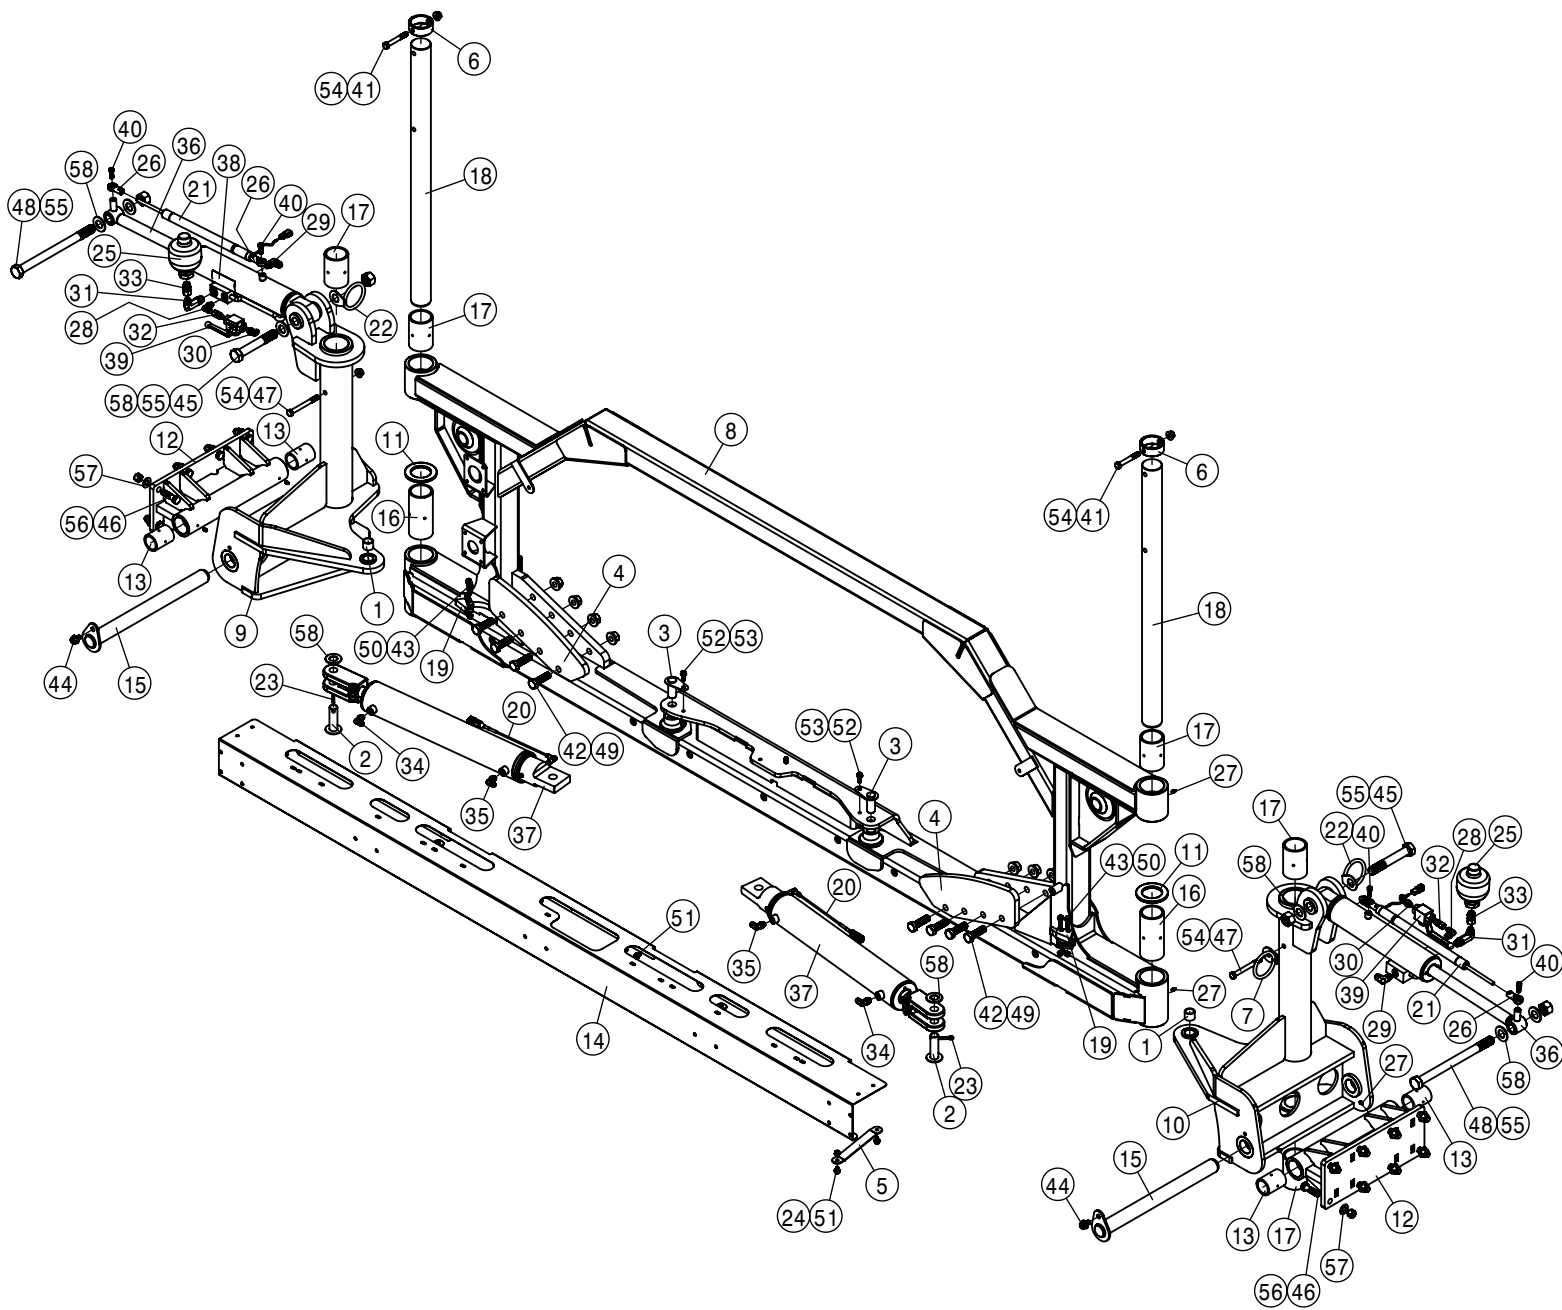

TRANSM ASSEMBLY 120/132			
DET	QTY	P/N	DESCRIPTION
1	2	121126	BEARING,1.00-1.25-1.10 POLYGON
2	2	164498	BOOM FOLD CYL PIN WLD
3	2	166127	TRANSM PIN WLD 1", A10
4	2	166566	ROLLER GUIDE PLATE, 120
5	6	166694	CENTER SOLN SUB MNT STRAP, 120
6	2	166932	PIVOT PIN RET RING, 120
7	1	166983	HOSE SUPPORT RING WLD
8	1	166989	TRANSM PIVOT WLDMT, 120
9	1	167014	RH TRANSM PIVOT WLD
10	1	167015	LH TRANSM PIVOT WLD
11	2	167030	THRUST WASH PIVOT TUBE, 120'ALUM
12	2	167036	ALUM BOOM SECT 1 ADPTR WLD
13	4	167041	FIBER BUSH, ADPTR PLATE 120'ALUM
14	1	167042	CTR SCT SOLU MT CHANNEL
15	2	167043	LEVEL PIN WLD 120'ALUM
16	2	167046	BEARING,2.51-2.99-6.38 POLYGON
17	6	167047	BEARING,2.51-2.99-4.25 POLYGON
18	2	167048	SHAFT, INNER TRANS PIVOT 120'ALUM
19	2	169131	MECH FOLD STOP, 120 AL
20	2	291994	SENSOR HARNESS FOR AWS

TRANSM ASSEMBLY 120/132			
DET	QTY	P/N	DESCRIPTION
21	2	294330	LINEAR POSITION SENSOR, 250mm
22	2	438302	HOSE SUPPORT RING WLD W/WASHER
23	2	470047	COTTER PIN 5/16 X 2 SS
24	6	470113	5/16UNC SERR FLG LOCK NUT
25	2	470444	ACCUM, DIAPHRAGM, 30CI 1508 PSI
26	4	470628	BALL END,9.9MM BORE X 10MM THD
27	10	471005	GREASE ZERK, 1/4-28 X 1/2
28	2	618119	9/16MJIC-90-9/16MOR LBO
29	2	618249	3/4MJIC-90-9/16MOR LBO
30	2	618425	9/16MJIC-45-9/16MOR LBO
31	2	618443	3/4MJIC-90-3/4MOR EX LG LBO
32	2	618668	9/16FJIC SWIV-9/16MOR ADPTR
33	2	618669	3/4FJIC SWIV-3/4MOR ADPTR
34	2	618689	9/16MOR-90-9/16MJ .042 CHK VLV
35	2	618739	9/16MJIC-90-9/16MOR .065 CHK
36	2	621642	HYD CYL, 3.00X9.00X1.38
37	2	621656	HYD CYL,3.50X19.75X1.75
38	2	650390	DECAL,DANGER, DO NOT MOD ACCUM
39	2	696131	HIGH PRESSURE BALL VALVE
40	4	900172	3/8UNC X 1"SOC HD CAP SCR,ZINC

TRANSM ASSEMBLY 120/132			
DET	QTY	P/N	DESCRIPTION
41	2	900272	1/2UNC X 3 1/2 HEX BOLT
42	8	900404	3/4UNC X 2 1/2 HEX BOLT
43	4	900490	5/16UNC X 1 1/4 HHSFB SS
44	2	900515	1/2UNC X 3/4 HHSFB GR5 MC
45	2	900851	1" UNC X 6 1/2" HEX BOLT GR8 YZ
46	16	900857	5/8UNC X 2 1/4 HEX BOLT GR8
47	2	900863	1/2UNC X 4 3/4 HEX BOLT GR 8 YZ
48	2	900869	1" UNC X 13" HEX BOLT GR8 YZ
49	8	910111	3/4-10UNC CTRLK FLG NUT MC GR5
50	4	910119	5/16-18UNC HEX FLG NUT SER SS
51	19	910125	5/16UNC X 1/2 HHSFB SS
52	2	910126	5/16UNC X 1 HHSFB SS
53	2	914002	5/16UNC HEX STOVER NUT
54	4	914015	1/2-13UNC CTRLK FLG NUT MC GR5
55	4	914016	1" UNC HEX STOVER NUT
56	16	914810	5/8UNC HEX STOVER NUT GR8
57	16	920005	5/8 SAE FLAT WASHER
58	8	920008	1" SAE FLAT WASHER