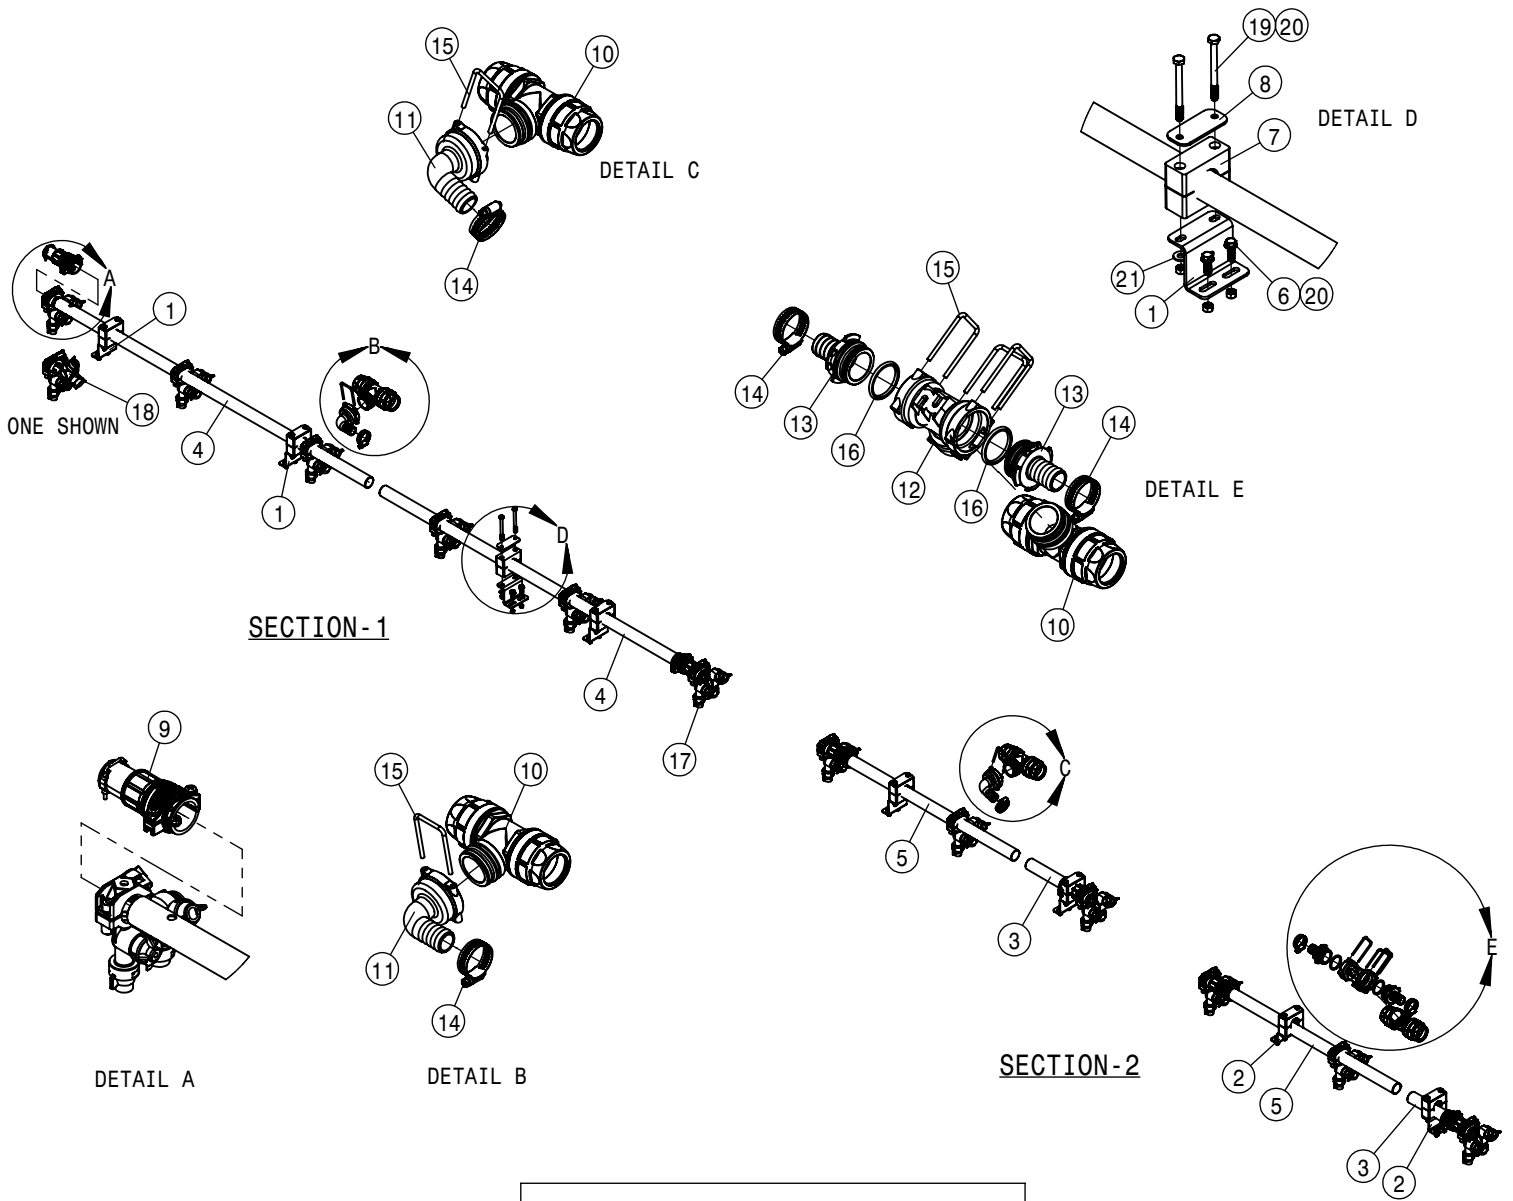

20" WET BOOM SPACING, SECTION 1-2 100' BOOM			
DET	QTY	P/N	DESCRIPTION
1	6	164716	TALL CLAMP MT BRKT, WET BOOM, STS
2	2	164859	CLAMP MT BRKT, WET BOOM, STS 04
3	2	167234	20" WET BOOM TUBE, 8.13 LG
4	2	167238	20" WET BOOM TUBE, 48.13 LG
5	2	167263	20" WET BOOM TUBE, 28.13 LG
6	16	470118	1/4 UNC X 3/4 SER FLG BOLT
7	8	470375	TUBE CLAMP BODY, 1.31 I.D. (PAIR)
8	8	470376	COVER PLATE FOR 470375
9	6	500295	NOZZLE BODY END CAP
10	3	500296	EASY FIT TEE 1" PIPE
11	2	500299	T5 TO 25MM HB 90
12	1	500300	T5 FEMALE TEE
13	2	500301	T5 MALE TO 25MM HB
14	4	520090	HOSECLAMP NO 16 STAINLESS
15	5	737738	FORK,D.3 DIST.42 (737731)
16	2	737763	O-RING, 1 1/4"CONN EPDM
17	15	737921	QUICK TJET 3-TIP BODY,1" HV
18	15	737925	QUICK TJET 5 + 1-TIP BODY 1"
19	16	900010	1/4UNC X 3" HEX BOLT
20	32	914000	1/4UNC HEX STOVER NUT
21	16	920000	1/4 SAE FLAT WASHER