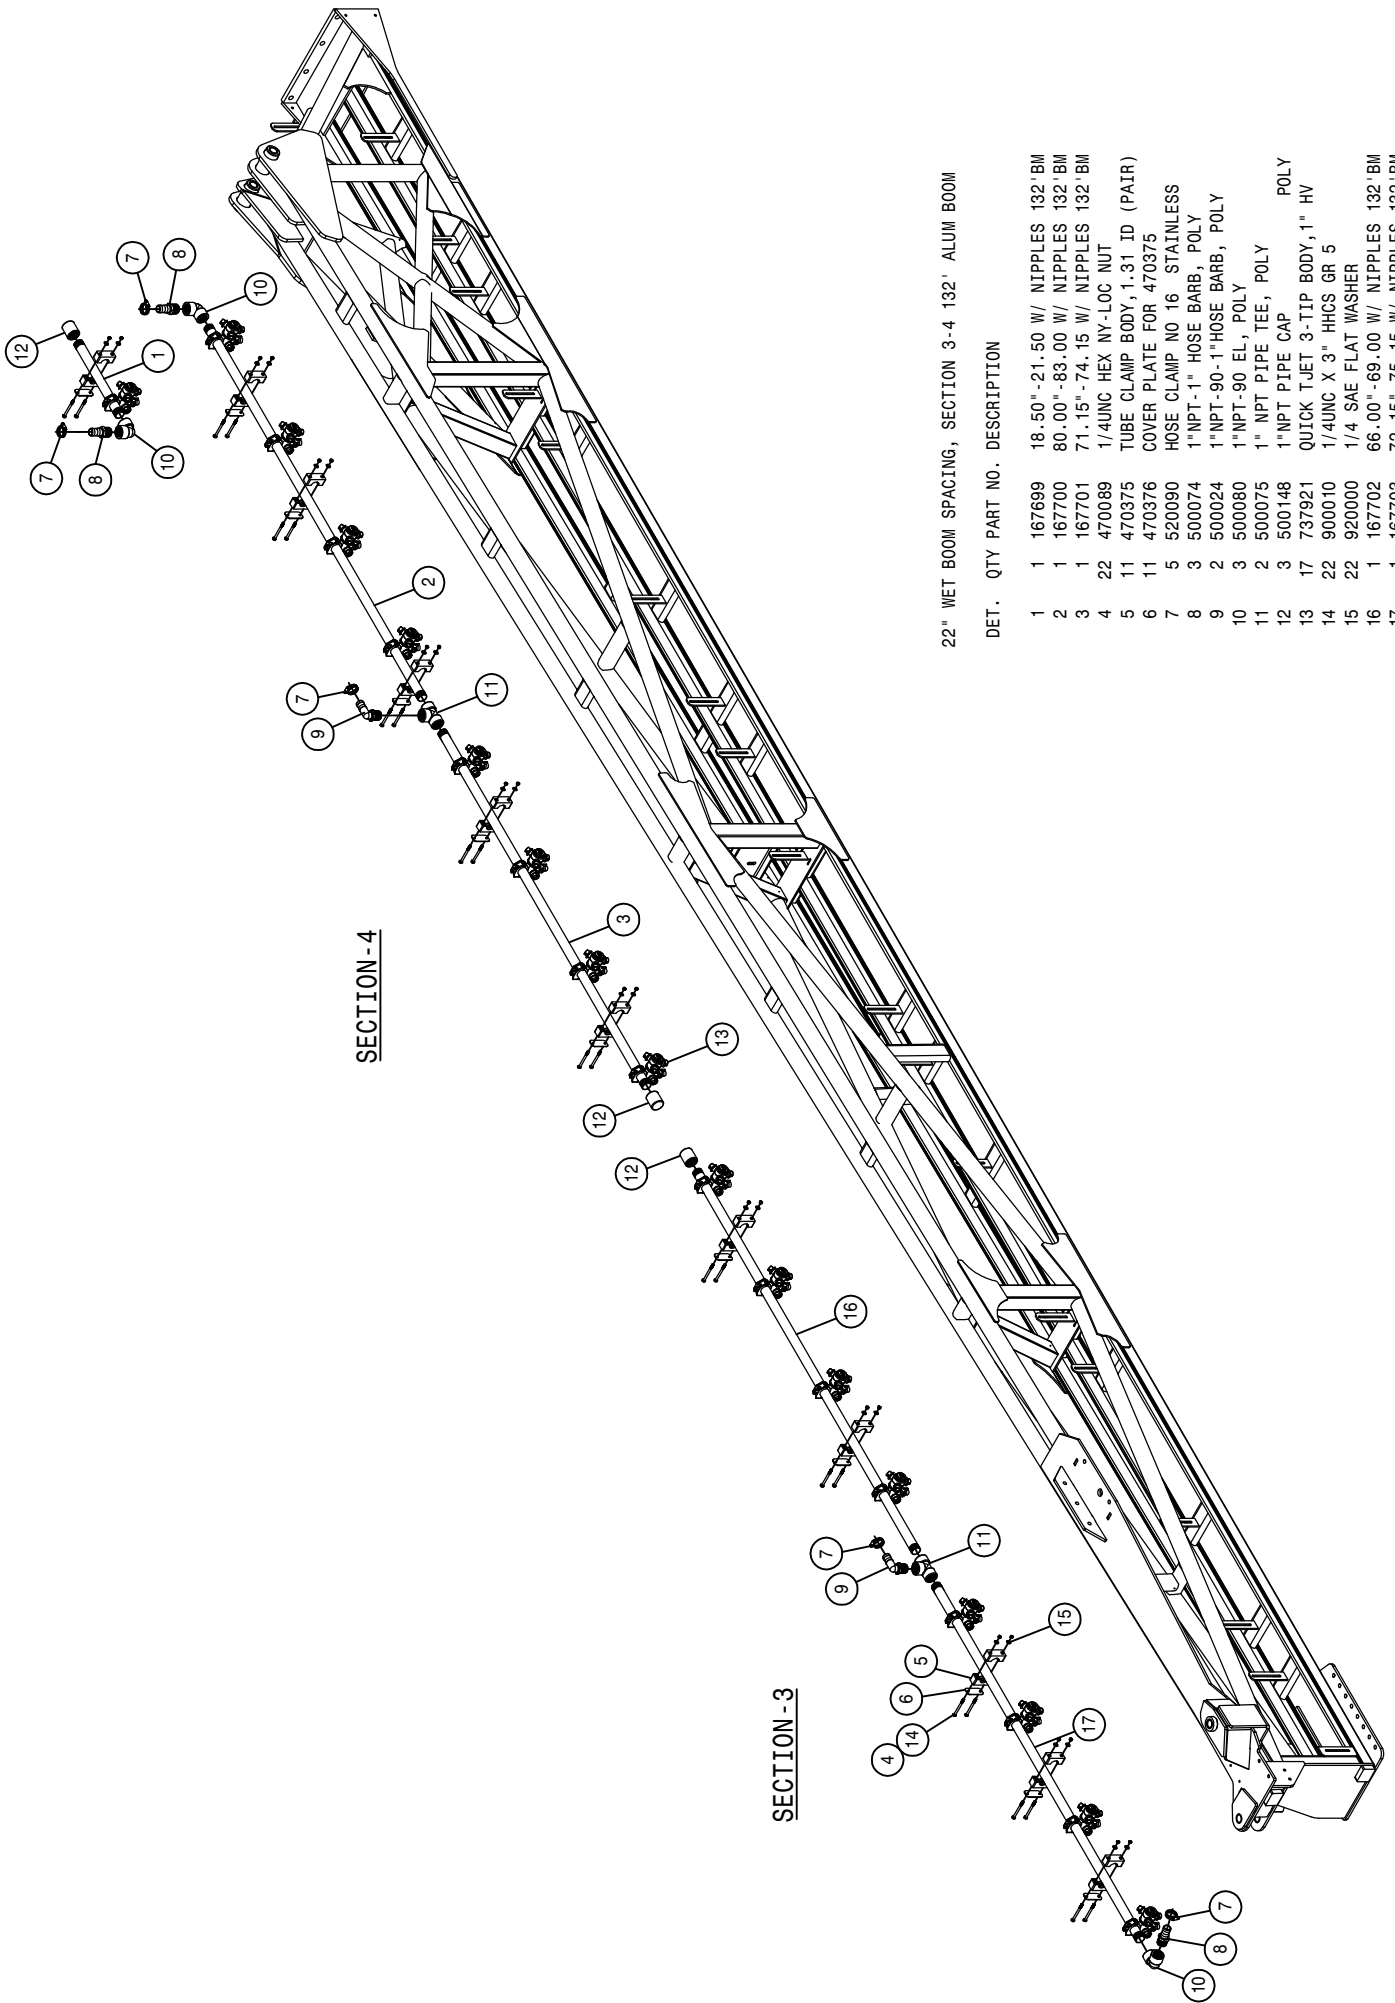

22" WET BOOM SPACING, SECTION 3-4 132' ALUM BOOM

DET. QTY PART NO. DESCRIPTION

DET.	QTY	PART NO.	DESCRIPTION
1	1	167699	18.50"-21.50 W/ NIPPLES 132' BM
2	1	167700	80.00"-83.00 W/ NIPPLES 132' BM
3	1	167701	71.15"-74.15 W/ NIPPLES 132' BM
4	22	470089	1/4UNC HEX NY-LOC NUT
5	11	470375	TUBE CLAMP BODY, 1.31 ID (PAIR)
6	11	470376	COVER PLATE FOR 470375
7	5	520090	HOSE CLAMP NO 16 STAINLESS
8	3	500074	1"NPT-1" HOSE BARB, POLY
9	2	500024	1"NPT-90-1" HOSE BARB, POLY
10	3	500080	1"NPT-90 EL, POLY
11	2	500075	1" NPT PIPE TEE, POLY
12	3	500148	1"NPT PIPE CAP
13	17	737921	QUICK T-JET 3-TIP BODY, 1" HV
14	22	900010	1/4UNC X 3" HHCS GR 5
15	22	920000	1/4 SAE FLAT WASHER
16	1	167702	66.00"-69.00 W/ NIPPLES 132' BM
17	1	167703	72.15"-75.15 W/ NIPPLES 132' BM