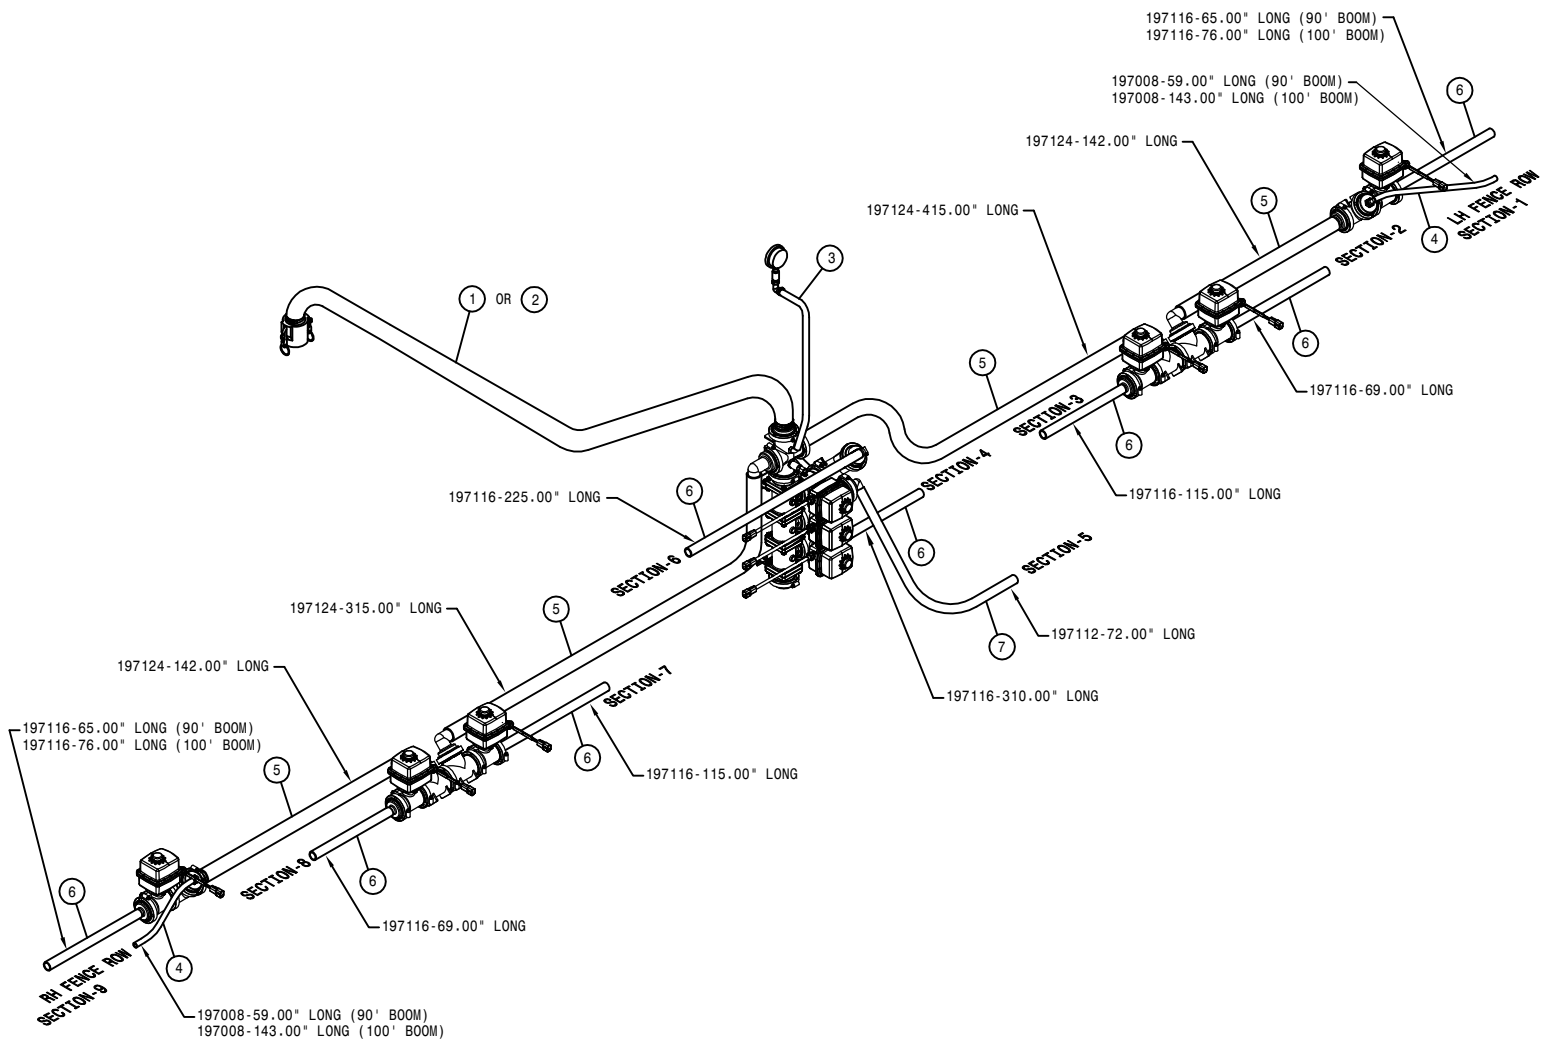

SOLUTION HOSING 90' / 100' BOOM

DET. QTY PART NO. DESCRIPTION

1	1	601894	HOSE, 2 x 91 2F-1W EPDM
2	1	601081	HOSE, 2 X 79 2F-1W EPDM
3	1	601634	HOSE, 1/2 X 78 1BR BLK EPDM
4	2	197008	HOSE 1/2 1-FBR BR BLK EPDM
5	4	197124	HOSE 1 1/2 2-FBR BR BLK EPDM
6	8	197116	HOSE 1IN 1-FBR BR BLK EPDM
7	1	197112	HOSE 3/4 1-FBR BR BLK EPDM