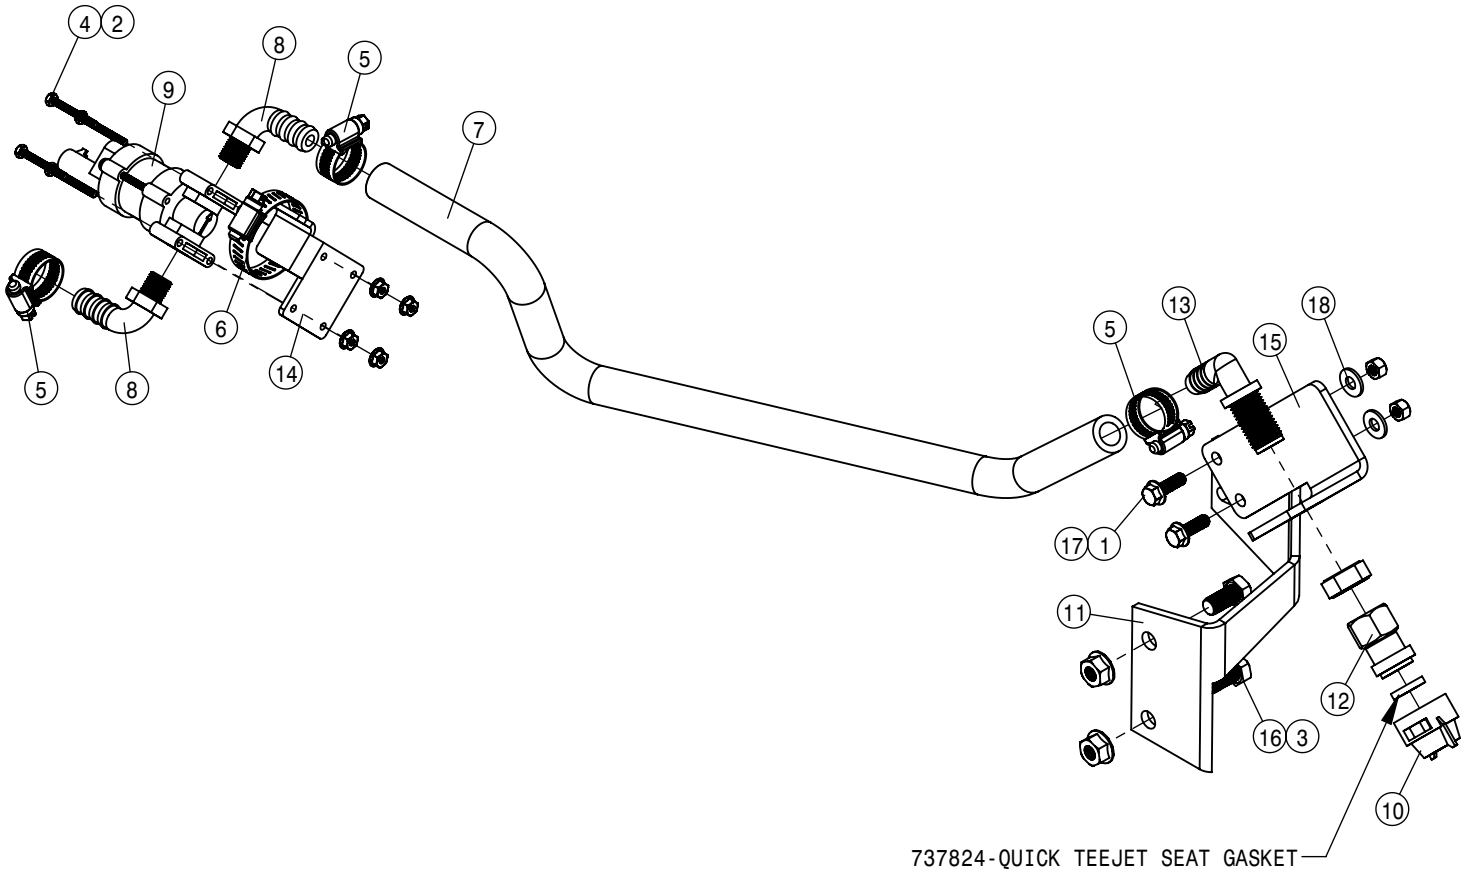

BULK HOSE
197008-HOSE 1/2 1-FBR BR BLK EPDM

LEFT FENCE ROW NOZZLE ASSEMBLY 90/100			
DET	QTY	P/N	DESCRIPTION
1	2	470118	1/4 UNC X 3/4 SER FLG BOLT
2	4	470509	6-32 SERR. FLANGE NUT
3	2	472029	3/8UNC SERR FLANGE NUT SS
4	4	473993	6-32 X 1 1/4 HH MACH SCR
5	3	520070	HOSE CLAMP NO 8 STAINLESS
6	1	520087	HOSE CLAMP NO 20 STAINLESS
7	1	601719	HOSE, 1/2 X 23 1BR BLK EPDM
8	2	618556	1/4NPT-90 1/2 HOSE BARB POLY
9	1	696235	1/4" ELECT SOLU SOLE VLV, 2203
10	1	737822	CAP SET, YELLOW QUICK TEEJET
11	1	737908	LH FENCE ROW TIP BRKT MT
12	1	737931	11/16-16F-QUICK TJET ADAPTER
13	1	737932	11/16MPS-90-1/2 HBARB NOZLBODY
14	1	737945	MTG BRKT-SOLENOID, FENCE ROW
15	1	737947	MTG BRKT-LH FENCE ROW NOZZLE
16	2	900128	3/8UNC X 3/4 HEX BOLT
17	2	914000	1/4UNC HEX STOVER NUT
18	2	920000	1/4 SAE FLAT WASHER