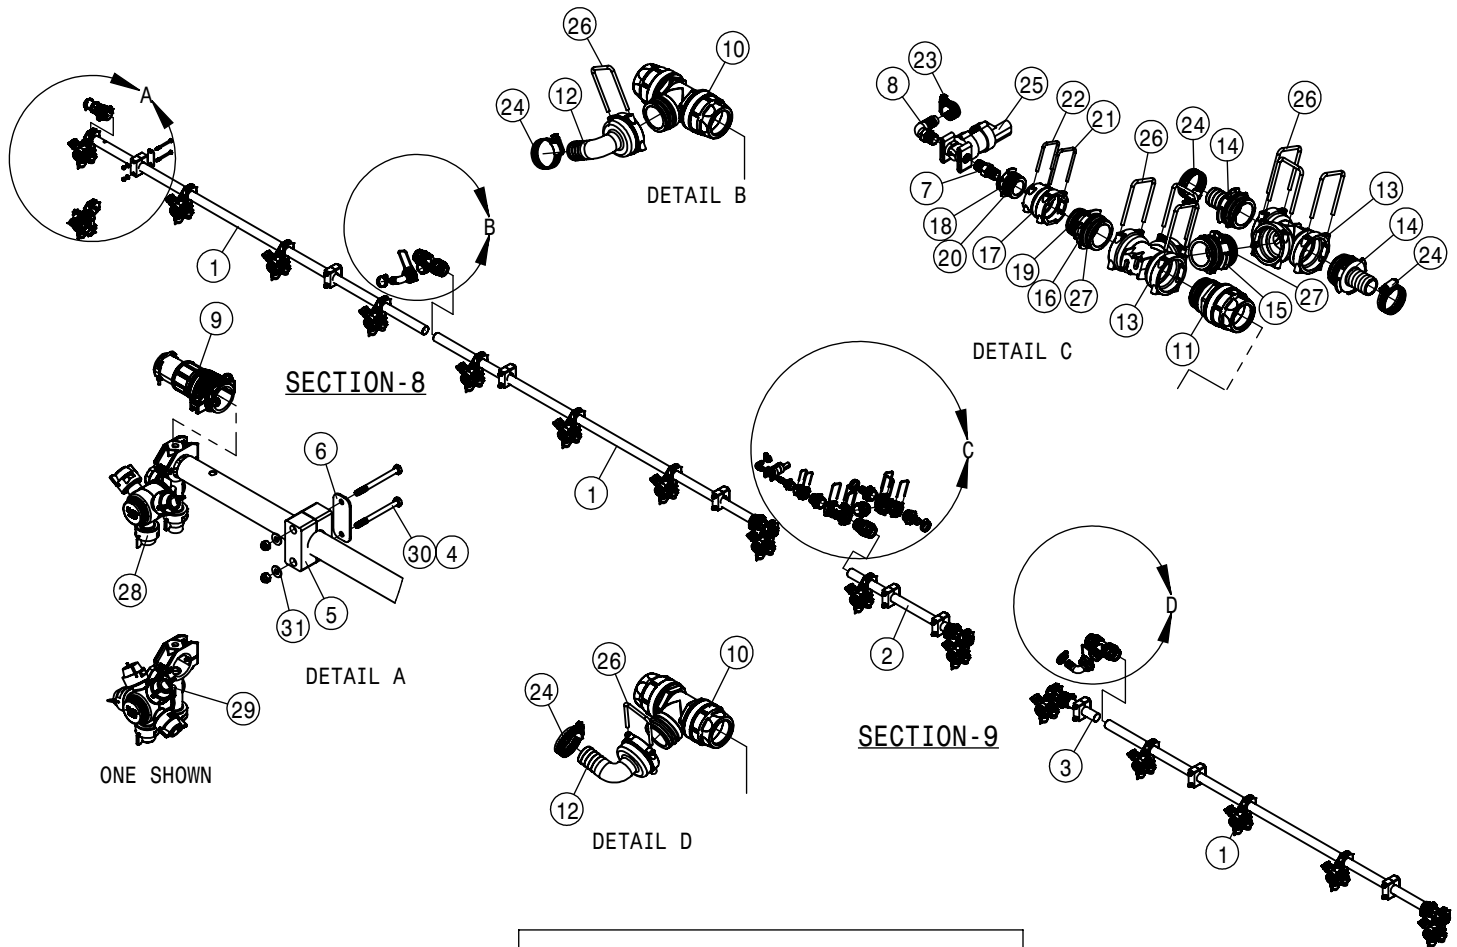

20" WET BOOM SPACING, SECTION 8-9 120' BOOM			
DET	QTY	P/N	DESCRIPTION
1	3	167230	20" WET BOOM TUBE, 68.13 LG
2	1	167233	20" WET BOOM TUBE, 23 LG
3	1	167234	20" WET BOOM TUBE, 8.13 LG
4	18	470089N	1/4UNC HEX NYLOC NUT, 316 SS
5	9	470375	TUBE CLAMP BODY, 1.31 I.D. (PAIR)
6	9	470376	COVER PLATE FOR 470375
7	1	500001	1/4MNPT HEX PIPE NIPPLE STL
8	1	500118	1/4"NPT-90-1/2"HOSE BARB, POLY
9	5	500295	NOZZLE BODY END CAP
10	2	500296	EASY FIT TEE 1" PIPE
11	1	500298	EASY FIT END T5, 1" PIPE
12	2	500299	T5 TO 25MM HB 90
13	2	500300	T5 FEMALE TEE
14	2	500301	T5 MALE TO 25MM HB
15	1	500302	T5 MALE COUPLER
16	1	500304	T5 - T4 MALE REDUCER
17	1	500305	T4 - T3 FEMALE REDUCER
18	1	500306	T3 MALE TO 1/4" NPT
19	1	500308	O-RING, 3.53MM X 28.17MM EPDM
20	1	500309	O-RING, 2.62MM X 25.07MM EPDM
21	1	500310	FORK D3 DIST 34.2
22	1	500311	FORK D3 DIST 29
23	1	520069	HOSE CLAMP NO 6 STAINLESS
24	4	520090	HOSECLAMP NO 16 STAINLESS
25	1	696235	1/4" ELECT SOLU SOLE VLV, 2203
26	8	737738	FORK,D.3 DIST.42 (737731)
27	5	737763	O-RING, 1 1/4"CONN EPDM
28	15	737921	QUICK TJET 3-TIP BODY,1" HV
29	15	737925	QUICK TJET 5 + 1-TIP BODY 1"
30	18	900010N	1/4UNC X 3" HEX BOLT SS
31	18	920000N	1/4 SAE FLAT WASHER SS