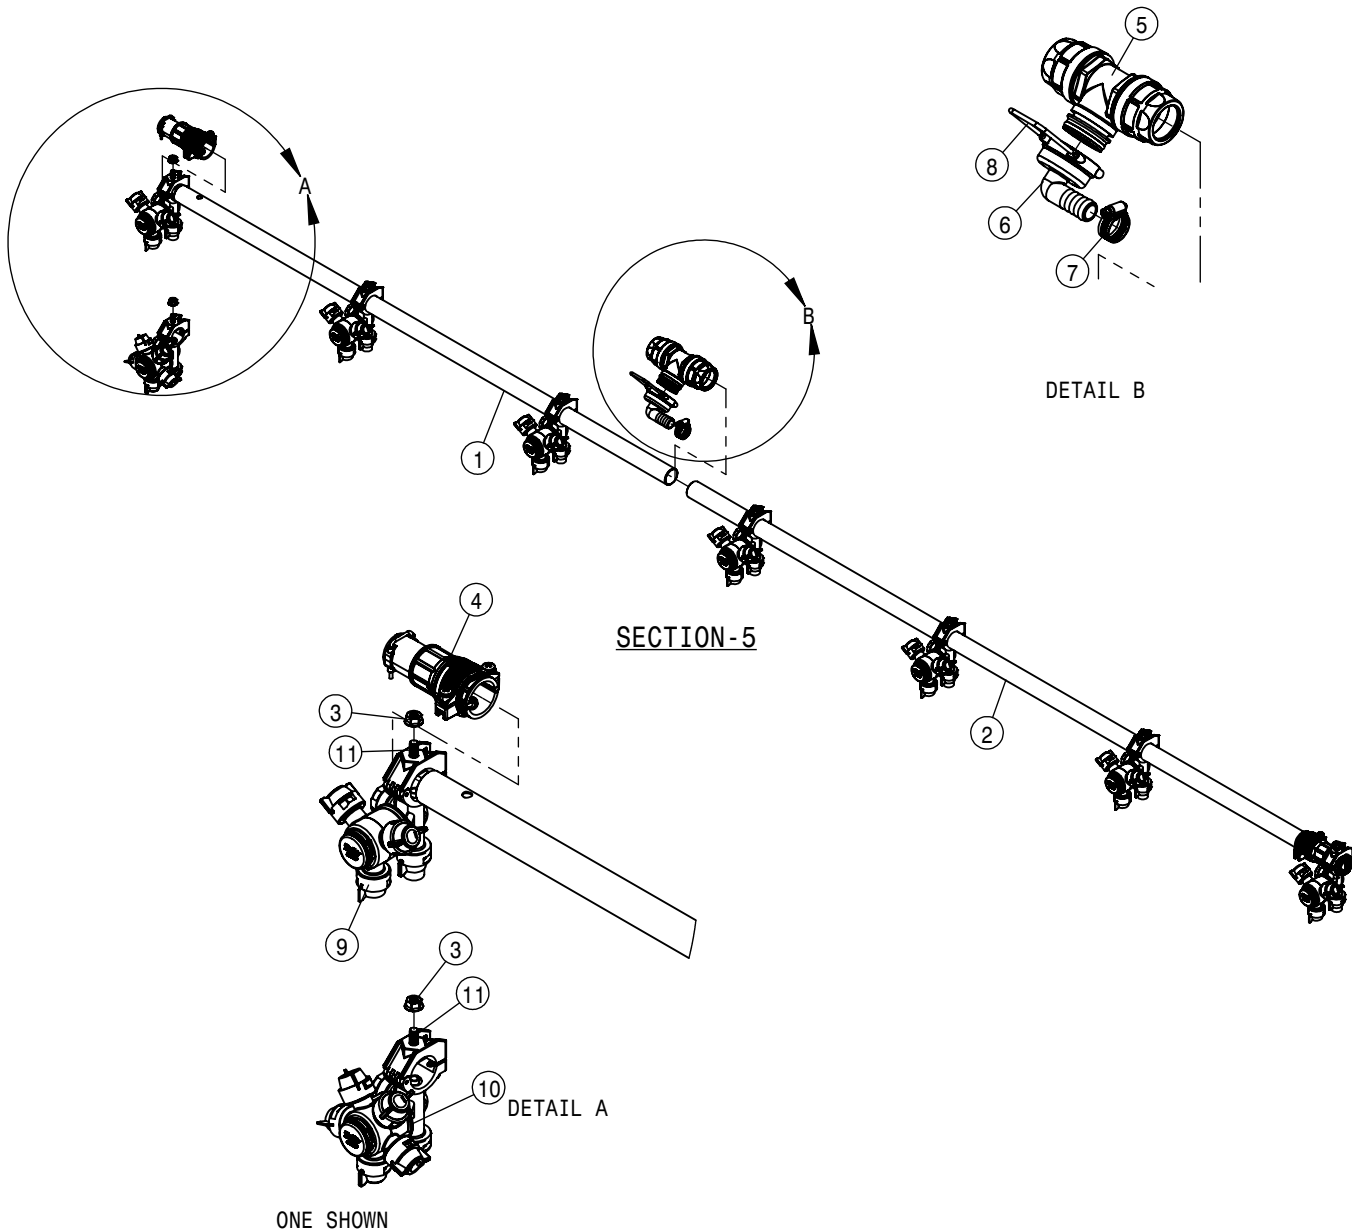

20" WET BOOM SPACING, SECTION-5 120' BOOM			
DET	QTY	P/N	DESCRIPTION
1	1	167231	20" WET BOOM TUBE, 50.66 LG
2	1	167237	20" WET BOOM TUBE, 65.66 LG
3	14	470113N	5/16UNC SERR FLG LOCK NUT SS
4	2	500295	NOZZLE BODY END CAP
5	1	500296	EASY FIT TEE 1" PIPE
6	1	500297	T5 TO 20MM HB 90
7	1	520080	HOSE CLAMP NO 10 STAINLESS
8	1	737738	FORK,D.3 DIST.42 (737731)
9	7	737921	QUICK TJET 3-TIP BODY,1" HV
10	7	737925	QUICK TJET 5 + 1-TIP BODY 1"
11	14	900064S	5/16UNC X 3/4" HEX BOLT SS