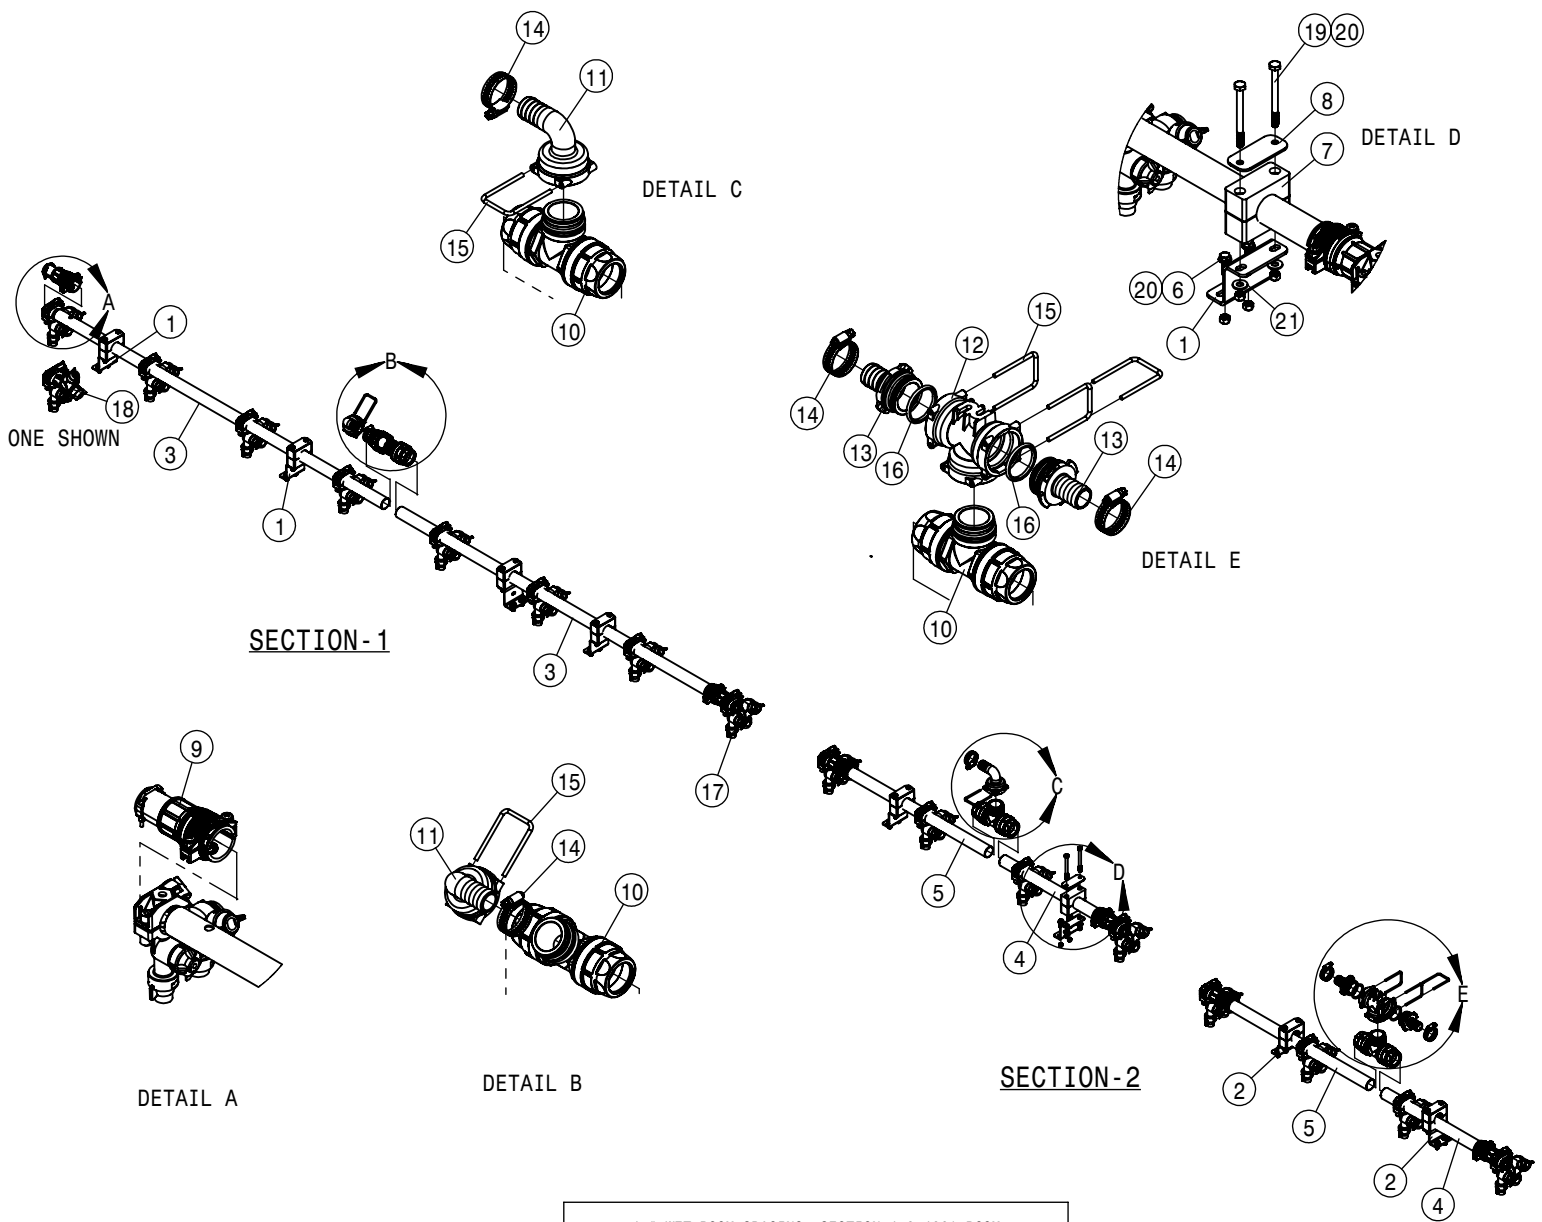

15" WET BOOM SPACING, SECTION 1-2 100' BOOM			
DET	QTY	P/N	DESCRIPTION
1	6	164716	TALL CLAMP MT BRKT, WET BOOM, STS
2	2	164859	CLAMP MT BRKT, WET BOOM, STS 04
3	2	167229	15" WET BOOM TUBE, 50.66 LG
4	2	167235	15" WET BOOM TUBE, 17.32 LG
5	2	167236	15" WET BOOM TUBE, 24.00 LG
6	16	470118	1/4 UNC X 3/4 SER FLG BOLT
7	8	470375	TUBE CLAMP BODY, 1.31 I.D. (PAIR)
8	8	470376	COVER PLATE FOR 470375
9	6	500295	NOZZLE BODY END CAP
10	3	500296	EASY FIT TEE 1" PIPE
11	2	500299	T5 TO 25MM HB 90
12	1	500300	T5 FEMALE TEE
13	2	500301	T5 MALE TO 25MM HB
14	4	520090	HOSECLAMP NO 16 STAINLESS
15	5	737738	FORK,D.3 DIST.42 (737731)
16	2	737763	O-RING, 1 1/4"CONN EPDM
17	16	737921	QUICK TJET 3-TIP BODY,1" HV
18	16	737925	QUICK TJET 5 + 1-TIP BODY 1"
19	16	900010	1/4UNC X 3" HEX BOLT
20	32	914000	1/4UNC HEX STOVER NUT
21	16	920000	1/4 SAE FLAT WASHER