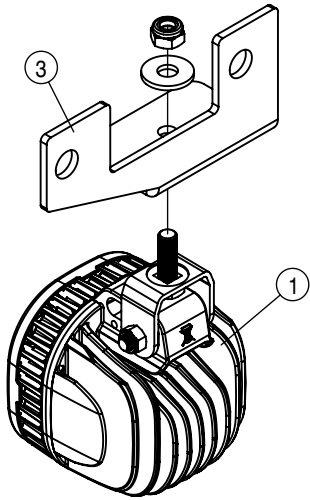

RIGHT SIDE

NIGHT SPRAY ASSEMBLY 120/132			
DET	QTY	P/N	DESCRIPTION
1	2	290014	LIGHT, 1010L4-BLUE POINT
2	1	317495	LH NIGHT SPRAY BRKT 120
3	1	317496	RH NIGHT SPRAY BRKT 120