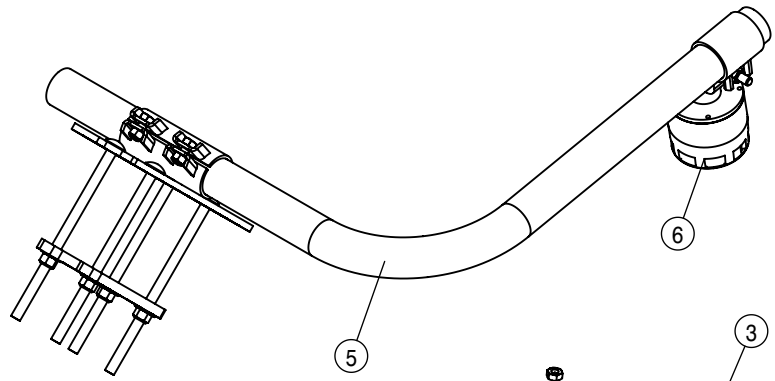

REPAIR PARTS
693063-FOAM DISK, NORAC SENSOR
693174-MESH/CLIP UPDATE KIT, NORAC

NORAC SENSOR MOUNTS 90/100			
DET	QTY	P/N	DESCRIPTION
1	8	470460	3/8 X 1" SERR FLG BOLT
2	2	629776	CAPPLUGS CAP,4.00ID X 1.25 RED
3	2	693068	SENSOR MTG BRKT, NORAC
4	2	693069	SENSOR MT BRKT ADPTR, NORAC
5	1	693072	MAIN LIFT SENSOR MT,UC4+,NORAC
6	3	693113	SENSOR, NORAC UC5 ULTRASONIC
7	8	900507	3/8UNC X 2 1/2 HHSFB GR5 MC
8	16	910042	3/8-16UNC HEX FLG NUT SM MC GR8