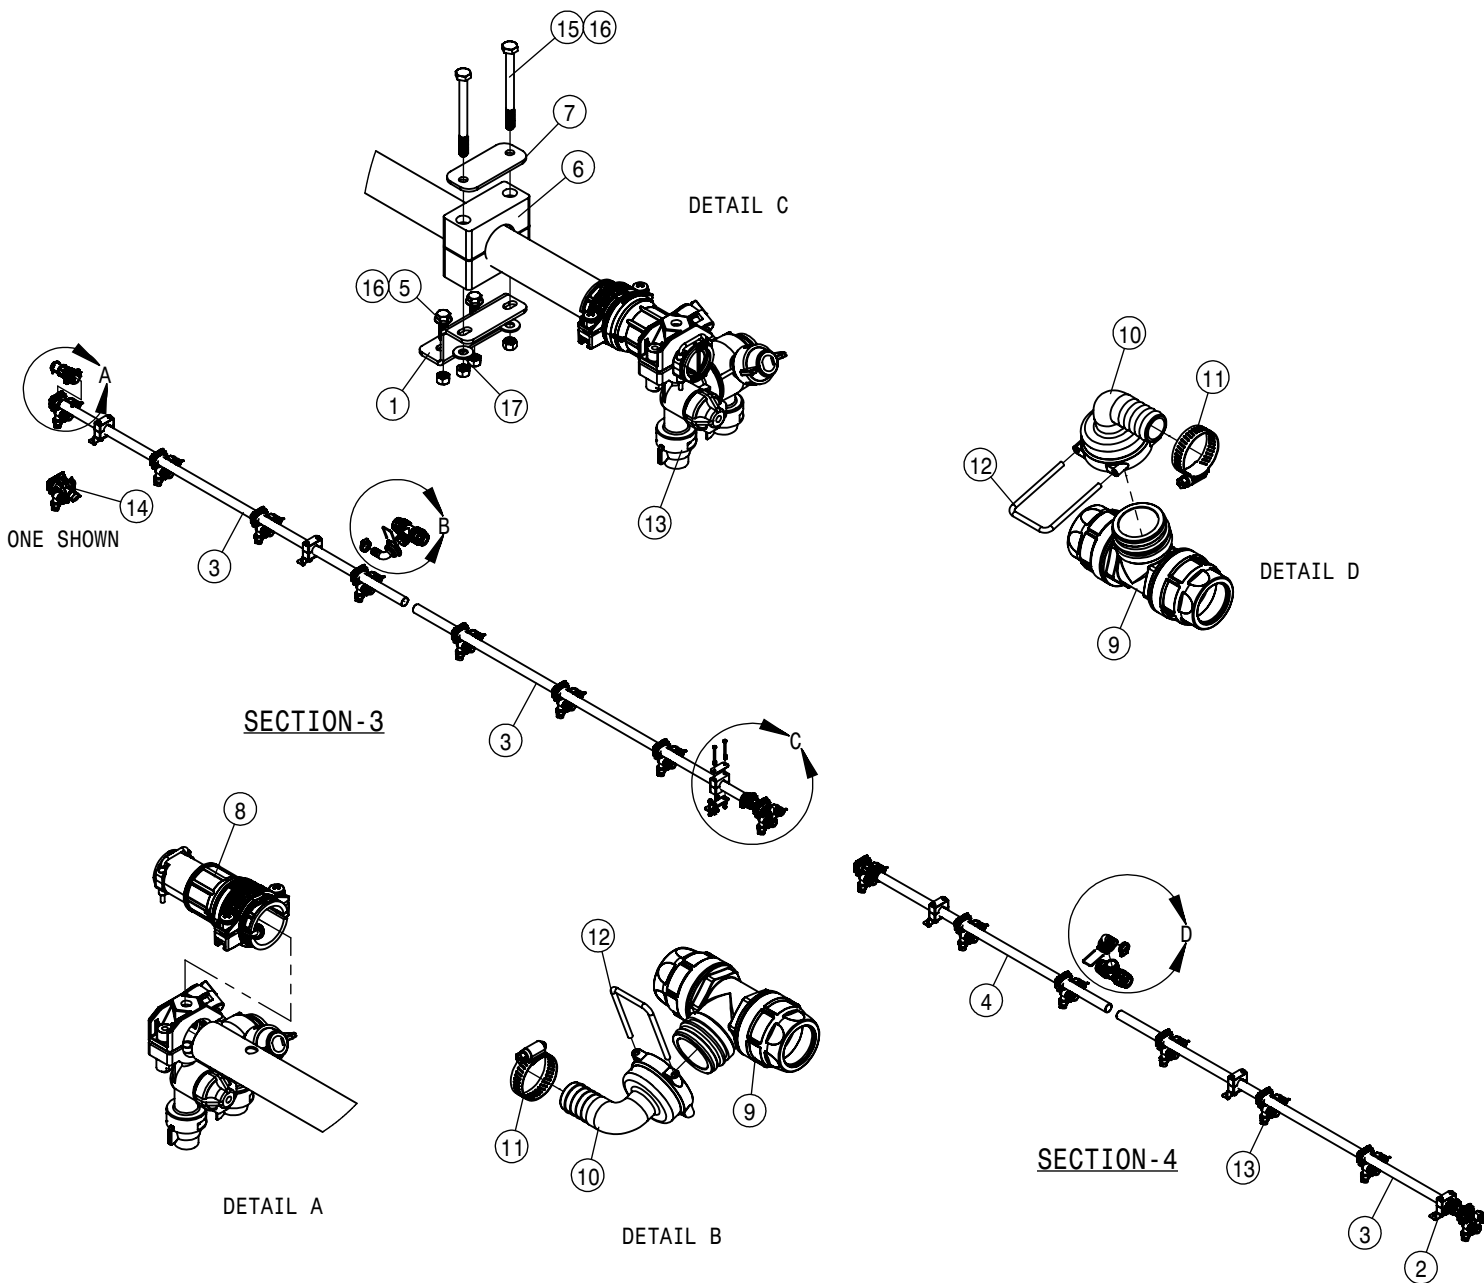

20" WET BOOM SPACING, SECTION 3-4 90/100 BOOM			
DET	QTY	P/N	DESCRIPTION
1	5	164859	CLAMP MT BRKT, WET BOOM, STS 04
2	1	164916	Z-BRKT, WET BOOM SECT 1, STS
3	3	167230	20" WET BOOM TUBE, 68.13 LG
4	1	167238	20" WET BOOM TUBE, 48.13 LG
5	12	470118	1/4 UNC X 3/4 SER FLG BOLT
6	6	470375	TUBE CLAMP BODY, 1.31 I.D. (PAIR)
7	6	470376	COVER PLATE FOR 470375
8	4	500295	NOZZLE BODY END CAP
9	2	500296	EASY FIT TEE 1" PIPE
10	2	500299	T5 TO 25MM HB 90
11	2	520090	HOSECLAMP NO 16 STAINLESS
12	2	737738	FORK,D.3 DIST.42 (737731)
13	15	737921	QUICK TJET 3-TIP BODY,1" HV
14	15	737925	QUICK TJET 5 + 1-TIP BODY 1"
15	12	900010	1/4UNC X 3" HEX BOLT
16	24	914000	1/4UNC HEX STOVER NUT
17	12	920000	1/4 SAE FLAT WASHER