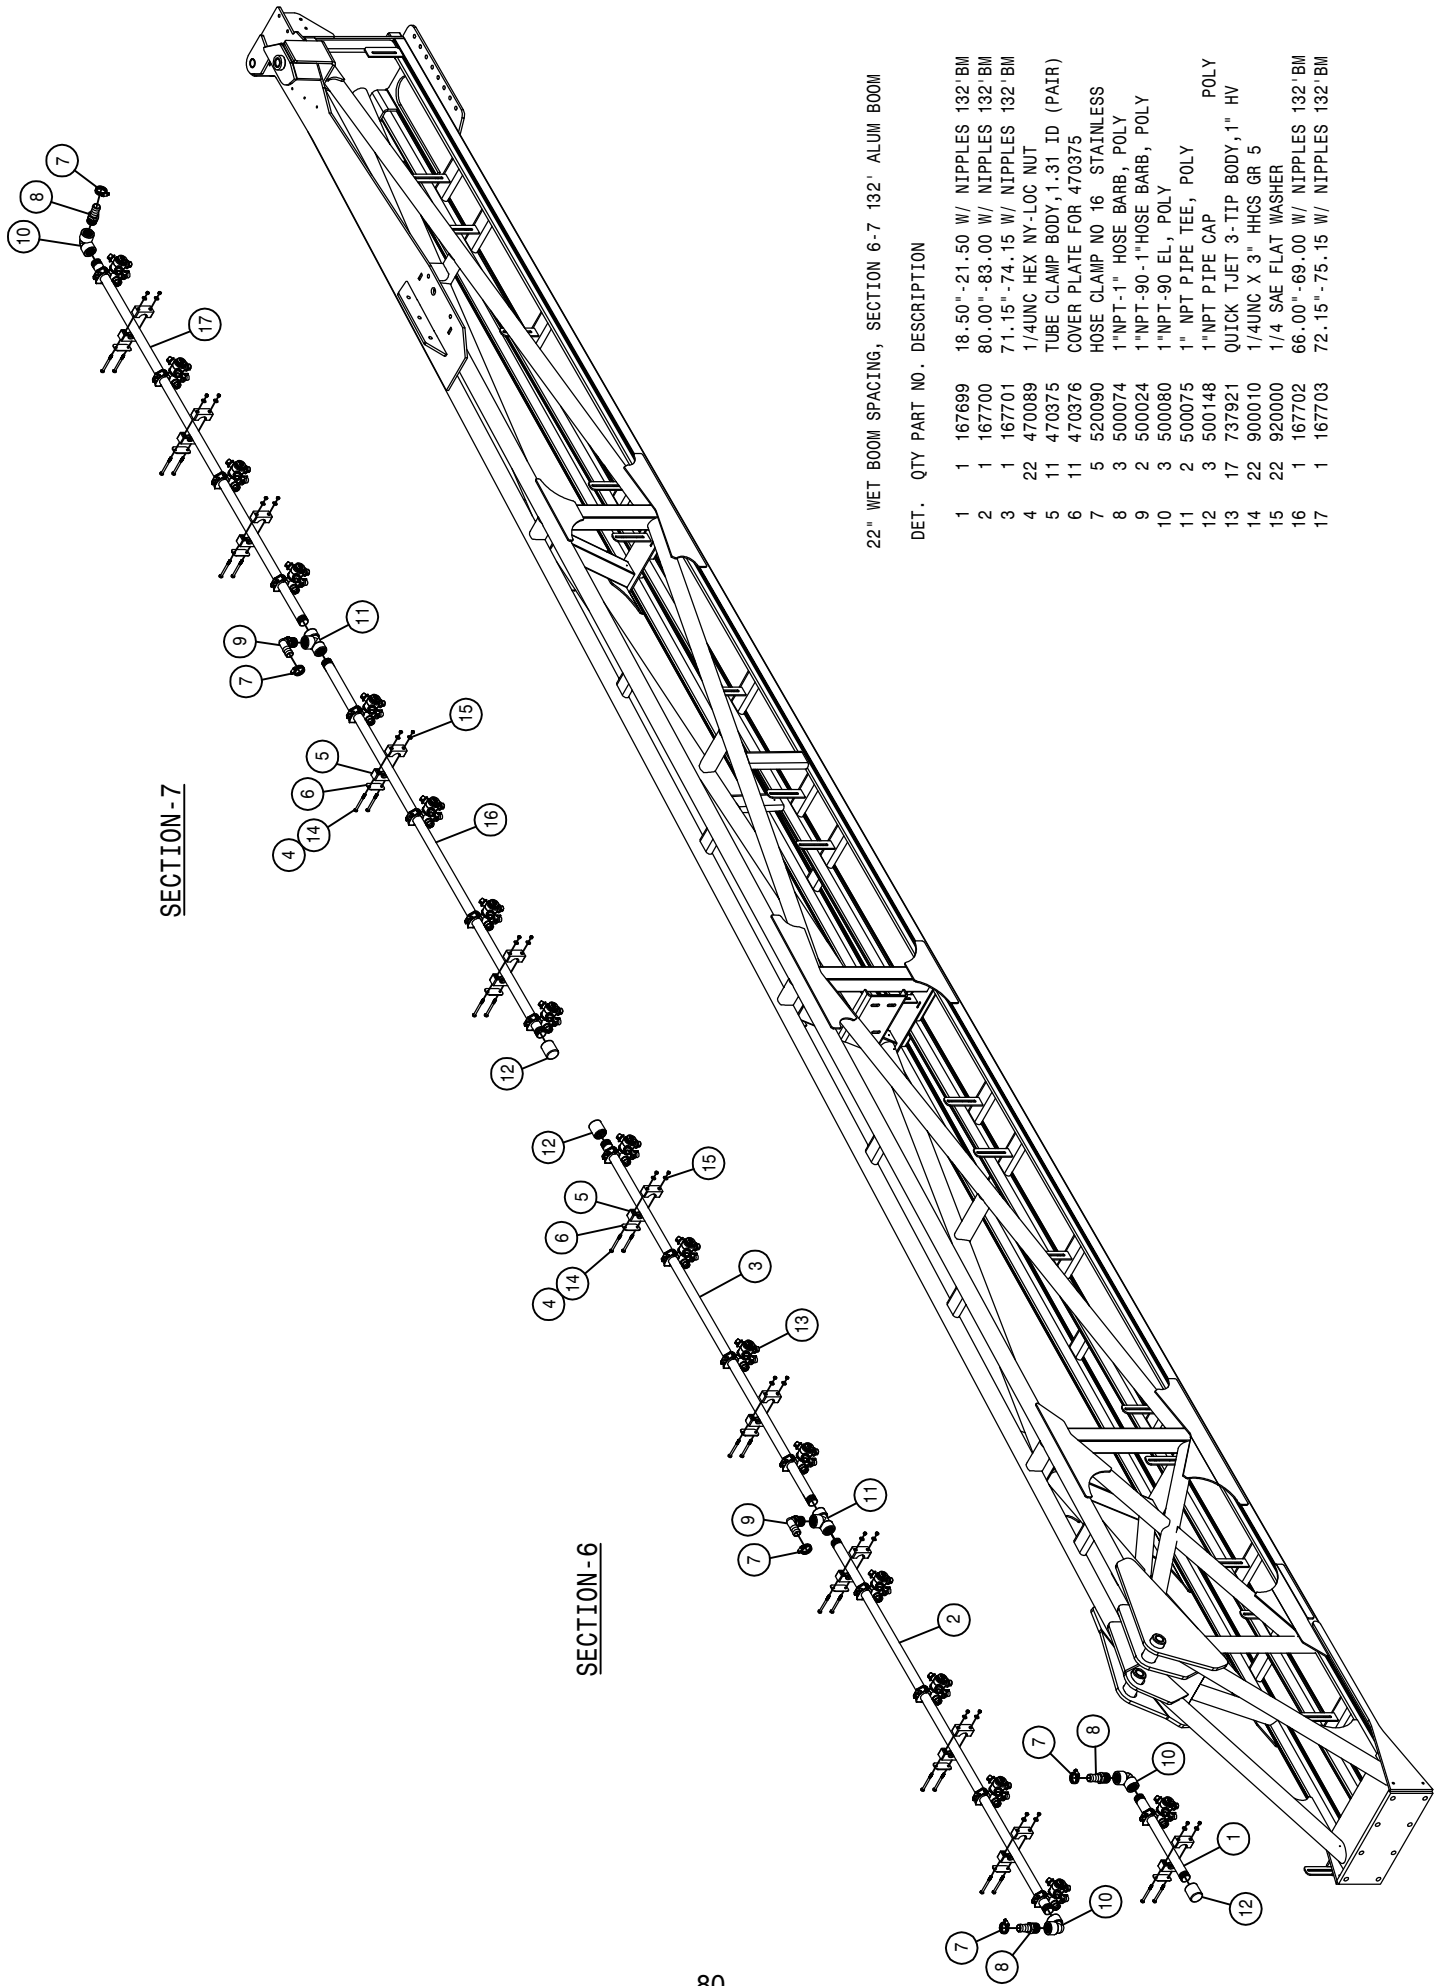

22" WET BOOM SPACING, SECTION 6-7 132' ALUM BOOM

DET. QTY PART NO. DESCRIPTION

DET.	QTY	PART NO.	DESCRIPTION
1	1	167699	18.50"-21.50 W/ NIPPLES 132' BM
2	1	167700	80.00"-83.00 W/ NIPPLES 132' BM
3	1	167701	71.15"-74.15 W/ NIPPLES 132' BM
4	22	470089	1/4UNC HEX NY-LOC NUT
5	11	470375	TUBE CLAMP BODY, 1.31 ID (PAIR)
6	11	470376	COVER PLATE FOR 470375
7	5	520090	HOSE CLAMP NO 16 STAINLESS
8	3	500074	1"NPT-1" HOSE BARB, POLY
9	2	500024	1"NPT-90-1" HOSE BARB, POLY
10	3	500080	1"NPT-90 EL, POLY
11	2	500075	1" NPT PIPE TEE, POLY
12	3	500148	1"NPT PIPE CAP POLY
13	17	737921	QUICK TJET 3-TIP BODY, 1" HV
14	22	900010	1/4UNC X 3" HHCS GR 5
15	22	920000	1/4 SAE FLAT WASHER
16	1	167702	66.00"-69.00 W/ NIPPLES 132' BM
17	1	167703	72.15"-75.15 W/ NIPPLES 132' BM