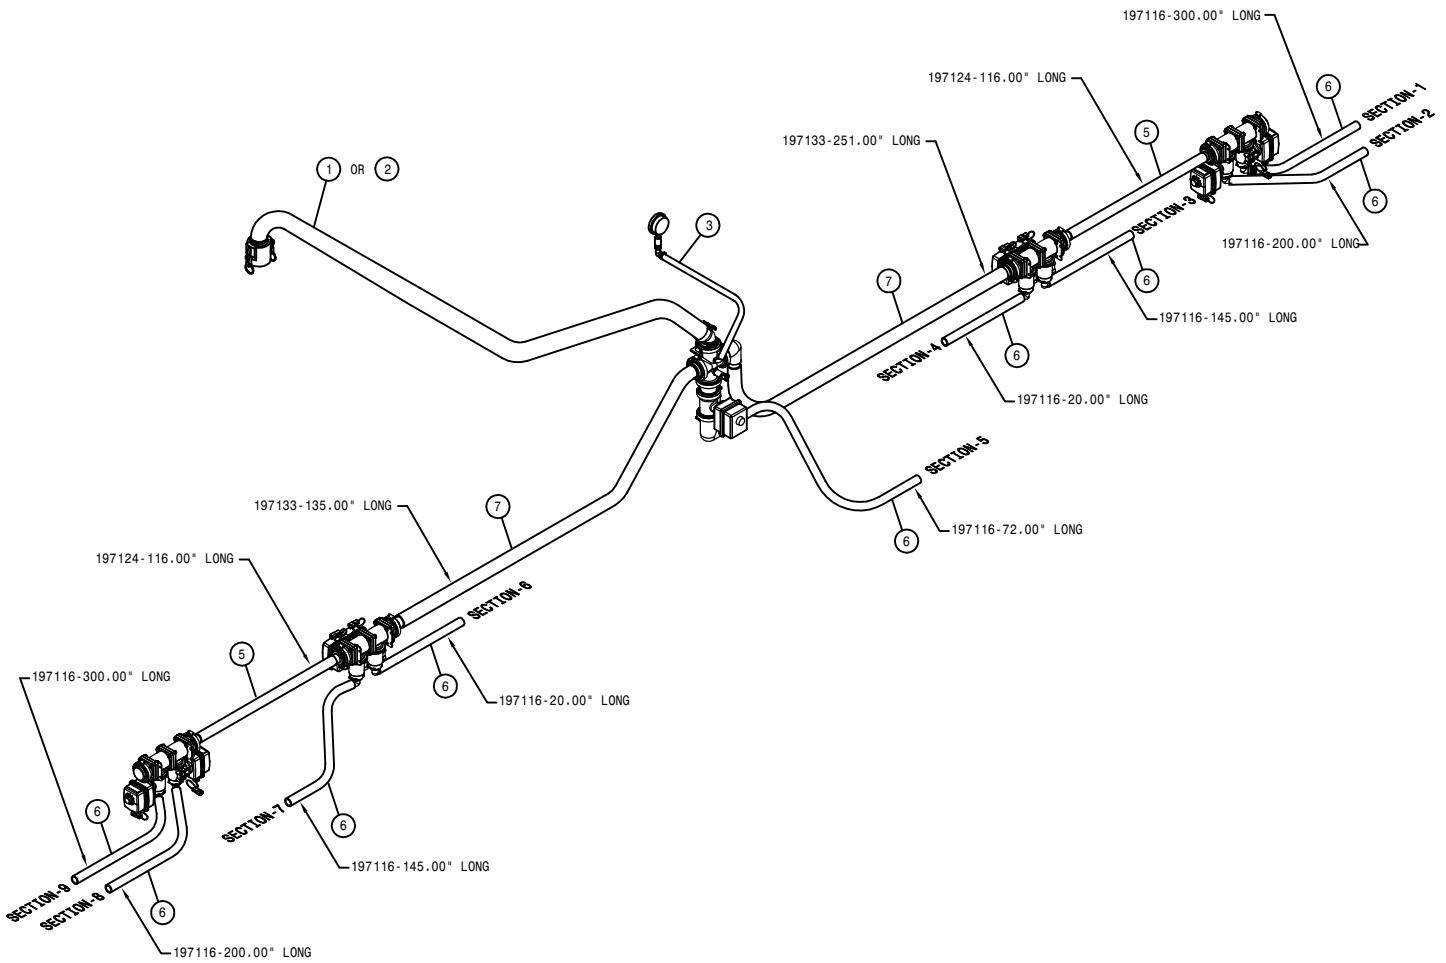

SOLUTION HOSEING 120' ALUM BOOM

DET. QTY PART NO. DESCRIPTION

DET.	QTY	PART NO.	DESCRIPTION
1	1	601082	HOSE, 2 X 95 2F-1W EPDM
2	1	601909	HOSE, 2 x 105 2F-1W EPDM
3	1	601634	HOSE, 1/2 X 78 1BR BLK EPDM
4	2	197133	HOSE 2" SUCTION, 2F-1W EPDM
5	2	197124	HOSE 1 1/2 2-FBR BR BLK EPDM
6	11	197116	HOSE 1IN 1-FBR BR BLK EPDM