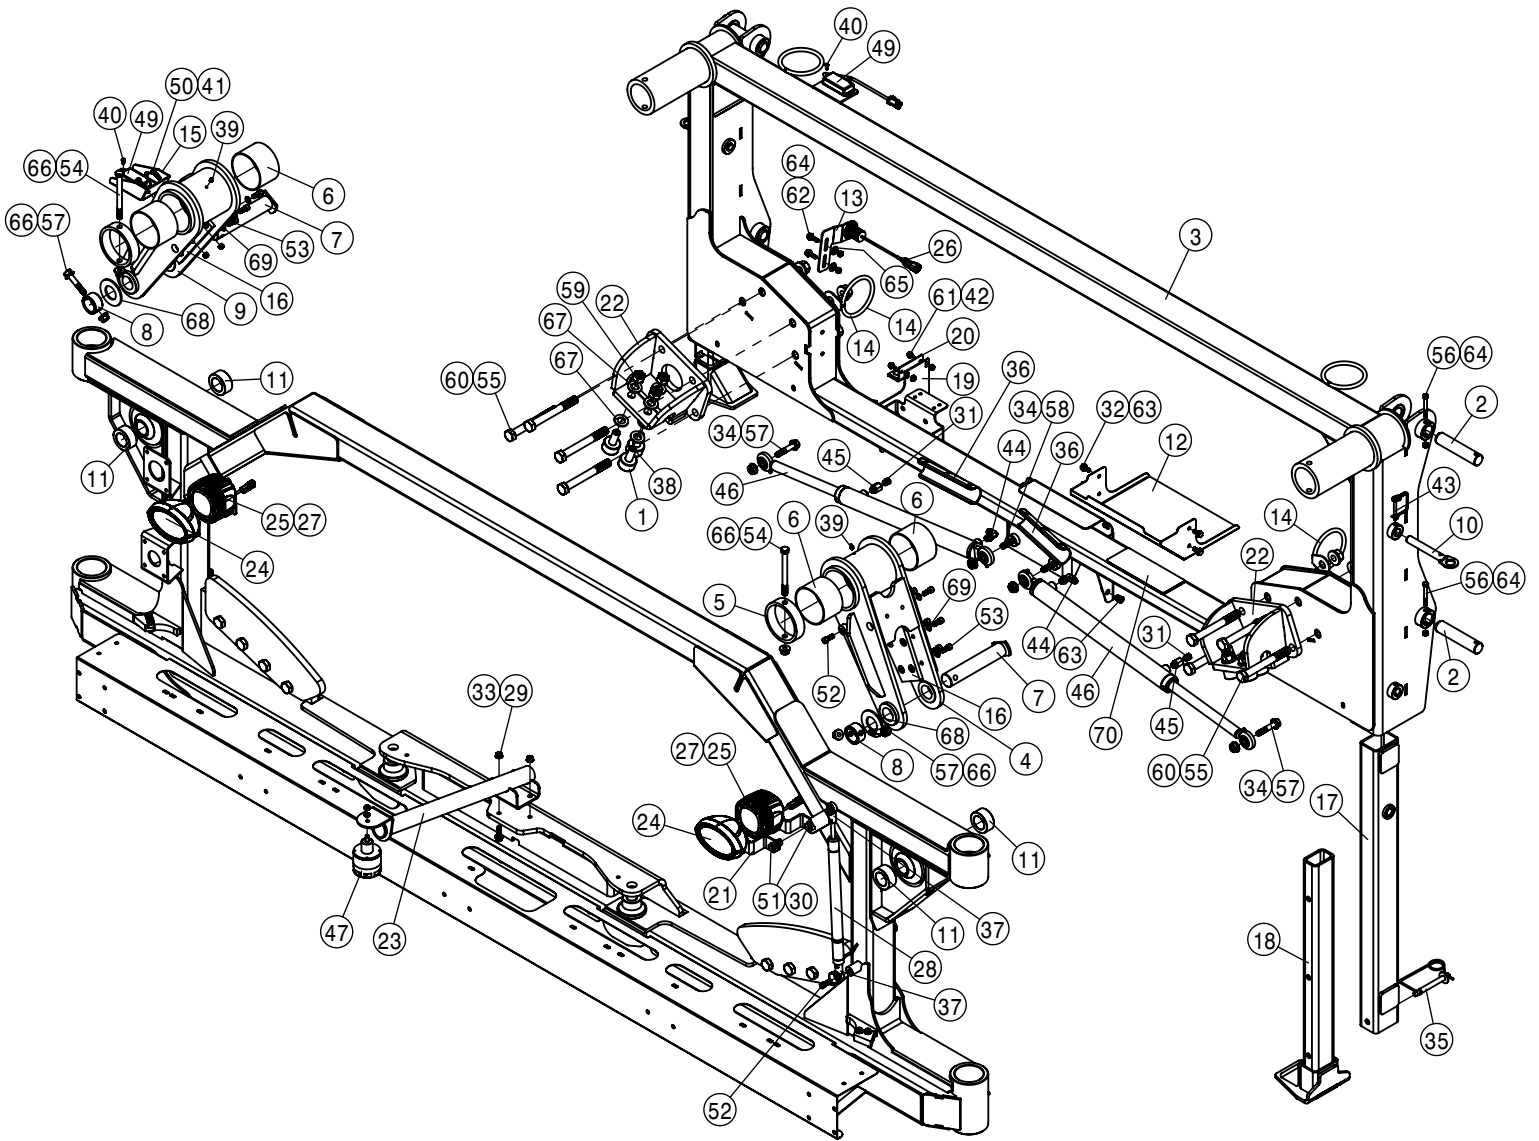

TRANSOM PIVOT ASSEMBLY 120/132			
DET	QTY	P/N	DESCRIPTION
1	6	125058	TRACK ROLLER, 1.750D, .75-16THD
2	4	165713	LIFT ARM MT PIV PIN, 120'BM 09
3	1	166001	TRANSOM FIXED, HYBRID W/DECAL
4	1	166544	PENDULUM-WLD LH, TRANSOM
5	2	166552	RET RING-PENDULUM, 120
6	4	166591	POLYGON BRG 4.0ID X 2.72LG X 1/8WA
7	2	166611	LWR PENDULUM PIN, 120
8	2	166697	PEND RETNR BUSH, 120
9	1	166698	PENDULUM-WLD RH, TRANSOM
10	2	166772	BM STND PIN WLD, 120
11	4	166861	SPCR BUSHING, BALL JOINT, 120
12	1	166871	MANIFOLD GUARD WLD, 120
13	1	166874	FRMD PROX BRKT, LIFT, 120
14	2	166903	HOSE RING WLD, 4" X 3/4"
15	1	166915	NORAC ROLL SENS WLD, 120
16	2	166938	PENDULUM WEAR PLT, 120
17	2	167055	BOOM STAND OTR TUBE WLD, 120'ALUM
18	2	167057	BOOM STAND INR TUBE WLD, 120'ALUM
19	1	167178	UC5 MTG BRKT
20	1	167179	CLAMP UC5 BRKT
21	4	167253	LIGHT EXTENSION MOUNT
22	2	167305	ROLLER MNT WLD, 120A, 15'
23	1	167310	NORAC MNT WLD CTR, 120
24	2	292614	WORK LIGHT, HALOGEN FLOOD '14

TRANSOM PIVOT ASSEMBLY 120/132			
DET	QTY	P/N	DESCRIPTION
25	2	292618	WORKLIGHT-TYRI LED FLOOD
26	1	292927	INDUCTIVE PROX SENSOR, 30MM
27	2	294299	TYRI JUMPER HARNESS
28	1	294330	LINEAR POSITION SENSOR, 250mm
29	2	470087	3/8UNC HEX SERR FLANGE NUT
30	4	470087N	3/8UNC HEX SERR FLG NUT YZ
31	2	470114	BREATHER FILTER SENSOR, 1/4 NPT
32	4	470233	5/16UNC X 3/4 SERR FLG HEX BOLT
33	1	470329	3/8UNC X 1 1/4 HHSFB GR5 MC
34	4	470345	1/2UNC SMTH FLG HEX LOCK NUT
35	2	470361	SNAP LOCK PIN, 1/2 X 3 1/2
36	2	470369	HOSE PROTECTOR, 8" BLACK
37	2	470628	BALL END, 9.9MM BORE X 10MM THD
38	6	471001	GREASE ZERK, 3/16 DRIVE-IN
39	2	471005	GREASE ZERK, 1/4-28 X 1/2
40	4	472236	#10-32 UNF X 1/2 PHMS PH ZN
41	2	473001	5/16UNC HEX NUT, NYLOC
42	4	473832	1/4-20UNC HEX FLG NUT SER SS
43	2	473895	1/4 X 1 3/4 LINCHPIN
44	2	618119	9/16MJIC-90-9/16MOR LBO
45	2	618123	9/16MOR-1/4FNPT ADPTR
46	2	621661	1.50X16.00X1.00 ROLL LOCK CYL
47	1	693113	SENSOR, NORAC UC5 ULTRASONIC
NS	1	693147	NORAC UC5 NETWORK CPLR, 3-WAY

TRANSOM PIVOT ASSEMBLY 120/132			
DET	QTY	P/N	DESCRIPTION
49	2	693165	NORAC UC5 ROLL SENSOR
50	2	900065	5/16UNC X 1" HEX BOLT
51	4	900128N	3/8UNC X 3/4 SER FLANGE BOLT
52	2	900172	3/8UNC X 1"SOC HD CAP SCR,ZINC
53	12	900173	3/8UNC X 7/8SOC HD CAP SCR,ZNC
54	2	900277	1/2UNC X 5 1/2 HEX BOLT
55	8	900416	3/4UNC X 6 1/2 HEX BOLT
56	4	900494	5/16UNC X 2 1/2 HHCS SS
57	4	900520	1/2UNC X 2 1/2 HHSFB GR5 MC
58	2	900842	1/2UNC X 2 1/2 HEX BOLT GR8 YZ
59	6	910013	3/4UNF HEX NUT
60	16	910111	3/4-10UNC CTRLK FLG NUT MC GR5
61	4	910122	1/4UNC X 1/2 HHSFB SS
62	2	910126	5/16UNC X 1 HHSFB SS
63	4	910128	5/16-18 NUTSER .027-.150 STL
64	6	910132	5/16-18UNC NYLOCK NUT SS
65	2	910133	USS FLAT WASHER 5/16 BZ
66	4	914015	1/2-13UNC CTRLK FLG NUT MC GR5
67	12	920006	3/4 SAE FLAT WASHER
68	2	920013	1 1/2 SAE FLAT WASHER
69	12	920502	3/8 LOCK WASHER
70	1	HXE28534	LABEL, HYDRAULIC ENGLISH