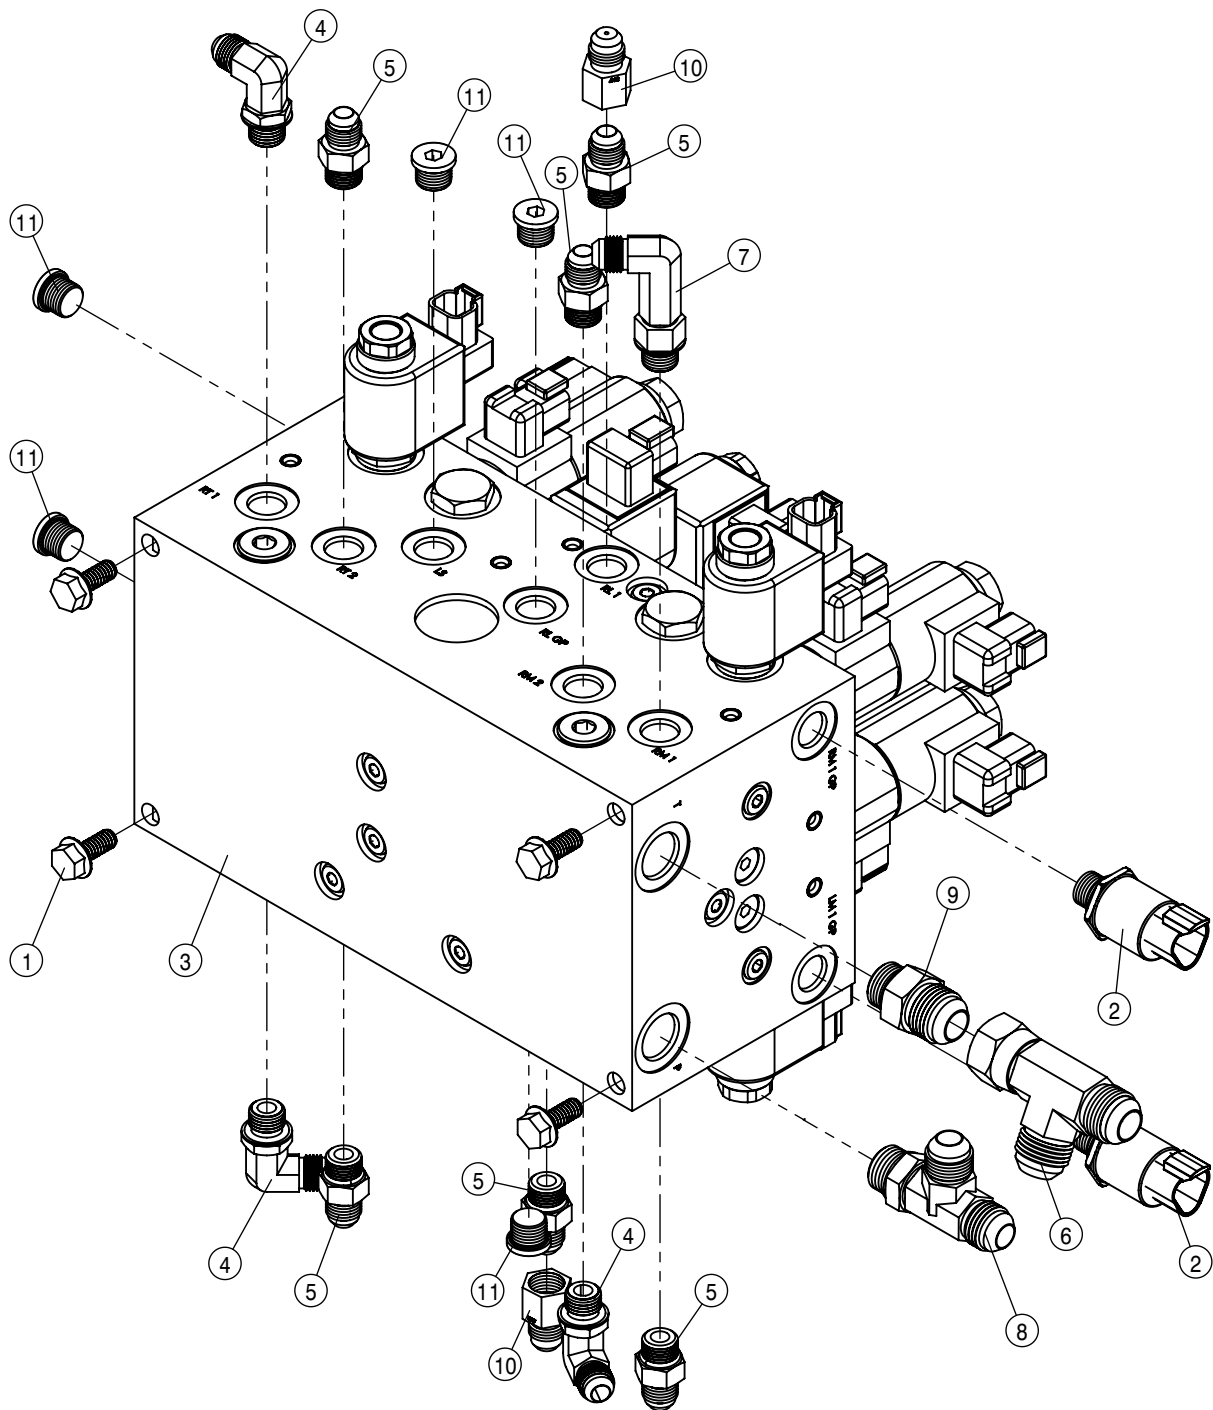

FOLD CONTROL VALVE ASSEMBLY 120/132			
DET	QTY	P/N	DESCRIPTION
1	4	470233	5/16UNC X 3/4 SERR FLG HEX BOLT
2	2	606347	PRESSURE TRANSDUCER, 7500PSI
3	1	606527	FOLD MANIFOLD, 120'A STS' 14
4	3	618119	9/16MJIC-90-9/16MOR LBO
5	6	618126	9/16MJIC-9/16MOR ADPTR
6	1	618333	7/8FJIC SW RUN TEE-7/8MJIC
7	1	618440	9/16MJIC-90-9/16MOR EX LG LBO
8	1	618494	3/4MOR RUN TEE-3/4MJIC
9	1	618574	7/8MJIC-3/4MOR ADPTR
10	2	618735	9/16JIC .062 ORIFICE ADPTR
11	5	618754	9/16 MOR PLUG, HEX SOCKET