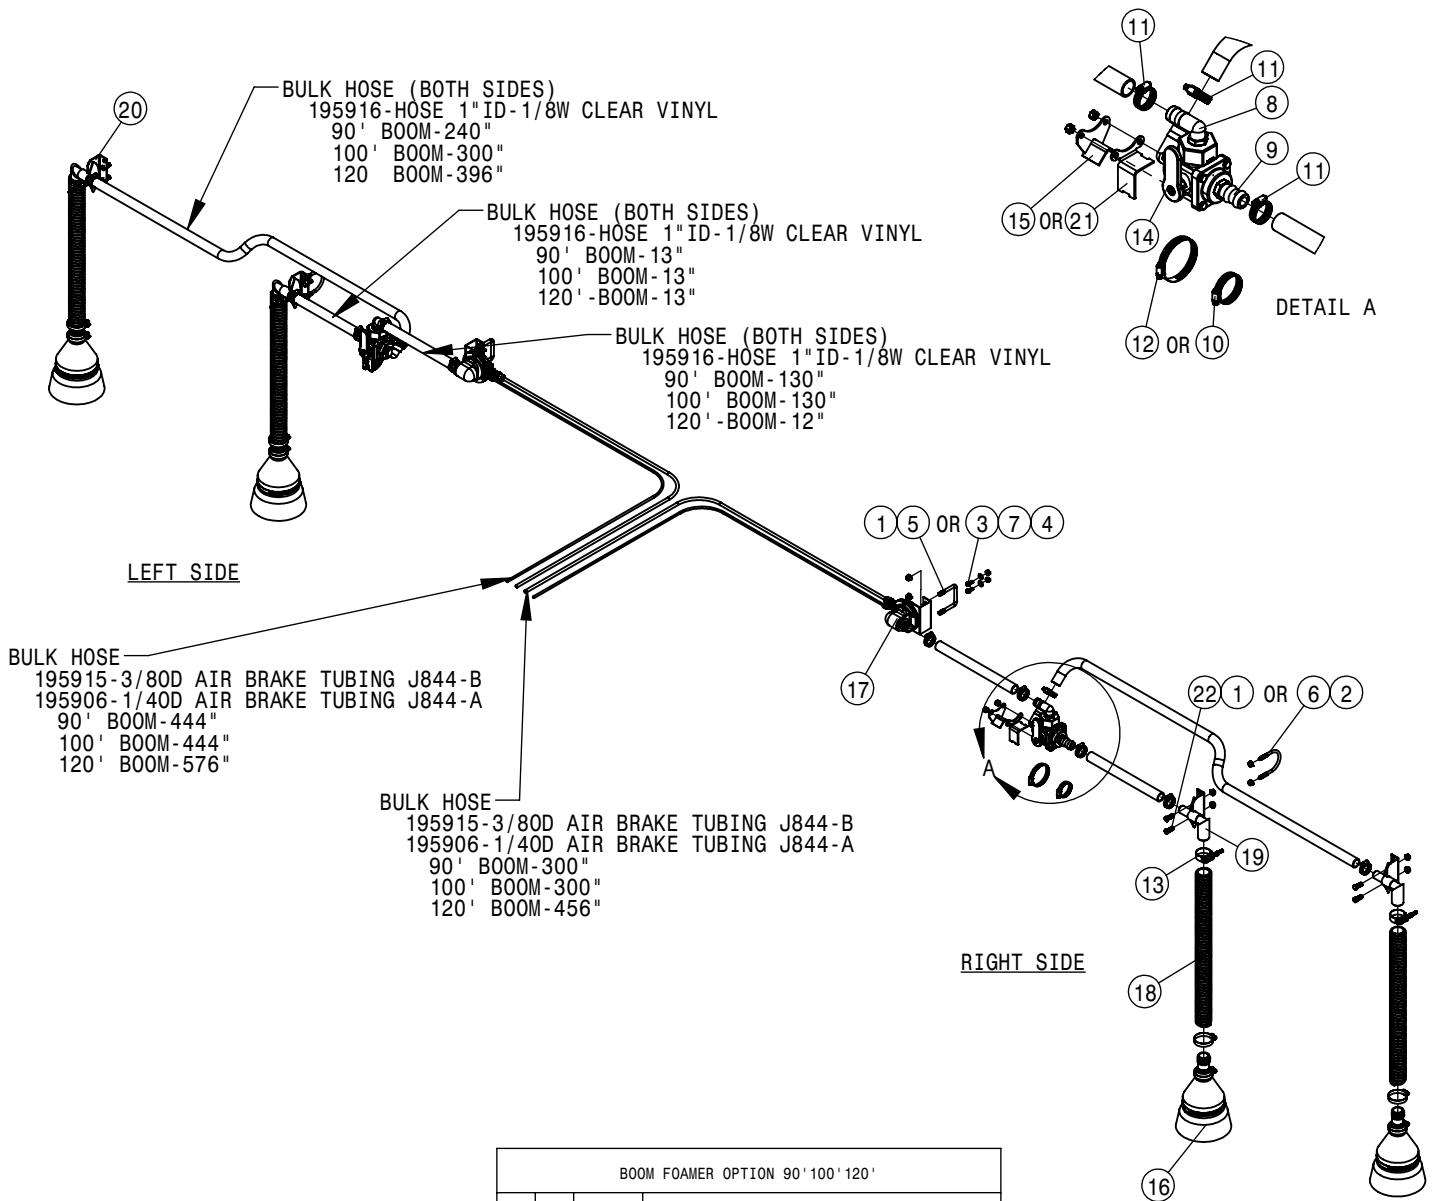

BOOM FOAMER OPTION 90' 100' 120'			
DET	QTY	P/N	DESCRIPTION
1	12	470087	3/8UNC HEX SERR FLANGE NUT
2	4	470113	5/16UNC SERR FLG LOCK NUT
3	4	470118	1/4 UNC X 3/4 SER FLG BOLT
4	4	470121	1/4 UNC SERR FLG LOCK NUT
5	2	472036	3/8UNC-2.63ID-2.88 U-BOLT SQ
6	2	472195	5/16UNC-2 11/16ID-3 9/16U-BOLT
7	4	483038	1/4 REGULAR FLAT WASHER
8	4	500026	3/4NPT-90-1"HOSE BARB, POLY
9	2	500123	3/4NPT-1"HOSE BARB, POLY
10	2	520085	HOSE CLAMP NO 24 STAINLESS
11	12	520090	HOSECLAMP NO 16 STAINLESS
12	2	520099	HOSE CLAMP NO 40 STAINLESS
13	4	520133	1.81/2.06 T-BOLT HOSE CLAMP SS
14	2	696003	BALL VLV,3/4NPT 3WAY-SIDE POLY
15	2	701191	1" SOLU VLV MT WLD
16	4	701290	1 1/2" COLLECTOR DEFLECTOR
17	2	701296	RICHWAY FOAMHEAD ASSEMBLY
18	4	701334	2' DROP HOSE 1 1/2"
19	2	701335	RH FOAMER DROP HOSE SWIV WLD
20	2	701336	LH FOAMER DROP HOSE SWIV WLD
21	2	701343	BALL VLV BRKT 120' BOOM
22	8	900129	3/8UNC X 1" HEX BOLT