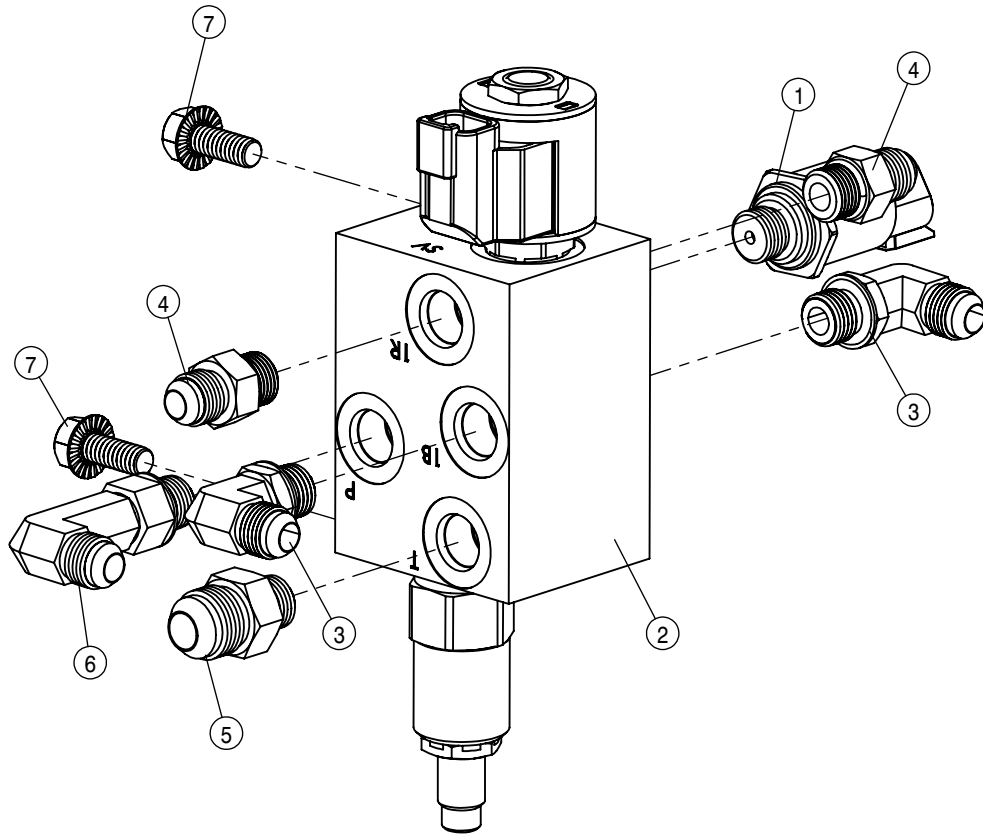

BREAKAWAY VALVE ASSEMBLY 90/100			
DET	QTY	P/N	DESCRIPTION
1	1	606347	PRESSURE TRANSDUCER,7500PSI
2	1	607119	90/100 breakaway block
3	2	618119	9/16MJIC-90-9/16MOR LBO
4	2	618126	9/16MJIC-9/16MOR ADPTR
5	1	618360	3/4MJIC-9/16MOR ADPTR
6	1	618440	9/16MJIC-90-9/16MOR EX LG LBO
7	2	900064N	5/16UNC X 3/4\"