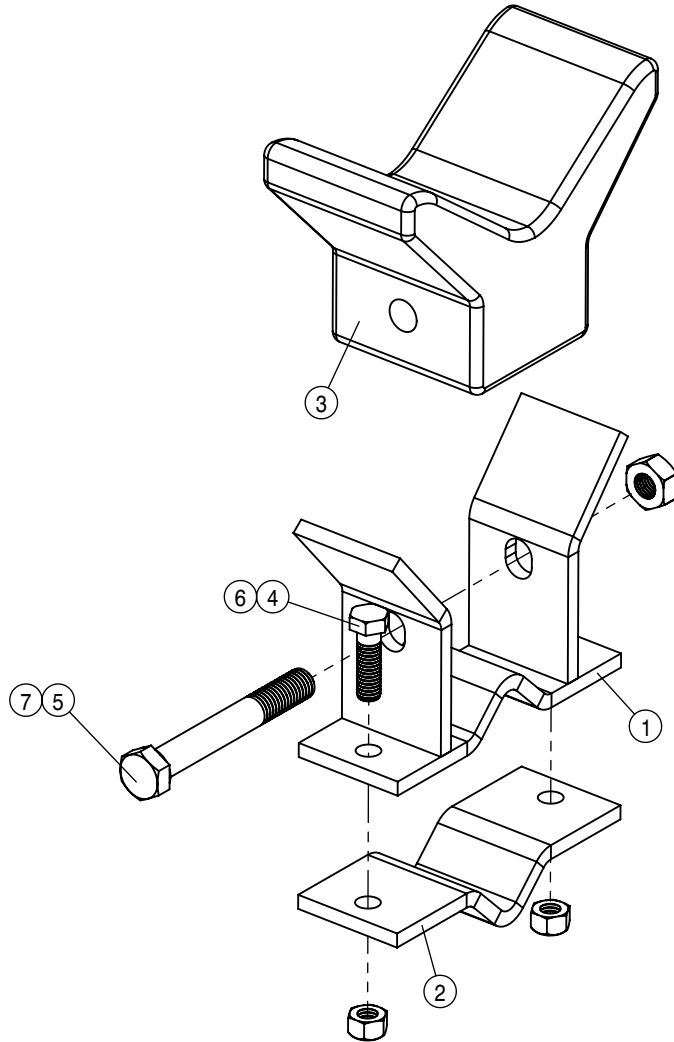

BOOM SUPPORT ASSEMBLY 90/100			
DET	QTY	P/N	DESCRIPTION
1	1	164544	FRT BOOM SUPPORT WLD, 90' BOOM
2	1	164545	FRT BOOM SUPPORT MT
3	1	470324	3" RUBBER BOW GUARD
4	2	900130	3/8UNC X 1 1/4 HEX BOLT
5	1	900273	1/2UNC X 3 3/4 HEX BOLT
6	2	914004	3/8UNC HEX STOVER NUT
7	1	914008	1/2 UNC HEX STOVER NUT