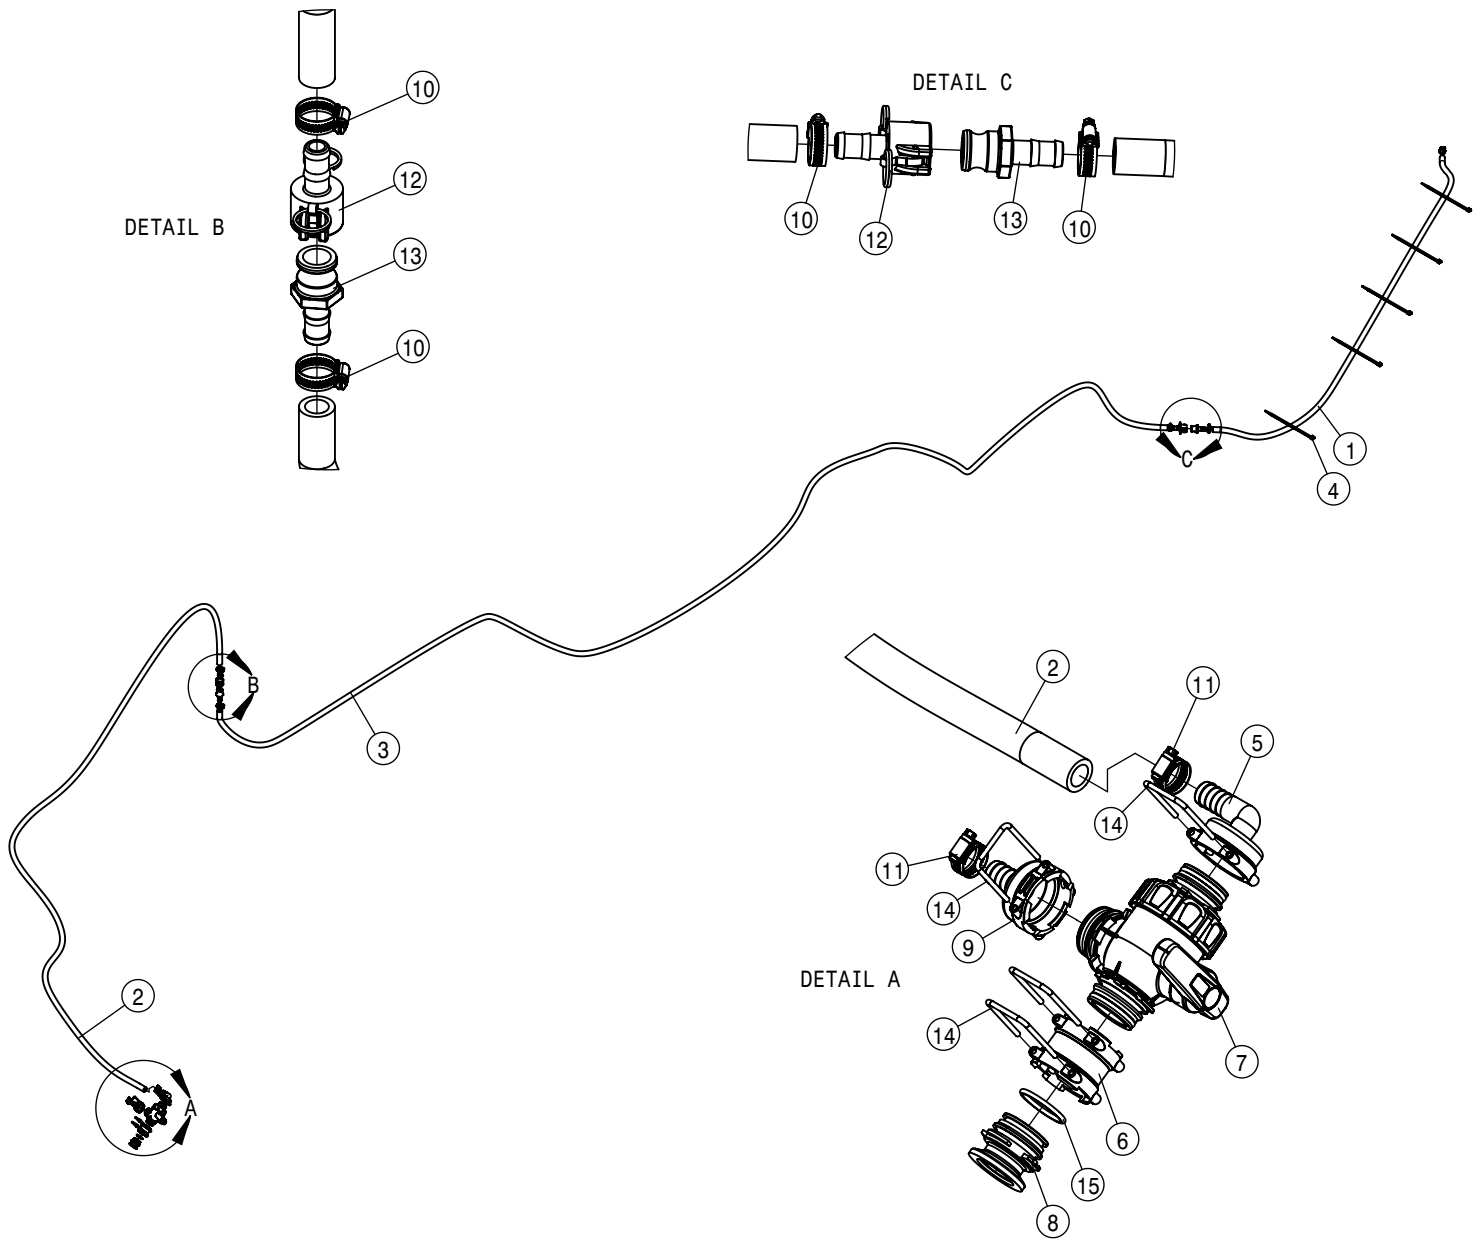

REAR BOOM SOLUTION HOISING			
DET	QTY	P/N	DESCRIPTION
1	1	197121-093	HOSE 3/4 2-FBR BR BLK EPDM
2	1	197121-170	HOSE 3/4 2-FBR BR BLK EPDM
3	1	197121-306	HOSE 3/4 2-FBR BR BLK EPDM
4	5	470555	CABLE TIE, 1/2 X 15" BLACK NYL
5	1	500297	T5 TO 20MM HB 90
6	1	503112	T5 - FEMALE COUPLING
7	1	503113	T5 - 455 3-WAY BALL VLV
8	1	503114	T5 - 1" BANGO FLANGE ADAPTR
9	1	503115	T5 FEM - 20MM HOSE BARB
10	5	520055	HOSE CLAMP NO 12 STAINLESS
11	2	520080	HOSE CLAMP NO 10 STAINLESS
12	2	696207	.75 HOSE BARB-FEMALE COUPLER
13	2	696208	.75 HOSE BARB-MALE COUPLER
14	4	737738	FORK,D.3 DIST.42 (737731)
15	1	737763	O-RING, -221 EPDM