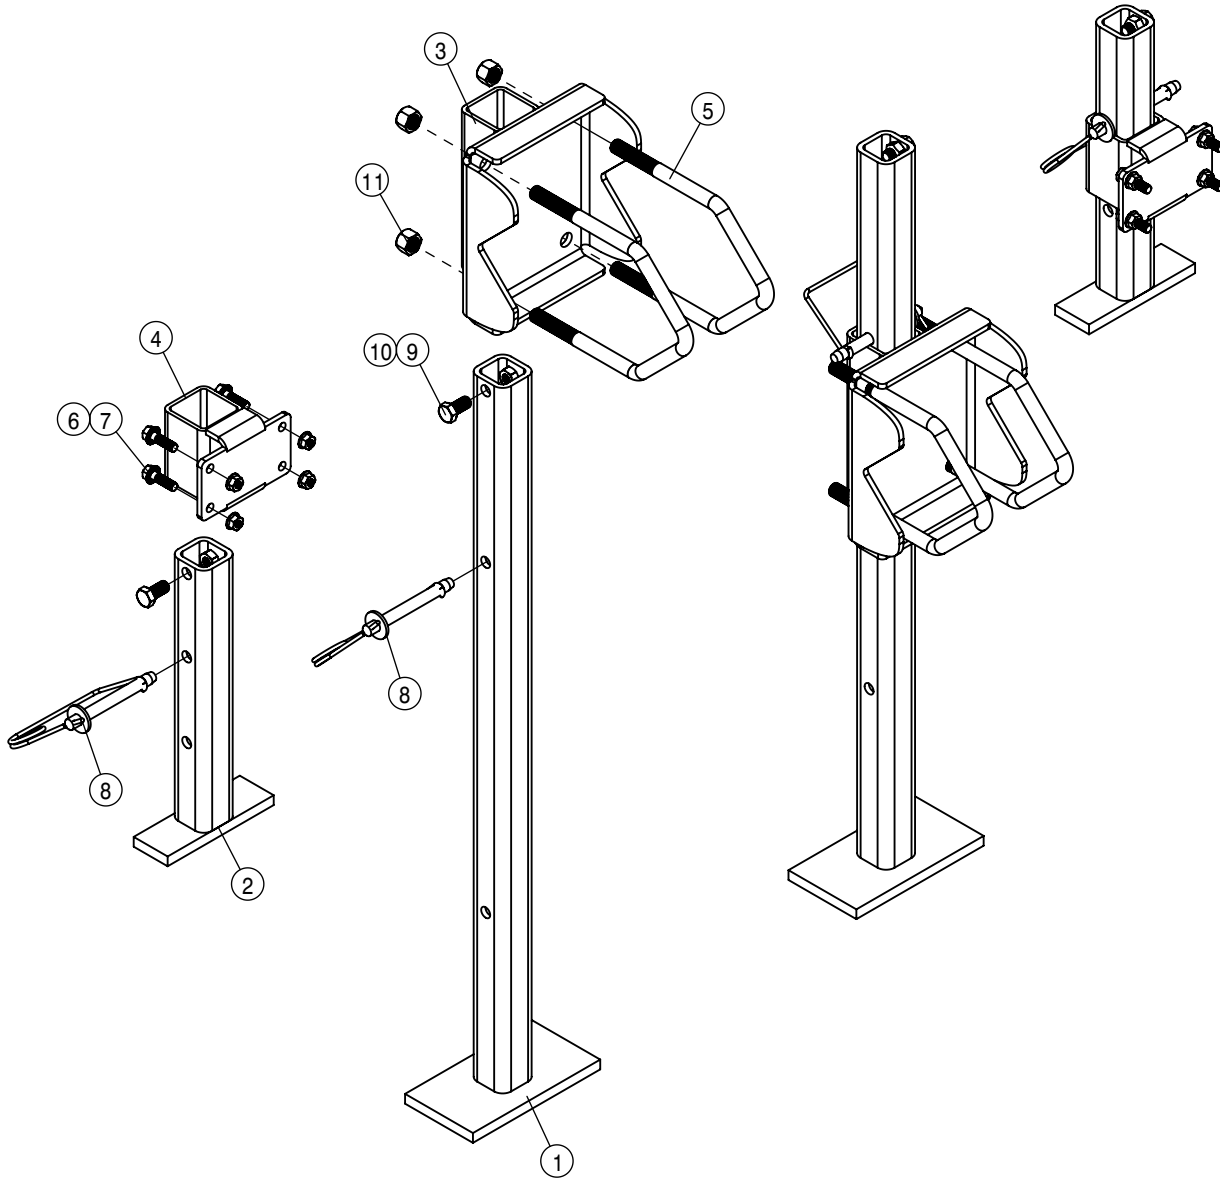

BOOM STAND OPTION 90/100			
DET	QTY	P/N	DESCRIPTION
1	2	164787	TRANSOM STAND POST WLD, STS 04
2	2	164794	BOOM STAND POST WLD, STS 04
3	2	164855	TRANSOM STAND MT WLD, STS 05
4	2	164857	MAIN BOOM JACKSTAND WLD, STS 05
5	4	438293	5/8UNC X 6 1/4 CTR U-BOLT TRI
6	8	470087	3/8UNC HEX SERR FLANGE NUT
7	8	470329	3/8UNC X 1 1/4 SERR FLG HEX BOLT
8	4	470361	SNAP LOCK PIN, 1/2 X 3 1/2
9	4	900263	1/2UNC X 1" HEX BOLT
10	4	914008	1/2 UNC HEX STOVER NUT
11	8	914010	5/8UNC HEX STOVER NUT