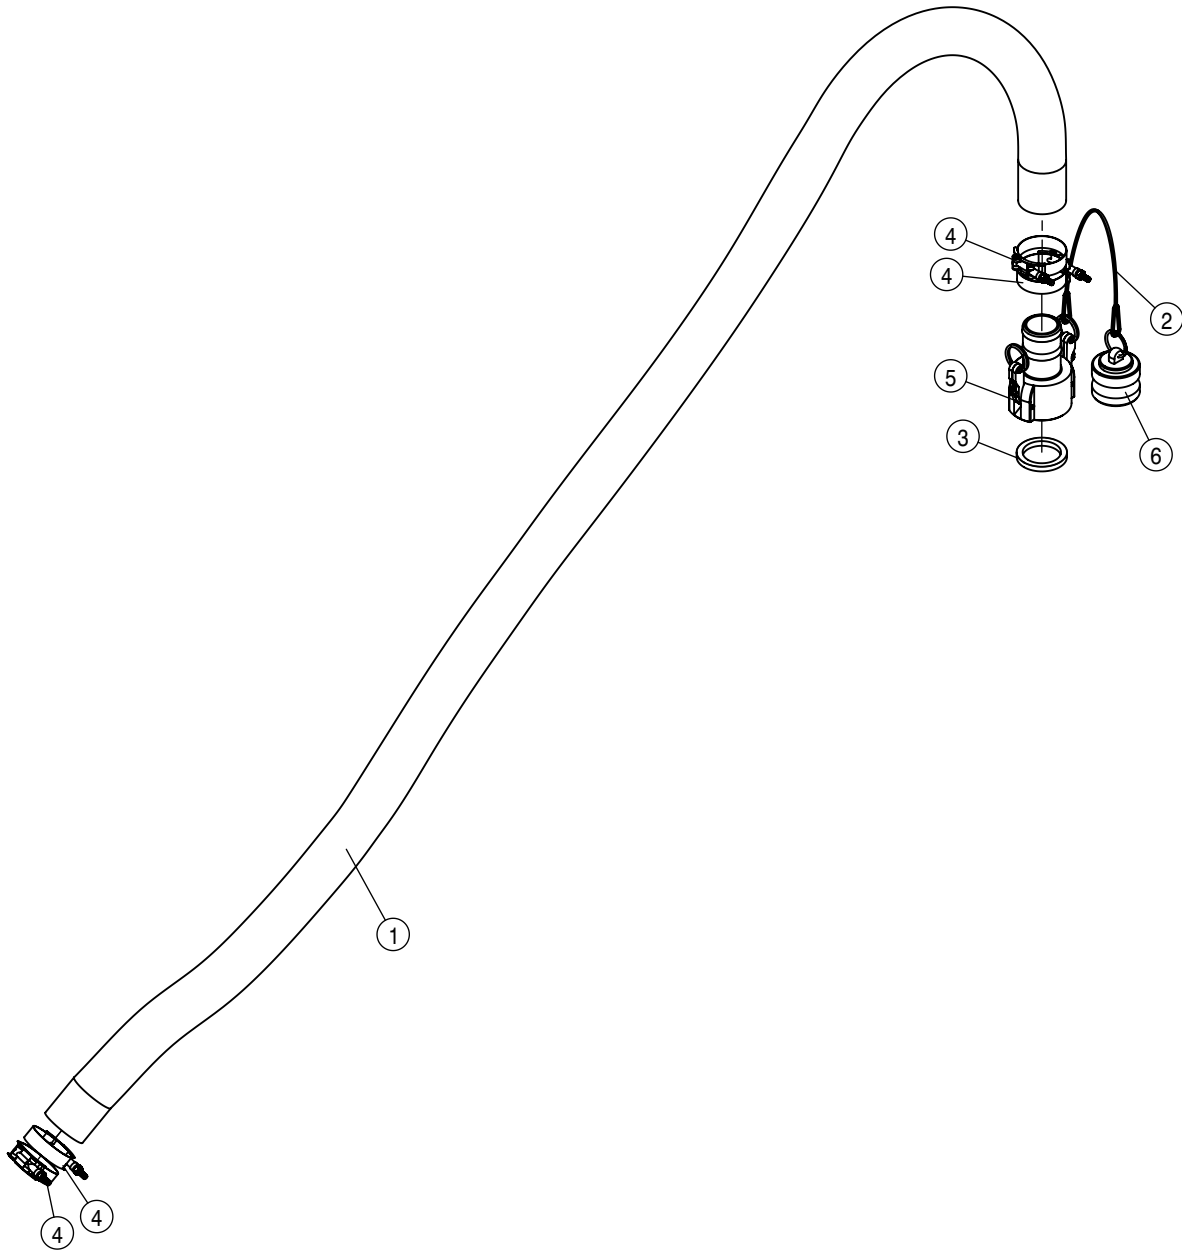

CAM COUPLING ASSEMBLY 90/100			
DET	QTY	P/N	DESCRIPTION
1	1	197133-091	HOSE, 2ID X 091 2F-W1 EPDM
2	1	470322	LANYARD 8" NYLON LOOP/LOOP
3	1	500231	2"FP FLANGE GASKET,EXTRA THICK
4	4	520141	2.31/2.62 T-BOLT HOSE CLAMP SS
5	1	690272	2" FEM COUPLER W/LOCK,2" BARB
6	1	690392	PLUG FOR 2.00 FEMALE COUPLER