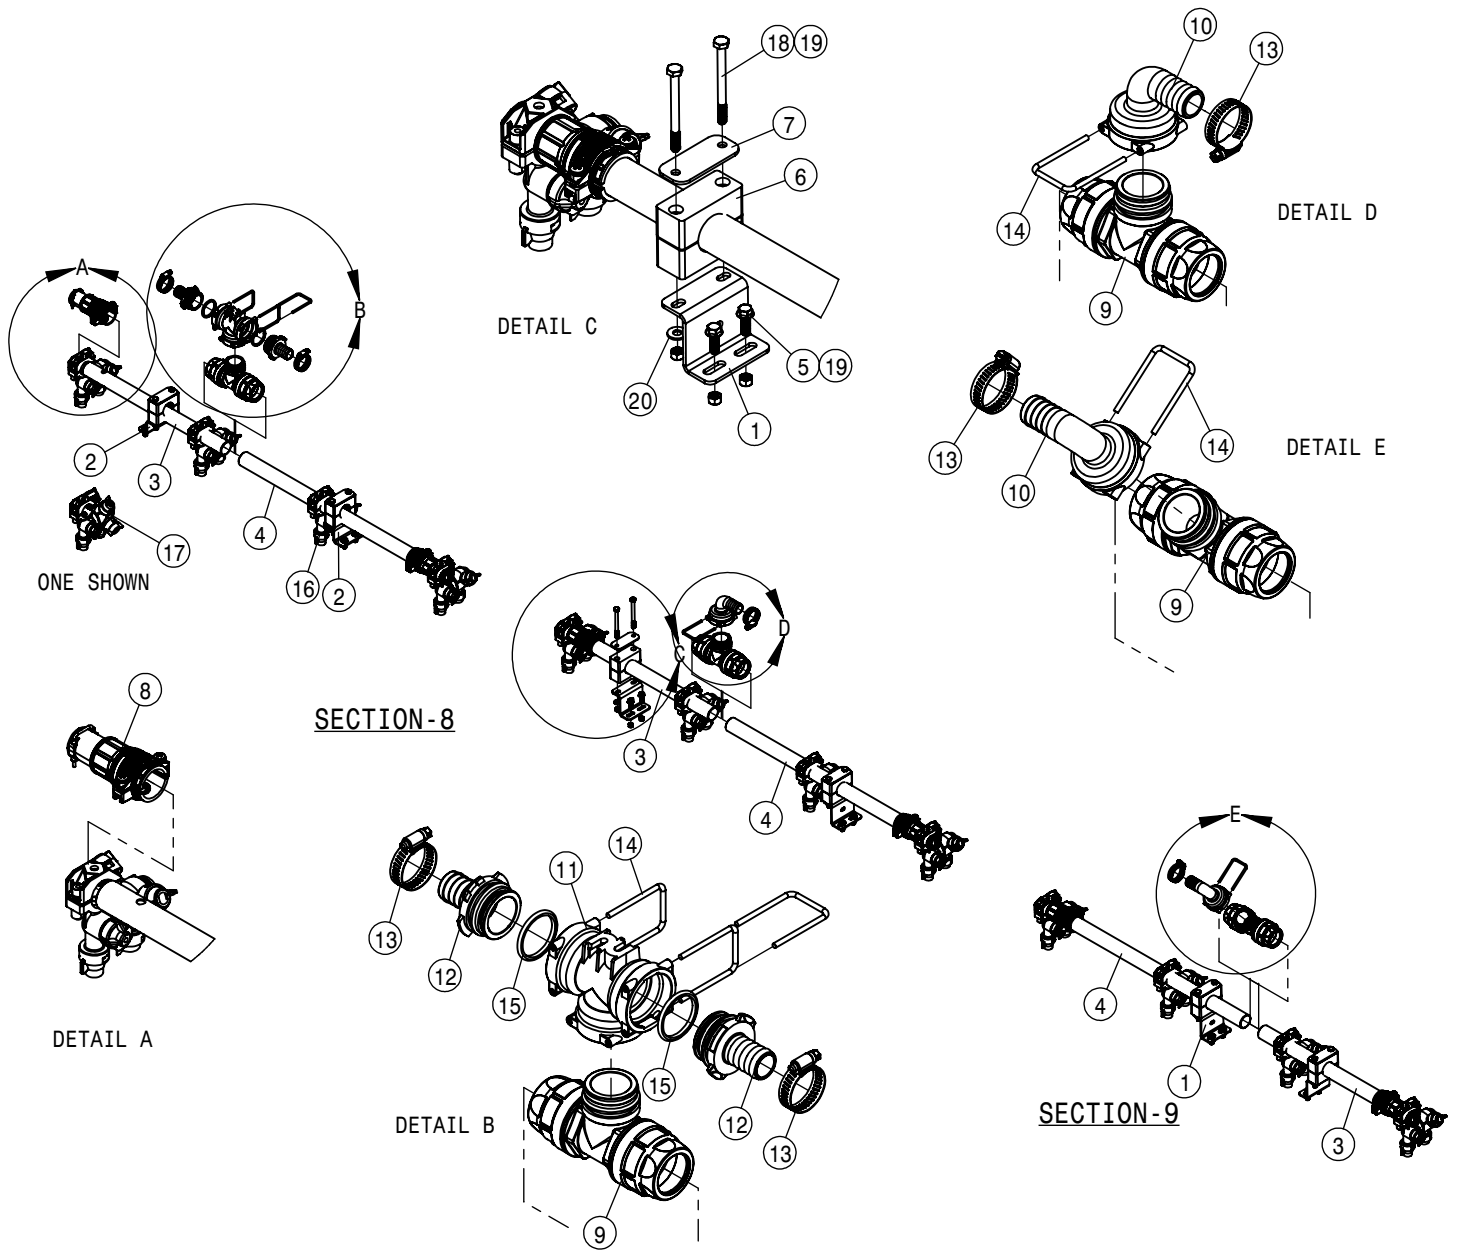

15" WET BOOM SPACING, SECTION 8-9 90' BOOM			
DET	QTY	P/N	DESCRIPTION
1	4	164716	TALL CLAMP MT BRKT, WET BOOM, STS
2	2	164859	CLAMP MT BRKT, WET BOOM, STS 04
3	3	167235	15" WET BOOM TUBE, 17.32 LG
4	3	167236	15" WET BOOM TUBE, 24.00 LG
5	12	470118	1/4 UNC X 3/4 SER FLG BOLT
6	6	470375	TUBE CLAMP BODY, 1.31 I.D. (PAIR)
7	6	470376	COVER PLATE FOR 470375
8	6	500295	NOZZLE BODY END CAP
9	3	500296	EASY FIT TEE 1" PIPE
10	2	500299	T5 TO 25MM HB 90
11	1	500300	T5 FEMALE TEE
12	2	500301	T5 MALE TO 25MM HB
13	4	520090	HOSECLAMP NO 16 STAINLESS
14	5	737738	FORK,D.3 DIST.42 (737731)
15	2	737763	O-RING, 1 1/4"CONN EPDM
16	12	737921	QUICK TJET 3-TIP BODY,1" HV
17	12	737925	QUICK TJET 5 + 1-TIP BODY 1"
18	12	900010	1/4UNC X 3" HEX BOLT
19	24	914000	1/4UNC HEX STOVER NUT
20	12	920000	1/4 SAE FLAT WASHER