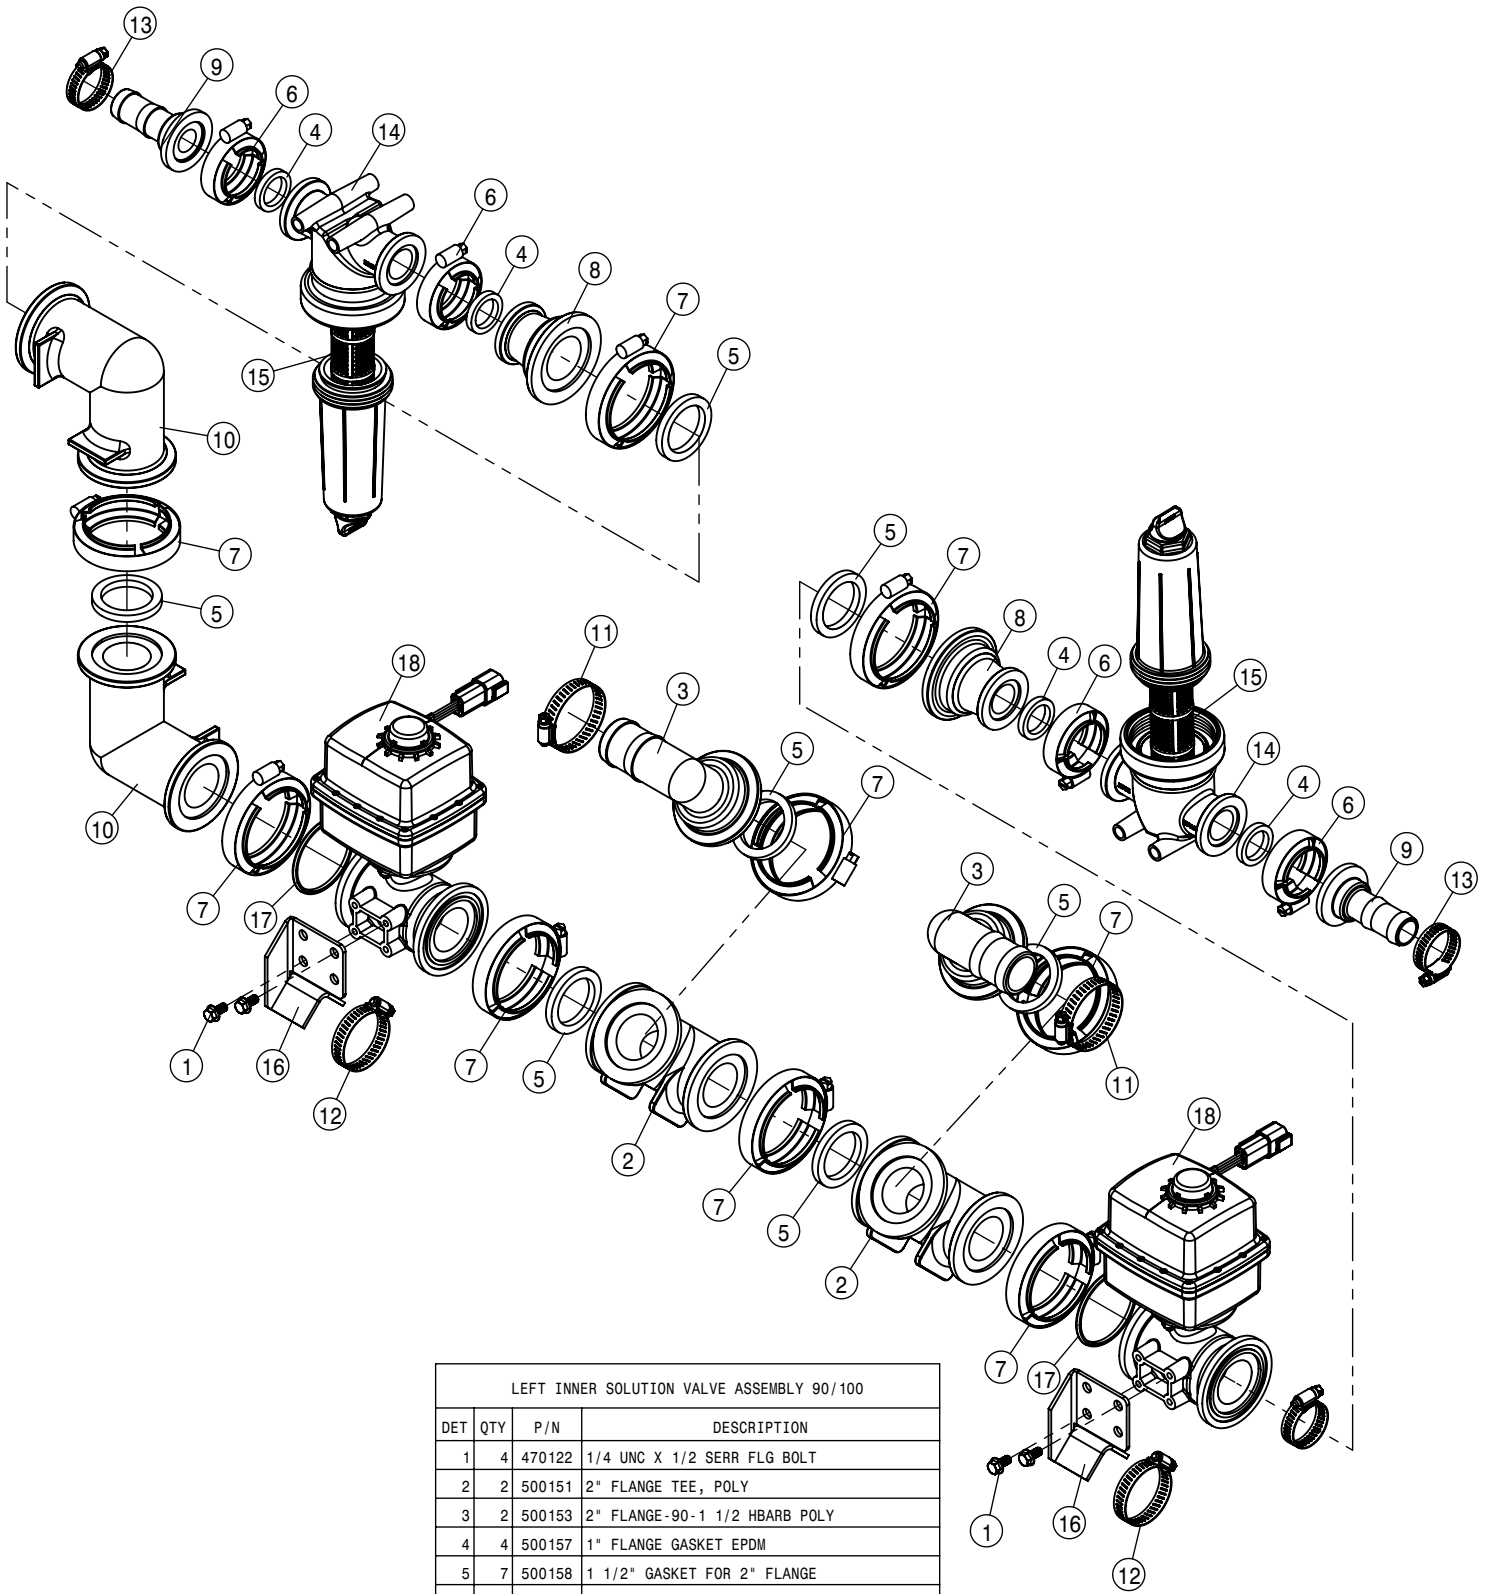

LEFT INNER SOLUTION VALVE ASSEMBLY 90/100			
DET	QTY	P/N	DESCRIPTION
1	4	470122	1/4 UNC X 1/2 SERR FLG BOLT
2	2	500151	2" FLANGE TEE, POLY
3	2	500153	2" FLANGE-90-1 1/2 HBARB POLY
4	4	500157	1" FLANGE GASKET EPDM
5	7	500158	1 1/2" GASKET FOR 2" FLANGE
6	4	500159	1" FLANGE CLAMP S.S.
7	9	500160	2" FLANGE CLAMP S.S.
8	2	500161	2" FLANGE-1"FLANGE ADPTR POLY
9	2	500171	1" FLANGE-1" HOSE BARB POLY
10	2	500180	2" FLANGE-90-2"FLANGE LBO POLY
11	2	520067	HOSE CLAMP NO 28 STAINLESS
12	2	520085	HOSE CLAMP NO 24 STAINLESS
13	4	520090	HOSECLAMP NO 16 STAINLESS
14	2	690660	LINE "T" STRAINER, 1" FLANGE W/O SCREEN
15	2	690661	50 MESH SCREEN FOR 690660
16	2	690871	80/90 BOOM VLV MT WLD 03
17	2	696254	O-RING, KZCO FLANGED VALVE
18	2	696260	VALVE, KZCO C2F-55B-M-S9