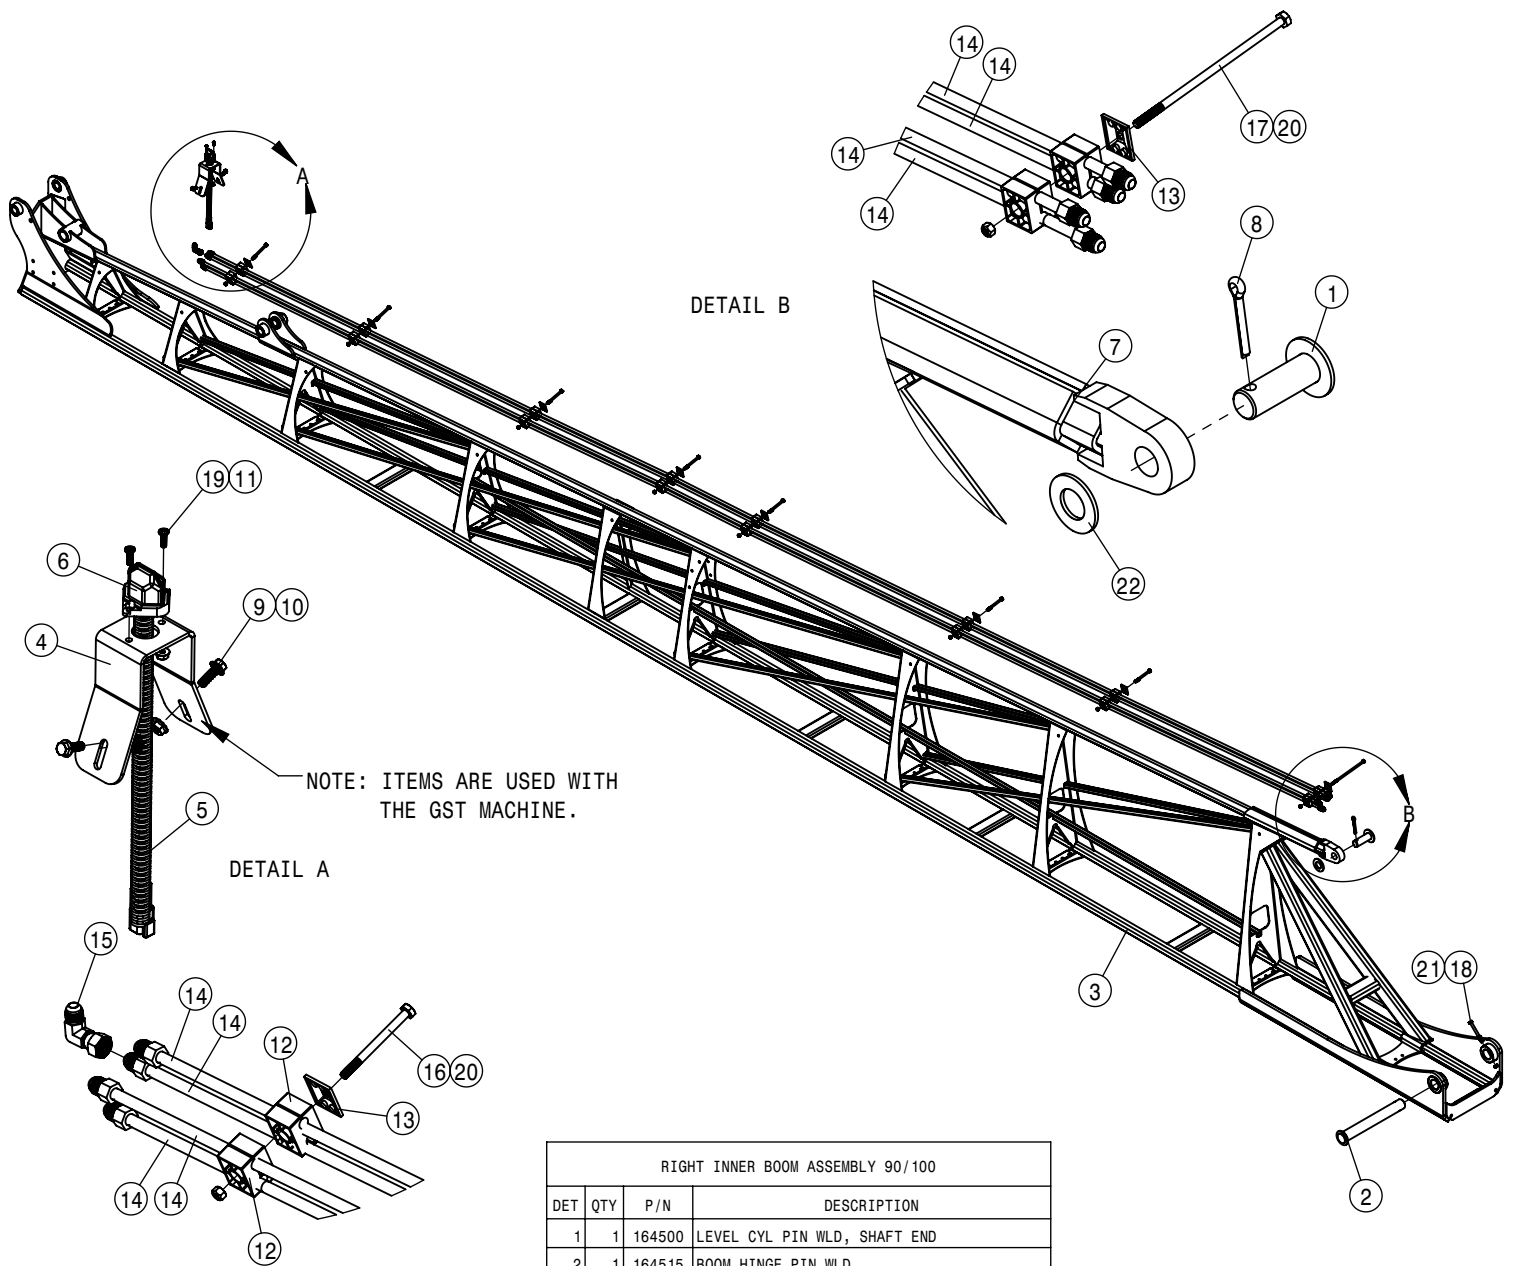

RIGHT INNER BOOM ASSEMBLY 90/100			
DET	QTY	P/N	DESCRIPTION
1	1	164500	LEVEL CYL PIN WLD, SHAFT END
2	1	164515	BOOM HINGE PIN WLD
3	1	164880	INNER BOOM WLD, SECT-1 STS 05
4	1	164904	60' BOOM LIGHT MOUNT, GST 06
5	1	192506	.125 ID WIRE FLEX GUARD
6	1	291934	BOOM LIGHT ASSY, GST20
7	1	470000	.50 X 28" CABLE TIE - UV BLACK NYLON
8	1	470012	5/16 X 2 COTTER PIN
9	2	470118	1/4 UNC X 3/4 SER FLG BOLT
10	2	470121	1/4 UNC SERR FLG LOCK NUT
11	2	470463	8-32 SERR FLANGE NUT
12	16	470473	TUBE CLAMP, HVY DTY .375-.375
13	8	470474	COVER PLATE FOR 470473 CLAMP
14	4	615851	HYD TUBE, MAIN BOOM, STS LS
15	1	618618	9/16MJIC-90-9/16FJIC SWIV LBO
16	7	900010	1/4UNC X 3" HEX BOLT
17	1	900032	1/4UNC X 6 1/2" HEX BOLT
18	1	900073	5/16UNC X 3 1/4 HEX BOLT
19	2	903844	8-32 X 1/2 PHIL PANHD MACH SCR
20	8	914000	1/4UNC HEX STOVER NUT
21	1	914002	5/16UNC HEX STOVER NUT
22	1	920008	SAE FLAT WASHER 1 MC