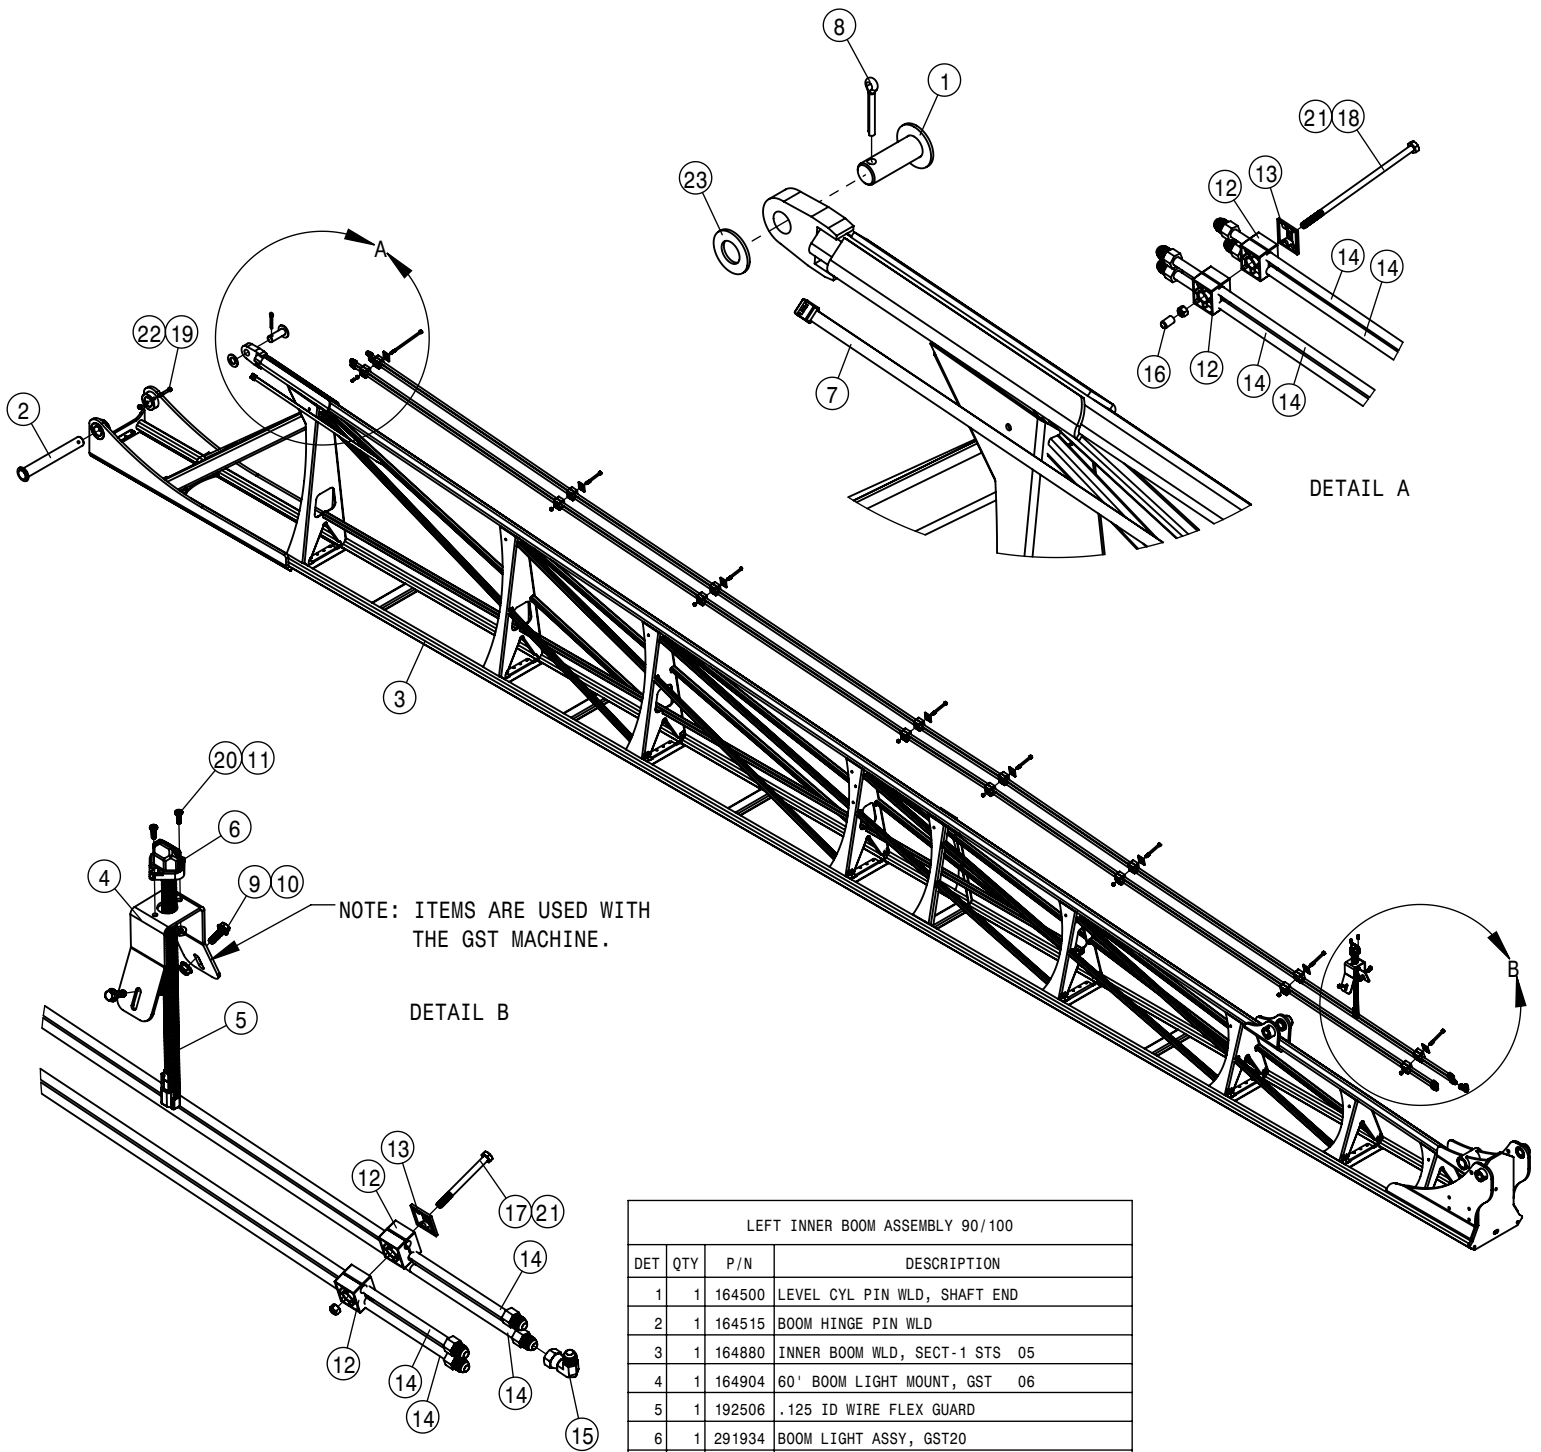

NOTE: ITEMS ARE USED WITH THE GST MACHINE.

LEFT INNER BOOM ASSEMBLY 90/100				
DET	QTY	P/N	DESCRIPTION	
1	1	164500	LEVEL CYL PIN WLD, SHAFT END	
2	1	164515	BOOM HINGE PIN WLD	
3	1	164880	INNER BOOM WLD, SECT-1 STS 05	
4	1	164904	60' BOOM LIGHT MOUNT, GST 06	
5	1	192506	.125 ID WIRE FLEX GUARD	
6	1	291934	BOOM LIGHT ASSY, GST20	
7	1	470000	.50 X 28" CABLE TIE - UV BLACK NYLON	
8	1	470012	5/16 X 2 COTTER PIN	
9	2	470118	1/4 UNC X 3/4 SER FLG BOLT	
10	2	470121	1/4 UNC SERR FLG LOCK NUT	
11	2	470463	8-32 SERR FLANGE NUT	
12	16	470473	TUBE CLAMP, HVY DTY .375-.375	
13	8	470474	COVER PLATE FOR 470473 CLAMP	
14	4	615851	HYD TUBE, MAIN BOOM, STS LS	
15	1	618618	9/16MJIC-90-9/16FJIC SWIV LBO	
16	1	629770	CAPPLUGS CAP,.234 X .500 VINYL	
17	7	900010	1/4UNC X 3" HEX BOLT	
18	1	900032	1/4UNC X 6 1/2" HEX BOLT	
19	1	900073	5/16UNC X 3 1/4 HEX BOLT	
20	2	903844	8-32 X 1/2 PHIL PANHD MACH SCR	
21	8	914000	1/4UNC HEX STOVER NUT	
22	1	914002	5/16UNC HEX STOVER NUT	
23	1	920008	SAE FLAT WASHER 1 MC