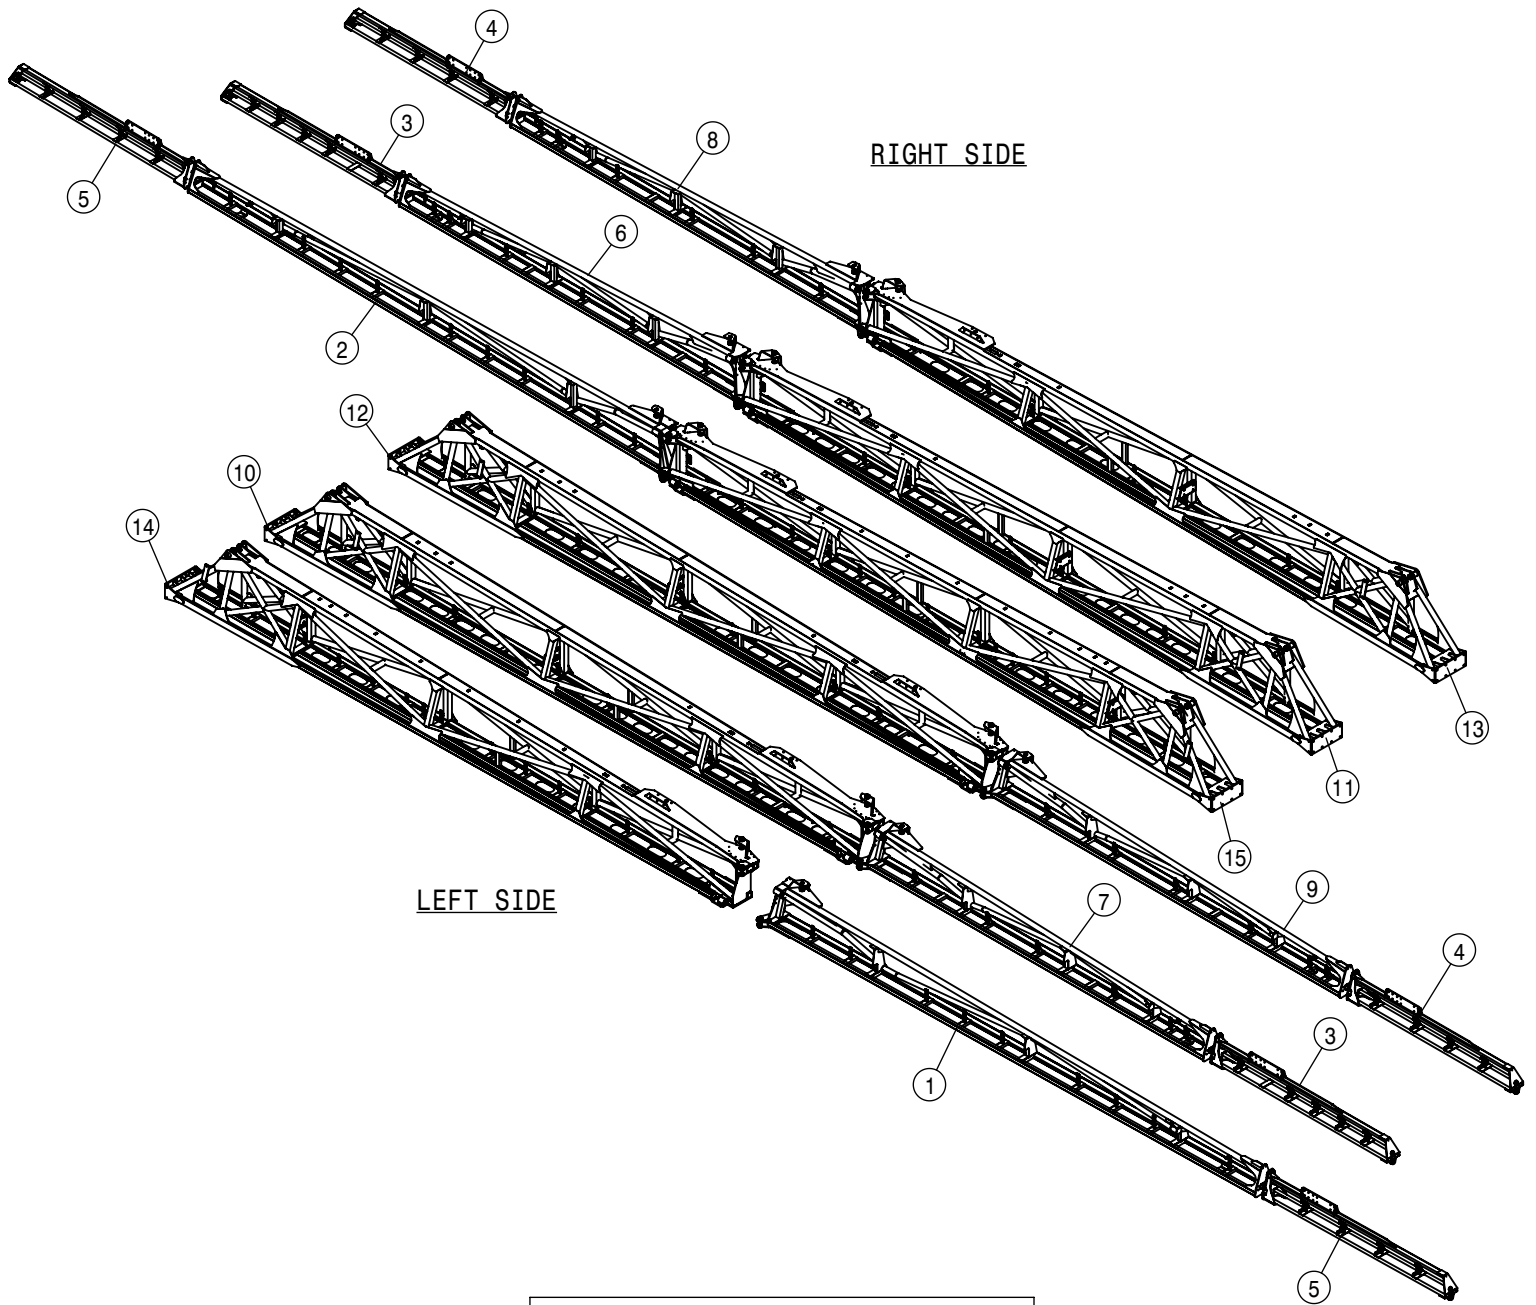

BOOM ASSEMBLY 120/132			
DET	QTY	P/N	DESCRIPTION
1	1	167816	LH BOOM WLD, SECT 2,22,132,16
2	1	167817	RH BOOM WLD, SECT 2,22,132,16
3	2	167818	BREAKAWAY ASSY, 15 ON
4	2	167819	BREAKAWAY ASSY, 20 ON
5	2	167820	BREAKAWAY ASSY, 22 ON
6	1	167845	RH BM, SECT-2 15" 120' W/DECAL
7	1	167846	LH BM, SECT-2 15" 120' W/DECAL
8	1	167847	RH BM, SECT-2 20" 120' W/DECAL
9	1	167848	LH BM, SECT-2 20" 120' W/DECAL
10	1	169434	LH SECT-1 120-15 REINF W/DECAL
11	1	169435	RH SECT-1 120-15 REINF W/DECAL
12	1	169436	LH SECT-1 120-20 REINF W/DECAL
13	1	169437	RH SECT-1 120-20 REINF W/DECAL
14	1	169459	LH SECT-1 132-22 REINF W/DECAL
15	1	169461	RH SECT-1 132-22 REINF W/DECAL