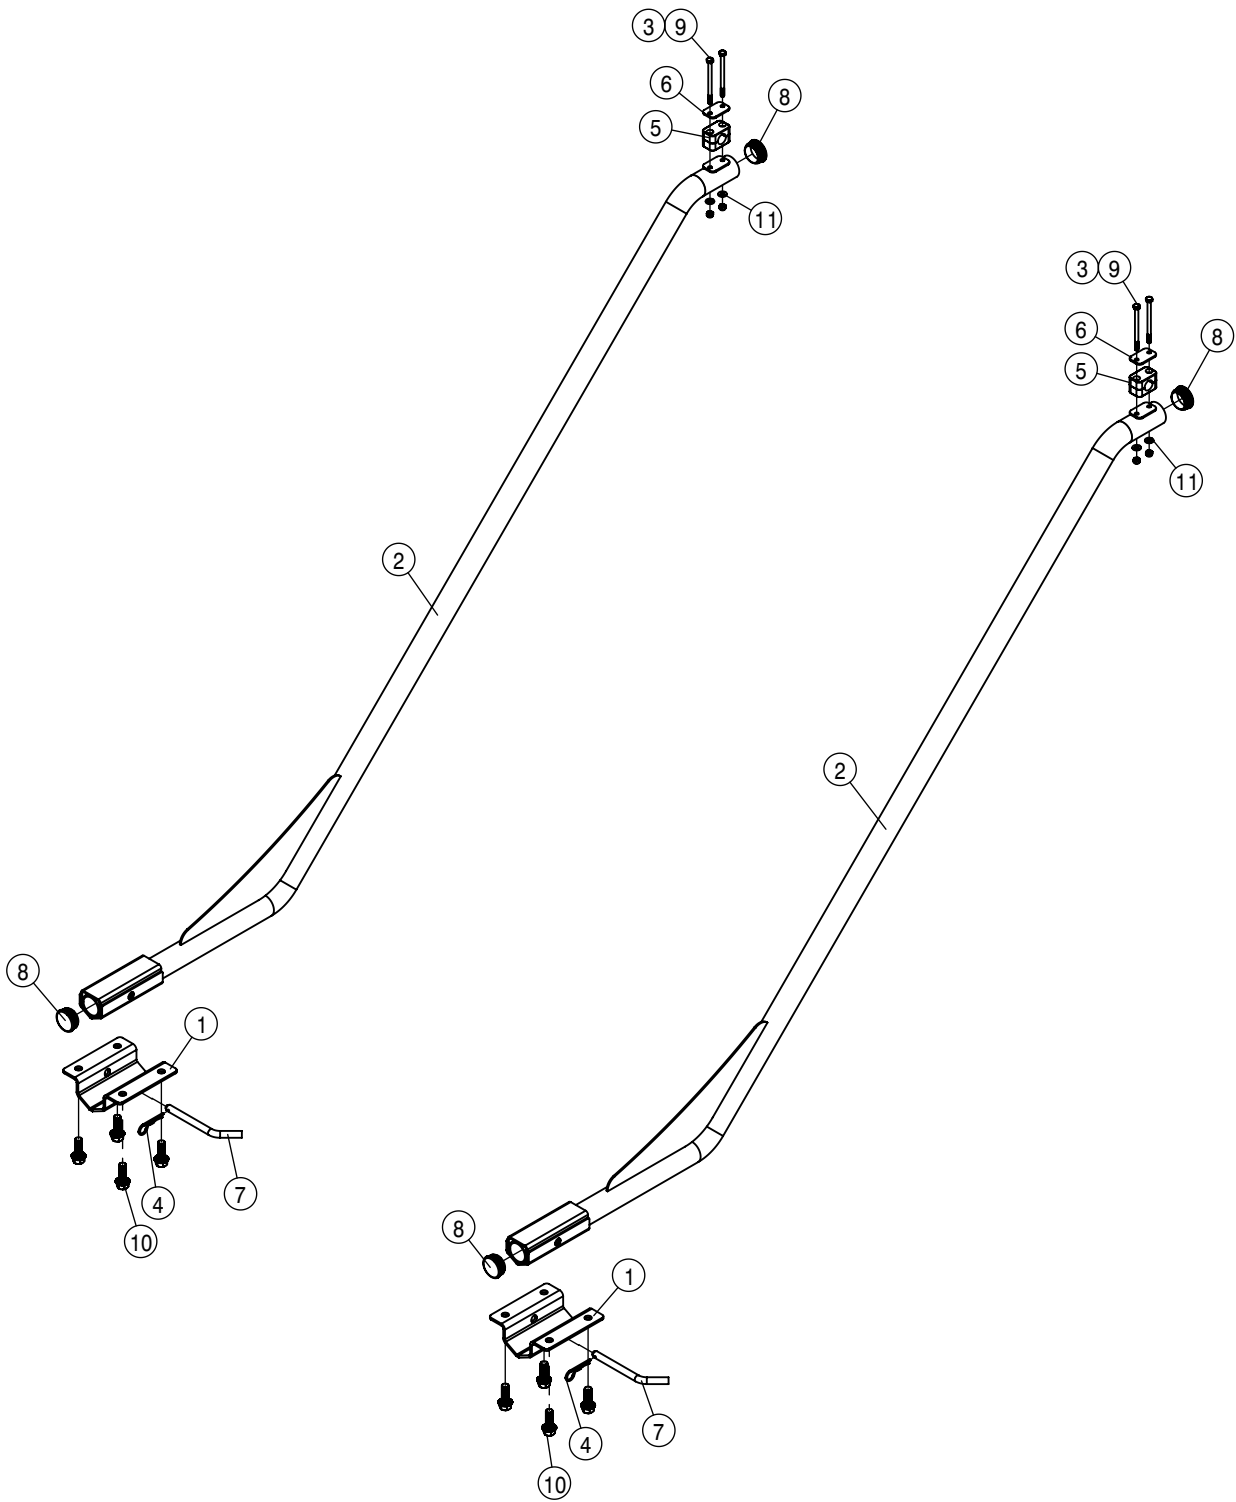

REAR BOOM MOUNTING ASSEMBLY			
DET	QTY	P/N	DESCRIPTION
1	2	165083	REAR BOOM MNT BRACKET
2	2	165087	REAR BOOM WLD
3	4	470089N	1/4UNC HEX NYLOC NUT, 316 SS
4	2	470235	HAIR PIN, 1/8 DIA X 2 1/2 LG
5	2	470358	TUBE CLAMP BODY, .840 (1/2 PIPE)
6	4	470359	COVER PLATE FOR 470358
7	2	472382	BENT PIN 1/2 X 4
8	4	629772	CAPPLUGS PLUG, 1 3/4" RD, BLACK POLY
9	4	900013N	1/4UNC X 3 3/4 HEX BOLT SS
10	8	900265N	1/2UNC X 1 1/2 SERR FLANGE BOLT
11	4	920000N	1/4 SAE FLAT WASHER SS