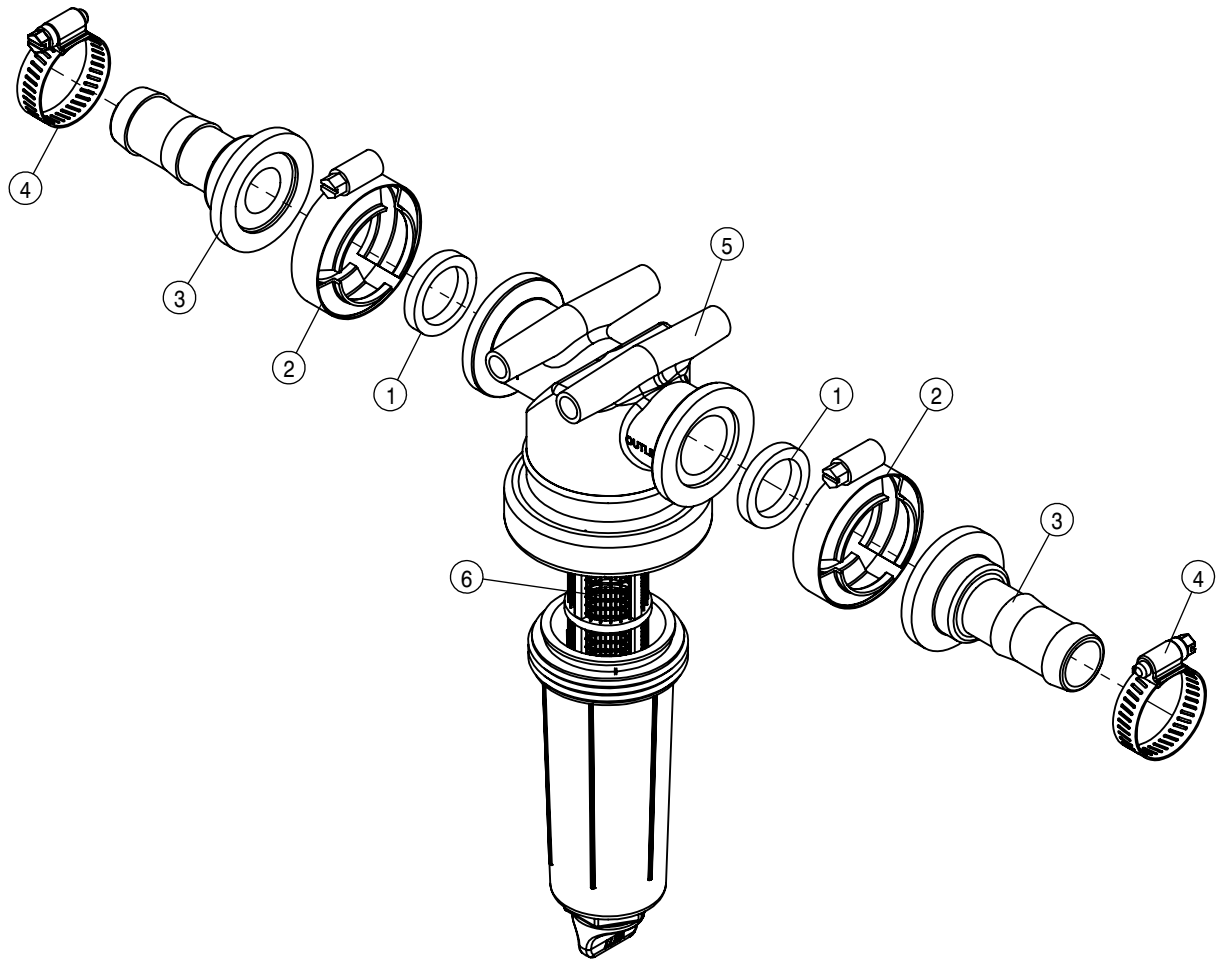

BOOM STRAINER ASSEMBLY 120/132			
DET	QTY	P/N	DESCRIPTION
1	2	500157	1" FLANGE GASKET EPDM
2	2	500159	1" FLANGE CLAMP S.S.
3	2	500171	1" FLANGE-1" HOSE BARB POLY
4	2	520090	HOSECLAMP NO 16 STAINLESS
5	1	690660	LINE "T" STRAINER, 1" FLANGE W/O SCREEN
6	1	690661	50 MESH SCREEN FOR 690660