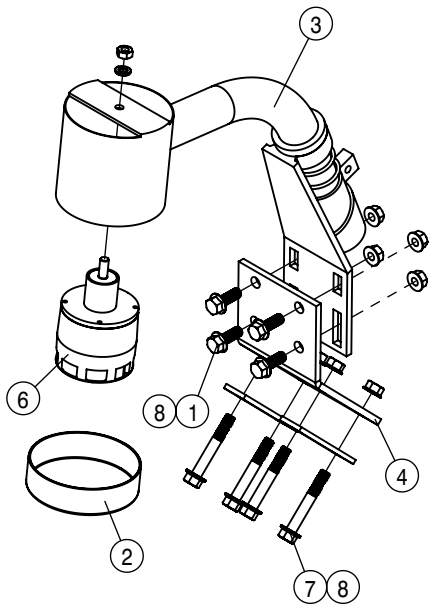

REPAIR PARTS
693063-FOAM DISK, NORAC SENSOR
693174-MESH/CLIP UPDATE KIT, NORAC

NORAC SENSOR MOUNTS 90/100			
DET	QTY	P/N	DESCRIPTION
1	8	470460	3/8 X 1" SERR FLG BOLT
2	2	629776	CAPPLUGS CAP,4.00ID X 1.25 RED
3	2	693068	SENSOR MTG BRKT, NORAC
4	2	693069	SENSOR MT BRKT ADPTR, NORAC
5	1	693072	MAIN LIFT SENSOR MT,UC4+,NORAC
6	3	693113	SENSOR, NORAC UC5 ULTRASONIC
7	8	900507	3/8UNC X 2 1/2 HHSFB GR5 MC
8	16	910042	3/8-16UNC HEX FLG NUT SM MC GR8