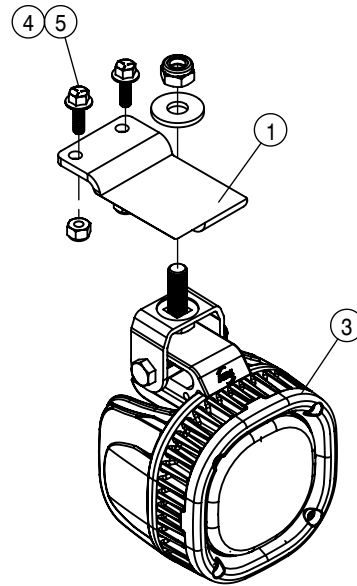

LEFT SIDE

NIGHT SPRAY ASSEMBLY 90/100				
DET	QTY	P/N	DESCRIPTION	
1	1	167822	LH NIGHT SPRAY 90' / 100' BRKT	
2	1	167823	RH NIGHT SPRAY 90' / 100' BRKT	
3	2	290014	LIGHT, 1010L4-BLUE POINT	
4	4	470089	1/4-20UNC NYLOCK NUT MC GR5	
5	4	470118	1/4UNC X 3/4 HHSFB GR5 MC