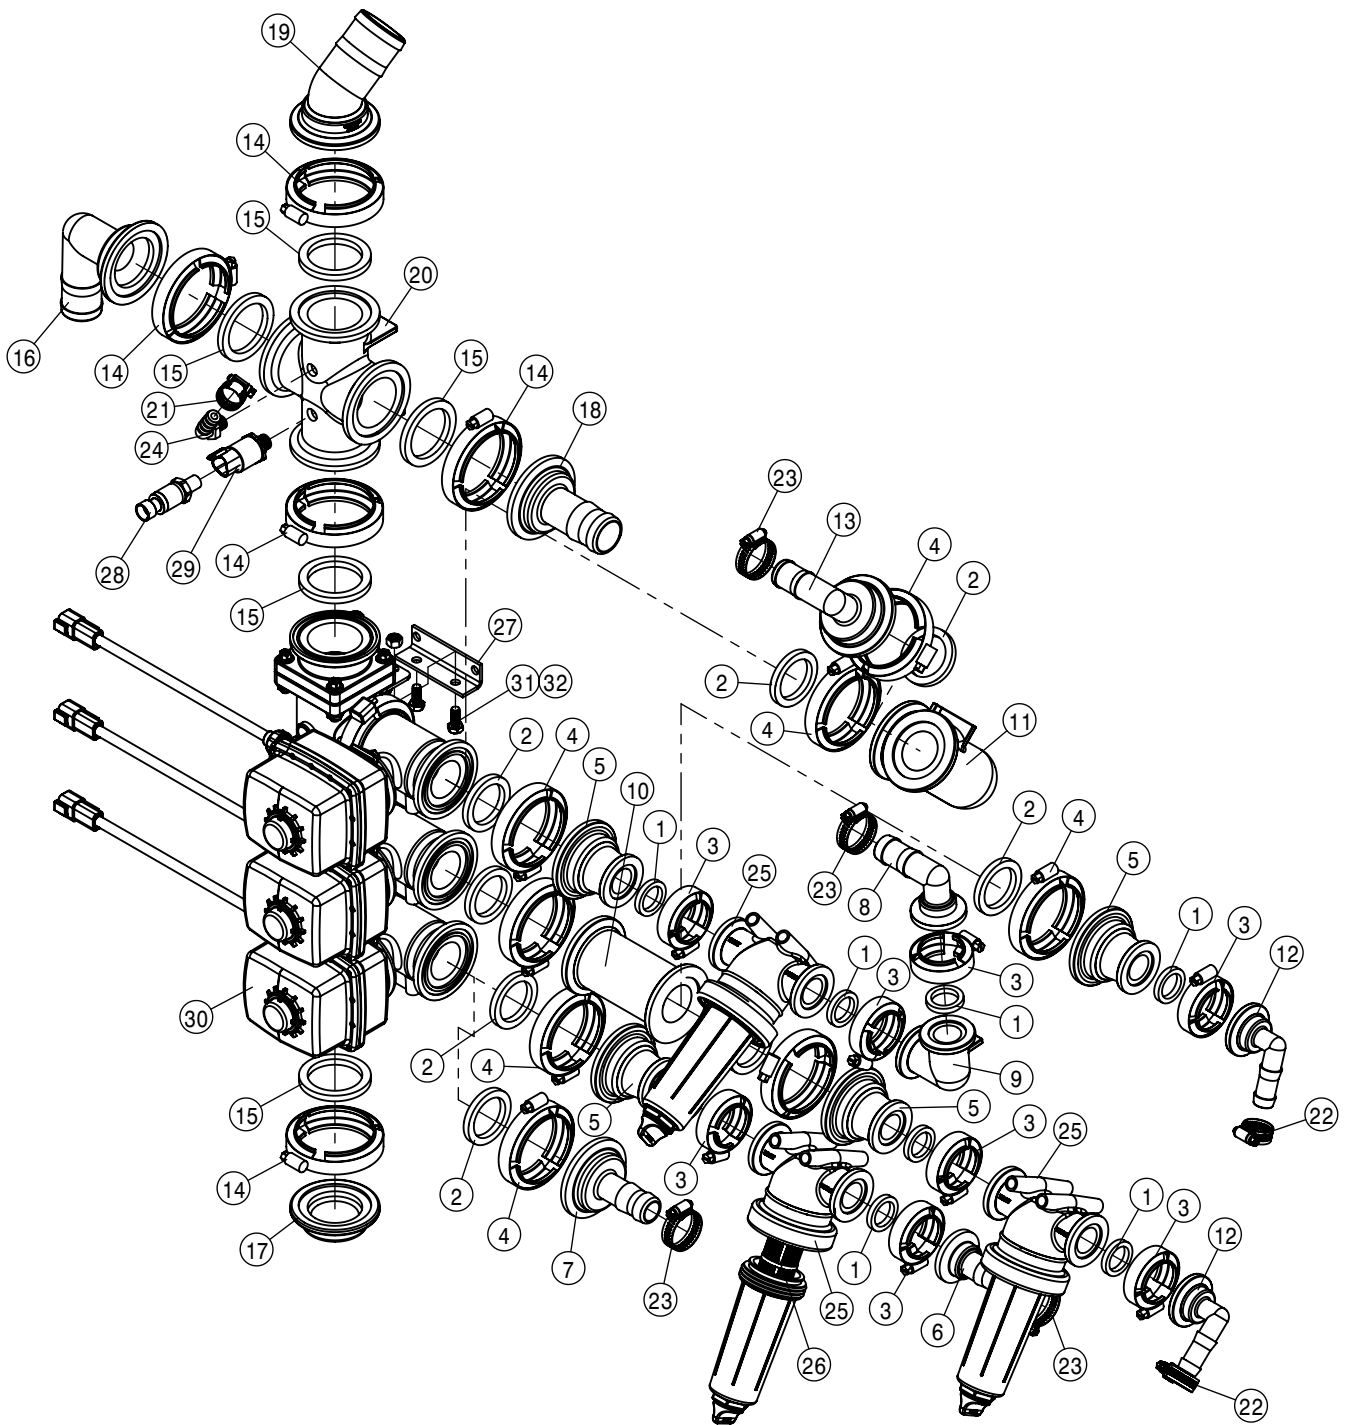

SOLUTION CONTROL VALVE ASSEMBLY 90/100			
DET	QTY	P/N	DESCRIPTION
1	8	500157	1" FLANGE GASKET EPDM
2	8	500158	1 1/2" GASKET FOR 2" FLANGE
3	8	500159	1" FLANGE CLAMP S.S.
4	8	500160	2" FLANGE CLAMP S.S.
5	4	500161	2" FLANGE-1"FLANGE ADPTR POLY
6	1	500171	1" FLANGE-1" HOSE BARB POLY
7	1	500172	2" FLANGE-1 " HOSE BARB
8	1	500173	1"FLANGE-90-1"HOSE BARB POLY
9	1	500174	1" FLANGE-90-1" FLANGE LBOPOLY
10	1	500177	2" FLANGE-2" FLANGE CPLR POLY
11	1	500180	2" FLANGE-90-2"FLANGE LBO POLY
12	2	500185	1"FLANGE-90-3/4"HOSE BARB POLY
13	1	500189	2" FLANGE-90-1" HOSE BARB POLY
14	5	500194	2" FP FLANGE CLAMP S.S.
15	5	500195	2" FP FLANGE GASKET EPDM
16	1	500197	2" FP FLANGE-90-1 1/2 HBARB

SOLUTION CONTROL VALVE ASSEMBLY 90/100			
DET	QTY	P/N	DESCRIPTION
17	1	500206	2"FP FLANGE PLUG
18	1	500230	2" FP FLANGE PLUG-1 1/2" HOSE BARB
19	1	500255	2"FP FLANGE - 45- 2"HOSE BARB POLY
20	1	503111	2" FP CROSS W/ TWO GAGE PORTS
21	1	520070	HOSE CLAMP NO 8 STAINLESS
22	2	520080	HOSE CLAMP NO 10 STAINLESS
23	4	520090	HOSECLAMP NO 16 STAINLESS
24	1	618556	1/4NPT-90 1/2 HOSE BARB POLY
25	3	690660	LINE "T" STRAINER, 1" FLANGE W/O SCREEN
26	3	690661	50 MESH SCREEN FOR 690660
27	2	690870	SOLU VLV MANIF MT BRKT STS 03
28	1	693974	AG LEADER PRESSURE SENSOR KIT
29	1	693986	RVN PRESS TRANSDUCER DEUSTCH
30	1	696259	VALVE, 3 SECT KZCO 400-3CIM-DJ
31	4	900064	5/16UNC X 3/4" HEX BOLT
32	4	914002	5/16UNC HEX STOVER NUT