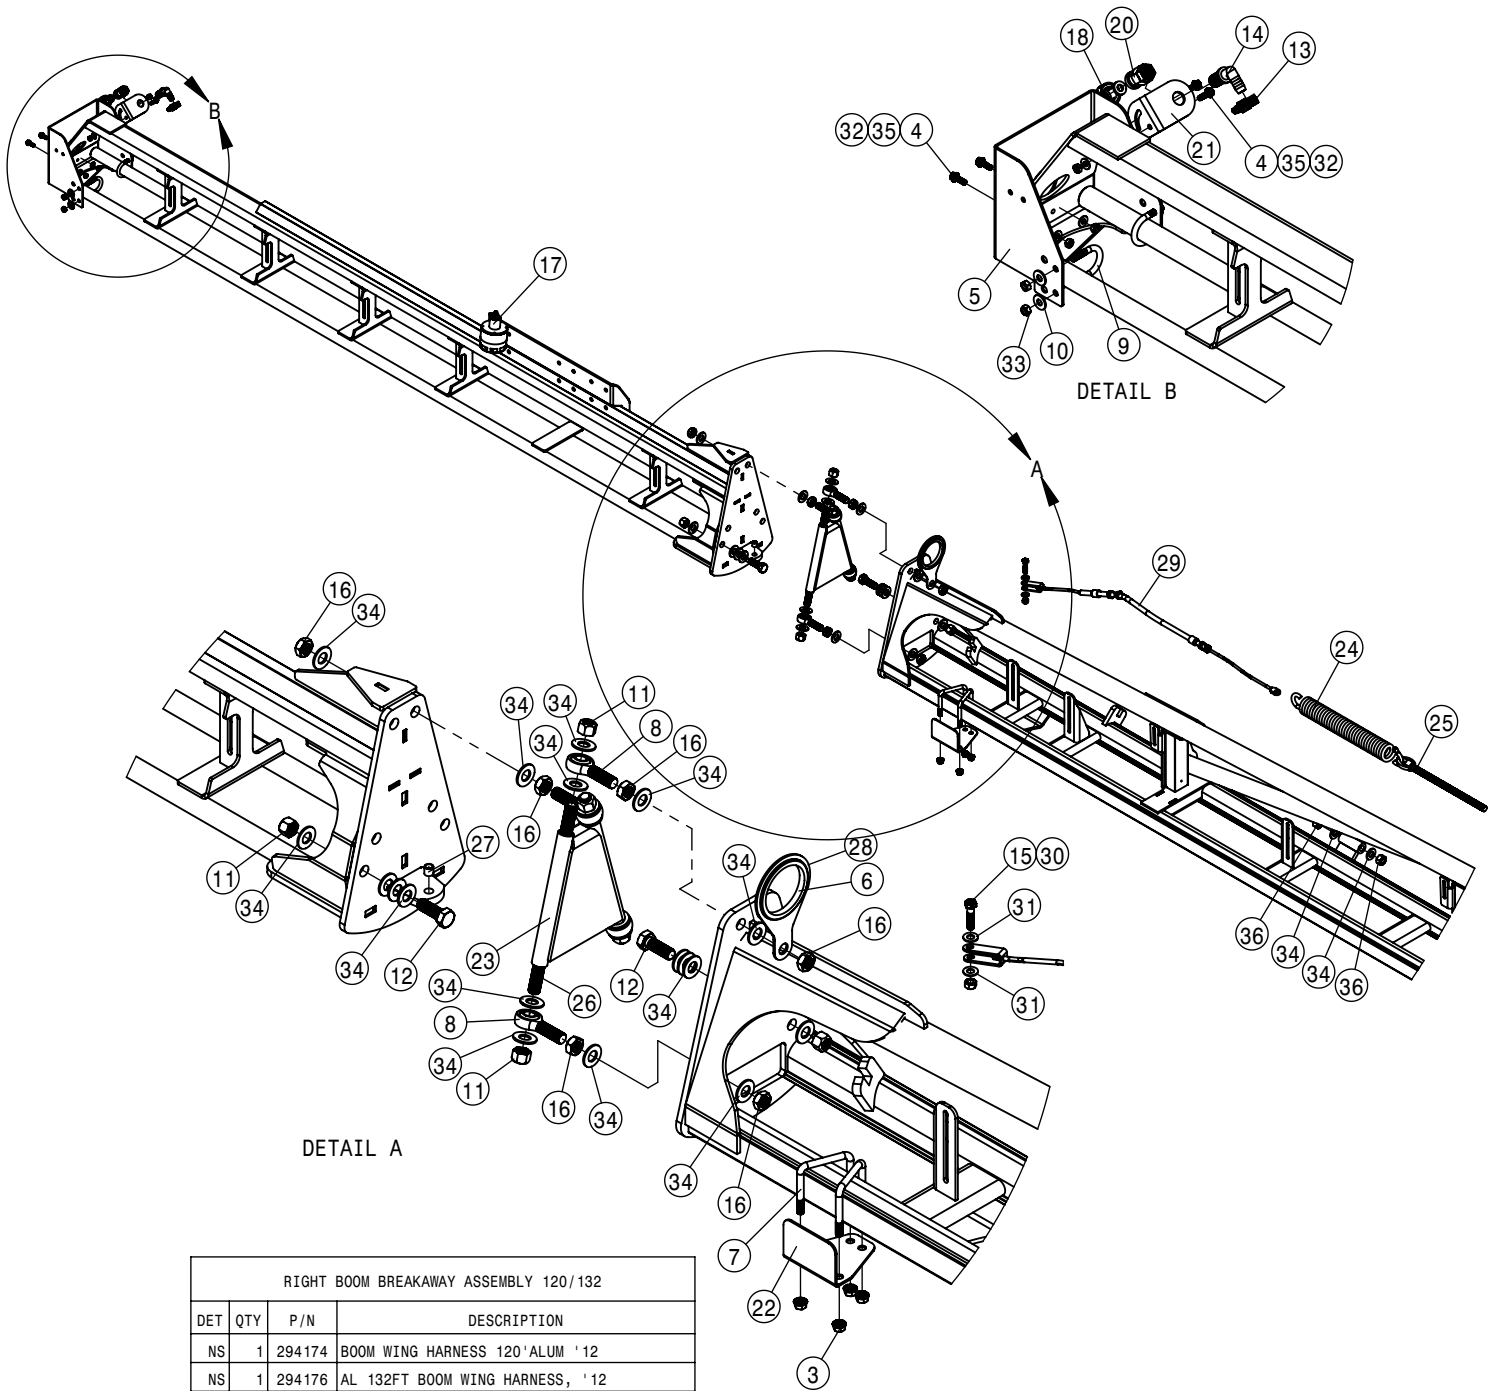

DETAIL A

DETAIL B

RIGHT BOOM BREAKAWAY ASSEMBLY 120/132			
DET	QTY	P/N	DESCRIPTION
NS	1	294174	BOOM WING HARNESS 120'ALUM '12
NS	1	294176	AL 132FT BOOM WING HARNESS, '12
3	4	470087	3/8UNC HEX SERR FLANGE NUT
4	4	470118	1/4 UNC X 3/4 SER FLG BOLT
5	1	167135	BRKT MNT FOAM & FNCE ROW NOZL 7.5"
6	1	470691	GROMMET,3.000ID .125GW 3.25GD
7	2	472036	3/8UNC-2.63ID-2.88 U-BOLT SQ
8	4	473318	ROD END, BREAK AWAY 120'A'12
9	2	473911	5/16UNC-1.31ID-2.00 U-BOLT ZINC
10	4	483040	5/16 REGULAR FLAT WASHER
11	6	914810	5/8UNC HEX STOVER NUT GR8
12	2	900807	5/8UNC X 1 3/4 HEX BOLT GR8 YZ
13	1	520070	HOSE CLAMP NO 8 STAINLESS
14	1	737932	11/16MPS-90-1/2 HBARB NOZLBODY
15	1	900858	3/8UNC X 1 1/2 HEX BOLT GR8 YZ
16	8	695914	5/8UNF HEX JAM NUT SS
17	1	693113	SENSOR, NORAC UCS ULTRASONIC
18	1	737822	CAP SET, YELLOW QUICK TEEJET
NS	1	650429	DECAL SHEET,120' ALUM BOOM '12
20	1	737931	11/16-16F-QUICK TJET ADAPTER
21	1	166862	FENCE ROW NOZ BRKT RH, 120

RIGHT BOOM BREAKAWAY ASSEMBLY 120/132			
DET	QTY	P/N	DESCRIPTION
22	1	167069	PROX FLAG BRKT OTR SECT1-2 120'A'12
23	1	167097	A-FRAME WLD 120'A'12
24	1	167106	SPRING,BREAK AWAY 120'A'12
25	1	167107	BOOM SPRING ROD ASSY 120'A'12
26	2	167108	HINGE PIN BREAK AWAY 120'A'12
27	1	167125	BRONZE BUSHING .5 OD X .058 WA
28	1	167334	HOSE RING PLT, 3 INCH
29	1	167092	CABLE,BREAK AWAY 120'A'12
30	1	914004	3/8-16UNC STOVER NUT MC GR5
31	2	920002	SAE FLAT WASHER 3/8 MC
32	4	914000	1/4-20UNC STOVER NUT MC GR5
33	4	914002	5/16-18UNC STOVER NUT MC GR5
34	26	920005	SAE FLAT WASHER 5/8 MC
35	4	910112	SAE FLAT WASHER 1/4 SS
36	2	910010	5/8-11UNC HEX NUT MC GR5