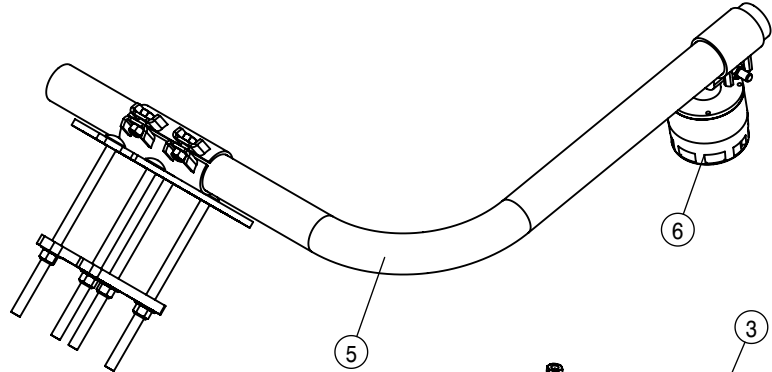

REPAIR PARTS
693063-FOAM DISK, NORAC SENSOR
693174-MESH/CLIP UPDATE KIT, NORAC

NORAC SENSOR MOUNTS 90/100			
DET	QTY	P/N	DESCRIPTION
1	8	470460	3/8 X 1" SERR FLG BOLT
2	2	629776	CAPPLUGS CAP,4.00ID X 1.25 RED
3	2	693068	SENSOR MTG BRKT, NORAC
4	2	693069	SENSOR MT BRKT ADPTR, NORAC
5	1	693072	MAIN LIFT SENSOR MT,UC4+,NORAC
6	3	693113	SENSOR, NORAC UC5 ULTRASONIC
7	8	900507	3/8UNC X 2 1/2 HHSFB GR5 MC
8	16	910042	3/8-16UNC HEX FLG NUT SM MC GR8