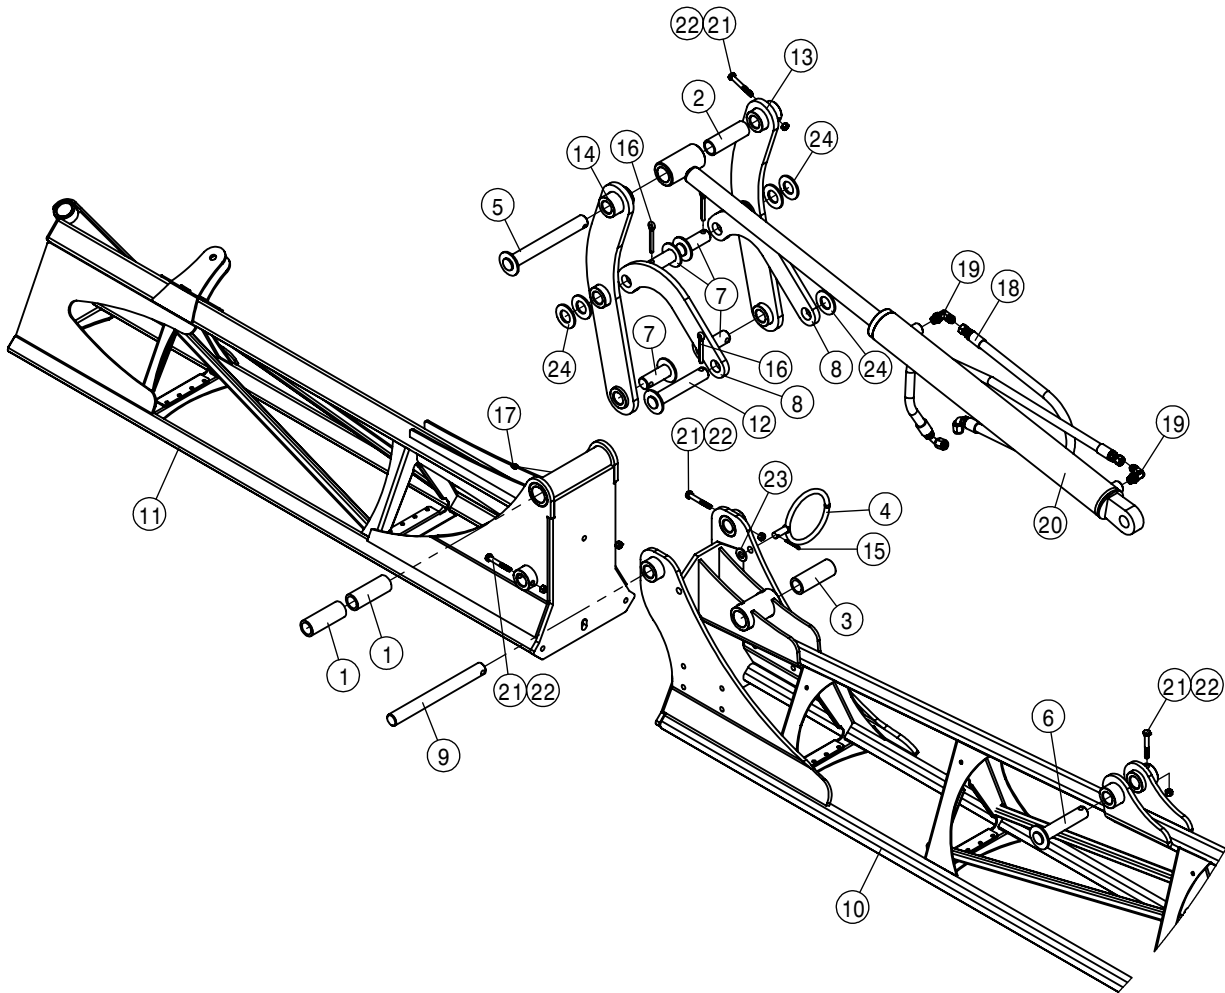

RIGHT BOOM HINGE ASSEMBLY 90/100			
DET	QTY	P/N	DESCRIPTION
1	2	121106	BOOM FOLD BRG, POLYGON
2	1	121108	OUTR BOOM FOLD CYL BRG,POLYGON
3	1	121121	BEARING, 1.006-1.368-3.6POLYGON
4	1	164517	HOSE SUPPORT RING WLD
5	1	164520	BOOM CYL PIVOT PIN WLD
6	1	164522	BOOM FOLD CYL PIN WLD
7	4	164524	BOOMERANG CNTR PIVOT PIN WLD
8	2	164643	XK402 TOP ARM(LEFT) 10.35 CNTR
9	1	164678	BOOM FOLD PIVOT PIN, STS 05
10	1	164880	INNER BOOM WLD, SECT-1 STS 05
11	1	165800	RH FLDOVR BM WLD,100'SECT-2'10
12	1	165834	BOOM FOLD CYL PIN WLD
13	1	165836	RH FOLD-OVER BOOMERANG WLD
14	1	165837	LH FOLD-OVER BOOMERANG WLD
15	1	390984	1/8 X 1 1/4 COTTER PIN
16	3	470012	5/16 X 2 COTTER PIN
17	1	471005	GREASE ZERK, 1/4-28 X 1/2
18	2	616356	06-451TC-06FJX-06FJX90-27 H/A
19	2	618688	9/16MOR-90-9/16MJ .025 CHK VLV
20	1	621562	OUTR FOLD CYL,2.25 X 21.00 STS
21	5	900086	5/16UNC X 2 1/4 HEX BOLT
22	5	914002	5/16UNC HEX STOVER NUT
23	1	920004	1/2 SAE FLAT WASHER
24	5	920008	1" SAE FLAT WASHER