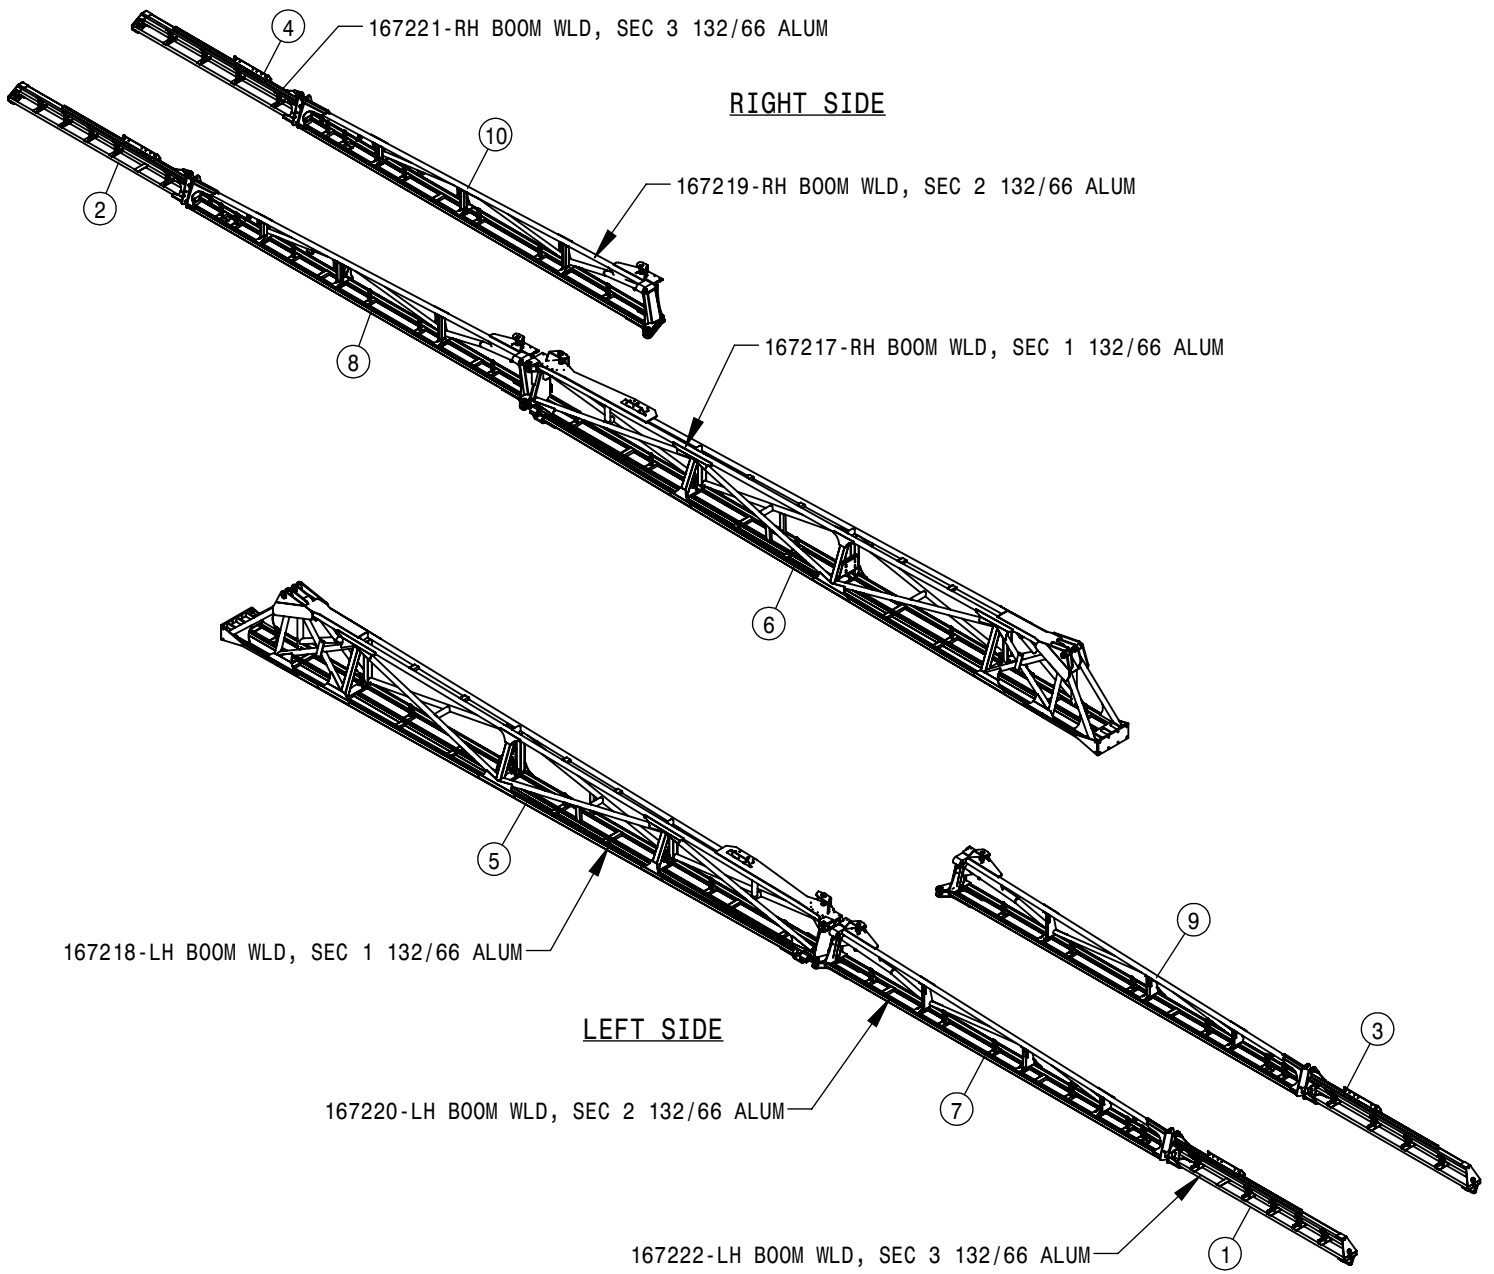

BOOM ASSEMBLY 120/132			
DET	QTY	P/N	DESCRIPTION
1	1	167080	LH BOOM WLD,SECT 3,15°120' A' 12
2	1	167081	RH BOOM WLD,SECT 3,15°120' A' 12
3	1	167121	LH BOOM WLD,SECT 3,20°120' A' 12
4	1	167122	RH BOOM WLD,SECT 3,20°120' A' 12
5	1	167245	LH BOOM WLD,SECT 1 120' A' 15
6	1	167246	RH BOOM WLD,SECT 1 120' A' 15
7	1	167247	LH BOOM WLD,SECT 2,15°120' A' 15
8	1	167248	RH BOOM WLD,SECT 2,15°120' A' 15
9	1	167249	LH BOOM WLD,SECT 2,20°120' A' 15
10	1	167250	RH BOOM WLD,SECT 2,20°120' A' 15