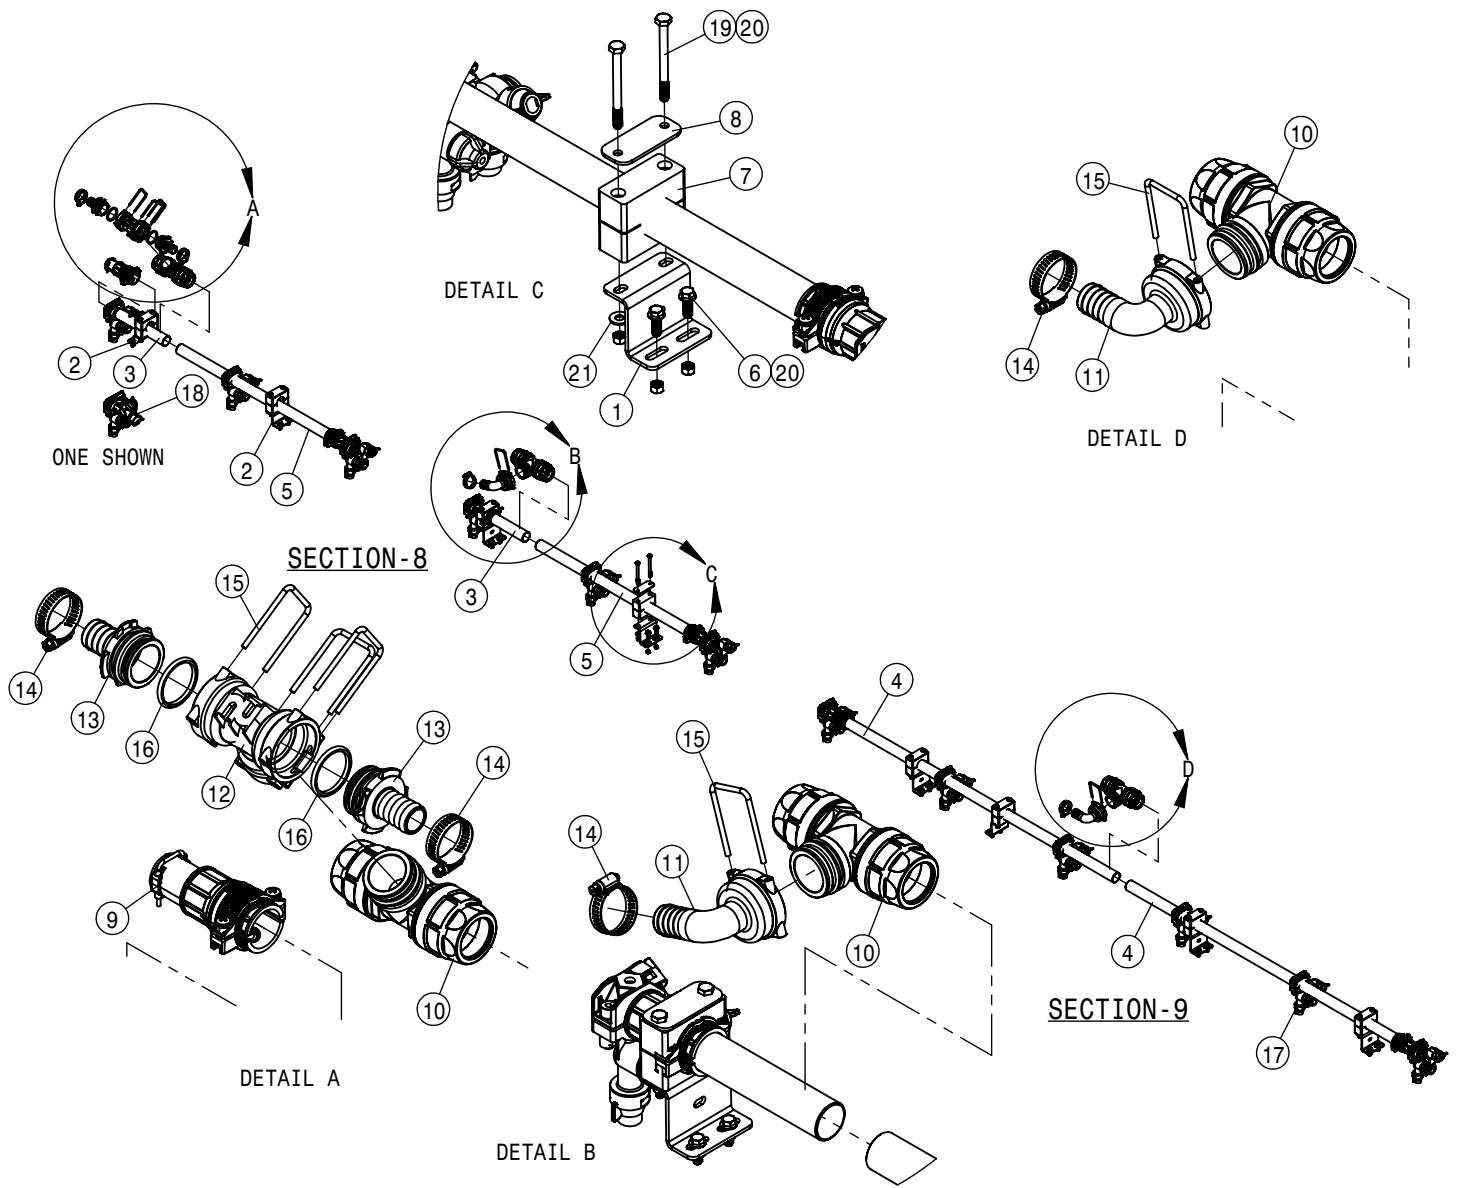

20" WET BOOM SPACING, SECTION 8-9 100' BOOM			
DET	QTY	P/N	DESCRIPTION
1	6	164716	TALL CLAMP MT BRKT, WET BOOM, STS
2	2	164859	CLAMP MT BRKT, WET BOOM, STS 04
3	2	167234	20" WET BOOM TUBE, 8.13 LG
4	2	167238	20" WET BOOM TUBE, 48.13 LG
5	2	167263	20" WET BOOM TUBE, 28.13 LG
6	16	470118	1/4 UNC X 3/4 SER FLG BOLT
7	8	470375	TUBE CLAMP BODY, 1.31 I.D. (PAIR)
8	8	470376	COVER PLATE FOR 470375
9	6	500295	NOZZLE BODY END CAP
10	3	500296	EASY FIT TEE 1" PIPE
11	2	500299	T5 TO 25MM HB 90
12	1	500300	T5 FEMALE TEE
13	2	500301	T5 MALE TO 25MM HB
14	4	520090	HOSECLAMP NO 16 STAINLESS
15	5	737738	FORK,D.3 DIST.42 (737731)
16	2	737763	O-RING, 1 1/4"CONN EPDM
17	15	737921	QUICK TJET 3-TIP BODY,1" HV
18	15	737925	QUICK TJET 5 + 1-TIP BODY 1"
19	16	900010	1/4UNC X 3" HEX BOLT
20	32	914000	1/4UNC HEX STOVER NUT
21	16	920000	1/4 SAE FLAT WASHER