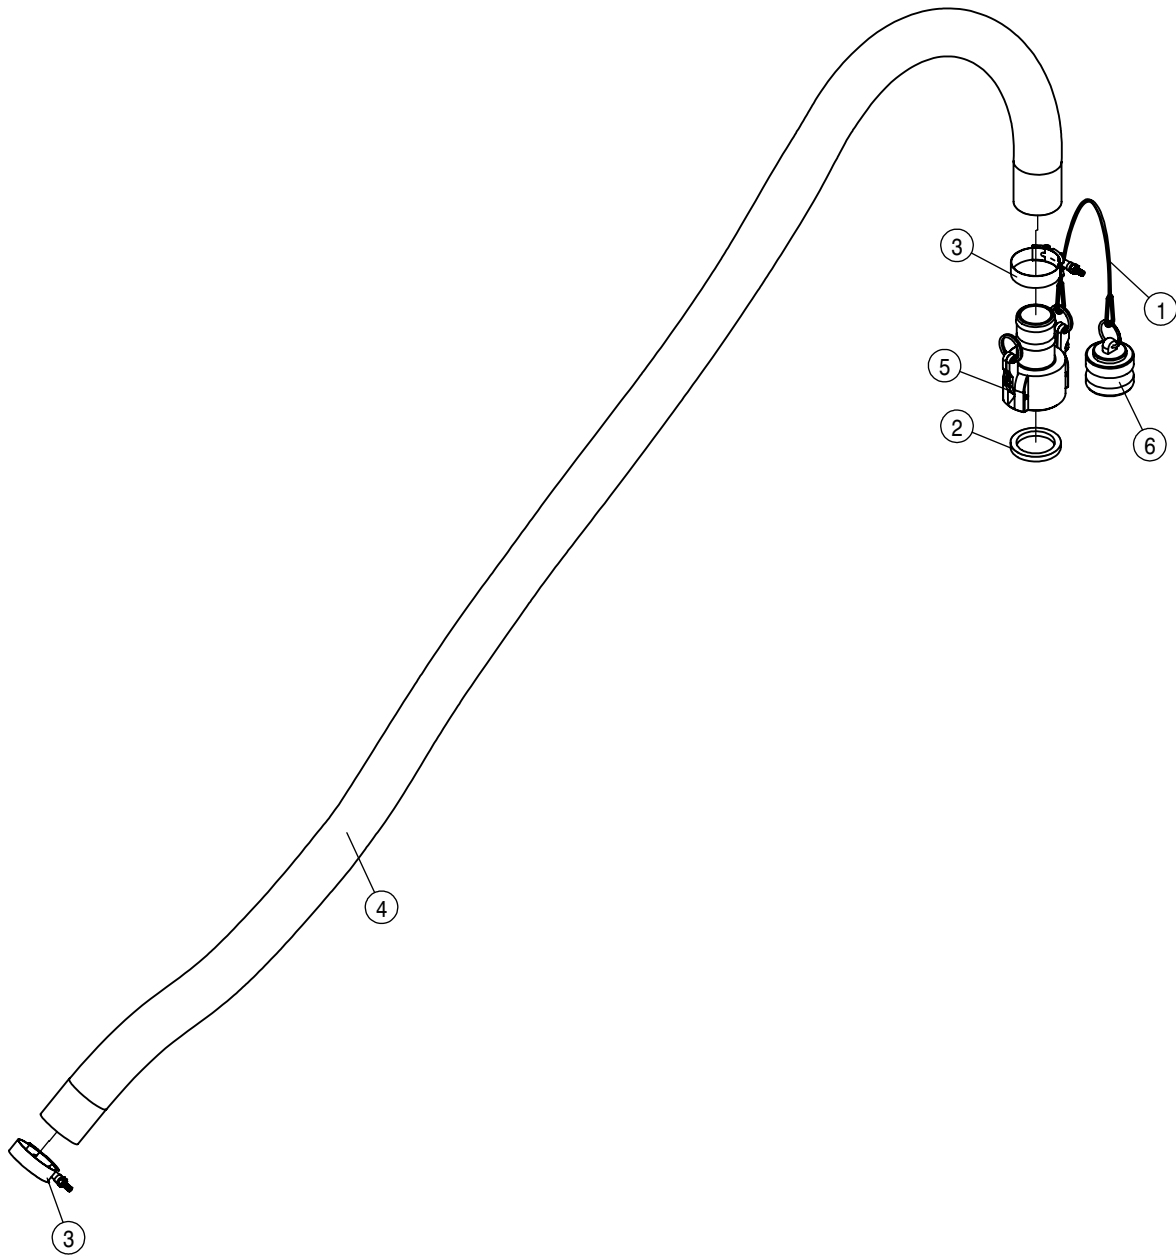

CAM COUPLING ASSEMBLY 90/100			
DET	QTY	P/N	DESCRIPTION
1	1	470322	LANYARD 8" NYLON LOOP/LOOP
2	1	500231	2"FP FLANGE GASKET,EXTRA THICK
3	2	520141	2.31/2.62 T-BOLT HOSE CLAMP SS
4	1	601894	HOSE, 2 X 91 2F-1W EPDM
5	1	690272	2" FEM COUPLER W/LOCK,2" BARB
6	1	690392	PLUG FOR 2.00 FEMALE COUPLER