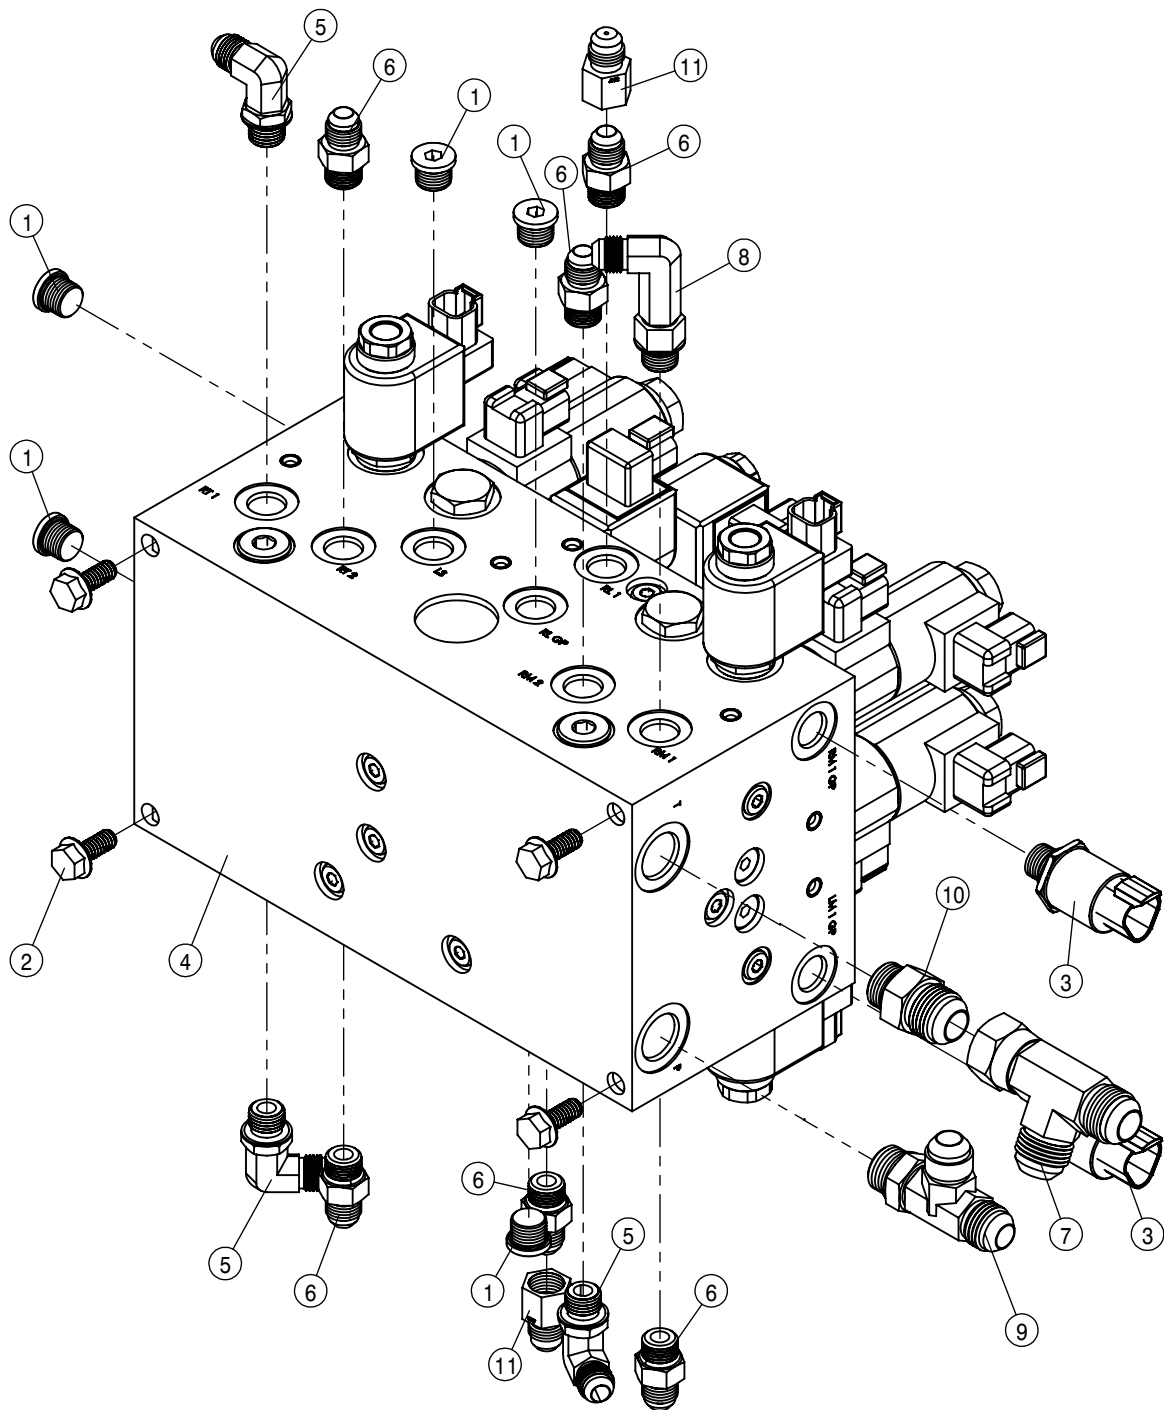

FOLD CONTROL VALVE ASSEMBLY 120/132			
DET	QTY	P/N	DESCRIPTION
1	5	618754	9/16 MOR PLUG, HEX SOCKET
2	4	470233	5/16UNC X 3/4 SERR FLG HEX BOLT
3	2	606347	PRESSURE TRANSDUCER,7500PSI
4	1	606527	FOLD MANIFOLD, 120'A STS'14
5	3	618119	9/16MJIC-90-9/16MOR LBO
6	6	618126	9/16MJIC-9/16MOR ADPTR
7	1	618333	7/8FJIC SW RUN TEE-7/8MJIC
8	1	618440	9/16MJIC-90-9/16MOR EX LG LBO
9	1	618494	3/4MOR RUN TEE-3/4MJIC
10	1	618574	7/8MJIC-3/4MOR ADPTR
11	2	618735	9/16JIC .062 ORIFICE ADPTR