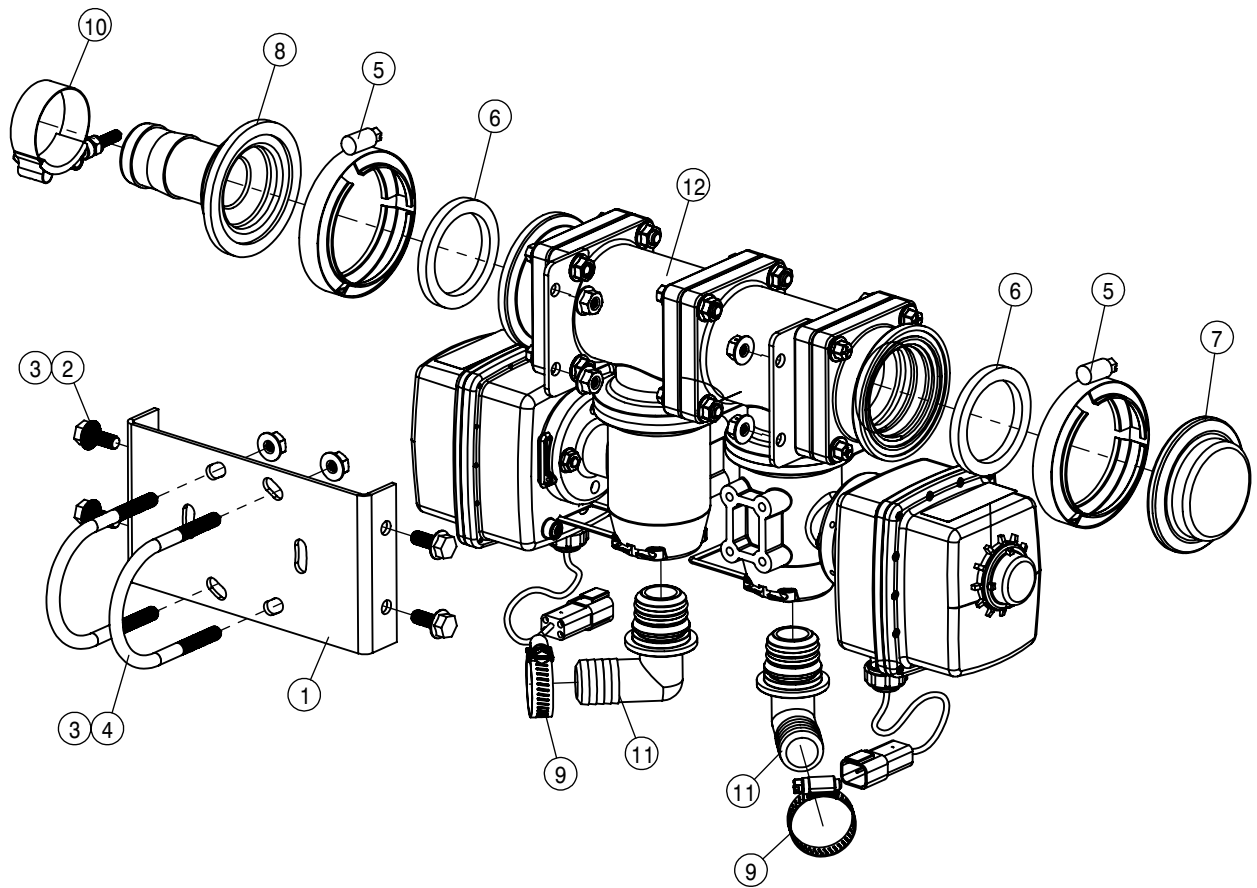

LEFT OUTER SOLUTION VALVE ASSEMBLY 120/132			
DET	QTY	P/N	DESCRIPTION
1	1	167335	MTG BRKT SLTN VALVE 120' - 1
2	4	470233	5/16UNC X 3/4 SERR FLG HEX BOLT
3	8	470570	5/16UNC HEX FLG CNTR LOCK NUT
4	2	473974	5/16UNC-2 9/16-3 1/2 U-BOLT SS
5	2	500194	2" FP FLANGE CLAMP S.S.
6	2	500195	2" FP FLANGE GASKET EPDM
7	1	500206	2"FP FLANGE PLUG
8	1	500230	2" FP FLANGE PLUG-1 1/2" HOSE BARB
9	2	520090	HOSECLAMP NO 16 STAINLESS
10	1	520133	1.81/2.06 T-BOLT HOSE CLAMP SS
11	2	696272	1" 90 HOSE BARB FOR 696270, KZCO
12	1	696295	2-VALVE STACK, QX4 KZCO