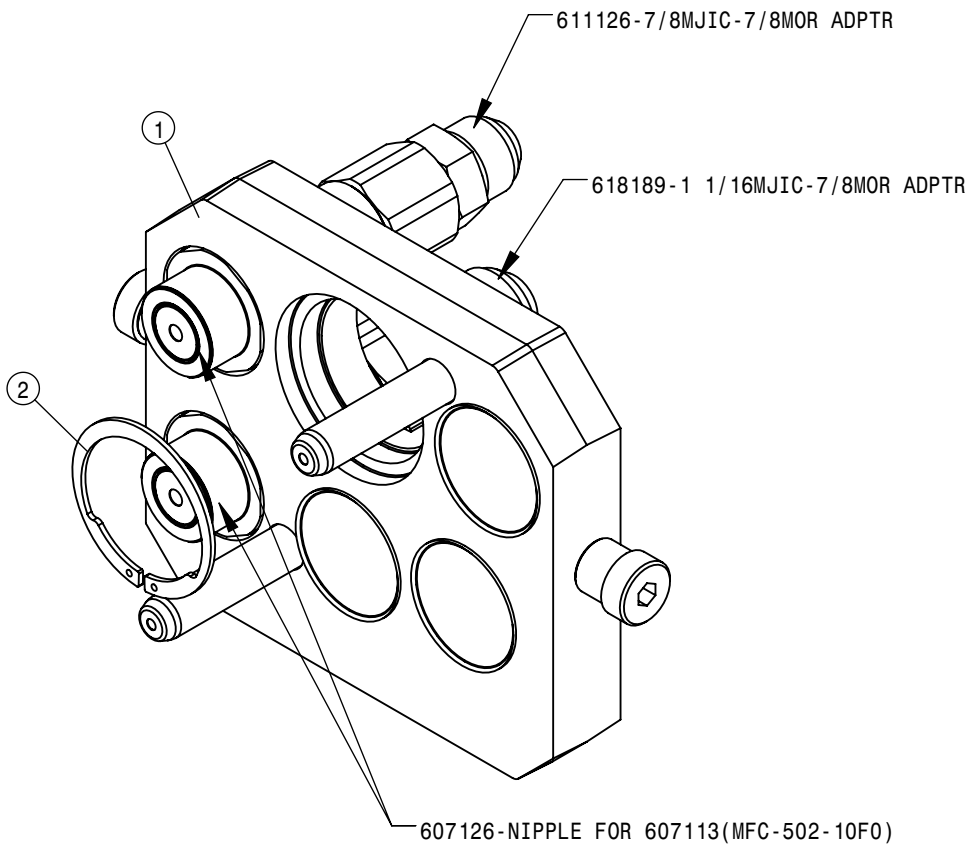

MULTICOUPLER ASSEMBLY 90/100/120/132			
DET	QTY	P/N	DESCRIPTION
1	1	607114	MOBILE HALF COUPLER ASSY, 0502
2	1	629546	SNAP RING, 1.637 EXTERNAL