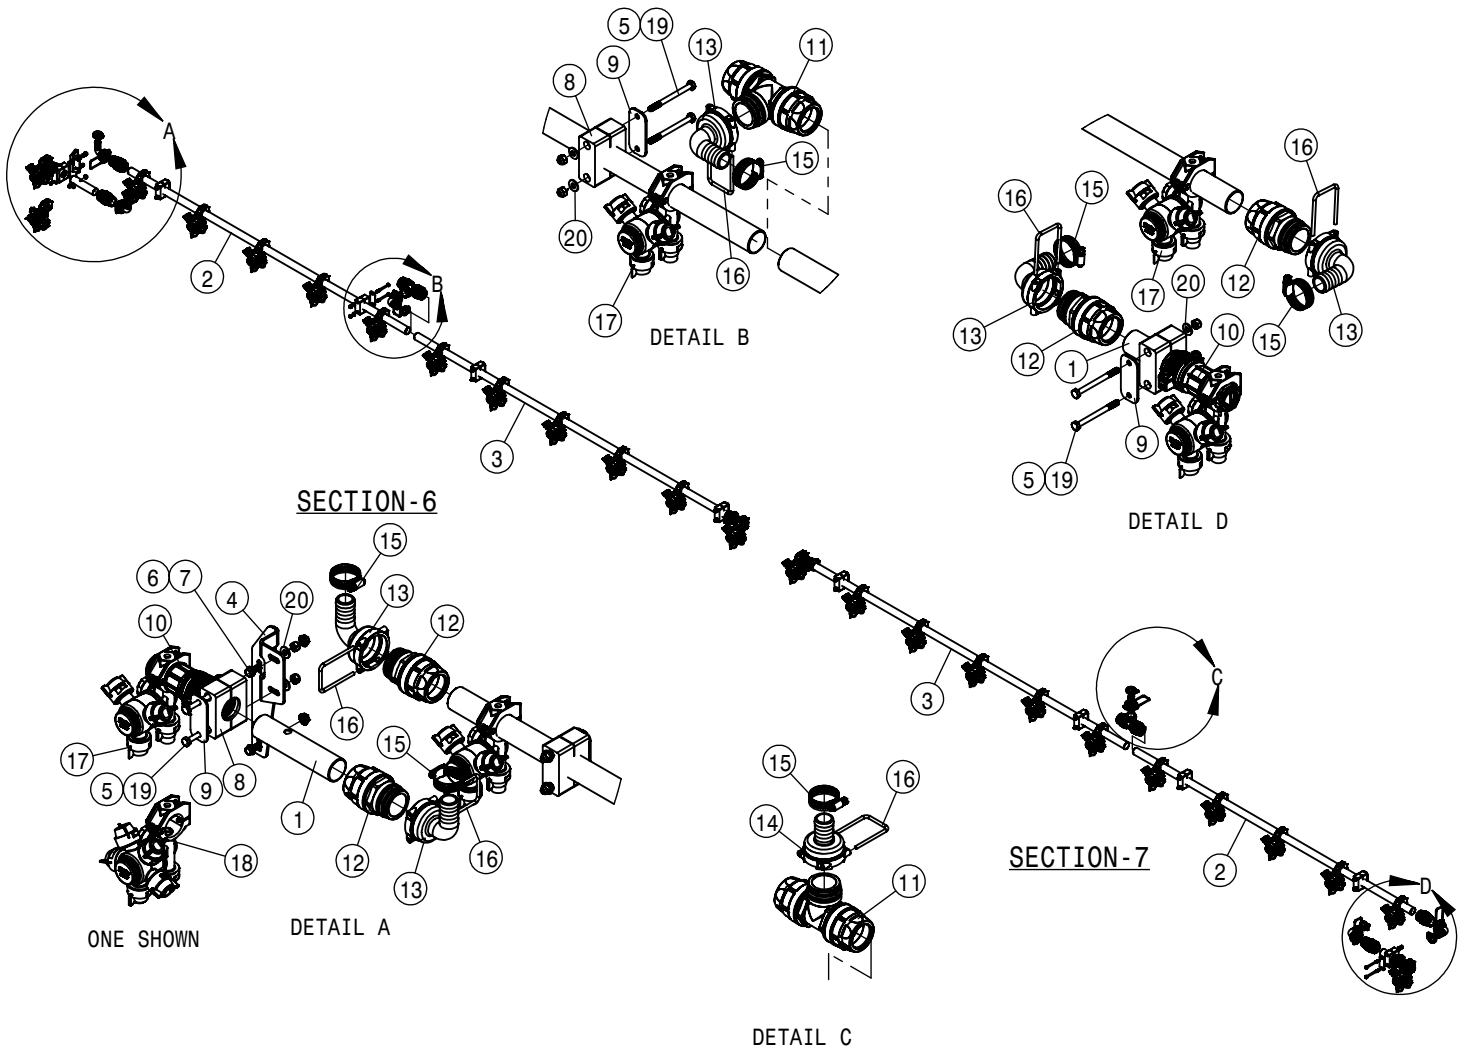

15" WET BOOM SPACING, SECTION 6-7 120' BOOM			
DET	QTY	P/N	DESCRIPTION
1	2	167226	15" WET BOOM TUBE, 5.66 LG
2	2	167227	15" WET BOOM TUBE, 69.50 LG
3	2	167228	15" WET BOOM TUBE, 80.66 LG
4	1	167257	REMOTE TUBE MNT RH 15" 120'A
5	20	470089N	1/4UNC HEX NYLOC NUT, 316 SS
6	2	470121N	1/4 UNC SERR FLG LOCK NUT SS
7	2	470231N	1/4UNC X 1" SERR FLG BOLT SS
8	10	470375	TUBE CLAMP BODY, 1.31 I.D. (PAIR)
9	10	470376	COVER PLATE FOR 470375
10	4	500295	NOZZLE BODY END CAP
11	2	500296	EASY FIT TEE 1" PIPE
12	4	500298	EASY FIT END T5, 1" PIPE
13	5	500299	T5 TO 25MM HB 90
14	1	500307	T5 FEMALE TO 25MM HB
15	6	520090	HOSECLAMP NO 16 STAINLESS
16	6	737738	FORK,D.3 DIST.42 (737731)
17	24	737921	QUICK TJET 3-TIP BODY,1" HV
18	24	737925	QUICK TJET 5 + 1-TIP BODY 1"
19	20	900010N	1/4UNC X 3" HEX BOLT SS
20	20	920000N	1/4 SAE FLAT WASHER SS