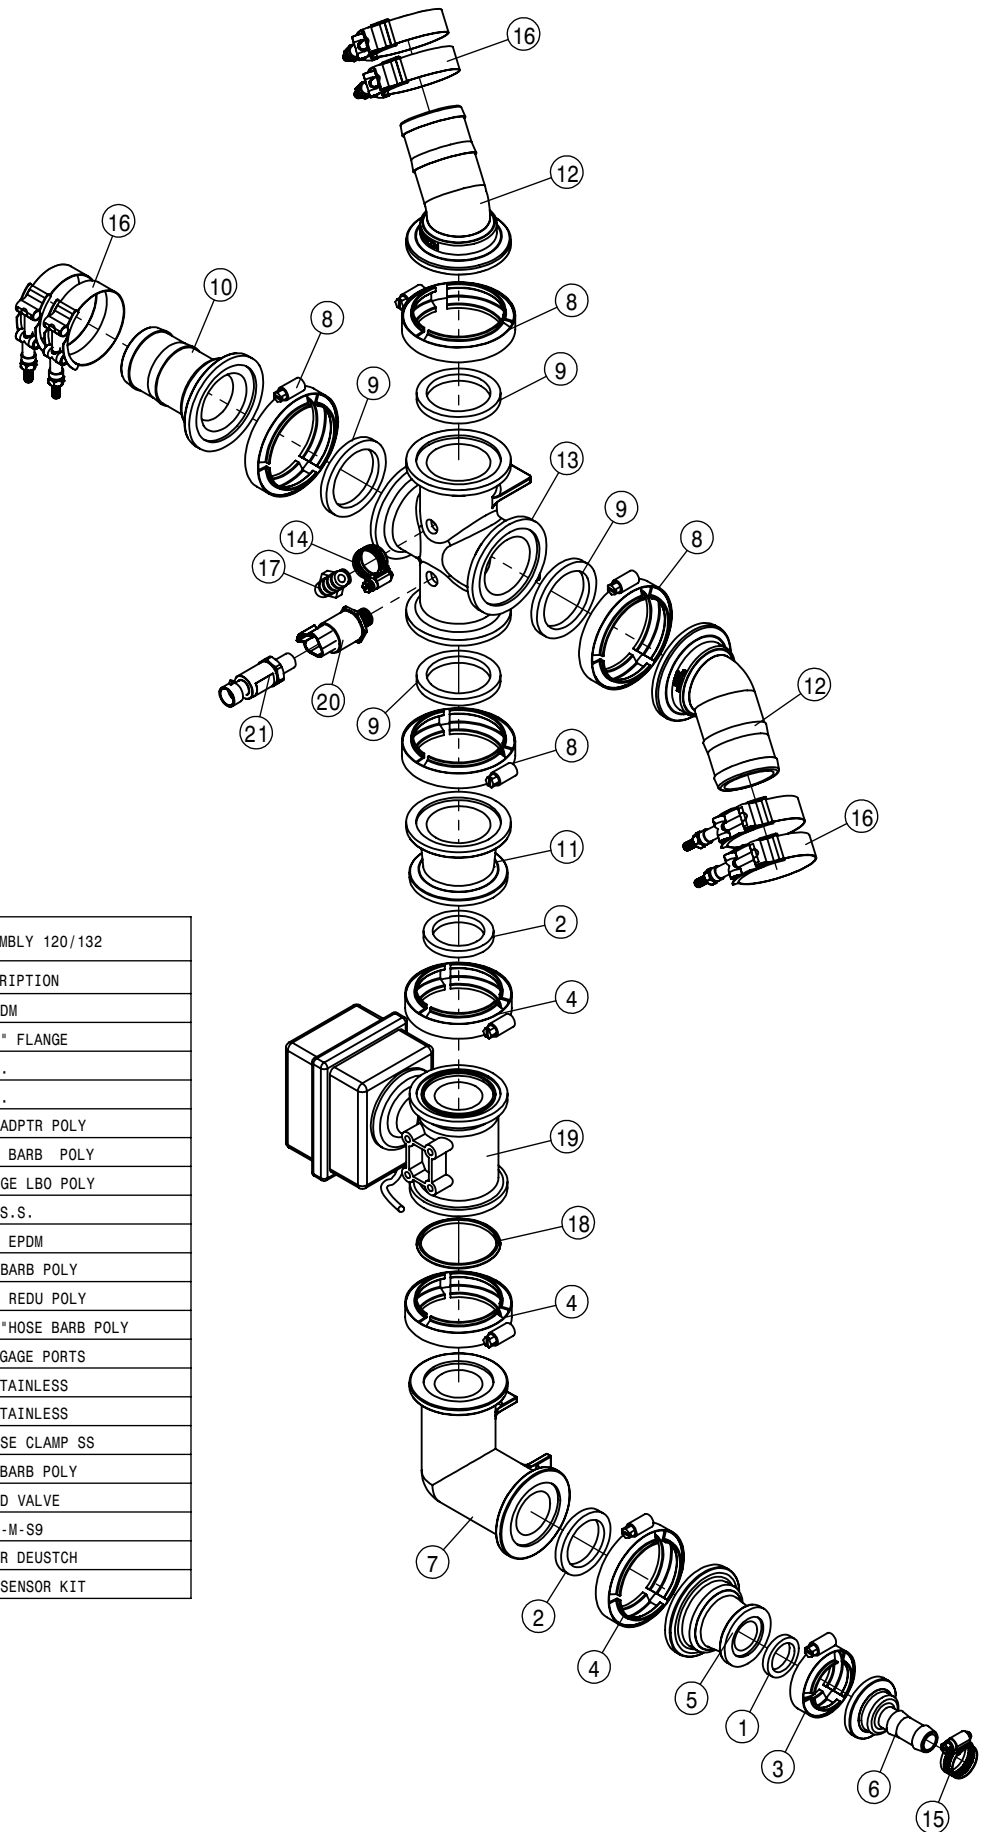

CENTER SOLUTION VALVE ASSEMBLY 120/132			
DET	QTY	P/N	DESCRIPTION
	1	500157	1" FLANGE GASKET EPDM
	2	500158	1 1/2" GASKET FOR 2" FLANGE
	3	500159	1" FLANGE CLAMP S.S.
	4	500160	2" FLANGE CLAMP S.S.
	5	500161	2" FLANGE-1" FLANGE ADPTR POLY
	6	500170	1" FLANGE-3/4" HOSE BARB POLY
	7	500180	2" FLANGE-90-2" FLANGE LBO POLY
	8	500194	2" FP FLANGE CLAMP S.S.
	9	500195	2" FP FLANGE GASKET EPDM
	10	500196	2" FP FLANGE-2" HOSE BARB POLY
	11	500199	2" FP FLANGE-2" FLANGE REDU POLY
	12	500255	2" FP FLANGE - 45- 2" HOSE BARB POLY
	13	503111	2" FP CROSS W/ TWO GAGE PORTS
	14	520070	HOSE CLAMP NO 8 STAINLESS
	15	520080	HOSE CLAMP NO 10 STAINLESS
	16	520141	2.31/2.62 T-BOLT HOSE CLAMP SS
	17	618556	1/4NPT-90 1/2 HOSE BARB POLY
	18	696254	O-RING, KZCO FLANGED VALVE
	19	696256	VALVE, KZCO C2F-60B-M-S9
	20	693986	RVN PRESS TRANSDUCER DEUSTCH
	21	693974	AG LEADER PRESSURE SENSOR KIT