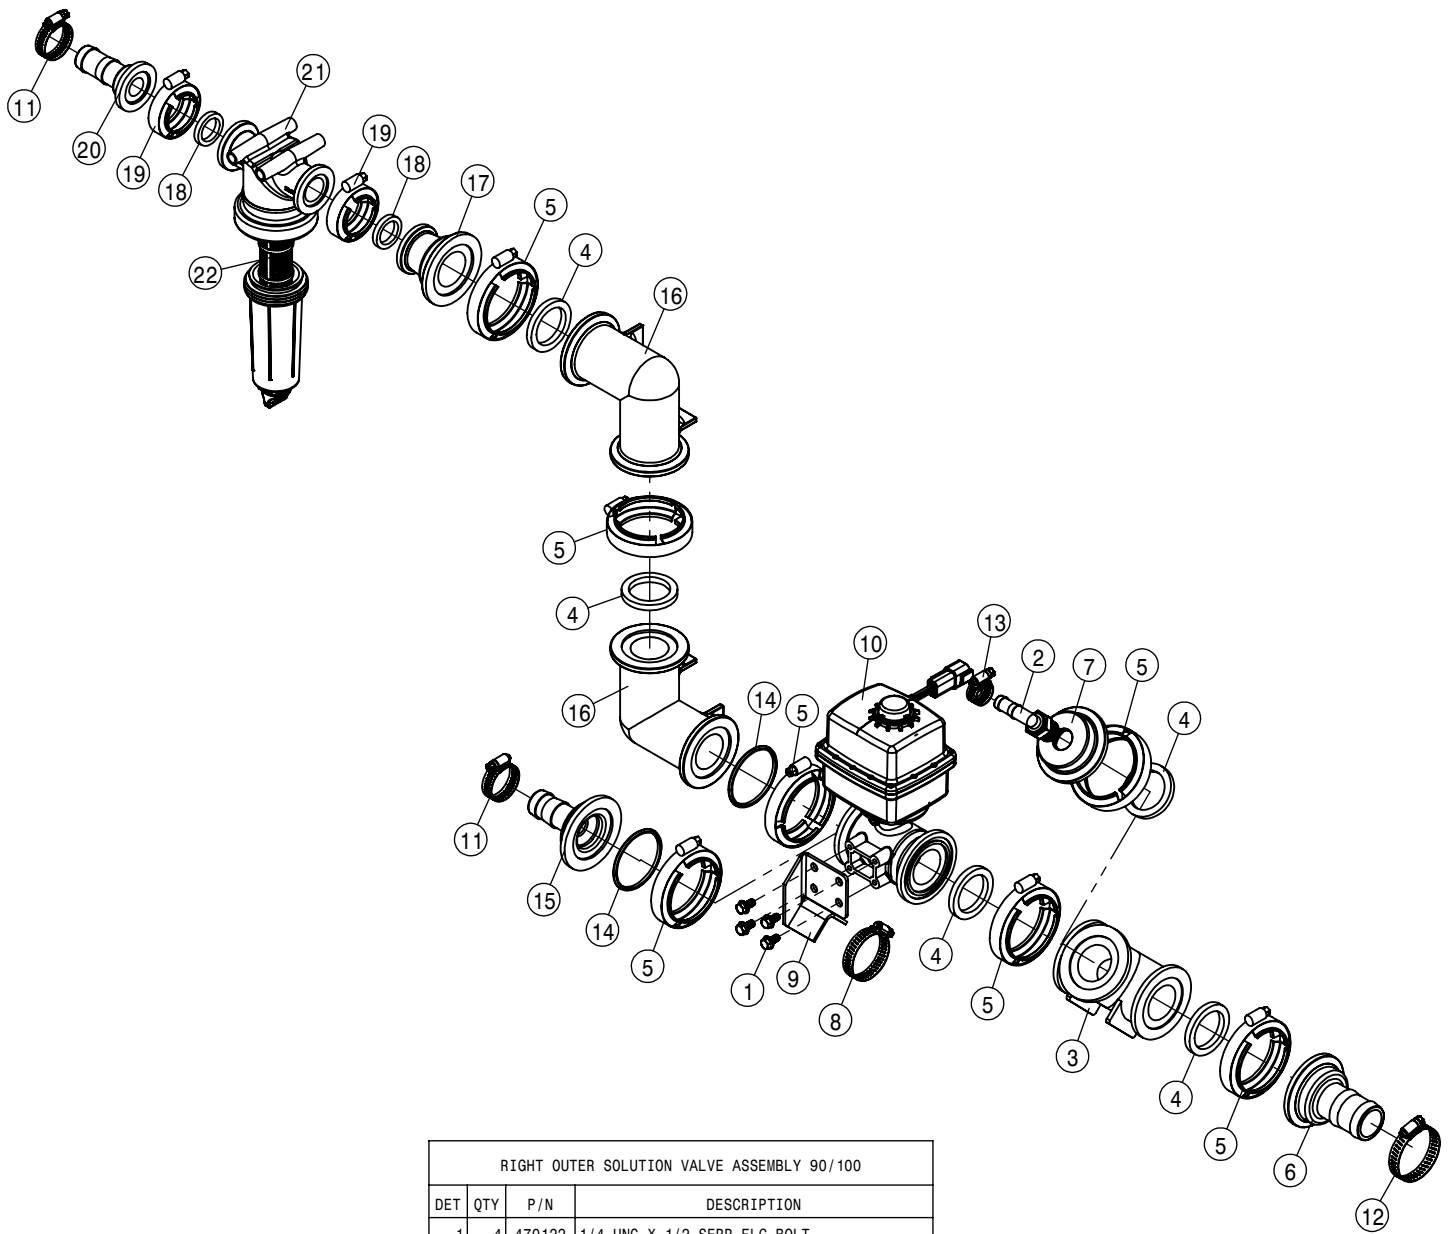

RIGHT OUTER SOLUTION VALVE ASSEMBLY 90/100			
DET	QTY	P/N	DESCRIPTION
1	4	470122	1/4 UNC X 1/2 SERR FLG BOLT
2	1	500047	1/2NPT-90-1/2 HOSE BARB, POLY
3	1	500151	2" FLANGE TEE, POLY
4	5	500158	1 1/2" GASKET FOR 2" FLANGE
5	7	500160	2" FLANGE CLAMP S.S.
6	1	500162	2" FLANGE-1 1/2 HOSE BARB POLY
7	1	500224	2" FLANGE PLUG W/1/2" FNPT POLY
8	1	520085	HOSE CLAMP NO 24 STAINLESS
9	1	690871	80/90 BOOM VLV MT WLD 03
10	1	696260	VALVE, KZCO C2F-55B-M-S9
11	2	520090	HOSECLAMP NO 16 STAINLESS
12	1	520067	HOSE CLAMP NO 28 STAINLESS
13	1	520070	HOSE CLAMP NO 8 STAINLESS
14	2	696254	O-RING, KZCO FLANGED VALVE
15	1	500172	2" FLANGE-1 " HOSE BARB
16	2	500180	2" FLANGE-90-2"FLANGE LBO POLY
17	1	500161	2" FLANGE-1"FLANGE ADPTR POLY
18	2	500157	1" FLANGE GASKET EPDM
19	2	500159	1" FLANGE CLAMP S.S.
20	1	500171	1" FLANGE-1" HOSE BARB POLY
21	1	690660	LINE "T" STRAINER, 1" FLANGE W/O SCREEN
22	1	690661	50 MESH SCREEN FOR 690660