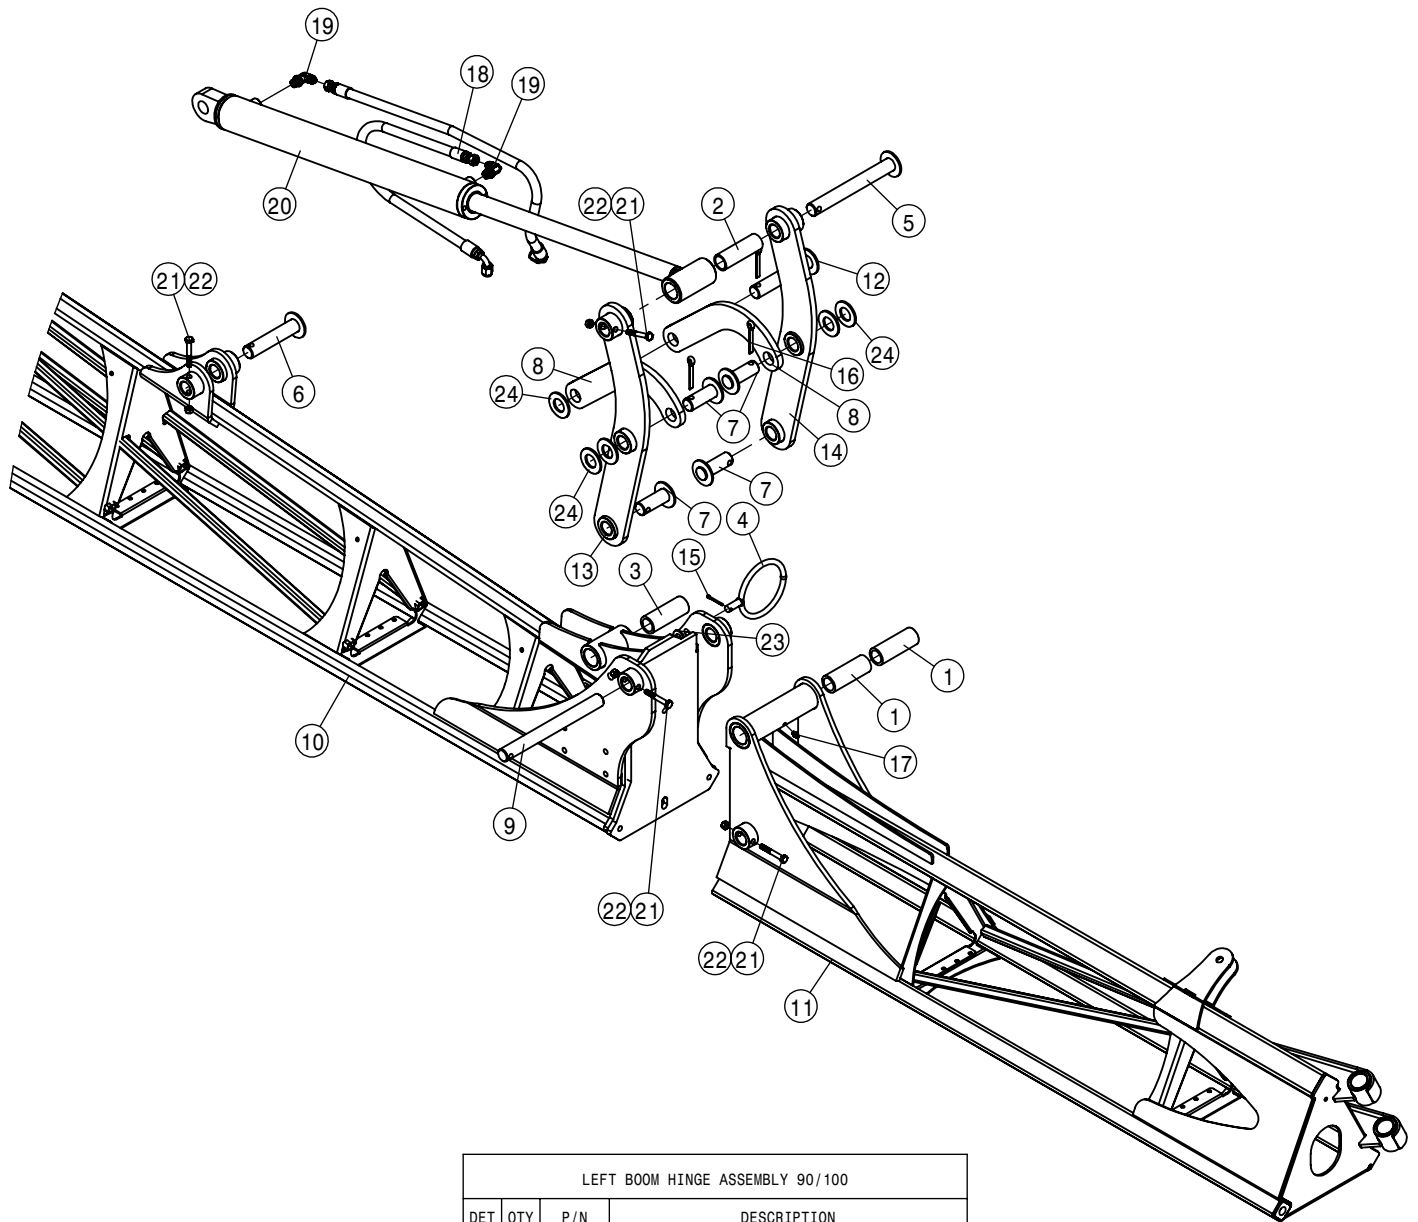

LEFT BOOM HINGE ASSEMBLY 90/100			
DET	QTY	P/N	DESCRIPTION
1	2	121106	BOOM FOLD BRG, POLYGON
2	1	121108	OUTR BOOM FOLD CYL BRG,POLYGON
3	1	121121	BEARING, 1.006-1.368-3.6PLYGON
4	1	164517	HOSE SUPPORT RING WLD
5	1	164520	BOOM CYL PIVOT PIN WLD
6	1	164522	BOOM FOLD CYL PIN WLD
7	4	164524	BOOMERANG CNTR PIVOT PIN WLD
8	2	164643	XK402 TOP ARM(LEFT) 10.35 CNTR
9	1	164678	BOOM FOLD PIVOT PIN, STS 05
10	1	164880	INNER BOOM WLD, SECT-1 STS 05
11	1	165801	LH FLDOVR BM WLD,100'SECT-2'10
12	1	165834	BOOM FOLD CYL PIN WLD
13	1	165836	RH FOLD-OVER BOOMERANG WLD
14	1	165837	LH FOLD-OVER BOOMERANG WLD
15	1	390984	1/8 X 1 1/4 COTTER PIN
16	3	470012	5/16 X 2 COTTER PIN
17	1	471005	GREASE ZERK, 1/4-28 X 1/2
18	2	616356	06-451TC-06FJX-06FJX90-27 H/A
19	2	618688	9/16MOR-90-9/16MJ .025 CHK VLV
20	1	621562	OUTR FOLD CYL,2.25 X 21.00 STS
21	5	900086	5/16UNC X 2 1/4 HEX BOLT
22	5	914002	5/16UNC HEX STOVER NUT
23	1	920004	1/2 SAE FLAT WASHER
24	5	920008	1" SAE FLAT WASHER