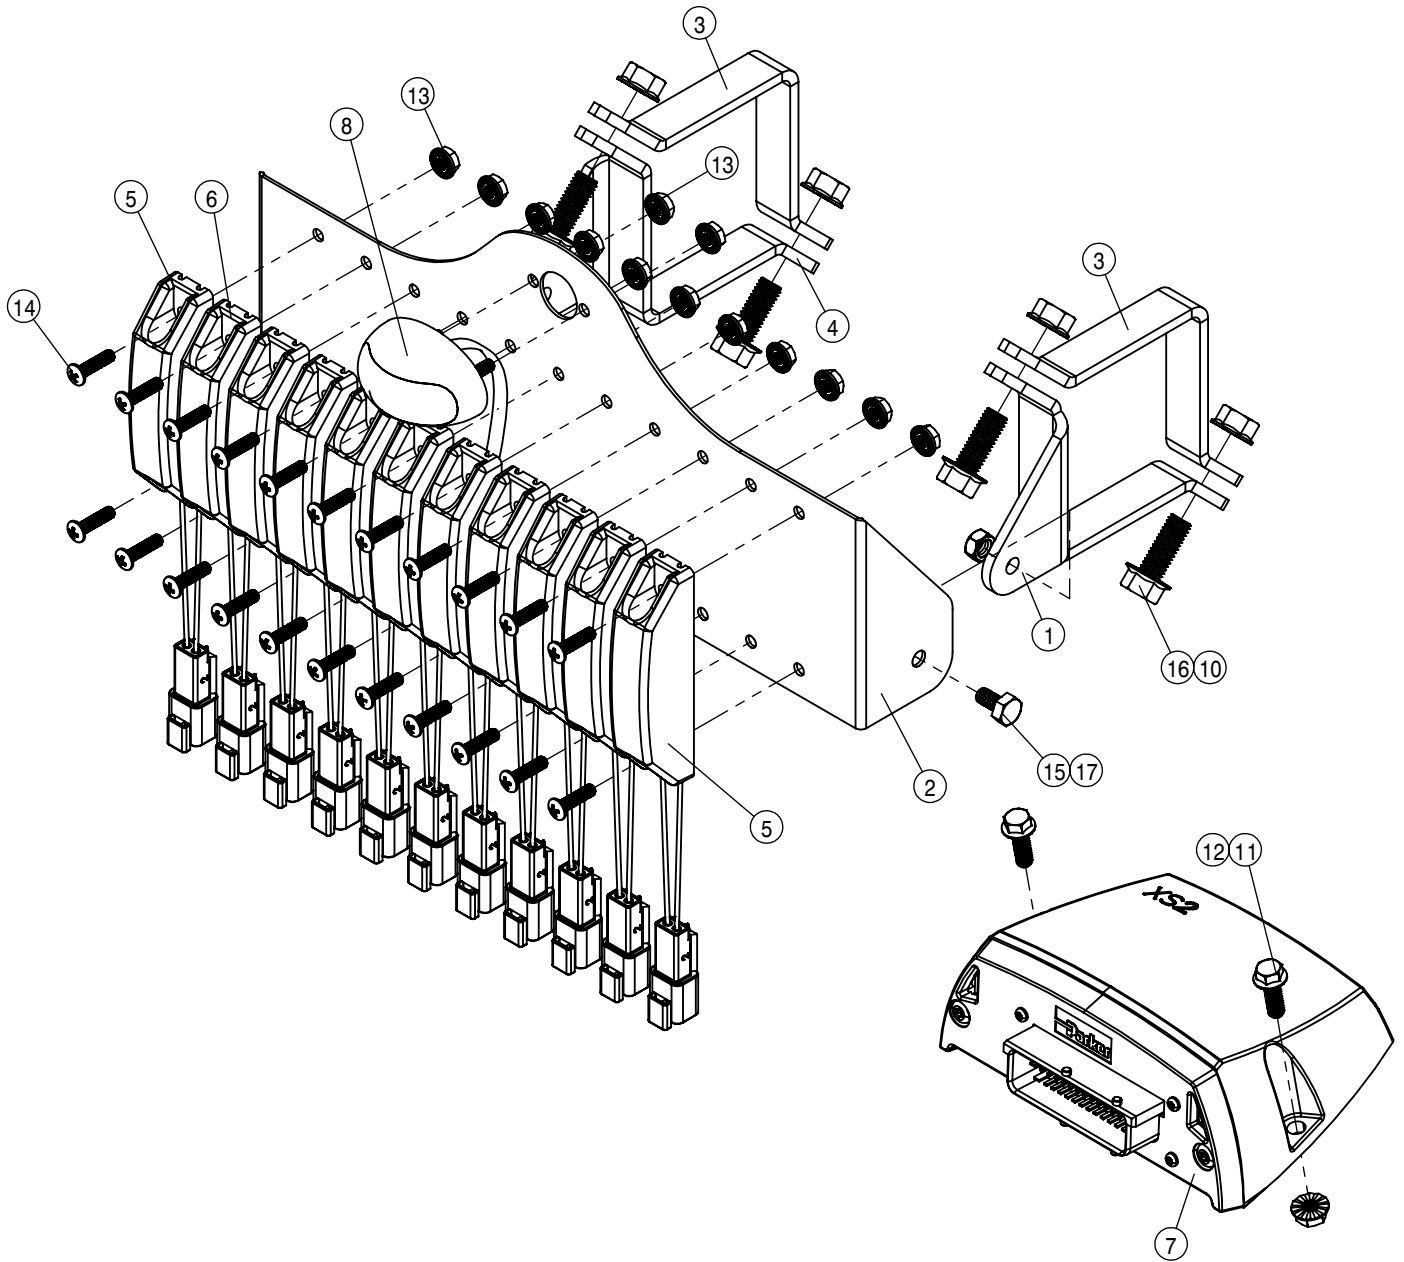

SECTION INDICATOR LIGHTS 120/132			
DET	QTY	P/N	DESCRIPTION
1	1	165993	RECEPT MTG BRKT BENT RGT
2	1	165994	BOOM INDICATOR LGT MT
3	2	165995	RECEPT MTG BRKT
4	1	165996	RECEPT MTG BRKT BENT LFT
5	2	291325	AMBER LAMP,4" DT DEUTSCH
6	9	291326	RED LAMP,4" DT DEUTSCH
7	1	292017	IQAN-XS2 MODULE
8	1	293817	MASTER SPRAY LIGHT, STS 05
NS	1	294246	HARNNESS-SPRAY SEC LIGHT STS' 14
10	4	470087N	3/8UNC HEX SERR FLG NUT YZ
11	2	470118	1/4 UNC X 3/4 SER FLG BOLT
12	2	470121N	1/4 UNC SERR FLG LOCK NUT SS
13	24	470175	10-32 SERR FLANGE NUT
14	24	472235	10-32 X 3/4 PHIL HD MACH SCR
15	2	900000	1/4UNC X 1/2 HEX BOLT
16	4	900129N	3/8UNC X 1" SERR FLANGE BOLT
17	2	910000	1/4UNC HEX NUT