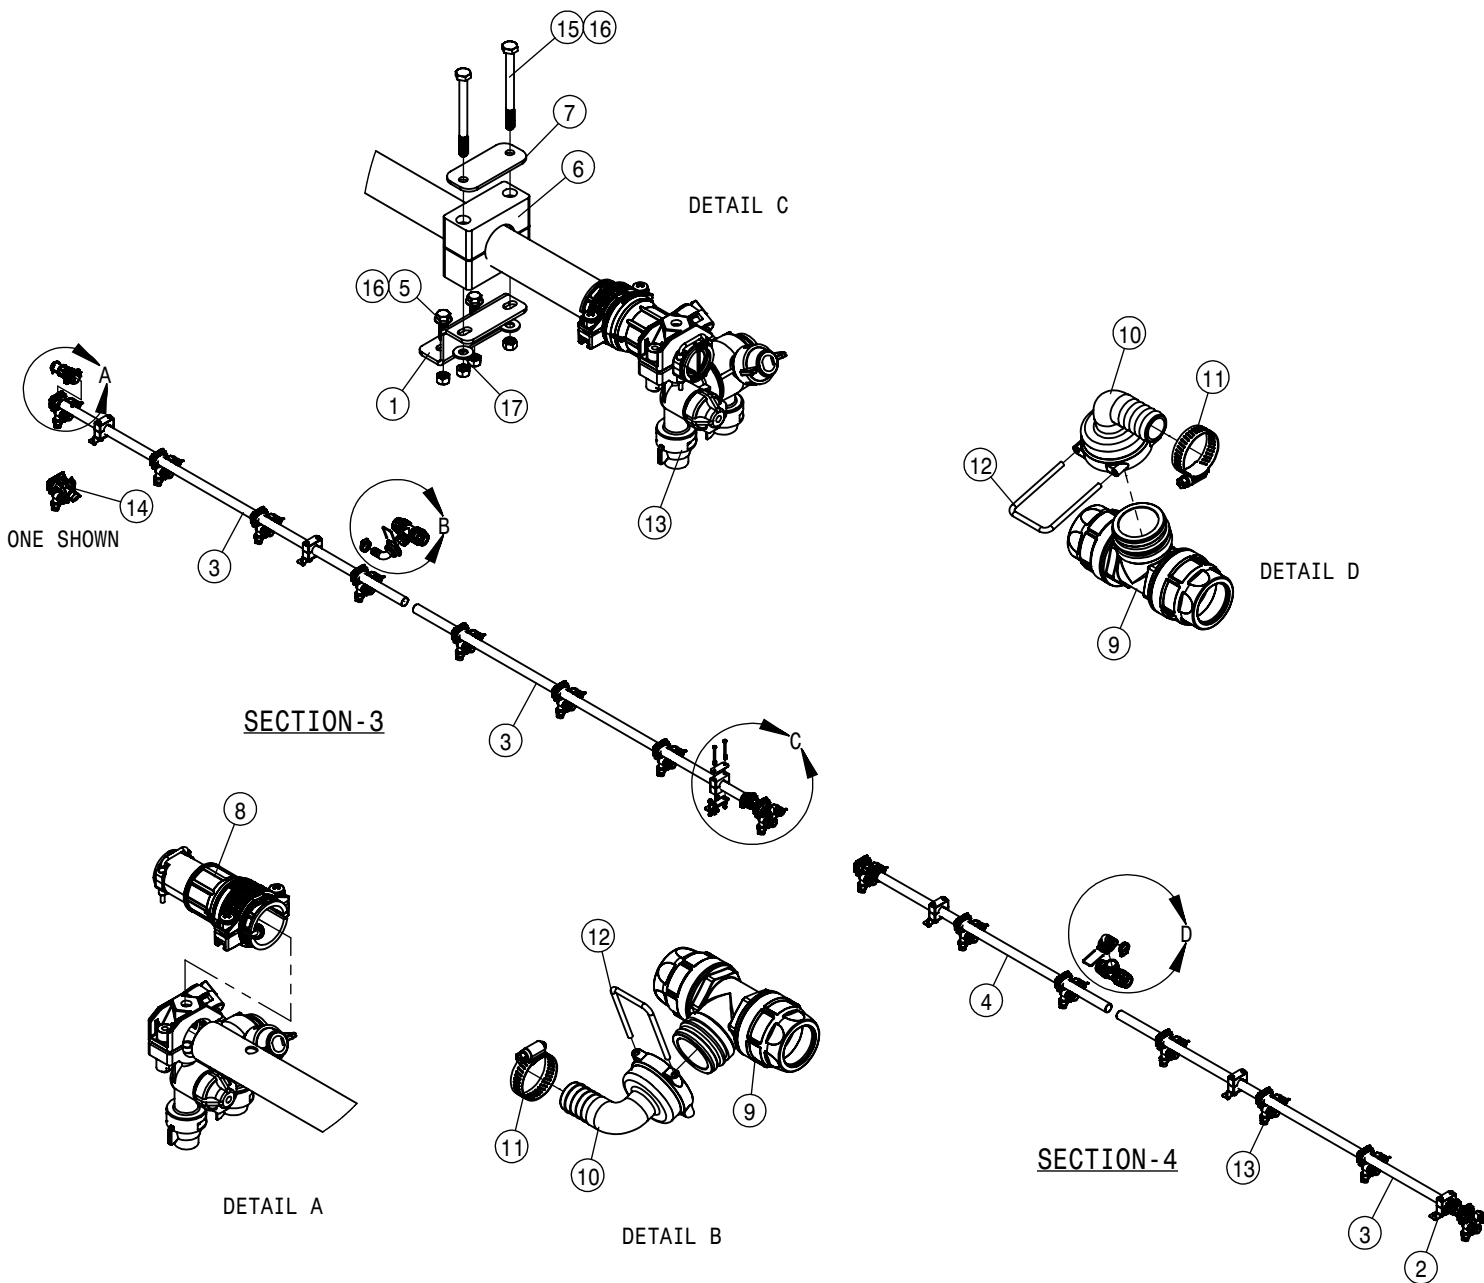

20" WET BOOM SPACING, SECTION 3-4 90/100 BOOM			
DET	QTY	P/N	DESCRIPTION
1	5	164859	CLAMP MT BRKT, WET BOOM, STS 04
2	1	164916	Z-BRKT, WET BOOM SECT 1, STS
3	3	167230	20" WET BOOM TUBE, 68.13 LG
4	1	167238	20" WET BOOM TUBE, 48.13 LG
5	12	470118	1/4 UNC X 3/4 SER FLG BOLT
6	6	470375	TUBE CLAMP BODY, 1.31 I.D. (PAIR)
7	6	470376	COVER PLATE FOR 470375
8	4	500295	NOZZLE BODY END CAP
9	2	500296	EASY FIT TEE 1" PIPE
10	2	500299	T5 TO 25MM HB 90
11	2	520090	HOSECLAMP NO 16 STAINLESS
12	2	737738	FORK,D.3 DIST.42 (737731)
13	15	737921	QUICK TJET 3-TIP BODY,1" HV
14	15	737925	QUICK TJET 5 + 1-TIP BODY 1"
15	12	900010	1/4UNC X 3" HEX BOLT
16	24	914000	1/4UNC HEX STOVER NUT
17	12	920000	1/4 SAE FLAT WASHER