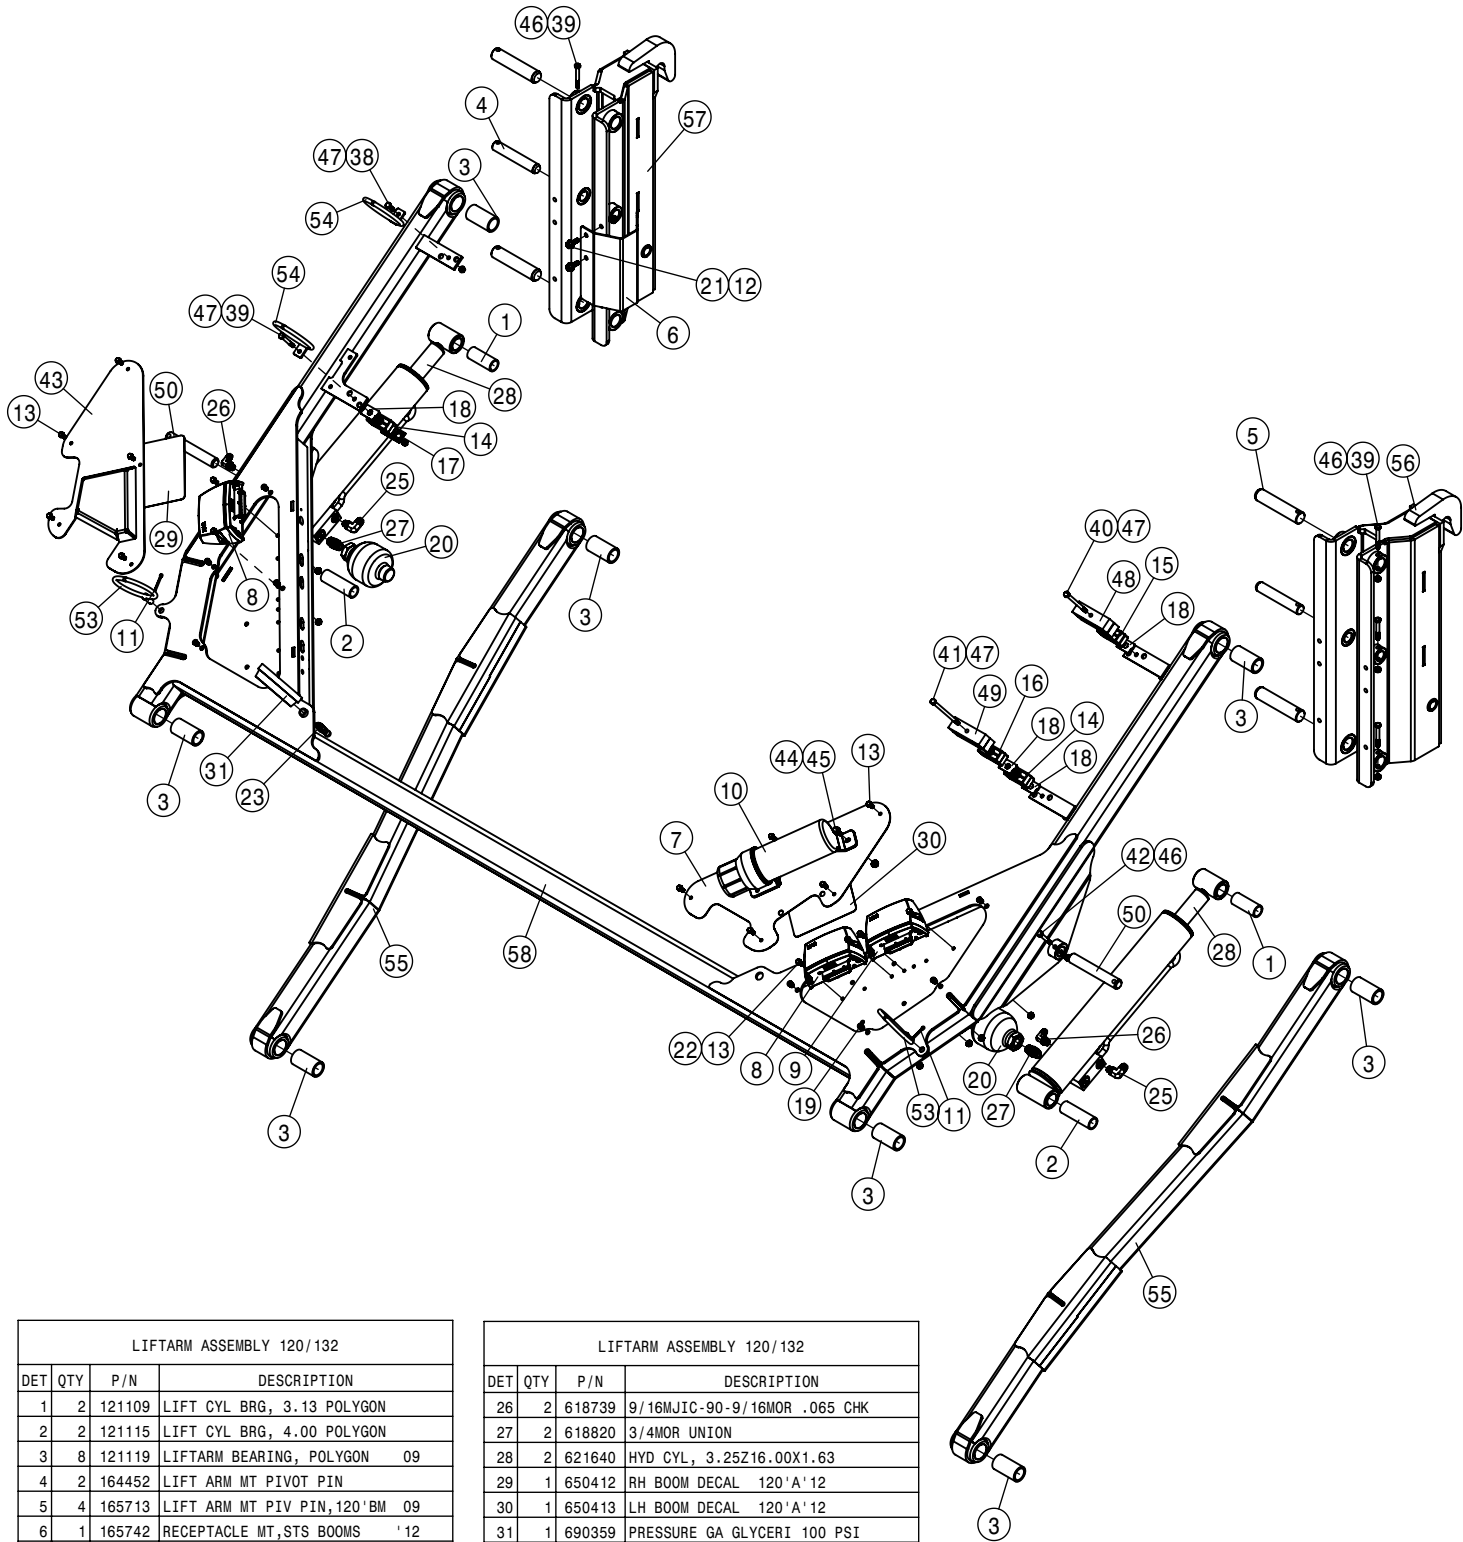

LIFTARM ASSEMBLY 120/132			
DET	QTY	P/N	DESCRIPTION
1	2	121109	LIFT CYL BRG, 3.13 POLYGON
2	2	121115	LIFT CYL BRG, 4.00 POLYGON
3	8	121119	LIFTARM BEARING, POLYGON 09
4	2	164452	LIFT ARM MT PIVOT PIN
5	4	165713	LIFT ARM MT PIV PIN,120'BM 09
6	1	165742	RECEPTACLE MT,STS BOOMS '12
7	1	166610	UPR LIFT ARM COVER, 120
8	2	292086	IQAN-XA2 MODULE->611
9	1	292087	IQAN-XS2 MODULE>611
10	1	344017	MANUAL CANISTER W/NEOPREN SEAL
11	2	470046	COTTER PIN 5/32 X 1 1/2 SS
12	2	470087	3/8UNC HEX SERR FLANGE NUT
13	16	470118	1/4 UNC X 3/4 SER FLG BOLT
14	2	470274	TUBE CLAMP BODY, .750-.750
15	1	470275	TUBE CLAMP BODY, 1.00-1.000
16	1	470275	TUBE CLAMP BODY, 1.00-1.000
17	1	470276	CLAMP COVER PLATE,SNGL, 2.55LG
18	4	470281	STACK BOLT SAFETY LOCK PLATE
19	10	470383	1/4-20 NUTSERT .165-.260 STL
20	2	470444	ACCUM, DIAPHRAGM, 30CI 1508 PSI
21	2	470460	3/8UNC X 1 HHSFB GR5 MC
22	6	473832	1/4-20UNC HEX FLG NUT SER SS
23	1	500128	1/4NPT-1/2 HOSE BARB, POLY
NS	2	693752	UC5 NETWORK 2 PIN PLUG
25	2	618249	3/4MJIC-90-9/16MOR LBO

LIFTARM ASSEMBLY 120/132			
DET	QTY	P/N	DESCRIPTION
26	2	618739	9/16MJIC-90-9/16MOR .065 CHK
27	2	618820	3/4MOR UNION
28	2	621640	HYD CYL, 3.25Z16.00X1.63
29	1	650412	RH BOOM DECAL 120'A'12
30	1	650413	LH BOOM DECAL 120'A'12
31	1	690359	PRESSURE GA GLYCERI 100 PSI
NS	2	693128	NORAC UC5 NETWORK 2-WAY CPLR
NS	1	693131	NORAC UC5 NETWORK CPLR, 8-WAY
NS	1	693135	NORAC CABLE, STS BM DISCNT, 150"
NS	2	693146	NORAC UC5 2-WAY CPLR W/TRMNTOR
NS	2	693147	NORAC UC5 NETWORK CPLR, 3-WAY
NS	2	693800	UC5 NETWORK 6PIN PLUG
38	1	900489	5/16UNC X 1 HHCS SS
39	5	900494	5/16UNC X 2 1/2 HHCS SS
40	1	900500	5/16UNC X 4 1/4 HHCS SS
41	1	900502	5/16UNC X 5 1/2 HHCS SS
42	4	900503	5/16UNC X 2 1/4 HHCS SS
43	1	167912	UPR LIFT ARM COVER RT WLD, 120
44	2	910119	5/16-18UNC HEX FLG NUT SER SS
45	2	910126	5/16UNC X 1 HHSFB SS
46	8	910132	5/16-18UNC NYLOCK NUT SS
47	4	914002	5/16UNC HEX STOVER NUT
48	1	A51729	TUBE CLAMP (PAIR)
49	1	A51729	TUBE CLAMP (PAIR)
50	2	A53739	LIFT CYL PIN, BARREL PIN, DELTA

LIFTARM ASSEMBLY 120/132			
DET	QTY	P/N	DESCRIPTION
NS	1	693750	UC5 INTERFACE CABLE
NS	1	693749	UC5 CABLE, VALVE
53	2	164517	HOSE SUPPORT RING WLD
54	2	165954	HOSE RING WLD
55	2	166587	LWR LIFT ARM WLDMT,120'BOOM 09
56	1	166600	QUICK ATTACH WLD LH OFFSET
57	1	166601	QUICK ATTACH WLD RH OFFSET
58	1	167032	UPPER LIFT ARM WLDMT,120'BM 11
NS	3	693741	CABLE UC5 NETWORK 14 AWG 1M
NS	1	693757	UC5 NETWORK CABLE,14 AWG .5M
NS	1	693759	INSTALL MANUAL UC5,HG06,STS
NS	2	693805	CABLE,UC5 NETWORK 14 AWG 15M
NS	2	693806	CABLE,UC5 12 AWG 7M