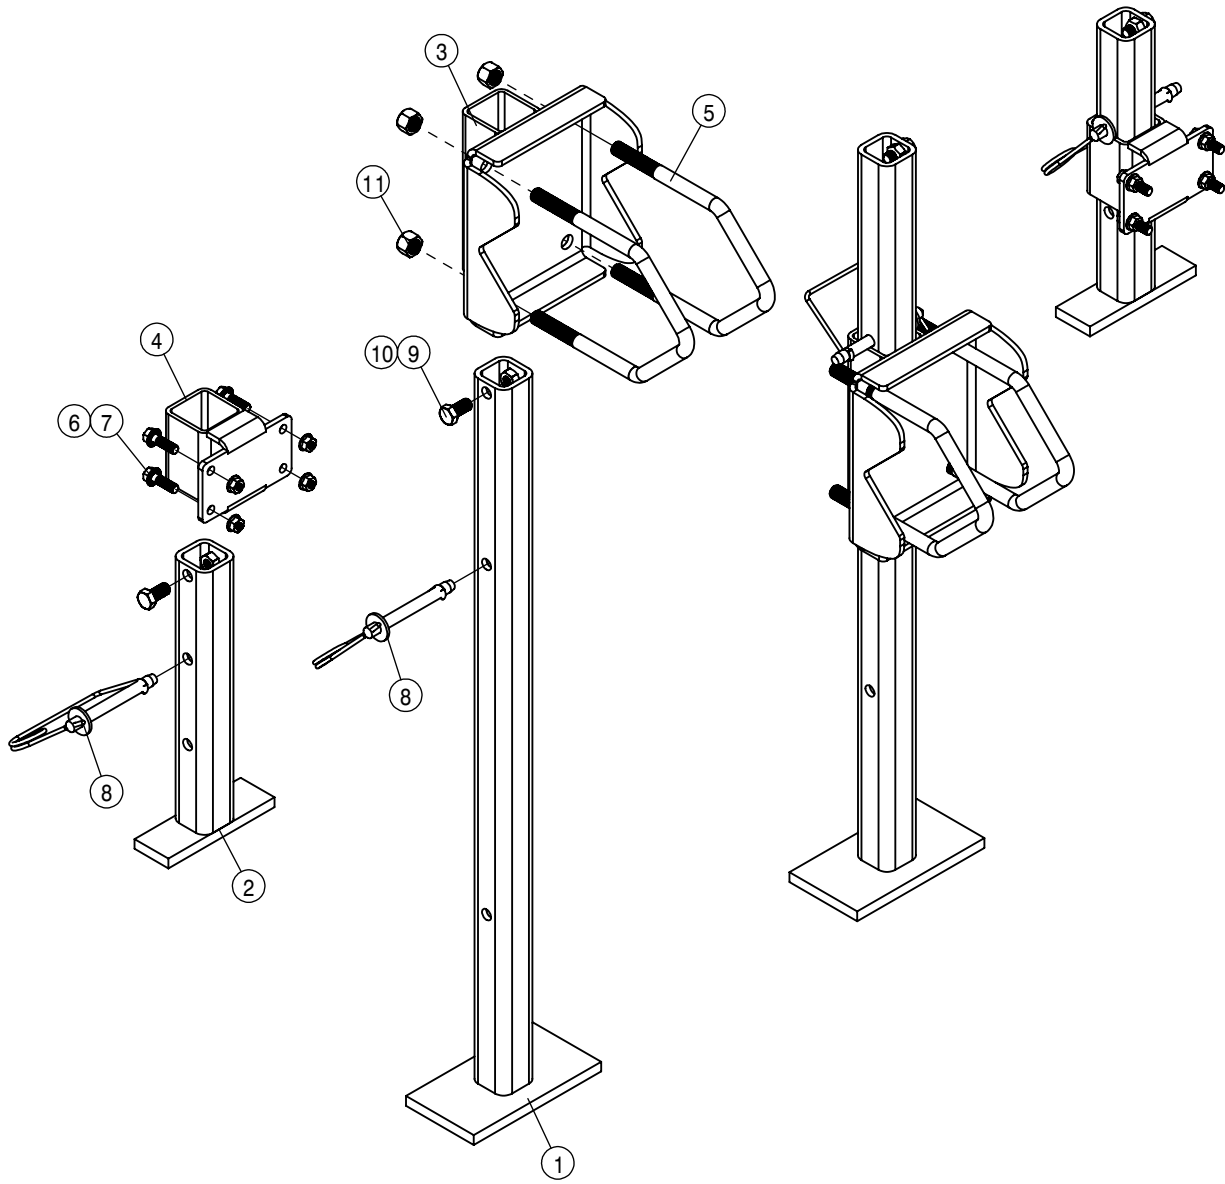

BOOM STAND OPTION 90/100			
DET	QTY	P/N	DESCRIPTION
1	2	164787	TRANSOM STAND POST WLD, STS 04
2	2	164794	BOOM STAND POST WLD, STS 04
3	2	164855	TRANSOM STAND MT WLD, STS 05
4	2	164857	MAIN BOOM JACKSTAND WLD, STS 05
5	4	438293	5/8UNC X 6 1/4 CTR U-BOLT TRI
6	8	470087	3/8UNC HEX SERR FLANGE NUT
7	8	470329	3/8UNC X 1 1/4 SERR FLG HEX BOLT
8	4	470361	SNAP LOCK PIN, 1/2 X 3 1/2
9	4	900263	1/2UNC X 1" HEX BOLT
10	4	914008	1/2 UNC HEX STOVER NUT
11	8	914010	5/8UNC HEX STOVER NUT