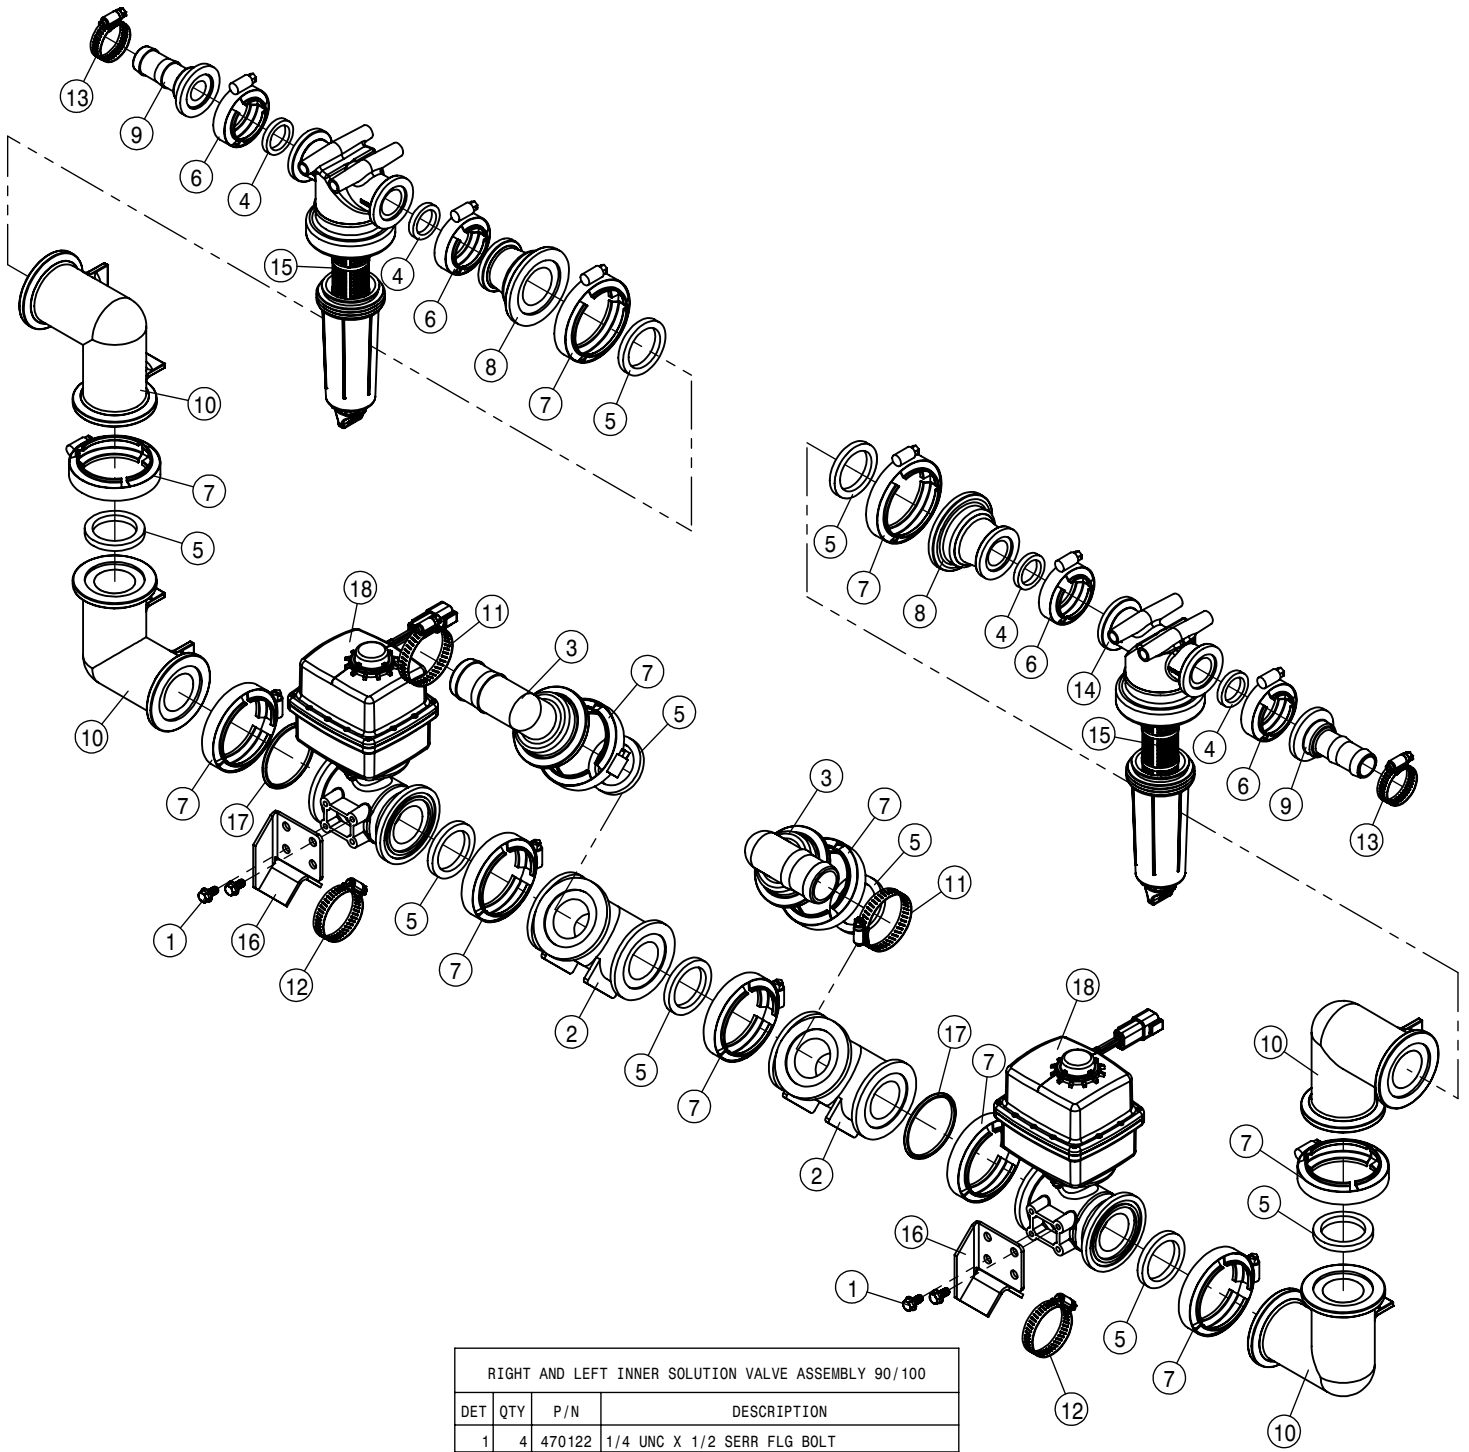

RIGHT AND LEFT INNER SOLUTION VALVE ASSEMBLY 90/100			
DET	QTY	P/N	DESCRIPTION
1	4	470122	1/4 UNC X 1/2 SERR FLG BOLT
2	2	500151	2" FLANGE TEE, POLY
3	2	500153	2" FLANGE-90-1 1/2 HBARB POLY
4	4	500157	1" FLANGE GASKET EPDM
5	9	500158	1 1/2" GASKET FOR 2" FLANGE
6	4	500159	1" FLANGE CLAMP S.S.
7	11	500160	2" FLANGE CLAMP S.S.
8	2	500161	2" FLANGE-1"FLANGE ADPTR POLY
9	2	500171	1" FLANGE-1" HOSE BARB POLY
10	4	500180	2" FLANGE-90-2"FLANGE LBO POLY
11	2	520067	HOSE CLAMP NO 28 STAINLESS
12	2	520085	HOSE CLAMP NO 24 STAINLESS
13	2	520090	HOSECLAMP NO 16 STAINLESS
14	2	690660	LINE "T" STRAINER, 1" FLANGE W/O SCREEN
15	2	690661	50 MESH SCREEN FOR 690660
16	2	690871	80/90 BOOM VLVO MT WLD 03
17	2	696254	O-RING, KZCO FLANGED VALVE
18	2	696260	VALVE, KZCO C2F-55B-M-S9