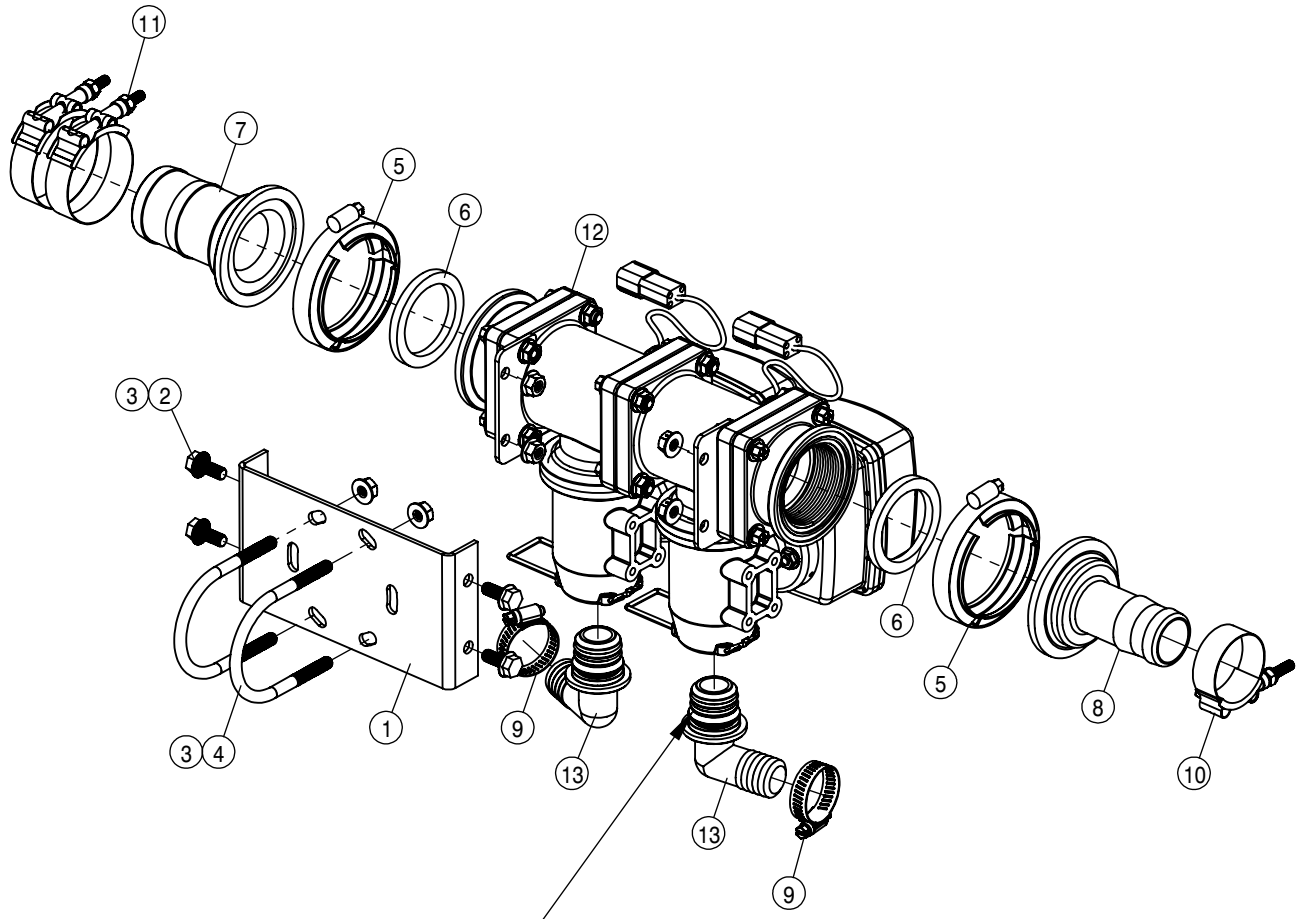

696276-0-RING FOR 696271 & 696272

LEFT INNER SOLUTION VALVE ASSEMBLY 120/132			
DET	QTY	P/N	DESCRIPTION
1	1	167335	MTG BRKT SLTN VALVE 120' - 1
2	4	470233	5/16UNC X 3/4 SERR FLG HEX BOLT
3	8	470570	5/16UNC HEX FLG CNTR LOCK NUT
4	2	473974	5/16UNC-2 9/16-3 1/2 U-BOLT SS
5	2	500194	2" FP FLANGE CLAMP S.S.
6	2	500195	2" FP FLANGE GASKET EPDM
7	1	500196	2"FP FLANGE-2"HOSE BARB POLY
8	1	500230	2" FP FLANGE PLUG-1 1/2" HOSE BARB
9	2	520090	HOSECLAMP NO 16 STAINLESS
10	1	520133	1.81/2.06 T-BOLT HOSE CLAMP SS
11	2	520141	2.31/2.62 T-BOLT HOSE CLAMP SS
12	1	696270	2-VALVE STACK, QX4 KZCO
13	2	696272	1" 90 HOSE BARB FOR 696270, KZCO