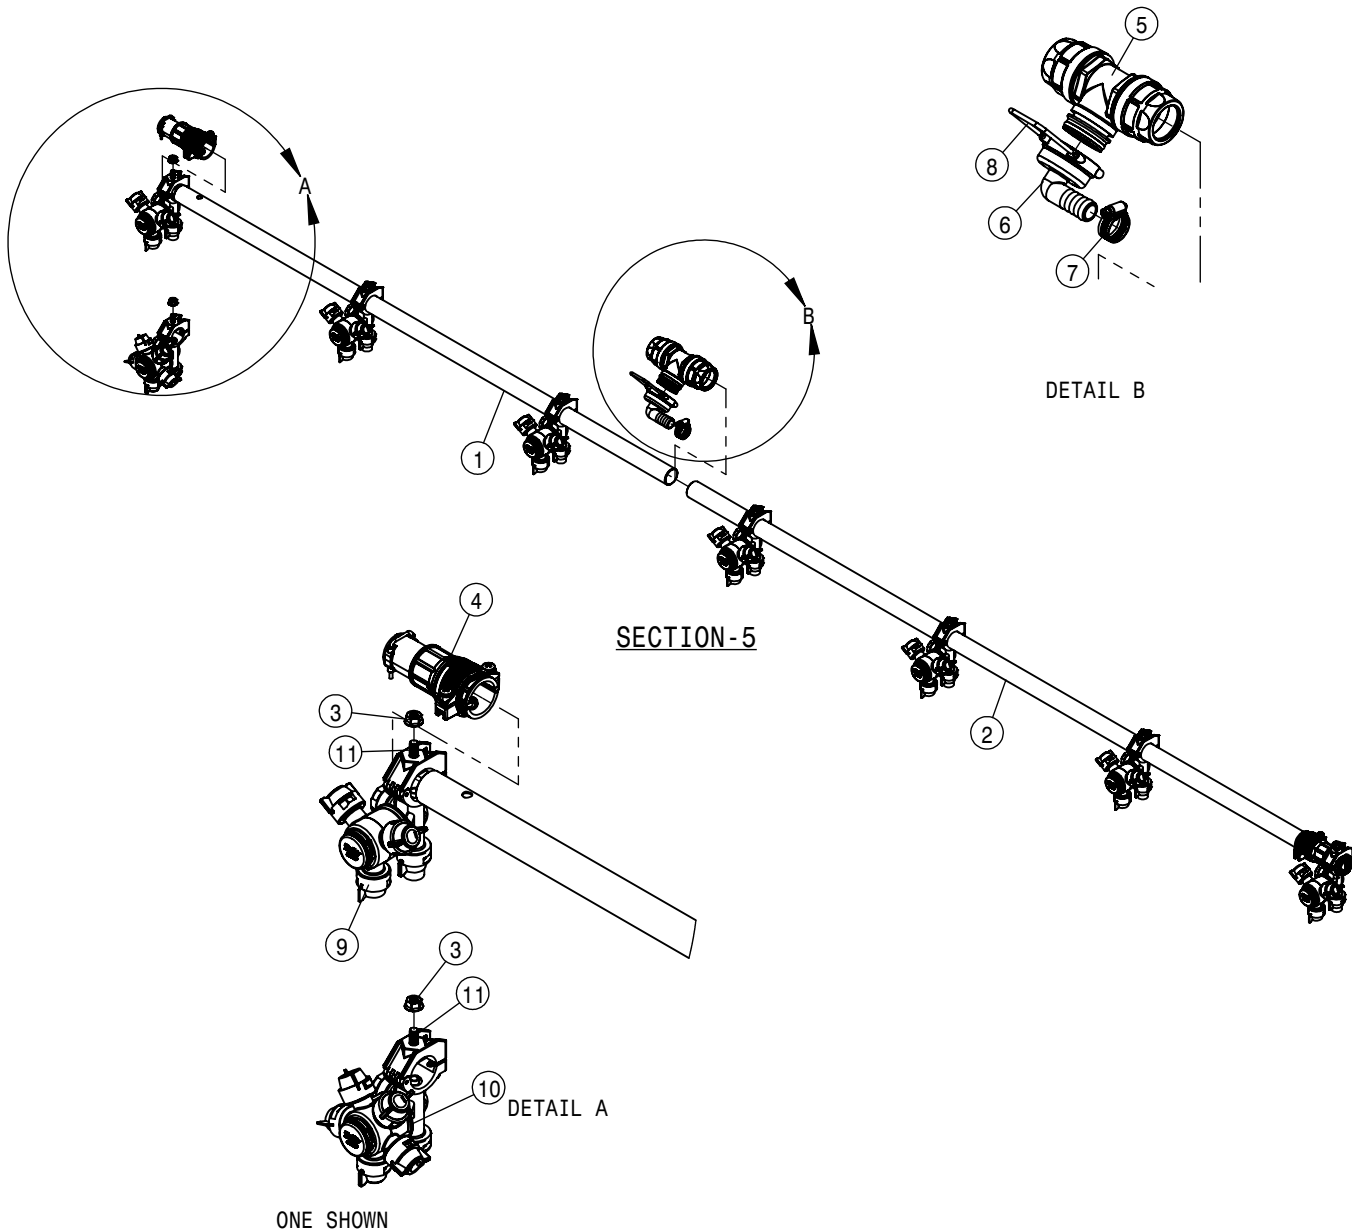

20" WET BOOM SPACING, SECTION-5 120' BOOM			
DET	QTY	P/N	DESCRIPTION
1	1	167231	20" WET BOOM TUBE, 50.66 LG
2	1	167237	20" WET BOOM TUBE, 65.66 LG
3	14	470113N	5/16UNC SERR FLG LOCK NUT SS
4	2	500295	NOZZLE BODY END CAP
5	1	500296	EASY FIT TEE 1" PIPE
6	1	500297	T5 TO 20MM HB 90
7	1	520080	HOSE CLAMP NO 10 STAINLESS
8	1	737738	FORK,D.3 DIST.42 (737731)
9	7	737921	QUICK TJET 3-TIP BODY,1" HV
10	7	737925	QUICK TJET 5 + 1-TIP BODY 1"
11	14	900064S	5/16UNC X 3/4" HEX BOLT SS