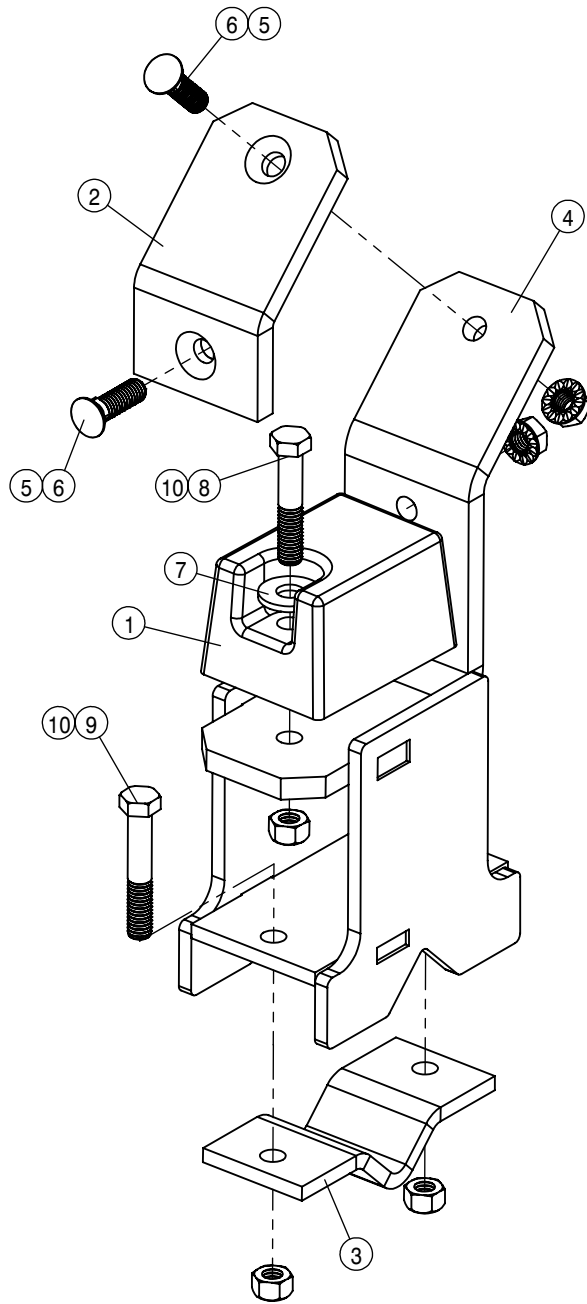

BOOM SUPPORT CRADLE ASSEMBLY 90/100			
DET	QTY	P/N	DESCRIPTION
1	1	164541	BOOM SUPPORT PAD
2	1	164542	BOOM SUPPORT CRADLE PAD
3	1	164543	BOOM SUPPORT KEEPER
4	1	164811	BOOM SUPP CRADLE WLD,80/90' 04
5	2	470087	3/8UNC HEX SERR FLANGE NUT
6	4	470328	3/8UNC X 1 1/4 #3HD PLOW BOLT
7	1	483043N	3/8 REGULAR FLAT WASHER YZ
8	1	900133	3/8UNC X 2" HEX BOLT
9	2	900170	3/8UNC X 2 1/4 HEX BOLT
10	3	914004	3/8UNC HEX STOVER NUT