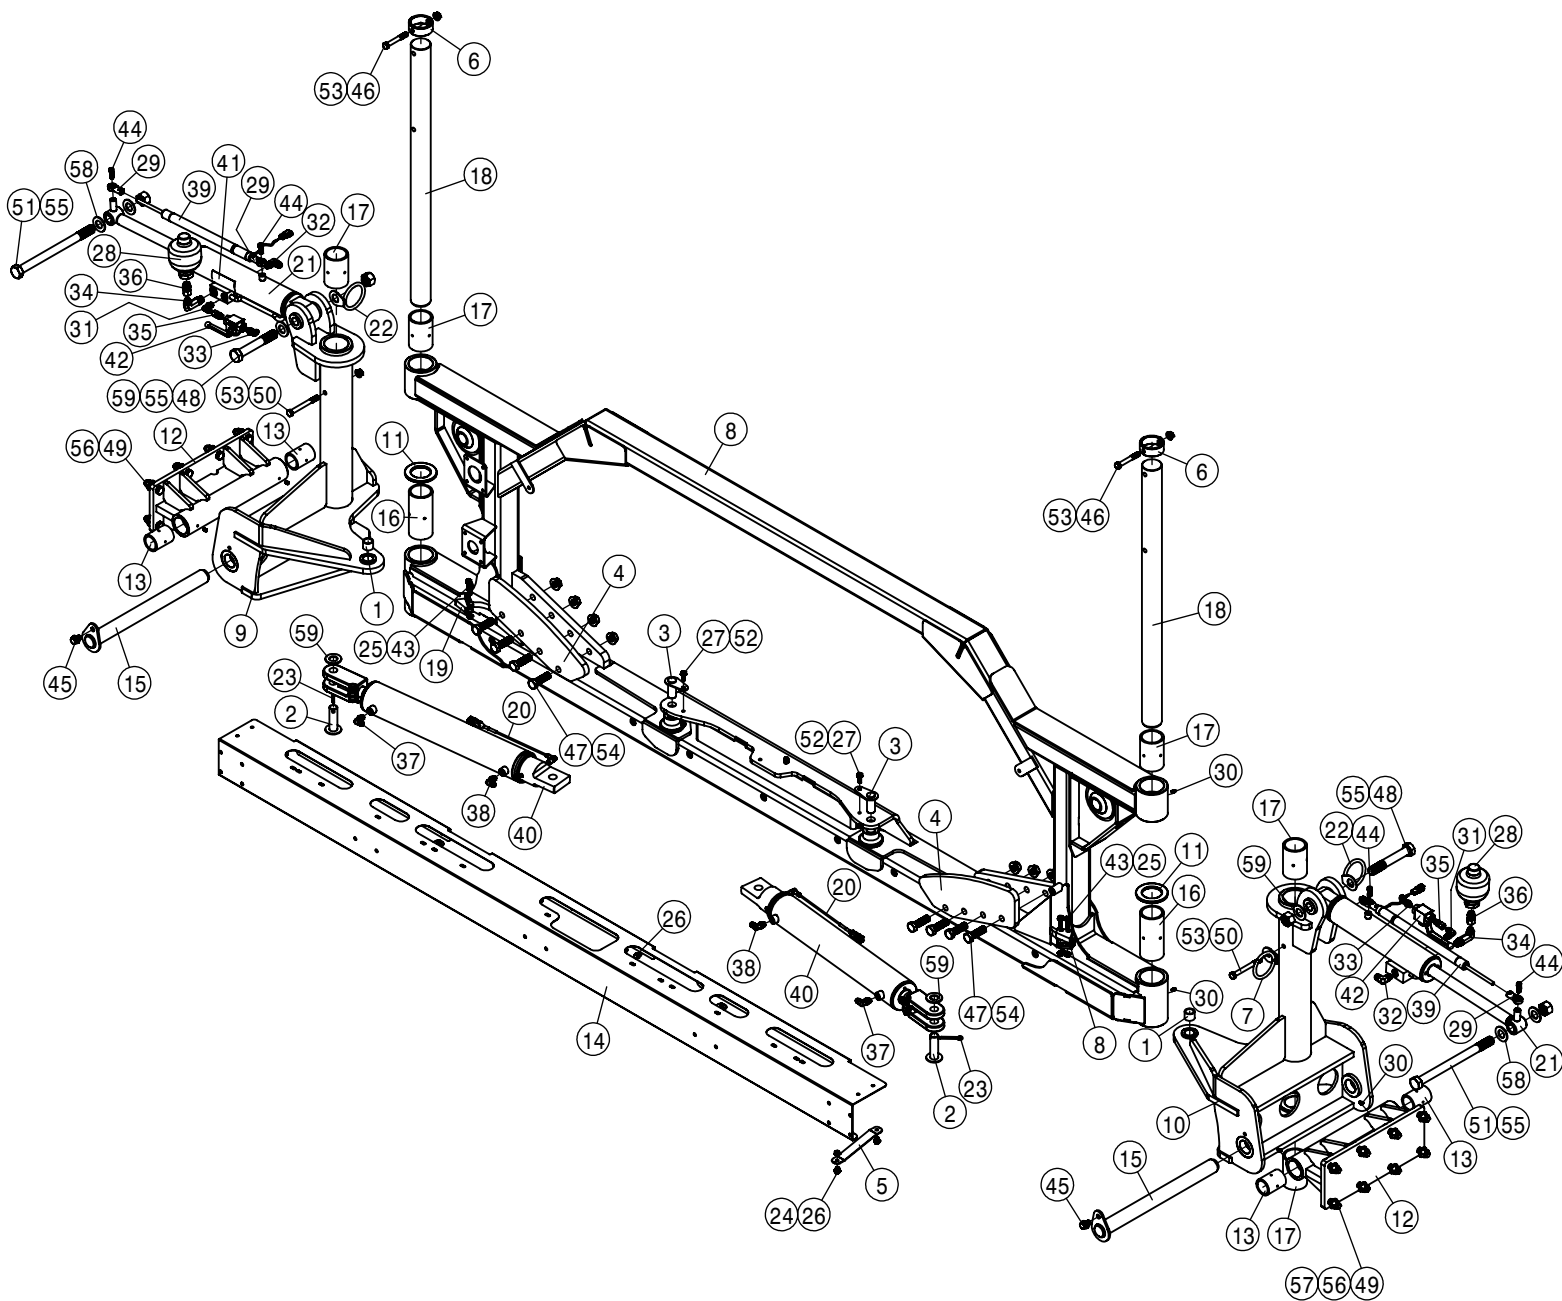

TRANSOM ASSEMBLY 120/132			
DET	QTY	P/N	DESCRIPTION
1	2	121126	BEARING,1.00-1.25-1.10 POLYGON
2	2	164498	BOOM FOLD CYL PIN WLD
3	2	166127	TRANSOM PIN WLD 1", A10
4	2	166566	ROLLER GUIDE PLATE, 120
5	6	166694	CENTER SOLN SUB MNT STRAP, 120
6	2	166932	PIVOT PIN RET RING, 120
7	1	166983	HOSE SUPPORT RING WLD
8	1	166989	TRANSOM PIVOT WLDMT, 120
9	1	167014	RH TRANSOM PIVOT WLD
10	1	167015	LH TRANSOM PIVOT WLD
11	2	167030	THRUST WASH PIVOT TUBE, 120'ALUM
12	2	167036	ALUM BOOM SECT 1 ADPTR WLD
13	4	167041	FIBER BUSH, ADPTR PLATE 120'ALUM
14	1	167042	CTR SCT SOLU MT CHANNEL
15	2	167043	LEVEL PIN WLD 120'ALUM
16	2	167046	BEARING,2.51-2.99-6.38 POLYGON
17	6	167047	BEARING,2.51-2.99-4.25 POLYGON
18	2	167048	SHAFT, INNER TRANS PIVOT 120'ALUM
19	2	169131	MECH FOLD STOP, 120 AL
20	2	291994	SENSOR HARNESS FOR AWS

TRANSOM ASSEMBLY 120/132			
DET	QTY	P/N	DESCRIPTION
21	2	621642	HYD CYL, 3.00X9.00X1.38
22	2	438302	HOSE SUPPORT RING WLD W/WASHER
23	2	470012N	5/16 X 2 COTTER PIN SS
24	6	470113	5/16UNC SERR FLG LOCK NUT
25	4	470113N	5/16UNC SERR FLG LOCK NUT SS
26	19	470232N	5/16UNC X 1/2 SERR FLG BOLT SS
27	2	470234N	5/16UNC X 1" SERR FLG BOLT SS
28	2	470444	ACCUM, DIAPHRAGM, 30CI 1508 PSI
29	4	470628	BALL END,9.9MM BORE X 10MM THD
30	10	471005N	GREASE ZERK, 1/4-28 X 1/2 YZ
31	2	618119	9/16MJIC-90-9/16MOR LBO
32	2	618249	3/4MJIC-90-9/16MOR LBO
33	2	618425	9/16MJIC-45-9/16MOR LBO
34	2	618443	3/4MJIC-90-3/4MOR EX LG LBO
35	2	618668	9/16FJIC SWIV-9/16MOR ADPTR
36	2	618669	3/4FJIC SWIV-3/4MOR ADPTR
37	2	618689	9/16MOR-90-9/16MJ .042 CHK VLV
38	2	618739	9/16MJIC-90-9/16MOR .065 CHK
39	2	294330	LINEAR POSITION SENSOR, 250mm
40	2	621656	HYD CYL,3.50X19.75X1.75

TRANSOM ASSEMBLY 120/132			
DET	QTY	P/N	DESCRIPTION
41	2	650390	DECAL,DANGER, DO NOT MOD ACCUM
42	2	696131	HIGH PRESSURE BALL VALVE
43	4	900066N	5/16UNC X 1 1/4 SERR.FLG.HEX BOLT
44	4	900172	3/8UNC X 1"SOC HD CAP SCR,ZINC
45	2	900262N	1/2UNC X 3/4 SER FLANGE BOLT
46	2	900272N	1/2UNC X 3 1/2 HEX BOLT
47	8	900404	3/4UNC X 2 1/2 HEX BOLT
48	2	900851	1" UNC X 6 1/2" HEX BOLT GR8 YZ
49	16	900857	5/8UNC X 2 1/4 HEX BOLT GR8
50	2	900863	1/2UNC X 4 3/4 HEX BOLT GR 8 YZ
51	2	900869	1" UNC X 13" HEX BOLT GR8 YZ
52	2	914002N	5/16UNC HEX STOVER NUT YZ
53	4	914008N	1/2UNC SMTH FLG CTR LCK NUT YZ
54	8	914012N	3/4UNC CNTLCK SM FLG HEX NUT
55	4	914016	1" UNC HEX STOVER NUT
56	16	914810	5/8UNC HEX STOVER NUT GR8
57	16	920005N	5/8 SAE FLAT WASHER
58	4	920008	1" SAE FLAT WASHER
59	4	920008N	1" SAE FLAT WASHER