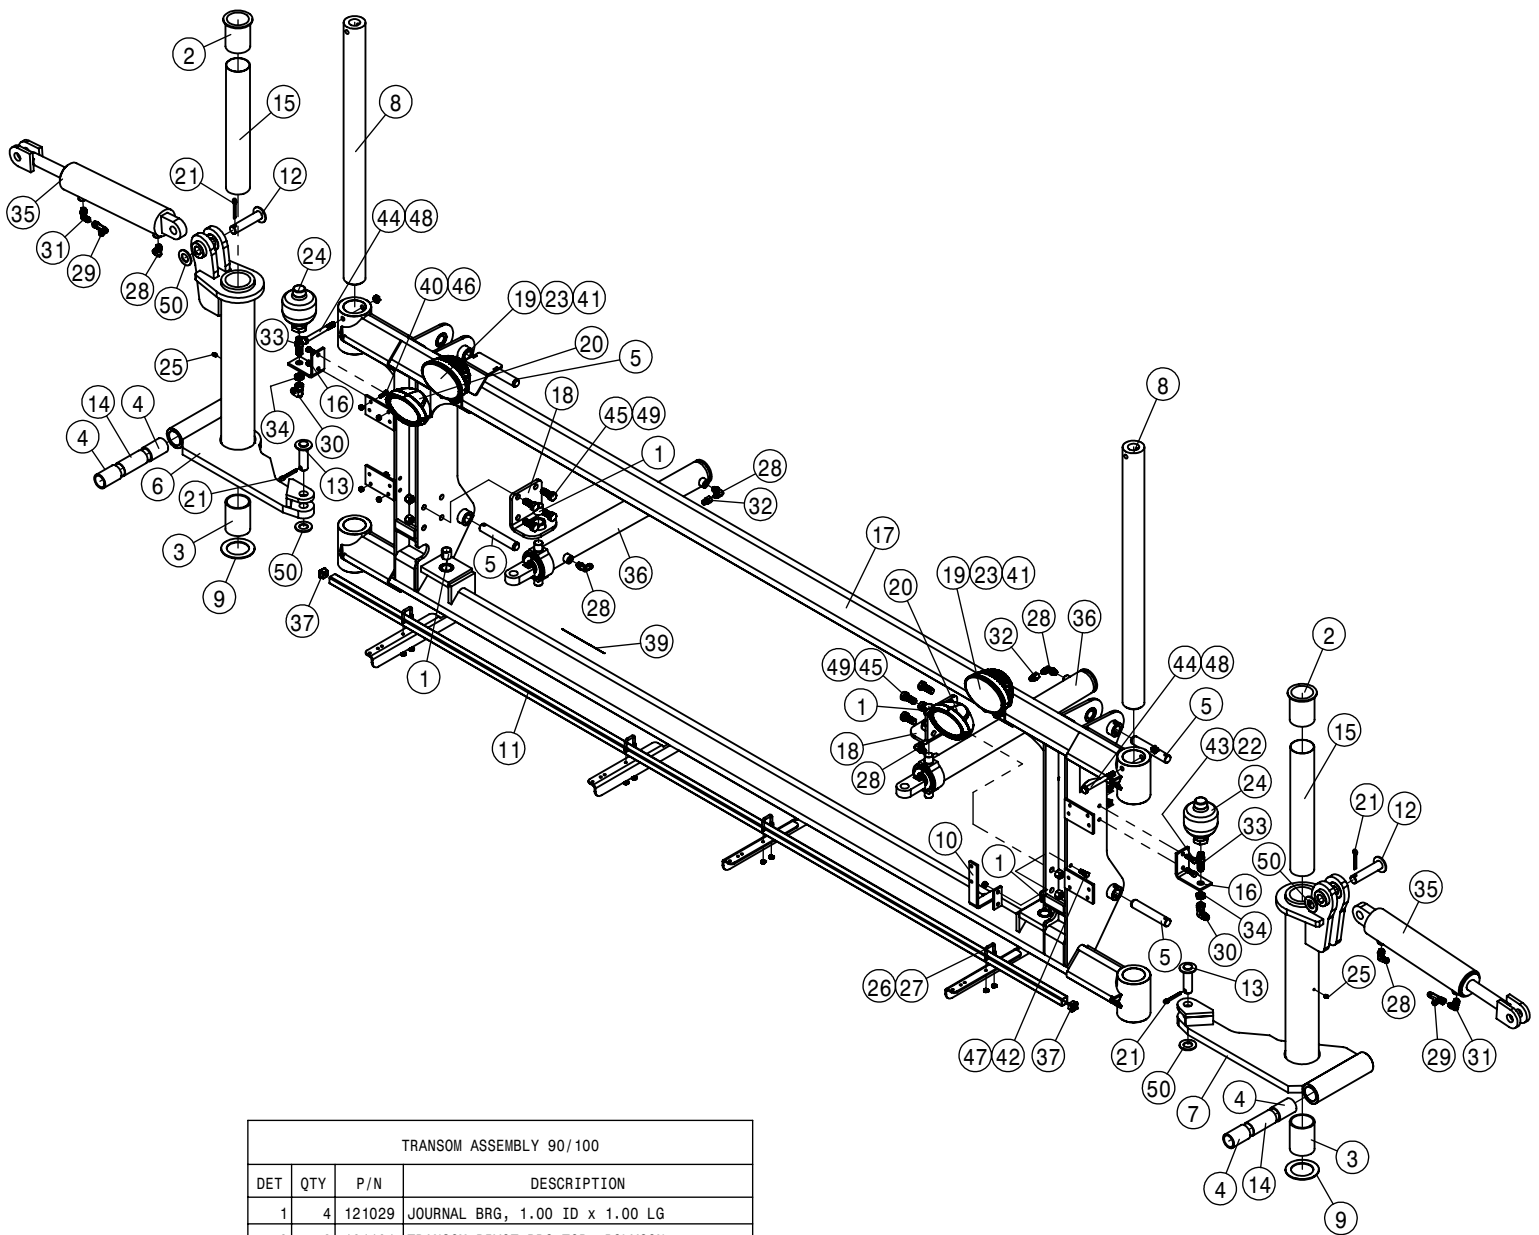

TRANSCOM ASSEMBLY 90/100			
DET	QTY	P/N	DESCRIPTION
1	4	121029	JOURNAL BRG, 1.00 ID x 1.00 LG
2	2	121101	TRANSCOM PIVOT BRG, TOP POLYGON
3	2	121103	TRANSCOM PIVOT BRG, LWR POLYGON
4	4	121104	BOOM PIVOT BEARING, POLYGON
5	4	164452	LIFT ARM MT PIVOT PIN
6	1	164469	RH TRANSCOM PIVOT WLD
7	1	164470	LH TRANSCOM PIVOT TUBE WLD
8	2	164481	INNER TRANSCOM PIVOT TUBE
9	2	164482	TRANSCOM PIVOT WASHER
10	1	164485	HOSE SUPPORT WLD
11	1	164491	1.000 SQ X 16GA X 124.00 C/L
12	2	164496	LEVEL CYL PIN WLD, TRANSCOM END
13	2	164498	BOOM FOLD CYL PIN WLD
14	2	164641	BOOM PIVOT BRG SPACER
15	2	164642	TRANSCOM PIVOT BRG SPACER
16	2	165027	ACCUMULATOR MT, STSLS
17	1	165825	TRANSCOM WLD STS12 '10
18	2	165828	FOLD CYL TRUNNION MT WLD 10
19	2	292612	WORKLIGHT - LED FLOOD STS'14
20	2	292614	WORK LIGHT, HALOGEN FLOOD '14
21	4	470012	5/16 X 2 COTTER PIN
22	4	470087	3/8UNC HEX SERR FLANGE NUT
23	2	470087N	3/8UNC HEX SERR FLG NUT YZ
24	2	470444	ACCUM, DIAPHRAGM, 30CI 1508 PSI
25	2	471005	GREASE ZERK, 1/4-28 X 1/2
26	8	473842	1/4UNC LOCK NUT, CNTR POINT
27	4	473979	1/4UNC-1 1/8ID-1 1/2U-BOLTSQSS
28	6	618119	9/16MJIC-90-9/16MOR LBO

TRANSCOM ASSEMBLY 90/100			
DET	QTY	P/N	DESCRIPTION
29	2	618486	9/16FJIC SW RUN TEE-9/16MJIC
30	2	618609	3/4MJIC-90-3/4FJIC SWIV LBO
31	2	618689	9/16MOR-90-9/16MJ .042 CHK VLV
32	2	618733	9/16JIC .042 ORIFICE ADPTR
33	2	618743	3/4MOR-3/4MJIC BLKHD, .040 ORF
34	2	618744	3/4 THD BLKHD LOCK NUT
35	2	621558	3.00 X 11.00 X 1.38 LEVEL CYL.
36	2	621560	2.50 X 21.00 X 1.38 FOLD CYL.
37	2	629727	FINISH PLUG 1" SQ 16 GA
NS	1	650428	DECAL SHEET, 90' BOOM
39	1	650458	DECAL, PATENTS, HAGIE BOOM/DTB
40	4	900065	5/16UNC X 1" HEX BOLT
41	2	900128N	3/8UNC X 3/4 SER FLANGE BOLT
42	2	900129	3/8UNC X 1" HEX BOLT
43	4	900130	3/8UNC X 1 1/4 HEX BOLT
44	2	900284	1/2UNC X 4 3/4 HEX BOLT
45	8	900333	5/8UNC X 1 1/2 HEX BOLT
46	4	914002	5/16UNC HEX STOVER NUT
47	2	914004	3/8UNC HEX STOVER NUT
48	2	914008	1/2 UNC HEX STOVER NUT
49	8	914010	5/8UNC HEX STOVER NUT
50	4	920008	1" SAE FLAT WASHER