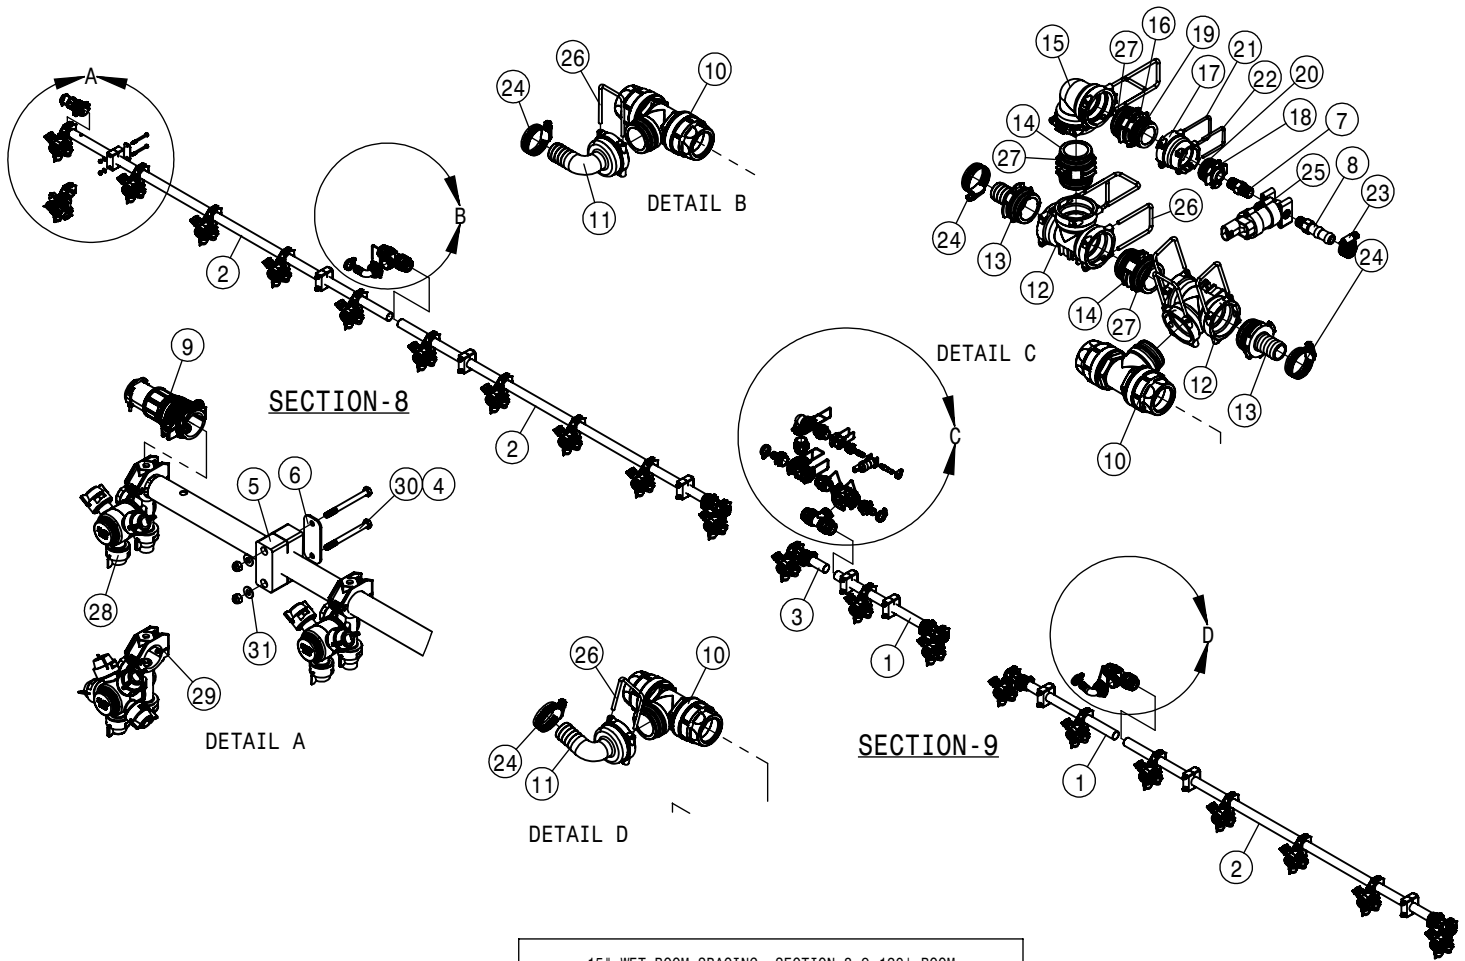

15" WET BOOM SPACING, SECTION 8-9 120' BOOM			
DET	QTY	P/N	DESCRIPTION
1	2	167224	15" WET BOOM TUBE, 20.66 LG
2	3	167225	15" WET BOOM TUBE, 65.66 LG
3	1	167226	15" WET BOOM TUBE, 5.66 LG
4	18	470089N	1/4UNC HEX NYLOC NUT, 316 SS
5	9	470375	TUBE CLAMP BODY, 1.31 I.D. (PAIR)
6	9	470376	COVER PLATE FOR 470375
7	1	500001	1/4MNPT HEX PIPE NIPPLE STL
8	1	500128	1/4NPT-1/2 HOSE BARB, POLY
9	6	500295	NOZZLE BODY END CAP
10	3	500296	EASY FIT TEE 1" PIPE
11	2	500299	T5 TO 25MM HB 90
12	2	500300	T5 FEMALE TEE
13	2	500301	T5 MALE TO 25MM HB
14	2	500302	T5 MALE COUPLER
15	1	500303	T5 FEMALE 90
16	1	500304	T5 - T4 MALE REDUCER
17	1	500305	T4 - T3 FEMALE REDUCER
18	1	500306	T3 MALE TO 1/4" NPT
19	1	500308	O-RING, 3.53MM X 28.17MM EPDM
20	1	500309	O-RING, 2.62MM X 25.07MM EPDM
21	1	500310	FORK D3 DIST 34.2
22	1	500311	FORK D3 DIST 29
23	1	520069	HOSE CLAMP NO 6 STAINLESS
24	4	520090	HOSECLAMP NO 16 STAINLESS
25	1	696235	1/4" ELECT SOLU SOLE VLV, 2203
26	10	737738	FORK,D.3 DIST.42 (737731)
27	7	737763	O-RING, 1 1/4" CONN EPDM
28	20	737921	QUICK TJET 3-TIP BODY,1" HV
29	20	737925	QUICK TJET 5 + 1-TIP BODY 1"
30	18	900010N	1/4UNC X 3" HEX BOLT SS
31	18	920000N	1/4 SAE FLAT WASHER SS