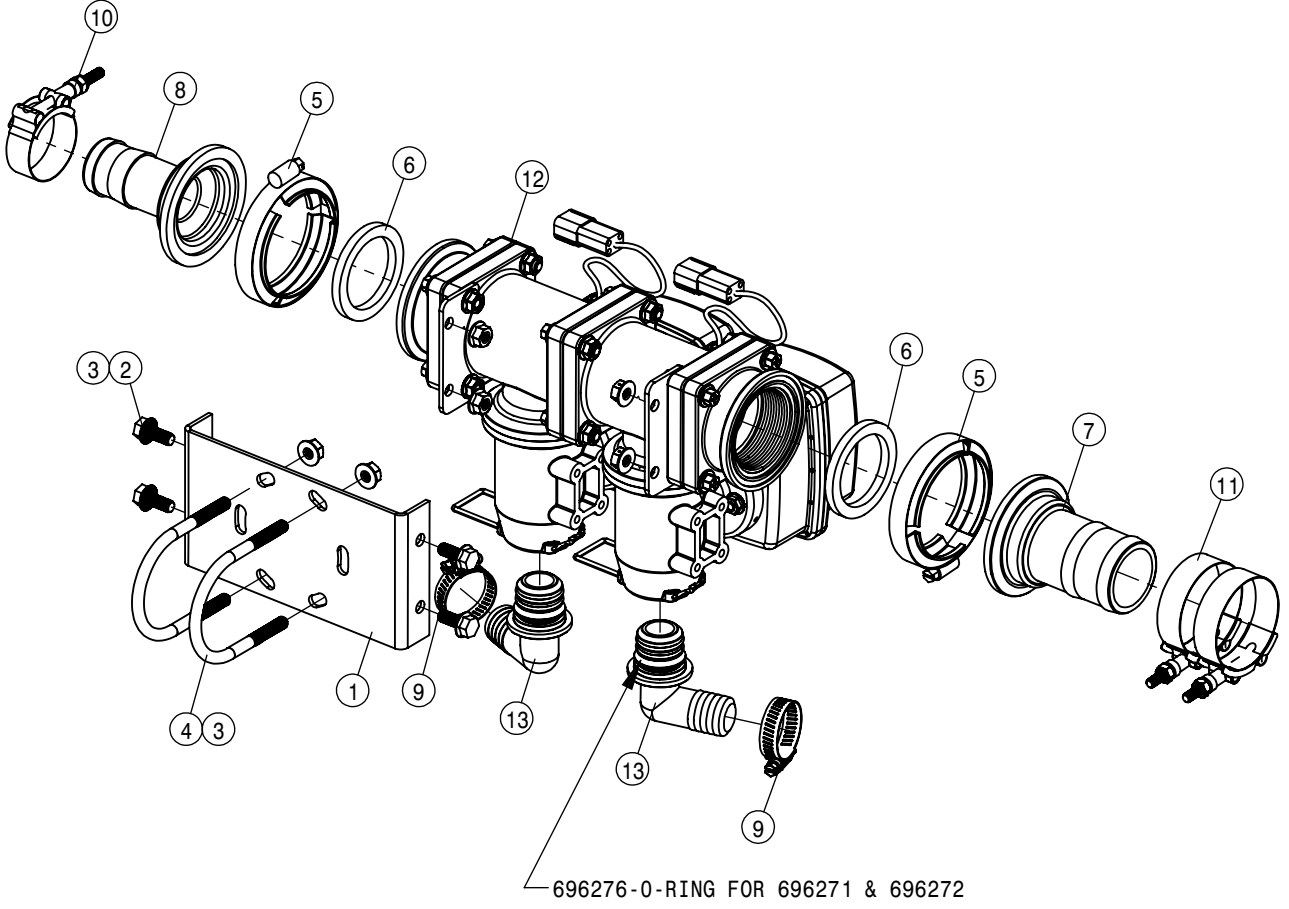

RIGHT INNER SOLUTION VALVE ASSEMBLY 120/132			
DET	QTY	P/N	DESCRIPTION
1	1	167335	MTG BRKT SLTN VALVE 120' - 1
2	4	470233	5/16UNC X 3/4 SERR FLG HEX BOLT
3	8	470570	5/16UNC HEX FLG CNTR LOCK NUT
4	2	473974	5/16UNC-2 9/16-3 1/2 U-BOLT SS
5	2	500194	2" FP FLANGE CLAMP S.S.
6	2	500195	2" FP FLANGE GASKET EPDM
7	1	500196	2"FP FLANGE-2"HOSE BARB POLY
8	1	500230	2" FP FLANGE PLUG-1 1/2" HOSE BARB
9	2	520090	HOSECLAMP NO 16 STAINLESS
10	1	520133	1.81/2.06 T-BOLT HOSE CLAMP SS
11	2	520141	2.31/2.62 T-BOLT HOSE CLAMP SS
12	1	696270	2-VALVE STACK, QX4 KZCO
13	2	696272	1" 90 HOSE BARB FOR 696270, KZCO