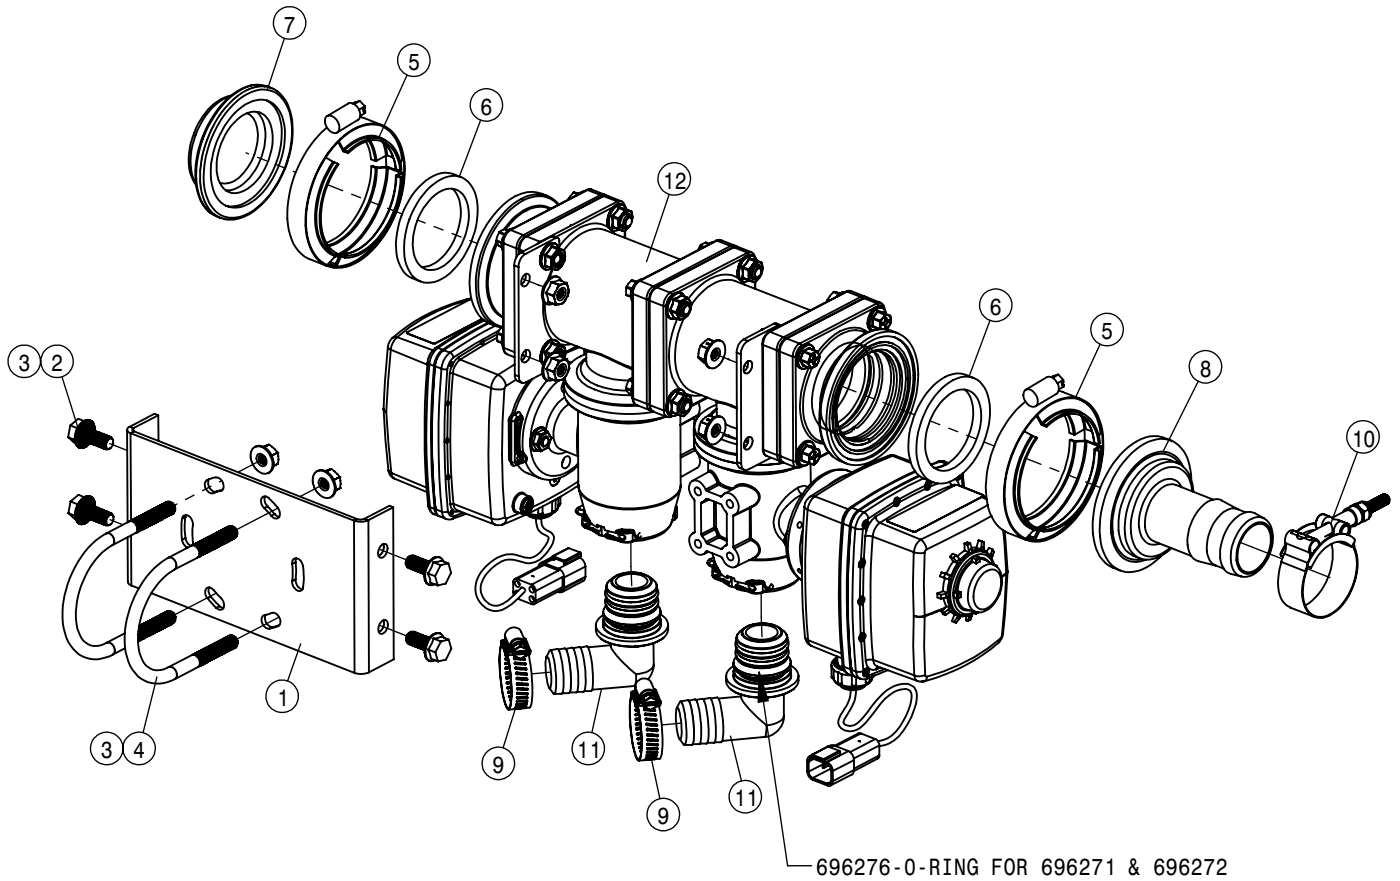

RIGHT OUTER SOLUTION VALVE ASSEMBLY 120/132			
DET	QTY	P/N	DESCRIPTION
1	1	167335	MTG BRKT SLTN VALVE 120' - 1
2	4	470233	5/16UNC X 3/4 SERR FLG HEX BOLT
3	8	470570	5/16UNC HEX FLG CNTR LOCK NUT
4	2	473974	5/16UNC-2 9/16-3 1/2 U-BOLT SS
5	2	500194	2" FP FLANGE CLAMP S.S.
6	2	500195	2" FP FLANGE GASKET EPDM
7	1	500206	2"FP FLANGE PLUG
8	1	500230	2" FP FLANGE PLUG-1 1/2" HOSE BARB
9	2	520090	HOSECLAMP NO 16 STAINLESS
10	1	520133	1.81/2.06 T-BOLT HOSE CLAMP SS
11	2	696272	1" 90 HOSE BARB FOR 696270, KZCO
12	1	696295	2-VALVE STACK, QX4 KZCO