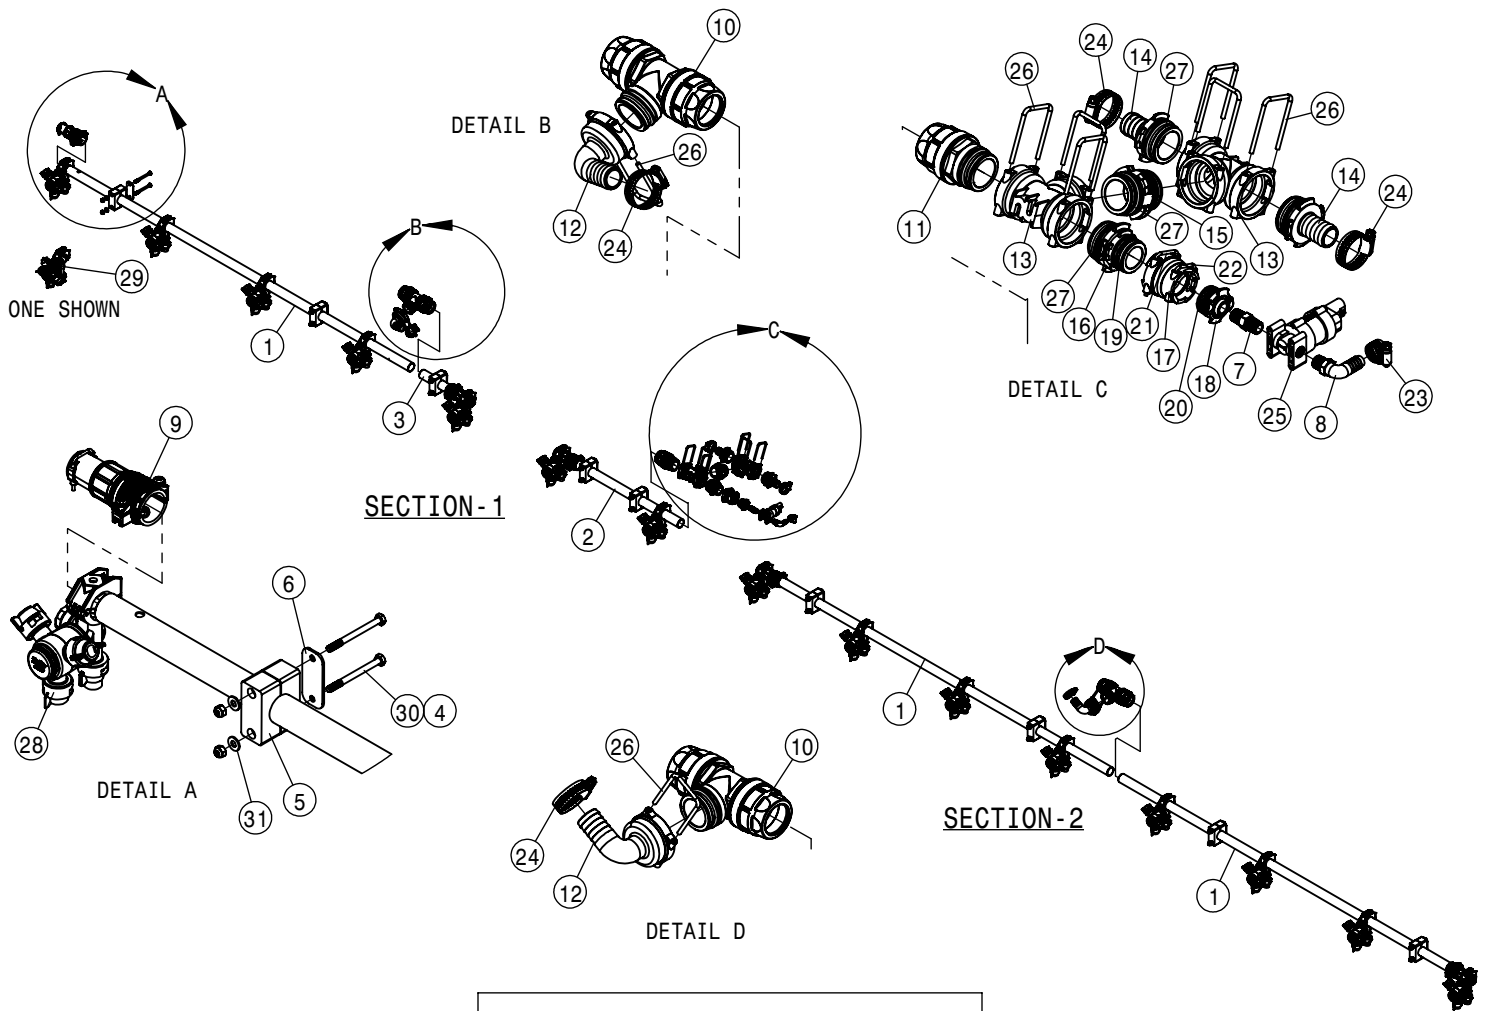

20" WET BOOM SPACING, SECTION 1-2 120' BOOM			
DET	QTY	P/N	DESCRIPTION
1	3	167230	20" WET BOOM TUBE, 68.13 LG
2	1	167233	20" WET BOOM TUBE, 23 LG
3	1	167234	20" WET BOOM TUBE, 8.13 LG
4	18	470089N	1/4UNC HEX NYLOC NUT, 316 SS
5	9	470375	TUBE CLAMP BODY, 1.31 I.D. (PAIR)
6	9	470376	COVER PLATE FOR 470375
7	1	500001	1/4MNPT HEX PIPE NIPPLE STL
8	1	500118	1/4"NPT-90-1/2"HOSE BARB, POLY
9	5	500295	NOZZLE BODY END CAP
10	2	500296	EASY FIT TEE 1" PIPE
11	1	500298	EASY FIT END T5, 1" PIPE
12	2	500299	T5 TO 25MM HB 90
13	2	500300	T5 FEMALE TEE
14	2	500301	T5 MALE TO 25MM HB
15	1	500302	T5 MALE COUPLER
16	1	500304	T5 - T4 MALE REDUCER
17	1	500305	T4 - T3 FEMALE REDUCER
18	1	500306	T3 MALE TO 1/4" NPT
19	1	500308	O-RING, 3.53MM X 28.17MM EPDM
20	1	500309	O-RING, 2.62MM X 25.07MM EPDM
21	1	500310	FORK D3 DIST 34.2
22	1	500311	FORK D3 DIST 29
23	1	520069	HOSE CLAMP NO 6 STAINLESS
24	4	520090	HOSECLAMP NO 16 STAINLESS
25	1	696235	1/4" ELECT SOLU SOLE VLV, 2203
26	8	737738	FORK, D.3 DIST.42 (737731)
27	5	737763	O-RING, 1 1/4"CONN EPDM
28	15	737921	QUICK TJET 3-TIP BODY, 1" HV
29	15	737925	QUICK TJET 5 + 1-TIP BODY 1"
30	18	900010N	1/4UNC X 3" HEX BOLT SS
31	18	920000N	1/4 SAE FLAT WASHER SS