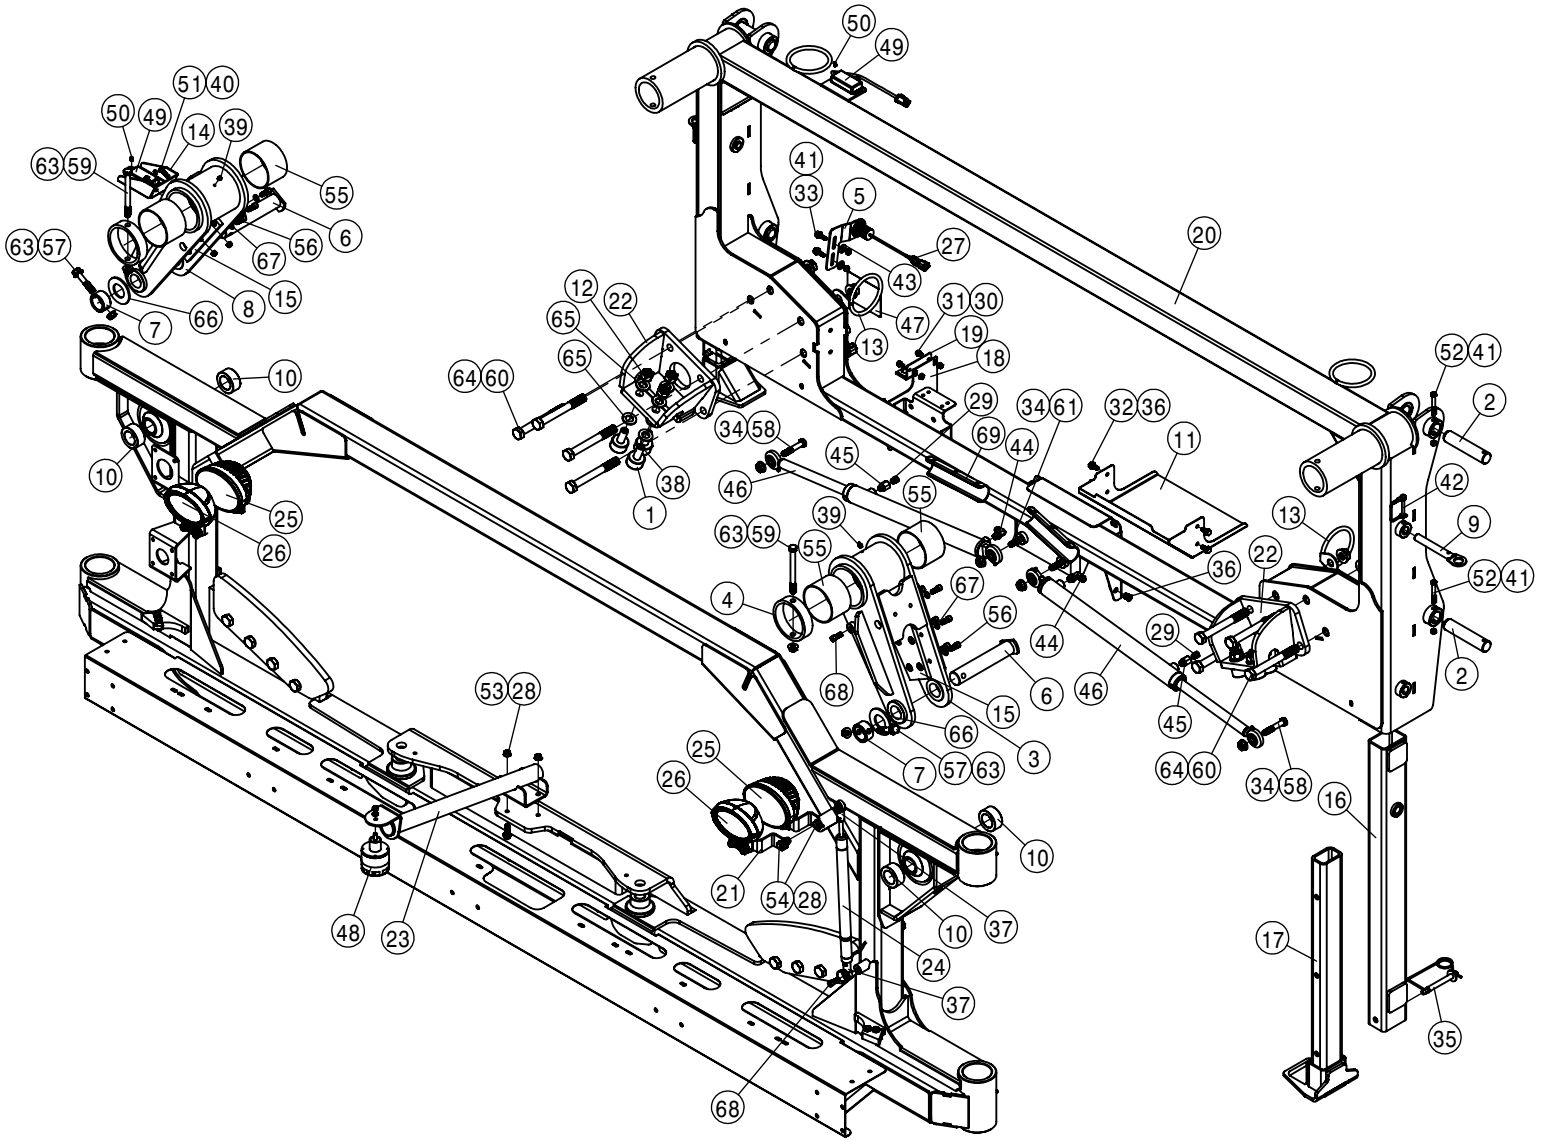

TRANSM PIVOT ASSEMBLY 120/132			
DET	QTY	P/N	DESCRIPTION
1	6	125058	TRACK ROLLER, 1.750D, .75-16THD
2	4	165713	LIFT ARM MT PIV PIN, 120'BM 09
3	1	166544	PENDULUM-WLD LH, TRANSM
4	2	166552	RET RING-PENDULUM, 120
5	1	166874	FRMD PROX BRKT, LIFT, 120
6	2	166611	LWR PENDULUM PIN, 120
7	2	166697	PEND RETNR BUSH, 120
8	1	166698	PENDULUM-WLD RH, TRANSM
9	2	166772	BM STND PIN WLD, 120
10	4	166861	SPCR BUSHING, BALL JOINT, 120
11	1	166871	MANIFOLD GUARD WLD, 120
12	6	910013N	3/4UNF HEX NUT
13	2	166903	HOSE RING WLD, 4" X 3/4"
14	1	166915	NORAC ROLL SENS WLD, 120
15	2	166938	PENDULUM WEAR PLT, 120
16	2	167055	BOOM STAND OTR TUBE WLD, 120'ALUM
17	2	167057	BOOM STND INR TUBE WLD, 120'ALUM
18	1	167178	UC5 MTG BRKT
19	1	167179	CLAMP UC5 BRKT
20	1	167243	TRANSM FIXED WLD, 120'AL '14
21	4	167253	LIGHT EXTENSION MOUNT
22	2	167305	ROLLER MNT WLD, 120A, 15'
23	1	167310	NORAC MNT WLD CTR, 120

TRANSM PIVOT ASSEMBLY 120/132			
DET	QTY	P/N	DESCRIPTION
24	1	294330	LINEAR POSITION SENSOR, 250mm
25	2	292612	WORKLIGHT - LED FLOOD STS'14
26	2	292614	WORK LIGHT, HALOGEN FLOOD '14
27	1	292927	INDUCTIVE PROX SENSOR, 30MM
28	6	470087N	3/8UNC HEX SERR FLG NUT YZ
29	2	470114	BREATHER FILTER VENT, 1/4 NPT
30	4	470121N	1/4 UNC SERR FLG LOCK NUT SS
31	4	470122N	1/4 UNC X 1/2 SERR FLG BOLT SS
32	4	470233	5/16UNC X 3/4 SERR FLG HEX BOLT
33	2	470234N	5/16UNC X 1" SERR FLG BOLT SS
34	4	470345N	1/2UNC SMTH FLG LOCK NUT YZ
35	2	470361	SNAP LOCK PIN, 1/2 X 3 1/2
36	4	470381N	5/16-18 NUTSERT .027-.150 STL
37	2	470628	BALL END, 9.9MM BORE X 10MM THD
38	6	471001	GREASE ZERK, 3/16 DRIVE-IN
39	2	471005	GREASE ZERK, 1/4-28 X 1/2
40	2	473001	5/16UNC HEX NUT, NYLOC
41	6	473001N	5/16UNC HEX NUT, NYLOC 316 SS
42	2	473895	1/4 X 1 3/4 LINCHPIN
43	2	483040N	5/16 REGULAR FLAT WASHER BZ
44	2	618119	9/16MJIC-90-9/16MOR LBO
45	2	618123	9/16MOR-1/4FNPT ADPTR
46	2	621661	1.50X16.00X1.00 ROLL LOCK CYL

TRANSM PIVOT ASSEMBLY 120/132			
DET	QTY	P/N	DESCRIPTION
47	1	650458	DECAL, PATENTS, HAGIE BOOM/DTB
48	1	693113	SENSOR, NORAC UC5 ULTRASONIC
49	2	693165	NORAC UC5 ROLL SENSOR
50	4	903808	6-32 X 3/8 PHIL PANHD MACH SCR
51	2	900065	5/16UNC X 1" HEX BOLT
52	4	900070N	5/16UNC X 2 1/2 BOLT SS
53	1	900127N	3/8UNC X 1 1/4 SER FLANGE BOLT
54	4	900128N	3/8UNC X 3/4 SER FLANGE BOLT
55	4	166591	POLYGON BRG 4.0ID X 2.72LG X 1/8WA
56	12	900173	3/8UNC X 7/8SOC HD CAP SCR, ZNC
57	2	900268N	1/2UNC X 2 1/2 SERR FLG BOLT
58	2	900269N	1/2UNC X 2 3/4 HEX BOLT
59	2	900277N	1/2UNC X 5 1/2 HEX BOLT
60	8	900416N	3/4UNC X 6 1/2 HEX BOLT
61	2	900842	1/2UNC X 2 1/2 HEX BOLT GR8 YZ
NS	1	693147	NORAC UC5 NETWORK CPLR, 3-WAY
63	4	914008N	1/2UNC SMTH FLG CTR LCK NUT YZ
64	16	914012N	3/4UNC CNTLCK SM FLG HEX NUT
65	12	920006N	3/4 SAE FLAT WASHER
66	2	920013	1 1/2 SAE FLAT WASHER
67	12	920502	3/8 LOCK WASHER
68	2	900172	3/8UNC X 1" SOC HD CAP SCR, ZINC
69	2	470369	HOSE PROTECTOR, 8" BLACK