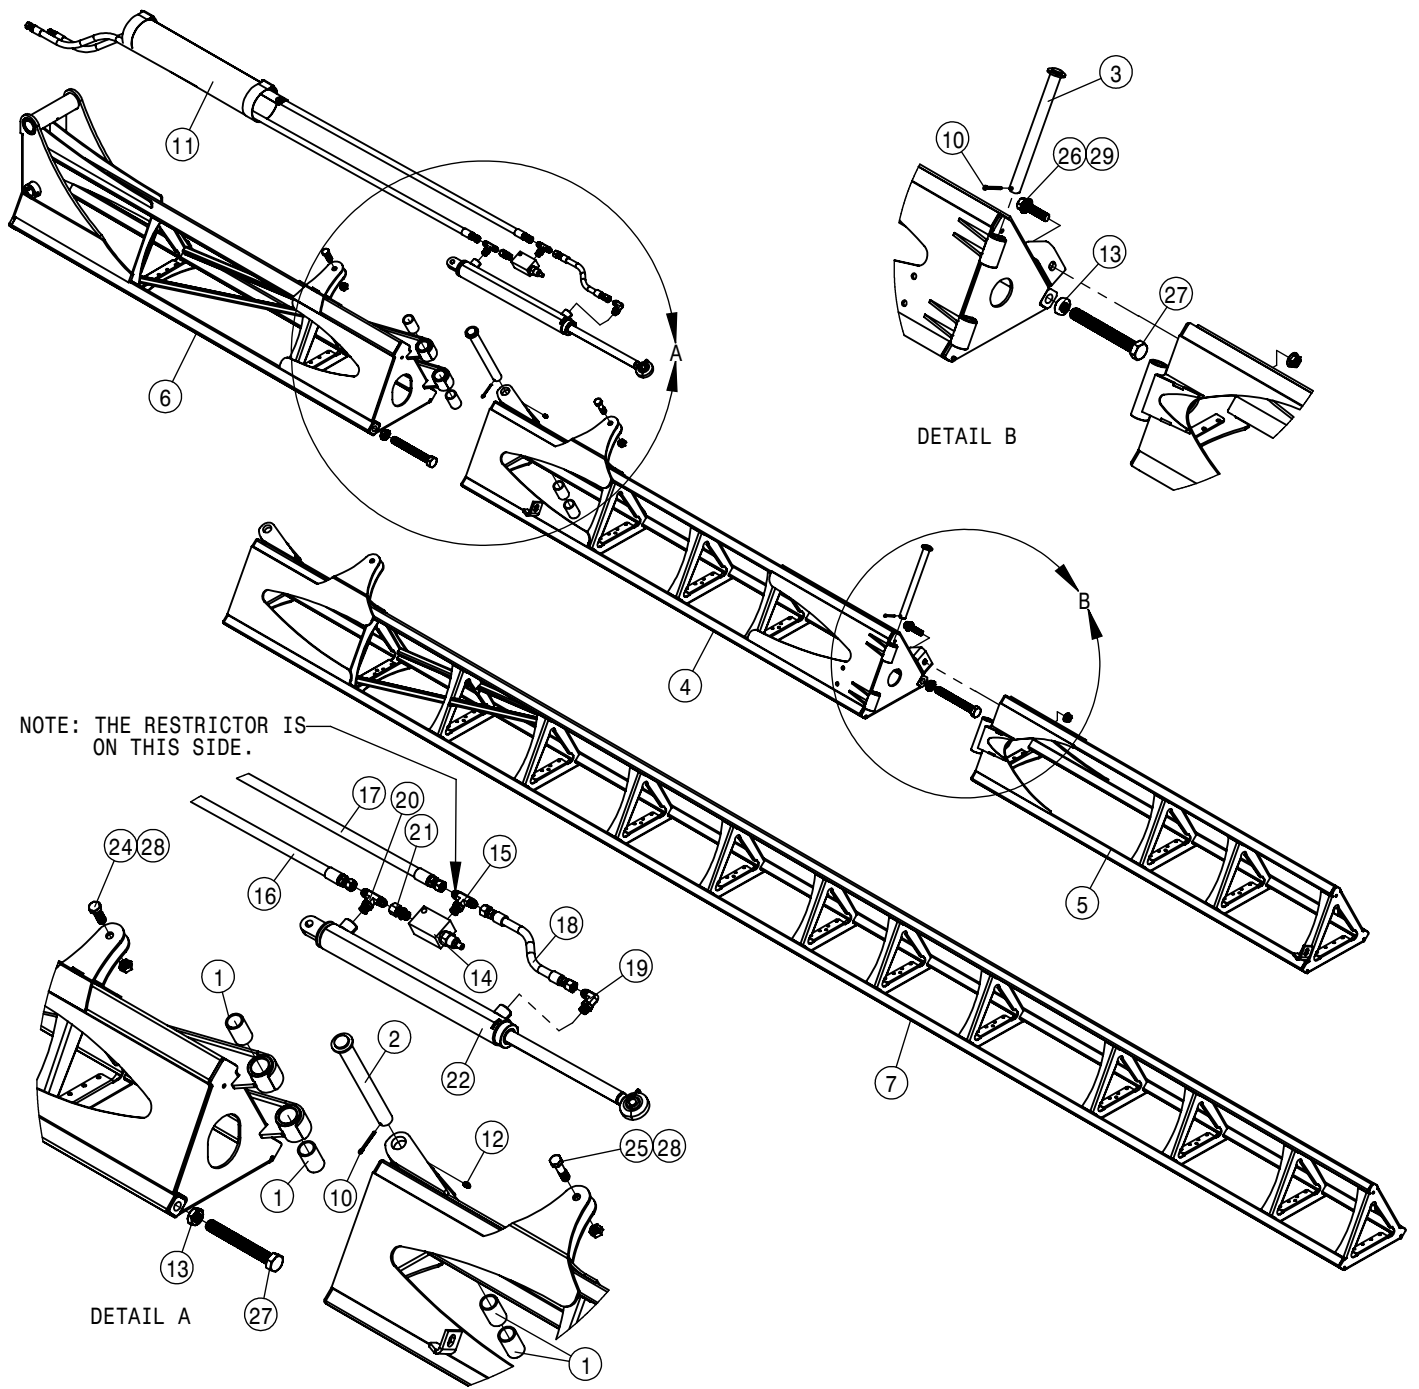

LEFT BOOM BREAKAWAY 90/100			
DET	QTY	P/N	DESCRIPTION
1	4	121110	BOOM FOLD BRG, POLYGON
2	1	164526	BOOM BREAKAWAY PIVOT PIN WLD
3	1	164637	BOOM TIP SECTION PIN WLD
4	1	164973	LH BREAKAWAY BOOM WLD, SECT-3
5	1	164975	LH 90' BOOM TIP WLD, SECT-4
6	1	165801	LH FLDOVR BM WLD, 100' SECT-2' 10
7	1	165816	LH BRKWAY BM WLD, 100' SECT-3' 10
NS	1	293860	FENCE ROW EXT HARNESS 100'STS
NS	1	294153	BOOM WING HARNESS, STS ' 12
10	2	470011	COTTER PIN 5/32 X 1 1/2
11	1	470378	SIDEWINDER SLEEVE, 14.06 X 21"
12	1	471005	GREASE ZERK, 1/4-28 X 1/2
13	2	472334	3/4UNC HEX JAM NUT
14	1	607540	KICK DOWN RELIEF VALVE, 800 PSI
15	1	614752	RESTRICTOR BR TEE ASSY, .042DIA

LEFT BOOM BREAKAWAY 90/100			
DET	QTY	P/N	DESCRIPTION
16	1	616360	06-451TC-06FJX-06FJX-84 H/A
17	1	616361	06-451TC-06FJX-06FJX-86 H/A
18	1	617054	04-451TC-06FJX-06FJX-11
19	1	618119	9/16MJIC-90-9/16MOR LBO
20	1	618629	9/16MOR BRANCH TEE-9/16MJIC
21	1	618668	9/16FJIC SWIV-9/16MOR ADPTR
22	1	621590	120' TIP FOLD CYL, STS 120' BM 08
NS	1	650428	DECAL SHEET, 90' BOOM
24	1	900265	1/2UNC X 1 1/2 HEX BOLT
25	1	900267	1/2UNC X 2" HEX BOLT
26	1	900267N	1/2UNC X 2" SERR FLG BOLT
27	2	906350	3/4UNC X 6" HEX BOLT FULL
28	2	914008	1/2 UNC HEX STOVER NUT
29	1	914008N	1/2UNC SMTH FLG CTR LCK NUT YZ