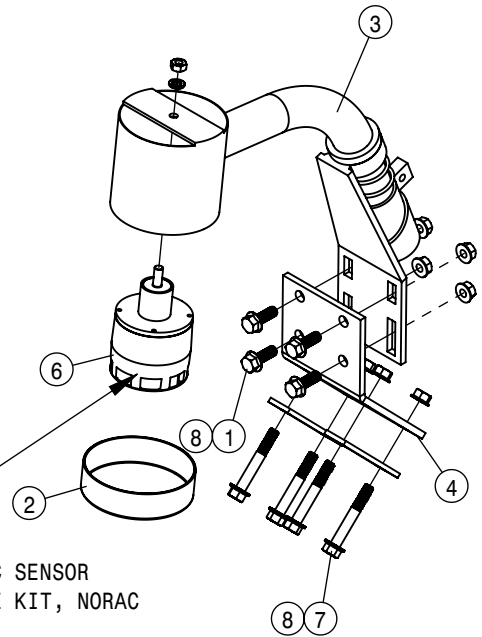

REPAIR PARTS
693063-FOAM DISK, NORAC SENSOR
693174-MESH/CLIP UPDATE KIT, NORAC

NORAC SENSOR MOUNTS 90/100			
DET	QTY	P/N	DESCRIPTION
1	8	470460	3/8 X 1" SERR FLG BOLT
2	2	629776	CAPPLUGS CAP,4.00ID X 1.25 RED
3	2	693068	SENSOR MTG BRKT, NORAC
4	2	693069	SENSOR MT BRKT ADPTR, NORAC
5	1	693072	MAIN LIFT SENSOR MT,UC4+,NORAC
6	3	693113	SENSOR, NORAC UC5 ULTRASONIC
7	8	900507	3/8UNC X 2 1/2 HHSFB GR5 MC
8	16	910042	3/8-16UNC HEX FLG NUT SM MC GR8