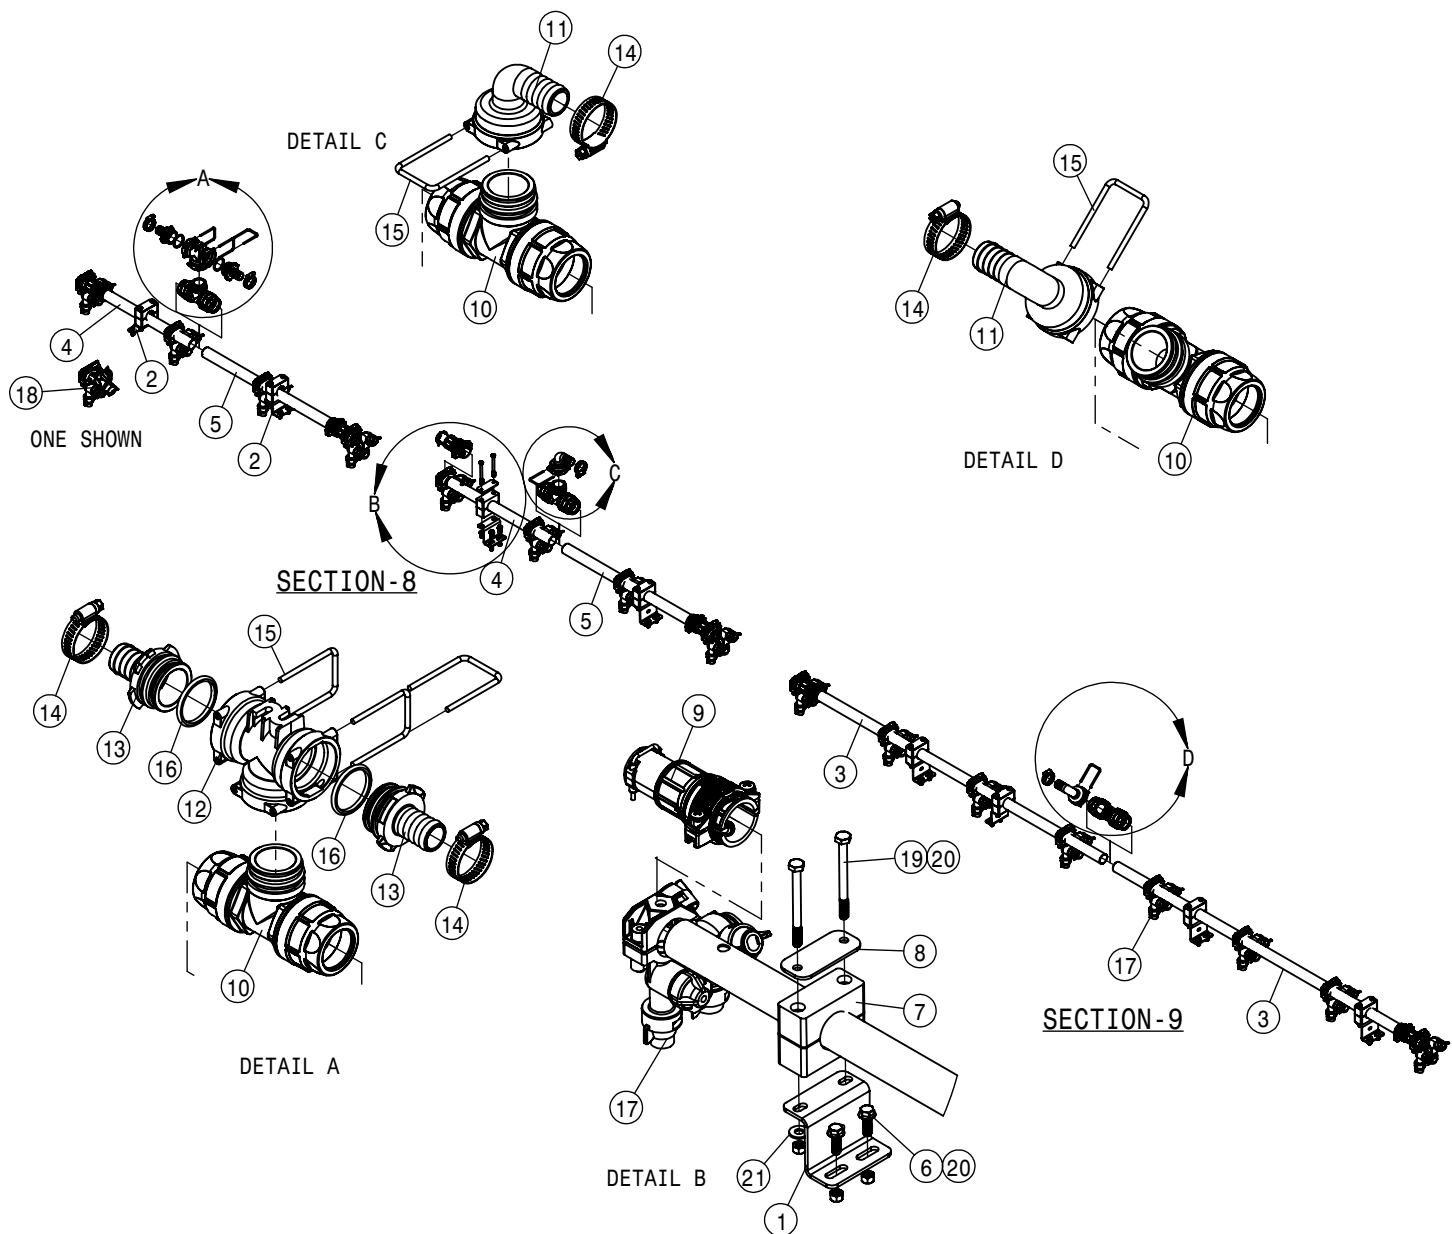

15" WET BOOM SPACING, SECTION 8-9 100' BOOM			
DET	QTY	P/N	DESCRIPTION
1	6	164716	TALL CLAMP MT BRKT, WET BOOM, STS
2	2	164859	CLAMP MT BRKT, WET BOOM, STS 04
3	2	167229	15" WET BOOM TUBE, 50.66 LG
4	2	167235	15" WET BOOM TUBE, 17.32 LG
5	2	167236	15" WET BOOM TUBE, 24.00 LG
6	16	470118	1/4 UNC X 3/4 SER FLG BOLT
7	8	470375	TUBE CLAMP BODY, 1.31 I.D. (PAIR)
8	8	470376	COVER PLATE FOR 470375
9	6	500295	NOZZLE BODY END CAP
10	3	500296	EASY FIT TEE 1" PIPE
11	2	500299	T5 TO 25MM HB 90
12	1	500300	T5 FEMALE TEE
13	2	500301	T5 MALE TO 25MM HB
14	4	520090	HOSECLAMP NO 16 STAINLESS
15	5	737738	FORK, D.3 DIST.42 (737731)
16	2	737763	O-RING, 1 1/4" CONN EPDM
17	16	737921	QUICK TJET 3-TIP BODY, 1" HV
18	16	737925	QUICK TJET 5 + 1-TIP BODY 1"
19	16	900010	1/4UNC X 3" HEX BOLT
20	32	914000	1/4UNC HEX STOVER NUT
21	16	920000	1/4 SAE FLAT WASHER