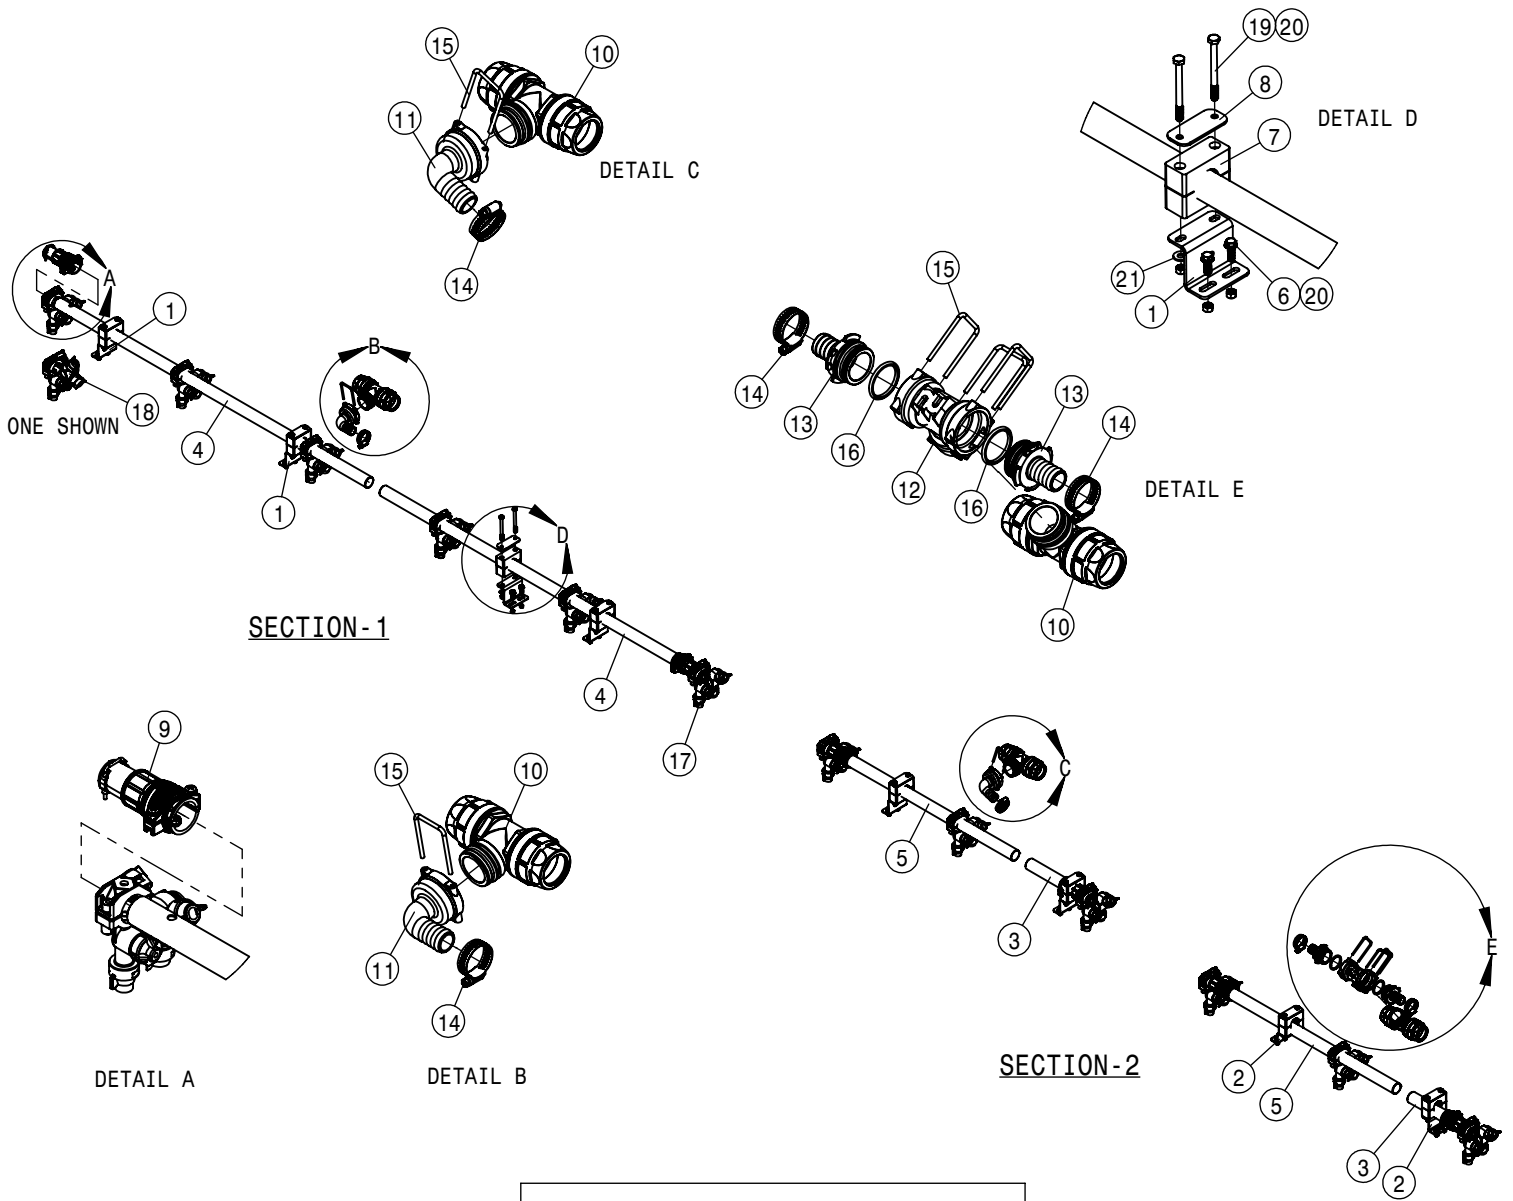

20" WET BOOM SPACING, SECTION 1-2 100' BOOM			
DET	QTY	P/N	DESCRIPTION
1	6	164716	TALL CLAMP MT BRKT, WET BOOM, STS
2	2	164859	CLAMP MT BRKT, WET BOOM, STS 04
3	2	167234	20" WET BOOM TUBE, 8.13 LG
4	2	167238	20" WET BOOM TUBE, 48.13 LG
5	2	167263	20" WET BOOM TUBE, 28.13 LG
6	16	470118	1/4 UNC X 3/4 SER FLG BOLT
7	8	470375	TUBE CLAMP BODY, 1.31 I.D. (PAIR)
8	8	470376	COVER PLATE FOR 470375
9	6	500295	NOZZLE BODY END CAP
10	3	500296	EASY FIT TEE 1" PIPE
11	2	500299	T5 TO 25MM HB 90
12	1	500300	T5 FEMALE TEE
13	2	500301	T5 MALE TO 25MM HB
14	4	520090	HOSECLAMP NO 16 STAINLESS
15	5	737738	FORK,D.3 DIST.42 (737731)
16	2	737763	O-RING, 1 1/4"CONN EPDM
17	15	737921	QUICK TJET 3-TIP BODY,1" HV
18	15	737925	QUICK TJET 5 + 1-TIP BODY 1"
19	16	900010	1/4UNC X 3" HEX BOLT
20	32	914000	1/4UNC HEX STOVER NUT
21	16	920000	1/4 SAE FLAT WASHER