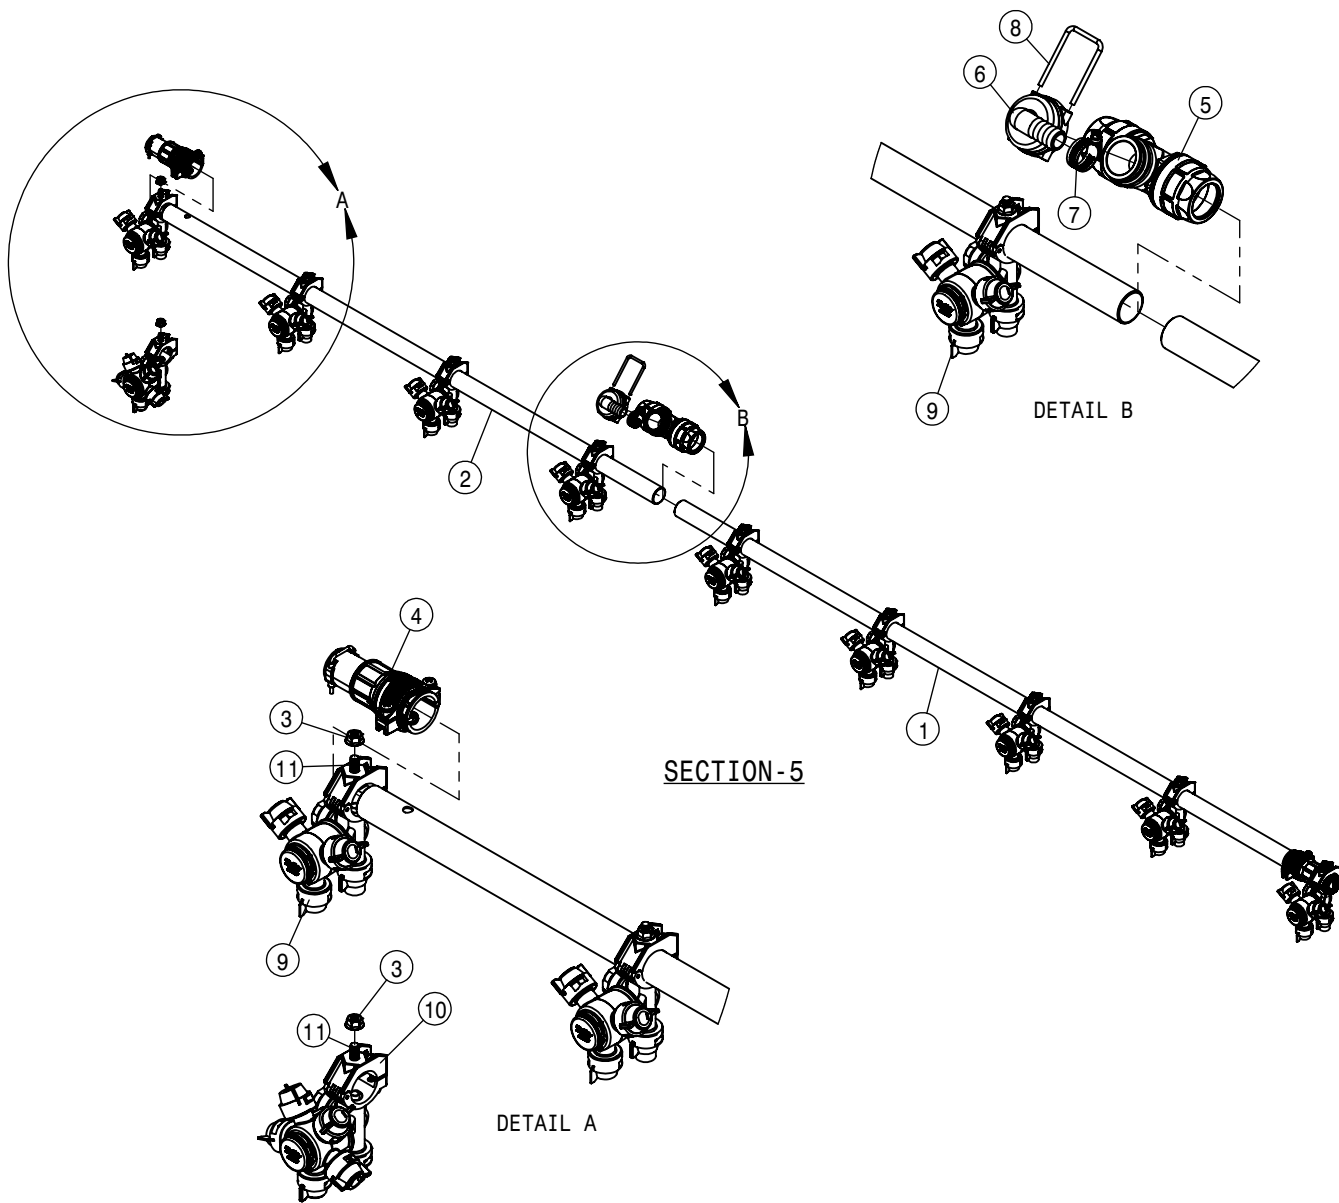

15" WET BOOM SPACING, SECTION-5 120' BOOM			
DET	QTY	P/N	DESCRIPTION
1	1	167225	15" WET BOOM TUBE, 65.66 LG
2	1	167229	15" WET BOOM TUBE, 50.66 LG
3	18	470113N	5/16UNC SERR FLG LOCK NUT SS
4	2	500295	NOZZLE BODY END CAP
5	1	500296	EASY FIT TEE 1" PIPE
6	1	500297	T5 TO 20MM HB 90
7	1	520080	HOSE CLAMP NO 10 STAINLESS
8	1	737738	FORK,D.3 DIST.42 (737731)
9	9	737921	QUICK TJET 3-TIP BODY,1" HV
10	9	737925	QUICK TJET 5 + 1-TIP BODY 1"
11	18	900064S	5/16UNC X 3/4" HEX BOLT SS