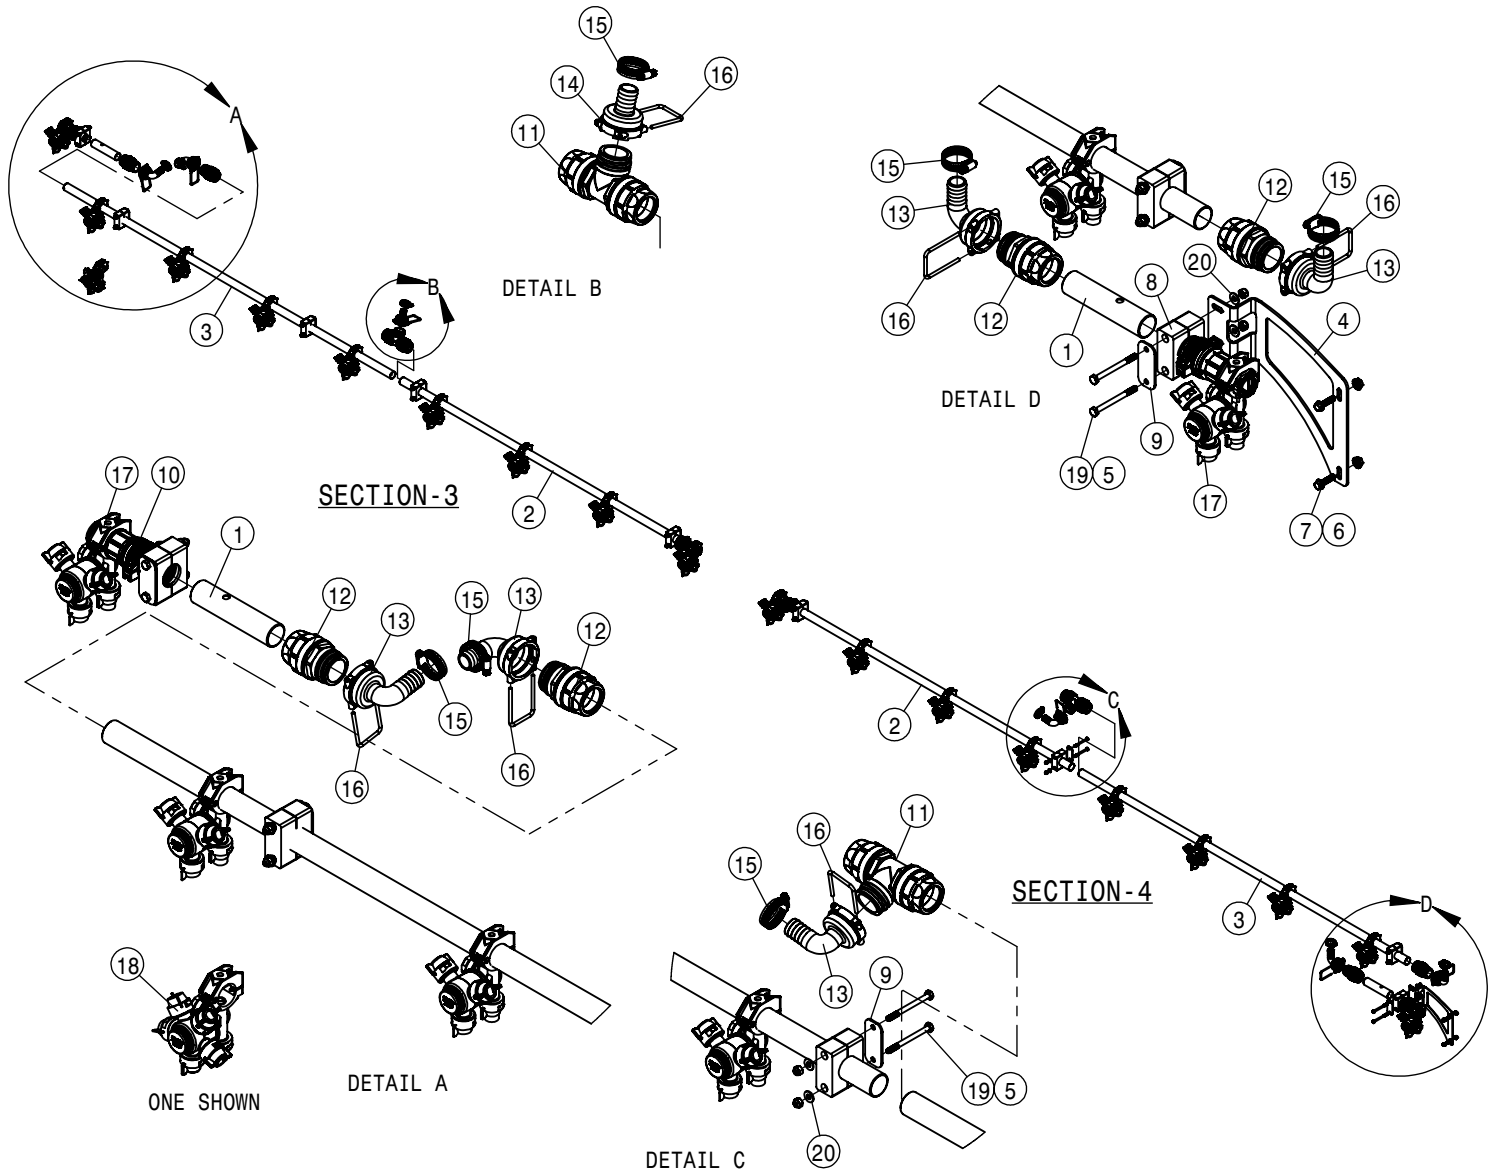

20" WET BOOM SPACING, SECTION 3-4 120' BOOM			
DET	QTY	P/N	DESCRIPTION
1	2	167226	15" WET BOOM TUBE, 5.66 LG
2	2	167230	20" WET BOOM TUBE, 68.13 LG
3	2	167232	20" WET BOOM TUBE, 77.00 LG
4	1	167258	REMOTE TUBE MNT LH 20" 120'A
5	18	470089N	1/4UNC HEX NYLOC NUT, 316 SS
6	2	470121N	1/4 UNC SERR FLG LOCK NUT SS
7	2	470231N	1/4UNC X 1" SERR FLG BOLT SS
8	9	470375	TUBE CLAMP BODY, 1.31 I.D. (PAIR)
9	9	470376	COVER PLATE FOR 470375
10	4	500295	NOZZLE BODY END CAP
11	2	500296	EASY FIT TEE 1" PIPE
12	4	500298	EASY FIT END T5, 1" PIPE
13	5	500299	T5 TO 25MM HB 90
14	1	500307	T5 FEMALE TO 25MM HB
15	6	520090	HOSECLAMP NO 16 STAINLESS
16	6	737738	FORK,D.3 DIST.42 (737731)
17	18	737921	QUICK TJET 3-TIP BODY,1" HV
18	18	737925	QUICK TJET 5 + 1-TIP BODY 1"
19	18	900010N	1/4UNC X 3" HEX BOLT SS
20	18	920000N	1/4 SAE FLAT WASHER SS