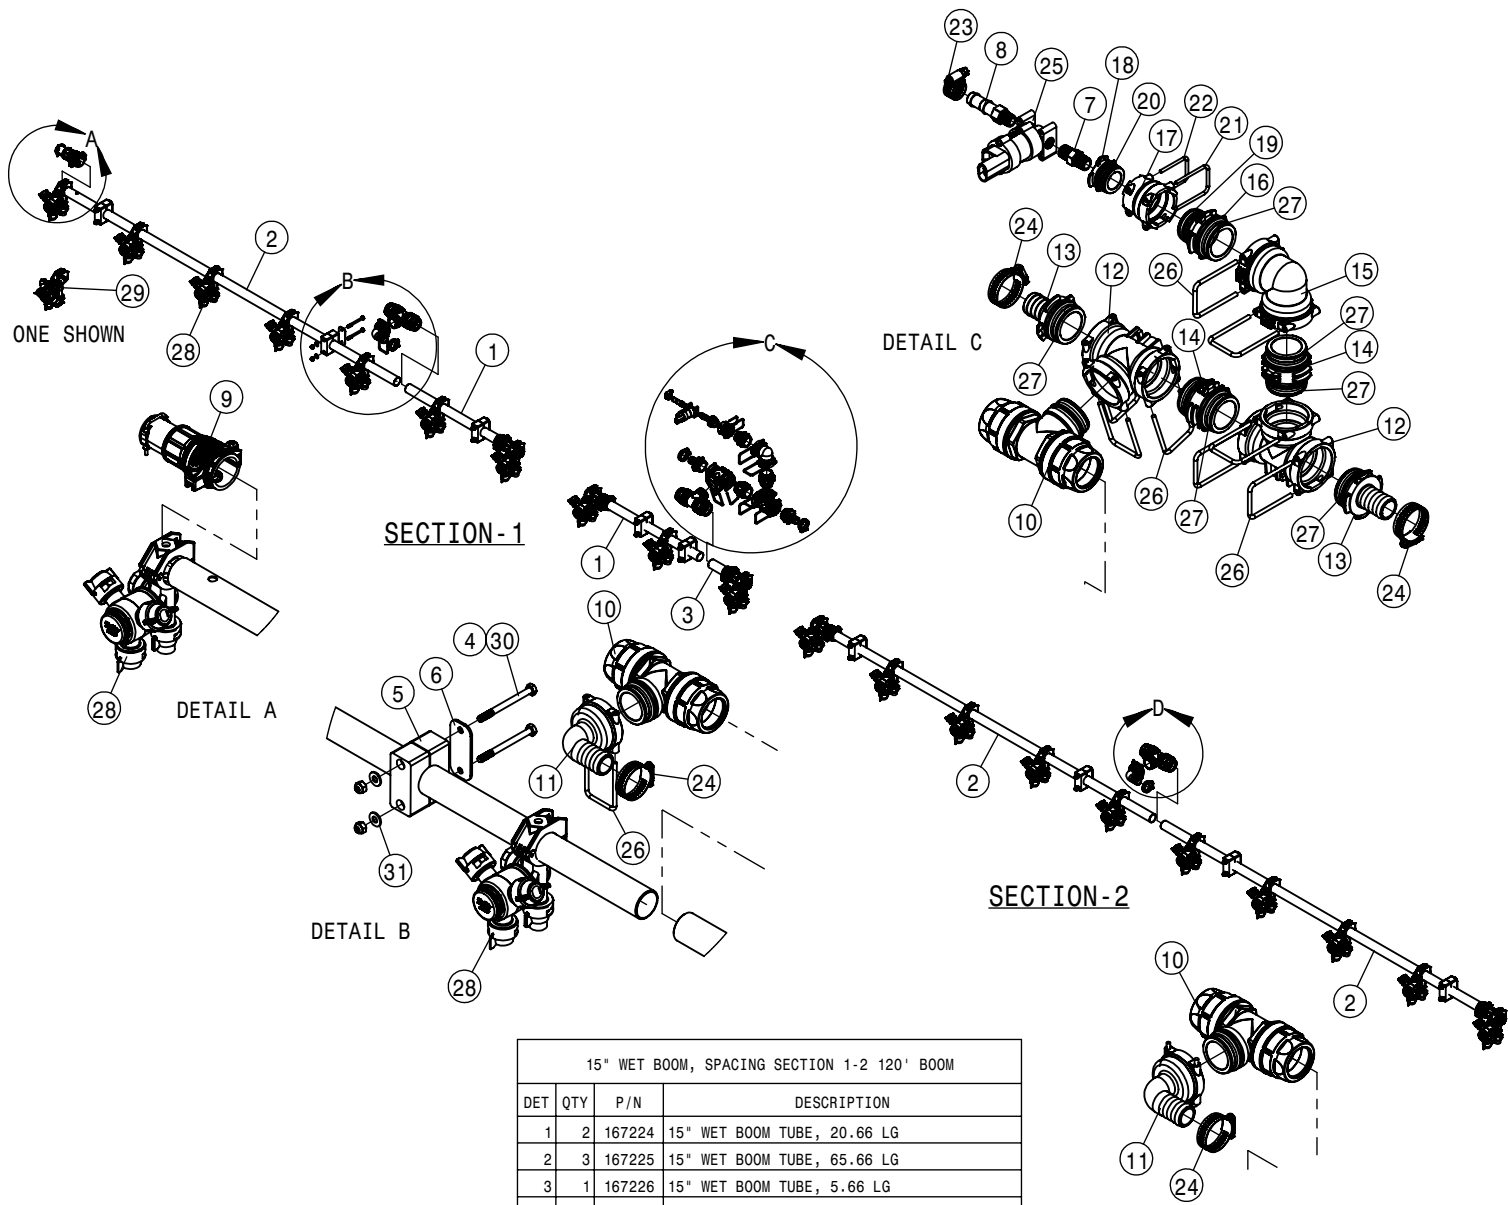

15" WET BOOM, SPACING SECTION 1-2 120' BOOM				
DET	QTY	P/N	DESCRIPTION	
1	2	167224	15" WET BOOM TUBE, 20.66 LG	
2	3	167225	15" WET BOOM TUBE, 65.66 LG	
3	1	167226	15" WET BOOM TUBE, 5.66 LG	
4	18	470089N	1/4UNC HEX NYLOC NUT, 316 SS	
5	9	470375	TUBE CLAMP BODY, 1.31 I.D. (PAIR)	
6	9	470376	COVER PLATE FOR 470375	
7	1	500001	1/4MNPT HEX PIPE NIPPLE STL	
8	1	500128	1/4NPT-1/2 HOSE BARB, POLY	
9	6	500295	NOZZLE BODY END CAP	
10	3	500296	EASY FIT TEE 1" PIPE	
11	2	500299	T5 TO 25MM HB 90	
12	2	500300	T5 FEMALE TEE	
13	2	500301	T5 MALE TO 25MM HB	
14	2	500302	T5 MALE COUPLER	
15	1	500303	T5 FEMALE 90	
16	1	500304	T5 - T4 MALE REDUCER	
17	1	500305	T4 - T3 FEMALE REDUCER	
18	1	500306	T3 MALE TO 1/4" NPT	
19	1	500308	O-RING, 3.53MM X 28.17MM EPDM	
20	1	500309	O-RING, 2.62MM X 25.07MM EPDM	
21	1	500310	FORK D3 DIST 34.2	
22	1	500311	FORK D3 DIST 29	
23	1	520069	HOSE CLAMP NO 6 STAINLESS	
24	4	520090	HOSECLAMP NO 16 STAINLESS	
25	1	696235	1/4" ELECT SOLU SOLE VLV, 2203	
26	10	737738	FORK,D.3 DIST.42 (737731)	
27	7	737763	O-RING, 1 1/4"CONN EPDM	
28	20	737921	QUICK TJET 3-TIP BODY,1" HV	
29	20	737925	QUICK TJET 5 + 1-TIP BODY 1"	
30	18	900010N	1/4UNC X 3" HEX BOLT SS	
31	18	920000N	1/4 SAE FLAT WASHER SS