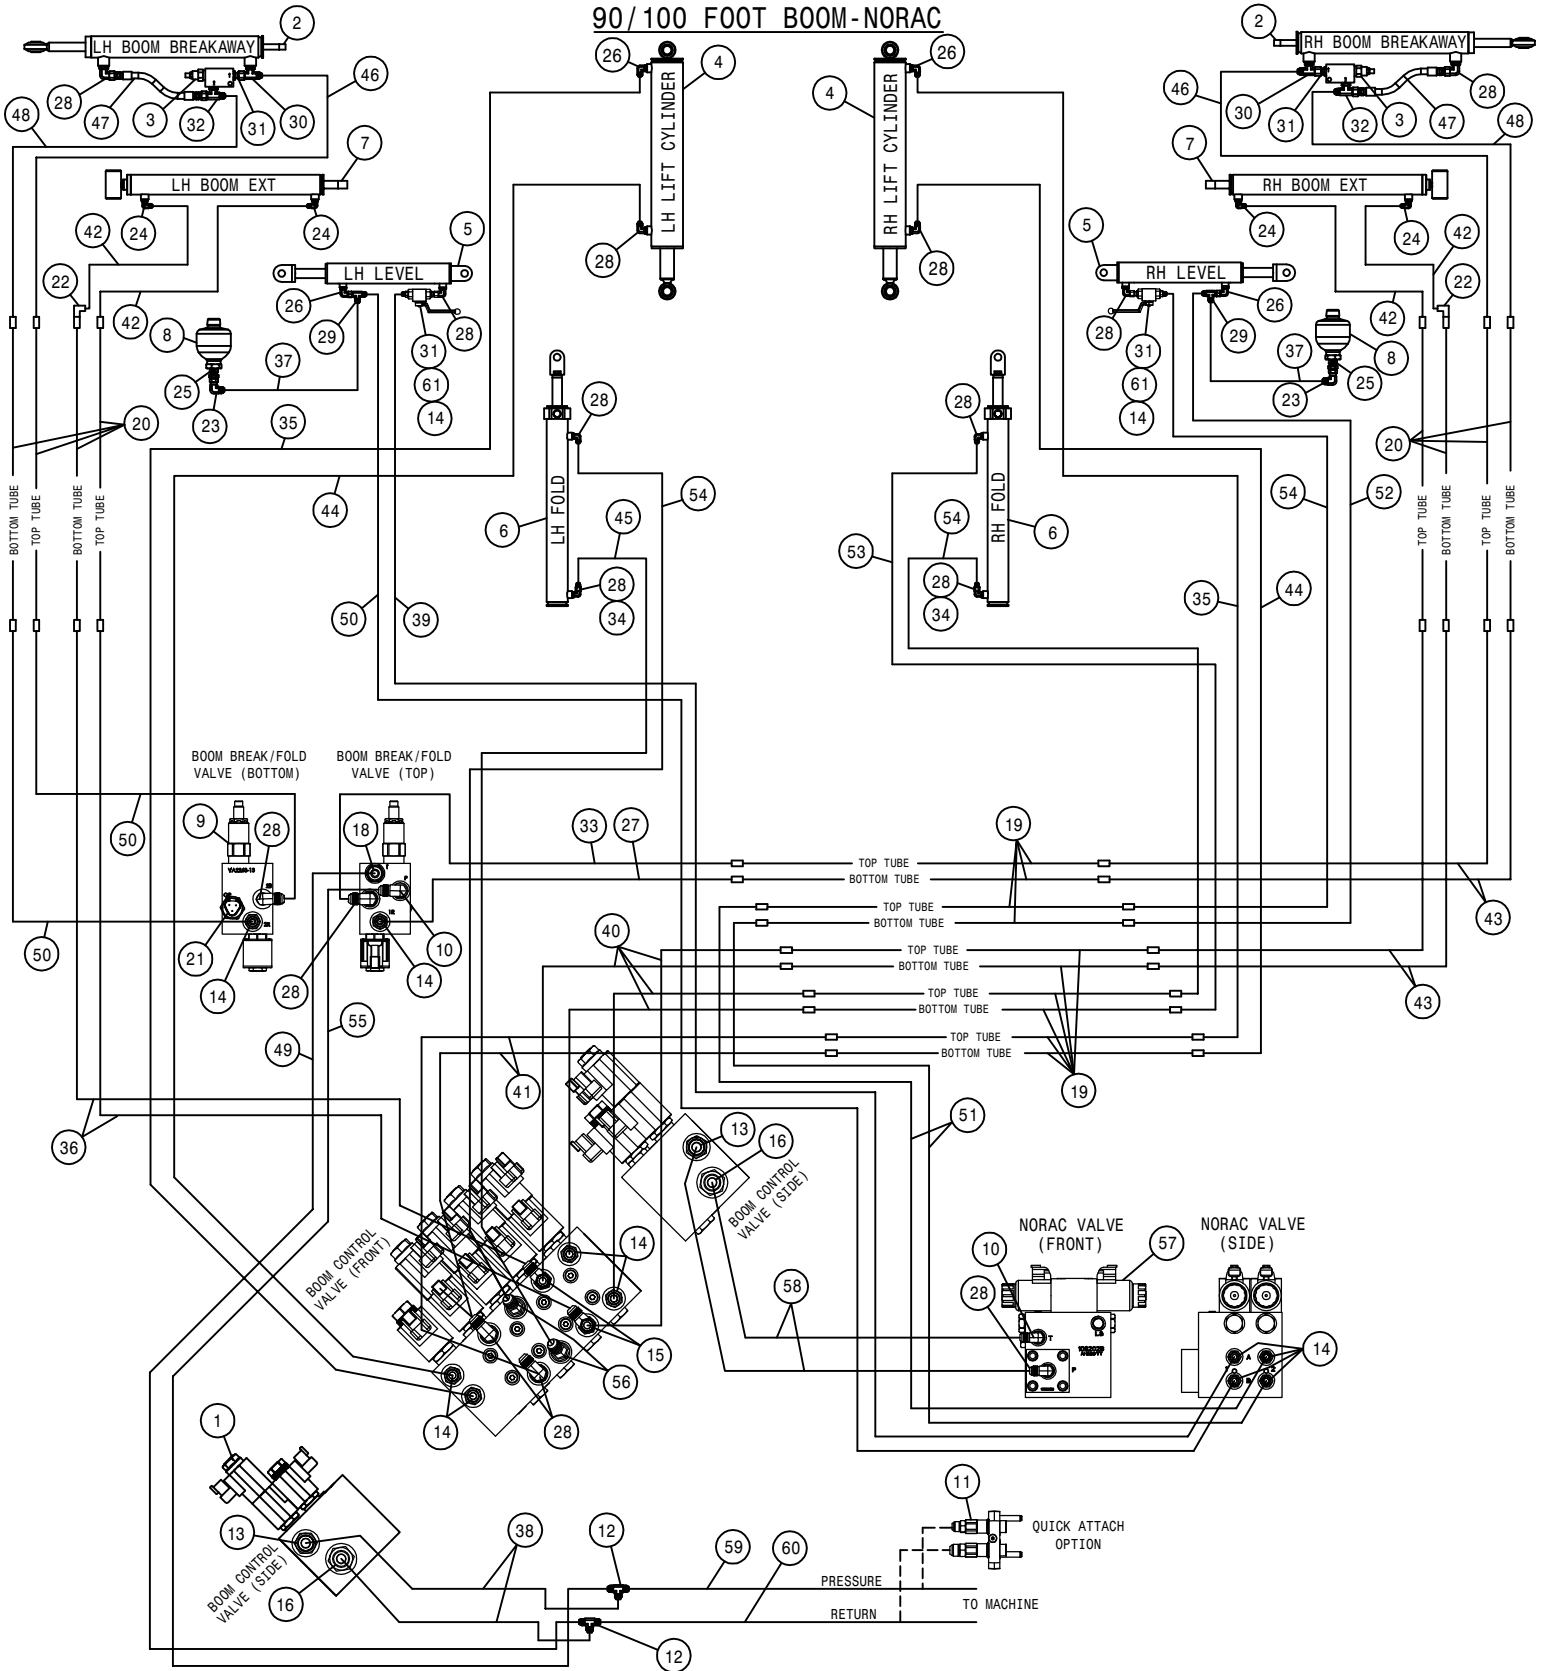

90/100 FOOT BOOM-NORAC

90/100 BOOM NORAC HYD DIAG 2014
REFERENCE DRAWING NO. 499332

DET.	QTY	PART NO.	DESCRIPTION	DET.	QTY	PART NO.	DESCRIPTION
1	1	606529	NORAC BOOM FOLD VALVE	31	4	618668	9/16FJIC SWIV-9/16MOR ADPTR
2	2	621590	HYD CYL, 1.50 X 10.88 X .875	32	2	614752	RESTRICTOR BR TEE ASSY, .042DIA
2	2	621590	HYD CYL, 1.50 X 10.88 X .875	33	1	616578	06-451TC-06FJX-06FJX90-18 H/A
3	2	607540	KICK-DOWN RELIEF VALVE, 800PSI	34	2	618733	9/16JIC .042 ORIFICE ADPTR
4	2	621556	HYD CYL, 2.50 X 18.00 X 1.500	35	2	616358	06-451TC-06FJX-06FJX-56 H/A
5	2	621558	HYD CYL, 3.00 X 11.00 X 1.380	36	2	616357	06-451TC-06FJX-06FJX90-79 H/A
6	2	621560	HYD CYL, 2.50 X 21.00 X 1.380	37	2	616365	06-451TC-08FJX-06FJX90-30 H/A
7	2	621562	HYD CYL, 2.25 X 21.00 X 1.380	38	2	616366	08-451TC-08FJX-08FJX90-18 H/A
8	2	470444	ACCUMULATOR, 30CI 1508 PSI	39	1	616611	06-451TC-06FJX-06FJX-91 H/A
9	1	607119	90/100 BREAKAWAY BLOCK STS'14	40	4	616316	06-451TC-06FJX-06FJX45-18 H/A
10	2	618440	9/16MJIC-90-9/16MOR EX LG LBO	41	2	616304	06-451TC-06FJX-06FJX-36 H/A
11	1	607114	MOBILE HALF COUPLER ASSY, 0502	42	4	616356	06-451TC-06FJX-06FJX90-27 H/A
12	2	618749	3/4MJIC BLKHD RUN TEE	43	4	616353	06-451TC-06FJX-06FJX-71 H/A
13	2	611125	3/4MJIC-3/4MOR ADPTR	44	2	616371	06-451TC-06FJX-06FJX-38 H/A
14	12	618126	9/16MJIC-9/16MOR ADPTR	45	1	616352	06-451TC-06FJX-06FJX-62 H/A
15	2	618444	9/16MOR RUN TEE-9/16MJIC	46	2	616360	06-451TC-06FJX-06FJX-84 H/A
16	2	618327	3/4MJIC-7/8MOR ADPTR	47	2	617054	04-451TC-06FJX-06FJX-11 H/A
17	1	618754	9/16MOR PLUG, HEX SOCKET	48	2	616361	06-451TC-06FJX-06FJX-86 H/A
18	1	618360	3/4MJIC-9/16MOR ADPTR	49	1	617193	06-451TC-08FJX-08FJX90-33 H/A
19	10	615852	LIFTARM HYD TUBE ASSY, STSLS 07	50	3	616359	06-451TC-06FJX-06FJX-78 H/A
20	8	615851	HYD TUBE, MAIN BOOM, STS	51	2	617191	06-451TC-06FJX-06FJX45-39 H/A
21	1	606347	PRESSURE TRANSDUCER, 7500PSI	52	1	616348	06-451TC-06FJX-06FJX-42 H/A
22	2	618618	9/16MJIC-90-9/16FJIC SWIV LBO	53	1	616350	06-451TC-06FJX-06FJX-58 H/A
23	2	618609	3/4MJIC-90-3/4FJIC SWIV LBO	54	3	616351	06-451TC-06FJX-06FJX-60 H/A
24	4	618688	9/16MJ-90-9/16MOR .025 CHK VLV	55	1	617192	06-451TC-06FJX-08FJX-33 H/A
25	2	618743	3/4MOR-3/4MJIC BLKHD, .040MFMO	56	2	618425	9/16MJIC-45-9/16MOR LBO
26	4	618689	9/16MJ-90-9/16MOR .042 CHK VLV	57	1	606455	NORAC HYD VALVE (44963D)
27	1	616740	06-451TC-06FJX-06FJX-20 H/A	58	2	616556	08-451TC-06FJX-08FJX90-31 H/A
28	15	618119	9/16MJIC-90-9/16MOR LBO	59	1	617194	08-451TC-08FJX-10FJX-50 H/A
29	2	618486	9/16FJIC SW RUN TEE-9/16MJIC	60	1	617195	08-451TC-08FJX-12FJX-50 H/A
30	2	618629	9/16MOR BRANCH TEE-9/16MJIC	61	2	696131	BALL VALVE, 9/16FOR, 7250PSI