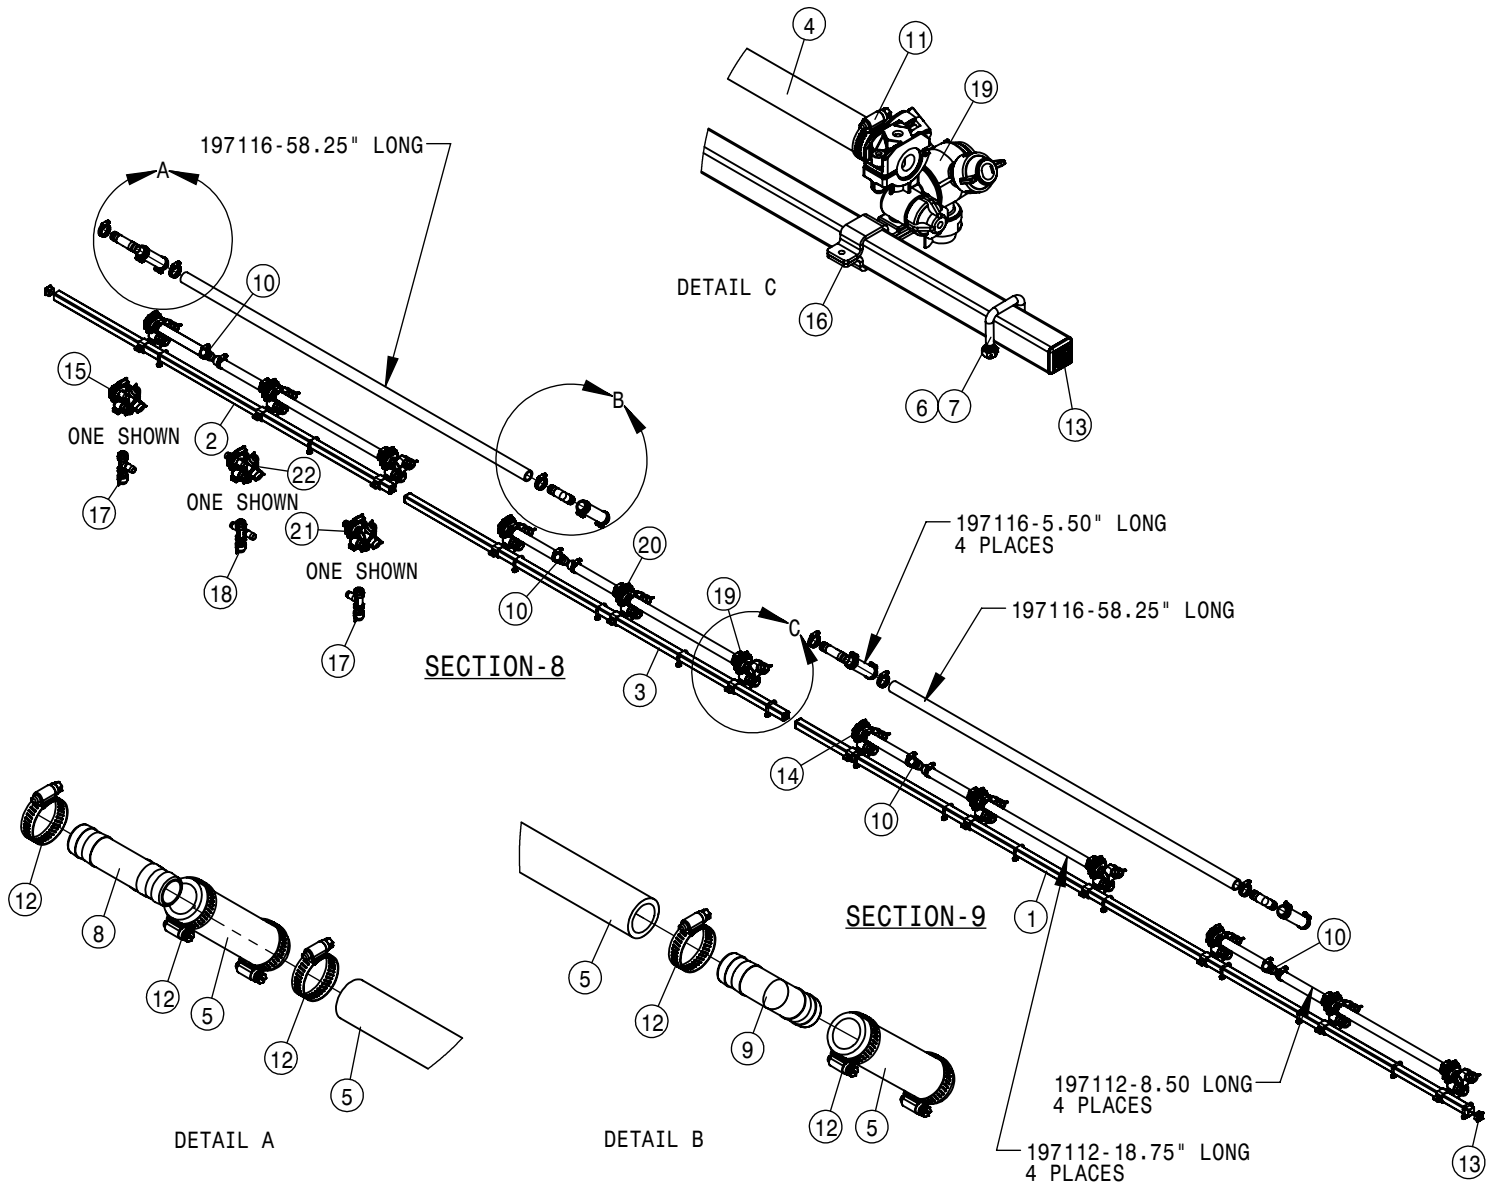

20" DRY BOOM SPACING, SECTION 8-9 100' BOOM			
DET	QTY	P/N	DESCRIPTION
1	1	164778	1.000 SQ X 16GA X 114.00 C/L
2	1	164779	1.000 SQ X 16GA X 56.81 C/L
3	1	164799	1.000 SQ X 16GA X 64.00 C/L
4	13	197112	HOSE 3/4 1-FBR BR BLK EPDM
5	6	197116	HOSE 1IN 1-FBR BR BLK EPDM
6	30	473842	1/4UNC LOCK NUT,CNTR POINT
7	17	473979	1/4UNC-1 1/8ID-1 1/2U-BOLTSQSS
8	2	500105	1.00 HOSE BARB TEE, POLY
9	2	500109	1.00-90-1.00 HOSE BARB, POLY
10	4	500121	1"BRNCH-3/4 HOSE BARB TEE,POLY
11	24	520055	HOSE CLAMP NO 12 STAINLESS
12	14	520090	HOSECLAMP NO 16 STAINLESS
13	6	629727	FINISH PLUG 1" SQ 16 GA
14	4	737792	RH QUICK TJET LBO,3-TIP BODY .75
15	4	737796	RH QUICK TJET LBO, 5-TIP BODY .75
16	12	737817	NOZZLE BRACKET
17	8	737829	QUICK TJET LBO,1-TIP BODY .75
18	4	737830	QUICK TJET TEE,1-TIP BODY .75
19	4	737833	LH QUICK TJET LBO,3-TIP BODY .75
20	4	737834	QUICK TJET TEE,3-TIP BODY .75
21	4	737850	LH QUICK TJET LBO, 5-TIP BODY .75
22	4	737851	QUICK TJET TEE, 5-TIP BODY .75