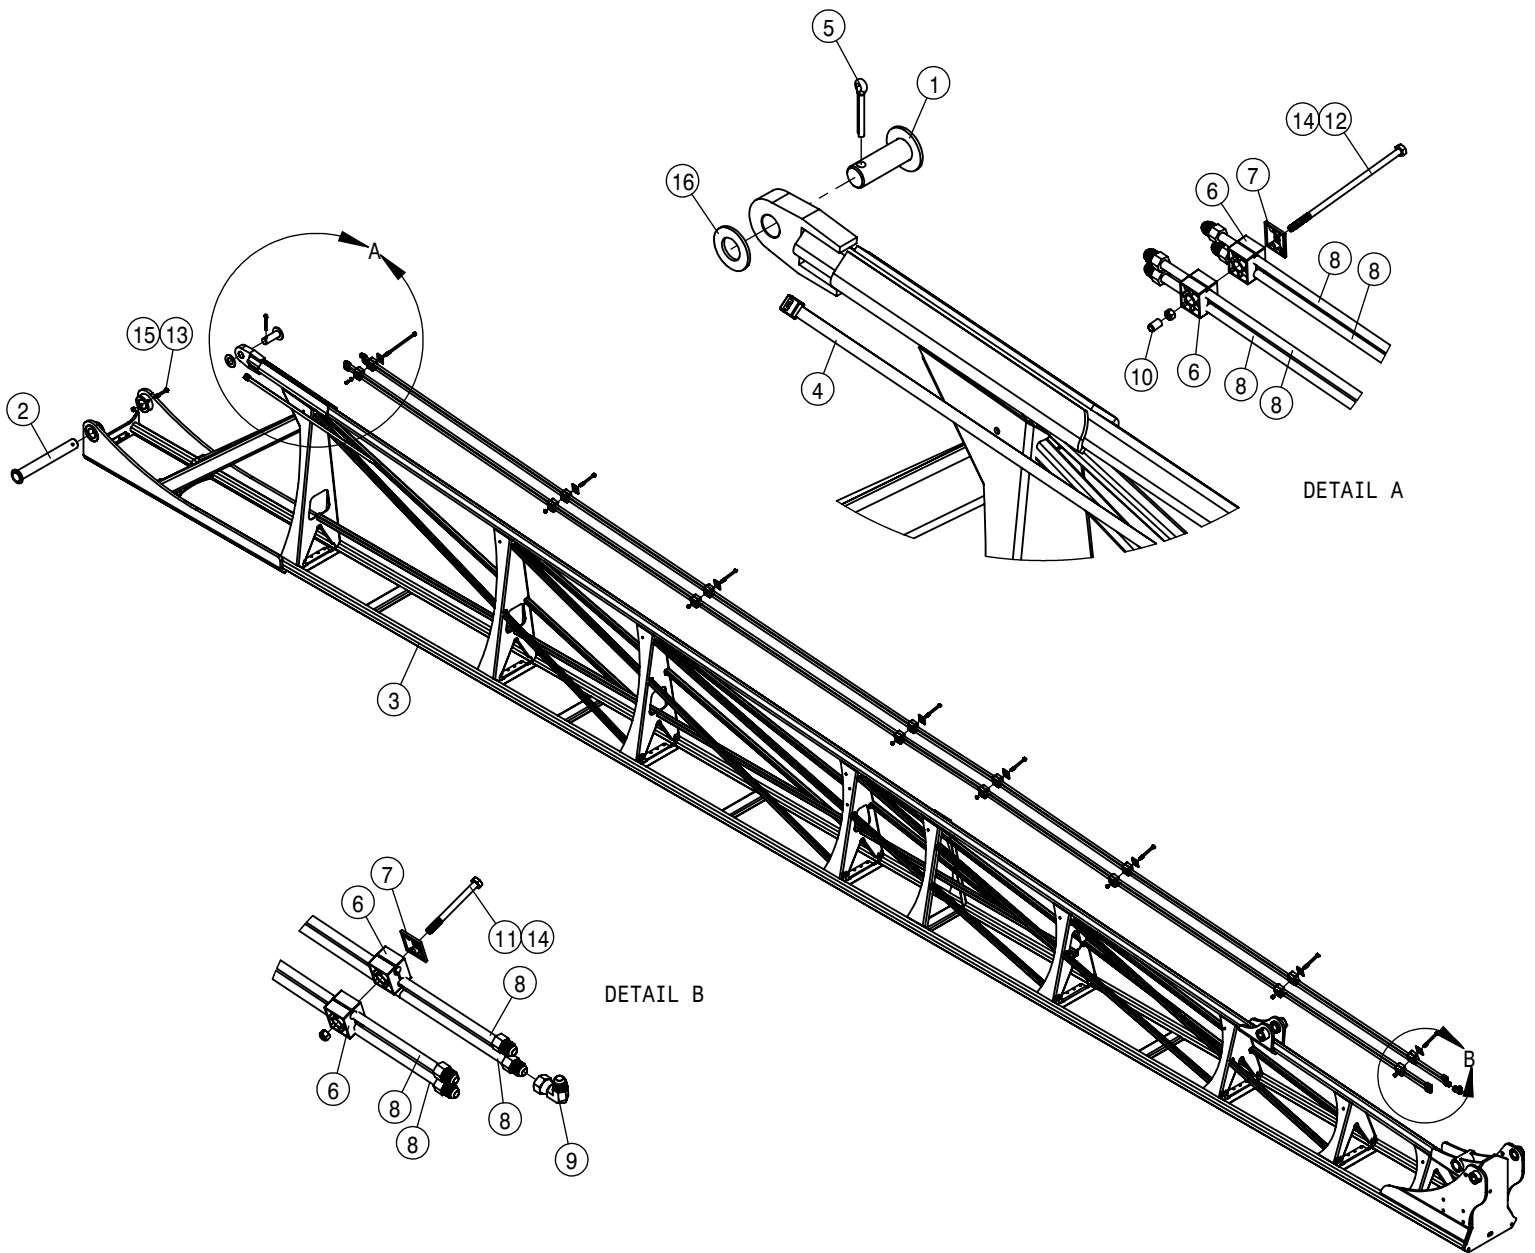

LEFT INNER BOOM ASSEMBLY 90/100			
DET	QTY	P/N	DESCRIPTION
1	1	164500	LEVEL CYL PIN WLD, SHAFT END
2	1	164515	BOOM HINGE PIN WLD
3	1	164880	INNER BOOM WLD, SECT-1 STS 05
4	1	470000	.50 X 28" CABLE TIE - UV BLACK NYLON
5	1	470012	5/16 X 2 COTTER PIN
6	16	470473	TUBE CLAMP, HVY DTY .375-.375
7	8	470474	COVER PLATE FOR 470473 CLAMP
8	4	615851	HYD TUBE, MAIN BOOM, STS LS
9	1	618618	9/16MJIC-90-9/16FJIC SWIV LBO
10	1	629770	CAPPLUGS CAP, .234 X .500 VINYL
11	7	900010	1/4UNC X 3" HEX BOLT
12	1	900032	1/4UNC X 6 1/2" HEX BOLT
13	1	900073	5/16UNC X 3 1/4 HEX BOLT
14	8	914000	1/4UNC HEX STOVER NUT
15	1	914002	5/16UNC HEX STOVER NUT
16	1	920008N	1" SAE FLAT WASHER