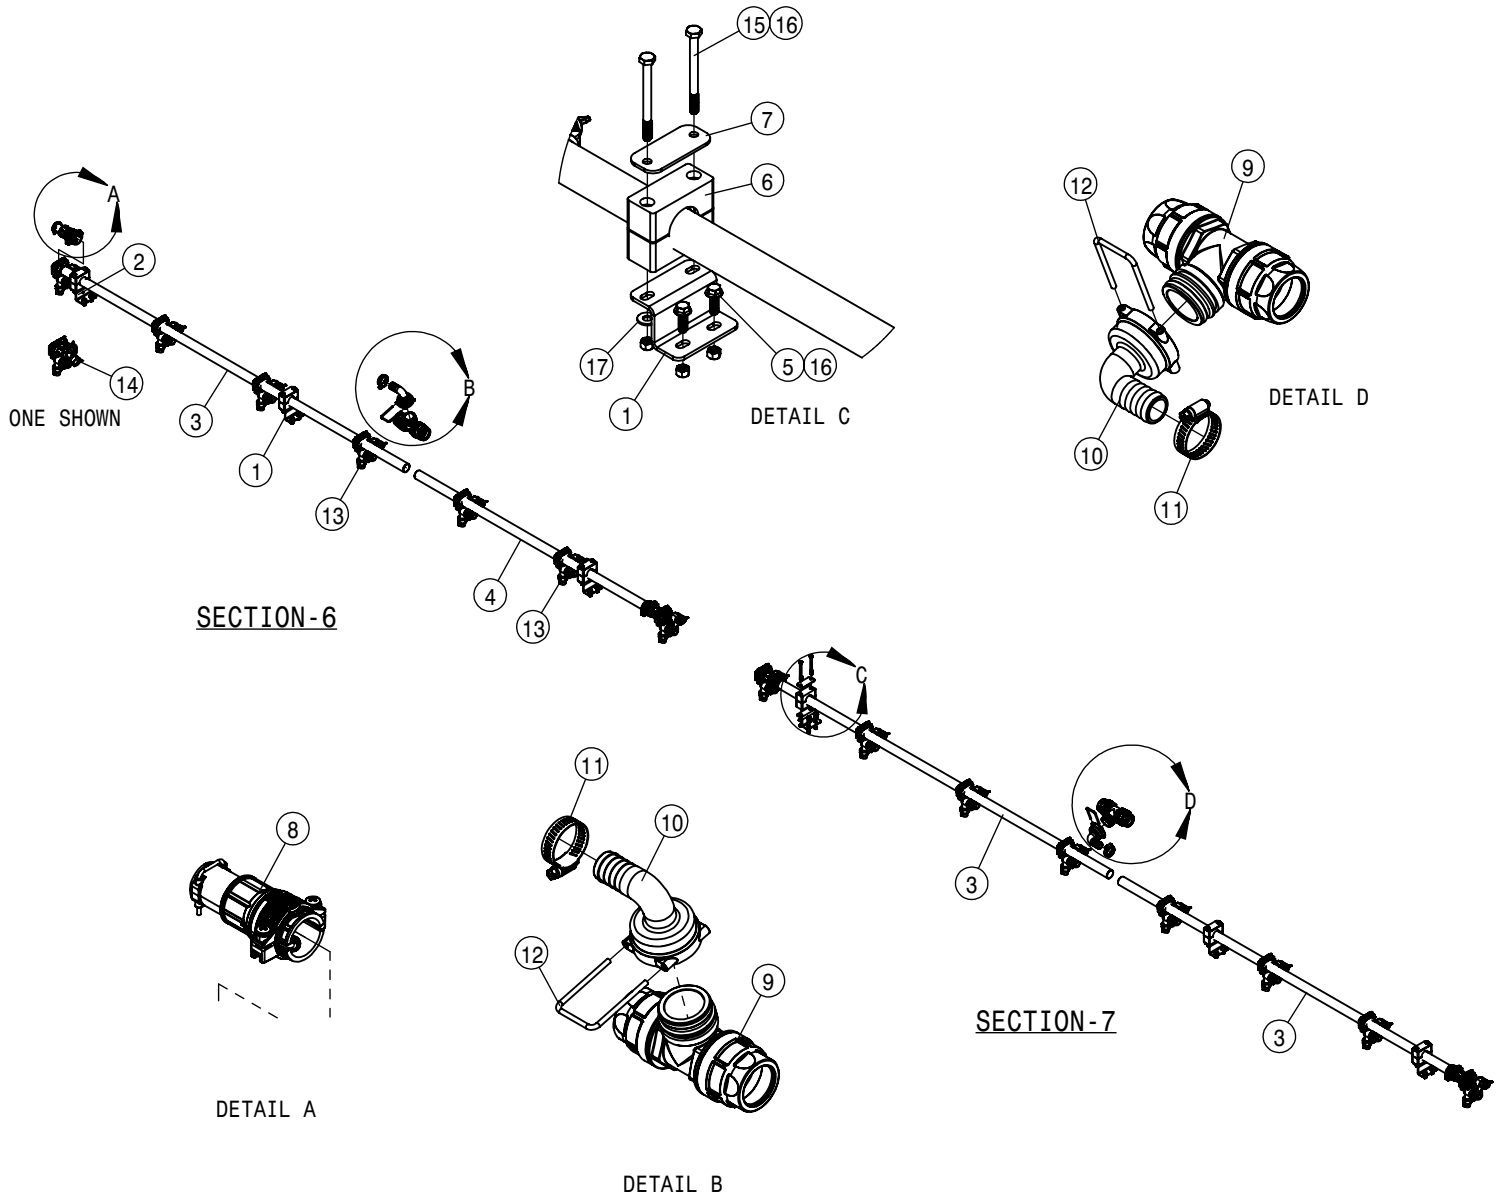

20" WET BOOM SPACING, SECTION 6-7 90/100 BOOM			
DET	QTY	P/N	DESCRIPTION
1	5	164859	CLAMP MT BRKT, WET BOOM, STS 04
2	1	164916	Z-BRKT, WET BOOM SECT 1, STS
3	3	167230	20" WET BOOM TUBE, 68.13 LG
4	1	167238	20" WET BOOM TUBE, 48.13 LG
5	12	470118	1/4 UNC X 3/4 SER FLG BOLT
6	6	470375	TUBE CLAMP BODY, 1.31 I.D. (PAIR)
7	6	470376	COVER PLATE FOR 470375
8	4	500295	NOZZLE BODY END CAP
9	2	500296	EASY FIT TEE 1" PIPE
10	2	500299	T5 TO 25MM HB 90
11	2	520090	HOSECLAMP NO 16 STAINLESS
12	2	737738	FORK,D.3 DIST.42 (737731)
13	15	737921	QUICK TJET 3-TIP BODY,1" HV
14	15	737925	QUICK TJET 5 + 1-TIP BODY 1"
15	12	900010	1/4UNC X 3" HEX BOLT
16	24	914000	1/4UNC HEX STOVER NUT
17	12	920000	1/4 SAE FLAT WASHER