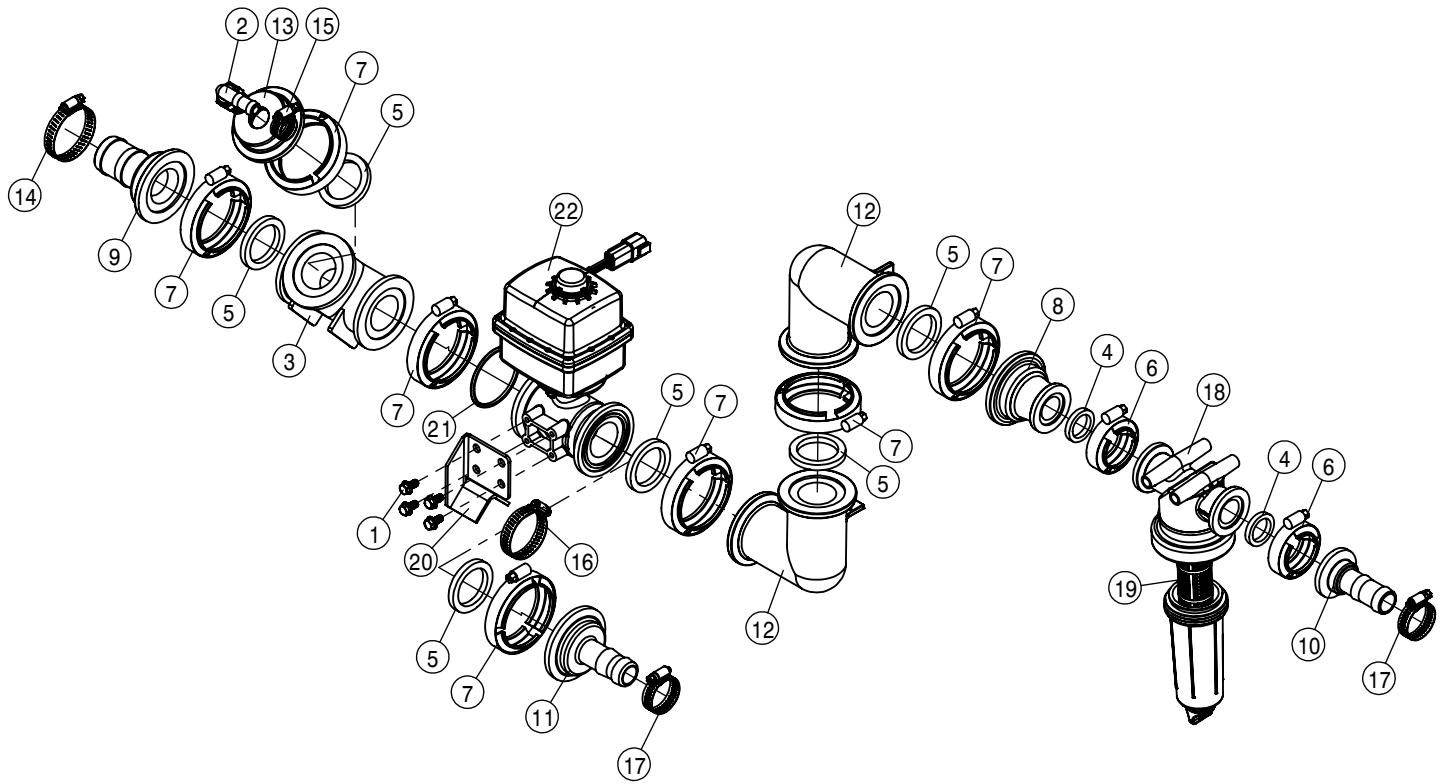

LEFT OUTER SOLUTION VALVE ASSEMBLY 90/100			
DET	QTY	P/N	DESCRIPTION
1	4	470122	1/4 UNC X 1/2 SERR FLG BOLT
2	1	500047	1/2NPT-90-1/2 HOSE BARB, POLY
3	1	500151	2" FLANGE TEE, POLY
4	2	500157	1" FLANGE GASKET EPDM
5	6	500158	1 1/2" GASKET FOR 2" FLANGE
6	2	500159	1" FLANGE CLAMP S.S.
7	7	500160	2" FLANGE CLAMP S.S.
8	1	500161	2" FLANGE-1"FLANGE ADPTR POLY
9	1	500162	2" FLANGE-1 1/2 HOSE BARB POLY
10	1	500171	1" FLANGE-1" HOSE BARB POLY
11	1	500172	2" FLANGE-1 " HOSE BARB
12	2	500180	2" FLANGE-90-2"FLANGE LBO POLY
13	1	500224	2" FLANGE PLUG W/1/2" FNPT POLY
14	1	520067	HOSE CLAMP NO 28 STAINLESS
15	1	520070	HOSE CLAMP NO 8 STAINLESS
16	1	520085	HOSE CLAMP NO 24 STAINLESS
17	2	520090	HOSECLAMP NO 16 STAINLESS
18	1	690660	LINE "T" STRAINER, 1" FLANGE W/O SCREEN
19	1	690661	50 MESH SCREEN FOR 690660
20	1	690871	80/90 BOOM VLV MT WLD 03
21	1	696254	O-RING, KZCO FLANGED VALVE
22	1	696260	VALVE, KZCO C2F-55B-M-S9