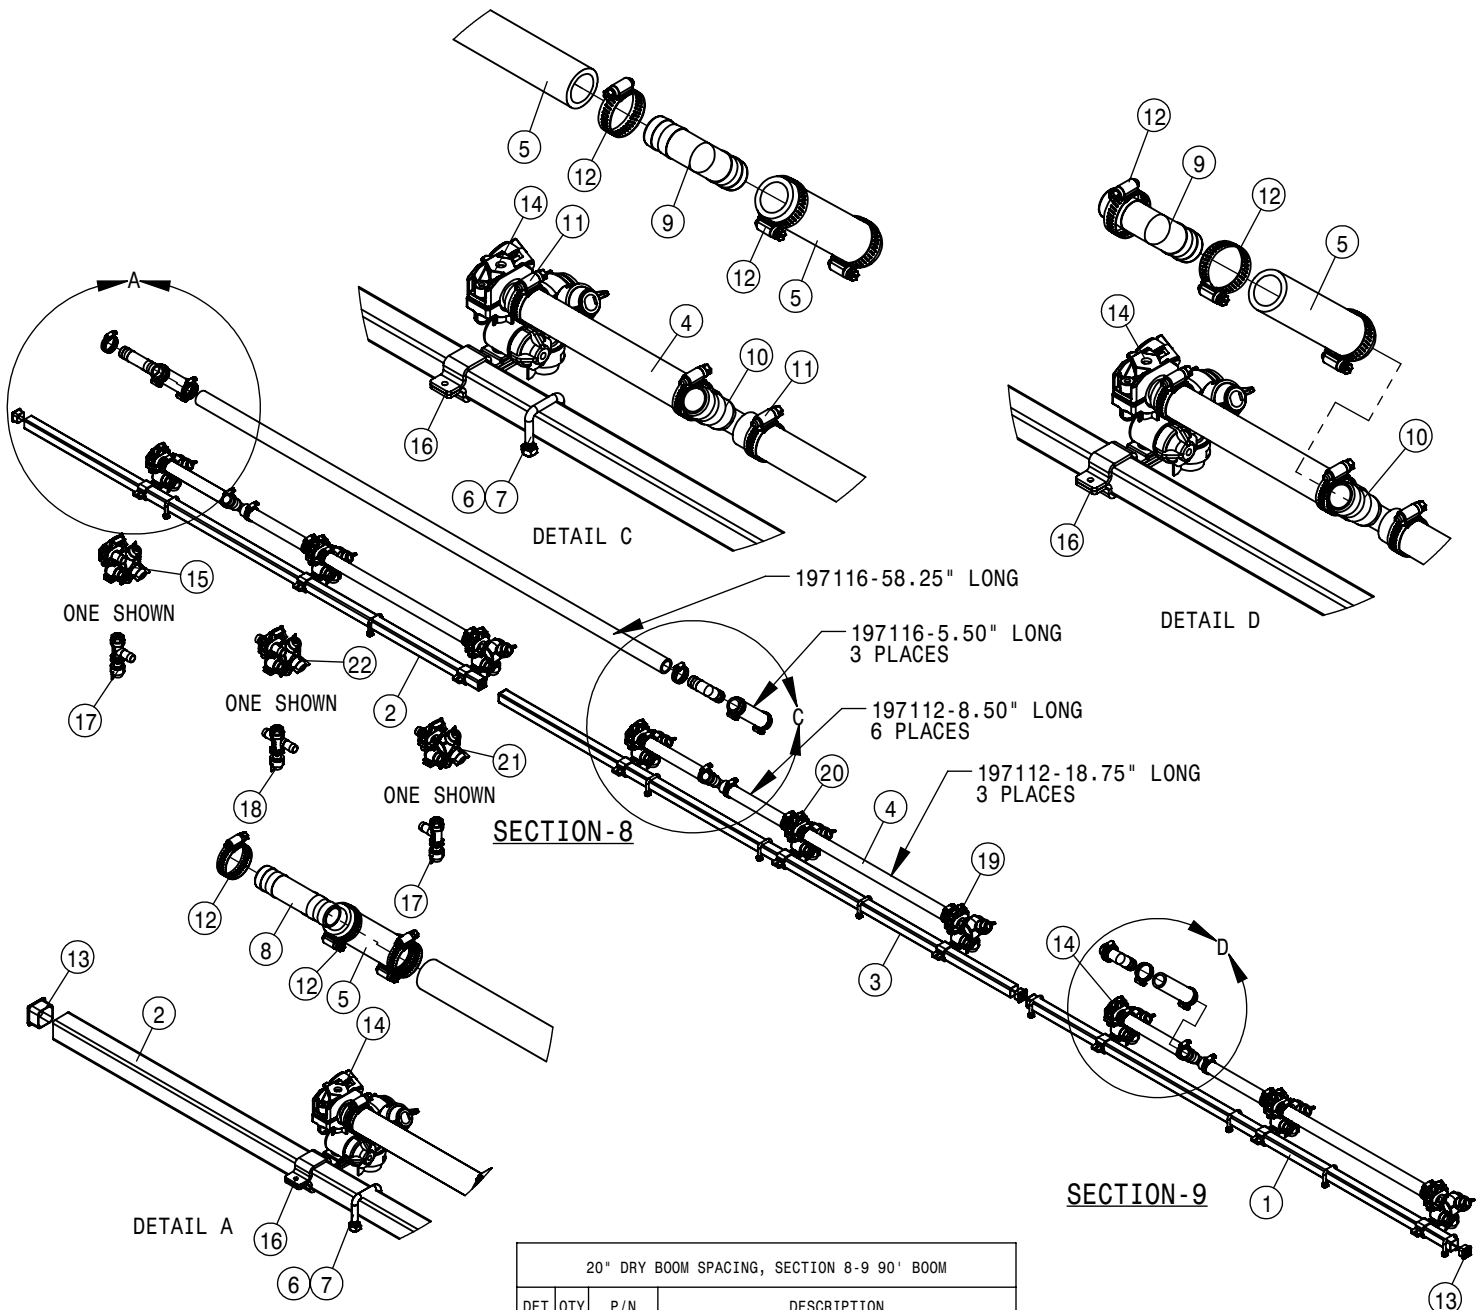

20" DRY BOOM SPACING, SECTION 8-9 90' BOOM

DET	QTY	P/N	DESCRIPTION
1	1	164553	1.000 SQ X 16GA X 53.00 C/L
2	1	164779	1.000 SQ X 16GA X 56.81 C/L
3	1	164799	1.000 SQ X 16GA X 64.00 C/L
4	10	197112	HOSE 3/4 1-FBR BR BLK EPDM
5	4	197116	HOSE 1IN 1-FBR BR BLK EPDM
6	19	473842	1/4UNC LOCK NUT,CNTR POINT
7	11	473979	1/4UNC-1 1/8ID-1 1/2U-BOLTSQSS
8	1	500105	1.00 HOSE BARB TEE, POLY
9	2	500109	1.00-90-1.00 HOSE BARB, POLY
10	3	500121	1"BRNCH-3/4 HOSE BARB TEE,POLY
11	18	520055	HOSE CLAMP NO 12 STAINLESS
12	10	520090	HOSECLAMP NO 16 STAINLESS
13	6	629727	FINISH PLUG 1" SQ 16 GA
14	3	737792	RH QUICK TJET LBO,3-TIP BODY .75
15	3	737796	RH QUICK TJET LBO, 5-TIP BODY .75
16	9	737817	NOZZLE BRACKET
17	6	737829	QUICK TJET LBO,1-TIP BODY .75
18	3	737830	QUICK TJET TEE,1-TIP BODY .75
19	3	737833	LH QUICK TJET LBO,3-TIP BODY .75
20	3	737834	QUICK TJET TEE,3-TIP BODY .75
21	3	737850	LH QUICK TJET LBO, 5-TIP BODY .75
22	3	737851	QUICK TJET TEE, 5-TIP BODY .75