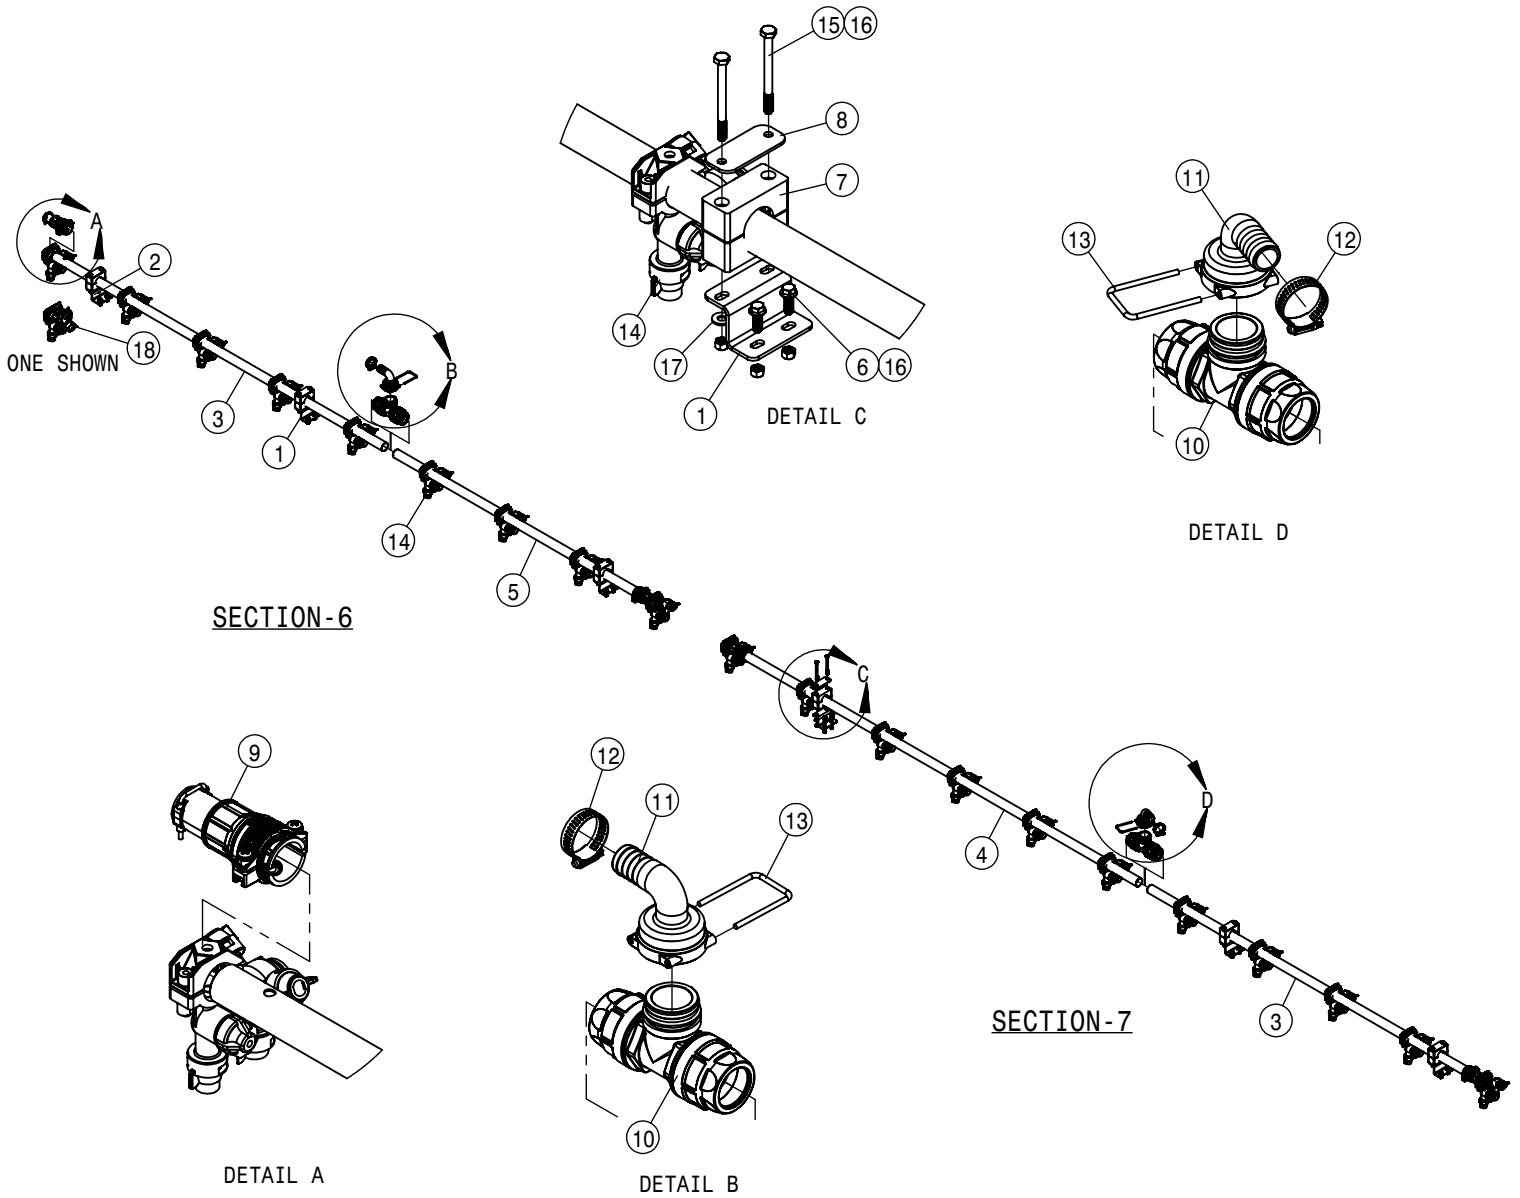

15" WET BOOM SPACING, SECTION 6-7 90/100 BOOM			
DET	QTY	P/N	DESCRIPTION
1	5	164859	CLAMP MT BRKT, WET BOOM, STS 04
2	1	164916	Z-BRKT, WET BOOM SECT 1, STS
3	2	167225	15" WET BOOM TUBE, 65.66 LG
4	1	167228	15" WET BOOM TUBE, 80.66 LG
5	1	167229	15" WET BOOM TUBE, 50.66 LG
6	12	470118	1/4 UNC X 3/4 SER FLG BOLT
7	6	470375	TUBE CLAMP BODY, 1.31 I.D. (PAIR)
8	6	470376	COVER PLATE FOR 470375
9	4	500295	NOZZLE BODY END CAP
10	2	500296	EASY FIT TEE 1" PIPE
11	2	500299	T5 TO 25MM HB 90
12	2	520090	HOSECLAMP NO 16 STAINLESS
13	2	737738	FORK, D.3 DIST.42 (737731)
14	20	737921	QUICK TJET 3-TIP BODY, 1" HV
15	12	900010	1/4UNC X 3" HEX BOLT
16	24	914000	1/4UNC HEX STOVER NUT
17	12	920000	1/4 SAE FLAT WASHER
18	20	737925	QUICK TJET 5 + 1-TIP BODY 1"