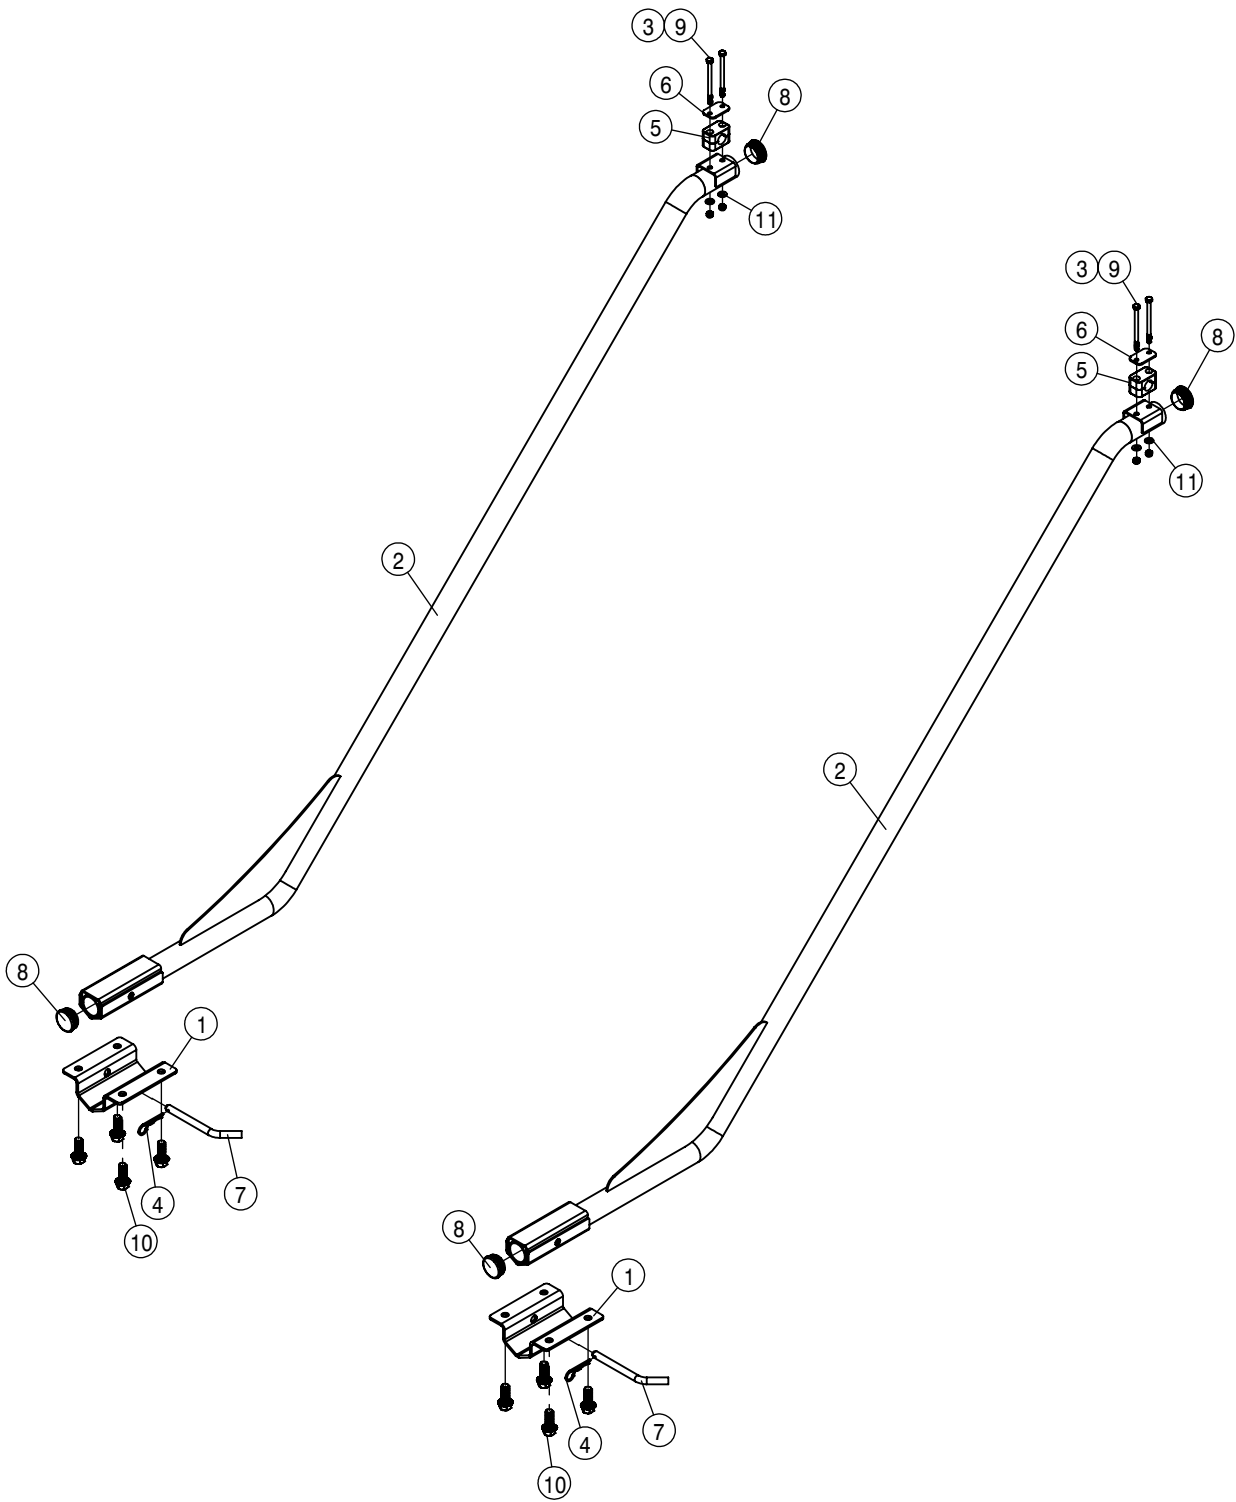

REAR BOOM MOUNTING ASSEMBLY			
DET	QTY	P/N	DESCRIPTION
1	2	165083	REAR BOOM MNT BRACKET
2	2	165087	REAR BOOM WLD
3	4	470089N	1/4UNC HEX NYLOC NUT, 316 SS
4	2	470235	1/8 #11 HAIR PIN
5	2	470358	TUBE CLAMP BODY, .840 (1/2 PIPE)
6	2	470359	COVER PLATE FOR 470358
7	2	472382	BENT PIN 1/2 X 4
8	4	629772	CAPPLUGS PLUG, 1 3/4" RD, BLACK POLY
9	4	900013N	1/4UNC X 3 3/4 HEX BOLT SS
10	8	900265N	1/2UNC X 1 1/2 SERR FLANGE BOLT
11	4	920000N	1/4 SAE FLAT WASHER SS