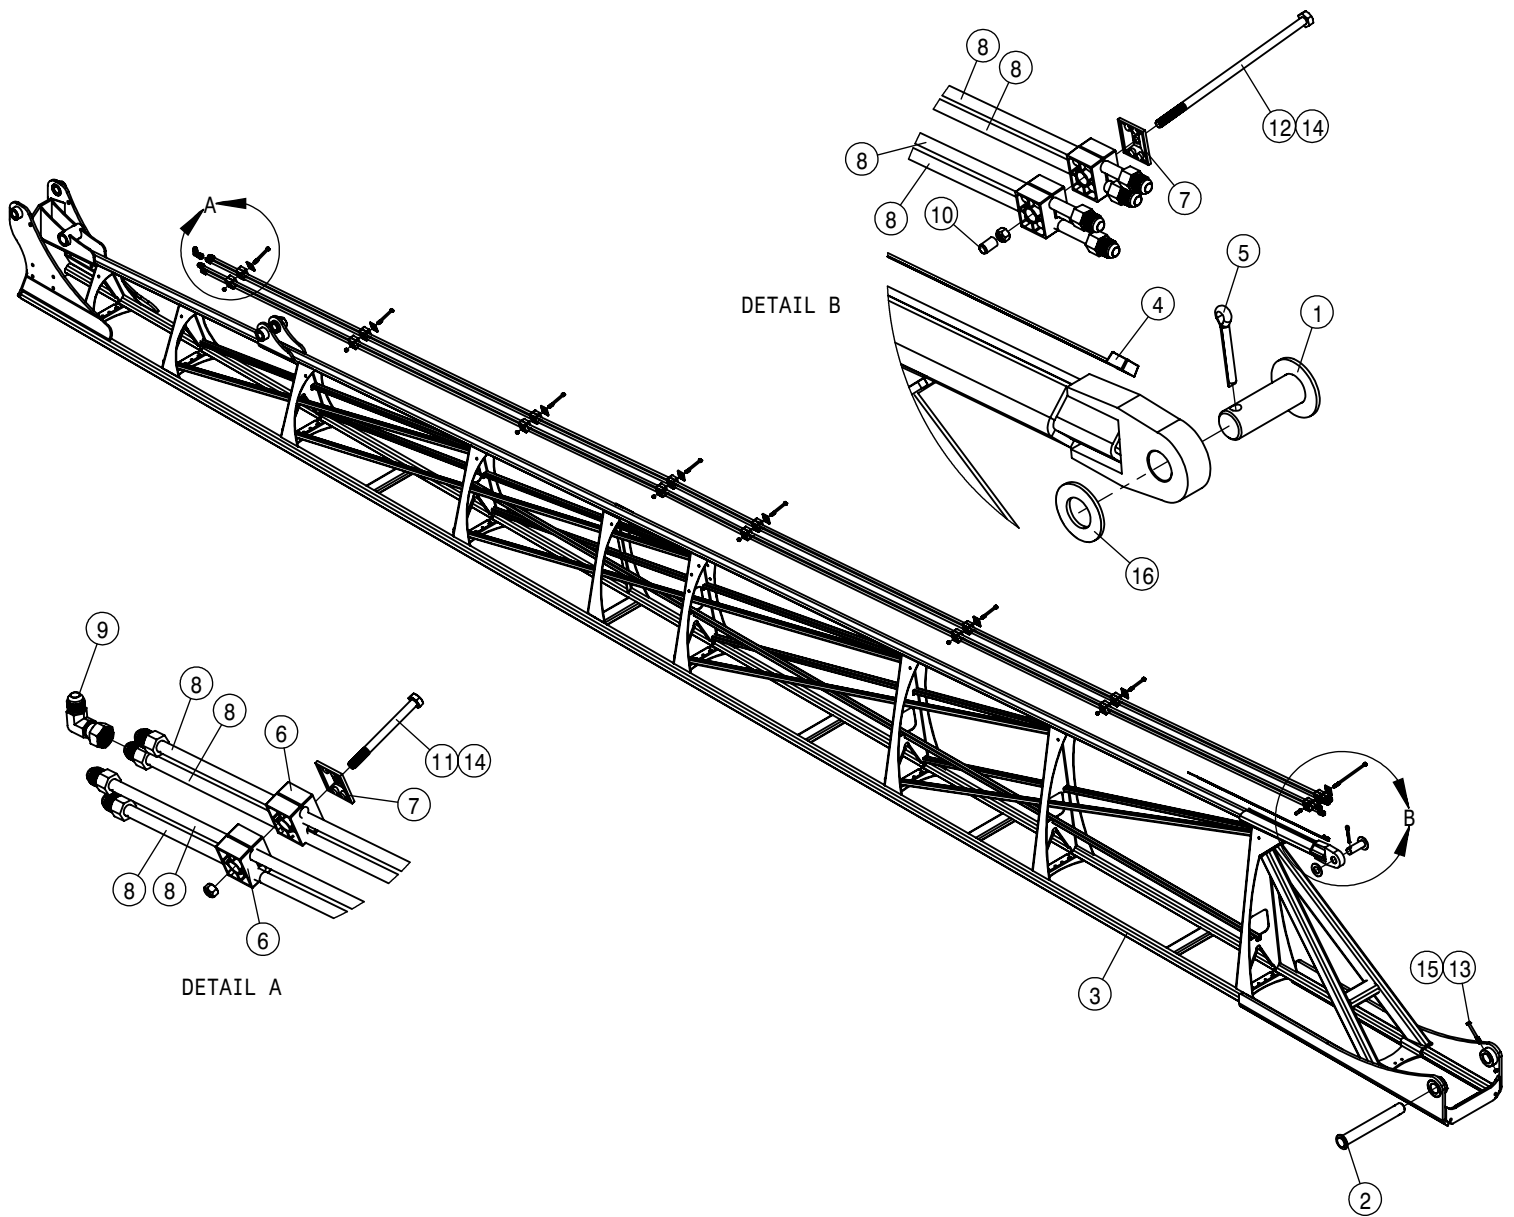

RIGHT INNER BOOM ASSEMBLY 90/100			
DET	QTY	P/N	DESCRIPTION
1	1	164500	LEVEL CYL PIN WLD, SHAFT END
2	1	164515	BOOM HINGE PIN WLD
3	1	164880	INNER BOOM WLD, SECT-1 STS 05
4	1	470000	.50 X 28" CABLE TIE - UV BLACK NYLON
5	1	470012	5/16 X 2 COTTER PIN
6	16	470473	TUBE CLAMP, HVY DTY .375-.375
7	8	470474	COVER PLATE FOR 470473 CLAMP
8	4	615851	HYD TUBE, MAIN BOOM, STS LS
9	1	618618	9/16MJIC-90-9/16FJIC SWIV LBO
10	1	629770	CAPPLUGS CAP, .234 X .500 VINYL
11	7	900010	1/4UNC X 3" HEX BOLT
12	1	900032	1/4UNC X 6 1/2" HEX BOLT
13	1	900073	5/16UNC X 3 1/4" HEX BOLT
14	8	914000	1/4UNC HEX STOVER NUT
15	1	914002	5/16UNC HEX STOVER NUT
16	1	920008N	1" SAE FLAT WASHER