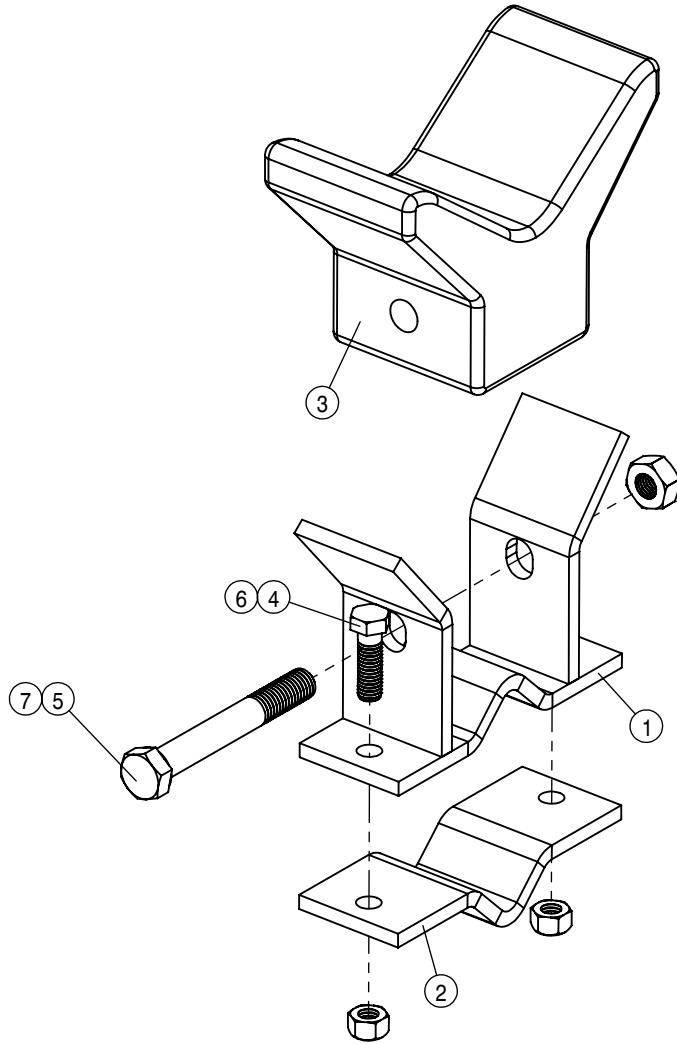

BOOM SUPPORT ASSEMBLY 90/100			
DET	QTY	P/N	DESCRIPTION
1	1	164544	FRT BOOM SUPPORT WLD, 90' BOOM
2	1	164545	FRT BOOM SUPPORT MT
3	1	470324	3" RUBBER BOW GUARD
4	2	900130	3/8UNC X 1 1/4 HEX BOLT
5	1	900273	1/2UNC X 3 3/4 HEX BOLT
6	2	914004	3/8UNC HEX STOVER NUT
7	1	914008	1/2 UNC HEX STOVER NUT