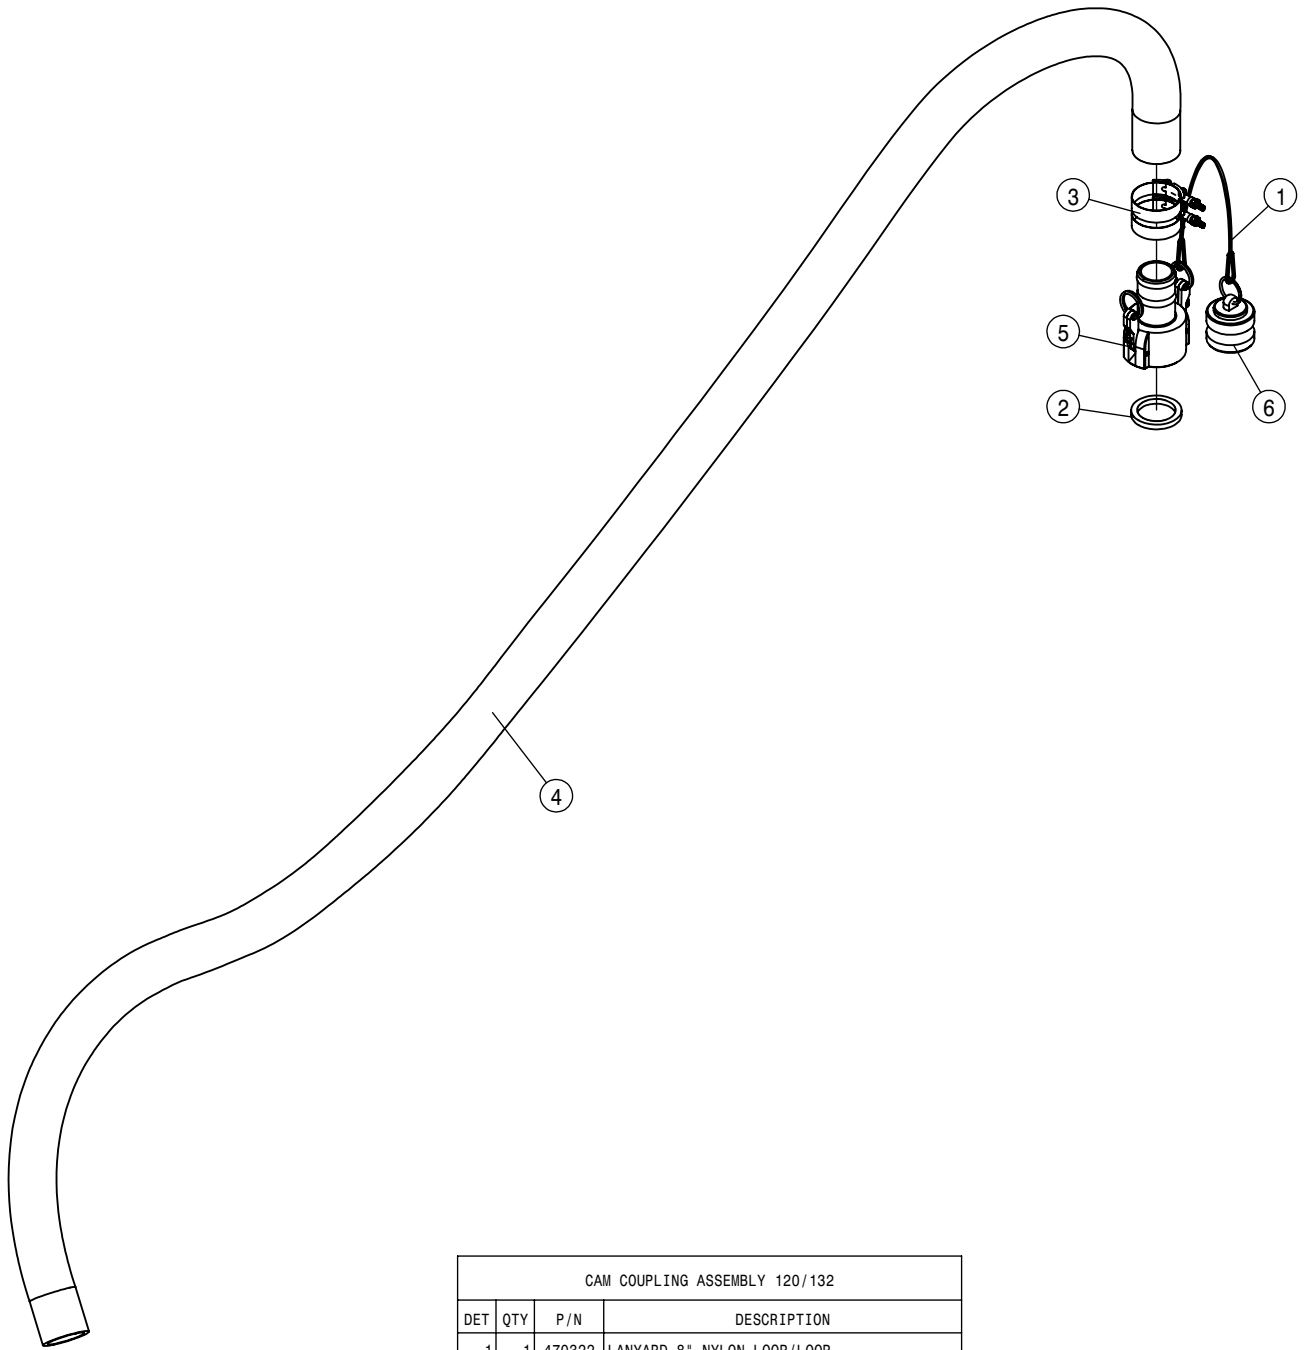

CAM COUPLING ASSEMBLY 120/132			
DET	QTY	P/N	DESCRIPTION
1	1	470322	LANYARD 8" NYLON LOOP/LOOP
2	1	500231	2"FP FLANGE GASKET,EXTRA THICK
3	2	520141	2.31/2.62 T-BOLT HOSE CLAMP SS
4	1	601909	HOSE, 2 X 105 2F-IW EPDM
5	1	690272	2" FEM COUPLER W/LOCK,2" BARB
6	1	690392	PLUG FOR 2.00 FEMALE COUPLER