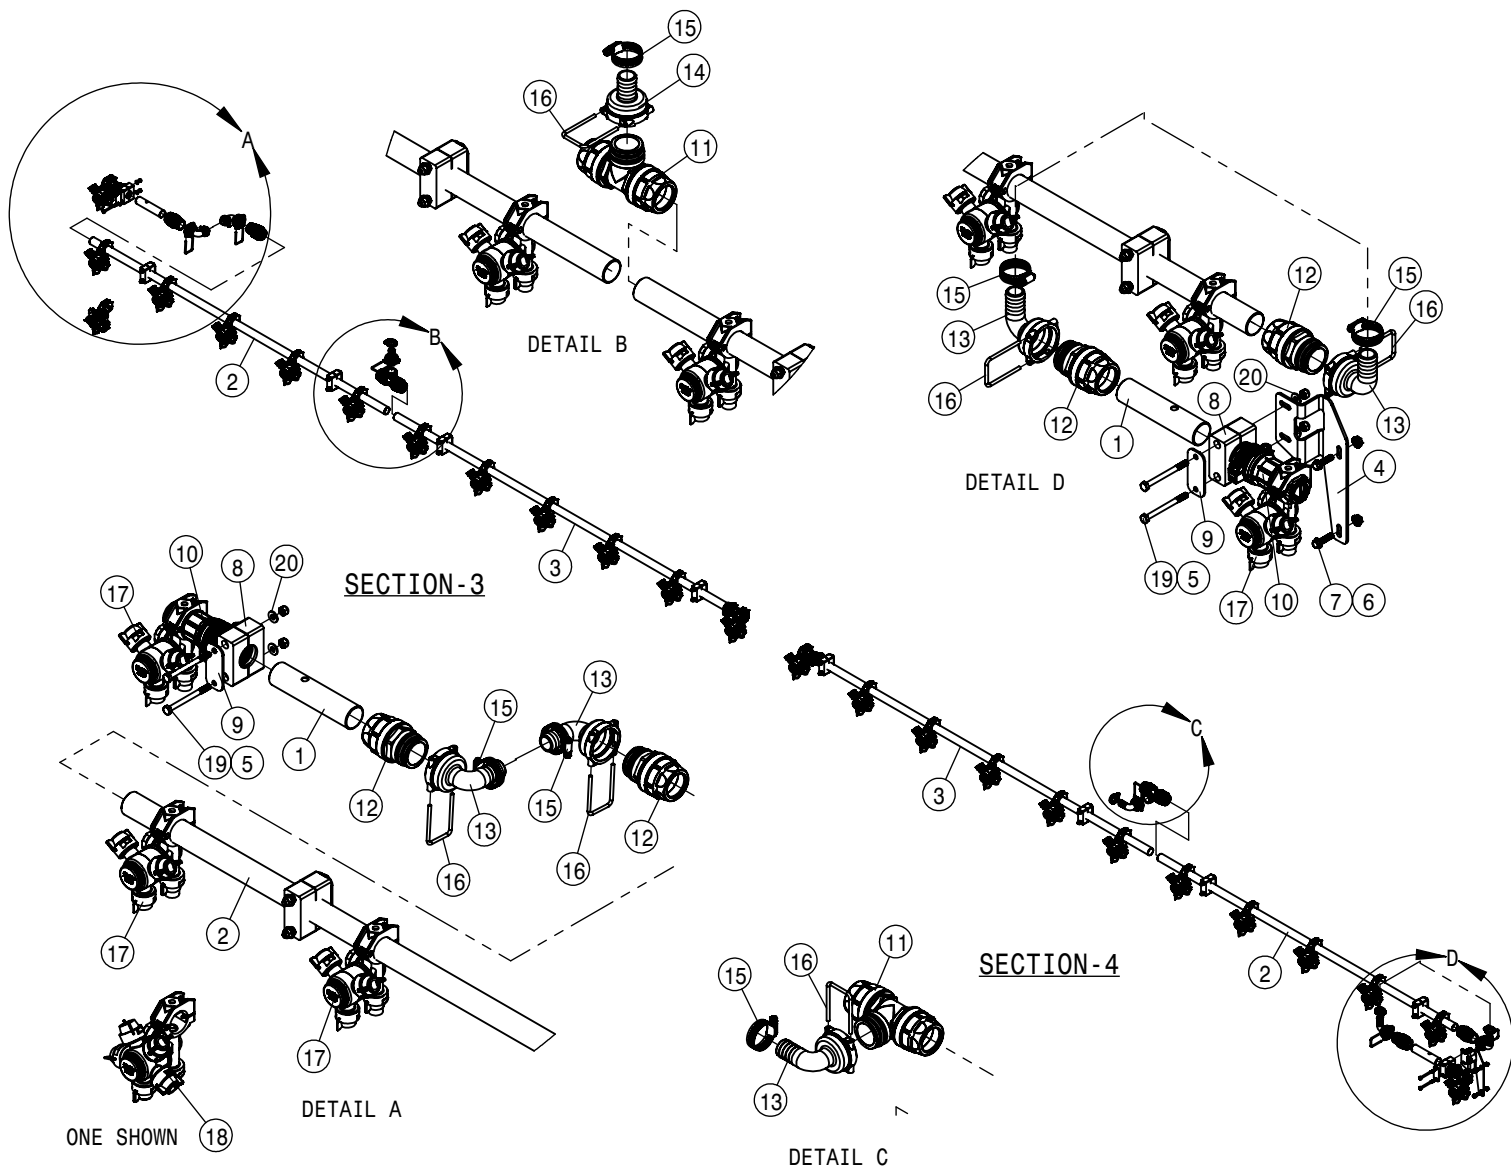

15" WET BOOM SPACING, SECTION 3-4 120' BOOM			
DET	QTY	P/N	DESCRIPTION
1	2	167226	15" WET BOOM TUBE, 5.66 LG
2	2	167227	15" WET BOOM TUBE, 69.50 LG
3	2	167228	15" WET BOOM TUBE, 80.66 LG
4	1	167256	REMOTE TUBE MNT LH 15" 120'A
5	20	470089N	1/4UNC HEX NYLOC NUT, 316 SS
6	2	470121N	1/4 UNC SERR FLG LOCK NUT SS
7	2	470231N	1/4UNC X 1" SERR FLG BOLT SS
8	10	470375	TUBE CLAMP BODY, 1.31 I.D. (PAIR)
9	10	470376	COVER PLATE FOR 470375
10	4	500295	NOZZLE BODY END CAP
11	2	500296	EASY FIT TEE 1" PIPE
12	4	500298	EASY FIT END T5, 1" PIPE
13	5	500299	T5 TO 25MM HB 90
14	1	500307	T5 FEMALE TO 25MM HB
15	6	520090	HOSECLAMP NO 16 STAINLESS
16	6	737738	FORK, D.3 DIST.42 (737731)
17	24	737921	QUICK TJET 3-TIP BODY, 1" HV
18	24	737925	QUICK TJET 5 + 1-TIP BODY 1"
19	20	900010N	1/4UNC X 3" HEX BOLT SS
20	20	920000N	1/4 SAE FLAT WASHER SS