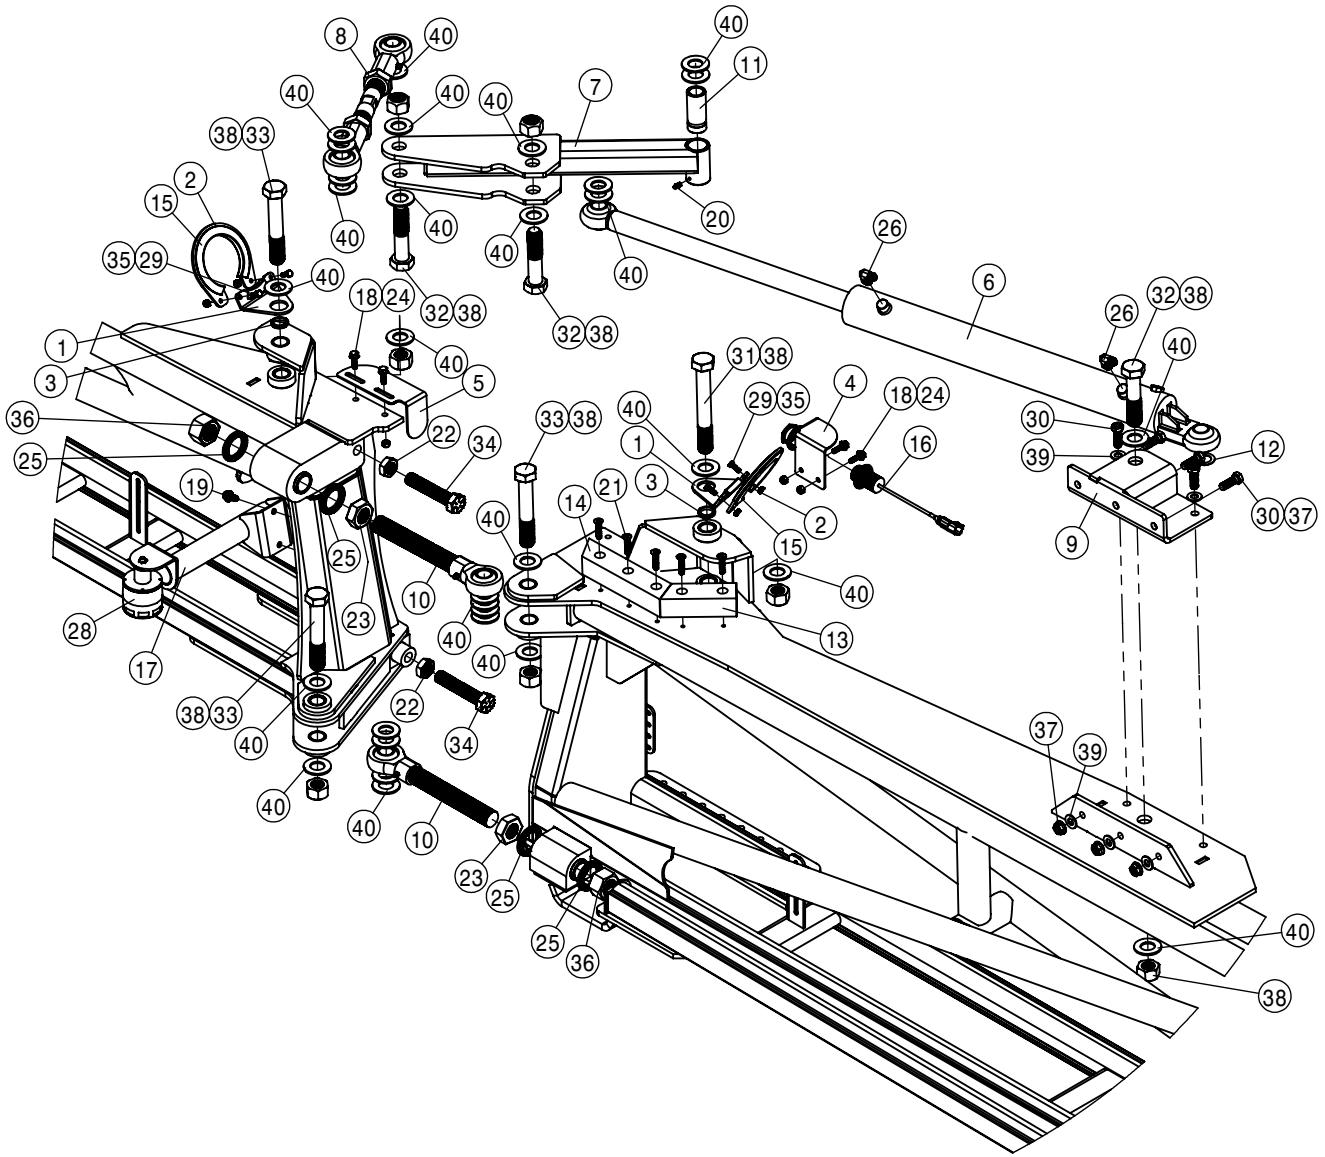

RIGHT BOOM FOLD ASSEMBLY 120/132			
DET	QTY	P/N	DESCRIPTION
1	2	165950	HOSE RING MNT TAB, 120'A'13
2	2	165951	HOSE RING, REMOVABLE, 120'A'13
3	2	165952	SPACER, 1.25 X 1.010 X .220
4	1	167067	PROX MNT BRKT RH 120'A SECT1-2
5	1	167068	PROX FLAG BRKT RH 120'A SECT1-2
6	1	167091	RH HYD CYL, OUTER FOLD 120'A'12
7	1	167096	RH SCNDRY FOLD ARM WLD120'A'12
8	1	167103	S2-FOLD ARM CONN ASSY 120'A'12
9	1	167105	RH SIDE SUPP BRKT WLD 120'A'12
10	2	167109	ROD END WELD, SECT1-2 120'A'12
11	1	167113	BUSH SCNDRY FOLD ARM 120'A'12
12	1	167132	SHIM, 1.50" OD x 1.0" ID x 0.05" THK
13	1	167323	RH GUIDE BLOCK, ALUM BOOM12'A'13
14	1	167324	RH GUIDE BLOCK, ALUM BOOM12'A'13
15	4	193012	QUICKEDGE TRIM .135 TO .250
16	1	292927	INDUCTIVE PROX SENSOR, 30MM
17	1	344537	120' NORAC MNT, RIGHT, SNSR 4
18	4	470234N	5/16UNC X 1" SERR FLG BOLT SS
19	2	470409	3/8UNC X 3/4" SERR FLG BOLT
20	1	471006	GREASE ZERK, 1/4-28 TAPER THD

RIGHT BOOM FOLD ASSEMBLY 120/132			
DET	QTY	P/N	DESCRIPTION
21	5	472285	5/16UNC X 1 1/2" FLAT SOC HD CAP SCR
22	2	472372	7/8-9 UNC HEX JAM NUT
23	2	472373	1 1/4UNF HEX JAM NUT
24	4	473001N	5/16UNC HEX NUT, NYLOC 316 SS
25	4	483021	1 1/2" NORD LOCK WASHER
26	2	618119	9/16MJIC-90-9/16MOR LBO
NS	1	650429	DECAL SHEET, 120' ALUM BOOM '12
28	1	693113	SENSOR, NORAC UCS ULTRASONIC
29	4	900002N	1/4UNC x 3/4 HEX BOLT
30	5	900804	1/2UNC X 1 1/2 HEX BOLT GR8 YZ
31	1	900860	1" UNC X 7 1/2" HEX BOLT GR8
32	3	900861	1" UNC X 4 1/2 HEX BOLT GR8 YZ
33	3	900862	1" UNC X 6" HEX BOLT GR8 YZ
34	2	900870	7/8UNC X 4.50 FULL HEX BOLT GR8
35	4	910000	1/4UNC HEX NUT
36	2	910041	1 1/4UNF HEX NUT
37	5	914008N	1/2UNC SMTH FLG CTR LCK NUT YZ
38	7	914016	1" UNC HEX STOVER NUT
39	9	920004N	1/2 SAE FLAT WASHER
40	31	920008N	1" SAE FLAT WASHER