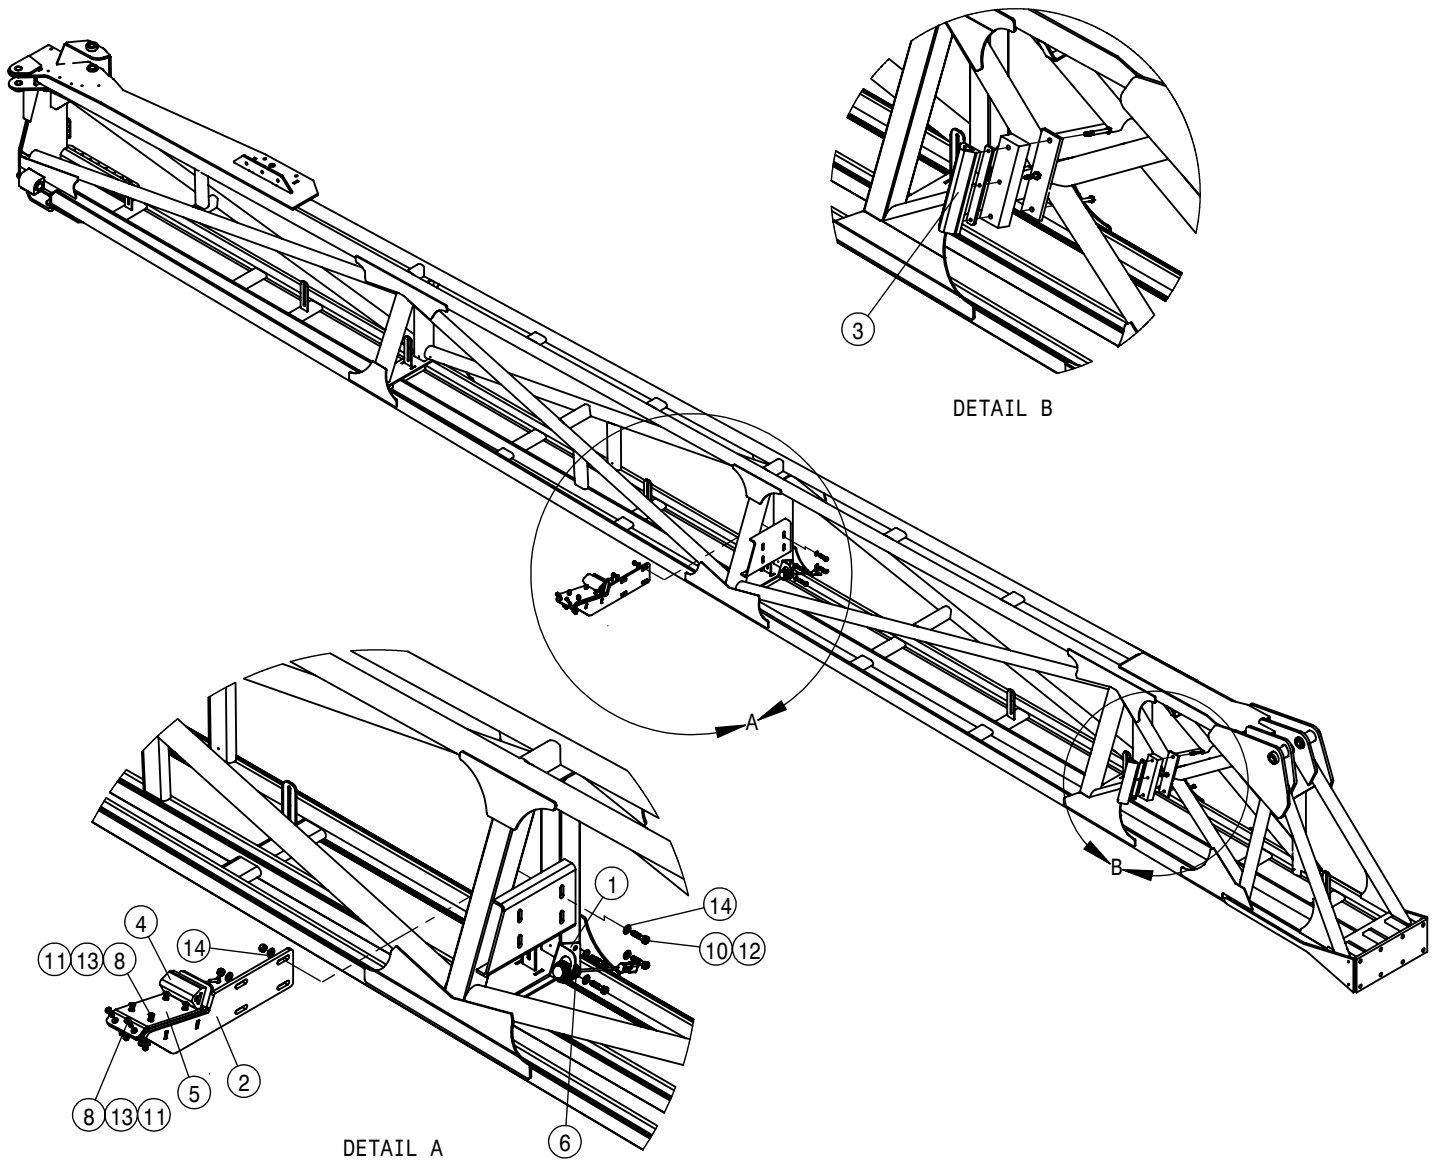

RIGHT INNER BOOM ASSEMBLY 120/132			
DET	QTY	P/N	DESCRIPTION
1	1	167071	RH PROX MT, SECT 1-2 OTR 120'A'12
2	1	167094	RH ARM BRKT SHELF WLD 120'A'12
3	1	167102	BOOM BUMPER ASSY 120'A'12
4	1	167111	ARM BRKT SHELF BUMPER 120'A'12
5	1	167112	ARM BRKT SHELF PAD 120'A'12
6	1	292927	INDUCTIVE PROX SENSOR, 30MM
NS	1	294238	RH MAIN BOOM HARNESS 120' ALUM
8	6	472284	1/4UNF X 1" FLAT SOC HD CAP SCR
NS	1	650429	DECAL SHEET, 120' ALUM BOOM '12
10	4	900858	3/8UNC X 1 1/2 HEX BOLT GR8 YZ
11	6	914001	1/4UNF HEX STOVER NUT
12	4	914004N	3/8UNC HEX STOVER NUT
13	6	920000N	1/4 SAE FLAT WASHER SS
14	8	920002N	3/8 SAE FLAT WASHER