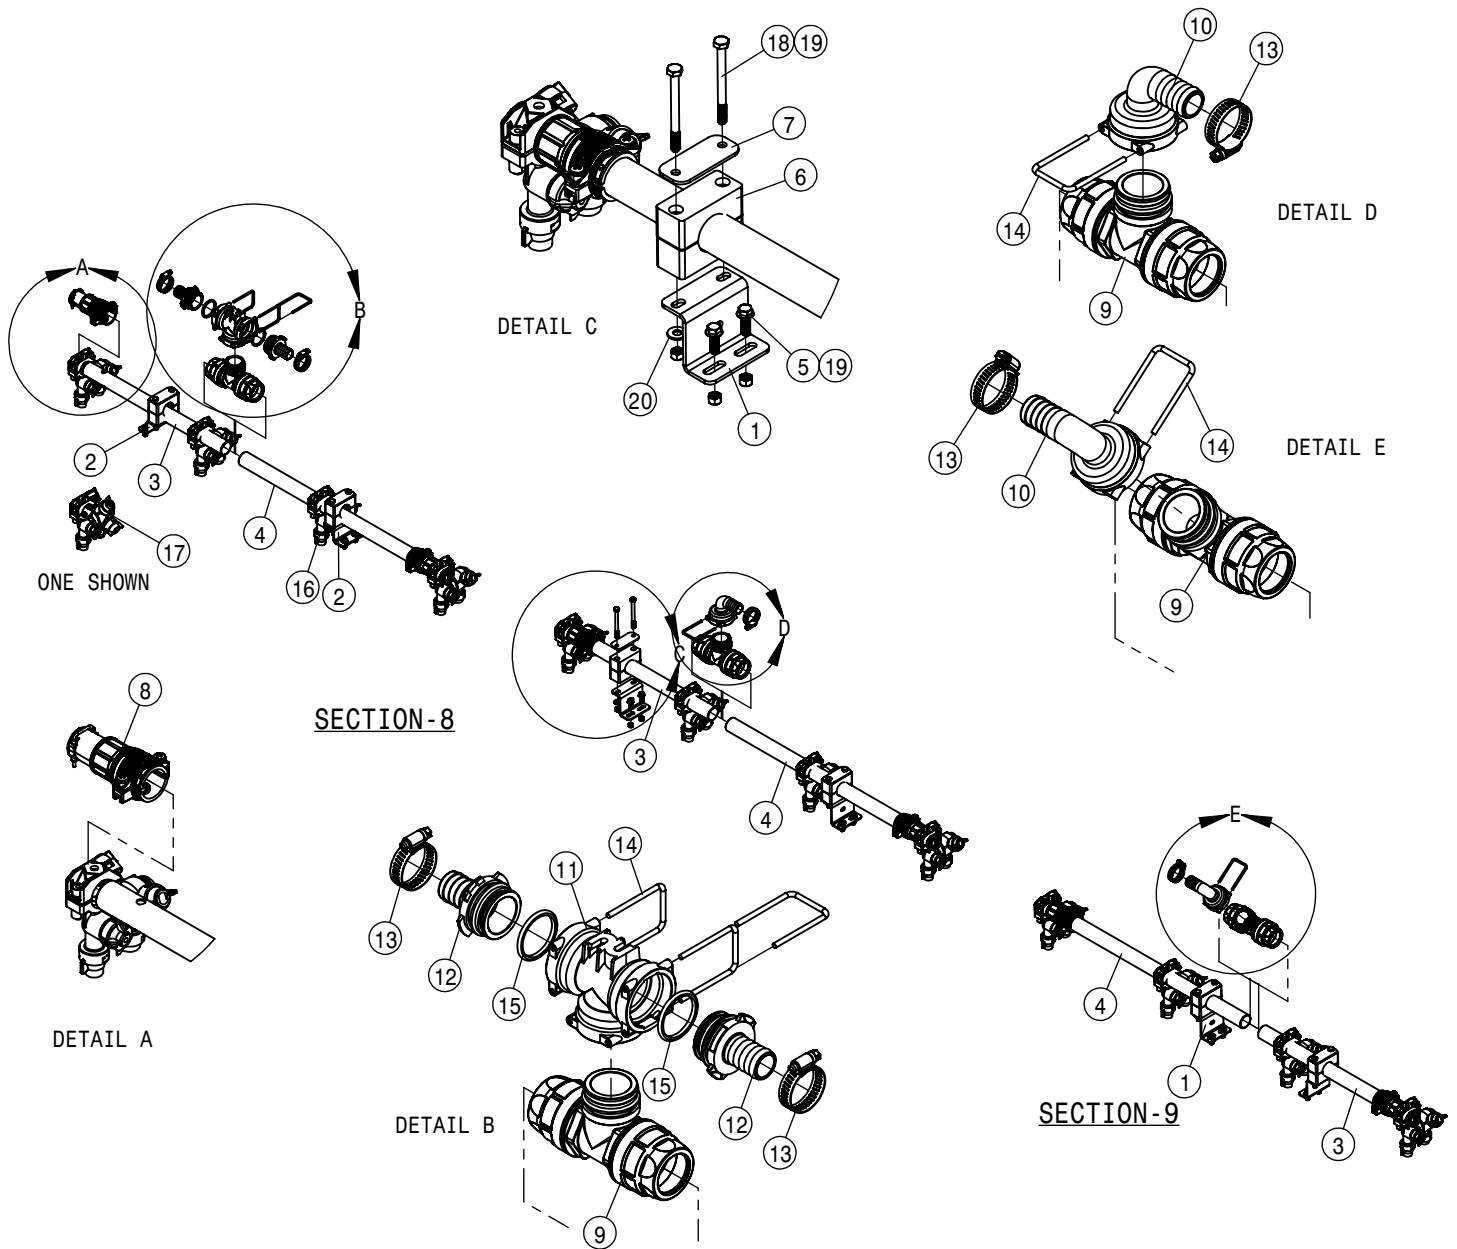

15" WET BOOM SPACING, SECTION 8-9 90' BOOM			
DET	QTY	P/N	DESCRIPTION
1	4	164716	TALL CLAMP MT BRKT, WET BOOM, STS
2	2	164859	CLAMP MT BRKT, WET BOOM, STS 04
3	3	167235	15" WET BOOM TUBE, 17.32 LG
4	3	167236	15" WET BOOM TUBE, 24.00 LG
5	12	470118	1/4 UNC X 3/4 SER FLG BOLT
6	6	470375	TUBE CLAMP BODY, 1.31 I.D. (PAIR)
7	6	470376	COVER PLATE FOR 470375
8	6	500295	NOZZLE BODY END CAP
9	3	500296	EASY FIT TEE 1" PIPE
10	2	500299	T5 TO 25MM HB 90
11	1	500300	T5 FEMALE TEE
12	2	500301	T5 MALE TO 25MM HB
13	4	520090	HOSECLAMP NO 16 STAINLESS
14	5	737738	FORK,D.3 DIST.42 (737731)
15	2	737763	O-RING, 1 1/4"CONN EPDM
16	12	737921	QUICK TJET 3-TIP BODY,1" HV
17	12	737925	QUICK TJET 5 + 1-TIP BODY 1"
18	12	900010	1/4UNC X 3" HEX BOLT
19	24	914000	1/4UNC HEX STOVER NUT
20	12	920000	1/4 SAE FLAT WASHER