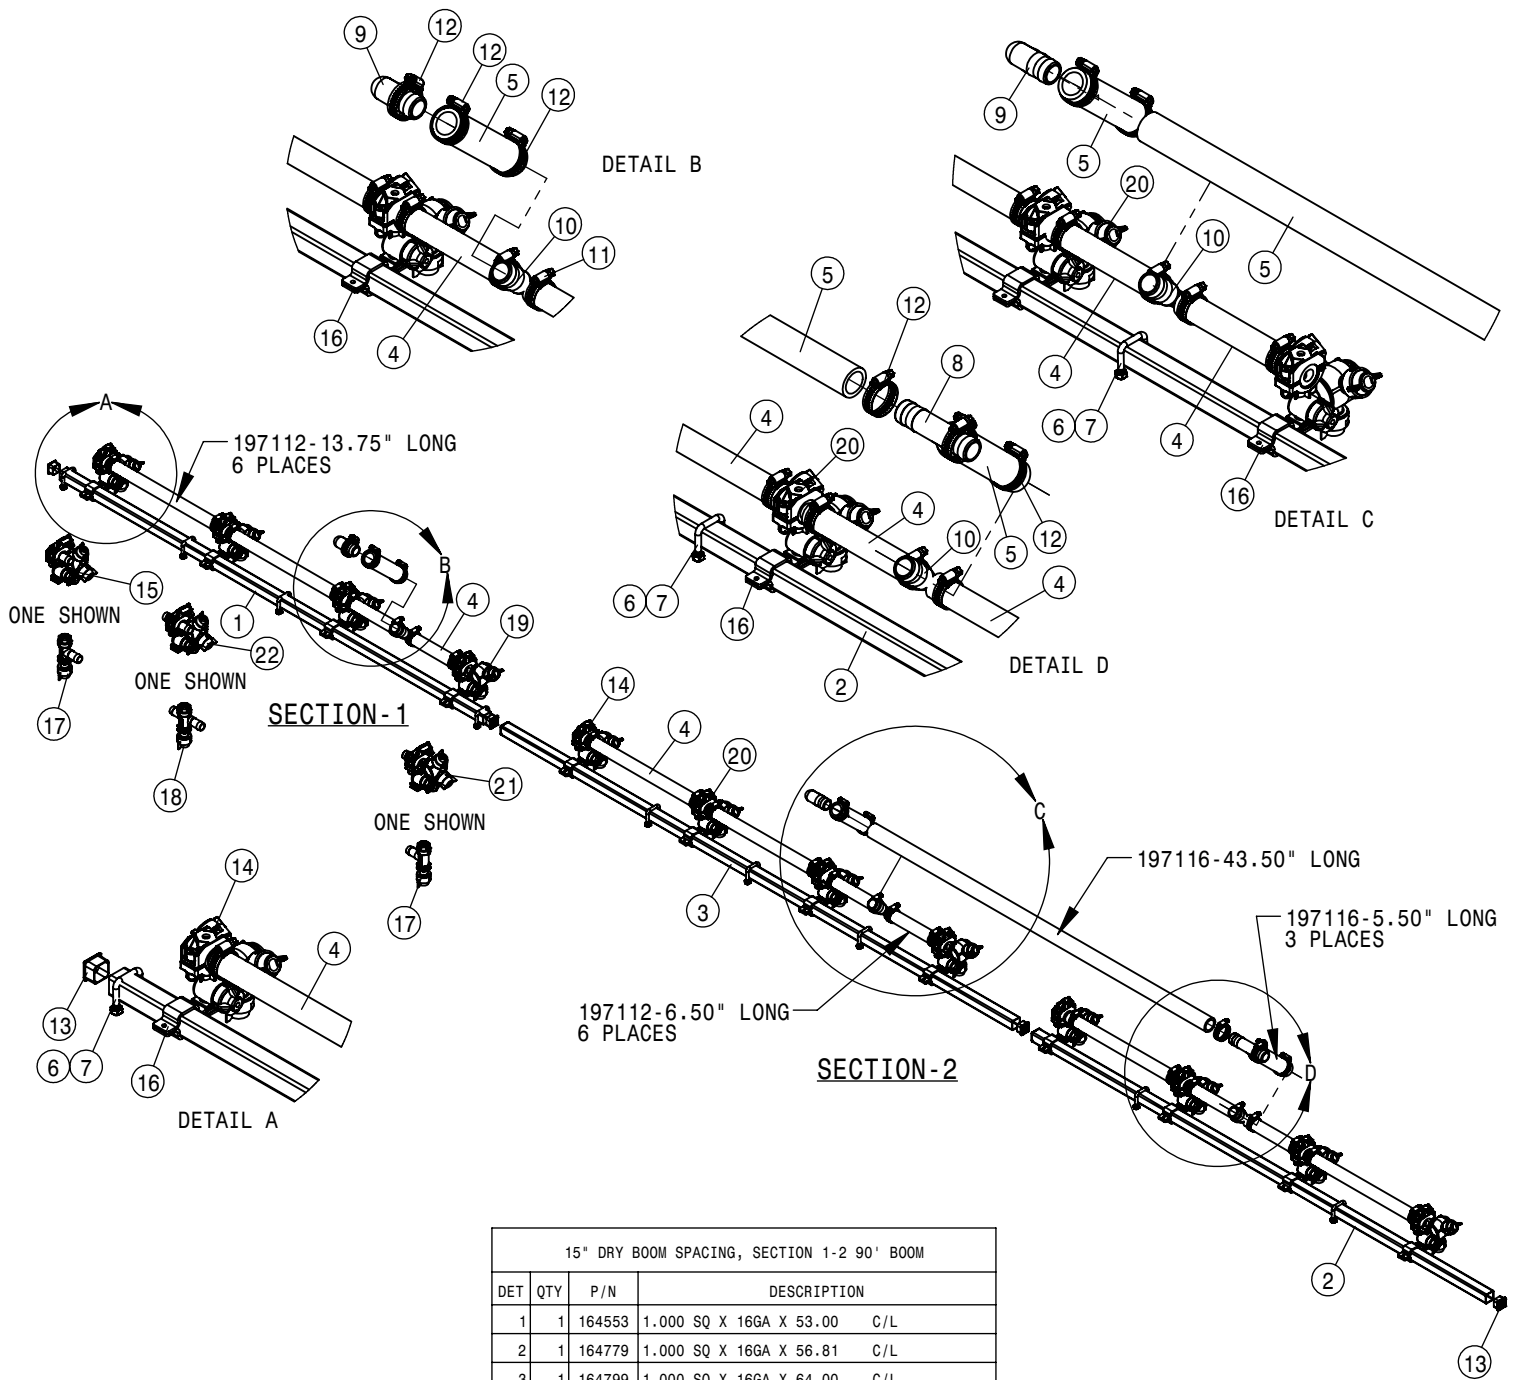

15" DRY BOOM SPACING, SECTION 1-2 90' BOOM			
DET	QTY	P/N	DESCRIPTION
1	1	164553	1.000 SQ X 16GA X 53.00 C/L
2	1	164779	1.000 SQ X 16GA X 56.81 C/L
3	1	164799	1.000 SQ X 16GA X 64.00 C/L
4	12	197112	HOSE 3/4 1-FBR BR BLK EPDM
5	4	197116	HOSE 1IN 1-FBR BR BLK EPDM
6	18	473842	1/4UNC LOCK NUT,CNTR POINT
7	9	473979	1/4UNC-1 1/8ID-1 1/2U-BOLTSQSS
8	1	500105	1.00 HOSE BARB TEE, POLY
9	2	500109	1.00-90-1.00 HOSE BARB, POLY
10	3	500121	1"BRNCH-3/4 HOSE BARB TEE,POLY
11	24	520055	HOSE CLAMP NO 12 STAINLESS
12	9	520090	HOSECLAMP NO 16 STAINLESS
13	6	629727	FINISH PLUG 1" SQ 16 GA
14	3	737792	RH QUICK TJET LBO,3-TIP BODY .75
15	3	737796	RH QUICK TJET LBO, 5-TIP BODY .75
16	12	737817	NOZZLE BRACKET
17	6	737829	QUICK TJET LBO,1-TIP BODY .75
18	6	737830	QUICK TJET TEE,1-TIP BODY .75
19	3	737833	LH QUICK TJET LBO,3-TIP BODY .75
20	6	737834	QUICK TJET TEE,3-TIP BODY .75
21	3	737850	LH QUICK TJET LBO, 5-TIP BODY .75
22	6	737851	QUICK TJET TEE, 5-TIP BODY .75