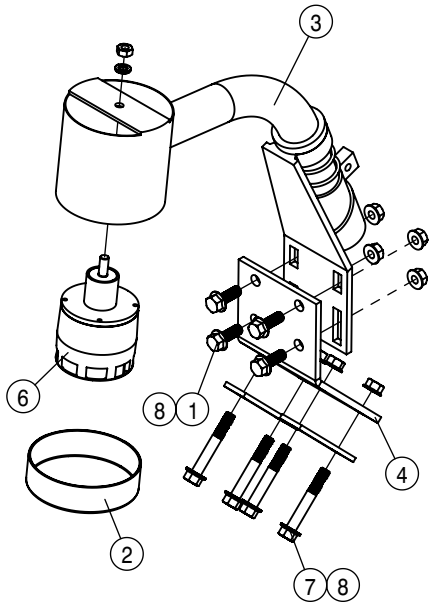

REPAIR PARTS
693063-FOAM DISK, NORAC SENSOR
693174-MESH/CLIP UPDATE KIT, NORAC

NORAC SENSOR MOUNTS 90/100			
DET	QTY	P/N	DESCRIPTION
1	8	470460	3/8 X 1" SERR FLG BOLT
2	2	629776	CAPPLUGS CAP,4.00ID X 1.25 RED
3	2	693068	SENSOR MTG BRKT, NORAC
4	2	693069	SENSOR MT BRKT ADPTR, NORAC
5	1	693072	MAIN LIFT SENSOR MT,UC4+,NORAC
6	3	693113	SENSOR, NORAC UC5 ULTRASONIC
7	8	900507	3/8UNC X 2 1/2 HHSFB GR5 MC
8	16	910042	3/8-16UNC HEX FLG NUT SM MC GR8