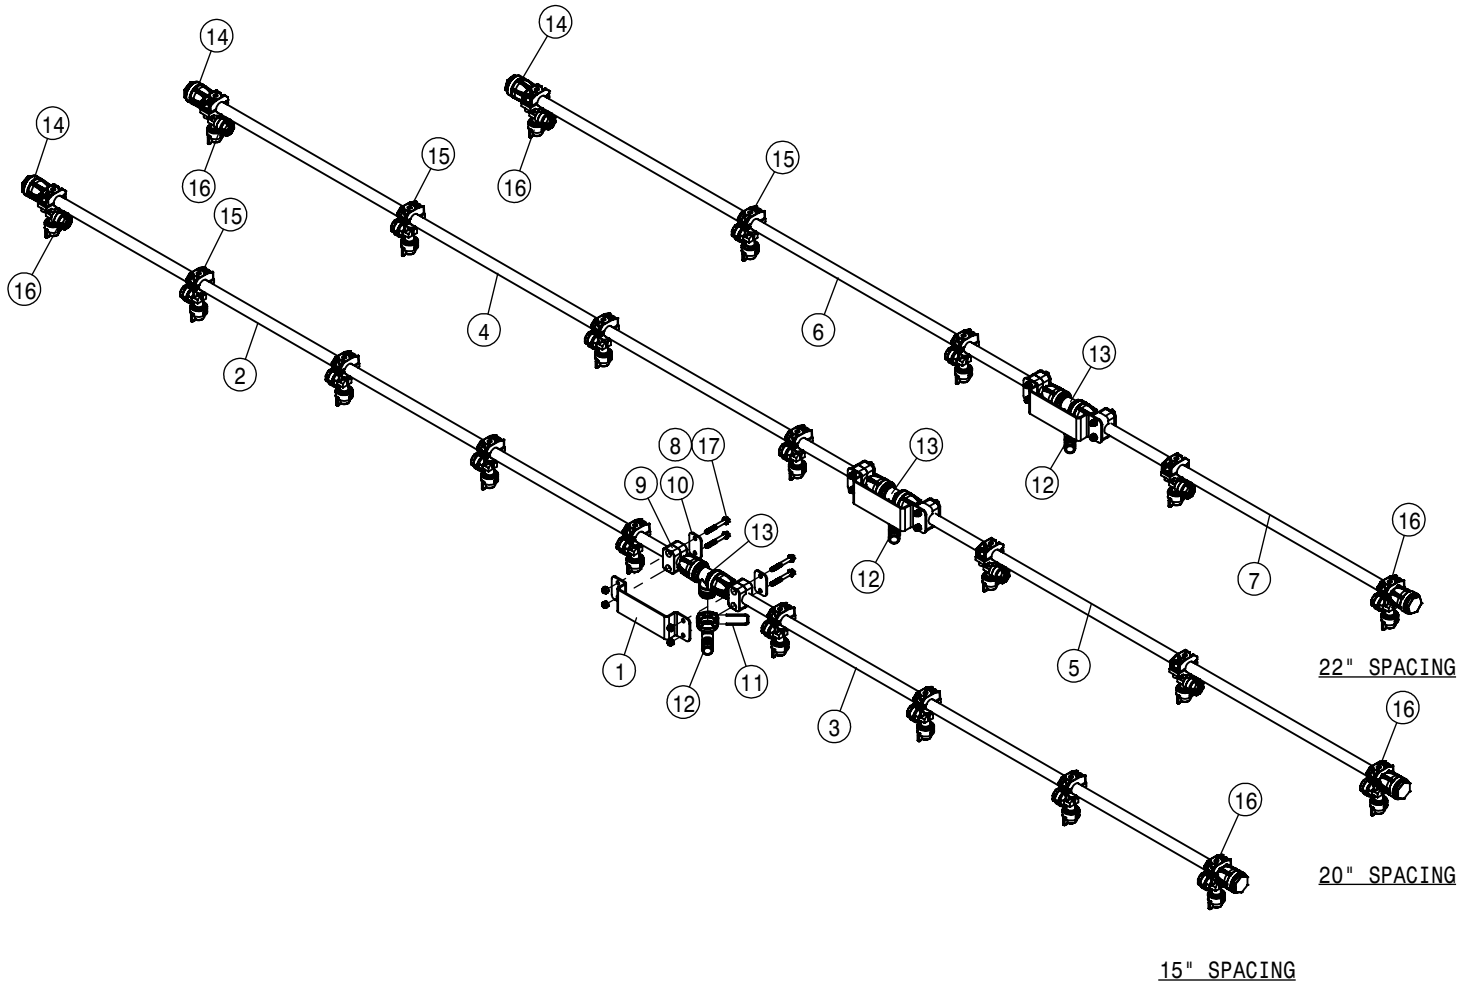

REAR BOOM NOZZLE SPACING			
DET	QTY	P/N	DESCRIPTION
1	3	165088	REAR BOOM SOL SUPPORT BRK
2	1	167264	TUBE-WET BM .50X69.08 15"SP
3	1	167265	TUBE-WET BM .50X54.08 15" SP
4	1	167466	TUBE-WET BM .5X71.58 20"SP
5	1	167467	TUBE-WET BM .5X51.58 20"SP
6	1	167468	TUBE-WET BM .5X56.58 22" SP
7	1	167469	TUBE-WET BM .5X34.58 22"SP
8	12	470089N	1/4UNC HEX NYLOC NUT, 316 SS
9	6	470358	TUBE CLAMP BODY, .840 (1/2 PIPE)
10	6	470359	COVER PLATE FOR 470358
11	3	500311	FORK D3 DIST 29
12	3	500327	T3 TO 20MM HB 90
13	3	500330	T3 - TEE 1/2" PIPE BOOM END
14	6	500332	1/2" PIPE BOOM END
15	15	737970	QUICK TJET SINGLE BODY, 1/2"
16	6	737971	QUICK TJET SINGLE BODY 1/2" RS
17	12	900007N	1/4 UNC X 2 SER FLG BOLT SS