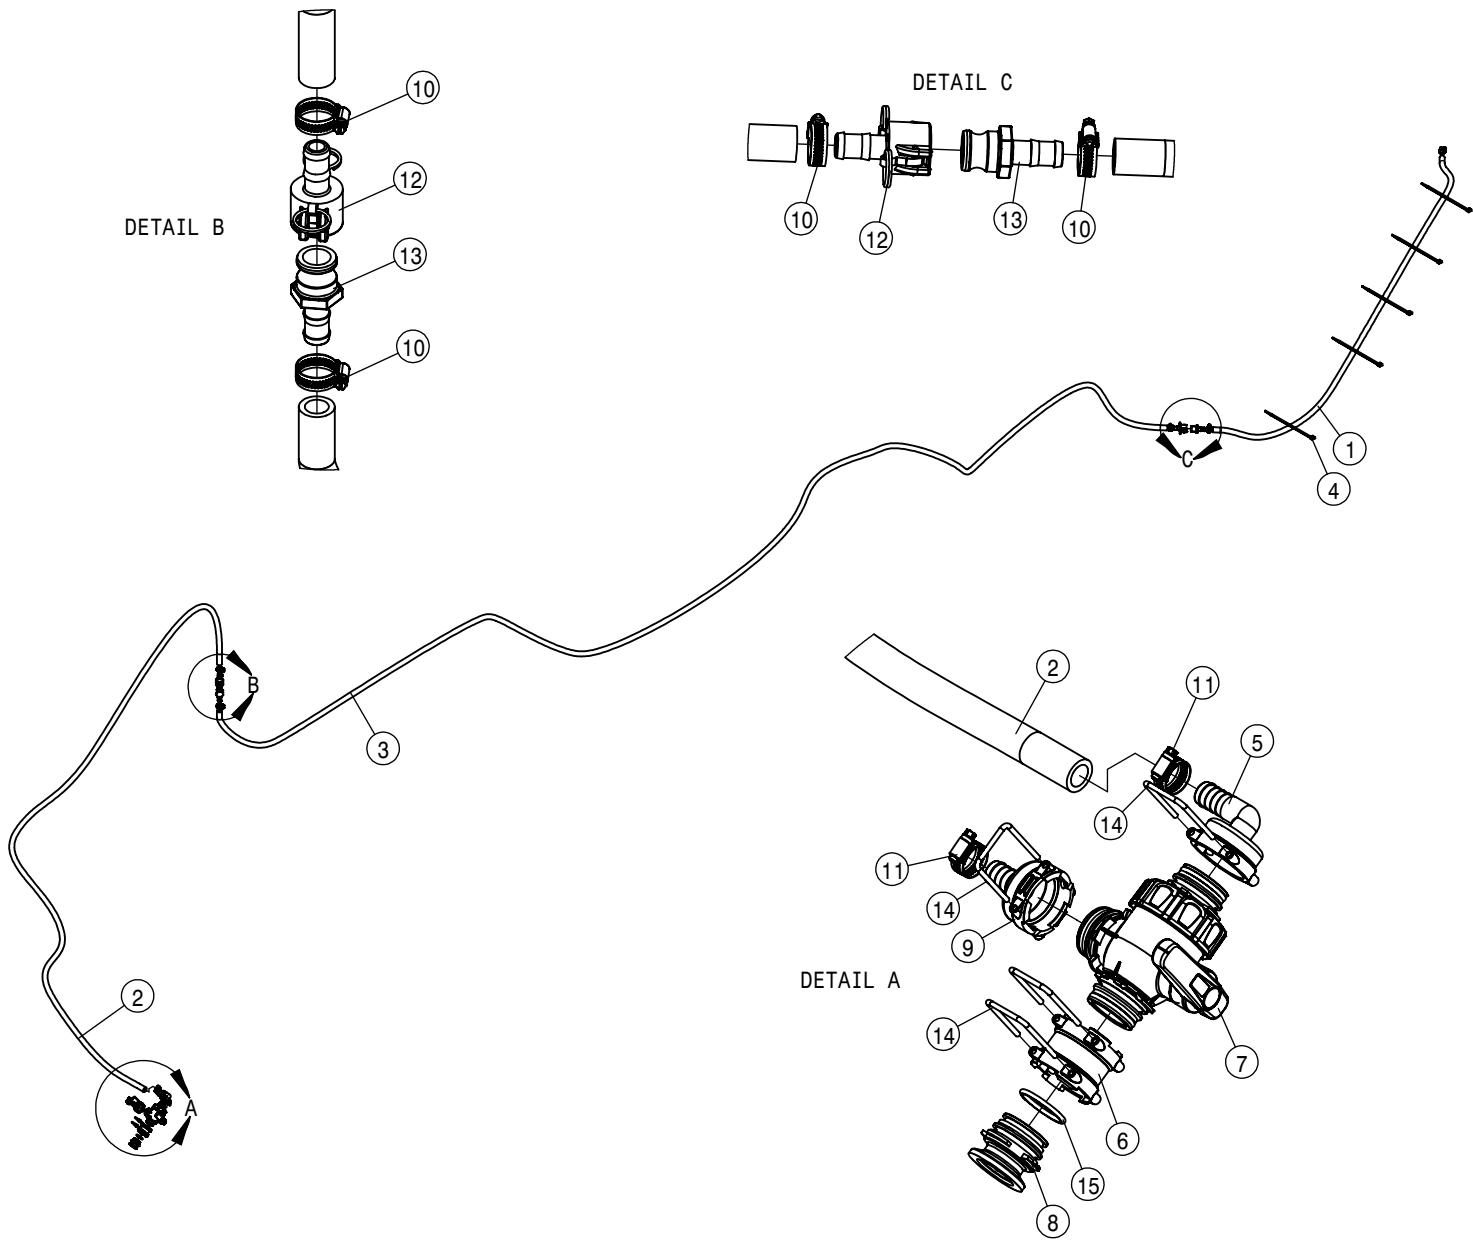

REAR BOOM SOLUTION HOISING			
DET	QTY	P/N	DESCRIPTION
1	1	197121-093	HOSE 3/4 2-FBR BR BLK EPDM
2	1	197121-170	HOSE 3/4 2-FBR BR BLK EPDM
3	1	197121-306	HOSE 3/4 2-FBR BR BLK EPDM
4	5	470555	CABLE TIE, 1/2 X 15" BLACK NYL
5	1	500297	T5 TO 20MM HB 90
6	1	503112	T5 - FEMALE COUPLING
7	1	503113	T5 - 455 3-WAY BALL VLV
8	1	503114	T5 - 1" BANGO FLANGE ADAPTR
9	1	503115	T5 FEM - 20MM HOSE BARB
10	5	520055	HOSE CLAMP NO 12 STAINLESS
11	2	520080	HOSE CLAMP NO 10 STAINLESS
12	2	696207	.75 HOSE BARB-FEMALE COUPLER
13	2	696208	.75 HOSE BARB-MALE COUPLER
14	4	737738	FORK,D.3 DIST.42 (737731)
15	1	737763	O-RING, 1 1/4"CONN EPDM