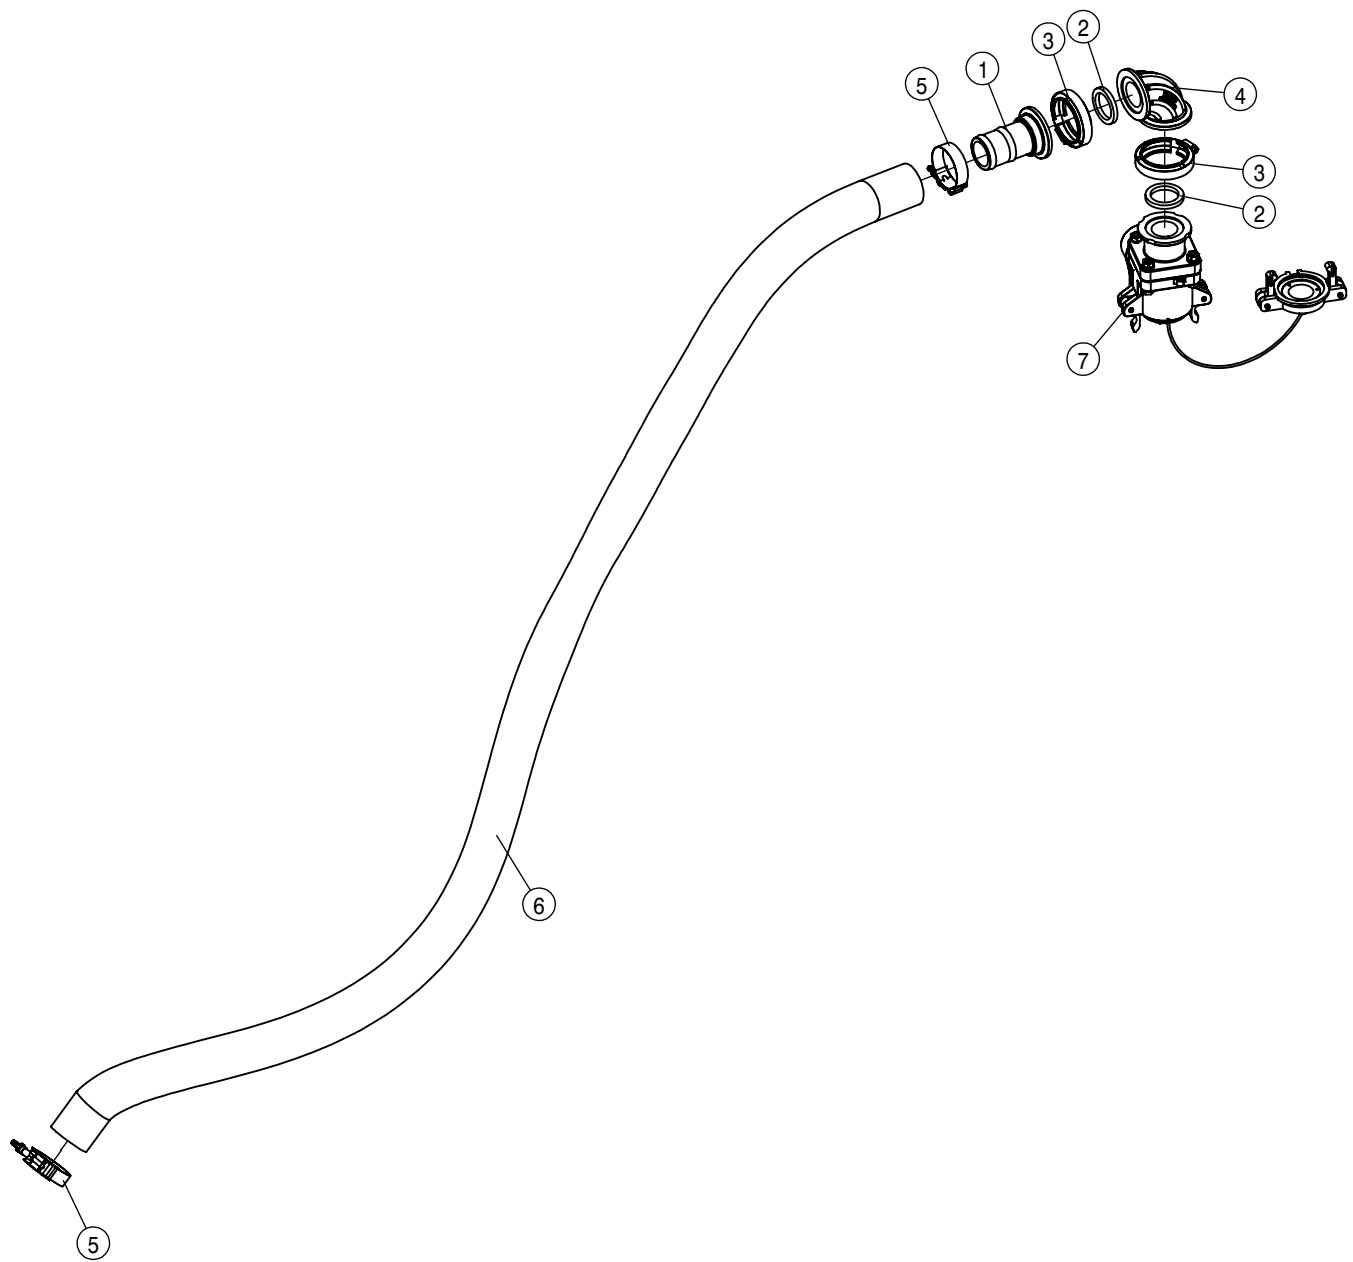

DRY FIT CONNECT OPTION 90/100			
DET	QTY	P/N	DESCRIPTION
1	1	500154	2" FLANGE - 2" HOSE BARB POLY
2	2	500158	1 1/2" GASKET FOR 2" FLANGE
3	2	500160	2" FLANGE CLAMP S.S.
4	1	500266	2" FLANGE SWEEP 90
5	2	520141	2.31/2.62 T-BOLT HOSE CLAMP SS
6	1	601081	HOSE, 2 X 79 2F-1W EPDM
7	1	696236	2" MALE MANFLD DRYMATE VLV, POLY