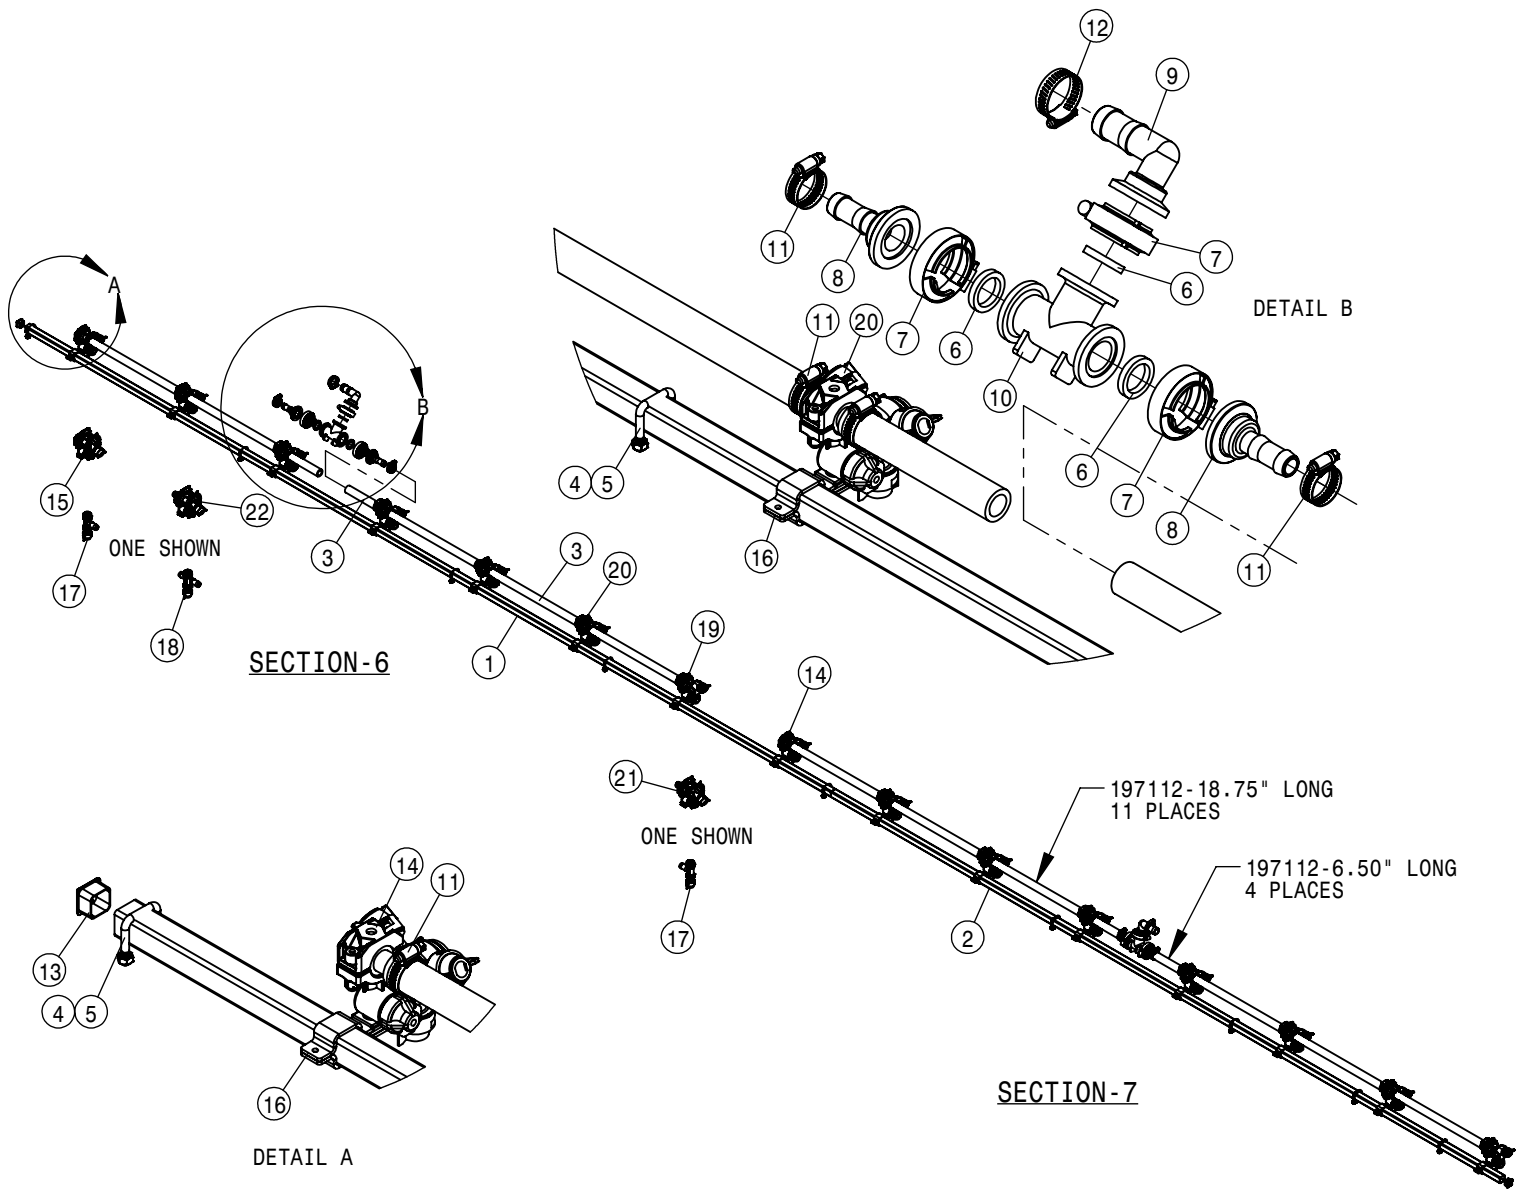

20" DRY BOOM SPACING, SECTION 6-7 90/100 BOOM			
DET	QTY	P/N	DESCRIPTION
1	1	164547	1.000 SQ X 16GA X 160.25 C/L
2	1	164548	NOZL MT TUBE WLD, SECT-1 (B)
3	15	197112	HOSE 3/4 1-FBR BR BLK EPDM
4	21	473842	1/4UNC LOCK NUT, CNTR POINT
5	10	473979	1/4UNC-1 1/8ID-1 1/2U-BOLTSQSS
6	6	500157	1" FLANGE GASKET EPDM
7	6	500159	1" FLANGE CLAMP S.S.
8	4	500170	1" FLANGE-3/4" HOSE BARB POLY
9	2	500173	1"FLANGE-90-1"HOSE BARB POLY
10	2	500175	1" FLANGE TEE, POLY
11	30	520055	HOSE CLAMP NO 12 STAINLESS
12	2	520090	HOSECLAMP NO 16 STAINLESS
13	2	629727	FINISH PLUG 1" SQ 16 GA
14	2	737792	RH QUICK TJET LBO,3-TIP BODY .75
15	2	737796	RH QUICK TJET LBO, 5-TIP BODY .75
16	15	737817	NOZZLE BRACKET
17	4	737829	QUICK TJET LBO,1-TIP BODY .75
18	11	737830	QUICK TJET TEE,1-TIP BODY .75
19	2	737833	LH QUICK TJET LBO,3-TIP BODY .75
20	11	737834	QUICK TJET TEE,3-TIP BODY .75
21	2	737850	LH QUICK TJET LBO, 5-TIP BODY .75
22	11	737851	QUICK TJET TEE, 5-TIP BODY .75