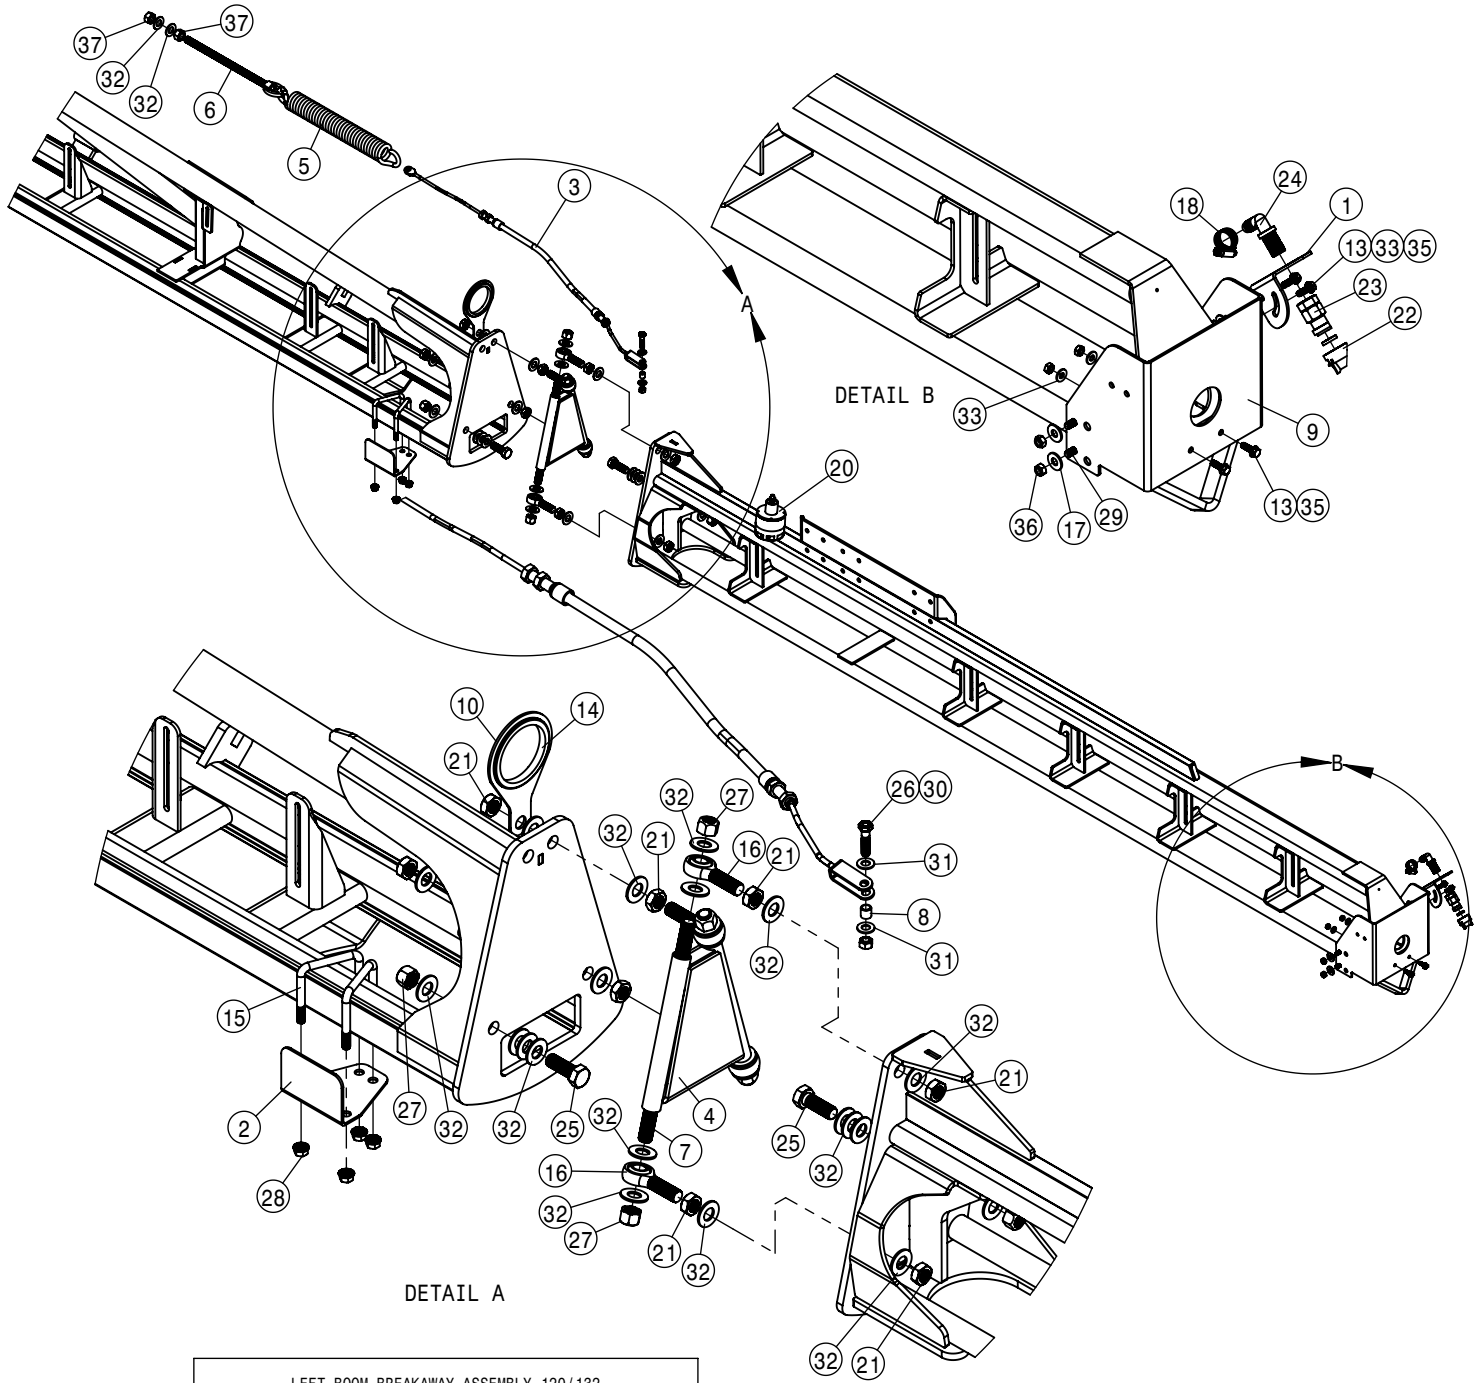

LEFT BOOM BREAKAWAY ASSEMBLY 120/132			
DET	QTY	P/N	DESCRIPTION
1	1	166863	FENCE ROW NOZ BRKT LH, 120
2	1	167069	PROX FLAG BRKT OTR SECT1-2 120'A'12
3	1	167092	CABLE,BREAK AWAY 120'A'12
4	1	167097	A- FRAME WLD 120'A'12
5	1	167106	SPRING,BREAK AWAY 120'A'12
6	1	167107	BOOM SPRING ROD ASSY 120'A'12
7	2	167108	HINGE PIN BREAK AWAY 120'A'12
8	1	167125	BRONZE BUSHING .5 OD X .058 WA
9	1	167135	BRKT MNT FOAM & FNCE ROW NOZL 7.5"
10	1	167334	HOSE RING PLT, 3 INCH
NS	1	294174	BOOM WING HARNESS 120'ALUM '12
NS	1	294176	AL 132FT BOOM WING HARNESS, '12
13	4	470118	1/4 UNC X 3/4 SER FLG BOLT
14	1	470691	GROMMET,3.000ID .125GW 3.256D
15	2	472036	3/8UNC-2.63ID-2.88 U-BOLT SQ
16	4	473318	ROD END, BREAK AWAY 120'A'12
17	4	483040	5/16 REGULAR FLAT WASHER
18	1	520070	HOSE CLAMP NO 8 STAINLESS
NS	1	650429	DECAL SHEET,120' ALUM BOOM '12

LEFT BOOM BREAKAWAY ASSEMBLY 120/132			
DET	QTY	P/N	DESCRIPTION
20	1	693113	SENSOR, NORAC UC5 ULTRASONIC
21	8	695914	5/8UNF HEX JAM NUT SS
22	1	737822	CAP SET, YELLOW QUICK TEEJET
23	1	737931	11/16-16F-QUICK TJET ADAPTER
24	1	737932	11/16MPS-90-1/2 HBARB NOZLBODY
25	2	900807	5/8UNC X 1 3/4 HEX BOLT GR8 YZ
26	1	900858	3/8UNC X 1 1/2 HEX BOLT GR8 YZ
27	6	914810	5/8UNC HEX STOVER NUT GR8
28	4	470087	3/8UNC HEX SERR FLANGE NUT
29	2	473911	5/16UNC-1.31ID-2.00 U-BOLT ZINC
30	1	914004	3/8-16UNC STOVER NUT MC GR5
31	2	920002	SAE FLAT WASHER 3/8 MC
32	28	920005	SAE FLAT WASHER 5/8 MC
33	4	910112	SAE FLAT WASHER 1/4 SS
34	1	920004	SAE FLAT WASHER 1/2 MC
35	4	914000	1/4-20UNC STOVER NUT MC GR5
36	4	914002	5/16-18UNC STOVER NUT MC GR5
37	4	910010	5/8-11UNC HEX NUT MC GR5