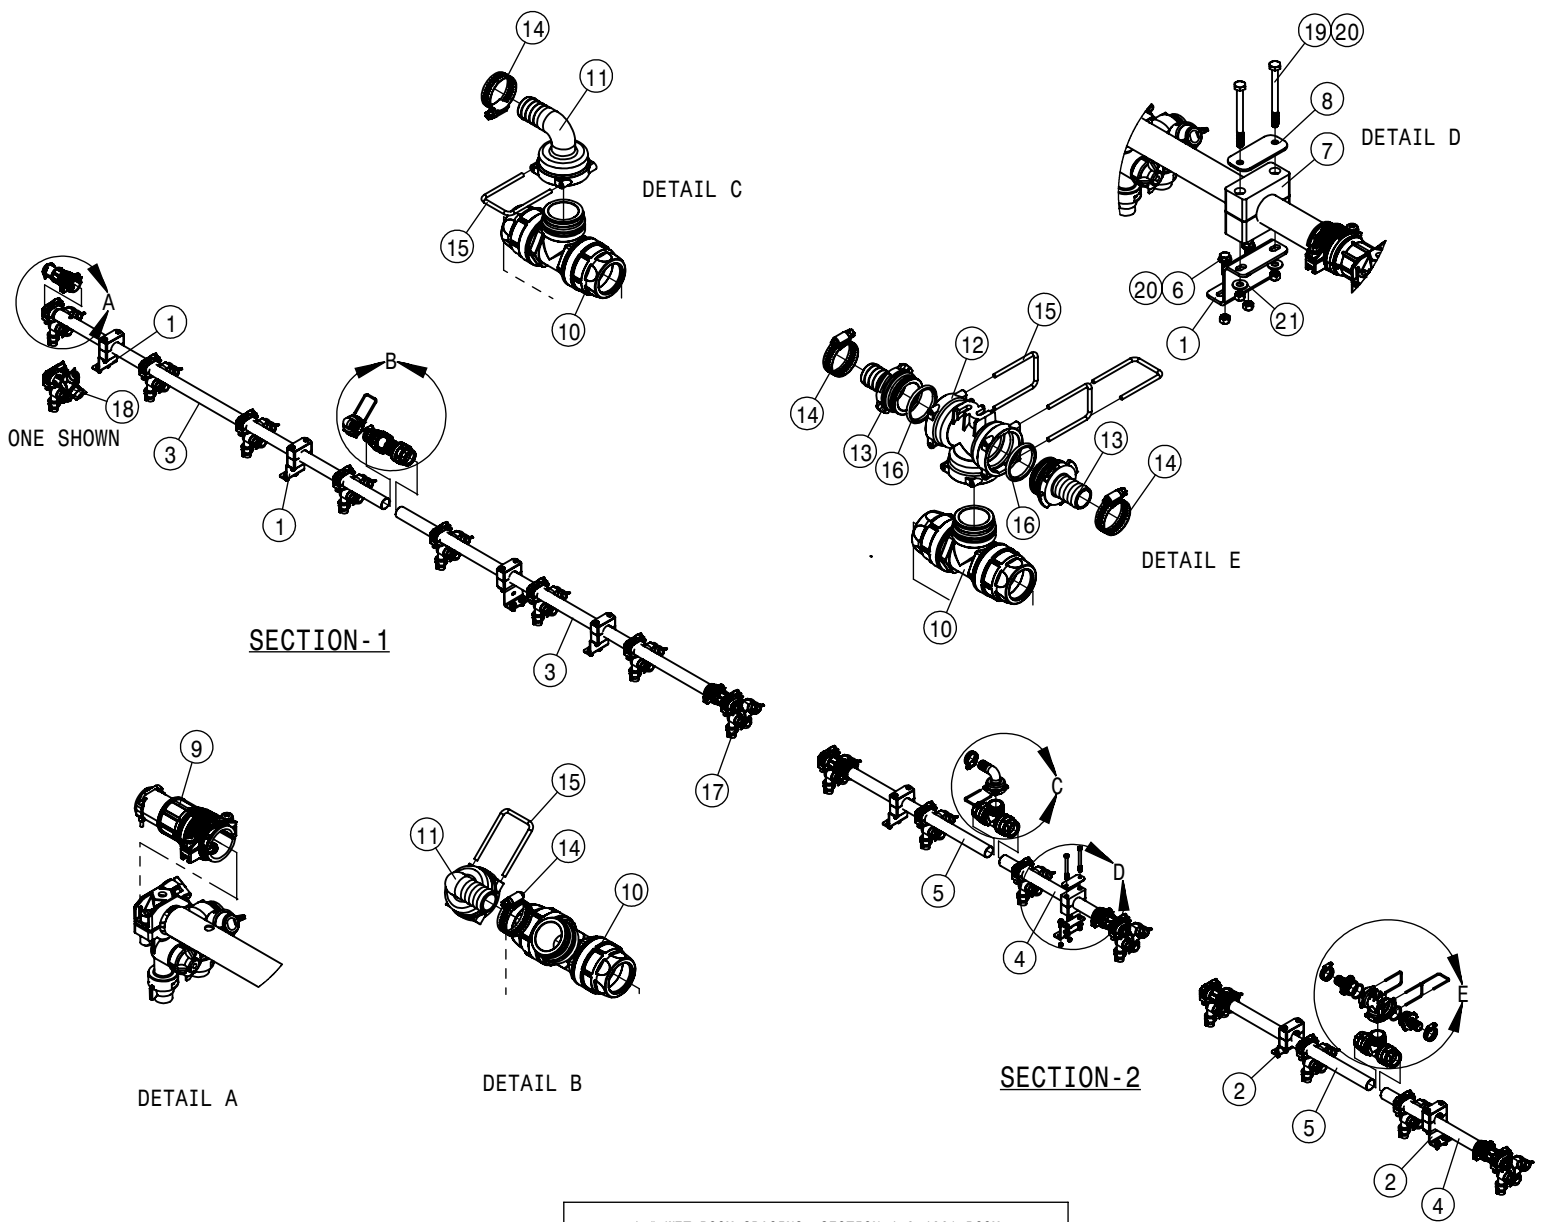

15" WET BOOM SPACING, SECTION 1-2 100' BOOM			
DET	QTY	P/N	DESCRIPTION
1	6	164716	TALL CLAMP MT BRKT, WET BOOM, STS
2	2	164859	CLAMP MT BRKT, WET BOOM, STS 04
3	2	167229	15" WET BOOM TUBE, 50.66 LG
4	2	167235	15" WET BOOM TUBE, 17.32 LG
5	2	167236	15" WET BOOM TUBE, 24.00 LG
6	16	470118	1/4 UNC X 3/4 SER FLG BOLT
7	8	470375	TUBE CLAMP BODY, 1.31 I.D. (PAIR)
8	8	470376	COVER PLATE FOR 470375
9	6	500295	NOZZLE BODY END CAP
10	3	500296	EASY FIT TEE 1" PIPE
11	2	500299	T5 TO 25MM HB 90
12	1	500300	T5 FEMALE TEE
13	2	500301	T5 MALE TO 25MM HB
14	4	520090	HOSECLAMP NO 16 STAINLESS
15	5	737738	FORK,D.3 DIST.42 (737731)
16	2	737763	O-RING, 1 1/4"CONN EPDM
17	16	737921	QUICK TJET 3-TIP BODY,1" HV
18	16	737925	QUICK TJET 5 + 1-TIP BODY 1"
19	16	900010	1/4UNC X 3" HEX BOLT
20	32	914000	1/4UNC HEX STOVER NUT
21	16	920000	1/4 SAE FLAT WASHER