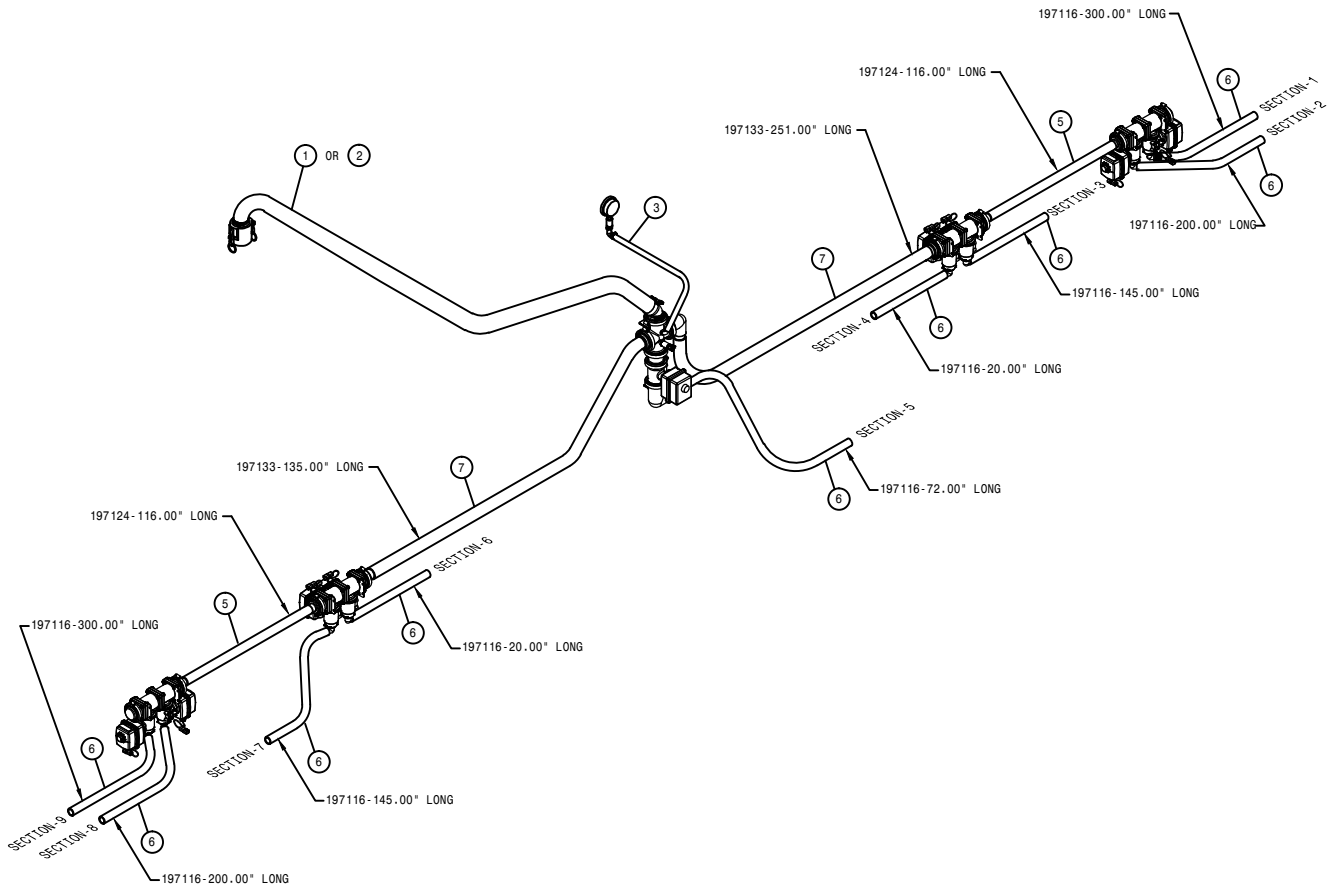

SOLUTION HOSEING 120' ALUM BOOM

DET.	QTY	PART NO.	DESCRIPTION
1	1	601082	HOSE, 2 X 95 2F-1W EPDM
2	1	601909	HOSE, 2 x 105 2F-1W EPDM
3	1	601634	HOSE, 1/2 X 78 1BR BLK EPDM
4	2	197133	HOSE 2" SUCTION, 2F-1W EPDM
5	2	197124	HOSE 1 1/2 2-FBR BR BLK EPDM
6	11	197116	HOSE 1IN 1-FBR BR BLK EPDM