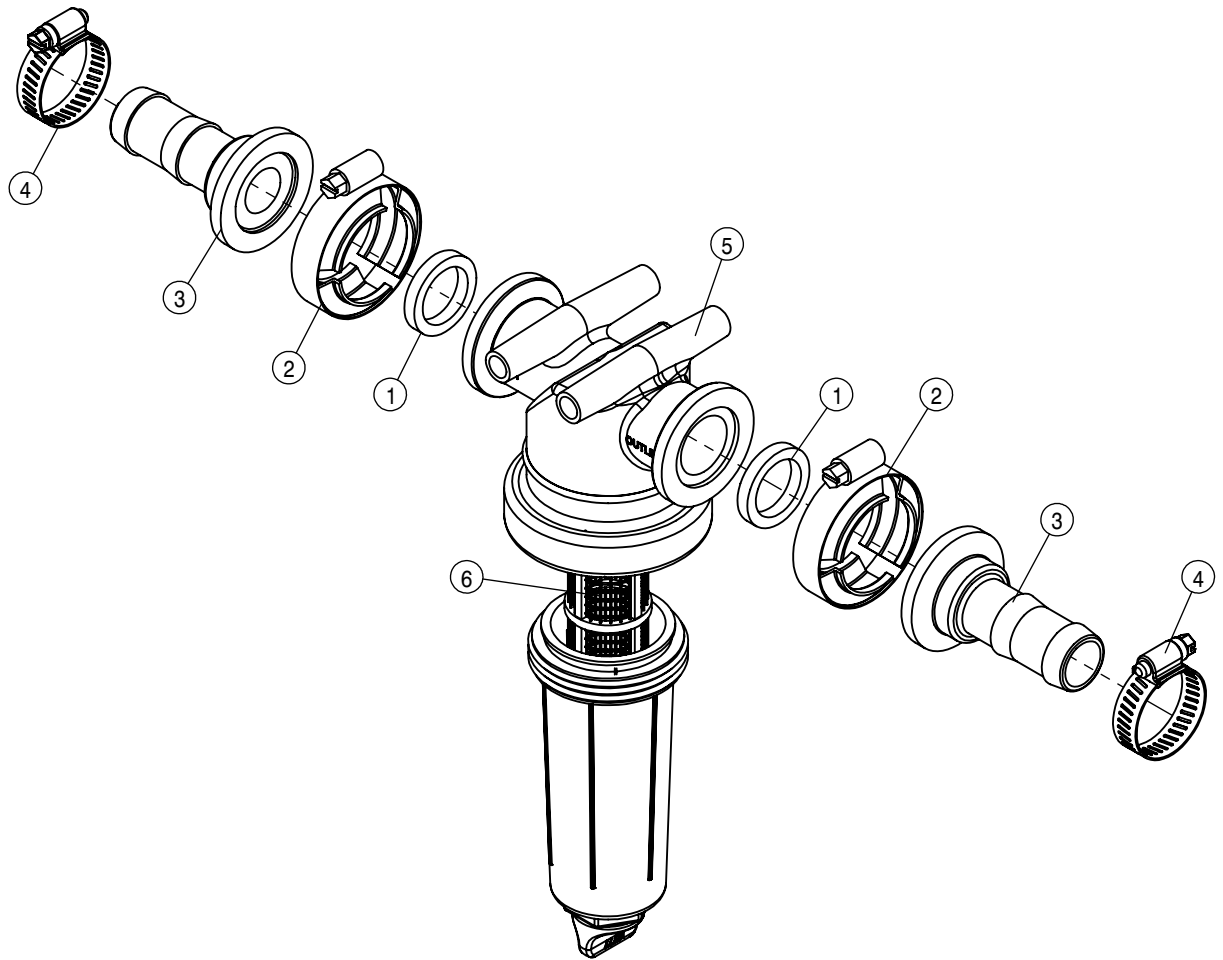

BOOM STRAINER ASSEMBLY 120/132			
DET	QTY	P/N	DESCRIPTION
1	2	500157	1" FLANGE GASKET EPDM
2	2	500159	1" FLANGE CLAMP S.S.
3	2	500171	1" FLANGE-1" HOSE BARB POLY
4	2	520090	HOSECLAMP NO 16 STAINLESS
5	1	690660	LINE "T" STRAINER, 1" FLANGE W/O SCREEN
6	1	690661	50 MESH SCREEN FOR 690660