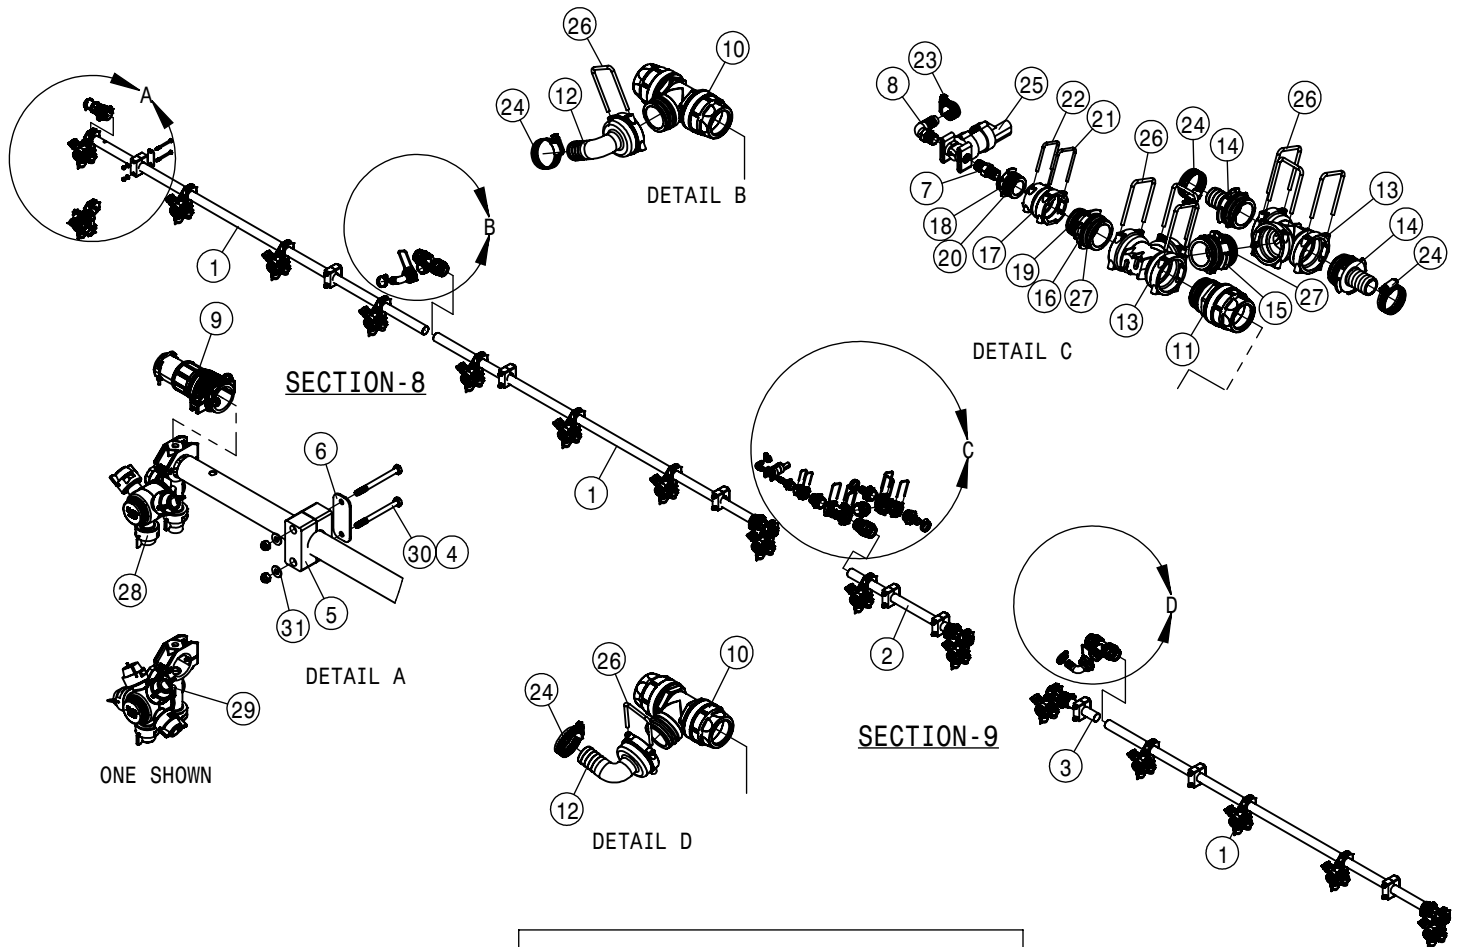

20" WET BOOM SPACING, SECTION 8-9 120' BOOM			
DET	QTY	P/N	DESCRIPTION
1	3	167230	20" WET BOOM TUBE, 68.13 LG
2	1	167233	20" WET BOOM TUBE, 23 LG
3	1	167234	20" WET BOOM TUBE, 8.13 LG
4	18	470089N	1/4UNC HEX NYLOC NUT, 316 SS
5	9	470375	TUBE CLAMP BODY, 1.31 I.D. (PAIR)
6	9	470376	COVER PLATE FOR 470375
7	1	500001	1/4MNPT HEX PIPE NIPPLE STL
8	1	500118	1/4"NPT-90-1/2"HOSE BARB, POLY
9	5	500295	NOZZLE BODY END CAP
10	2	500296	EASY FIT TEE 1" PIPE
11	1	500298	EASY FIT END T5, 1" PIPE
12	2	500299	T5 TO 25MM HB 90
13	2	500300	T5 FEMALE TEE
14	2	500301	T5 MALE TO 25MM HB
15	1	500302	T5 MALE COUPLER
16	1	500304	T5 - T4 MALE REDUCER
17	1	500305	T4 - T3 FEMALE REDUCER
18	1	500306	T3 MALE TO 1/4" NPT
19	1	500308	O-RING, 3.53MM X 28.17MM EPDM
20	1	500309	O-RING, 2.62MM X 25.07MM EPDM
21	1	500310	FORK D3 DIST 34.2
22	1	500311	FORK D3 DIST 29
23	1	520069	HOSE CLAMP NO 6 STAINLESS
24	4	520090	HOSECLAMP NO 16 STAINLESS
25	1	696235	1/4" ELECT SOLU SOLE VLV, 2203
26	8	737738	FORK,D.3 DIST.42 (737731)
27	5	737763	O-RING, 1 1/4"CONN EPDM
28	15	737921	QUICK TJET 3-TIP BODY,1" HV
29	15	737925	QUICK TJET 5 + 1-TIP BODY 1"
30	18	900010N	1/4UNC X 3" HEX BOLT SS
31	18	920000N	1/4 SAE FLAT WASHER SS