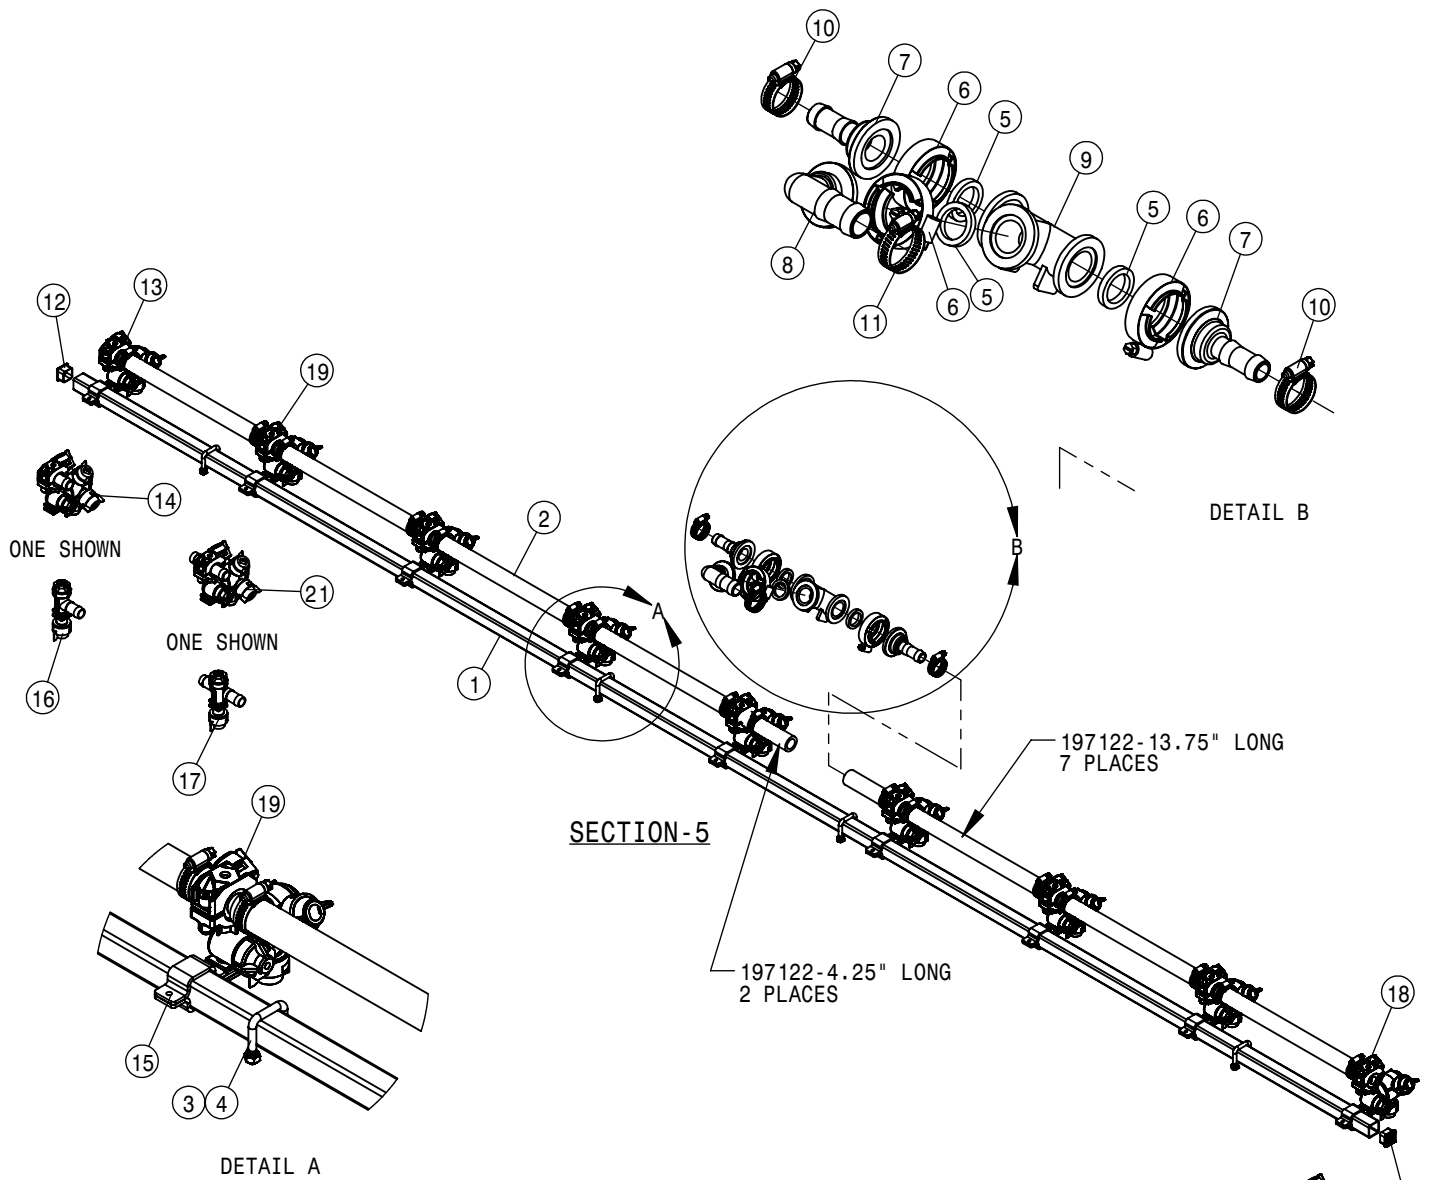

15" DRY BOOM SPACING, SECTION-5 90/100 BOOM			
DET	QTY	P/N	DESCRIPTION
1	1	164491	1.000 SQ X 16GA X 124.00 C/L
2	9	197112	HOSE 3/4 1-FBR BR BLK EPDM
3	8	473842	1/4UNC LOCK NUT,CNTR POINT
4	4	473979	1/4UNC-1 1/8ID-1 1/2U-BOLTSQSS
5	3	500157	1" FLANGE GASKET EPDM
6	3	500159	1" FLANGE CLAMP S.S.
7	2	500170	1" FLANGE-3/4" HOSE BARB POLY
8	1	500173	1"FLANGE-90-1"HOSE BARB POLY
9	1	500175	1" FLANGE TEE, POLY
10	18	520055	HOSE CLAMP NO 12 STAINLESS
11	1	520090	HOSECLAMP NO 16 STAINLESS
12	2	629727	FINISH PLUG 1" SQ 16 GA
13	2	737792	RH QUICK TJET LBO,3-TIP BODY .75
14	2	737796	RH QUICK TJET LBO, 5-TIP BODY .75
15	9	737817	NOZZLE BRACKET
16	2	737829	QUICK TJET LBO,1-TIP BODY .75
17	7	737830	QUICK TJET TEE,1-TIP BODY .75
18	2	737833	LH QUICK TJET LBO,3-TIP BODY .75
19	14	737834	QUICK TJET TEE,3-TIP BODY .75
20	2	737850	LH QUICK TJET LBO, 5-TIP BODY .75
21	14	737851	QUICK TJET TEE, 5-TIP BODY .75