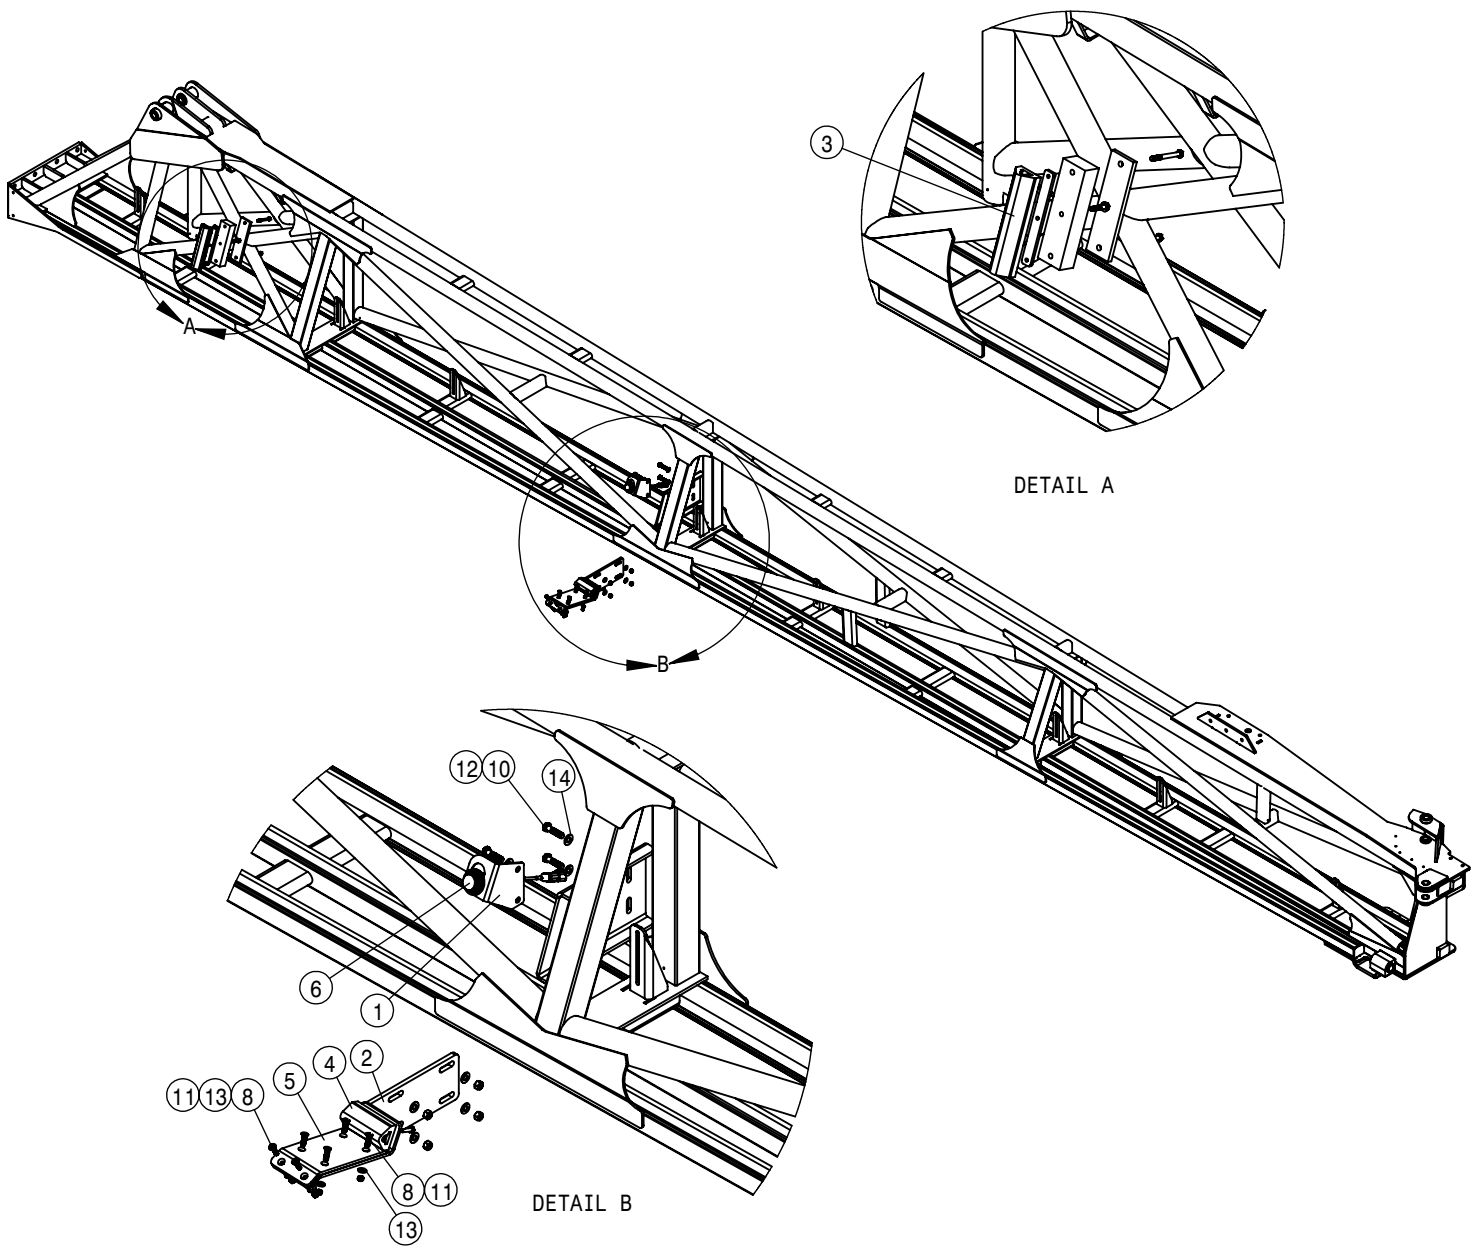

LEFT INNER BOOM ASSEMBLY 120/132			
DET	QTY	P/N	DESCRIPTION
1	1	167070	LH PROX MT, SECT 1-2 OTR 120'A'12
2	1	167093	LH ARM BRKT SHELF WLD 120'A'12
3	1	167102	BOOM BUMPER ASSY 120'A'12
4	1	167111	ARM BRKT SHELF BUMPER 120'A'12
5	1	167112	ARM BRKT SHELF PAD 120'A'12
6	1	292927	INDUCTIVE PROX SENSOR, 30MM
NS	1	294239	LH MAIN BOOM HARNESS 120' ALUM
8	6	472284	1/4UNF X 1" FLAT SOC HD CAP SCR
NS	1	650429	DECAL SHEET,120' ALUM BOOM '12
10	4	900858	3/8UNC X 1 1/2 HEX BOLT GR8 YZ
11	6	914001	1/4UNF HEX STOVER NUT
12	4	914004N	3/8UNC HEX STOVER NUT
13	6	920000N	1/4 SAE FLAT WASHER SS
14	8	920002N	3/8 SAE FLAT WASHER