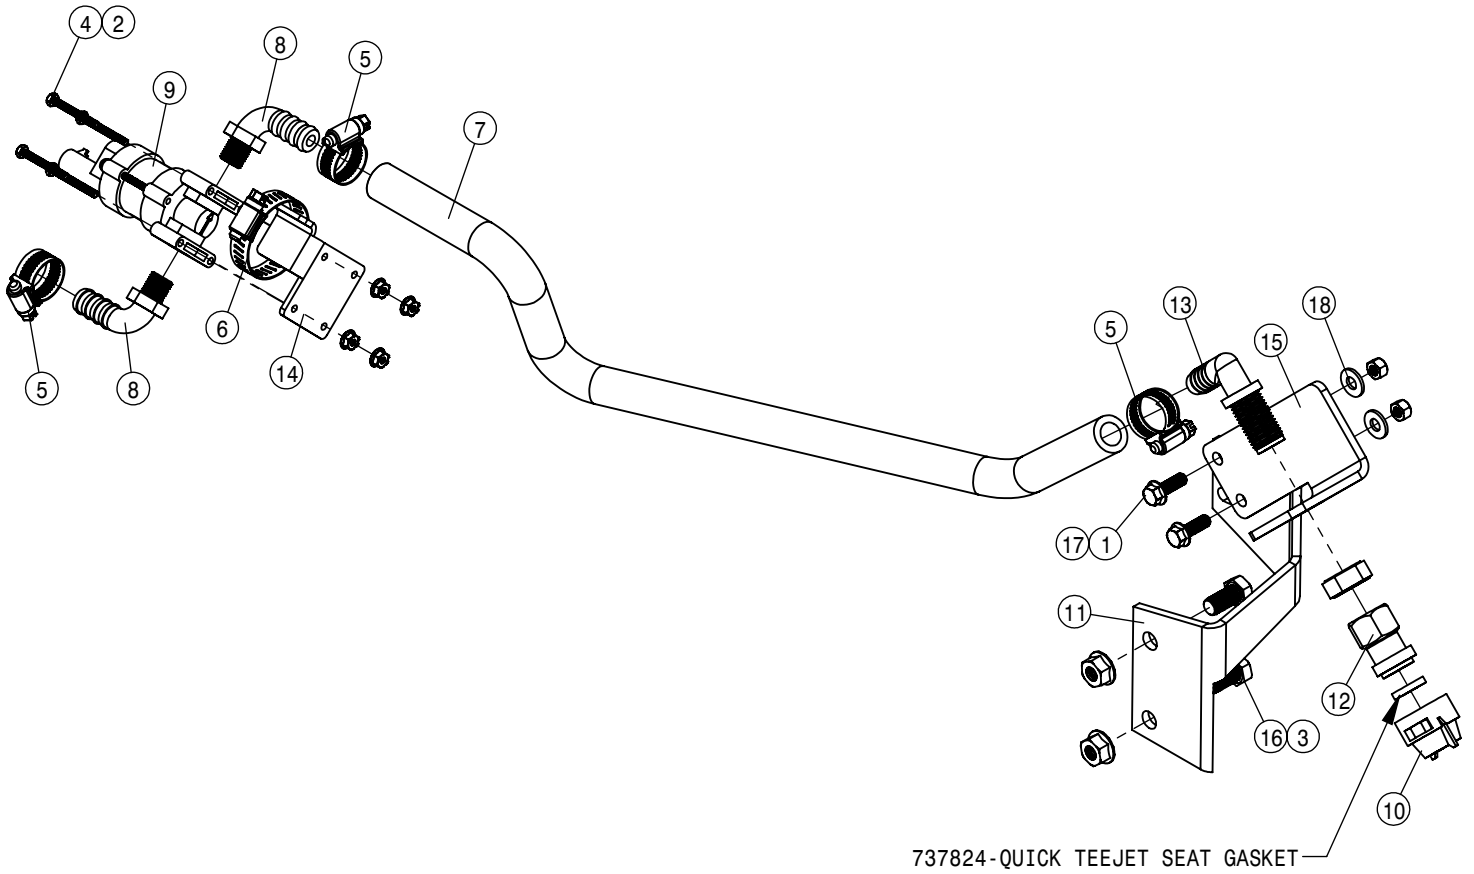

BULK HOSE
197008-HOSE 1/2 1-FBR BR BLK EPDM

LEFT FENCE ROW NOZZLE ASSEMBLY 90/100			
DET	QTY	P/N	DESCRIPTION
1	2	470118	1/4 UNC X 3/4 SER FLG BOLT
2	4	470509	6-32 SERR. FLANGE NUT
3	2	472029	3/8UNC SERR FLANGE NUT SS
4	4	473993	6-32 X 1 1/4 HH MACH SCR
5	3	520070	HOSE CLAMP NO 8 STAINLESS
6	1	520087	HOSE CLAMP NO 20 STAINLESS
7	1	601719	HOSE, 1/2 X 23 1BR BLK EPDM
8	2	618556	1/4NPT-90 1/2 HOSE BARB POLY
9	1	696235	1/4" ELECT SOLU SOLE VLV, 2203
10	1	737822	CAP SET, YELLOW QUICK TEEJET
11	1	737908	LH FENCE ROW TIP BRKT MT
12	1	737931	11/16-16F-QUICK TJET ADAPTER
13	1	737932	11/16MPS-90-1/2 HBARB NOZLBODY
14	1	737945	MTG BRKT-SOLENOID, FENCE ROW
15	1	737947	MTG BRKT-LH FENCE ROW NOZZLE
16	2	900128	3/8UNC X 3/4 HEX BOLT
17	2	914000	1/4UNC HEX STOVER NUT
18	2	920000	1/4 SAE FLAT WASHER