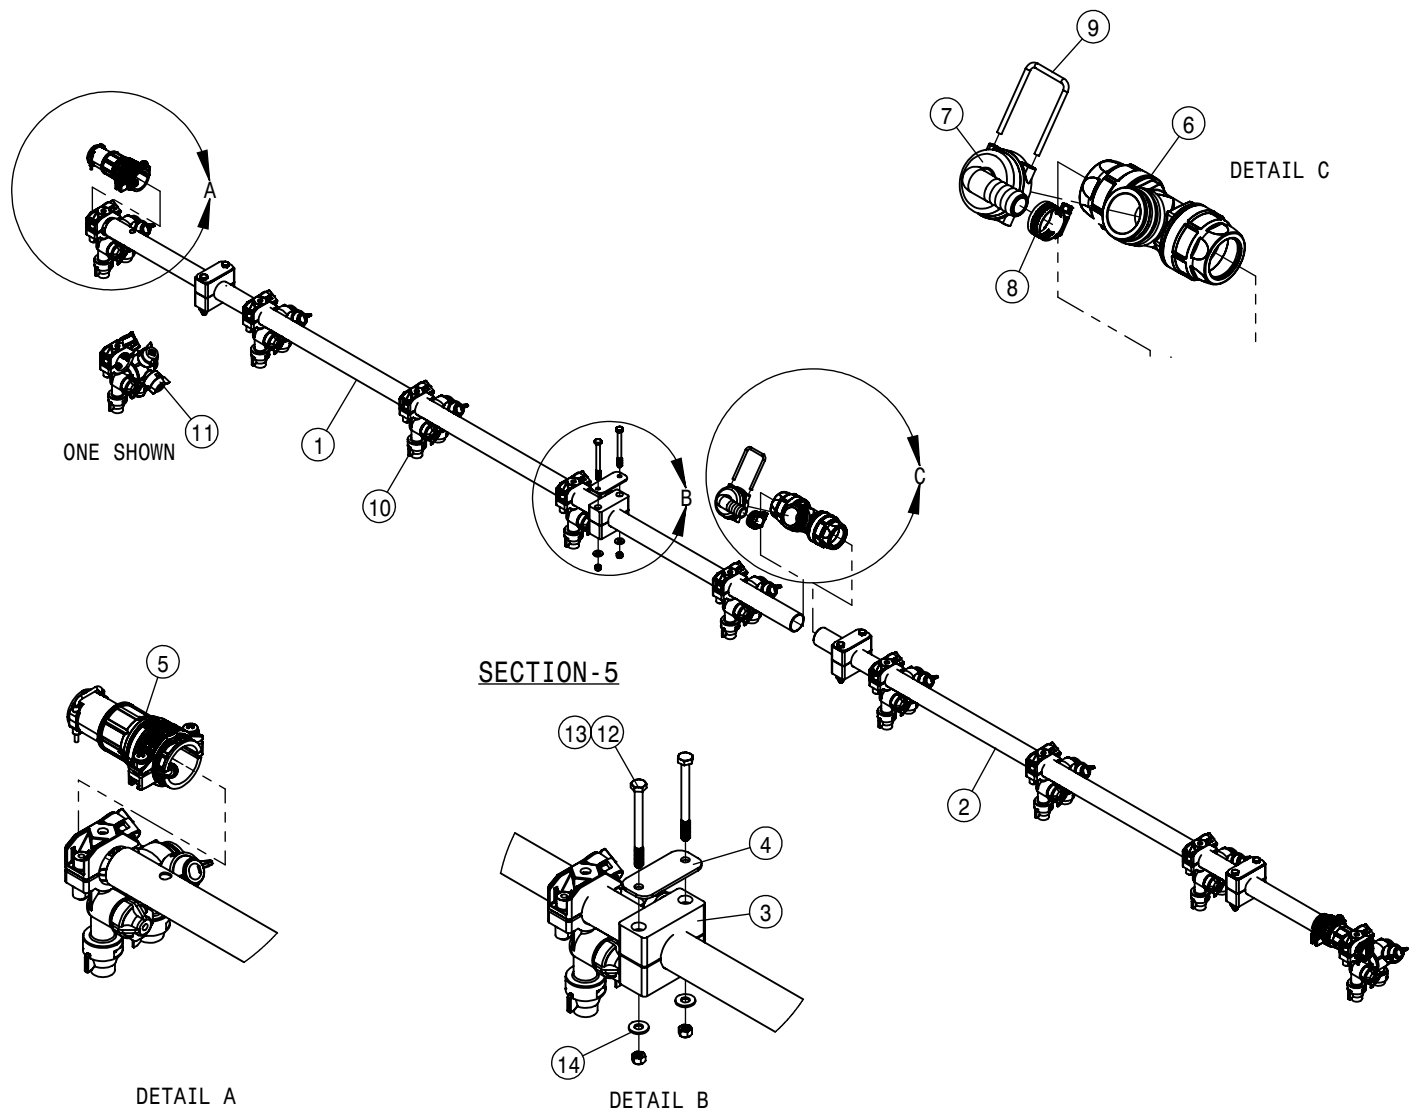

15" WET BOOM SPACING, SECTION-5 90/100 BOOM

DET	QTY	P/N	DESCRIPTION
1	1	167225	15" WET BOOM TUBE, 65.66 LG
2	1	167229	15" WET BOOM TUBE, 50.66 LG
3	4	470375	TUBE CLAMP BODY, 1.31 I.D. (PAIR)
4	4	470376	COVER PLATE FOR 470375
5	2	500295	NOZZLE BODY END CAP
6	1	500296	EASY FIT TEE 1" PIPE
7	1	500297	T5 TO 20MM HB 90
8	1	520080	HOSE CLAMP NO 10 STAINLESS
9	1	737738	FORK,D.3 DIST.42 (737731)
10	9	737921	QUICK TJET 3-TIP BODY,1" HV
11	9	737925	QUICK TJET 5 + 1-TIP BODY 1"
12	8	900010	1/4UNC X 3" HEX BOLT
13	8	914000	1/4UNC HEX STOVER NUT
14	8	920000	1/4 SAE FLAT WASHER