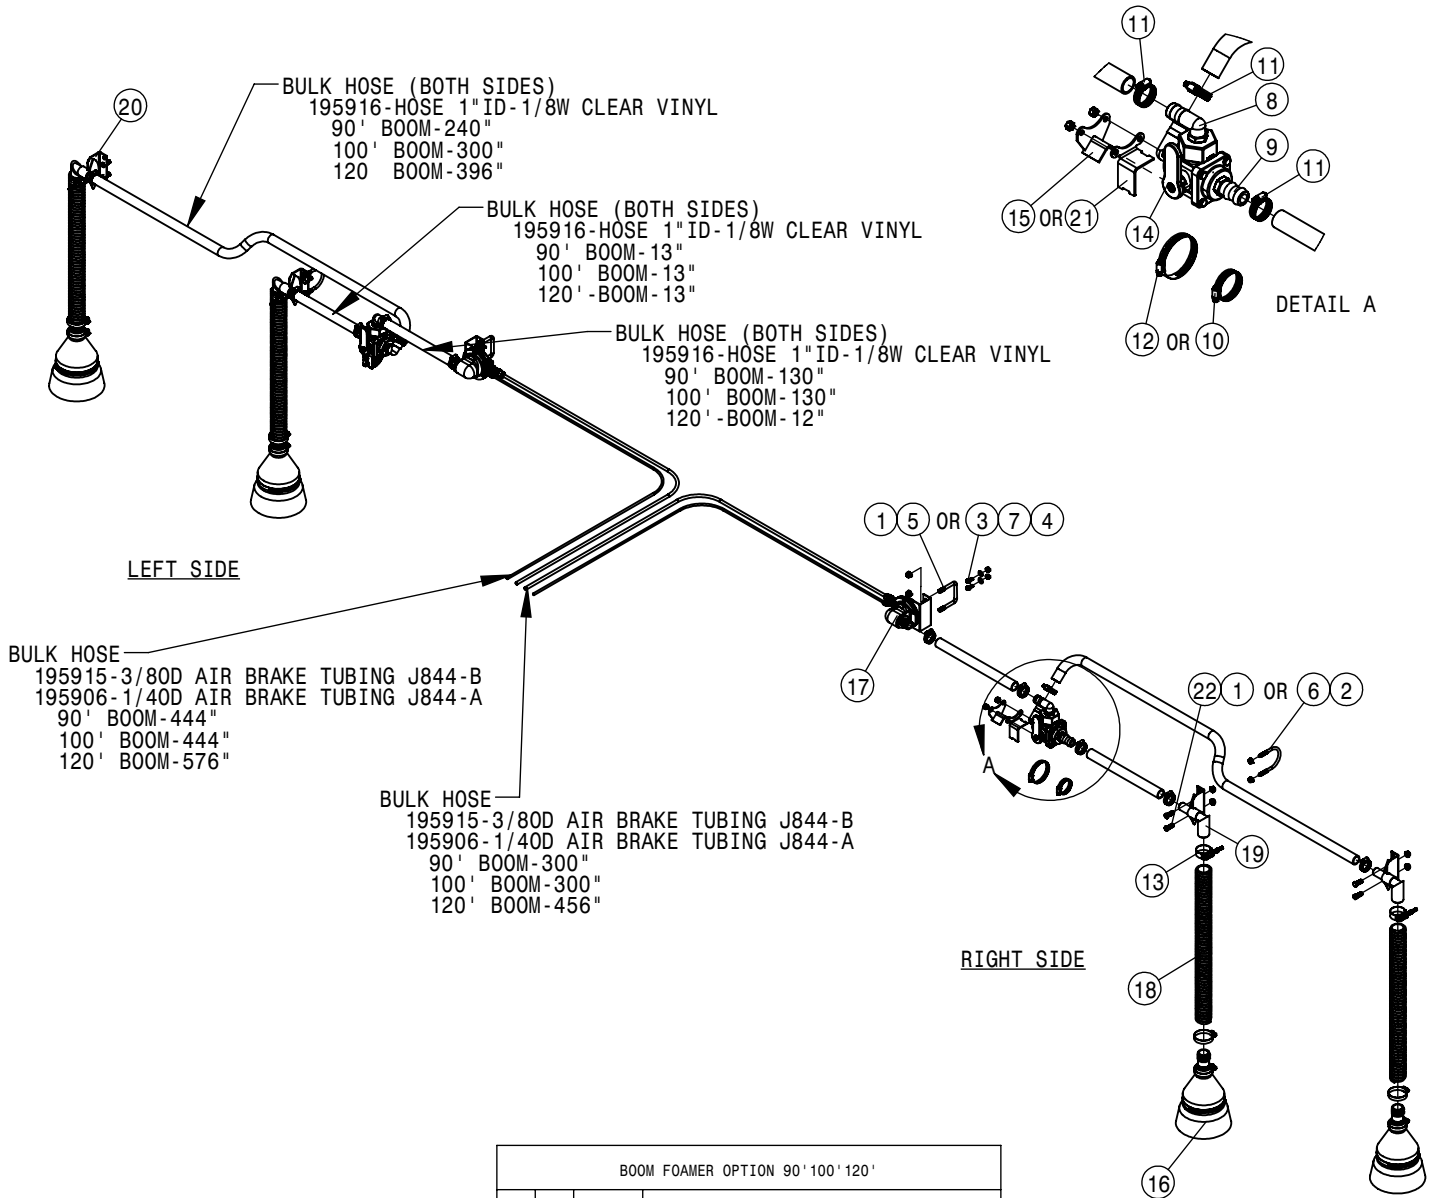

BOOM FOAMER OPTION 90' 100' 120'			
DET	QTY	P/N	DESCRIPTION
1	12	470087	3/8UNC HEX SERR FLANGE NUT
2	4	470113	5/16UNC SERR FLG LOCK NUT
3	4	470118	1/4 UNC X 3/4 SER FLG BOLT
4	4	470121	1/4 UNC SERR FLG LOCK NUT
5	2	472036	3/8UNC-2.63ID-2.88 U-BOLT SQ
6	2	472195	5/16UNC-2 11/16ID-3 9/16U-BOLT
7	4	483038	1/4 REGULAR FLAT WASHER
8	4	500026	3/4NPT-90-1"HOSE BARB, POLY
9	2	500123	3/4NPT-1"HOSE BARB, POLY
10	2	520085	HOSE CLAMP NO 24 STAINLESS
11	12	520090	HOSECLAMP NO 16 STAINLESS
12	2	520099	HOSE CLAMP NO 40 STAINLESS
13	4	520133	1.81/2.06 T-BOLT HOSE CLAMP SS
14	2	696003	BALL VLV,3/4NPT 3WAY-SIDE POLY
15	2	701191	1" SOLU VLV MT WLD
16	4	701290	1 1/2" COLLECTOR DEFLECTOR
17	2	701296	RICHWAY FOAMHEAD ASSEMBLY
18	4	701334	2' DROP HOSE 1 1/2"
19	2	701335	RH FOAMER DROP HOSE SWIV WLD
20	2	701336	LH FOAMER DROP HOSE SWIV WLD
21	2	701343	BALL VLV BRKT 120' BOOM
22	8	900129	3/8UNC X 1" HEX BOLT