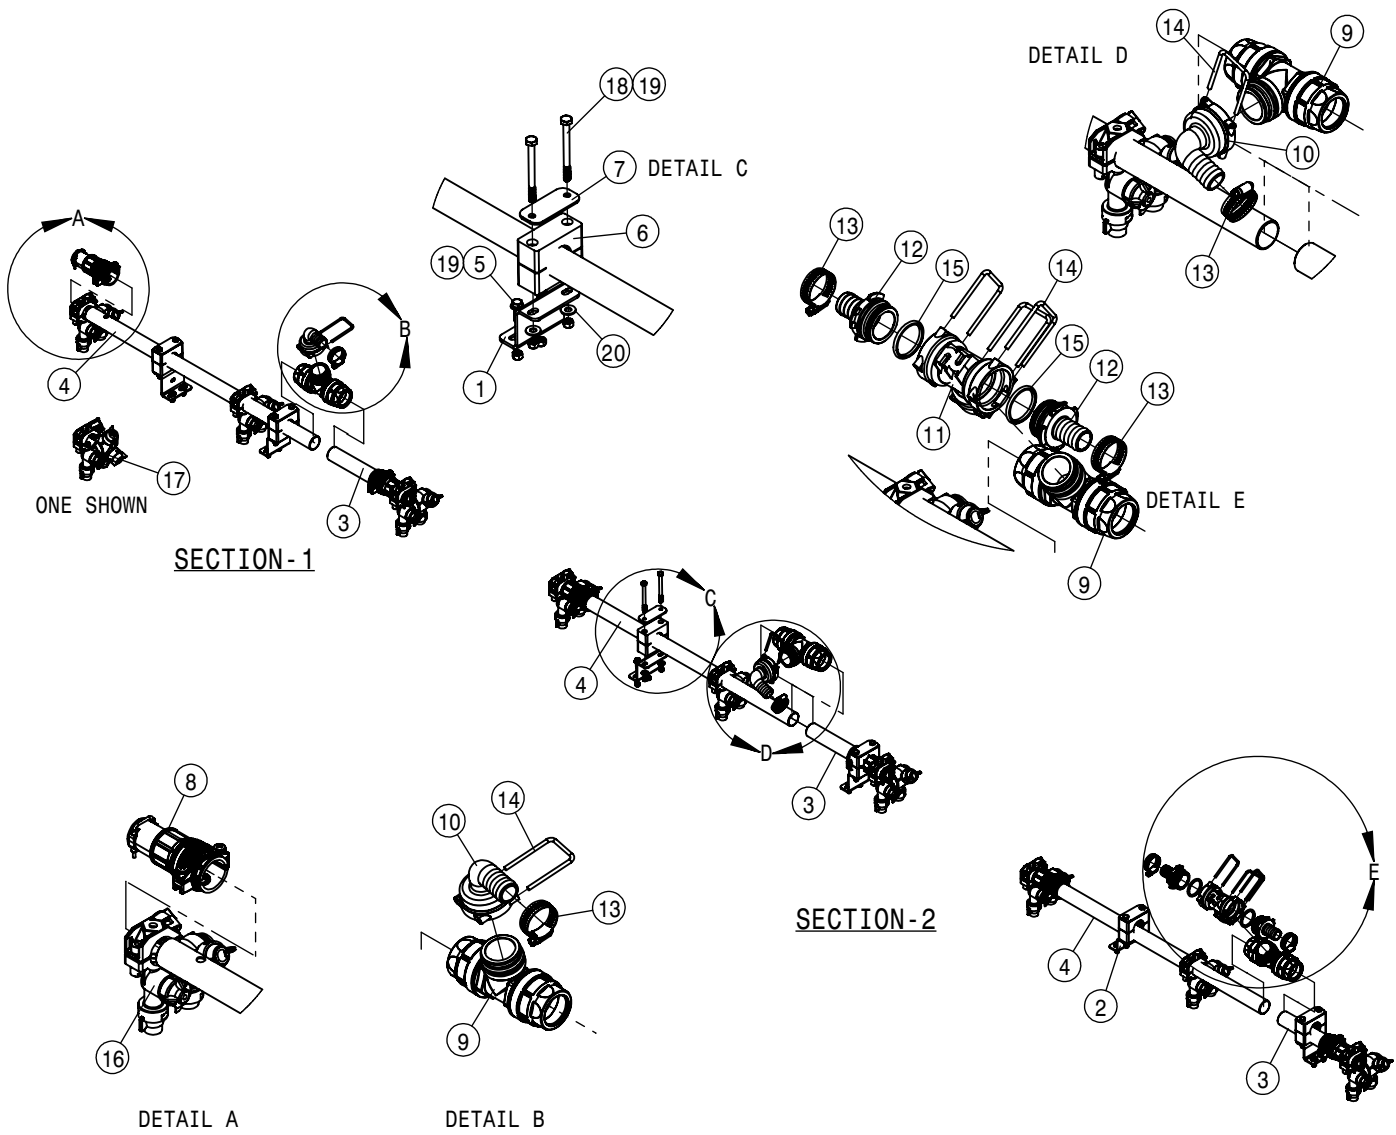

20" WET BOOM SPACING, SECTION 1-2 90' BOOM			
DET	QTY	P/N	DESCRIPTION
1	4	164716	TALL CLAMP MT BRKT, WET BOOM, STS
2	2	164859	CLAMP MT BRKT, WET BOOM, STS 04
3	3	167234	20" WET BOOM TUBE, 8.13 LG
4	3	167263	20" WET BOOM TUBE, 28.13 LG
5	12	470118	1/4 UNC X 3/4 SER FLG BOLT
6	6	470375	TUBE CLAMP BODY, 1.31 I.D. (PAIR)
7	6	470376	COVER PLATE FOR 470375
8	6	500295	NOZZLE BODY END CAP
9	3	500296	EASY FIT TEE 1" PIPE
10	2	500299	T5 TO 25MM HB 90
11	1	500300	T5 FEMALE TEE
12	2	500301	T5 MALE TO 25MM HB
13	4	520090	HOSECLAMP NO 16 STAINLESS
14	5	737738	FORK,D.3 DIST.42 (737731)
15	2	737763	O-RING, 1 1/4"CONN EPDM
16	9	737921	QUICK TJET 3-TIP BODY,1" HV
17	9	737925	QUICK TJET 5 + 1-TIP BODY 1"
18	12	900010	1/4UNC X 3" HEX BOLT
19	24	914000	1/4UNC HEX STOVER NUT
20	12	920000	1/4 SAE FLAT WASHER