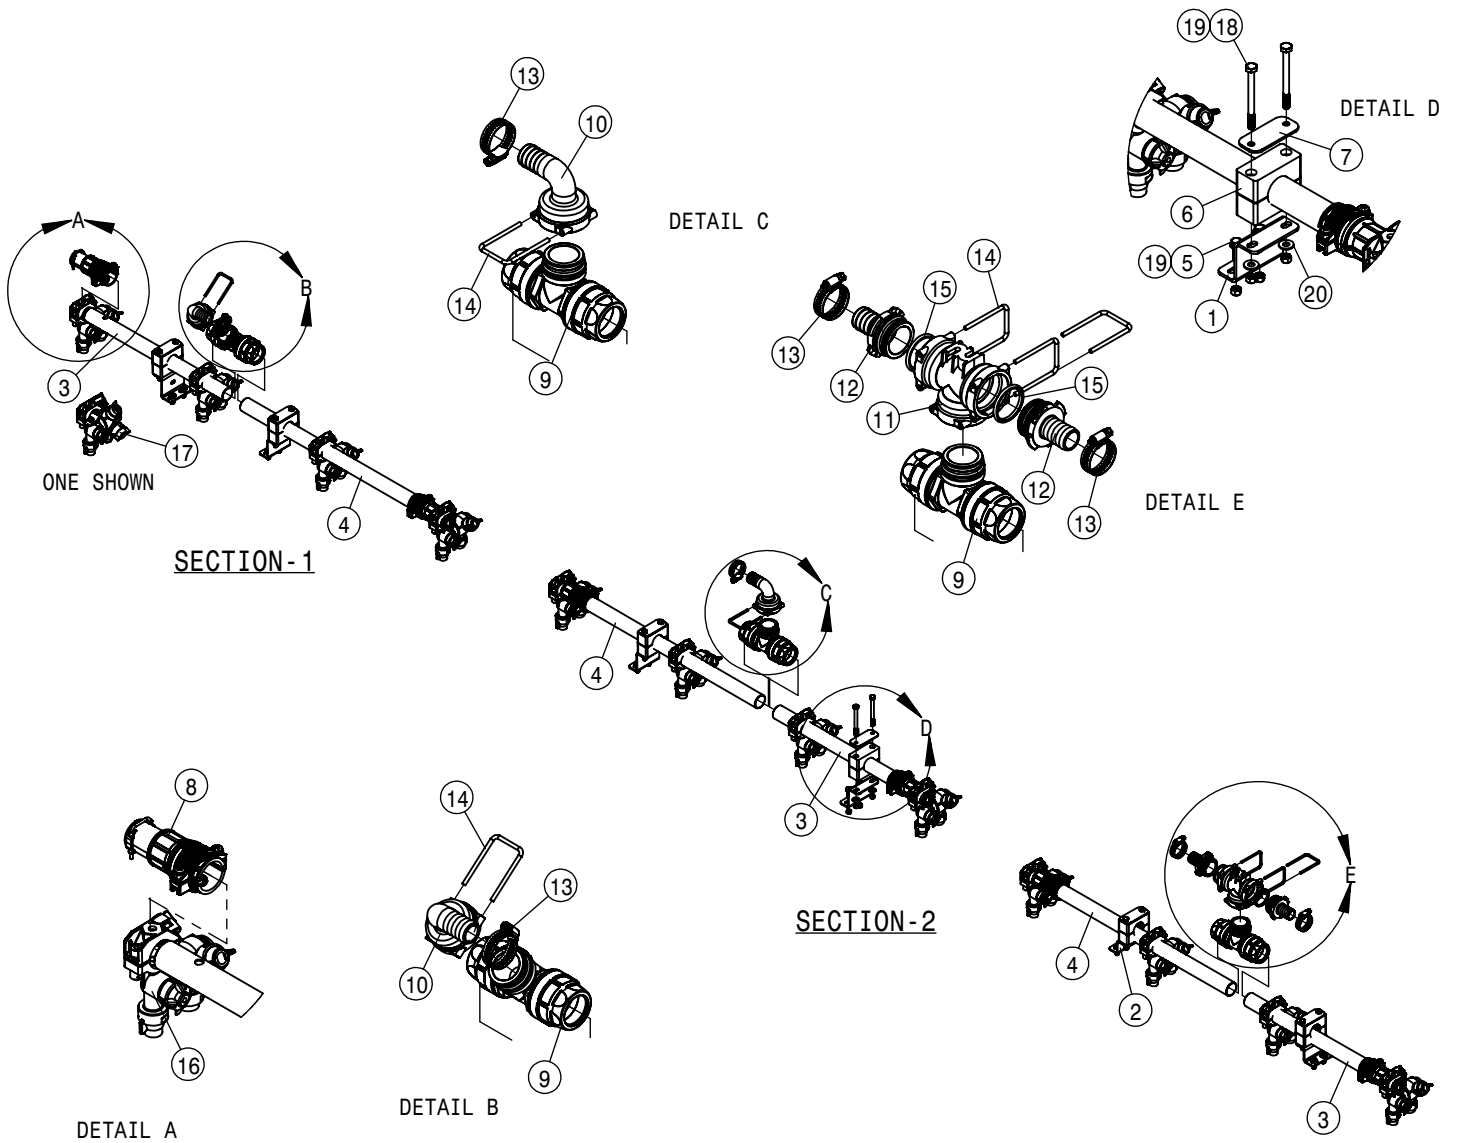

15" WET BOOM SPACING, SECTION 1-2 90' BOOM			
DET	QTY	P/N	DESCRIPTION
1	4	164716	TALL CLAMP MT BRKT, WET BOOM, STS
2	2	164859	CLAMP MT BRKT, WET BOOM, STS 04
3	3	167235	15" WET BOOM TUBE, 17.32 LG
4	3	167236	15" WET BOOM TUBE, 24.00 LG
5	12	470118	1/4 UNC X 3/4 SER FLG BOLT
6	6	470375	TUBE CLAMP BODY, 1.31 I.D. (PAIR)
7	6	470376	COVER PLATE FOR 470375
8	6	500295	NOZZLE BODY END CAP
9	3	500296	EASY FIT TEE 1" PIPE
10	2	500299	T5 TO 25MM HB 90
11	1	500300	T5 FEMALE TEE
12	2	500301	T5 MALE TO 25MM HB
13	4	520090	HOSECLAMP NO 16 STAINLESS
14	5	737738	FORK,D.3 DIST.42 (737731)
15	2	737763	O-RING, 1 1/4"CONN EPDM
16	12	737921	QUICK TJET 3-TIP BODY,1" HV
17	12	737925	QUICK TJET 5 + 1-TIP BODY 1"
18	12	900010	1/4UNC X 3" HEX BOLT
19	24	914000	1/4UNC HEX STOVER NUT
20	12	920000	1/4 SAE FLAT WASHER