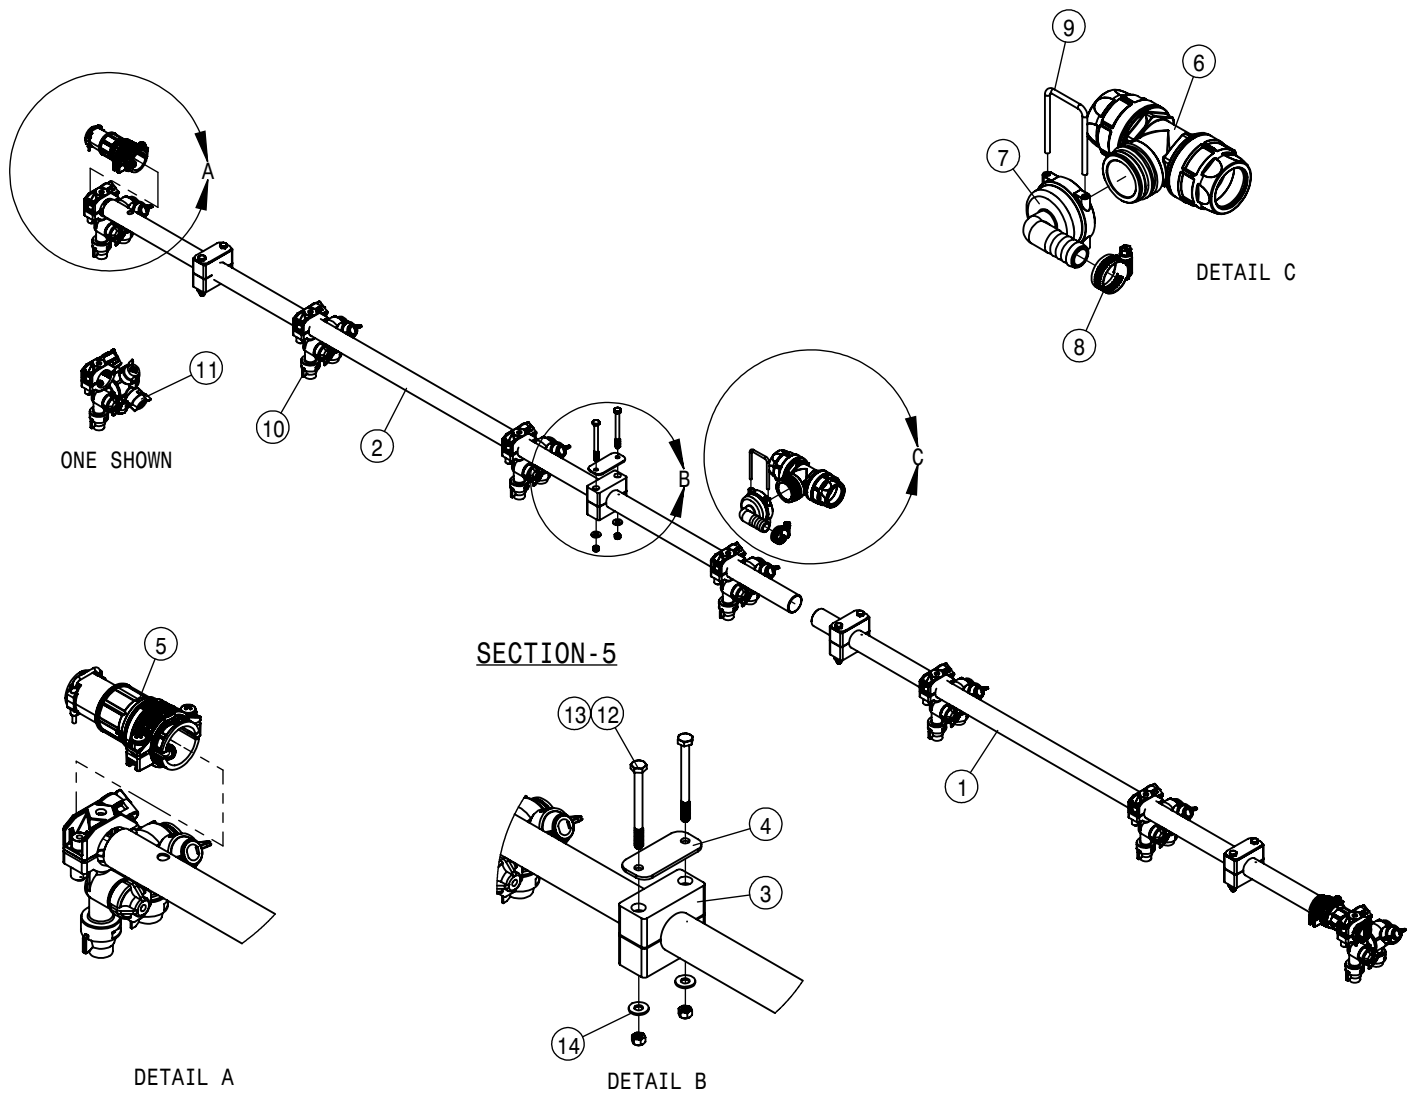

20" WET BOOM SPACING, SECTION-5 90/100 BOOM

DET	QTY	P/N	DESCRIPTION
1	1	167231	20" WET BOOM TUBE, 50.66 LG
2	1	167237	20" WET BOOM TUBE, 65.66 LG
3	4	470375	TUBE CLAMP BODY, 1.31 I.D. (PAIR)
4	4	470376	COVER PLATE FOR 470375
5	2	500295	NOZZLE BODY END CAP
6	1	500296	EASY FIT TEE 1" PIPE
7	1	500297	T5 TO 20MM HB 90
8	1	520080	HOSE CLAMP NO 10 STAINLESS
9	1	737738	FORK,D.3 DIST.42 (737731)
10	7	737921	QUICK TJET 3-TIP BODY,1" HV
11	7	737925	QUICK TJET 5 + 1-TIP BODY 1"
12	8	900010	1/4UNC X 3" HEX BOLT
13	8	914000	1/4UNC HEX STOVER NUT
14	8	920000	1/4 SAE FLAT WASHER