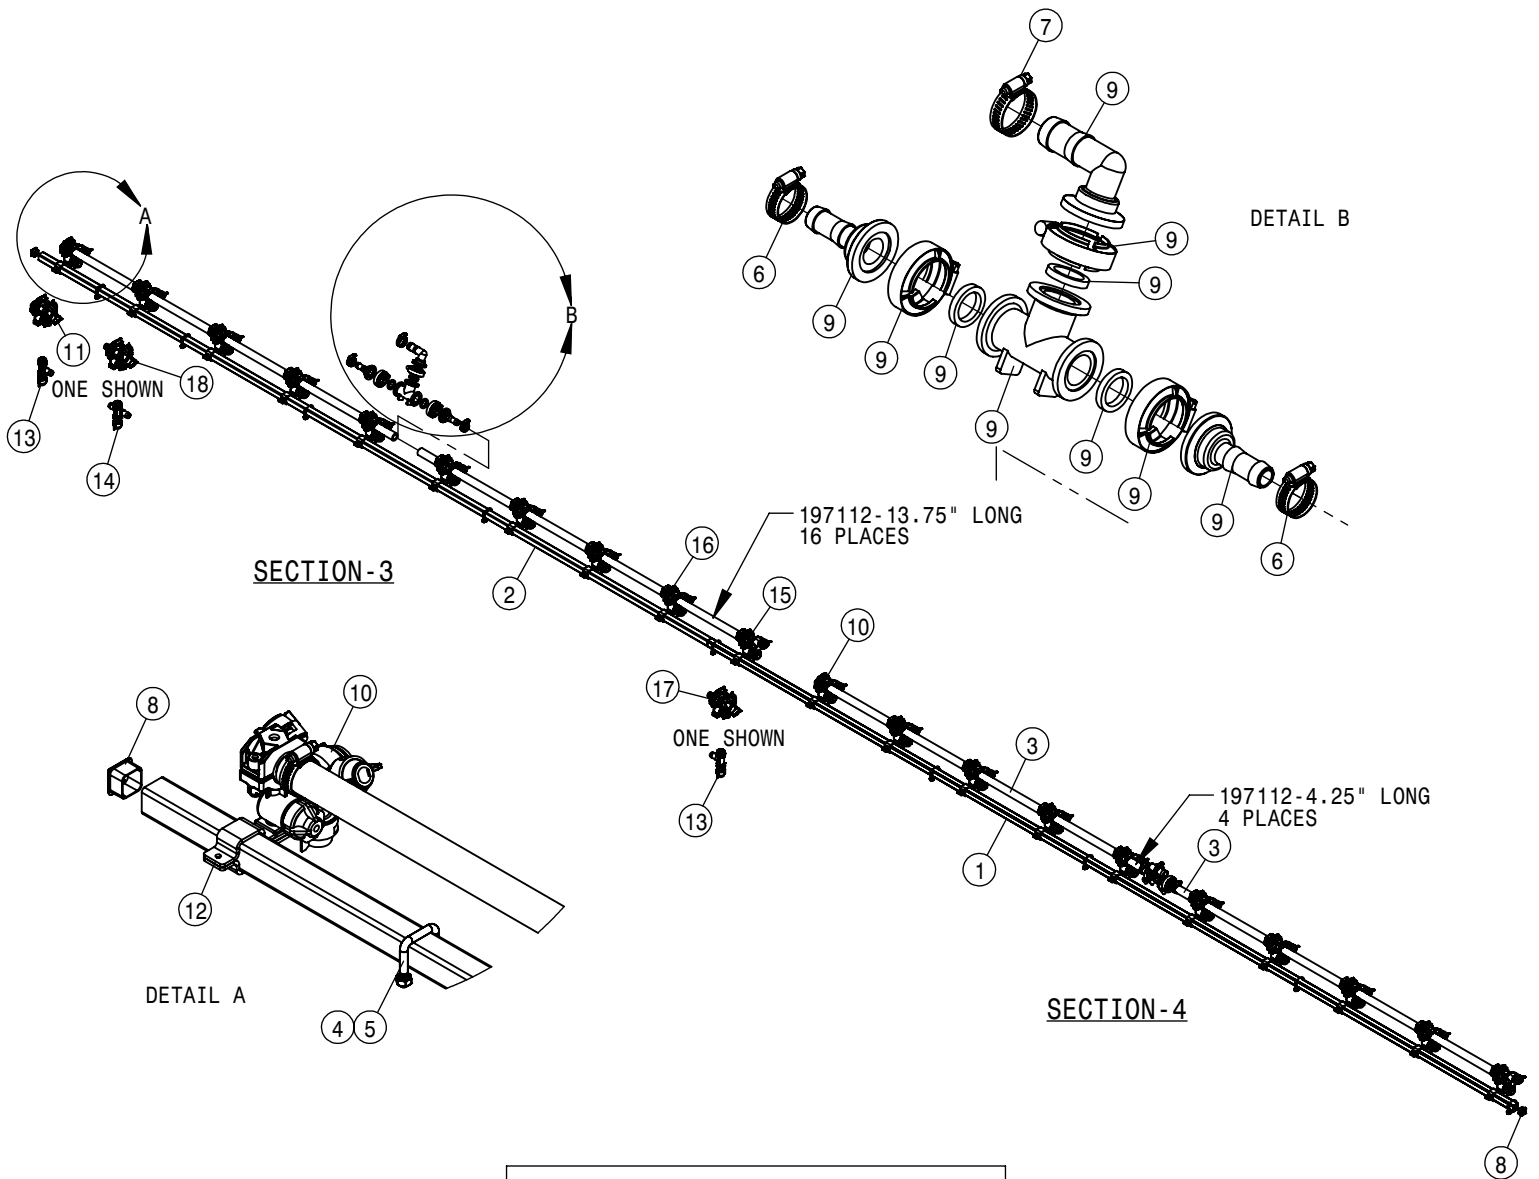

15" DRY BOOM SPACING, SECTION 3-4 90/100 BOOM			
DET	QTY	P/N	DESCRIPTION
1	2	164547	1.000 SQ X 16GA X 160.25 C/L
2	1	164548	NOZL MT TUBE WLD, SECT-1 (B)
3	20	197112	HOSE 3/4 1-FBR BR BLK EPDM
4	18	473842	1/4UNC LOCK NUT, CNTR POINT
5	12	473979	1/4UNC-1 1/8ID-1 1/2U-BOLTSQSS
6	40	520055	HOSE CLAMP NO 12 STAINLESS
7	2	520090	HOSECLAMP NO 16 STAINLESS
8	2	629727	FINISH PLUG 1" SQ 16 GA
9	2	690750	FTG ASSY 1, .75 HOSE SPACING
10	2	737792	RH QUICK TJET LBO,3-TIP BODY .75
11	2	737796	RH QUICK TJET LBO, 5-TIP BODY .75
12	20	737817	NOZZLE BRACKET
13	4	737829	QUICK TJET LBO,1-TIP BODY .75
14	16	737830	QUICK TJET TEE,1-TIP BODY .75
15	2	737833	LH QUICK TJET LBO,3-TIP BODY .75
16	16	737834	QUICK TJET TEE,3-TIP BODY .75
17	2	737850	LH QUICK TJET LBO, 5-TIP BODY .75
18	16	737851	QUICK TJET TEE, 5-TIP BODY .75