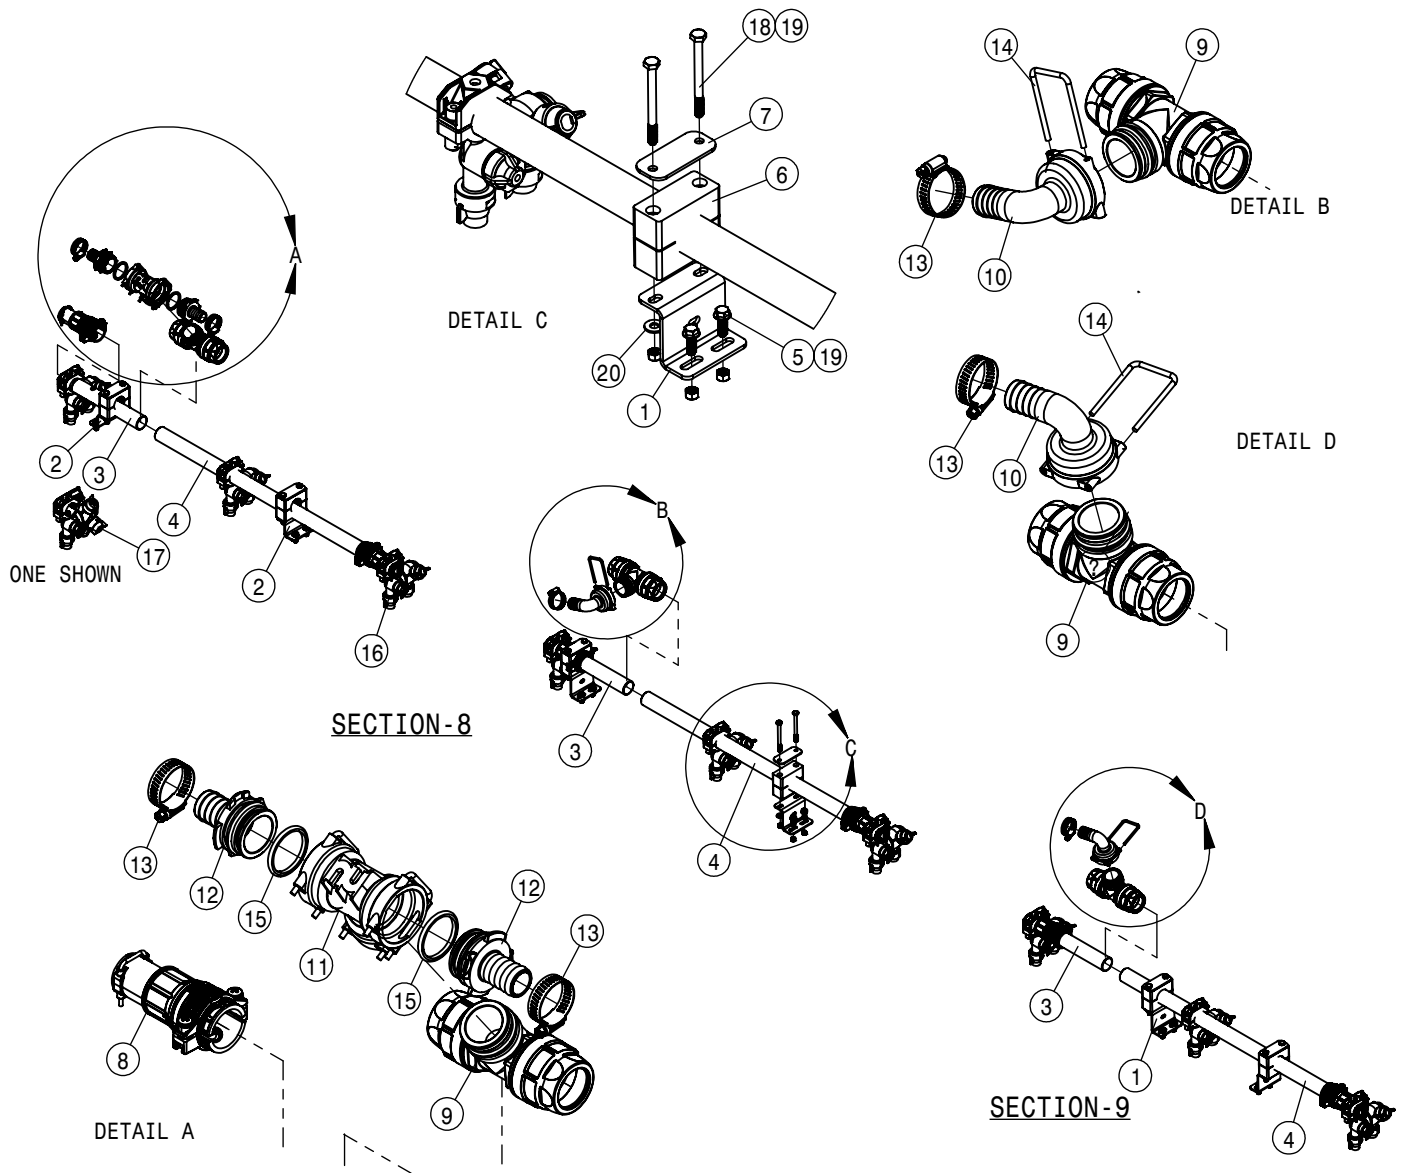

20" WET BOOM SPACING, SECTION 8-9 90' BOOM			
DET	QTY	P/N	DESCRIPTION
1	4	164716	TALL CLAMP MT BRKT, WET BOOM, STS
2	2	164859	CLAMP MT BRKT, WET BOOM, STS 04
3	3	167234	20" WET BOOM TUBE, 8.13 LG
4	3	167263	20" WET BOOM TUBE, 28.13 LG
5	12	470118	1/4 UNC X 3/4 SER FLG BOLT
6	6	470375	TUBE CLAMP BODY, 1.31 I.D. (PAIR)
7	6	470376	COVER PLATE FOR 470375
8	6	500295	NOZZLE BODY END CAP
9	3	500296	EASY FIT TEE 1" PIPE
10	2	500299	T5 TO 25MM HB 90
11	1	500300	T5 FEMALE TEE
12	2	500301	T5 MALE TO 25MM HB
13	4	520090	HOSECLAMP NO 16 STAINLESS
14	5	737738	FORK,D.3 DIST.42 (737731)
15	2	737763	O-RING, 1 1/4"CONN EPDM
16	9	737921	QUICK TJET 3-TIP BODY,1" HV
17	9	737925	QUICK TJET 5 + 1-TIP BODY 1"
18	12	900010	1/4UNC X 3" HEX BOLT
19	24	914000	1/4UNC HEX STOVER NUT
20	12	920000	1/4 SAE FLAT WASHER