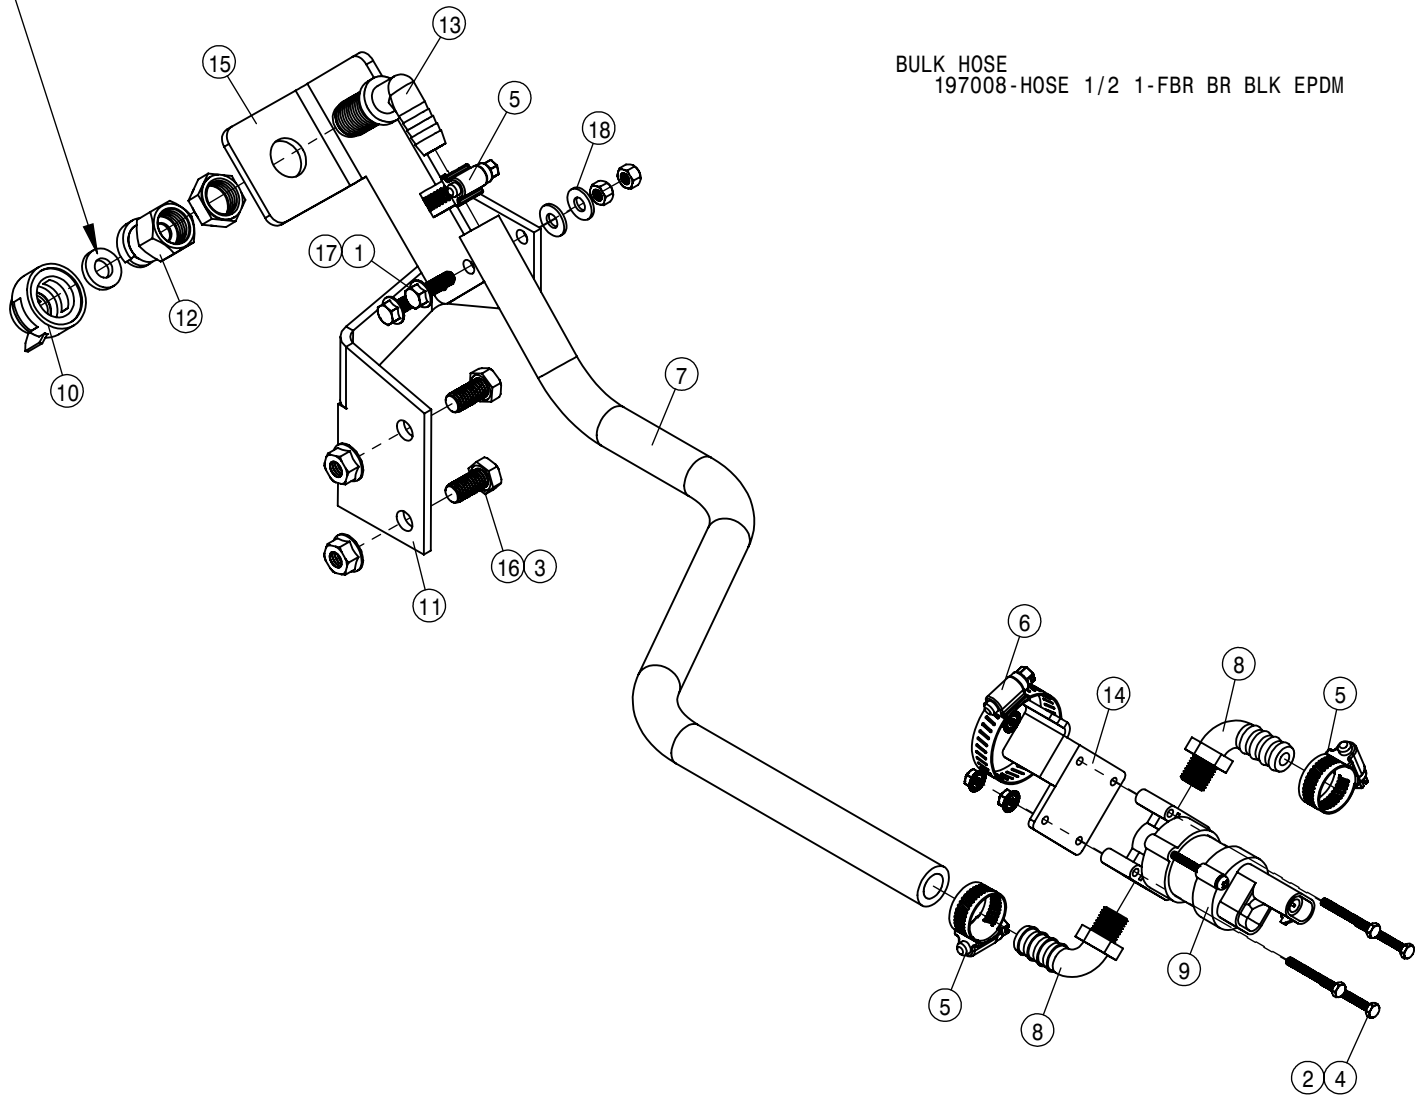

737824-QUICK TEEJET SEAT GASKET

BULK HOSE
197008-HOSE 1/2 1-FBR BR BLK EPDM

RIGHT FENCE ROW NOZZLE ASSEMBLY 90/100			
DET	QTY	P/N	DESCRIPTION
1	2	470118	1/4 UNC X 3/4 SER FLG BOLT
2	4	470509	6-32 SERR. FLANGE NUT
3	2	472029	3/8UNC SERR FLANGE NUT SS
4	4	473993	6-32 X 1 1/4 HH MACH SCR
5	3	520070	HOSE CLAMP NO 8 STAINLESS
6	1	520087	HOSE CLAMP NO 20 STAINLESS
7	1	601719	HOSE, 1/2 X 23 1BR BLK EPDM
8	2	618556	1/4NPT-90 1/2 HOSE BARB POLY
9	1	696235	1/4" ELECT SOLU SOLE VLV, 2203
10	1	737822	CAP SET, YELLOW QUICK TEEJET
11	1	737907	RH FENCE ROW TIP BRKT MT
12	1	737931	11/16-16F-QUICK TJET ADAPTER
13	1	737932	11/16MPS-90-1/2 HBARB NOZLBODY
14	1	737945	MTG BRKT-SOLENOID, FENCE ROW
15	1	737946	MTG BRKT-RH FENCE ROW NOZZLE
16	2	900128	3/8UNC X 3/4 HEX BOLT
17	2	914000	1/4UNC HEX STOVER NUT
18	2	920000	1/4 SAE FLAT WASHER