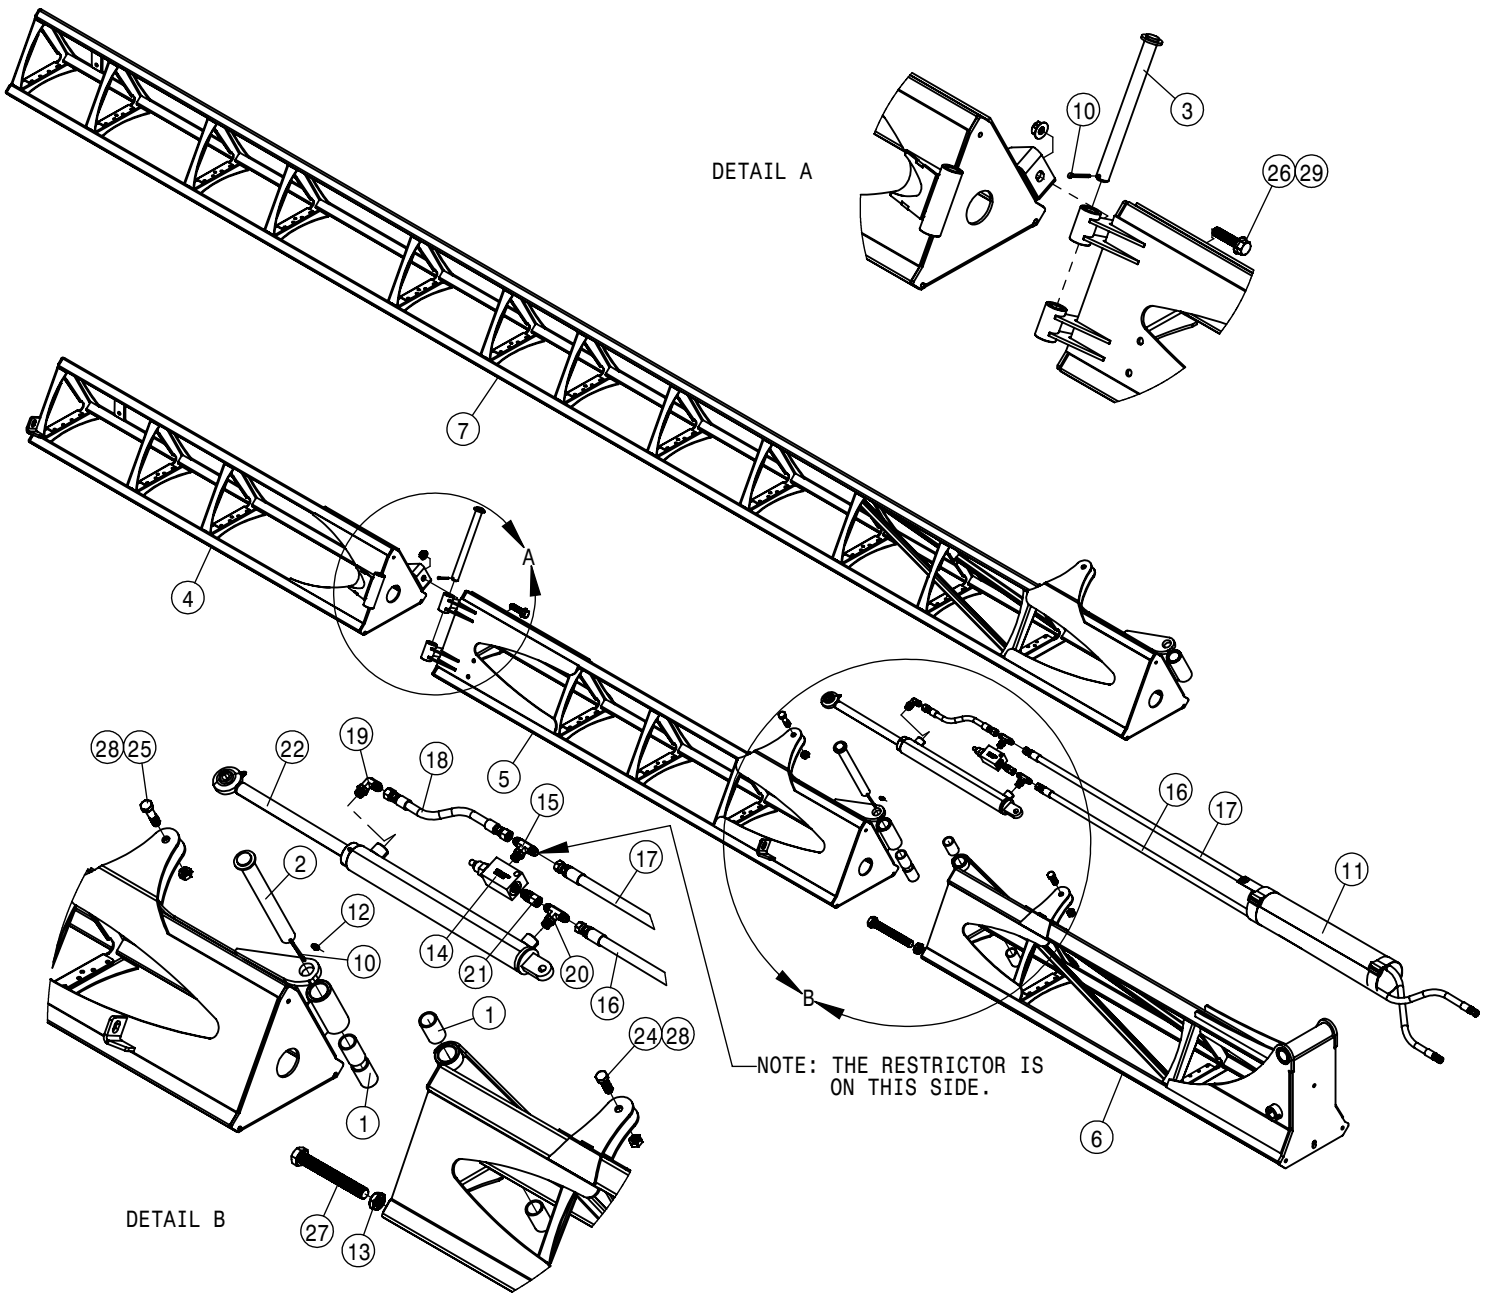

RIGHT BOOM BREAKAWAY 90/100			
DET	QTY	P/N	DESCRIPTION
1	4	121110	BOOM FOLD BRG, POLYGON
2	1	164526	BOOM BREAKAWAY PIVOT PIN WLD
3	1	164637	BOOM TIP SECTION PIN WLD
4	1	164970	RH 90' BOOM TIP WLD, SECT-4
5	1	164971	RH BREAKAWAY BOOM WLD, SECT-3
6	1	165800	RH FLDOVR BM WLD, 100' SECT-2' 10
7	1	165815	RH BRKWAY BM WLD, 100' SECT-3' 10
NS	1	293860	FENCE ROW EXT HARNESS 100'STS
NS	1	294153	BOOM WING HARNESS, STS '12
10	2	470011	COTTER PIN 5/32 X 1 1/2
11	1	470378	SIDEWINDER SLEEVE, 14.06 X 21"
12	1	471005	GREASE ZERK, 1/4-28 X 1/2
13	2	472334	3/4UNC HEX JAM NUT
14	1	607540	KICK DOWN RELIEF VALVE, 800 PSI
15	1	614752	RESTRICTOR BR TEE ASSY, .042DIA

RIGHT BOOM BREAKAWAY 90/100			
DET	QTY	P/N	DESCRIPTION
16	1	616360	06-451TC-06FJX-06FJX-84 H/A
17	1	616361	06-451TC-06FJX-06FJX-86 H/A
18	1	617054	04-451TC-06FJX-06FJX-11
19	1	618119	9/16MJIC-90-9/16MOR LBO
20	1	618629	9/16MOR BRANCH TEE-9/16MJIC
21	1	618668	9/16FJIC SWIV-9/16MOR ADPTR
22	1	621590	120' TIP FOLD CYL, STS 120' BM 08
NS	1	650428	DECAL SHEET, 90' BOOM
24	1	900265	1/2UNC X 1 1/2 HEX BOLT
25	1	900267	1/2UNC X 2" HEX BOLT
26	1	900267N	1/2UNC X 2" SERR FLG BOLT
27	2	906350	3/4UNC X 6" HEX BOLT FULL
28	2	914008	1/2 UNC HEX STOVER NUT
29	1	914008N	1/2UNC SMTH FLG CTR LCK NUT YZ