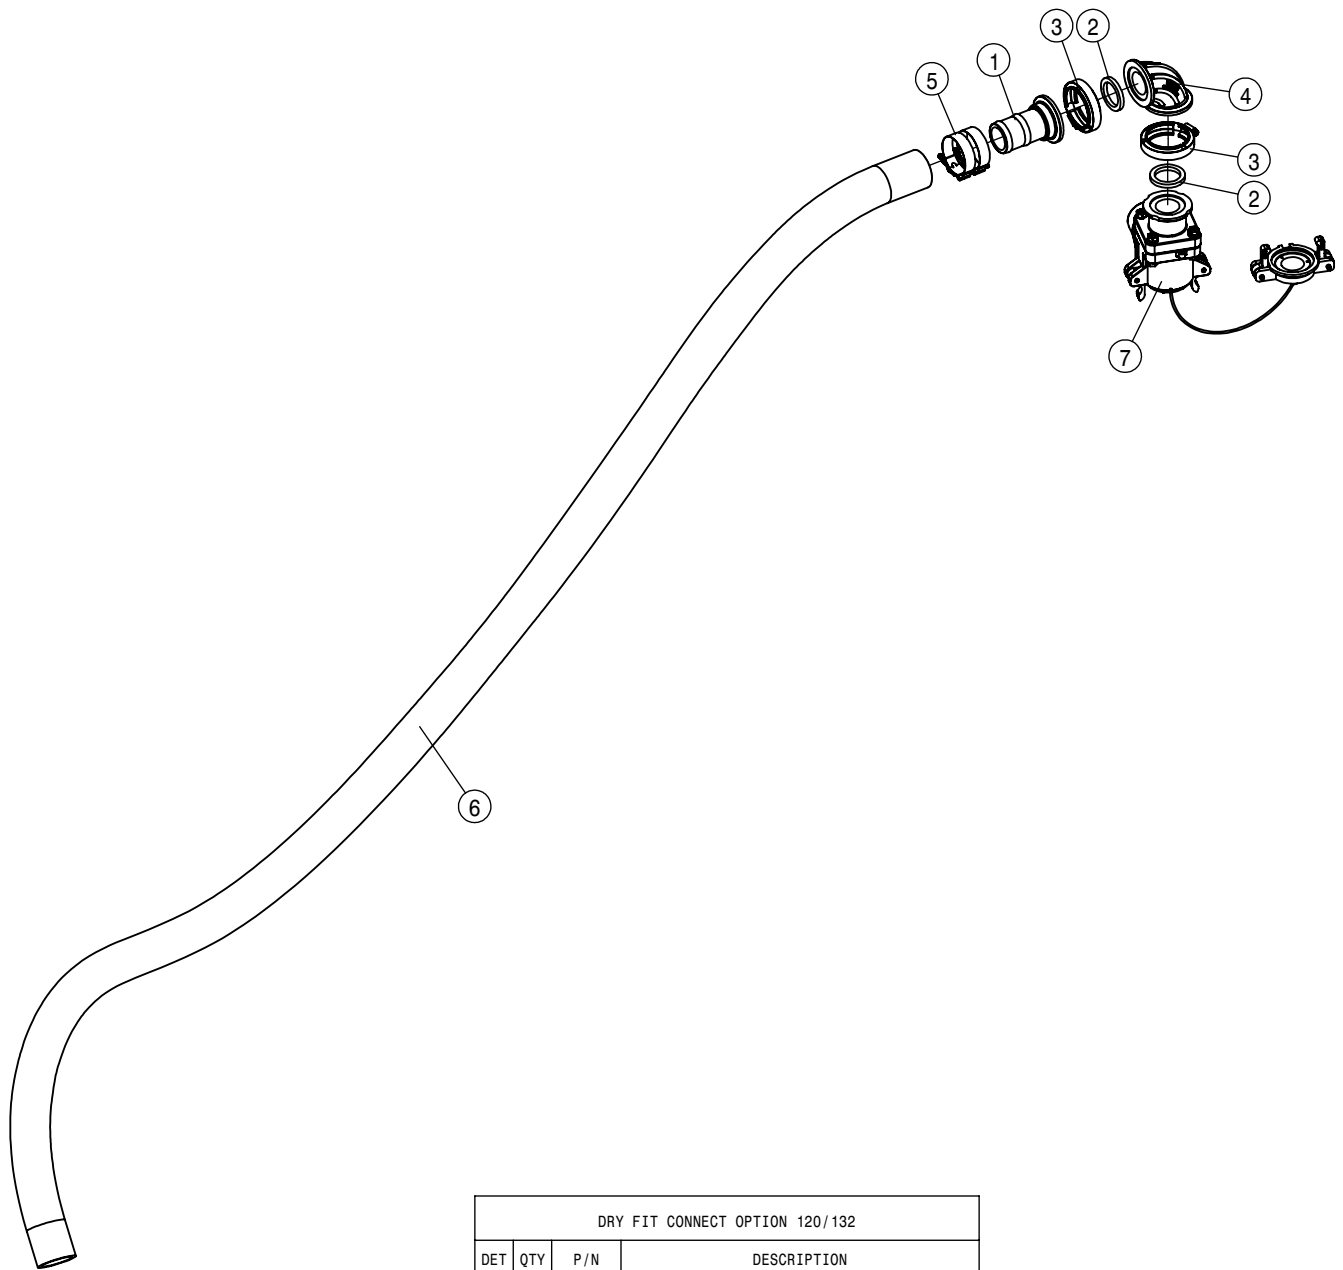

DRY FIT CONNECT OPTION 120/132			
DET	QTY	P/N	DESCRIPTION
1	1	500154	2" FLANGE-2" HOSE BARB POLY
2	2	500158	1 1/2" GASKET FOR 2" FLANGE
3	2	500160	2" FLANGE CLAMP S.S.
4	1	500266	2" FLANGE SWEEP 90
5	2	520141	2.31/2.62 T-BOLT HOSE CLAMP SS
6	1	601082	HOSE, 2 X 95 2F - 1W EPDM
7	1	696236	2"MALE MANFLD DRYMATE VLV,POLY