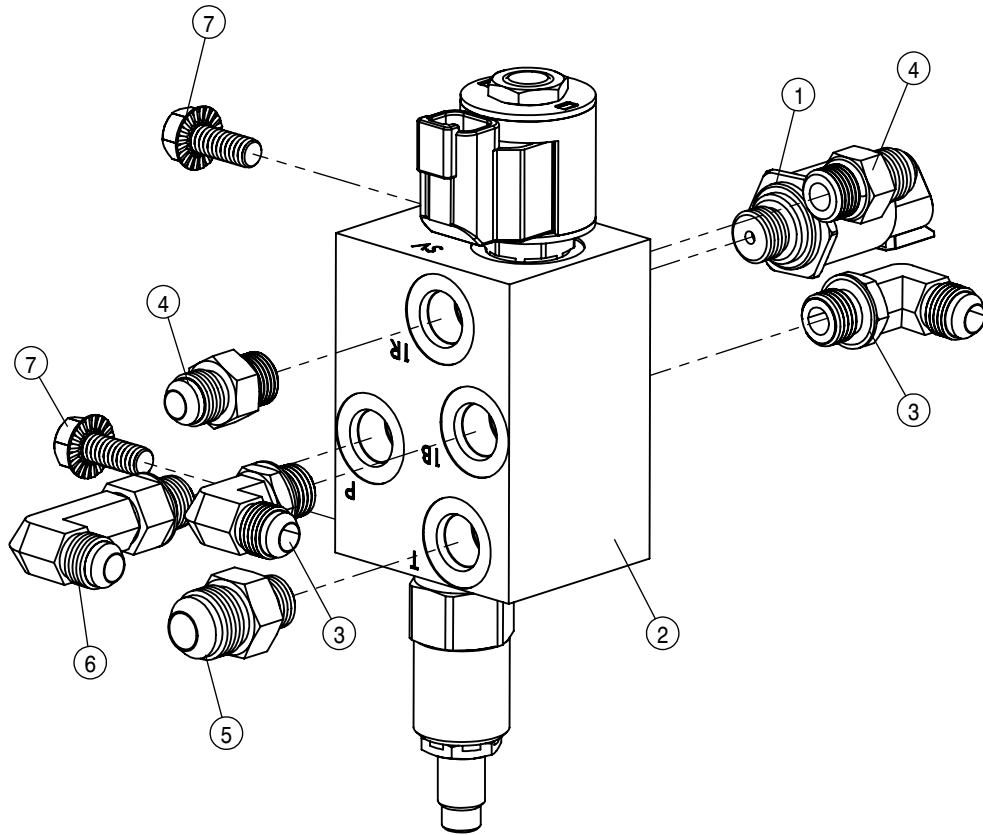

BREAKAWAY VALVE ASSEMBLY 90/100			
DET	QTY	P/N	DESCRIPTION
1	1	606347	PRESSURE TRANSDUCER,7500PSI
2	1	607119	90/100 breakaway block
3	2	618119	9/16MJIC-90-9/16MOR LBO
4	2	618126	9/16MJIC-9/16MOR ADPTR
5	1	618360	3/4MJIC-9/16MOR ADPTR
6	1	618440	9/16MJIC-90-9/16MOR EX LG LBO
7	2	900064N	5/16UNC X 3/4\"