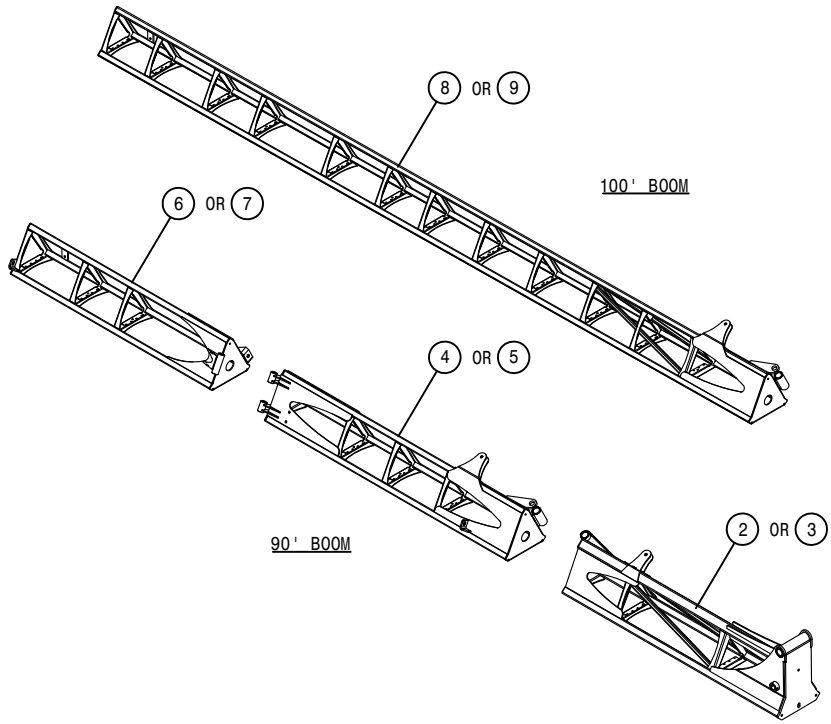

BOOM ASSEMBLY 90/100

DET. QTY PART NO. DESCRIPTION

1	2	164880	INNER BOOM WLD, SECT-1 STS 05
2	1	165800	RH FLDOVR BM WLD,100'SECT-2'10
3	1	165801	LH FLDOVR BM WLD,100'SECT-2'10
4	1	164971	RH BREAKAWAY BM WLD,SCT-3 '13
5	1	164973	LH BREAKAWAY BM WLD,SCT-3 '13
6	1	164970	RH 90' BOOM TIP WLD,SCT-4 '13
7	1	164975	LH 90' BOOM TIP WLD,SCT-4 '13
8	1	165815	RH BRKWAY BM WLD,100'SECT-3'10
9	1	165816	LH BRKWAY BM WLD,100'SECT-3'10

NOTE: QUANTITY LISTED IS FOR ONE MACHINE.