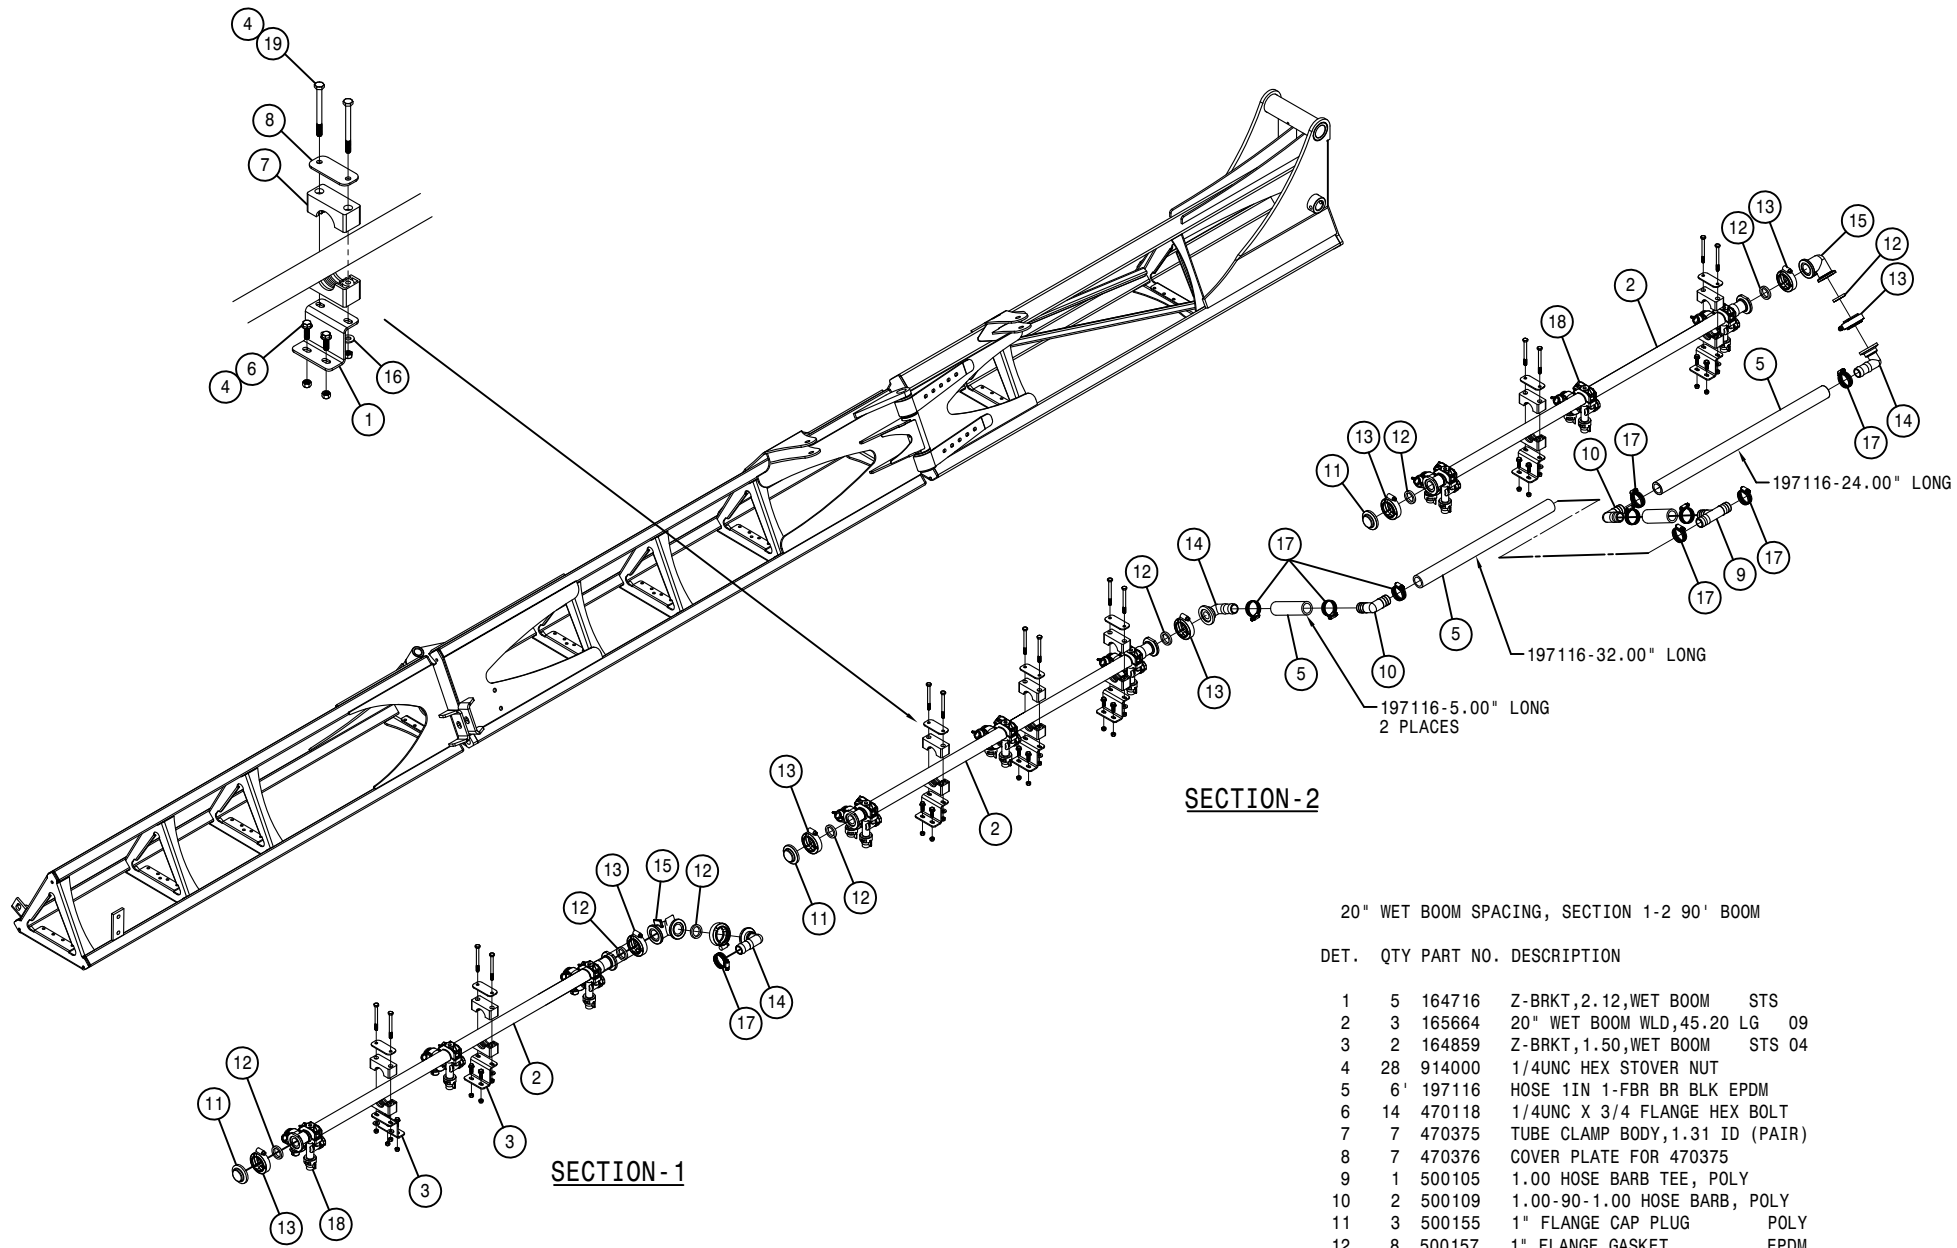

SECTION - 2

20" WET BOOM SPACING, SECTION 1-2 90' BOOM

DET.	QTY	PART NO.	DESCRIPTION	
1	5	164716	Z-BRKT, 2.12, WET BOOM	STS
2	3	165664	20" WET BOOM WLD, 45.20 LG	09
3	2	164859	Z-BRKT, 1.50, WET BOOM	STS 04
4	28	914000	1/4UNC HEX STOVER NUT	
5	6'	197116	HOSE 1IN 1-FBR BR BLK EPDM	
6	14	470118	1/4UNC X 3/4 FLANGE HEX BOLT	
7	7	470375	TUBE CLAMP BODY, 1.31 ID (PAIR)	
8	7	470376	COVER PLATE FOR 470375	
9	1	500105	1.00 HOSE BARB TEE, POLY	
10	2	500109	1.00-90-1.00 HOSE BARB, POLY	
11	3	500155	1" FLANGE CAP PLUG	POLY
12	8	500157	1" FLANGE GASKET	EPDM
13	8	500159	1" FLANGE CLAMP, S.S.	
14	3	500173	1" FLANGE-90-1" HOSE BARB POLY	
15	2	500174	1" FLANGE-90-1" FLANGE LBOPOLY	
16	14	920000	1/4 SAE FLAT WASHER	
17	9	520090	HOSE CLAMP NO 16	STAINLESS
18	9	737921	QUICK TJET 3-TIP BODY, 1" HV	
19	14	900010	1/4UNC X 3" HEX BOLT