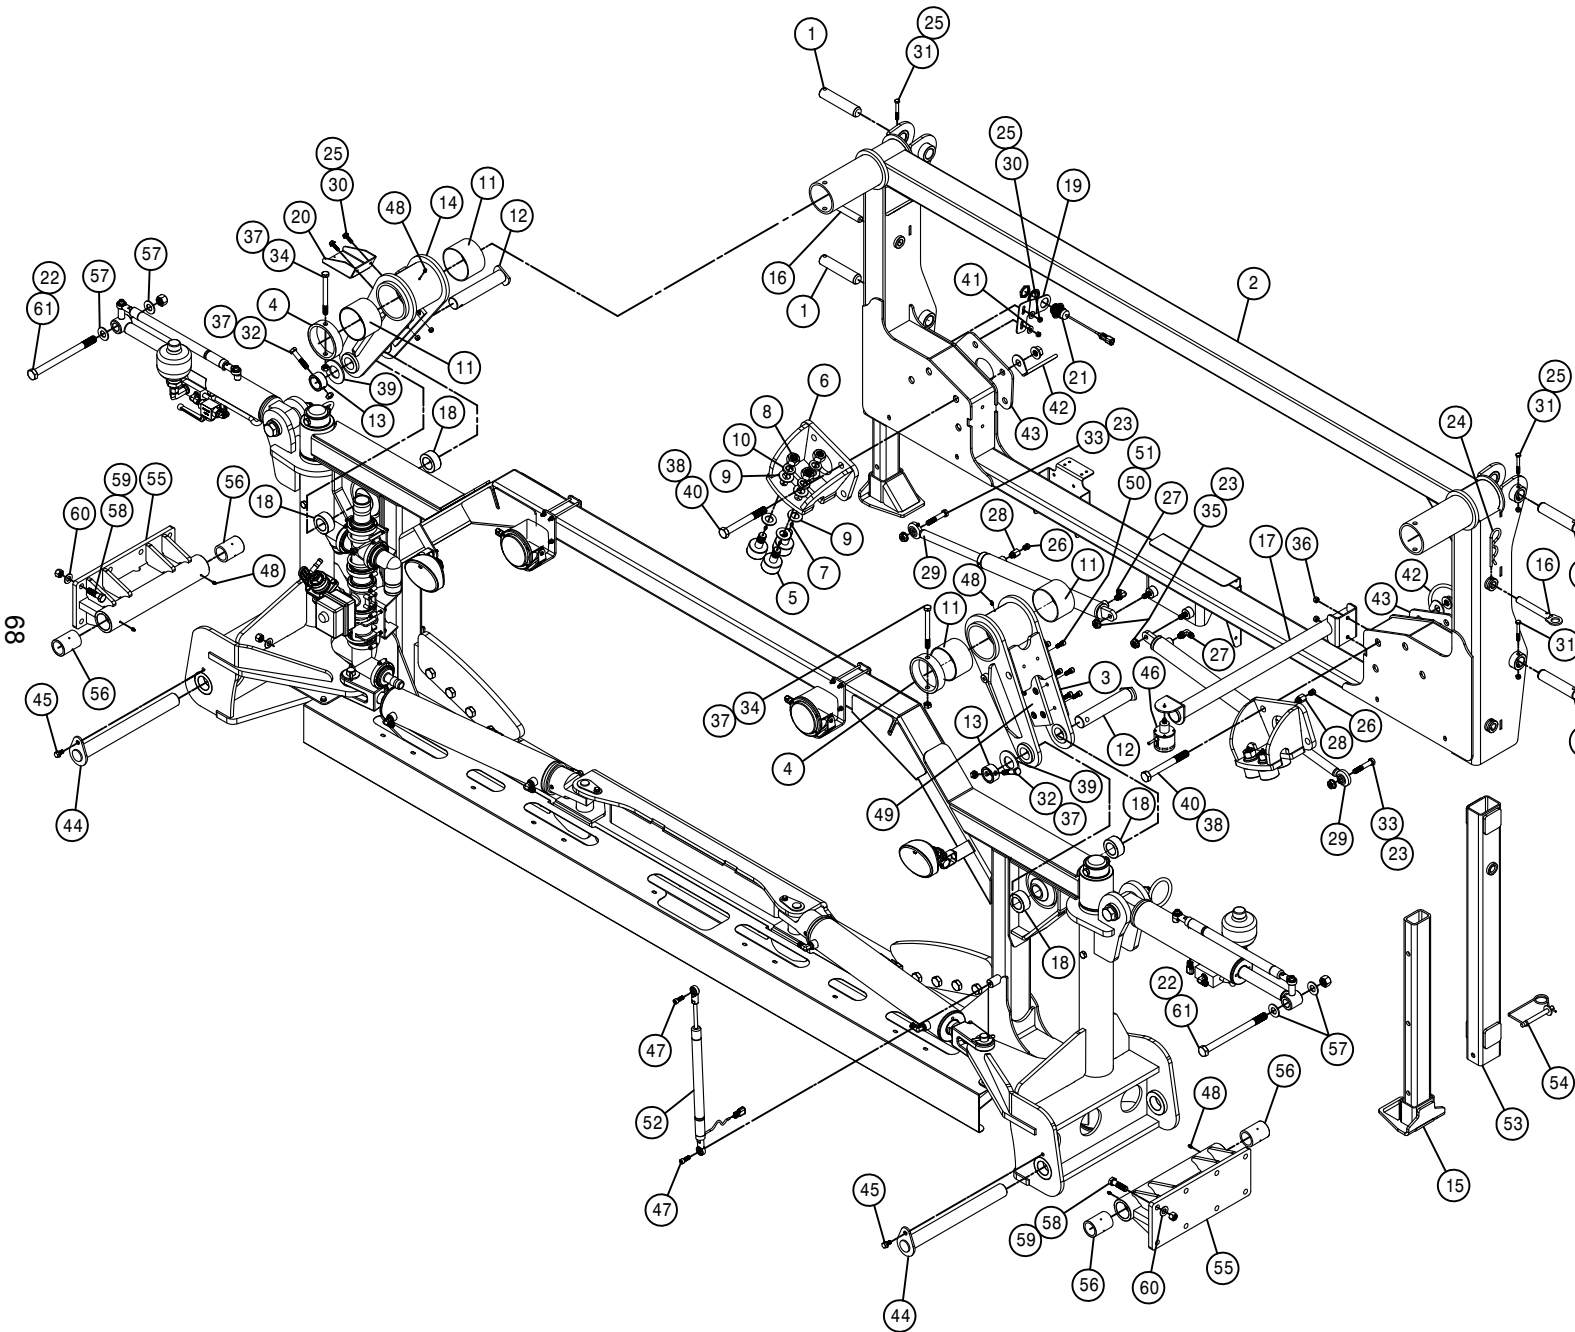

TRANSOM PIVOT ASSEMBLY 120'

DET. QTY PART NO. DESCRIPTION

DET.	QTY	PART NO.	DESCRIPTION
1	4	165713	LIFT ARM MT PIV PIN,120'BM 09
2	1	166406	TRANSOM FIXED WLD, 120'C'11
3	1	166544	PENDULUM-WLD,TRANSOM, 120'C'11
4	2	166552	RET RING-PENDULUM, 120'C'11
5	6	125057	TRACK ROLLER,2.250D, .875-14THD
6	2	166570	ROLLER MT WLD, 120'C'11
7	6	471001	GREASE ZERK, 3/16 DRIVE-IN
8	6	910095	7/8UNF HEX NUT
9	12	920007	7/8 SAE FLAT WASHER
10	6	920507	7/8 LOCK WASHER
11	4	166591	BEARING,4.00-4.25-6.94 POLYGON
12	2	166611	LWR PENDULUM PIN, 120'C'11
13	2	166697	PEND RETNR BUSH, 120'C'11
14	1	166698	PENDULUM-WLD, TRNSM, 120'C'11
15	2	167057	INR TUBE BM STAND WLD,120'A'12
16	2	166772	BOOM STAND PIN WLD, 120'C'11
17	1	166793	NORAC MT WLD, 120'C'11
18	4	166861	SPCR BUSH,BALL JOINT, 120'C'11
19	1	166874	PROX BRKT,LIFT 120'C'11
20	1	166915	NORAC ROLL SENSOR WLD,120'C'11
21	1	292927	INDUCTIVE PROX SENSOR, 30MM
22	2	914016	1-8 HEX STOVER NUT
23	4	470345	1/2UNC HEX SMTH FLG LOCK NUT
24	2	470613	HAIRPIN, .243 X 5.00
25	8	473001	5/16UNC HEX NUT,NYLOC
26	2	470114	BREATHER FILTER VENT, 1/4 NPT
27	2	618119	9/16MJIC-90-9/16MOR LBO
28	2	618123	9/16MOR-1/4FNPT ADPTR
29	1	621661	ROLL CYLINDER
30	4	900065	5/16UNC X 1" HEX BOLT
31	4	900070	5/16UNC X 2 1/2 BOLT
32	2	900268	1/2UNC X 2 1/2 HEX BOLT
33	2	900269	1/2UNC X 2 3/4 HEX BOLT
34	2	900277	1/2UNC X 5 1/2 HEX BOLT
35	2	900842	1/2UNC X 2 1/2 HEX BOLT GR8 YZ
36	2	914004	3/8UNC HEX STOVER NUT
37	4	914008	1/2UNC HEX STOVER NUT
38	8	914012	3/4UNC HEX STOVER NUT
39	2	920013	1 1/2 SAE FLAT WASHER
40	8	900416	3/4UNC X 6 1/2 HEX BOLT
41	2	483040	5/16 REGULAR FLAT WASHER
42	2	166903	HOSE RING WLD,4"X 3/4"120'C'11
43	2	166909	STIFF PLT FIXED TRANS,120'C'11
44	2	167043	LEVEL PIN WLD 120'A'12
45	2	470409	3/8UNC X 3/4 SER FLG BOLT
46	1	693113	SENSOR,NORAC UCS ULTRASONIC
47	2	900172	3/8UNC X 1" SOC HD CAP SCREW
48	6	471005	GREASE ZERK, 1/4-28 X 1/2
49	2	166938	PENDULUM WEAR PLT, 120'C'12
50	12	920502	3/8 LOCK WASHER
51	12	900173	3/8UNC X 7/8SOC HD CAP SCR GR8
52	1	166879	SENSOR ASSY,LEVEL CYL,120'C'11
53	2	167055	OTR TUBE BM STAND WLD,120'A'12
54	2	470361	SNAP LOCK PIN, 1/2 X 3 1/2
55	2	167036	SECT 1 ADPTR WLD 120'A'12
56	4	167041	BEARING,1.76-2.25-3.00 POLYGON
57	4	920008	1" SAE FLAT WASHER
58	16	900857	5/8UNC X 2 1/4 HEX BOLT GR8 YZ
59	16	914810	5/8UNC HEX STOVER NUT GR8 YZ
60	16	920005	5/8 SAE FLAT WASHER
61	2	900869	1" UNC X 13 HEX BOLT GR8 YZ