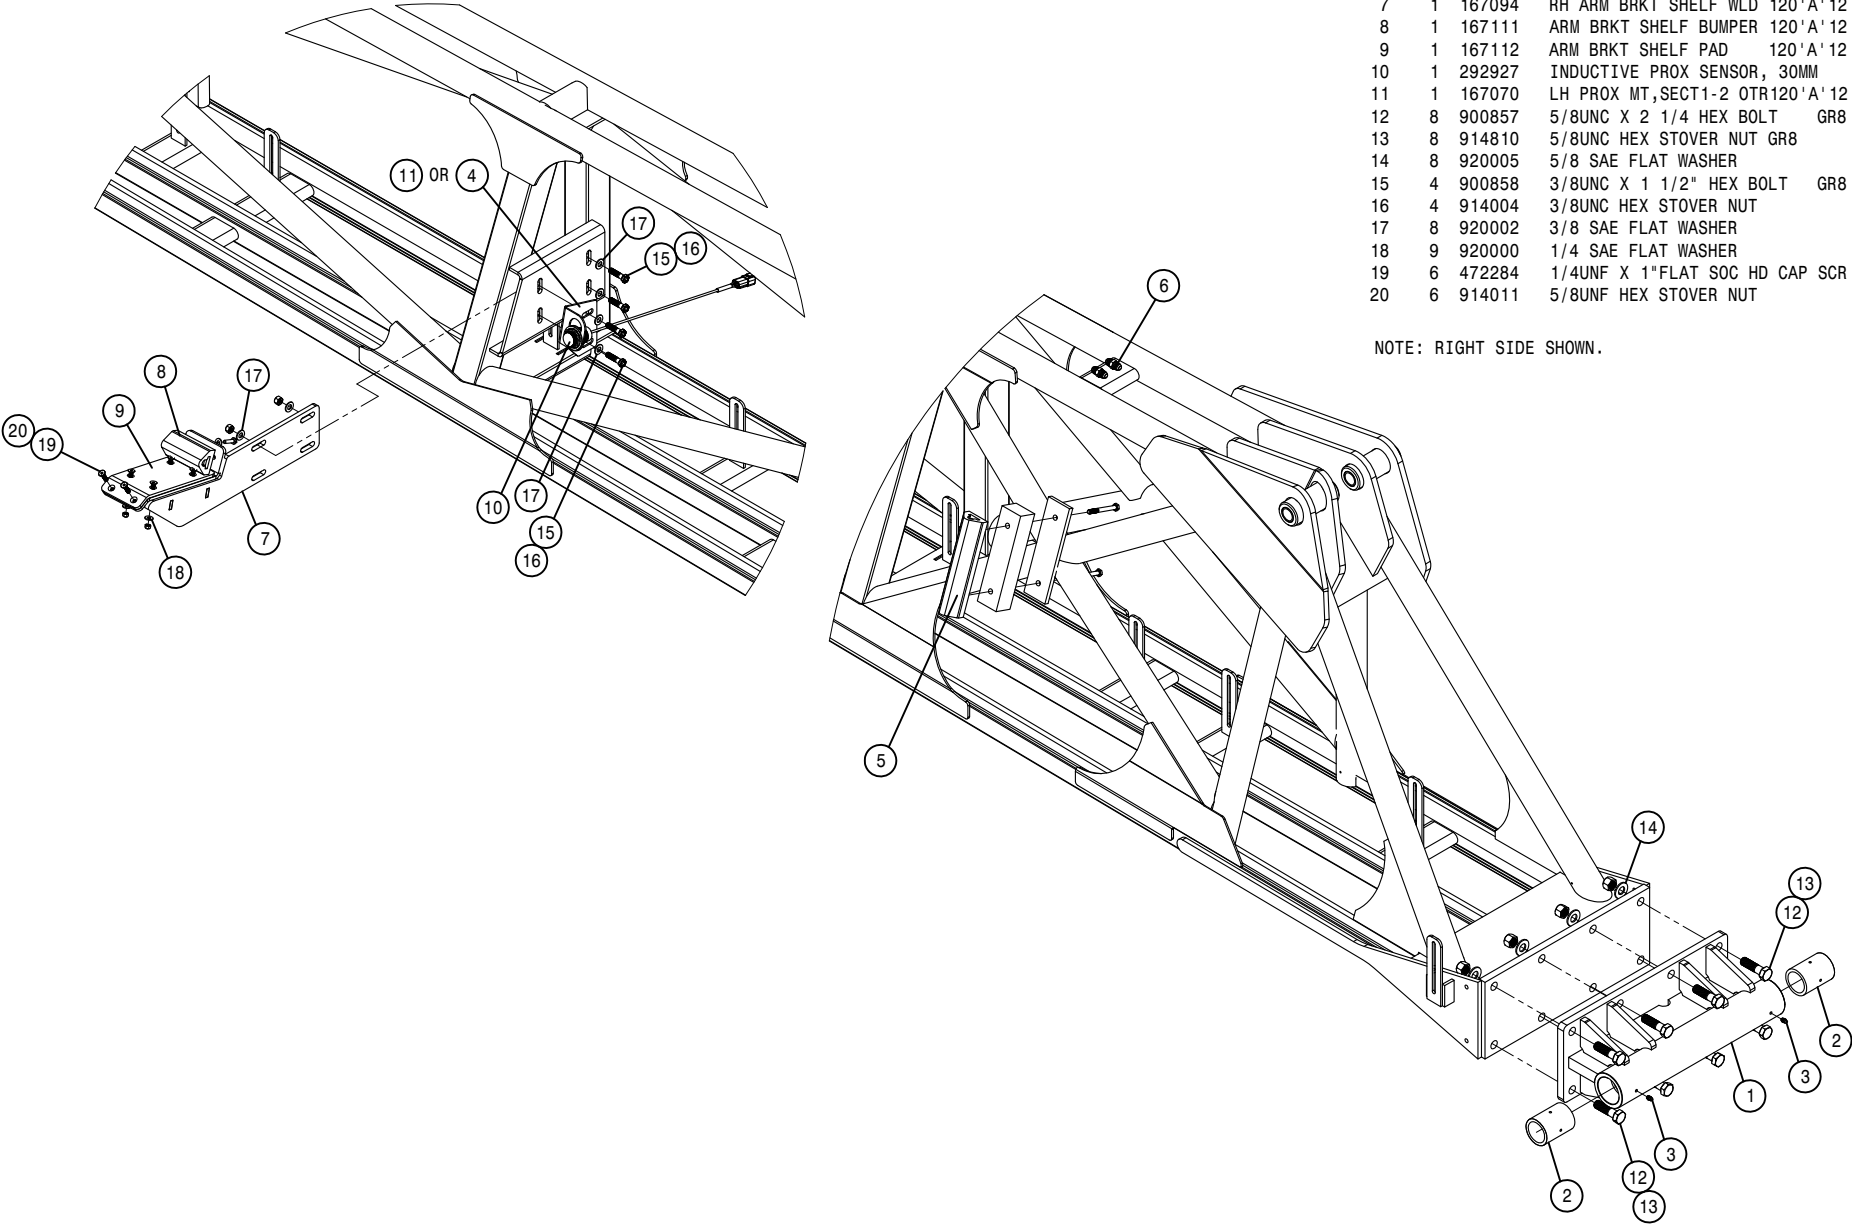

BOOM MOUNT ASSEMBLY 120' ALUM

DET.	QTY	PART NO.	DESCRIPTION
1	1	167036	SECT 1 ADPTR WLD 120'A'12
2	2	167041	BEARING,1.76-2.25-3.00 POLYGON
3	2	471005	GREASE ZERK, 1/4-28 X 1/2
4	1	167071	RH PROX MT,SECT1-2 OTR120'A'12
5	1	167102	BOOM BUMPER ASSY 120'A'12
6	2	619010	9/16MJIC UNION
7	1	167094	RH ARM BRKT SHELF WLD 120'A'12
8	1	167111	ARM BRKT SHELF BUMPER 120'A'12
9	1	167112	ARM BRKT SHELF PAD 120'A'12
10	1	292927	INDUCTIVE PROX SENSOR, 30MM
11	1	167070	LH PROX MT,SECT1-2 OTR120'A'12
12	8	900857	5/8UNC X 2 1/4 HEX BOLT GR8
13	8	914810	5/8UNC HEX STOVER NUT GR8
14	8	920005	5/8 SAE FLAT WASHER
15	4	900858	3/8UNC X 1 1/2" HEX BOLT GR8
16	4	914004	3/8UNC HEX STOVER NUT
17	8	920002	3/8 SAE FLAT WASHER
18	9	920000	1/4 SAE FLAT WASHER
19	6	472284	1/4UNF X 1"FLAT SOC HD CAP SCR
20	6	914011	5/8UNF HEX STOVER NUT

NOTE: RIGHT SIDE SHOWN.