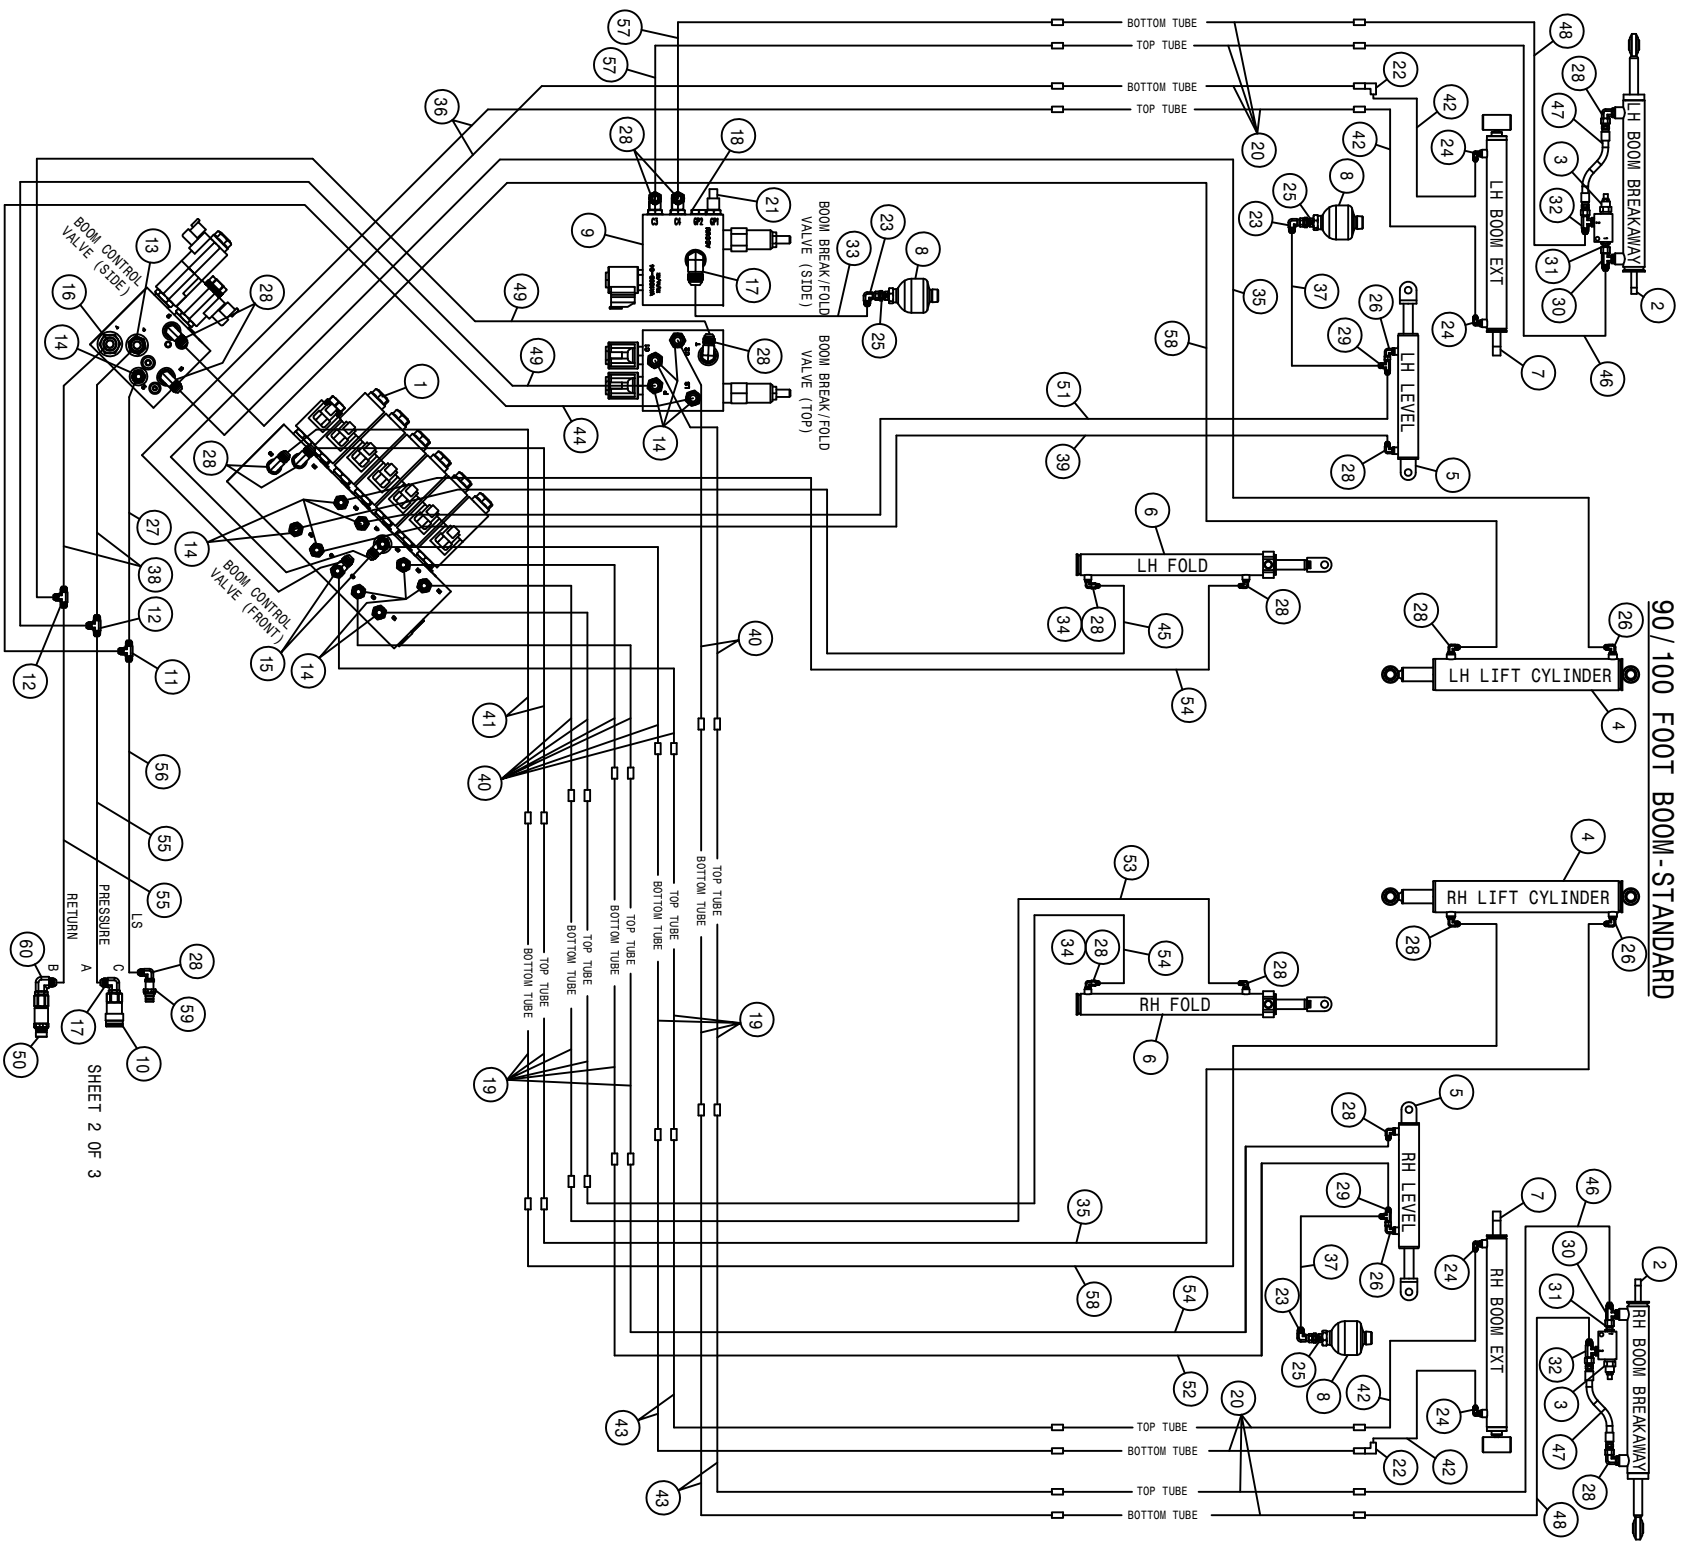

CENTER SECTION 90' / 100' BOOM

CENTER SECTION 120' BOOM

REAR BOOM ASSEMBLY

DET. QTY PART NO. DESCRIPTION

1	1	165075	BALL VLV MT, REAR BOOM STS'11
2	1	500022	3/4NPT-3/4HOSE BARB, POLY
3	1	500026	3/4NPT-90-1"HOSE BARB, POLY
4	1	500054	3/4NPT-90-3/4 HOSE BARB, POLY
5	1	500123	3/4NPT-1"HOSE BARB, POLY
6	1	500235	1" FLANGE-3/4" MNPT POLY
7	4	520055	HOSE CLAMP NO 12 STAINLESS
8	3	520090	HOSE CLAMP NO 16 STAINLESS
9	1	696003	BALL VLV,3/4NPT 3WAY-SIDE POLY
10	2	696207	.75 HOSE BARB-FEMALE COUPLER
11	1	696208	.75 HOSE BARB-MALE COUPLER
12	2	197121	HOSE 3/4 2-FBR BR BLK EPDM
13	1	500157	1" FLANGE GASKET EPDM
14	1	500159	1" FLANGE CLAMP, S.S.