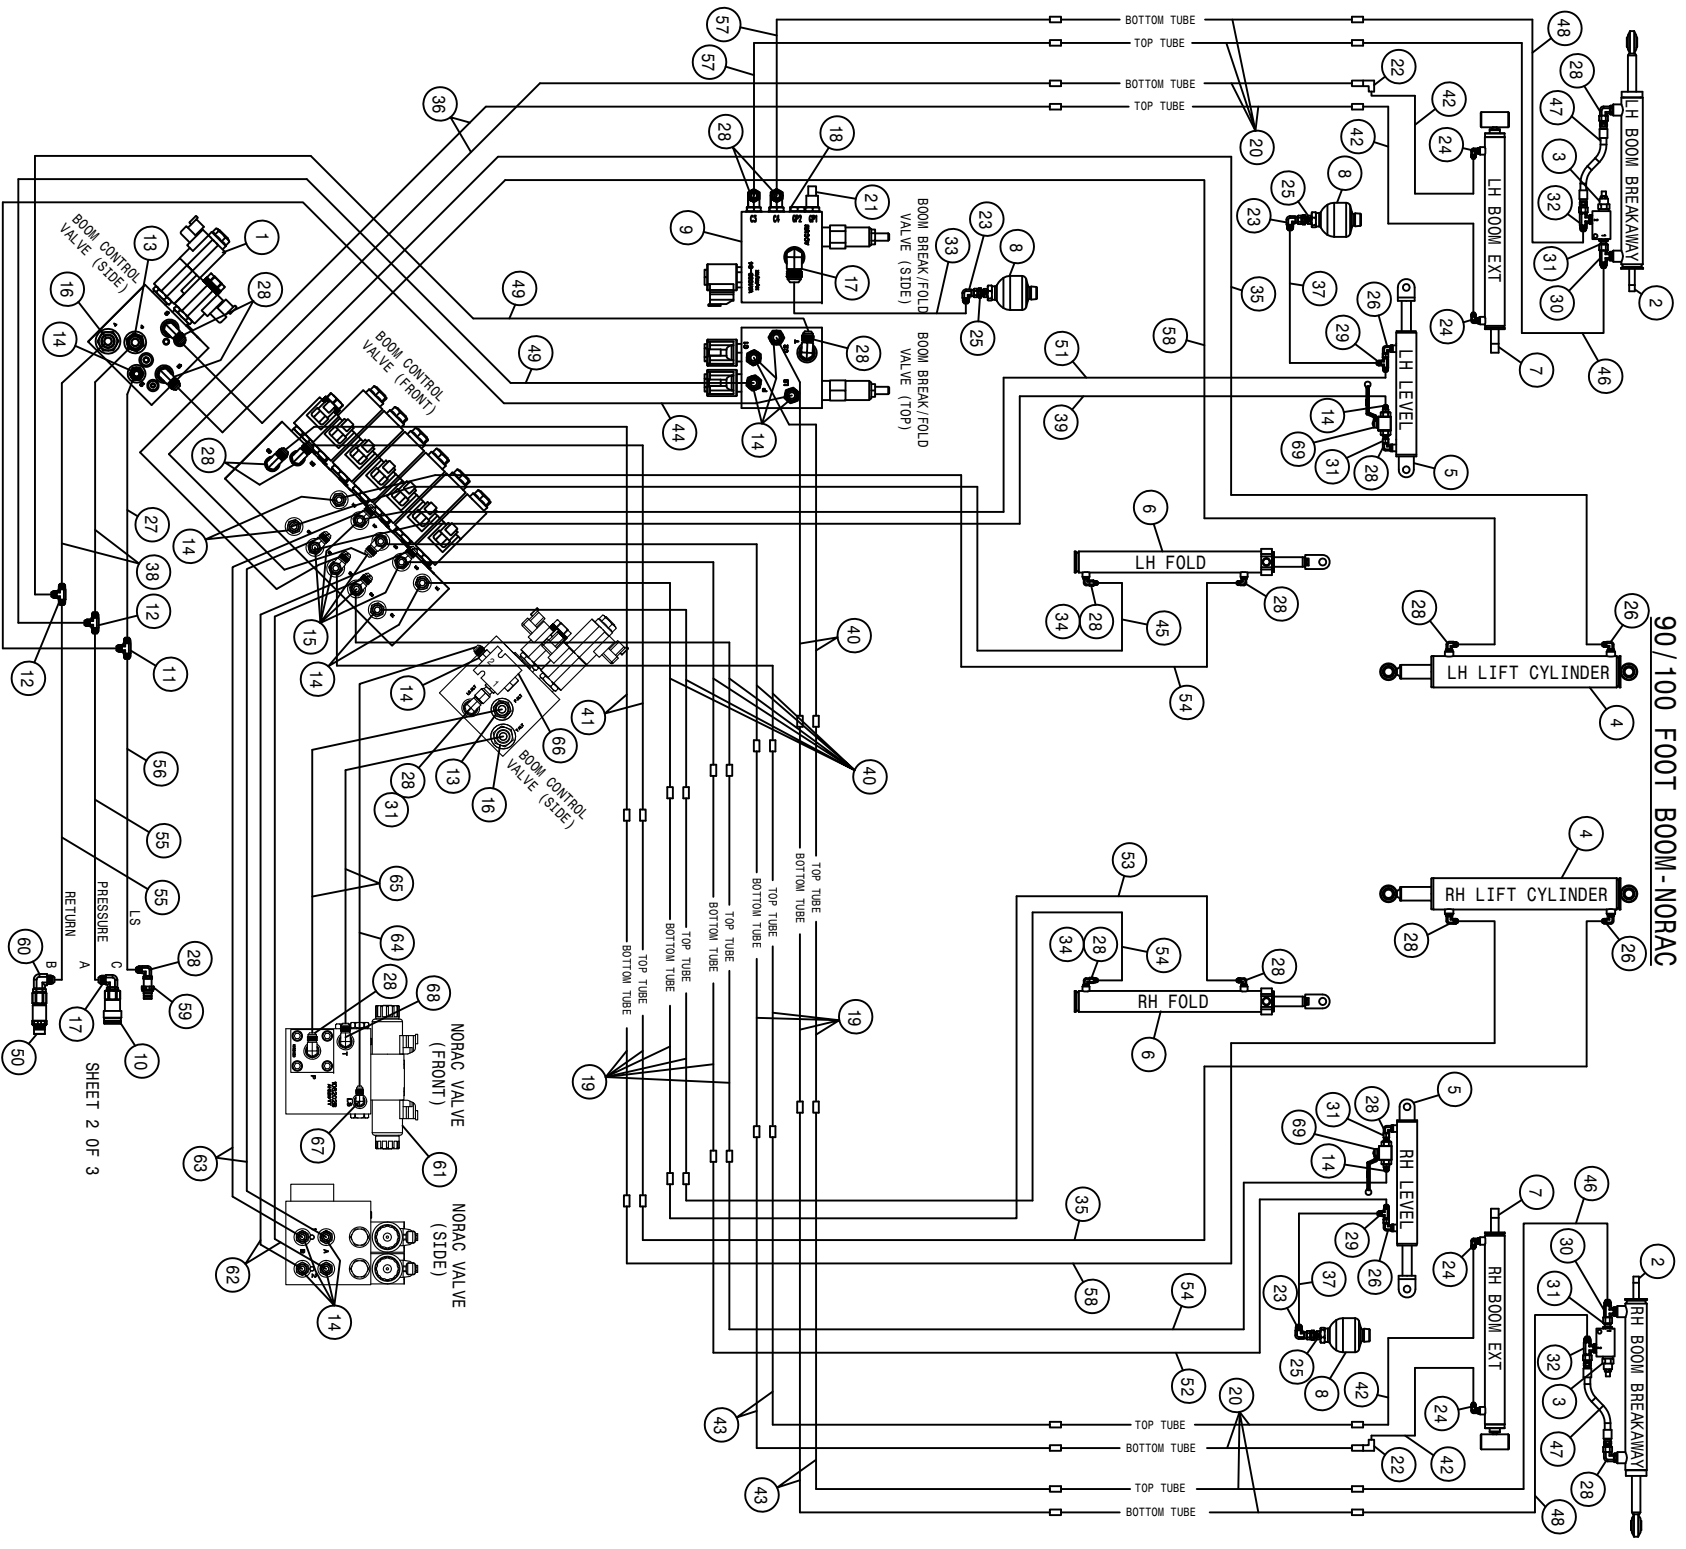

SHEET 2 OF 3

STS 90'/100' BOOM HYDRAULIC DIAGRAM 2013
REFERENCE DRAWING NO. 499261S4

DET.	QTY	PART NO.	DESCRIPTION	DET.	QTY	PART NO.	DESCRIPTION
1	1	606272	VALVE, LOAD SENSE BOOM SAUER	36	2	616357	06-451TC-06FJX-06FJX90-79
2	2	621590	HYD CYL, 1.50 X 10.88 X .875	37	2	616365	06-451TC-08FJX-06FJX90-30
3	2	607540	KICK-DOWN RELIEF VALVE, 800PSI	38	2	616366	08-451TC-08FJX-08FJX90-18
4	2	621556	HYD CYL, 2.50 X 18.00 X 1.500	39	1	616403	06-451TC-06FJX-06FJX-65
5	2	621558	HYD CYL, 3.00 X 11.00 X 1.380	40	8	616316	06-451TC-06FJX-06FJX45-18
6	2	621560	HYD CYL, 2.50 X 21.00 X 1.380	41	2	616304	06-451TC-06FJX-06FJX-36
7	2	621562	HYD CYL, 2.25 X 21.00 X 1.380	42	4	616356	06-451TC-06FJX-06FJX90-27
8	3	470444	ACCUMULATOR, 30CI 1508 PSI	43	4	616353	06-451TC-06FJX-06FJX-71
9	1	606248	90'BREAKAWAY VLV,STS PWRSYS	44	1	616362	04-451TC-04FJX-06FJX90-35
10	1	618807	HYD CPLR, FEM #12,3/4FOR	45	1	616352	06-451TC-06FJX-06FJX-62
11	1	618748	7/16MJIC BLKHD RUN TEE	46	2	616360	06-451TC-06FJX-06FJX-84
12	1	618749	3/4MJIC BLKHD RUN TEE	47	2	617054	04-451TC-06FJX-06FJX-11
13	2	611125	3/4MJIC-3/4MOR ADPTR	48	2	616361	06-451TC-06FJX-06FJX-86
14	2	618126	9/16MJIC-9/16MOR ADPTR	49	2	616364	06-451TC-08FJX-06FJX90-31
15	6	618444	9/16MOR RUN TEE-9/16MJIC	50	1	618806	HYD CPLR,MALE #12,7/8FOR
16	2	618327	3/4MJIC-7/8MOR ADPTR	51	1	616349	06-451TC-06FJX-06FJX-47
17	2	618241	3/4MJIC-90-3/4MOR LBO	52	1	616348	06-451TC-06FJX-06FJX-42
18	1	618754	9/16MOR PLUG, HEX SOCKET	53	1	616350	06-451TC-06FJX-06FJX-58
19	10	615852	LIFTARM HYD TUBE ASSY,STLS 07	54	3	616351	06-451TC-06FJX-06FJX-60
20	8	615851	HYD TUBE,MAIN BOOM,STS	55	2	616135	08-451TC-08FJX-08FJX-50
21	1	606347	PRESSURE TRANSDUCER,7500PSI	56	1	616431	04-451TC-04FJX-06FJX-51
22	2	618618	9/16MJIC-90-9/16FJIC SWIV LBO	57	2	616359	06-451TC-06FJX-06FJX-78
23	3	618609	3/4MJIC-90-3/4FJIC SWIV LBO	58	2	616371	06-451TC-06FJX-06FJX-38
24	4	618688	9/16MJ-90-9/16MOR .025 CHK VLV	59	1	618804	HYD CPLR,MALE #14,9/16FOR
25	3	618743	3/4MOR-3/4MJIC BLKHD,.040MFM0	60	1	618183	3/4MJIC-90-7/8MOR LBO
26	4	618689	9/16MJ-90-9/16MOR .042 CHK VLV	61	1	606455	NDRAC HYD VALVE (44963D)
27	1	616430	04-451TC-06FJX-04FJX90-19 H/A	62	2	616555	06-451TC-06FJX-06FJX90-31
28	20	618119	9/16MJIC-90-9/16MOR LBO	63	2	616557	06-451TC-06FJX-06FJX90L-31
29	2	618486	9/16FJIC SW RUN TEE-9/16MJIC	64	1	616554	04-451TC-04FJX-06FJX90-30
30	2	618629	9/16MOR BRANCH TEE-9/16MJIC	65	2	616556	08-451TC-06FJX-08FJX90-31
31	5	618668	9/16FJIC SWIV-9/16MOR ADPTR	66	1	606256	CHECK VALVE, IN LINE SAUER
32	2	614752	RESTRICTOR BR TEE ASSY, .042DIA	67	1	618473	7/16MJIC-90-7/16MOR LBO
33	1	616384	08-451TC-08FJX-08FJX-43 H/A	68	1	618440	9/16MJIC-90-9/16MOR EX LG LBO
34	2	618733	9/16JIC .042 ORIFICE ADPTR	69	2	696131	BALL VALVE,9/16FOR,7250PSI
35	2	616358	06-451TC-06FJX-06FJX-56 H/A