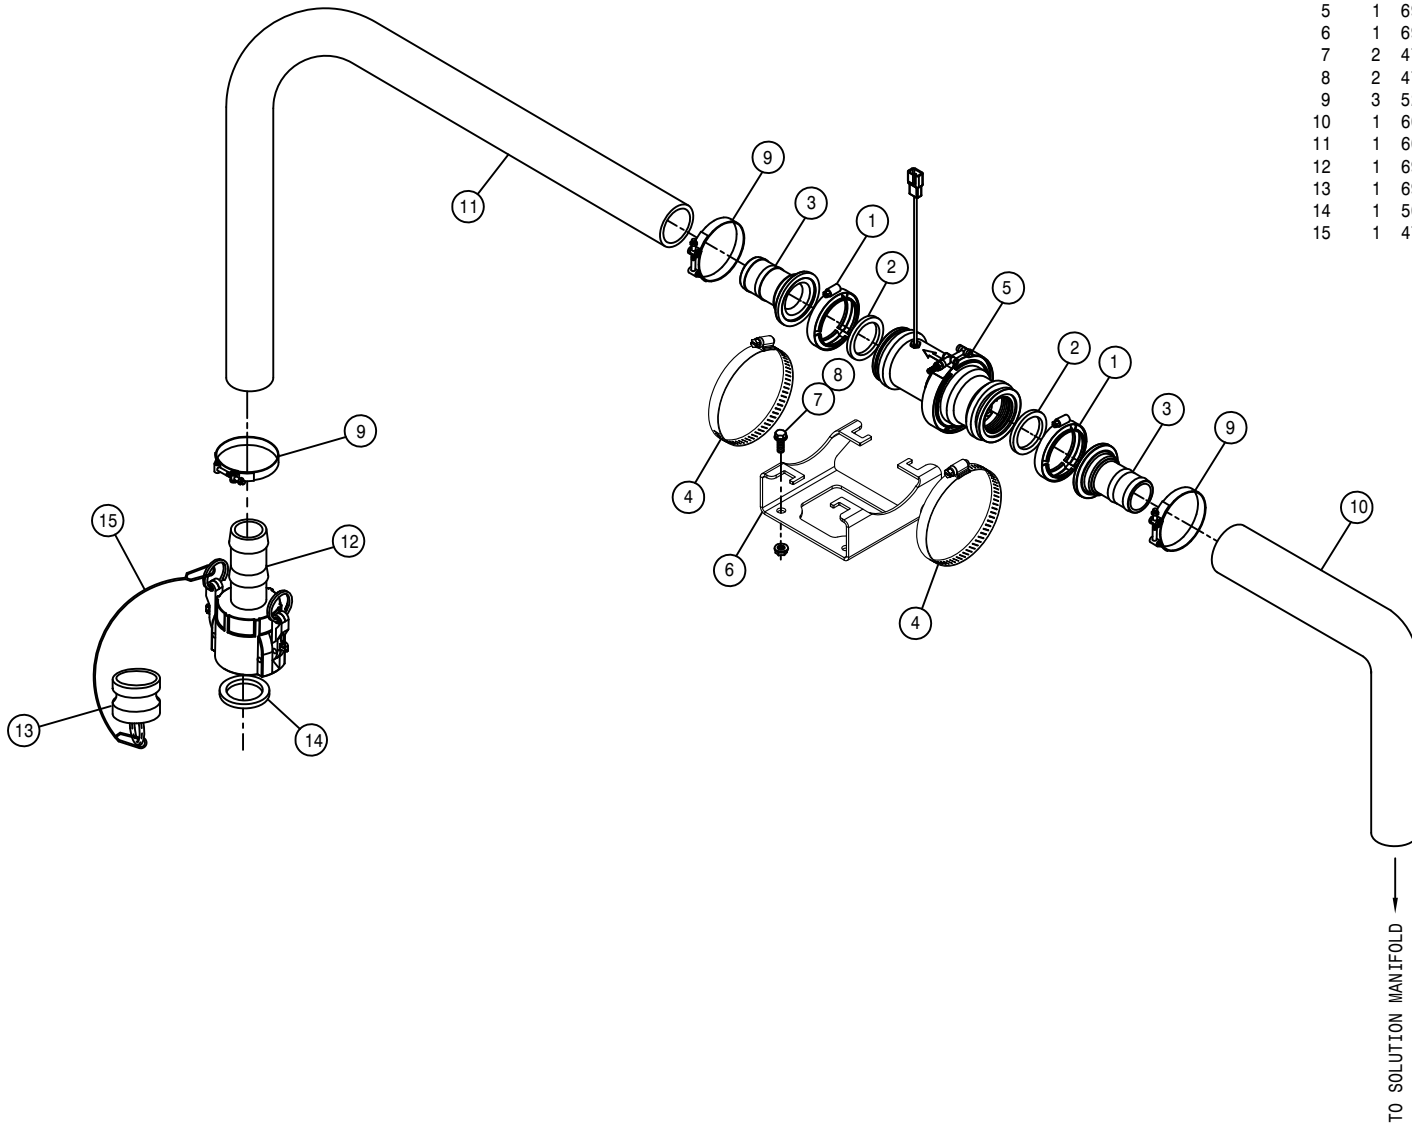

FLOW METER ASSEMBLY 120 (STD-VOLUME)

DET. QTY PART NO. DESCRIPTION

DET.	QTY	PART NO.	DESCRIPTION
1	2	500194	2"FP FLANGE CLAMP, S.S.
2	2	500195	2"FP FLANGE GASKET EPDM
3	2	500196	2"FP FLANGE-2" HOSE BARB POLY
4	2	520056	HOSE CLAMP NO 56 STAINLESS
5	1	690961	RFM 100 FLOW METER, RAVEN 05
6	1	691089	FLOW METER MOUNT
7	2	470233	5/16UNC X 3/4 FLANGE HEX BOLT
8	2	470113	5/16UNC HEX FLANGE LOCK NUT
9	3	520141	2.31/2.62 T-BOLT HOSE CLAMP SS
10	1	601451	HOSE, 2 X 69 2F-1W EPDM
11	1	601613	HOSE, 2 X 43 2F-1W EPDM
12	1	690272	2" FEM COUPLER W/LOCK,2" BARB
13	1	690392	PLUG FOR 2.00 FEMALE COUPLER
14	1	500231	2"FP FLANGE GASKET,EXTRA THICK
15	1	470322	LANYARD, 8" NYLON LOOP/LOOP