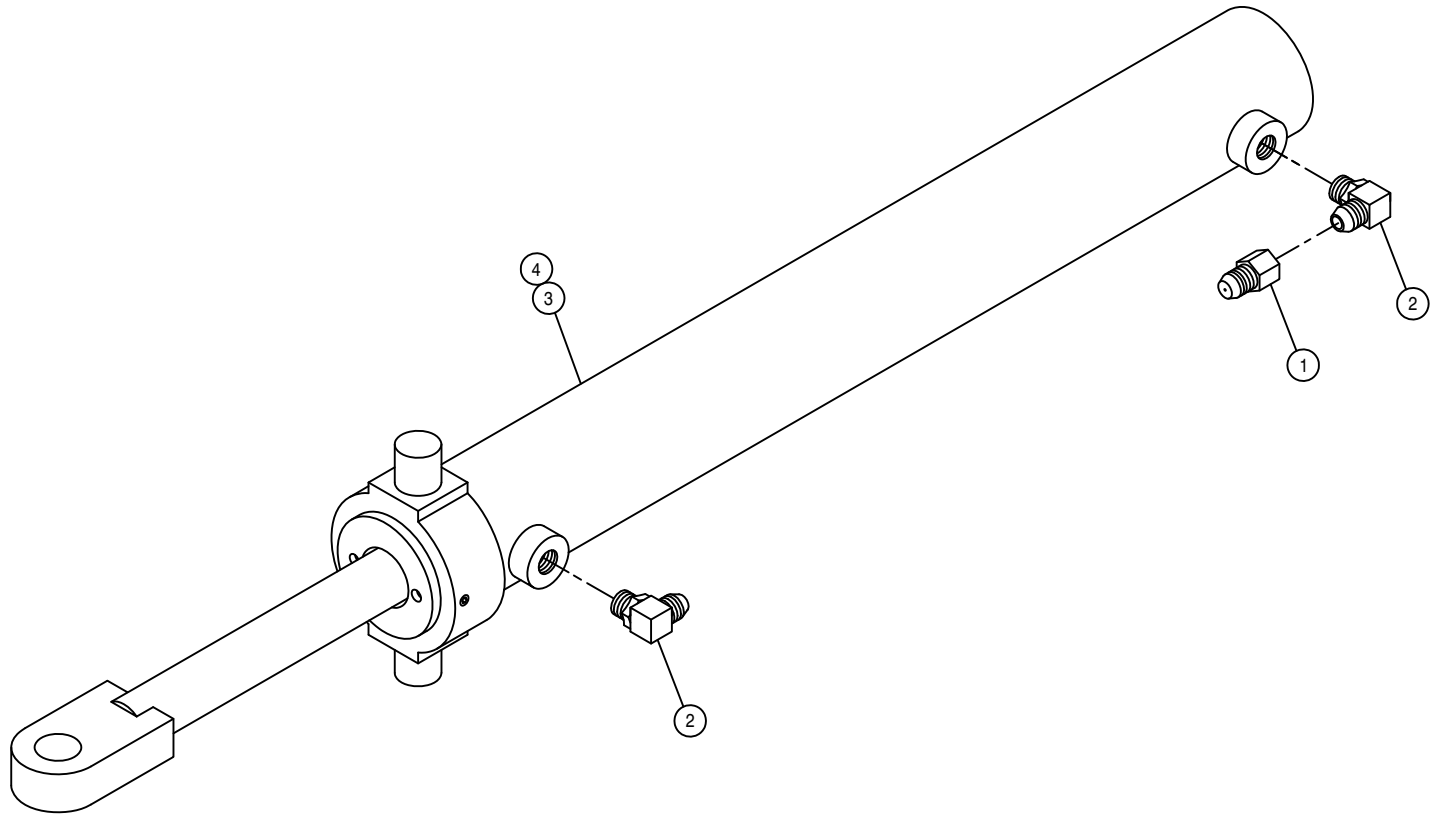

NOTE: QUANTITY LISTED IS FOR ONE MACHINE.

11

560011

LIFT CYLINDER ASSEMBLY 90/100

DET.	QTY	PART NO.	DESCRIPTION
1	2	121109	BEARING,1.00-1.25-3.13 POLYGON
2	1	618119	9/16MJIC-90-9/16MOR LBO
3	1	618689	9/16MJ-90-9/16MOR .042 CHK VLV
4	1	621556	HYD CYL, 2.50 X 18.00 X 1.500
5	1	621557	REPAIR KIT,HYD CYL 621556