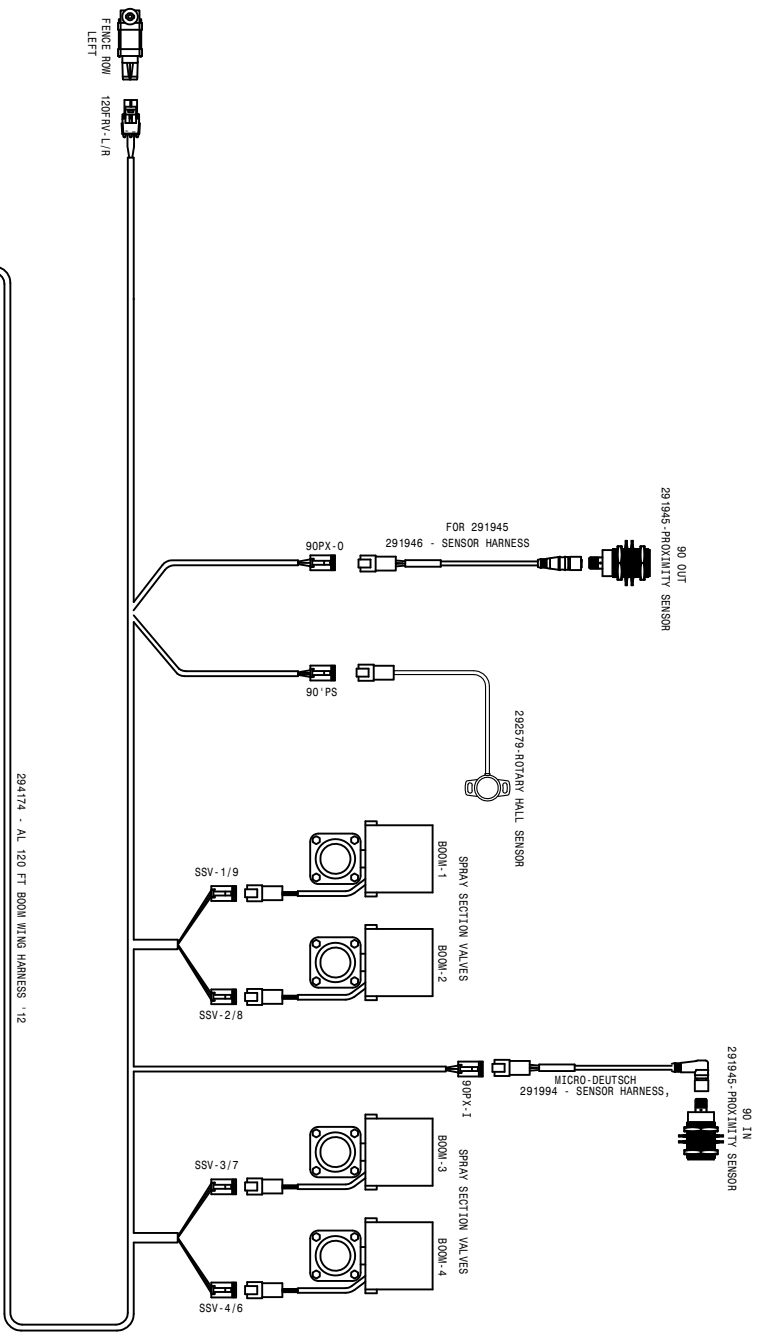

ML-PX

294172 - AL 120FT ROOM RIGHT MAIN HARNESS '12

120' AL BOOM WIRING DIAGRAM '12
SFS 10/12/14/16
SHEET 1 OF 2
REVISION DATE: 2/29/12
499253

08-26-11 DWT

SHEET 1 OF 2

08-26-11 OUT
120' AL BOOM WIRING DIAGRAM '12
 S/S 10/12/14/16
 SHEET 2 OF 2
 REVISION DATE: 2/29/12
499253