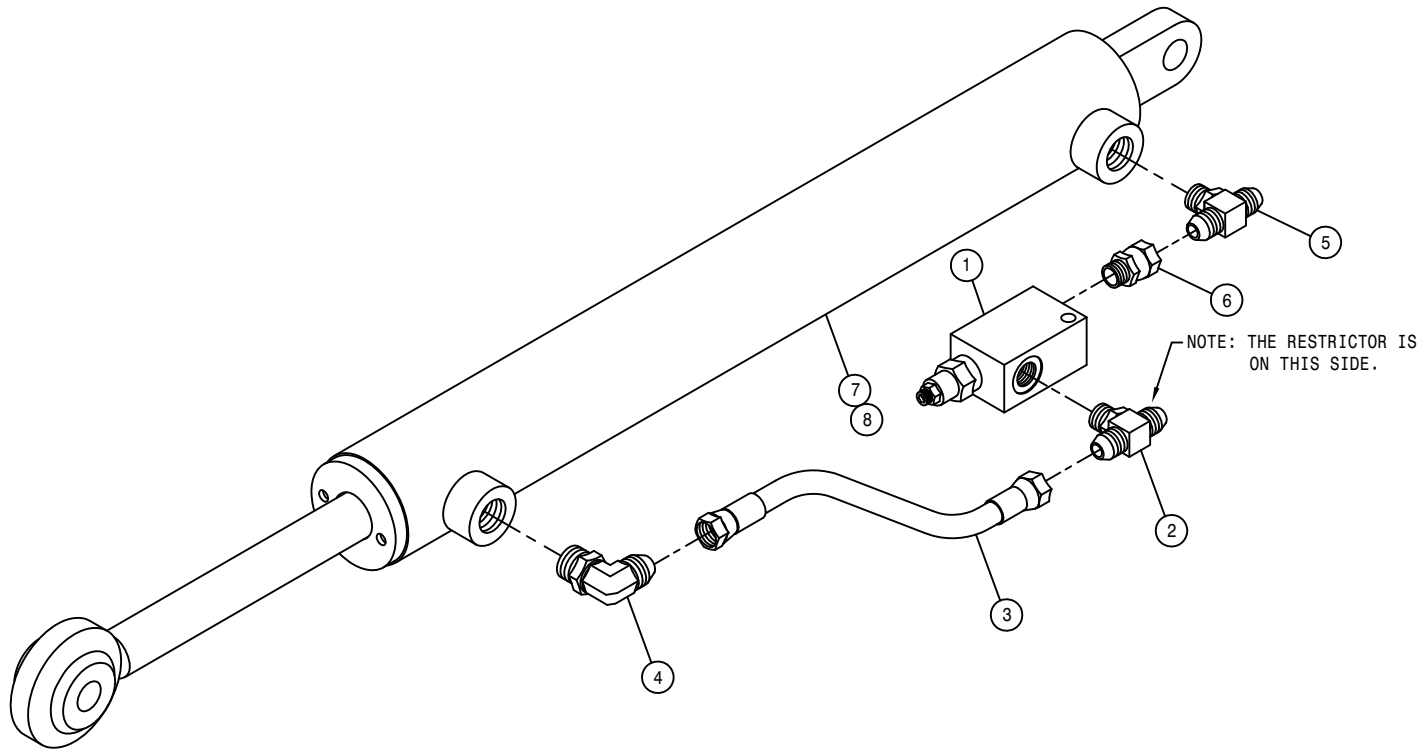

BOOM BREAKAWAY CYLINDER ASSEMBLY 90/100

DET. QTY PART NO. DESCRIPTION

1	1	607540	KICK-DOWN RELIEF VALVE, 800PSI
2	1	614752	RESTRICTOR BR TEE ASSY, .042DIA
3	1	617054	04-451TC-06FJX-06FJX-11 H/A
4	1	618119	9/16MJIC-90-9/16MOR LBO
5	1	618629	9/16MOR BRANCH TEE-9/16MJIC
6	1	618668	9/16FJIC SWIV-9/16MOR ADPTR
7	1	621590	HYD CYL, 1.50 X 10.88 X .875
8	1	621591	REPAIR KIT, HYD CYL 621590