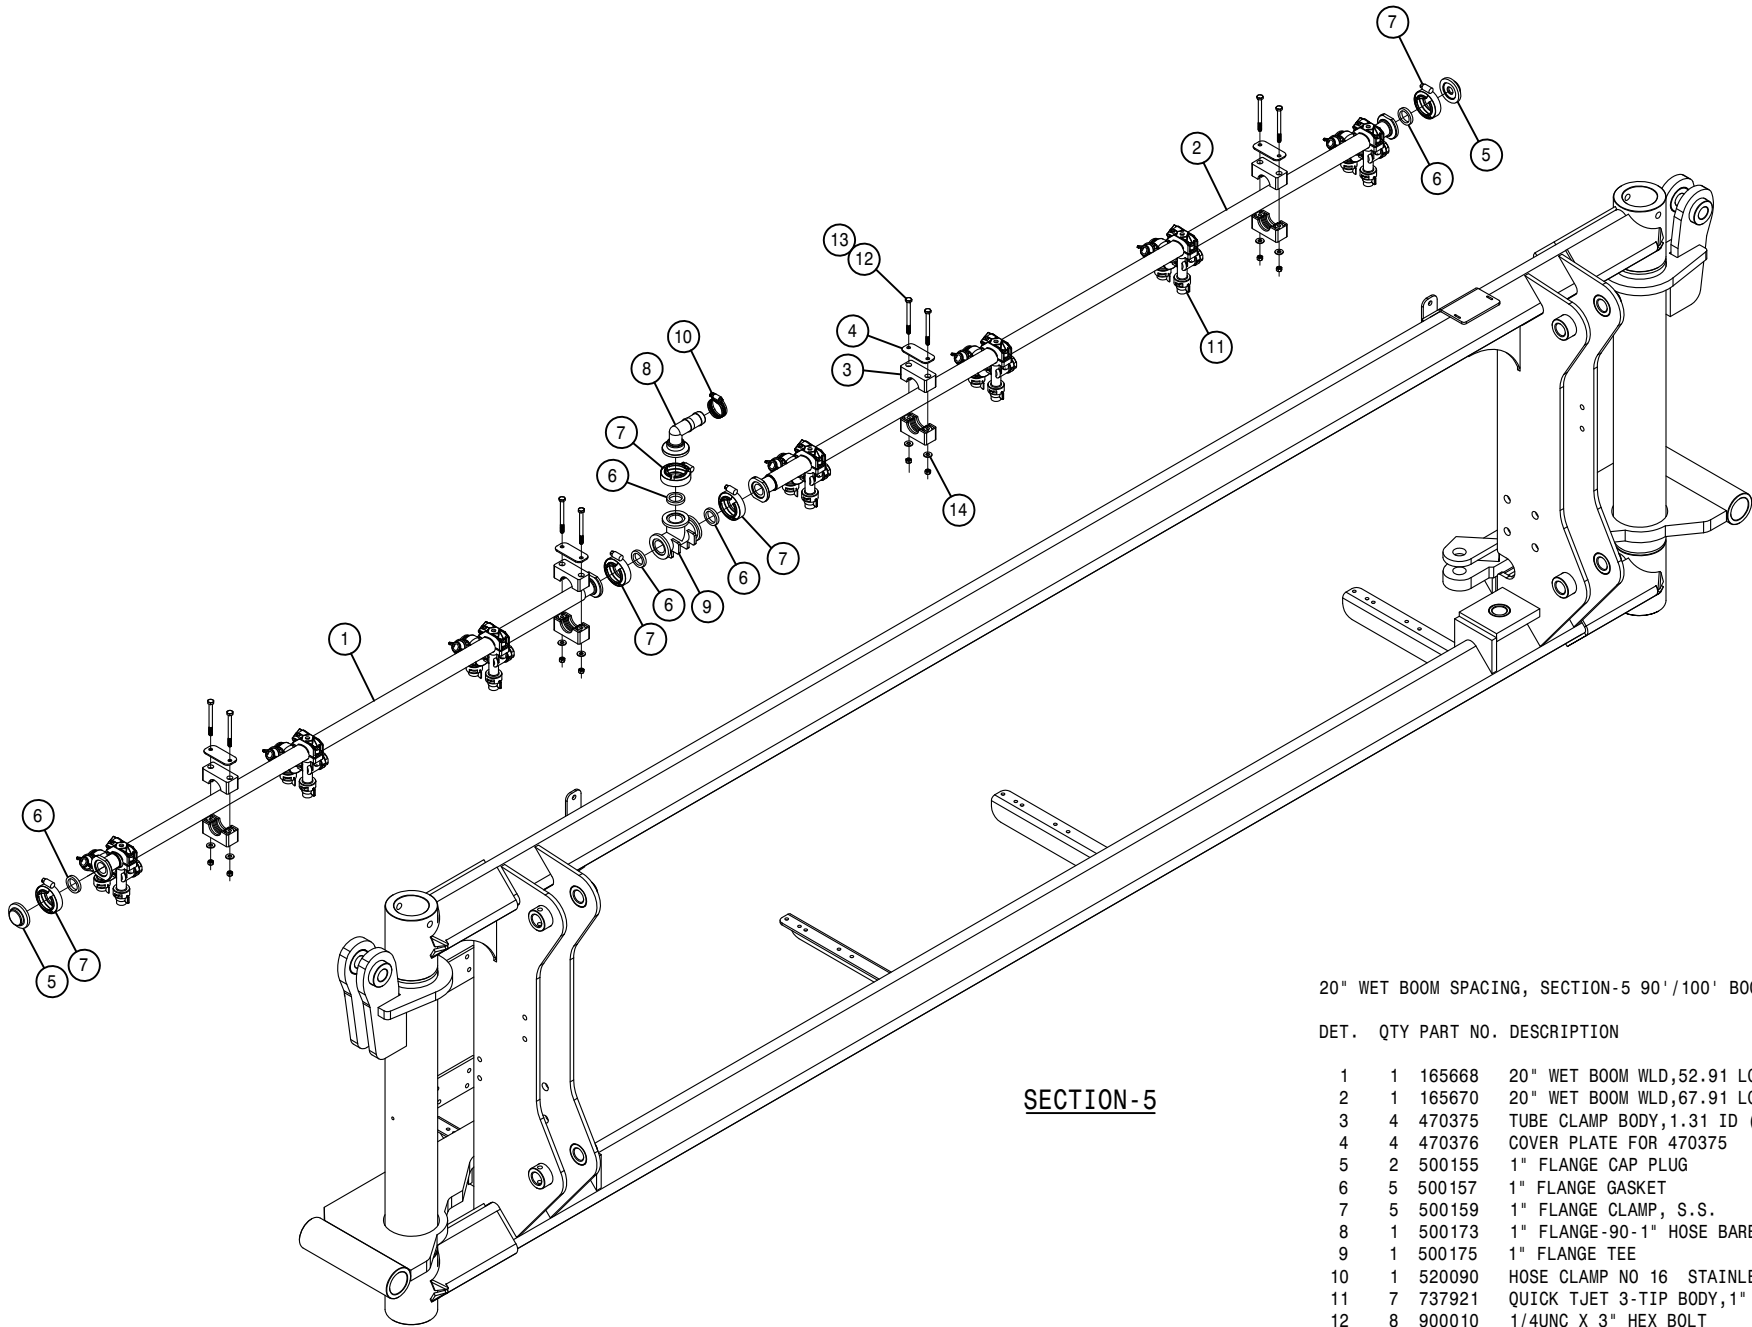

SECTION-5

20" WET BOOM SPACING, SECTION-5 90'/100' BOOM

DET.	QTY	PART NO.	DESCRIPTION
	1	165668	20" WET BOOM WLD,52.91 LG 09
	2	165670	20" WET BOOM WLD,67.91 LG 09
	3	470375	TUBE CLAMP BODY,1.31 ID (PAIR)
	4	470376	COVER PLATE FOR 470375
	5	500155	1" FLANGE CAP PLUG POLY
	6	500157	1" FLANGE GASKET EPDM
	7	500159	1" FLANGE CLAMP, S.S.
	8	500173	1" FLANGE-90-1" HOSE BARB POLY
	9	500175	1" FLANGE TEE POLY
	10	520090	HOSE CLAMP NO 16 STAINLESS
	11	737921	QUICK TJET 3-TIP BODY,1" HV
	12	900010	1/4UNC X 3" HEX BOLT
	13	914000	1/4UNC HEX STOVER NUT
	14	920000	1/4 SAE FLAT WASHER