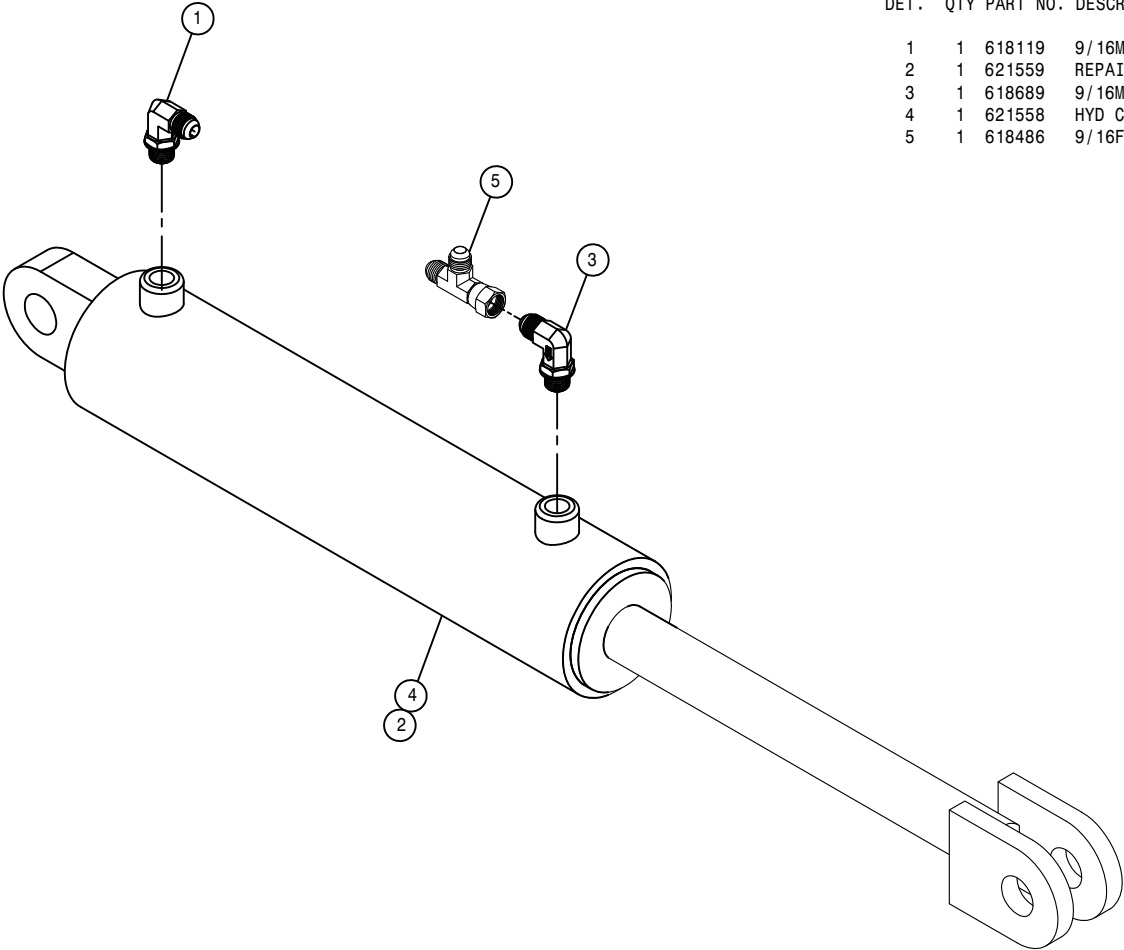

BOOM LEVEL CYLINDER ASSEMBLY 90/100

DET. QTY PART NO. DESCRIPTION

1	1	618119	9/16MJIC-90-9/16MOR LBO
2	1	621559	REPAIR KIT, HYD CYL 621558
3	1	618689	9/16MJ-90-9/16MOR .042 CHK VLV
4	1	621558	HYD CYL, 3.00 X 11.00 X 1.380
5	1	618486	9/16FJIC SW RUN TEE-9/16MJIC