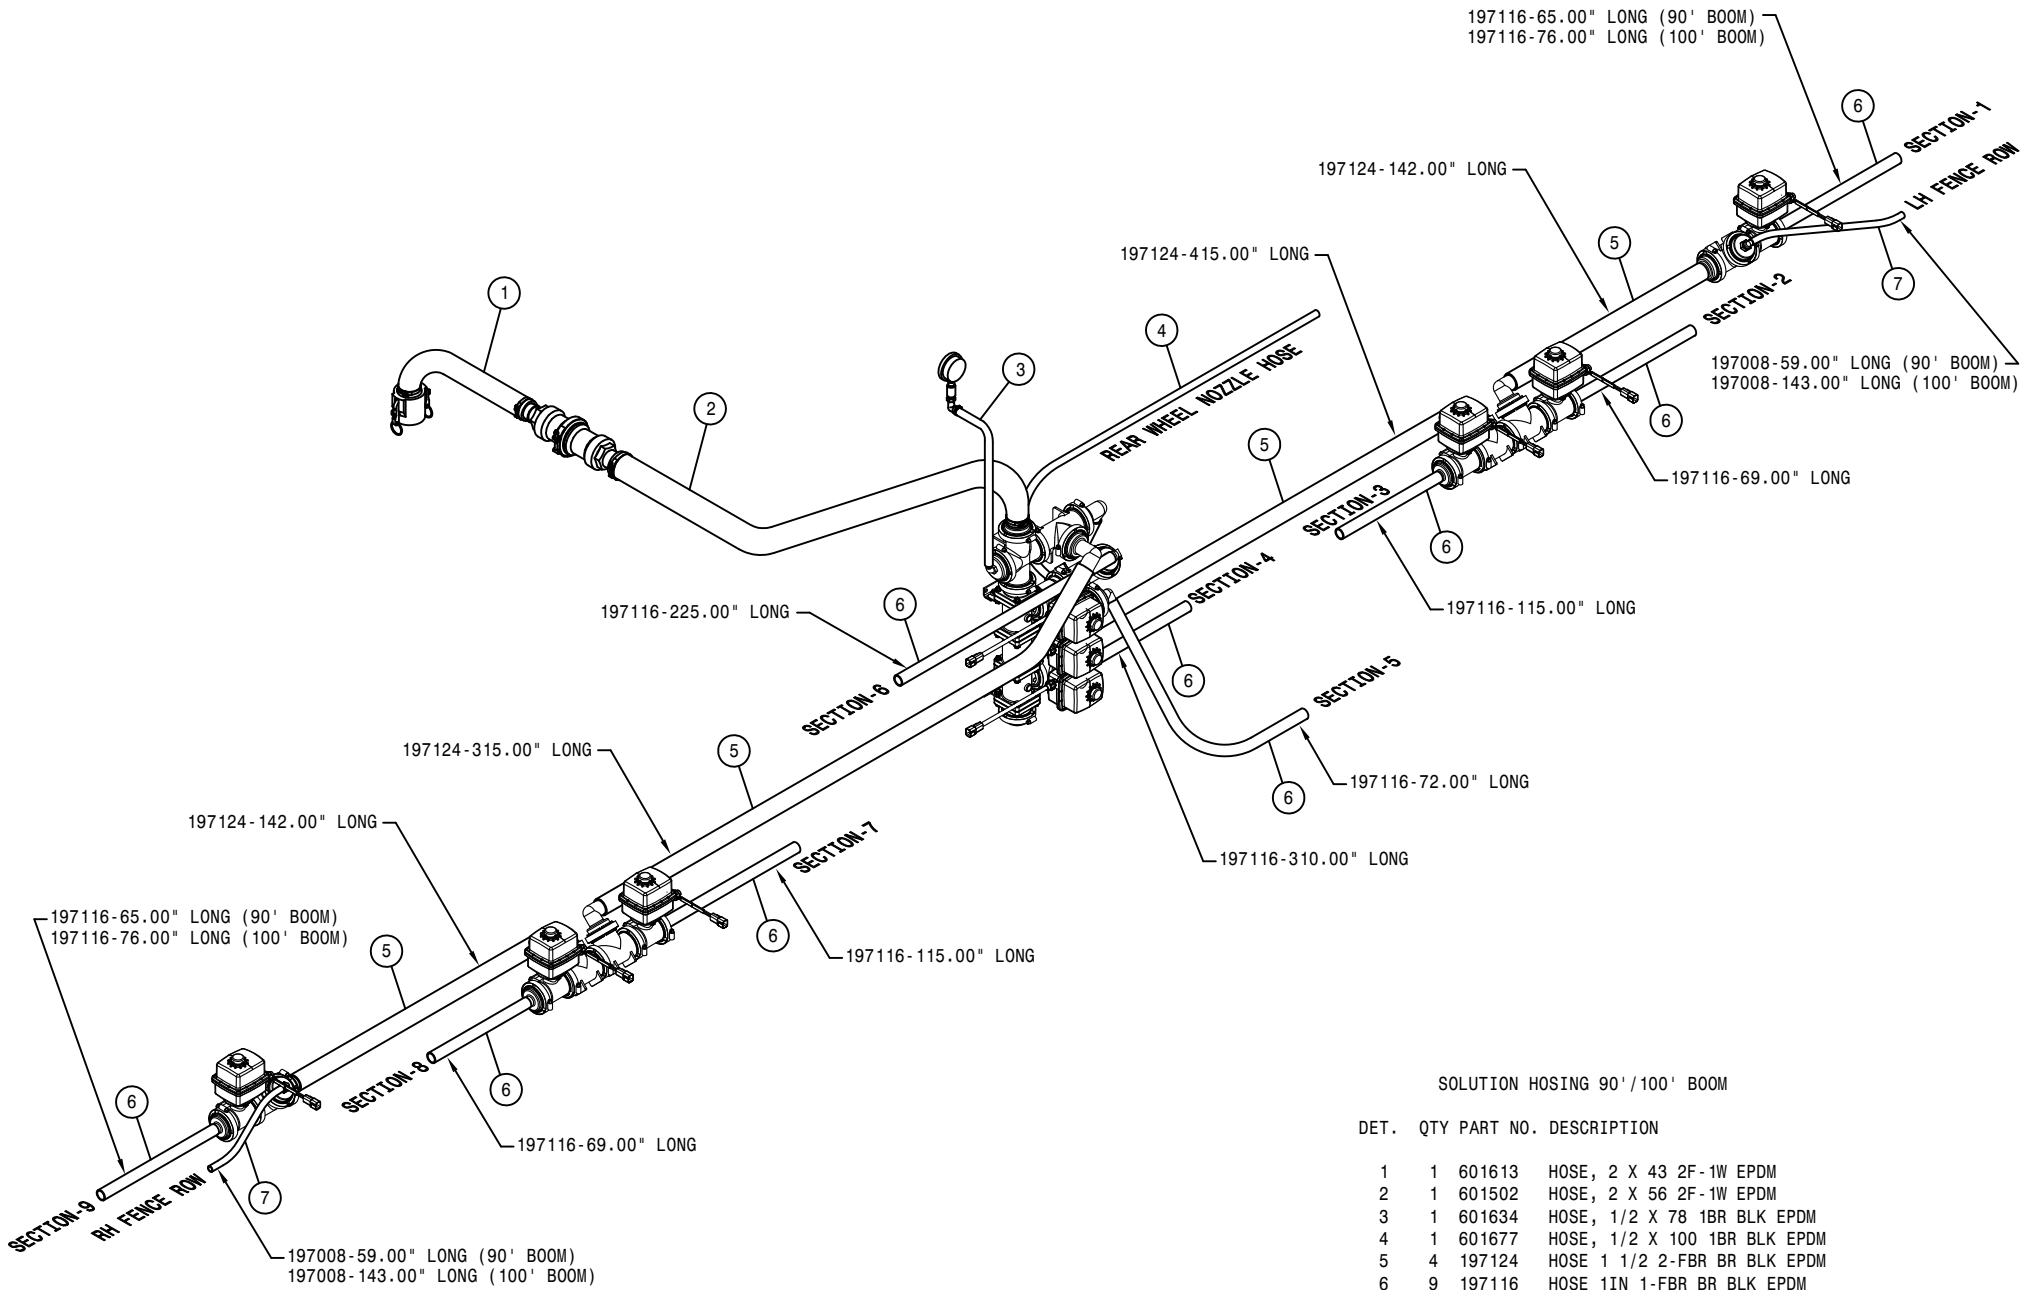

SOLUTION HOISING 90' / 100' BOOM

DET.	QTY	PART NO.	DESCRIPTION
1	1	601613	HOSE, 2 X 43 2F-1W EPDM
2	1	601502	HOSE, 2 X 56 2F-1W EPDM
3	1	601634	HOSE, 1/2 X 78 1BR BLK EPDM
4	1	601677	HOSE, 1/2 X 100 1BR BLK EPDM
5	4	197124	HOSE 1 1/2 2-FBR BR BLK EPDM
6	9	197116	HOSE 1IN 1-FBR BR BLK EPDM
7	2	197008	HOSE 1/2 1-FBR BR BLK EPDM