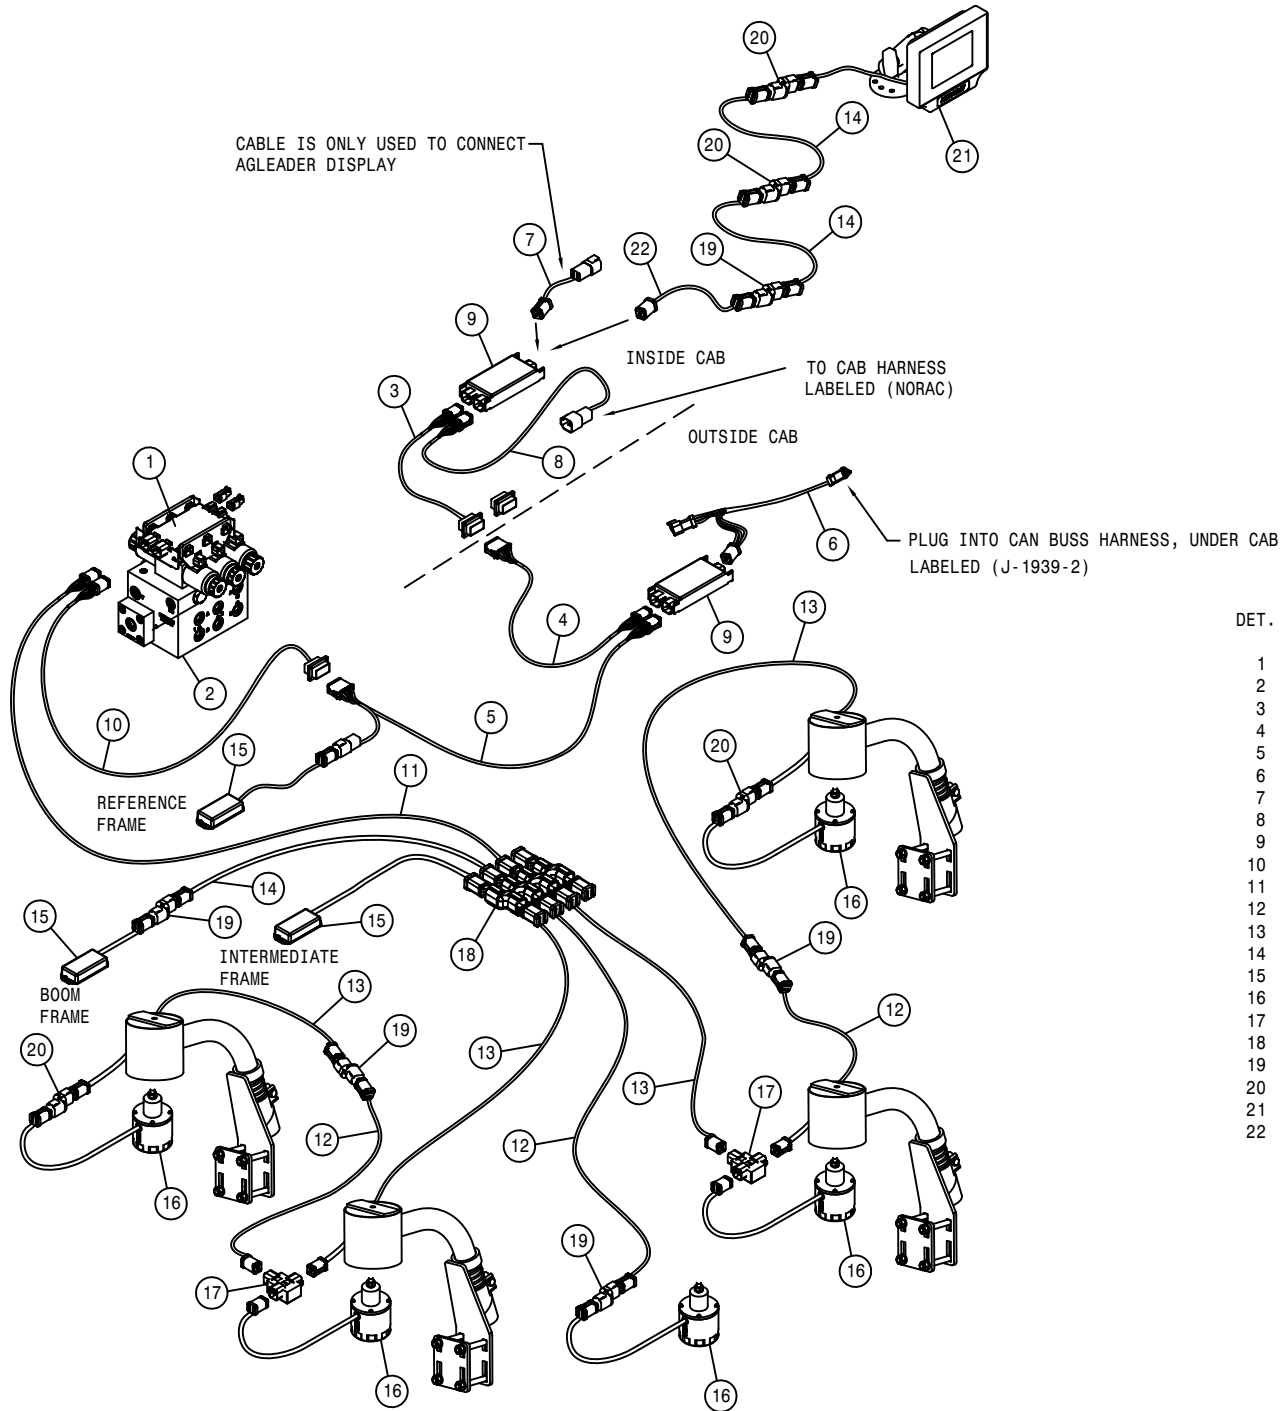

NORAC WIRING DIAGRAM 120'

DET.	QTY	PART NO.	DESCRIPTION
1	1	693133	NORAC MODULE,UC5 VALVE
2	1	606456	NORAC HYD VALVE (44960D)
3	1	693142	NORAC CABLE,STS IN-CAB CANBUS
4	1	693141	NORAC CABLE,STS UNDER-CAB,36"
5	1	693138	NORAC CABL,CHAS-BM DISCNT 152"
6	1	693140	NORAC CANBUS INTERFCE CBL,36"
7	1	693159	UC5 NETWRK ADPTR,CAN LINE ONLY
8	1	693143	NORAC CABLE, STS POWER
9	2	693139	NORAC MODULE,UC5 CONTROL
10	1	693135	NORAC CABLE,STS BM DISCNT 150"
11	1	693130	NORAC CABLE,UC5 NETWORK,0.5M
12	3	693127	NORAC CABLE,UC5 NETWORK,3METER
13	4	693145	NORAC CABLE,UC5 NETWORK,10M
14	3	693150	NORAC CBL,UC5 NETWORK,1 METER
15	3	693165	NORAC UC5 ROLL SENSOR
16	5	693113	SENSOR,NORAC UC5 ULTRASONIC
17	2	693147	NORAC UC5 NETWORK CPLR,3-WAY
18	1	693131	NORAC UC5 NETWORK CPLR,8-WAY
19	5	693128	NORAC UC5 NETWORK 2-WAY CPLR
20	4	693146	NORAC UC5 2-WAY CPLR W/TRMNTOR
21	1	693122	ECHO DISPLAY KIT,NORAC,STS '10
22	1	693130	NORAC CABLE,UC5 NETWORK,0.5M