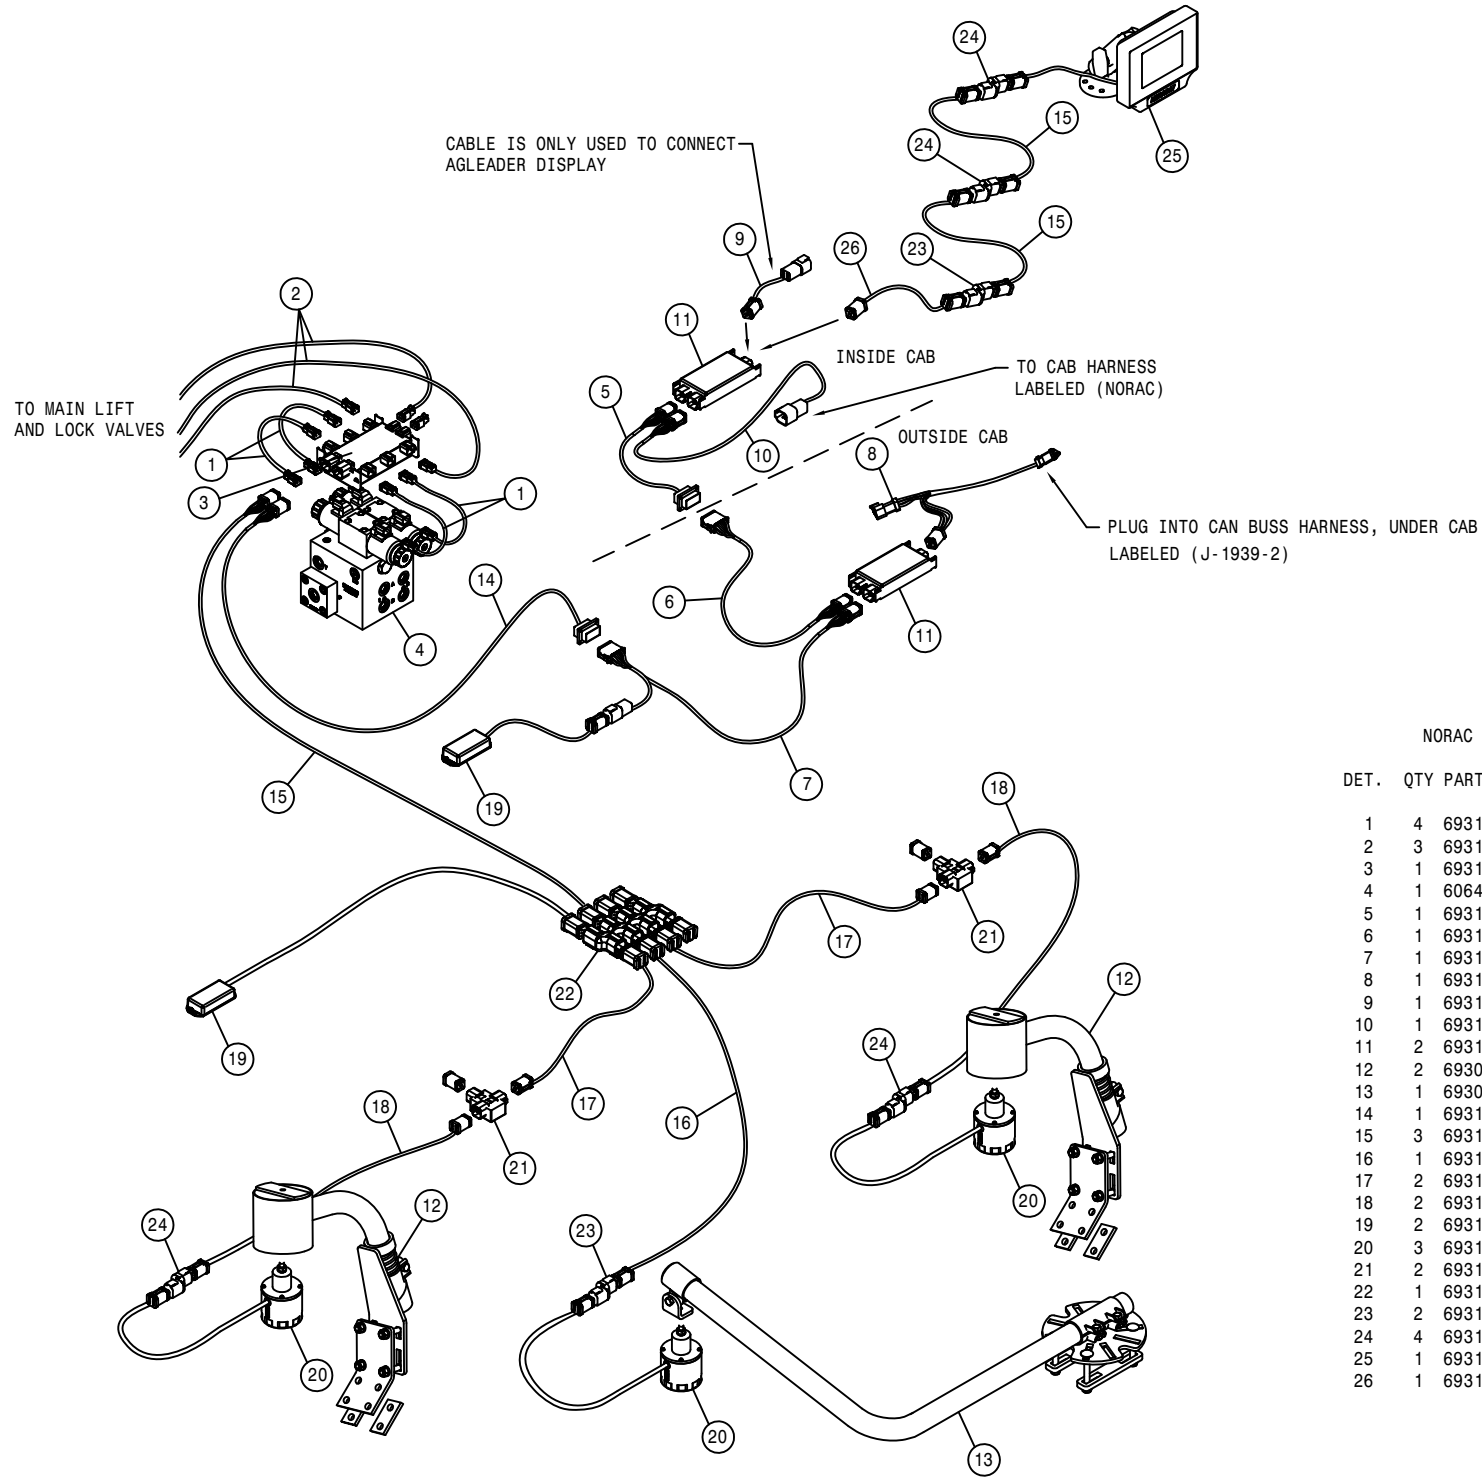

ML-PX

294172 - AL 120FT ROOM RIGHT MAIN HARNESS '12

120' AL BOOM WIRING DIAGRAM '12
SFS 10/12/14/16
SHEET 1 OF 2
REVISION DATE: 2/29/12
499253

08-26-11 DWT

SHEET 1 OF 2

08-26-11 OUT
120' AL BOOM WIRING DIAGRAM '12
 S/S 10/12/14/16
 SHEET 2 OF 2
 REVISION DATE: 2/29/12
499253