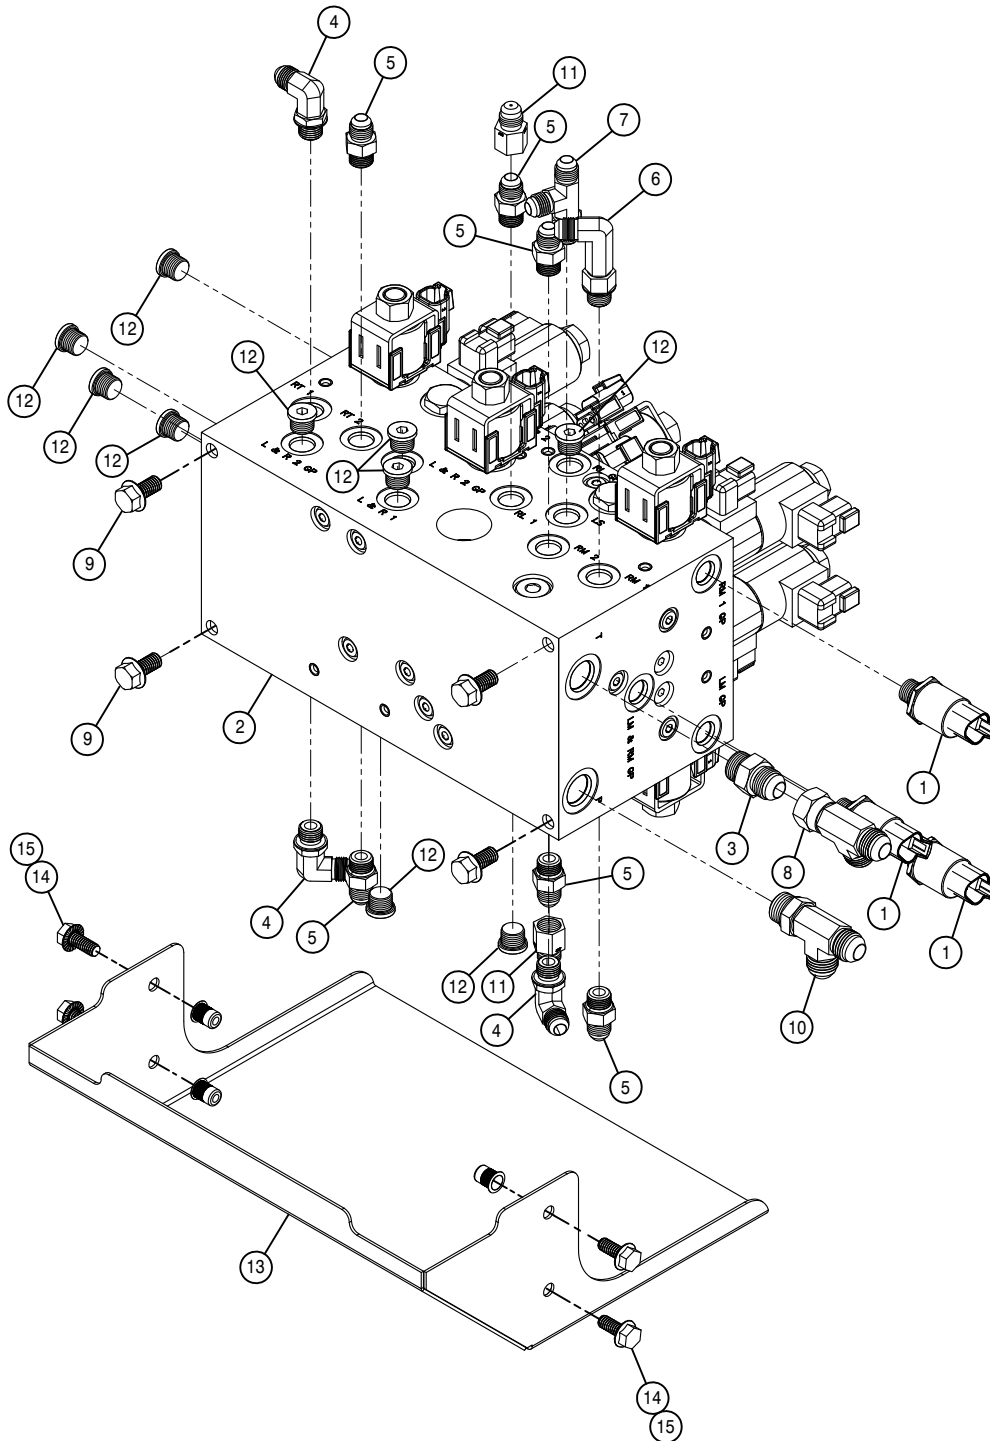

FOLD CONTROL VALVE ASSEMBLY 120'

DET. QTY PART NO. DESCRIPTION

1	3	606347	PRESSURE TRANSDUCER,7500PSI
2	1	606510	FOLD CTRL VALVE,
3	1	611125	3/4MJIC-3/4MOR ADPTR
4	3	618119	9/16MJIC-90-9/16MOR LBO
5	6	618126	9/16MJIC-9/16MOR ADPTR
6	1	618440	9/16MJIC-90-9/16MOR EX LG LBO
7	1	618444	9/16MOR RUN TEE-9/16MJIC
8	1	618451	3/4FJIC SW RUN TEE-3/4MJIC
9	4	900128	3/8UNC X 3/4 HEX BOLT
10	1	618494	3/4MOR RUN TEE-3/4MJIC
11	2	618735	9/16JIC .062 ORIFICE ADPTR
12	11	618754	9/16MOR PLUG, HEX SOCKET
13	1	166871	MANIFLD GUARD WLD, 120'C'11
14	4	470233	5/16UNC X 3/4 FLANGE HEX BOLT
15	4	470381	5/16-18 NUTSERT .027-.150 STL