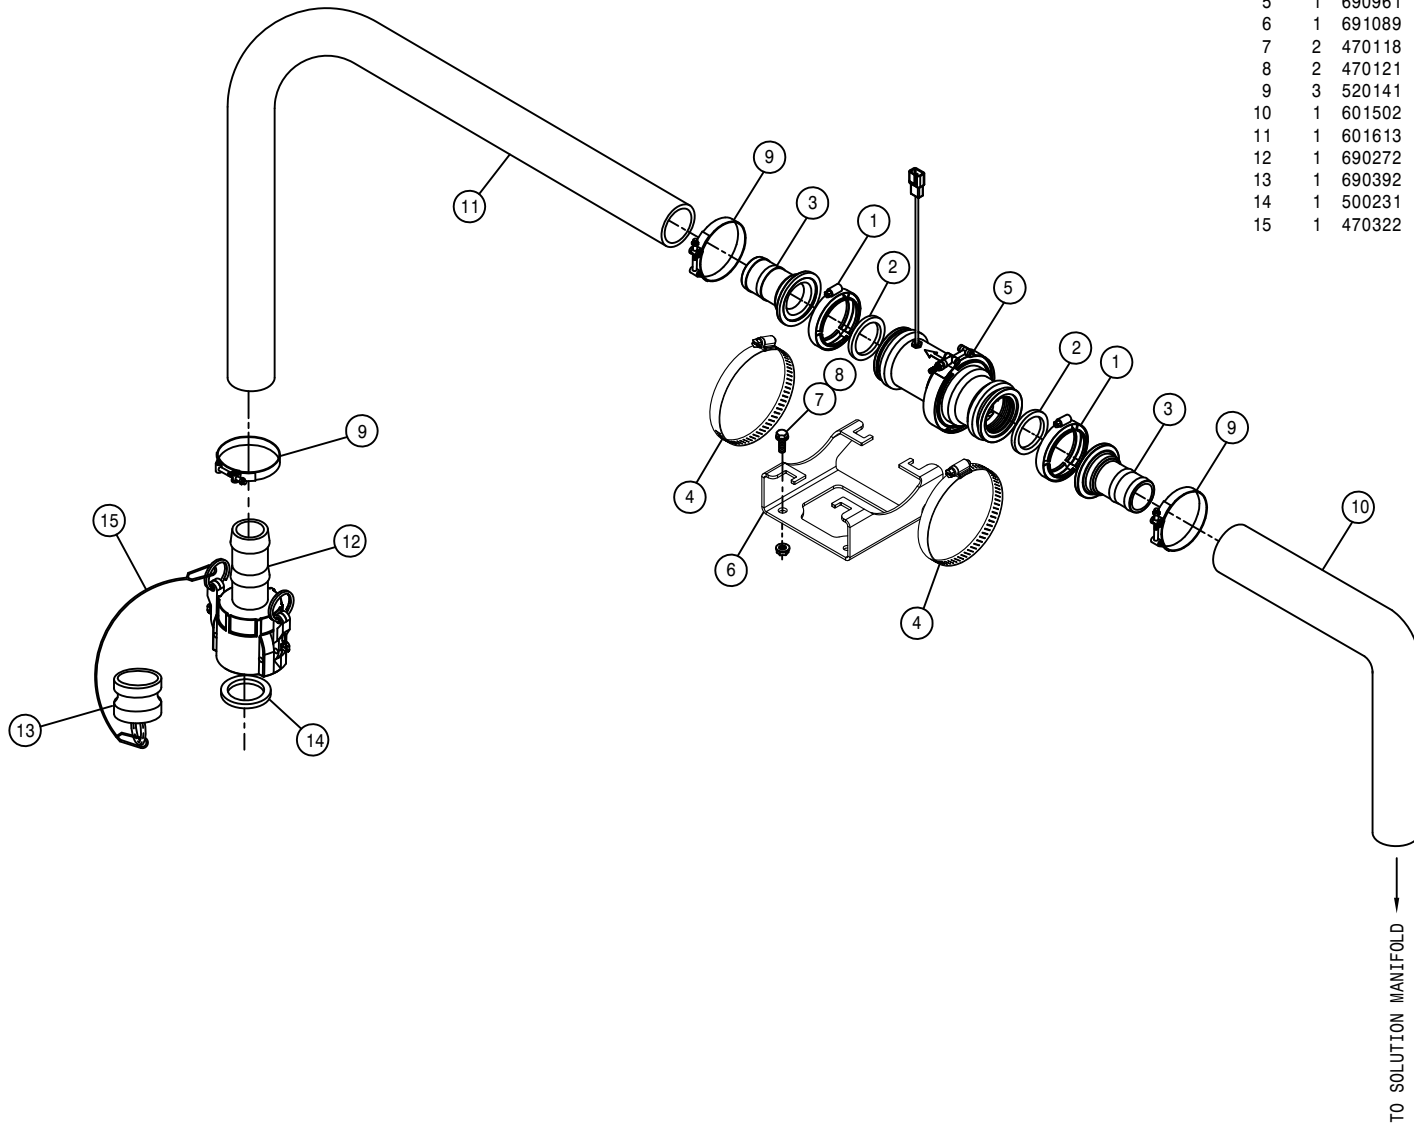

FLOW METER ASSEMBLY 90/100 (STD-VOLUME)

DET. QTY PART NO. DESCRIPTION

1	2	500194	2"FP FLANGE CLAMP, S.S.
2	2	500195	2"FP FLANGE GASKET EPDM
3	2	500196	2"FP FLANGE-2" HOSE BARB POLY
4	2	520056	HOSE CLAMP NO 56 STAINLESS
5	1	690961	RFM 100 FLOW METER, RAVEN 05
6	1	691089	FLOW METER MOUNT
7	2	470118	1/4UNC X 3/4 FLANGE HEX BOLT
8	2	470121	1/4UNC HEX FLANGE LOCK NUT
9	3	520141	2.31/2.62 T-BOLT HOSE CLAMP SS
10	1	601502	HOSE, 2 X 56 2F-1W EPDM
11	1	601613	HOSE, 2 X 43 2F-1W EPDM
12	1	690272	2" FEM COUPLER W/LOCK, 2" BARB
13	1	690392	PLUG FOR 2.00 FEMALE COUPLER
14	1	500231	2"FP FLANGE GASKET, EXTRA THICK
15	1	470322	LANYARD, 8" NYLON LOOP/LOOP