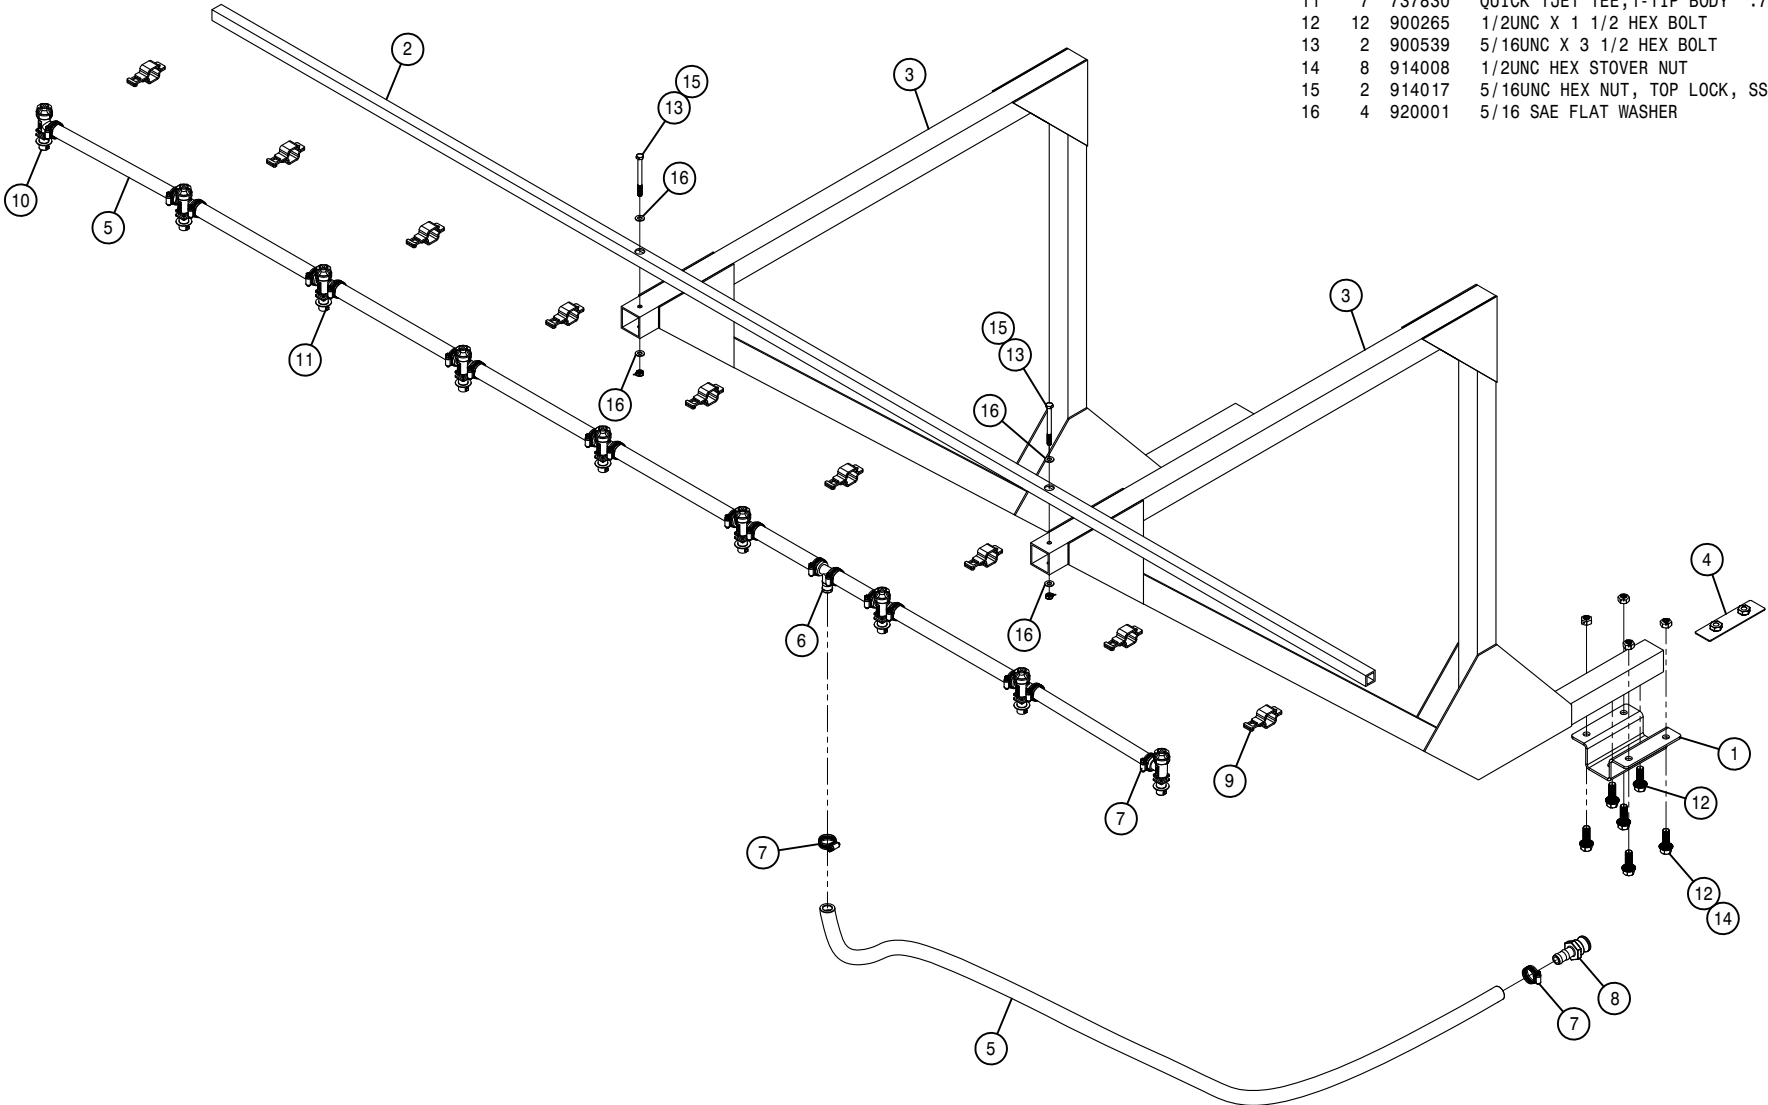

REAR BOOM ASSEMBLY

REAR BOOM ASSEMBLY

DET.	QTY	PART NO.	DESCRIPTION
1	2	165061	REAR BOOM BUMPER MT,STS '11
2	1	165062	REAR ALUM BOOM WLD STS'11
3	2	165065	REAR ALUM BOOM SUPP WLD STS'11
4	2	165073	BUMPER MT PLT WLD,REAR BOOM'11
5	60'	197121	HOSE 3/4 2-FBR BR BLK EPDM
6	1	500073	3/4 HOSE BARB TEE, POLY
7	20	520055	HOSE CLAMP NO 12 STAINLESS
8	1	696208	.75 HOSE BARB-MALE COUPLER
9	9	737817	NOZL MT CLMP,1.00 SQ SS,Q-TJET
10	2	737829	QUICK TJET LBO,1-TIP BODY .75
11	7	737830	QUICK TJET TEE,1-TIP BODY .75
12	12	900265	1/2UNC X 1 1/2 HEX BOLT
13	2	900539	5/16UNC X 3 1/2 HEX BOLT
14	8	914008	1/2UNC HEX STOVER NUT
15	2	914017	5/16UNC HEX NUT, TOP LOCK, SS
16	4	920001	5/16 SAE FLAT WASHER