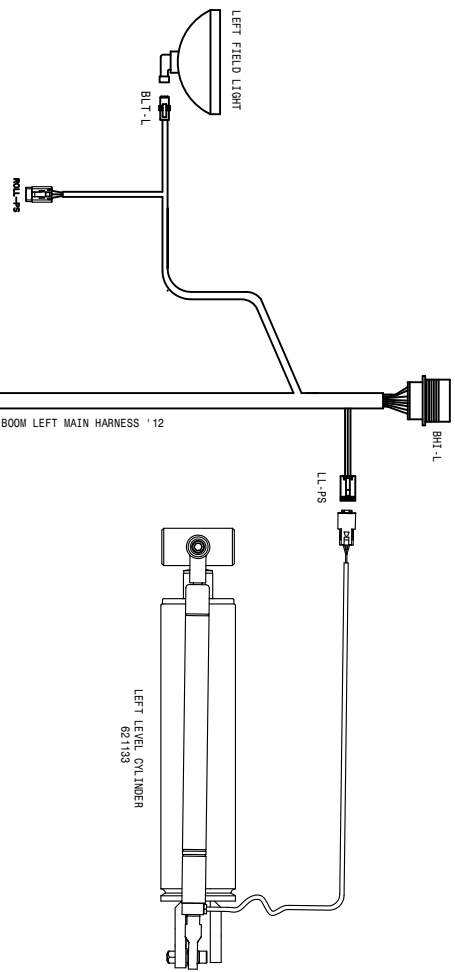

ML-PX

294172 - AL 120FT ROOM RIGHT MAIN HARNESS '12

120' AL BOOM WIRING DIAGRAM '12
SFS 10/12/14/16
SHEET 1 OF 2
REVISION DATE: 2/29/12
499253

08-26-11 DWT

SHEET 1 OF 2

08-26-11 OUT
120' AL BOOM WIRING DIAGRAM '12
 S/S 10/12/14/16
 SHEET 2 OF 2
 REVISION DATE: 2/29/12
499253