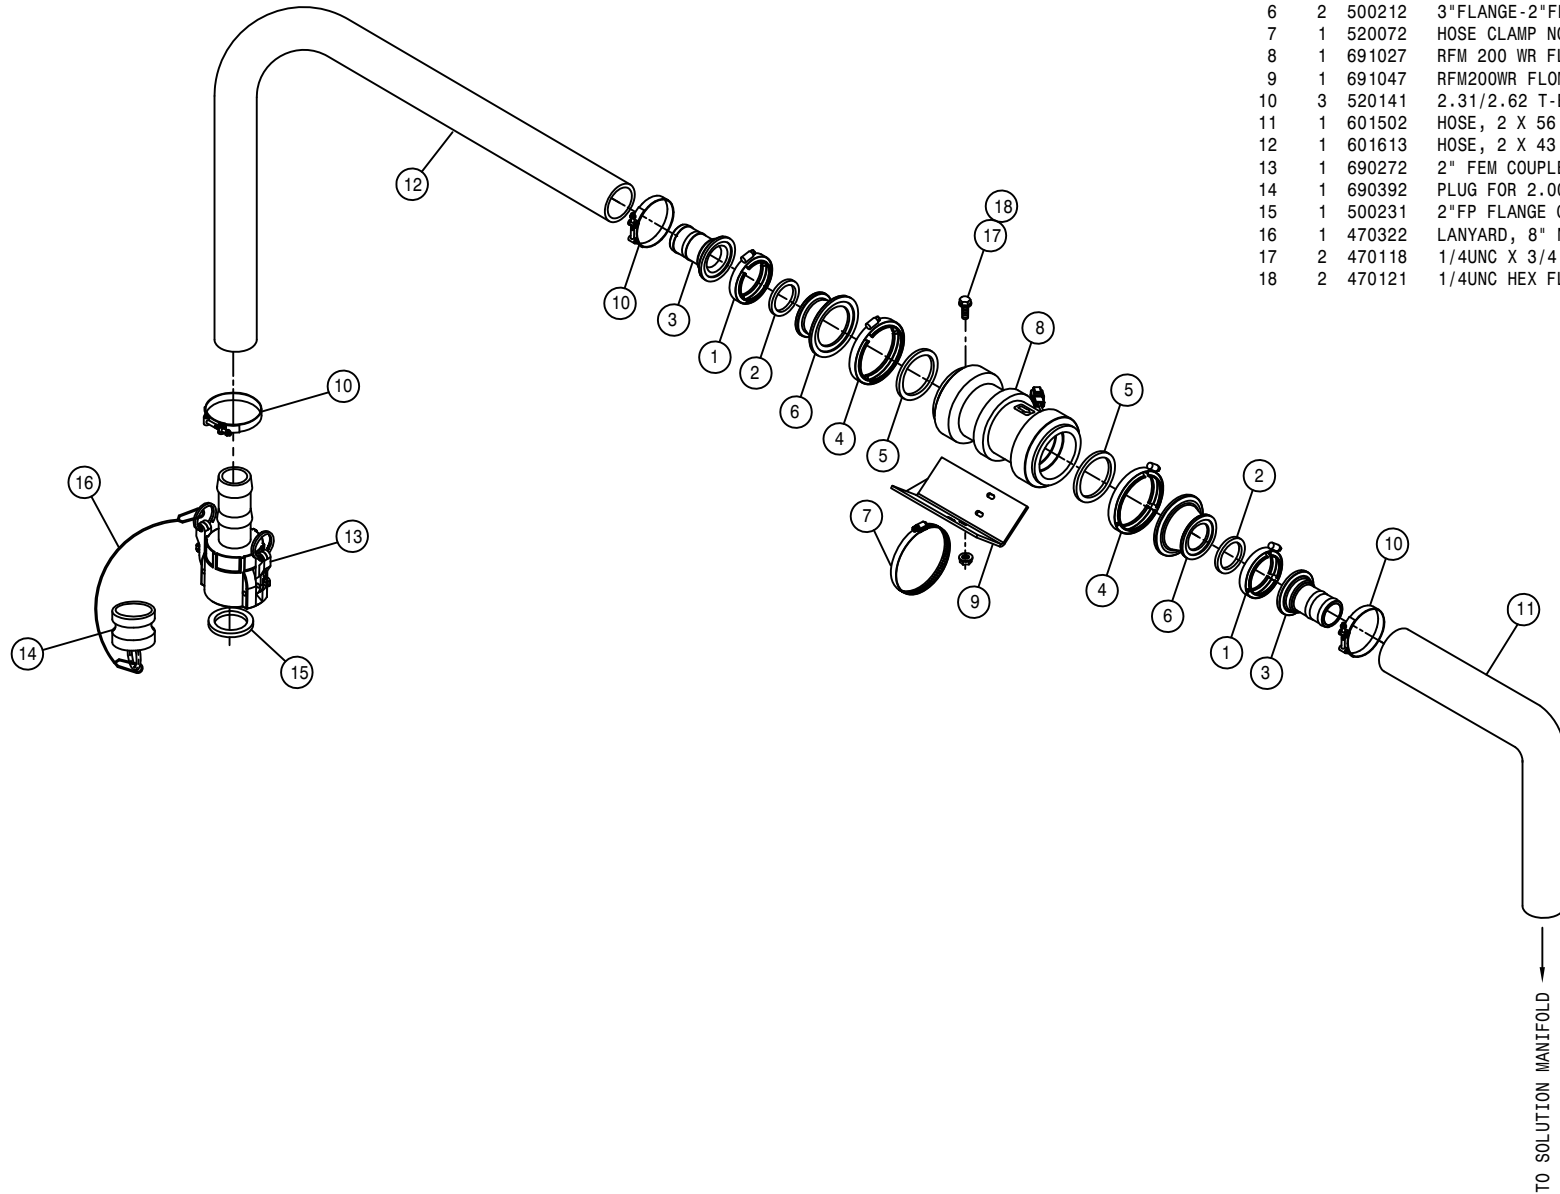

FLOW METER ASSEMBLY 90/100 (HI-VOLUME)

DET.	QTY	PART NO.	DESCRIPTION
1	2	500194	2"FP FLANGE CLAMP, S.S.
2	2	500195	2"FP FLANGE GASKET EPDM
3	2	500196	2"FP FLANGE-2" HOSE BARB POLY
4	2	500208	3" FLANGE CLAMP, S.S.
5	2	500209	3" FLANGE GASKET EPDM
6	2	500212	3"FLANGE-2"FP FLANGE REDU POLY
7	1	520072	HOSE CLAMP NO 72 STAINLESS
8	1	691027	RFM 200 WR FLOW METER, RAVEN
9	1	691047	RFM200WR FLOMETER MT WLD,STS06
10	3	520141	2.31/2.62 T-BOLT HOSE CLAMP SS
11	1	601502	HOSE, 2 X 56 2F-1W EPDM
12	1	601613	HOSE, 2 X 43 2F-1W EPDM
13	1	690272	2" FEM COUPLER W/LOCK,2" BARB
14	1	690392	PLUG FOR 2.00 FEMALE COUPLER
15	1	500231	2"FP FLANGE GASKET,EXTRA THICK
16	1	470322	LANYARD, 8" NYLON LOOP/LOOP
17	2	470118	1/4UNC X 3/4 FLANGE HEX BOLT
18	2	470121	1/4UNC HEX FLANGE LOCK NUT