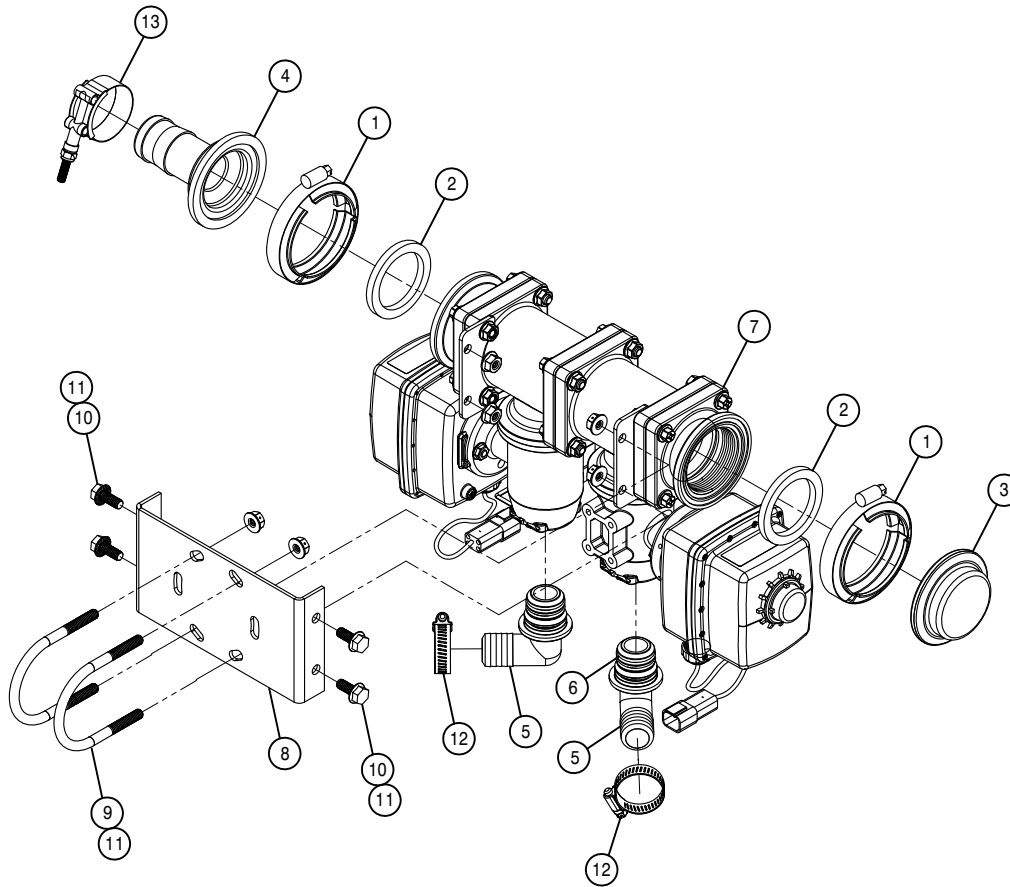

LH OUTER SOLUTION VALVE ASSEMBLY 120'

DET. QTY PART NO. DESCRIPTION

1	2	500194	2"FP FLANGE CLAMP, S.S.
2	2	500195	2"FP FLANGE GASKET EPDM
3	1	500206	2"FP FLANGE PLUG
4	1	500230	2" FP FLANGE-1 1/2" HOSE BARB
5	2	696272	1"90 HOSE BARB FOR 696270,KZCO
6	4	696276	O-RING FOR 696271 & 696272
7	1	696295	2-VALVE STACK,180 DEG,QX4 KZCO
8	1	A56370	MTG BRKT SLTN VALVE 120' - 1
9	2	473974	5/16UNC-2 9/16-3 1/2 U-BOLT SS
10	4	470233	5/16UNC X 3/4 FLANGE HEX BOLT
11	8	470570	5/16UNC SMTH FLANGE LOCK NUT
12	2	520090	HOSE CLAMP NO 16 STAINLESS
13	1	520133	1.81/2.06 T-BOLT HOSE CLAMP SS