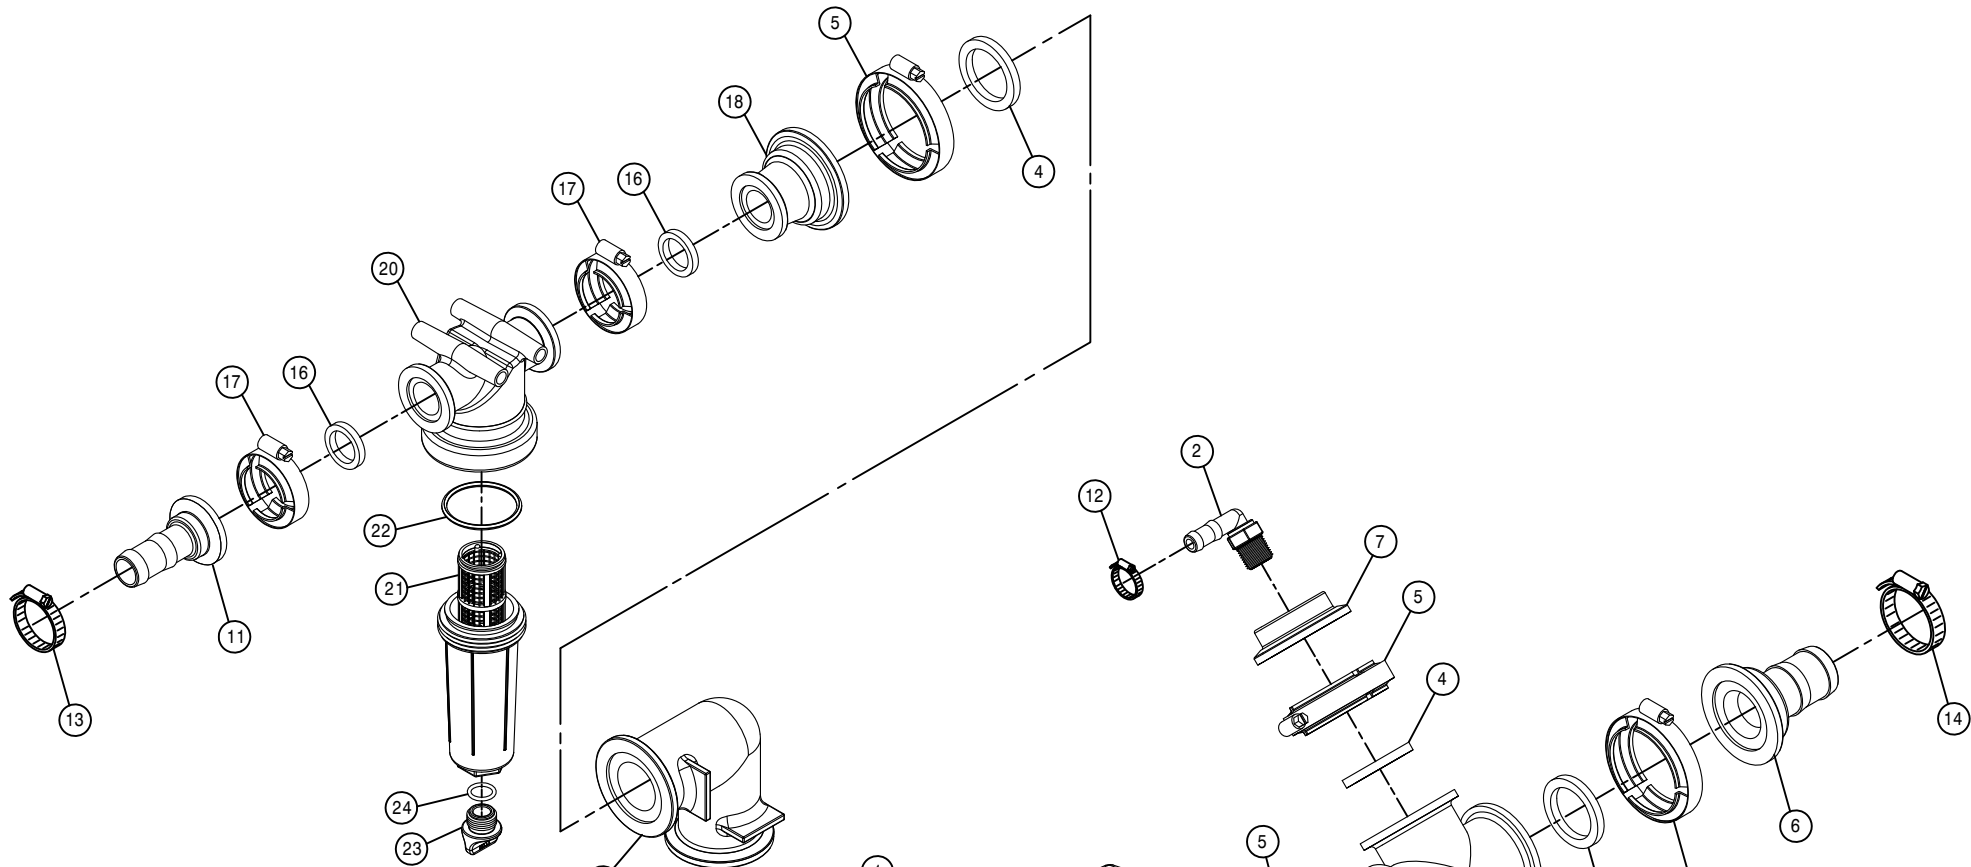

LH OUTER SOLUTION VALVE ASSEMBLY 90/100 W/SCREENS