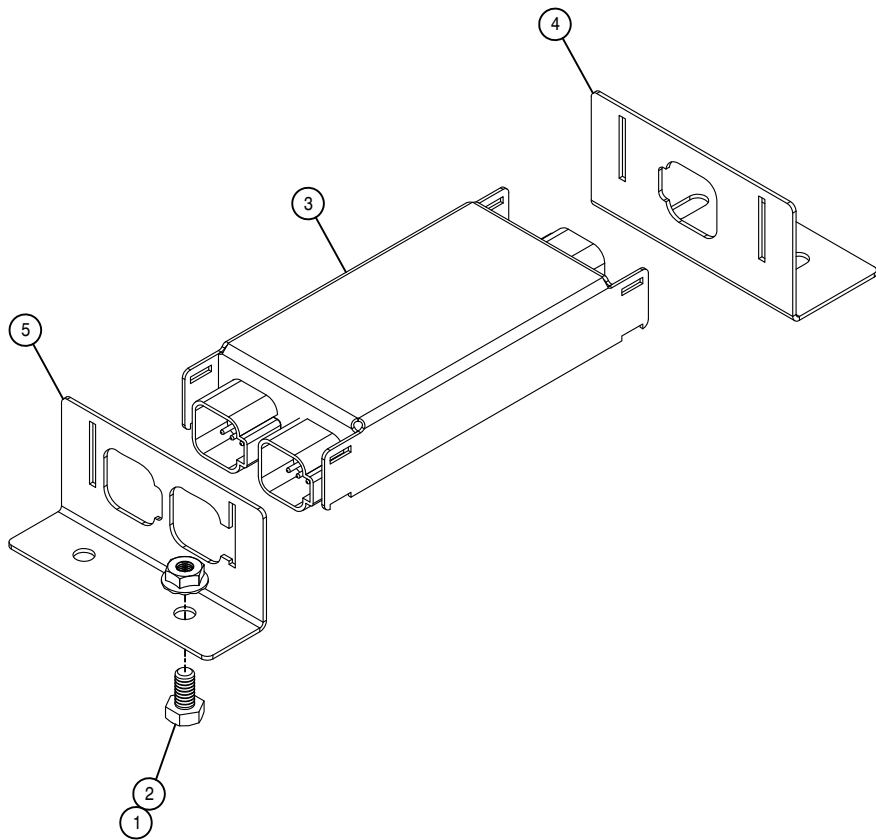

MODULE MOUNTS 120'

DET. QTY PART NO. DESCRIPTION

1	4	470121	1/4UNC HEX FLANGE LOCK NUT
2	4	900000	1/4UNC X 1/2 HEX BOLT
3	1	693139	NORAC MODULE,UC5 CONTROL
4	1	693124	RH NORAC UC5 MODUL MT,STX10'11
5	1	693125	LH NORAC UC5 MODUL MT,STX10'11