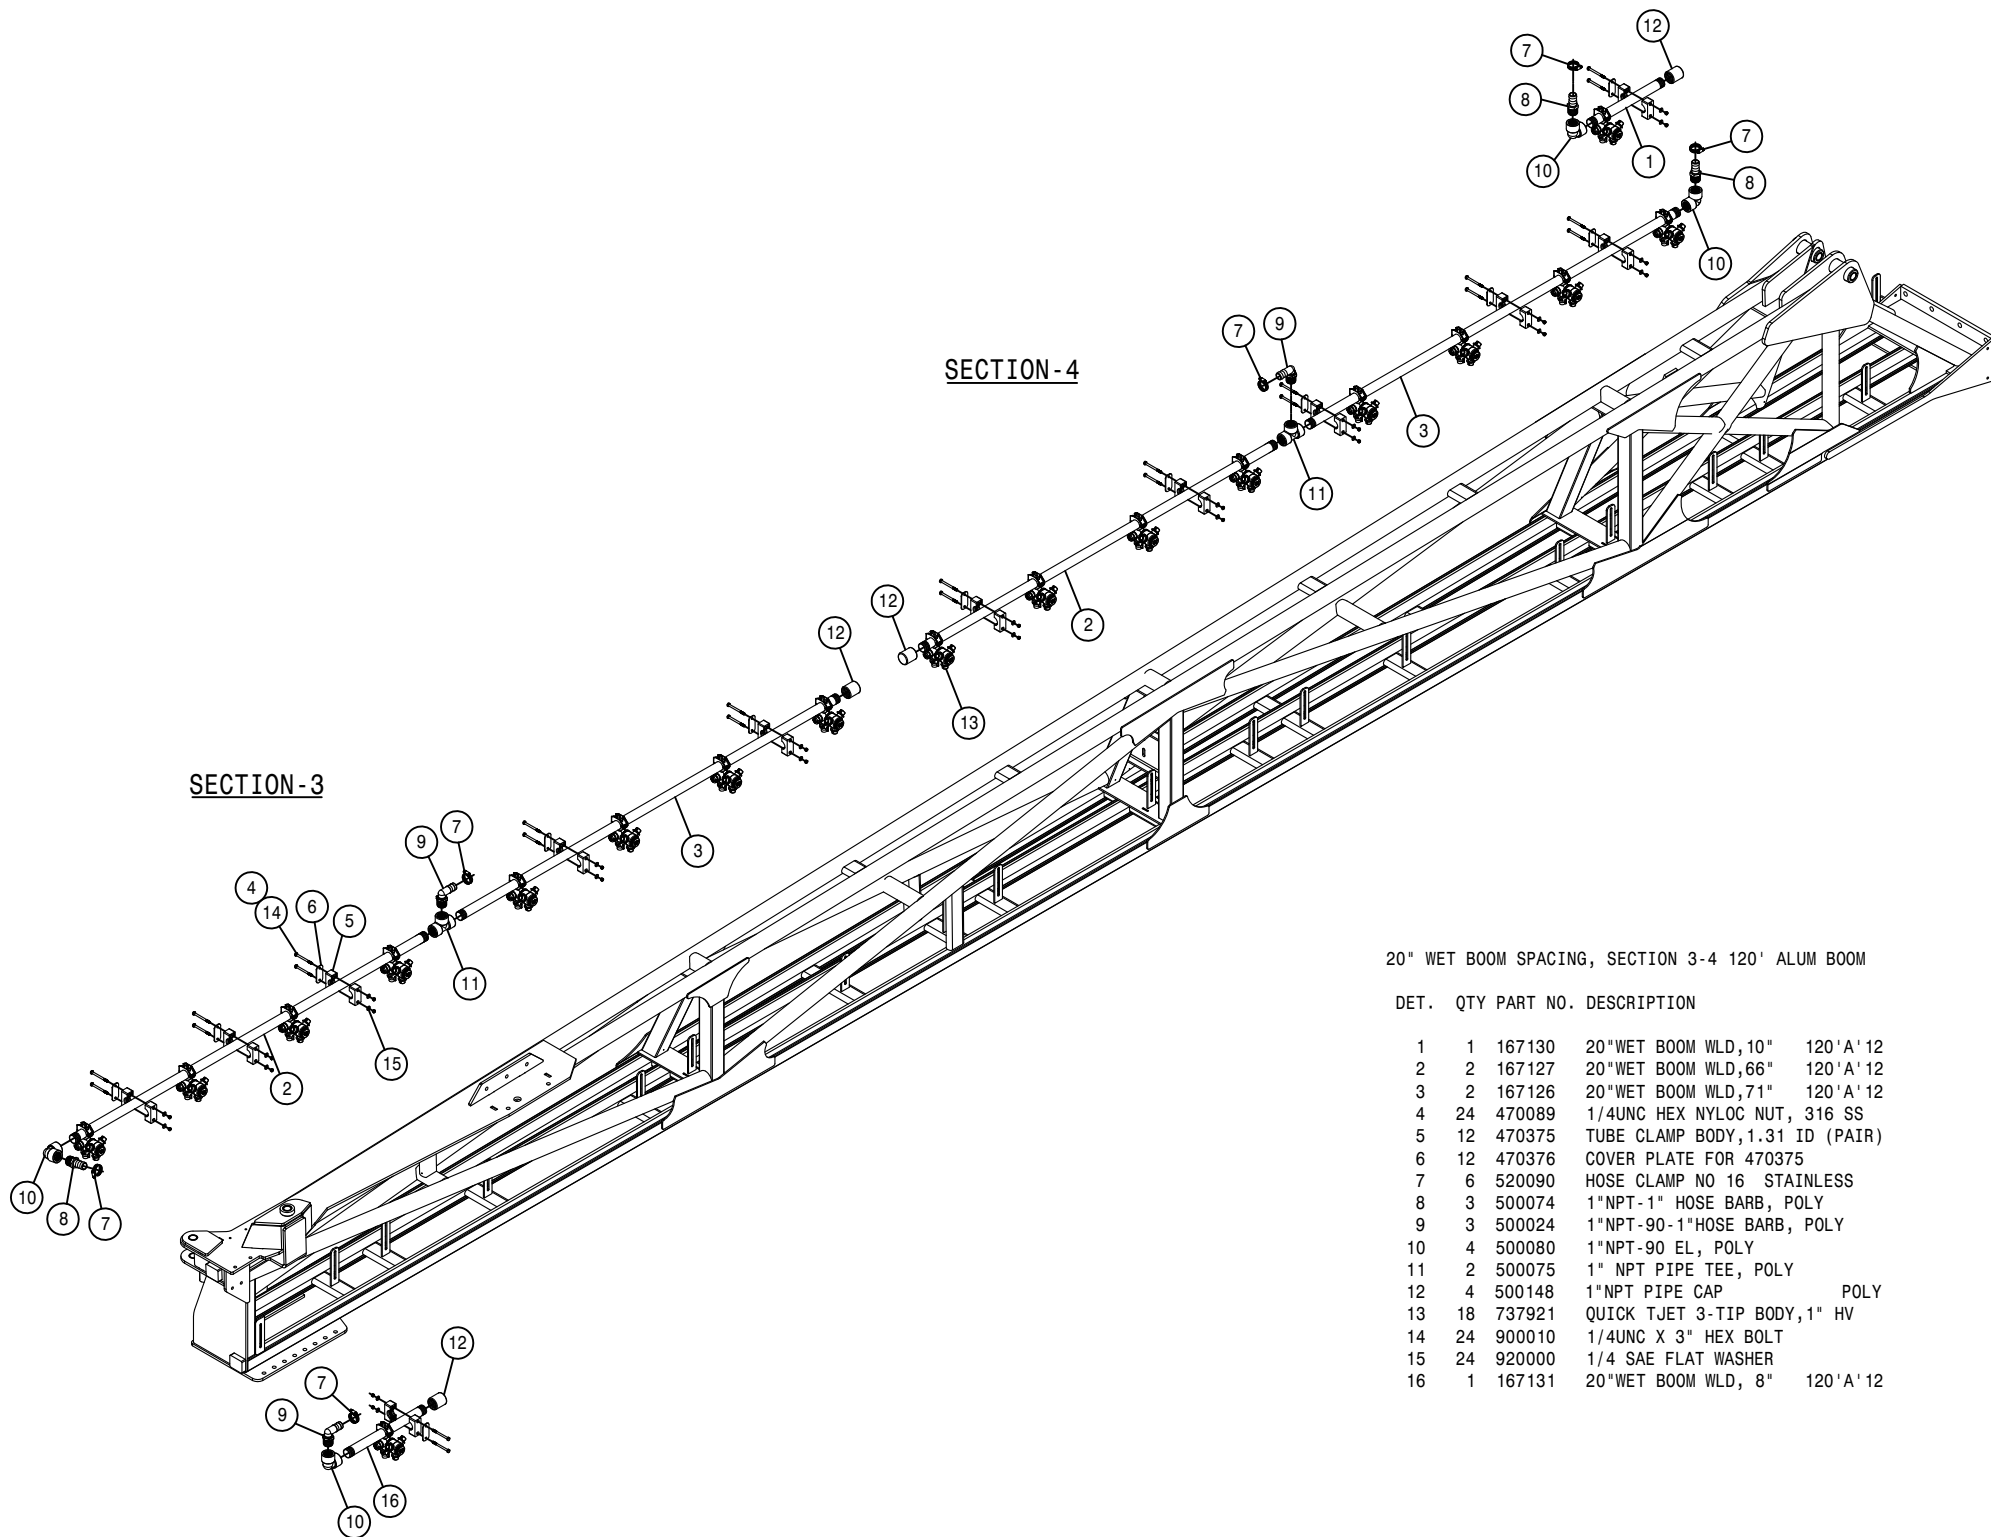

20" WET BOOM SPACING, SECTION 3-4 120' ALUM BOOM

DET. QTY PART NO. DESCRIPTION

1	1	167130	20"WET BOOM WLD,10"	120'A'12
2	2	167127	20"WET BOOM WLD,66"	120'A'12
3	2	167126	20"WET BOOM WLD,71"	120'A'12
4	24	470089	1/4UNC HEX NYLOC NUT, 316 SS	
5	12	470375	TUBE CLAMP BODY,1.31 ID (PAIR)	
6	12	470376	COVER PLATE FOR 470375	
7	6	520090	HOSE CLAMP NO 16 STAINLESS	
8	3	500074	1"NPT-1" HOSE BARB, POLY	
9	3	500024	1"NPT-90-1"HOSE BARB, POLY	
10	4	500080	1"NPT-90 EL, POLY	
11	2	500075	1" NPT PIPE TEE, POLY	
12	4	500148	1"NPT PIPE CAP	POLY
13	18	737921	QUICK TJET 3-TIP BODY,1" HV	
14	24	900010	1/4UNC X 3" HEX BOLT	
15	24	920000	1/4 SAE FLAT WASHER	
16	1	167131	20"WET BOOM WLD, 8"	120'A'12