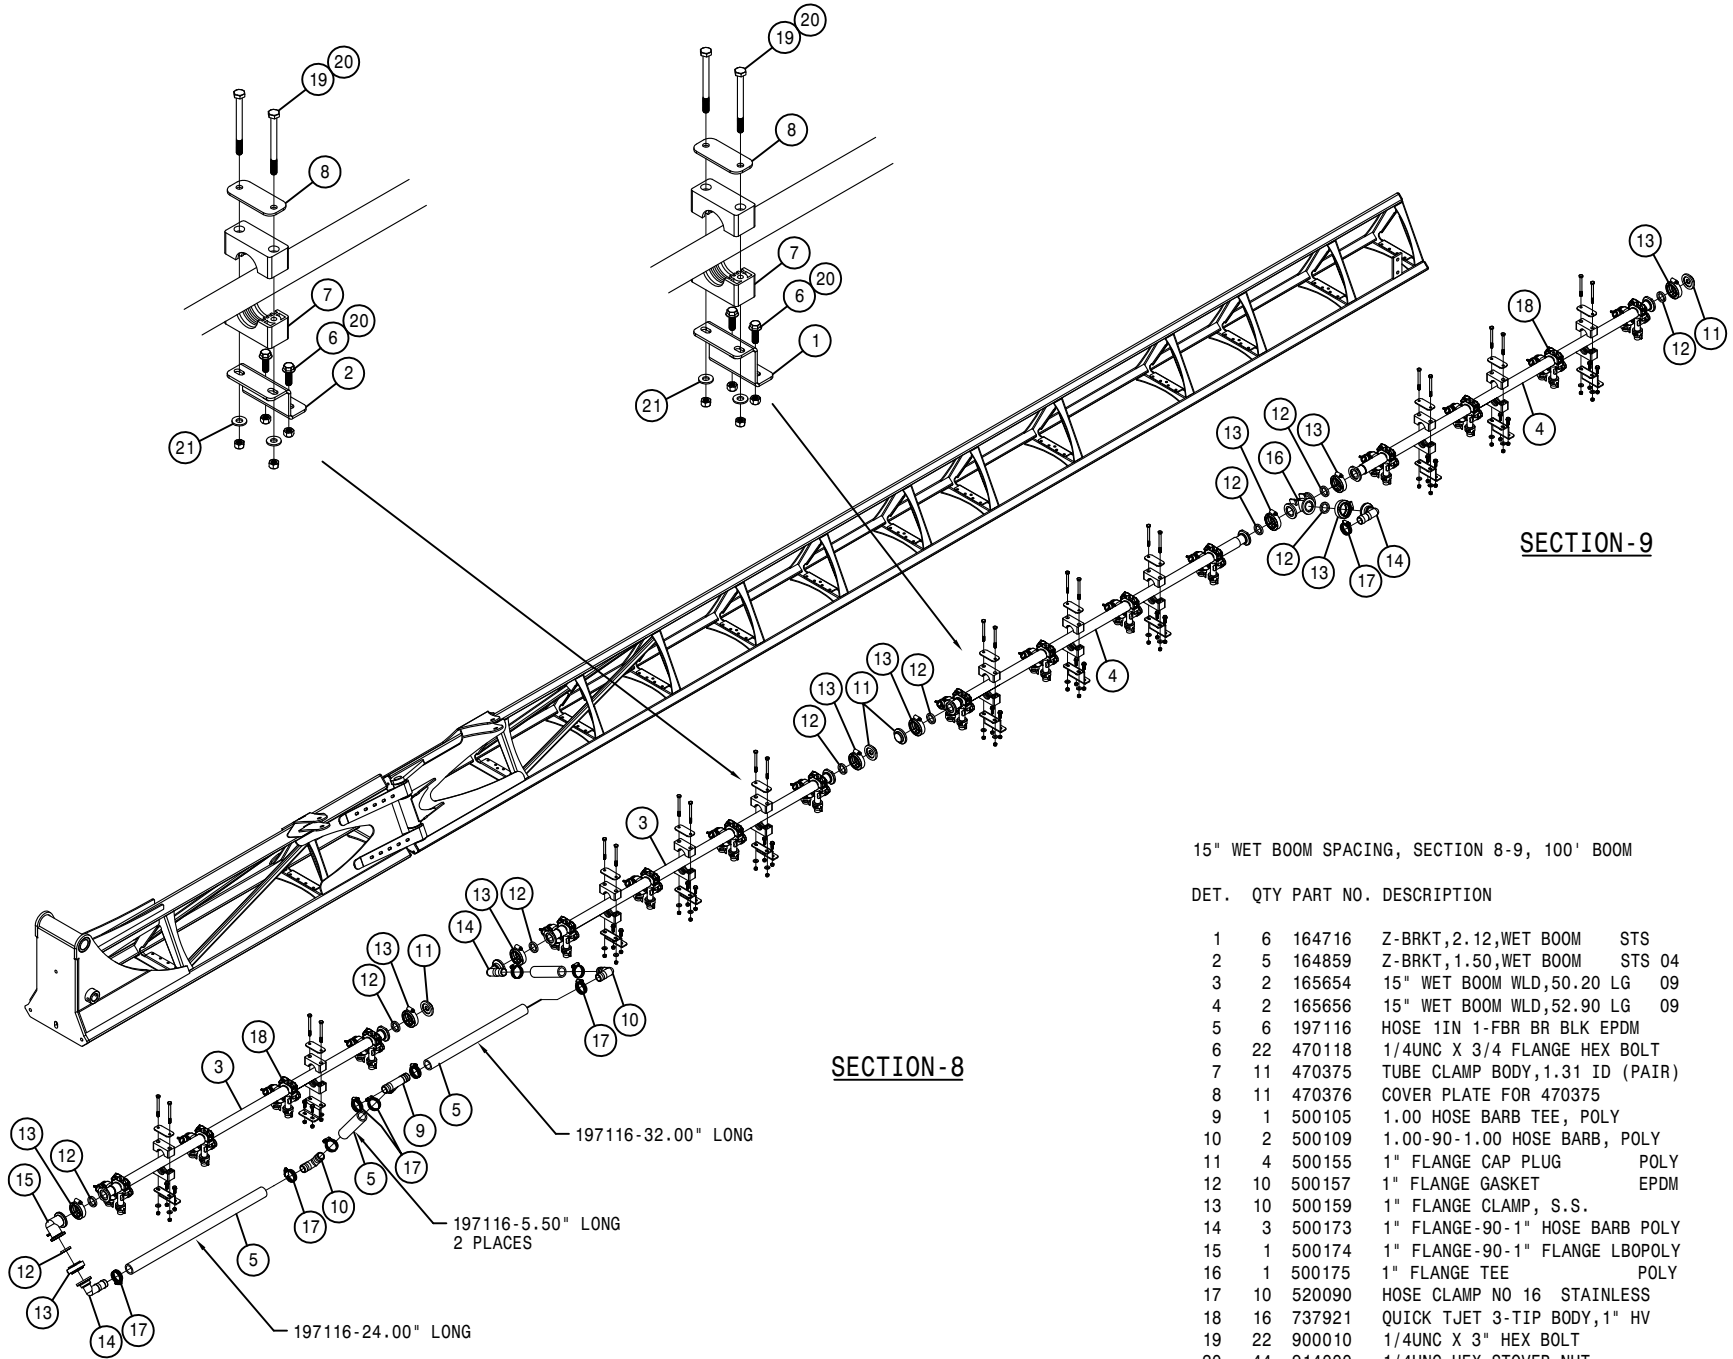

15" WET BOOM SPACING, SECTION 8-9, 100' BOOM

DET.	QTY	PART NO.	DESCRIPTION
1	6	164716	Z-BRKT,2.12,WET BOOM STS
2	5	164859	Z-BRKT,1.50,WET BOOM STS 04
3	2	165654	15" WET BOOM WLD,50.20 LG 09
4	2	165656	15" WET BOOM WLD,52.90 LG 09
5	6	197116	HOSE 1IN 1-FBR BR BLK EPDM
6	22	470118	1/4UNC X 3/4 FLANGE HEX BOLT
7	11	470375	TUBE CLAMP BODY,1.31 ID (PAIR)
8	11	470376	COVER PLATE FOR 470375
9	1	500105	1.00 HOSE BARB TEE, POLY
10	2	500109	1.00-90-1.00 HOSE BARB, POLY
11	4	500155	1" FLANGE CAP PLUG POLY
12	10	500157	1" FLANGE GASKET EPDM
13	10	500159	1" FLANGE CLAMP, S.S.
14	3	500173	1" FLANGE-90-1" HOSE BARB POLY
15	1	500174	1" FLANGE-90-1" FLANGE LBOPOLY
16	1	500175	1" FLANGE TEE POLY
17	10	520090	HOSE CLAMP NO 16 STAINLESS
18	16	737921	QUICK TJET 3-TIP BODY,1" HV
19	22	900010	1/4UNC X 3" HEX BOLT
20	44	914000	1/4UNC HEX STOVER NUT
21	22	920000	1/4 SAE FLAT WASHER