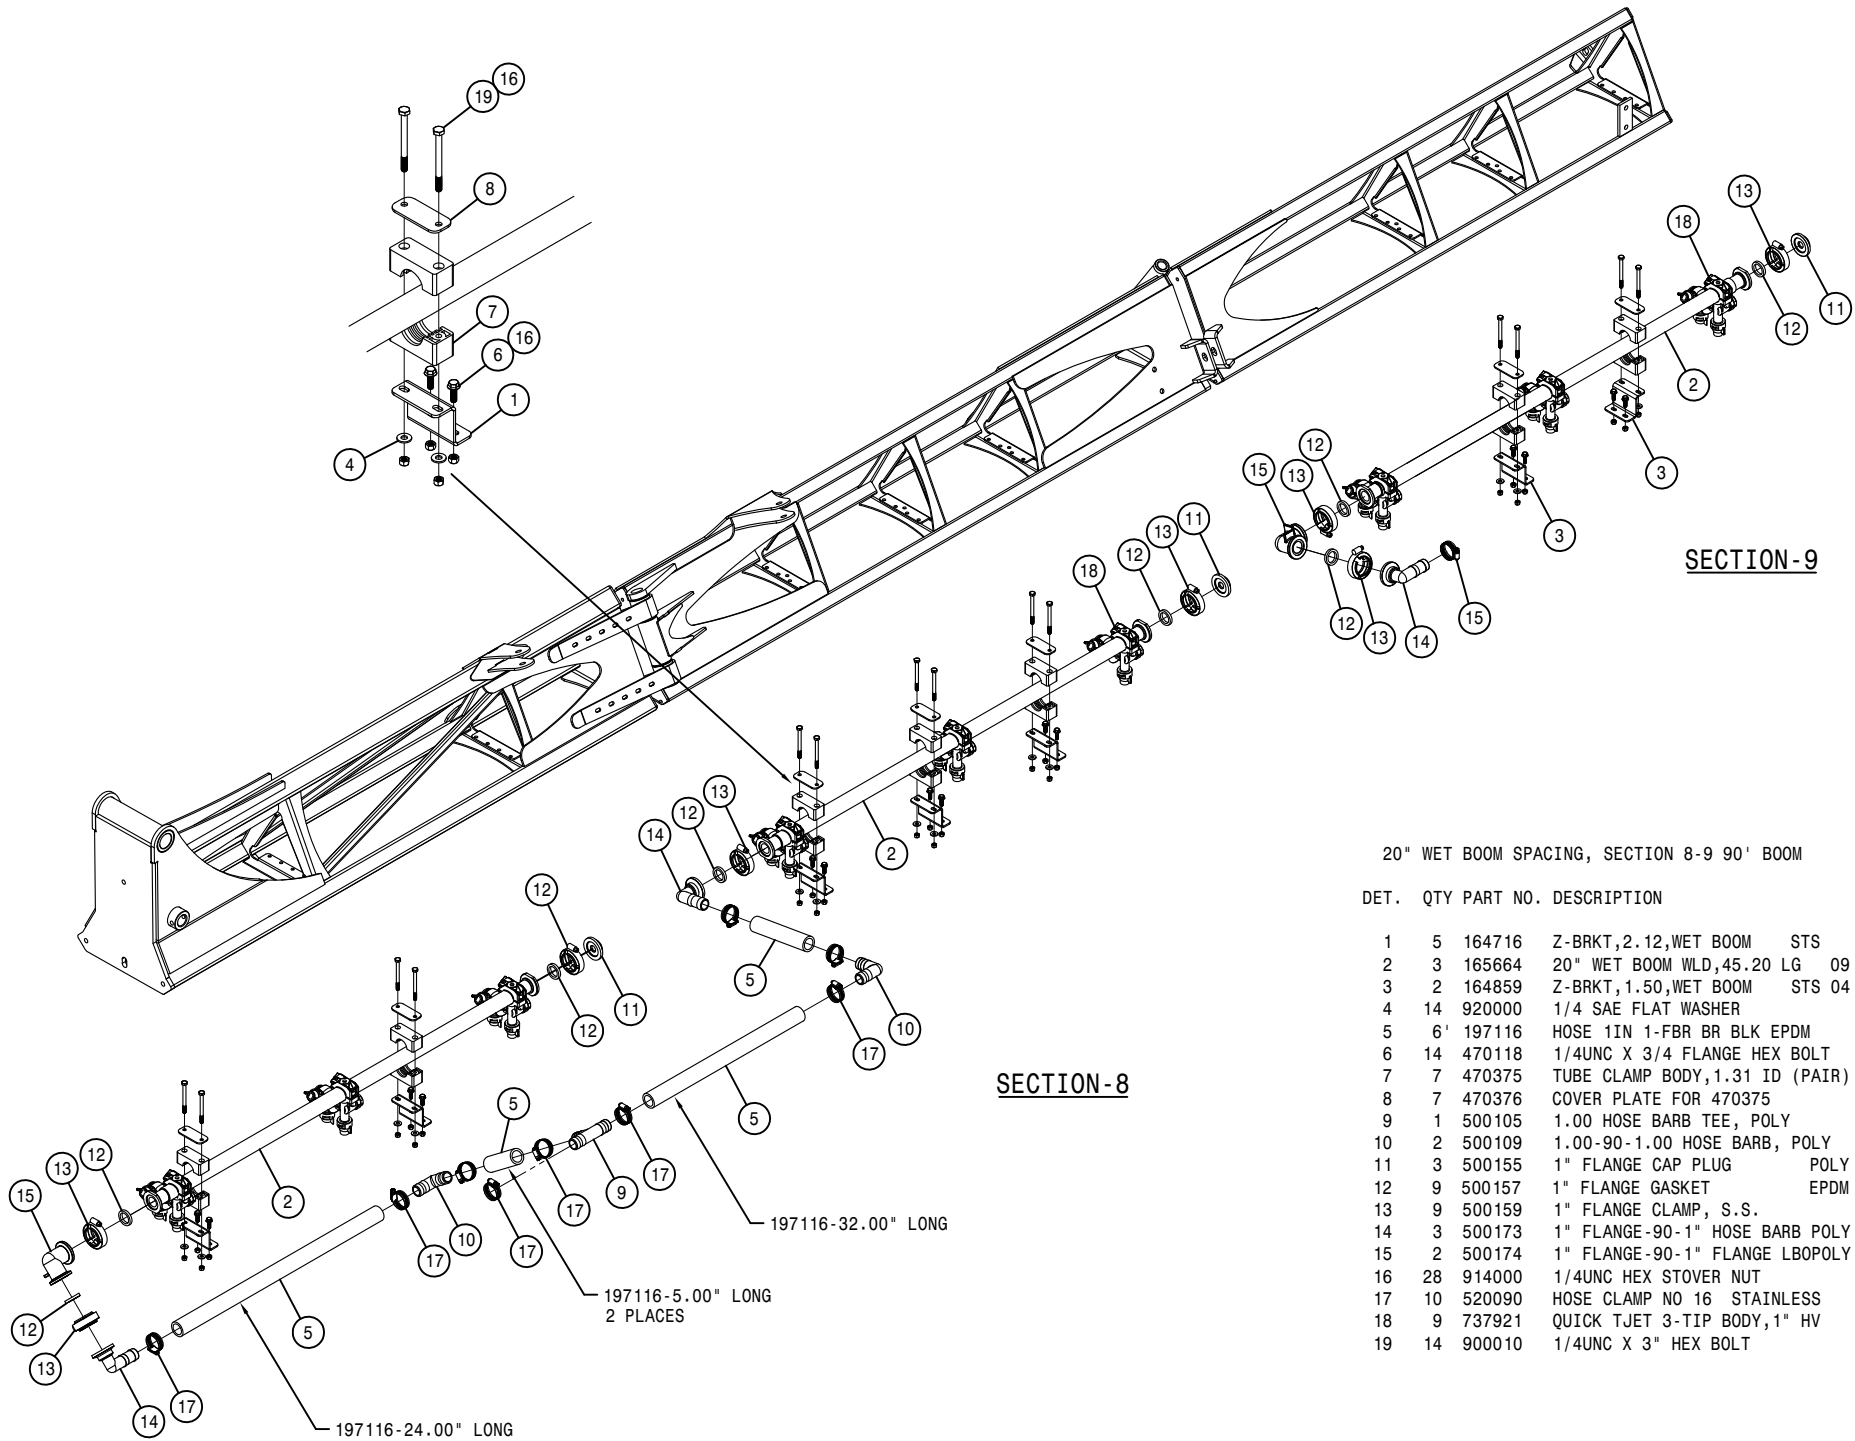

SECTION-9

SECTION-8

20" WET BOOM SPACING, SECTION 8-9 90' BOOM

DET.	QTY	PART NO.	DESCRIPTION
1	5	164716	Z-BRKT,2.12,WET BOOM STS
2	3	165664	20" WET BOOM WLD,45.20 LG 09
3	2	164859	Z-BRKT,1.50,WET BOOM STS 04
4	14	920000	1/4 SAE FLAT WASHER
5	6'	197116	HOSE 1IN 1-FBR BR BLK EPDM
6	14	470118	1/4UNC X 3/4 FLANGE HEX BOLT
7	7	470375	TUBE CLAMP BODY,1.31 ID (PAIR)
8	7	470376	COVER PLATE FOR 470375
9	1	500105	1.00 HOSE BARB TEE, POLY
10	2	500109	1.00-90-1.00 HOSE BARB, POLY
11	3	500155	1" FLANGE CAP PLUG POLY
12	9	500157	1" FLANGE GASKET EPDM
13	9	500159	1" FLANGE CLAMP, S.S.
14	3	500173	1" FLANGE-90-1" HOSE BARB POLY
15	2	500174	1" FLANGE-90-1" FLANGE LBOPOLY
16	28	914000	1/4UNC HEX STOVER NUT
17	10	520090	HOSE CLAMP NO 16 STAINLESS
18	9	737921	QUICK TJET 3-TIP BODY,1" HV
19	14	900010	1/4UNC X 3" HEX BOLT