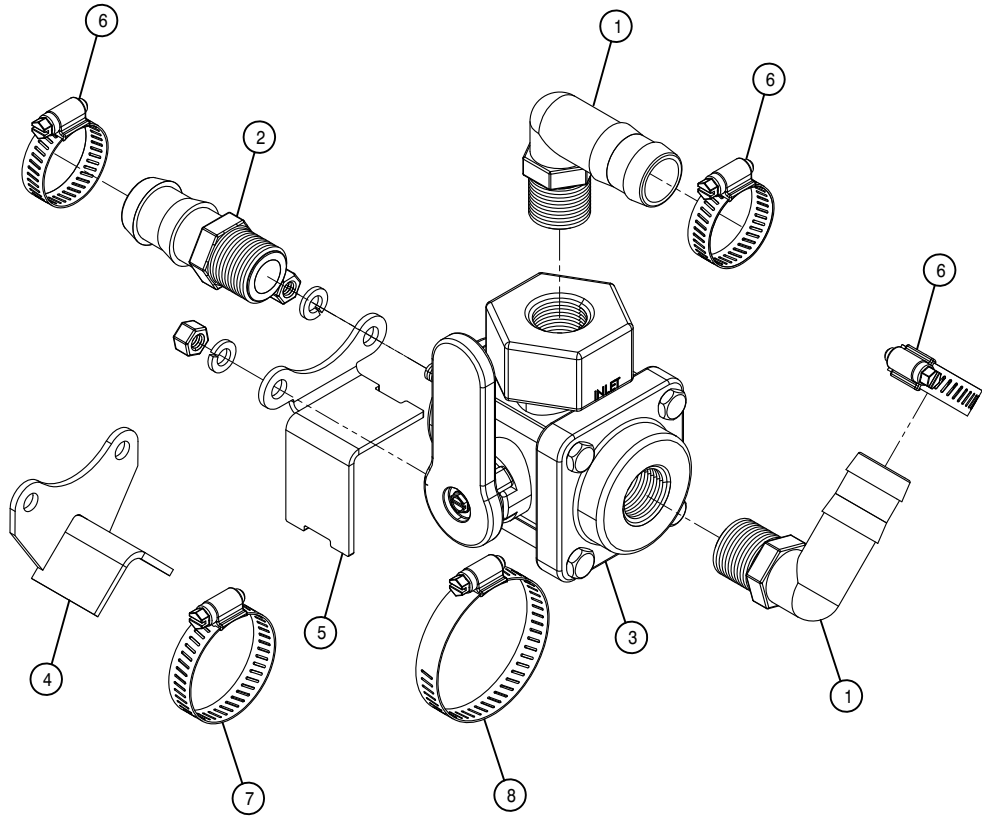

LEFT 3-WAY FOAMER VALVE ASSEMBLY 90°/100°/120°

DET.	QTY	PART NO.	DESCRIPTION
	1	2	500026 3/4NPT-90-1"HOSE BARB, POLY
	1	500123	3/4NPT-1"HOSE BARB, POLY
	1	696003	BALL VLV,3/4NPT 3WAY-SIDE POLY
	1	701191	1" SOLU VLV MT WLD
	1	701343	BALL VLV MT, 120'BOOM '13
	3	520090	HOSE CLAMP NO 16 STAINLESS
	1	520085	HOSE CLAMP NO 24 STAINLESS
	1	520099	HOSE CLAMP NO 40 STAINLESS