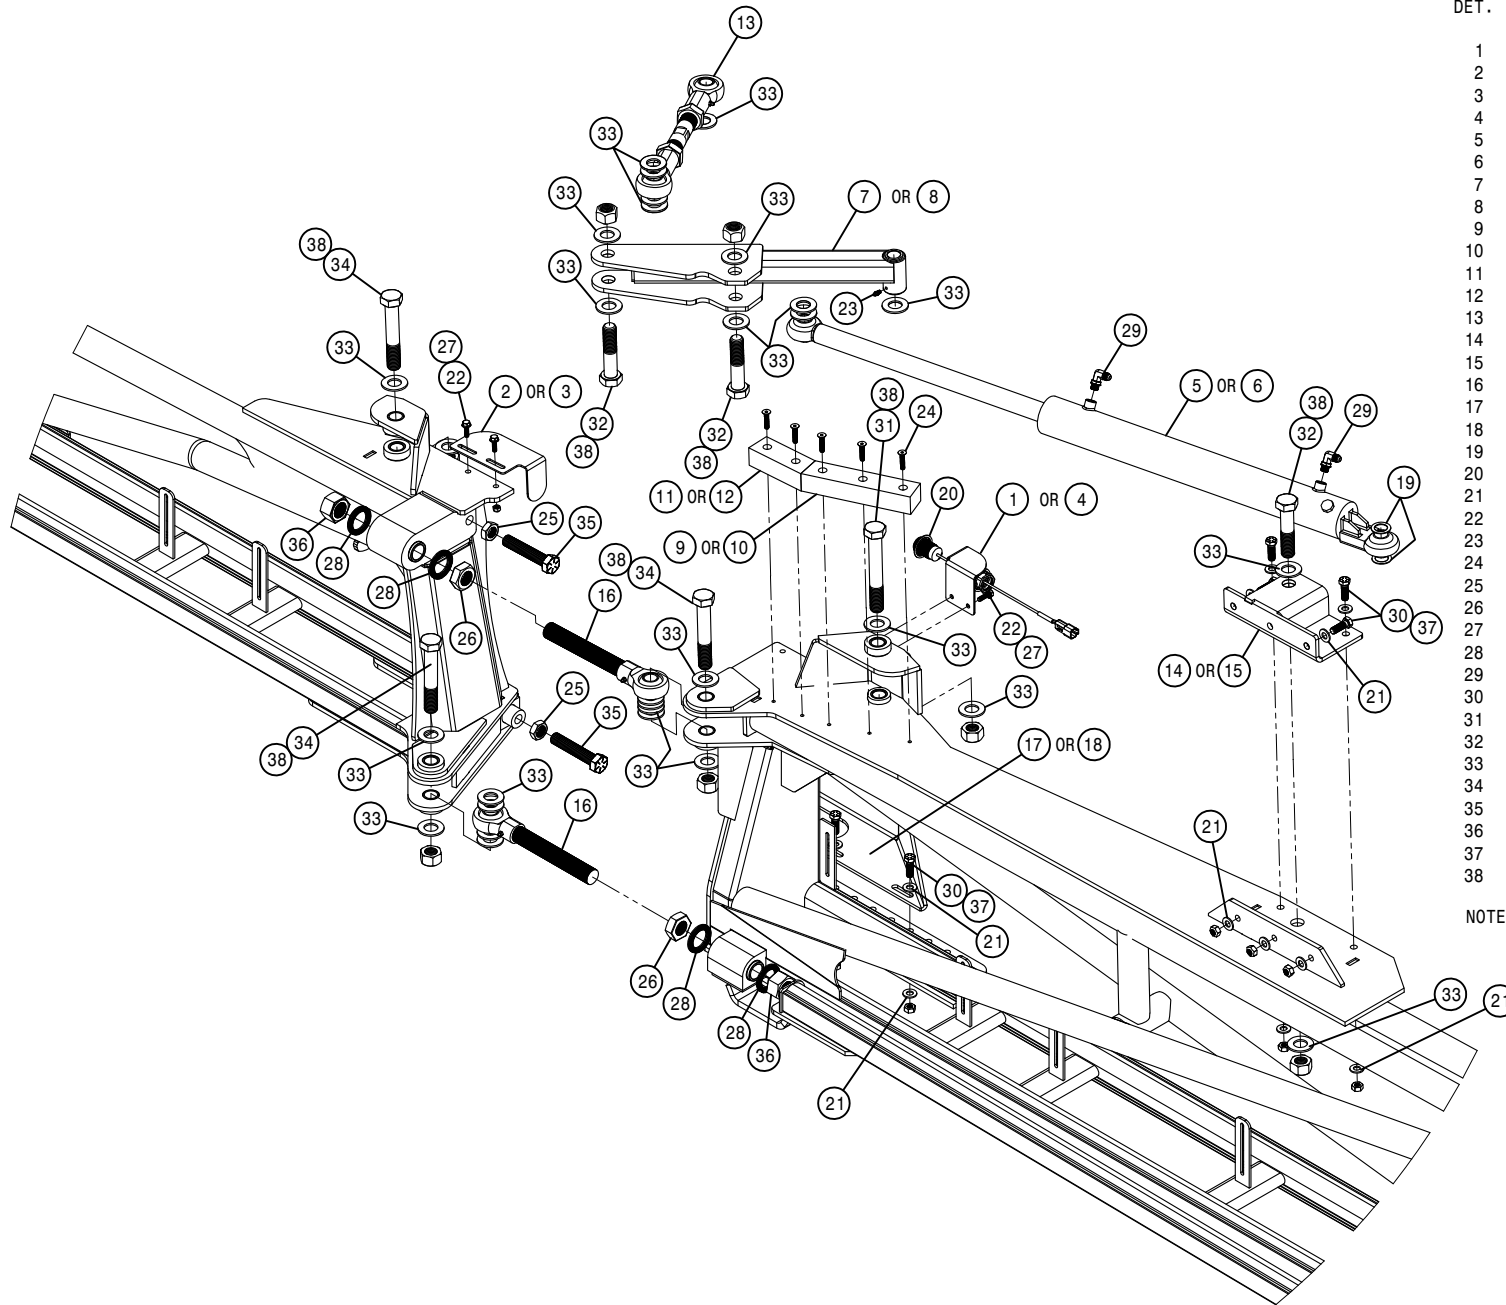

NOTE: RIGHT SIDE SHOWN.

BOOM BREAKAWAY ASSEMBLY 120' ALUM

DET. QTY PART NO. DESCRIPTION

DET.	QTY	PART NO.	DESCRIPTION
1	1	166862	RH FENCE ROW NOZ BRKT, 120'C' 11
2	1	166863	LH FENCE ROW NOZ BRKT, 120'C' 11
3	1	167069	PROX FLAG, SECT1-2 OTR, 120'A' 12
4	1	167092	CABLE, BREAK AWAY 120'A' 12
5	1	167097	A-FRAME WLD 120'A' 12
6	1	167106	SPRING, BREAK AWAY 120'A' 12
7	1	167107	BOOM SPRING ROD ASSY 120'A' 12
8	2	167108	HINGE PIN BREAK AWAY 120'A' 12
9	4	167110	SUB>473318: ROD END, 120'A' 12
10	1	167125	BRONZE BUSH, .500D-.38ID-.50LG
11	1	167135	FMR/FENCE NOZL MT 7.5" 120'A' 12
12	4	470087	3/8UNC HEX SER FLG NUT
13	4	470118	1/4UNC X 3/4 SER FLG BOLT
14	2	472036	3/8UNC-2.63ID-2.88 U-BOLT SQ
15	2	473911	5/16UNC-1.31ID-2.00 U-BOLT
16	4	483040	5/16 REGULAR FLAT WASHER
17	8	695914	5/8UNF HEX JAM NUT SS
18	4	900807	5/8UNC X 1 3/4 HEX BOLT GR8 YZ
19	1	900858	3/8UNC X 1 1/2" HEX BOLT GR8YZ
20	4	914002	5/16UNC HEX STOVER NUT
21	4	914000	1/4UNC HEX STOVER NUT
22	1	914004	3/8UNC HEX STOVER NUT
23	8	914810	5/8UNC HEX STOVER NUT GR8 YZ
24	4	920000	1/4 SAE FLAT WASHER
25	2	920002	3/8 SAE FLAT WASHER
26	34	920005	5/8 SAE FLAT WASHER
27	1	737932	11/16MPS-90-1/2 HBARB NOZLBODY
28	1	737931	11/16-16F-QUICK TJET ADAPTER
29	1	737824	QUICK TEEJET SEAT GASKET
30	1	737822	CAP SET, YELLOW QUICK TEEJET
31	1	520070	HOSE CLAMP NO 8 STAINLESS
32	2	910010	5/8UNC HEX NUT