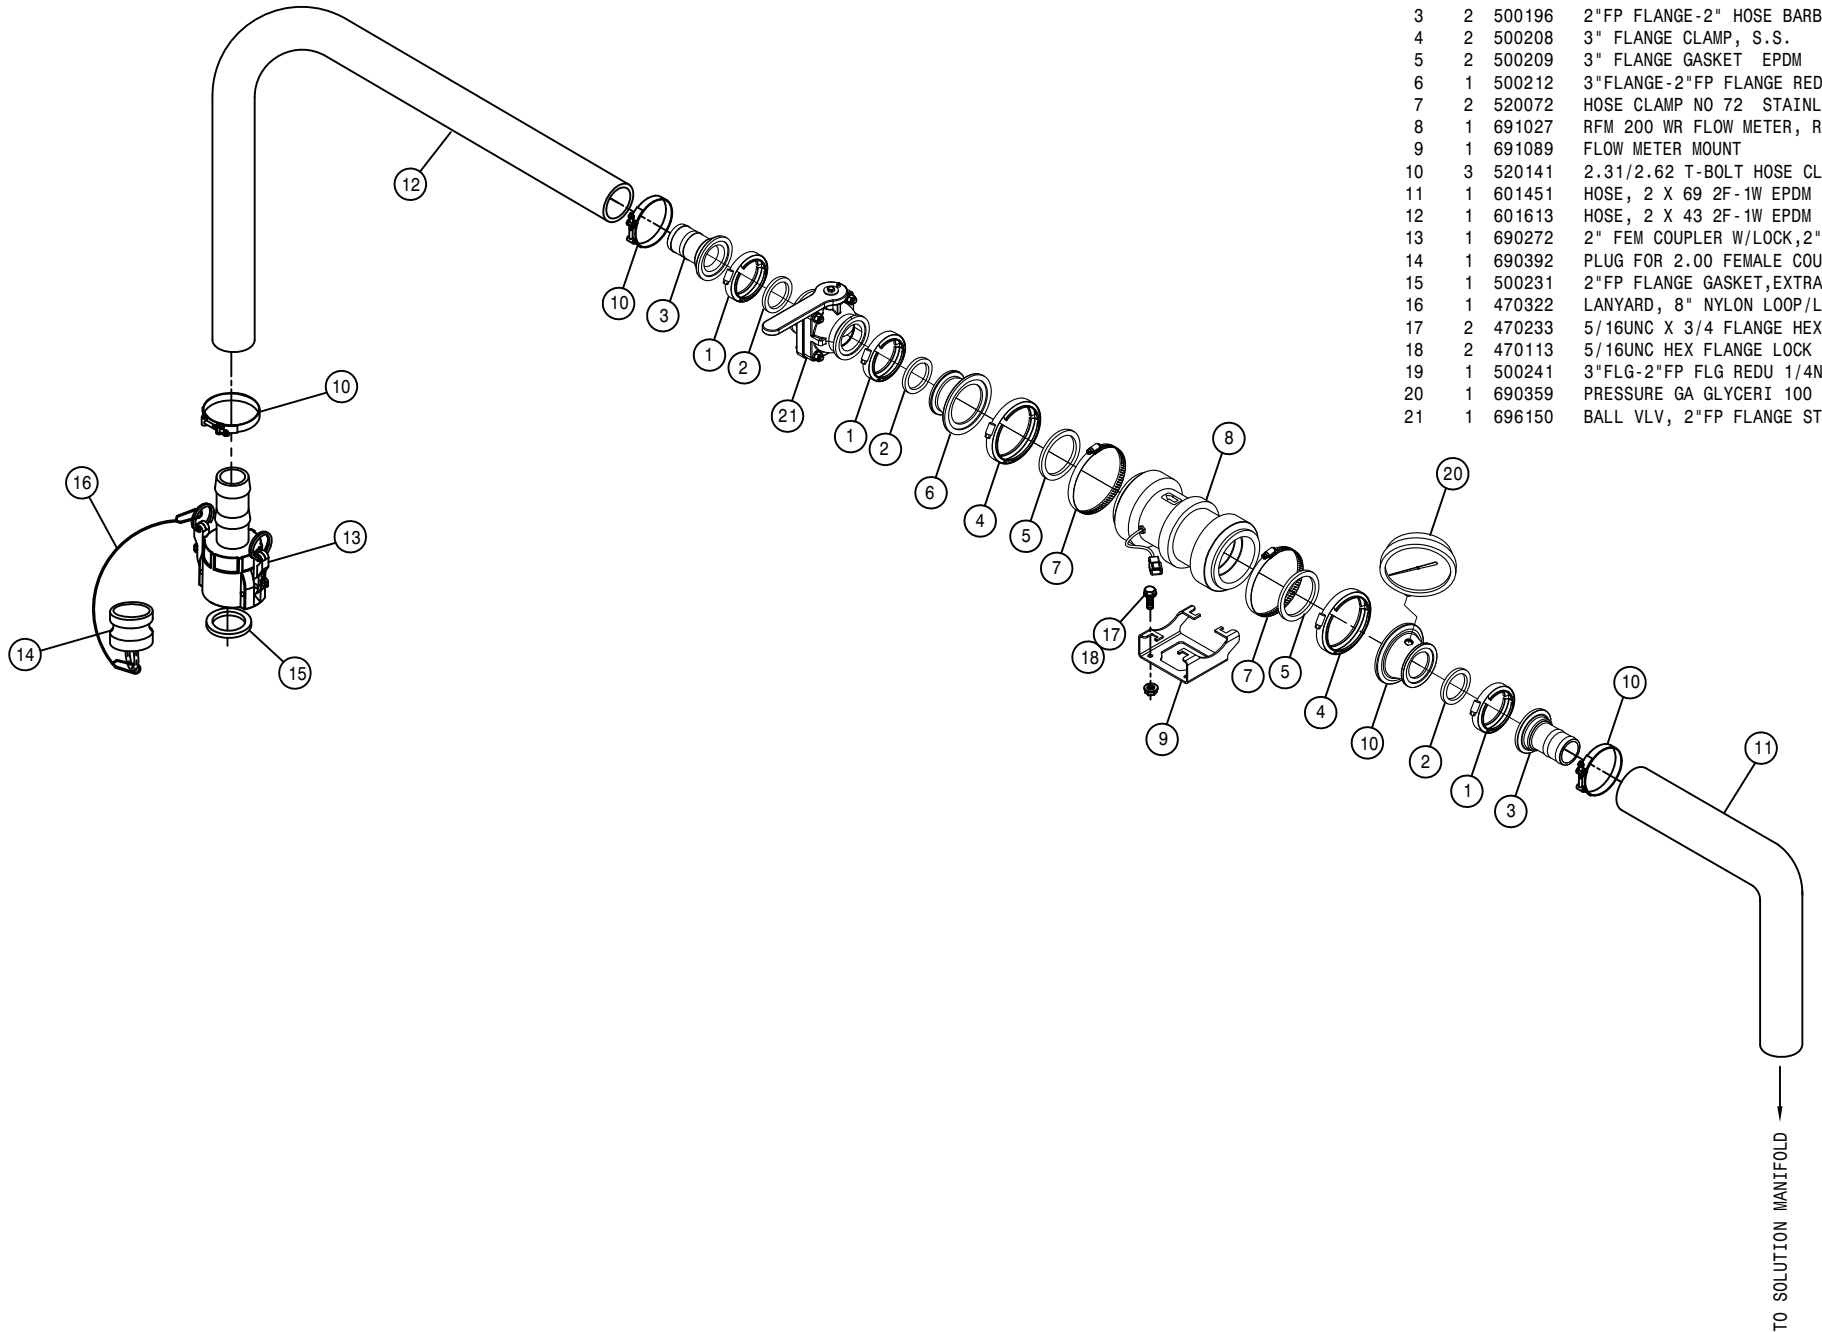

FLOW METER ASSEMBLY 120 (HI-VOLUME)

DET. QTY PART NO. DESCRIPTION

DET.	QTY	PART NO.	DESCRIPTION
1	3	500194	2"FP FLANGE CLAMP, S.S.
2	3	500195	2"FP FLANGE GASKET EPDM
3	2	500196	2"FP FLANGE-2" HOSE BARB POLY
4	2	500208	3" FLANGE CLAMP, S.S.
5	2	500209	3" FLANGE GASKET EPDM
6	1	500212	3"FLANGE-2"FP FLANGE REDU POLY
7	2	520072	HOSE CLAMP NO 72 STAINLESS
8	1	691027	RFM 200 WR FLOW METER, RAVEN
9	1	691089	FLOW METER MOUNT
10	3	520141	2.31/2.62 T-BOLT HOSE CLAMP SS
11	1	601451	HOSE, 2 X 69 2F-1W EPDM
12	1	601613	HOSE, 2 X 43 2F-1W EPDM
13	1	690272	2" FEM COUPLER W/LOCK,2" BARB
14	1	690392	PLUG FOR 2.00 FEMALE COUPLER
15	1	500231	2"FP FLANGE GASKET,EXTRA THICK
16	1	470322	LANYARD, 8" NYLON LOOP/LOOP
17	2	470233	5/16UNC X 3/4 FLANGE HEX BOLT
18	2	470113	5/16UNC HEX FLANGE LOCK NUT
19	1	500241	3"FLG-2"FP FLG REDU 1/4NPTPOLY
20	1	690359	PRESSURE GA GLYCERI 100 PSI
21	1	696150	BALL VLV, 2"FP FLANGE STUBBY