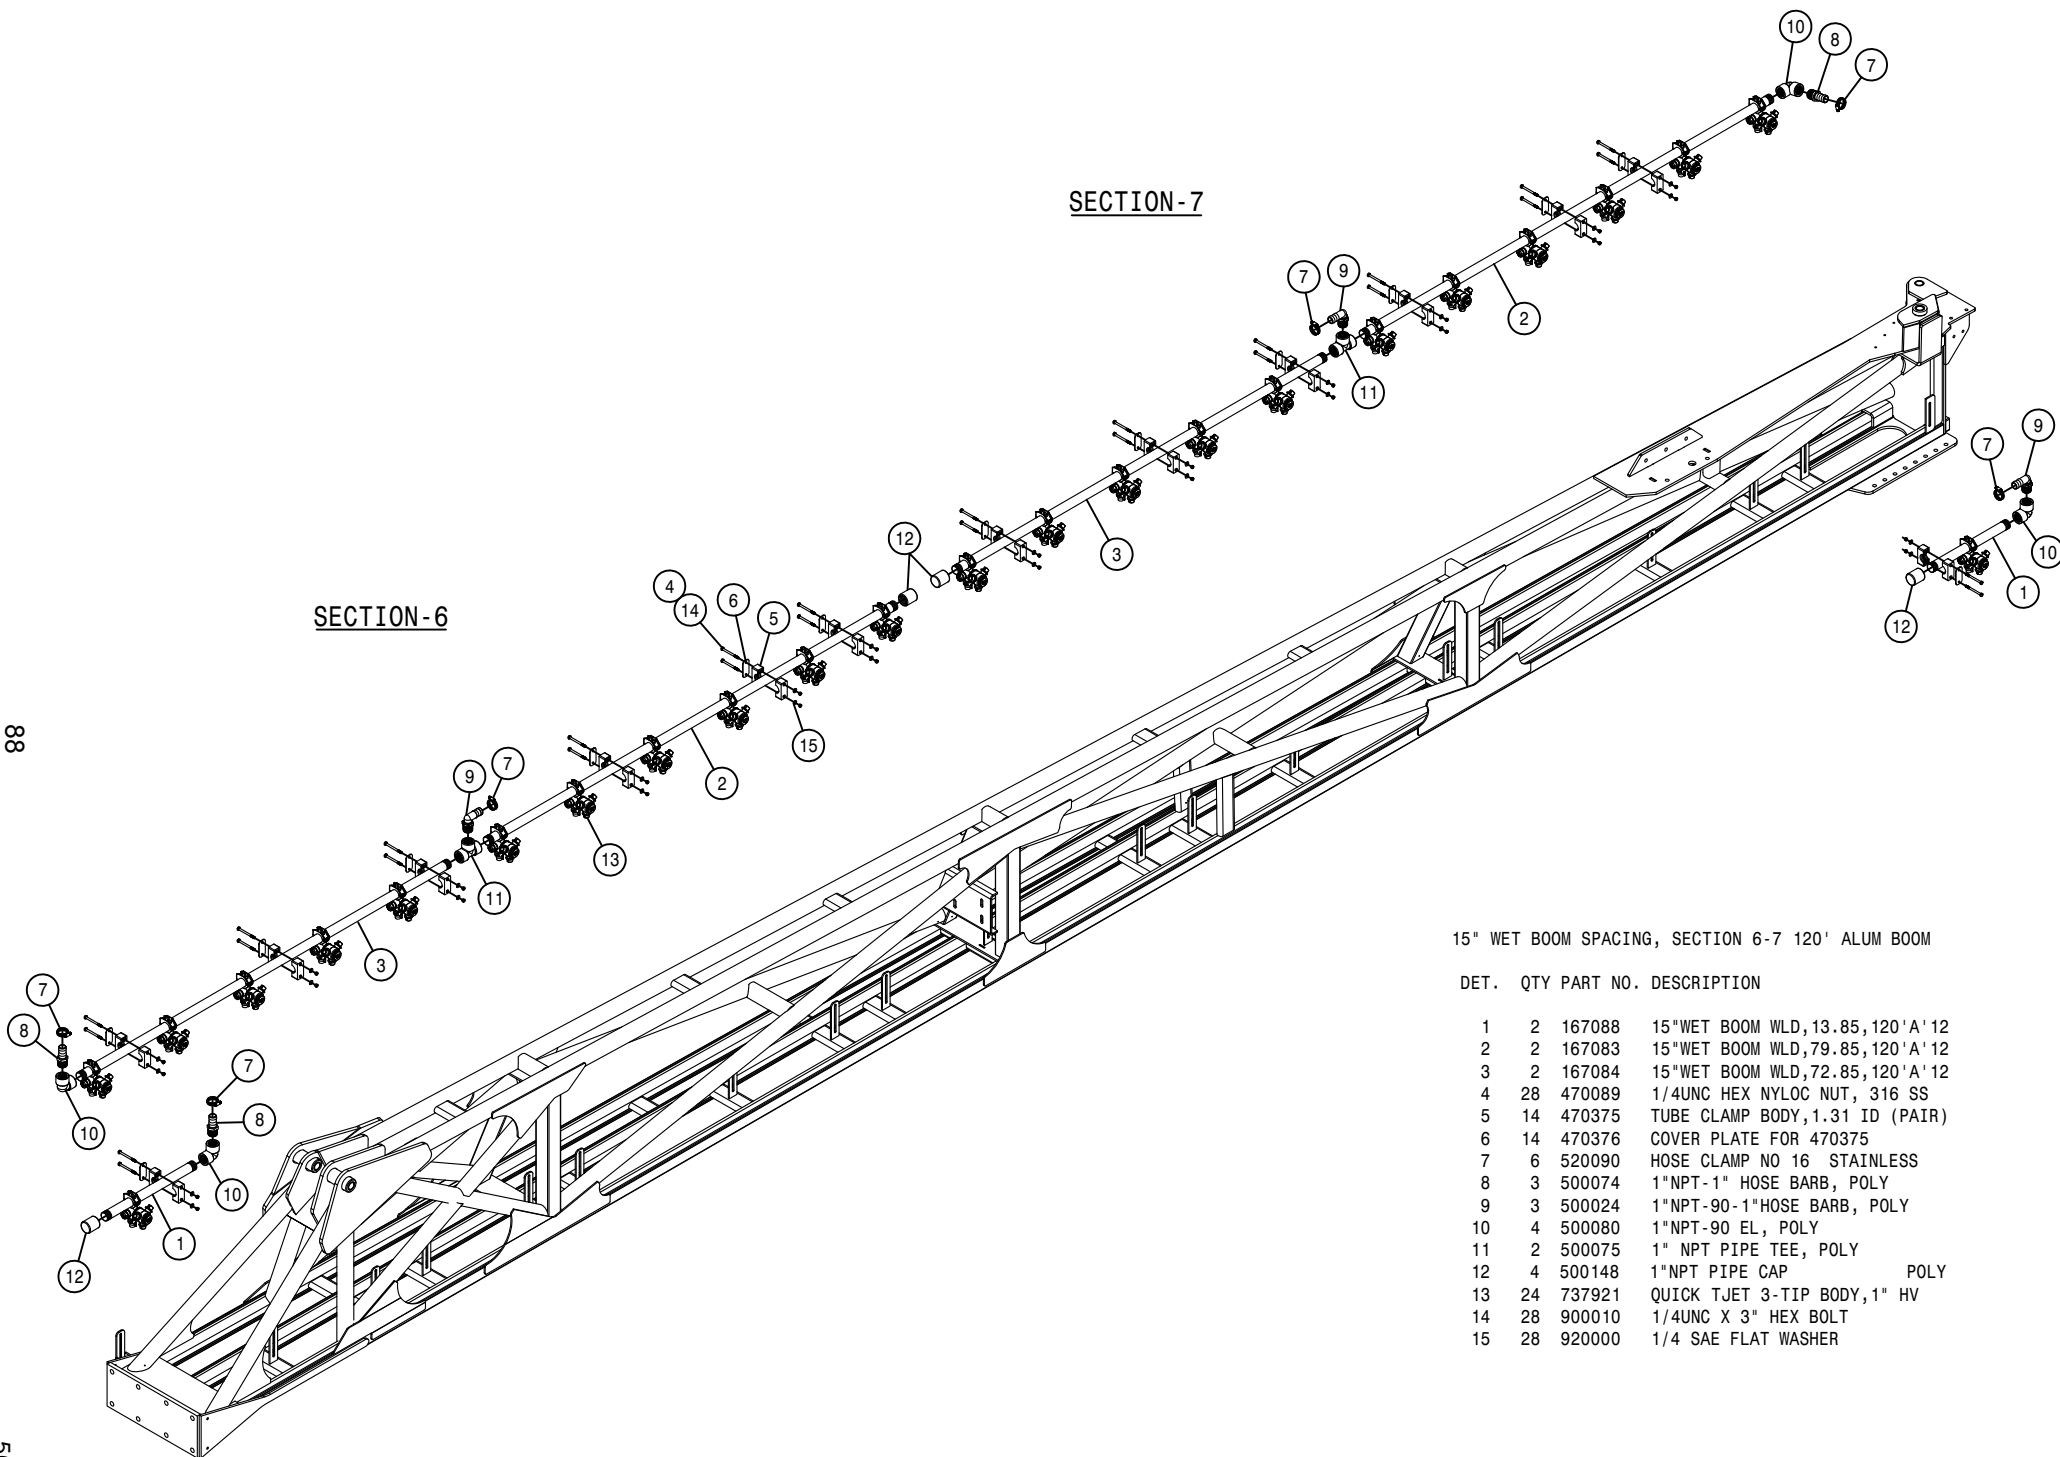

SECTION-7

SECTION-6

15" WET BOOM SPACING, SECTION 6-7 120' ALUM BOOM

DET.	QTY	PART NO.	DESCRIPTION
1	2	167088	15"WET BOOM WLD,13.85,120'A'12
2	2	167083	15"WET BOOM WLD,79.85,120'A'12
3	2	167084	15"WET BOOM WLD,72.85,120'A'12
4	28	470089	1/4UNC HEX NYLOC NUT, 316 SS
5	14	470375	TUBE CLAMP BODY,1.31 ID (PAIR)
6	14	470376	COVER PLATE FOR 470375
7	6	520090	HOSE CLAMP NO 16 STAINLESS
8	3	500074	1"NPT-1" HOSE BARB, POLY
9	3	500024	1"NPT-90-1"HOSE BARB, POLY
10	4	500080	1"NPT-90 EL, POLY
11	2	500075	1" NPT PIPE TEE, POLY
12	4	500148	1"NPT PIPE CAP POLY
13	24	737921	QUICK TJET 3-TIP BODY,1" HV
14	28	900010	1/4UNC X 3" HEX BOLT
15	28	920000	1/4 SAE FLAT WASHER