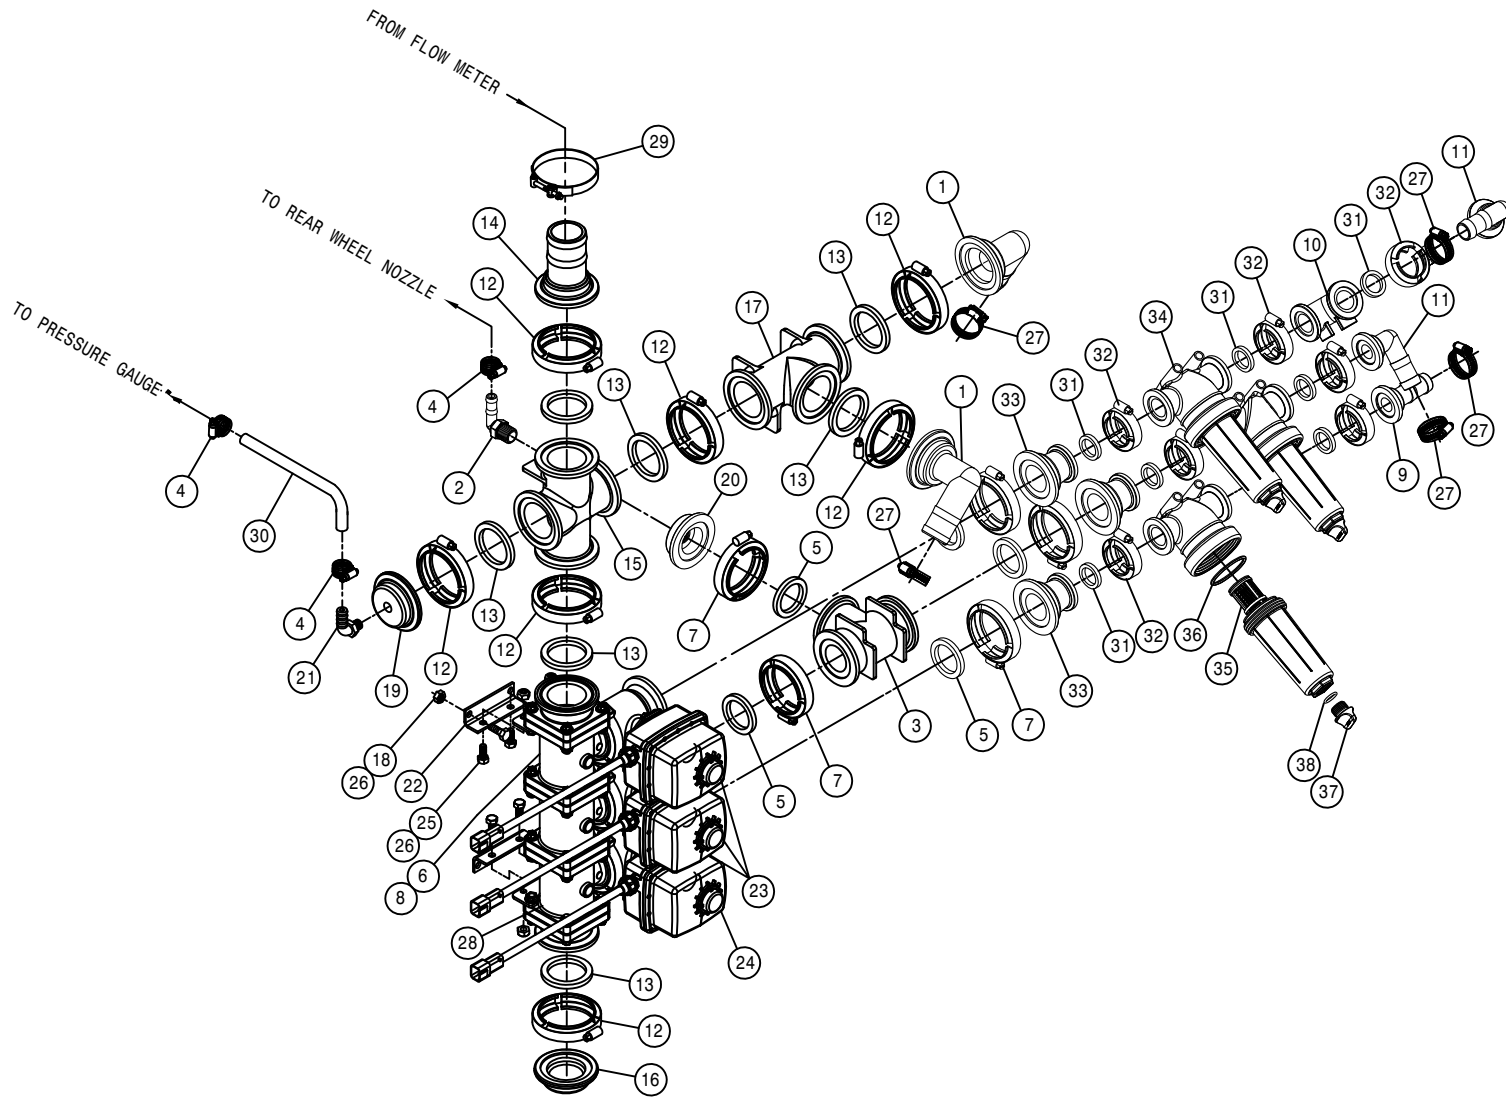

SOLUTION CONTROL VALVE ASSEMBLY 90/100 W/SCREENS

DET.	QTY	PART NO.	DESCRIPTION
1	2	500197	2" FP FLANGE-90-1 1/2 HBARB
2	1	500047	1/2NPT-90-1/2 HOSE BARB, POLY
3	1	500151	2" FLANGE TEE POLY
4	3	520070	HOSE CLAMP NO 8 STAINLESS
5	5	500158	1 1/2" GASKET FOR 2" FLANGE
6	7	696254	O-RING, KZCO FLANGED VALVES
7	5	500160	2" FLANGE CLAMP, S.S.
8	2	696255	END CAP,220 FLANGE VLV 696253
9	1	500171	1" FLANGE-1" HOSE BARB POLY
10	1	500174	1" FLANGE-90-1" FLANGE LBOPOLY
11	2	500173	1" FLANGE-90-1" HOSE BARB POLY
12	7	500194	2"FP FLANGE CLAMP, S.S.
13	7	500195	2"FP FLANGE GASKET EPDM
14	1	500196	2"FP FLANGE-2" HOSE BARB POLY
15	1	500203	2"FP FLANGE CROSS POLY
16	1	500206	2"FP FLANGE PLUG
17	1	500207	2"FP FLANGE TEE POLY
18	4	900065	5/16UNC X 1" HEX BOLT
19	1	500229	2"FP FLANGE PLUG,1/4FNPT POLY
20	1	500224	2" FLANGE PLUG W/1/2"FNPT POLY
21	1	618556	1/4NPT-90-1/2 HOSE BARB,POLY
22	2	690870	SOLU VLV MANIF MT BRKT STS 03
23	3	696260	VALVE, KZCO C2F-55B-M-S9
24	1	696259	VALVE, 3 SECT KZCO 400-3CIM-DJ
25	4	900064	5/16UNC X 3/4 HEX BOLT
26	8	914002	5/16UNC HEX STOVER NUT
27	5	520090	HOSE CLAMP NO 16 STAINLESS
28	3	696269	MANIFOLD SECT,1" (696253/259)
29	1	520141	2.31/2.62 T-BOLT HOSE CLAMP SS
30	1	601634	HOSE, 1/2 X 78 1BR BLK EPDM
31	7	500157	1" FLANGE GASKET EPDM
32	7	500159	1" FLANGE CLAMP, S.S.
33	3	500161	2"FLANGE-1"FLANGE COUPLER,POLY
34	3	690660	LINE T-STRAINER,1"FLG,W/O SCR
35	3	690661	50 MESH SCREEN FOR 690660
36	3	690695	STRAINER GASKET FOR 690660
37	3	690802	CLEAN-OUT PLUG FOR 690660
38	3	690803	O-RING, VITON FOR 690802 PLUG