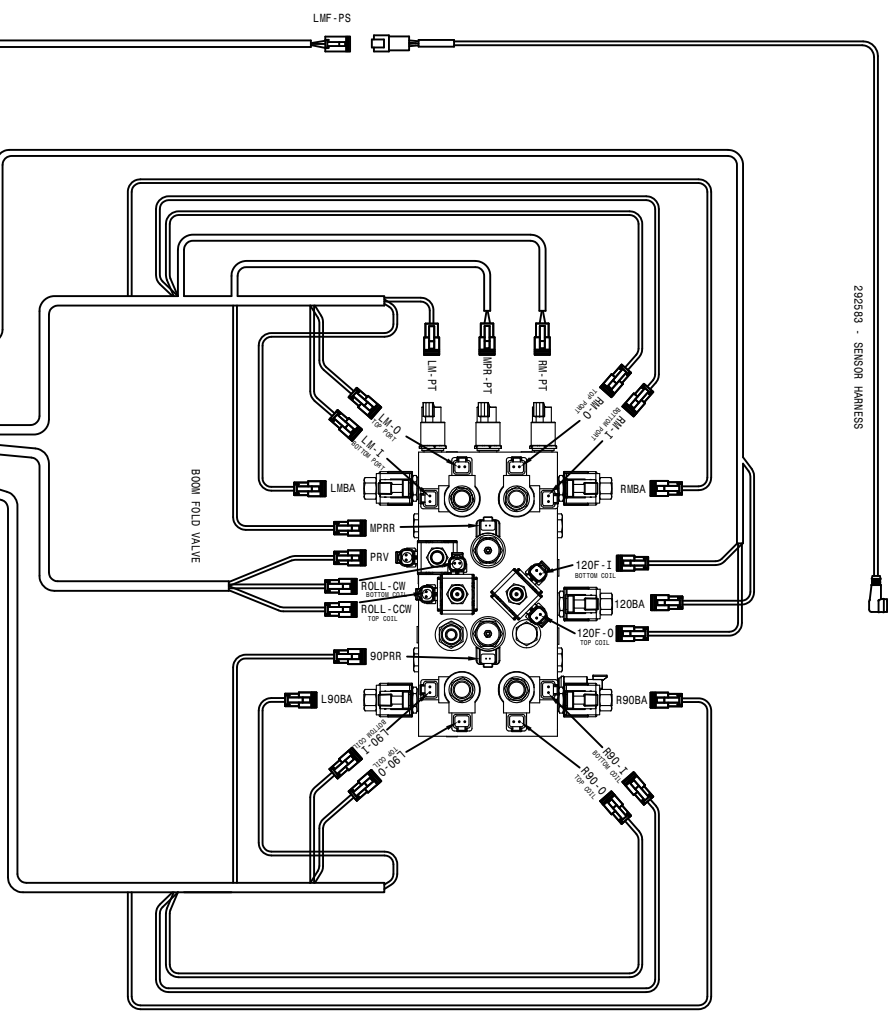

294188 - MAIN CAB ENTRY HARNESS, STS 13
SHEET 5 OF 5

12-20-11 DMT
STS 90' / 100' BOOM WINGING DIAGRAM '13
 SHEET 1 OF 8
 REVISION DATE: **499254**

292583 - SENSOR HARNESS

294173 - AL 120FT BOOM LEFT MAIN HARNESS '12