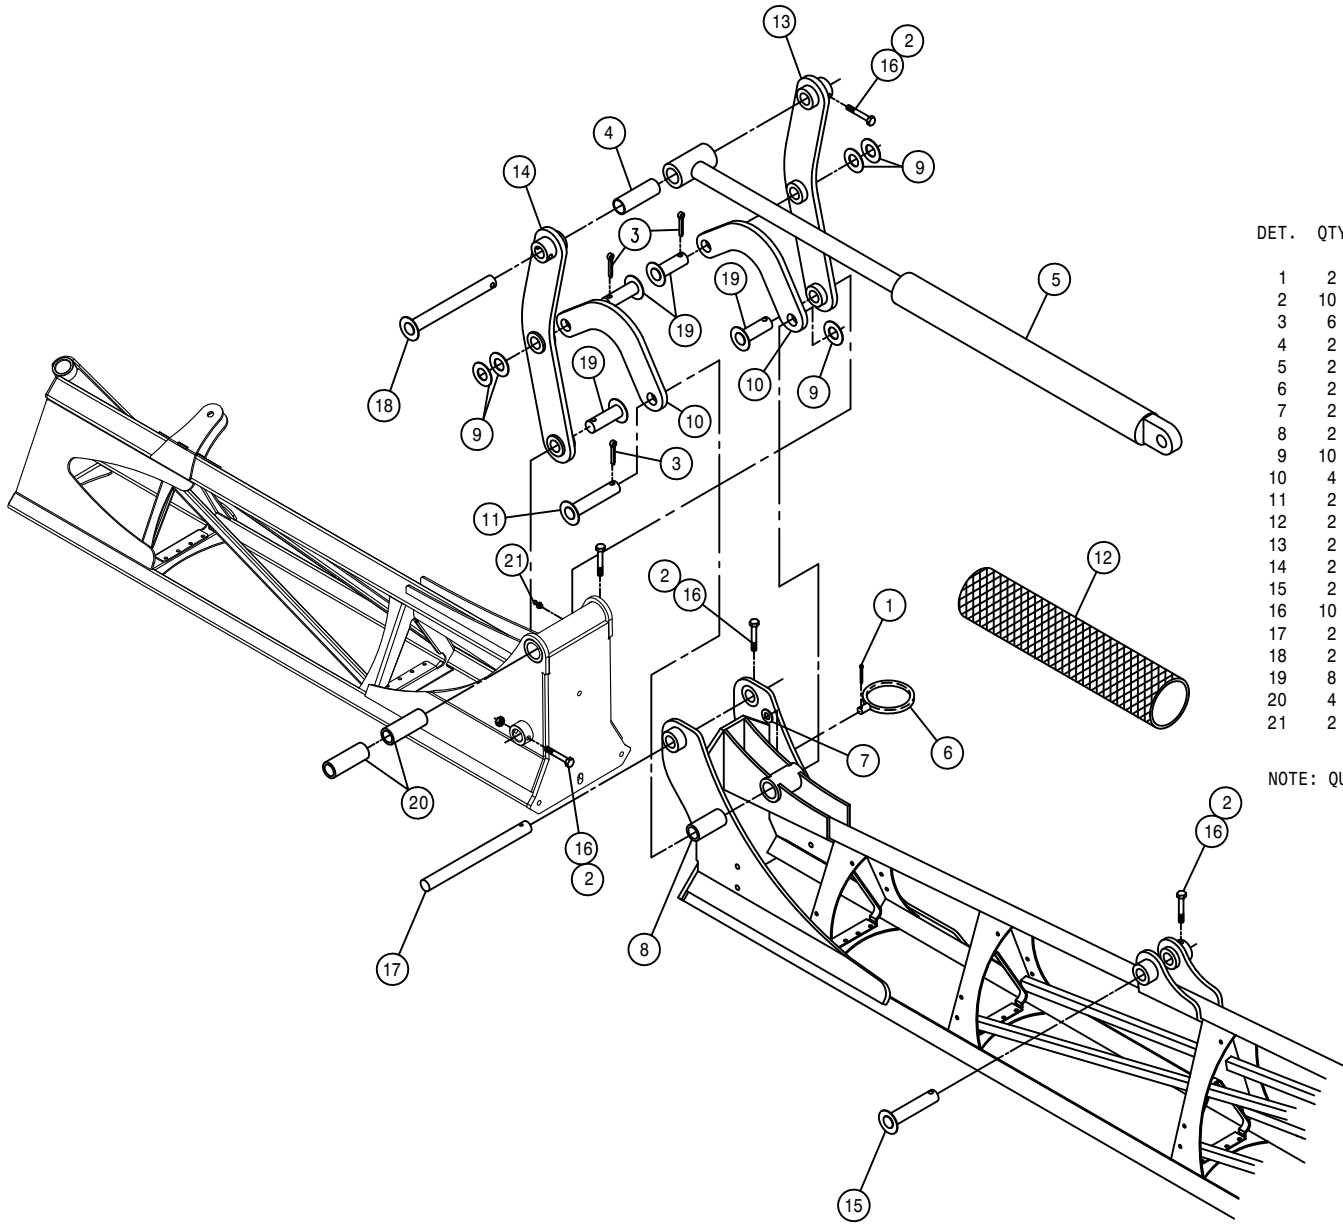

BOOM ASSEMBLY 90/100

DET. QTY PART NO. DESCRIPTION

1	2	164880	INNER BOOM WLD, SECT-1 STS 05
2	1	165800	RH FLDOVR BM WLD,100'SECT-2'10
3	1	165801	LH FLDOVR BM WLD,100'SECT-2'10
4	1	164971	RH BREAKAWAY BM WLD,SCT-3 '13
5	1	164973	LH BREAKAWAY BM WLD,SCT-3 '13
6	1	164970	RH 90' BOOM TIP WLD,SCT-4 '13
7	1	164975	LH 90' BOOM TIP WLD,SCT-4 '13
8	1	165815	RH BRKWAY BM WLD,100'SECT-3'10
9	1	165816	LH BRKWAY BM WLD,100'SECT-3'10

NOTE: QUANTITY LISTED IS FOR ONE MACHINE.

INNER BOOM ASSEMBLY 90/100

DET. QTY PART NO. DESCRIPTION

1	2	164880	INNER BOOM WLD, SECT-1 STS 05
2	32	470473	TUBE CLAMP, HVY DTY .375-.375
3	2	629770	CAPPLUGS CAP,.234 X .500 VINYL
4	2	618618	9/16MJIC-90-9/16FJIC SWIV LBO
5	8	615851	HYD TUBE,MAIN BOOM,STS
6	16	470474	COVER PLATE FOR 470473 CLAMP
7	2	920008	1" SAE FLAT WASHER
8	14	900010	1/4UNC X 3" HEX BOLT
9	16	914000	1/4UNC HEX STOVER NUT
10	2	164515	BOOM HINGE PIN WLD 00
11	2	914002	5/16UNC HEX STOVER NUT
12	2	900032	1/4UNC X 6 1/2" HEX BOLT
13	2	164500	LEVEL CYL PIN WLD,SHAFT END,00
14	2	900073	5/16UNC X 3 1/4 HEX BOLT
15	2	470012	COTTER PIN 5/16 X 2" LG,316 SS

NOTE: QUANTITY LISTED IS FOR ONE MACHINE.

BOOM HINGE ASSEMBLY 90/100

DET.	QTY	PART NO.	DESCRIPTION
1	2	390984	COTTER PIN 1/8 X 1 1/4
2	10	914002	5/16UNC HEX STOVER NUT
3	6	470012	COTTER PIN 5/16 X 2" LG,316 SS
4	2	121108	BEARING,1.00-1.25-3.75 POLYGON
5	2	621562	HYD CYL, 2.25 X 21.00 X 1.380
6	2	164517	HOSE SUPPORT RING WLD 00
7	2	920004	1/2 SAE FLAT WASHER
8	2	121121	BEARING,1.00-1.36-3.60 POLYGON
9	10	920008	1" SAE FLAT WASHER
10	4	164643	XK402 TOP ARM(LEFT) 10.35 CNTR
11	2	165834	PIN WLD, 1.00 X 5.14
12	2	470378	SIDEWINDER SLEEVE,14.06 X 21"
13	2	165836	RH FOLD-OVER BOOMERANG WLD
14	2	165837	LH FOLD-OVER BOOMERANG WLD
15	2	164522	BOOM FOLD CYL PIN WLD 00
16	10	900086	5/16UNC X 2 1/4 HEX BOLT
17	2	164678	BOOM FOLD PIVOT PIN, STS 05
18	2	164520	BOOM CYL PIVOT PIN WLD 00
19	8	164524	BOOMERANG CNTR PVT PIN WLD 00
20	4	121106	BEARING,1.00-1.36-3.70 POLYGON
21	2	471005	GREASE ZERK, 1/4-28 X 1/2