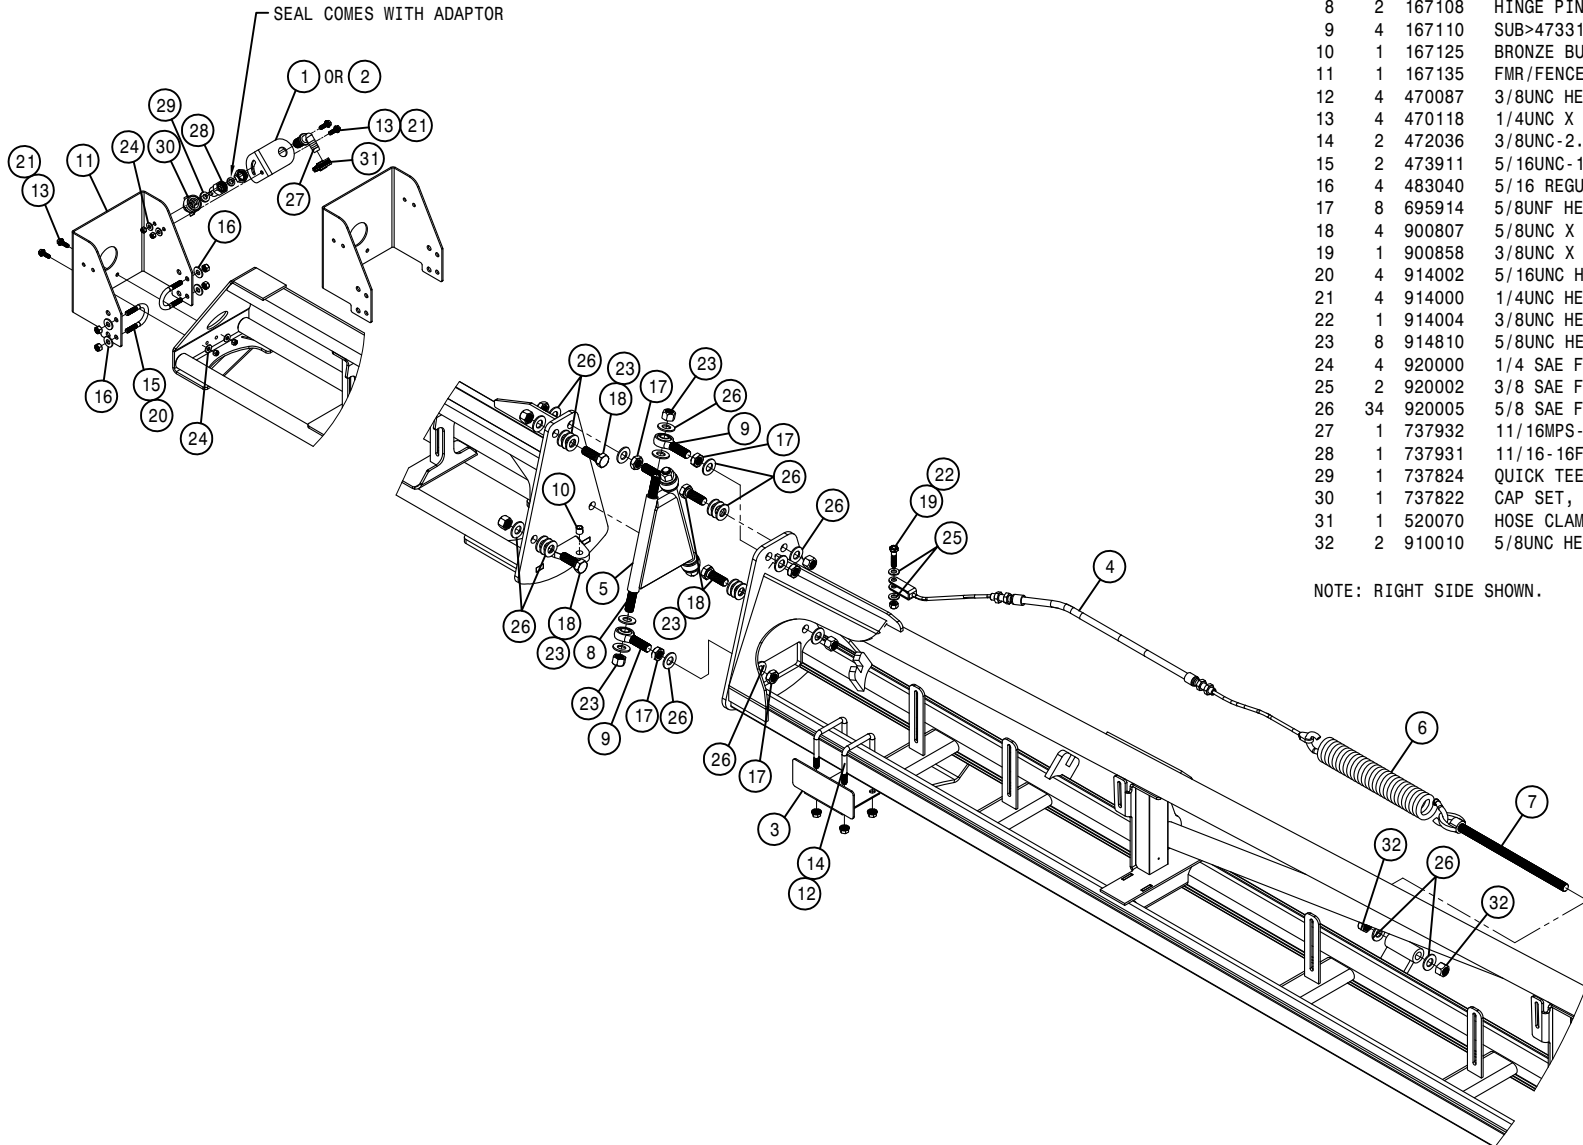

BOOM BREAKAWAY ASSEMBLY 120' ALUM

DET. QTY PART NO. DESCRIPTION

DET.	QTY	PART NO.	DESCRIPTION
1	1	166862	RH FENCE ROW NOZ BRKT, 120'C' 11
2	1	166863	LH FENCE ROW NOZ BRKT, 120'C' 11
3	1	167069	PROX FLAG, SECT1-2 OTR, 120'A' 12
4	1	167092	CABLE, BREAK AWAY 120'A' 12
5	1	167097	A-FRAME WLD 120'A' 12
6	1	167106	SPRING, BREAK AWAY 120'A' 12
7	1	167107	BOOM SPRING ROD ASSY 120'A' 12
8	2	167108	HINGE PIN BREAK AWAY 120'A' 12
9	4	167110	SUB>473318: ROD END, 120'A' 12
10	1	167125	BRONZE BUSH, .500D-.38ID-.50LG
11	1	167135	FMR/FENCE NOZL MT 7.5" 120'A' 12
12	4	470087	3/8UNC HEX SER FLG NUT
13	4	470118	1/4UNC X 3/4 SER FLG BOLT
14	2	472036	3/8UNC-2.63ID-2.88 U-BOLT SQ
15	2	473911	5/16UNC-1.31ID-2.00 U-BOLT
16	4	483040	5/16 REGULAR FLAT WASHER
17	8	695914	5/8UNF HEX JAM NUT SS
18	4	900807	5/8UNC X 1 3/4 HEX BOLT GR8 YZ
19	1	900858	3/8UNC X 1 1/2" HEX BOLT GR8YZ
20	4	914002	5/16UNC HEX STOVER NUT
21	4	914000	1/4UNC HEX STOVER NUT
22	1	914004	3/8UNC HEX STOVER NUT
23	8	914810	5/8UNC HEX STOVER NUT GR8 YZ
24	4	920000	1/4 SAE FLAT WASHER
25	2	920002	3/8 SAE FLAT WASHER
26	34	920005	5/8 SAE FLAT WASHER
27	1	737932	11/16MPS-90-1/2 HBARB NOZLBODY
28	1	737931	11/16-16F-QUICK TJET ADAPTER
29	1	737824	QUICK TEEJET SEAT GASKET
30	1	737822	CAP SET, YELLOW QUICK TEEJET
31	1	520070	HOSE CLAMP NO 8 STAINLESS
32	2	910010	5/8UNC HEX NUT

NOTE: RIGHT SIDE SHOWN.