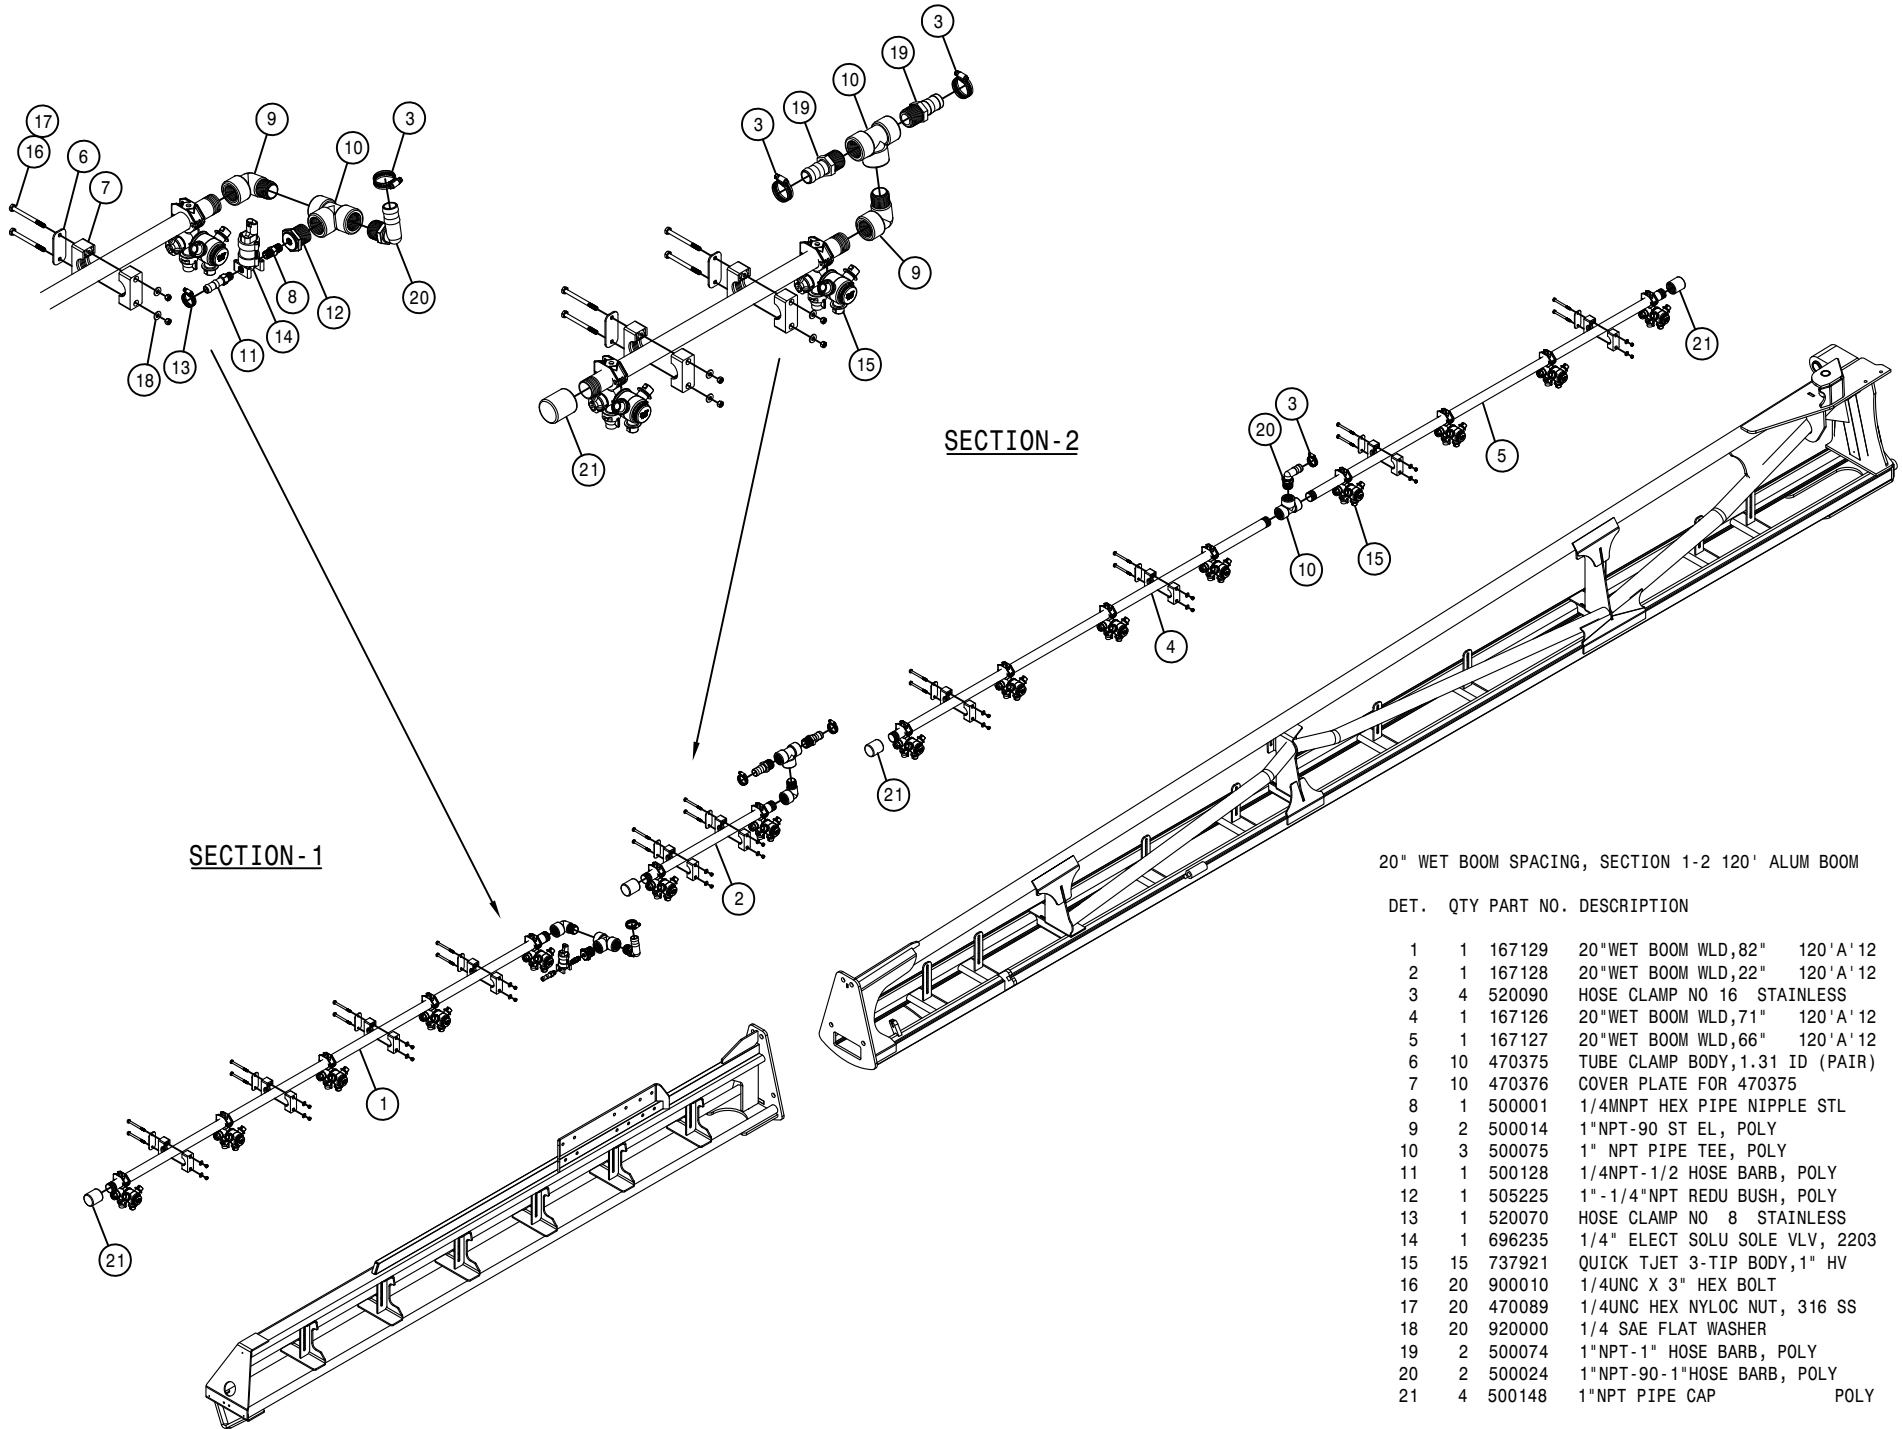

SECTION - 1

SECTION - 2

20" WET BOOM SPACING, SECTION 1-2 120' ALUM BOOM

DET.	QTY	PART NO.	DESCRIPTION
1	1	167129	20"WET BOOM WLD,82" 120'A'12
2	1	167128	20"WET BOOM WLD,22" 120'A'12
3	4	520090	HOSE CLAMP NO 16 STAINLESS
4	1	167126	20"WET BOOM WLD,71" 120'A'12
5	1	167127	20"WET BOOM WLD,66" 120'A'12
6	10	470375	TUBE CLAMP BODY,1.31 ID (PAIR)
7	10	470376	COVER PLATE FOR 470375
8	1	500001	1/4MNPT HEX PIPE NIPPLE STL
9	2	500014	1"NPT-90 ST EL, POLY
10	3	500075	1" NPT PIPE TEE, POLY
11	1	500128	1/4NPT-1/2 HOSE BARB, POLY
12	1	505225	1"-1/4"NPT REDU BUSH, POLY
13	1	520070	HOSE CLAMP NO 8 STAINLESS
14	1	696235	1/4" ELECT SOLU SOLE VLV, 2203
15	15	737921	QUICK TJET 3-TIP BODY,1" HV
16	20	900010	1/4UNC X 3" HEX BOLT
17	20	470089	1/4UNC HEX NYLOC NUT, 316 SS
18	20	920000	1/4 SAE FLAT WASHER
19	2	500074	1"NPT-1" HOSE BARB, POLY
20	2	500024	1"NPT-90-1"HOSE BARB, POLY
21	4	500148	1"NPT PIPE CAP POLY