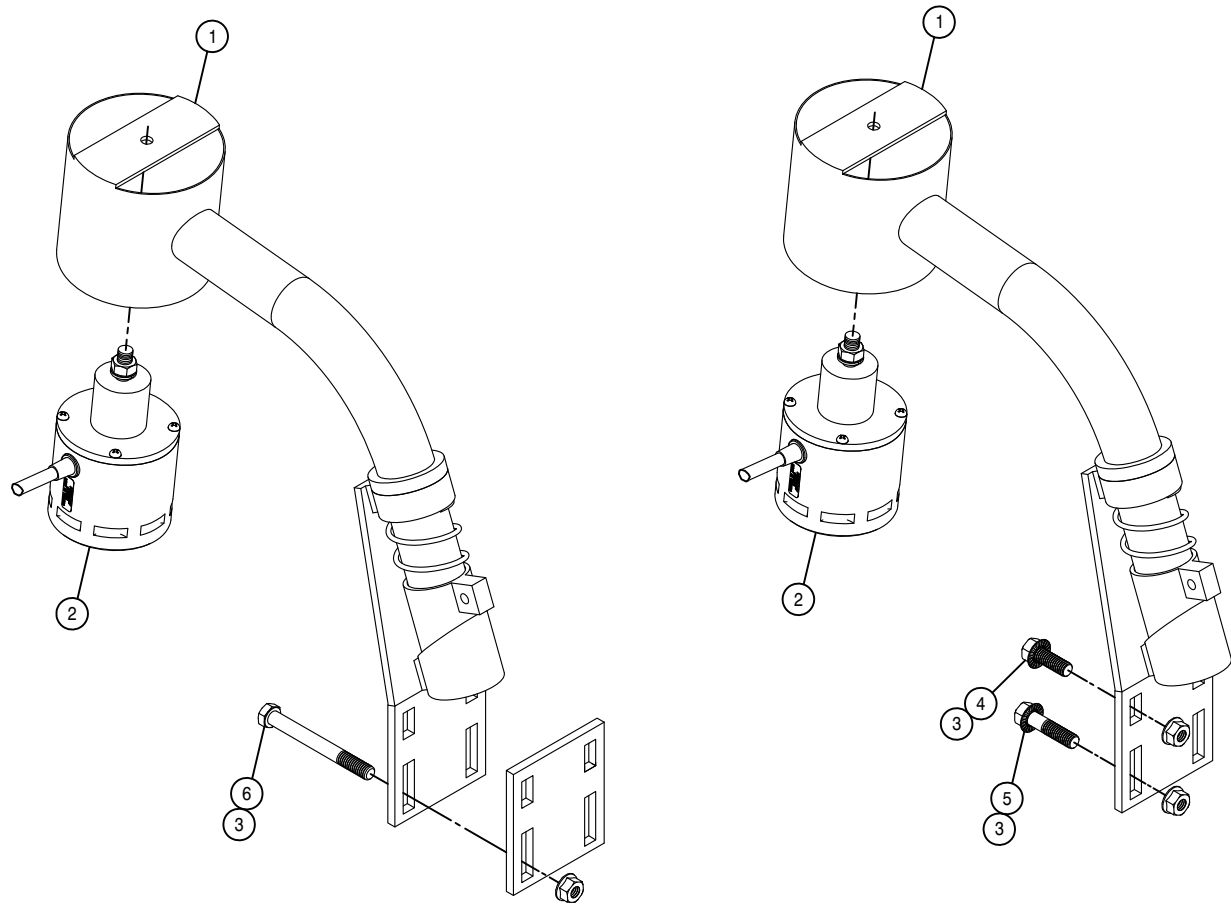

NORAC SENSOR ASSEMBLY

DET. QTY PART NO. DESCRIPTION

1	2	693068	SENSOR MTG BRKT, NORAC
2	2	693113	SENSOR, NORAC UC5 ULTRASONIC
3	8	470087	3/8UNC HEX FLANGE LOCK NUT
4	2	900129	3/8UNC X 1" SERR FLANGE BOLT
5	2	900131	3/8UNC X 1 1/2 HEX BOLT
6	4	900138	3/8UNC X 3 1/2 HEX BOLT