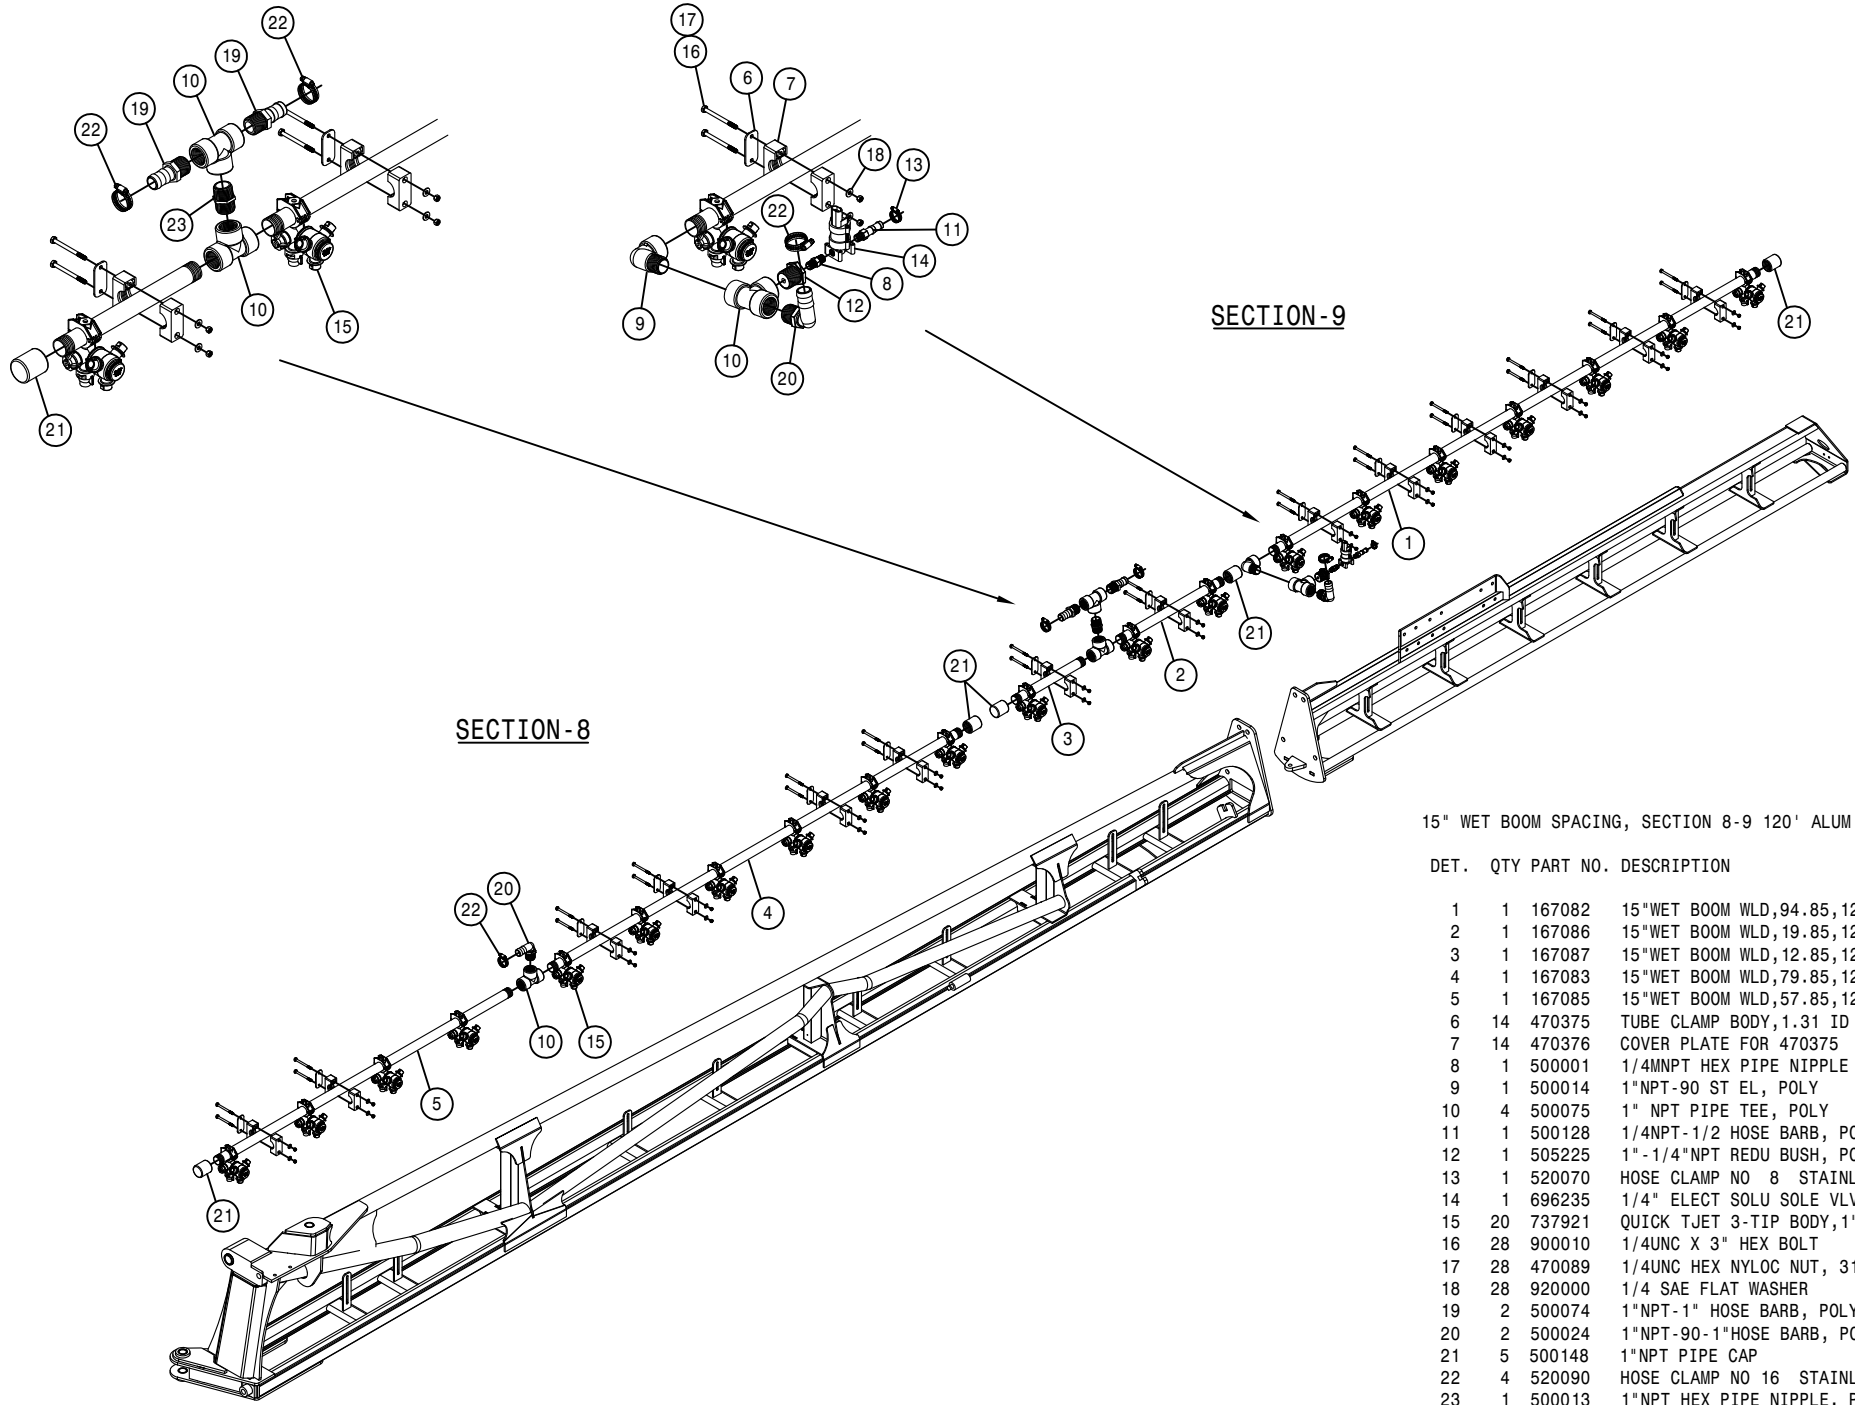

SECTION-8

SECTION-9

15" WET BOOM SPACING, SECTION 8-9 120' ALUM BOOM

DET.	QTY	PART NO.	DESCRIPTION
1	1	167082	15"WET BOOM WLD,94.85,120'A'12
2	1	167086	15"WET BOOM WLD,19.85,120'A'12
3	1	167087	15"WET BOOM WLD,12.85,120'A'12
4	1	167083	15"WET BOOM WLD,79.85,120'A'12
5	1	167085	15"WET BOOM WLD,57.85,120'A'12
6	14	470375	TUBE CLAMP BODY,1.31 ID (PAIR)
7	14	470376	COVER PLATE FOR 470375
8	1	500001	1/4MNPT HEX PIPE NIPPLE STL
9	1	500014	1"NPT-90 ST EL, POLY
10	4	500075	1" NPT PIPE TEE, POLY
11	1	500128	1/4NPT-1/2 HOSE BARB, POLY
12	1	505225	1"-1/4"NPT REDU BUSH, POLY
13	1	520070	HOSE CLAMP NO 8 STAINLESS
14	1	696235	1/4" ELECT SOLU SOLE VLV, 2203
15	20	737921	QUICK TJET 3-TIP BODY,1" HV
16	28	900010	1/4UNC X 3" HEX BOLT
17	28	470089	1/4UNC HEX NYLOC NUT, 316 SS
18	28	920000	1/4 SAE FLAT WASHER
19	2	500074	1"NPT-1" HOSE BARB, POLY
20	2	500024	1"NPT-90-1"HOSE BARB, POLY
21	5	500148	1"NPT PIPE CAP POLY
22	4	520090	HOSE CLAMP NO 16 STAINLESS
23	1	500013	1"NPT HEX PIPE NIPPLE, POLY