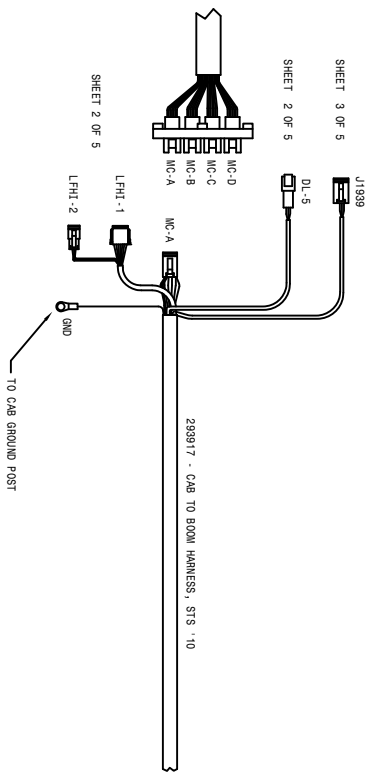

294188 - MAIN CAB ENTRY HARNESS, STS 13
SHEET 5 OF 5