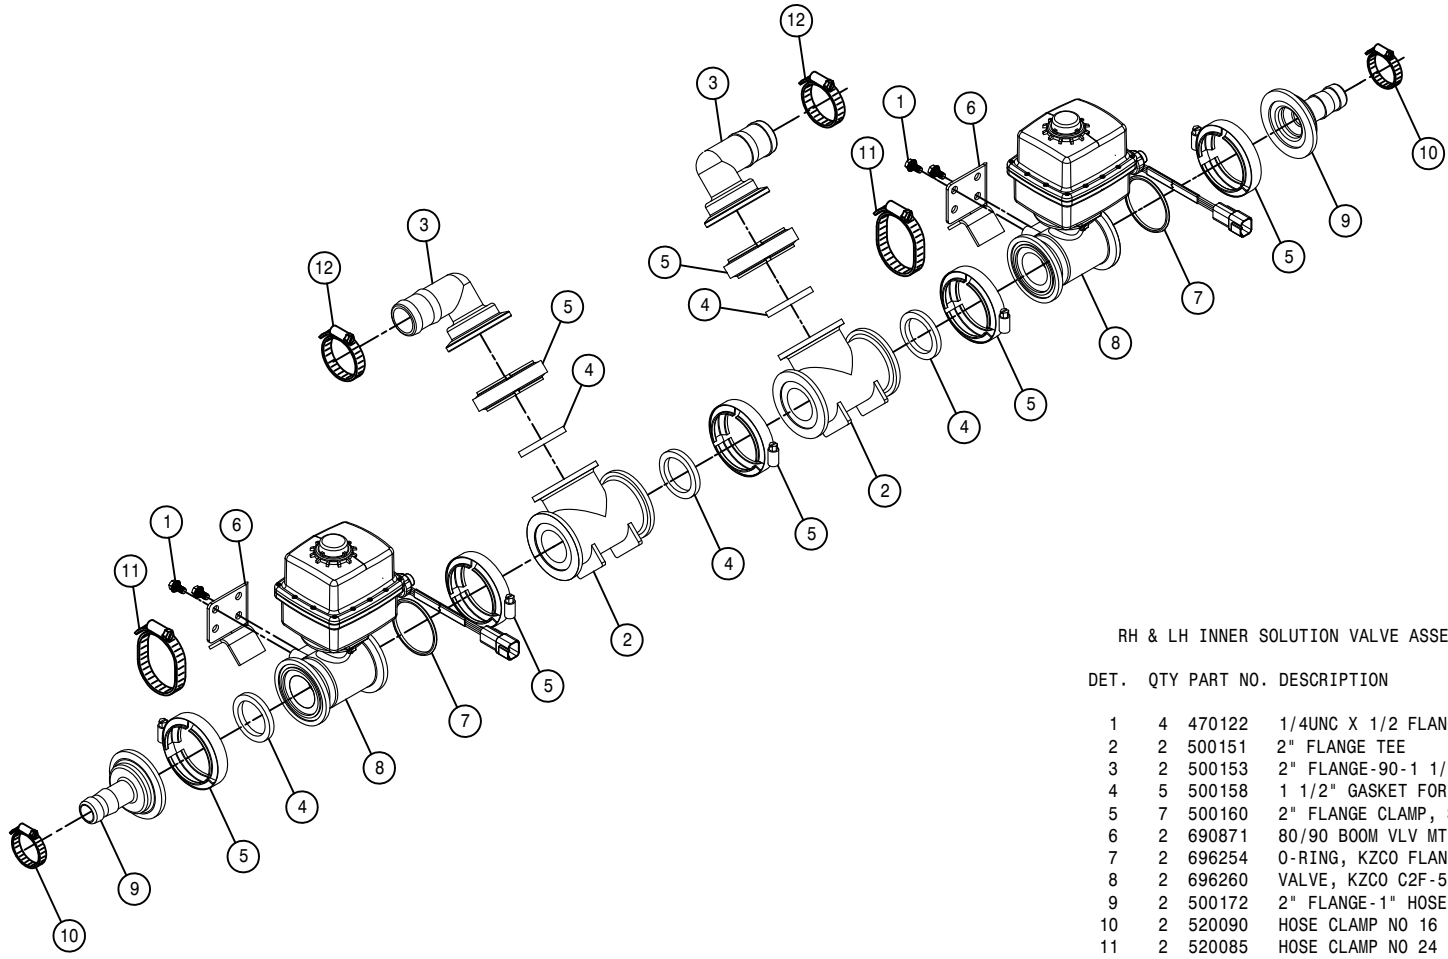

RH & LH INNER SOLUTION VALVE ASSEMBLY 90/100

DET. QTY PART NO. DESCRIPTION

1	4	470122	1/4UNC X 1/2 FLANGE HEX BOLT
2	2	500151	2" FLANGE TEE POLY
3	2	500153	2" FLANGE-90-1 1/2 HBARB POLY
4	5	500158	1 1/2" GASKET FOR 2" FLANGE
5	7	500160	2" FLANGE CLAMP, S.S.
6	2	690871	80/90 BOOM VLV MT WLD 03
7	2	696254	O-RING, KZCO FLANGED VALVES
8	2	696260	VALVE, KZCO C2F-55B-M-S9
9	2	500172	2" FLANGE-1" HOSE BARB POLY
10	2	520090	HOSE CLAMP NO 16 STAINLESS
11	2	520085	HOSE CLAMP NO 24 STAINLESS
12	2	520067	HOSE CLAMP NO 28 STAINLESS