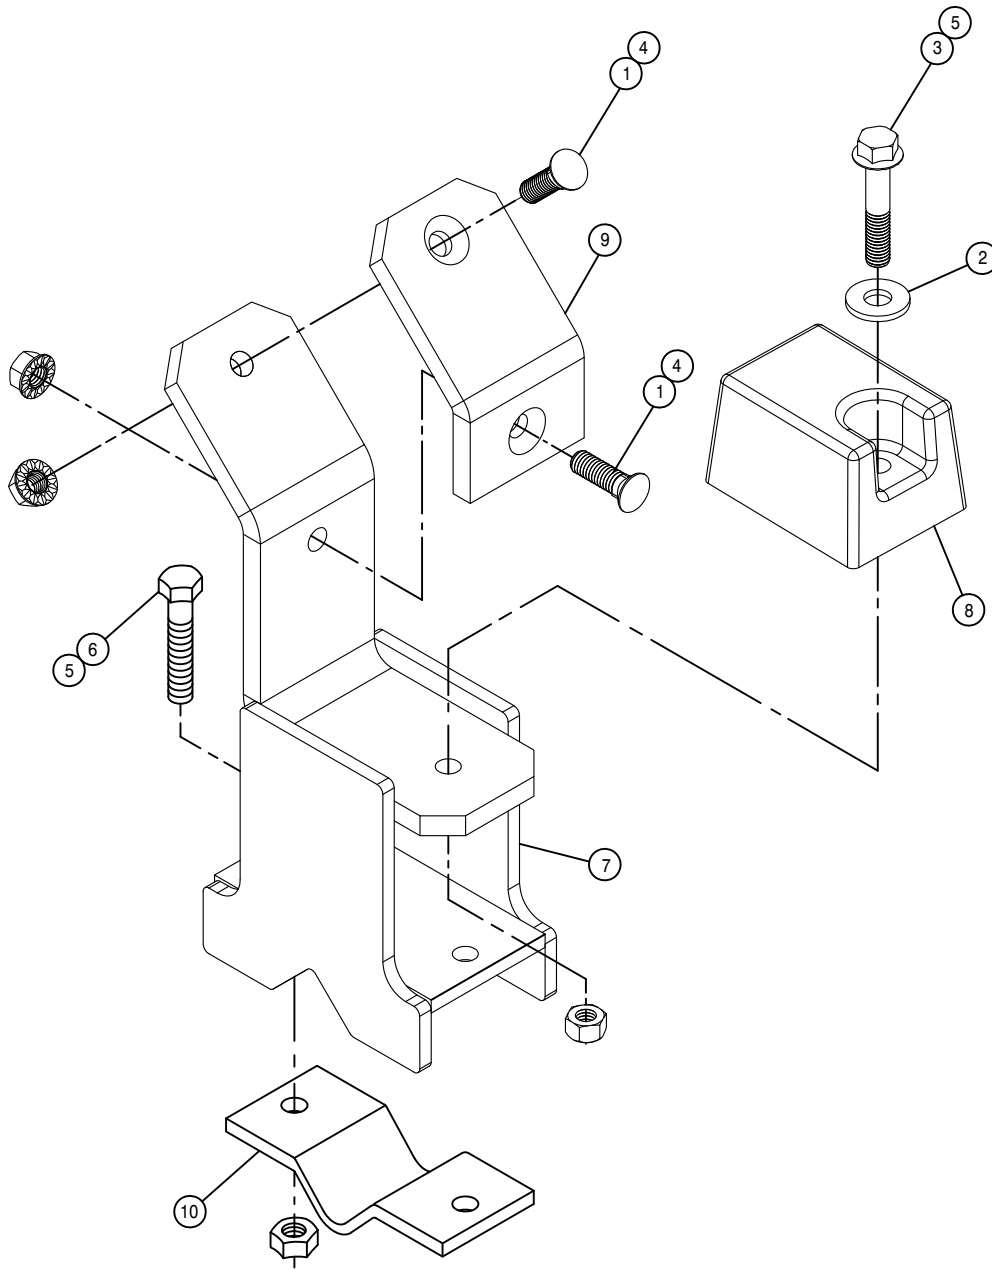

OUTER BOOM FOLD CYLINDER ASSEMBLY 90/100

DET.	QTY	PART NO.	DESCRIPTION
1	1	121108	BEARING,1.00-1.25-3.75 POLYGON
2	2	618688	9/16MJ-90-9/16MOR .025 CHK VLV
3	1	621562	HYD CYL, 2.25 X 21.00 X 1.380
4	1	621563	REPAIR KIT, HYD CYL 621562

BOOM SUPPORT CRADLE ASSEMBLY 90/100

DET. QTY PART NO. DESCRIPTION

1	2	470328	3/8UNC X 1 1/4 #3HD PLOW BOLT
2	1	483043	3/8 REGULAR FLAT WASHER
3	1	900133	3/8UNC X 2" SERR FLANGE BOLT
4	2	470087	3/8UNC HEX FLANGE LOCK NUT
5	3	914004	3/8UNC HEX STOVER NUT
6	2	900170	3/8UNC X 2 1/4 SER FLANGE BOLT
7	1	164811	BOOM SUPP CRADLE WLD,80/90' 04
8	1	164541	BOOM SUPPORT PAD 00
9	1	164542	BOOM SUPPORT CRADLE PAD 00
10	1	164543	BOOM SUPPORT KEEPER 00