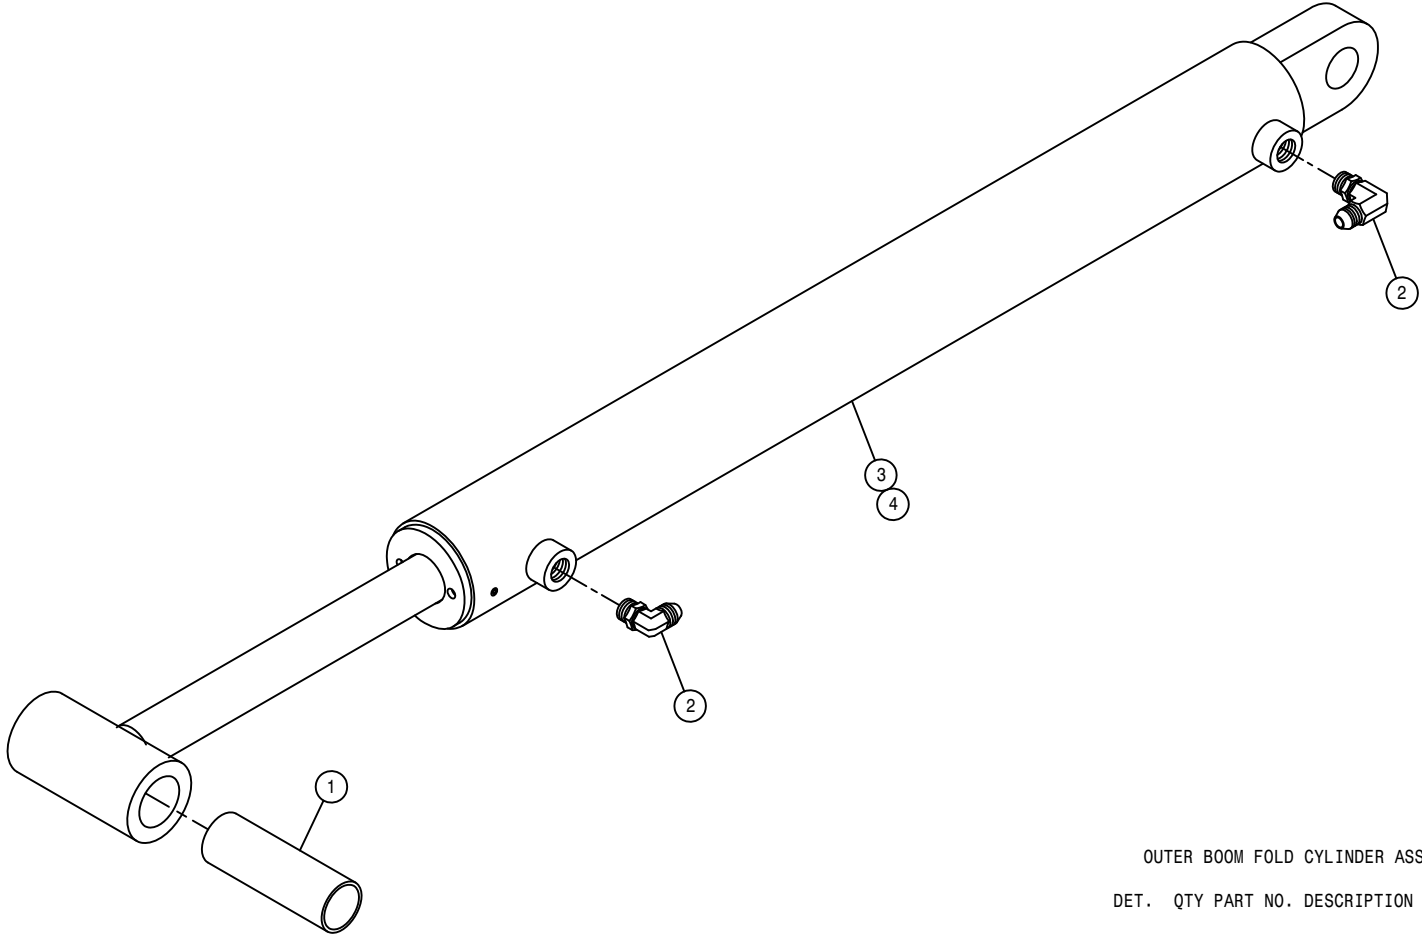

OUTER BOOM FOLD CYLINDER ASSEMBLY 90/100

DET.	QTY	PART NO.	DESCRIPTION
1	1	121108	BEARING,1.00-1.25-3.75 POLYGON
2	2	618688	9/16MJ-90-9/16MOR .025 CHK VLV
3	1	621562	HYD CYL, 2.25 X 21.00 X 1.380
4	1	621563	REPAIR KIT, HYD CYL 621562