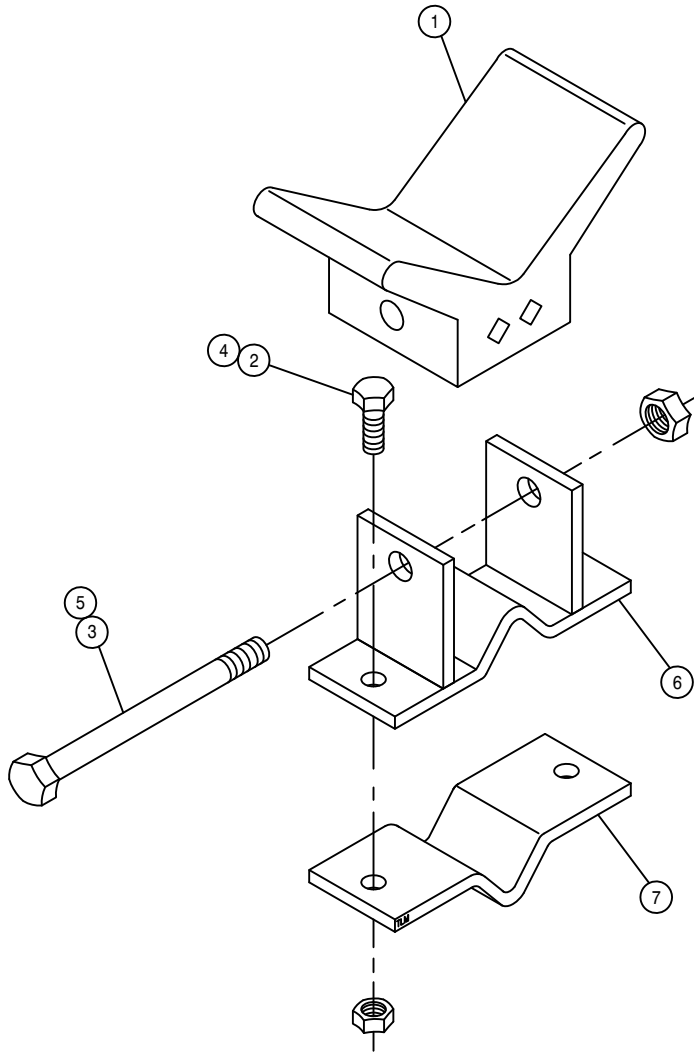

BOOM BREAKAWAY CYLINDER ASSEMBLY 90/100

DET. QTY PART NO. DESCRIPTION

1	1	607540	KICK-DOWN RELIEF VALVE, 800PSI
2	1	614752	RESTRICTOR BR TEE ASSY, .042DIA
3	1	617054	04-451TC-06FJX-06FJX-11 H/A
4	1	618119	9/16MJIC-90-9/16MOR LBO
5	1	618629	9/16MOR BRANCH TEE-9/16MJIC
6	1	618668	9/16FJIC SWIV-9/16MOR ADPTR
7	1	621590	HYD CYL, 1.50 X 10.88 X .875
8	1	621591	REPAIR KIT, HYD CYL 621590

BOOM SUPPORT CRADLE ASSEMBLY 90/100

DET. QTY PART NO. DESCRIPTION

1	2	470328	3/8UNC X 1 1/4 #3HD PLOW BOLT
2	1	483043	3/8 REGULAR FLAT WASHER
3	1	900133	3/8UNC X 2" SERR FLANGE BOLT
4	2	470087	3/8UNC HEX FLANGE LOCK NUT
5	3	914004	3/8UNC HEX STOVER NUT
6	2	900170	3/8UNC X 2 1/4 SER FLANGE BOLT
7	1	164811	BOOM SUPP CRADLE WLD,80/90' 04
8	1	164541	BOOM SUPPORT PAD 00
9	1	164542	BOOM SUPPORT CRADLE PAD 00
10	1	164543	BOOM SUPPORT KEEPER 00