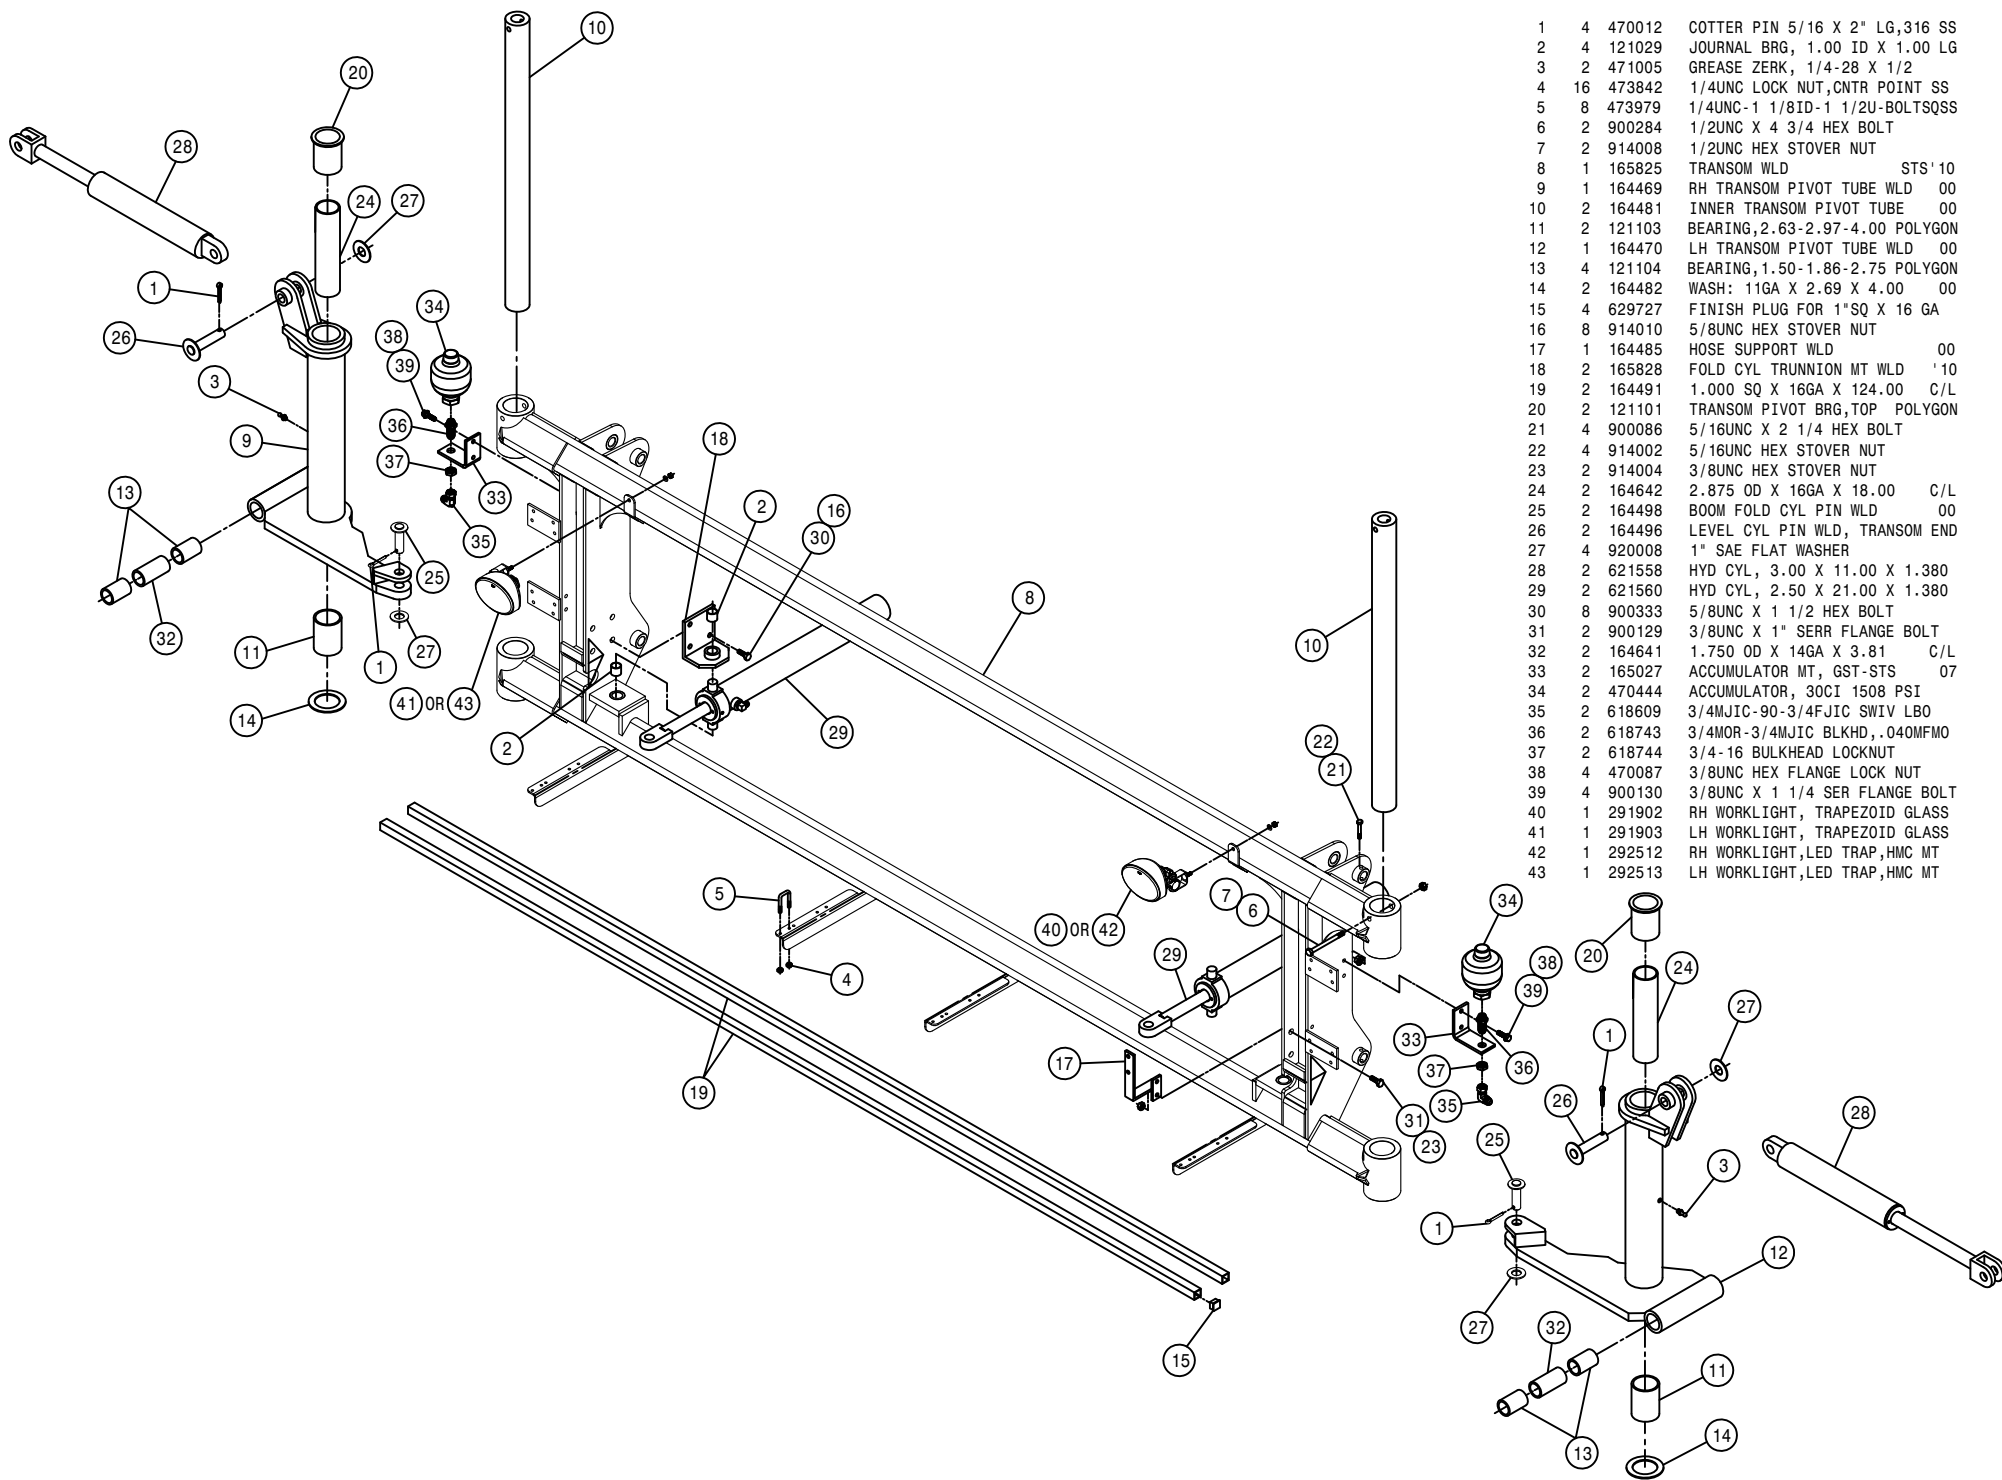

DET.	QTY	PART NO.	DESCRIPTION
1	4	470012	COTTER PIN 5/16 X 2" LG,316 SS
2	4	121029	JOURNAL BRG, 1.00 ID X 1.00 LG
3	2	471005	GREASE ZERK, 1/4-28 X 1/2
4	16	473842	1/4UNC LOCK NUT,CNTR POINT SS
5	8	473979	1/4UNC-1 1/8ID-1 1/2U-BOLTSQSS
6	2	900284	1/2UNC X 4 3/4 HEX BOLT
7	2	914008	1/2UNC HEX STOVER NUT
8	1	165825	TRANSOM WLD STS' 10
9	1	164469	RH TRANSOM PIVOT TUBE WLD 00
10	2	164481	INNER TRANSOM PIVOT TUBE 00
11	2	121103	BEARING,2.63-2.97-4.00 POLYGON
12	1	164470	LH TRANSOM PIVOT TUBE WLD 00
13	4	121104	BEARING,1.50-1.86-2.75 POLYGON
14	2	164482	WASH: 11GA X 2.69 X 4.00 00
15	4	629727	FINISH PLUG FOR 1"SQ X 16 GA
16	8	914010	5/8UNC HEX STOVER NUT
17	1	164485	HOSE SUPPORT WLD 00
18	2	165828	FOLD CYL TRUNNION MT WLD '10
19	2	164491	1.000 SQ X 16GA X 124.00 C/L
20	2	121101	TRANSOM PIVOT BRG, TOP POLYGON
21	4	900086	5/16UNC X 2 1/4 HEX BOLT
22	4	914002	5/16UNC HEX STOVER NUT
23	2	914004	3/8UNC HEX STOVER NUT
24	2	164642	2.875 OD X 16GA X 18.00 C/L
25	2	164498	BOOM FOLD CYL PIN WLD 00
26	2	164496	LEVEL CYL PIN WLD, TRANSOM END
27	4	920008	1" SAE FLAT WASHER
28	2	621558	HYD CYL, 3.00 X 11.00 X 1.380
29	2	621560	HYD CYL, 2.50 X 21.00 X 1.380
30	8	900333	5/8UNC X 1 1/2 HEX BOLT
31	2	900129	3/8UNC X 1" SERR FLANGE BOLT
32	2	164641	1.750 OD X 14GA X 3.81 C/L
33	2	165027	ACCUMULATOR MT, GST-ST5 07
34	2	470444	ACCUMULATOR, 30CI 1508 PSI
35	2	618609	3/4MJIC-90-3/4FJIC SWIV LBO
36	2	618743	3/4MOR-3/4MJIC BLKHD,.040MFMO
37	2	618744	3/4-16 BULKHEAD LOCKNUT
38	4	470087	3/8UNC HEX FLANGE LOCK NUT
39	4	900130	3/8UNC X 1 1/4 SER FLANGE BOLT
40	1	291902	RH WORKLIGHT, TRAPEZOID GLASS
41	1	291903	LH WORKLIGHT, TRAPEZOID GLASS
42	1	292512	RH WORKLIGHT,LED TRAP,HMC MT
43	1	292513	LH WORKLIGHT,LED TRAP,HMC MT

4