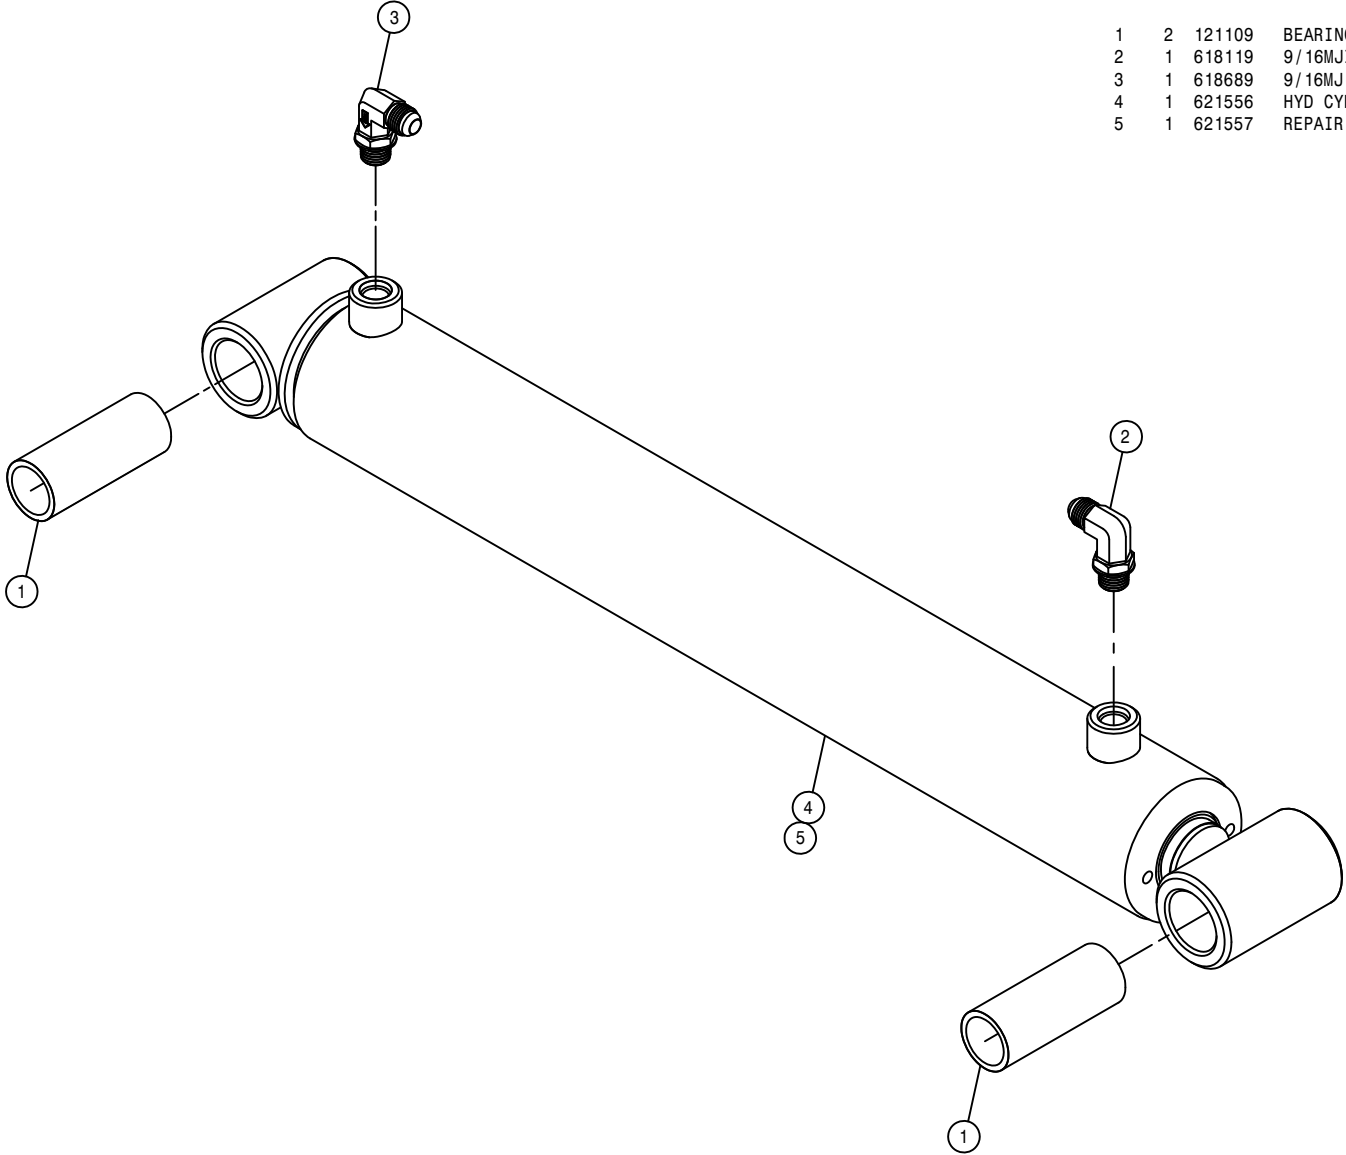

NOTE: QUANTITY LISTED IS FOR ONE MACHINE.

11

560011

LIFT CYLINDER ASSEMBLY 90/100

DET.	QTY	PART NO.	DESCRIPTION
1	2	121109	BEARING,1.00-1.25-3.13 POLYGON
2	1	618119	9/16MJIC-90-9/16MOR LBO
3	1	618689	9/16MJ-90-9/16MOR .042 CHK VLV
4	1	621556	HYD CYL, 2.50 X 18.00 X 1.500
5	1	621557	REPAIR KIT,HYD CYL 621556