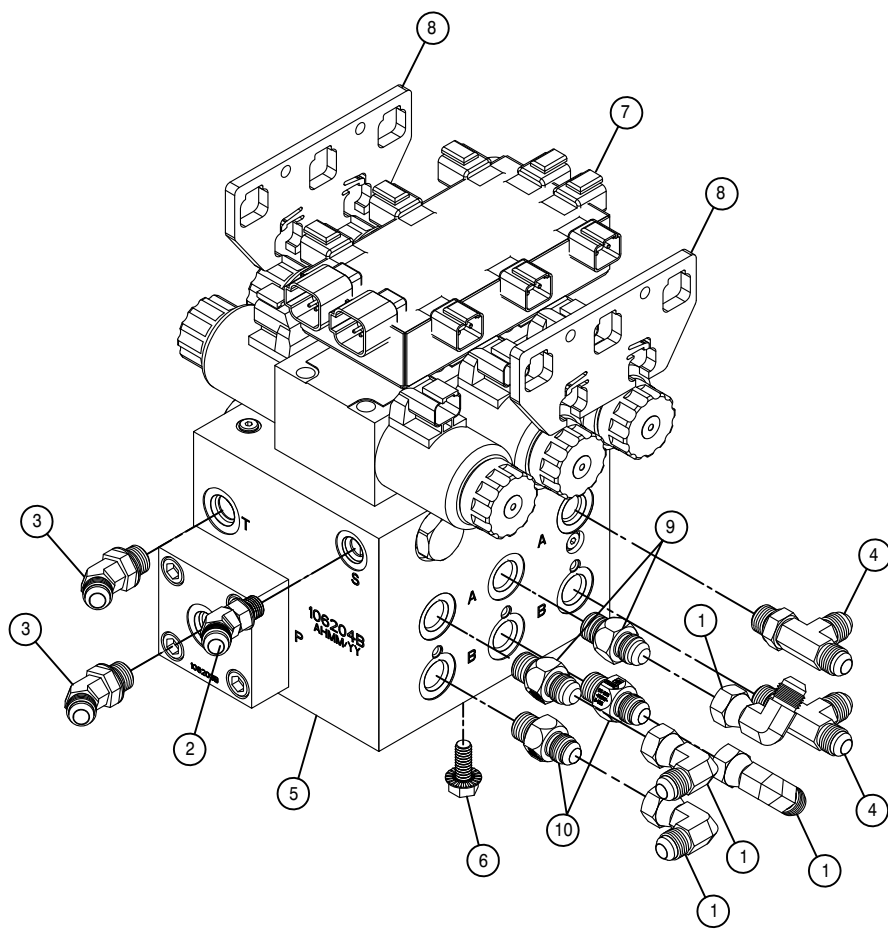

FOLD CONTROL VALVE ASSEMBLY 120'

DET. QTY PART NO. DESCRIPTION

1	3	606347	PRESSURE TRANSDUCER,7500PSI
2	1	606510	FOLD CTRL VALVE,
3	1	611125	3/4MJIC-3/4MOR ADPTR
4	3	618119	9/16MJIC-90-9/16MOR LBO
5	6	618126	9/16MJIC-9/16MOR ADPTR
6	1	618440	9/16MJIC-90-9/16MOR EX LG LBO
7	1	618444	9/16MOR RUN TEE-9/16MJIC
8	1	618451	3/4FJIC SW RUN TEE-3/4MJIC
9	4	900128	3/8UNC X 3/4 HEX BOLT
10	1	618494	3/4MOR RUN TEE-3/4MJIC
11	2	618735	9/16JIC .062 ORIFICE ADPTR
12	11	618754	9/16MOR PLUG, HEX SOCKET
13	1	166871	MANIFLD GUARD WLD, 120'C'11
14	4	470233	5/16UNC X 3/4 FLANGE HEX BOLT
15	4	470381	5/16-18 NUTSERT .027-.150 STL