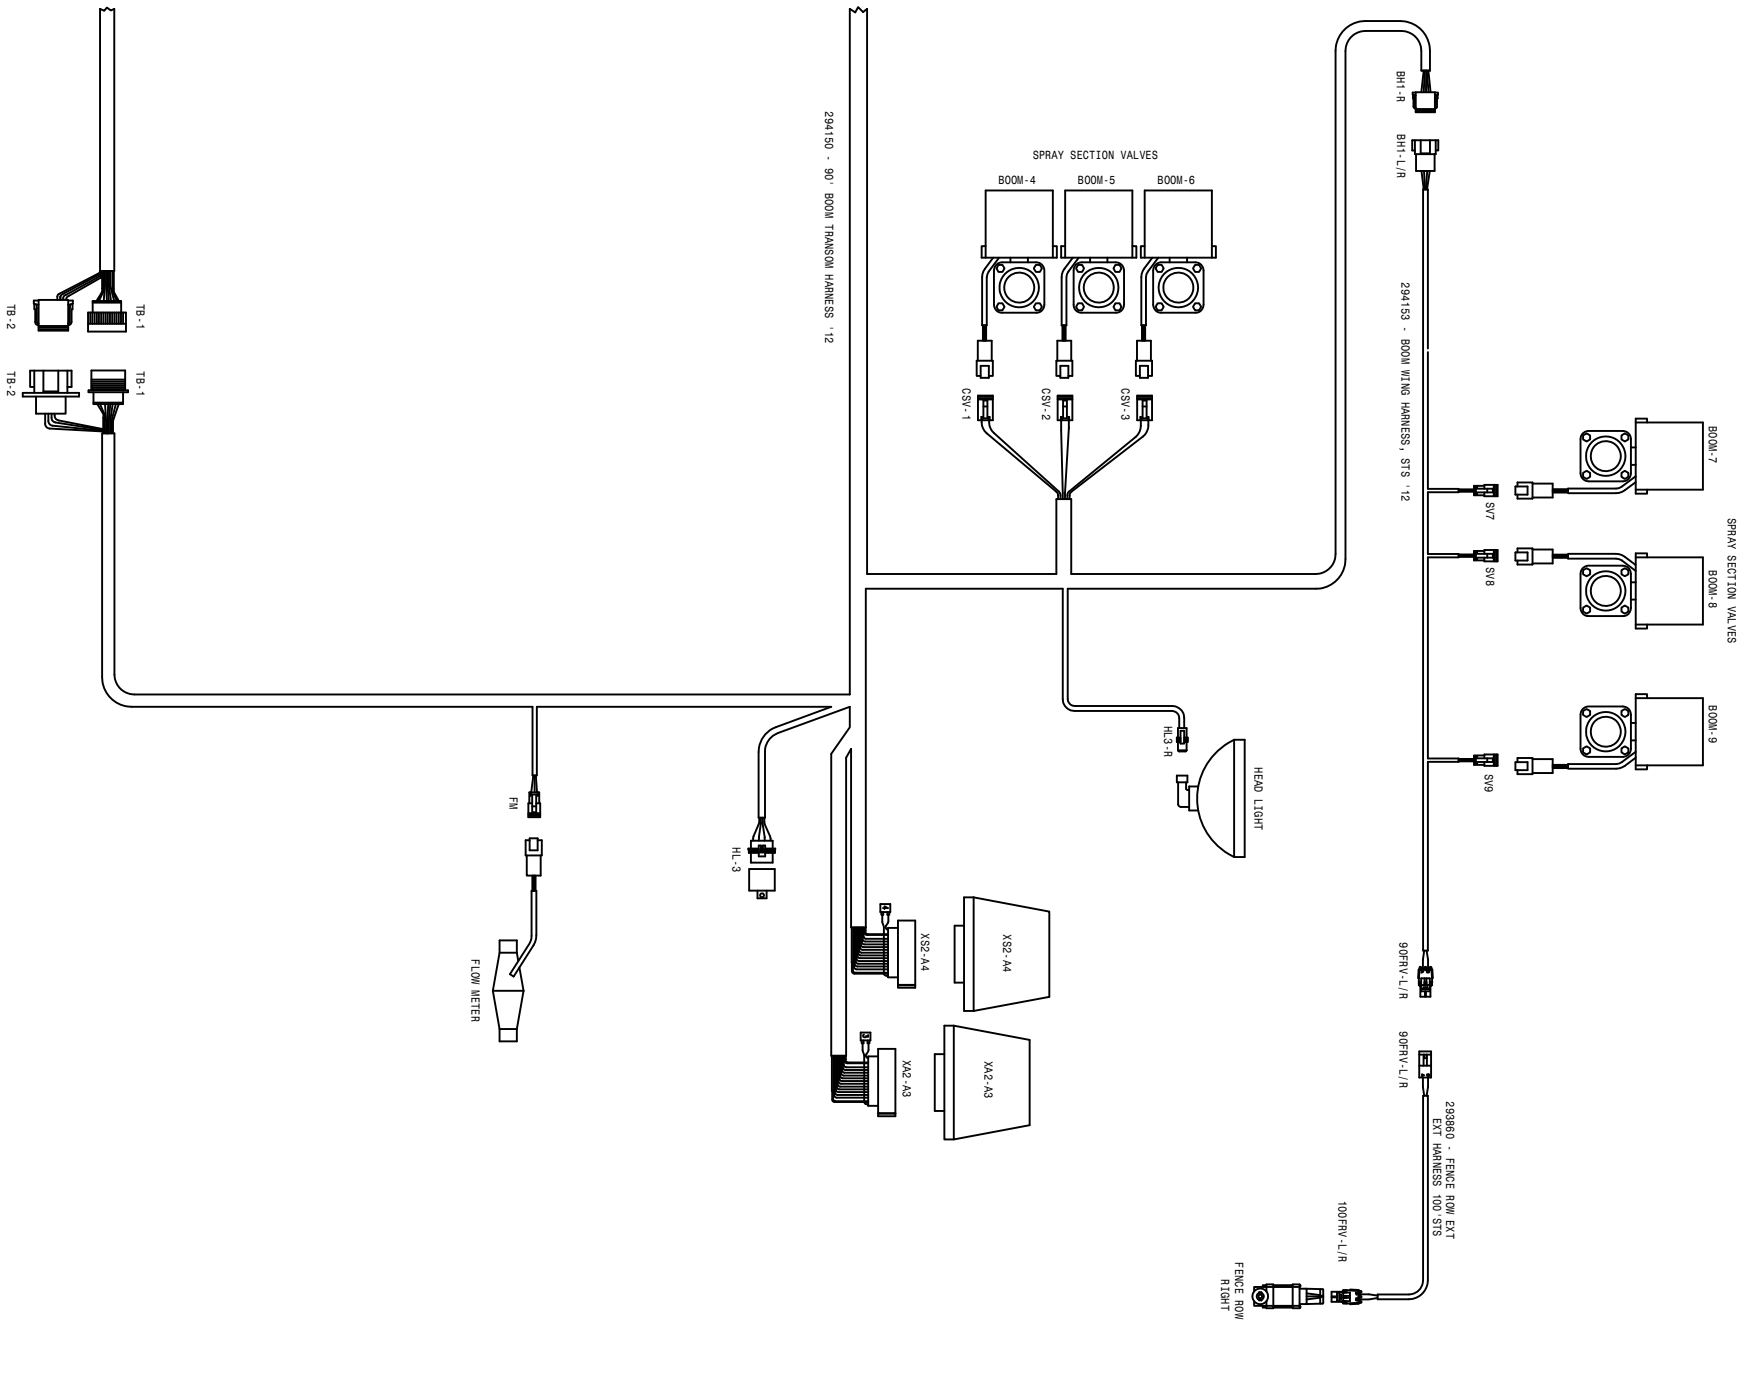

12-20-11 DMT
STS 90' / 100' BOOM WINGING DIAGRAM '13
SHEET 1 OF 8
REVISION DATE: **499254**