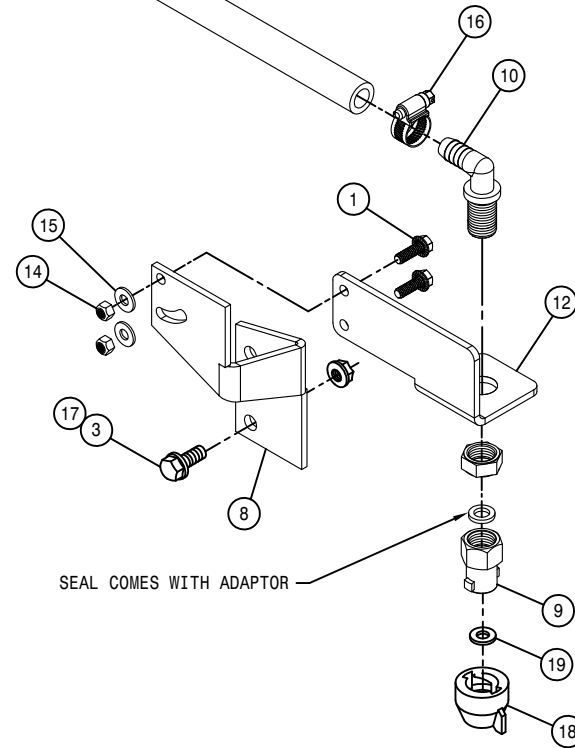

LH OUTER SOLUTION VALVE ASSEMBLY 90/100 W/SCREENS

DET. QTY PART NO. DESCRIPTION

1	4	470122	1/4UNC X 1/2 FLANGE HEX BOLT
2	1	500047	1/2NPT-90-1/2 HOSE BARB, POLY
3	1	500151	2" FLANGE TEE POLY
4	5	500158	1 1/2" GASKET FOR 2" FLANGE
5	6	500160	2" FLANGE CLAMP, S.S.
6	1	500162	2" FLANGE-1 1/2 HOSE BARB POLY
7	1	500224	2" FLANGE PLUG W/1/2"FNPT POLY
8	1	690871	80/90 BOOM VLV MT WLD 03
9	1	696260	VALVE, KZCO C2F-55B-M-S9
10	1	696254	O-RING, KZCO FLANGED VALVES
11	1	500171	1" FLANGE-1" HOSE BARB POLY
12	1	520070	HOSE CLAMP NO 8 STAINLESS
13	1	520090	HOSE CLAMP NO 16 STAINLESS
14	1	520067	HOSE CLAMP NO 28 STAINLESS
15	1	520085	HOSE CLAMP NO 24 STAINLESS
16	2	500157	1" FLANGE GASKET EPDM
17	2	500159	1" FLANGE CLAMP, S.S.
18	1	500161	2"FLANGE-1"FLANGE COUPLER,POLY
19	2	500180	2"FLANGE-90-2"FLANGE LBO, LONG
20	1	690660	LINE T-STRAINER,1"FLG,W/O SCRIN
21	1	690661	50 MESH SCREEN FOR 690660
22	1	690695	STRAINER GASKET FOR 690660
23	1	690802	CLEAN-OUT PLUG FOR 690660
24	1	690803	O-RING, VITON FOR 690802 PLUG

RIGHT FENCE ROW NOZZLE ASSEMBLY 90/100

DET. QTY PART NO. DESCRIPTION

DET.	QTY	PART NO.	DESCRIPTION
1	2	470118	1/4UNC X 3/4 FLANGE HEX BOLT
2	4	473993	6-32 X 1 1/4 HH MACH SCR
3	2	900128	3/8UNC X 3/4 HEX BOLT
4	1	520087	HOSE CLAMP NO 20 STAINLESS
5	1	601720	HOSE, 1/2 X 25 1BR BLK EPDM
6	2	618556	1/4NPT-90-1/2 HOSE BARB,POLY
7	1	696235	1/4" ELECT SOLU SOLE VLV, 2203
8	1	737907	RH FENCE ROW TIP BRKT MT
9	1	737931	11/16-16F-QUICK TJET ADAPTER
10	1	737932	11/16MPS-90-1/2 HBARB NOZLBODY
11	1	737945	MTG BRKT- SOLENOID, FENCE ROW
12	1	737946	MTG BRKT- RH FENCE ROW NOZZLE
13	4	470509	6-32 SERR. FLANGE NUT
14	2	914000	1/4UNC HEX STOVER NUT
15	2	920000	1/4 SAE FLAT WASHER
16	3	520070	HOSE CLAMP NO 8 STAINLESS
17	2	472029	3/8UNC HEX FLANGE NUT SERR SS
18	1	737822	CAP SET, YELLOW QUICK TEEJET
19	1	737824	QUICK TEEJET SEAT GASKET