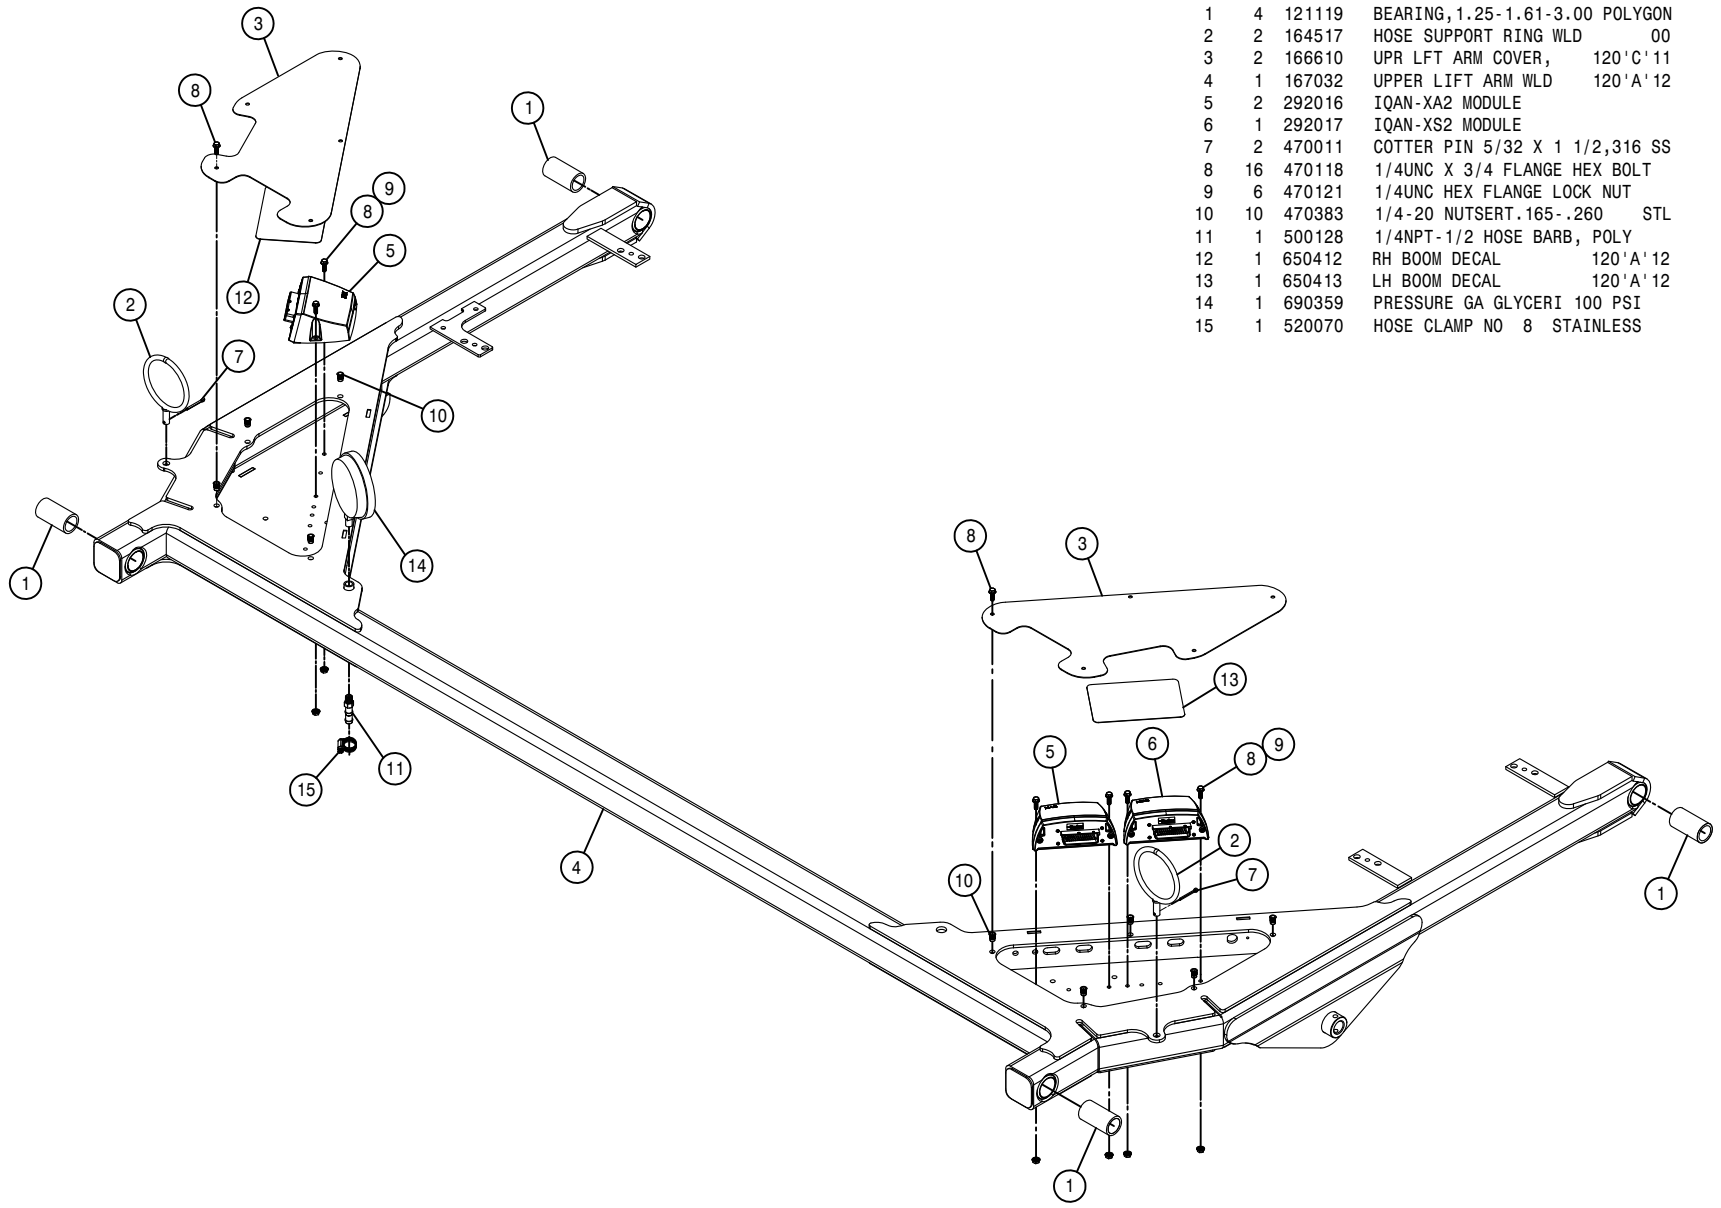

LIFTARM ASSEMBLY 120'

DET.	QTY	PART NO.	DESCRIPTION
	4	121119	BEARING, 1.25-1.61-3.00 POLYGON
	2	164517	HOSE SUPPORT RING WLD 00
	2	166610	UPR LFT ARM COVER, 120'C'11
	1	167032	UPPER LIFT ARM WLD 120'A'12
	2	292016	IQAN-XA2 MODULE
	1	292017	IQAN-XS2 MODULE
	2	470011	COTTER PIN 5/32 X 1 1/2,316 SS
	8	470118	1/4UNC X 3/4 FLANGE HEX BOLT
	6	470121	1/4UNC HEX FLANGE LOCK NUT
	10	470383	1/4-20 NUTSERT .165-.260 STL
	11	500128	1/4NPT-1/2 HOSE BARB, POLY
	1	650412	RH BOOM DECAL 120'A'12
	1	650413	LH BOOM DECAL 120'A'12
	1	690359	PRESSURE GA GLYCERI 100 PSI
	1	520070	HOSE CLAMP NO 8 STAINLESS