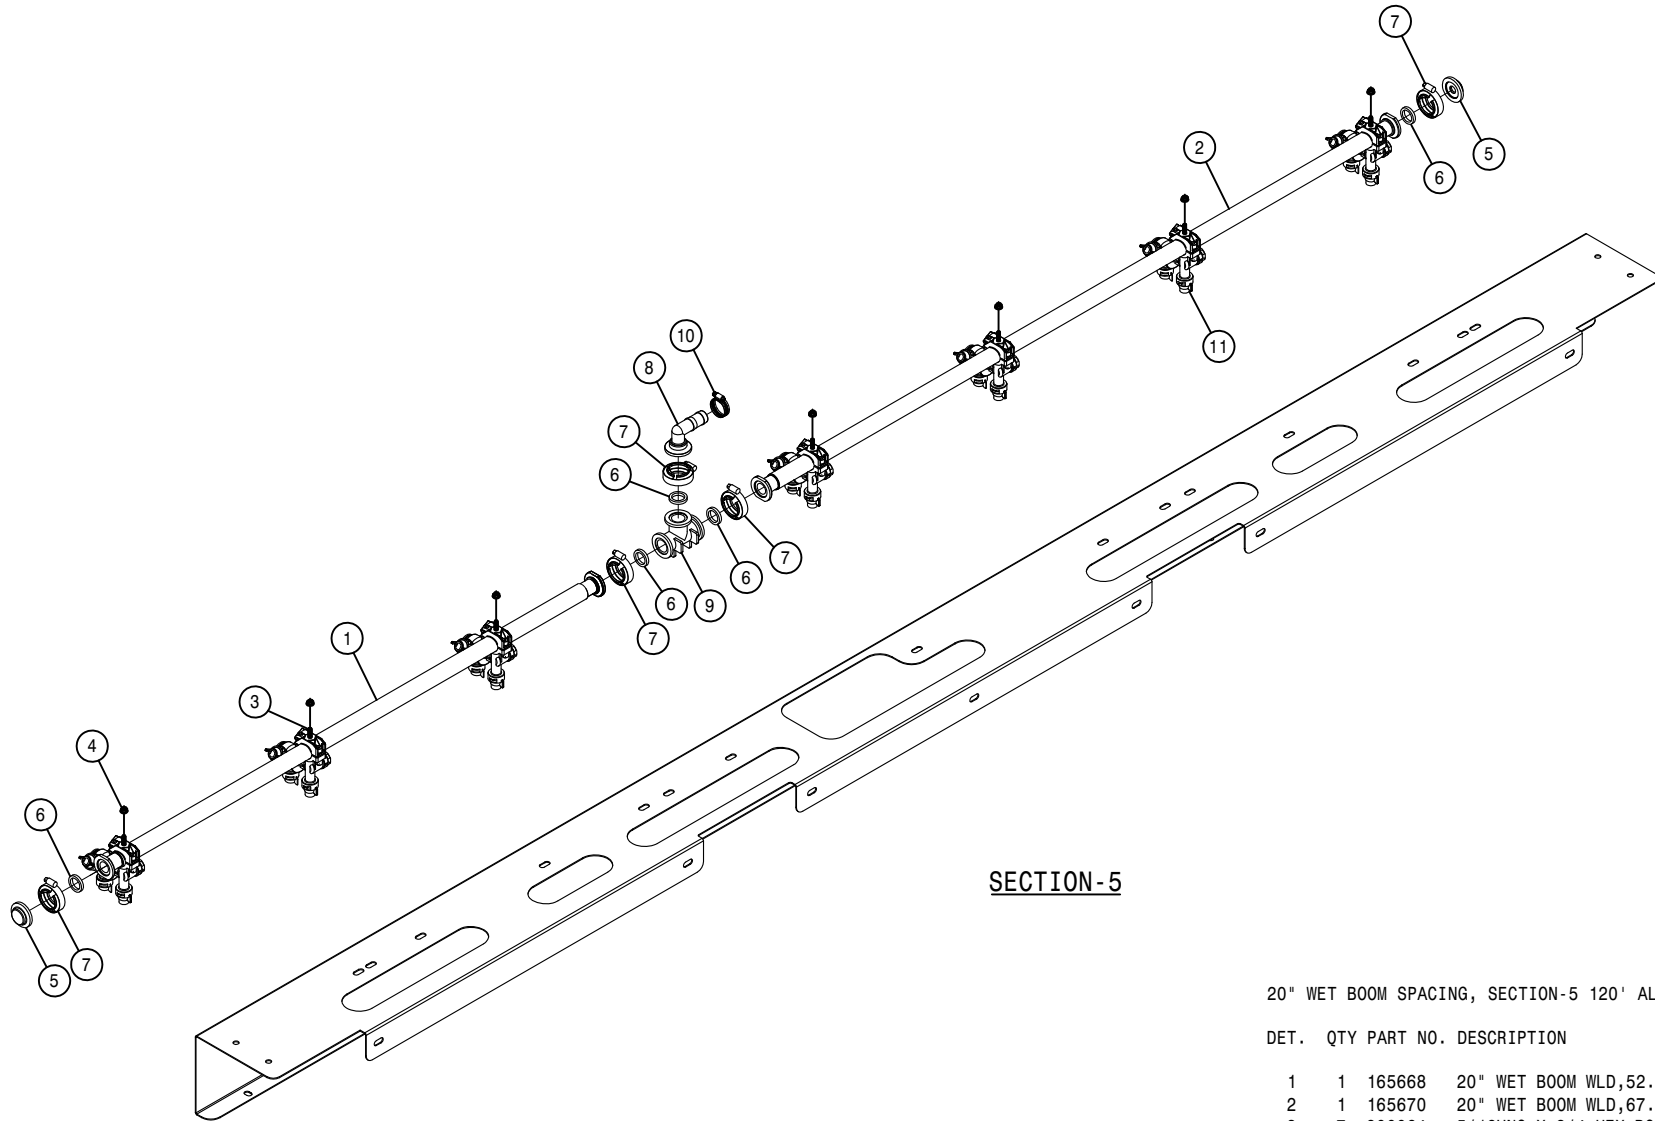

SECTION-5

20" WET BOOM SPACING, SECTION-5 120' ALUM BOOM

DET.	QTY	PART NO.	DESCRIPTION
	1	165668	20" WET BOOM WLD,52.91 LG 09
	1	165670	20" WET BOOM WLD,67.91 LG 09
	7	900064	5/16UNC X 3/4 HEX BOLT
	7	470113	5/16UNC HEX FLANGE LOCK NUT
	2	500155	1" FLANGE CAP PLUG POLY
	5	500157	1" FLANGE GASKET EPDM
	5	500159	1" FLANGE CLAMP, S.S.
	1	500173	1" FLANGE-90-1" HOSE BARB POLY
	1	500175	1" FLANGE TEE POLY
	1	520090	HOSE CLAMP NO 16 STAINLESS
	7	737921	QUICK TJET 3-TIP BODY,1" HV