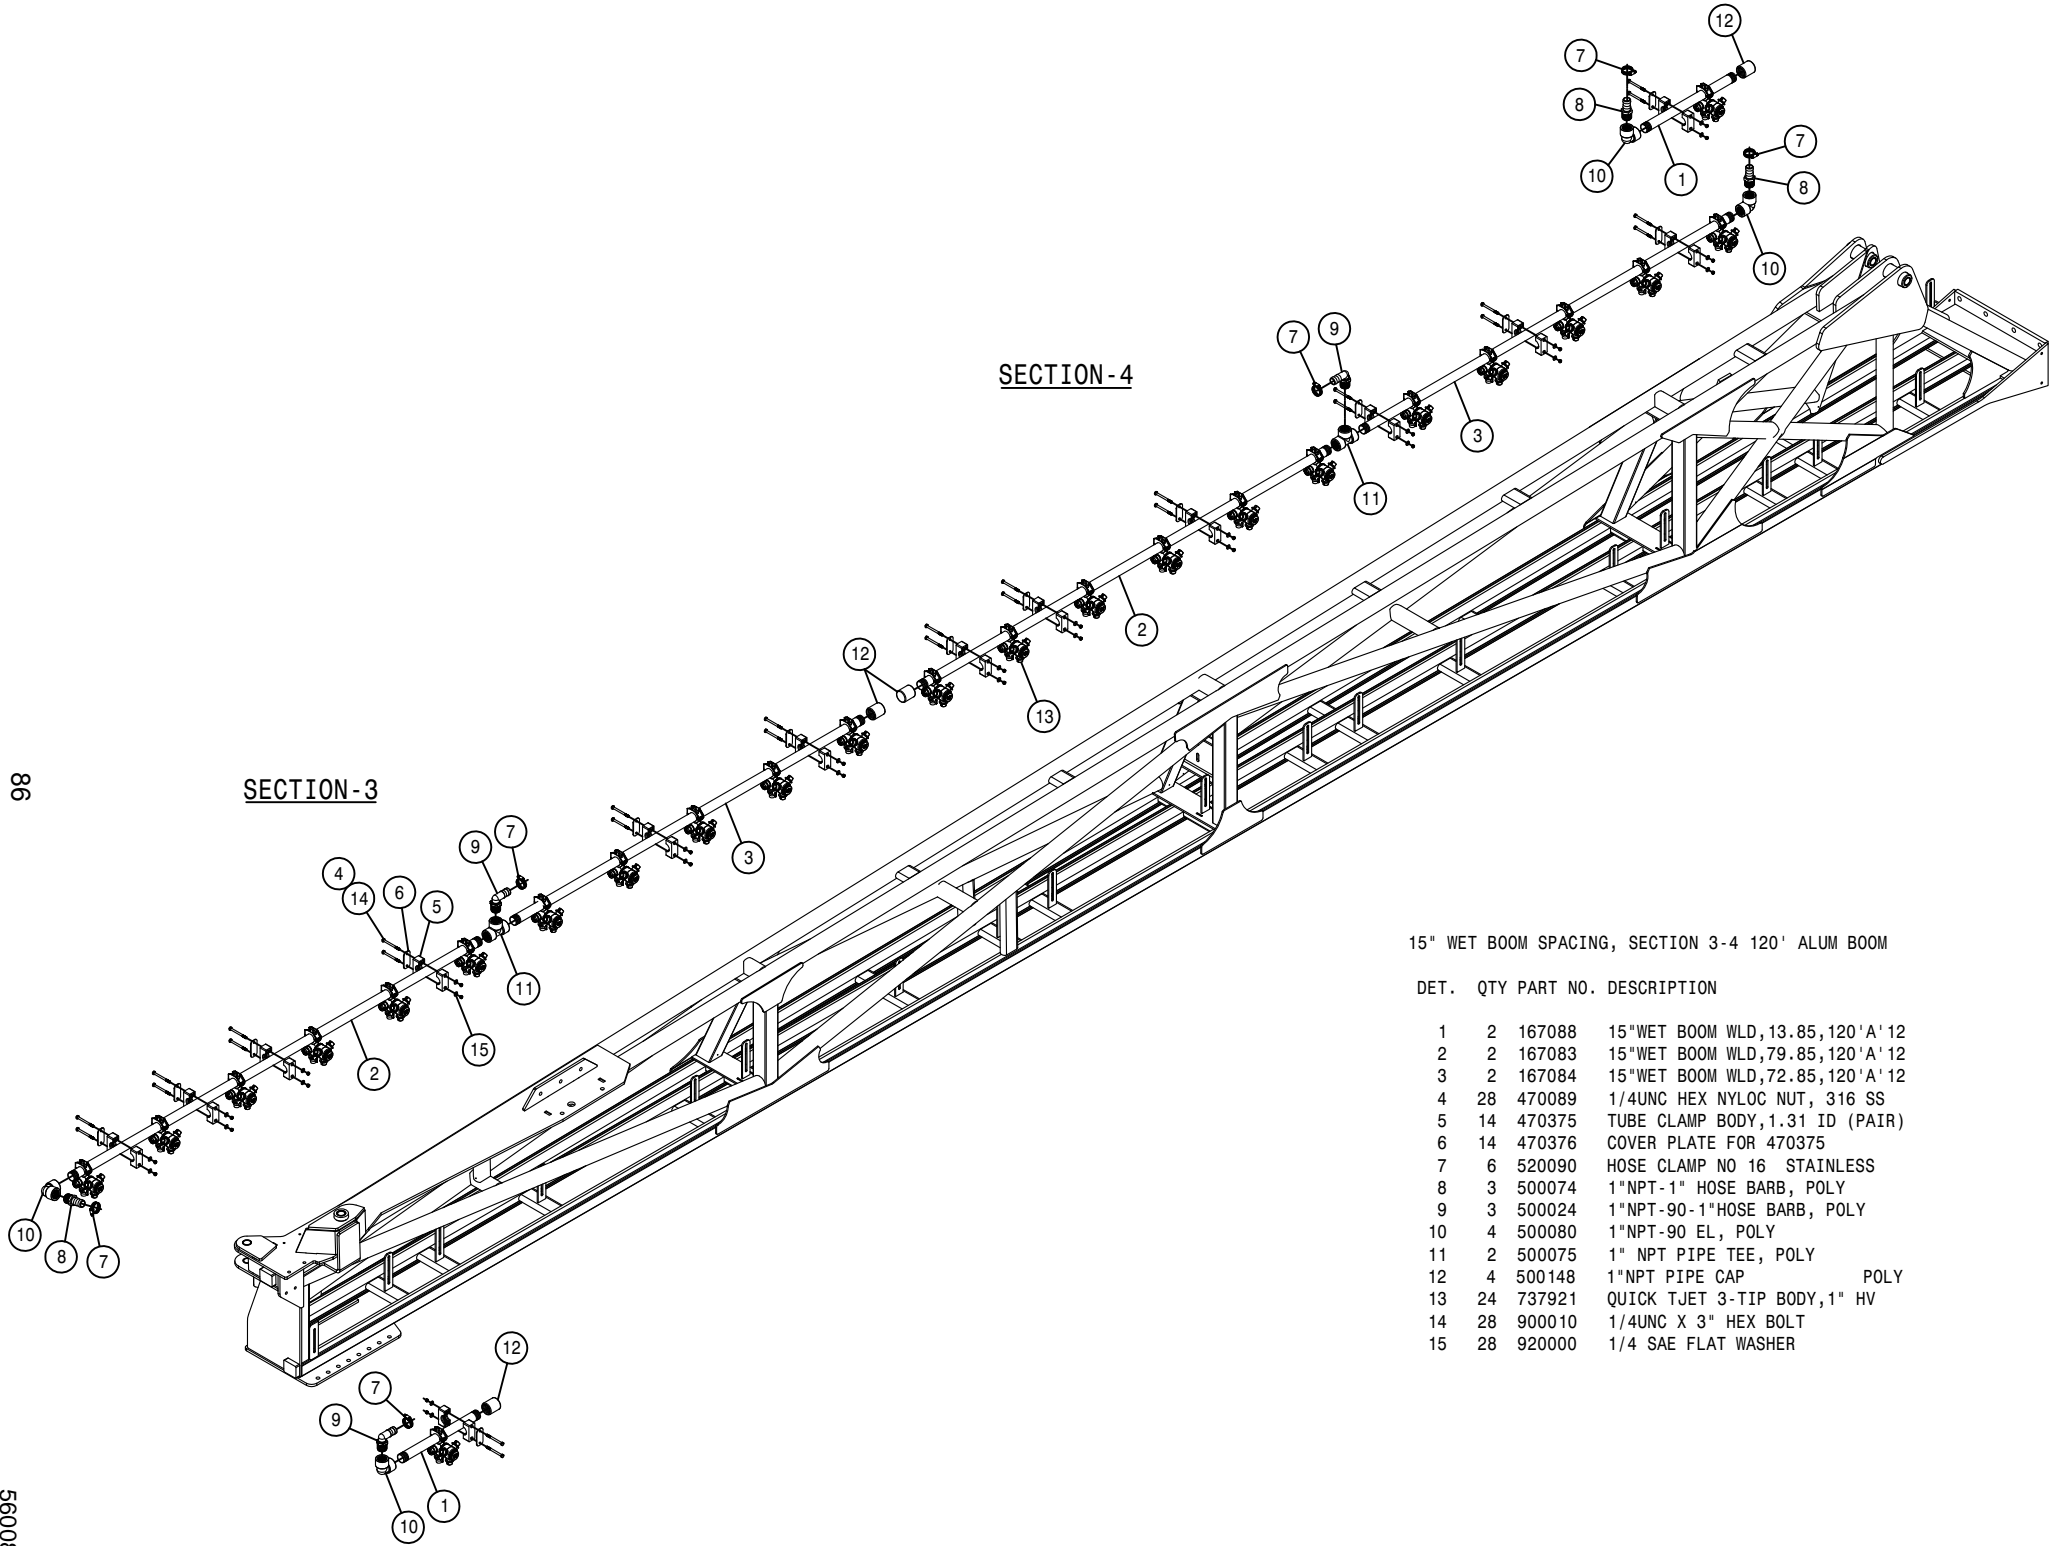

15" WET BOOM SPACING, SECTION 3-4 120' ALUM BOOM

DET. QTY PART NO. DESCRIPTION

DET.	QTY	PART NO.	DESCRIPTION
1	2	167088	15"WET BOOM WLD,13.85,120'A' 12
2	2	167083	15"WET BOOM WLD,79.85,120'A' 12
3	2	167084	15"WET BOOM WLD,72.85,120'A' 12
4	28	470089	1/4UNC HEX NYLOC NUT, 316 SS
5	14	470375	TUBE CLAMP BODY,1.31 ID (PAIR)
6	14	470376	COVER PLATE FOR 470375
7	6	520090	HOSE CLAMP NO 16 STAINLESS
8	3	500074	1"NPT-1" HOSE BARB, POLY
9	3	500024	1"NPT-90-1"HOSE BARB, POLY
10	4	500080	1"NPT-90 EL, POLY
11	2	500075	1" NPT PIPE TEE, POLY
12	4	500148	1"NPT PIPE CAP POLY
13	24	737921	QUICK TJET 3-TIP BODY,1" HV
14	28	900010	1/4UNC X 3" HEX BOLT
15	28	920000	1/4 SAE FLAT WASHER