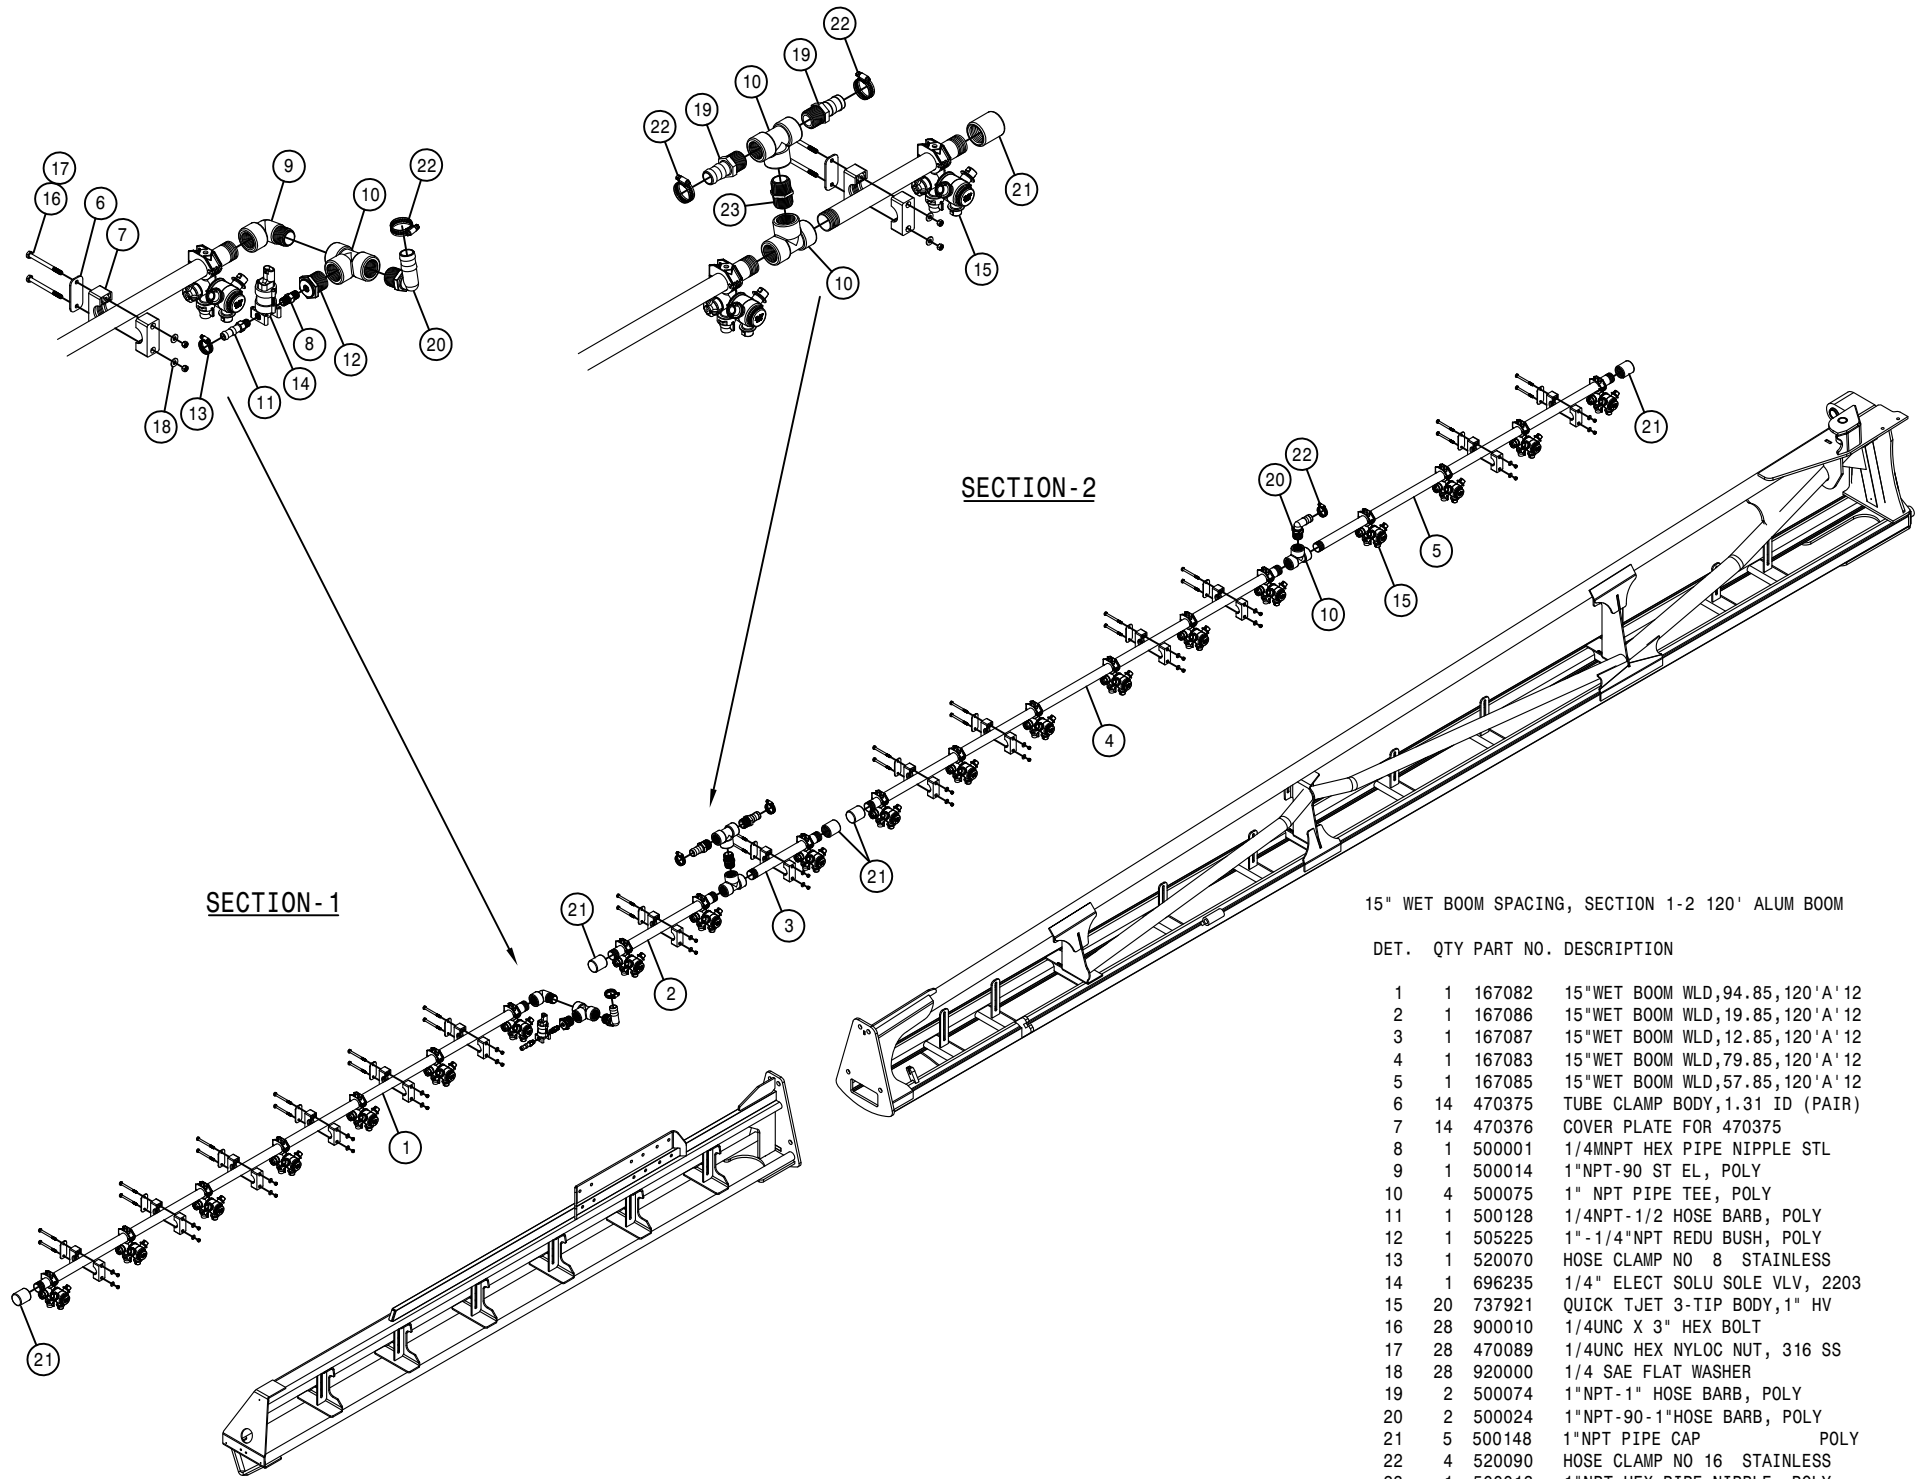

15" WET BOOM SPACING, SECTION 1-2 120' ALUM BOOM

DET. QTY PART NO. DESCRIPTION

1	1	167082	15"WET BOOM WLD,94.85,120'A'12
2	1	167086	15"WET BOOM WLD,19.85,120'A'12
3	1	167087	15"WET BOOM WLD,12.85,120'A'12
4	1	167083	15"WET BOOM WLD,79.85,120'A'12
5	1	167085	15"WET BOOM WLD,57.85,120'A'12
6	14	470375	TUBE CLAMP BODY,1.31 ID (PAIR)
7	14	470376	COVER PLATE FOR 470375
8	1	500001	1/4MNPT HEX PIPE NIPPLE STL
9	1	500014	1"NPT-90 ST EL, POLY
10	4	500075	1" NPT PIPE TEE, POLY
11	1	500128	1/4NPT-1/2 HOSE BARB, POLY
12	1	505225	1"-1/4"NPT REDU BUSH, POLY
13	1	520070	HOSE CLAMP NO 8 STAINLESS
14	1	696235	1/4" ELECT SOLU SOLE VLV, 2203
15	20	737921	QUICK TJET 3-TIP BODY,1" HV
16	28	900010	1/4UNC X 3" HEX BOLT
17	28	470089	1/4UNC HEX NYLOC NUT, 316 SS
18	28	920000	1/4 SAE FLAT WASHER
19	2	500074	1"NPT-1" HOSE BARB, POLY
20	2	500024	1"NPT-90-1"HOSE BARB, POLY
21	5	500148	1"NPT PIPE CAP POLY
22	4	520090	HOSE CLAMP NO 16 STAINLESS
23	1	500013	1"NPT HEX PIPE NIPPLE, POLY