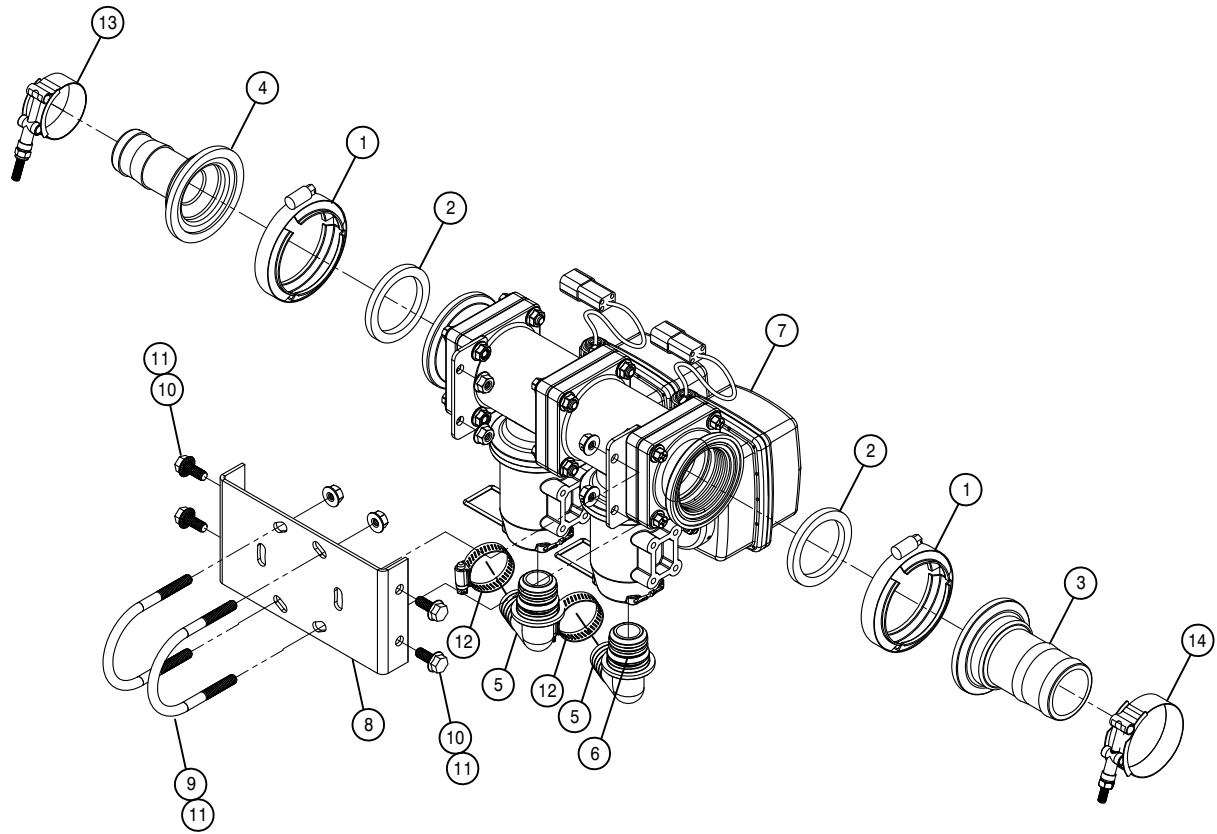

RH INNER SOLUTION VALVE ASSEMBLY 120'

DET. QTY PART NO. DESCRIPTION

1	2	500194	2"FP FLANGE CLAMP, S.S.
2	2	500195	2"FP FLANGE GASKET EPDM
3	1	500196	2"FP FLANGE-2" HOSE BARB POLY
4	1	500230	2" FP FLANGE-1 1/2" HOSE BARB
5	2	696272	1"90 HOSE BARB FOR 696270,KZCO
6	4	696276	O-RING FOR 696271 & 696272
7	1	696270	2-VALVE STACK,90 DEG,QX4 KZCO
8	1	A56370	MTG BRKT SLTN VALVE 120' - 1
9	2	473974	5/16UNC-2 9/16-3 1/2 U-BOLT SS
10	4	470233	5/16UNC X 3/4 FLANGE HEX BOLT
11	8	470570	5/16UNC SMTH FLANGE LOCK NUT
12	2	520090	HOSE CLAMP NO 16 STAINLESS
13	1	520133	1.81/2.06 T-BOLT HOSE CLAMP SS
14	1	520141	2.31/2.62 T-BOLT HOSE CLAMP SS