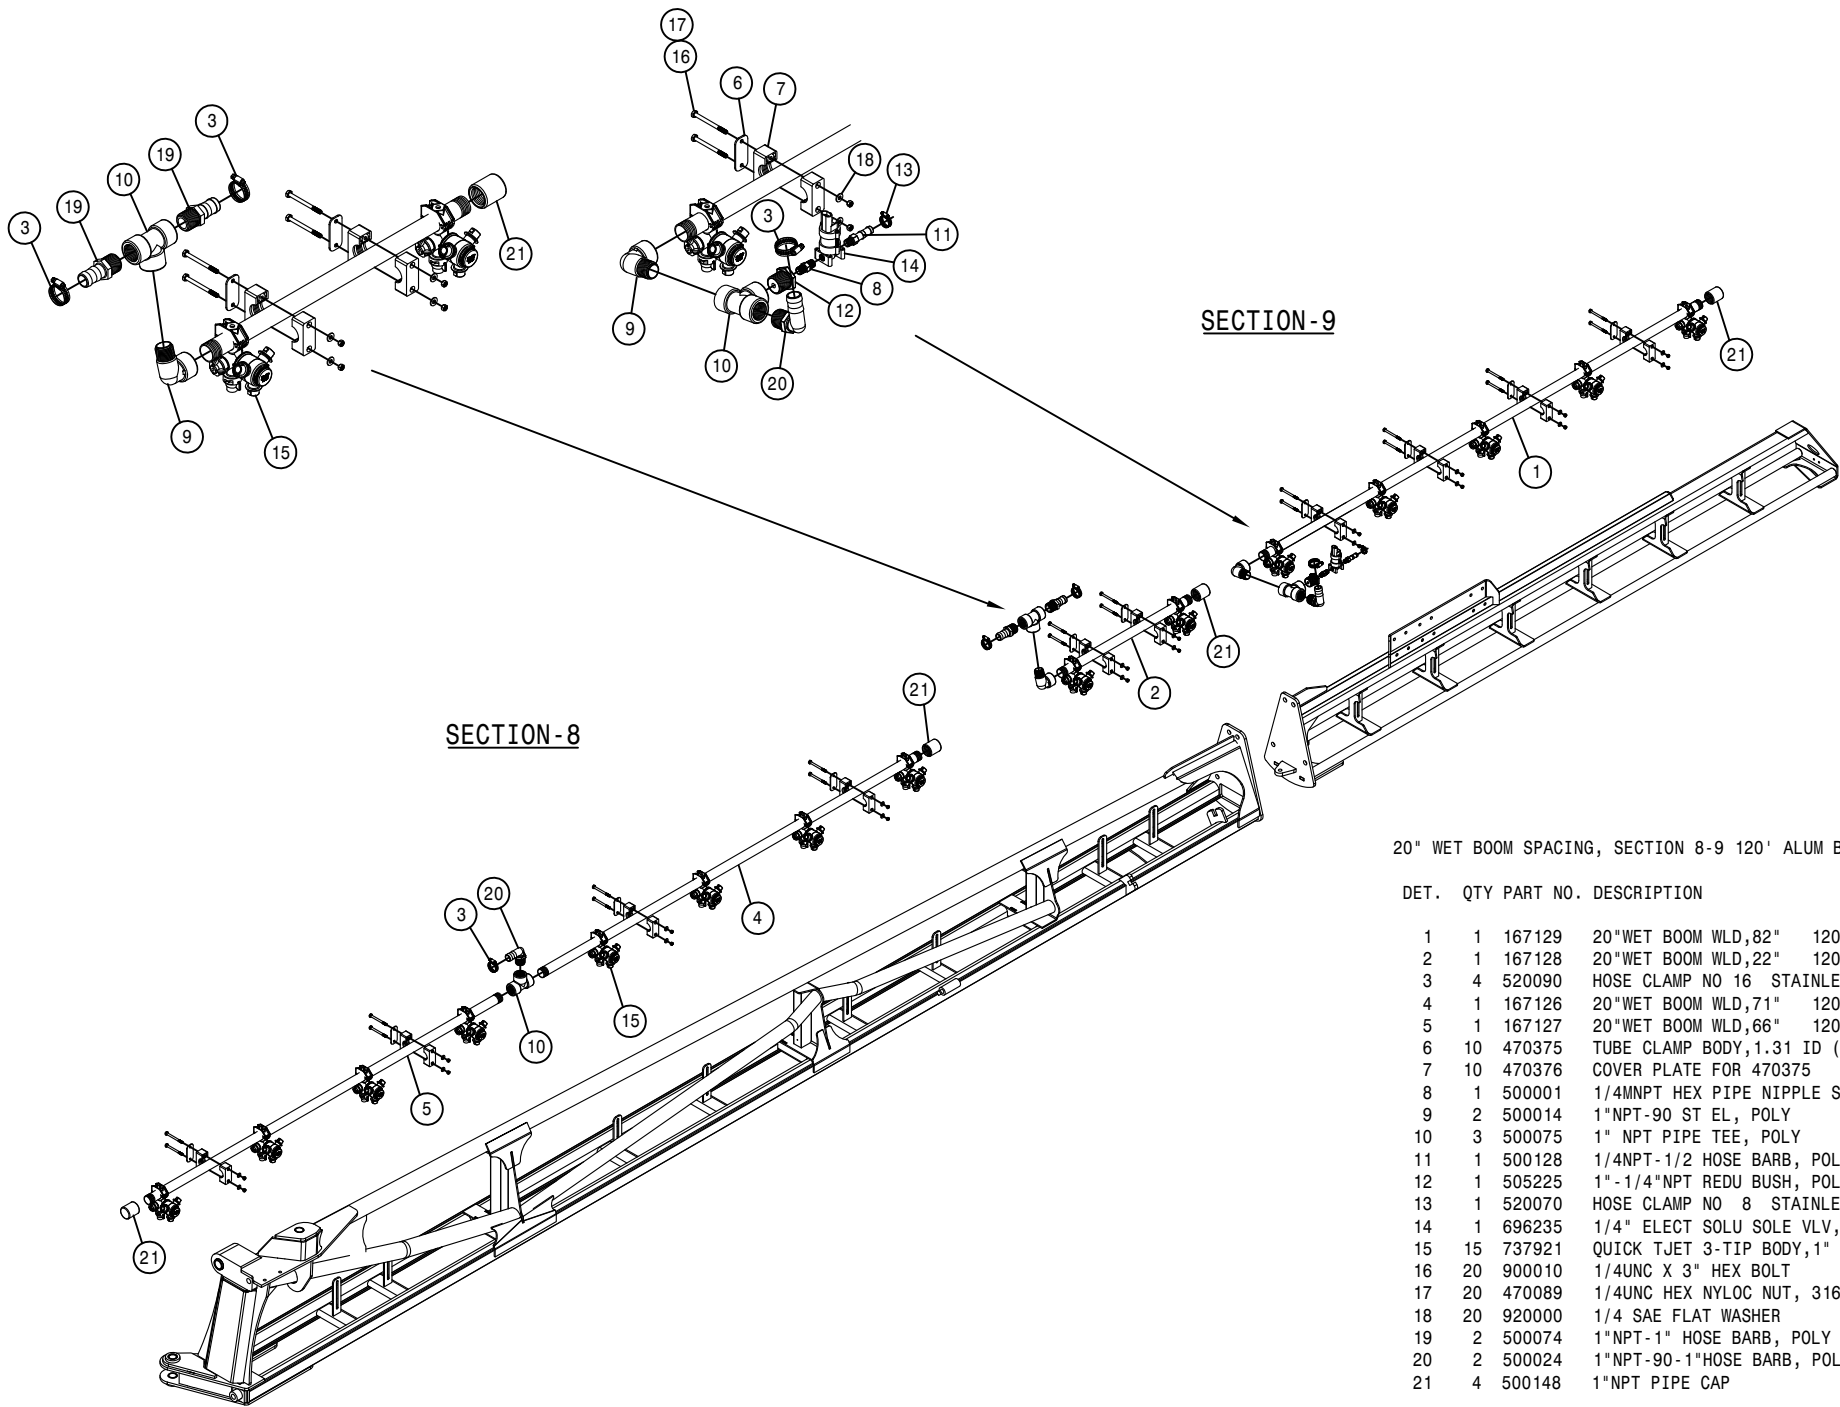

20" WET BOOM SPACING, SECTION 8-9 120' ALUM BOOM

DET.	QTY	PART NO.	DESCRIPTION
1	1	167129	20"WET BOOM WLD,82" 120'A'12
2	1	167128	20"WET BOOM WLD,22" 120'A'12
3	4	520090	HOSE CLAMP NO 16 STAINLESS
4	1	167126	20"WET BOOM WLD,71" 120'A'12
5	1	167127	20"WET BOOM WLD,66" 120'A'12
6	10	470375	TUBE CLAMP BODY,1.31 ID (PAIR)
7	10	470376	COVER PLATE FOR 470375
8	1	500001	1/4MNPT HEX PIPE NIPPLE STL
9	2	500014	1"NPT-90 ST EL, POLY
10	3	500075	1" NPT PIPE TEE, POLY
11	1	500128	1/4NPT-1/2 HOSE BARB, POLY
12	1	505225	1"-1/4"NPT REDU BUSH, POLY
13	1	520070	HOSE CLAMP NO 8 STAINLESS
14	1	696235	1/4" ELECT SOLU SOLE VLV, 2203
15	15	737921	QUICK TJET 3-TIP BODY,1" HV
16	20	900010	1/4UNC X 3" HEX BOLT
17	20	470089	1/4UNC HEX NYLOC NUT, 316 SS
18	20	920000	1/4 SAE FLAT WASHER
19	2	500074	1"NPT-1" HOSE BARB, POLY
20	2	500024	1"NPT-90-1"HOSE BARB, POLY
21	4	500148	1"NPT PIPE CAP POLY