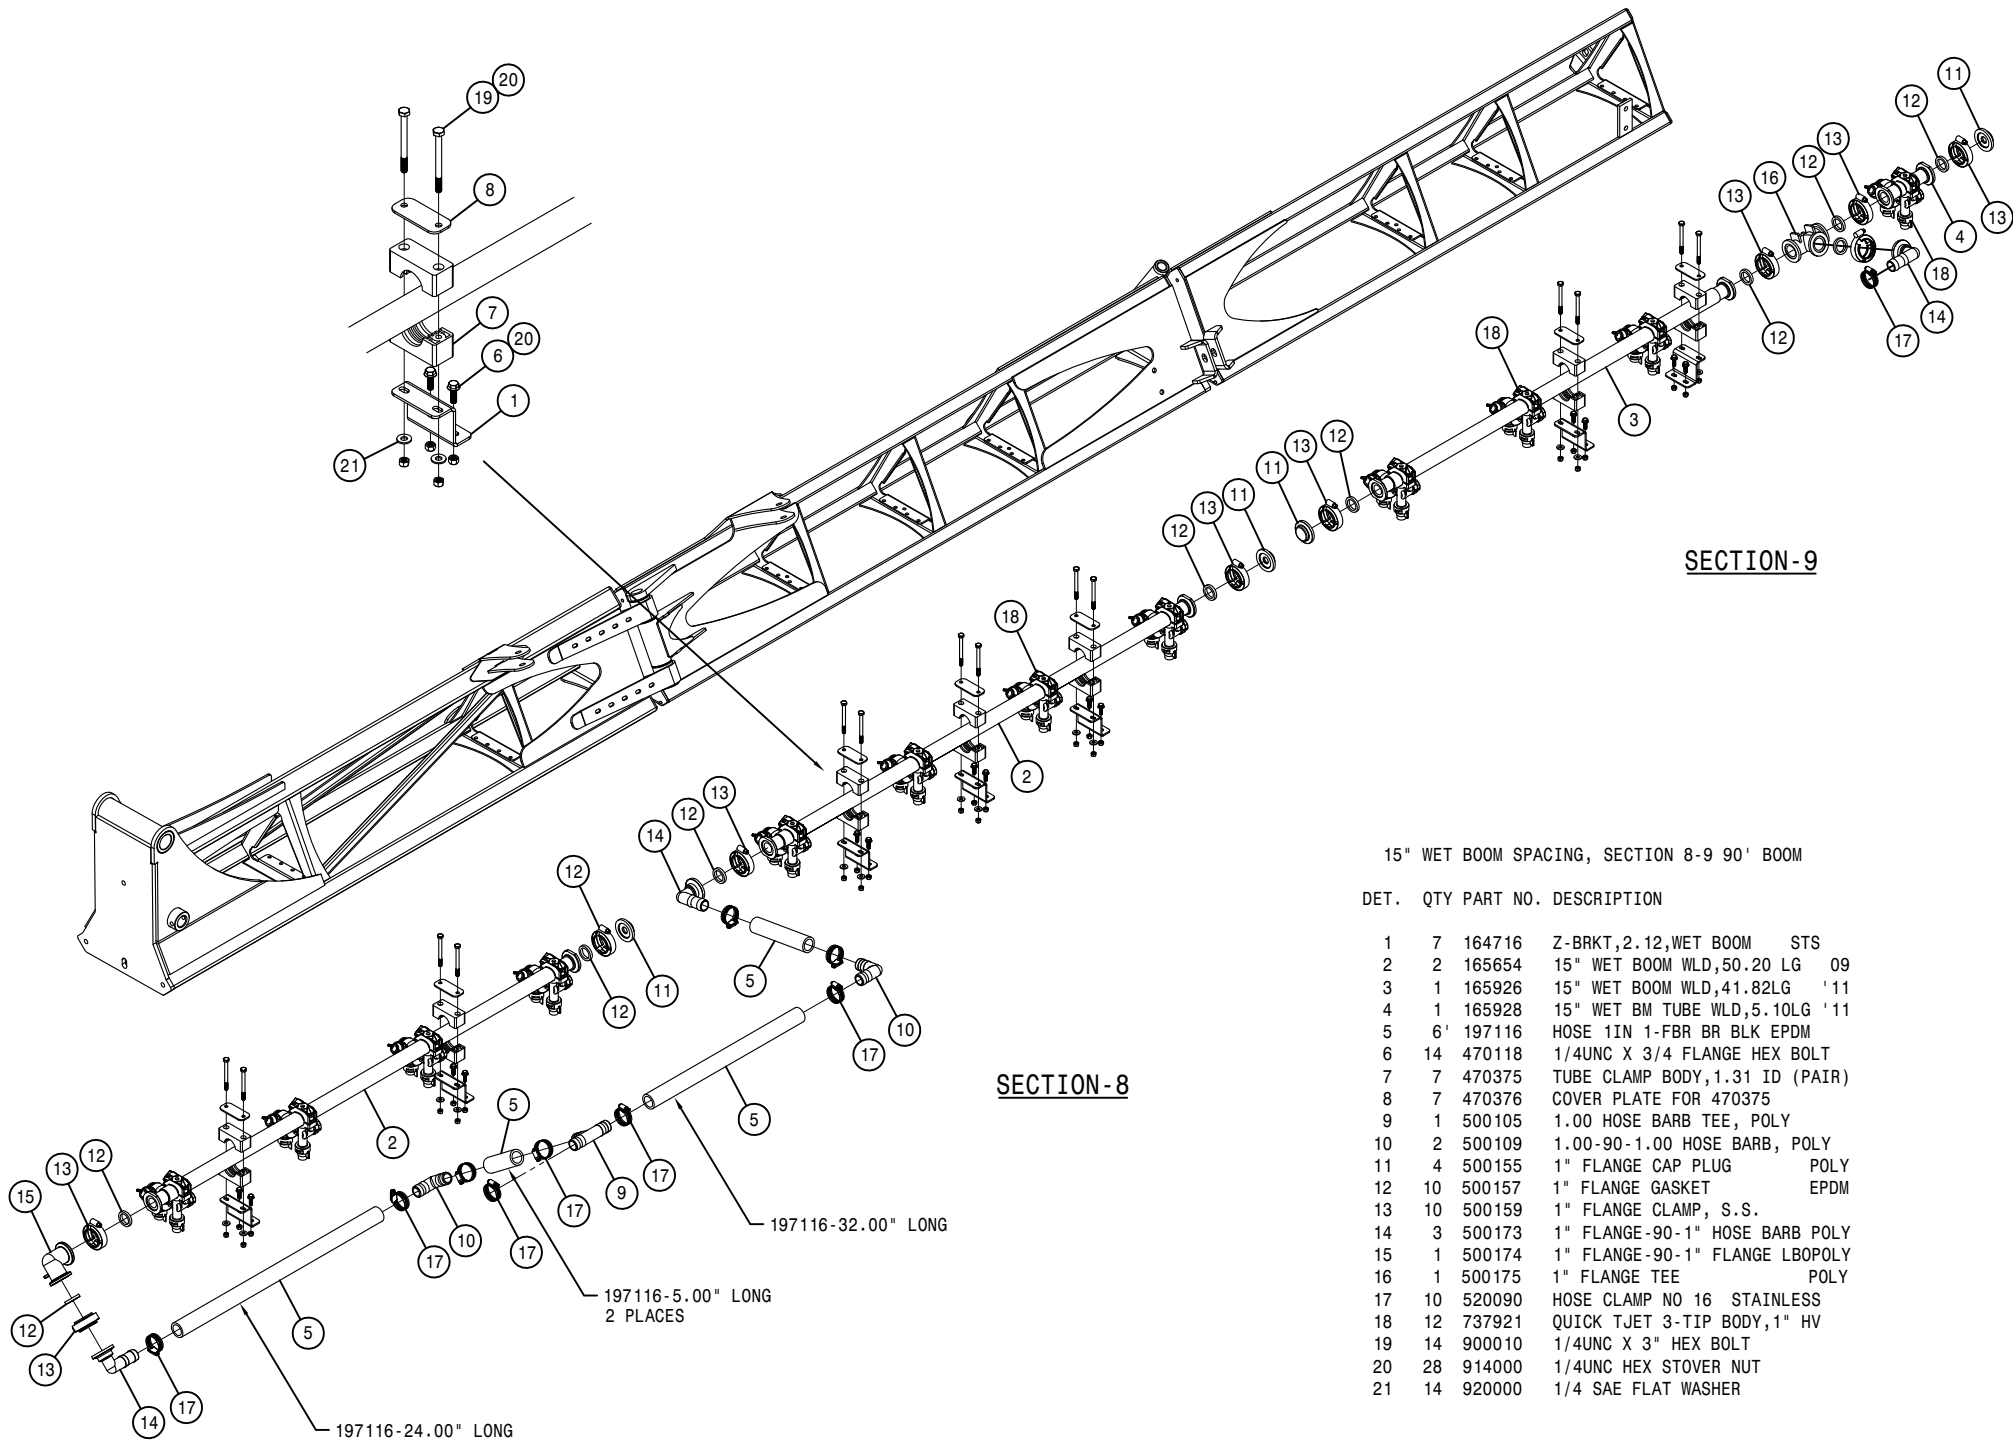

SECTION-9

SECTION-8

15" WET BOOM SPACING, SECTION 8-9 90' BOOM

DET.	QTY	PART NO.	DESCRIPTION
1	7	164716	Z-BRKT,2.12,WET BOOM STS
2	2	165654	15" WET BOOM WLD,50.20 LG 09
3	1	165926	15" WET BOOM WLD,41.82LG '11
4	1	165928	15" WET BM TUBE WLD,5.10LG '11
5	6'	197116	HOSE 1IN 1-FBR BR BLK EPDM
6	14	470118	1/4UNC X 3/4 FLANGE HEX BOLT
7	7	470375	TUBE CLAMP BODY,1.31 ID (PAIR)
8	7	470376	COVER PLATE FOR 470375
9	1	500105	1.00 HOSE BARB TEE, POLY
10	2	500109	1.00-90-1.00 HOSE BARB, POLY
11	4	500155	1" FLANGE CAP PLUG POLY
12	10	500157	1" FLANGE GASKET EPDM
13	10	500159	1" FLANGE CLAMP, S.S.
14	3	500173	1" FLANGE-90-1" HOSE BARB POLY
15	1	500174	1" FLANGE-90-1" FLANGE LBOPOLY
16	1	500175	1" FLANGE TEE POLY
17	10	520090	HOSE CLAMP NO 16 STAINLESS
18	12	737921	QUICK TJET 3-TIP BODY,1" HV
19	14	900010	1/4UNC X 3" HEX BOLT
20	28	914000	1/4UNC HEX STOVER NUT
21	14	920000	1/4 SAE FLAT WASHER