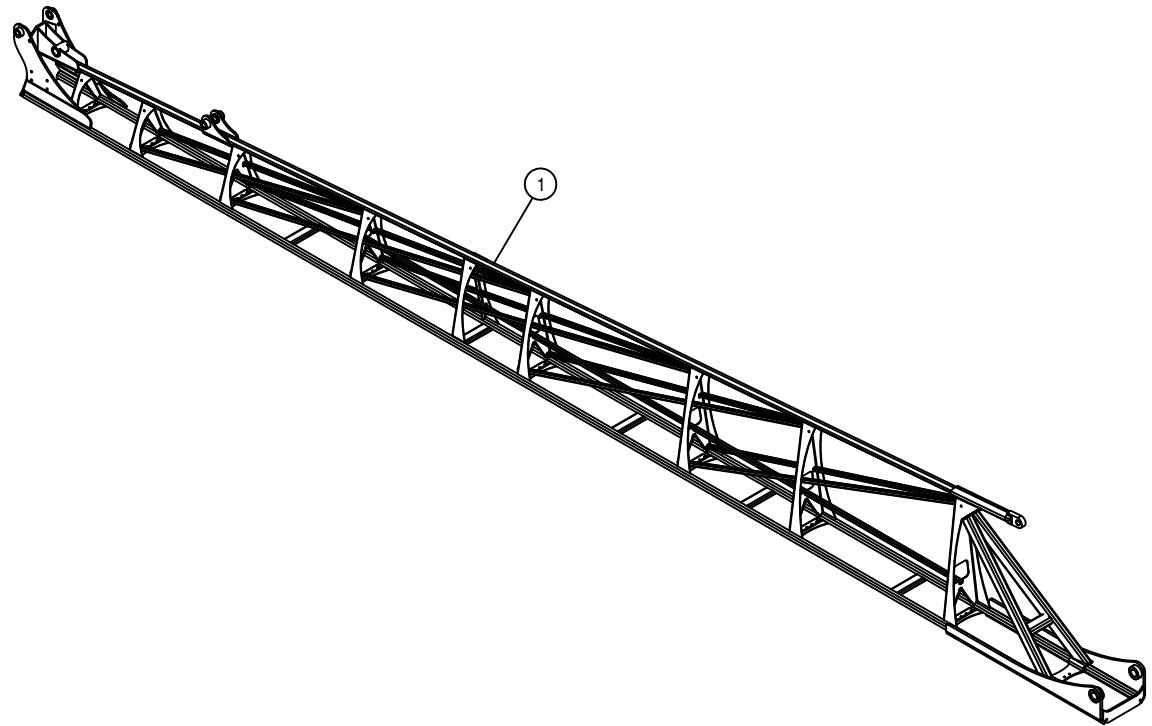

BOOM ASSEMBLY 90/100

DET. QTY PART NO. DESCRIPTION

1	2	164880	INNER BOOM WLD, SECT-1 STS 05
2	1	165800	RH FLDOVR BM WLD,100'SECT-2'10
3	1	165801	LH FLDOVR BM WLD,100'SECT-2'10
4	1	164971	RH BREAKAWAY BM WLD,SCT-3 '13
5	1	164973	LH BREAKAWAY BM WLD,SCT-3 '13
6	1	164970	RH 90' BOOM TIP WLD,SCT-4 '13
7	1	164975	LH 90' BOOM TIP WLD,SCT-4 '13
8	1	165815	RH BRKWAY BM WLD,100'SECT-3'10
9	1	165816	LH BRKWAY BM WLD,100'SECT-3'10

NOTE: QUANTITY LISTED IS FOR ONE MACHINE.