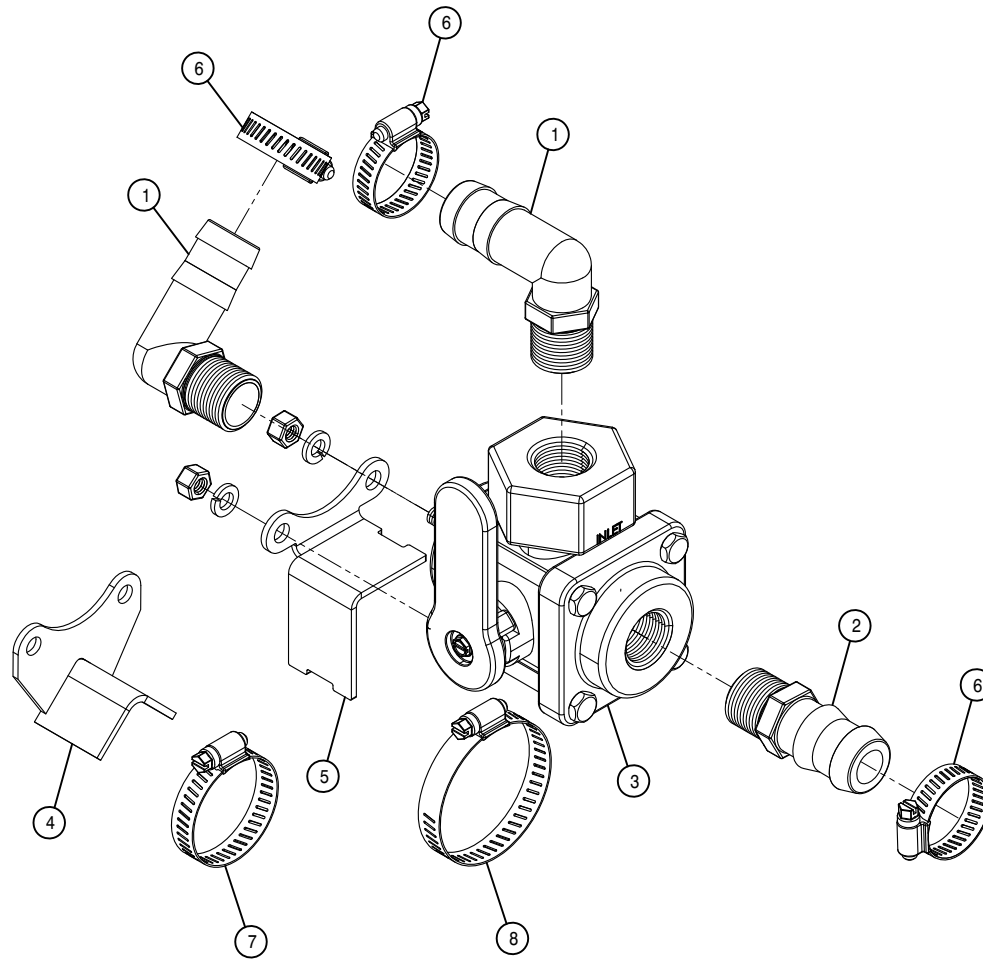

RIGHT 3-WAY FOAMER VALVE ASSEMBLY 90' / 100' / 120'

DET. QTY PART NO. DESCRIPTION

1	2	500026	3/4NPT-90-1"HOSE BARB, POLY
2	1	500123	3/4NPT-1"HOSE BARB, POLY
3	1	696003	BALL VLV,3/4NPT 3WAY-SIDE POLY
4	1	701191	1" SOLU VLV MT WLD
5	1	701343	BALL VLV MT, 120'BOOM '13
6	3	520090	HOSE CLAMP NO 16 STAINLESS
7	1	520085	HOSE CLAMP NO 24 STAINLESS
8	1	520099	HOSE CLAMP NO 40 STAINLESS