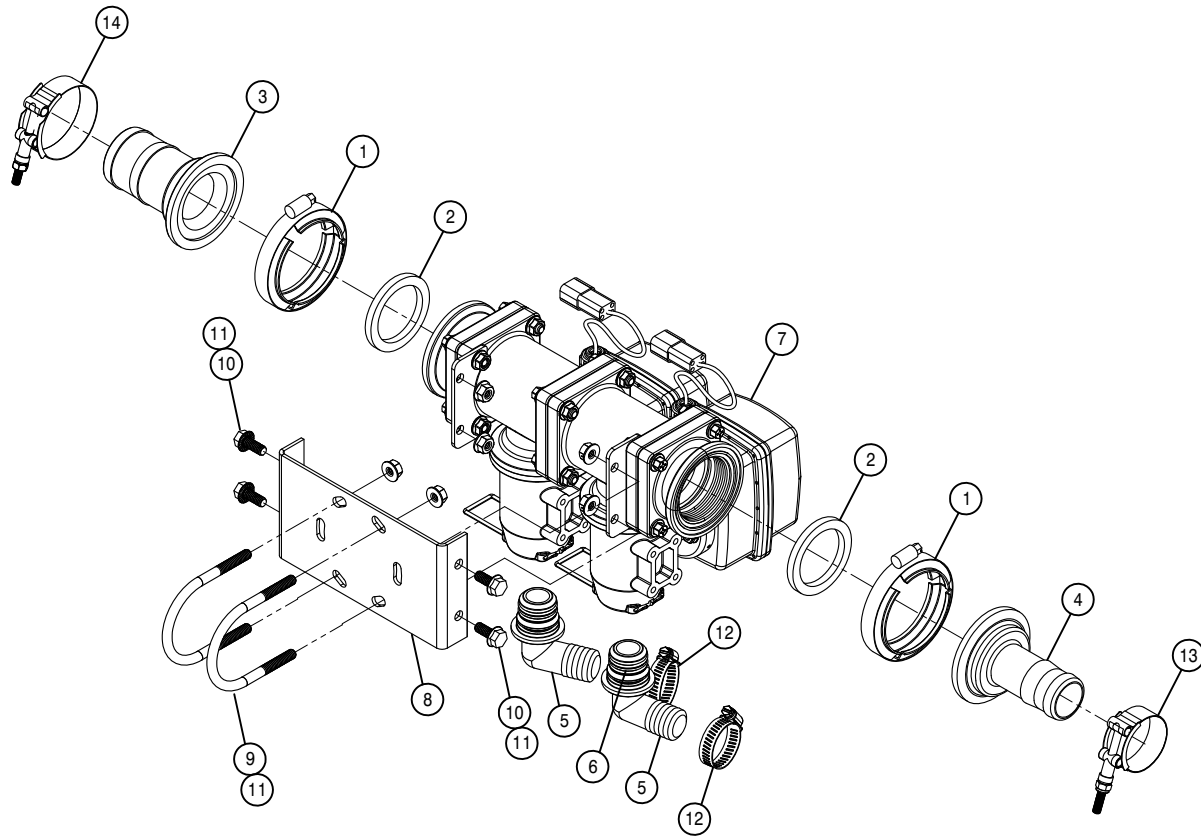

LH INNER SOLUTION VALVE ASSEMBLY 120'

DET. QTY PART NO. DESCRIPTION

1	2	500194	2"FP FLANGE CLAMP, S.S.
2	2	500195	2"FP FLANGE GASKET EPDM
3	1	500196	2"FP FLANGE-2" HOSE BARB POLY
4	1	500230	2" FP FLANGE-1 1/2" HOSE BARB
5	2	696272	1"90 HOSE BARB FOR 696270,KZCO
6	4	696276	O-RING FOR 696271 & 696272
7	1	696270	2-VALVE STACK,90 DEG,QX4 KZCO
8	1	A56370	MTG BRKT SLTN VALVE 120' - 1
9	2	473974	5/16UNC-2 9/16-3 1/2 U-BOLT SS
10	4	470233	5/16UNC X 3/4 FLANGE HEX BOLT
11	8	470570	5/16UNC SMTH FLANGE LOCK NUT
12	2	520090	HOSE CLAMP NO 16 STAINLESS
13	1	520133	1.81/2.06 T-BOLT HOSE CLAMP SS
14	1	520141	2.31/2.62 T-BOLT HOSE CLAMP SS