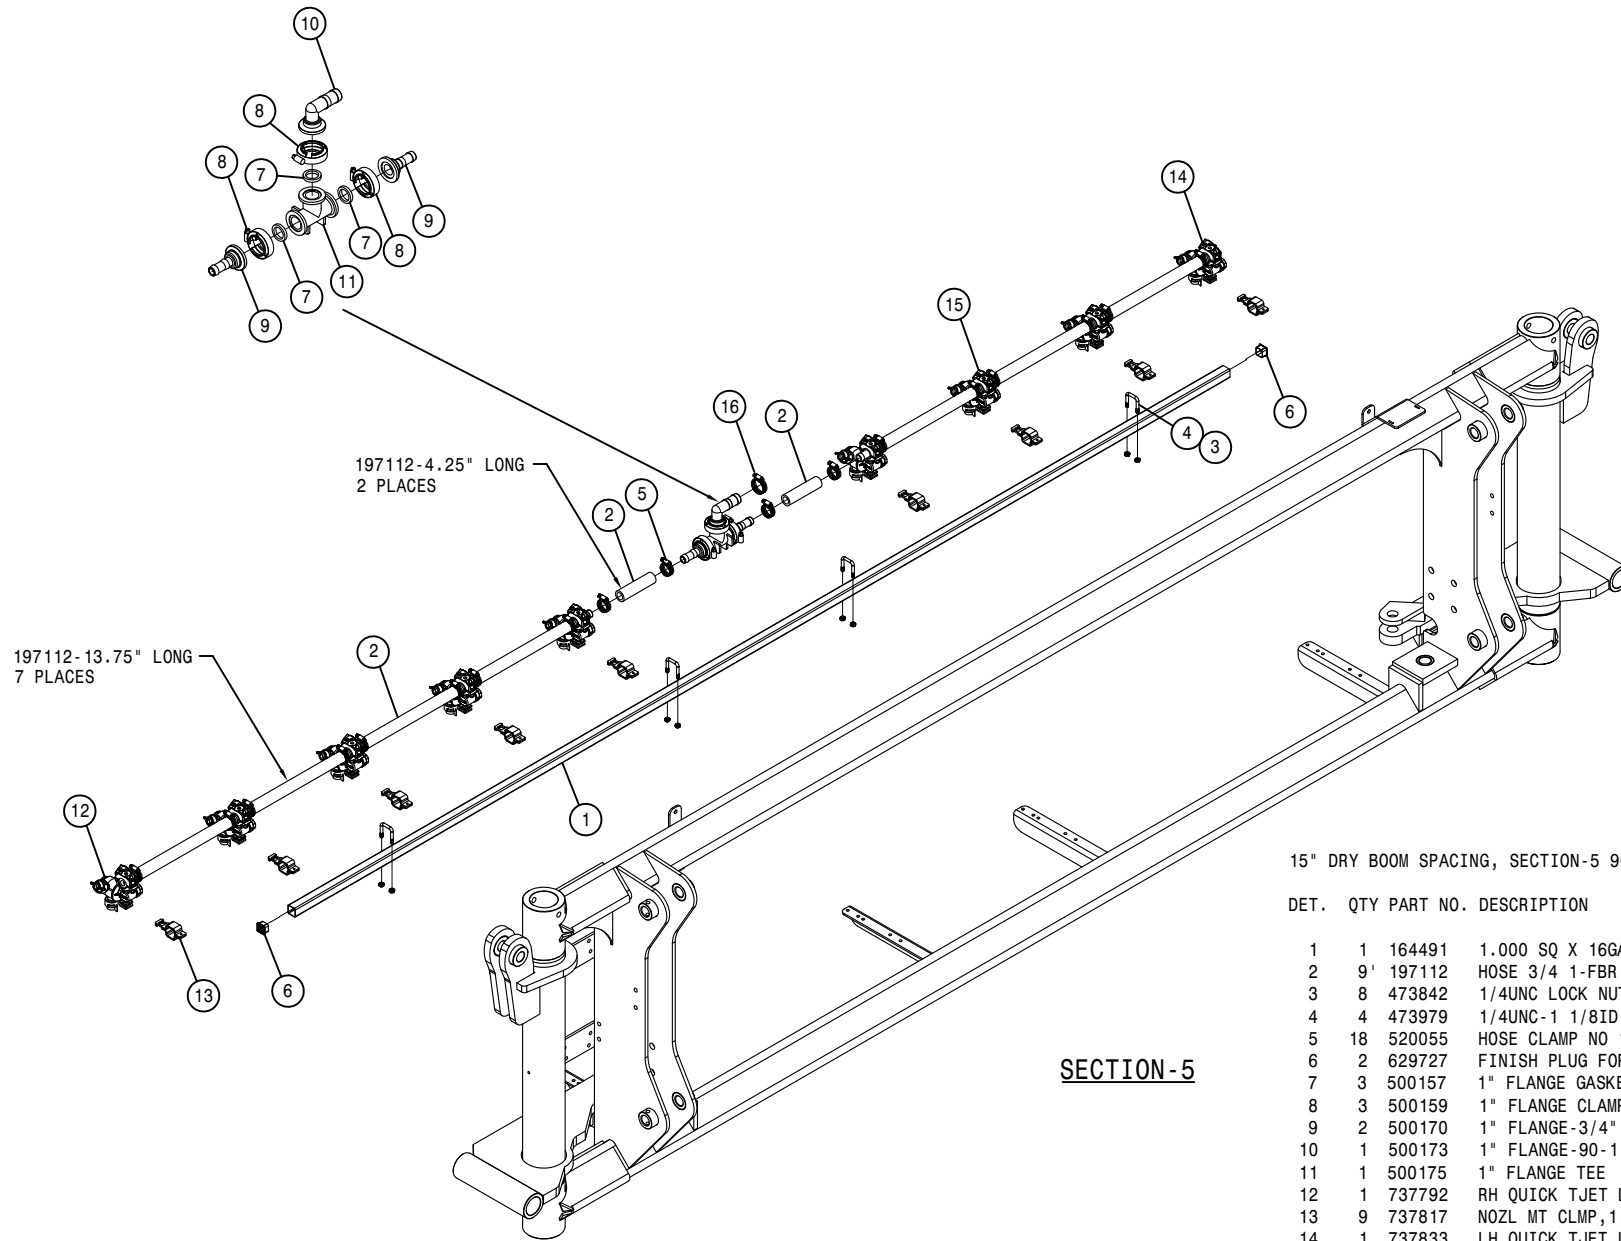

15" DRY BOOM SPACING, SECTION-5 90' / 100' BOOM

DET.	QTY	PART NO.	DESCRIPTION
	1	164491	1.000 SQ X 16GA X 124.00 C/L
	2	9'	197112 HOSE 3/4 1-FBR BR BLK EPDM
	3	473842	1/4UNC LOCK NUT,CNTR POINT SS
	4	473979	1/4UNC-1 1/8ID-1 1/2U-BOLTSQSS
	5	520055	HOSE CLAMP NO 12 STAINLESS
	6	2	629727 FINISH PLUG FOR 1"SQ X 16 GA
	7	3	500157 1" FLANGE GASKET EPDM
	8	3	500159 1" FLANGE CLAMP, S.S.
	9	2	500170 1" FLANGE-3/4" HOSE BARB POLY
	10	1	500173 1" FLANGE-90-1" HOSE BARB POLY
	11	1	500175 1" FLANGE TEE POLY
	12	1	737792 RH QUICK TJET LBO,3-TIP .75
	13	9	737817 NOZL MT CLMP,1.00 SQ SS,Q-TJET
	14	1	737833 LH QUICK TJET LBO,3-TIP .75
	15	7	737834 QUICK TJET TEE,3-TIP BODY .75
	16	1	520090 HOSE CLAMP NO 16 STAINLESS

SECTION-5