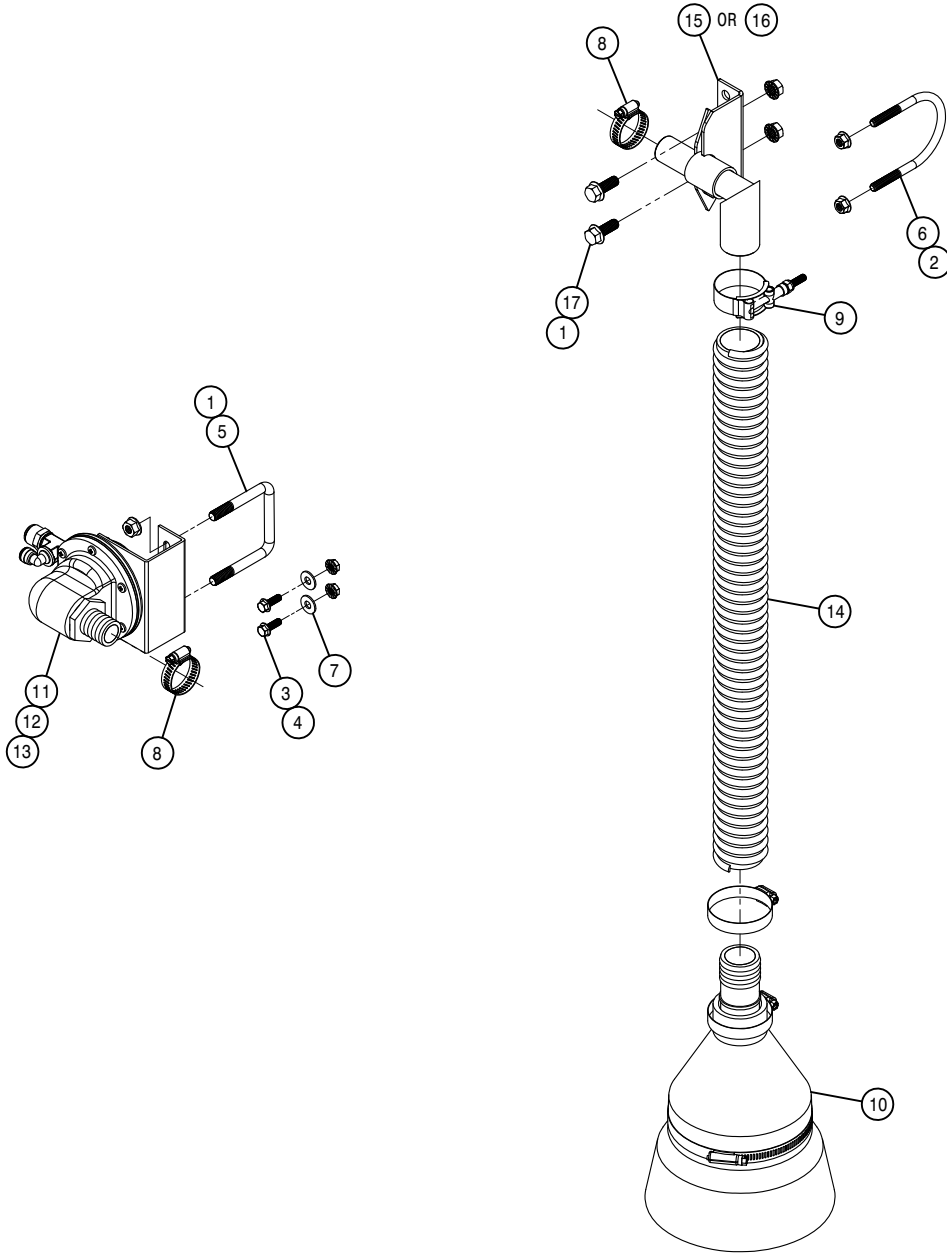

MIXER VALVE & FOAMER DROP HOSE 90' / 100' / 120'

DET. QTY PART NO. DESCRIPTION

DET.	QTY	PART NO.	DESCRIPTION
1	4	470087	3/8UNC HEX FLANGE LOCK NUT
2	2	470113	5/16UNC HEX FLANGE LOCK NUT
3	2	470118	1/4UNC X 3/4 FLANGE HEX BOLT
4	2	470121	1/4UNC HEX FLANGE LOCK NUT
5	2	472036	3/8UNC-2.63ID-2.88 U-BOLT SQ
6	2	472195	5/16UNC-2 11/16ID-3 9/16U-BOLT
7	2	483038	1/4 REGULAR FLAT WASHER
8	2	520090	HOSE CLAMP NO 16 STAINLESS
9	1	520133	1.81/2.06 T-BOLT HOSE CLAMP SS
10	1	701290	YELLOW 1.5" COLLECTOR DEFLECTOR
11	1	701296	FOAMHEAD ASSEMBLY, RICHWAY
12	1	701277	FOAMHEAD PRIMARY SCREEN
13	1	701278	FOAMHEAD OUTLET NIPPLE, W/SCRNS
14	1	701334	1 1/2 X 24" COIL DROP HOSE
15	1	701335	RH FOAMER DROP SWIVEL WLD '13
16	1	701336	LH FOAMER DROP SWIVEL WLD '13
17	2	900129	3/8UNC X 1" SERR FLANGE BOLT