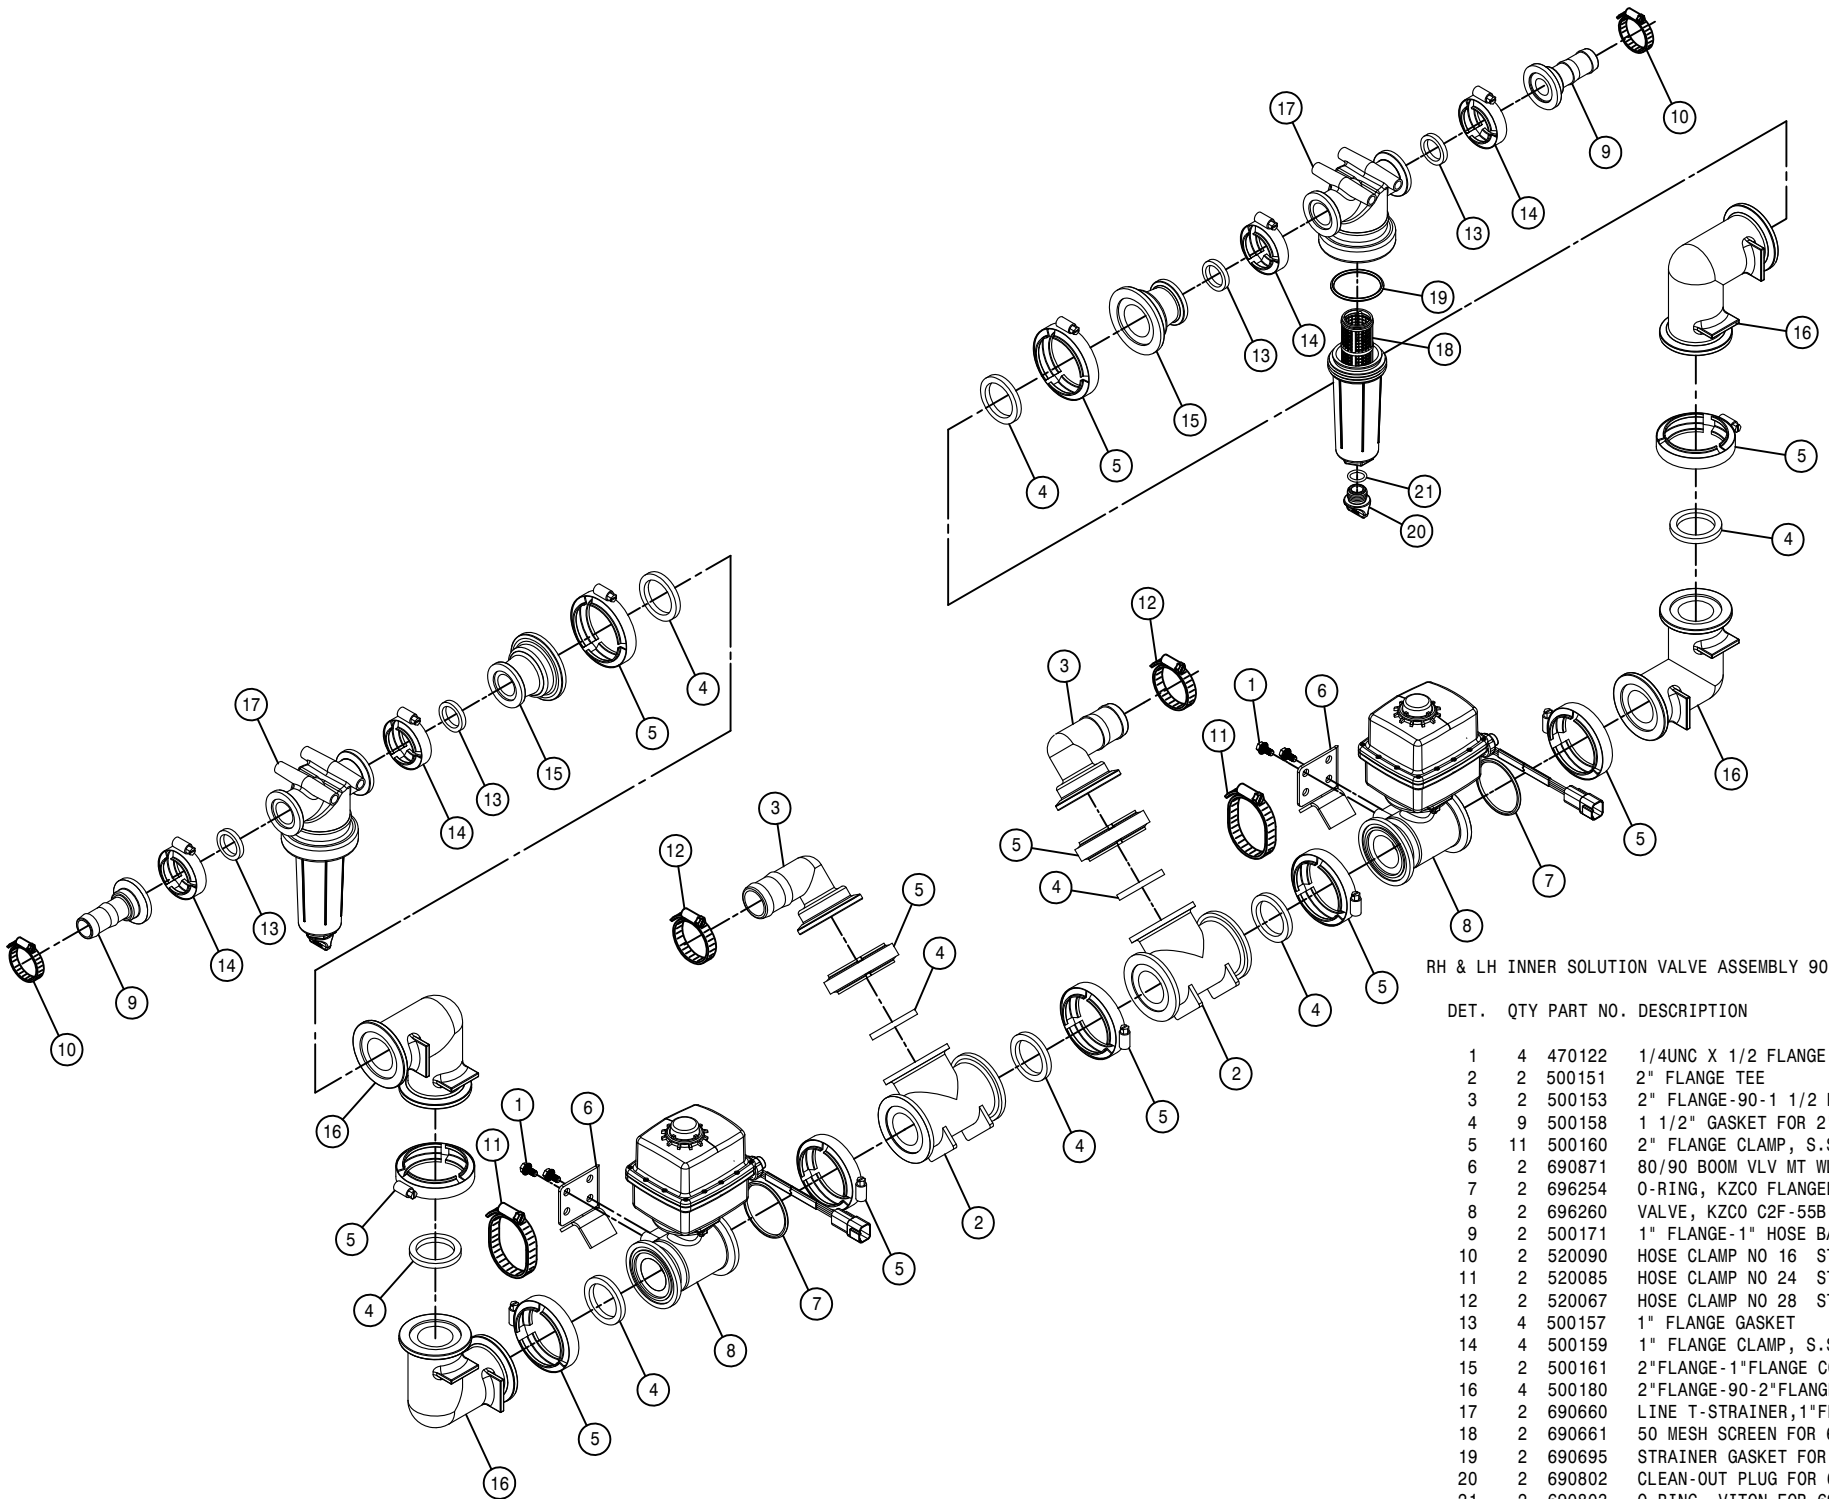

RH & LH INNER SOLUTION VALVE ASSEMBLY 90/100 W/SCREENS

DET. QTY PART NO. DESCRIPTION

DET.	QTY	PART NO.	DESCRIPTION
1	4	470122	1/4UNC X 1/2 FLANGE HEX BOLT
2	2	500151	2" FLANGE TEE POLY
3	2	500153	2" FLANGE-90-1 1/2 HBARB POLY
4	9	500158	1 1/2" GASKET FOR 2" FLANGE
5	11	500160	2" FLANGE CLAMP, S.S.
6	2	690871	80/90 BOOM VLV MT WLD 03
7	2	696254	O-RING, KZCO FLANGED VALVES
8	2	696260	VALVE, KZCO C2F-55B-M-S9
9	2	500171	1" FLANGE-1" HOSE BARB POLY
10	2	520090	HOSE CLAMP NO 16 STAINLESS
11	2	520085	HOSE CLAMP NO 24 STAINLESS
12	2	520067	HOSE CLAMP NO 28 STAINLESS
13	4	500157	1" FLANGE GASKET EPDM
14	4	500159	1" FLANGE CLAMP, S.S.
15	2	500161	2"FLANGE-1"FLANGE COUPLER,POLY
16	4	500180	2"FLANGE-90-2"FLANGE LBO, LONG
17	2	690660	LINE T-STRAINER,1"FLG,W/O SCRN
18	2	690661	50 MESH SCREEN FOR 690660
19	2	690695	STRAINER GASKET FOR 690660
20	2	690802	CLEAN-OUT PLUG FOR 690660
21	2	690803	O-RING, VITON FOR 690802 PLUG