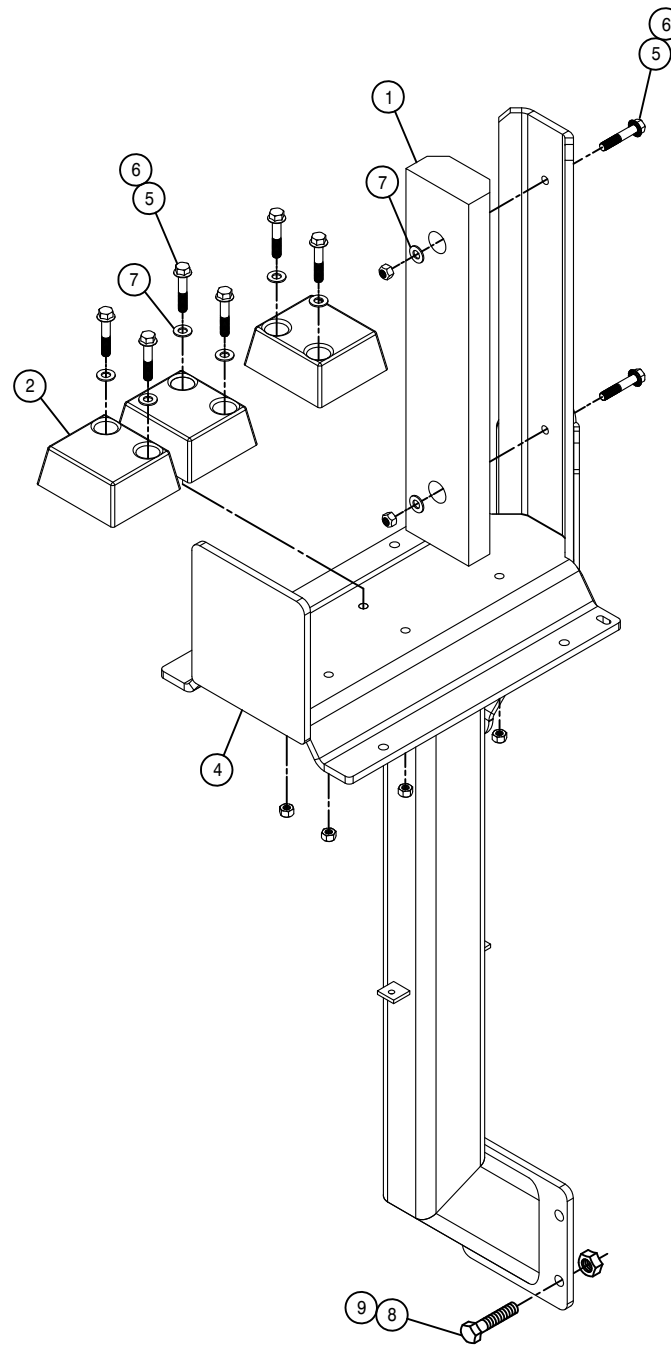

120' BOOM

BOOM CRADLE ASSEMBLY

DET.	QTY	PART NO.	DESCRIPTION		
	1	2	164512	RUBBER BUMPER, BOOM CRADLE	00
	2	5	164513	BOOM CRADLE PAD	00
	3	1	165041	BOOM CRADLE WLD	07
	4	1	167053	BOOM CRADLE WLD,ALUM 120'A'12	
	5	14	900133	3/8UNC X 2" SERR FLANGE BOLT	
	6	14	914004	3/8UNC HEX STOVER NUT	
	7	14	920002	3/8 SAE FLAT WASHER	
	8	8	900804	1/2UNC X 1 1/2 HEX BOLT GR8	
	9	8	914808	1/2UNC HEX STOVER NUT GR8