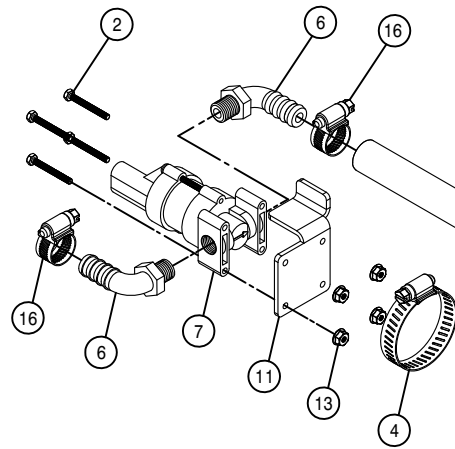

LH OUTER SOLUTION VALVE ASSEMBLY 90/100 W/SCREENS

DET. QTY PART NO. DESCRIPTION

1	4	470122	1/4UNC X 1/2 FLANGE HEX BOLT
2	1	500047	1/2NPT-90-1/2 HOSE BARB, POLY
3	1	500151	2" FLANGE TEE POLY
4	5	500158	1 1/2" GASKET FOR 2" FLANGE
5	6	500160	2" FLANGE CLAMP, S.S.
6	1	500162	2" FLANGE-1 1/2 HOSE BARB POLY
7	1	500224	2" FLANGE PLUG W/1/2"FNPT POLY
8	1	690871	80/90 BOOM VLV MT WLD 03
9	1	696260	VALVE, KZCO C2F-55B-M-S9
10	1	696254	O-RING, KZCO FLANGED VALVES
11	1	500171	1" FLANGE-1" HOSE BARB POLY
12	1	520070	HOSE CLAMP NO 8 STAINLESS
13	1	520090	HOSE CLAMP NO 16 STAINLESS
14	1	520067	HOSE CLAMP NO 28 STAINLESS
15	1	520085	HOSE CLAMP NO 24 STAINLESS
16	2	500157	1" FLANGE GASKET EPDM
17	2	500159	1" FLANGE CLAMP, S.S.
18	1	500161	2"FLANGE-1"FLANGE COUPLER,POLY
19	2	500180	2"FLANGE-90-2"FLANGE LBO, LONG
20	1	690660	LINE T-STRAINER,1"FLG,W/O SCRIN
21	1	690661	50 MESH SCREEN FOR 690660
22	1	690695	STRAINER GASKET FOR 690660
23	1	690802	CLEAN-OUT PLUG FOR 690660
24	1	690803	O-RING, VITON FOR 690802 PLUG

RIGHT FENCE ROW NOZZLE ASSEMBLY 90/100

DET. QTY PART NO. DESCRIPTION

DET.	QTY	PART NO.	DESCRIPTION
1	2	470118	1/4UNC X 3/4 FLANGE HEX BOLT
2	4	473993	6-32 X 1 1/4 HH MACH SCR
3	2	900128	3/8UNC X 3/4 HEX BOLT
4	1	520087	HOSE CLAMP NO 20 STAINLESS
5	1	601720	HOSE, 1/2 X 25 1BR BLK EPDM
6	2	618556	1/4NPT-90-1/2 HOSE BARB,POLY
7	1	696235	1/4" ELECT SOLU SOLE VLV, 2203
8	1	737907	RH FENCE ROW TIP BRKT MT
9	1	737931	11/16-16F-QUICK TJET ADAPTER
10	1	737932	11/16MPS-90-1/2 HBARB NOZLBODY
11	1	737945	MTG BRKT- SOLENOID, FENCE ROW
12	1	737946	MTG BRKT- RH FENCE ROW NOZZLE
13	4	470509	6-32 SERR. FLANGE NUT
14	2	914000	1/4UNC HEX STOVER NUT
15	2	920000	1/4 SAE FLAT WASHER
16	3	520070	HOSE CLAMP NO 8 STAINLESS
17	2	472029	3/8UNC HEX FLANGE NUT SERR SS
18	1	737822	CAP SET, YELLOW QUICK TEEJET
19	1	737824	QUICK TEEJET SEAT GASKET