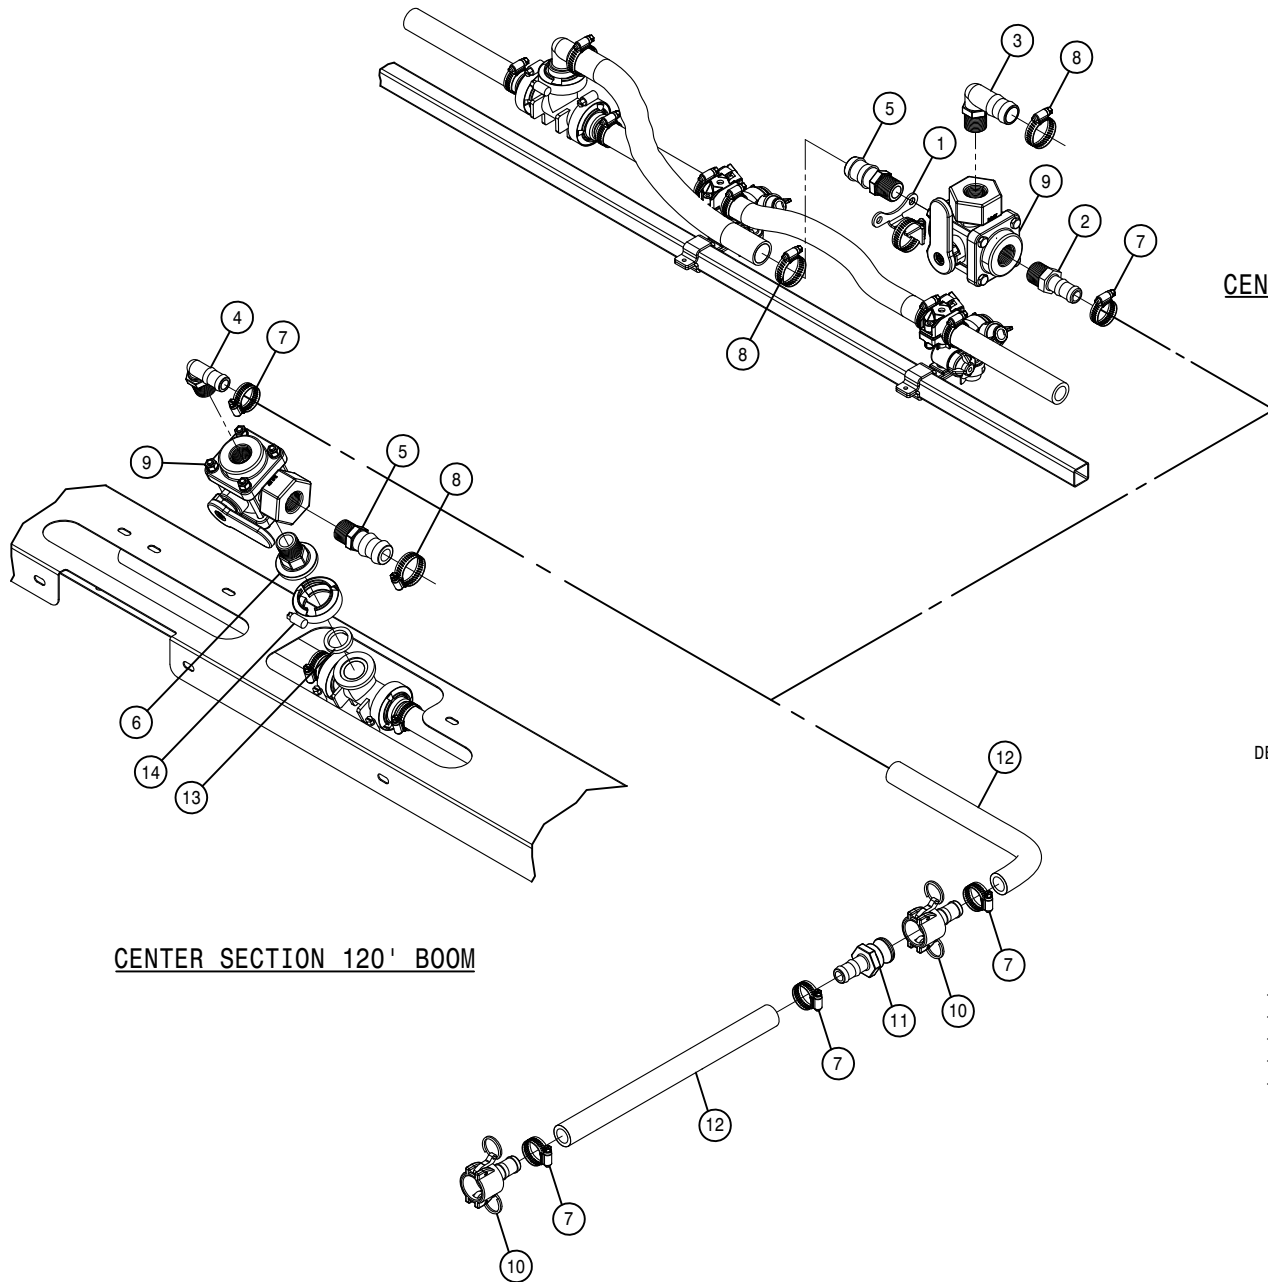

CENTER SECTION 90' / 100' BOOM

CENTER SECTION 120' BOOM

DET. QTY PART NO. DESCRIPTION

1	1	165075	BALL VLV MT, REAR BOOM STS'11
2	1	500022	3/4NPT-3/4HOSE BARB, POLY
3	1	500026	3/4NPT-90-1"HOSE BARB, POLY
4	1	500054	3/4NPT-90-3/4 HOSE BARB, POLY
5	1	500123	3/4NPT-1"HOSE BARB, POLY
6	1	500235	1" FLANGE-3/4" MNPT POLY
7	4	520055	HOSE CLAMP NO 12 STAINLESS
8	3	520090	HOSE CLAMP NO 16 STAINLESS
9	1	696003	BALL VLV,3/4NPT 3WAY-SIDE POLY
10	2	696207	.75 HOSE BARB-FEMALE COUPLER
11	1	696208	.75 HOSE BARB-MALE COUPLER
12	2	197121	HOSE 3/4 2-FBR BR BLK EPDM
13	1	500157	1" FLANGE GASKET EPDM
14	1	500159	1" FLANGE CLAMP, S.S.