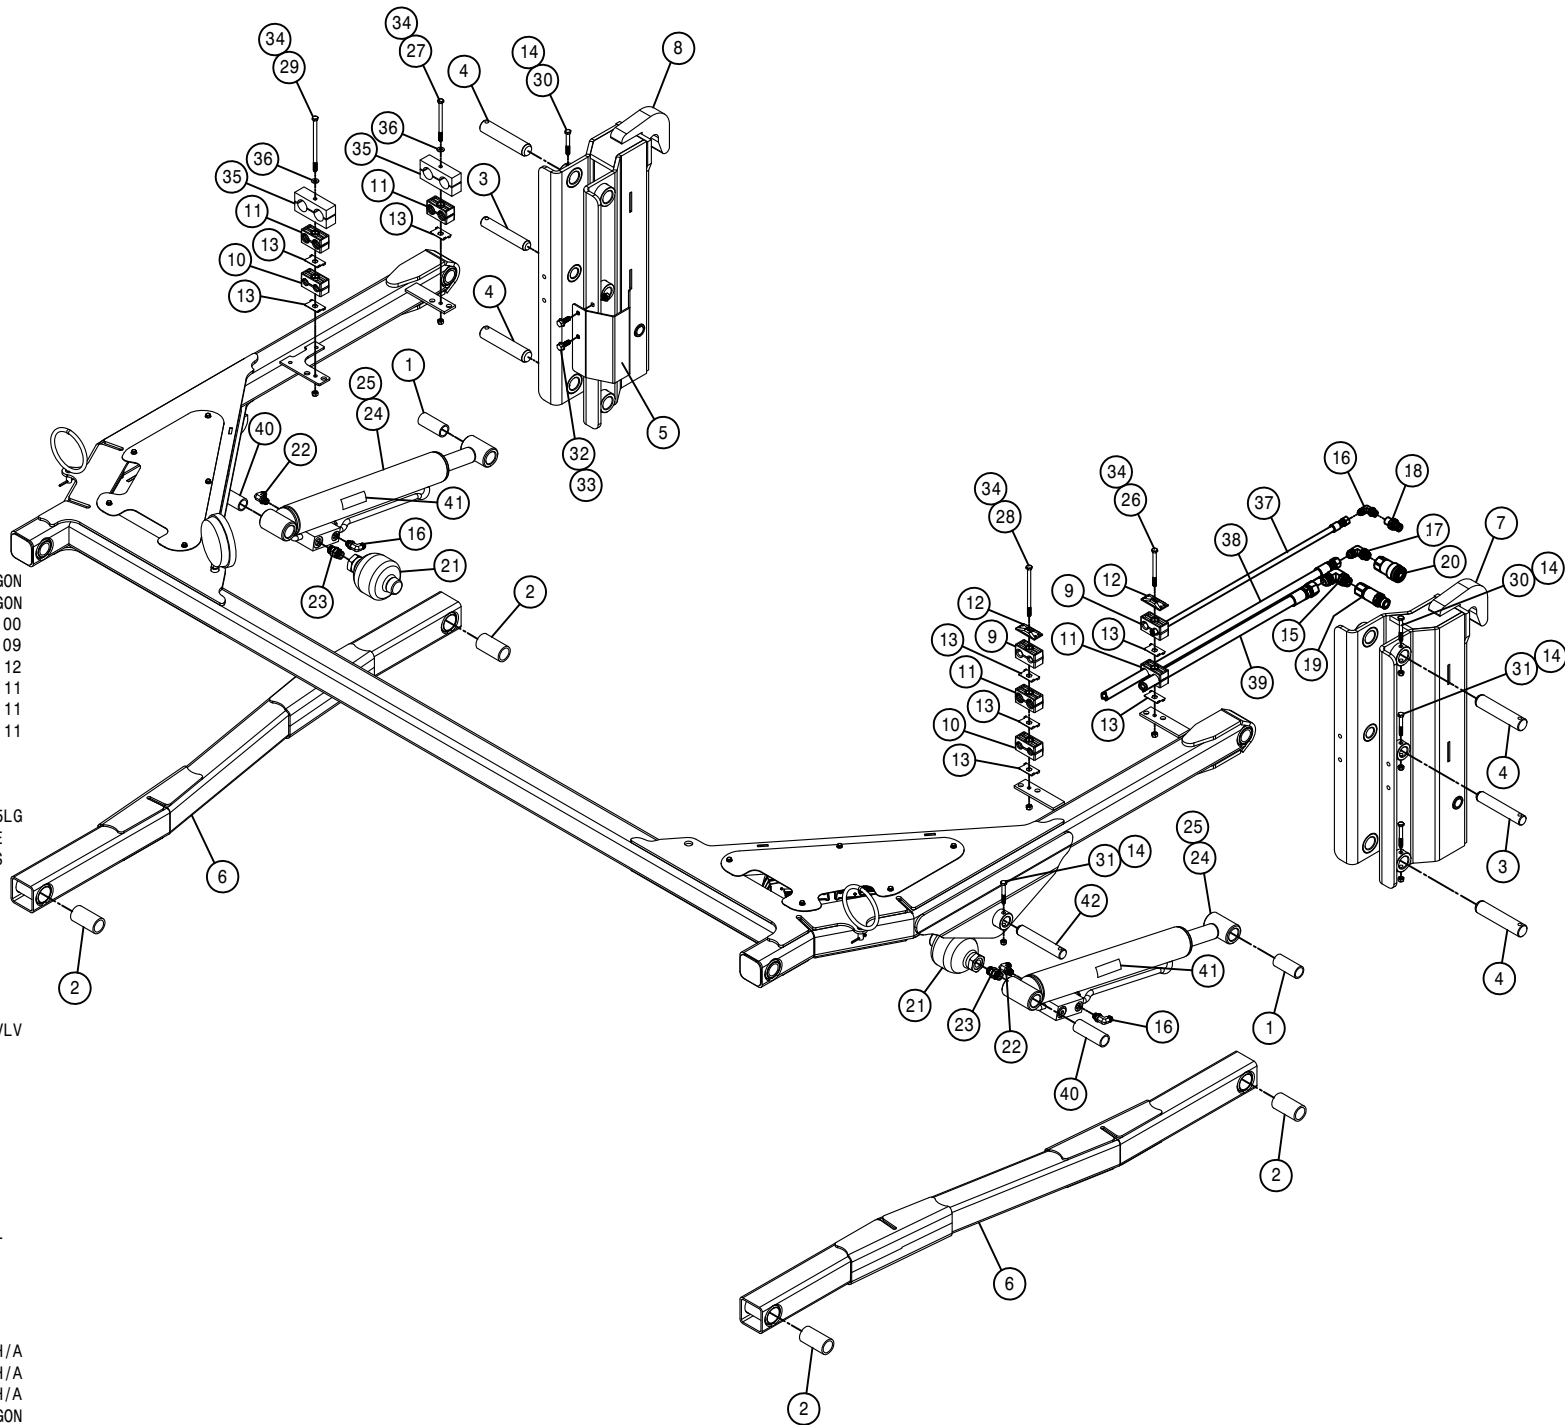

1	2	121109	BEARING,1.00-1.25-3.13 POLYGON
2	4	121119	BEARING,1.25-1.61-3.00 POLYGON
3	2	164452	LIFT ARM MT PIVOT PIN,STS12 00
4	4	165713	LIFT ARM MT PIV PIN,120'BM 09
5	1	165742	RECEPTACLE MT,BOOMS STS'12
6	2	166587	LOWER LIFT ARM WLD, 120'C'11
7	1	166600	LH QUICK ATTACH WLD, 120'C'11
8	1	166601	RH QUICK ATTACH WLD, 120'C'11
9	2	470270	HOSE CLAMP BODY, .530-.680
10	2	470274	TUBE CLAMP BODY, .750-.750
11	4	470275	TUBE CLAMP BODY,1.000-1.000
12	2	470276	CLAMP COVER PLATE,SNGL, 2.55LG
13	8	470281	STACK BOLT SAFETY LOCK PLATE
14	8	473001	5/16UNC HEX NUT,NYLOC 316 SS
15	1	611128	7/8MJIC-90-7/8MOR LBO
16	3	618119	9/16MJIC-90-9/16MOR LBO
17	1	618241	3/4MJIC-90-3/4MOR LBO
18	1	618804	HYD CPLR,MALE #14,9/16FOR
19	1	618806	HYD CPLR,MALE #12,7/8FOR
20	1	618807	HYD CPLR, FEM #12,3/4FOR
21	2	470444	ACCUMULATOR, 30CI 1508 PSI
22	2	618739	9/16MJ-90-9/16MOR .065 CHK VLV
23	2	618820	3/4MOR UNION
24	2	621640	HYD CYL,3.25 X 16.00 X 1.63
25	2	621579	REPAIR KIT, HYD CYL 621578
26	1	900076	5/16UNC X 4" HEX BOLT
27	1	900078	5/16UNC X 4 1/2 HEX BOLT
28	1	900082	5/16UNC X 5 1/2" HEX BOLT
29	1	900084	5/16UNC X 6" HEX BOLT
30	4	900070	5/16UNC X 2 1/2 BOLT
31	4	900086	5/16UNC X 2 1/4 HEX BOLT
32	2	900129	3/8UNC X 1" SERR FLANGE BOLT
33	2	470087	3/8UNC HEX FLANGE LOCK NUT
34	4	914002	5/16UNC HEX STOVER NUT
35	2	A51729	TUBE CLAMP (PAIR)
36	2	920001	5/16 SAE FLAT WASHER
37	1	616991	06-451TC-06FJX-06FJX-175 H/A
38	1	616976	08-451TC-08FJX-08FJX-172 H/A
39	1	617007	08-451TC-08FJX-10FJX-172 H/A
40	2	121115	BEARING,1.00-1.25-4.00 POLYGON
41	2	650390	DECAL,WARN,DO NOT REMOVE/MODIF
42	2	A53739	LIFT CYL PIN,BARREL END, DELTA