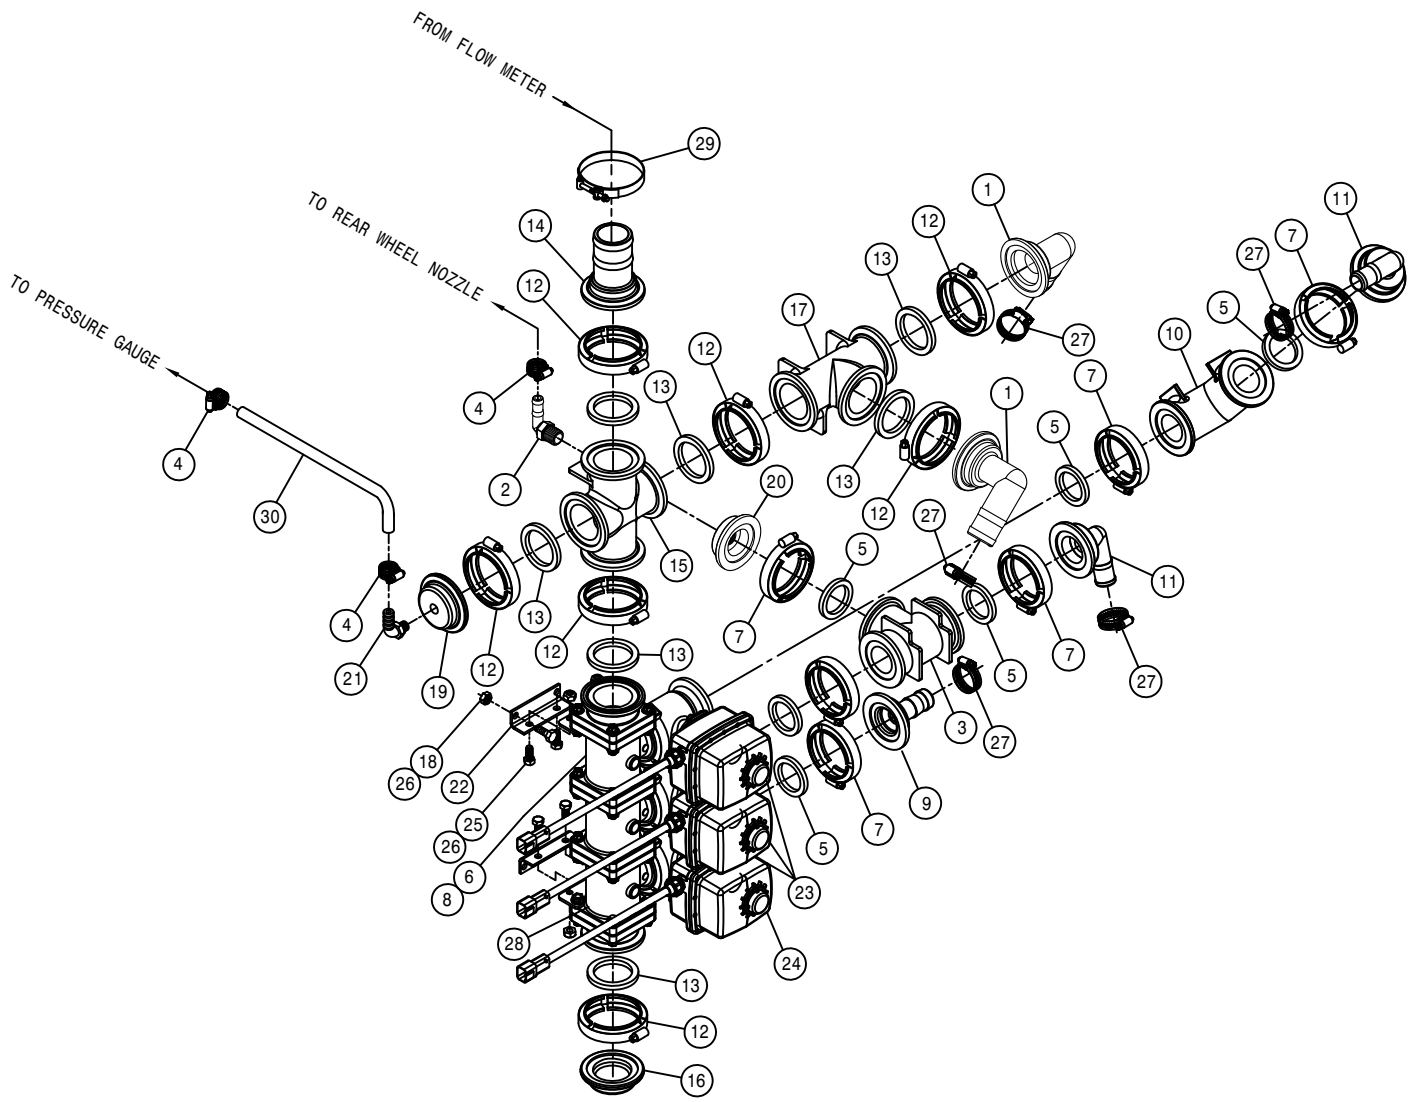

SOLUTION CONTROL VALVE ASSEMBLY 90/100

DET.	QTY	PART NO.	DESCRIPTION
1	2	500197	2" FP FLANGE-90-1 1/2 HBARB
2	1	500047	1/2NPT-90-1/2 HOSE BARB, POLY
3	1	500151	2" FLANGE TEE POLY
4	3	520070	HOSE CLAMP NO 8 STAINLESS
5	6	500158	1 1/2" GASKET FOR 2" FLANGE
6	7	696254	O-RING, KZCO FLANGED VALVES
7	6	500160	2" FLANGE CLAMP, S.S.
8	2	696255	END CAP,220 FLANGE VLV 696253
9	1	500172	2" FLANGE-1" HOSE BARB POLY
10	1	500180	2"FLANGE-90-2"FLANGE LBO, LONG
11	2	500189	2" FLANGE-90-1" HOSE BARB POLY
12	7	500194	2"FP FLANGE CLAMP, S.S.
13	7	500195	2"FP FLANGE GASKET EPDM
14	1	500196	2"FP FLANGE-2" HOSE BARB POLY
15	1	500203	2"FP FLANGE CROSS POLY
16	1	500206	2"FP FLANGE PLUG
17	1	500207	2"FP FLANGE TEE POLY
18	4	900065	5/16UNC X 1" HEX BOLT
19	1	500229	2"FP FLANGE PLUG,1/4FNPT POLY
20	1	500224	2" FLANGE PLUG W/1/2"FNPT POLY
21	1	618556	1/4NPT-90-1/2 HOSE BARB,POLY
22	2	690870	SOLU VLV MANIF MT BRKT STS 03
23	3	696260	VALVE, KZCO C2F-55B-M-S9
24	1	696259	VALVE, 3 SECT KZCO 400-3CIM-DJ
25	4	900064	5/16UNC X 3/4 HEX BOLT
26	8	914002	5/16UNC HEX STOVER NUT
27	5	520090	HOSE CLAMP NO 16 STAINLESS
28	3	696269	MANIFOLD SECT,1" (696253/259)
29	1	520141	2.31/2.62 T-BOLT HOSE CLAMP SS
30	1	601634	HOSE, 1/2 X 78 1BR BLK EPDM