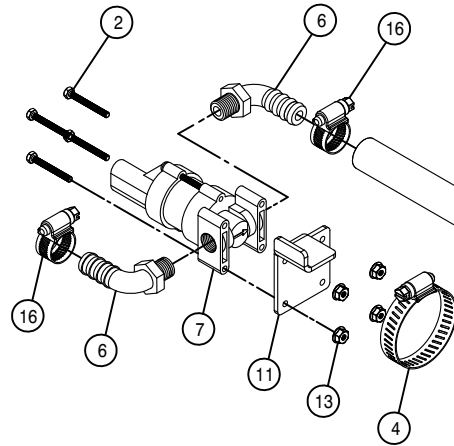

RIGHT FENCE ROW NOZZLE ASSEMBLY 90/100

DET. QTY PART NO. DESCRIPTION

DET.	QTY	PART NO.	DESCRIPTION
1	2	470118	1/4UNC X 3/4 FLANGE HEX BOLT
2	4	473993	6-32 X 1 1/4 HH MACH SCR
3	2	900128	3/8UNC X 3/4 HEX BOLT
4	1	520087	HOSE CLAMP NO 20 STAINLESS
5	1	601720	HOSE, 1/2 X 25 1BR BLK EPDM
6	2	618556	1/4NPT-90-1/2 HOSE BARB,POLY
7	1	696235	1/4" ELECT SOLU SOLE VLV, 2203
8	1	737907	RH FENCE ROW TIP BRKT MT
9	1	737931	11/16-16F-QUICK TJET ADAPTER
10	1	737932	11/16MPS-90-1/2 HBARB NOZLBODY
11	1	737945	MTG BRKT- SOLENOID, FENCE ROW
12	1	737946	MTG BRKT- RH FENCE ROW NOZZLE
13	4	470509	6-32 SERR. FLANGE NUT
14	2	914000	1/4UNC HEX STOVER NUT
15	2	920000	1/4 SAE FLAT WASHER
16	3	520070	HOSE CLAMP NO 8 STAINLESS
17	2	472029	3/8UNC HEX FLANGE NUT SERR SS
18	1	737822	CAP SET, YELLOW QUICK TEEJET
19	1	737824	QUICK TEEJET SEAT GASKET