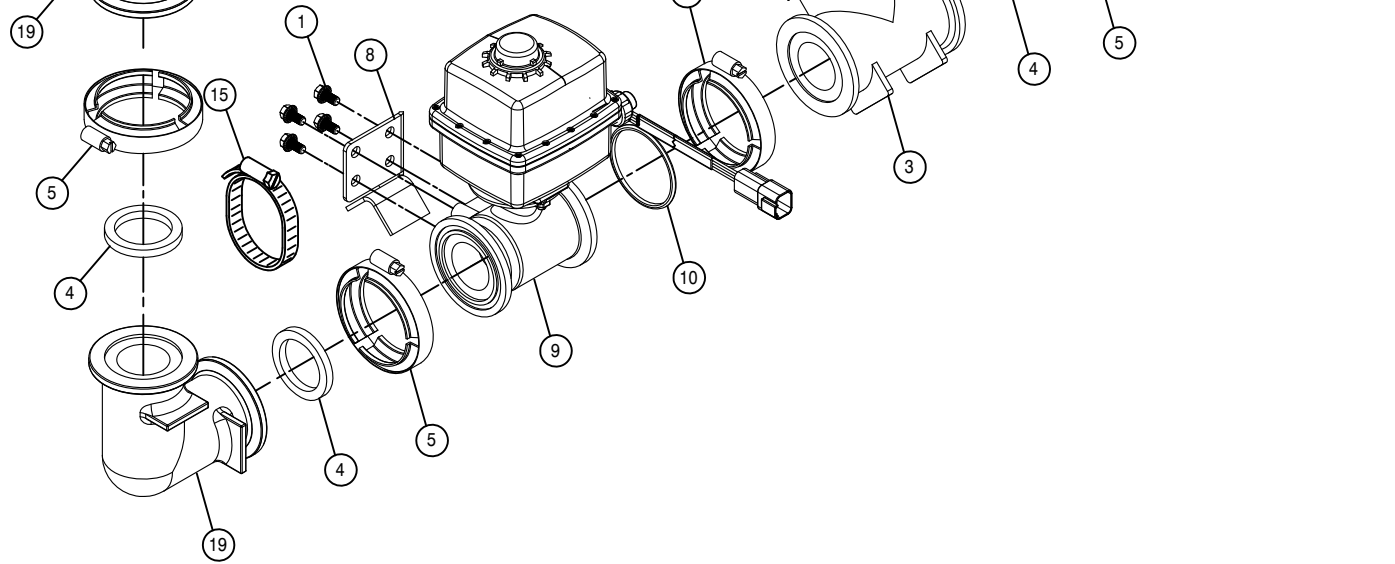

DET. QTY PART NO. DESCRIPTION

1	4	470122	1/4UNC X 1/2 FLANGE HEX BOLT
2	1	500047	1/2NPT-90-1/2 HOSE BARB, POLY
3	1	500151	2" FLANGE TEE POLY
4	5	500158	1 1/2" GASKET FOR 2" FLANGE
5	6	500160	2" FLANGE CLAMP, S.S.
6	1	500162	2" FLANGE-1 1/2 HOSE BARB POLY
7	1	500224	2" FLANGE PLUG W/1/2"FNPT POLY
8	1	690871	80/90 BOOM VLV MT WLD 03
9	1	696260	VALVE, KZCO C2F-55B-M-S9
10	1	696254	O-RING, KZCO FLANGED VALVES
11	1	500171	1" FLANGE-1" HOSE BARB POLY
12	1	520070	HOSE CLAMP NO 8 STAINLESS
13	1	520090	HOSE CLAMP NO 16 STAINLESS
14	1	520067	HOSE CLAMP NO 28 STAINLESS
15	1	520085	HOSE CLAMP NO 24 STAINLESS
16	2	500157	1" FLANGE GASKET EPDM
17	2	500159	1" FLANGE CLAMP, S.S.
18	1	500161	2"FLANGE-1"FLANGE COUPLER,POLY
19	2	500180	2"FLANGE-90-2"FLANGE LBO, LONG
20	1	690660	LINE T-STRAINER,1"FLG,W/O SCRIN
21	1	690661	50 MESH SCREEN FOR 690660
22	1	690695	STRAINER GASKET FOR 690660
23	1	690802	CLEAN-OUT PLUG FOR 690660
24	1	690803	O-RING, VITON FOR 690802 PLUG