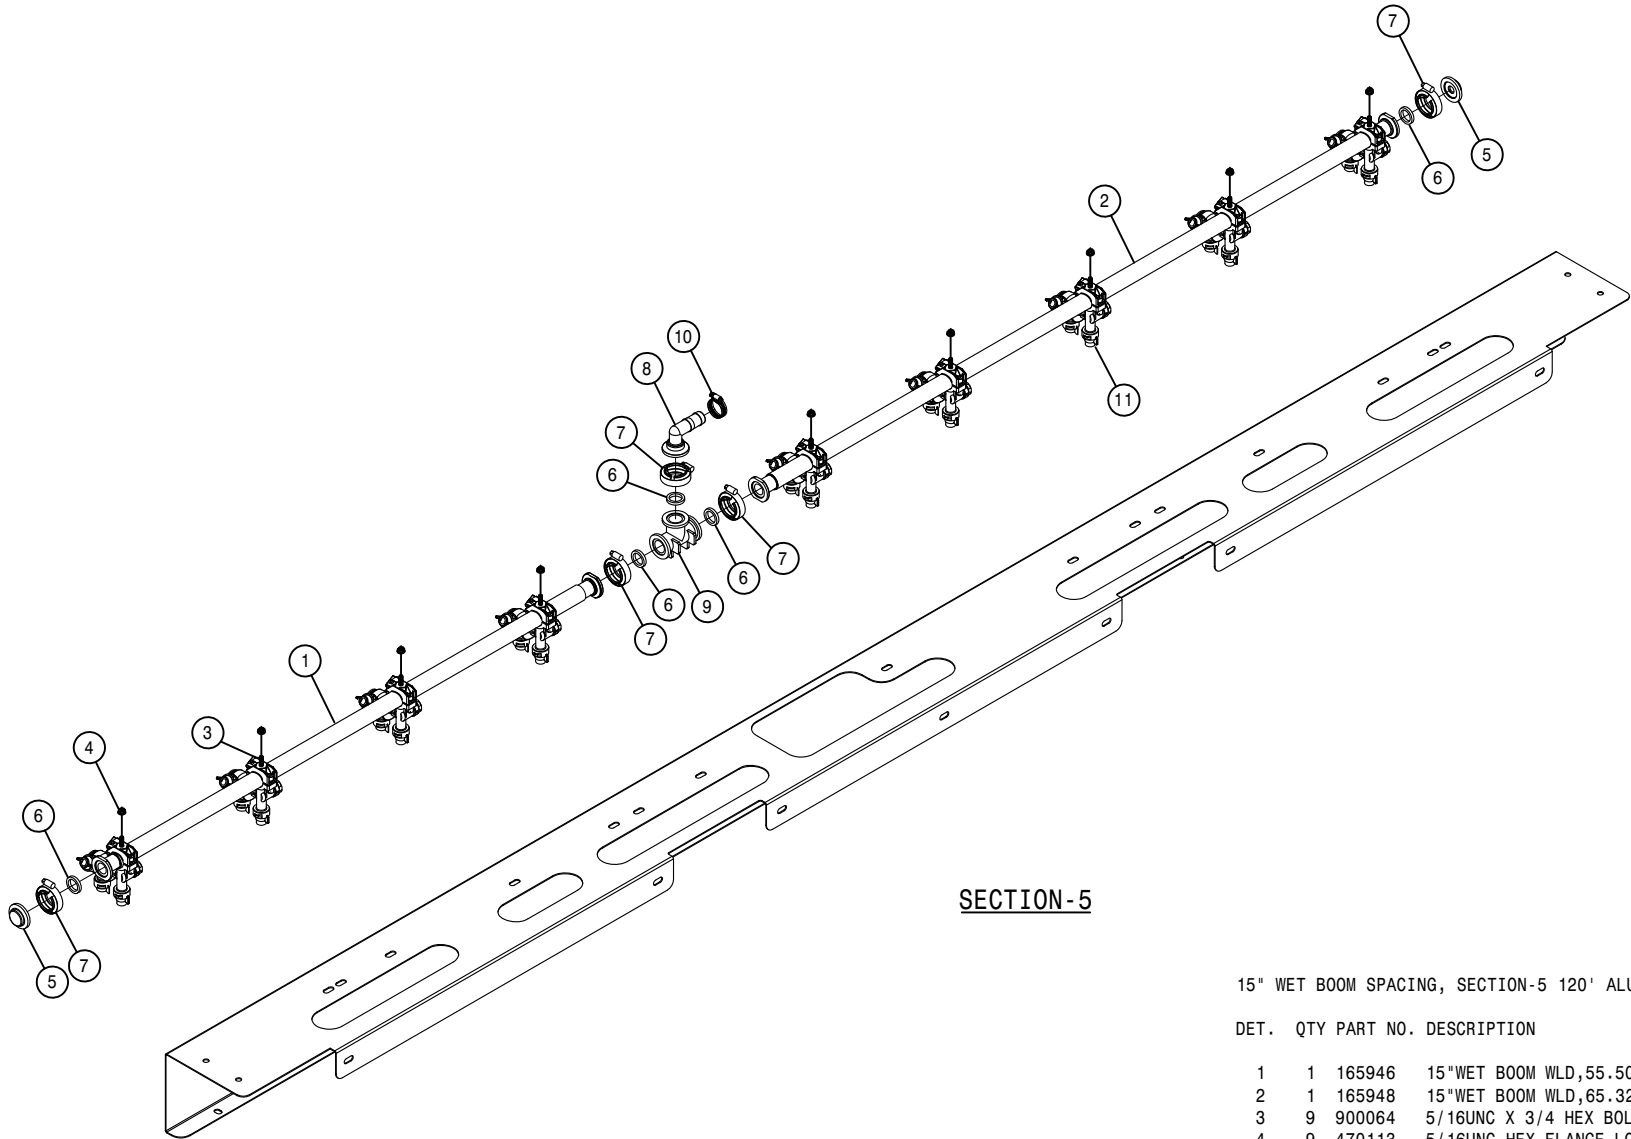

SECTION-5

15" WET BOOM SPACING, SECTION-5 120' ALUM BOOM

DET.	QTY	PART NO.	DESCRIPTION
1	1	165946	15"WET BOOM WLD,55.50LG STS' 12
2	1	165948	15"WET BOOM WLD,65.32LG STS' 12
3	9	900064	5/16UNC X 3/4 HEX BOLT
4	9	470113	5/16UNC HEX FLANGE LOCK NUT
5	2	500155	1" FLANGE CAP PLUG POLY
6	5	500157	1" FLANGE GASKET EPDM
7	5	500159	1" FLANGE CLAMP, S.S.
8	1	500173	1" FLANGE-90-1" HOSE BARB POLY
9	1	500175	1" FLANGE TEE POLY
10	1	520090	HOSE CLAMP NO 16 STAINLESS
11	9	737921	QUICK TJET 3-TIP BODY,1" HV