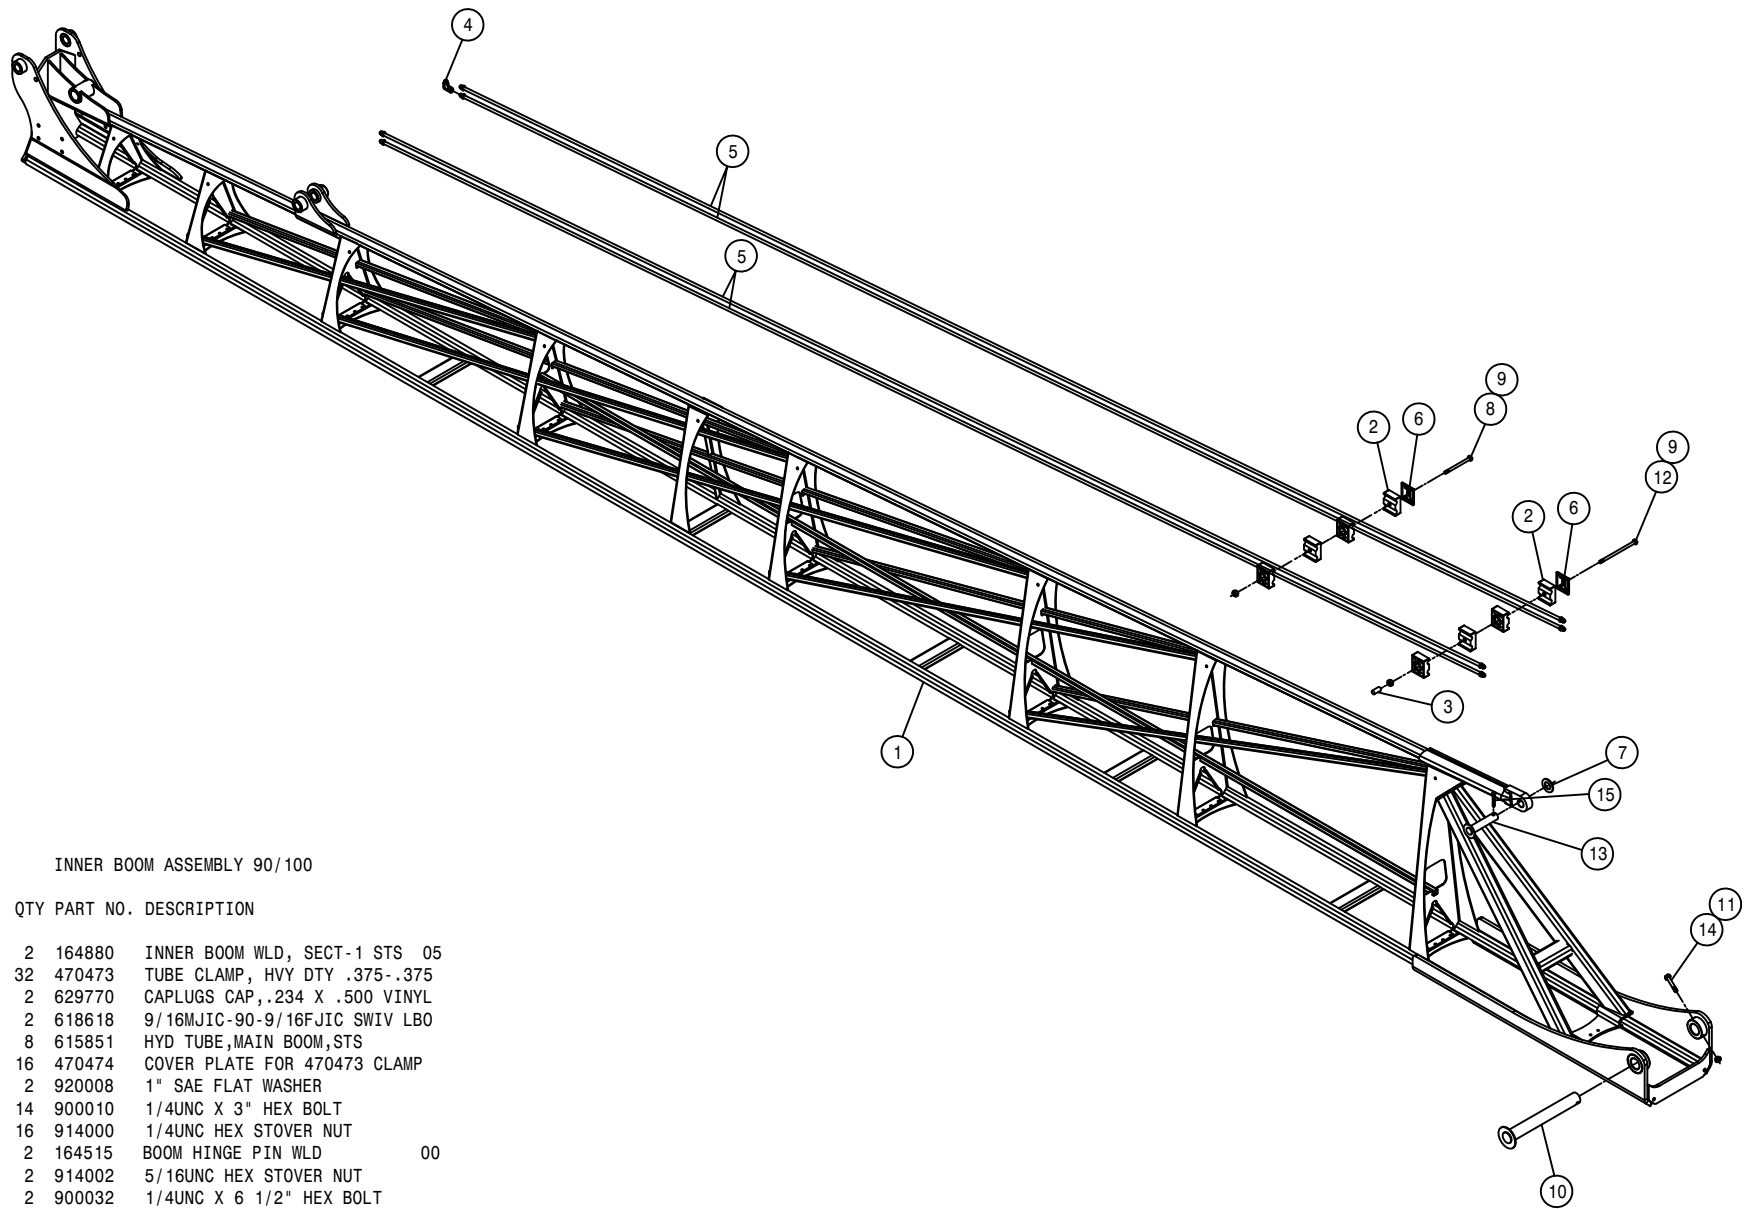

INNER BOOM ASSEMBLY 90/100

DET. QTY PART NO. DESCRIPTION

1	2	164880	INNER BOOM WLD, SECT-1 STS 05
2	32	470473	TUBE CLAMP, HVY DTY .375-.375
3	2	629770	CAPPLUGS CAP,.234 X .500 VINYL
4	2	618618	9/16MJIC-90-9/16FJIC SWIV LBO
5	8	615851	HYD TUBE,MAIN BOOM,STS
6	16	470474	COVER PLATE FOR 470473 CLAMP
7	2	920008	1" SAE FLAT WASHER
8	14	900010	1/4UNC X 3" HEX BOLT
9	16	914000	1/4UNC HEX STOVER NUT
10	2	164515	BOOM HINGE PIN WLD 00
11	2	914002	5/16UNC HEX STOVER NUT
12	2	900032	1/4UNC X 6 1/2" HEX BOLT
13	2	164500	LEVEL CYL PIN WLD,SHAFT END,00
14	2	900073	5/16UNC X 3 1/4 HEX BOLT
15	2	470012	COTTER PIN 5/16 X 2" LG,316 SS

NOTE: QUANTITY LISTED IS FOR ONE MACHINE.