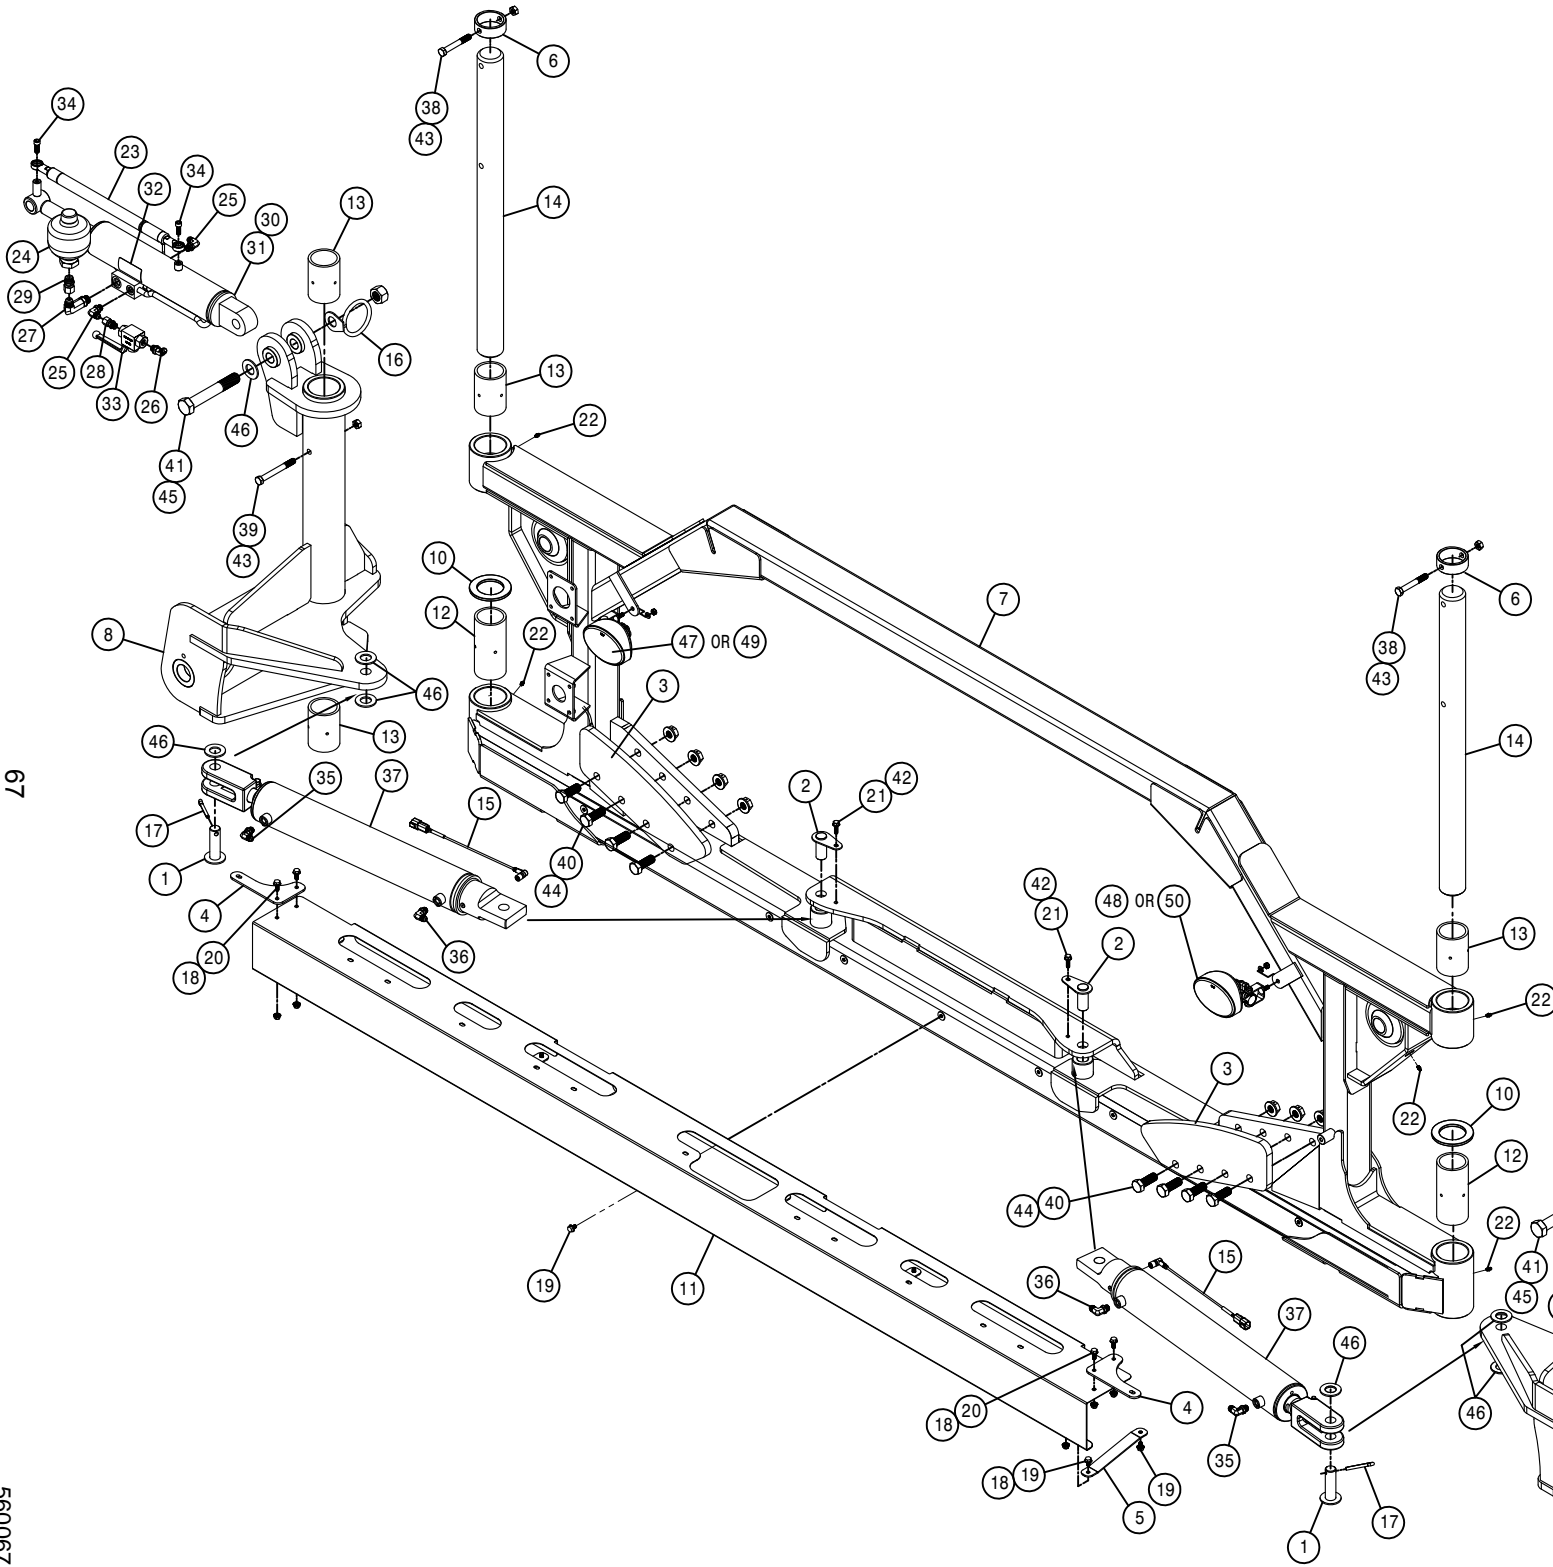

1	2	164498	BOOM FOLD CYL PIN WLD	00
2	2	166127	TRANSOM PIN WLD 1", STX10' 11	
3	2	166566	ROLLER GUIDE PLATE 120'C' 11	
4	2	166677	SOLN NOZL MT BRKT END, 120'C' 11	
5	6	166694	CNTR SOLN SUB MT STRP, 120'C' 11	
6	2	166932	PIVOT PIN RET RING 120'C' 11	
7	1	166989	TRANSOM PIVOT WLD 120'A' 12	
8	1	167014	RH TRANSOM PIVOT WLD 120'A' 12	
9	1	167015	LH TRANSOM PIVOT WLD, 120'A' 12	
10	2	167030	THRUST WASH, .25-2.53-4.00 BRNZ	
11	1	167042	SOLU MT CHAN, CNT SECT 120'A' 12	
12	2	167046	BEARING, 2.51-3.00-6.38 POLYGON	
13	6	167047	BEARING, 2.51-3.00-4.25 POLYGON	
14	2	167048	INR TRANS PIVOT SHAFT, 120'A' 12	
15	2	292583	SENSOR HARNESS, MICRO-DEUTSCH	
16	2	438302	HOSE SUPPORT RING WLD	
17	2	470012	COTTER PIN 5/16 X 2' LG, 316 SS	
18	10	470113	5/16UNC HEX FLANGE LOCK NUT	
19	12	470232	5/16UNC X 1/2 FLANGE HEX BOLT	
20	4	470233	5/16UNC X 3/4 FLANGE HEX BOLT	
21	2	470234	5/16UNC X 1" FLANGE HEX BOLT	
22	6	471005	GREASE ZERK, 1/4-28 X 1/2	
23	2	166879	SENSOR ASSY, LEVEL CYL, 120'C' 11	
24	2	470444	ACCUMULATOR, 30CI 1508 PSI	
25	4	618119	9/16MJIC-90-9/16MOR LBO	
26	2	618425	9/16MJIC-45-9/16MOR LBO	
27	2	618443	3/4MJIC-90-3/4MOR EX LG LBO	
28	2	618668	9/16FJIC SWIV-9/16MOR ADPTR	
29	2	618669	3/4FJIC SWIV-3/4MOR ADPTR	
30	2	621559	REPAIR KIT, HYD CYL 621558	
31	2	621642	HYD CYL, 3.00 X 9.00 X 1.38	
32	2	650390	DECAL, WARN, DO NOT REMOVE/MODIF	
33	2	696131	BALL VALVE, 9/16FOR, 7250PSI	
34	4	900172	3/8UNC X 1" SOC HD CAP SCR, ZINC	
35	2	618689	9/16MJ-90-9/16MOR .042 CHK VLV	
36	2	618739	9/16MJ-90-9/16MOR .065 CHK VLV	
37	1	621636	HYD CYL, 3.50X 19.75X1.75-W/SEN	
38	2	900272	1/2UNC X 3 1/2 HEX BOLT	
39	2	900275	1/2UNC X 4 1/2 HEX BOLT	
40	8	900404	3/4UNC X 2 1/2 HEX BOLT	
41	2	900851	1" UNC X 6 1/2 HEX BOLT	GR8
42	2	914002	5/16UNC HEX STOVER NUT	
43	4	914008	1/2UNC HEX STOVER NUT	
44	8	914012	3/4UNC HEX STOVER NUT	
45	2	914016	1-8 HEX STOVER NUT	
46	8	920008	1" SAE FLAT WASHER	
47	1	291902	RH WORKLIGHT, TRAPEZOID GLASS	
48	1	291903	LH WORKLIGHT, TRAPEZOID GLASS	
49	1	292510	RH WORKLIGHT, LED TRAPEZOID	
50	1	292511	LH WORKLIGHT, LED TRAPEZOID