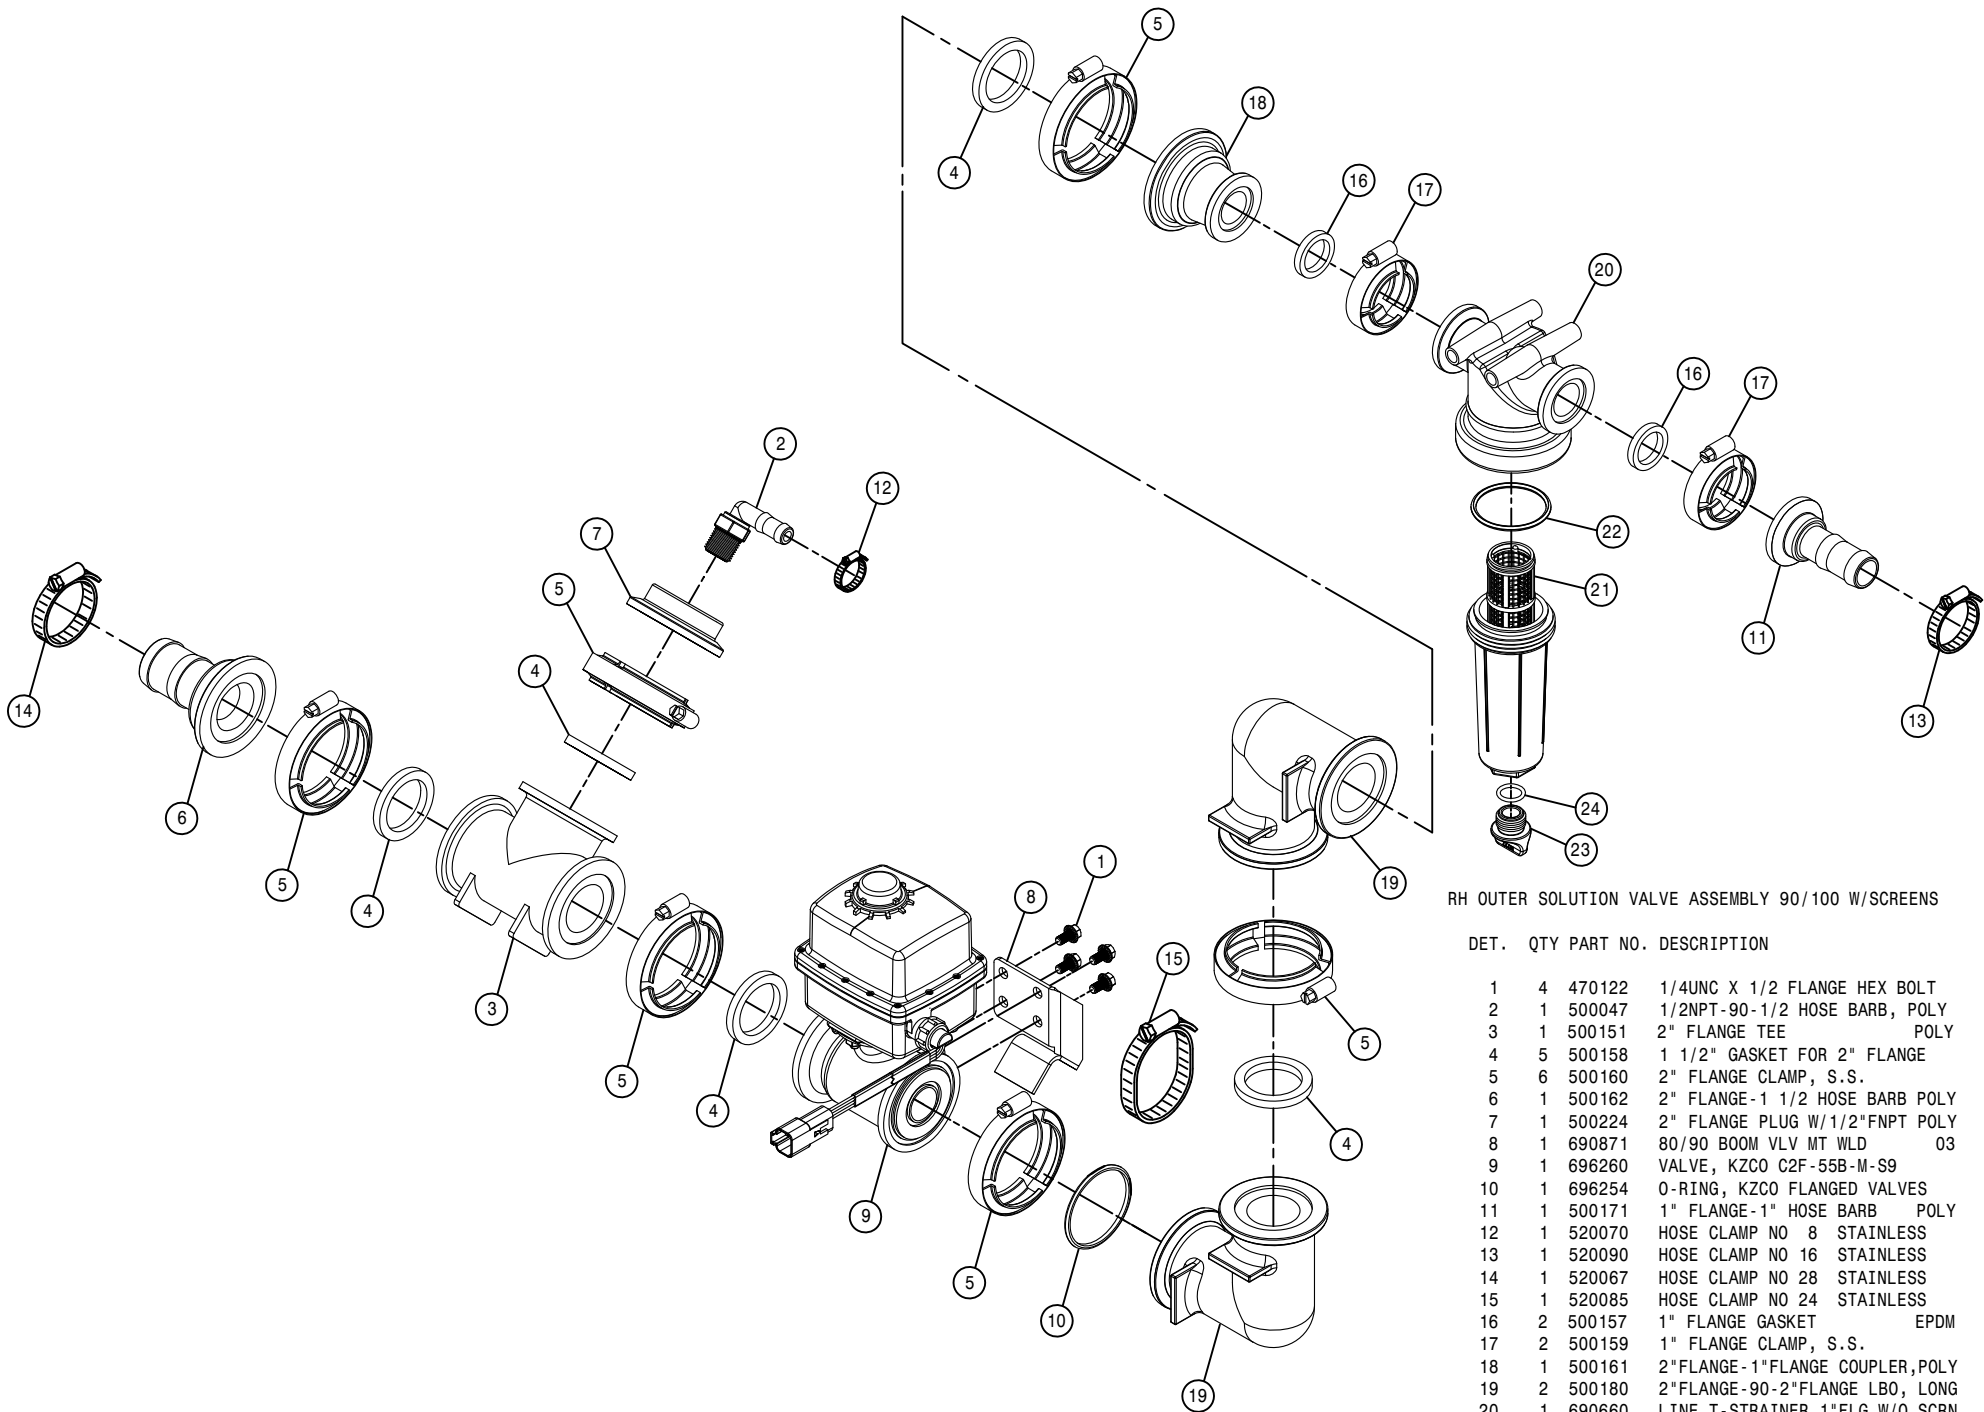

RH OUTER SOLUTION VALVE ASSEMBLY 90/100 W/SCREENS

DET.	QTY	PART NO.	DESCRIPTION
1	4	470122	1/4UNC X 1/2 FLANGE HEX BOLT
2	1	500047	1/2NPT-90-1/2 HOSE BARB, POLY
3	1	500151	2" FLANGE TEE POLY
4	5	500158	1 1/2" GASKET FOR 2" FLANGE
5	6	500160	2" FLANGE CLAMP, S.S.
6	1	500162	2" FLANGE-1 1/2 HOSE BARB POLY
7	1	500224	2" FLANGE PLUG W/1/2"FNPT POLY
8	1	690871	80/90 BOOM VLV MT WLD 03
9	1	696260	VALVE, KZCO C2F-55B-M-S9
10	1	696254	O-RING, KZCO FLANGED VALVES
11	1	500171	1" FLANGE-1" HOSE BARB POLY
12	1	520070	HOSE CLAMP NO 8 STAINLESS
13	1	520090	HOSE CLAMP NO 16 STAINLESS
14	1	520067	HOSE CLAMP NO 28 STAINLESS
15	1	520085	HOSE CLAMP NO 24 STAINLESS
16	2	500157	1" FLANGE GASKET EPDM
17	2	500159	1" FLANGE CLAMP, S.S.
18	1	500161	2"FLANGE-1"FLANGE COUPLER,POLY
19	2	500180	2"FLANGE-90-2"FLANGE LBO, LONG
20	1	690660	LINE T-STRAINER,1"FLG,W/O SCR
21	1	690661	50 MESH SCREEN FOR 690660
22	1	690695	STRAINER GASKET FOR 690660
23	1	690802	CLEAN-OUT PLUG FOR 690660
24	1	690803	O-RING, VITON FOR 690802 PLUG