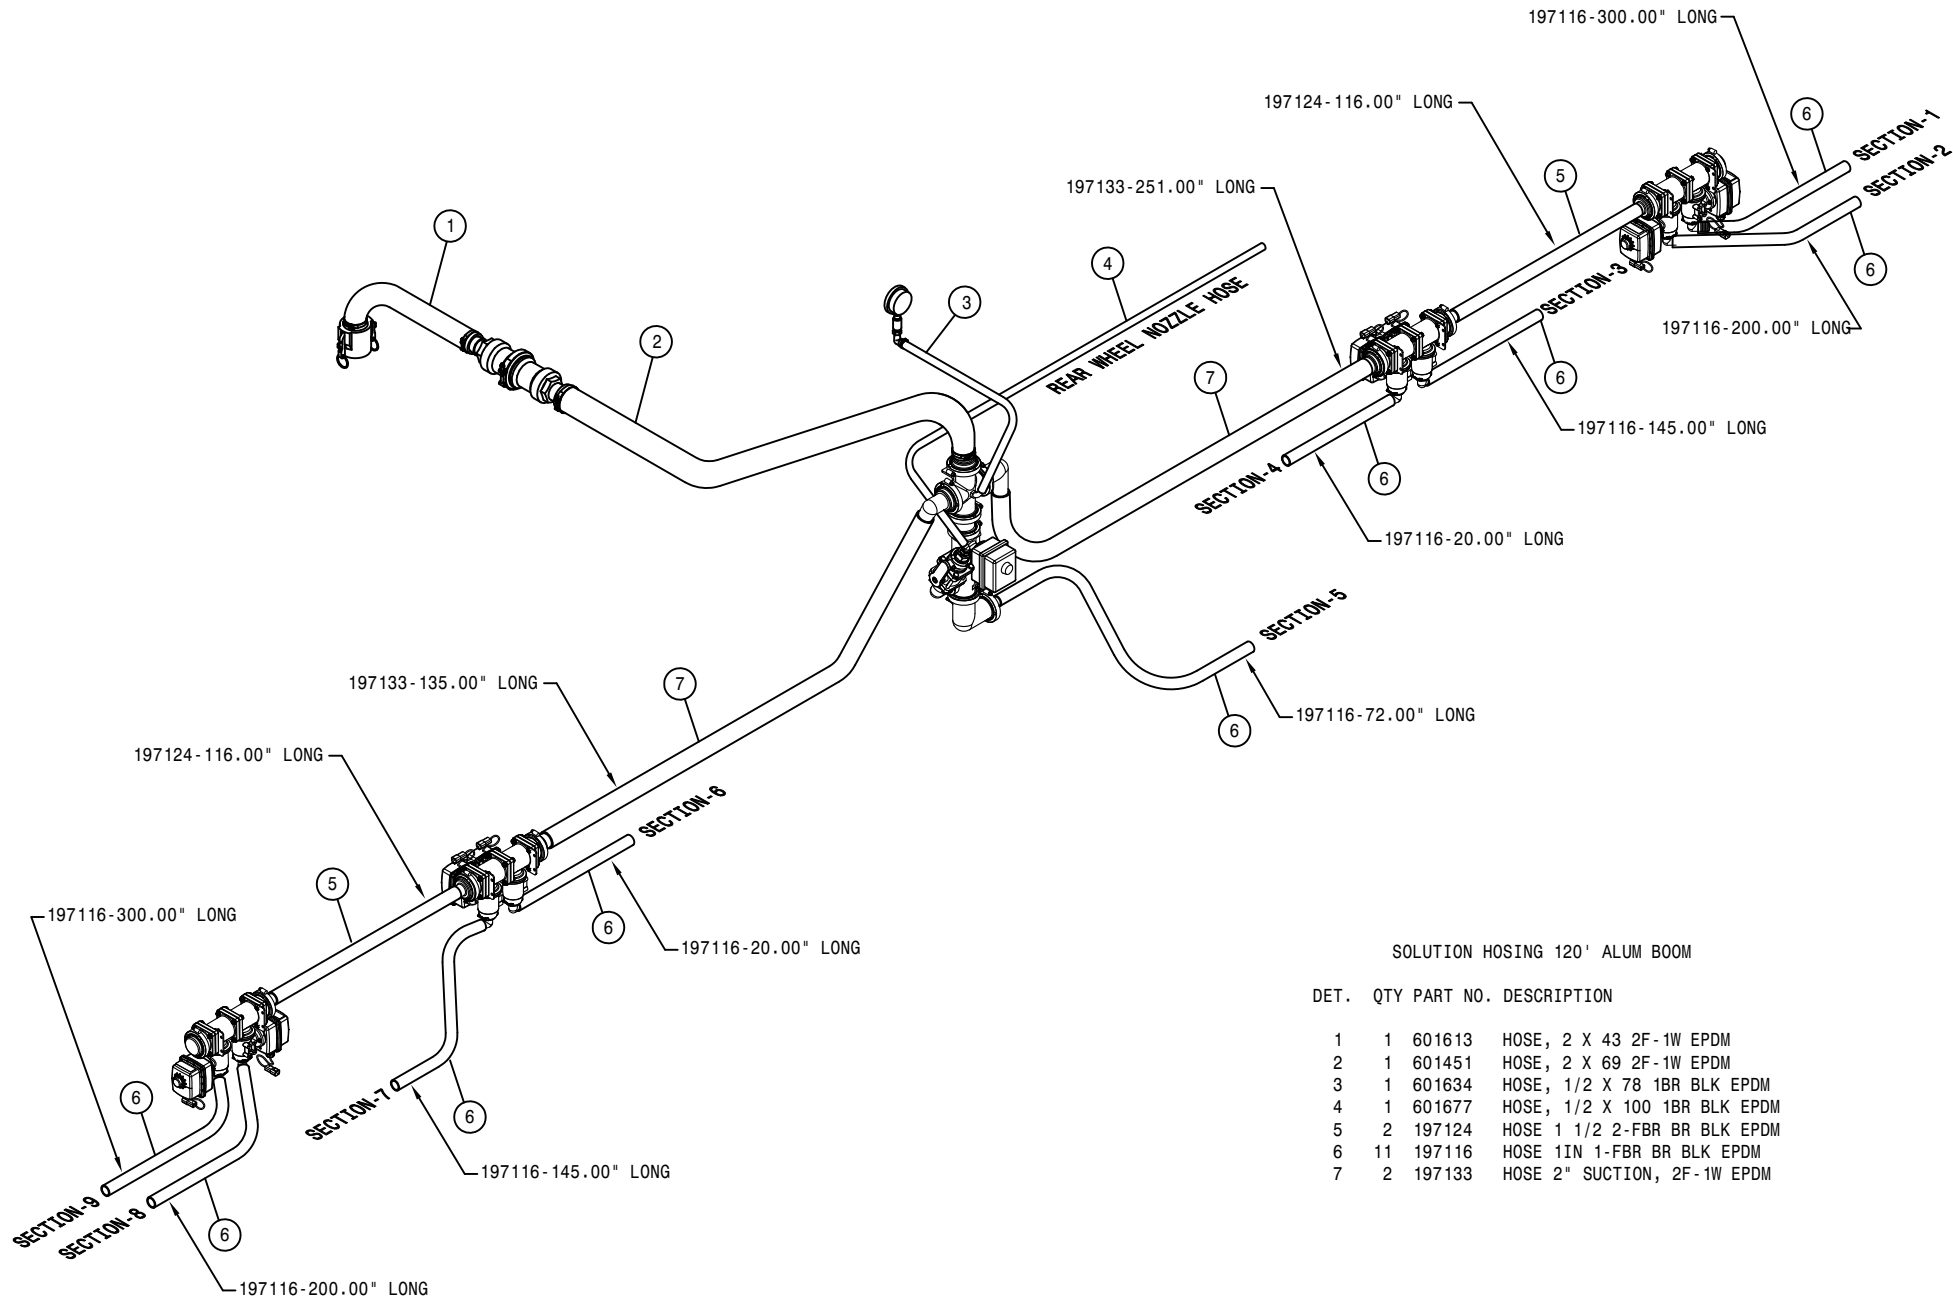

SOLUTION HOSEING 120' ALUM BOOM

DET.	QTY	PART NO.	DESCRIPTION
1	1	601613	HOSE, 2 X 43 2F-1W EPDM
2	1	601451	HOSE, 2 X 69 2F-1W EPDM
3	1	601634	HOSE, 1/2 X 78 1BR BLK EPDM
4	1	601677	HOSE, 1/2 X 100 1BR BLK EPDM
5	2	197124	HOSE 1 1/2 2-FBR BR BLK EPDM
6	11	197116	HOSE 1IN 1-FBR BR BLK EPDM
7	2	197133	HOSE 2" SUCTION, 2F-1W EPDM