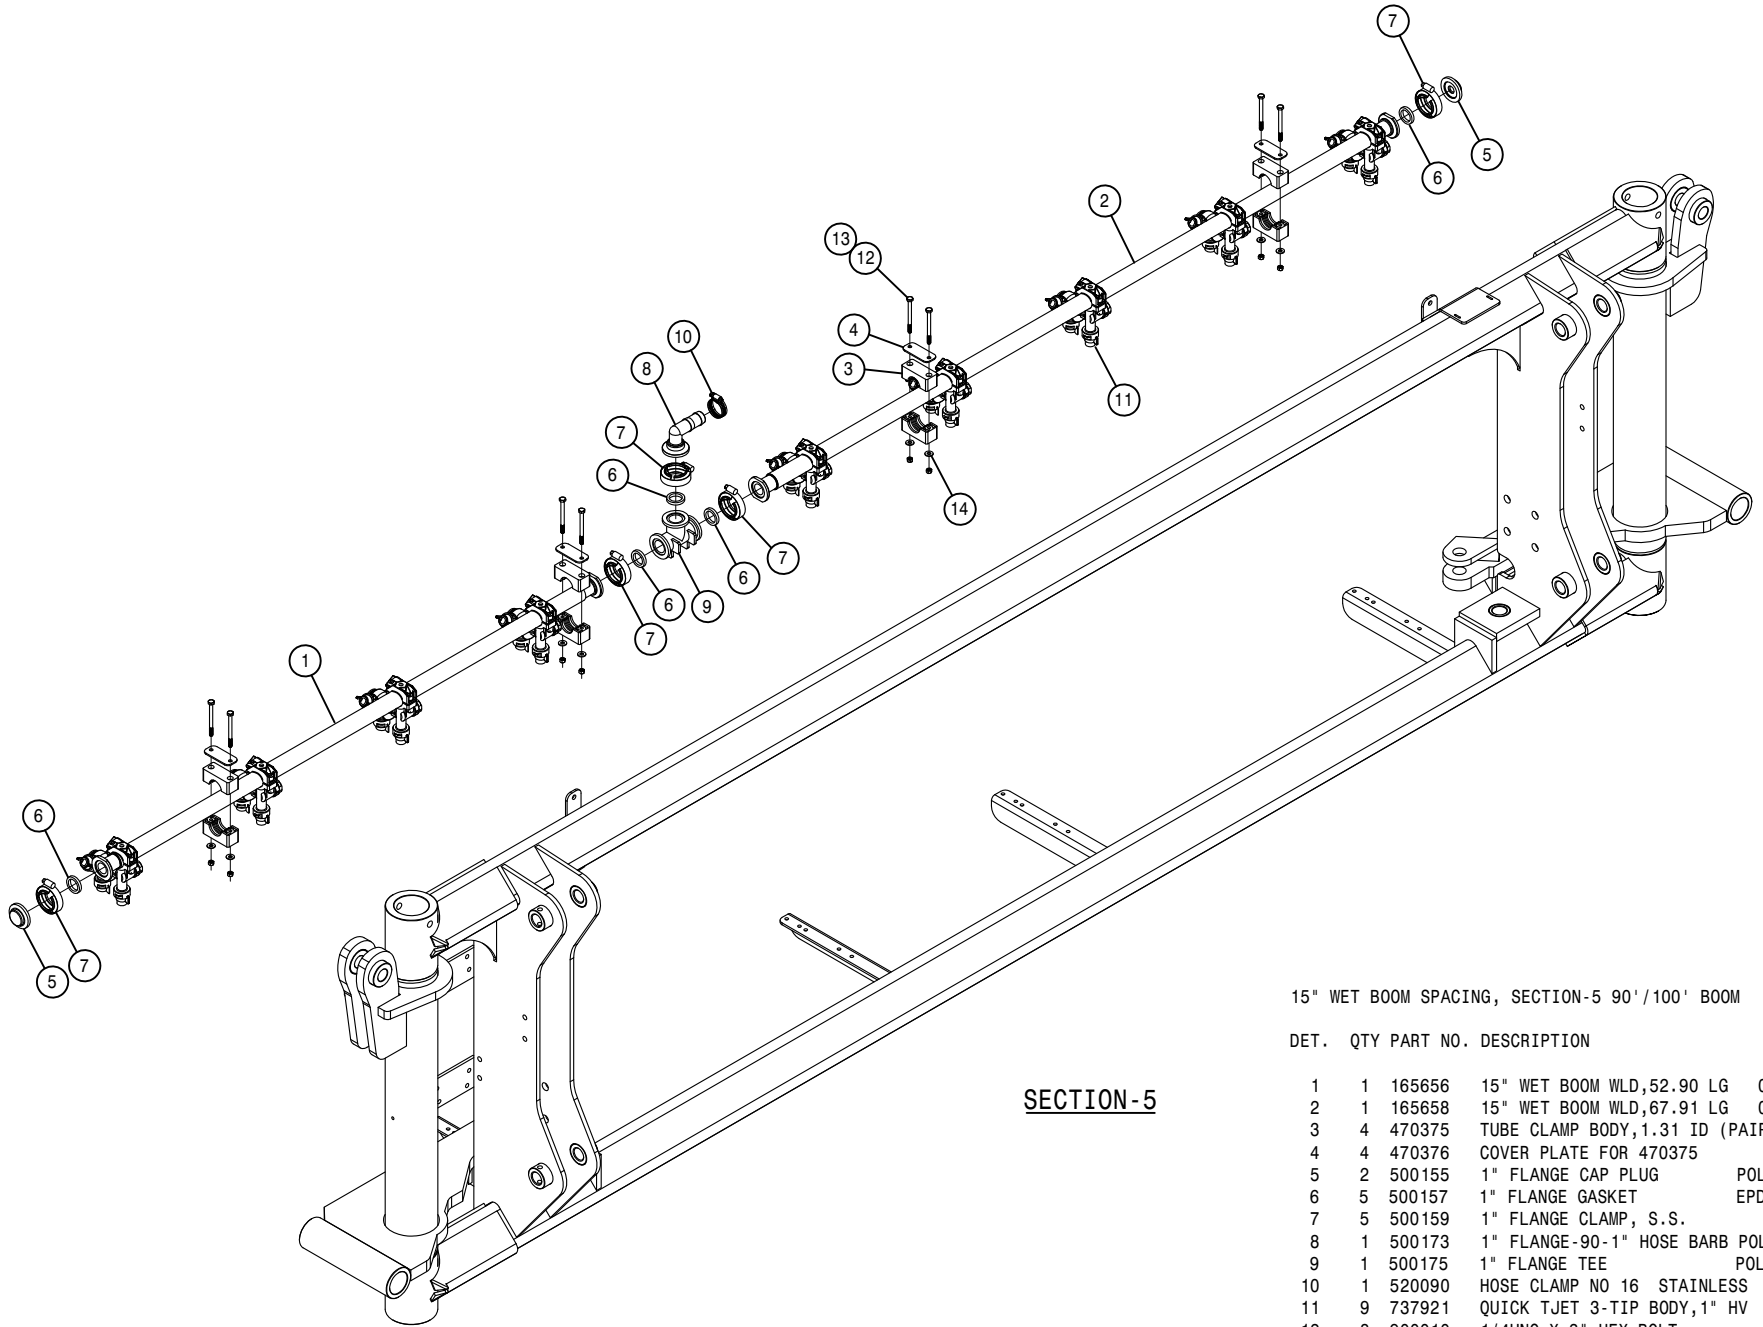

SECTION-5

15" WET BOOM SPACING, SECTION-5 90' /100' BOOM

DET. QTY PART NO. DESCRIPTION

1	1	165656	15" WET BOOM WLD,52.90 LG	09
2	1	165658	15" WET BOOM WLD,67.91 LG	09
3	4	470375	TUBE CLAMP BODY,1.31 ID (PAIR)	
4	4	470376	COVER PLATE FOR 470375	
5	2	500155	1" FLANGE CAP PLUG	POLY
6	5	500157	1" FLANGE GASKET	EPDM
7	5	500159	1" FLANGE CLAMP, S.S.	
8	1	500173	1" FLANGE-90-1" HOSE BARB	POLY
9	1	500175	1" FLANGE TEE	POLY
10	1	520090	HOSE CLAMP NO 16	STAINLESS
11	9	737921	QUICK TJET 3-TIP BODY,1" HV	
12	8	900010	1/4UNC X 3" HEX BOLT	
13	8	914000	1/4UNC HEX STOVER NUT	
14	8	920000	1/4 SAE FLAT WASHER