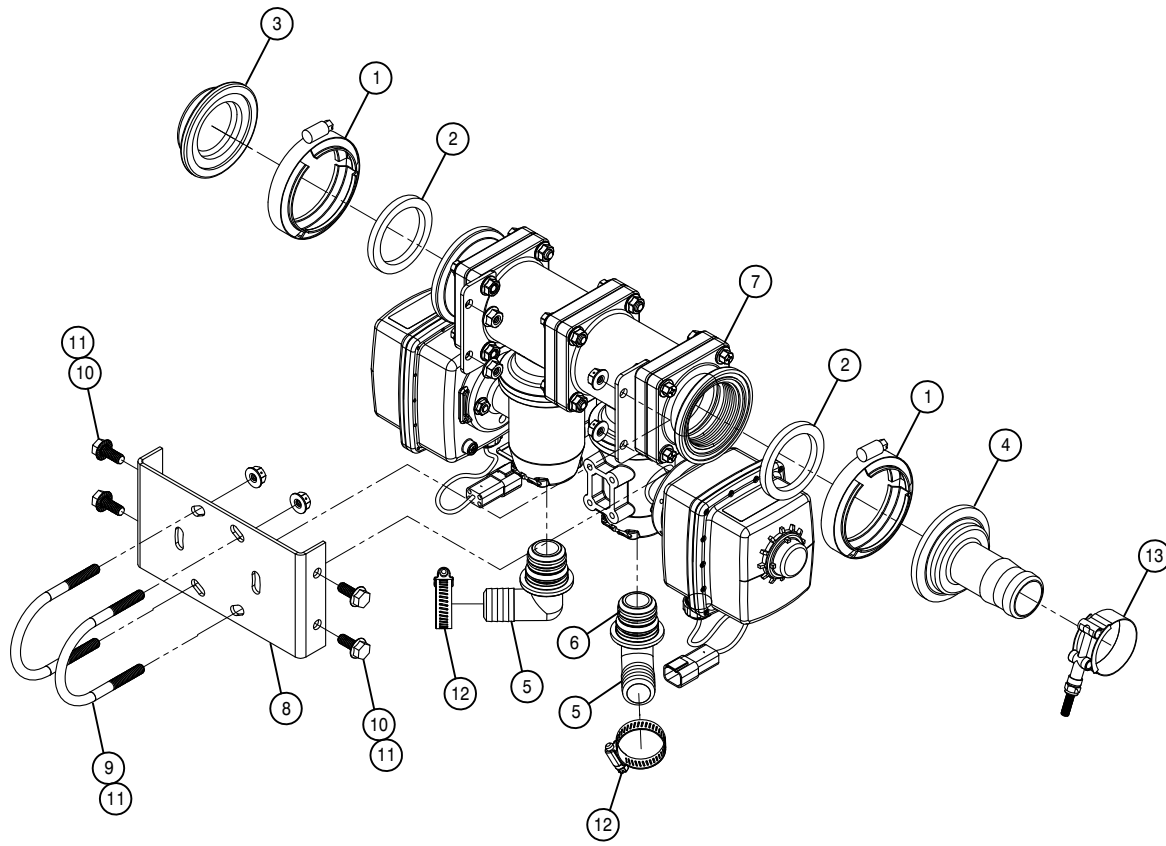

RH OUTER SOLUTION VALVE ASSEMBLY 120'

DET. QTY PART NO. DESCRIPTION

1	2	500194	2"FP FLANGE CLAMP, S.S.
2	2	500195	2"FP FLANGE GASKET EPDM
3	1	500206	2"FP FLANGE PLUG
4	1	500230	2" FP FLANGE-1 1/2" HOSE BARB
5	2	696272	1"90 HOSE BARB FOR 696270,KZCO
6	4	696276	O-RING FOR 696271 & 696272
7	1	696295	2-VALVE STACK,180 DEG,QX4 KZCO
8	1	A56370	MTG BRKT SLTN VALVE 120' - 1
9	2	473974	5/16UNC-2 9/16-3 1/2 U-BOLT SS
10	4	470233	5/16UNC X 3/4 FLANGE HEX BOLT
11	8	470570	5/16UNC SMTH FLANGE LOCK NUT
12	2	520090	HOSE CLAMP NO 16 STAINLESS
13	1	520133	1.81/2.06 T-BOLT HOSE CLAMP SS