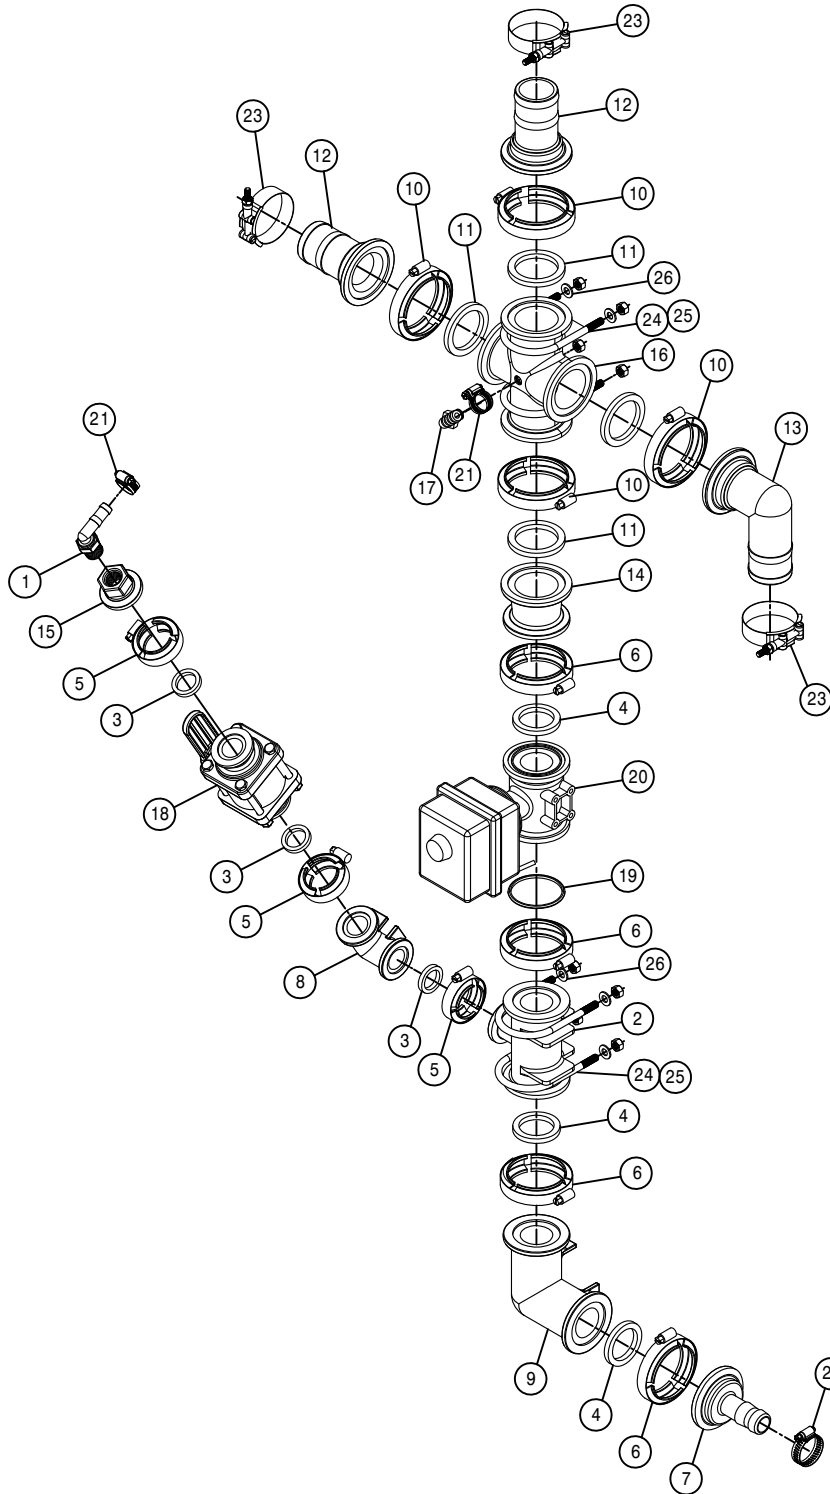

CENTER SOLUTION VALVE ASSEMBLY 120'

DET.	QTY	PART NO.	DESCRIPTION
	1	500047	1/2NPT-90-1/2 HOSE BARB, POLY
	1	500150	2" FLANGE-1" BRANCH TEE POLY
	3	500157	1" FLANGE GASKET EPDM
	4	500158	1 1/2" GASKET FOR 2" FLANGE
	3	500159	1" FLANGE CLAMP, S.S.
	4	500160	2" FLANGE CLAMP, S.S.
	7	500172	2" FLANGE-1" HOSE BARB POLY
	8	500174	1" FLANGE-90-1" FLANGE LBO POLY
	9	500180	2" FLANGE-90-2" FLANGE LBO, LONG
	10	500194	2" FP FLANGE CLAMP, S.S.
	11	500195	2" FP FLANGE GASKET EPDM
	2	500196	2" FP FLANGE-2" HOSE BARB POLY
	13	500198	2" FP FLANGE-90-2" HOSE BARB POLY
	14	500199	2" FP FLANGE-2" FLANGE REDU POLY
	15	500238	1" FLANGE PLUG W/1/2" FNPT POLY
	16	500243	2" FP FLG CROSS W/1/4 NPT, POLY
	17	618556	1/4NPT-90-1/2 HOSE BARB, POLY
	18	696147	BALL VLV, 1" FLANGE
	19	696254	O-RING, KZCO FLANGED VALVES
	20	696256	VALVE, KZCO C2F-60B-M-S9
	21	520070	HOSE CLAMP NO 8 STAINLESS
	22	520090	HOSE CLAMP NO 16 STAINLESS
	23	520141	2.31/2.62 T-BOLT HOSE CLAMP SS
	24	472034	.312UNC-2.50ID-4.250 U-BOLT SS
	25	914002	5/16UNC HEX STOVER NUT
	26	920001	5/16 SAE FLAT WASHER