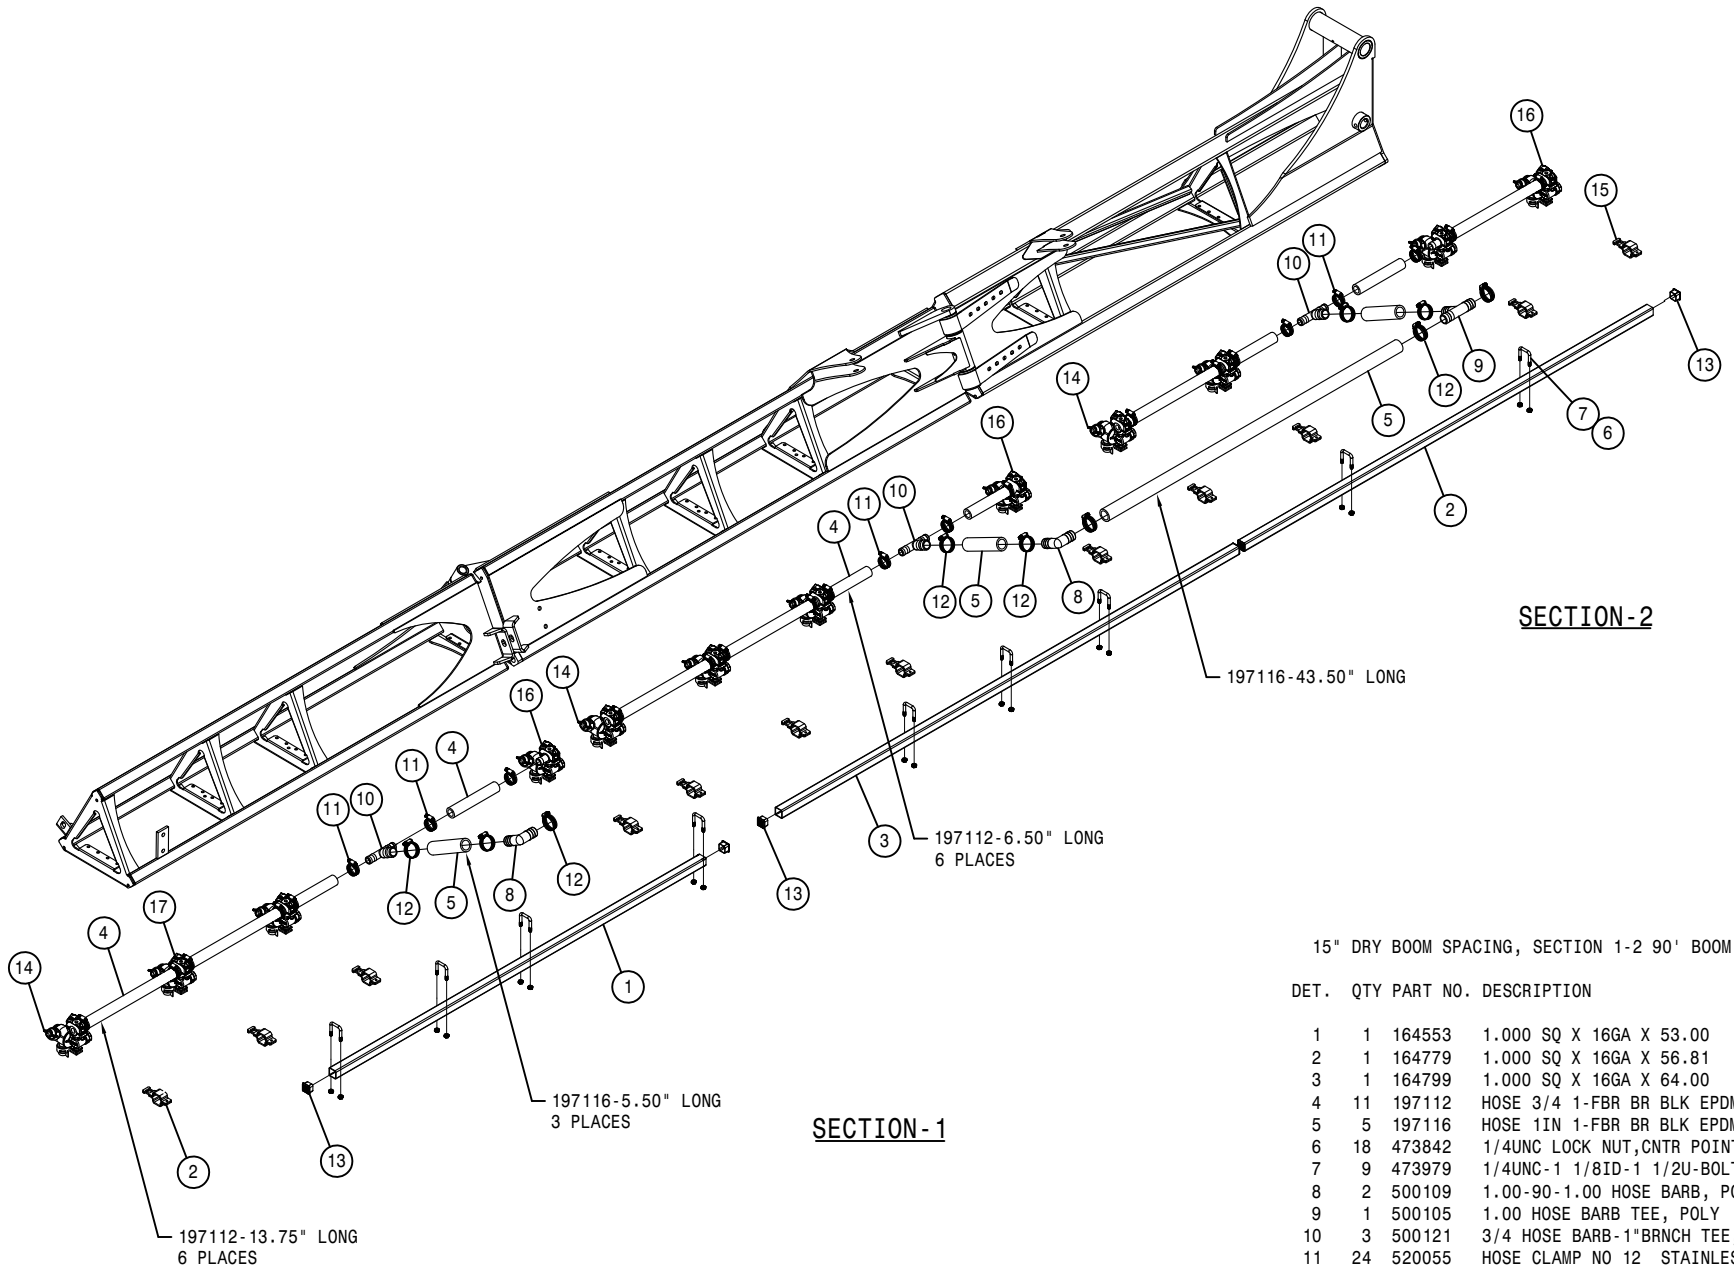

SECTION-2

SECTION-1

15" DRY BOOM SPACING, SECTION 1-2 90' BOOM

DET.	QTY	PART NO.	DESCRIPTION	
1	1	164553	1.000 SQ X 16GA X 53.00	C/L
2	1	164779	1.000 SQ X 16GA X 56.81	C/L
3	1	164799	1.000 SQ X 16GA X 64.00	C/L
4	11	197112	HOSE 3/4 1-FBR BR BLK EPDM	
5	5	197116	HOSE 1IN 1-FBR BR BLK EPDM	
6	18	473842	1/4UNC LOCK NUT,CNTR POINT SS	
7	9	473979	1/4UNC-1 1/8ID-1 1/2U-BOLTSQSS	
8	2	500109	1.00-90-1.00 HOSE BARB, POLY	
9	1	500105	1.00 HOSE BARB TEE, POLY	
10	3	500121	3/4 HOSE BARB-1"BRNCH TEE,POLY	
11	24	520055	HOSE CLAMP NO 12 STAINLESS	
12	10	520090	HOSE CLAMP NO 16 STAINLESS	
13	6	629727	FINISH PLUG FOR 1"SQ X 16 GA	
14	3	737792	RH QUICK TJET LBO,3-TIP .75	
15	12	737817	NOZL MT CLMP,1.00 SQ SS,Q-TJET	
16	3	737833	LH QUICK TJET LBO,3-TIP .75	
17	6	737834	QUICK TJET TEE,3-TIP BODY .75