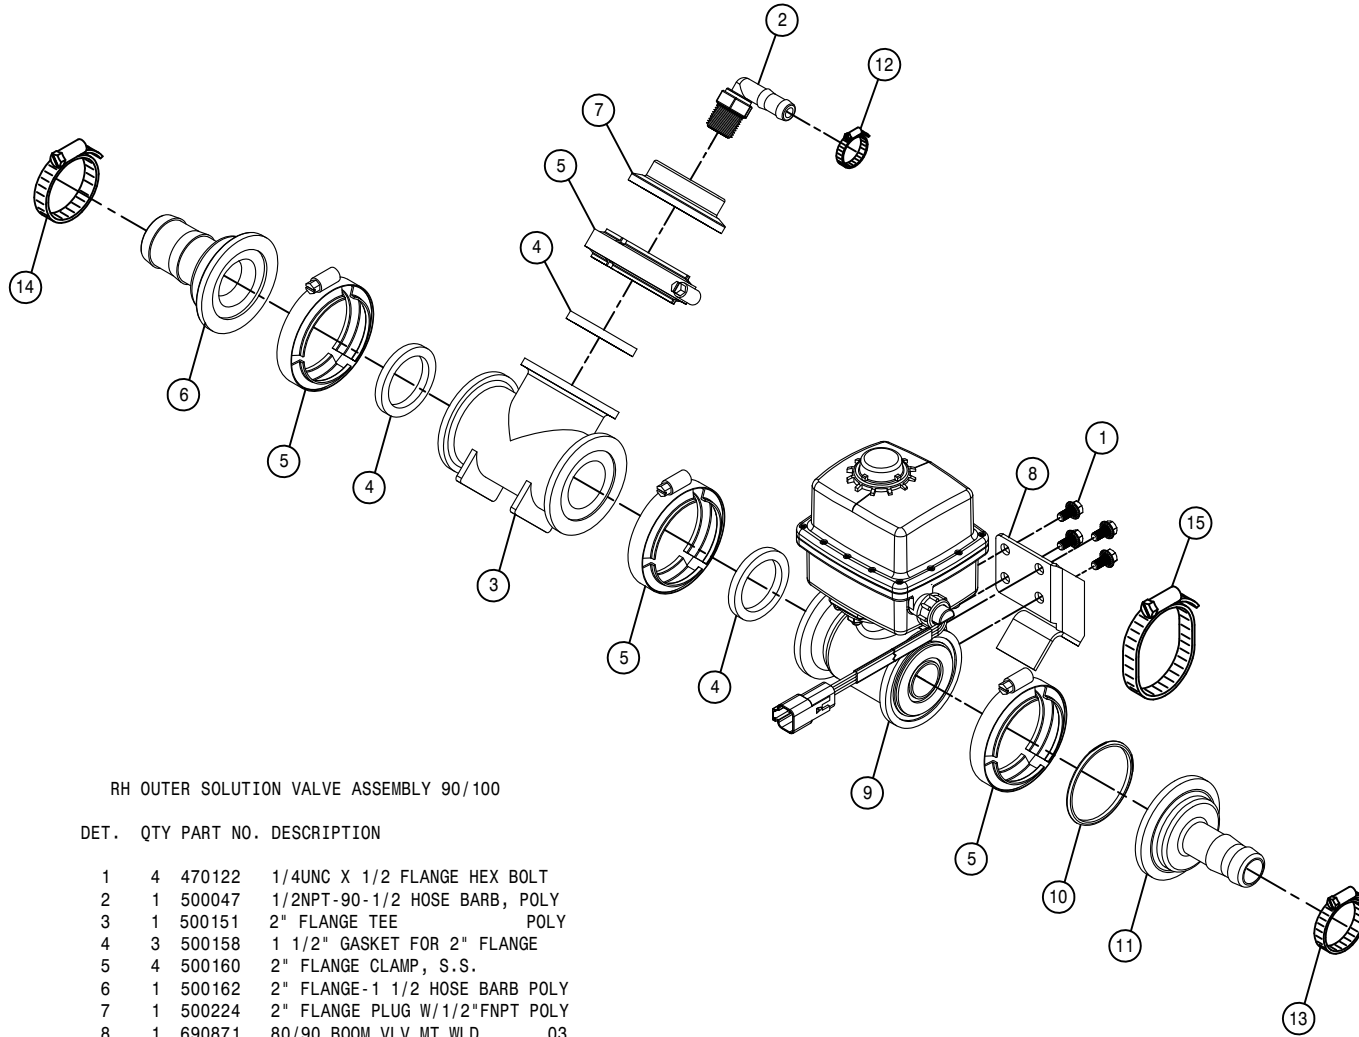

RH OUTER SOLUTION VALVE ASSEMBLY 90/100

DET. QTY PART NO. DESCRIPTION

1	4	470122	1/4UNC X 1/2 FLANGE HEX BOLT
2	1	500047	1/2NPT-90-1/2 HOSE BARB, POLY
3	1	500151	2" FLANGE TEE POLY
4	3	500158	1 1/2" GASKET FOR 2" FLANGE
5	4	500160	2" FLANGE CLAMP, S.S.
6	1	500162	2" FLANGE-1 1/2 HOSE BARB POLY
7	1	500224	2" FLANGE PLUG W/1/2"FNPT POLY
8	1	690871	80/90 BOOM VLV MT WLD 03
9	1	696260	VALVE, KZCO C2F-55B-M-S9
10	1	696254	O-RING, KZCO FLANGED VALVES
11	1	500172	2" FLANGE-1" HOSE BARB POLY
12	1	520070	HOSE CLAMP NO 8 STAINLESS
13	1	520090	HOSE CLAMP NO 16 STAINLESS
14	1	520067	HOSE CLAMP NO 28 STAINLESS
15	1	520085	HOSE CLAMP NO 24 STAINLESS