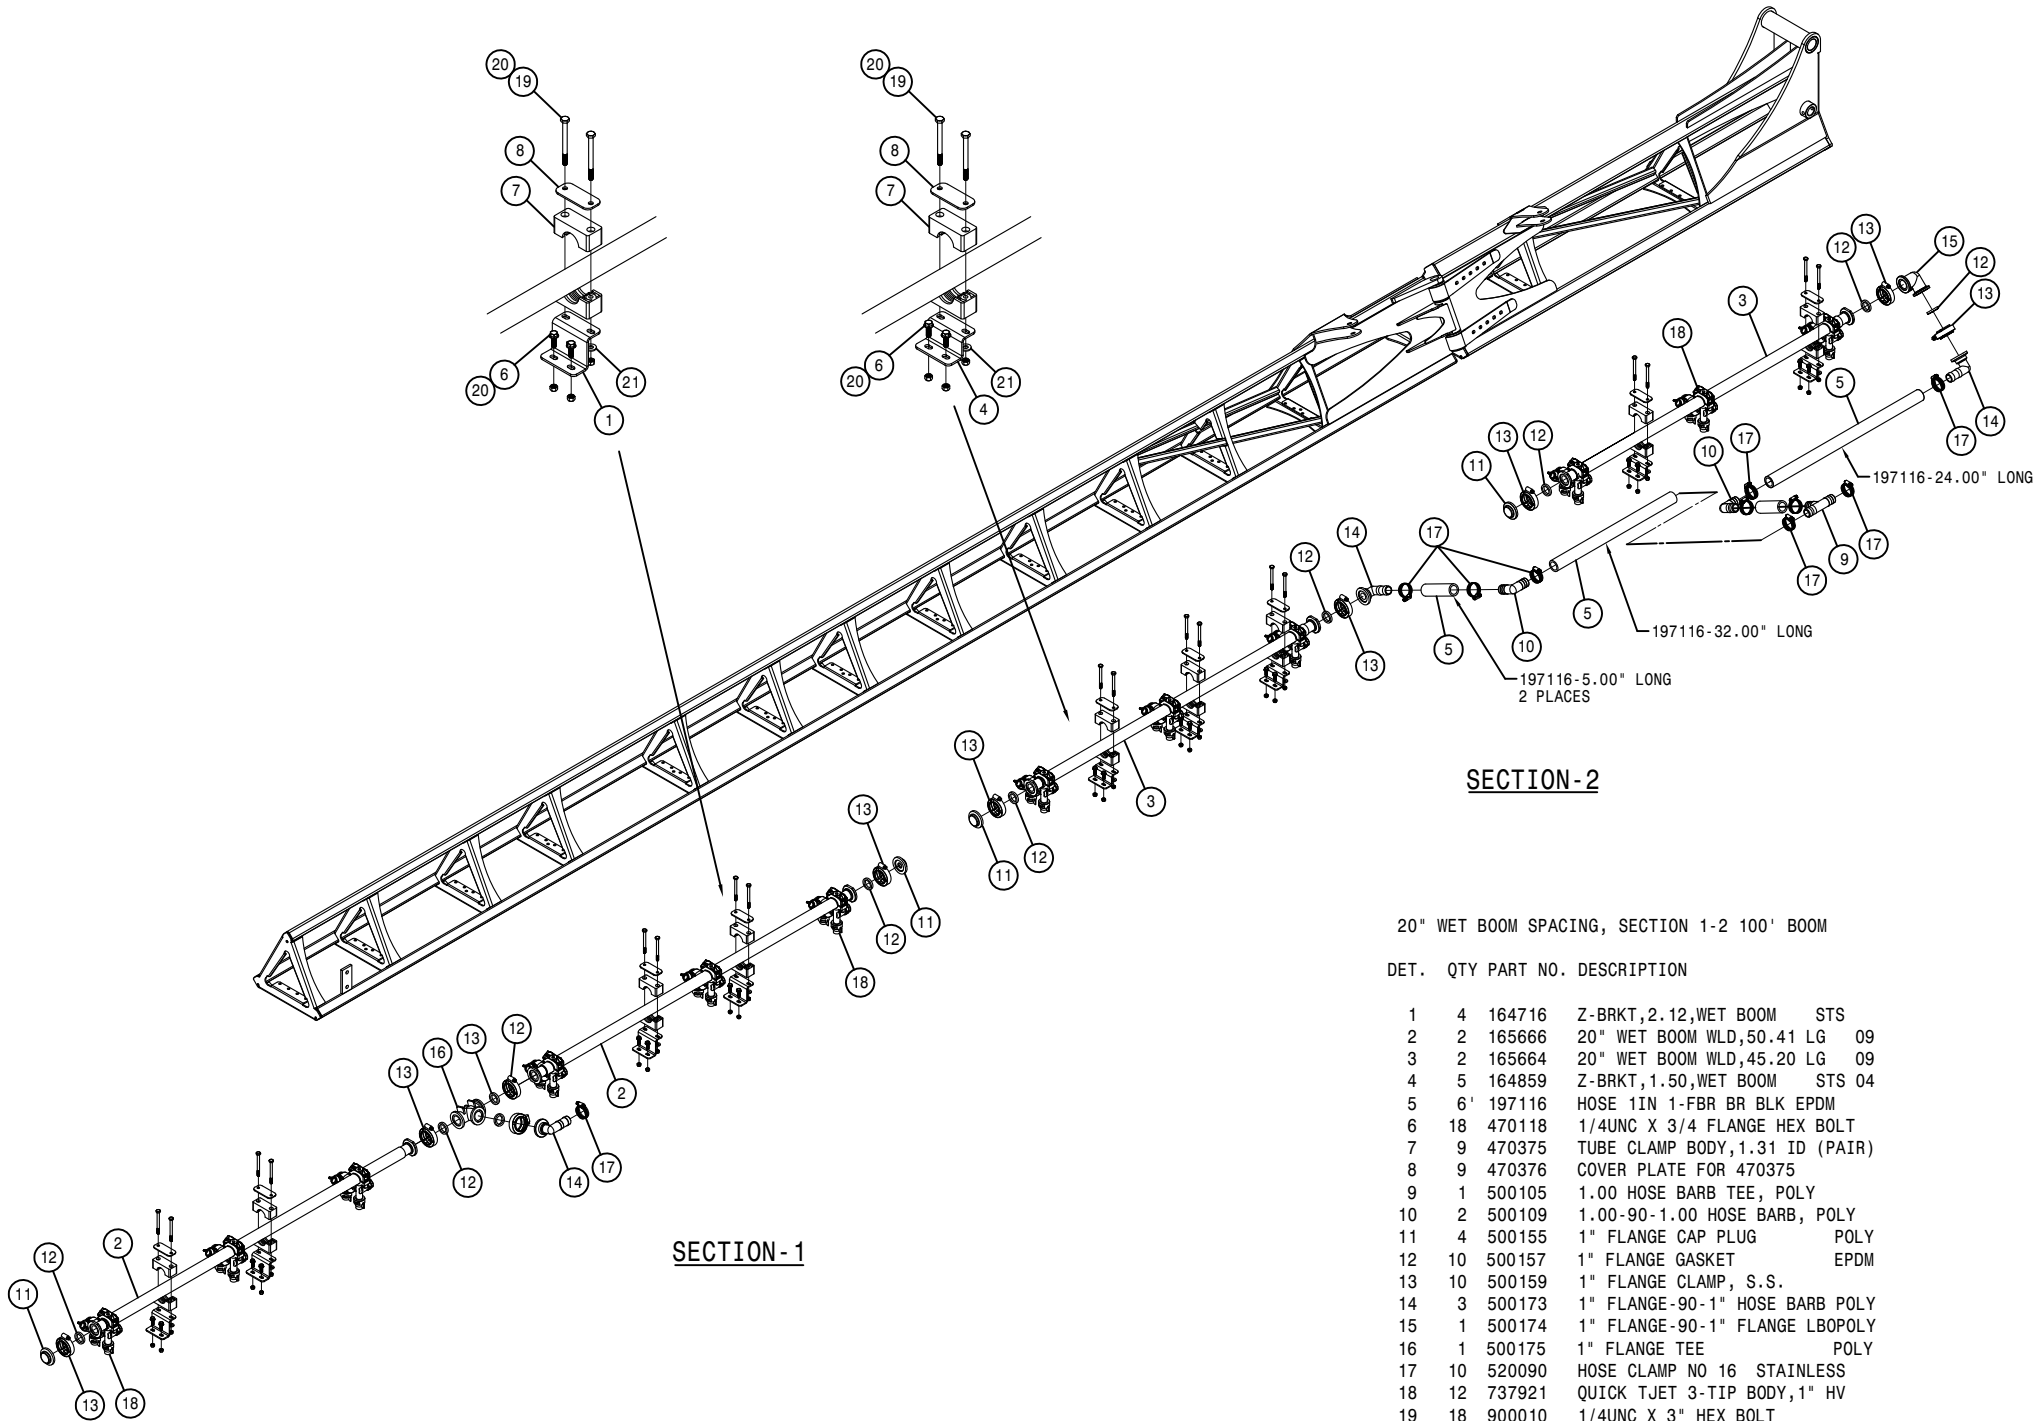

SECTION-2

20" WET BOOM SPACING, SECTION 1-2 100' BOOM

DET. QTY PART NO. DESCRIPTION

1	4	164716	Z-BRKT,2.12,WET BOOM STS
2	2	165666	20" WET BOOM WLD,50.41 LG 09
3	2	165664	20" WET BOOM WLD,45.20 LG 09
4	5	164859	Z-BRKT,1.50,WET BOOM STS 04
5	6'	197116	HOSE 1IN 1-FBR BR BLK EPDM
6	18	470118	1/4UNC X 3/4 FLANGE HEX BOLT
7	9	470375	TUBE CLAMP BODY,1.31 ID (PAIR)
8	9	470376	COVER PLATE FOR 470375
9	1	500105	1.00 HOSE BARB TEE, POLY
10	2	500109	1.00-90-1.00 HOSE BARB, POLY
11	4	500155	1" FLANGE CAP PLUG POLY
12	10	500157	1" FLANGE GASKET EPDM
13	10	500159	1" FLANGE CLAMP, S.S.
14	3	500173	1" FLANGE-90-1" HOSE BARB POLY
15	1	500174	1" FLANGE-90-1" FLANGE LBOPOLY
16	1	500175	1" FLANGE TEE POLY
17	10	520090	HOSE CLAMP NO 16 STAINLESS
18	12	737921	QUICK TJET 3-TIP BODY,1" HV
19	18	900010	1/4UNC X 3" HEX BOLT
20	36	914000	1/4UNC HEX STOVER NUT
21	18	920000	1/4 SAE FLAT WASHER