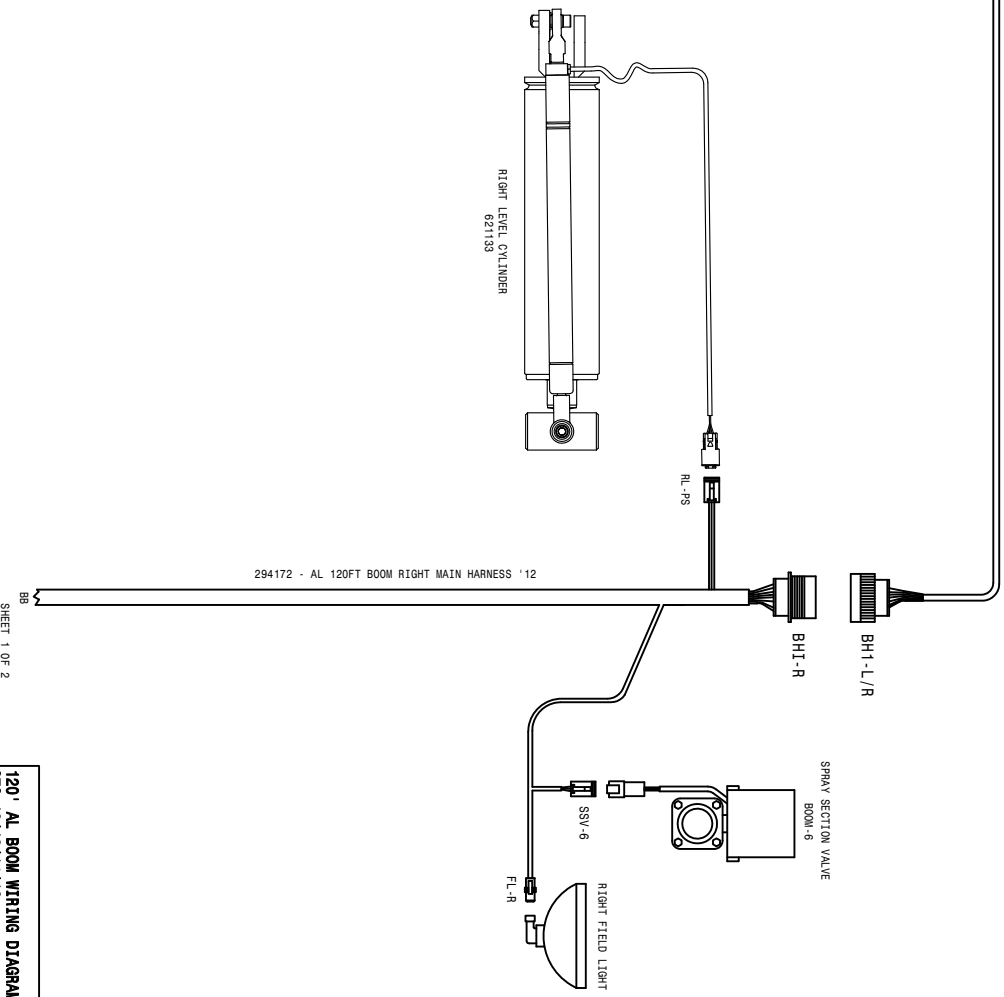

ML-PX

294172 - AL 120FT ROOM RIGHT MAIN HARNESS '12

120' AL BOOM WIRING DIAGRAM '12
SFS 10/12/14/16
SHEET 1 OF 2
REVISION DATE: 2/29/12
499253

08-26-11 DWT

SHEET 1 OF 2

08-26-11 OUT
120' AL BOOM WIRING DIAGRAM '12
 S/S 10/12/14/16
 SHEET 2 OF 2
 REVISION DATE: 2/29/12
499253