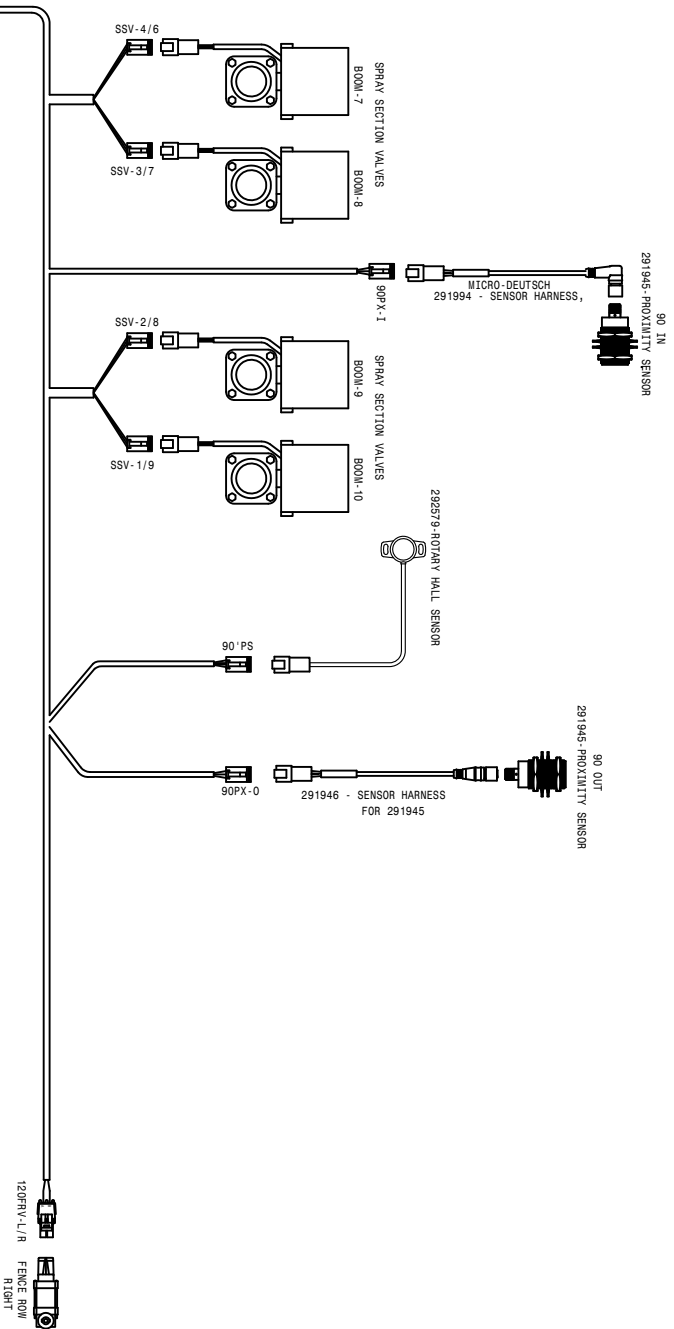

ML-PX

294172 - AL 120FT ROOM RIGHT MAIN HARNESS '12

120' AL BOOM WIRING DIAGRAM '12
SFS 10/12/14/16
SHEET 1 OF 2
REVISION DATE: 2/29/12
499253

08-26-11 DWT

SHEET 1 OF 2

08-26-11 OUT
120' AL BOOM WIRING DIAGRAM '12
 S/S 10/12/14/16
 SHEET 2 OF 2
 REVISION DATE: 2/29/12
499253