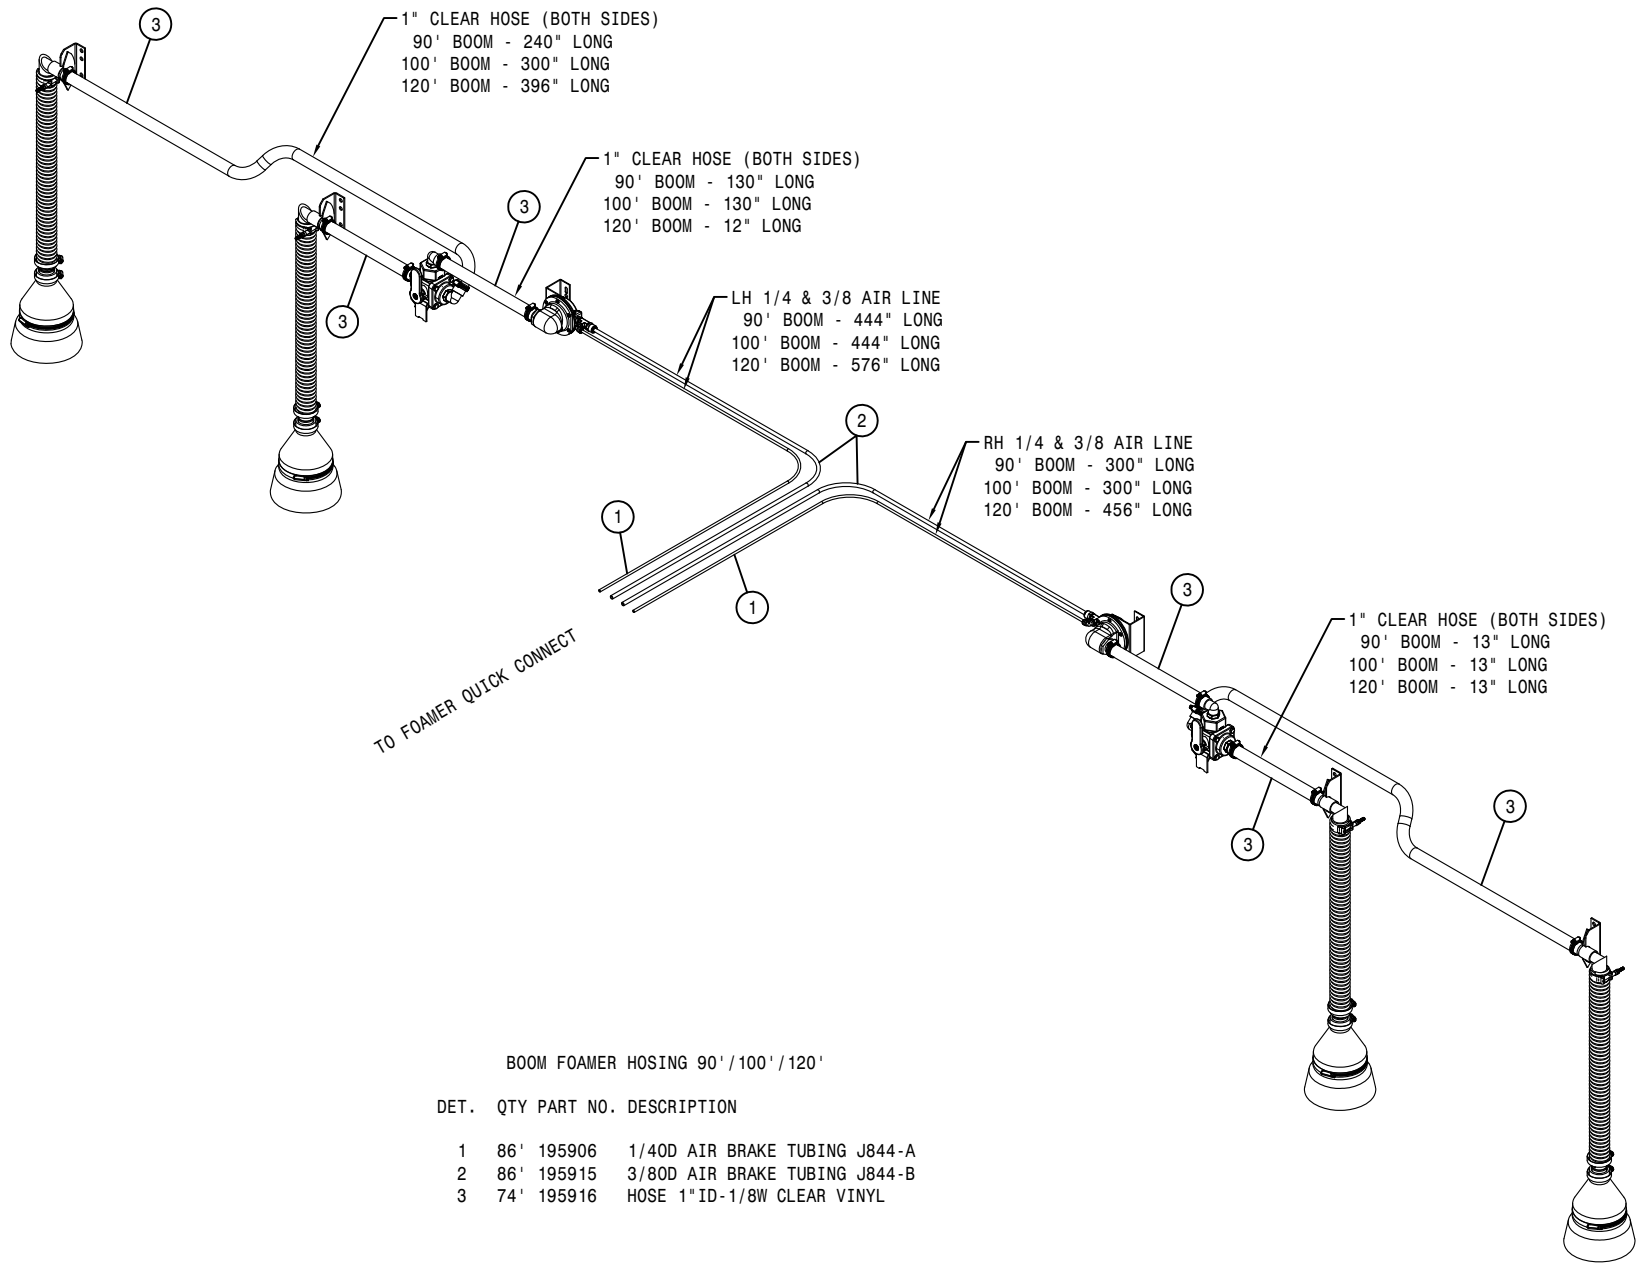

BOOM FOAMER HOSING 90' / 100' / 120'

DET. QTY PART NO. DESCRIPTION

1	86'	195906	1/40D AIR BRAKE TUBING J844-A
2	86'	195915	3/80D AIR BRAKE TUBING J844-B
3	74'	195916	HOSE 1" ID-1/8W CLEAR VINYL