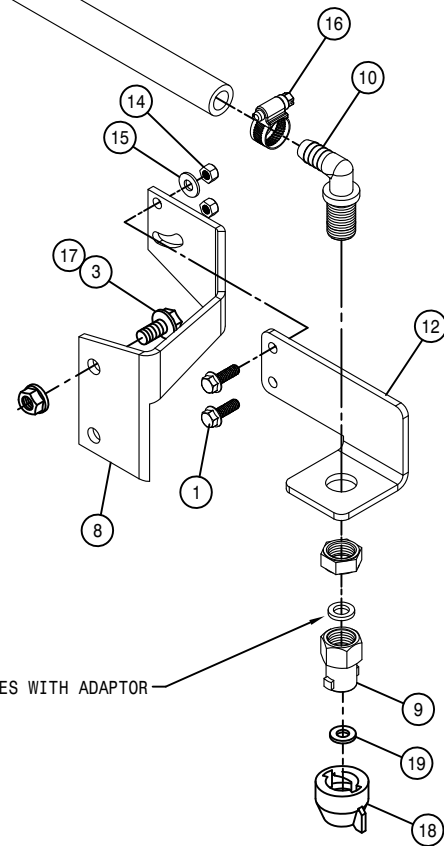

RIGHT FENCE ROW NOZZLE ASSEMBLY 90/100

DET. QTY PART NO. DESCRIPTION

DET.	QTY	PART NO.	DESCRIPTION
1	2	470118	1/4UNC X 3/4 FLANGE HEX BOLT
2	4	473993	6-32 X 1 1/4 HH MACH SCR
3	2	900128	3/8UNC X 3/4 HEX BOLT
4	1	520087	HOSE CLAMP NO 20 STAINLESS
5	1	601720	HOSE, 1/2 X 25 1BR BLK EPDM
6	2	618556	1/4NPT-90-1/2 HOSE BARB,POLY
7	1	696235	1/4" ELECT SOLU SOLE VLV, 2203
8	1	737907	RH FENCE ROW TIP BRKT MT
9	1	737931	11/16-16F-QUICK TJET ADAPTER
10	1	737932	11/16MPS-90-1/2 HBARB NOZLBODY
11	1	737945	MTG BRKT- SOLENOID, FENCE ROW
12	1	737946	MTG BRKT- RH FENCE ROW NOZZLE
13	4	470509	6-32 SERR. FLANGE NUT
14	2	914000	1/4UNC HEX STOVER NUT
15	2	920000	1/4 SAE FLAT WASHER
16	3	520070	HOSE CLAMP NO 8 STAINLESS
17	2	472029	3/8UNC HEX FLANGE NUT SERR SS
18	1	737822	CAP SET, YELLOW QUICK TEEJET
19	1	737824	QUICK TEEJET SEAT GASKET

LEFT FENCE ROW NOZZLE ASSEMBLY 90/100

DET. QTY PART NO. DESCRIPTION

1	2	470118	1/4UNC X 3/4 FLANGE HEX BOLT
2	4	473993	6-32 X 1 1/4 HH MACH SCR
3	2	900128	3/8UNC X 3/4 HEX BOLT
4	1	520087	HOSE CLAMP NO 20 STAINLESS
5	1	601720	HOSE, 1/2 X 25 1BR BLK EPDM
6	2	618556	1/4NPT-90-1/2 HOSE BARB,POLY
7	1	696235	1/4" ELECT SOLU SOLE VLV, 2203
8	1	737908	LH FENCE ROW TIP BRKT MT
9	1	737931	11/16-16F-QUICK TJET ADAPTER
10	1	737932	11/16MPS-90-1/2 HBARB NOZLBODY
11	1	737945	MTG BRKT- SOLENOID, FENCE ROW
12	1	737947	MTG BRKT- LH FENCE ROW NOZZLE
13	4	470509	6-32 SERR. FLANGE NUT
14	2	914000	1/4UNC HEX STOVER NUT
15	2	920000	1/4 SAE FLAT WASHER
16	3	520070	HOSE CLAMP NO 8 STAINLESS
17	2	472029	3/8UNC HEX FLANGE NUT SERR SS
18	1	737822	CAP SET, YELLOW QUICK TEEJET
19	1	737824	QUICK TEEJET SEAT GASKET