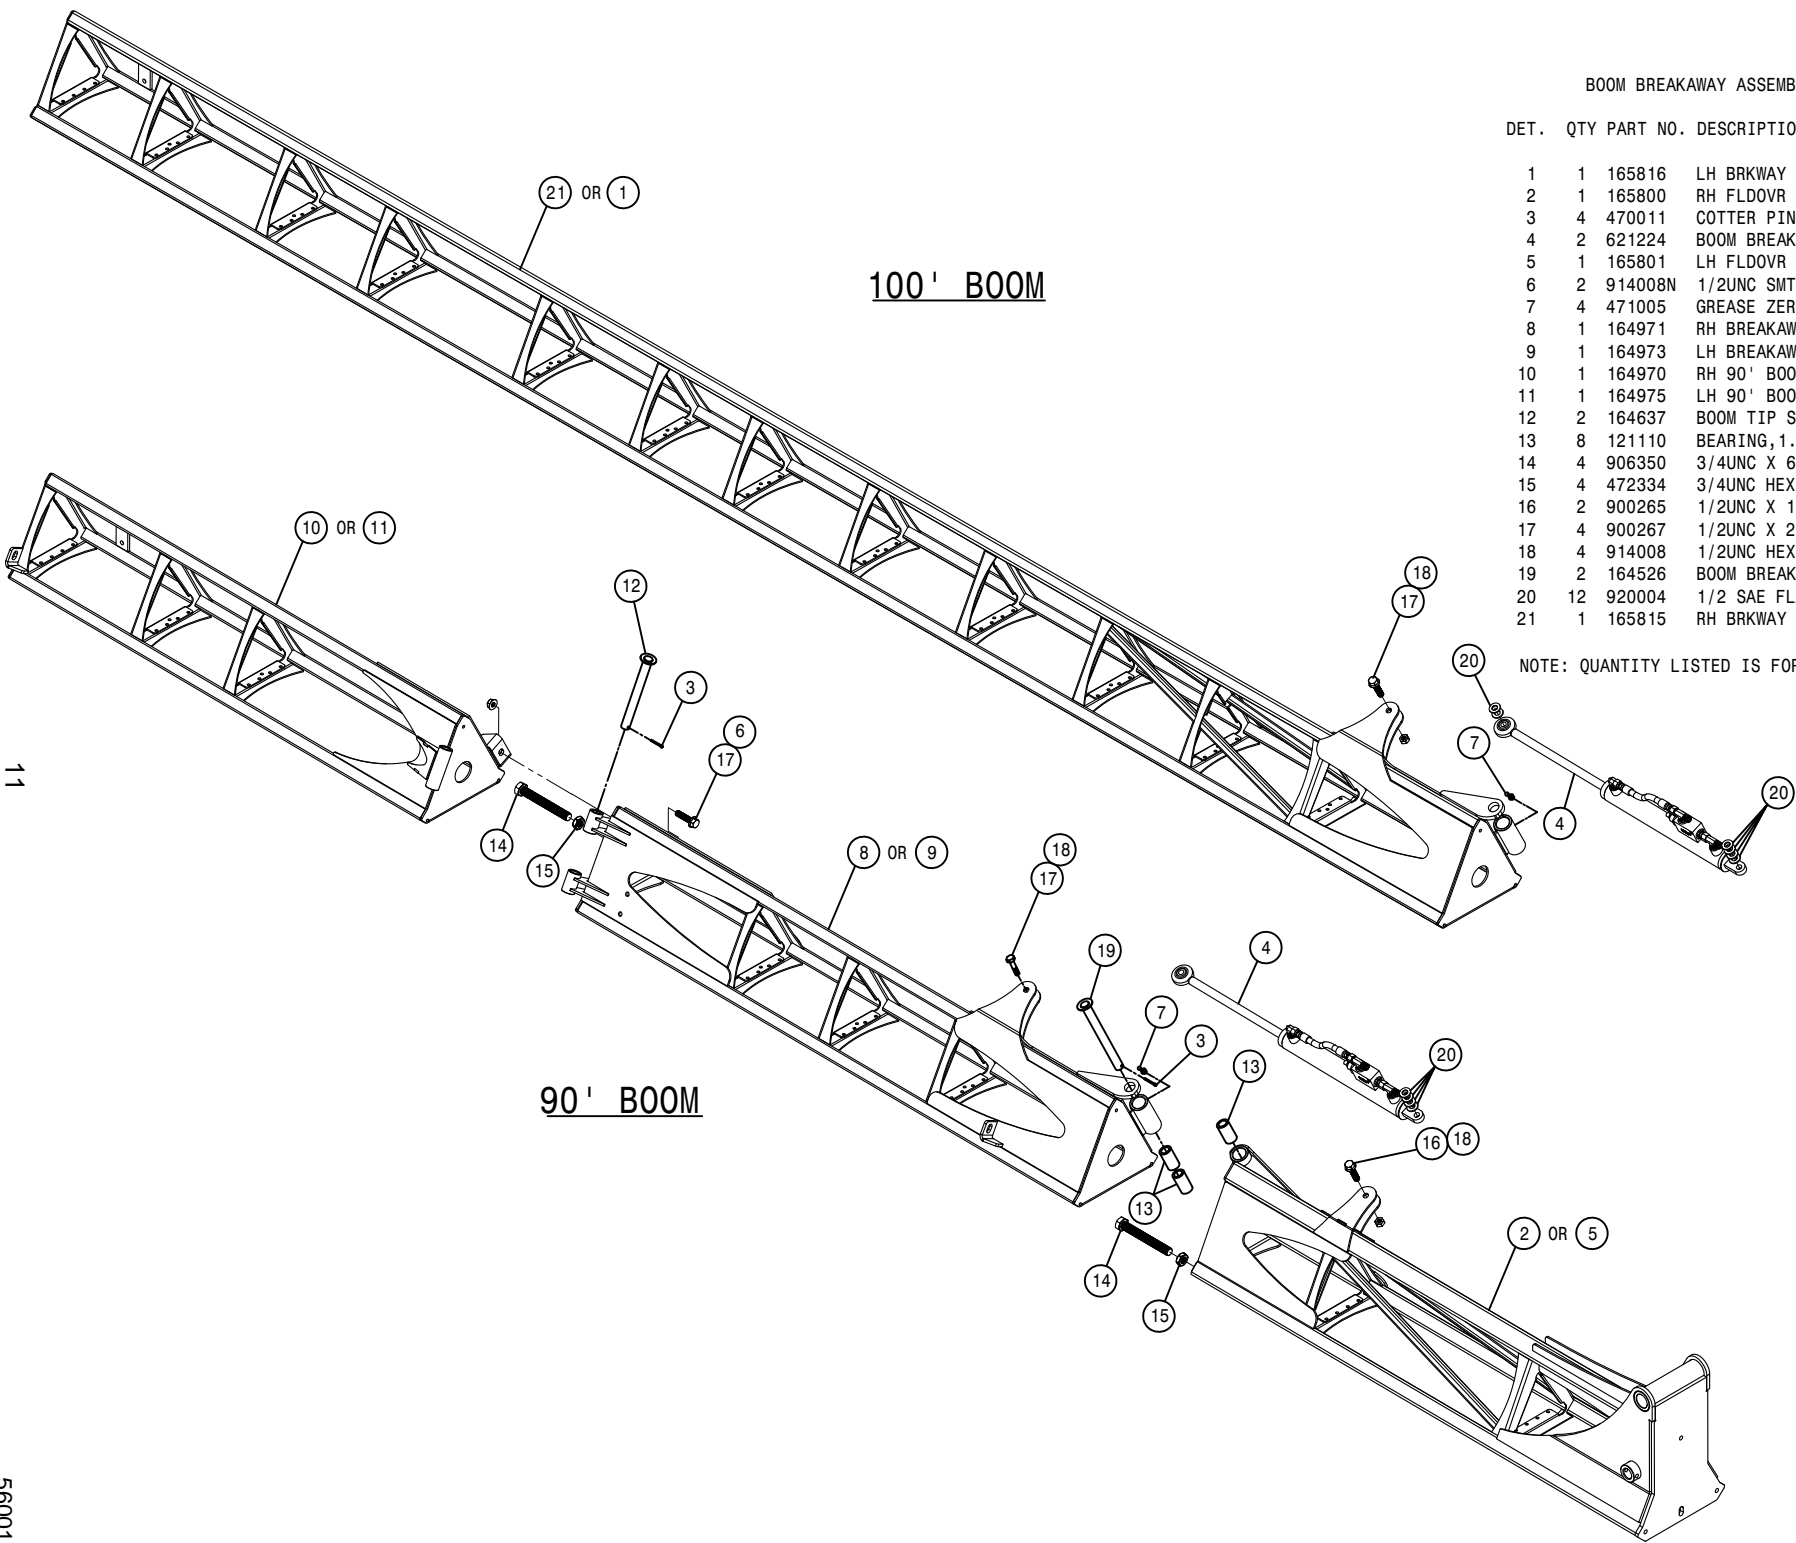

BOOM BREAKAWAY ASSEMBLY 90/100

DET. QTY PART NO. DESCRIPTION

DET.	QTY	PART NO.	DESCRIPTION
1	1	165816	LH BRKWAY BM WLD,100'SECT-3' 10
2	1	165800	RH FLDOVR BM WLD,100'SECT-2' 10
3	4	470011	COTTER PIN 5/32 X 1 1/2,316 SS
4	2	621224	BOOM BREAKAWAY CYL ASSY STS' 13
5	1	165801	LH FLDOVR BM WLD,100'SECT-2' 10
6	2	914008N	1/2UNC SMTH FLANGE NUT
7	4	471005	GREASE ZERK, 1/4-28 X 1/2
8	1	164971	RH BREAKAWAY BM WLD,SCT-3 ' 13
9	1	164973	LH BREAKAWAY BM WLD,SCT-3 ' 13
10	1	164970	RH 90' BOOM TIP WLD,SCT-4 ' 13
11	1	164975	LH 90' BOOM TIP WLD,SCT-4 ' 13
12	2	164637	BOOM TIP SECTION PIN WLD 00
13	8	121110	BEARING,1.00-1.23-2.00 POLYGON
14	4	906350	3/4UNC X 6" HEX BOLT FULL
15	4	472334	3/4UNC HEX JAM NUT
16	2	900265	1/2UNC X 1 1/2 HEX BOLT
17	4	900267	1/2UNC X 2" HEX BOLT
18	4	914008	1/2UNC HEX STOVER NUT
19	2	164526	BOOM BREAKAWAY PVT PIN WLD 00
20	12	920004	1/2 SAE FLAT WASHER
21	1	165815	RH BRKWAY BM WLD,100'SECT-3' 10

NOTE: QUANTITY LISTED IS FOR ONE MACHINE.

11

560011