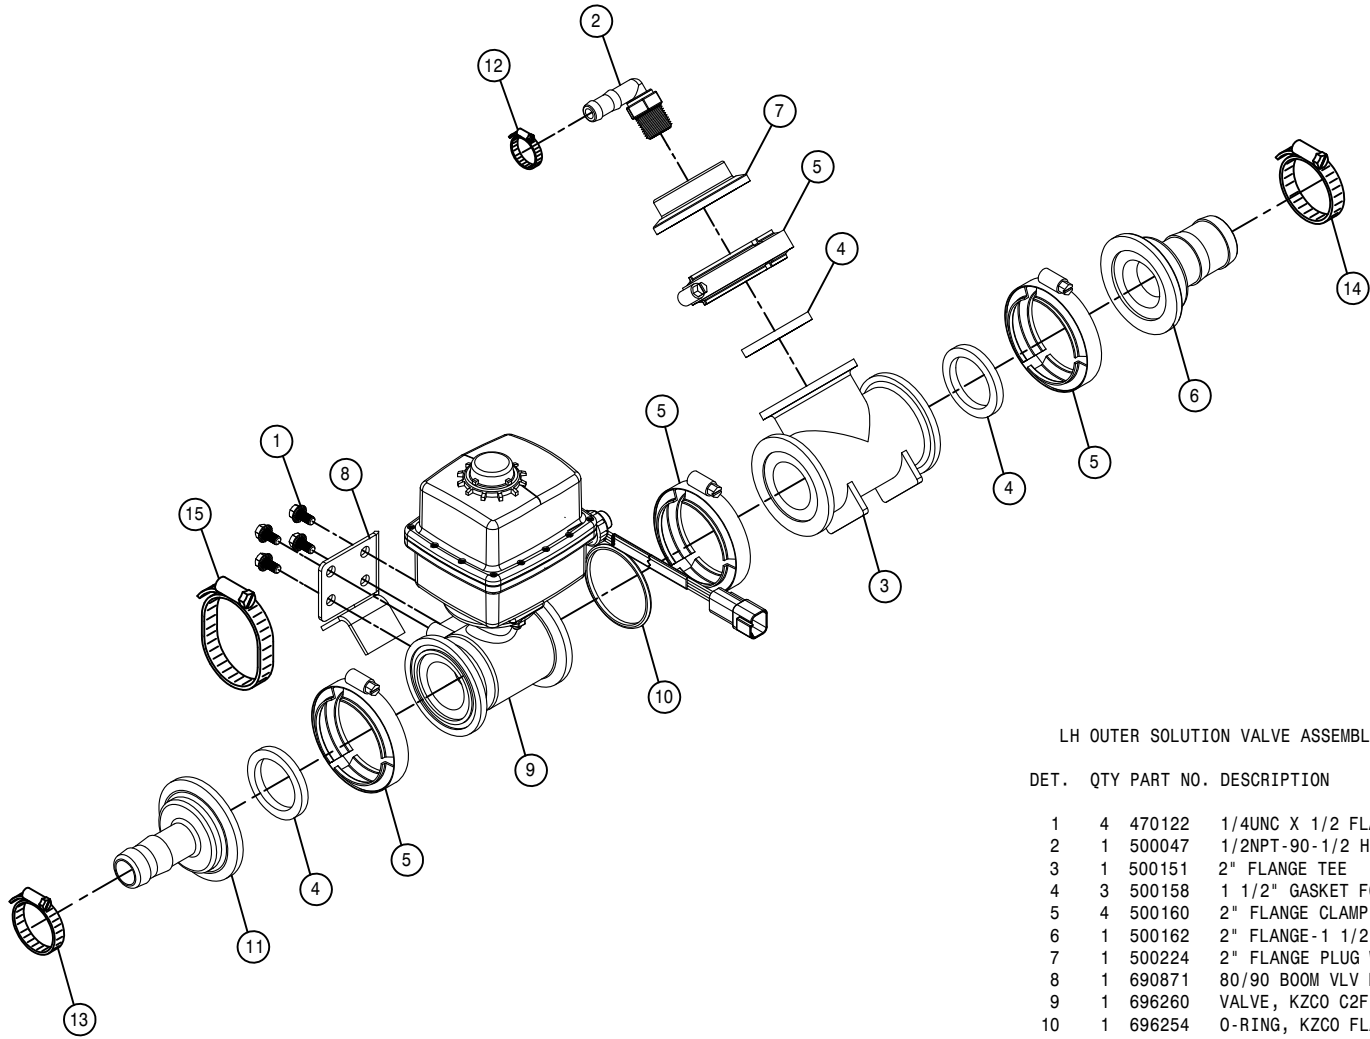

LH OUTER SOLUTION VALVE ASSEMBLY 90/100

DET.	QTY	PART NO.	DESCRIPTION
	4	470122	1/4UNC X 1/2 FLANGE HEX BOLT
	1	500047	1/2NPT-90-1/2 HOSE BARB, POLY
	1	500151	2" FLANGE TEE POLY
	3	500158	1 1/2" GASKET FOR 2" FLANGE
	4	500160	2" FLANGE CLAMP, S.S.
	1	500162	2" FLANGE-1 1/2 HOSE BARB POLY
	1	500224	2" FLANGE PLUG W/1/2"FNPT POLY
	1	690871	80/90 BOOM VLV MT WLD 03
	1	696260	VALVE, KZCO C2F-55B-M-S9
	1	696254	O-RING, KZCO FLANGED VALVES
	1	500172	2" FLANGE-1" HOSE BARB POLY
	1	520070	HOSE CLAMP NO 8 STAINLESS
	1	520090	HOSE CLAMP NO 16 STAINLESS
	1	520067	HOSE CLAMP NO 28 STAINLESS
	1	520085	HOSE CLAMP NO 24 STAINLESS