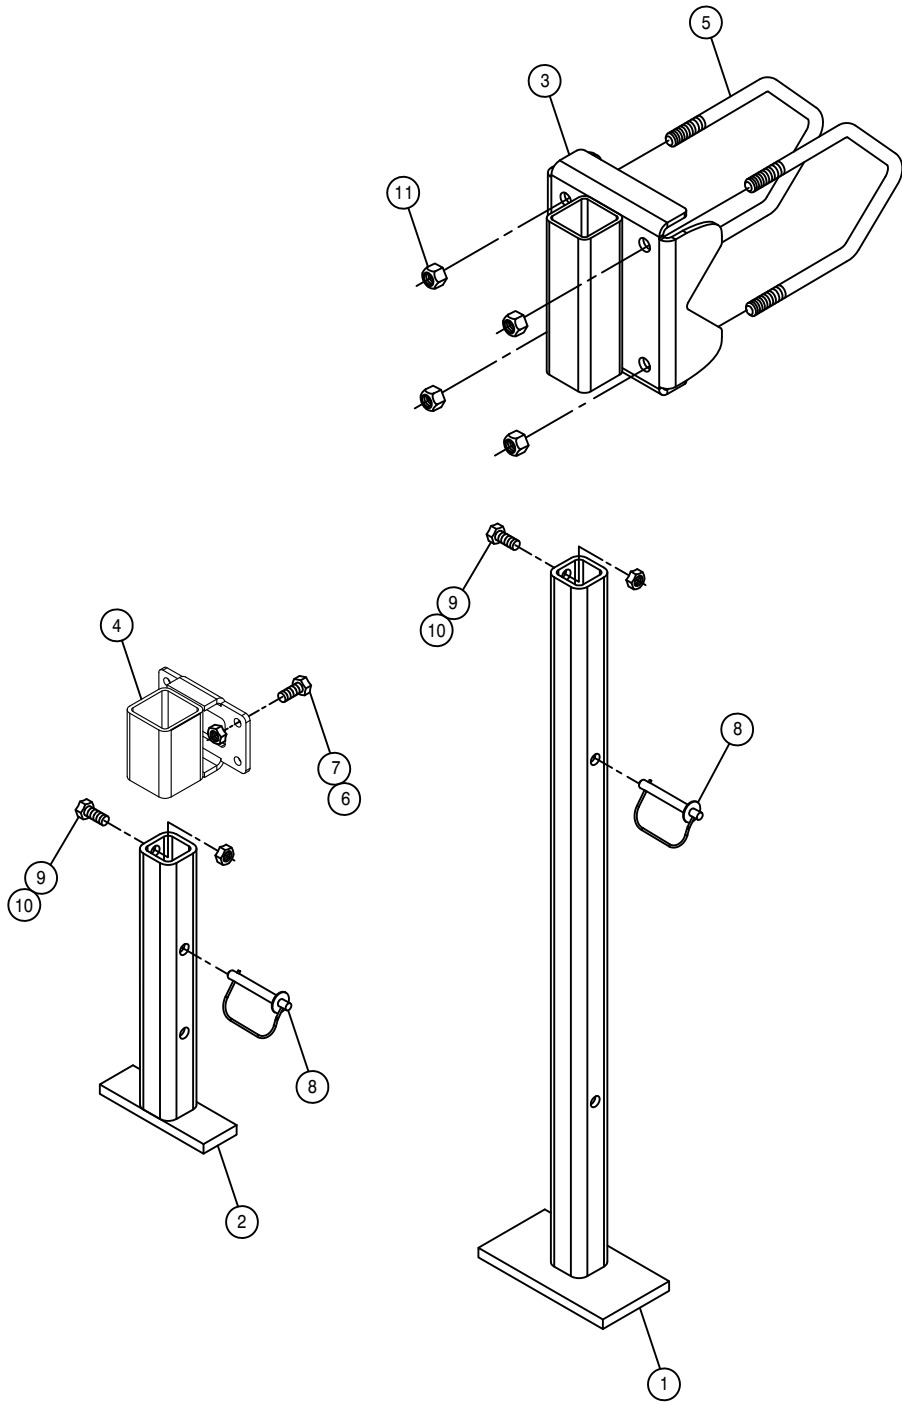

BOOM SUPPORT CRADLE ASSEMBLY 90/100

DET. QTY PART NO. DESCRIPTION

1	2	470328	3/8UNC X 1 1/4 #3HD PLOW BOLT
2	1	483043	3/8 REGULAR FLAT WASHER
3	1	900133	3/8UNC X 2" SERR FLANGE BOLT
4	2	470087	3/8UNC HEX FLANGE LOCK NUT
5	3	914004	3/8UNC HEX STOVER NUT
6	2	900170	3/8UNC X 2 1/4 SER FLANGE BOLT
7	1	164811	BOOM SUPP CRADLE WLD,80/90' 04
8	1	164541	BOOM SUPPORT PAD 00
9	1	164542	BOOM SUPPORT CRADLE PAD 00
10	1	164543	BOOM SUPPORT KEEPER 00

BOOM SUPPORT ASSEMBLY 90/100

DET. QTY PART NO. DESCRIPTION

1	1	470324	3" RUBBER BOW GUARD		
2	2	900130	3/8UNC X 1 1/4 SER FLANGE BOLT		
3	1	900273	1/2UNC X 3 3/4 HEX BOLT		
4	2	914004	3/8UNC HEX STOVER NUT		
5	1	914008	1/2UNC HEX STOVER NUT		
6	1	164544	FRT BOOM SUPP WLD,90' BOOM	00	
7	1	164545	FRT BOOM SUPPORT MT	00	