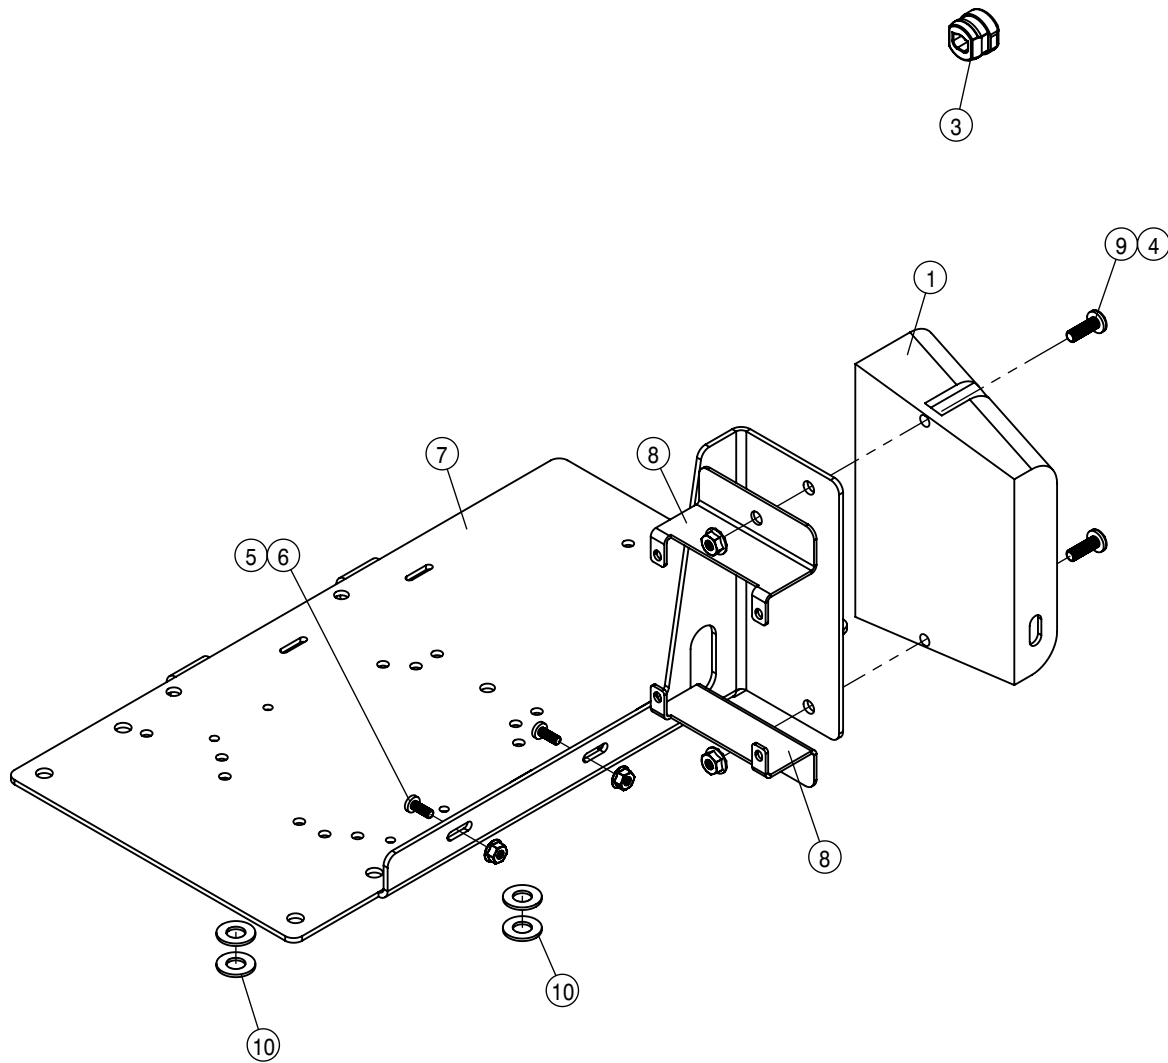

OPEN SOURCE PRECISION COMPONENTS			
DET	QTY	P/N	DESCRIPTION
1	1	292023	IQAN-MC2 MODULE-2014 CONTROL
NS	1	294298	3RD PARTY HARNESS MY16
3	1	344478	BUSHING - STRAIN RELIEF
4	2	470121	1/4 UNC SERR FLG LOCK NUT
5	2	470510	10-24 SERR. FLANGE NUT
6	2	472199	10-24 X 1/2 PHIL PANHD MACH SCR
7	1	693870	THIRD PARTY PLATE
8	2	693997	BUSSMAN FUSE BKT
9	2	903711	1/4UNC X3/4PHIL PANHD MACH SCR
10	4	920002	SAE FLAT WASHER 3/8 MC