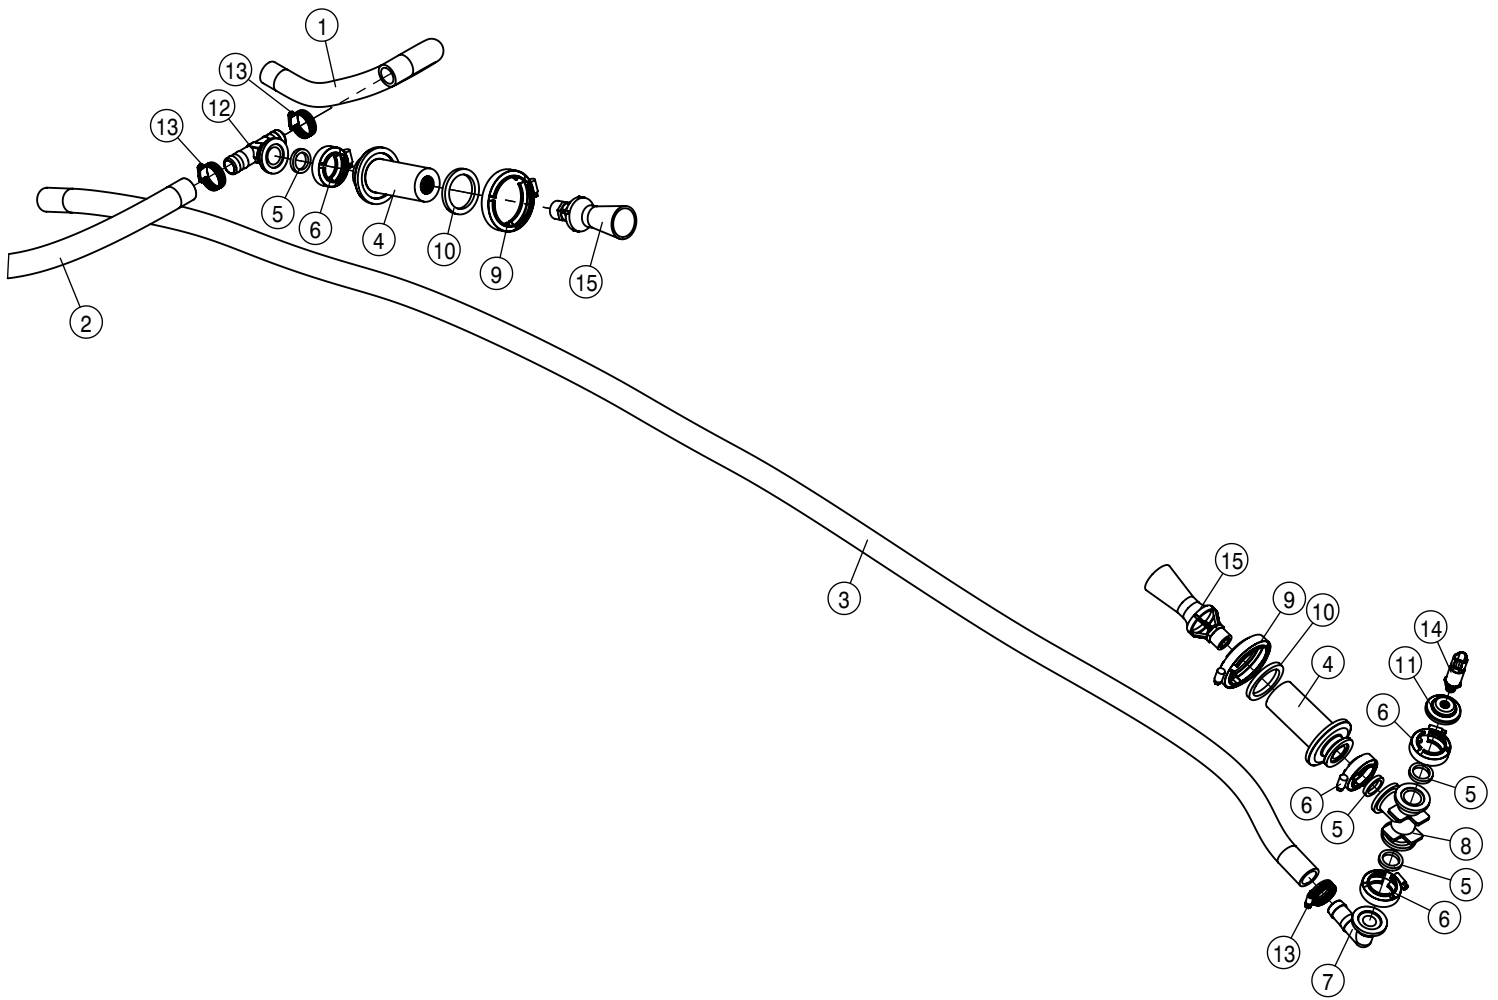

SOLUTION TANK VENT ASSEMBLY				
DET	QTY	P/N	DESCRIPTION	
1	1	500194	2" FP FLANGE CLAMP S.S.	
2	1	500195	2" FP FLANGE GASKET EPDM	
3	1	520068	HOSE CLAMP NO 32 STAINLESS	
4	1	737754	2" FEM T-CONNECTOR POLY	
5	5	737756	2" FORK FOR 737754/755	
6	1	737759	2" F-2" HOSE BARB POLY	
7	2	737761	2" M CHECK VALVE POLY	
8	2	737762	O-RING, -227 EPDM	
9	1	737767	T7 TO "BANJO 2" FP" ADAPTER	
10	1	737768	T7 TO BSP ADAPTER	
11	1	737769	THREADED COUPLING	
12	1	737770	T FILTER WITH BSP THREADS, 16 MESH	