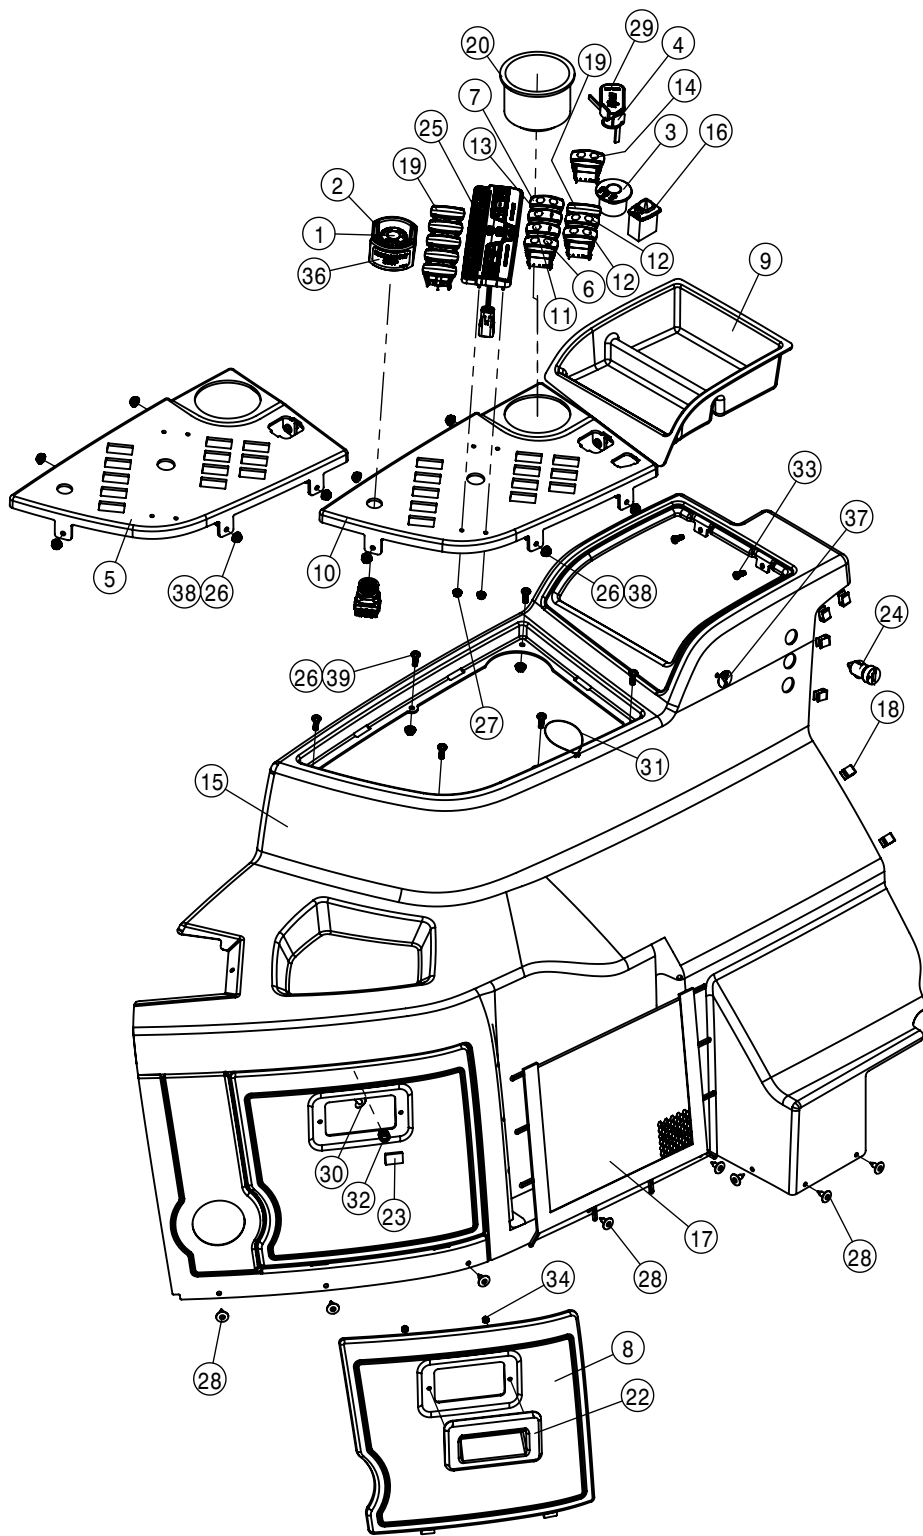

CONSOLE ASSEMBLY			
DET	QTY	P/N	DESCRIPTION
1	1	290081	E-STOP SWITCH,LED MUSHROOM
2	1	290089	E-STOP SHROUD, STS '11
3	1	291916	IGNITION SWITCH
4	2	291917	IGNITION KEY FOR 291916
5	1	343912	CONSOLE SWITCH PANEL, NO MRR
6	1	344076	SWITCH - MAIN TANK '18
7	1	344159	SWITCH - RINSE '18
8	1	344306	CONSOLE DOOR
9	1	344307	CONSOLE TRAY
10	1	344309	CONSOLE SWITCH PANEL
11	1	344312	SWITCH - SOLUTION PUMP
12	2	344314	SWITCH - BOOM FOLD
13	1	344316	SWITCH - AGITATION
14	1	344317	SWITCH - FOAMER
15	1	344407	CONSOLE BODY
16	1	344409	SWITCH - POWER MIRROR
17	1	344410	CARGO NET - SIDE CONSOLE
18	6	344413	"U" CLIP
19	6	344461	HOLE PLUG - CONTURA V
20	1	344462	CUP HOLDER - LARGE
NS	4	344464	POWER OUTLET 12V
22	1	344465	DOOR HANDLE
23	1	344514	PLATE - CONSOLE DOOR
24	1	344555	USB CHARGING ADAPTER - DC
25	1	344556	SECTION KEYPAD STS'15
26	18	470121	1/4 UNC SERR FLG LOCK NUT
27	4	470175	10-32 SERR FLANGE NUT
28	8	470466	1/4 X 3/4 PLTC LCK RIVET
29	1	470544	HAGIE KEY CHAIN
30	1	470545	PUSH TREE FASTENER 1/4 X 1
31	1	470609	8" BEAD CHAIN
32	1	470676	MORTISE MOUNT-PULL MAG CATCH
33	2	472344	1/4UNCX5/8 ALHD BUTTON CAP SCR
34	2	473870	M5 HEX NUT
NS	1	493662	STS TOOL INSTRUCTION SHEET
36	1	650278	DECAL , E-STOP, STS '11
37	1	650467	DECAL - AUX 2
38	12	903708	1/4UNC X1/2PHIL PANHD MACH SCR
39	6	903711	1/4UNC X3/4PHIL PANHD MACH SCR