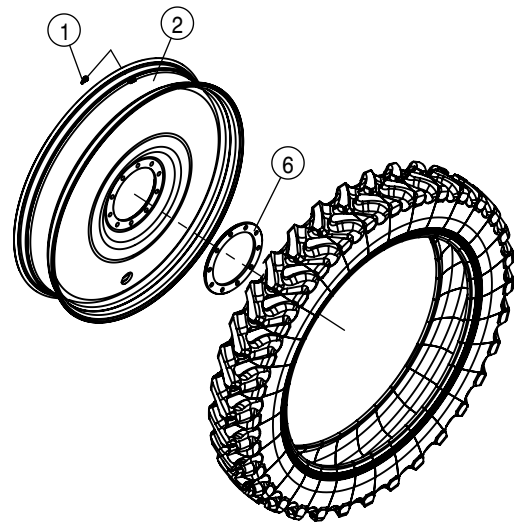

IF320/105 R54 RADIAL TIRE