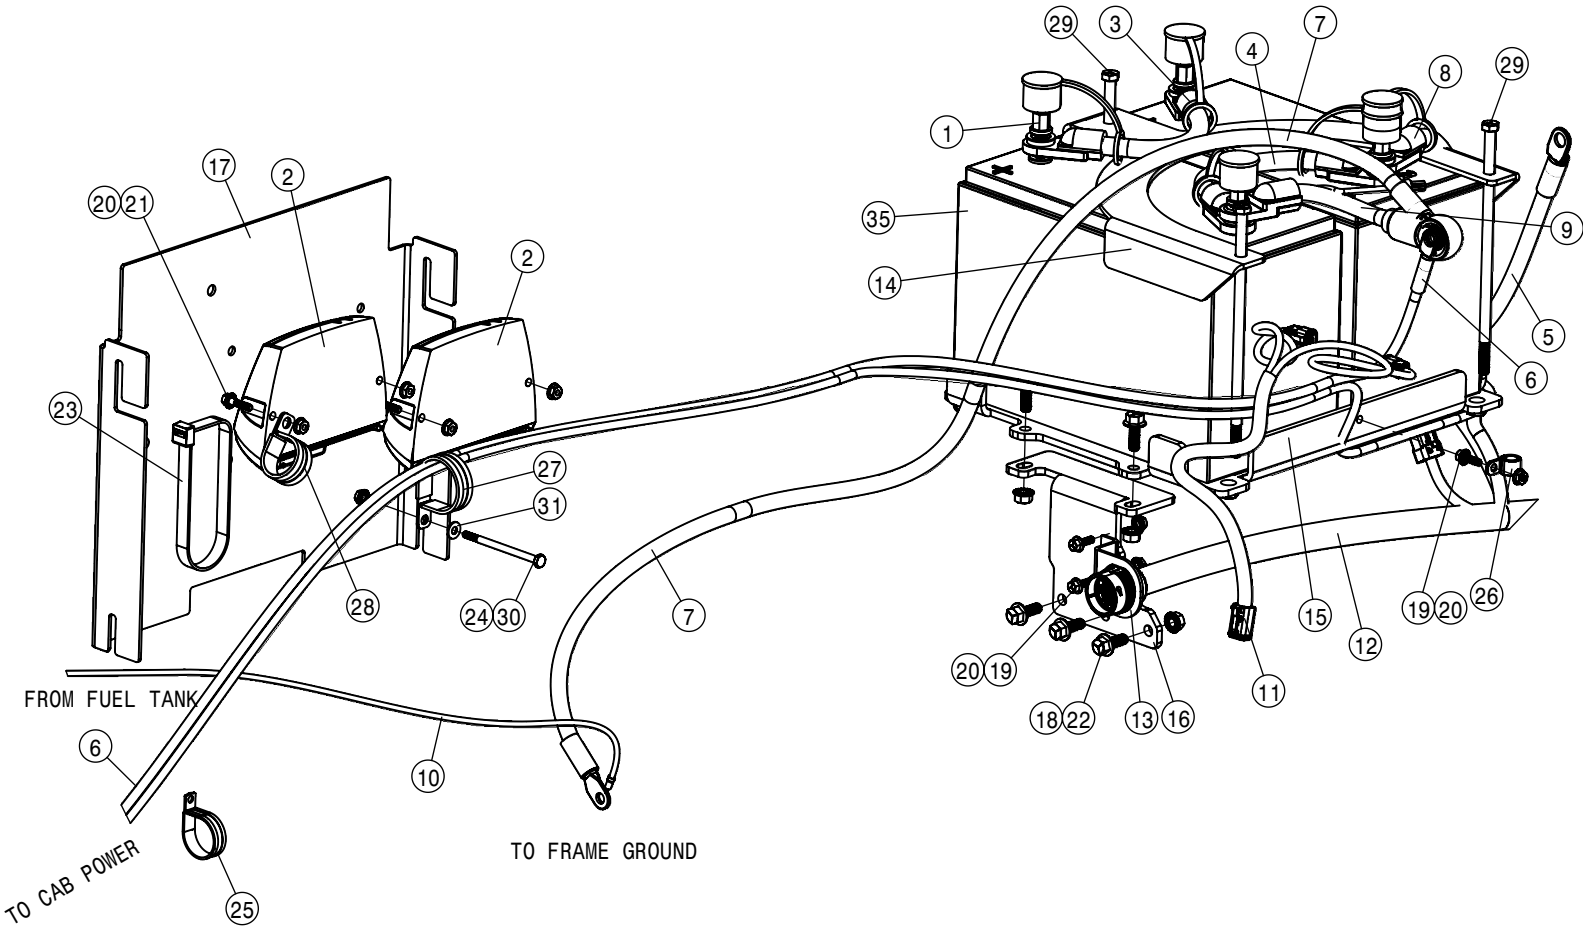

BATTERY AND CABLE ASSEMBLY			
DET	QTY	P/N	DESCRIPTION
1	4	291205	BATTERY NUT,3/8-16 SS CLSD CAP
2	2	292086	IQAN-XA2 MODULE->611
3	1	292723	BATT CABLE,RED 13"2/0 3/8-3/8
4	1	292724	BLACK CABLE BATT/BATT STS'14
5	1	292726	BATT CABLE,RED 39"2/0 1/2-3/8
6	1	292727	CAB PWR,GND CABLE ASSY
7	1	292729	BATT CABLE,BLK 75"2GA 3/8-1/2
8	1	292730	BATT CABLE,BLK 38"2/0 1/2-3/8
9	1	292731	BATT CABLE,BLK 8"2/0 3/8-1/2
10	1	292736	GROUND-FILL NECK TO MAINFRAME
11	1	294054	HYDRO JUMPER HARNESS
12	1	294361	9.0L T4 ENGINE HARNESS
13	1	317057	DEUTSCH RECP HOLDER BRACKET
14	1	317866	BATT TIE DOWN BRKT
15	1	317871	BATT BOX WLD
16	1	317986	BATT BOX MT
17	1	362037	MODULE BOX REMOVABLE COVER
18	5	470087	3/8-16UNC HEX FLG NUT SER MC GR5

BATTERY AND CABLE ASSEMBLY			
DET	QTY	P/N	DESCRIPTION
19	3	470118	1/4UNC X 3/4 HHSFB GR5 MC
20	7	470121	1/4-20UNC HEX FLG NUT SER MC GR5
21	4	470231	1/4UNC X 1 HHSFB GR5 MC
22	5	470460	3/8UNC X 1 HHSFB GR5 MC
23	1	470555	CABLE TIE, 1/2 X 15" BLACK NYL
24	1	473832	1/4-20UNC HEX FLG NUT SER SS
25	3	520100	CUSH HOSE CLAMP,#24, 1 1/2D X 1/2W
26	1	520118	CUSH CLAMP,#8 1/2D X 1/2W
27	1	520126	CUSH CLAMP,#32 2IN X 5/8W
28	1	520160	CUSH CLAMP,#24 1 1/2D-3/4WLOOP
29	3	900150	3/8UNC X 9 1/2 HHCS GR5 MC
30	1	900470	1/4UNC X 3 3/4 HHCS SS
31	1	920000	SAE FLAT WASHER 1/4 MC
NS	1	DZ105897	HARNESS, DEF MODULE
NS	1	RE555933	FUEL FILTER JUMPER HARNESS
NS	1	RE567753	REMOTE AT JUMPER
35	2	TY24546A	BATTERY 12 V