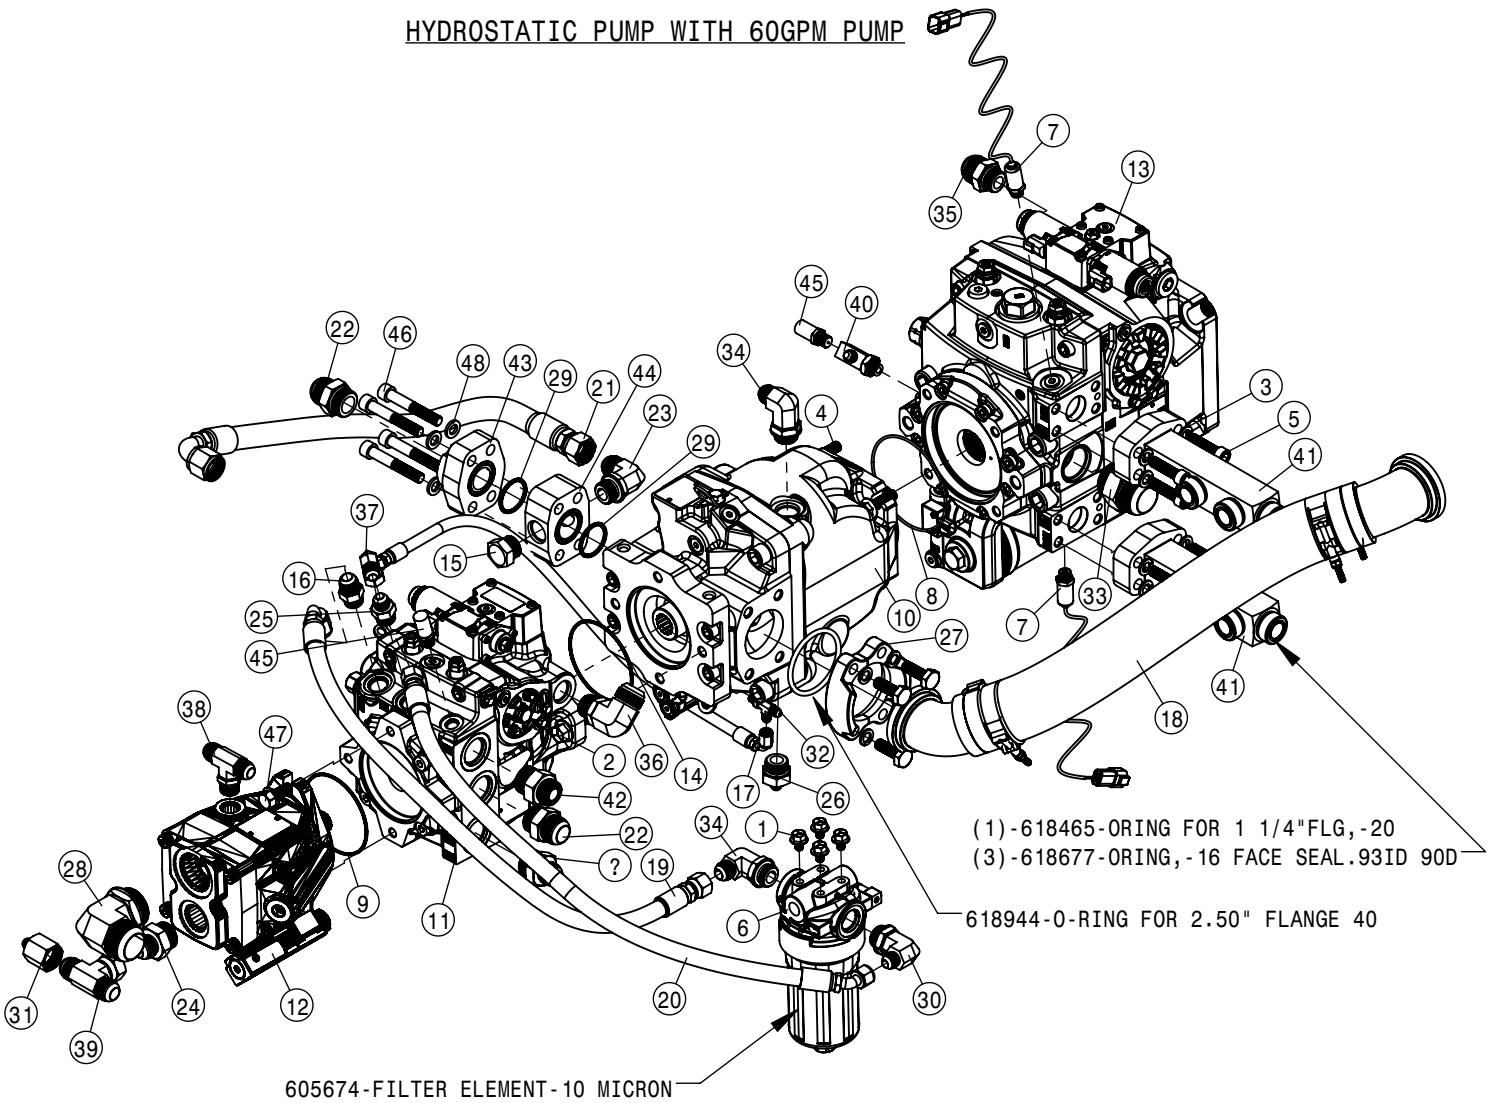

HYDROSTATIC PUMP WITH 60GPM PUMP

605674-FILTER ELEMENT-10 MICRON

HYDROSTATIC PUMP WITH 60GPM PUMP ASSEMBLY			
DET	QTY	P/N	DESCRIPTION
1	4	470319	3/8UNC X 1/2 HHSFB GR5 MC
2	2	470431	1/2UNC X 1 1/2 HHSFB GR5 MC
3	8	473784	12MM LOCK WASHER
4	4	473856	12MM-1.75 X 40MM SM FLANGED BOLT
5	8	473874	12MM-1.75X 40MM SOC HD CAP SCR
6	1	605671	FILTER ASSY, 10 MICRON
7	2	606196	PRESSURE TRANSDUCER, 9000 PSI
8	1	606197	O-RING, 4.73ID-.103CS-4.9430D
9	1	606357	O-RING, B-MT, 3.737ID X .103CS
10	1	606526	PUMP 100CC C/BB MT
11	1	606678	H1P, 053CC, B/B MT
12	1	606679	PUMP-K2-038CC, SAE B MT, 15T
13	1	606680	H1 PUMP,165CC, D/C MT,ISL,27T
14	1	606977	O-RING, B-MT, 3.989ID X .103CS
15	1	610186	1 1/16MOR PLUG, HEX HEAD
16	1	611126	7/8MJIC-7/8MOR ADPTR
17	1	617102	04-451TC-06FJX-04FJX90-29 H/A
18	1	617518	40-7219-40C61FX45-40C61FX45-27H/A
19	1	617529	08-451TC-10FJX-10FJX90-31 H/A
20	1	617530	08-451TC-08FJX-08FJX45-31 H/A
21	1	617571	12-451TC-12FJX-12FJX90-23 H/A
22	2	618186	1 5/16MJIC-1 5/16MOR ADPTR
23	1	618248	1 1/16MJIC-90-1 1/16MOR LBO
24	2	618308	1 1/16MJIC-1 5/16MOR ADPTR

HYDROSTATIC PUMP WITH 60GPM PUMP ASSEMBLY			
DET	QTY	P/N	DESCRIPTION
25	1	618327	3/4MJIC-7/8MOR ADPTR
26	1	618344	9/16MJIC-1 1/16MOR ADPTR
27	1	618359	2 1/2" SPLIT FLANGE KIT #61
28	1	618432	1 7/8MJIC-90-1 7/8MOR LBO
29	2	618465	O-RING FOR 1 1/4" FLANGE -20
30	1	618474	3/4MJIC-90-1 1/16MOR LBO
31	1	618483	1 1/16FJIC-9/16MJIC ADPTR
32	1	618509	7/16MOR RUN TEE-7/16MJIC
33	1	618527	1 7/8MJIC-1 5/8MOR ADPTR
34	2	618535	7/8MJIC-90-1 1/16MOR LBO
35	1	618558	1 5/16MJIC-1 1/16MOR ADPTR
36	1	618576	1 5/16MJIC-90-1 1/16MOR LBO
37	1	618609	3/4MJIC-90-3/4FJIC SWIV LBO
38	1	618637	7/8MOR BRANCH TEE-7/8MJIC
39	1	618660	1 1/16FJX BRANCH TEE-1 1/16MJ
40	1	618782	9/16MOR-9/16FOR-9/16MJIC BRNCH
41	2	618876	1 1/4 FLG CD62 X 1 7/16 ORFS
42	1	618989	1 5/16MOR- 1 3/16MORFS ADPTR
43	1	618993	1 1/4 4-BOLT FLGX1 5/16FOR C62
44	1	618994	1 1/4 4-BOLT FLG X #12FORPORT
45	2	619023	9/16 MOR DIAGNOSTIC FITTING
46	4	910047	1/2-13 UNC X 3 1/4 SHCS GR8 MC
47	2	910137	12MM-1.75X30MM SM FLG HEX BOLT
48	4	920504	HLOCK WASHER 1/2 MC