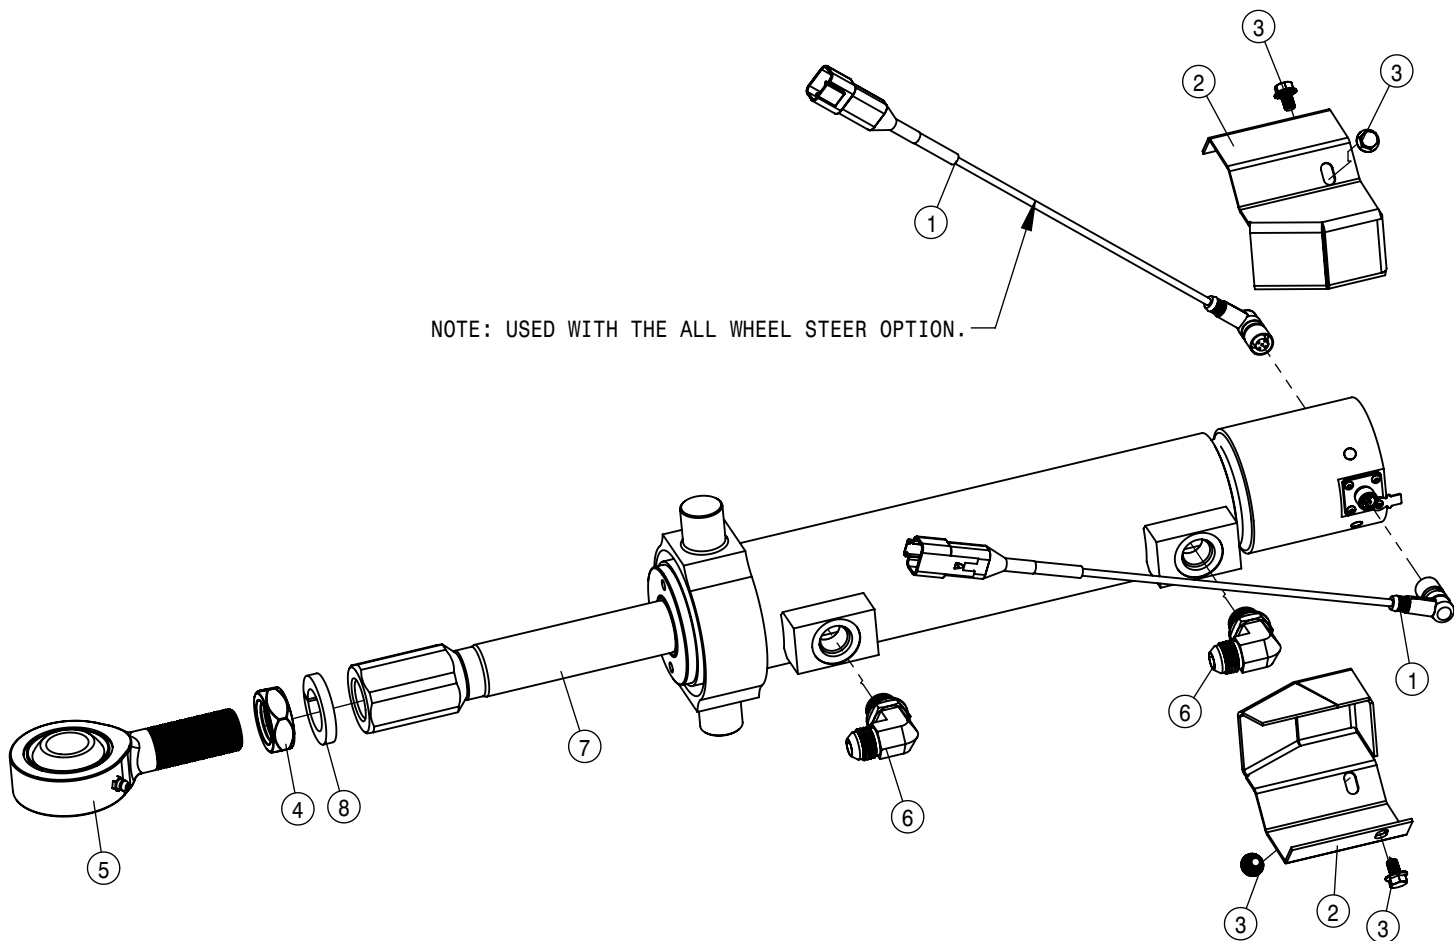

LEFT FRONT STEERING CYLINDER ASSEMBLY			
DET	QTY	P/N	DESCRIPTION
1	2	291994	SENSOR HARNESS FOR AWS
2	2	359645	STRG CYL SENSOR GUARD
3	4	470883	1/4UNC X 3/8 SERR FLG BOLT SS
4	1	472328	1" - 12 HEX JAM NUT
5	1	474004	ROD END, 1.00 BORE, 1-12 RH MALE
6	2	618241	3/4MJIC-90-3/4MOR LBO
7	1	621654	HYD CYL, 2.50 X 8.81 PHASE/SENS
8	1	920508	1" LOCK WASHER