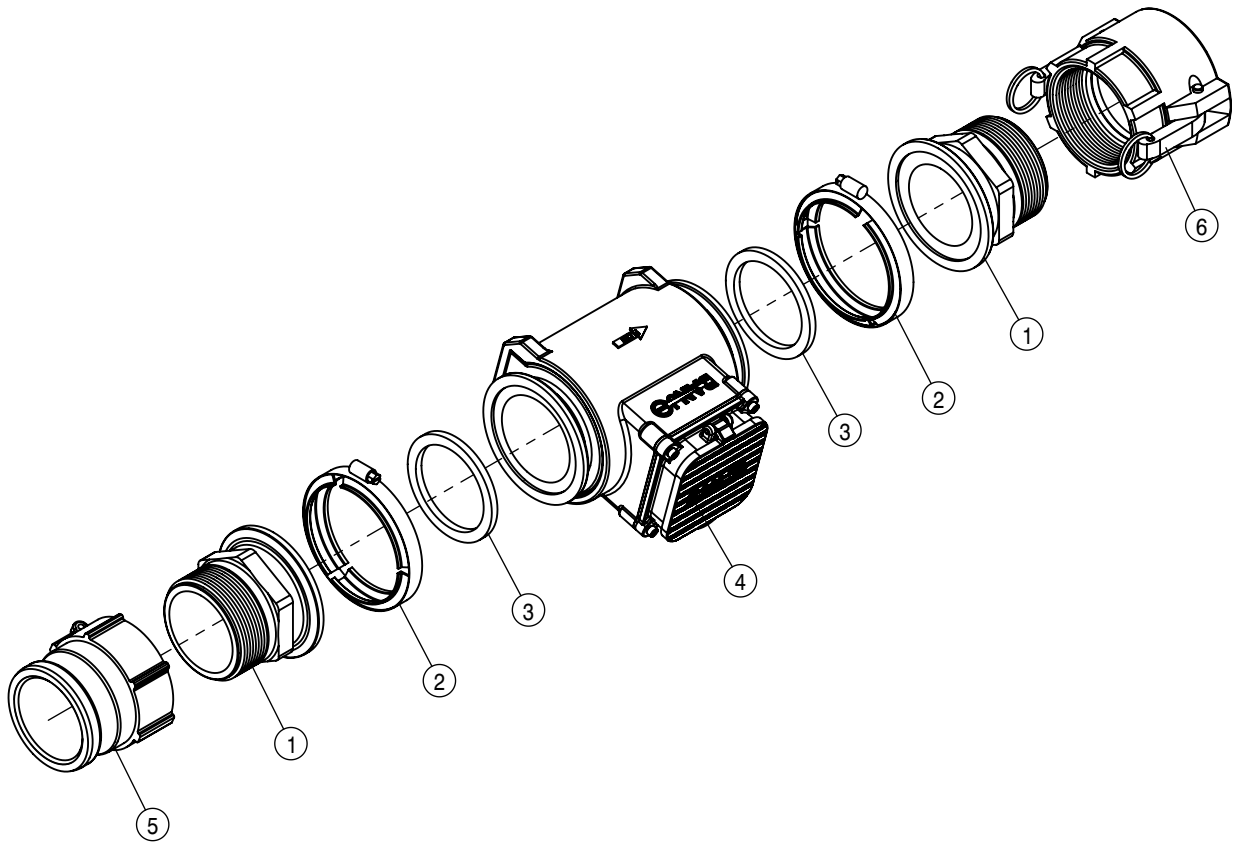

FILL FLOW METER ASSEMBLY			
DET	QTY	P/N	DESCRIPTION
1	2	500164	3" FLANGE- 3.00 MNPT ADPTR POLY
2	2	500208	3" FLANGE CLAMP S.S.
3	2	500209	3" FLANGE GASKET EPDM
4	1	691242	3" MANIFOLD FLOWMETER, BANJO
5	1	696225	3.00 FNPT-MALE COUPLER POLY
6	1	696228	3.00FNPT-FEMALE COUPLER POLY