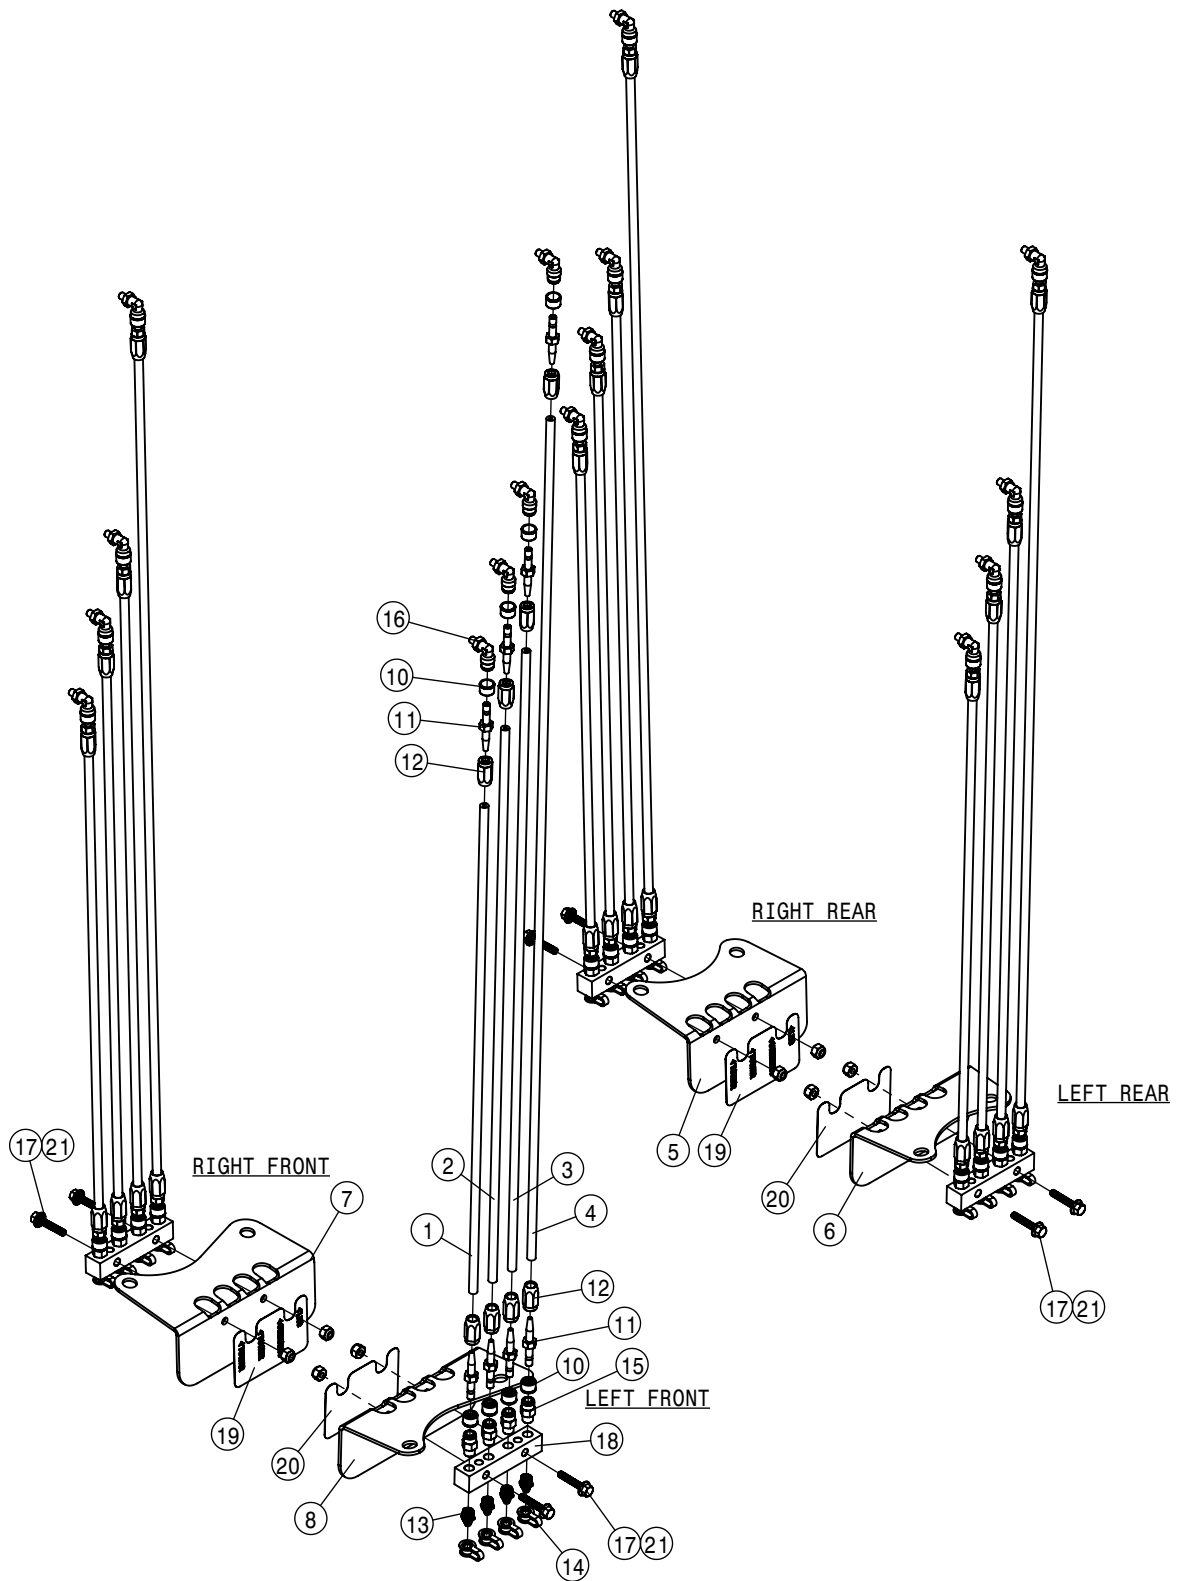

REMOTE GREASE BANK ASSEMBLY			
DET	QTY	P/N	DESCRIPTION
1	4	195979-022	1/8ID-5/16OD 4000 PSI HOSE
2	4	195979-025	1/8ID-5/16OD 4000 PSI HOSE
3	4	195979-028	1/8ID-5/16OD 4000 PSI HOSE
4	4	195979-038	1/8ID-5/16OD 4000 PSI HOSE
5	1	360424	2017 GREASE ZERK RHR BRKT
6	1	360425	2017 GREASE ZERK LHR BRKT
7	1	360902	2017 GREASE ZERK RHF BRKT
8	1	360903	2017 GREASE ZERK LHF BRKT
NS	16	470154	CABLE TIE, 11.00" BLK NYLON
10	32	470735	PROTECTIVE RUBBER BOOT
11	32	470736	SHORT FIELD INSTALL

REMOTE GREASE BANK ASSEMBLY			
DET	QTY	P/N	DESCRIPTION
12	32	470737	FIELD INSTALL NUT
13	16	470738	LEAKLESS ZERK (1/8" - 27 PTF)
14	16	470740	PROTECTIVE ZERK CAP
15	16	470741	STR PUSH CON 1/4 X 1/8 NPT
16	16	470744	90 SWIVEL PUSH CON 1/4 - 28
17	8	473836	1/4UNC X 1 1/4 HHSFB SS FT
18	4	606474	MANIFOLD
19	2	650506	2017 GREASE ZERK RH DECAL
20	2	650507	2017 GREASE ZERK LH DECAL
21	8	910118	1/4-20UNC NYLOCK NUT SS