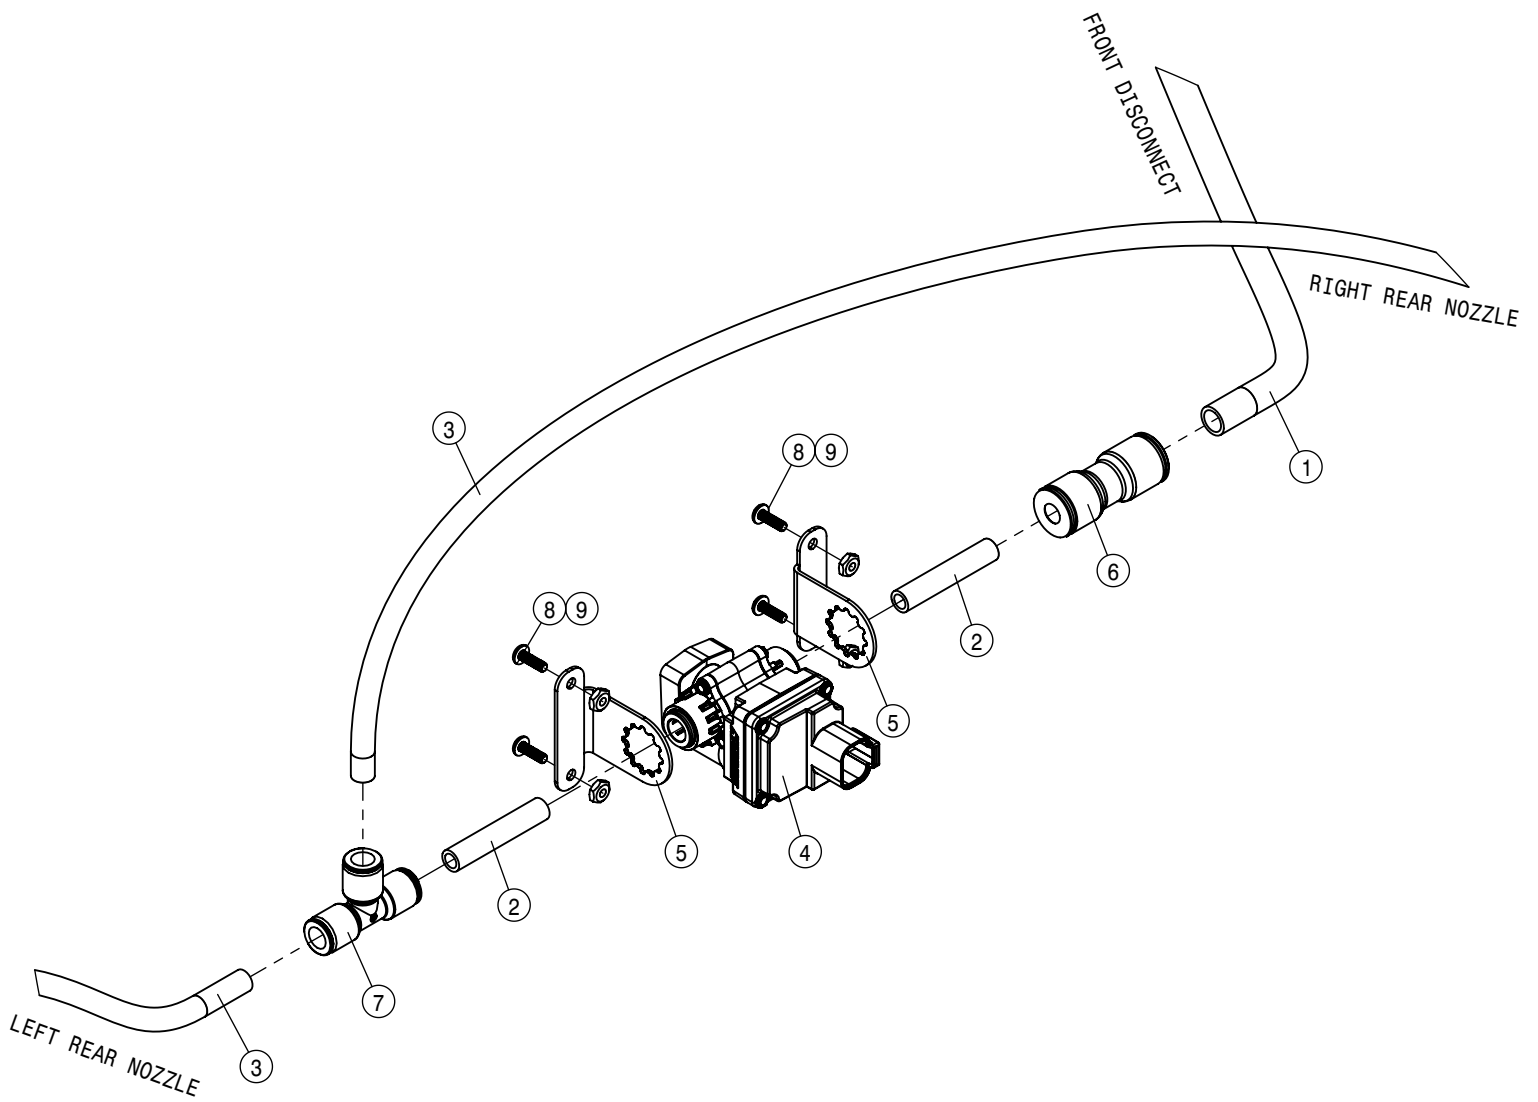

REAR WHEEL NOZZLE VALVE ASSEMBLY			
DET	QTY	P/N	DESCRIPTION
1	1	195914-177	1/20D AIR BRAKE TUBING J844-B
2	2	195915-002	3/8OD AIR BRAKE TUBING J844-B
3	2	195915-265	3/8OD AIR BRAKE TUBING J844-B
4	1	696246	3/8 PTC 1/4"ELECT BALL VLV
5	2	696293	BRACKET FOR 696246
6	1	711106	3/8" X 1/2"PTC UNION
7	1	711107	3/8"PTC TEE
8	4	903844	#8-32 UNC X 1/2 PHMS PH BZ
9	4	914028	#8-32UNC STOVER NUT MC GR2