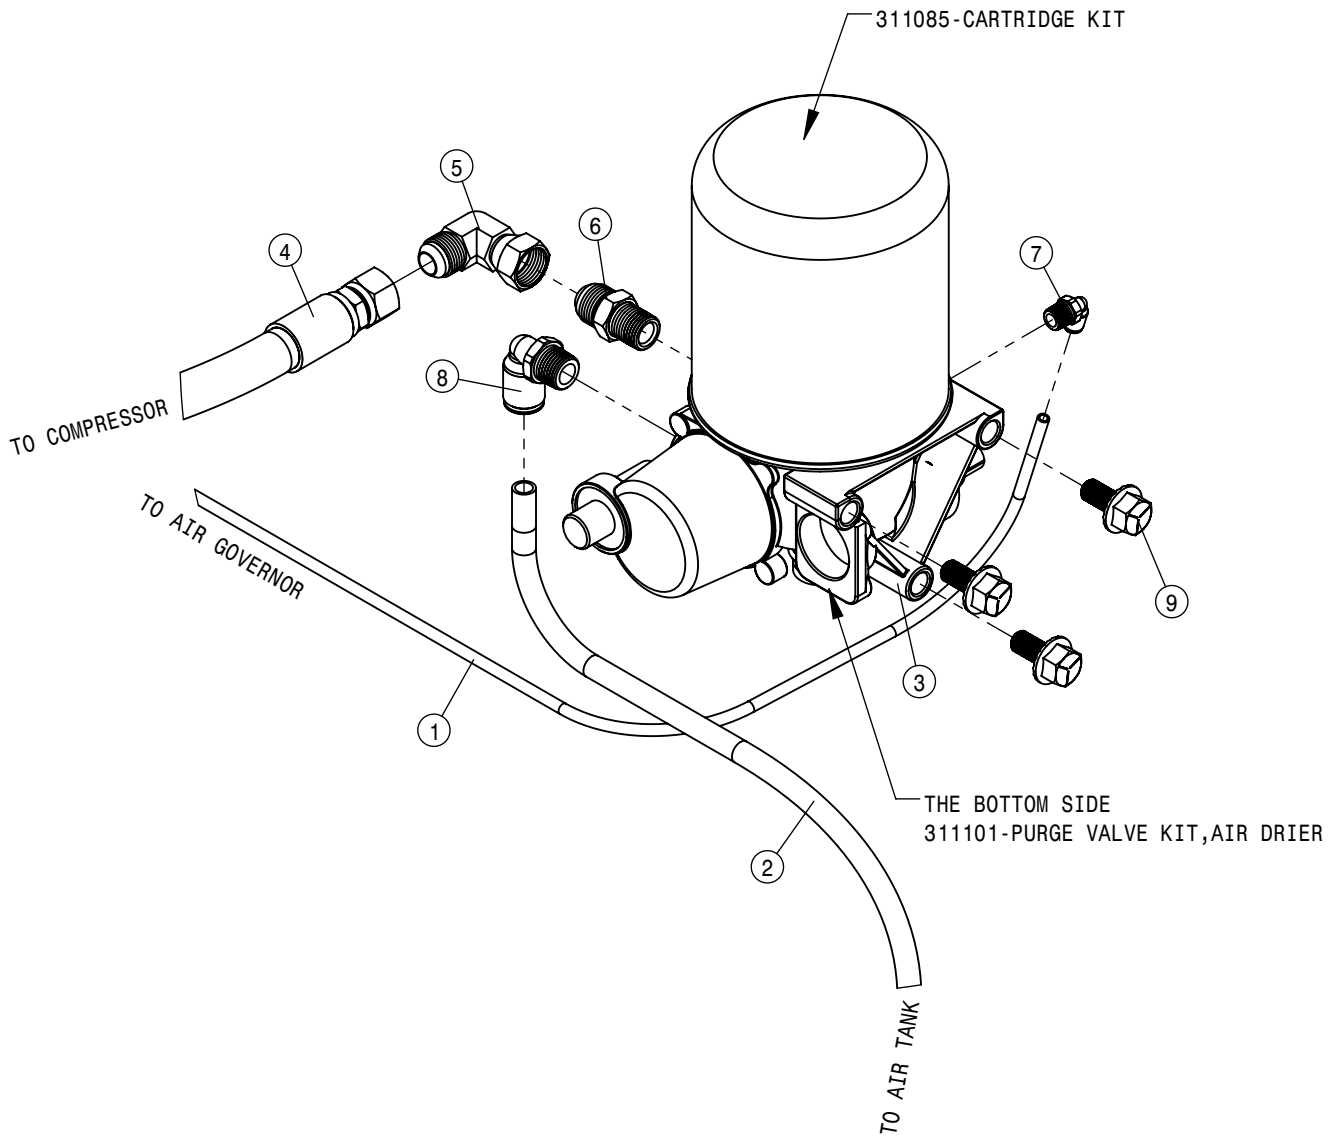

AIR DRIER ASSEMBLY			
DET	QTY	P/N	DESCRIPTION
1	1	195906-111	1/40D AIR BRAKE TUBING J844-A
2	1	195914-069	1/20D AIR BRAKE TUBING J844-A
3	1	311084	AIR DRYER, SYSTEM SAVER 1200
4	1	617567	10-451TC-10FJX-10FJX90-120
5	1	618301	7/8MJIC-90-7/8FJIC SWIV LBO
6	1	618325	7/8MJIC-1/2MNPT ADPTR
7	1	711040	1/4MNPT-90-1/4 NYL TUBE LBO
8	1	711042	1/2MNPT-1/2 NYL TUBE LBO
9	3	900516	1/2UNC X 1 HHSFB GR5 MC