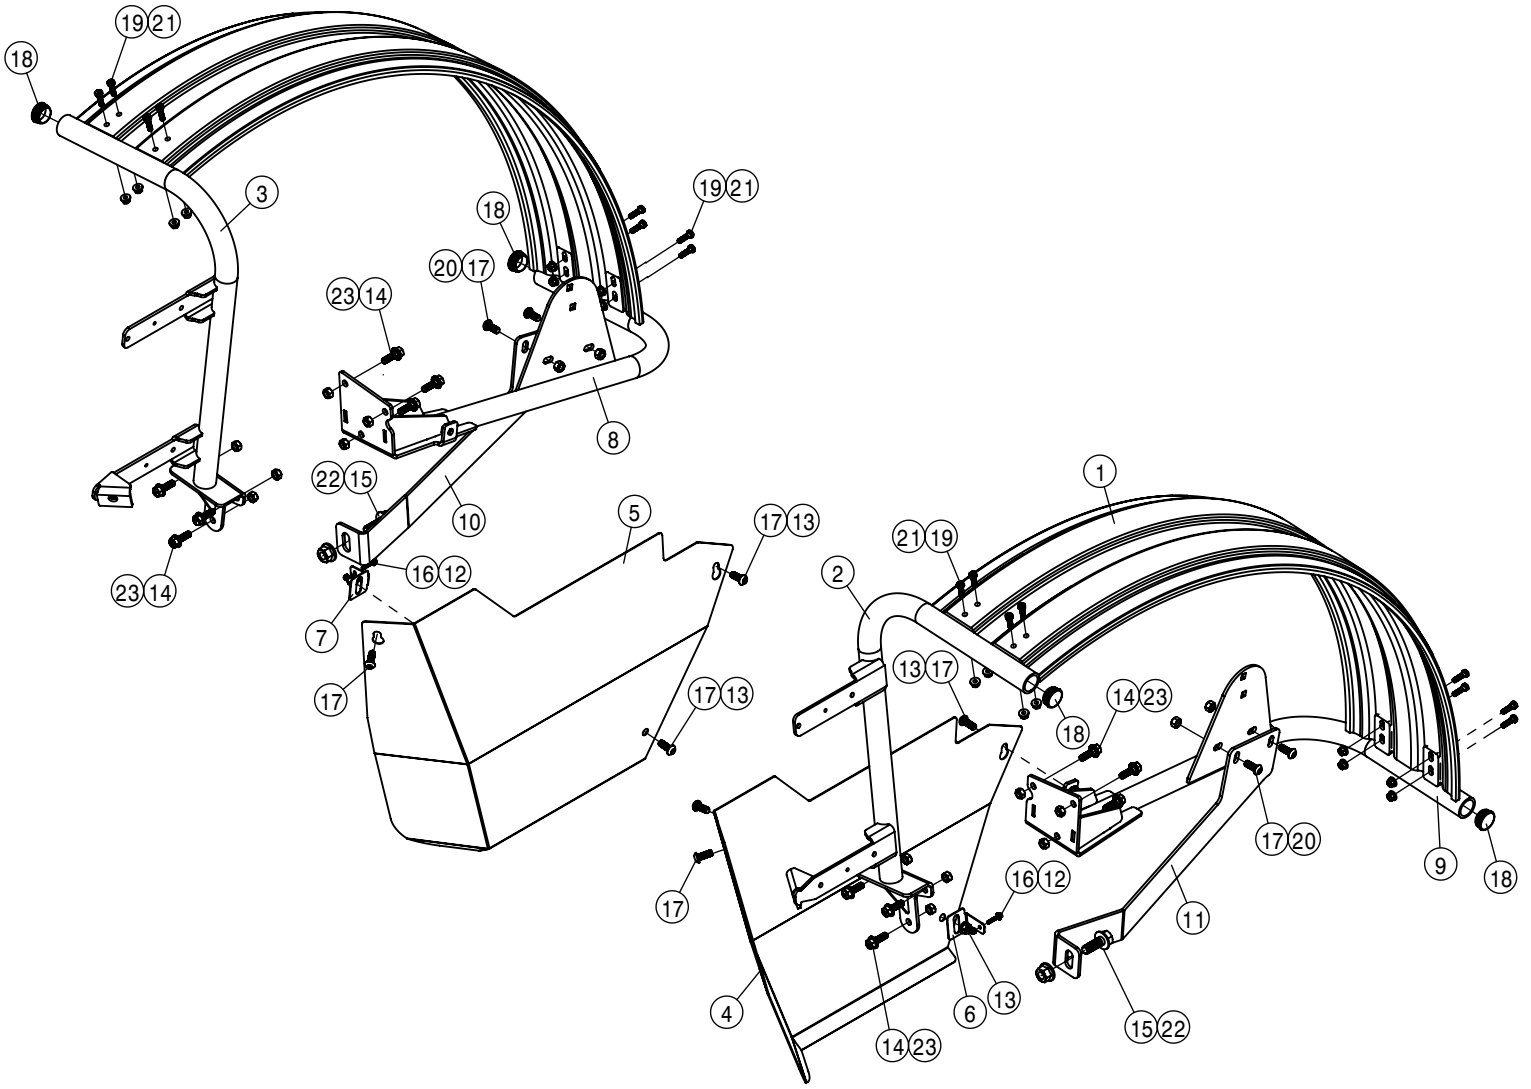

FRONT/REAR FENDER ASSEMBLY			
DET	QTY	P/N	DESCRIPTION
1	2	359598	FRONT FENDER, STS '10
2	1	360123	FENDER BRKT-LH FRT, SDS LEG
3	1	360124	FENDER BRKT-RH FRT, SDS LEG
4	1	360868	CROP SHIELD WLD-LH SDS LEG
5	1	360869	CROP SHIELD WLD - RH SDS LEG
6	1	360870	SDS CROP SHIELD LH MT BRKT
7	1	360871	SDS CROP SHIELD RH MT BRKT
8	1	362571	SDS FENDER BRKT WLD RH, STS'16
9	1	362575	SDS FENDER BRKT WLD LH, STS'16
10	1	362577	RH FENDER BRKT LWR BRACE, STS'16
11	1	362578	LH FENDER BRKT LWR BRACE, STS'16
12	2	470089	1/4UNC HEX NYL-LOC NUT
13	4	470360	1/2UNC SERR FLG HEX NUT
14	12	470431	1/2UNC X 1 1/2 HHSFB GR5 MC
15	2	472367	3/4UNC X 2 HHFB GR8 MC
16	2	473836	1/4UNC X 1 1/4 HHSFB SS FT
17	10	473987	1/2UNC X 1 1/4BUT SKTHD SCR
18	4	629772	CAPPLUGS PLUG,1 3/4" RD, BLACK POLY
19	16	900130	3/8UNC X 1 1/4 HHCS GR5 MC
20	4	910008	1/2-13UNC HEX NUT MC GR5
21	16	910106	3/8-16UNC CTRLK FLG NUT MC GR5
22	2	910111	3/4-10UNC CTRLK FLG NUT MC GR5
23	12	914008	1/2-13UNC STOVER NUT MC GR5