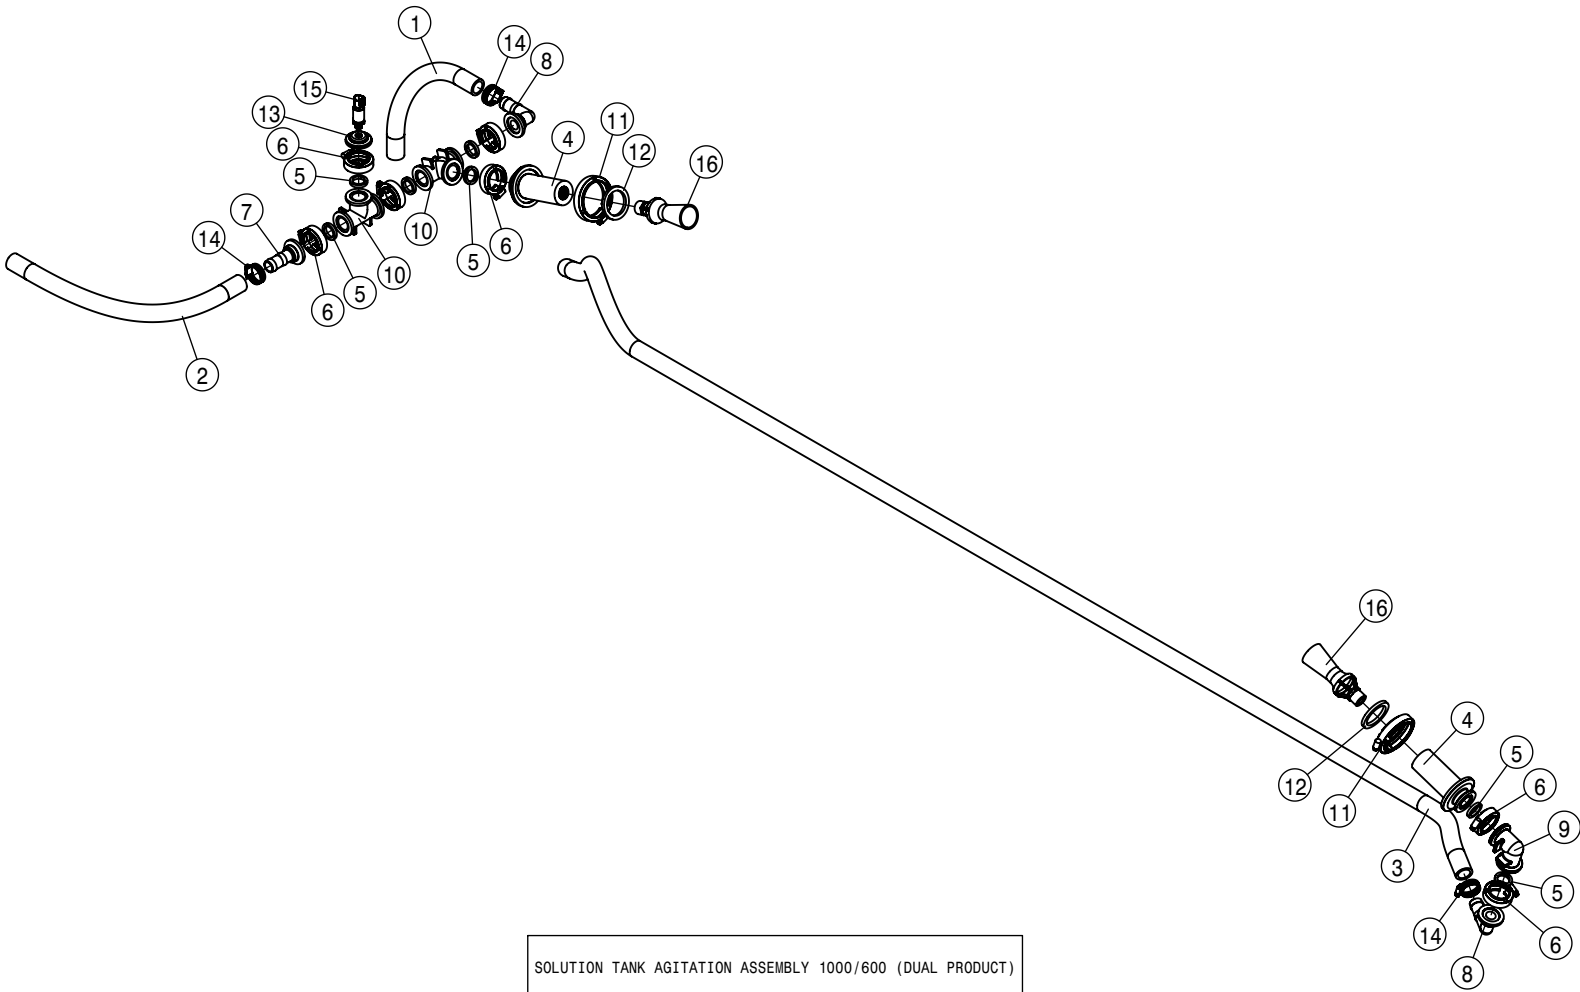

SOLUTION TANK AGITATION ASSEMBLY 1000/600 (DUAL PRODUCT)			
DET	QTY	P/N	DESCRIPTION
1	1	197116-013	HOSE 1IN 1-FBR BR BLK EPDM
2	1	197116-022	HOSE 1IN 1-FBR BR BLK EPDM
3	1	197116-115	HOSE 1IN 1-FBR BR BLK EPDM
4	2	362127	TANK MOUNT ADAPTER 1" FLANGE
5	7	500157	1" FLANGE GASKET EPDM
6	7	500159	1" FLANGE CLAMP S.S.
7	1	500171	1" FLANGE-1" HOSE BARB POLY
8	2	500173	1"FLANGE-90-1"HOSE BARB POLY
9	1	500174	1" FLANGE-90-1" FLANGE LBOPOLY
10	2	500175	1" FLANGE TEE, POLY
11	2	500194	2" FP FLANGE CLAMP S.S.
12	2	500195	2" FP FLANGE GASKET EPDM
13	1	500226	1" FLANGE PLUG W/1/4"FNPT POLY
14	3	520090	HOSECLAMP NO 16 STAINLESS
15	1	691281	PRESSURE TRANSDUCER,300PSI
16	2	737956	JET AGITATION NOZZLE HYPRO, GROUND