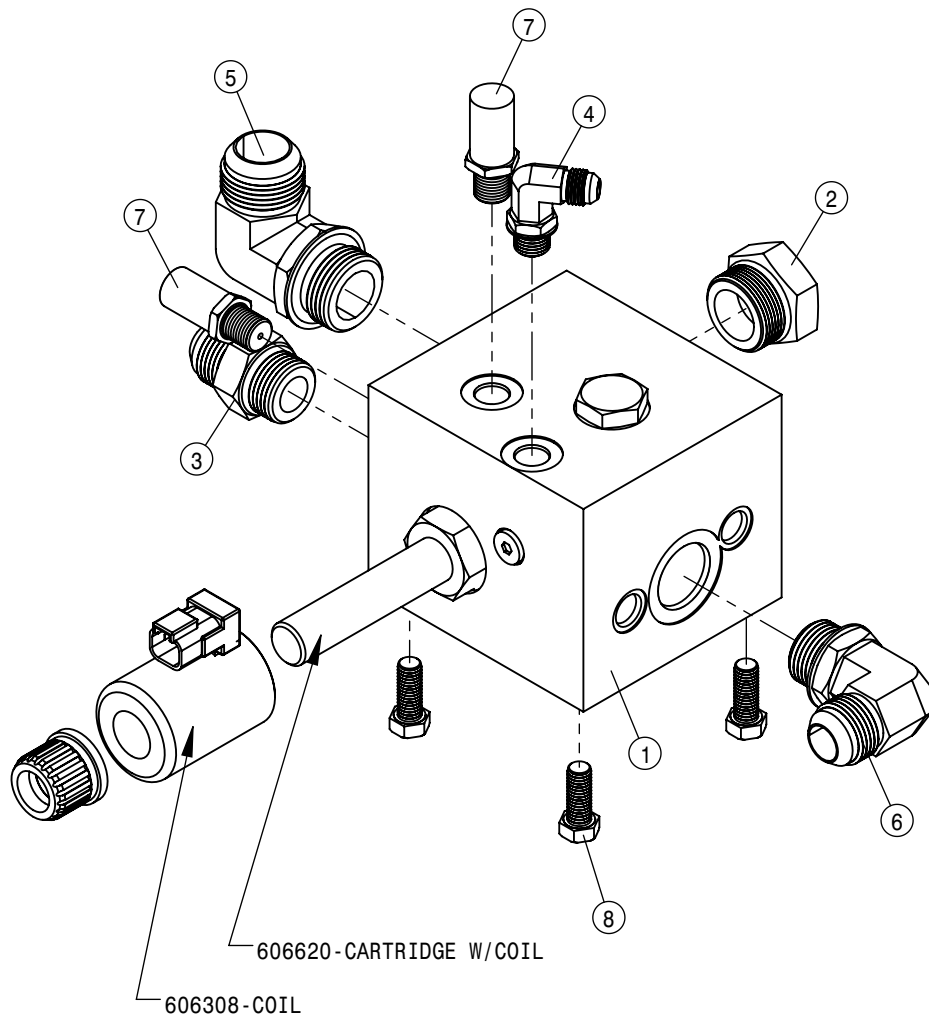

SOLUTION CONTROL VALVE ASSEMBLY			
DET	QTY	P/N	DESCRIPTION
1	1	606253	CTRL VALVE, SOLU PUMP SAUER
2	1	610194	1 5/16MOR PLUG, HEX HEAD
3	1	611127	1 1/16MJIC-1 1/16MOR ADPTR
4	1	618119	9/16MJIC-90-9/16MOR LBO
5	1	618178	1 5/16MJIC-90-1 5/16MOR LBO
6	1	618248	1 1/16MJIC-90-1 1/16MOR LBO
7	2	619023	9/16 MOR DIAGNOSTIC FITTING
8	4	900129	3/8UNC X 1" HEX BOLT