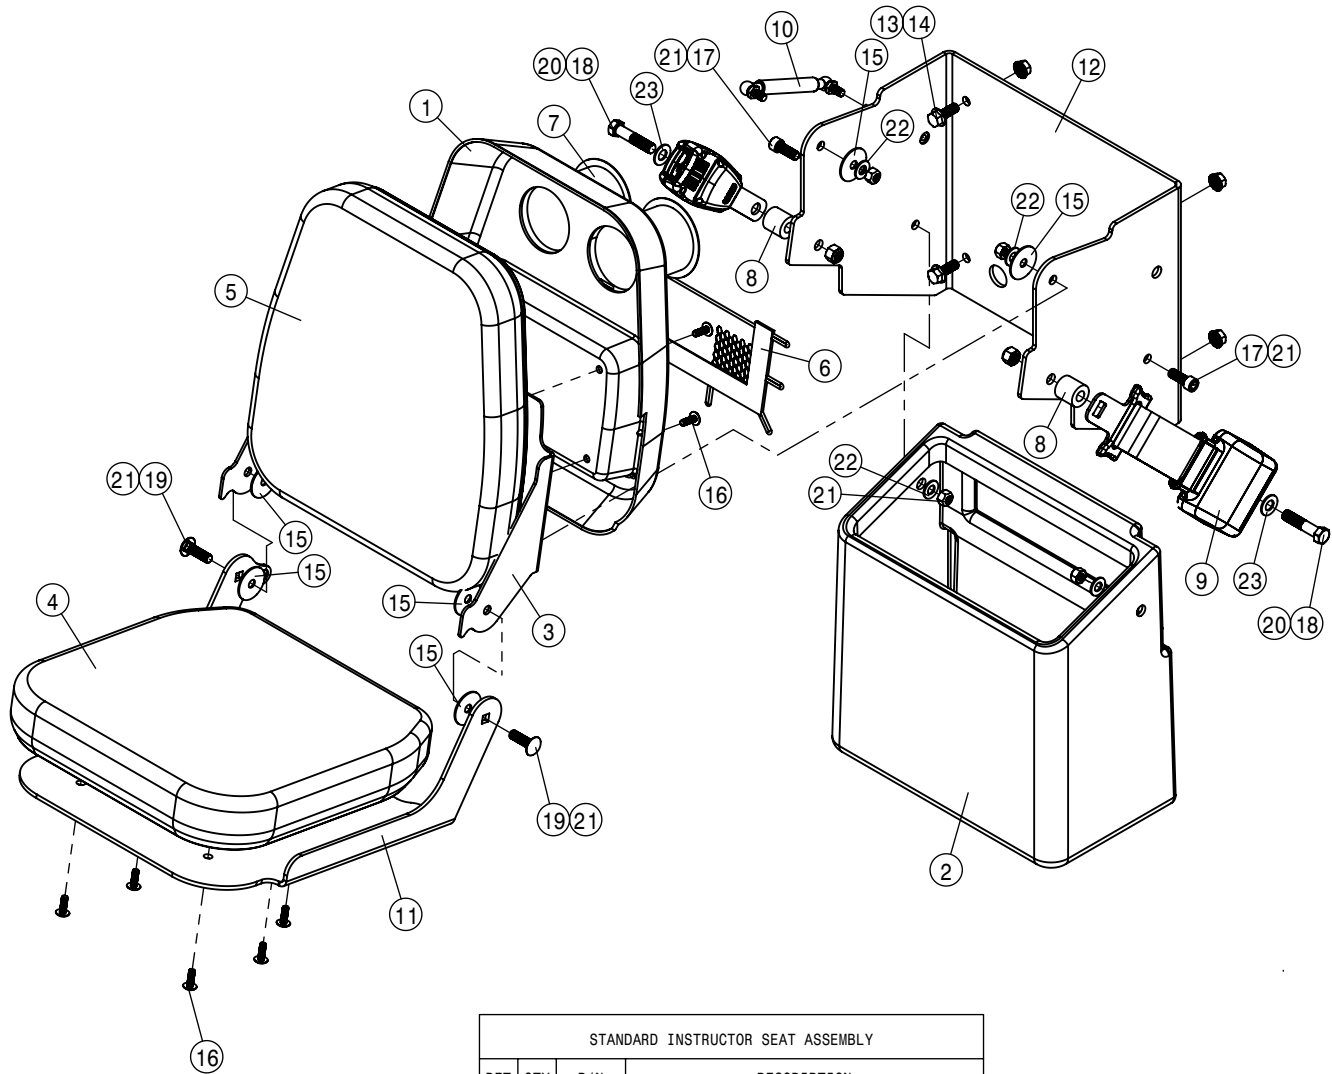

STANDARD INSTRUCTOR SEAT ASSEMBLY			
DET	QTY	P/N	DESCRIPTION
1	1	344162	PANEL BACK INSTRUCTOR SEAT BACK
2	1	344163	BIN STORAGE INSTRUCTOR SEAT
3	1	344166	BRKT BACK INSTRUCTOR SEAT MOUNT
4	1	344174	CUSH BASE INST SEAT STD
5	1	344175	CUSH BACK INST SEAT STD
6	1	344412	CARGO NET - INSTRUCTOR SEAT
7	2	344463	CUP HOLDER - SMALL
8	2	344489	INST SEAT BELT BUSHING, STS' 14
9	1	344493	INST SEAT BELT ASSY, STS' 14
10	1	344559	INST SEAT GAS SPRING, STS' 14
11	1	344564	BRKT BASE INST SEAT WLDT, STS' 14
12	1	344566	BRKT INST SEAT MT WLDT, STS' 14
13	4	470087	3/8UNC HEX SERR FLANGE NUT
14	4	470460	3/8 X 1" SERR FLG BOLT
15	6	470657	3/8 PTFE LOW-FRICT WASHER
16	10	472261	1/4UNC X 3/4 TRUSS HD BOLT
17	2	900172	3/8UNC X 1"SOC HD CAP SCR,ZINC
18	2	900235	7/16-20 HEX HEAD BOLT, GR 5
19	2	901130	3/8UNC X 1 1/4 CARR BOLT
20	2	910030	7/16UNF HEX NUT, NYLOC GR5
21	4	914004	3/8UNC HEX STOVER NUT
22	4	920002	3/8 SAE FLAT WASHER
23	2	920003	7/16 SAE FLAT WASHER