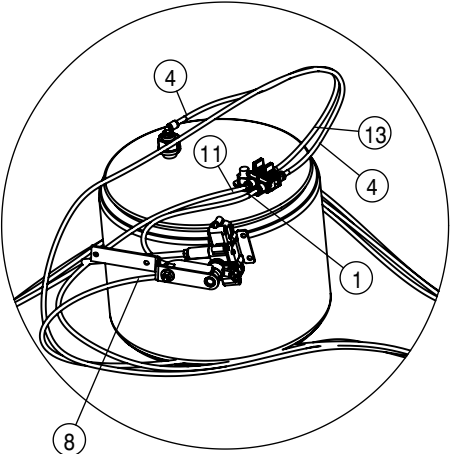

DETAIL E

AIR LINE ASSEMBLY				
DET	QTY	P/N	DESCRIPTION	
1	1	195906-011	1/40D AIR BRAKE TUBING J844-A	
2	1	195906-018	1/40D AIR BRAKE TUBING J844-A	
3	1	195906-021	1/40D AIR BRAKE TUBING J844-A	
4	1	195906-022	1/40D AIR BRAKE TUBING J844-A	
5	1	195906-031	1/40D AIR BRAKE TUBING J844-A	
6	1	195906-111	1/40D AIR BRAKE TUBING J844-A	
7	1	195906-156	1/40D AIR BRAKE TUBING J844-A	
8	1	195906-181	1/40D AIR BRAKE TUBING J844-A	
9	1	195906-226	1/40D AIR BRAKE TUBING J844-A	
10	1	195906-238	1/40D AIR BRAKE TUBING J844-A	
11	2	195906-300	1/40D AIR BRAKE TUBING J844-A	
12	1	195906-303	1/40D AIR BRAKE TUBING J844-A	
13	1	195906-330	1/40D AIR BRAKE TUBING J844-A	
14	1	195906-331	1/40D AIR BRAKE TUBING J844-A	
15	1	195914-069	1/20D AIR BRAKE TUBING J844-A	
16	3	470087	3/8-16UNC HEX FLG NUT SER MC GR5	
17	6	470154	CABLE TIE, 11.00" BLK NYLON	
18	3	470460	3/8UNC X 1 HHSFB GR5 MC	
19	4	520160	CUSH CLAMP,#24 1 1/2D-3/4WLOOP	
20	1	617567	10-451TC-10FJX-10FJX90-120	
21	1	617573	10-451TC-10FJX-10FJX90-74 H/A