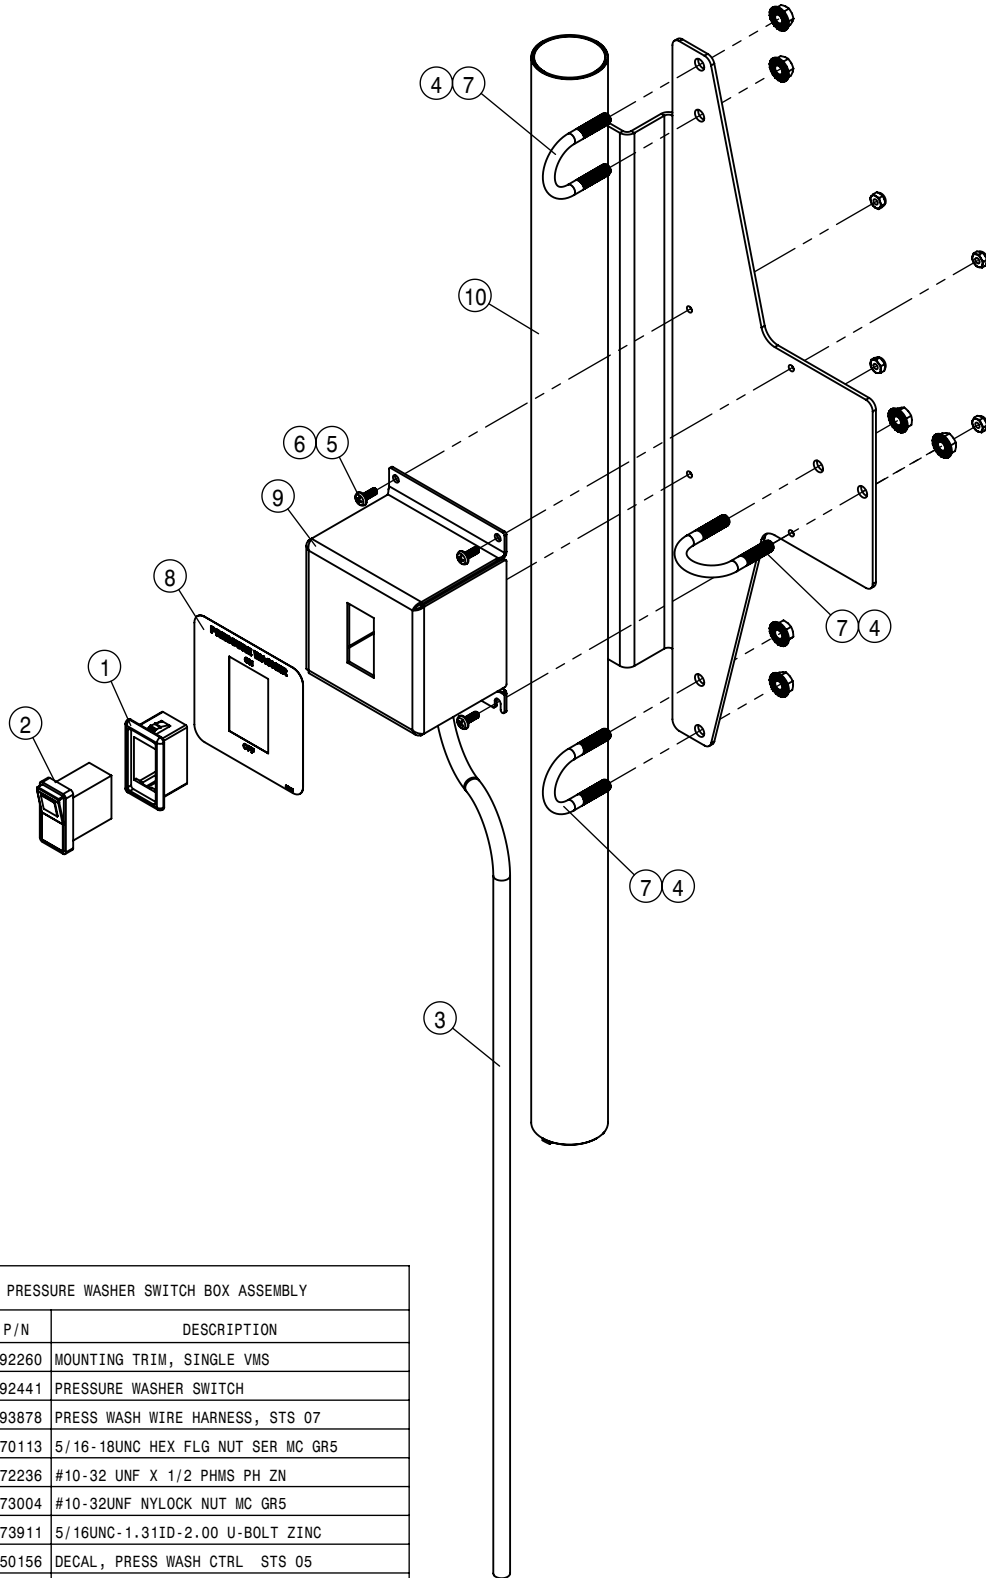

PRESSURE WASHER SWITCH BOX ASSEMBLY			
DET	QTY	P/N	DESCRIPTION
1	1	292260	MOUNTING TRIM, SINGLE VMS
2	1	292441	PRESSURE WASHER SWITCH
3	1	293878	PRESS WASH WIRE HARNESS, STS 07
4	6	470113	5/16-18UNC HEX FLG NUT SER MC GR5
5	4	472236	#10-32 UNF X 1/2 PHMS PH ZN
6	4	473004	#10-32UNF NYLOCK NUT MC GR5
7	3	473911	5/16UNC-1.31ID-2.00 U-BOLT ZINC
8	1	650156	DECAL, PRESS WASH CTRL STS 05
9	1	691369	PRESSURE WASHER SWITCH BOX WLD
10	1	691462	PRESS WASH WAND BRKT WLD, STS