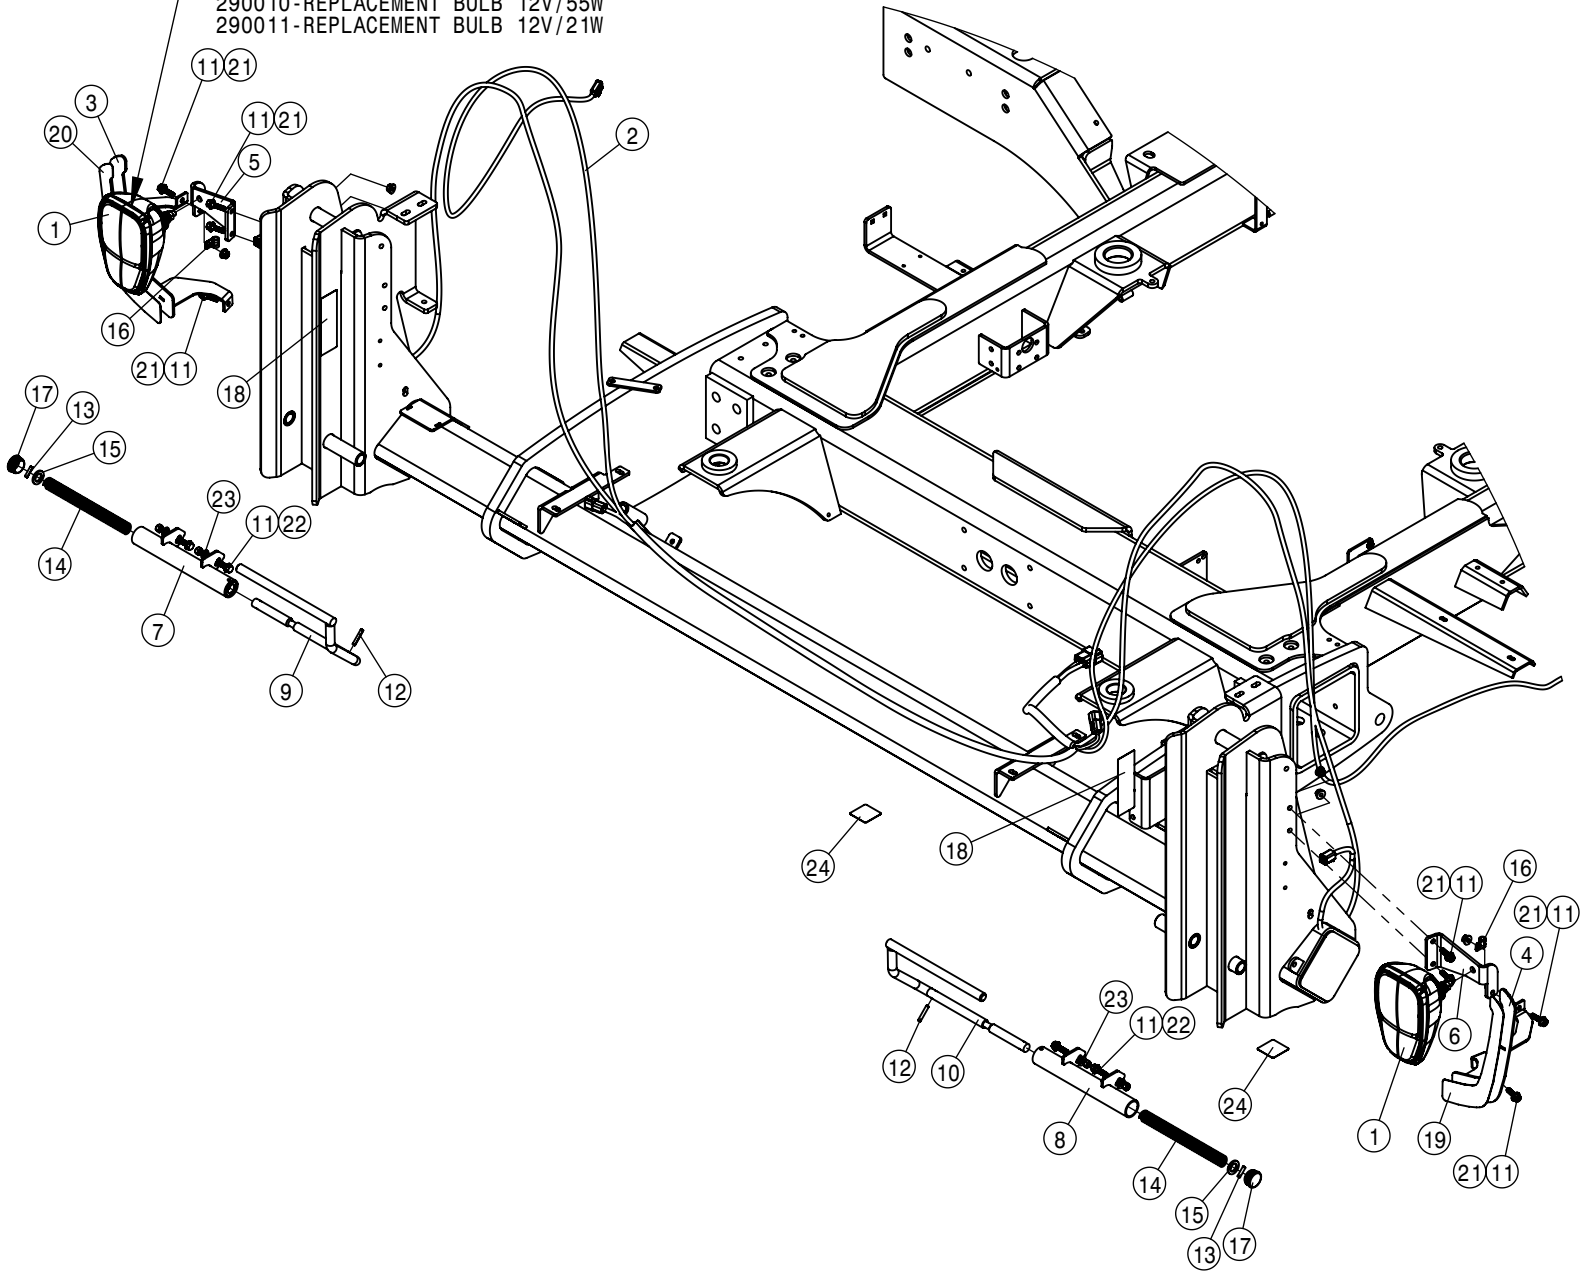

290007-REPLACEMENT BULB 12V/55W
290008-REPLACEMENT BULB 12V/4W
290010-REPLACEMENT BULB 12V/55W
290011-REPLACEMENT BULB 12V/21W

QUICK ATTACH LEVER ASSEMBLY			
DET	QTY	P/N	DESCRIPTION
1	2	292556	HEAD/FLASHER LIGHT
2	1	294228	FRT LIGHT/WHLMTR HARNESS '14
3	1	360911	REFLECTOR WLD STS RH FRT
4	1	360912	REFLECTOR WLD STS LH FRT
5	1	360917	RT FT STS LIGHT BRKT
6	1	360918	STS LT FT LIGHT BRKT
7	1	361665	RH Q-ATTACH LOCK WLD, STS 04
8	1	361666	LH Q-ATTACH LOCK WLD, STS 04
9	1	361670	RH Q-ATTACH LOCK PIN WLD,STS04
10	1	361671	LH Q-ATTACH LOCK PIN WLD,STS04
11	12	470329	3/8UNC X 1 1/4 SERR FLG HEX BOLT
12	2	473805	ROLL PIN, 1/4 X 1 1/2

QUICK ATTACH LEVER ASSEMBLY			
DET	QTY	P/N	DESCRIPTION
13	2	473850	ROLL PIN, 1/4 X 1"
14	2	482018	SPRING, 1.00 X 12.00 COMPRSN
15	2	483055	.771ID-1.2500D-.135T MACH WASH
16	2	520167	CUSH CLAMP,#6 3/8D X 3/4W
17	2	629765	CAPLUG, 1 1/2" RD, BLACK POLY
18	2	650178	DECAL,CAUTION QUICK ATTACH LOC
19	1	650513	LH FRONT REFLECTOR, DTS
20	1	650514	RH FRONT REFLECTOR, DTS
21	8	910106	3/8-16UNC CTRLK FLG NUT MC GR5
22	4	914004	3/8UNC HEX STOVER NUT
23	4	920002	3/8 SAE FLAT WASHER
24	4	L212136	LABEL, JACKING POINT