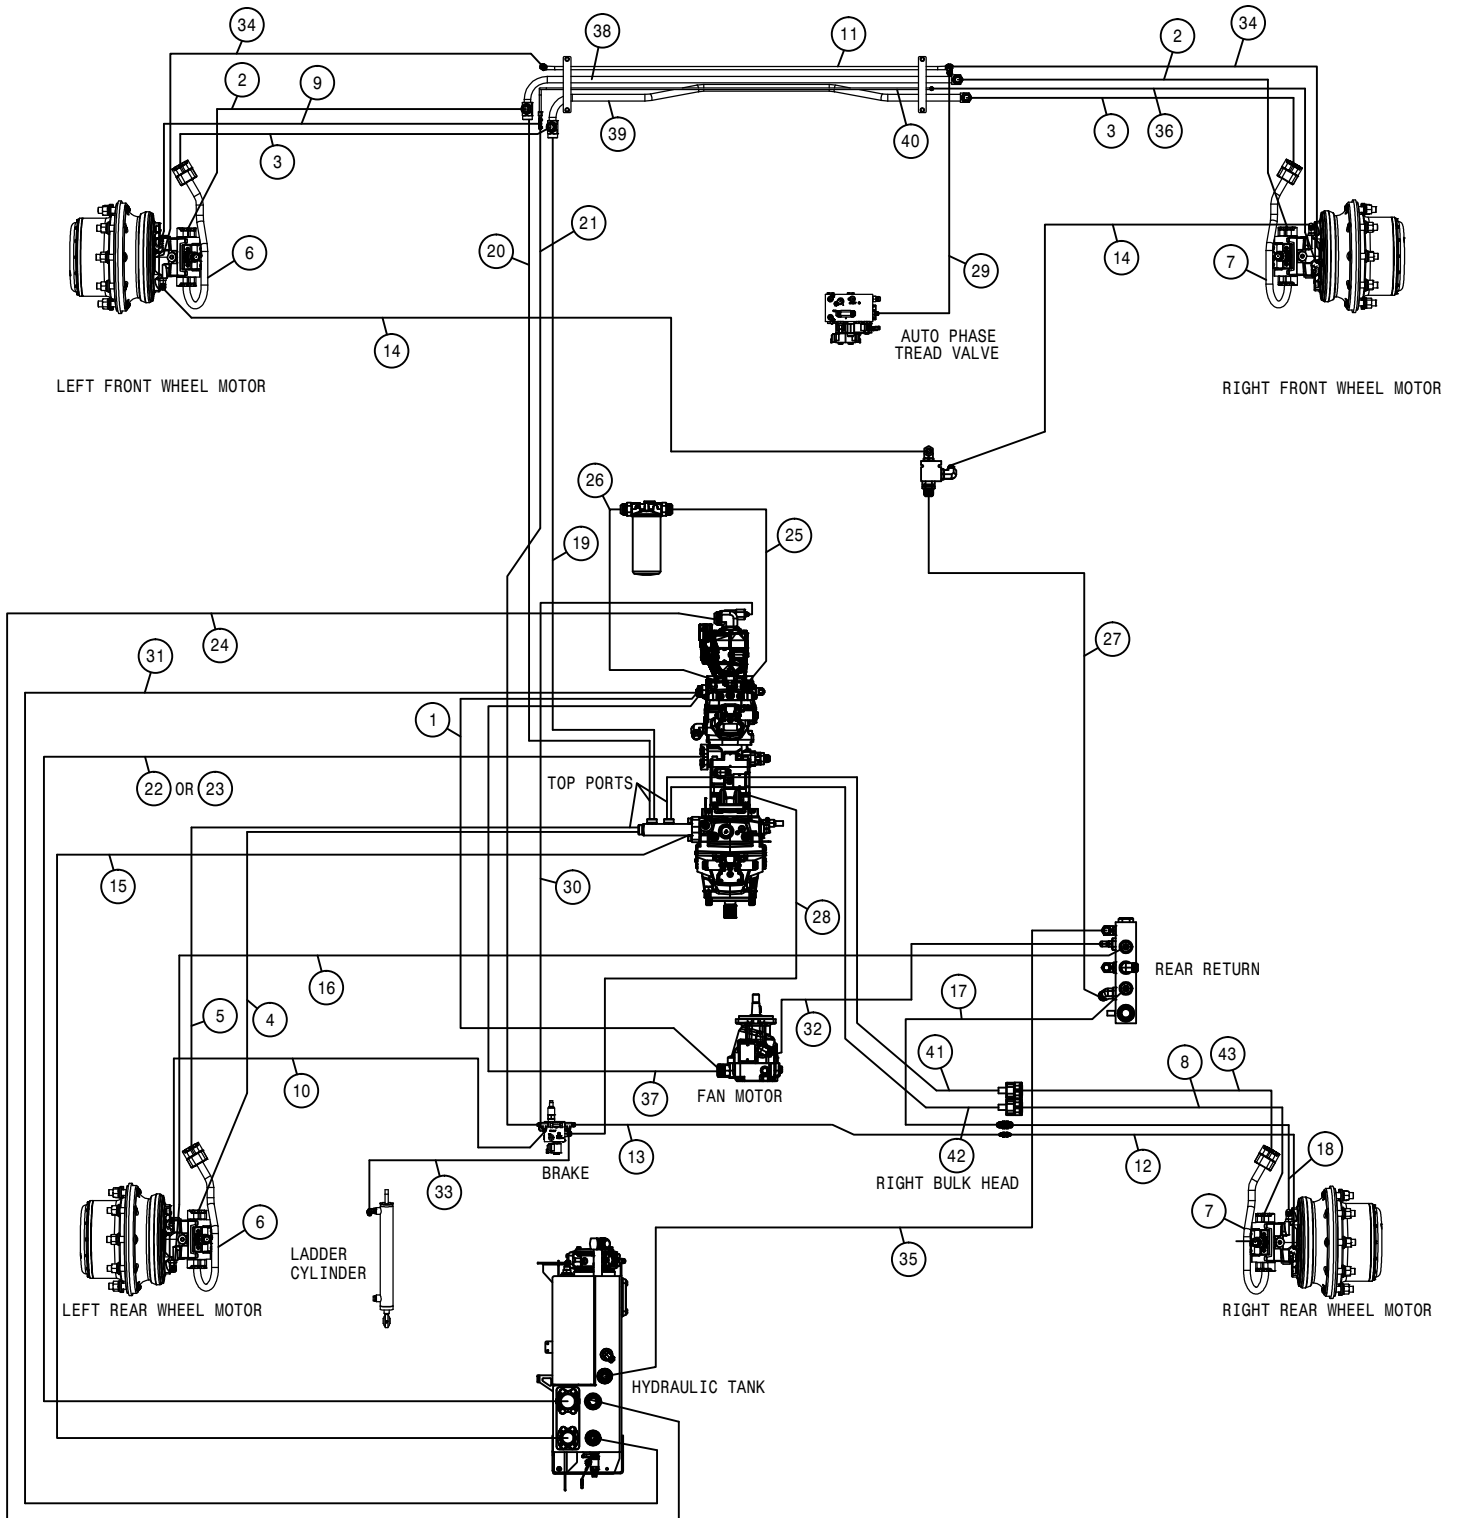

HAGIE

HAGIE MANUFACTURING COMPANY
CLARION, IOWA 50525

DESCRIPTION WIRING DIAGRAM STS 14/16 2018		
DRAWN BY T. MARKER		SCALE NONE
CHECKED BY		APPROVED BY
DATE 9/8/2017	DRAWING NUMBER 499405	REV B
SHEET 1 OF 1		