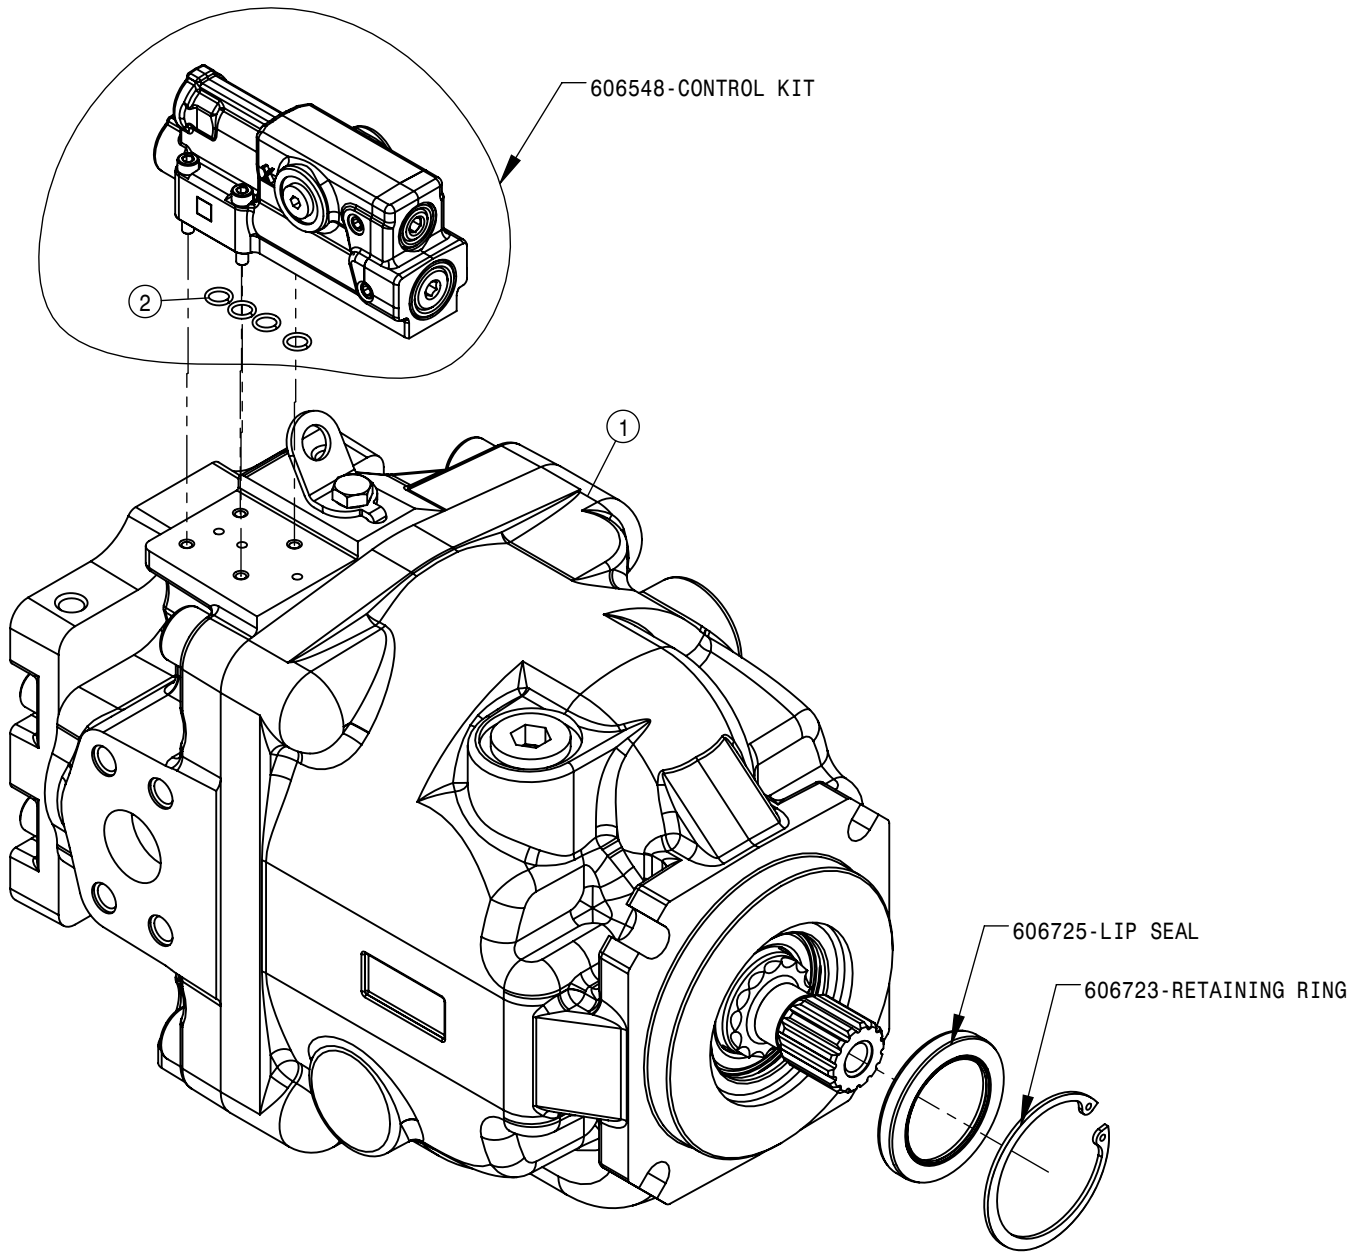

AUX PUMP, 100CC SERVICE			
DET	QTY	P/N	DESCRIPTION
1	1	606526	AUX PUMP, 100CC C/BB MT STS' 14
2	4	606720	SEAL O-RING 4740154