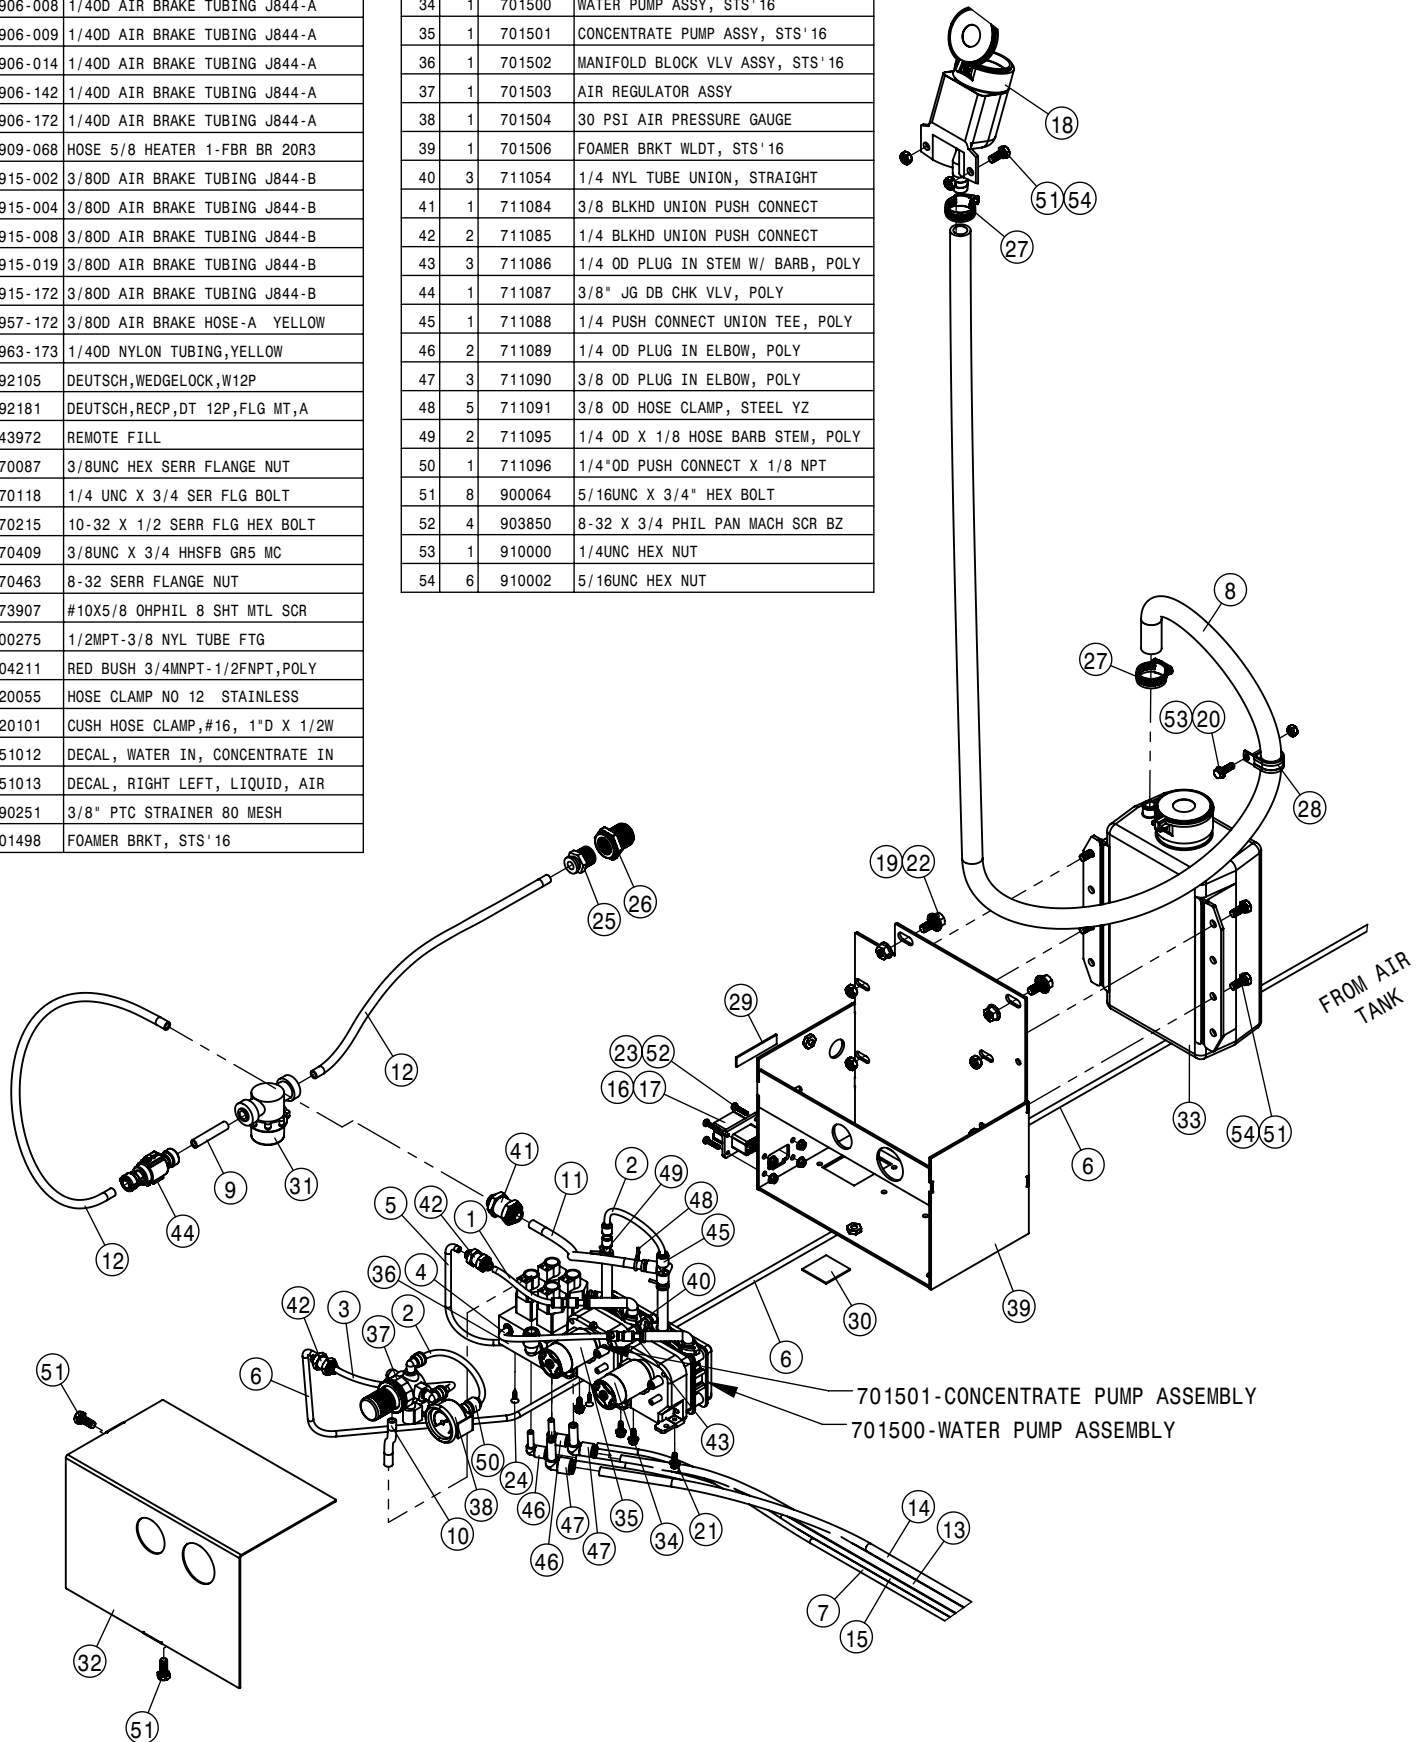

FOAMER ASSEMBLY			
DET	QTY	P/N	DESCRIPTION
33	1	701499	1GA RESERVOIR
34	1	701500	WATER PUMP ASSY, STS' 16
35	1	701501	CONCENTRATE PUMP ASSY, STS' 16
36	1	701502	MANIFOLD BLOCK VLV ASSY, STS' 16
37	1	701503	AIR REGULATOR ASSY
38	1	701504	30 PSI AIR PRESSURE GAUGE
39	1	701506	FOAMER BRKT WLDT, STS' 16
40	3	711054	1/4 NYL TUBE UNION, STRAIGHT
41	1	711084	3/8 BLKHD UNION PUSH CONNECT
42	2	711085	1/4 BLKHD UNION PUSH CONNECT
43	3	711086	1/4 OD PLUG IN STEM W/ BARB, POLY
44	1	711087	3/8" JG DB CHK VLV, POLY
45	1	711088	1/4 PUSH CONNECT UNION TEE, POLY
46	2	711089	1/4 OD PLUG IN ELBOW, POLY
47	3	711090	3/8 OD PLUG IN ELBOW, POLY
48	5	711091	3/8 OD HOSE CLAMP, STEEL YZ
49	2	711095	1/4 OD X 1/8 HOSE BARB STEM, POLY
50	1	711096	1/4"OD PUSH CONNECT X 1/8 NPT
51	8	900064	5/16UNC X 3/4" HEX BOLT
52	4	903850	8-32 X 3/4 PHIL PAN MACH SCR BZ
53	1	910000	1/4UNC HEX NUT
54	6	910002	5/16UNC HEX NUT