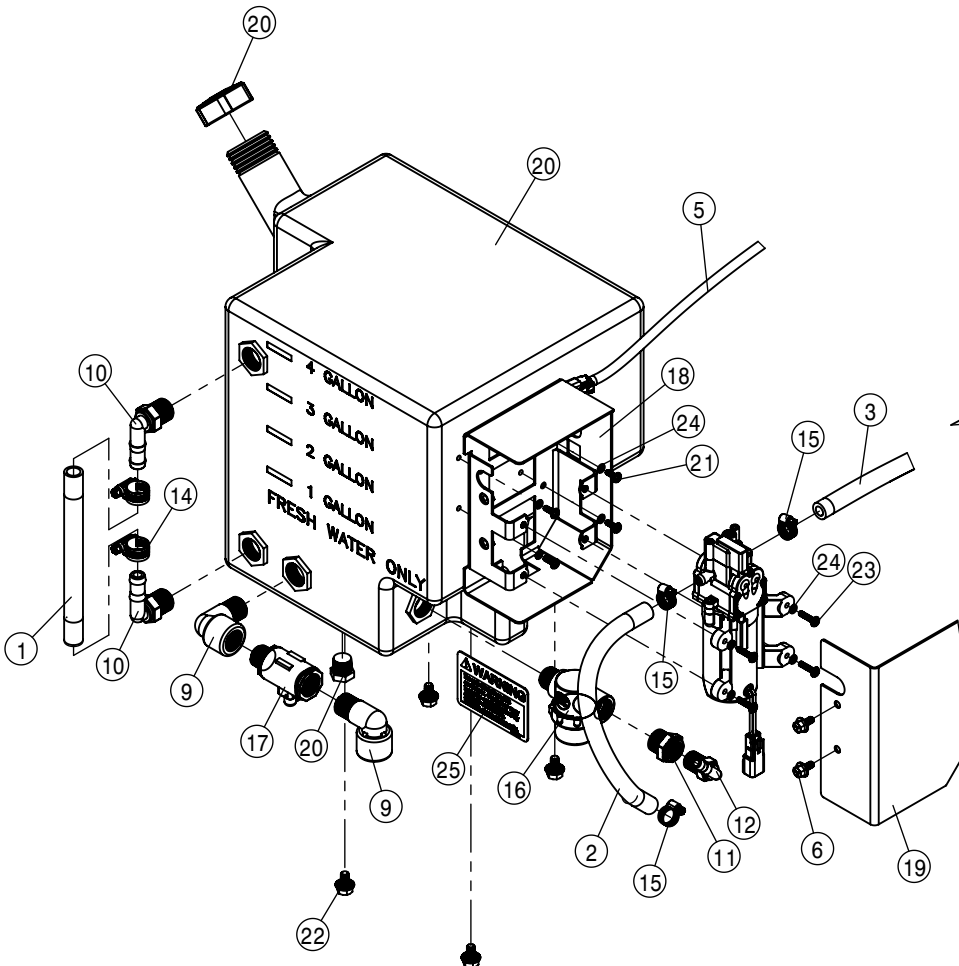

HAND WASH TANK ASSEMBLY			
DET	QTY	P/N	DESCRIPTION
	1	195902-008	HOSE 1/2ID-3/32W CLEAR VINYL
	1	195923-011	HOSE 3/8 1-FBR BR BLK RLA
	1	195923-200	HOSE 3/8 1-FBR BR BLK RLA
	1	294059	FOOTSWITCH ASSY, 60" CORD
	1	294252	HANDWASH EXTENSION HARNESS
	2	470122	1/4UNC X 1/2 HHSFB GR5 MC
	1	470596	DIAPHRAM PUMP W/DEUTSCH CONNEC
	2	472351	4-40 X 1/2 PAN HD MTL SCR TYP F
	2	500044	1/2NPT-90 ST EL, POLY
	2	500047	1/2NPT-90-1/2 HOSE BARB, POLY
	1	500286	1/2"-3/8"NPT REDU BUSH, POLY
	2	500287	3/8NPT-90-3/8 HOSE BARB, POLY
	1	500288	3/8NPT-90 EL, POLY
	2	520069	HOSE CLAMP NO 6 STAINLESS
	4	520120	HOSE CLAMP NO 4 STAINLESS
	1	690207	IN-LINE STRAINER, 1/2 FNPT, HYPRO
	1	696195	1/2FNPT-1/2MNPT MICRO BALL VLV
	1	763003	PUMP MT BRKT WLD
	1	763006	PUMP MT SHIELD
	1	763831	TANK-HAND WASH, 4.4 GALLON
	4	903706	#10-32 UNF X 1/2 PHMS PH BZ
	4	910125	5/16UNC X 1/2 HHSFB SS
	4	910131	#10-32 UNF X 3/4 PHMS PH BZ
	8	920510	HLOCK WASHER #10 MC
	1	N408864	LABEL, CLEAN WATER RINSE TANK