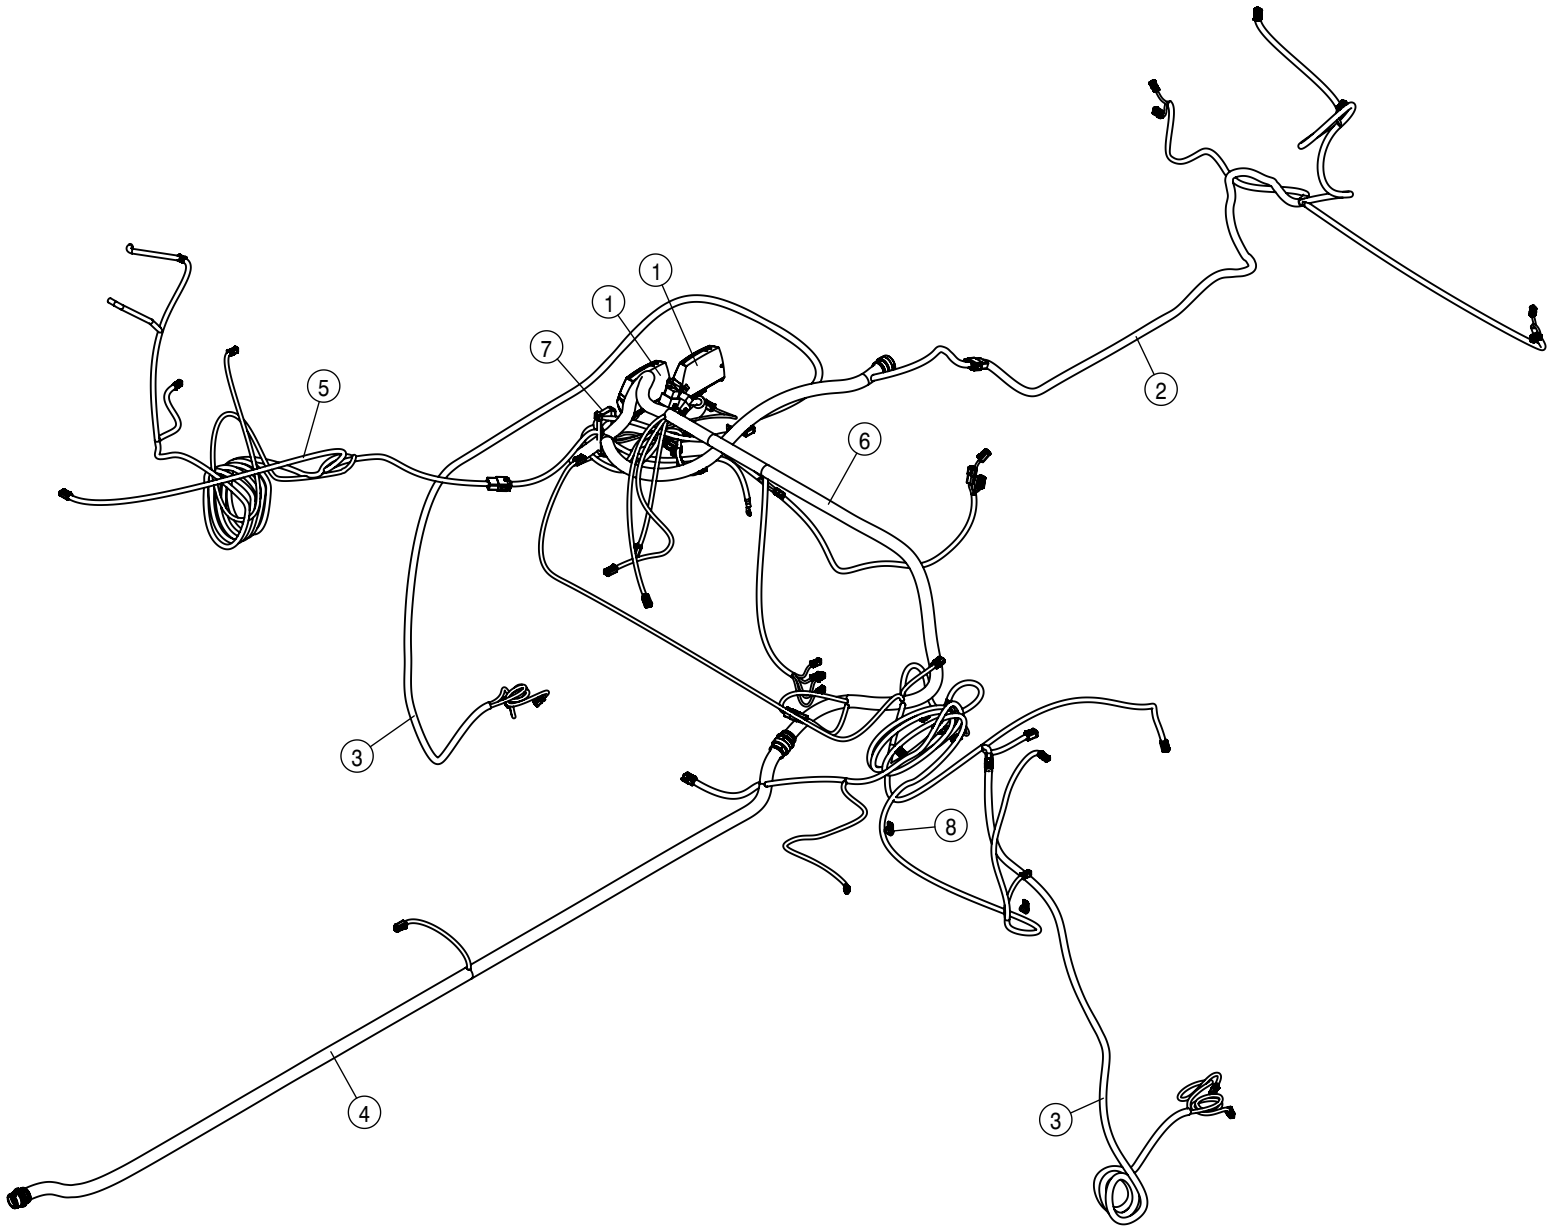

CHASSIS ELECTRICAL HARNESS			
DET	QTY	P/N	DESCRIPTION
1	2	292086	IQAN-XA2 MODULE->611
2	1	294227	REAR LIGHT HARNESS STS'14
3	2	294229	WHEEL MOTOR HARNESS STS'14
4	1	294243	FRT/BACK HARNESS, L/F STS'14
5	1	294364	RH MID HARNESS '18 STS-16
6	1	294372	HARNESS,REAR MODULE STS '17
7	1	470555	CABLE TIE, 1/2 X 15" BLACK NYL
8	2	520167	CUSH CLAMP,#6 3/8D X 3/4W