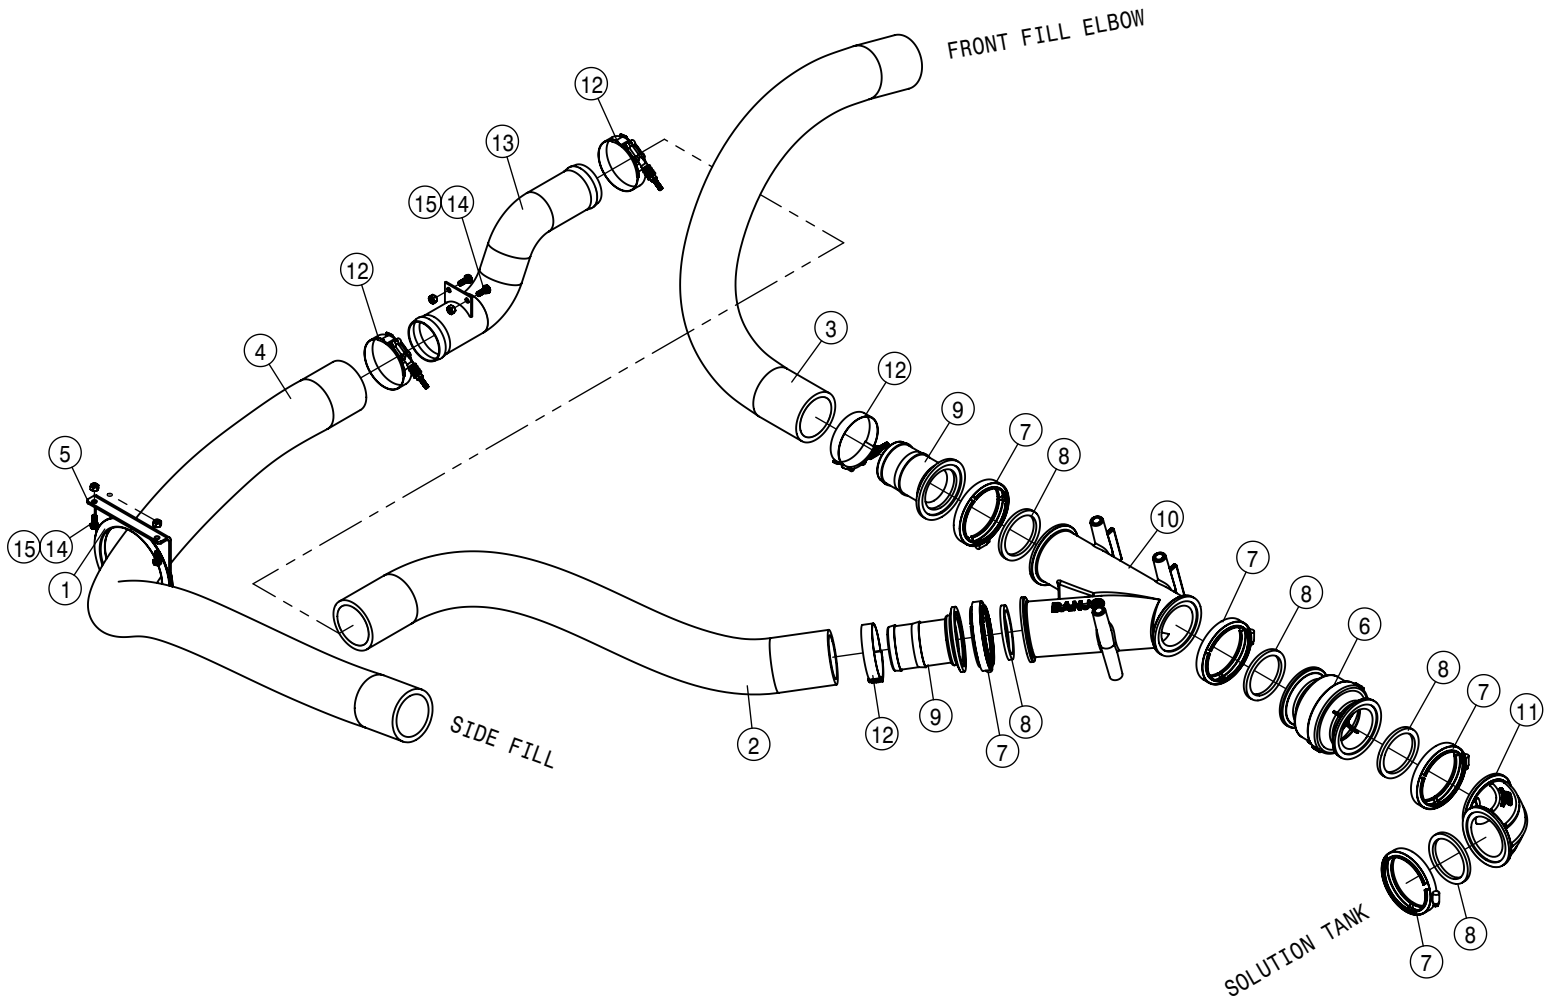

RH SOLUTION TANK VALVE (FRONT AND SIDE FILL)			
DET	QTY	P/N	DESCRIPTION
1	1	193012-019	QUICKEDGE TRIM .135 TO .250
2	1	197145-037	HOSE 3" SUCTION, POLY HELIX EPDM
3	1	197145-040	HOSE 3" SUCTION, POLY HELIX EPDM
4	1	197145-065	HOSE 3" SUCTION, POLY HELIX EPDM
5	1	342991	SIDE FILL HOSE SUPP BRKT, STS 05
6	1	500142	CHECK VALVE 3" FLANGE
7	5	500208	3" FLANGE CLAMP S.S.
8	5	500209	3" FLANGE GASKET EPDM
9	2	500210	3" FLANGE-3' HOSE BARB POLY
10	1	500260	3" FP FLANGE 45 Y COUPLING
11	1	500262	3" FLANGE-90-3" FLG SWEEP LBO
12	4	520145	3.56/3.88 T-BOLT HOSE CLAMP SS
13	1	690731	SOLU TUBE, 3.00 S.S. SIDE FILL
14	4	900064	5/16UNC X 3/4" HEX BOLT
15	4	914002	5/16UNC HEX STOVER NUT