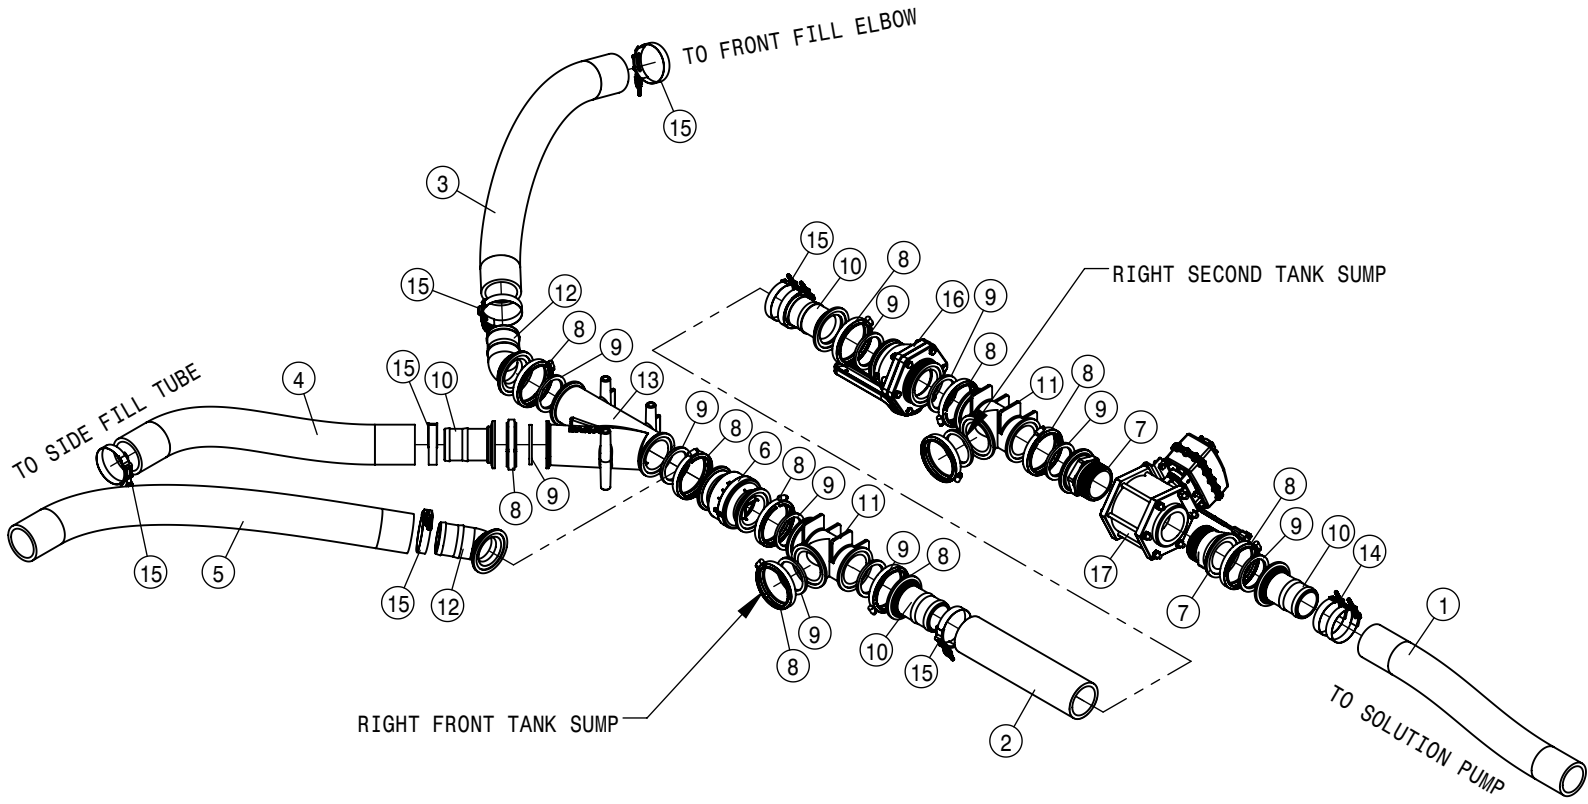

RIGHT TANK SUCTION VALVE ASSEMBLY (DUAL PRODUCT)			
DET	QTY	P/N	DESCRIPTION
1	1	197134-031	HOSE 3" SUCTION, 2F-1W EPDM
2	1	197145-015	HOSE 3" SUCTION,POLY HELIX EPDM
3	1	197145-030	HOSE 3" SUCTION,POLY HELIX EPDM
4	1	197145-031	HOSE 3" SUCTION,POLY HELIX EPDM
5	1	197145-039	HOSE 3" SUCTION,POLY HELIX EPDM
6	1	500142	CHECK VALVE 3" FLANGE
7	2	500164	3" FLANGE- 3.00 MNPT ADPTR POLY
8	11	500208	3" FLANGE CLAMP S.S.
9	11	500209	3" FLANGE GASKET EPDM
10	4	500210	3"FLANGE-3"HOSEBARB POLY
11	2	500217	3"FLANGE TEE POLY
12	2	500258	3"FLANGE-45-3"HOSEBARB, POLY
13	1	500260	3" FP FLANGE 45 Y COUPLING
14	2	520130	3.31/3.59 T-BOLT HOSE CLAMP SS
15	8	520145	3.56/3.88 T-BOLT HOSE CLAMP SS
16	1	696190	BALL VLV, 3" FP FLANGE
17	1	696268	KZCO, 3" VALVE