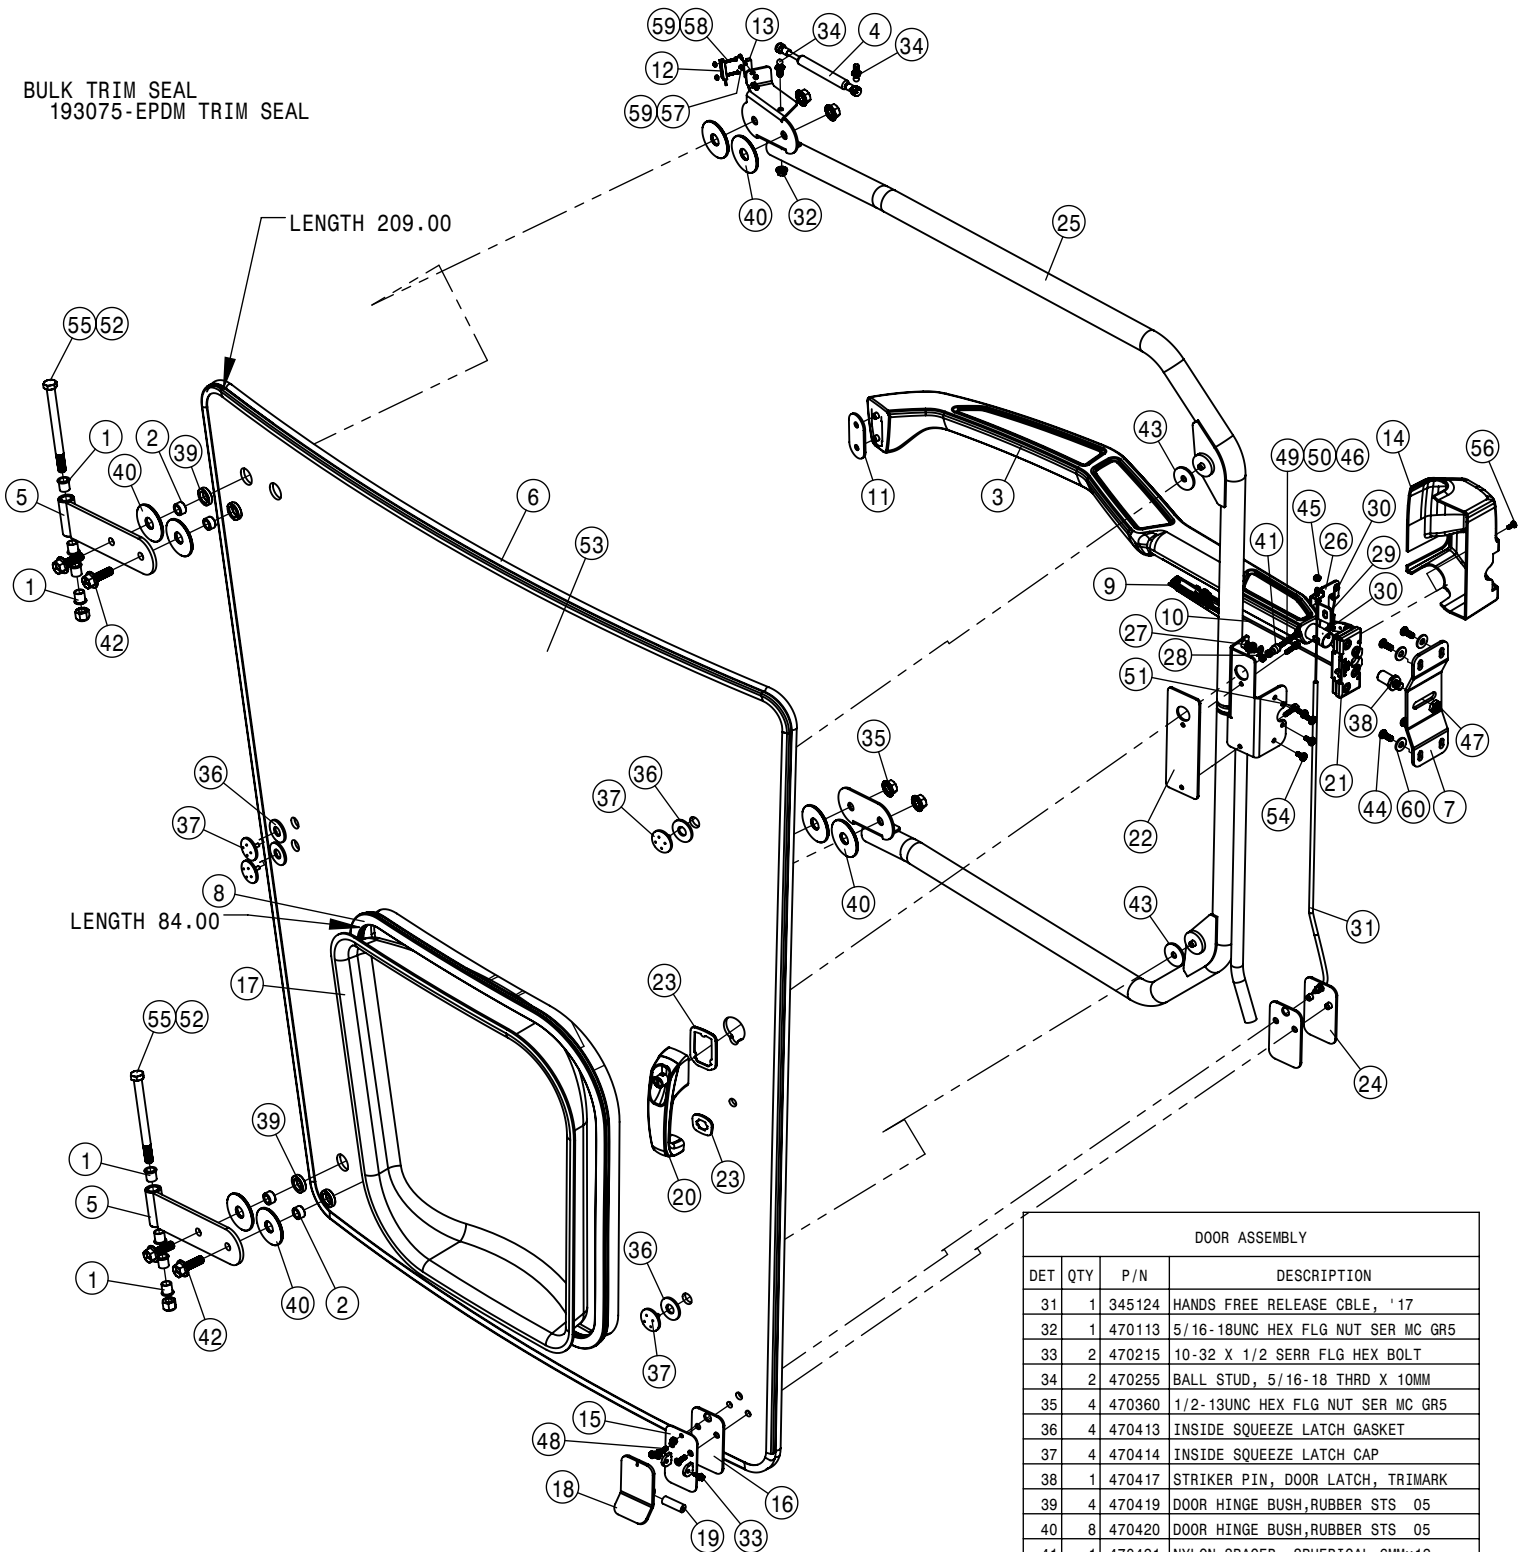

BULK TRIM SEAL
193075-EPDM TRIM SEAL

DOOR ASSEMBLY			
DET	QTY	P/N	DESCRIPTION
1	8	127506	NYLON FLANGE BRG, STS
2	4	343335	DOOR HINGE GLASS BUSH, CAB 05
3	1	344331	DOOR LATCH TUBE MOLDED, STSCAB' 14
4	1	344335	GAS CYLINDER 40LB 2.0 STROKE
5	2	344336	DOOR HINGE WLDT, STSCAB' 14
6	1	344423	BULB SEAL - DOOR, CAB
7	1	344428	DOOR LATCH STRKR PIN MT PLT ' 14
8	1	344482	TRIM SEAL - BUBBLE STS
9	1	344508	DOOR LOCK KIT, STS' 14
10	1	344510	DOOR LATCH ROD, STS' 14
11	1	344551	GASKET - DOOR ARM REST MOUNT
12	1	344560	DOOR SWITCH, STS' 14
13	1	344561	DOOR SWITCH MAGNET, STS' 14
14	1	344589	DOOR LATCH COVER, STS' 15
15	1	344592	FOOT PEDAL BASE WLDT, STS' 15

DOOR ASSEMBLY			
DET	QTY	P/N	DESCRIPTION
16	2	344600	FOOT PEDAL MT GASKET, STS' 15
17	1	344610	DOOR BUBBLE INSERT, STS' 15
18	1	344611	FOOT PEDAL WLDT, STS' 15
19	1	344618	FOOT PEDAL PIVOT PIN, STS' 15
20	1	344620	DOOR HANDLE PUSH BUTTON' 15
21	1	344621	DOOR LATCH, STS' 15
22	1	344625	DOOR HANDLE MT GASKET, STS' 15
23	1	344627	DOOR HANDLE GASKET, STS' 15
24	1	344628	FOOT PEDAL MT WLDT, STS' 15
25	1	345050	DOOR FRAME WLD, STS/DTS
26	1	345056	DOOR HINGE BRKT
27	1	345057	DOOR LATCH SPRING
28	1	345058	E-STYLE RETAINING RING, .375
29	1	345060	DOOR CABLE ' 17
30	2	345120	.19 X .5 GRVED CLEXIS PIN ASSY

DOOR ASSEMBLY			
DET	QTY	P/N	DESCRIPTION
31	1	345124	HANDS FREE RELEASE CBLE, '17
32	1	470113	5/16-18UNC HEX FLG NUT SER MC GR5
33	2	470215	10-32 X 1/2 SERR FLG HEX BOLT
34	2	470255	BALL STUD, 5/16-18 THRD X 10MM
35	4	470360	1/2-13UNC HEX FLG NUT SER MC GR5
36	4	470413	INSIDE SQUEEZE LATCH GASKET
37	4	470414	INSIDE SQUEEZE LATCH CAP
38	1	470417	STRIKER PIN, DOOR LATCH, TRIMARK
39	4	470419	DOOR HINGE BUSH,RUBBER STS 05
40	8	470420	DOOR HINGE BUSH,RUBBER STS 05
41	1	470421	NYLON SPACER, SPHERICAL 6MMx12
42	4	470431	1/2UNC X 1 1/2 HHSFB GR5 MC
43	2	470489	GASKET, DOOR HANDLE STIFFENER
44	4	472375	5/16UNC X 3/4 BUTN CAP SCR BLK
45	1	473004	#10-32UNF NYLOCK NUT MC GR5
46	1	473758	6MM X 1.00 NYLON-LOCK HEX NUT
47	1	473759	12MM-1.75 HEX JAM NUT YZ
48	2	473761	6MM-1.00 X 20MM FLT HD SCREW
49	1	473762	6MM-1.00 X 45 PAN HD PHL SCREW
50	1	473767	6MM-1.00 HEX NUT
51	2	473787	6MM-1.00 X 25MM HEX BOLT GR8
52	2	473988	1/2-13UNC NYLOCK NUT SS
53	1	658105	GLASS DOOR, STS' 15
54	4	900000	1/4UNC X 1/2 HHCS GR5 MC
55	2	900348	1/2UNC X 6 HHCS SS
56	1	903706	10-32X1/2 PHIL PAN MACH SCR
57	2	903904	4-40 X 3/8 PHIL PAN MACH SCR
58	2	903906	#4-40 X 5/8 PHIL PAN HD SCREW
59	4	910031	#4-40UNC NYLOCK NUT MC GR2
60	4	910133	USS FLAT WASHER 5/16 BZ