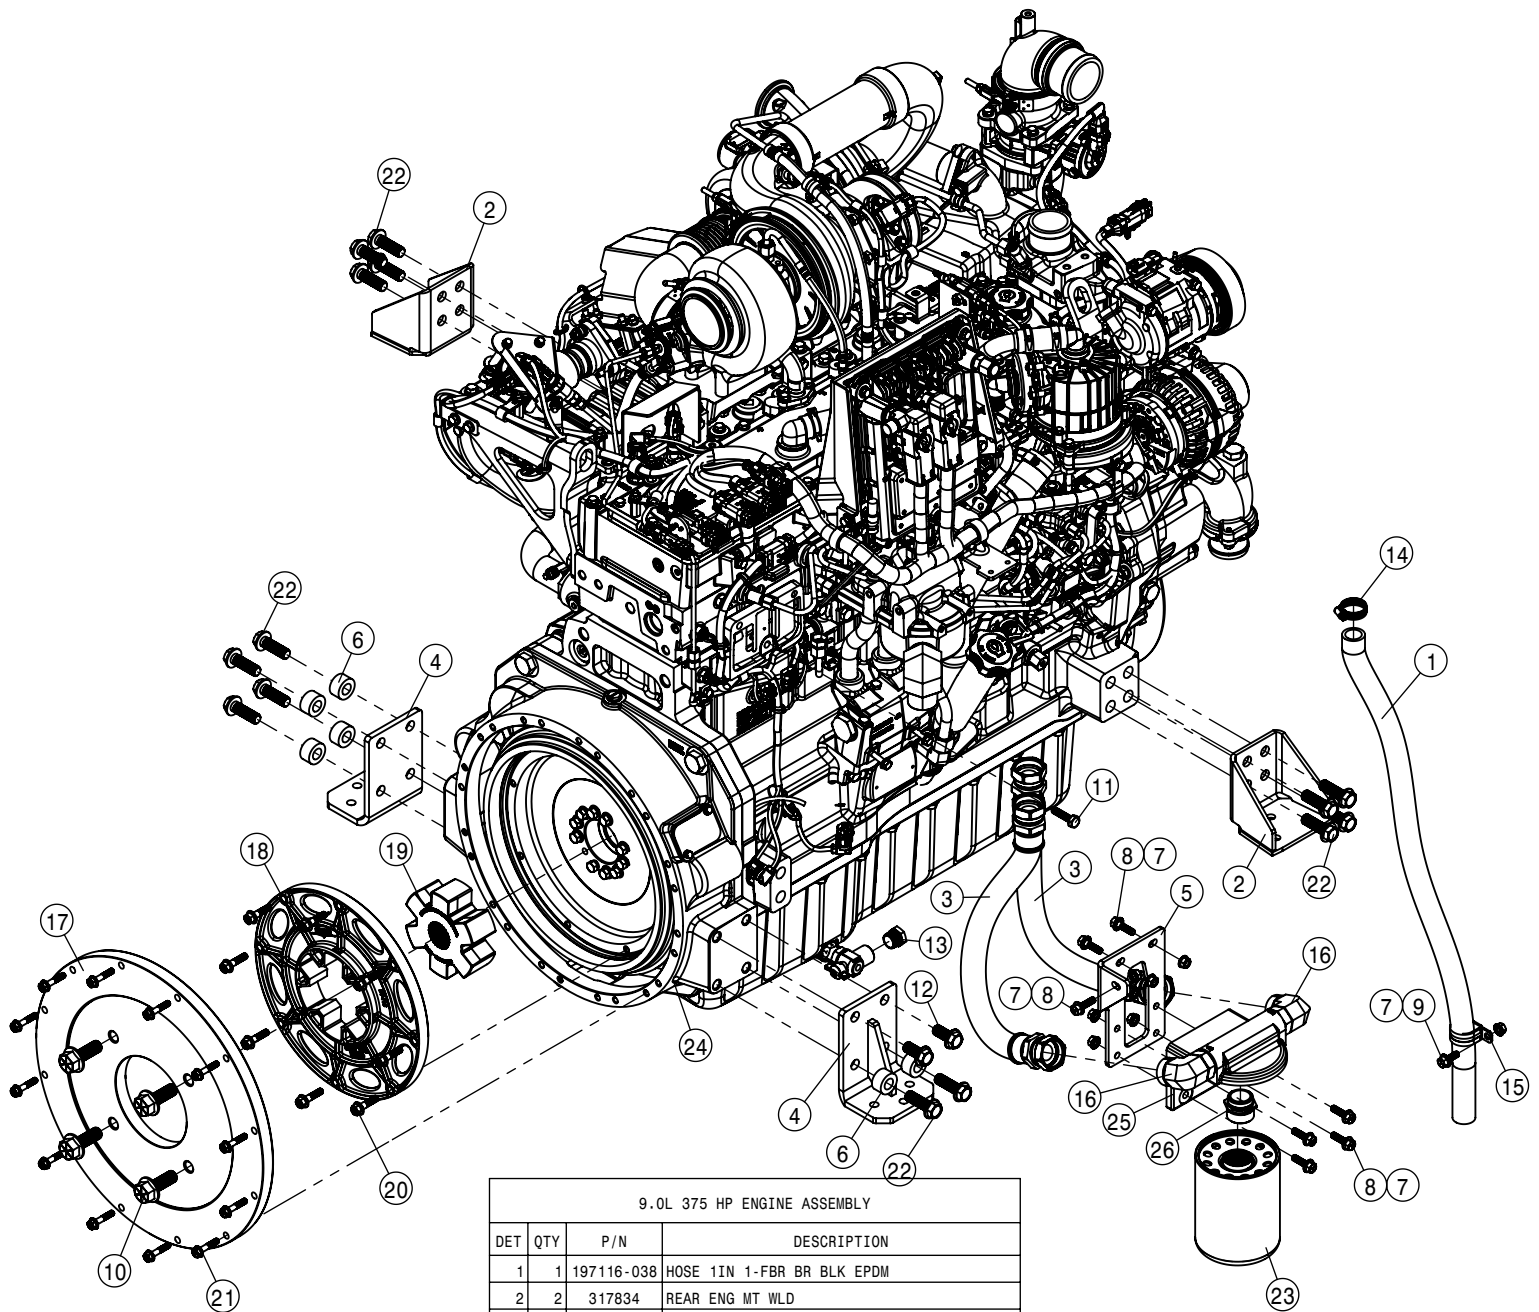

9.0L 375 HP ENGINE ASSEMBLY			
DET	QTY	P/N	DESCRIPTION
	1	197116-038	HOSE 1IN 1-FBR BR BLK EPDM
	2	317834	REAR ENG MT WLD
	3	317976	20-201-20FFOX-20FFOX-22 H/A
	4	317983	FRT ENG MT WLD, 9.0L
	5	318215	RM OIL FILTER BRKT, 9.0L
	6	360598	SPACER - .72ID X 1.380D X .75
	7	470087	3/8-16UNC HEX FLG NUT SER MC GR5
	8	470329	3/8UNC X 1 1/4 HHSFB GR5 MC
	9	470460	3/8UNC X 1 HHSFB GR5 MC
	10	472367	3/4UNC X 2 HHFB GR8 MC
	11	473818	10MM-1.50 X 40MM HEX BOLT GR8
	12	473872	M16 - 2 X 35MM SER HHFB
	13	505229	PIPE PLUG .75NPT HEX HD BRS
	14	520090	HOSECLAMP NO 16 STAINLESS
	15	520160	CUSH CLAMP,#24 1 1/2D-3/4WLOOP
	16	618996	1 1/4MORFS -90 -1 5/16SAE ORB
	17	800515	DRIVE PLATE
	18	800523	HEX-FLX DRIVE PLT
	19	800524	DT SERIES DRIVE HUB
	20	910044	3/8UNC X 1 1/2 HHFB GR8 MC
	21	910045	M10 - 1.5 X 40 HHFB
	22	910046	M16 - 2 X 50MM HHFB
	23	DZ101884	FILTER AND GASKET-ENGINE OIL
	24	DZ110945	JD 6090 Engine
	25	R501447	FILTER HEAD
	26	R518382	FILTER ADAPTER FITTING
NS	1	RG38997	DEERE ENGINE OM