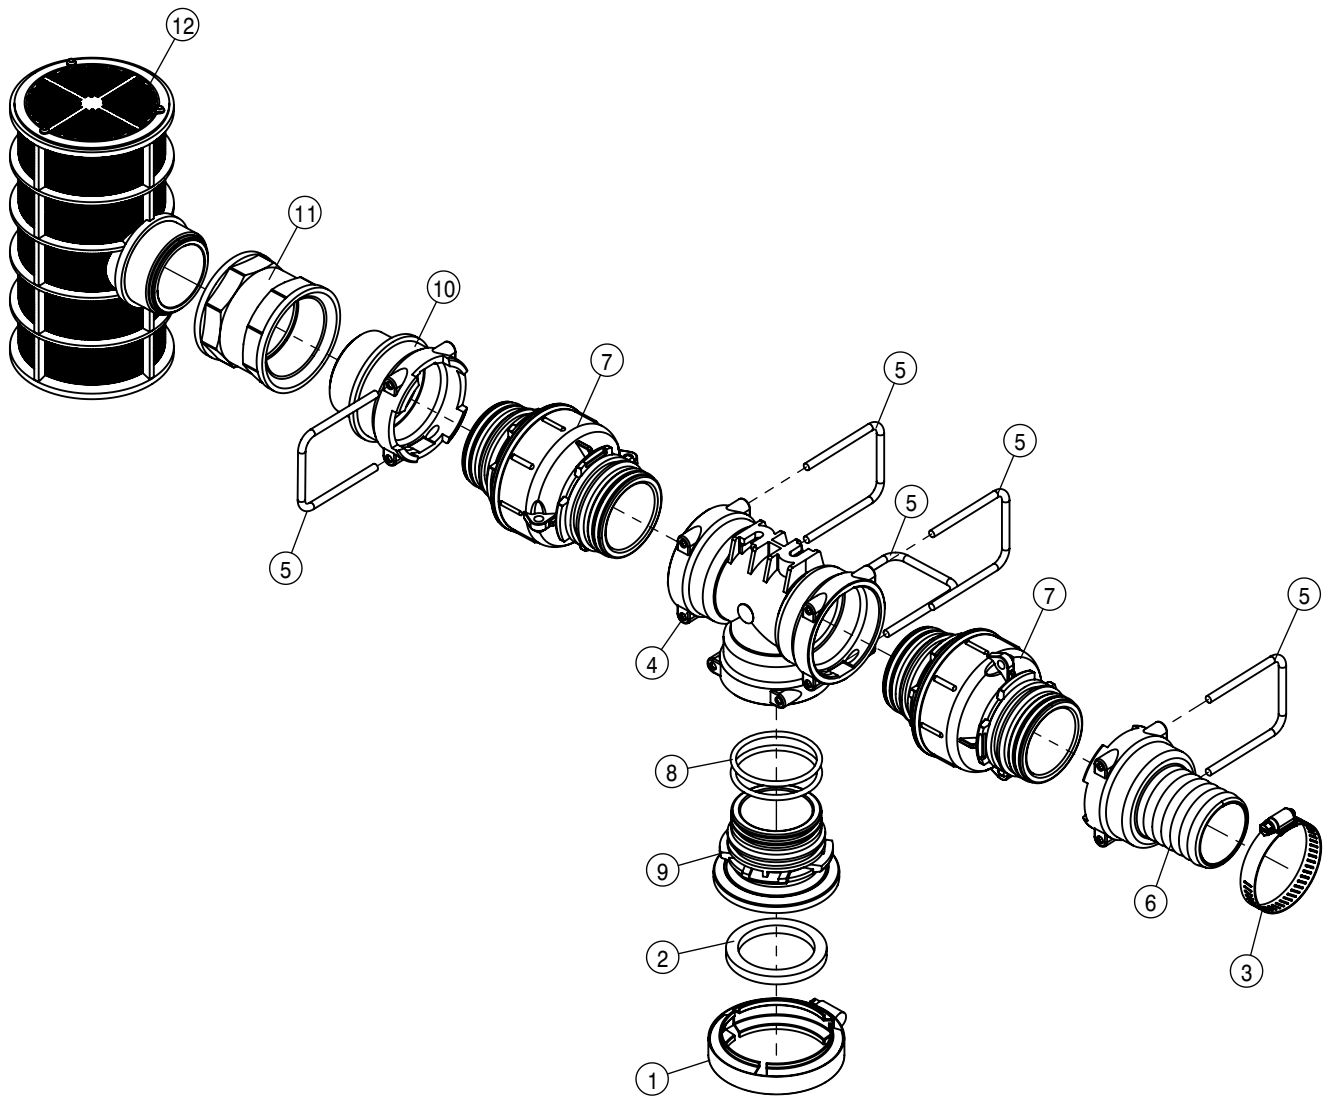

SOLUTION TANK VENT ASSEMBLY				
DET	QTY	P/N	DESCRIPTION	
1	1	500194	2" FP FLANGE CLAMP S.S.	
2	1	500195	2" FP FLANGE GASKET EPDM	
3	1	520068	HOSE CLAMP NO 32 STAINLESS	
4	1	737754	2" FEM T-CONNECTOR POLY	
5	5	737756	2" FORK FOR 737754/755	
6	1	737759	2" F-2" HOSE BARB POLY	
7	2	737761	2" M CHECK VALVE POLY	
8	2	737762	O-RING, -227 EPDM	
9	1	737767	T7 TO "BANJO 2" FP" ADAPTER	
10	1	737768	T7 TO BSP ADAPTER	
11	1	737769	THREADED COUPLING	
12	1	737770	T FILTER WITH BSP THREADS, 16 MESH