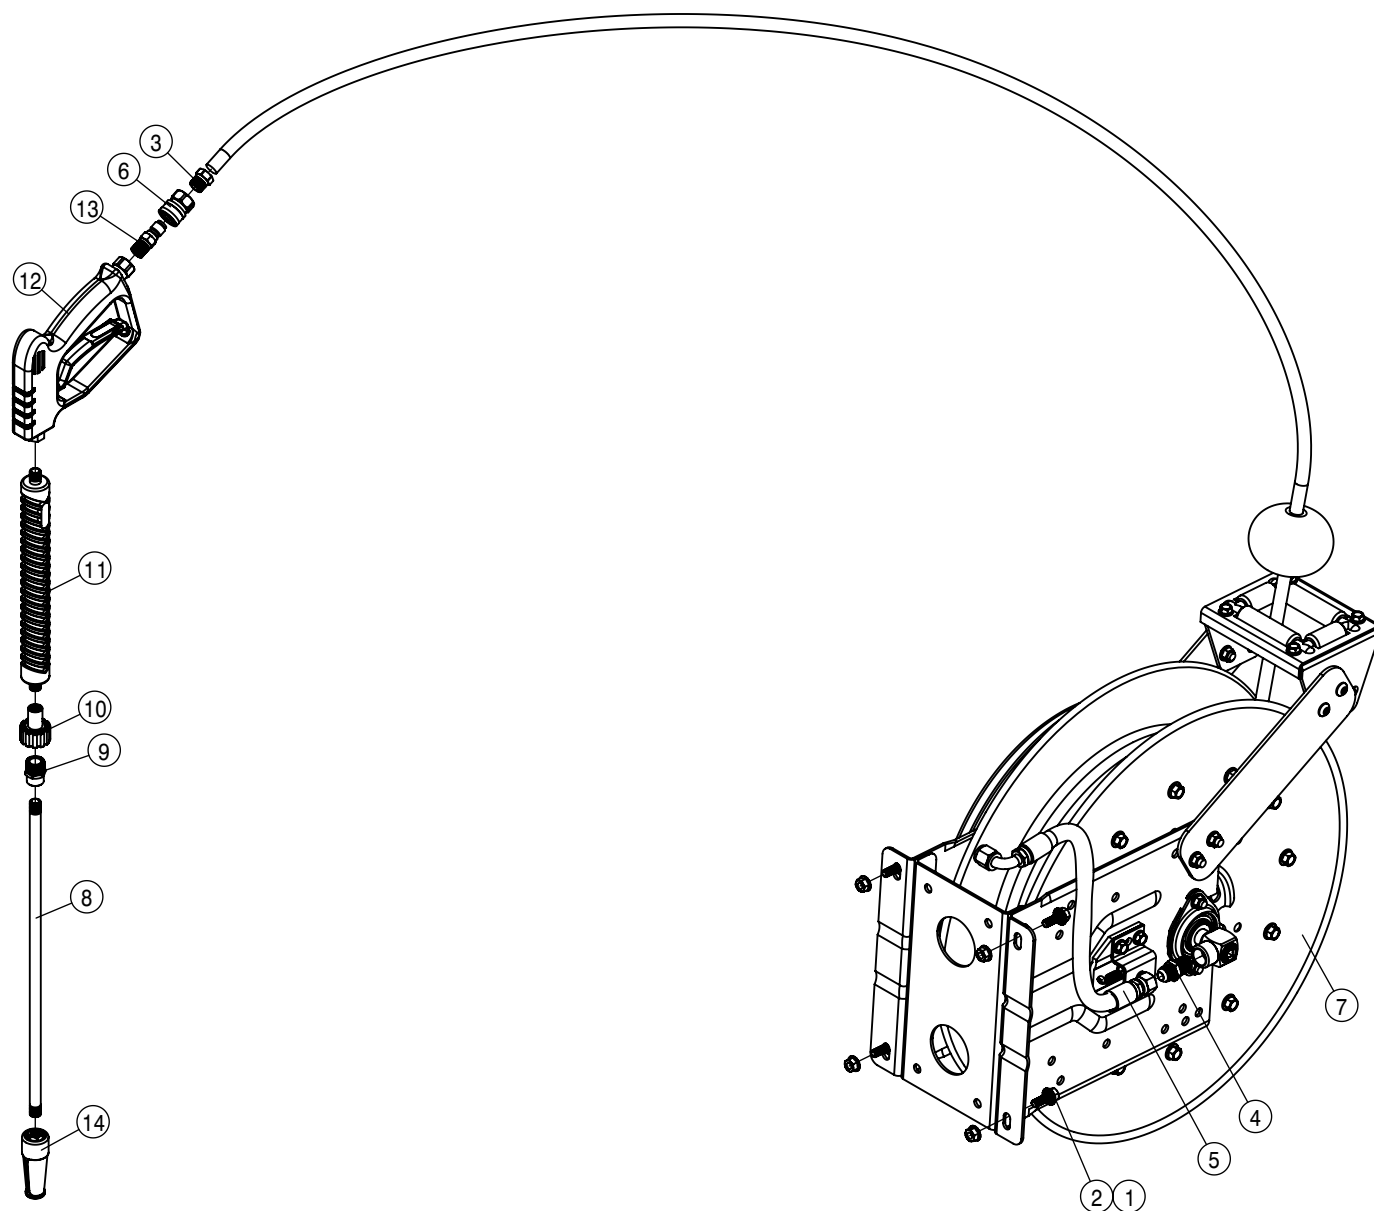

PRESSURE WASHER REEL ASSEMBLY			
DET	QTY	P/N	DESCRIPTION
1	4	470087	3/8-16UNC HEX FLG NUT SER MC GR5
2	4	470460	3/8UNC X 1 HHSFB GR5 MC
3	1	505211	3/8-1/4NPT REDU BUSH, BRS
4	1	611147	3/4MJIC-1/2MNPT ADPTR
5	1	617254	08-451TC-08FJX-08FJX90-21 H/A
6	1	690799	FEM CPLR FNPT FOR 690672
7	1	690984	HOSE REEL-PRESS WASH .25" X 100'
8	1	690796	LANCE, PRESSURE WASHER 690672
9	1	690795	ST-41 CONNECT,PRESS WASH690672
10	1	690794	ST-40 CONNECT,PRESS WASH690672
11	1	690793	12' LANCE FOR WASH 690672
12	1	690792	TRIGGER GUN, PRESS WASH 690672
13	1	690798	MALE CPLR,MNPT FOR 690672
14	1	690797	NOZZEL, PRESSURE WASHER 690672