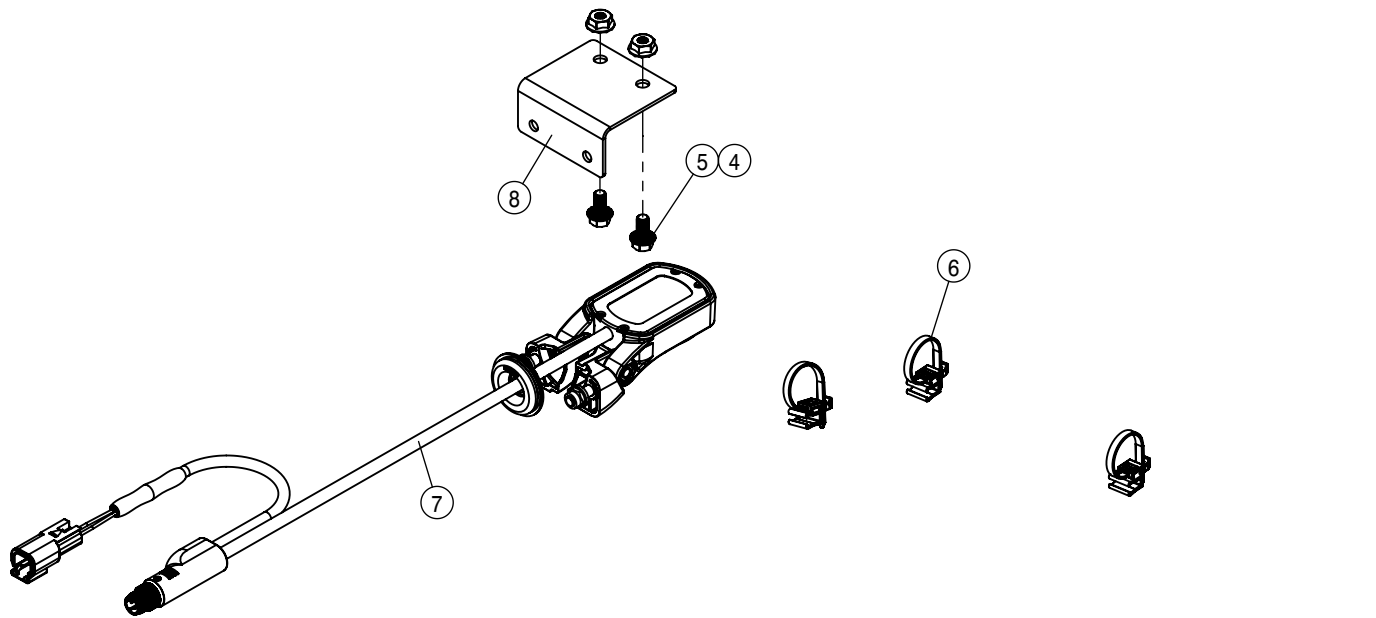

BACK-UP CAMERA ASSEMBLY			
DET	QTY	P/N	DESCRIPTION
NS	1	294384	ETHERNET CABLE (8M)
NS	1	294385	CAMERA POWER ADAPTER HARNESS
NS	1	299110-300	.35 ID WIRE FLEX GUARD
	4	470121	1/4 UNC SERR FLG LOCK NUT
	5	470122	1/4 UNC X 1/2 SERR FLG BOLT
	6	470680	CABLE TIE/CLIP .04"-.12"W
	7	694030	PARKER IQAN CAMERA
	8	694042	CAMERA MT BRKT