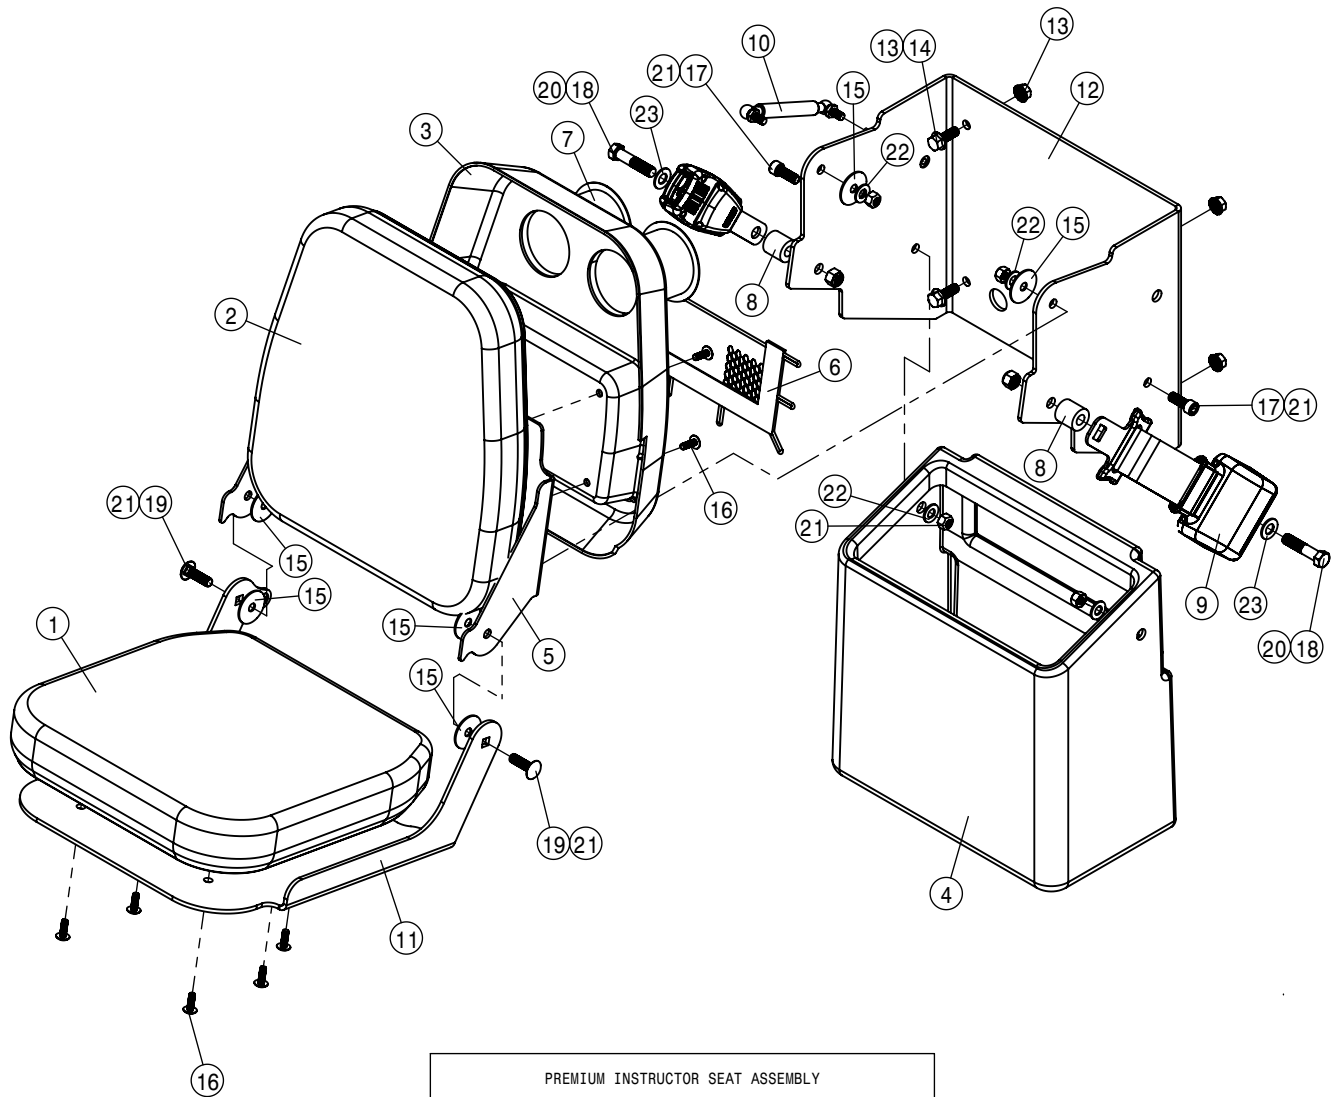

PREMIUM INSTRUCTOR SEAT ASSEMBLY			
DET	QTY	P/N	DESCRIPTION
1	1	330070	CUSH BASE INST SEAT PREM
2	1	330071	CUSH BACK INST SEAT PREM
3	1	344162	PANEL BACK INSTRUCTOR SEAT BACK
4	1	344163	BIN STORAGE INSTRUCTOR SEAT
5	1	344166	BRKT BACK INSTRUCTOR SEAT MOUNT
6	1	344412	CARGO NET - INSTRUCTOR SEAT
7	2	344463	CUP HOLDER - SMALL
8	2	344489	INST SEAT BELT BUSHING, STS' 14
9	1	344493	INST SEAT BELT ASSY, STS' 14
10	1	344559	INST SEAT GAS SPRING, STS' 14
11	1	344564	BRKT BASE INST SEAT WLDT, STS' 14
12	1	344566	BRKT INST SEAT MT WLDT, STS' 14
13	4	470087	3/8UNC HEX SERR FLANGE NUT
14	4	470460	3/8 X 1" SERR FLG BOLT
15	6	470657	3/8 PTFE LOW-FRICT WASHER
16	10	472261	1/4UNC X 3/4 TRUSS HD BOLT
17	2	900172	3/8UNC X 1" SOC HD CAP SCR, ZINC
18	2	900235	7/16-20 HEX HEAD BOLT, GR 5
19	2	901130	3/8UNC X 1 1/4 CARR BOLT
20	2	910030	7/16UNF HEX NUT, NYLOC GR5
21	4	914004	3/8UNC HEX STOVER NUT
22	4	920002	3/8 SAE FLAT WASHER
23	2	920003	7/16 SAE FLAT WASHER