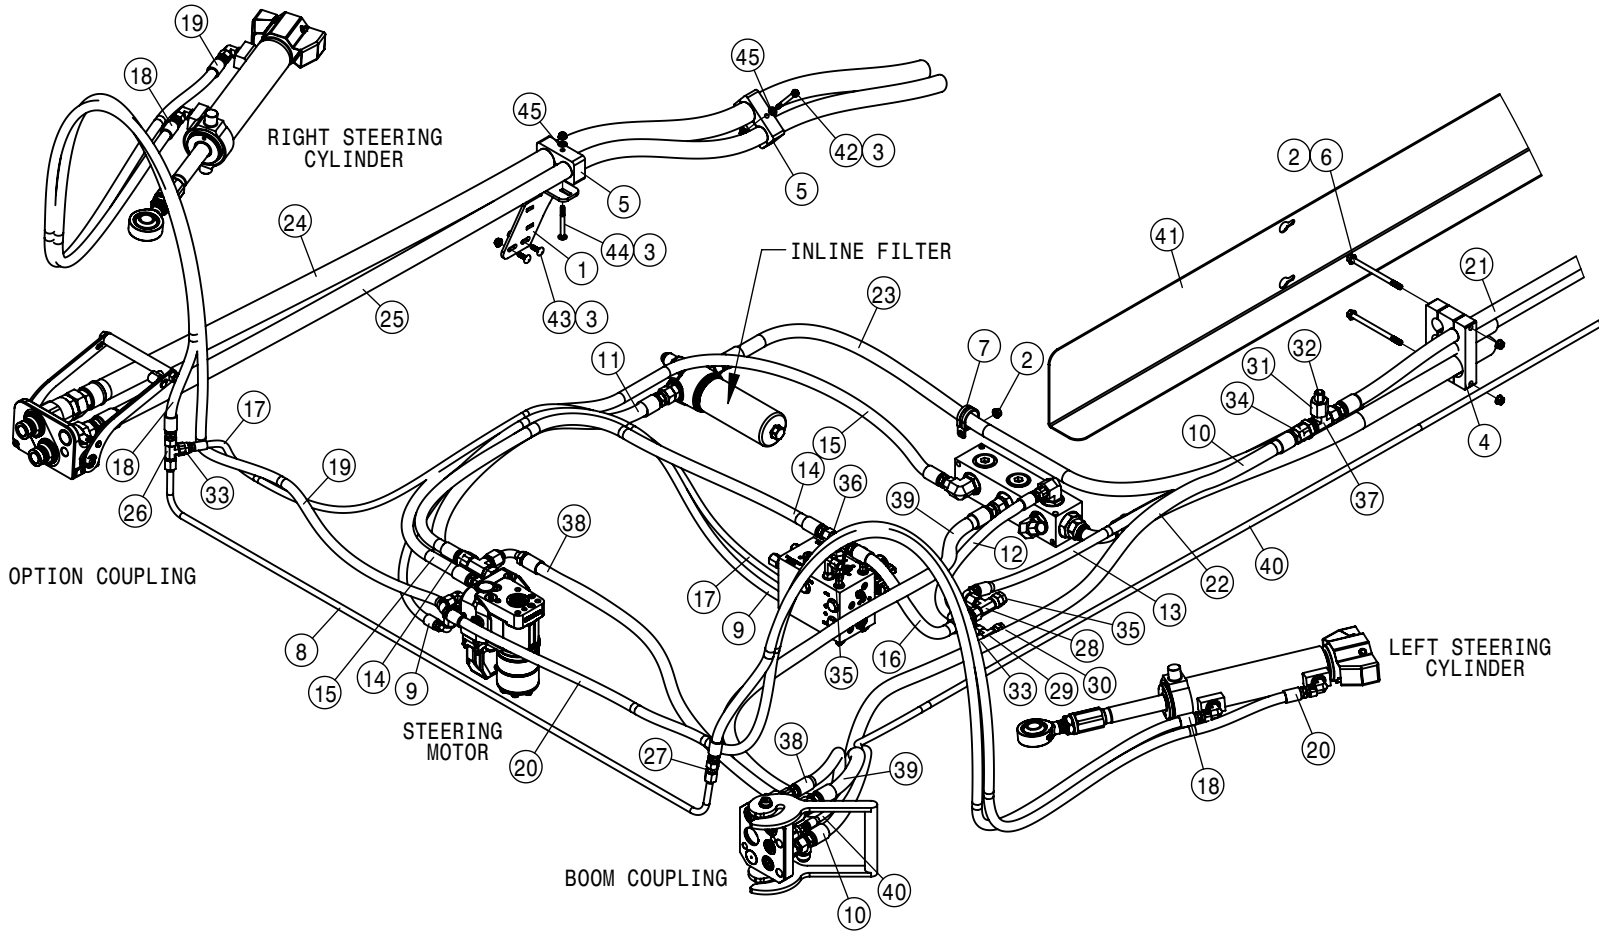

FRONT AUX HYDRAULIC HOSE ASSEMBLY			
DET	QTY	P/N	DESCRIPTION
1	1	362035	COMBO SUPP BRKT
2	3	470087	3/8UNC HEX SERR FLANGE NUT
3	4	470113	5/16-18UNC HEX FLG NUT SER MC GR5
4	1	470671	HOSE CLAMP, 6-HOLE
5	2	470674	HOSE CLAMP, 2-HOLE
6	2	470683	3/8UNC X5 1/2SMITH FLG HEX BOLT
7	1	520160	CUSH CLAMP,#24 1 1/2D-3/4WLOOP
8	1	615917	TUBE ASSY 1/2"OD 8-FJIC
9	1	616599	06-451TC-06FJX-08FJX90-62 H/A
10	1	616633	12-451TC-12FJX-12FJX-86 H/A
11	1	617131	12-451TC-12FJX-12FJX-44 H/A
12	1	617134	08-451TC-08FJX-08FJX-22 H/A
13	1	617135	08-451TC-08FJX-10FJX90-141 H/A
14	1	617136	10-451TC-10FJX-12FJX-53 H/A
15	1	617137	10-451TC-10FJX-10FJX-79 H/A
16	1	617138	10-451TC-10FJX-10FJX-16 H/A
17	1	617210	04-451TC-04FJX-08FJX-78 H/A
18	2	617478	08-451TC-08FJX-08FJX-80 H/A
19	1	617479	08-451TC-08FJX-08FJX-119 H/A
20	1	617480	08-451TC-08FJX-08FJX90-127 H/A
21	1	617556	12-451TC-12FJX-12FJX-125 H/A
22	1	617559	16-811-16FJX-16FJX90-175 H/A
23	1	617560	12-451TC-12FJX-12FJX-191 H/A

FRONT AUX HYDRAULIC HOSE ASSEMBLY			
DET	QTY	P/N	DESCRIPTION
24	1	617563	20-811-20FJX-20FJX45-198 H/A
25	1	617572	16-451TC-16FJX-16FJX-218 H/A
26	1	618311	3/4MJIC UNION TEE
27	1	618314	3/4MJIC UNION
28	1	618333	7/8FJIC SW RUN TEE-7/8MJIC
29	1	618451	3/4FJIC SW RUN TEE-3/4MJIC
30	1	618457	3/4MJIC PLUG
31	1	618483	1 1/16FJIC-9/16MJIC ADPTR
32	1	618531	9/16FJIC CAP NUT
33	1	618532	3/4FJIC CAP NUT
34	1	618533	1 1/16FJIC CAP NUT
35	2	618543	7/8MJIC PLUG
36	1	618593	7/8FJ SW BRANCH TEE-7/8MJ
37	1	618750	1 1/16MJIC BLKHD RUN TEE
38	1	619004	10-451TC-10FJX-12FJX90-58 H/A
39	1	619005	12-451TC-12FJX-12FJX-78 H/A
40	1	619089	04-451TC-04FJX-04FJX-229 H/A
41	1	660290	HOSE GUARD - L/F
42	1	900072	5/16UNC X 3 HHCS GR5 MC
43	2	901065	5/16-18 UNC X 1 RHSQNB GR5 MC
44	1	901073	5/16-18 UNC X 3 RHSQNB GR5 MC
45	2	920001	SAE FLAT WASHER 5/16 MC