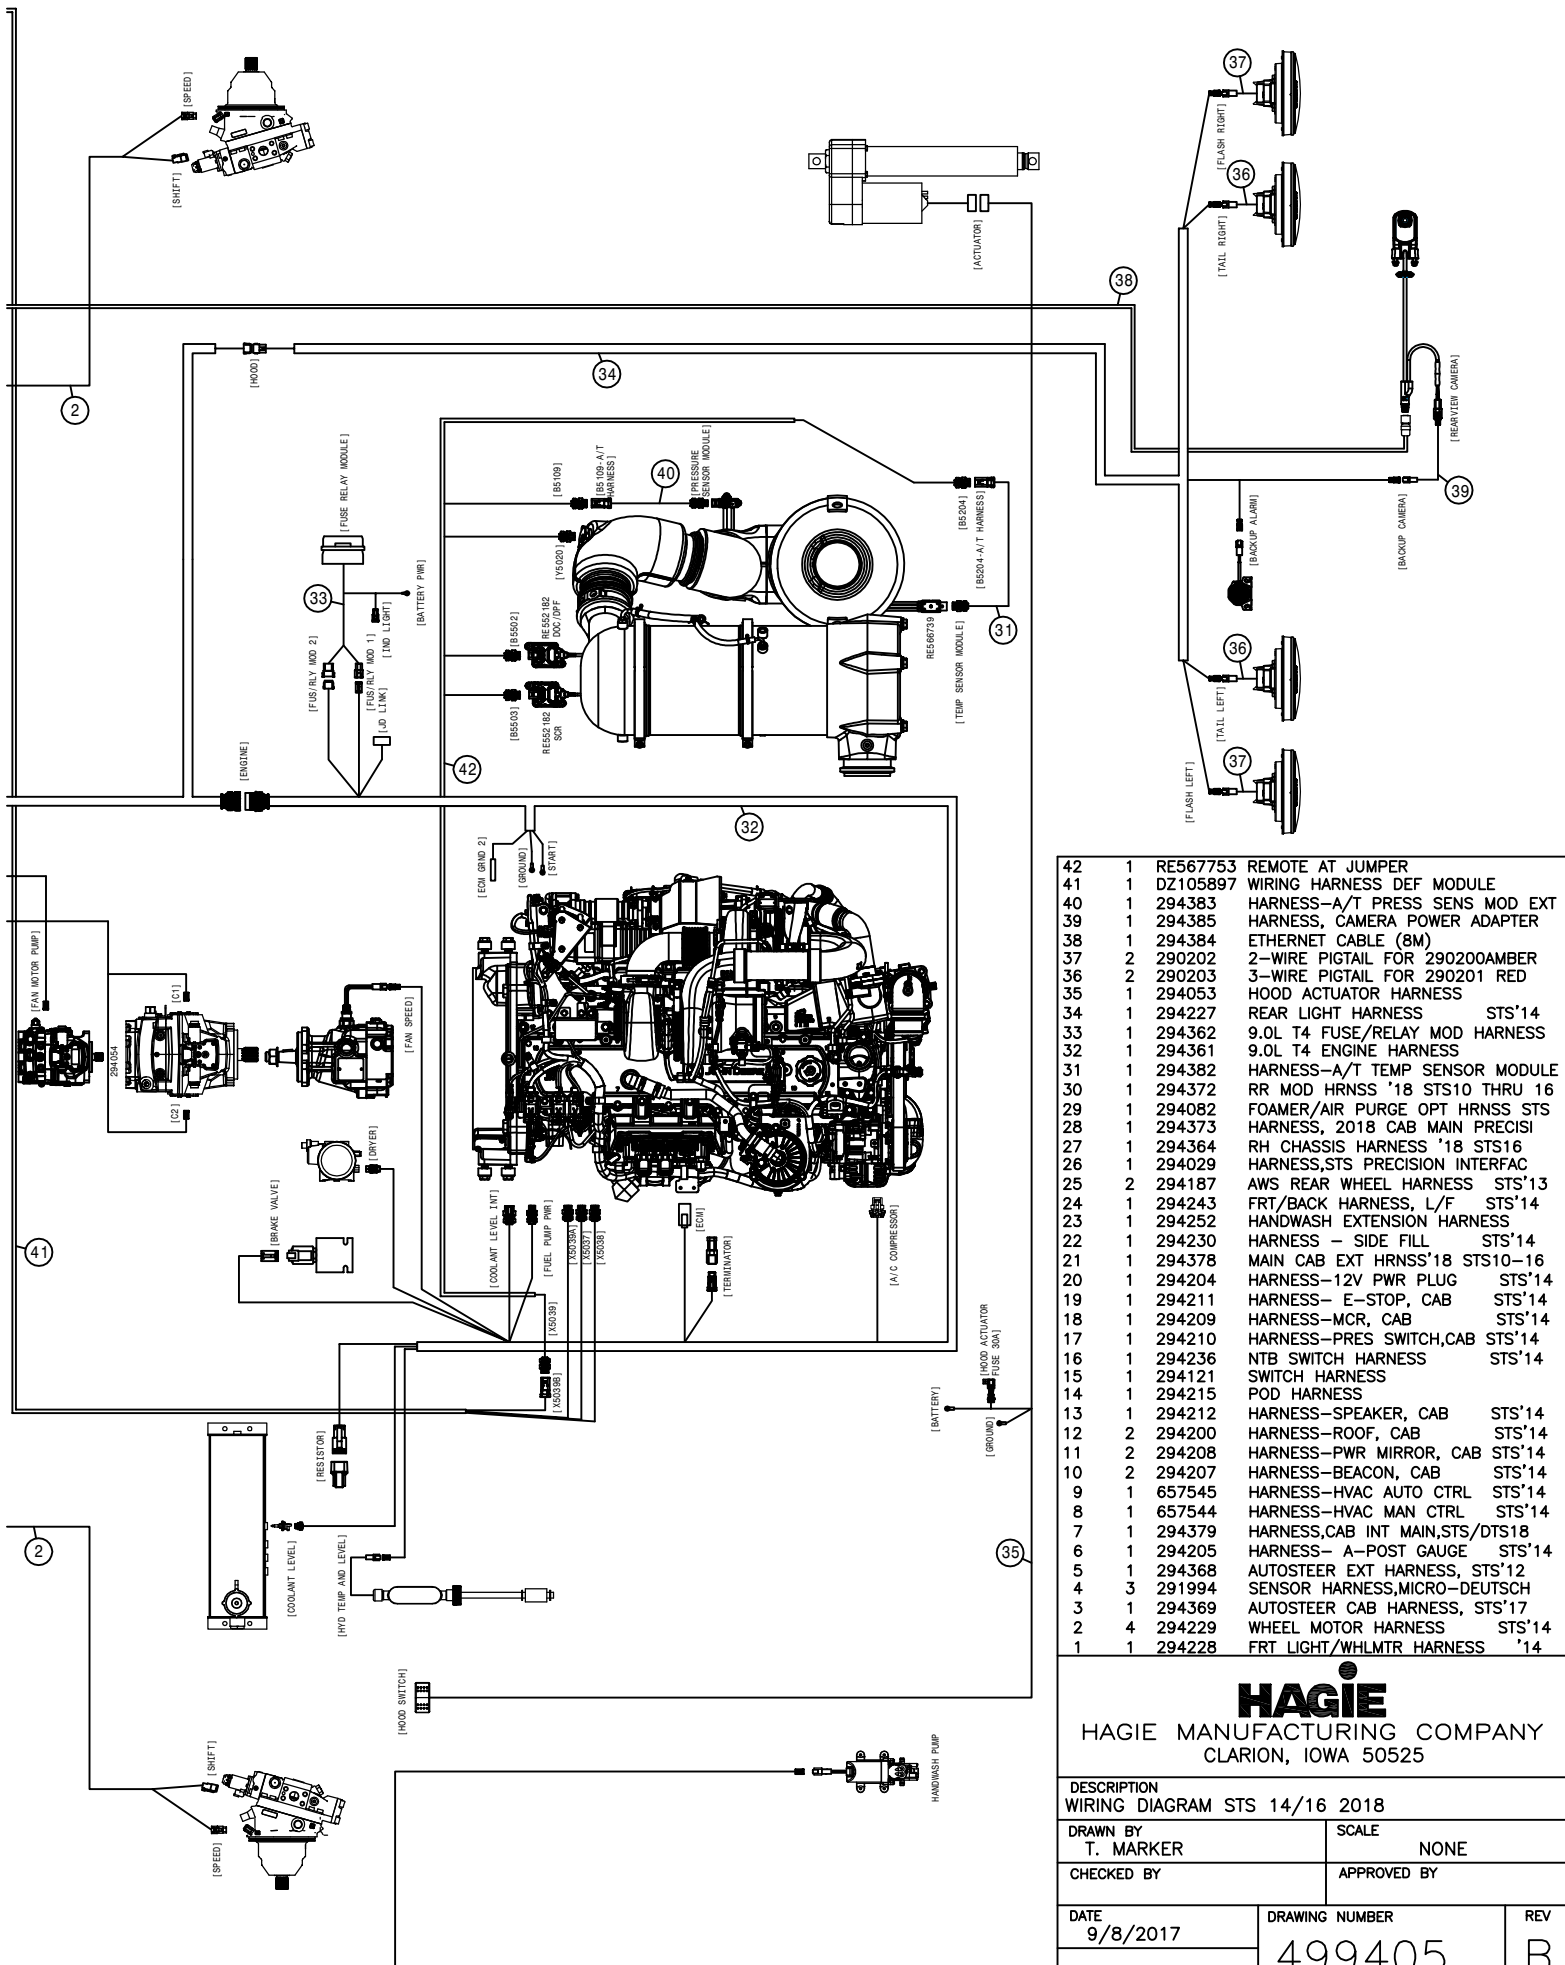

HAGIE

HAGIE MANUFACTURING COMPANY
CLARION, IOWA 50525

DESCRIPTION WIRING DIAGRAM STS 14/16 2018		
DRAWN BY T. MARKER		SCALE NONE
CHECKED BY		APPROVED BY
DATE 9/8/2017	DRAWING NUMBER 499405	REV B
SHEET 1 OF 1