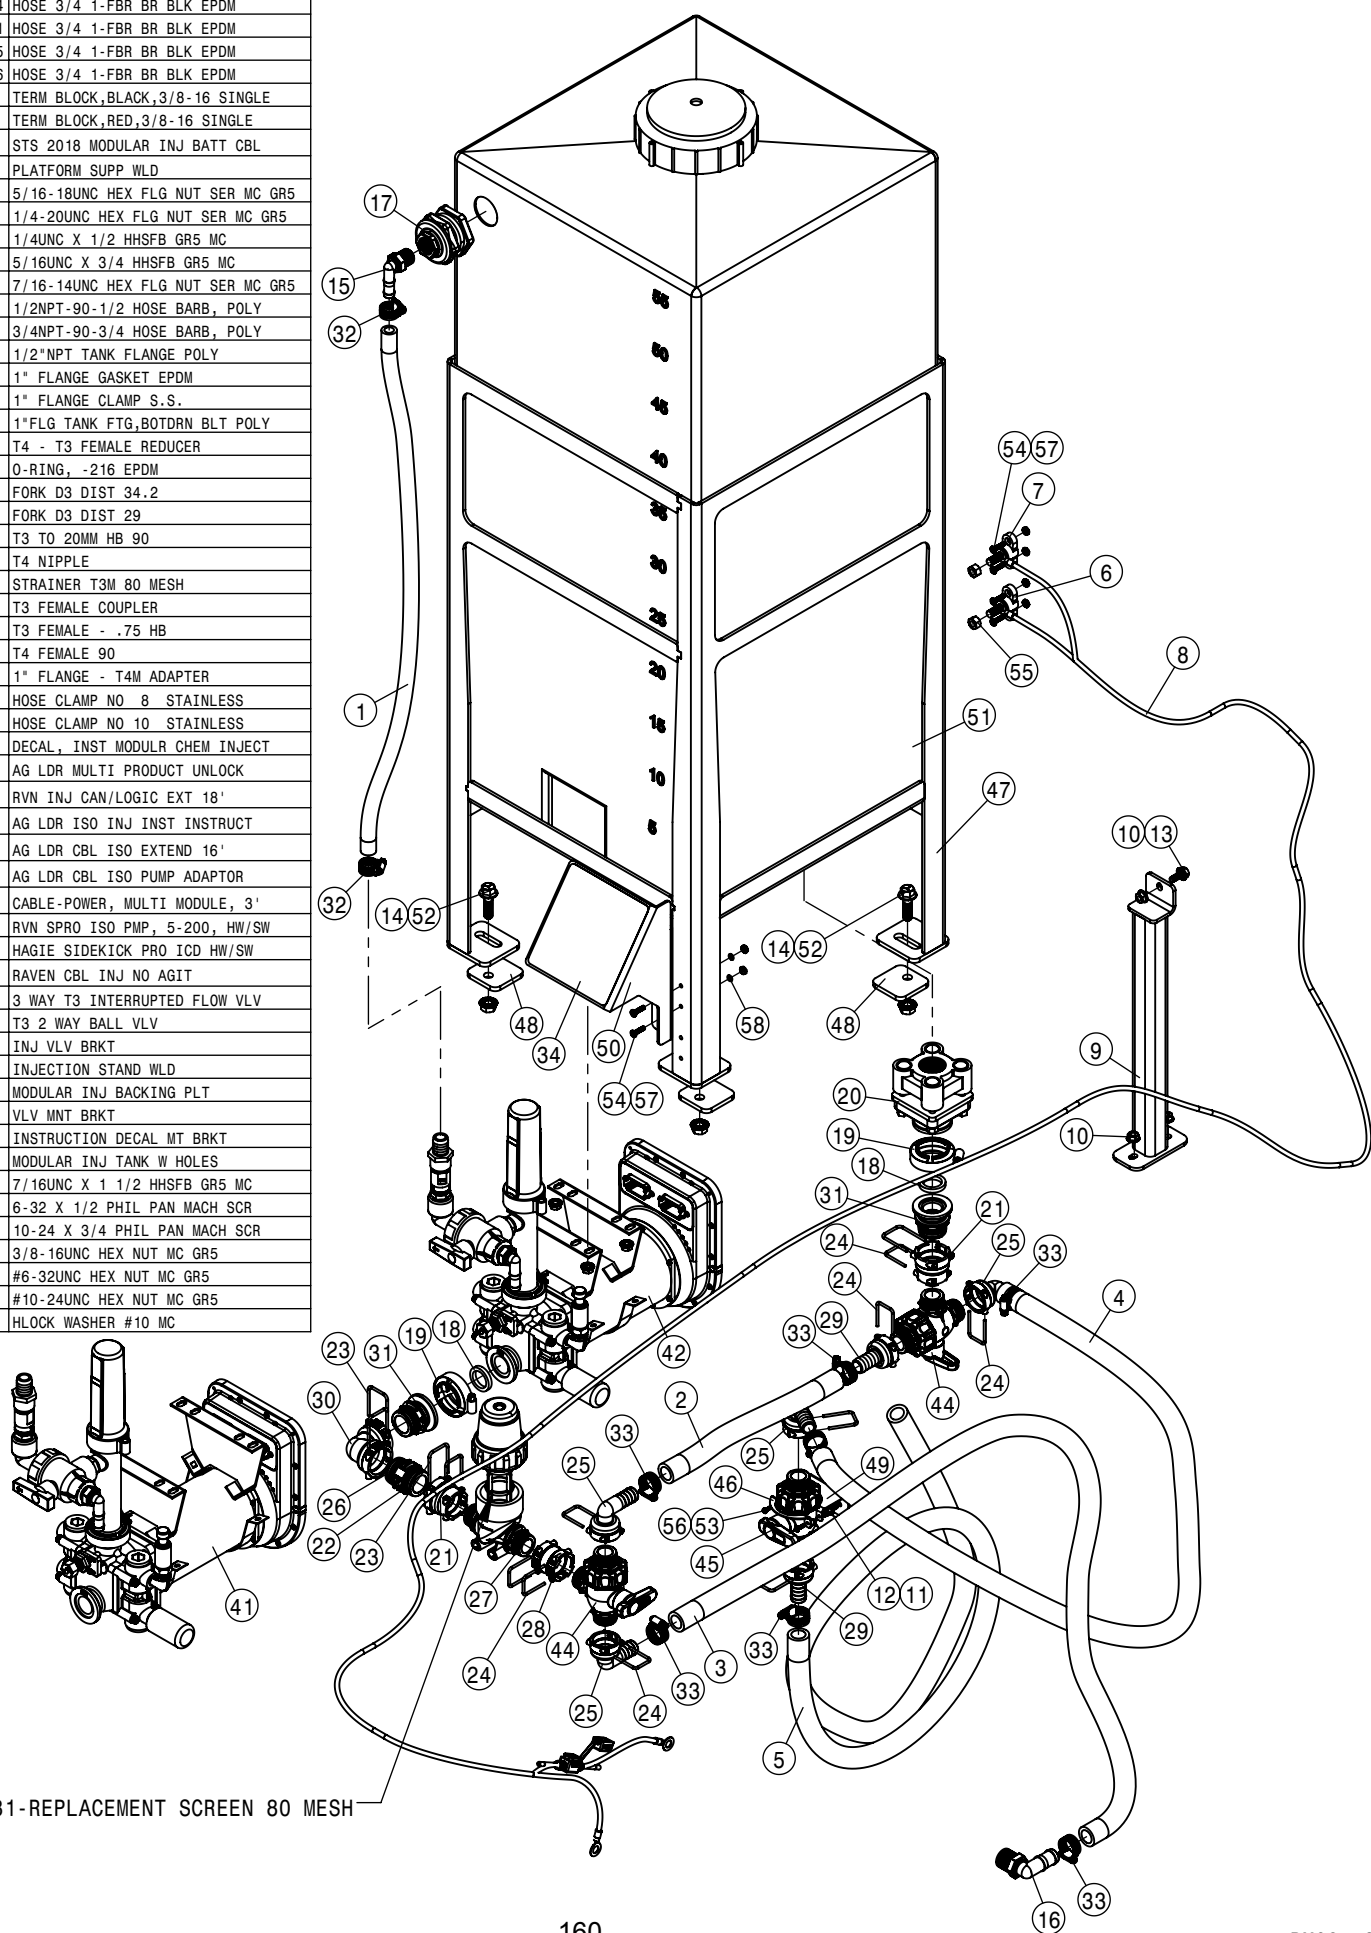

MODULAR INJECTION TANK ASSEMBLY (1-TANK)			
DET	QTY	P/N	DESCRIPTION
1	1	197008-032	HOSE 1/2 1-FBR BR BLK EPDM
2	1	197112-014	HOSE 3/4 1-FBR BR BLK EPDM
3	1	197112-051	HOSE 3/4 1-FBR BR BLK EPDM
4	1	197112-055	HOSE 3/4 1-FBR BR BLK EPDM
5	1	197112-076	HOSE 3/4 1-FBR BR BLK EPDM
6	1	291792	TERM BLOCK, BLACK, 3/8-16 SINGLE
7	1	291936	TERM BLOCK, RED, 3/8-16 SINGLE
8	1	294396	STS 2018 MODULAR INJ BATT CBL
9	1	362564	PLATFORM SUPP WLD
10	7	470113	5/16-18UNC HEX FLG NUT SER MC GR5
11	2	470121	1/4-20UNC HEX FLG NUT SER MC GR5
12	2	470122	1/4UNC X 1/2 HHSFB GR5 MC
13	1	470233	5/16UNC X 3/4 HHSFB GR5 MC
14	4	470325	7/16-14UNC HEX FLG NUT SER MC GR5
15	1	500047	1/2NPT-90-1/2 HOSE BARB, POLY
16	1	500054	3/4NPT-90-3/4 HOSE BARB, POLY
17	1	500131	1/2"NPT TANK FLANGE POLY
18	2	500157	1" FLANGE GASKET EPDM
19	2	500159	1" FLANGE CLAMP S.S.
20	1	500178	1"FLG TANK FTG, BOTDRN BLT POLY
21	2	500305	T4 - T3 FEMALE REDUCER
22	4	500308	O-RING, -216 EPDM
23	4	500310	FORK D3 DIST 34.2
24	10	500311	FORK D3 DIST 29
25	4	500327	T3 TO 20MM HB 90
26	1	500341	T4 NIPPLE
27	1	500342	STRAINER T3M 80 MESH
28	1	500348	T3 FEMALE COUPLER
29	2	500349	T3 FEMALE - .75 HB
30	1	500356	T4 FEMALE 90
31	2	500357	1" FLANGE - T4M ADAPTER
32	3	520070	HOSE CLAMP NO 8 STAINLESS
33	7	520080	HOSE CLAMP NO 10 STAINLESS
34	1	650515	DECAL, INST MODULR CHEM INJECT
NS	1	693367	AG LDR MULTI PRODUCT UNLOCK
NS	1	693392	RVN INJ CAN/LOGIC EXT 18'
NS	1	693955	AG LDR ISO INJ INST INSTRUCT
NS	1	693956	AG LDR CBL ISO EXTEND 16'
NS	1	693957	AG LDR CBL ISO PUMP ADAPTOR
NS	1	693981	CABLE-POWER, MULTI MODULE, 3'
41	1	693998	RVN SPRO ISO PMP, 5-200, HW/SW
42	1	694029	HAGIE SIDEKICK PRO ICD HW/SW
NS	1	694174	RAVEN CBL INJ NO AGIT
44	2	696013	3 WAY T3 INTERRUPTED FLOW VLV
45	1	696014	T3 2 WAY BALL VLV
46	1	701791	INJ VLV BRKT
47	1	701792	INJECTION STAND WLD
48	4	701793	MODULAR INJ BACKING PLT
49	1	701795	VLV MNT BRKT
50	1	701796	INSTRUCTION DECAL MT BRKT
51	1	763745	MODULAR INJ TANK W HOLES
52	4	900512	7/16UNC X 1 1/2 HHSFB GR5 MC
53	2	903812	6-32 X 1/2 PHIL PAN MACH SCR
54	6	903888	10-24 X 3/4 PHIL PAN MACH SCR
55	2	910004	3/8-16UNC HEX NUT MC GR5
56	2	910022	#6-32UNC HEX NUT MC GR5
57	6	910026	#10-24UNC HEX NUT MC GR5
58	6	920510	HLOCK WASHER #10 MC

691481-REPLACEMENT SCREEN 80 MESH