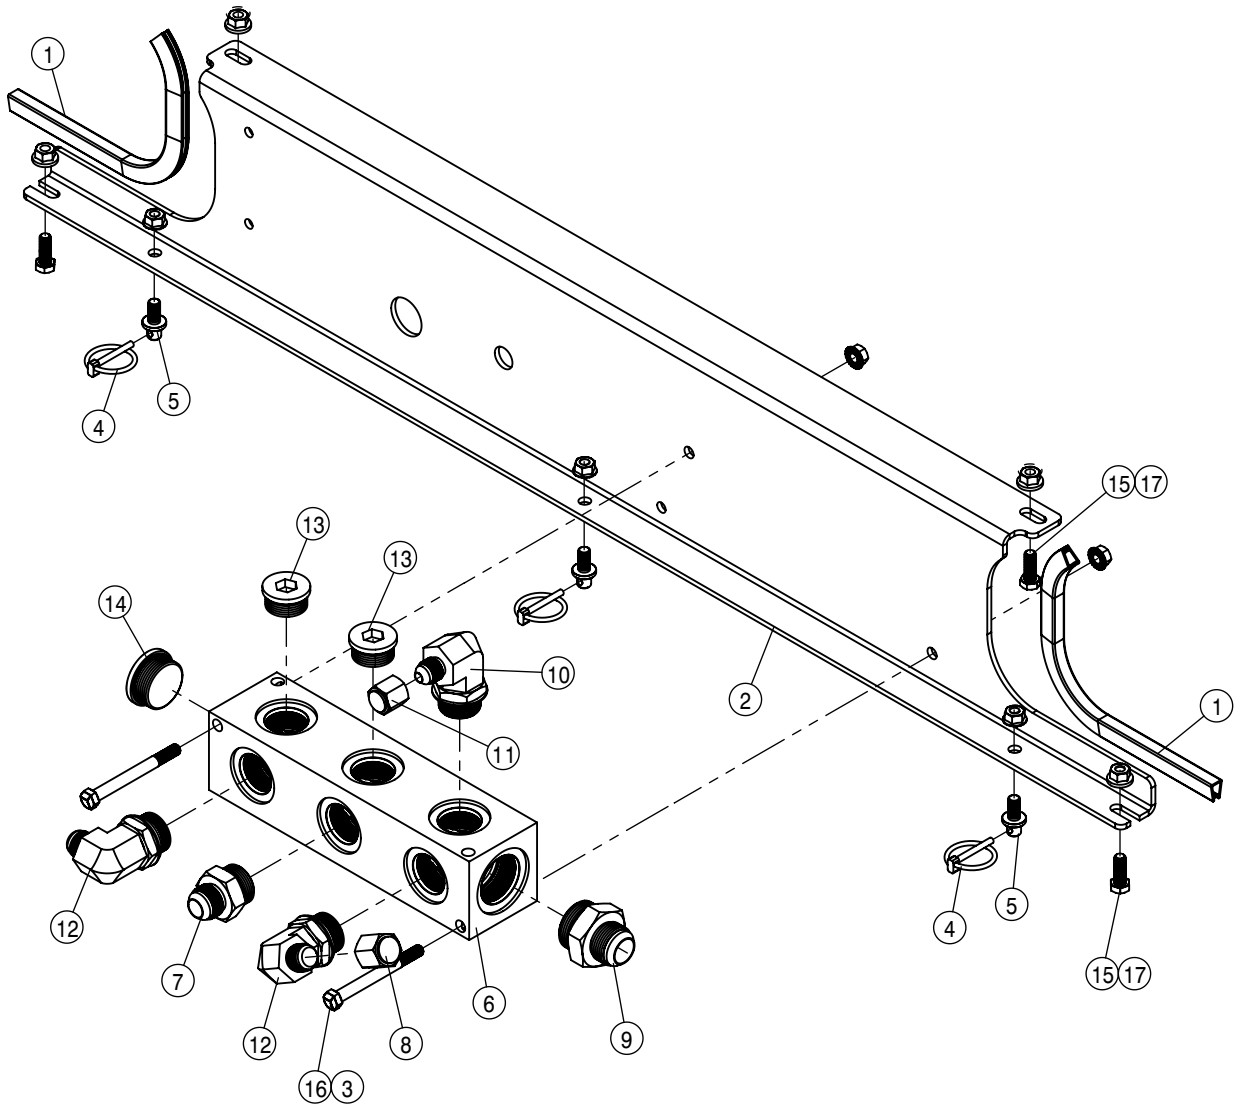

RETURN MANIFOLD AND BULKHEAD ASSEMBLY				
DET	QTY	P/N	DESCRIPTION	
1	2	193012-012	QUICKEDGE TRIM .135 TO .250	
2	1	362382	FRONT BULKHEAD, STS	
3	5	470087	3/8-16UNC HEX FLG NUT SER MC GR5	
4	3	470335	LINCHPIN, 3/16 X 1 1/4 GRIP	
5	3	470520	HANGER PIN, 3/8UNC x .437Dx .500L	
6	1	606246	MANIFOLD, 1 5/16FOR	
7	1	618308	1 1/16MJIC-1 5/16MOR ADPTR	
8	1	618328	7/8FJIC CAP NUT	
9	1	618455	1 5/16MJIC-1 5/8 MOR ADPTR	
10	1	618475	3/4MJIC-90-1 5/16MOR LBO	
11	1	618532	3/4FJIC CAP NUT	
12	2	618589	7/8MJIC-90-1 5/16MOR LBO	
13	2	618758	1 5/16MOR PLUG, HEX SOCKET	
14	1	618759	1 5/8MOR PLUG, HEX SOCKET	
15	4	900129	3/8UNC X 1 HHCS GR5 MC	
16	2	900139	3/8UNC X 3 3/4 HHCS GR5 MC	
17	4	910106	3/8-16UNC CTRLK FLG NUT MC GR5