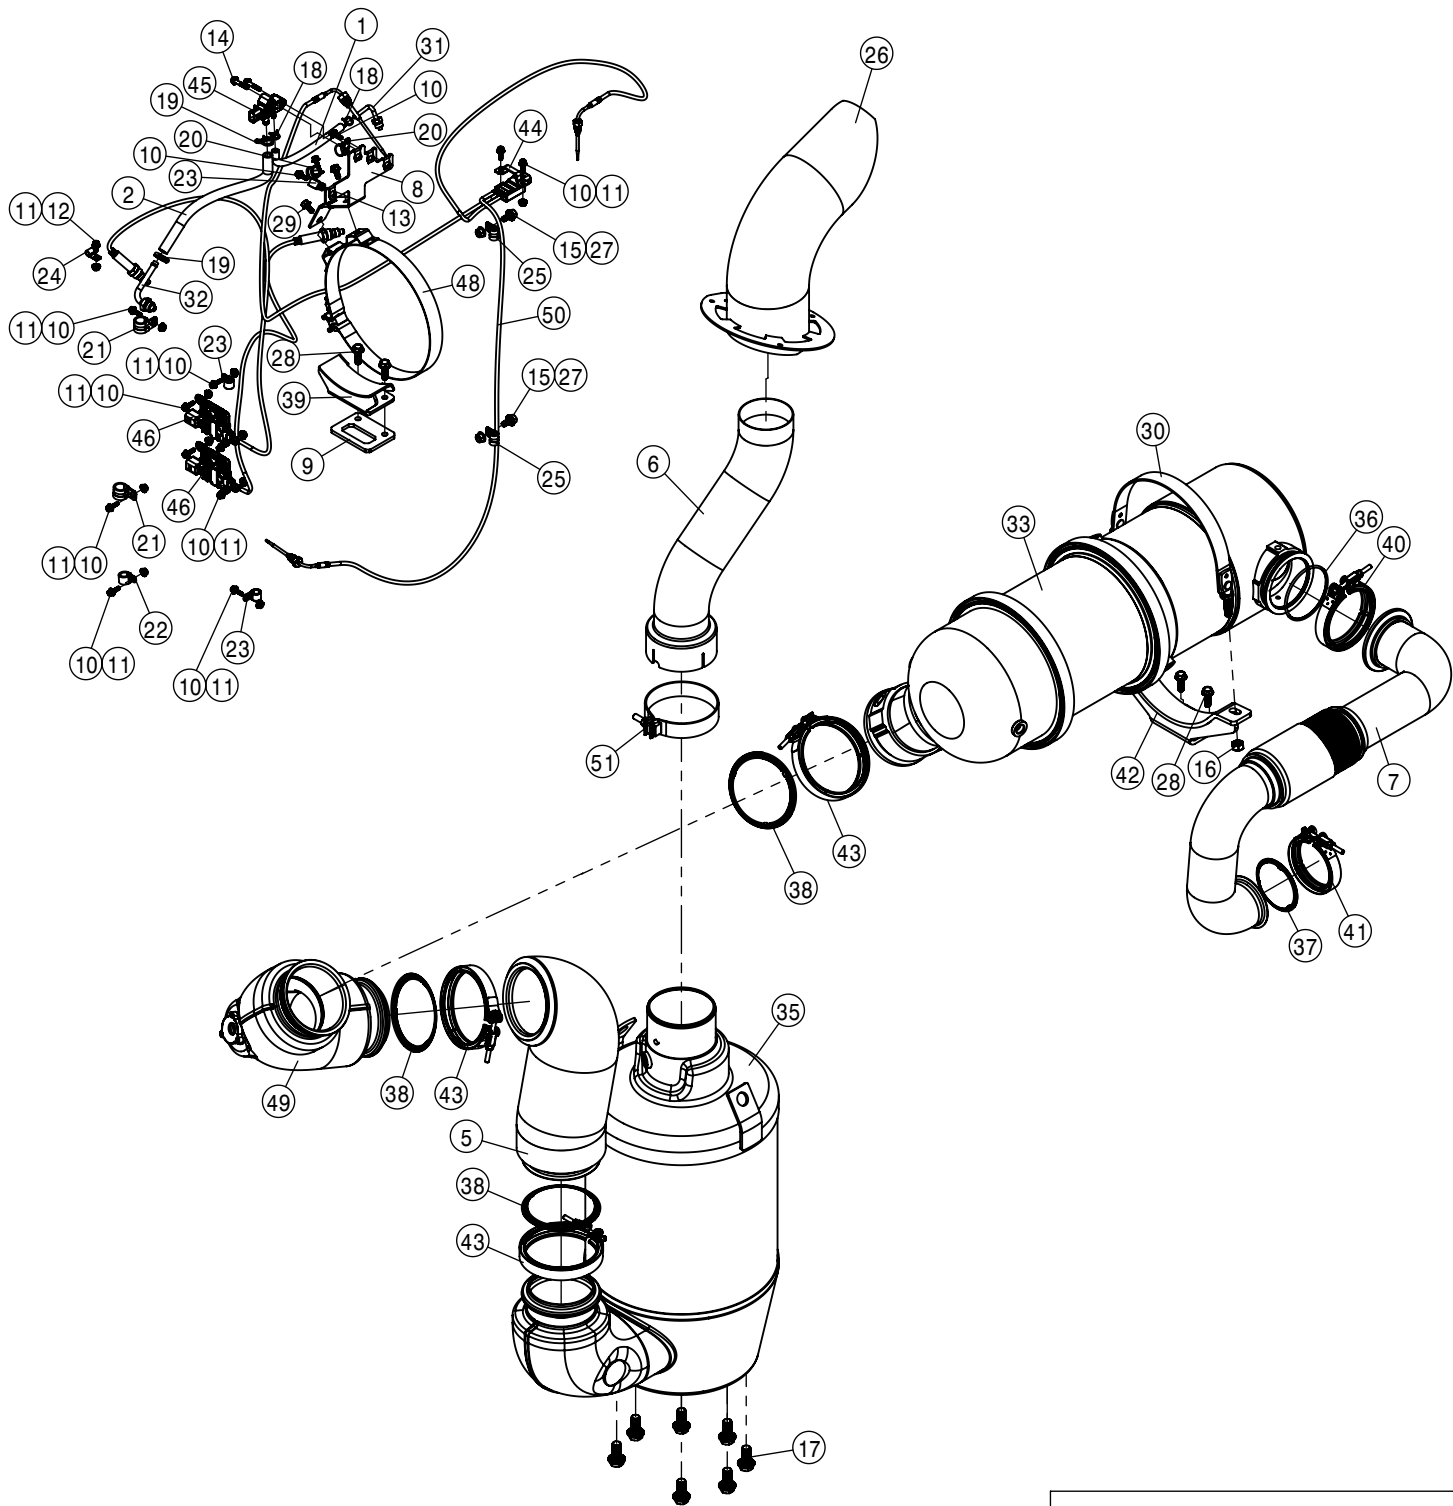

EXHAUST FT4 GEN 1.5 SIZE 5 ASSEMBLY			
DET	QTY	P/N	DESCRIPTION
1	1	197108-010	HOSE 1/4 MULTI FIBER SILICONE
2	1	197110-012	HOSE 3/8 MULTI FIBER SILICONE
NS	1	294382	A/T TEMP SNSR EXT. HARNESS
NS	1	294383	A/T PRESSURE SNSR MOD EXT. HAR
5	1	317807	PIPE, DPF - SCR
6	1	317809	PIPE, EXHAUST OUT
7	1	318000	PIPE, TURBO - DOC
8	1	318002	PRESS SENSOR MT
9	1	318178	SPACER PLT
10	14	470118	1/4UNC X 3/4 HHSFB GR5 MC
11	12	470121	1/4-20UNC HEX FLG NUT SER MC GR5
12	1	470122	1/4UNC X 1/2 HHSFB GR5 MC
13	5	470386	1/4 -20 SPRING NUT LUG
14	2	470407	1/4UNC X 1 1/4 HHSFB GR5 MC
15	2	470409	3/8UNC X 3/4 HHSFB GR5 MC
16	2	473846	12MM-1.75 HEX STOVER NUT
17	7	473872	M16 - 2 X 35MM SER HHFB

EXHAUST FT4 GEN 1.5 SIZE 5 ASSEMBLY			
DET	QTY	P/N	DESCRIPTION
18	2	520006	HOSE CLAMP NO 8 DBL WIRE
19	2	520007	HOSE CLAMP NO 11 DBL WIRE
20	2	520104	CUSH HOSE CLMP,#12, 3/4D X 1/2W
21	2	520115	CUSH CLAMP,#12 0.75"D-3/4W LOOP
22	1	520117	CUSH HOSE CLAMP,#10, 5/8D X 1/2W
23	3	520118	CUSH CLAMP,#8 1/2D X 1/2W
24	1	520125	CUSH CLMP,#5, 5/16DX1/2W
25	2	520163	CUSH HOSE CLAMP,#8, 1/2D X 3/4W
26	1	660837	6" EXHAUST STACK WLD, STS
27	2	910042	3/8-16UNC HEX FLG NUT SM MC GR8
28	4	910048	M10- 1.5 X 30MM HHSFB
29	2	910050	M8-1.25 x 16MM HHFB
30	1	AT366596	ATD STRAP SIZE 5
31	1	AT419164	HIGH PRESS SIDE TUBE ASSY, ATD
32	1	AT433390	LOW PRESS SIDE TUBE ASSY,ATD
33	1	DZ100497	SIZE 5 DOC/DPF ASSY
NS	1	DZ105897	HARNESS, DEF MODULE

EXHAUST FT4 GEN 1.5 SIZE 5 ASSEMBLY			
DET	QTY	P/N	DESCRIPTION
35	1	DZ107530	GEN 1.5 SIZE 5 SCR (180,A0)
36	1	R300529	WILLS RING
37	1	R529510	GASKET-V CLAMP Ø110
38	3	R529640	GASKET-V CLAMP Ø150
39	1	re331858	SUPPORT, SIZE 5 AFTERTREATMENT
40	1	RE298757	5.00 DIA QUICK LATCH, V-BAND
41	1	RE304965	4.33 DIA. QUICK LATCH, V-BAND
42	1	RE331857	SUPPORT, SIZE 5 AFTERTREATMENT
43	3	RE540348	5.88 DIA. QUICK LATCH, V-BAND
44	1	RE542006	STRAP,TEMP SENDOR MT W/CUSHION
45	1	RE546719	PRESSURE SENSOR, DELTA
46	2	RE552182	CHEMICAL SENSOR, NOX, 12V
NS	1	RE555933	FUEL FILTER JUMPER HARNESS
48	1	RE562639	CLAMP SIZE 5, DPF MOUNT
49	1	RE565074	ASSY-DECOMP FULL ELBOW 5"
50	1	RE566739	TEMPERATURE SENSOR,DOC/DPF/SCR
51	1	RE567361	CLAMP BAND
NS	1	RE567753	REMOTE AT JUMPER