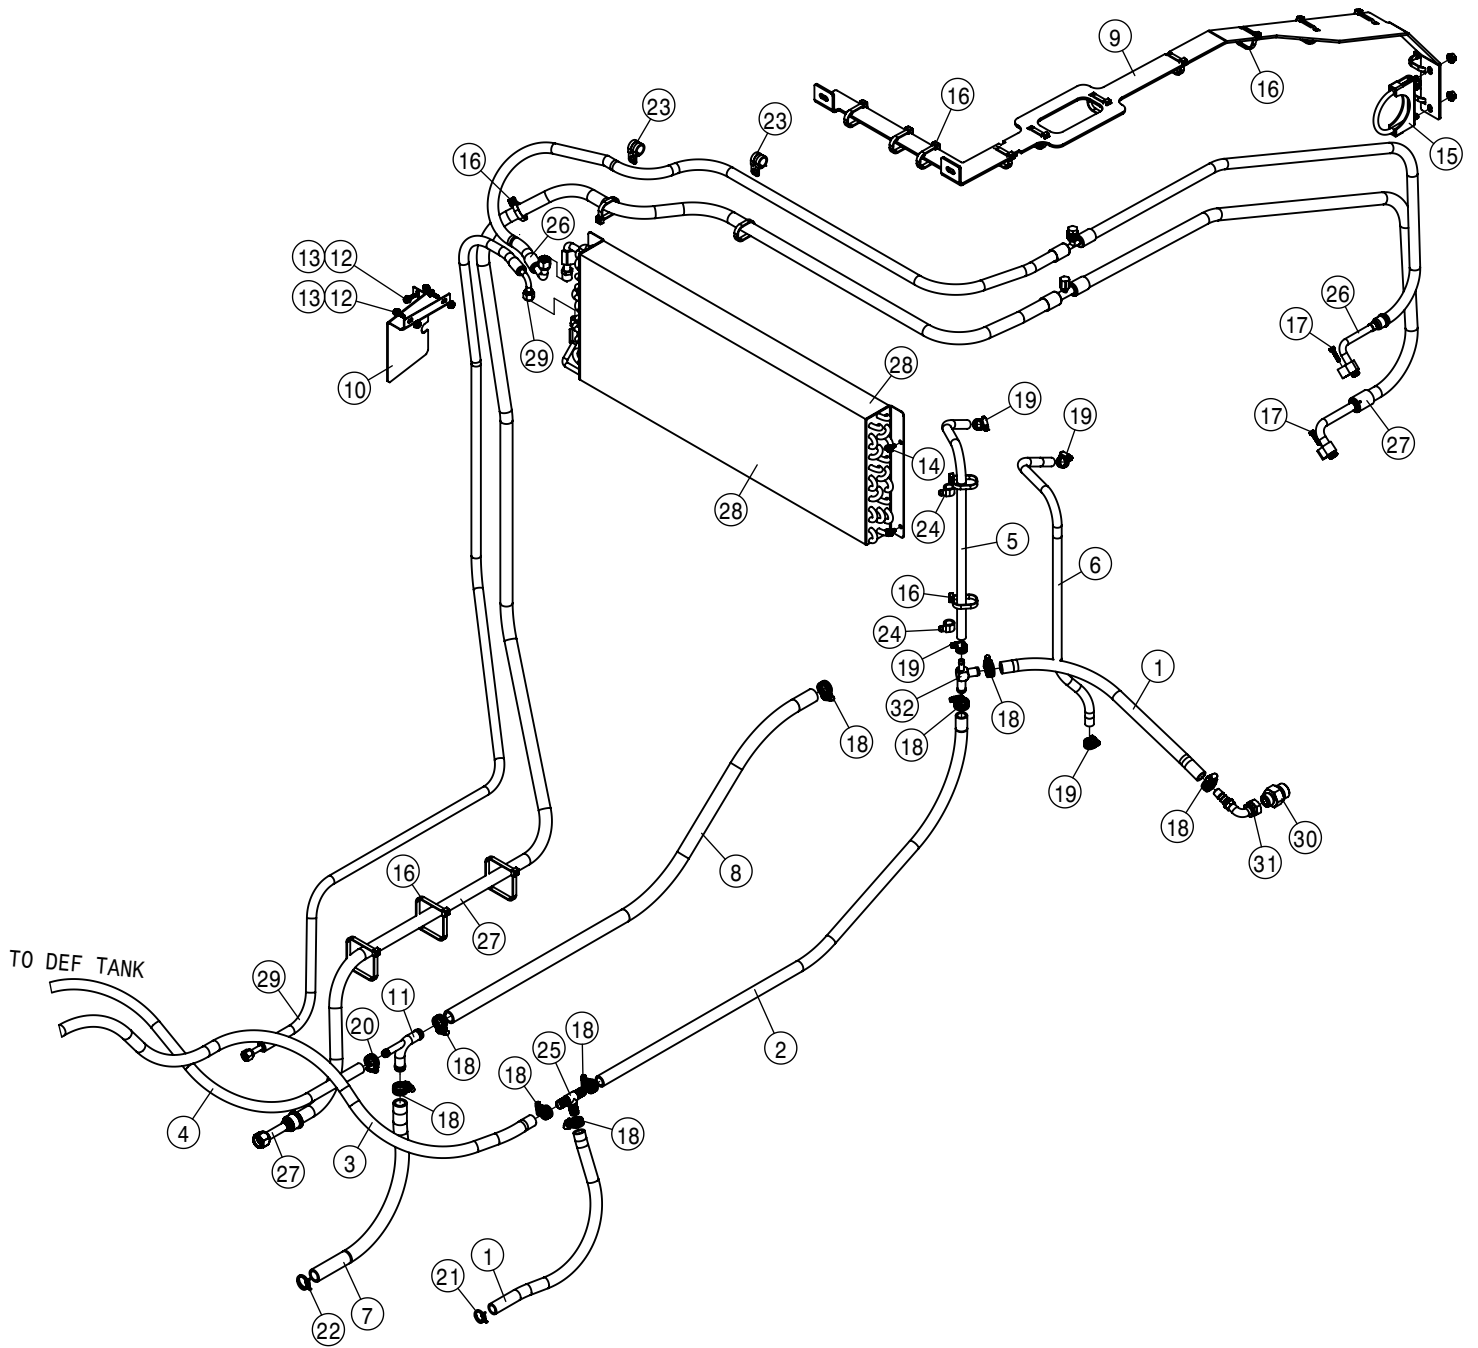

A/C AND HEATER LINES			
DET	QTY	P/N	DESCRIPTION
1	2	195909-020	HOSE 5/8 HEATER 1-FBR BR 20R3
2	1	195909-048	HOSE 5/8 HEATER 1-FBR BR 20R3
3	1	195909-070	HOSE 5/8 HEATER 1-FBR BR 20R3
4	1	195910-070	HOSE 1/2 HEATER 1-FBR BR 20R3
5	1	195917-026	HOSE 3/8 HEATER 1-FBR
6	1	195917-032	HOSE 3/8 HEATER 1-FBR
7	1	195924-018	HOSE 3/4 HEATER 1-FBR BR 20R3
8	1	195924-044	HOSE 3/4 HEATER 1-FBR BR 20R3
9	1	317099	A/C HOSE SUPP
10	1	317887	A/C HOSE BRKT
11	1	318159	TEE, REDUCING
12	3	470118	1/4UNC X 3/4 HHSFB GR5 MC
13	3	470121	1/4-20UNC HEX FLG NUT SER MC GR5
14	4	470122	1/4UNC X 1/2 HHSFB GR5 MC
15	1	470160	MUFFLER CLAMP 3.00 IN
16	20	470555	.345 X 15" CABLE TIE-UV BLACK

A/C AND HEATER LINES			
DET	QTY	P/N	DESCRIPTION
17	2	473787	6MM-1.00 X 25MM HEX BOLT GR8
18	9	520055	HOSE CLAMP NO 12 STAINLESS
19	4	520069	HOSE CLAMP NO 6 STAINLESS
20	1	520080	HOSE CLAMP NO 10 STAINLESS
21	1	520081	HOSE CLAMP NO 14 DBL WIRE
22	1	520082	HOSE CLAMP NO 16 DBL WIRE
23	2	520115	CUSH CLAMP,#12 0.75"D-3/4W LOOP
24	2	520117	CUSH HOSE CLAMP,#10, 5/8D X 1/2W
25	1	619030	5/8 HOSE BARB TEE
26	1	657050	A/C HOSE ASSY
27	1	657051	A/C HOSE ASSY
28	1	657457	COIL, COND 12 X 31.6
29	1	657633	A/C HOSE ASSY
30	1	AKK25682	ADAPTOR FITTING W/ORING
31	1	AT386329	FITTING, FEMALE, SWIVEL, 90D E
32	1	T379229	FITTING