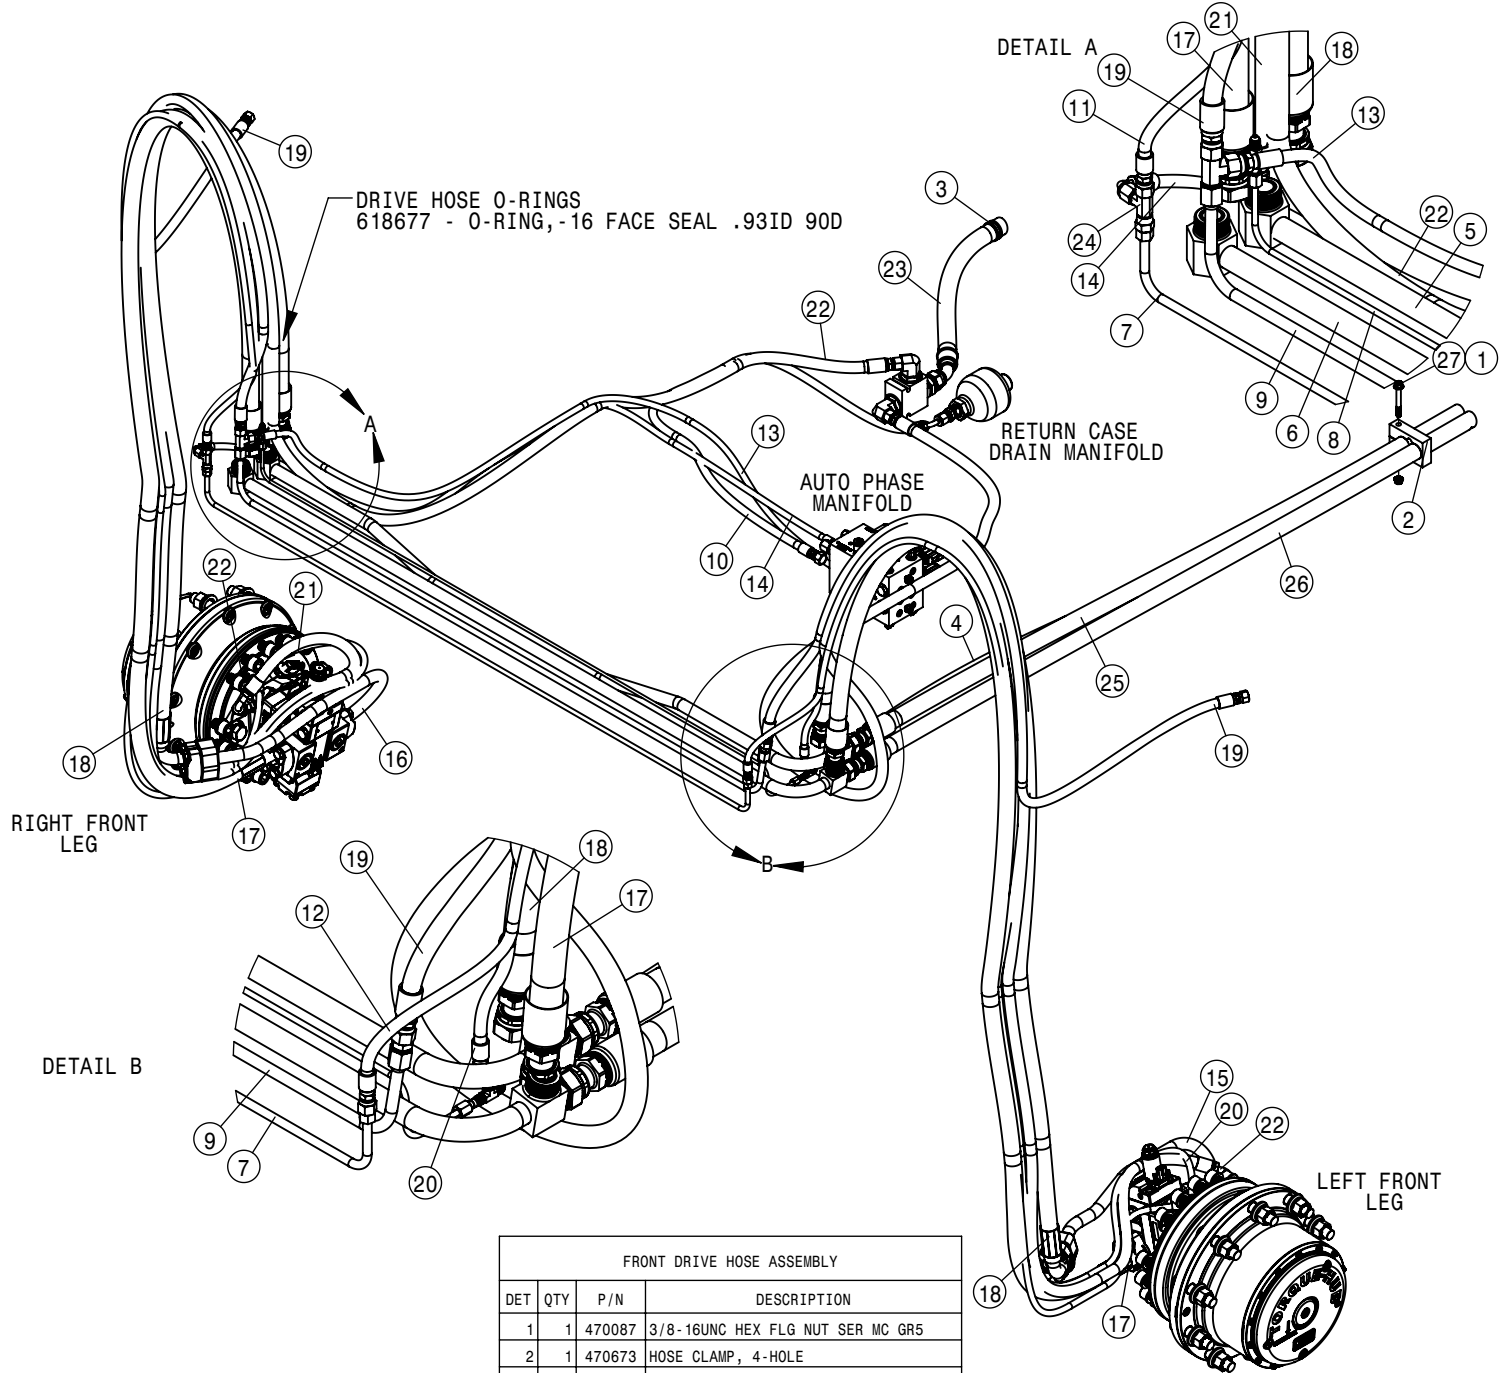

FRONT DRIVE HOSE ASSEMBLY			
DET	QTY	P/N	DESCRIPTION
1	1	470087	3/8-16UNC HEX FLG NUT SER MC GR5
2	1	470673	HOSE CLAMP, 4-HOLE
3	1	520100	CUSH HOSE CLAMP,#24, 1 1/2D X 1/2W
4	1	604156	04-451TC-04FJX-06FJX45-220 H/A
5	1	615913	TUBE ASSY 1"OD 16-ORFS
6	1	615914	TUBE ASSY 1"OD 16-ORFS
7	1	615915	TUBE ASSY 3/8"OD 6-MJIC
8	1	615916	TUBE ASSY 1/4"OD 4-FJIC
9	1	615917	TUBE ASSY 1/2"OD 8-FJIC
10	1	616323	06-451TC-08FJX-08FJX90-56 H/A
11	1	617208	04-451TC-6FJX-04FJX45-133 H/A
12	1	617208	04-451TC-6FJX-04FJX45-133 H/A
13	1	617210	04-451TC-04FJX-08FJX-78 H/A
14	1	617388	04-451TC-06FJX-06FJX90-72 H/A
15	1	617456	LFT DRV TUBE 1.00"X 0.120"WT
16	1	617457	RGT DRV TUBE 1.00"X 0.120"WT
17	2	617462	16-797TC-16FFOX-16C62F-126 H/A
18	2	617463	16-797TC-16FFOX-16C62F90-112 H/A
19	2	617478	08-451TC-08FJX-08FJX-80 H/A
20	1	617483	04-451TC-04FJX-04FJX45-149 H/A
21	1	617484	04-451TC-04FJX-04FJX45-145 H/A
22	2	617539	10-451TC-10FJX-10FJX90-219 H/A
23	1	617543	16-811-16FJX-16FJX45-153 H/A
24	1	618486	9/16FJIC SW RUN TEE-9/16MJIC
25	1	619085	16-797TC-16FFOX-16FFOX45-218
26	1	619086	16-797TC-16FFOX-16FFOX-218 H/A
27	1	900508	3/8UNC X 3 HHSFB GR5 MC