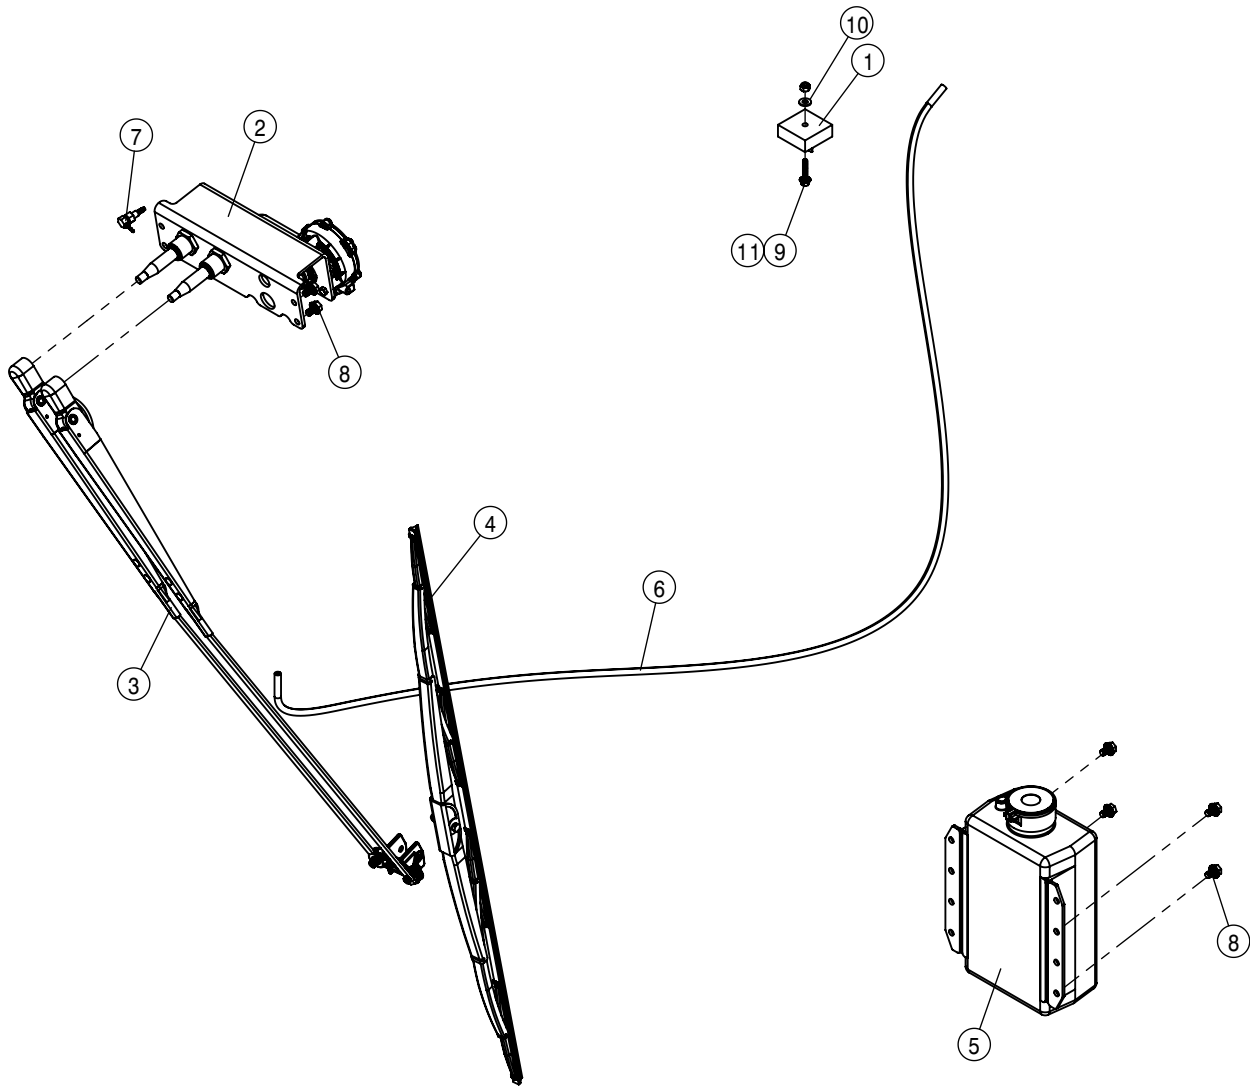

WIPER ASSEMBLY			
DET	QTY	P/N	DESCRIPTION
1	1	290094	TIMER - WIPER
2	1	344367	WIPER MOTOR STS
3	1	344379	WIPER ARM STS
4	1	344380	WIPER BLADE STS
5	1	344382	WASHER BOTTLE
6	1	344383	HOSE - WASHER STS
7	1	344483	WASHER BULKHEAD, STS' 14
8	8	470232	5/16UNC X 1/2 SERR FLG HEX BOLT
9	1	473836	1/4UNC X 1 1/4 HHSFB SS FT
10	1	910112	SAE FLAT WASHER 1/4 SS
11	1	910118	1/4-20UNC NYLOCK NUT SS