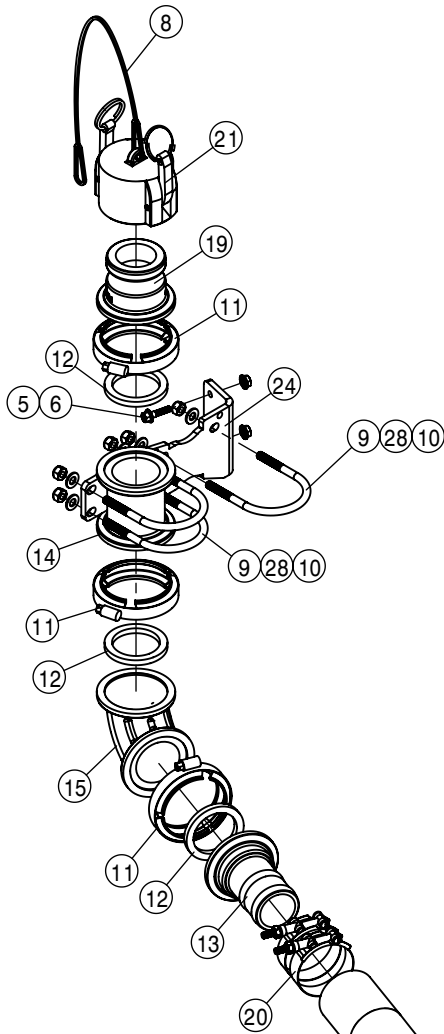

SECOND FLOW METER ASSEMBLY (DUAL PRODUCT)			
DET	QTY	P/N	DESCRIPTION
1	1	197133-009	HOSE 2" SUCTION, 2F-1W EPDM
2	1	197133-040	HOSE 2" SUCTION, 2F-1W EPDM
3	1	197133-131	HOSE 2" SUCTION, 2F-1W EPDM
4	2	470118	1/4UNC X 3/4 HHSFB GR5 MC
5	4	470121	1/4-20UNC HEX FLG NUT SER MC GR5
6	2	470231	1/4UNC X 1 HHSFB GR5 MC
7	2	470233	5/16UNC X 3/4 HHSFB GR5 MC
8	1	470322	LANYARD 8" NYLON LOOP/LOOP
9	3	472195	5/16UNC-2 11/16ID-3 9/16U-BOLT
10	6	473001	5/16-18UNC NYLOCK NUT MC GR5
11	5	500194	2" FP FLANGE CLAMP S.S.
12	5	500195	2" FP FLANGE GASKET EPDM
13	3	500196	2"FP FLANGE-2"HOSE BARB POLY
14	1	500249	2"FP FLANGE COUPLING
15	1	500254	2"FP FLANGE-90-2"FP SWEEP LBO
16	2	500292	2" HOSE BARB 2" FLY NUT
17	2	500293	FLY NUT 2"
18	4	500294	O-RING, -129 EPDM
19	1	500407	2" FP X 2" MALE COUPLER
20	10	520141	2.31/2.62 T-BOLT HOSE CLAMP SS
21	1	690623	CAP FOR 2.00 MALE COUPLER POLY
22	1	691327	MAG FLOWMETER 2" FLYNUT
23	1	696006	LINE "Y" STRAINER,2"FP FLG 50M
24	1	701578	QUICK TACH MT DUAL PROD
25	1	701579	FLOWMETER #2 MT
26	1	701583	BRKT STRNR MT 2ND DUALPROD '17
27	1	734046	ADPTR HARNESS FOR 691327
28	6	910113	SAE FLAT WASHER 5/16 SS