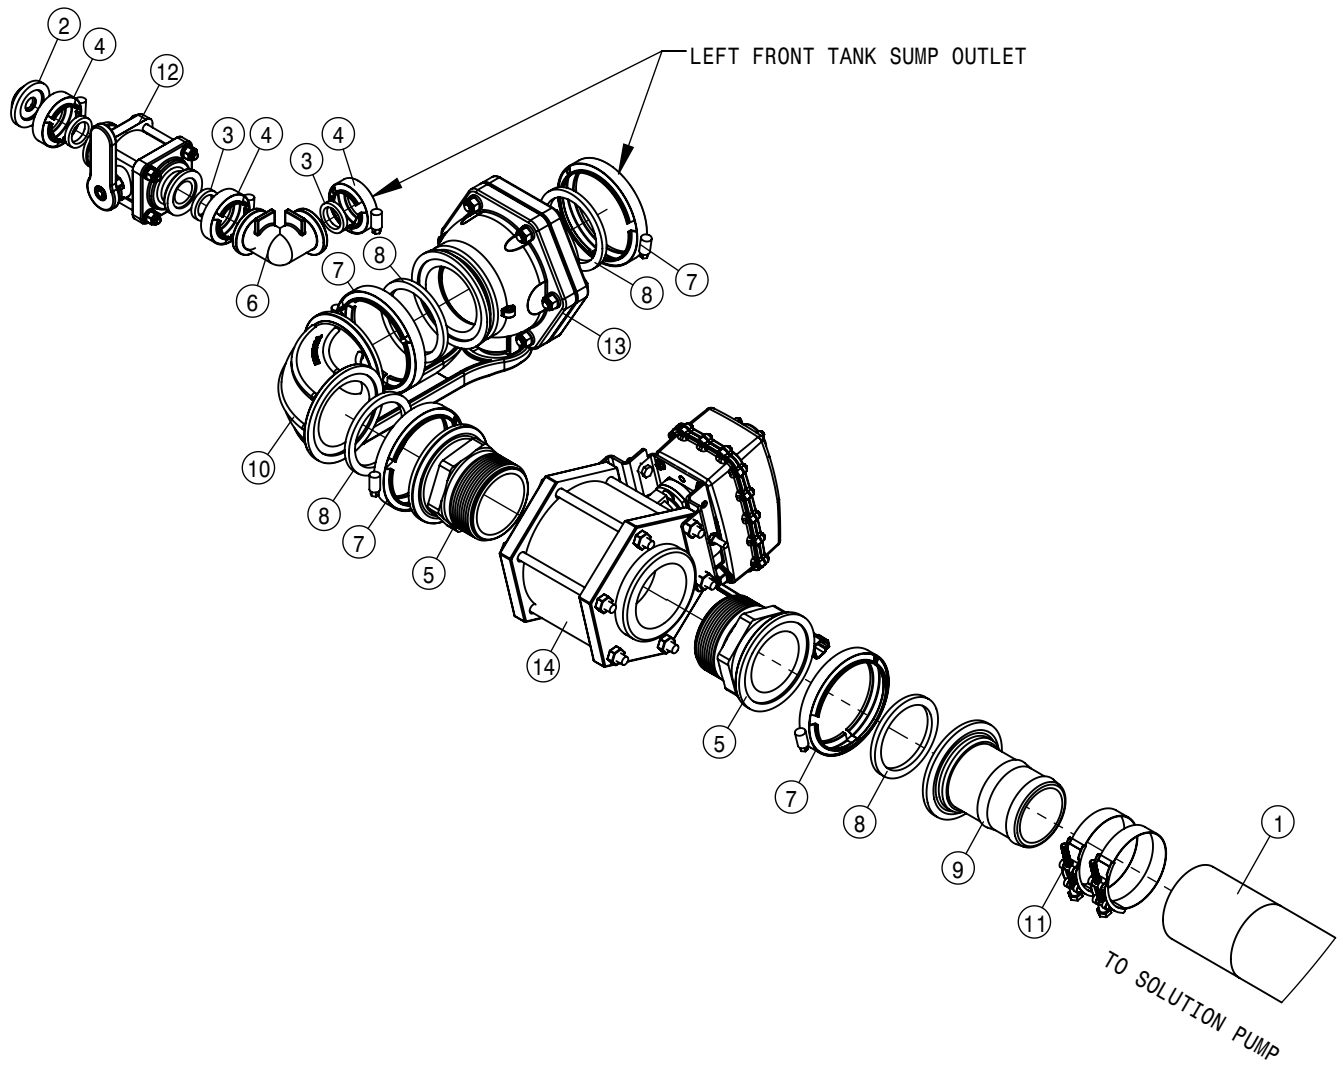

LEFT FRONT TANK VALVE SUCTION ASSEMBLY (DUAL PRODUCT)			
DET	QTY	P/N	DESCRIPTION
1	1	197134-045	HOSE 3" SUCTION, 2F-1W EPDM
2	1	500155	1" FLANGE CAP PLUG POLY
3	3	500157	1" FLANGE GASKET EPDM
4	3	500159	1" FLANGE CLAMP S.S.
5	2	500164	3" FLANGE- 3.00 MNPT ADPTR POLY
6	1	500174	1" FLANGE-90-1" FLANGE LBOPOLY
7	4	500208	3" FLANGE CLAMP S.S.
8	4	500209	3" FLANGE GASKET EPDM
9	1	500210	3"FLANGE-3"HOSEBARB POLY
10	1	500262	3"FLANGE-90-3"FLG SWEEP LBO
11	2	520130	3.31/3.59 T-BOLT HOSE CLAMP SS
12	1	696147	BALL VLV, 1" FLANGE
13	1	696190	BALL VLV, 3" FP FLANGE
14	1	696268	KZCO, 3" VALVE