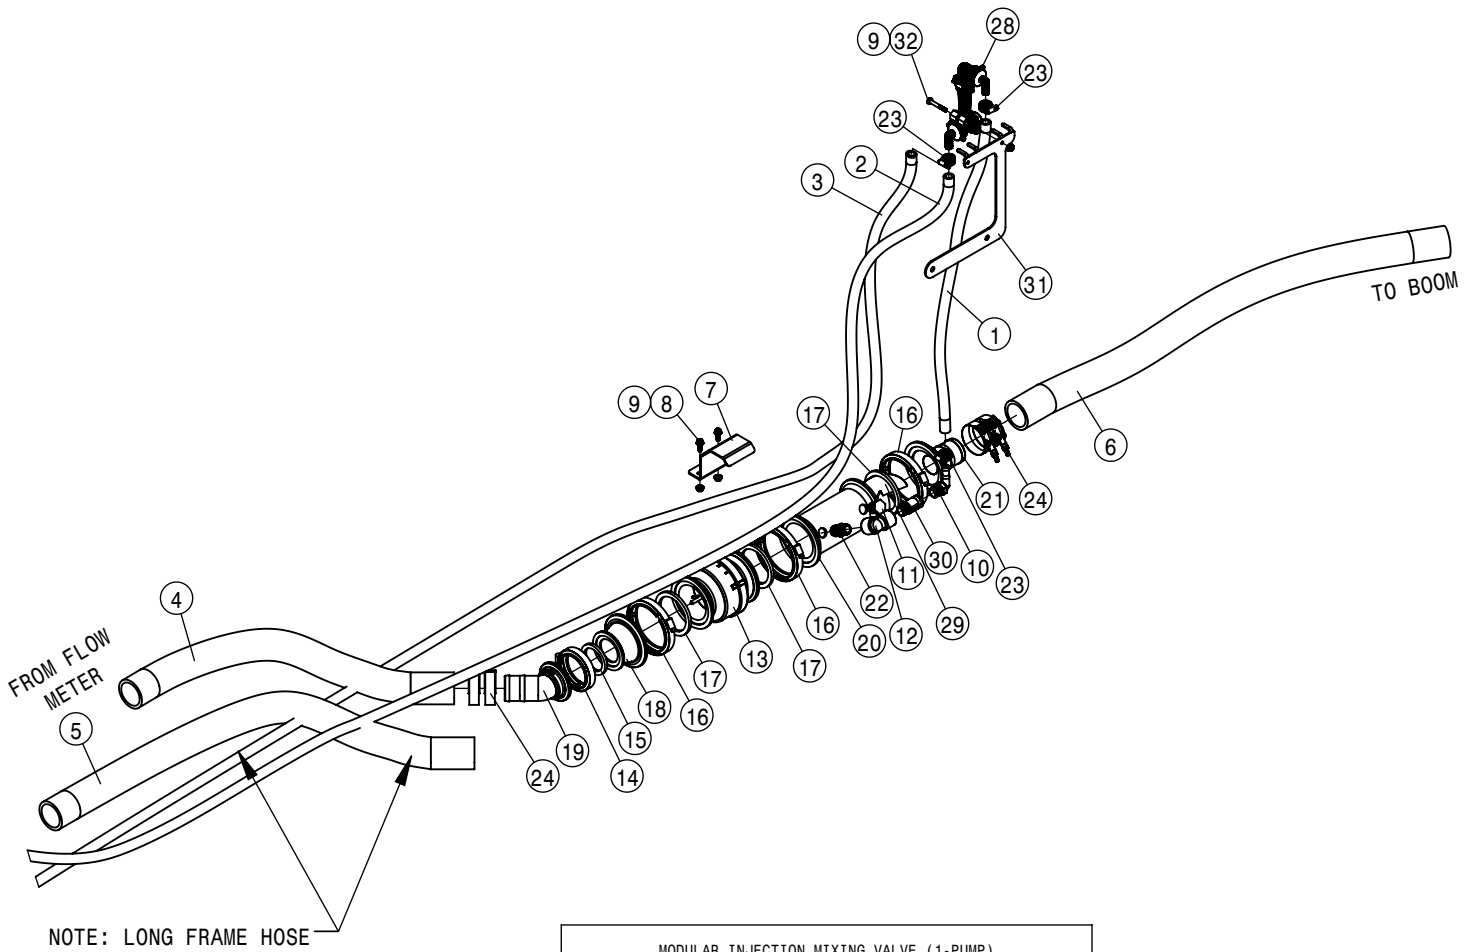

MODULAR INJECTION MIXING VALVE (1-PUMP)			
DET	QTY	P/N	DESCRIPTION
1	1	197008-031	HOSE 1/2 1-FBR BR BLK EPDM
2	1	197008-180	HOSE 1/2 1-FBR BR BLK EPDM
3	1	197008-189	HOSE 1/2 1-FBR BR BLK EPDM
4	1	197133-029	HOSE 2" SUCTION, 2F-1W EPDM
5	1	197133-040	HOSE 2" SUCTION, 2F-1W EPDM
6	1	197133-041	HOSE 2" SUCTION, 2F-1W EPDM
7	1	345023	3" MIXER CLAMP
8	2	470118	1/4UNC X 3/4 HHSFB GR5 MC
9	3	470121	1/4-20UNC HEX FLG NUT SER MC GR5
10	1	500047	1/2NPT-90-1/2 HOSE BARB, POLY
11	1	500062	1/2"NPT PLUG, POLY
12	1	500078	1/2NPT-90 EL, POLY
13	1	500142	CHECK VALVE 3" FLANGE
14	1	500194	2" FP FLANGE CLAMP S.S.
15	1	500195	2" FP FLANGE GASKET EPDM
16	3	500208	3" FLANGE CLAMP S.S.
17	3	500209	3" FLANGE GASKET EPDM
18	1	500212	3"FLANGE - 2" FP FLANGE ADTPTR
19	1	500255	2"FP FLANGE - 45- 2"HOSE BARB POLY
20	1	500345	FLANGE COUPLER 3 X 7, 1/2 NPT
21	1	500346	3" FLANGE-2"HOSE BARB POLY
22	1	503101	1/2NPT CLOSE NIPPLE, POLY
23	3	520070	HOSE CLAMP NO 8 STAINLESS
24	4	520141	2.31/2.62 T-BOLT HOSE CLAMP SS
NS	1	693367	AG LDR MULTI PRODUCT UNLOCK
NS	1	693955	AG LDR ISO INJ INST INSTRUCT
NS	1	693956	AG LDR CBL ISO EXTEND 16'
28	1	701384	FLOW VIEW MANIFOLD
29	2	701492	MIXER FIN
30	1	701619	CHECK VALVE-RAVEN 333-0011-102
31	1	701794	WILGER FLOW VIEW BRKT
32	1	900006	1/4UNC X 1 3/4 HHCS GR5 MC