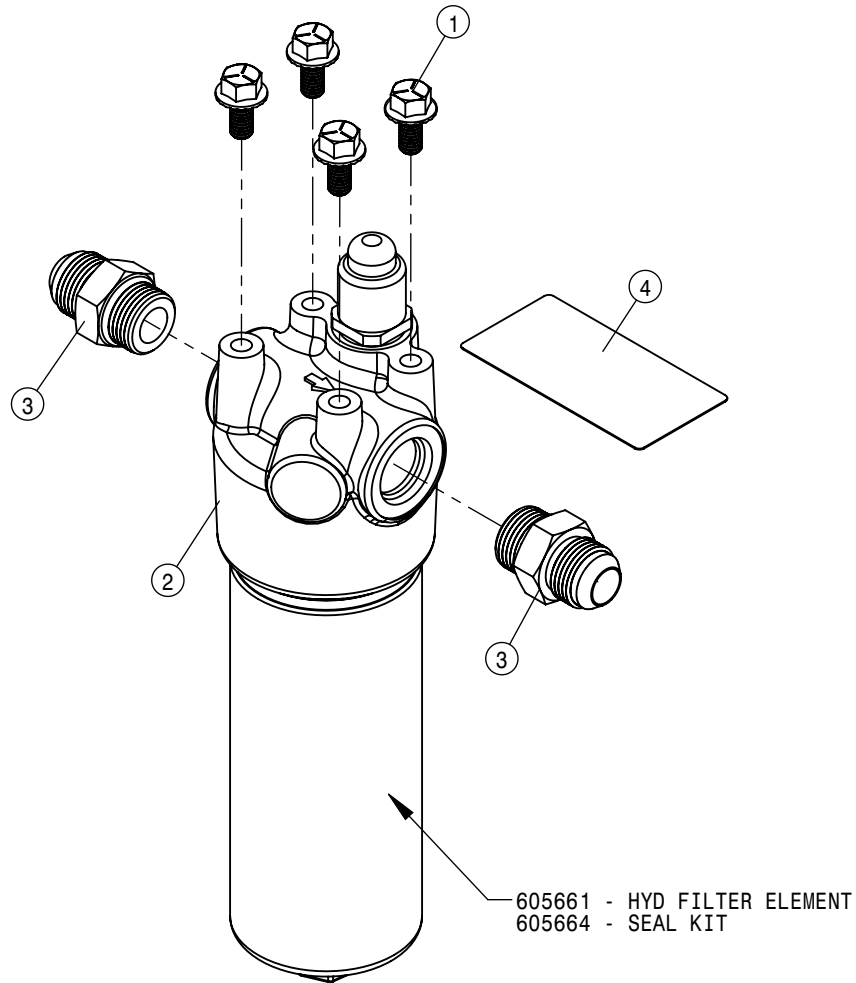

STEERING MOTOR INLINE FILTER			
DET	QTY	P/N	DESCRIPTION
1	4	470409	3/8UNC X 3/4 HHSFB GR5 MC
2	1	605660	HYD FILTER 5M SAE12
3	2	611127	1 1/16MJC-1 1/16MOR ADPTR
4	1	650637	DECAL, WARNING, HIGH PRESSURE