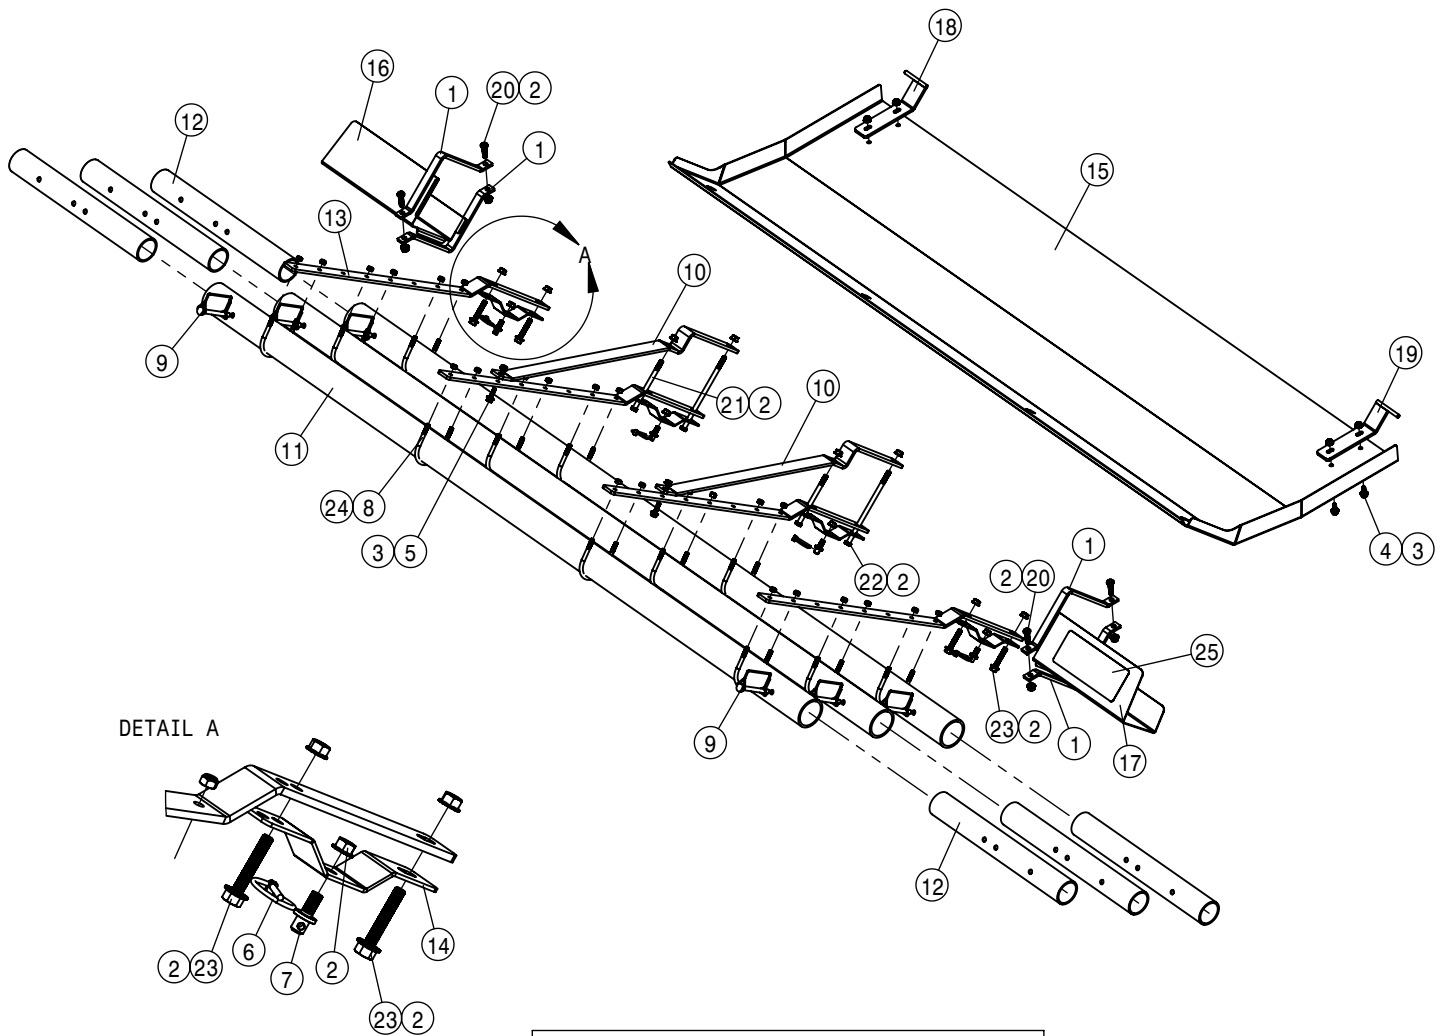

FRONT TALL CROP SHIELD ASSEMBLY			
DET	QTY	P/N	DESCRIPTION
1	4	003078	RECEPT MTG BRKT, PAINTED STS 07
2	16	470087	3/8-16UNC HEX FLG NUT SER MC GR5
3	6	470113	5/16-18UNC HEX FLG NUT SER MC GR5
4	4	470233	5/16UNC X 3/4 HHSFB GR5 MC
5	2	470234	5/16UNC X 1 HHSFB GR5 MC
6	4	470335	LINCHPIN, 3/16 X 1 1/4 GRIP
7	4	470520	HANGER PIN,3/8UNC x.437Dx.500L
8	12	472046	5/16UNC-3.00ID-3.687 U-BOLT,SS
9	6	475016	KLIK PIN 3/8 DIA x 3 x 1 1/2
10	2	660465	BRUSH GUARD SUPPORT
11	3	660466	BRUSH GUARD PVC TUBE STS
12	6	660467	BRUSH GUARD PVC EXT STS
13	4	660468	BRUSH GUARD MT STS
14	4	660471	FRNT BELLY SHLD RETAINER STS
15	1	660472	FRT BELLY SHIELD STS' 14
16	1	660473	RH FRT TOOLBAR SHIELD STS
17	1	660474	LH FRT TOOLBAR SHIELD STS
18	1	660475	RH FRT SHLD HING WLD STS' 14
19	1	660476	LH FRT SHLD HING WLD STS' 14
20	4	900130	3/8UNC X 1 1/4 HHCS GR5 MC
21	2	900142	3/8UNC X 5 HHCS GR5 MC
22	2	900151	3/8UNC X 7 1/2 HHCS GR5 MC
23	4	900506	3/8UNC X 2 HHSFB GR5 MC FT
24	24	914002	5/16-18UNC STOVER NUT MC GR5
25	1	HXE28534	LABEL, HYDRAULIC ENGLISH