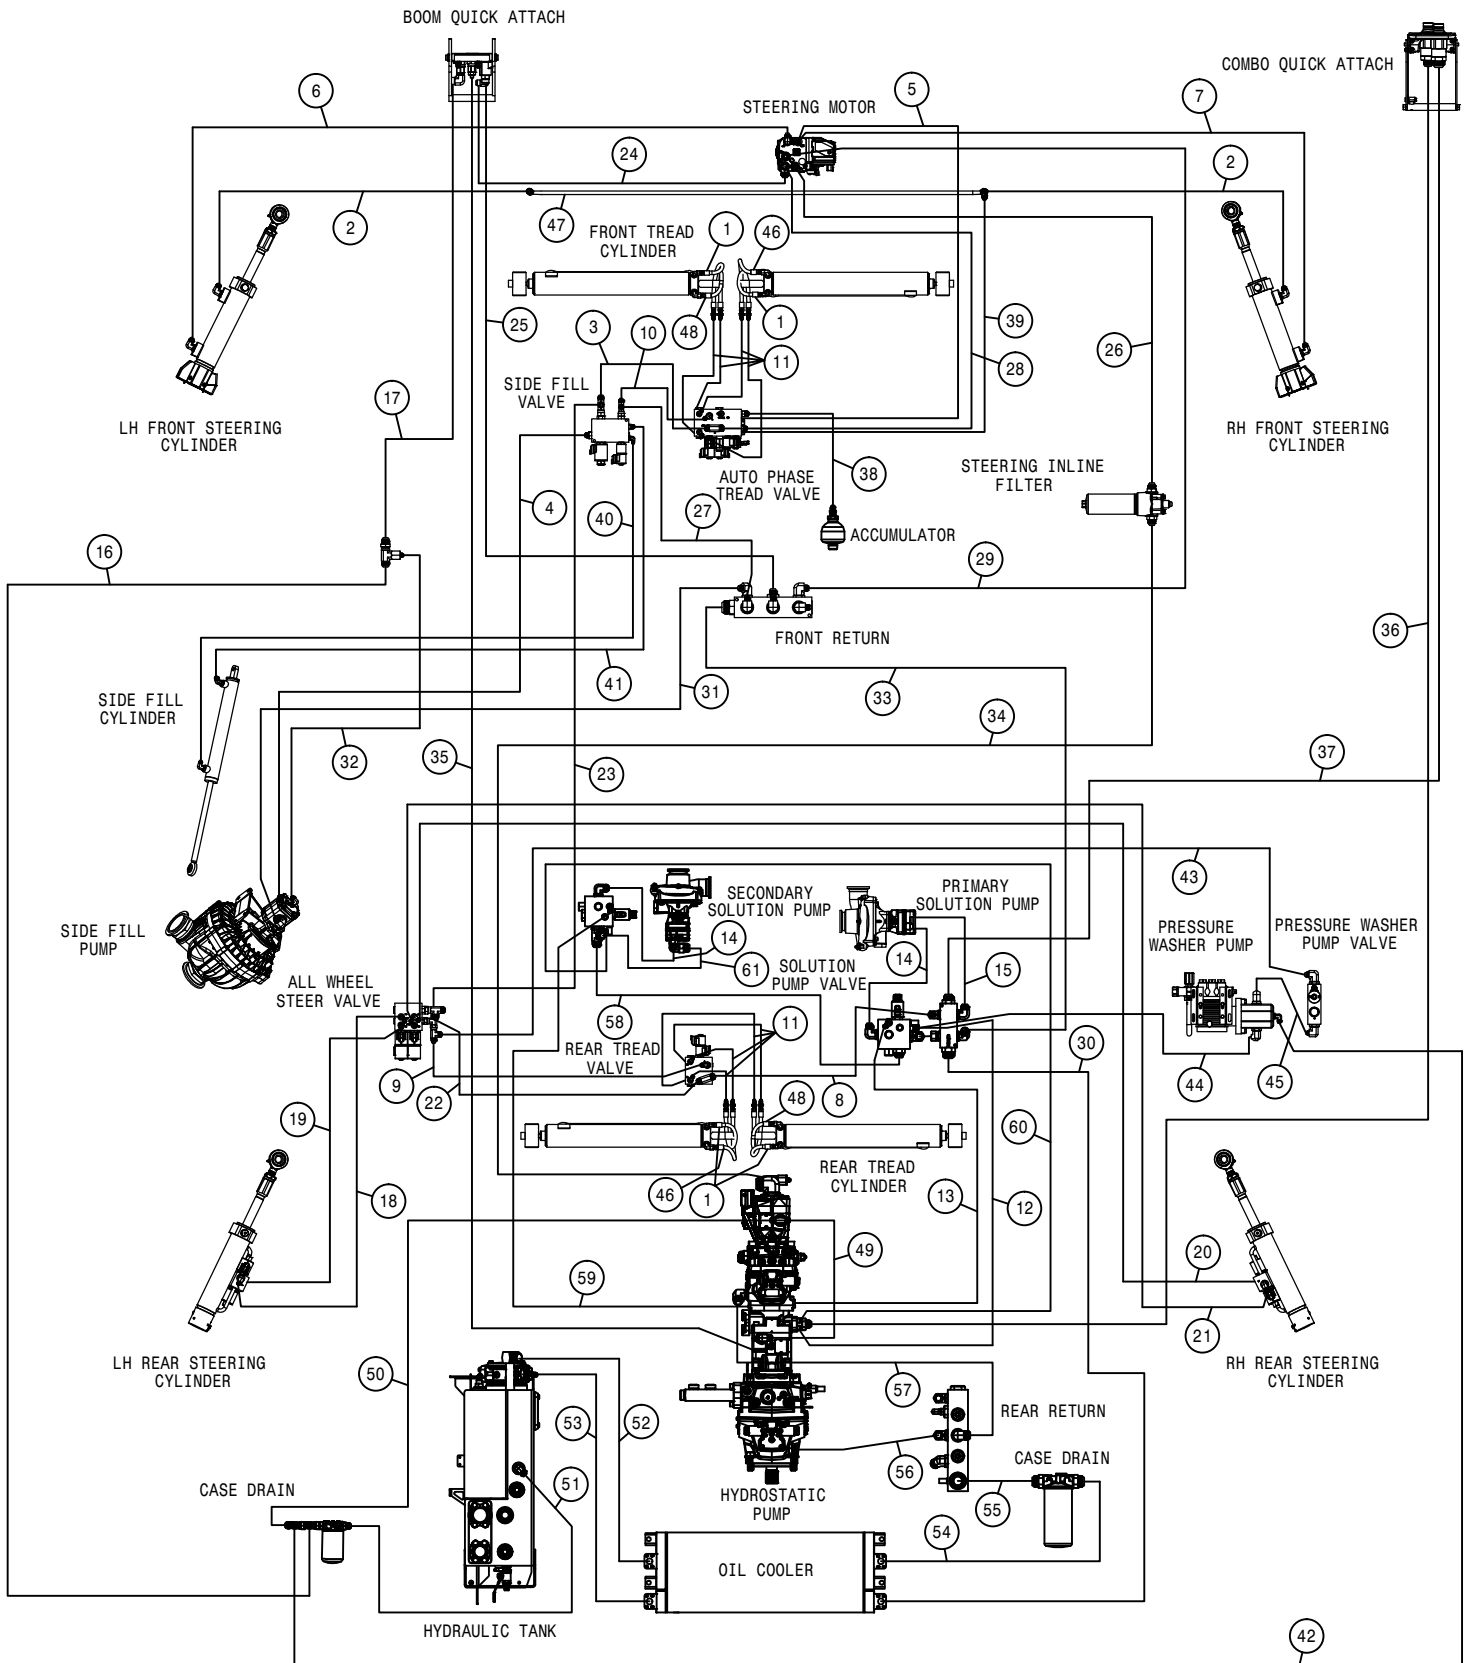

STS 14/16 HYDRAULIC DIAGRAM 2018
REFERENCE DRAWING NO. 499406s2_RevA

DET.	QTY	PART NO.	DESCRIPTION		DET.	QTY	PART NO.	DESCRIPTION	
1	4	617493	04-451TC-04MJBH-04FJX-18	H/A	32	1	617109	06-451TC-06FJX-06FJX90-133	H/A
2	2	617478	08-451TC-08FJX-08FJX-80	H/A	33	1	617559	16-811-16FJX-16FJX90-175	H/A
3	1	619138	10-451TC-10FJX-10FJX90-190	H/A	34	1	617560	12-451TC-12FJX-12FJX-191	H/A
4	1	617480	08-451TC-08FJX-08FJX90-127	H/A	35	1	619089	04-451TC-04FJX-04FJX-229	H/A
5	1	616599	06-451TC-06FJX-08FJX90-62	H/A	36	1	617572	16-451TC-16FJX-16FJX-218	H/A
6	1	617480	08-451TC-08FJX-08FJX90-127	H/A	37	1	617563	20-811-20FJX-20FJX45-198	H/A
7	1	617479	08-451TC-08FJX-08FJX-119	H/A	38	1	616323	06-451TC-08FJX-08FJX90-56	H/A
8	1	617562	10-451TC-10FJX-10FJX-30	H/A	39	1	617210	04-451TC-04FJX-08FJX-78	H/A
9	1	617098	06-451TC-06FJX-08FJX90-13	H/A	40	1	617389	04-451TC-04FJX-04FJX-111	H/A
10	1	617099	06-451TC-06FJX-08FJX-18	H/A	41	1	617390	04-451TC-06FJX-06FJX90-100	H/A
11	8	617100	04-451TC-04FJX-04FJX-24	H/A	42	1	617316	06-451TC-06FJX-06FJX-100	H/A
12	1	617571	12-451TC-12FJX-12FJX90-23	H/A	43	1	617447	08-451TC-08FJX-08FJX-95	H/A
13	1	617308	04-451TC-06FJX-04FJX90-26	H/A	44	1	619094	10-451TC-10FJX-10FJX-74	H/A
14	2	617103	12-451TC-12FJX-12FJX90-22	H/A	45	1	616781	06-451TC-06FJX-06FJX-12	H/A
15	1	617557	16-811-16FJX-16FJX90-23	H/A	46	2	617494	04-451TC-04MJBH-06FJX-15	H/A
16	1	617556	12-451TC-12FJX-12FJX-125	H/A	47	1	615917	TUBE ASSY, 1/2" OD 8-FJIC	
17	1	616633	12-451TC-12FJX-12FJX-86	H/A	48	2	617511	04-451TC-04MJBH-06FJX-17	H/A
18	1	619055	06-451TC-08FJX-06FJX45-113	H/A	49	1	617551	10-451TC-10FJX-10FJX-30	H/A
19	1	619056	06-451TC-06FJX-06FJX-110	H/A	50	1	619068	12-451TC-10FJX-12FJX-19	H/A
20	1	619053	06-451TC-06FJX45-08FJX-145	H/A	51	1	617553	12-451TC-12FJX-12FJX45-36	H/A
21	1	619054	06-451TC-06FJX-06FJX-145	H/A	52	1	617522	24-811-24C61F45-24FC61F45-16	H
22	1	617119	10-451TC-10FJX-10FJX-18	H/A	53	1	617523	24-811-24C61F45-24C61F45-27H/A	
23	1	617135	08-451TC-08FJX-10FJX90-141	H/A	54	1	617527	24-811-24C61F-24FJX45-42	H/A
24	1	619004	10-451TC-10FJX-12FJX90-58	H/A	55	1	617525	24-811-24FJX-24FJX45-23	H/A
25	1	619005	12-451TC-12FJX-12FJX-78	H/A	56	1	617526	16-811-16FJX-16FJX45-19	H/A
26	1	617131	12-451TC-12FJX-12FJX-44	H/A	57	1	617524	16-811-16FJX-16FJX90-19.5	H/A
27	1	617134	08-451TC-08FJX-08FJX-22	H/A	58	1	617568	16-811-16FJX-16FJX90-55	H/A
28	1	617136	10-451TC-10FJX-12FJX-53	H/A	59	1	617569	04-451TC-04FJX-06FJX-46	H/A
29	1	617137	10-451TC-10FJX-10FJX-79	H/A	60	1	617570	12-451TC-12FJX-12FJX90-52	H/A
30	1	617555	24-811-24C61F-24FJX45-54	H/A	61	1	617104	16-811-16FJX-16FJX90-26	H/A
31	1	617107	10-451TC-10FJX-10FJX-132	H/A