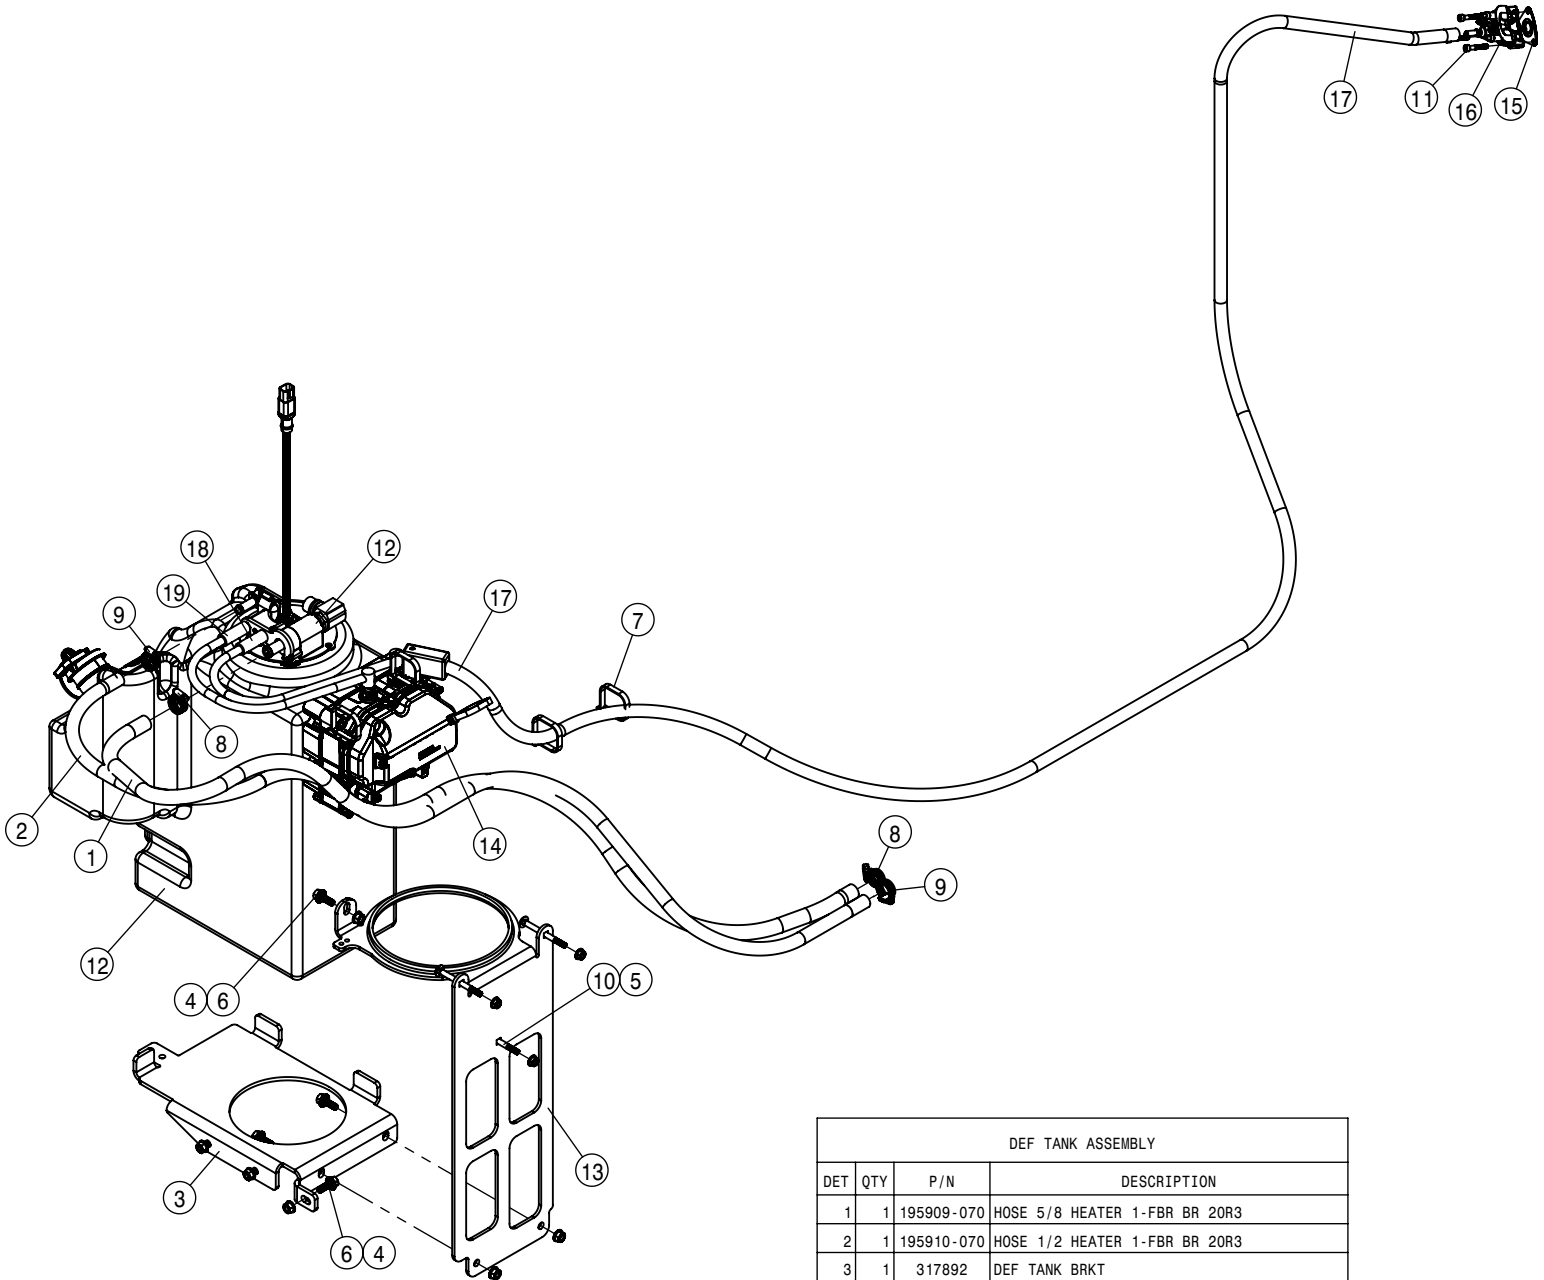

DEF TANK ASSEMBLY			
DET	QTY	P/N	DESCRIPTION
1	1	195909-070	HOSE 5/8 HEATER 1-FBR BR 20R3
2	1	195910-070	HOSE 1/2 HEATER 1-FBR BR 20R3
3	1	317892	DEF TANK BRKT
4	6	470087	3/8-16UNC HEX FLG NUT SER MC GR5
5	3	470113	5/16-18UNC HEX FLG NUT SER MC GR5
6	6	470460	3/8UNC X 1 HHSFB GR5 MC
7	5	470555	.345 X 15" CABLE TIE-UV BLACK
8	2	520055	HOSE CLAMP NO 12 STAINLESS
9	2	520080	HOSE CLAMP NO 10 STAINLESS
10	3	901075	5/16-18 UNC X 3 1/2 RHSQNB GR5 MC
11	3	910043	M6 - 1.0 X 35MM SHCS MC
12	1	AKK18495	TANK DEF
13	1	kk22235	DEF TANK BRKT
14	1	RE552175	DEF DOSING UNIT PUMP
15	1	RE556879	GASKET, DANA, 3 LAYER
16	1	RE560468	DEF INJECTION NOZZLE, 6 HOLES
17	1	RE560898	DEF PRESSURE LINE
18	1	RE560899	DEF BACKFLOW LINE - 500MM
19	1	RE560901	TAB-ZSB SCR JD 90DEG/STR 8X1