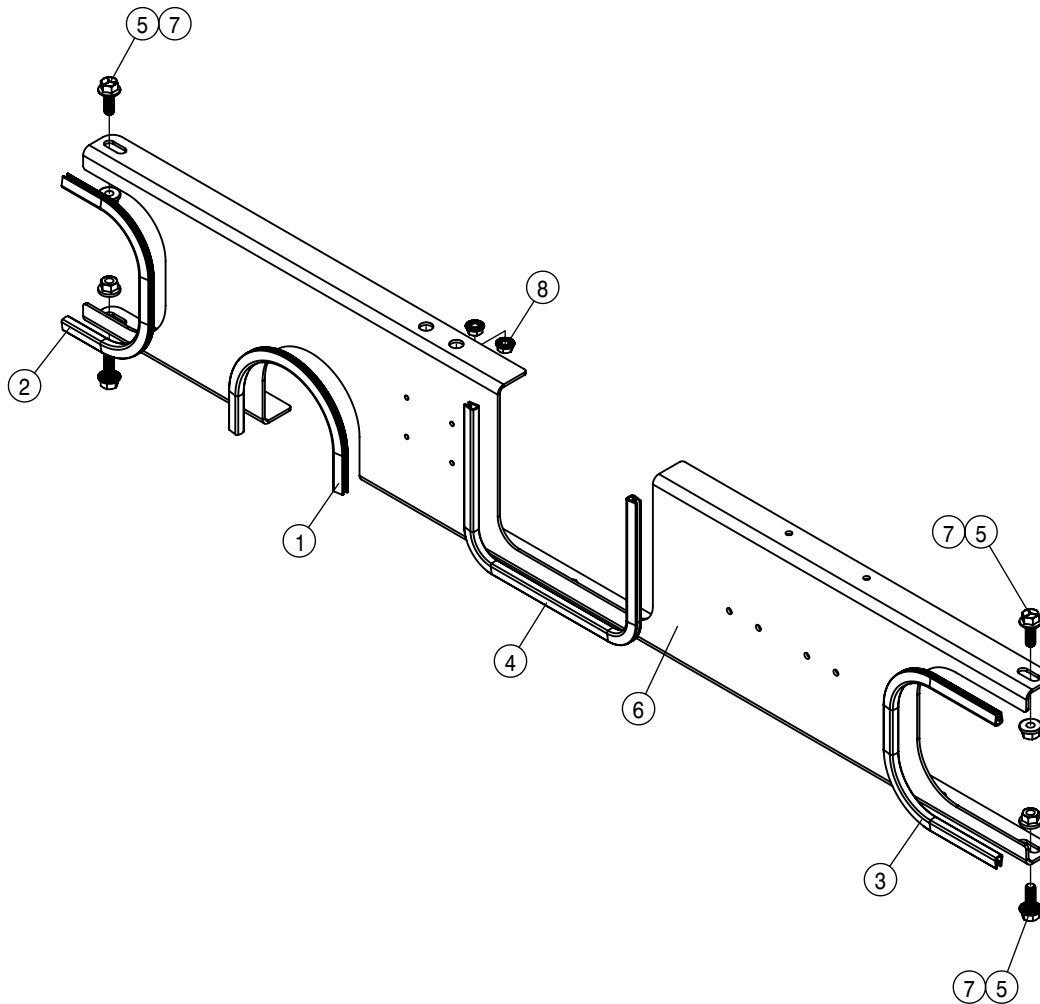

REAR BULKHEAD ASSEMBLY			
DET	QTY	P/N	DESCRIPTION
1	1	193016-011	QUICKEDGE TRIM .060 TO .170
2	1	193016-012	QUICKEDGE TRIM .060 TO .170
3	1	193016-015	QUICKEDGE TRIM .060 TO .170
4	1	193016-020	QUICKEDGE TRIM .060 TO .170
5	4	470460	3/8UNC X 1 HHSFB GR5 MC
6	1	660297	REAR BULKHEAD 2015
7	4	910106	3/8-16UNC CTRLK FLG NUT MC GR5
8	2	910119	5/16-18UNC HEX FLG NUT SER SS