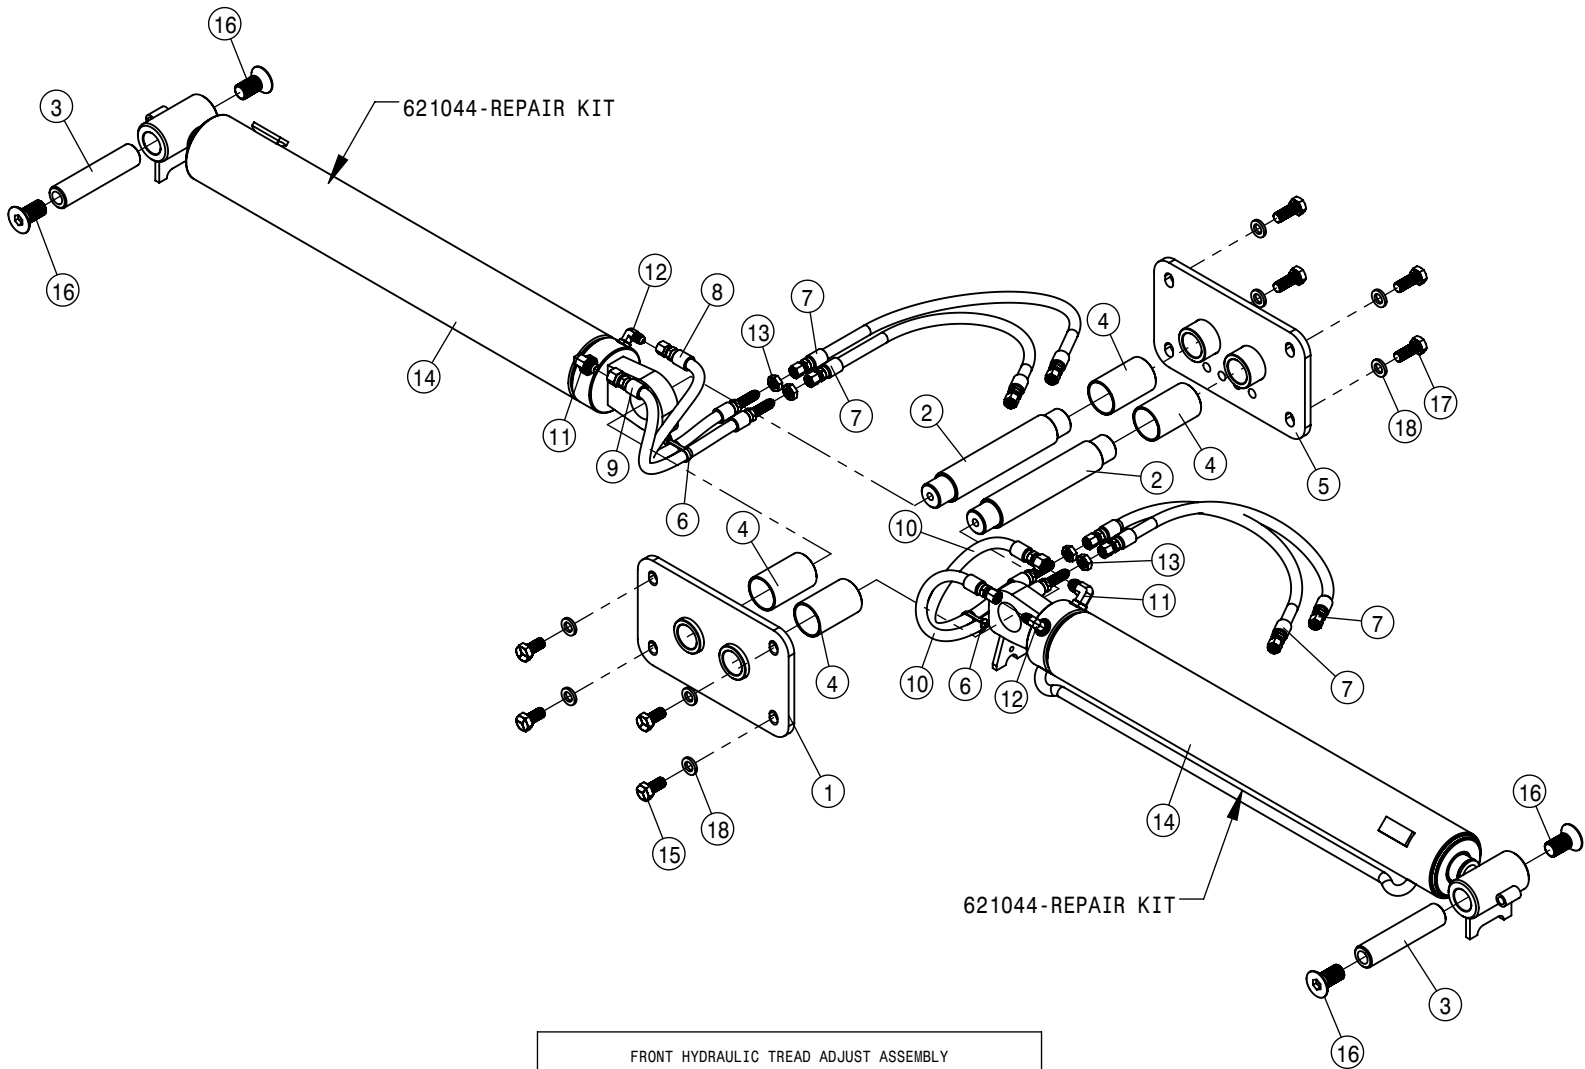

FRONT HYDRAULIC TREAD ADJUST ASSEMBLY			
DET	QTY	P/N	DESCRIPTION
1	1	361576	FRT TRD ADJ ACCESS PLT WLD
2	2	361581	TRD ADJ CYL PIVOT PIN, M/F
3	2	361582	TREAD ADJ CYL PIN, OUTER LEG
4	4	361583	TRD ADJ CYL SPACER, M/F
5	1	361689	REAR TRD ADJ ACCESS PLT WLD 04
6	2	470154	CABLE TIE, 11.00" BLK NYLON
7	4	617100	04-451TC-04FJX-04FJX-24 H/A
8	2	617493	04-451TC-04MJBH-04FJX-18 H/A
9	1	617494	04-451TC-04MJBH-06FJX-15 H/A
10	1	617511	04-451TC-04MJBH-06FJX-17 H/A
11	2	618119	9/16MJIC-90-9/16MOR LBO
12	2	618473	7/16MJIC-90-7/16MOR LBO
13	4	618525	7/16-20 BLKHD LOCKNUT
14	2	621041	HYD CYL, 3.00 X 21.00 X 1.38
15	4	900301	1/2UNF X 1 HHCS GR5 MC
16	4	900391	3/4UNC X 1 1/2 FLT SOC CAP SCR
17	4	900522	1/2UNF X 1 1/4 HHCS GR5 MC
18	8	920504	HLOCK WASHER 1/2 MC