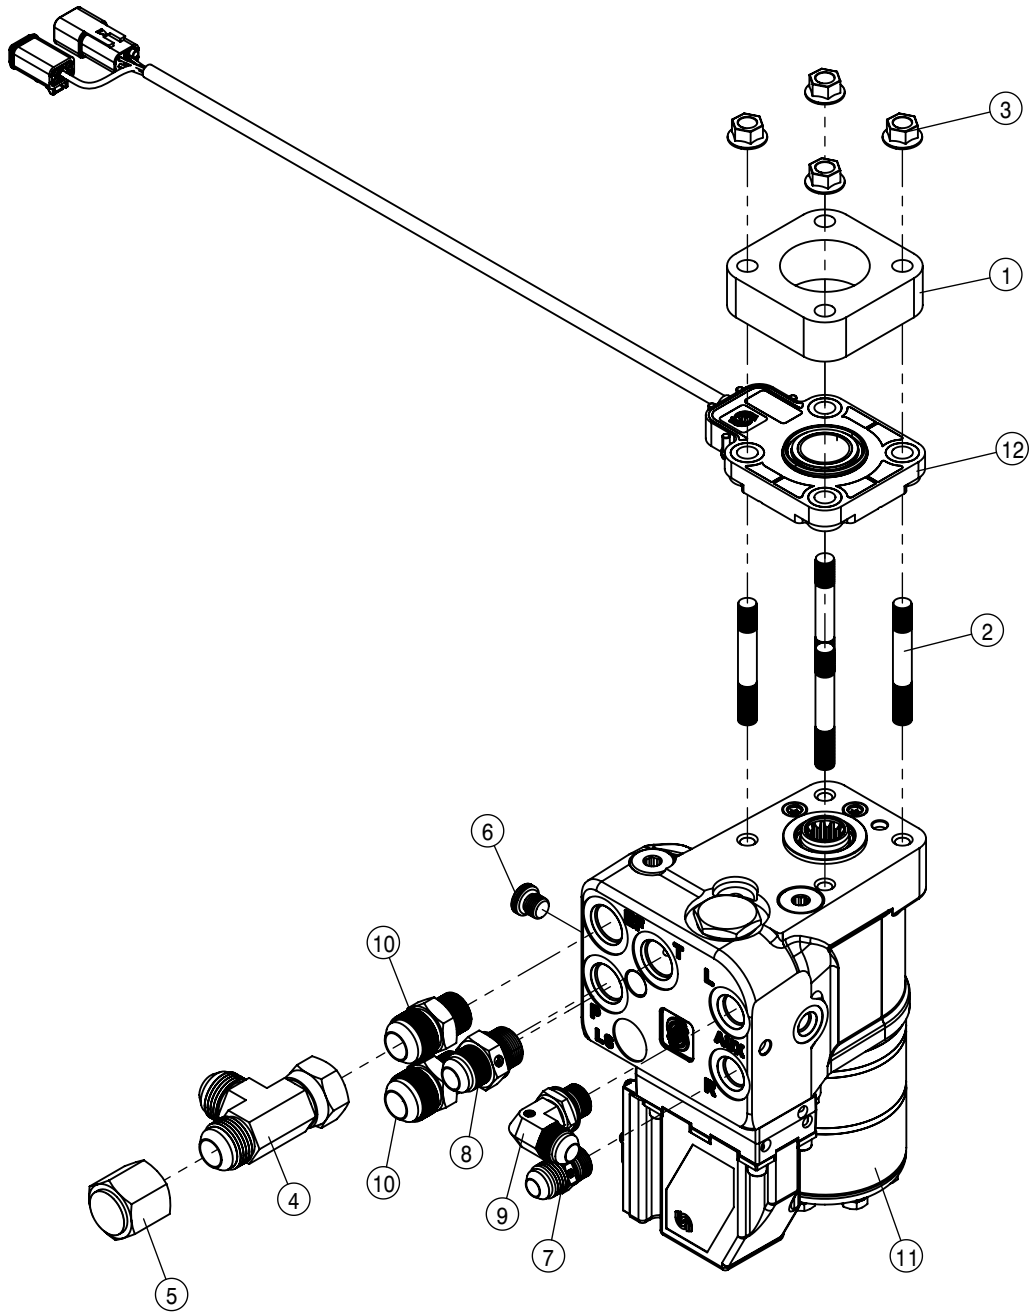

STEERING MOTOR ASSEMBLY			
DET	QTY	P/N	DESCRIPTION
1	1	345017	STEERING VALVE SPACER BLOCK
2	4	472340	M10 X 1.5 X 3" STUD BOLT, DBL END
3	4	473866	M10 X 1.5 HEX SERR FLG NUT
4	1	618487	1 1/16FJ SW RUN TEE-1 1/16MJ
5	1	618533	1 1/16FJIC CAP NUT
6	1	618909	M12 MOR PLUG, HEX SOCKET
7	1	618910	3/4MJIC-M18MOR ADPTR
8	1	618911	7/8MJIC-M22 MOR ADPTR
9	1	618912	3/4MJIC-90-M18MOR LBO
10	2	619019	1 1/16MJIC-M22 MOR ADPTR
11	1	749343	VALVE ASM-STEERING,AUTO
12	1	749344	BEI STEERING ANGLE SENSOR