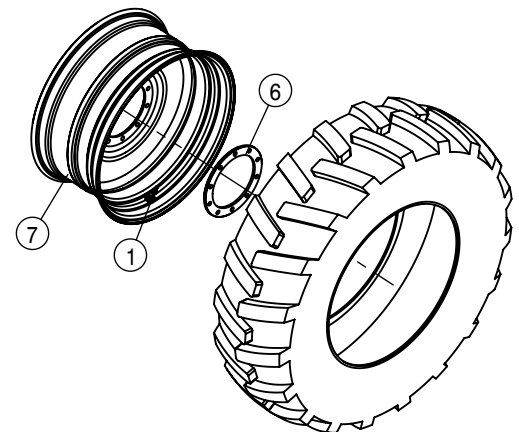

520/85 R38 RADIAL TIRE
620/70 R38 RADIAL TIRE

TIRE AND RIM ASSEMBLY			
DET	QTY	P/N	DESCRIPTION
1	7	821252	VALVE STEM, TR-618A, STAINLESS
2	1	821298	RIM WLD 54X10 10-14.567
3	2	821299	RIM WLD 50XDW13A 10-14.567
4	1	821300	RIM WLD 46XDW13B 10-14.567
5	1	821301	RIM WLD 50XW15A 10-14.567
6	5	821305	SPACER RING STS 10-14.567
7	1	821308	RIM WLD 38XDW18L 10-14.567
8	1	821321	RIM WLD 38XMW20B 10-14.567