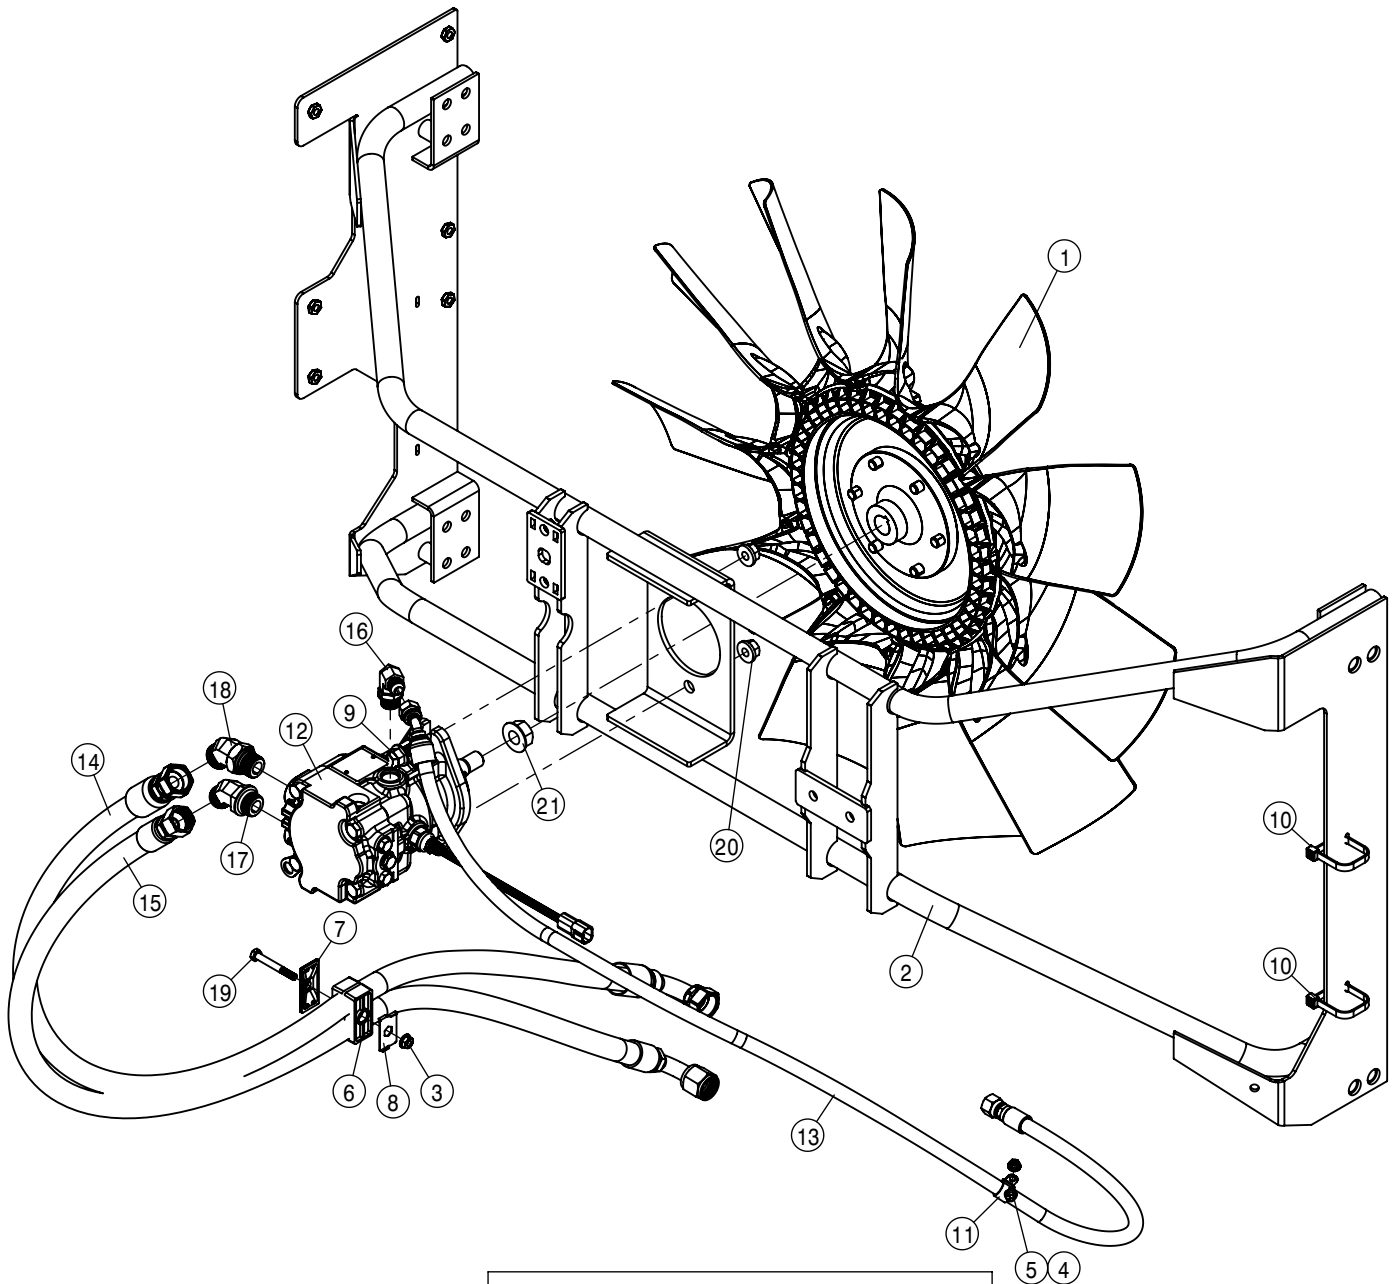

RADIATOR FAN ASSEMBLY			
DET	QTY	P/N	DESCRIPTION
1	1	317477	COOLING FAN - 34"
2	1	318168	FAN FRAME WLD
3	1	470113	5/16-18UNC HEX FLG NUT SER MC GR5
4	1	470121	1/4-20UNC HEX FLG NUT SER MC GR5
5	1	470122	1/4UNC X 1/2 HHSFB GR5 MC
6	1	470275	TUBE CLAMP BODY, 1.00-1.000
7	1	470276	CLAMP COVER PLATE,SNGL, 2.55LG
8	1	470281	STACK BOLT SAFETY LOCK PLATE
9	2	470431	1/2UNC X 1 1/2 HHSFB GR5 MC
10	2	470555	.345 X 15" CABLE TIE-UV BLACK
11	1	520117	CUSH HOSE CLAMP,#10, 5/8D X 1/2W
12	1	606681	MMF 044CC PISTON MOTOR
13	1	617536	06-451TC-08FJX-08FJX45-68 H/A
14	1	617576	12-797TC-12FFOX-12FFOX90-64 H/A
15	1	617577	12-451TC-12FJX-12FJX90-65 H/A
16	1	618183	3/4MJIC-90-7/8MOR LBO
17	1	618313	1 1/16MJIC-45-1 1/16MOR LBO
18	1	619006	1 1/16MOR-45-1 3/16MORFS LBO
19	1	900070	5/16UNC X 2 1/2 HHCS GR5 MC
20	2	914015	1/2-13UNC CTRLK FLG NUT MC GR5
21	1	914030	3/4-16UNF HEX FLG NUT SM MC GR8