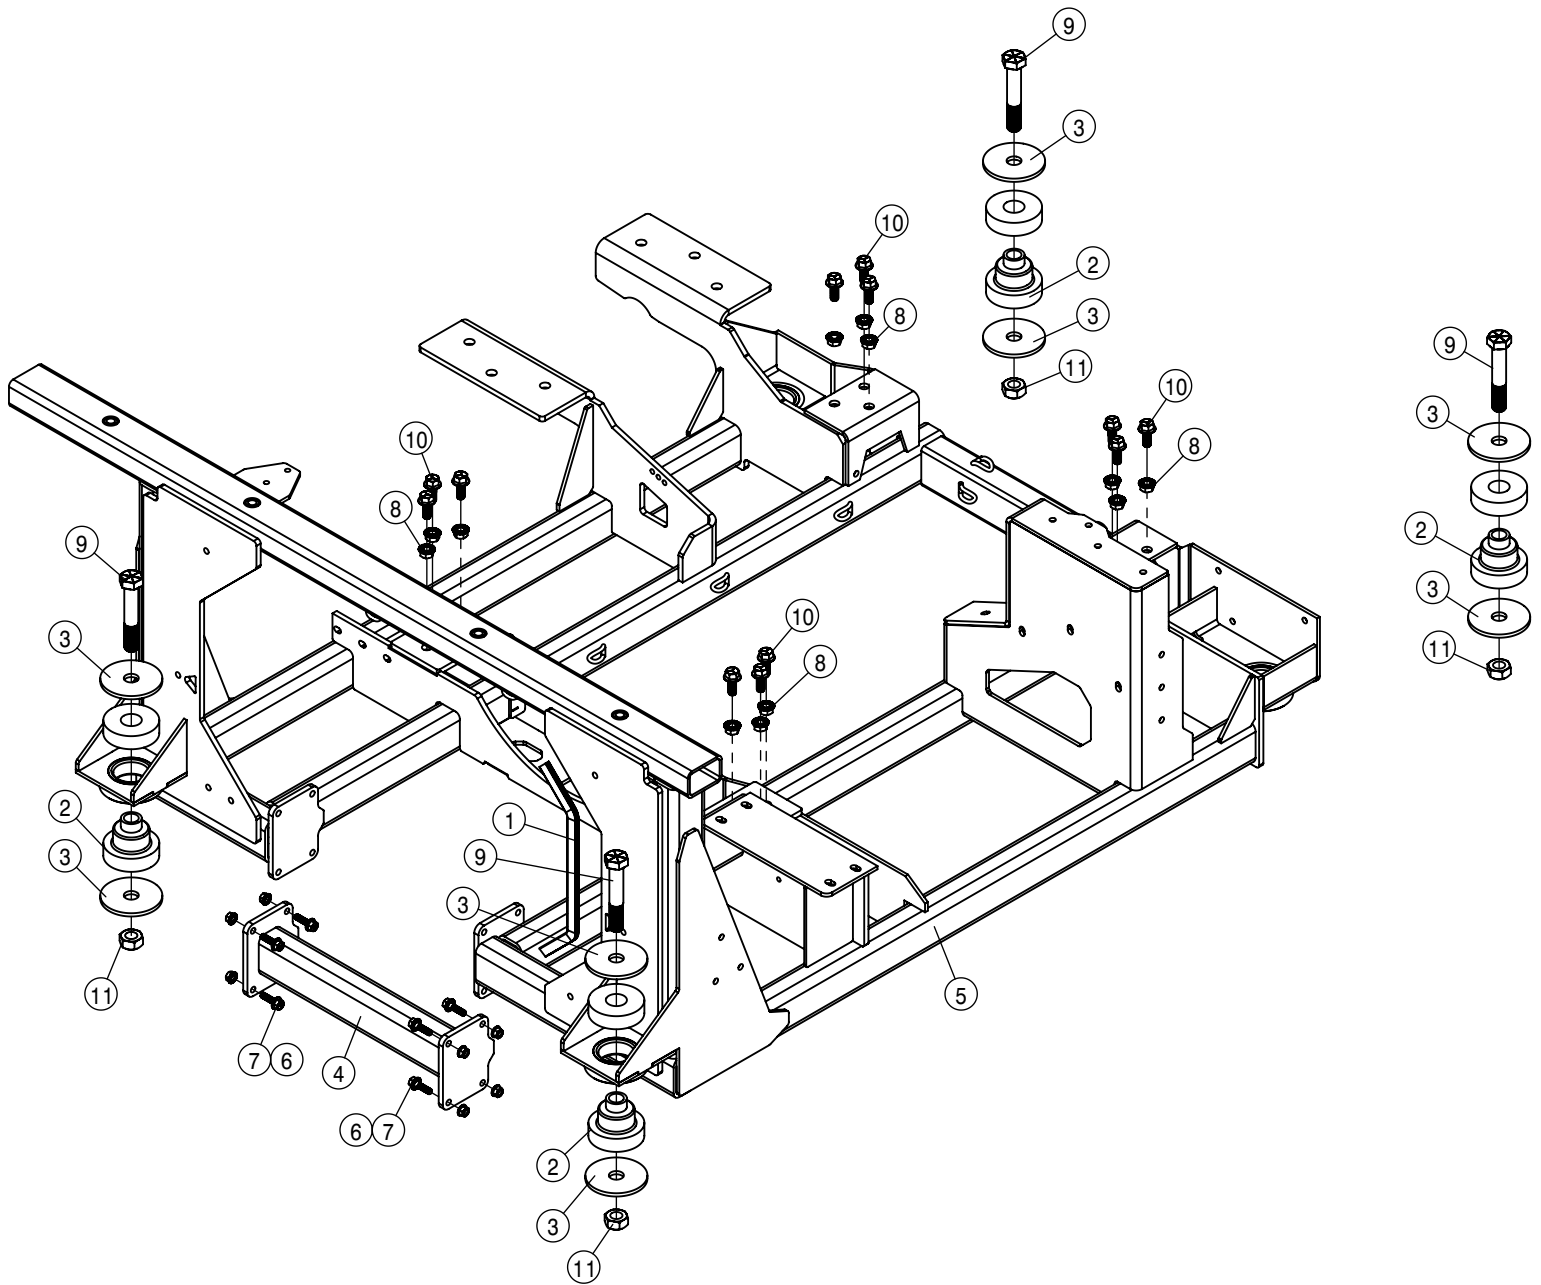

ENGINE FRAME ASSEMBLY				
DET	QTY	P/N	DESCRIPTION	
1	1	193012-016	QUICKEDGE TRIM .135 TO .250	
2	4	311059	RUBBER MT SET, 60045	
3	8	311091	SNUBBING WASHER FOR 311090	
4	1	317884	FRT ENG FRAME CTR SUPP WLD	
5	1	317985	DEERE ENG FRM, STS	
6	8	470087	3/8-16UNC HEX FLG NUT SER MC GR5	
7	8	470329	3/8UNC X 1 1/4 HHSFB GR5 MC	
8	12	470360	1/2-13UNC HEX FLG NUT SER MC GR5	
9	4	900481	7/8UNC X 5 HHCS GR8 MC	
10	12	900517	1/2UNC X 1 1/4 HHSFB GR5 MC	
11	4	914014	7/8-9UNC STOVER NUT MC GR8