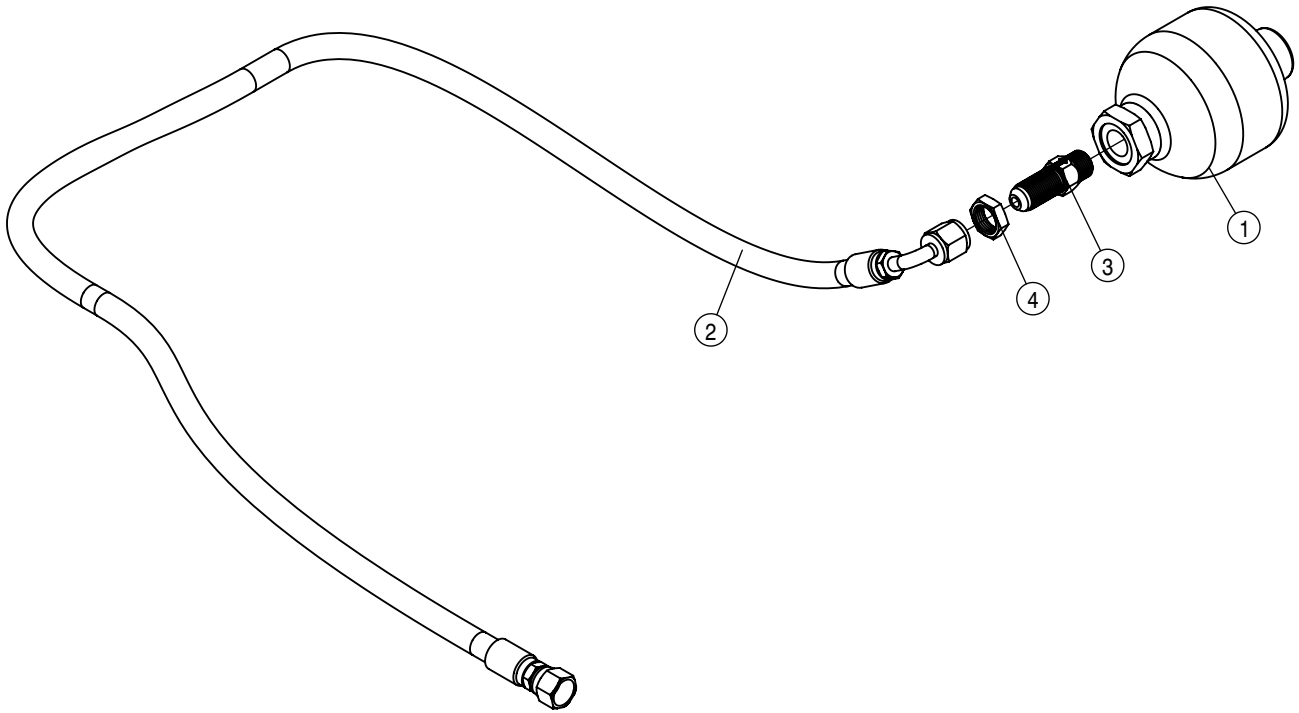

INTERNAL BRAKE ACCUMULATOR			
DET	QTY	P/N	DESCRIPTION
1	1	470444	ACCUM, DIAPHRAGM, 30CI 1508 PSI
2	1	616323	06-451TC-08FJX-08FJX90-56 H/A
3	1	618743	3/4MOR-3/4MJC BLKHD, .040 ORF
4	1	618744	3/4 THD BLKHD LOCK NUT