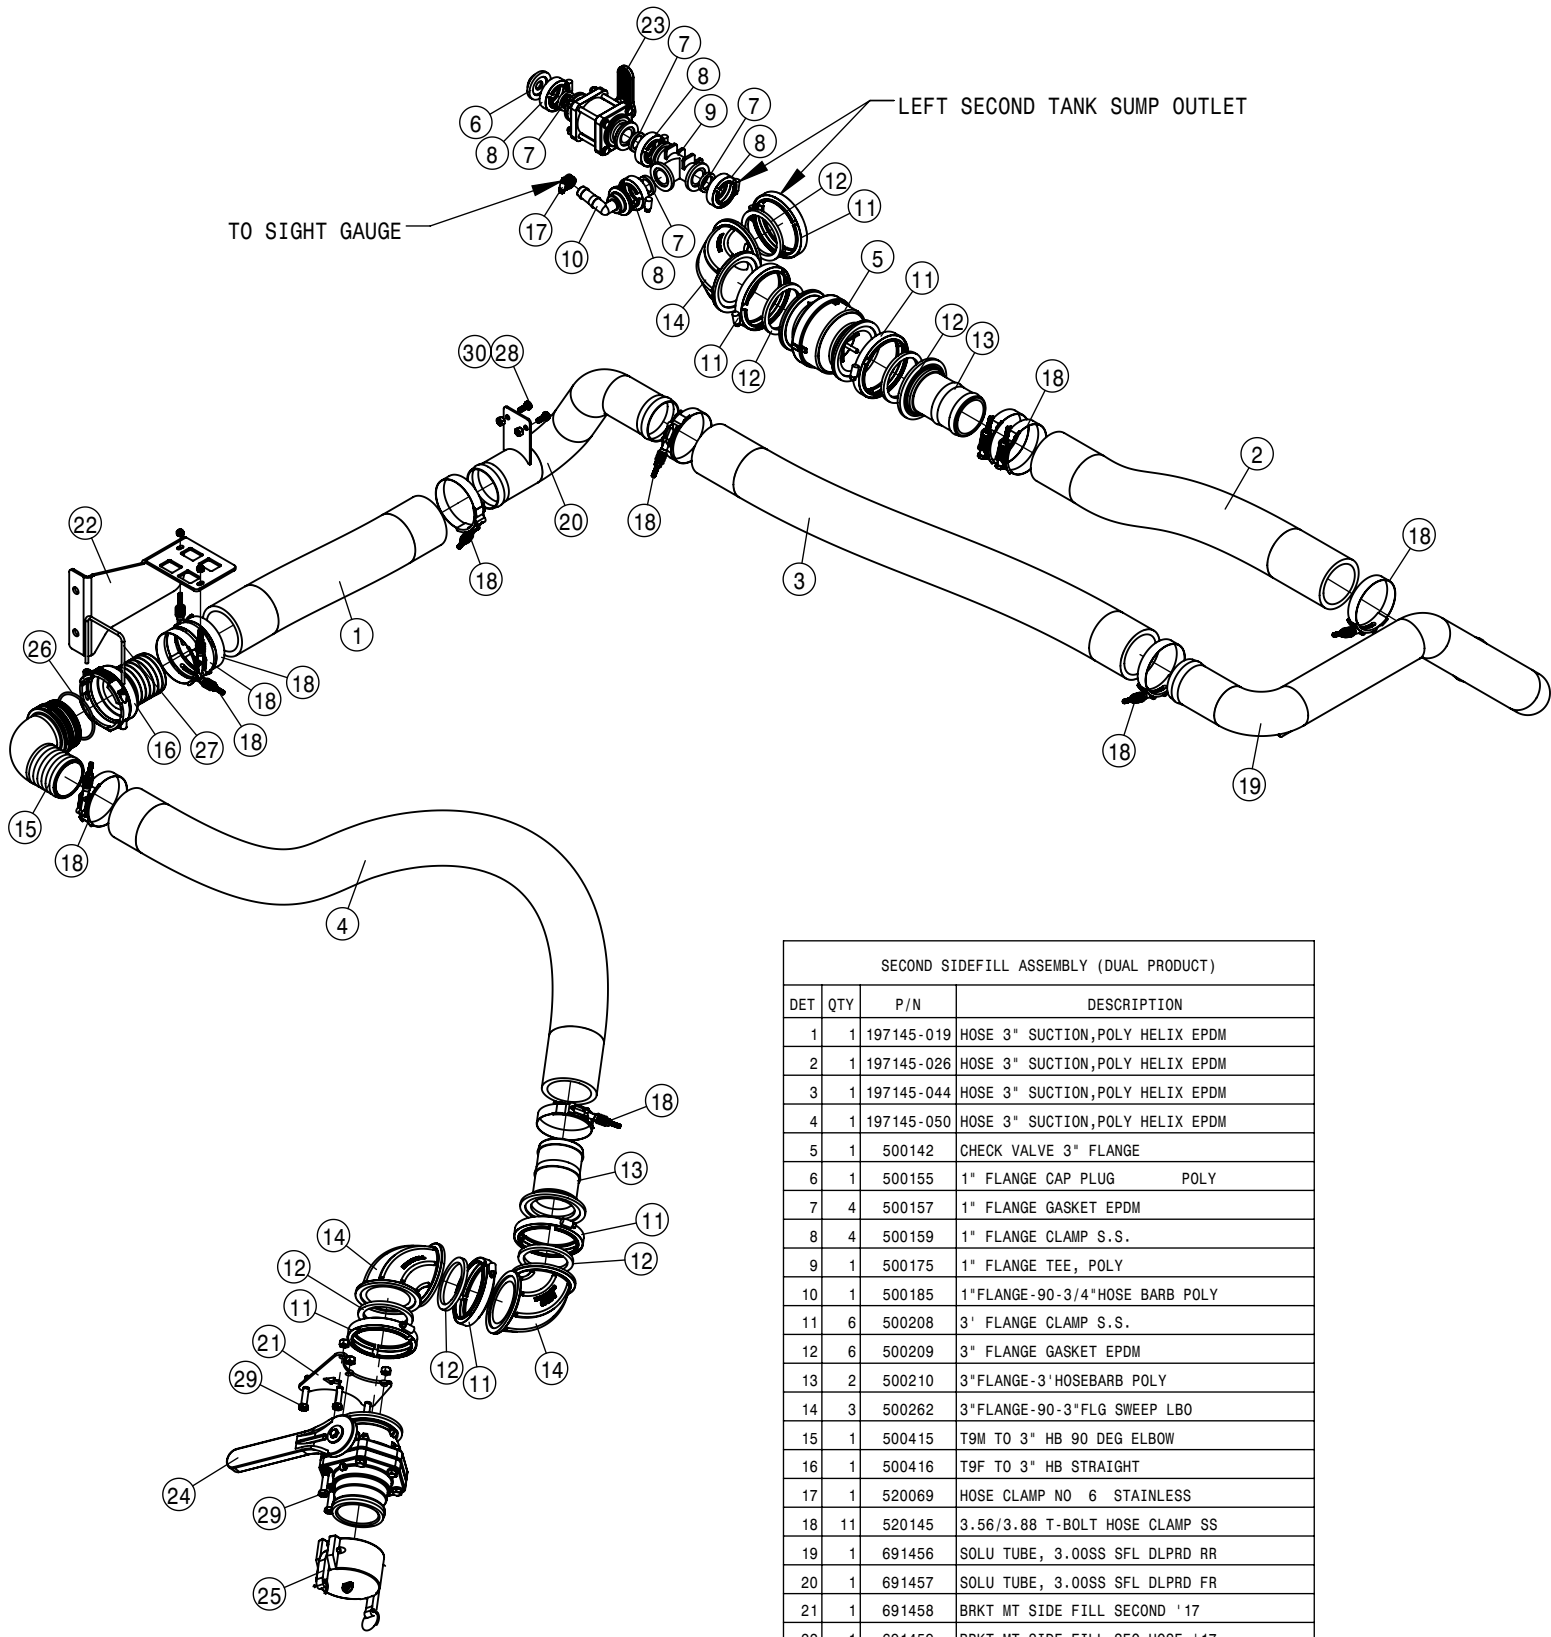

SECOND SIDEFILL ASSEMBLY (DUAL PRODUCT)			
DET	QTY	P/N	DESCRIPTION
1	1	197145-019	HOSE 3" SUCTION,POLY HELIX EPDM
2	1	197145-026	HOSE 3" SUCTION,POLY HELIX EPDM
3	1	197145-044	HOSE 3" SUCTION,POLY HELIX EPDM
4	1	197145-050	HOSE 3" SUCTION,POLY HELIX EPDM
5	1	500142	CHECK VALVE 3" FLANGE
6	1	500155	1" FLANGE CAP PLUG POLY
7	4	500157	1" FLANGE GASKET EPDM
8	4	500159	1" FLANGE CLAMP S.S.
9	1	500175	1" FLANGE TEE, POLY
10	1	500185	1"FLANGE-90-3/4"HOSE BARB POLY
11	6	500208	3' FLANGE CLAMP S.S.
12	6	500209	3" FLANGE GASKET EPDM
13	2	500210	3"FLANGE-3' HOSEBARB POLY
14	3	500262	3"FLANGE-90-3"FLG SWEEP LBO
15	1	500415	T9M TO 3" HB 90 DEG ELBOW
16	1	500416	T9F TO 3" HB STRAIGHT
17	1	520069	HOSE CLAMP NO 6 STAINLESS
18	11	520145	3.56/3.88 T-BOLT HOSE CLAMP SS
19	1	691456	SOLU TUBE, 3.00SS SFL DLPRD RR
20	1	691457	SOLU TUBE, 3.00SS SFL DLPRD FR
21	1	691458	BRKT MT SIDE FILL SECOND '17
22	1	691459	BRKT MT SIDE FILL SEC HOSE '17
23	1	696147	BALL VLV, 1" FLANGE
24	1	696192	3"FLG STUBBY VALVE,3"M-ADPTR
25	1	696231	CAP FOR 3" MALE COUPLER POLY
26	1	737773	O-RING EPDM -236
27	1	737774	FORK D5 DIST 88
28	2	900064	5/16UNC X 3/4" HEX BOLT
29	6	900170	3/8UNC X 2 1/4 HHCS GR5 MC
30	2	914002	5/16UNC HEX STOVER NUT