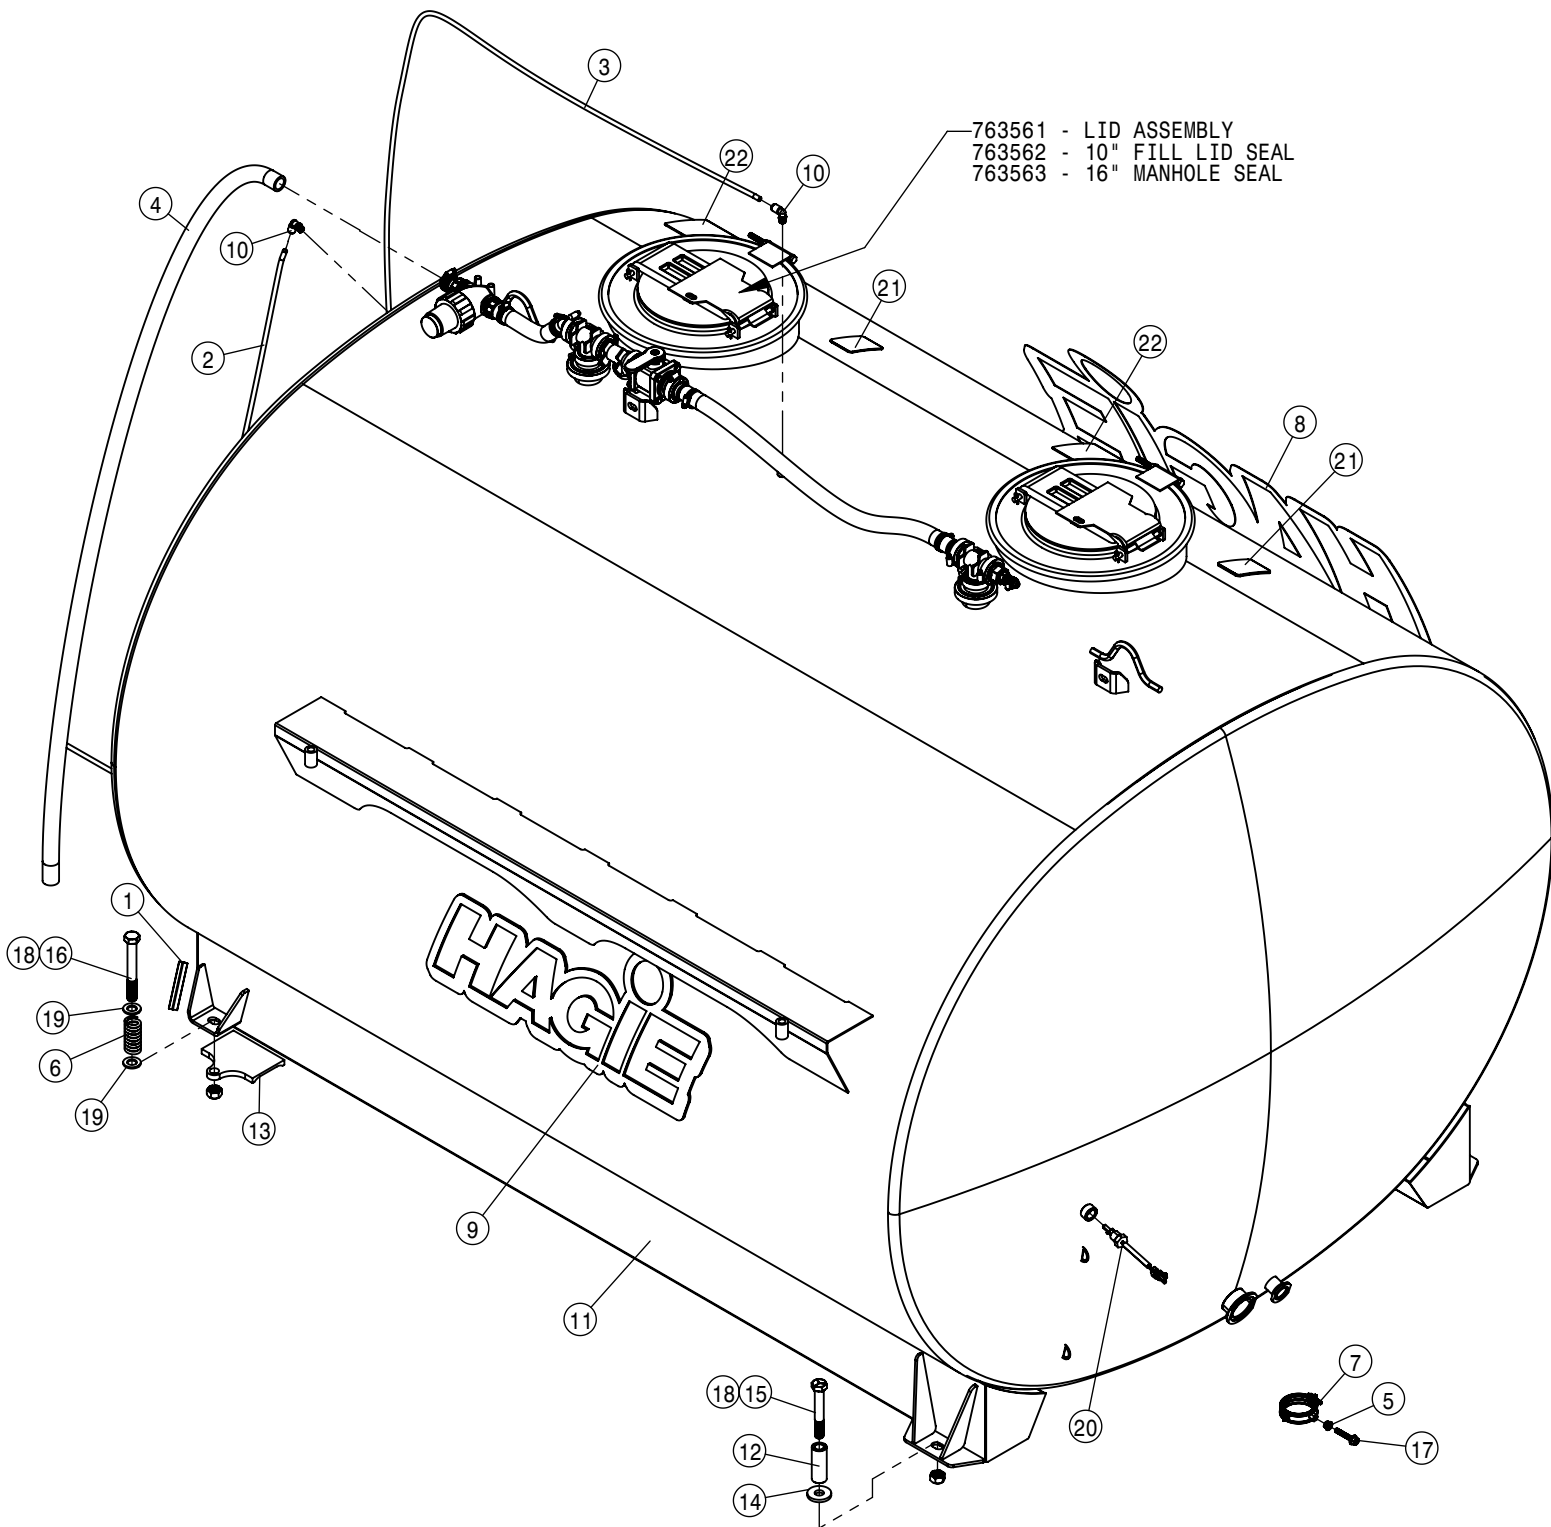

KEYPAD (DUAL PRODUCT)			
DET	QTY	P/N	DESCRIPTION
NS	1	294177	DUAL PRODUCT, CAB HARNESS
NS	1	294354	HARNESS, DUAL PRODUCT CHASSIS
3	1	344384	1.5" RAM BALL MNT BASE 2.50"
4	1	344491	RAM SHRT SCKT ARM 1.5" BALL
5	1	344492	RAM U BLT BASE 1.5 BALL
6	1	344556	SECTION KEYPAD STS' 15
7	1	344630	BRKT SECTION KEYPAD RAM MNT
8	4	470463	#8-32UNC HEX FLG NUT SER MC GR5
NS	1	694019	HARNESS, DUAL SOLU PUMP, RAVEN
10	4	903845	#8-32 UNC X 5/8 PHMS PH ZN