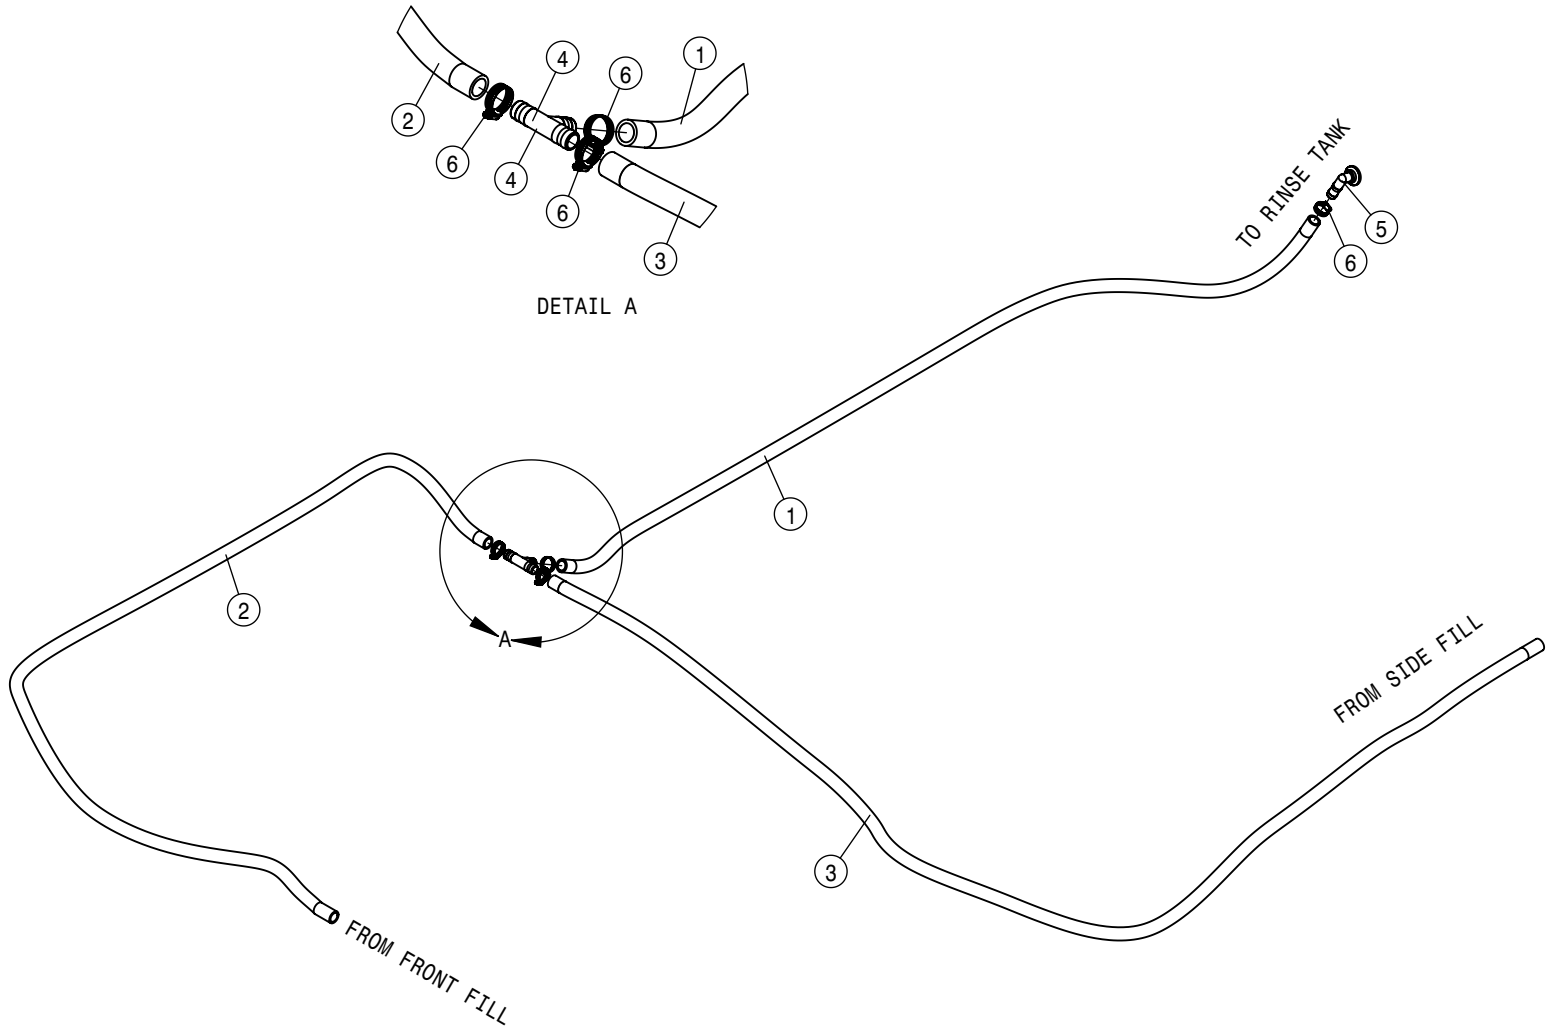

FILL/RINSE HOSES FRONT/SIDE FILL ASSEMBLY			
DET	QTY	P/N	DESCRIPTION
1	1	197116-109	HOSE 1IN 1-FBR BR BLK EPDM
2	1	197116-119	HOSE 1IN 1-FBR BR BLK EPDM
3	1	197116-150	HOSE 1IN 1-FBR BR BLK EPDM
4	1	500105	1.00 HOSE BARB TEE, POLY
5	1	500173	1"FLANGE-90-1"HOSE BARB POLY
6	4	520090	HOSECLAMP NO 16 STAINLESS