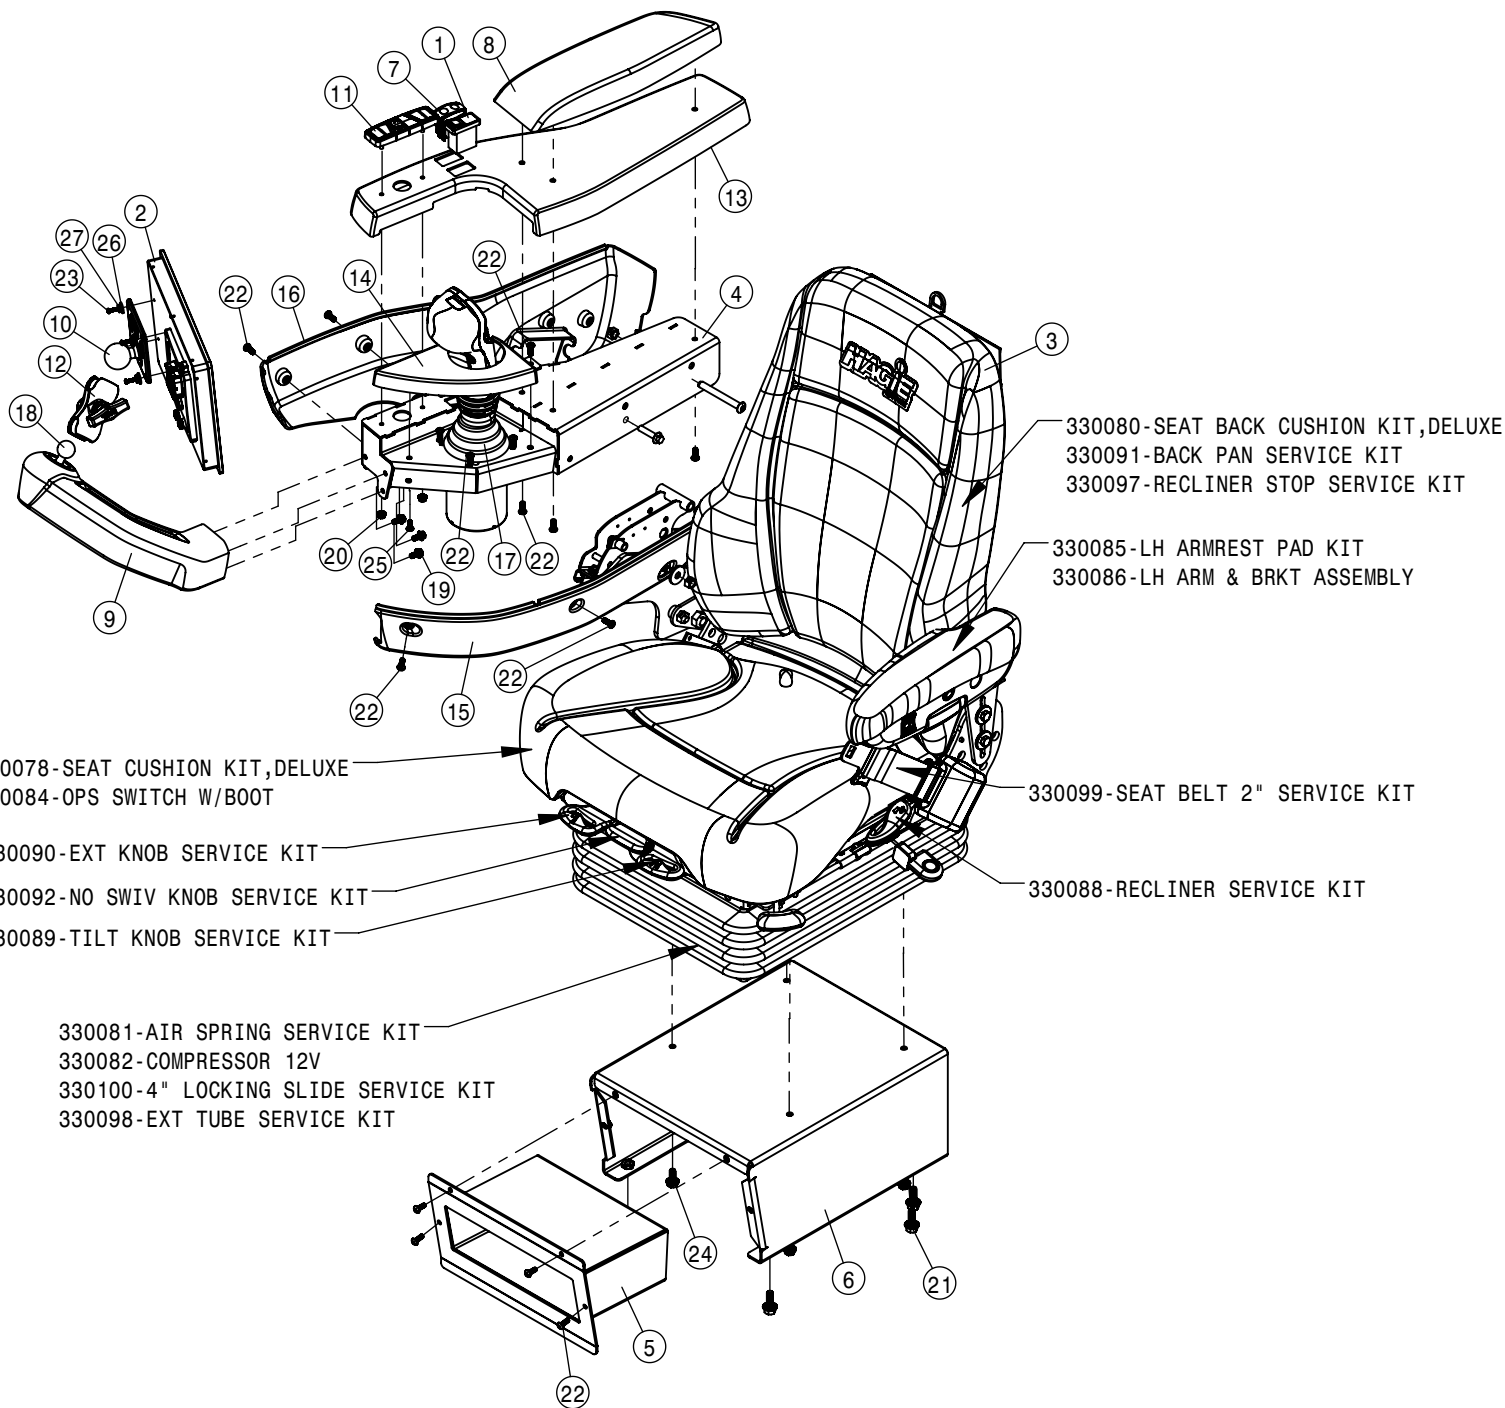

STANDARD SEAT ASSEMBLY			
DET	QTY	P/N	DESCRIPTION
1	1	292201	SWITCH, BRAKE, STS
2	1	292628	PARKER MD4-10" TOUCH DISPLAY
3	1	330075	SEAT - DELUXE, CAB STS '14
4	1	344167	POD STRUCTURE WLDMT
5	1	344271	STS CAB FIRST AID WLDMNT '14
6	1	344275	STS CAB SEAT RISER WLDMNT '14
7	1	344311	SWITCH - THROTTLE
8	1	344340	ARMREST POD, ASSY, STSCAB '14
9	1	344342	POD DISPLAY MNT ASSY MOLDED, STSCAB '14
10	1	344386	1.5" RAM BALL MNT BASE 3.625"SQ
11	1	344399	RADIO KEYPAD
12	1	344491	RAM SHRT SCKT ARM 1.5" BALL
13	1	344516	POD UPPER, CAB

STANDARD SEAT ASSEMBLY			
DET	QTY	P/N	DESCRIPTION
14	1	344517	POD MIDDLE, CAB
15	1	344518	POD INNER, CAB
16	1	344519	POD OUTER
17	1	344656	JOYSTICK, CAB
18	1	344988	1.5" RAM BALL MT 1/4UNC THRD
19	4	470122	1/4 UNC X 1/2 SERR FLG BOLT
20	2	470175	#10-32UNF HEX FLG NUT SER MC GR5
21	6	470460	3/8UNC X 1 HHSFB GR5 MC
22	19	472344	1/4UNCX5/8 ALHD BUTTON CAP SCR
23	4	473701	4MM-0.70 x 12 PAN HD PHL SCREW
24	4	473873	M8 x 20MM LG SERR FLANGE HEX BOLT
25	1	903706	10-32X1/2 PHIL PAN MACH SCR
26	4	920000	SAE FLAT WASHER 1/4 MC
27	4	920021	SAE FLAT WASHER #8 MC