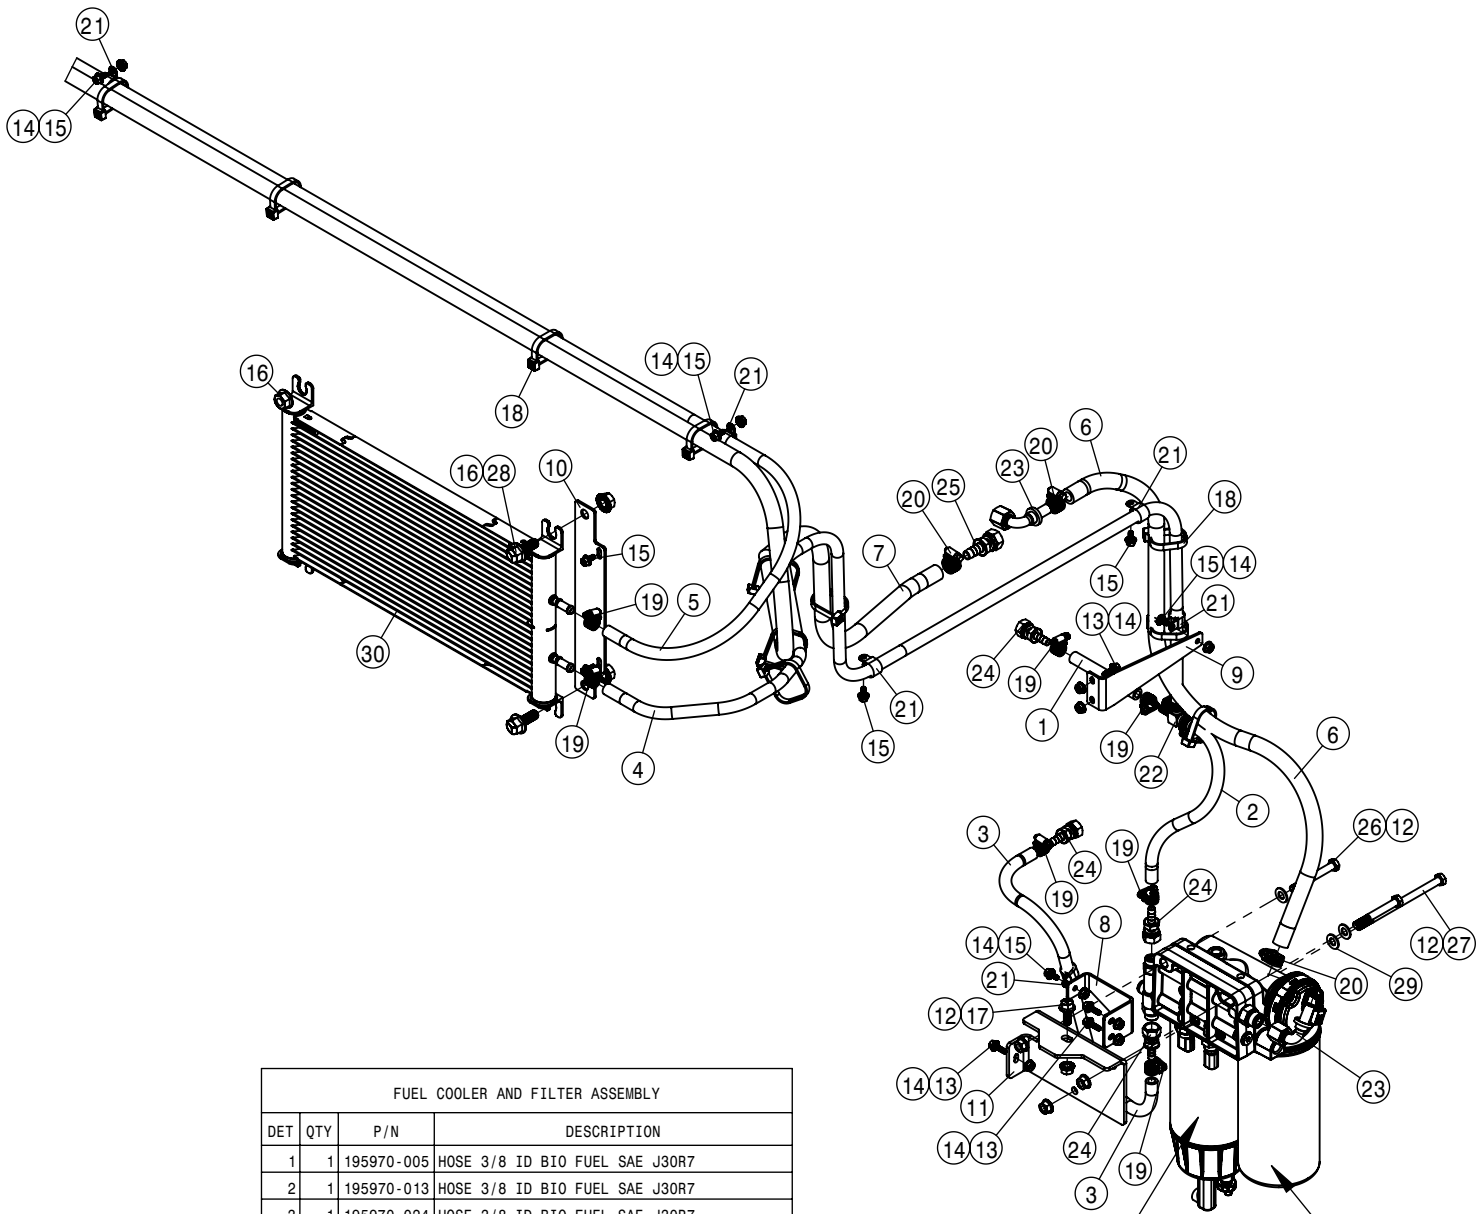

FUEL COOLER AND FILTER ASSEMBLY			
DET	QTY	P/N	DESCRIPTION
1	1	195970-005	HOSE 3/8 ID BIO FUEL SAE J30R7
2	1	195970-013	HOSE 3/8 ID BIO FUEL SAE J30R7
3	1	195970-024	HOSE 3/8 ID BIO FUEL SAE J30R7
4	1	195970-080	HOSE 3/8 ID B10 FUEL SAE J30R7
5	1	195970-269	HOSE 3/3 ID B10 FUEL SAE J30R7
6	1	195971-036	1/2" FUEL HOSE
7	1	195971-305	1/2" FUEL HOSE
8	1	317888	FUEL HOSE BRKT
9	1	317889	FUEL HOSE BRKT
10	1	317891	FUEL COOLER BRKT
11	1	317992	REMOTE FUEL FILTER BRKT
12	4	470087	3/8-16UNC HEX FLG NUT SER MC GR5
13	5	470118	1/4UNC X 3/4 HHSFB GR5 MC
14	9	470121	1/4-20UNC HEX FLG NUT SER MC GR5
15	8	470122	1/4UNC X 1/2 HHSFB GR5 MC
16	3	470360	1/2-13UNC HEX FLG NUT SER MC GR5
17	1	470460	3/8UNC X 1 HHSFB GR5 MC
18	11	470555	.345 X 15" CABLE TIE-UV BLACK
19	9	520070	HOSE CLAMP NO 8 STAINLESS
20	3	520080	HOSE CLAMP NO 10 STAINLESS
21	6	520117	CUSH HOSE CLAMP,#10, 5/8D X 1/2W
22	1	619032	TEE FITTING 3/8" HOSE BARB SS
23	2	619033	8 FORFS to 1/2" Barb, 90 deg
24	4	619034	6 FORFS to 3/8" BARB, STRAIGHT
25	1	619036	8 ORFS TO 1/2" BARB, STRAIGHT
26	2	900136	3/8UNC X 3 HHCS GR5 MC
27	1	900147	3/8UNC X 6 HHCS GR5 MC
28	2	900517	1/2UNC X 1 1/4 HHSFB GR5 MC
29	3	920002	SAE FLAT WASHER 3/8 MC
30	1	at376261	FUEL COOLER

RE533911-FILTER ELEMENT, FUEL FILTER

RE539465-FILTER ELEMENT, PRIMARY