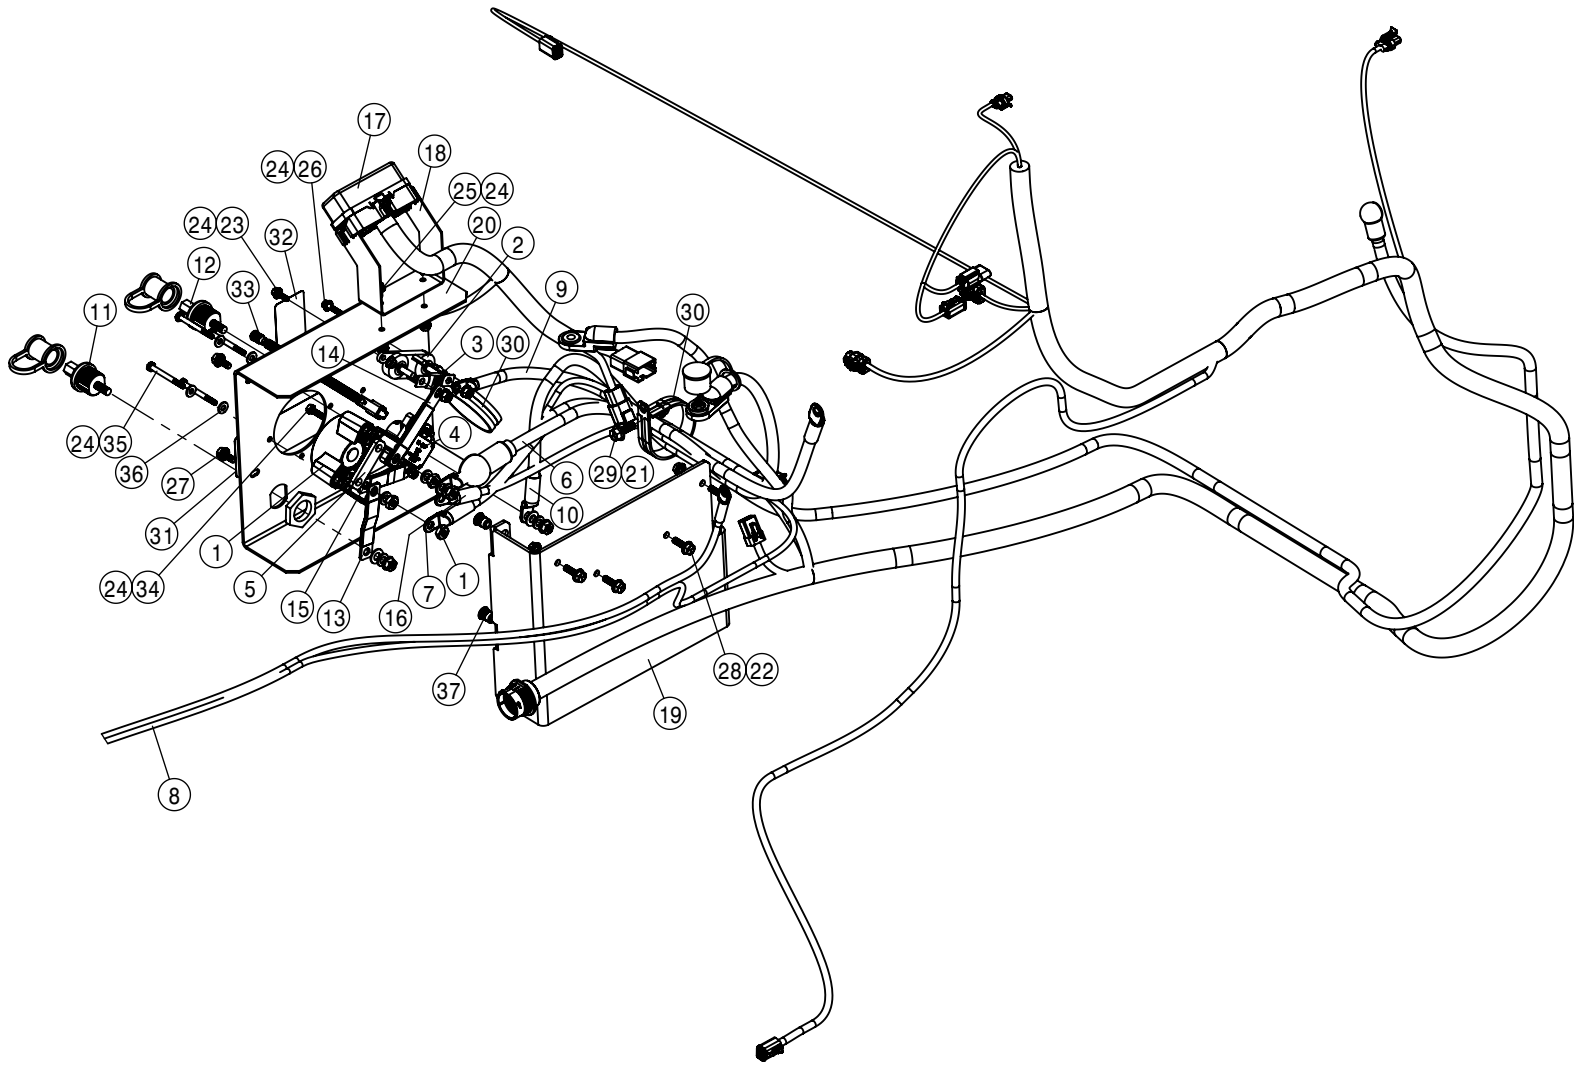

BATTERY DISCONNECT BOX ASSEMBLY			
DET	QTY	P/N	DESCRIPTION
1	1	291957	BATTERY SWITCH, DUAL CIRCUIT
2	1	292578	HIGH AMP FUSE HOLDER W/COVER
3	1	292641	FUSE, 250 AMP 32 VOLT DC
4	1	292642	CIRCUIT BREAKER,150 AMP BUSS
5	1	292652	BUSBAR, MASTER DISC. JUMPER
6	1	292725	BATT CABLE,RED 42"2/0 3/8-3/8
7	1	292726	BATT CABLE,RED 39"2/0 1/2-3/8
8	1	292727	CAB PWR,GND CABLE ASSY
9	1	292728	BATT CABLE,RED 102"1/0 5/16
10	1	292730	BATT CABLE,BLK 38"2/0 1/2-3/8
11	1	292737	POSITIVE JUMPER STUD, RED
12	1	292738	NEGATIVE JUMPER STUD, BLACK
13	1	292757	BUSBAR, POS TO DISCONN,SHRINK
14	1	292758	BUSBAR,MD TO ALT W/SHRINK
15	1	292759	BUSBAR,MD TO BREAHER W/SHRINK
16	1	294361	9.0L T4 ENGINE HARNESS
17	1	294362	9.0L T4 FUSE RELAY MODULE
18	1	317050	FUSE RELAY MODULE BRKT
19	1	317867	BATT DISCON MT

BATTERY DISCONNECT BOX ASSEMBLY			
DET	QTY	P/N	DESCRIPTION
20	1	318165	BAT DISCON PLT W/DECAL
21	1	470087	3/8-16UNC HEX FLG NUT SER MC GR5
22	4	470113	5/16-18UNC HEX FLG NUT SER MC GR5
23	1	470118	1/4UNC X 3/4 HHSFB GR5 MC
24	10	470121	1/4-20UNC HEX FLG NUT SER MC GR5
25	2	470122	1/4UNC X 1/2 HHSFB GR5 MC
26	1	470231	1/4UNC X 1 HHSFB GR5 MC
27	4	470233	5/16UNC X 3/4 HHSFB GR5 MC
28	4	470234	5/16UNC X 1 HHSFB GR5 MC
29	1	470460	3/8UNC X 1 HHSFB GR5 MC
30	2	520166	CUSH CLAMP, 3"D-3/4W LOOP
31	1	650517	BATTERY DISCONNECT PANEL DECAL
32	1	651002	DECAL, MASTER DISCONN SWTCH
33	1	701420	INDICATOR LIGHT-INJECT SYSTEM
34	2	900003	1/4UNC X 1" HEX BOLT
35	4	900465	1/4UNC X 2 1/2 HHCS SS
36	4	910112	SAE FLAT WASHER 1/4 SS
37	4	910128	5/16-18 NUTSERT .027-.150 STL