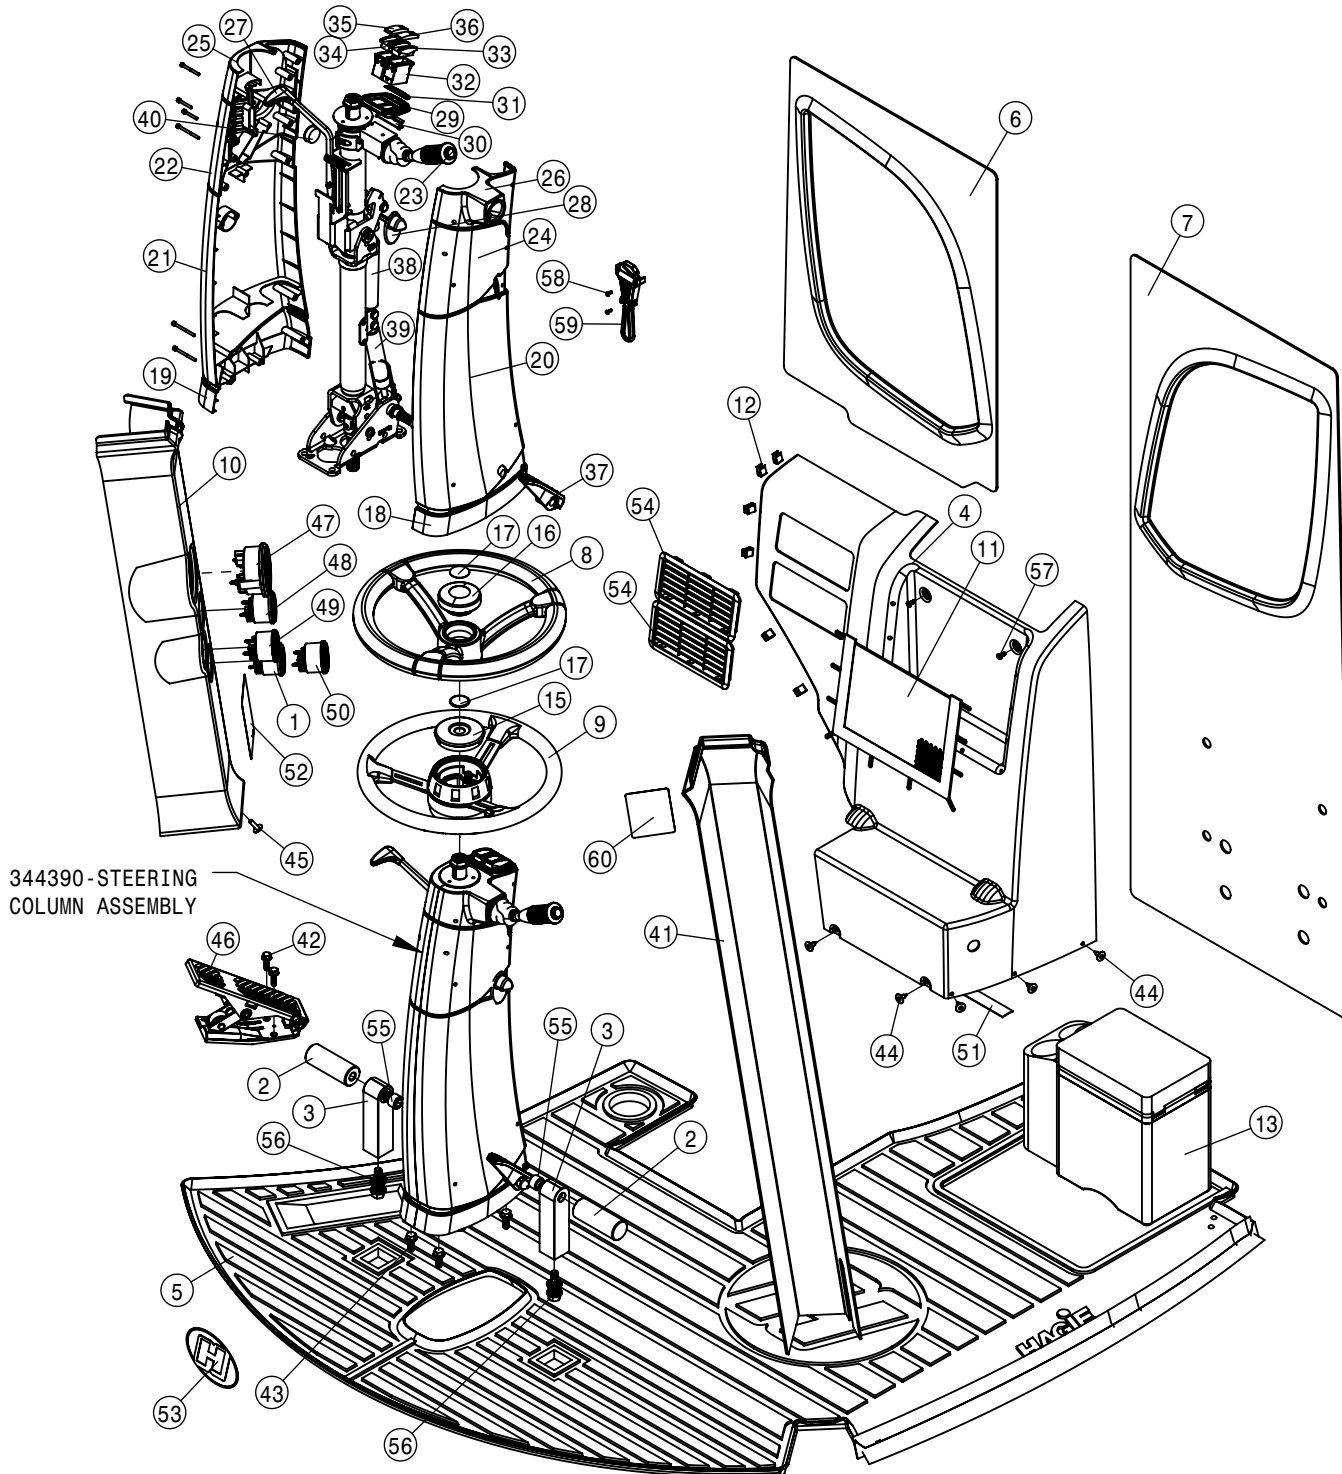

CAB INTERIOR ASSEMBLY			
DET	QTY	P/N	DESCRIPTION
1	1	344171	GAUGE BLANK
2	2	344284	STS CAB FOOT PEG '14
3	2	344286	STS CAB FOOT PEG RISER
4	1	344308	REAR CONSOLE
5	1	344339	FLOORMAT - MOLDED
6	1	344347	RH REAR WALL LINER
7	1	344348	LH REAR WALL LINER
8	1	344391	STEERING WHEEL - DELUXE
9	1	344392	STEERING WHEEL - PREMIUM
10	1	344397	RH A POST COVER
11	1	344411	CARGO NET - REAR CONSOLE
12	6	344413	"U" CLIP
13	1	344420	ELEC COOLER
NS	4	344464	POWER OUTLET 12V
15	1	344573	CTR CAP,STEERING WHEEL-PREMIUM
16	1	344574	CTR CAP STEERING WHEEL - DELUXE
17	2	344575	DECAL - STEERING WHEEL CENTER
18	1	344686	LH SIDE-LWR COVER, STRG COLUMN
19	1	344687	RH SIDE-LWR COVER, STRG COLUMN
20	1	344688	LH SIDE-MID COVER, STRG COLUMN
21	1	344689	RH SIDE-MID COVER, STRG COLUMN

CAB INTERIOR ASSEMBLY			
DET	QTY	P/N	DESCRIPTION
22	1	344690	RH SIDE-UPR COVER, STRG COLUMN
23	1	344691	LH SWITCH, WIPER/LIGHTS, STRG
24	1	344692	LH SIDE-UPR COVER, STRG COLUMN
25	1	344693	RH SIDE-TOP COVER, STRG COLUMN
26	1	344694	LH SIDE-TOP COVER, STRG COLUMN
27	1	344695	UPR HANDLE RAL, STRG COLUMN
28	1	344696	LH UPR HANDLE RAL, STRG COLUMN
29	1	344697	SWITCH HOUSING, STRG COLUMN
30	1	344698	LIGHT 4LED 12V, STRG COLUMN
31	1	344699	INDICATOR PAD, STRG COLUMN
32	2	344700	SWITCH BASE, STRG COLUMN
33	1	344701	SWITCH ON/OFF SERIES 533
34	1	344702	SWITCH ON/OFF SERIES 533
35	1	344703	BLUE COVER, LIGHTS, 1-LED
36	1	344704	RED COVER, HAZARD SERIES 533
37	1	344705	LEFT PEDAL, STRG COLUMN
38	1	344707	GAS SPRING 400N, STRG COLUMN
39	1	344708	GAS SPRING 500N, STRG COLUMN
40	1	344734	RH CAP, STRG COLUMN
41	1	344823	LH A PSOT COVER,CAB W/DECAL
42	2	470234	5/16UNC X 1" SERR FLG HEX BOLT

CAB INTERIOR ASSEMBLY			
DET	QTY	P/N	DESCRIPTION
43	4	470460	3/8 X 1" SERR FLG BOLT
44	5	470466	1/4 X 3/4 PLTC LCK RIVET
45	1	470545	PUSH TREE FASTENER 1/4 X 1
46	1	470649	PEDAL - DECEL
47	1	470650	GAUGE - 3" RPM
48	1	470651	GAUGE - 2" FUEL
49	1	470652	GAUGE - 2" COOLANT TEMP
50	1	470654	GAUGE, DEF 2" '14
51	1	490645	VHB TAPE 5952, BLACK
52	1	650479	JOYSTICK DECAL, STS'15
53	1	651008	DECAL - H-DOT FRONT GLASS 5.00"
54	2	657549	2412, 4"X8" Louver Grill
55	2	900396	5/8UNC X 2 SOCKET CAP SCR
56	4	900516	1/2UNC X 1 HHSFB GR5 MC
57	2	903706	10-32X1/2 PHIL PAN MACH SCR
58	2	903808	#6-32 UNC X 3/8 PHMS PH ZN
59	1	AXE66081	TOOL, WINDOW BREAKING TOOL JD
60	1	N204628	LABEL, TACH OPENING