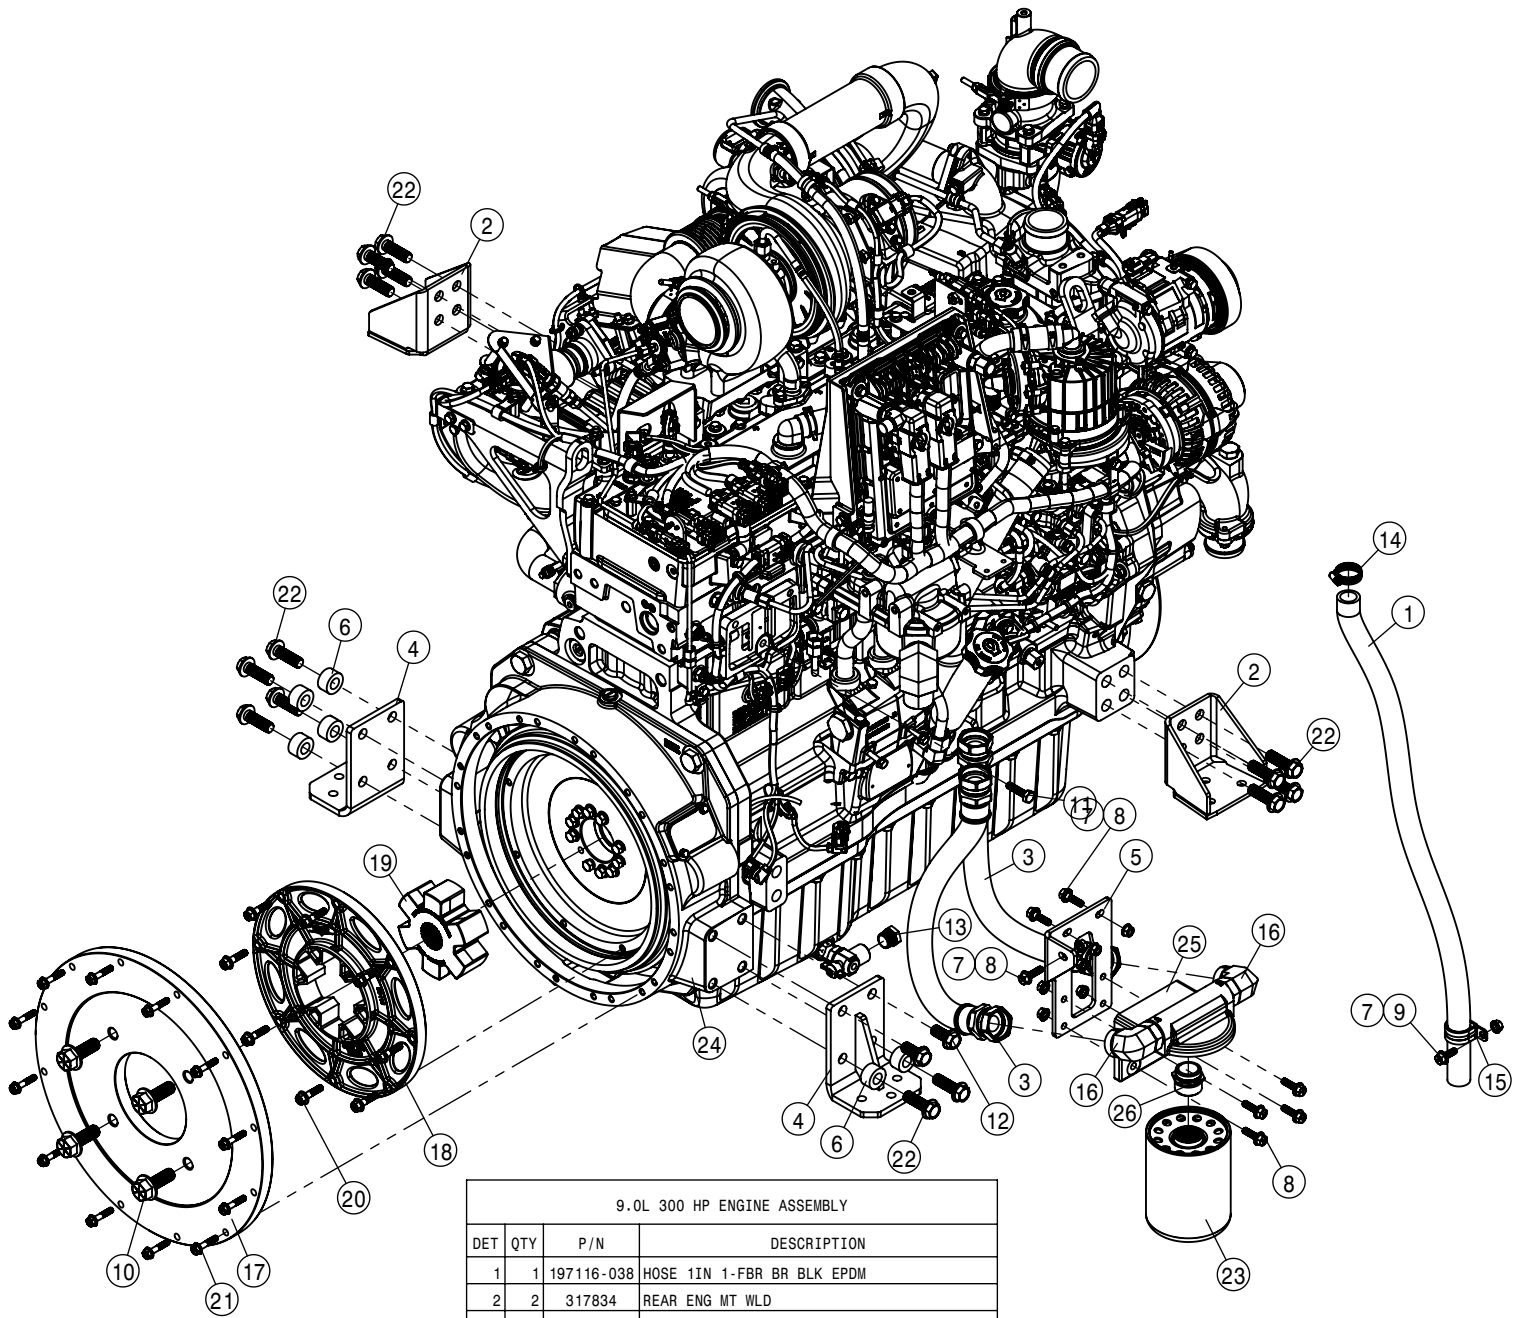

TRANSLATED DECAL KITS

<u>QTY</u>	<u>P/N</u>	<u>DESCRIPTION</u>
1	KDC528	DECAL KIT, STS FRENCH

TABLE OF CONTENTS

ENGINE ASSEMBLY T4F	4-15
BATTERY AND CABLE ASSEMBLY.	16-17
A/C AND HEATER LINES.	18-19
HYDRAULIC HOISING.	20-25
HYDRAULIC PUMP ASSEMBLY.	26-34
WHEEL MOTOR ASSEMBLY.	35-39
HYDRAULIC TANK ASSEMBLY.	40
HYDRAULIC COMPONETS.	41-55
FUEL SYSTEM.	56-58
LEG ASSEMBLIES.	59-62
STEERING CYLINDER AND TIE ROD ASSEMBLY.	63-67
TIRE ASSEMBLY.	68
AIR BAG AND AIR SYSTEM.	69-74
AIR PURGE OPTION.	75
TREAD ADJUST ASSEMBLY.	76-79
CHASSIS ELECTRICAL	80
CAB ASSEMBLY.	81-95
COMBO OPTION CONTROL BOX	96
TOOLBOX OPTION.	97
QUICK ATTACH.	98
BULKHEAD AND BELLY PAN.	99-100
ENGINE HOOD.	101-102
BACK-UP CAMERA.	103
SERVICE PLATFORM AND LADDER.	104-106
SOLUTION SYSTEM.	107-117
FRONT FILL AND SIDE FILL OPTION.	118-124
REAR FILL OPTION.	125
REAR WHEEL NOZZLE OPTION.	126-127
DUAL PRODUCT	128-141
FILL FLOW METER.	142
HAND WASH OPTION.	143
FOAMER OPTION.	144
FENDER OPTION.	145
BOOM CRADLE OPTION.	147-148
TALL CROP OPTION.	149-153
PRESSURE WASHER OPTION	154-157
MODULAR INJECTION OPTION	158-161
REMOTE GREASE BANK OPTION.	162
BATTERY TENDER OPTION.	163
PRECISION OPTION	164-167
WIRING AND HYDRAULIC DIAGRAM.	168-173
INDEX.	175