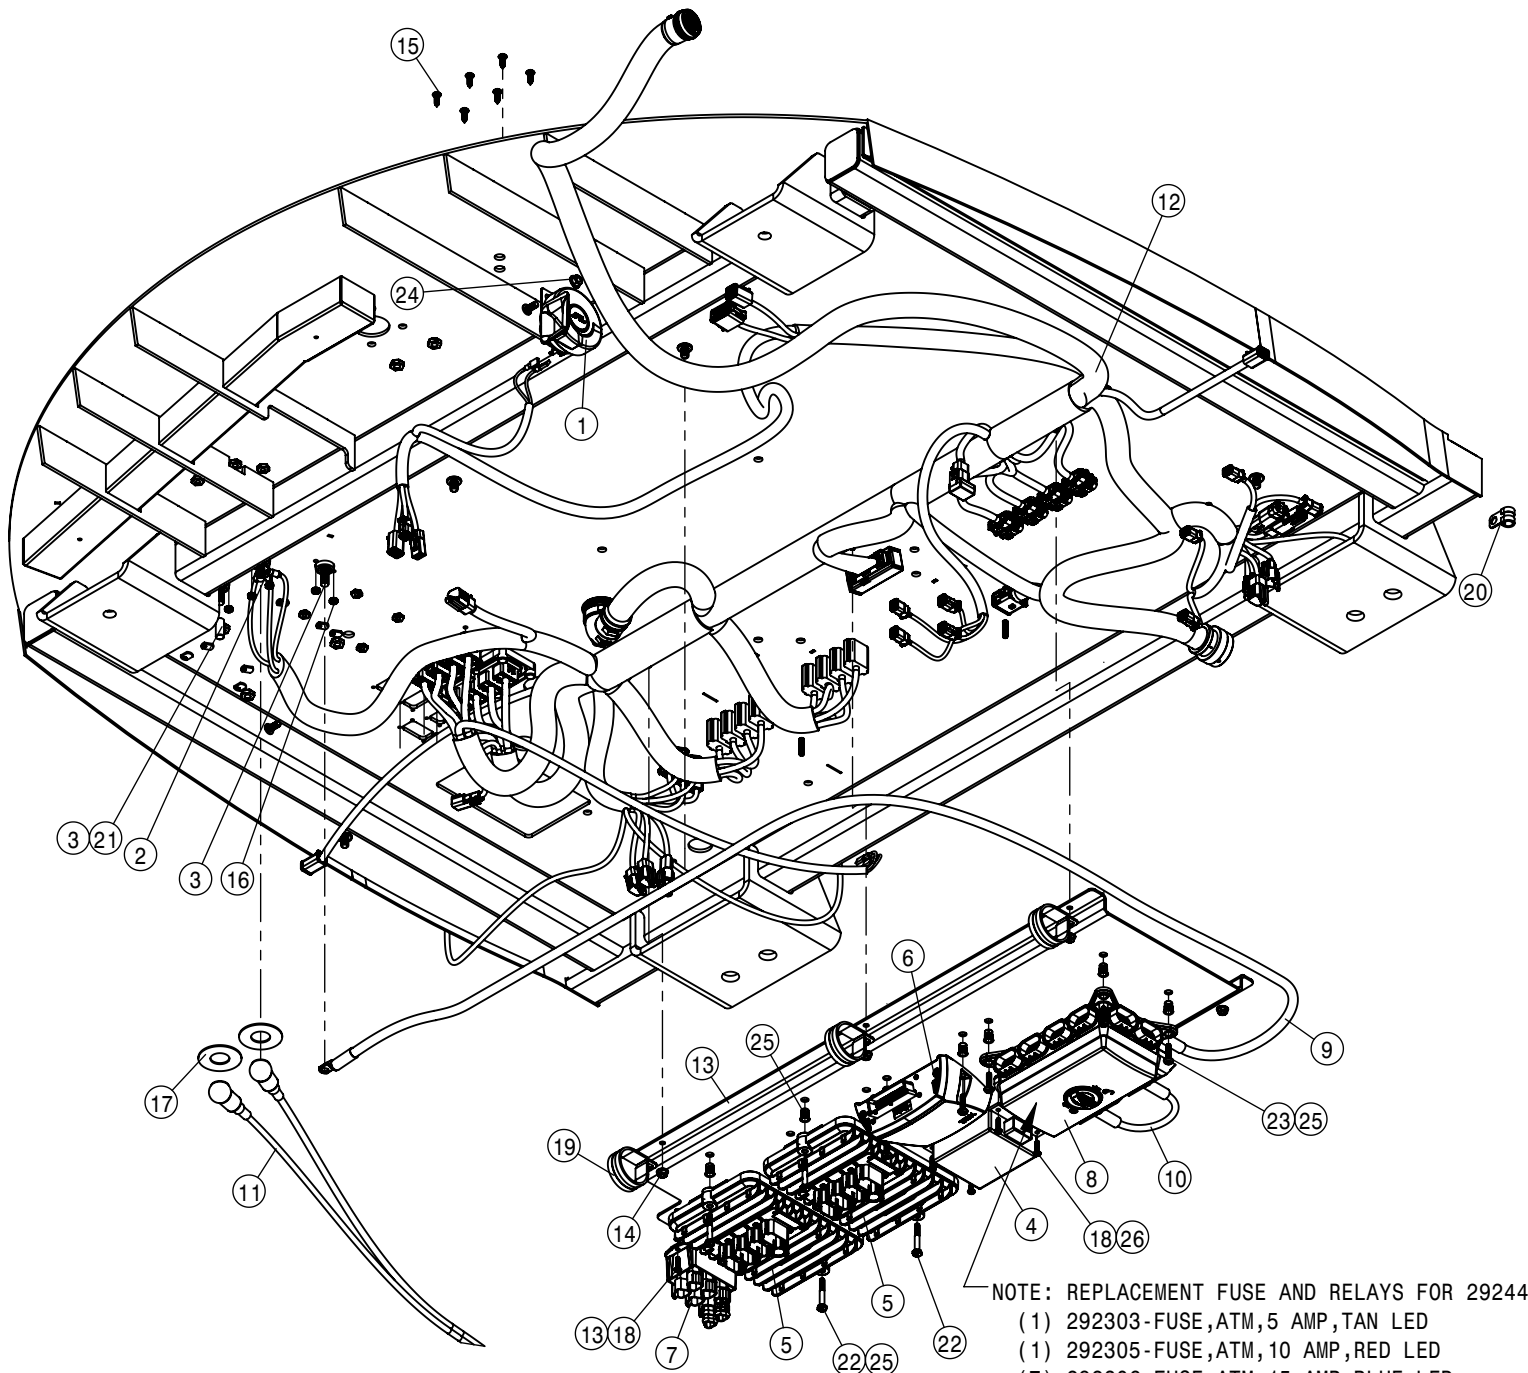

CAB ELECTRICAL-BOTTOM ASSEMBLY			
DET	QTY	P/N	DESCRIPTION
1	1	290062	HORN
2	1	291749	TERM BLOCK,BLACK,3/8-16 THRU
3	2	291750	TERM BLOCK,RED,3/8-16 THRU
4	1	291910	FLASHER, SOLID STATE, 12V
5	2	292005	IQAN MC31
6	1	292087	IQAN-XS2 MODULE>611
7	1	292406	J1939 JUNCTION MODULE
8	1	292440	DVEC - EXTERIOR
9	1	292645	CABLE - SSDVEC POWER CABLE
10	1	292650	CABLE - SSDVEC JUMPER
11	1	292727	CAB PWR,GND CABLE ASSY
12	1	294378	MAIN CAB EXT. HARNESS STS-16
13	1	344541	BRKT-CAB ELEC MODULE MOUT

CAB ELECTRICAL-BOTTOM ASSEMBLY			
DET	QTY	P/N	DESCRIPTION
14	6	470121	1/4-20UNC HEX FLG NUT SER MC GR5
15	6	470465	#12 X 3/4 PHIL PAN SHT MTL SCR
16	6	470542	#10-32UNF KEP NUT MC GR5
17	2	470677	NYLON WASHER 1"ID, 2-1/4"OD, .075"W
18	6	472235	#10-32 UNF X 3/4 PHMS PH ZN
19	3	520161	CUSH CLAMP,#32 2"D-3/4W LOOP
20	1	520163	CUSH HOSE CLAMP,#8, 1/2D X 3/4W
21	1	629736	CAPPLUGS CAP,.312 X 1.00 VINYL
22	4	900006	1/4UNC X 1 3/4 HHCS GR5 MC
23	6	903701	1/4-20 UNC X 1 PHMS PH ZN
24	1	910119	5/16-18UNC HEX FLG NUT SER SS
25	10	910127	1/4-20 NUTSERT .027-1.65 STL
26	6	910130	10-32 NUTSERT .020-.130 STL