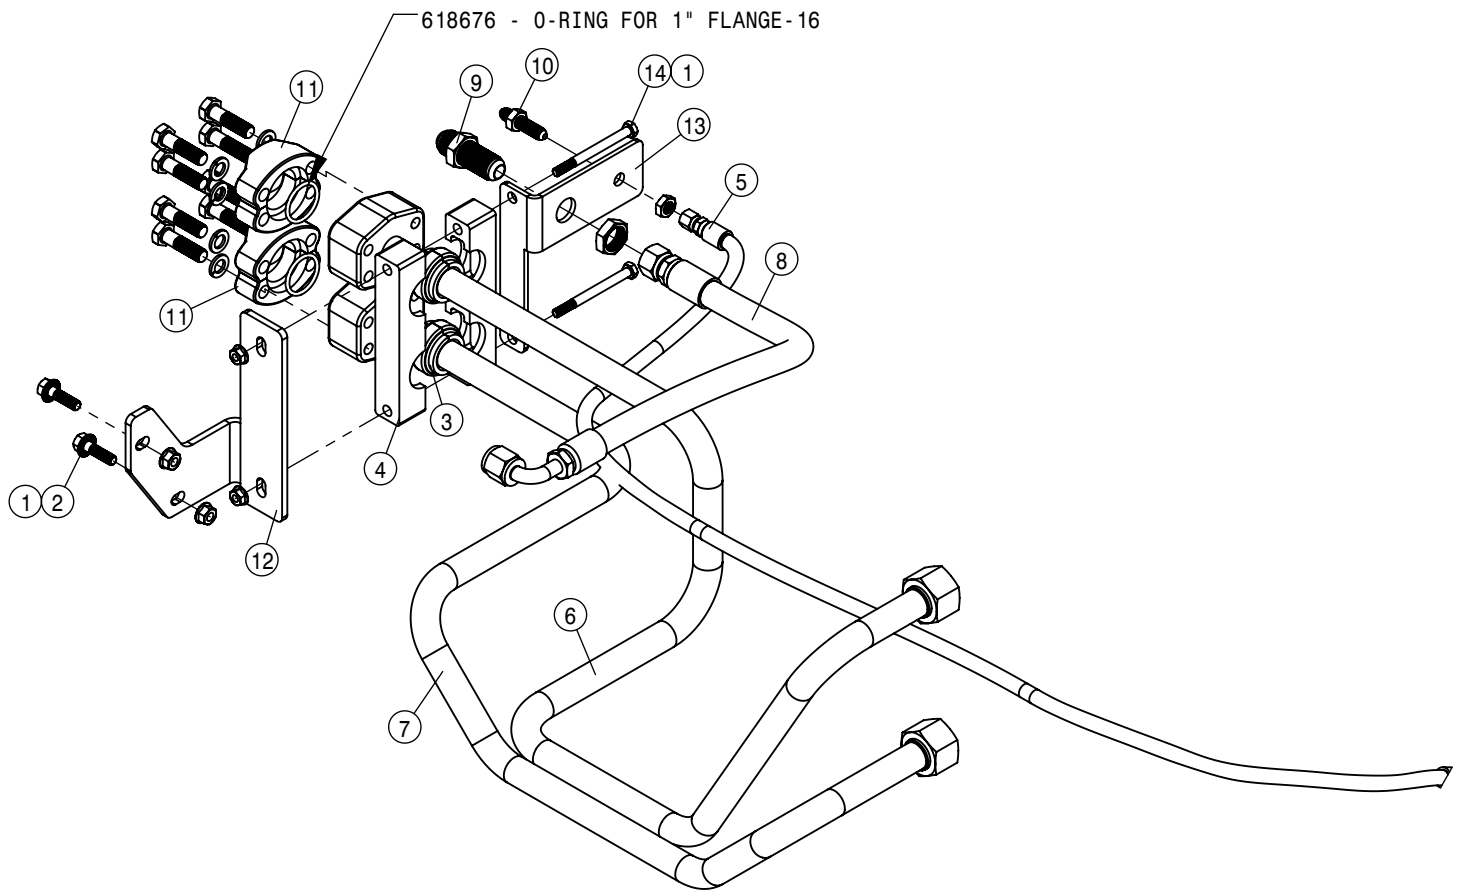

RIGHT BULKHEAD BRACKET ASSEMBLY			
DET	QTY	P/N	DESCRIPTION
1	4	470087	3/8-16UNC HEX FLG NUT SER MC GR5
2	2	470329	3/8UNC X 1 1/4 HHSFB GR5 MC
3	2	470686	RUBBER INSERT, CLAMP
4	1	470692	HOSE CLAMP
5	1	604157	04-451TC-04FJX-06FJX90-51 H/A
6	1	615016	DRV TUBE JUMPER 1.00"X0.120"WT
7	1	615017	DRV TUBE JUMPER 1.00"X0.120"WT
8	1	617554	10-451TC-10FJX-10FJX90-22 H/A
9	1	618497	7/8MJIC-7/8MJIC BLKHD UNION
10	1	618511	7/16MJIC-7/16MJIC BLKHD UNION
11	2	618933	M12 SPLIT FLANGE KIT #62 (-16)
12	1	760005	HARDLINE BRKT
13	1	760006	BLKHD BRKT
14	2	900521	5/16UNC X 3 1/2 HHCS SS