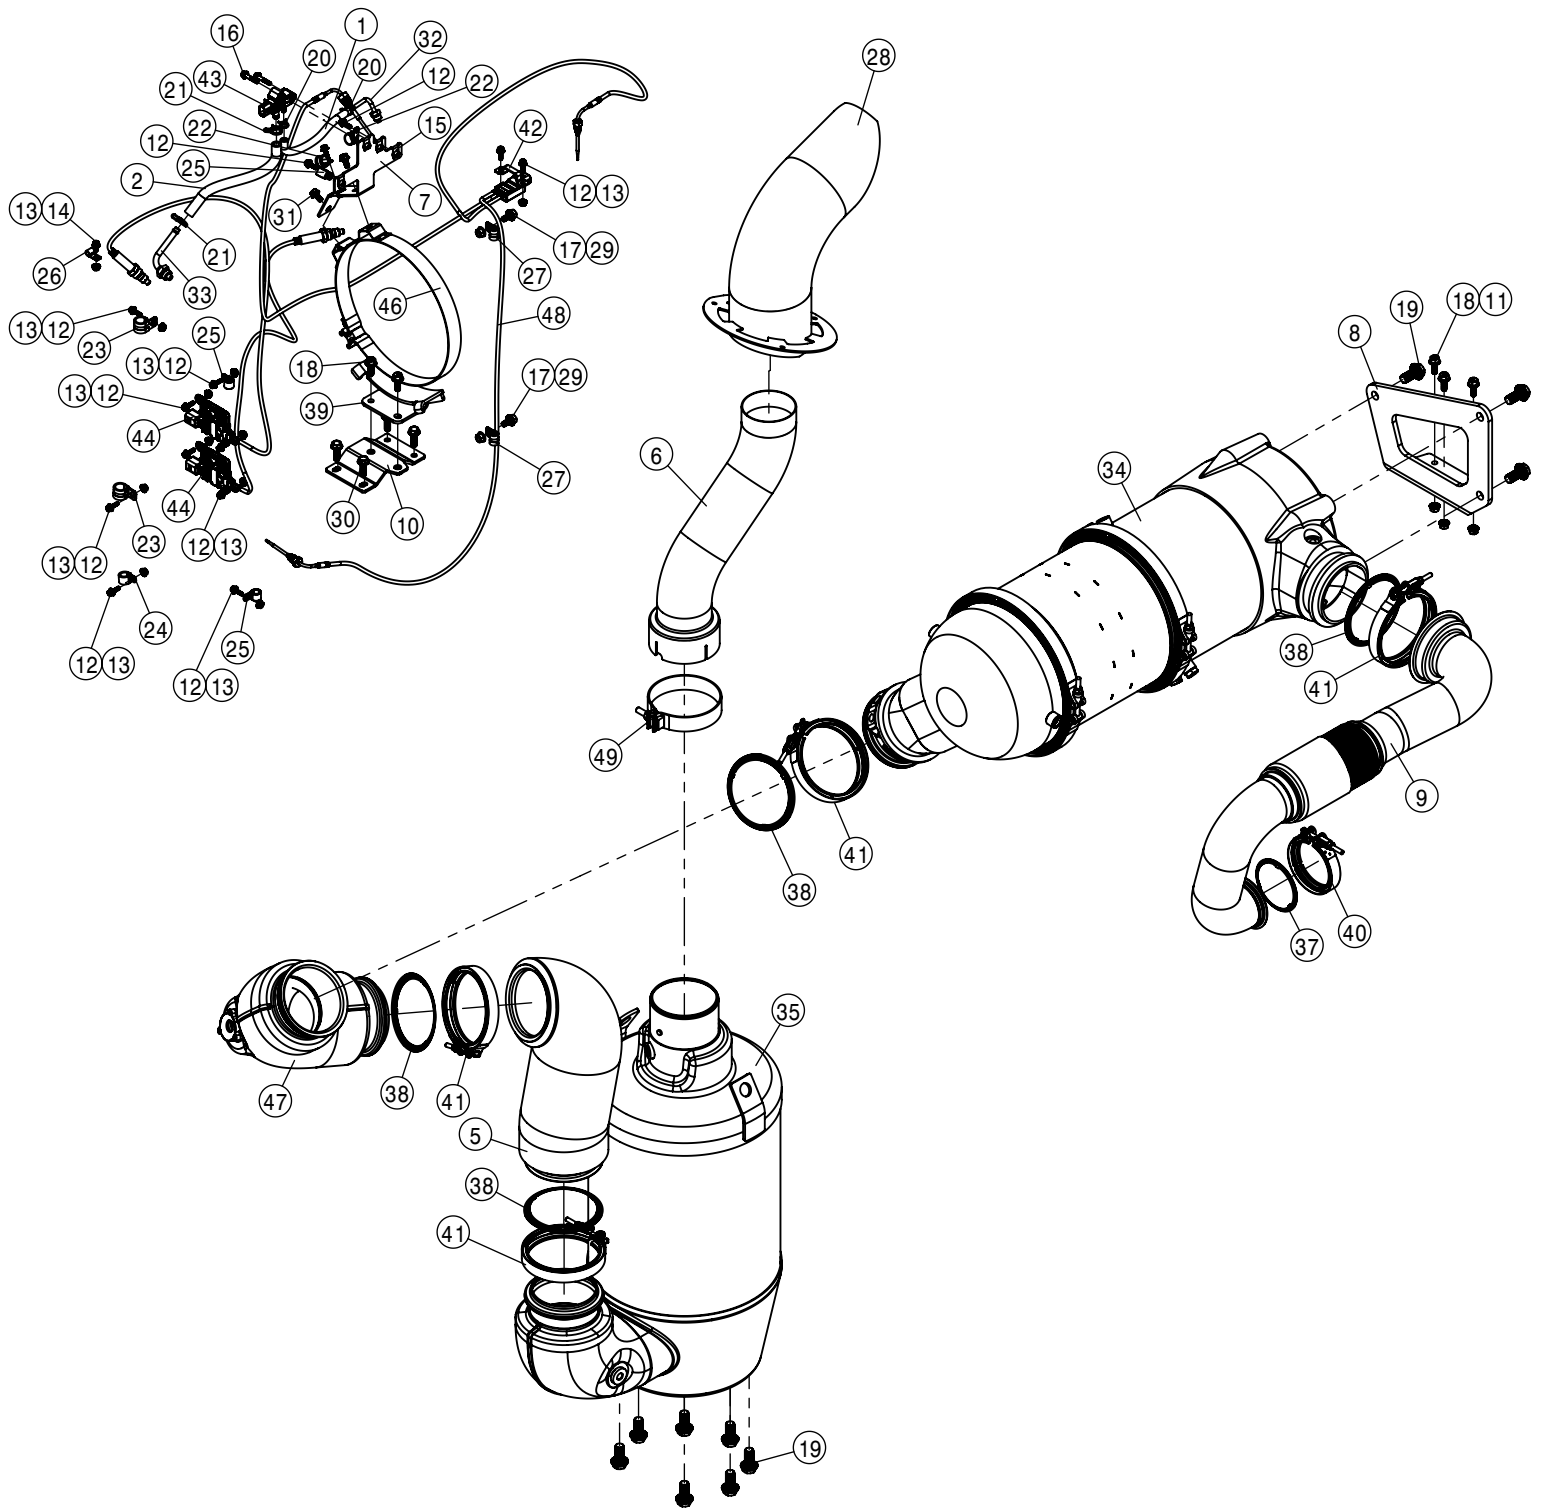

EXHAUST FT4 GEN 1.5 SIZE 6 ASSEMBLY			
DET	QTY	P/N	DESCRIPTION
1	1	197108-010	HOSE 1/4 MULTI FIBER SILICONE
2	1	197110-010	HOSE 3/8 MULTI FIBER SILICONE
3	1	294382	A/T TEMP SNSR EXT. HARNESS
4	1	294383	A/T PRESSURE SNSR MOD EXT. HAR
5	1	317807	PIPE, DPF - SCR
6	1	317809	PIPE, EXHAUST OUT
7	1	318002	PRESS SENSOR MT
8	1	318172	SIZE 6 DOC SUPP BRKT
9	1	318174	PIPE, TURBO - DOC
10	1	318175	ADAPTER BRKT WLD
11	3	470087	3/8-16UNC HEX FLG NUT SER MC GR5
12	14	470118	1/4UNC X 3/4 HHSFB GR5 MC
13	12	470121	1/4-20UNC HEX FLG NUT SER MC GR5
14	1	470122	1/4UNC X 1/2 HHSFB GR5 MC
15	5	470386	1/4 -20 SPRING NUT LUG
16	2	470407	1/4UNC X 1 1/4 HHSFB GR5 MC
17	2	470409	3/8UNC X 3/4 HHSFB GR5 MC

EXHAUST FT4 GEN 1.5 SIZE 6 ASSEMBLY			
DET	QTY	P/N	DESCRIPTION
18	5	470460	3/8UNC X 1 HHSFB GR5 MC
19	10	473872	M16 - 2 X 35MM SER HHFB
20	2	520006	HOSE CLAMP NO 8 DBL WIRE
21	2	520007	HOSE CLAMP NO 11 DBL WIRE
22	2	520104	CUSH HOSE CLMP,#12, 3/4D X 1/2W
23	2	520115	CUSH CLAMP,#12 0.75"D-3/4W LOOP
24	1	520117	CUSH HOSE CLAMP,#10, 5/8D X 1/2W
25	3	520118	CUSH CLAMP,#8 1/2D X 1/2W
26	1	520125	CUSH CLMP,#5, 5/16DX1/2W
27	2	520163	CUSH HOSE CLAMP,#8, 1/2D X 3/4W
28	1	660837	6" EXHAUST STACK WLD, STS
29	2	910042	3/8-16UNC HEX FLG NUT SM MC GR8
30	4	910048	M10- 1.5 X 30MM HHSFB
31	2	910050	M8-1.25 X 16MM HHFB
32	1	AT419164	HIGH PRESS SIDE TUBE ASSY, ATD
33	1	AT433390	LOW PRESS SIDE TUBE ASSY,ATD
34	1	DZ100140	RI/RO DOC/DPF ASM-SIZE 6

EXHAUST FT4 GEN 1.5 SIZE 6 ASSEMBLY			
DET	QTY	P/N	DESCRIPTION
35	1	DZ100694	GEN 1.5 SIZE 6 SCR
NS	1	DZ105897	HARNESS, DEF MODULE
37	1	R529510	GASKET-V CLAMP Ø110
38	4	R529640	GASKET-V CLAMP Ø150
39	1	re331855	SUPPORT SIZE 6 AFTERTREATMENT
40	1	RE304965	4.33 DIA. QUICK LATCH, V-BAND
41	4	RE540348	5.88 DIA. QUICK LATCH, V-BAND
42	1	RE542006	STRAP,TEMP SENDOR MT W/CUSHION
43	1	RE546719	PRESSURE SENSOR, DELTA
44	2	RE552182	CHEMICAL SENSOR, NOX, 12V
NS	1	RE555933	FUEL FILTER JUMPER HARNESS
46	1	RE564566	SIZE 6 ATD STRAP
47	1	RE565074	ASSY-DECOMP FULL ELBOW 5"
48	1	RE566739	TEMPERATURE SENSOR,DOC/DPF/SCR
49	1	RE567361	CLAMP BAND
NS	1	RE567753	REMOTE AT JUMPER