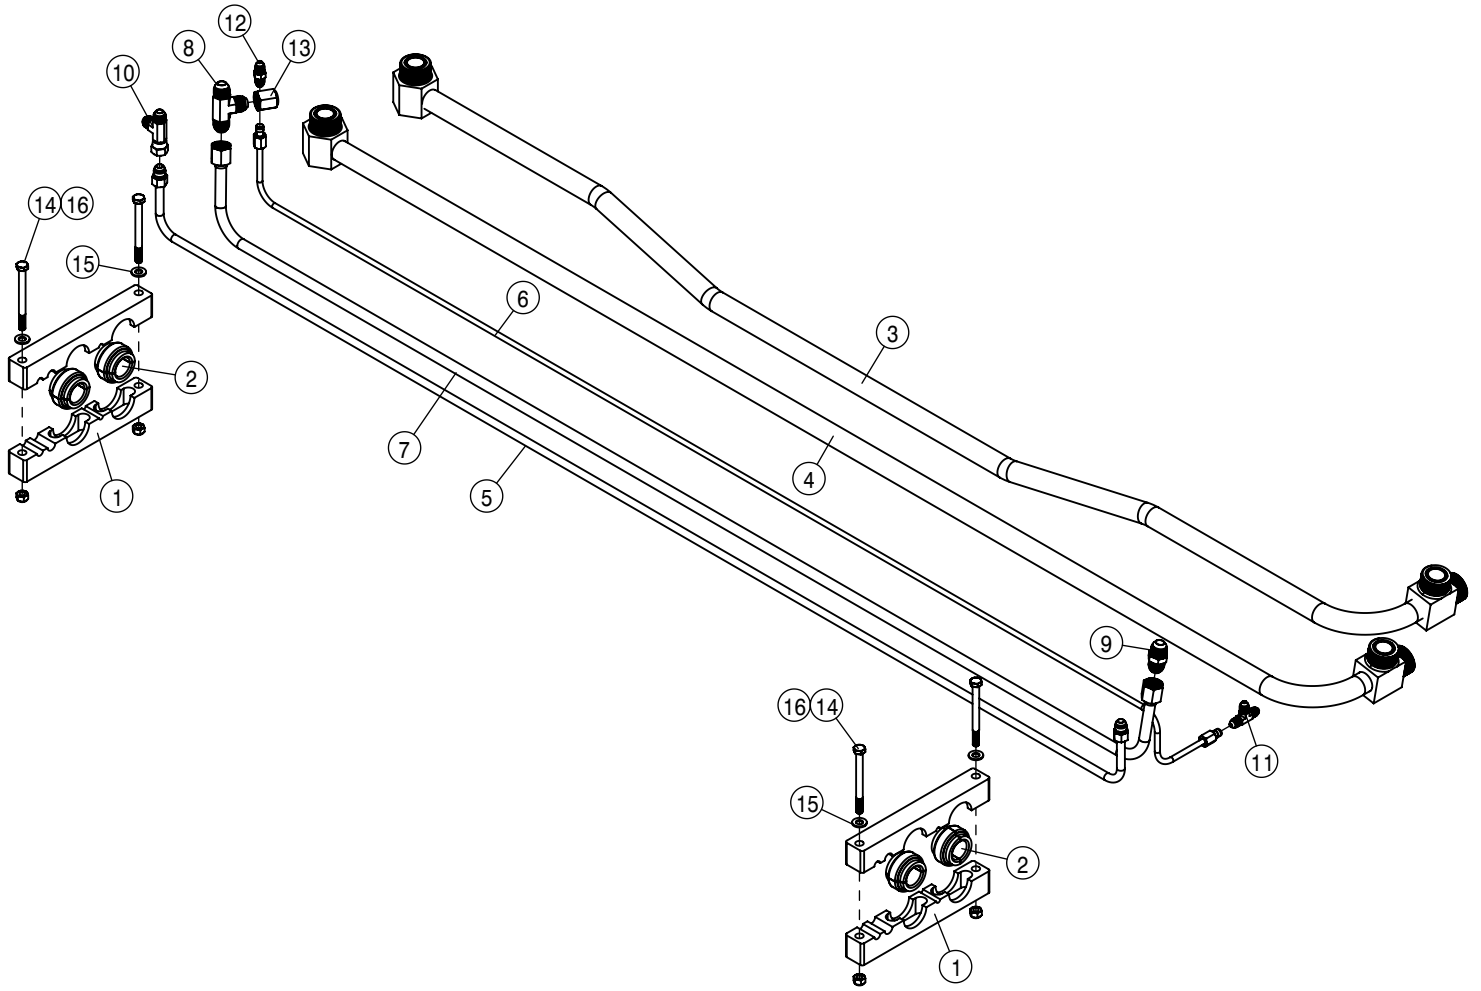

FRONT HYDRAULIC TUBES			
DET	QTY	P/N	DESCRIPTION
1	2	470685	HOSE CLAMP
2	4	470686	RUBBER INSERT, CLAMP
3	1	615913	TUBE ASSY 1"OD 16-ORFS
4	1	615914	TUBE ASSY 1"OD 16-ORFS
5	1	615915	TUBE ASSY 3/8"OD 6-MJIC
6	1	615916	TUBE ASSY 1/4"OD 4-FJIC
7	1	615917	TUBE ASSY 1/2"OD 8-FJIC
8	1	618311	3/4MJIC UNION TEE
9	1	618314	3/4MJIC UNION
10	1	618486	9/16FJIC SW RUN TEE-9/16MJIC
11	1	618488	7/16MJIC UNION TEE
12	1	618524	7/16MJIC UNION
13	1	618532	3/4FJIC CAP NUT
14	4	900521	5/16UNC X 3 1/2 HHCS SS
15	4	910113	SAE FLAT WASHER 5/16 SS
16	4	910132	5/16-18UNC NYLOCK NUT SS