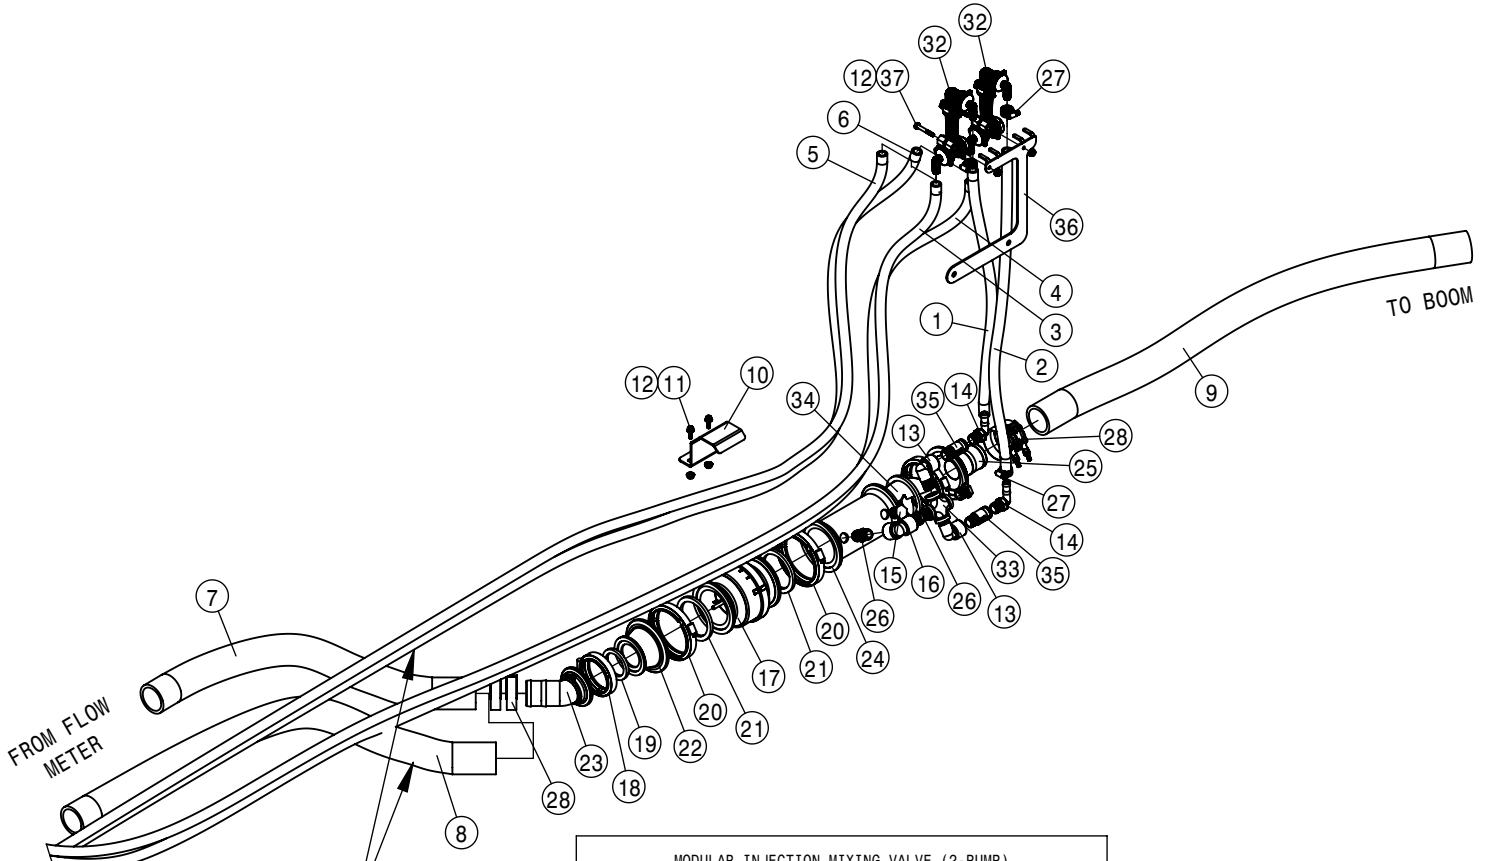

NOTE: LONG FRAME HOSES

MODULAR INJECTION MIXING VALVE (2-PUMP)			
DET	QTY	P/N	DESCRIPTION
1	1	197008-027	HOSE 1/2 1-FBR BR BLK EPDM
2	1	197008-031	HOSE 1/2 1-FBR BR BLK EPDM
3	1	197008-159	HOSE 1/2 1-FBR BR BLK EPDM
4	1	197008-180	HOSE 1/2 1-FBR BR BLK EPDM
5	1	197008-189	HOSE 1/2 1-FBR BR BLK EPDM
6	1	197008-211	HOSE 1/2 1-FBR BR BLK EPDM
7	1	197133-029	HOSE 2" SUCTION, 2F-1W EPDM
8	1	197133-040	HOSE 2" SUCTION, 2F-1W EPDM
9	1	197133-041	HOSE 2" SUCTION, 2F-1W EPDM
10	1	345023	3" MIXER CLAMP
11	2	470118	1/4UNC X 3/4 HHSFB GR5 MC
12	4	470121	1/4-20UNC HEX FLG NUT SER MC GR5
13	2	500044	1/2NPT-90 ST EL, POLY
14	2	500047	1/2NPT-90-1/2 HOSE BARB, POLY
15	2	500062	1/2"NPT PLUG, POLY
16	1	500078	1/2NPT-90 EL, POLY
17	1	500142	CHECK VALVE 3" FLANGE
18	1	500194	2" FP FLANGE CLAMP S.S.
19	1	500195	2" FP FLANGE GASKET EPDM
20	3	500208	3" FLANGE CLAMP S.S.
21	3	500209	3" FLANGE GASKET EPDM
22	1	500212	3"FLANGE - 2" FP FLANGE ADTPTR
23	1	500255	2"FP FLANGE - 45- 2"HOSE BARB POLY
24	1	500345	FLANGE COUPLER 3 X 7, 1/2 NPT
25	1	500346	3" FLANGE-2"HOSE BARB POLY
26	2	503101	1/2NPT CLOSE NIPPLE, POLY
27	3	520070	HOSE CLAMP NO 8 STAINLESS
28	4	520141	2.31/2.62 T-BOLT HOSE CLAMP SS
NS	1	693367	AG LDR MULTI PRODUCT UNLOCK
NS	1	693955	AG LDR ISO INJ INST INSTRUCT
NS	1	693956	AG LDR CBL ISO EXTEND 16'
32	2	701384	FLOW VIEW MANIFOLD
33	1	701422	PIPE CROSS-.50" NPT, POLY
34	2	701492	MIXER FIN
35	2	701619	CHECK VALVE-RAVEN 333-0011-102
36	1	701794	WILGER FLOW VIEW BRKT
37	2	900006	1/4UNC X 1 3/4 HHCS GR5 MC