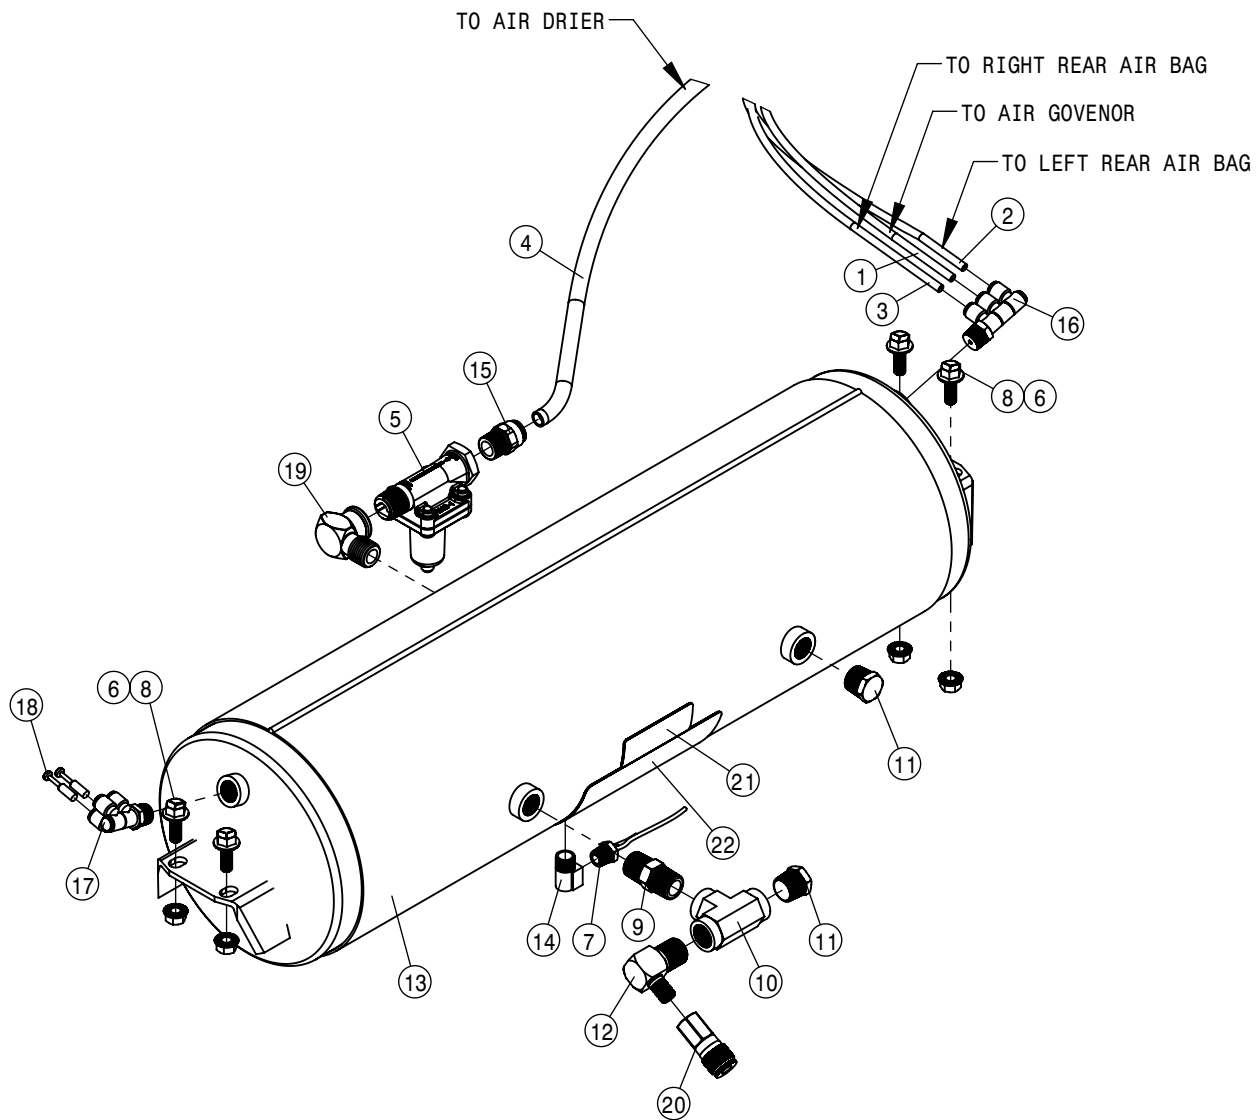

AIR TANK ASSEMBLY			
DET	QTY	P/N	DESCRIPTION
1	1	195906-156	1/40D AIR BRAKE TUBING J844-A
2	1	195906-181	1/40D AIR BRAKE TUBING J844-A
3	1	195906-226	1/40D AIR BRAKE TUBING J844-A
4	1	195914-069	1/20D AIR BRAKE TUBING J844-A
5	1	311086	CHECK VALVE, PRESS CRTL, WABCO
6	4	470087	3/8-16UNC HEX FLG NUT SER MC GR5
7	1	470266	DRAIN VALVE KIT, 1/4NPT
8	4	470460	3/8UNC X 1 HHSFB GR5 MC
9	1	500000	1/2MNPT HEX PIPE NIPPLE STL
10	1	503819	1/2FNPT PIPE TEE STL
11	2	505231	PIPE PLUG .50NPT HEX HD BRS
12	1	618633	1/2MNPT-90-1/4MNPT REDU LBO
13	1	701518	AIR TANK W/DECAL
14	1	711027	1/4 NPT ST EL BRS
15	1	711037	1/2MNPT-1/2 NYL TUBE FTG
16	1	711046	3/8MNPT-1/4 NYL TUBE TRPL LBO
17	1	711047	3/8MNPT-1/4NYL TUBE,DBL BRANCH
18	2	711063	RUBBER PLUG FOR 1/4 PISCO CPLR7
19	1	711079	1/2NPT ST EL BRS
20	1	711083	1/4 NPTF SLV LOCK SOCKET BRS
21	1	N209334	LABEL, AIR TANK DRAIN
22	1	N404969	LABEL, DECAL SAFETY AIR DRIER