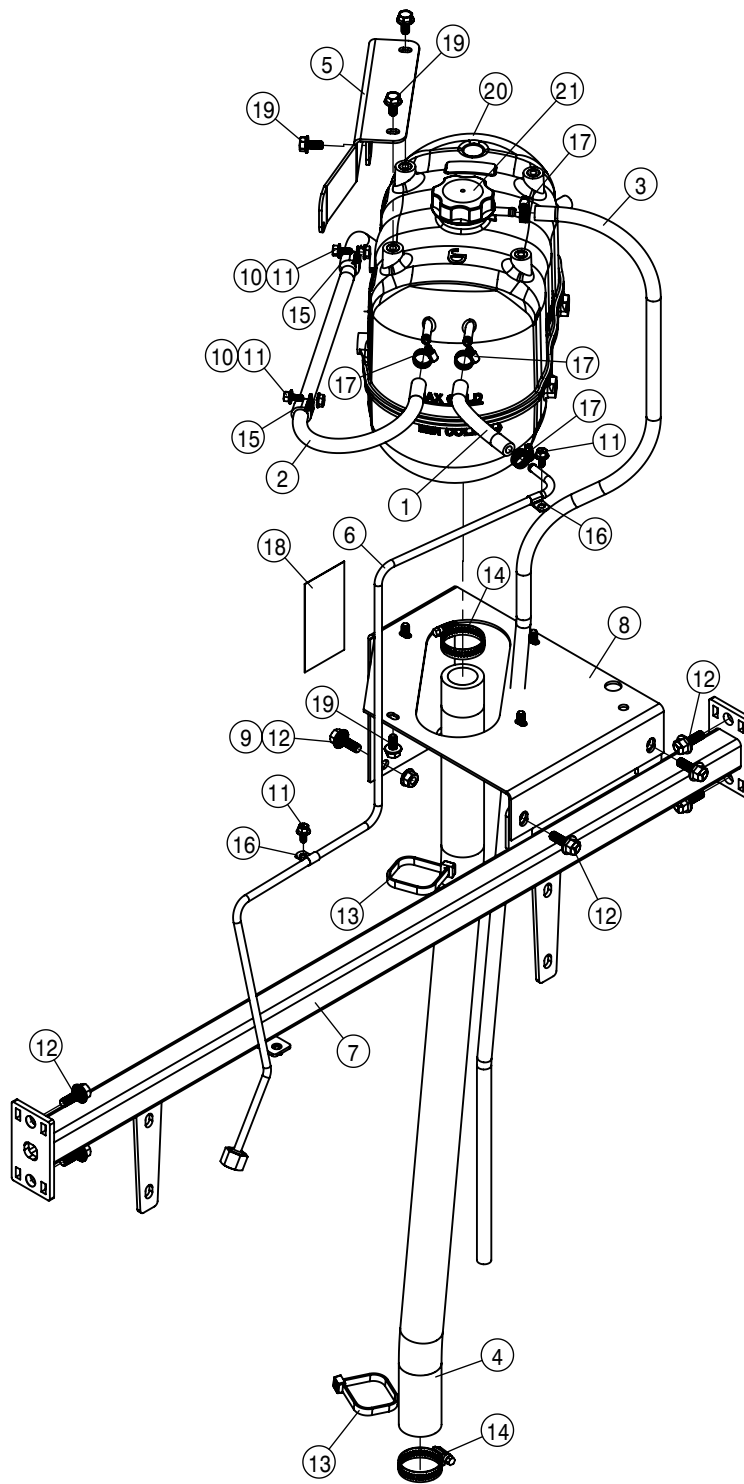

SURGE TANK ASSEMBLY			
DET	QTY	P/N	DESCRIPTION
1	1	195965-005	HOSE 5/16 ID HEATER J20R3EC
2	1	195965-044	HOSE 5/16 ID HEATER J20R3EC
3	1	195965-060	HOSE 5/16 ID HEATER J20R3EC
4	1	195966-040	HOSE 1 1/4 ID HEATER J20R3EC
5	1	317941	VENT HOSE BRKT
6	1	318211	DEAERATION TUBE
7	1	318216	COOLING PKG SUPP
8	1	318218	COOLING PKG SUPP W/DECAL
9	2	470087	3/8-16UNC HEX FLG NUT SER MC GR5
10	2	470121	1/4-20UNC HEX FLG NUT SER MC GR5

SURGE TANK ASSEMBLY			
DET	QTY	P/N	DESCRIPTION
11	4	470122	1/4UNC X 1/2 HHSFB GR5 MC
12	8	470460	3/8UNC X 1 HHSFB GR5 MC
13	2	470555	.345 X 15" CABLE TIE-UV BLACK
14	2	520085	HOSE CLAMP NO 24 STAINLESS
15	2	520117	CUSH HOSE CLAMP,#10, 5/8D X 1/2W
16	2	520119	CUSH CLAMP 3/16D X 1/2W
17	4	520120	HOSE CLAMP NO 4 STAINLESS
18	1	650584	DECAL, WARNING, PRESSURE COOL
19	7	910050	M8-1.25 x 16MM HHFB
20	1	AT446748	SURGE TANK 10L
21	1	RE312969	FILLER CAP COOLANT PRESSURE 15