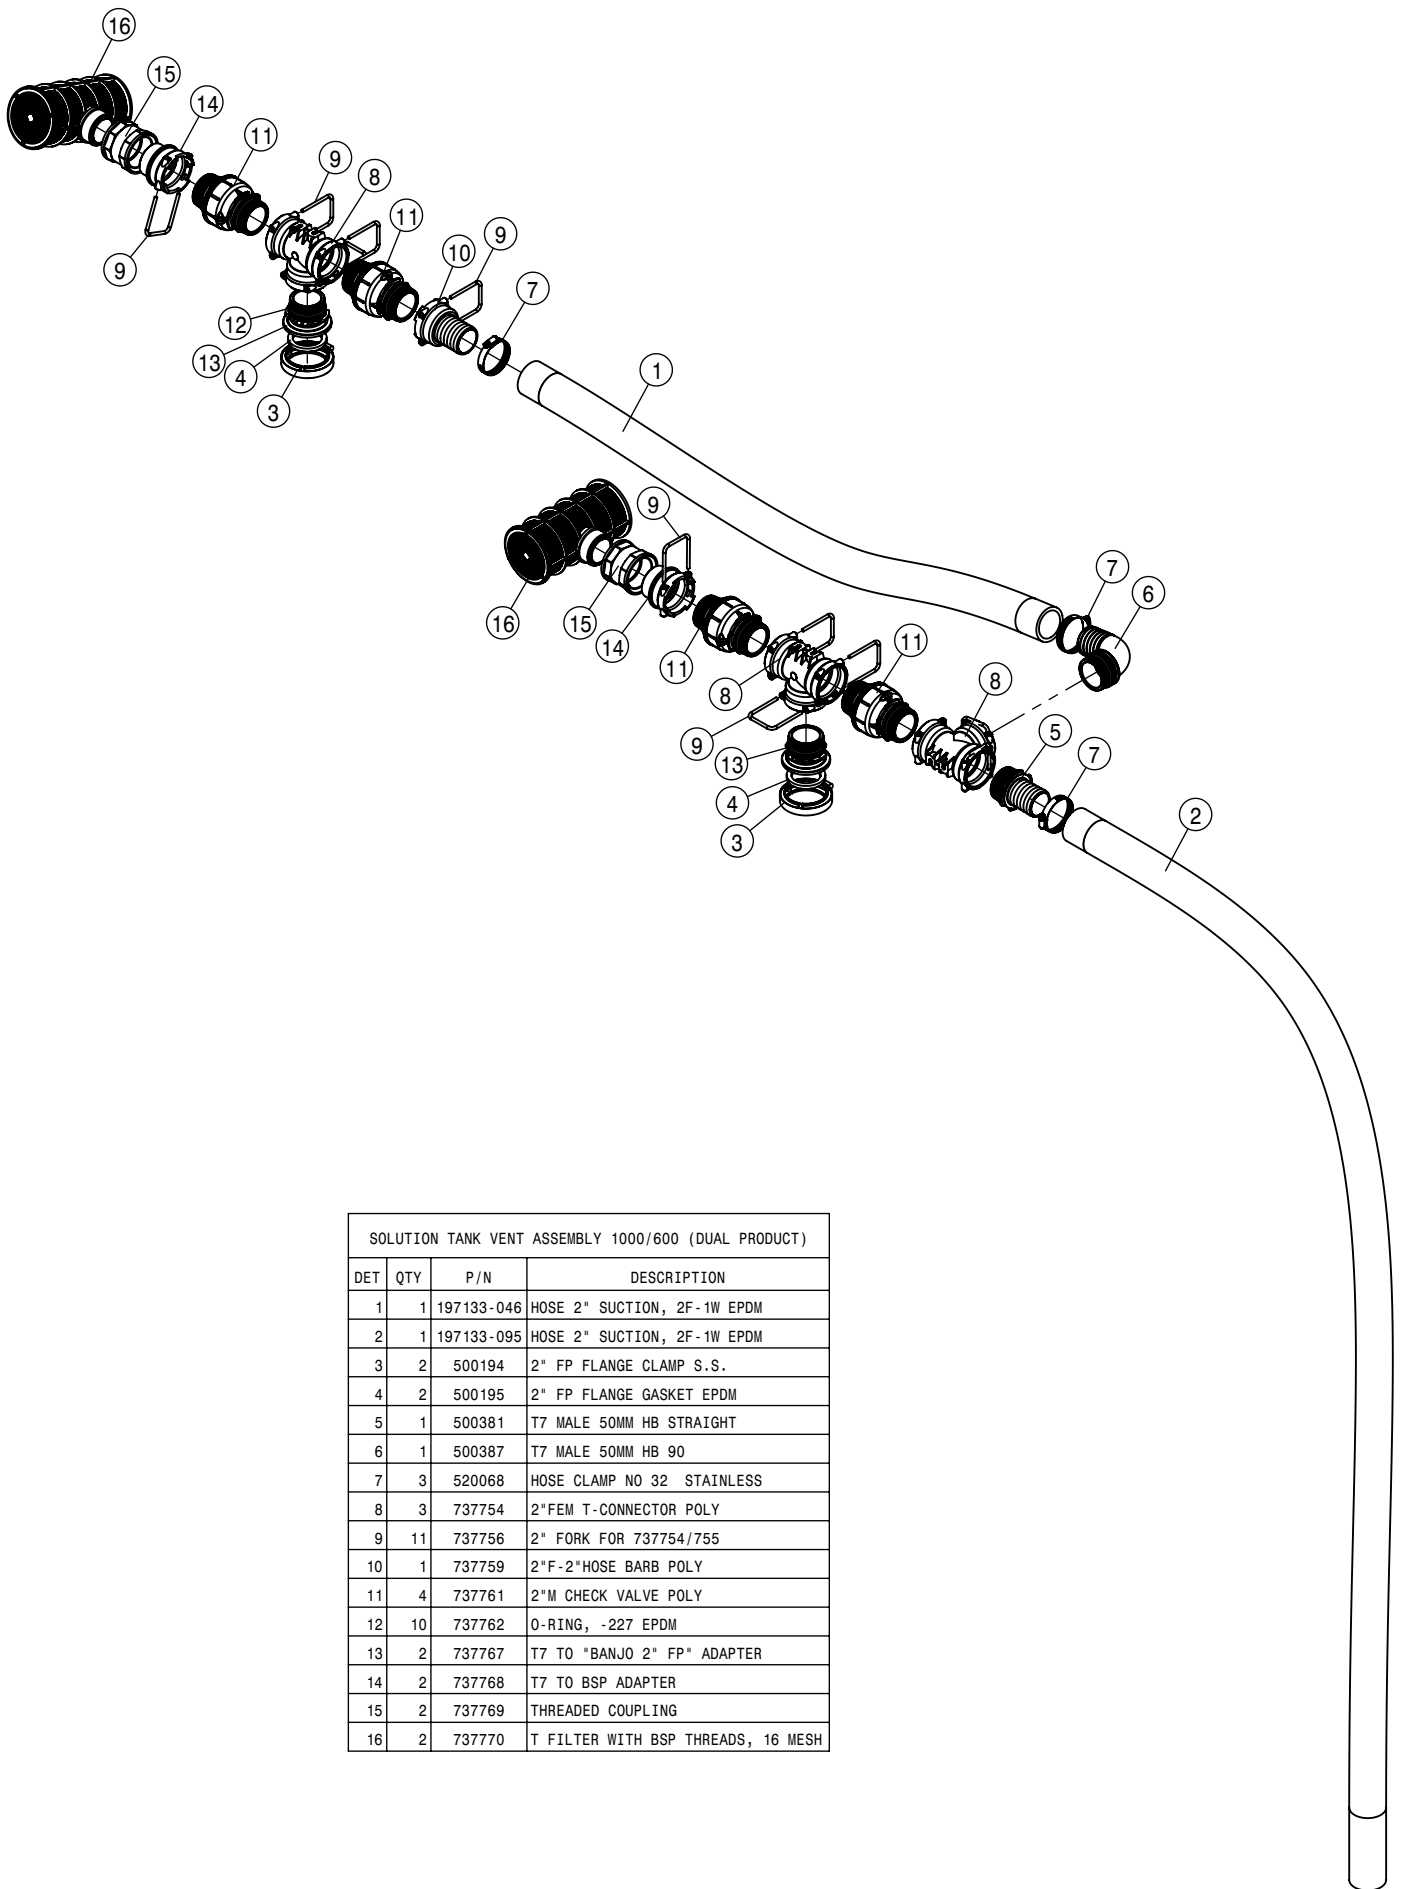

SOLUTION TANK VENT ASSEMBLY 1000/600 (DUAL PRODUCT)			
DET	QTY	P/N	DESCRIPTION
1	1	197133-046	HOSE 2" SUCTION, 2F-1W EPDM
2	1	197133-095	HOSE 2" SUCTION, 2F-1W EPDM
3	2	500194	2" FP FLANGE CLAMP S.S.
4	2	500195	2" FP FLANGE GASKET EPDM
5	1	500381	T7 MALE 50MM HB STRAIGHT
6	1	500387	T7 MALE 50MM HB 90
7	3	520068	HOSE CLAMP NO 32 STAINLESS
8	3	737754	2" FEM T-CONNECTOR POLY
9	11	737756	2" FORK FOR 737754/755
10	1	737759	2" F-2" HOSE BARB POLY
11	4	737761	2" M CHECK VALVE POLY
12	10	737762	O-RING, -227 EPDM
13	2	737767	T7 TO "BANJO 2" FP" ADAPTER
14	2	737768	T7 TO BSP ADAPTER
15	2	737769	THREADED COUPLING
16	2	737770	T FILTER WITH BSP THREADS, 16 MESH