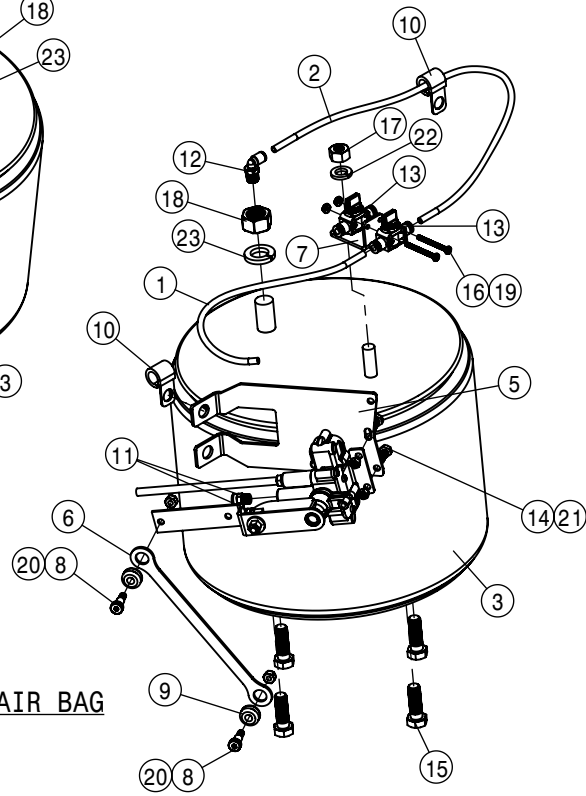

LEFT AIR BAG

REAR AIR BAG ASSEMBLY			
DET	QTY	P/N	DESCRIPTION
1	1	195906-011	1/40D AIR BRAKE TUBING J844-A
2	1	195906-022	1/40D AIR BRAKE TUBING J844-A
3	2	311080	AIRIDE SPRING, 11.81 BASE
4	2	358832	AIRIDE SPRING CTRL VALVE 98
5	2	360140	AIRRIDE VALVE BRACKET
6	2	360141	LINK-AIR VALVE, FRONT MOUNT
7	1	360147	AIR DUMP VLV BRKT,STS 15
8	4	470607	1/4UNC-5/16 X .50 SHLDR SCR SS
9	4	470608	GROMMET-.31 ID X .56 PD X .19 PG
10	3	520164	CUSH HOSE CLAMP,#9, 9/16D X 3/4W
11	4	711036	1/8MNPT-1/4 NYL TUBE FTG
12	2	711040	1/4MNPT-90-1/4 NYL TUBE LBO
13	2	711053	AIR VALVE, 1/4 NYL TUBE
14	4	900002	1/4UNC x 3/4 HEX BOLT
15	8	900265	1/2UNC X 1 1/2 HEX BOLT
16	2	903854	8-32 X 1 3/4 PHIL PN MACH SCR SS
17	2	910008	1/2UNC HEX NUT
18	2	910013	3/4UNF HEX NUT
19	2	910024	8-32 HEX NUT
20	4	910118	1/4-20UNC NYLOCK NUT SS
21	4	914000	1/4UNC HEX STOVER NUT
22	2	920504	1/2 LOCK WASHER
23	2	920506	3/4 LOCK WASHER