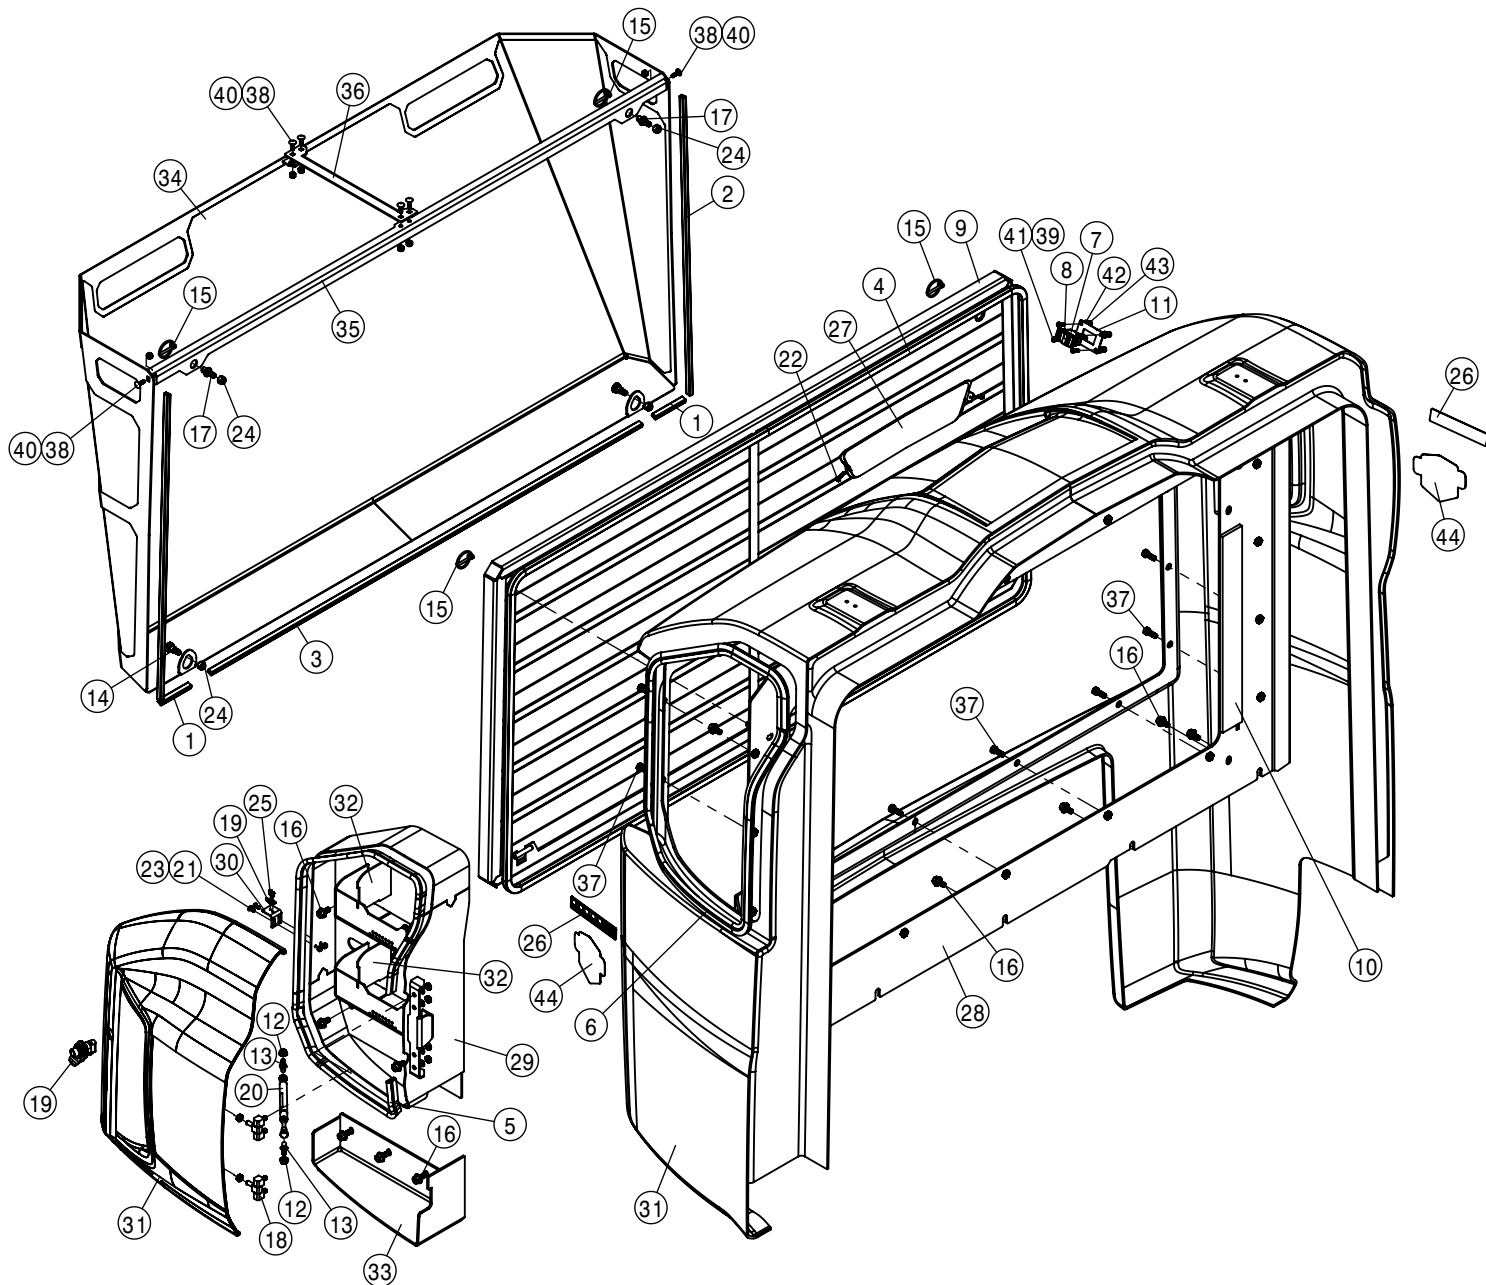

FRONT ENGINE HOOD ASSEMBLY			
DET	QTY	P/N	DESCRIPTION
1	2	193016-003	QUICKEDGE TRIM .060 TO .170
2	2	193016-031	QUICKEDGE TRIM .060 TO .170
3	1	193016-056	QUICKEDGE TRIM .060 TO .170
4	1	193070-183	SEAL - ACCESS PANEL
5	1	193083-059	BULB SEAL, .38 BULB, .13 MAT.
6	1	193084-074	BULB SEAL, .38 BULB, .19 MAT.
7	1	292220	SWITCH,DPDT, MOM-OFF-MOM ON
8	1	292221	SWITCH ACUATOR FOR 292220
9	1	317962	STS 9L INTAKE SCREEN WELD
10	2	317974	STS T4F FOAM ISOLATOR
11	1	362116	HOOD SWITCH MT PLATE
12	2	470113	5/16-18UNC HEX FLG NUT SER MC GR5
13	2	470255	BALL STUD, 5/16-18 THRD X 10MM
14	2	470283	3/8UNC 1/2 SCKT SHLDR BOLT BO
15	4	470335	LINCHPIN, 3/16 X 1 1/4 GRIP
16	23	470409	3/8UNC X 3/4 HHSFB GR5 MC
17	2	470520	HANGER PIN,3/8UNC x.437Dx.500L
18	2	470708	BOLT ON HINGE, SS M10 X M8
19	1	470709	PUSH BUTTON LATCH
20	1	470710	GAS SPRING, 7.00-10.00, 20LBS
21	2	472236	#10-32 UNF X 1/2 PHMS PH ZN
22	2	472368	#10-24THD IN X 3/4 TEK TYP E

FRONT ENGINE HOOD ASSEMBLY			
DET	QTY	P/N	DESCRIPTION
23	2	473004	#10-32UNF NYLOCK NUT MC GR5
24	4	473010	3/8-16UNC NYLOCK NUT SS
25	2	473932	6-32 X 3/8 PAN SELF TAP SCR
26	2	650426	AWS DECAL
27	1	660091	STS 9L INLET AIR SCREEN WLD
28	1	660094	STS 9L COOLG PKG FRT PANEL WLD
29	1	660876	STOR COMP WLD
30	1	660877	STOR COMP LATCH BRKT
31	1	660880	HOOD ASSY, STS
32	4	660882	STOR COMP SEP
33	1	660899	STOR COMP LWR BOX WLD
34	1	660900	COOLING PKG SCOOP
35	1	660906	COOLING PKG SCOOP CROSS BRKT
36	1	660907	COOLING PKG SCOOP SUPP BRACE
37	18	900129	3/8UNC X 1 HHCS GR5 MC
38	6	901127	1/4-20 UNC X 3/4 RHSQNB SS
39	4	910027	#10-32UNF HEX NUT MC GR5
40	6	910118	1/4-20UNC NYLOCK NUT SS
41	4	910131	#10-32 UNF X 3/4 PHMS PH BZ
42	4	920010	SAE FLAT WASHER #10 MC
43	4	920510	HLOCK WASHER #10 MC
44	2	DSWT143	JD POWER DECAL, UNIVERSAL