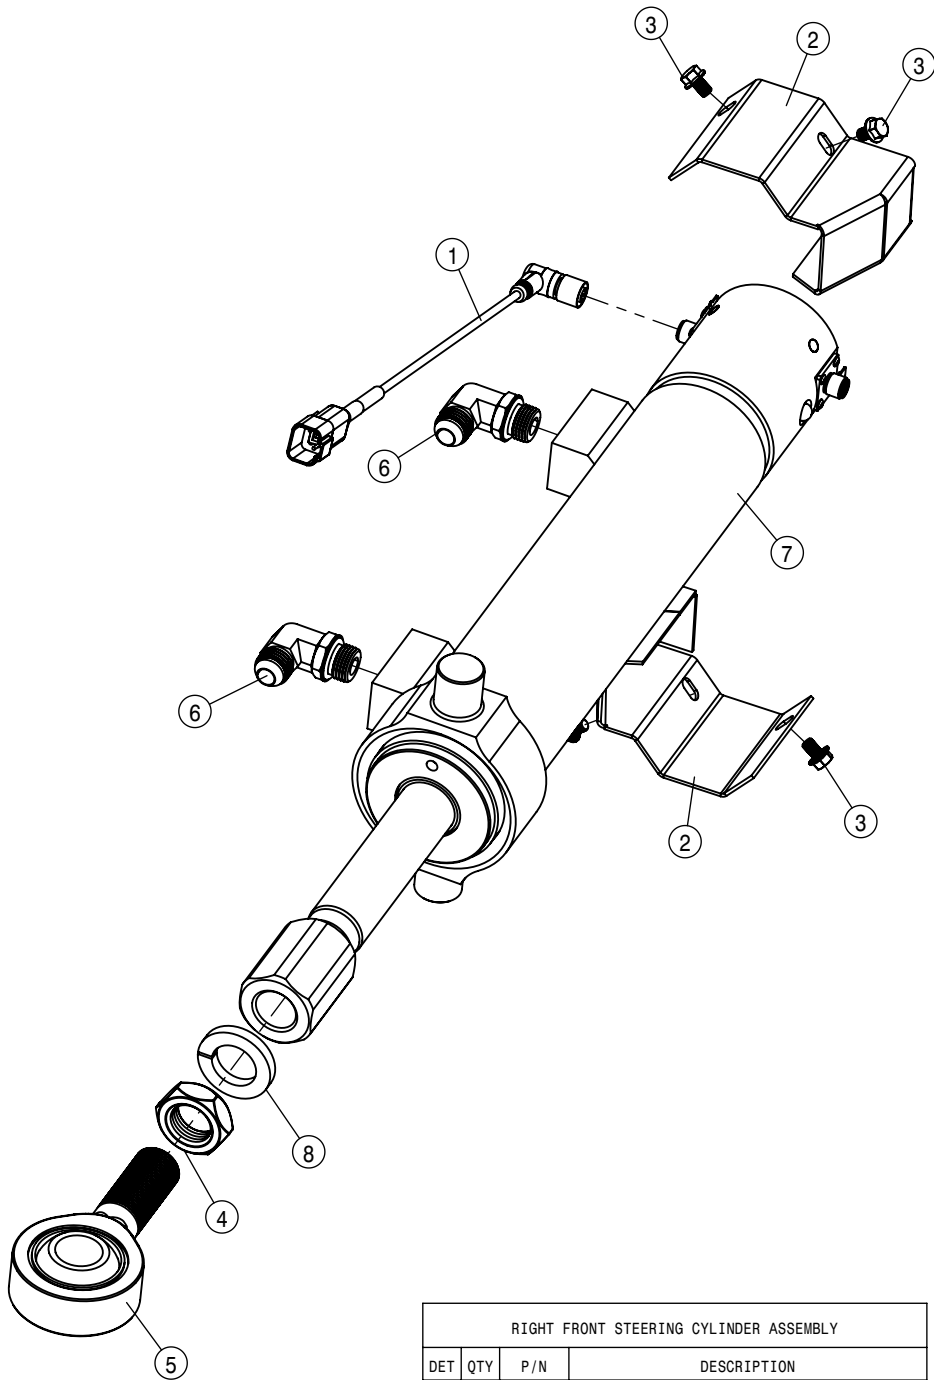

RIGHT FRONT STEERING CYLINDER ASSEMBLY				
DET	QTY	P/N	DESCRIPTION	
1	1	291994	SENSOR HARNESS FOR AWS	
2	2	359645	STRG CYL SENSOR GUARD	
3	4	470883	1/4UNC X 3/8 SERR FLG BOLT SS	
4	1	472328	1" - 12 HEX JAM NUT	
5	1	474004	ROD END, 1.00 BORE, 1- 12 RH MALE	
6	2	618241	3/4MJIC-90-3/4MOR LBO	
7	1	621654	HYD CYL, 2.50 X 8.81 PHASE/SENS	
8	1	920508	1" LOCK WASHER