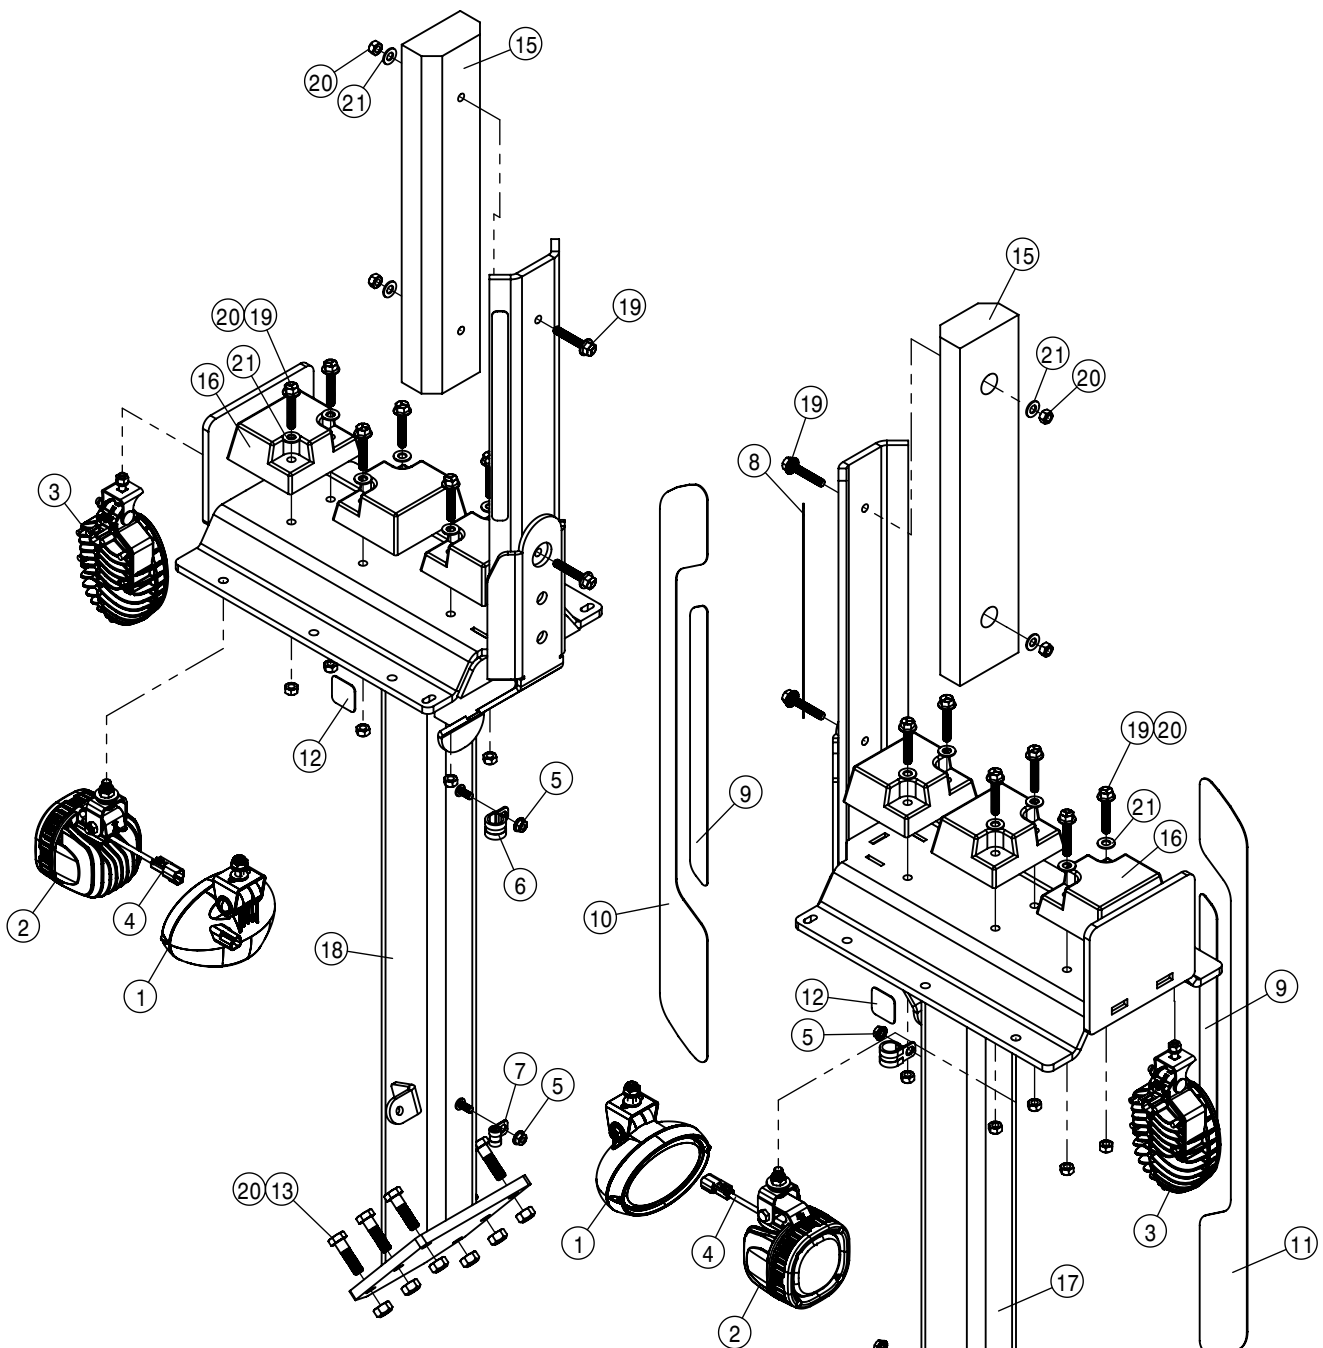

132' BOOM CRADLE ASSEMBLY			
DET	QTY	P/N	DESCRIPTION
1	2	292614	WORKLIGHT - HALOGEN CLOSE RANGE
2	2	292618	WORKLIGHT-TYRI LED FLOOD
3	2	292917	LED LIGHT, AMBER
4	2	294299	TYRI JUMPER HARNESS
5	4	470113	5/16-18UNC HEX FLG NUT SER MC GR5
6	2	520115	CUSH CLAMP, #12 0.75"D-3/4W LOOP
7	2	520167	CUSH CLAMP, #6 3/8D X 3/4W
8	2	650508	BM CRDL REFLECTOR, DTS
9	2	650549	REFLECTOR ORANGE STS REAR
10	1	650550	STS REFLECTOR RH REAR
11	1	650551	STS REFLECTOR LH REAR
12	2	650555	BOOM CRADLE DECAL, STS' 17
13	12	900805	1/2UNC X 1 3/4 HHCS GR8 MC
14	12	914808	1/2-13UNC STOVER NUT MC GR8
15	2	164512	RUBBER BUMPER, BOOM CRADLE
16	6	164513	BM CRADLE PAD
17	1	167882	BM CRADLE LH WLD-120/132
18	1	167881	BM CRADLE RH WLD 120/132
19	16	900506	3/8UNC X 2 HHSFB GR5 MC FT
20	16	914004	3/8-16UNC STOVER NUT MC GR5
21	16	920002	SAE FLAT WASHER 3/8 MC