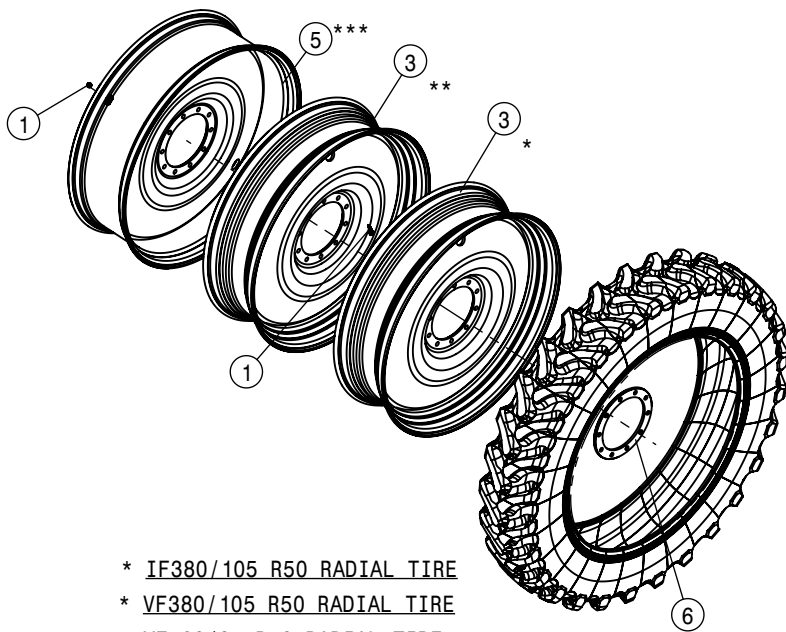

- IF380/105 R50 RADIAL TIRE
- VF380/105 R50 RADIAL TIRE
- ** VF420/95 R50 RADIAL TIRE
- *** VF480/80 R50 RADIAL TIRE