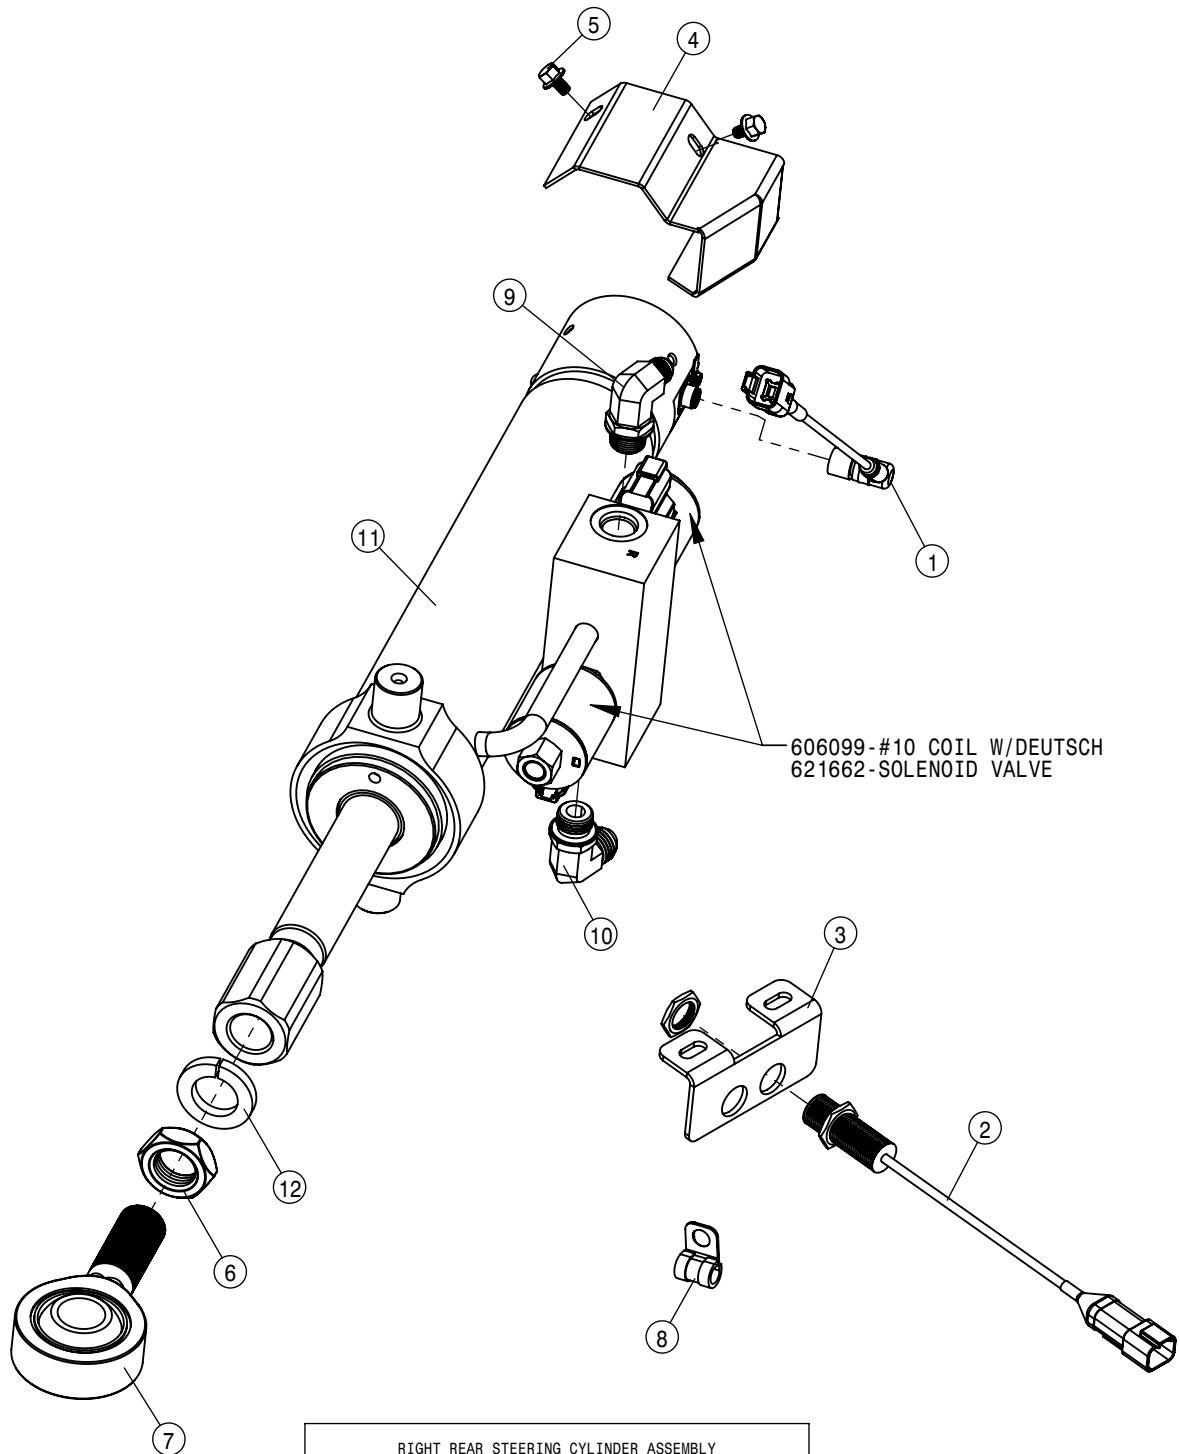

RIGHT REAR STEERING CYLINDER ASSEMBLY			
DET	QTY	P/N	DESCRIPTION
1	1	291994	SENSOR HARNESS FOR AWS
2	1	292926	INDUCTIVE PROX SENSOR, 18MM
3	1	359555	SENSOR BRKT, STS AWS 09
4	1	359645	STRG CYL SENSOR GUARD
5	2	470883	1/4UNC X 3/8 HHSFB SS
6	1	472328	1" -12 HEX JAM NUT
7	1	474004	ROD END, 1.00 BORE, 1-12 RH MALE
8	1	520167	CUSH CLAMP, #6 3/8D X 3/4W
9	1	618115	9/16MJIC-90-3/4MOR LBO
10	1	618241	3/4MJIC-90-3/4MOR LBO
11	1	621653	HYD CYL, 2.50 X 8.81 X 1.25
12	1	920508	1" LOCK WASHER