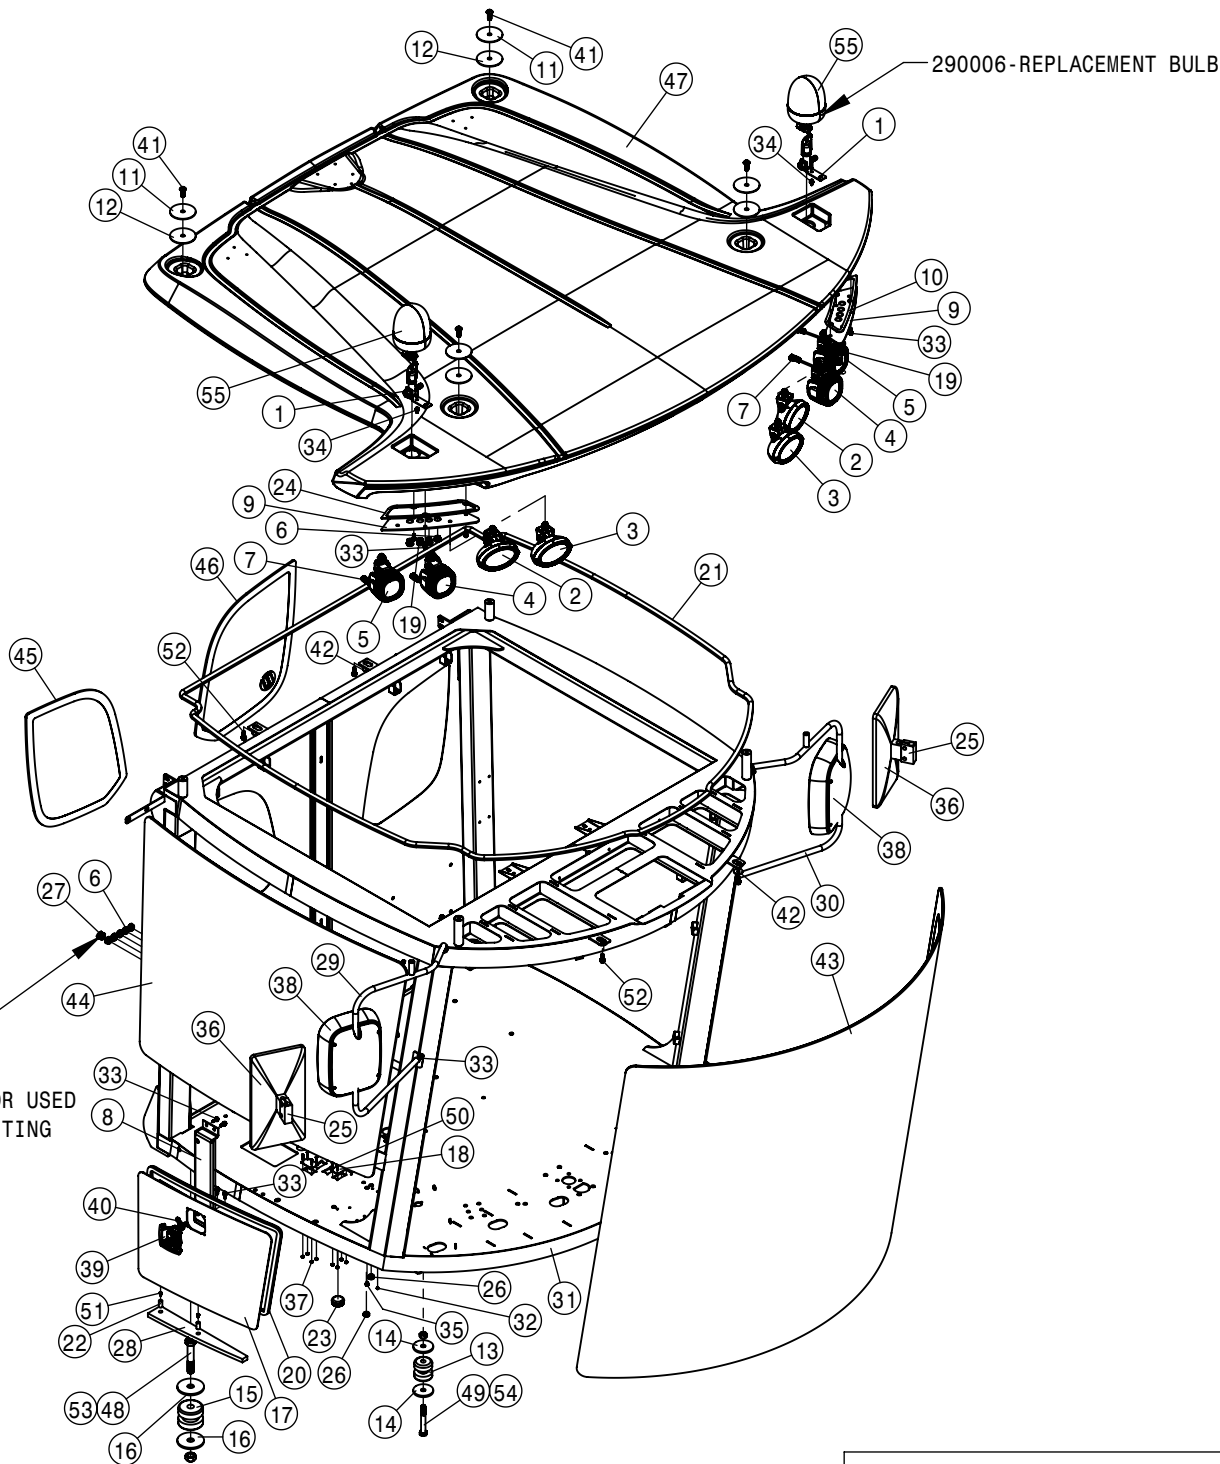

EXTERNAL CAB ASSEMBLY			
DET	QTY	P/N	DESCRIPTION
1	2	290060	BEACON TILT SURFACE MT,QK CHG
2	2	292614	WORKLIGHT - HALOGEN CLOSE RANGE
3	2	292615	Worklight - Oval 100 Long Range
4	2	292618	WORKLIGHT-TYRI LED FLOOD
5	2	292619	WORKLIGHT-TYRI LED TRAP
6	7	292634	HOLE PLUG
7	4	294299	TYRI JUMPER HARNESS
8	1	344299	ACCESS PANEL SEALING SURFACE WLDT
9	2	344357	ROOF LIGHT MNT PLT, STSCAB'14
10	1	344358	ROOF LIGHT MNT PLT GASKET, STSCAB'14
11	4	344359	ROOF RETAINER WASHER, STSCAB'14
12	4	344360	ROOF RETAINER WASHER SEAL, STSCAB'14
13	2	344393	ISO MOUNT
14	4	344394	ISO MT WASHER FRNT, STS'14
15	2	344395	ISO MOUNT
16	4	344396	ISO MT WASHER REAR, STS'14
17	1	344452	FRT ACCESS PNL WLDT, STS'14
18	2	344477	PLATE - 12 PIN COVER

EXTERNAL CAB ASSEMBLY			
DET	QTY	P/N	DESCRIPTION
19	10	344478	BUSHING - STRAIN RELIEF
20	1	344479	SEAL - ACCESS PANEL
21	1	344481	SEAL - CAB ROOF STS
22	2	344497	THREADED NYLN SPCR, STS'14
23	1	344509	HOLE PLUG - 24 SERIES
24	1	344513	ROOF LIGHT MT PLT RH GASKET, STS'14
25	2	344515	STD MIR BRKT, STS'14
26	2	344554	HOSE GROMMET, STS'14
27	1	344572	BUSHING - ANTENNA STRAIGHT
28	1	344579	ACCESS PANEL SEAL LWR, STS'14
29	1	344631	MIRROR BRKT WLDT RH, STS'15
30	1	344635	MIRROR BRKT WLDT LH, STS'15
31	1	344824	CAB WLD, STS 17 W/DECALS
32	7	470053	1/4-20X1/4 AL HD SET SCR CUP
33	16	470118	1/4UNC X 3/4 HHSFB GR5 MC
34	2	470122	1/4UNC X 1/2 HHSFB GR5 MC
35	3	470143	3/8UNC X 1/2 SKT HD SET SCR
36	2	470348	MIRROR STS 10 & 12

EXTERNAL CAB ASSEMBLY			
DET	QTY	P/N	DESCRIPTION
37	8	470467	#6-32UNC KEP NUT MC GR5
38	2	470648	POWER MIRROR
39	1	470660	LATCH ASSY, STS'14
40	1	470661	CAM LATCH, STS'14
41	4	474001	1/2-13 UNC X 1 1/4 BHCS SS PATCH
42	4	483024	FENDER WASHER 5/16 MC
43	1	658100	WINDOW - FRT 2014 STS
44	1	658101	WINDOW - RH SIDE 2014 STS CAB
45	1	658103	WINDOW - REAR RH 2014 STS CAB
46	1	658104	WINDOW - REAR LH 2014 STS CAB
47	1	658139	CAB ROOF, STS/DTS '17
48	2	900481	7/8UNC X 5 HHCS GR8 MC
49	2	900847	5/8UNC X 4 1/2 HHCS GR8 MC
50	8	903814	#6-32 UNC X 3/4 PHMS PH BZ
51	2	903884	#10-32 UNF X 3/8 PHMS PH BZ
52	4	910126	5/16UNC X 1 HHSFB SS
53	2	914014	7/8-9UNC STOVER NUT MC GR8
54	2	914810	5/8-11UNC STOVER NUT MC GR8
55	2	AZ101891	IDENT LAMP ROTATING BEACON