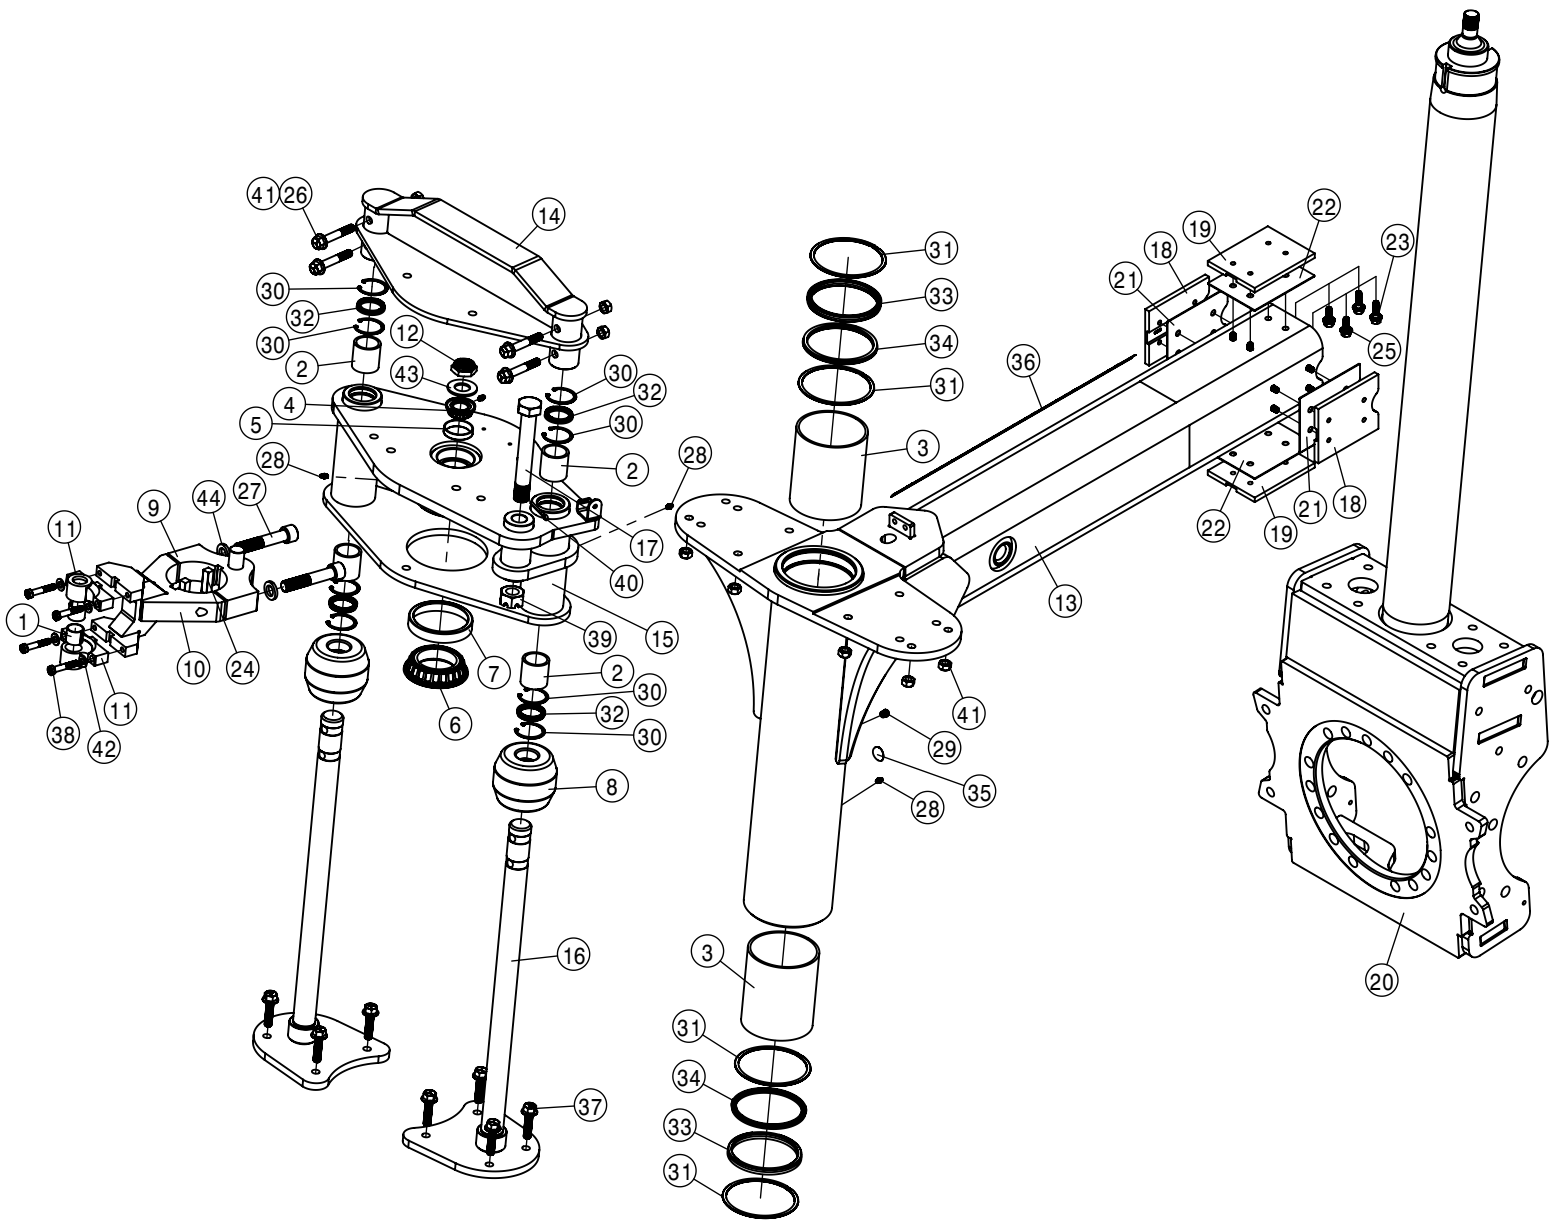

RIGHT FRONT LEG ASSEMBLY			
DET	QTY	P/N	DESCRIPTION
1	2	121029	JOURNAL BRG, 1.00 ID x 1.00 LG
2	4	121113	TOWER SLEEVE BRG (POLYGON) 05
3	2	121125	BEARING-POLY 4.50 ID X 5.74 LG
4	1	125050	BRG CONE, 1.00 ID W/FACE SEAL
5	1	125051	BRG CUP FOR 125050
6	1	125052	BRG CONE, 2.687 ID W/FACE SEAL
7	1	125053	BRG CUP FOR 125052
8	2	311058	RUBBER SPRING
9	1	359683	STEERING ARM WLDMT-STS
10	1	359684	STEERING TRUN MNT WLD - STS
11	2	359687	TRUNNION-STEERING CYLINDER
12	1	360561	1-14 UNS THIN HEX NUT LCK
13	1	360718	OTR LEG WLD STS
14	1	360780	AIR BAG TOWER TOP MT WLD
15	1	360786	RH AIR BAG LWR PLT WLD
16	2	360795	NITRO TOWER WLD
17	1	360797	STRG CYL BOLT
18	2	360852	TRD ADJ BRONZE BEARING, TAPPED
19	2	360853	TRD ADJ BRONZE BEARING, TAPPED
20	1	360861	INR LEG WLD-STS, SDS LEG
21	2	360864	NOTCHED SHIM - TRD ADJ BEARING
22	2	360865	SHIM - TRD ADJ BEARING

RIGHT FRONT LEG ASSEMBLY			
DET	QTY	P/N	DESCRIPTION
23	16	470329	3/8UNC X 1 1/4 HHSFB GR5 MC
24	2	470447	KEY .50 SQ X 1.69 LONG
25	16	470460	3/8UNC X 1 HHSFB GR5 MC
26	4	470461	1/2UNC X 3 HHSFB GR5 MC
27	2	470904	3/4UNC X 4" SOC HD CAP SCR GR8
28	4	471005	GREASE ZERK, 1/4-28 X 1/2
29	1	471030	PRESSURE RELIEF VALVE-GREASE 45-80 PSI
30	8	629537	187RRH00Z SNAP RING
31	4	629538	4.5 SPIROLOX RING
32	4	629620	SEAL, 1.500 ROD DIA
33	2	629621	SEAL, 4.500 ROD DIA
34	2	629625	SEAL, 4.500 ROD DIA
35	1	650205	DECAL, GREASE WEEKLY
36	1	650486	DECAL, TREAD ADJ INDICATOR DTS
37	8	900519	1/2UNC X 2 HHSFB GR5 MC FT
38	4	900821	3/8UNF X 2 HHCS GR8 MC
39	1	910020	1-8UNC HEX SLTTD NUT MC GR5
40	1	910120	3/16 X 1 3/4 COTTER PIN SS
41	12	914008	1/2-13UNC STOVER NUT MC GR5
42	4	920002	SAE FLAT WASHER 3/8 MC
43	1	920008	1" SAE FLAT WASHER
44	2	920506	HLOCK WASHER 3/4 MC