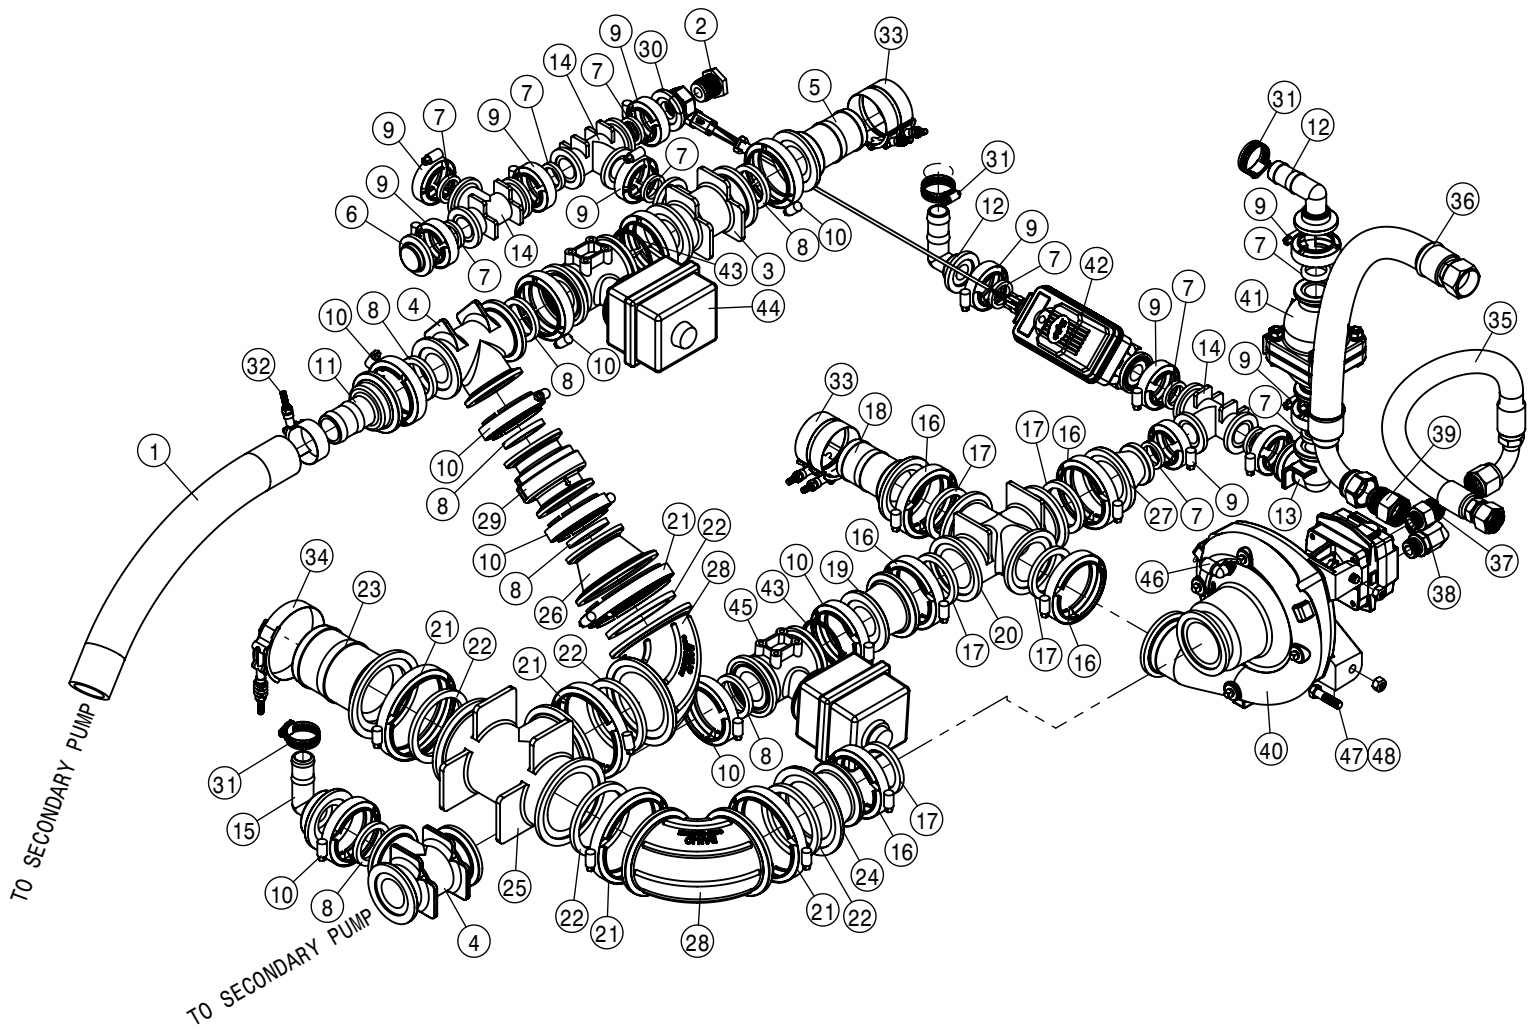

PRIMARY SOLUTION PUMP ASSEMBLY (DUAL PRODUCT)			
DET	QTY	P/N	DESCRIPTION
1	1	197124-016	HOSE 1 1/2 2-FBR BR BLK EPDM
2	1	500043	3/4NPT PIPE PLUG, POLY
3	1	500150	2" FLANGE-1" BRANCH TEE POLY
4	2	500151	2" FLANGE TEE, POLY
5	1	500154	2" FLANGE-2" HOSE BARB POLY
6	1	500155	1" FLANGE CAP PLUG POLY
7	11	500157	1" FLANGE GASKET EPDM
8	7	500158	1 1/2" GASKET FOR 2" FLANGE
9	11	500159	1" FLANGE CLAMP S.S.
10	9	500160	2" FLANGE CLAMP S.S.
11	1	500162	2" FLANGE-1 1/2 HOSE BARB POLY
12	2	500173	1"FLANGE-90-1"HOSE BARB POLY
13	1	500174	1" FLANGE-90-1" FLANGE LBOPOLY
14	3	500175	1" FLANGE TEE, POLY
15	1	500189	2" FLANGE-90-1" HOSE BARB POLY
16	5	500194	2" FP FLANGE CLAMP S.S.
17	5	500195	2" FP FLANGE GASKET EPDM
18	1	500196	2"FP FLANGE-2"HOSE BARB POLY
19	1	500199	2"FP FLANGE-2"FLAGE REDU POLY
20	1	500203	2"FP FLANGE CROSS POLY
21	5	500208	3" FLANGE CLAMP S.S.
22	5	500209	3" FLANGE GASKET EPDM
23	1	500210	3"FLANGE-3" HOSEBARB POLY
24	1	500212	3"FLANGE - 2" FP FLANGE ADTPTR

PRIMARY SOLUTION PUMP ASSEMBLY (DUAL PRODUCT)			
DET	QTY	P/N	DESCRIPTION
25	1	500217	3"FLANGE TEE POLY
26	1	500237	3"FLANGE-2" STD FLANGE ADPTR POLY
27	1	500244	2"FP FLANGE-1"FLAGE ADPTR POLY
28	2	500262	3"FLANGE-90-3"FLG SWEEP LBO
29	1	500264	2" CHECK STANDARD PORT
30	1	500375	1 FLANGE X .75" FNPT
31	3	520090	HOSECLAMP NO 16 STAINLESS
32	1	520133	1.81/2.06 T-BOLT HOSE CLAMP SS
33	4	520141	2.31/2.62 T-BOLT HOSE CLAMP SS
34	1	520145	3.56/3.88 T-BOLT HOSE CLAMP SS
35	1	617103	12-451TC-12FJX-12FJX90-22 H/A
36	1	617557	16-811-16FJX-16FJX90-23 H/A
37	1	618193	1 1/16MJIC-3/4MOR ADPTR
38	1	618279	1 1/16MJIC-90-7/8MOR LBO
39	1	618641	1 1/16FJIC -1 5/16MJIC ADPTR
40	1	691249	HYPRO PUMP, 9306C-HM5C-BU-001
41	1	696008	PRESS RELIEF VLV, 100PSI, 1"FLG
42	1	696196	3/4" ELEC BALL VALVE SS 1" FLG
43	2	696254	O-RING, KZCO FLANGED VALVE
44	1	696256	VALVE, KZCO C2F-60B-M-S9
45	1	696257	VALVE, KZCO C2F-62-Q-S9
46	1	711123	1/8MNPT-90-3/8 NYL TUBE LBO
47	2	900131	3/8UNC X 1 1/2 HEX BOLT
48	2	914004	3/8UNC HEX STOVER NUT