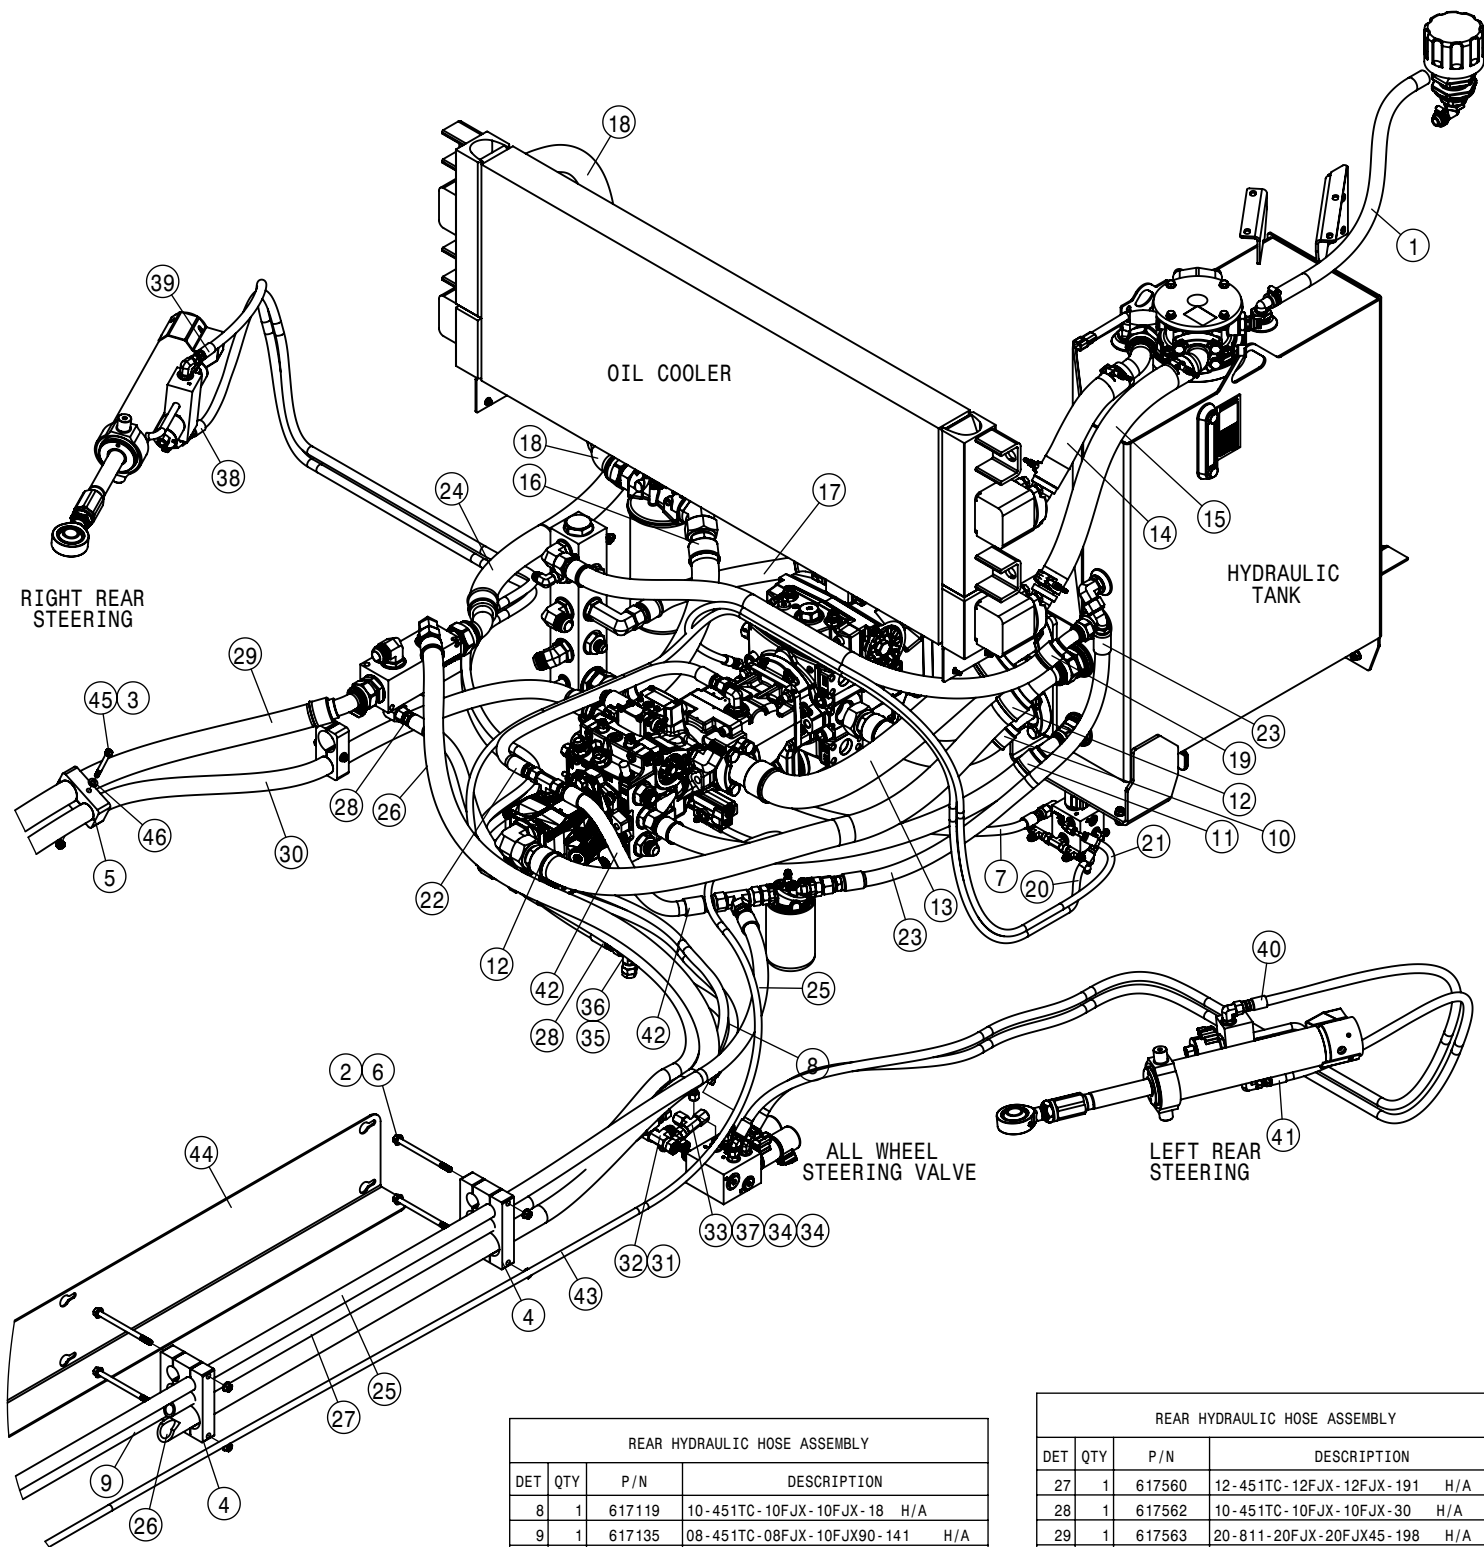

REAR HYDRAULIC HOSE ASSEMBLY			
DET	QTY	P/N	DESCRIPTION
1	1	197112-030	HOSE 3/4 1-FBR BR BLK EPDM
2	4	470087	3/8UNC HEX SERR FLANGE NUT
3	3	470113	5/16-18UNC HEX FLG NUT SER MC GR5
4	2	470671	HOSE CLAMP, 6-HOLE
5	3	470674	HOSE CLAMP, 2-HOLE
6	4	470683	3/8UNC X5 1/2SMTH FLG HEX BOLT
7	1	604158	06-451TC-08FJX-06FJX90-29 H/A

REAR HYDRAULIC HOSE ASSEMBLY			
DET	QTY	P/N	DESCRIPTION
8	1	617119	10-451TC-10FJX-10FJX-18 H/A
9	1	617135	08-451TC-08FJX-10FJX90-141 H/A
10	1	617515	24-811-24FJX-32C61FX45-18 H/A
11	1	617516	16-811-16FJX-16FJX45-39 H/A
12	1	617517	24-811-24FJX-24FJX45-50 H/A
13	1	617519	32-811-32C61F-40C61F45-29 H/A
14	1	617522	24-811-24C61F45-24C61F45-16 H/A
15	1	617523	24-811-24C61F45-24C61F45-27 H/A
16	1	617525	24-811-24FJX-24FJX45-23 H/A
17	1	617526	16-811-16FJX-16FJX45-19 H/A
18	1	617527	24-811-24C61F-24FJX45-42 H/A
19	1	617548	16-811-16FJX-16FJX45-47 H/A
20	1	617549	04-451TC-04FJX-06FJX45-90 H/A
21	1	617550	04-451TC-06FJX-04FJX45-72 H/A
22	1	617551	10-451TC-10FJX-10FJX-30 H/A
23	1	617553	12-451TC-12FJX-12FJX45-36 H/A
24	1	617555	24-811-24C61F-24FJX45-54 H/A
25	1	617556	12-451TC-12FJX-12FJX-125 H/A
26	1	617559	16-811-16FJX-16FJX90-175 H/A

REAR HYDRAULIC HOSE ASSEMBLY			
DET	QTY	P/N	DESCRIPTION
27	1	617560	12-451TC-12FJX-12FJX-191 H/A
28	1	617562	10-451TC-10FJX-10FJX-30 H/A
29	1	617563	20-811-20FJX-20FJX45-198 H/A
30	1	617572	16-451TC-16FJX-16FJX-218 H/A
31	1	618328	7/8FJIC CAP NUT
32	1	618333	7/8FJIC SW RUN TEE-7/8MJIC
33	1	618451	3/4FJIC SW RUN TEE-3/4MJIC
34	2	618532	3/4FJIC CAP NUT
35	1	618543	7/8MJIC PLUG
36	1	618593	7/8FJ SW BRANCH TEE-7/8MJ
37	1	618643	3/4FJ SW BRANCH TEE-3/4MJ
38	1	619053	06-451TC-06FJX45-08FJX-145 H/A
39	1	619054	06-451TC-06FJX-06FJX-145 H/A
40	1	619055	06-451TC-08FJX-06FJX45-113 H/A
41	1	619056	06-451TC-06FJX-06FJX-110 H/A
42	1	619068	12-451TC-10FJX-12FJX-19 H/A
43	1	619089	04-451TC-04FJX-04FJX-229 H/A
44	1	660290	HOSE GUARD - L/F
45	3	900072	5/16UNC X 3 HHCS GR5 MC
46	3	920001	SAE FLAT WASHER 5/16 MC