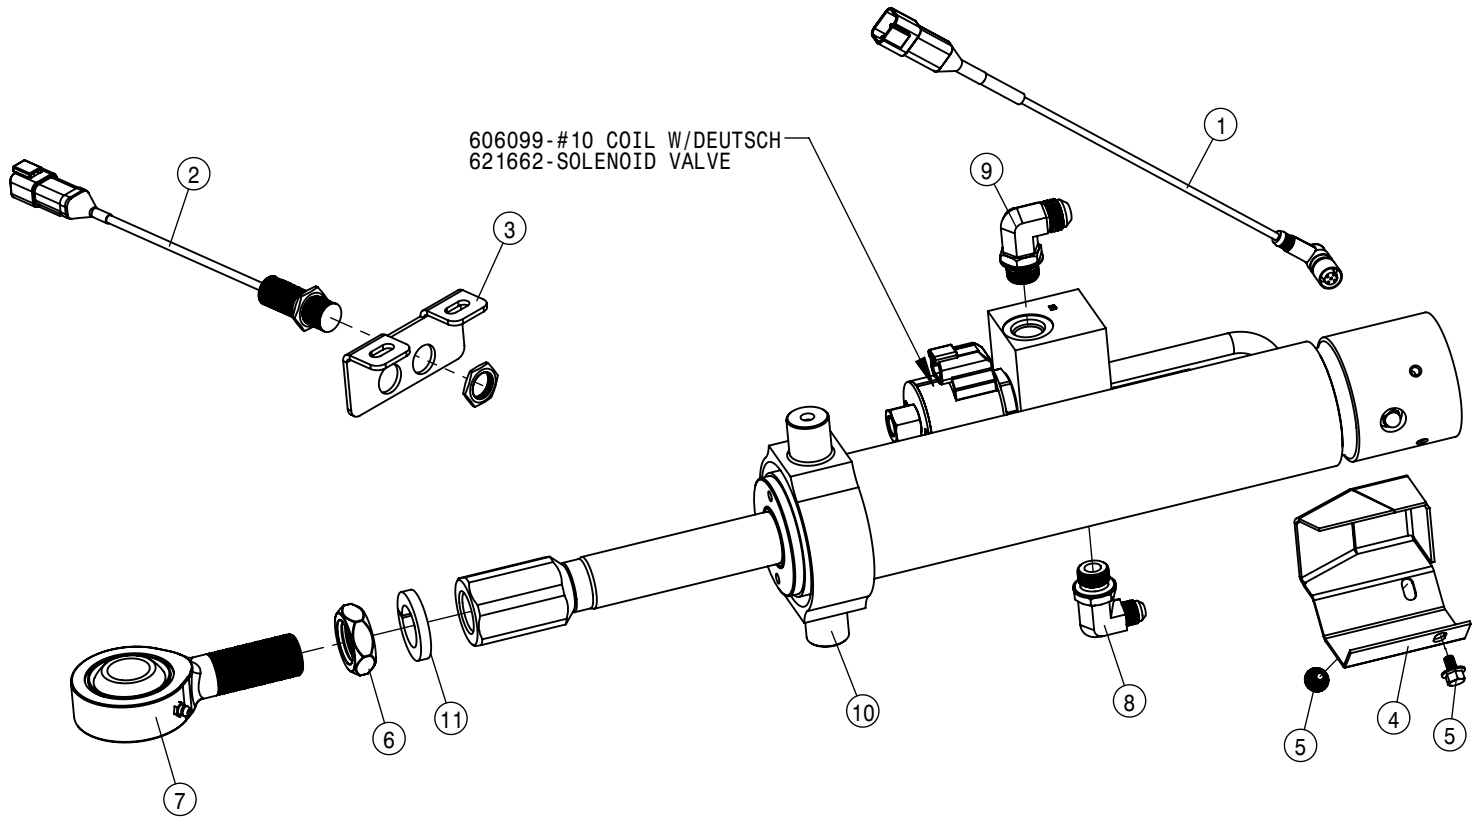

LEFT REAR STEERING CYLINDER ASSEMBLY			
DET	QTY	P/N	DESCRIPTION
1	1	291994	SENSOR HARNESS FOR AWS
2	1	292926	INDUCTIVE PROX SENSOR, 18MM
3	1	359555	SENSOR BRKT, STS AWS 09
4	1	359645	STRG CYL SENSOR GUARD
5	2	470460	3/8UNC X 1 HHSFB GR5 MC
6	1	472328	1" -12 HEX JAM NUT
7	1	474004	ROD END, 1.00 BORE, 1-12 RH MALE
8	1	618115	9/16MJIC-90-3/4MOR LBO
9	1	618241	3/4MJIC-90-3/4MOR LBO
10	1	621653	HYD CYL, 2.50 X 8.81 X 1.25
11	1	920508	1" LOCK WASHER