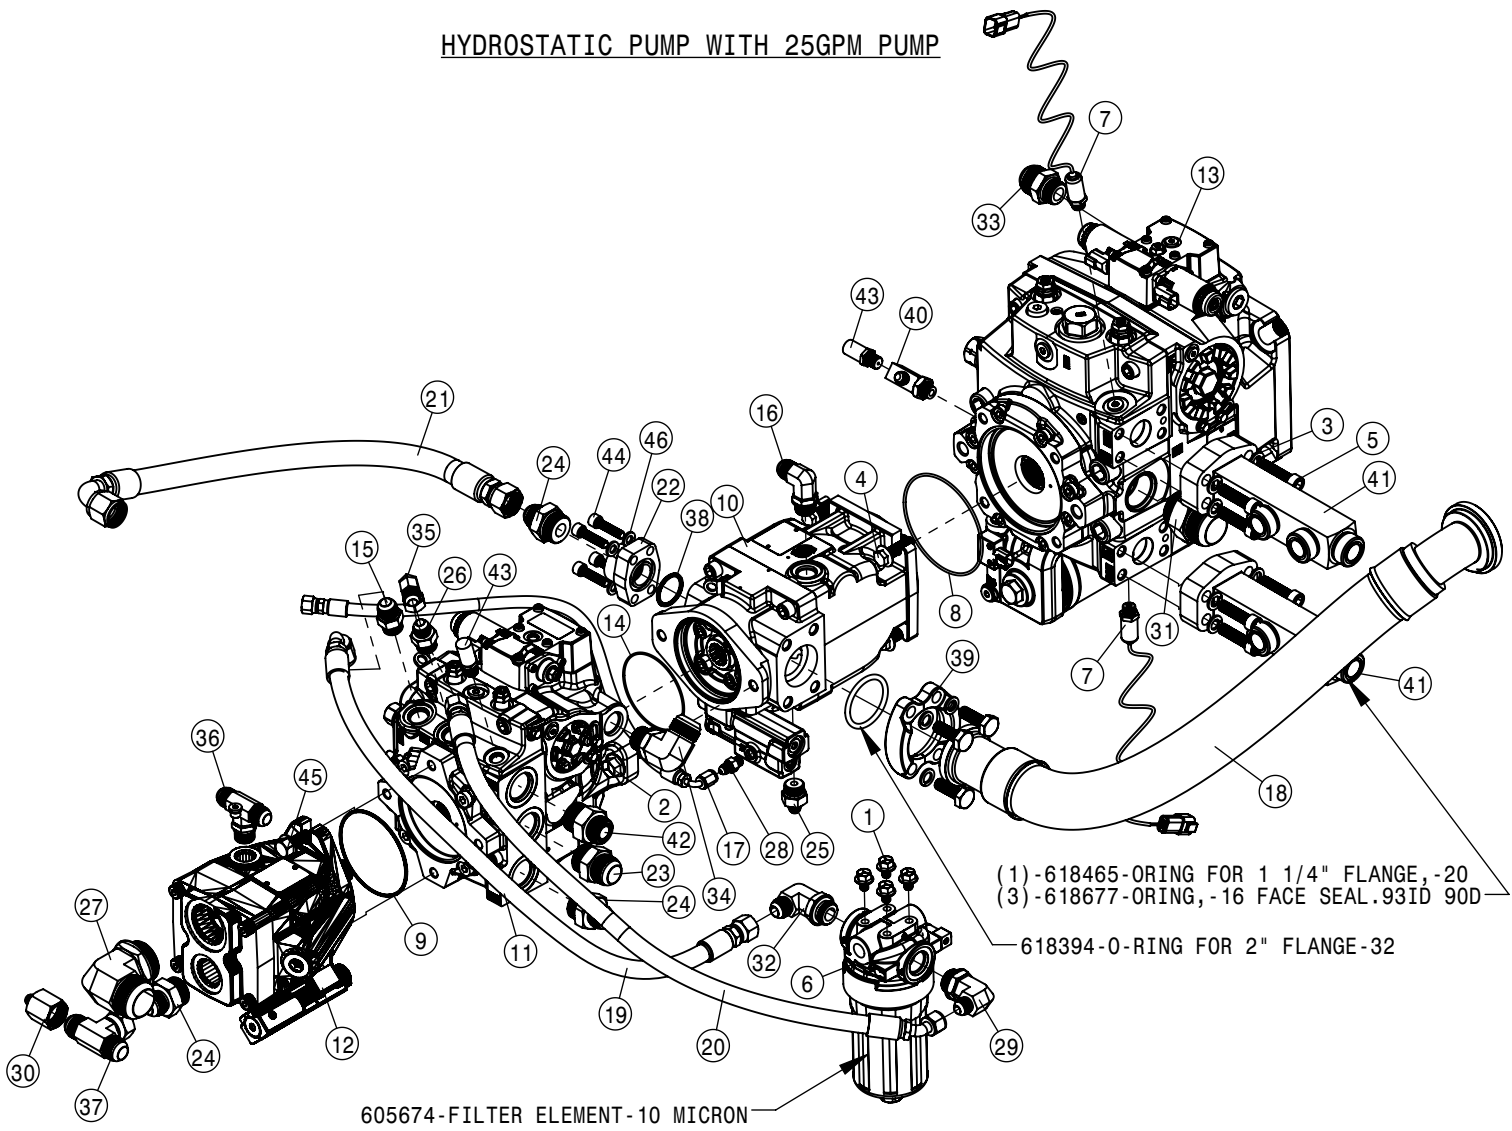

HYDROSTATIC PUMP WITH 25GPM PUMP

HYDROSTATIC PUMP WITH 25GPM PUMP ASSEMBLY			
DET	QTY	P/N	DESCRIPTION
1	4	470319	3/8UNC X 1/2 HHSFB GR5 MC
2	2	470431	1/2UNC X 1 1/2 HHSFB GR5 MC
3	8	473784	12MM LOCK WASHER
4	4	473856	12MM-1.75 X 40MM SM FLANGED BOLT
5	8	473874	12MM-1.75X 40MM SOC HD CAP SCR
6	1	605671	FILTER ASSY, 10 MICRON
7	2	606196	PRESSURE TRANSDUCER, 9000 PSI
8	1	606197	O-RING, 4.73ID-.103CS-4.943OD
9	1	606357	O-RING, B-MT, 3.737ID X .103CS
10	1	606525	PUMP 45CC C/BB MT
11	1	606678	H1P, 053CC, B/B MT
12	1	606679	PUMP-K2-038CC, SAE B MT, 15T
13	1	606680	H1 PUMP,165CC, D/C MT,ISL,27T
14	1	607115	O-RING, 3.739ID-.070CS-3.809OD
15	1	611126	7/8MJIC-7/8MOR ADPTR
16	1	611128	7/8MJIC-90-7/8MOR LBO
17	1	617308	04-451TC-06FJX-04FJX90-26 H/A
18	1	617519	32-811-32C61F-40C61F45-29 H/A
19	1	617529	08-451TC-10FJX-10FJX90-31 H/A
20	1	617530	08-451TC-08FJX-08FJX45-31 H/A
21	1	617571	12-451TC-12FJX-12FJX90-23 H/A
22	1	618176	1" 4 BOLT FLANGE X 1 5/16 OR
23	1	618186	1 5/16MJIC-1 5/16MOR ADPTR

HYDROSTATIC PUMP WITH 25GPM PUMP ASSEMBLY			
DET	QTY	P/N	DESCRIPTION
24	3	618308	1 1/16MJIC-1 5/16MOR ADPTR
25	1	618310	9/16MJIC-7/8MOR ADPTR
26	1	618327	3/4MJIC-7/8MOR ADPTR
27	1	618432	1 7/8MJIC-90-1 7/8MOR LBO
28	1	618467	7/16MJIC-7/16MOR ADPTR
29	1	618474	3/4MJIC-90-1 1/16MOR LBO
30	1	618483	1 1/16FJIC-9/16MJIC ADPTR
31	1	618527	1 7/8MJIC-1 5/8MOR ADPTR
32	1	618535	7/8MJIC-90-1 1/16MOR LBO
33	1	618558	1 5/16MJIC-1 1/16MOR ADPTR
34	1	618576	1 5/16MJIC-90-1 1/16MOR LBO
35	1	618609	3/4MJIC-90-3/4FJIC SWIV LBO
36	1	618637	7/8MOR BRANCH TEE-7/8MJIC
37	1	618660	1 1/16FJX BRANCH TEE-1 1/16MJ
38	1	618676	O-RING FOR 1" FLANGE -16
39	1	618766	2" SPLIT FLANGE KIT #61
40	1	618782	9/16MOR-9/16FOR-9/16MJIC BRNCH
41	2	618876	1 1/4 FLG CD62 X 1 7/16 ORFS
42	1	618989	1 5/16MOR- 1 3/16MORFS ADPTR
43	2	619023	9/16 MOR DIAGNOSTIC FITTING
44	4	900174	3/8-16 UNC X 1 1/2 SHCS GR8 MC
45	2	910137	12MM-1.75X30MM SM FLG HEX BOLT
46	4	920502	HLOCK WASHER 3/8 MC