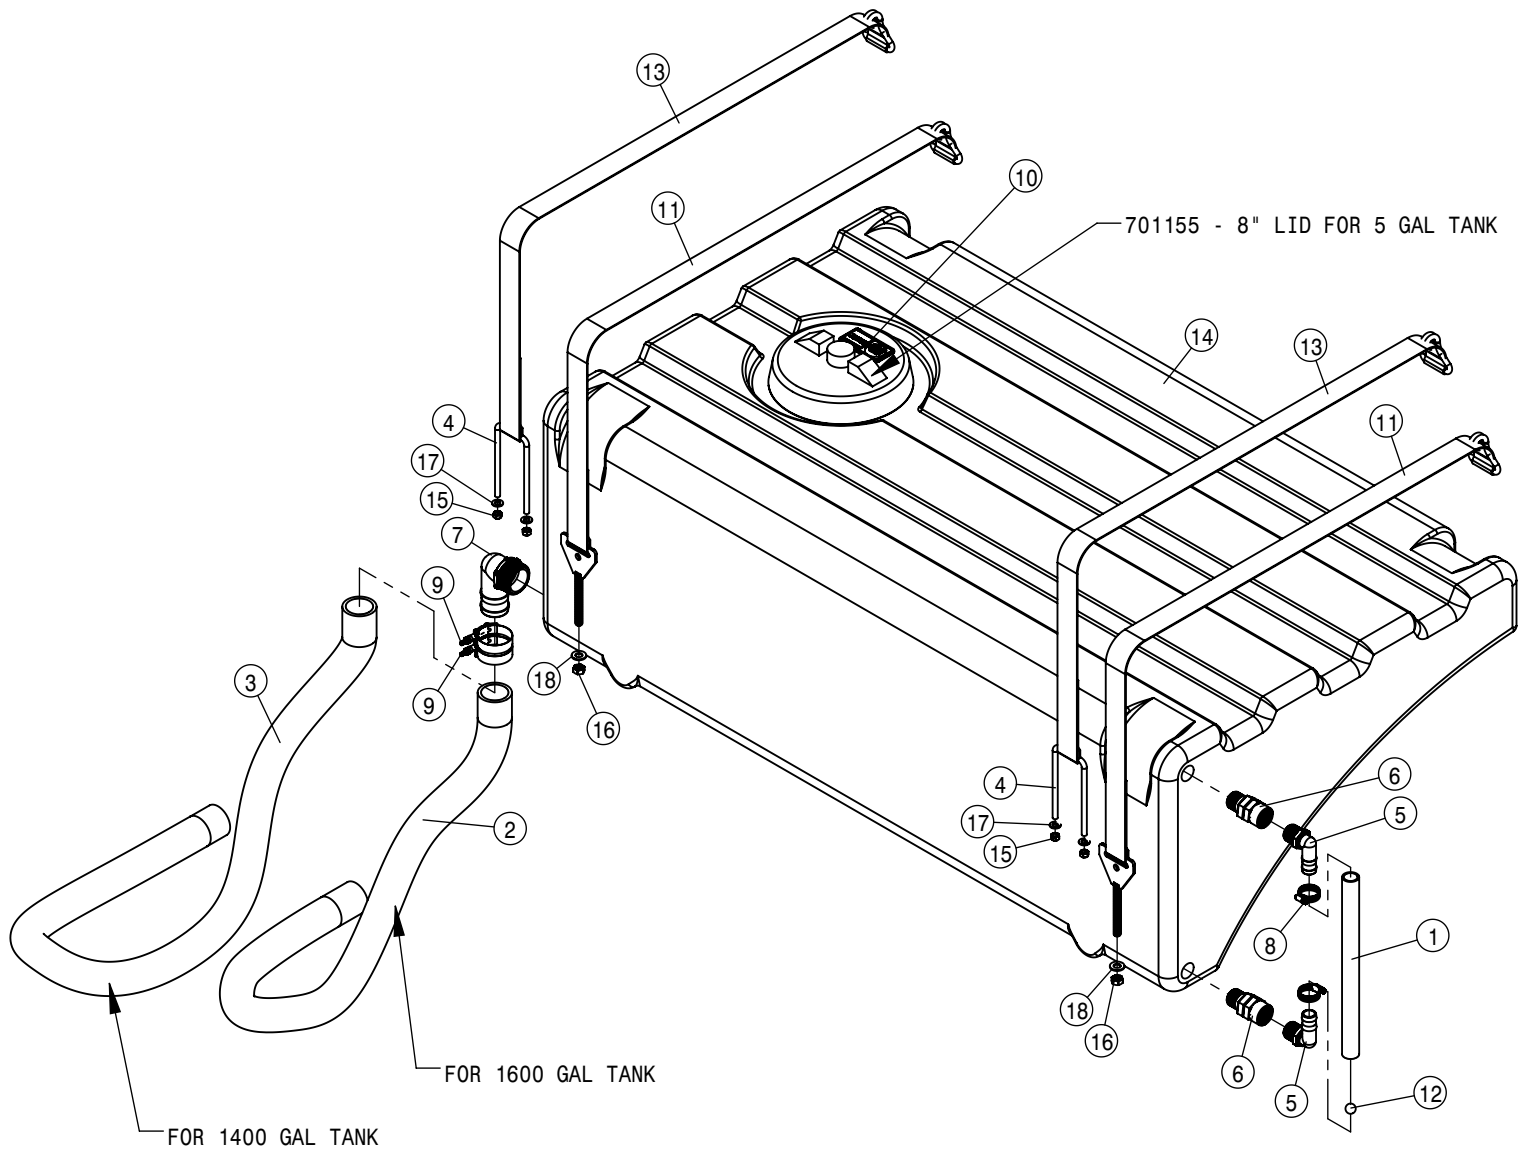

POLY RINSE TANK ASSEMBLY			
DET	QTY	P/N	DESCRIPTION
1	1	195916-016	HOSE 1" ID-1/8W CLEAR VINYL
2	1	197133-076	HOSE 2" SUCTION, 2F-1W EPDM
3	1	197133-085	HOSE 2" SUCTION, 2F-1W EPDM
4	2	475021	3/8UNC-2.63ID-6.25 U-BOLT SQ
5	2	500024	1"NPT-90-1"HOSE BARB, POLY
6	2	500107	1"NPT SWIVEL POLY
7	1	500141	2"MNPT-90-2" HOSE BARB, POLY
8	2	520090	HOSECLAMP NO 16 STAINLESS
9	2	520141	2.31/2.62 T-BOLT HOSE CLAMP SS
10	1	650114	DECAL, FILL WITH FRESH WATER
11	2	763599	POLY RINSE TNK STRAP ASSY STS
12	1	763623	GREEN POLYPROPYLENE BALL 0.750"
13	2	763970	POLY RINSE TNK STRAP ASSY STS
14	1	764378	100 GAL POLY TANK GRAY W/DECAL
15	4	914004	3/8-16UNC STOVER NUT MC GR5
16	2	914008	1/2 UNC HEX STOVER NUT
17	4	920002	SAE FLAT WASHER 3/8 MC
18	2	920004	1/2 SAE FLAT WASHER