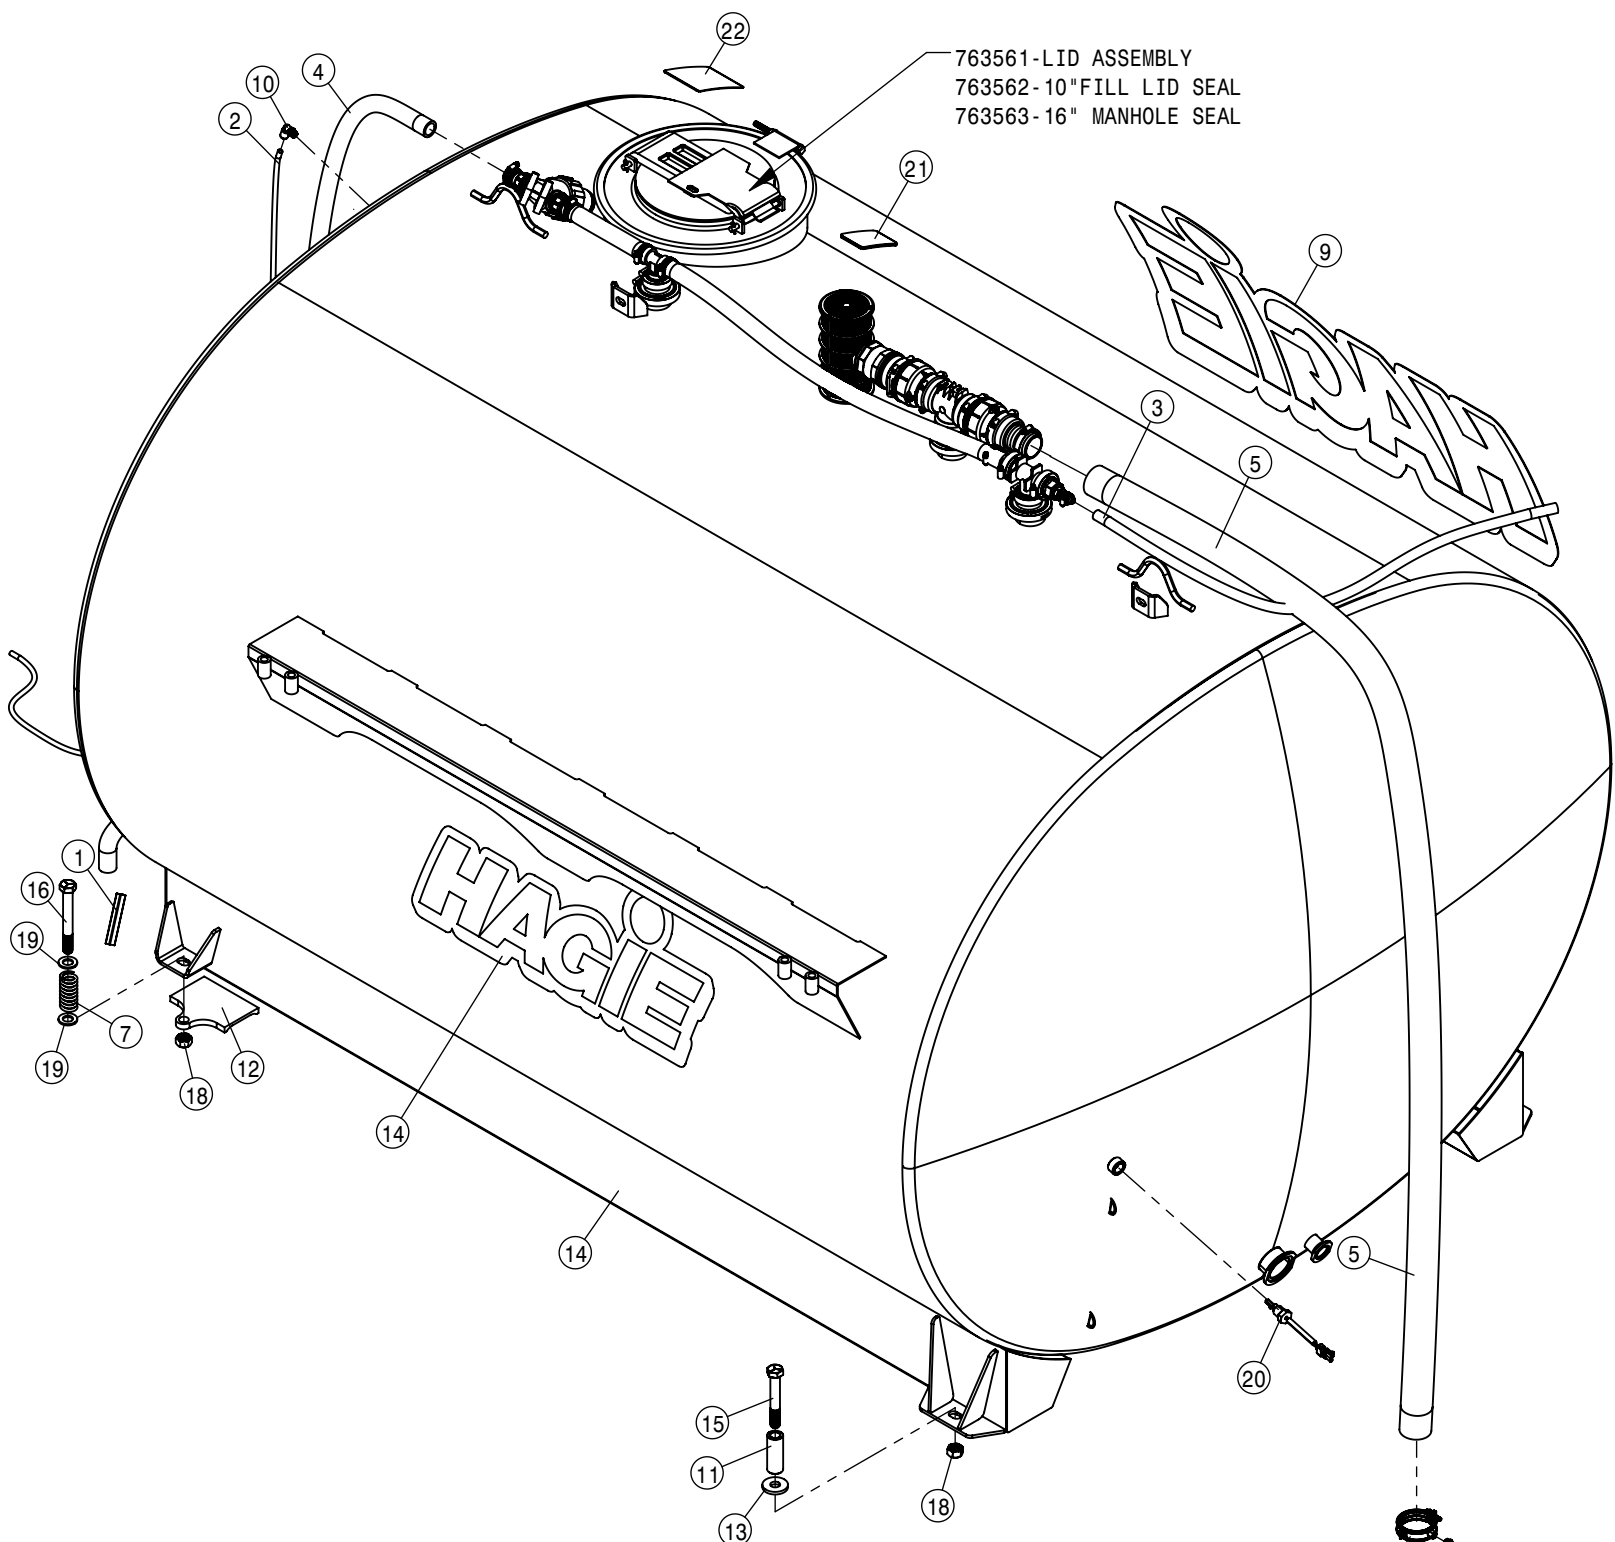

1600 GALLON SS TANK ASSEMBLY			
DET	QTY	P/N	DESCRIPTION
1	1	193012-004	QUICKEDGE TRIM .135 TO .250
2	1	195915-085	3/8OD AIR BRAKE TUBING J844-B
3	1	197008-046	HOSE 1/2 1-FBR BR BLK EPDM
4	1	197116-088	HOSE 1IN 1-FBR BR BLK EPDM
5	1	197133-102	HOSE 2\"
6	1	470087	3/8-16UNC HEX FLG NUT SER MC GR5
7	2	482016	SPRING, 1.4 X 3.00 COMPRSN
8	1	520170	VIBRATION-DAMPING CLAMP HANGER
9	2	650144	DECAL, LOGO, SOLU TANK STS12
10	1	711124	1/4MNPT-90-3/8 NYL TUBE LBO
11	2	763840	TANK MNT BUSHING

1600 GALLON SS TANK ASSEMBLY			
DET	QTY	P/N	DESCRIPTION
12	2	763841	TANK ISOLATOR
13	2	763925	WASHER .78ID-2.0 OD .25THK SS
14	1	763947	1600 GAL SS TANK '17 W/DECALS
15	2	900412	3/4UNC X 5 HHCS GR5 MC
16	2	900414	3/4UNC X 6 HHCS GR5 MC
17	1	900506	3/8UNC X 2 HHSFB GR5 MC FT
18	4	914012	3/4UNC HEX STOVER NUT
19	4	920006	3/4 SAE FLAT WASHER
20	1	an275842	SWITCH WATER LEVEL
21	1	N203265	DECAL CAUTION
22	1	N404968	LABEL, DANGER TANK LID OPENING