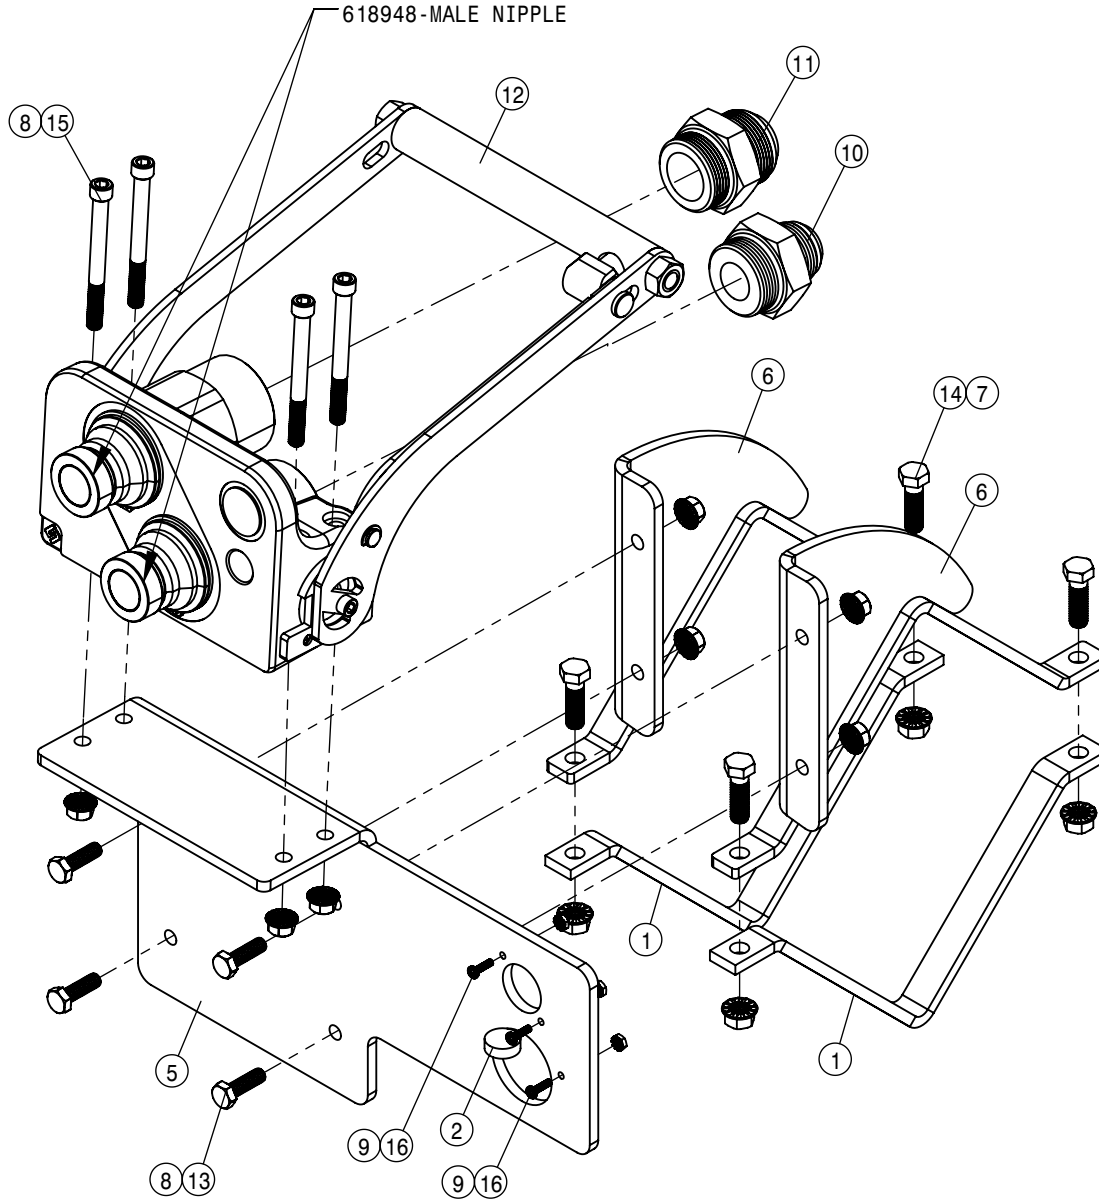

COMBO OPTION QUICK ATTACH

COMBO OPTION HYDRAULIC QUICK COUPLER ASSEMBLY			
DET	QTY	P/N	DESCRIPTION
1	2	003078	RECEPT MTG BRKT, PAINTED STS 07
2	1	291754	AMP CAP, 17 SHELL
NS	1	293866	POWER HARNESS, MAIN STSC 05
NS	1	294047	STS COMBO CHASSIS TO BAR HARNESS
5	1	362043	SOLUTION COMBO MOUNT
6	2	362047	RECEPT SCM BRKT WLD LFT
7	4	470087	3/8UNC HEX SERR FLANGE NUT
8	8	470113	5/16UNC SERR FLG LOCK NUT
9	3	470467	6-32 KEP NUT
10	1	618455	1 5/16MJIC-1 5/8 MOR ADPTR
11	1	618472	1 5/8MJIC-1 5/8MOR ADPTR
12	1	618877	COMBO MULT CPLR MACHINE
13	4	900065	5/16UNC X 1" HEX BOLT
14	4	900127	3/8UNC X 1 1/4 HEX BOLT
15	4	900175	5/16UNC X 3 1/4 SKT HD CAP SCR
16	3	903812	6-32 X 1/2 PHIL PAN MACH SCR