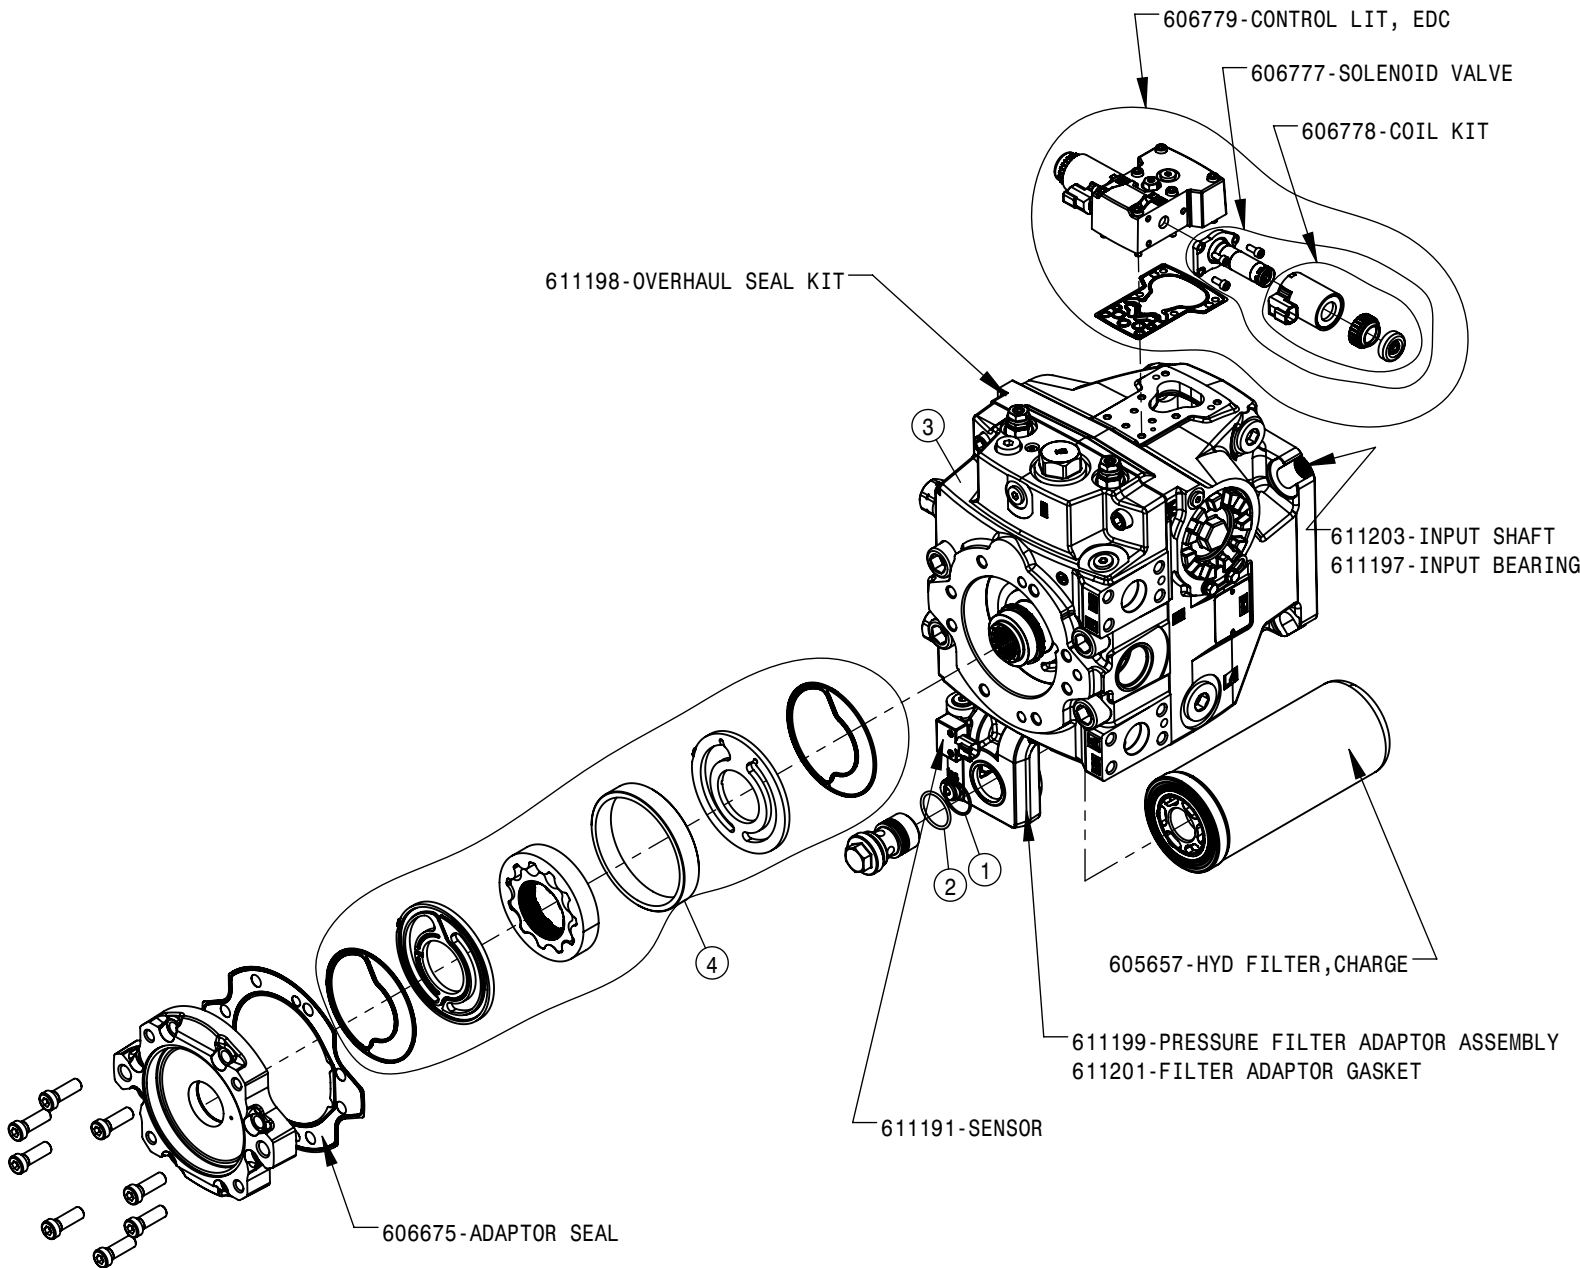

HYDROSTATIC PUMP SERVICE			
DET	QTY	P/N	DESCRIPTION
1	1	317377	O-RING 1.239ID-.070CS 70DURO NBR
2	1	317378	O-RING 1.299ID-.103CS 70DURO NBR
3	1	606680	H1 PUMP, 165CC, D/C MT, ISL, 27T
4	1	610009	CHARGE PUMP KIT