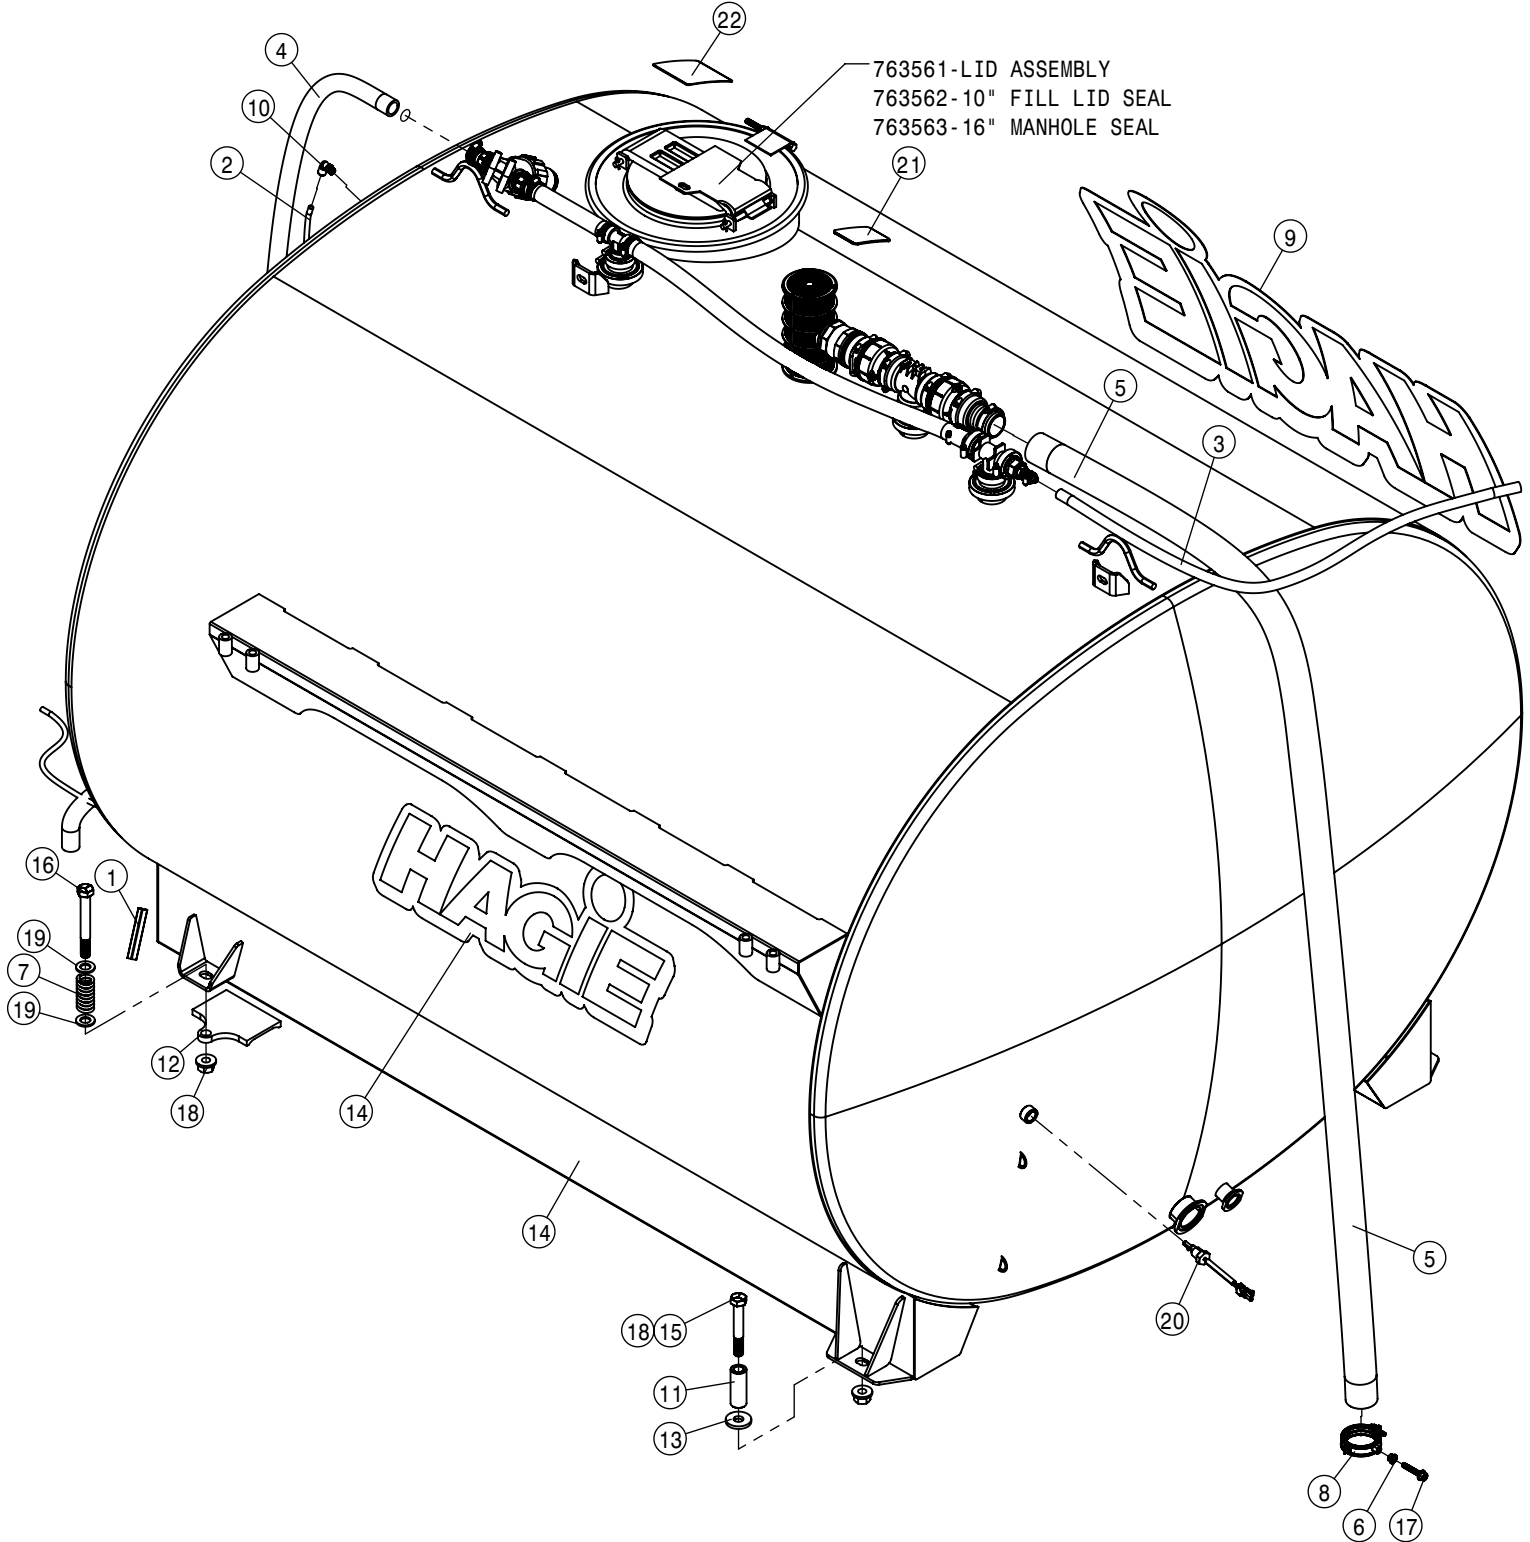

763561-LID ASSEMBLY
763562-10" FILL LID SEAL
763563-16" MANHOLE SEAL

1400 GALLON SS TANK ASSEMBLY			
DET	QTY	P/N	DESCRIPTION
1	1	193012-004	QUICKEDGE TRIM .135 TO .250
2	1	195915-085	3/8OD AIR BRAKE TUBING J844-B
3	1	197008-046	HOSE 1/2 1-FBR BR BLK EPDM
4	1	197116-088	HOSE 1IN 1-FBR BR BLK EPDM
5	1	197133-097	HOSE 2" SUCTON, 2F-1W EPDM
6	1	470087	3/8-16UNC HEX FLG NUT SER MC GR5
7	2	482016	SPRING, 1.4 X 3.00 COMPRSN
8	1	520170	VIBRATION-DAMPING CLAMP HANGER
9	2	650144	DECAL, LOGO, SOLU TANK STS12
10	1	711124	1/4MNPT-90-3/8 NYL TUBE LBO
11	2	763840	TANK MNT BUSHING

1400 GALLON SS TANK ASSEMBLY			
DET	QTY	P/N	DESCRIPTION
12	2	763841	TANK ISOLATOR
13	2	763925	WASHER .78ID-2.0 OD .25THK SS
14	1	763962	1400 GAL SS TANK '18 W/DECAL
15	2	900412	3/4UNC X 5 HHCS GR5 MC
16	2	900414	3/4UNC X 6 HHCS GR5 MC
17	1	900506	3/8UNC X 2 HHSFB GR5 MC FT
18	4	910111	3/4-10UNC CTRLK FLG NUT MC GR5
19	4	920006	SAE FLAT WASHER 3/4 MC
20	1	an275842	SWITCH WATER LEVEL
21	1	N203265	DECAL CAUTION
22	1	N404968	LABEL, DANGER TANK LID OPENING