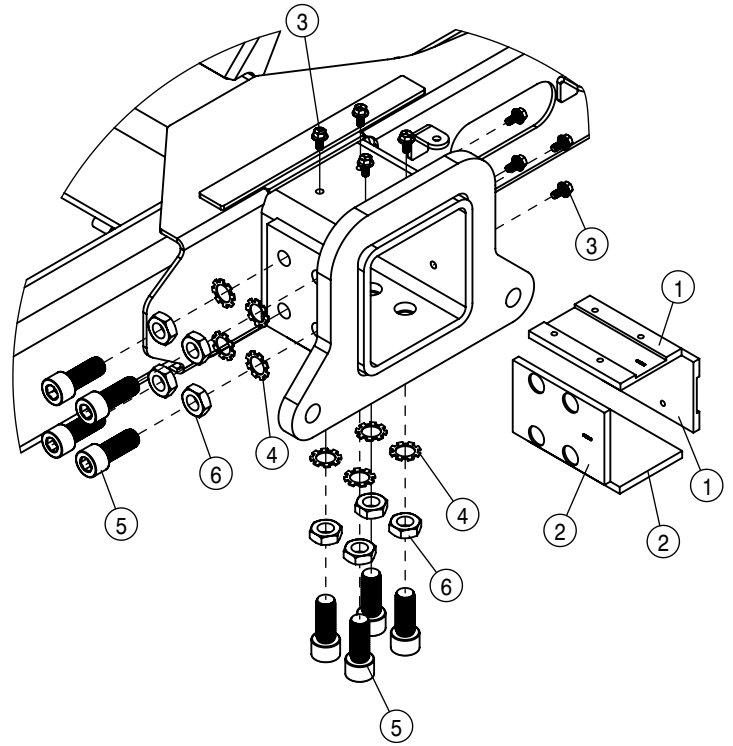

REAR MAINFRAME

HYDRAULIC TREAD MAINFRAME PLATE ASSEMBLY			
DET	QTY	P/N	DESCRIPTION
1	4	342719	TRD ADJ BRONZE BEARING, TAPPED
2	4	342721	TRD ADJ BRONZE BRG
3	16	470409	3/8UNC X 3/4 HHSFB GR5 MC
4	16	483018	EXT TOOTH LOCK WASHER 1 MC
5	16	900395	1"UNC X 2 1/2 SOCKET CAP SCR
6	16	910101	1-8UNC HEX JAM NUT MC GR5