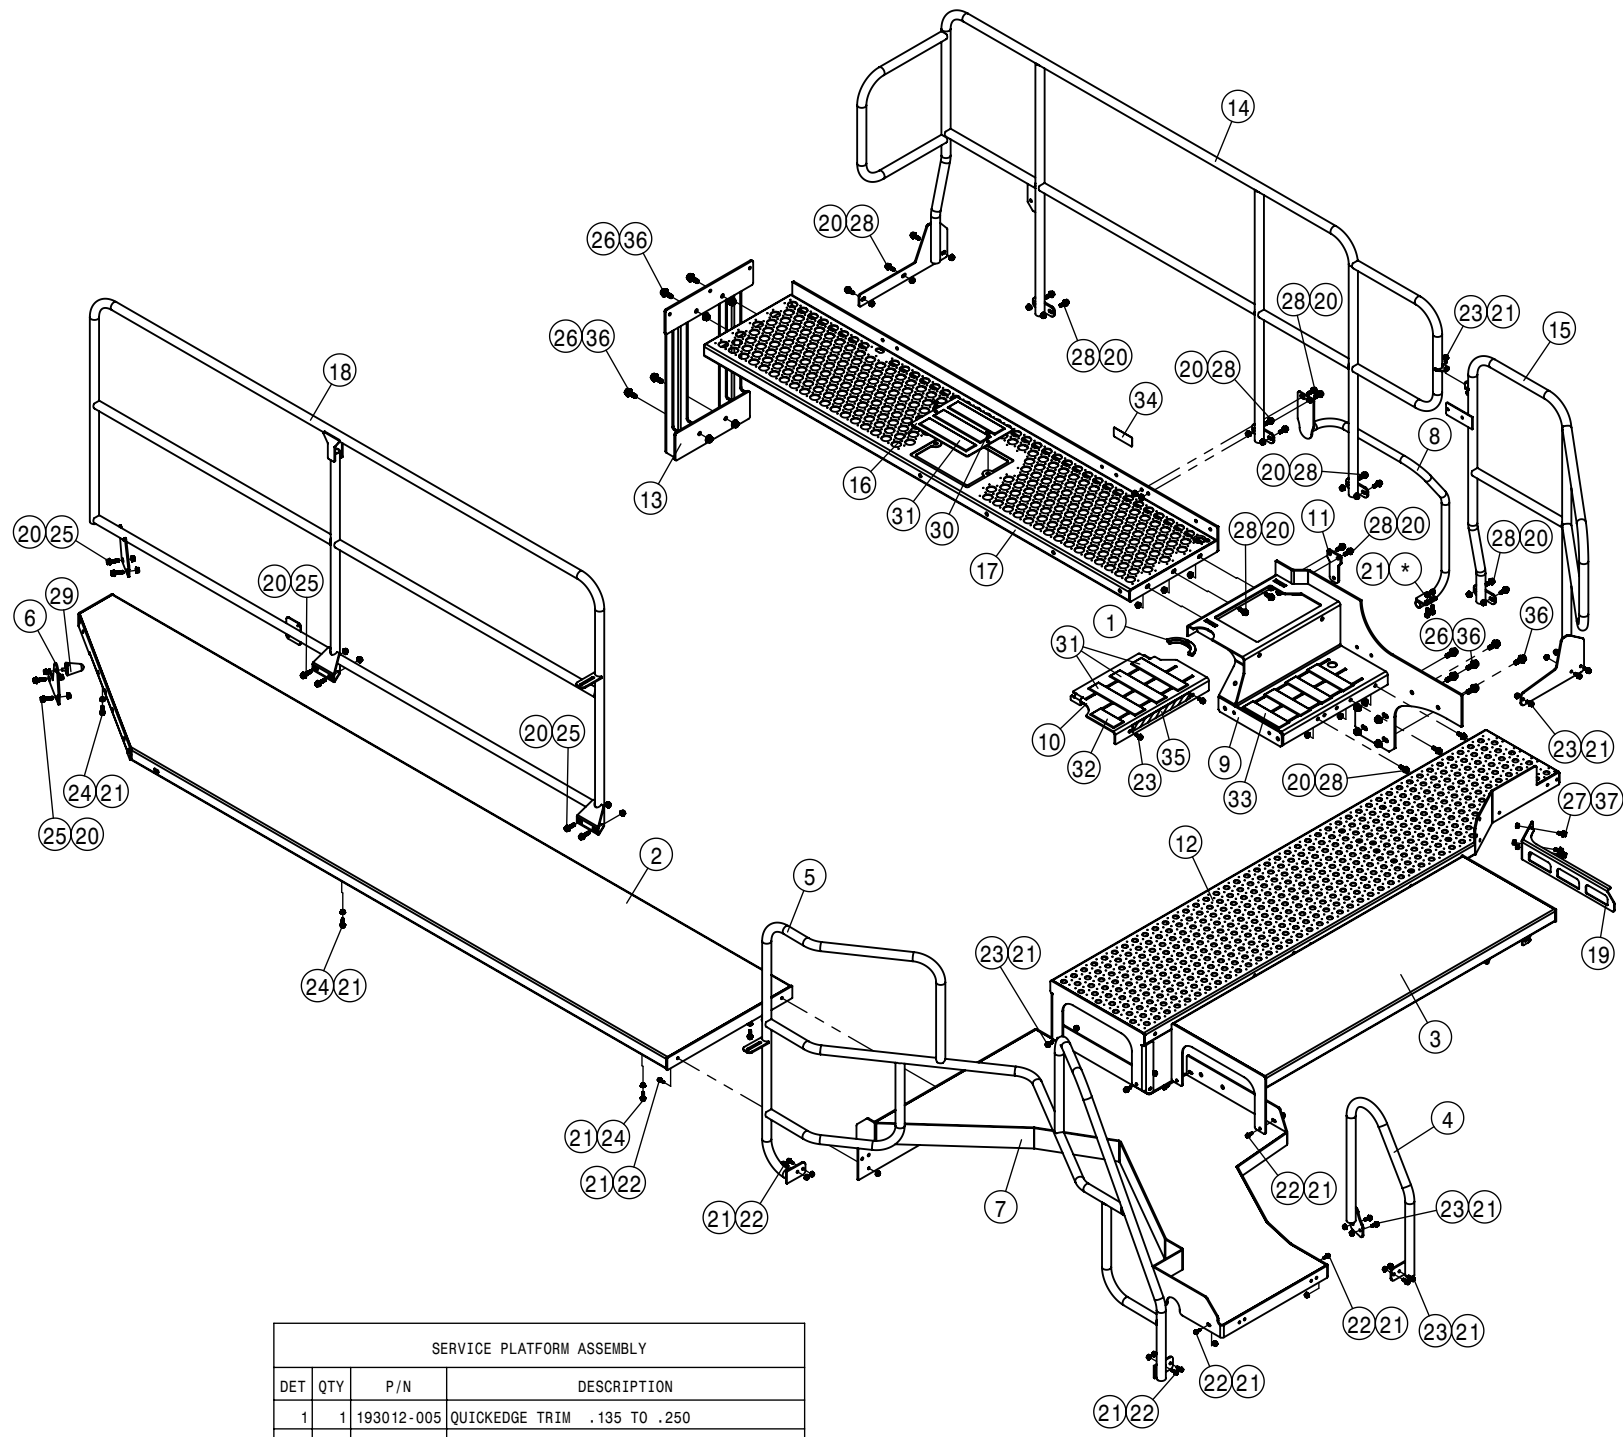

SERVICE PLATFORM ASSEMBLY			
DET	QTY	P/N	DESCRIPTION
1	1	193012-005	QUICKEDGE TRIM .135 TO .250
2	1	343518	LH SIDE PLTFRM WLD, STS1605
3	1	344473	CNTR SERV PLATFORM WLD, STS '14
4	1	344520	RH HANDRAIL WLD,LH PLTFRM '14
5	1	344522	LH REAR HANDRAIL WLD
6	1	344578	BRACKET-DOOR STOP STS 2014
7	1	344748	PLTFRM, LH REAR SERVWLD, STS16
8	1	362383	FUEL FILL HANDRAIL ASSY
9	1	362676	PLTFRM FUEL STEP WLD
10	1	362677	PLTFRM DEF COVER
11	1	362678	DEF PLATFORM BRKT
12	1	362679	REAR CTR PLTFRM
13	1	362688	PLATFORM SUPP MT BRKT WLD
14	1	362694	RH FUEL HANDRAIL WLD STS17
15	1	362697	HANDRAIL WLD ASSY RIGHT '17.5
16	1	362743	PLATFORM FUEL SERVICE COVER
17	1	362798	FUEL TANK PLTFRM W/DECAL
18	1	362845	LH FRT HANDRAIL WLD STS LF '18
19	1	363261	REAR PLTFRM TOEKICK WLD, STS
20	29	470087	3/8-16UNC HEX FLG NUT SER MC GR5
21	31	470113	5/16-18UNC HEX FLG NUT SER MC GR5

SERVICE PLATFORM ASSEMBLY			
DET	QTY	P/N	DESCRIPTION
22	11	470118	1/4UNC X 3/4 HHSFB GR5 MC
23	12	470233	5/16UNC X 3/4 HHSFB GR5 MC
24	9	470234	5/16UNC X 1 HHSFB GR5 MC
25	8	470329	3/8UNC X 1 1/4 HHSFB GR5 MC
26	10	470360	1/2-13UNC HEX FLG NUT SER MC GR5
27	3	470409	3/8UNC X 3/4 HHSFB GR5 MC
28	21	470460	3/8UNC X 1 HHSFB GR5 MC
29	1	470571	BUMPER,MALE STUD 2.375 X 1.75
30	2	472375	5/16-18 UNC X 3/4 BHCS GR5 BZ
31	6	490670	SAFETY TREAD TAPE, 2" X 9"
32	1	490682	SAFETY TREAD TAPE, 2" X 4.5"
33	4	490683	SAFETY TREAD TAPE, 2" X 7"
34	1	650431	DECAL, ULTRA LOW SULFUR FUEL
35	1	650909	SAFETY GLOW TAPE 11"
36	10	900517	1/2UNC X 1 1/4 HHSFB GR5 MC
37	3	914004	3/8-16UNC STOVER NUT MC GR5