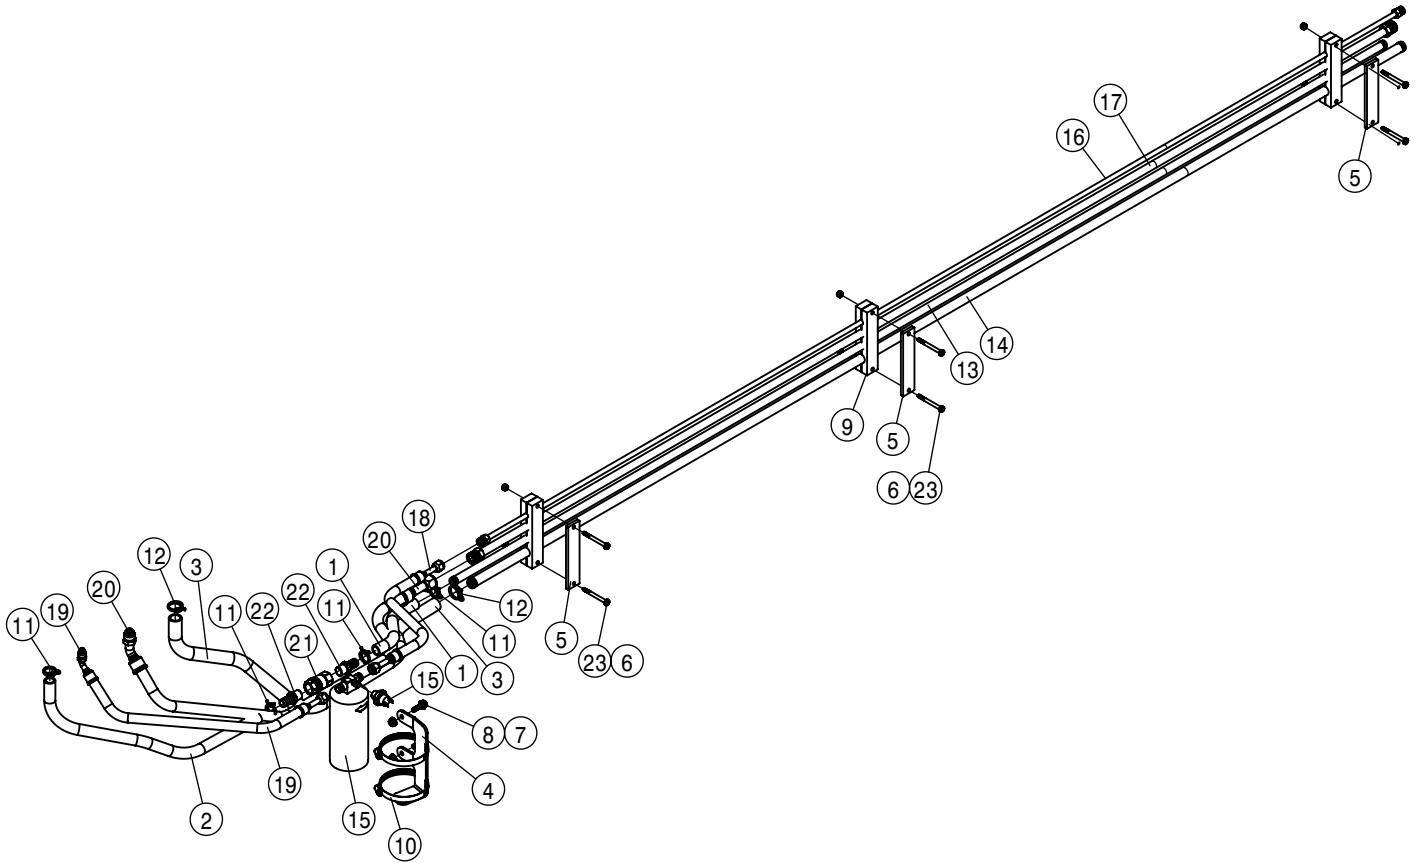

A/C AND HEATER LINES			
DET	QTY	P/N	DESCRIPTION
1	1	195909-010	HOSE 5/8 HEATER 1-FBR BR 20R3
2	1	195909-023	HOSE 5/8 HEATER 1-FBR BR 20R3
3	1	195924-036	HOSE 3/4 HEATER 1-FBR BR 20R3
4	1	317145	A/C DRYER MT
5	3	342718	HYD TUBE CLAMP KEEPER, 6.00
6	6	470089	1/4UNC HEX NYL-LOC NUT
7	2	470113	5/16UNC SERR FLG LOCK NUT
8	2	470234	5/16UNC X 1" SERR FLG HEX BOLT
9	3	470695	TUBE CLAMP BODY, 4HOLE.375-.750
10	2	520052	HOSE CLAMP NO 52 STAINLESS
11	4	520081	HOSE CLAMP NO 14 DBL WIRE
12	2	520082	HOSE CLAMP NO 16 DBL WIRE
13	1	615919	M/F TUBE ASSY 103" L/F
14	1	615922	M/F TUBE ASSY 103" L/F
15	1	657438	RECEIVER DRIER W/SWITCH
16	1	657481	A/C TUBE ASSY, .3750D, STS16
17	1	657483	A/C TUBE ASSY, .6250D, STS16
18	1	657586	A/C HOSE, 06-06F-06F-21.5
19	1	657587	A/C HOSE, 06-06F-06M45-23.9
20	1	657588	A/C HOSE, 10-10F-10M45-41
21	1	696011	1/2 NPT FEMALE BALL VALVE
22	2	716007	1/2 x 5/8 HOSE BARB
23	6	900008	1/4UNC X 2 1/2 HHCS GR5 MC