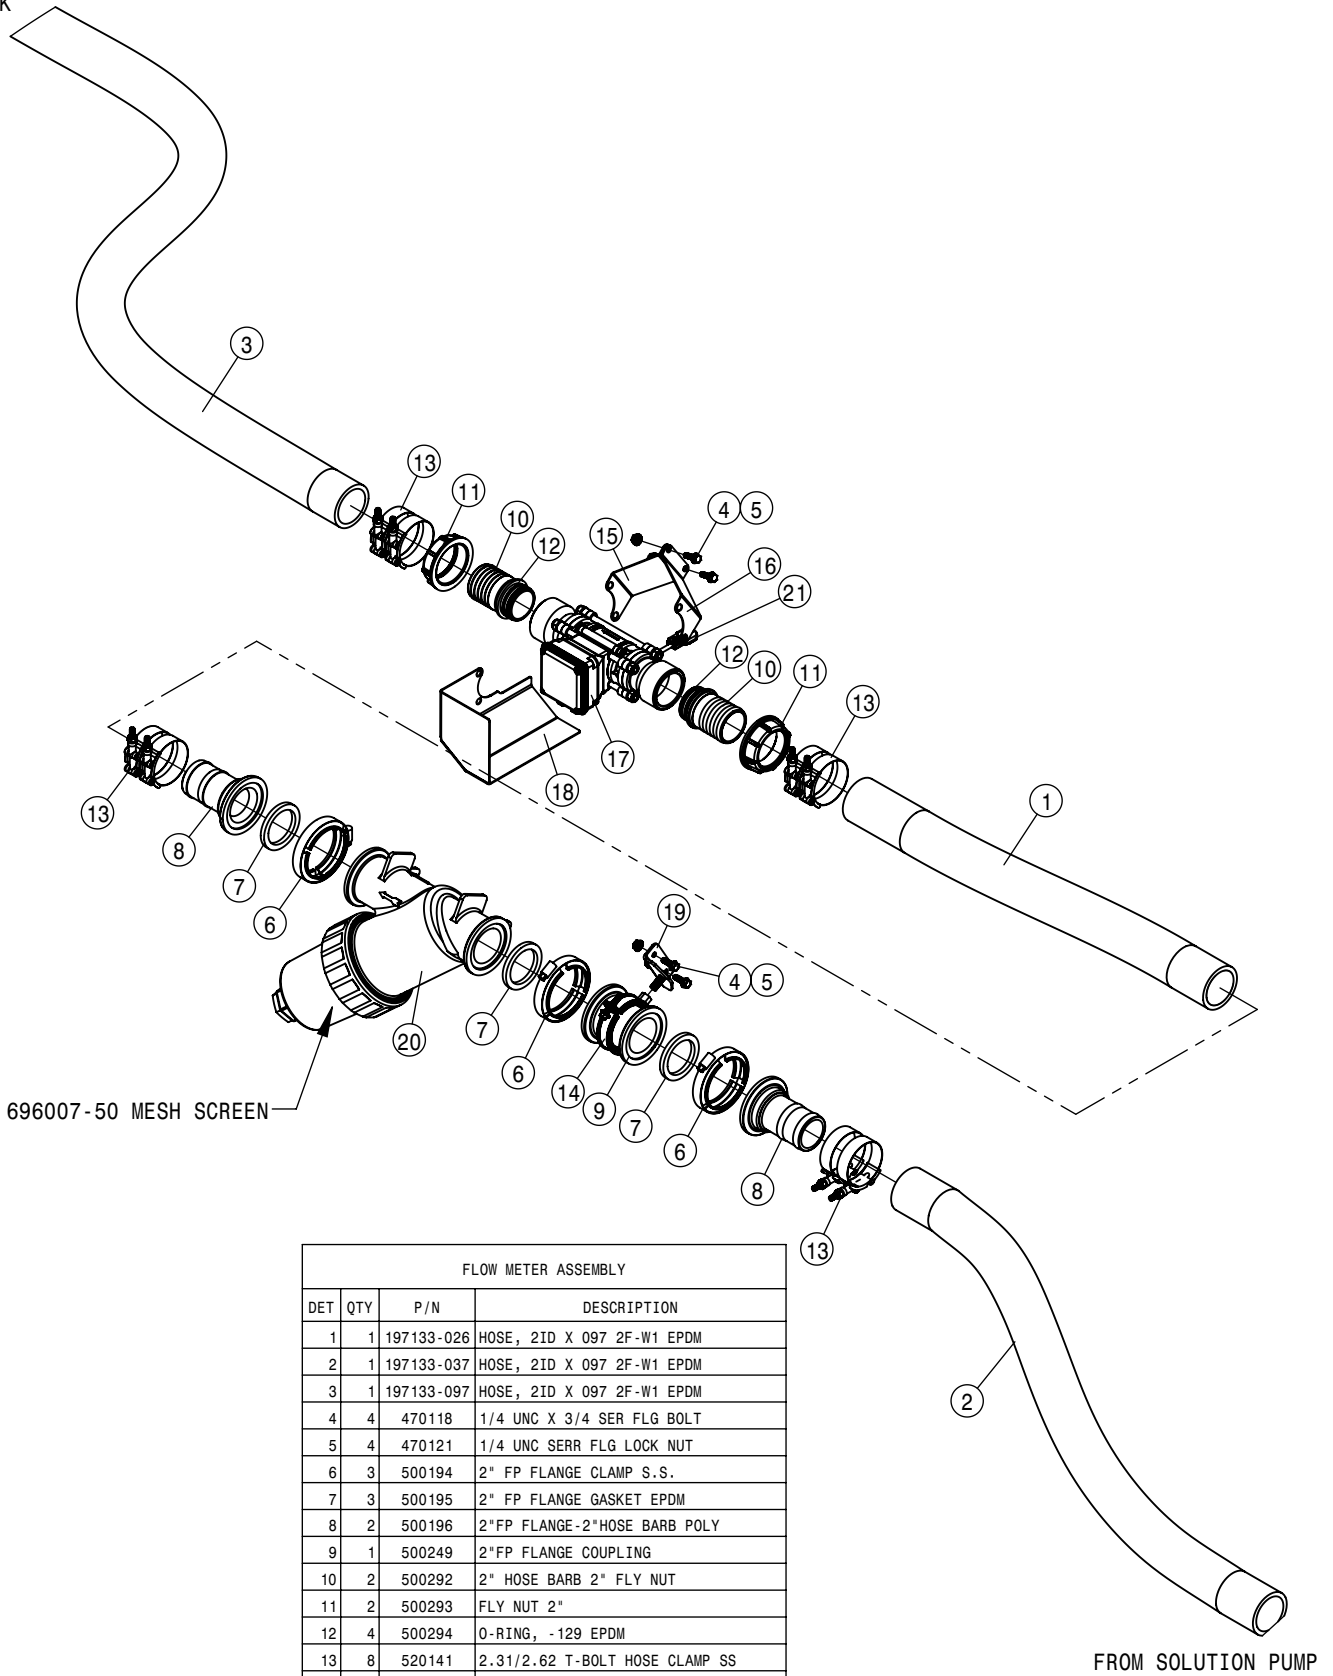

TO BOOM QUICK
COUPLER

FLOW METER ASSEMBLY			
DET	QTY	P/N	DESCRIPTION
1	1	197133-026	HOSE, 2ID X 097 2F-W1 EPDM
2	1	197133-037	HOSE, 2ID X 097 2F-W1 EPDM
3	1	197133-097	HOSE, 2ID X 097 2F-W1 EPDM
4	4	470118	1/4 UNC X 3/4 SER FLG BOLT
5	4	470121	1/4 UNC SERR FLG LOCK NUT
6	3	500194	2" FP FLANGE CLAMP S.S.
7	3	500195	2" FP FLANGE GASKET EPDM
8	2	500196	2"FP FLANGE-2"HOSE BARB POLY
9	1	500249	2"FP FLANGE COUPLING
10	2	500292	2" HOSE BARB 2" FLY NUT
11	2	500293	FLY NUT 2"
12	4	500294	O-RING, -129 EPDM
13	8	520141	2.31/2.62 T-BOLT HOSE CLAMP SS
14	1	520170	VIBRATION-DAMPING CLAMP HANGER
15	1	691302	ORION FLOW METER MNT FRONT
16	1	691303	ORION FLOW METER MNT REAR
17	1	691327	MAG FLOWMETER 2" FLYNUT
18	1	691332	STS Flowmeter Shield
19	1	691337	STRAINER CLAMP MNT WLD
20	1	696006	LINE "Y" STRAINER,2"FP FLG 50M
21	1	734046	ADPTR HARNESS FOR 691327