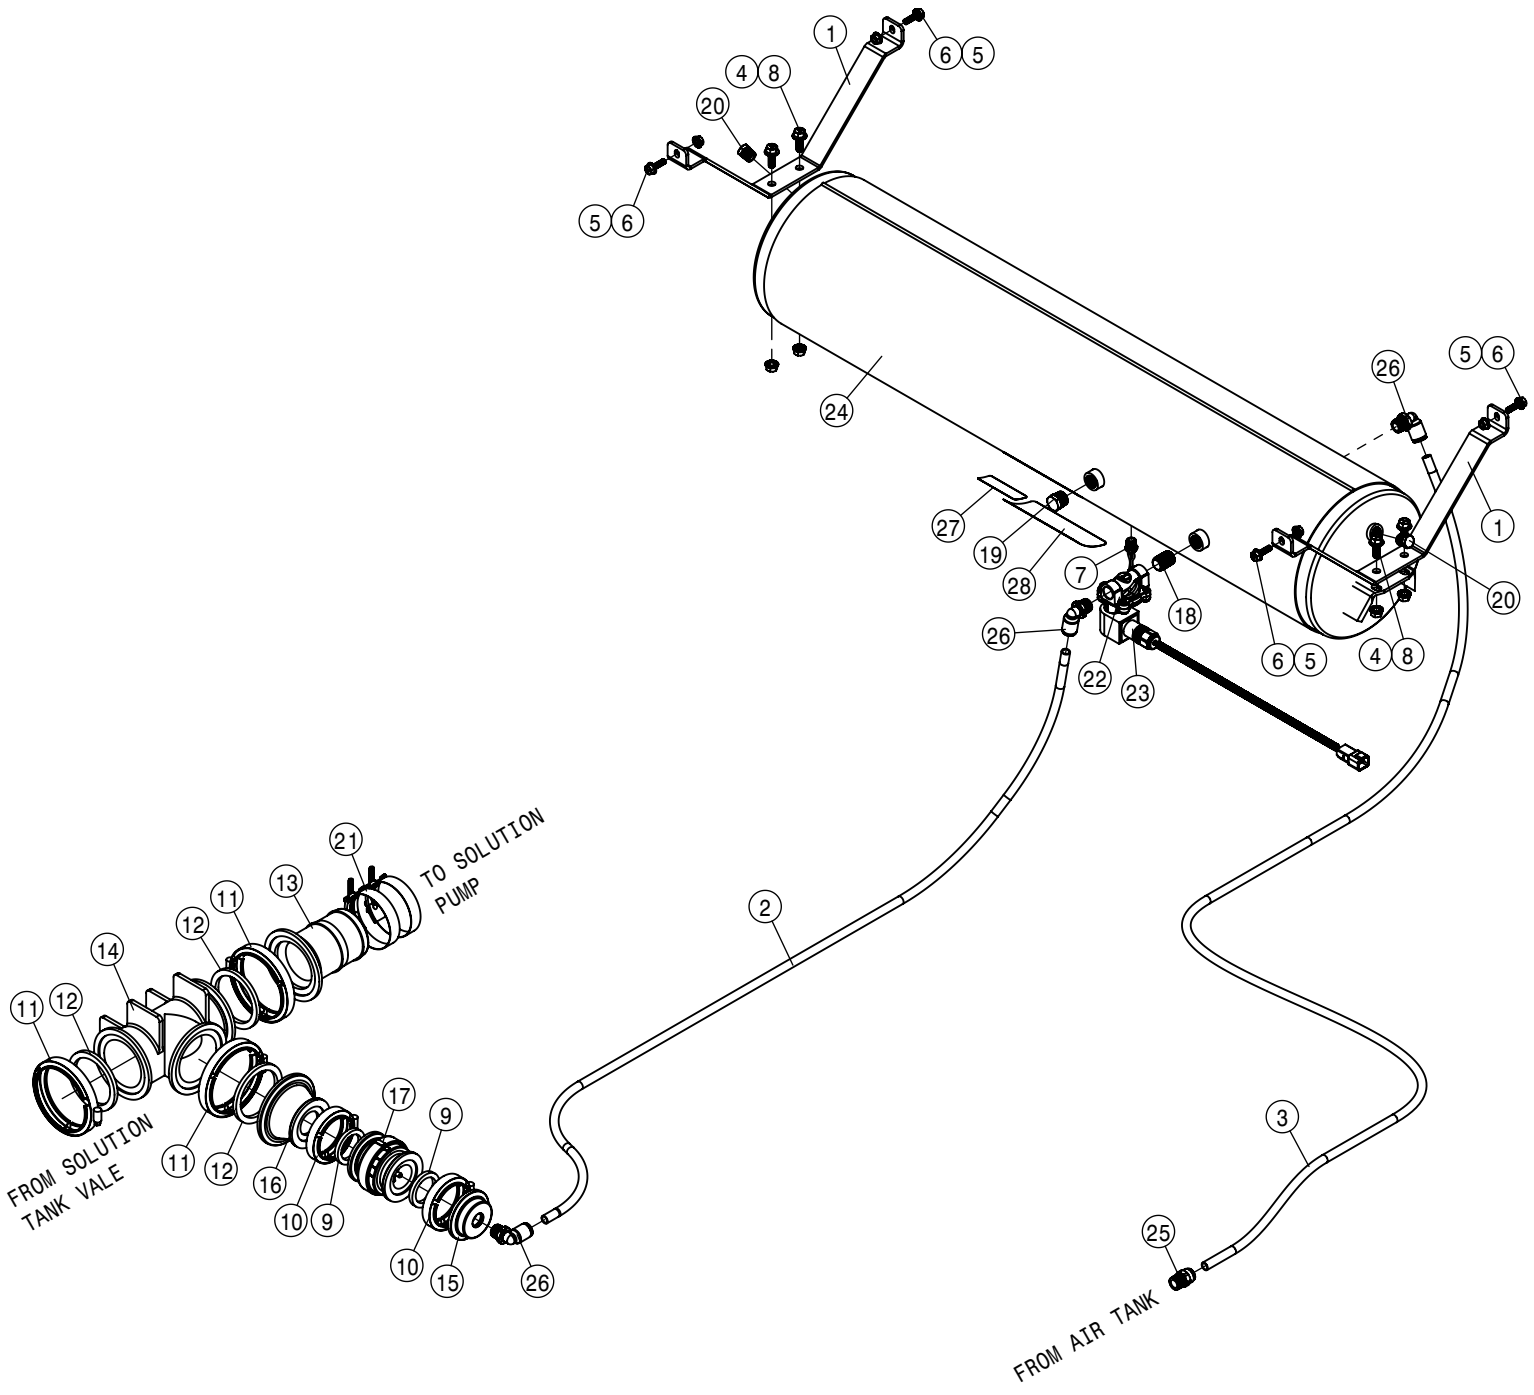

DETAIL D

AIR PURGE OPTION			
DET	QTY	P/N	DESCRIPTION
1	2	167471	SECONDARY AIR TANK BRKT
2	1	195914-060	1/20D AIR BRAKE TUBING J844-B
3	1	195914-110	1/20D AIR BRAKE TUBING J844-B
4	4	470087	3/8-16UNC HEX FLG NUT SER MC GR5
5	4	470113	5/16-18UNC HEX FLG NUT SER MC GR5
6	4	470234	5/16UNC X 1 HHSFB GR5 MC
7	1	470266	DRAIN VALVE KIT, 1/4NPT
8	4	470460	3/8UNC X 1 HHSFB GR5 MC
9	2	500158	1 1/2" GASKET FOR 2" FLANGE
10	2	500160	2" FLANGE CLAMP S.S.
11	3	500208	3" FLANGE CLAMP S.S.
12	3	500209	3" FLANGE GASKET EPDM
13	1	500210	3"FLANGE-3'HOSEBARB POLY
14	1	500217	3"FLANGE TEE POLY

AIR PURGE OPTION			
DET	QTY	P/N	DESCRIPTION
15	1	500224	2" FLANGE PLUG W/1/2"FNPT POLY
16	1	500237	3" FLANGE-2" STD FLANGE ADPTR POLY
17	1	500264	2" CHECK STANDARD PORT
18	1	502717	CLOSE NIPPLE .50NPT BR5
19	1	505231	PIPE PLUG .50NPT HEX HD BR5
20	2	505238	PIPE PLUG .375NPT HEX HD BR5
21	2	520130	3.31/3.59 T-BOLT HOSE CLAMP SS
22	1	696241	.5FNPT N/C SOLENOID VALVE
23	1	696242	12V COIL FOR SOLE VLV
24	1	701520	AIR TANK FOR AIR PURGE W/DECAL
25	1	711037	1/2MNPT-1/2 NYL TUBE FTG
26	3	711042	1/2MNPT-1/2 NYL TUBE LBO
27	1	N209334	LABEL, AIR TANK DRAIN
28	1	N404969	LABEL, DECAL SAFETY AIR DRIER