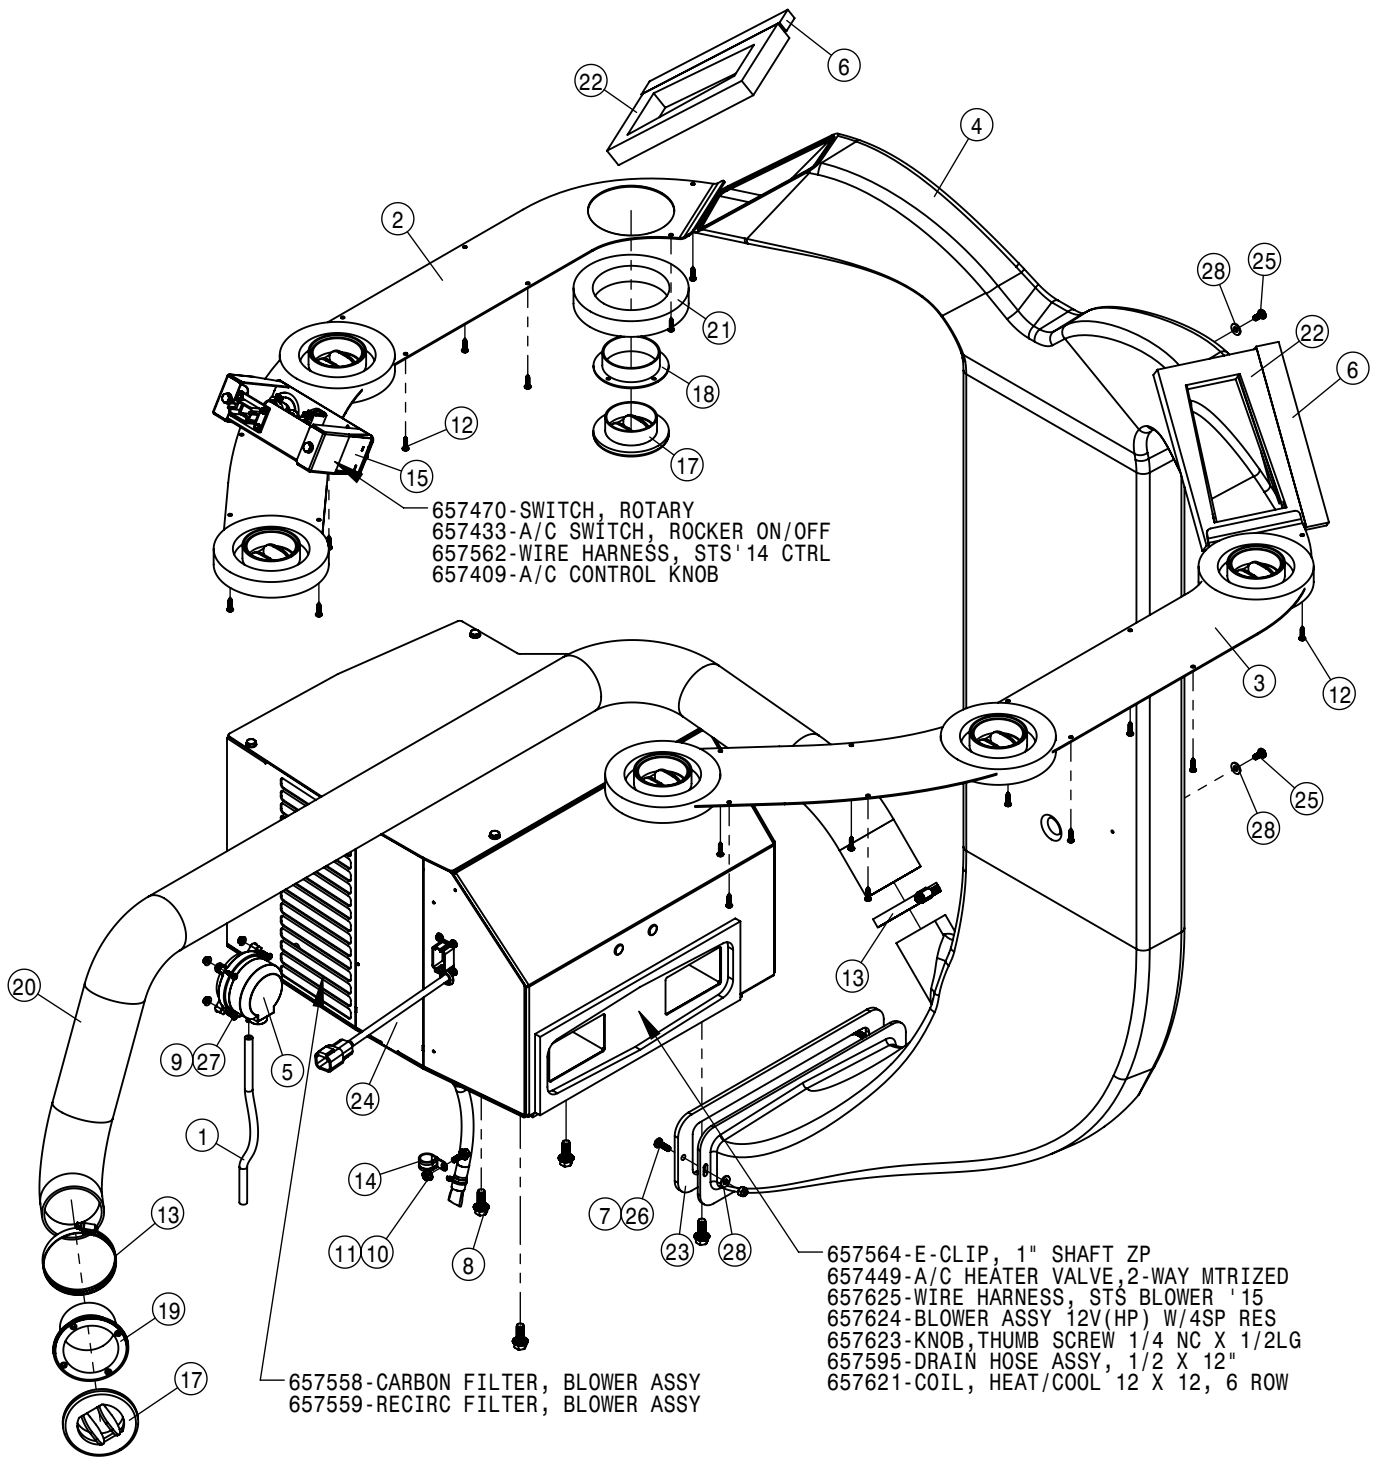

STANDARD HVAC ASSEMBLY			
DET	QTY	P/N	DESCRIPTION
1	1	317315	HOSE - HVAC PRESSURE
2	1	344361	PLATE, ROOF DUCT COVER RH, STSCAB' 14
3	1	344362	PLATE, ROOF DUCT COVER LH, STSCAB' 14
4	1	344366	DUCT HVAC - STS CAB
5	1	344425	PRESSURE SWITCH - HVAC
6	2	344576	TEMP SEAL DUCT, STS' 14
7	2	470089	1/4UNC HEX NYL-LOC NUT
8	4	470460	3/8 X 1" SERR FLG BOLT
9	4	470463	8-32 SERR FLANGE NUT
10	1	473832	1/4UNC HEX FLANGE LOCK NUT SS
11	1	473834	1/4UNC X 3/4 SER FLG BOLT SS
12	20	473990	#8 X 3/4 PHIL PAN SHTMTL(A)SCR
13	2	520052	HOSE CLAMP NO 52 STAINLESS
14	1	520104	CUSH HOSE CLMP,#12, 3/4D x 1/2W

STANDARD HVAC ASSEMBLY			
DET	QTY	P/N	DESCRIPTION
15	1	657542	HVAC CONTROL - MANUAL, STS' 14
NS	1	657544	HARNESS - HVAC MAN CONTROL
17	7	657546	LOUVER, 4" W/O MNT
18	6	657547	PANEL MNT, LOUVER (THK PANEL)
19	1	657548	PANEL MNT, LOUVER (THK PANEL)
20	1	657550	HOSE - 3IN HVAC
21	6	657552	GASKET SEAL ROOF LOUVER
22	2	657553	GASKET SEAL ROOF LOUVER
23	1	657556	GASKET SEAL ROOF LOUVER
24	1	657560	HVAC STANDARD CONTROL ENHANCED
25	2	903708	1/4UNC X1/2PHIL PANHD MACH SCR
26	2	903711	1/4UNC X3/4PHIL PANHD MACH SCR
27	4	903844	8-32 X 1/2 PHIL PANHD MACH SCR
28	4	920000	1/4 SAE FLAT WASHER