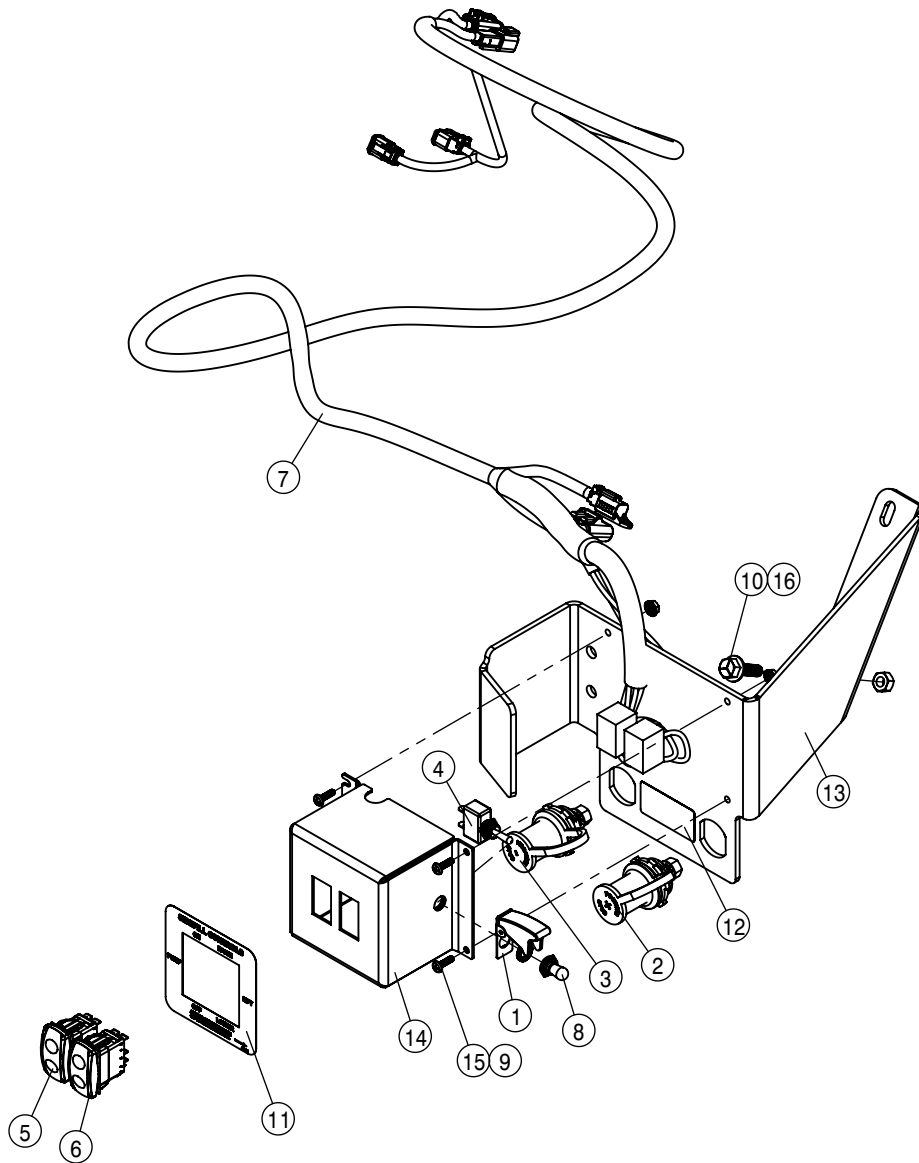

SIDE FILL SWITCH BOX ASSEMBLY			
DET	QTY	P/N	DESCRIPTION
1	1	291655	AIRCRAFT TOGGLE SWITCH GUARD
2	1	291680	POSITIVE JUMPER STUD, RED
3	1	291681	NEGATIVE JUMPER STUD, BLACK
4	1	291937	TOGGLE SWITCH, SPST
5	1	292226	SWITCH - SIDEFILL PUMP SPEED
6	1	292367	SWITCH - SIDEFILL CYLINDER
7	1	294230	SIDE FILL HARNESS
8	1	470001	RUBBER BOOT AND NUT FOR 298012
9	4	470175	10-32 SERR FLANGE NUT
10	1	470329	3/8UNC X 1 1/4 HHSFB GR5 MC
11	1	650155	DECAL, SIDEFILL CTRL STS 05
12	1	650516	FRT/SIDE FILL PANEL DECAL
13	1	691061	SIDEFILL SWITCH BOX MT W/DECAL
14	1	691371	SIDE FILL SWITCH BOX, STS' 16
15	4	903710	#10-32 UNF X 5/8 PHMS PH BZ
16	1	914004	3/8-16UNC STOVER NUT MC GR5