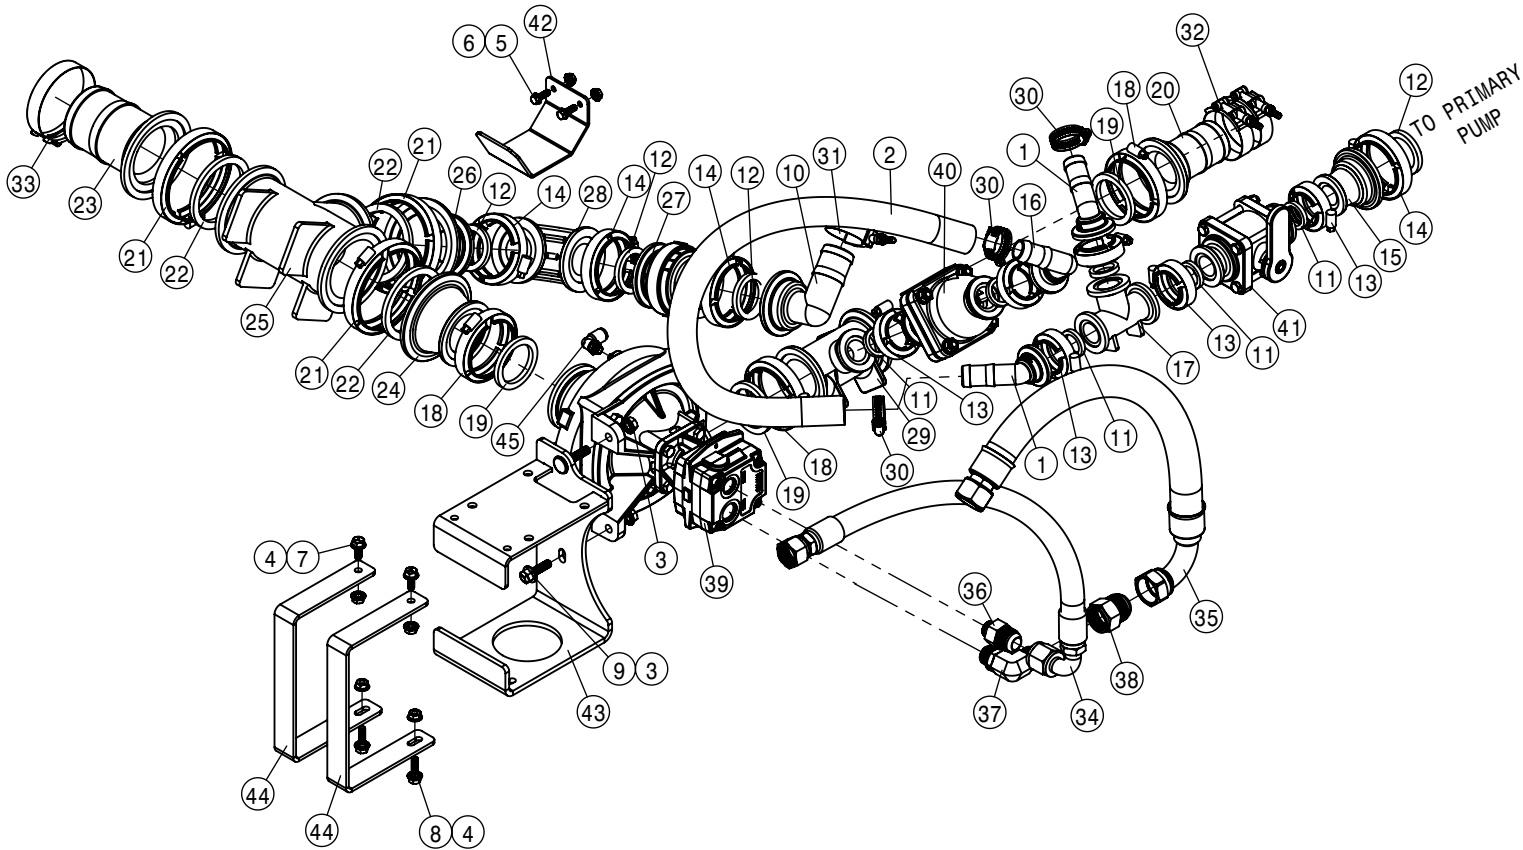

SECONDARY SOLUTION PUMP ASSEMBLY (DUAL PRODUCT)			
DET	QTY	P/N	DESCRIPTION
1	2	166149	1" FLANGE-45-1" HOSE BARB POLY
2	1	197116-030	HOSE 1IN 1-FBR BR BLK EPDM
3	2	470087	3/8-16UNC HEX FLG NUT SER MC GR5
4	4	470113	5/16-18UNC HEX FLG NUT SER MC GR5
5	2	470118	1/4 UNC X 3/4 SER FLG BOLT
6	2	470121	1/4 UNC SERR FLG LOCK NUT
7	2	470233	5/16UNC X 3/4 HHSFB GR5 MC
8	2	470234	5/16UNC X 1 HHSFB GR5 MC
9	1	470329	3/8UNC X 1 1/4 HHSFB GR5 MC
10	1	500153	2" FLANGE-90-1 1/2 HBARB POLY
11	6	500157	1" FLANGE GASKET EPDM
12	4	500158	1 1/2" GASKET FOR 2" FLANGE
13	6	500159	1" FLANGE CLAMP S.S.
14	4	500160	2" FLANGE CLAMP S.S.
15	1	500161	2" FLANGE-1" FLANGE ADPTR POLY
16	1	500173	1" FLANGE-90-1" HOSE BARB POLY
17	1	500175	1" FLANGE TEE, POLY
18	3	500194	2" FP FLANGE CLAMP S.S.
19	3	500195	2" FP FLANGE GASKET EPDM
20	1	500196	2" FP FLANGE-2" HOSE BARB POLY
21	3	500208	3" FLANGE CLAMP S.S.
22	3	500209	3" FLANGE GASKET EPDM
23	1	500210	3" FLANGE-3' HOSE BARB POLY

SECONDARY SOLUTION PUMP ASSEMBLY (DUAL PRODUCT)			
DET	QTY	P/N	DESCRIPTION
24	1	500212	3" FLANGE - 2" FP FLANGE ADPTR
25	1	500217	3" FLANGE TEE POLY
26	1	500237	3' FLANGE-2" STD FLANGE ADPTR POLY
27	1	500264	2" CHECK STANDARD PORT
28	1	500266	2" FLANGE SWEEP 90
29	1	500272	2" FP FLANGE TEE X 1" FLANGE TEE
30	3	520090	HOSECLAMP NO 16 STAINLESS
31	1	520133	1.81/2.06 T-BOLT HOSE CLAMP SS
32	2	520141	2.31/2.62 T-BOLT HOSE CLAMP SS
33	1	520145	3.56/3.88 T-BOLT HOSE CLAMP SS
34	1	617103	12-451TC-12FJX-12FJX90-22 H/A
35	1	617104	16-811-16FJX-16FJX90-26 H/A
36	1	618193	1 1/16MJIC-3/4MOR ADPTR
37	1	618279	1 1/16MJIC-90-7/8MOR LBO
38	1	618641	1 1/16FJIC -1 5/16MJIC ADPTR
39	1	691249	HYPRO PUMP, 9306C-HM5C-BU-001
40	1	696008	PRESS RELIEF VLV, 100PSI, 1" FLG
41	1	696147	BALL VLV, 1" FLANGE
42	1	701471	HOSE SUPPORT STS 14/16
43	1	701801	DUAL PROD PUMP INR BRKT WLD
44	2	701804	DUAL PROD PUMP OTR BRKT
45	1	711123	1/8MNPT-90-3/8 NYL TUBE LBO