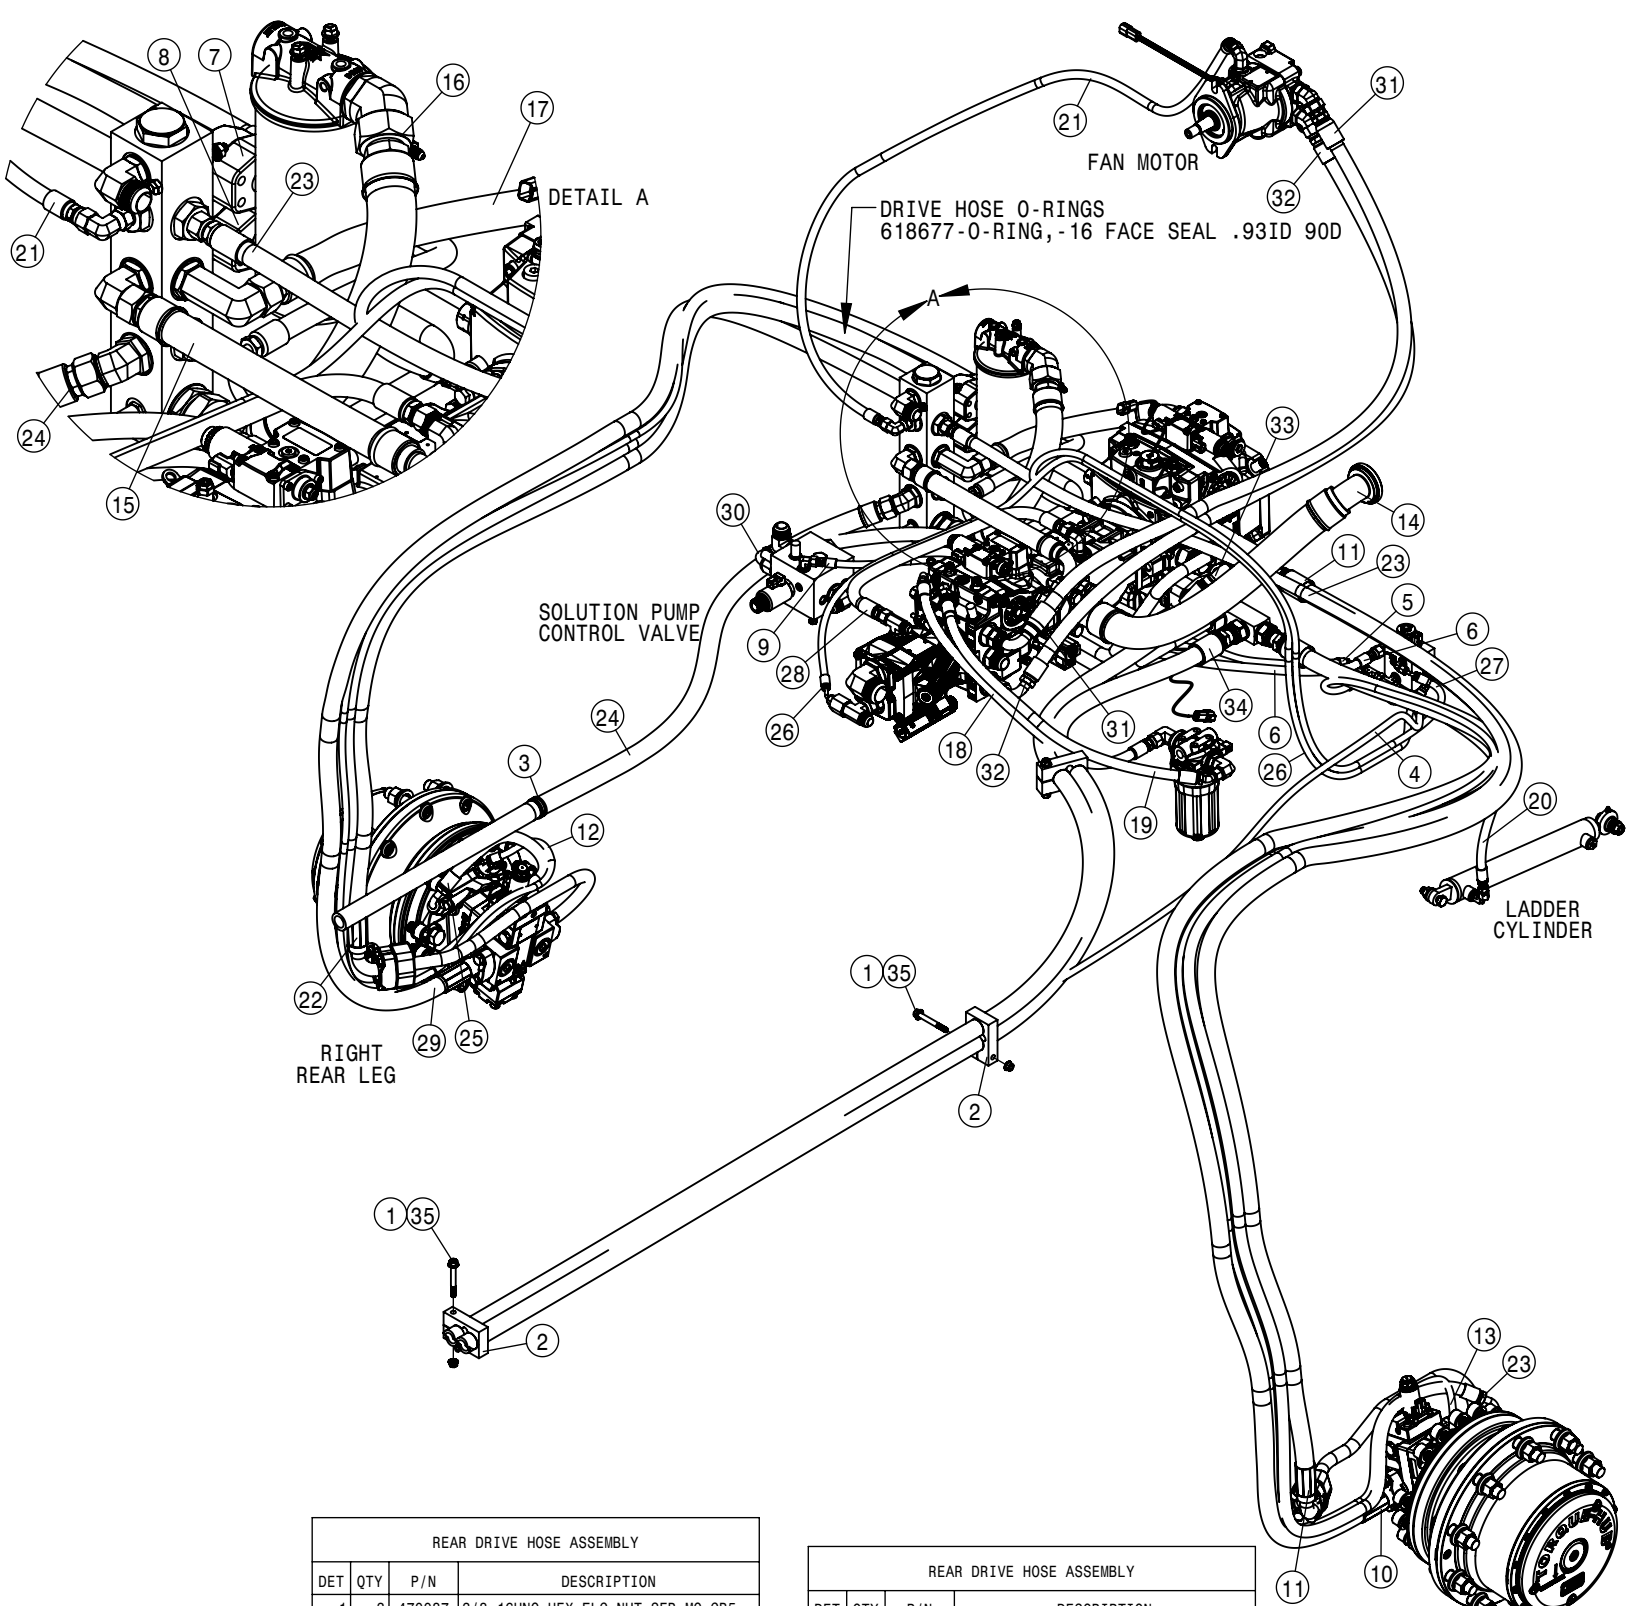

REAR DRIVE HOSE ASSEMBLY			
DET	QTY	P/N	DESCRIPTION
1	3	470087	3/8-16UNC HEX FLG NUT SER MC GR5
2	3	470673	HOSE CLAMP, 4-HOLE
3	1	520100	CUSH HOSE CLAMP,#24, 1 1/2D X 1/2W
4	1	604156	04-451TC-04FJX-06FJX45-220 H/A
5	1	604157	04-451TC-04FJX-06FJX90-51 H/A
6	1	604158	06-451TC-08FJX-06FJX90-29 H/A
7	1	615016	DRV TUBE JUMPER 1.00"X0.120"WT
8	1	615017	DRV TUBE JUMPER 1.00"X0.120"WT
9	1	617308	04-451TC-06FJX-04FJX90-26 H/A
10	1	617464	16-797TC-16FFOX-16C62F-134 H/A
11	1	617465	16-797TC-16FFOX-16C62FX90-116
12	1	617486	04-451TC-04FJX-04FJX45-150 H/A
13	1	617488	04-451TC-06FJX-04FJX45-155 H/A
14	1	617519	32-811-32G61F-40C61F45-29 H/A
15	1	617524	16-811-16FJX-16FJX90-19.5 H/A
16	1	617525	24-811-24FJX-24FJX45-23 H/A
17	1	617526	16-811-16FJX-16FJX45-19 H/A
18	1	617529	08-451TC-10FJX-10FJX90-31 H/A

REAR DRIVE HOSE ASSEMBLY			
DET	QTY	P/N	DESCRIPTION
19	1	617530	08-451TC-08FJX-08FJX45-31 H/A
20	1	617534	06-451TC-06FJX-06FJX90-31 H/A
21	1	617536	06-451TC-08FJX-08FJX45-68 H/A
22	1	617541	16-797TC-16FFO-16C62X90-110H/A
23	1	617542	10-451TC-10FJX-10FJX90-176 H/A
24	1	617543	16-811-16FJX-16FJX45-153 H/A
25	1	617547	10-451TC-10FJX-10FJX90-147 H/A
26	1	617549	04-451TC-04FJX-06FJX45-90 H/A
27	1	617550	04-451TC-06FJX-04FJX45-72 H/A
28	1	617551	10-451TC-10FJX-10FJX-30 H/A
29	1	617558	16-797TC-16C62FX-16C62FX-133 H/A
30	1	617571	12-451TC-12FJX-12FJX90-23 H/A
31	1	617576	12-797TC-12FFOX-12FFOX90-64 H/A
32	1	617577	12-451TC-12FJX-12FJX90-65 H/A
33	1	619085	16-797TC-16FFOX-16FFOX45-218 H/A
34	1	619086	16-797TC-16FFOX-16FFOX-218 H/A
35	3	900508	3/8UNC X 3 HHSFB GR5 MC