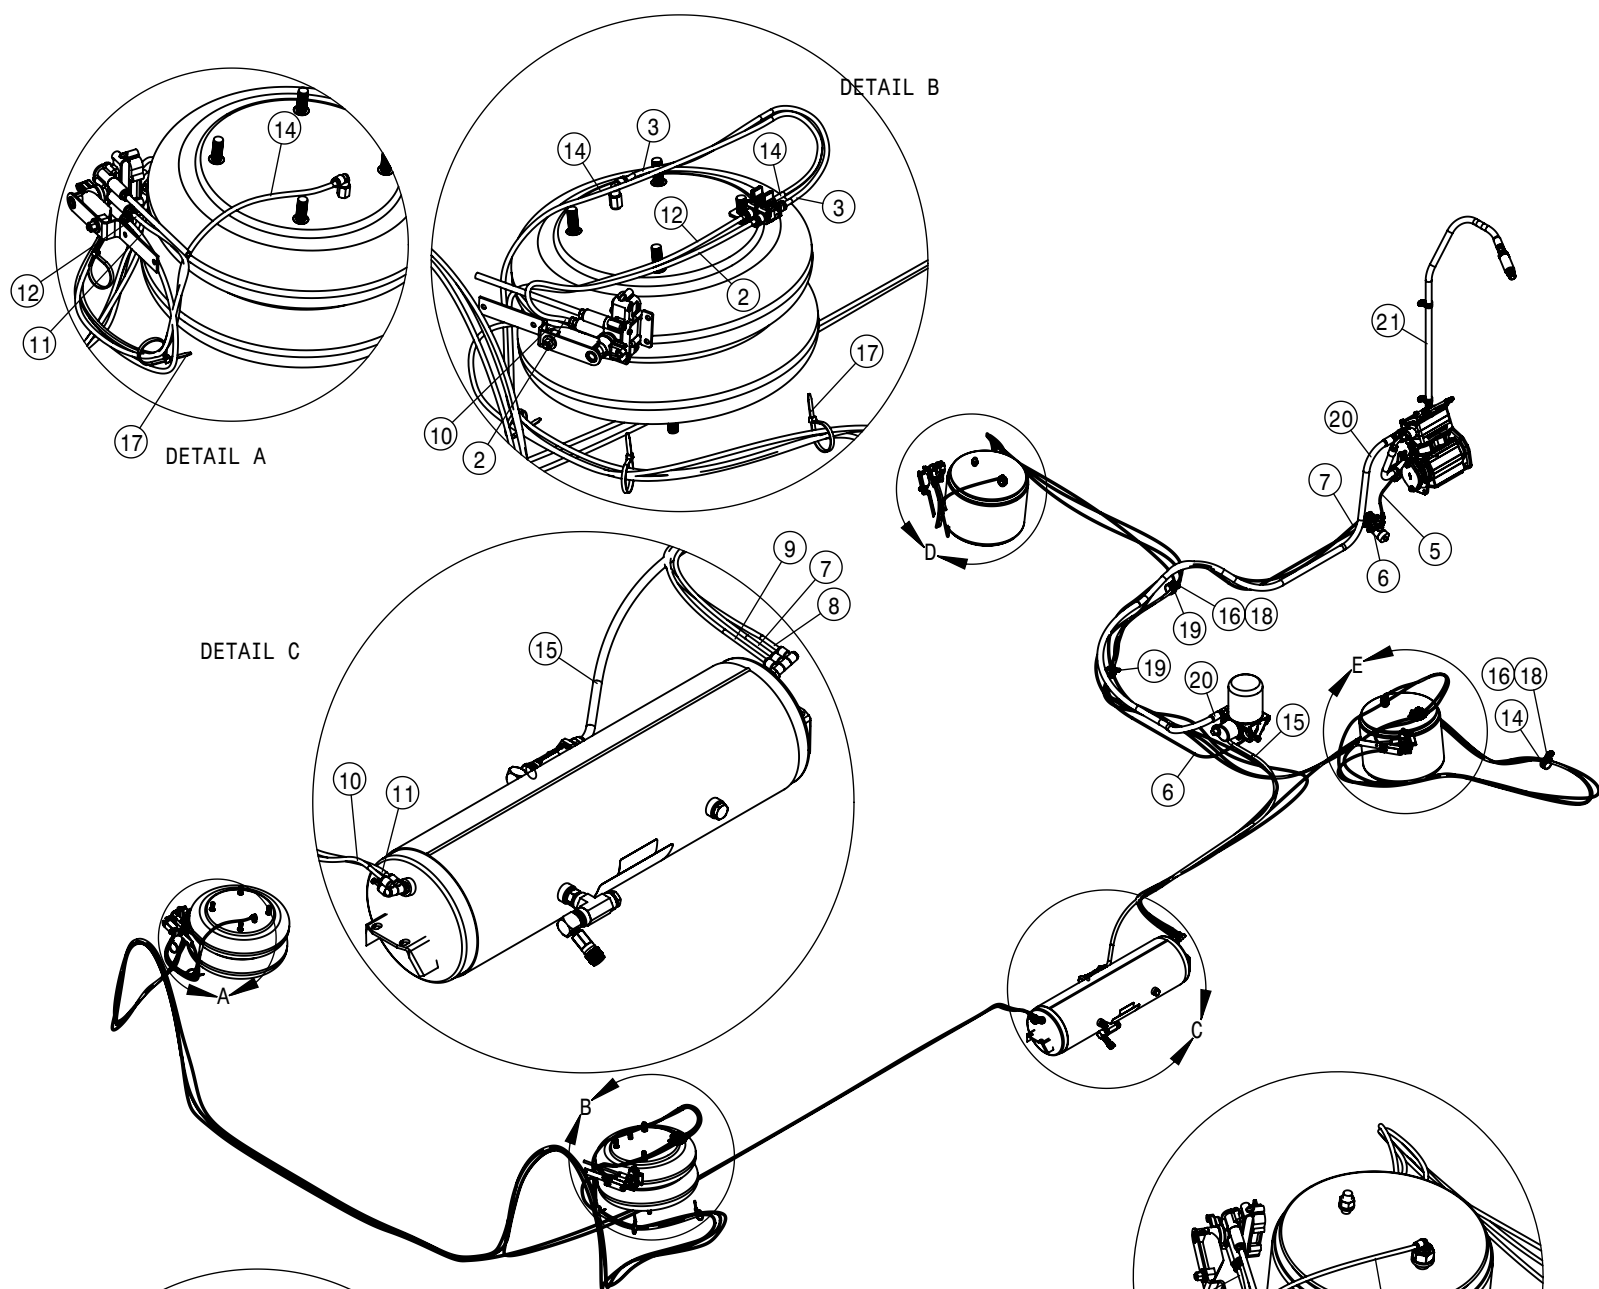

DETAIL E

AIR LINE ASSEMBLY				
DET	QTY	P/N	DESCRIPTION	
1	1	195906-011	1/40D AIR BRAKE TUBING J844-A	
2	1	195906-018	1/40D AIR BRAKE TUBING J844-A	
3	1	195906-021	1/40D AIR BRAKE TUBING J844-A	
4	1	195906-022	1/40D AIR BRAKE TUBING J844-A	
5	1	195906-031	1/40D AIR BRAKE TUBING J844-A	
6	1	195906-111	1/40D AIR BRAKE TUBING J844-A	
7	1	195906-156	1/40D AIR BRAKE TUBING J844-A	
8	1	195906-181	1/40D AIR BRAKE TUBING J844-A	
9	1	195906-226	1/40D AIR BRAKE TUBING J844-A	
10	1	195906-238	1/40D AIR BRAKE TUBING J844-A	
11	2	195906-300	1/40D AIR BRAKE TUBING J844-A	
12	1	195906-303	1/40D AIR BRAKE TUBING J844-A	
13	1	195906-330	1/40D AIR BRAKE TUBING J844-A	
14	1	195906-331	1/40D AIR BRAKE TUBING J844-A	
15	1	195914-069	1/20D AIR BRAKE TUBING J844-A	
16	3	470087	3/8-16UNC HEX FLG NUT SER MC GR5	
17	6	470154	CABLE TIE, 11.00" BLK NYLON	
18	3	470460	3/8UNC X 1 HHSFB GR5 MC	
19	4	520160	CUSH CLAMP,#24 1 1/2D-3/4WLOOP	
20	1	617567	10-451TC-10FJX-10FJX90-120	
21	1	617573	10-451TC-10FJX-10FJX90-74 H/A