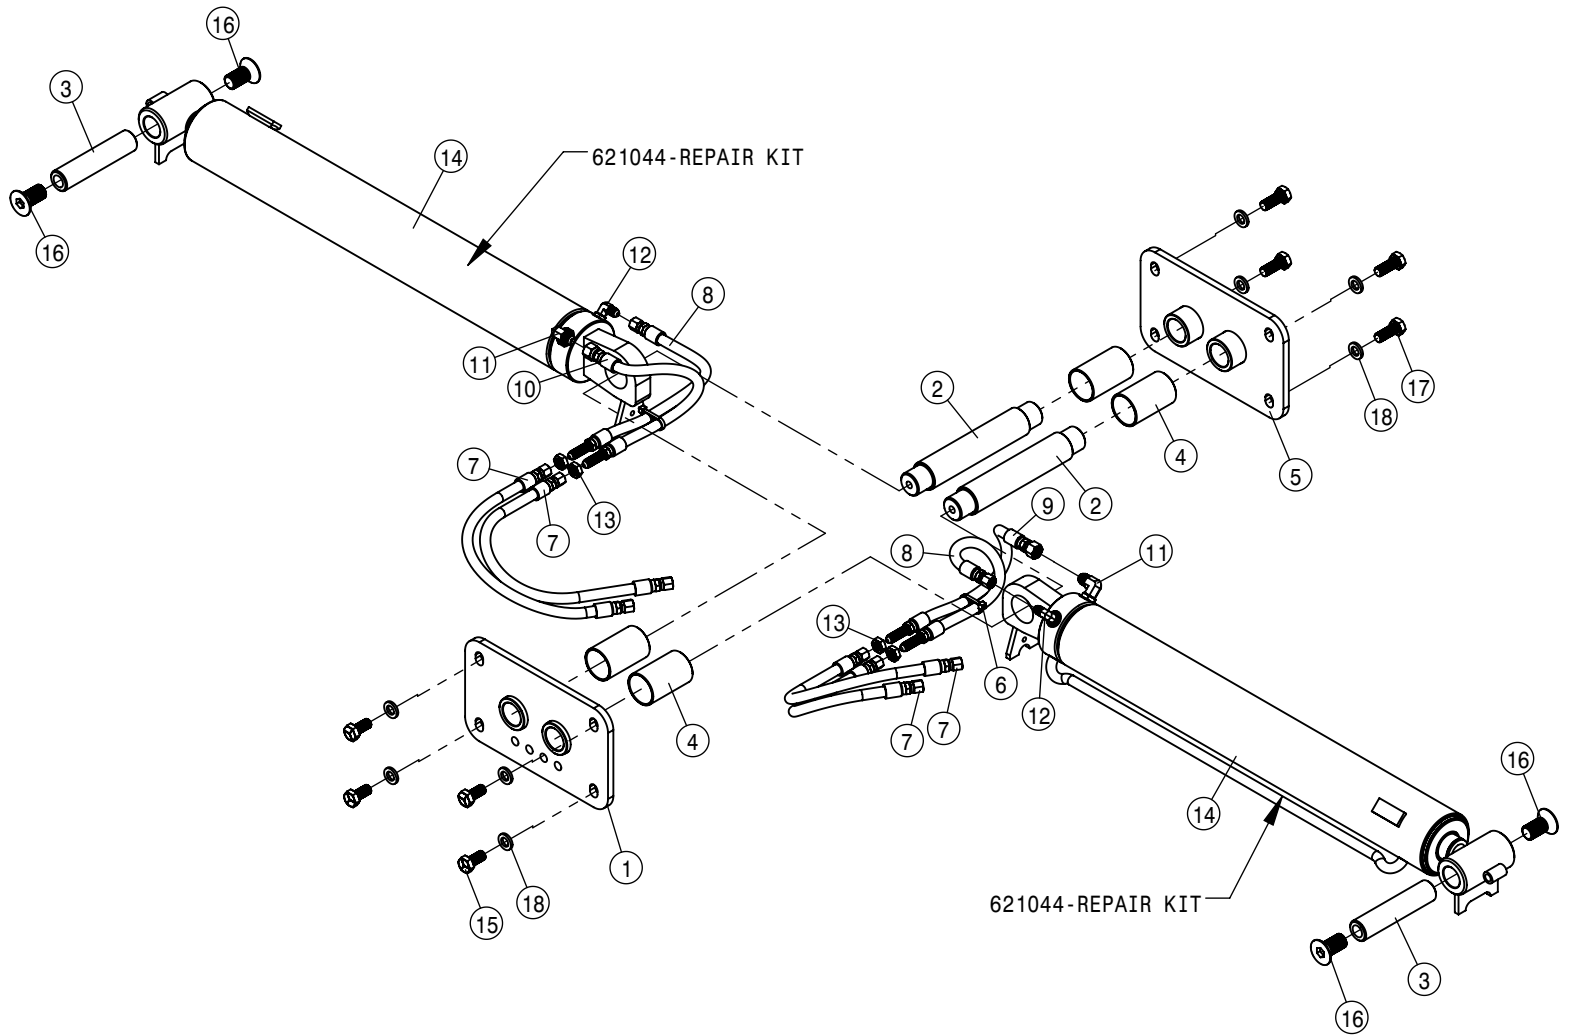

REAR HYDRAULIC TREAD ADJUST ASSEMBLY			
DET	QTY	P/N	DESCRIPTION
1	1	361579	REAR TRD ADJ ACCESS PLT WLD
2	2	361581	TRD ADJ CYL PIVOT PIN, M/F
3	2	361582	TREAD ADJ CYL PIN, OUTER LEG
4	4	361583	TRD ADJ CYL SPACER, M/F
5	1	361697	FRT TREAD ADJ ACCESS PLT WLD
6	2	470154	CABLE TIE, 11.00" BLK NYLON
7	4	617100	04-451TC-04FJX-04FJX-24 H/A
8	2	617493	04-451TC-04MJBH-04FJX-18 H/A
9	1	617494	04-451TC-04MJBH-06FJX-15 H/A
10	1	617511	04-451TC-04MJBH-06FJX-17 H/A
11	2	618119	9/16MJIC-90-9/16MOR LBO
12	2	618473	7/16MJIC-90-7/16MOR LBO
13	4	618525	7/16-20 BLKHD LOCKNUT
14	2	621041	HYD CYL, 3.00 X 21.00 X 1.38
15	4	900301	1/2UNF X 1 HHCS GR5 MC
16	4	900391	3/4UNC X 1 1/2 FLT SOC CAP SCR
17	4	900522	1/2UNF X 1 1/4 HHCS GR5 MC
18	8	920504	HLOCK WASHER 1/2 MC