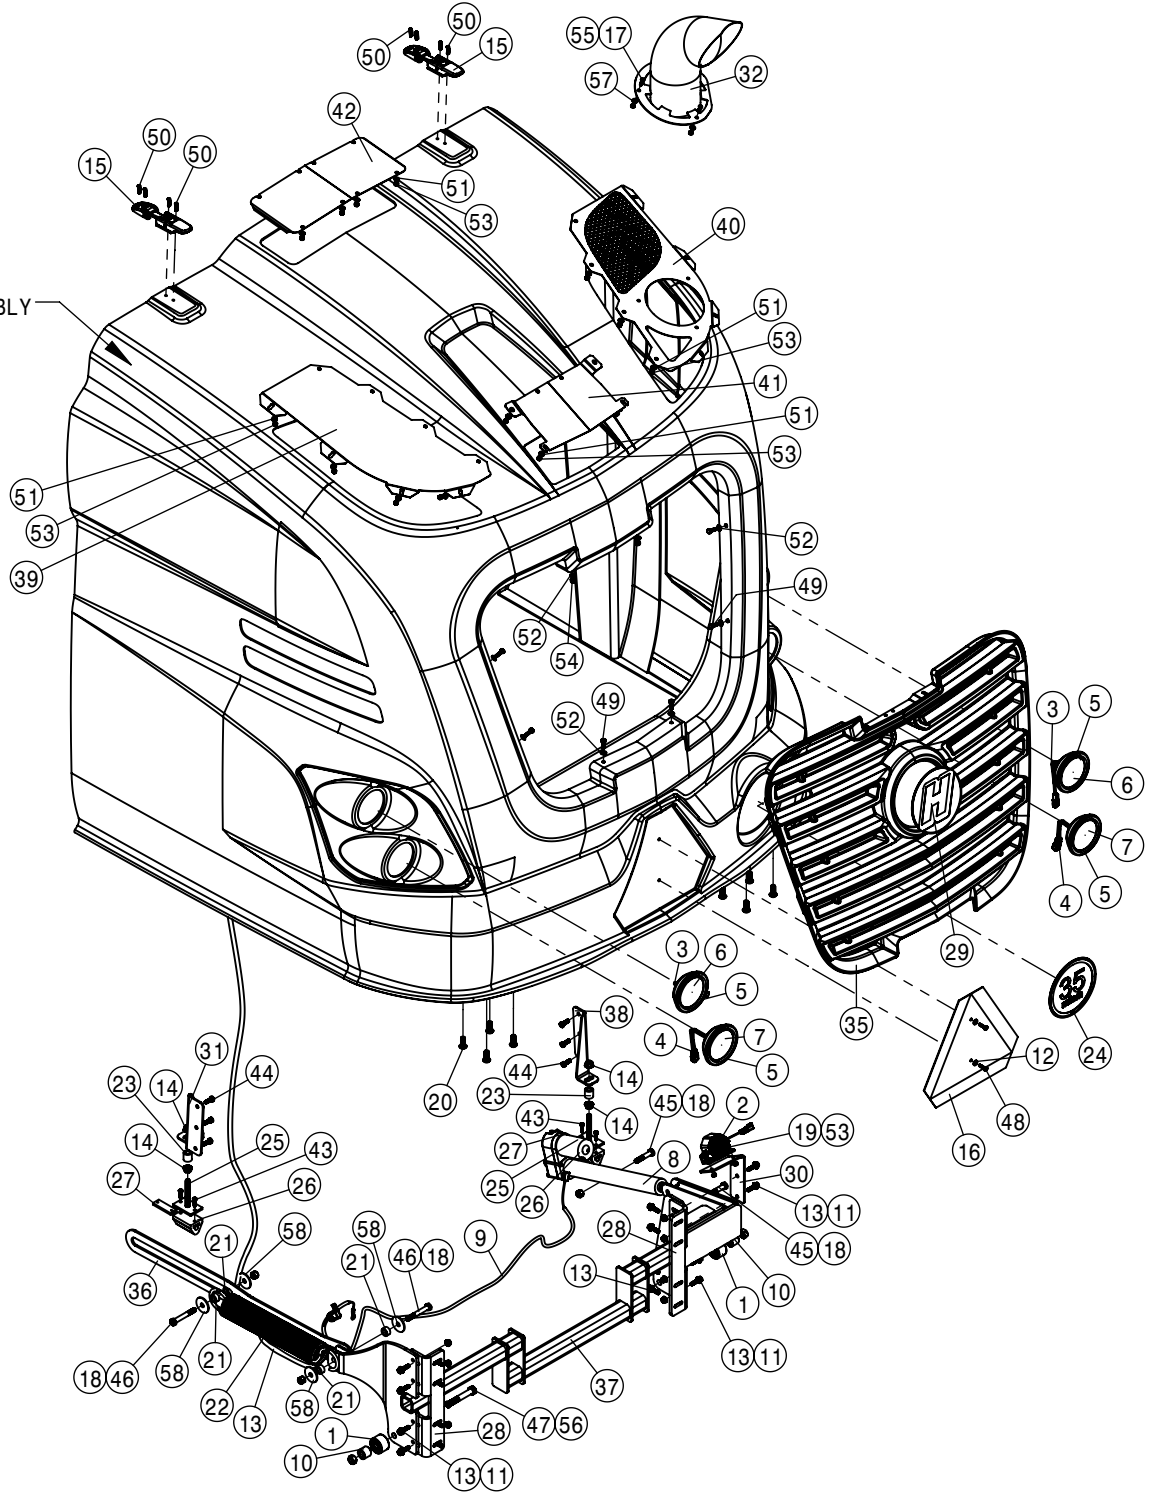

660878-HOOD ASSEMBLY

REAR ENGINE HOOD ASSEMBLY			
DET	QTY	P/N	DESCRIPTION
1	2	125056	TRACK ROLLER, 2.00 OD, .625 BORE
2	1	290061	ALARM, BACKUP 107DBA LT DUTY
3	2	290103	AMBER LIGHT PIGTAIL
4	2	290104	RED LIGHT PIGTAIL
5	4	290204	4" GROMMET FR 290200 & 290201
6	2	290205	OPTRONICS, 3 DIODE AMBER LED
7	2	290206	OPTRONICS, 3 DIODE RED LED
8	1	292247	ACTUATOR, 1500G-2000T, 12" STR
9	1	294053	HOOD ACTUATOR HARNESS
10	2	361679	BUMPER PIVOT BRG SPACER, STS 04
11	8	470087	3/8-16UNC HEX FLG NUT SER MC GR5
12	2	470212	1/4 BONDED SEALING WASH, SS
13	16	470329	3/8UNC X 1 1/4 HHSFB GR5 MC
14	4	470360	1/2-13UNC HEX FLG NUT SER MC GR5
15	2	470368	LATCH W/KEEPER, FLEXIBLE LEVER
16	1	472249	SLOW MOVING VEHICLE SIGN
17	3	472345	1/4-20 UNC X 1 HHCS GR5 MC
18	4	473007	1/2-13UNC NYLOCK NUT MC GR5
19	2	473834	1/4UNC X 3/4 HHSFB SS

REAR ENGINE HOOD ASSEMBLY			
DET	QTY	P/N	DESCRIPTION
20	8	473987	1/2UNC X 1 1/4 BUT SKTHD SCR
21	4	482029	SPACER, 1.0 OD, .53 ID
22	1	482030	EXT. SPRING OD-2.95" LG-20"
23	2	482031	SPACER, 1" OD, .53 ID X 1"L
24	1	650224	DECAL, 35MPH ID SYMBOL, VINYL
25	2	660224	ENG HOOD BUMPER WLD, STS 04
26	2	660226	ENG HOOD BUMPER, STS 04
27	2	660227	ENG HOOD BUMPER KEEPER, STS 04
28	2	660526	ENGINE HOOD BLKHD MNT BRKT STS' 14
29	1	660559	DECAL HAGIE DOT 8.25"DIA GRILLE
30	1	660562	B-UP ALARM BRKT
31	1	660832	LH HOOD BMRP MT BRKT STS' 17
32	1	660837	6" EXHAUST STACK WLD, STS
NS	1	660843	MACHINE MODEL DECAL SHEET
34	1	660879	STS HOOD DECAL SHEET '17
35	1	660911	GRILL ASSY, STS
36	1	660916	HOOD LIMIT BAR
37	1	660917	HOOD HINGE WLD QSL STS' 17
38	1	660920	ENG HOOD BMRP MT BRKT

REAR ENGINE HOOD ASSEMBLY			
DET	QTY	P/N	DESCRIPTION
39	1	660923	LH HOOD SCREEN, STS
40	1	660924	RH HOOD SCREEN, STS
41	1	660927	REAR CTR SCREEN, STS
42	1	660928	FRT CTR SCREEN, STS
43	4	900003	1/4UNC X 1 HHCS GR5 MC
44	6	900129	3/8UNC X 1 HHCS GR5 MC
45	2	900268	1/2UNC X 2 1/2 HHCS GR5 MC
46	2	900272	1/2UNC X 3 1/2 HHCS GR5 MC
47	2	900341	5/8UNC X 3 3/4 HHCS GR5 MC
48	2	900449	1/4UNC X 1 HHCS SS
49	8	900489	5/16UNC X 1 HHCS SS
50	8	903893	10-32 X 1" PHIL PAN MACH SCR
51	30	910112	SAE FLAT WASHER 1/4 SS
52	16	910113	SAE FLAT WASHER 5/16 SS
53	32	910118	1/4-20UNC NYLOCK NUT SS
54	8	910132	5/16-18UNC NYLOCK NUT SS
55	3	914000	1/4-20UNC STOVER NUT MC GR5
56	2	914010	5/8-11UNC STOVER NUT MC GR5
57	3	920000	SAE FLAT WASHER 1/4 MC
58	4	920029	FENDER WASHER 21/40 MC