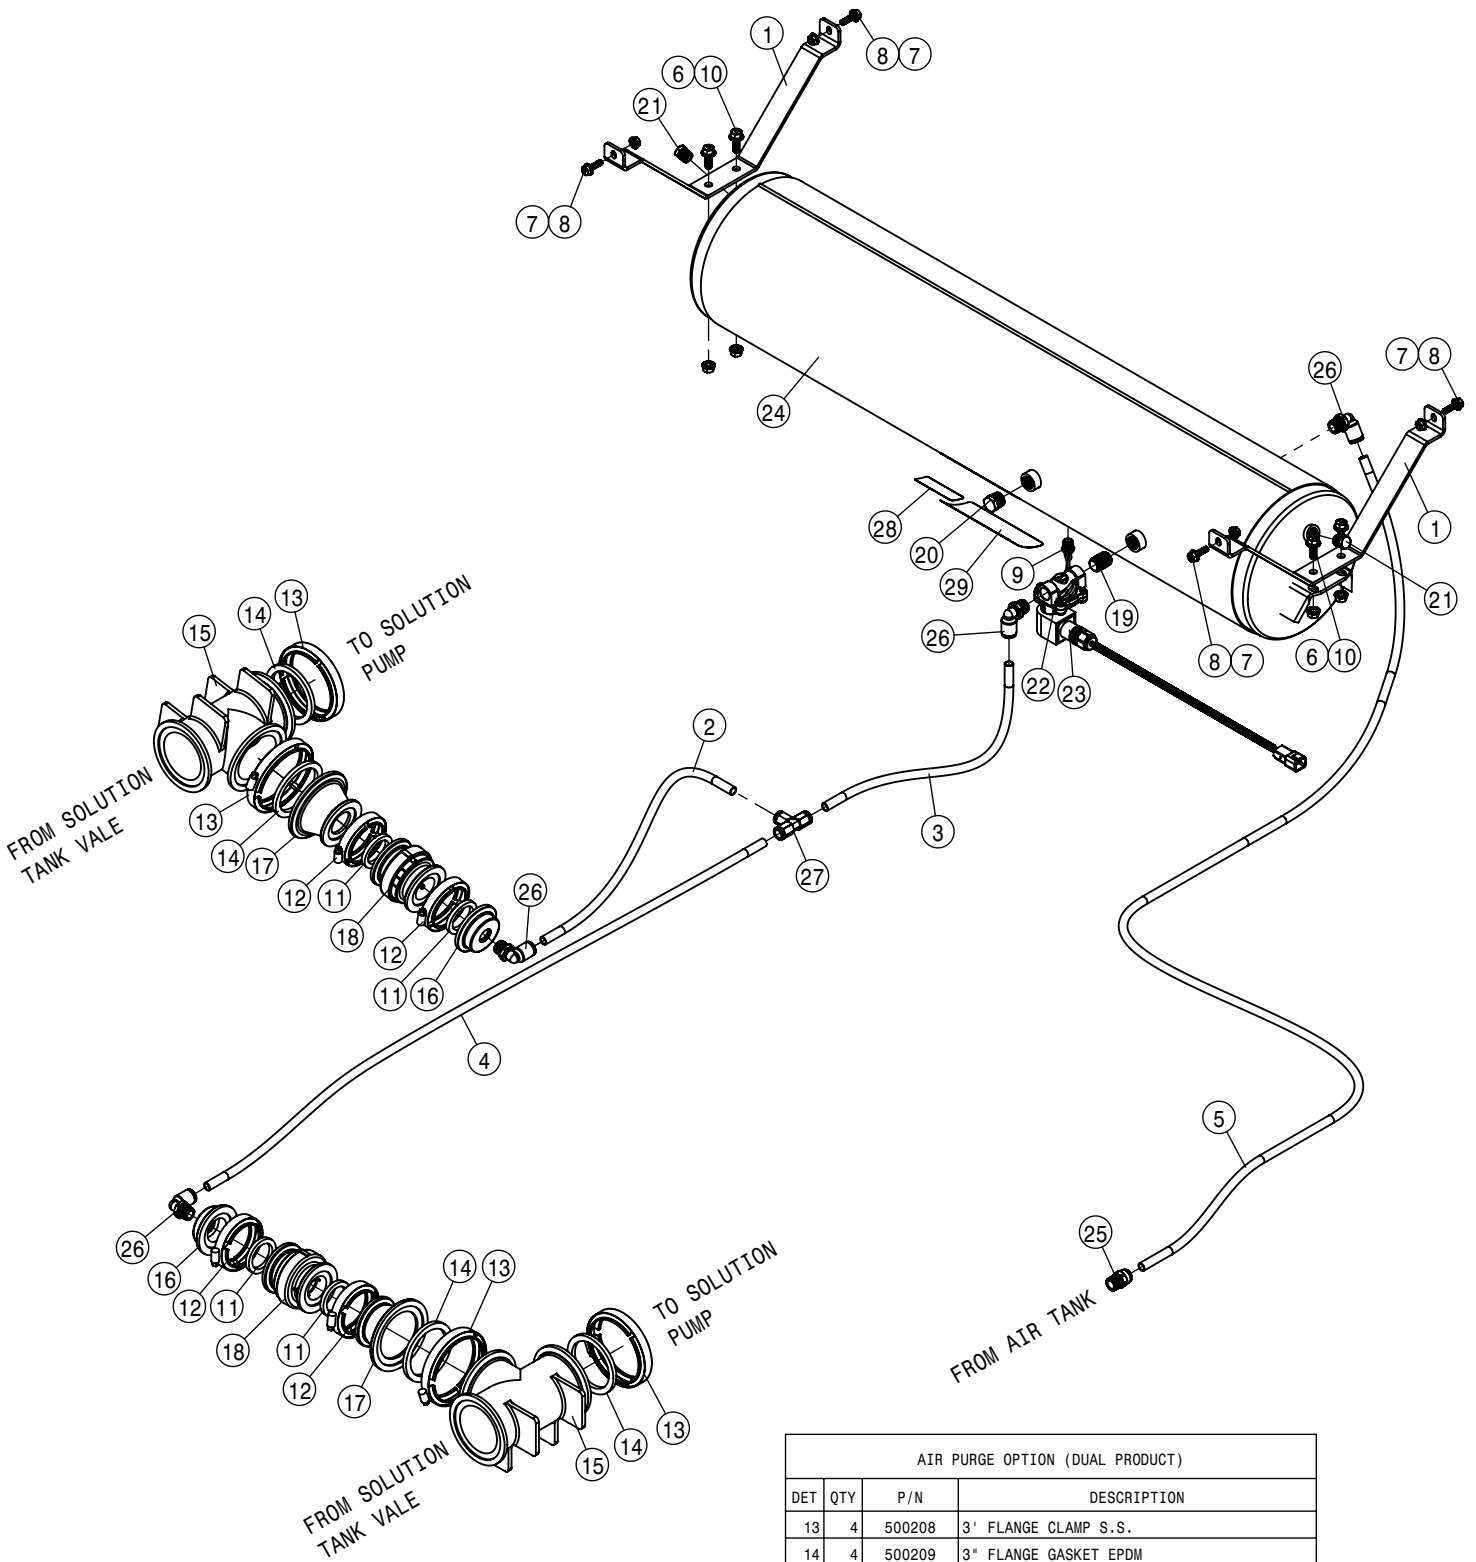

AIR PURGE OPTION (DUAL PRODUCT)			
DET	QTY	P/N	DESCRIPTION
1	2	167471	SECONDARY AIR TANK BRKT
2	1	195914-019	1/20D AIR BRAKE TUBING J844-B
3	1	195914-020	1/20D AIR BRAKE TUBING J844-B
4	1	195914-045	1/20D AIR BRAKE TUBING J844-B
5	1	195914-110	1/20D AIR BRAKE TUBING J844-B
6	4	470087	3/8-16UNC HEX FLG NUT SER MC GR5
7	4	470113	5/16-18UNC HEX FLG NUT SER MC GR5
8	4	470234	5/16UNC X 1 HHSFB GR5 MC
9	1	470266	DRAIN VALVE KIT, 1/4NPT
10	4	470460	3/8UNC X 1 HHSFB GR5 MC
11	4	500158	1 1/2" GASKET FOR 2" FLANGE
12	4	500160	2" FLANGE CLAMP S.S.

AIR PURGE OPTION (DUAL PRODUCT)			
DET	QTY	P/N	DESCRIPTION
13	4	500208	3" FLANGE CLAMP S.S.
14	4	500209	3" FLANGE GASKET EPDM
15	2	500217	3" FLANGE TEE POLY
16	2	500224	2" FLANGE PLUG W/1/2" FNPT POLY
17	2	500237	3" FLANGE-2" STD FLANGE ADPTR POLY
18	2	500264	2" CHECK STANDARD PORT
19	1	502717	CLOSE NIPPLE .50NPT BRS
20	1	505231	PIPE PLUG .50NPT HEX HD BRS
21	2	505238	PIPE PLUG .375NPT HEX HD BRS
22	1	696241	.5FNPT N/C SOLENOID VALVE
23	1	696242	12V COIL FOR SOLE VLV
24	1	701520	AIR TANK FOR AIR PURGE W/DECAL
25	1	711037	1/2MNPT-1/2 NYL TUBE FTG
26	4	711042	1/2MNPT-1/2 NYL TUBE LBO
27	1	711075	1/2 TUBE, PRESS ON TEE, BRASS
28	1	N209334	LABEL, AIR TANK DRAIN
29	1	N404969	LABEL, DECAL SAFETY AIR DRIER