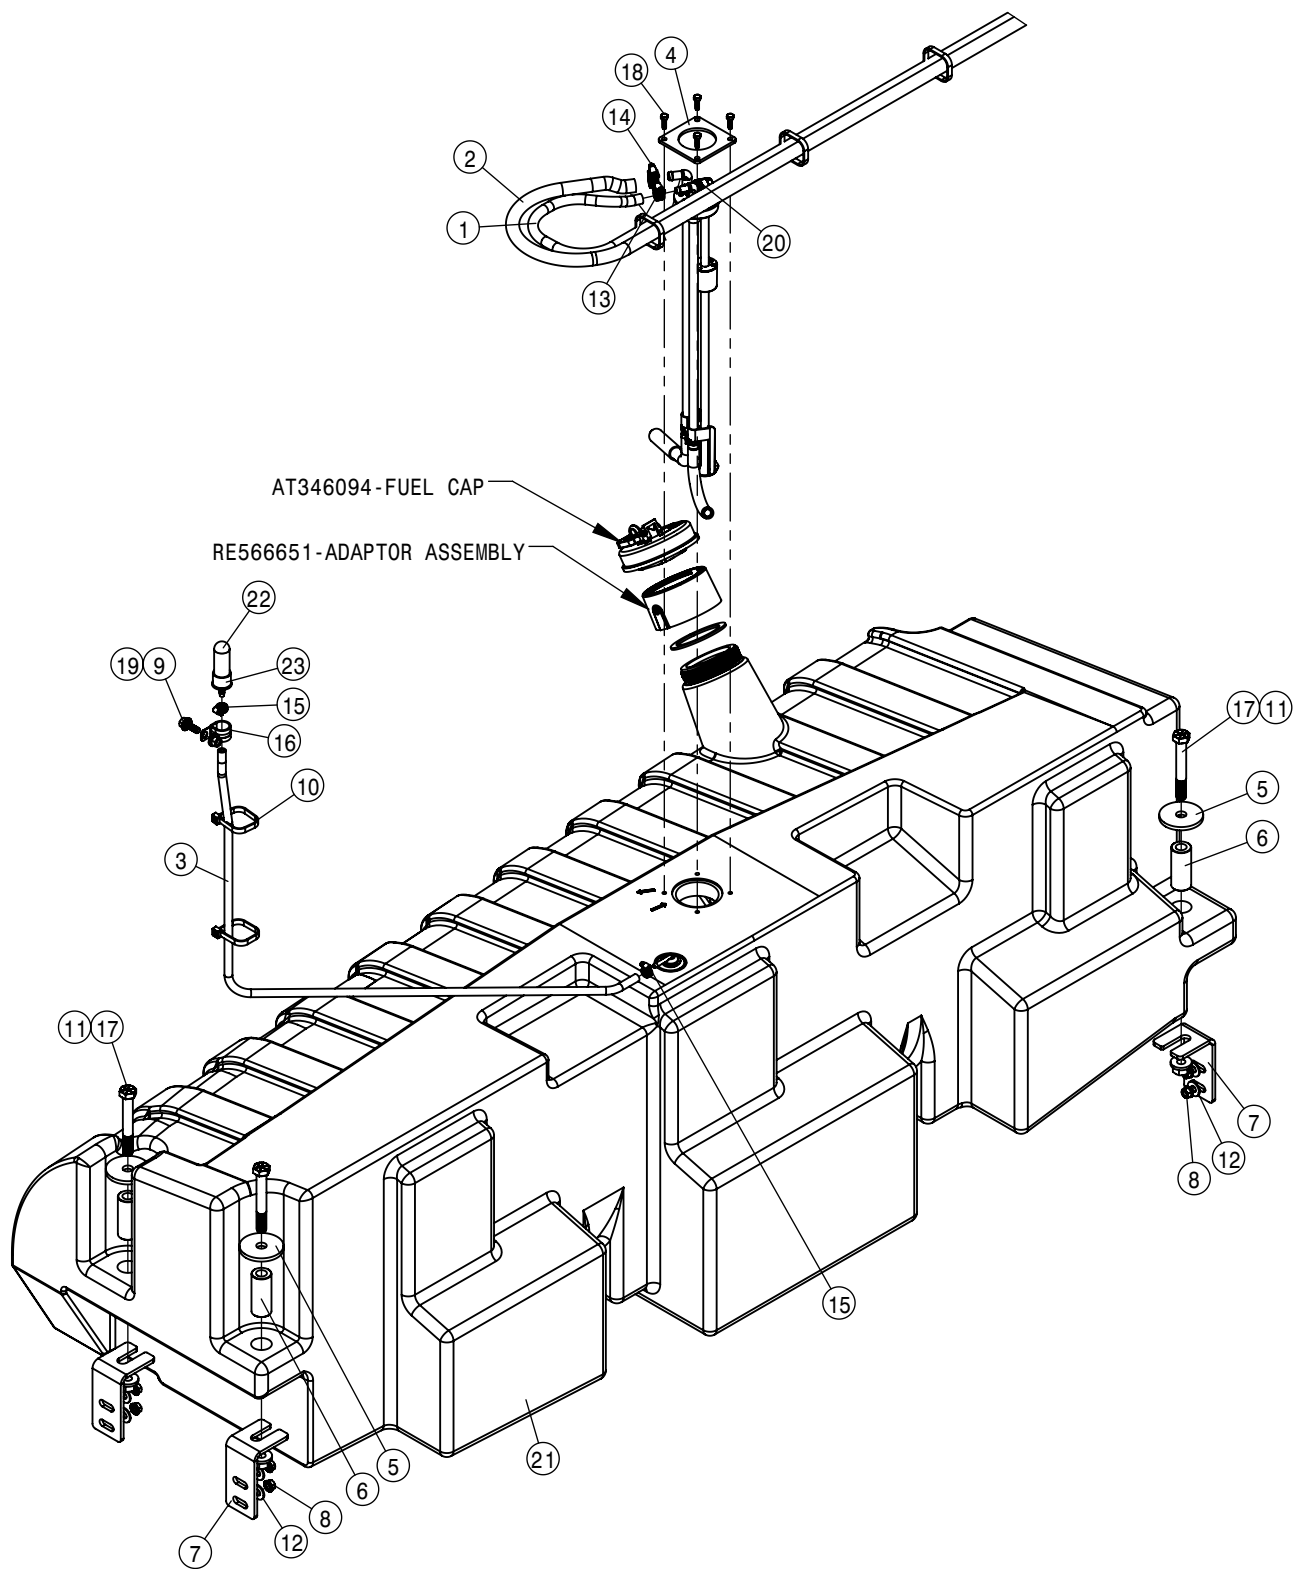

FUEL TANK ASSEMBLY			
DET	QTY	P/N	DESCRIPTION
1	1	195970-269	HOSE 3/3 ID B10 FUEL SAE J30R7
2	1	195971-305	1/2" FUEL HOSE
3	1	195978-045	1/4" FUEL HOSE
4	1	317890	FUEL SENDER PLT
5	4	317957	WASHER 2.750D x .66ID x .25
6	4	317959	SPACER .69ID x 1.250D x 2.93
7	4	317960	FUEL TANK BRKT
8	8	470087	3/8-16UNC HEX FLG NUT SER MC GR5
9	1	470460	3/8UNC X 1 HHSFB GR5 MC
10	10	470555	.345 X 15" CABLE TIE-UV BLACK
11	4	470682	5/8-11UNC CTRLK FLG NUT MC GR5
12	8	483043	USS FLAT WASHER 3/8 MC

FUEL TANK ASSEMBLY			
DET	QTY	P/N	DESCRIPTION
13	1	520070	HOSE CLAMP NO 8 STAINLESS
14	1	520080	HOSE CLAMP NO 10 STAINLESS
15	2	520120	HOSE CLAMP NO 4 STAINLESS
16	1	520121	CUSH CLAMP,#16 1IN X 3/4W
17	4	900847	5/8UNC X 4 1/2 HHCS GR8 MC
18	4	910096	6MM-1.00 X 20MM HEX BOLT SS
19	1	910106	3/8-16UNC CTRLK FLG NUT MC GR5
20	1	AKK12119	FUEL LEVEL SENDER
21	1	AKK19916	FUEL TANK ASSY
22	1	H216169	BREATHER FUEL TANK
23	1	H217849	FITTING RDCR FEM PIP TO M BARB