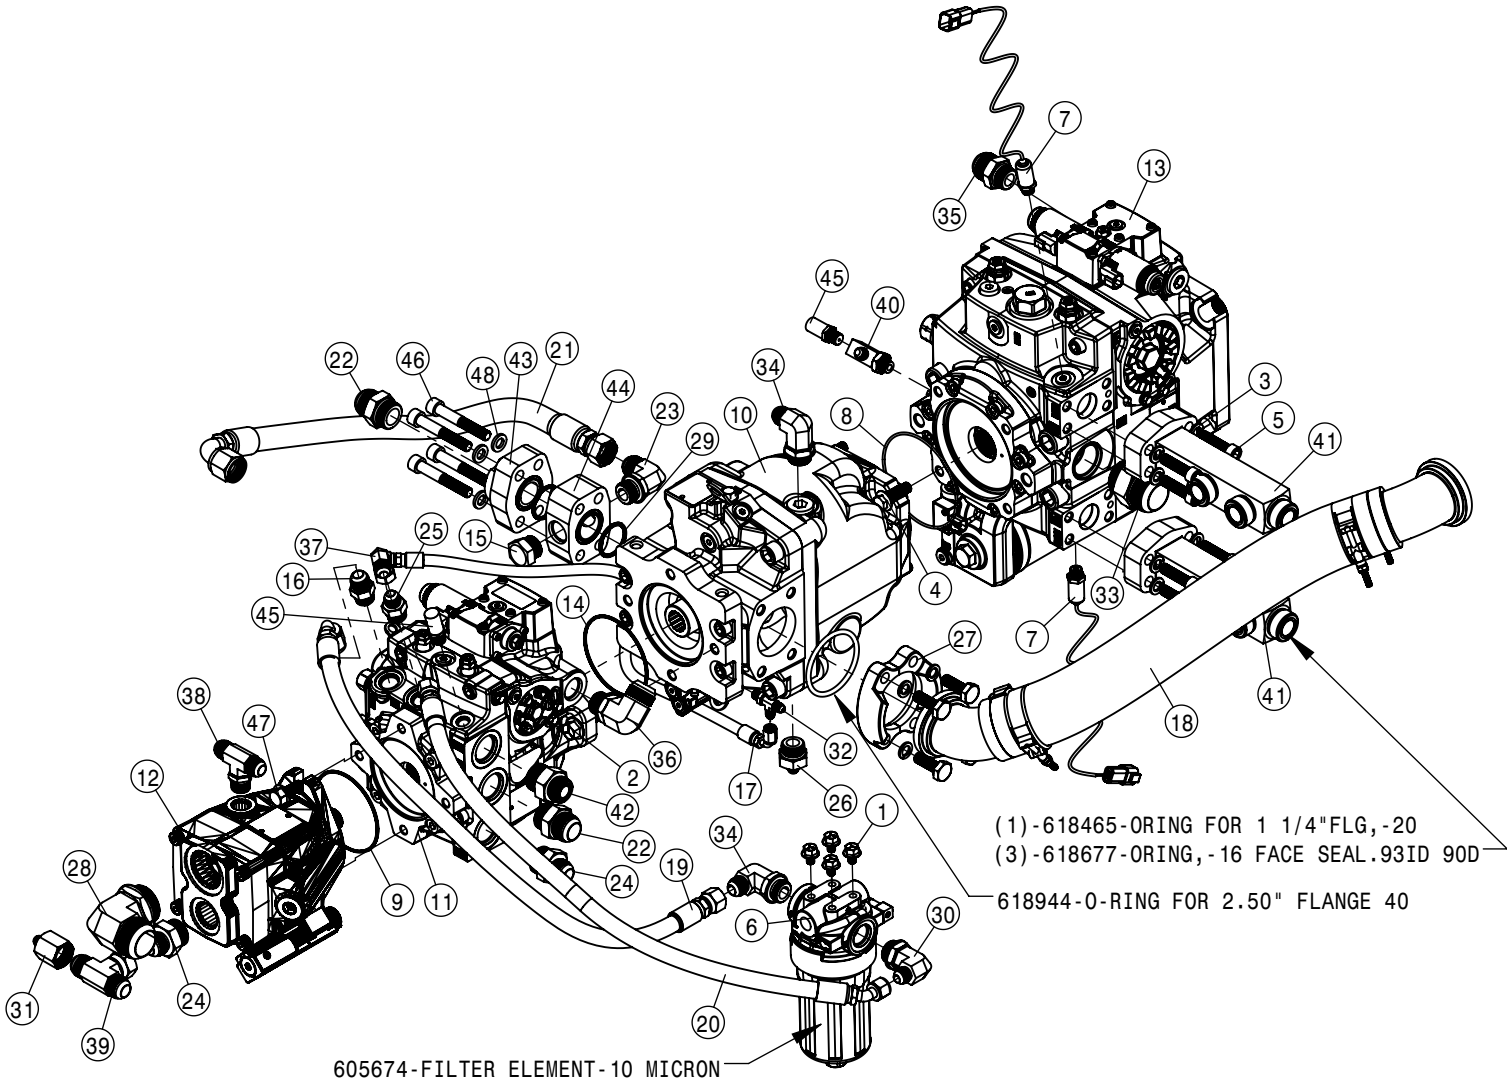

HYDROSTATIC PUMP WITH 80GPM PUMP

605674-FILTER ELEMENT-10 MICRON

HYDROSTATIC PUMP WITH 80GPM PUMP ASSEMBLY			
DET	QTY	P/N	DESCRIPTION
1	4	470319	3/8UNC X 1/2 HHSFB GR5 MC
2	2	470431	1/2UNC X 1 1/2 HHSFB GR5 MC
3	8	473784	12MM LOCK WASHER
4	4	473856	12MM-1.75 X 40MM SM FLANGED BOLT
5	8	473874	12MM-1.75X 40MM SOC HD CAP SCR
6	1	605671	FILTER ASSY, 10 MICRON
7	2	606196	PRESSURE TRANSDUCER, 9000 PSI
8	1	606197	O-RING, 4.73ID-.103CS-4.9430D
9	1	606357	O-RING, B-MT, 3.737ID X .103CS
10	1	606429	LS PUMP, 147CC
11	1	606678	H1P, 053CC, B/B MT
12	1	606679	PUMP-K2-038CC, SAE B MT, 15T
13	1	606680	H1 PUMP,165CC, D/C MT,ISL,27T
14	1	606977	O-RING, B-MT, 3.989ID X .103CS
15	1	610186	1 1/16MOR PLUG, HEX HEAD
16	1	611126	7/8MJIC-7/8MOR ADPTR
17	1	617102	04-451TC-06FJX-04FJX90-29 H/A
18	1	617518	40-7219-40C61FX45-40C61FX45-27H/A
19	1	617529	08-451TC-10FJX-10FJX90-31 H/A
20	1	617530	08-451TC-08FJX-08FJX45-31 H/A
21	1	617571	12-451TC-12FJX-12FJX90-23 H/A
22	2	618186	1 5/16MJIC-1 5/16MOR ADPTR
23	1	618248	1 1/16MJIC-90-1 1/16MOR LBO
24	2	618308	1 1/16MJIC-1 5/16MOR ADPTR

HYDROSTATIC PUMP WITH 80GPM PUMP ASSEMBLY			
DET	QTY	P/N	DESCRIPTION
25	1	618327	3/4MJIC-7/8MOR ADPTR
26	1	618344	9/16MJIC-1 1/16MOR ADPTR
27	1	618359	2 1/2" SPLIT FLANGE KIT #61
28	1	618432	1 7/8MJIC-90-1 7/8MOR LBO
29	2	618465	O-RING FOR 1 1/4" FLANGE -20
30	1	618474	3/4MJIC-90-1 1/16MOR LBO
31	1	618483	1 1/16FJIC-9/16MJIC ADPTR
32	1	618509	7/16MOR RUN TEE-7/16MJIC
33	1	618527	1 7/8MJIC-1 5/8MOR ADPTR
34	2	618535	7/8MJIC-90-1 1/16MOR LBO
35	1	618558	1 5/16MJIC-1 1/16MOR ADPTR
36	1	618576	1 5/16MJIC-90-1 1/16MOR LBO
37	1	618609	3/4MJIC-90-3/4FJIC SWIV LBO
38	1	618637	7/8MOR BRANCH TEE-7/8MJIC
39	1	618660	1 1/16FJX BRANCH TEE-1 1/16MJ
40	1	618782	9/16MOR-9/16FOR-9/16MJIC BRNCH
41	2	618876	1 1/4 FLG CD62 X 1 7/16 ORFS
42	1	618989	1 5/16MOR- 1 3/16MORFS ADPTR
43	1	618993	1 1/4 4-BOLT FLGX1 5/16FOR C62
44	1	618994	1 1/4 4-BOLT FLG X #12FORPORT
45	2	619023	9/16 MOR DIAGNOSTIC FITTING
46	4	910047	1/2-13 UNC X 3 1/4 SHCS GR8 MC
47	2	910137	12MM-1.75X30MM SM FLG HEX BOLT
48	4	920504	HLOCK WASHER 1/2 MC