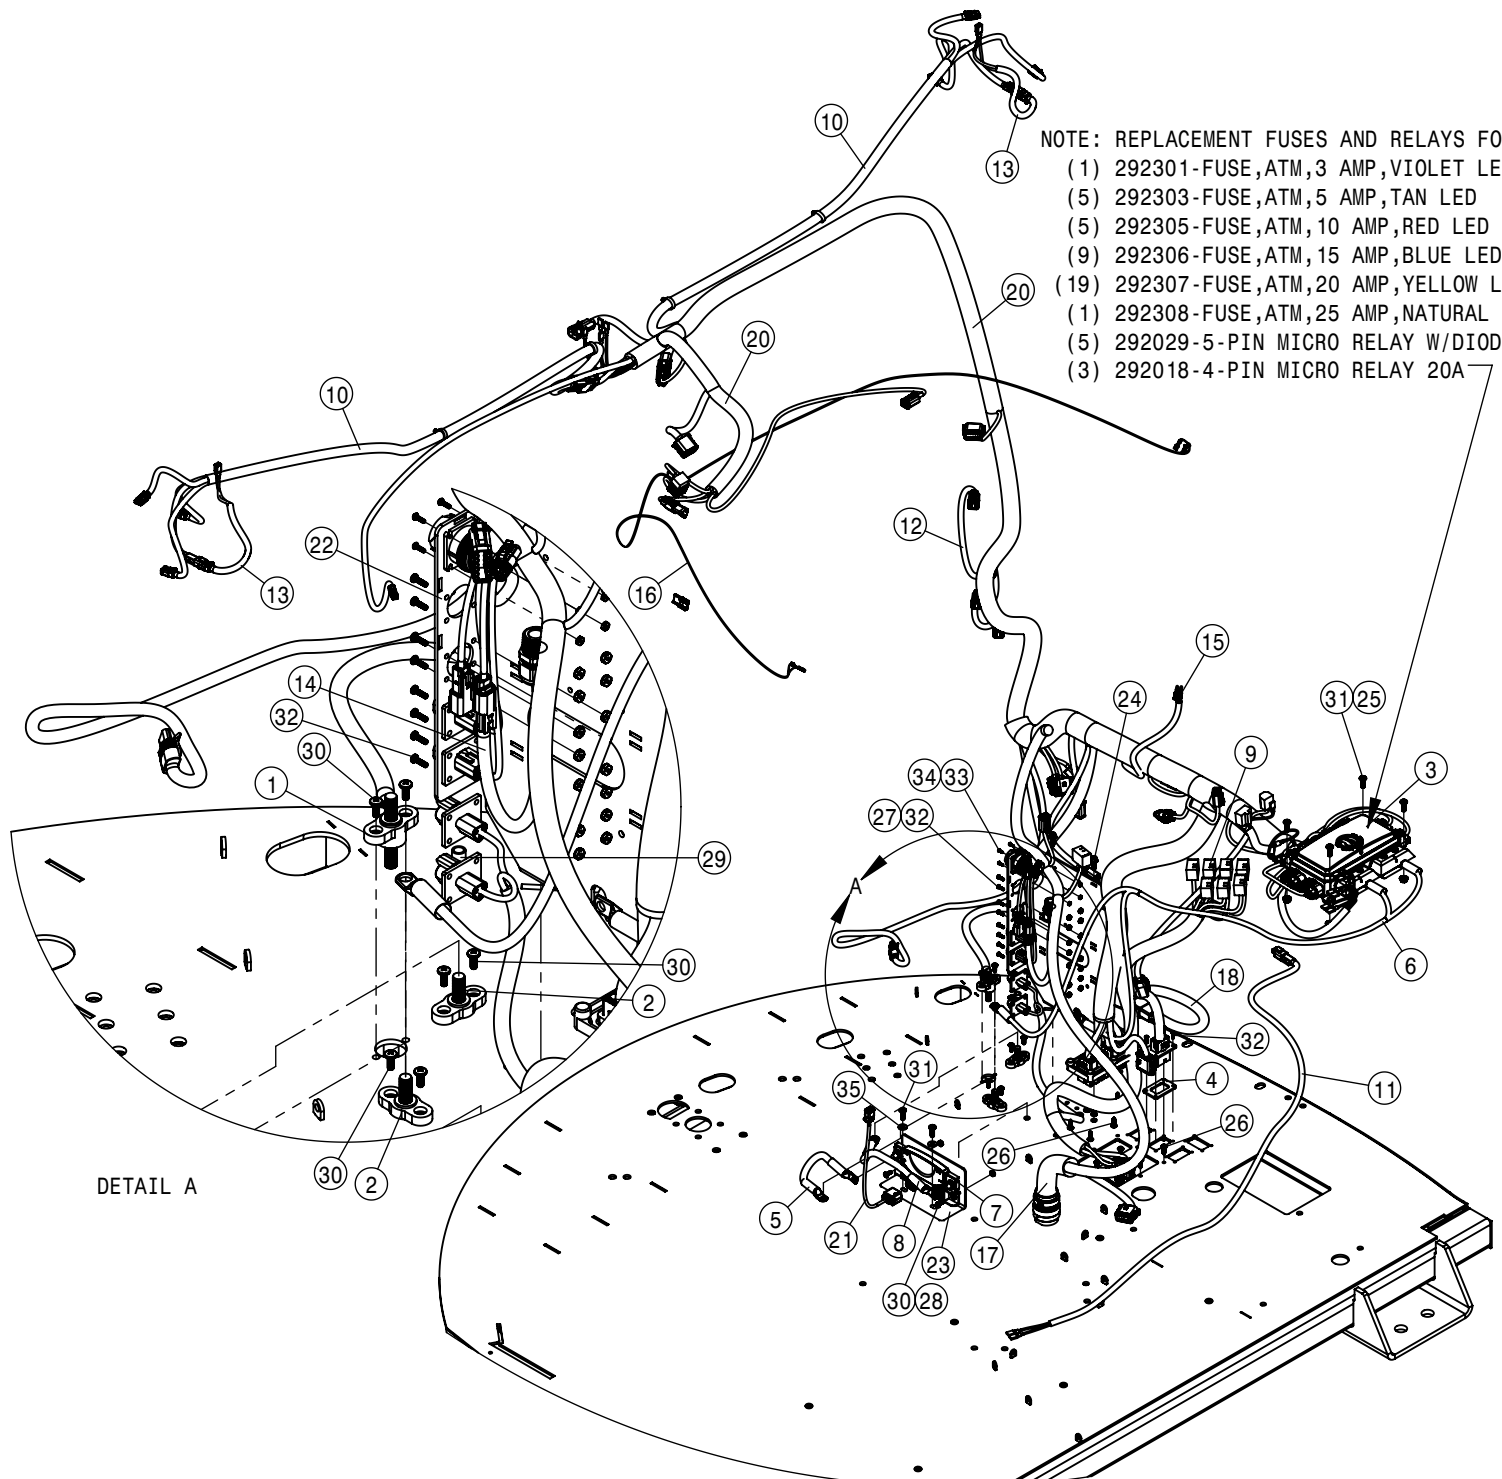

NOTE: REPLACEMENT FUSES AND RELAYS FOR 292108
(1) 292301-FUSE,ATM,3 AMP,VIOLET LED
(5) 292303-FUSE,ATM,5 AMP,TAN LED
(5) 292305-FUSE,ATM,10 AMP,RED LED
(9) 292306-FUSE,ATM,15 AMP,BLUE LED
(19) 292307-FUSE,ATM,20 AMP,YELLOW LED
(1) 292308-FUSE,ATM,25 AMP,NATURAL LED
(5) 292029-5-PIN MICRO RELAY W/DIODE 35A
(3) 292018-4-PIN MICRO RELAY 20A

DETAIL A

CAB ELECTRICAL-TOP ASSEMBLY			
DET	QTY	P/N	DESCRIPTION
1	1	291749	TERM BLOCK,BLACK,3/8-16 THRU
2	2	291750	TERM BLOCK,RED,3/8-16 THRU
3	1	292108	DVEC - INTERIOR
4	1	292120	DEUTSCH GASKET, DT12-LO12
5	1	292647	CABLE - BATTERY POWER STS
6	1	292648	CABLE - DVEC POWER STS
7	1	292761	SOLID STATE MCR
8	1	292762	CABLE - SWITCH POWER STS
9	1	294121	HARNESS - CAB SWITCH STS
10	2	294200	HARNESS - ROOF STS
11	1	294204	HARNESS - 12V POWER PLUG STS
12	1	294205	HARNESS - A-POST GAUGE STS
13	2	294207	HARNESS - BEACON STS
14	1	294210	HARNESS - PRES SWITCH STS
15	1	294211	HARNESS - E-STOP STS
16	1	294212	HARNESS - SPEAKER STS
17	1	294215	HARNESS - SEAT POD STS
18	1	294369	HARNESS - AUTO STEER CAB

CAB ELECTRICAL-TOP ASSEMBLY			
DET	QTY	P/N	DESCRIPTION
NS	1	294373	PRECISION INTERFACE HARN. -2018
20	1	294379	MAIN INT. HARNESS '18 STS/DTS
21	1	294425	HARNESS, SOLID STATE MCR
22	1	344310	CAB ELEC BRKT '15
23	1	345233	MCR MT BRKT
24	2	470118	1/4UNC X 3/4 HHSFB GR5 MC
25	4	470121	1/4-20UNC HEX FLG NUT SER MC GR5
26	12	470465	#12 X 3/4 PHIL PAN SHT MTL SCR
27	20	470467	#6-32UNC KEP NUT MC GR5
28	2	470542	#10-32UNF KEP NUT MC GR5
29	1	629736	CAPPLUGS CAP, .312 X 1.00 VINYL
30	8	903706	10-32X1/2 PHIL PAN MACH SCR
31	6	903711	1/4UNC X3/4PHIL PANHD MACH SCR
32	20	903812	6-32 X 1/2 PHIL PAN MACH SCR
33	4	903904	4-40 X 3/8 PHIL PAN MACH SCR
34	4	910029	#4-40UNC HEX NUT MC GR5
35	2	910112	SAE FLAT WASHER 1/4 SS