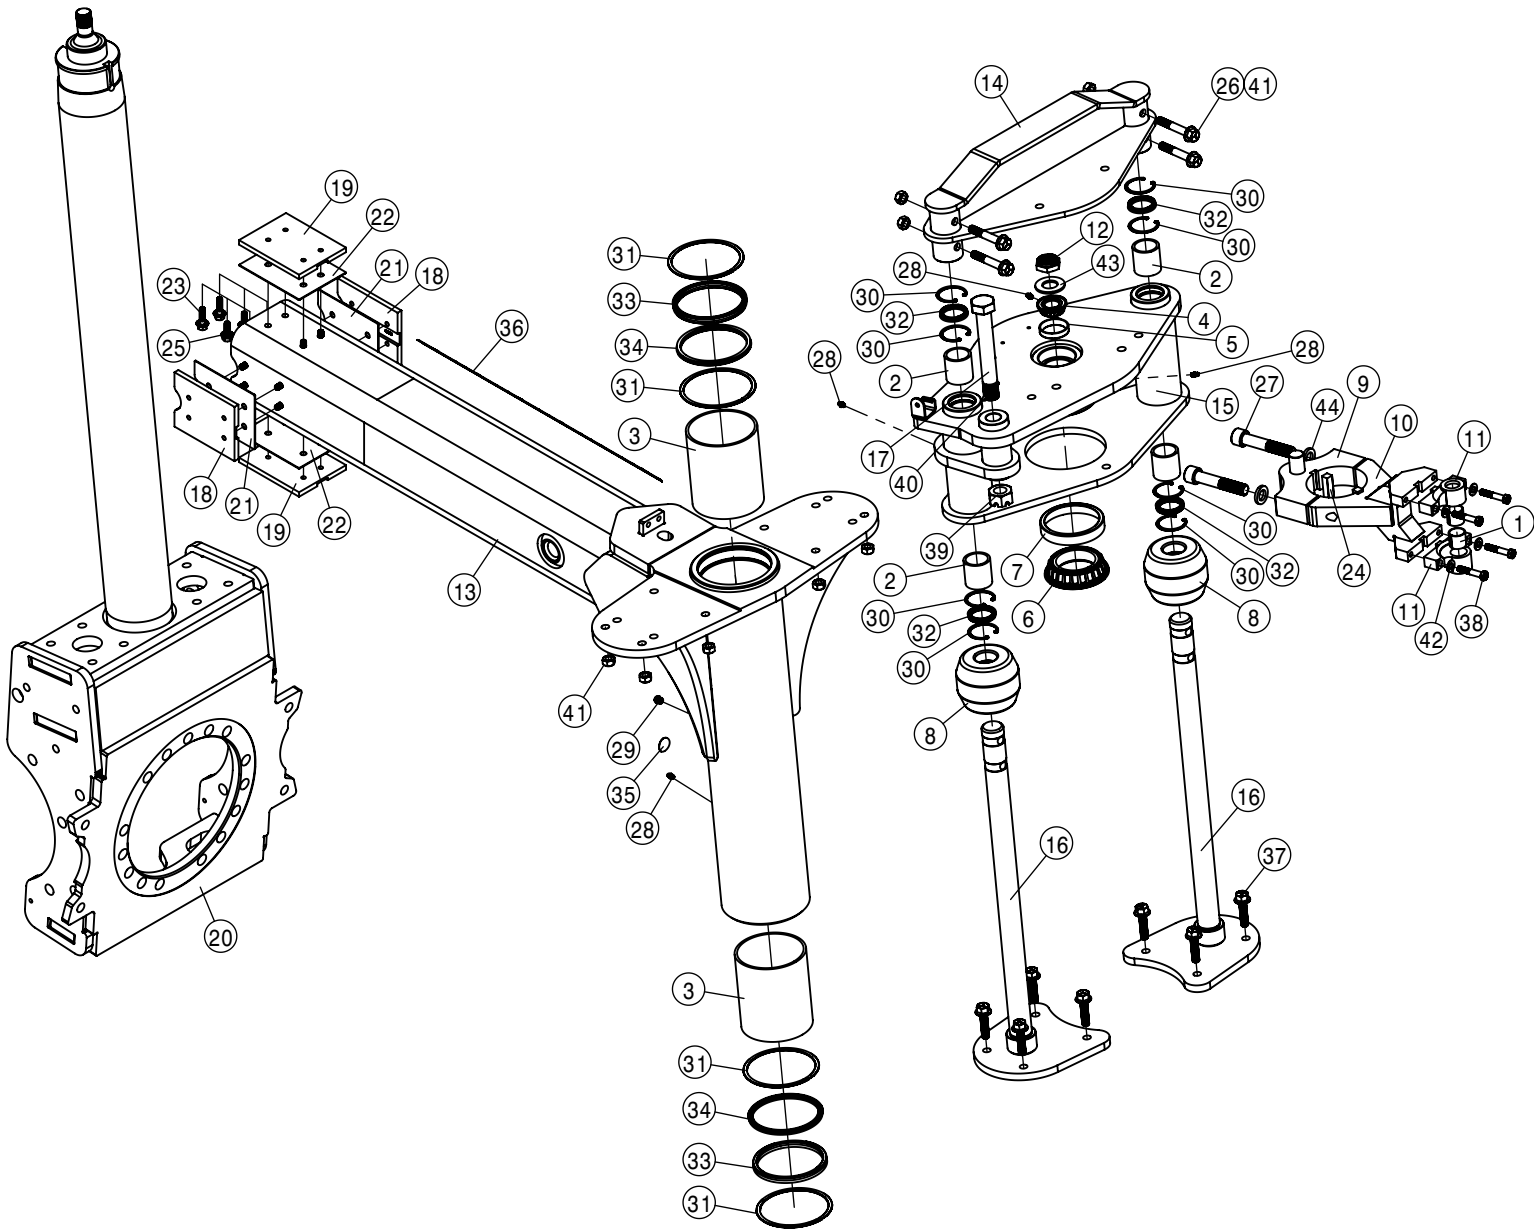

LEFT FRONT LEG ASSEMBLY			
DET	QTY	P/N	DESCRIPTION
1	2	121029	JOURNAL BRG, 1.00 ID x 1.00 LG
2	4	121113	TOWER SLEEVE BRG (POLYGON) 05
3	2	121125	BEARING-POLY 4.50 ID X 5.74 LG
4	1	125050	BRG CONE, 1.00 ID W/FACE SEAL
5	1	125051	BRG CUP FOR 125050
6	1	125052	BRG CONE, 2.687 ID W/FACE SEAL
7	1	125053	BRG CUP FOR 125052
8	2	311058	RUBBER SPRING
9	1	359683	STEERING ARM WLDMT-STS
10	1	359684	STEERING TRUN MNT WLD - STS
11	2	359687	TRUNNION-STEERING CYLINDER
12	1	360561	1-14 UNS THIN HEX NUT LCK
13	1	360718	OTR LEG WLD STS
14	1	360780	AIR BAG TOWER TOP MT WLD
15	1	360785	LH AIR BAG LWR PLT WLD
16	2	360795	NITRO TOWER WLD
17	1	360797	STRG CYL BOLT
18	2	360852	TRD ADJ BRONZE BEARING, TAPPED
19	2	360853	TRD ADJ BRONZE BEARING, TAPPED
20	1	360861	INR LEG WLD-STS, SDS LEG
21	2	360864	NOTCHED SHIM - TRD ADJ BEARING
22	2	360865	SHIM - TRD ADJ BEARING

LEFT FRONT LEG ASSEMBLY			
DET	QTY	P/N	DESCRIPTION
23	16	470329	3/8UNC X 1 1/4 HHSFB GR5 MC
24	2	470447	KEY .50 SQ X 1.69 LONG
25	16	470460	3/8UNC X 1 HHSFB GR5 MC
26	4	470461	1/2UNC X 3 HHSFB GR5 MC
27	2	470904	3/4UNC X 4" SOC HD CAP SCR GR8
28	4	471005	GREASE ZERK, 1/4-28 X 1/2
29	1	471030	PRESSURE RELIEF VALVE-GREASE 45-80 PSI
30	8	629537	187RRH00Z SNAP RING
31	4	629538	4.5 SPIROLOX RING
32	4	629620	SEAL, 1.500 ROD DIA
33	2	629621	SEAL, 4.500 ROD DIA
34	2	629625	SEAL, 4.500 ROD DIA
35	1	650205	DECAL, GREASE WEEKLY
36	1	650486	DECAL, TREAD ADJ INDICATOR DTS
37	8	900519	1/2UNC X 2 HHSFB GR5 MC FT
38	4	900821	3/8UNF X 2 HHCS GR8 MC
39	1	910020	1-8UNC HEX SLTTD NUT MC GR5
40	1	910120	3/16 X 1 3/4 COTTER PIN SS
41	12	914008	1/2-13UNC STOVER NUT MC GR5
42	4	920002	SAE FLAT WASHER 3/8 MC
43	1	920008	1" SAE FLAT WASHER
44	2	920506	HLOCK WASHER 3/4 MC