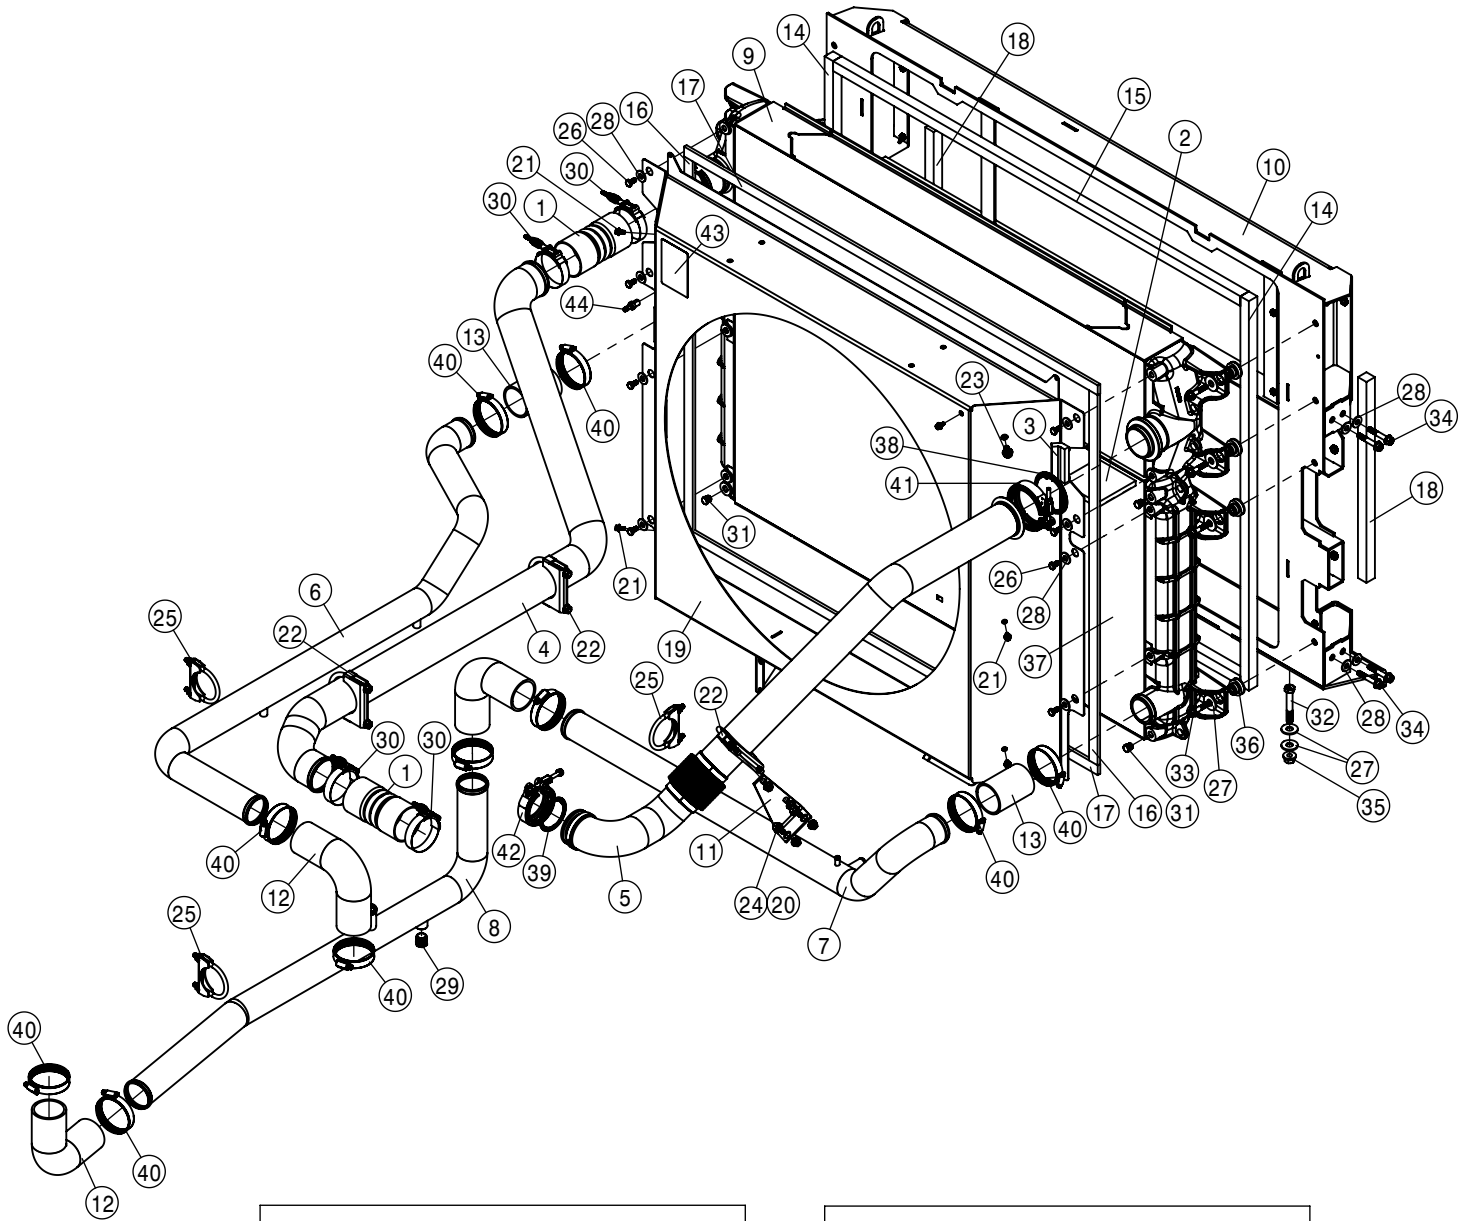

RADIATOR ASSEMBLY			
DET	QTY	P/N	DESCRIPTION
1	2	311592	3.00 X 6.00 CAC HOSE
2	2	317094	FOAM ISOLATOR
3	2	317097	FOAM ISOLATOR
4	1	317895	CAC PIPE
5	1	317896	CAC PIPE W/BELLOWS
6	1	317897	RADIATOR PIPE
7	1	317898	RADIATOR PIPE
8	1	317899	RADIATOR PIPE
9	1	317900	CAC
10	1	317903	COOLING PKG FRAME WLD
11	1	317931	CAC BRKT
12	3	317944	ELBOW, COOLANT
13	2	317945	COOLANT HOSE 2.5" ID
14	2	317950	FOAM ISOLATOR
15	2	317952	FOAM ISOLATOR
16	2	317953	FOAM ISOLATOR
17	2	317954	FOAM ISOLATOR
18	2	317955	FOAM ISOLATOR
19	1	318003	FAN SHIELD W/DECAL STS
20	2	470087	3/8-16UNC HEX FLG NUT SER MC GR5
21	5	470122	1/4UNC X 1/2 HHSFB GR5 MC
22	3	470160	MUFFLER CLAMP 3.00 IN

RADIATOR ASSEMBLY			
DET	QTY	P/N	DESCRIPTION
23	1	470409	3/8UNC X 3/4 HHSFB GR5 MC
24	2	470460	3/8UNC X 1 HHSFB GR5 MC
25	3	472216	2.50 MUFFLER CLAMP 3/8 UNC
26	8	473803	8MM-1.25 X 16MM HEX BOLT
27	16	483041	USS FLAT WASHER 1/2 MC
28	16	483043	USS FLAT WASHER 3/8 MC
29	1	505231	PIPE PLUG .50NPT HEX HD BRS
30	4	520146	3.06/3.38 T-BOLT HOSE CLAMP SS
31	3	619031	1/4" NPT PLUG
32	4	900271	1/2UNC X 3 1/4 HHCS GR5 MC
33	8	900505	3/8UNC X 1 3/4 HHSFB GR5 MC
34	8	900509	3/8UNC X 2 1/4 HHSFB GR5 MC
35	4	914015	1/2-13UNC CTRLK FLG NUT MC GR5
36	8	axe18508	ISOLATOR
37	1	axe47195	RADIATOR (ALBP)
38	1	HXE17307	GASKET-V CLAMP DIA 3"
39	1	r529509	GASKET-V CLAMP DIA 80
40	10	re561077	CLAMP ASSY, TRIDON SIZE 0338
41	1	RE289839	3.95 DIA, QUICK LATCH, V-BAND
42	1	RE292067	3.21 DIA, QUICK LATCH, V-BAND
43	1	T188283	LABEL, WARNING,FAN GUARD,ENG
44	1	T236232	FIT STR 1/4NPT-5/16 HSE W/ORIF