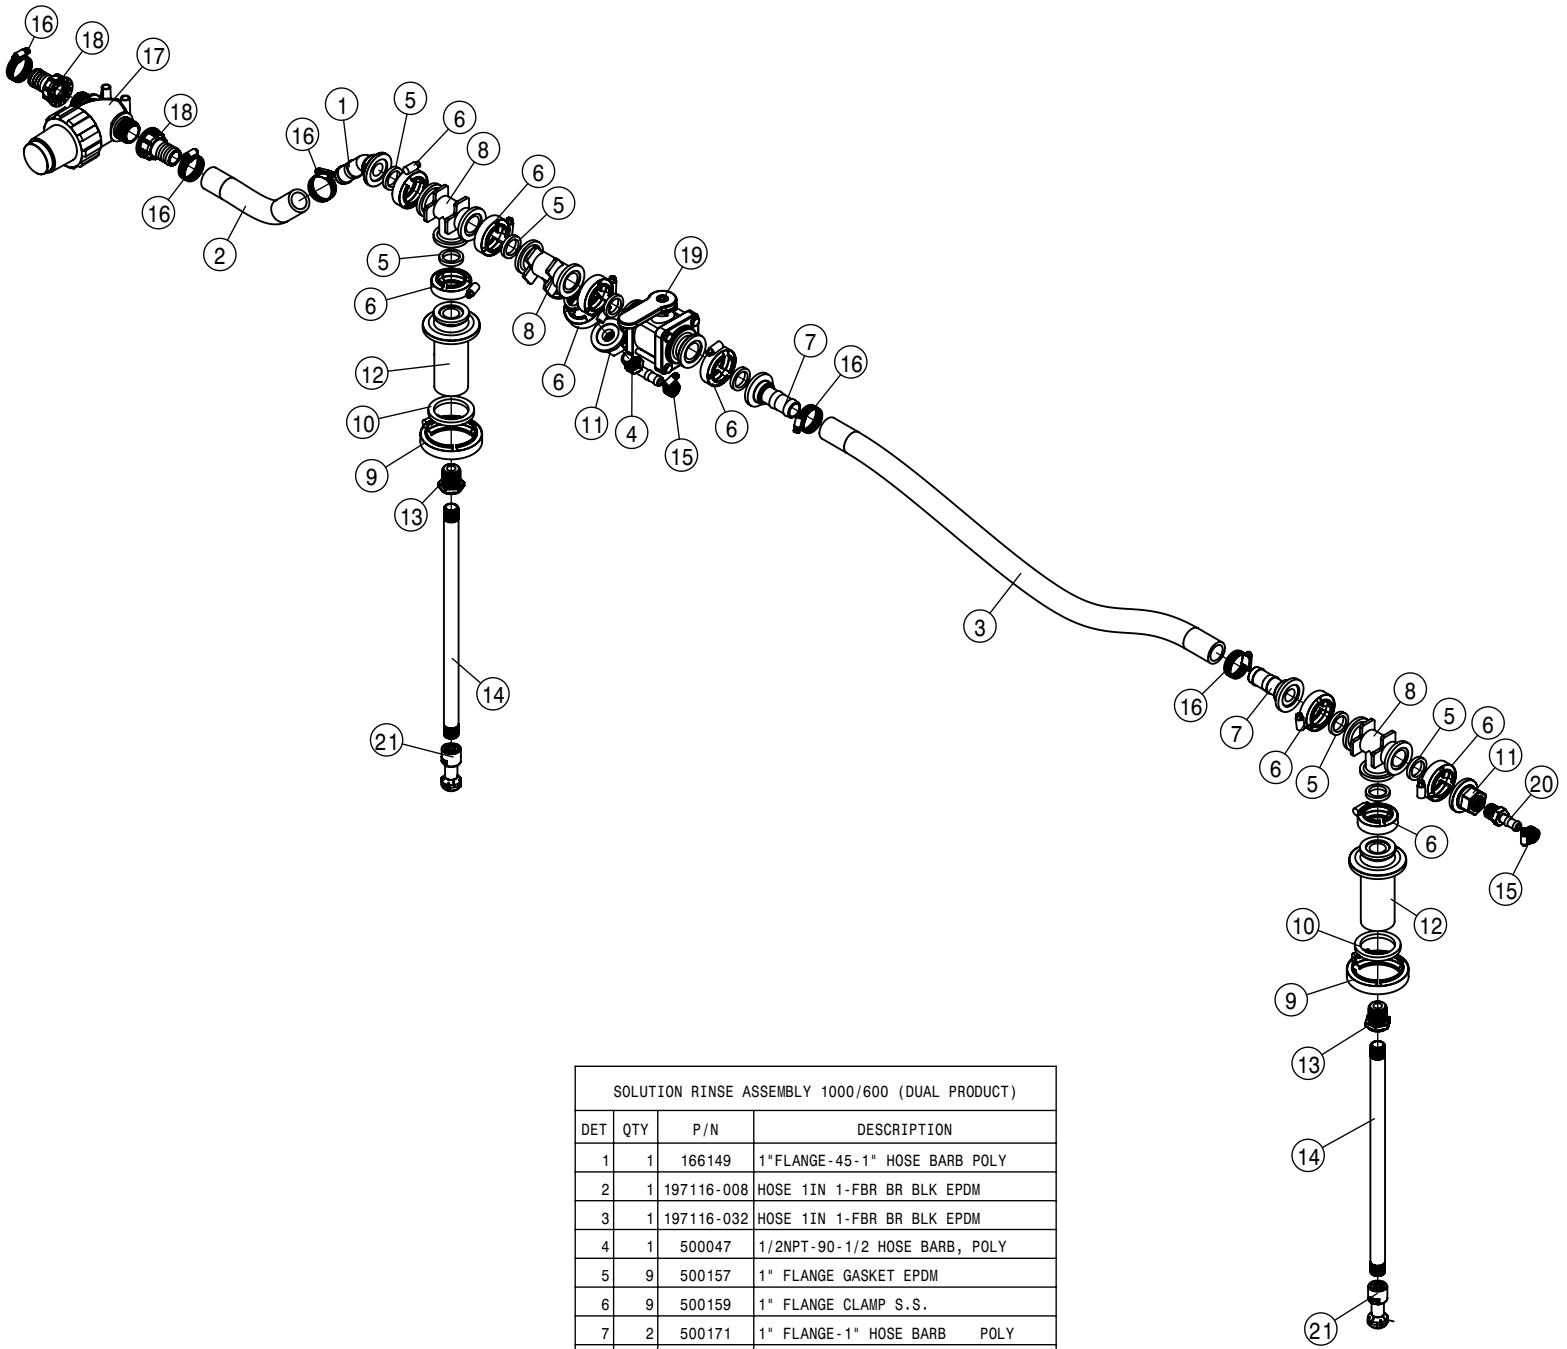

SOLUTION RINSE ASSEMBLY 1000/600 (DUAL PRODUCT)			
DET	QTY	P/N	DESCRIPTION
1	1	166149	1" FLANGE-45-1" HOSE BARB POLY
2	1	197116-008	HOSE 1IN 1-FBR BR BLK EPDM
3	1	197116-032	HOSE 1IN 1-FBR BR BLK EPDM
4	1	500047	1/2NPT-90-1/2 HOSE BARB, POLY
5	9	500157	1" FLANGE GASKET EPDM
6	9	500159	1" FLANGE CLAMP S.S.
7	2	500171	1" FLANGE-1" HOSE BARB POLY
8	3	500175	1" FLANGE TEE, POLY
9	2	500194	2" FP FLANGE CLAMP S.S.
10	2	500195	2" FP FLANGE GASKET EPDM
11	2	500238	1" FLANGE PLUG W/1/2"FNPT POLY
12	2	502007	RINSE TANK MT ADPTR 1" FLG
13	2	504211	RED BUSH 3/4MNPT-1/2FNPT,POLY
14	2	507032	SS PIPE NIPPE, .50NPT-16.00
15	2	520069	HOSE CLAMP NO 6 STAINLESS
16	5	520090	HOSECLAMP NO 16 STAINLESS
17	1	690071	LINE STRAINER, .32 MESH, 150PSI
18	2	691280	1" HOSE BARB WITH FLY NUT
19	1	696147	BALL VLV, 1" FLANGE
20	1	713340	1/2NPT-1/2 HOSE BARB, POLY
21	2	737953	NOZZLE,PROCLEAN TANKWASH