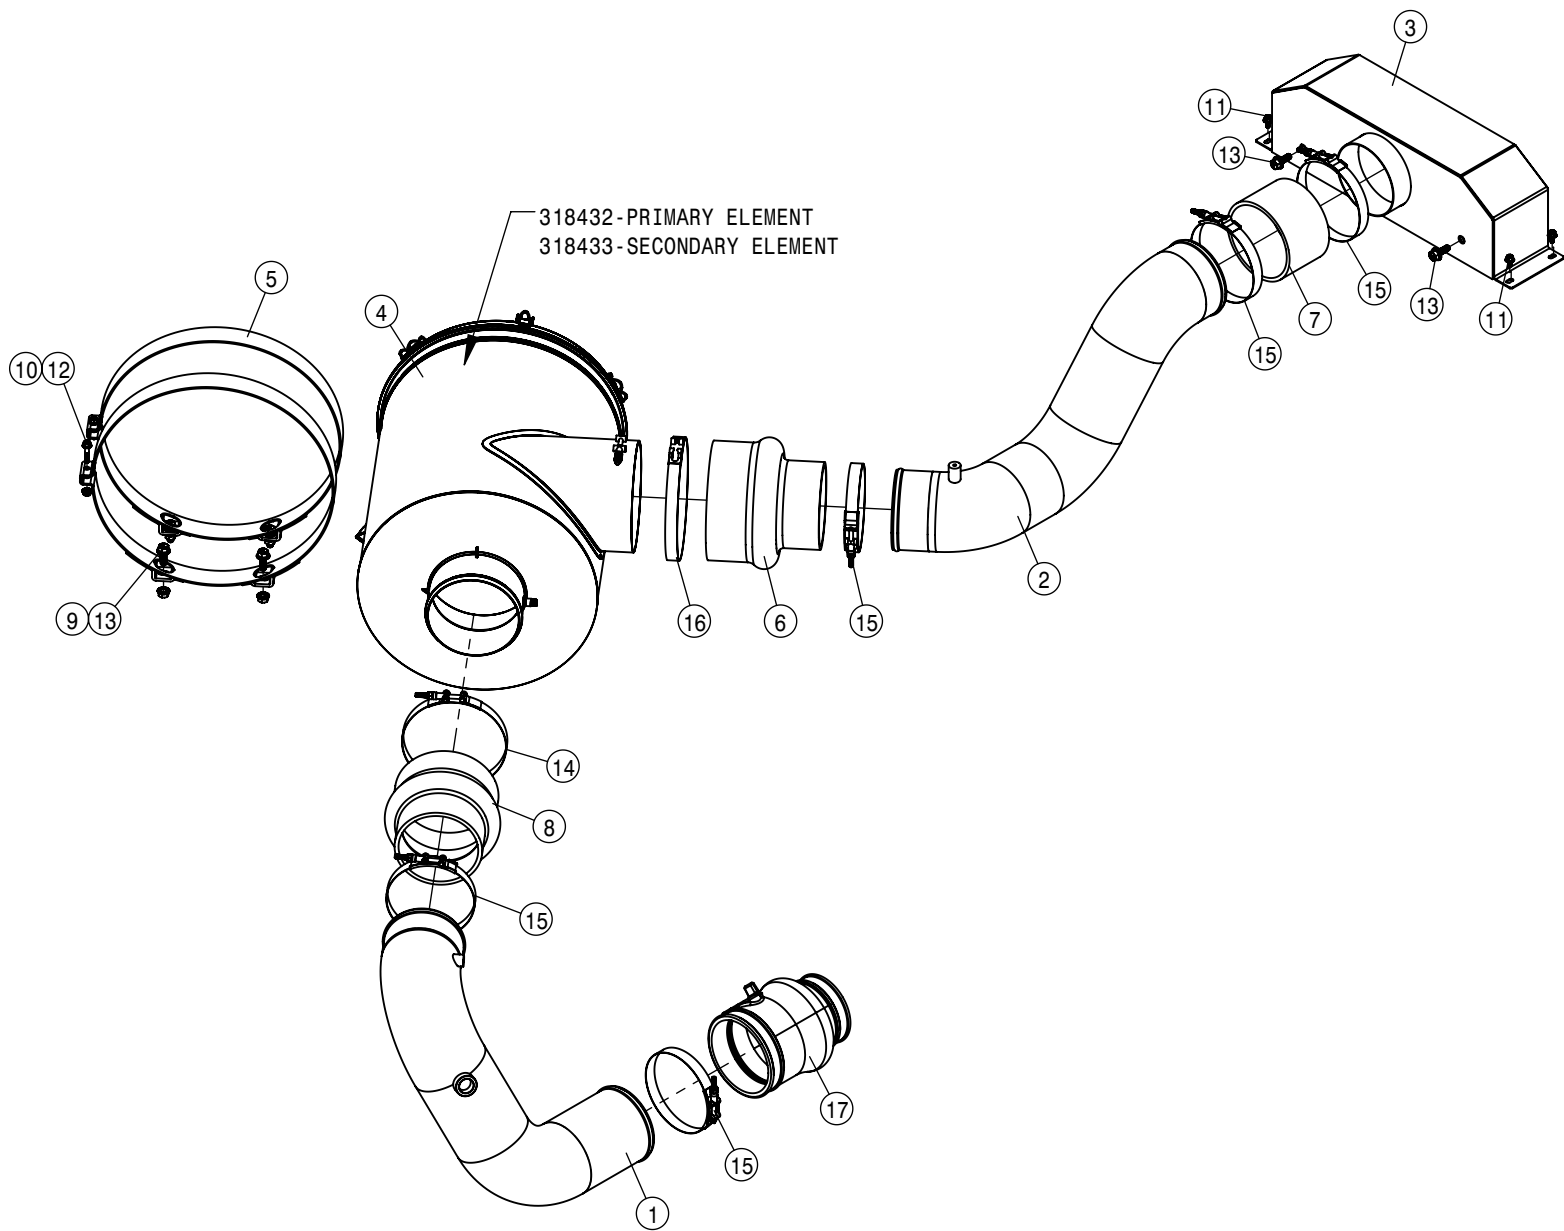

AIR CLEANER ASSEMBLY			
DET	QTY	P/N	DESCRIPTION
1	1	317093	AIR INTAKE PIPE
2	1	317893	AIR INTAKE PIPE
3	1	317936	AIR INTAKE BOX WLD
4	1	317942	AIR CLEANER
5	2	317943	MOUNTING BAND, AIR CLEANER
6	1	317946	HUMP HOSE RED 7" TO 5"
7	1	317947	EPDM SLEEVE 5"
8	1	317949	RED HUMP HOSE 6 "to 5"
9	4	470087	3/8-16UNC HEX FLG NUT SER MC GR5
10	2	470121	1/4-20UNC HEX FLG NUT SER MC GR5
11	4	470122	1/4UNC X 1/2 HHSFB GR5 MC
12	2	470407	1/4UNC X 1 1/4 HHSFB GR5 MC
13	6	470460	3/8UNC X 1 HHSFB GR5 MC
14	1	520147	6.38/6.69 T-BOLT HOSE CLAMP
15	5	520148	5.38/5.69 T-BOLT HOSE CLAMP SS
16	1	520150	7.38/7.69 T-BOLT HOSE CLAMP SS
17	1	RE538441	AIR INTAKE HOSE REP