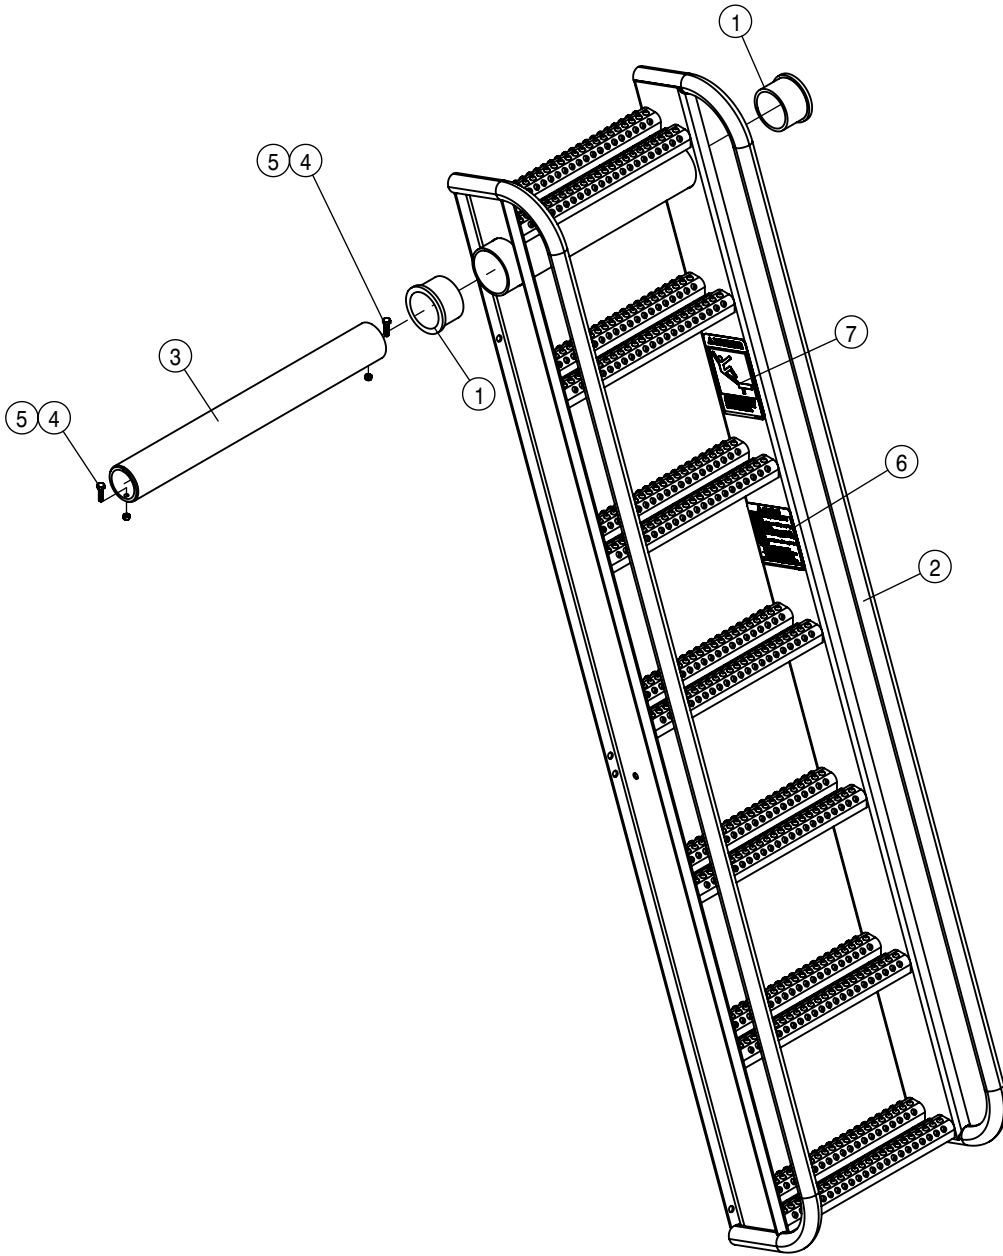

LADDER ASSEMBLY			
DET	QTY	P/N	DESCRIPTION
1	2	121102	LADDER PIVOT BEARING, POLYGON
2	1	343944	LADDER W/DECAL, STS
3	1	344534	LADDER MT TUBE, STS '14
4	2	900003	1/4UNC X 1" HEX BOLT
5	2	914000	1/4UNC HEX STOVER NUT
6	1	HXE19558	LABEL, CAUTION
7	1	N403721	LABEL, DO-NOT-RIDE