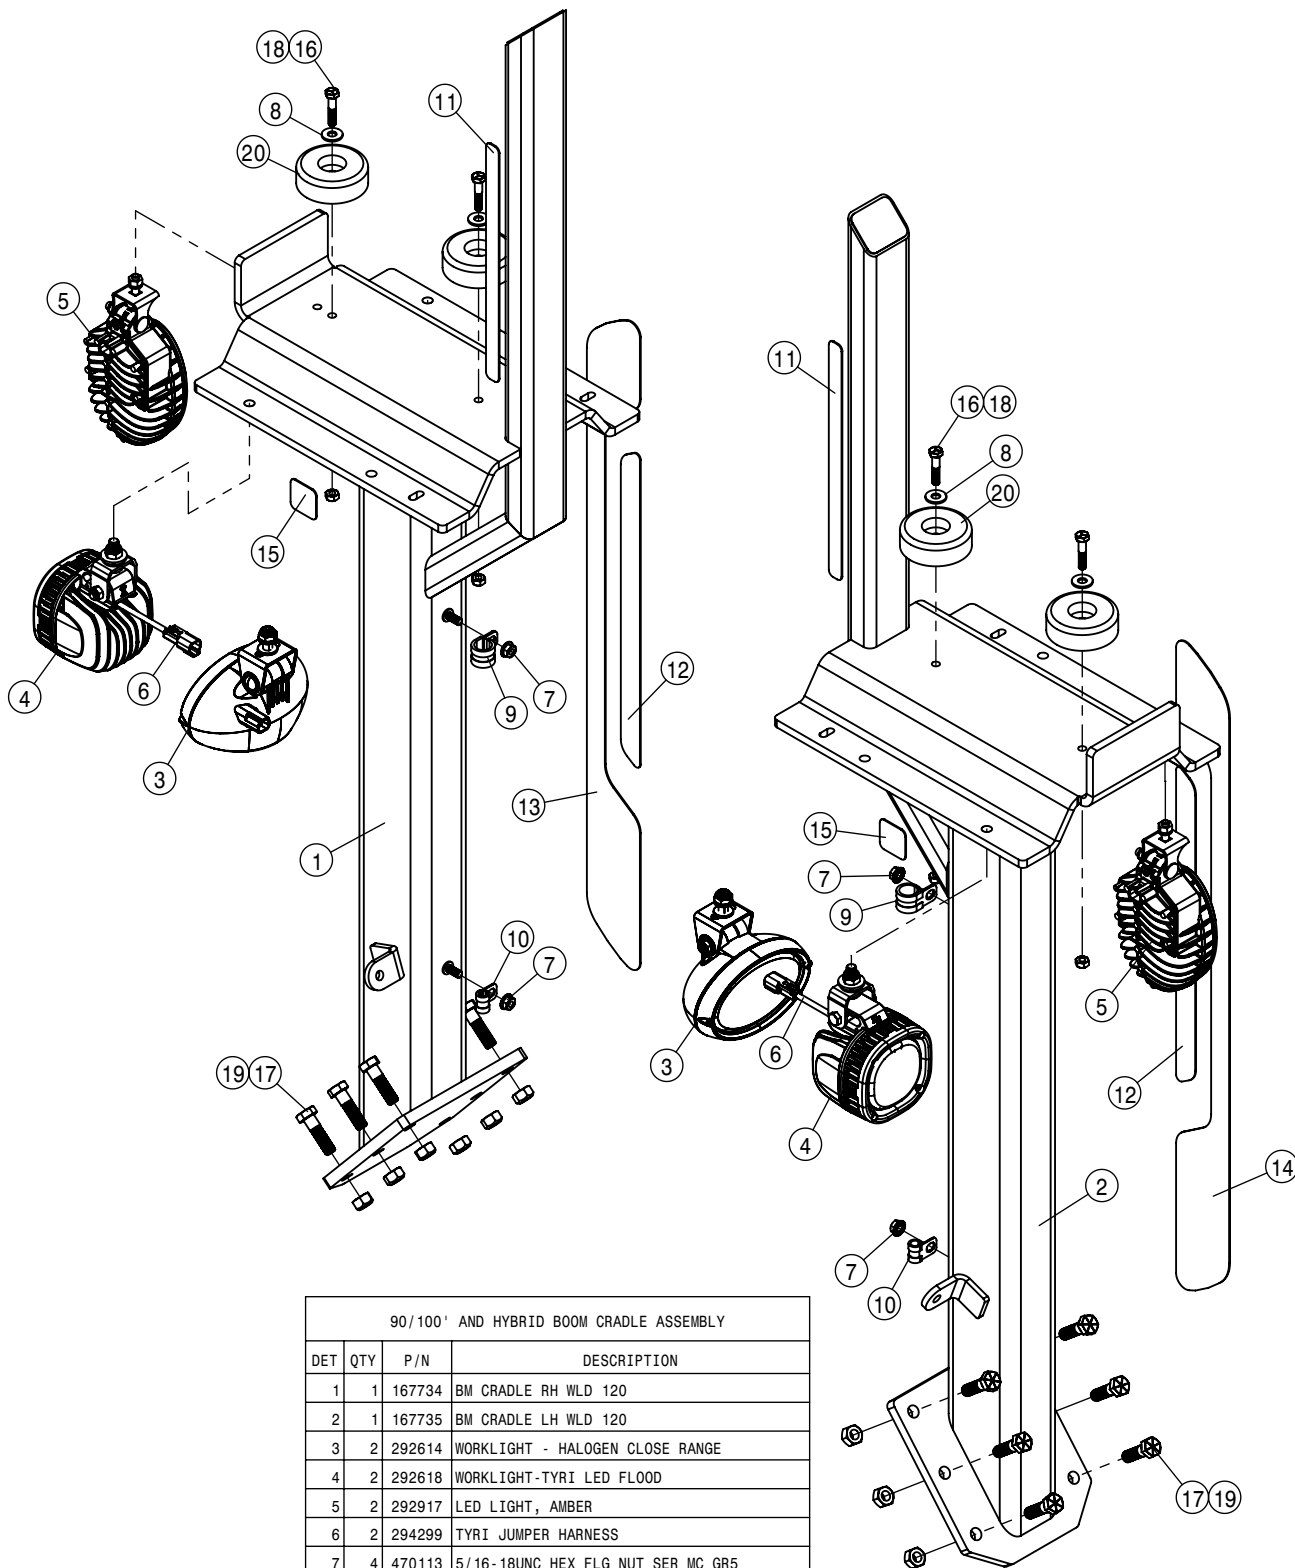

90/100' AND HYBRID BOOM CRADLE ASSEMBLY			
DET	QTY	P/N	DESCRIPTION
1	1	167734	BM CRADLE RH WLD 120
2	1	167735	BM CRADLE LH WLD 120
3	2	292614	WORKLIGHT - HALOGEN CLOSE RANGE
4	2	292618	WORKLIGHT-TYRI LED FLOOD
5	2	292917	LED LIGHT, AMBER
6	2	294299	TYRI JUMPER HARNESS
7	4	470113	5/16-18UNC HEX FLG NUT SER MC GR5
8	4	483040	USS FLAT WASHER 5/16 MC
9	2	520115	CUSH CLAMP,#12 0.75"D-3/4W LOOP
10	2	520167	CUSH CLAMP,#6 3/8D X 3/4W
11	2	650508	BM CRDL REFLECTOR, DTS
12	2	650549	REFLECTOR ORANGE STS REAR
13	1	650550	STS REFLECTOR RH REAR
14	1	650551	STS REFLECTOR LH REAR
15	2	650555	BOOM CRADLE DECAL, STS' 17
16	4	900067	5/16UNC X 1 1/2 HHCS GR5 MC
17	12	900805	1/2UNC X 1 3/4 HHCS GR8 MC
18	4	914002	5/16-18UNC STOVER NUT MC GR5
19	12	914808	1/2-13UNC STOVER NUT MC GR8
20	4	N401204	BUMPER 3.00 DIA X 1.00