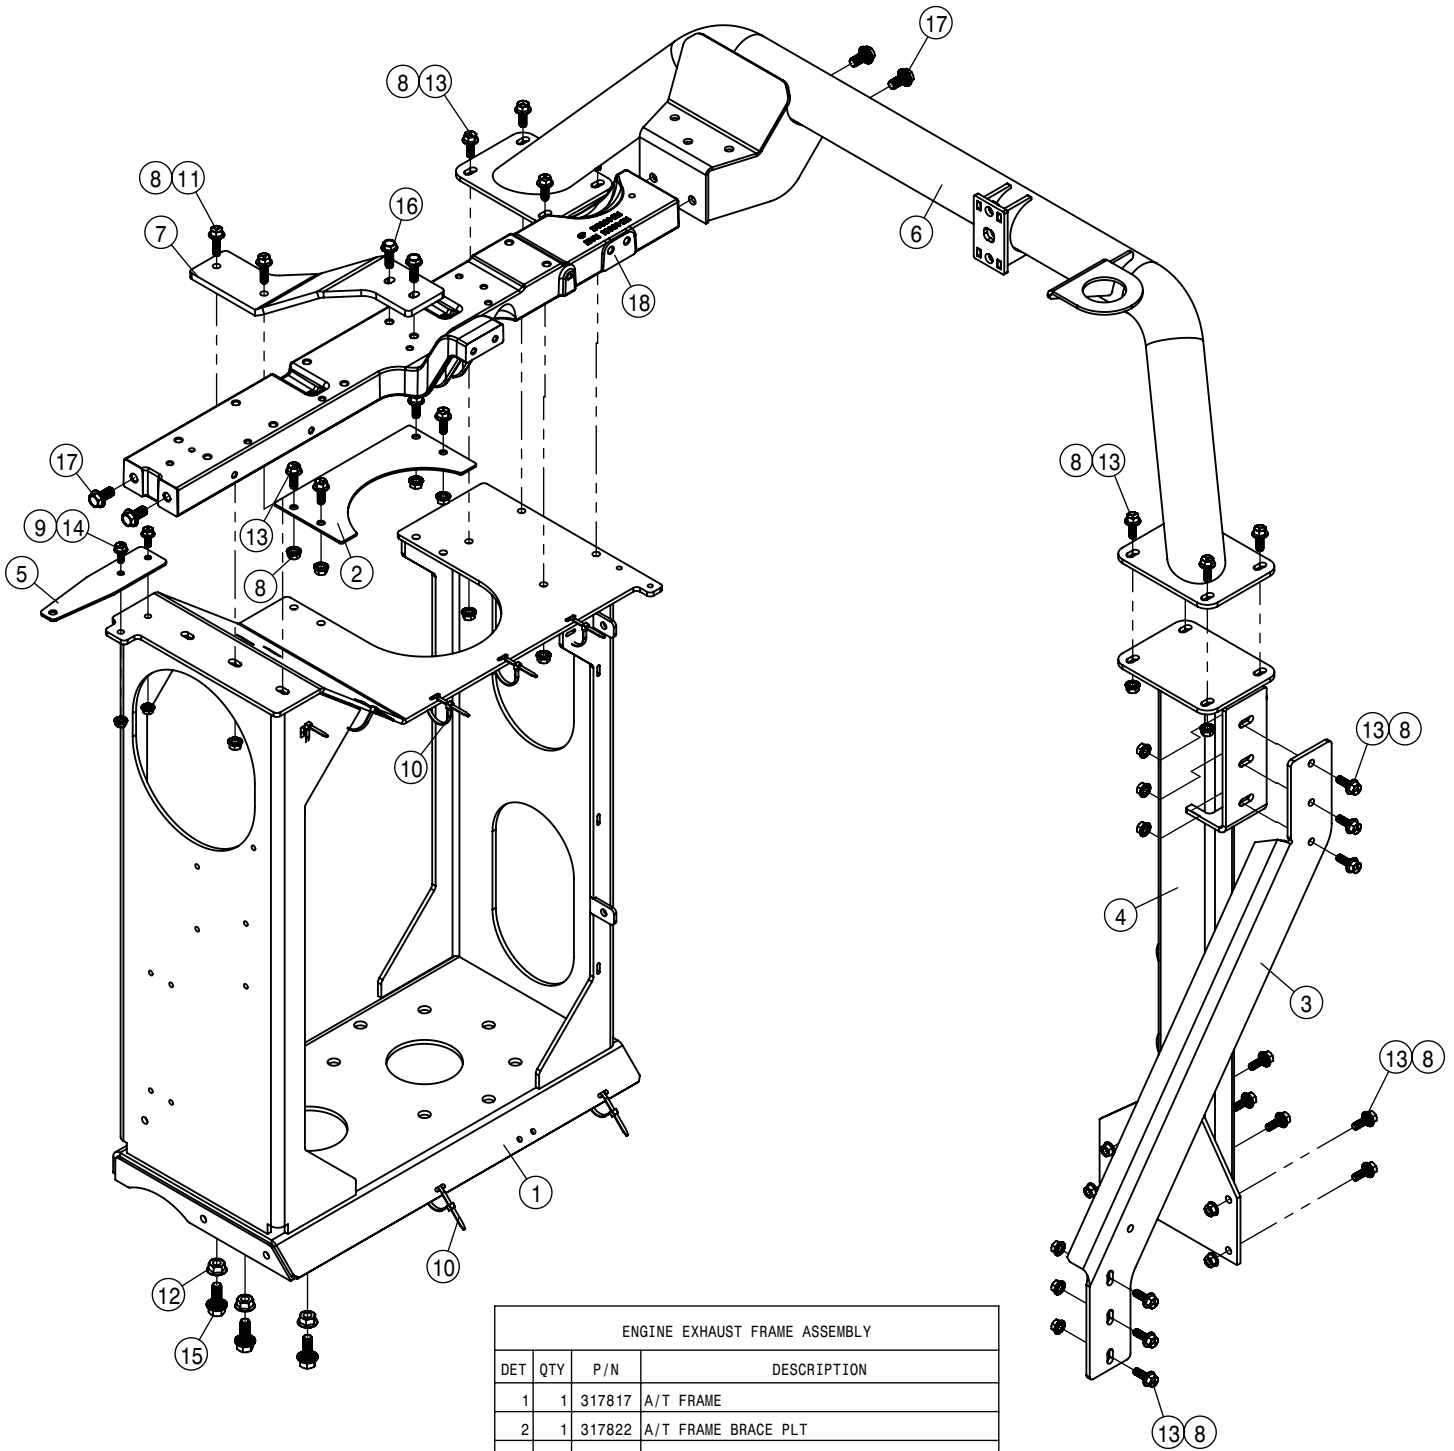

ENGINE EXHAUST FRAME ASSEMBLY			
DET	QTY	P/N	DESCRIPTION
1	1	317817	A/T FRAME
2	1	317822	A/T FRAME BRACE PLT
3	1	317824	TUBE SUPP
4	1	317825	A/T SUPP POST
5	1	317994	HARNESS SUPP BRKT
6	1	317996	A/T REAR CROSS BRACE
7	1	318001	ATD SUPP BRKT
8	25	470087	3/8-16UNC HEX FLG NUT SER MC GR5
9	2	470113	5/16-18UNC HEX FLG NUT SER MC GR5
10	7	470154	CABLE TIE, 11.00" BLK NYLON
11	2	470329	3/8UNC X 1 1/4 HHSFB GR5 MC
12	3	470360	1/2-13UNC HEX FLG NUT SER MC GR5
13	23	470460	3/8UNC X 1 HHSFB GR5 MC
14	2	900098	5/16UNF X 3/4 HHSFB GR5 MC
15	3	900517	1/2UNC X 1 1/4 HHSFB GR5 MC
16	2	910048	M10- 1.5 X 30MM HHSFB
17	4	910049	M12-1.75 X 25MM HHSFB
18	1	R540882	AFTERTREATMENT SUPPORT