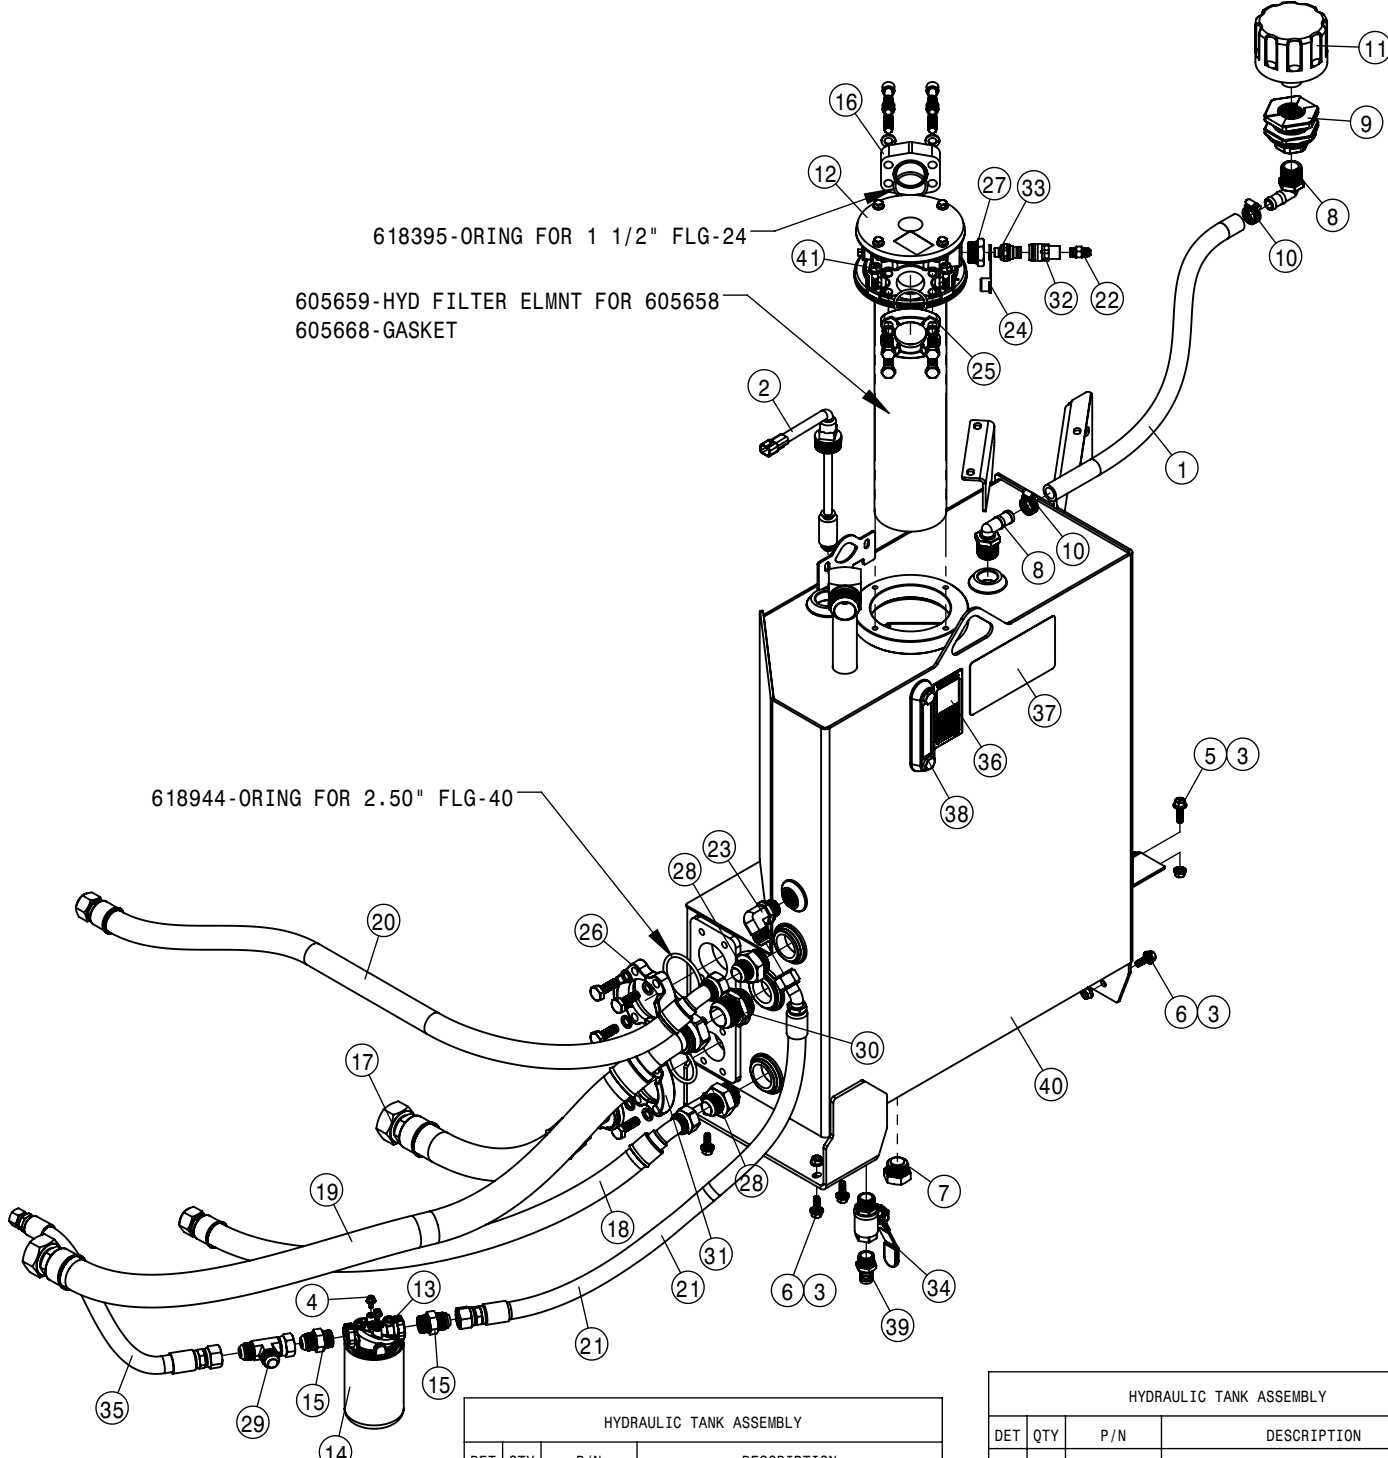

HYDRAULIC TANK ASSEMBLY			
DET	QTY	P/N	DESCRIPTION
1	1	197112-030	HOSE 3/4 1-FBR BR BLK EPDM
2	1	294069	TEMPERATURE/OIL LEVEL SENSOR
3	10	470087	3/8-16UNC HEX FLG NUT SER MC GR5
4	2	470122	1/4UNC X 1/2 HHSFB GR5 MC
5	3	470329	3/8UNC X 1 1/4 HHSFB GR5 MC
6	7	470460	3/8UNC X 1 HHSFB GR5 MC
7	1	470471	1 5/16MOR PLUG, MAGNETIC
8	2	500067	1 NPT-90-3/4 HOSE BARB, POLY
9	1	500132	1"NPT TANK FLANGE POLY
10	2	520055	HOSE CLAMP NO 12 STAINLESS
11	1	605656	T.R.A.P. BREATHER 1" NPT
12	1	605658	HYD TANK RETURN FILTER
13	1	605672	SPIN-ON FILTER HEAD (ZAF11)
14	1	605673	AE SPIN ON FILTER (10 MICRON)
15	2	611127	1 1/16MJIC-1 1/16MOR ADPTR
16	1	617196	1.50 SPLIT FLANGE PLUG KIT #61
17	1	617515	24-811-24FJX-32C61FX45-18 H/A
18	1	617516	16-811-16FJX-16FJX45-39 H/A
19	1	617517	24-811-24FJX-24FJX45-50 H/A
20	1	617548	16-811-16FJX-16FJX45-47 H/A

HYDRAULIC TANK ASSEMBLY			
DET	QTY	P/N	DESCRIPTION
21	1	617553	12-451TC-12FJX-12FJX45-36 H/A
22	1	618126	9/16MJIC-9/16MOR ADPTR
23	1	618248	1 1/16MJIC-90-1 1/16MOR LBO
24	1	618255	DUST CAP/PLUG FOR 618804/805
25	1	618299	1.50 SPLIT FLANGE KIT #61
26	1	618359	2 1/2" SPLIT FLANGE KIT #61
27	1	618397	1 5/16MOR-9/16FOR ADPTR
28	2	618455	1 5/16MJIC-1 5/8 MOR ADPTR
29	1	618487	1 1/16FJ SW RUN TEE-1 1/16MJ
30	1	618682	1 7/8MOR-1 7/8MJIC ADPTR
31	1	618766	2" SPLIT FLANGE KIT #61
32	1	618805	HYD CPLR, FEM #14,9/16FOR
33	1	618870	HYD CPLR, MALE #14 9/16MOR
34	1	618881	3/4 NPT BALL VLV BRS LOCK
35	1	619068	12-451TC-10FJX-12FJX-19 H/A
36	1	650493	DECAL, HYDRAULIC OIL
37	1	650558	DECAL, FLUIDS JD ENGINE
38	1	701367	SIGHT GAUGE
39	1	711102	3/4NPT X 3/4 HOSE BARB, BRS
40	1	760964	HYD RESERVOIR MY 18' W/DECAL
41	4	900504	3/8UNC X 1 1/2 HHSFB GR5 MC