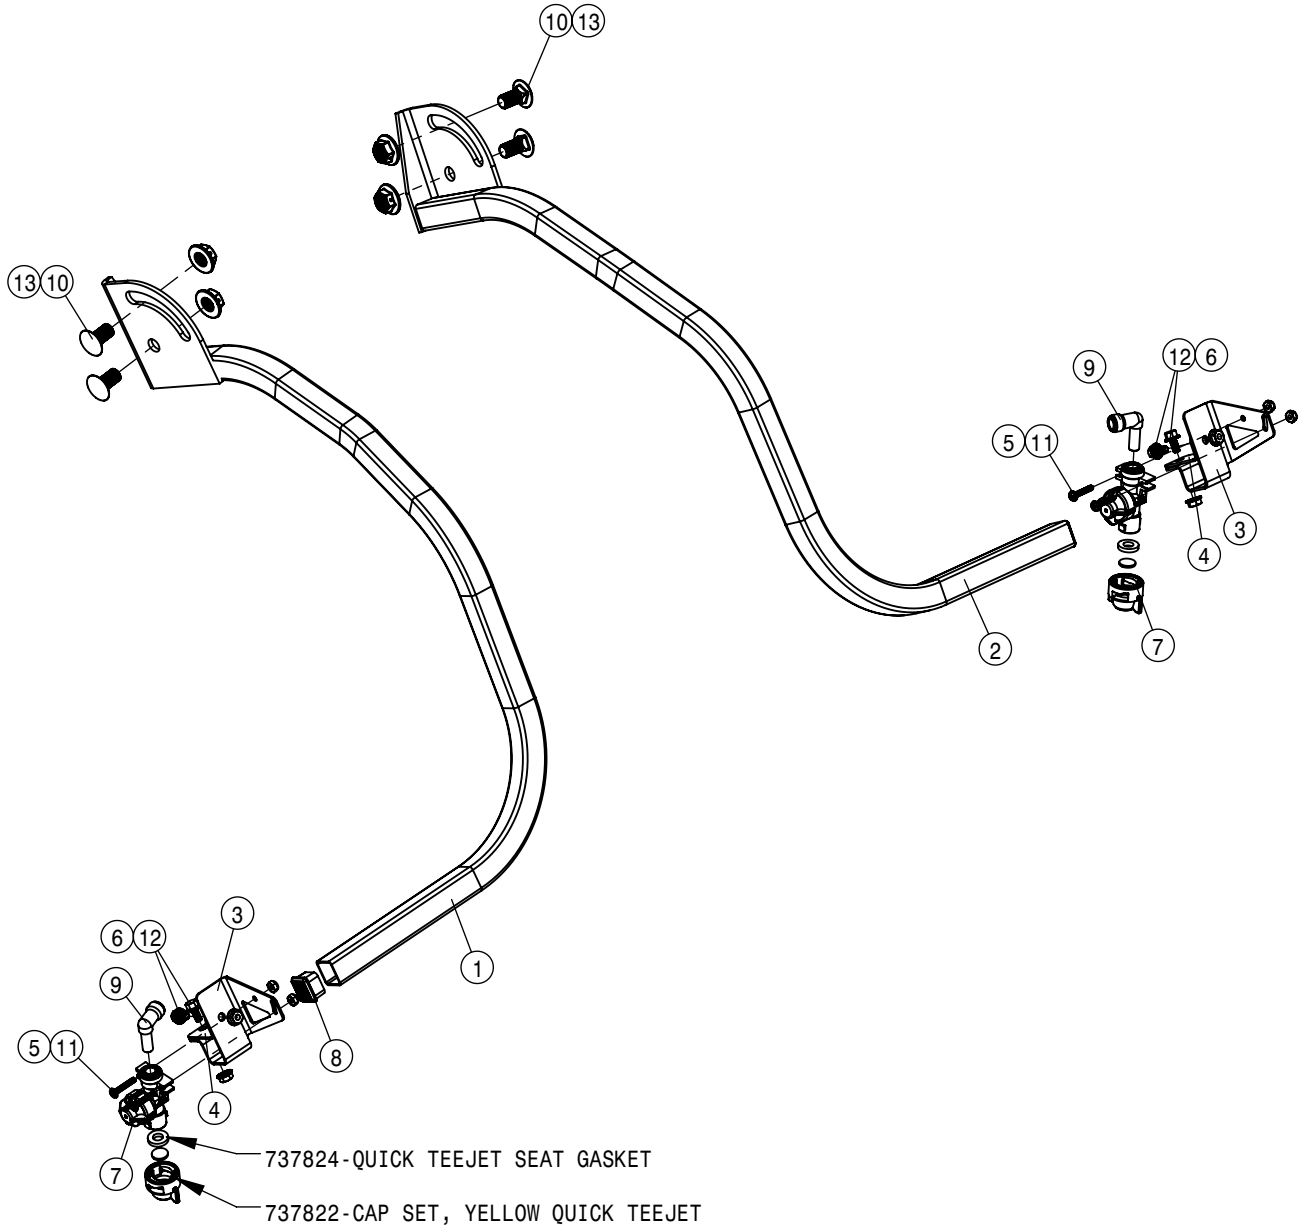

REAR NOZZLE ASSEMBLY			
DET	QTY	P/N	DESCRIPTION
1	1	164978	LH REAR NOZZLE MT WLD STS12
2	1	164979	RH REAR NOZZLE MT WLD STS12
3	2	167653	RWN BRKT STS' 17
4	2	167654	TOP RWN BRKT STS' 17
5	4	473004	#10-32UNF NYLOCK NUT MC GR5
6	4	473832	1/4-20UNC HEX FLG NUT SER SS
7	2	500334	NOZZLE-3/80D PUSH TO CONNECT
8	2	629727	FINISH PLUG 1" SQ 16 GA
9	2	711066	3/8 NYL PUSH IN ELBOW 90 DEG
10	4	901253	1/2UNC X 1" CARR BOLT
11	4	903894	#10-32 UNC X 1 PHMS PH ZN
12	4	910122	1/4UNC X 1/2 HHSFB SS
13	4	914015	1/2UNC HEX CENTER-LOCK NUT