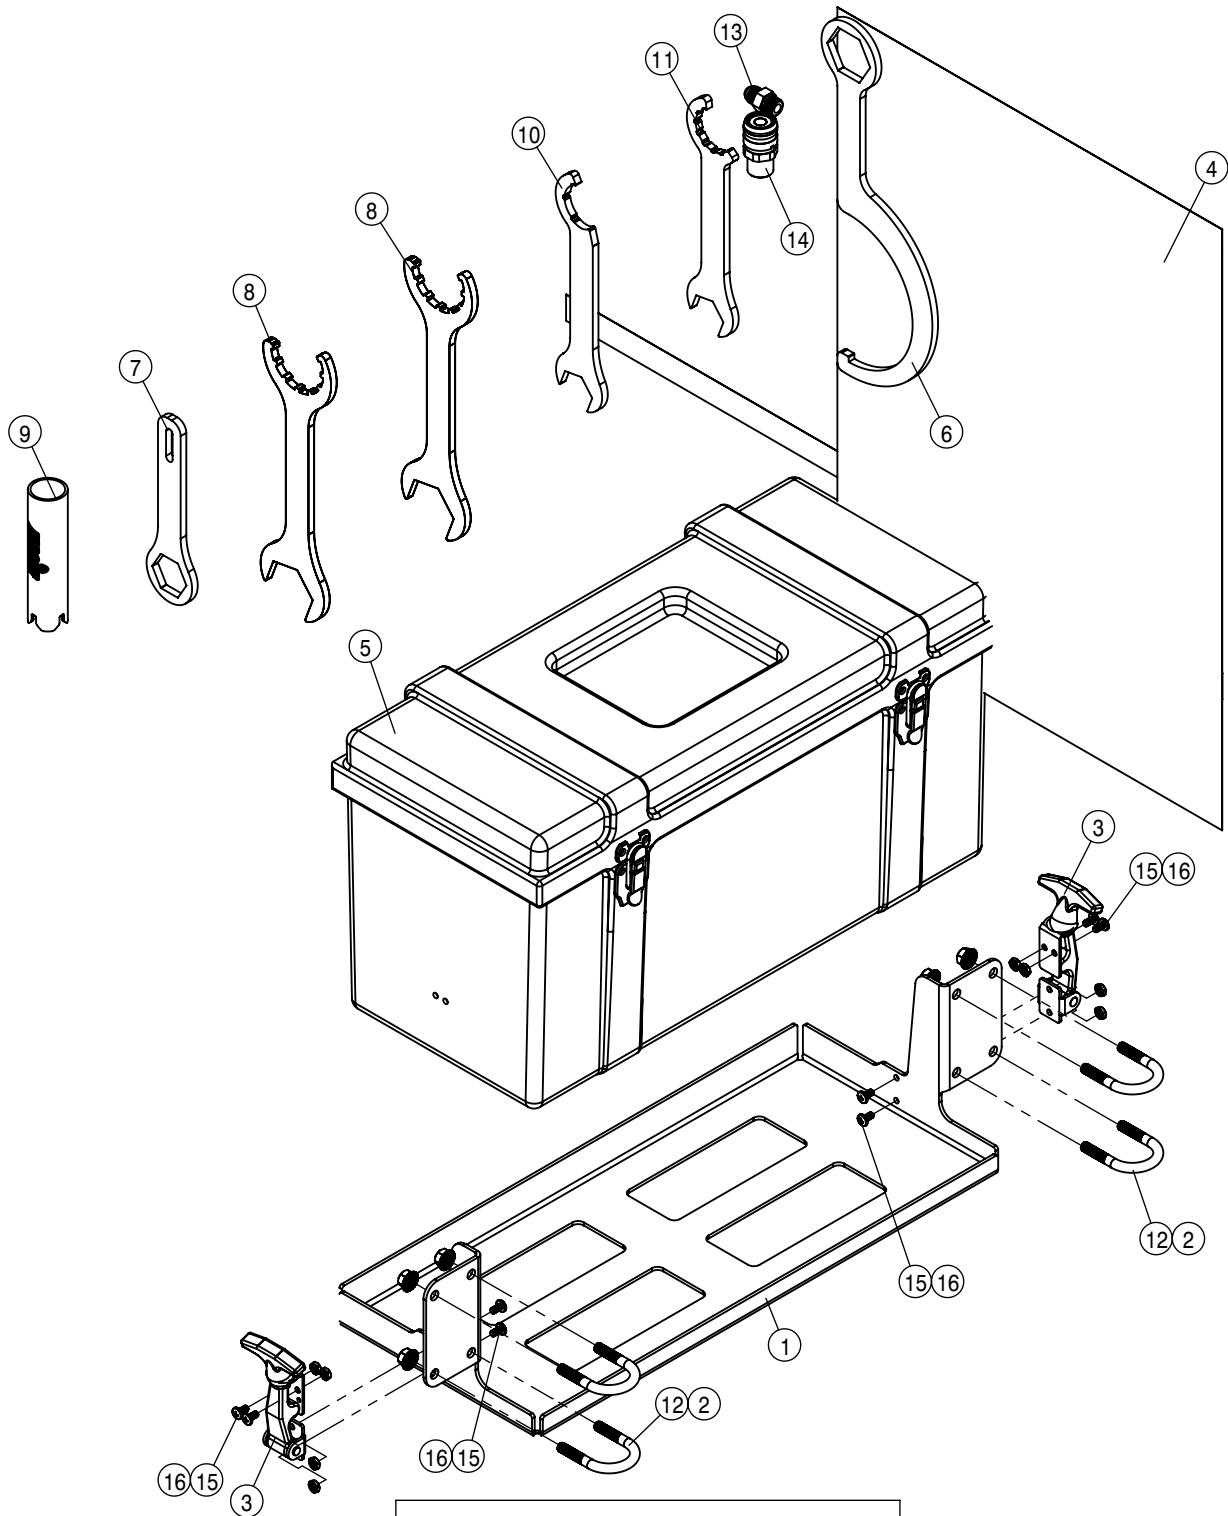

TOOL BOX ASSEMBLY			
DET	QTY	P/N	DESCRIPTION
1	1	345042	TOOLBOX MNT BASE, STS '12
2	8	470113	5/16UNC SERR FLG LOCK NUT
3	2	470643	RUBBER DRAW LATCH
4	1	470758	STS/DTS TOOL POUCH
5	1	470841	TOOL BOX w/TRAY
6	1	470893	BANJO MLS222 SERIES SPNR WRNH
7	1	470894	BANJO MLST100 SERIES WRENCH
8	2	470895	EASY FIT T5 FITTING WRENCH
9	1	470896	TEEJET NOZZEL REMOVAL SOCKET
10	1	470899	EASY FIT T3 FITTING SPEED WRNH
11	1	470900	EASY FIT T3 FITTING WRENCH
12	4	473911	5/16UNC-1.31ID-2.00 U-BOLT ZINC
13	1	618126	9/16MJIC-9/16MOR ADPTR
14	1	618805	HYD CPLR, FEM #14,9/16FOR
15	8	903884	10-32X3/8 PHIL PN MACH SCR
16	8	914027	10-32 HEX STOVER NUT