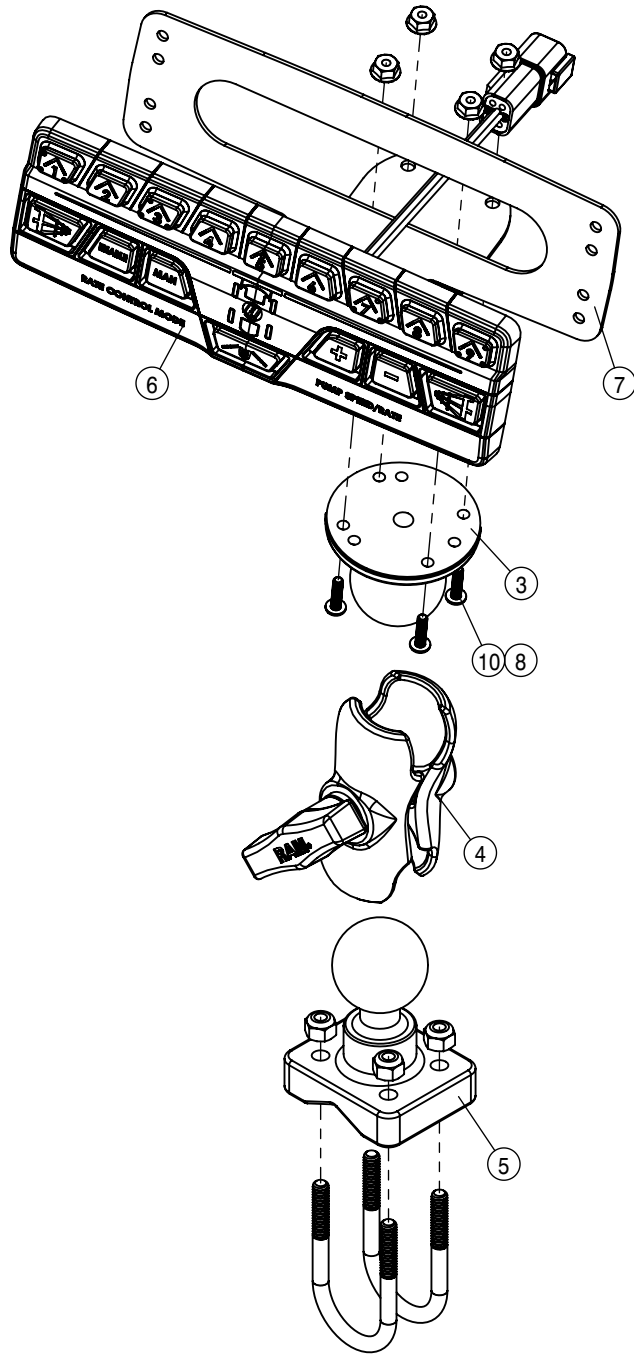

KEYPAD (DUAL PRODUCT)			
DET	QTY	P/N	DESCRIPTION
NS	1	294177	DUAL PRODUCT, CAB HARNESS
NS	1	294354	HARNESS, DUAL PRODUCT CHASSIS
3	1	344384	1.5" RAM BALL MNT BASE 2.50"
4	1	344491	RAM SHRT SCKT ARM 1.5" BALL
5	1	344492	RAM U BLT BASE 1.5 BALL
6	1	344556	SECTION KEYPAD STS' 15
7	1	344630	BRKT SECTION KEYPAD RAM MNT
8	4	470463	#8-32UNC HEX FLG NUT SER MC GR5
NS	1	694019	HARNESS, DUAL SOLU PUMP, RAVEN
10	4	903845	#8-32 UNC X 5/8 PHMS PH ZN