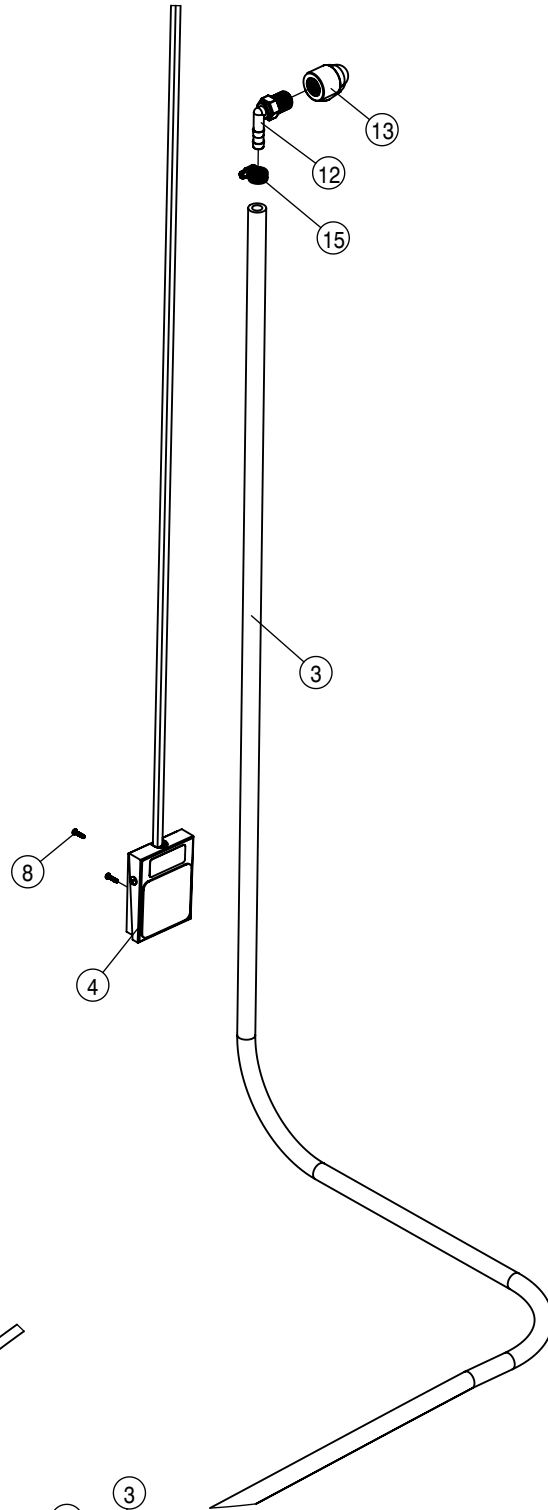

HAND WASH TANK ASSEMBLY			
DET	QTY	P/N	DESCRIPTION
	1	195902-008	HOSE 1/2ID-3/32W CLEAR VINYL
	1	195923-011	HOSE 3/8 1-FBR BR BLK RLA
	1	195923-200	HOSE 3/8 1-FBR BR BLK RLA
	1	294059	FOOTSWITCH ASSY, 60" CORD
	1	294252	HANDWASH EXTENSION HARNESS
	2	470122	1/4UNC X 1/2 HHSFB GR5 MC
	1	470596	DIAPHRAM PUMP W/DEUTSCH CONNEC
	2	472351	4-40 X 1/2 PAN HD MTL SCR TYP F
	2	500044	1/2NPT-90 ST EL, POLY
	2	500047	1/2NPT-90-1/2 HOSE BARB, POLY
	1	500286	1/2"-3/8"NPT REDU BUSH, POLY
	2	500287	3/8NPT-90-3/8 HOSE BARB, POLY
	1	500288	3/8NPT-90 EL, POLY
	2	520069	HOSE CLAMP NO 6 STAINLESS
	4	520120	HOSE CLAMP NO 4 STAINLESS
	1	690207	IN-LINE STRAINER, 1/2 FNPT, HYPRO
	1	696195	1/2FNPT-1/2MNPT MICRO BALL VLV
	1	763003	PUMP MT BRKT WLD
	1	763006	PUMP MT SHIELD
	1	763831	TANK-HAND WASH, 4.4 GALLON
	4	903706	#10-32 UNF X 1/2 PHMS PH BZ
	4	910125	5/16UNC X 1/2 HHSFB SS
	4	910131	#10-32 UNF X 3/4 PHMS PH BZ
	8	920510	HLOCK WASHER #10 MC
	1	N408864	LABEL, CLEAN WATER RINSE TANK