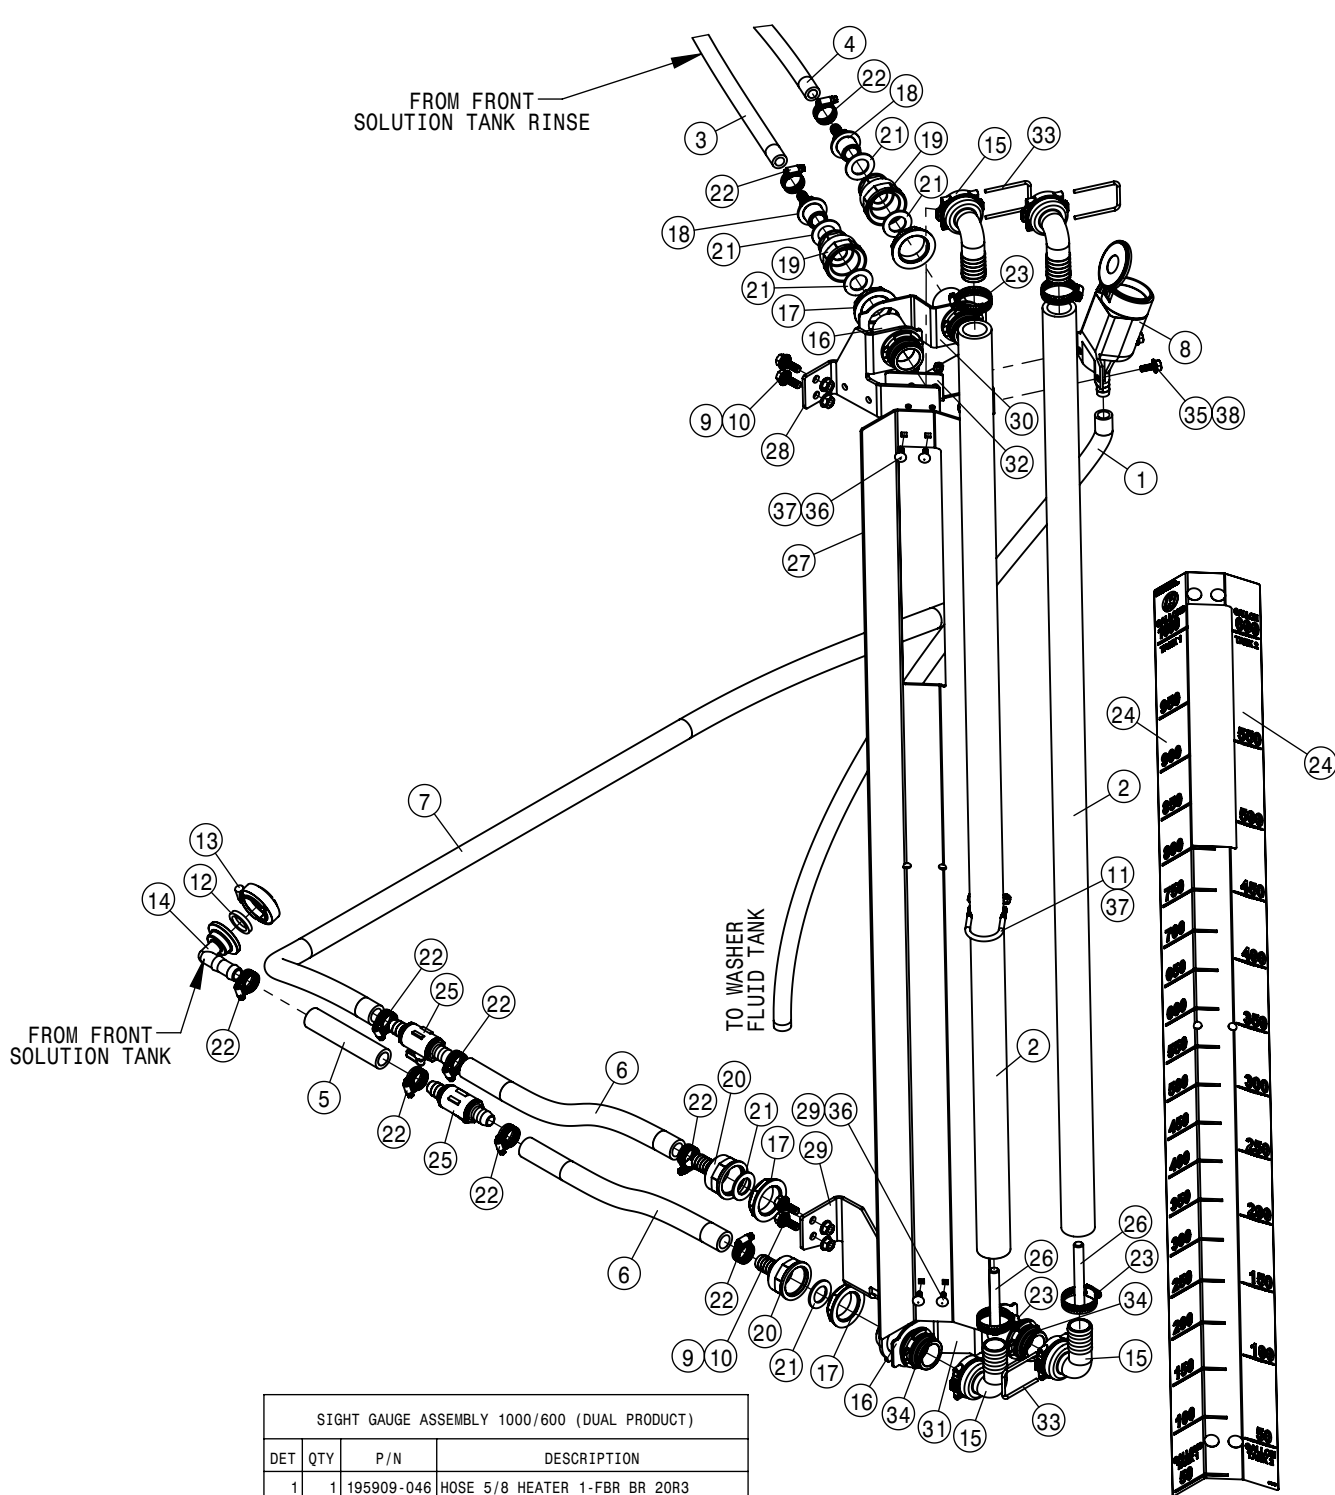

SIGHT GAUGE ASSEMBLY 1000/600 (DUAL PRODUCT)			
DET	QTY	P/N	DESCRIPTION
1	1	195909-046	HOSE 5/8 HEATER 1-FBR BR 20R3
2	2	195964-058	HOSE 1 1/4" ID-1/4W CLEAR VINYL
3	1	197008-041	HOSE 1/2 1-FBR BR BLK EPDM
4	1	197008-085	HOSE 1/2 1-FBR BR BLK EPDM
5	1	197112-005	HOSE 3/4 1-FBR BR BLK EPDM
6	2	197112-016	HOSE 3/4 1-FBR BR BLK EPDM
7	1	197112-062	HOSE 3/4 1-FBR BR BLK EPDM
8	1	343972	REMOTE FILL
9	4	470087	3/8-16UNC HEX FLG NUT SER MC GR5
10	4	470460	3/8UNC X 1 HHSFB GR5 MC
11	1	473969	1/4UNC-1 1/2 X 2 3/4 RD U-BOLT
12	1	500157	1" FLANGE GASKET EPDM
13	1	500159	1" FLANGE CLAMP S.S.
14	1	500185	1"FLANGE-90-3/4"HOSE BARB POLY
15	4	500370	T5 TO 32MM HB 90 FEMALE
16	4	500396	T5 MALE BULKHEAD
17	4	500397	BULKHEAD NUT
18	2	502003	STRAIGHT-POLY .75" MPT X 13MM
19	2	502004	REDUCER 1.25 FPT X .75" FPT
20	2	502005	STRGHT-POLY,1.25" FPT X 19MM
21	6	502006	GASKET 39.5 X 27.5 EPDM

SIGHT GAUGE ASSEMBLY 1000/600 (DUAL PRODUCT)			
DET	QTY	P/N	DESCRIPTION
22	9	520080	HOSE CLAMP NO 10 STAINLESS
23	4	520087	HOSE CLAMP NO 20 STAINLESS
24	1	650537	DECAL, 1600 GAL SS, MAJOR '17
25	2	696193	3/4" HOSE BARB MICRO VALVE
26	2	701448	FLOAT-SIGHT GAUGE 2013
27	1	701566	SS SIGHT GAUGE DECAL PLT
28	1	701567	SS SIGHT GA SUPP BRKT-UPR
29	1	701568	SS SIGHT GA SUPP BRKT-LWR
30	1	701584	BRKT MT SIGHTGA HOSE DUALTOP '17
31	1	701585	BRKT MT SIGHTGA HOSE DUALTOP '17
32	1	701586	BRKT WASH FILL MT, DUAL '17
33	4	737738	FORK,D.3 DIST.42 (737731)
34	4	737763	O-RING, -221 EPDM
35	2	900486	5/16UNC X 3/4 HHSFB SS
36	4	901127	1/4-20 UNC X 3/4 RHSQNB SS
37	6	910118	1/4-20UNC NYLOCK NUT SS
38	2	910132	5/16-18UNC NYLOCK NUT SS