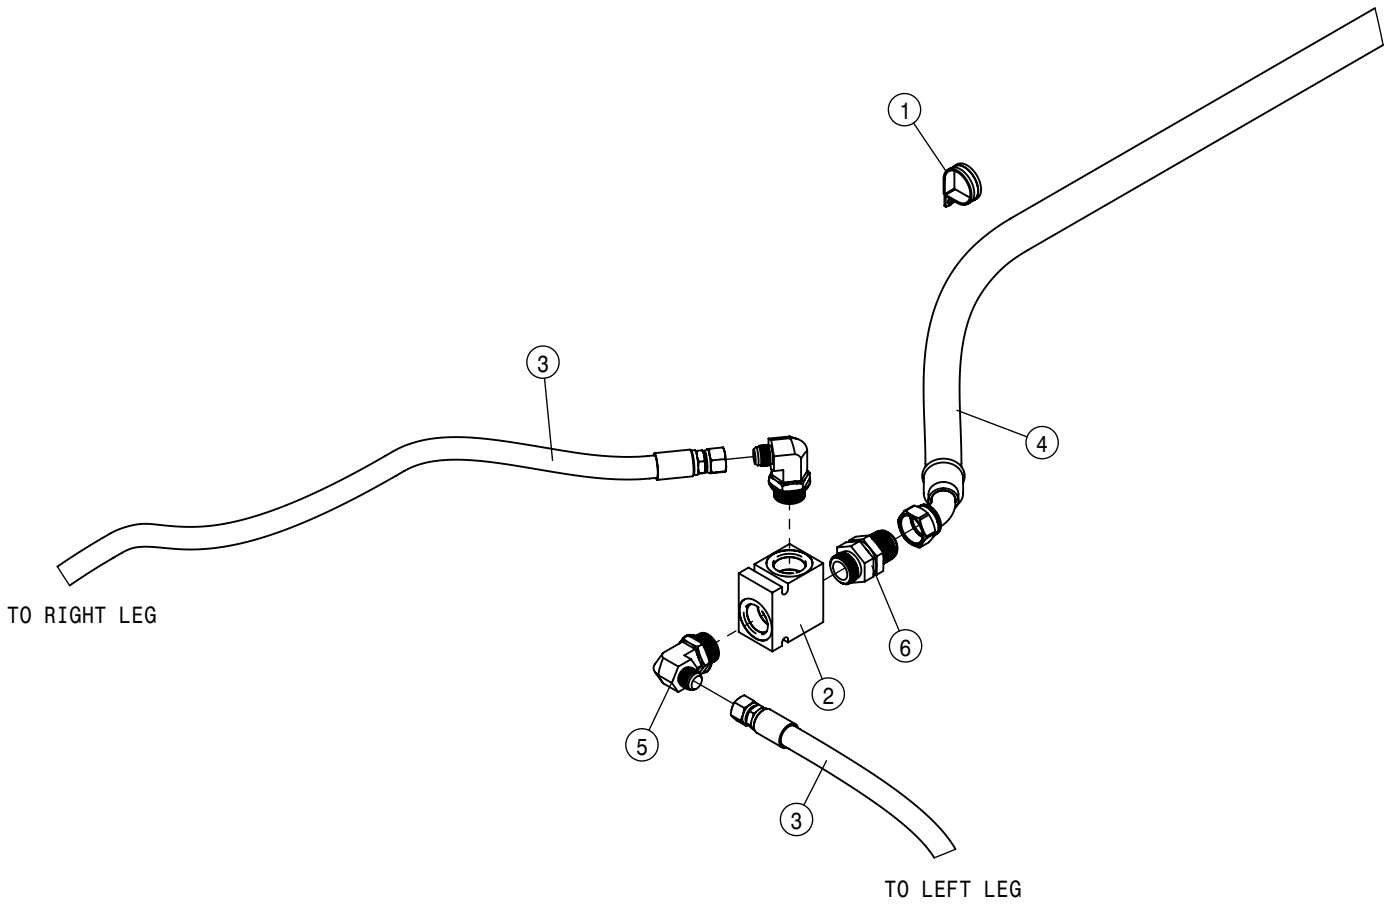

FRONT CASE DRAIN MANIFOLD ASSEMBLY			
DET	QTY	P/N	DESCRIPTION
1	3	520100	CUSH HOSE CLAMP,#24, 1 1/2D X 1/2W
2	1	606454	MANIFOLD 16-2 SAE16 PORT
3	2	617539	10-451TC-10FJX-10FJX90-219 H/A
4	1	617543	16-811-16FJX-16FJX45-153 H/A
5	2	618589	7/8MJIC-90-1 5/16MOR LBO
6	1	618845	1 5/16-12UN BLKHD CONNECTOR