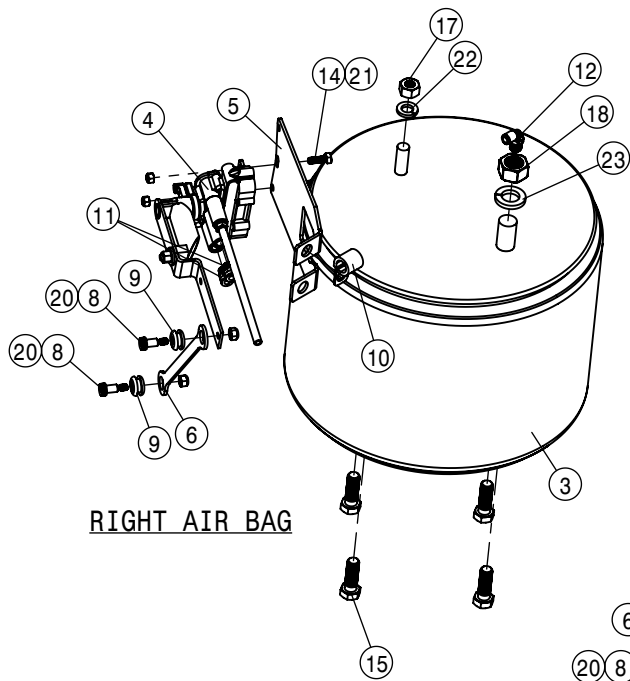

RIGHT AIR BAG

LEFT AIR BAG

FRONT AIR BAG ASSEMBLY			
DET	QTY	P/N	DESCRIPTION
1	1	195906-018	1/40D AIR BRAKE TUBING J844-A
2	1	195906-021	1/40D AIR BRAKE TUBING J844-A
3	2	311100	AIR RIDE SPRING
4	2	358832	AIRIDE SPRING CTRL VALVE 98
5	2	360141	LINK-AIR VALVE, FRONT MOUNT
6	1	360147	AIR DUMP VLV BRKT,STS 15
7	2	360798	AIRIDE VALVE BRACKET
8	4	470607	1/4UNC-5/16 X .50 SHLDR SCR SS
9	4	470608	GROMMET-.31 ID X .56 PD X .19 PG
10	3	520164	CUSH HOSE CLAMP,#9, 9/16D X 3/4W
11	4	711036	1/8MNPT-1/4 NYL TUBE FTG
12	2	711053	AIR VALVE, 1/4 NYL TUBE
13	2	711098	1/4 NPT QUICK CONNECT FITTING
14	4	900002	1/4UNC x 3/4 HEX BOLT
15	2	903854	8-32 X 1 3/4 PHIL PN MACH SCR SS
16	16	910008	1/2-13UNC HEX NUT MC GR5
17	2	910024	8-32 HEX NUT
18	4	910118	1/4-20UNC NYLOCK NUT SS
19	4	914000	1/4UNC HEX STOVER NUT
20	16	920504	1/2 LOCK WASHER