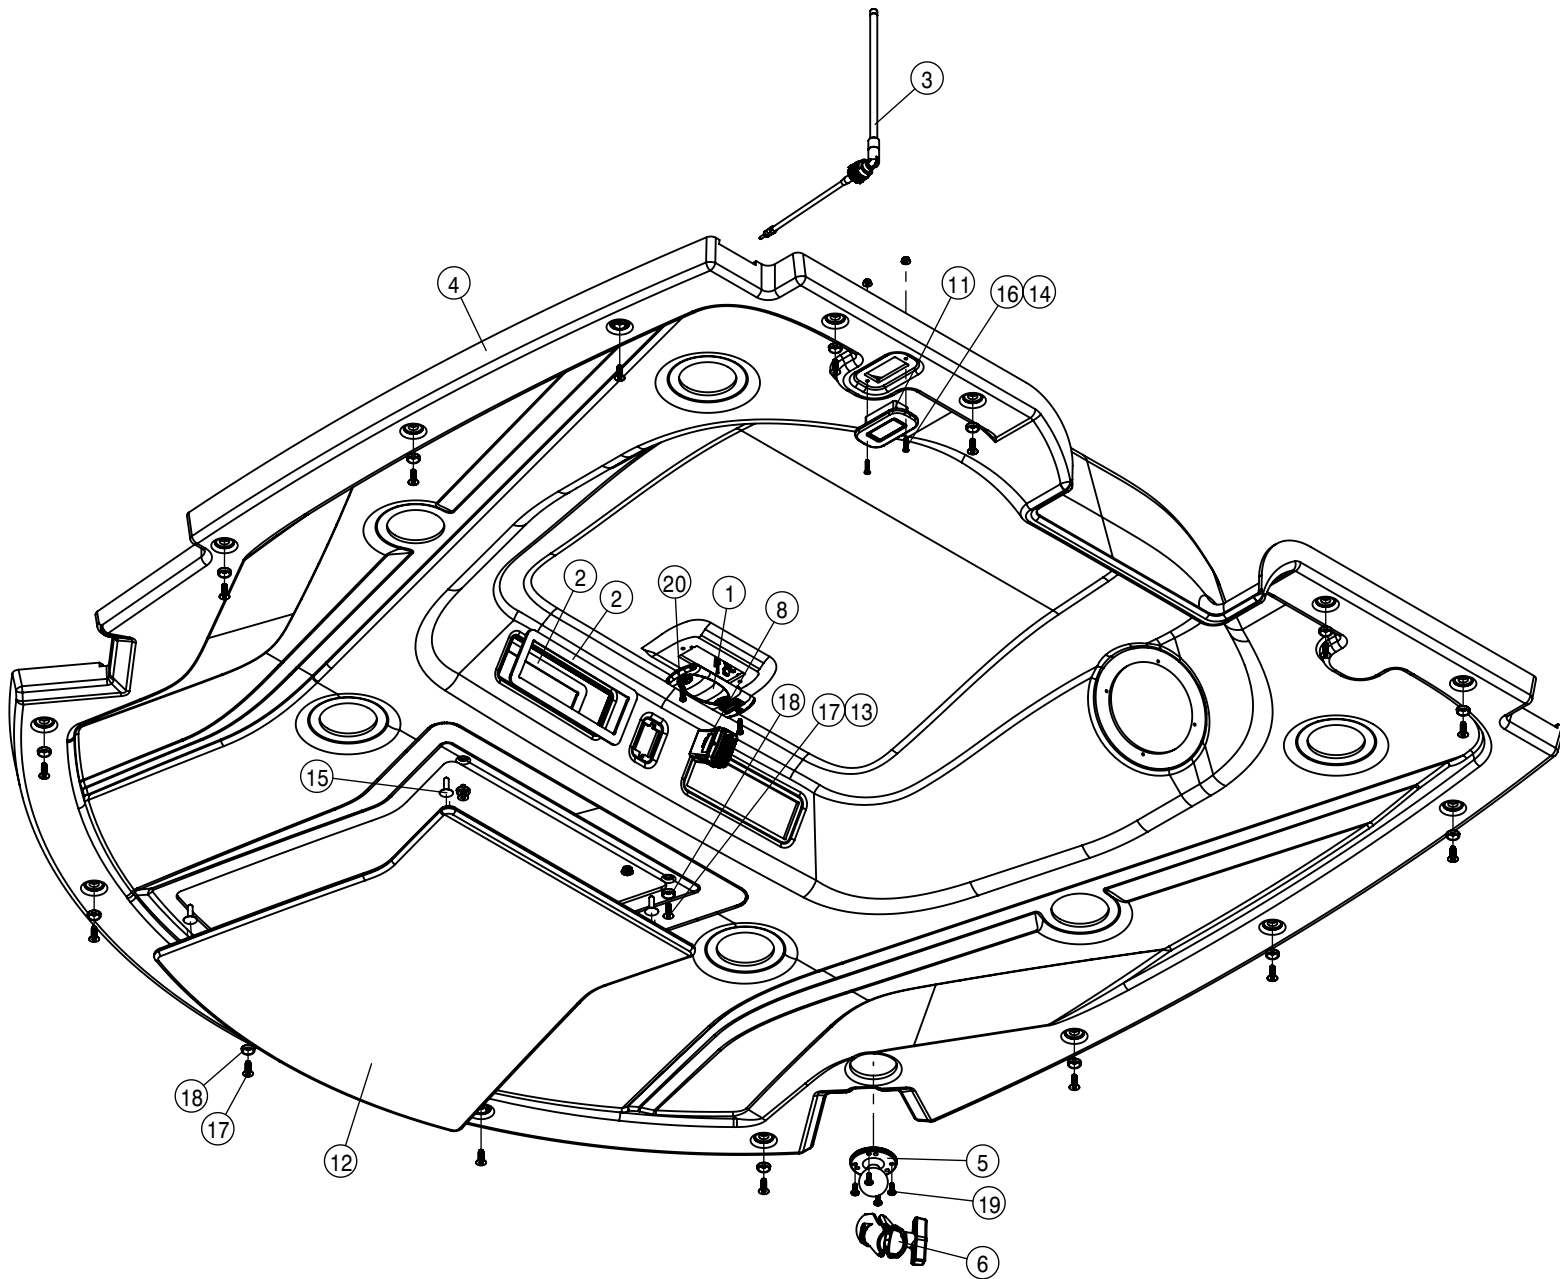

HEADLINER ASSEMBLY			
DET	QTY	P/N	DESCRIPTION
1	1	292620	DOMELIGHT
2	2	343331	RADIO BEZEL,CAB, BLK PLASIC 05
3	1	344177	ANTENNA - RADIO
4	1	344349	HEADLINER
5	1	344384	1.5" RAM BALL MNT BASE 2.50"
6	1	344385	1.5" RAM BALL MNT 4.50"DBL SOC ARM
NS	1	344416	RADIO - PREMIUM
8	1	344417	BLUETOOTH MIC
NS	1	344418	HARNES - BLUETOOH MIC
NS	2	344419	SPEAKER
11	1	344459	GARMENT HOOK
12	1	344825	HEADLINER ACCESS PANEL
13	2	470121	1/4 UNC SERR FLG LOCK NUT
14	4	470463	8-32 SERR FLANGE NUT
15	4	470545	PUSH TREE FASTENER 1/4 X 1
16	2	472376	#8-32 X 3/4 FLT HD PHIL SCREW
17	17	472378	1/4-20 X 3/4 FLT HD SOCKET SCREW ZN BLK
18	17	472380	1/4 CNTR SNK WASH, NYLON
19	4	903706	10-32X1/2 PHIL PAN MACH SCR
20	2	903850	8-32 X 3/4 PHIL PAN MACH SCR BZ