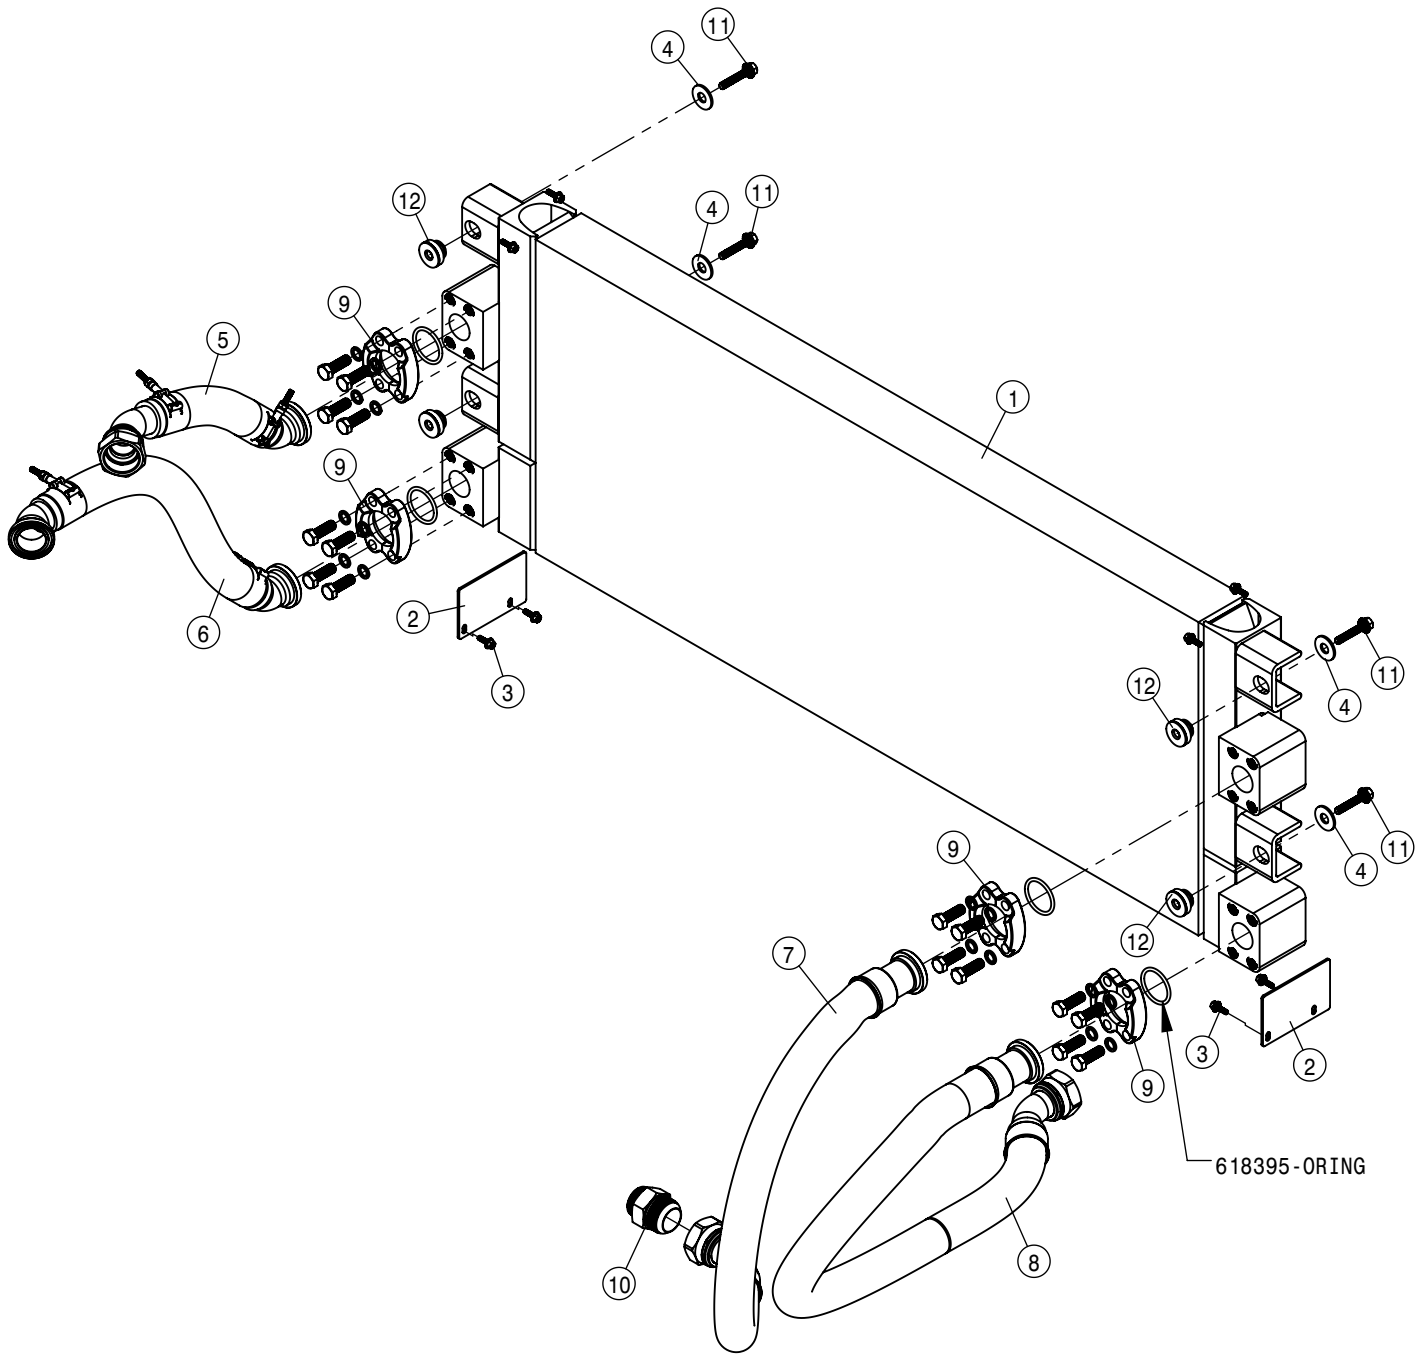

OIL COOLER ASSEMBLY			
DET	QTY	P/N	DESCRIPTION
1	1	317901	HOC - DUAL CORE
2	2	318158	SEAL PLT
3	8	470118	1/4UNC X 3/4 HHSFB GR5 MC
4	4	483041	USS FLAT WASHER 1/2 MC
5	1	617522	24-811-24C61F45-24FC61F45-16 H/A
6	1	617523	24-811-24C61F45-24C61F45-27 H/A
7	1	617527	24-811-24C61F-24FJX45-42 H/A
8	1	617555	24-811-24C61F-24FJX45-54 H/A
9	4	618299	1.50 SPLIT FLANGE KIT #61
10	1	618527	1 7/8MJC-1 5/8MOR ADPTR
11	4	900506	3/8UNC X 2 HHSFB GR5 MC FT
12	4	AXE18508	ISOLATOR