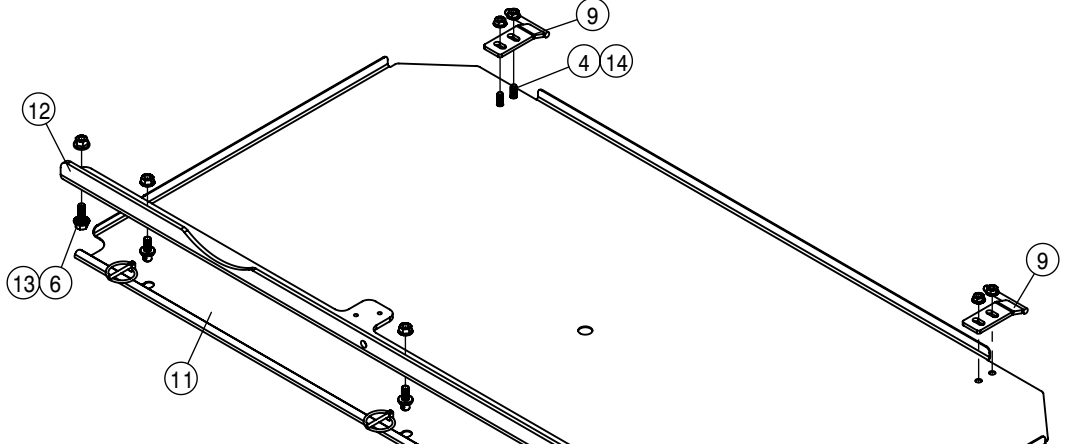

REAR SHIELD (DUAL PRODUCTS)