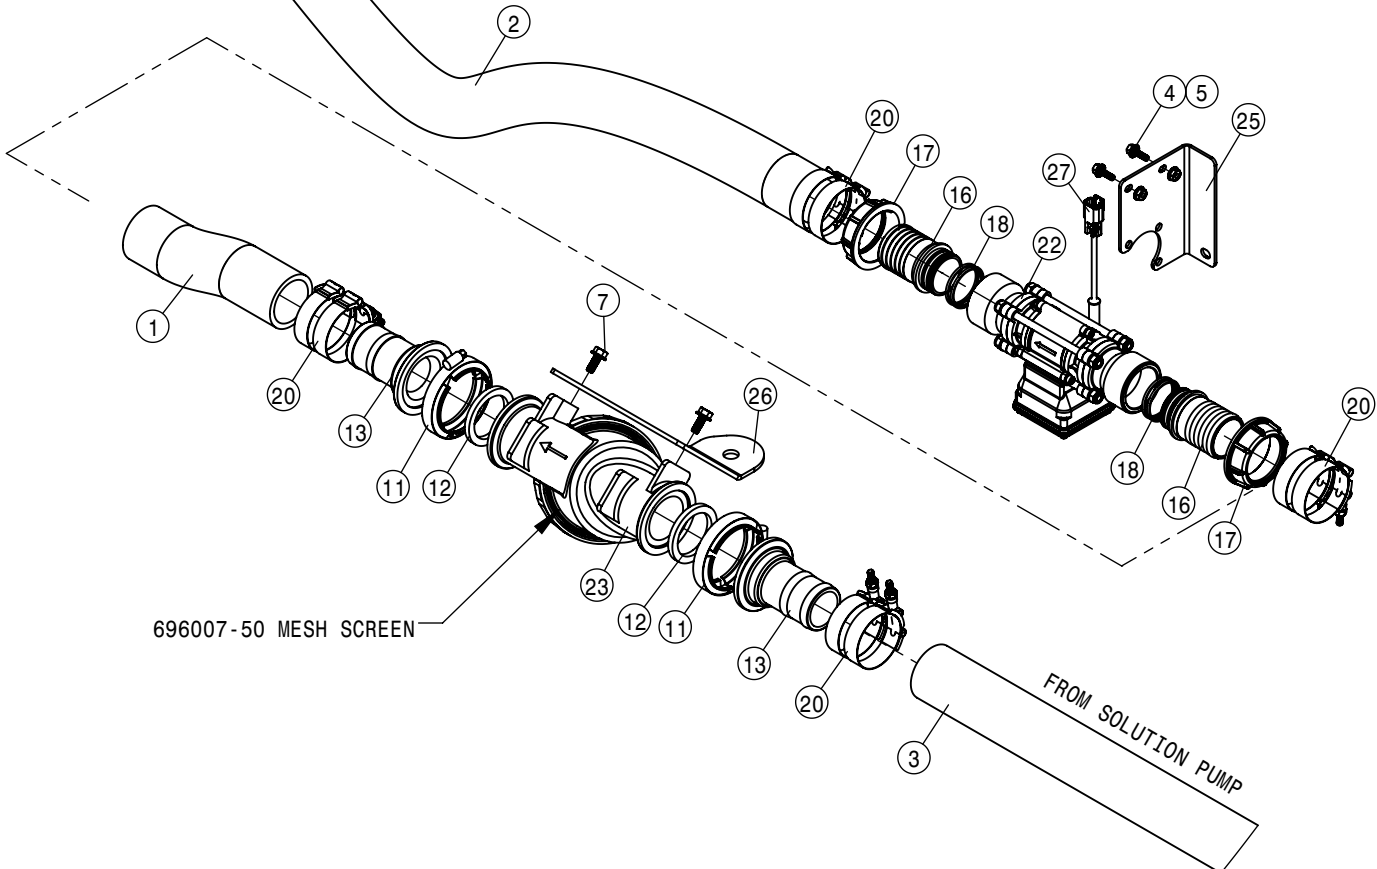

SECOND FLOW METER ASSEMBLY (DUAL PRODUCT)			
DET	QTY	P/N	DESCRIPTION
1	1	197133-009	HOSE 2" SUCTION, 2F-1W EPDM
2	1	197133-040	HOSE 2" SUCTION, 2F-1W EPDM
3	1	197133-131	HOSE 2" SUCTION, 2F-1W EPDM
4	2	470118	1/4UNC X 3/4 HHSFB GR5 MC
5	4	470121	1/4-20UNC HEX FLG NUT SER MC GR5
6	2	470231	1/4UNC X 1 HHSFB GR5 MC
7	2	470233	5/16UNC X 3/4 HHSFB GR5 MC
8	1	470322	LANYARD 8" NYLON LOOP/LOOP
9	3	472195	5/16UNC-2 11/16ID-3 9/16U-BOLT
10	6	473001	5/16-18UNC NYLOCK NUT MC GR5
11	5	500194	2" FP FLANGE CLAMP S.S.
12	5	500195	2" FP FLANGE GASKET EPDM
13	3	500196	2"FP FLANGE-2"HOSE BARB POLY
14	1	500249	2"FP FLANGE COUPLING
15	1	500254	2"FP FLANGE-90-2"FP SWEEP LBO
16	2	500292	2" HOSE BARB 2" FLY NUT
17	2	500293	FLY NUT 2"
18	4	500294	O-RING, -129 EPDM
19	1	500407	2" FP X 2" MALE COUPLER
20	10	520141	2.31/2.62 T-BOLT HOSE CLAMP SS
21	1	690623	CAP FOR 2.00 MALE COUPLER POLY
22	1	691327	MAG FLOWMETER 2" FLYNUT
23	1	696006	LINE "Y" STRAINER,2"FP FLG 50M
24	1	701578	QUICK TACH MT DUAL PROD
25	1	701579	FLOWMETER #2 MT
26	1	701583	BRKT STRNR MT 2ND DUALPROD '17
27	1	734046	ADPTR HARNESS FOR 691327
28	6	910113	SAE FLAT WASHER 5/16 SS