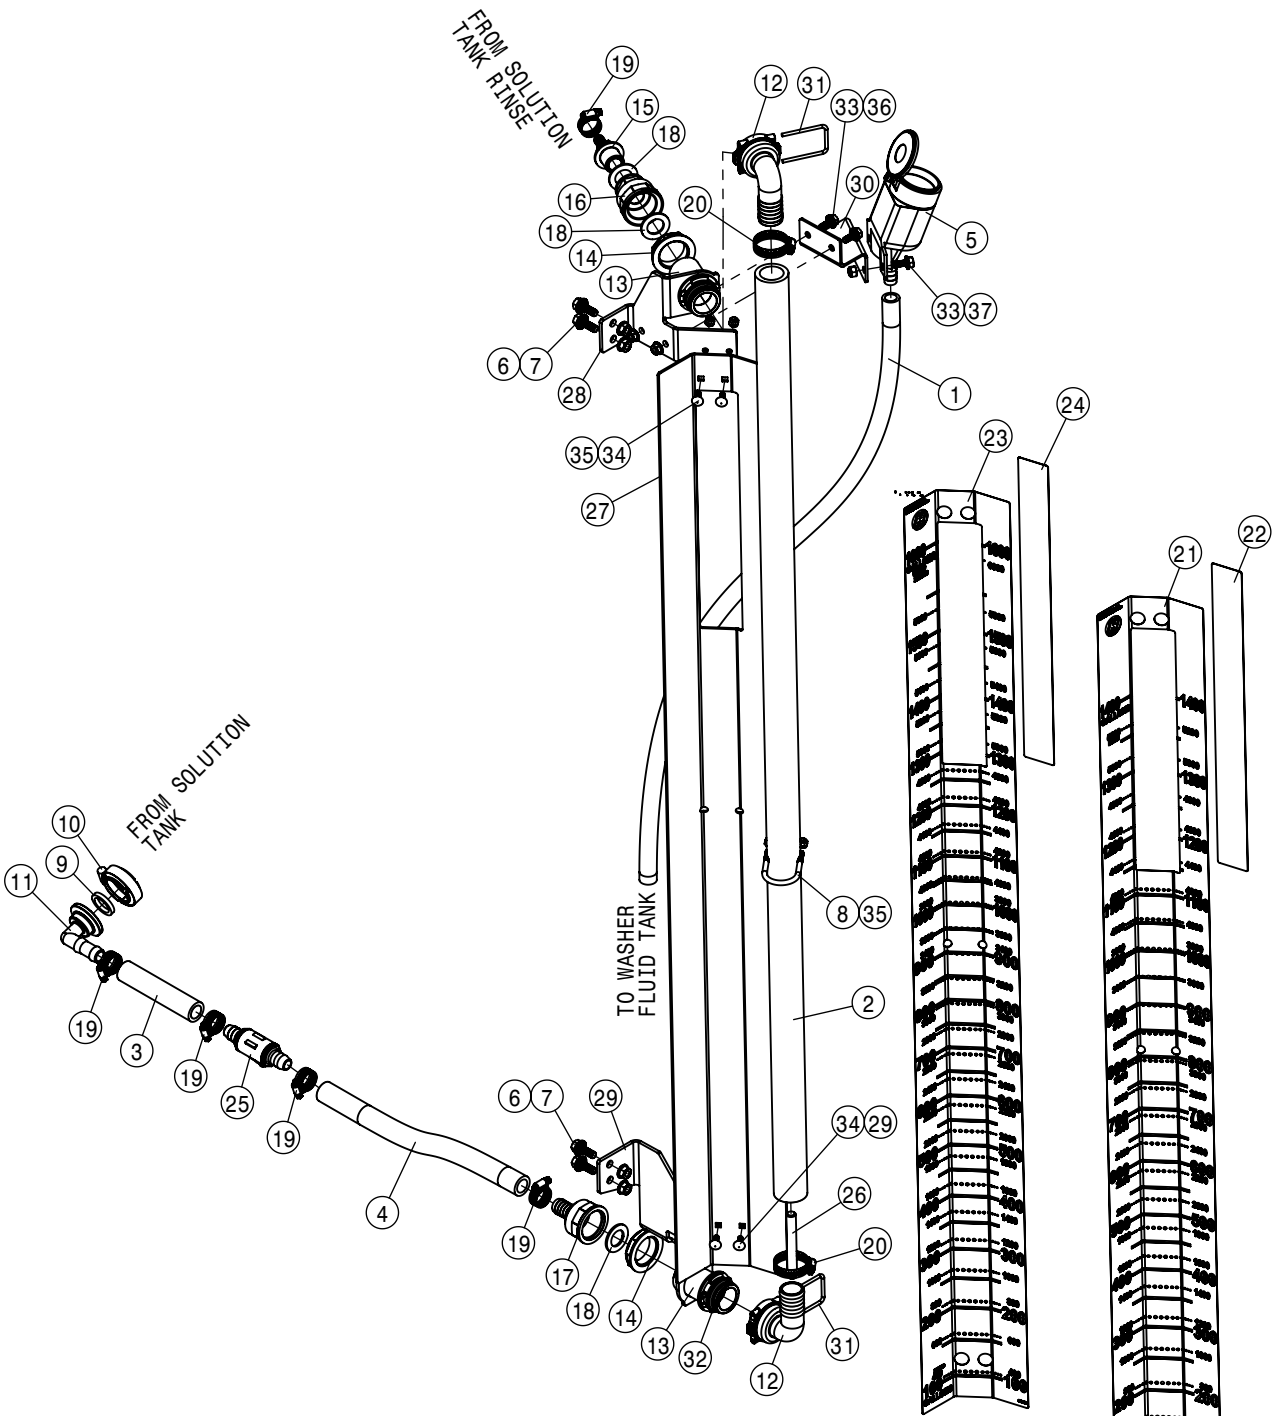

STAINLESS STEEL TANK SIGHT GAUGE ASSEMBLY			
DET	QTY	P/N	DESCRIPTION
1	1	195909-042	HOSE 5/8 HEATER 1-FBR BR 20R3
2	1	195964-058	HOSE 1 1/4" ID-1/4W CLEAR VINYL
3	1	197112-005	HOSE 3/4 1-FBR BR BLK EPDM
4	1	197112-016	HOSE 3/4 1-FBR BR BLK EPDM
5	1	343972	REMOTE FILL
6	4	470087	3/8-16UNC HEX FLG NUT SER MC GR5
7	4	470460	3/8UNC X 1 HHSFB GR5 MC
8	1	473969	1/4UNC-1 1/2 X 2 3/4 RD U-BOLT
9	1	500157	1" FLANGE GASKET EPDM
10	1	500159	1" FLANGE CLAMP S.S.
11	1	500185	1"FLANGE-90-3/4"HOSE BARB POLY
12	2	500370	T5 TO 32MM HB 90 FEMALE
13	2	500396	T5 MALE BULKHEAD
14	2	500397	BULKHEAD NUT
15	1	502003	STRAIGHT-POLY .75" MPT X 13MM
16	1	502004	REDUCER 1.25 FPT X .75"FPT
17	1	502005	STRGHT-POLY,1.25" FPT X 19MM
18	3	502006	GASKET 39.5 X 27.5 EPDM
19	5	520080	HOSE CLAMP NO 10 STAINLESS

STAINLESS STEEL TANK SIGHT GAUGE ASSEMBLY			
DET	QTY	P/N	DESCRIPTION
20	2	520087	HOSE CLAMP NO 20 STAINLESS
21	1	650533	DECAL, 1400 GAL SS, MAJOR '17
22	1	650534	DECAL, 1400 GAL SS, MINOR '17
23	1	650535	DECAL, 1600 GAL SS, MAJOR '17
24	1	650536	DECAL, 1600 GAL SS, MINOR '17
25	1	696193	3/4" HOSE BARB MICRO VALVE
26	1	701448	FLOAT-SIGHT GAUGE 2013
27	1	701566	SS SIGHT GAUGE DECAL PLT
28	1	701567	SS SIGHT GA SUPP BRKT-UPR
29	1	701568	SS SIGHT GA SUPP BRKT-LWR
30	1	701797	WINDOW WASH FILL MT, SS
31	2	737738	FORK,D.3 DIST.42 (737731)
32	2	737763	O-RING, -221 EPDM
33	4	900486	5/16UNC X 3/4 HHSFB SS
34	4	901127	1/4-20 UNC X 3/4 RHSQNB SS
35	6	910118	1/4-20UNC NYLOCK NUT SS
36	2	910119	5/16-18UNC HEX FLG NUT SER SS
37	2	910132	5/16-18UNC NYLOCK NUT SS