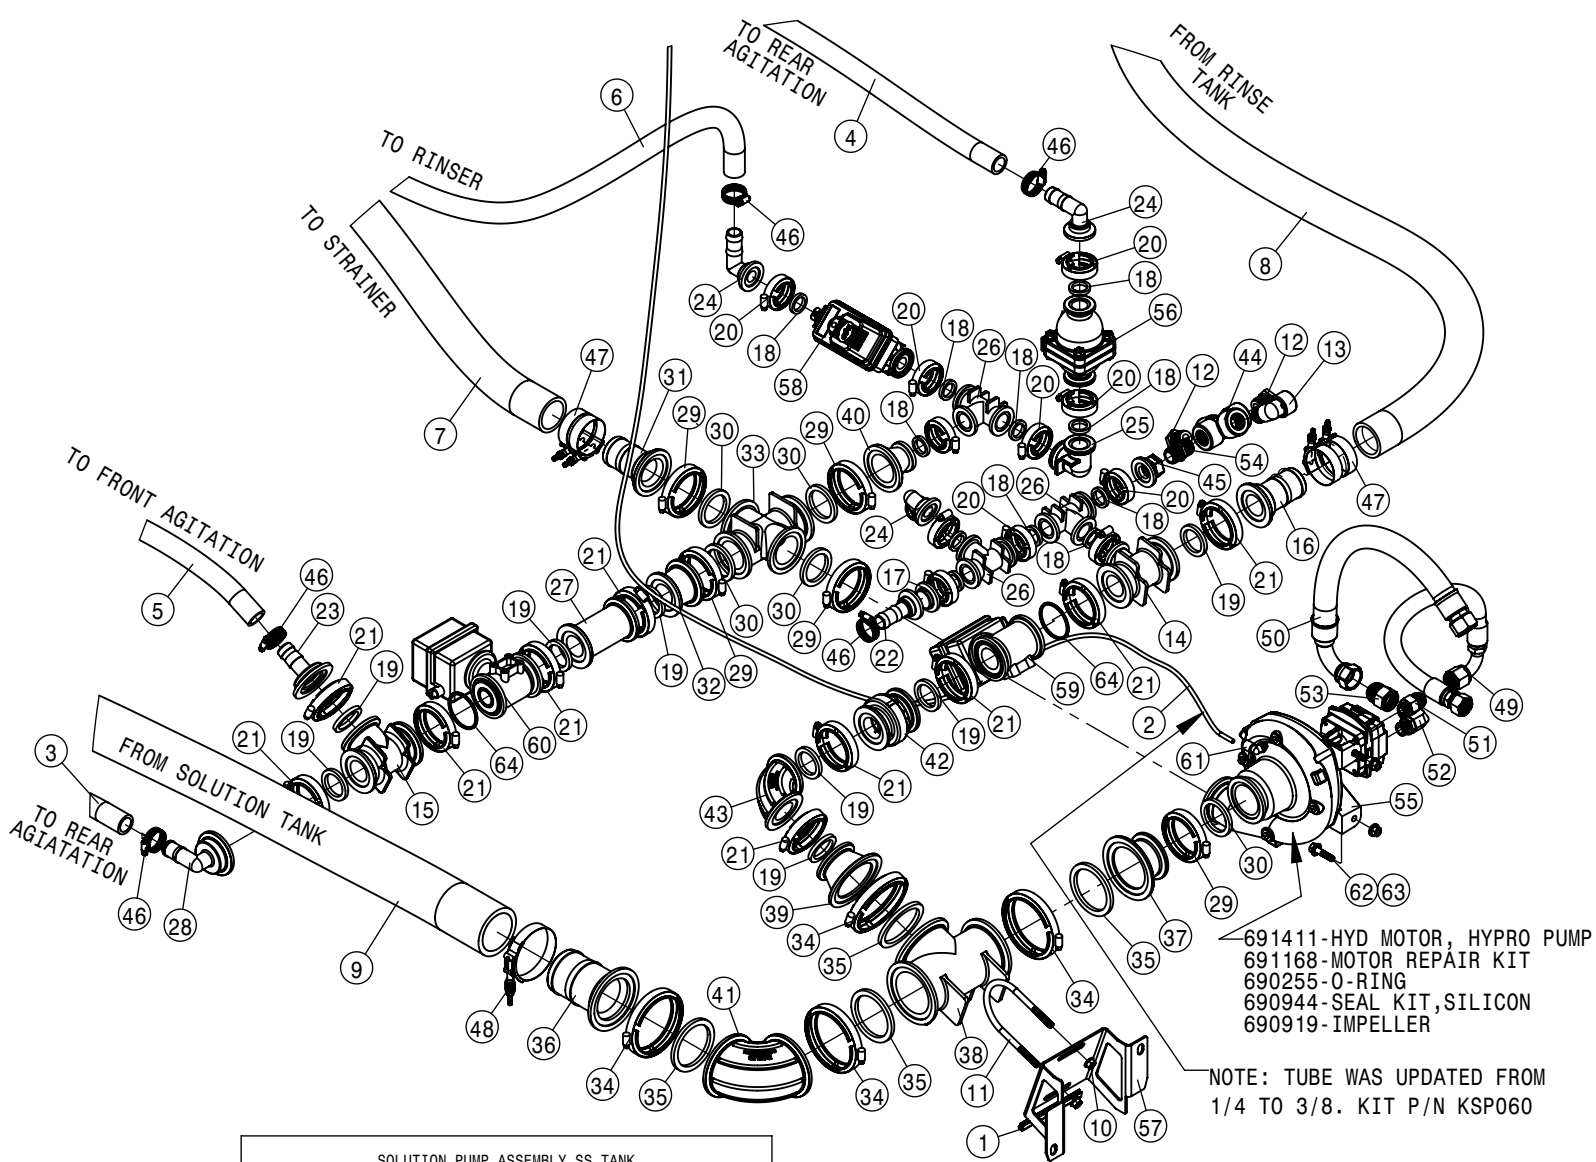

SOLUTION PUMP ASSEMBLY SS TANK			
DET	QTY	P/N	DESCRIPTION
1	1	193016-005	QUICKEDGE TRIM .060 TO .170
2	1	195915-111	3/8OD AIR BRAKE TUBING J844-B
3	1	197116-043	HOSE 1IN 1-FBR BR BLK EPDM
4	1	197116-059	HOSE 1IN 1-FBR BR BLK EPDM
5	1	197116-110	HOSE 1IN 1-FBR BR BLK EPDM
6	1	197116-118	HOSE 1IN 1-FBR BR BLK EPDM
7	1	197133-051	HOSE 2" SUCTION, 2F-1W EPDM
8	1	197133-091	HOSE 2" SUCTION, 2F-1W EPDM
9	1	197134-064	HOSE 3" SUCTION, 2F-1W EPDM
10	2	470087	3/8-16UNC HEX FLG NUT SER MC GR5
11	1	475011	3/8UNC-3 5/8ID-5 3/8 U-BOLT SS
12	2	500043	3/4NPT PIPE PLUG, POLY
13	1	500139	POLY STREET EL 3/4", (SL075-90)
14	1	500150	2" FLANGE-1" BRANCH TEE POLY
15	1	500151	2" FLANGE TEE, POLY
16	1	500154	2" FLANGE-2" HOSE BARB POLY
17	1	500155	1" FLANGE CAP PLUG POLY
18	11	500157	1" FLANGE GASKET EPDM
19	8	500158	1 1/2" GASKET FOR 2" FLANGE
20	11	500159	1" FLANGE CLAMP S.S.
21	10	500160	2" FLANGE CLAMP S.S.
22	1	500171	1" FLANGE-1" HOSE BARB POLY
23	1	500172	2" FLANGE-1" HOSE BARB
24	3	500173	1"FLANGE-90-1"HOSE BARB POLY
25	1	500174	1" FLANGE-90-1" FLANGE LBOPOLY
26	3	500175	1" FLANGE TEE, POLY
27	1	500177	2" FLANGE-2" FLANGE CPLR POLY
28	1	500189	2" FLANGE-90-1" HOSE BARB POLY
29	5	500194	2" FP FLANGE CLAMP S.S.
30	5	500195	2" FP FLANGE GASKET EPDM
31	1	500196	2"FP FLANGE-2"HOSE BARB POLY
32	1	500199	2"FP FLANGE-2"FLAGE REDU POLY
33	1	500203	2"FP FLANGE CROSS POLY

SOLUTION PUMP ASSEMBLY SS TANK			
DET	QTY	P/N	DESCRIPTION
34	4	500208	3" FLANGE CLAMP S.S.
35	4	500209	3" FLANGE GASKET EPDM
36	1	500210	3"FLANGE-3"HOSEBARB POLY
37	1	500212	3"FLANGE - 2" FP FLANGE ADPTR
38	1	500217	3"FLANGE TEE POLY
39	1	500237	3"FLANGE-2" STD FLANGE ADPTR POLY
40	1	500244	2"FP FLANGE-1"FLAGE ADPTR POLY
41	1	500262	3"FLANGE-90-3"FLG SWEEP LBO
42	1	500264	2" CHECK STANDARD PORT
43	1	500266	2" FLANGE SWEEP 90
44	1	500267	3/4NPT CROSS POLY
45	1	500375	1 FLANGE X .75" FNPT
46	6	520090	HOSECLAMP NO 16 STAINLESS
47	4	520141	2.31/2.62 T-BOLT HOSE CLAMP SS
48	1	520145	3.56/3.88 T-BOLT HOSE CLAMP SS
49	1	617103	12-451TC-12FJX-12FJX90-22 H/A
50	1	617104	16-811-16FJX-16FJX90-26 H/A
51	1	618193	1 1/16MJIC-3/4MOR ADPTR
52	1	618279	1 1/16MJIC-90-7/8MOR LBO
53	1	618641	1 1/16FJIC -1 5/16MJIC ADPTR
54	1	690098	3/4NPT CLOSE NIPPLE, POLY
55	1	691249	HYPRO PUMP, 9306C-HM5C-BU-001
56	1	696008	PRESS RELIEF VLV,100PSI,1"FLG
57	1	696023	SOL FIT MT
58	1	696196	3/4" ELEC BALL VALVE SS 1" FLG
59	1	696256	VALVE, KZCO C2F-60B-M-S9
60	1	696257	VALVE, KZCO C2F-62-Q-S9
61	1	711123	1/8MNPT-90-3/8 NYL TUBE LBO
62	2	900504	3/8UNC X 1 1/2 HHSFB GR5 MC
63	2	910106	3/8-16UNC CTRLK FLG NUT MC GR5
64	2	N208245	O-RING, KZCO FLANGED VALVE