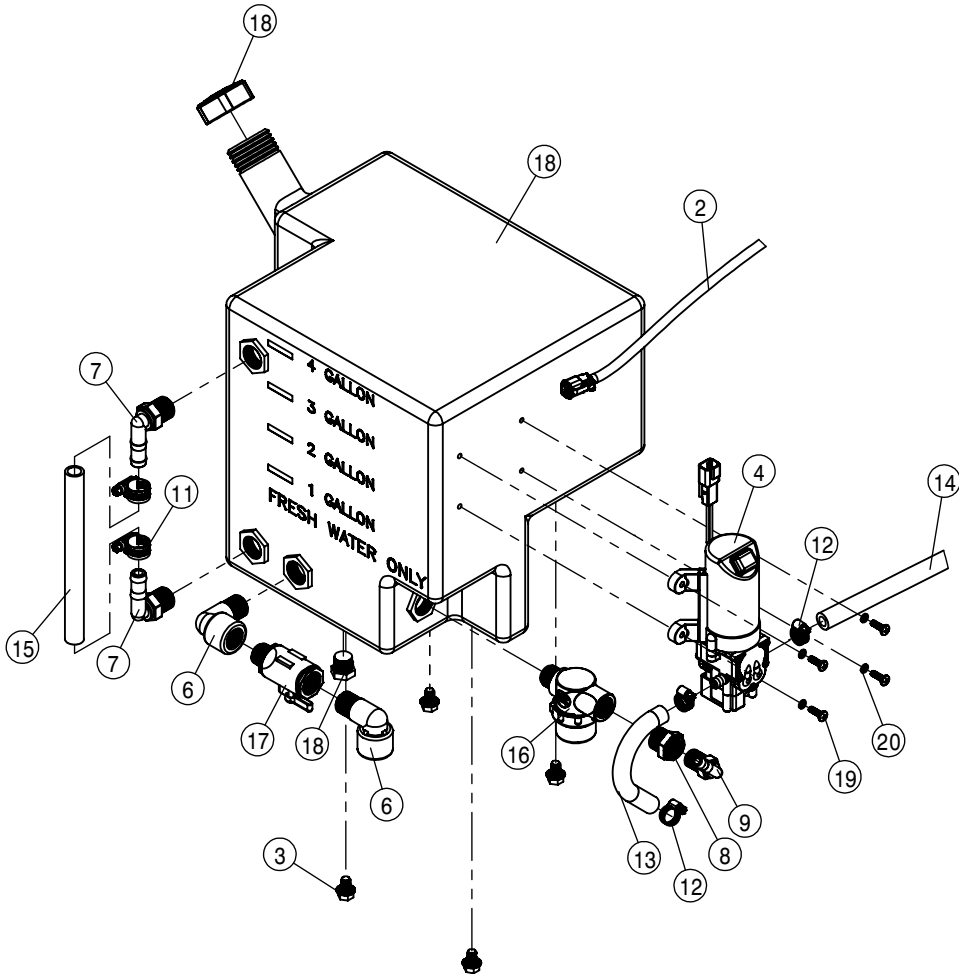

BULK HOSE
195902-HOSE 1/2ID-3/32W CLEAR VINYL
195923-HOSE 3/8 1-FBR BR BLK RLA

HAND WASH TANK ASSEMBLY			
DET	QTY	P/N	DESCRIPTION
1	1	294059	footswitch assembly, 60" cord
2	1	294252	HANDWASH EXTENSION HARNESS
3	4	470232N	5/16UNC X 1/2 SERR FLG BOLT SS
4	1	470596	DIAPHRAM PUMP W/DEUTSCH CONNEC
5	2	472351	4-40 X 1/2 PAN HD MTL SCR TYP F
6	2	500044	1/2NPT-90 ST EL, POLY
7	2	500047	1/2NPT-90-1/2 HOSE BARB, POLY
8	1	500286	1/2"-3/8"NPT REDU BUSH, POLY
9	2	500287	3/8NPT-90-3/8 HOSE BARB, POLY
10	1	500288	3/8NPT-90 EL, POLY
11	2	520069	HOSE CLAMP NO 6 STAINLESS
12	4	520120	HOSE CLAMP NO 4 STAINLESS
13	1	601076	HOSE, 3/8 X 7.00 1FBR BR
14	1	601077	HOSE, 3/8 X 200.00 1FBR BR
15	1	601078	HOSE, 1/2 X 7.50" CLEAR VINYL
16	1	690207	IN-LINE STRAINER, 1/2 FNPT, HYPRO
17	1	696195	1/2FNPT-1/2MNPT MICRO BALL VLV
18	1	763831	TANK-HAND WASH, 4.4 GALLON
19	4	903710N	10-32 X 5/8 PHIL PANHD MACH SCR
20	4	920510N	#10 LOCK WASHER YZ