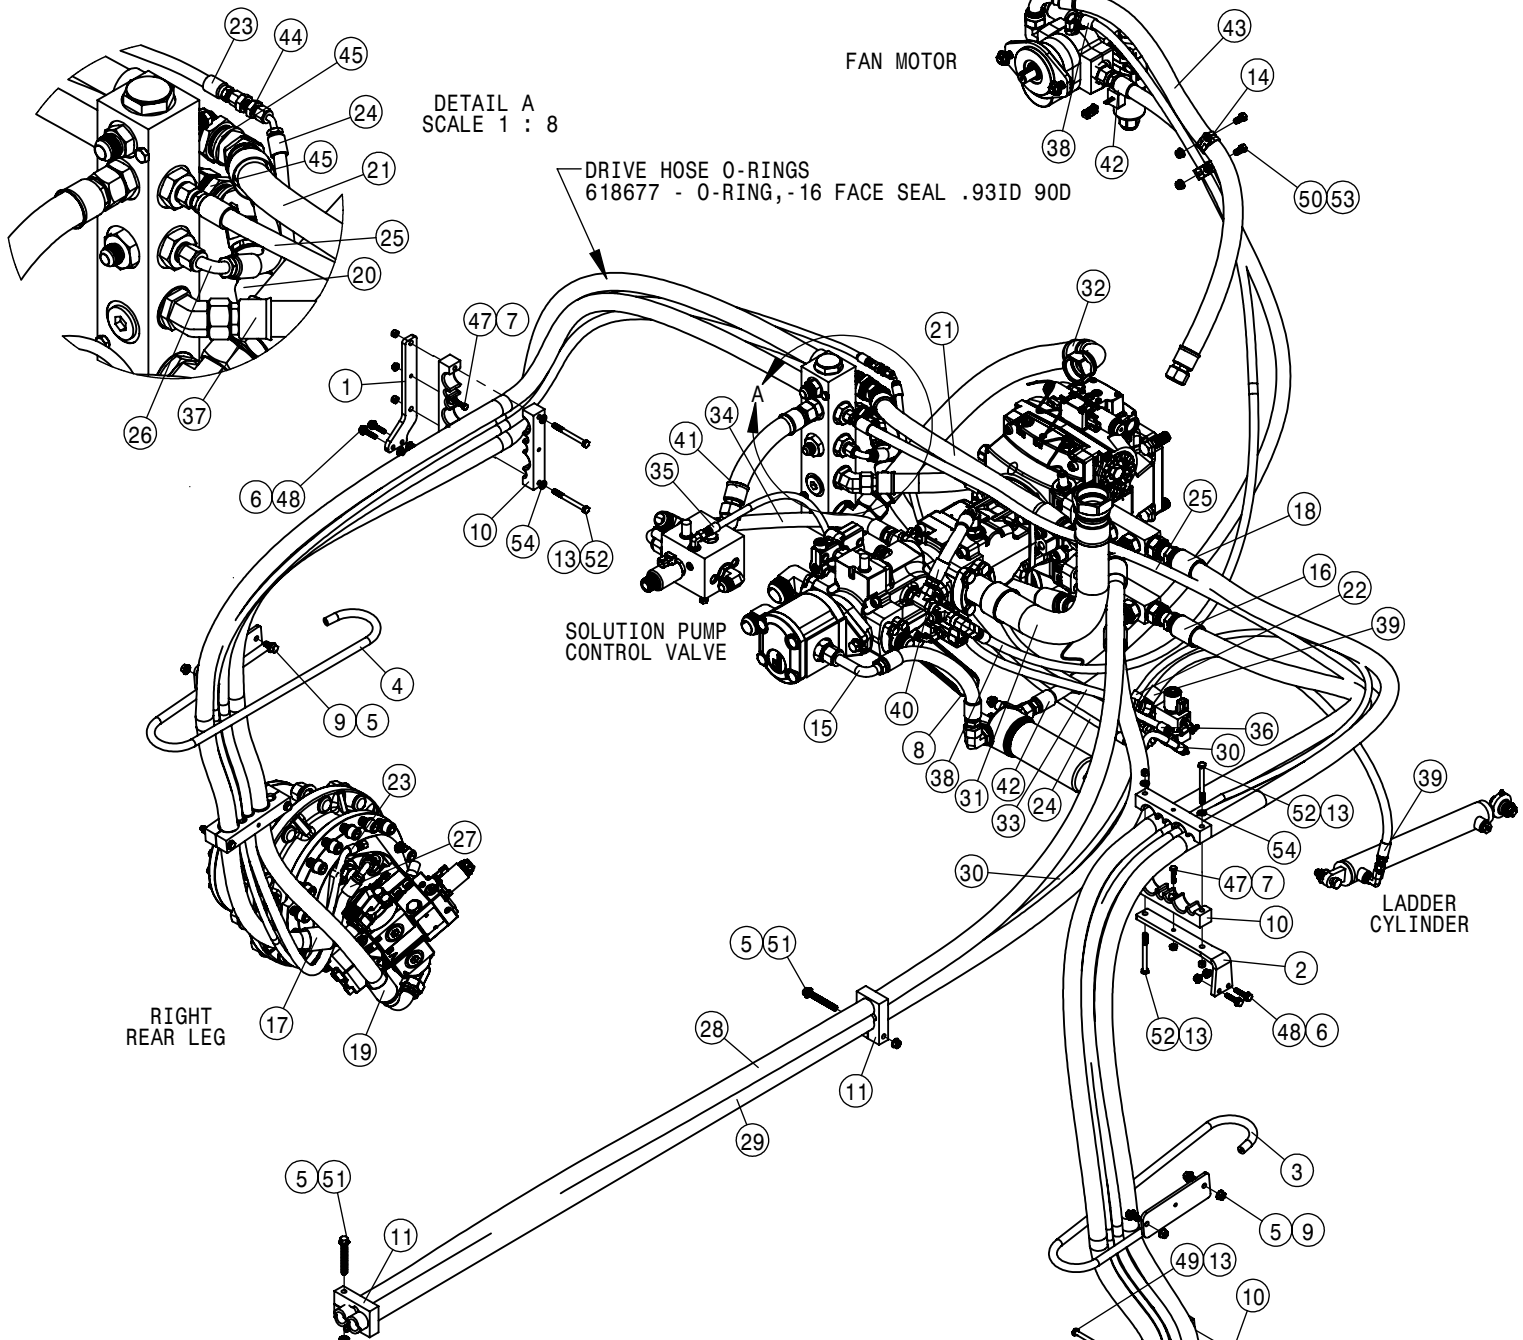

REAR DRIVE HOSE ASSEMBLY			
DET	QTY	P/N	DESCRIPTION
1	1	360065	RIGHT REAR LEG HOSE BRKT
2	1	360066	LFT REAR LEG HOSE BRKT
3	1	362095	LFT REAR HOSE BRKT TOP WLDMENT
4	1	362096	RGT REAR TOP HOSE BRKT
5	6	470087N	3/8UNC HEX SERR FLG NUT YZ
6	4	470113N	5/16UNC SERR FLG LOCK NUT SS
7	4	470121	1/4 UNC SERR FLG LOCK NUT
8	1	470369	HOSE PROTECTOR, 8" BLACK
9	4	470409	3/8UNC X 3/4" SERR FLG BOLT
10	4	470672	HOSE CLAMP, 5-HOLE
11	2	470673	HOSE CLAMP, 4-HOLE
NS	2	470679	SIDEWINDER SLEEVE
13	8	473001	5/16UNC HEX NUT,NYLOC
14	2	520160	CUSH CLAMP,#24 1 1/2D-3/4WLOOP
15	1	616676	12-451TC-12FJX-12FJX90L-18 H/A
16	1	617062	16-797TC-16FFOX-16FFOX45-123 H/A
17	1	617062	16-797TC-16FFOX-16FFOX45-123 H/A
18	1	617063	16-797TC-16FFOX-16FFOX90-128 H/A
19	1	617063	16-797TC-16FFOX-16FFOX90-128 H/A
20	1	617067	16-797TC-16FFOX-16FFOX90-31 H/A
21	1	617067	16-797TC-16FFOX-16FFOX90-31 H/A
22	1	617069	04-451TC-04FJX-06FJX90-139 H/A
23	1	617071	04-451TC-04FJX-04FJX-138 H/A
24	1	617072	04-451TC-06FJX-04FJX45-43 H/A
25	1	617075	08-451TC-08FJX-08FJX90-160 H/A
26	1	617077	08-451TC-08FJX-08FJX90-15 H/A
27	1	617080	08-451TC-08FJX-08FJX90-133 H/A

REAR DRIVE HOSE ASSEMBLY			
DET	QTY	P/N	DESCRIPTION
28	1	617081	16-797TC-16FFOX-16FFOX45-213 H/A
29	1	617082	16-797TC-16FFOX-16FFOX45-217 H/A
30	1	617083	04-451TC-04FJX-06FJX90-208 H/A
31	1	617089	32-811-32FJX-32FLG-25 H/A
32	1	617094	24-811-24FJX-24FJX90-31 H/A
33	1	617096	06-451TC-08FJX-06FJX90-22 H/A
34	1	617101	12-451TC-16FJX-12FJX90-23 H/A
35	1	617102	04-451TC-06FJX-04FJX90-29 H/A
36	1	617121	04-451TC-06FJX-04FJX90-34 H/A
37	1	617123	16-811-16FJX-16FJX90-22 H/A
38	1	617124	06-451TC-10FJX-06FJX90-85 H/A
39	1	617127	06-451TC-06FJX-06FJX45-36 H/A
40	1	617132	10-451TC-10FJX-10FJX90-11 H/A
41	1	617139	16-811-16FJX-16FJX-12 H/A
42	1	617199	12-451TC-12FJX-12FJX-73 H/A
43	1	617214	16-811-16FJX-16FJX90-43
44	1	618511	7/16MJIC-7/16MJIC BLKHD UNION
45	2	618930	1 7/16 MFOR-45-BLKHD UNION LBO
46	2	900003	1/4UNC X 1" HEX BOLT
47	2	900004	1/4UNC X 1 1/4 HEX BOLT
48	4	900066N	5/16UNC X 1 1/4 SERR.FLG.HEX BOLT
49	4	900073N	5/16UNC X 3 1/4 HEX BOLT SS
50	2	900128	3/8UNC X 3/4 HEX BOLT
51	2	900136N	3/8UNC X 3" SERR FLANGE BOLT
52	4	900539N	5/16UNC X 3 1/2 HEX BOLT SS
53	2	910004N	3/8UNC FLANGE CNTR LOCK NUT
54	8	920001N	5/16 SAE FLAT WASHER SS