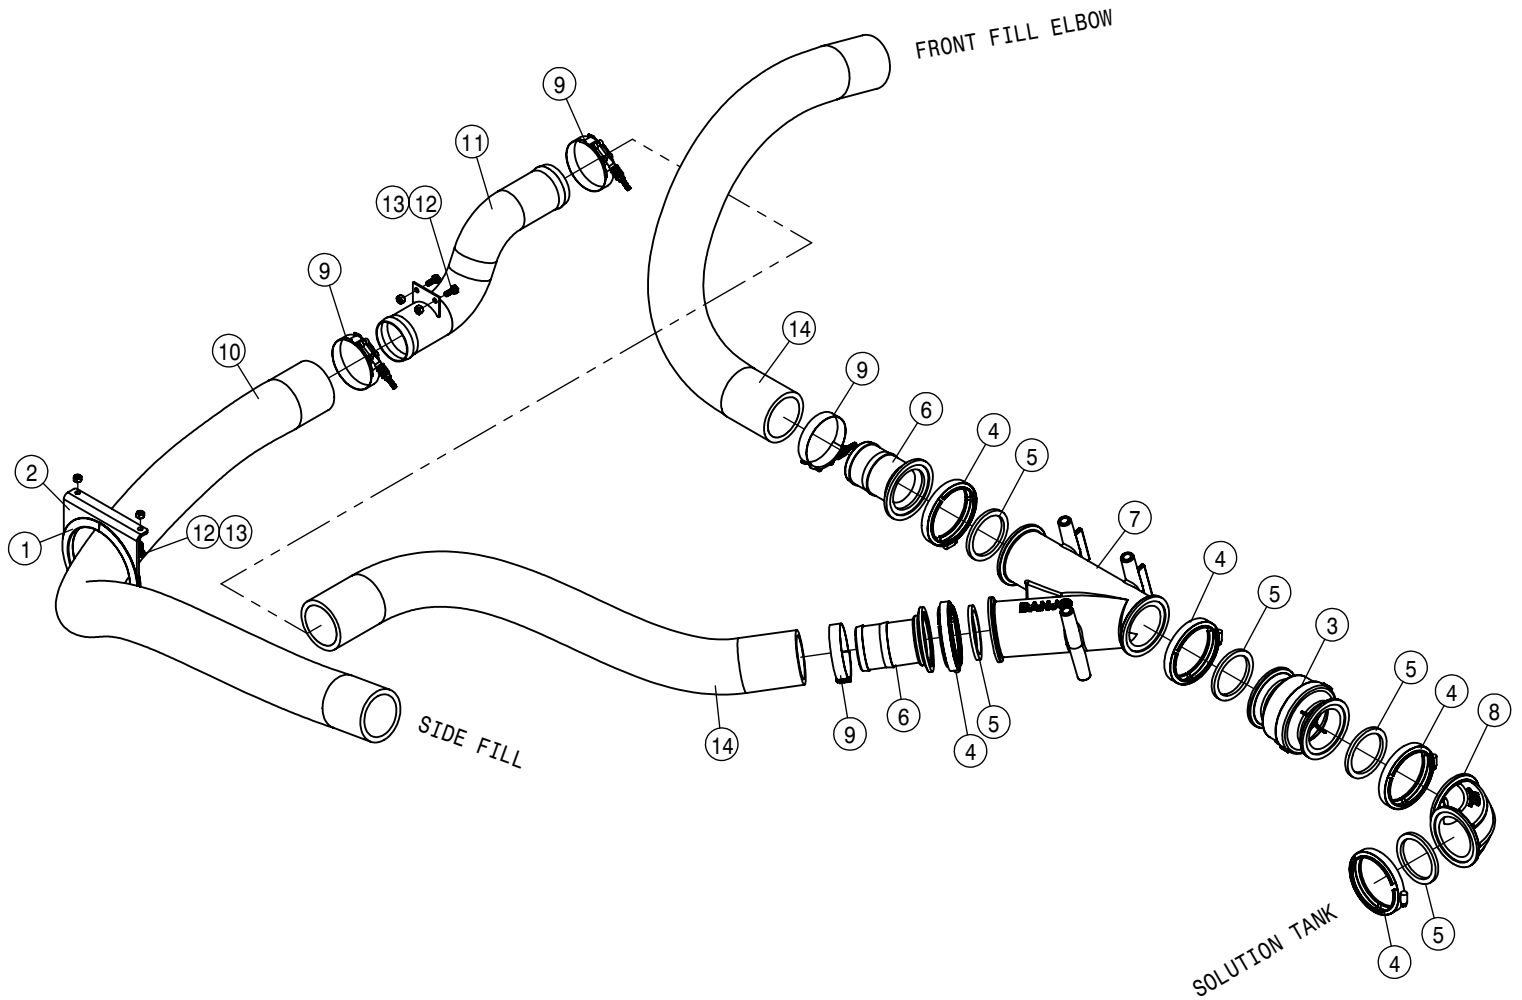

BULK HOSE
197145-HOSE 3"SUCTION,POLY HELIX EPDM

RH SOLUTION TANK VALVE (FRONT AND SIDE FILL)			
DET	QTY	P/N	DESCRIPTION
1	1	193012	QUICKEDGE TRIM .135 TO .250
2	1	342991	SIDEFILL HOSE SUPP BRKT,STS 05
3	1	500142	CHECK VALVE 3" FLANGE
4	5	500208	3" FLANGE CLAMP S.S.
5	5	500209	3" FLANGE GASKET EPDM
6	2	500210	3"FLANGE-3'HOSEBARB POLY
7	1	500260	3" FP FLANGE 45 Y COUPLING
8	1	500262	3"FLANGE-90-3"FLG SWEEP LBO
9	4	520145	3.56/3.88 T-BOLT HOSE CLAMP SS
10	1	601916	HOSE, 3 X 65 POLY HELIX EPDM
11	1	690731	SOLU TUBE, 3.00 S.S. SIDE FILL
12	4	900064	5/16UNC X 3/4" HEX BOLT
13	4	914002	5/16UNC HEX STOVER NUT
14	2	197145-040	HOSE 3""SUCTION,POLY HELIX EPDM