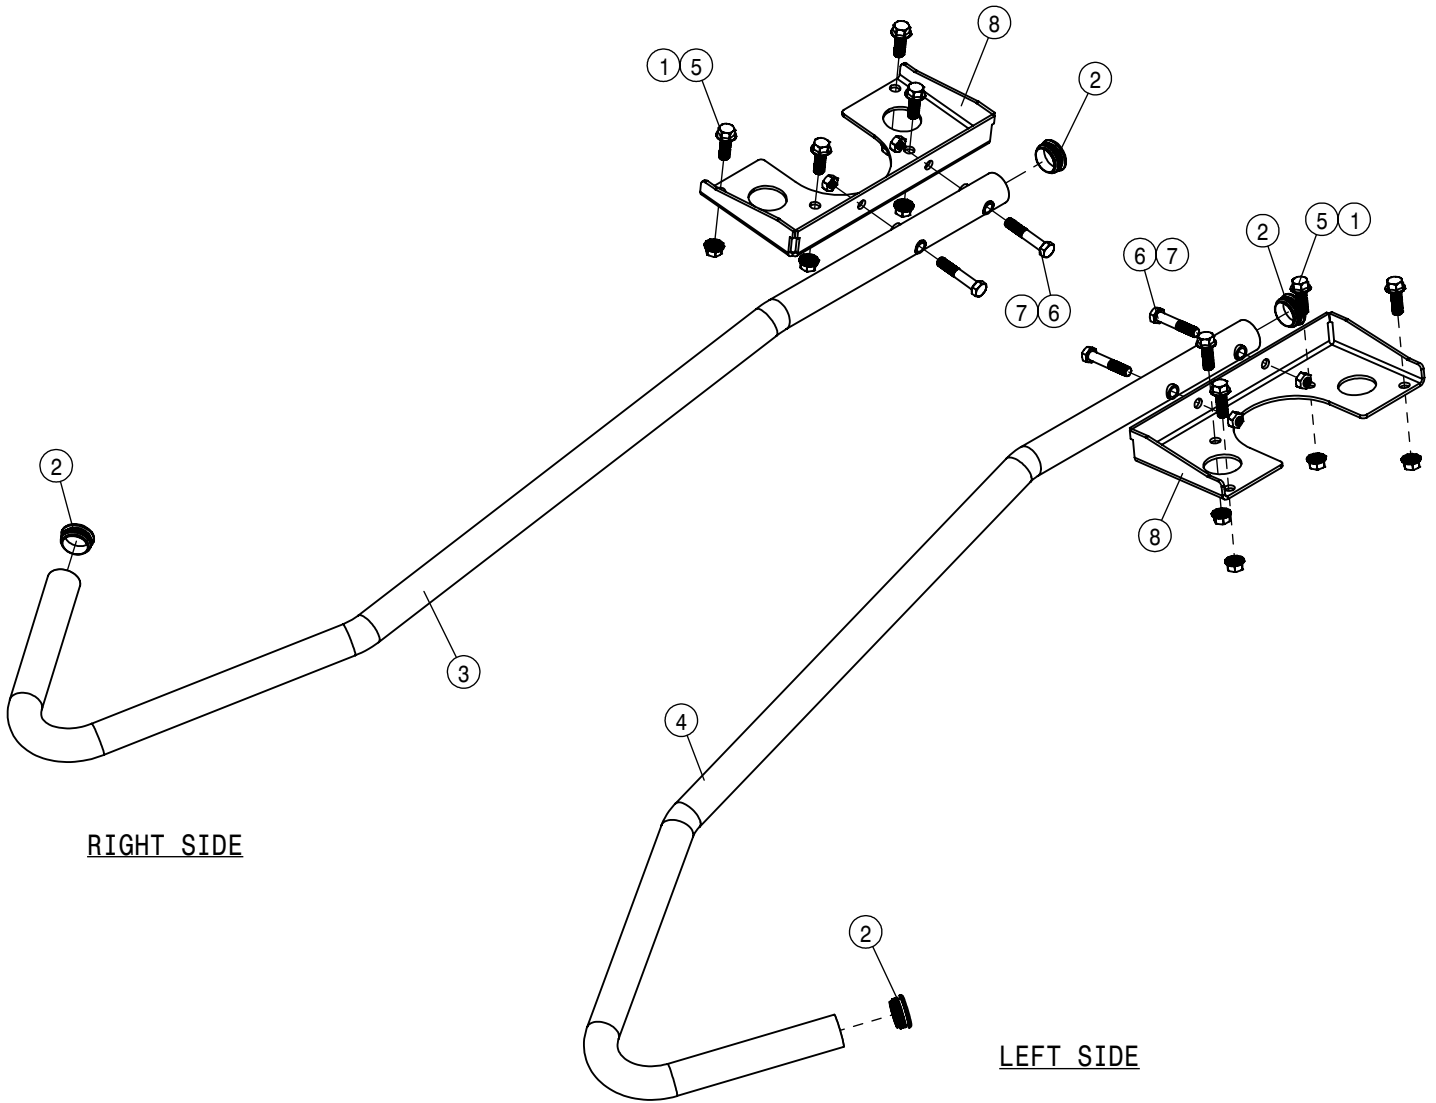

RIGHT SIDE

LEFT SIDE

54" 320 WHEEL CROP DIVIDER ASSEMBLY (SEVERE DUTY LEG)			
DET	QTY	P/N	DESCRIPTION
1	8	470360N	1/2UNC SERR FLG HEX NUT YZ
2	4	629772	CAPPLUGS PLUG, 1 3/4" RD, BLACK POLY
3	1	662264	RH 320 CROP DIVIDER WLD
4	1	662268	LH 320 CROP DIVIDER WLD
5	8	900265N	1/2UNC X 1 1/2 SERR FLANGE BOLT
6	4	900269	1/2UNC X 2 3/4 HEX BOLT
7	4	914008	1/2 UNC HEX STOVER NUT
8	2	662304	MTG PLT-CROP DIVIDER WLD SD