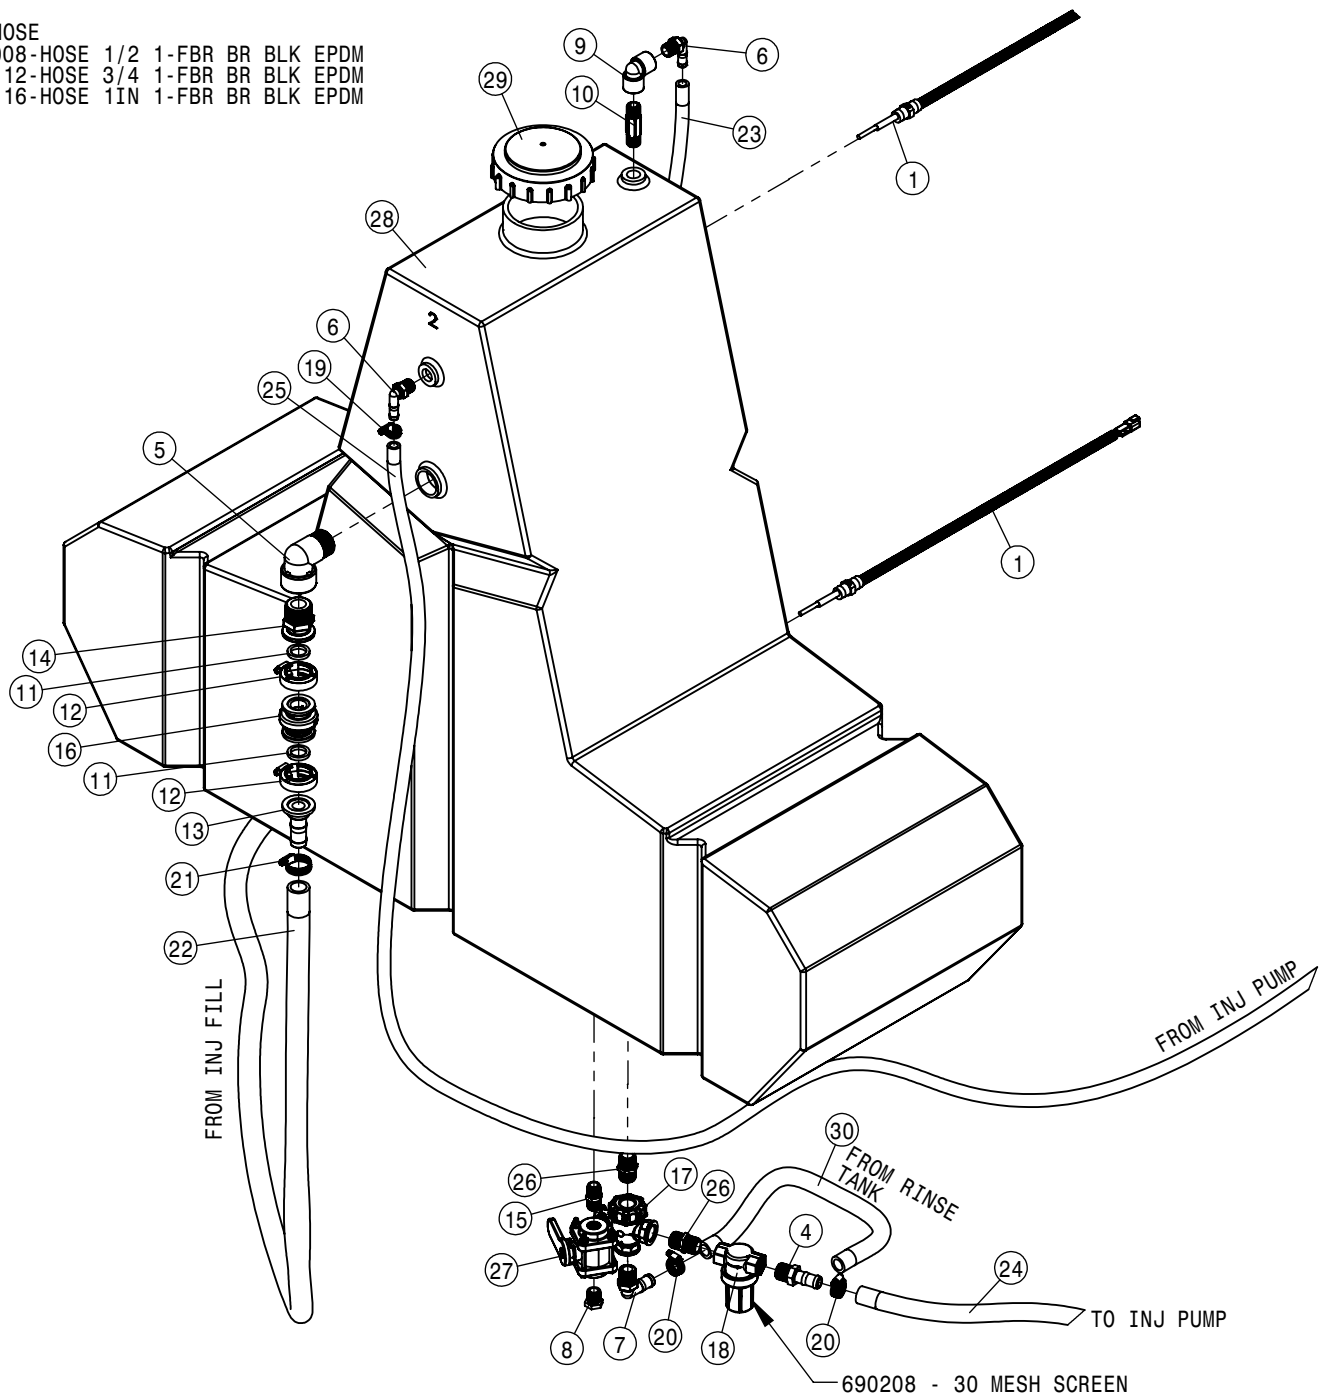

BULK HOSE
197008-HOSE 1/2 1-FBR BR BLK EPDM
197112-HOSE 3/4 1-FBR BR BLK EPDM
197116-HOSE 1IN 1-FBR BR BLK EPDM

INJECTION TANK-2 ASSEMBLY (3-PUMP)			
DET	QTY	P/N	DESCRIPTION
1	2	292228	LIQ LEV SWITCH ASSY, 1/2NPO5 EX
NS	1	294247	CHEM INJECT CABLE ASSY
NS	1	294248	CHEM INJECT LIGHT SWITCH HARNESS
4	1	500022	3/4NPT-3/4HOSE BARB, POLY
5	1	500039	1 1/4NPT-90 ST EL, POLY
6	2	500047	1/2NPT-90-1/2 HOSE BARB, POLY
7	1	500054	3/4NPT-90-3/4 HOSE BARB, POLY
8	1	500062	1/2"NPT PLUG, POLY
9	1	500078	1/2NPT-90 EL, POLY
10	1	500133	1/2NPT X 3" PIPE NIPPLE POLY
11	2	500157	1" FLANGE GASKET EPDM
12	2	500159	1" FLANGE CLAMP S.S.
13	1	500171	1" FLANGE-1" HOSE BARB POLY
14	1	500236	1" FLANGE 1 1/4" MNP, POLY
15	1	503101	1/2NPT CLOSE NIPPLE, POLY

INJECTION TANK-2 ASSEMBLY (3-PUMP)			
DET	QTY	P/N	DESCRIPTION
16	1	503102	1" FLANGE CHECK VALVE
17	1	503103	3-WAY BALL VALVE 3/4" NPT
18	1	503104	LINE T-STRAINER, 3/4" NPT 80 MESH
19	1	520069	HOSE CLAMP NO 6 STAINLESS
20	2	520080	HOSE CLAMP NO 10 STAINLESS
21	1	520090	HOSECLAMP NO 16 STAINLESS
22	1	601069	HOSE, 1 X 127 1BR BLK EPDM
23	1	601162	HOSE, 1/2 X 60 1BR BLK EPDM
24	1	601242	HOSE, 3/4 X 90 1-FBR BR BLK EPDM
25	1	601919	HOSE, 1/2 X 168 1BR BLK EPDM
26	2	690098	3/4NPT CLOSE NIPPLE, POLY
27	1	696082	BALL VALVE 1/2FNPT POLY
28	1	701389	TANK-120 GALLON POLY (INJECT)
29	1	701424	FILL CAP-TIPS350
30	1	601286	HOSE, 3/4 X 22 1BR BLK EPDM