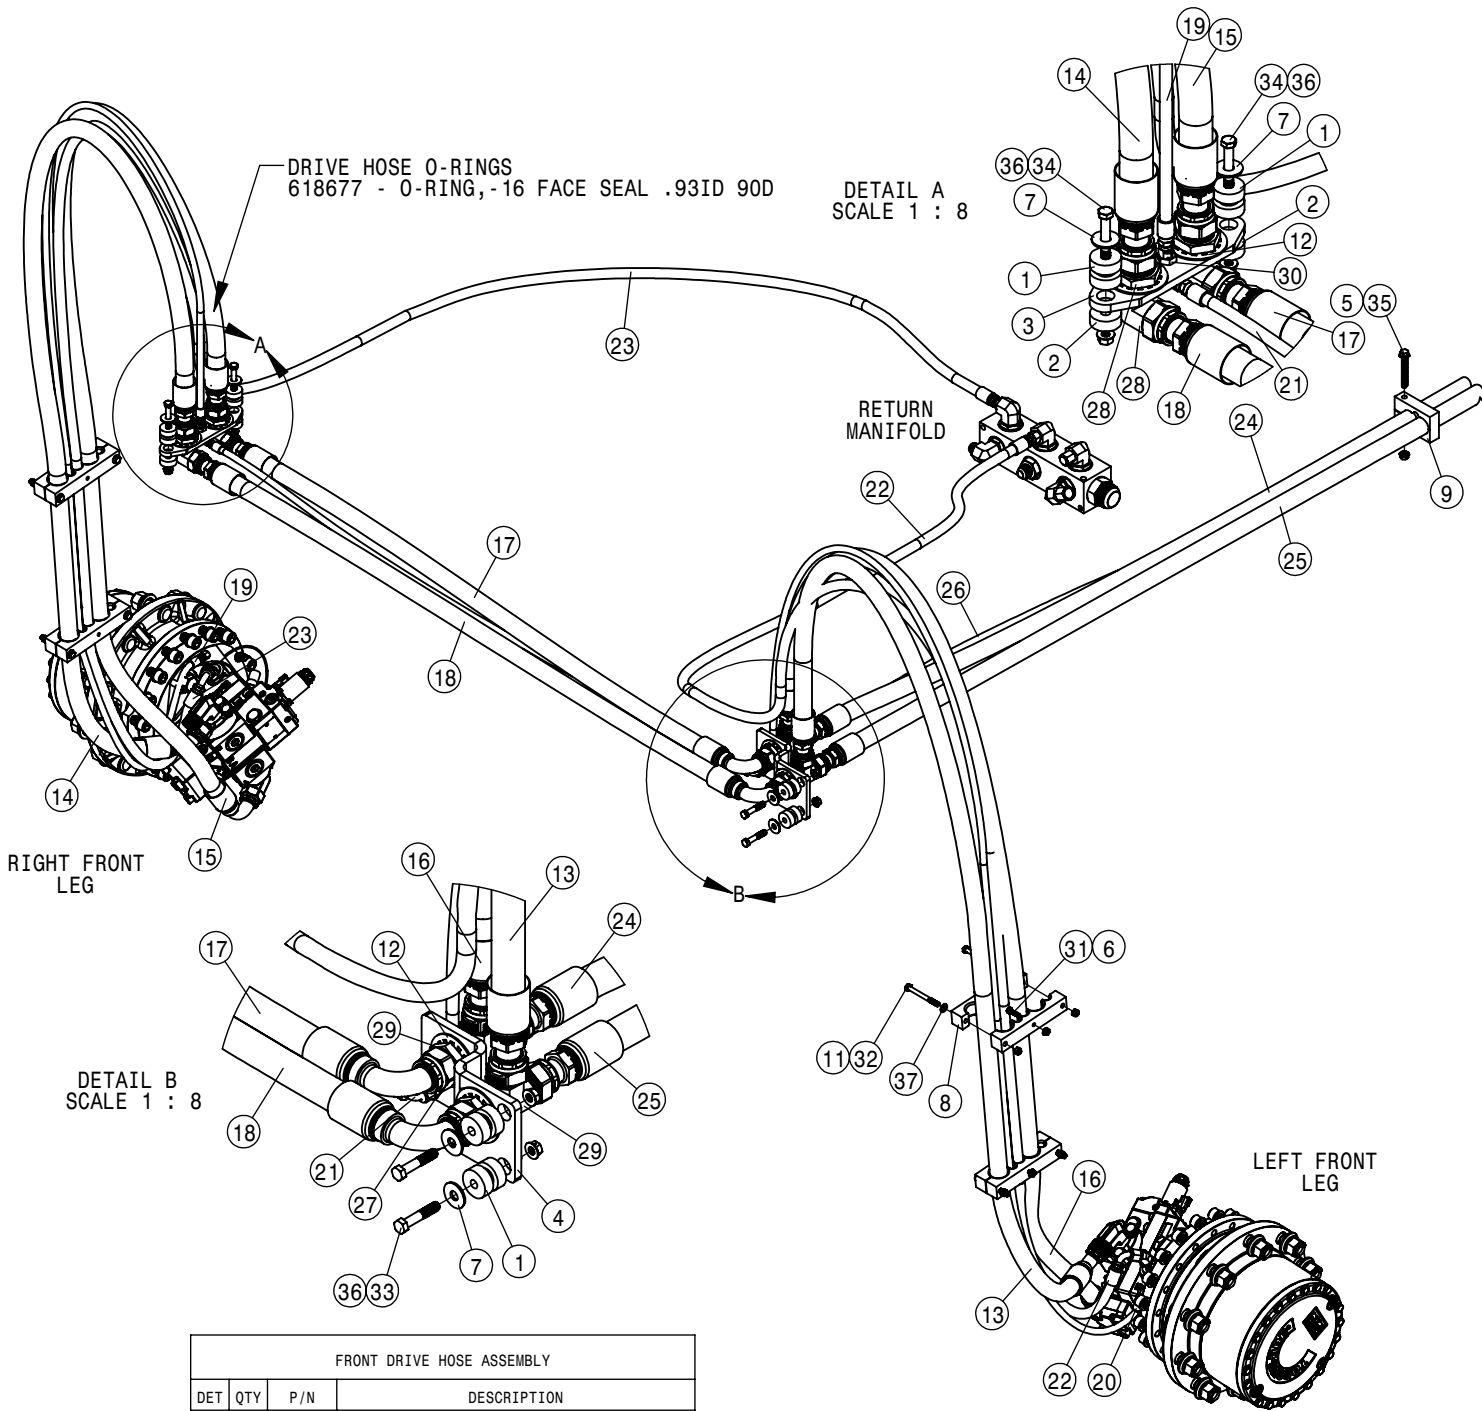

FRONT DRIVE HOSE ASSEMBLY			
DET	QTY	P/N	DESCRIPTION
1	4	344565	ISO BARRY MOUNT
2	2	344584	.41 X 1.31 X .50 BUSHING
3	1	362103	RF BULKHEAD BRKT BUSHING MGT
4	1	362104	LF BULKHEAD BRKT
5	1	470087N	3/8UNC HEX SERR FLG NUT YZ
6	4	470121	1/4 UNC SERR FLG LOCK NUT
7	4	470377	3/8 X 1 3/16 BONDED SS WASHER
8	4	470672	HOSE CLAMP, 5-HOLE
9	1	470673	HOSE CLAMP, 4-HOLE
NS	2	470679	SIDEWINDER SLEEVE
11	8	473001	5/16UNC HEX NUT,NYLOC
12	4	474003	WASHER - INT TOOTH, 1.5" ID
13	1	617060	16-797TC-16FFOX-16FFOX45-110 H/A
14	1	617060	16-797TC-16FFOX-16FFOX45-110 H/A
15	1	617061	16-797TC-16FFOX-16FFOX90-114 H/A
16	1	617061	16-797TC-16FFOX-16FFOX90-114 H/A
17	1	617064	16-797TC-16FFOX-16FFOX90-61 H/A
18	1	617065	16-797TC-16FFOX-16FFOX90-65 H/A
19	1	617068	04-451TC-04FJX-04FJX-126 H/A
20	1	617068	04-451TC-04FJX-04FJX-126 H/A

FRONT DRIVE HOSE ASSEMBLY			
DET	QTY	P/N	DESCRIPTION
21	1	617070	04-451TC-04FJX-04FJX90-61 H/A
22	1	617073	08-451TC-08FJX-08FJX90-173
23	1	617074	08-451TC-08FJX-08FJX90-190 H/A
24	1	617081	16-797TC-16FFOX-16FFOX45-213 H/A
25	1	617082	16-797TC-16FFOX-16FFOX45-217 H/A
26	1	617083	04-451TC-04FJX-06FJX90-208 H/A
27	1	618748	7/16MJIC BLKHD RUN TEE
28	2	618886	1 7/16MFOR-90-BLKHD UNION LBO
29	2	618887	1 7/16MFOR-BLKHD RUN TEE
30	1	618889	7/16MJIC-90-BLKHD UNION LBO
31	4	900003	1/4UNC X 1" HEX BOLT
32	8	900073N	5/16UNC X 3 1/4 HEX BOLT SS
33	2	900133	3/8UNC X 2" HEX BOLT
34	2	900135N	3/8UNC X 2 3/4 HEX BOLT
35	1	900136N	3/8UNC X 3" SERR FLANGE BOLT
36	4	910004N	3/8UNC FLANGE CNTR LOCK NUT
37	8	920001N	5/16 SAE FLAT WASHER SS