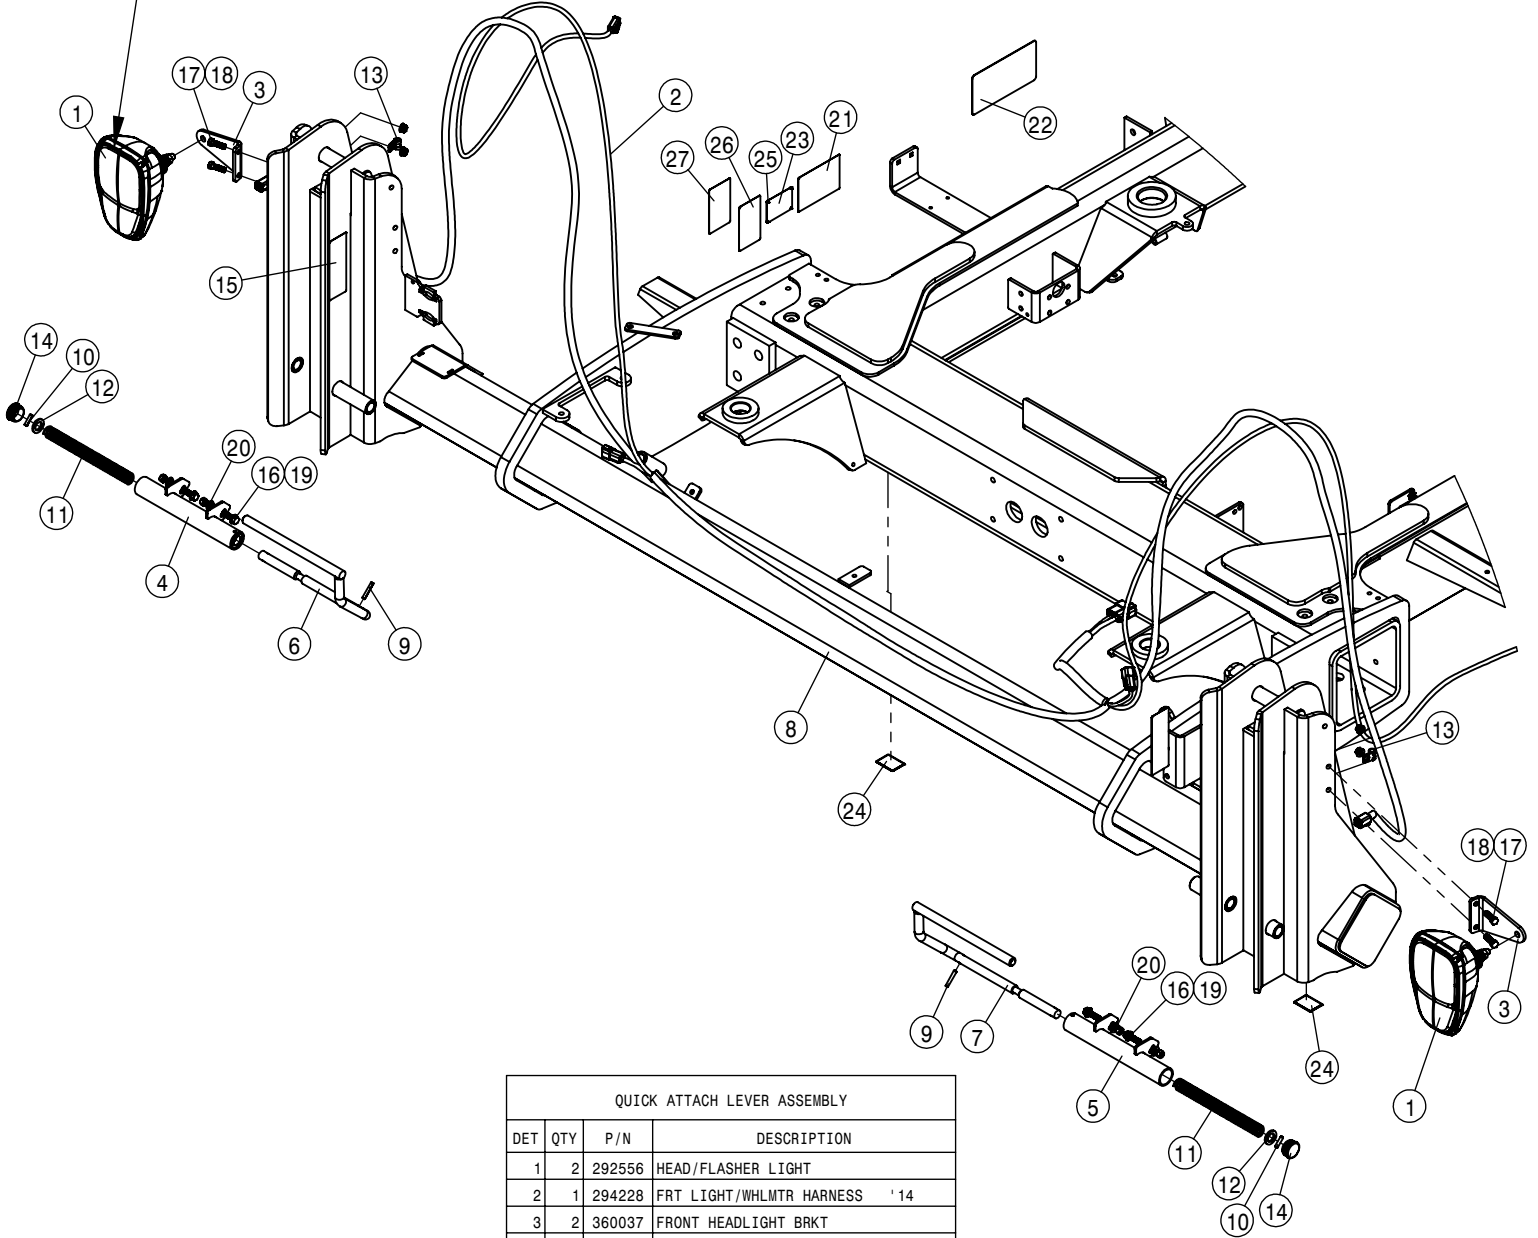

290007-REPLACEMENT BULB 12V/55W
290008-REPLACEMENT BULB 12V/4W
290010-REPLACEMENT BULB 12V/55W
290011-REPLACEMENT BULB 12V/21W

QUICK ATTACH LEVER ASSEMBLY			
DET	QTY	P/N	DESCRIPTION
1	2	292556	HEAD/FLASHER LIGHT
2	1	294228	FRT LIGHT/WHLMTR HARNESS '14
3	2	360037	FRONT HEADLIGHT BRKT
4	1	361665	RH Q-ATTACH LOCK WLD, STS 04
5	1	361666	LH Q-ATTACH LOCK WLD, STS 04
6	1	361670	RH Q-ATTACH LOCK PIN WLD,STS04
7	1	361671	LH Q-ATTACH LOCK PIN WLD,STS04
8	1	362172	MIANFRAME WLDMT-ST14 2015
9	2	473805	ROLL PIN, 1/4 X 1 1/2
10	2	473850	ROLL PIN, 1/4 X 1"
11	2	482018	SPRING, 1.00 X 12.00 COMPRSN
12	2	483055	.771ID-1.2500D-.135T MACH WASH
13	2	520167	CUSH CLAMP,#6 3/8D X 3/4W
14	2	629765	CAPLUG, 1 1/2" RD, BLACK POLY
15	2	650178	DECAL,CAUTION QUICK ATTACH LOC
16	4	900127N	3/8UNC X 1 1/4 SER FLANGE BOLT
17	4	900130	3/8UNC X 1 1/4 HEX BOLT
18	4	910004N	3/8UNC FLANGE CNTR LOCK NUT
19	4	914004N	3/8UNC HEX STOVER NUT
20	4	920002N	3/8 SAE FLAT WASHER
21	1	650455	DECAL,PATENTS, HAGIE STS
22	1	650466	DECAL, FLUIDS FOR ALL MODELS
23	1	650315	HAGIE NAMEPLATE
24	4	650277	DECAL,LIFT POINT
25	4	485073	METAL-TACK GRIP .02/.03,3/16HD
26	1	650505	DECAL, NOTICE:EMISSION CTRL'16
27	1	650484	DECAL, NOTICE:EMISSION CTRL'15