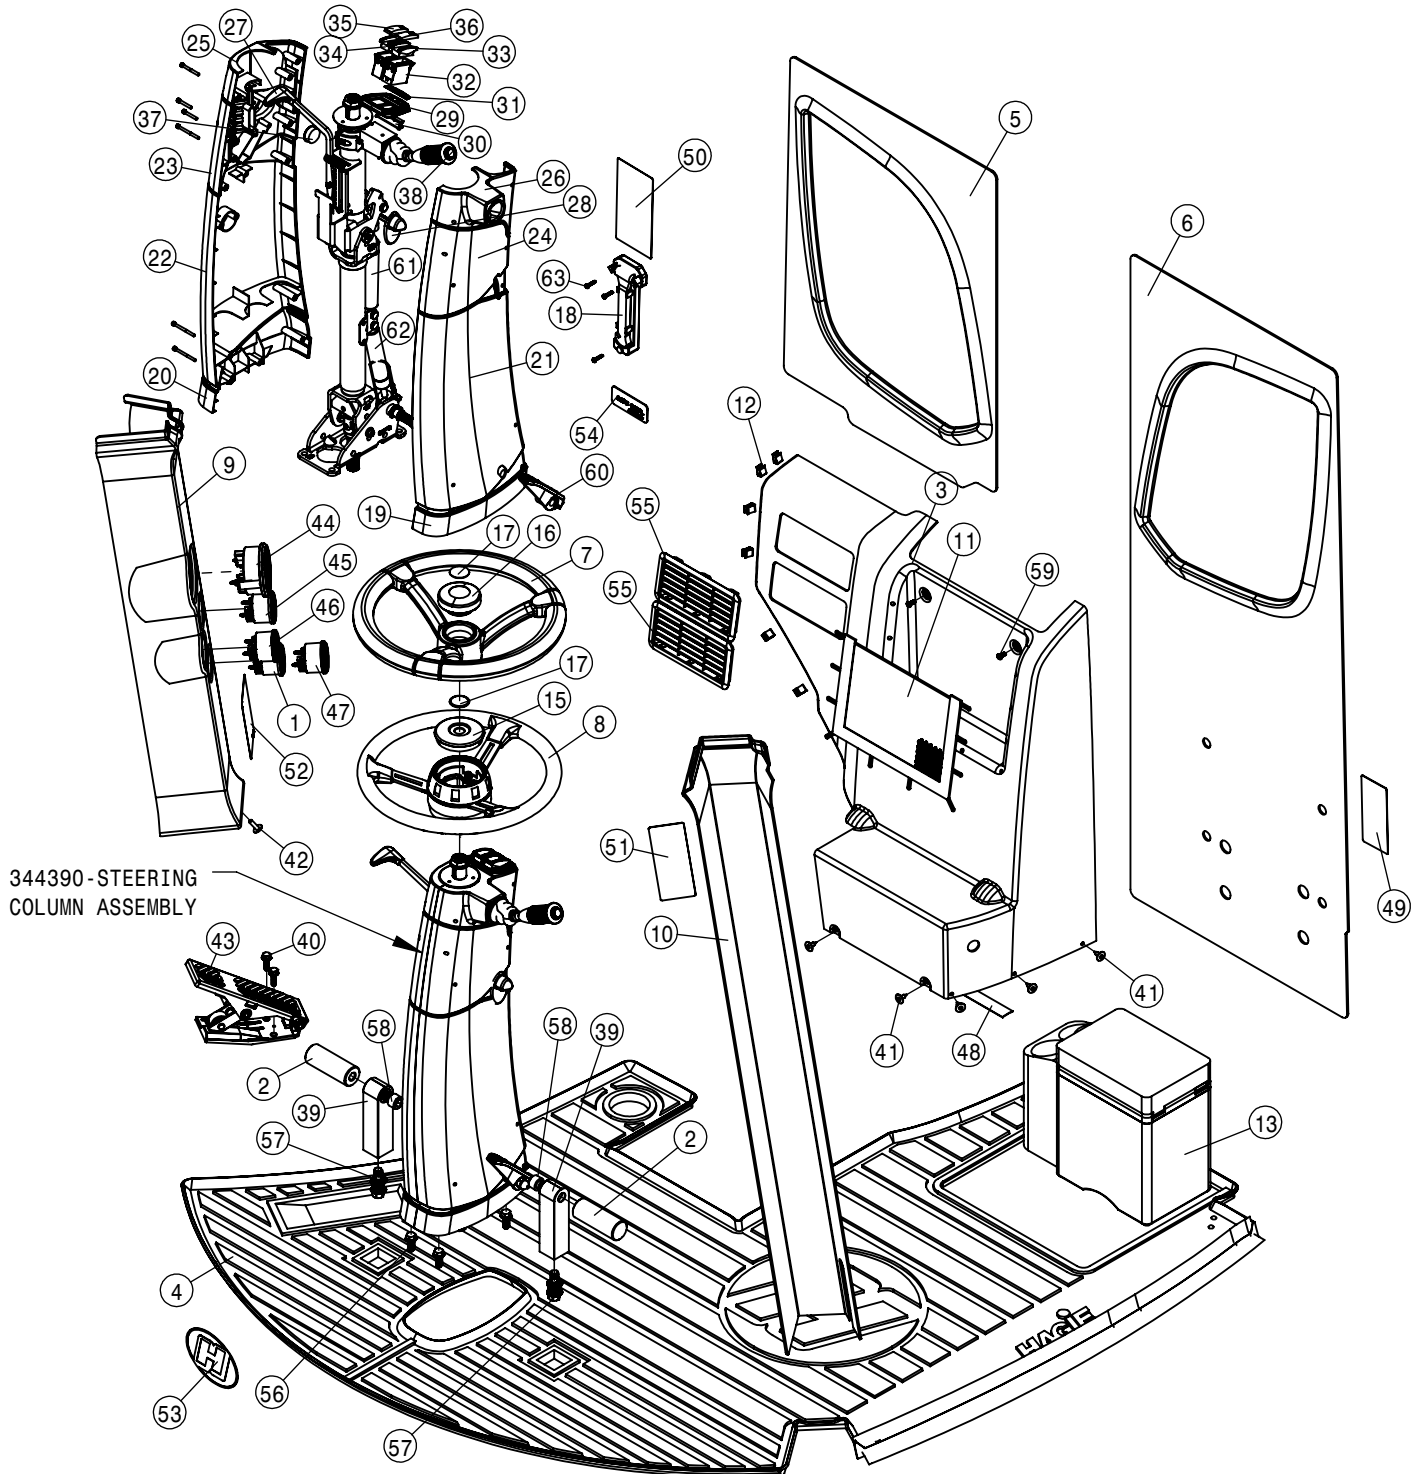

344390-STEERING COLUMN ASSEMBLY

CAB INTERIOR ASSEMBLY			
DET	QTY	P/N	DESCRIPTION
1	1	344171	GAUGE BLANK
2	2	344284	STS CAB FOOT PEG '14
3	1	344308	REAR CONSOLE
4	1	344339	FLOORMAT - MOLDED
5	1	344347	RH REAR WALL LINER
6	1	344348	LH REAR WALL LINER
7	1	344391	STEERING WHEEL - DELUXE
8	1	344392	STEERING WHEEL - PREMIUM
9	1	344397	RH A POST COVER
10	1	344398	LH A POST COVER
11	1	344411	CARGO NET - REAR CONSOLE
12	6	344413	"U" CLIP
13	1	344420	ELEC COOLER
14	4	344464	POWER OUTLET 12V
15	1	344573	CTR CAP,STEERING WHEEL-PREMIUM
16	1	344574	CTR CAP STEERING WHEEL - DELUXE
17	2	344575	DECAL - STEERING WHEEL CENTER
18	1	344646	WINDOW BREAKING TOOL, STS' 15
19	1	344686	LH SIDE-LWR COVER, STRG COLUMN
20	1	344687	RH SIDE-LWR COVER, STRG COLUMN
21	1	344688	LH SIDE-MID COVER, STRG COLUMN

CAB INTERIOR ASSEMBLY			
DET	QTY	P/N	DESCRIPTION
22	1	344689	RH SIDE-MID COVER, STRG COLUMN
23	1	344690	RH SIDE-UPR COVER, STRG COLUMN
24	1	344692	LH SIDE-UPR COVER, STRG COLUMN
25	1	344693	RH SIDE-TOP COVER, STRG COLUMN
26	1	344694	LH SIDE-TOP COVER, STRG COLUMN
27	1	344695	UPR HANDLE RAL, STRG COLUMN
28	1	344696	LH UPR HANDLE RAL, STRG COLUMN
29	1	344697	SWITCH HOUSING, STRG COLUMN
30	1	344698	LIGHT 4LED 12V, STRG COLUMN
31	1	344699	INDICATOR PAD, STRG COLUMN
32	2	344700	SWITCH BASE, STRG COLUMN
33	1	344701	SWITCH ON/OFF SERIES 533
34	1	344702	SWITCH ON/OFF SERIES 533
35	1	344703	BLUE COVER, LIGHTS, 1-LED
36	1	344704	RED COVER, HAZARD SERIES 533
37	1	344734	RH CAP, STRG COLUMN
38	1	344691	LH SWITCH, WIPER/LIGHTS, STRG
39	2	344286	STS CAB FOOT PEG RISER
40	2	470234	5/16UNC X 1" SERR FLG HEX BOLT
41	5	470466	1/4 X 3/4 PLTC LCK RIVET
42	1	470545	PUSH TREE FASTENER 1/4 X 1

CAB INTERIOR ASSEMBLY			
DET	QTY	P/N	DESCRIPTION
43	1	470649	PEDAL - DECAL
44	1	470650	GAUGE - 3" RPM
45	1	470651	GAUGE - 2" FUEL
46	1	470652	GAUGE - 2" COOLANT TEMP
47	1	470654	GAUGE, DEF 2" '14
48	1	490645	VHB TAPE 5952, BLACK
49	1	650164	DECAL,NO PASSNGR/NOT NEAR LEAK
50	1	650176	DECAL,CAUTION,CAB CHEM EXPOSUR
51	1	650474	DECAL,PWR LINE/BM FOLD
52	1	650479	JOYSTICK DECAL, STS' 15
53	1	651008	DECAL - H-DOT FRONT GLASS 5.00"
54	1	651009	ROPS DECAL, STS' 14
55	2	657549	2412, 4"X8" Louver Grill
56	4	900129N	3/8UNC X 1" SERR FLANGE BOLT
57	4	900263N	1/2UNC X 1" SER FLANGE BOLT
58	2	900396	5/8UNC X 2 SOCKET CAP SCR
59	2	903706	10-32X1/2 PHIL PAN MACH SCR
60	1	344705	LEFT PEDAL, STRG COLUMN
61	1	344707	GAS SPRING 400N, STRG COLUMN
62	1	344708	GAS SPRING 500N, STRG COLUMN
63	3	903850	8-32 X 3/4 PHIL PAN MACH SCR BZ