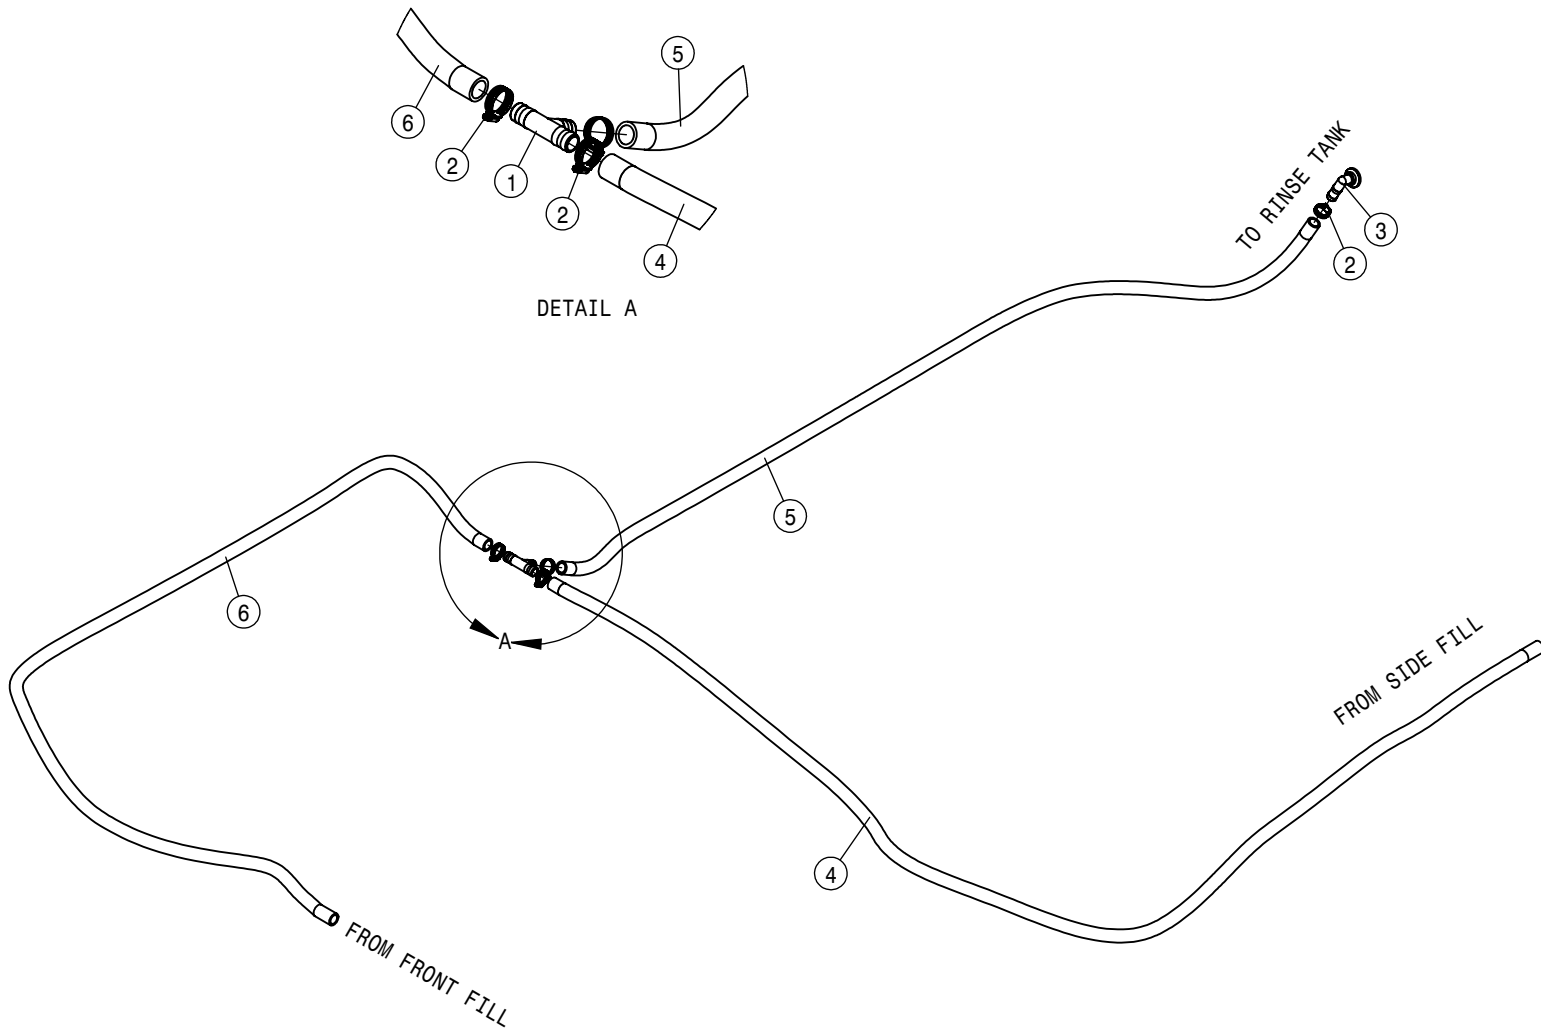

BULK HOSE
197116-HOSE 1IN 1-FBR BR BLK EPDM

FILL/RINSE HOSES FRONT/SIDE FILL ASSEMBLY			
DET	QTY	P/N	DESCRIPTION
1	1	500105	1.00 HOSE BARB TEE, POLY
2	4	520090	HOSECLAMP NO 16 STAINLESS
3	1	500173	1" FLANGE-90-1" HOSE BARB POLY
4	1	197116-150	HOSE 1IN 1-FBR BR BLK EPDM
5	1	197116-109	HOSE 1IN 1-FBR BR BLK EPDM
6	1	197116-119	HOSE 1IN 1-FBR BR BLK EPDM