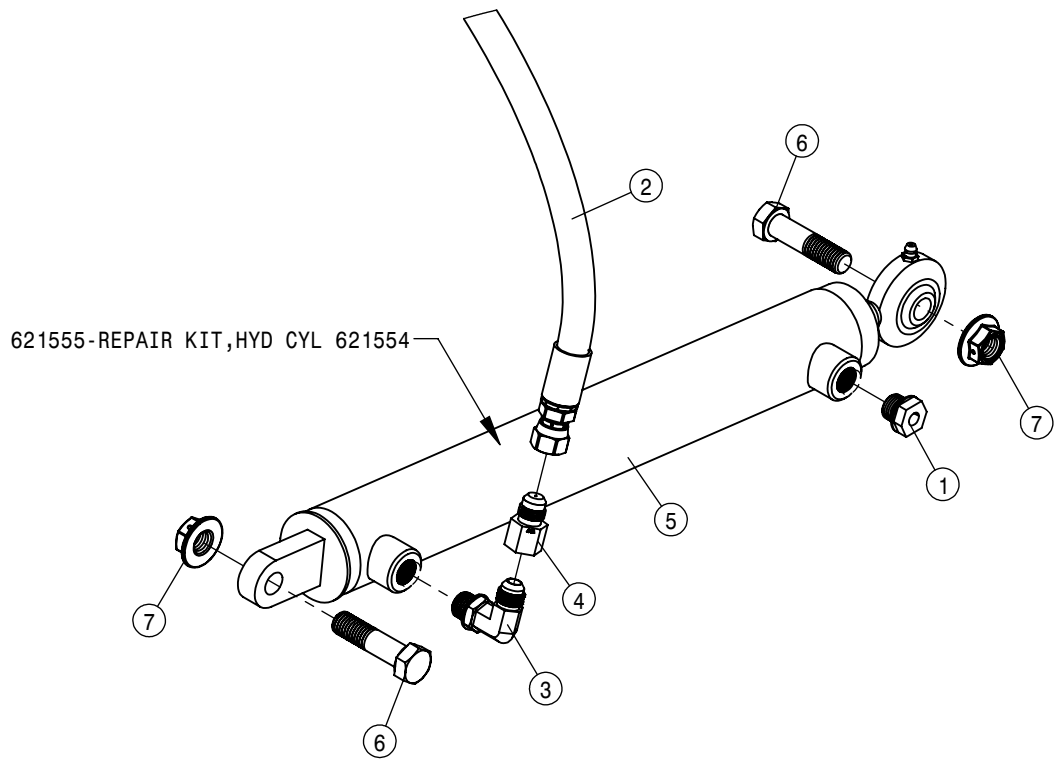

LADDER CYLINDER ASSEMBLY			
DET	QTY	P/N	DESCRIPTION
1	1	362036	SAE 6 BRASS BREATHER
2	1	617127	06-451TC-06FJX-06FJX45-36 H/A
3	1	618119	9/16MJIC-90-9/16MOR LBO
4	1	618733	9/16JIC .042 ORIFICE ADPTR
5	1	621554	CYLINDER, 1.50 ID x 12.00 STRK
6	2	900267	1/2UNC X 2" HEX BOLT
7	2	914015	1/2UNC HEX CENTER-LOCK NUT