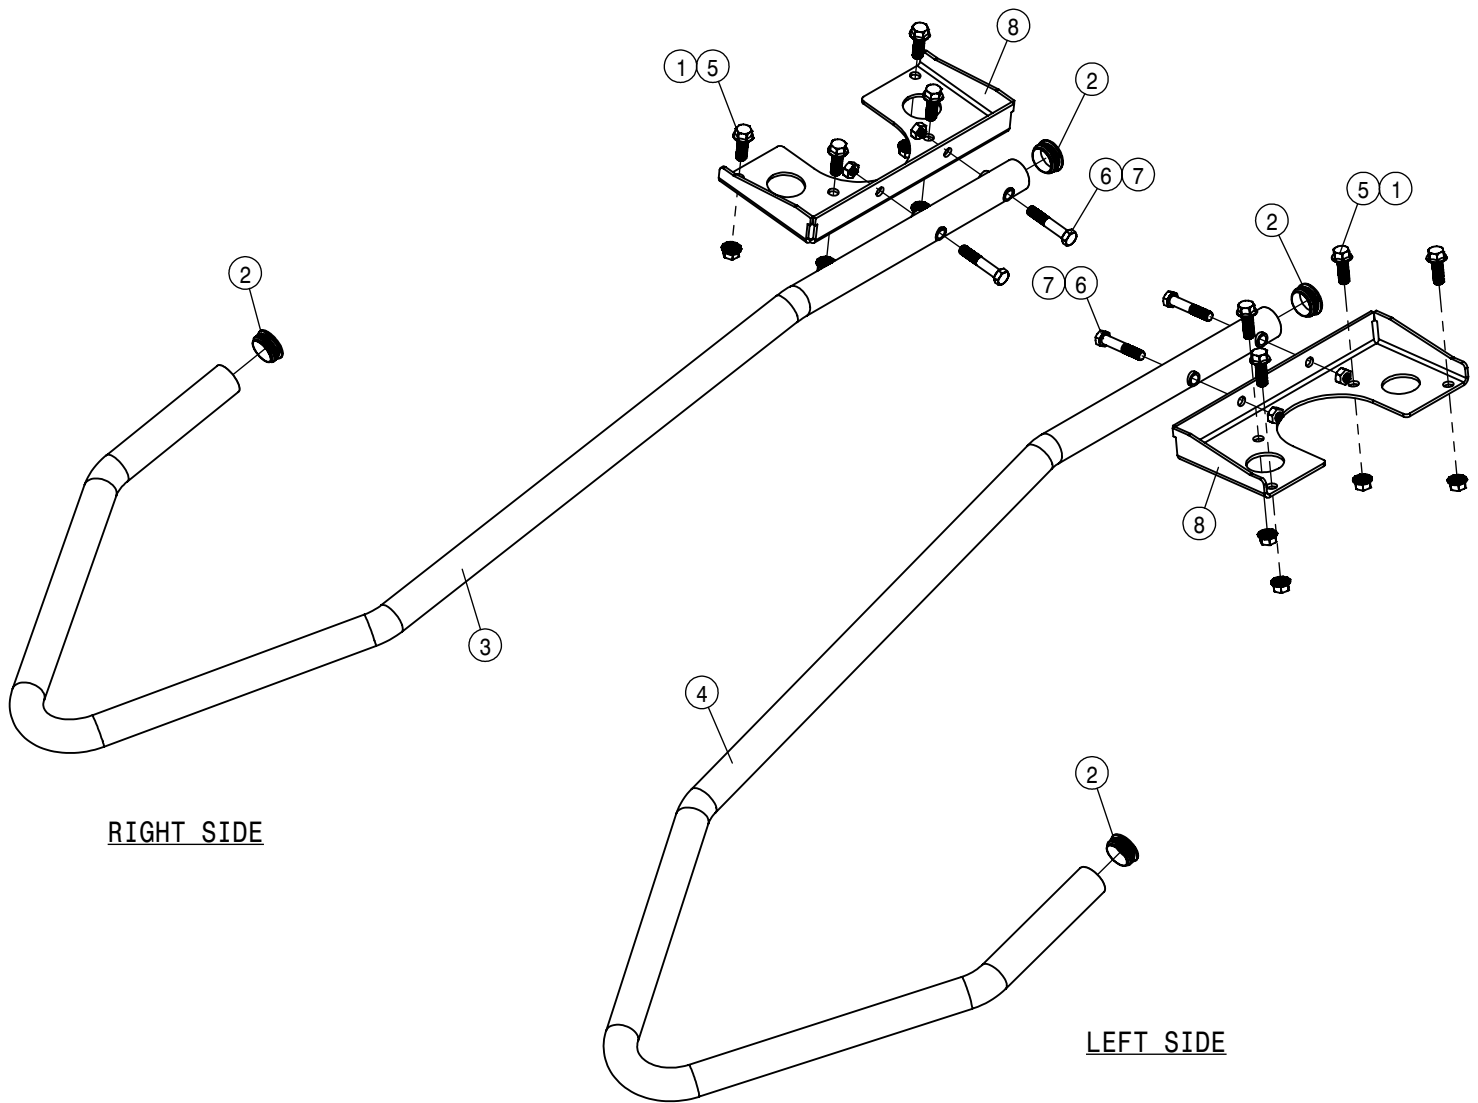

RIGHT SIDE

LEFT SIDE

54" 380 WHEEL CROP DIVIDER ASSEMBLY (SEVERE DUTY LEG)			
DET	QTY	P/N	DESCRIPTION
1	8	470360N	1/2UNC SERR FLG HEX NUT YZ
2	4	629772	CAPPLUGS PLUG, 1 3/4" RD, BLACK POLY
3	1	662271	RH 380 CROP DIVIDER WLD
4	1	662273	LH 380 CROP DIVIDER WLD
5	8	900265N	1/2UNC X 1 1/2 SERR FLANGE BOLT
6	4	900269	1/2UNC X 2 3/4 HEX BOLT
7	4	914008	1/2 UNC HEX STOVER NUT
8	2	662304	MTG PLT-CROP DIVIDER WLD SD