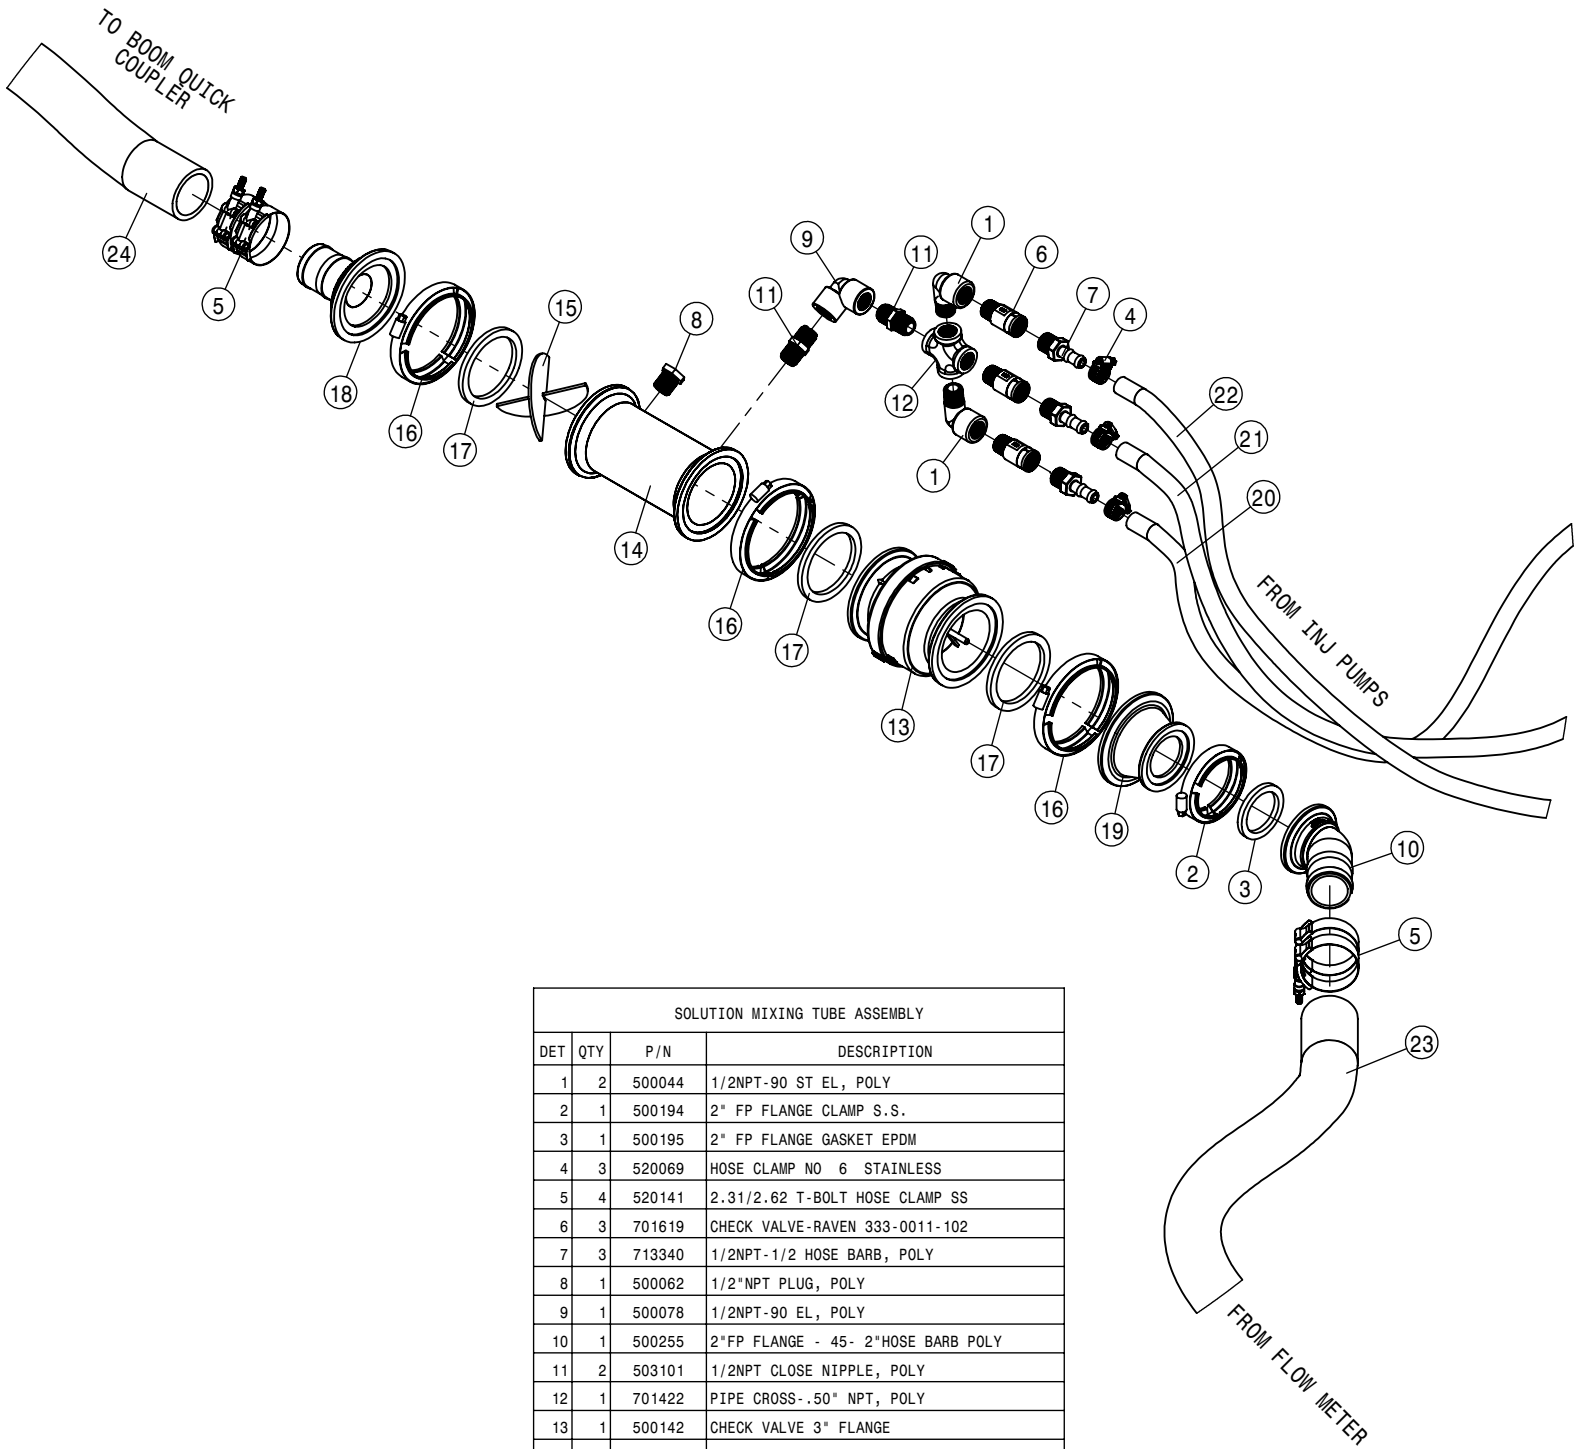

BULK HOSE
197104-HOSE 1/4 1-FBR BR BLK EPDM
197133-HOSE 2" SUCTION, 2F-1W EPDM

SOLUTION MIXING TUBE ASSEMBLY			
DET	QTY	P/N	DESCRIPTION
1	2	500044	1/2NPT-90 ST EL, POLY
2	1	500194	2" FP FLANGE CLAMP S.S.
3	1	500195	2" FP FLANGE GASKET EPDM
4	3	520069	HOSE CLAMP NO 6 STAINLESS
5	4	520141	2.31/2.62 T-BOLT HOSE CLAMP SS
6	3	701619	CHECK VALVE-RAVEN 333-0011-102
7	3	713340	1/2NPT-1/2 HOSE BARB, POLY
8	1	500062	1/2"NPT PLUG, POLY
9	1	500078	1/2NPT-90 EL, POLY
10	1	500255	2"FP FLANGE - 45- 2"HOSE BARB POLY
11	2	503101	1/2NPT CLOSE NIPPLE, POLY
12	1	701422	PIPE CROSS-.50" NPT, POLY
13	1	500142	CHECK VALVE 3" FLANGE
14	1	500345	FLANGE COUPLER 3 X 7, 1/2 NPT
15	2	701492	MIXER FIN
16	3	500208	3" FLANGE CLAMP S.S.
17	3	500209	3" FLANGE GASKET EPDM
18	1	500346	3" FLANGE-2"HOSE BARB POLY
19	1	500212	3"FLANGE - 2" FP FLANGE ADTPTR
20	1	197008-038	HOSE 1/2 1-FBR BR BLK EPDM
21	1	197008-043	HOSE 1/2 1-FBR BR BLK EPDM
22	1	197008-053	HOSE 1/2 1-FBR BR BLK EPDM
23	1	197133-029	HOSE 2"" SUCTION, 2F-1W EPDM
24	1	197133-041	HOSE 2"" SUCTION, 2F-1W EPDM