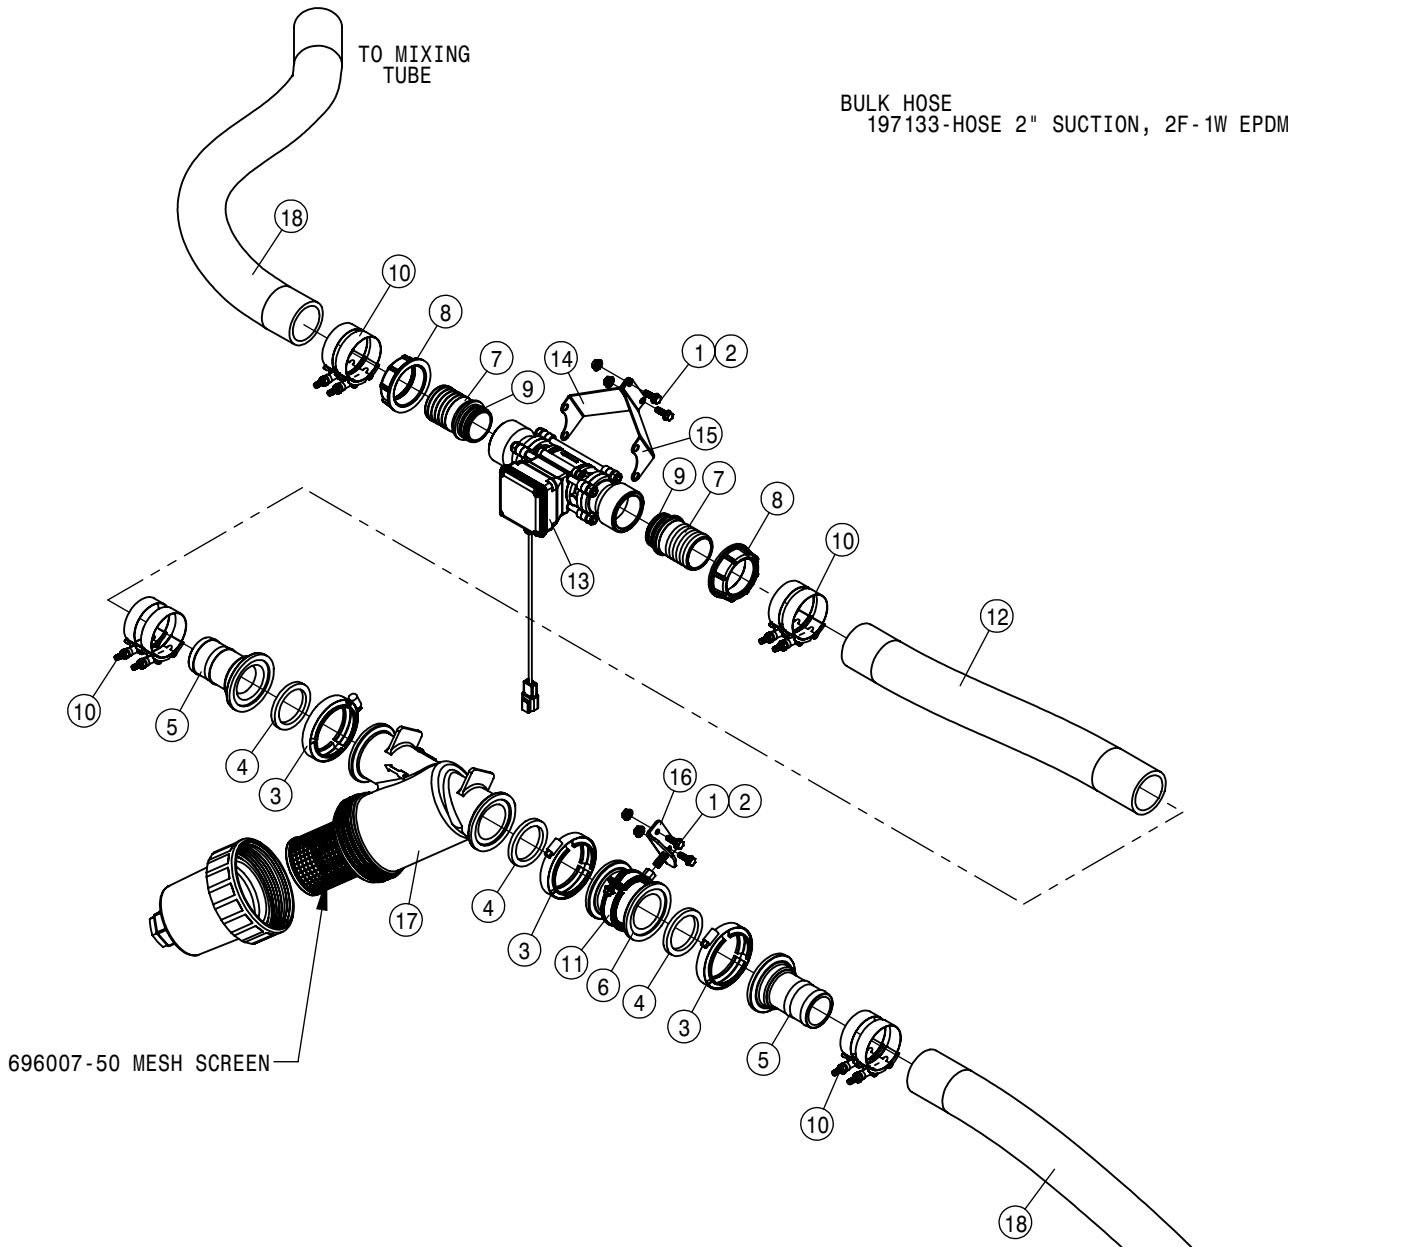

BULK HOSE
197133-HOSE 2" SUCTION, 2F-1W EPDM

696007-50 MESH SCREEN

FLOW METER ASSEMBLY			
DET	QTY	P/N	DESCRIPTION
1	4	470118	1/4 UNC X 3/4 SER FLG BOLT
2	4	470121	1/4 UNC SERR FLG LOCK NUT
3	3	500194	2" FP FLANGE CLAMP S.S.
4	3	500195	2" FP FLANGE GASKET EPDM
5	2	500196	2"FP FLANGE-2"HOSE BARB POLY
6	1	500249	2"FP FLANGE COUPLING
7	2	500292	2" HOSE BARB 2" FLY NUT
8	2	500293	FLY NUT 2"
9	4	500294	O-RING, -129 EPDM
10	8	520141	2.31/2.62 T-BOLT HOSE CLAMP SS
11	1	520170	VIBRATION-DAMPING CLAMP HANGER
12	1	601907	HOSE, 2 X 21 2F-1W EPDM
13	1	691101	MAGNETIC FLOWMETER 2" FLYNUT
14	1	691302	ORION FLOW METER MNT FRONT
15	1	691303	ORION FLOW METER MNT REAR
16	1	691337	STRAINER CLAMP MNT WLD
17	1	696006	LINE "Y" STRAINER,2"FP FLG 50M
18	2	197133-041	HOSE 2"" SUCTION, 2F-1W EPDM

FROM SOLUTION PUMP