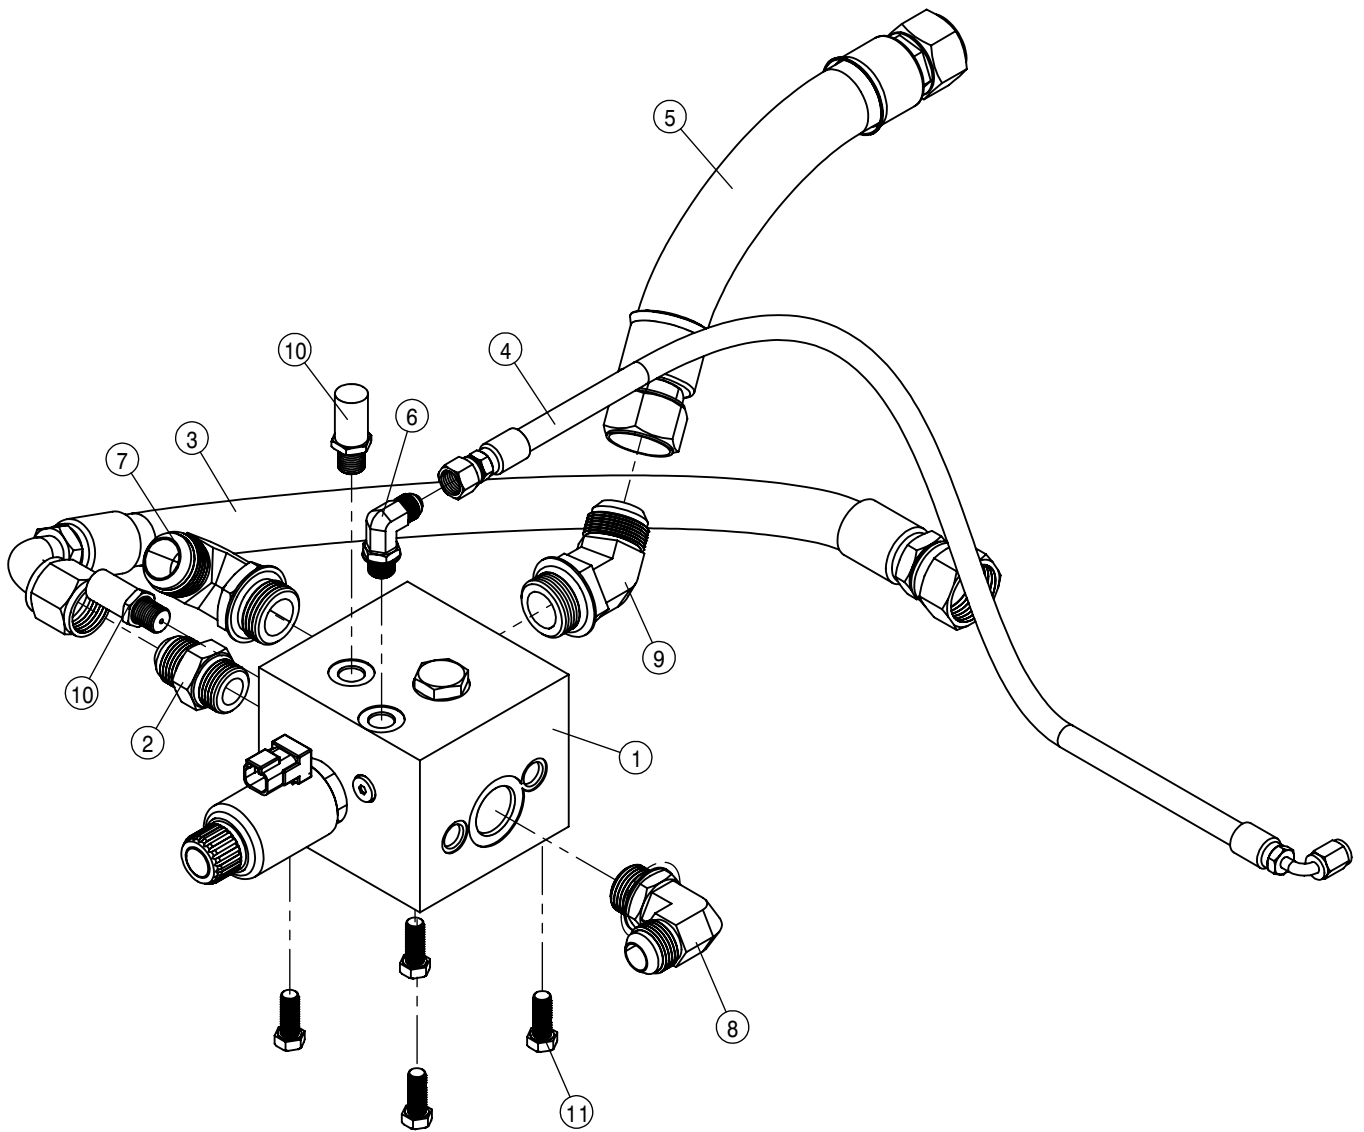

SOLUTION CONTROL VALVE ASSEMBLY			
DET	QTY	P/N	DESCRIPTION
1	1	606253	CTRL VALVE, SOLU PUMP SAUER
2	1	611127	1 1/16MJIC-1 1/16MOR ADPTR
3	1	617101	12-451TC-16FJX-12FJX90-23 H/A
4	1	617102	04-451TC-06FJX-04FJX90-29 H/A
5	1	617139	16-811-16FJX-16FJX-12 H/A
6	1	618119	9/16MJIC-90-9/16MOR LBO
7	1	618178	1 5/16MJIC-90-1 5/16MOR LBO
8	1	618248	1 1/16MJIC-90-1 1/16MOR LBO
9	1	618901	1 5/16MJIC-45-1 5/16MOR LBO
10	2	619023	9/16 MOR DIAGNOSTIC FITTING
11	4	900129	3/8UNC X 1" HEX BOLT