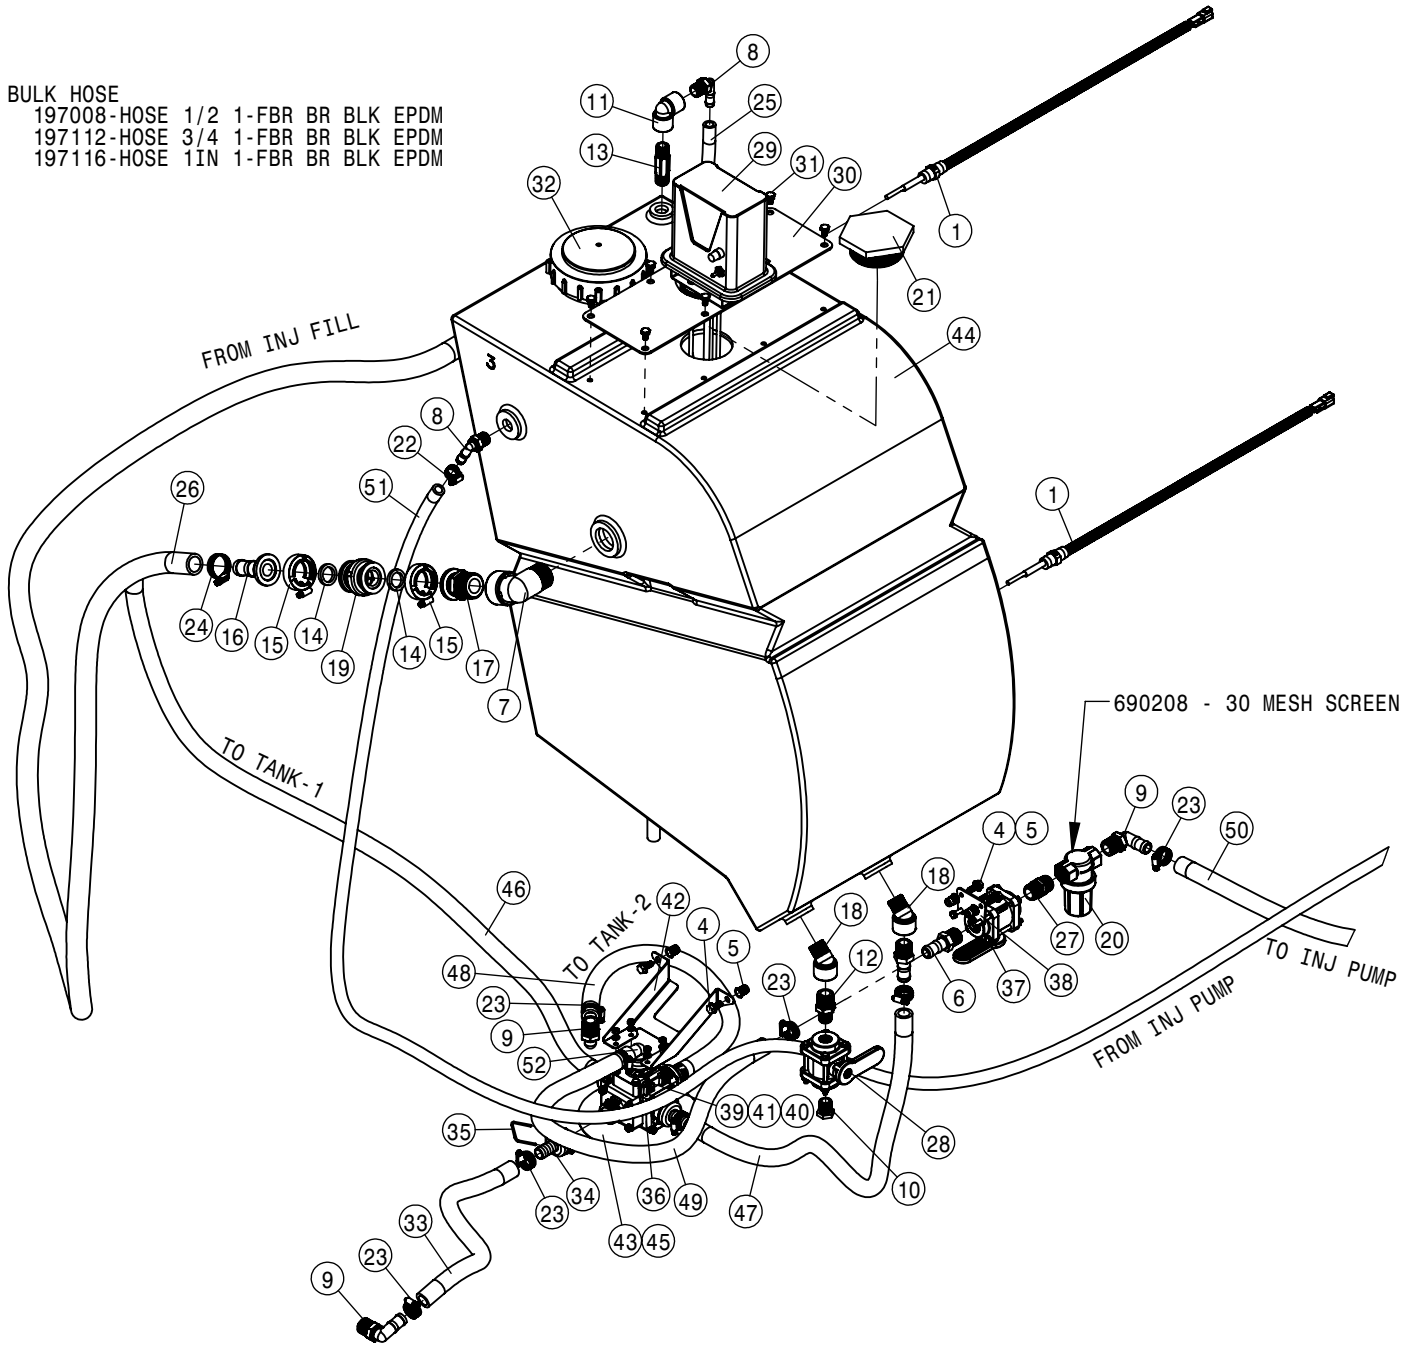

BULK HOSE

- 197008-HOSE 1/2 1-FBR BR BLK EPDM
- 197112-HOSE 3/4 1-FBR BR BLK EPDM
- 197116-HOSE 1IN 1-FBR BR BLK EPDM

INJECTION TANK-3 ASSEMBLY (1-PUMP)			
DET	QTY	P/N	DESCRIPTION
1	2	292228	LIQ LEV SWITCH ASSY,1/2NPO5 EX
NS	1	294247	CHEM INJECT CABLE ASSY
NS	1	294248	CHEM INJECT LIGHT SWITCH HARNESS
4	4	470233	5/16UNC X 3/4 SERR FLG HEX BOLT
5	4	470381N	5/16-18 NUTSERT .027-.150 STL
6	2	500022	3/4NPT-3/4HOSE BARB, POLY
7	1	500039	1 1/4NPT-90 ST EL, POLY
8	2	500047	1/2NPT-90-1/2 HOSE BARB, POLY
9	3	500054	3/4NPT-90-3/4 HOSE BARB, POLY
10	1	500062	1/2"NPT PLUG, POLY
11	1	500078	1/2NPT-90 EL, POLY
12	1	500124	3/4 X 1/2NPT REDU NIPPLE,POLY
13	1	500133	1/2NPT X 3" PIPE NIPPLE POLY
14	2	500157	1" FLANGE GASKET EPDM
15	2	500159	1" FLANGE CLAMP S.S.
16	1	500171	1" FLANGE-1" HOSE BARB POLY
17	1	500236	1" FLANGE 1 1/4" MNP, POLY

INJECTION TANK-3 ASSEMBLY (1-PUMP)			
DET	QTY	P/N	DESCRIPTION
18	2	500283	3/4" NPT X 45 STREET ELBOW, POLY
19	1	503102	1" FLANGE CHECK VALVE
20	1	503104	LINE T-STRAINER, 3/4" NPT 80 MESH
21	1	503106	3" NPT POLY PLUG
22	1	520069	HOSE CLAMP NO 6 STAINLESS
23	10	520080	HOSE CLAMP NO 10 STAINLESS
24	1	520090	HOSECLAMP NO 16 STAINLESS
25	1	601162	HOSE, 1/2 X 60 1BR BLK EPDM
26	1	601704	HOSE, 1 X 140 1BR BLK EPDM
27	1	690098	3/4NPT CLOSE NIPPLE, POLY
28	1	696082	BALL VALVE 1/2FNPT POLY
29	1	701412	RAVEN AGITATOR-HAGIE MODIFIED
30	1	701457	BRACE-AGITATOR, INJ SYSTEM
31	8	900062	5/16UNC X 1/2 HEX BOLT
32	1	701424	FILL CAP-TIPS350
33	1	197112-022	HOSE 3/4 1-FBR BR BLK EPDM
34	4	500316	T4 TO 20 MM HB

INJECTION TANK-3 ASSEMBLY (1-PUMP)			
DET	QTY	P/N	DESCRIPTION
35	5	500310	FORK D3 DIST 34.2
36	1	503123	T4 5-WAY VALVE
37	1	696135	BALL VALVE, 3/4FNPT POLY
38	1	701491	1 IN BALL VLV MNT CHEM INJECT
39	4	473826N	6MM-1.00 X 16MM HEX BOLT GR8
40	4	473767N	6MM-1.00 HEX NUT YZ
41	4	473768	6MM LOCK WASHER
42	1	701494	5 WAY VALVE BRKT CHEM INJ WLD
43	1	701490	5 WAY DECAL PLT
44	1	701486	TANK-60 GALLON, RH POLY W/O DECAL
45	1	650544	DECAL, 1 PUMP INJ TANK SIDE
46	1	601815	HOSE, 3/4 X 56 1BR BLK EPDM
47	1	601211	HOSE, 3/4 X 36 1BR BLK EPDM
48	1	197112-025	HOSE 3/4 1-FBR BR BLK EPDM
49	1	197112-035	HOSE 3/4 1-FBR BR BLK EPDM
50	1	601686	HOSE, 3/4 X 80 1BR EPDM
51	1	601010	HOSE, 1/2 X 149 1BR BLK EPDM
52	1	500317	T4 TO 20MM HB 90