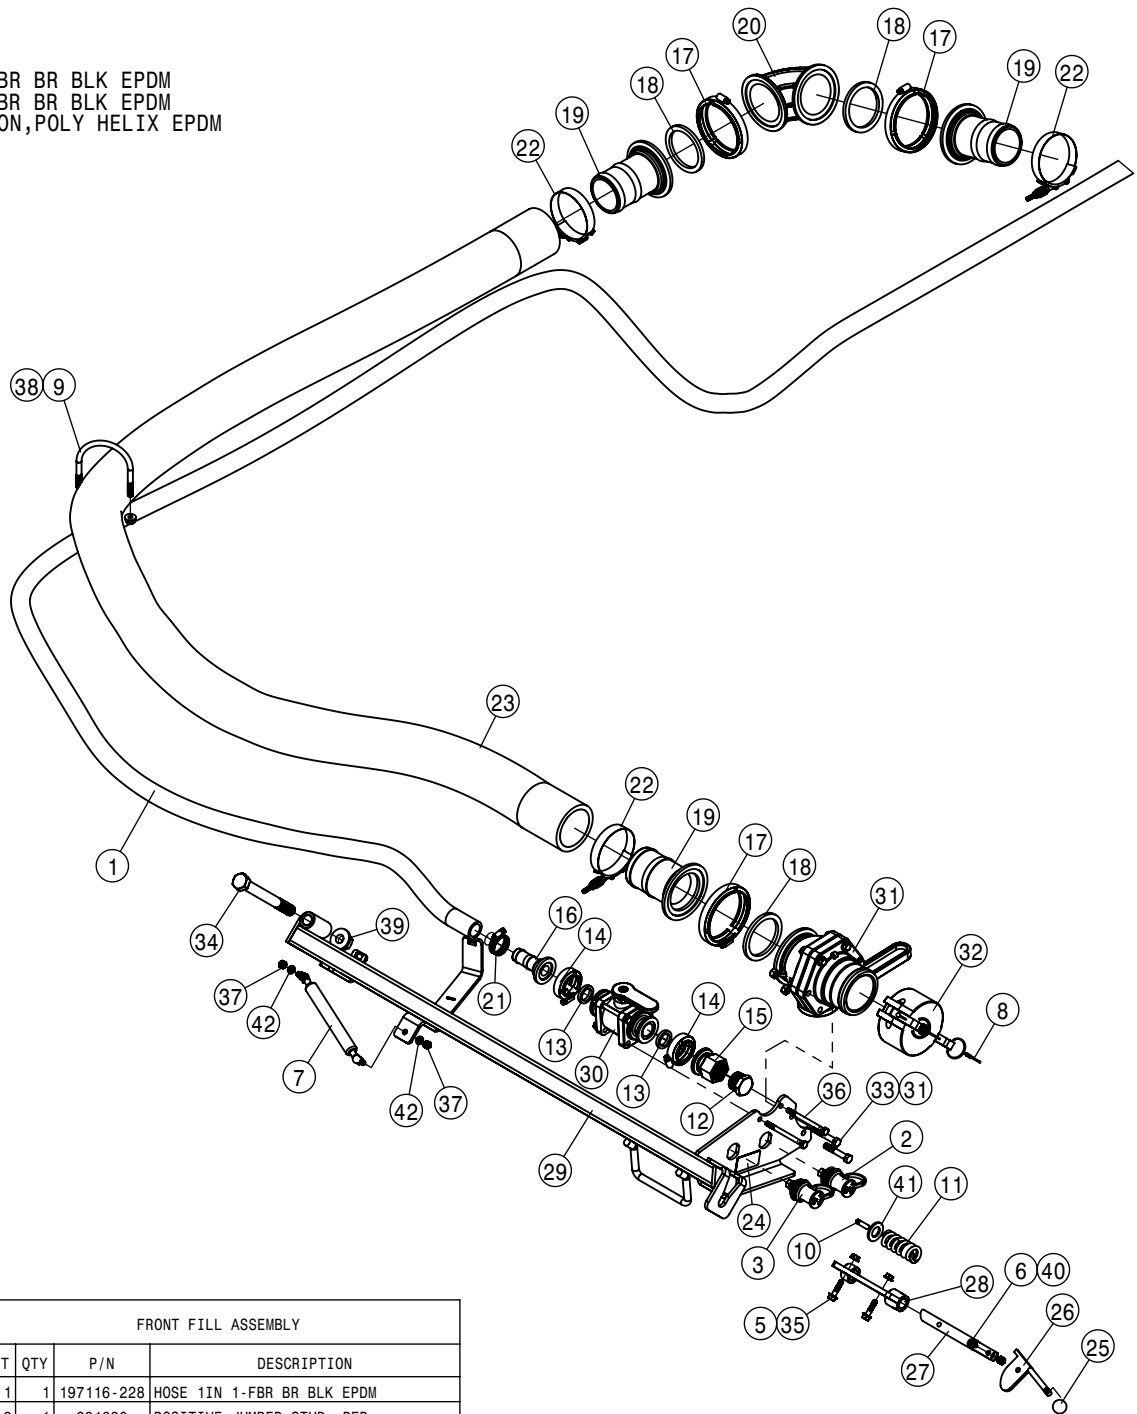

BULK HOSE

- 197008-HOSE 1/2 1-FBR BR BLK EPDM
- 197116-HOSE 1IN 1-FBR BR BLK EPDM
- 197145-HOSE 3" SUCTION, POLY HELIX EPDM

FRONT FILL ASSEMBLY			
DET	QTY	P/N	DESCRIPTION
1	1	197116-228	HOSE 1IN 1-FBR BR BLK EPDM
2	1	291680	POSITIVE JUMPER STUD, RED
3	1	291681	NEGATIVE JUMPER STUD, BLACK
NS	1	294168	FRONT FILL PWR HARNESS STS' 12
5	2	470113	5/16UNC SERR FLG LOCK NUT
6	1	470122	1/4UNC X 1/2 HHSFB GR5 MC
7	1	470253	HYD DAMPER 100LB 4.0 STROKE
8	1	470352	LANYARD, 11" POLY
9	1	472048	3/8 UNC U-BOLT 3.50ID X 4.125 ZINC
10	1	472316	ROLL PIN, 5/16 X 1 1/2
11	1	482017	SPRING
12	1	500063	1"NPT PIP PLUG, POLY
13	2	500157	1" FLANGE GASKET EPDM
14	2	500159	1" FLANGE CLAMP S.S.
15	1	500168	1" FLANGE-1" FNPT ADPTR POLY
16	1	500171	1" FLANGE-1" HOSE BARB POLY
17	3	500208	3" FLANGE CLAMP S.S.
18	3	500209	3" FLANGE GASKET EPDM
19	3	500210	3" FLANGE-3" HOSEBARB POLY
20	1	500262	3" FLANGE-90-3" FLG SWEEP LBO
21	1	520090	HOSECLAMP NO 16 STAINLESS
22	3	520145	3.56/3.88 T-BOLT HOSE CLAMP SS
23	1	601827	HOSE 3 X 98 POLY HELIX EPDM
24	1	650516	FRT/SIDE FILL PANEL DECAL

FRONT FILL ASSEMBLY			
DET	QTY	P/N	DESCRIPTION
25	1	659291	KNOB, BLK, 3/8" - 16 UNC
26	1	690698	FRT FILL SUPP ARM REL WLD
27	1	691139	FRT FILL SUPP ARM LATCH PIN' 10
28	1	691140	FRT FILL LATCH BRKT WLD, STS' 10
29	1	691378	FRT FILL SUPP ARM W/DECAL
30	1	696147	BALL VLV, 1" FLANGE
31	1	696192	3" FLG STUBBY VALVE, 3"M-ADPTR
32	1	696231	CAP FOR 3" MALE COUPLER POLY
33	2	900170	3/8UNC X 2 1/4 HEX BOLT
34	1	900418	3/4UNC X 7" HEX BOLT
35	2	900490	5/16UNC X 1 1/4 HHSFB SS
36	2	900498	5/16UNC X 3 3/4 HHCS SS
37	2	910002	5/16UNC HEX NUT
38	2	910106	3/8-16UNC CTRLK FLG NUT MC GR5
39	1	910111	3/4-10UNC CTRLK FLG NUT MC GR5
40	1	914002	5/16UNC HEX STOVER NUT
41	1	920006	3/4 SAE FLAT WASHER
42	2	920501	5/16 LOCK WASHER