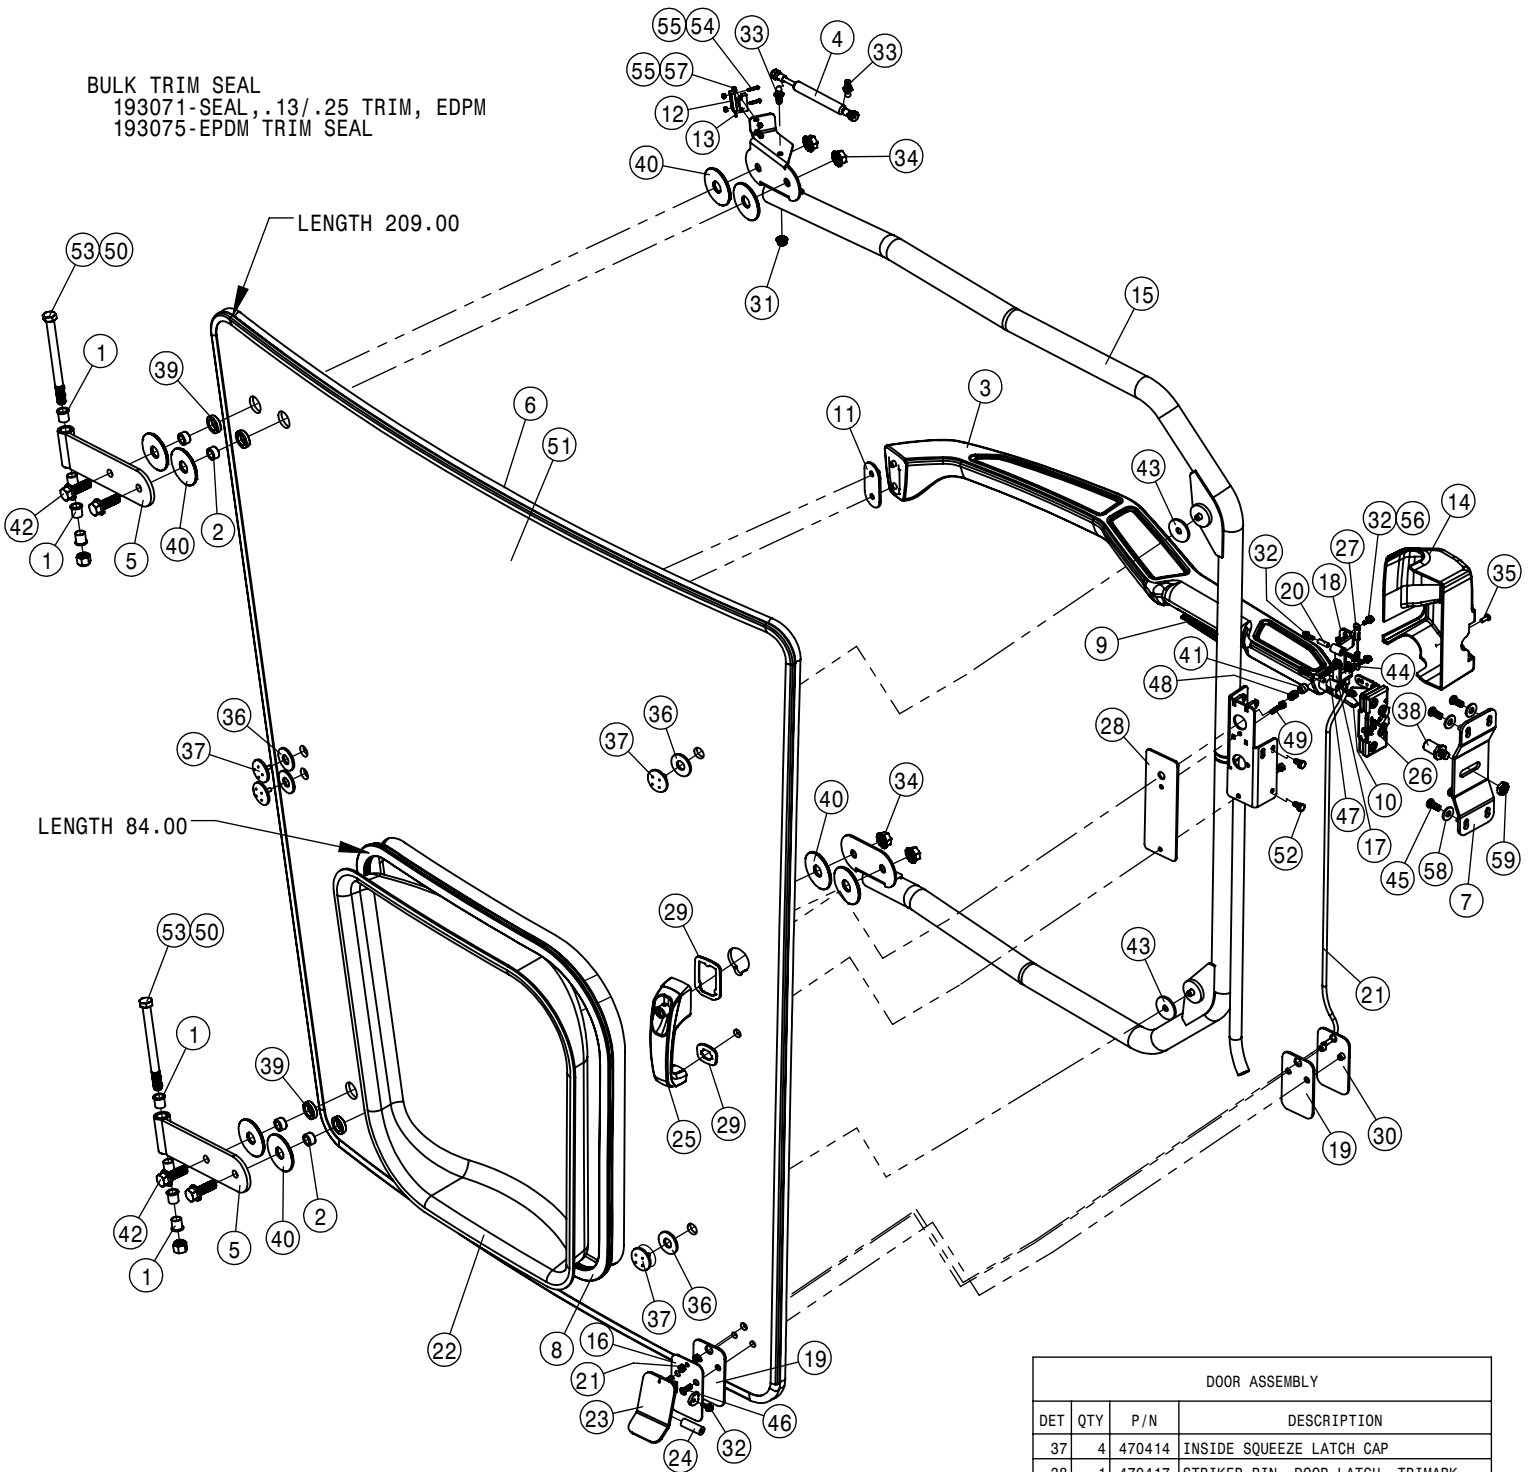

BULK TRIM SEAL
193071-SEAL, .13/.25 TRIM, EDPM
193075-EPDM TRIM SEAL

DOOR ASSEMBLY			
DET	QTY	P/N	DESCRIPTION
1	8	127506	NYLON FLANGE BRG, STS
2	4	343335	DOOR HINGE GLASS BUSH, CAB 05
3	1	344331	DOOR LATCH TUBE MOLDED, STSCAB' 14
4	1	344335	GAS CYLINDER 40LB 2.0 STROKE
5	2	344336	DOOR HINGE WLDT, STSCAB' 14
6	1	344423	BULB SEAL - DOOR, CAB
7	1	344428	DOOR LATCH STRKR PIN MNT PLATE '14
8	1	344482	TRIM SEAL - BUBBLE STS
9	1	344508	DOOR LOCK KIT, STS' 14
10	1	344510	DOOR LATCH ROD, STS' 14
11	1	344551	GASKET - DOOR ARM REST MOUNT
12	1	344560	DOOR SWITCH, STS' 14
13	1	344561	DOOR SWITCH MAGNET, STS' 14
14	1	344589	DOOR LATCH COVER, STS' 15
15	1	344590	DOOR FRAME WLDT, STS' 15
16	1	344592	FOOT PEDAL BASE WLDT, STS' 15
17	1	344596	DOOR LATCH HINGE, STS' 15
18	1	344597	DOOR LATCH HINGE WLDT, STS' 15

DOOR ASSEMBLY			
DET	QTY	P/N	DESCRIPTION
19	2	344600	FOOT PEDAL MT GASKET, STS' 15
20	2	344604	DOOR LATCH HINGE PIN, STS' 15
21	1	344607	DOOR RELEASE CABLE, STS' 15
22	1	344610	DOOR BUBBLE INSERT, STS' 15
23	1	344611	FOOT PEDAL WLDT, STS' 15
24	1	344618	FOOT PEDAL PIVOT PIN, STS' 15
25	1	344620	DOOR HANDLE PUSH BUTTON' 15
26	1	344621	DOOR LATCH, STS' 15
27	1	344624	DOOR LATCH CABLE ASSY, STS' 15
28	1	344625	DOOR HANDLE MT GASKET, STS' 15
29	1	344627	DOOR HANDLE GASKET, STS' 15
30	1	344628	FOOT PEDAL MT WLDT, STS' 15
31	1	470113	5/16UNC SERR FLG LOCK NUT
32	8	470215	10-32 X 1/2 SERR FLG HEX BOLT
33	2	470255	BALL STUD, 5/16-18 THRD X 10MM
34	4	470360	1/2UNC SERR FLG HEX NUT
35	1	470412	INSIDE SQUEEZE LATCH SCREWS
36	4	470413	INSIDE SQUEEZE LATCH GASKET

DOOR ASSEMBLY			
DET	QTY	P/N	DESCRIPTION
37	4	470414	INSIDE SQUEEZE LATCH CAP
38	1	470417	STRIKER PIN, DOOR LATCH, TRIMARK
39	4	470419	DOOR HINGE BUSH,RUBBER STS 05
40	8	470420	DOOR HINGE BUSH,RUBBER STS 05
41	1	470421	NYLON SPACER, SPHERICAL 6MMx12
42	4	470431	1/2UNC X 1 1/2 SERR FLG BOLT
43	2	470489	GASKET, DOOR HANDLE STIFFENER
44	1	470689	10-24 HEX NYLOC NUT, SS
45	4	472375	5/16UNC X 3/4 BUTN CAP SCR BLK
46	2	473761	6MM-1.00 X 20MM FLT HD SCREW
47	1	473762	6MM-1.00 X 45 PAN HD PHL SCREW
48	2	473767	6MM-1.00 HEX NUT
49	2	473787	6MM-1.00 X 25MM HEX BOLT GR8
50	2	473988	1/2UNC HEX NUT, NYLOC SS
51	1	658105	GLASS DOOR, STS' 15
52	2	900000	1/4UNC X 1/2 HEX BOLT
53	2	900348	1/2UNC X 6" HEX BOLT SS
54	2	903906	#4-40 X 5/8 PHIL PAN HD SCREW
55	4	910031	#4-40 HEX LOCK NUT
56	2	914027	10-32 HEX STOVER NUT
57	2	903904	4-40 X 3/8 PHIL PAN MACH SCR
58	4	910133	USS FLAT WASHER 5/16 BZ
59	1	473759	12MM-1.75 HEX JAM NUT YZ