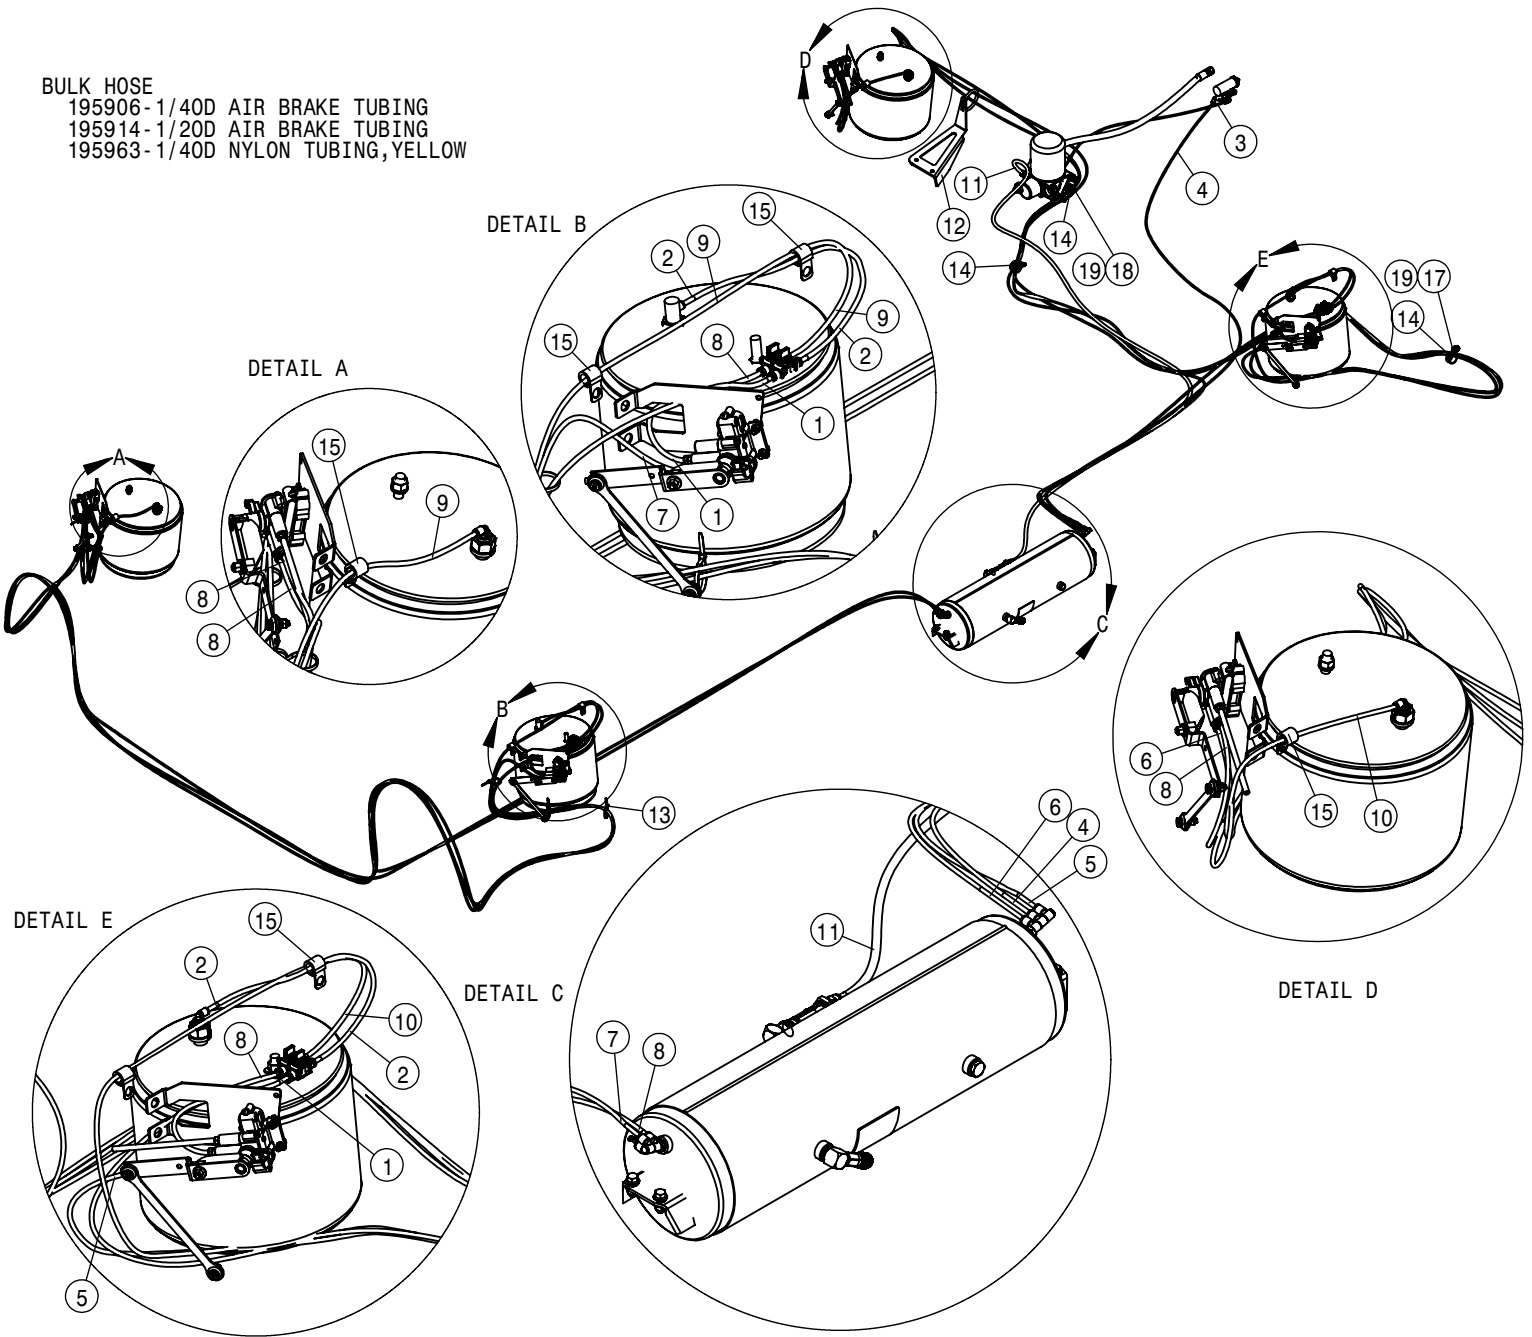

BULK HOSE
195906-1/40D AIR BRAKE TUBING
195914-1/20D AIR BRAKE TUBING
195963-1/40D NYLON TUBING, YELLOW

AIR LINE ASSEMBLY				
DET	QTY	P/N	DESCRIPTION	
1	2	195906-011	1/40D AIR BRAKE TUBING J844-A	
2	2	195906-022	1/40D AIR BRAKE TUBING J844-A	
3	1	195906-032	1/40D AIR BRAKE TUBING J844-A	
4	1	195906-123	1/40D AIR BRAKE TUBING J844-A	
5	1	195906-181	1/40D AIR BRAKE TUBING J844-A	
6	1	195906-226	1/40D AIR BRAKE TUBING J844-A	
7	1	195906-238	1/40D AIR BRAKE TUBING J844-A	
8	3	195906-300	1/40D AIR BRAKE TUBING J844-A	
9	1	195906-326	1/40D AIR BRAKE TUBING J844-A	
10	1	195906-330	1/40D AIR BRAKE TUBING J844-A	
11	1	195914-128	1/20D AIR BRAKE TUBING J844-B	
12	1	362115	REAR RGT LEG HOSE BRKT	
13	6	470154	CABLE TIE, 11.00" BLK NYLON	
14	4	520160	CUSH CLAMP,#24 1 1/2D-3/4WLOOP	
15	6	520164	CUSH HOSE CLAMP,#9, 9/16D X 3/4W	
16	1	601941	10-451TC-10FJX-10FJX45-36	
17	1	900128N	3/8UNC X 3/4 SER FLANGE BOLT	
18	1	900129N	3/8UNC X 1" SERR FLANGE BOLT	
19	2	910004N	3/8UNC FLANGE CNTR LOCK NUT