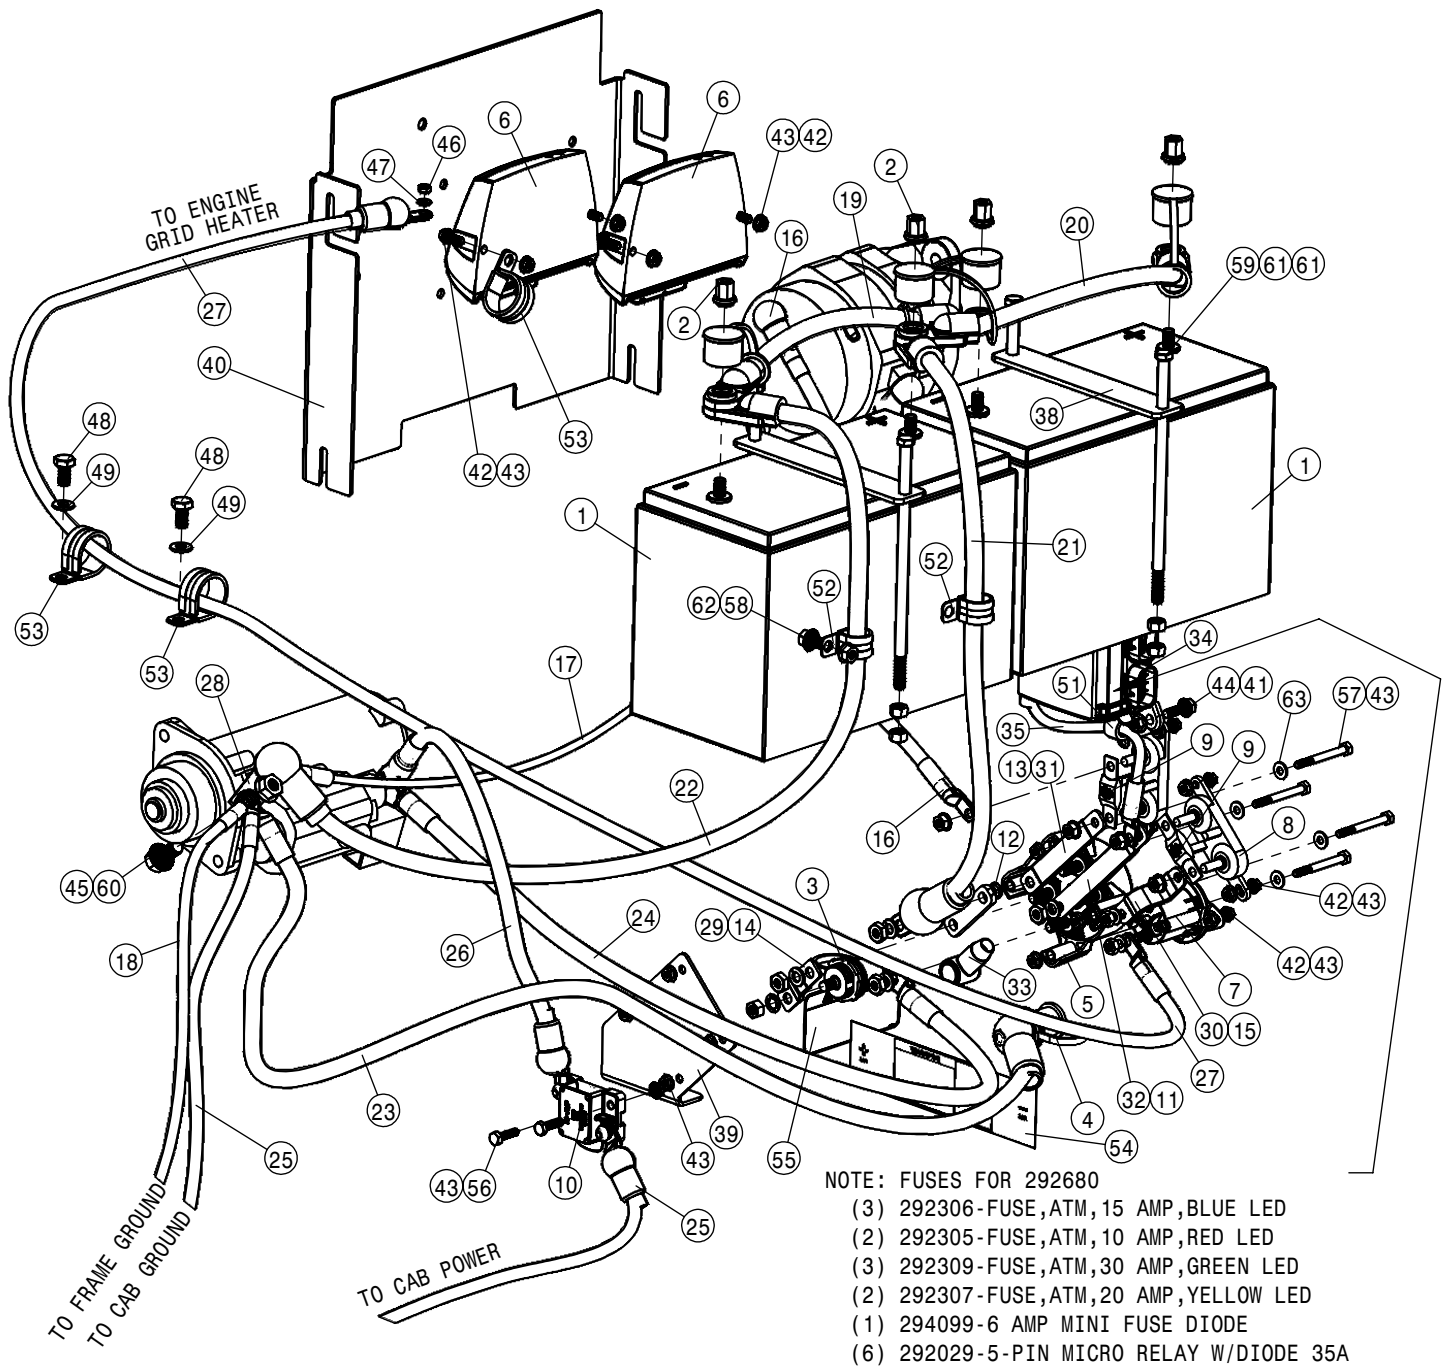

TIER-4F BATTERY AND CABLE ASSEMBLY			
DET	QTY	P/N	DESCRIPTION
1	2	291196	BATTERY,12V 900CCA, SS STUD
2	4	291205	BATTERY NUT,3/8-16 SS CLSD CAP
3	1	291680	POSITIVE JUMPER STUD, RED
4	1	291681	NEGATIVE JUMPER STUD, BLACK
5	1	291957	BATTERY SWITCH, DUAL CIRCUIT
6	2	292016	IQAN-XA2 MODULE
7	1	292505	MCR
8	2	292578	HIGH AMP FUSE HOLDER W/COVER
9	2	292641	FUSE, 250 AMP 32 VOLT DC
10	1	292642	CIRCUIT BREAKER,150 AMP BUSS
11	1	292651	BUSBAR, MD TO GRID HEAT FUSE
12	1	292652	BUSBAR, MASTER DISC. JUMPER
13	1	292653	BUSBAR, MD TO ALT. FUSE
14	1	292654	BUSBAR, POST TO MD
15	1	292655	BUSBAR, MCR TO FUSE
16	1	292656	BATT CABLE,RED 20" 1/0 5/16-5/16
17	1	292657	BATT CABLE,BLK 35"2GA 1/2-1/4
18	1	292658	BATT CABLE,BLK 75"2GA 3/8-1/2
19	1	292659	BATT CABLE, BLK 16"2/0 3/8-3/8
20	1	292660	BATT CABLE,RED 18"2/0 3/8-3/8
21	1	292661	BATT CABLE,RED 34"2/0 3/8-3/8

TIER-4F BATTERY AND CABLE ASSEMBLY			
DET	QTY	P/N	DESCRIPTION
22	1	292662	BATT CABLE,BLK 47"2/0 3/8-1/2
23	1	292664	BATT CABLE,BLK 45"2/0 1/2-3/8
24	1	292665	BATT CABLE, RED 42"2/0 1/2-3/8
25	1	292668	CAB PWR,GND CABLE ASY
26	1	292669	BATT CABLE,RED 21"1/0 1/2-1/4
27	1	292670	BATT CABLE,RED 94"2GA 1/4-5/16
28	1	292671	BUSBAR, GND EXT
29	1	292673	HEAT SHRINK, RED .75 X .03 X 1 1/2"
30	1	292674	HEAT SHRINK, RED .75 X .03 X 2 1/2"
31	1	292675	HEAT SHRINK, RED .75 X .03 X 3 1/2"
32	1	292676	HEAT SHRINK, RED .75 X .03 X 4 1/2"
33	1	292677	RUBBER BOOT (RED) 2 TO 2/0 GAUGE
34	1	292680	VEC
35	1	292683	VEC POWER CABLE
NS	1	294226	TIER 4F HARNESS ASSY
NS	1	294253	AFTERTREATMENT HARNESS
38	2	316470	BATTERY TIE-DOWN
39	1	317345	MST DISC. COVER
40	1	362037	MODULE BOX REMOVABLE COVER
41	4	470113N	5/16UNC SERR FLG LOCK NUT SS
42	10	470118	1/4 UNC X 3/4 SER FLG BOLT

TIER-4F BATTERY AND CABLE ASSEMBLY			
DET	QTY	P/N	DESCRIPTION
43	20	470121	1/4 UNC SERR FLG LOCK NUT
44	4	470234N	5/16UNC X 1" SERR FLG BOLT SS
45	1	470360	1/2UNC SERR FLG HEX NUT
46	1	473767	6MM-1.00 HEX NUT
47	1	473768	6MM LOCK WASHER
48	2	473793	10MM-1.50 X 20MM HEX BOLT GR8
49	2	473799	10MM FLAT WASHER
50	1	294062	SOL PUMP DIODE TO RELAY ADAPTR
51	1	520117	CUSH HOSE CLAMP,#10, 5/8D X 1/2W
52	2	520121	CUSH CLAMP,#16 1IN X 3/4W
53	3	520160	CUSH CLAMP,#24 1 1/2D-3/4WLOOP
54	1	650295	IMPORTANT/ NEG/ POS DECAL
55	1	650296	CAUTION DECAL
56	2	900003	1/4UNC X 1" HEX BOLT
57	4	900008N	1/4UNC X 2 1/2 HEX BOLT SS
58	1	900128N	3/8UNC X 3/4 SER FLANGE BOLT
59	4	900150	3/8UNC X 9 1/2 HEX BOLT
60	1	900263N	1/2UNC X 1" SER FLANGE BOLT
61	8	910004	3/8UNC HEX NUT
62	1	910004N	3/8UNC FLANGE CNTR LOCK NUT
63	4	920000N	1/4 SAE FLAT WASHER SS