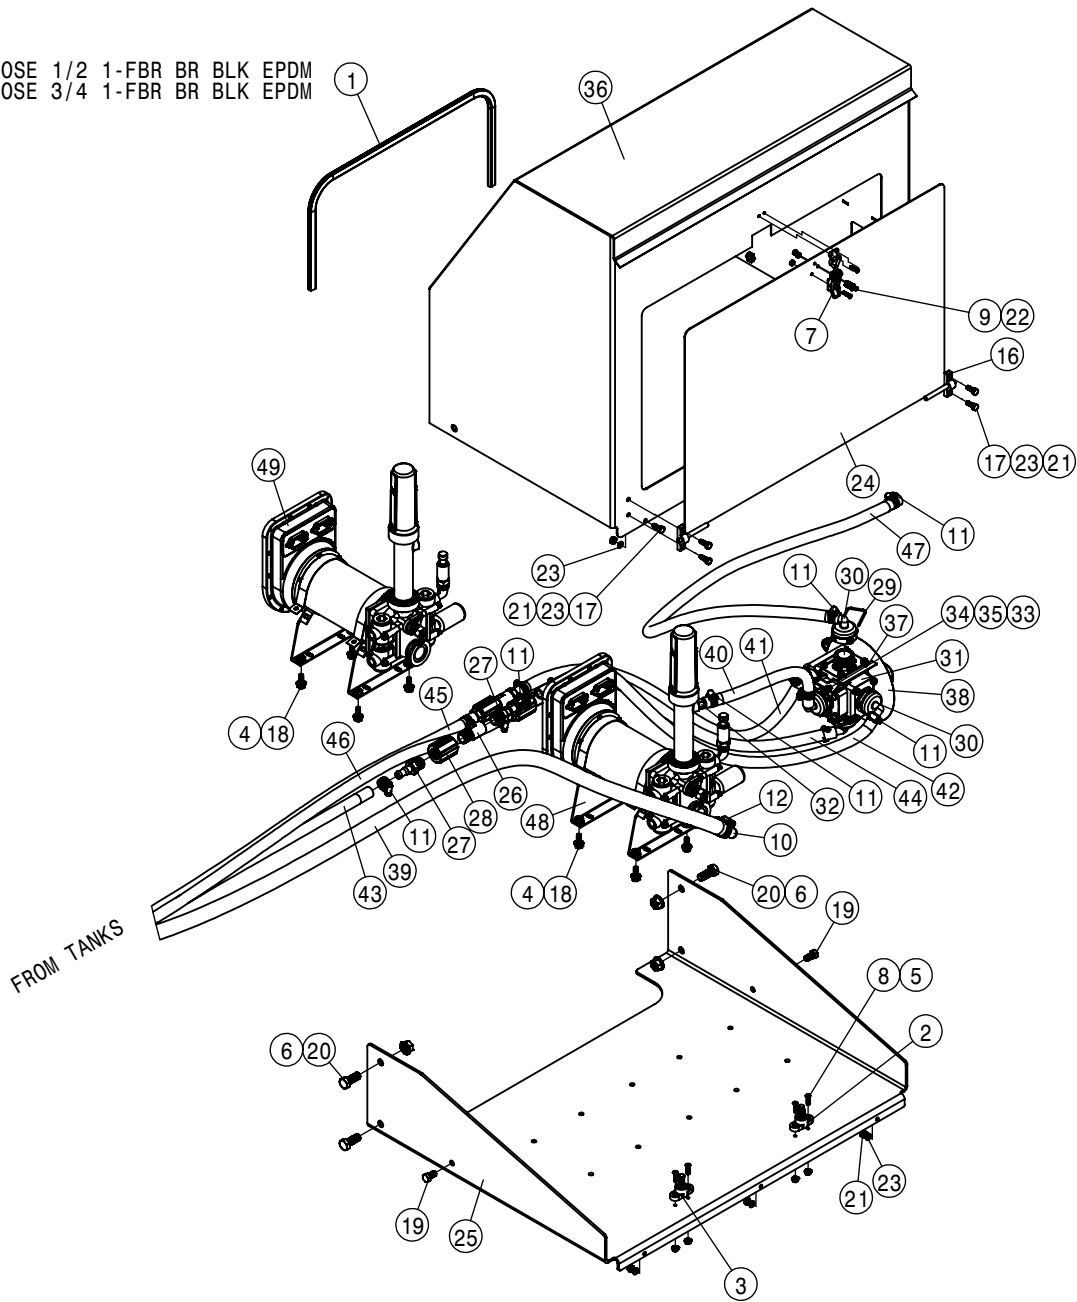

BULK HOSE

197008-HOSE 1/2 1-FBR BR BLK EPDM
197112-HOSE 3/4 1-FBR BR BLK EPDM

CHEMICAL INJECTION PUMP ASSEMBLY (1-PUMP)			
DET	QTY	P/N	DESCRIPTION
1	2.9	193016	QUICKEDGE TRIM .060 TO .170
2	1	291792	TERM BLOCK,RED,3/8-16 SINGLE
3	1	291936	TERM BLOCK,RED,3/8-16 SINGLE
4	8	470113	5/16UNC SERR FLG LOCK NUT
5	4	470175	10-32 SERR FLANGE NUT
6	4	470360	1/2UNC SERR FLG HEX NUT
7	1	470629	LATCH-PADLOCKABLE ADJUST DRAW
8	4	472235	10-32 X 3/4 PHIL HD MACH SCR
9	5	472376	#8-32 X 3/4 FLT HD PHIL SCREW
10	1	500054	3/4NPT-90-3/4 HOSE BARB, POLY
11	13	520069	HOSE CLAMP NO 6 STAINLESS
12	1	520080	HOSE CLAMP NO 10 STAINLESS
NS	2	693990	RAVEN CBL INJ EXT 12'
NS	1	694173	RAVEN CBL W/ INJ
NS	1	694174	RAVEN CBL INJ NO AGIT
16	2	701430	HINGE-PUMP COVER, INJECTION SYSTEM
17	7	900002	1/4UNC x 3/4 HEX BOLT

CHEMICAL INJECTION PUMP ASSEMBLY (1-PUMP)			
DET	QTY	P/N	DESCRIPTION
18	8	900064N	5/16UNC X 3/4" SER FLG BOLT SS
19	2	900128	3/8UNC X 3/4 HEX BOLT
20	4	900264	1/2UNC X 1 1/4 HEX BOLT
21	7	910000	1/4UNC HEX NUT
22	5	914028	# 8-32 HEX STOVER NUT
23	7	920500	1/4 LOCK WASHER
24	1	701427	PUMP COVER DOOR WLD,STS14IJ'14
25	1	361995	MT BRKT-PUMP, INJECT SYS
26	3	701423	CHECK VALVE-RAVEN 333-0011-100
27	6	713340	1/2NPT-1/2 HOSE BARB, POLY
28	3	500273	1/2" NPT PIPE COUPLING, POLY
29	5	500310	FORK D3 DIST 34.2
30	5	500318	T4 TO 13MM HB 90
31	1	503123	T4 5-WAY VALVE
32	1	500128	1/4NPT-1/2 HOSE BARB, POLY
33	2	473826N	6MM-1.00 X 16MM HEX BOLT GR8
34	2	473767N	6MM-1.00 HEX NUT YZ

CHEMICAL INJECTION PUMP ASSEMBLY (1-PUMP)			
DET	QTY	P/N	DESCRIPTION
35	2	473768	6MM LOCK WASHER
36	1	701483	COVER WELDMT-1 PUMP, INJ SYSTEM
37	1	701489	5 WAY PUMP BOX MNT
38	1	650545	DECAL, 1 PUMP INJ MIXER SIDE
39	1	601686	HOSE, 3/4 X 80 1BR EPDM
40	1	601765	HOSE, 1/2 X 13 1BR BLK EPDM
41	1	601006	HOSE, 1/2 X 28 1BR BLK EPDM
42	1	601031	HOSE, 1/2 X 31 1BR BLK EPDM
43	1	601010	HOSE, 1/2 X 149 1BR BLK EPDM
44	1	601720	HOSE, 1/2 X 25 1BR BLK EPDM
45	1	601165	HOSE, 1/2 X 150 1BR BLK EPDM
46	1	601165	HOSE, 1/2 X 150 1BR BLK EPDM
47	1	197008-040	HOSE 1/2 1-FBR BR BLK EPDM
48	1	693879	HAGIE SIDEKICK PRO HW/SW
49	1	693998	RVN SPRO ISO PMP, 5-200, HW/SW
NS	1	693954	AG LDR 1 PMP ISO INJ HRNS KIT