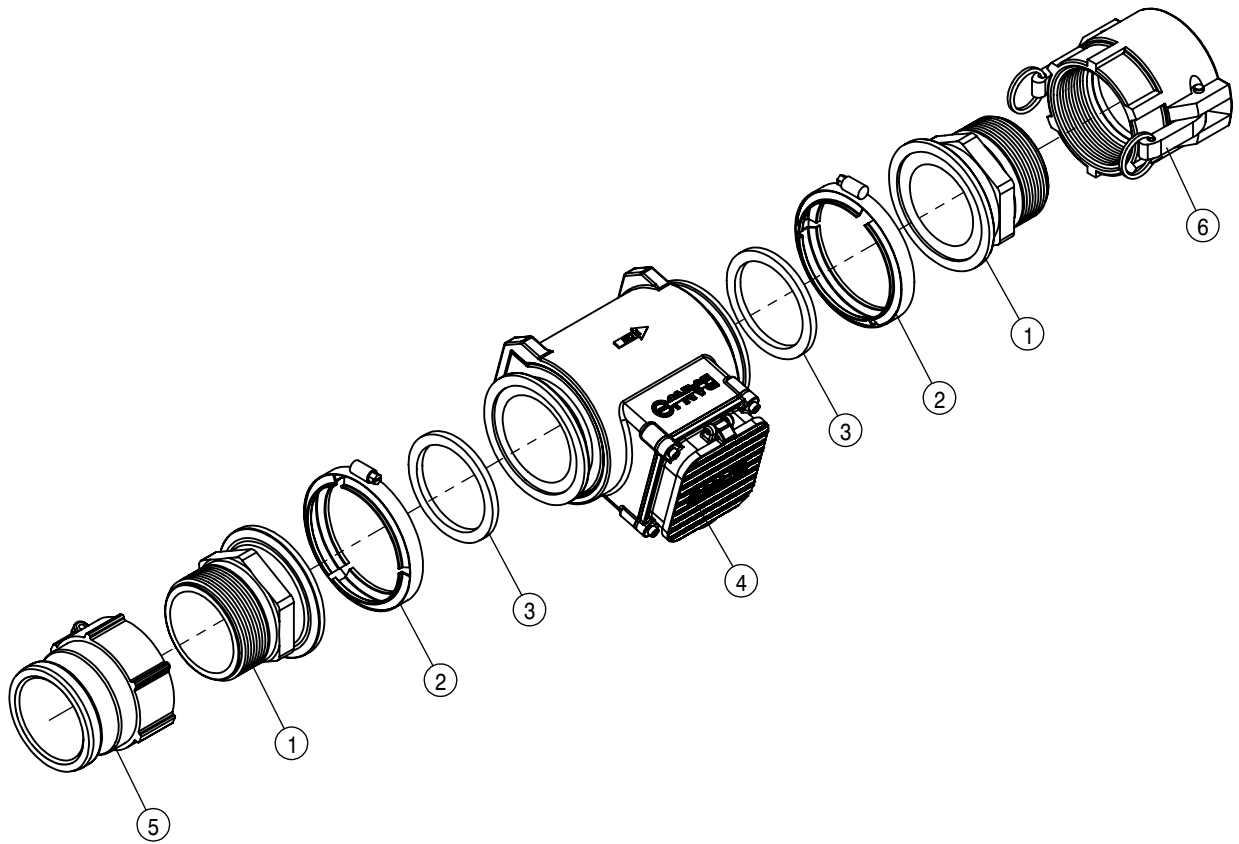

FILL FLOW METER ASSEMBLY			
DET	QTY	P/N	DESCRIPTION
1	2	500164	3" FLANGE- 3.00 MNPT ADPTR POLY
2	2	500208	3' FLANGE CLAMP S.S.
3	2	500209	3" FLANGE GASKET EPDM
4	1	691242	3" MANIFOLD FLOWMETER, BANJO
5	1	696225	3.00 FNPT-MALE COUPLER POLY
6	1	696228	3.00FNPT-FEMALE COUPLER POLY