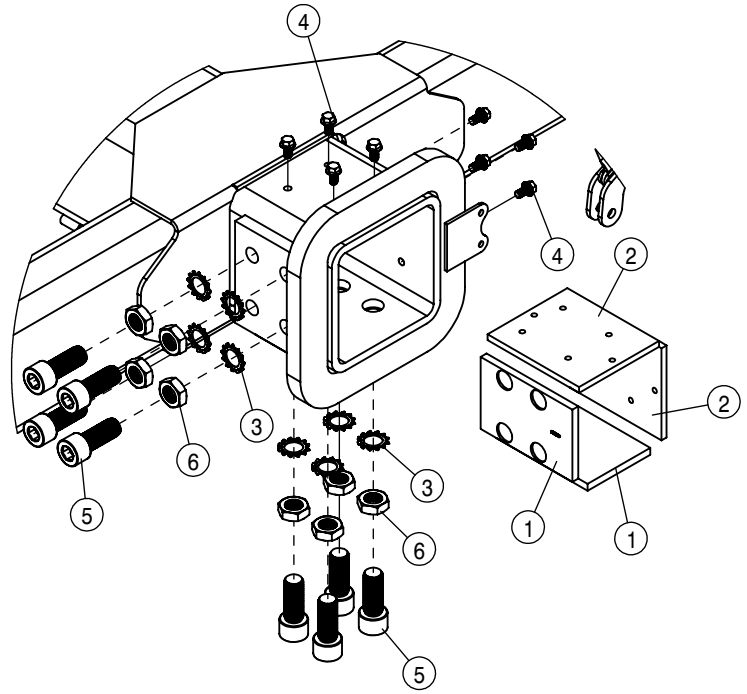

REAR MAINFRAME

NO TREAD MAINFRAME PLATE ASSEMBLY			
DET	QTY	P/N	DESCRIPTION
1	4	342721	TRD ADJ BRONZE BRG
2	4	342917	TREAD ADJ PLATE, TAPPED, STS 10
3	16	483018N	1" EXTERNAL TOOTH LOCK WASHER YZ
4	16	900128N	3/8UNC X 3/4 SER FLANGE BOLT
5	16	900395N	1"UNC X 2 1/2 SOCKET CAP SCR
6	16	910101N	1" UNC HEX JAM NUT