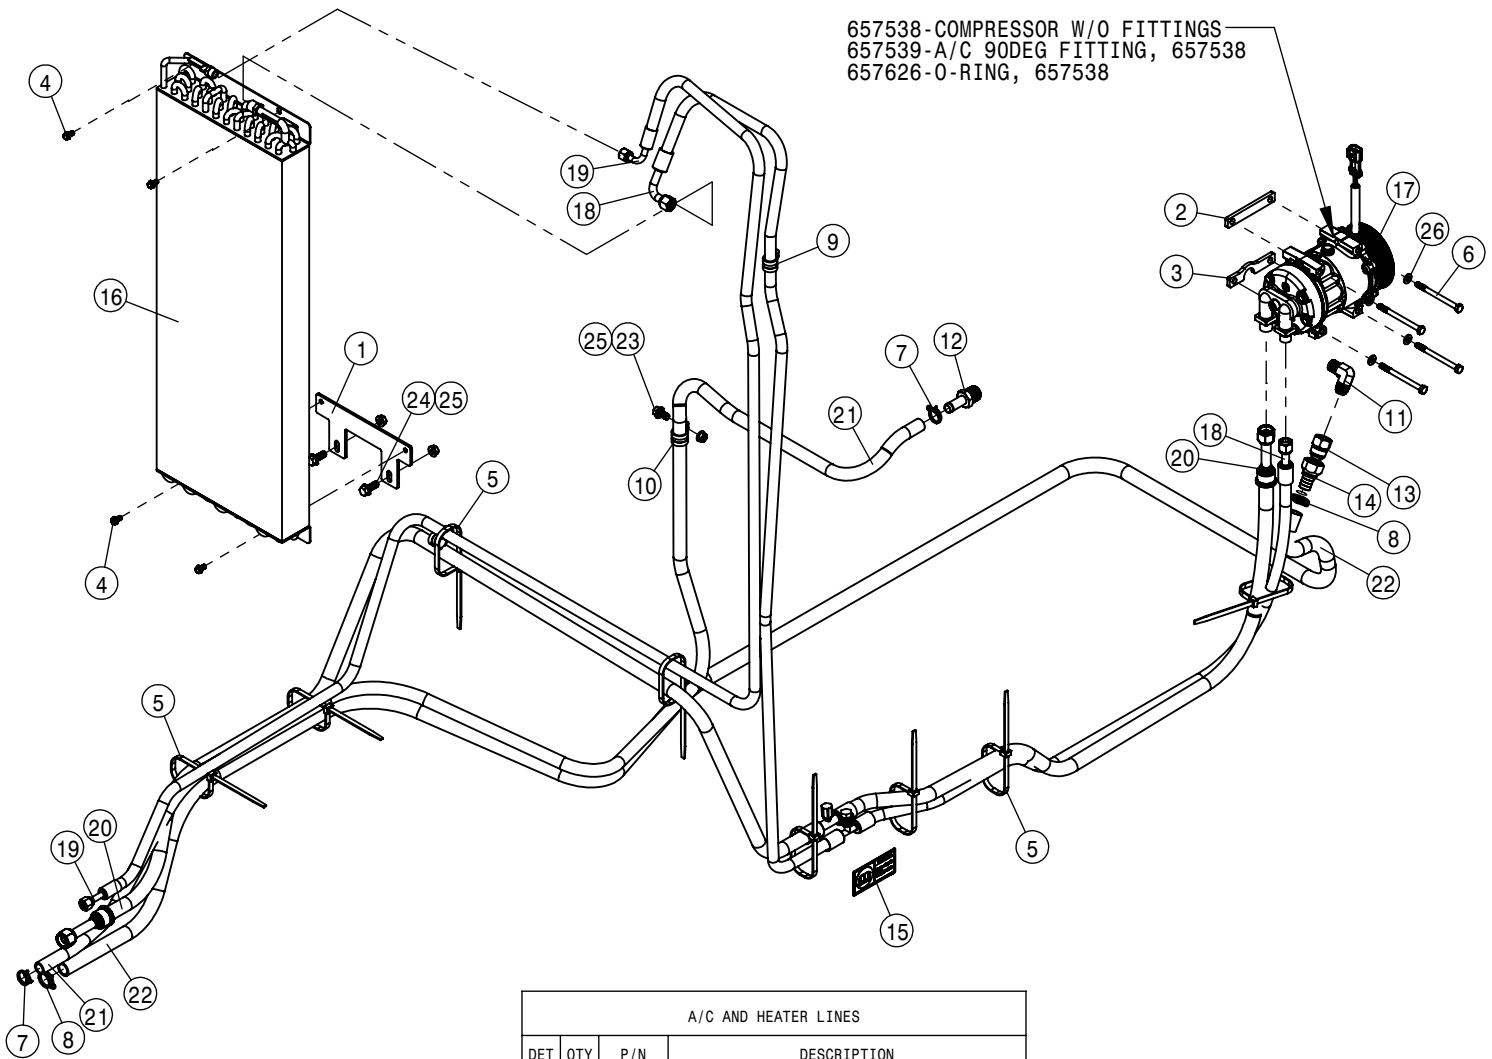

A/C AND HEATER LINES			
DET	QTY	P/N	DESCRIPTION
	1	317450	A/C COND BRKT WLD
	1	317673	SPACER-A/C COMPRESSOR (TOP)
	1	317674	SPACER-A/C COMPRESSOR (BOTTOM)
	4	470122N	1/4 UNC X 1/2 SERR FLG BOLT SS
	8	470555	CABLE TIE, 1/2 X 15" BLACK NYLON
	4	473868	8MM-1.25 X 100MM HEX BOLT
	2	520081	HOSE CLAMP NO 14 DBL WIRE
	2	520082	HOSE CLAMP NO 16 DBL WIRE
	2	520115	CUSH CLAMP, #12 0.75"D-3/4W LOOP
	1	520121	CUSH CLAMP, #16 1IN X 3/4W
	1	611124	7/8MJIC-90-1/2MNPT LBO
	1	618949	5/8 HOSE BARB - 3/4MNPT
	1	618954	7/8FJIC-1 1/16MJIC
	1	618955	3/4 HOSE BARB-1 1/16FJX ADPTR
	1	650542	DECAL, NOTICE R134A, 4.00LB
	1	657457	COIL, COND 12 X 31.6
	1	657537	A/C COMPRESSOR
	1	657579	A/C HOSE, 08-08F-SV-08F90-138
	1	657581	A/C HOSE, 06-06F-06F90-136
	1	657589	A/C HOSE, 12-10F-SV-10F-148"
	1	657593	HOSE, 5/8 x 112 HEATER
	1	657611	HOSE, 3/4 x 135 HEATER
	1	900128N	3/8UNC X 3/4 SER FLANGE BOLT
	2	900129N	3/8UNC X 1" SERR FLANGE BOLT
	3	910004N	3/8UNC FLANGE CNTR LOCK NUT
	4	920001N	5/16 SAE FLAT WASHER SS