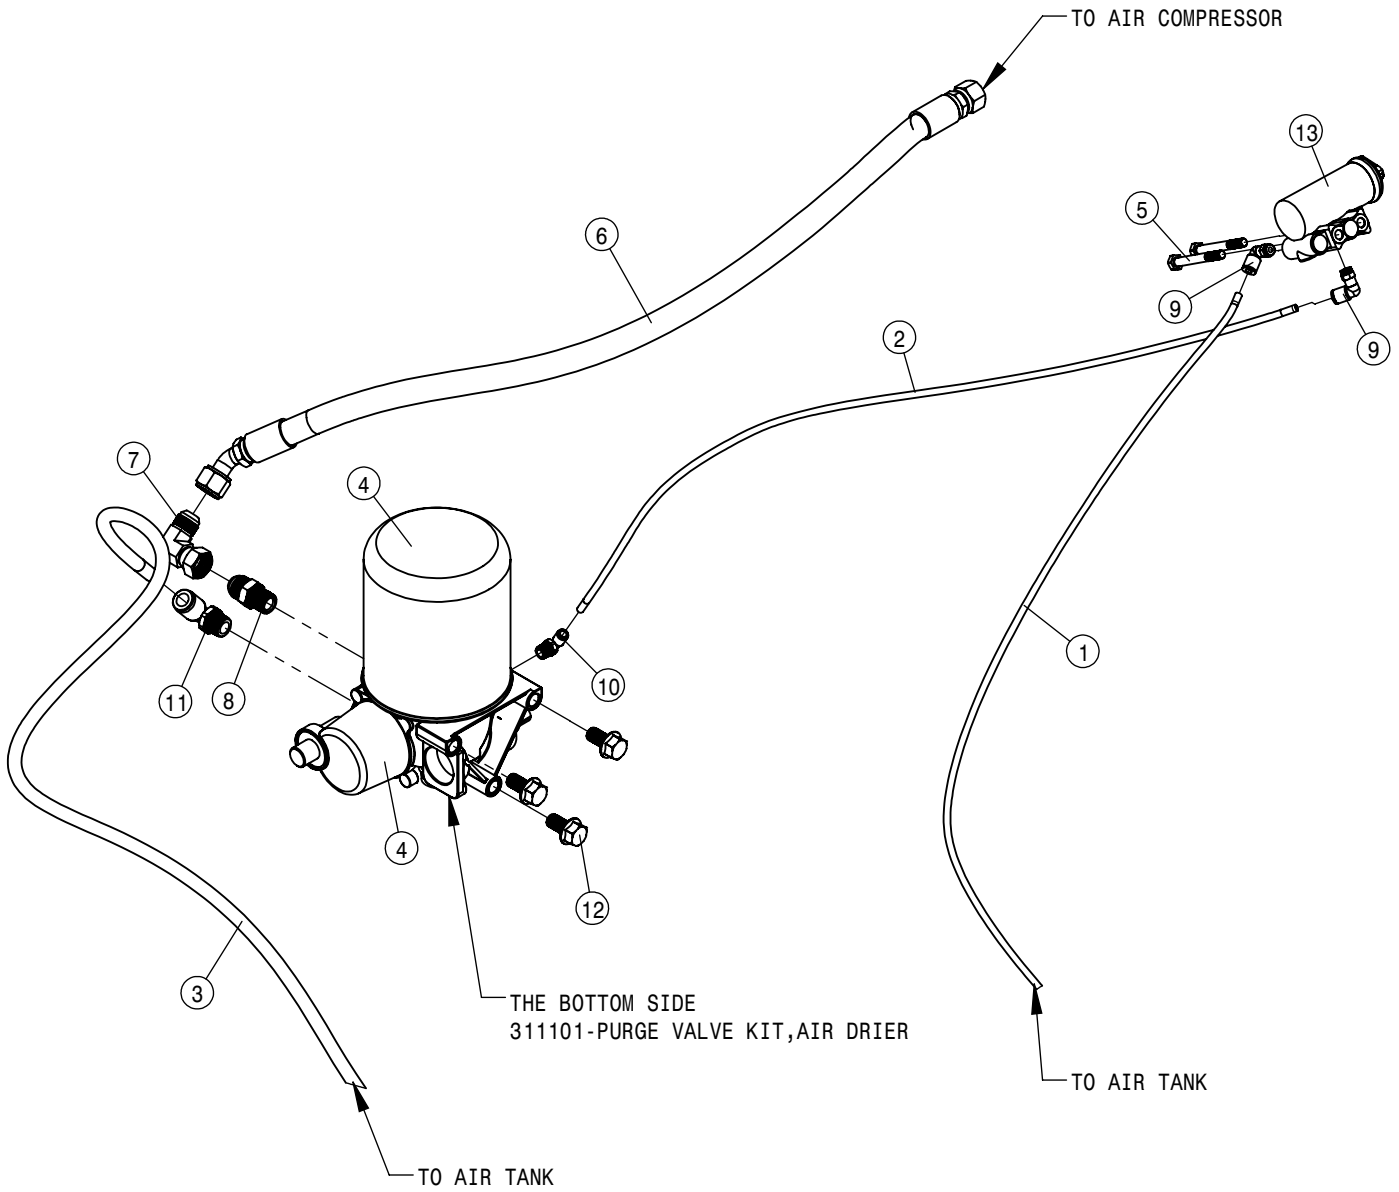

BULK HOSE
195906-1/40D AIR BRAKE TUBING
195914-1/20D AIR BRAKE TUBING

AIR DRIER AND GOVERNOR ASSEMBLY				
DET	QTY	P/N	DESCRIPTION	
1	1	195906-123	1/40D AIR BRAKE TUBING J844-A	
2	1	195906-032	1/40D AIR BRAKE TUBING J844-A	
3	1	195914-128	1/20D AIR BRAKE TUBING J844-B	
4	1	311084	AIR DRYER,SYSTEM SAVER 1200	
5	2	473822	8MM-1.25 X 70MM HEX BOLT GR8	
6	1	601941	10-451TC-10FJX-10FJX45-36	
7	1	618301	7/8MJIC-90-7/8FJIC SWIV LBO	
8	1	618325	7/8MJIC-1/2MNPT ADPTR	
9	2	711039	1/8MNPT-90-1/4 NYL TUBE LBO	
10	1	711040	1/4MNPT-90-1/4 NYL TUBE LBO	
11	1	711042	1/2MNPT-1/2 NYL TUBE LBO	
12	3	900263N	1/2UNC X 1" SER FLANGE BOLT	
13	1	316277	AIR COMPRESSOR GOVERNOR KIT