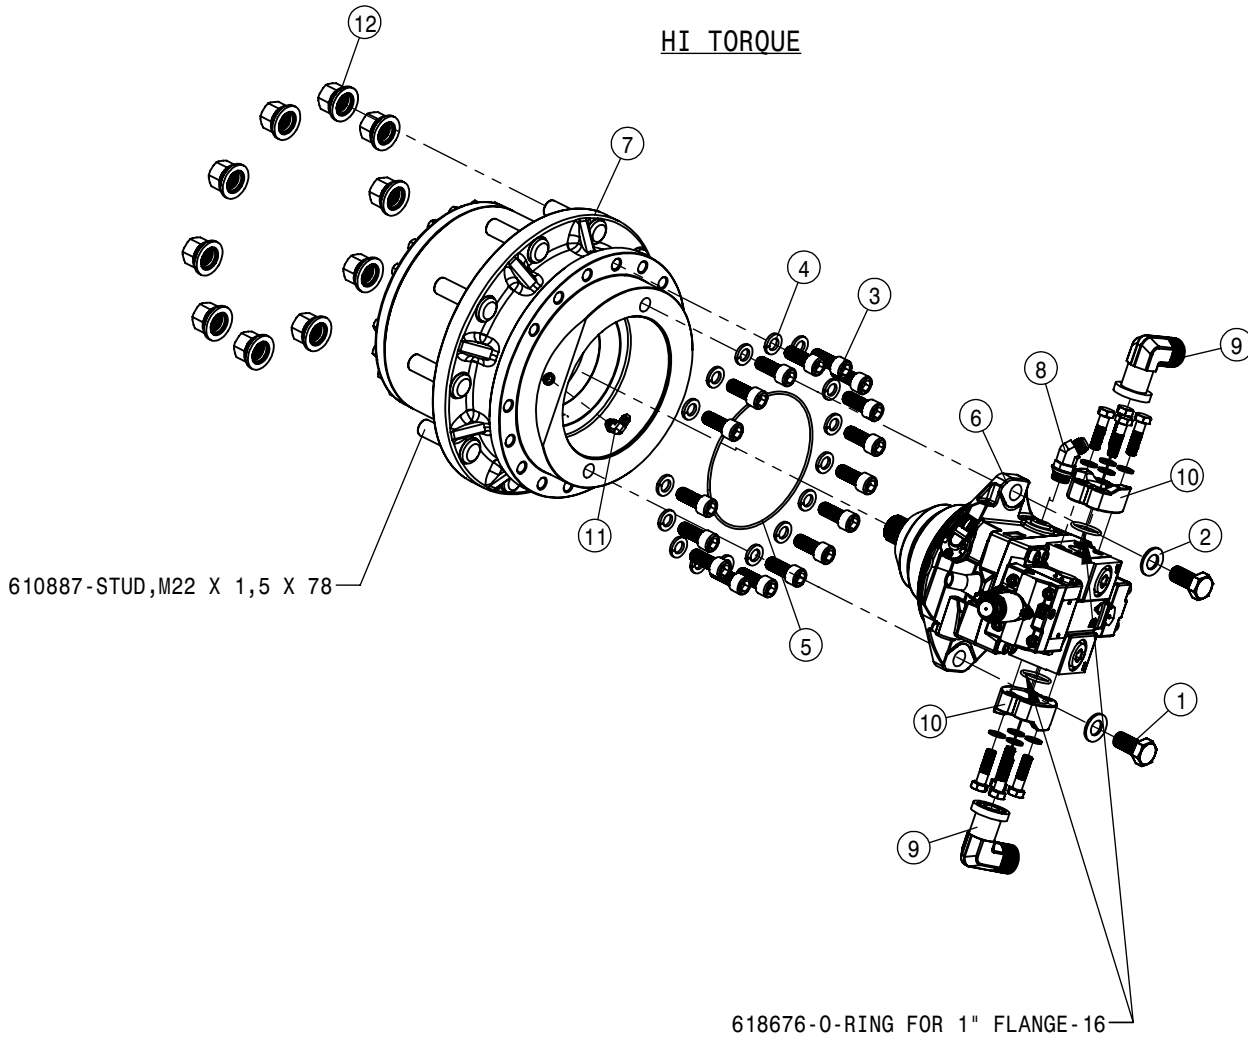

HI TORQUE

LEFT WHEEL MOTOR ASSEMBLY			
DET	QTY	P/N	DESCRIPTION
1	2	473838	20MM-1.5 X 40MM HEX BOLT GR8
2	2	473839	20MM FLAT WASHER
3	17	473840	16MM-2.00 X 40MM SOC CAP SCR
4	17	473841	16MM LOCK WASHER
5	1	606190	O-RING,WHL MTR HSNG SAUER
6	2	606514	H1-B-80CC WHL MTR SAUER
7	1	610506	TORQ HUB,25:1 CW18E
8	1	618602	3/4MJIC-45-7/8MOR LBO
9	2	618654	1" FLANGE-90-1 7/16MFOR LBO
10	2	618933	M12 SPLIT FLANGE KIT #62 (-16)
11	1	618934	7/16MJIC-90-M12MOR LBO
12	10	824055	22MM-1.50 SMTH FLG WHEEL NUT