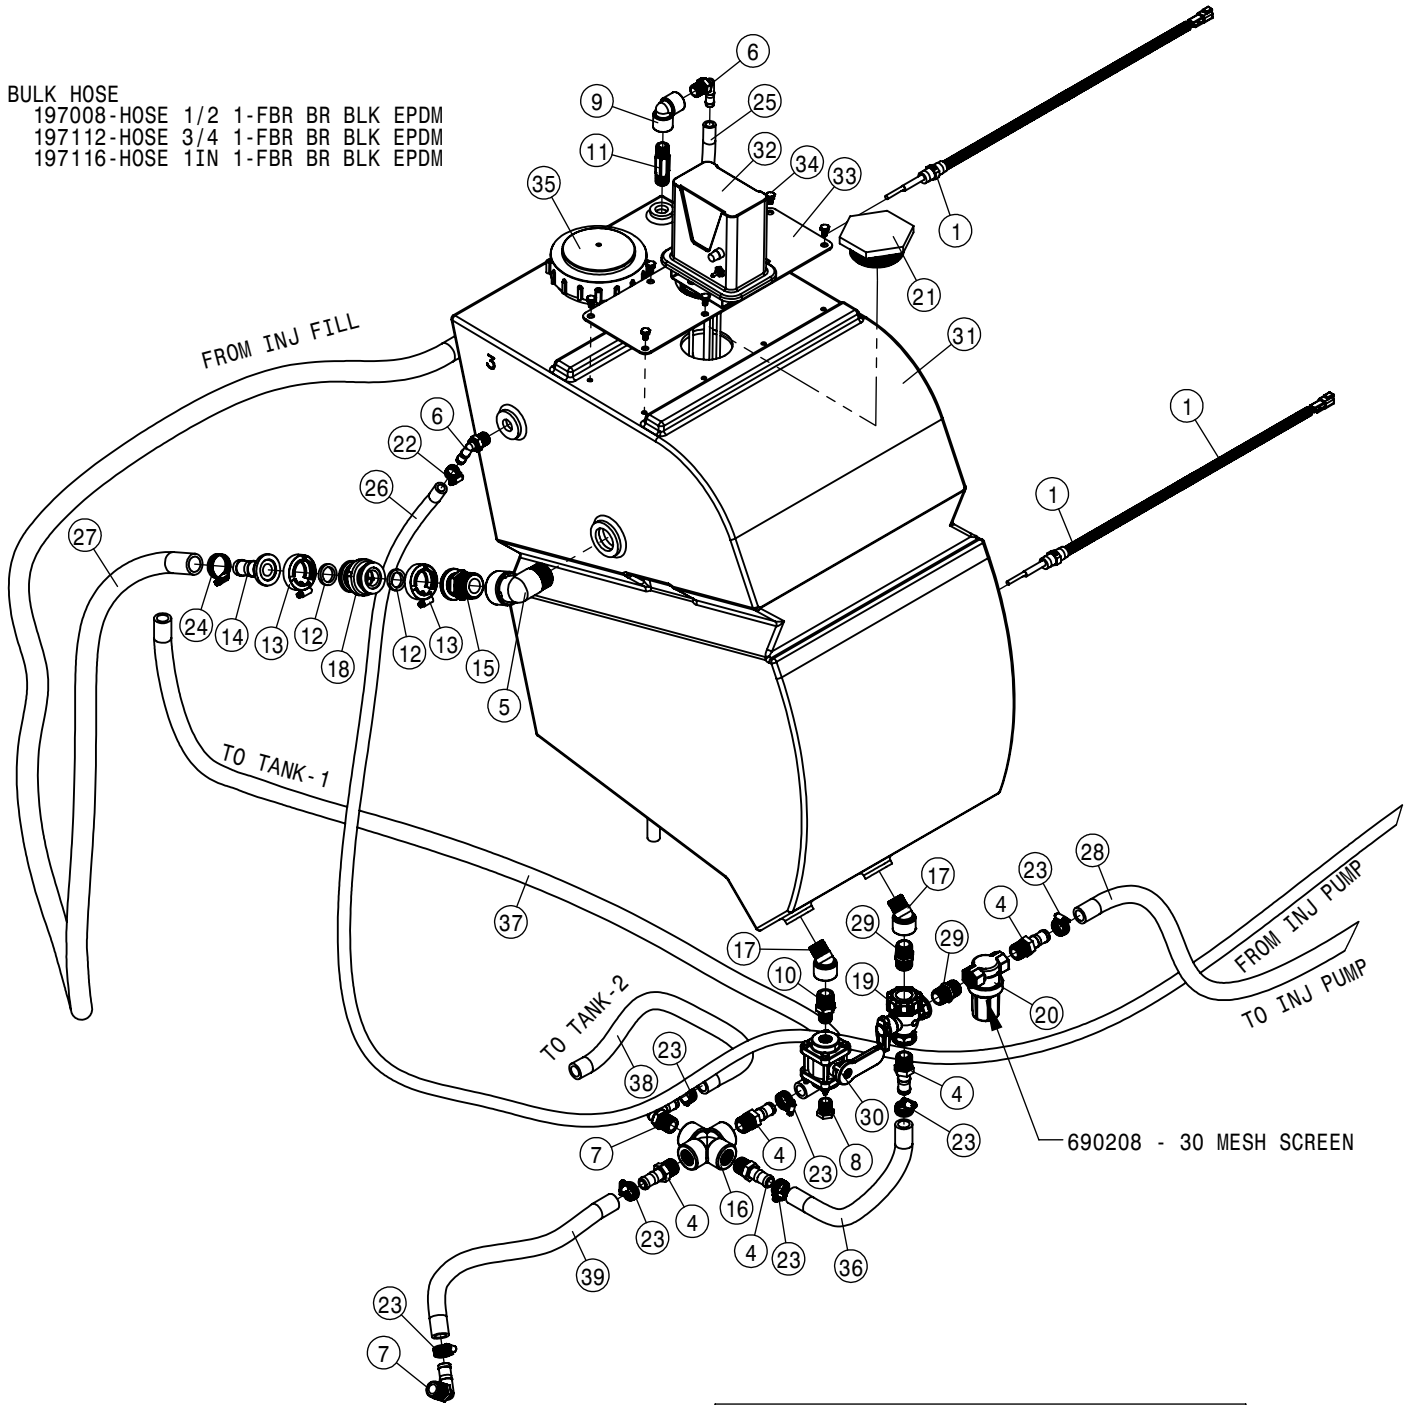

BULK HOSE

- 197008-HOSE 1/2 1-FBR BR BLK EPDM
- 197112-HOSE 3/4 1-FBR BR BLK EPDM
- 197116-HOSE 1IN 1-FBR BR BLK EPDM

INJECTION TANK-3 ASSEMBLY (3-PUMP)			
DET	QTY	P/N	DESCRIPTION
1	2	292228	LIQ LEV SWITCH ASSY,1/2NPO5 EX
NS	1	294247	CHEM INJECT CABLE ASSY
NS	1	294248	CHEM INJECT LIGHT SWITCH HARNESS
4	5	500022	3/4NPT-3/4HOSE BARB, POLY
5	1	500039	1 1/4NPT-90 ST EL, POLY
6	2	500047	1/2NPT-90-1/2 HOSE BARB, POLY
7	2	500054	3/4NPT-90-3/4 HOSE BARB, POLY
8	1	500062	1/2"NPT PLUG, POLY
9	1	500078	1/2NPT-90 EL, POLY
10	1	500124	3/4 X 1/2NPT REDU NIPPLE,POLY
11	1	500133	1/2NPT X 3" PIPE NIPPLE POLY
12	2	500157	1" FLANGE GASKET EPDM
13	2	500159	1" FLANGE CLAMP S.S.
14	1	500171	1" FLANGE-1" HOSE BARB POLY
15	1	500236	1" FLANGE 1 1/4" MNP, POLY
16	1	500267	3/4NPT CROSS POLY
17	2	500283	3/4" NPT X 45 STREET ELBOW, POLY
18	1	503102	1" FLANGE CHECK VALVE
19	1	503103	3-WAY BALL VALVE 3/4" NPT

INJECTION TANK-3 ASSEMBLY (3-PUMP)			
DET	QTY	P/N	DESCRIPTION
20	1	503104	LINE T-STRAINER, 3/4" NPT 80 MESH
21	1	503106	3" NPT POLY PLUG
22	1	520069	HOSE CLAMP NO 6 STAINLESS
23	7	520080	HOSE CLAMP NO 10 STAINLESS
24	1	520090	HOSECLAMP NO 16 STAINLESS
25	1	601162	HOSE, 1/2 X 60 1BR BLK EPDM
26	1	601564	HOSE, 1/2 X 174 1BR BLK EPDM
27	1	601704	HOSE, 1 X 140 1BR BLK EPDM
28	1	601710	HOSE, 3/4 X 100 1BR BLK EPDM
29	2	690098	3/4NPT CLOSE NIPPLE, POLY
30	1	696082	BALL VALVE 1/2FNPT POLY
31	1	701391	TANK-60 GALLON, RH POLY
32	1	701412	RAVEN AGITATOR-HAGIE MODIFIED
33	1	701457	BRACE-AGITATOR, INJ SYSTEM
34	8	900062	5/16UNC X 1/2 HEX BOLT
35	1	701424	FILL CAP-TIPS350
36	1	601604	HOSE, 3/4 X 21 1BR BLK EPDM
37	1	601794	HOSE, 3/4 X 70 1BR BLK EPDM
38	1	601286	HOSE, 3/4 X 22 1BR BLK EPDM
39	1	197112-018	HOSE 3/4 1-FBR BR BLK EPDM