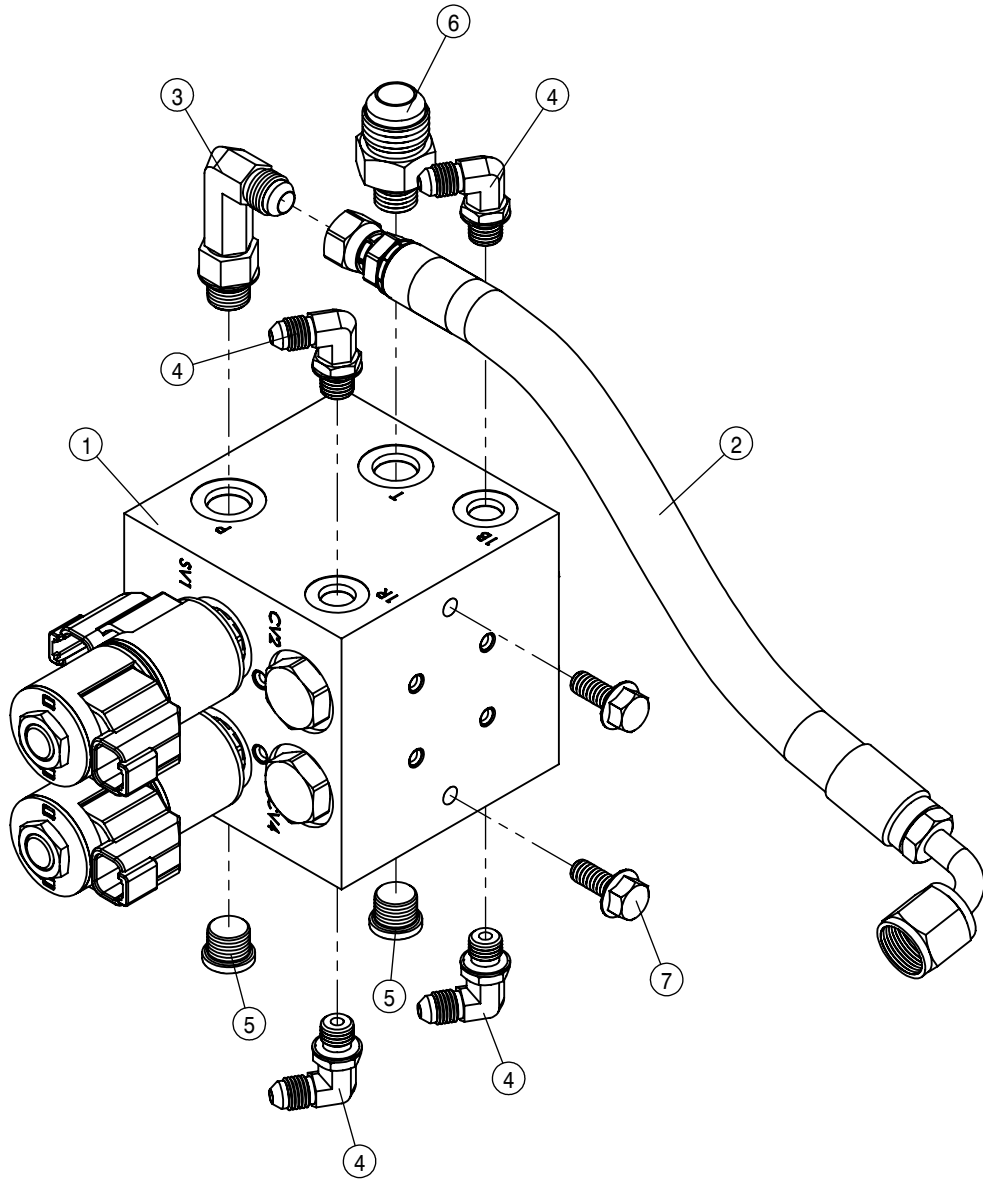

REAR TREAD ADJUST HYDRAULIC VALVE ASSEMBLY			
DET	QTY	P/N	DESCRIPTION
1	1	606540	TREAD ADJ VLV, STS PWRSYS 14
2	1	617098	06-451TC-06FJX-08FJX90-13 H/A
3	1	618440	9/16MJIC-90-9/16MOR EX LG LBO
4	4	618473	7/16MJIC-90-7/16MOR LBO
5	2	618754	9/16 MOR PLUG, HEX SOCKET
6	1	618832	7/8MJIC-9/16MOR ADPTR
7	2	900064N	5/16UNC X 3/4" SER FLG BOLT SS