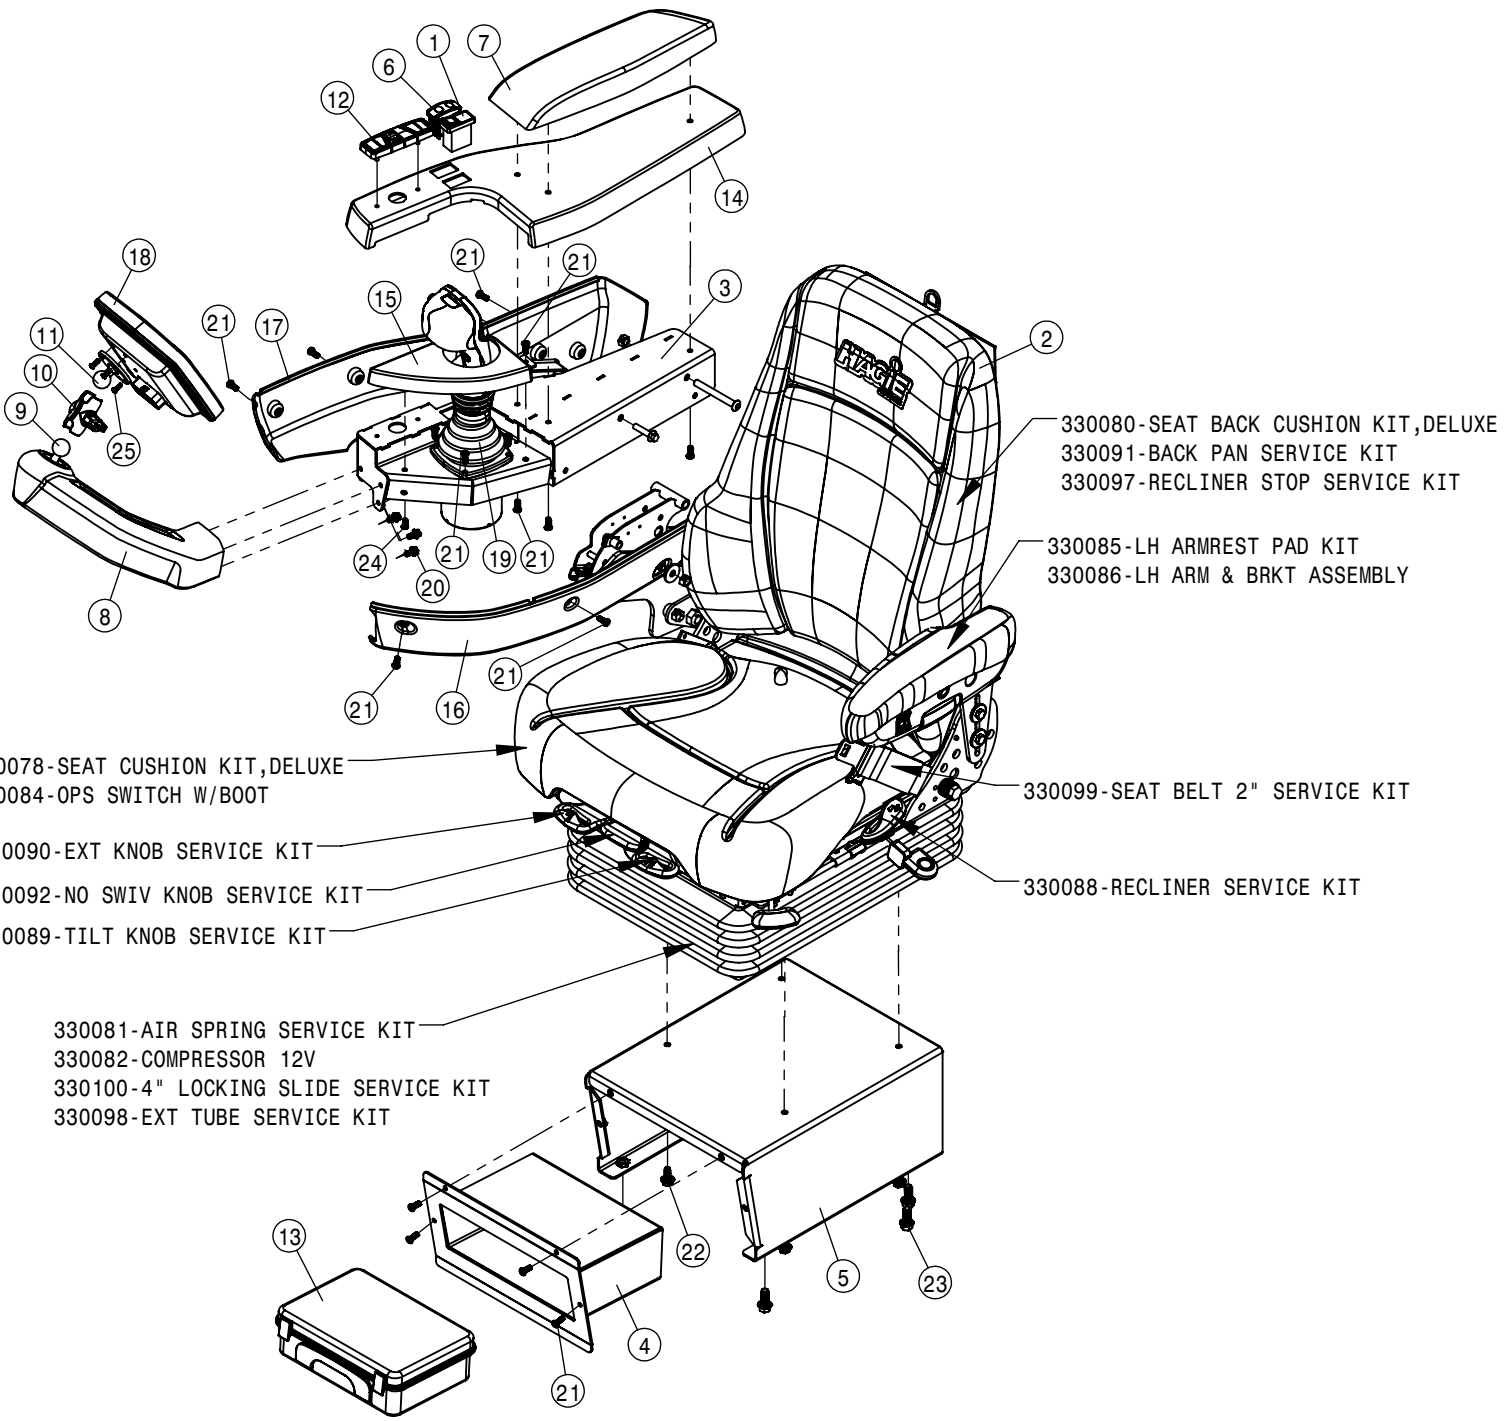

DELUXE SEAT ASSEMBLY			
DET	QTY	P/N	DESCRIPTION
1	1	292201	SWITCH, BRAKE, STS
2	1	330075	SEAT - DELUXE, CAB STS'14
3	1	344167	POD STRUCTURE WLDMT
4	1	344271	STS CAB FIRST AID WLDMNT '14
5	1	344275	STS CAB SEAT RISER WLDMNT '14
6	1	344311	SWITCH - THROTTLE
7	1	344340	ARMREST POD, ASSY, STSCAB'14
8	1	344342	POD DISPLAY MNT ASSY MOLDED, STSCAB'14
9	1	344363	1" RAM BALL MNT 1/4UNC THRD HOLE
10	1	344364	1" RAM BALL MNT 2.00"DBL SOC ARM
11	1	344365	1" RAM BALL MNT BASE 2.50"DIA
12	1	344399	RADIO KEYPAD
13	1	344427	MEDICAL KIT

DELUXE SEAT ASSEMBLY			
DET	QTY	P/N	DESCRIPTION
14	1	344516	POD UPPER, CAB
15	1	344517	POD MIDDLE, CAB
16	1	344518	POD INNER, CAB
17	1	344519	POD OUTER
18	1	344612	MACHINE DISPLAY ASSEMBLY, 2014
19	1	344656	JOYSTICK, CAB
20	4	470122	1/4 UNC X 1/2 SERR FLG BOLT
21	19	472344	1/4UNCX5/8 ALHD BUTTON CAP SCR
22	4	473873	M8 x 20MM LG SERR FLANGE HEX BOLT
23	6	900129N	3/8UNC X 1" SERR FLANGE BOLT
24	1	903706	10-32X1/2 PHIL PAN MACH SCR
25	4	903844	8-32 X 1/2 PHIL PANHD MACH SCR