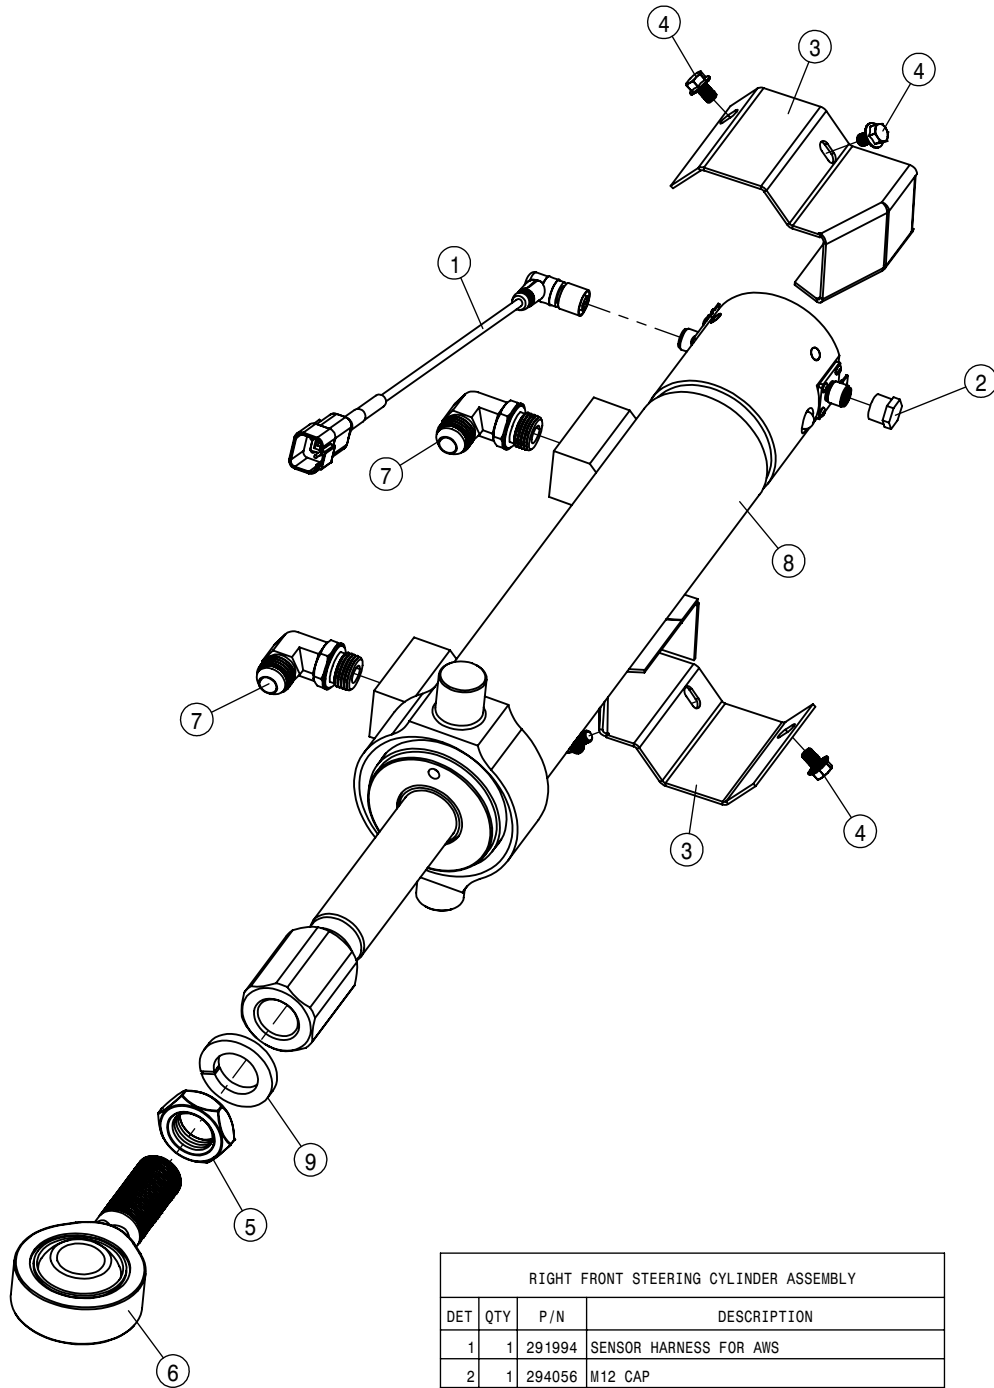

RIGHT FRONT STEERING CYLINDER ASSEMBLY			
DET	QTY	P/N	DESCRIPTION
1	1	291994	SENSOR HARNESS FOR AWS
2	1	294056	M12 CAP
3	2	359645	STRG CYL SENSOR GUARD
4	4	470883	1/4UNC X 3/8 SERR FLG BOLT SS
5	1	472328	1" - 12 HEX JAM NUT
6	1	474004	ROD END, 1.00 BORE, 1-12 RH MALE
7	2	618241	3/4MJIC-90-3/4MOR LBO
8	1	621654	HYD CYL, 2.50 X 8.81 PHASE/SENS
9	1	920508	1" LOCK WASHER