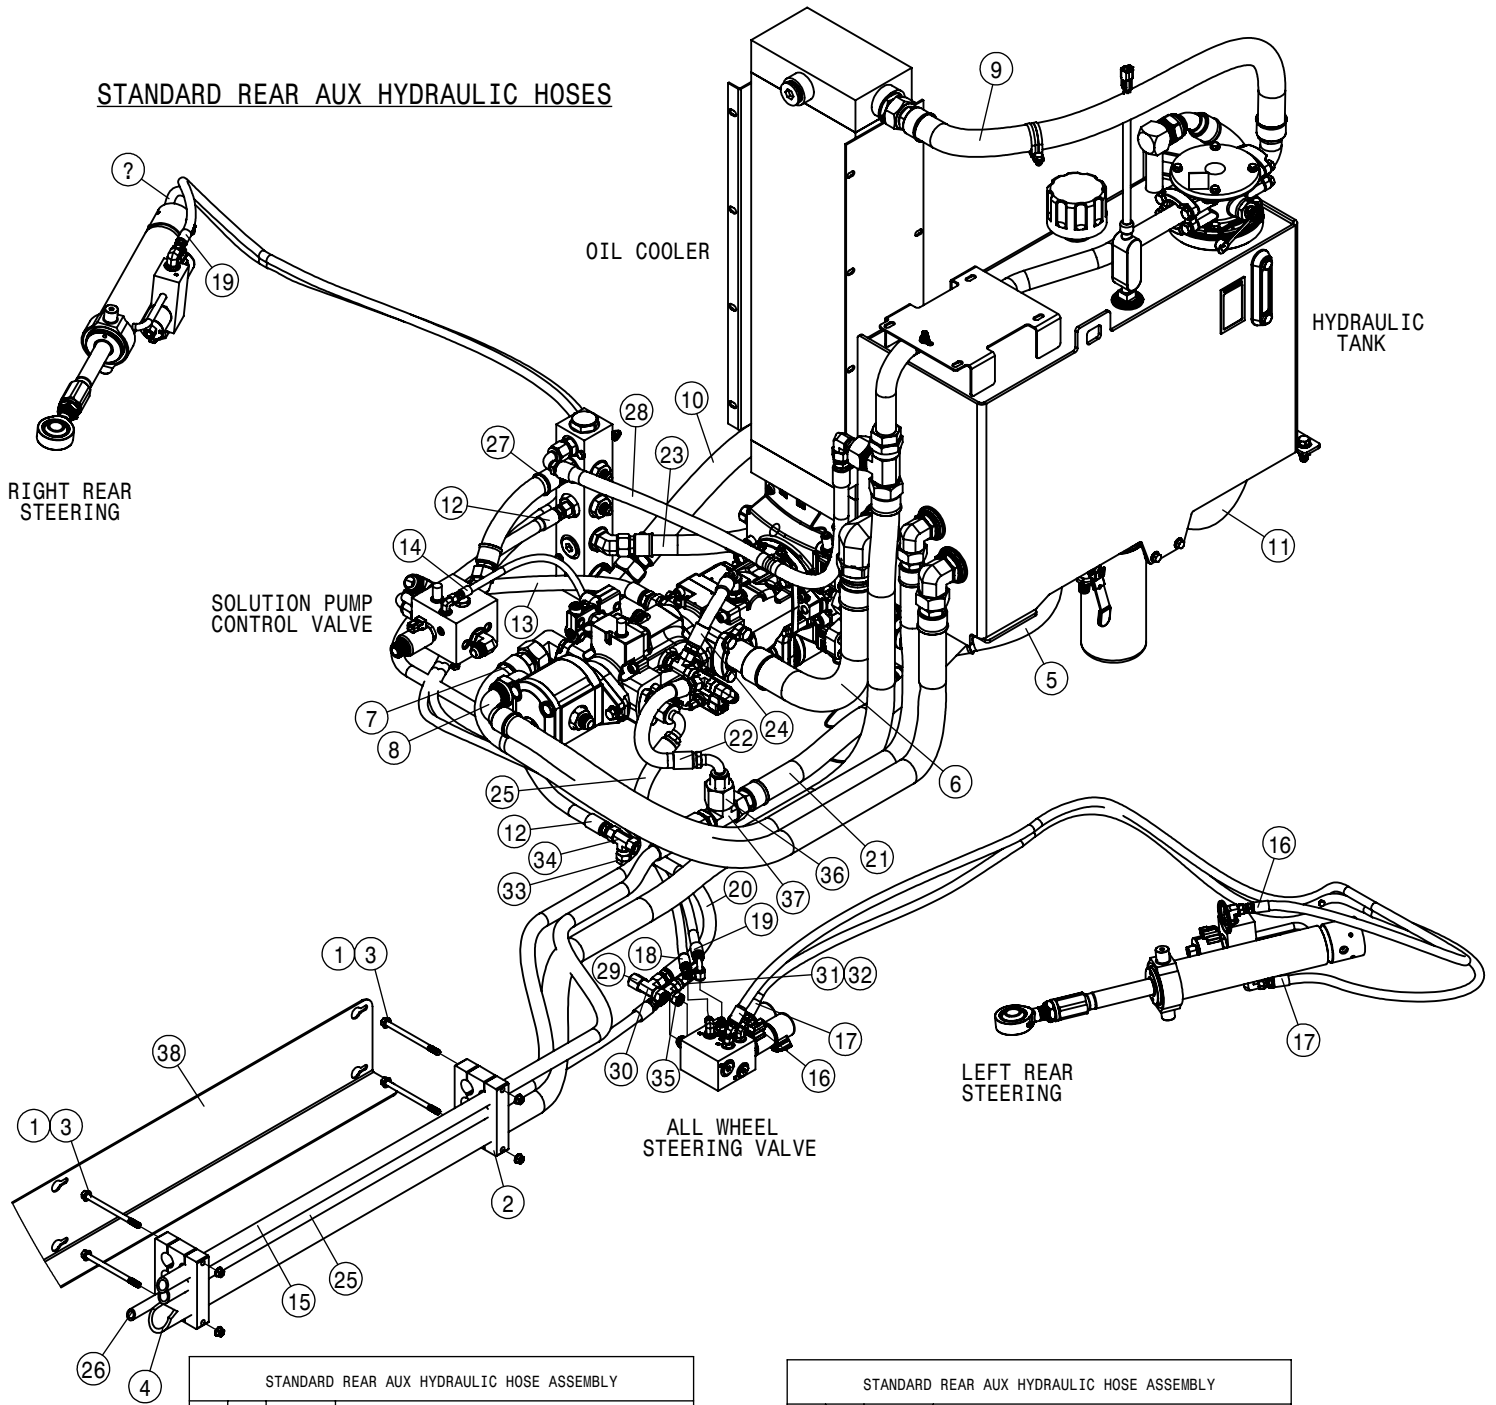

STANDARD REAR AUX HYDRAULIC HOSES

STANDARD REAR AUX HYDRAULIC HOSE ASSEMBLY			
DET	QTY	P/N	DESCRIPTION
1	4	470087	3/8UNC HEX SERR FLANGE NUT
2	2	470671	HOSE CLAMP, 6-HOLE
3	4	470683	3/8UNC X5 1/2SMTH FLG HEX BOLT
4	1	617087	24-811-24FJX-24FJX90-177 H/A
5	1	617088	24-811-24FJX-24FJX45-18 H/A
6	1	617089	32-811-32FJX-32FLG-25 H/A
7	1	617091	24-811-24FJX-24FJX-71 H/A
8	1	617092	20-811-20FJX-20FJX90-60 H/A
9	1	617093	24-811-24FJX-24FLG90-48 H/A
10	1	617094	24-811-24FJX-24FJX90-31 H/A
11	1	617095	20-811-20FJX-20FJX45-47 H/A
12	1	617097	10-451TC-10FJX-10FJX-47 H/A
13	1	617101	12-451TC-16FJX-12FJX90-23 H/A
14	1	617102	04-451TC-06FJX-04FJX90-29 H/A
15	1	617105	12-451TC-12FJX-12FJX-115 H/A
16	1	617115	06-451TC-06FJX-06FJX45-101 H/A
17	1	617116	06-451TC-06FJX-06FJX-99 H/A
18	1	617117	06-451TC-06FJX-06FJX-137
19	1	617118	06-451TC-06FJX-06FJX90-137 H/A

STANDARD REAR AUX HYDRAULIC HOSE ASSEMBLY			
DET	QTY	P/N	DESCRIPTION
20	1	617119	10-451TC-10FJX-10FJX-18 H/A
21	1	617120	20-811-20FJX-20FJX-37 H/A
22	1	617122	12-451TC-10FJX-12FJX90-18 H/A
23	1	617123	16-811-16FJX-16FJX90-22 H/A
24	1	617132	10-451TC-10FJX-10FJX90-11 H/A
25	1	617133	12-451TC-12FJX-16FJX90-187 H/A
26	1	617135	08-451TC-08FJX-10FJX90-141 H/A
27	1	617139	16-811-16FJX-16FJX-12 H/A
28	1	617171	12-451TC-12FJX-12FJX90-43 H/A
29	1	618328	7/8FJIC CAP NUT
30	1	618333	7/8FJIC SW RUN TEE-7/8MJIC
31	1	618451	3/4FJIC SW RUN TEE-3/4MJIC
32	2	618532	3/4FJIC CAP NUT
33	1	618543	7/8MJIC PLUG
34	1	618593	7/8FJ SW BRANCH TEE-7/8MJ
35	1	618643	3/4FJ SW BRANCH TEE-3/4MJ
36	2	618665	1 5/8FJIC-1 1/16MJIC ADPTR
37	1	618752	1 5/8MJIC BLKHD RUN TEE
38	1	660290	HOSE GUARD - L/F