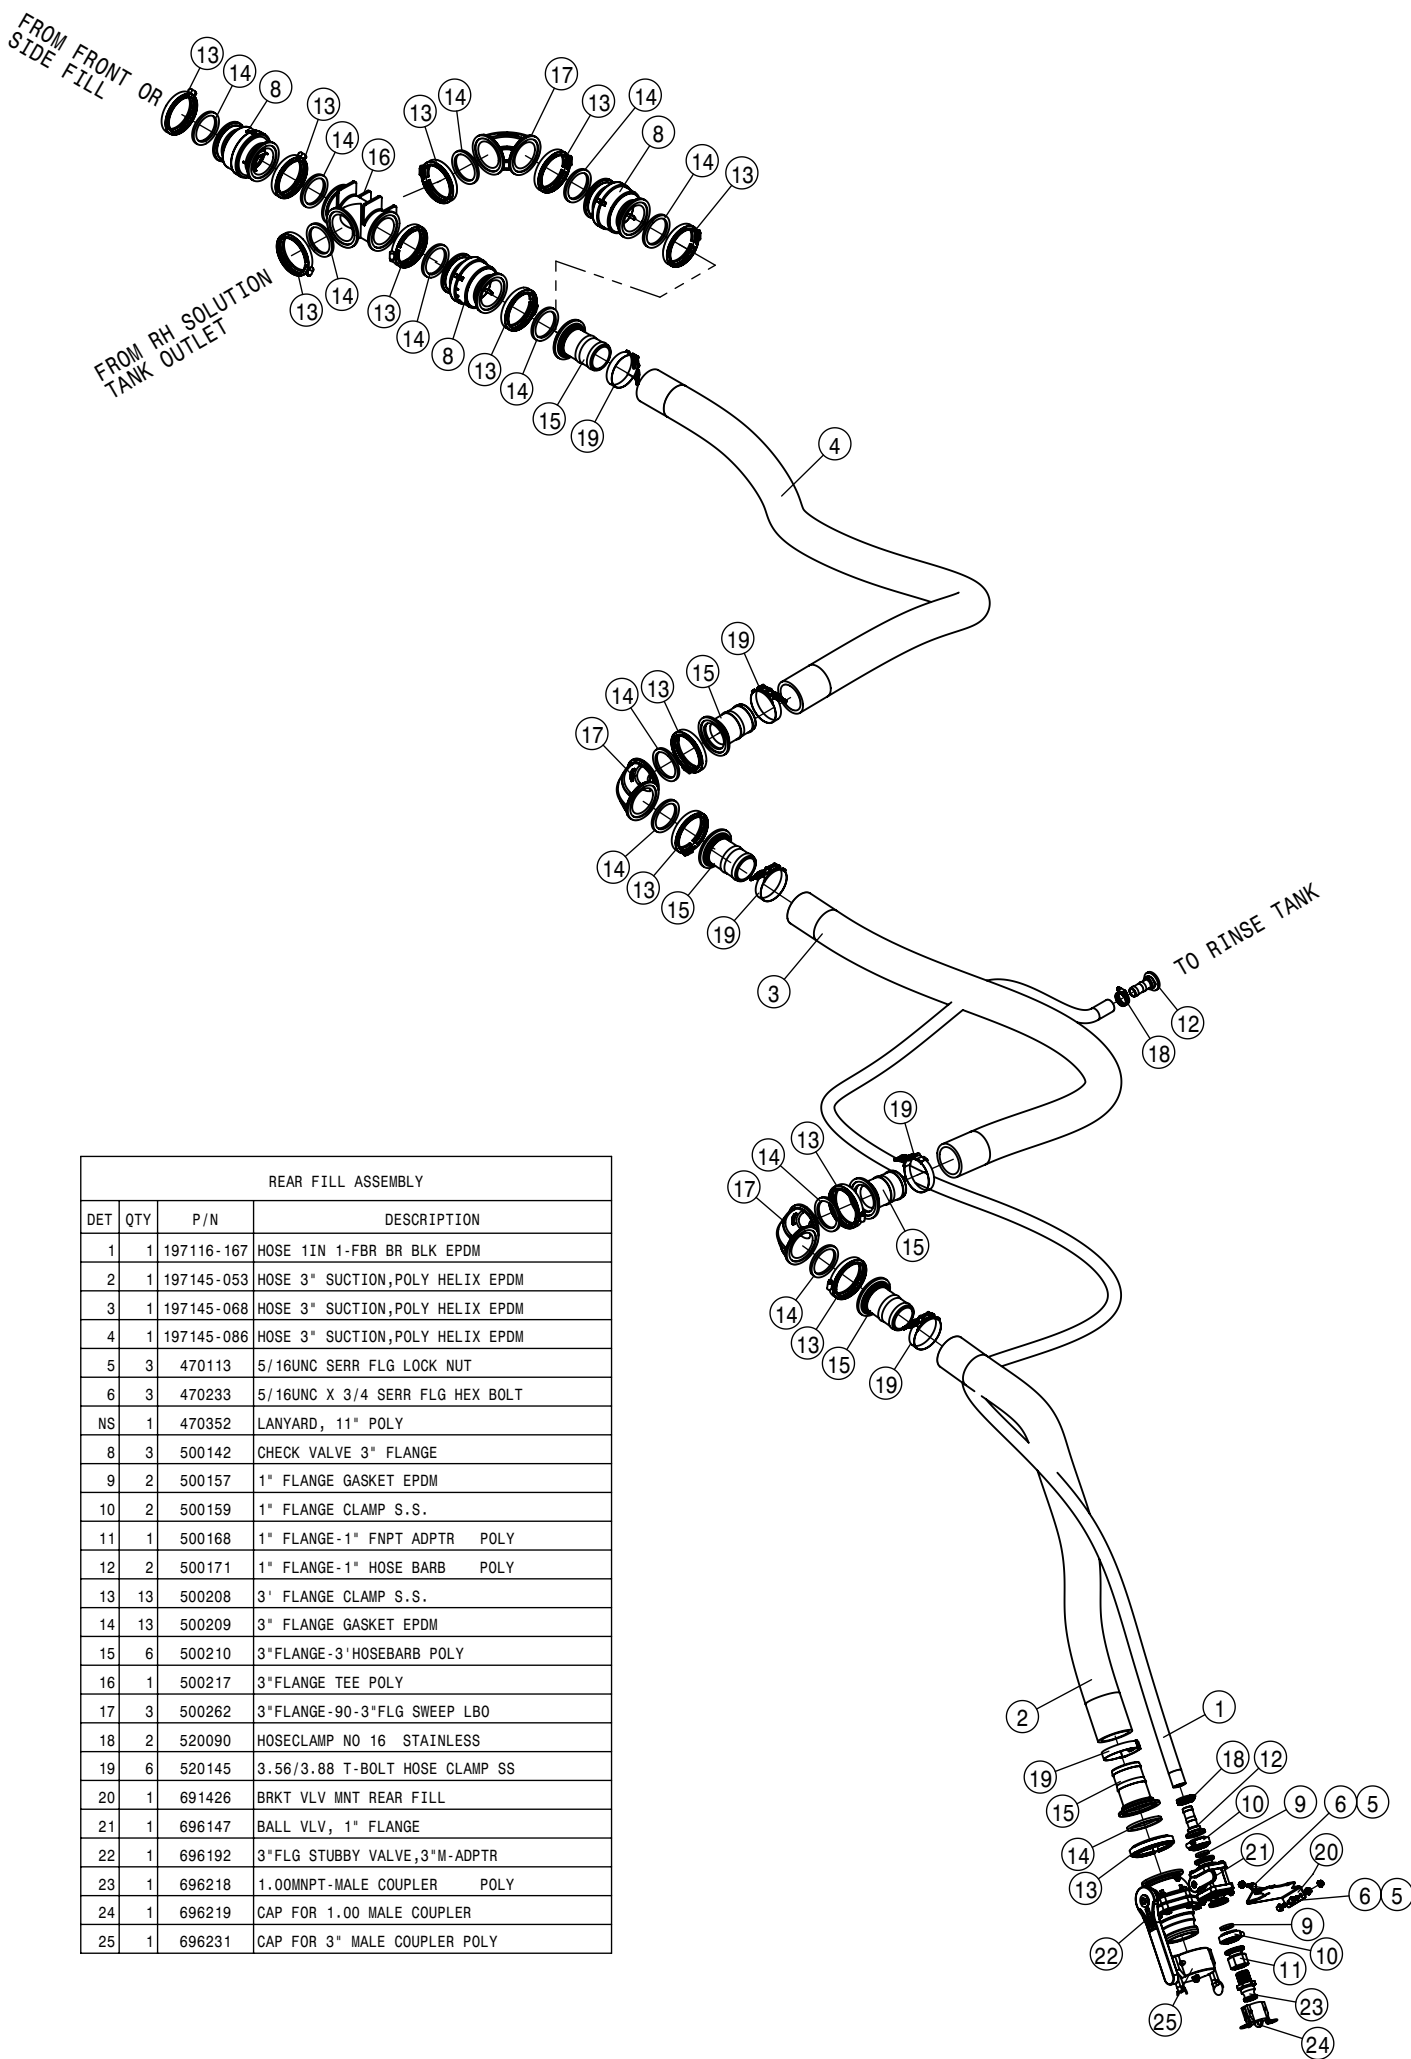

REAR FILL ASSEMBLY			
DET	QTY	P/N	DESCRIPTION
1	1	197116-167	HOSE 1IN 1-FBR BR BLK EPDM
2	1	197145-053	HOSE 3" SUCTION,POLY HELIX EPDM
3	1	197145-068	HOSE 3" SUCTION,POLY HELIX EPDM
4	1	197145-086	HOSE 3" SUCTION,POLY HELIX EPDM
5	3	470113	5/16UNC SERR FLG LOCK NUT
6	3	470233	5/16UNC X 3/4 SERR FLG HEX BOLT
NS	1	470352	LANYARD, 11" POLY
8	3	500142	CHECK VALVE 3" FLANGE
9	2	500157	1" FLANGE GASKET EPDM
10	2	500159	1" FLANGE CLAMP S.S.
11	1	500168	1" FLANGE-1" FNPT ADPTR POLY
12	2	500171	1" FLANGE-1" HOSE BARB POLY
13	13	500208	3' FLANGE CLAMP S.S.
14	13	500209	3" FLANGE GASKET EPDM
15	6	500210	3"FLANGE-3'HOSEBARB POLY
16	1	500217	3"FLANGE TEE POLY
17	3	500262	3"FLANGE-90-3"FLG SWEEP LBO
18	2	520090	HOSECLAMP NO 16 STAINLESS
19	6	520145	3.56/3.88 T-BOLT HOSE CLAMP SS
20	1	691426	BRKT VLV MNT REAR FILL
21	1	696147	BALL VLV, 1" FLANGE
22	1	696192	3"FLG STUBBY VALVE,3"M-ADPTR
23	1	696218	1.00MNPT-MALE COUPLER POLY
24	1	696219	CAP FOR 1.00 MALE COUPLER
25	1	696231	CAP FOR 3" MALE COUPLER POLY