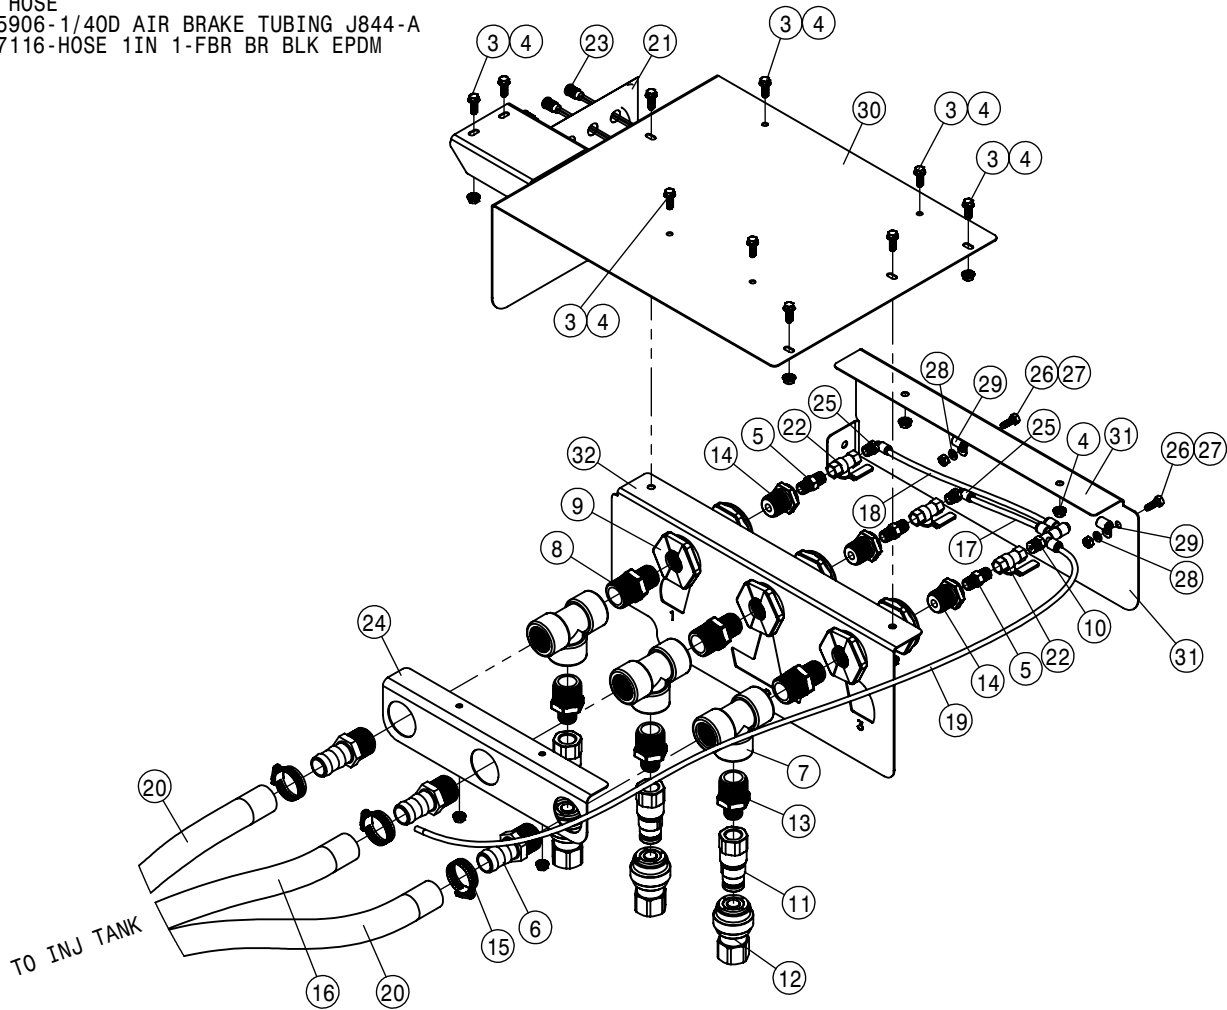

BULK HOSE
195906-1/40D AIR BRAKE TUBING J844-A
197116-HOSE 1IN 1-FBR BR BLK EPDM

CHEMICAL INJECTION PUMP FILL ASSEMBLY (3-PUMP)			
DET	QTY	P/N	DESCRIPTION
NS	1	294247	CHEM INJECT CABLE ASSY
NS	1	294248	CHEM INJECT LIGHT SWITCH HARNESS
3	11	470118	1/4 UNC X 3/4 SER FLG BOLT
4	11	470121	1/4 UNC SERR FLG LOCK NUT
5	3	500001	1/4MNPT HEX PIPE NIPPLE STL
6	3	500074	1"NPT-1"HOSE BARB, POLY
7	3	500075	1" NPT PIPE TEE, POLY
8	3	500085	1" X 3/4NPT REDU NIPPLE, POLY
9	3	500110	3/4NPT BLKHD TANK FITTING POLY
10	1	500289	1/4 MNPT-1/4 NYL TUBE TRPL LBO
11	3	503107	1/2" NPT MALE DRY DISCONNECT, POLY
12	3	503108	1/2" NPT FEMALE DRY DISCONNECT, POLY
13	3	503109	1 X 1/2 REDUCER NIPPLE
14	3	504002	RED BUSH 3/4 TO 1/4, POLY
15	3	520090	HOSECLAMP NO 16 STAINLESS
16	1	601069	HOSE, 1 X 127 1BR BLK EPDM

CHEMICAL INJECTION PUMP FILL ASSEMBLY (3-PUMP)			
DET	QTY	P/N	DESCRIPTION
17	1	601079	HOSE, 1/4 X 5 AIR
18	1	601080	HOSE, 1/4 X 11 AIR
19	1	601554	HOSE, 1/4 X 46 AIR
20	2	601704	HOSE, 1 X 140 1BR BLK EPDM
21	1	650445	DECAL-INDICATOR LIGHTS, INJ SYS
22	3	696120	BALL VALVE, 1/4NPT, STEEL
23	3	701420	INDICATOR LIGHT-INJECT SYSTEM
24	1	701460	CHEM INJECT FILL BRACE
25	2	711040	1/4MNPT-90-1/4 NYL TUBE LBO
26	2	900002	1/4UNC x 3/4 HEX BOLT
27	2	910000	1/4UNC HEX NUT
28	2	920500	1/4 LOCK WASHER
29	2	520119	CUSH HOSE CLAMP 3/16D X 1/2W
30	1	701478	CHEM INJECT FILL WLD 16 GA
31	1	701481	FILL STATION FRONT BRKT
32	1	701482	CHEM INJECT FILL BULKHEAD 16 GA