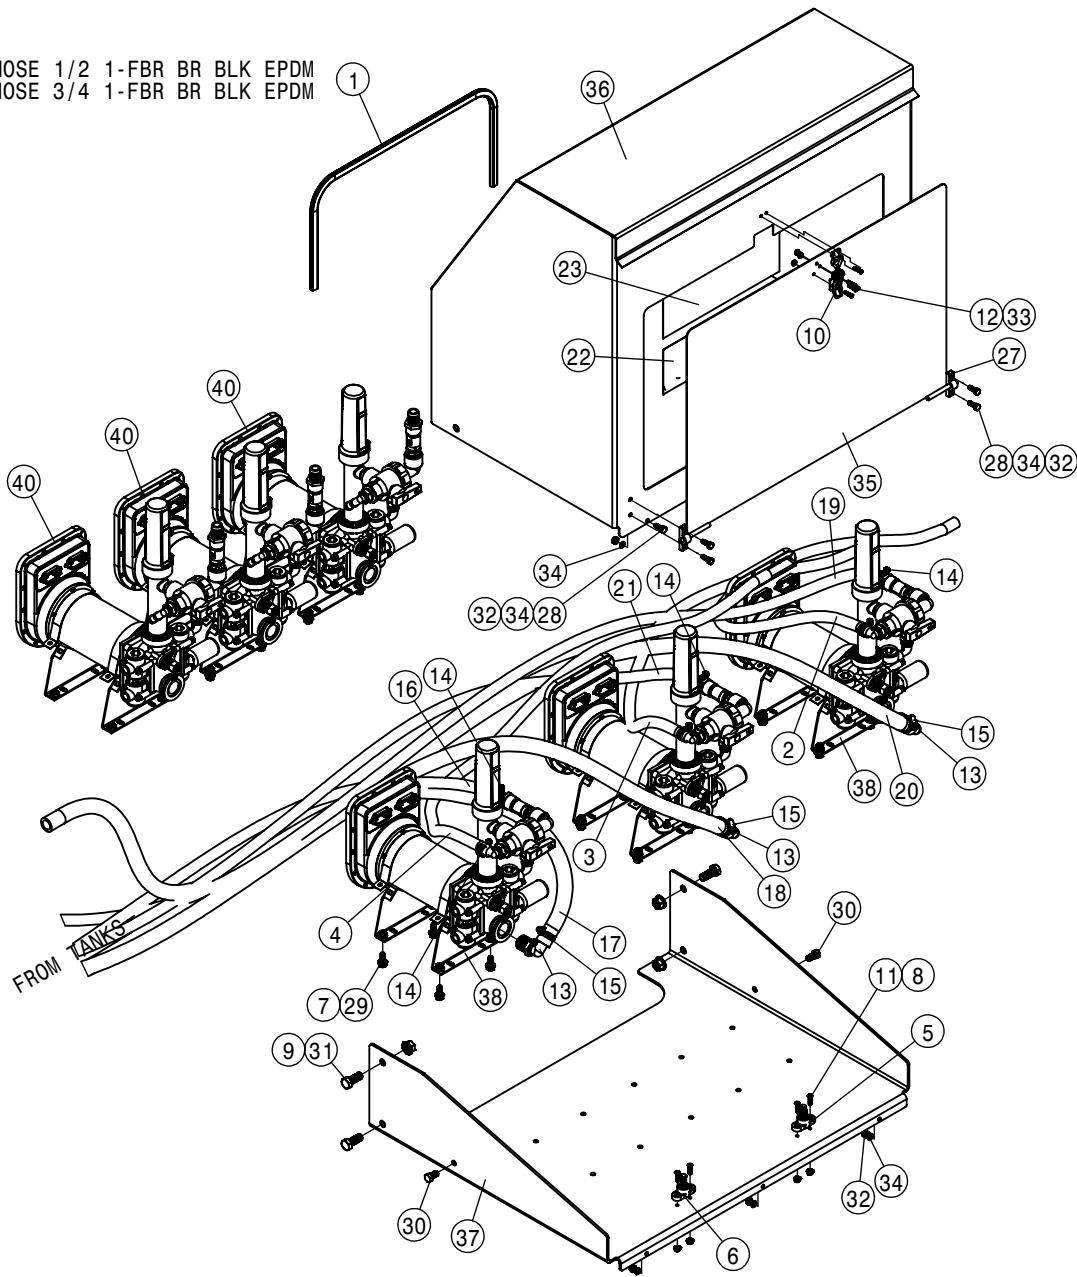

BULK HOSE

197008-HOSE 1/2 1-FBR BR BLK EPDM
197112-HOSE 3/4 1-FBR BR BLK EPDM

CHEMICAL INJECTION PUMP ASSEMBLY (3-PUMP)			
DET	QTY	P/N	DESCRIPTION
1	2.9	193016	QUICKEDGE TRIM .060 TO .170
2	1	197008-038	HOSE 1/2 1-FBR BR BLK EPDM
3	1	197008-043	HOSE 1/2 1-FBR BR BLK EPDM
4	1	197008-053	HOSE 1/2 1-FBR BR BLK EPDM
5	1	291792	TERM BLOCK,RED,3/8-16 SINGLE
6	1	291936	TERM BLOCK,RED,3/8-16 SINGLE
7	24	470113	5/16UNC SERR FLG LOCK NUT
8	4	470175	10-32 SERR FLANGE NUT
9	4	470360	1/2UNC SERR FLG HEX NUT
10	1	470629	LATCH-PADLOCKABLE ADJUST DRAW
11	4	472235	10-32 X 3/4 PHIL HD MACH SCR
12	5	472376	#8-32 X 3/4 FLT HD PHIL SCREW
13	3	500054	3/4NPT-90-3/4 HOSE BARB, POLY
14	6	520069	HOSE CLAMP NO 6 STAINLESS
15	3	520080	HOSE CLAMP NO 10 STAINLESS
16	1	601014	HOSE, 1/2 X 160 1BR BLK EPDM
17	1	601068	HOSE, 3/4 X 148 1-FBR BR BLK EPDM
18	1	601242	HOSE, 3/4 X 90 1-FBR BR BLK EPDM
19	1	601564	HOSE, 1/2 X 174 1BR BLK EPDM
20	1	601710	HOSE, 3/4 X 100 1BR BLK EPDM

CHEMICAL INJECTION PUMP ASSEMBLY (3-PUMP)			
DET	QTY	P/N	DESCRIPTION
21	1	601919	HOSE, 1/2 X 168 1BR BLK EPDM
22	1	650446	DECAL-INJECTION PUMPS
23	1	650464	PUMP OUTLET VALVE DECAL, CHEM INJECT
NS	2	693990	RAVEN CBL INJ EXT 12'
NS	1	694173	RAVEN CBL W/ INJ
NS	1	694174	RAVEN CBL INJ NO AGIT
27	2	701430	HINGE-PUMP COVER, INJECTION SYSTEM
28	7	900002	1/4UNC X 3/4 HEX BOLT
29	20	900064N	5/16UNC X 3/4" SER FLG BOLT SS
30	2	900128	3/8UNC X 3/4 HEX BOLT
31	4	900264	1/2UNC X 1 1/4 HEX BOLT
32	7	910000	1/4UNC HEX NUT
33	5	914028	# 8-32 HEX STOVER NUT
34	7	920500	1/4 LOCK WASHER
35	1	701427	PUMP COVER DOOR WLD,STS14IJ'14
36	1	701431	COVER WELDMT-PUMPS, INJ SYSTEM
37	1	361995	MT BRKT-PUMP, INJECT SYS
38	3	693879	HAGIE SIDEKICK PRO HW/SW
NS	1	693979	AG LDR HAGIE STS 12I INJ KIT
40	3	693998	RVN SPRO ISO PMP, 5-200, HW/SW