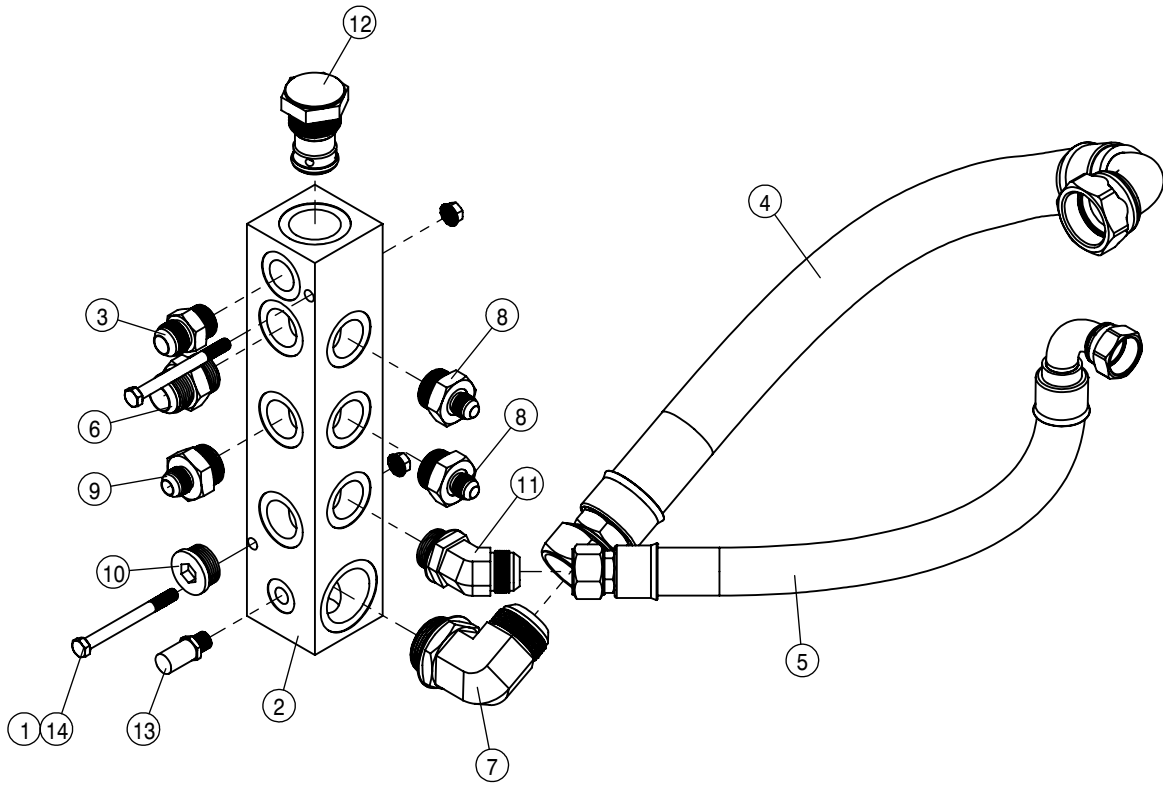

REAR RETURN MANIFOLD ASSEMBLY			
DET	QTY	P/N	DESCRIPTION
1	2	470087	3/8UNC HEX SERR FLANGE NUT
2	1	607574	MANIFOLD, #16, # 24 ends
3	1	611127	1 1/16MJIC-1 1/16MOR ADPTR
4	1	617094	24-811-24FJX-24FJX90-31 H/A
5	1	617123	16-811-16FJX-16FJX90-22 H/A
6	1	618186	1 5/16MJIC-1 5/16MOR ADPTR
7	1	618432	1 7/8MJIC-90-1 7/8MOR LBO
8	2	618470	3/4MJIC-1 5/16MOR ADPTR
9	1	618601	7/8MJIC-1 5/16MOR ADPT
10	1	618758	1 5/16MOR PLUG, HEX SOCKET
11	1	618901	1 5/16MJIC-45-1 5/16MOR LBO
12	1	618935	20 SIZE CHECK VALVE
13	1	619023	9/16 MOR DIAGNOSTIC FITTING
14	2	900140	3/8UNC X 4" HEX BOLT