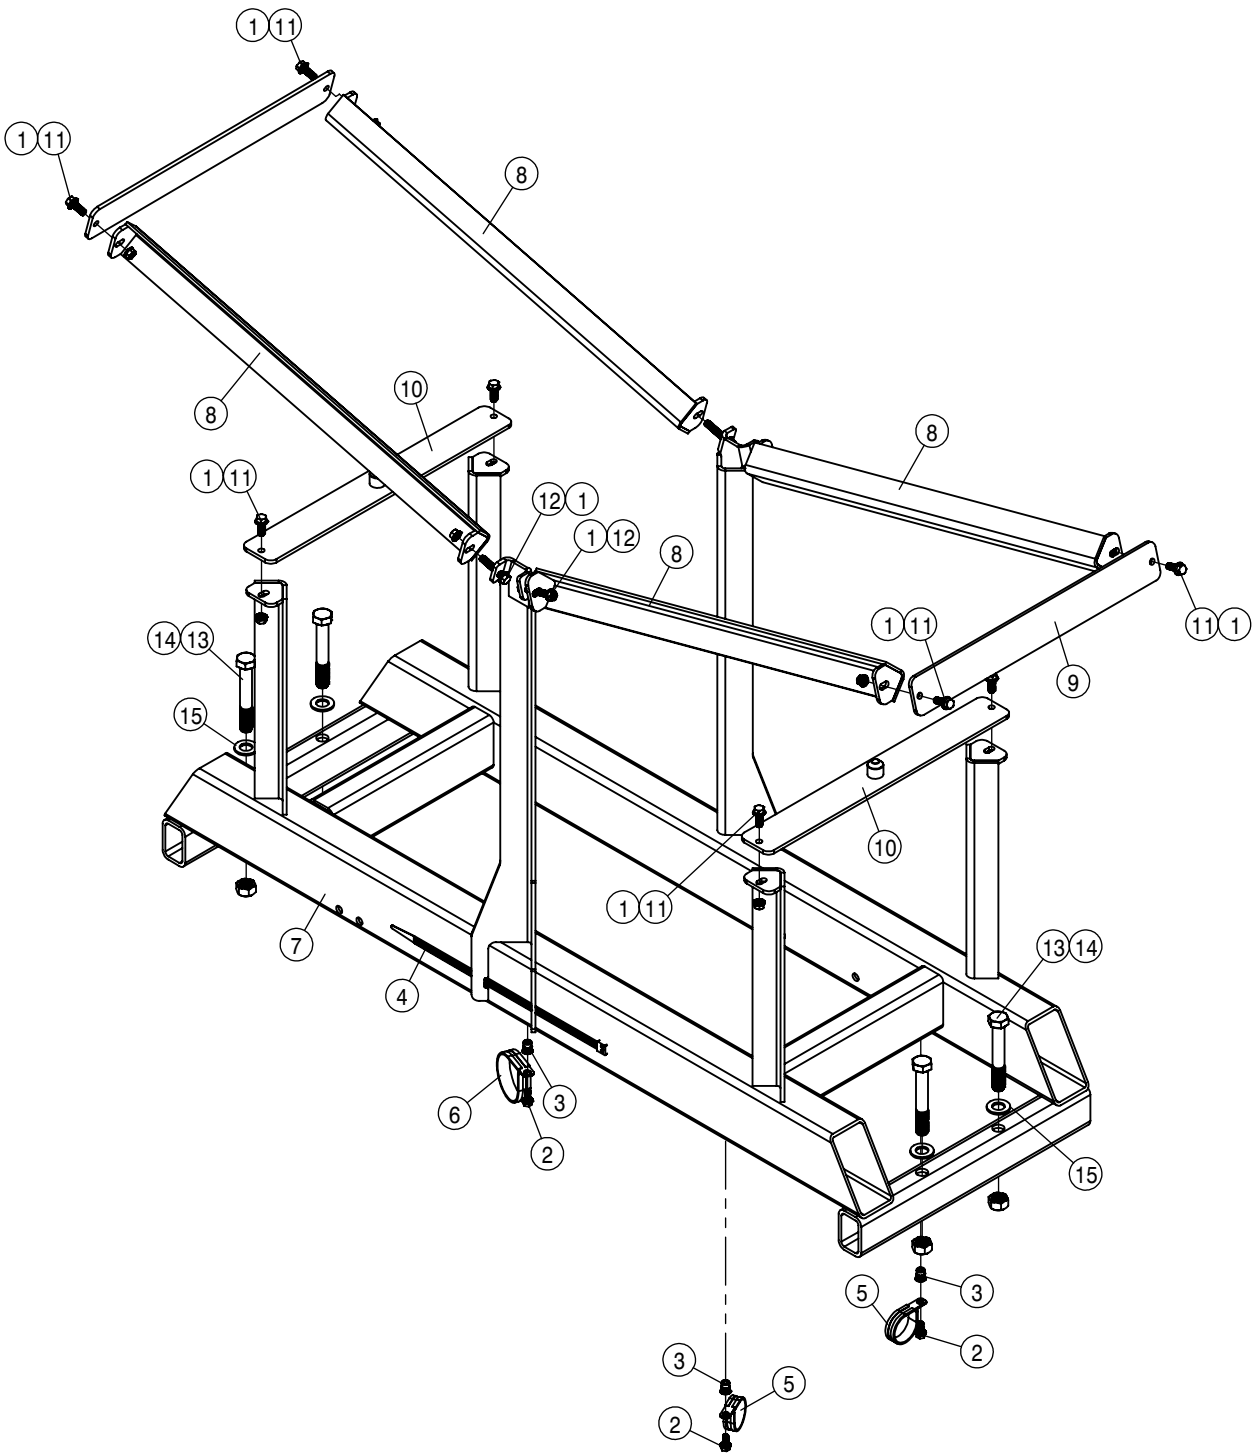

FRAME INJECTION ASSEMBLY (1-PUMP)			
DET	QTY	P/N	DESCRIPTION
1	12	470087	3/8UNC HEX SERR FLANGE NUT
2	3	470233	5/16UNC X 3/4 SERR FLG HEX BOLT
3	3	470381N	5/16-18 NUTSERT .027-.150 STL
4	1	470556	.50 X 19" CABLE TIE - UV BLACK NYLON
5	2	520126	CUSH CLAMP,#32 2IN X 5/8W
6	1	520166	CUSH CLAMP, 3"D-3/4W LOOP
7	1	701393	FRAME WLDMT-INJECTION TANKS
8	4	701394	TIE DOWN BRKT-INJECTION TANK
9	2	701410	TIE PLATE-INJECTION TANK
10	2	701616	TIE PLATE-WLDMT, INJ SYS
11	8	900129N	3/8UNC X 1" SERR FLANGE BOLT
12	4	900133N	3/8UNC X 2" SERR FLANGE BOLT
13	4	900412	3/4UNC X 5" HEX BOLT
14	4	914012	3/4UNC HEX STOVER NUT
15	4	920006	3/4 SAE FLAT WASHER