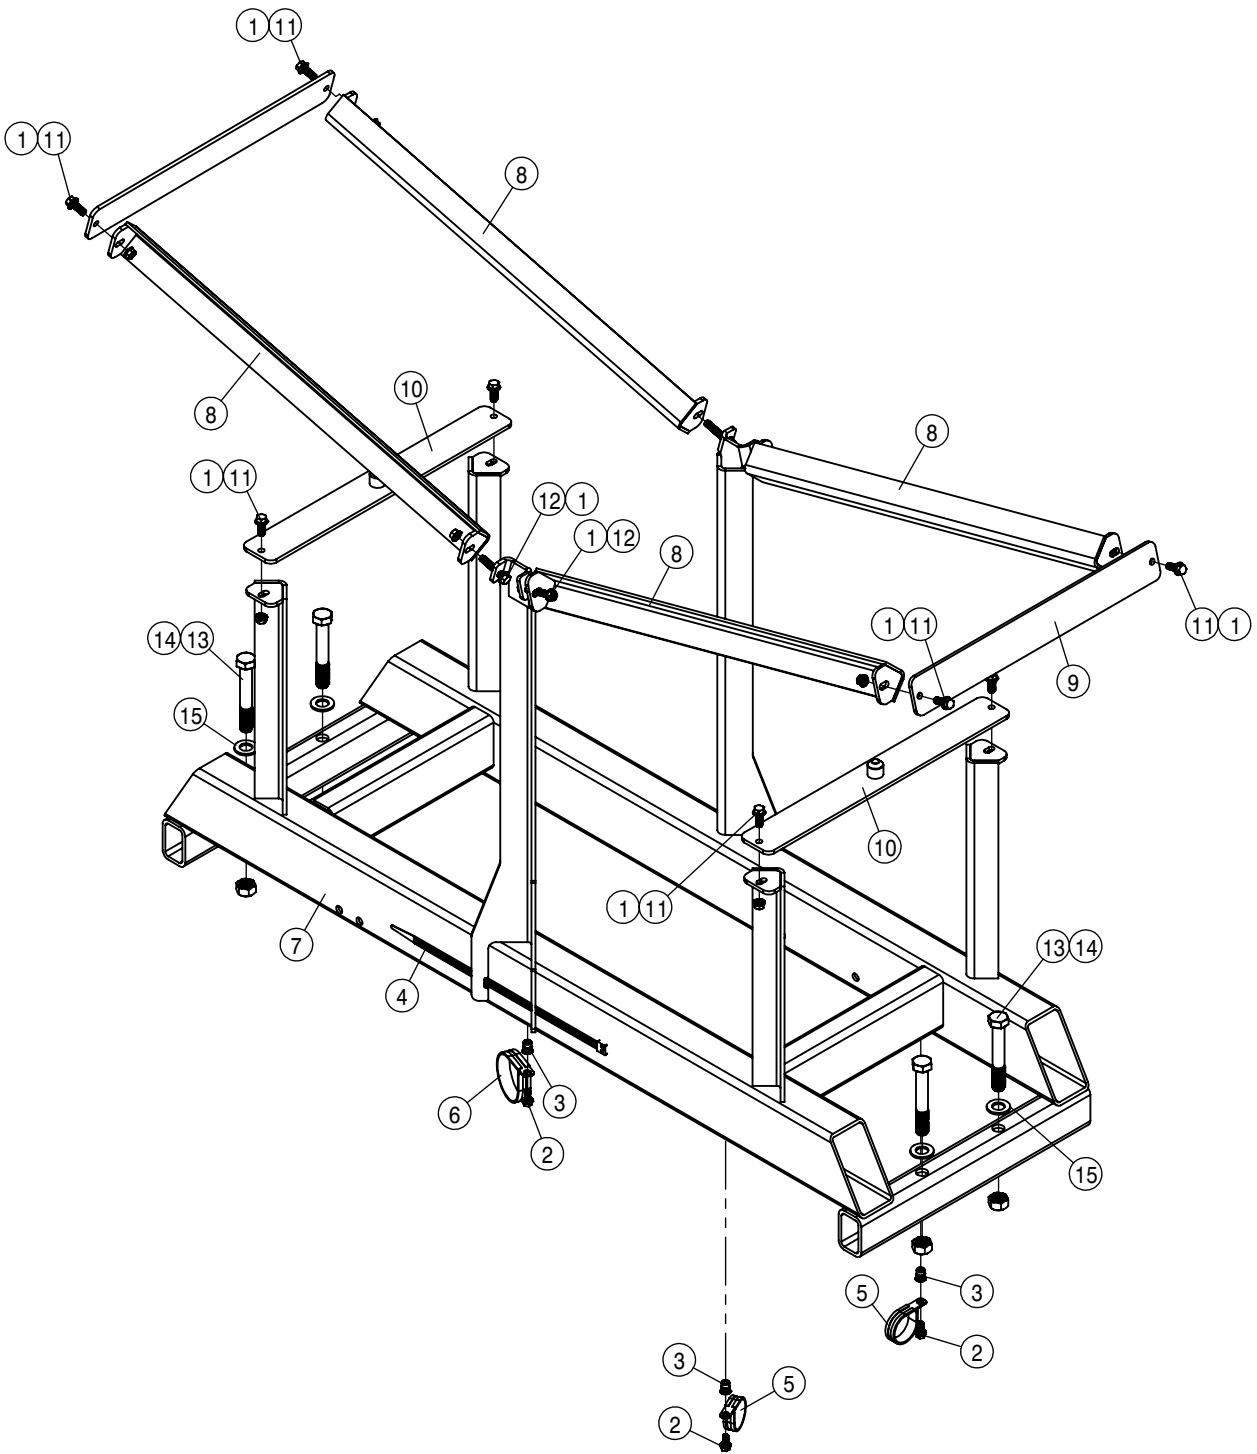

FRAME INJECTION ASSEMBLY (3-PUMP)			
DET	QTY	P/N	DESCRIPTION
1	12	470087	3/8UNC HEX SERR FLANGE NUT
2	3	470233	5/16UNC X 3/4 SERR FLG HEX BOLT
3	3	470381N	5/16-18 NUTSERT .027-.150 STL
4	1	470556	.50 X 19" CABLE TIE - UV BLACK NYLON
5	2	520126	CUSH CLAMP,#32 2IN X 5/8W
6	1	520166	CUSH CLAMP, 3"D-3/4W LOOP
7	1	701393	FRAME WLDMT-INJECTION TANKS
8	4	701394	TIE DOWN BRKT-INJECTION TANK
9	2	701410	TIE PLATE-INJECTION TANK
10	2	701616	TIE PLATE-WLDMT, INJ SYS
11	8	900129N	3/8UNC X 1" SERR FLANGE BOLT
12	4	900133N	3/8UNC X 2" SERR FLANGE BOLT
13	4	900412	3/4UNC X 5" HEX BOLT
14	4	914012	3/4UNC HEX STOVER NUT
15	4	920006	3/4 SAE FLAT WASHER