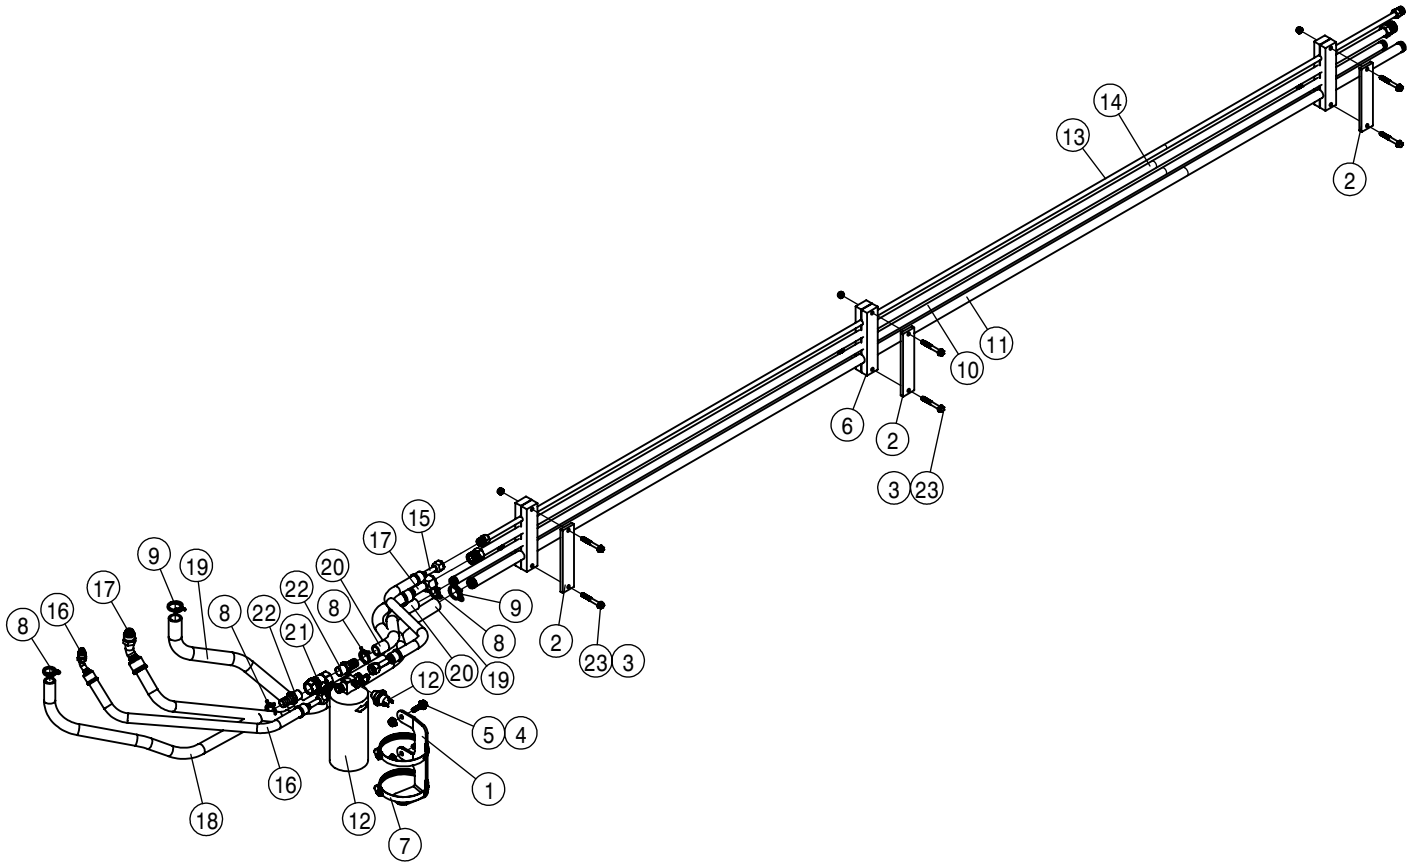

A/C AND HEATER LINES			
DET	QTY	P/N	DESCRIPTION
1	1	317145	A/C DRYER MT
2	3	342718	HYD TUBE CLAMP KEEPER, 6.00
3	6	470089	1/4UNC HEX NYL-LOC NUT
4	2	470113	5/16UNC SERR FLG LOCK NUT
5	2	470234	5/16UNC X 1" SERR FLG HEX BOLT
6	3	470695	TUBE CLAMP BODY,4HOLE.375-.750
7	2	520052	HOSE CLAMP NO 52 STAINLESS
8	4	520081	HOSE CLAMP NO 14 DBL WIRE
9	2	520082	HOSE CLAMP NO 16 DBL WIRE
10	1	615919	M/F TUBE ASSY 103" L/F
11	1	615922	M/F TUBE ASSY 103" L/F
12	1	657438	RECEIVER DRIER W/SWITCH
13	1	657481	A/C TUBE ASSY, .3750D,STS16
14	1	657483	A/C TUBE ASSY, .6250D,STS16
15	1	657586	A/C HOSE,06-06F-06F-21.5
16	1	657587	A/C HOSE, 06-06F-06M45-23.9
17	1	657588	A/C HOSE, 10-10F-10M45-41
18	1	657592	HOSE, 5/8 x 23 HEATER
19	1	657610	HOSE, 3/4 x 36 HEATER
20	1	657618	HOSE, 5/8 x 10 HEATER
21	1	696011	1/2 NPT FEMALE BALL VALVE
22	2	716007	1/2 x 5/8 HOSE BARB
23	6	900007N	1/4 UNC X 2 SER FLG BOLT SS