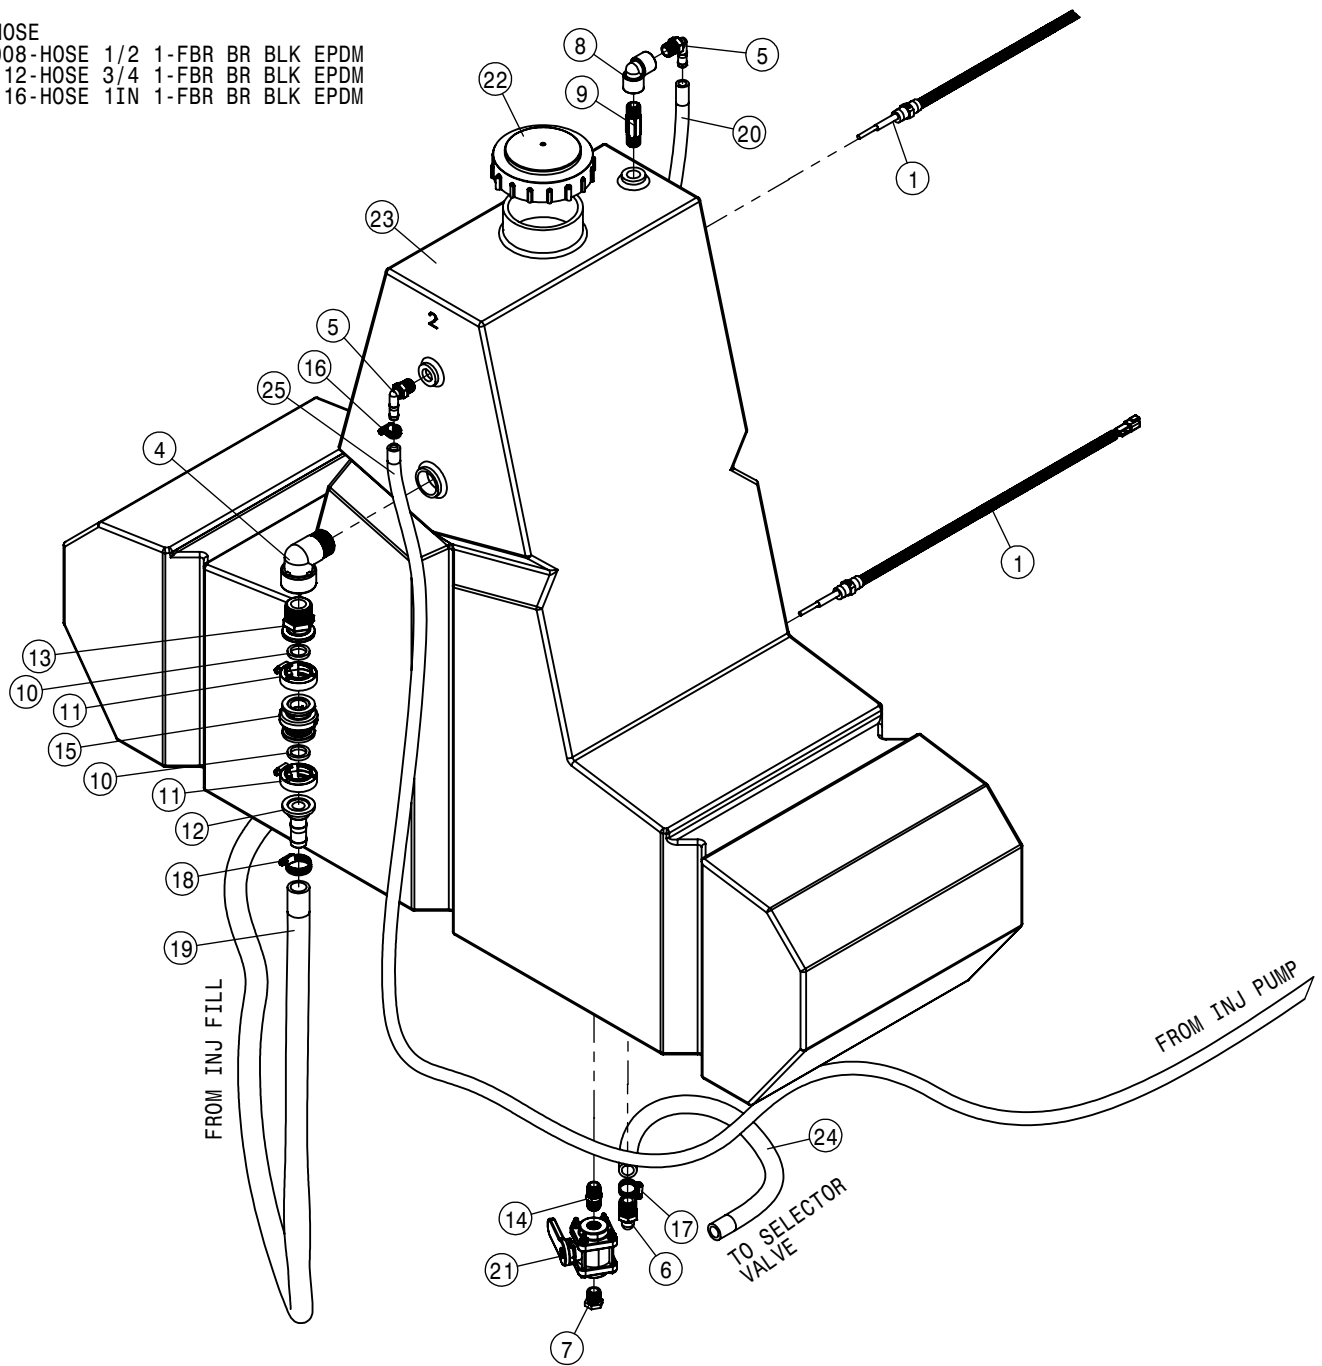

BULK HOSE

- 197008-HOSE 1/2 1-FBR BR BLK EPDM
- 197112-HOSE 3/4 1-FBR BR BLK EPDM
- 197116-HOSE 1IN 1-FBR BR BLK EPDM

INJECTION TANK-2 ASSEMBLY (1-PUMP)			
DET	QTY	P/N	DESCRIPTION
1	2	292228	LIQ LEV SWITCH ASSY,1/2NP05 EX
NS	1	294247	CHEM INJECT CABLE ASSY
NS	1	294248	CHEM INJECT LIGHT SWITCH HARNESS
4	1	500039	1 1/4NPT-90 ST EL, POLY
5	2	500047	1/2NPT-90-1/2 HOSE BARB, POLY
6	1	500054	3/4NPT-90-3/4 HOSE BARB, POLY
7	1	500062	1/2"NPT PLUG, POLY
8	1	500078	1/2NPT-90 EL, POLY
9	1	500133	1/2NPT X 3" PIPE NIPPLE POLY
10	2	500157	1" FLANGE GASKET EPDM
11	2	500159	1" FLANGE CLAMP S.S.
12	1	500171	1" FLANGE-1" HOSE BARB POLY
13	1	500236	1" FLANGE 1 1/4" MNP, POLY

INJECTION TANK-2 ASSEMBLY (1-PUMP)			
DET	QTY	P/N	DESCRIPTION
14	1	503101	1/2NPT CLOSE NIPPLE, POLY
15	1	503102	1" FLANGE CHECK VALVE
16	1	520069	HOSE CLAMP NO 6 STAINLESS
17	1	520080	HOSE CLAMP NO 10 STAINLESS
18	1	520090	HOSECLAMP NO 16 STAINLESS
19	1	601069	HOSE, 1 X 127 1BR BLK EPDM
20	1	601162	HOSE, 1/2 X 60 1BR BLK EPDM
21	1	696082	BALL VALVE 1/2FNPT POLY
22	1	701424	FILL CAP-TIPS350
23	1	701484	TANK-120 GALLON POLY W/O DECAL (INJECT)
24	1	197112-025	HOSE 3/4 1-FBR BR BLK EPDM
25	1	601165	HOSE, 1/2 X 150 1BR BLK EPDM