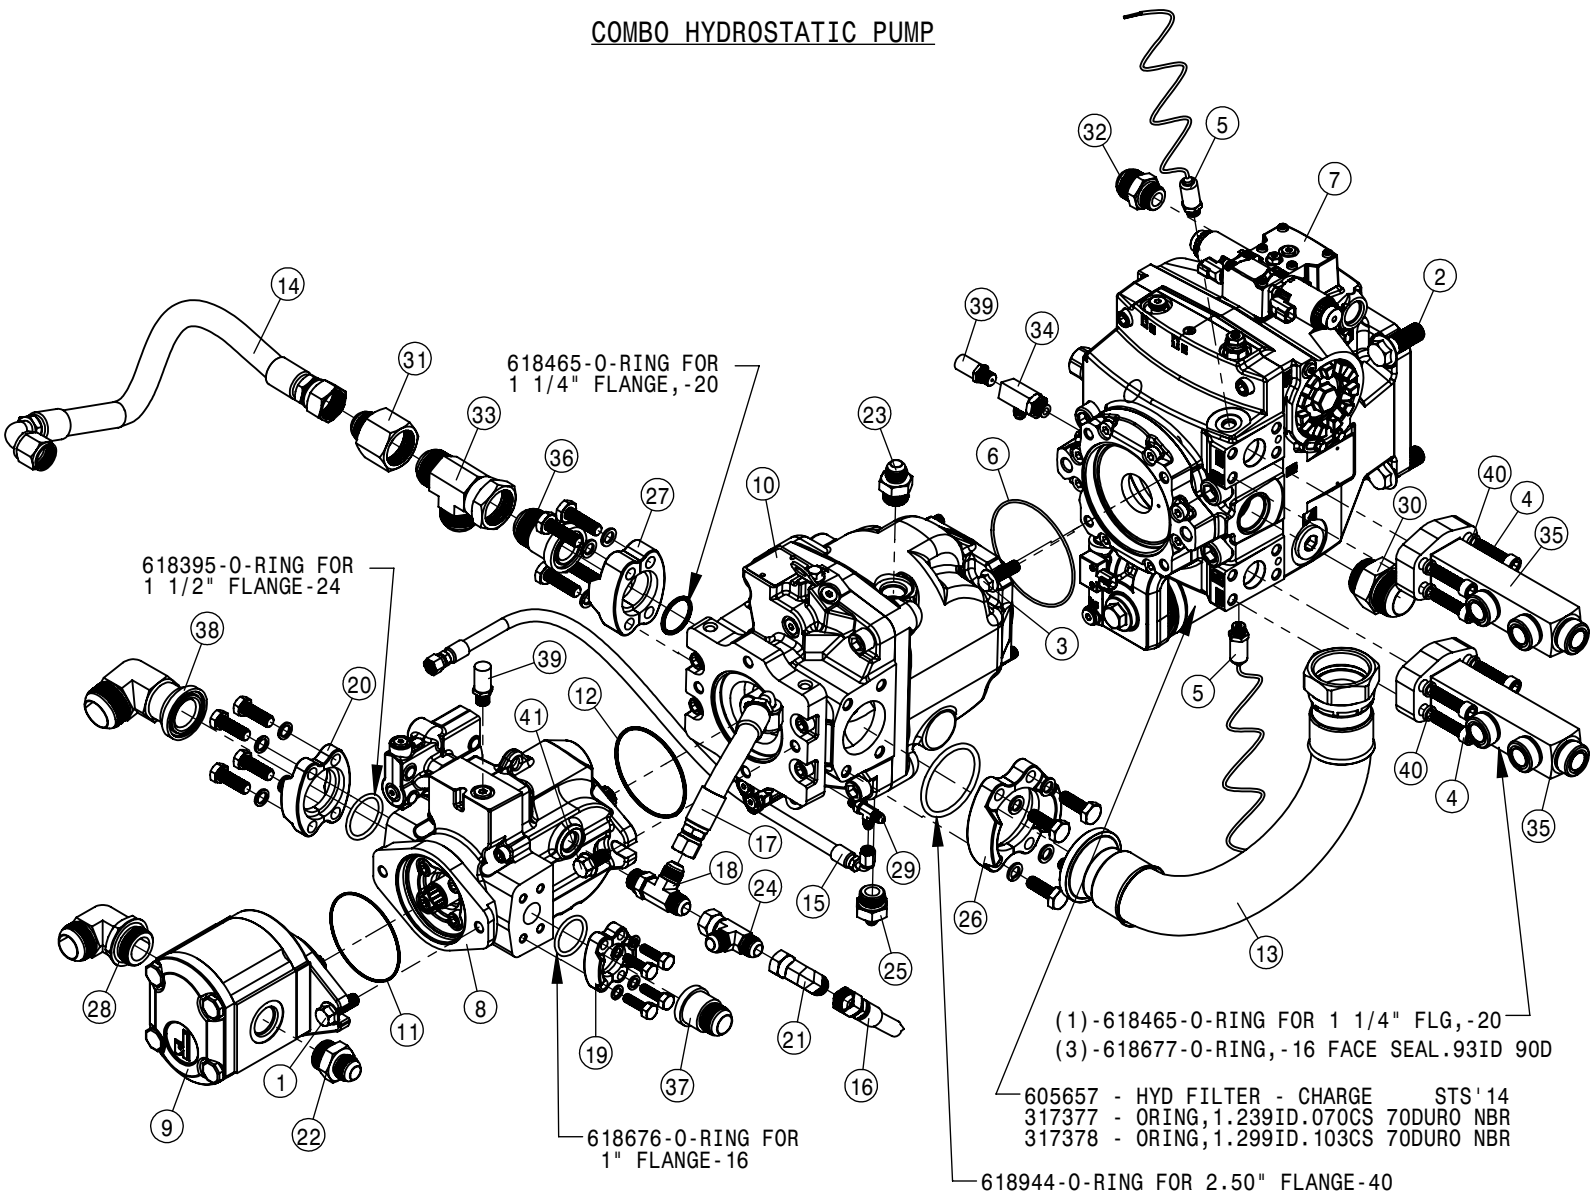

COMBO HYDROSTATIC PUMP

COMBO HYDROSTATIC PUMP ASSEMBLY			
DET	QTY	P/N	DESCRIPTION
1	2	470431	1/2UNC X 1 1/2 SERR FLG BOLT
2	4	472367	3/4UNC X 2" SM FLG BOLT GR8 YZ
3	4	473856	12MM-1.75 X 40MM SM FLANGED BOLT
4	8	473874	12MM-1.75X 40MM SOC HD CAP SCR
5	2	606196	PRESSURE TRANSDUCER, 9000 PSI
6	1	606197	O-RING, 4.73ID-.103CS-4.9430D
7	1	606519	H1 PUMP 147CC D/C MT
8	1	606523	PUMP-38CC BB/B MNT
9	1	606524	40CC GEAR PUMP
10	1	606526	PUMP 100CC C/BB MT
11	1	606870	O-RING FOR 606865 SUND B-MT
12	1	606977	O-RING, B-MT, 3.989ID X .103CS
13	1	617090	32-811-32FJX-40FLG-23 H/A
14	1	617101	12-451TC-16FJX-12FJX90-23 H/A
15	1	617102	04-451TC-06FJX-04FJX90-29 H/A
16	1	617124	06-451TC-10FJX-10FJX90-85 H/A
17	1	617132	10-451TC-10FJX-10FJX90-11 H/A
18	1	618130	7/8MOR RUN TEE-7/8MJIC
19	1	618297	1.00 SPLIT FLANGE KIT #61
20	1	618299	1.50 SPLIT FLANGE KIT #61

COMBO HYDROSTATIC PUMP ASSEMBLY			
DET	QTY	P/N	DESCRIPTION
21	1	618301	7/8MJIC-90-7/8FJIC SWIV LBO
22	1	618308	1 1/16MJIC-1 5/16MOR ADPTR
23	1	618309	7/8MJIC-1 1/16MOR ADPTR
24	1	618333	7/8FJIC SW RUN TEE-7/8MJIC
25	1	618344	9/16MJIC-1 1/16MOR ADPTR
26	1	618359	2 1/2" SPLIT FLANGE KIT #61
27	1	618461	1 1/4 SPLIT FLANGE KIT
28	1	618477	1 5/8MJIC-90-1 5/8MOR LBO
29	1	618509	7/16MOR RUN TEE-7/16MJIC
30	1	618527	1 7/8MJIC-1 5/8MOR ADPTR
31	1	618547	1 5/8FJIC-1 5/16MJIC ADPTR
32	1	618558	1 5/16MJIC-1 1/16MOR ADPTR
33	1	618726	1 5/8FJ SW RUN TEE-1 5/8MJ
34	1	618782	9/16MOR-9/16FOR-9/16MJIC BRNCH
35	2	618876	DRIVE PUMP MANIFOLD BLK
36	1	618894	1 5/8MJIC-1 1/4FLG C62
37	1	618899	1 5/16MJ-1"FLANGE C61 ADPTR
38	1	619020	1 1/2 FLG-90-1 7/8 MJIC LBO
39	2	619023	9/16 MOR DIAGNOSTIC FITTING
40	8	470189	7/16 HC LOCK WASH FOR 618598
41	2	900263N	1/2UNC X 1" SER FLANGE BOLT