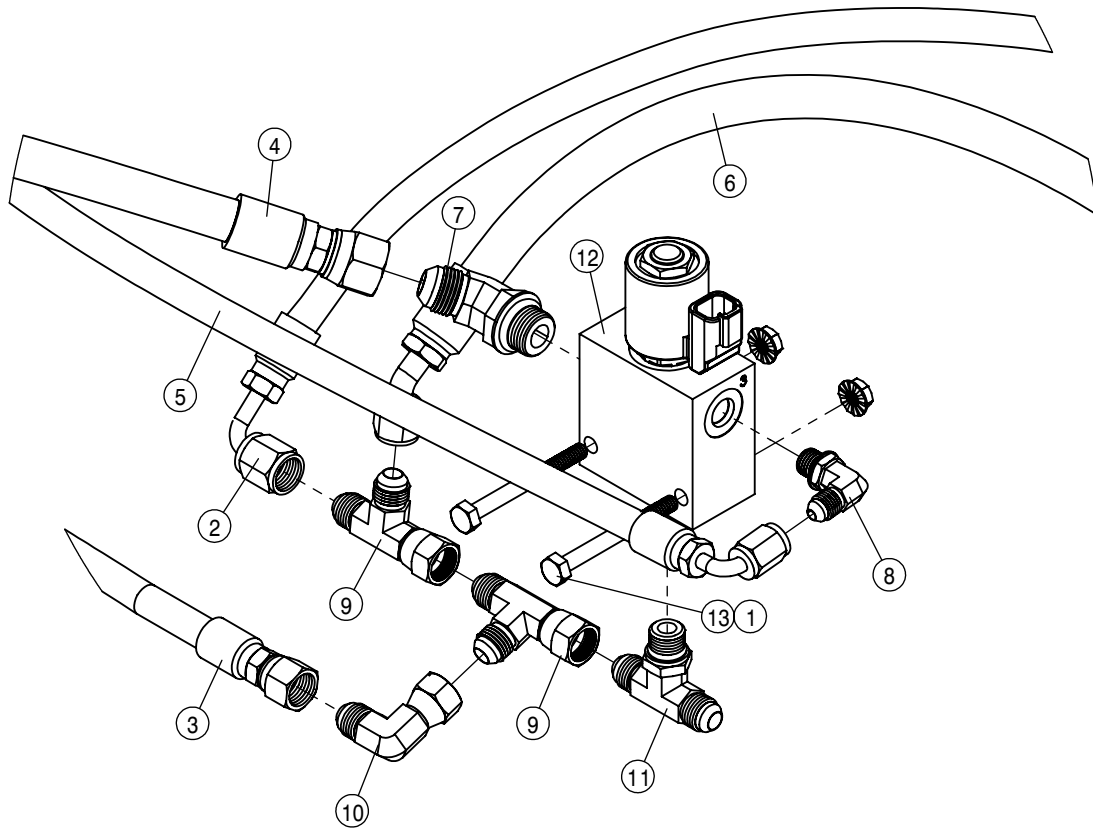

BRAKE AND LADDER VALVE ASSEMBLY			
DET	QTY	P/N	DESCRIPTION
1	2	470121	1/4 UNC SERR FLG LOCK NUT
2	1	617069	04-451TC-04FJX-06FJX90-139 H/A
3	1	617072	04-451TC-06FJX-04FJX45-43 H/A
4	1	617096	06-451TC-08FJX-06FJX90-22 H/A
5	1	617121	04-451TC-06FJX-04FJX90-34 H/A
6	1	617127	06-451TC-06FJX-06FJX45-36 H/A
7	1	618315	3/4MJIC-45-3/4MOR LBO
8	1	618473	7/16MJIC-90-7/16MOR LBO
9	2	618486	9/16FJIC SW RUN TEE-9/16MJIC
10	1	618618	9/16MJIC-90-9/16FJIC SWIV LBO
11	1	618629	9/16MOR BRANCH TEE-9/16MJIC
12	1	701625	ASSY, BRAKE/LADDER VALVE
13	2	900008N	1/4UNC X 2 1/2 HEX BOLT SS