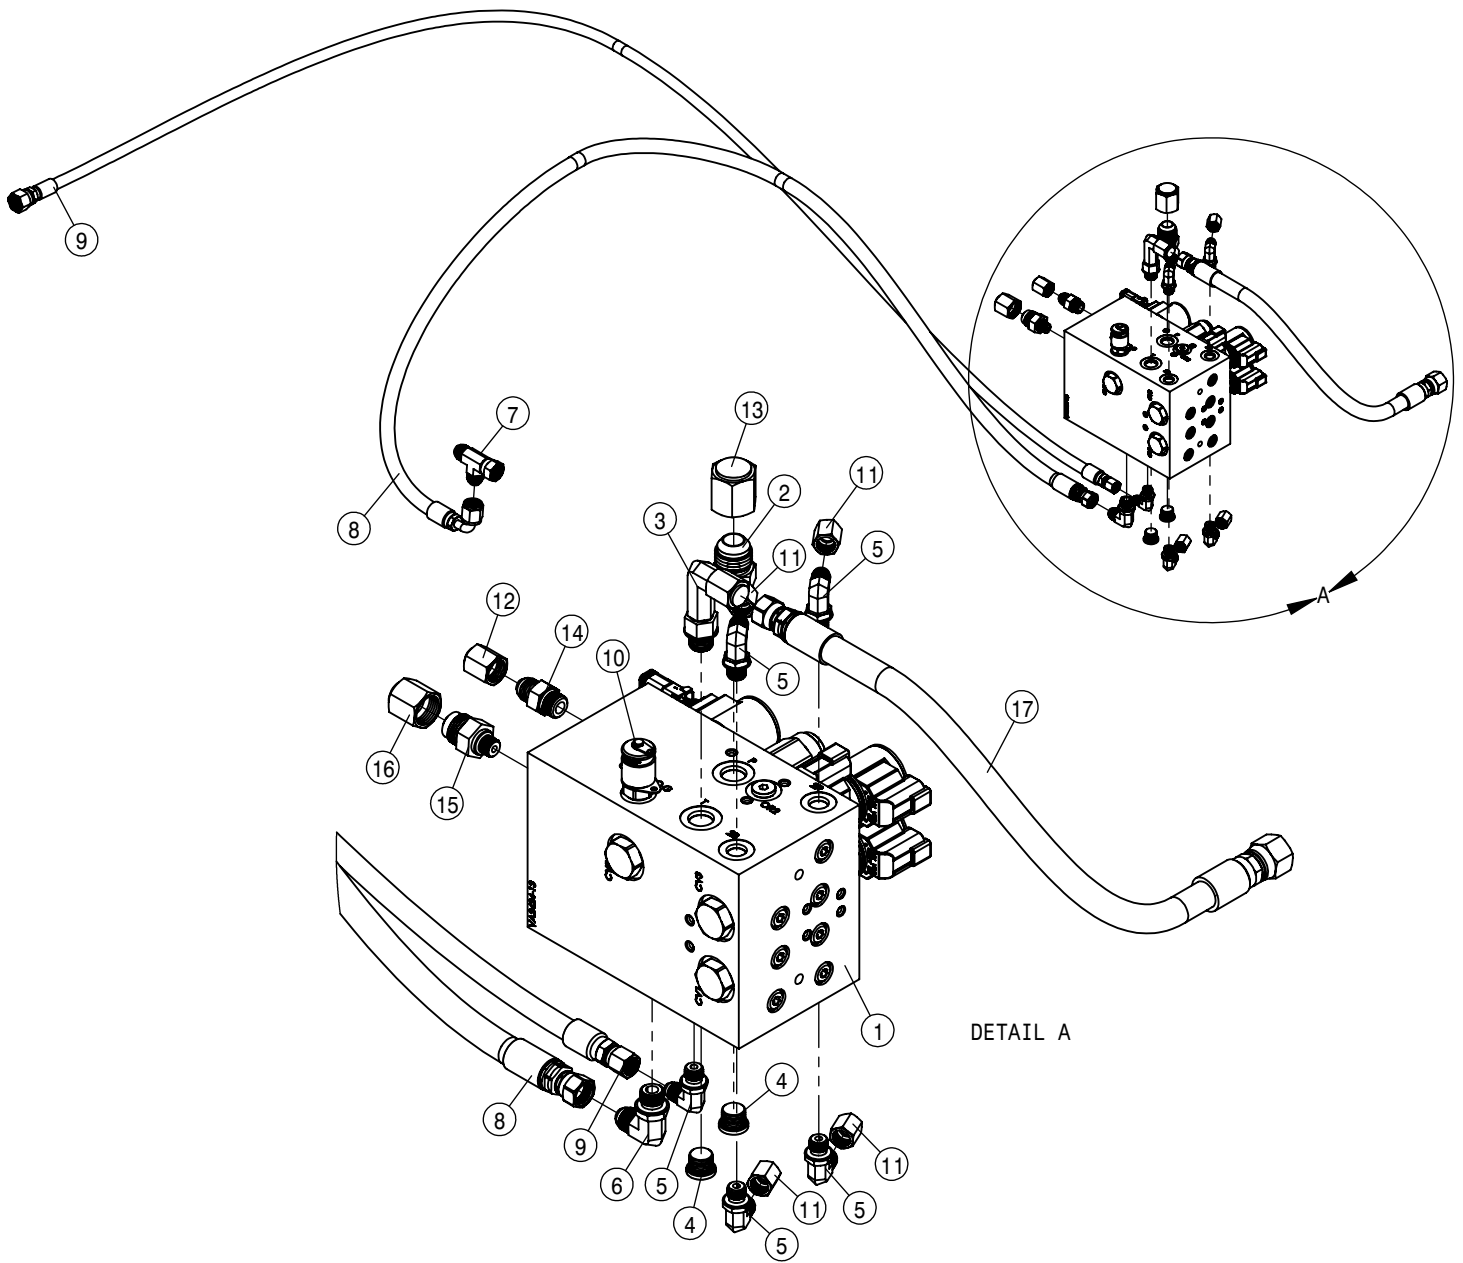

DETAIL A

AUTO-PHASING HYDRAULIC VALVE ASSEMBLY			
DET	QTY	P/N	DESCRIPTION
1	1	606293	MULTIFUNCTION VALVE
2	1	618832	7/8MJIC-9/16MOR ADPTR
3	1	618440	9/16MJIC-90-9/16MOR EX LG LBO
4	2	618754	9/16 MOR PLUG, HEX SOCKET
5	5	618473	7/16MJIC-90-7/16MOR LBO
6	1	618119	9/16MJIC-90-9/16MOR LBO
7	1	618451	3/4FJIC SW RUN TEE-3/4MJIC
8	1	616599	06-451TC-06FJX-08FJX90-62 H/A
9	1	617210	04-451TC-04FJX-08FJX-78 H/A
10	1	619025	7/16MOR DIAG FITTING
11	4	618363	7/16FJIC CAP NUT
12	2	618531	9/16FJIC CAP NUT
13	1	618328	7/8FJIC CAP NUT
14	1	618126	9/16MJIC-9/16MOR ADPTR
15	1	618160	3/4MJIC-7/16MOR ADPTR
16	1	618532	3/4FJIC CAP NUT
17	1	617099	06-451TC-06FJX-08FJX-18