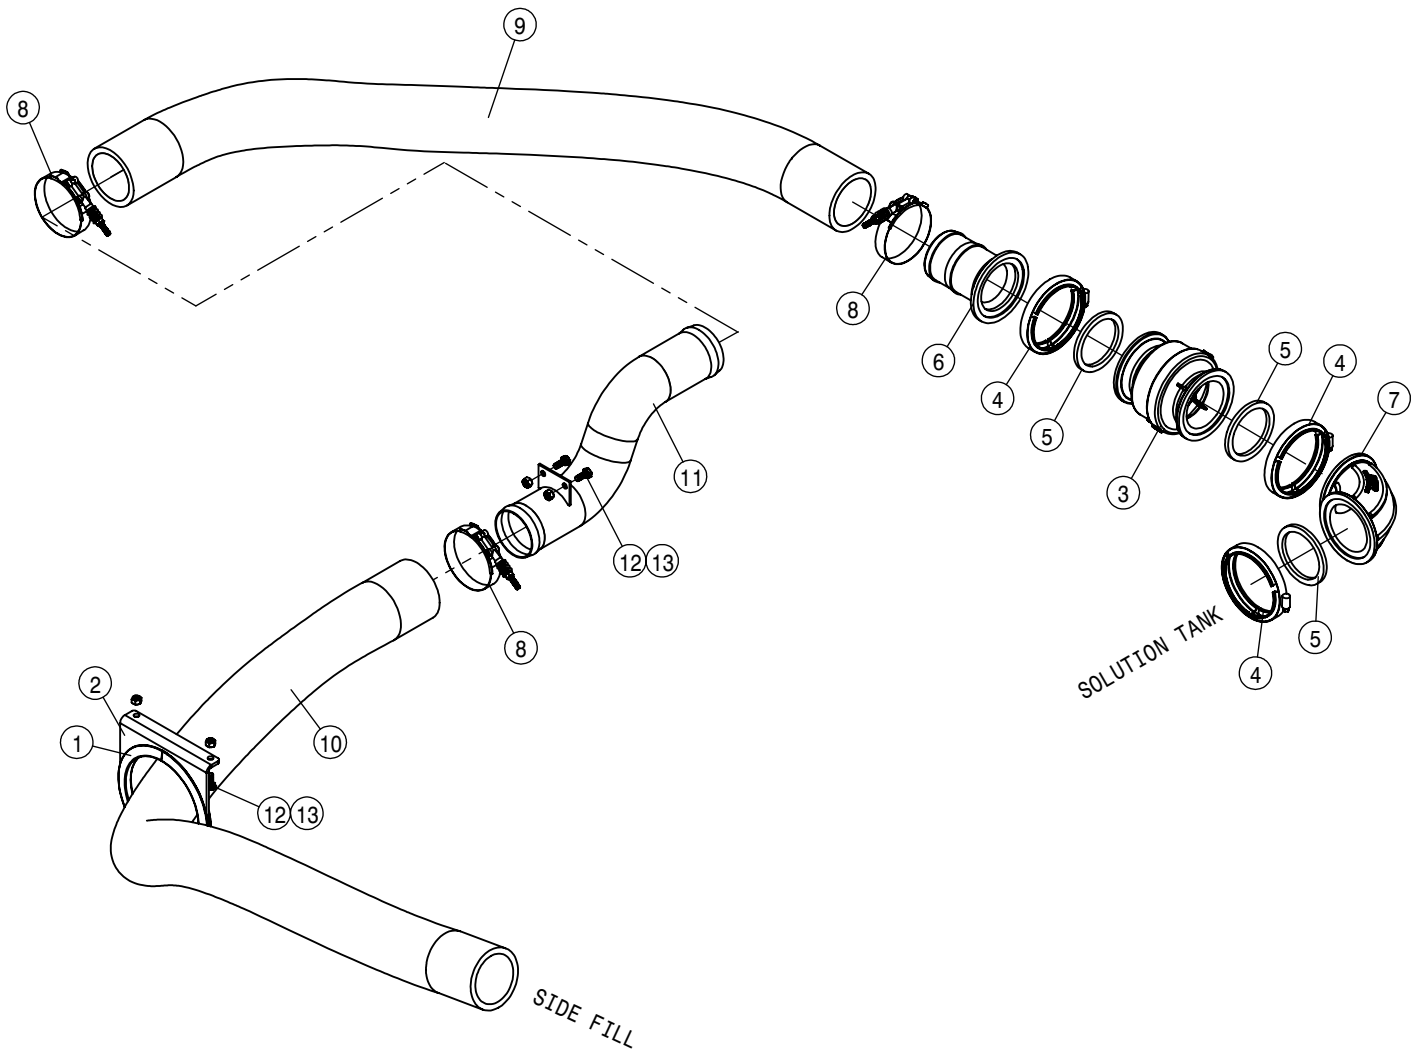

BULK HOSE
197145-HOSE 3" SUCTION, POLY HELIX EPDM

RH SOLUTION TANK VALVE (SIDE FILL)			
DET	QTY	P/N	DESCRIPTION
	1	193012	QUICKEDGE TRIM .135 TO .250
	1	342991	SIDEFILL HOSE SUPP BRKT,STS 05
	1	500142	CHECK VALVE 3" FLANGE
	3	500208	3" FLANGE CLAMP S.S.
	3	500209	3" FLANGE GASKET EPDM
	1	500210	3"FLANGE-3' HOSEBARB POLY
	1	500262	3"FLANGE-90-3"FLG SWEEP LBO
	3	520145	3.56/3.88 T-BOLT HOSE CLAMP SS
	1	601798	HOSE, 3 X 51 POLY HELIX EPDM
	1	601916	HOSE, 3 X 65 POLY HELIX EPDM
	1	690731	SOLU TUBE, 3.00 S.S. SIDE FILL
	4	900064	5/16UNC X 3/4" HEX BOLT
	4	914002	5/16UNC HEX STOVER NUT