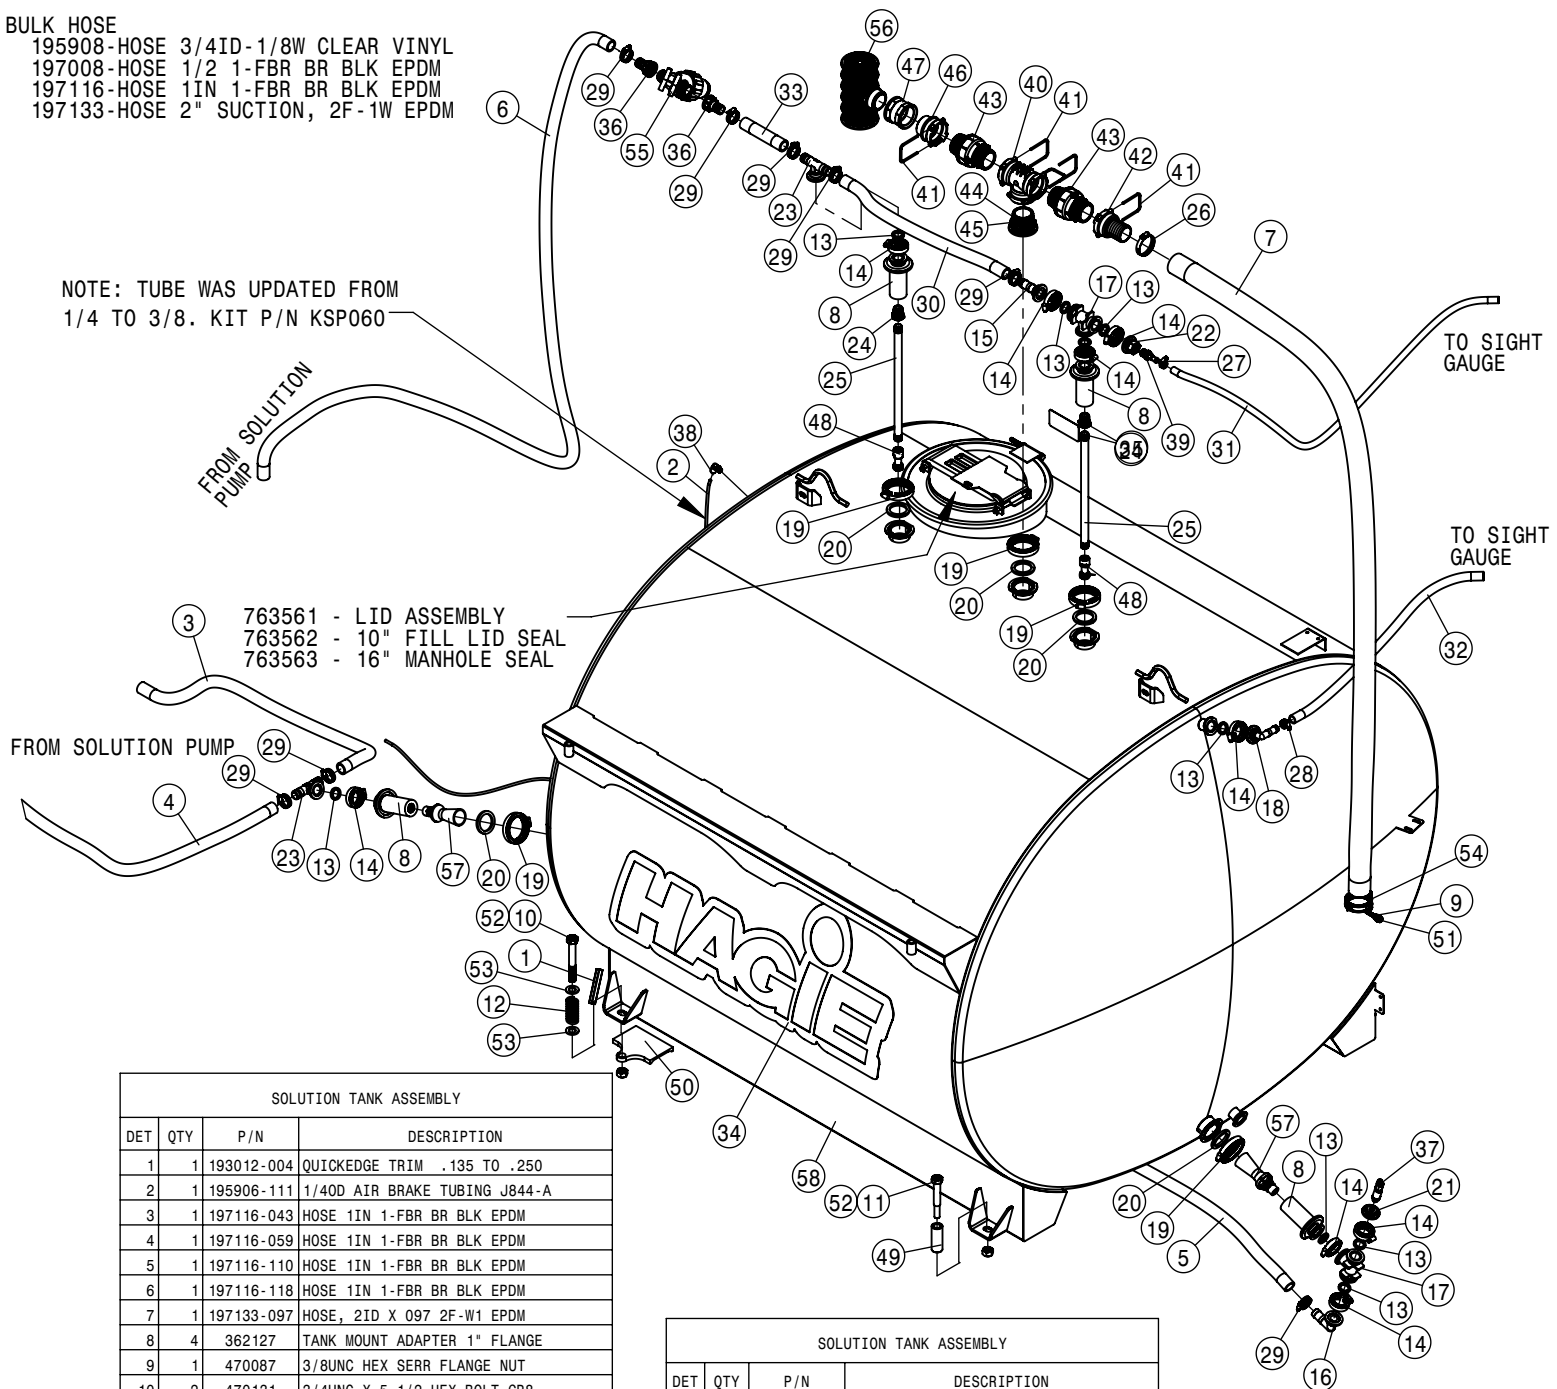

BULK HOSE

- 195908-HOSE 3/4ID-1/8W CLEAR VINYL
- 197008-HOSE 1/2 1-FBR BR BLK EPDM
- 197116-HOSE 1IN 1-FBR BR BLK EPDM
- 197133-HOSE 2" SUCTION, 2F-1W EPDM

NOTE: TUBE WAS UPDATED FROM 1/4 TO 3/8. KIT P/N KSP060

- 763561 - LID ASSEMBLY
- 763562 - 10" FILL LID SEAL
- 763563 - 16" MANHOLE SEAL

SOLUTION TANK ASSEMBLY			
DET	QTY	P/N	DESCRIPTION
1	1	193012-004	QUICKEDGE TRIM .135 TO .250
2	1	195906-111	1/40D AIR BRAKE TUBING J844-A
3	1	197116-043	HOSE 1IN 1-FBR BR BLK EPDM
4	1	197116-059	HOSE 1IN 1-FBR BR BLK EPDM
5	1	197116-110	HOSE 1IN 1-FBR BR BLK EPDM
6	1	197116-118	HOSE 1IN 1-FBR BR BLK EPDM
7	1	197133-097	HOSE, 2ID X 097 2F-W1 EPDM
8	4	362127	TANK MOUNT ADAPTER 1" FLANGE
9	1	470087	3/8UNC HEX SERR FLANGE NUT
10	2	470131	3/4UNC X 5 1/2 HEX BOLT GR8
11	2	470765	3/4UNC X 5 HHCS GR8 MC
12	2	482016	SPRING, 1.4 X 3.00 COMPRSN
13	9	500157	1" FLANGE GASKET EPDM
14	9	500159	1" FLANGE CLAMP S.S.
15	1	500171	1" FLANGE-1" HOSE BARB POLY
16	1	500173	1"FLANGE-90-1"HOSE BARB POLY
17	2	500175	1" FLANGE TEE, POLY
18	1	500185	1"FLANGE-90-3/4"HOSE BARB POLY
19	5	500194	2" FP FLANGE CLAMP S.S.
20	5	500195	2" FP FLANGE GASKET EPDM
21	1	500226	1" FLANGE PLUG W/1/4"FNPT POLY
22	1	500238	1" FLANGE PLUG W/1/2"FNPT POLY
23	2	500268	1" FLANGE HOSE BARB TEE
24	2	504211	RED BUSH 3/4MNPT-1/2FNPT,POLY
25	2	507032	SS PIPE NIPPE, .50NPT-16.00
26	1	520068	HOSE CLAMP NO 32 STAINLESS
27	1	520069	HOSE CLAMP NO 6 STAINLESS
28	1	520070	HOSE CLAMP NO 8 STAINLESS
29	8	520090	HOSECLAMP NO 16 STAINLESS
30	1	601065	HOSE, 1 X 27 1BR BLK EPDM
31	1	601097	HOSE, 1/2 X 51 1BR BLK EPDM
32	1	601858	HOSE, 3/4 X 32 CLEAR VINYL
33	1	601874	HOSE, 1 X 7 1BR BLK EPDM
34	2	650144	DECAL, LOGO, SOLU TANK STS12

SOLUTION TANK ASSEMBLY			
DET	QTY	P/N	DESCRIPTION
35	1	650850	DECAL,WARNING, DANGEROUS CHEM
36	2	691280	1" HOSE BARB WITH FLY NUT
37	1	691281	PRESSURE TRANSDUCER,300PSI
38	1	711124	1/4MNPT-90-3/8 NYL TUBE LBO
39	1	713340	1/2NPT-1/2 HOSE BARB, POLY
40	1	737754	2"FEM T-CONNECTOR POLY
41	5	737756	2" FORK FOR 737754/755
42	1	737759	2"F-2"HOSE BARB POLY
43	2	737761	2"M CHECK VALVE POLY
44	2	737762	O-RING, -.227 EPDM
45	1	737767	T7 TO "BANJU 2" FP" ADAPTER
46	1	737768	T7 TO BSP ADAPTER
47	1	737769	THREADED COUPLING
48	2	737953	NOZZLE,PROCLEAN TANKWASH
49	2	763840	TANK MNT BUSHING
50	2	763841	TANK ISOLATOR
51	1	900506	3/8UNC X 2 HHSFB GR5 MC FT
52	4	914012	3/4UNC HEX STOVER NUT
53	4	920006	3/4 SAE FLAT WASHER
54	1	520170	VIBRATION-DAMPING CLAMP HANGER
55	1	690071	LINE STRAINER, .32 MESH, 150PSI
56	1	737770	T FILTER WITH BSP THREADS, 16 MESH
57	2	737956	JET AGITATION NOZZLE HYPRO, GROUND
58	1	763837	1200 GAL SS TANK