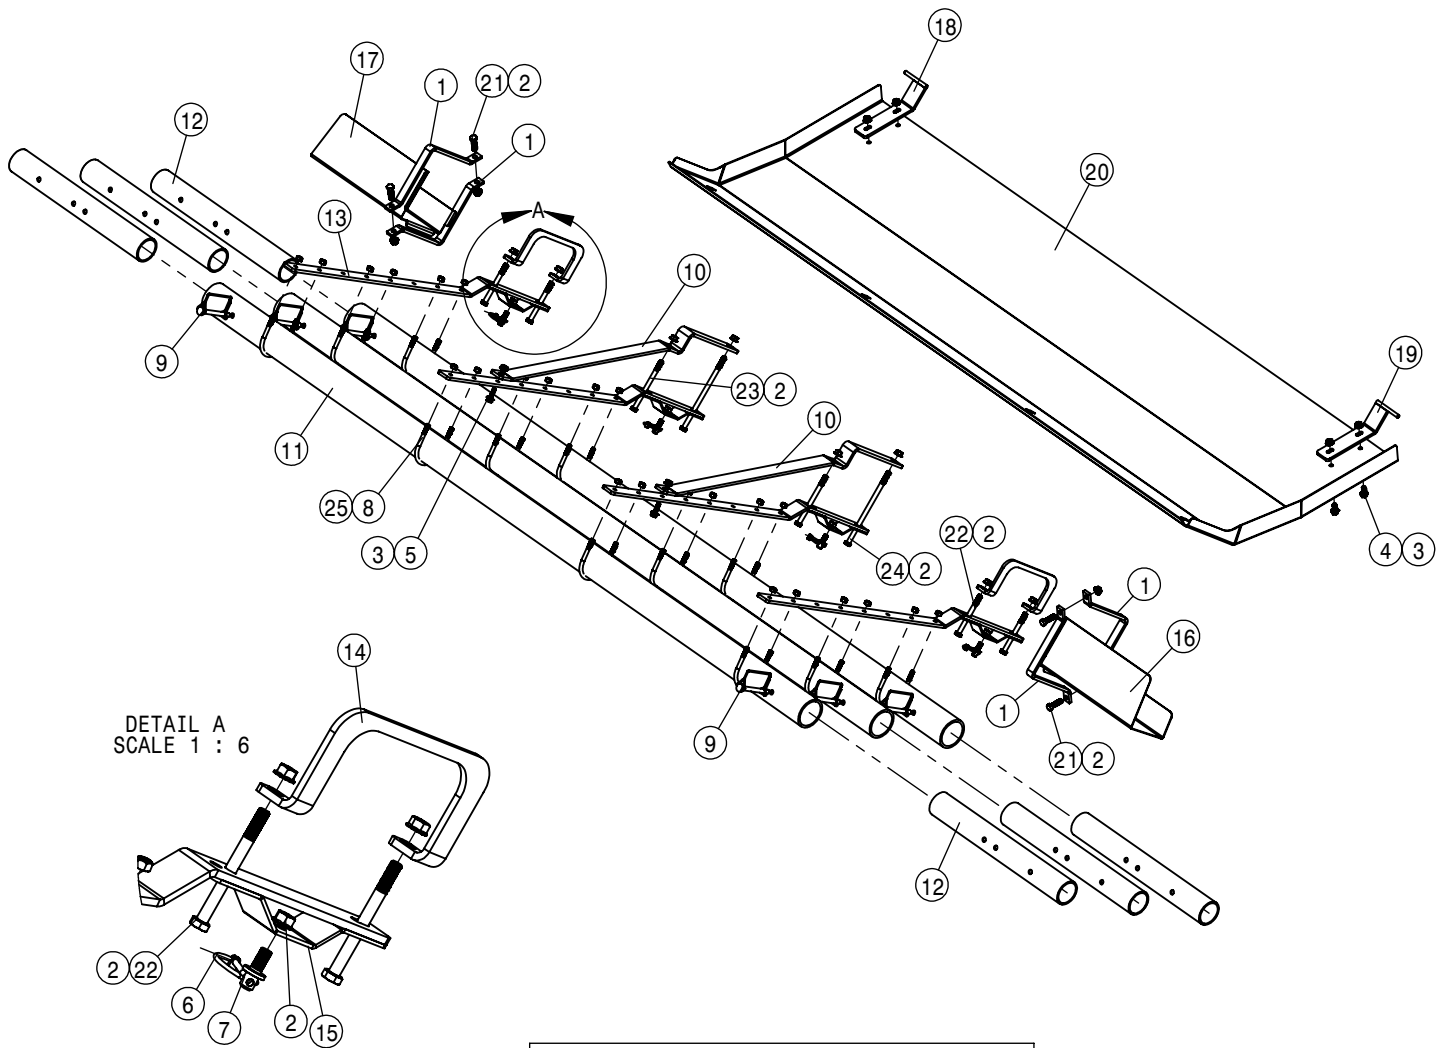

DETAIL A
SCALE 1 : 6

FRONT TALL CROP SHIELD ASSEMBLY			
DET	QTY	P/N	DESCRIPTION
1	4	003078	RECEPT MTG BRKT, PAINTED STS 07
2	16	470087	3/8UNC HEX SERR FLANGE NUT
3	6	470113	5/16UNC SERR FLG LOCK NUT
4	4	470233	5/16UNC X 3/4 SERR FLG HEX BOLT
5	2	470234	5/16UNC X 1" SERR FLG HEX BOLT
6	4	470335	LINCHPIN, 3/16 X 1 1/4 GRIP
7	4	470520	HANGER PIN,3/8UNC x.437Dx.500L
8	12	472046	5/16UNC-3.00ID-3.687 U-BOLT,SS
9	6	475016	KLIK PIN 3/8 DIA x 3 x 1 1/2
10	2	660465	BRUSH GUARD SUPPORT
11	3	660466	BRUSH GUARD PVC TUBE STS
12	6	660467	BRUSH GUARD PVC EXT STS
13	4	660468	BRUSH GUARD MT STS
14	2	660470	BRUSH GUARD MT SUPPORT STS
15	4	660471	FRNT BELLY SHLD RETAINER STS
16	1	660474	LH FRT TOOLBAR SHIELD STS
17	1	660473	RH FRT TOOLBAR SHIELD STS
18	1	660475	RH FRT SHLD HING WLD STS'14
19	1	660476	LH FRT SHLD HING WLD STS'14
20	1	660472	FRT BELLY SHIELD STS'14
21	4	900127	3/8UNC X 1 1/4 HEX BOLT
22	4	900140	3/8UNC X 4" HEX BOLT
23	2	900142	3/8 UNC X 5" HEX BOLT
24	2	900151	3/8UNC X 7 1/2 HEX BOLT
25	24	914002	5/16UNC HEX STOVER NUT