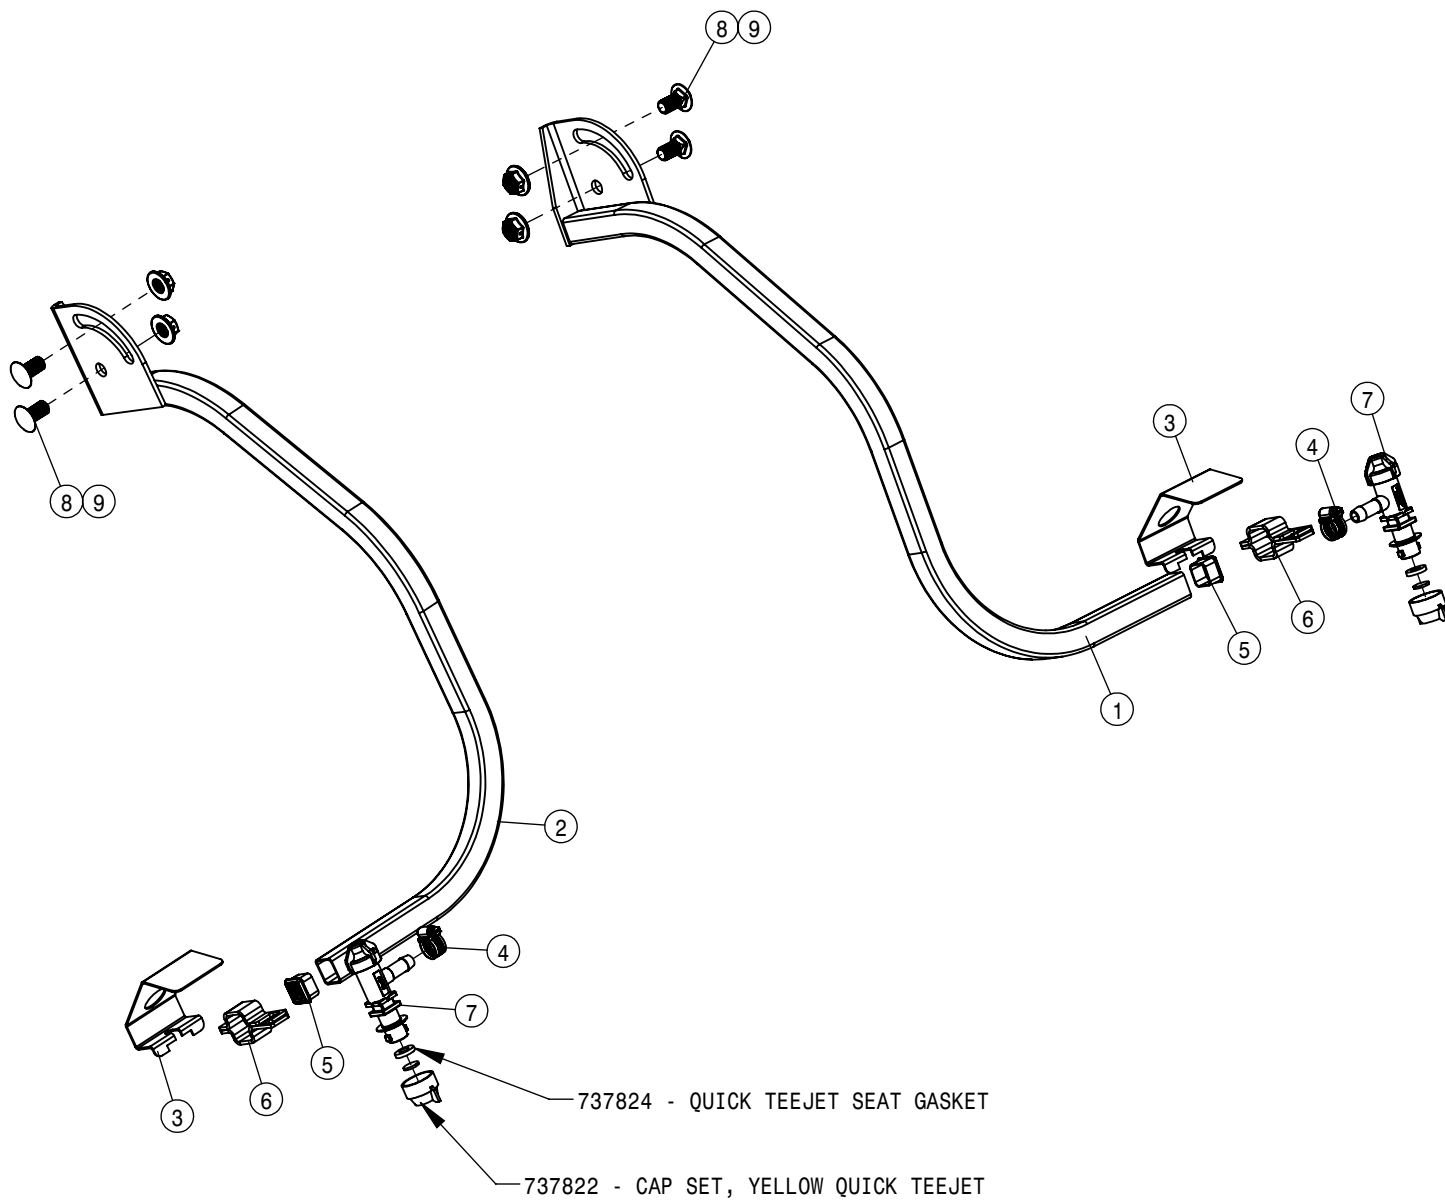

REAR NOZZLE ASSEMBLY			
DET	QTY	P/N	DESCRIPTION
1	1	164670	RH REAR NOZL MT WLD STS12
2	1	164671	LH REAR NOZL MT WLD STS12
3	2	164676	NOZL SHIELD, REAR WHEEL 00
4	2	520069	HOSE CLAMP NO 6 STAINLESS
5	2	629727	FINISH PLUG 1" SQ 16 GA
6	2	737817	NOZZLE BRACKET
7	2	737827	QUICK TJET LBO, 1-TIP BODY .50
8	4	901253	1/2UNC X 1" CARR BOLT
9	4	914015	1/2UNC HEX CENTER-LOCK NUT