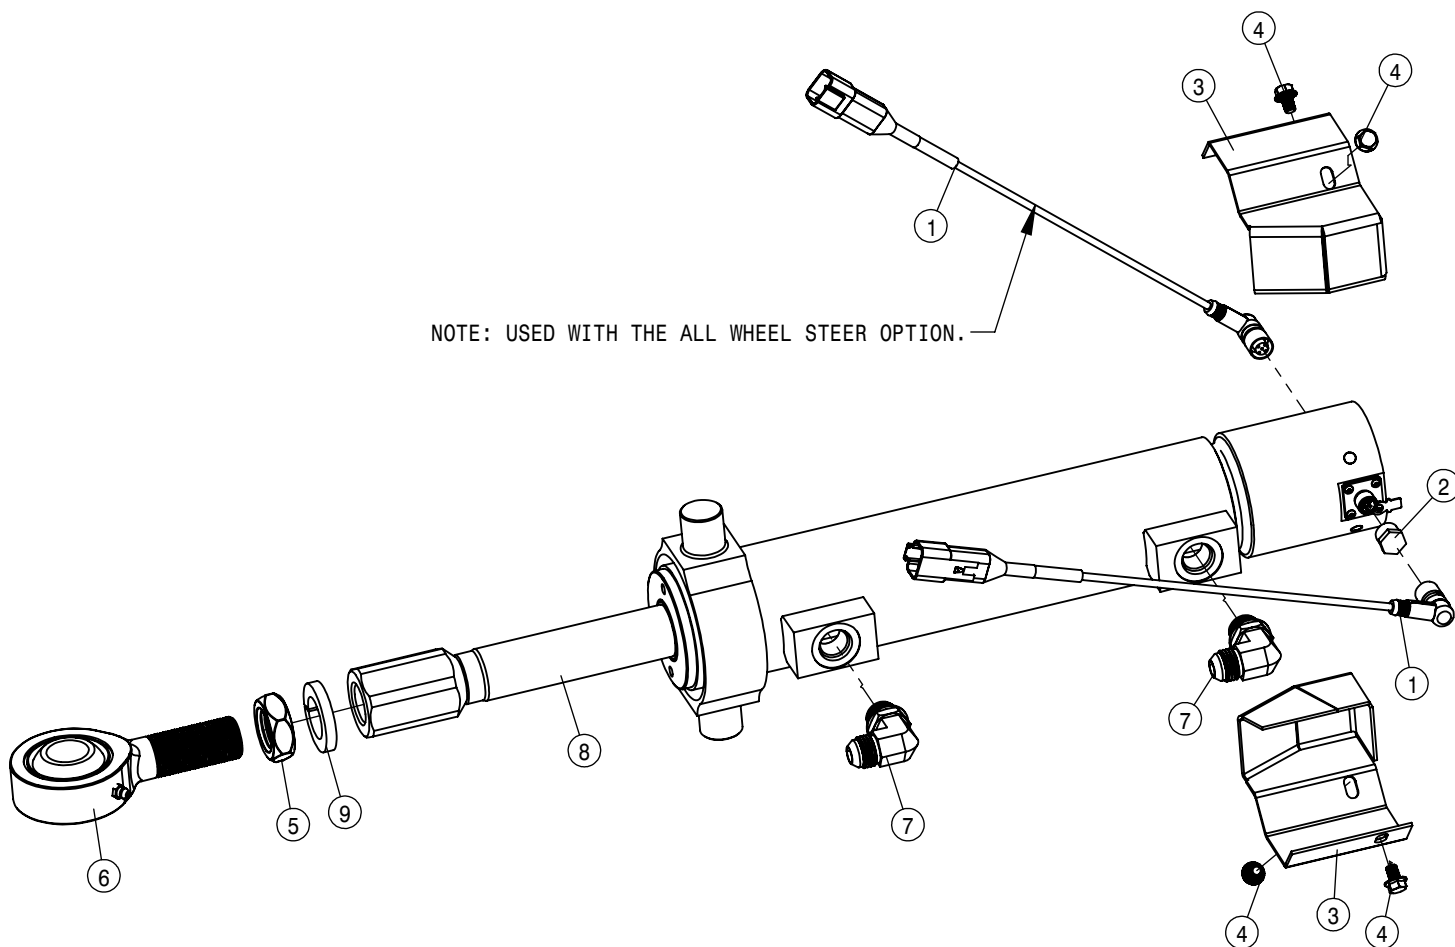

LEFT FRONT STEERING CYLINDER ASSEMBLY			
DET	QTY	P/N	DESCRIPTION
1	2	291994	SENSOR HARNESS FOR AWS
2	2	294056	M12 CAP
3	2	359645	STRG CYL SENSOR GUARD
4	4	470883	1/4UNC X 3/8 SERR FLG BOLT SS
5	1	472328	1"-12 HEX JAM NUT
6	1	474004	ROD END, 1.00 BORE, 1-12 RH MALE
7	2	618241	3/4MJIC-90-3/4MOR LBO
8	1	621654	HYD CYL, 2.50 X 8.81 PHASE/SENS
9	1	920508	1" LOCK WASHER