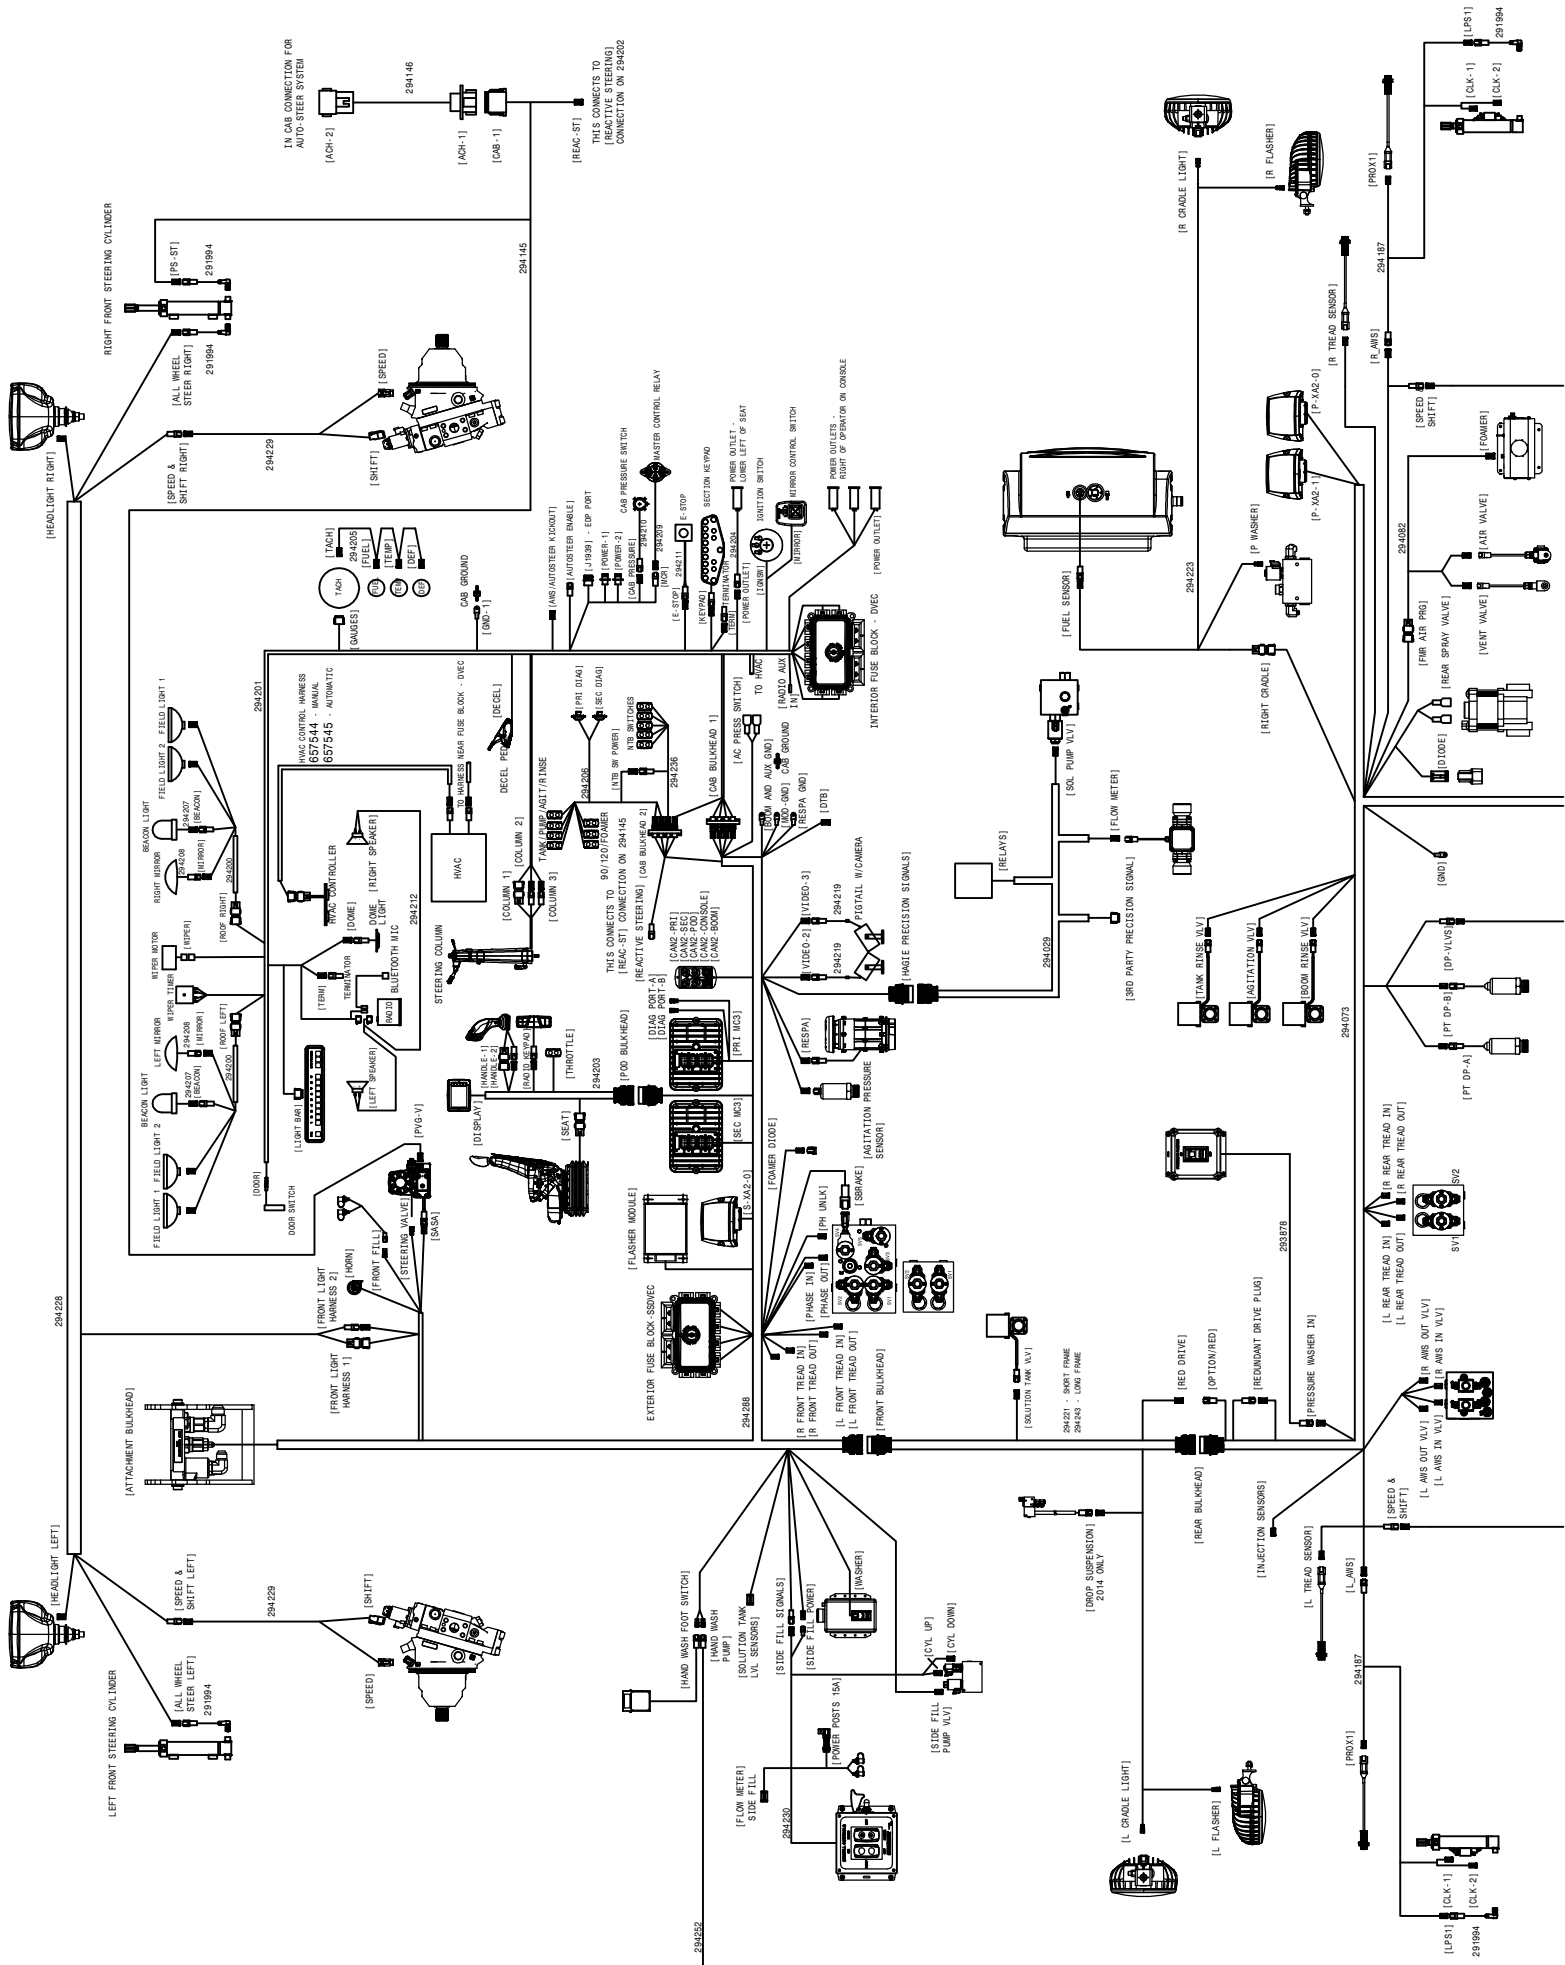

REFERENCE ONLY

 HAGIE HAGIE MANUFACTURING COMPANY CLARION, IOWA 50525		
DESCRIPTION WIRING DIAGRAM 2016 STS 10,12,14,16		
DRAWN BY T. MARKER		SCALE NONE
CHECKED BY		APPROVED BY
DATE 7/10/2015	DRAWING NUMBER 499344	REV A
SHEET 1 OF 1		