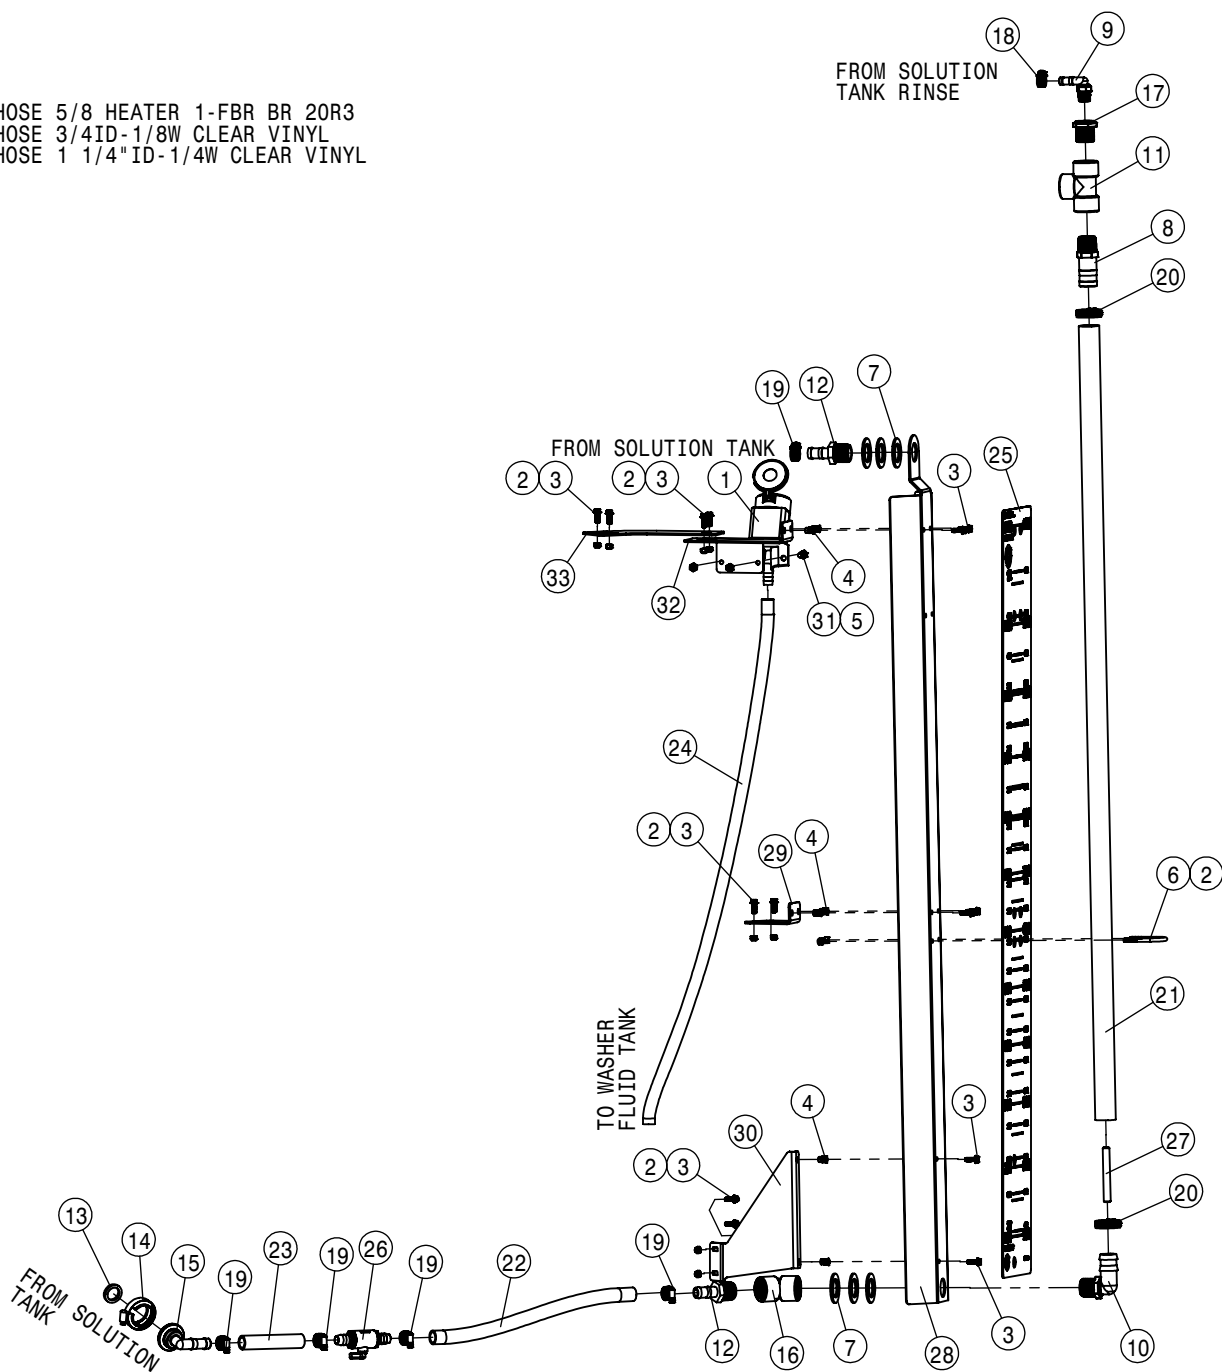

BULK HOSE

- 195909-HOSE 5/8 HEATER 1-FBR BR 20R3
- 195908-HOSE 3/4ID-1/8W CLEAR VINYL
- 195964-HOSE 1 1/4" ID-1/4W CLEAR VINYL

SIGHT GAUGE ASSEMBLY			
DET	QTY	P/N	DESCRIPTION
			REMOTE FILL
1	1	343972	REMOTE FILL
2	10	470089	1/4UNC HEX NYL-LOC NUT
3	14	470118	1/4 UNC X 3/4 SER FLG BOLT
4	6	470380	1/4-20 NUTSERT .027-1.65 ALUM
5	2	473001	5/16UNC HEX NUT,NYLOC
6	1	473969	1/4UNC-1 1/2 X 2 3/4 RD U-BOLT
7	6	483022	1.375 X 2.125 X .134 MACH WASH
8	1	500021	HOSE BARB-1" NPT X 1.25" HOSE
9	1	500047	1/2NPT-90-1/2 HOSE BARB, POLY
10	1	500051	1"NPT-90-1 1/4" HOSE BARB, POLY
11	1	500075	1" NPT PIPE TEE, POLY
12	2	500108	STRAIGHT-POLY, 1" MPT X 3/4 HOSE BARB
13	1	500157	1" FLANGE GASKET EPDM
14	1	500159	1" FLANGE CLAMP S.S.
15	1	500185	1"FLANGE-90-3/4"HOSE BARB POLY
16	1	503110	1" NPT 45 ELBOW

SIGHT GAUGE ASSEMBLY			
DET	QTY	P/N	DESCRIPTION
17	1	505233	1"-1/2"NPT REDU BUSH, POLY
18	1	520069	HOSE CLAMP NO 6 STAINLESS
19	5	520070	HOSE CLAMP NO 8 STAINLESS
20	2	520087	HOSE CLAMP NO 20 STAINLESS
21	1	601025	HOSE, 1 1/4 X 58 CLEAR VINYL
22	1	601057	HOSE, 3/4 X 17 CLEAR VINYL
23	1	601070	HOSE, 3/4 X 5, CLEAR VINYL
24	1	601890	HOSE-5/8 X 41 1-FBR BR 20R3
25	1	650441	DECAL, 1200G SS SIGHT GAUGE STS' 14
26	1	696193	3/4" HOSE BARB MICRO VALVE
27	1	701448	FLOAT-SIGHT GAUGE 2013
28	1	701466	SS TANK SIGHT GAUGE, STS '14
29	1	701468	SIGHT GAUGE MNT BRKT MID, STS' 14
30	1	701469	SIGHT GAUGE MT BRKT LWR, STS' 14
31	2	900065	5/16UNC X 1" HEX BOLT
32	1	701377	SIGHT GAUGE MT BRKT OTR
33	1	701378	SIGHT GAUGE MT BRKT INR