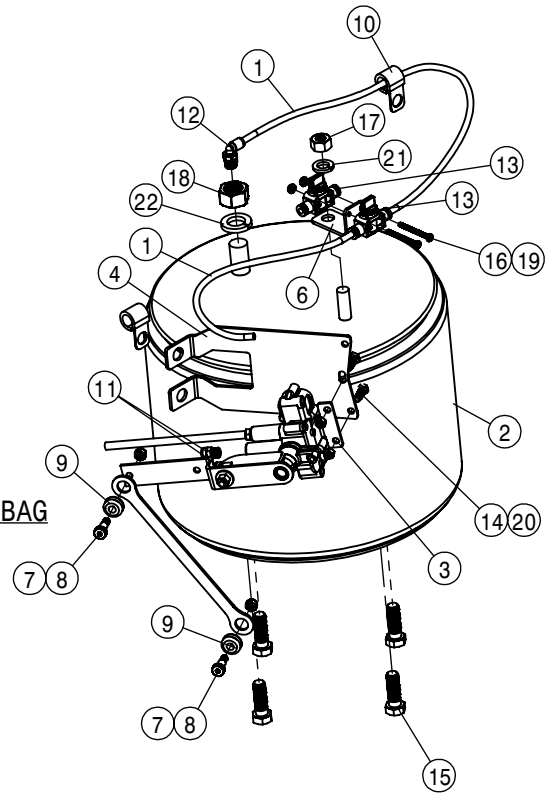

AIR BAG ASSEMBLY			
DET	QTY	P/N	DESCRIPTION
1	2	195906-022	1/40D AIR BRAKE TUBING J844-A
2	2	311080	AIRIDE SPRING, 11.81 BASE
3	2	358832	AIRIDE SPRING CTRL VALVE 98
4	2	360140	AIRIDE VALVE BRACKET
5	2	360141	LINK-AIR VALVE, FRONT MOUNT
6	1	360147	AIR DUMP VLV BRKT,STS 15
7	4	470089N	1/4UNC HEX NYLOC NUT, 316 SS
8	4	470607	1/4UNC-5/16 X .50 SHLDR SCR SS
9	4	470608	GROMMET-.31 ID X .56 PD X .19 PG
10	3	520164	CUSH HOSE CLAMP,#9, 9/16D X 3/4W
11	4	711036	1/8MNPT-1/4 NYL TUBE FTG
12	2	711040	1/4MNPT-90-1/4 NYL TUBE LBO
13	2	711053	AIR VALVE, 1/4 NYL TUBE
14	3	900002	1/4UNC x 3/4 HEX BOLT
15	8	900265	1/2UNC X 1 1/2 HEX BOLT
16	2	903854	8-32 X 1 3/4 PHIL PN MACH SCR SS
17	2	910008	1/2UNC HEX NUT
18	2	910013	3/4UNF HEX NUT
19	2	910024	8-32 HEX NUT
20	4	914000	1/4UNC HEX STOVER NUT
21	2	920504	1/2 LOCK WASHER
22	2	920506	3/4 LOCK WASHER