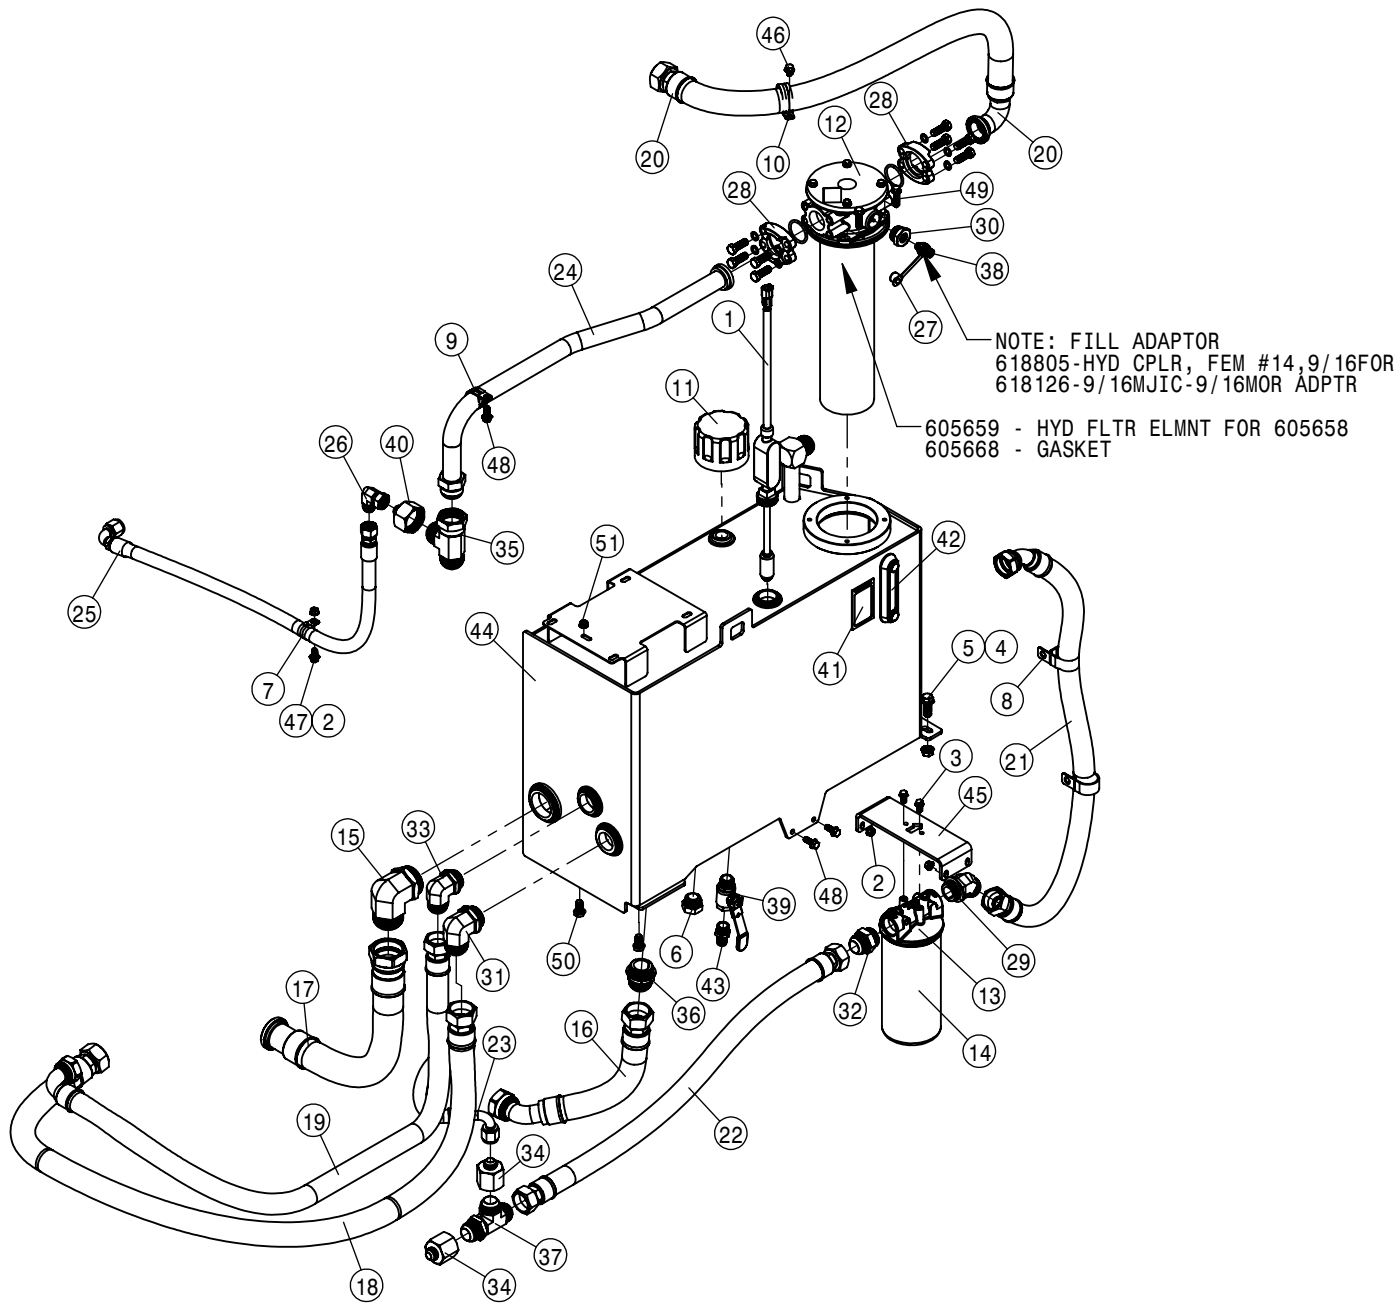

HYDRAULIC TANK ASSEMBLY			
DET	QTY	P/N	DESCRIPTION
1	1	294025	TEMPERATURE/OIL LEVEL SENSOR
2	8	470087	3/8UNC HEX SERR FLANGE NUT
3	2	470233	5/16UNC X 3/4 SERR FLG HEX BOLT
4	2	470360	1/2UNC SERR FLG HEX NUT
5	2	470431	1/2UNC X 1 1/2 SERR FLG BOLT
6	1	470471	1 5/16MOR PLUG, MAGNETIC
7	1	520121	CUSH CLAMP,#16 1IN X 3/4W
8	2	520124	CUSH HOSE CLAMP,#28, 1 3/4D X 1 W
9	1	520160	CUSH CLAMP,#24 1 1/2D-3/4WLOOP
10	1	520161	CUSH CLAMP,#32 2"D-3/4W LOOP
11	1	605656	T.R.A.P. BREATHER 1" NPT
12	1	605658	HYD TANK RETURN FILTER
13	1	605662	CASE DRAIN FILTER HEAD
14	1	605663	CASE DRAIN FILTER ELEMENT
15	1	611170	2 1/2 MOR-90-2 1/2 MJIC
16	1	617088	24-811-24FJX-24FLG90-18 H/A
17	1	617089	32-811-32FJX-32FLG-25 H/A
18	1	617091	24-811-24FJX-24FLG-71 H/A
19	1	617092	20-811-20FJX-20FLG90-60 H/A
20	1	617093	24-811-24FJX-24FLG90-48 H/A
21	1	617095	20-811-20FJX-20FLG45-47 H/A
22	1	617120	20-811-20FJX-20FLG-37 H/A
23	1	617122	12-451TC-10FJX-12FLG90-18 H/A
24	1	617151	HYD TANK TUBE
25	1	617171	12-451TC-12FJX-12FLG90-43 H/A
26	1	618191	1 1/16MJ-90-1 1/16FJ SWIV LBO

HYDRAULIC TANK ASSEMBLY			
DET	QTY	P/N	DESCRIPTION
27	1	618255	DUST CAP/PLUG FOR 618804/805
28	2	618299	1.50 SPLIT FLANGE KIT #61
29	1	618396	1 5/8MJIC-45-1 5/8MOR LBO
30	1	618397	1 5/16MOR-9/16FOR ADPTR
31	1	618432	1 7/8MJIC-90-1 7/8MOR LBO
32	1	618472	1 5/8MJIC-1 5/8MOR ADPTR
33	1	618477	1 5/8MJIC-90-1 5/8MOR LBO
34	2	618665	1 5/8FJIC-1 1/16MJIC ADPTR
35	1	618681	1 7/8FJ SW RUN TEE-1 7/8MJ
36	1	618682	1 7/8MOR-1 7/8MJIC ADPTR
37	1	618752	1 5/8MJIC BLKHD RUN TEE
38	1	618870	HYD CPLR, MALE #14 9/16MOR
39	1	618881	3/4 NPT BALL VLV BRS LOCK
40	1	618936	1 7/8FJIC-1 1/16MJIC ADPTR
41	1	650430	HYDRAULIC OIL DECAL
42	1	701367	SIGHT GAUGE
43	1	711102	3/4NPT X 3/4 HOSE BARB, BRS
44	1	760788	HYDRAULIC RESERVOIR STS 2014
45	1	760809	filter mount plate
46	1	900126	3/8UNC X 1/2 SERR FLG BOLT YZ
47	1	900128N	3/8UNC X 3/4 SER FLANGE BOLT
48	6	900129N	3/8UNC X 1" SERR FLANGE BOLT
49	4	900131N	3/8UNC X 1 1/2 SER FLANGE BOLT
50	2	900263	1/2UNC X 1" HEX BOLT
51	1	910004N	3/8UNC FLANGE CNTR LOCK NUT