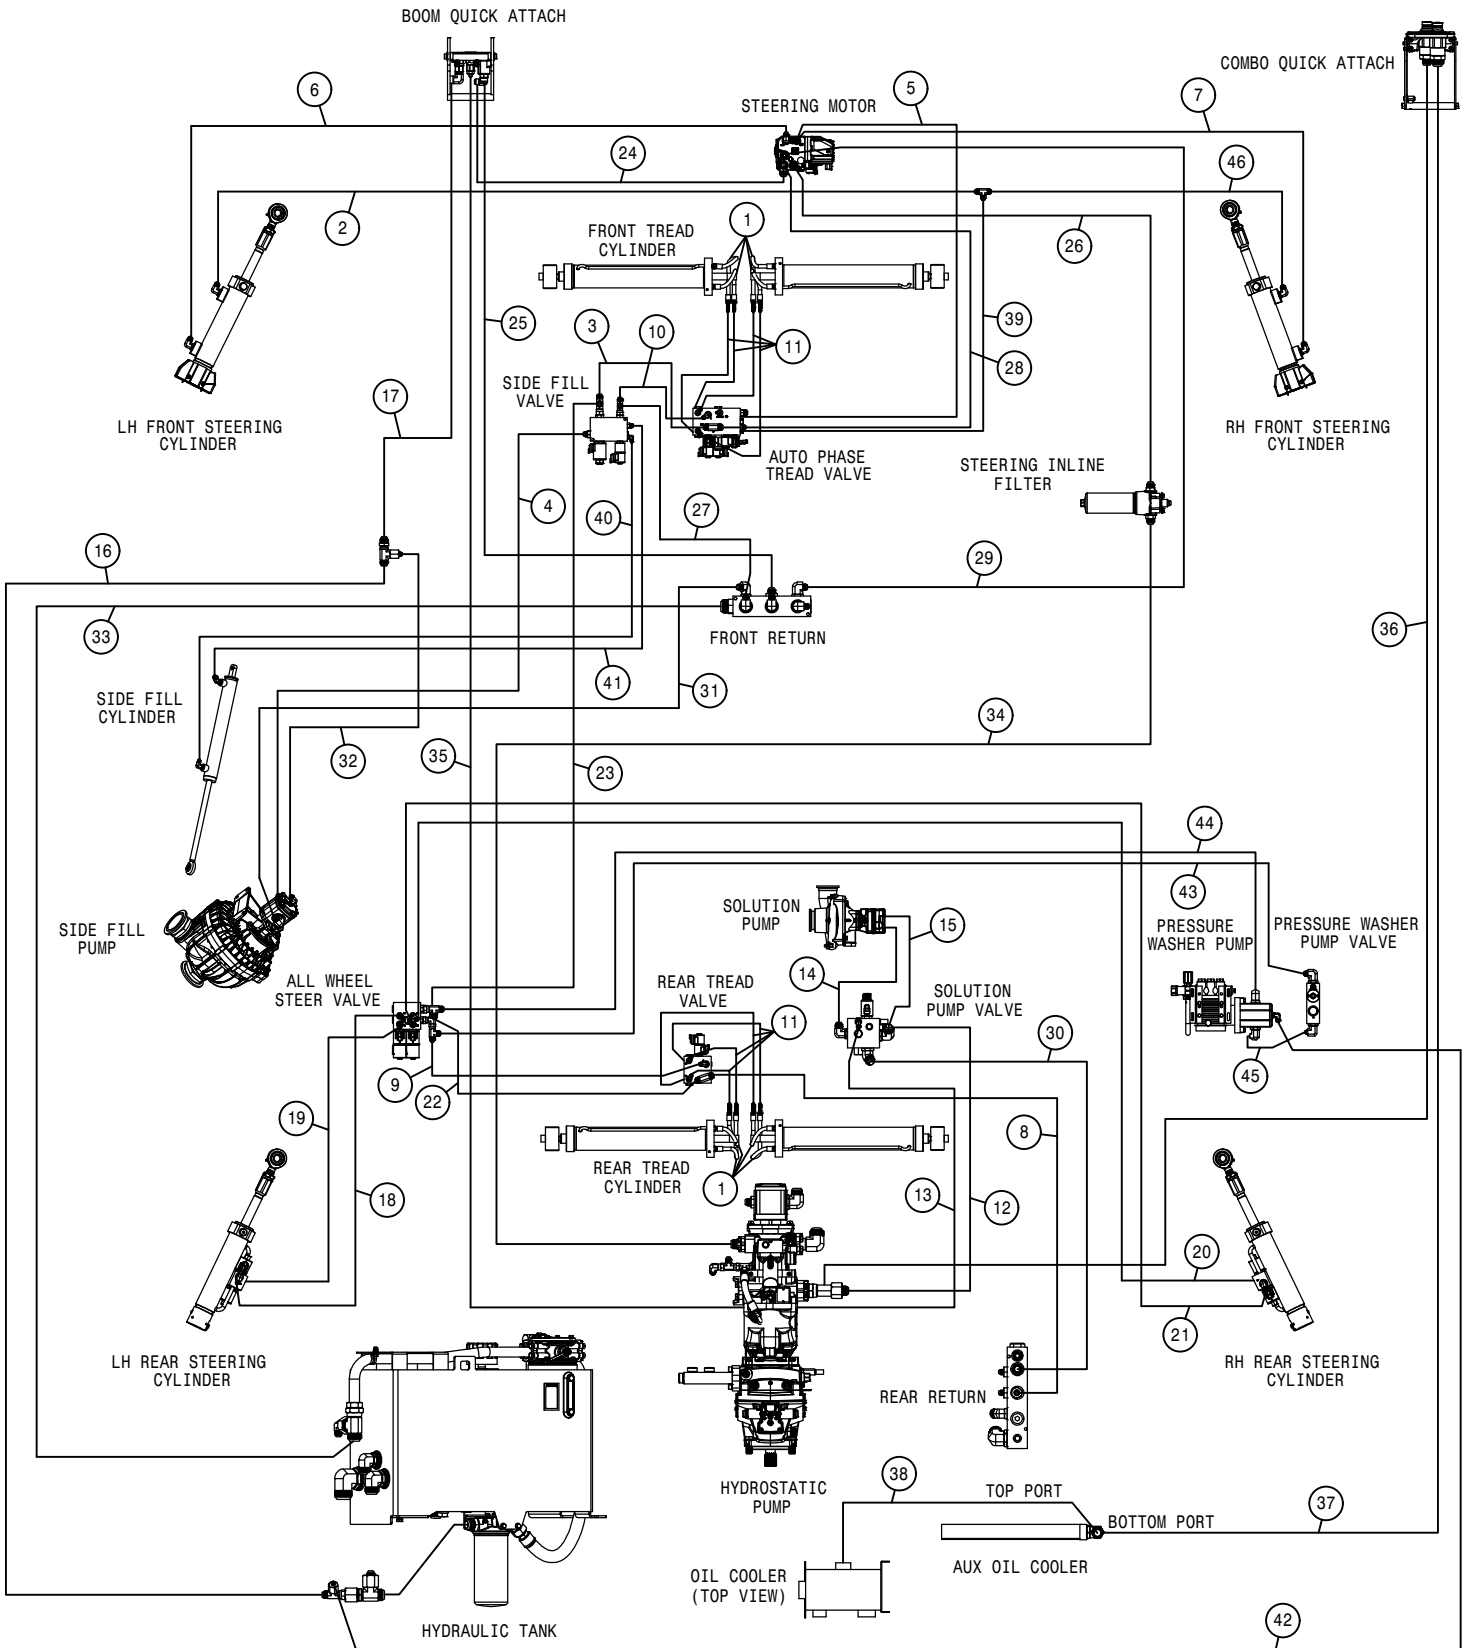

STS 14/12i HYDRAULIC DIAGRAM 2016
REFERENCE DRAWING NO. 499349s2_RevA

DET.	QTY	PART NO.	DESCRIPTION	DET.	QTY	PART NO.	DESCRIPTION
1	8	616070	04-451TC-04MJBH-06MOR-11.00H/A	24	1	617129	10-451TC-10FJX-12FJX90-55 H/A
2	1	616102	08-451TC-08FJX-08FJX-132 H/A	25	1	617130	12-451TC-12FJX-12FJX90-78 H/A
3	1	616138	06-482TC-06FJX-06FJX-9 H/A	26	1	617131	12-451TC-12FJX-12FJX-44 H/A
4	1	617108	08-451TC-08FJX-08FJX90-127 H/A	27	1	617134	08-451TC-08FJX-08FJX-22 H/A
5	1	616599	06-451TC-06FJX-08FJX90-62 H/A	28	1	617136	10-451TC-10FJX-12FJX-53 H/A
6	1	617078	08-451TC-08FJX-08FJX90-118 H/A	29	1	617137	10-451TC-10FJX-10FJX-79 H/A
7	1	617079	08-451TC-08FJX-08FJX-107 H/A	30	1	617139	16-811-16FJX-16FJX-12 H/A
8	1	617097	10-451TC-10FJX-10FJX-47 H/A	31	1	617107	10-451TC-10FJX-10FJX-132 H/A
9	1	617098	06-451TC-06FJX-08FJX90-13 H/A	32	1	617109	06-451TC-06FJX-06FJX90-133 H/A
10	1	617099	06-451TC-06FJX-08FJX-18 H/A	33	1	617087	24-811-24FJX-24FJX90-177 H/A
11	8	617100	04-451TC-04FJX-04FJX-24 H/A	34	1	617133	12-451TC-12FJX-16FJX90-187 H/A
12	1	617101	12-451TC-16FJX-12FJX90-23 H/A	35	1	617112	04-451TC-04FJX-04FJX45-239 H/A
13	1	617102	04-451TC-06FJX-04FJX90-29 H/A	36	1	617113	16-451TC-16FJX-20FJX90-215 H/A
14	1	617103	12-451TC-12FJX-12FJX90-22 H/A	37	1	617114	20-811-20FJX-20FJX-229 H/A
15	1	617104	16-811-16FJX-16FJX90-26 H/A	38	1	617173	20-811-20FJX-20FJX-39 H/A
16	1	617105	12-451TC-12FJX-12FJX-115 H/A	39	1	617210	04-451TC-04FJX-08FJX-78 H/A
17	1	617111	12-451TC-12FJX-12FJX-93 H/A	40	1	617389	04-451TC-04FJX-04FJX-111 H/A
18	1	617115	06-451TC-06FJX-06FJX45-101 H/A	41	1	617390	04-451TC-06FJX-06FJX90-100 H/A
19	1	617116	06-451TC-06FJX-06FJX-99 H/A	42	1	617446	06-451TC-06FJX-06FJX-84 H/A
20	1	617117	06-451TC-06FJX-06FJX-137 H/A	43	1	617447	08-451TC-08FJX-08FJX-95 H/A
21	1	617118	06-451TC-06FJX-06FJX90-137 H/A	44	1	617448	10-451TC-10FJX-10FJX-89 H/A
22	1	617119	10-451TC-10FJX-10FJX-18 H/A	45	1	617450	06-451TC-06FJX-06FJX-9 H/A
23	1	617128	08-451TC-08FJX-10FJX90-113 H/A	46	1	616212	06-482TC-06FJX-06FJX-54 H/A