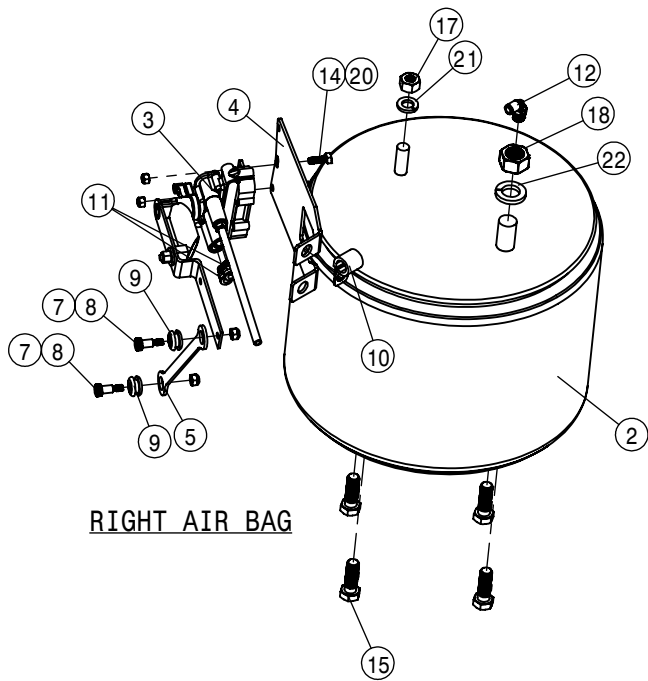

LEFT AIR BAG

RIGHT AIR BAG