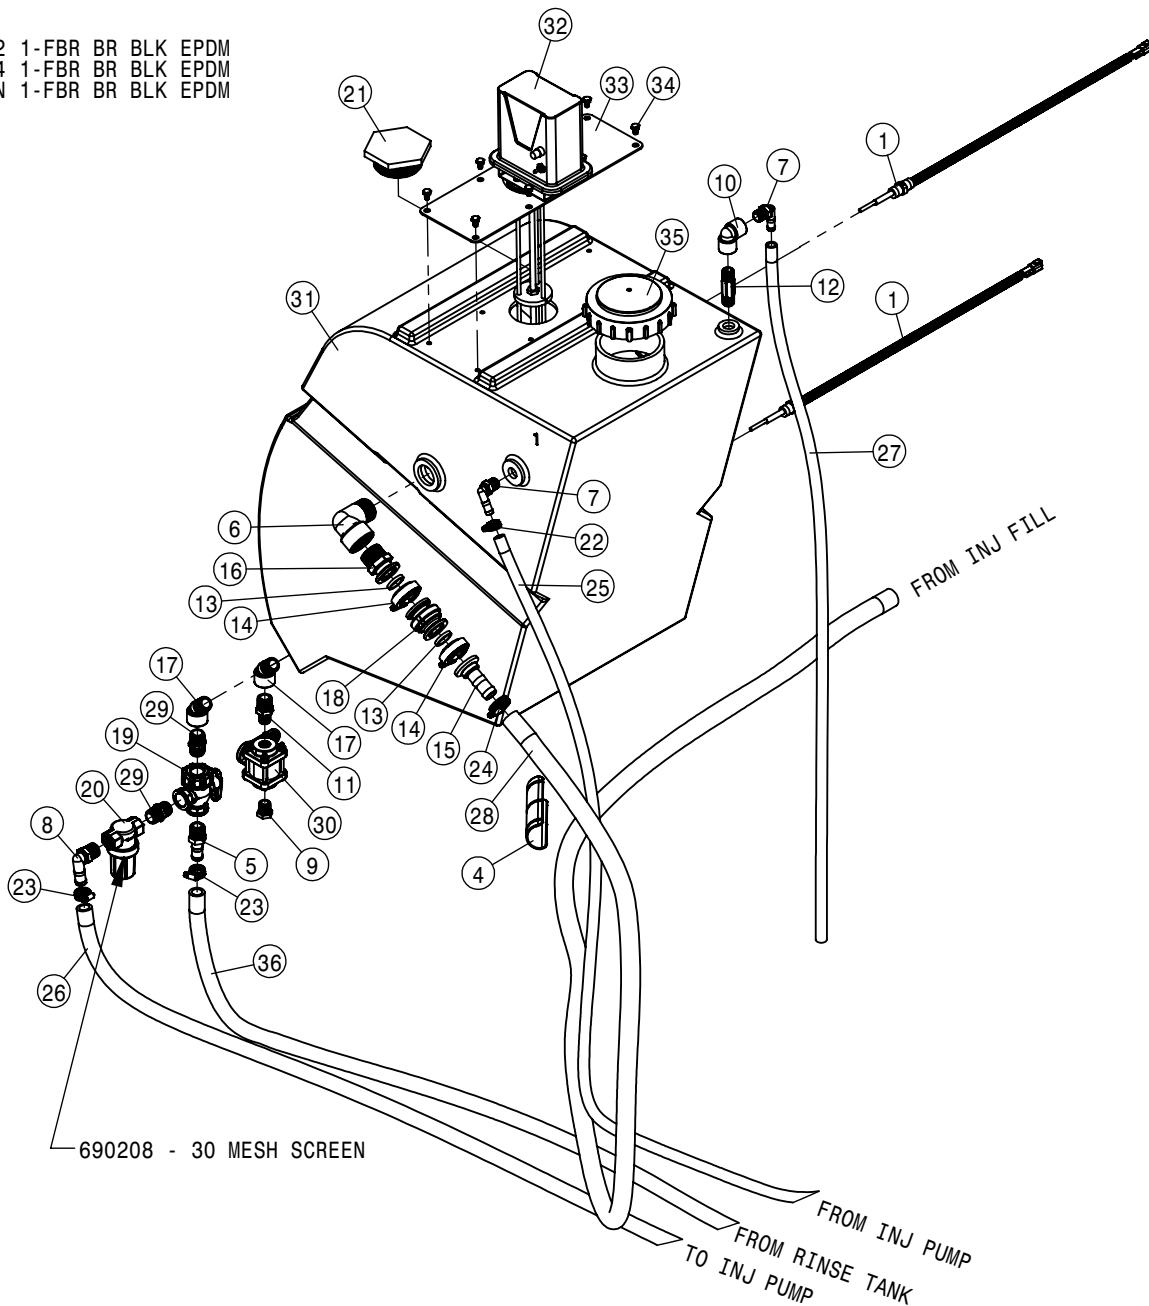

BULK HOSE

- 197008-HOSE 1/2 1-FBR BR BLK EPDM
- 197112-HOSE 3/4 1-FBR BR BLK EPDM
- 197116-HOSE 1IN 1-FBR BR BLK EPDM

INJECTION TANK-1 ASSEMBLY (3-PUMP)			
DET	QTY	P/N	DESCRIPTION
1	2	292228	LIQ LEV SWITCH ASSY, 1/2NPT EX
NS	1	294247	CHEM INJECT CABLE ASSY
NS	1	294248	CHEM INJECT LIGHT SWITCH HARNESS
4	1	470369	HOSE PROTECTOR, 8" BLACK
5	1	500022	3/4NPT-3/4HOSE BARB, POLY
6	1	500039	1 1/4NPT-90 ST EL, POLY
7	2	500047	1/2NPT-90-1/2 HOSE BARB, POLY
8	1	500054	3/4NPT-90-3/4 HOSE BARB, POLY
9	1	500062	1/2" NPT PLUG, POLY
10	1	500078	1/2NPT-90 EL, POLY
11	1	500124	3/4 X 1/2NPT REDU NIPPLE, POLY
12	1	500133	1/2NPT X 3" PIPE NIPPLE POLY
13	2	500157	1" FLANGE GASKET EPDM
14	2	500159	1" FLANGE CLAMP S.S.
15	1	500171	1" FLANGE-1" HOSE BARB POLY
16	1	500236	1" FLANGE 1 1/4" MNP, POLY
17	2	500283	3/4" NPT X 45 STREET ELBOW, POLY
18	1	503102	1" FLANGE CHECK VALVE

INJECTION TANK-1 ASSEMBLY (3-PUMP)			
DET	QTY	P/N	DESCRIPTION
19	1	503103	3-WAY BALL VALVE 3/4" NPT
20	1	503104	LINE T-STRAINER, 3/4" NPT 80 MESH
21	1	503106	3" NPT POLY PLUG
22	1	520069	HOSE CLAMP NO 6 STAINLESS
23	2	520080	HOSE CLAMP NO 10 STAINLESS
24	1	520090	HOSECLAMP NO 16 STAINLESS
25	1	601014	HOSE, 1/2 X 160 1BR BLK EPDM
26	1	601068	HOSE, 3/4 X 148 1-FBR BR BLK EPDM
27	1	601162	HOSE, 1/2 X 60 1BR BLK EPDM
28	1	601704	HOSE, 1 X 140 1BR BLK EPDM
29	2	690098	3/4NPT CLOSE NIPPLE, POLY
30	1	696082	BALL VALVE 1/2FNPT POLY
31	1	701390	TANK-60 GALLON, LH POLY
32	1	701412	RAVEN AGITATOR-HAGIE MODIFIED
33	1	701457	BRACE-AGITATOR, INJ SYSTEM
34	8	900062	5/16UNC X 1/2 HEX BOLT
35	1	701424	FILL CAP-TIPS350
36	1	601794	HOSE, 3/4 X 70 1BR BLK EPDM