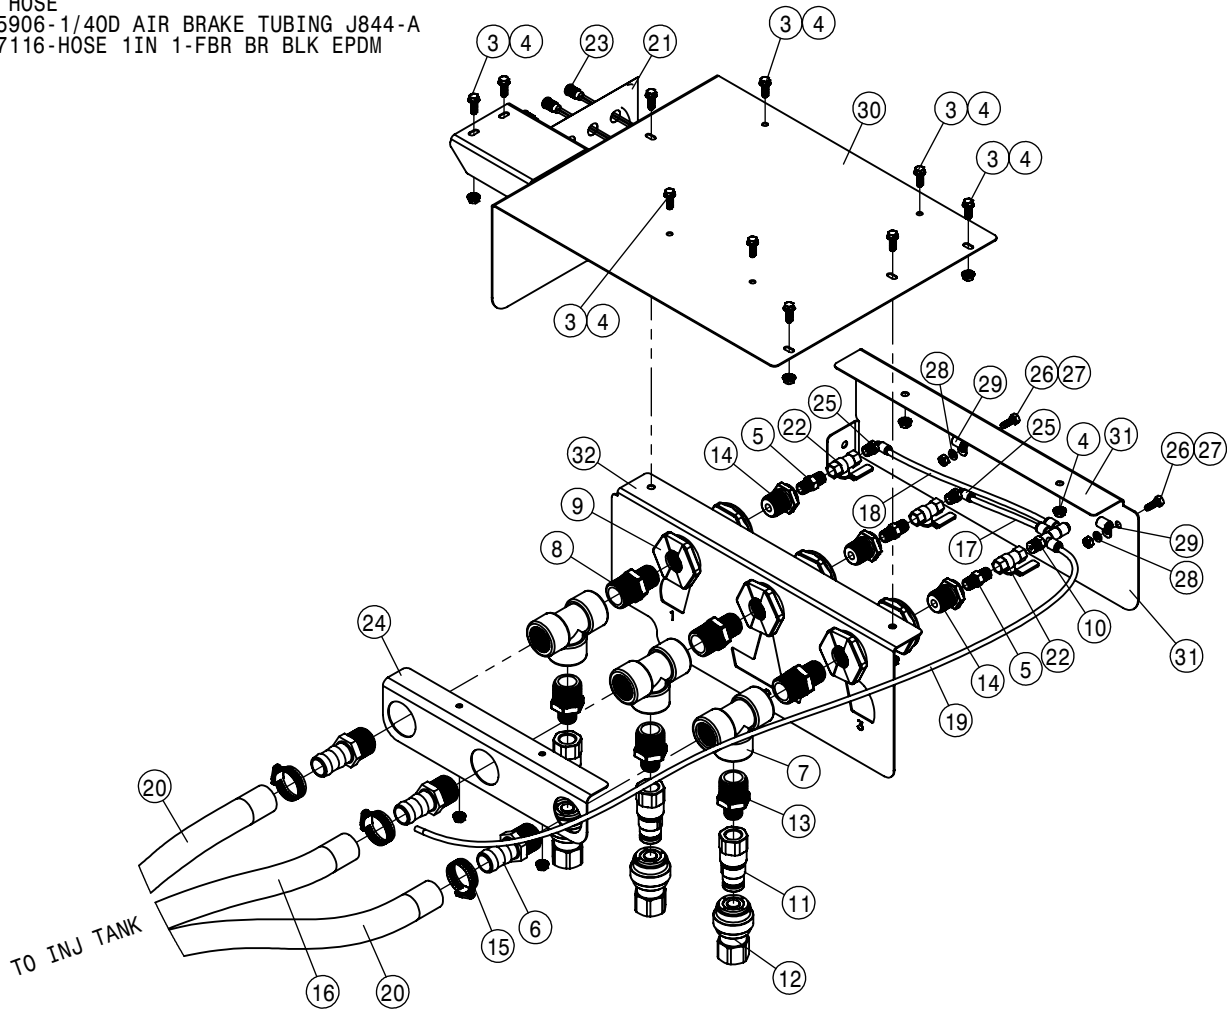

BULK HOSE
195906-1/40D AIR BRAKE TUBING J844-A
197116-HOSE 1IN 1-FBR BR BLK EPDM

CHEMICAL INJECTION PUMP FILL ASSEMBLY (1-PUMP)			
DET	QTY	P/N	DESCRIPTION
NS	1	294247	CHEM INJECT CABLE ASSY
NS	1	294248	CHEM INJECT LIGHT SWITCH HARNESS
3	11	470118	1/4 UNC X 3/4 SER FLG BOLT
4	11	470121	1/4 UNC SERR FLG LOCK NUT
5	3	500001	1/4MNPT HEX PIPE NIPPLE STL
6	3	500074	1"NPT-1"HOSE BARB, POLY
7	3	500075	1" NPT PIPE TEE, POLY
8	3	500085	1" X 3/4NPT REDU NIPPLE, POLY
9	3	500110	3/4NPT BLKHD TANK FITTING POLY
10	1	500289	1/4 MNPT-1/4 NYL TUBE TRPL LBO
11	3	503107	1/2" NPT MALE DRY DISCONNECT, POLY
12	3	503108	1/2" NPT FEMALE DRY DISCONNECT, POLY
13	3	503109	1 X 1/2 REDUCER NIPPLE
14	3	504002	RED BUSH 3/4 TO 1/4, POLY
15	3	520090	HOSECLAMP NO 16 STAINLESS
16	1	601069	HOSE, 1 X 127 1BR BLK EPDM

CHEMICAL INJECTION PUMP FILL ASSEMBLY (1-PUMP)			
DET	QTY	P/N	DESCRIPTION
17	1	601079	HOSE, 1/4 X 5 AIR
18	1	601080	HOSE, 1/4 X 11 AIR
19	1	601554	HOSE, 1/4 X 46 AIR
20	2	601704	HOSE, 1 X 140 1BR BLK EPDM
21	1	650445	DECAL-INDICATOR LIGHTS, INJ SYS
22	3	696120	BALL VALVE, 1/4NPT, STEEL
23	3	701420	INDICATOR LIGHT-INJECT SYSTEM
24	1	701460	CHEM INJECT FILL BRACE
25	2	711040	1/4MNPT-90-1/4 NYL TUBE LBO
26	2	900002	1/4UNC x 3/4 HEX BOLT
27	2	910000	1/4UNC HEX NUT
28	2	920500	1/4 LOCK WASHER
29	2	520119	CUSH HOSE CLAMP 3/16D X 1/2W
30	1	701478	CHEM INJECT FILL WLD 16 GA
31	1	701481	FILL STATION FRONT BRKT
32	1	701482	CHEM INJECT FILL BULKHEAD 16 GA