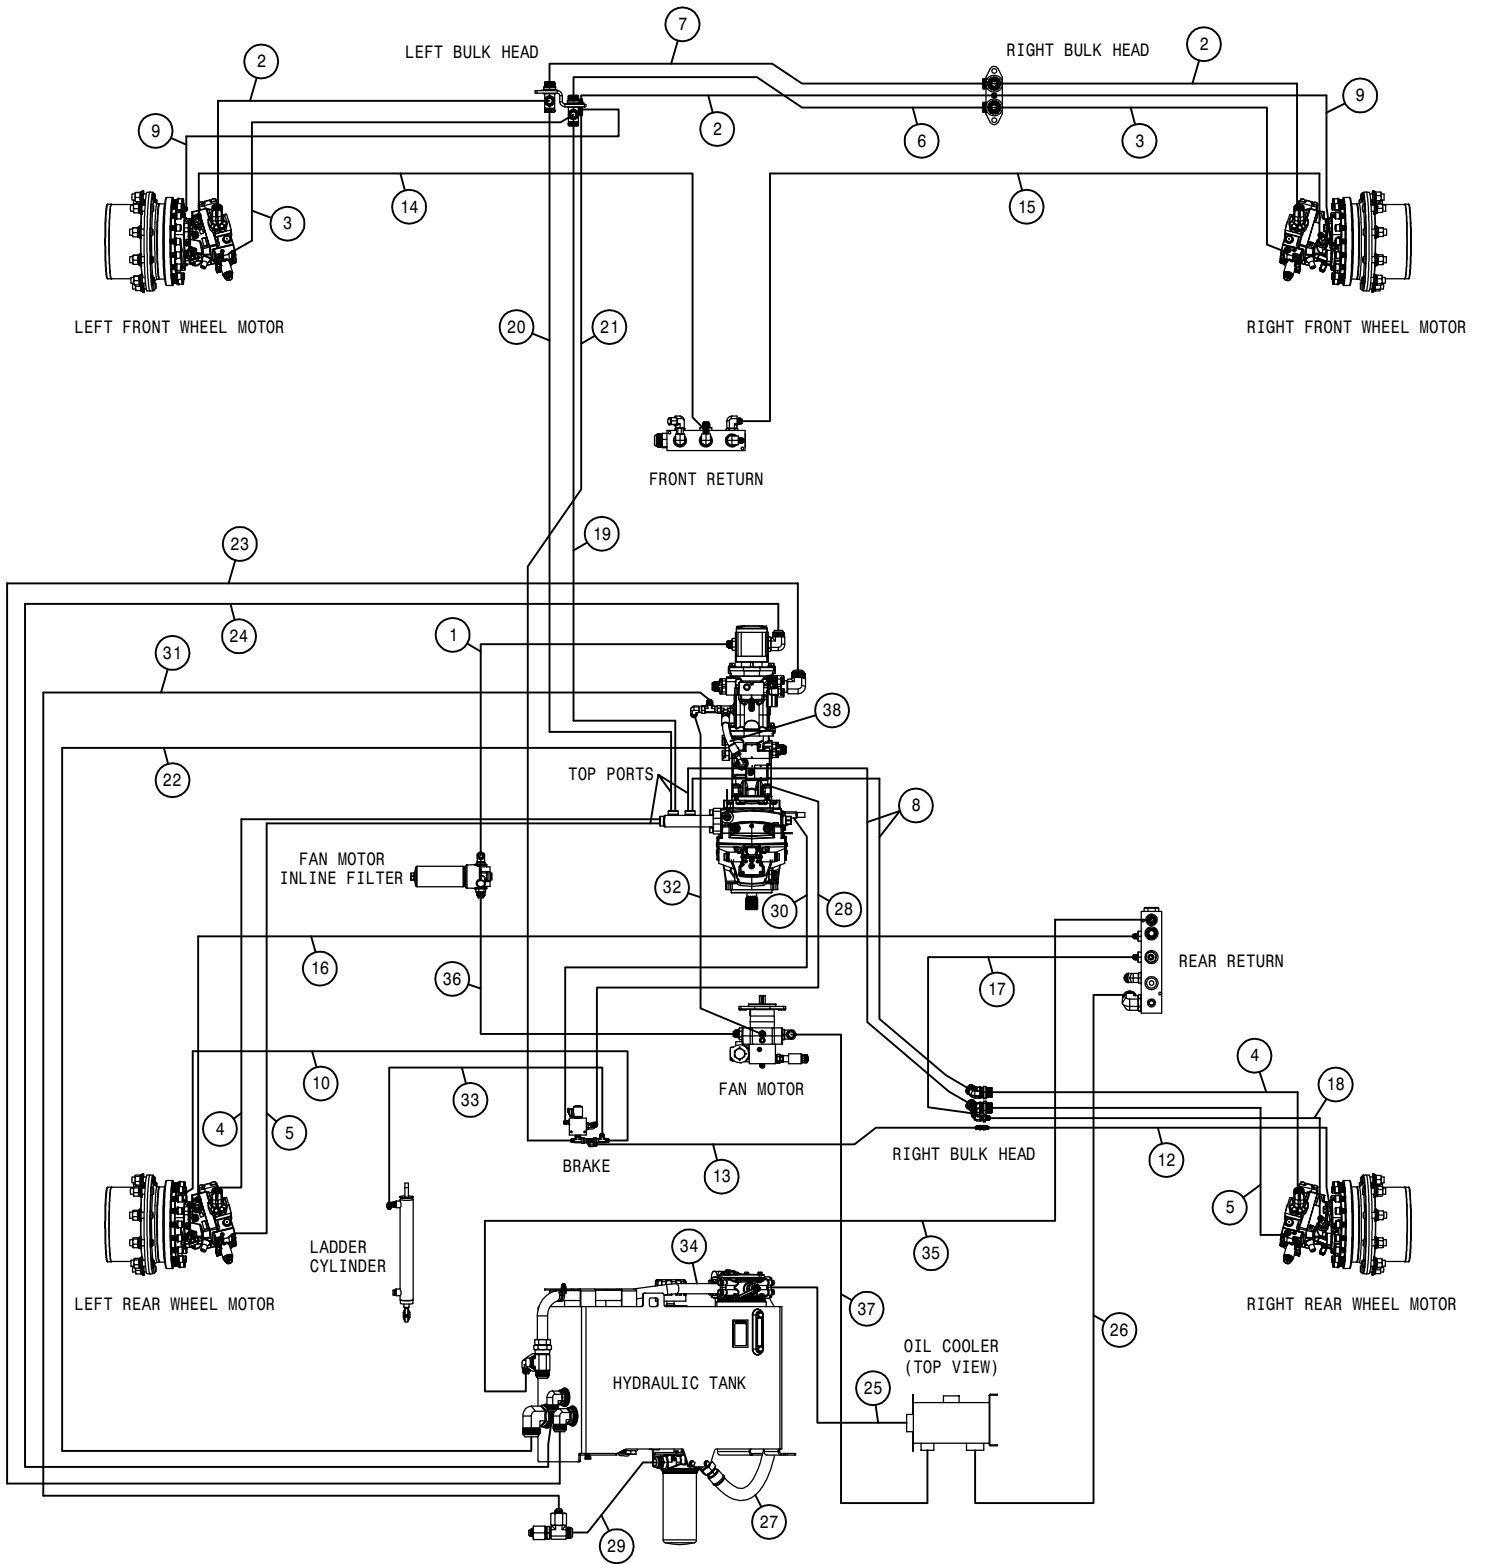

REFERENCE ONLY

 HAGIE HAGIE MANUFACTURING COMPANY CLARION, IOWA 50525		
DESCRIPTION WIRING DIAGRAM 2016 STS 10,12,14,16		
DRAWN BY T. MARKER		SCALE NONE
CHECKED BY		APPROVED BY
DATE 7/10/2015	DRAWING NUMBER 499344	REV A
SHEET 1 OF 1		