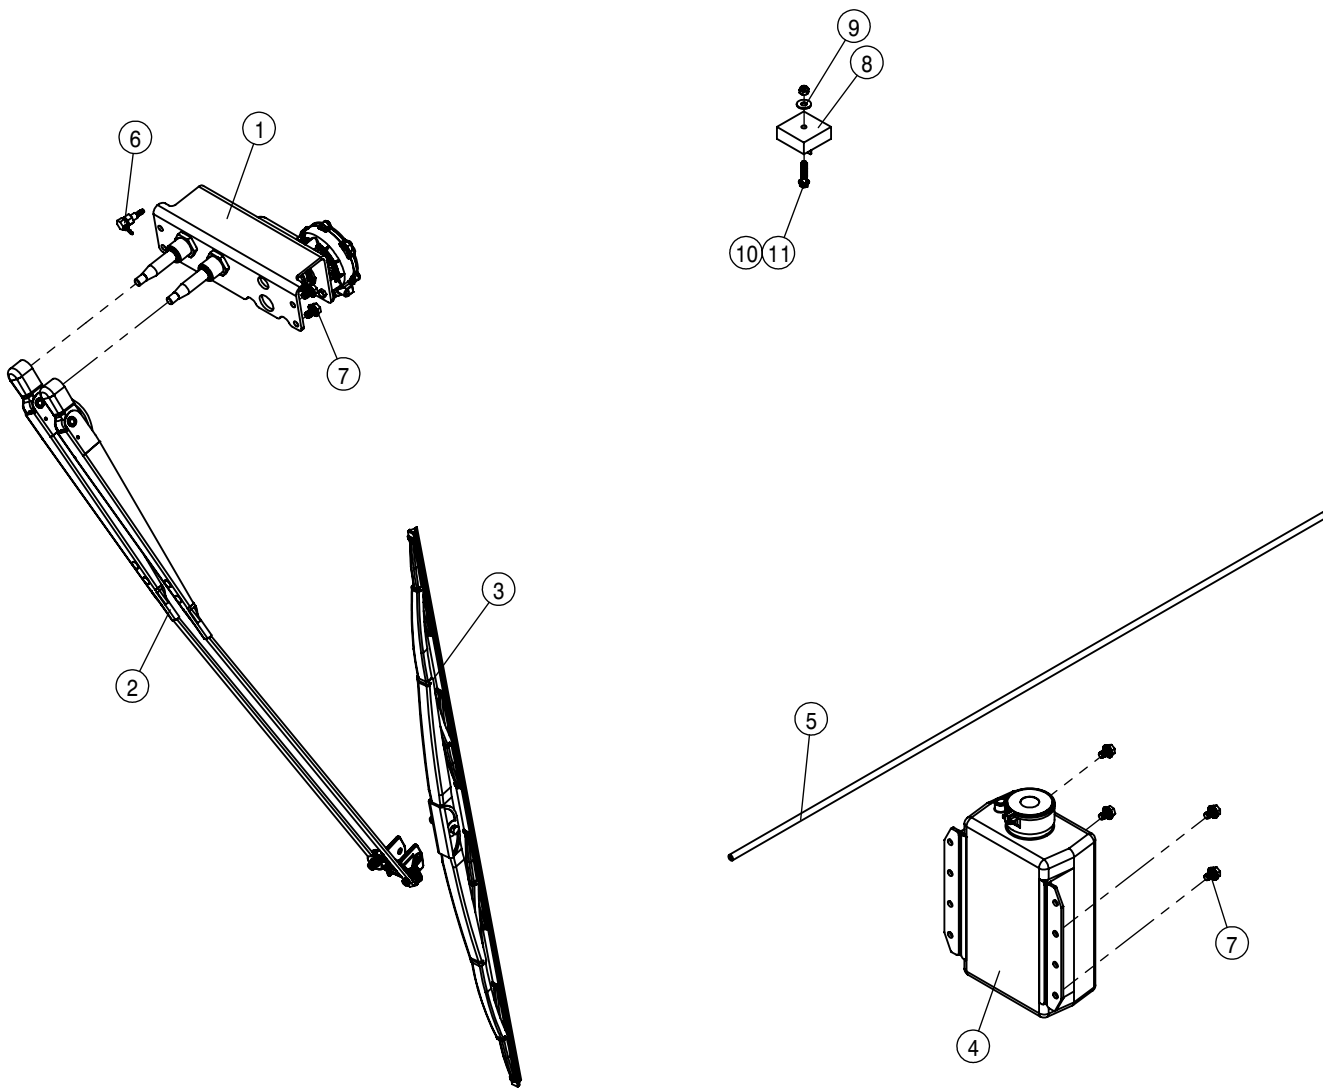

WIPER ASSEMBLY			
DET	QTY	P/N	DESCRIPTION
1	1	344367	WIPER MOTOR STS
2	1	344379	WIPER ARM STS
3	1	344380	WIPER BLADE STS
4	1	344382	WASHER BOTTLE
5	1	344383	HOSE - WASHER STS
6	1	344483	WASHER BULKHEAD, STS' 14
7	8	470232	5/16UNC X 1/2 SERR FLG HEX BOLT
8	1	290094	TIMER - WIPER
9	1	483038	1/4 REGULAR FLAT WASHER
10	1	470089N	1/4UNC HEX NYLOC NUT, 316 SS
11	1	900004N	1/4 UNC X 1 1/4 SER FLG BOLT SS