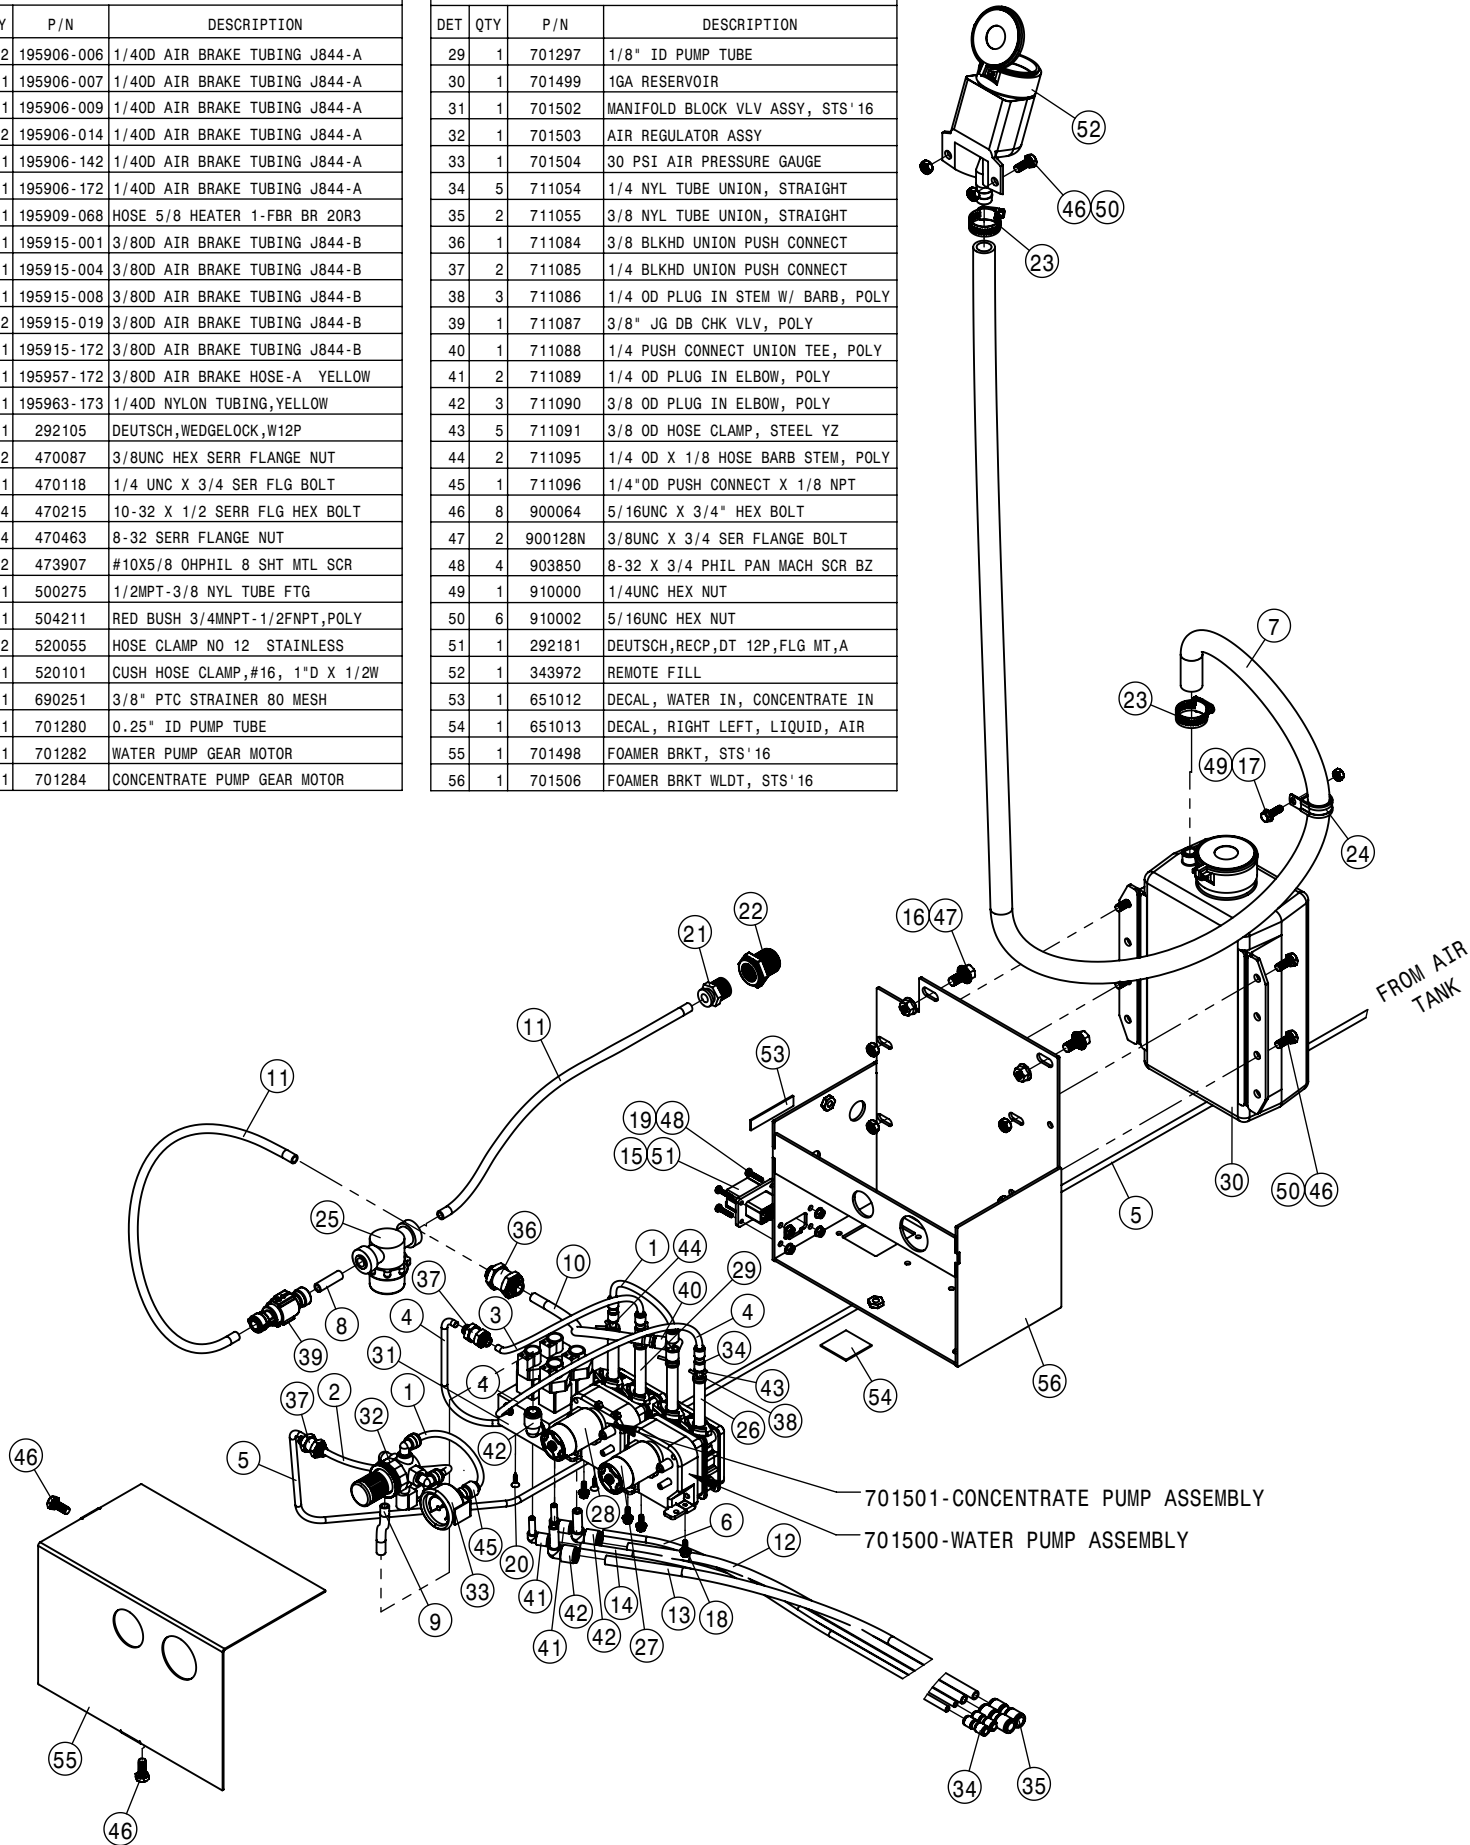

FOAMER ASSEMBLY			
DET	QTY	P/N	DESCRIPTION
29	1	701297	1/8" ID PUMP TUBE
30	1	701499	1GA RESERVOIR
31	1	701502	MANIFOLD BLOCK VLV ASSY, STS'16
32	1	701503	AIR REGULATOR ASSY
33	1	701504	30 PSI AIR PRESSURE GAUGE
34	5	711054	1/4 NYL TUBE UNION, STRAIGHT
35	2	711055	3/8 NYL TUBE UNION, STRAIGHT
36	1	711084	3/8 BLKHD UNION PUSH CONNECT
37	2	711085	1/4 BLKHD UNION PUSH CONNECT
38	3	711086	1/4 OD PLUG IN STEM W/ BARB, POLY
39	1	711087	3/8" JG DB CHK VLV, POLY
40	1	711088	1/4 PUSH CONNECT UNION TEE, POLY
41	2	711089	1/4 OD PLUG IN ELBOW, POLY
42	3	711090	3/8 OD PLUG IN ELBOW, POLY
43	5	711091	3/8 OD HOSE CLAMP, STEEL YZ
44	2	711095	1/4 OD X 1/8 HOSE BARB STEM, POLY
45	1	711096	1/4"OD PUSH CONNECT X 1/8 NPT
46	8	900064	5/16UNC X 3/4" HEX BOLT
47	2	900128N	3/8UNC X 3/4 SER FLANGE BOLT
48	4	903850	8-32 X 3/4 PHIL PAN MACH SCR BZ
49	1	910000	1/4UNC HEX NUT
50	6	910002	5/16UNC HEX NUT
51	1	292181	DEUTSCH, RECP, DT 12P, FLG MT, A
52	1	343972	REMOTE FILL
53	1	651012	DECAL, WATER IN, CONCENTRATE IN
54	1	651013	DECAL, RIGHT LEFT, LIQUID, AIR
55	1	701498	FOAMER BRKT, STS'16
56	1	701506	FOAMER BRKT WLDT, STS'16