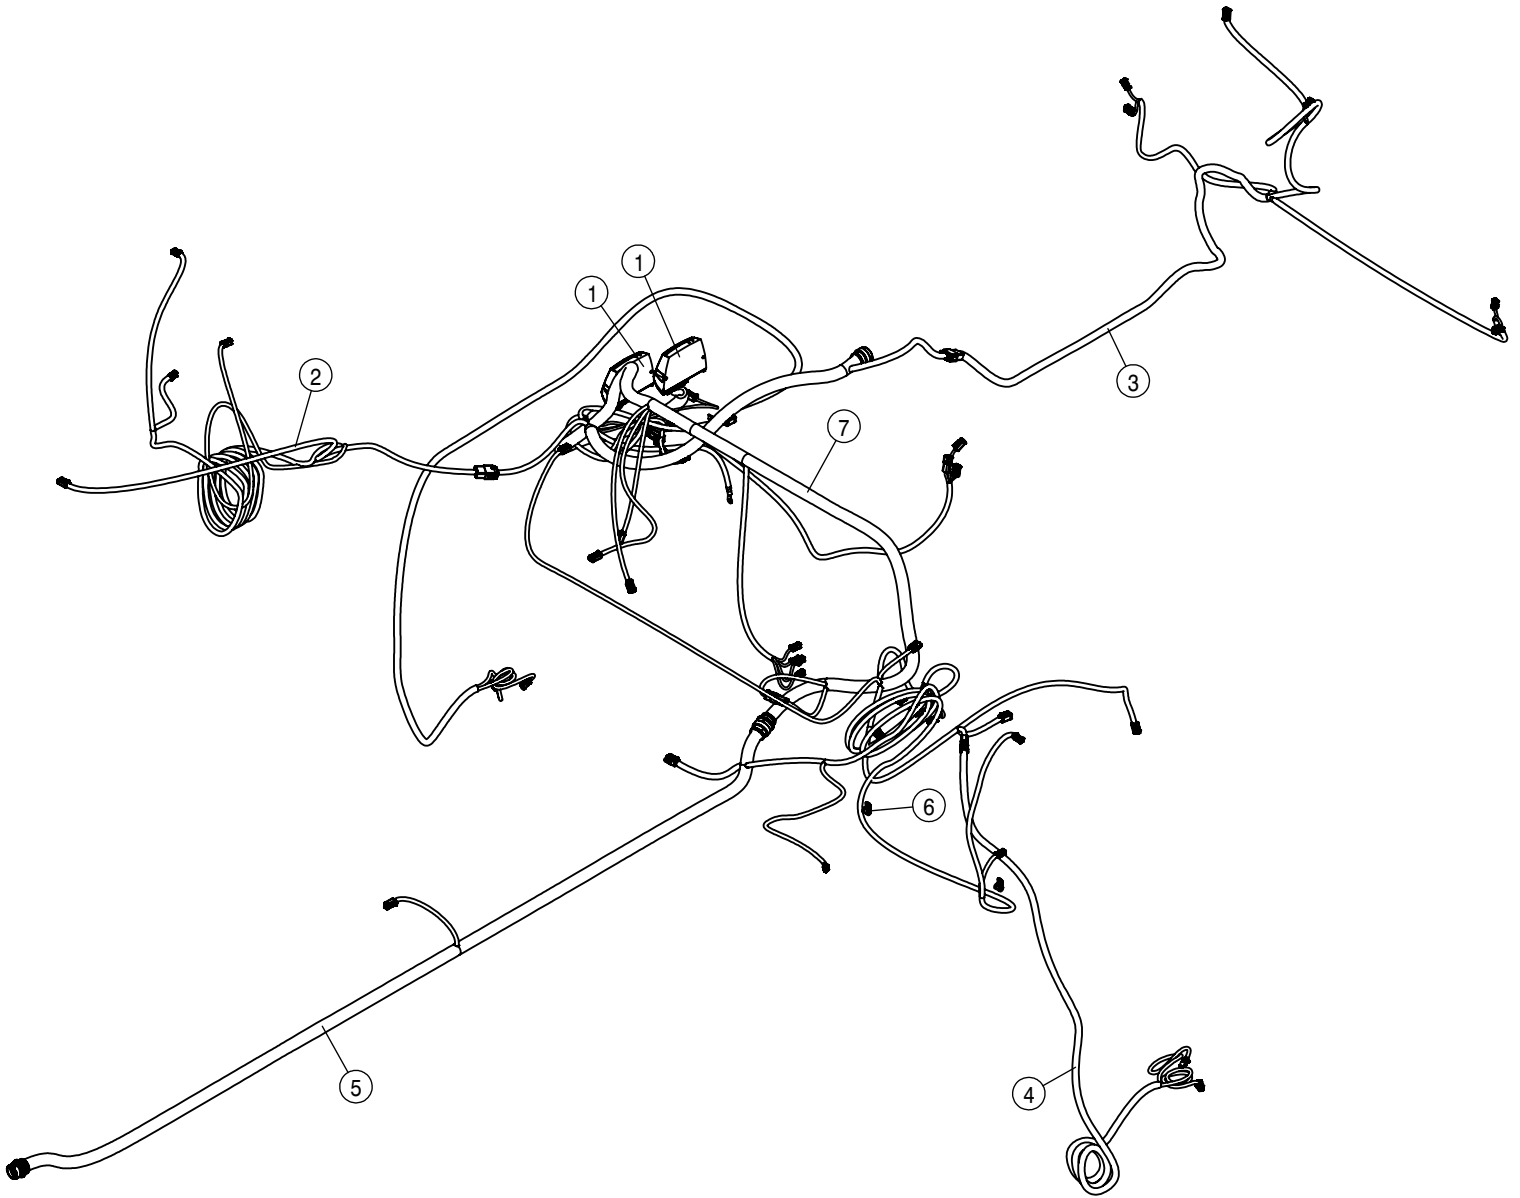

CHASSIS ELECTRICAL HARNESS			
DET	QTY	P/N	DESCRIPTION
1	2	292016	IQAN-XA2 MODULE
2	1	294223	REAR/MID RIGHT HARNESS STS'14
3	1	294227	REAR LIGHT HARNESS STS'14
4	2	294229	WHEEL MOTOR HARNESS STS'14
5	1	294243	FRT/BACK HARNESS, L/F STS'14
6	2	520167	CUSH CLAMP,#6 3/8D X 3/4W
7	1	294073	HARNESS-REAR MODULE