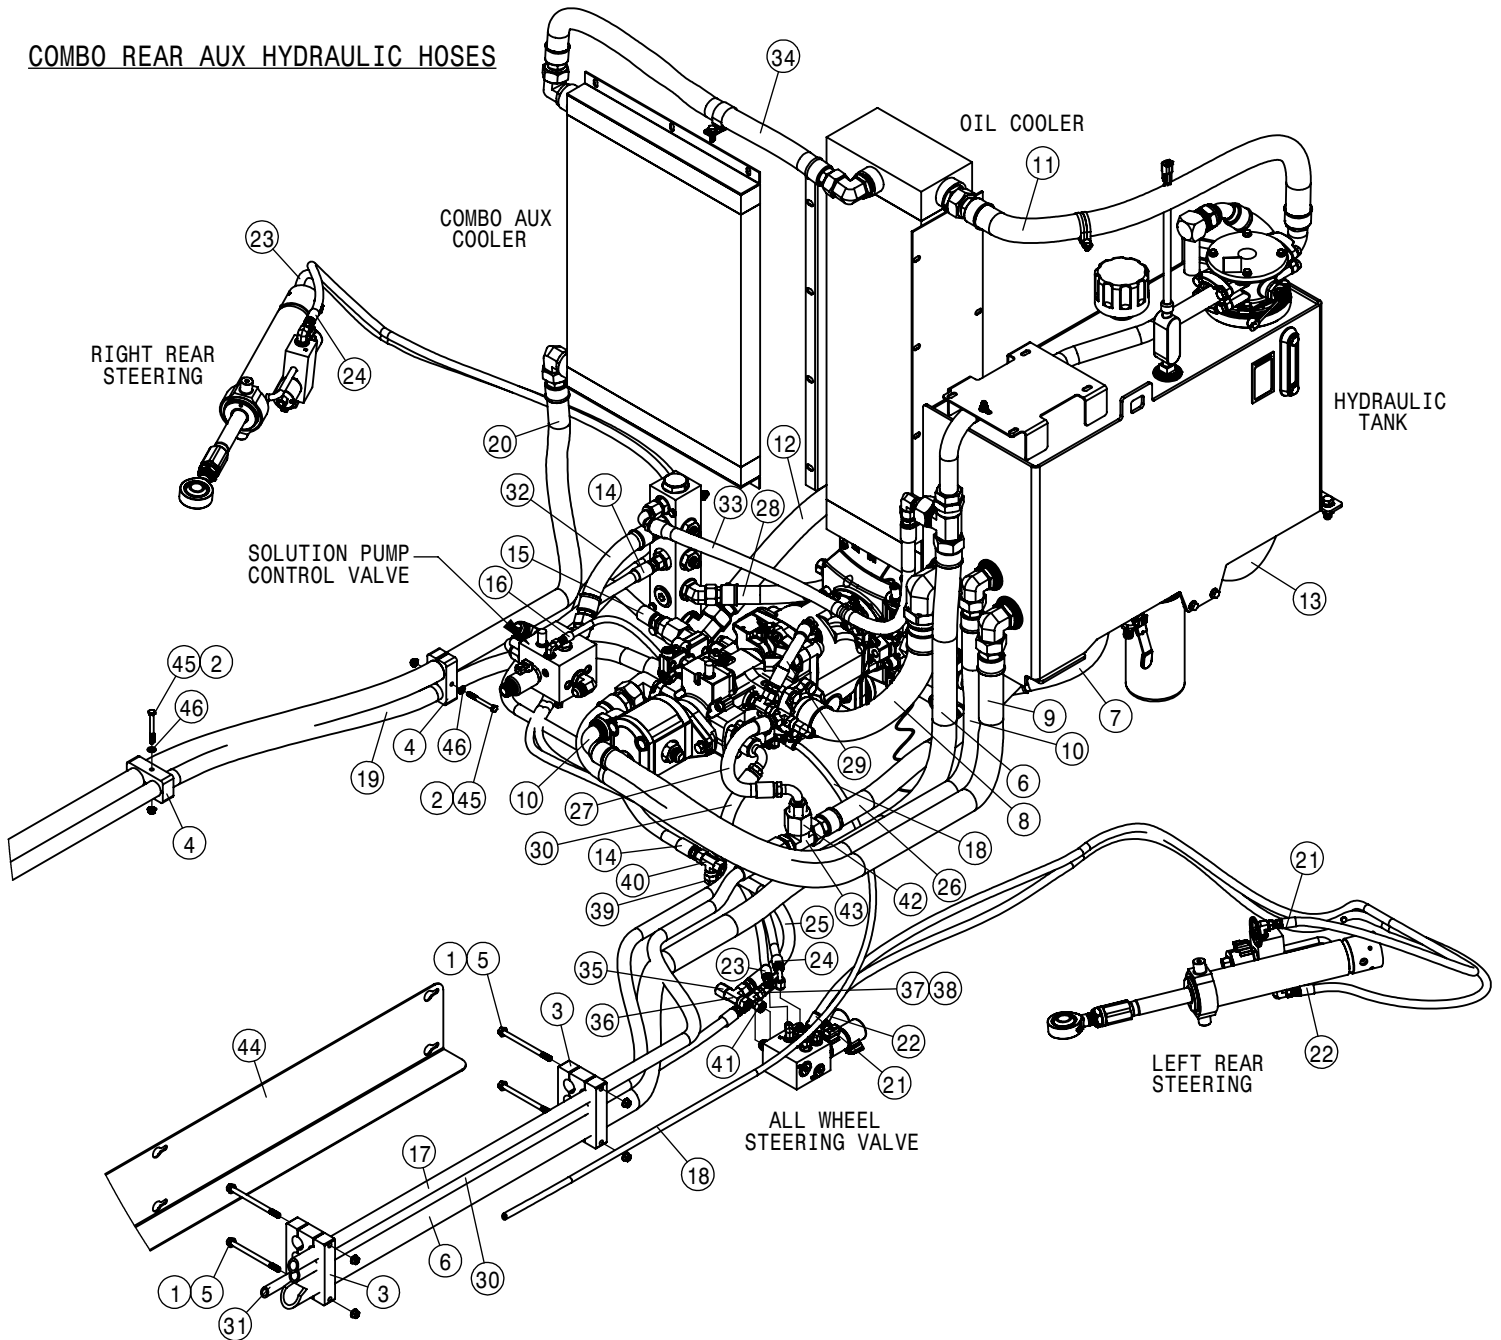

COMBO REAR AUX HYDRAULIC HOSES

COMBO REAR AUX HYDRAULIC HOSE ASSEMBLY			
DET	QTY	P/N	DESCRIPTION
1	4	470087	3/8UNC HEX SERR FLANGE NUT
2	2	470113N	5/16UNC SERR FLG LOCK NUT SS
3	2	470671	HOSE CLAMP, 6-HOLE
4	2	470674	HOSE CLAMP, 2-HOLE
5	4	470683	3/8UNC X5 1/2SMTH FLG HEX BOLT
6	1	617087	24-811-24FJX-24FJX90-177 H/A
7	1	617088	24-811-24FJX-24FJX45-18 H/A
8	1	617090	32-811-32FJX-40FLG-23 H/A
9	1	617091	24-811-24FJX-24FJX-71 H/A
10	1	617092	20-811-20FJX-20FJX90-60 H/A
11	1	617093	24-811-24FJX-24FLG90-48 H/A
12	1	617094	24-811-24FJX-24FJX90-31 H/A
13	1	617095	20-811-20FJX-20FJX45-47 H/A
14	1	617097	10-451TC-10FJX-10FJX-47 H/A
15	1	617101	12-451TC-16FJX-12FJX90-23 H/A
16	1	617102	04-451TC-06FJX-04FJX90-29 H/A
17	1	617105	12-451TC-12FJX-12FJX-115 H/A
18	1	617112	04-451TC-04FJX-04FJX45-239 H/A
19	1	617113	16-451TC-16FJX-20FJX90-215 H/A
20	1	617114	20-811-20FJX-20-FJX-229 H/A
21	1	617115	06-451TC-06FJX-06FJX45-101 H/A
22	1	617116	06-451TC-06FJX-06FJX-99 H/A
23	1	617117	06-451TC-06FJX-06FJX-137

COMBO REAR AUX HYDRAULIC HOSE ASSEMBLY			
DET	QTY	P/N	DESCRIPTION
24	1	617118	06-451TC-06FJX-06FJX90-137 H/A
25	1	617119	10-451TC-10FJX-10FJX-18 H/A
26	1	617120	20-811-20FJX-20FJX-37 H/A
27	1	617122	12-451TC-10FJX-12FJX90-18 H/A
28	1	617123	16-811-16FJX-16FJX90-22 H/A
29	1	617132	10-451TC-10FJX-10FJX90-11 H/A
30	1	617133	12-451TC-12FJX-16FJX90-187 H/A
31	1	617135	08-451TC-08FJX-10FJX90-141 H/A
32	1	617139	16-811-16FJX-16FJX-12 H/A
33	1	617171	12-451TC-12FJX-12FJX90-43 H/A
34	1	617173	20-811-20FJX-20FJX-39 H/A
35	1	618328	7/8FJIC CAP NUT
36	1	618333	7/8FJIC SW RUN TEE-7/8MJIC
37	1	618451	3/4FJIC SW RUN TEE-3/4MJIC
38	2	618532	3/4FJIC CAP NUT
39	1	618543	7/8MJIC PLUG
40	1	618593	7/8FJ SW BRANCH TEE-7/8MJ
41	1	618643	3/4FJ SW BRANCH TEE-3/4MJ
42	2	618665	1 5/8FJIC-1 1/16MJIC ADPTR
43	1	618752	1 5/8MJIC BLKHD RUN TEE
44	1	660290	HOSE GUARD - L/F
45	2	900072N	5/16UNC X 3" HEX BOLT SS
46	2	920001N	5/16 SAE FLAT WASHER SS