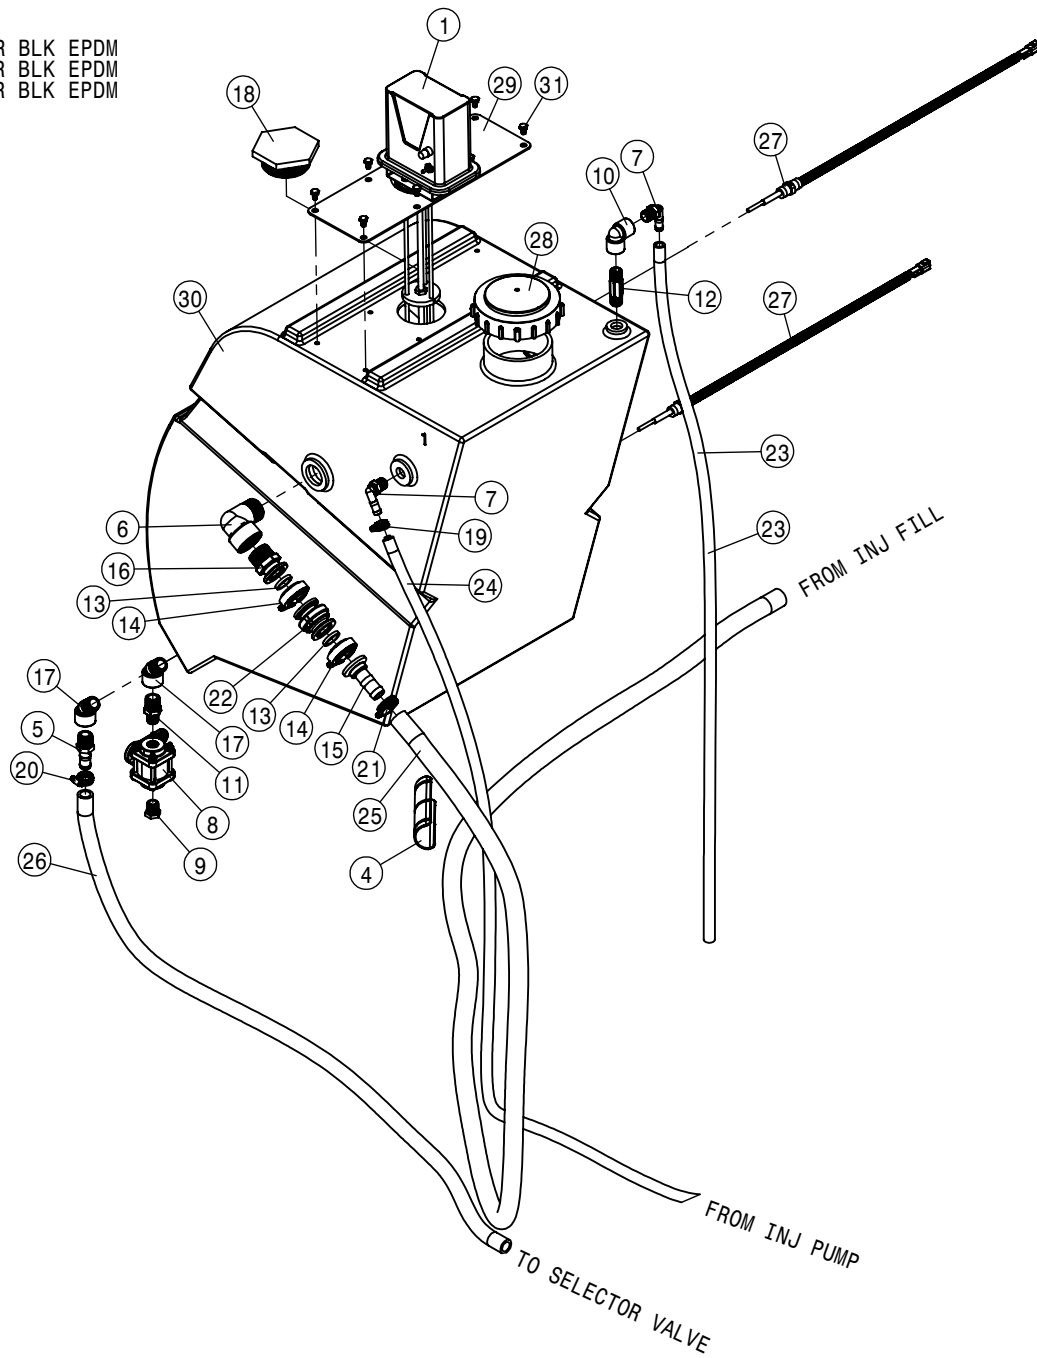

BULK HOSE

- 197008-HOSE 1/2 1-FBR BR BLK EPDM
- 197112-HOSE 3/4 1-FBR BR BLK EPDM
- 197116-HOSE 1IN 1-FBR BR BLK EPDM

INJECTION TANK-1 ASSEMBLY (1-PUMP)			
DET	QTY	P/N	DESCRIPTION
1	1	701412	RAVEN AGITATOR-HAGIE MODIFIED
NS	1	294247	CHEM INJECT CABLE ASSY
NS	1	294248	CHEM INJECT LIGHT SWITCH HARNESS
4	1	470369	HOSE PROTECTOR, 8" BLACK
5	1	500022	3/4NPT-3/4HOSE BARB, POLY
6	1	500039	1 1/4NPT-90 ST EL, POLY
7	2	500047	1/2NPT-90-1/2 HOSE BARB, POLY
8	1	696082	BALL VALVE 1/2FNPT POLY
9	1	500062	1/2"NPT PLUG, POLY
10	1	500078	1/2NPT-90 EL, POLY
11	1	500124	3/4 X 1/2NPT REDU NIPPLE, POLY
12	1	500133	1/2NPT X 3" PIPE NIPPLE POLY
13	2	500157	1" FLANGE GASKET EPDM
14	2	500159	1" FLANGE CLAMP S.S.
15	1	500171	1" FLANGE-1" HOSE BARB POLY