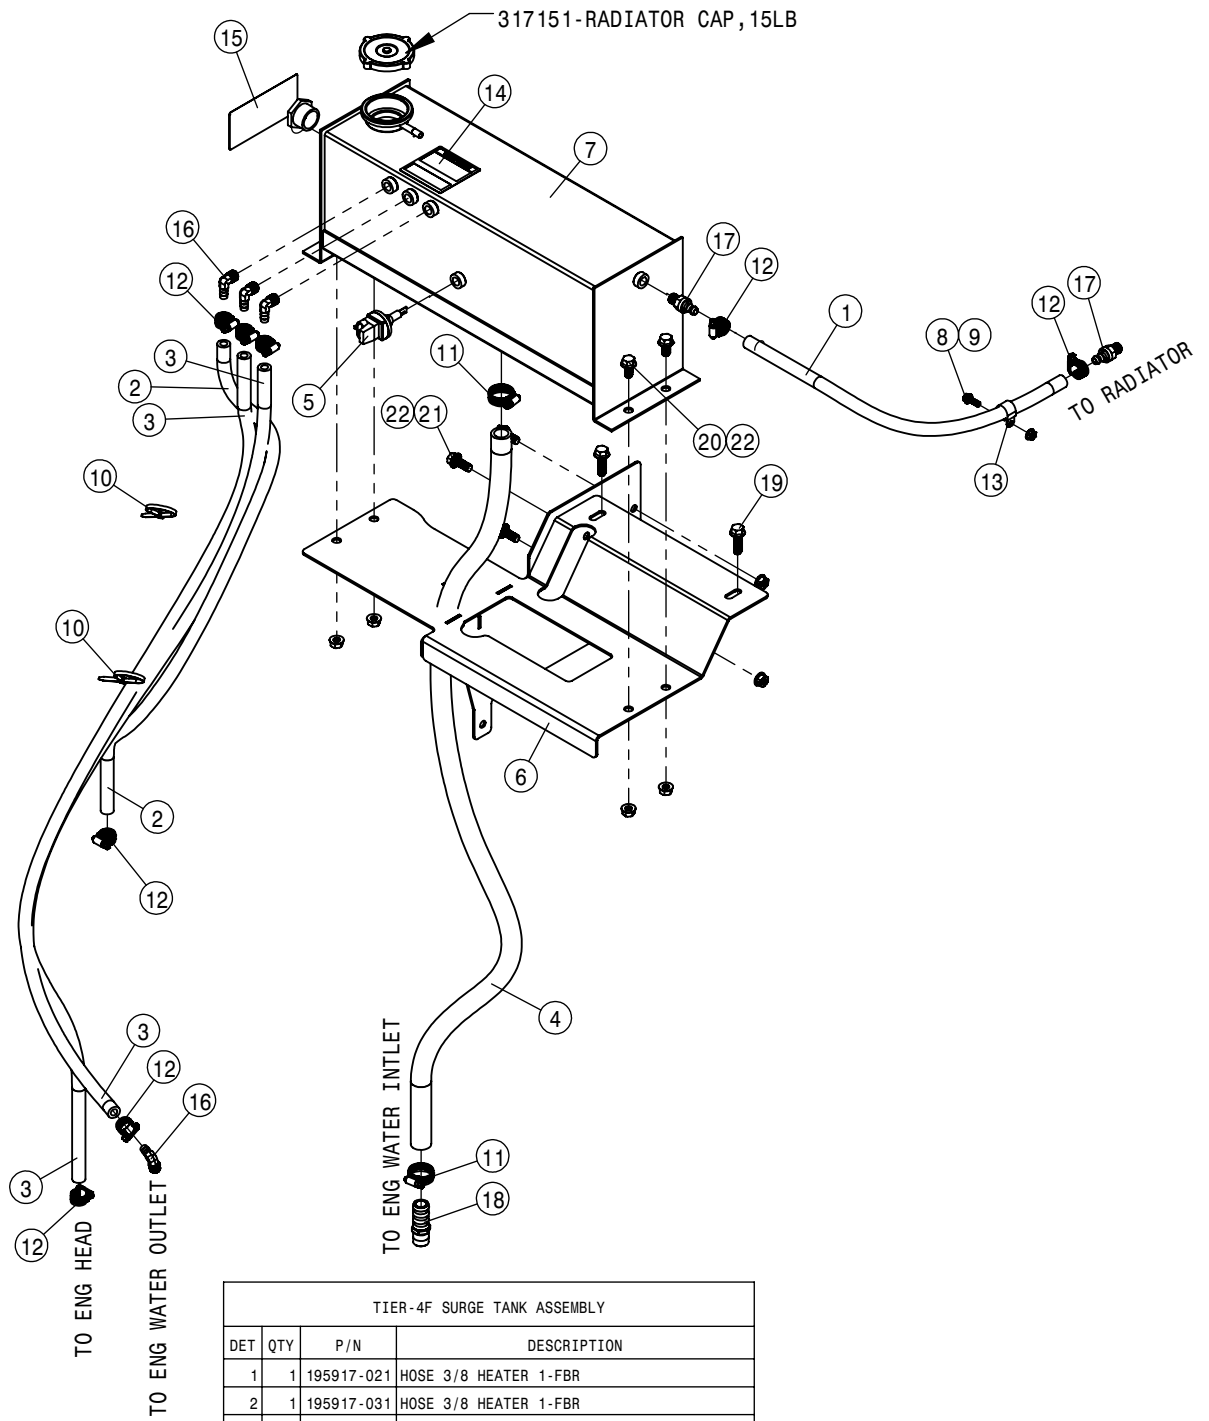

TIER-4F SURGE TANK ASSEMBLY			
DET	QTY	P/N	DESCRIPTION
1	1	195917-021	HOSE 3/8 HEATER 1-FBR
2	1	195917-031	HOSE 3/8 HEATER 1-FBR
3	2	195917-049	HOSE 3/8 HEATER 1-FBR
4	1	195924-048	HOSE 3/4 HEATER 1-FBR BR 20R3
5	1	317157	SENSOR, LOW COOLANT T4I STS
6	1	317756	SURGE TANK SUPPORT WLD
7	1	317172	SURGE TANK
8	1	470118	1/4 UNC X 3/4 SER FLG BOLT
9	1	470121	1/4 UNC SERR FLG LOCK NUT
10	2	470154	CABLE TIE, 11.00" BLK NYLON
11	2	520055	HOSE CLAMP NO 12 STAINLESS
12	8	520069	HOSE CLAMP NO 6 STAINLESS
13	1	520117	CUSH HOSE CLAMP,#10, 5/8D X 1/2W
14	1	650174	DECAL,CAUTION RADIATOR,STS 07
15	1	650462	DECAL,COOLING SYSTEM PROCEDURE
16	4	711104	1/4MNPT-90-3/8 HOSE BARB, BRS
17	2	712100	1/4NPT X 3/8 HOSE FTG,PUSHLOCK
18	1	712440	1/2 NPT X 3/4 HOSE BARB
19	2	900127N	3/8UNC X 1 1/4 SER FLANGE BOLT
20	4	900128N	3/8UNC X 3/4 SER FLANGE BOLT
21	4	900129N	3/8UNC X 1" SERR FLANGE BOLT
22	6	910004N	3/8UNC FLANGE CNTR LOCK NUT