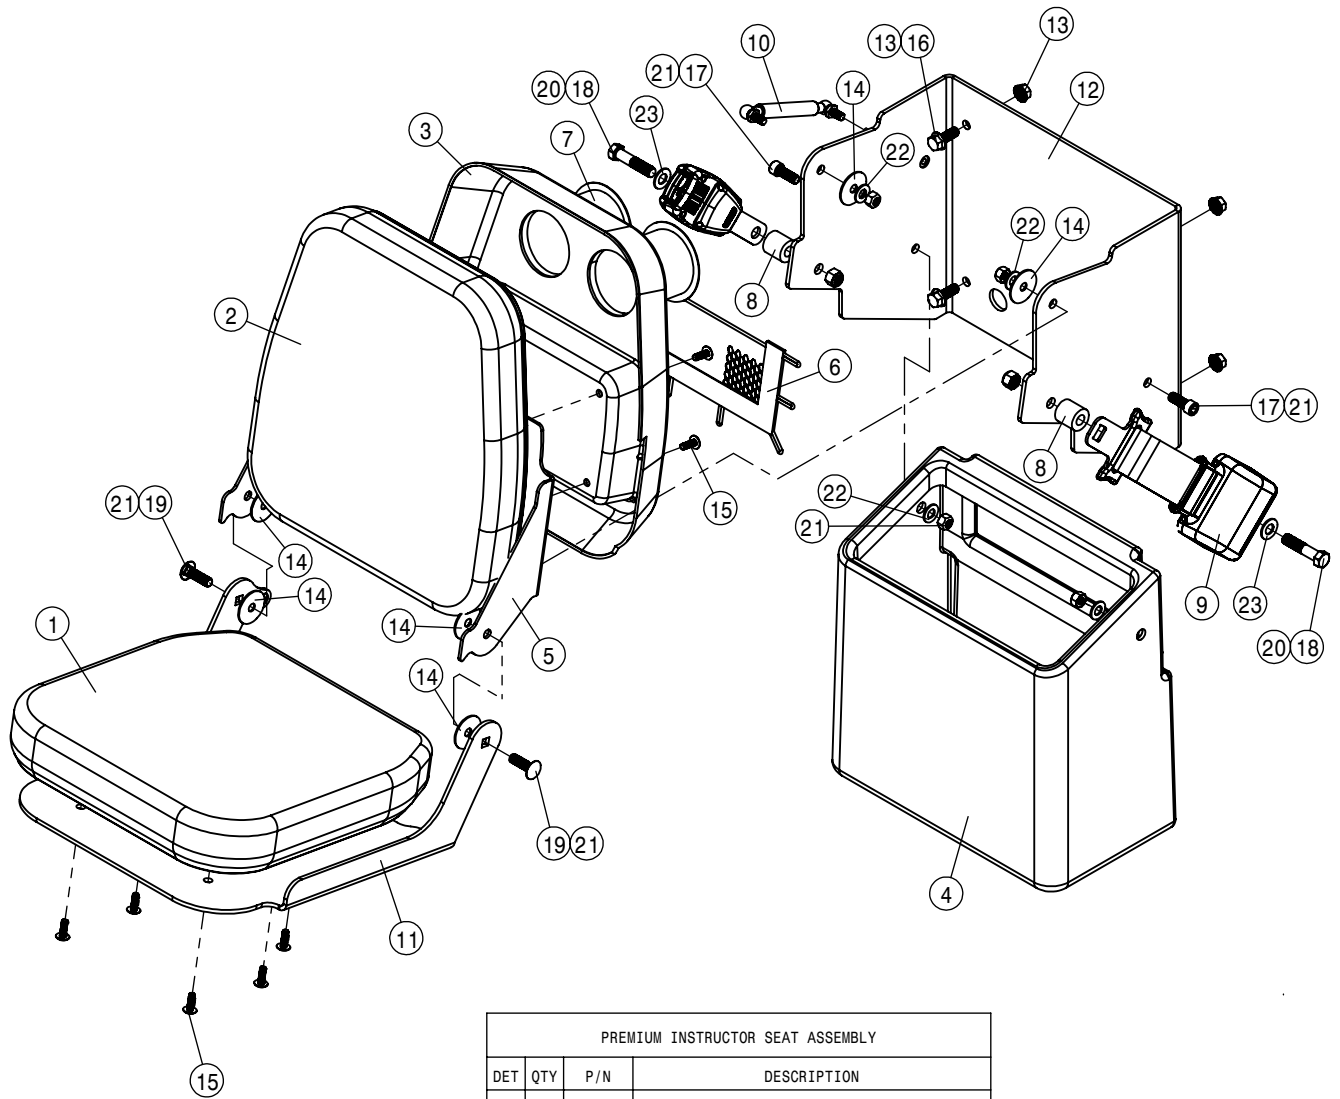

PREMIUM INSTRUCTOR SEAT ASSEMBLY			
DET	QTY	P/N	DESCRIPTION
1	1	330070	CUSH BASE INST SEAT PREM
2	1	330071	CUSH BACK INST SEAT PREM
3	1	344162	PANEL BACK INSTRUCTOR SEAT BACK
4	1	344163	BIN STORAGE INSTRUCTOR SEAT
5	1	344166	BRKT BACK INSTRUCTOR SEAT MOUNT
6	1	344412	CARGO NET - INSTRUCTOR SEAT
7	2	344463	CUP HOLDER - SMALL
8	2	344489	INST SEAT BELT BUSHING, STS' 14
9	1	344493	INST SEAT BELT ASSY, STS' 14
10	1	344559	INST SEAT GAS SPRING, STS' 14
11	1	344564	BRKT BASE INST SEAT WLDT, STS' 14
12	1	344566	BRKT INST SEAT MT WLDT, STS' 14
13	4	470087	3/8UNC HEX SERR FLANGE NUT
14	6	470657	3/8 PTFE LOW-FRICT WASHER
15	10	472261	1/4UNC X 3/4 TRUSS HD BOLT
16	4	900129N	3/8UNC X 1" SERR FLANGE BOLT
17	2	900172	3/8UNC X 1" SOC HD CAP SCR, ZINC
18	2	900235	7/16-20 HEX HEAD BOLT, GR 5
19	2	901130	3/8UNC X 1 1/4 CARR BOLT
20	2	910030	7/16UNF HEX NUT, NYLOC GR5
21	4	914004	3/8UNC HEX STOVER NUT
22	4	920002	3/8 SAE FLAT WASHER
23	2	920003	7/16 SAE FLAT WASHER