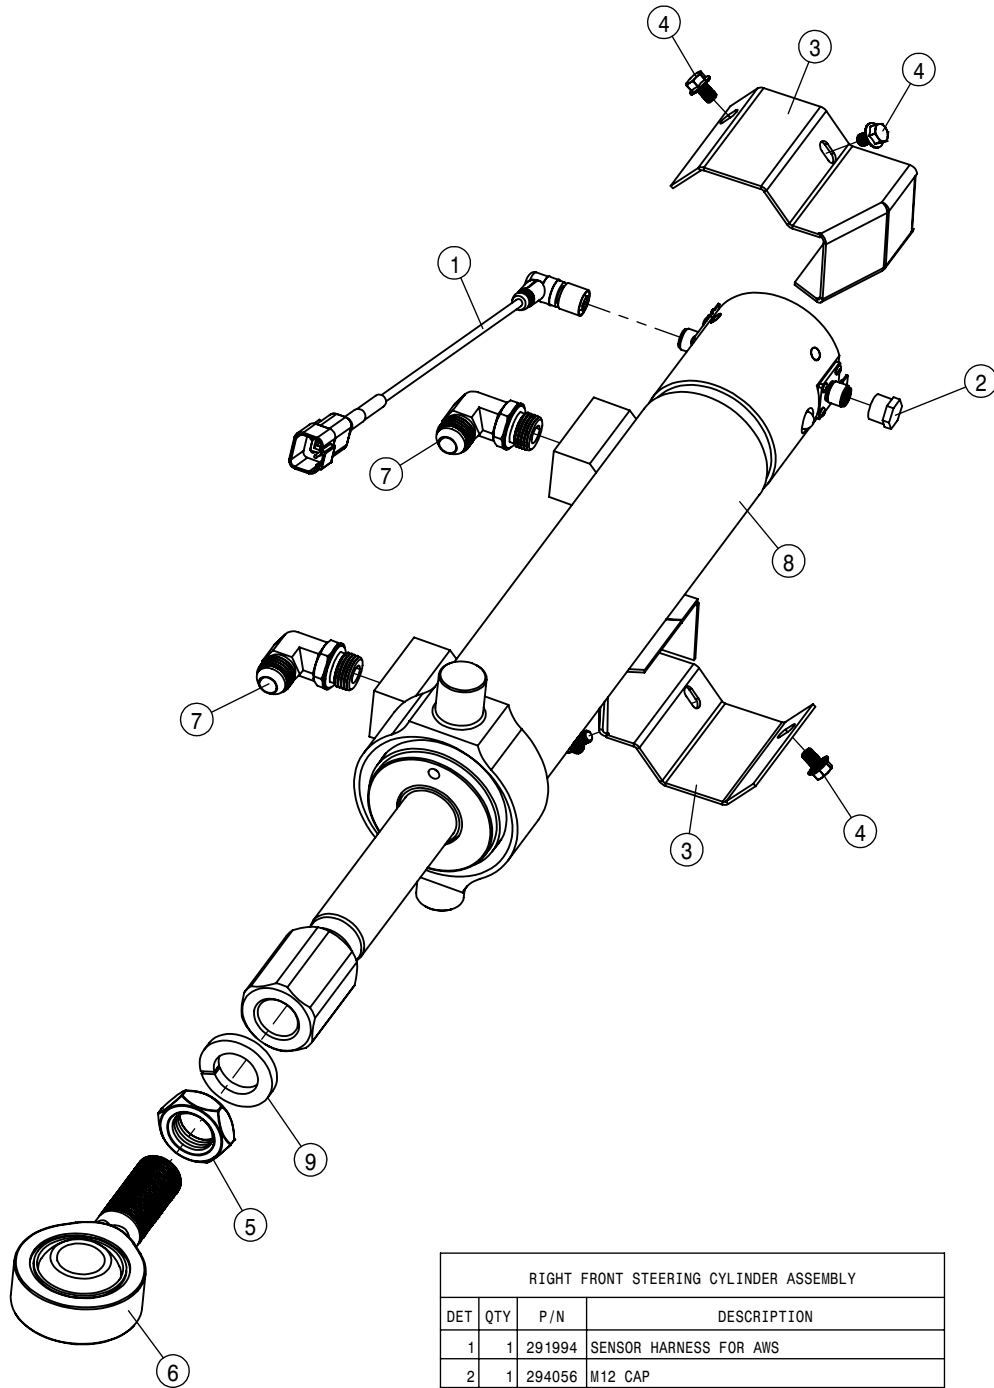

RIGHT FRONT STEERING CYLINDER ASSEMBLY			
DET	QTY	P/N	DESCRIPTION
1	1	291994	SENSOR HARNESS FOR AWS
2	1	294056	M12 CAP
3	2	359645	STRG CYL SENSOR GUARD
4	4	470883	1/4UNC X 3/8 SERR FLG BOLT SS
5	1	472328	1" - 12 HEX JAM NUT
6	1	474004	ROD END, 1.00 BORE, 1-12 RH MALE
7	2	618241	3/4MJIC-90-3/4MOR LBO
8	1	621654	HYD CYL, 2.50 X 8.81 PHASE/SENS
9	1	920508	1" LOCK WASHER