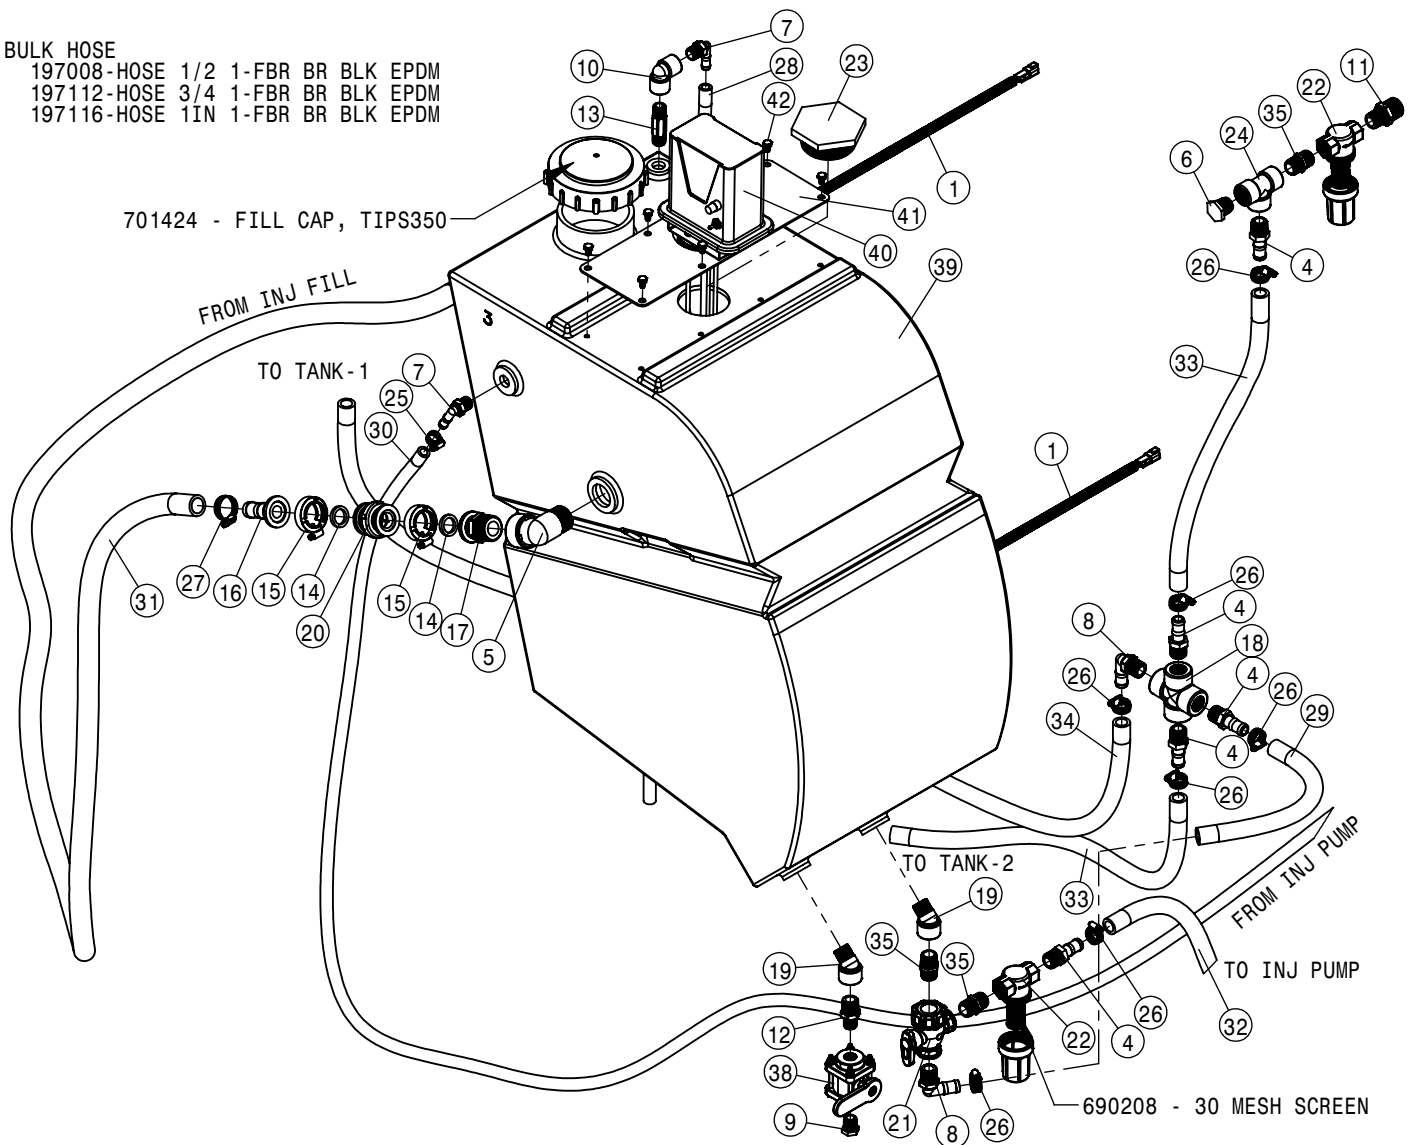

BULK HOSE
197008-HOSE 1/2 1-FBR BR BLK EPDM
197112-HOSE 3/4 1-FBR BR BLK EPDM
197116-HOSE 1IN 1-FBR BR BLK EPDM

INJECTION TANK-3 ASSEMBLY			
DET	QTY	P/N	DESCRIPTION
1	2	292228	LIQ LEV SWITCH ASSY,1/2NP05 EX
NS	1	294247	CHEM INJECT CABLE ASSY
NS	1	294248	CHEM INJECT LIGHT SWITCH HARNESS
4	5	500022	3/4NPT-3/4HOSE BARB, POLY
5	1	500039	1 1/4NPT-90 ST EL, POLY
6	1	500043	3/4NPT PIPE PLUG, POLY
7	2	500047	1/2NPT-90-1/2 HOSE BARB, POLY
8	2	500054	3/4NPT-90-3/4 HOSE BARB, POLY
9	1	500062	1/2"NPT PLUG, POLY
10	1	500078	1/2NPT-90 EL, POLY
11	1	500085	1" X 3/4NPT REDU NIPPLE, POLY
12	1	500124	3/4 X 1/2NPT REDU NIPPLE,POLY
13	1	500133	1/2NPT X 3" PIPE NIPPLE POLY
14	2	500157	1" FLANGE GASKET EPDM
15	2	500159	1" FLANGE CLAMP S.S.
16	1	500171	1" FLANGE-1" HOSE BARB POLY
17	1	500236	1" FLANGE 1 1/4" MNP, POLY
18	1	500267	3/4NPT CROSS POLY
19	2	500283	3/4" NPT X 45 STREET ELBOW, POLY
20	1	503102	1" FLANGE CHECK VALVE
21	1	503103	3-WAY BALL VALVE 3/4" NPT
22	2	503104	LINE T-STRAINER, 3/4" NPT 80 MESH

INJECTION TANK-3 ASSEMBLY			
DET	QTY	P/N	DESCRIPTION
23	1	503106	3" NPT POLY PLUG
24	1	505218	3/4 NPT PIPE TEE, POLY
25	1	520069	HOSE CLAMP NO 6 STAINLESS
26	7	520080	HOSE CLAMP NO 10 STAINLESS
27	1	520090	HOSECLAMP NO 16 STAINLESS
28	1	601162	HOSE, 1/2 X 60 1BR BLK EPDM
29	1	601272	HOSE, 3/4 X 16 1-FBR BR BLK EPDM
30	1	601564	HOSE, 1/2 X 174 1BR BLK EPDM
31	1	601704	HOSE, 1 X 140 1BR BLK EPDM
32	1	601710	HOSE, 3/4 X 100 1BR BLK EPDM
33	2	601812	HOSE, 3/4 X 32 1BR BLK EPDM
34	1	601826	HOSE, 3/4 X 76 1BR BLK EPDM
35	3	690098	3/4NPT CLOSE NIPPLE, POLY
NS	2	693762	CABLE,CAN,MTR,CTRL W/AGITATOR
NS	4	693763	CABLE,CAN,MTR CTRL W/O AGITTR
38	1	696082	BALL VALVE 1/2FNPT POLY
39	1	701391	TANK-60 GALLON, RH POLY
40	1	701412	RAVEN AGITATOR-HAGIE MODIFIED
41	1	701457	BRACE-AGITATOR, INJ SYSTEM
42	8	900062	5/16UNC X 1/2 HEX BOLT