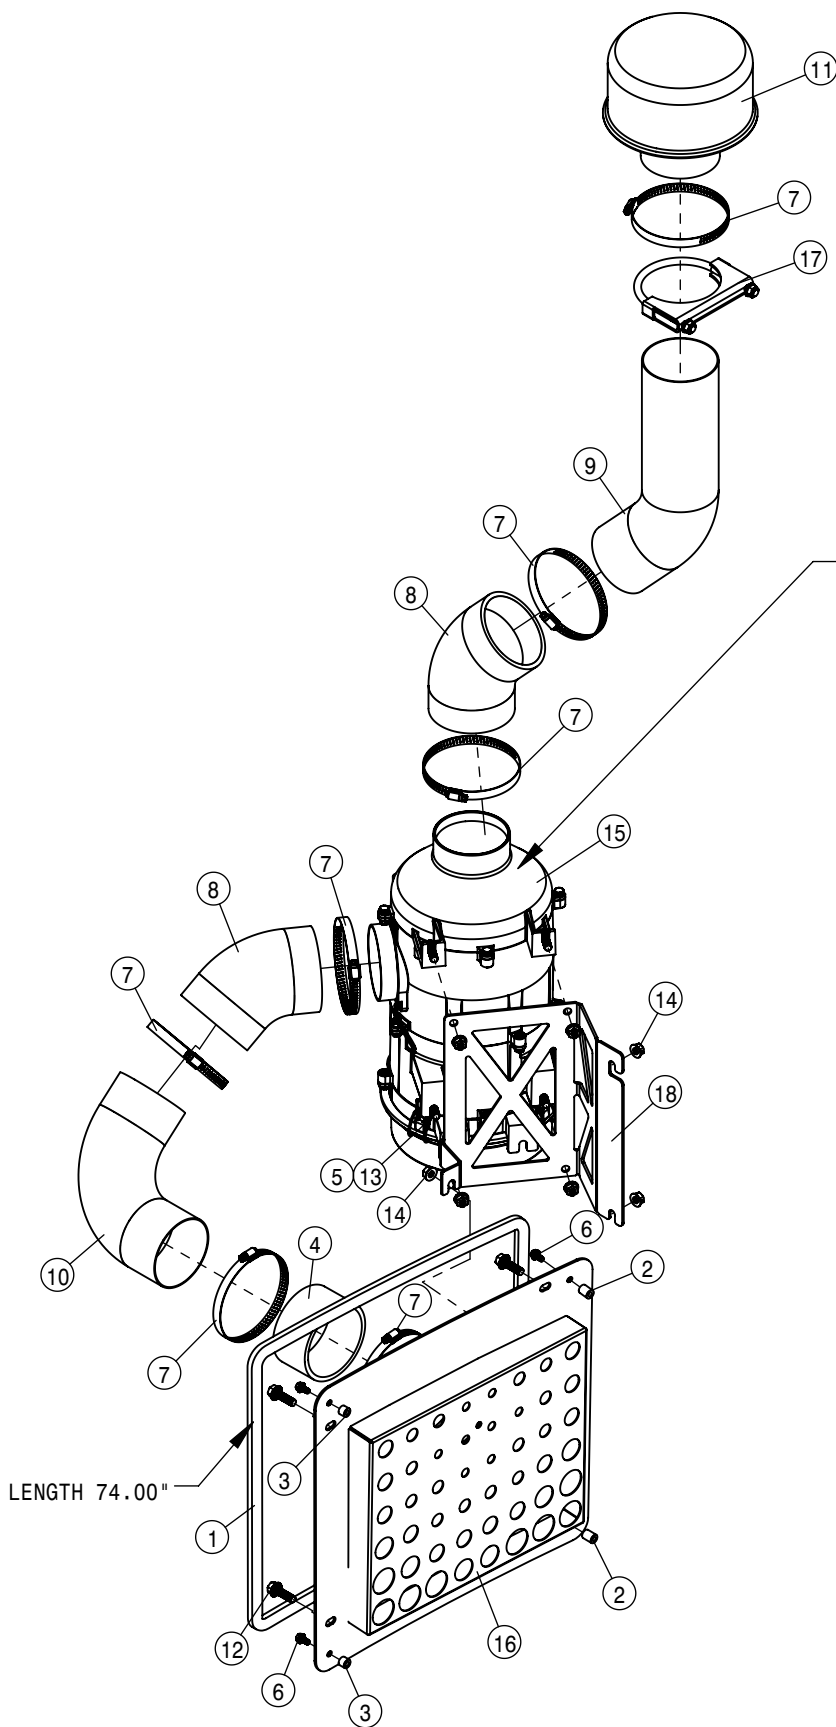

BULK TRIN SEAL
193070-SEAL, .63 X .63 D-SECT EDPM

657557-REPLACEMENT RESPA FILTER
344683-INLET SECTION FOR RESPA
344681-FAN MOTOR

AIR INTAKE (TALL) (BUILT AFTER NOV 1)			
DET	QTY	P/N	DESCRIPTION
1	1	344480	SEAL - RESPA PANEL
2	2	344557	STAND OFF 5/8" LG, STS' 14
3	2	344558	STAND OFF 3/8" LG, STS' 14
4	1	344669	TC HVAC DUCT, STS' 15
5	4	470087	3/8UNC HEX SERR FLANGE NUT
6	4	470122	1/4 UNC X 1/2 SERR FLG BOLT
7	7	520072	HOSE CLAMP NO 72 STAINLESS
8	2	660591	ELBOW - EPDM 45DEG 4" ID
9	1	660592	TUBE - 4" OD, 45DEG
10	1	660593	ELBOW - 4" OD, 90 DEG
11	1	660594	INLET HOOD - 4" ID
12	4	900127N	3/8UNC X 1 1/4 SER FLANGE BOLT
13	4	900129N	3/8UNC X 1" SERR FLANGE BOLT
14	3	910004N	3/8UNC FLANGE CNTR LOCK NUT
15	1	344424	HVAC FILTRATION UNIT PRECLEANER
16	1	344663	HVAC PANEL WLDT, STS' 15
17	1	472218	4" MUFFLER CLAMP 3/8UNC GRAY
18	1	660585	MOUNT-RESPA, TALL CROP STS' 14