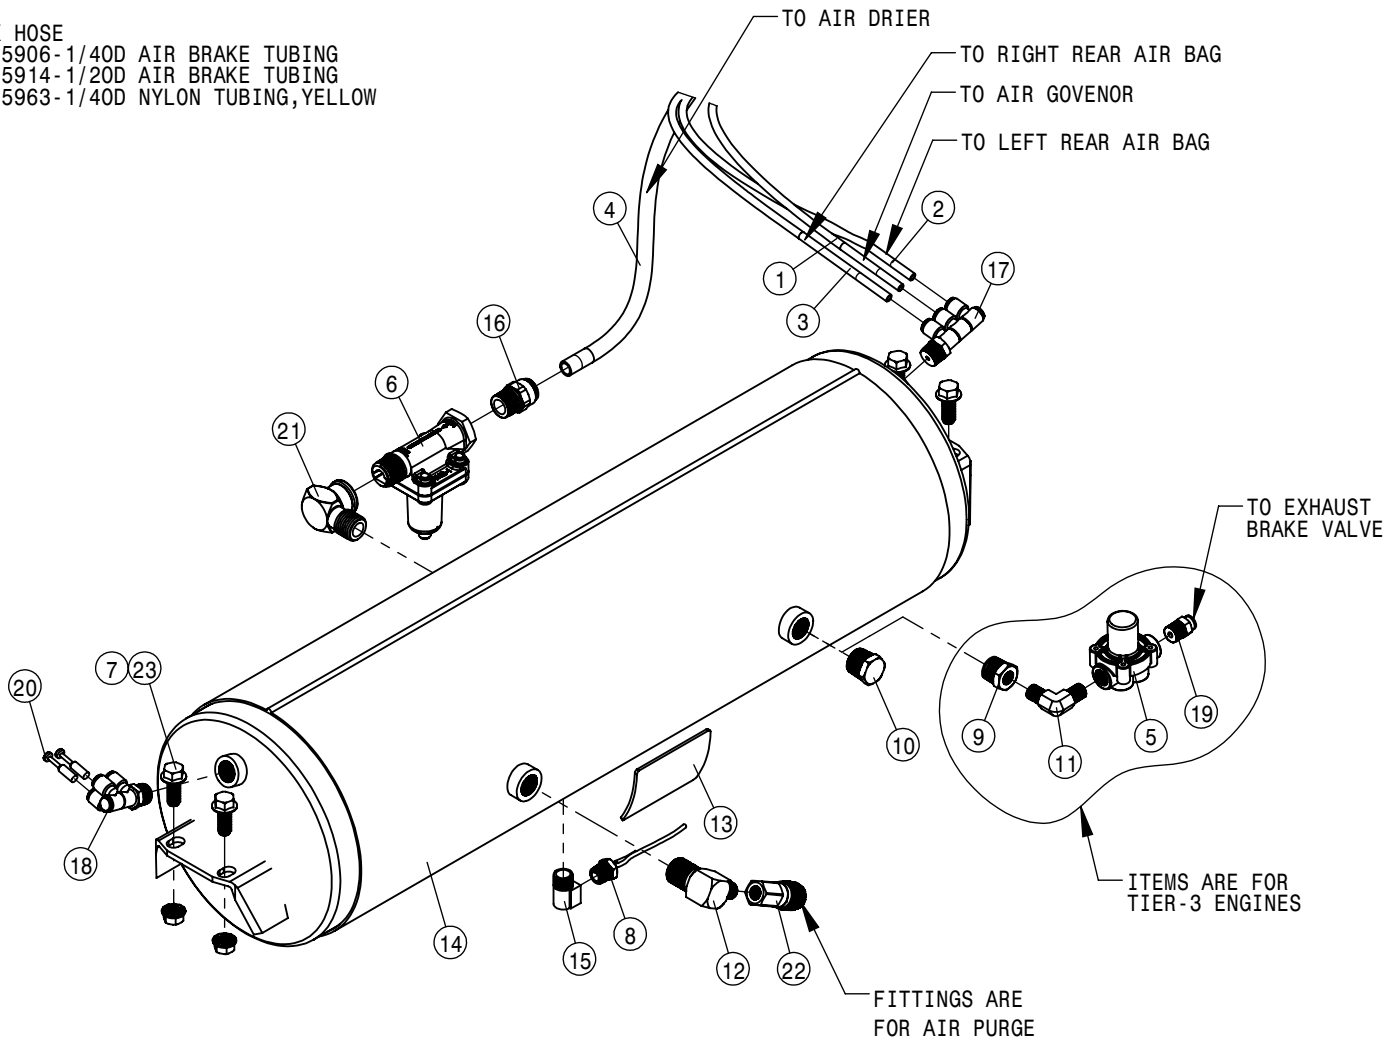

BULK HOSE
195906-1/40D AIR BRAKE TUBING
195914-1/20D AIR BRAKE TUBING
195963-1/40D NYLON TUBING, YELLOW

AIR TANK ASSEMBLY			
DET	QTY	P/N	DESCRIPTION
1	1	195906-123	1/40D AIR BRAKE TUBING J844-A
2	1	195906-181	1/40D AIR BRAKE TUBING J844-A
3	1	195906-226	1/40D AIR BRAKE TUBING J844-A
4	1	195914-128	1/20D AIR BRAKE TUBING J844-B
5	1	311081	PROTECTION VALVE, JACOBS
6	1	311086	CHECK VALVE, PRESS CRTL, WABCO
7	4	470087N	3/8UNC HEX SERR FLG NUT YZ
8	1	470266	DRAIN VALVE KIT, 1/4NPT
9	1	505212	1/2-1/4NPT REDU BUSH, BRS
10	1	505231	PIPE PLUG .50NPT HEX HD BRS
11	1	618571	1/4MNPT-90-1/4MNPT LBO
12	1	618633	1/2MNPT-90-1/4MNPT REDU LBO
13	1	650348	DECAL, NOTICE, DRAIN AIR TANK
14	1	701365	AIR TANK
15	1	711027	1/4 NPT ST EL BRS
16	1	711037	1/2MNPT-1/2 NYL TUBE FTG
17	1	711046	3/8MNPT-1/4 NYL TUBE TRPL LBO
18	1	711047	3/8MNPT-1/4NYL TUBE, DBL BRANCH
19	1	711049	1/4 NYL TUBE-1/4MNPT FTG
20	2	711063	RUBBER PLUG FOR 1/4 PISCO CPLR7
21	1	711079	1/2NPT ST EL BRS
22	1	711083	1/4 NPTF SLV LOCK SOCKET BRS
23	4	900129N	3/8UNC X 1" SERR FLANGE BOLT