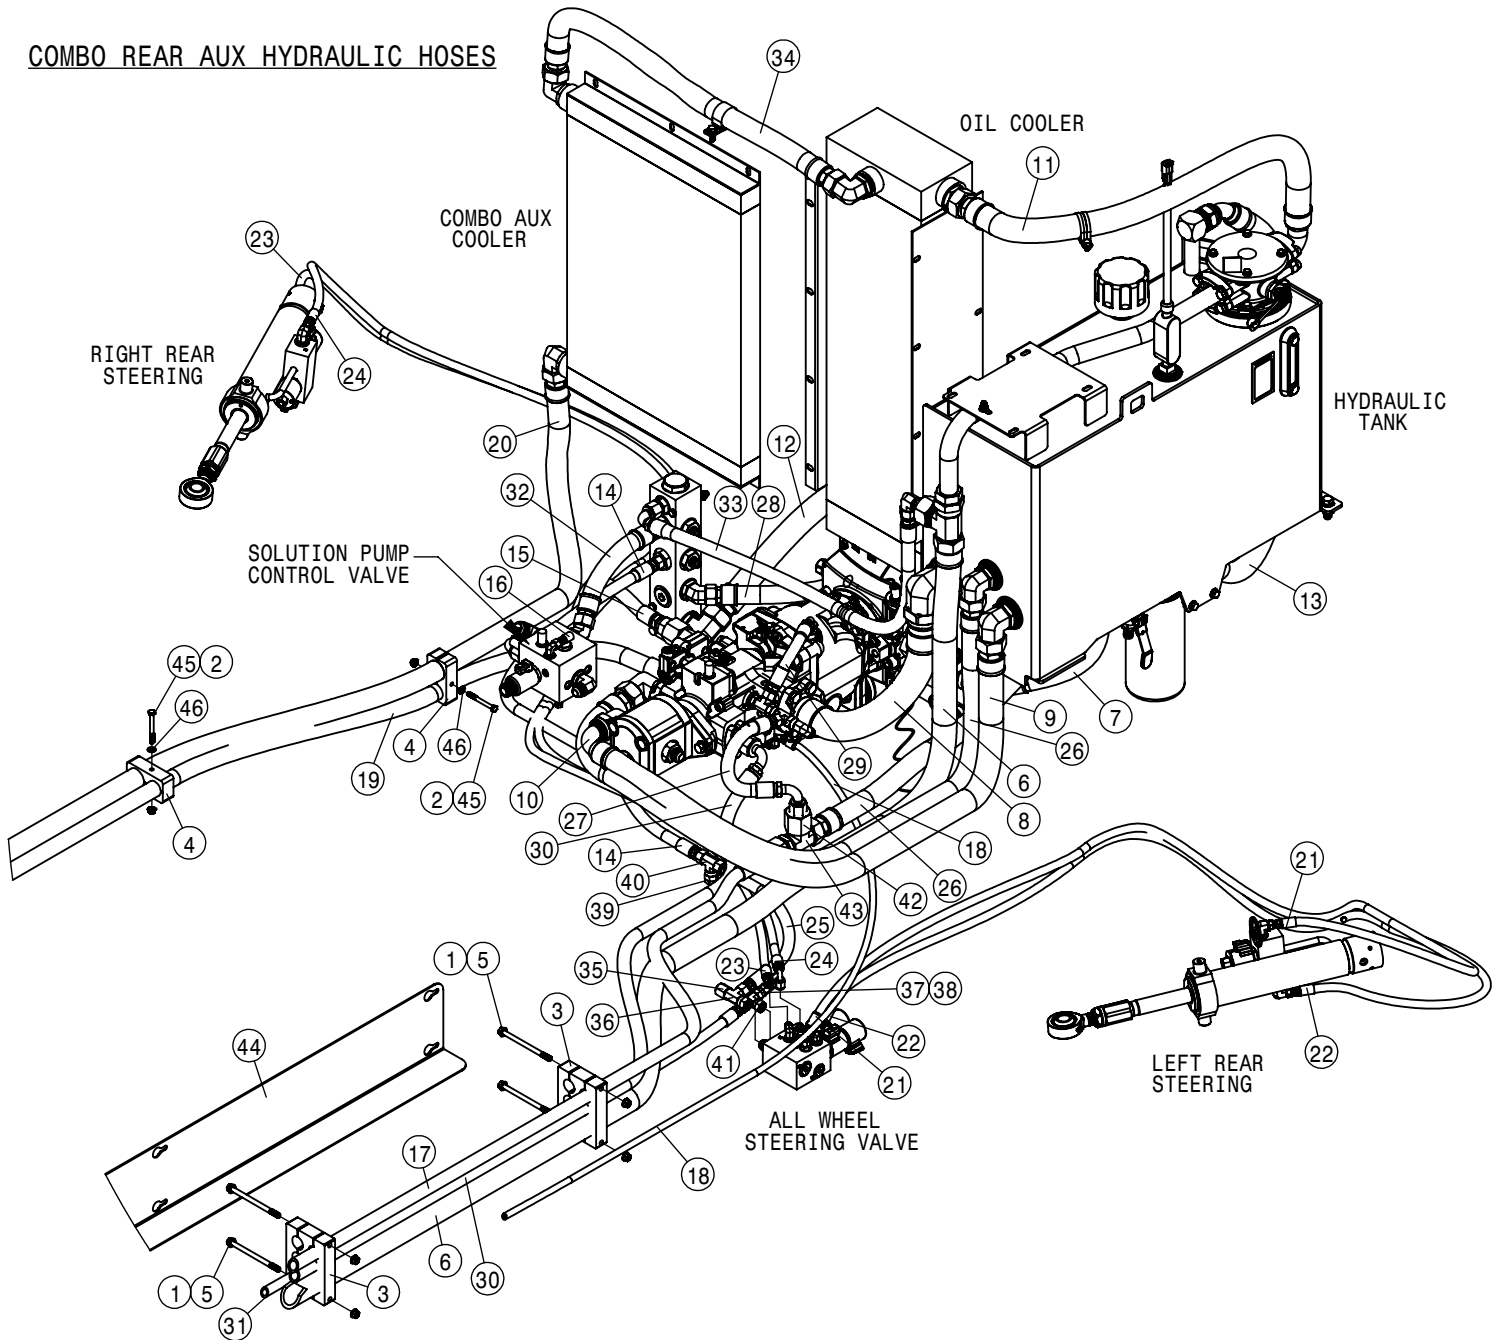

COMBO REAR AUX HYDRAULIC HOSES

COMBO REAR AUX HYDRAULIC HOSE ASSEMBLY			
DET	QTY	P/N	DESCRIPTION
1	4	470087	3/8UNC HEX SERR FLANGE NUT
2	2	470113N	5/16UNC SERR FLG LOCK NUT SS
3	2	470671	HOSE CLAMP, 6-HOLE
4	2	470674	HOSE CLAMP, 2-HOLE
5	4	470683	3/8UNC X5 1/2SMTH FLG HEX BOLT
6	1	617087	24-811-24FJX-24FJX90-177 H/A
7	1	617088	24-811-24FJX-24FJX45-18 H/A
8	1	617090	32-811-32FJX-40FLG-23 H/A
9	1	617091	24-811-24FJX-24FJX-71 H/A
10	1	617092	20-811-20FJX-20FJX90-60 H/A
11	1	617093	24-811-24FJX-24FLG90-48 H/A
12	1	617094	24-811-24FJX-24FJX90-31 H/A
13	1	617095	20-811-20FJX-20FJX45-47 H/A
14	1	617097	10-451TC-10FJX-10FJX-47 H/A
15	1	617101	12-451TC-16FJX-12FJX90-23 H/A
16	1	617102	04-451TC-06FJX-04FJX90-29 H/A
17	1	617105	12-451TC-12FJX-12FJX-115 H/A
18	1	617112	04-451TC-04FJX-04FJX45-239 H/A
19	1	617113	16-451TC-16FJX-20FJX90-215 H/A
20	1	617114	20-811-20FJX-20-FJX-229 H/A
21	1	617115	06-451TC-06FJX-06FJX45-101 H/A
22	1	617116	06-451TC-06FJX-06FJX-99 H/A
23	1	617117	06-451TC-06FJX-06FJX-137

COMBO REAR AUX HYDRAULIC HOSE ASSEMBLY			
DET	QTY	P/N	DESCRIPTION
24	1	617118	06-451TC-06FJX-06FJX90-137 H/A
25	1	617119	10-451TC-10FJX-10FJX-18 H/A
26	1	617120	20-811-20FJX-20FJX-37 H/A
27	1	617122	12-451TC-10FJX-12FJX90-18 H/A
28	1	617123	16-811-16FJX-16FJX90-22 H/A
29	1	617132	10-451TC-10FJX-10FJX90-11 H/A
30	1	617133	12-451TC-12FJX-16FJX90-187 H/A
31	1	617135	08-451TC-08FJX-10FJX90-141 H/A
32	1	617139	16-811-16FJX-16FJX-12 H/A
33	1	617171	12-451TC-12FJX-12FJX90-43 H/A
34	1	617173	20-811-20FJX-20FJX-39 H/A
35	1	618328	7/8FJIC CAP NUT
36	1	618333	7/8FJIC SW RUN TEE-7/8MJIC
37	1	618451	3/4FJIC SW RUN TEE-3/4MJIC
38	2	618532	3/4FJIC CAP NUT
39	1	618543	7/8MJIC PLUG
40	1	618593	7/8FJ SW BRANCH TEE-7/8MJ
41	1	618643	3/4FJ SW BRANCH TEE-3/4MJ
42	2	618665	1 5/8FJIC-1 1/16MJIC ADPTR
43	1	618752	1 5/8MJIC BLKHD RUN TEE
44	1	660290	HOSE GUARD - L/F
45	2	900072N	5/16UNC X 3" HEX BOLT SS
46	2	920001N	5/16 SAE FLAT WASHER SS