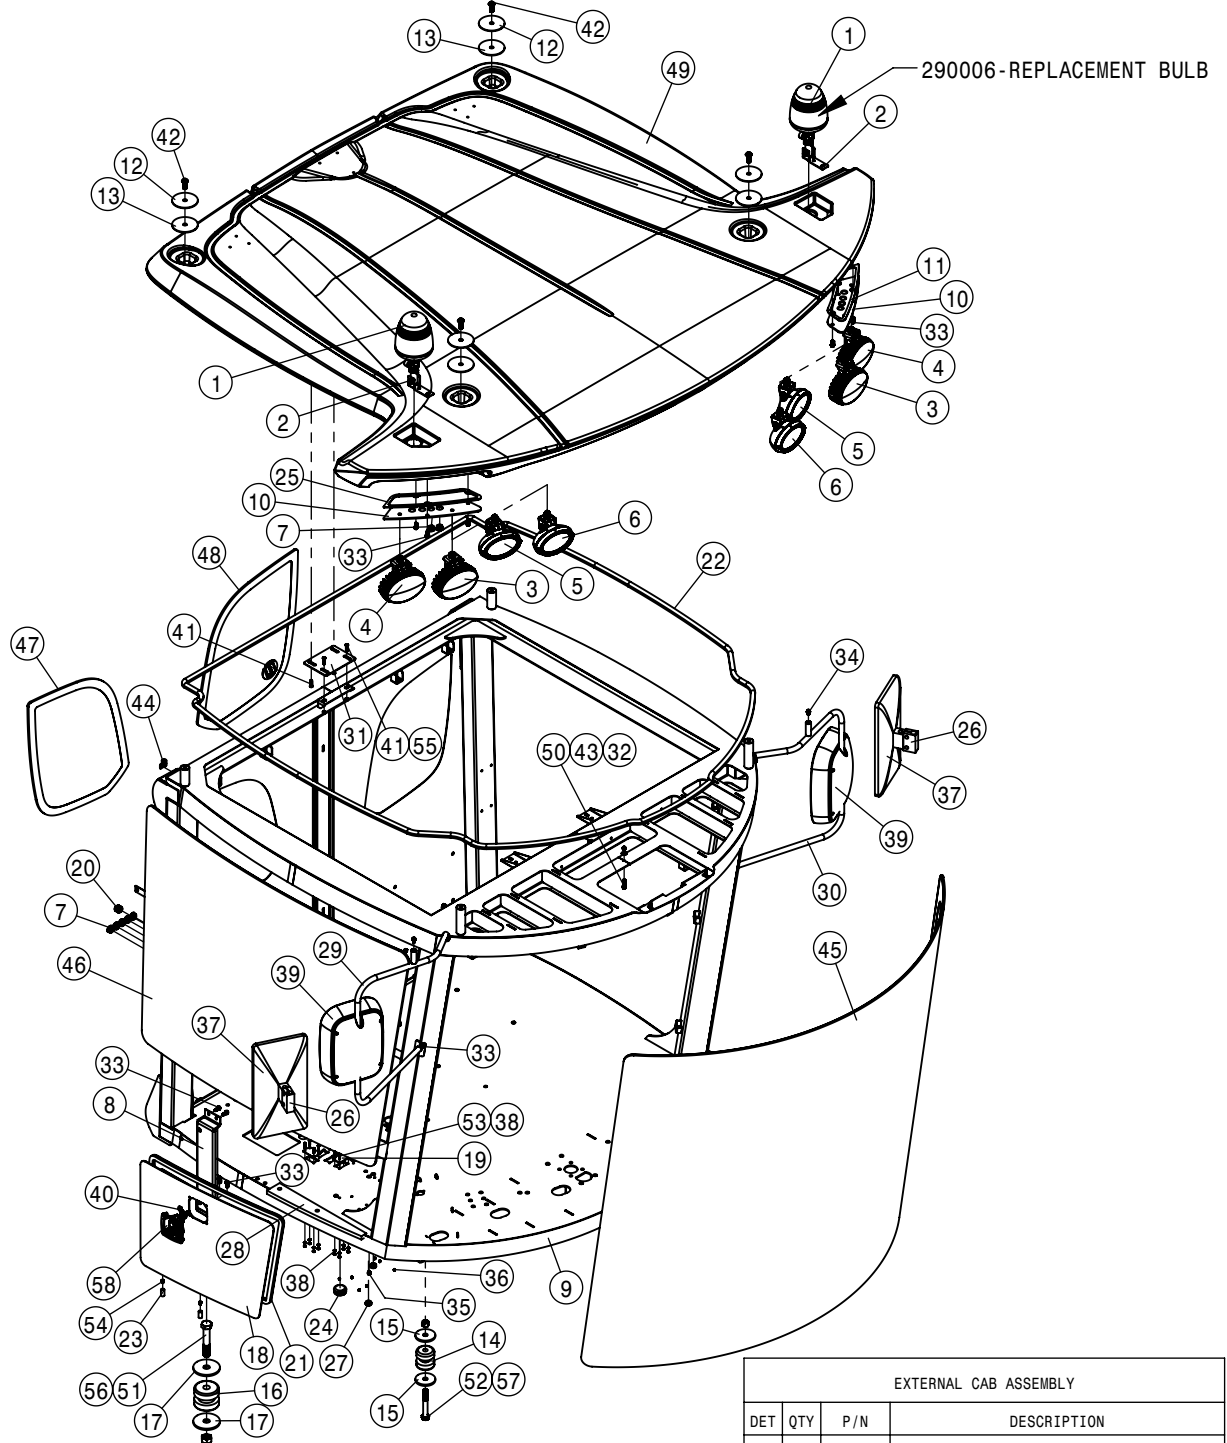

EXTERNAL CAB ASSEMBLY			
DET	QTY	P/N	DESCRIPTION
1	2	290059	BEACON, 12V AMBER HALOGEN
2	2	290060	BEACON TILT SURFACE MT, QK CHG
3	2	292612	WORKLIGHT - LED FLOOD
4	2	292613	WORKLIGHT - LED TRAP
5	2	292614	WORKLIGHT - HALOGEN CLOSE RANGE
6	2	292615	WorkLight - Oval 100 Long Range
7	8	292634	HOLE PLUG
8	1	344299	ACCESS PANEL SEALING SURFACE WLDT
9	1	344302	CAB WLD STS' 15
10	2	344357	ROOF LIGHT MNT PLT, STSCAB' 14
11	1	344358	ROOF LIGHT MNT PLT GASKET, STSCAB' 14
12	4	344359	ROOF RETAINER WASHER, STSCAB' 14
13	4	344360	ROOF RETAINER WASHER SEAL, STSCAB' 14
14	2	344393	ISO MOUNT
15	4	344394	ISO MT WASHER FRNT, STS' 14
16	2	344395	ISO MOUNT
17	4	344396	ISO MT WASHER REAR, STS' 14
18	1	344452	FRT ACCESS PNL WLDT, STS' 14

EXTERNAL CAB ASSEMBLY			
DET	QTY	P/N	DESCRIPTION
19	2	344477	PLATE - 12 PIN COVER
20	10	344478	BUSHING - STRAIN RELIEF
21	1	344479	SEAL - ACCESS PANEL
22	1	344481	SEAL - CAB ROOF STS
23	2	344497	THREADED NYLN SPCR, STS' 14
24	1	344509	HOLE PLUG - 24 SERIES
25	1	344513	ROOF LIGHT MT PLT RH GASKET, STS' 14
26	2	344515	STD MIR BRKT, STS' 14
27	2	344554	HOSE GROMMET, STS' 14
28	1	344579	ACCESS PANEL SEAL LWR, STS' 14
29	1	344631	MIRROR BRKT WLDT RH, STS' 15
30	1	344635	MIRROR BRKT WLDT LH, STS' 15
31	1	344666	ROOF MOUNTING PLT, STS' 15
32	1	470089N	1/4UNC HEX NYLOC NUT, 316 SS
33	16	470118	1/4 UNC X 3/4 SER FLG BOLT
34	2	470122	1/4 UNC X 1/2 SERR FLG BOLT
35	3	470143	3/8UNC X 1/2 SKT HD SET SCR
36	7	470168	10-32 X 1/4 ALHD CUP SET SCR

EXTERNAL CAB ASSEMBLY			
DET	QTY	P/N	DESCRIPTION
37	2	470348	MIRROR STS 10 & 12
38	8	470467	6-32 KEP NUT
39	2	470648	POWER MIRROR
40	1	470661	CAM LATCH, STS' 14
41	6	472345	1/4UNC X 1 ALHD BUTTON CAP SCR
42	4	474001	1/2-13 X 1 1/4 BUTTN SKT HD SS
43	1	483038	1/4 REGULAR FLAT WASHER
44	1	520163	CUSH HOSE CLAMP, #8, 1/2D X 3/4W
45	1	658100	WINDOW - FRT 2014 STS
46	1	658101	WINDOW - RH SIDE 2014 STS CAB
47	1	658103	WINDOW - REAR RH 2014 STS CAB
48	1	658104	WINDOW - REAR LH 2014 STS CAB
49	1	659139	CAB ROOF, STS/DTS '17
50	1	900004N	1/4 UNC X 1 1/4 SER FLG BOLT SS
51	2	900481	7/8UNC X 5 HEX BOLT, GR8
52	2	900847	5/8UNC X 4 1/2 HEX BOLT GR8 YZ
53	8	903814	6-32 X 3/4 PHIL PANHD MACH SCR BZ
54	2	903884	10-32X3/8 PHIL PN MACH SCR
55	2	914000	1/4UNC HEX STOVER NUT
56	2	914014	7/8UNC HEX STOVER NUT
57	2	914810	5/8UNC HEX STOVER NUT GR8
58	1	470660	LATCH ASSY, STS' 14
59	8	903844	8-32 X 1/2 PHIL PANHD MACH SCR
60	8	470541	8-32 KEP NUT