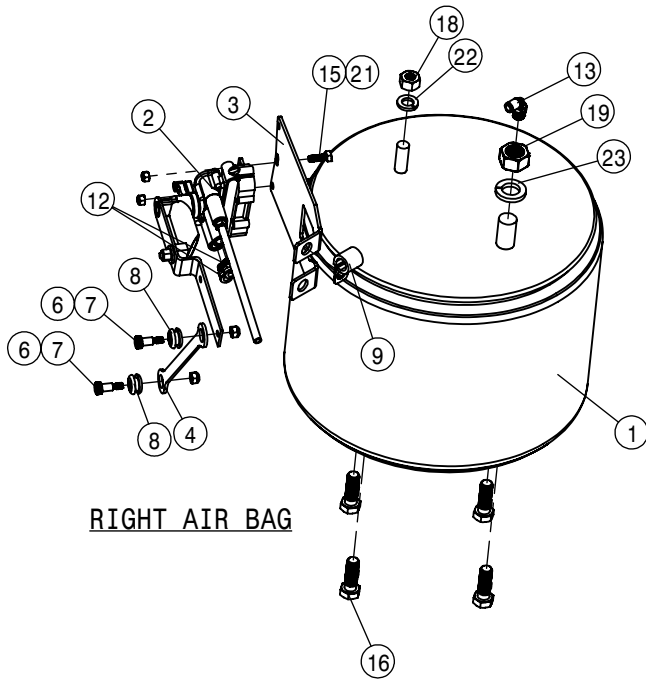

RIGHT AIR BAG

LEFT AIR BAG

AIR BAG ASSEMBLY			
DET	QTY	P/N	DESCRIPTION
1	2	311080	AIRIDE SPRING, 11.81 BASE
2	2	358832	AIRIDE SPRING CTRL VALVE 98
3	2	360140	AIRIDE VALVE BRACKET
4	2	360141	LINK-AIR VALVE, FRONT MOUNT
5	1	360147	AIR DUMP VLV BRKT,STS 15
6	4	470089N	1/4UNC HEX NYLOC NUT, 316 SS
7	4	470607	1/4UNC-5/16 X .50 SHLDR SCR SS
8	4	470608	GROMMET-.31 ID X .56 PD X .19 PG
9	2	520164	CUSH HOSE CLAMP,#9, 9/16D X 3/4W
10	1	601080	HOSE, 1/4 X 11 AIR, BLACK
11	1	601971	HOSE-1/4 X 22 AIR, BLACK
12	4	711036	1/8MNPT-1/4 NYL TUBE FTG
13	2	711040	1/4MNPT-90-1/4 NYL TUBE LBO
14	2	711053	AIR VALVE, 1/4 NYL TUBE
15	4	900002	1/4UNC x 3/4 HEX BOLT
16	8	900265	1/2UNC X 1 1/2 HEX BOLT
17	2	903854	8-32 X 1 3/4 PHIL PN MACH SCR SS
18	2	910008	1/2UNC HEX NUT
19	2	910013	3/4UNF HEX NUT
20	2	910024	8-32 HEX NUT
21	4	914000	1/4UNC HEX STOVER NUT
22	2	920504	1/2 LOCK WASHER
23	2	920506	3/4 LOCK WASHER