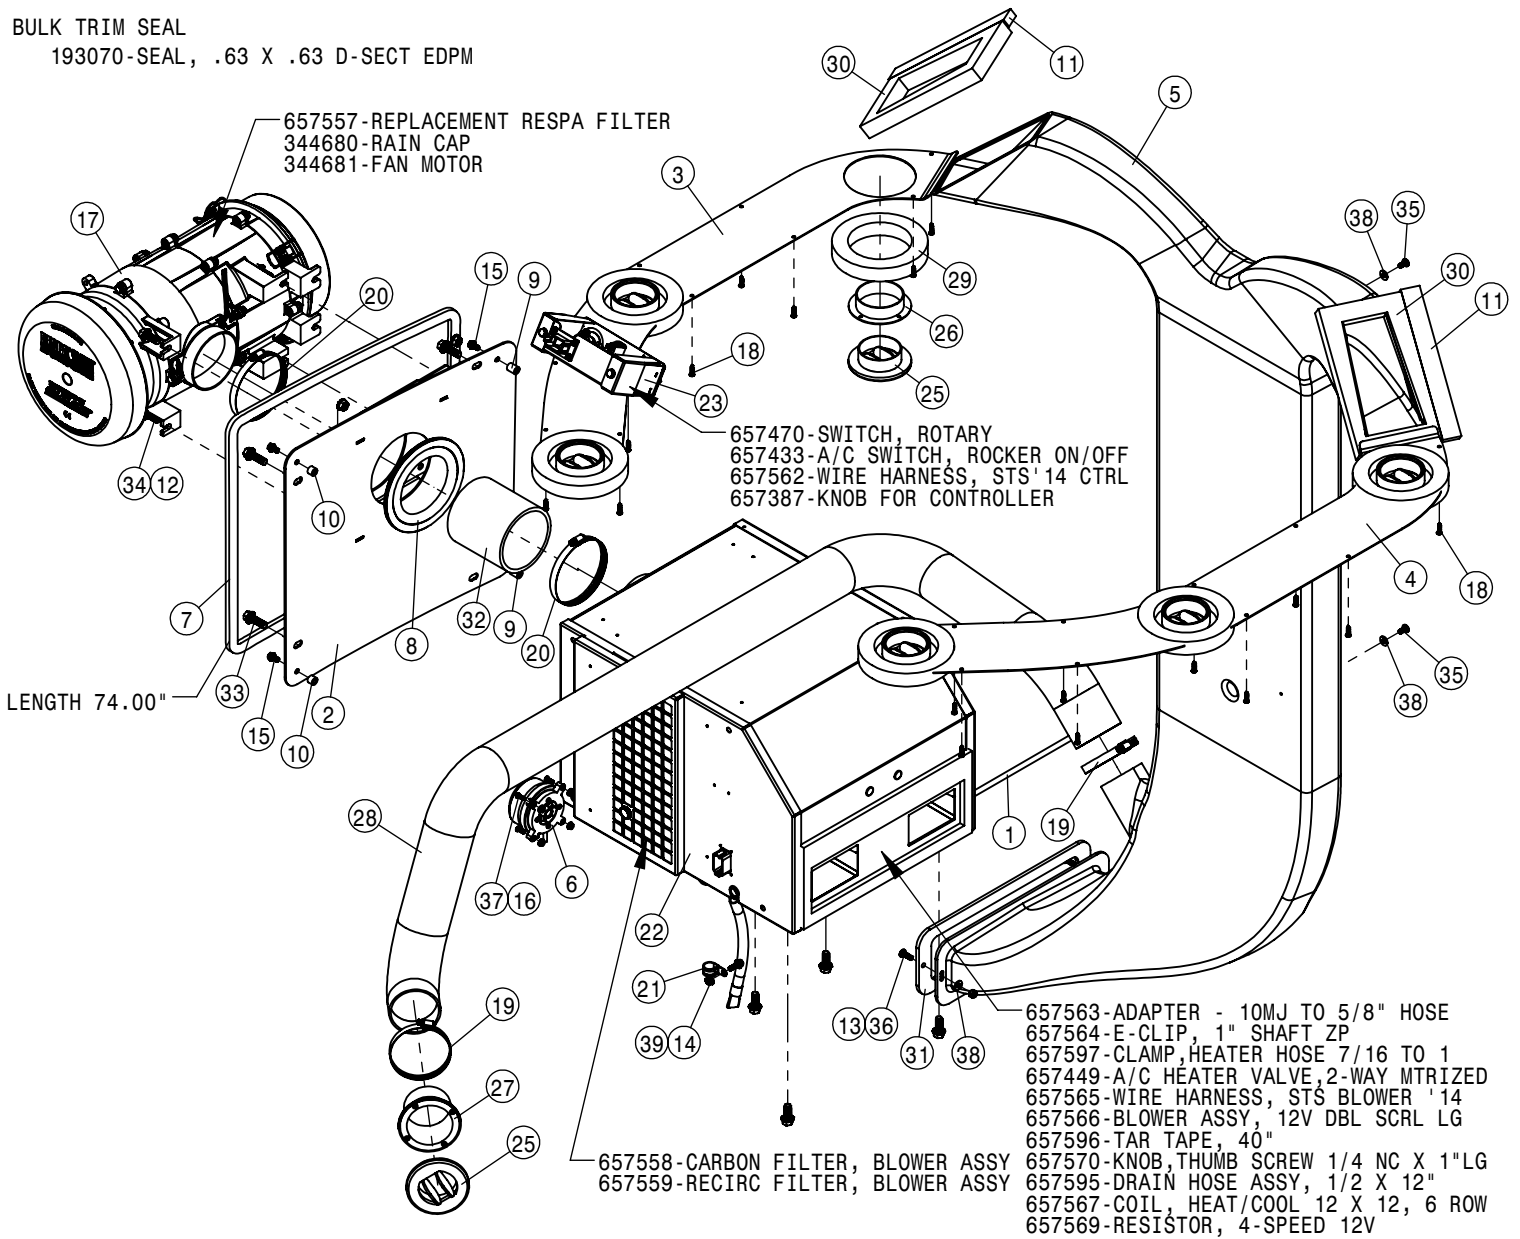

BULK TRIM SEAL
193070-SEAL, .63 X .63 D-SECT EDPM

DELUXE HVAC ASSEMBLY (BUILT BEFORE NOV 1)			
DET	QTY	P/N	DESCRIPTION
1	1	317315	HOSE - HVAC PRESSURE
2	1	344295	PANEL ACCESS HVAC WLDT, STSCAB'14
3	1	344361	PLATE, ROOF DUCT COVER RH, STSCAB'14
4	1	344362	PLATE, ROOF DUCT COVER LH, STSCAB'14
5	1	344366	DUCT HVAC - STS CAB
6	1	344425	PRESSURE SWITCH - HVAC
7	1	344480	SEAL - RESPA PANEL
8	1	344512	RESPA BULB SEAL, STS' 14
9	2	344557	STAND OFF 5/8" LG, STS'14
10	2	344558	STAND OFF 3/8" LG, STS'14
11	2	344576	TEMP SEAL DUCT, STS'14
12	4	470087	3/8UNC HEX SERR FLANGE NUT
13	2	470089	1/4UNC HEX NYL-LOC NUT
14	1	470121N	1/4 UNC SERR FLG LOCK NUT SS
15	4	470122	1/4 UNC X 1/2 SERR FLG BOLT
16	4	470463	8-32 SERR FLANGE NUT
17	1	470655	HVAC FILTRATION UNIT PRECLEANER
18	20	473990N	#8 X 3/4 PHIL PAN SMS TY-A BZ
19	2	520052	HOSE CLAMP NO 52 STAINLESS
20	2	520064	HOSE CLAMP NO 64 STAINLESS

DELUXE HVAC ASSEMBLY (BUILT BEFORE NOV 1)			
DET	QTY	P/N	DESCRIPTION
21	1	520104	CUSH HOSE CLMP,#12, 3/4D X 1/2W
22	1	657540	BLOWER UNIT - MAN TMP CNTRL
23	1	657542	HVAC CONTROL - MANUAL, STS' 14
NS	1	657544	HARNESS - HVAC MAN CONTROL
25	7	657546	LOUVER, 4" W/O MNT
26	6	657547	PANEL MNT, LOUVER (THK PANEL)
27	1	657548	PANEL MNT, LOUVER (THK PANEL)
28	1	657550	HOSE - 3IN HVAC
29	6	657552	GASKET SEAL ROOF LOUVER
30	2	657553	GASKET SEAL ROOF LOUVER
31	1	657556	GASKET SEAL ROOF LOUVER
32	1	657585	HVAC DUCT, STS' 14
33	4	900127N	3/8UNC X 1 1/4 SER FLANGE BOLT
34	8	900129N	3/8UNC X 1" SERR FLANGE BOLT
35	2	903708N	1/4UNC X1/2PHIL PAN MACH SCR BZ
36	2	903711	1/4UNC X3/4PHIL PANHD MACH SCR
37	4	903844	8-32 X 1/2 PHIL PANHD MACH SCR
38	4	920000	1/4 SAE FLAT WASHER
39	1	473834	1/4UNC X 3/4 SER FLG BOLT SS