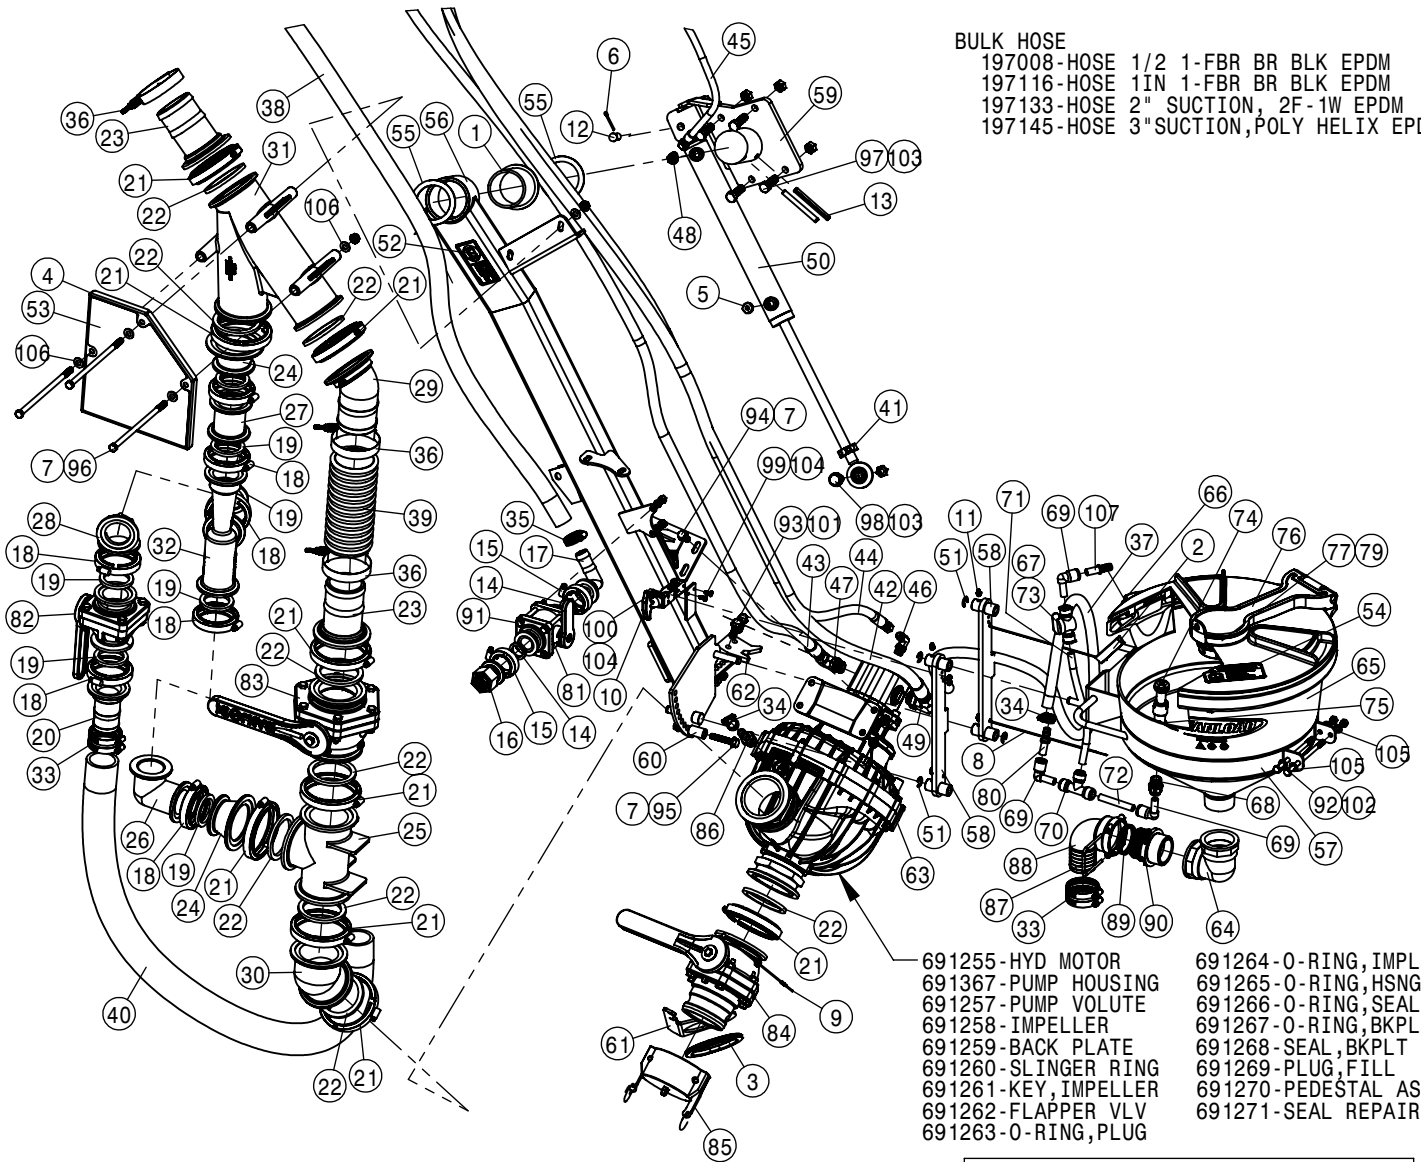

BULK HOSE
197008-HOSE 1/2 1-FBR BR BLK EPDM
197116-HOSE 1IN 1-FBR BR BLK EPDM
197133-HOSE 2" SUCTION, 2F-1W EPDM
197145-HOSE 3" SUCTION, POLY HELIX EPDM

- 691255-HYD MOTOR
- 691367-PUMP HOUSING
- 691257-PUMP VOLUTE
- 691258-IMPELLER
- 691259-BACK PLATE
- 691260-SLINGER RING
- 691261-KEY, IMPELLER
- 691262-FLAPPER VLV
- 691263-O-RING, PLUG
- 691264-O-RING, IMPLR
- 691265-O-RING, HSNQ
- 691266-O-RING, SEAL
- 691267-O-RING, BKPLT
- 691268-SEAL, BKPLT
- 691269-PLUG, FILL
- 691270-PEDESTAL ASM
- 691271-SEAL REPAIR KIT

SIDE FILL ASSEMBLY			
DET	QTY	P/N	DESCRIPTION
1	1	121101	TRANSOM PIVOT BRG, TOP POLYGON
2	0.25	193012	QUICKEDGE TRIM .135 TO .250
3	1	193016	QUICKEDGE TRIM .060 TO .170
4	1	344616	SIDE FILL DECAL PLT
5	1	362036	SAE 6 BRASS BREATHER
6	1	390984N	1/8 X 1 1/4 COTTER PIN SS
7	8	470087N	3/8UNC HEX SERR FLG NUT YZ
8	2	470154	CABLE TIE, 11.00" BLK NYLON
9	1	470352	LANYARD, 11" POLY
10	1	470643	RUBBER DRAW LATCH
11	4	471005	GREASE ZERK, 1/4-28 X 1/2
12	1	472279	CLEVIS PIN 1/2DIA X 1 3/4
13	2	473963	ROLL PIN, 3/8 X 3 1/2
14	2	500157	1" FLANGE GASKET EPDM
15	2	500159	1" FLANGE CLAMP S.S.
16	1	500168	1" FLANGE-1" FNPT ADPTR POLY
17	1	500173	1" FLANGE-90-1" HOSE BARB POLY
18	7	500194	2" FP FLANGE CLAMP S.S.
19	7	500195	2" FP FLANGE GASKET EPDM
20	1	500196	2" FP FLANGE-2" HOSE BARB POLY
21	9	500208	3" FLANGE CLAMP S.S.
22	9	500209	3" FLANGE GASKET EPDM
23	2	500210	3" FLANGE-3" HOSEBARB POLY
24	2	500212	3" FLANGE - 2" FP FLANGE ADPTR
25	1	500217	3" FLANGE TEE POLY
26	1	500219	2" FP FLANGE-90-2" FP FLANGE LBO
27	1	500249	2" FP FLANGE COUPLING
28	1	500254	2" FP FLANGE-90-2" FP SWEEP LBO
29	1	500258	3" FLANGE-45-3" HOSEBARB, POLY
30	1	500259	3" FLANGE X 45° FLANGED COUPLING
31	1	500260	3" FP FLANGE 45 Y COUPLING
32	1	500261	2" FP FLANGE POLY VENTURI
33	4	520068	HOSE CLAMP NO 32 STAINLESS
34	2	520069	HOSE CLAMP NO 16 STAINLESS
35	1	520090	HOSECLAMP NO 16 STAINLESS