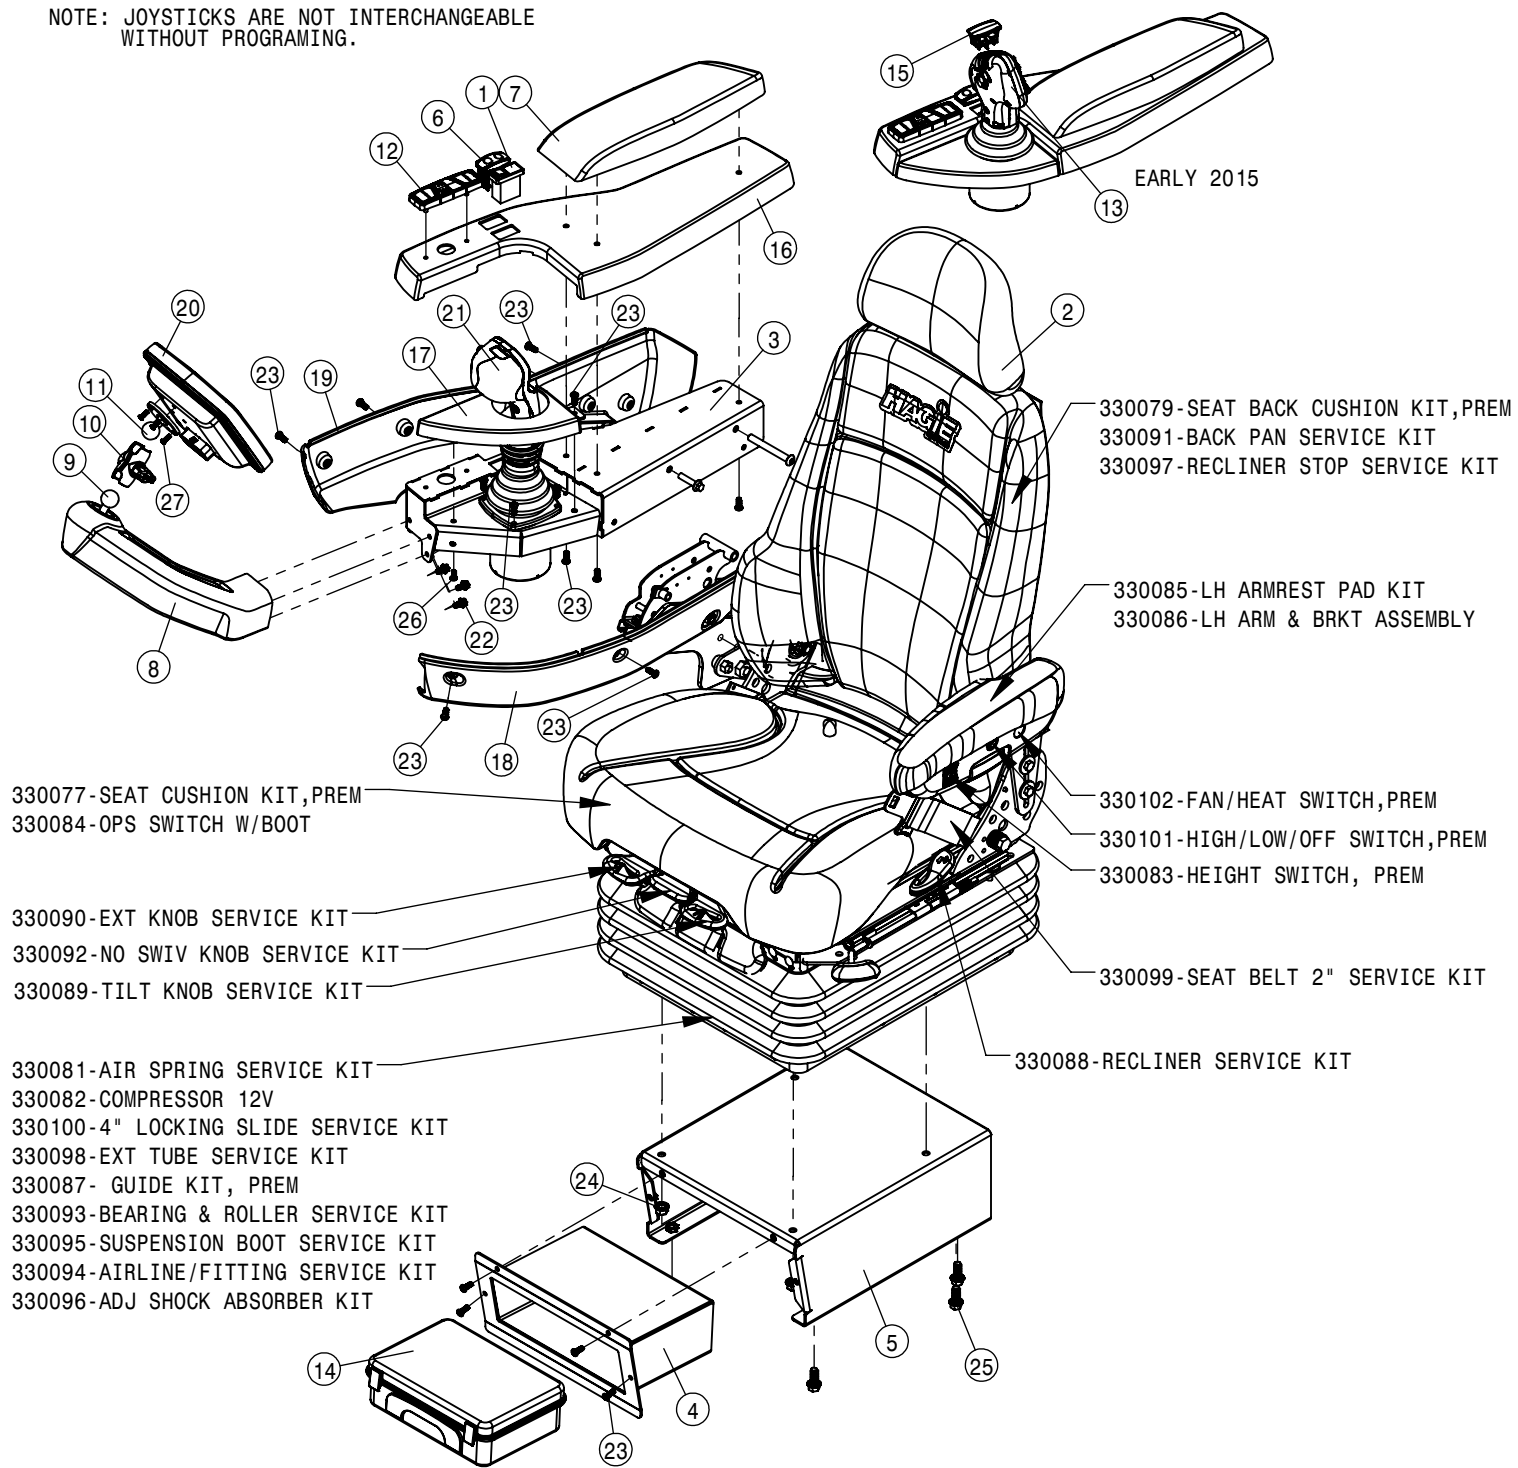

NOTE: JOYSTICKS ARE NOT INTERCHANGEABLE WITHOUT PROGRAMING.

PREMIUM SEAT ASSEMBLY			
DET	QTY	P/N	DESCRIPTION
1	1	292201	SWITCH, BRAKE, STS
2	1	330068	SEAT - PREMIUM, CAB STS' 14
3	1	344167	POD STRUCTURE WLDMT
4	1	344279	STS CAB FIRST AID WLDMNT '14
5	1	344280	STS CAB SEAT RSR WLDMNT '14
6	1	344311	SWITCH - THROTTLE
7	1	344340	ARMREST POD, ASSY, STSCAB' 14
8	1	344342	POD DISPLAY MNT ASSY MOLDED, STSCAB' 14
9	1	344363	1" RAM BALL MNT 1/4UNC THRD HOLE
10	1	344364	1" RAM BALL MNT 2.00"DBL SOC ARM
11	1	344365	1" RAM BALL MNT BASE 2.50"DIA
12	1	344399	RADIO KEYPAD
13	1	344421	JOYSTICK, CAB STS' 14
14	1	344427	MEDICAL KIT

PREMIUM SEAT ASSEMBLY			
DET	QTY	P/N	DESCRIPTION
15	1	344461	HOLE PLUG - CONTURA V
16	1	344516	POD UPPER, CAB
17	1	344517	POD MIDDLE, CAB
18	1	344518	POD INNER, CAB
19	1	344519	POD OUTER
20	1	344612	MACHINE DISPLAY ASSEMBLY, 2014
21	1	344656	JOYSTICK, CAB
22	4	470122	1/4 UNC X 1/2 SERR FLG BOLT
23	19	472344	1/4UNCX5/8 ALHD BUTTON CAP SCR
24	4	473866	M10 X 1.5 HEX SERR FLG NUT
25	6	900129N	3/8UNC X 1" SERR FLANGE BOLT
26	1	903706	10-32X1/2 PHIL PAN MACH SCR
27	4	903844	8-32 X 1/2 PHIL PANHD MACH SCR