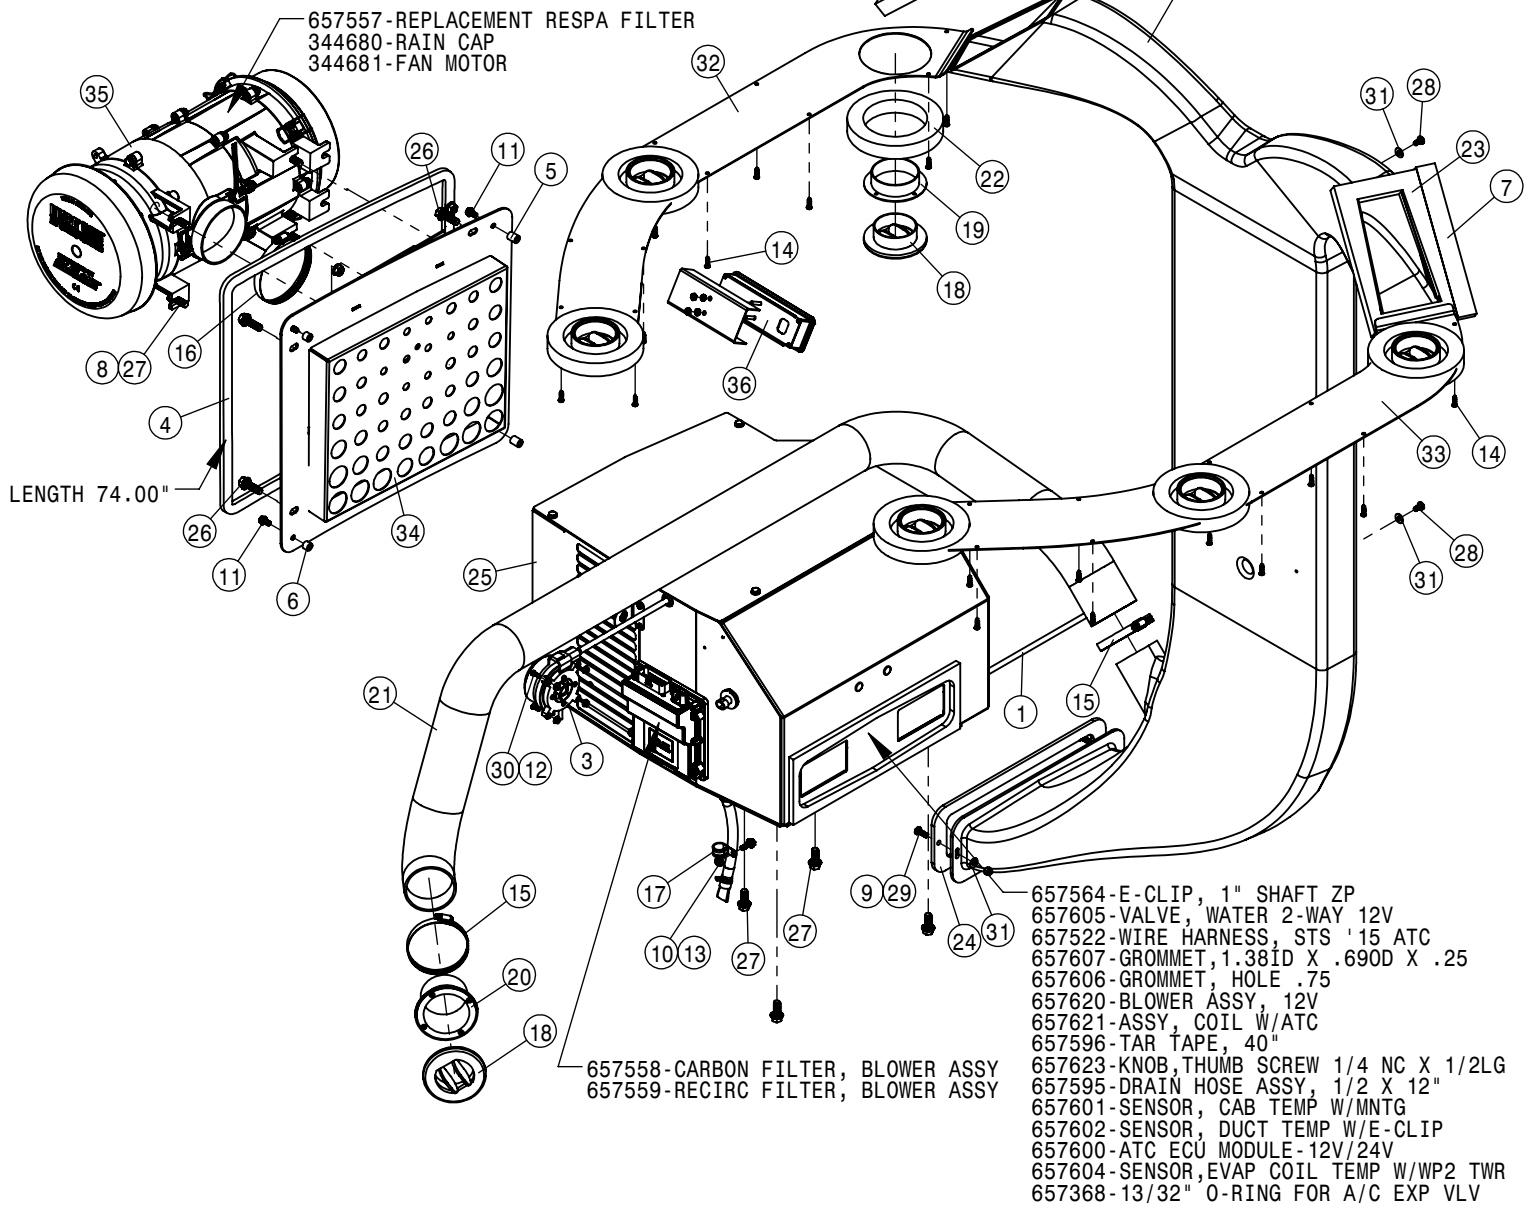

BULK TRIM SEAL
493070-SEAL, .63 X .63 D-SECT EDPM

PREMIUM HVAC ASSEMBLY (BUILT AFTER NOV 1)			
DET	QTY	P/N	DESCRIPTION
1	1	317315	HOSE - HVAC PRESSURE
2	1	344366	DUCT HVAC - STS CAB
3	1	344425	PRESSURE SWITCH - HVAC
4	1	344480	SEAL - RESPA PANEL
5	2	344557	STAND OFF 5/8" LG, STS'14
6	2	344558	STAND OFF 3/8" LG, STS'14
7	2	344576	TEMP SEAL DUCT, STS'14
8	4	470087	3/8UNC HEX SERR FLANGE NUT
9	2	470089	1/4UNC HEX NYL-LOC NUT
10	1	470121N	1/4 UNC SERR FLG LOCK NUT SS
11	4	470122	1/4 UNC X 1/2 SERR FLG BOLT
12	4	470463	8-32 SERR FLANGE NUT
13	1	473834	1/4UNC X 3/4 SER FLG BOLT SS
14	20	473990N	#8 X 3/4 PHIL PAN SMS TY-A BZ
15	2	520052	HOSE CLAMP NO 52 STAINLESS
16	1	520064	HOSE CLAMP NO 64 STAINLESS
17	1	520104	CUSH HOSE CLMP,#12, 3/4D X 1/2W
18	7	657546	LOUVER, 4" W/O MNT
19	6	657547	PANEL MNT, LOUVER (THK PANEL)

PREMIUM HVAC ASSEMBLY (BUILT AFTER NOV 1)			
DET	QTY	P/N	DESCRIPTION
20	1	657548	PANEL MNT, LOUVER (THK PANEL)
21	1	657550	HOSE - 3IN HVAC
22	6	657552	GASKET SEAL ROOF LOUVER
23	2	657553	GASKET SEAL ROOF LOUVER
24	1	657556	GASKET SEAL ROOF LOUVER
25	1	657561	BLOWER UNIT-AUT TMP CTRL STS'15
26	4	900127N	3/8UNC X 1 1/4 SER FLANGE BOLT
27	8	900129N	3/8UNC X 1" SERR FLANGE BOLT
28	2	903708N	1/4UNC X1/2PHIL PAN MACH SCR BZ
29	2	903711	1/4UNC X3/4PHIL PANHD MACH SCR
30	4	903844	8-32 X 1/2 PHIL PANHD MACH SCR
31	4	920000	1/4 SAE FLAT WASHER
32	1	344361	PLATE, ROOF DUCT COVER RH, STSCAB'14
33	1	344362	PLATE, ROOF DUCT COVER LH, STSCAB'14
34	1	344662	STD HVAC ACCESS PANEL WLDT, STS'15
35	1	470655	HVAC FILTRATION UNIT PRECLEANER
36	1	657543	HVAC-CTRL-AUTO,CAB
NS	1	657545	HARNES-HVAC AUTO CTRL STS'14