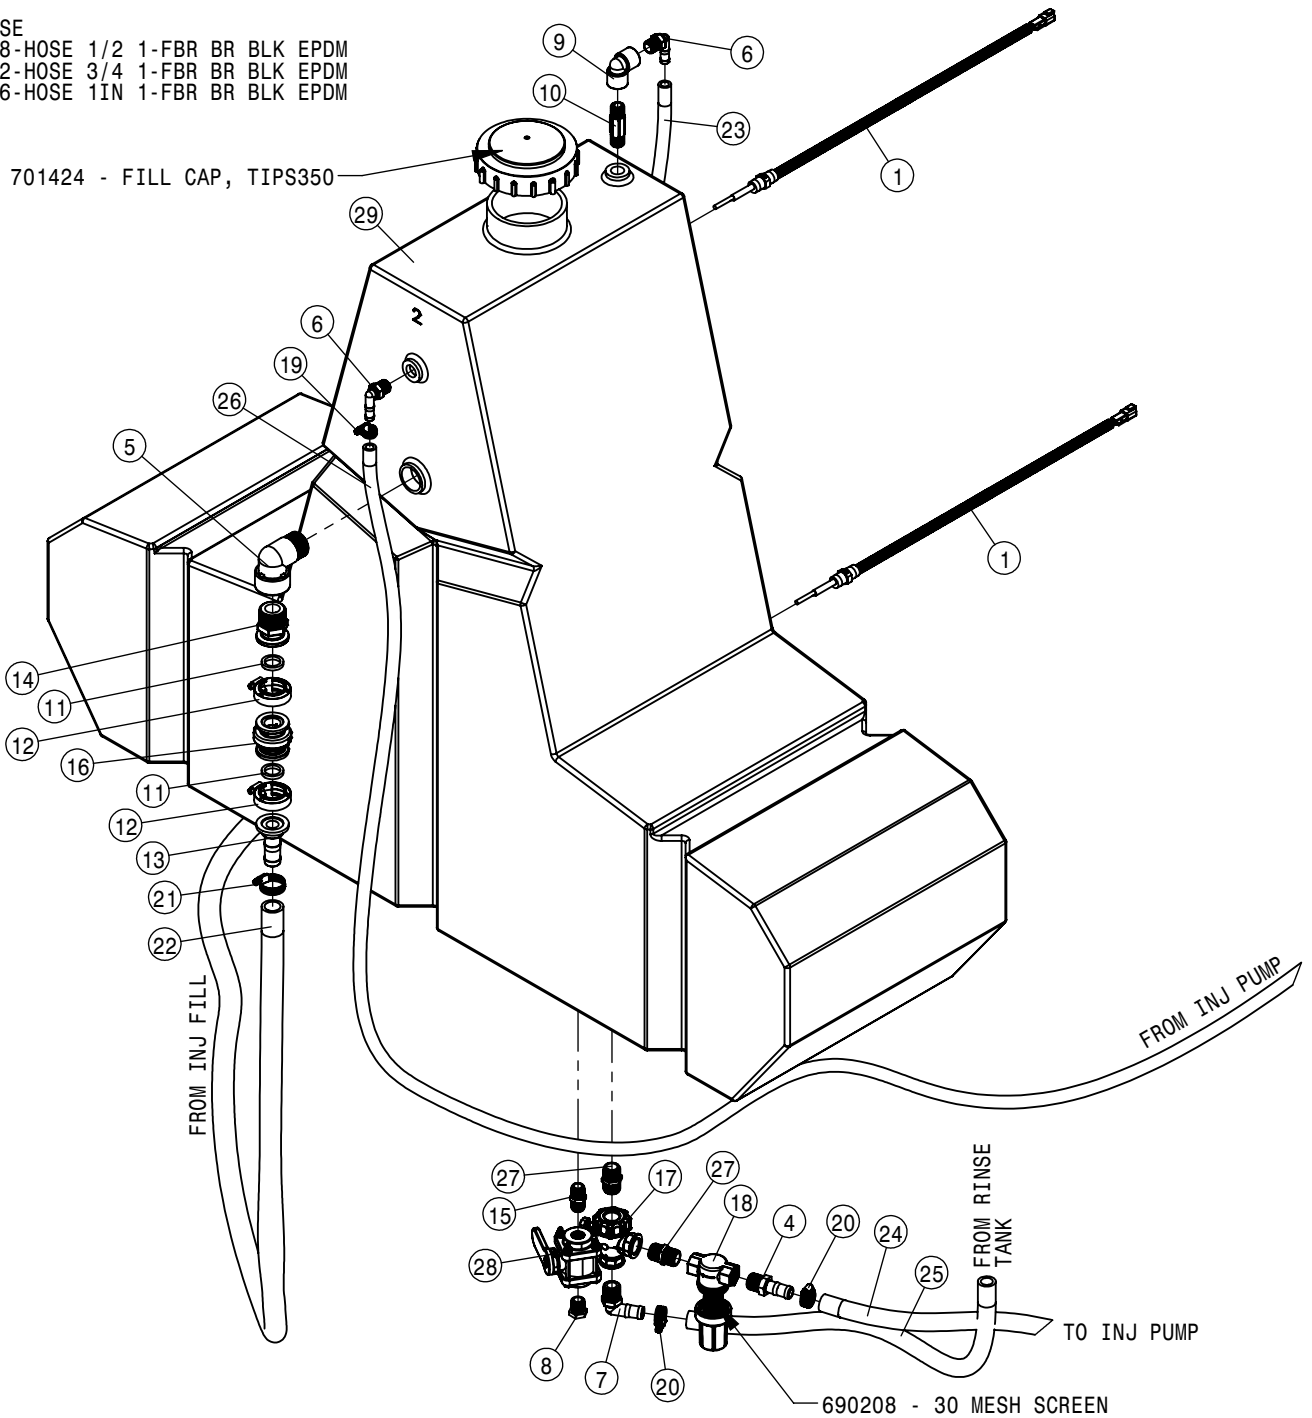

1. BULK HOSE
   197008-HOSE 1/2 1-FBR BR BLK EPDM
   197112-HOSE 3/4 1-FBR BR BLK EPDM
   197116-HOSE 1IN 1-FBR BR BLK EPDM

701424 - FILL CAP, TIPS350

690208 - 30 MESH SCREEN

INJECTION TANK-2 ASSEMBLY			
DET	QTY	P/N	DESCRIPTION
1	2	292228	LIQ LEV SWITCH ASSY,1/2NPO5 EX
NS	1	294247	CHEM INJECT CABLE ASSY
NS	1	294248	CHEM INJECT LIGHT SWITCH HARNESS
4	1	500022	3/4NPT-3/4HOSE BARB, POLY
5	1	500039	1 1/4NPT-90 ST EL, POLY
6	2	500047	1/2NPT-90-1/2 HOSE BARB, POLY
7	1	500054	3/4NPT-90-3/4 HOSE BARB, POLY
8	1	500062	1/2"NPT PLUG, POLY
9	1	500078	1/2NPT-90 EL, POLY
10	1	500133	1/2NPT X 3" PIPE NIPPLE POLY
11	2	500157	1" FLANGE GASKET EPDM
12	2	500159	1" FLANGE CLAMP S.S.
13	1	500171	1" FLANGE-1" HOSE BARB POLY
14	1	500236	1" FLANGE 1 1/4" MNP, POLY
15	1	503101	1/2NPT CLOSE NIPPLE, POLY

INJECTION TANK-2 ASSEMBLY			
DET	QTY	P/N	DESCRIPTION
16	1	503102	1" FLANGE CHECK VALVE
17	1	503103	3-WAY BALL VALVE 3/4" NPT
18	1	503104	LINE T-STRAINER, 3/4" NPT 80 MESH
19	1	520069	HOSE CLAMP NO 6 STAINLESS
20	2	520080	HOSE CLAMP NO 10 STAINLESS
21	1	520090	HOSECLAMP NO 16 STAINLESS
22	1	601069	HOSE, 1 X 127 1BR BLK EPDM
23	1	601162	HOSE, 1/2 X 60 1BR BLK EPDM
24	1	601242	HOSE, 3/4 X 90 1-FBR BR BLK EPDM
25	1	601812	HOSE, 3/4 X 32 1BR BLK EPDM
26	1	601919	HOSE, 1/2 X 168 1BR BLK EPDM
27	2	690098	3/4NPT CLOSE NIPPLE, POLY
28	1	696082	BALL VALVE 1/2FNPT POLY
29	1	701389	TANK-120 GALLON POLY (INJECT)