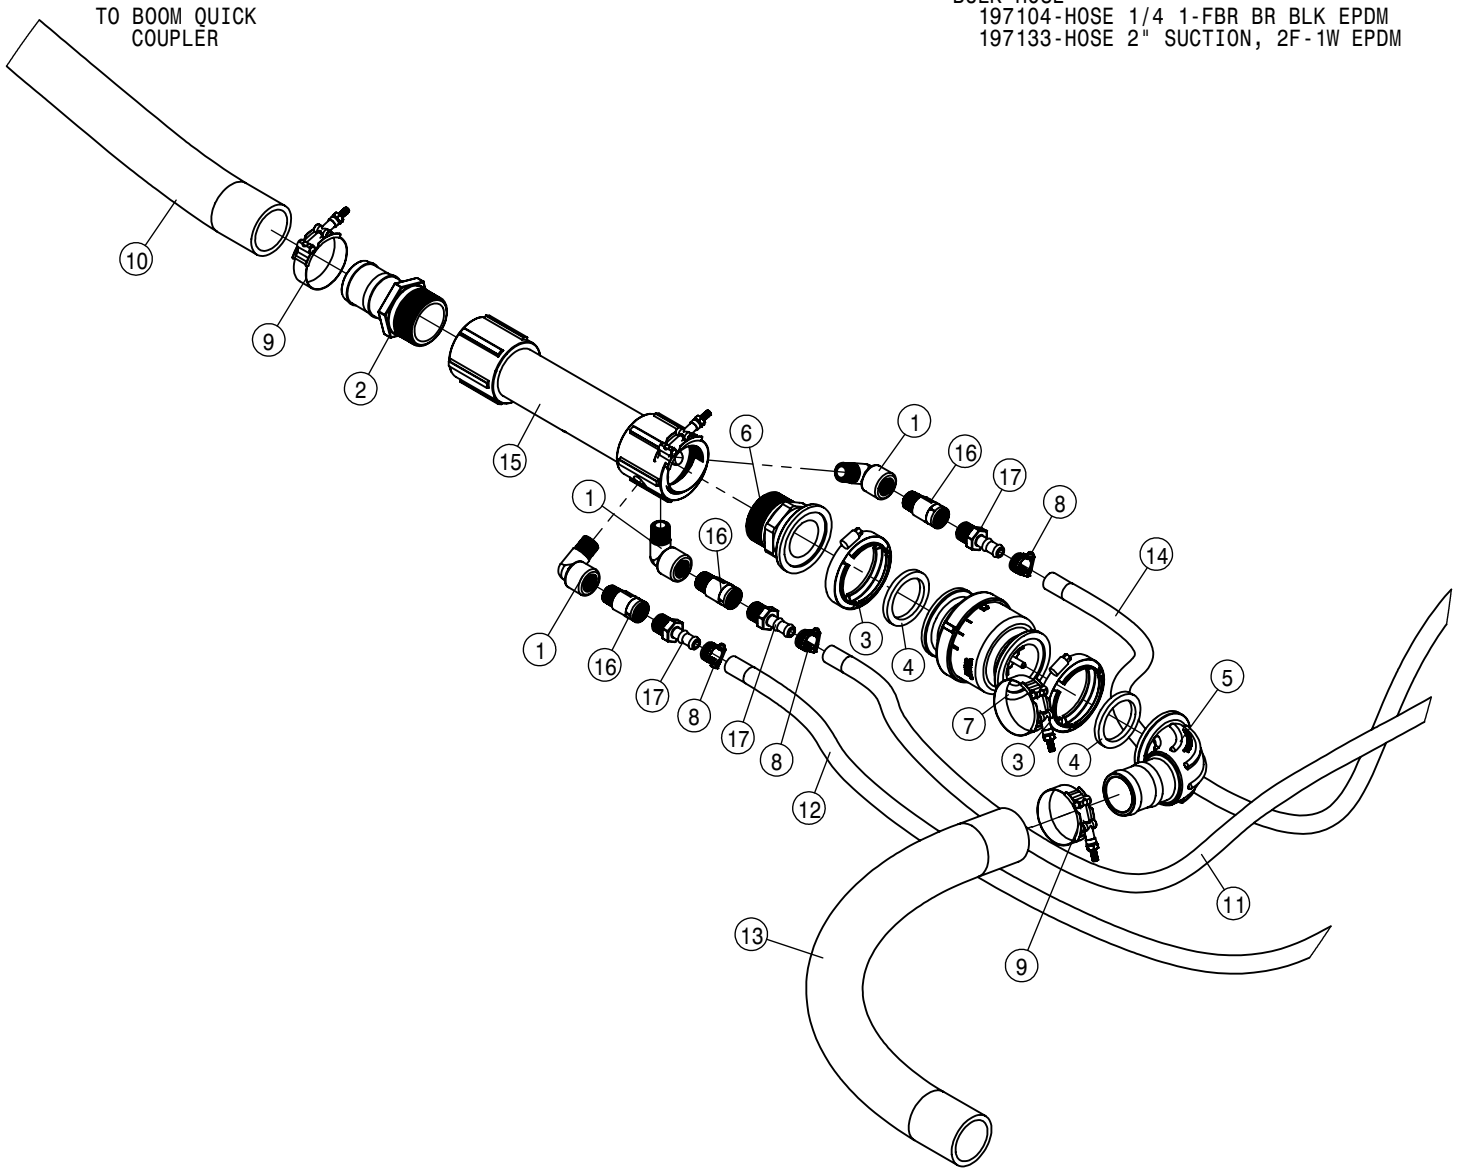

BULK HOSE
197104-HOSE 1/4 1-FBR BR BLK EPDM
197133-HOSE 2" SUCTION, 2F-1W EPDM

SOLUTION MIXING TUBE ASSEMBLY			
DET	QTY	P/N	DESCRIPTION
1	3	500044	1/2NPT-90 ST EL, POLY
2	1	500058	2"NPT X 2" H BARB, POLY
3	2	500194	2" FP FLANGE CLAMP S.S.
4	2	500195	2" FP FLANGE GASKET EPDM
5	1	500265	2"FP FLANGE SWEEP 90 HB
6	1	500270	2"FP FLANGE 2" MNPT
7	1	503105	2" FP CHECK VALVE, LOW RESTRICTION
8	3	520069	HOSE CLAMP NO 6 STAINLESS
9	4	520141	2.31/2.62 T-BOLT HOSE CLAMP SS
10	1	601046	HOSE, 2ID" X 37 2F-1W EPDM
11	1	601067	HOSE, 1/2 X 44 1BR BLK EPDM
12	1	601163	HOSE, 1/2 X 52 1BR BLK EPDM
13	1	601501	HOSE, 2ID" X 27 2F-1W EPDM
14	1	601856	HOSE, 1/2 X 41 1BR BLK EPDM
15	1	701387	MIXER-2.00" NPT W/ 3 INLETS
16	3	701619	CHECK VALVE-RAVEN 333-0011-102
17	3	713340	1/2NPT-1/2 HOSE BARB, POLY