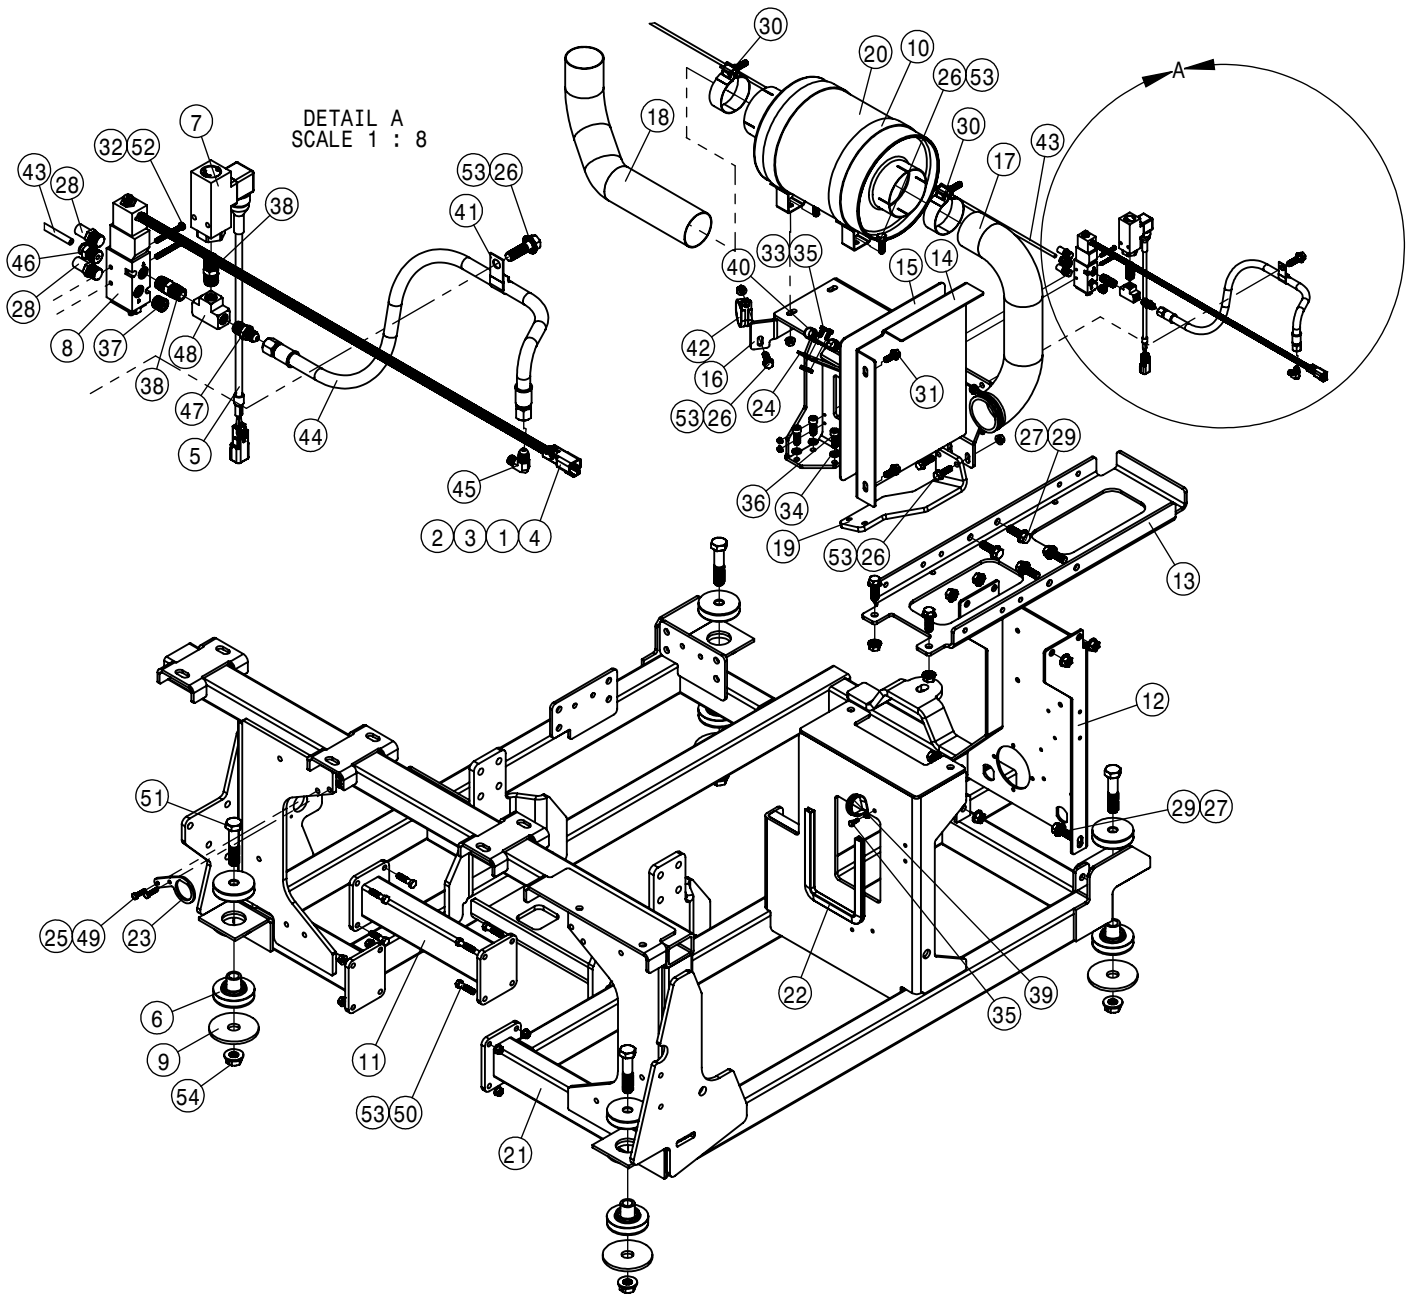

DETAIL A
SCALE 1 : 8

TIER-3 ENGINE SKID AND EXHAUST ASSEMBLY			
DET	QTY	P/N	DESCRIPTION
1	2	192507	.25 ID WIRE FLEX GUARD
2	1	292100	DEUTSCH DT WEDGE LOCK, W2P
3	2	292109	DEUTSCH,S&F PIN,SZ16,16-14GA
4	1	292332	DEUTSCH RECEPTACLE, DT04-2PE004
5	1	293568	PRESS SWITCH HARNESS,STS16 05
6	4	311057	RUBBER MT SET,SSB33-1000-4
7	1	311083	PRESSURE SWITCH,80PSI,12VDC
8	1	311087	AIR VALVE,1/4FNPT,12VDC
9	4	311091	SNUBBING WASHER FOR 311090
10	2	317106	MUFFLER MNTG CLAMP
11	1	317248	FRAME SPACER WLD
12	1	317249	BATTERY STAND
13	1	317253	BATT MOUNT
14	1	317254	BATTERY HEAT SHIELD
15	1	317256	REFLECTIVE HEAT SHIELD
16	1	317281	T3 EXHAUST SUPPORT
17	1	317289	T3 TURBO EXHAUST PIPE
18	1	317290	T3 EXHAUST PIPE

TIER-3 ENGINE SKID AND EXHAUST ASSEMBLY			
DET	QTY	P/N	DESCRIPTION
19	1	317295	T3 EXHAUST MOUNT PLATE
20	1	317307	RESONATOR, EXHAUST
21	1	317310	ENGINE SKID FRAME
22	1	317352	QUICKEDGE TRIM, C/L 19.5"
23	1	317368	WIRE HARNESS BLKHD
24	1	317379	T3 VENT HOSE BRACKET
25	2	470121	1/4 UNC SERR FLG LOCK NUT
26	8	470329	3/8UNC X 1 1/4 SERR FLG HEX BOLT
27	8	470360	1/2UNC SERR FLG HEX NUT
28	2	470402	1/4MNPT MUFFLER
29	8	470431	1/2UNC X 1 1/2 SERR FLG BOLT
30	2	470458	MUFFLER CLAMP, 3.00 ACCUSEAL
31	2	470460	3/8 X 1" SERR FLG BOLT
32	2	470463	8-32 SERR FLANGE NUT
33	3	473767	6MM-1.00 HEX NUT
34	3	473798	10MM LOCK WASHER
35	3	473826	6MM-1.00 X 16MM HEX BOLT GR8
36	3	473844	10MM-1.50 X 30 SOC HD CAP SCR

TIER-3 ENGINE SKID AND EXHAUST ASSEMBLY			
DET	QTY	P/N	DESCRIPTION
37	1	501103	PIPE PLUG .25NPT SKT HD
38	2	502707	PIPE NIPPLE,1/4NPT HEX, BRS
39	1	520100	CUSH HOSE CLAMP,#24, 1 1/2D X 1/2W
40	2	520104	CUSH HOSE CLMP,#12, 3/4D x 1/2W
41	1	520128	CUSH J-CLIP,#9, 9/16D X 3/4W
42	1	520161	CUSH CLAMP,#32 2"D-3/4W LOOP
43	1	601671	HOSE, 1/4 X 145 AIR
44	1	611352	04-213-04FJX-04FJX-25 H/A
45	1	618447	7/16MJIC-90-1/8MNPT LBO
46	1	711049	1/4 NYL TUBE-1/4MNPT FTG
47	1	711057	7/16MJIC-1/4MNPT ADPTR BRS
48	1	711060	1/4 UNION TEE BRS
49	2	900003	1/4UNC x 3/4 HEX BOLT
50	8	900131	3/8UNC X 1 1/2 HEX BOLT
51	4	900408	3/4UNC X 3 1/2 HEX BOLT
52	2	903855	8-32 X 1 1/2 PHIL PAN HD SCR
53	16	910004N	3/8UNC FLANGE CNTR LOCK NUT
54	4	914012N	3/4UNC CNTLCK SM FLG HEX NUT