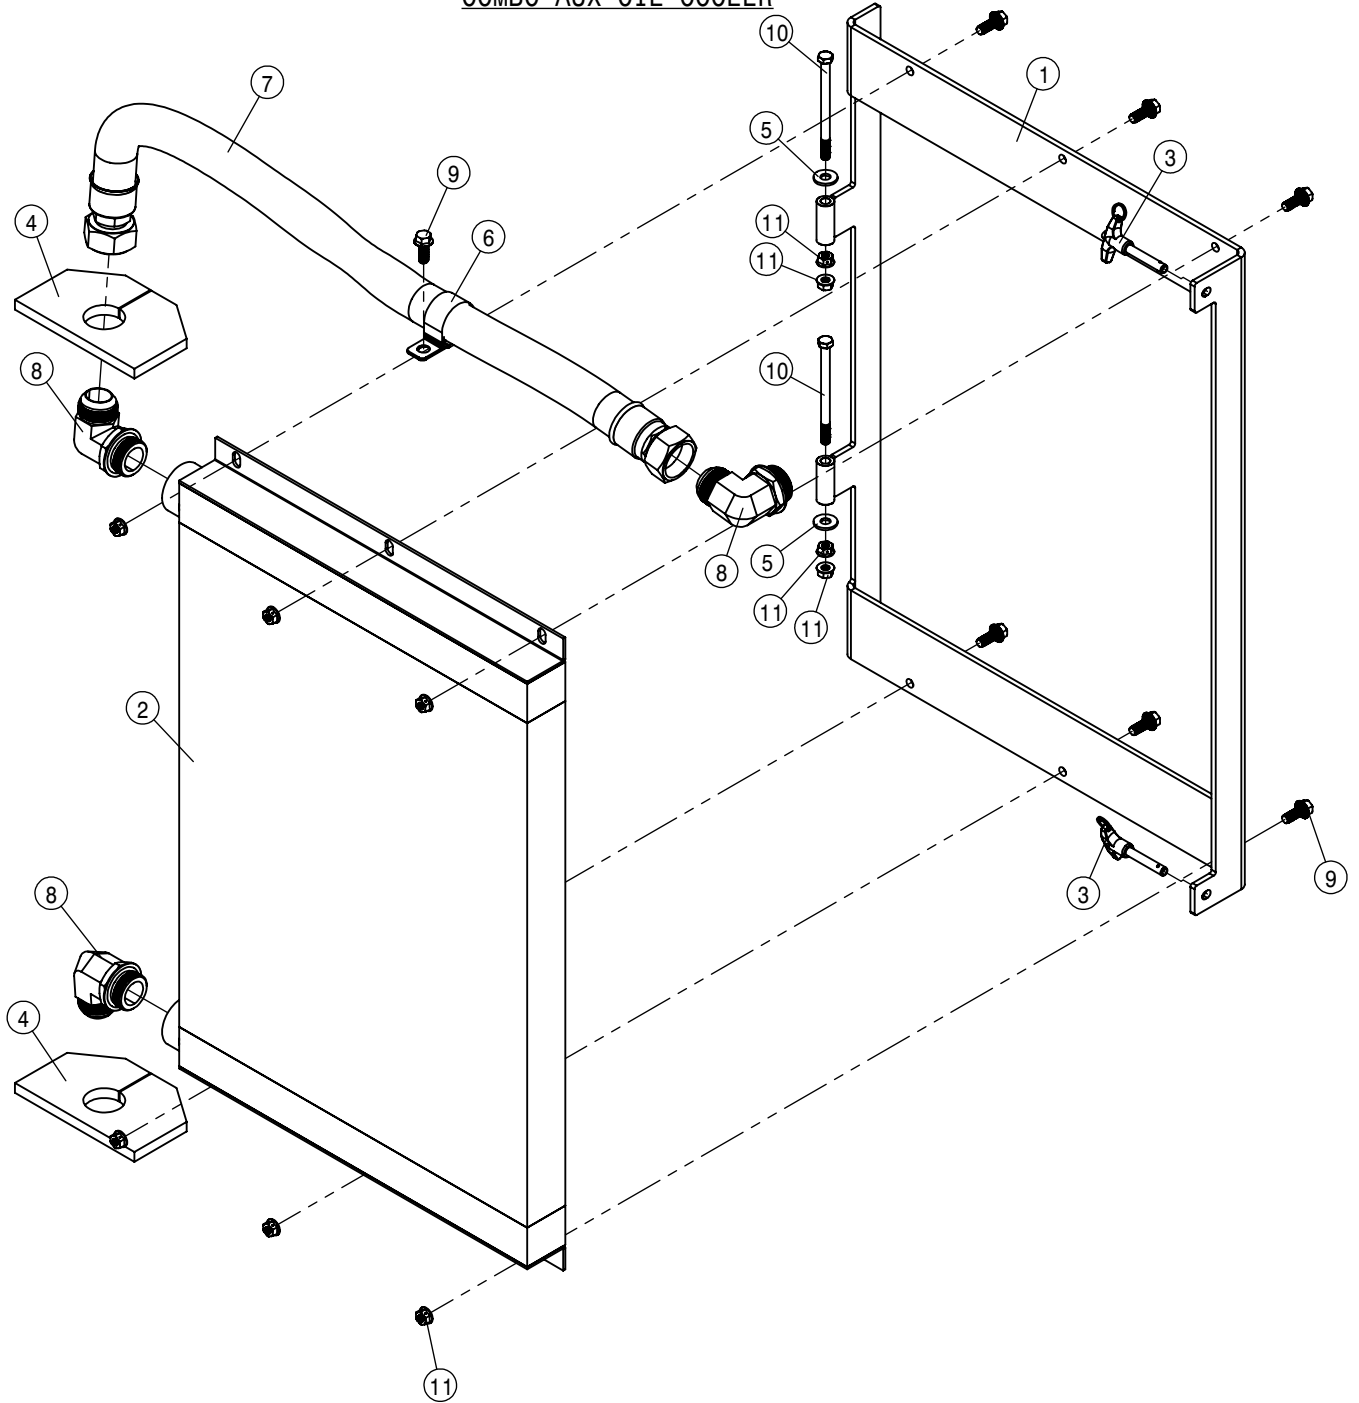

COMBO AUX OIL COOLER

COMBO AUX OIL COOLER ASSEMBLY			
DET	QTY	P/N	DESCRIPTION
1	1	317353	COMBO COOLER FRAME
2	1	317356	OIL COOLER
3	2	317364	T-HANDLE QUICK PIN - 1.75" X 3/8 D
4	2	362126	COMBO COOLER FOAM SEAL
5	2	483043	3/8 REGULAR FLAT WASHER
6	1	520124	CUSH HOSE CLAMP, #28, 1 3/4 X 1 W
7	1	617173	20-811-20FJX-20FJX-39 H/A
8	3	618477	1 5/8MJIC-90-1 5/8MOR LBO
9	7	900129N	3/8UNC X 1" SERR FLANGE BOLT
10	2	900142	3/8 UNC X 5" HEX BOLT
11	10	910004N	3/8UNC FLANGE CNTR LOCK NUT