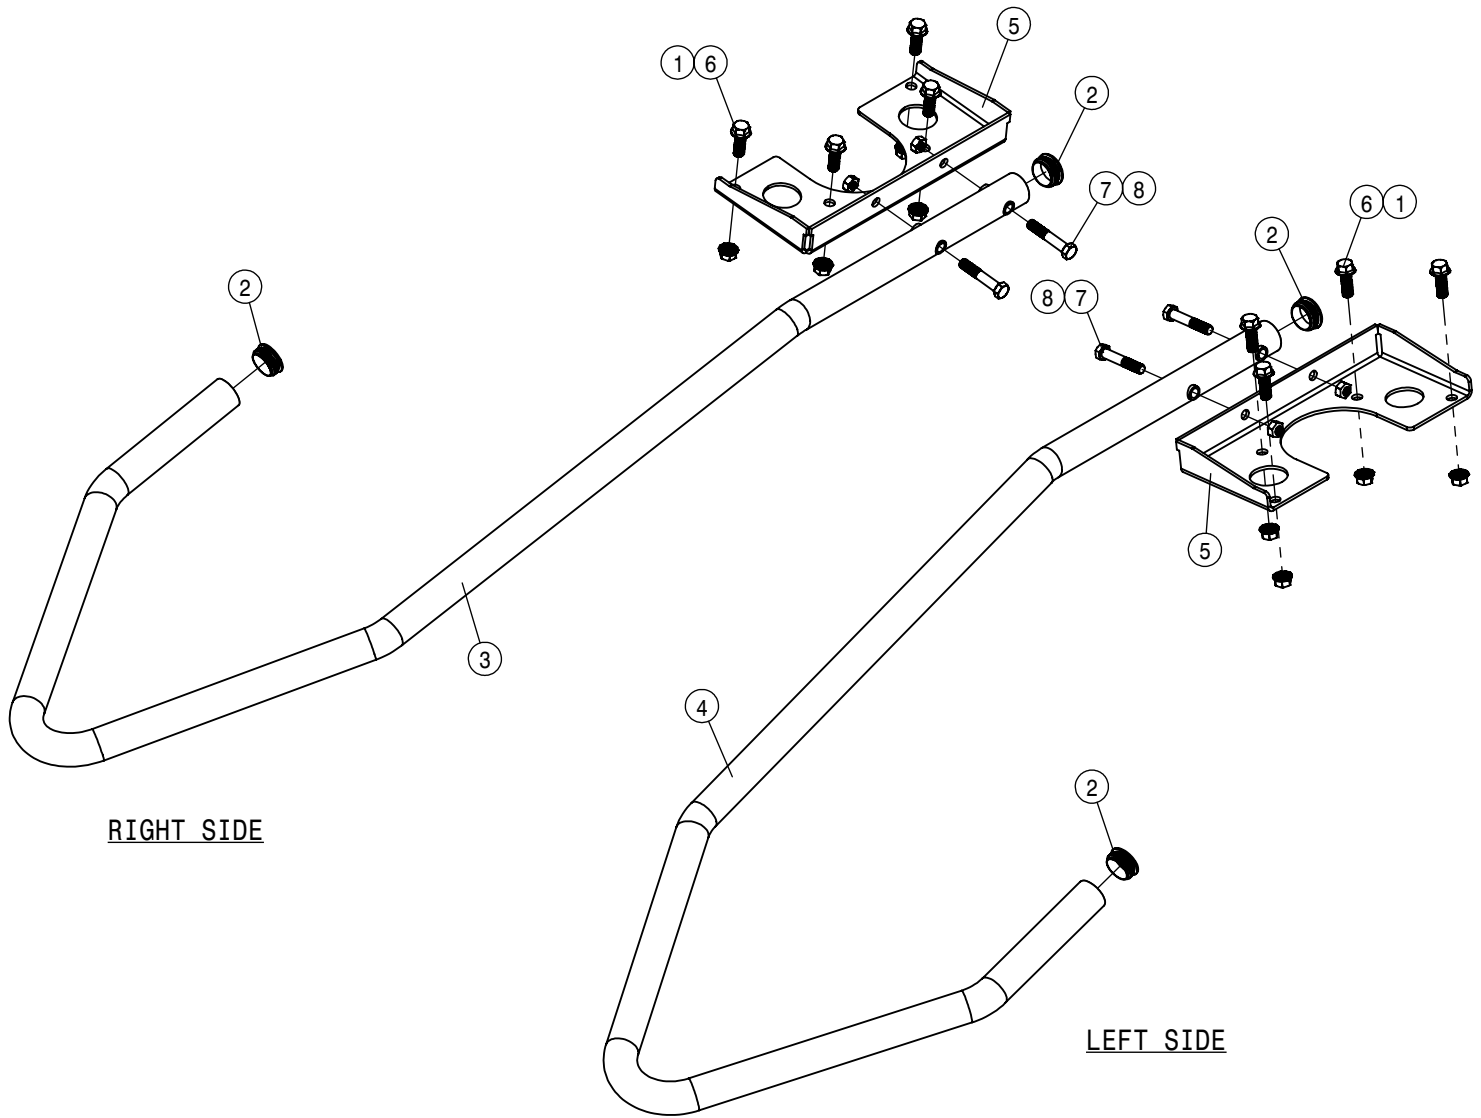

54" 380 WHEEL CROP DIVIDER ASSEMBLY (SEVERE DUTY LEG)			
DET	QTY	P/N	DESCRIPTION
1	8	470360N	1/2UNC SERR FLG HEX NUT YZ
2	4	629772	CAPPLUGS PLUG,1 3/4" RD, BLACK POLY
3	1	662271	RH 380 CROP DIVIDER WLD
4	1	662273	LH 380 CROP DIVIDER WLD
5	2	662292	MTG PLATE-CROP DIVIDER, SDS LEG
6	8	900265N	1/2UNC X 1 1/2 SERR FLANGE BOLT
7	4	900269	1/2UNC X 2 3/4 HEX BOLT
8	4	914008	1/2 UNC HEX STOVER NUT