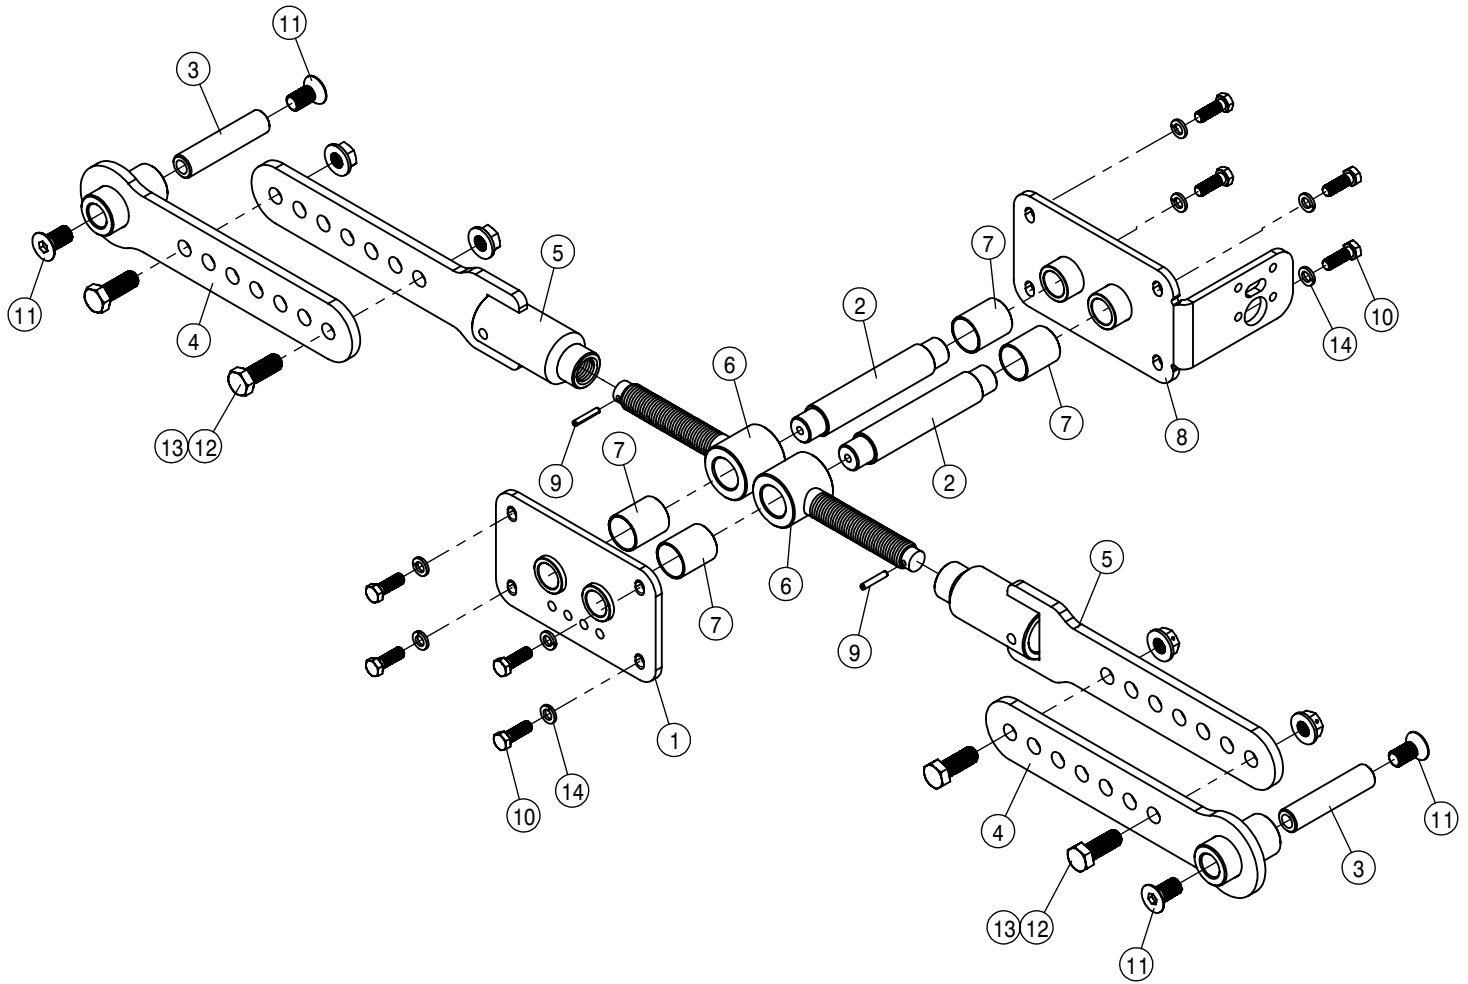

REAR NO TREAD ADJUST ASSEMBLY			
DET	QTY	P/N	DESCRIPTION
1	1	361579	REAR TRD ADJ ACCESS PLT WLD
2	2	361581	TRD ADJ CYL PIVOT PIN, M/F
3	2	361582	TREAD ADJ CYL PIN, OUTER LEG
4	2	361964	TREAD ADJ TIE ROD LEG BAR WLDT
5	2	361967	TREAD ADJ TIE ROD CON BAR WLDT
6	2	361970	TREAD ADJ TIE ROD ADJ BAR WLDT
7	4	361973	TRD ADJ TIE ROD SPACER
8	1	362129	ACCESS PLT - TREAD ADJ WLD
9	2	473805	ROLL PIN, 1/4 X 1 1/2
10	8	900303N	1/2UNF X 1 1/2 HEX BOLT
11	4	900391N	3/4UNC X 1 1/2 FLT SOC CAP SCR
12	4	900403N	3/4UNC X 2" HEX BOLT
13	4	914012N	3/4UNC CNTLCK SM FLG HEX NUT
14	8	920504N	1/2 LOCK WASHER YZ