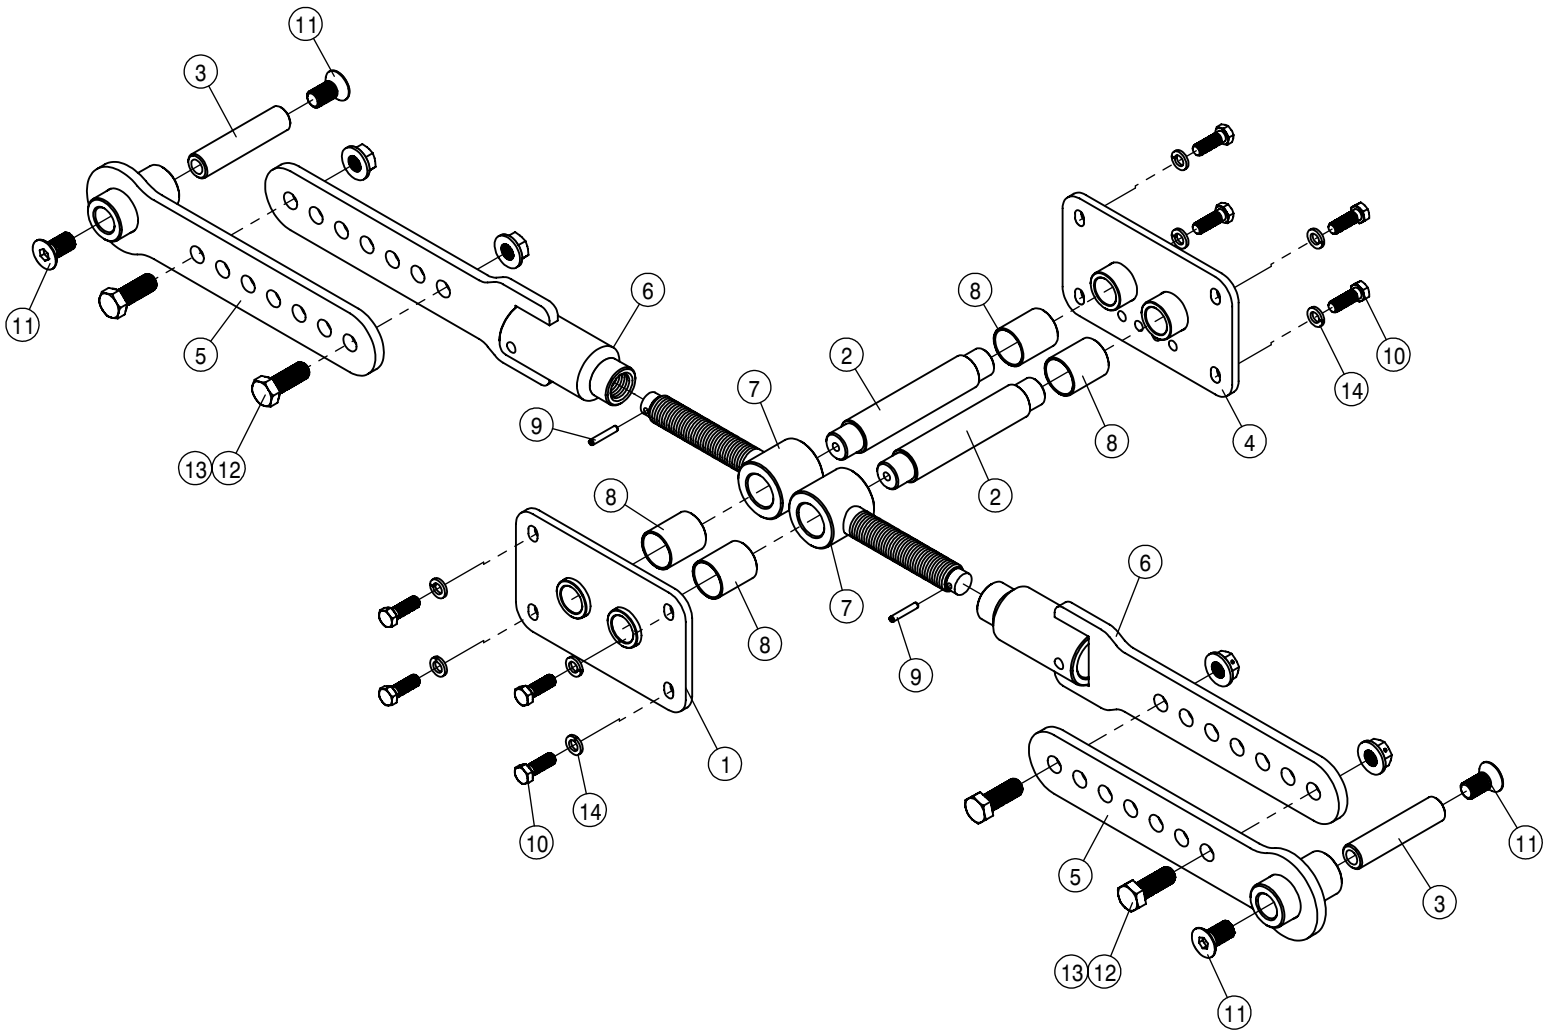

FRONT NO TREAD ADJUST ASSEMBLY			
DET	QTY	P/N	DESCRIPTION
1	1	361576	FRT TRD ADJ ACCESS PLT WLD
2	2	361581	TRD ADJ CYL PIVOT PIN, M/F
3	2	361582	TREAD ADJ CYL PIN, OUTER LEG
4	1	361689	REAR TRD ADJ ACCESS PLT WLD 04
5	2	361964	TREAD ADJ TIE ROD LEG BAR WLDT
6	2	361967	TREAD ADJ TIE ROD CON BAR WLDT
7	2	361970	TREAD ADJ TIE ROD ADJ BAR WLDT
8	4	361973	TRD ADJ TIE ROD SPACER
9	2	473805	ROLL PIN, 1/4 X 1 1/2
10	8	900303N	1/2UNF X 1 1/2 HEX BOLT
11	4	900391N	3/4UNC X 1 1/2 FLT SOC CAP SCR
12	4	900403N	3/4UNC X 2" HEX BOLT
13	4	914012N	3/4UNC CNTLCK SM FLG HEX NUT
14	8	920504N	1/2 LOCK WASHER YZ