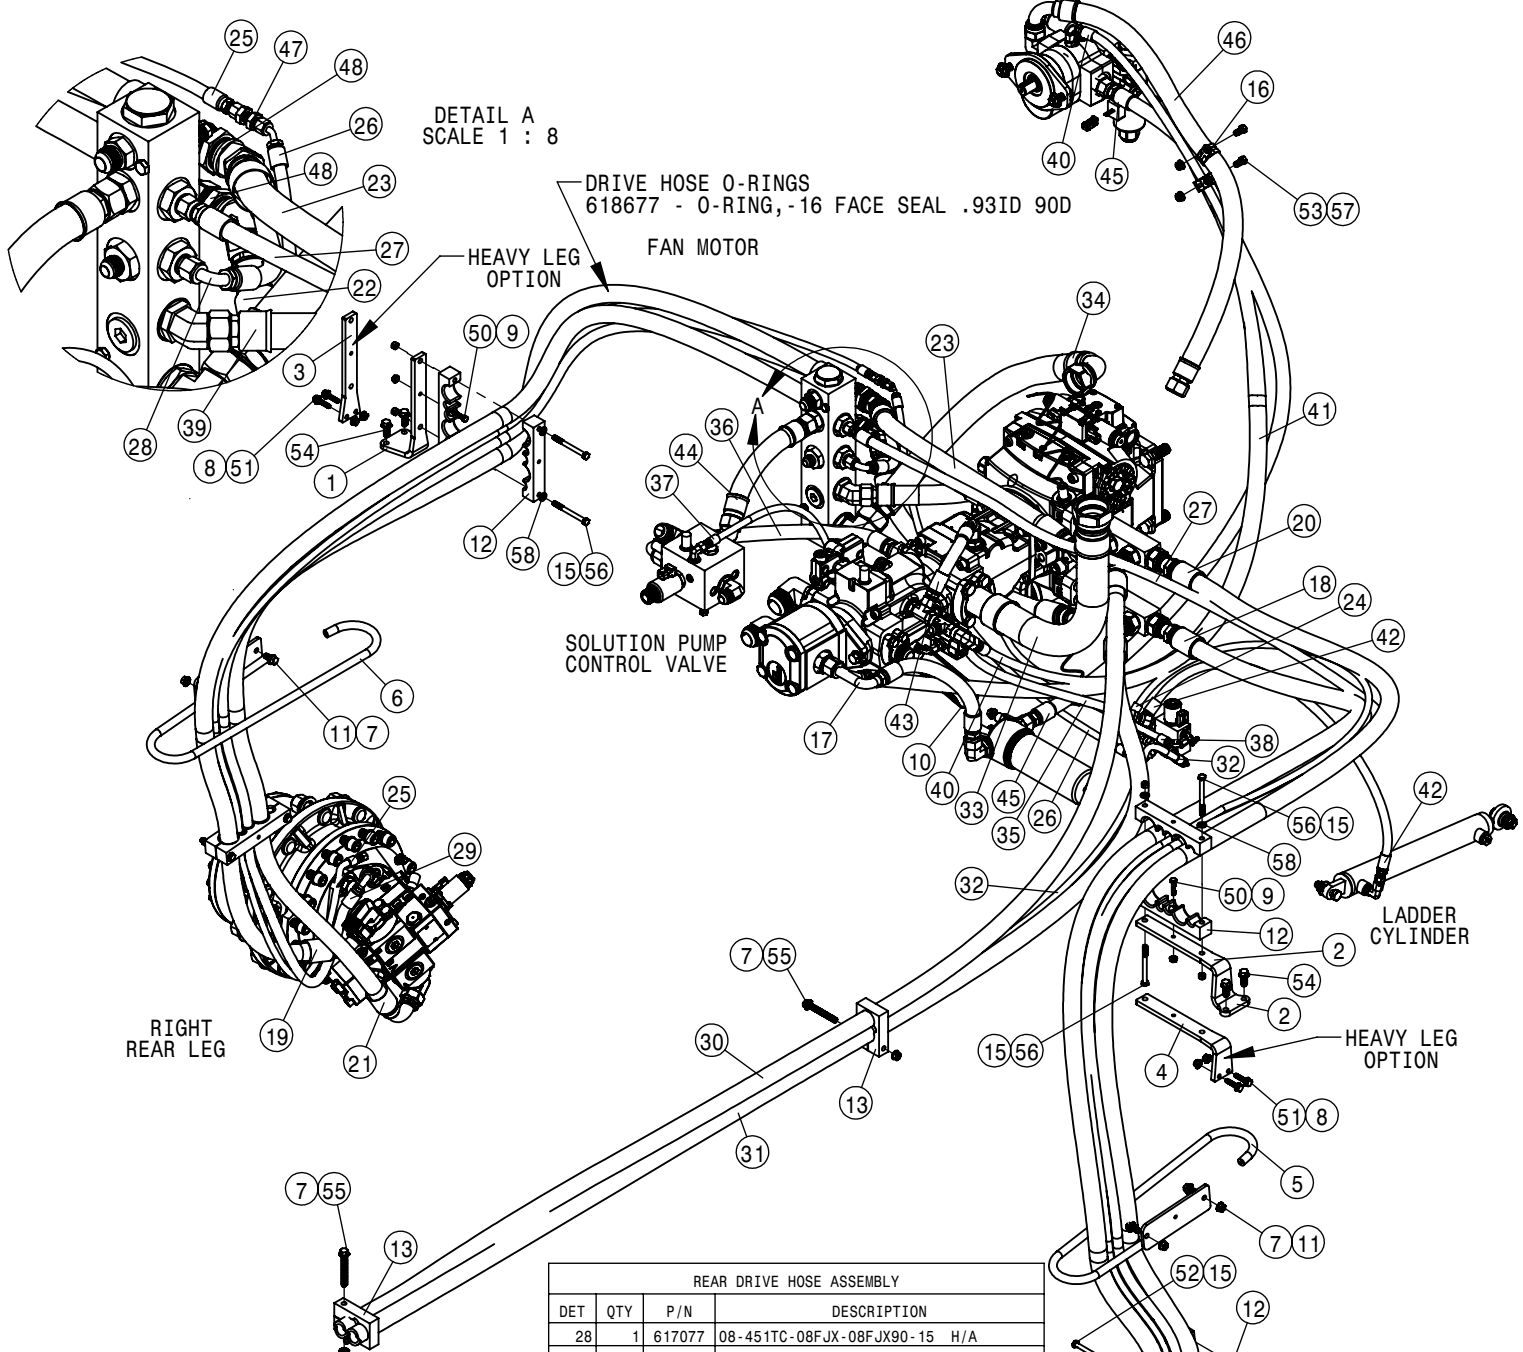

REAR DRIVE HOSE ASSEMBLY			
DET	QTY	P/N	DESCRIPTION
1	1	360038	RIGHT REAR LEG HOSE BRKT
2	1	360039	LFT REAR LEG HOSE BRKT
3	1	360065	RIGHT REAR LEG HOSE BRKT
4	1	360066	LFT REAR LEG HOSE BRKT
5	1	362095	LFT REAR HOSE BRKT TOP WLDMENT
6	1	362096	RGT REAR TOP HOSE BRKT
7	6	470087N	3/8UNC HEX SERR FLG NUT YZ
8	4	470113N	5/16UNC SERR FLG LOCK NUT SS
9	4	470121	1/4 UNC SERR FLG LOCK NUT
10	1	470369	HOSE PROTECTOR, 8" BLACK
11	4	470409	3/8UNC X 3/4" SERR FLG BOLT
12	4	470672	HOSE CLAMP, 5-HOLE
13	2	470673	HOSE CLAMP, 4-HOLE
NS	2	470679	SIDEWINDER SLEEVE
15	8	473001	5/16UNC HEX NUT, NYLOC
16	2	520160	CUSH CLAMP, #24 1 1/2D-3/4WLOOP
17	1	616676	12-451TC-12FJX-12FJX90L-18 H/A
18	1	617062	16-797TC-16FFOX-16FFOX45-123 H/A
19	1	617062	16-797TC-16FFOX-16FFOX45-123 H/A
20	1	617063	16-797TC-16FFOX-16FFOX90-128 H/A
21	1	617063	16-797TC-16FFOX-16FFOX90-128 H/A
22	1	617067	16-797TC-16FFOX-16FFOX90-31 H/A
23	1	617067	16-797TC-16FFOX-16FFOX90-31 H/A
24	1	617069	04-451TC-04FJX-06FJX90-139 H/A
25	1	617071	04-451TC-04FJX-04FJX-138 H/A
26	1	617072	04-451TC-06FJX-04FJX45-43 H/A
27	1	617075	08-451TC-08FJX-08FJX90-160 H/A

REAR DRIVE HOSE ASSEMBLY			
DET	QTY	P/N	DESCRIPTION
28	1	617077	08-451TC-08FJX-08FJX90-15 H/A
29	1	617080	08-451TC-08FJX-08FJX90-133 H/A
30	1	617081	16-797TC-16FFOX-16FFOX45-213 H/A
31	1	617082	16-797TC-16FFOX-16FFOX45-217 H/A
32	1	617083	04-451TC-04FJX-06FJX90-208 H/A
33	1	617089	32-811-32FJX-32FLG-25 H/A
34	1	617094	24-811-24FJX-24FJX90-31 H/A
35	1	617096	06-451TC-08FJX-06FJX90-22 H/A
36	1	617101	12-451TC-16FJX-12FJX90-23 H/A
37	1	617102	04-451TC-06FJX-04FJX90-29 H/A
38	1	617121	04-451TC-06FJX-04FJX90-34 H/A
39	1	617123	16-811-16FJX-16FJX90-22 H/A
40	1	617124	06-451TC-10FJX-06FJX90-85 H/A
41	1	617125	12-451TC-12FJX-12FJX90-88 H/A
42	1	617127	06-451TC-06FJX-06FJX45-36 H/A
43	1	617132	10-451TC-10FJX-10FJX90-11 H/A
44	1	617139	16-811-16FJX-16FJX-12 H/A
45	1	617199	12-451TC-12FJX-12FJX-73 H/A
46	1	617214	16-811-16FJX-16FJX90-43
47	1	618511	7/16MJIC-7/16MJIC BLKHD UNION
48	2	618930	1 7/16 MFOR-45-BLKHD UNION LBO
49	2	900003	1/4UNC x 3/4 HEX BOLT
50	2	900004	1/4UNC X 1 1/4 HEX BOLT
51	4	900066N	5/16UNC X 1 1/4 SERR.FLG.HEX BOLT
52	4	900073N	5/16UNC X 3 1/4 HEX BOLT SS
53	2	900128	3/8UNC X 3/4 HEX BOLT
54	4	900129N	3/8UNC X 1" SERR FLANGE BOLT
55	2	900136N	3/8UNC X 3" SERR FLANGE BOLT
56	4	900539N	5/16UNC X 3 1/2 HEX BOLT SS
57	2	910004N	3/8UNC FLANGE CNTR LOCK NUT
58	8	920001N	5/16 SAE FLAT WASHER SS