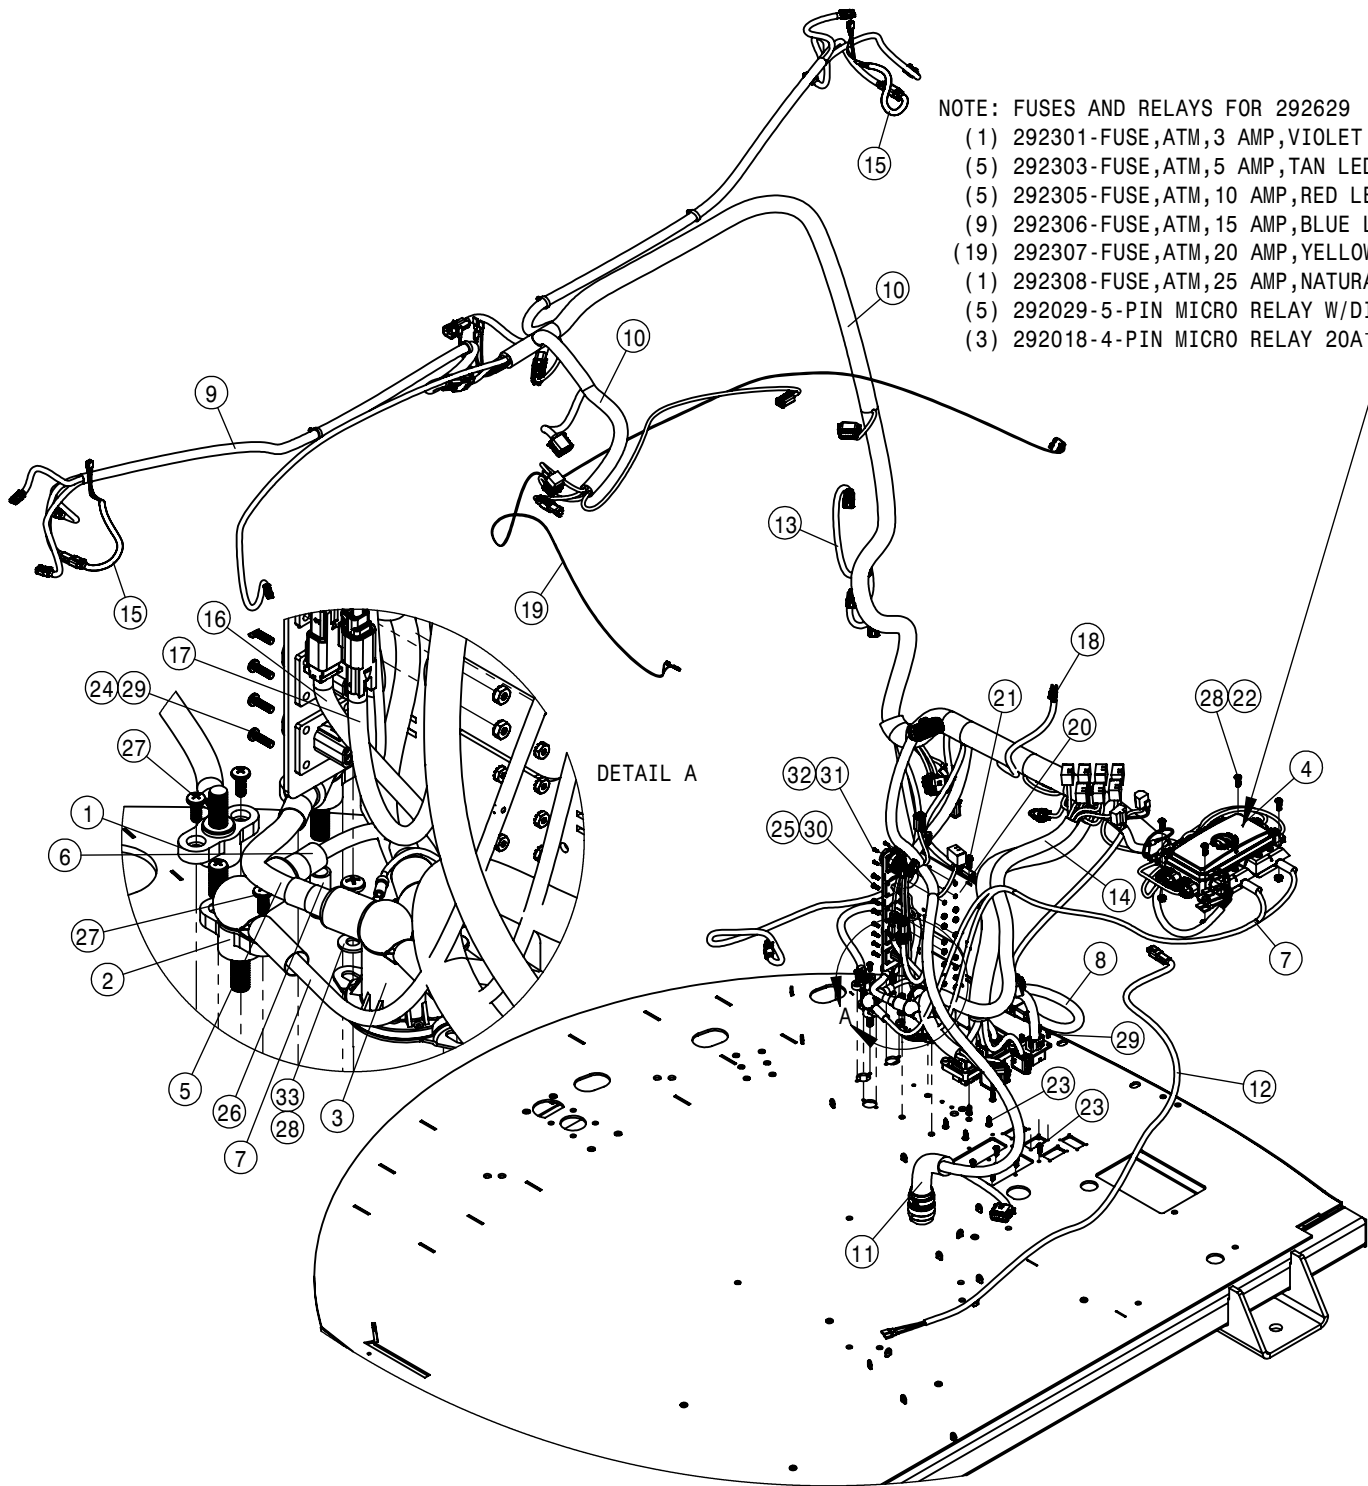

NOTE: FUSES AND RELAYS FOR 292629
(1) 292301-FUSE,ATM,3 AMP,VIOLET LED
(5) 292303-FUSE,ATM,5 AMP,TAN LED
(5) 292305-FUSE,ATM,10 AMP,RED LED
(9) 292306-FUSE,ATM,15 AMP,BLUE LED
(19) 292307-FUSE,ATM,20 AMP,YELLOW LED
(1) 292308-FUSE,ATM,25 AMP,NATURAL LED
(5) 292029-5-PIN MICRO RELAY W/DIODE 35A
(3) 292018-4-PIN MICRO RELAY 20A

CAB ELECTRICAL-TOP ASSEMBLY			
DET	QTY	P/N	DESCRIPTION
1	1	291749	TERM BLOCK,BLACK,3/8-16 THRU
2	2	291750	TERM BLOCK,RED,3/8-16 THRU
3	1	292505	MCR
4	1	292629	DVEC - INTERIOR
5	1	292646	CABLE - SWITCH POWER STS
6	1	292647	CABLE - BATTERY POWER STS
7	1	292648	CABLE - DVEC POWER STS
8	1	294146	HARNESS - AUTO STEER CAB
9	2	294200	HARNESS - ROOF STS
10	1	294201	HARNESS - MAIN CAB INT STS
11	1	294203	HARNESS - SEAT POD STS
12	1	294204	HARNESS - 12V POWER PLUG STS
13	1	294205	HARNESS - A-POST GAUGE STS
14	1	294206	HARNESS - CAB SWITCH STS
15	2	294207	HARNESS - BEACON STS
16	1	294209	HARNESS - MCR STS
17	1	294210	HARNESS - PRES SWITCH STS

CAB ELECTRICAL-TOP ASSEMBLY			
DET	QTY	P/N	DESCRIPTION
18	1	294211	HARNESS - E-STOP STS
19	1	294212	HARNESS - SPEAKER STS
20	1	344288	STS CAB ELEC BRKT '14
21	2	470118	1/4 UNC X 3/4 SER FLG BOLT
22	4	470121	1/4 UNC SERR FLG LOCK NUT
23	12	470465	#12 X 3/4 PHIL PAN SHT MTL SCR
24	12	470467	6-32 KEP NUT
25	8	470541	8-32 KEP NUT
26	1	629736	CAPPLUGS CAP,.312 X 1.00 VINYL
27	6	903706	10-32X1/2 PHIL PAN MACH SCR
28	6	903711	1/4UNC X3/4PHIL PANHD MACH SCR
29	12	903812	6-32 X 1/2 PHIL PAN MACH SCR
30	8	903844	8-32 X 1/2 PHIL PANHD MACH SCR
31	4	903904	4-40 X 3/8 PHIL PAN MACH SCR
32	4	910029	4-40 HEX NUT
33	2	920000N	1/4 SAE FLAT WASHER SS