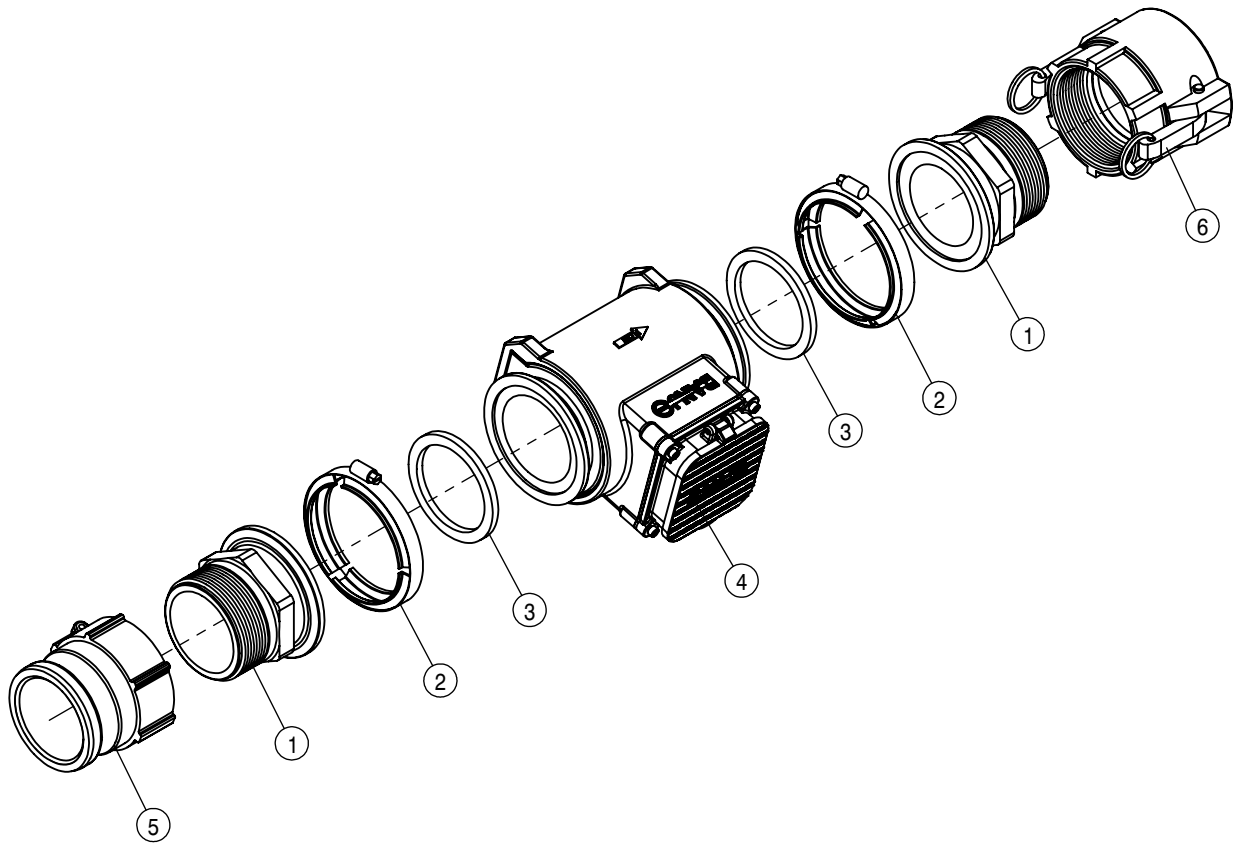

FILL FLOW METER ASSEMBLY			
DET	QTY	P/N	DESCRIPTION
1	2	500164	3" FLANGE- 3.00 MNPT ADPTR POLY
2	2	500208	3' FLANGE CLAMP S.S.
3	2	500209	3" FLANGE GASKET EPDM
4	1	691242	3" MANIFOLD FLOWMETER, BANJO
5	1	696225	3.00 FNPT-MALE COUPLER POLY
6	1	696228	3.00FNPT-FEMALE COUPLER POLY