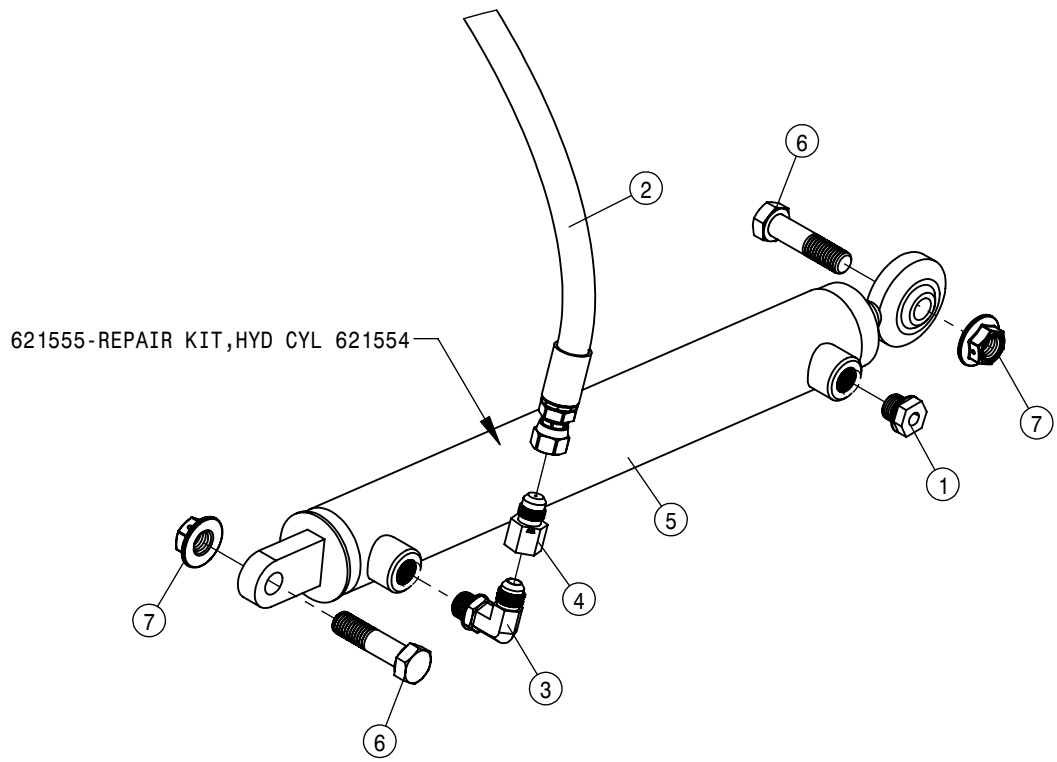

LADDER CYLINDER ASSEMBLY			
DET	QTY	P/N	DESCRIPTION
1	1	362036	SAE 6 BRASS BREATHER
2	1	617127	06-451TC-06FJX-06FJX45-36 H/A
3	1	618119	9/16MJC-90-9/16MOR LBO
4	1	618733	9/16JIC .042 ORIFICE ADPTR
5	1	621554	CYLINDER, 1.50 ID x 12.00 STRK
6	2	900267	1/2UNC X 2" HEX BOLT
7	2	914015	1/2UNC HEX CENTER-LOCK NUT