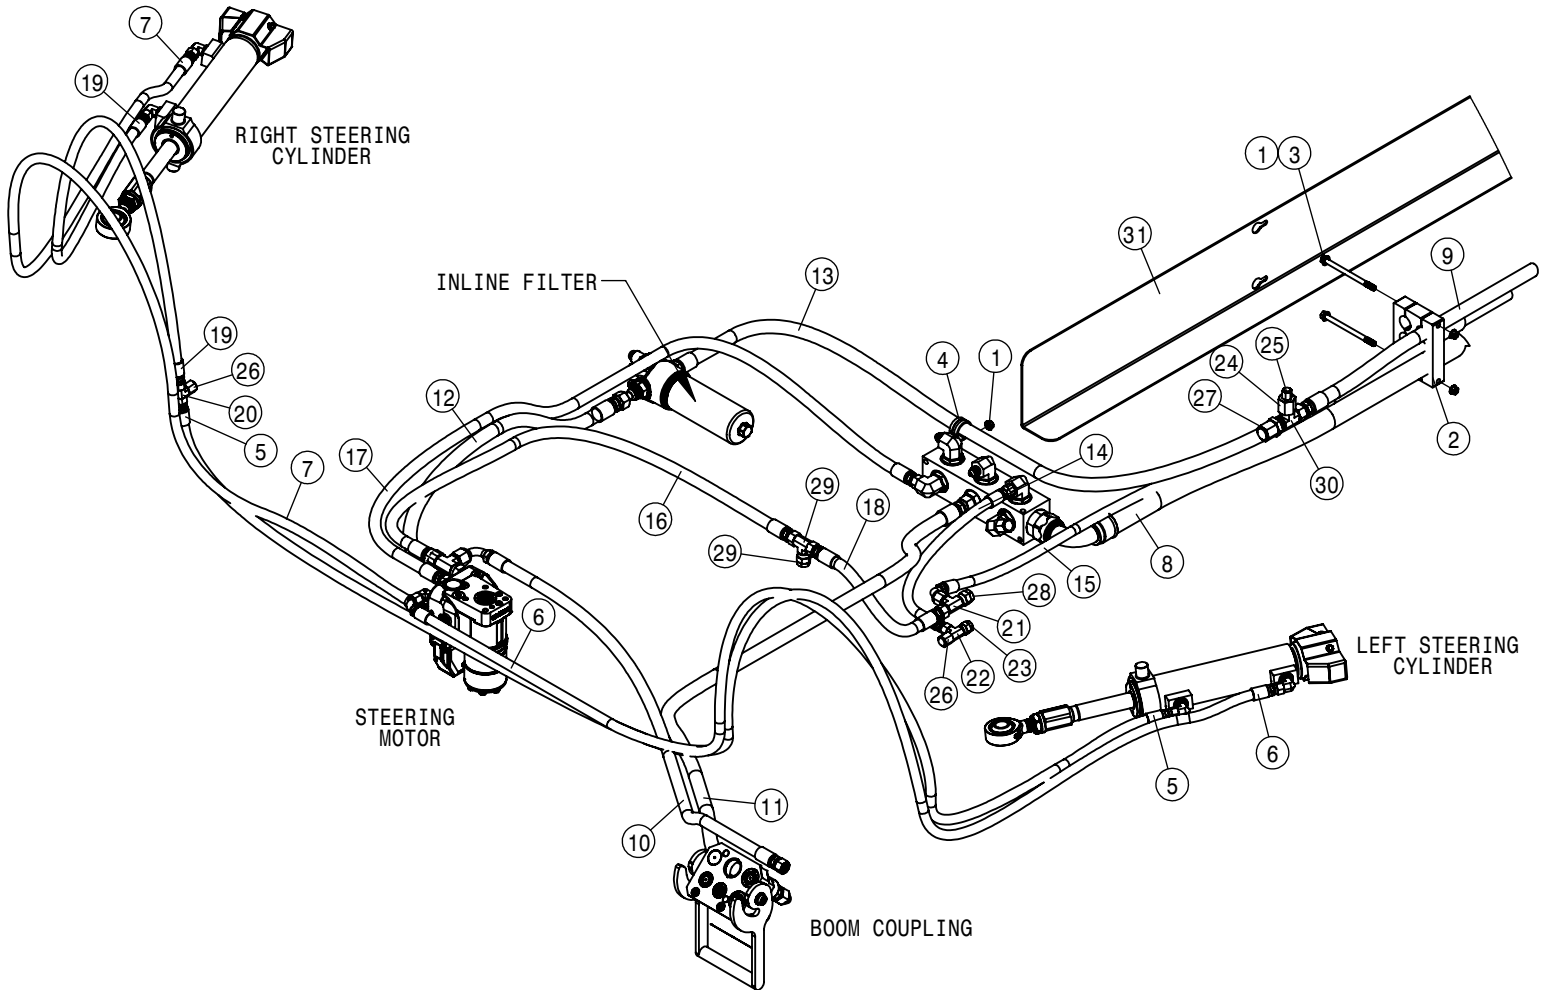

STANDARD FRONT AUX HYDRAULIC HOSES

STANDARD FRONT AUX HYDRAULIC HOSE ASSEMBLY				
DET	QTY	P/N	DESCRIPTION	
1	3	470087	3/8UNC HEX SERR FLANGE NUT	
2	1	470671	HOSE CLAMP, 6-HOLE	
3	2	470683	3/8UNC X5 1/2SMTH FLG HEX BOLT	
4	1	520160	CUSH CLAMP,#24 1 1/2D-3/4WLOOP	
5	1	616102	08-451TC-08FJX-08FJX-206	
6	1	617078	08-451TC-08FJX-08FJX90-118 H/A	
7	1	617079	08-451TC-08FJX-08FJX-107 H/A	
8	1	617087	24-811-24FJX-24FJX90-177 H/A	
9	1	617105	12-451TC-12FJX-12FJX-115 H/A	
10	1	617129	10-451TC-10FJX-12FJX90-55 H/A	
11	1	617130	12-451TC-12FJX-12FJX90-78 H/A	
12	1	617131	12-451TC-12FJX-12FJX-44 H/A	
13	1	617133	12-451TC-12FJX-16FJX90-187 H/A	
14	1	617134	08-451TC-08FJX-08FJX-22 H/A	
15	1	617135	08-451TC-08FJX-10FJX90-141 H/A	
16	1	617136	10-451TC-10FJX-12FJX-53 H/A	

STANDARD FRONT AUX HYDRAULIC HOSE ASSEMBLY				
DET	QTY	P/N	DESCRIPTION	
17	1	617137	10-451TC-10FJX-10FJX-79 H/A	
18	1	617138	10-451TC-10FJX-10FJX-16 H/A	
19	1	617212	8-451TC-8FJX-8FJX-75 H/A	
20	1	618311	3/4MJIC UNION TEE	
21	1	618333	7/8FJIC SW RUN TEE-7/8MJIC	
22	1	618451	3/4FJIC SW RUN TEE-3/4MJIC	
23	1	618457	3/4MJIC PLUG	
24	1	618483	1 1/16FJIC-9/16MJIC ADPTR	
25	1	618531	9/16FJIC CAP NUT	
26	2	618532	3/4FJIC CAP NUT	
27	1	618533	1 1/16FJIC CAP NUT	
28	2	618543	7/8MJIC PLUG	
29	1	618593	7/8FJ SW BRANCH TEE-7/8MJ	
30	1	618750	1 1/16MJIC BLKHD RUN TEE	
31	1	660290	HOSE GUARD - L/F