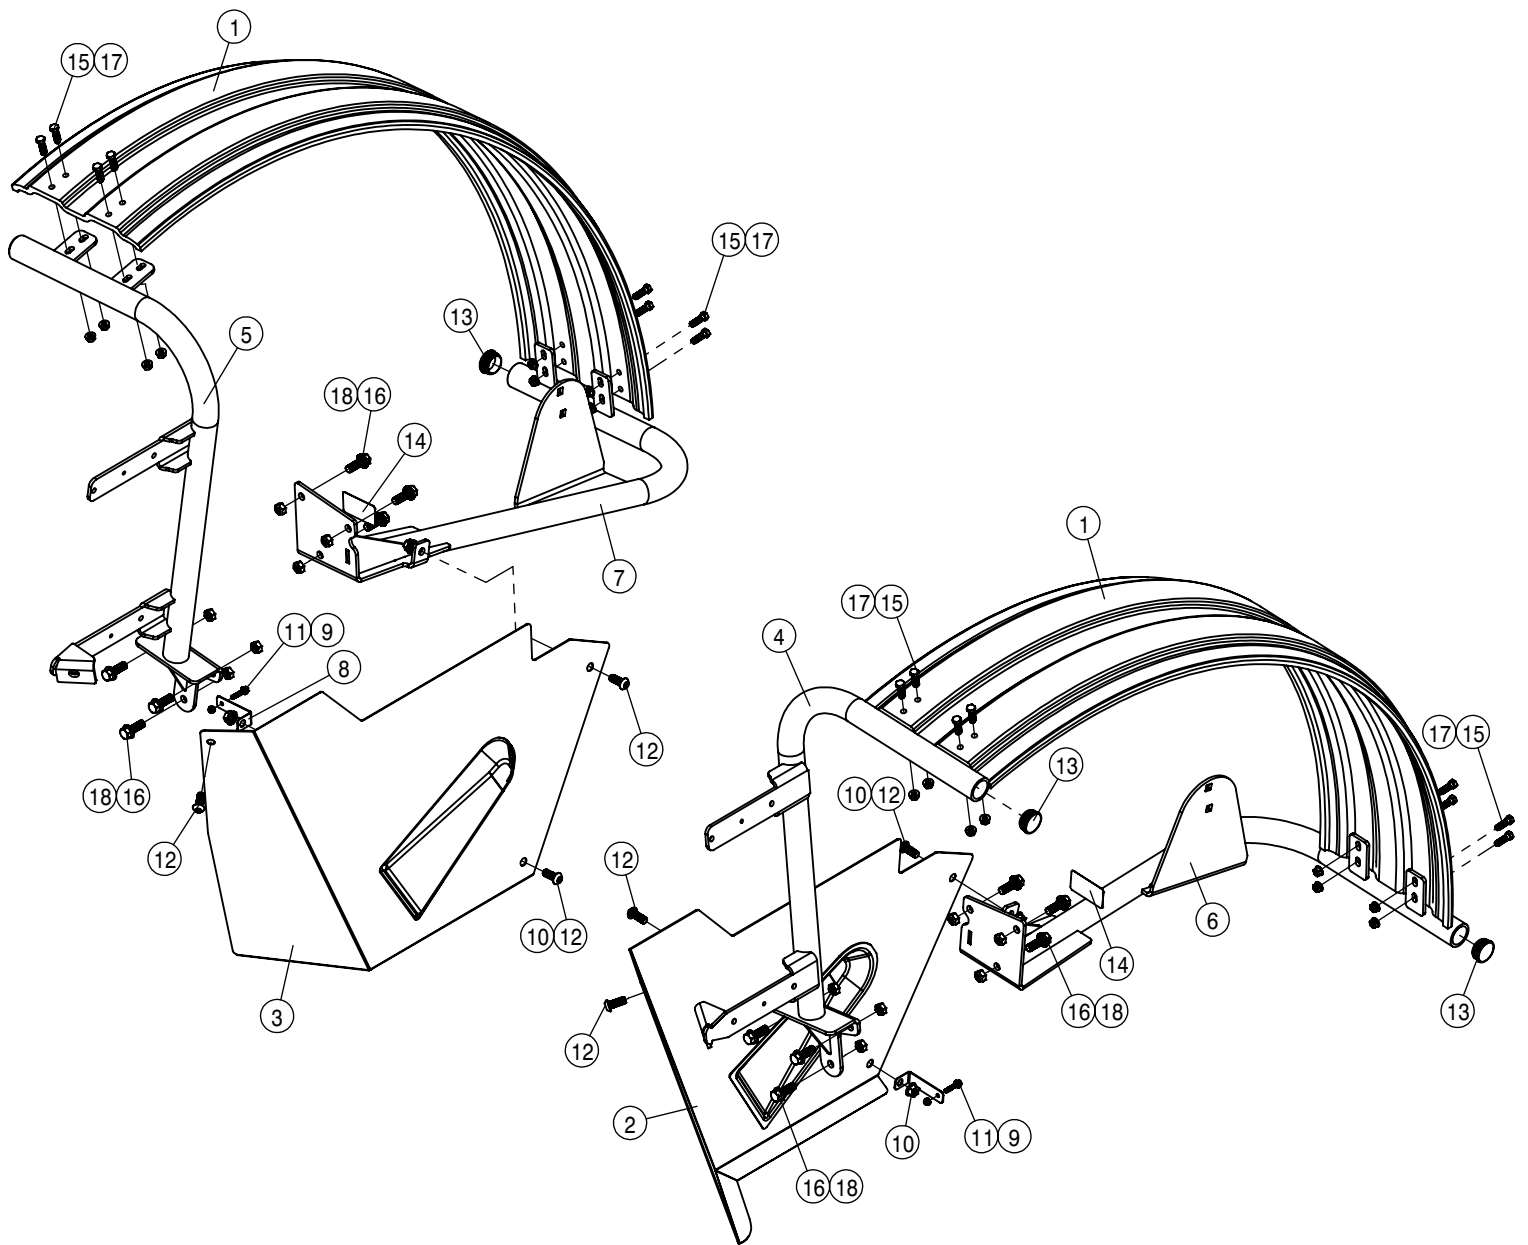

FRONT/REAR FENDER ASSEMBLY (SEVERE DUTY LEG)			
DET	QTY	P/N	DESCRIPTION
	1	2 359598	FRONT FENDER, STS '10
	2	1 360121	CROP SHIELD WLDMT-LH SDS LEG
	3	1 360122	CROP SHIELD WLDMT-RH SDS LEG
	4	1 360123	FENDER BRKT-LH FRT, SDS LEG
	5	1 360124	FENDER BRKT-RH FRT, SDS LEG
	6	1 360125	FENDER BRKT WLDMT-LR, SDS LEG
	7	1 360126	FENDER BRKT WLDMT-RR, SDS LEG
	8	2 360139	MTG STRAP-CROP SHIELD SDS LEG
	9	2 470089	1/4UNC HEX NYL-LOC NUT
	10	4 470360N	1/2UNC SERR FLG HEX NUT YZ
	11	2 470407	1/4UNC X 1 1/4 SERR FLG BOLT
	12	6 473987	1/2UNC X 1 1/4BUT SKTHD SCR
	13	4 629772	CAPPLUGS PLUG, 1 3/4" RD, BLACK POLY
	14	2 650851	DECAL, NOTICE, SHIELD PROTECT
	15	16 900130	3/8UNC X 1 1/4 HEX BOLT
	16	12 900265N	1/2UNC X 1 1/2 SERR FLANGE BOLT
	17	16 910004N	3/8UNC FLANGE CNTR LOCK NUT
	18	12 914008	1/2 UNC HEX STOVER NUT