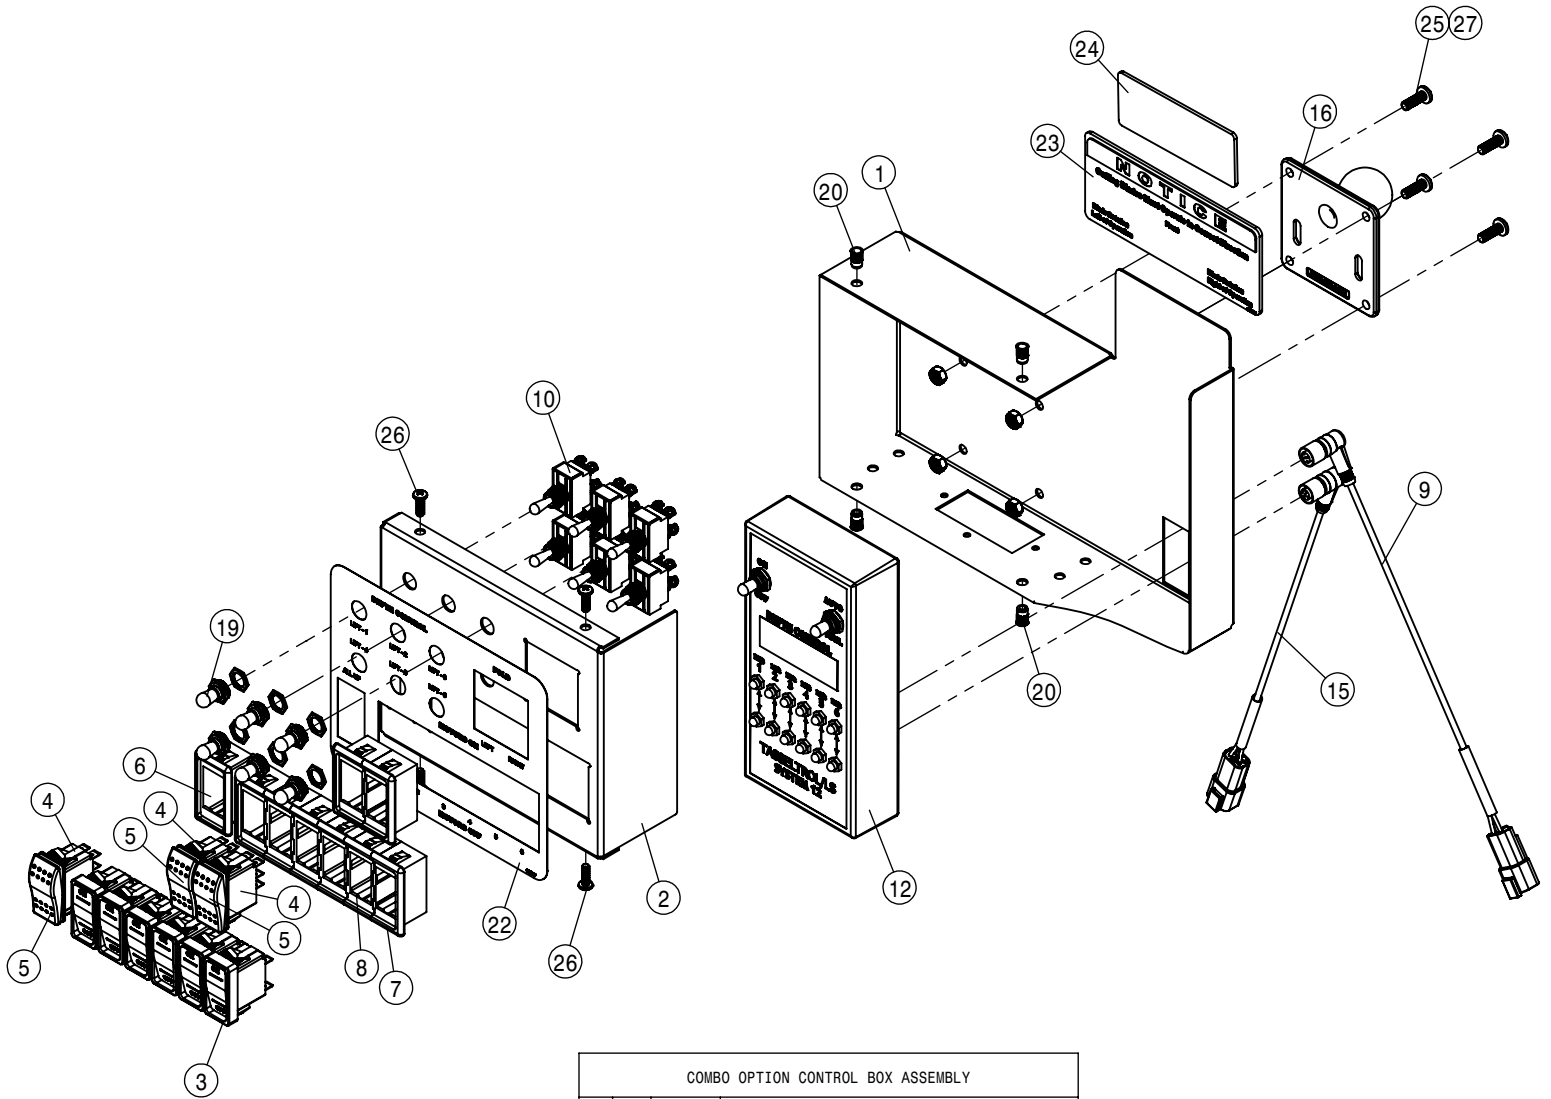

COMBO OPTION CONTROL BOX ASSEMBLY			
DET	QTY	P/N	DESCRIPTION
1	1	003200	SWITCH BOX HOUSING WLD,STSC 05
2	1	003201	SWITCH BOX COVER,STS COMBO 05
3	6	292204	SWITCH,SOLU TANK/NTB FLOAT,STS
4	3	292220	SWITCH,DPDT, MOM-OFF-MOM ON
5	3	292221	SWITCH ACUATOR FOR 292220
6	1	292260	MOUNTING TRIM, SINGLE VMS
7	4	292261	MOUNTING TRIM, END VME
8	4	292262	MOUNTING TRIM, MIDDLE VME
9	1	292583	SENSOR HARNESS FOR AWS
10	6	293172	TOGGLE SWITCH DPDT W/JUMPERS
NS	1	293862	SWITCH BOX HARNESS,STS COMBO05
12	1	294035	LS CTRL 6L DISPLAY BOX ASSY
NS	1	294036	STS COMBO CAB HARNESS, '14
NS	1	294048	STS CAB HARNESS 2
15	1	294049	SENSOR HARNESS FOR SIE
16	1	344386	1.5" RAM BALL MNT BASE 3.625"SQ
NS	1	344491	RAM SHRT SCKT ARM 1.5" BALL, STS'14
NS	1	344492	RAM U BLT BASE 1.5 BALL, STS'14
19	6	470001	RUBBER BOOT AND NUT FOR 298012
20	4	470384N	10-32 NUTSERT .020-.130 STL
NS	2	471100	DUAL LOCK, 1.00 x 1.00
22	1	650127	DECAL,STS COMBO CAB BOX 05
23	1	650303	CUTTER ROTATION DECAL
24	1	650379	DECAL,ENGAGE DET HD HYD MTRS
25	4	903700	1/4UNC X 3/4 PHIL PAN MACH SCR
26	4	903710	10-32 X 5/8 PHIL PANHD MACH SCR
27	4	910000	1/4UNC HEX NUT