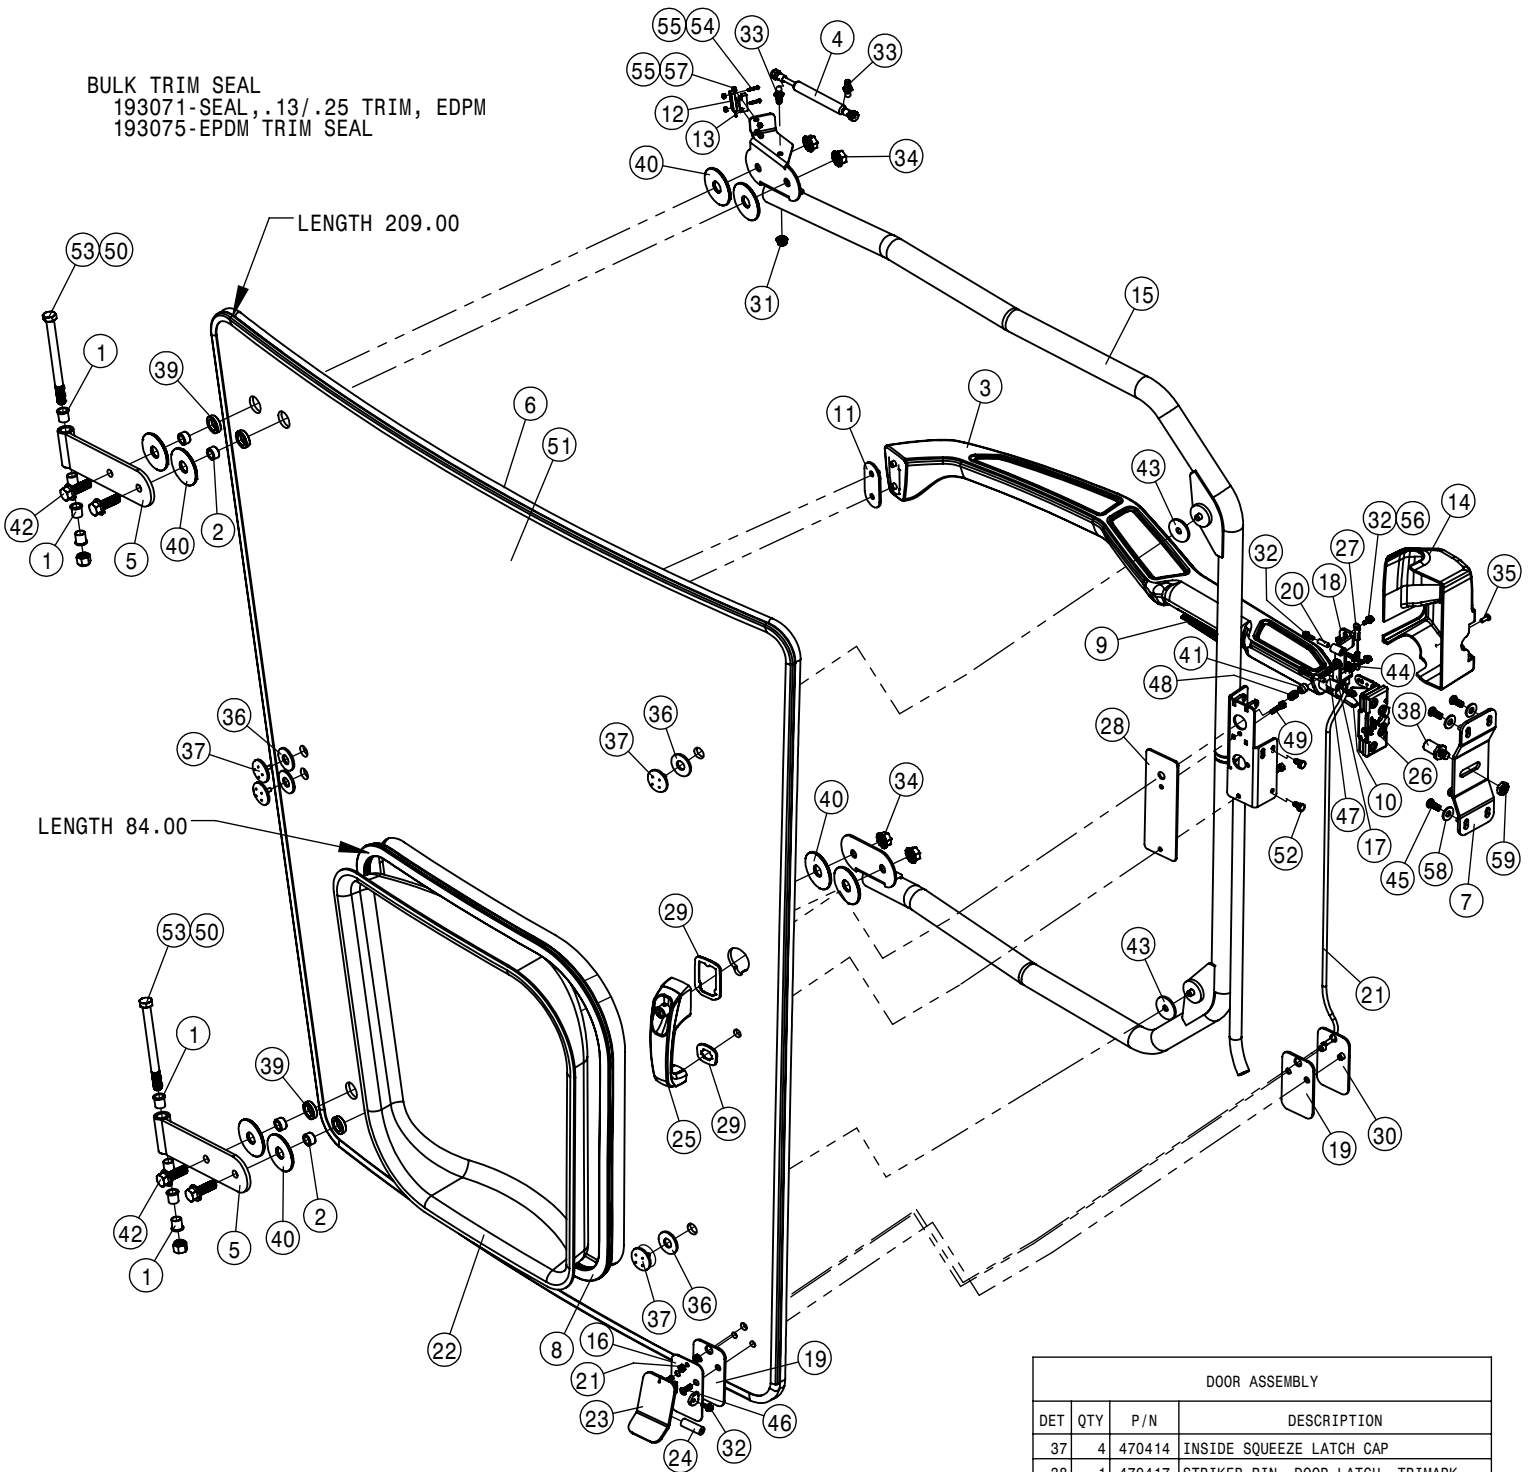

BULK TRIM SEAL
193071-SEAL, .13/.25 TRIM, EDPM
193075-EPDM TRIM SEAL

DOOR ASSEMBLY			
DET	QTY	P/N	DESCRIPTION
1	8	127506	NYLON FLANGE BRG, STS
2	4	343335	DOOR HINGE GLASS BUSH, CAB 05
3	1	344331	DOOR LATCH TUBE MOLDED, STSCAB' 14
4	1	344335	GAS CYLINDER 40LB 2.0 STROKE
5	2	344336	DOOR HINGE WLDT, STSCAB' 14
6	1	344423	BULB SEAL - DOOR, CAB
7	1	344428	DOOR LATCH STRKR PIN MNT PLATE '14
8	1	344482	TRIM SEAL - BUBBLE STS
9	1	344508	DOOR LOCK KIT, STS' 14
10	1	344510	DOOR LATCH ROD, STS' 14
11	1	344551	GASKET - DOOR ARM REST MOUNT
12	1	344560	DOOR SWITCH, STS' 14
13	1	344561	DOOR SWITCH MAGNET, STS' 14
14	1	344589	DOOR LATCH COVER, STS' 15
15	1	344590	DOOR FRAME WLDT, STS' 15
16	1	344592	FOOT PEDAL BASE WLDT, STS' 15
17	1	344596	DOOR LATCH HINGE, STS' 15
18	1	344597	DOOR LATCH HINGE WLDT, STS' 15

DOOR ASSEMBLY			
DET	QTY	P/N	DESCRIPTION
19	2	344600	FOOT PEDAL MT GASKET, STS' 15
20	2	344604	DOOR LATCH HINGE PIN, STS' 15
21	1	344607	DOOR RELEASE CABLE, STS' 15
22	1	344610	DOOR BUBBLE INSERT, STS' 15
23	1	344611	FOOT PEDAL WLDT, STS' 15
24	1	344618	FOOT PEDAL PIVOT PIN, STS' 15
25	1	344620	DOOR HANDLE PUSH BUTTON' 15
26	1	344621	DOOR LATCH, STS' 15
27	1	344624	DOOR LATCH CABLE ASSY, STS' 15
28	1	344625	DOOR HANDLE MT GASKET, STS' 15
29	1	344627	DOOR HANDLE GASKET, STS' 15
30	1	344628	FOOT PEDAL MT WLDT, STS' 15
31	1	470113	5/16UNC SERR FLG LOCK NUT
32	8	470215	10-32 X 1/2 SERR FLG HEX BOLT
33	2	470255	BALL STUD, 5/16-18 THRD X 10MM
34	4	470360	1/2UNC SERR FLG HEX NUT
35	1	470412	INSIDE SQUEEZE LATCH SCREWS
36	4	470413	INSIDE SQUEEZE LATCH GASKET

DOOR ASSEMBLY			
DET	QTY	P/N	DESCRIPTION
37	4	470414	INSIDE SQUEEZE LATCH CAP
38	1	470417	STRIKER PIN, DOOR LATCH, TRIMARK
39	4	470419	DOOR HINGE BUSH,RUBBER STS 05
40	8	470420	DOOR HINGE BUSH,RUBBER STS 05
41	1	470421	NYLON SPACER, SPHERICAL 6MMx12
42	4	470431	1/2UNC X 1 1/2 SERR FLG BOLT
43	2	470489	GASKET, DOOR HANDLE STIFFENER
44	1	470689	10-24 HEX NYLOC NUT, SS
45	4	472375	5/16UNC X 3/4 BUTN CAP SCR BLK
46	2	473761	6MM-1.00 X 20MM FLT HD SCREW
47	1	473762	6MM-1.00 X 45 PAN HD PHL SCREW
48	2	473767	6MM-1.00 HEX NUT
49	2	473787	6MM-1.00 X 25MM HEX BOLT GR8
50	2	473988	1/2UNC HEX NUT, NYLOC SS
51	1	658105	GLASS DOOR, STS' 15
52	2	900000	1/4UNC X 1/2 HEX BOLT
53	2	900348	1/2UNC X 6" HEX BOLT SS
54	2	903906	#4-40 X 5/8 PHIL PAN HD SCREW
55	4	910031	#4-40 HEX LOCK NUT
56	2	914027	10-32 HEX STOVER NUT
57	2	903904	4-40 X 3/8 PHIL PAN MACH SCR
58	4	910133	USS FLAT WASHER 5/16 BZ
59	1	473759	12MM-1.75 HEX JAM NUT YZ