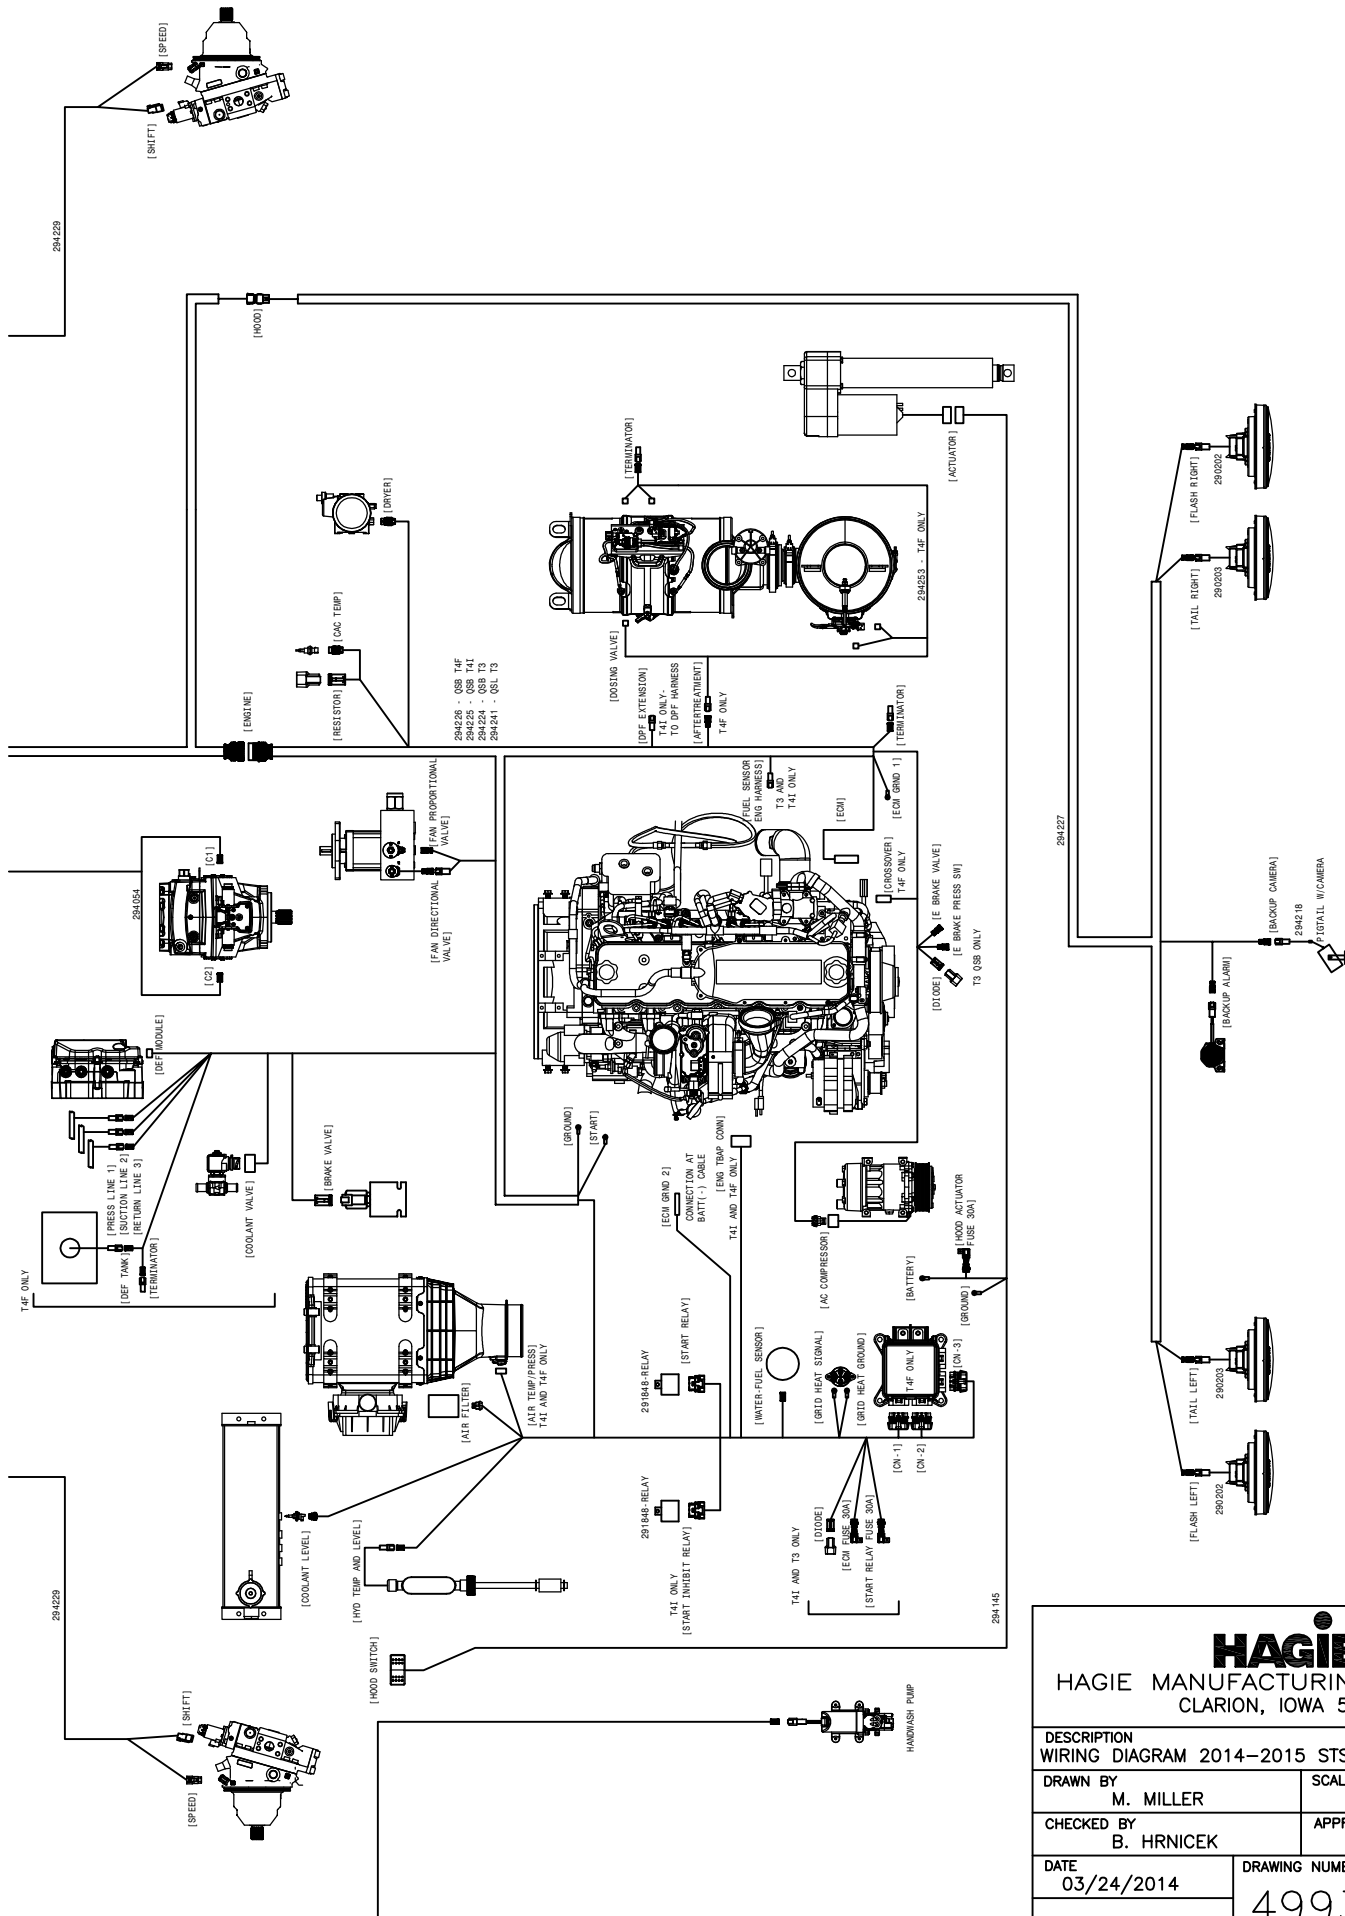

REFERENCE ONLY

 HAGIE HAGIE MANUFACTURING COMPANY CLARION, IOWA 50525		
DESCRIPTION WIRING DIAGRAM 2014-2015 STS 10,12,14,16(2015)		
DRAWN BY M. MILLER	SCALE NTS	
CHECKED BY B. HRNICEK	APPROVED BY	
DATE 03/24/2014	DRAWING NUMBER 499335	REV A
SHEET 1 OF 1		