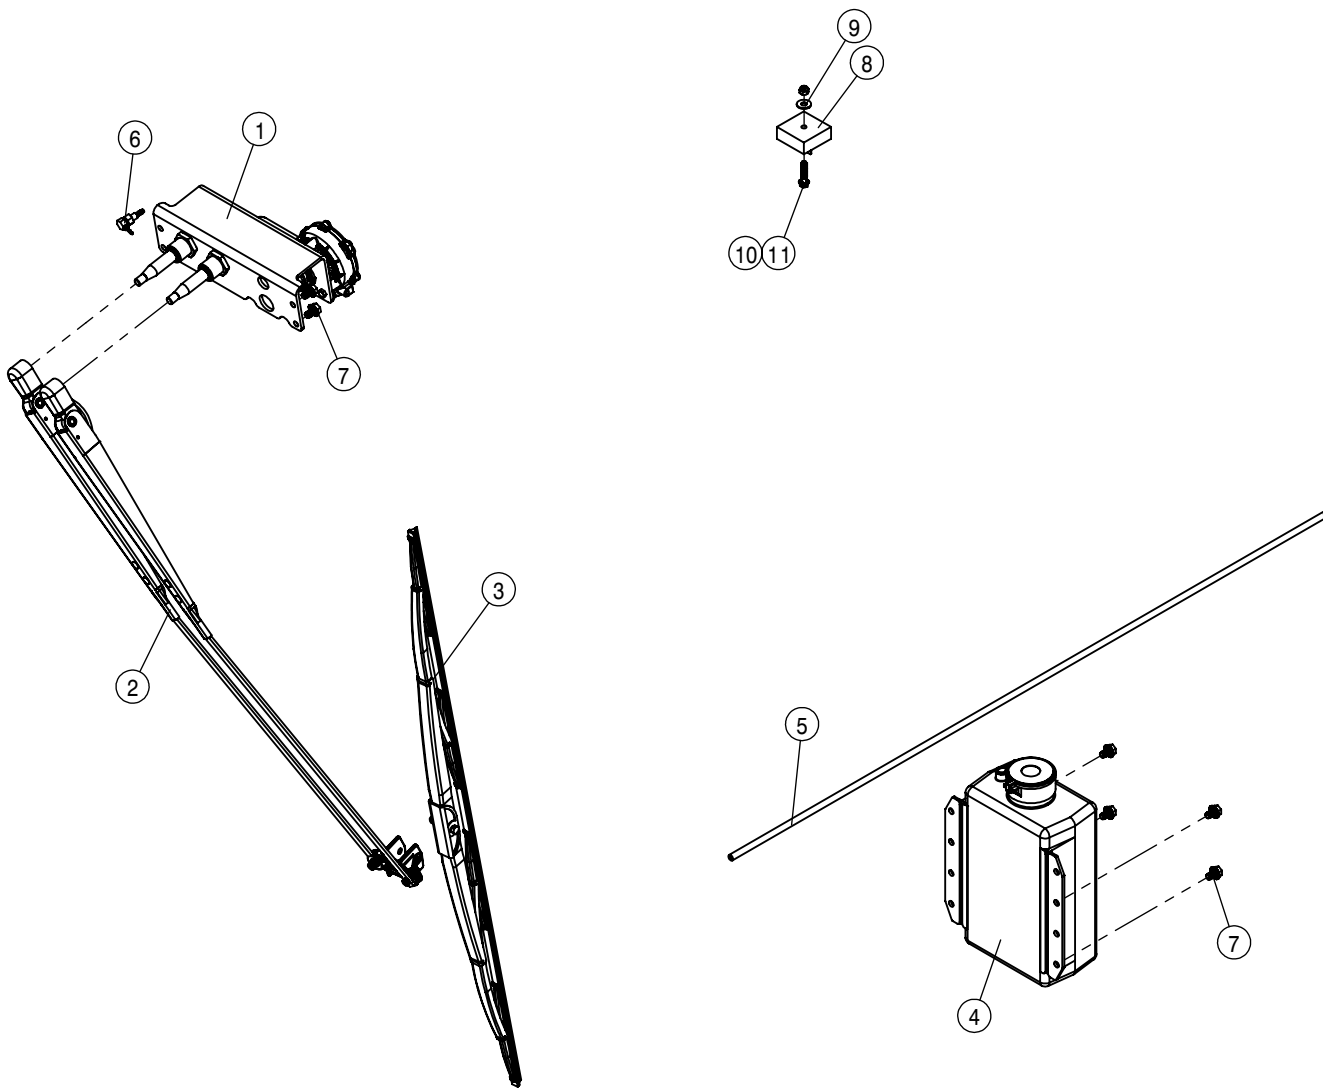

WIPER ASSEMBLY			
DET	QTY	P/N	DESCRIPTION
1	1	344367	WIPER MOTOR STS
2	1	344379	WIPER ARM STS
3	1	344380	WIPER BLADE STS
4	1	344382	WASHER BOTTLE
5	1	344383	HOSE - WASHER STS
6	1	344483	WASHER BULKHEAD, STS' 14
7	8	470232	5/16UNC X 1/2 SERR FLG HEX BOLT
8	1	290094	TIMER - WIPER
9	1	483038	1/4 REGULAR FLAT WASHER
10	1	470089N	1/4UNC HEX NYLOC NUT, 316 SS
11	1	900004N	1/4 UNC X 1 1/4 SER FLG BOLT SS