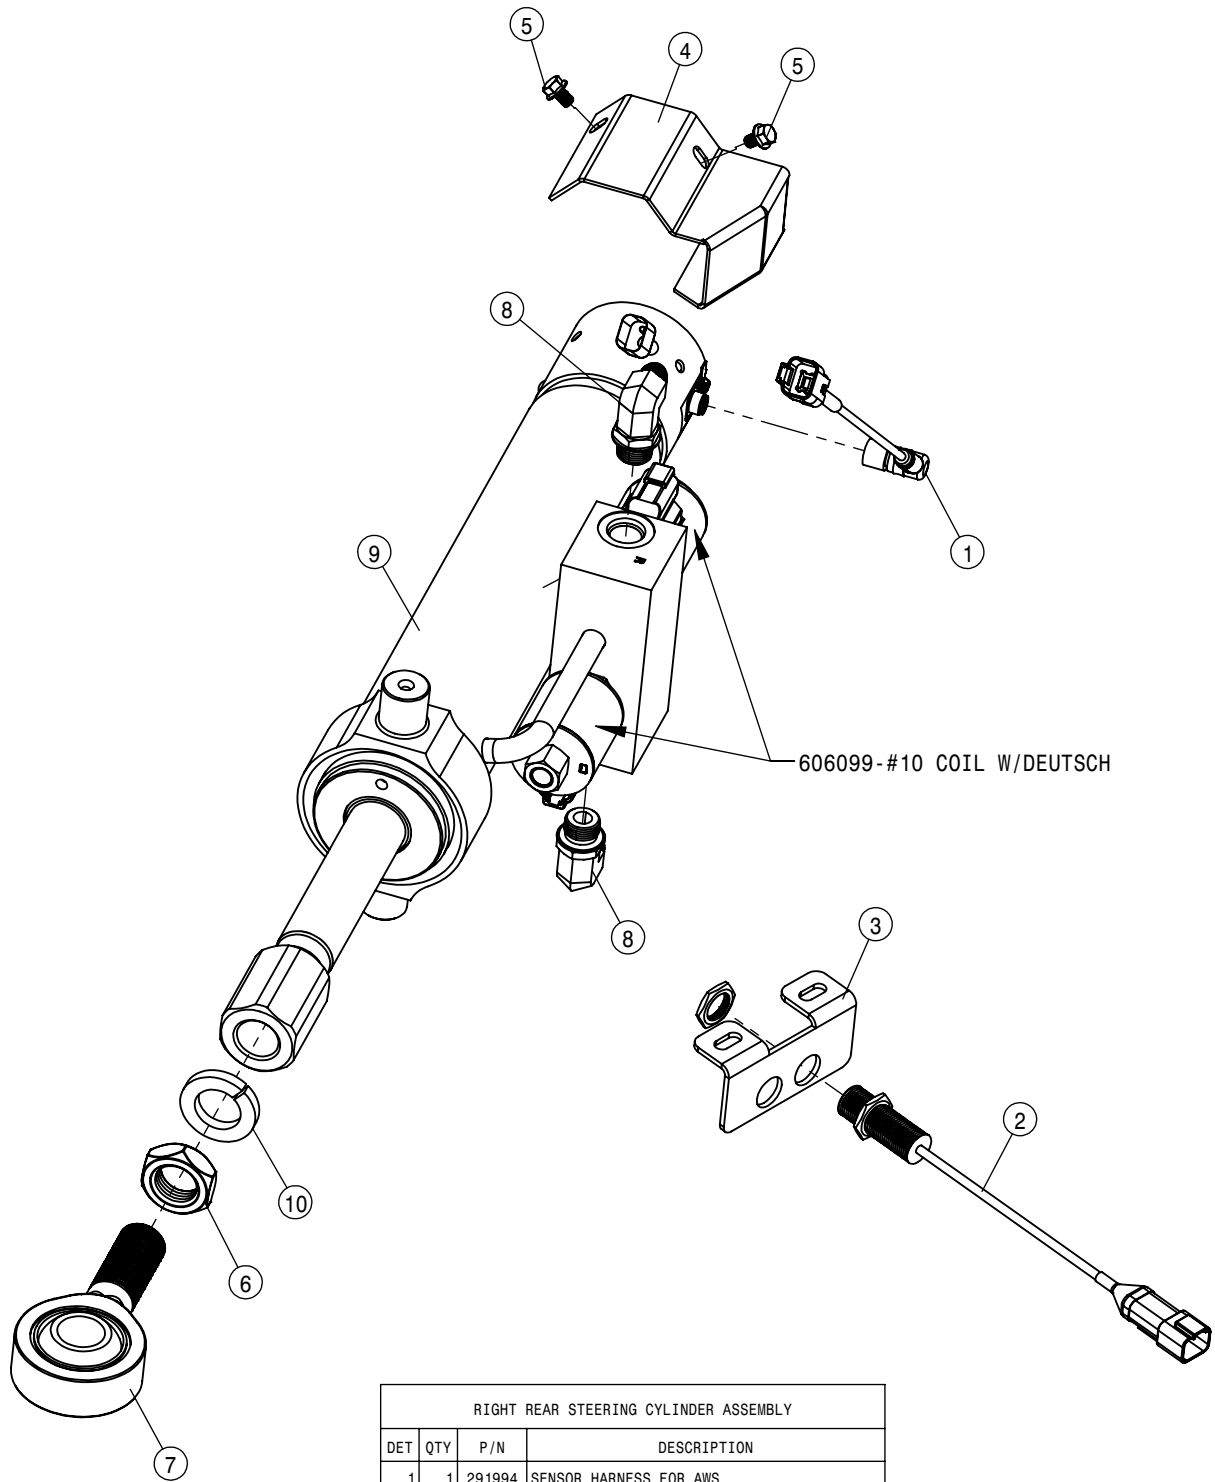

RIGHT REAR STEERING CYLINDER ASSEMBLY			
DET	QTY	P/N	DESCRIPTION
1	1	291994	SENSOR HARNESS FOR AWS
2	1	292926	INDUCTIVE PROX SENSOR, 18MM
3	1	359555	SENSOR BRKT, STS AWS 09
4	1	359645	STRG CYL SENSOR GUARD
5	2	470883	1/4UNC X 3/8 SERR FLG BOLT SS
6	1	472328	1"-12 HEX JAM NUT
7	1	474004	ROD END, 1.00 BORE, 1-12 RH MALE
8	2	618115	9/16MJIC-90-3/4MOR LBO
9	1	621653	HYD CYL, 2.50 X 8.81 X 1.25
10	1	920508	1" LOCK WASHER