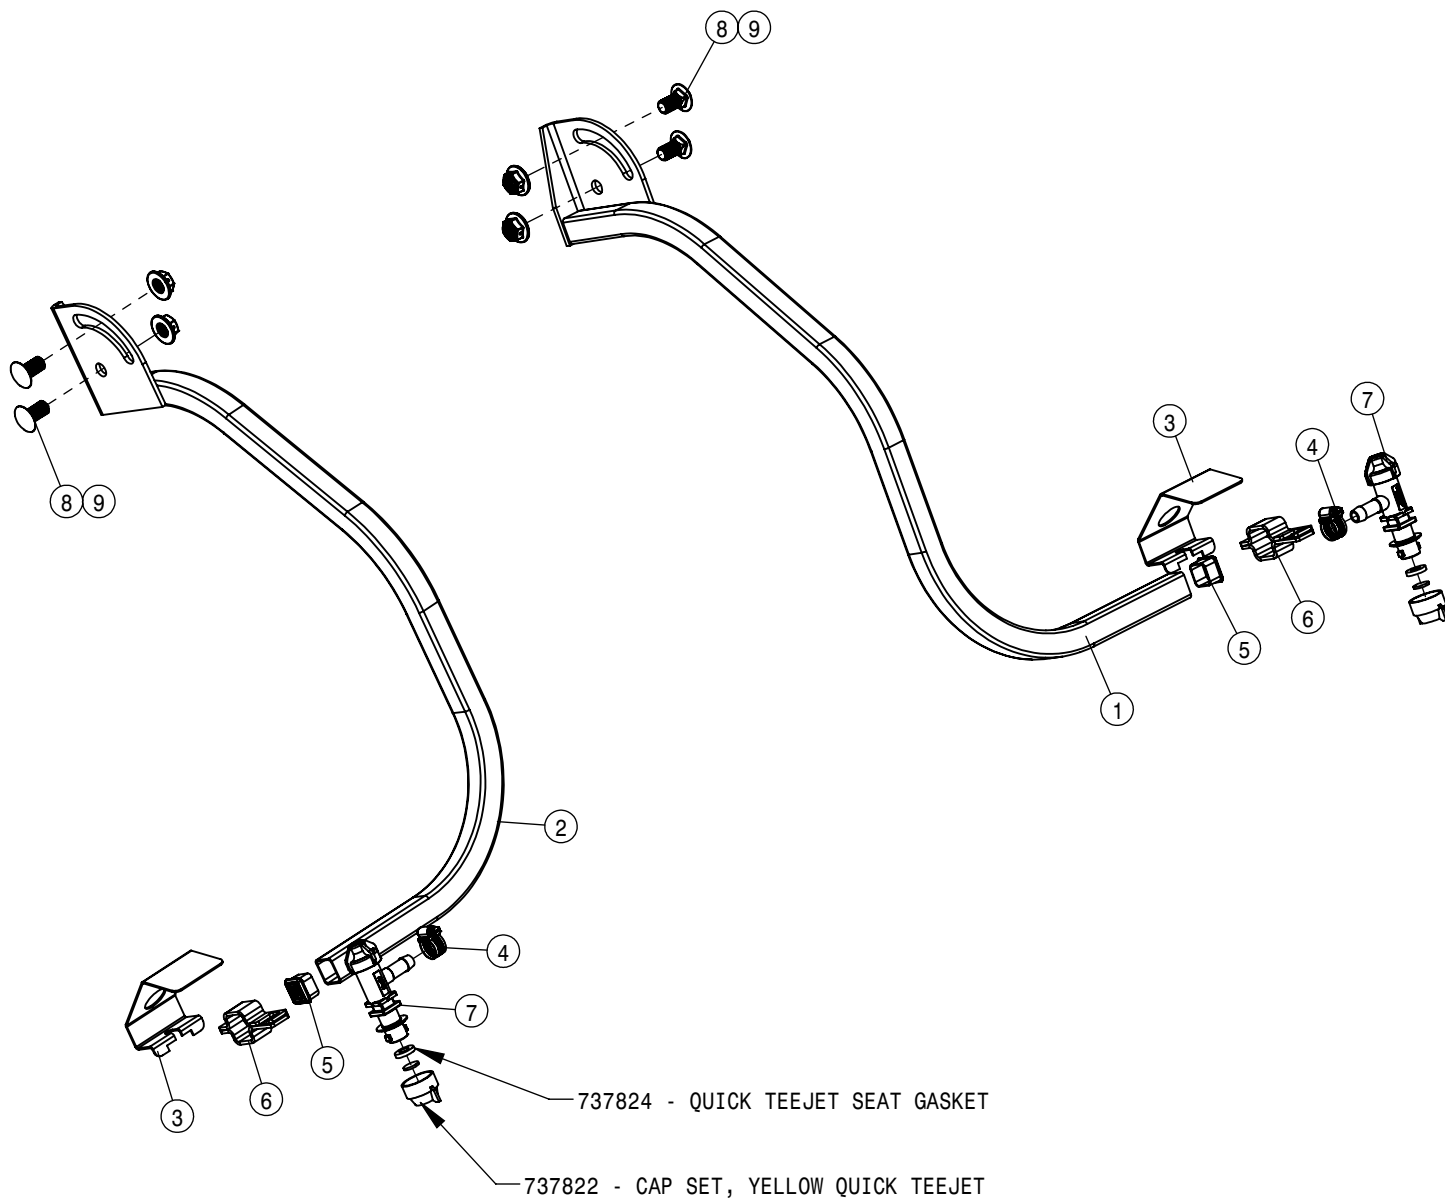

REAR NOZZLE ASSEMBLY			
DET	QTY	P/N	DESCRIPTION
1	1	164670	RH REAR NOZL MT WLD STS12
2	1	164671	LH REAR NOZL MT WLD STS12
3	2	164676	NOZL SHIELD, REAR WHEEL 00
4	2	520069	HOSE CLAMP NO 6 STAINLESS
5	2	629727	FINISH PLUG 1" SQ 16 GA
6	2	737817	NOZZLE BRACKET
7	2	737827	QUICK TJET LBO, 1-TIP BODY .50
8	4	901253	1/2UNC X 1" CARR BOLT
9	4	914015	1/2UNC HEX CENTER-LOCK NUT