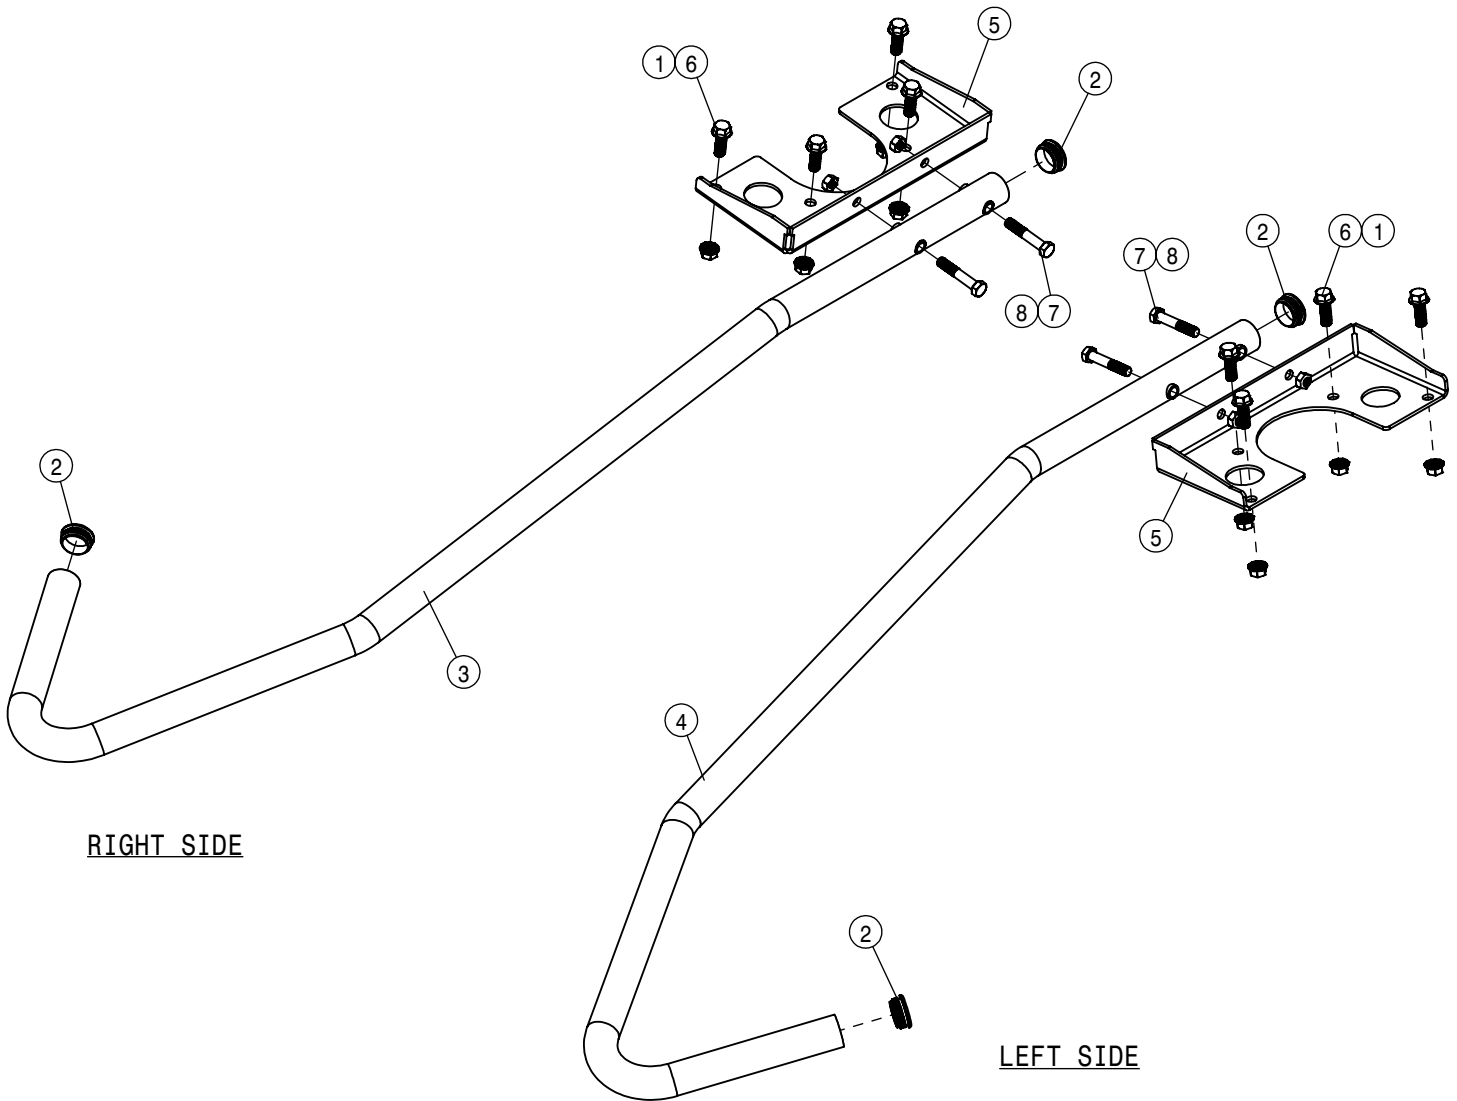

RIGHT SIDE

LEFT SIDE

54" 320 WHEEL CROP DIVIDER ASSEMBLY (SEVERE DUTY LEG)			
DET	QTY	P/N	DESCRIPTION
1	8	470360N	1/2UNC SERR FLG HEX NUT YZ
2	4	629772	CAPPLUGS PLUG,1 3/4" RD, BLACK POLY
3	1	662264	RH 320 CROP DIVIDER WLD
4	1	662268	LH 320 CROP DIVIDER WLD
5	2	662292	MTG PLATE-CROP DIVIDER, SDS LEG
6	8	900265N	1/2UNC X 1 1/2 SERR FLANGE BOLT
7	4	900269	1/2UNC X 2 3/4 HEX BOLT
8	4	914008	1/2 UNC HEX STOVER NUT