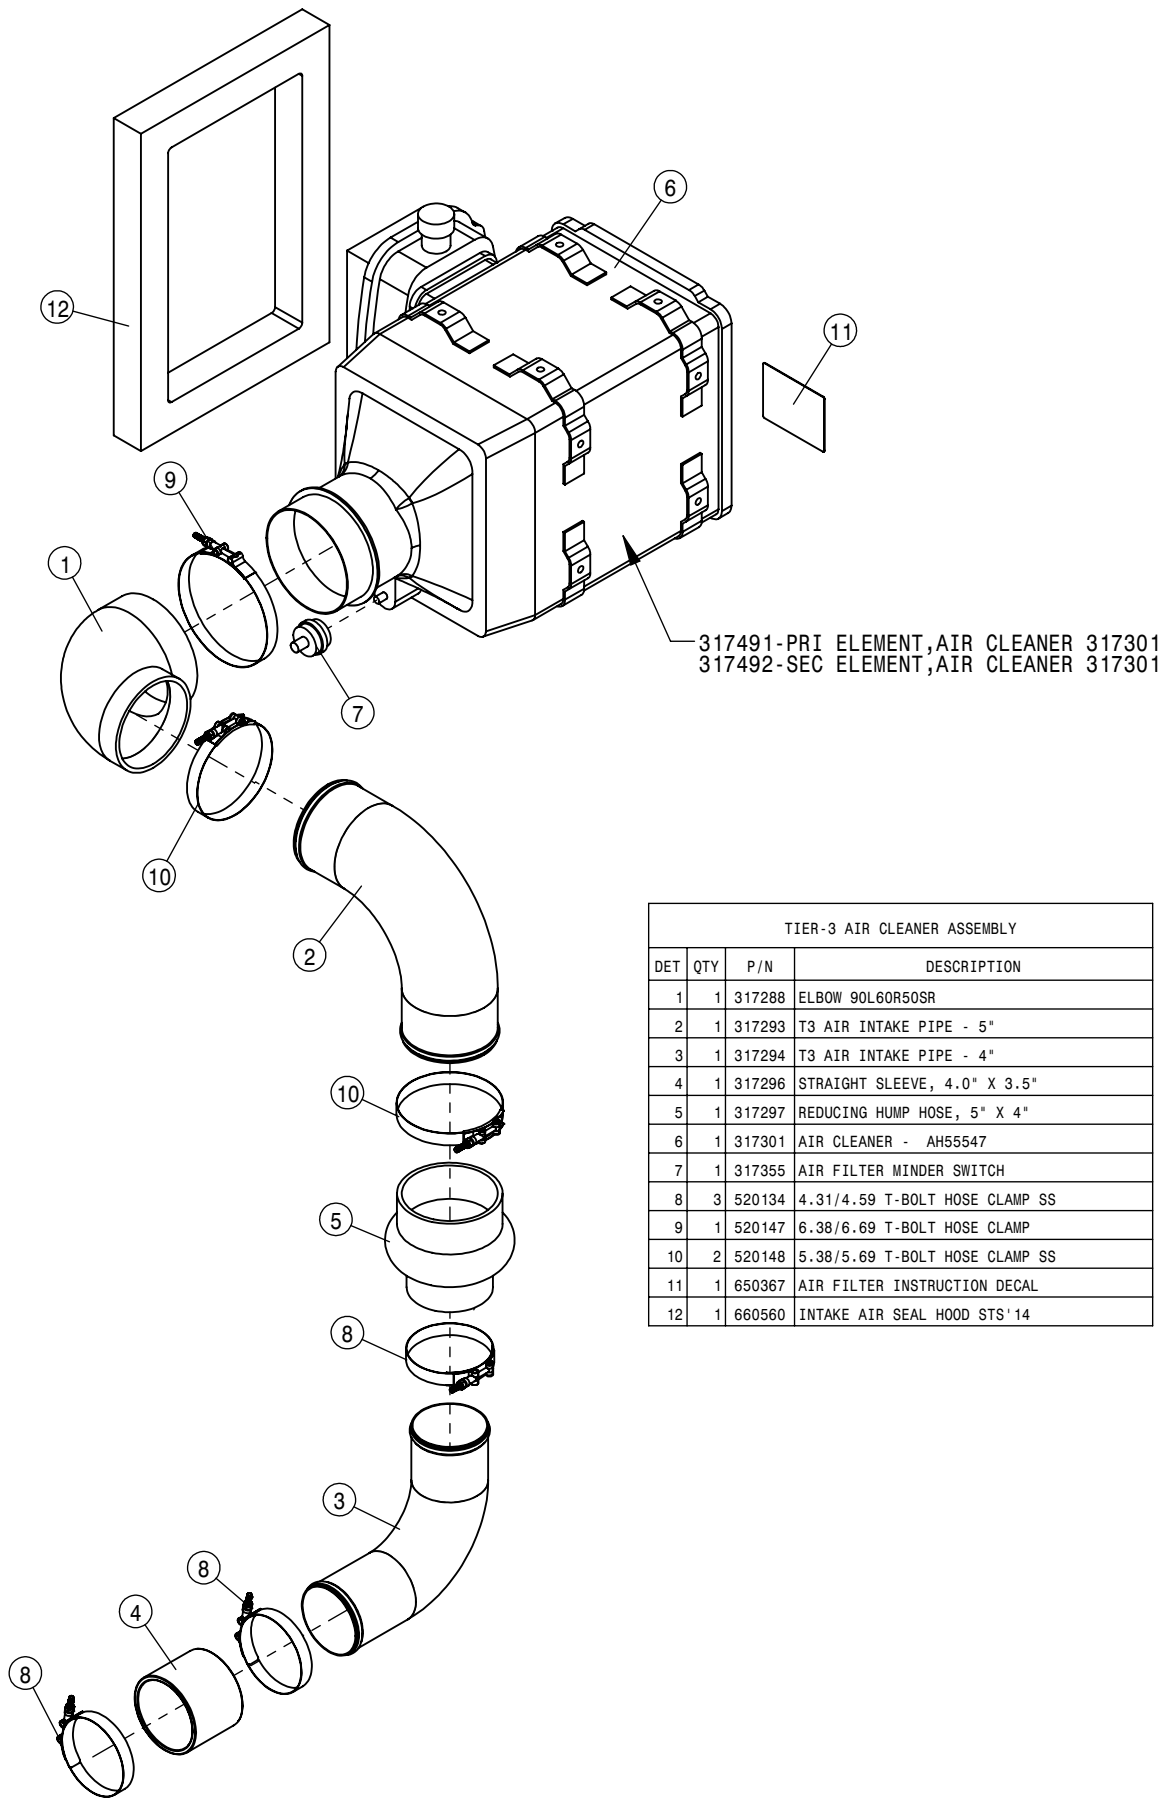

TIER-3 AIR CLEANER ASSEMBLY			
DET	QTY	P/N	DESCRIPTION
1	1	317288	ELBOW 90L60R50SR
2	1	317293	T3 AIR INTAKE PIPE - 5"
3	1	317294	T3 AIR INTAKE PIPE - 4"
4	1	317296	STRAIGHT SLEEVE, 4.0" X 3.5"
5	1	317297	REDUCING HUMP HOSE, 5" X 4"
6	1	317301	AIR CLEANER - AH55547
7	1	317355	AIR FILTER MINDER SWITCH
8	3	520134	4.31/4.59 T-BOLT HOSE CLAMP SS
9	1	520147	6.38/6.69 T-BOLT HOSE CLAMP
10	2	520148	5.38/5.69 T-BOLT HOSE CLAMP SS
11	1	650367	AIR FILTER INSTRUCTION DECAL
12	1	660560	INTAKE AIR SEAL HOOD STS' 14