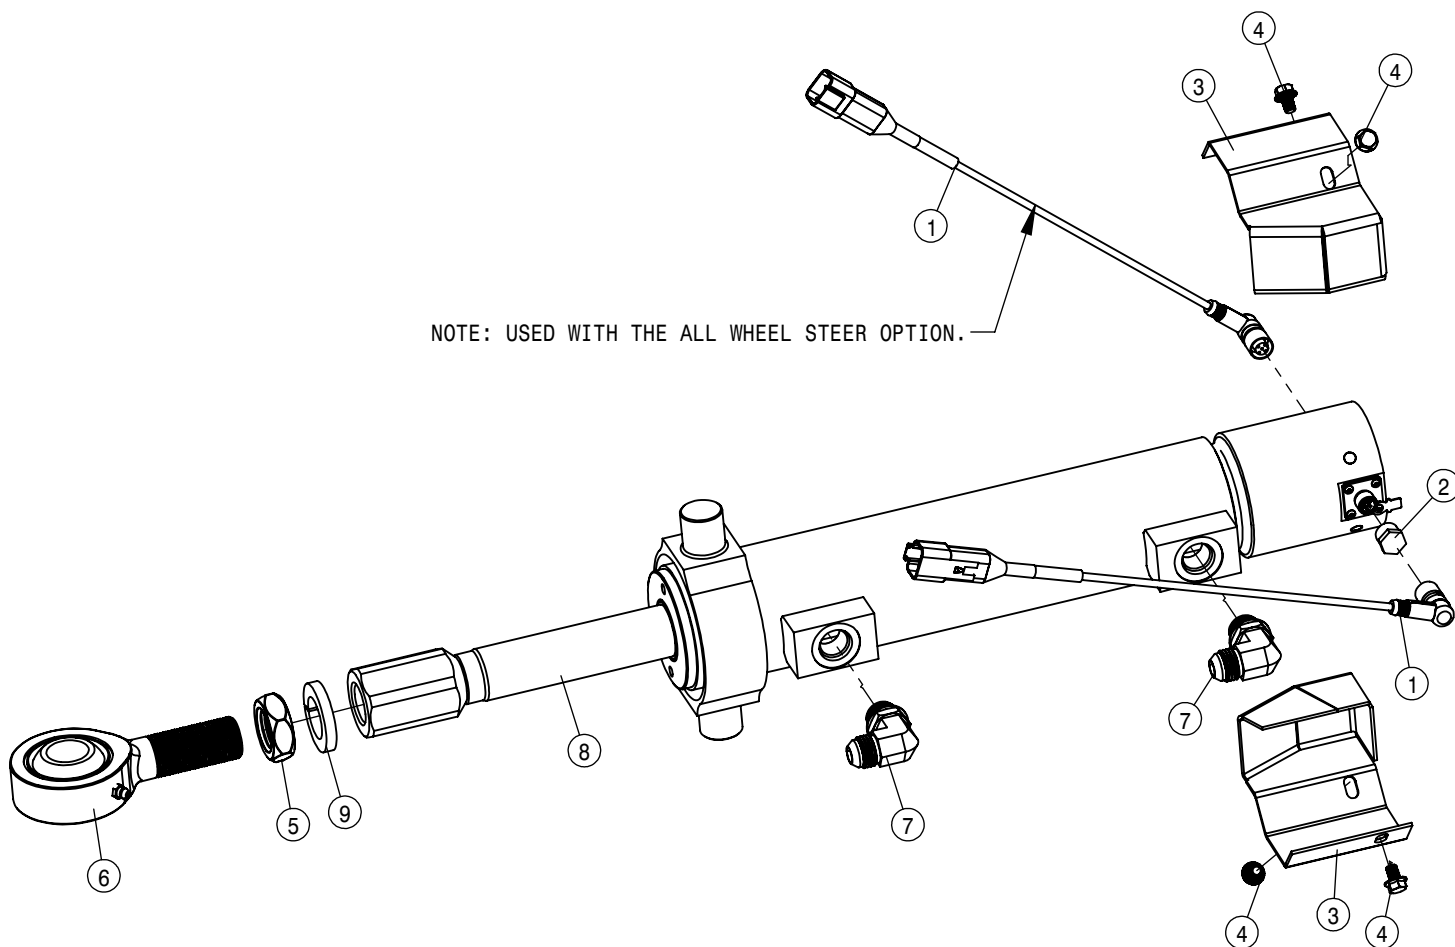

LEFT FRONT STEERING CYLINDER ASSEMBLY			
DET	QTY	P/N	DESCRIPTION
1	2	291994	SENSOR HARNESS FOR AWS
2	2	294056	M12 CAP
3	2	359645	STRG CYL SENSOR GUARD
4	4	470883	1/4UNC X 3/8 SERR FLG BOLT SS
5	1	472328	1"-12 HEX JAM NUT
6	1	474004	ROD END,1.00 BORE,1-12 RH MALE
7	2	618241	3/4MJIC-90-3/4MOR LBO
8	1	621654	HYD CYL,2.50 X 8.81 PHASE/SENS
9	1	920508	1" LOCK WASHER