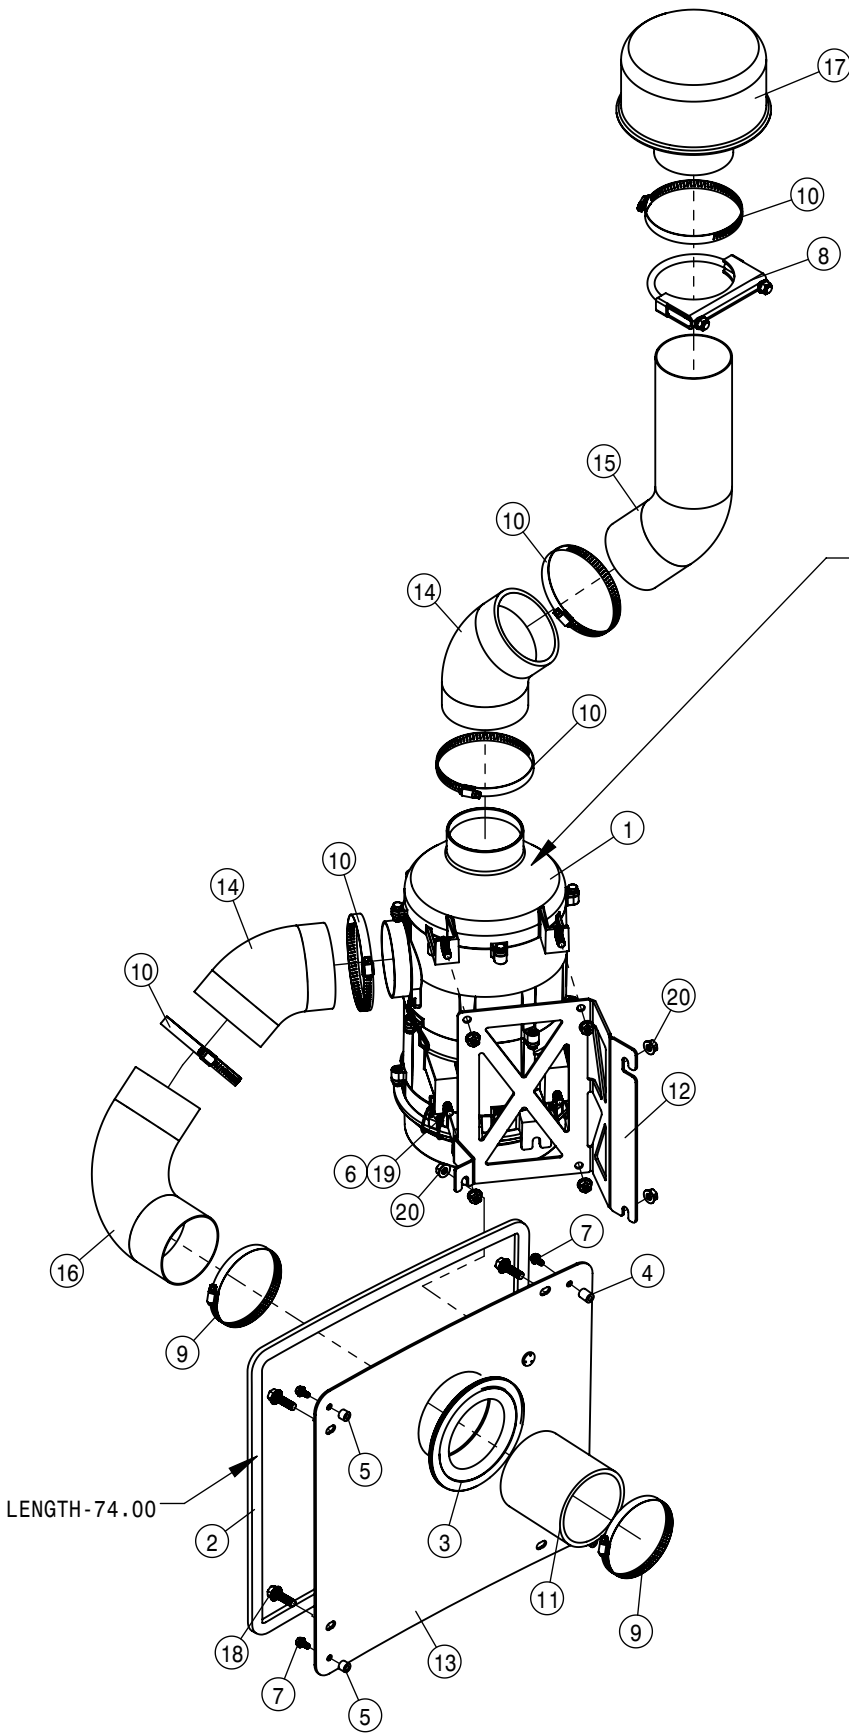

BULK TRIM SEAL
193070-SEAL, .63 X .63 D-SECT EDPM

657557-REPLACEMENT RESPA FILTER
344683-INLET SECTION FOR RESPA
344681-FAN MOTOR

AIR INTAKE (TALL) (BUILT BEFORE NOV 1)			
DET	QTY	P/N	DESCRIPTION
1	1	344424	HVAC FILTRATION UNIT PRECLEANER
2	1	344480	SEAL - RESPA PANEL
3	1	344512	RESPA BULB SEAL, STS' 14
4	2	344557	STAND OFF 5/8" LG, STS' 14
5	2	344558	STAND OFF 3/8" LG, STS' 14
6	4	470087	3/8UNC HEX SERR FLANGE NUT
7	4	470122	1/4 UNC X 1/2 SERR FLG BOLT
8	1	472218	4" MUFFLER CLAMP 3/8UNC GRAY
9	2	520064	HOSE CLAMP NO 64 STAINLESS
10	5	520072	HOSE CLAMP NO 72 STAINLESS
11	1	657585	HVAC DUCT, STS' 14
12	1	660585	MOUNT-RESPA, TALL CROP STS' 14
13	1	660588	PANEL - HVAC ACCESS WLD, STS
14	2	660591	ELBOW - EPDM 45DEG 4" ID
15	1	660592	TUBE - 4" OD, 45DEG
16	1	660593	ELBOW - 4" OD, 90 DEG
17	1	660594	INLET HOOD - 4" ID
18	4	900127N	3/8UNC X 1 1/4 SER FLANGE BOLT
19	4	900129N	3/8UNC X 1" SERR FLANGE BOLT
20	3	910004N	3/8UNC FLANGE CNTR LOCK NUT