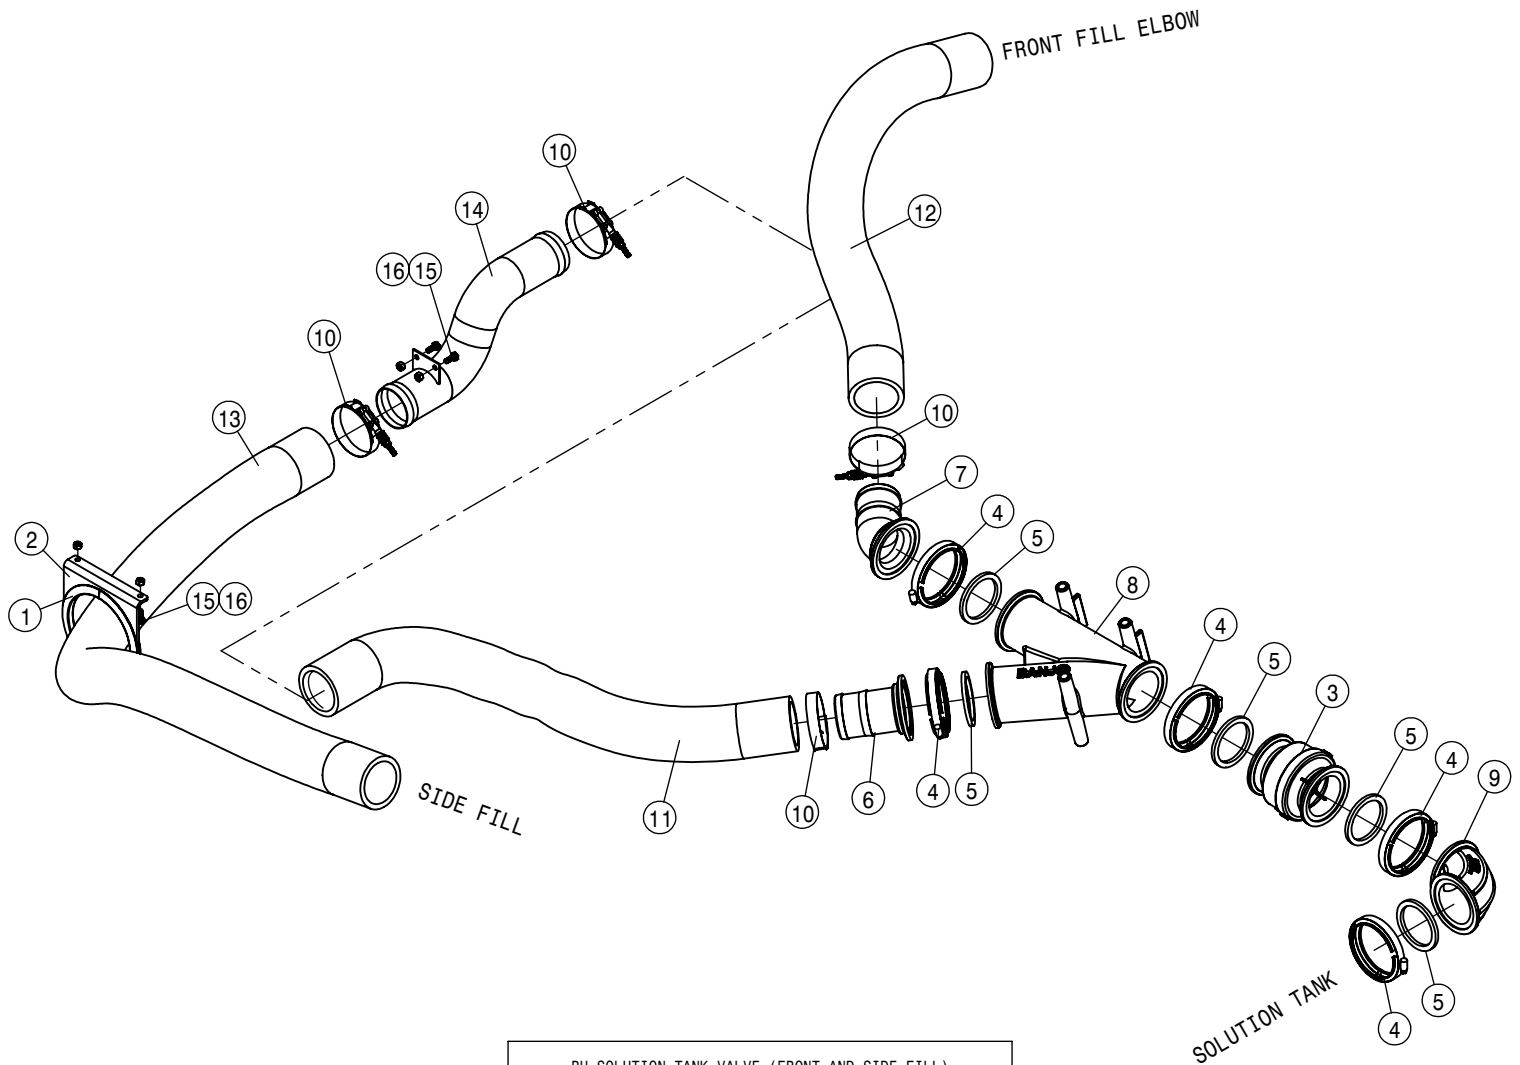

BULK HOSE
197145-HOSE 3"SUCTION,POLY HELIX EPDM

RH SOLUTION TANK VALVE (FRONT AND SIDE FILL)			
DET	QTY	P/N	DESCRIPTION
1	1	193012	QUICKEDGE TRIM .135 TO .250
2	1	342991	SIDEFILL HOSE SUPP BRKT,STS 05
3	1	500142	CHECK VALVE 3" FLANGE
4	5	500208	3" FLANGE CLAMP S.S.
5	5	500209	3" FLANGE GASKET EPDM
6	1	500210	3"FLANGE-3' HOSEBARB POLY
7	1	500258	3"FLANGE-45-3' HOSEBARB, POLY
8	1	500260	3" FP FLANGE 45 Y COUPLING
9	1	500262	3"FLANGE-90-3"FLG SWEEP LBO
10	4	520145	3.56/3.88 T-BOLT HOSE CLAMP SS
11	1	601574	HOSE, 3 X 36 POLY HELIX EPDM
12	1	601799	HOSE, 3 X 34 POLYHELIX EPDM
13	1	601916	HOSE, 3 X 65 POLY HELIX EPDM
14	1	690731	SOLU TUBE, 3.00 S.S. SIDE FILL
15	4	900064	5/16UNC X 3/4" HEX BOLT
16	4	914002	5/16UNC HEX STOVER NUT