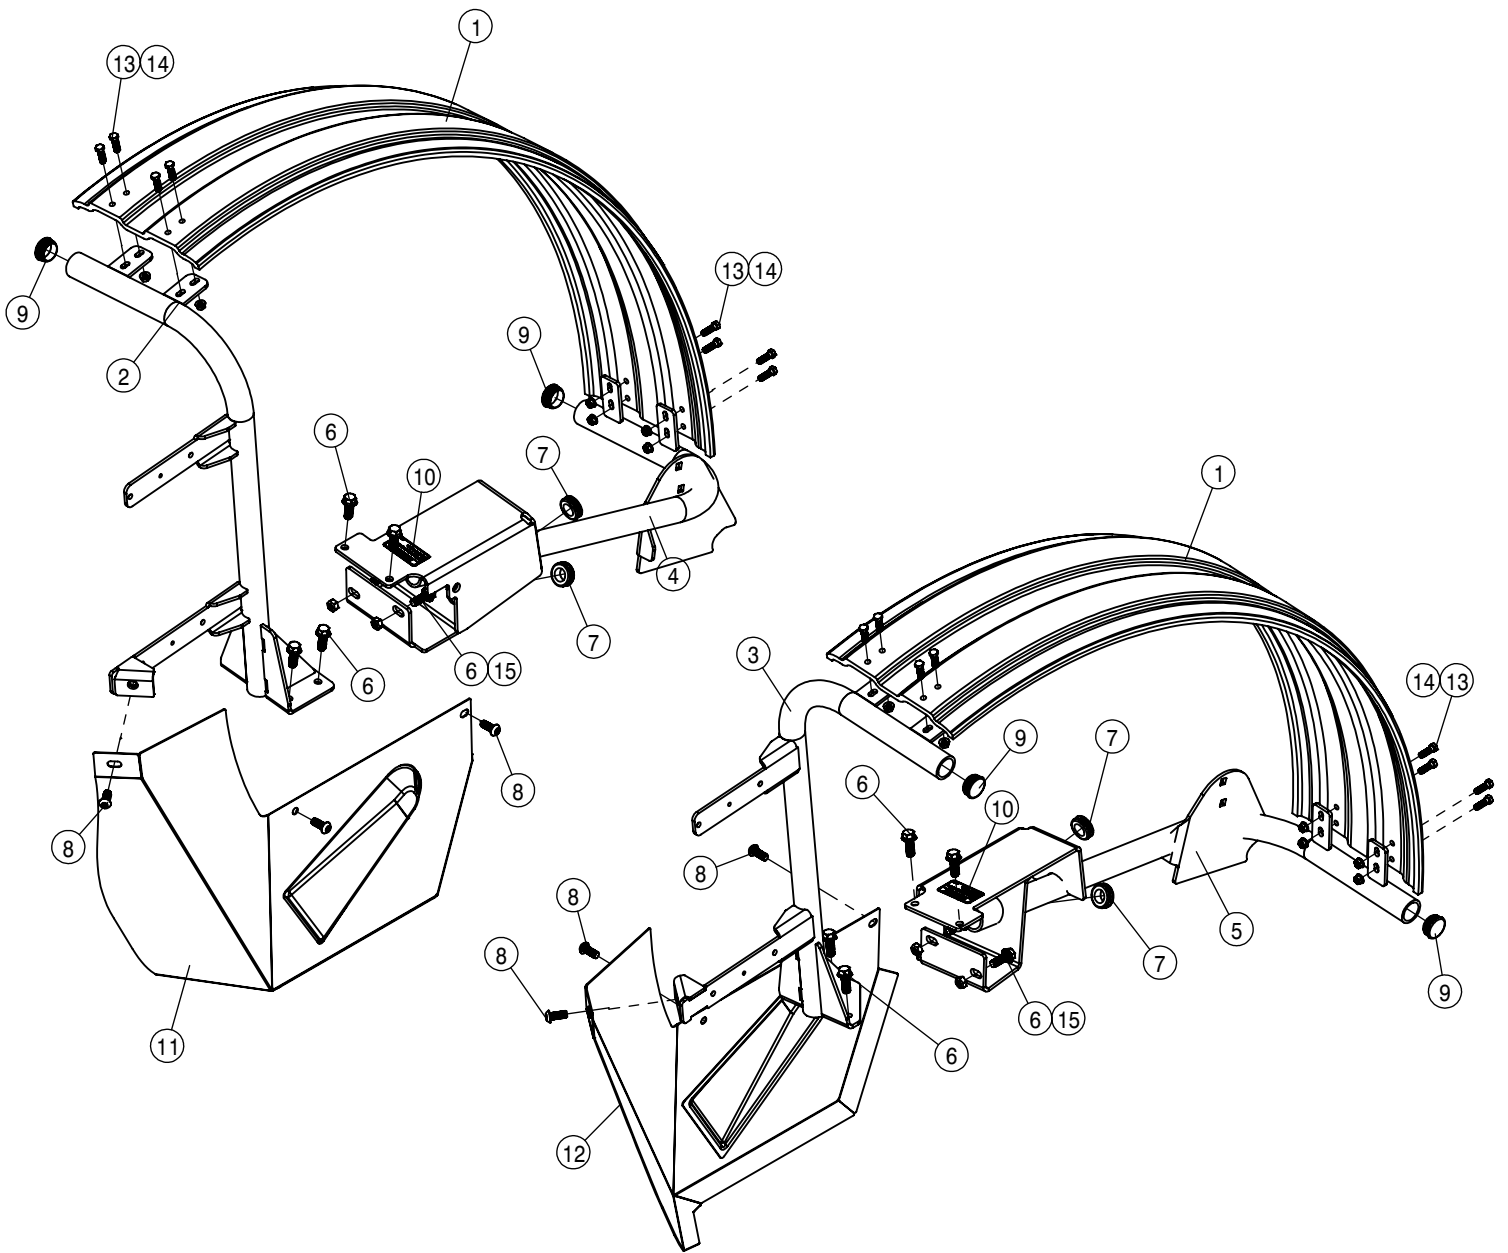

REAR FENDER ASSEMBLY (STANDARD LEG)			
DET	QTY	P/N	DESCRIPTION
1	2	359598	FRONT FENDER, STS '10
2	1	360042	RH FENDER BRKT WLD, STS '14
3	1	360043	LFT FENDER BRKT WELD
4	1	360050	RH LWR FENDER MT WLD, STS'14
5	1	360051	LFT LWR FENDER MT WLD, STS'14
6	14	470431	1/2UNC X 1 1/2 SERR FLG BOLT
7	4	473913	GROMMET, 1ID, 0.25GW 1.375GD
8	6	473987	1/2UNC X 1 1/4BUT SKTHD SCR
9	4	629772	CAPPLUGS PLUG, 1 3/4" RD, BLACK POLY
10	2	650851	DECAL, NOTICE, SHIELD PROTECT
11	1	662288	CROP SHIELD INDENT WLDMENT RGT
12	1	662289	CROP SHIELD INDENT WLDMENT LFT
13	16	900130	3/8UNC X 1 1/4 HEX BOLT
14	16	910004N	3/8UNC FLANGE CNTR LOCK NUT
15	4	914008	1/2 UNC HEX STOVER NUT