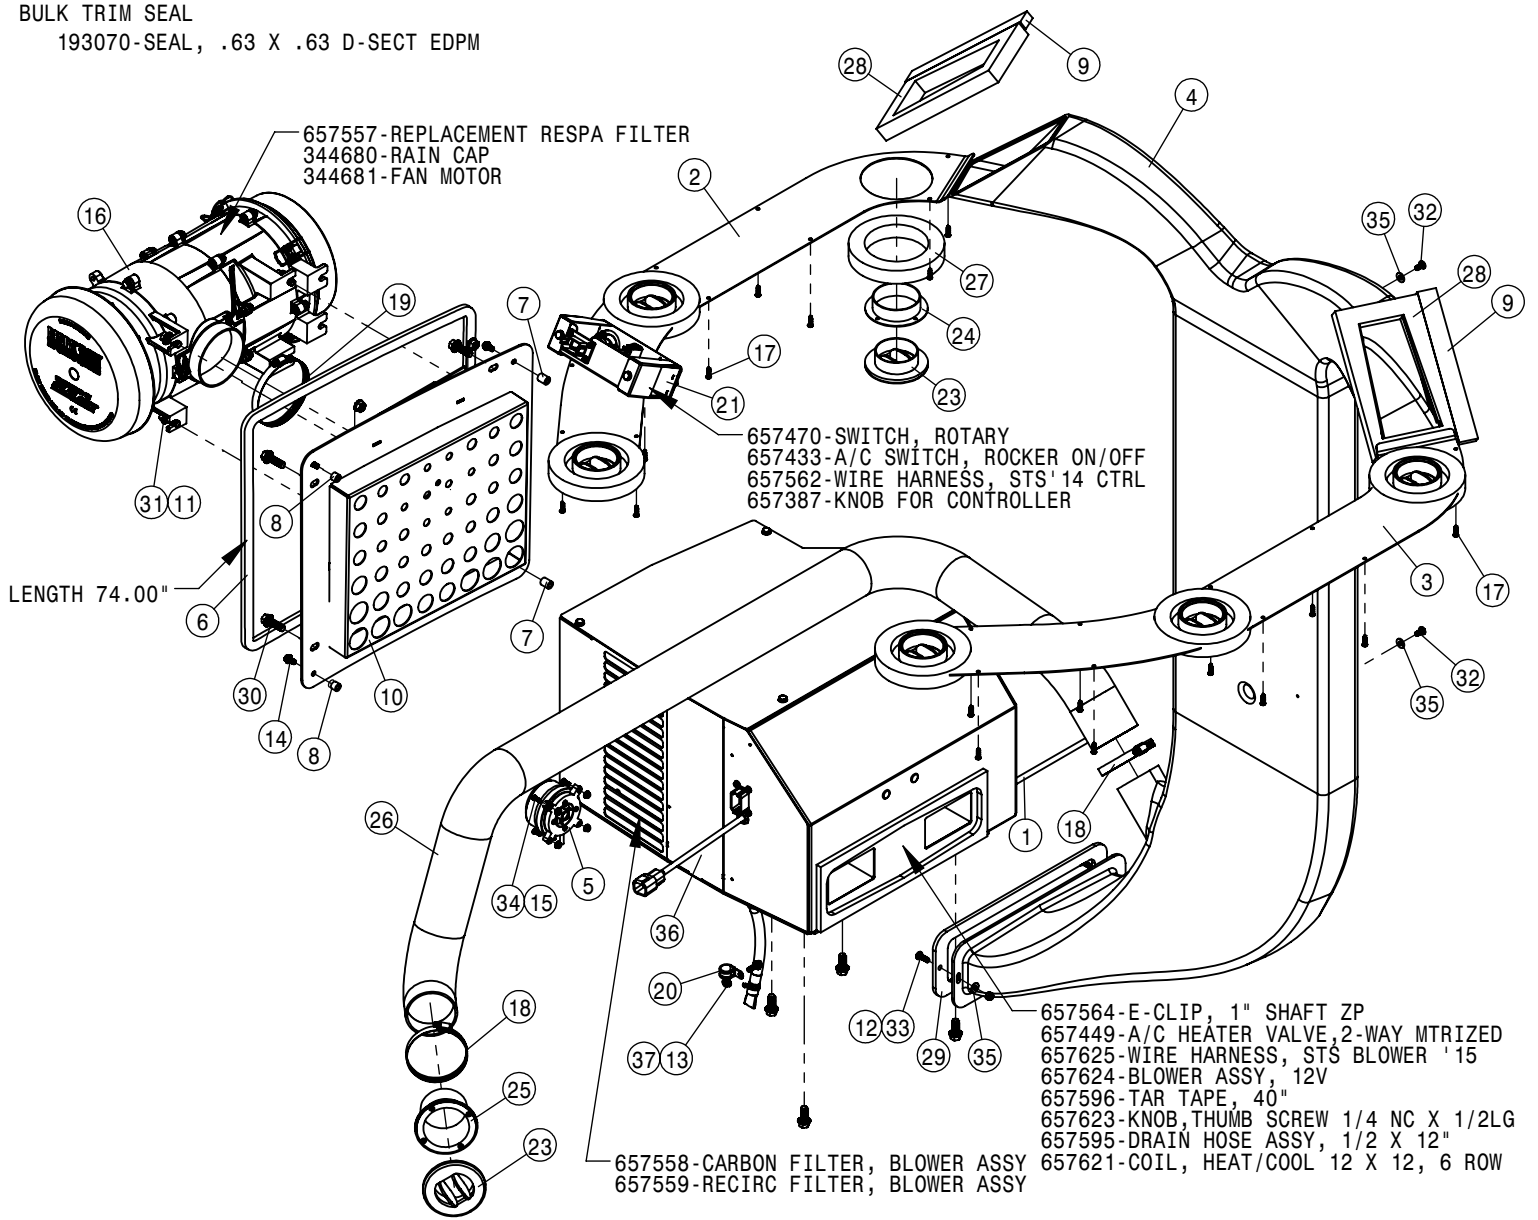

BULK TRIM SEAL
193070-SEAL, .63 X .63 D-SECT EDPM

DELUXE HVAC ASSEMBLY (BUILT AFTER NOV 1)			
DET	QTY	P/N	DESCRIPTION
1	1	317315	HOSE - HVAC PRESSURE
2	1	344361	PLATE, ROOF DUCT COVER RH, STSCAB' 14
3	1	344362	PLATE, ROOF DUCT COVER LH, STSCAB' 14
4	1	344366	DUCT HVAC - STS CAB
5	1	344425	PRESSURE SWITCH - HVAC
6	1	344480	SEAL - RESPA PANEL
7	2	344557	STAND OFF 5/8" LG, STS' 14
8	2	344558	STAND OFF 3/8" LG, STS' 14
9	2	344576	TEMP SEAL DUCT, STS' 14
10	1	344662	STD HVAC ACCESS PANEL WLDT, STS' 15
11	4	470087	3/8UNC HEX SERR FLANGE NUT
12	2	470089	1/4UNC HEX NYL-LOC NUT
13	1	470121N	1/4 UNC SERR FLG LOCK NUT SS
14	4	470122	1/4 UNC X 1/2 SERR FLG BOLT
15	4	470463	8-32 SERR FLANGE NUT
16	1	470655	HVAC FILTRATION UNIT PRECLEANER
17	20	473990N	#8 X 3/4 PHIL PAN SMS TY-A BZ
18	2	520052	HOSE CLAMP NO 52 STAINLESS
19	1	520064	HOSE CLAMP NO 64 STAINLESS

DELUXE HVAC ASSEMBLY (BUILT AFTER NOV 1)			
DET	QTY	P/N	DESCRIPTION
20	1	520104	CUSH HOSE CLMP, #12, 3/4D X 1/2W
21	1	657542	HVAC CONTROL - MANUAL, STS' 14
NS	1	657544	HARNESS - HVAC MAN CONTROL
23	7	657546	LOUVER, 4" W/O MNT
24	6	657547	PANEL MNT, LOUVER (THK PANEL)
25	1	657548	PANEL MNT, LOUVER (THK PANEL)
26	1	657550	HOSE - 3IN HVAC
27	6	657552	GASKET SEAL ROOF LOUVER
28	2	657553	GASKET SEAL ROOF LOUVER
29	1	657556	GASKET SEAL ROOF LOUVER
30	4	900127N	3/8UNC X 1 1/4 SER FLANGE BOLT
31	8	900129N	3/8UNC X 1" SERR FLANGE BOLT
32	2	903708N	1/4UNC X1/2PHIL PAN MACH SCR BZ
33	2	903711	1/4UNC X3/4PHIL PANHD MACH SCR
34	4	903844	8-32 X 1/2 PHIL PANHD MACH SCR
35	4	920000	1/4 SAE FLAT WASHER
36	1	657560	HVAC STANDARD CONTROL ENHANCED
37	1	473834	1/4UNC X 3/4 SER FLG BOLT SS