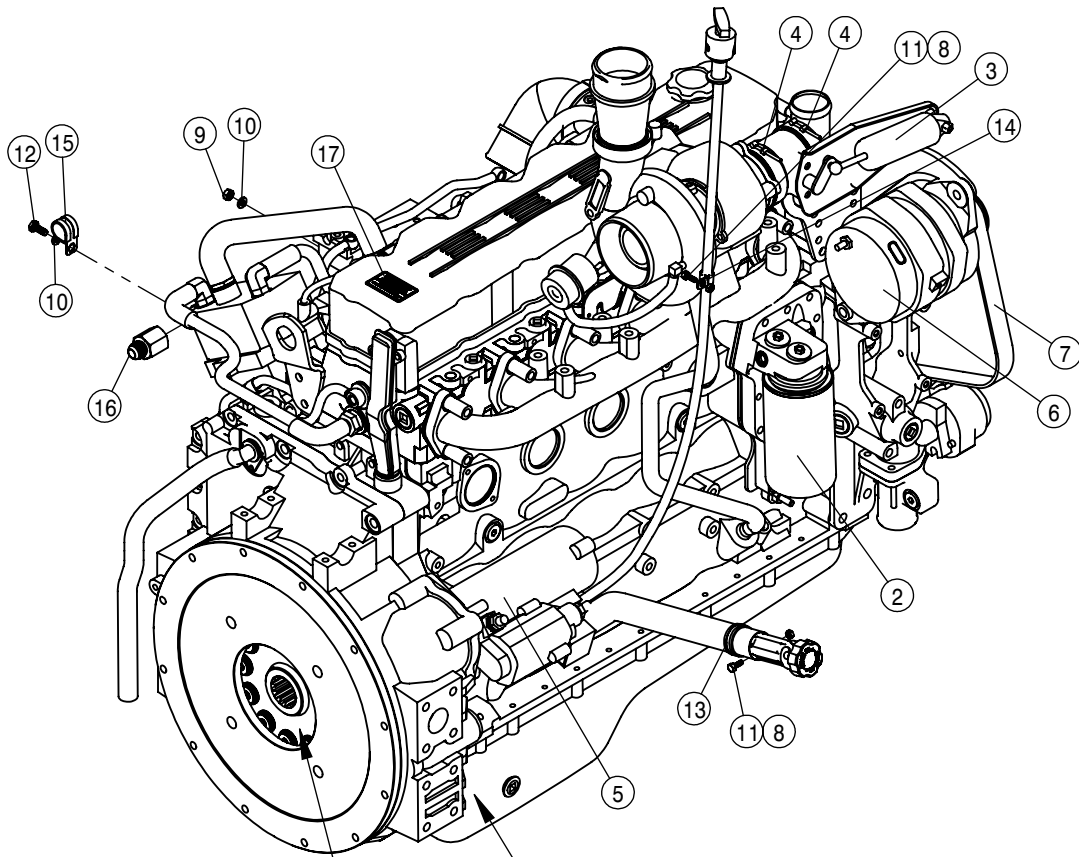

317285 - T3 275HP ENG-REPAIR CONFIG STS' 14

800513-PUMP DRIVE ASSY, STS' 14
800514-DRIVE PLATE, STS' 14

TIER-3 275 HP ENGINE ASSEMBLY			
DET	QTY	P/N	DESCRIPTION
NS	1	294224	ENGINE HARNESS T3, 14
	1	316372	ENGINE OIL FILTER
	1	316644	EXHAUST BRAKE
	2	316646	V-CLAMP, EXHAUST BRAKE,CUMMINS
	1	317299	STARTER - DENSO PA90L
	1	317300	ALTERNATOR - DELCO 200 AMP
	1	317304	DRIVE BELT - 3289716
	2	473767	6MM-1.00 HEX NUT
	1	473778	8MM-1.25 HEX NUT
	2	473804	8MM LOCK WASHER
	2	473826	6MM-1.00 X 16MM HEX BOLT GR8
	1	473827	8MM-1.25 X 20MM HEX BOLT GR8
	1	520100	CUSH HOSE CLAMP,#24, 1 1/2D X 1/2W
	1	520118	CUSH CLAMP,#8 1/2D X 1/2W
	1	520121	CUSH CLAMP,#16 1IN X 3/4W
	1	618518	1 1/16FJIC-7/8MJIC ADPTR
	1	650461	DECAL,MCO REQUIREMENTS,275 HP