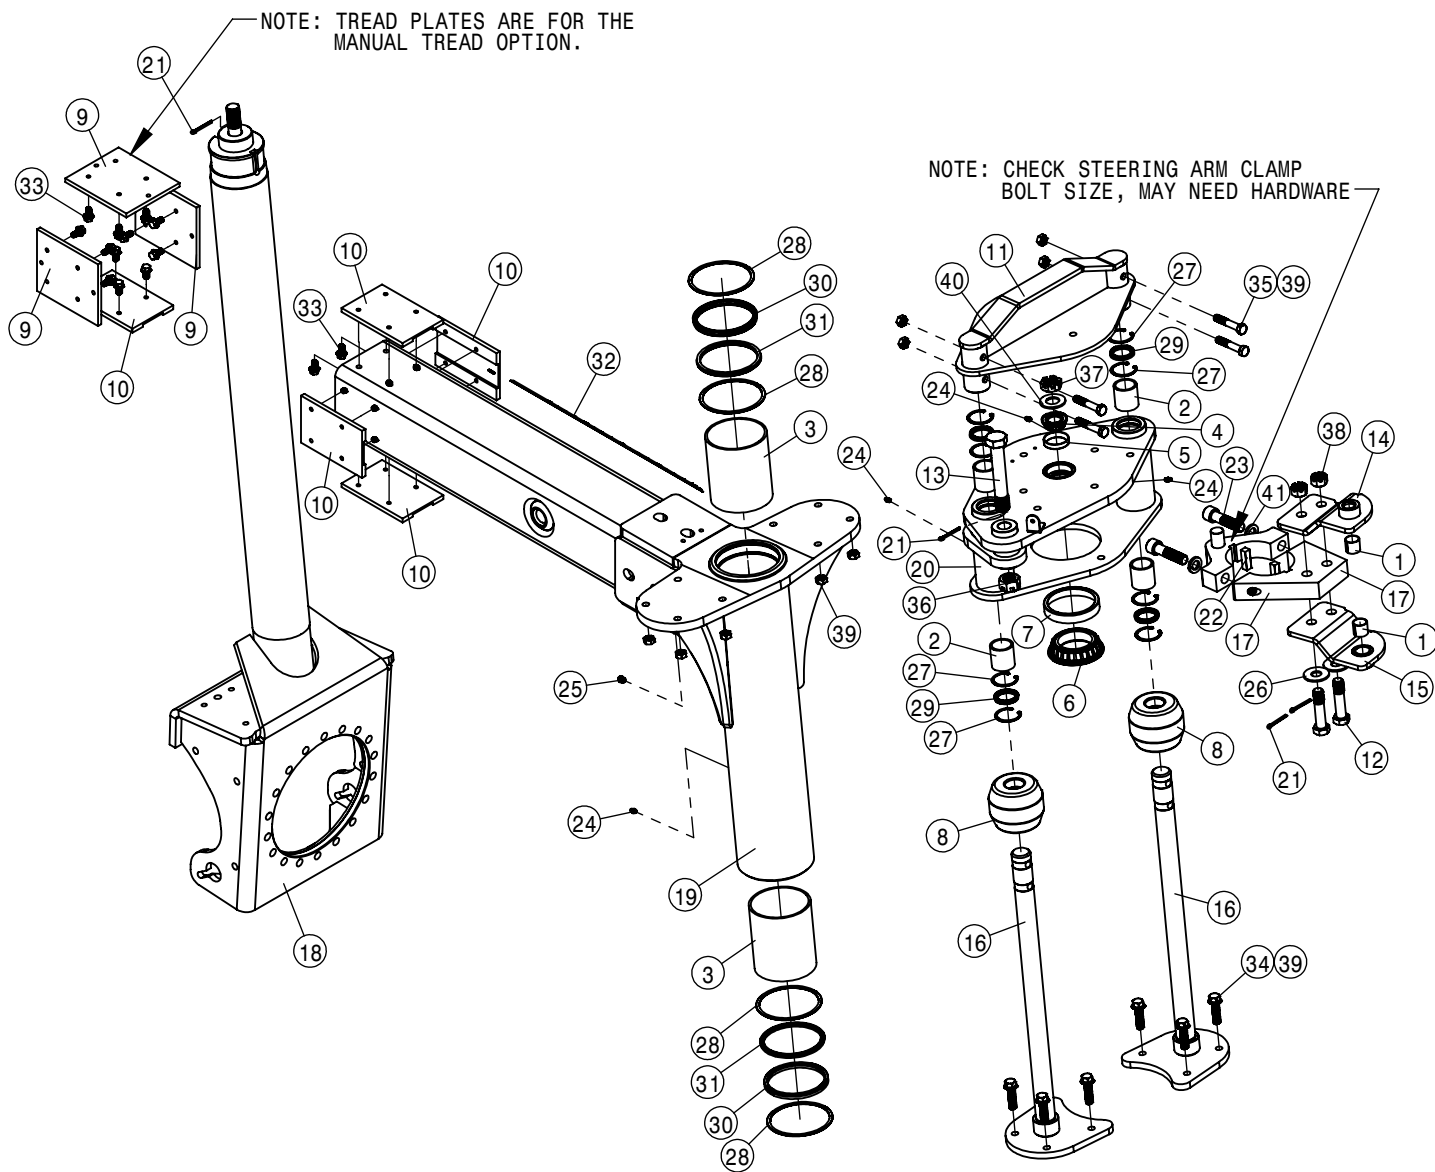

LEFT STANDARD LEG ASSEMBLY				
DET	QTY	P/N	DESCRIPTION	
1	2	121029	JOURNAL BRG, 1.00 ID X 1.00 LG	
2	4	121113	TOWER SLEEVE BRG (POLYGON) 05	
3	2	121125	BEARING-POLY 4.50 ID X 5.74 LG	
4	1	125050	BRG CONE, 1.00 ID W/FACE SEAL	
5	1	125051	BRG CUP FOR 125050	
6	1	125052	BRG CONE, 2.687 ID W/FACE SEAL	
7	1	125053	BRG CUP FOR 125052	
8	2	311058	RUBBER SPRING	
9	3	342917	TREAD ADJ PLATE, TAPPED, STS 10	
10	5	343009	TRD ADJ BRONZE BEARING, TAPPED	
11	1	359333	AIR BAG TOWER TOP MT WLD	
12	2	359545	TRUNION MT BOLT, STS AWS 09	
13	1	359546	STRG CYL BOLT, STS AWS LRG 09	
14	1	359547	TOP TRUNION MT WLD, STS AWS 09	
15	1	359548	BTM TRUNION MT WLD, STS AWS 09	
16	2	359654	NITRO TOWER WLD, STS AWS 13	
17	1	359664	3/4" STRG ARM CLAMP WLD	
18	1	359995	INNER LEG WLD, STS AWS 13	
19	1	360060	OUTER LEG WLD, STS 2014	
20	1	360149	LH AIR BAG LWR PLT WLD, STS 15	
21	4	470117N	3/16 X 1 3/4 COTTER PIN SS	

LEFT STANDARD LEG ASSEMBLY				
DET	QTY	P/N	DESCRIPTION	
22	2	470447	KEY .50 SQ X 1.69 LONG	
23	2	470890	3/4UNC X 3" SOC HD CAP SCR GR8	
24	4	471005N	GREASE ZERK, 1/4-28 X 1/2 YZ	
25	1	471030	PRESSURE RELIEF VALVE-GREASE 45-80 PSI	
26	2	483048	3/4 REG FLAT WASH, THRU-HARD YZ	
27	8	629537	187RRHOZ SNAP RING	
28	4	629538	4.5 SPIROLOX RING	
29	4	629620	SEAL, 1.500 ROD DIA	
30	2	629621	SEAL, 4.500 ROD DIA	
31	2	629625	SEAL, 4.500 ROD DIA	
32	1	650459	DECAL, TREAD ADJ INDICATOR '14	
33	32	900128N	3/8UNC X 3/4 SER FLANGE BOLT	
34	8	900267N	1/2UNC X 2" SERR FLG BOLT	
35	4	900269N	1/2UNC X 2 3/4 HEX BOLT	
36	1	910020N	1" UNC HEX SLOTTED NUT	
37	1	910021	1"-14 SLOT JAM NUT	
38	2	910102	3/4UNC HEX SLOT NUT GR8	
39	12	914008	1/2 UNC HEX STOVER NUT	
40	1	920008N	1" SAE FLAT WASHER	
41	2	920506	3/4 LOCK WASHER