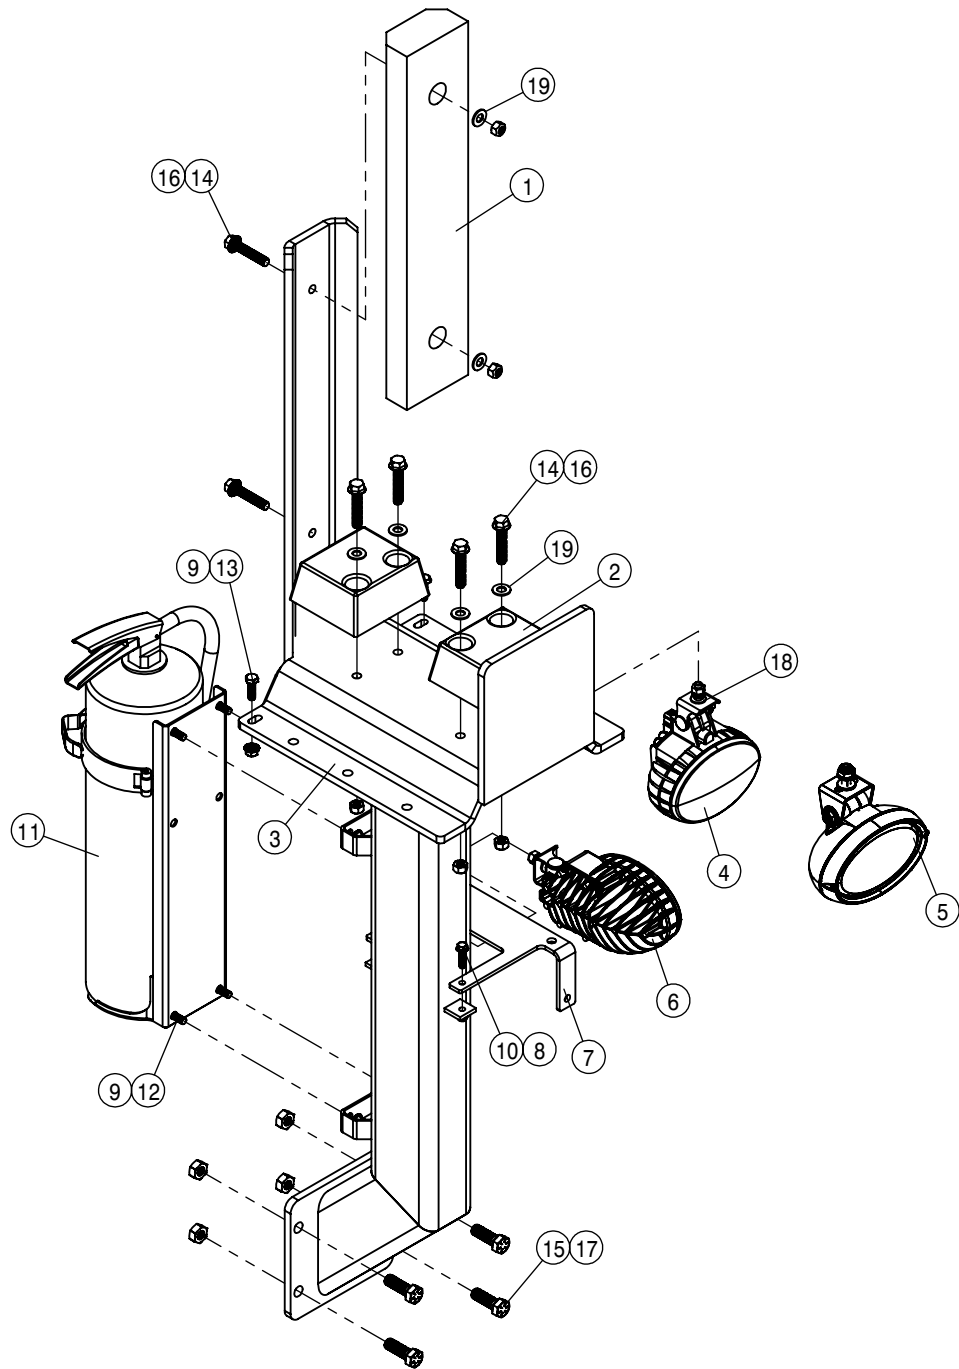

LH 90/100' BOOM CRADLE ASSEMBLY			
DET	QTY	P/N	DESCRIPTION
1	1	164512	RUBBER BUMPER, BOOM CRADLE
2	2	164513	BOOM CRADLE PAD
3	1	165041	BOOM CRADLE WLD 07
4	1	292553	735F 12V LED worklamp, Bottom mount
5	1	292614	WORKLIGHT - HALOGEN CLOSE RANGE
6	1	292917	LED LIGHT, AMBER
7	1	343689	EXTREMITY FLASHER MT, STS '11
8	2	470089N	1/4UNC HEX NYLOC NUT, 316 SS
9	6	470113	5/16UNC SERR FLG LOCK NUT
10	2	470231N	1/4UNC X 1" SERR FLG BOLT SS
11	1	490508	FIRE EXTINGUISHER
12	4	900064	5/16UNC X 3/4" HEX BOLT
13	2	900065N	5/16UNC X 1" HEX BOLT SS
14	6	900133N	3/8UNC X 2" SERR FLANGE BOLT
15	4	900804	1/2UNC X 1 1/2 HEX BOLT GR8 YZ
16	6	914004	3/8UNC HEX STOVER NUT
17	4	914808	1/2UNC HEX STOVER NUT GR8
18	2	920001N	5/16 SAE FLAT WASHER SS
19	6	920002N	3/8 SAE FLAT WASHER