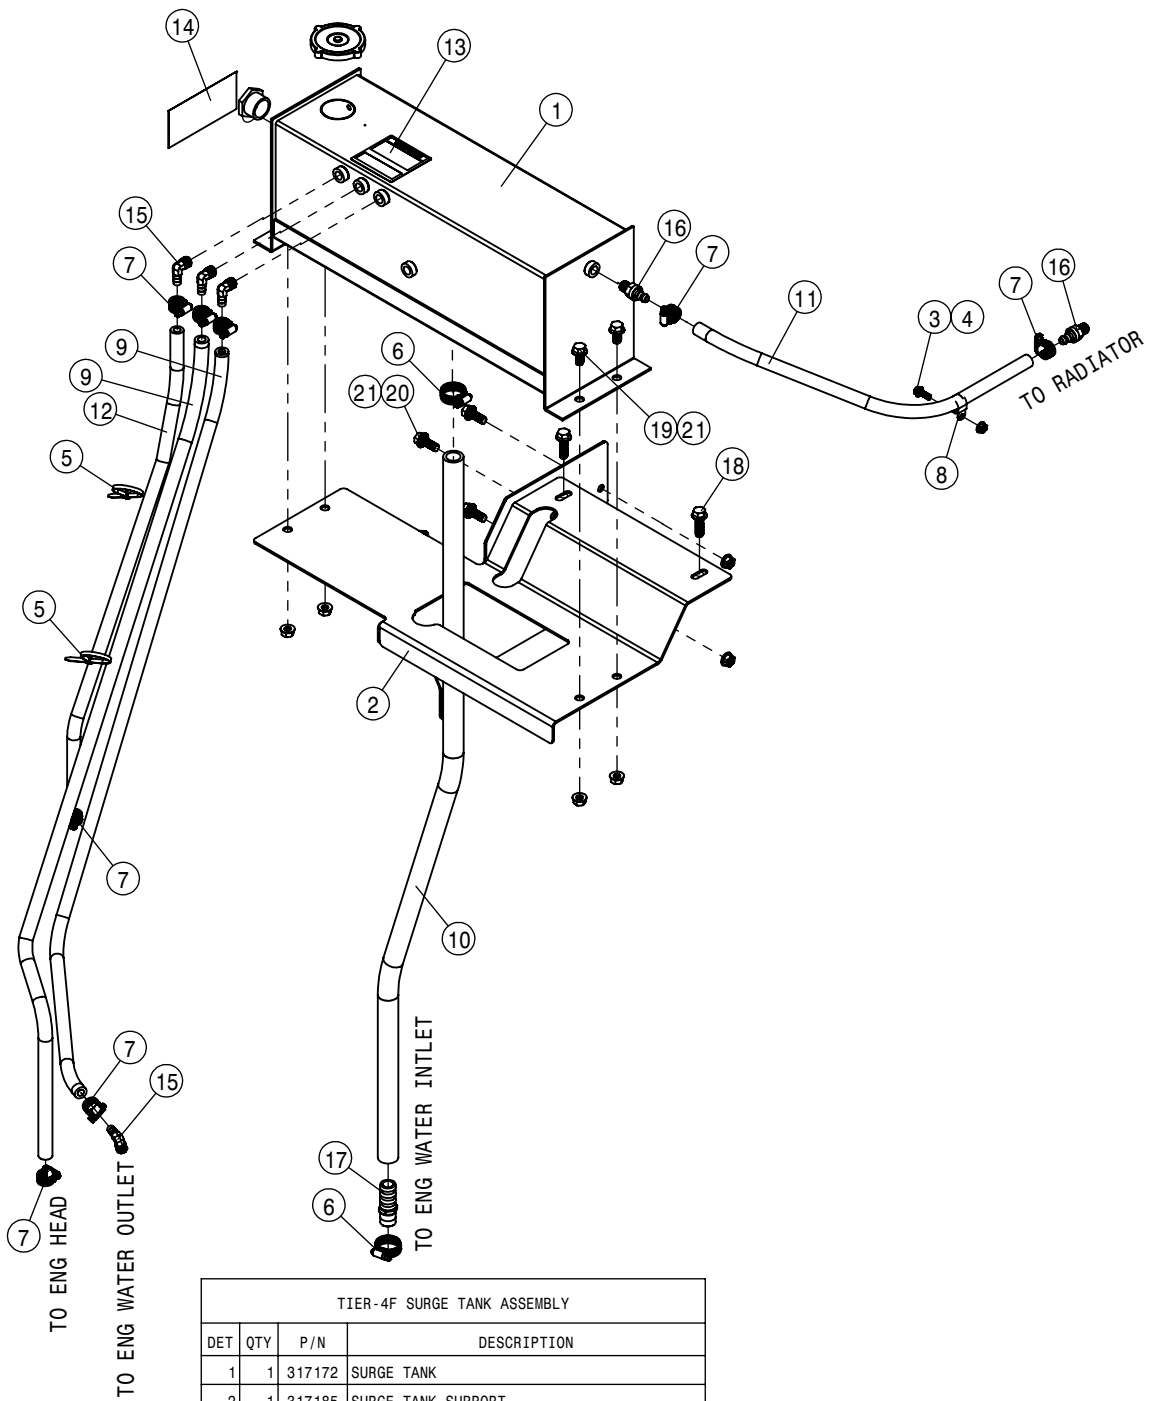

TIER-4F SURGE TANK ASSEMBLY			
DET	QTY	P/N	DESCRIPTION
1	1	317172	SURGE TANK
2	1	317185	SURGE TANK SUPPORT
3	1	470118	1/4 UNC X 3/4 SER FLG BOLT
4	1	470121	1/4 UNC SERR FLG LOCK NUT
5	2	470154	CABLE TIE, 11.00" BLK NYLON
6	2	520055	HOSE CLAMP NO 12 STAINLESS
7	8	520069	HOSE CLAMP NO 6 STAINLESS
8	1	520117	CUSH HOSE CLAMP,#10, 5/8D X 1/2W
9	2	601000	195917-HOSE 3/8 HEATER 47
10	1	601001	COOLANT FILL HOSE
11	1	601059	HOSE, 3/8 X 21 HEATER
12	1	601668	COOLANT VENT HOSE
13	1	650174	DECAL,CAUTION RADIATOR,STS 07
14	1	650462	DECAL,COOLING SYSTEM PROCEDURE
15	4	711104	1/4MNPT-90-3/8 HOSE BARB, BRS
16	2	712100	1/4NPT X 3/8 HOSE FTG,PUSHLOCK
17	1	712440	1/2 NPT X 3/4 HOSE BARB
18	2	900127N	3/8UNC X 1 1/4 SER FLANGE BOLT
19	4	900128N	3/8UNC X 3/4 SER FLANGE BOLT
20	4	900129N	3/8UNC X 1" SERR FLANGE BOLT
21	6	910004N	3/8UNC FLANGE CNTR LOCK NUT