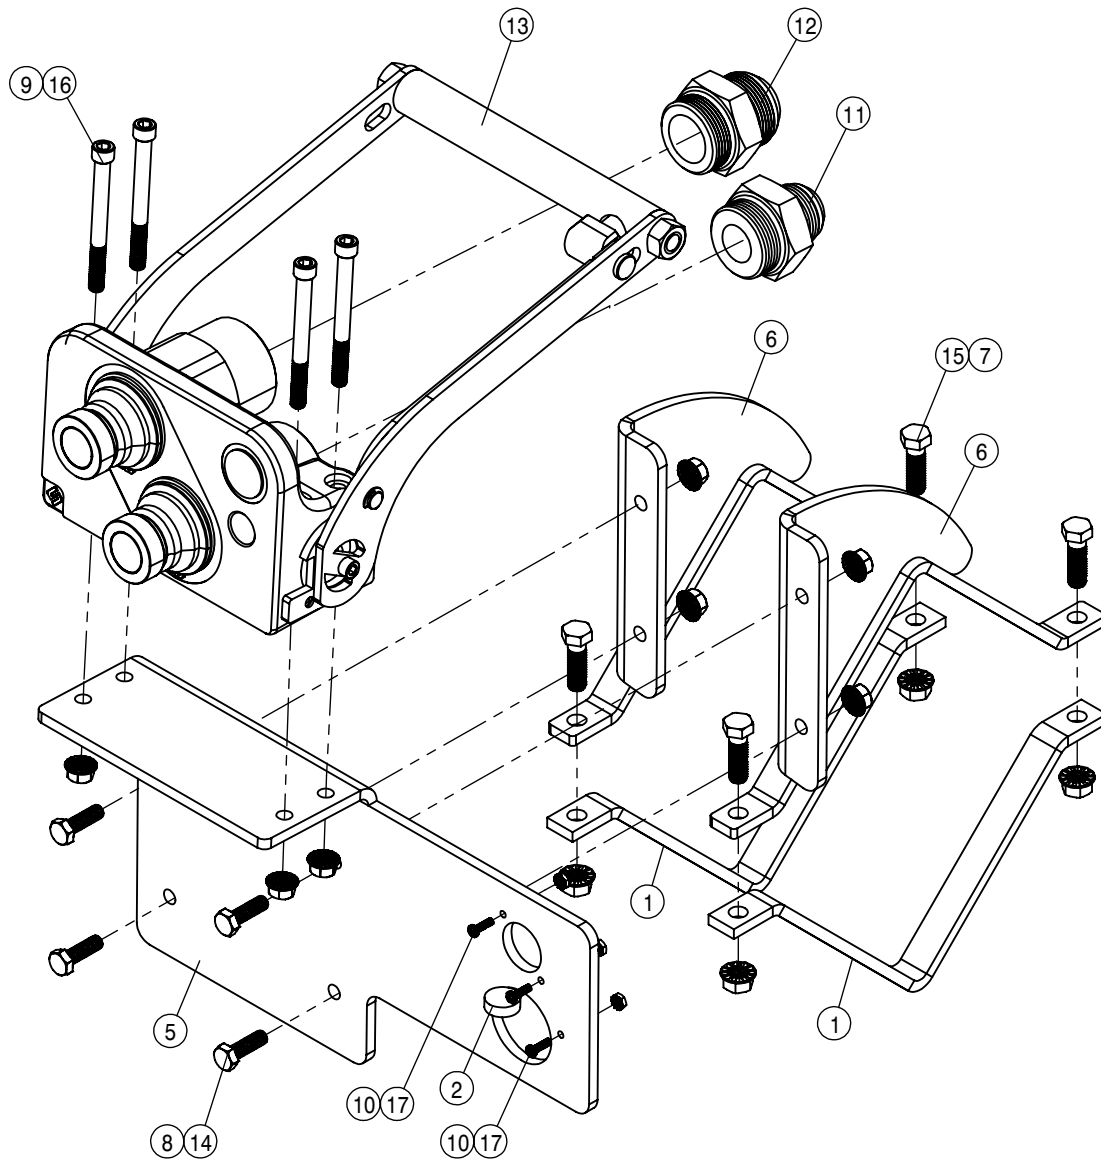

COMBO OPTION QUICK ATTACH

COMBO OPTION HYDRAULIC QUICK ATTACH ASSEMBLY			
DET	QTY	P/N	DESCRIPTION
1	2	003078	RECEPT MTG BRKT, PAINTED STS 07
2	1	291754	AMP CAP, 17 SHELL
NS	1	293866	POWER HARNESS, MAIN STSC 05
NS	1	294047	STS COMBO CHASSIS TO BAR HARNESS
5	1	362043	SOLUTION COMBO MOUNT
6	2	362047	RECEPT SCM BRKT WLD LFT
7	4	470087	3/8UNC HEX SERR FLANGE NUT
8	4	470113	5/16UNC SERR FLG LOCK NUT
9	4	470113N	5/16UNC SERR FLG LOCK NUT SS
10	3	470467	6-32 KEP NUT
11	1	618455	1 5/16MJIC-1 5/8 MOR ADPTR
12	1	618472	1 5/8MJIC-1 5/8MOR ADPTR
13	1	618877	COMBO MULT CPLR MACHINE
14	4	900065	5/16UNC X 1" HEX BOLT
15	4	900127	3/8UNC X 1 1/4 HEX BOLT
16	4	900175	5/16UNC X 3 1/4 SKT HD CAP SCR
17	3	903812	6-32 X 1/2 PHIL PAN MACH SCR