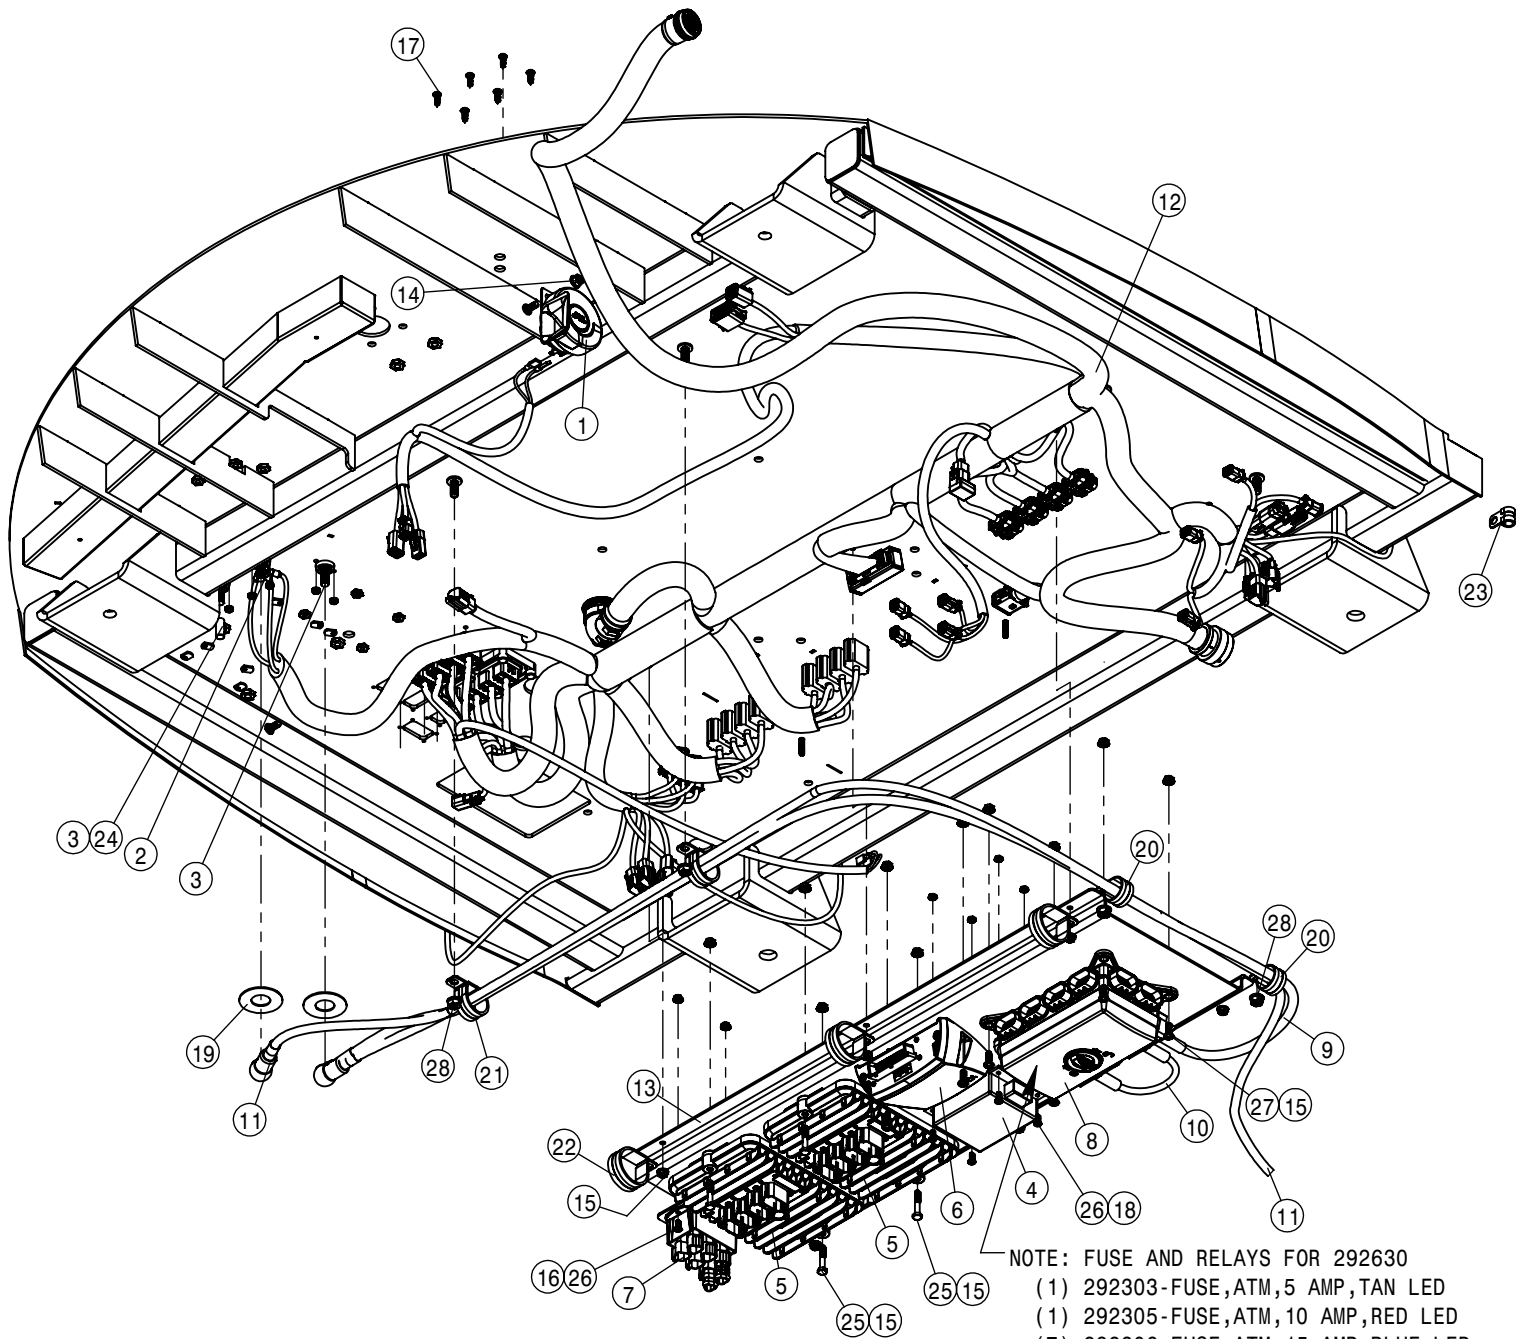

CAB ELECTRICAL-BOTTOM ASSEMBLY			
DET	QTY	P/N	DESCRIPTION
1	1	290062	HORN
2	1	291749	TERM BLOCK,BLACK,3/8-16 THRU
3	2	291750	TERM BLOCK,RED,3/8-16 THRU
4	1	291910	FLASHER, SOLID STATE, 12V
5	2	292009	IQAN-MC3 CONTROLLER
6	1	292016	IQAN-XA2 MODULE
7	1	292406	J1939 JUNCTION MODULE
8	1	292630	DVEC - EXTERIOR
9	1	292645	CABLE - SSDVEC POWER CABLE
10	1	292650	CABLE - SSDVEC JUMPER
11	1	292668	CAB PWR,GND CABLE ASY
12	1	294202	HARNESS - MAIN CAB EXT STS
13	1	344442	BRACKET - ELEC MODULE MOUT CAB
14	1	470113N	5/16UNC SERR FLG LOCK NUT SS

CAB ELECTRICAL-BOTTOM ASSEMBLY			
DET	QTY	P/N	DESCRIPTION
15	16	470121	1/4 UNC SERR FLG LOCK NUT
16	2	470175	10-32 SERR FLANGE NUT
17	6	470465	#12 X 3/4 PHIL PAN SHT MTL SCR
18	10	470542	10-32 KEP NUT
19	2	470677	NYLON WASHER 1"ID, 2-1/4"OD, .075"W
20	2	520108	CUSH HOSE CLAMP,#20, 1 1/4D X 3/4W
21	2	520160	CUSH CLAMP,#24 1 1/2D-3/4W LOOP
22	3	520161	CUSH CLAMP,#32 2"D-3/4W LOOP
23	1	520163	CUSH HOSE CLAMP,#8, 1/2D X 3/4W
24	1	629736	CAPPLUGS CAP,.312 X 1.00 VINYL
25	4	900005	1/4UNC X 1 1/2 HEX BOLT
26	6	903706	10-32X1/2 PHIL PAN MACH SCR
27	6	903711	1/4UNC X3/4PHIL PANHD MACH SCR
28	4	910004N	3/8UNC FLANGE CNTR LOCK NUT