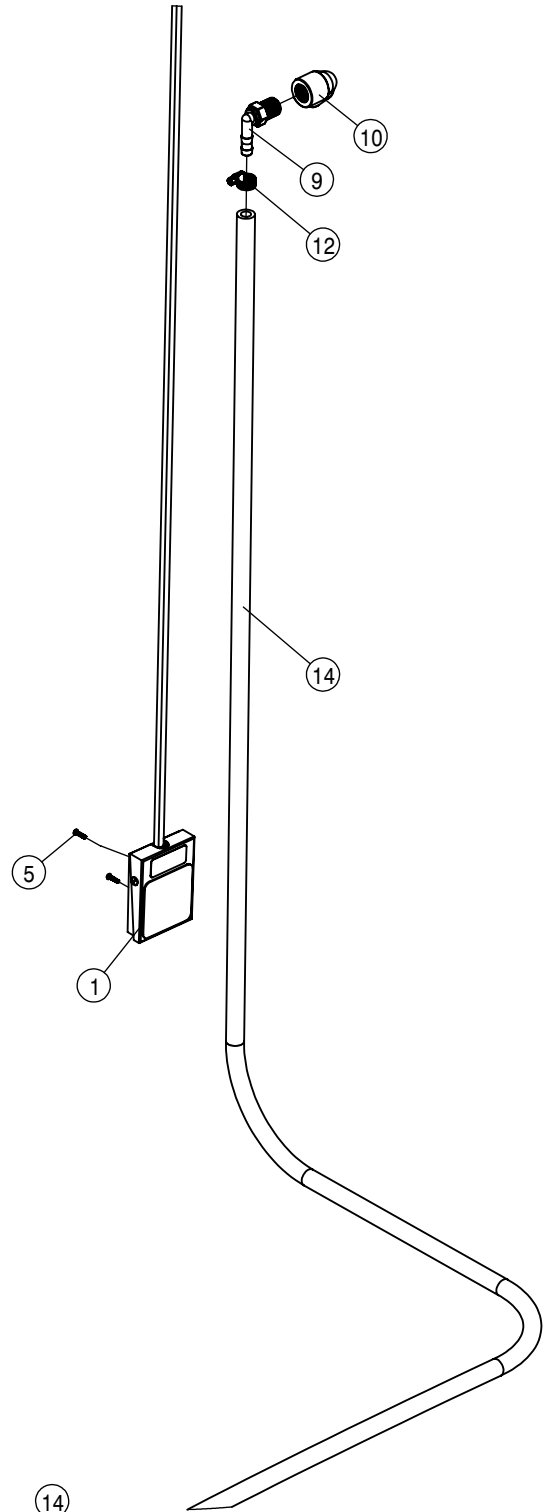

BULK HOSE
195902-HOSE 1/2ID-3/32W CLEAR VINYL
195923-HOSE 3/8 1-FBR BR BLK RLA

HAND WASH TANK ASSEMBLY			
DET	QTY	P/N	DESCRIPTION
1	1	294059	footswitch assembly, 60" cord
2	1	294252	HANDWASH EXTENSION HARNESS
3	4	470232N	5/16UNC X 1/2 SERR FLG BOLT SS
4	1	470596	DIAPHRAM PUMP W/DEUTSCH CONNEC
5	2	472351	4-40 X 1/2 PAN HD MTL SCR TYP F
6	2	500044	1/2NPT-90 ST EL, POLY
7	2	500047	1/2NPT-90-1/2 HOSE BARB, POLY
8	1	500286	1/2"-3/8"NPT REDU BUSH, POLY
9	2	500287	3/8NPT-90-3/8 HOSE BARB, POLY
10	1	500288	3/8NPT-90 EL, POLY
11	2	520069	HOSE CLAMP NO 6 STAINLESS
12	4	520120	HOSE CLAMP NO 4 STAINLESS
13	1	601076	HOSE, 3/8 X 7.00 1FBR BR
14	1	601077	HOSE, 3/8 X 200.00 1FBR BR
15	1	601078	HOSE, 1/2 X 7.50" CLEAR VINYL
16	1	690207	IN-LINE STRAINER, 1/2 FNPT, HYPRO
17	1	696195	1/2FNPT-1/2MNPT MICRO BALL VLV
18	1	763831	TANK-HAND WASH, 4.4 GALLON
19	4	903710N	10-32 X 5/8 PHIL PANHD MACH SCR
20	4	920510N	#10 LOCK WASHER YZ