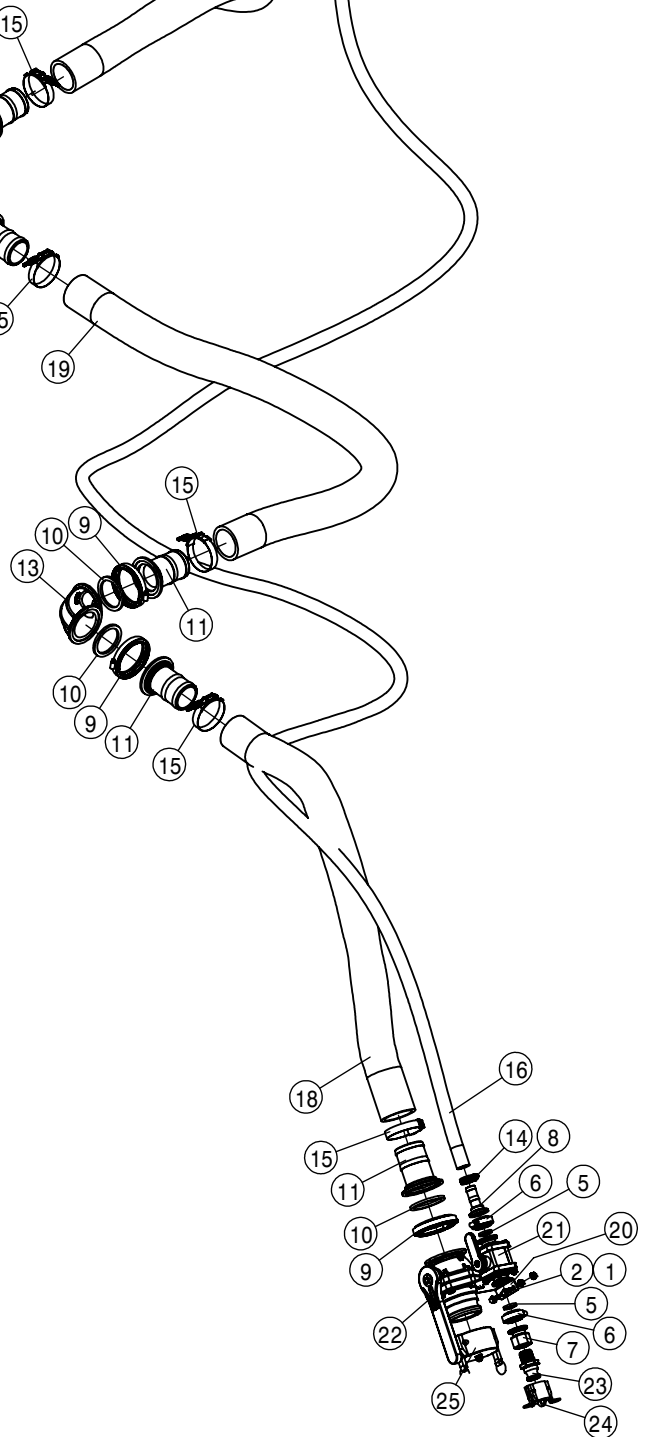

FROM FRONT OR
SIDE FILL

FROM RH SOLUTION
TANK OUTLET

TO RINSE TANK

BULK HOSE
197116-HOSE 1IN 1-FBR BR BLK EPDM
197145-HOSE 3" SUCTION, POLY HELIX EPDM

REAR FILL ASSEMBLY			
DET	QTY	P/N	DESCRIPTION
1	3	470113	5/16UNC SERR FLG LOCK NUT
2	3	470233	5/16UNC X 3/4 SERR FLG HEX BOLT
3	1	500105	1.00 HOSE BARB TEE, POLY
4	2	500142	CHECK VALVE 3" FLANGE
5	2	500157	1" FLANGE GASKET EPDM
6	2	500159	1" FLANGE CLAMP S.S.
7	1	500168	1" FLANGE-1" FNPT ADPTR POLY
8	1	500171	1" FLANGE-1" HOSE BARB POLY
9	10	500208	3" FLANGE CLAMP S.S.
10	10	500209	3" FLANGE GASKET EPDM
11	6	500210	3" FLANGE-3" HOSEBARB POLY
12	1	500217	3" FLANGE TEE POLY
13	2	500262	3" FLANGE-90-3" FLG SWEEP LBO
14	4	520090	HOSECLAMP NO 16 STAINLESS
15	6	520145	3.56/3.88 T-BOLT HOSE CLAMP SS
16	1	601034	HOSE, 1 X 258 1BR BLK EPDM
17	1	601645	HOSE, 3 X 94 POLY HELIX EPDM
18	1	601924	HOSE, 3 X 53 POLY HELIX EPDM
19	1	650475	HOSE, 3 X 68 POLY HELIX EPDM
20	1	691426	BRKT VLV MNT REAR FILL
21	1	696147	BALL VLV, 1" FLANGE
22	1	696192	3" FLG STUBBY VALVE, 3"M-ADPTR
23	1	696218	1.00MNPT-MALE COUPLER POLY
24	1	696219	CAP FOR 1.00 MALE COUPLER
25	1	696231	CAP FOR 3" MALE COUPLER POLY