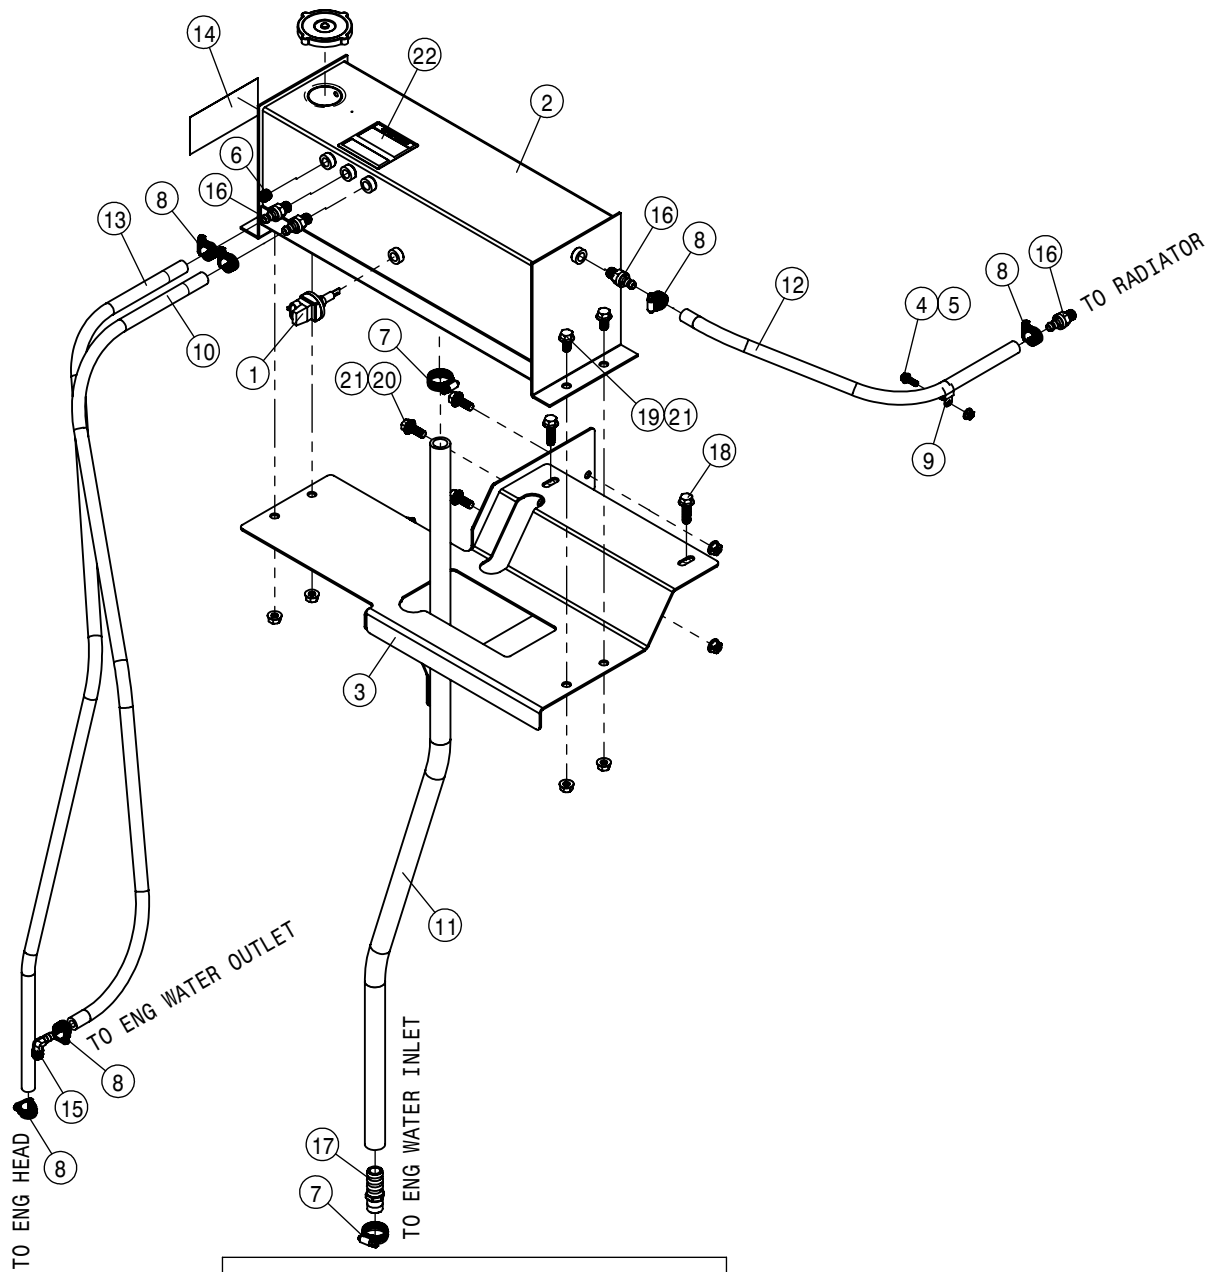

TIER-3 SURGE TANK ASSEMBLY			
DET	QTY	P/N	DESCRIPTION
1	1	317157	SENSOR, LOW COOLANT T4I STS
2	1	317172	SURGE TANK
3	1	317185	SURGE TANK SUPPORT
4	1	470118	1/4 UNC X 3/4 SER FLG BOLT
5	1	470121	1/4 UNC SERR FLG LOCK NUT
6	1	501103	PIPE PLUG .25NPT SKT HD
7	2	520055	HOSE CLAMP NO 12 STAINLESS
8	6	520069	HOSE CLAMP NO 6 STAINLESS
9	1	520117	CUSH HOSE CLAMP,#10, 5/8D X 1/2W
10	1	601000	HOSE, 3/8 X 47 HEATER
11	1	601001	COOLANT FILL HOSE
12	1	601059	HOSE, 3/8 X 21 HEATER
13	1	601687	ENGINE BLOCK VENT HOSE
14	1	650462	DECAL,COOLING SYSTEM PROCEDURE
15	1	711104	1/4MNPT-90-3/8 HOSE BARB, BRS
16	4	712100	1/4NPT X 3/8 HOSE FTG,PUSHLOCK
17	1	712440	1/2 NPT X 3/4 HOSE BARB
18	2	900127N	3/8UNC X 1 1/4 SER FLANGE BOLT
19	4	900128N	3/8UNC X 3/4 SER FLANGE BOLT
20	4	900129N	3/8UNC X 1" SERR FLANGE BOLT
21	6	910004N	3/8UNC FLANGE CNTR LOCK NUT
22	1	650174	DECAL,CAUTION RADIATOR,STS 07