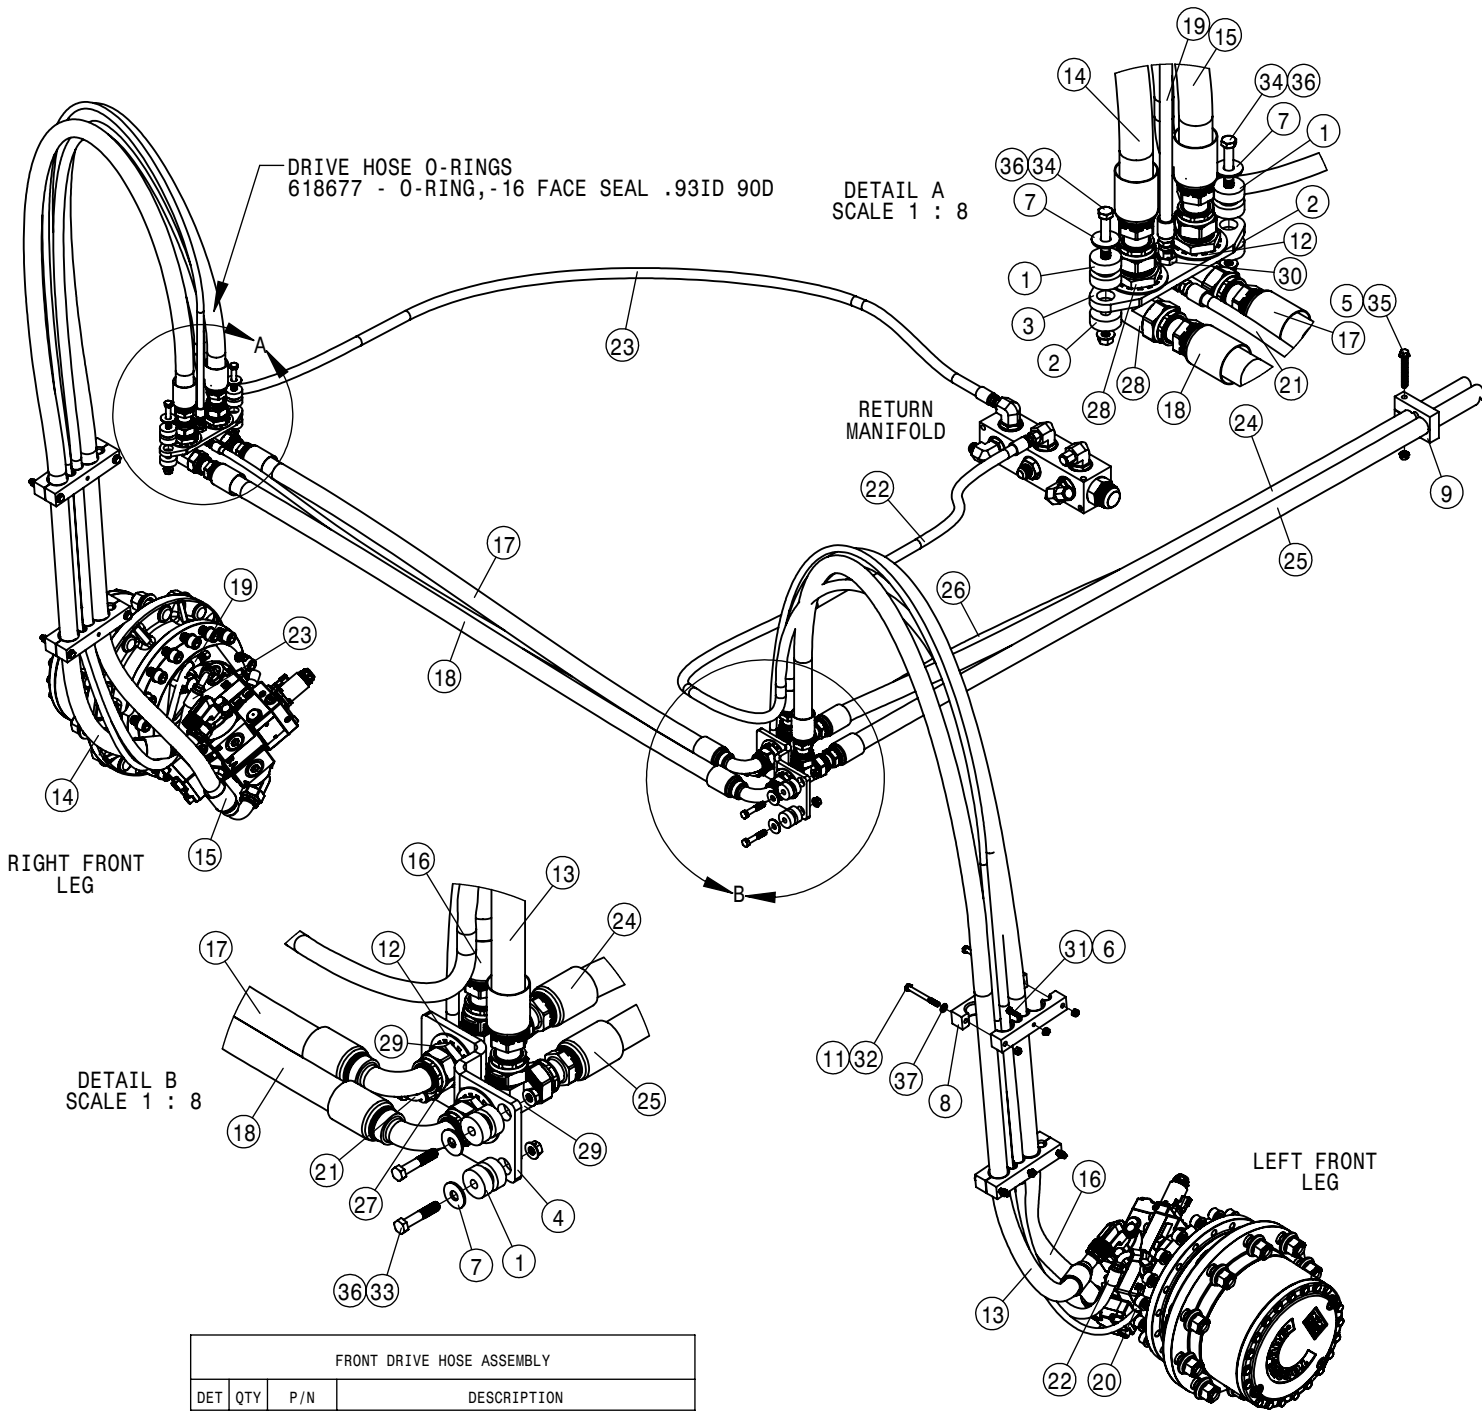

DRIVE HOSE O-RINGS
618677 - O-RING, -16 FACE SEAL .93ID 90D

DETAIL A
SCALE 1 : 8

RETURN MANIFOLD

RIGHT FRONT LEG

DETAIL B
SCALE 1 : 8

LEFT FRONT LEG

FRONT DRIVE HOSE ASSEMBLY			
DET	QTY	P/N	DESCRIPTION
1	4	344565	ISO BARRY MOUNT
2	2	344584	.41 X 1.31 X .50 BUSHING
3	1	362103	RF BULKHEAD BRKT BUSHING MGT
4	1	362104	LF BULKHEAD BRKT
5	1	470087N	3/8UNC HEX SERR FLG NUT YZ
6	4	470121	1/4 UNC SERR FLG LOCK NUT
7	4	470377	3/8 X 1 3/16 BONDED SS WASHER
8	4	470672	HOSE CLAMP, 5-HOLE
9	1	470673	HOSE CLAMP, 4-HOLE
NS	2	470679	SIDEWINDER SLEEVE
11	8	473001	5/16UNC HEX NUT,NYLOC
12	4	474003	WASHER - INT TOOTH, 1.5" ID
13	1	617060	16-797TC-16FFOX-16FFOX45-110 H/A
14	1	617060	16-797TC-16FFOX-16FFOX45-110 H/A
15	1	617061	16-797TC-16FFOX-16FFOX90-114 H/A
16	1	617061	16-797TC-16FFOX-16FFOX90-114 H/A
17	1	617064	16-797TC-16FFOX-16FFOX90-61 H/A
18	1	617065	16-797TC-16FFOX-16FFOX90-65 H/A
19	1	617068	04-451TC-04FJX-04FJX-126 H/A
20	1	617068	04-451TC-04FJX-04FJX-126 H/A

FRONT DRIVE HOSE ASSEMBLY			
DET	QTY	P/N	DESCRIPTION
21	1	617070	04-451TC-04FJX-04FJX90-61 H/A
22	1	617073	08-451TC-08FJX-08FJX90-173
23	1	617074	08-451TC-08FJX-08FJX90-190 H/A
24	1	617081	16-797TC-16FFOX-16FFOX45-213 H/A
25	1	617082	16-797TC-16FFOX-16FFOX45-217 H/A
26	1	617083	04-451TC-04FJX-06FJX90-208 H/A
27	1	618748	7/16MJIC BLKHD RUN TEE
28	2	618886	1 7/16MFOR-90-BLKHD UNION LBO
29	2	618887	1 7/16MFOR-BLKHD RUN TEE
30	1	618889	7/16MJIC-90-BLKHD UNION LBO
31	4	900003	1/4UNC x 3/4 HEX BOLT
32	8	900073N	5/16UNC X 3 1/4 HEX BOLT SS
33	2	900133	3/8UNC X 2" HEX BOLT
34	2	900135N	3/8UNC X 2 3/4 HEX BOLT
35	1	900136N	3/8UNC X 3" SERR FLANGE BOLT
36	4	910004N	3/8UNC FLANGE CNTR LOCK NUT
37	8	920001N	5/16 SAE FLAT WASHER SS