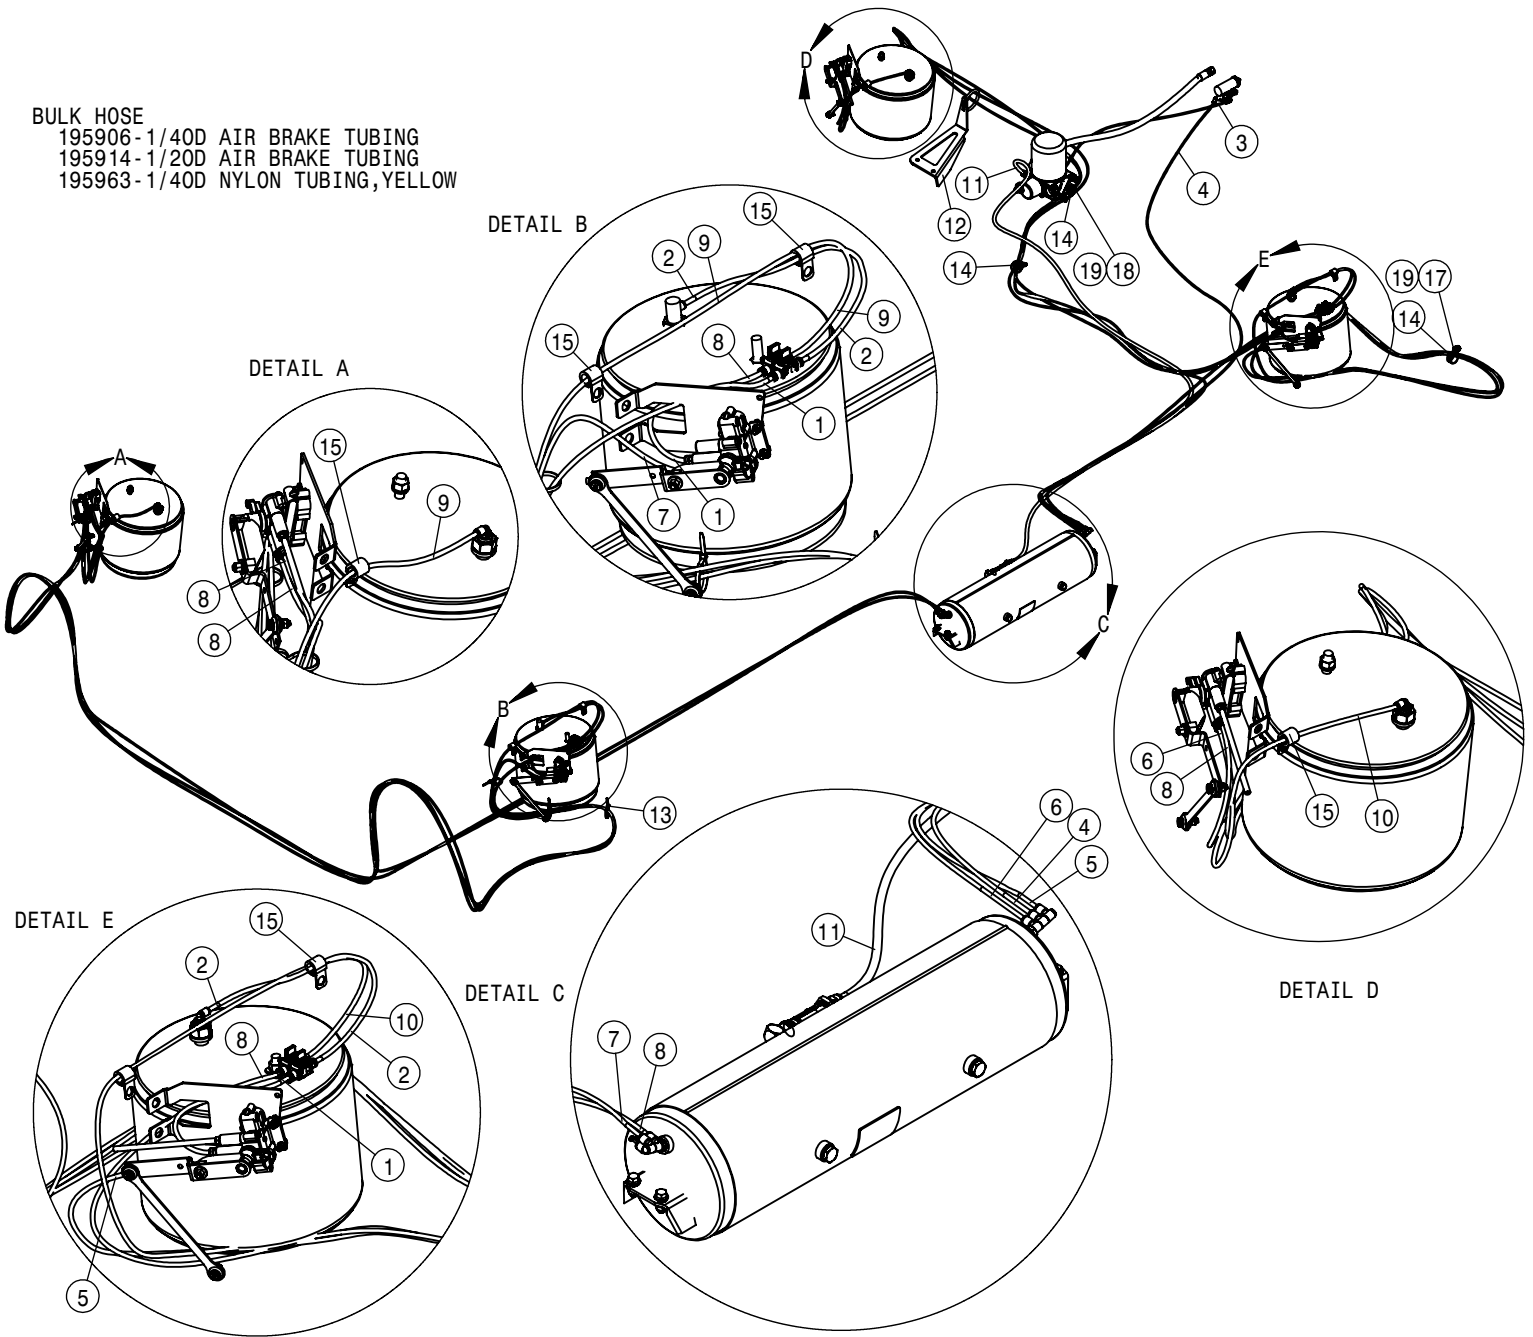

BULK HOSE
195906-1/40D AIR BRAKE TUBING
195914-1/20D AIR BRAKE TUBING
195963-1/40D NYLON TUBING, YELLOW

AIR LINE ASSEMBLY				
DET	QTY	P/N	DESCRIPTION	
1	2	195906-011	1/40D AIR BRAKE TUBING J844-A	
2	2	195906-022	1/40D AIR BRAKE TUBING J844-A	
3	1	195906-032	1/40D AIR BRAKE TUBING J844-A	
4	1	195906-123	1/40D AIR BRAKE TUBING J844-A	
5	1	195906-181	1/40D AIR BRAKE TUBING J844-A	
6	1	195906-226	1/40D AIR BRAKE TUBING J844-A	
7	1	195906-238	1/40D AIR BRAKE TUBING J844-A	
8	3	195906-300	1/40D AIR BRAKE TUBING J844-A	
9	1	195906-326	1/40D AIR BRAKE TUBING J844-A	
10	1	195906-330	1/40D AIR BRAKE TUBING J844-A	
11	1	195914-128	1/20D AIR BRAKE TUBING J844-B	
12	1	362115	REAR RGT LEG HOSE BRKT	
13	6	470154	CABLE TIE, 11.00" BLK NYLON	
14	4	520160	CUSH CLAMP,#24 1 1/2D-3/4WLOOP	
15	6	520164	CUSH HOSE CLAMP,#9, 9/16D X 3/4W	
16	1	601941	10-451TC-10FJX-10FJX45-36	
17	1	900128N	3/8UNC X 3/4 SER FLANGE BOLT	
18	1	900129N	3/8UNC X 1" SERR FLANGE BOLT	
19	2	910004N	3/8UNC FLANGE CNTR LOCK NUT