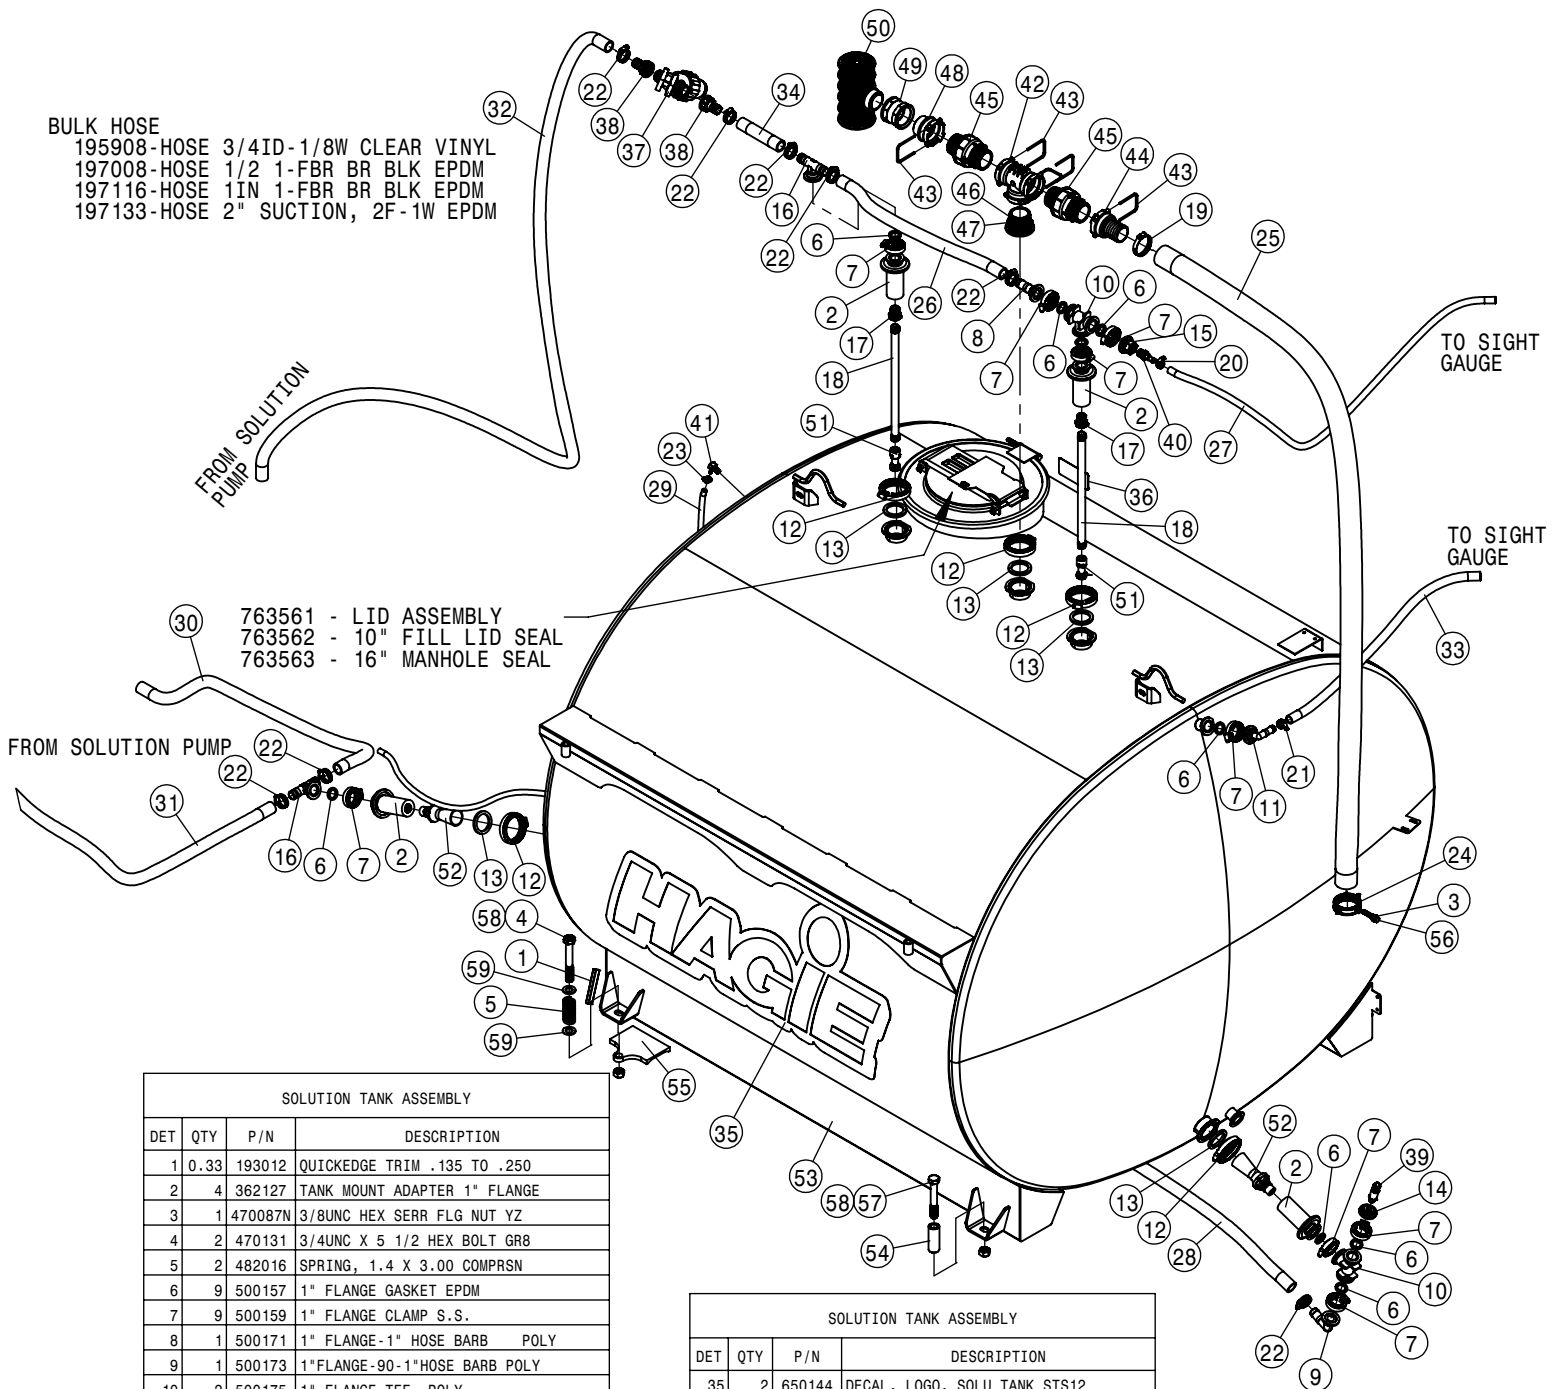

BULK HOSE
195908-HOSE 3/4ID-1/8W CLEAR VINYL
197008-HOSE 1/2 1-FBR BR BLK EPDM
197116-HOSE 1IN 1-FBR BR BLK EPDM
197133-HOSE 2" SUCTION, 2F-1W EPDM

763561 - LID ASSEMBLY
763562 - 10" FILL LID SEAL
763563 - 16" MANHOLE SEAL

SOLUTION TANK ASSEMBLY			
DET	QTY	P/N	DESCRIPTION
1	0.33	193012	QUICKEDGE TRIM .135 TO .250
2	4	362127	TANK MOUNT ADAPTER 1" FLANGE
3	1	470087N	3/8UNC HEX SERR FLG NUT YZ
4	2	470131	3/4UNC X 5 1/2 HEX BOLT GR8
5	2	482016	SPRING, 1.4 X 3.00 COMPRSN
6	9	500157	1" FLANGE GASKET EPDM
7	9	500159	1" FLANGE CLAMP S.S.
8	1	500171	1" FLANGE-1" HOSE BARB POLY
9	1	500173	1"FLANGE-90-1"HOSE BARB POLY
10	2	500175	1" FLANGE TEE, POLY
11	1	500185	1"FLANGE-90-3/4"HOSE BARB POLY
12	5	500194	2" FP FLANGE CLAMP S.S.
13	5	500195	2" FP FLANGE GASKET EPDM
14	1	500226	1" FLANGE PLUG W/1/4"FNPT POLY
15	1	500238	1" FLANGE PLUG W/1/2"FNPT POLY
16	2	500268	1" FLANGE HOSE BARB TEE
17	2	504211	RED BUSH 3/4MNPT-1/2FNPT,POLY
18	2	507032	SS PIPE NIPPE, .50NPT-16.00
19	1	520068	HOSE CLAMP NO 32 STAINLESS
20	1	520069	HOSE CLAMP NO 6 STAINLESS
21	1	520070	HOSE CLAMP NO 8 STAINLESS
22	8	520090	HOSECLAMP NO 16 STAINLESS
23	1	520120	HOSE CLAMP NO 4 STAINLESS
24	1	520170	VIBRATION-DAMPING CLAMP HANGER
25	1	601050	HOSE, 2 X 97 2F-IW EPDM
26	1	601065	HOSE, 1 X 27 1BR BLK EPDM
27	1	601097	HOSE, 1/2 X 51 1BR BLK EPDM
28	1	601495	HOSE, 1 X 110 1BR BLK EPDM
29	1	601829	HOSE, 1/4 X 111 1 BR BLK EPDM
30	1	601830	HOSE, 1 X 43 1BR BLK EPDM
31	1	601831	HOSE, 1 X 58 1BR BLK EPDM
32	1	601833	HOSE, 1 X 118 1BR BLK EPDM
33	1	601858	HOSE, 3/4 X 32 CLEAR VINYL
34	1	601874	HOSE, 1 X 7 1BR BLK EPDM

SOLUTION TANK ASSEMBLY			
DET	QTY	P/N	DESCRIPTION
35	2	650144	DECAL, LOGO, SOLU TANK STS12
36	1	650850	DECAL,WARNING, DANGEROUS CHEM
37	1	690071	LINE STRAINER, .32 MESH, 150PSI
38	2	691280	1" HOSE BARB WITH FLY NUT
39	1	691281	PRESSURE TRANSDUCER,300PSI
40	1	713340	1/2NPT-1/2 HOSE BARB, POLY
41	1	716102	1/4 HOSE BARB-90-1/4 MNPT SS
42	1	737754	2"FEM T-CONNECTOR POLY
43	5	737756	2" FORK FOR 737754/755
44	1	737759	2"F-2"HOSE BARB POLY
45	2	737761	2"M CHECK VALVE POLY
46	2	737762	O-RING, 2"CONN EPDM
47	1	737767	T7 TO "BANJO 2" FP" ADAPTER
48	1	737768	T7 TO BSP ADAPTER
49	1	737769	THREADED COUPLING
50	1	737770	T FILTER WITH BSP THREADS, 16 MESH
51	2	737953	NOZZLE,PROCLEAN TANKWASH
52	2	737956	JET AGITATION NOZZLE HYPRO, GROUND
53	1	763837	1200 GAL SS TANK 15
54	2	763840	TANK MNT BUSHING
55	2	763841	TANK ISOLATOR
56	1	900133N	3/8UNC X 2" SERR FLANGE BOLT
57	2	900412N	3/4UNC X 5" HEX BOLT
58	4	914012	3/4UNC HEX STOVER NUT
59	4	920006	3/4 SAE FLAT WASHER