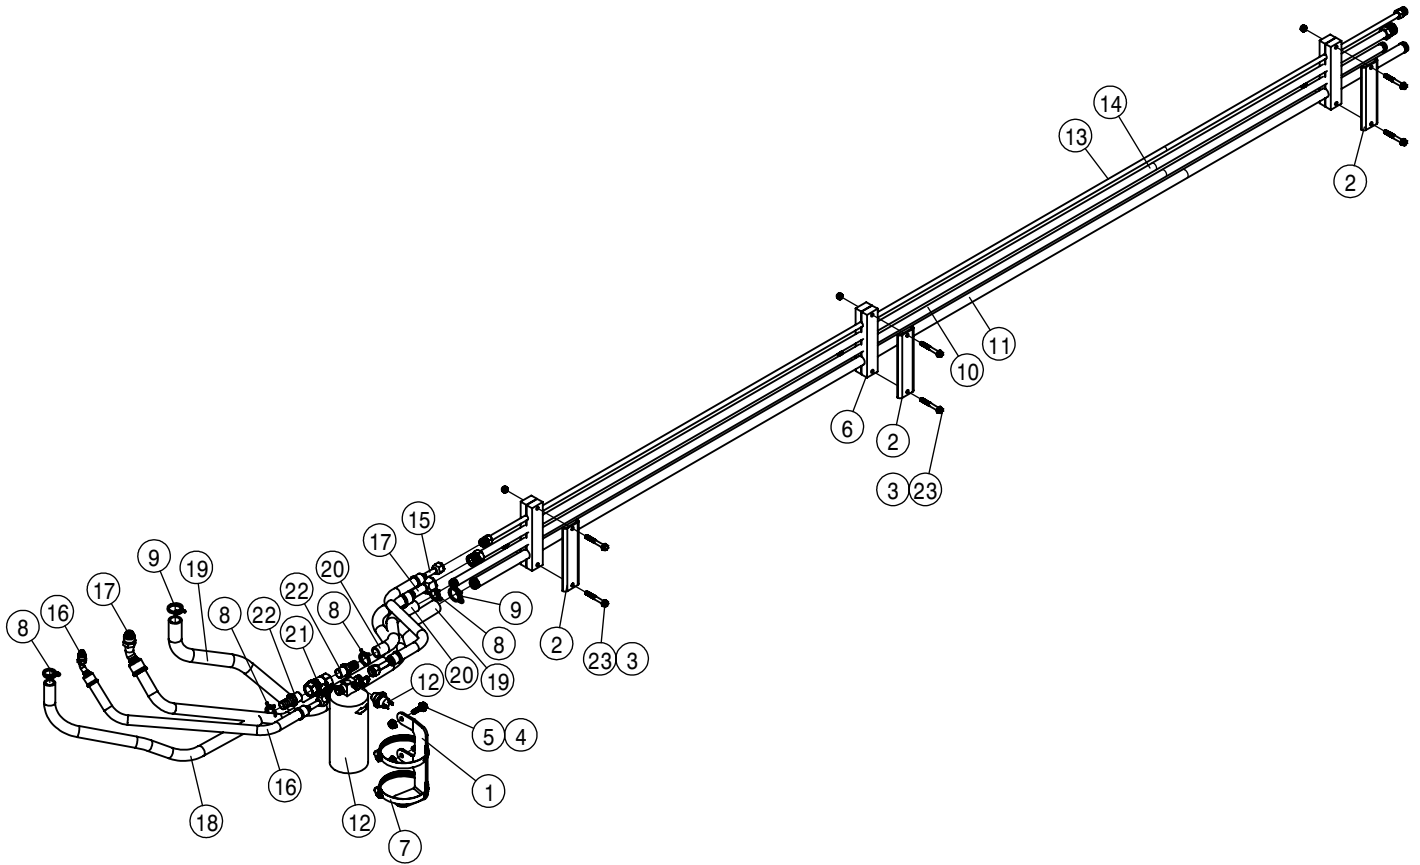

A/C AND HEATER LINES (BUILT AFTER NOV 1)			
DET	QTY	P/N	DESCRIPTION
1	1	317145	A/C DRYER MT
2	3	342718	HYD TUBE CLAMP KEEPER, 6.00
3	6	470089	1/4UNC HEX NYL-LOC NUT
4	2	470113	5/16UNC SERR FLG LOCK NUT
5	2	470234	5/16UNC X 1" SERR FLG HEX BOLT
6	3	470695	TUBE CLAMP BODY,4HOLE.375-.750
7	2	520052	HOSE CLAMP NO 52 STAINLESS
8	4	520081	HOSE CLAMP NO 14 DBL WIRE
9	2	520082	HOSE CLAMP NO 16 DBL WIRE
10	1	615919	M/F TUBE ASSY 103" L/F
11	1	615922	M/F TUBE ASSY 103" L/F
12	1	657438	RECEIVER DRIER W/SWITCH
13	1	657481	A/C TUBE ASSY, .3750D,STS16
14	1	657483	A/C TUBE ASSY, .6250D,STS16
15	1	657586	A/C HOSE,06-06F-06F-21.5
16	1	657587	A/C HOSE, 06-06F-06M45-23.9
17	1	657588	A/C HOSE, 10-10F-10M45-41
18	1	657592	HOSE, 5/8 x 23 HEATER
19	1	657610	HOSE, 3/4 x 36 HEATER
20	1	657618	HOSE, 5/8 x 10 HEATER
21	1	696011	1/2 NPT FEMALE BALL VALVE
22	2	716007	1/2 x 5/8 HOSE BARB
23	6	900007N	1/4 UNC X 2 SER FLG BOLT SS