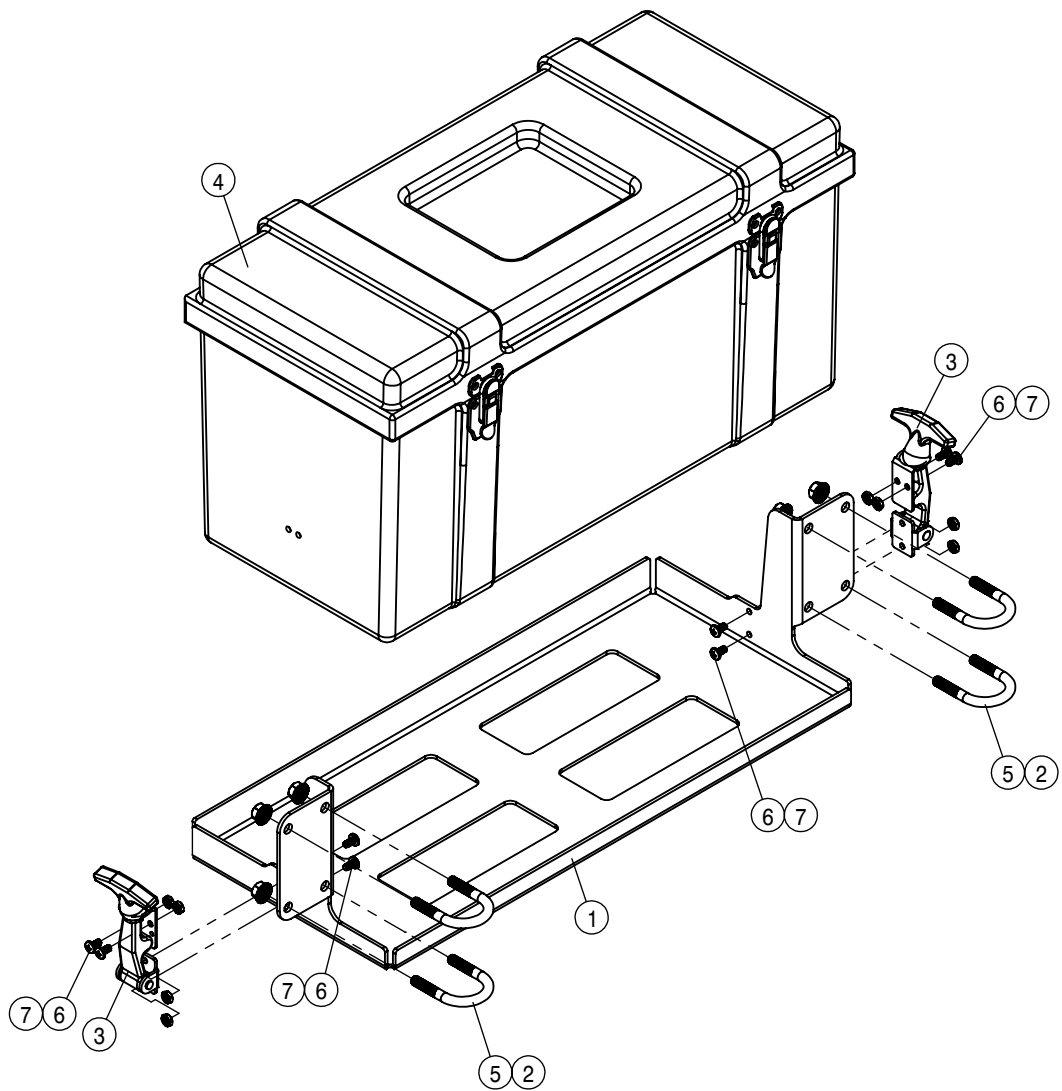

TOOLBOX ASSEMBLY			
DET	QTY	P/N	DESCRIPTION
1	1	345042	TOOLBOX MNT BASE, STS '12
2	8	470113	5/16UNC SERR FLG LOCK NUT
3	2	470643	RUBBER DRAW LATCH
4	1	470841	TOOL BOX w/TRAY
5	4	473911	5/16UNC-1.31ID-2.00 U-BOLT ZINC
6	8	903884	10-32X3/8 PHIL PN MACH SCR
7	8	914027	10-32 HEX STOVER NUT