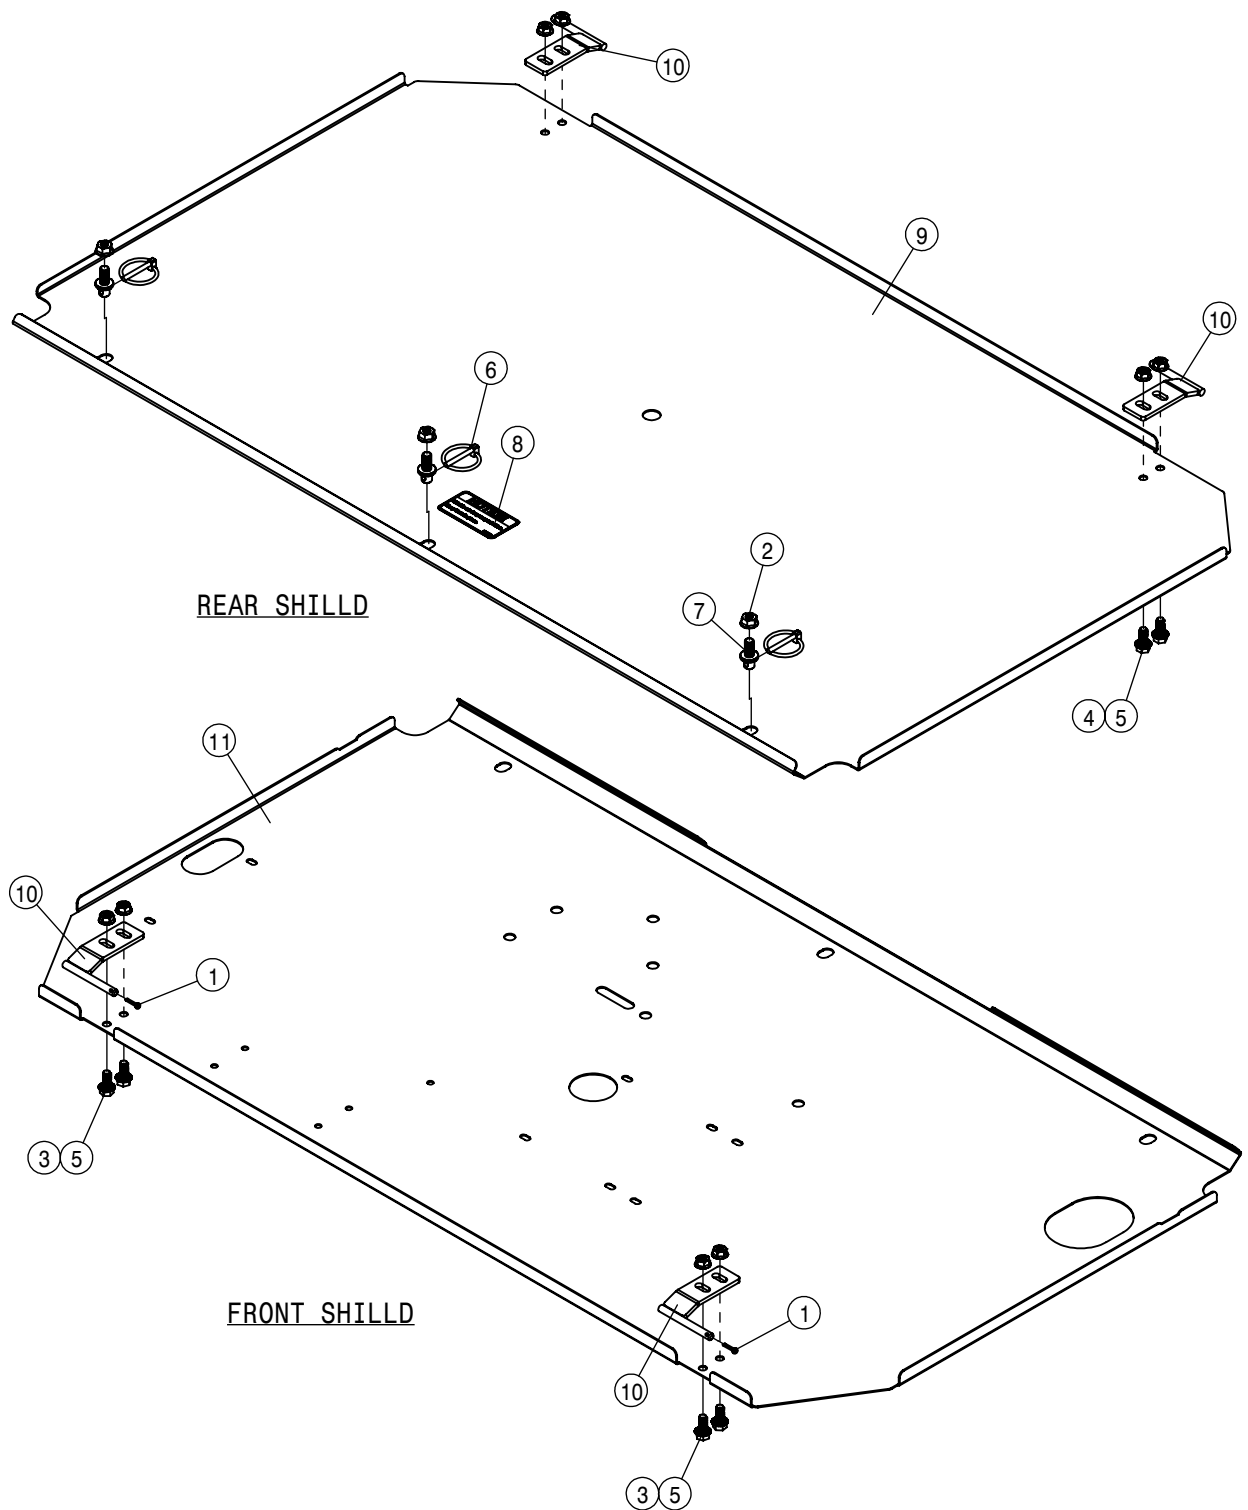

FRONT AND REAR BELLY SHIELD ASSEMBLY			
DET	QTY	P/N	DESCRIPTION
1	2	470075	1/8 X 3/4 COTTER PIN
2	3	470087N	3/8UNC HEX SERR FLG NUT YZ
3	4	470113	5/16UNC SERR FLG LOCK NUT
4	4	470113N	5/16UNC SERR FLG LOCK NUT SS
5	8	470233	5/16UNC X 3/4 SERR FLG HEX BOLT
6	3	470335	LINCHPIN, 3/16 X 1 1/4 GRIP
7	3	470520	HANGER PIN,3/8UNC x.437Dx.500L
8	1	650851	DECAL, NOTICE, SHIELD PROTECT
9	1	660289	REAR BELLY SHIELD, STS 13
10	4	660578	HINGE - BELLY PAN, WLD
11	1	660597	BELLY SHIELD - FRONT