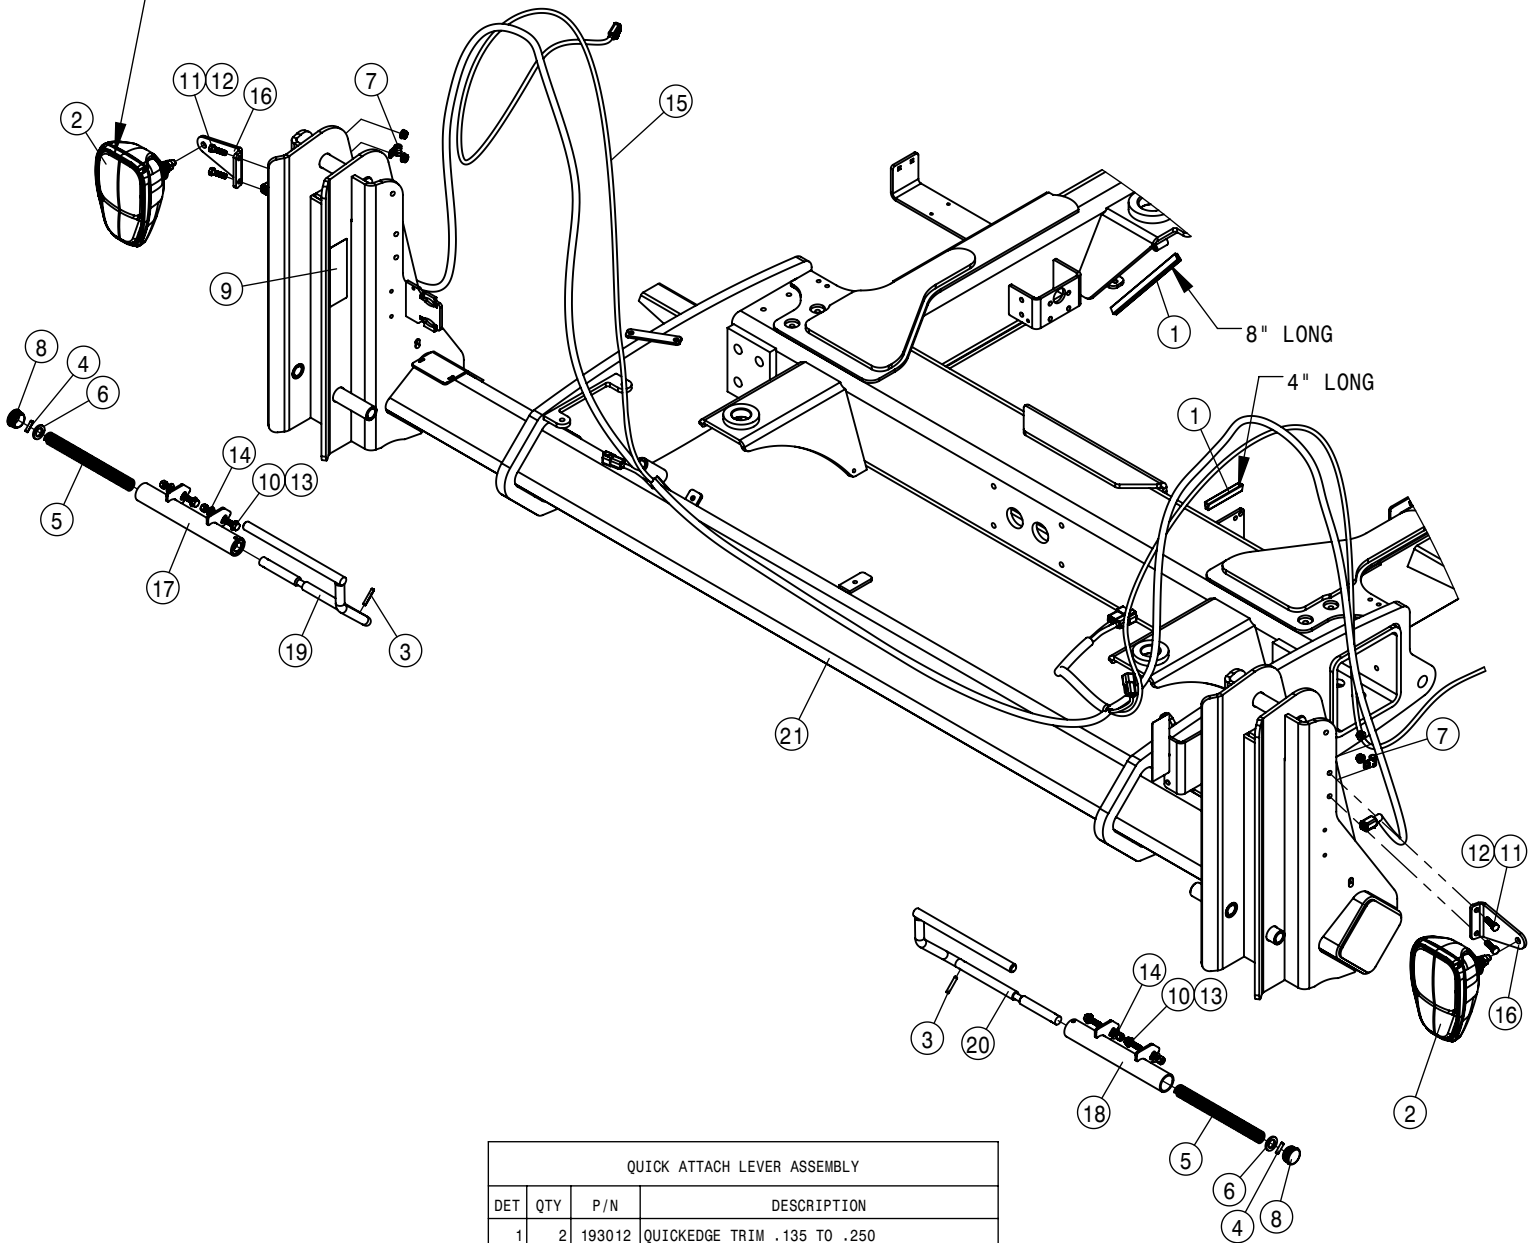

- 290007 - REPLACEMENT BULB 12V/55W
- 290008 - REPLACEMENT BULB 12V/4W
- 290010 - REPLACEMENT BULB 12V/55W
- 290011 - REPLACEMENT BULB 12V/21W

QUICK ATTACH LEVER ASSEMBLY			
DET	QTY	P/N	DESCRIPTION
1	2	193012	QUICKEDGE TRIM .135 TO .250
2	2	292556	HEAD/FLASHER LIGHT
3	2	473805	ROLL PIN, 1/4 X 1 1/2
4	2	473850	ROLL PIN, 1/4 X 1"
5	2	482018	SPRING, 1.00 X 12.00 COMPRSN
6	2	483055	.771ID-1.2500D-.135T MACH WASH
7	2	520167	CUSH CLAMP,#6 3/8D X 3/4W
8	2	629765	CAPLUG, 1 1/2" RD, BLACK POLY
9	2	650178	DECAL,CAUTION QUICK ATTACH LOC
10	4	900127N	3/8UNC X 1 1/4 SER FLANGE BOLT
11	4	900130	3/8UNC X 1 1/4 HEX BOLT
12	4	910004N	3/8UNC FLANGE CNTR LOCK NUT
13	4	914004N	3/8UNC HEX STOVER NUT
14	4	920002N	3/8 SAE FLAT WASHER
15	1	294228	FRT LIGHT/WHLMTR HARNESS '14
16	2	360037	FRONT HEADLIGHT BRKT
17	1	361665	RH Q-ATTACH LOCK WLD, STS 04
18	1	361666	LH Q-ATTACH LOCK WLD, STS 04
19	1	361670	RH Q-ATTACH LOCK PIN WLD,STS04
20	1	361671	LH Q-ATTACH LOCK PIN WLD,STS04
21	1	362172	MAINFRAME WLDMT-STS14 2015