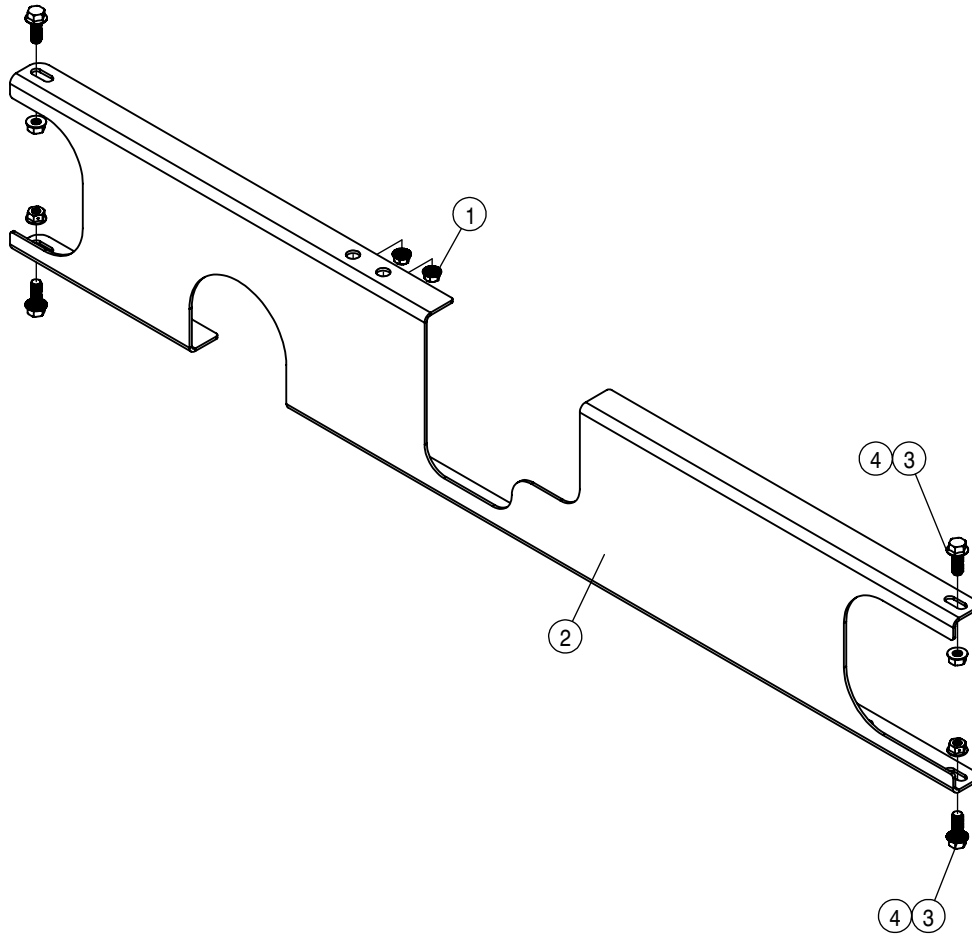

REAR BULKHEAD ASSEMBLY			
DET	QTY	P/N	DESCRIPTION
1	2	470113N	5/16UNC SERR FLG LOCK NUT SS
2	1	660297	REAR BULKHEAD 2015
3	4	900129N	3/8UNC X 1" SERR FLANGE BOLT
4	4	910004N	3/8UNC FLANGE CNTR LOCK NUT