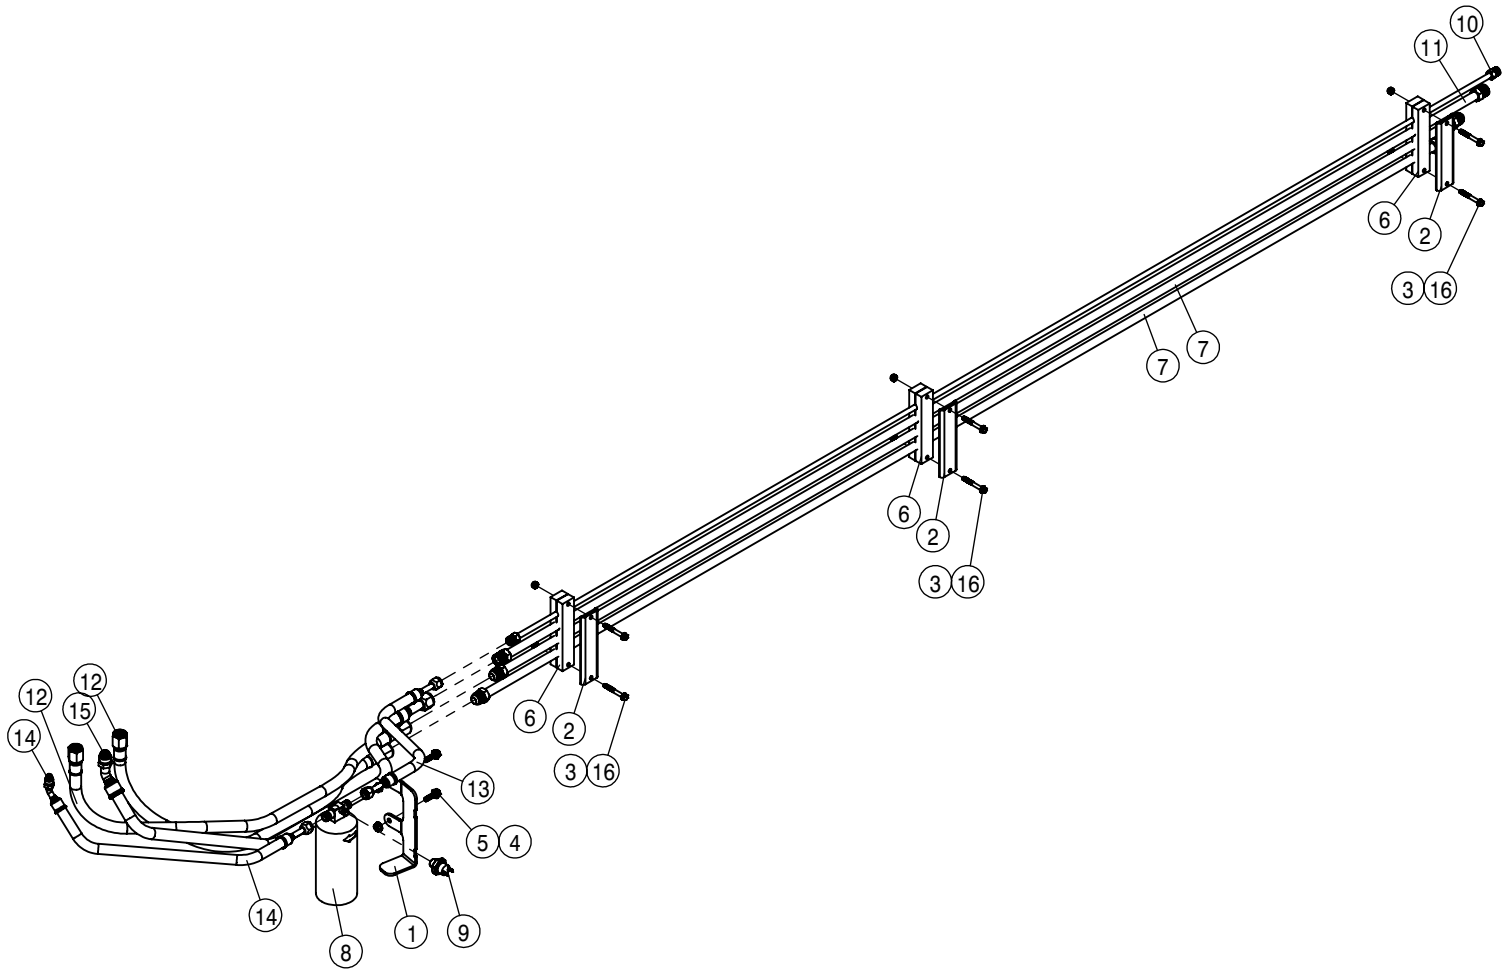

A/C AND HEATER LINES (BUILT BEFORE NOV 1)			
DET	QTY	P/N	DESCRIPTION
1	1	317145	A/C DRYER MT
2	3	342718	HYD TUBE CLAMP KEEPER, 6.00
3	6	470089	1/4UNC HEX NYL-LOC NUT
4	2	470113	5/16UNC SERR FLG LOCK NUT
5	2	470234	5/16UNC X 1" SERR FLG HEX BOLT
6	3	470304	TUBE CLAMP BODY,4HOLE.375-.625
7	2	615843	M/F TUBE ASSY 100" STS16 07
8	1	657421	A/C RECEIVER/DRIER
9	1	657422	A/C BINARY SWITCH
10	1	657481	A/C TUBE ASSY, .3750D,STS16
11	1	657483	A/C TUBE ASSY, .6250D,STS16
12	2	657576	10-213-10FJX-10FJX-40
13	1	657586	A/C HOSE,06-06F-06F-21.5
14	1	657587	A/C HOSE, 06-06F-06M45-23.9
15	1	657588	A/C HOSE, 10-10F-10M45-41
16	6	900007N	1/4 UNC X 2 SER FLG BOLT SS