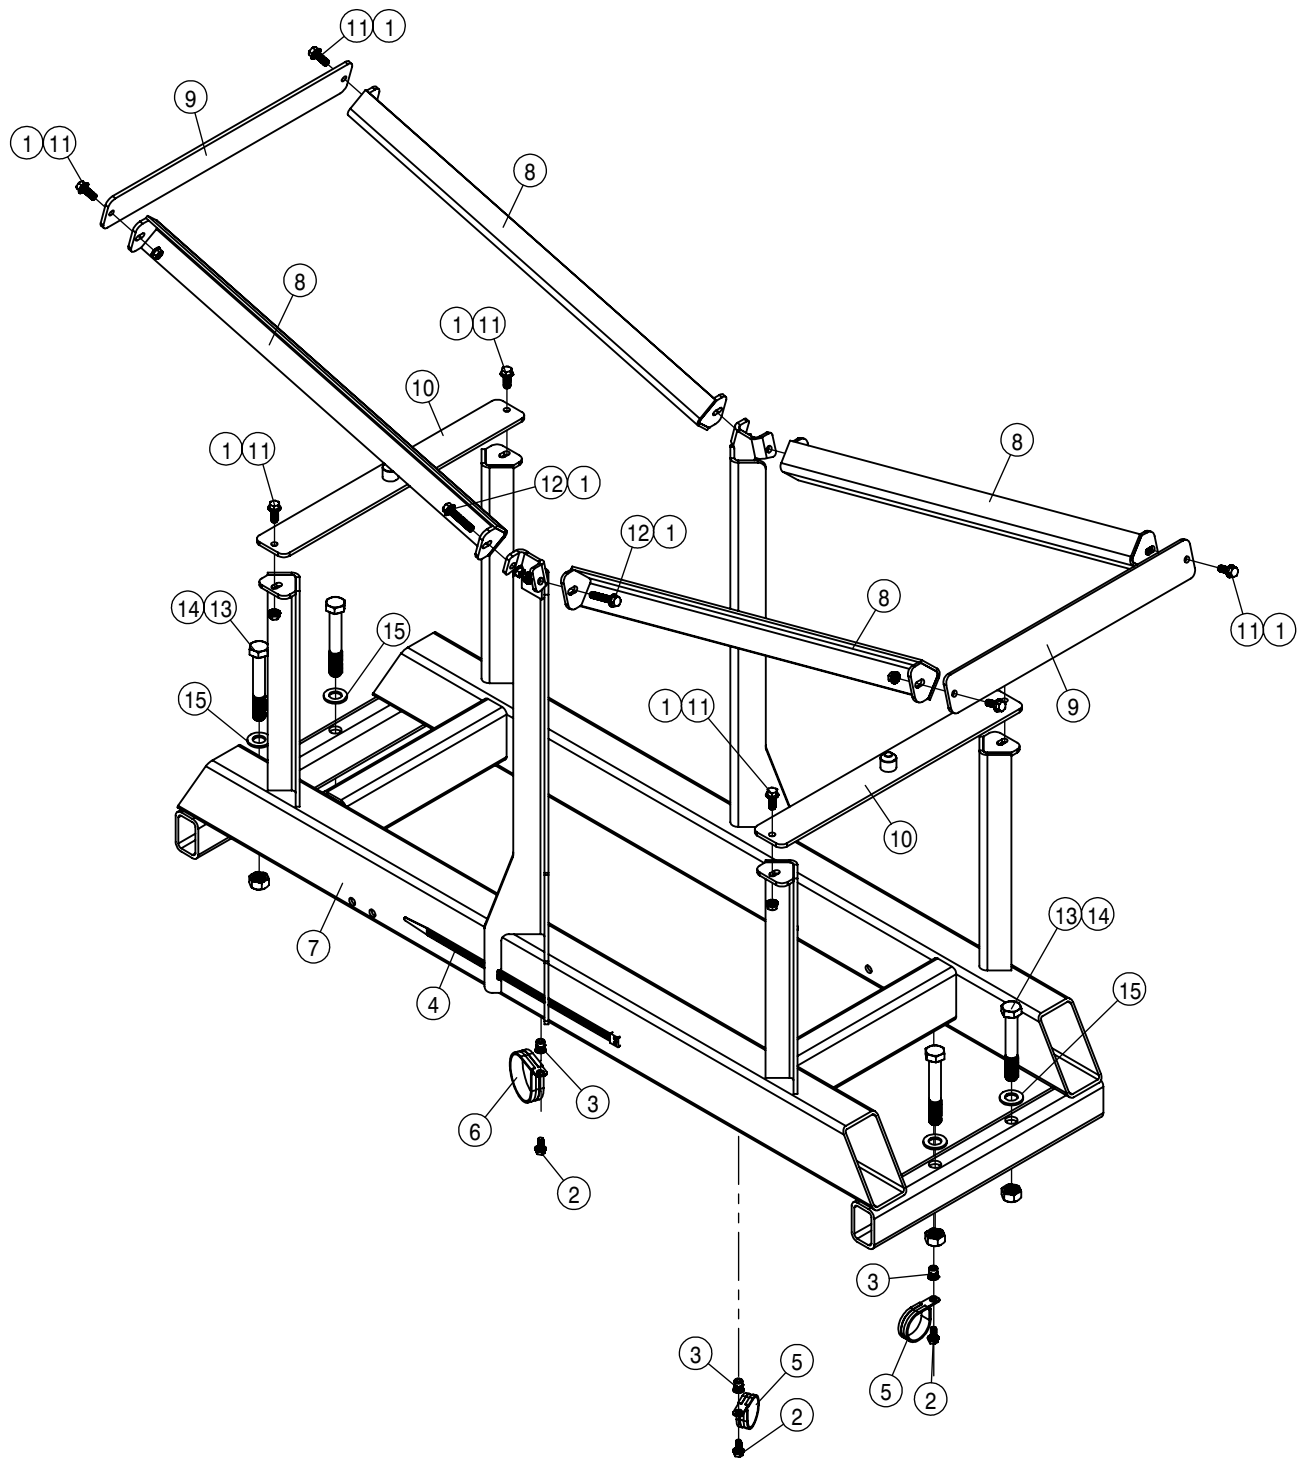

FRAME INJECTION ASSEMBLY			
DET	QTY	P/N	DESCRIPTION
1	12	470087	3/8UNC HEX SERR FLANGE NUT
2	3	470233	5/16UNC X 3/4 SERR FLG HEX BOLT
3	3	470381N	5/16-18 NUTSERT .027-.150 STL
4	1	470556	.50 X 19" CABLE TIE - UV BLACK NYLON
5	2	520126	CUSH CLAMP, #32 2IN X 5/8W
6	1	520166	CUSH CLAMP, 3"D-3/4W LOOP
7	1	701393	FRAME WLDMT-INJECTION TANKS
8	4	701394	TIE DOWN BRKT-INJECTION TANK
9	2	701410	TIE PLATE-INJECTION TANK
10	2	701616	TIE PLATE-WLDMT, INJ SYS
11	8	900129N	3/8UNC X 1" SERR FLANGE BOLT
12	4	900133N	3/8UNC X 2" SERR FLANGE BOLT
13	4	900412	3/4UNC X 5" HEX BOLT
14	4	914012	3/4UNC HEX STOVER NUT
15	4	920006	3/4 SAE FLAT WASHER