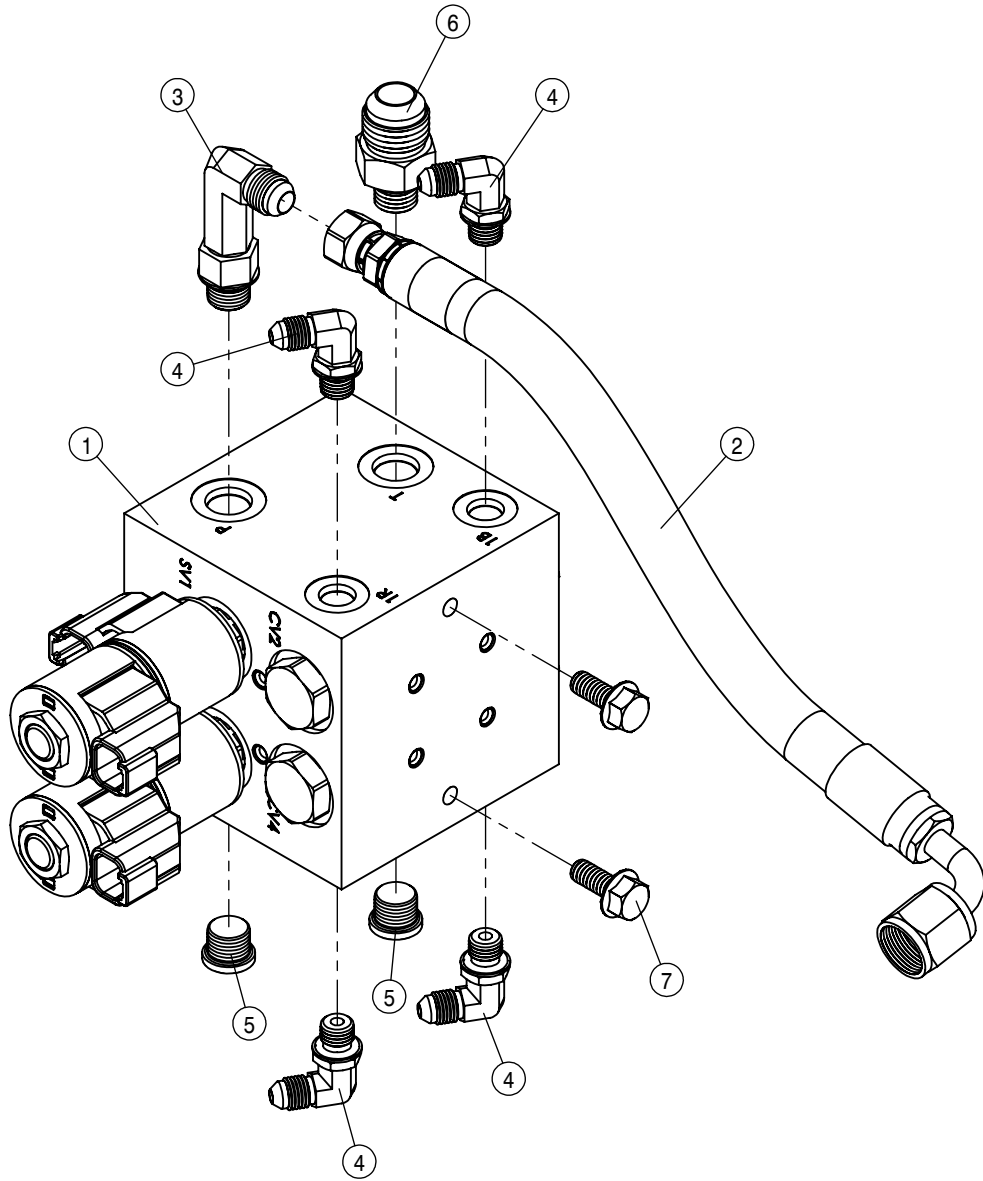

REAR TREAD ADJUST HYDRAULIC VALVE ASSEMBLY			
DET	QTY	P/N	DESCRIPTION
1	1	606540	TREAD ADJ VLV, STS PWRSYS 14
2	1	617098	06-451TC-06FJX-08FJX90-13 H/A
3	1	618440	9/16MJIC-90-9/16MOR EX LG LBO
4	4	618473	7/16MJIC-90-7/16MOR LBO
5	2	618754	9/16 MOR PLUG, HEX SOCKET
6	1	618832	7/8MJIC-9/16MOR ADPTR
7	2	900064N	5/16UNC X 3/4" SER FLG BOLT SS