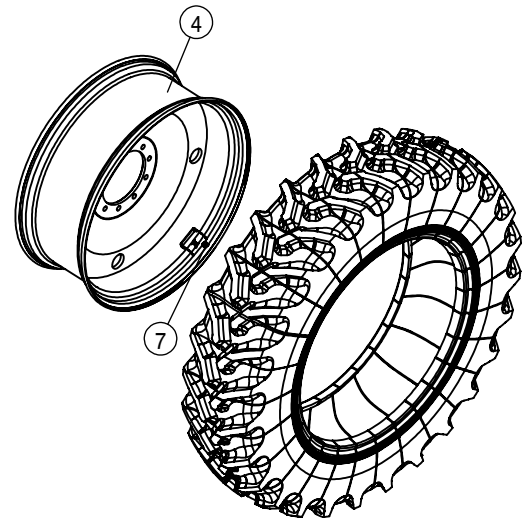

520/85 R42 RADIAL TIRE

480/80 R42 RADIAL TIRE

TIRE AND RIM ASSEMBLY			
DET	QTY	P/N	DESCRIPTION
1	1	820174	WHEEL 54 X W10A
2	1	820176	WHEEL - 50 X W13B
3	1	820183	WHEEL - 50 X W15B
4	1	820191	WHEEL - 42 X W16B
5	1	820207	WHEEL - 50 X W12B
6	1	821054	RIM WLD,46 X W13A (PAINTED)
7	5	821252	VALVE STEM, TR-618A, STAINLESS