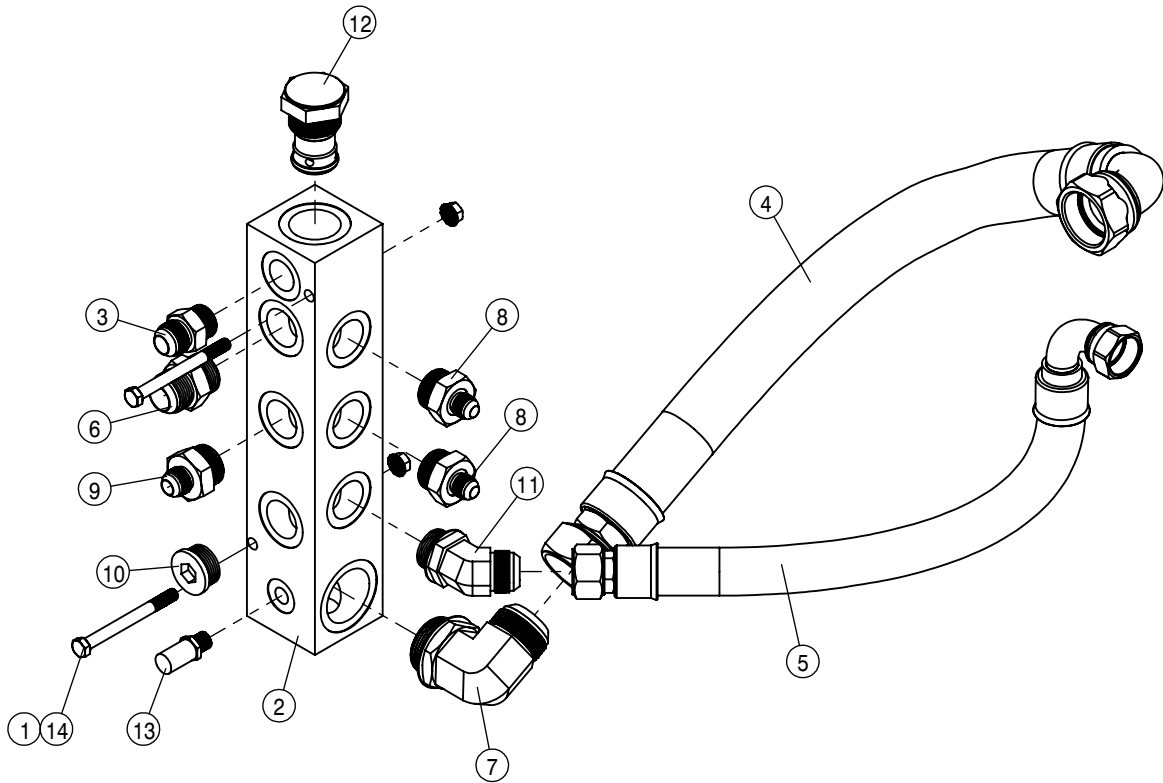

REAR RETURN MANIFOLD ASSEMBLY			
DET	QTY	P/N	DESCRIPTION
1	2	470087	3/8UNC HEX SERR FLANGE NUT
2	1	607574	MANIFOLD, #16, # 24 ends
3	1	611127	1 1/16MJIC-1 1/16MOR ADPTR
4	1	617094	24-811-24FJX-24FJX90-31 H/A
5	1	617123	16-811-16FJX-16FJX90-22 H/A
6	1	618186	1 5/16MJIC-1 5/16MOR ADPTR
7	1	618432	1 7/8MJIC-90-1 7/8MOR LBO
8	2	618470	3/4MJIC-1 5/16MOR ADPTR
9	1	618601	7/8MJIC-1 5/16MOR ADPT
10	1	618758	1 5/16MOR PLUG, HEX SOCKET
11	1	618901	1 5/16MJIC-45-1 5/16MOR LBO
12	1	618935	20 SIZE CHECK VALVE
13	1	619023	9/16 MOR DIAGNOSTIC FITTING
14	2	900140	3/8UNC X 4" HEX BOLT