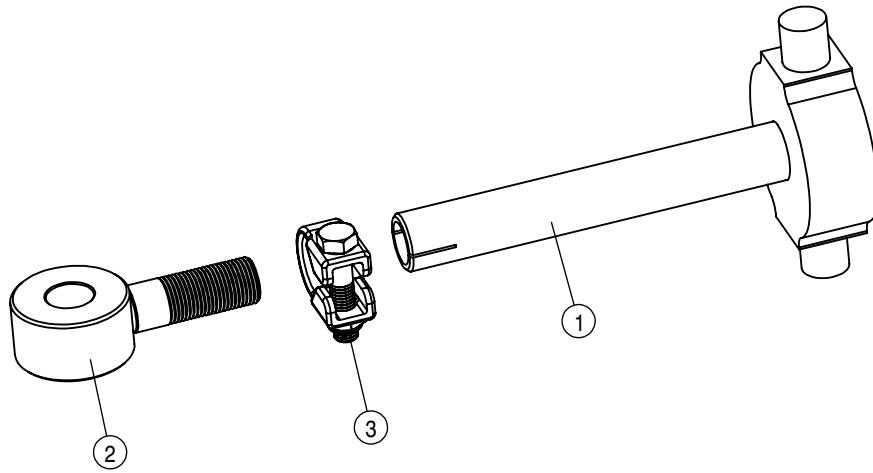

REAR STANDARD TIE ROD ASSEMBLY			
DET	QTY	P/N	DESCRIPTION
1	1	359086	REAR TIE ROD SHAFT WLD
2	1	359089	TIE ROD STUD WLD
3	1	749322	STEERING TUBE CLAMP & BOLT ASSY