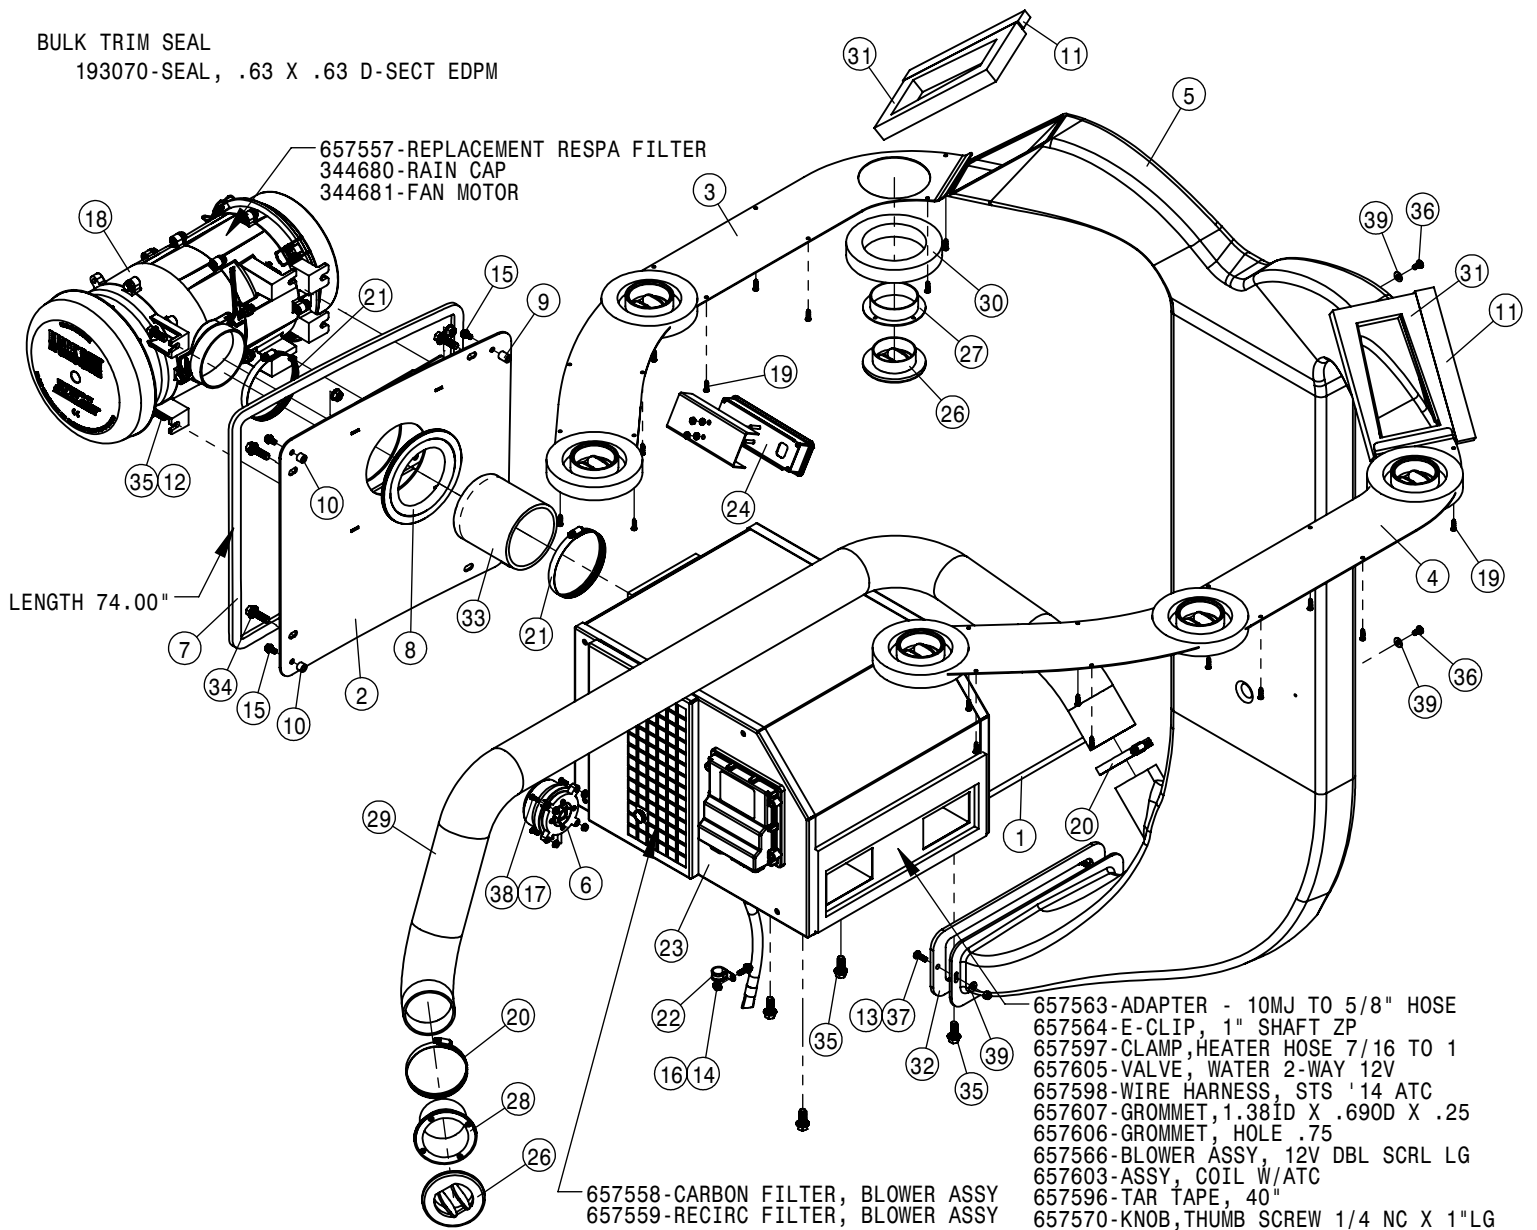

BULK TRIM SEAL
193070-SEAL, .63 X .63 D-SECT EDPM

PREMIUM HVAC ASSEMBLY (BUILT BEFORE NOV 1)			
DET	QTY	P/N	DESCRIPTION
1	1	317315	HOSE - HVAC PRESSURE
2	1	344295	PANEL ACCESS HVAC WLDT, STSCAB '14
3	1	344361	PLATE, ROOF DUCT COVER RH, STSCAB '14
4	1	344362	PLATE, ROOF DUCT COVER LH, STSCAB '14
5	1	344366	DUCT HVAC - STS CAB
6	1	344425	PRESSURE SWITCH - HVAC
7	1	344480	SEAL - RESPA PANEL
8	1	344512	RESPA BULB SEAL, STS '14
9	2	344557	STAND OFF 5/8" LG, STS '14
10	2	344558	STAND OFF 3/8" LG, STS '14
11	2	344576	TEMP SEAL DUCT, STS '14
12	4	470087	3/8UNC HEX SERR FLANGE NUT
13	2	470089	1/4UNC HEX NYL-LOC NUT
14	1	470121N	1/4 UNC SERR FLG LOCK NUT SS
15	4	470122	1/4 UNC X 1/2 SERR FLG BOLT
16	1	473834	1/4UNC X 3/4 SER FLG BOLT SS
17	4	470463	8-32 SERR FLANGE NUT
18	1	470655	HVAC FILTRATION UNIT PRECLEANER
19	20	473990N	#8 X 3/4 PHIL PAN SMS TY-A BZ
20	2	520052	HOSE CLAMP NO 52 STAINLESS

PREMIUM HVAC ASSEMBLY (BUILT BEFORE NOV 1)			
DET	QTY	P/N	DESCRIPTION
21	2	520064	HOSE CLAMP NO 64 STAINLESS
22	1	520104	CUSH HOSE CLMP,#12, 3/4D x 1/2W
23	1	657541	BLOWER ASSY, STS '14 AUTO TEMP
24	1	657543	HVAC-CTRL-AUTO,CAB
NS	1	657545	HARNESS-HVAC AUTO CTRL STS '14
26	7	657546	LOUVER, 4" W/O MNT
27	6	657547	PANEL MNT, LOUVER (THK PANEL)
28	1	657548	PANEL MNT, LOUVER (THK PANEL)
29	1	657550	HOSE - 3IN HVAC
30	6	657552	GASKET SEAL ROOF LOUVER
31	2	657553	GASKET SEAL ROOF LOUVER
32	1	657556	GASKET SEAL ROOF LOUVER
33	1	657585	HVAC DUCT, STS '14
34	4	900127N	3/8UNC X 1 1/4 SER FLANGE BOLT
35	8	900129N	3/8UNC X 1" SERR FLANGE BOLT
36	2	903708N	1/4UNC X1/2PHIL PAN MACH SCR BZ
37	2	903711	1/4UNC X3/4PHIL PANHD MACH SCR
38	4	903844	8-32 X 1/2 PHIL PANHD MACH SCR
39	4	920000	1/4 SAE FLAT WASHER