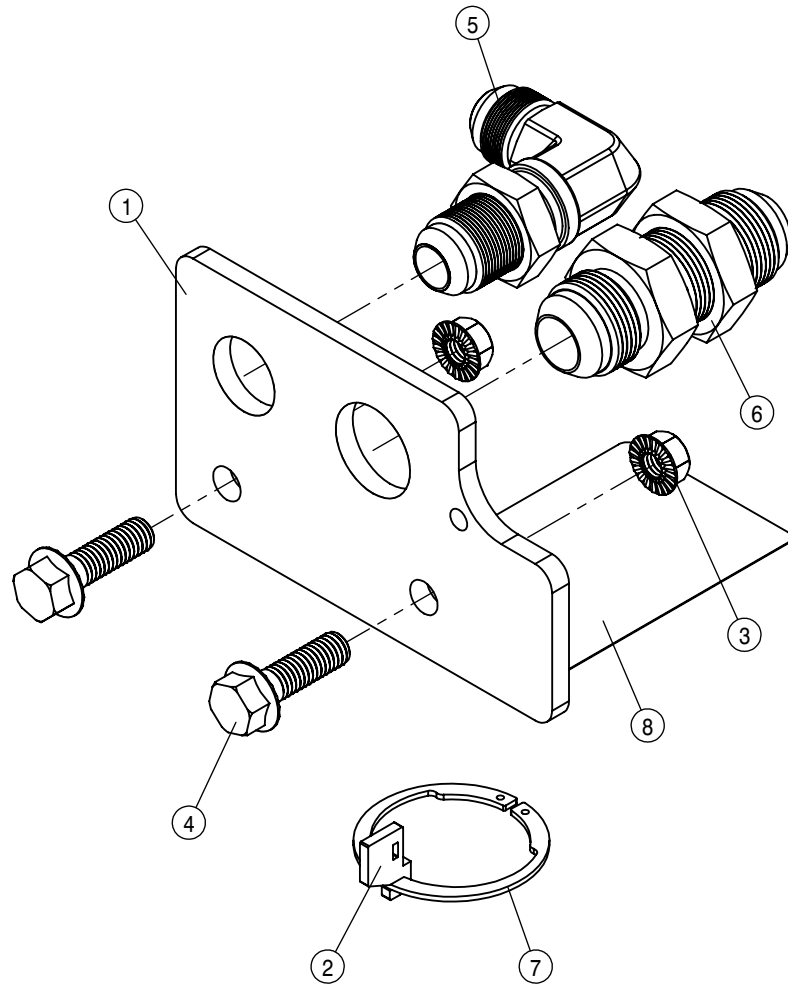

HYDRAULIC OPTION CONNECTION ASSEMBLY			
DET	QTY	P/N	DESCRIPTION
1	1	344488	BRKT FOR NON-MULTICOUPLER MACHINE
2	1	438787	ELECTRICAL QUICK COUPLER KEY
3	2	470113	5/16UNC SERR FLG LOCK NUT
4	2	470329	3/8UNC X 1 1/4 SERR FLG HEX BOLT
5	1	619021	7/8MJIC-90-BLKHD UNION LBO
6	1	619022	1 1/16MJIC-1 1/16MJIC BLKHD UN
7	1	629546	SNAP RING, 1.637 EXTERNAL
8	1	650339	DECAL, WARNING, HYD. OIL INJ