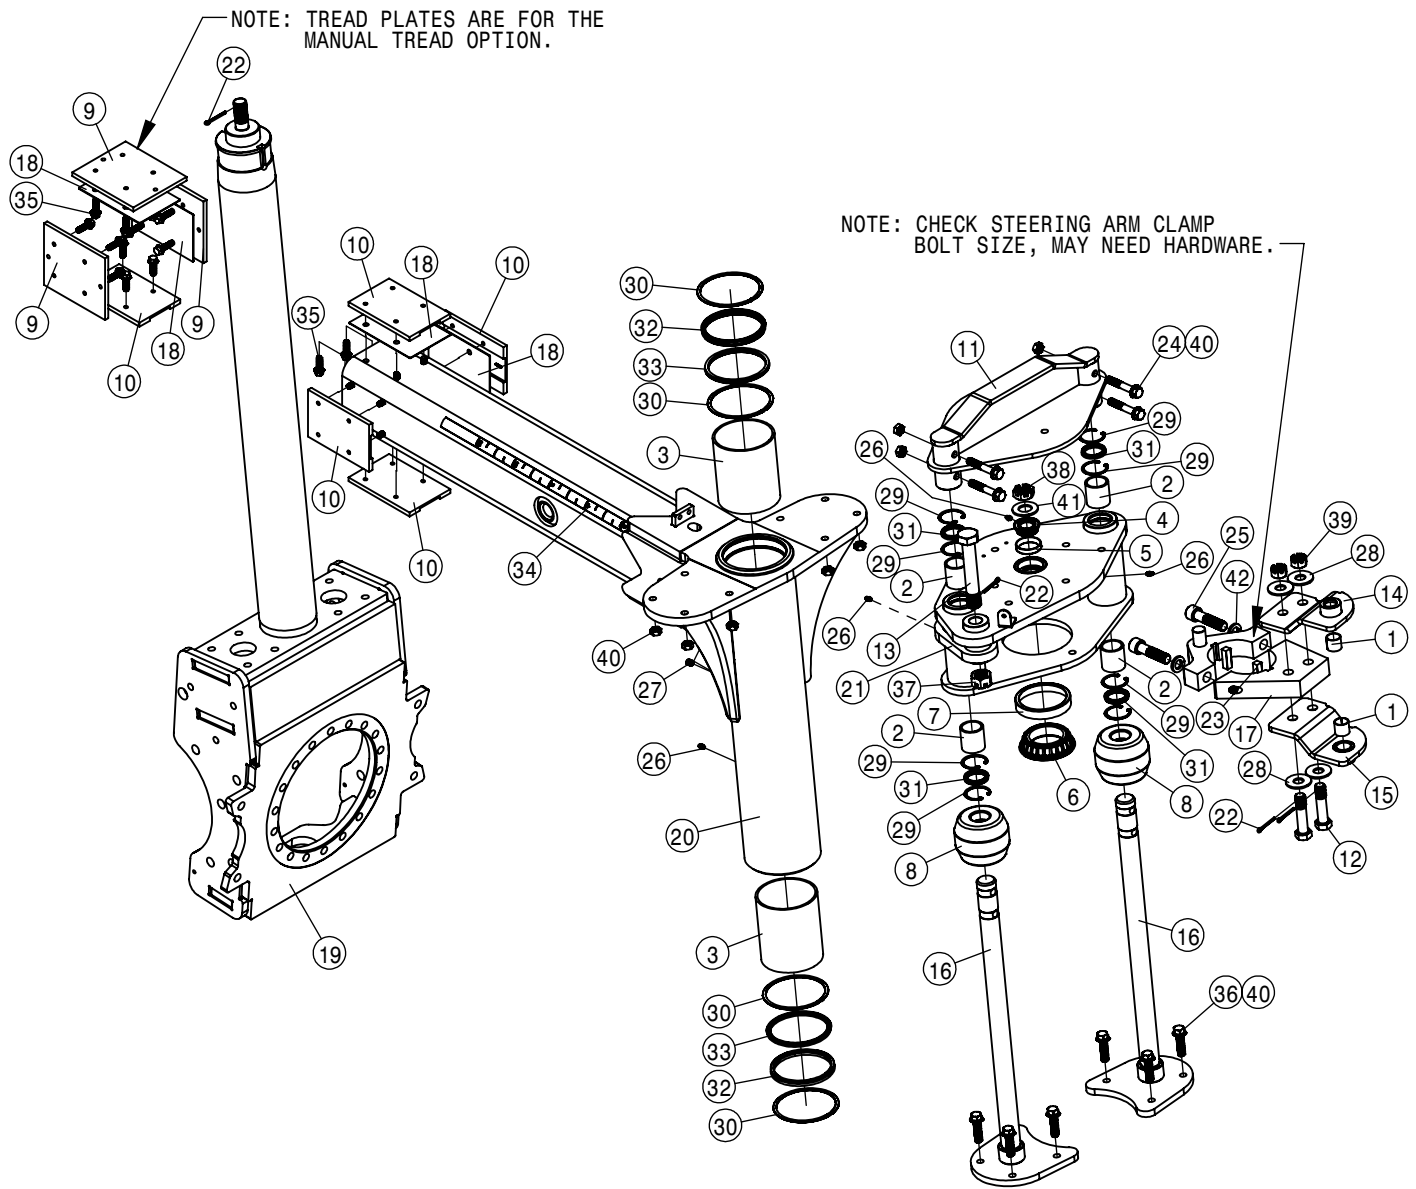

LEFT SEVERE DUTY LEG ASSEMBLY			
DET	QTY	P/N	DESCRIPTION
1	2	121029	JOURNAL BRG, 1.00 ID X 1.00 LG
2	4	121113	TOWER SLEEVE BRG (POLYGON) 05
3	2	121125	BEARING-POLY 4.50 ID X 5.74 LG
4	1	125050	BRG CONE, 1.00 ID W/FACE SEAL
5	1	125051	BRG CUP FOR 125050
6	1	125052	BRG CONE, 2.687 ID W/FACE SEAL
7	1	125053	BRG CUP FOR 125052
8	2	311058	RUBBER SPRING
9	3	342917	TREAD ADJ PLATE, TAPPED, STS 10
10	5	343009	TRD ADJ BRONZE BEARING, TAPPED
11	1	359333	AIR BAG TOWER TOP MT WLD
12	2	359545	TRUNION MT BOLT, STS AWS 09
13	1	359546	STRG CYL BOLT, STS AWS LRG 09
14	1	359547	TOP TRUNION MT WLD, STS AWS 09
15	1	359548	BTM TRUNION MT WLD, STS AWS 09
16	2	359654	NITRO TOWER WLD, STS AWS 13
17	1	359664	3/4" STRG ARM CLAMP WLD
18	4	360072	SHIM - TRD ADJ BEARING
19	1	360075	INNER LEG WELDMT-STS, SDS LEG
20	1	360082	OUTER LEG-WLDMT, SDS LEG
21	1	360149	LH AIR BAG LWR PLT WLD, STS 15

LEFT SEVERE DUTY LEG ASSEMBLY			
DET	QTY	P/N	DESCRIPTION
22	4	470117N	3/16 X 1 3/4 COTTER PIN SS
23	2	470447	KEY .50 SQ X 1.69 LONG
24	4	470461N	1/2UNC X 3" SERR FLG BOLT YZ
25	2	470890	3/4UNC X 3" SOC HD CAP SCR GR8
26	4	471005N	GREASE ZERK, 1/4-28 X 1/2 YZ
27	1	471030	PRESSURE RELIEF VALVE-GREASE 45-80 PSI
28	4	483048	3/4 REG FLAT WASH, THRU-HARD YZ
29	8	629537	187RRH00Z SNAP RING
30	4	629538	4.5 SPIROLOX RING
31	4	629620	SEAL, 1.500 ROD DIA
32	2	629621	SEAL, 4.500 ROD DIA
33	2	629625	SEAL, 4.500 ROD DIA
34	1	650459	DECAL, TREAD ADJ INDICATOR '14
35	32	900127N	3/8UNC X 1 1/4 SER FLANGE BOLT
36	8	900267N	1/2UNC X 2" SERR FLG BOLT
37	1	910020N	1" UNC HEX SLOTTED NUT
38	1	910021	1"-14 SLOT JAM NUT
39	2	910102	3/4UNC HEX SLOT NUT GR8
40	12	914008	1/2 UNC HEX STOVER NUT
41	1	920008	1" SAE FLAT WASHER
42	2	920506	3/4 LOCK WASHER