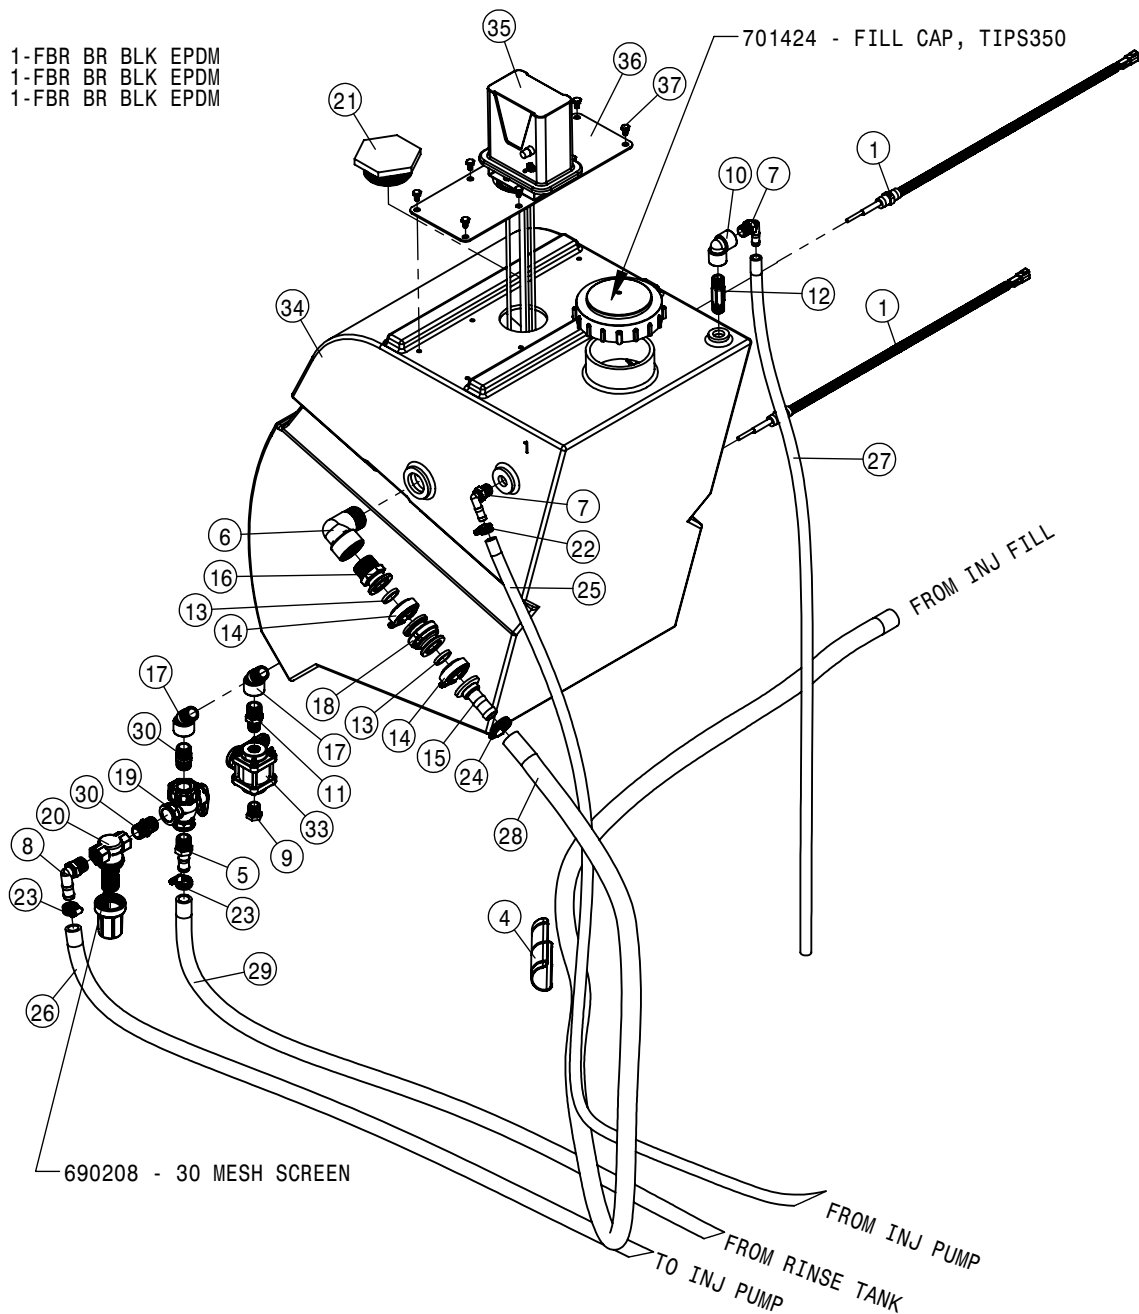

BULK HOSE

197008-HOSE 1/2 1-FBR BR BLK EPDM
197112-HOSE 3/4 1-FBR BR BLK EPDM
197116-HOSE 1IN 1-FBR BR BLK EPDM

INJECTION TANK-1 ASSEMBLY			
DET	QTY	P/N	DESCRIPTION
1	2	292228	LIQ LEV SWITCH ASSY,1/2NPO5 EX
NS	1	294247	CHEM INJECT CABLE ASSY
NS	1	294248	CHEM INJECT LIGHT SWITCH HARNESS
4	1	470369	HOSE PROTECTOR, 8" BLACK
5	1	500022	3/4NPT-3/4HOSE BARB, POLY
6	1	500039	1 1/4NPT-90 ST EL, POLY
7	2	500047	1/2NPT-90-1/2 HOSE BARB, POLY
8	1	500054	3/4NPT-90-3/4 HOSE BARB, POLY
9	1	500062	1/2"NPT PLUG, POLY
10	1	500078	1/2NPT-90 EL, POLY
11	1	500124	3/4 X 1/2NPT REDU NIPPLE,POLY
12	1	500133	1/2NPT X 3" PIPE NIPPLE POLY
13	2	500157	1" FLANGE GASKET EPDM
14	2	500159	1" FLANGE CLAMP S.S.
15	1	500171	1" FLANGE-1" HOSE BARB POLY
16	1	500236	1" FLANGE 1 1/4" MNP, POLY
17	2	500283	3/4" NPT X 45 STREET ELBOW, POLY
18	1	503102	1" FLANGE CHECK VALVE
19	1	503103	3-WAY BALL VALVE 3/4" NPT

INJECTION TANK-1 ASSEMBLY			
DET	QTY	P/N	DESCRIPTION
20	1	503104	LINE T-STRAINER, 3/4" NPT 80 MESH
21	1	503106	3" NPT POLY PLUG
22	1	520069	HOSE CLAMP NO 6 STAINLESS
23	2	520080	HOSE CLAMP NO 10 STAINLESS
24	1	520090	HOSECLAMP NO 16 STAINLESS
25	1	601014	HOSE, 1/2 X 160 1BR BLK EPDM
26	1	601068	HOSE, 3/4 X 148 1-FBR BR BLK EPDM
27	1	601162	HOSE, 1/2 X 60 1BR BLK EPDM
28	1	601704	HOSE, 1 X 140 1BR BLK EPDM
29	1	601826	HOSE, 3/4 X 76 1BR BLK EPDM
30	2	690098	3/4NPT CLOSE NIPPLE, POLY
NS	2	693762	CABLE,CAN,MTR,CTRL W/AGITATOR
NS	4	693763	CABLE,CAN,MTR CTRL W/O AGITR
33	1	696082	BALL VALVE 1/2FNPT POLY
34	1	701390	TANK-60 GALLON, LH POLY
35	1	701412	RAVEN AGITATOR-HAGIE MODIFIED
36	1	701457	BRACE-AGITATOR, INJ SYSTEM
37	8	900062	5/16UNC X 1/2 HEX BOLT