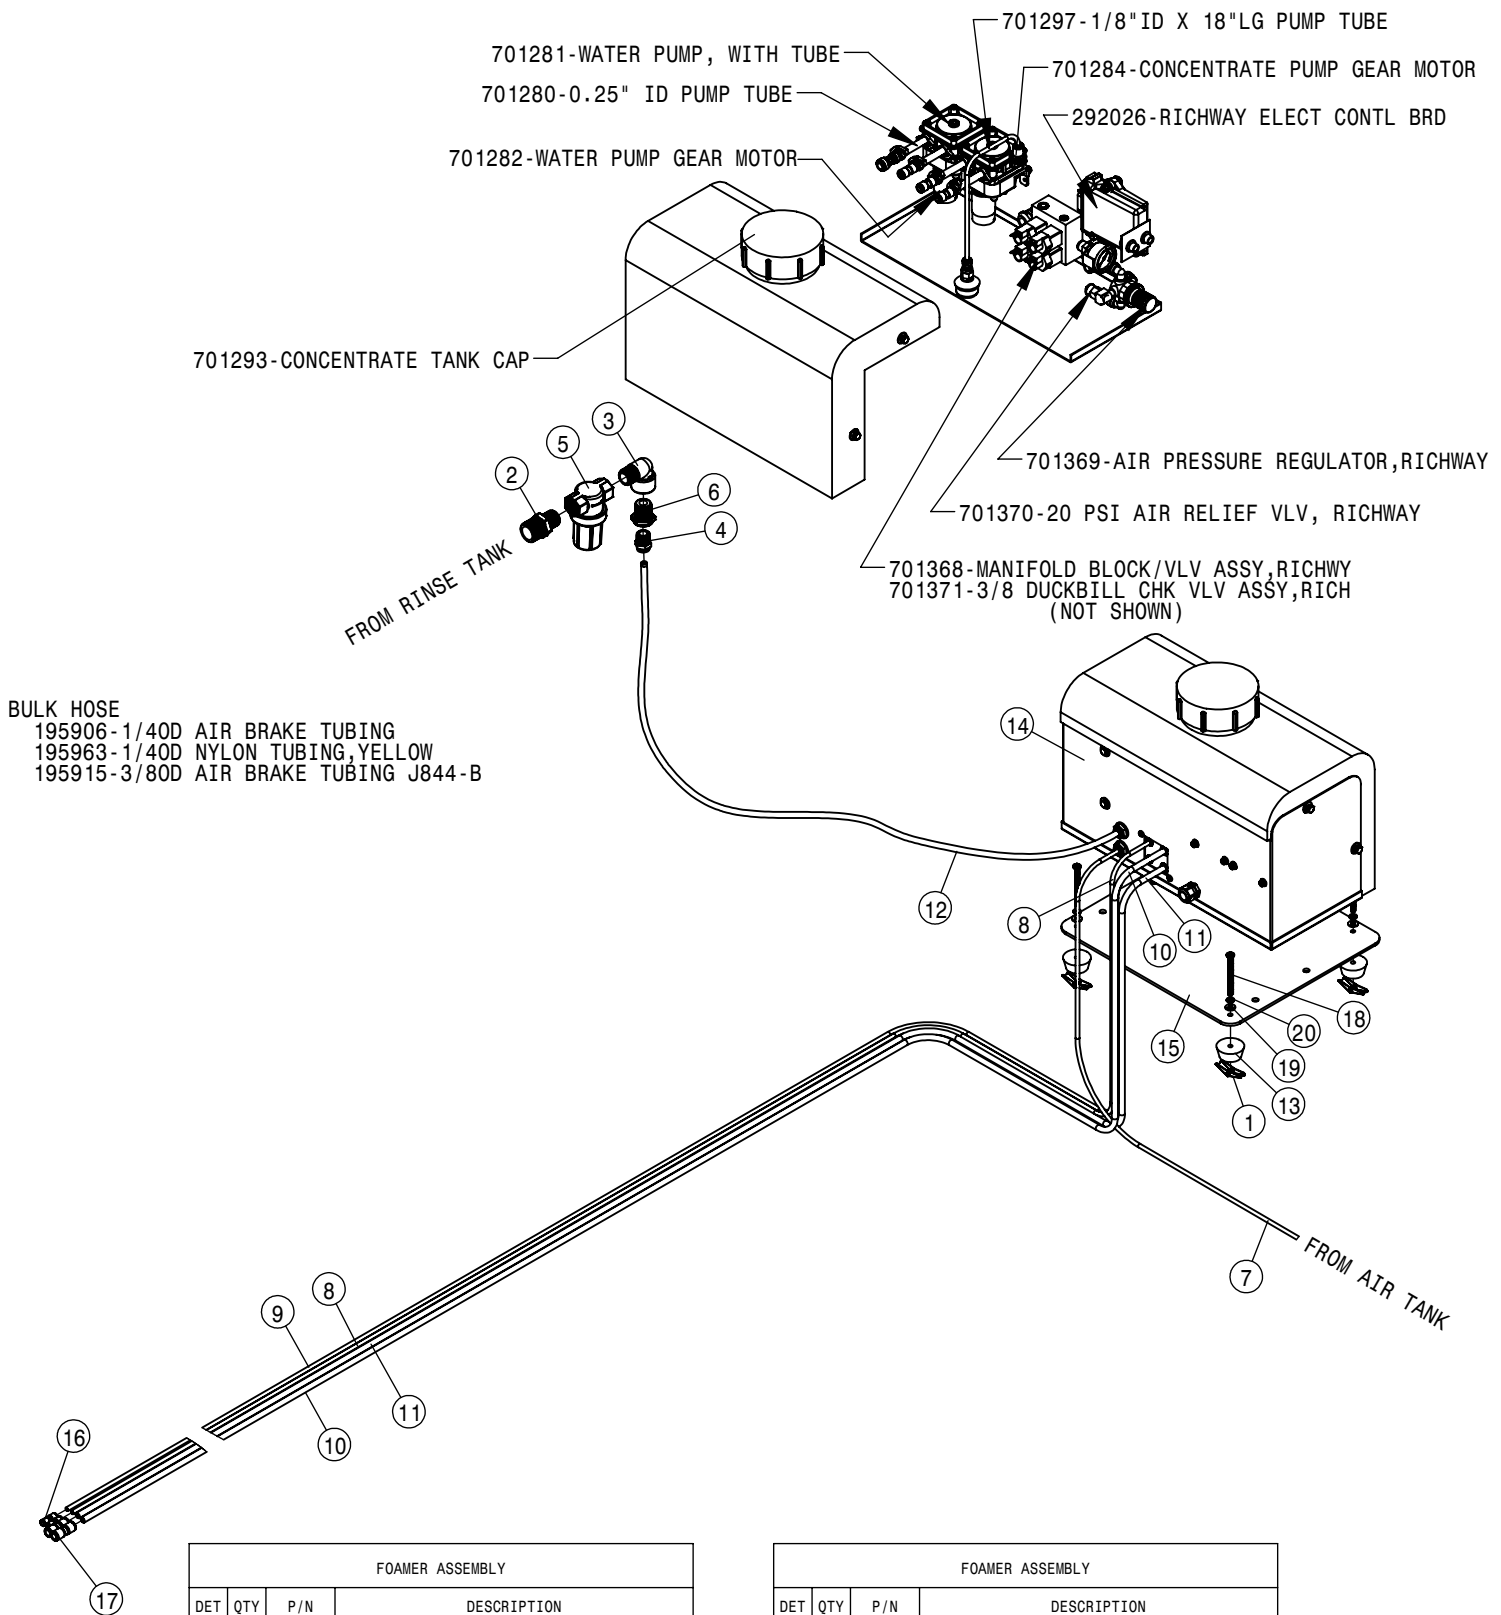

FOAMER ASSEMBLY			
DET	QTY	P/N	DESCRIPTION
1	4	470684	1/4UNC TOGGLE NUT, ZP
2	1	500085	1" X 3/4NPT REDU NIPPLE, POLY
3	1	500139	POLY STREET EL 3/4", (SL075-90)
4	1	500275	1/2MPT-3/8 NYL TUBE FTG
5	1	503104	LINE T-STRAINER, 3/4" NPT 80 MESH
6	1	504211	RED BUSH 3/4MNPT-1/2FNPT, POLY
7	1	601655	HOSE, 1/4 X 130 AIR
8	1	601947	HOSE- 1/4 X 208 AIR, YELLOW
9	1	601948	HOSE-1/4 X 207 AIR, BLACK
10	1	601949	HOSE-3/8 X 209, AIR YELLOW

FOAMER ASSEMBLY			
DET	QTY	P/N	DESCRIPTION
11	1	601950	HOSE-3/8 X 208 AIR, BLACK
12	1	602015	HOSE-3/8 X 55 AIR, BLACK
13	4	701208	FOOT-FOAMER MOUNT
14	1	701346	RICHWAY POWER UNIT/TANK '13
15	1	701347	MTG PLT-FOAMER STS 2014
16	2	711054	1/4 NYL TUBE UNION, STRAIGHT
17	2	711055	3/8 NYL TUBE UNION, STRAIGHT
18	4	903713	1/4UNC X 3" PHIL PAN MACH SCR
19	4	920000N	1/4 SAE FLAT WASHER SS
20	4	920500N	1/4 LOCK WASHER SS