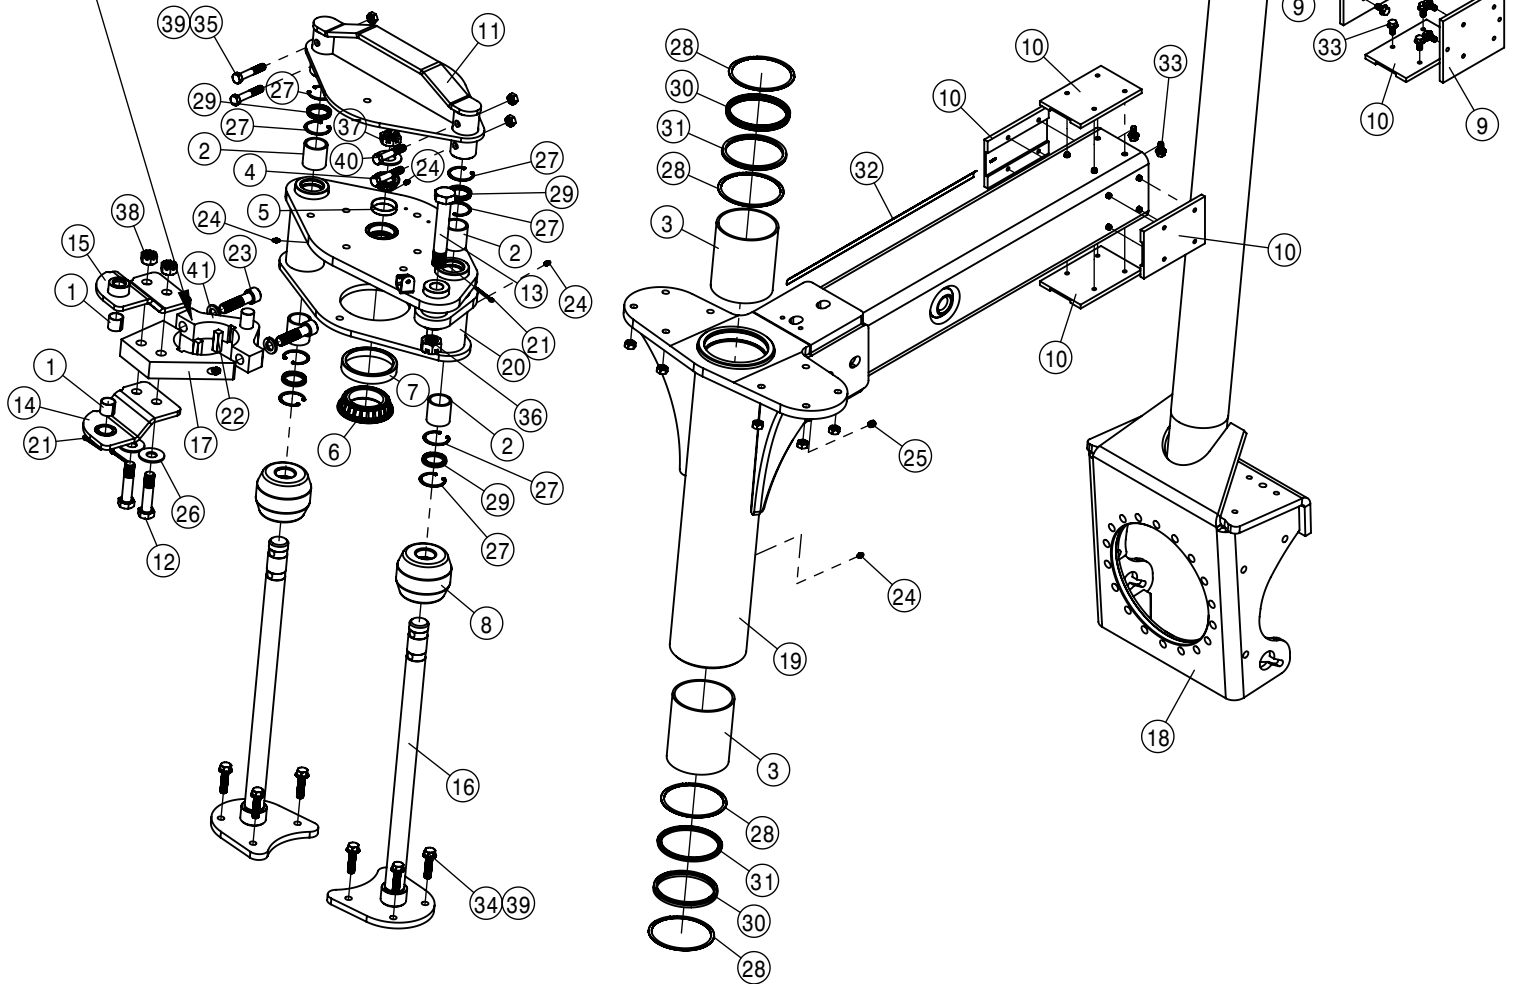

NOTE: TREAD PLATES ARE FOR THE MANUAL TREAD OPTION.

NOTE: CHECK STEERING ARM CLAMP BOLT SIZE, MAY NEED HARDWARE.

RIGHT STANDARD LEG ASSEMBLY			
DET	QTY	P/N	DESCRIPTION
1	2	121029	JOURNAL BRG, 1.00 ID x 1.00 LG
2	4	121113	TOWER SLEEVE BRG (POLYGON) 05
3	2	121125	BEARING-POLY 4.50 ID X 5.74 LG
4	1	125050	BRG CONE, 1.00 ID W/FACE SEAL
5	1	125051	BRG CUP FOR 125050
6	1	125052	BRG CONE, 2.687 ID W/FACE SEAL
7	1	125053	BRG CUP FOR 125052
8	2	311058	RUBBER SPRING
9	3	342917	TREAD ADJ PLATE, TAPPED, STS 10
10	5	343009	TRD ADJ BRONZE BEARING, TAPPED
11	1	359333	AIR BAG TOWER TOP MT WLD
12	2	359545	TRUNION MT BOLT, STS AWS 09
13	1	359546	STRG CYL BOLT, STS AWS LRG 09
14	1	359547	TOP TRUNION MT WLD, STS AWS 09
15	1	359548	BTM TRUNION MT WLD, STS AWS 09
16	2	359654	NITRO TOWER WLD, STS AWS 13
17	1	359664	3/4" STRG ARM CLAMP WLD
18	1	359995	INNER LEG WLD, STS AWS 13
19	1	360060	OUTER LEG WLD, STS 2014
20	1	360148	RH AIR BAG LWR PLT WLD, STS 15
21	4	470117N	3/16 X 1 3/4 COTTER PIN SS

RIGHT STANDARD LEG ASSEMBLY			
DET	QTY	P/N	DESCRIPTION
22	2	470447	KEY .50 SQ X 1.69 LONG
23	2	470890	3/4UNC X 3" SOC HD CAP SCR GR8
24	4	471005N	GREASE ZERK, 1/4-28 X 1/2 YZ
25	1	471030	PRESSURE RELIEF VALVE-GREASE 45-80 PSI
26	2	483048	3/4 REG FLAT WASH, THRU-HARD YZ
27	8	629537	187RRH00Z SNAP RING
28	4	629538	4.5 SPIROLOX RING
29	4	629620	SEAL, 1.500 ROD DIA
30	2	629621	SEAL, 4.500 ROD DIA
31	2	629625	SEAL, 4.500 ROD DIA
32	1	650459	DECAL, TREAD ADJ INDICATOR '14
33	32	900128N	3/8UNC X 3/4 SER FLANGE BOLT
34	8	900267N	1/2UNC X 2" SERR FLG BOLT
35	4	900269N	1/2UNC X 2 3/4 HEX BOLT
36	1	910020N	1" UNC HEX SLOTTED NUT
37	1	910021	1"-14 SLOT JAM NUT
38	2	910102	3/4UNC HEX SLOT NUT GR8
39	12	914008	1/2 UNC HEX STOVER NUT
40	1	920008N	1" SAE FLAT WASHER
41	2	920506	3/4 LOCK WASHER