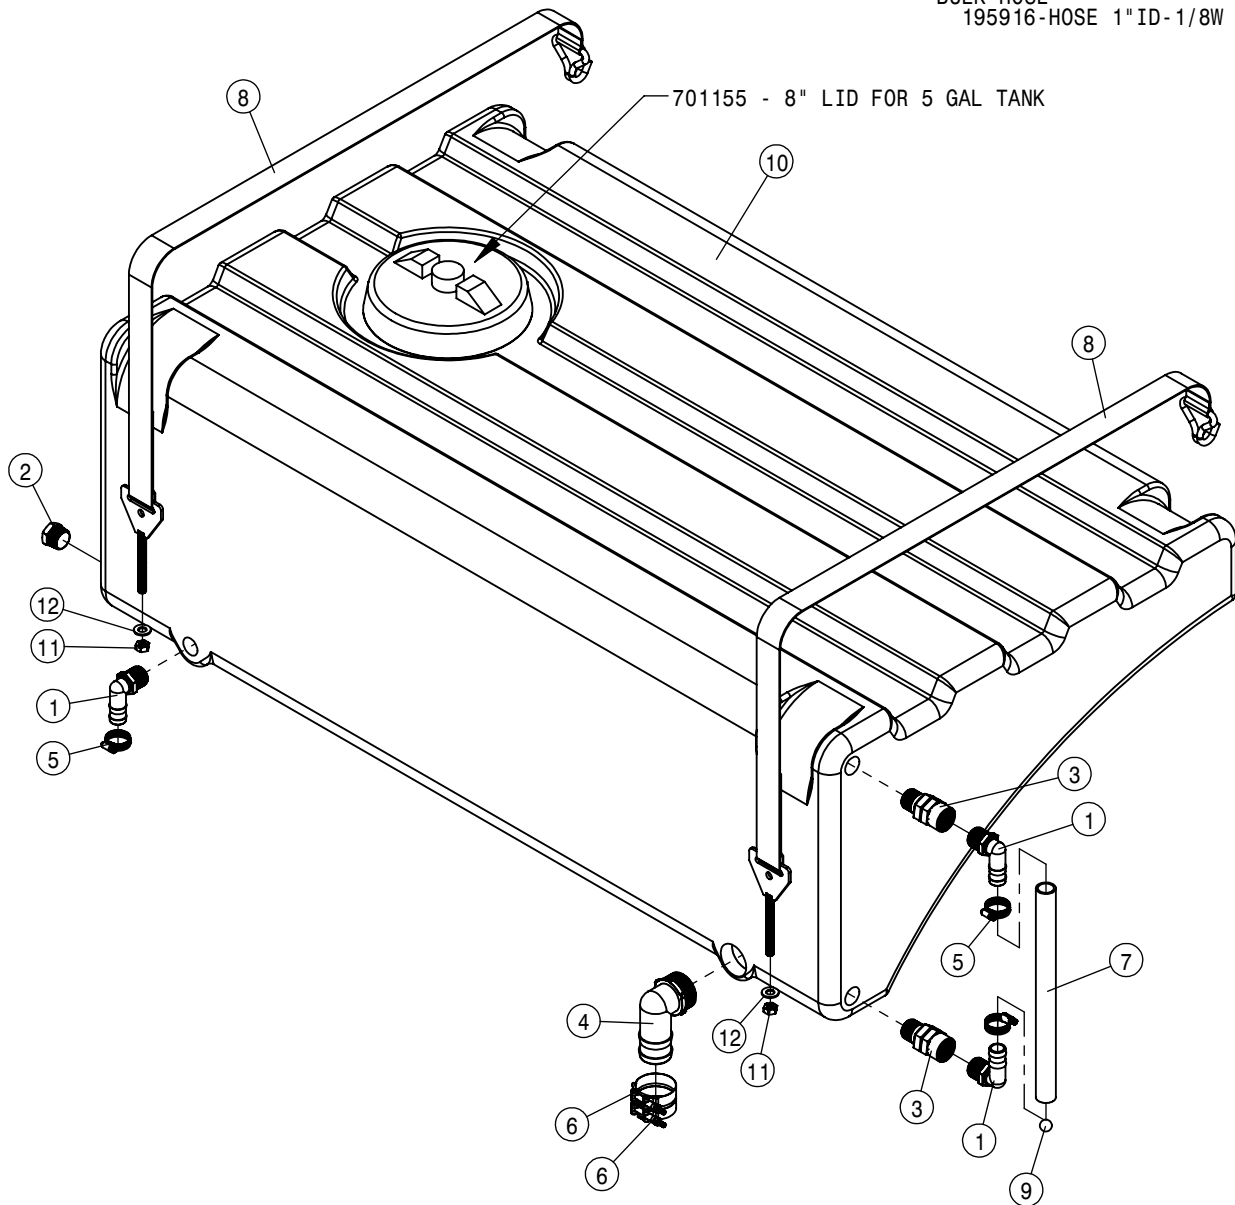

POLY RINSE TANK ASSEMBLY			
DET	QTY	P/N	DESCRIPTION
1	3	500024	1"NPT-90-1"HOSE BARB, POLY
2	1	500063	1"NPT PIP PLUG, POLY
3	2	500107	1"NPT SWIVEL POLY
4	1	500141	2"MNPT-90-2" HOSE BARB, POLY
5	3	520090	HOSECLAMP NO 16 STAINLESS
6	2	520141	2.31/2.62 T-BOLT HOSE CLAMP SS
7	1	601742	HOSE 1" ID-1/8W CLR VNYL 16"
8	2	763599	POLY RINSE TNK STRAP ASSY STS
9	1	763623	GREEN POLYPROPYLENE BALL 0.750"
10	1	763821	100 GAL POLY TANK, GRAY '13
11	2	914008	1/2 UNC HEX STOVER NUT
12	2	920004	1/2 SAE FLAT WASHER