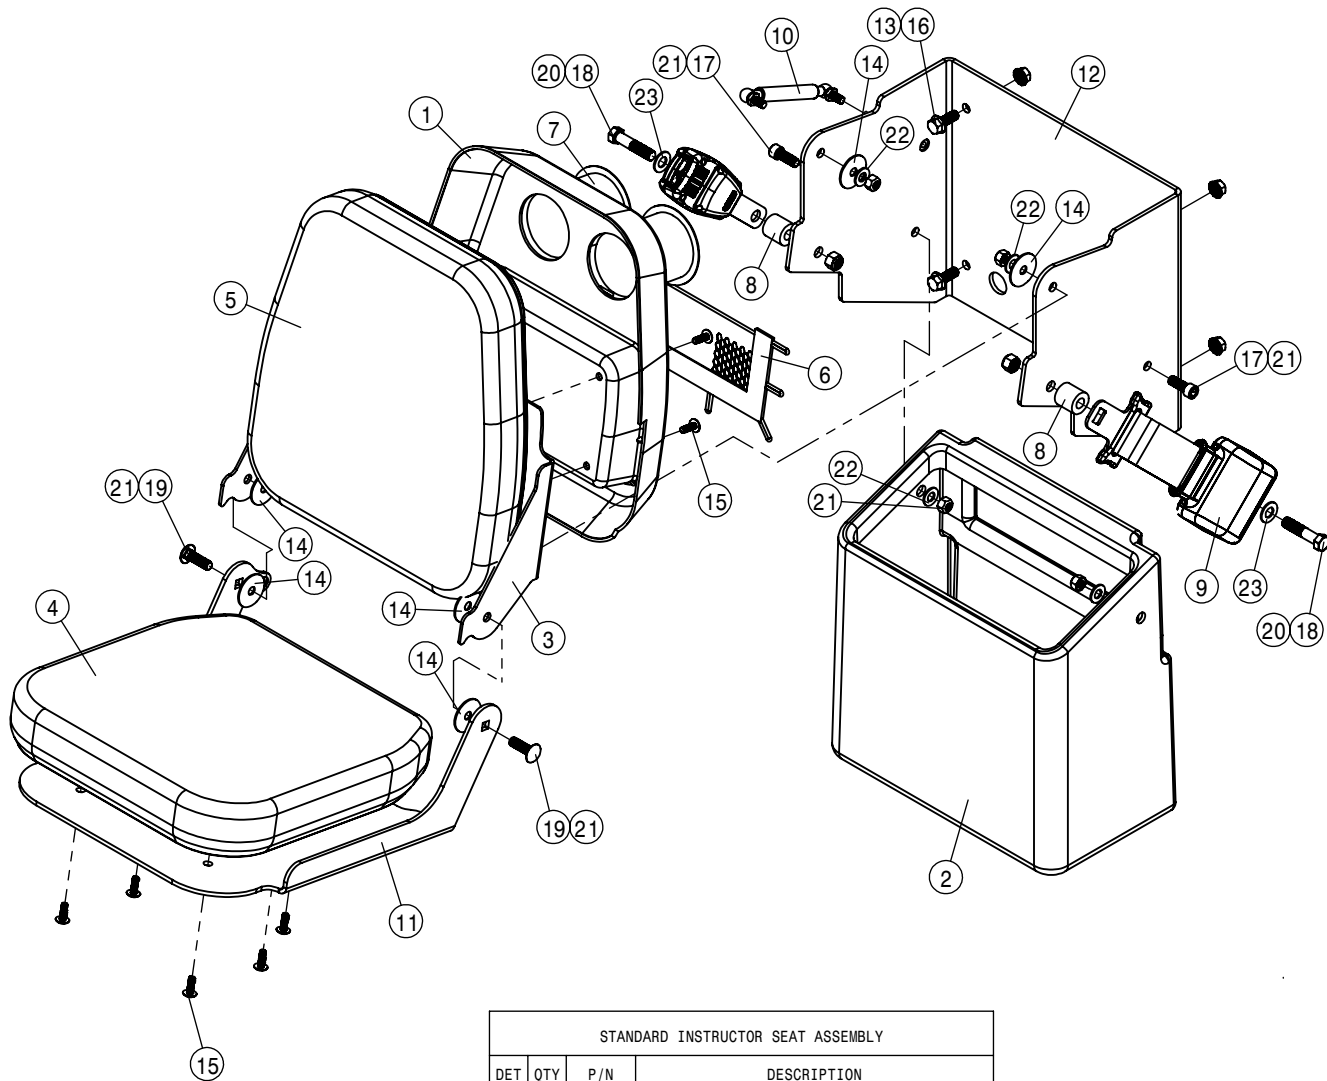

STANDARD INSTRUCTOR SEAT ASSEMBLY			
DET	QTY	P/N	DESCRIPTION
1	1	344162	PANEL BACK INSTRUCTOR SEAT BACK
2	1	344163	BIN STORAGE INSTRUCTOR SEAT
3	1	344166	BRKT BACK INSTRUCTOR SEAT MOUNT
4	1	344174	CUSH BASE INST SEAT STD
5	1	344175	CUSH BACK INST SEAT STD
6	1	344412	CARGO NET - INSTRUCTOR SEAT
7	2	344463	CUP HOLDER - SMALL
8	2	344489	INST SEAT BELT BUSHING, STS' 14
9	1	344493	INST SEAT BELT ASSY, STS' 14
10	1	344559	INST SEAT GAS SPRING, STS' 14
11	1	344564	BRKT BASE INST SEAT WLDT, STS' 14
12	1	344566	BRKT INST SEAT MT WLDT, STS' 14
13	4	470087	3/8UNC HEX SERR FLANGE NUT
14	6	470657	3/8 PTFE LOW-FRICT WASHER
15	10	472261	1/4UNC X 3/4 TRUSS HD BOLT
16	4	900129N	3/8UNC X 1" SERR FLANGE BOLT
17	2	900172	3/8UNC X 1" SOC HD CAP SCR, ZINC
18	2	900235	7/16-20 HEX HEAD BOLT, GR 5
19	2	901130	3/8UNC X 1 1/4 CARR BOLT
20	2	910030	7/16UNF HEX NUT, NYLOC GR5
21	4	914004	3/8UNC HEX STOVER NUT
22	4	920002	3/8 SAE FLAT WASHER
23	2	920003	7/16 SAE FLAT WASHER