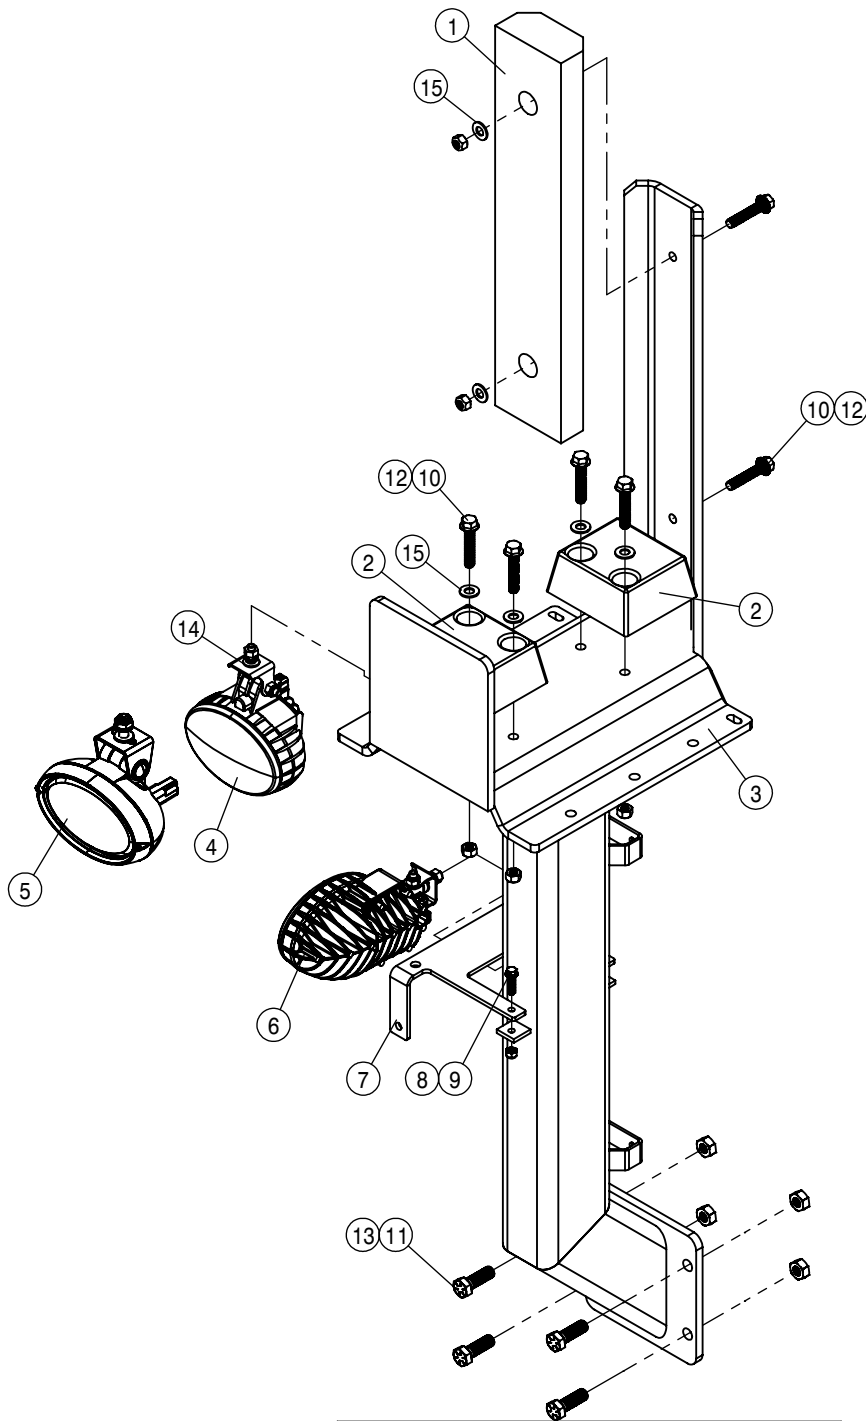

RH 90/100' BOOM CRADLE ASSEMBLY			
DET	QTY	P/N	DESCRIPTION
1	1	164512	RUBBER BUMPER, BOOM CRADLE
2	2	164513	BOOM CRADLE PAD
3	1	165041	BOOM CRADLE WLD 07
4	1	292553	735F 12V LED worklamp, Bottom mount
5	1	292614	WORKLIGHT - HALOGEN CLOSE RANGE
6	1	292917	LED LIGHT, AMBER
7	1	343689	EXTREMITY FLASHER MT, STS '11
8	2	470089N	1/4UNC HEX NYLOC NUT, 316 SS
9	2	470231N	1/4UNC X 1" SERR FLG BOLT SS
10	6	900133N	3/8UNC X 2" SERR FLANGE BOLT
11	4	900804	1/2UNC X 1 1/2 HEX BOLT GR8 YZ
12	6	914004	3/8UNC HEX STOVER NUT
13	4	914808	1/2UNC HEX STOVER NUT GR8
14	1	920001N	5/16 SAE FLAT WASHER SS
15	6	920002N	3/8 SAE FLAT WASHER