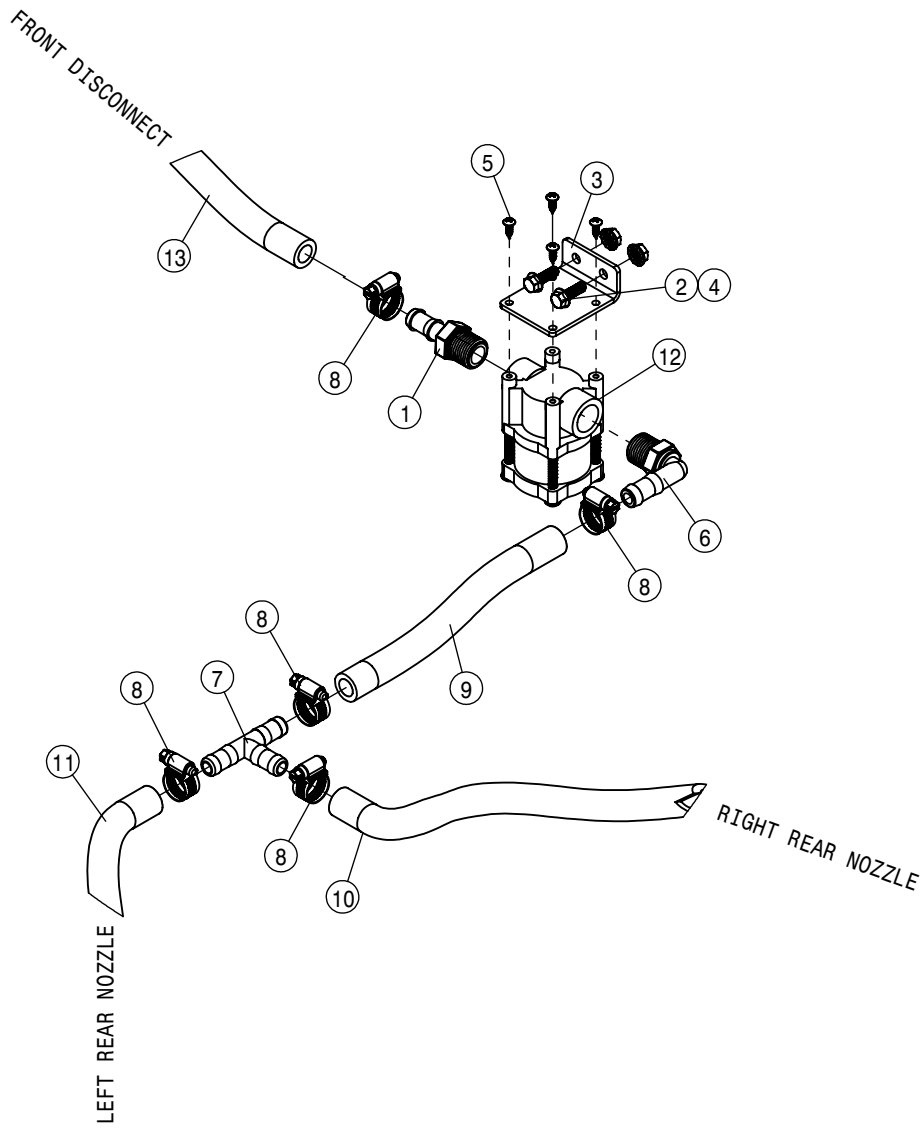

FROM FRONT OR
SIDE FILL

FROM RH SOLUTION
TANK OUTLET

TO RINSE TANK

BULK HOSE
197116-HOSE 1IN 1-FBR BR BLK EPDM
197145-HOSE 3" SUCTION, POLY HELIX EPDM

REAR FILL ASSEMBLY			
DET	QTY	P/N	DESCRIPTION
1	3	470113	5/16UNC SERR FLG LOCK NUT
2	3	470233	5/16UNC X 3/4 SERR FLG HEX BOLT
3	1	500105	1.00 HOSE BARB TEE, POLY
4	2	500142	CHECK VALVE 3" FLANGE
5	2	500157	1" FLANGE GASKET EPDM
6	2	500159	1" FLANGE CLAMP S.S.
7	1	500168	1" FLANGE-1" FNPT ADPTR POLY
8	1	500171	1" FLANGE-1" HOSE BARB POLY
9	10	500208	3" FLANGE CLAMP S.S.
10	10	500209	3" FLANGE GASKET EPDM
11	6	500210	3" FLANGE-3" HOSEBARB POLY
12	1	500217	3" FLANGE TEE POLY
13	2	500262	3" FLANGE-90-3" FLG SWEEP LBO
14	4	520090	HOSECLAMP NO 16 STAINLESS
15	6	520145	3.56/3.88 T-BOLT HOSE CLAMP SS
16	1	601034	HOSE, 1 X 258 1BR BLK EPDM
17	1	601645	HOSE, 3 X 94 POLY HELIX EPDM
18	1	601924	HOSE, 3 X 53 POLY HELIX EPDM
19	1	650475	HOSE, 3 X 68 POLY HELIX EPDM
20	1	691426	BRKT VLV MNT REAR FILL
21	1	696147	BALL VLV, 1" FLANGE
22	1	696192	3" FLG STUBBY VALVE, 3"M-ADPTR
23	1	696218	1.00MNPT-MALE COUPLER POLY
24	1	696219	CAP FOR 1.00 MALE COUPLER
25	1	696231	CAP FOR 3" MALE COUPLER POLY