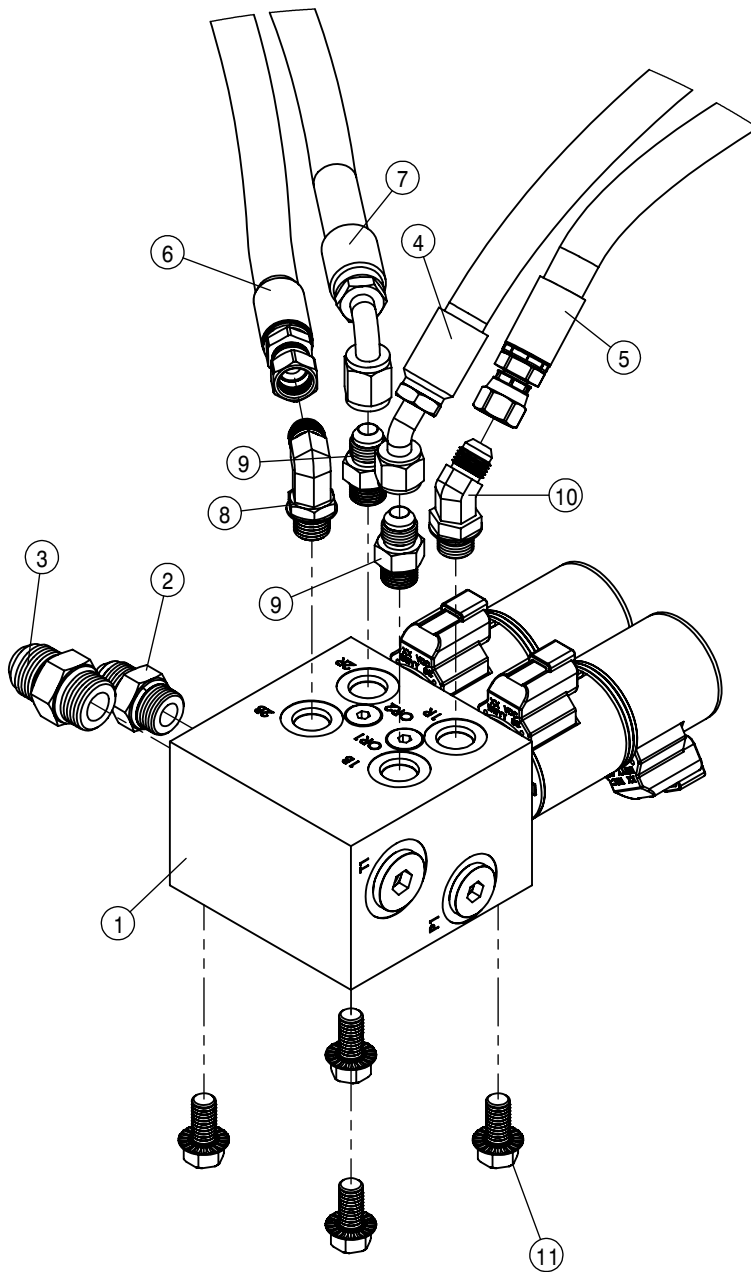

ALL WHEEL STEER HYDRAULIC VALVE ASSEMBLY			
DET	QTY	P/N	DESCRIPTION
1	1	606542	AWS VLV, STS PWRSYS 14
2	1	611125	3/4MJC-3/4MOR ADPTR
3	1	611126	7/8MJC-7/8MOR ADPTR
4	1	617115	06-451TC-06FJX-06FJX45-101 H/A
5	1	617116	06-451TC-06FJX-06FJX-99 H/A
6	1	617117	06-451TC-06FJX-06FJX-137
7	1	617118	06-451TC-06FJX-06FJX90-137 H/A
8	1	618119	9/16MJC-90-9/16MOR LBO
9	2	618126	9/16MJC-9/16MOR ADPTR
10	1	618425	9/16MJC-45-9/16MOR LBO
11	4	900128N	3/8UNC X 3/4 SER FLANGE BOLT