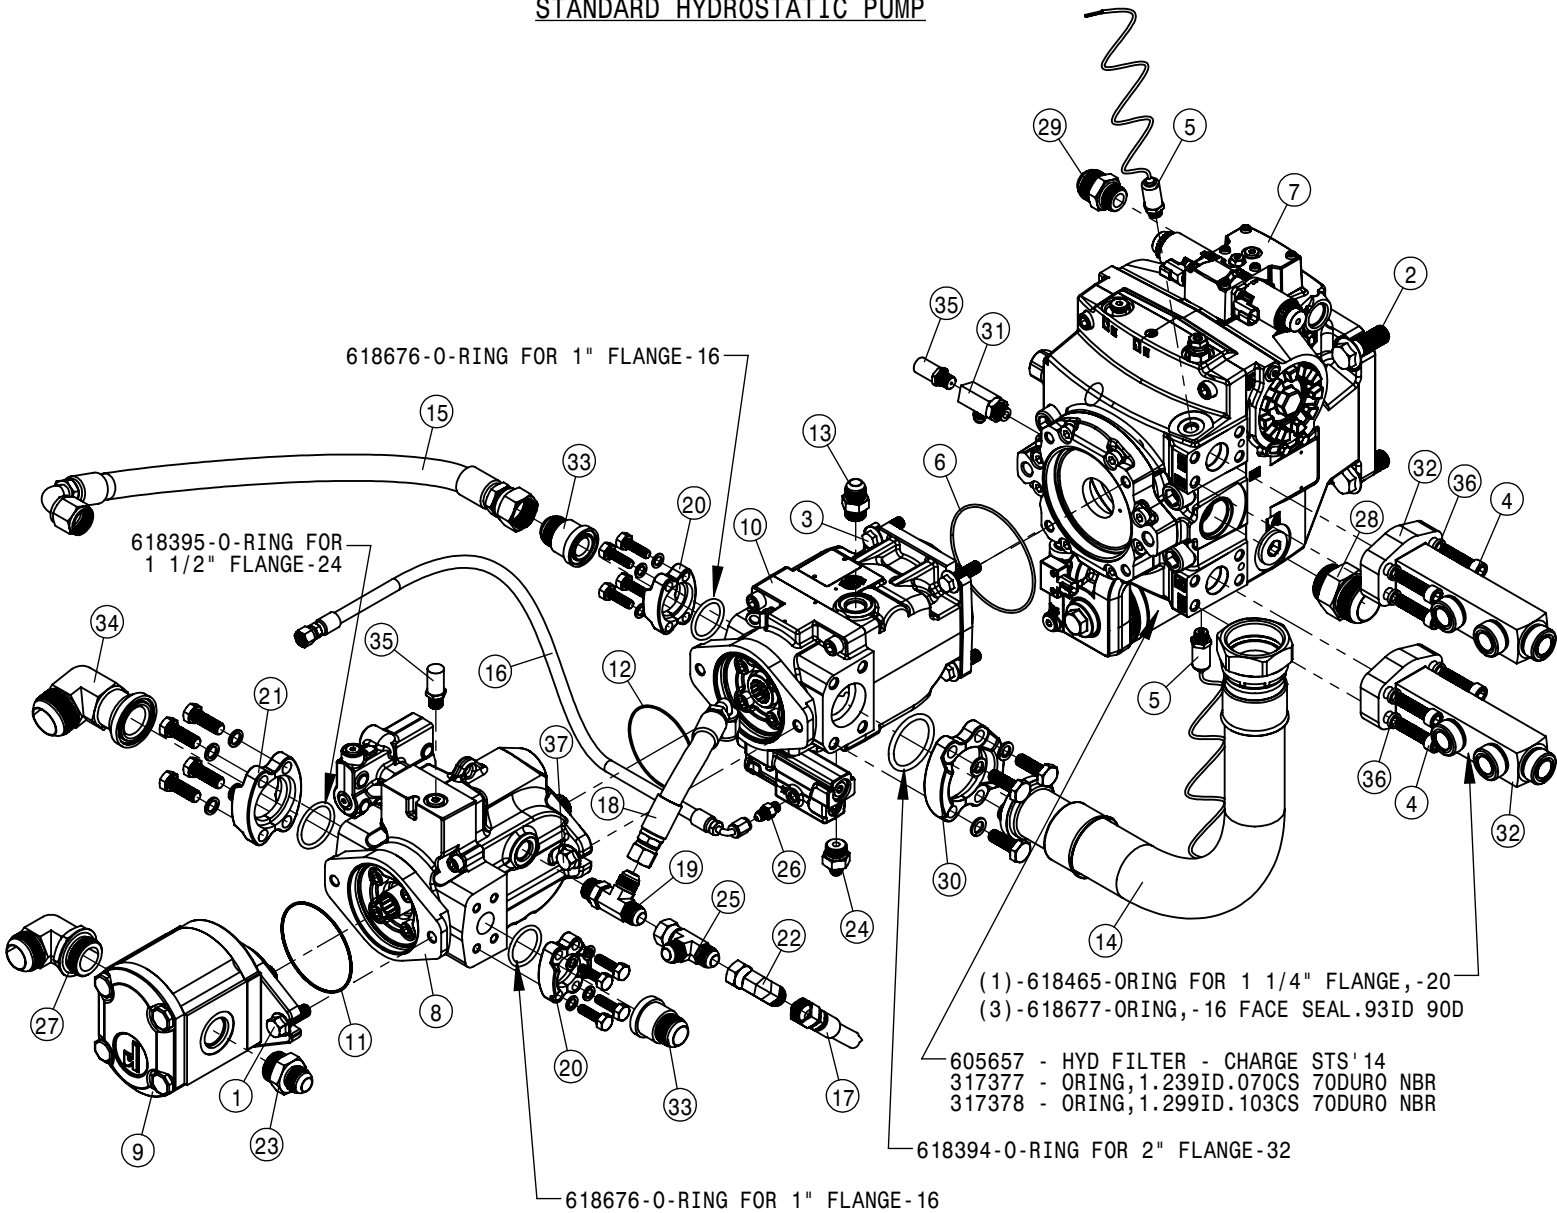

STANDARD HYDROSTATIC PUMP

STANDARD HYDROSTATIC PUMP ASSEMBLY			
DET	QTY	P/N	DESCRIPTION
1	2	470431	1/2UNC X 1 1/2 SERR FLG BOLT
2	4	472367	3/4UNC X 2" SM FLG BOLT GR8 YZ
3	4	473856	12MM-1.75 X 40MM SM FLANGED BOLT
4	8	473874	12MM-1.75X 40MM SOC HD CAP SCR
5	2	606196	PRESSURE TRANSDUCER, 9000 PSI
6	1	606197	O-RING, 4.73ID-.103CS-4.9430D
7	1	606519	H1 PUMP 147CC D/C MT
8	1	606523	PUMP-38CC BB/B MNT
9	1	606524	40CC GEAR PUMP
10	1	606525	PUMP 45CC C/BB MT
11	1	606870	O-RING FOR 606865 SUND B-MT
12	1	607115	O-RING, 3.739ID-.070CS-3.8090D
13	1	611126	7/8MJIC-7/8MOR ADPTR
14	1	617089	32-811-32FJX-32FLG-25 H/A
15	1	617101	12-451TC-16FJX-12FJX90-23 H/A
16	1	617102	04-451TC-06FJX-04FJX90-29 H/A
17	1	617124	06-451TC-10FJX-06FJX90-85 H/A
18	1	617132	10-451TC-10FJX-10FJX90-11 H/A

STANDARD HYDROSTATIC PUMP ASSEMBLY			
DET	QTY	P/N	DESCRIPTION
19	1	618130	7/8MOR RUN TEE-7/8MJIC
20	2	618297	1.00 SPLIT FLANGE KIT #61
21	1	618299	1.50 SPLIT FLANGE KIT #61
22	1	618301	7/8MJIC-90-7/8FJIC SWIV LBO
23	1	618308	1 1/16MJIC-1 5/16MOR ADPTR
24	1	618310	9/16MJIC-7/8MOR ADPTR
25	1	618333	7/8FJIC SW RUN TEE-7/8MJIC
26	1	618467	7/16MJIC-7/16MOR ADPTR
27	1	618477	1 5/8MJIC-90-1 5/8MOR LBO
28	1	618527	1 7/8MJIC-1 5/8MOR ADPTR
29	1	618558	1 5/16MJIC-1 1/16MOR ADPTR
30	1	618766	2" SPLIT FLANGE KIT #61
31	1	618782	9/16MOR-9/16FOR-9/16MJIC BRNCH
32	2	618876	DRIVE PUMP MANIFOLD BLK
33	2	618899	1 5/16MJ-1"FLANGE C61 ADPTR
34	1	619020	1 1/2 FLG-90-1 7/8 MJIC LBO
35	2	619023	9/16 MOR DIAGNOSTIC FITTING
36	8	470189	7/16 HC LOCK WASH FOR 618598
37	2	900263N	1/2UNC X 1" SER FLANGE BOLT