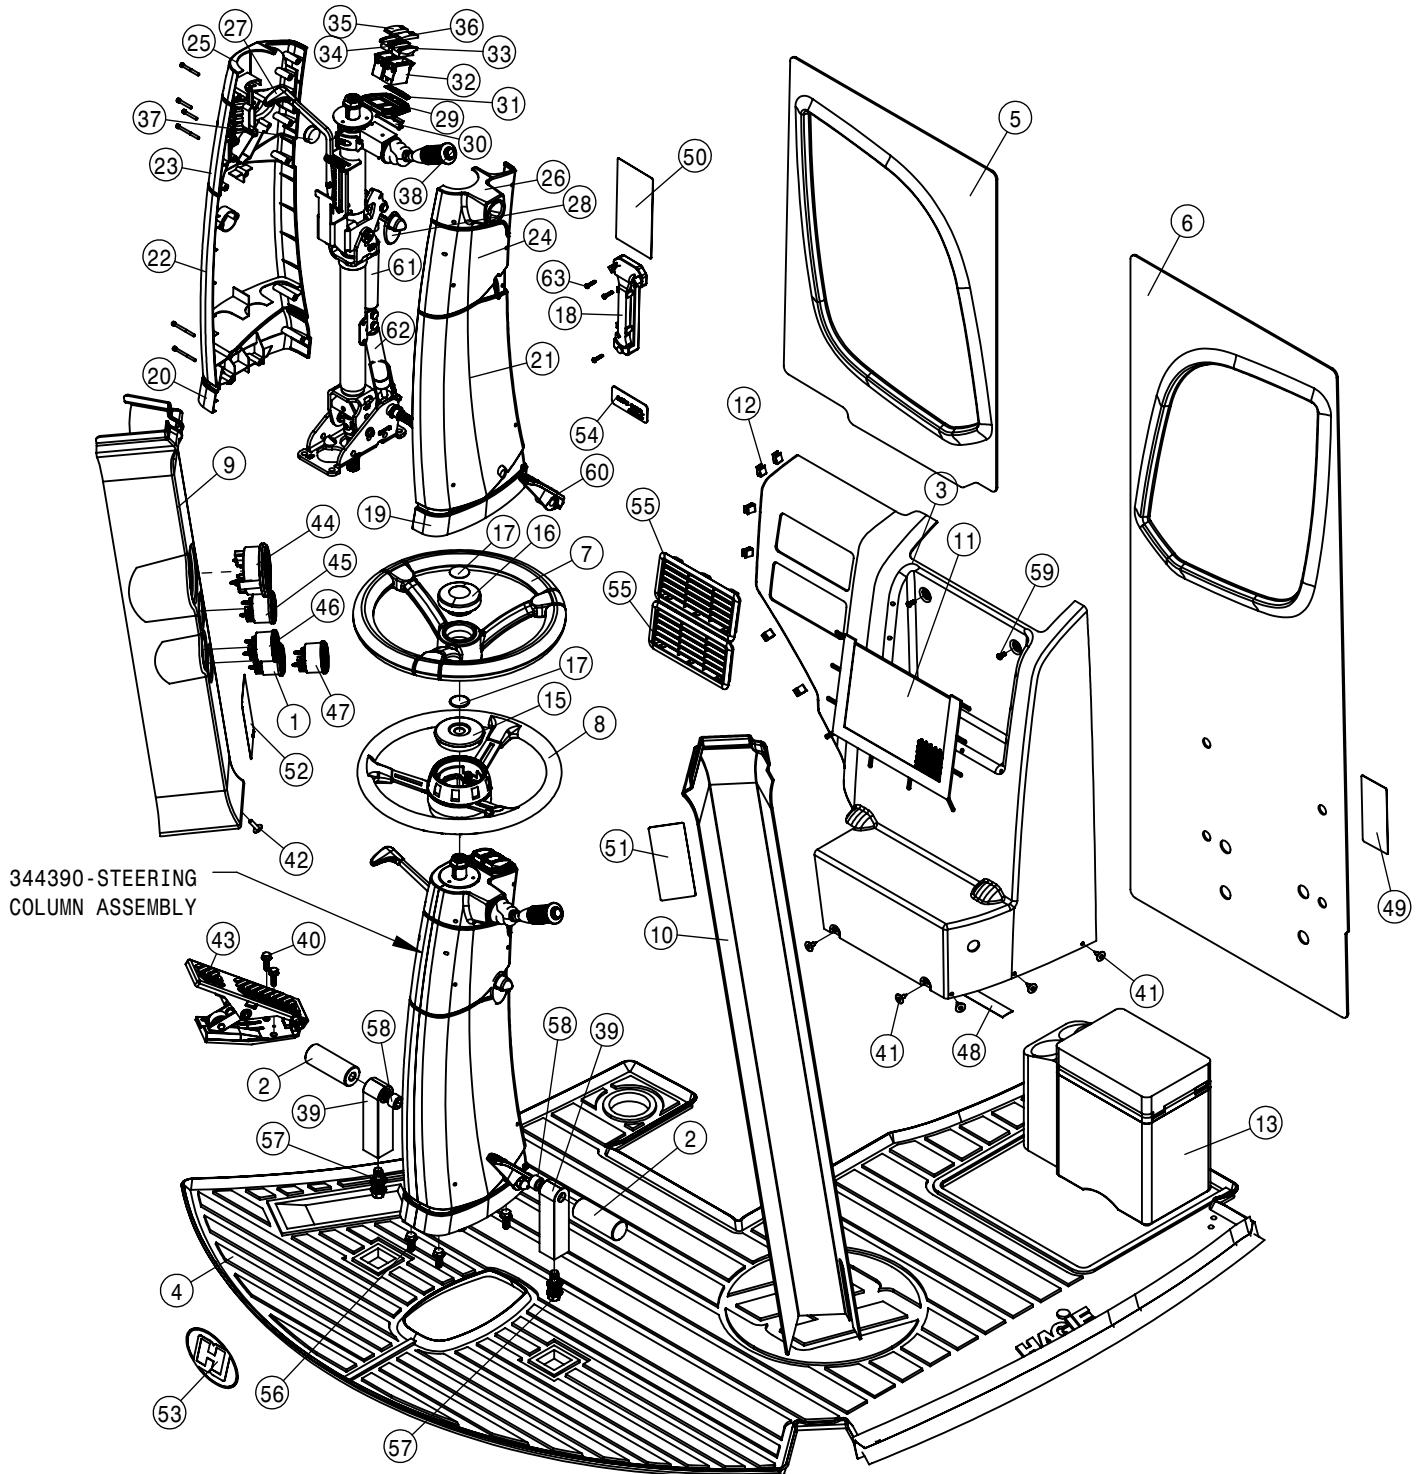

344390-STEERING
COLUMN ASSEMBLY

CAB INTERIOR ASSEMBLY			
DET	QTY	P/N	DESCRIPTION
1	1	344171	GAUGE BLANK
2	2	344284	STS CAB FOOT PEG '14
3	1	344308	REAR CONSOLE
4	1	344339	FLOORMAT - MOLDED
5	1	344347	RH REAR WALL LINER
6	1	344348	LH REAR WALL LINER
7	1	344391	STEERING WHEEL - DELUXE
8	1	344392	STEERING WHEEL - PREMIUM
9	1	344397	RH A POST COVER
10	1	344398	LH A POST COVER
11	1	344411	CARGO NET - REAR CONSOLE
12	6	344413	"U" CLIP
13	1	344420	ELEC COOLER
14	4	344464	POWER OUTLET 12V
15	1	344573	CTR CAP,STEERING WHEEL-PREMIUM
16	1	344574	CTR CAP STEERING WHEEL - DELUXE
17	2	344575	DECAL - STEERING WHEEL CENTER
18	1	344646	WINDOW BREAKING TOOL, STS '15
19	1	344686	LH SIDE-LWR COVER, STRG COLUMN
20	1	344687	RH SIDE-LWR COVER, STRG COLUMN
21	1	344688	LH SIDE-MID COVER, STRG COLUMN

CAB INTERIOR ASSEMBLY			
DET	QTY	P/N	DESCRIPTION
22	1	344689	RH SIDE-MID COVER, STRG COLUMN
23	1	344690	RH SIDE-UPR COVER, STRG COLUMN
24	1	344692	LH SIDE-UPR COVER, STRG COLUMN
25	1	344693	RH SIDE-TOP COVER, STRG COLUMN
26	1	344694	LH SIDE-TOP COVER, STRG COLUMN
27	1	344695	UPR HANDLE RAL, STRG COLUMN
28	1	344696	LH UPR HANDLE RAL, STRG COLUMN
29	1	344697	SWITCH HOUSING, STRG COLUMN
30	1	344698	LIGHT 4LED 12V, STRG COLUMN
31	1	344699	INDICATOR PAD, STRG COLUMN
32	2	344700	SWITCH BASE, STRG COLUMN
33	1	344701	SWITCH ON/OFF SERIES 533
34	1	344702	SWITCH ON/OFF SERIES 533
35	1	344703	BLUE COVER, LIGHTS, 1-LED
36	1	344704	RED COVER, HAZARD SERIES 533
37	1	344734	RH CAP, STRG COLUMN
38	1	344691	LH SWITCH, WIPER/LIGHTS, STRG
39	2	344286	STS CAB FOOT PEG RISER
40	2	470234	5/16UNC X 1" SERR FLG HEX BOLT
41	5	470466	1/4 X 3/4 PLTC LCK RIVET
42	1	470545	PUSH TREE FASTENER 1/4 X 1

CAB INTERIOR ASSEMBLY			
DET	QTY	P/N	DESCRIPTION
43	1	470649	PEDAL - DECAL
44	1	470650	GAUGE - 3" RPM
45	1	470651	GAUGE - 2" FUEL
46	1	470652	GAUGE - 2" COOLANT TEMP
47	1	470654	GAUGE, DEF 2" '14
48	1	490645	VHB TAPE 5952, BLACK
49	1	650164	DECAL,NO PASSNGR/NOT NEAR LEAK
50	1	650176	DECAL,CAUTION,CAB CHEM EXPOSUR
51	1	650474	DECAL,PWR LINE/BM FOLD
52	1	650479	JOYSTICK DECAL, STS '15
53	1	651008	DECAL - H-DOT FRONT GLASS 5.00"
54	1	651009	ROPS DECAL, STS '14
55	2	657549	2412, 4"X8" Louver Grill
56	4	900129N	3/8UNC X 1" SERR FLANGE BOLT
57	4	900263N	1/2UNC X 1" SER FLANGE BOLT
58	2	900396	5/8UNC X 2 SOCKET CAP SCR
59	2	903706	10-32X1/2 PHIL PAN MACH SCR
60	1	344705	LEFT PEDAL, STRG COLUMN
61	1	344707	GAS SPRING 400N, STRG COLUMN
62	1	344708	GAS SPRING 500N, STRG COLUMN
63	3	903850	8-32 X 3/4 PHIL PAN MACH SCR BZ