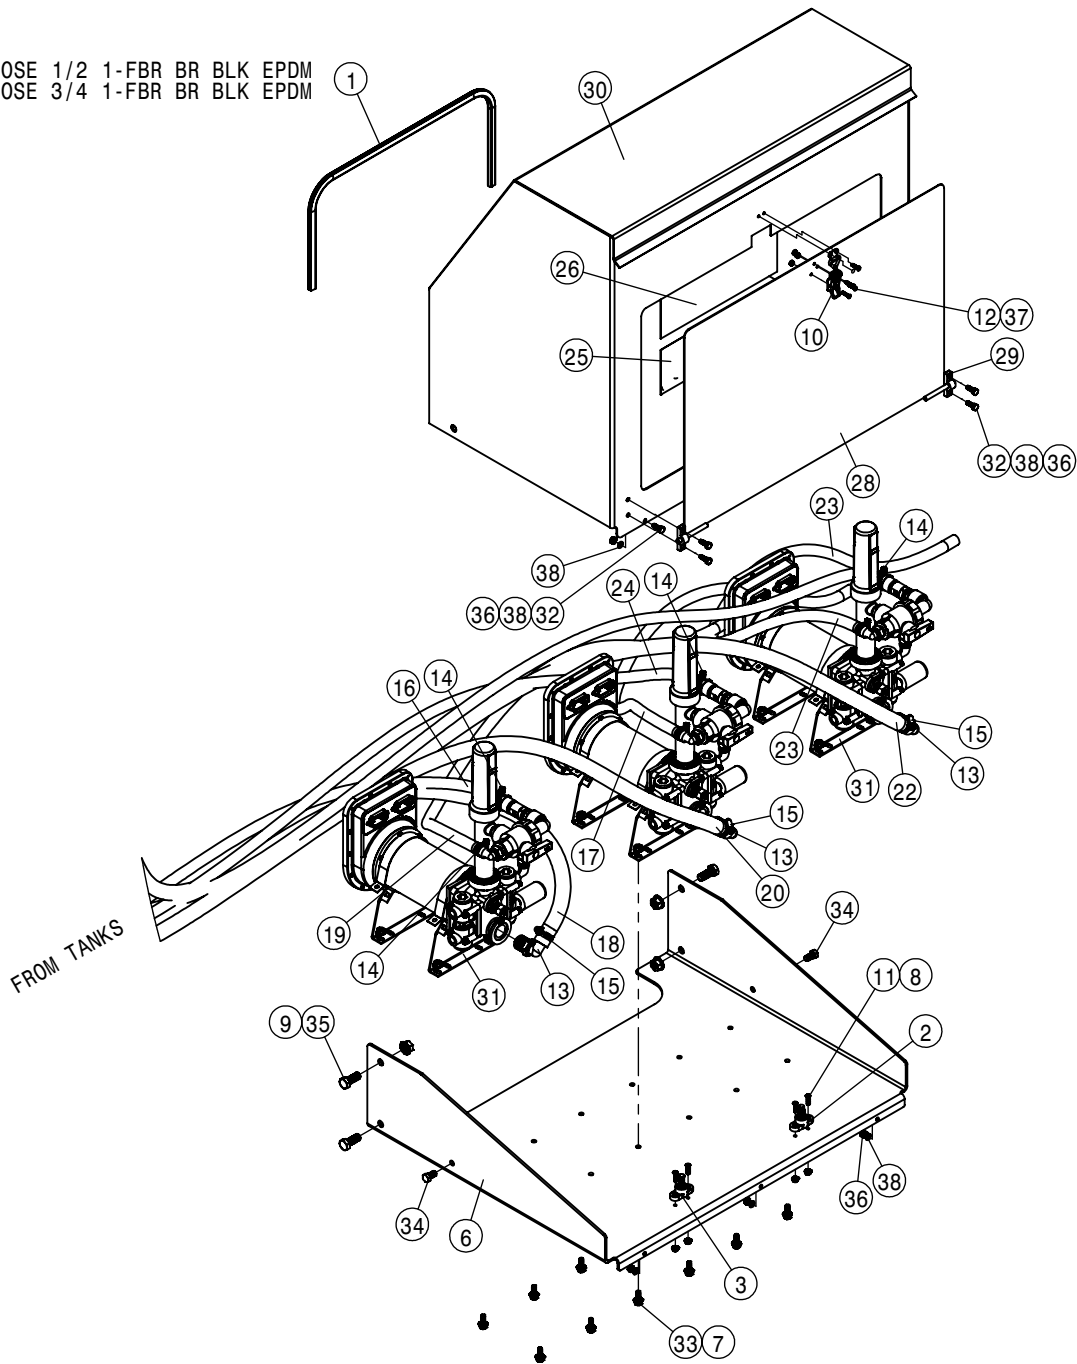

BULK HOSE

- 197008-HOSE 1/2 1-FBR BR BLK EPDM
- 197112-HOSE 3/4 1-FBR BR BLK EPDM

CHEMICAL INJECTION PUMP ASSEMBLY			
DET	QTY	P/N	DESCRIPTION
1	2.9	193016	QUICKEDGE TRIM .060 TO .170
2	1	291792	TERM BLOCK,RED,3/8-16 SINGLE
3	1	291936	TERM BLOCK,RED,3/8-16 SINGLE
NS	1	294247	CHEM INJECT CABLE ASSY
NS	1	294248	CHEM INJECT LIGHT SWITCH HARNESS
6	1	361995	MOUNTING BRKT-PUMPS, INJECTION SYSTEM
7	12	470113	5/16UNC SERR FLG LOCK NUT
8	4	470175	10-32 SERR FLANGE NUT
9	4	470360	1/2UNC SERR FLG HEX NUT
10	1	470629	LATCH-PADLOCKABLE ADJUSTABLE DRAW
11	4	472235	10-32 X 3/4 PHIL HD MACH SCR
12	5	472376	#8-32 X 3/4 FLT HD PHIL SCREW
13	3	500054	3/4NPT-90-3/4 HOSE BARB, POLY
14	6	520069	HOSE CLAMP NO 6 STAINLESS
15	3	520080	HOSE CLAMP NO 10 STAINLESS
16	1	601014	HOSE, 1/2 X 160 1BR BLK EPDM
17	1	601067	HOSE, 1/2 X 44 1BR BLK EPDM
18	1	601068	HOSE, 3/4 X 148 1-FBR BR BLK EPDM
19	1	601163	HOSE, 1/2 X 52 1BR BLK EPDM

CHEMICAL INJECTION PUMP ASSEMBLY			
DET	QTY	P/N	DESCRIPTION
20	1	601242	HOSE, 3/4 X 90 1-FBR BR BLK EPDM
21	1	601564	HOSE, 1/2 X 174 1BR BLK EPDM
22	1	601710	HOSE, 3/4 X 100 1BR BLK EPDM
23	1	601856	HOSE, 1/2 X 41 1BR BLK EPDM
24	1	601919	HOSE, 1/2 X 168 1BR BLK EPDM
25	1	650446	DECAL-INJECTION PUMPS
26	1	650464	PUMP OUTLET VALVE DECAL, CHEM INJECT
NS	3	693830	HAGIE SIDEKICK PRO S/W
28	1	701427	PUMP COVER DOOR WLD,STS14IJ'14
29	2	701430	HINGE-PUMP COVER, INJECTION SYSTEM
30	1	701431	COVER WELDMT-PUMPS, INJ SYSTEM
31	3	701459	PUMP-SIDEKICK PRO 5-200, 3-WAY
32	7	900002	1/4UNC X 3/4 HEX BOLT
33	12	900064N	5/16UNC X 3/4" SER FLG BOLT SS
34	2	900128	3/8UNC X 3/4 HEX BOLT
35	4	900264	1/2UNC X 1 1/4 HEX BOLT
36	7	910000	1/4UNC HEX NUT
37	5	914028	# 8-32 HEX STOVER NUT
38	7	920500	1/4 LOCK WASHER