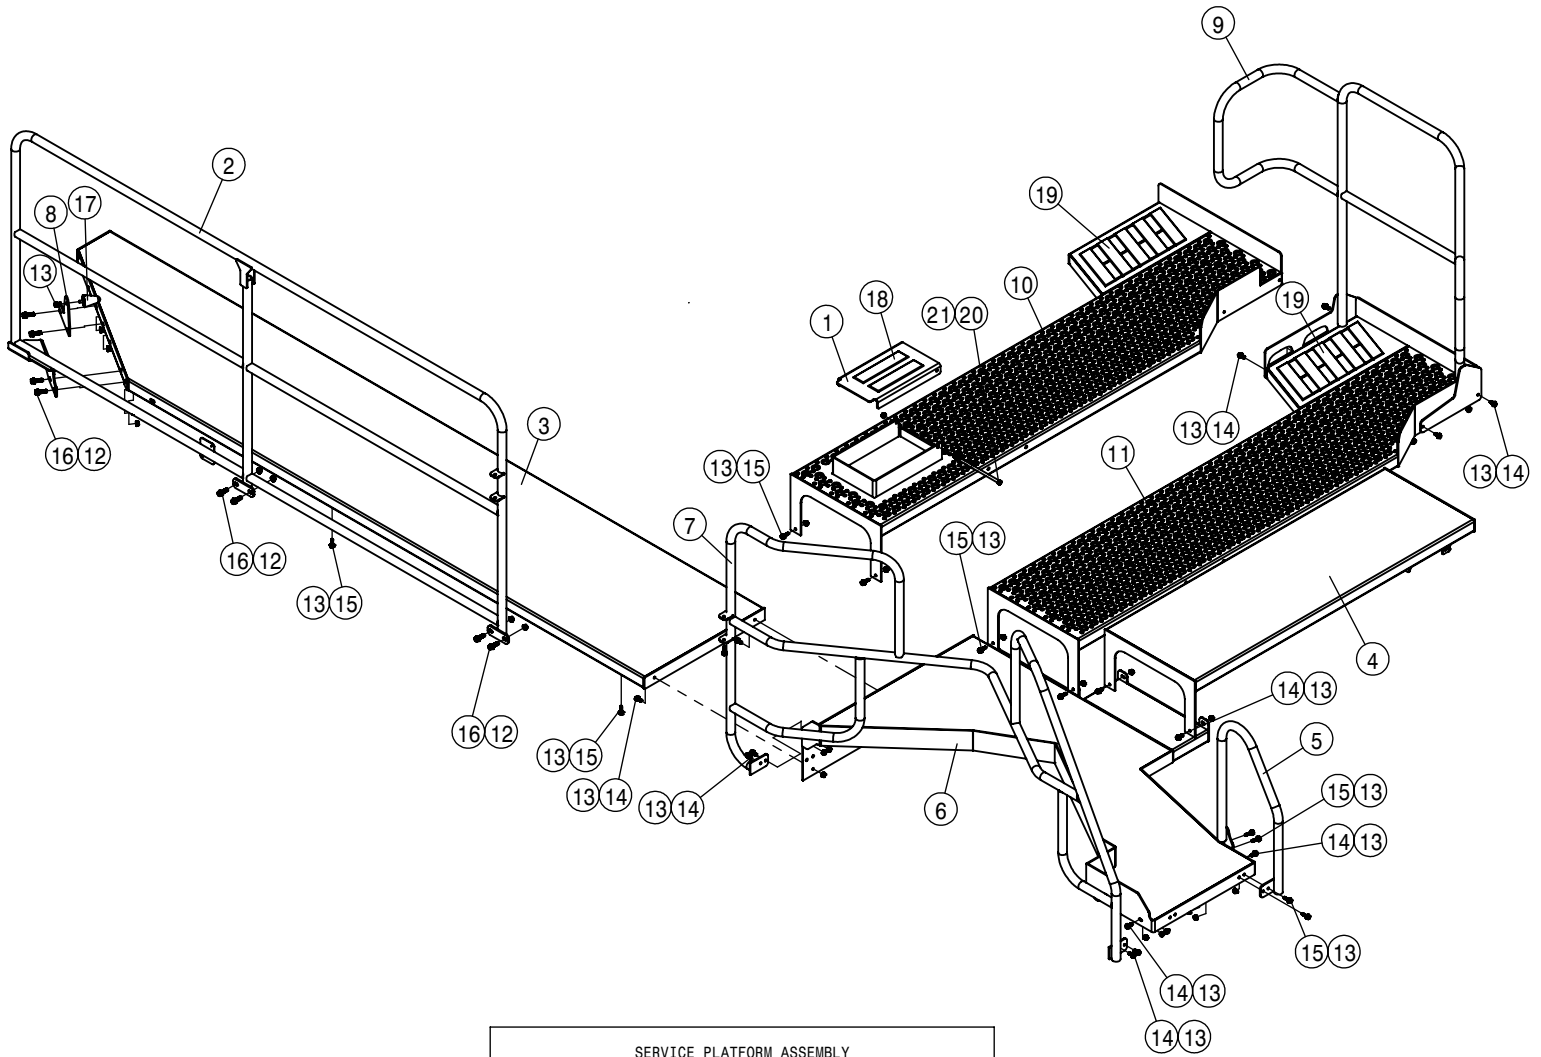

SERVICE PLATFORM ASSEMBLY			
DET	QTY	P/N	DESCRIPTION
1	1	317326	DEF FILL COVER
2	1	343514	LH FRT HANDRAIL WLD, STS16 05
3	1	343518	LH SIDE PLATFORM WLD, STS 16 05
4	1	344473	CNTR SERV PLATFORM WLD, STS '14
5	1	344520	RH HANDRAIL WLD,LH PLTFRM '14
6	1	344521	LH REAR SERV PLTFRM WLD STS '14
7	1	344522	LH REAR HANDRAIL WLD
8	1	344578	BRACKET-DOOR STOP STS 2014
9	1	344902	HAND RAIL WELD ASMY
10	1	344903	REAR CENTER PLATFORM T4F
11	1	344904	REAR CENTER PLATFORM
12	8	470087N	3/8UNC HEX SERR FLG NUT YZ
13	32	470113	5/16UNC SERR FLG LOCK NUT
14	15	470233	5/16UNC X 3/4 SERR FLG HEX BOLT
15	16	470234	5/16UNC X 1" SERR FLG HEX BOLT
16	12	470329	3/8UNC X 1 1/4 SERR FLG HEX BOLT
17	1	470571	BUMPER,MALE STUD 2.375 X 1.75
18	2	490670	SAFETY TREAD TAPE, 2" X 9"
19	10	490676	SAFETY TREAD TAPE, 2" X 9.32"
20	1	900152	3/8UNC X 9" HEX BOLT YZ
21	5	910004N	3/8UNC FLANGE CNTR LOCK NUT