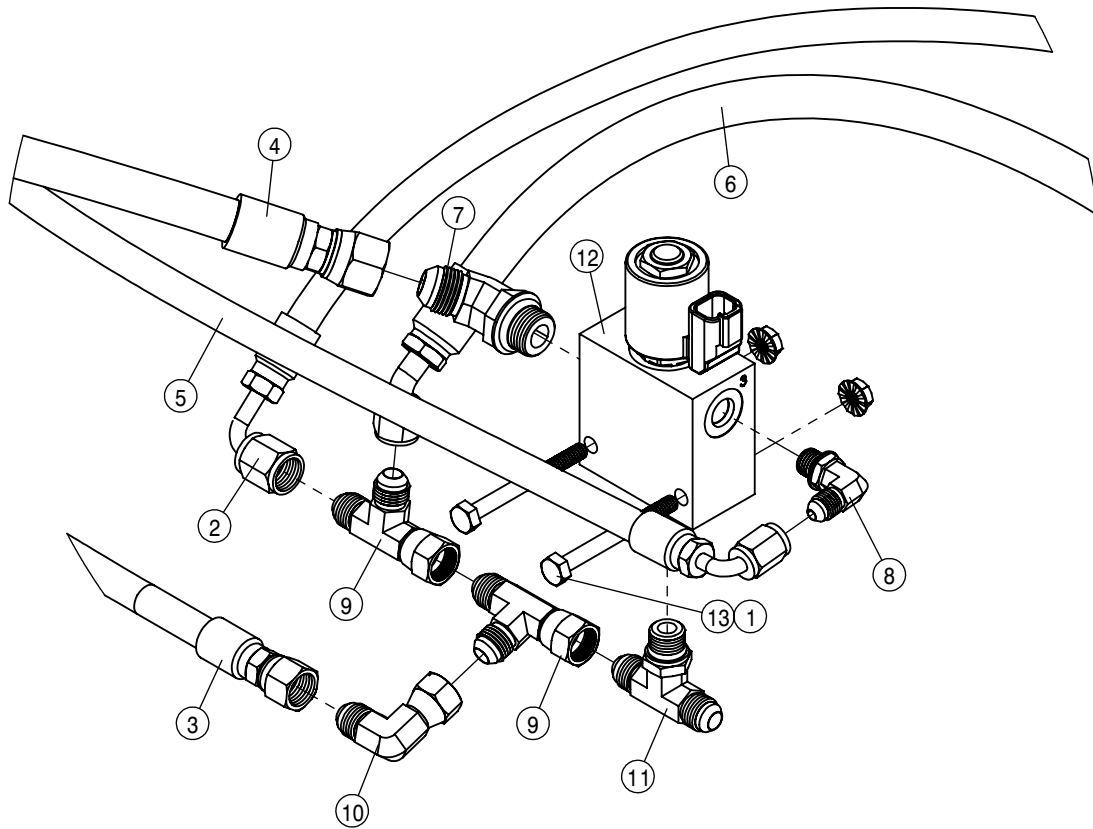

BRAKE AND LADDER VALVE ASSEMBLY			
DET	QTY	P/N	DESCRIPTION
1	2	470121	1/4 UNC SERR FLG LOCK NUT
2	1	617069	04-451TC-04FJX-06FJX90-139 H/A
3	1	617072	04-451TC-06FJX-04FJX45-43 H/A
4	1	617096	06-451TC-08FJX-06FJX90-22 H/A
5	1	617121	04-451TC-06FJX-04FJX90-34 H/A
6	1	617127	06-451TC-06FJX-06FJX45-36 H/A
7	1	618315	3/4MJIC-45-3/4MOR LBO
8	1	618473	7/16MJIC-90-7/16MOR LBO
9	2	618486	9/16FJIC SW RUN TEE-9/16MJIC
10	1	618618	9/16MJIC-90-9/16FJIC SWIV LBO
11	1	618629	9/16MOR BRANCH TEE-9/16MJIC
12	1	701625	ASSY, BRAKE/LADDER VALVE
13	2	900008N	1/4UNC X 2 1/2 HEX BOLT SS