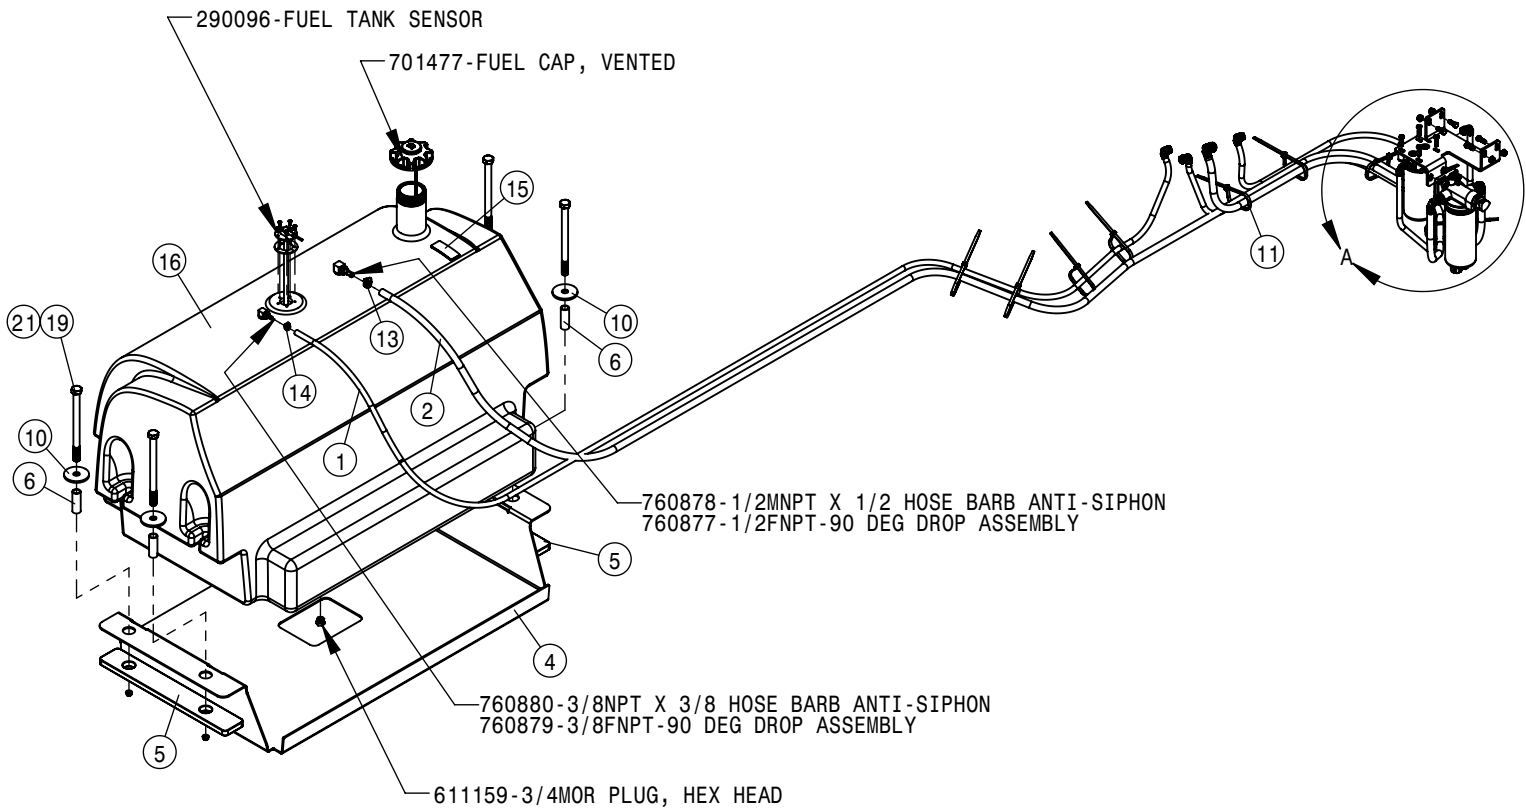

FUEL SYSTEM ASSEMBLY			
DET	QTY	P/N	DESCRIPTION
1	1	317269	FUEL RETURN HOSE
2	1	317270	FUEL SUCTION HOSE ASSY
3	1	317271	FILTER MT PLT
4	1	317343	FUEL TANK CRADLE
5	2	317361	FUEL TANK ISOLATOR
6	4	317375	BUSH 1 OD X .125 WA X 2.880
7	1	317421	FUEL HOSE, FILTER TO RAIL
8	1	317422	FUEL HOSE, PUMP TO FILTER
9	1	317423	FUEL HOSE, STRAINER TO PUMP
10	4	341172	WASHER-.75" ID X 3.00" OD X .25" THK
11	9	470555	CABLE TIE, 1/2 X 15" BLACK NYLON

FUEL SYSTEM ASSEMBLY			
DET	QTY	P/N	DESCRIPTION
12	4	473790	8MM-1.25 X 30MM HEX BOLT
13	1	520069	HOSE CLAMP NO 6 STAINLESS
14	1	520120	HOSE CLAMP NO 4 STAINLESS
15	1	650431	DECAL, ULTRA LOW SULFUR FUEL
16	1	763956	FUEL TANK 134 GAL W/DECAL
17	4	900129	3/8UNC X 1" HEX BOLT
18	2	900264	1/2UNC X 1 1/4 HEX BOLT
19	4	900420	3/4UNC X 10.00" HEX BOLT
20	2	910008	1/2UNC HEX NUT
21	8	910042	3/8-16UNC HEX FLG NUT SM MC GR8