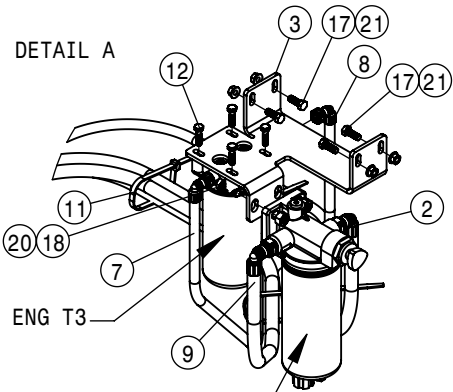

(TIER-3) 316683-FUEL FILTER, PRIMARY ENG T3
(TIER-4F) 317399-PRIMARY FUEL FILTER

(TIER-3) 316684-FUEL/WATER SEPERATOR T3
(TIER-4F) 317400-FUEL/WATER SEPERATOR T4F