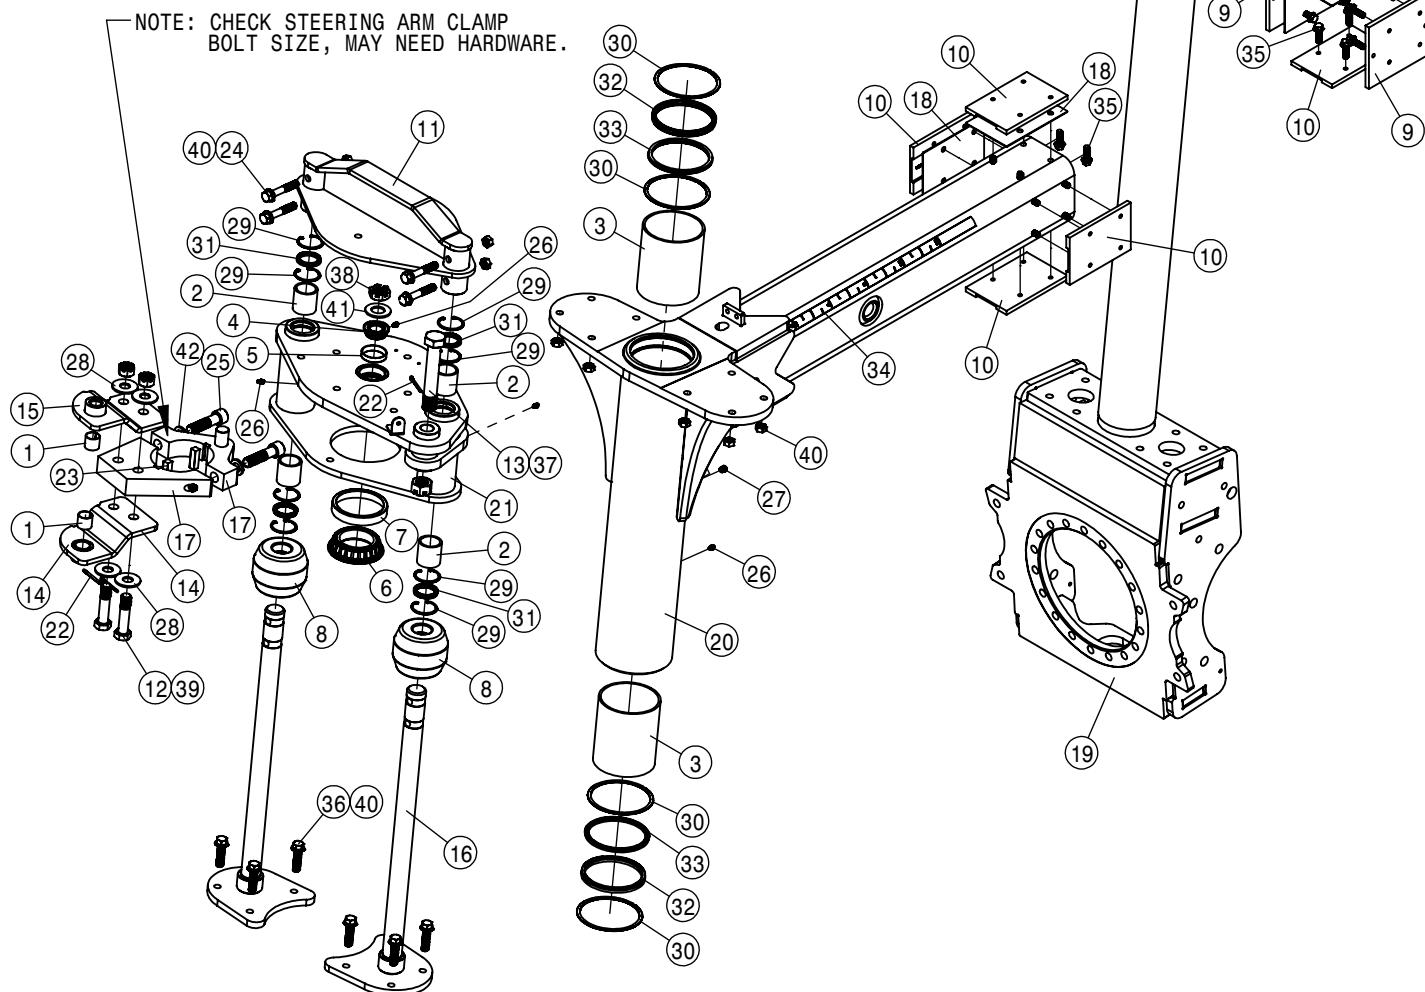

NOTE: TREAD PLATES ARE FOR THE MANUAL TREAD OPTION.

NOTE: CHECK STEERING ARM CLAMP BOLT SIZE, MAY NEED HARDWARE.

RIGHT SEVERE DUTY LEG ASSEMBLY			
DET	QTY	P/N	DESCRIPTION
1	2	121029	JOURNAL BRG, 1.00 ID x 1.00 LG
2	4	121113	TOWER SLEEVE BRG (POLYGON) 05
3	2	121125	BEARING-POLY 4.50 ID X 5.74 LG
4	1	125050	BRG CONE, 1.00 ID W/FACE SEAL
5	1	125051	BRG CUP FOR 125050
6	1	125052	BRG CONE, 2.687 ID W/FACE SEAL
7	1	125053	BRG CUP FOR 125052
8	2	311058	RUBBER SPRING
9	3	342917	TREAD ADJ PLATE, TAPPED, STS 10
10	5	343009	TRD ADJ BRONZE BEARING, TAPPED
11	1	359333	AIR BAG TOWER TOP MT WLD
12	2	359545	TRUNION MT BOLT, STS AWS 09
13	1	359546	STRG CYL BOLT, STS AWS LRG 09
14	1	359547	TOP TRUNION MT WLD, STS AWS 09
15	1	359548	BTM TRUNION MT WLD, STS AWS 09
16	2	359654	NITRO TOWER WLD, STS AWS 13
17	1	359664	3/4" STRG ARM CLAMP WLD
18	4	360072	SHIM - TRD ADJ BEARING
19	1	360075	INNER LEG WELDMT-STS, SDS LEG
20	1	360082	OUTER LEG-WLDMT, SDS LEG
21	1	360148	RH AIR BAG LWR PLT WLD, STS 15

RIGHT SEVERE DUTY LEG ASSEMBLY			
DET	QTY	P/N	DESCRIPTION
22	4	470117N	3/16 X 1 3/4 COTTER PIN SS
23	2	470447	KEY .50 SQ X 1.69 LONG
24	4	470461N	1/2UNC X 3" SERR FLG BOLT YZ
25	2	470890	3/4UNC X 3" SOC HD CAP SCR GR8
26	4	471005N	GREASE ZERK, 1/4-28 X 1/2 YZ
27	1	471030	PRESSURE RELIEF VALVE-GREASE 45-80 PSI
28	4	483048	3/4 REG FLAT WASH, THRU-HARD YZ
29	8	629537	187RRH00Z SNAP RING
30	4	629538	4.5 SPIROLOX RING
31	4	629620	SEAL, 1.500 ROD DIA
32	2	629621	SEAL, 4.500 ROD DIA
33	2	629625	SEAL, 4.500 ROD DIA
34	1	650459	DECAL, TREAD ADJ INDICATOR '14
35	32	900127N	3/8UNC X 1 1/4 SER FLANGE BOLT
36	8	900267N	1/2UNC X 2" SERR FLG BOLT
37	1	910020N	1" UNC HEX SLOTTED NUT
38	1	910021	1"-14 SLOT JAM NUT
39	2	910102	3/4UNC HEX SLOT NUT GR8
40	12	914008	1/2 UNC HEX STOVER NUT
41	1	920008	1" SAE FLAT WASHER
42	2	920506	3/4 LOCK WASHER