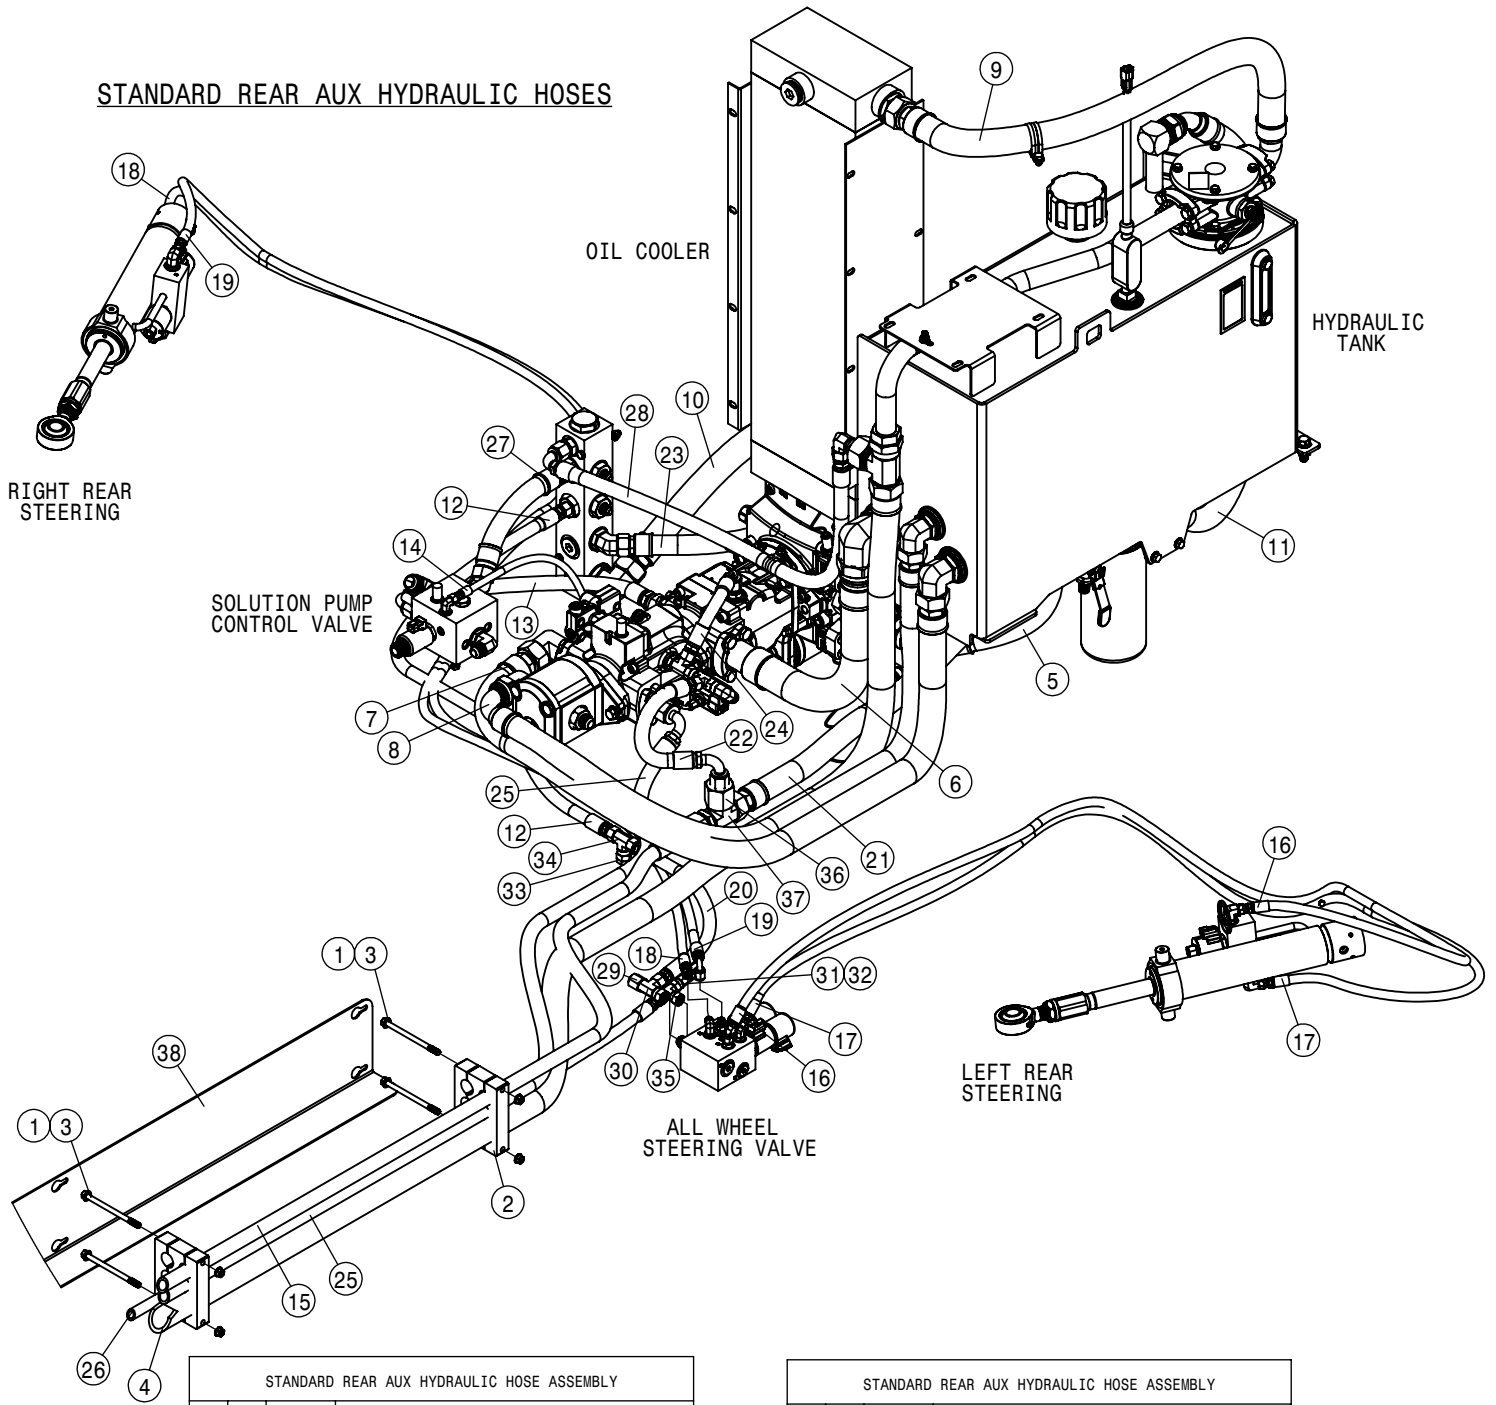

STANDARD REAR AUX HYDRAULIC HOSES

STANDARD REAR AUX HYDRAULIC HOSE ASSEMBLY			
DET	QTY	P/N	DESCRIPTION
1	4	470087	3/8UNC HEX SERR FLANGE NUT
2	2	470671	HOSE CLAMP, 6-HOLE
3	4	470683	3/8UNC X5 1/2SMTH FLG HEX BOLT
4	1	617087	24-811-24FJX-24FJX90-177 H/A
5	1	617088	24-811-24FJX-24FJX45-18 H/A
6	1	617089	32-811-32FJX-32FLG-25 H/A
7	1	617091	24-811-24FJX-24FJX-71 H/A
8	1	617092	20-811-20FJX-20FJX90-60 H/A
9	1	617093	24-811-24FJX-24FLG90-48 H/A
10	1	617094	24-811-24FJX-24FJX90-31 H/A
11	1	617095	20-811-20FJX-20FJX45-47 H/A
12	1	617097	10-451TC-10FJX-10FJX-47 H/A
13	1	617101	12-451TC-16FJX-12FJX90-23 H/A
14	1	617102	04-451TC-06FJX-04FJX90-29 H/A
15	1	617105	12-451TC-12FJX-12FJX-115 H/A
16	1	617115	06-451TC-06FJX-06FJX45-101 H/A
17	1	617116	06-451TC-06FJX-06FJX-99 H/A
18	1	617117	06-451TC-06FJX-06FJX-137
19	1	617118	06-451TC-06FJX-06FJX90-137 H/A

STANDARD REAR AUX HYDRAULIC HOSE ASSEMBLY			
DET	QTY	P/N	DESCRIPTION
20	1	617119	10-451TC-10FJX-10FJX-18 H/A
21	1	617120	20-811-20FJX-20FJX-37 H/A
22	1	617122	12-451TC-10FJX-12FJX90-18 H/A
23	1	617123	16-811-16FJX-16FJX90-22 H/A
24	1	617132	10-451TC-10FJX-10FJX90-11 H/A
25	1	617133	12-451TC-12FJX-16FJX90-187 H/A
26	1	617135	08-451TC-08FJX-10FJX90-141 H/A
27	1	617139	16-811-16FJX-16FJX-12 H/A
28	1	617171	12-451TC-12FJX-12FJX90-43 H/A
29	1	618328	7/8FJIC CAP NUT
30	1	618333	7/8FJIC SW RUN TEE-7/8MJIC
31	1	618451	3/4FJIC SW RUN TEE-3/4MJIC
32	2	618532	3/4FJIC CAP NUT
33	1	618543	7/8MJIC PLUG
34	1	618593	7/8FJ SW BRANCH TEE-7/8MJ
35	1	618643	3/4FJ SW BRANCH TEE-3/4MJ
36	2	618665	1 5/8FJIC-1 1/16MJIC ADPTR
37	1	618752	1 5/8MJIC BLKHD RUN TEE
38	1	660290	HOSE GUARD - L/F