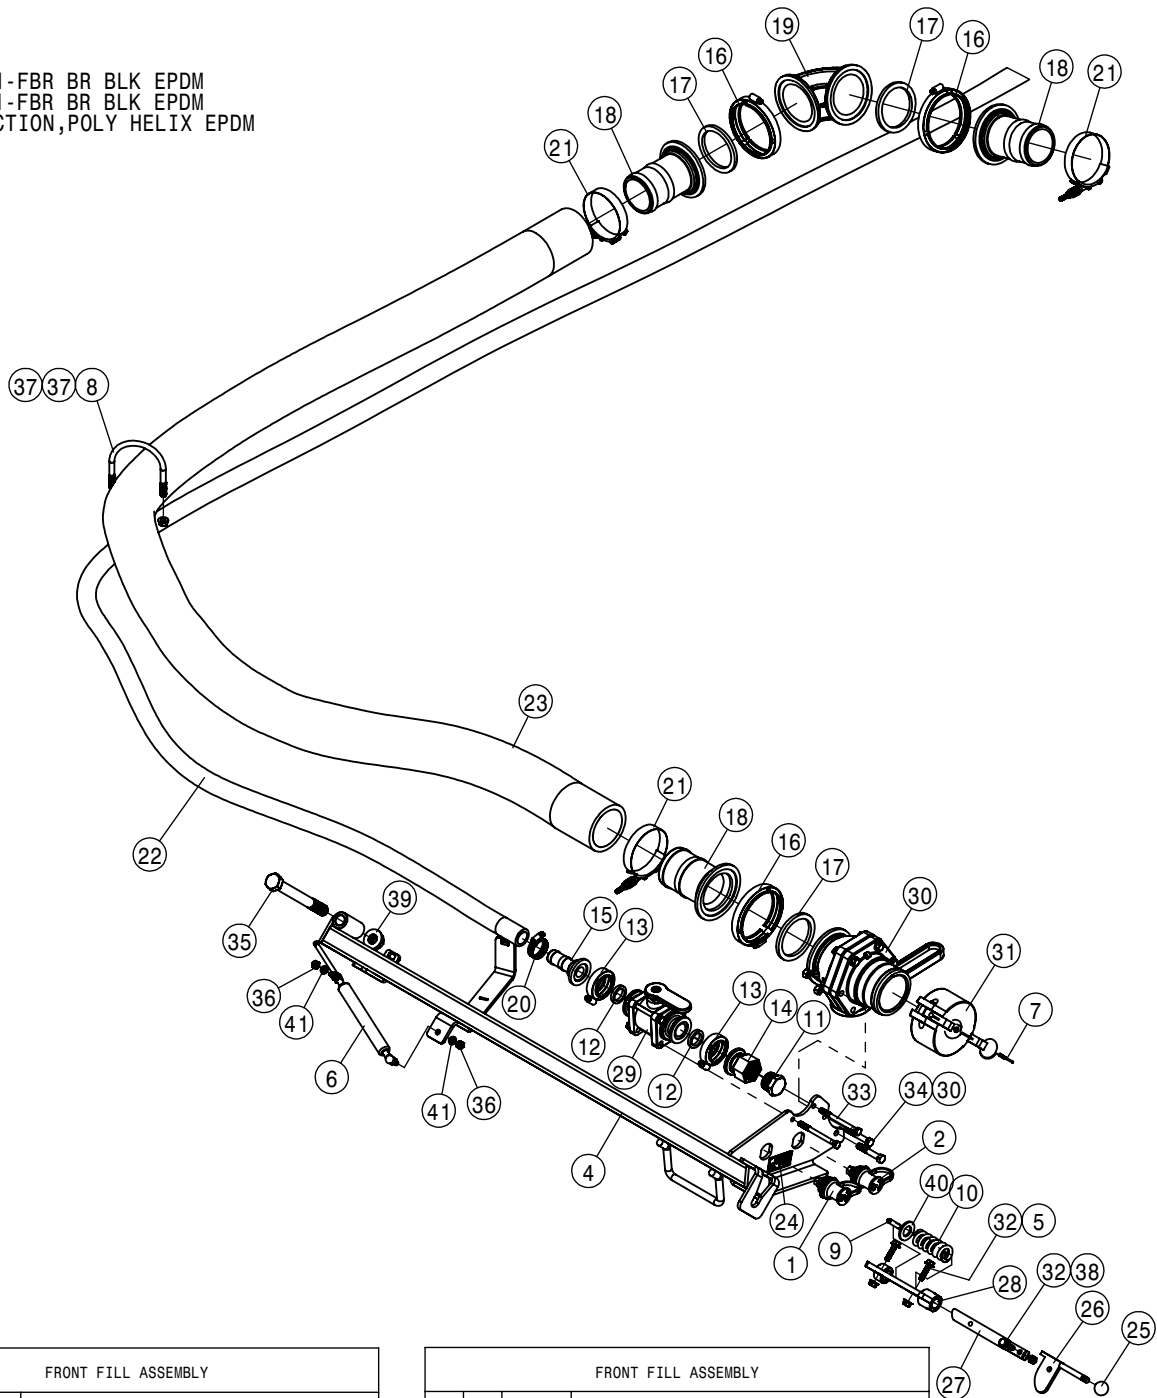

BULK HOSE

- 197008-HOSE 1/2 1-FBR BR BLK EPDM
- 197116-HOSE 1IN 1-FBR BR BLK EPDM
- 197145-HOSE 3" SUCTION, POLY HELIX EPDM

FRONT FILL ASSEMBLY			
DET	QTY	P/N	DESCRIPTION
1	1	291680	POSITIVE JUMPER STUD, RED
2	1	291681	NEGATIVE JUMPER STUD, BLACK
NS	1	294168	FRONT FILL PWR HARNESS STS' 12
4	1	344485	FRT FILL SUPP ARM WLD '13
5	2	470113	5/16UNC SERR FLG LOCK NUT
6	1	470253	HYD DAMPER 100LB 4.0 STROKE
7	1	470352	LANYARD, 11" POLY
8	1	472048	3/8 UNC U-BOLT 3.50ID X 4.125 ZINC
9	1	472316	ROLL PIN, 5/16 X 1 1/2
10	1	482017	SPRING
11	1	500063	1"NPT PIP PLUG, POLY
12	2	500157	1" FLANGE GASKET EPDM
13	2	500159	1" FLANGE CLAMP S.S.
14	1	500168	1" FLANGE-1" FNPT ADPTR POLY
15	1	500171	1" FLANGE-1" HOSE BARB POLY
16	3	500208	3" FLANGE CLAMP S.S.
17	3	500209	3" FLANGE GASKET EPDM
18	3	500210	3" FLANGE-3" HOSEBARB POLY
19	1	500262	3" FLANGE-90-3" FLG SWEEP LBO
20	1	520090	HOSECLAMP NO 16 STAINLESS
21	3	520145	3.56/3.88 T-BOLT HOSE CLAMP SS

FRONT FILL ASSEMBLY			
DET	QTY	P/N	DESCRIPTION
22	1	601662	HOSE, 1 X 197 1BR BLK EPDM
23	1	601827	HOSE 3 X 98 POLY HELIX EPDM
24	1	650401	DECAL, AUX POWER PORT
25	1	659291	KNOB, BLK, 3/8" - 16 UNC
26	1	690698	FRT FILL SUPP ARM REL WLD
27	1	691139	FRT FILL SUPP ARM LATCH PIN' 10
28	1	691140	FRT FILL LATCH BRKT WLD, STS' 10
29	1	696147	BALL VLV, 1" FLANGE
30	1	696192	3" FLG STUBBY VALVE, 3"M-ADPTR
31	1	696231	CAP FOR 3" MALE COUPLER POLY
32	3	900066N	5/16UNC X 1 1/4 SERR.FLG.HEX BOLT
33	2	900075N	5/16UNC X 3 3/4 HEX BOLT SS
34	2	900170	3/8UNC X 2 1/4 HEX BOLT
35	1	900418	3/4UNC X 7" HEX BOLT
36	2	910002	5/16UNC HEX NUT
37	2	910004N	3/8UNC FLANGE CNTR LOCK NUT
38	1	914002	5/16UNC HEX STOVER NUT
39	1	914012N	3/4UNC CNTLCK SM FLG HEX NUT
40	1	920006	3/4 SAE FLAT WASHER
41	2	920501	5/16 LOCK WASHER