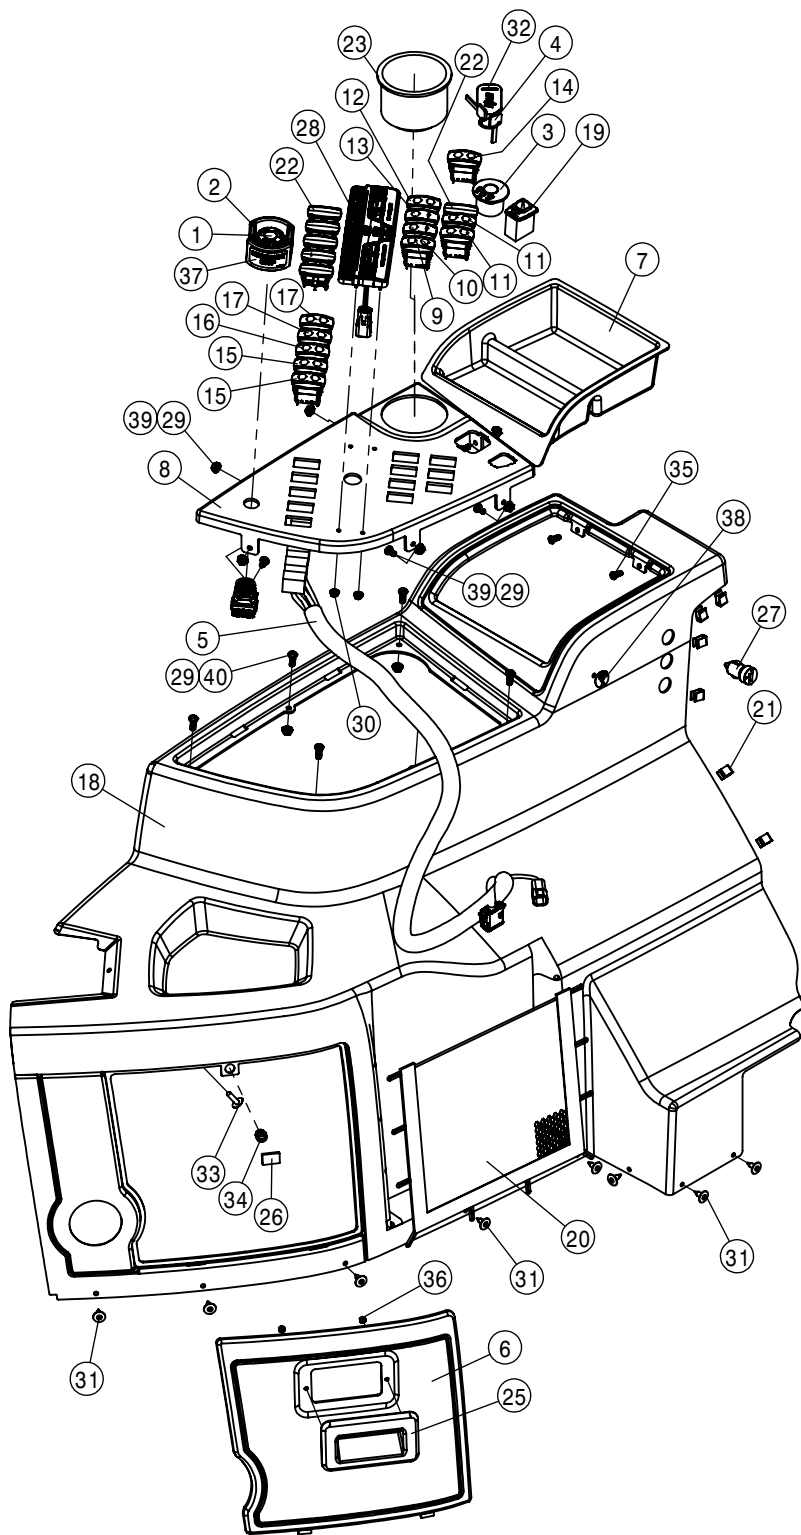

CONSOLE ASSEMBLY			
DET	QTY	P/N	DESCRIPTION
1	1	290081	E-STOP SWITCH,LED MUSHROOM
2	1	290089	E-STOP SHROUD, STS '11
3	1	291916	IGNITION SWITCH
4	2	291917	IGNITION KEY FOR 291916
5	1	294236	HARNESS - NTB SWITCH
6	1	344306	CONSOLE DOOR
7	1	344307	CONSOLE TRAY
8	1	344309	CONSOLE SWITCH PANEL
9	1	344312	SWITCH - SOLUTION PUMP
10	1	344313	SWITCH - MAIN TANK
11	2	344314	SWITCH - BOOM FOLD
12	1	344315	SWITCH - RINSE
13	1	344316	SWITCH - AGITATION
14	1	344317	SWITCH - FOAMER
15	2	344318	SWITCH - NTB LEFT
16	1	344319	SWITCH - NTB LOCK
17	2	344320	SWITCH - NTB RIGHT
18	1	344407	CONSOLE BODY
19	1	344409	SWITCH - POWER MIRROR
20	1	344410	CARGO NET - SIDE CONSOLE
21	6	344413	"U" CLIP
22	6	344461	HOLE PLUG - CONTURA V
23	1	344462	CUP HOLDER - LARGE
NS	4	344464	POWER OUTLET 12V
25	1	344465	DOOR HANDLE
26	1	344514	PLATE - CONSOLE DOOR
27	1	344555	USB CHARGING ADAPTER - DC
28	1	344556	SECTION KEYPAD STS '15
29	12	470121	1/4 UNC SERR FLG LOCK NUT
30	4	470175	10-32 SERR FLANGE NUT
31	8	470466	1/4 x 5/8 PLTC LCK RIVET(DMB #14991)
32	1	470544	HAGIE KEY CHAIN
33	1	470545	PUSH TREE FASTENER 1/4 X 1
34	1	470676	MORTISE MOUNT-PULL MAG CATCH
35	2	472344	1/4UNCX5/8 ALHD BUTTON CAP SCR
36	2	473870	M5 HEX NUT
37	1	650278	DECAL, E-STOP, STS '11
38	1	650467	DECAL - AUX 2
39	6	903708	1/4UNC X1/2PHIL PANHD MACH SCR
40	6	903711	1/4UNC X3/4PHIL PANHD MACH SCR