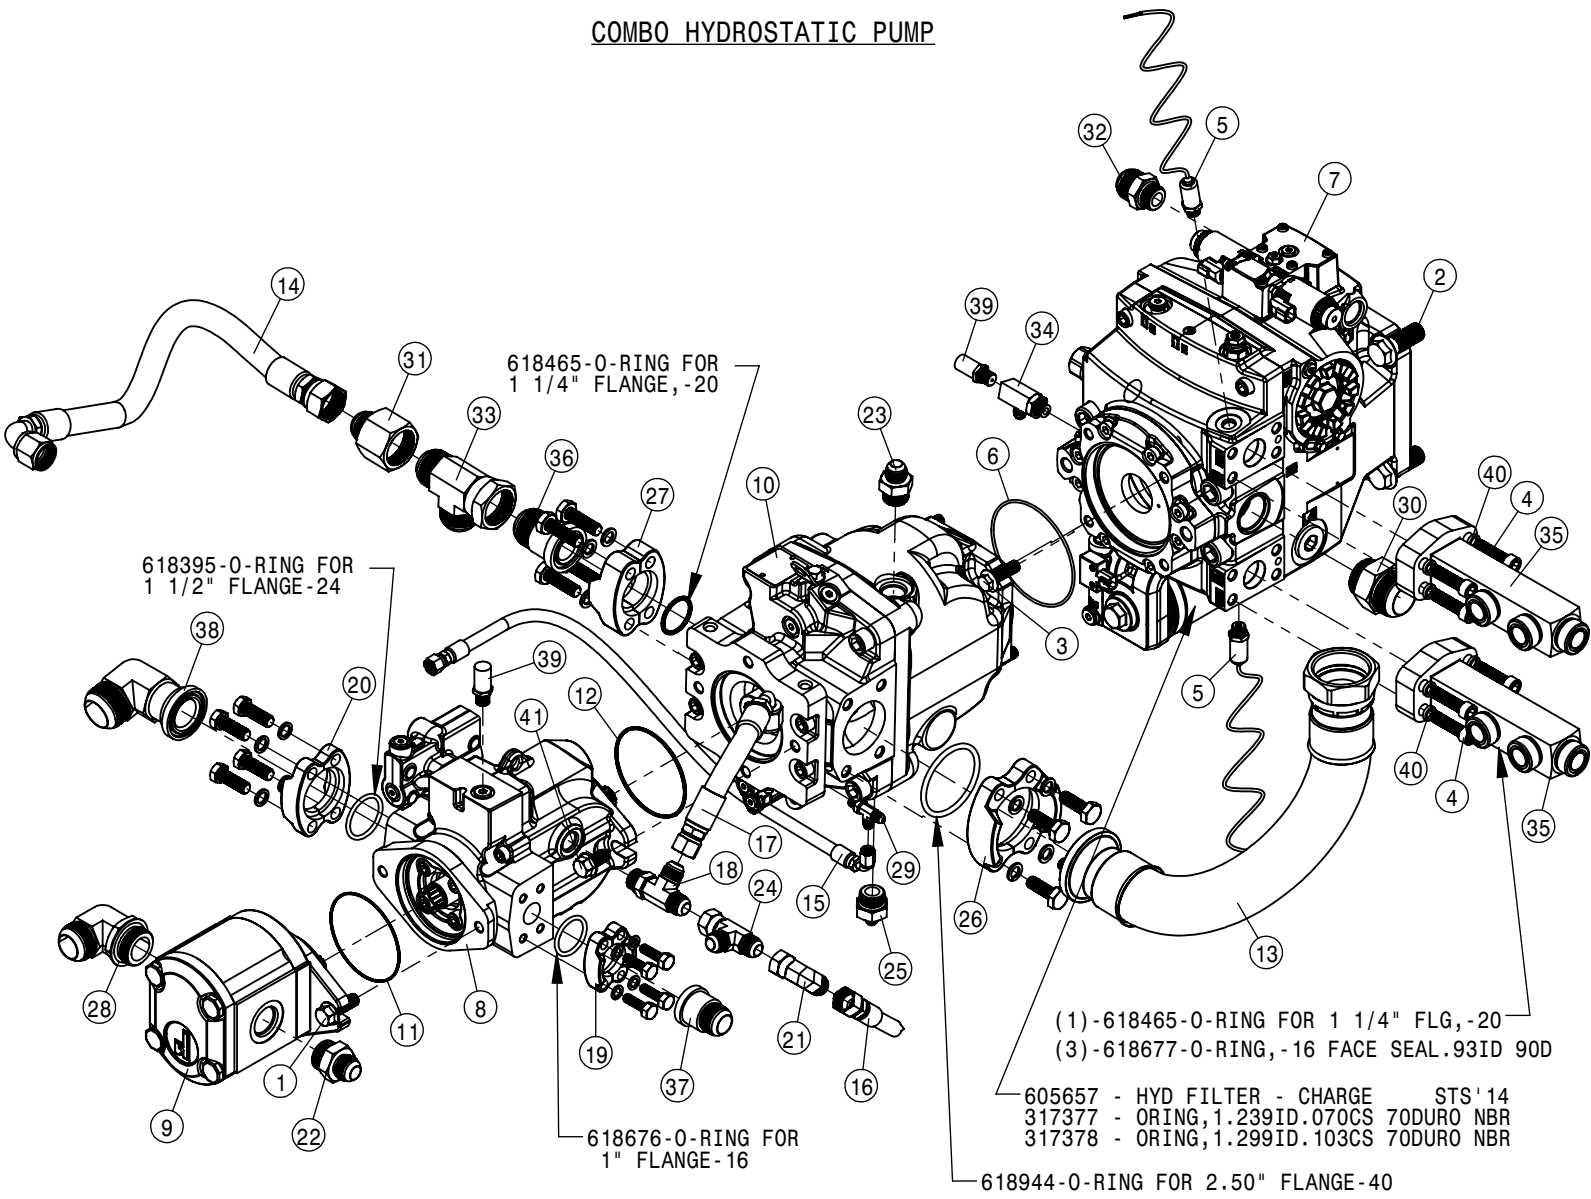

COMBO HYDROSTATIC PUMP

COMBO HYDROSTATIC PUMP ASSEMBLY			
DET	QTY	P/N	DESCRIPTION
1	2	470431	1/2UNC X 1 1/2 SERR FLG BOLT
2	4	472367	3/4UNC X 2" SM FLG BOLT GR8 YZ
3	4	473856	12MM-1.75 X 40MM SM FLANGED BOLT
4	8	473874	12MM-1.75X 40MM SOC HD CAP SCR
5	2	606196	PRESSURE TRANSDUCER, 9000 PSI
6	1	606197	O-RING, 4.73ID-.103CS-4.9430D
7	1	606519	H1 PUMP 147CC D/C MT
8	1	606523	PUMP-38CC BB/B MNT
9	1	606524	40CC GEAR PUMP
10	1	606526	PUMP 100CC C/BB MT
11	1	606870	O-RING FOR 606865 SUND B-MT
12	1	606977	O-RING, B-MT, 3.989ID X .103CS
13	1	617090	32-811-32FJX-40FLG-23 H/A
14	1	617101	12-451TC-16FJX-12FJX90-23 H/A
15	1	617102	04-451TC-06FJX-04FJX90-29 H/A
16	1	617124	06-451TC-10FJX-06FJX90-85 H/A
17	1	617132	10-451TC-10FJX-10FJX90-11 H/A
18	1	618130	7/8MOR RUN TEE-7/8MJIC
19	1	618297	1.00 SPLIT FLANGE KIT #61
20	1	618299	1.50 SPLIT FLANGE KIT #61

COMBO HYDROSTATIC PUMP ASSEMBLY			
DET	QTY	P/N	DESCRIPTION
21	1	618301	7/8MJIC-90-7/8FJIC SWIV LBO
22	1	618308	1 1/16MJIC-1 5/16MOR ADPTR
23	1	618309	7/8MJIC-1 1/16MOR ADPTR
24	1	618333	7/8FJIC SW RUN TEE-7/8MJIC
25	1	618344	9/16MJIC-1 1/16MOR ADPTR
26	1	618359	2 1/2" SPLIT FLANGE KIT #61
27	1	618461	1 1/4 SPLIT FLANGE KIT
28	1	618477	1 5/8MJIC-90-1 5/8MOR LBO
29	1	618509	7/16MOR RUN TEE-7/16MJIC
30	1	618527	1 7/8MJIC-1 5/8MOR ADPTR
31	1	618547	1 5/8FJIC-1 5/16MJIC ADPTR
32	1	618558	1 5/16MJIC-1 1/16MOR ADPTR
33	1	618726	1 5/8FJ SW RUN TEE-1 5/8MJ
34	1	618782	9/16MOR-9/16FOR-9/16MJIC BRNCH
35	2	618876	DRIVE PUMP MANIFOLD BLK
36	1	618894	1 5/8MJIC-1 1/4FLG C62
37	1	618899	1 5/16MJ-1"FLANGE C61 ADPTR
38	1	619020	1 1/2 FLG-90-1 7/8 MJIC LBO
39	2	619023	9/16 MOR DIAGNOSTIC FITTING
40	8	470189	7/16 HC LOCK WASH FOR 618598
41	2	900263N	1/2UNC X 1" SER FLANGE BOLT