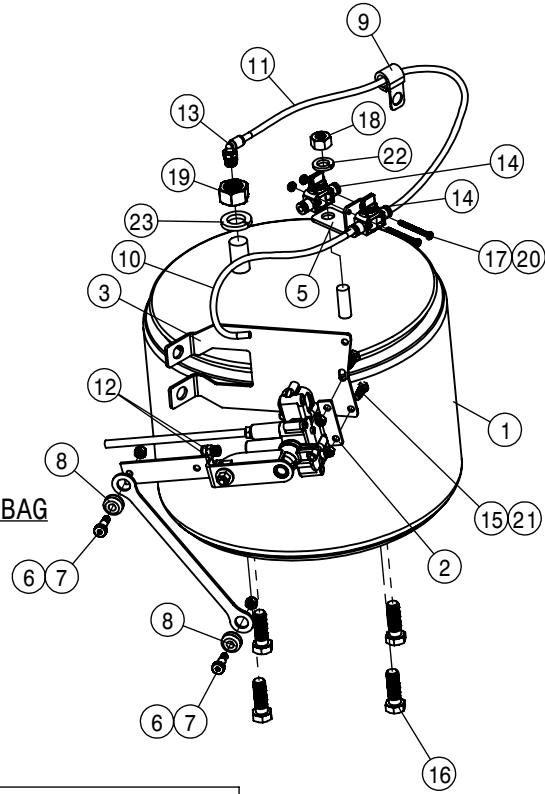

RIGHT AIR BAG

LEFT AIR BAG

AIR BAG ASSEMBLY			
DET	QTY	P/N	DESCRIPTION
1	2	311080	AIRIDE SPRING, 11.81 BASE
2	2	358832	AIRIDE SPRING CTRL VALVE 98
3	2	360140	AIRIDE VALVE BRACKET
4	2	360141	LINK-AIR VALVE, FRONT MOUNT
5	1	360147	AIR DUMP VLV BRKT,STS 15
6	4	470089N	1/4UNC HEX NYLOC NUT, 316 SS
7	4	470607	1/4UNC-5/16 X .50 SHLDR SCR SS
8	4	470608	GROMMET-.31 ID X .56 PD X .19 PG
9	2	520164	CUSH HOSE CLAMP,#9, 9/16D X 3/4W
10	1	601080	HOSE, 1/4 X 11 AIR, BLACK
11	1	601971	HOSE-1/4 X 22 AIR, BLACK
12	4	711036	1/8MNPT-1/4 NYL TUBE FTG
13	2	711040	1/4MNPT-90-1/4 NYL TUBE LBO
14	2	711053	AIR VALVE, 1/4 NYL TUBE
15	4	900002	1/4UNC x 3/4 HEX BOLT
16	8	900265	1/2UNC X 1 1/2 HEX BOLT
17	2	903854	8-32 X 1 3/4 PHIL PN MACH SCR SS
18	2	910008	1/2UNC HEX NUT
19	2	910013	3/4UNF HEX NUT
20	2	910024	8-32 HEX NUT
21	4	914000	1/4UNC HEX STOVER NUT
22	2	920504	1/2 LOCK WASHER
23	2	920506	3/4 LOCK WASHER