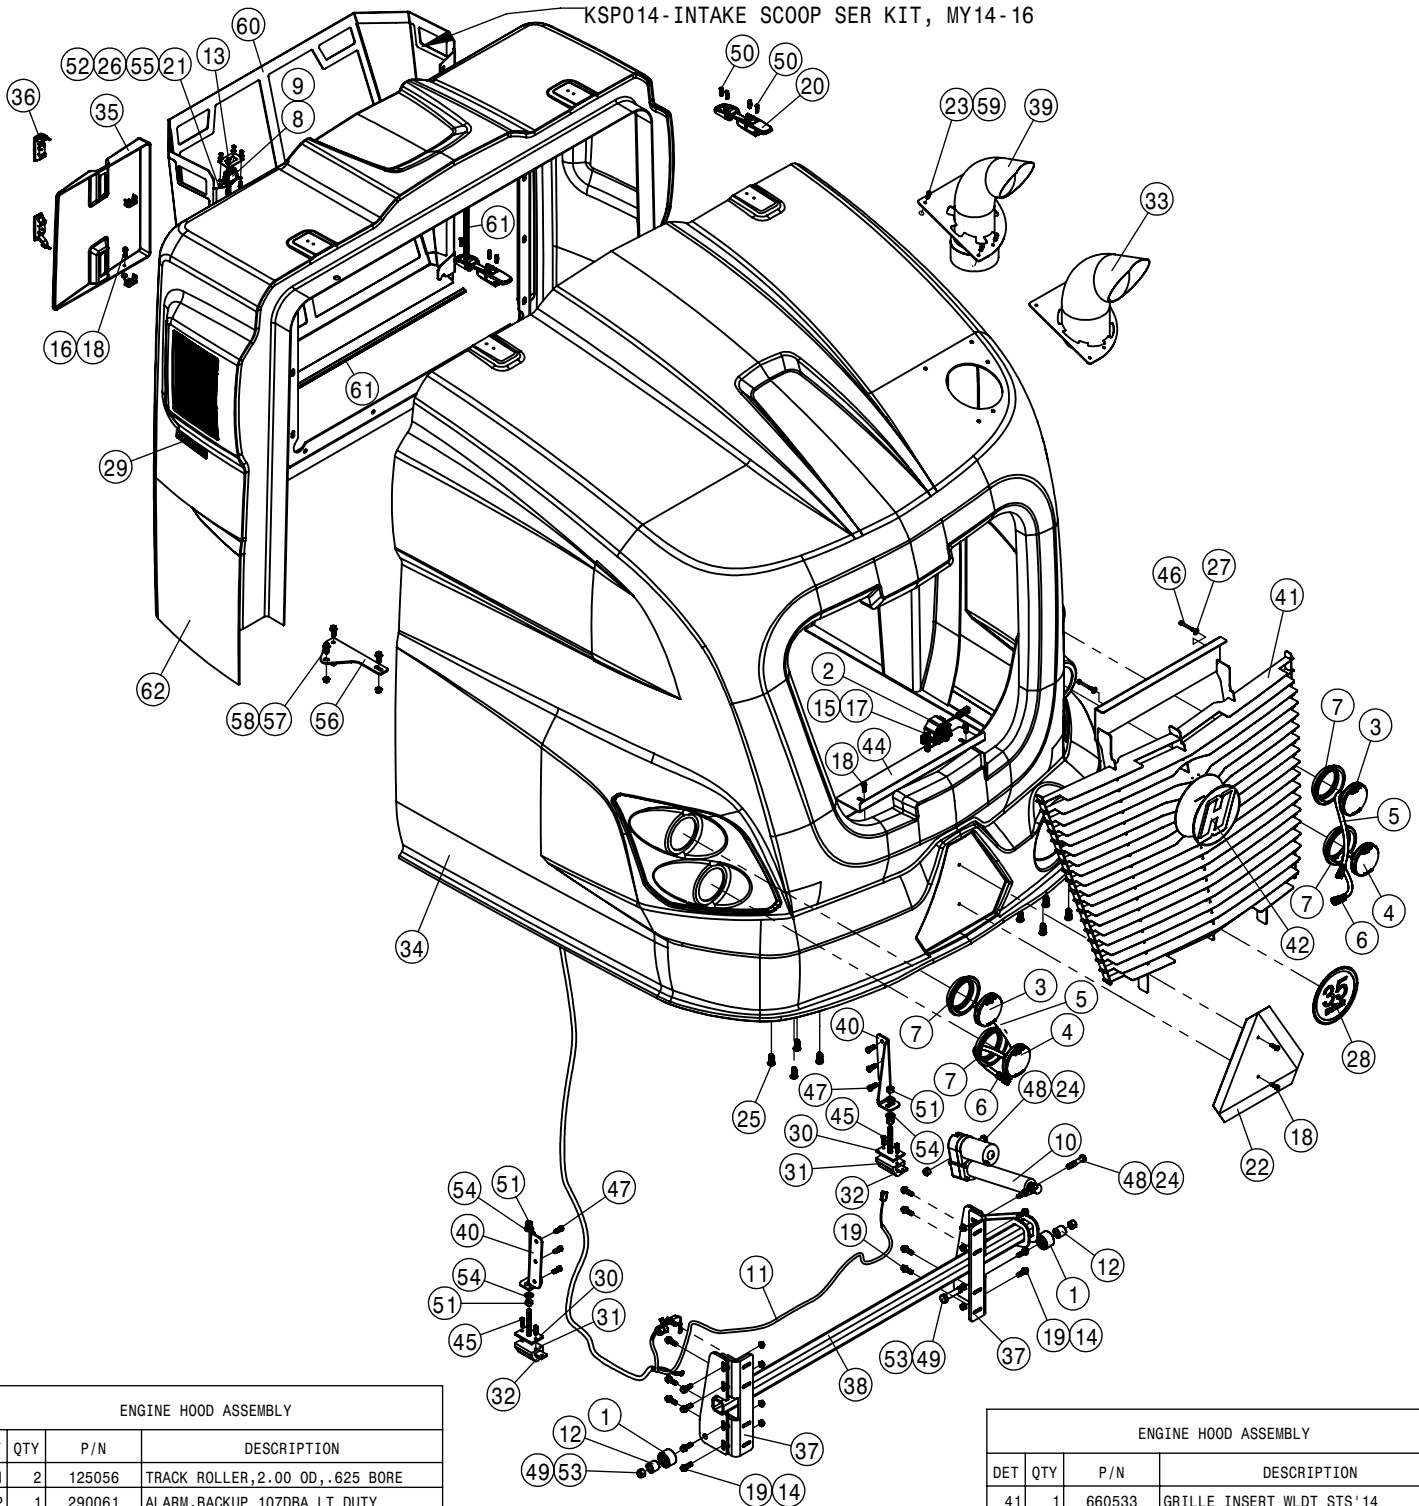

KSP014- INTAKE SCOOP SER KIT, MY14- 16

ENGINE HOOD ASSEMBLY

DET	QTY	P/N	DESCRIPTION
1	2	125056	TRACK ROLLER,2.00 OD, .625 BORE
2	1	290061	ALARM,BACKUP 107DBA LT DUTY
3	2	290200	AMBER LED STT 3 DIODE LAMP
4	2	290201	RED LED STT 3 DIODE LAMP
5	2	290202	2-WIRE PIGTAIL FOR 290200AMBER
6	2	290203	3-WIRE PIGTAIL FOR 290201 RED
7	4	290204	4" GROMMET FR 290200 & 290201
8	1	292220	SWITCH,DPDT, MOM-OFF-MOM ON
9	1	292221	SWITCH ACUATOR FOR 292220
10	1	292235	STS HOOD ACTUATOR
11	1	294053	HOOD ACTUATOR HARNESS
12	2	361679	BUMPER PIVOT BRG SPACER,STS 04
13	1	362116	HOOD SWITCH MT PLATE
14	8	470087	3/8UNC HEX SERR FLANGE NUT
15	2	470121	1/4 UNC SERR FLG LOCK NUT
16	1	470121N	1/4 UNC SERR FLG LOCK NUT SS
17	2	470122	1/4 UNC X 1/2 SERR FLG BOLT
18	5	470231N	1/4UNC X 1" SERR FLG BOLT SS
19	16	470329	3/8UNC X 1 1/4 SERR FLG HEX BOLT
20	2	470368	LATCH W/KEEPER, FLEXIBLE LEVER
21	4	472235N	10-32 X 3/4 PHIL PAN MACH SCR BZ
22	1	472249	SLOW MOVING VEHICLE SIGN
23	5	472345	1/4UNC X 1 ALHD BUTTON CAP SCR

ENGINE HOOD ASSEMBLY

DET	QTY	P/N	DESCRIPTION
24	2	473007	1/2UNC HEX NUT, NYLOC
25	8	473987	1/2UNC X 1 1/4BUT SKTHD SCR
26	4	483016	#10 REGULAR FLAT WASHER
27	2	483038	1/4 REGULAR FLAT WASHER
28	1	650224	DECAL ,35MPH ID SYMBOL, VINYL
29	2	650426	AWS DECAL
30	2	660224	ENG HOOD BUMPER WLD, STS 04
31	2	660226	ENG HOOD BUMPER, STS 04
32	2	660227	ENG HOOD BUMPER KEEPER, STS 04
33	1	660253	EXHAUST STACK WLDT STS T4F
34	1	660506	ENGINE HOOD REAR ASSYSTS' 14
35	1	660510	ENGINE HOOD ACS PANEL STS' 14
36	2	660525	LATCH ACS PNL RETAINER STS' 14
37	2	660526	ENGINE HOOD BLKHD MNT BRKT STS' 14
38	1	660527	ENGINE HOOD HINGE MNT WLDT STS' 14
39	1	660531	EXHAUST STACK WLDT STS' 14
40	2	660532	ENGINE HOOD Bmpr MNT BRKT STS' 14

ENGINE HOOD ASSEMBLY

DET	QTY	P/N	DESCRIPTION
41	1	660533	GRILLE INSERT WLDT STS' 14
42	1	660559	DECAL HAGIE DOT 8.25"DIA GRILLE
NS	1	660561	HOOD DECAL SHEET
44	1	660600	GRILLE RETAINER BRACKET STS' 14
45	4	900003N	1/4UNC X 1" HEX BOLT SS
46	2	900008	1/4UNC X 2 1/2 HEX BOLT
47	9	900129	3/8UNC X 1" HEX BOLT
48	2	900268	1/2UNC X 2 1/2 HEX BOLT
49	2	900341	5/8UNC X 3 3/4 HEX BOLT
50	8	903893	10-32 X 1" PHIL PAN MACH SCR
51	4	910008	1/2UNC HEX NUT
52	4	910027N	10-32 HEX NUT
53	2	914010P	5/8UNC HEX STOVER NUT
54	4	920004	1/2 SAE FLAT WASHER
55	4	920510	#10 LOCK WASHER
56	1	660815	FRONT HOOD TIE BRKT, STS
57	3	900129N	3/8UNC X 1" SERR FLANGE BOLT
58	3	470087N	3/8UNC HEX SERR FLG NUT YZ
59	5	914000	1/4UNC HEX STOVER NUT
60	1	660827	AIR INTAKE SCOOP SER KIT WLD
61	3	193016-042	QUICKEDGE TRIM .060 TO .170
62	1	660503	ENGINE HOOD FRONT ASSY STS' 14