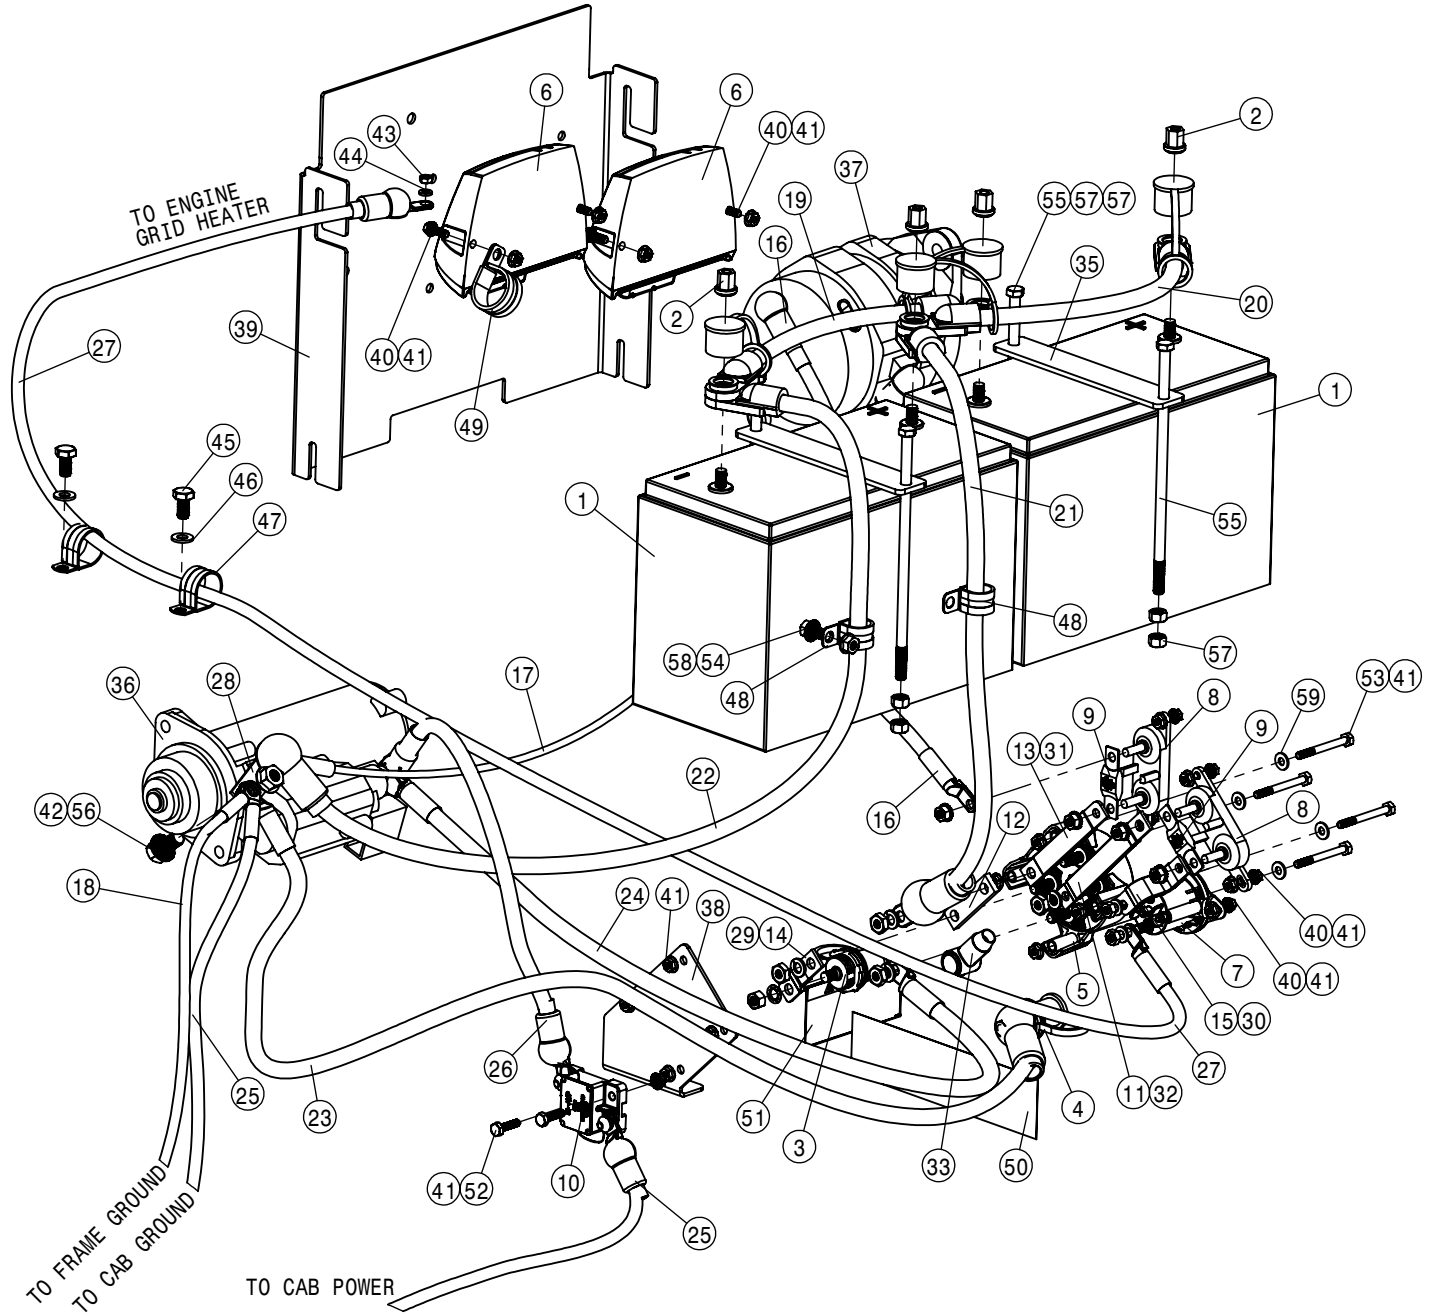

TIER-3 BATTERY AND CABLE ASSEMBLY			
DET	QTY	P/N	DESCRIPTION
1	2	291196	BATTERY, 12V 900CCA, SS STUD
2	4	291205	BATTERY NUT, 3/8-16 SS CLSD CAP
3	1	291680	POSITIVE JUMPER STUD, RED
4	1	291681	NEGATIVE JUMPER STUD, BLACK
5	1	291957	BATTERY SWITCH, DUAL CIRCUIT
6	2	292016	IQAN-XA2 MODULE
7	1	292505	MCR
8	2	292578	HIGH AMP FUSE HOLDER W/COVER
9	2	292641	FUSE, 250 AMP 32 VOLT DC
10	1	292642	CIRCUIT BREAKER, 150 AMP BUSS
11	1	292651	BUSBAR, MD TO GRID HEAT FUSE
12	1	292652	BUSBAR, MASTER DISC. JUMPER
13	1	292653	BUSBAR, MD TO ALT. FUSE
14	1	292654	BUSBAR, POST TO MD
15	1	292655	BUSBAR, MCR TO FUSE
16	1	292656	BATT CABLE, RED 20" 1/0 5/16-5/16
17	1	292657	BATT CABLE, BLK 35" 2GA 1/2-1/4
18	1	292658	BATT CABLE, BLK 75" 2GA 3/8-1/2
19	1	292659	BATT CABLE, BLK 16" 2/0 3/8-3/8
20	1	292660	BATT CABLE, RED 18" 2/0 3/8-3/8

TIER-3 BATTERY AND CABLE ASSEMBLY			
DET	QTY	P/N	DESCRIPTION
21	1	292661	BATT CABLE, RED 34" 2/0 3/8-3/8
22	1	292662	BATT CABLE, BLK 47" 2/0 3/8-1/2
23	1	292664	BATT CABLE, BLK 45" 2/0 1/2-3/8
24	1	292665	BATT CABLE, RED 42" 2/0 1/2-3/8
25	1	292668	CAB PWR, GND CABLE ASY
26	1	292669	BATT CABLE, RED 21" 1/0 1/2-1/4
27	1	292670	BATT CABLE, RED 94" 2GA 1/4-5/16
28	1	292671	BUSBAR, GND EXT
29	1	292673	HEAT SHRINK, RED .75 X .03 X 1 1/2"
30	1	292674	HEAT SHRINK, RED .75 X .03 X 2 1/2"
31	1	292675	HEAT SHRINK, RED .75 X .03 X 3 1/2"
32	1	292676	HEAT SHRINK, RED .75 X .03 X 4 1/2"
33	1	292677	RUBBER BOOT (RED) 2 TO 2/0 GAUGE
NS	1	294062	SOL PUMP DIODE TO RELAY ADAPTR
35	2	316470	BATTERY TIE-DOWN
36	1	317299	STARTER - DENSO PA90L
37	1	317300	ALTERNATOR - DELCO 200 AMP
38	1	317345	MST DISC. COVER
39	1	362037	MODULE BOX REMOVABLE COVER
40	10	470118	1/4 UNC X 3/4 SER FLG BOLT

TIER-3 BATTERY AND CABLE ASSEMBLY			
DET	QTY	P/N	DESCRIPTION
41	20	470121	1/4 UNC SERR FLG LOCK NUT
42	1	470360	1/2UNC SERR FLG HEX NUT
43	1	473767	6MM-1.00 HEX NUT
44	1	473768	6MM LOCK WASHER
45	2	473793	10MM-1.50 X 20MM HEX BOLT GR8
46	2	473799	10MM FLAT WASHER
47	2	520108	CUSH HOSE CLAMP, #20, 1 1/4 X 3/4W
48	3	520121	CUSH CLAMP, #16 1IN X 3/4W
49	1	520160	CUSH CLAMP, #24 1 1/2D-3/4WLOOP
50	1	650295	IMPORTANT/ NEG/ POS DECAL
51	1	650296	CAUTION DECAL
52	2	900003	1/4UNC X 3/4 HEX BOLT
53	4	900008N	1/4UNC X 2 1/2 HEX BOLT SS
54	1	900128N	3/8UNC X 3/4 SER FLANGE BOLT
55	4	900150	3/8UNC X 9 1/2 HEX BOLT
56	1	900263N	1/2UNC X 1" SER FLANGE BOLT
57	8	910004	3/8UNC HEX NUT
58	1	910004N	3/8UNC FLANGE CNTR LOCK NUT
59	4	920000N	1/4 SAE FLAT WASHER SS