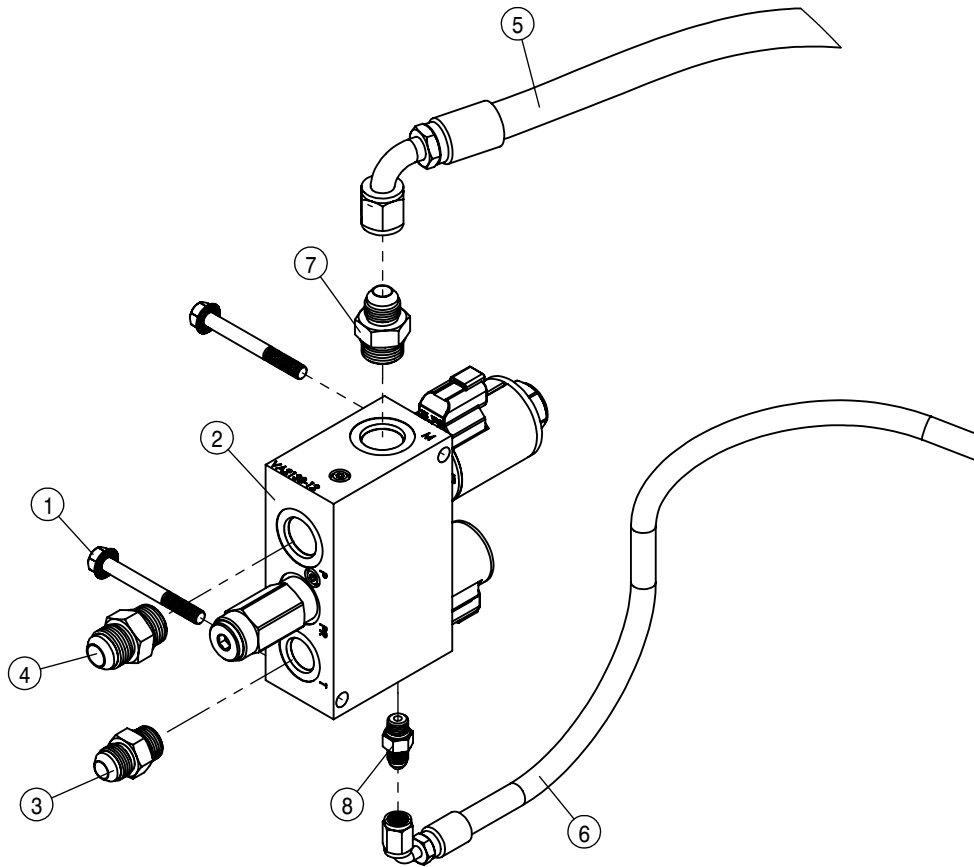

SIDE FILL LIFT ASSEMBLY			
DET	QTY	P/N	DESCRIPTION
1	2	470669	5/16UNC X 2 3/4 FLANG HEX BOLT
2	1	606541	SIDE FILL VLV, STS PWRSYS 14
3	1	611125	3/4MJIC-3/4MOR ADPTR
4	1	611126	7/8MJIC-7/8MOR ADPTR
5	1	617108	08-451TC-08FJX-08FJX90-127 H/A
6	1	617110	04-451TC-06FJX-04FJX90-99 H/A
7	1	618327	3/4MJIC-7/8MOR ADPTR
8	1	618467	7/16MJIC-7/16MOR ADPTR