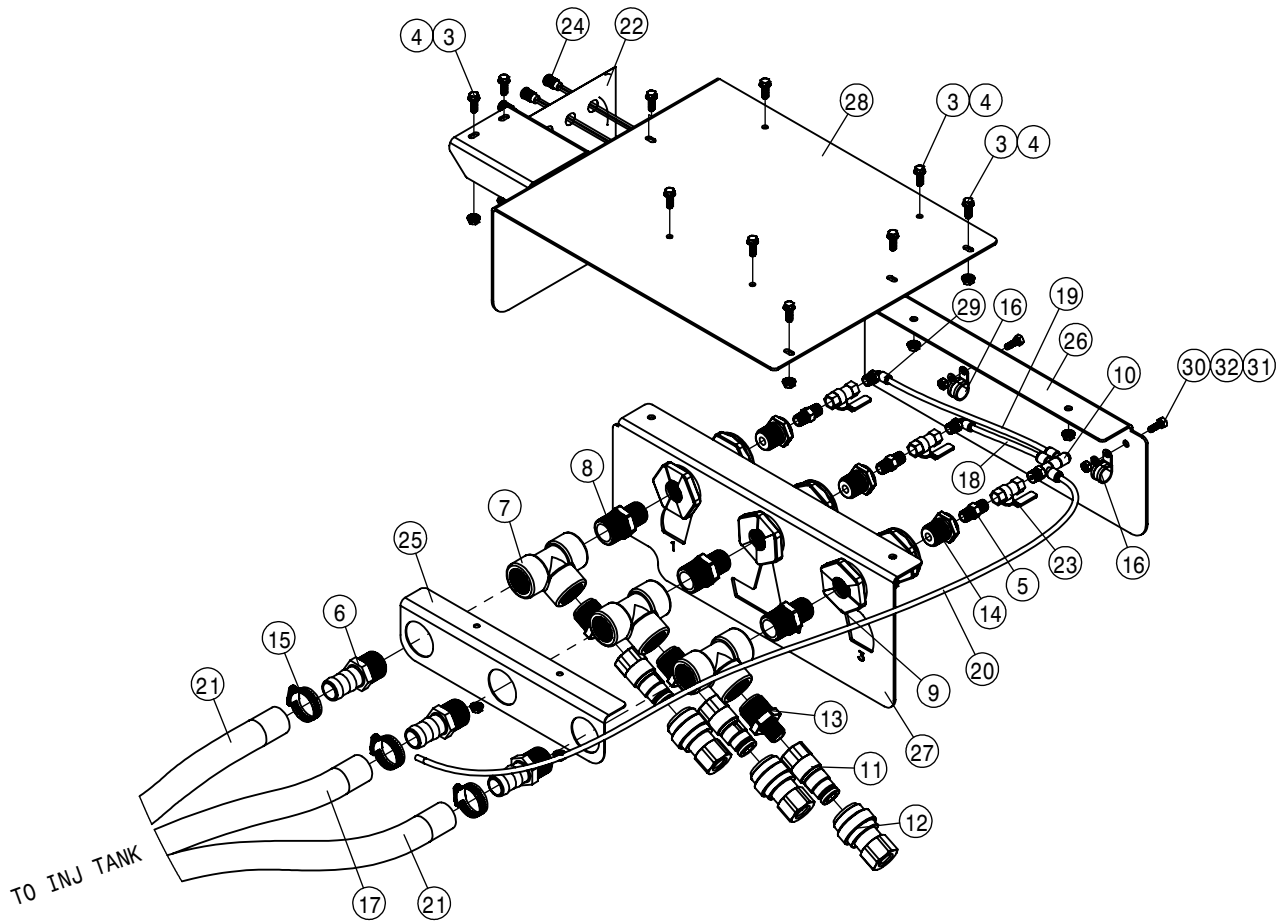

BULK HOSE
195906-1/40D AIR BRAKE TUBING J844-A
197116-HOSE 1IN 1-FBR BR BLK EPDM

CHEMICAL INJECTION PUMP FILL ASSEMBLY			
DET	QTY	P/N	DESCRIPTION
NS	1	294247	CHEM INJECT CABLE ASSY
NS	1	294248	CHEM INJECT LIGHT SWITCH HARNESS
3	10	470118	1/4 UNC X 3/4 SER FLG BOLT
4	10	470121	1/4 UNC SERR FLG LOCK NUT
5	3	500001	1/4MNPT HEX PIPE NIPPLE STL
6	3	500074	1"NPT-1"HOSE BARB, POLY
7	3	500075	1" NPT PIPE TEE, POLY
8	3	500085	1" X 3/4NPT REDU NIPPLE, POLY
9	3	500110	3/4NPT BLKHD TANK FITTING POLY
10	1	500289	1/4 MNPT-1/4 NYL TUBE TRPL LBO
11	3	503107	1/2" NPT MALE DRY DISCONNECT, POLY
12	3	503108	1/2" NPT FEMALE DRY DISCONNECT, POLY
13	3	503109	1 X 1/2 REDUCER NIPPLE
14	3	504002	RED BUSH 3/4 TO 1/4, POLY
15	3	520090	HOSECLAMP NO 16 STAINLESS
16	2	520104	CUSH HOSE CLMP,#12, 3/4D x 1/2W

CHEMICAL INJECTION PUMP FILL ASSEMBLY			
DET	QTY	P/N	DESCRIPTION
17	1	601069	HOSE, 1 X 127 1BR BLK EPDM
18	1	601079	HOSE, 1/4 X 5 AIR
19	1	601080	HOSE, 1/4 X 11 AIR
20	1	601554	HOSE, 1/4 X 46 AIR
21	2	601704	HOSE, 1 X 140 1BR BLK EPDM
22	1	650445	DECAL-INDICATOR LIGHTS, INJ SYS
23	3	696120	BALL VALVE, 1/4NPT, STEEL
24	3	701420	INDICATOR LIGHT-INJECT SYSTEM
25	1	701460	CHEM INJECT FILL BRACE
26	1	701462	FILL STATION FRONT BRKT
27	1	701463	CHEM INJECT FILL BULKHEAD
28	1	701464	CHEM INJECT FILL STATION WLD
29	2	711040	1/4MNPT-90-1/4 NYL TUBE LBO
30	2	900002	1/4UNC x 3/4 HEX BOLT
31	2	910000	1/4UNC HEX NUT
32	2	920500	1/4 LOCK WASHER