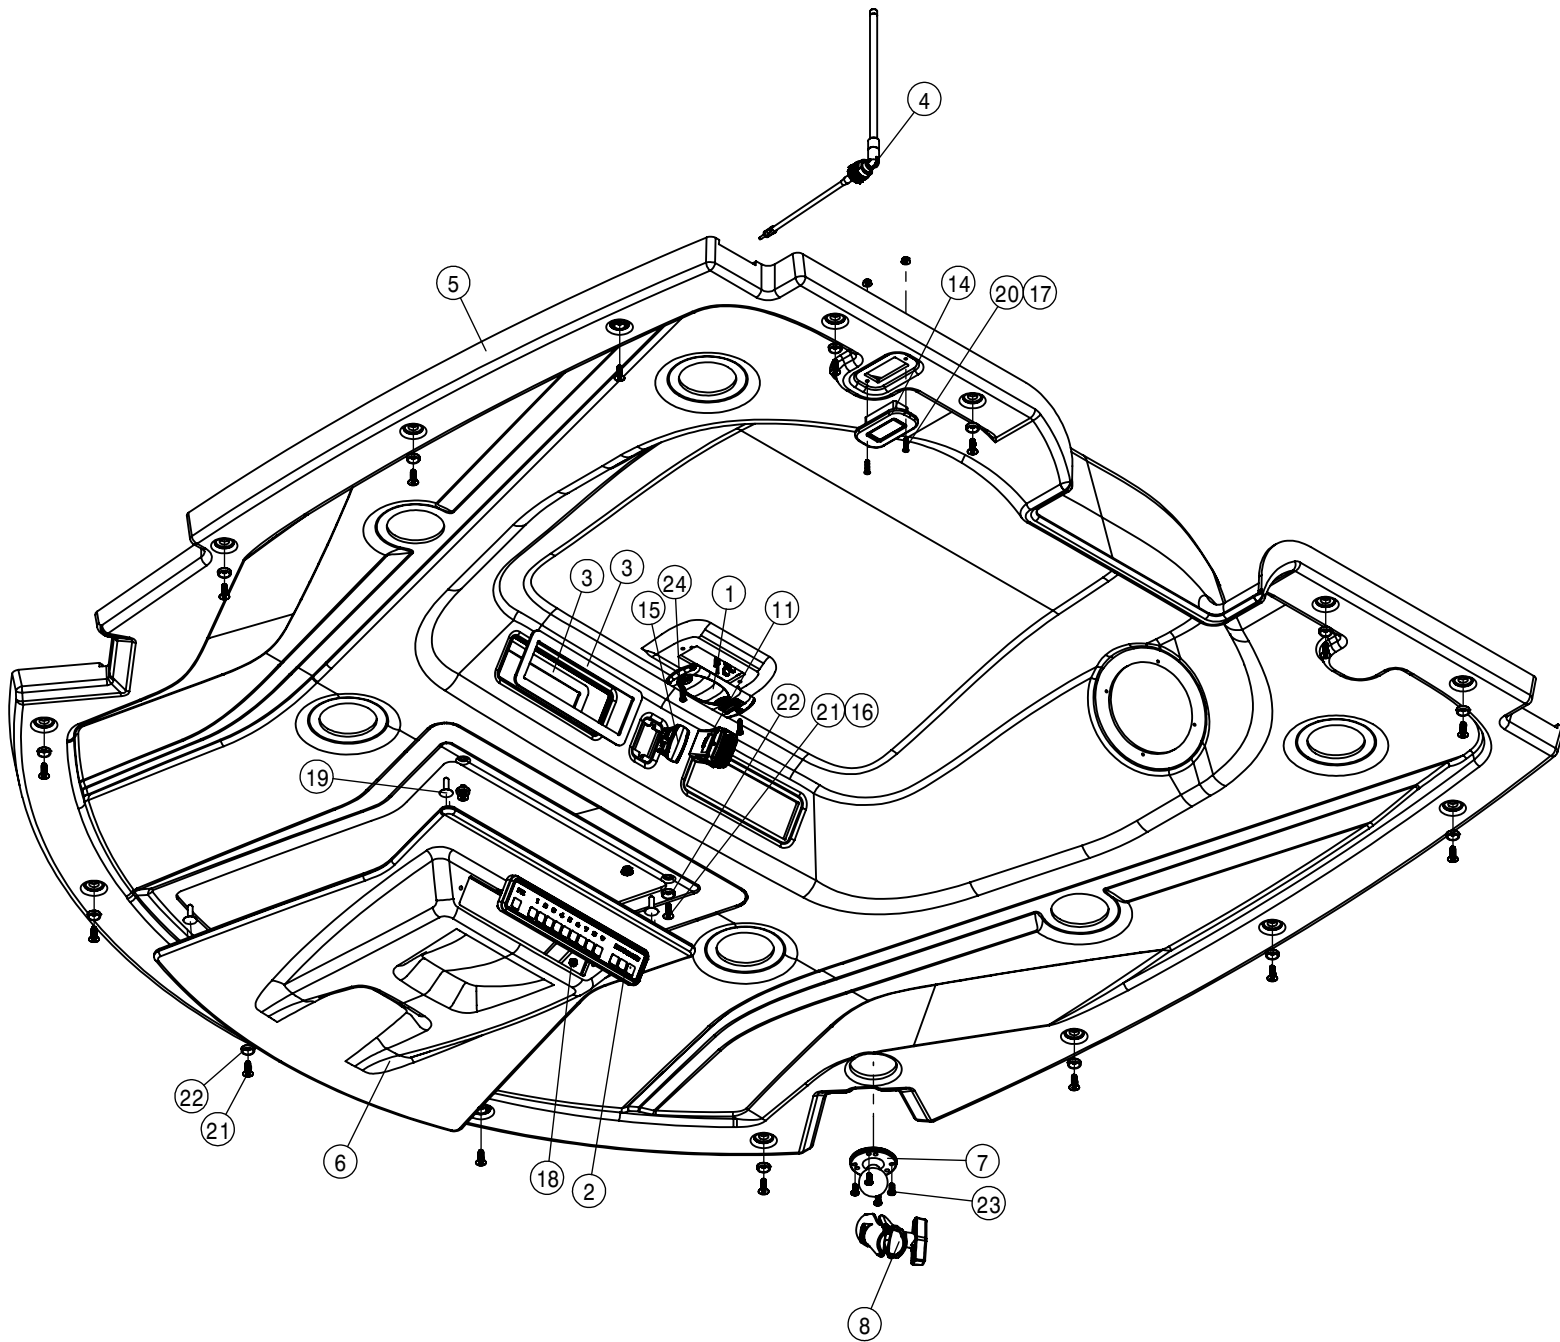

HEADLINER ASSEMBLY			
DET	QTY	P/N	DESCRIPTION
1	1	292620	DOMELIGHT
2	1	292678	LIGHT BAR - SECTION INDICATOR
3	2	343331	RADIO BEZEL,CAB, BLK PLASIC 05
4	1	344177	ANTENNA - RADIO
5	1	344349	HEADLINER
6	1	344350	HEADLINER ACCESS PANEL
7	1	344384	1.5" RAM BALL MNT BASE 2.50"DIA
8	1	344385	1.5" RAM BALL MNT 4.50"DBL SOC ARM
NS	1	344415	RADIO - STANDARD
NS	1	344416	RADIO - PREMIUM
11	1	344417	BLUETOOTH MIC
NS	1	344418	HARNESS - BLUETOOTH MIC

HEADLINER ASSEMBLY			
DET	QTY	P/N	DESCRIPTION
NS	2	344419	SPEAKER
14	1	344459	GARMENT HOOK
15	1	344461	HOLE PLUG - CONTURA V
16	2	470121	1/4 UNC SERR FLG LOCK NUT
17	4	470463	8-32 SERR FLANGE NUT
18	2	470541	8-32 KEP NUT
19	4	470545	PUSH TREE FASTENER 1/4 X 1
20	2	472376	#8-32 X 3/4 FLT HD PHIL SCREW
21	17	472378	1/4-20 X 3/4 FLT HD SOCKET SCREW ZN BLK
22	17	472380	1/4 CNTR SNK WASH, NYLON
23	4	903706	10-32X1/2 PHIL PAN MACH SCR
24	2	903850	8-32 X 3/4 PHIL PAN MACH SCR BZ