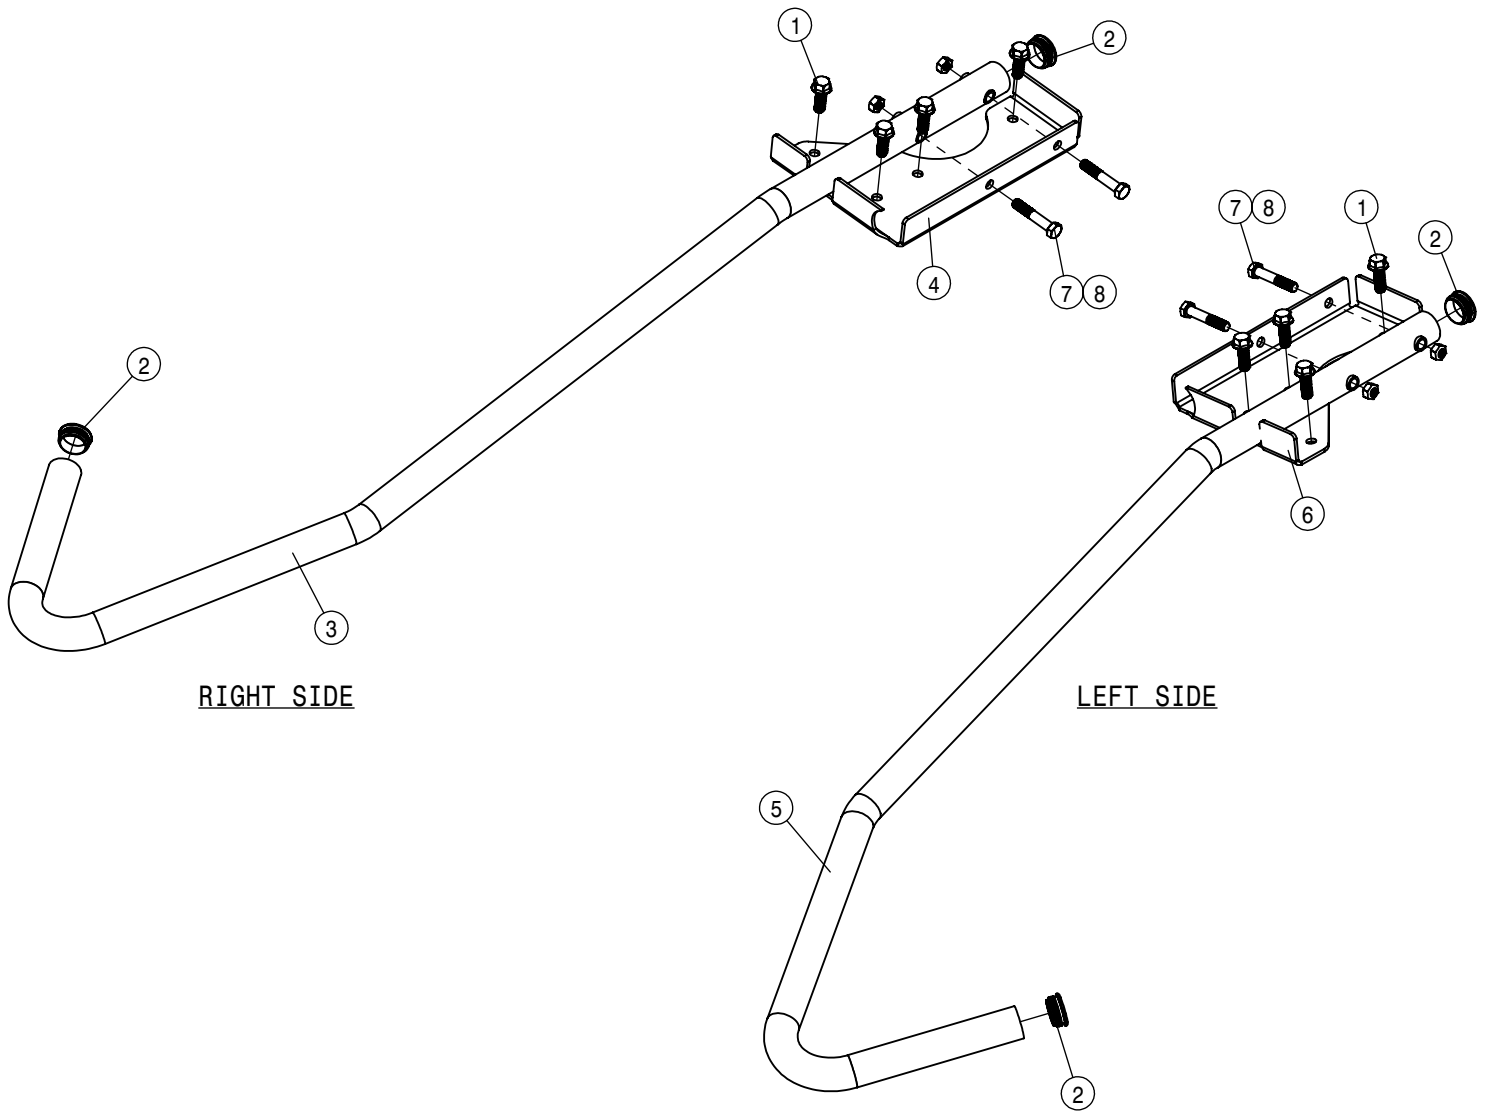

54" 320 WHEEL CROP DIVIDER ASSEMBLY (STANDARD LEG)			
DET	QTY	P/N	DESCRIPTION
1	8	470431	1/2UNC X 1 1/2 SERR FLG BOLT
2	4	629772	CAPPLUGS PLUG, 1 3/4" RD, BLACK POLY
3	1	662264	RH 320 CROP DIVIDER WLD
4	1	662266	RH CROP DIVIDER MNT
5	1	662268	LH 320 CROP DIVIDER WLD
6	1	662270	LH CROP DIVIDER MNT
7	4	900269	1/2UNC X 2 3/4 HEX BOLT
8	4	914008	1/2 UNC HEX STOVER NUT