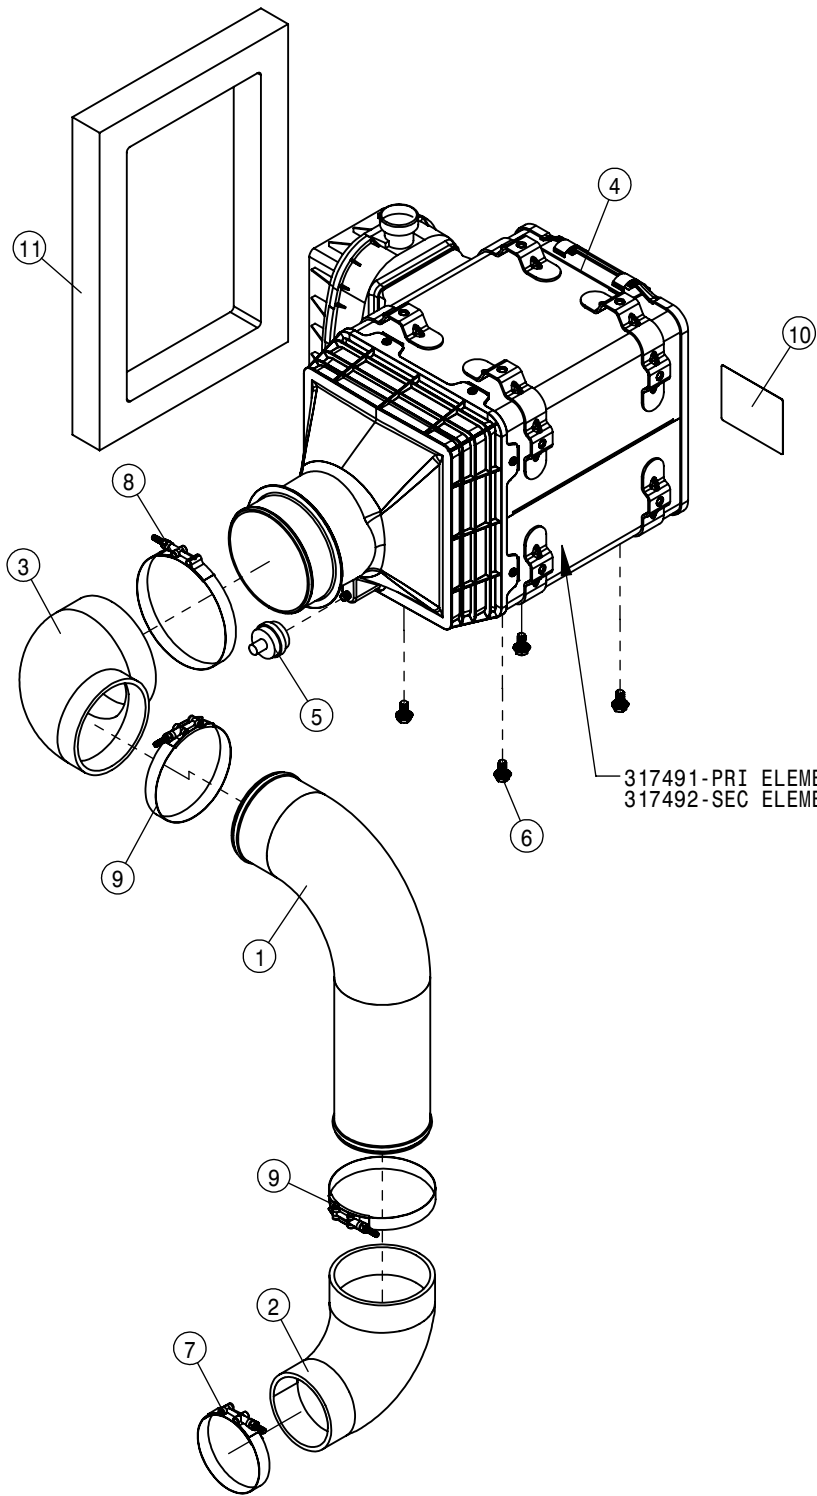

317491-PRI ELEMENT, AIR CLEANER 317301
317492-SEC ELEMENT, AIR CLEANER 317301

TIER-4F AIR CLEANER ASSEMBLY			
DET	QTY	P/N	DESCRIPTION
1	1	317267	AIR INTAKE PIPE
2	1	317287	ELBOW, 90 DEG 5"-4" (90L50R40)
3	1	317288	ELBOW 90L60R50SR
4	1	317301	AIR CLEANER - AH55547
5	1	317355	AIR FILTER MINDER SWITCH
6	4	473875	10MM-1.5 X 20MM FLG SER BLT YZ
7	1	520134	4.31/4.59 T-BOLT HOSE CLAMP SS
8	1	520147	6.38/6.69 T-BOLT HOSE CLAMP
9	2	520148	5.38/5.69 T-BOLT HOSE CLAMP SS
10	1	650367	AIR FILTER INSTRUCTION DECAL
11	1	660560	INTAKE AIR SEAL HOOD STS'14