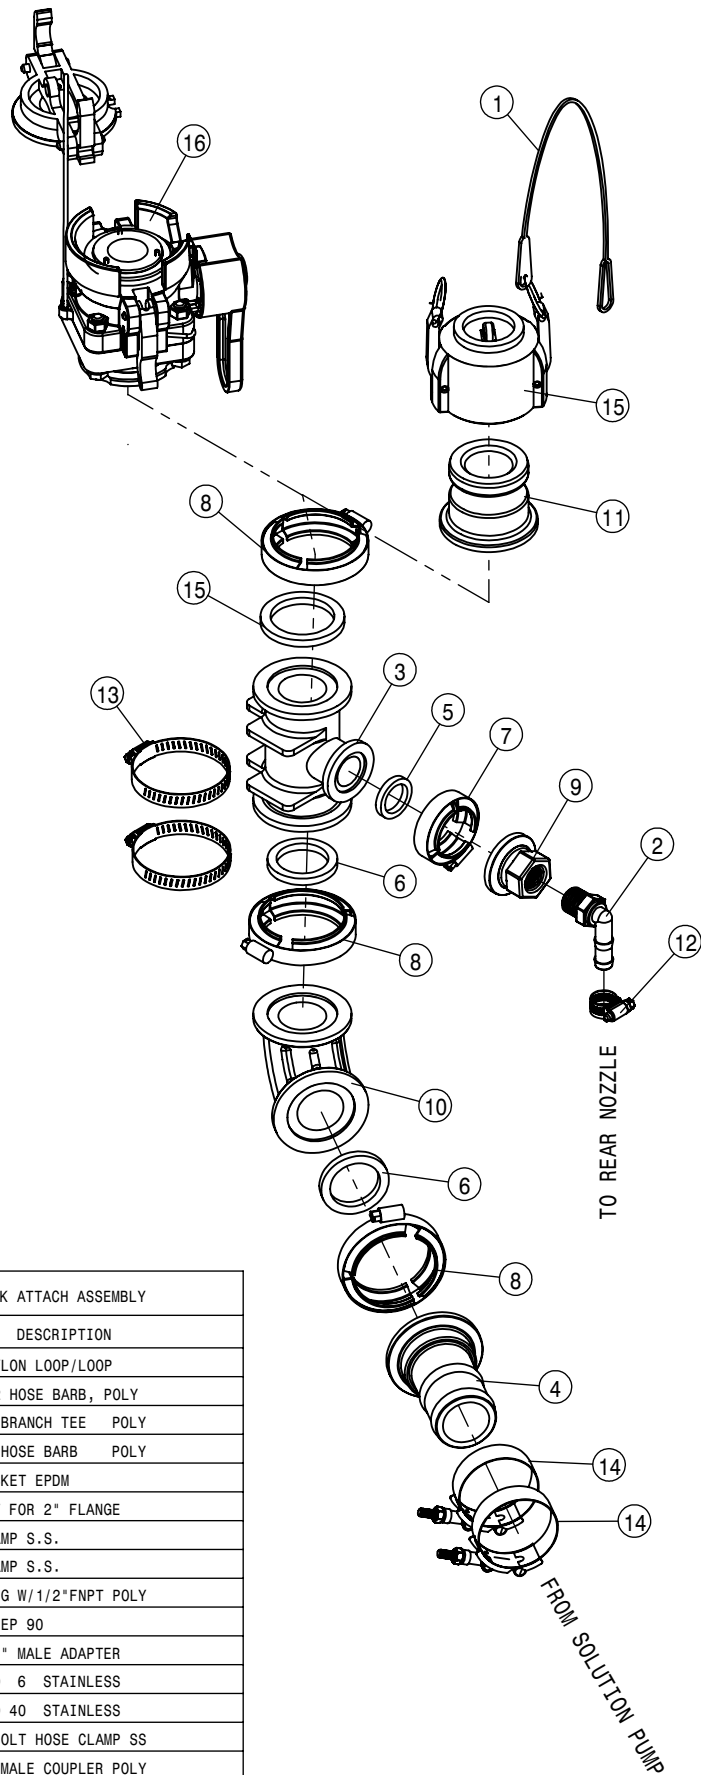

FRONT SOLUTION QUICK ATTACH ASSEMBLY			
DET	QTY	P/N	DESCRIPTION
1	1	470322	LANYARD 8" NYLON LOOP/LOOP
2	1	500047	1/2NPT-90-1/2 HOSE BARB, POLY
3	1	500150	2" FLANGE-1" BRANCH TEE POLY
4	1	500154	2" FLANGE-2" HOSE BARB POLY
5	1	500157	1" FLANGE GASKET EPDM
6	3	500158	1 1/2" GASKET FOR 2" FLANGE
7	1	500159	1" FLANGE CLAMP S.S.
8	3	500160	2" FLANGE CLAMP S.S.
9	1	500238	1" FLANGE PLUG W/1/2" FNPT POLY
10	1	500266	2" FLANGE SWEEP 90
11	1	500276	2" FLANGE X 2" MALE ADAPTER
12	1	520069	HOSE CLAMP NO 6 STAINLESS
13	2	520099	HOSE CLAMP NO 40 STAINLESS
14	2	520141	2.31/2.62 T-BOLT HOSE CLAMP SS
15	1	690623	CAP FOR 2.00 MALE COUPLER POLY
16	1	696237	2" FEM MANFLD DRYMATE VLV, POLY