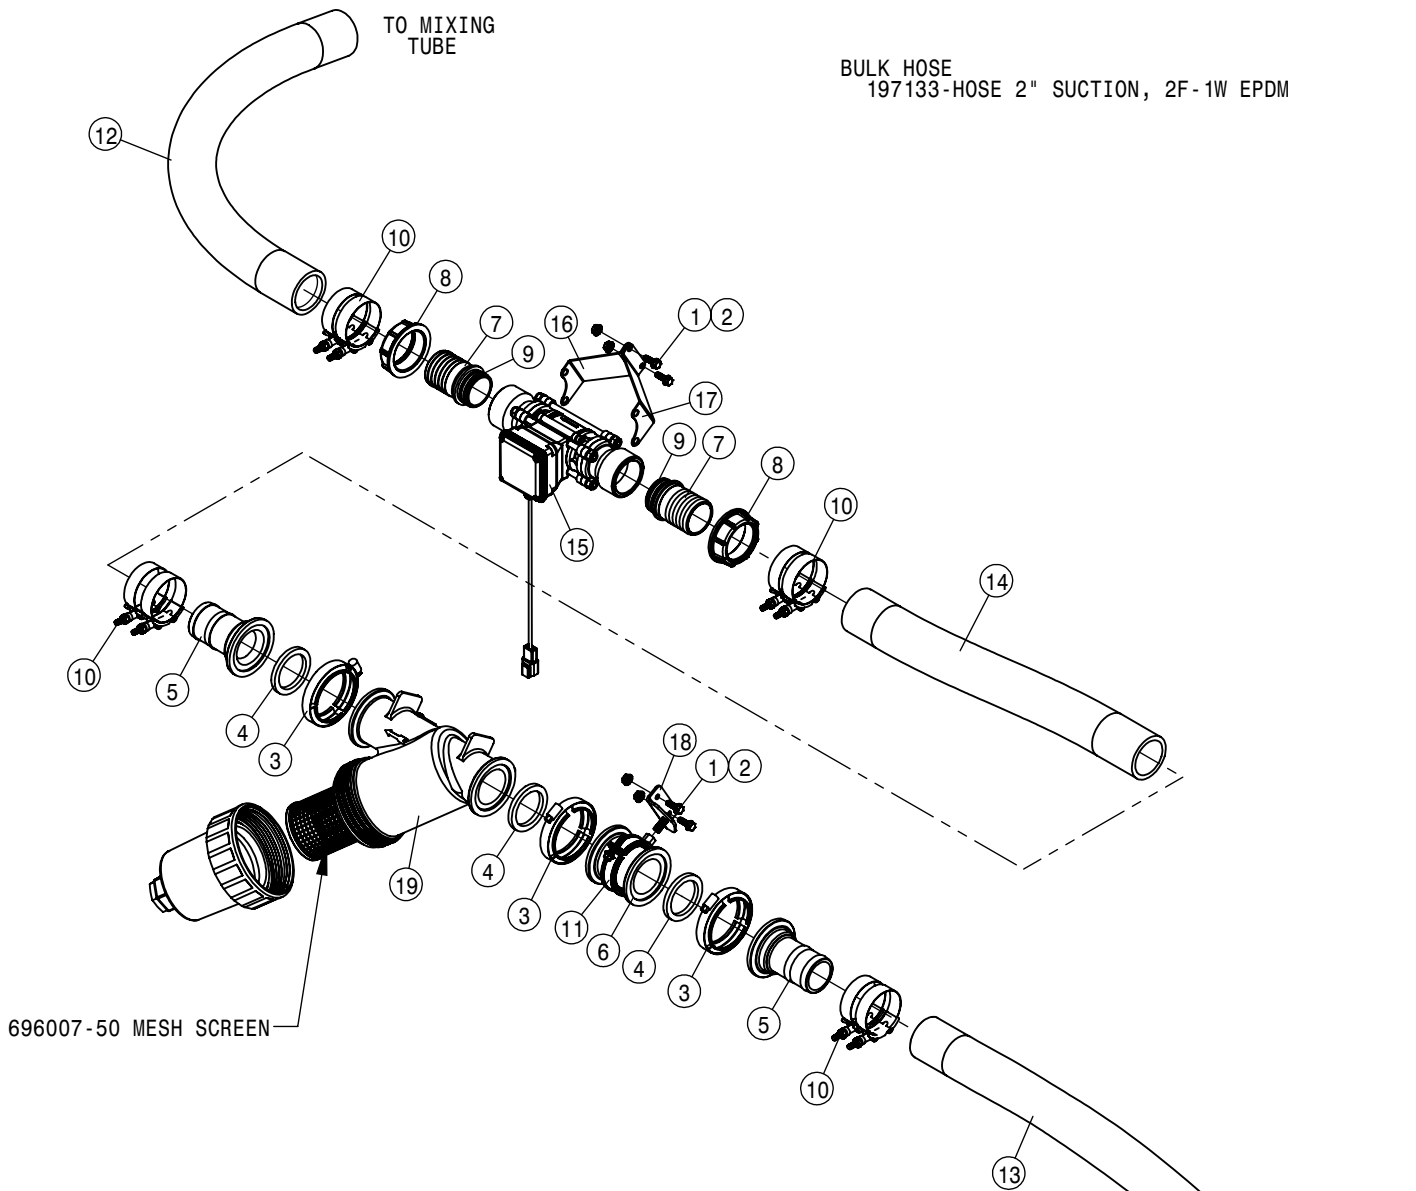

BULK HOSE
197133-HOSE 2" SUCTION, 2F-1W EPDM

696007-50 MESH SCREEN

FLOW METER ASSEMBLY				
DET	QTY	P/N	DESCRIPTION	
1	4	470118	1/4 UNC X 3/4 SER FLG BOLT	
2	4	470121	1/4 UNC SERR FLG LOCK NUT	
3	3	500194	2" FP FLANGE CLAMP S.S.	
4	3	500195	2" FP FLANGE GASKET EPDM	
5	2	500196	2"FP FLANGE-2"HOSE BARB POLY	
6	1	500249	2"FP FLANGE COUPLING	
7	2	500292	2" HOSE BARB 2" FLY NUT	
8	2	500293	FLY NUT 2"	
9	4	500294	O-RING, 2.62MM X 39.34MM EPDM	
10	8	520141	2.31/2.62 T-BOLT HOSE CLAMP SS	
11	1	520170	VIBRATION-DAMPING CLAMP HANGER	
12	1	601501	HOSE, 2ID" X 27 2F-1W EPDM	
13	1	601628	HOSE, 2 X 51 2F-1W EPDM	
14	1	601907	HOSE, 2 X 21 2F-1W EPDM	
15	1	691101	MAGNETIC FLOWMETER 2" FLYNUT	
16	1	691302	ORION FLOW METER MNT FRONT	
17	1	691303	ORION FLOW METER MNT REAR	
18	1	691337	STRAINER CLAMP MNT WLD	
19	1	696006	LINE "Y" STRAINER,2"FP FLG 50M	

FROM SOLUTION PUMP