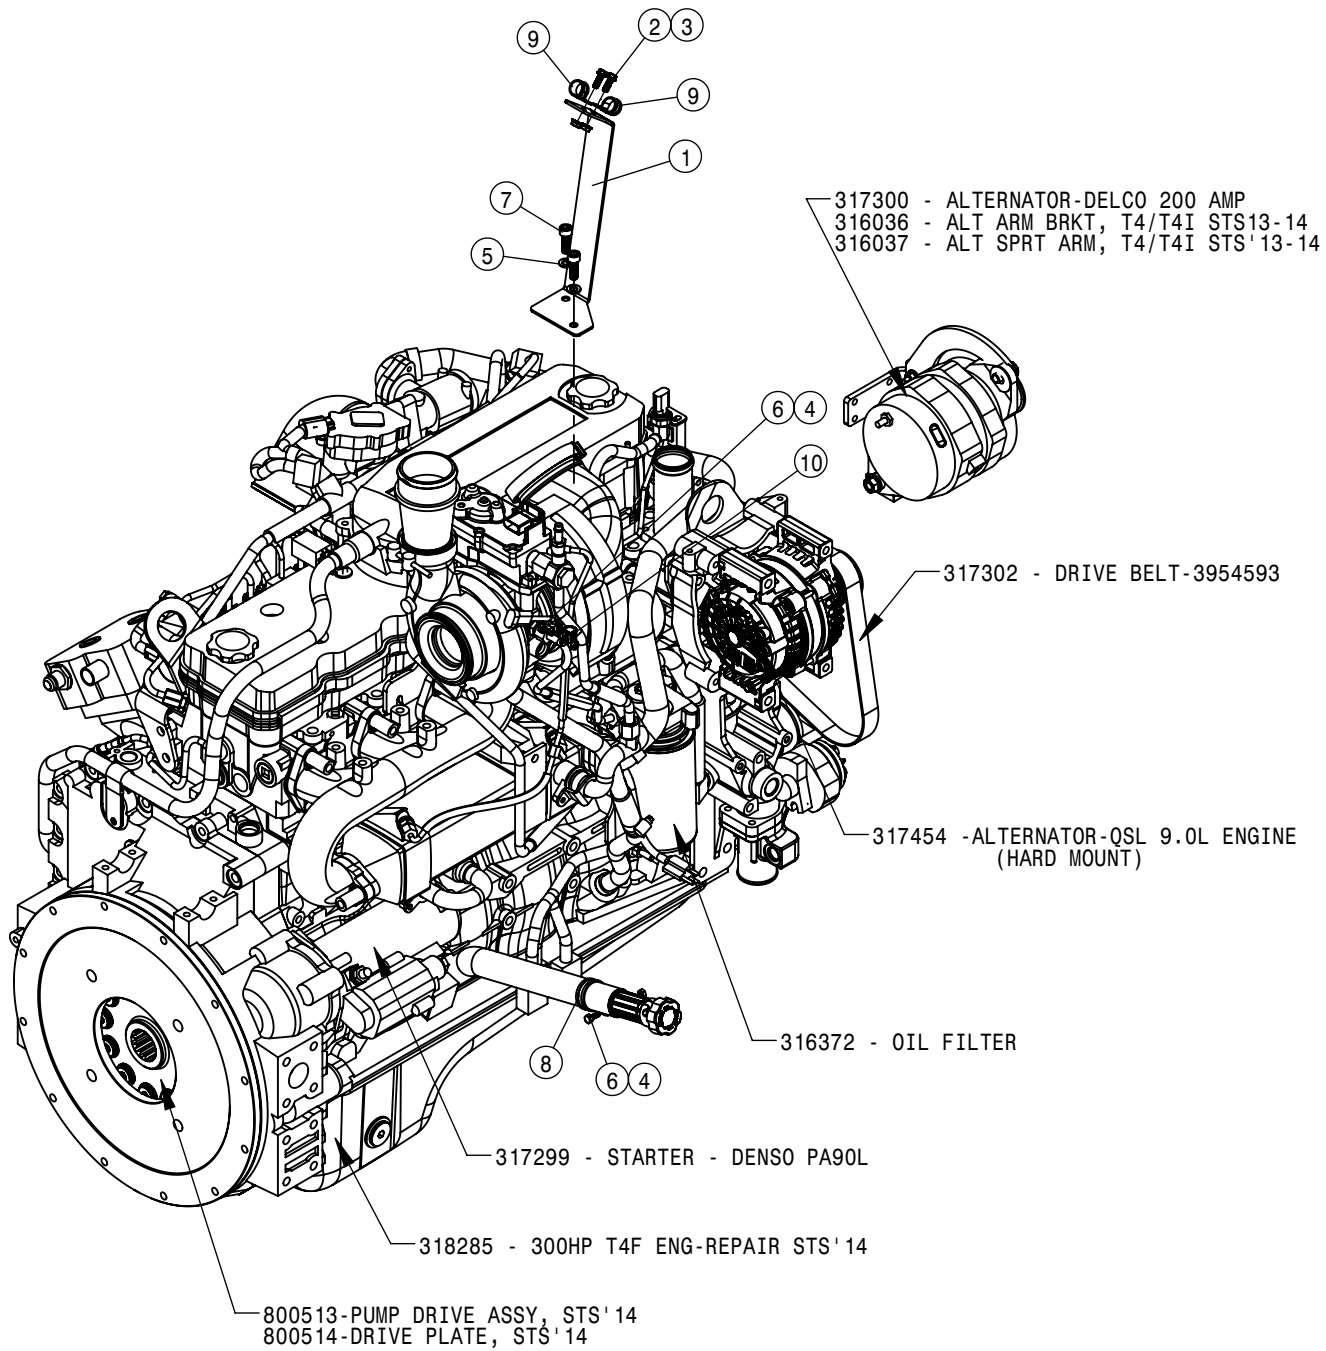

TIER-4F 300 HP ENGINE ASSEMBLY			
DET	QTY	P/N	DESCRIPTION
1	1	317380	T4I/T4F VENT HOSE BRACKET
2	2	470118	1/4 UNC X 3/4 SER FLG BOLT
3	2	470121	1/4 UNC SERR FLG LOCK NUT
4	2	473767	6MM-1.00 HEX NUT
5	2	473798	10MM LOCK WASHER
6	2	473826	6MM-1.00 X 16MM HEX BOLT GR8
7	2	473844	10MM-1.50 X 30 SOC HD CAP SCR
8	1	520100	CUSH HOSE CLAMP,#24, 1 1/2D X 1/2W
9	2	520104	CUSH HOSE CLMP,#12, 3/4D x 1/2W
10	1	520118	CUSH CLAMP,#8 1/2D X 1/2W