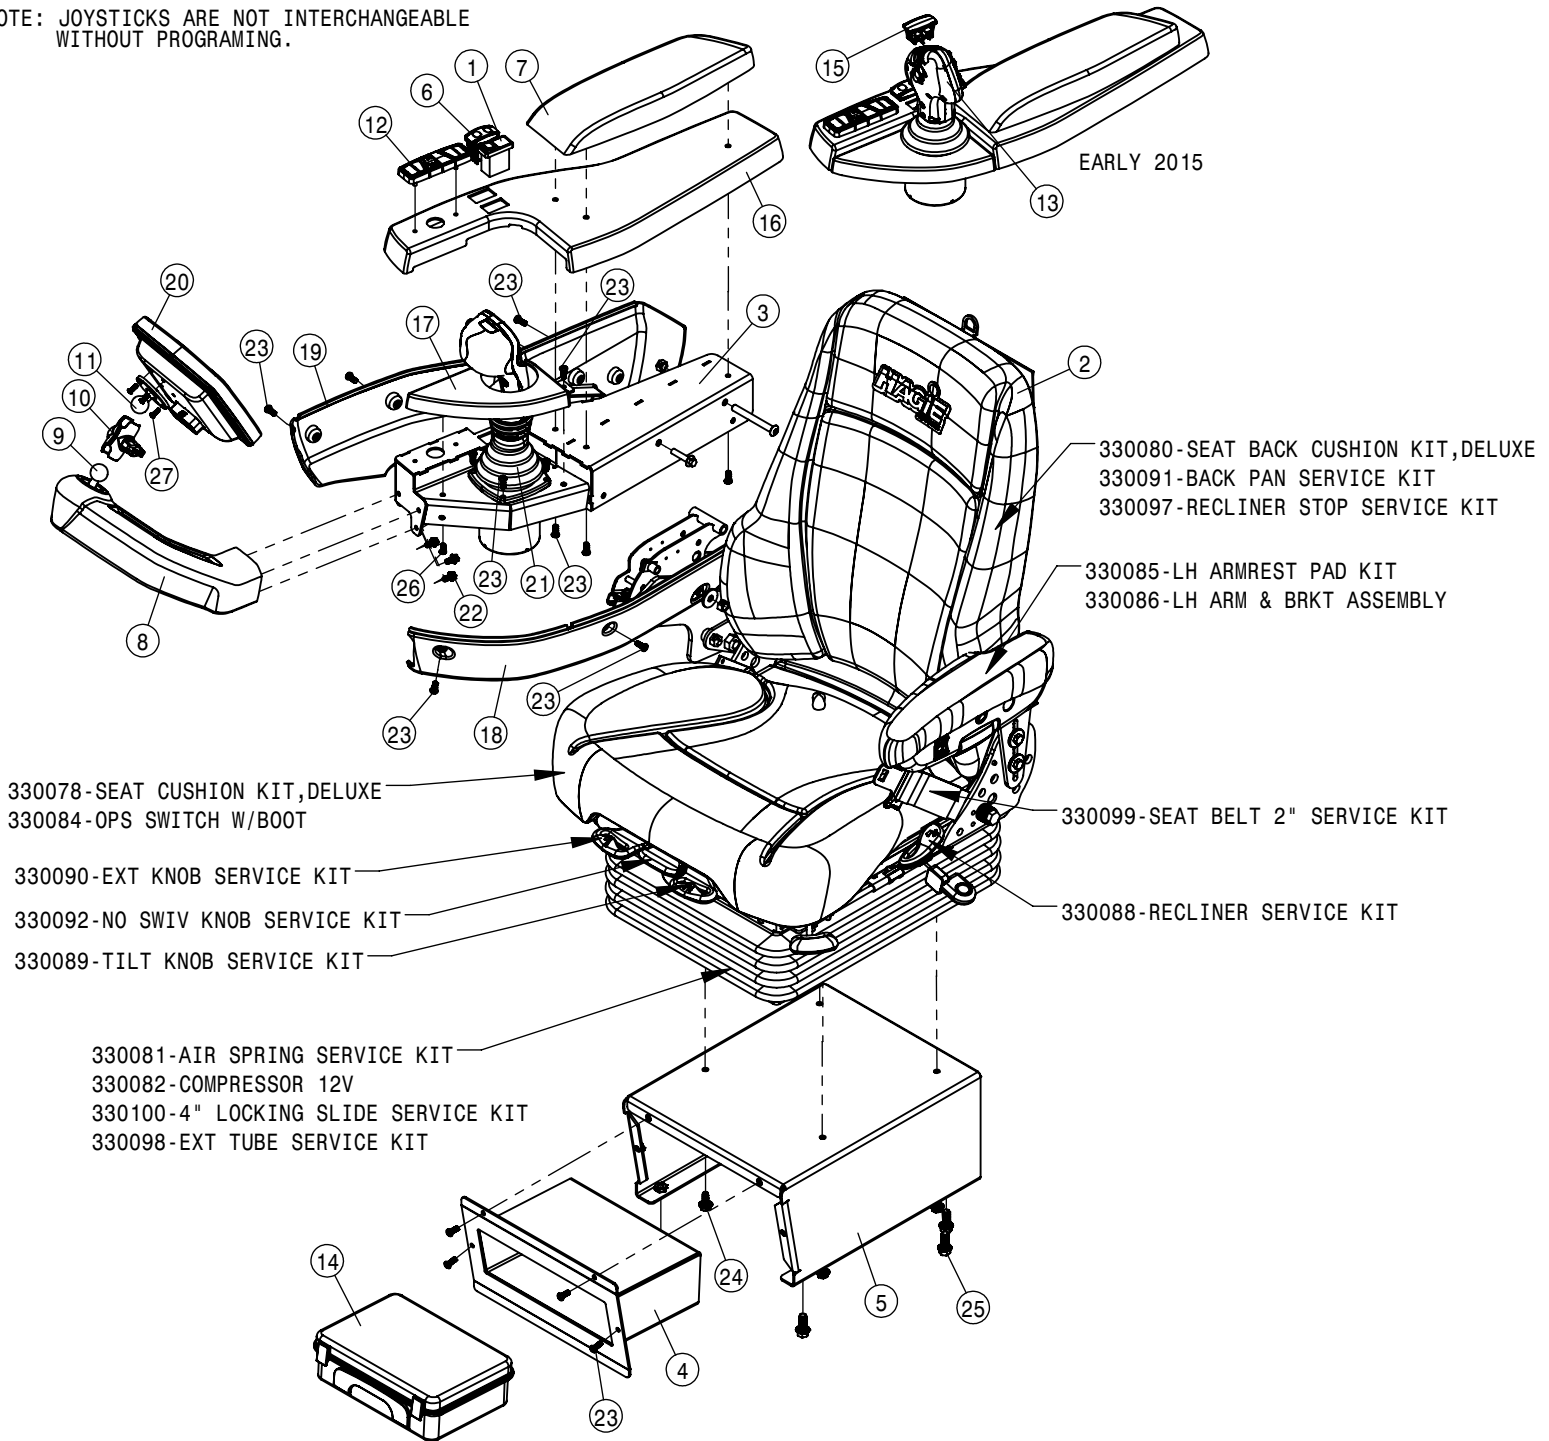

NOTE: JOYSTICKS ARE NOT INTERCHANGEABLE WITHOUT PROGRAMING.

DELUXE SEAT ASSEMBLY			
DET	QTY	P/N	DESCRIPTION
1	1	292201	SWITCH, BRAKE, STS
2	1	330075	SEAT - DELUXE, CAB STS' 14
3	1	344167	POD STRUCTURE WLDMT
4	1	344271	STS CAB FIRST AID WLDMNT '14
5	1	344275	STS CAB SEAT RISER WLDMNT '14
6	1	344311	SWITCH - THROTTLE
7	1	344340	ARMREST POD, ASSY, STSCAB '14
8	1	344342	POD DISPLAY MNT ASSY MOLDED, STSCAB '14
9	1	344363	1" RAM BALL MNT 1/4UNC THRD HOLE
10	1	344364	1" RAM BALL MNT 2.00"DBL SOC ARM
11	1	344365	1" RAM BALL MNT BASE 2.50"DIA
12	1	344399	RADIO KEYPAD
13	1	344421	JOYSTICK, CAB STS' 14
14	1	344427	MEDICAL KIT

DELUXE SEAT ASSEMBLY			
DET	QTY	P/N	DESCRIPTION
15	1	344461	HOLE PLUG - CONTURA V
16	1	344516	POD UPPER, CAB
17	1	344517	POD MIDDLE, CAB
18	1	344518	POD INNER, CAB
19	1	344519	POD OUTER
20	1	344612	MACHINE DISPLAY ASSEMBLY, 2014
21	1	344656	JOYSTICK, CAB
22	4	470122	1/4 UNC X 1/2 SERR FLG BOLT
23	19	472344	1/4UNCX5/8 ALHD BUTTON CAP SCR
24	4	473873	M8 x 20MM LG SERR FLANGE HEX BOLT
25	6	900129N	3/8UNC X 1" SERR FLANGE BOLT
26	1	903706	10-32X1/2 PHIL PAN MACH SCR
27	4	903844	8-32 X 1/2 PHIL PANHD MACH SCR