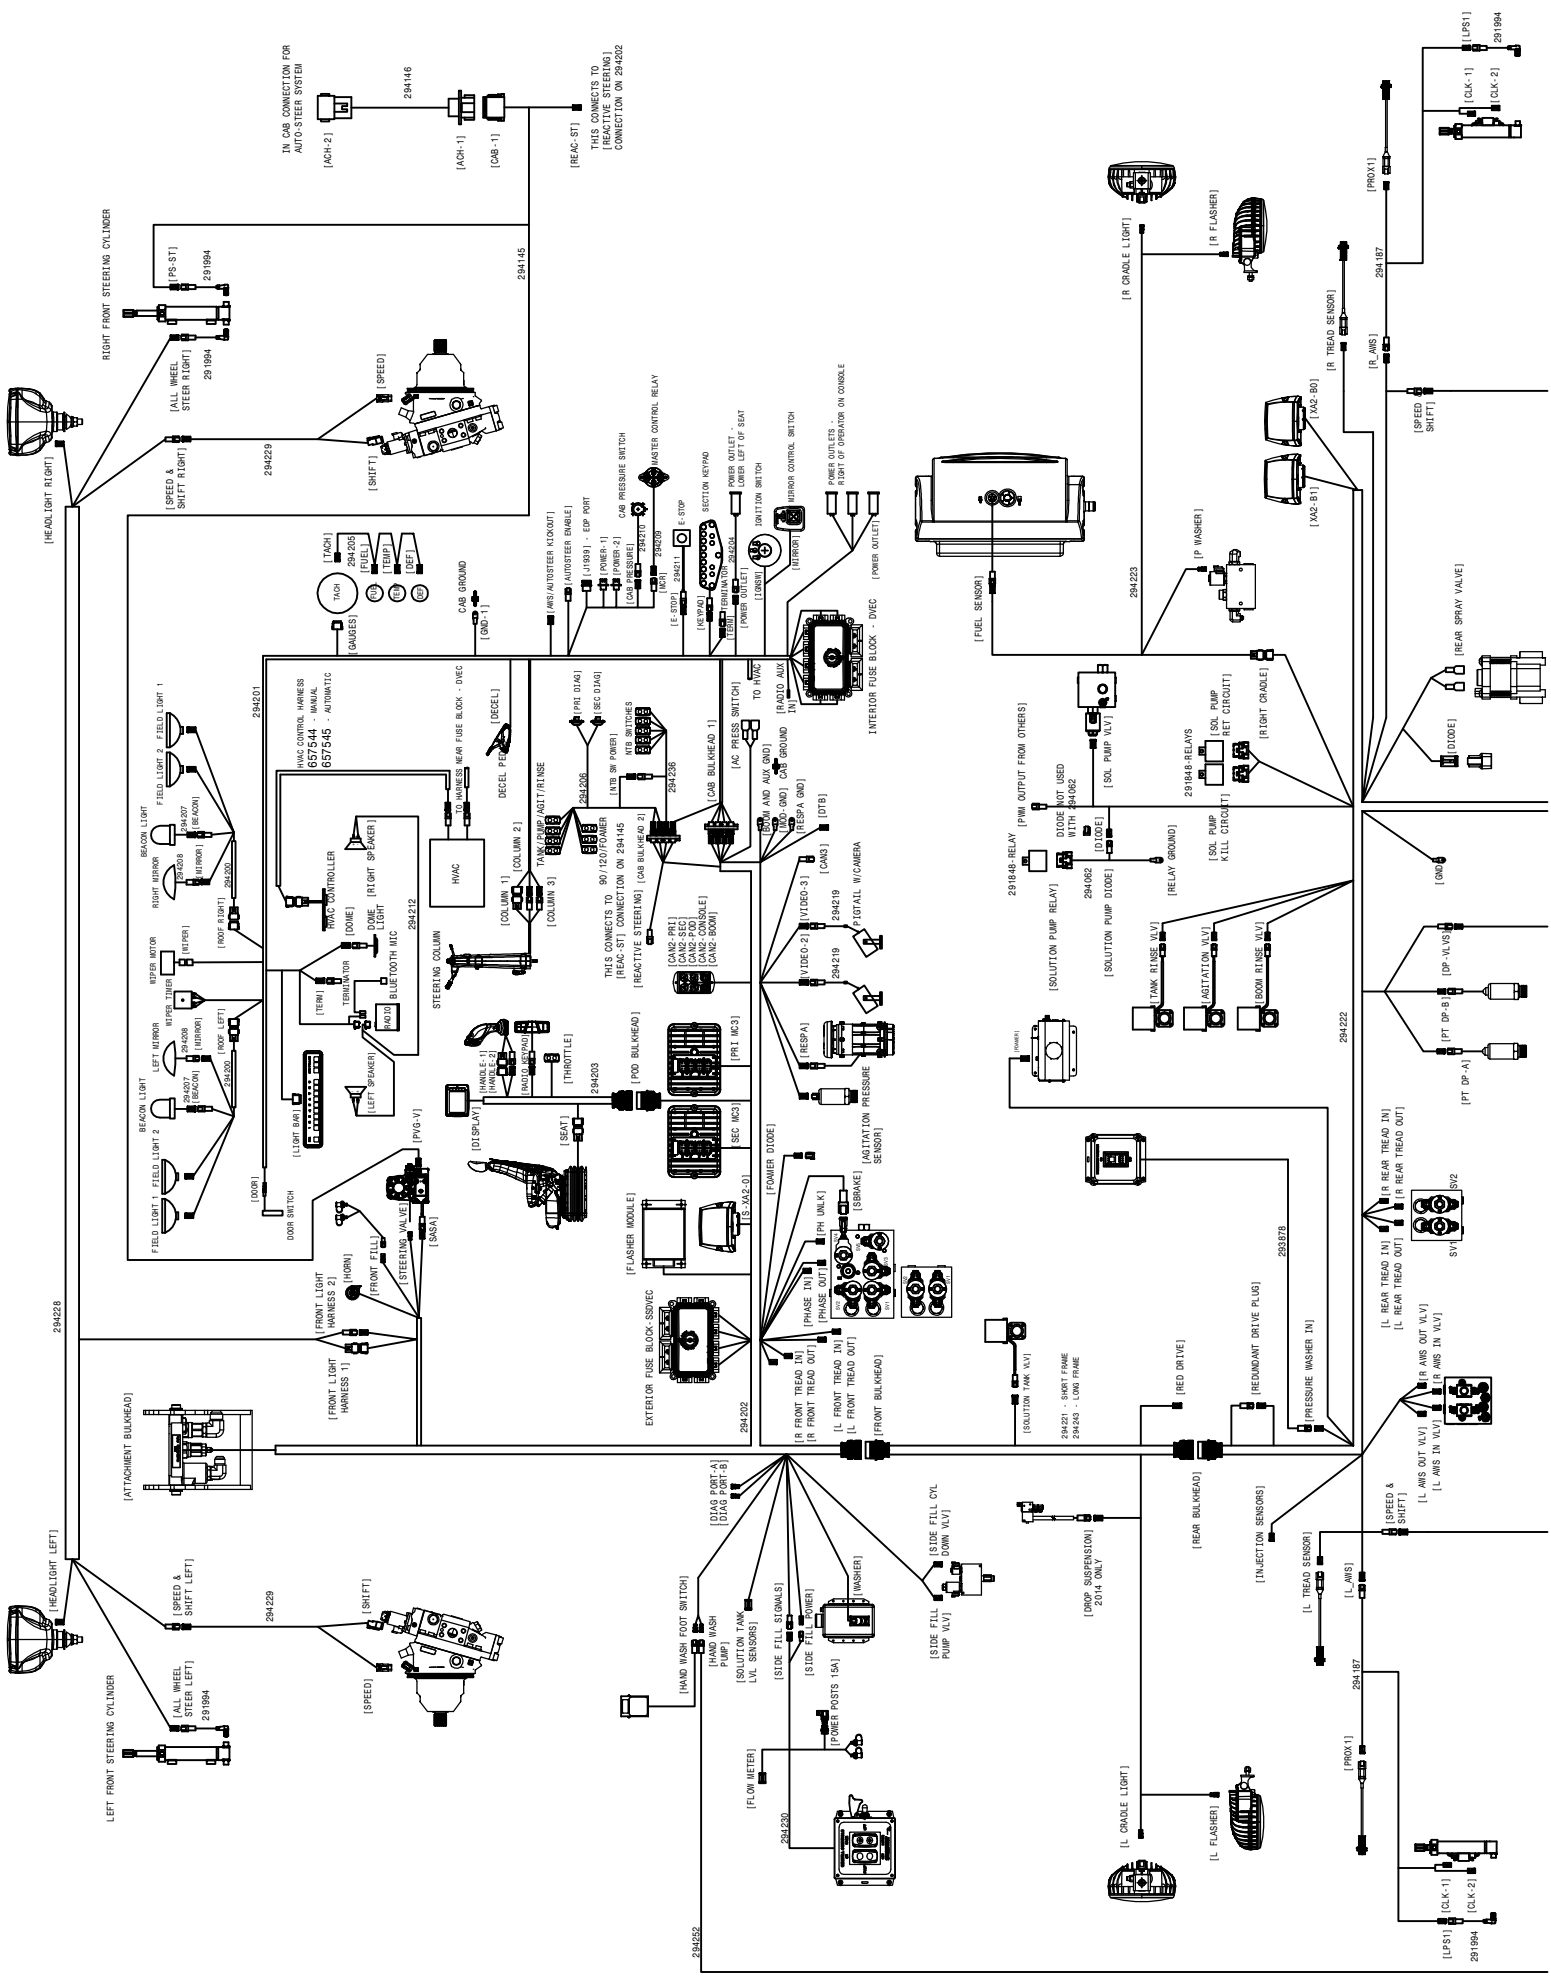

REFERENCE ONLY

 HAGIE HAGIE MANUFACTURING COMPANY CLARION, IOWA 50525		
DESCRIPTION WIRING DIAGRAM 2014-2015 STS 10,12,14,16(2015)		
DRAWN BY M. MILLER	SCALE NTS	
CHECKED BY B. HRNICEK	APPROVED BY	
DATE 03/24/2014	DRAWING NUMBER 499335	REV A
SHEET 1 OF 1		