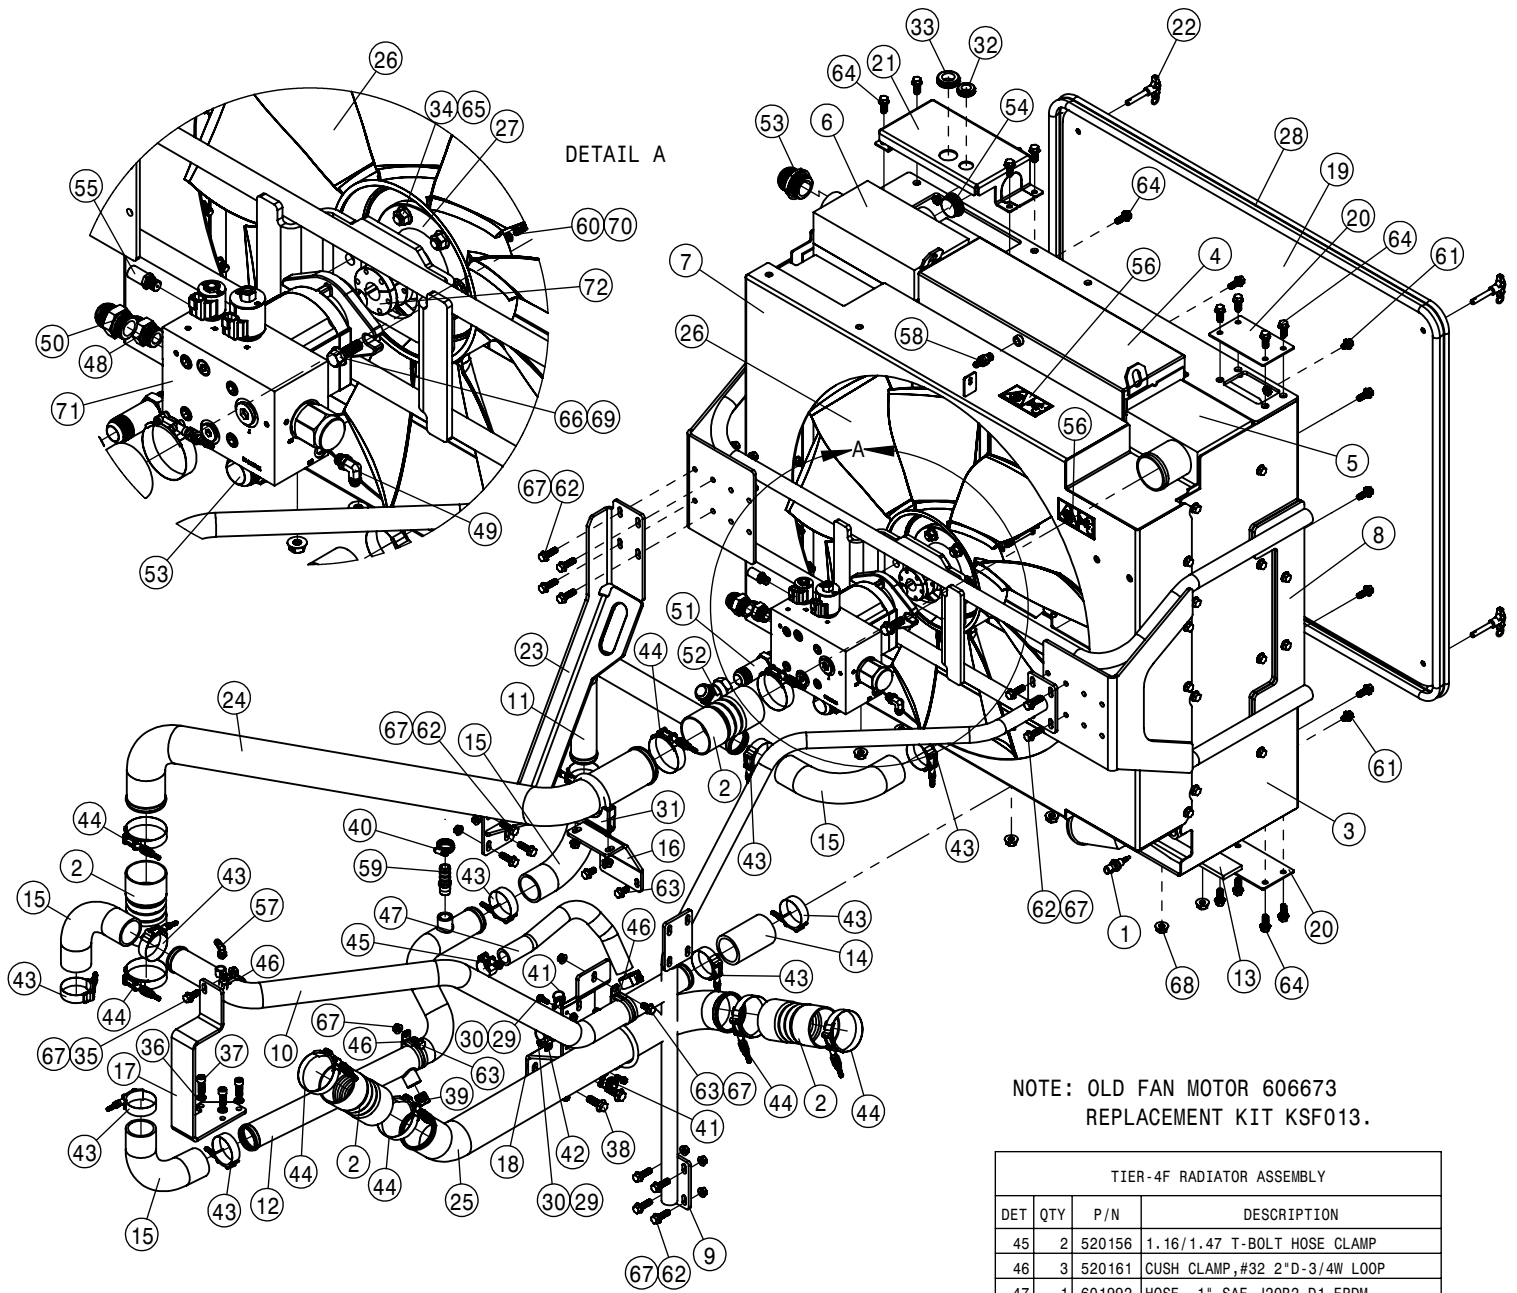

NOTE: OLD FAN MOTOR 606673
REPLACEMENT KIT KSF013.

TIER-4F RADIATOR ASSEMBLY			
DET	QTY	P/N	DESCRIPTION
1	1	290098	TEMP SENDER - CAC
2	4	311592	3.00 X 6.00 CAC HOSE
3	1	317162	COOLING PKG FRAME WLD
4	1	317169	RADIATOR STS'14
5	1	317170	CHARGE AIR COOLER STS'14
6	1	317171	HYD OIL COOLER STS'14
7	1	317173	FAN SHROUD WLD
8	1	317181	FAN FRAME WLD
9	1	317194	RH COOLING PKG SUPP WLD
10	1	317199	PIPE - WATER OUTLET TO RAD
11	1	317200	PIPE - RAD TO WATER INLET 1
12	1	317201	PIPE - RAD TO WATER INLET 2
13	1	317202	COOLING PACKAGE ISOLATOR
14	1	317203	COOLANT HOSE
15	4	317204	COOLANT ELBOW
16	1	317206	CAC PIPE SUPP
17	1	317280	PIPE SUPP
18	1	317327	CAC / RAD PIPE SUPP
19	1	317337	INTAKE SCREEN WLD
20	2	317341	COOLING PKG FRAME COVER
21	1	317342	CONDENSOR ACCESS COVER
22	4	317364	T-HANDLE QUICK PIN - 1.75" X 3/8 D

TIER-4F RADIATOR ASSEMBLY			
DET	QTY	P/N	DESCRIPTION
23	1	317390	SUPPORT BRACE COOLING PACK
24	1	317392	PIPE T4F CAC HOT SIDE
25	1	317490	PIPE - CAC TO INTAKE
26	1	317535	32" ENGINE FAN
27	1	317537	FAN HUB
28	1	344553	INTAKE SCREEN SEAL
29	3	470118	1/4 UNC X 3/4 SER FLG BOLT
30	3	470121	1/4 UNC SERR FLG LOCK NUT
31	2	470160	MUFFLER CLAMP 3.00 IN
32	1	470203	GROMMET, .750ID .125GW 1.062GD
33	1	470204	GROMMET,1.000ID .125GW 1.375GD
34	6	470360N	1/2UNC SERR FLG HEX NUT YZ
35	1	470460	3/8 X 1" SERR FLG BOLT
36	3	473798	10MM LOCK WASHER
37	3	473844	10MM-1.50 X 30 SOC HD CAP SCR
38	2	473855	12MM-1.75 X 35MM SM FLG BOLT
39	1	505231	PIPE PLUG .50NPT HEX HD BRS
40	1	520055	HOSE CLAMP NO 12 STAINLESS
41	2	520104	CUSH HOSE CLMP,#12, 3/4D X 1/2W
42	1	520121	CUSH CLAMP,#16 1IN X 3/4W
43	10	520140	2.18/2.50 T-BOLT HOSE CLAMP SS
44	8	520146	3.06/3.38 T-BOLT HOSE CLAMP SS

TIER-4F RADIATOR ASSEMBLY			
DET	QTY	P/N	DESCRIPTION
45	2	520156	1.16/1.47 T-BOLT HOSE CLAMP
46	3	520161	CUSH CLAMP,#32 2"D-3/4W LOOP
47	1	601992	HOSE, 1" SAE J20R2-D1 EPDM
48	1	611127	1 1/16MJIC-1 1/16MOR ADPTR
49	1	618119	9/16MJIC-90-9/16MOR LBO
50	1	618186	1 5/16MJIC-1 5/16MOR ADPTR
51	1	618610	1 5/16MJIC-1 5/16MOR LG ADPTR
52	1	618630	1 5/16MJIC-45-1 5/16FJ SWIV LBO
53	2	618682	1 7/8MOR-1 7/8MJIC ADPTR
54	1	618759	1 5/8MOR PLUG, HEX SOCKET
55	1	619023	9/16 MOR DIAGNOSTIC FITTING
56	2	650434	DECAL, FAN BLADE WARNING
57	1	711104	1/4MNPT-90-3/8 HOSE BARB, BRS
58	1	712100	1/4NPT X 3/8 HOSE FTG,PUSHLOCK
59	1	712440	1/2 NPT X 3/4 HOSE BARB
60	6	900009	1/4UNC X 2 3/4 HEX BOLT
61	2	900126	3/8UNC X 1/2 SERR FLG BOLT YZ
62	20	900127N	3/8UNC X 1 1/4 SER FLANGE BOLT
63	4	900128N	3/8UNC X 3/4 SER FLANGE BOLT
64	51	900129N	3/8UNC X 1" SERR FLANGE BOLT
65	6	900264N	1/2UNC X 1 1/4 SER FLANGE BOLT
66	2	900265N	1/2UNC X 1 1/2 SERR FLANGE BOLT
67	45	910004N	3/8UNC FLANGE CNTR LOCK NUT
68	6	914008N	1/2UNC SMTH FLG CTR LCK NUT YZ
69	2	914015	1/2UNC HEX CENTER-LOCK NUT
70	6	920500	1/4 LOCK WASHER
71	1	606544	35CC FAN MOTOR ASSY
72	2	317536	SPLIT BUSHING ADAPTOR
73	3	900023	1/4UNC X 2 1/4 HEX BOLT