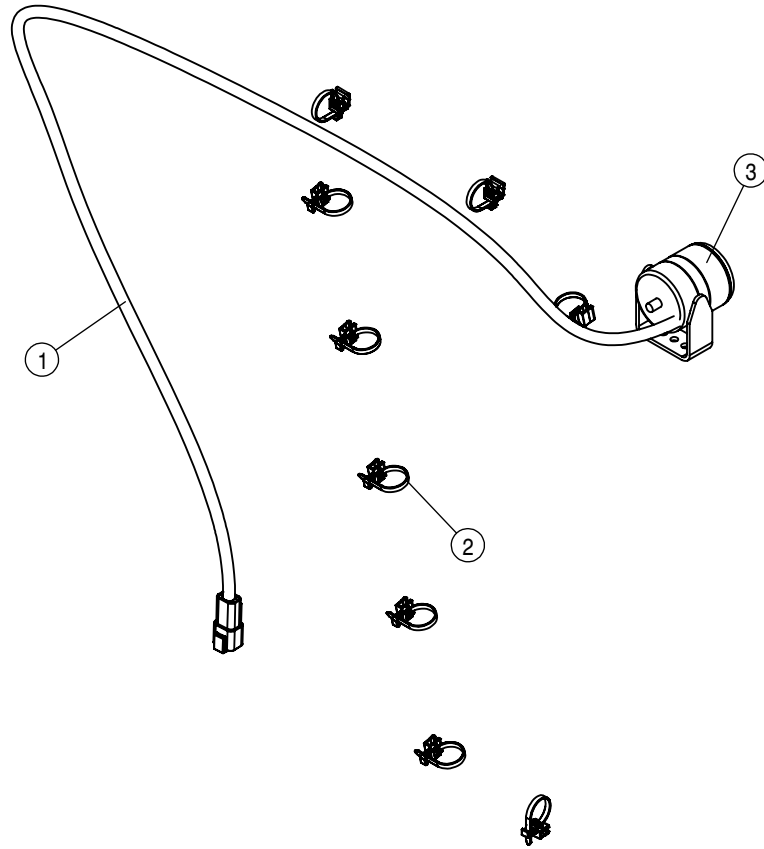

BACK-UP CAMERA ASSEMBLY			
DET	QTY	P/N	DESCRIPTION
1	1	294218	B-UP CAMERA HARNESS
2	9	470680	CABLE TIE/CLIP .04"-.12"W
3	1	693518	B-UP CAMERA