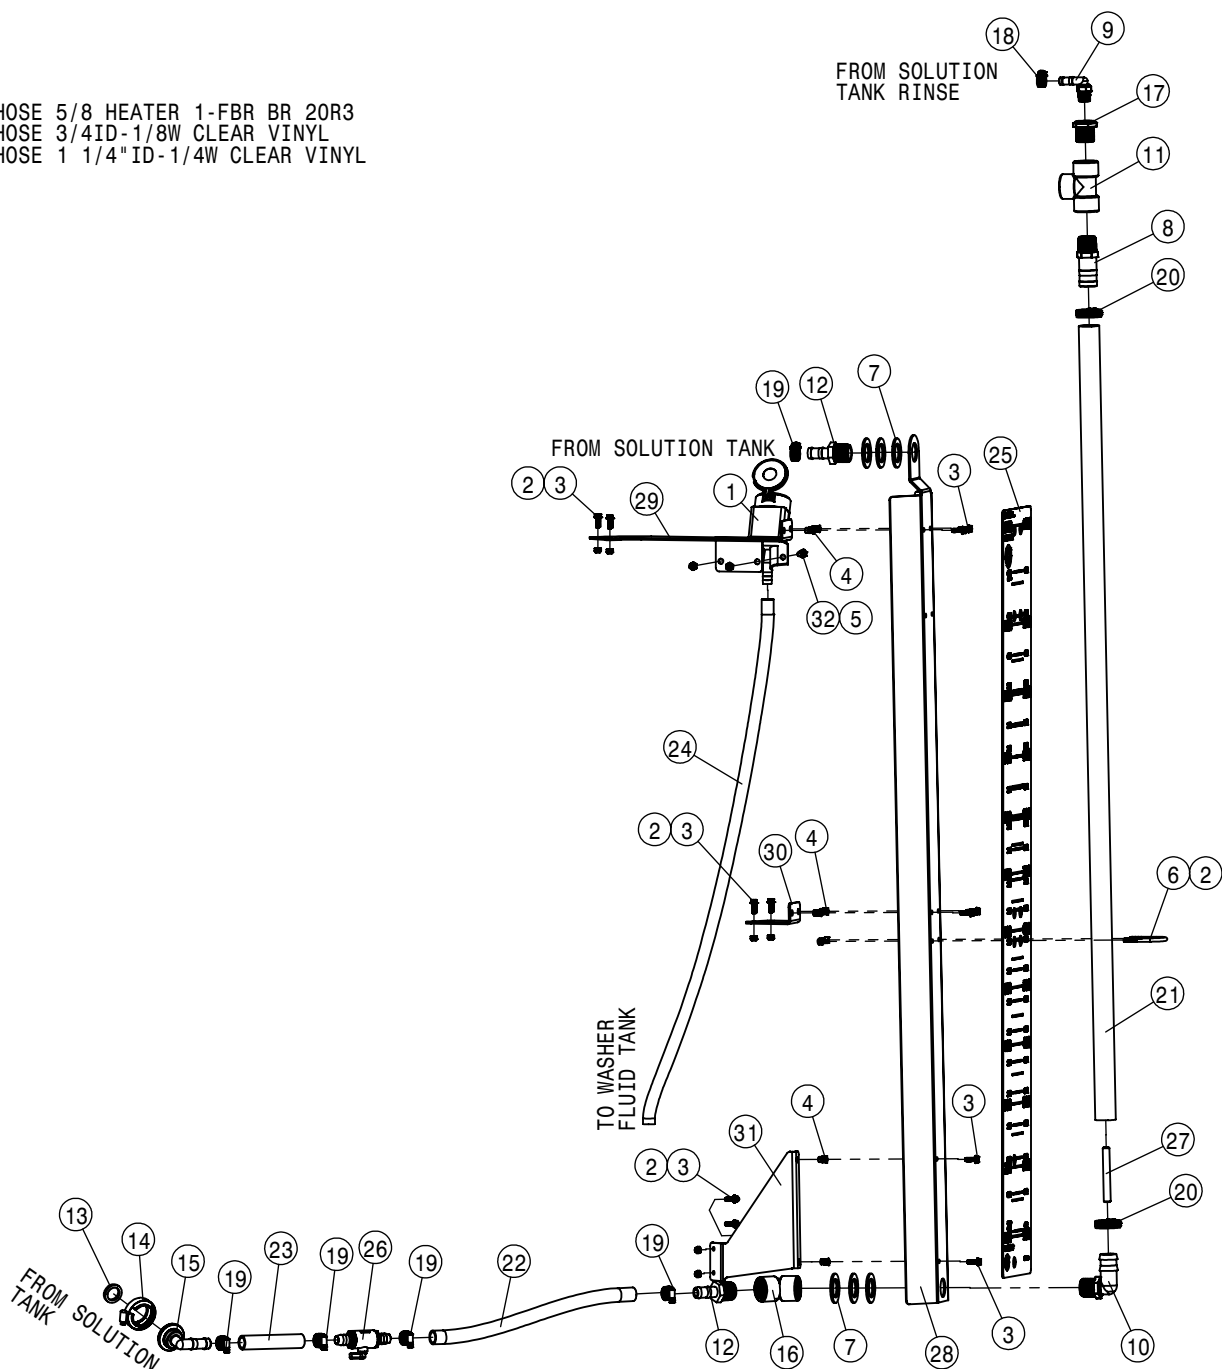

BULK HOSE

- 195909-HOSE 5/8 HEATER 1-FBR BR 20R3
- 195908-HOSE 3/4ID-1/8W CLEAR VINYL
- 195964-HOSE 1 1/4" ID-1/4W CLEAR VINYL

SIGHT GAUGE ASSEMBLY			
DET	QTY	P/N	DESCRIPTION
1	1	343972	REMOTE FILL
2	8	470089	1/4UNC HEX NYL-LOC NUT
3	12	470118	1/4 UNC X 3/4 SER FLG BOLT
4	6	470380	1/4-20 NUTSERT .027-1.65 ALUM
5	2	473001	5/16UNC HEX NUT,NYLOC
6	1	473969	1/4UNC-1 1/2 X 2 3/4 RD U-BOLT
7	6	483022	1.375 X 2.125 X .134 MACH WASH
8	1	500021	HOSE BARB-1" NPT X 1.25" HOSE
9	1	500047	1/2NPT-90-1/2 HOSE BARB, POLY
10	1	500051	1"NPT-90-1 1/4" HOSE BARB, POLY
11	1	500075	1" NPT PIPE TEE, POLY
12	2	500108	STRAIGHT-POLY, 1" MPT X 3/4 HOSE BARB
13	1	500157	1" FLANGE GASKET EPDM
14	1	500159	1" FLANGE CLAMP S.S.
15	1	500185	1"FLANGE-90-3/4"HOSE BARB POLY
16	1	503110	1" NPT 45 ELBOW

SIGHT GAUGE ASSEMBLY			
DET	QTY	P/N	DESCRIPTION
17	1	505233	1"-1/2"NPT REDU BUSH, POLY
18	1	520069	HOSE CLAMP NO 6 STAINLESS
19	5	520070	HOSE CLAMP NO 8 STAINLESS
20	2	520087	HOSE CLAMP NO 20 STAINLESS
21	1	601025	HOSE, 1 1/4 X 58 CLEAR VINYL
22	1	601057	HOSE, 3/4 X 17 CLEAR VINYL
23	1	601070	HOSE, 3/4 X 5, CLEAR VINYL
24	1	601890	HOSE-5/8 X 41 1-FBR BR 20R3
25	1	650441	DECAL, 1200G SS SIGHT GAUGE STS'14
26	1	696193	3/4" HOSE BARB MICRO VALVE
27	1	701448	FLOAT-SIGHT GAUGE 2013
28	1	701466	SS TANK SIGHT GAUGE, STS '14
29	1	701467	SIGHT GAUGE MNT BRKT UPR, STS'14
30	1	701468	SIGHT GAUGE MNT BRKT MID, STS'14
31	1	701469	SIGHT GAUGE MNT BRKT LWR, STS'14
32	2	900065	5/16UNC X 1" HEX BOLT