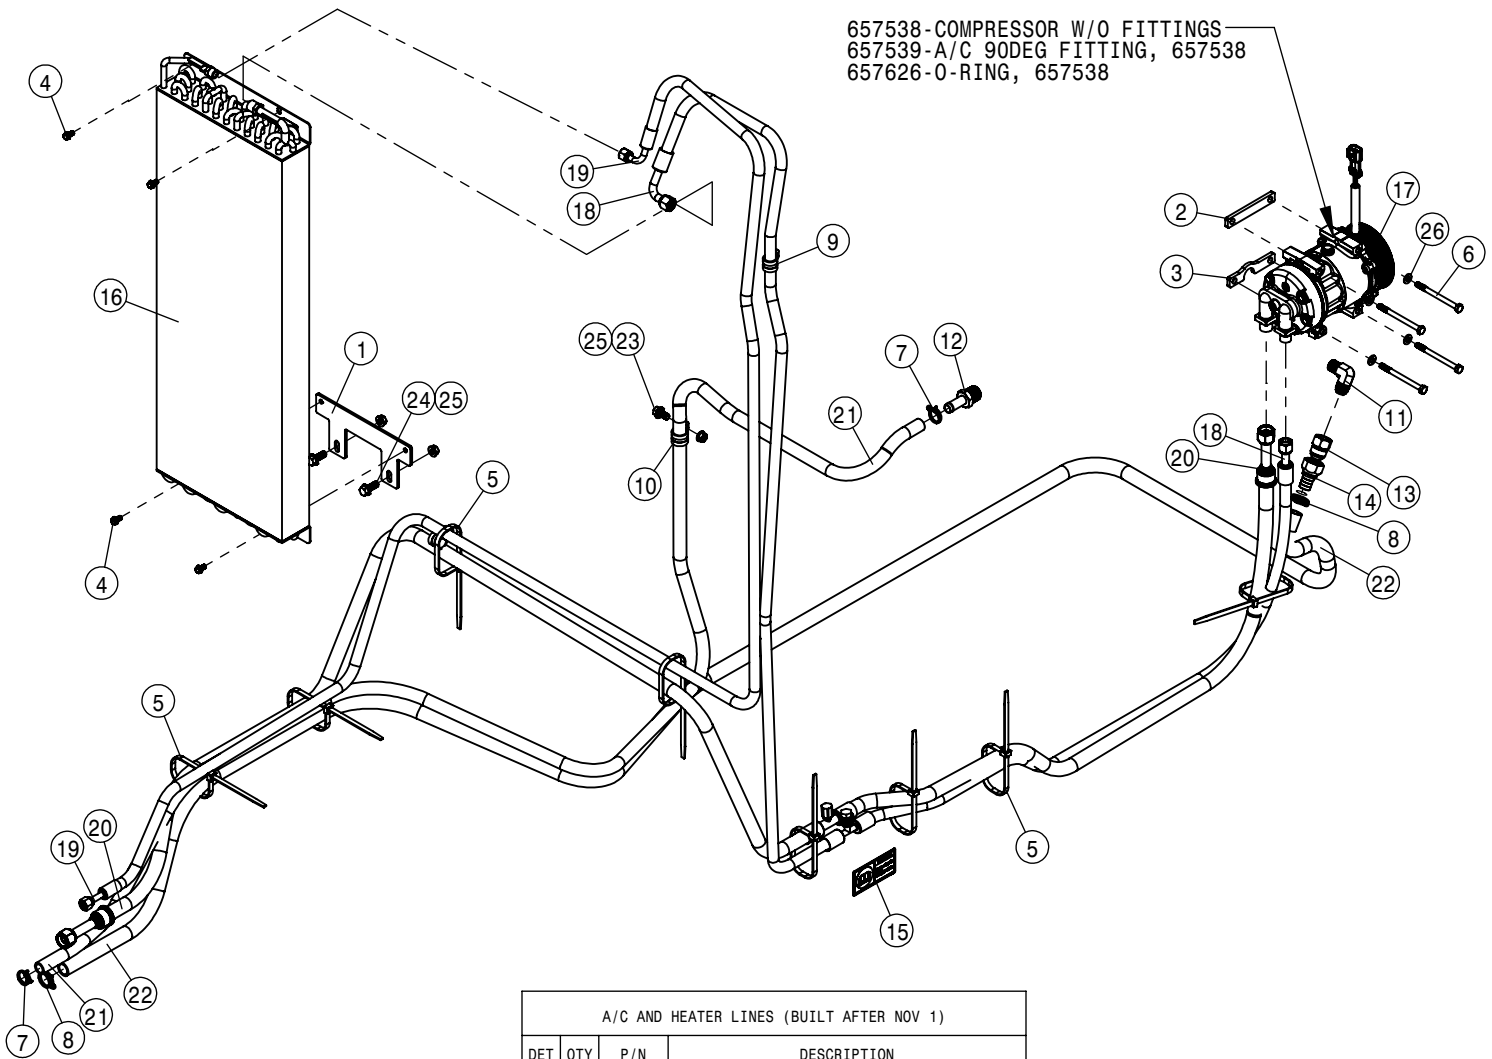

A/C AND HEATER LINES (BUILT AFTER NOV 1)			
DET	QTY	P/N	DESCRIPTION
	1	317450	A/C COND BRKT WLD
	1	317673	SPACER-A/C COMPRESSOR (TOP)
	1	317674	SPACER-A/C COMPRESSOR (BOTTOM)
	4	470122N	1/4 UNC X 1/2 SERR FLG BOLT SS
	8	470555	CABLE TIE, 1/2 X 15" BLACK NYLON
	4	473868	8MM-1.25 X 100MM HEX BOLT
	2	520081	HOSE CLAMP NO 14 DBL WIRE
	2	520082	HOSE CLAMP NO 16 DBL WIRE
	2	520115	CUSH CLAMP, #12 0.75"D-3/4W LOOP
	1	520121	CUSH CLAMP, #16 1IN X 3/4W
	1	611124	7/8MJIC-90-1/2MNPT LBO
	1	618949	5/8 HOSE BARB - 3/4MNPT
	1	618954	7/8FJIC-1 1/16MJIC
	1	618955	3/4 HOSE BARB-1 1/16FJX ADPTR
	1	650542	DECAL, NOTICE R134A, 4.00LB
	1	657457	COIL, COND 12 X 31.6
	1	657537	A/C COMPRESSOR
	1	657579	A/C HOSE, 08-08F-SV-08F90-138
	1	657581	A/C HOSE, 06-06F-06F90-136
	1	657589	A/C HOSE, 12-10F-SV-10F-148"
	1	657593	HOSE, 5/8 x 112 HEATER
	1	657611	HOSE, 3/4 x 135 HEATER
	1	900128N	3/8UNC X 3/4 SER FLANGE BOLT
	2	900129N	3/8UNC X 1" SERR FLANGE BOLT
	3	910004N	3/8UNC FLANGE CNTR LOCK NUT
	4	920001N	5/16 SAE FLAT WASHER SS