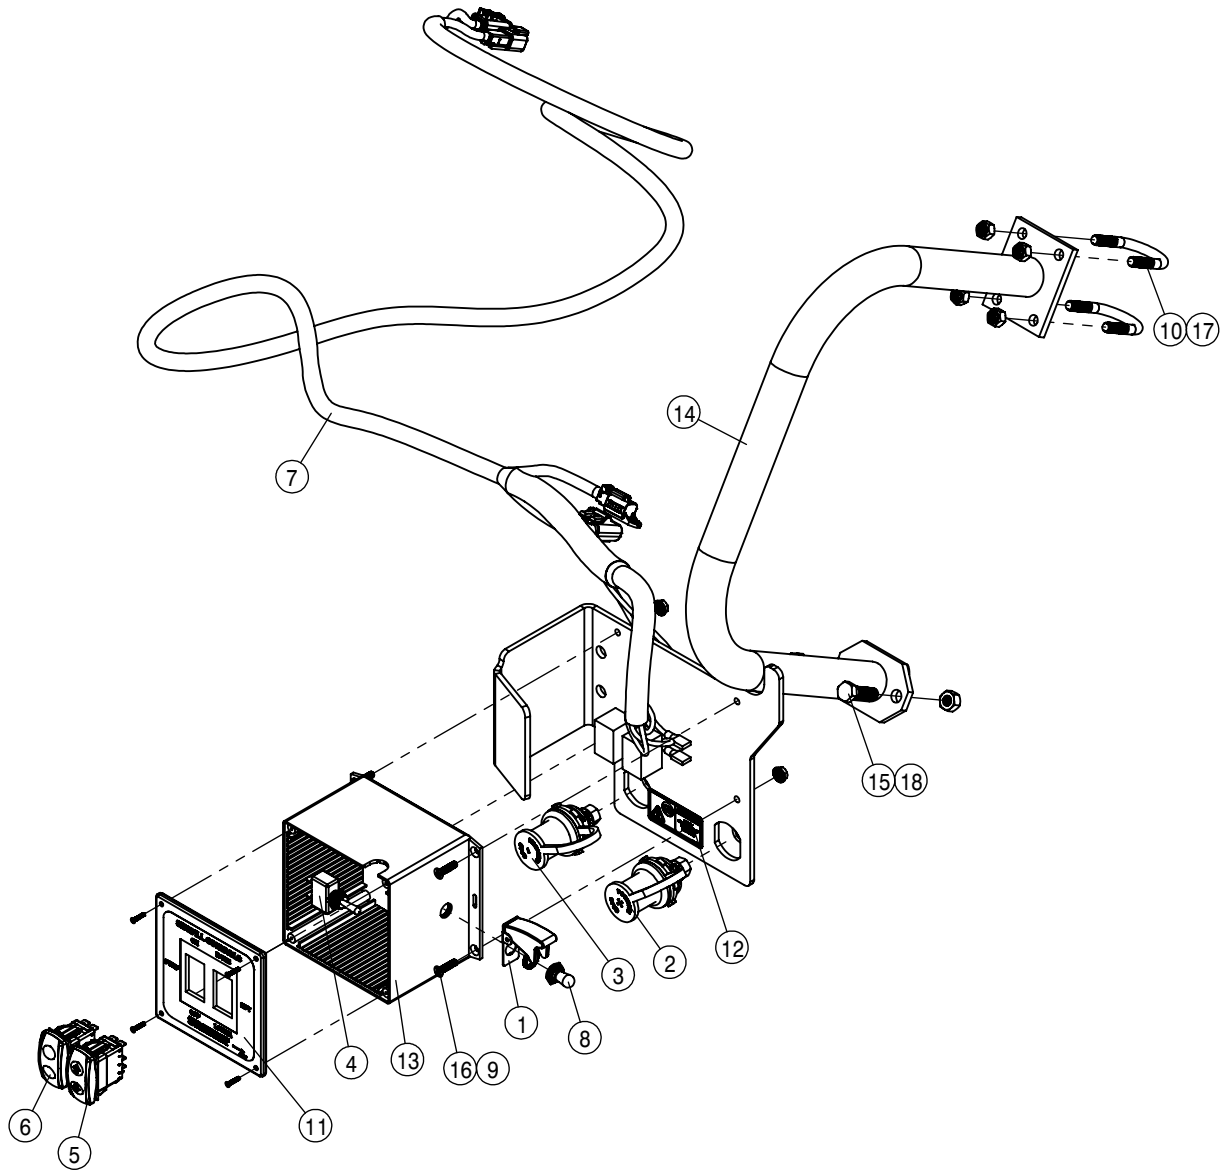

SIDE FILL SWITCH BOX ASSEMBLY			
DET	QTY	P/N	DESCRIPTION
1	1	291655	AIRCRAFT TOGGLE SWITCH GUARD
2	1	291680	POSITIVE JUMPER STUD, RED
3	1	291681	NEGATIVE JUMPER STUD, BLACK
4	1	291937	TOGGLE SWITCH, SPST
5	1	292225	SWITCH - SIDEFILL LIFT
6	1	292226	SWITCH - SIDEFILL PUMP SPEED
7	1	294230	SIDE FILL HARNESS
8	1	470001	RUBBER BOOT AND NUT FOR 298012
9	4	470175	10-32 SERR FLANGE NUT
10	2	473911	5/16UNC-1.31ID-2.00 U-BOLT ZINC
11	1	650155	DECAL, SIDEFILL CTRL STS 05
12	1	650401	DECAL, AUX POWER PORT
13	1	691206	SIDE FILL SWITCH BOX, STS '14
14	1	691301	CHEM IND GUARD WLD, 2015
15	2	900130	3/8UNC X 1 1/4 HEX BOLT
16	4	903723	10-32 X 3/4 PHL FL HD MACH SCR BZ
17	4	914002	5/16UNC HEX STOVER NUT
18	2	914004	3/8UNC HEX STOVER NUT