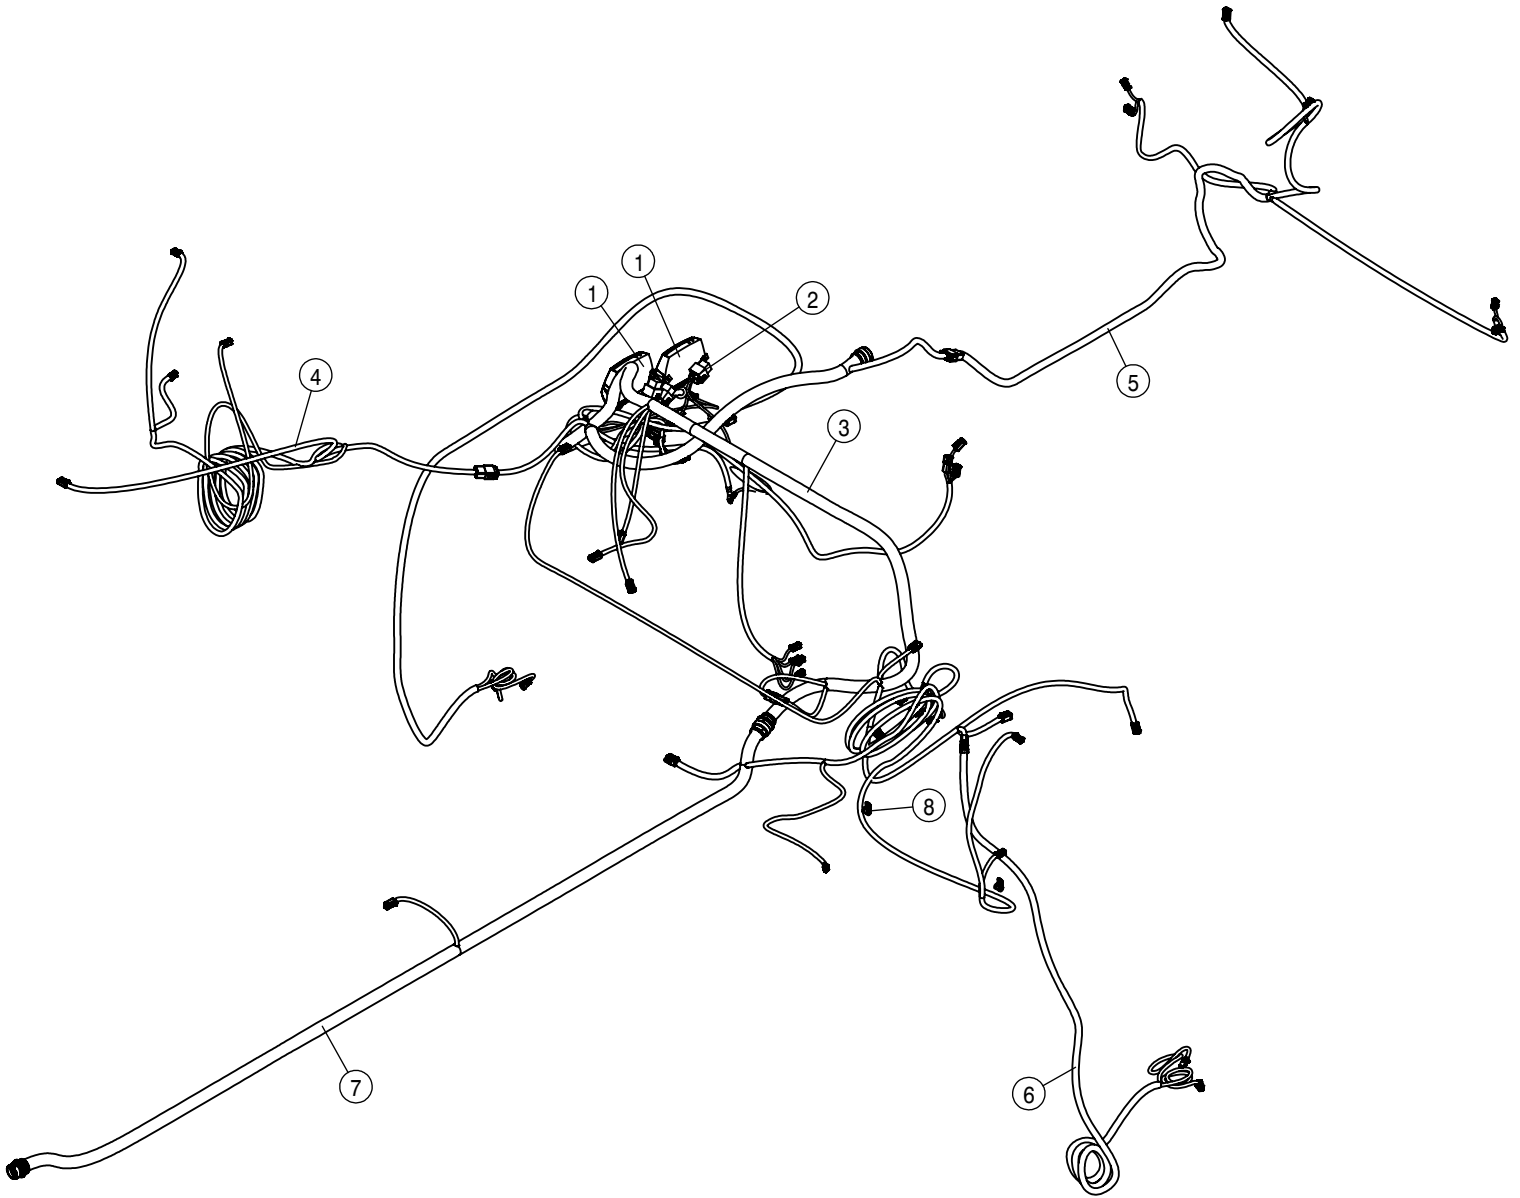

CHASSIS ELECTRICAL HARNESS			
DET	QTY	P/N	DESCRIPTION
1	2	292016	IQAN-XA2 MODULE
2	1	294062	SOL PUMP DIODE TO RELAY ADAPTR
3	1	294222	REAR MODULE HARNESS STS' 14
4	1	294223	REAR/MID RIGHT HARNESS STS' 14
5	1	294227	REAR LIGHT HARNESS STS' 14
6	2	294229	WHEEL MOTOR HARNESS STS' 14
7	1	294243	FRT/BACK HARNESS, L/F STS' 14
8	2	520167	CUSH CLAMP,#6 3/8D X 3/4W