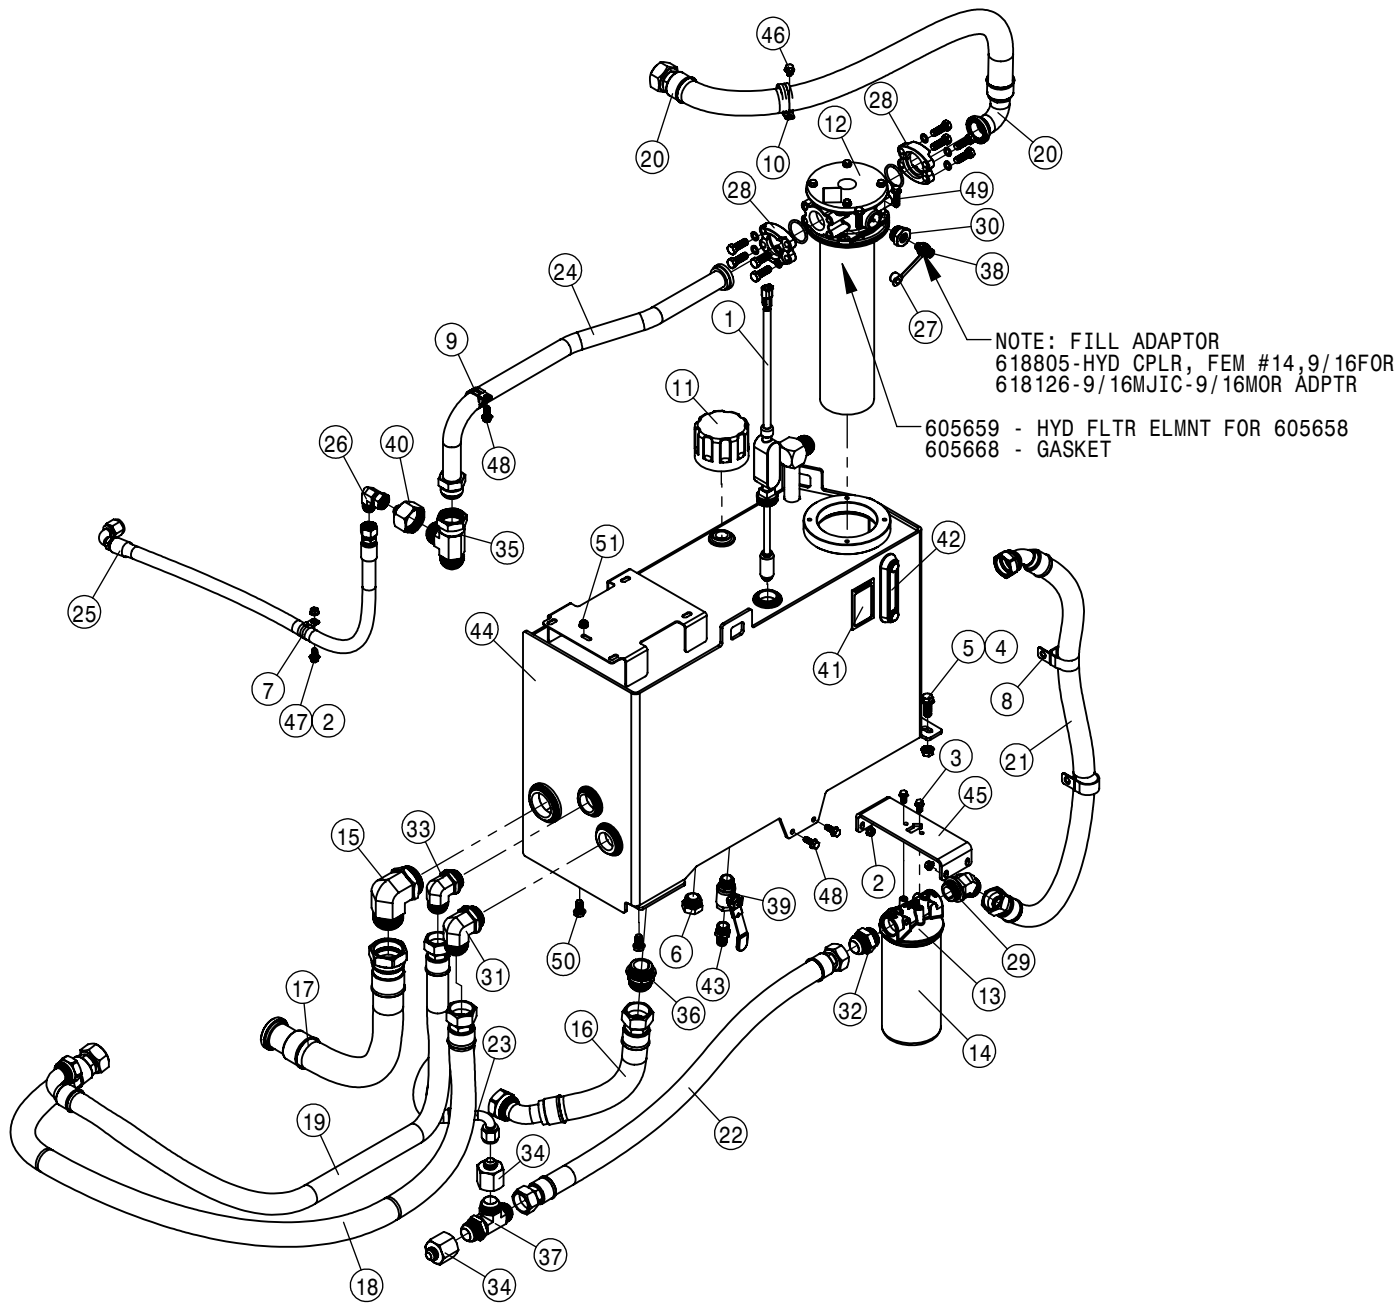

HYDRAULIC TANK ASSEMBLY			
DET	QTY	P/N	DESCRIPTION
1	1	294025	TEMPERATURE/OIL LEVEL SENSOR
2	8	470087	3/8UNC HEX SERR FLANGE NUT
3	2	470233	5/16UNC X 3/4 SERR FLG HEX BOLT
4	2	470360	1/2UNC SERR FLG HEX NUT
5	2	470431	1/2UNC X 1 1/2 SERR FLG BOLT
6	1	470471	1 5/16MOR PLUG, MAGNETIC
7	1	520121	CUSH CLAMP,#16 1IN X 3/4W
8	2	520124	CUSH HOSE CLAMP,#28, 1 3/4 X 1 W
9	1	520160	CUSH CLAMP,#24 1 1/2D-3/4WLOOP
10	1	520161	CUSH CLAMP,#32 2"D-3/4W LOOP
11	1	605656	T.R.A.P. BREATHER 1" NPT
12	1	605658	HYD TANK RETURN FILTER
13	1	605662	CASE DRAIN FILTER HEAD
14	1	605663	CASE DRAIN FILTER ELEMENT
15	1	611170	2 1/2 MOR-90-2 1/2 MJIC
16	1	617088	24-811-24FJX-24FLJ45-18 H/A
17	1	617089	32-811-32FJX-32FLG-25 H/A
18	1	617091	24-811-24FJX-24FLJ-71 H/A
19	1	617092	20-811-20FJX-20FLJ90-60 H/A
20	1	617093	24-811-24FJX-24FLG90-48 H/A
21	1	617095	20-811-20FJX-20FLJ45-47 H/A
22	1	617120	20-811-20FJX-20FLJ-37 H/A
23	1	617122	12-451TC-10FJX-12FLJ90-18 H/A
24	1	617151	HYD TANK TUBE
25	1	617171	12-451TC-12FLJ-12FLJ90-43 H/A
26	1	618191	1 1/16MJ-90-1 1/16FJ SWIV LBO

HYDRAULIC TANK ASSEMBLY			
DET	QTY	P/N	DESCRIPTION
27	1	618255	DUST CAP/PLUG FOR 618804/805
28	2	618299	1.50 SPLIT FLANGE KIT #61
29	1	618396	1 5/8MJIC-45-1 5/8MOR LBO
30	1	618397	1 5/16MOR-9/16FOR ADPTR
31	1	618432	1 7/8MJIC-90-1 7/8MOR LBO
32	1	618472	1 5/8MJIC-1 5/8MOR ADPTR
33	1	618477	1 5/8MJIC-90-1 5/8MOR LBO
34	2	618665	1 5/8FJIC-1 1/16MJIC ADPTR
35	1	618681	1 7/8FJ SW RUN TEE-1 7/8MJ
36	1	618682	1 7/8MOR-1 7/8MJIC ADPTR
37	1	618752	1 5/8MJIC BLKHD RUN TEE
38	1	618870	HYD CPLR, MALE #14 9/16MOR
39	1	618881	3/4 NPT BALL VLV BRS LOCK
40	1	618936	1 7/8FJIC-1 1/16MJIC ADPTR
41	1	650430	HYDRAULIC OIL DECAL
42	1	701367	SIGHT GAUGE
43	1	711102	3/4NPT X 3/4 HOSE BARB, BRS
44	1	760788	HYDRAULIC RESERVOIR STS 2014
45	1	760809	filter mount plate
46	1	900126	3/8UNC X 1/2 SERR FLG BOLT YZ
47	1	900128N	3/8UNC X 3/4 SER FLANGE BOLT
48	6	900129N	3/8UNC X 1" SERR FLANGE BOLT
49	4	900131N	3/8UNC X 1 1/2 SER FLANGE BOLT
50	2	900263	1/2UNC X 1" HEX BOLT
51	1	910004N	3/8UNC FLANGE CNTR LOCK NUT