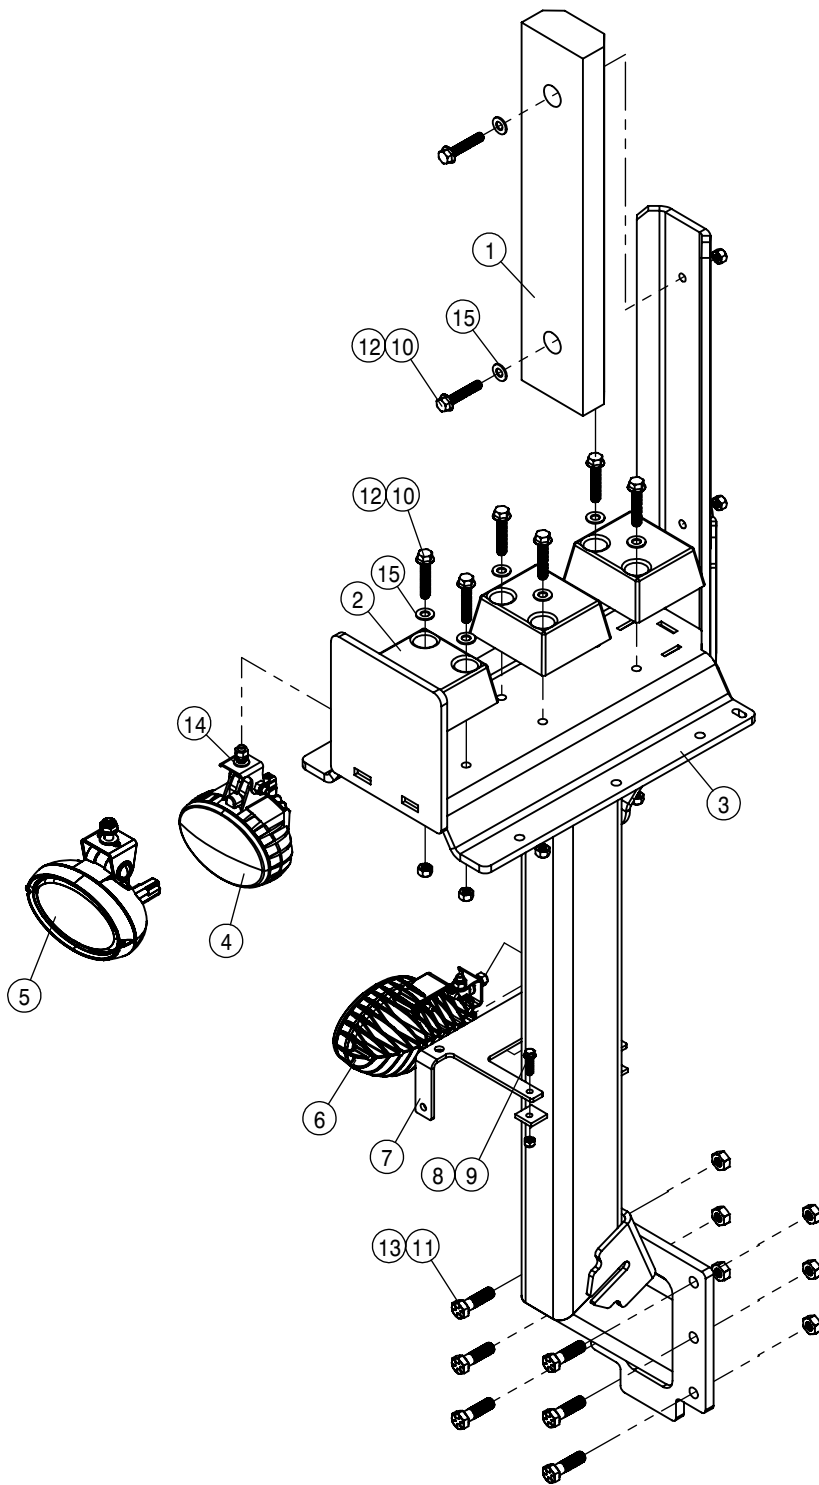

RH 120' BOOM CRADLE ASSEMBLY			
DET	QTY	P/N	DESCRIPTION
1	1	164512	RUBBER BUMPER, BOOM CRADLE
2	3	164513	BOOM CRADLE PAD
3	1	167182	BOOM CRADLE WLD-120 STS 2015
4	1	292553	735F 12V LED worklamp, Bottom mount
5	1	292614	WORKLIGHT - HALOGEN CLOSE RANGE
6	1	292917	LED LIGHT, AMBER
7	1	343689	EXTREMITY FLASHER MT, STS '11
8	2	470089N	1/4UNC HEX NYLOC NUT, 316 SS
9	2	470231N	1/4UNC X 1" SERR FLG BOLT SS
10	8	900133N	3/8UNC X 2" SERR FLANGE BOLT
11	6	900805	1/2UNC X 1 3/4 HEX BOLT GR8 YZ
12	8	914004	3/8UNC HEX STOVER NUT
13	6	914808	1/2UNC HEX STOVER NUT GR8
14	1	920001N	5/16 SAE FLAT WASHER SS
15	8	920002N	3/8 SAE FLAT WASHER