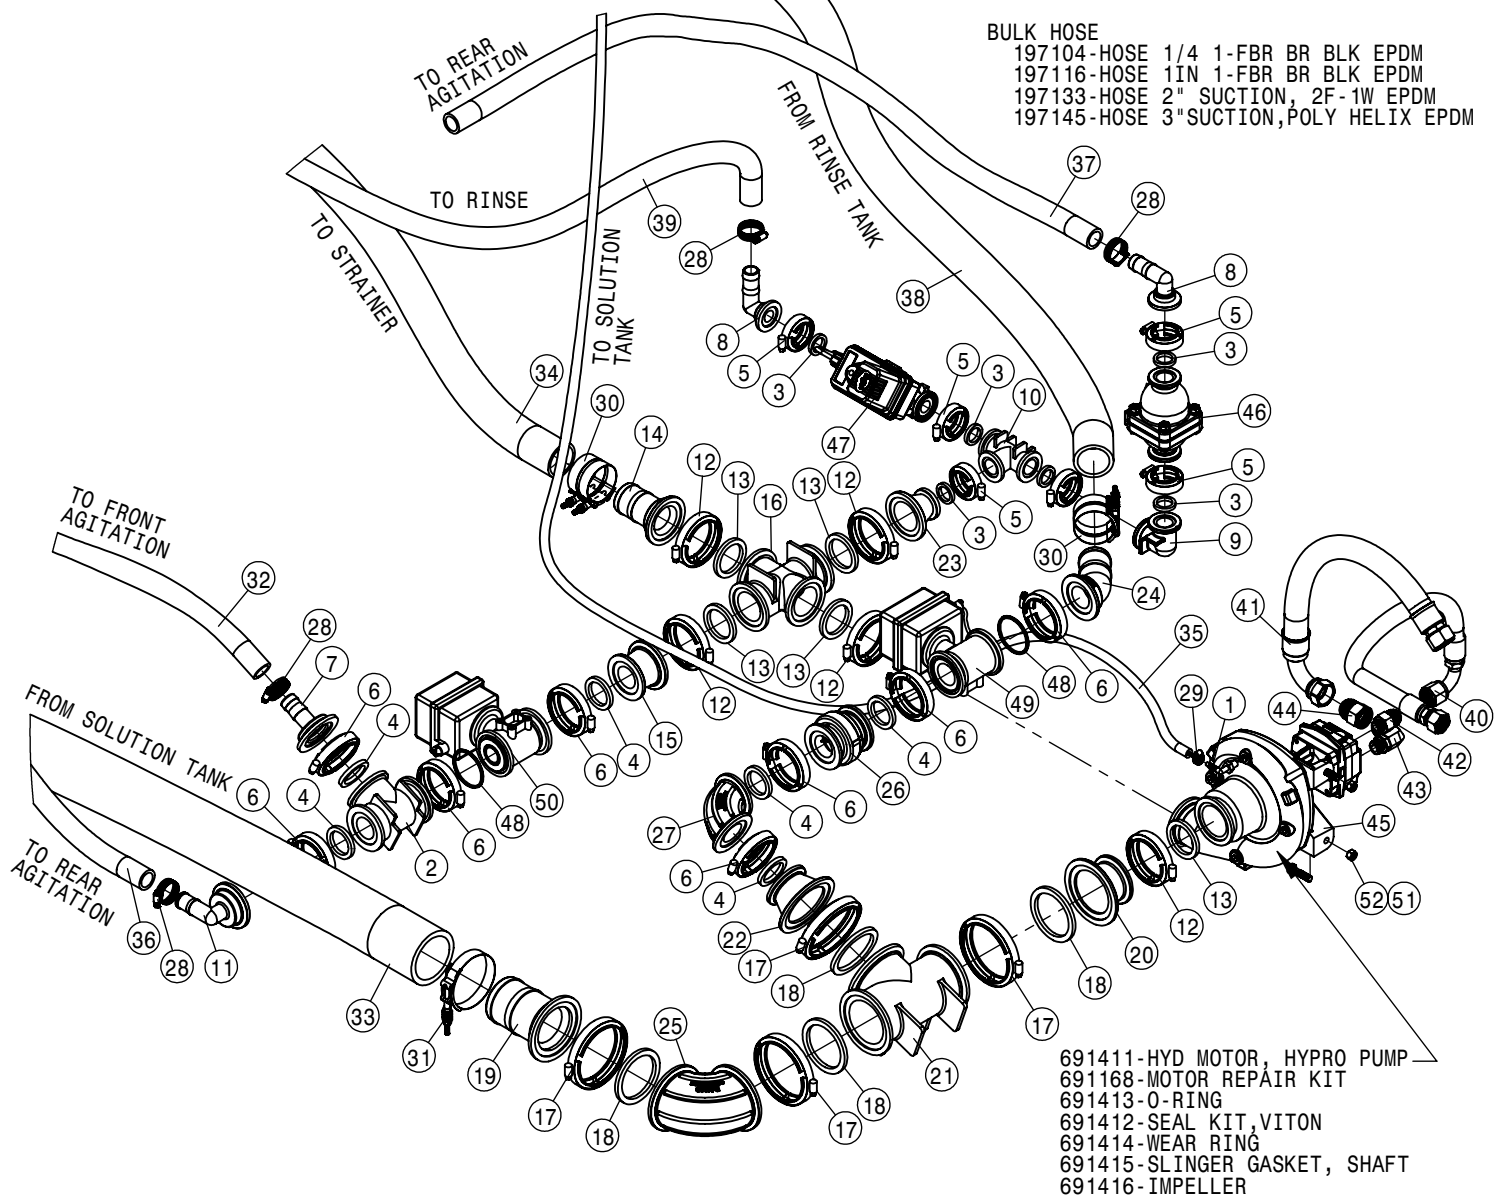

BULK HOSE
197104-HOSE 1/4 1-FBR BR BLK EPDM
197116-HOSE 1IN 1-FBR BR BLK EPDM
197133-HOSE 2" SUCTION, 2F-1W EPDM
197145-HOSE 3" SUCTION, POLY HELIX EPDM

691411-HYD MOTOR, HYPRO PUMP
691168-MOTOR REPAIR KIT
691413-O-RING
691412-SEAL KIT,VITON
691414-WEAR RING
691415-SLINGER GASKET, SHAFT
691416-IMPELLER

SOLUTION PUMP ASSEMBLY TANK			
DET	QTY	P/N	DESCRIPTION
1	1	500103	1/8"NPT-90-1/4 HOSE BARB,NYLON
2	1	500151	2" FLANGE TEE, POLY
3	6	500157	1" FLANGE GASKET EPDM
4	6	500158	1 1/2" GASKET FOR 2" FLANGE
5	6	500159	1" FLANGE CLAMP S.S.
6	8	500160	2" FLANGE CLAMP S.S.
7	1	500172	2" FLANGE-1 " HOSE BARB
8	2	500173	1"FLANGE-90-1"HOSE BARB POLY
9	1	500174	1" FLANGE-90-1" FLANGE LBOPOLY
10	1	500175	1" FLANGE TEE, POLY
11	1	500189	2" FLANGE-90-1' HOSE BARB POLY
12	5	500194	2" FP FLANGE CLAMP S.S.
13	5	500195	2" FP FLANGE GASKET EPDM
14	1	500196	2"FP FLANGE-2"HOSE BARB POLY
15	1	500199	2"FP FLANGE-2"FLAGE REDU POLY
16	1	500203	2"FP FLANGE CROSS POLY
17	4	500208	3" FLANGE CLAMP S.S.
18	4	500209	3" FLANGE GASKET EPDM
19	1	500210	3"FLANGE-3"HOSEBARB POLY
20	1	500212	3"FLANGE - 2" FP FLANGE ADPTR
21	1	500217	3"FLANGE TEE POLY
22	1	500237	3"FLANGE-2" STD FLANGE ADPTR POLY
23	1	500244	2"FP FLANGE-1"FLAGE ADPTR POLY
24	1	500257	2" STANDARD PORT HOSE BARB 45
25	1	500262	3"FLANGE-90-3"FLG SWEEP LBO
26	1	500264	2" CHECK STANDARD PORT

SOLUTION PUMP ASSEMBLY TANK			
DET	QTY	P/N	DESCRIPTION
27	1	500266	2" FLANGE SWEEP 90
28	4	520090	HOSECLAMP NO 16 STAINLESS
29	1	520120	HOSE CLAMP NO 4 STAINLESS
30	4	520141	2.31/2.62 T-BOLT HOSE CLAMP SS
31	1	520145	3.56/3.88 T-BOLT HOSE CLAMP SS
32	1	601495	HOSE, 1 X 110 1BR BLK EPDM
33	1	601508	HOSE, 3 X 64 POLY HELIX EPDM
34	1	601628	HOSE, 2 X 51 2F-1W EPDM
35	1	601829	HOSE, 1/4 X 111 1 BR BLK EPDM
36	1	601830	HOSE, 1 X 43 1BR BLK EPDM
37	1	601831	HOSE, 1 X 58 1BR BLK EPDM
38	1	601832	HOSE, 2 X 142 2F - 1W EPDM
39	1	601833	HOSE, 1 X 118 1BR BLK EPDM
40	1	617103	12-451TC-12FJX-12FJX90-22 H/A
41	1	617104	16-811-16FJX-16FJX90-26 H/A
42	1	618193	1 1/16MJIC-3/4MOR ADPTR
43	1	618279	1 1/16MJIC-90-7/8MOR LBO
44	1	618641	1 1/16FJIC -1 5/16MJIC ADPTR
45	1	691249	HYPRO PUMP, 9306C-HM5C-BU-001
46	1	696008	PRESS RELIEF VLV,100PSI,1"FLG
47	1	696196	3/4" ELEC BALL VALVE SS 1" FLG
48	2	696254	O-RING, KZCO FLANGED VALVE
49	1	696256	VALVE, KZCO C2F-60B-M-S9
50	1	696257	VALVE, KZCO C2F-62-Q-S9
51	2	900131	3/8UNC X 1 1/2 HEX BOLT
52	2	914004	3/8UNC HEX STOVER NUT