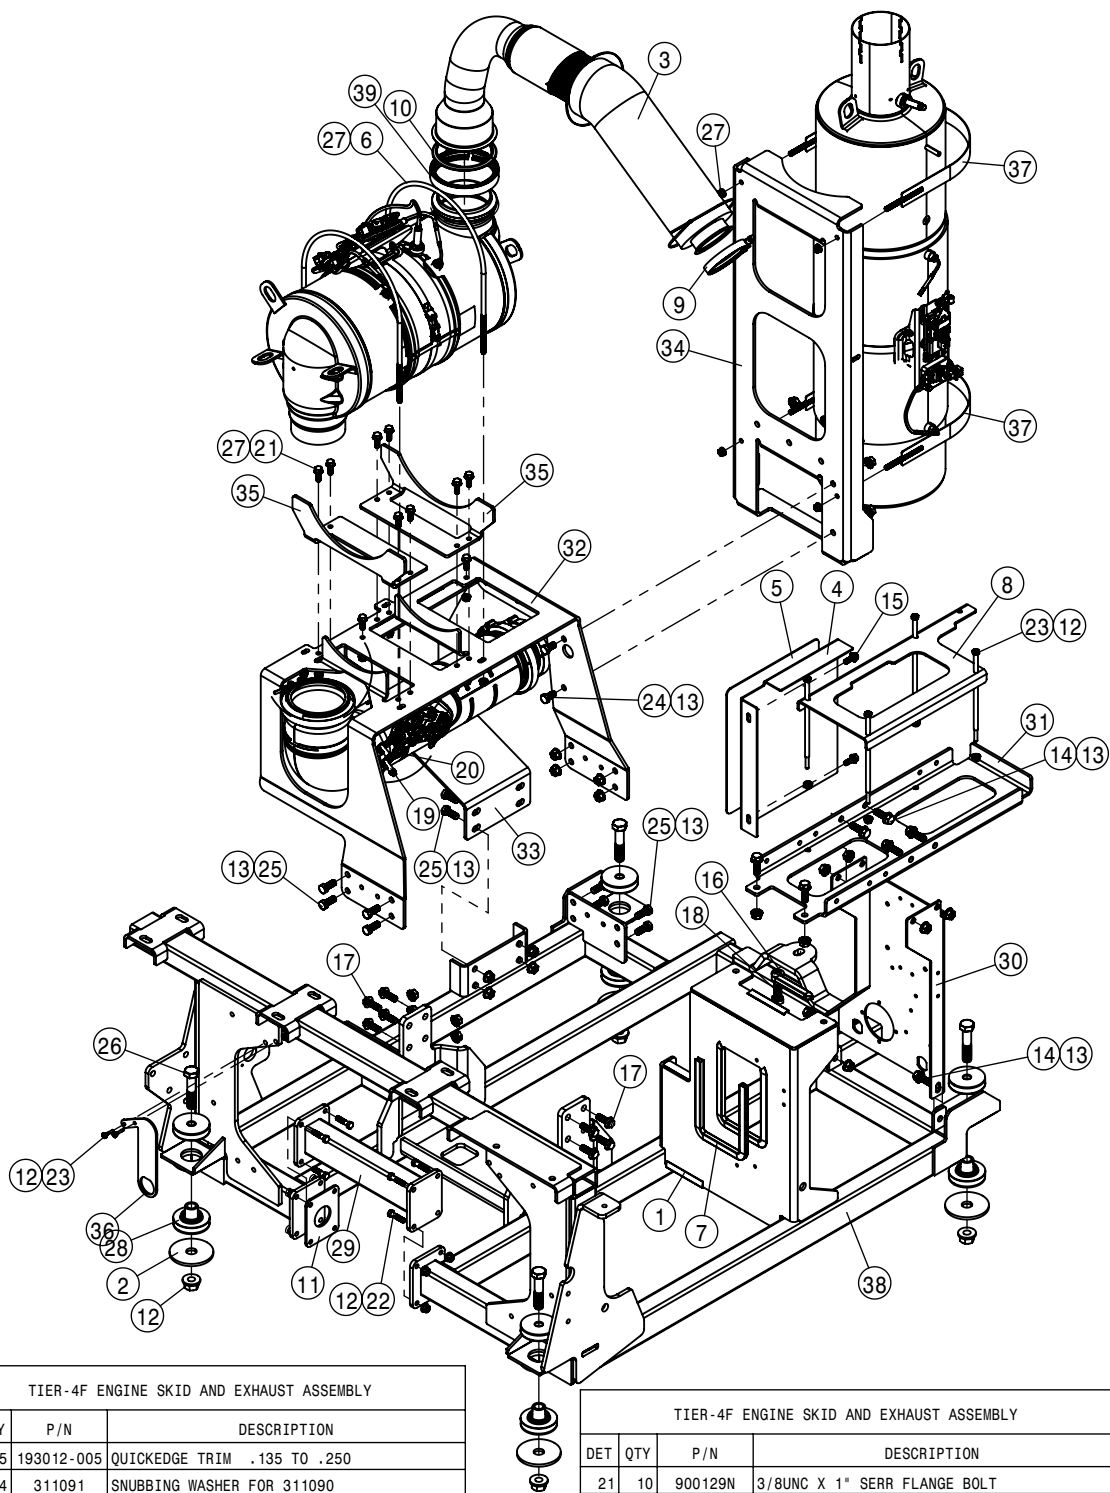

TIER-4F ENGINE SKID AND EXHAUST ASSEMBLY			
DET	QTY	P/N	DESCRIPTION
1	5	193012-005	QUICKEDGE TRIM .135 TO .250
2	4	311091	SNUBBING WASHER FOR 311090
3	1	317244	PIPE, T4F - TURBO - DOC
4	1	317254	BATTERY HEAT SHIELD
5	1	317256	REFLECTIVE HEAT SHIELD
6	2	317322	3/8UNC-11.63ID-14.5 UBOLT
7	1	317352	QUICKEDGE TRIM, C/L 19.5"
8	1	317446	BATTERY CLAMP
9	1	317732	TURBO OUTLET CLAMP 3905216
10	1	318228	5" EXHAUST GASKET Q312516
11	1	318327	SPCR, ENGINE FRAME
12	18	470087	3/8-16UNC HEX FLG NUT SER MC GR5
13	25	470360	1/2UNC SERR FLG HEX NUT
14	8	470431	1/2UNC X 1 1/2 SERR FLG BOLT
15	2	470460	3/8 X 1" SERR FLG BOLT
16	1	473841	16MM LOCK WASHER
17	8	473855	12MM-1.75 X 35MM SM FLG BOLT
18	1	473861	16MM-2.00 X 40MM HEX BOLT YZ
19	2	520168	CLAMP, CONSTANT TORQUE HOSE
20	2	618880	3/8 J2044 QUICK CONNECT

TIER-4F ENGINE SKID AND EXHAUST ASSEMBLY			
DET	QTY	P/N	DESCRIPTION
21	10	900129N	3/8UNC X 1" SERR FLANGE BOLT
22	8	900131	3/8UNC X 1 1/2 HEX BOLT
23	6	900150	3/8UNC X 9 1/2 HHCS GR5 MC
24	5	900263	1/2UNC X 1" HEX BOLT
25	12	900264	1/2UNC X 1 1/4 HEX BOLT
26	4	900408	3/4UNC X 3 1/2 HEX BOLT
27	18	910004N	3/8UNC FLANGE CNTR LOCK NUT
28	4	311057	RUBBER MT SET,SSB33-1000-4
29	1	317248	FRAME SPACER WLD
30	1	317249	BATTERY STAND
31	1	317253	BATT MOUNT
32	1	317312	SCR PLATE
33	1	317313	SCR SUPP STIFFNER
34	1	317314	SCR MOUNT
35	2	317321	DOC INNER REST STS'14
36	1	317368	WIRE HARNESS BLKHD
37	2	317531	SCR SUPPORT STRAP WELD
38	1	318164	ENG SKID FRAME T4F W/DECAL
39	1	318227	DOC INLET CLAMP A035R793