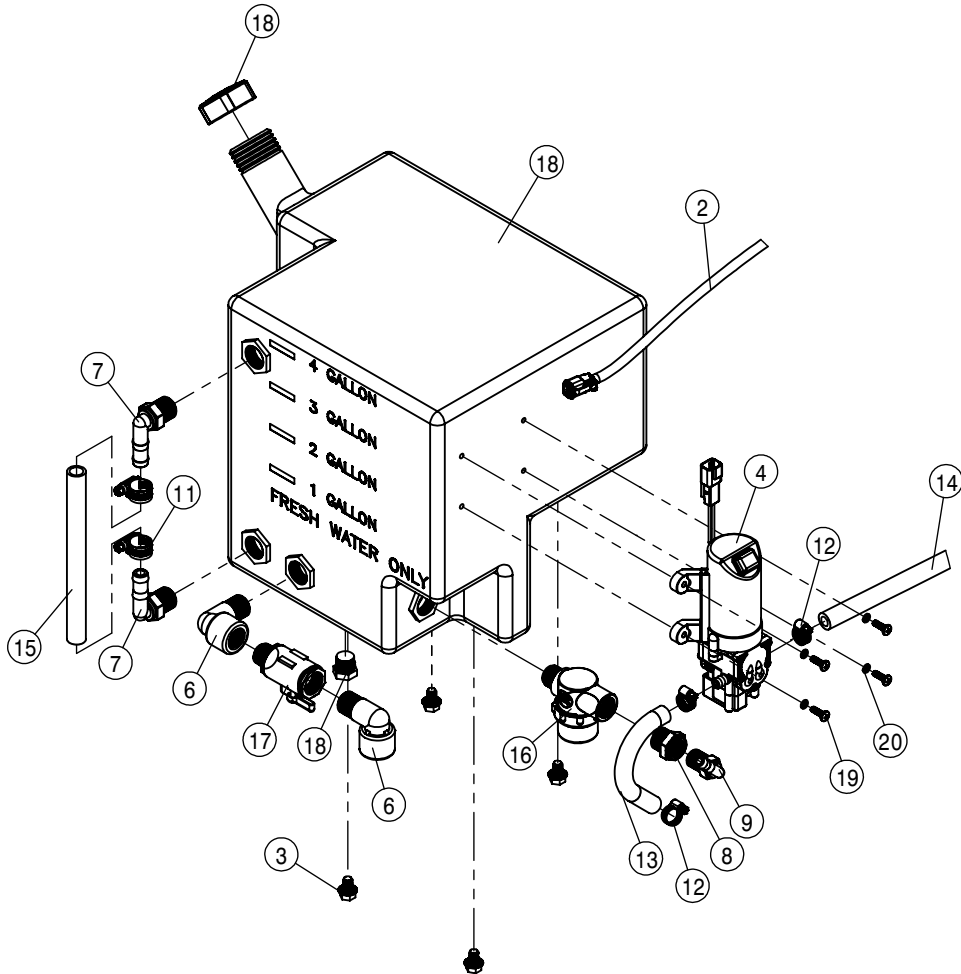

BULK HOSE
195902-HOSE 1/2ID-3/32W CLEAR VINYL
195923-HOSE 3/8 1-FBR BR BLK RLA

HAND WASH TANK ASSEMBLY			
DET	QTY	P/N	DESCRIPTION
1	1	294059	footswitch assembly, 60" cord
2	1	294252	HANDWASH EXTENSION HARNESS
3	4	470232N	5/16UNC X 1/2 SERR FLG BOLT SS
4	1	470596	DIAPHRAM PUMP W/DEUTSCH CONNEC
5	2	472351	4-40 X 1/2 PAN HD MTL SCR TYP F
6	2	500044	1/2NPT-90 ST EL, POLY
7	2	500047	1/2NPT-90-1/2 HOSE BARB, POLY
8	1	500286	1/2"-3/8"NPT REDU BUSH, POLY
9	2	500287	3/8NPT-90-3/8 HOSE BARB, POLY
10	1	500288	3/8NPT-90 EL, POLY
11	2	520069	HOSE CLAMP NO 6 STAINLESS
12	4	520120	HOSE CLAMP NO 4 STAINLESS
13	1	601076	HOSE, 3/8 X 7.00 1FBR BR
14	1	601077	HOSE, 3/8 X 200.00 1FBR BR
15	1	601078	HOSE, 1/2 X 7.50" CLEAR VINYL
16	1	690207	IN-LINE STRAINER, 1/2 FNPT, HYPRO
17	1	696195	1/2FNPT-1/2MNPT MICRO BALL VLV
18	1	763831	TANK-HAND WASH, 4.4 GALLON
19	4	903710N	10-32 X 5/8 PHIL PANHD MACH SCR
20	4	920510N	#10 LOCK WASHER YZ