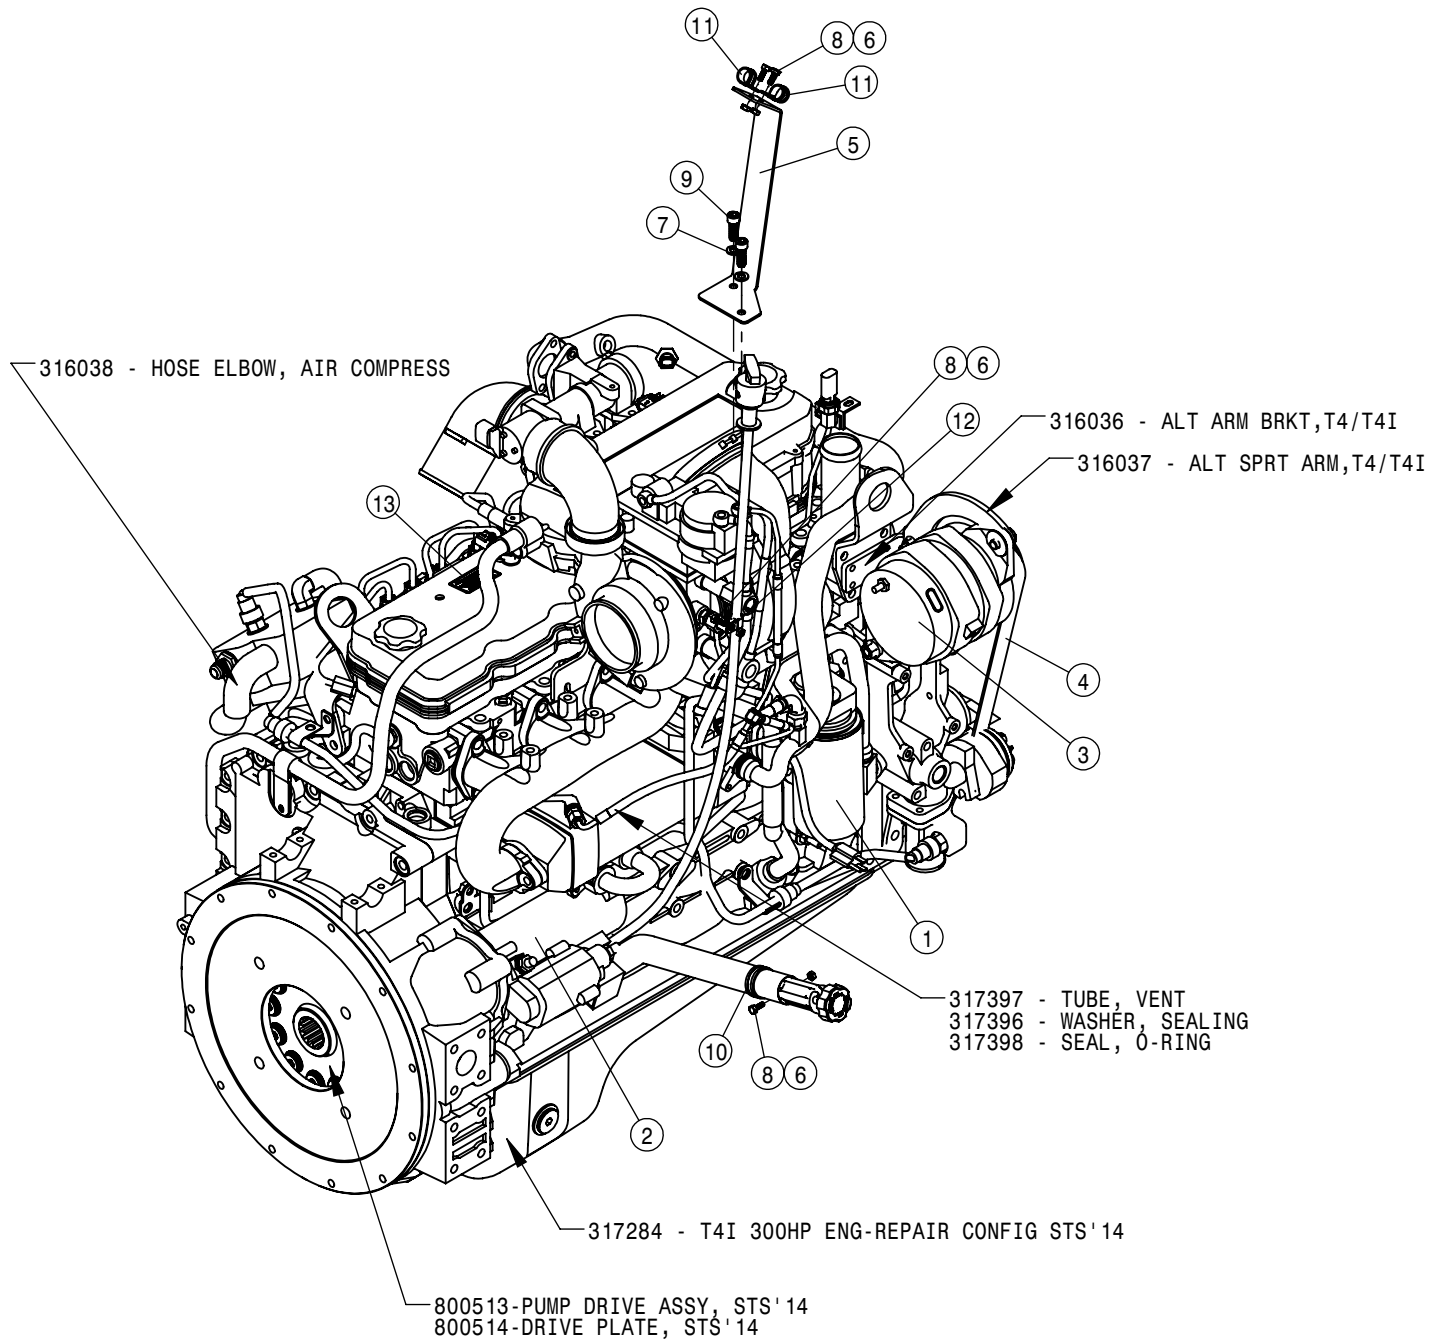

TIER-4I 300 HP ENGINE ASSEMBLY			
DET	QTY	P/N	DESCRIPTION
1	1	316372	ENGINE OIL FILTER
2	1	317299	STARTER - DENSO PA90L
3	1	317300	ALTERNATOR - DELCO 200 AMP
4	1	317302	DRIVE BELT - 3954593
5	1	317380	T4I/T4F VENT HOSE BRACKET
6	4	473767	6MM-1.00 HEX NUT
7	2	473798	10MM LOCK WASHER
8	4	473826	6MM-1.00 X 16MM HEX BOLT GR8
9	2	473844	10MM-1.50 X 30 SOC HD CAP SCR
10	1	520100	CUSH HOSE CLAMP,#24, 1 1/2D X 1/2W
11	2	520104	CUSH HOSE CLMP,#12, 3/4D x 1/2W
12	1	520118	CUSH CLAMP,#8 1/2D X 1/2W
13	1	650460	DECAL, MCO REQUIREMENTS, 300 HP