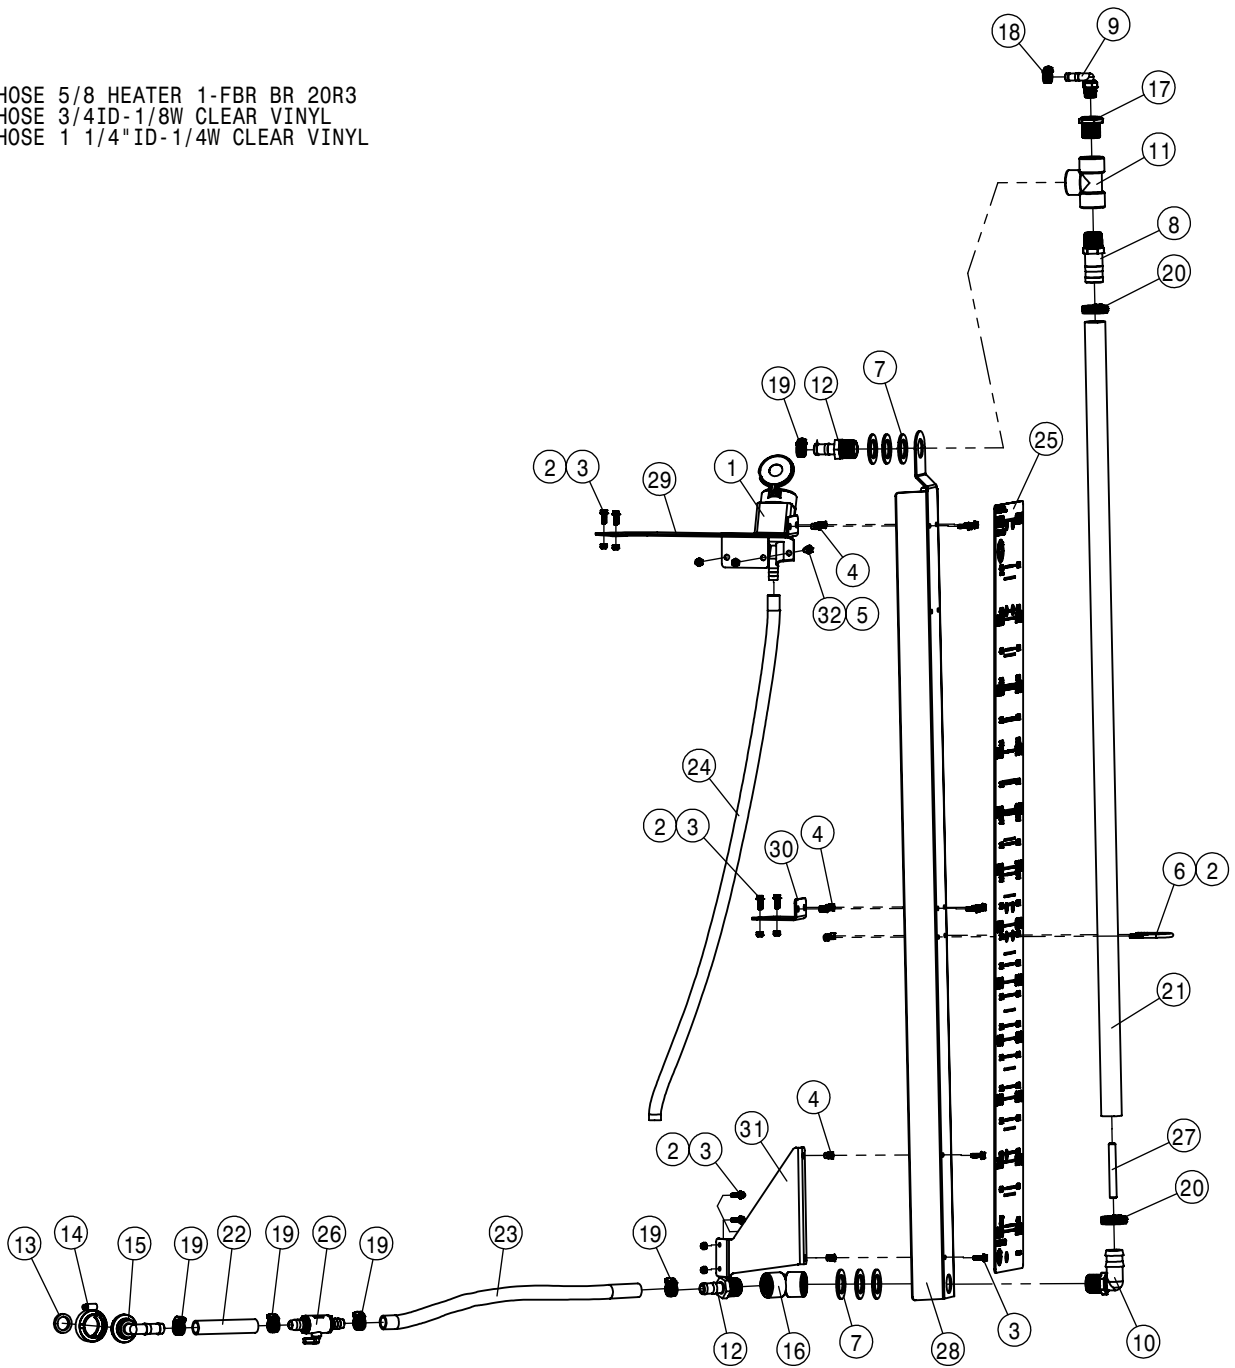

BULK HOSE

- 195909-HOSE 5/8 HEATER 1-FBR BR 20R3
- 195908-HOSE 3/4ID-1/8W CLEAR VINYL
- 195964-HOSE 1 1/4"ID-1/4W CLEAR VINYL

SIGHT GAUGE ASSEMBLY			
DET	QTY	P/N	DESCRIPTION
1	1	343972	REMOTE FILL
2	8	470089	1/4UNC HEX NYL-LOC NUT
3	12	470118	1/4 UNC X 3/4 SER FLG BOLT
4	6	470380	1/4-20 NUTSERT .027-1.65 ALUM
5	2	473001	5/16UNC HEX NUT,NYLOC
6	1	473969	1/4UNC-1 1/2 X 2 3/4 RD U-BOLT
7	6	483022	1.375 X 2.125 X .134 MACH WASH
8	1	500021	HOSE BARB-1" NPT X 1.25" HOSE
9	1	500047	1/2NPT-90-1/2 HOSE BARB, POLY
10	1	500051	1"NPT-90-1 1/4" HOSE BARB, POLY
11	1	500075	1" NPT PIPE TEE, POLY
12	2	500108	STRAIGHT-POLY, 1" MPT X 3/4 HOSE BARB
13	1	500157	1" FLANGE GASKET EPDM
14	1	500159	1" FLANGE CLAMP S.S.
15	1	500185	1"FLANGE-90-3/4"HOSE BARB POLY
16	1	503110	1" NPT 45 ELBOW

SIGHT GAUGE ASSEMBLY			
DET	QTY	P/N	DESCRIPTION
17	1	505233	1"-1/2"NPT REDU BUSH, POLY
18	1	520069	HOSE CLAMP NO 6 STAINLESS
19	5	520070	HOSE CLAMP NO 8 STAINLESS
20	2	520087	HOSE CLAMP NO 20 STAINLESS
21	1	601025	HOSE, 1 1/4 X 58 CLEAR VINYL
22	1	601070	HOSE, 3/4 X 5, CLEAR VINYL
23	1	601768	HOSE, 3/4 X 22, CLEAR VINYL
24	1	601890	HOSE-5/8 X 41 1-FBR BR 20R3
25	1	650441	DECAL, 1200G SS SIGHT GAUGE STS'14
26	1	696193	3/4" HOSE BARB MICRO VALVE
27	1	701448	FLOAT-SIGHT GAUGE 2013
28	1	701466	SS TANK SIGHT GAUGE, STS '14
29	1	701467	SIGHT GAUGE MNT BRKT UPR, STS'14
30	1	701468	SIGHT GAUGE MNT BRKT MID, STS'14
31	1	701469	SIGHT GAUGE MNT BRKT LWR, STS'14
32	2	900065	5/16UNC X 1" HEX BOLT