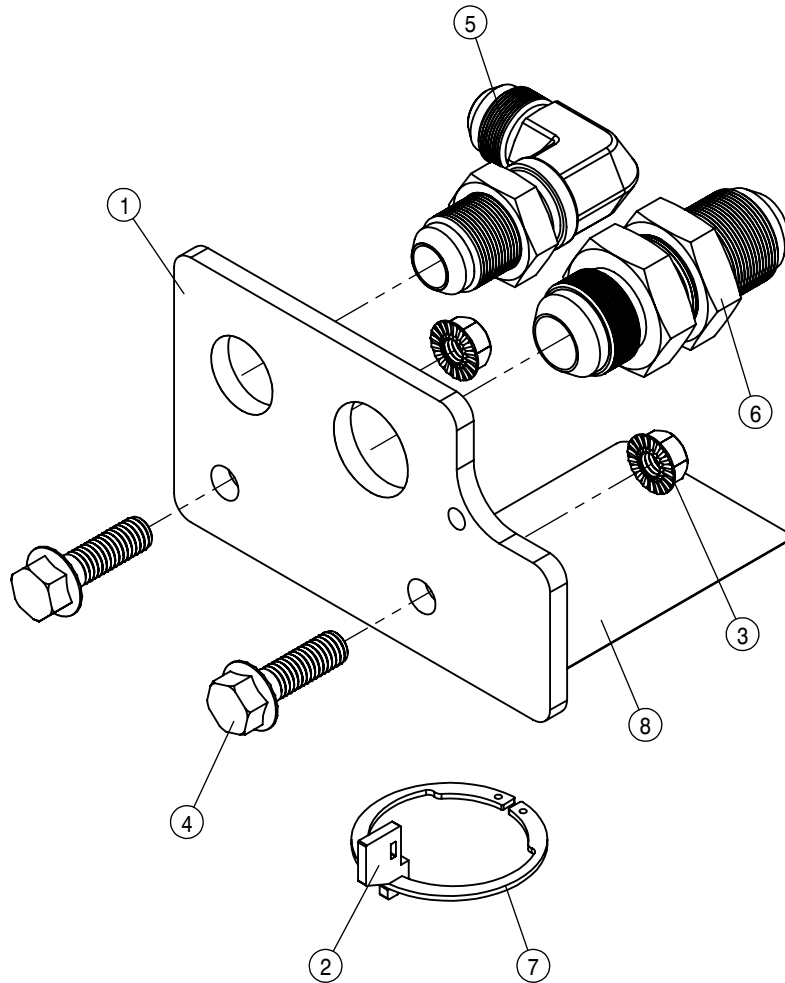

HYDRAULIC OPTION CONNECTION ASSEMBLY			
DET	QTY	P/N	DESCRIPTION
1	1	344488	BRKT FOR NON-MULTICOUPLER MACHINE
2	1	438787	ELECTRICAL QUICK COUPLER KEY
3	2	470113	5/16UNC SERR FLG LOCK NUT
4	2	470329	3/8UNC X 1 1/4 SERR FLG HEX BOLT
5	1	619021	7/8MJIC-90-BLKHD UNION LBO
6	1	619022	1 1/16MJIC-1 1/16MJIC BLKHD UNION
7	1	629546	SNAP RING, 1.637 EXTERNAL
8	1	650339	DECAL, WARNING, HYD. OIL INJ