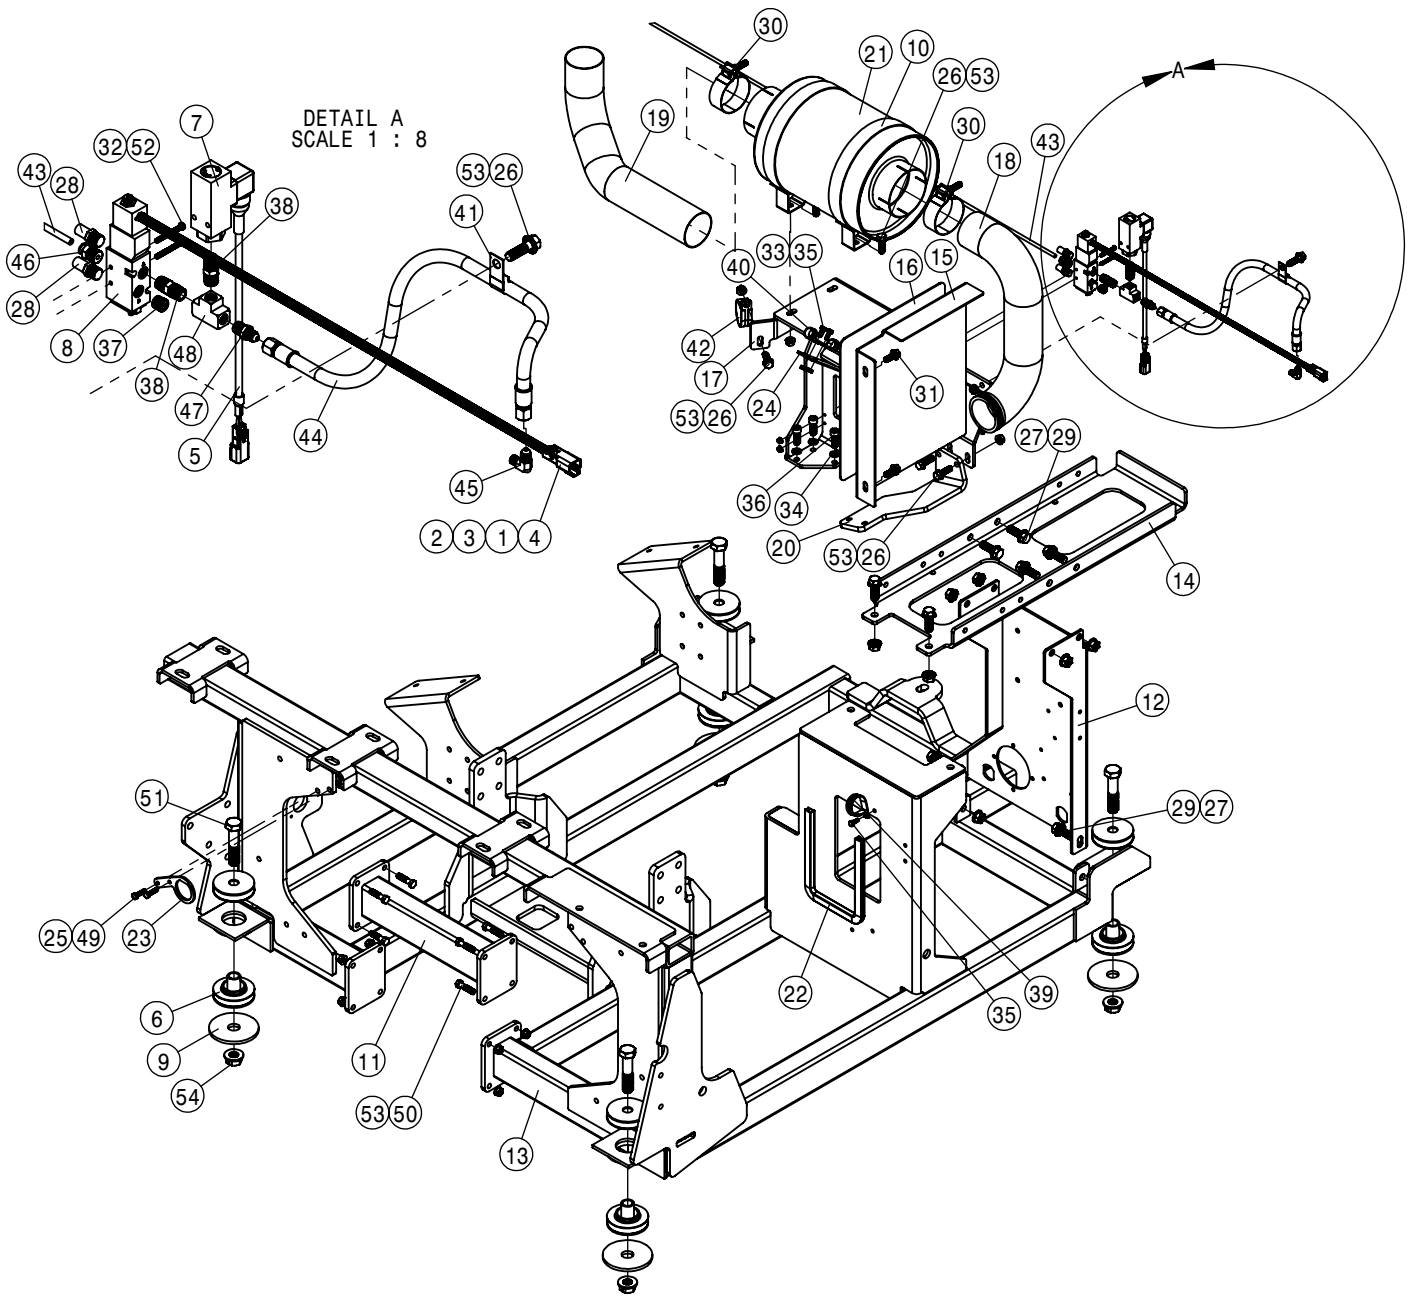

DETAIL A
SCALE 1 : 8

TIER-3 ENGINE SKID AND EXHAUST ASSEMBLY			
DET	QTY	P/N	DESCRIPTION
1	2	192507	.25 ID WIRE FLEX GUARD
2	1	292100	DEUTSCH DT WEDGE LOCK, W2P
3	2	292109	DEUTSCH,S&F PIN,SZ16,16-14GA
4	1	292332	DEUTSCH RECEPTACLE, DT04-2PE004
5	1	293568	PRESS SWITCH HARNESS,STS16 05
6	4	311057	RUBBER MT SET,SSB33-1000-4
7	1	311083	PRESSURE SWITCH,80PSI,12VDC
8	1	311087	AIR VALVE,1/4FNPT,12VDC
9	4	311091	SNUBBING WASHER FOR 311090
10	2	317106	MUFFLER MNTG CLAMP
11	1	317248	FRAME SPACER WLD
12	1	317249	BATTERY STAND
13	1	317250	ENGINE SKID FRAME
14	1	317253	BATT MOUNT
15	1	317254	BATTERY HEAT SHIELD
16	1	317256	REFLECTIVE HEAT SHIELD
17	1	317281	T3 EXHAUST SUPPORT
18	1	317289	T3 TURBO EXHAUST PIPE

TIER-3 ENGINE SKID AND EXHAUST ASSEMBLY			
DET	QTY	P/N	DESCRIPTION
19	1	317290	T3 EXHAUST PIPE
20	1	317295	T3 EXHAUST MOUNT PLATE
21	1	317307	RESONATOR, EXHAUST
22	1	317352	QUICKEDGE TRIM, C/L 19.5"
23	1	317368	WIRE HARNESS BLKHD
24	1	317379	T3 VENT HOSE BRACKET
25	2	470121	1/4 UNC SERR FLG LOCK NUT
26	8	470329	3/8UNC X 1 1/4 SERR FLG HEX BOLT
27	8	470360	1/2UNC SERR FLG HEX NUT
28	2	470402	1/4MNPT MUFFLER
29	8	470431	1/2UNC X 1 1/2 SERR FLG BOLT
30	2	470458	MUFFLER CLAMP, 3.00 ACCUSEAL
31	2	470460	3/8 X 1" SERR FLG BOLT
32	2	470463	8-32 SERR FLANGE NUT
33	3	473767	6MM-1.00 HEX NUT
34	3	473798	10MM LOCK WASHER
35	3	473826	6MM-1.00 X 16MM HEX BOLT GR8
36	3	473844	10MM-1.50 X 30 SOC HD CAP SCR

TIER-3 ENGINE SKID AND EXHAUST ASSEMBLY			
DET	QTY	P/N	DESCRIPTION
37	1	501103	PIPE PLUG .25NPT SKT HD
38	2	502707	PIPE NIPPLE,1/4NPT HEX, BRS
39	1	520100	CUSH HOSE CLAMP,#24, 1 1/2D X 1/2W
40	2	520104	CUSH HOSE CLMP,#12, 3/4D x 1/2W
41	1	520128	CUSH J-CLIP,#9, 9/16D X 3/4W
42	1	520161	CUSH CLAMP,#32 2"D-3/4W LOOP
43	1	601671	HOSE, 1/4 X 145 AIR
44	1	611352	04-213-04FJX-04FJX-25 H/A
45	1	618447	7/16MJIC-90-1/8MNPT LBO
46	1	711049	1/4 NYL TUBE-1/4MNPT FTG
47	1	711057	7/16MJIC-1/4MNPT ADPTR BRS
48	1	711060	1/4 UNION TEE BRS
49	2	900003	1/4UNC x 3/4 HEX BOLT
50	8	900131	3/8UNC X 1 1/2 HEX BOLT
51	4	900408	3/4UNC X 3 1/2 HEX BOLT
52	2	903855	8-32 X 1 1/2 PHIL PAN HD SCR
53	16	910004N	3/8UNC FLANGE CNTR LOCK NUT
54	4	914012N	3/4UNC CNTLCK SM FLG HEX NUT