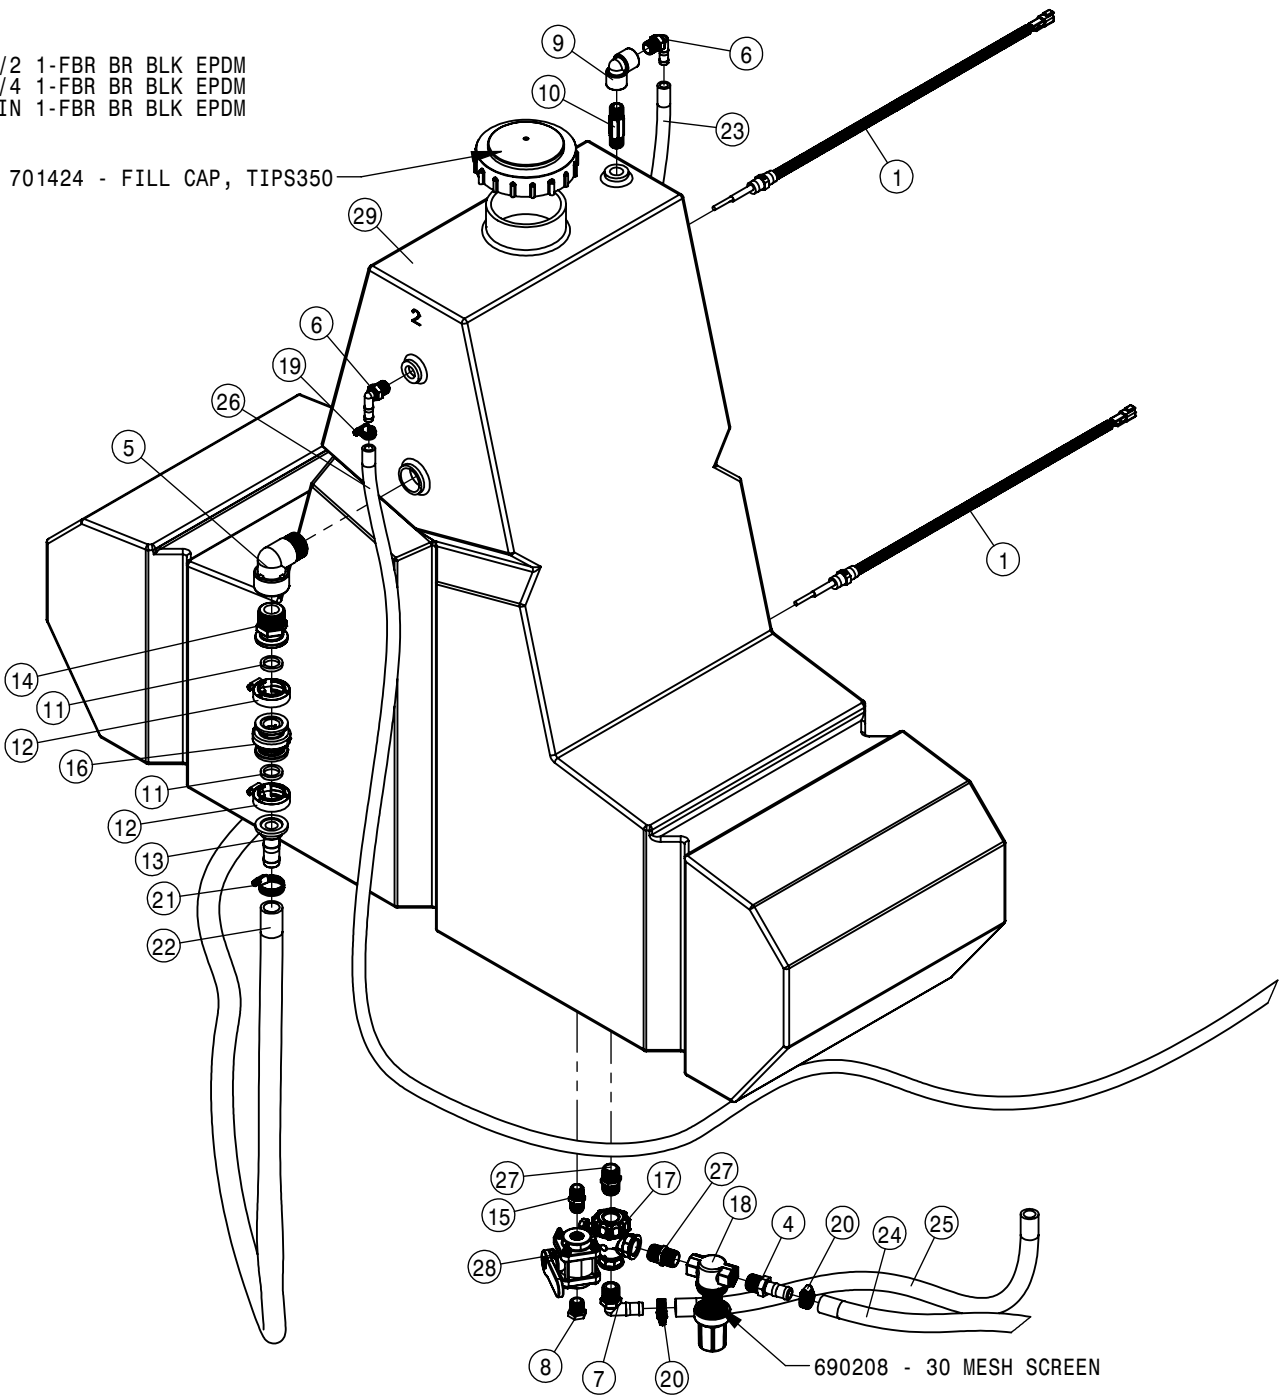

BULK HOSE

- 197008-HOSE 1/2 1-FBR BR BLK EPDM
- 197112-HOSE 3/4 1-FBR BR BLK EPDM
- 197116-HOSE 1IN 1-FBR BR BLK EPDM

INJECTION TANK-2 ASSEMBLY			
DET	QTY	P/N	DESCRIPTION
1	2	292228	LIQ LEV SWITCH ASSY,1/2NPO5 EX
NS	1	294247	CHEM INJECT CABLE ASSY
NS	1	294248	CHEM INJECT LIGHT SWITCH HARNESS
4	1	500022	3/4NPT-3/4HOSE BARB, POLY
5	1	500039	1 1/4NPT-90 ST EL, POLY
6	2	500047	1/2NPT-90-1/2 HOSE BARB, POLY
7	1	500054	3/4NPT-90-3/4 HOSE BARB, POLY
8	1	500062	1/2"NPT PLUG, POLY
9	1	500078	1/2NPT-90 EL, POLY
10	1	500133	1/2NPT X 3" PIPE NIPPLE POLY
11	2	500157	1" FLANGE GASKET EPDM
12	2	500159	1" FLANGE CLAMP S.S.
13	1	500171	1" FLANGE-1" HOSE BARB POLY
14	1	500236	1" FLANGE 1 1/4" MNP, POLY
15	1	503101	1/2NPT CLOSE NIPPLE, POLY

INJECTION TANK-2 ASSEMBLY			
DET	QTY	P/N	DESCRIPTION
16	1	503102	1" FLANGE CHECK VALVE
17	1	503103	3-WAY BALL VALVE 3/4" NPT
18	1	503104	LINE T-STRAINER, 3/4" NPT 30 MESH
19	1	520069	HOSE CLAMP NO 6 STAINLESS
20	2	520080	HOSE CLAMP NO 10 STAINLESS
21	1	520090	HOSECLAMP NO 16 STAINLESS
22	1	601069	HOSE, 1 X 127 1BR BLK EPDM
23	1	601162	HOSE, 1/2 X 60 1BR BLK EPDM
24	1	601242	HOSE, 3/4 X 90 1-FBR BR BLK EPDM
25	1	601812	HOSE, 3/4 X 32 1BR BLK EPDM
26	1	601919	HOSE, 1/2 X 168 1BR BLK EPDM
27	2	690098	3/4NPT CLOSE NIPPLE, POLY
28	1	696082	BALL VALVE 1/2FNPT POLY
29	1	701389	TANK-120 GALLON POLY (INJECT)