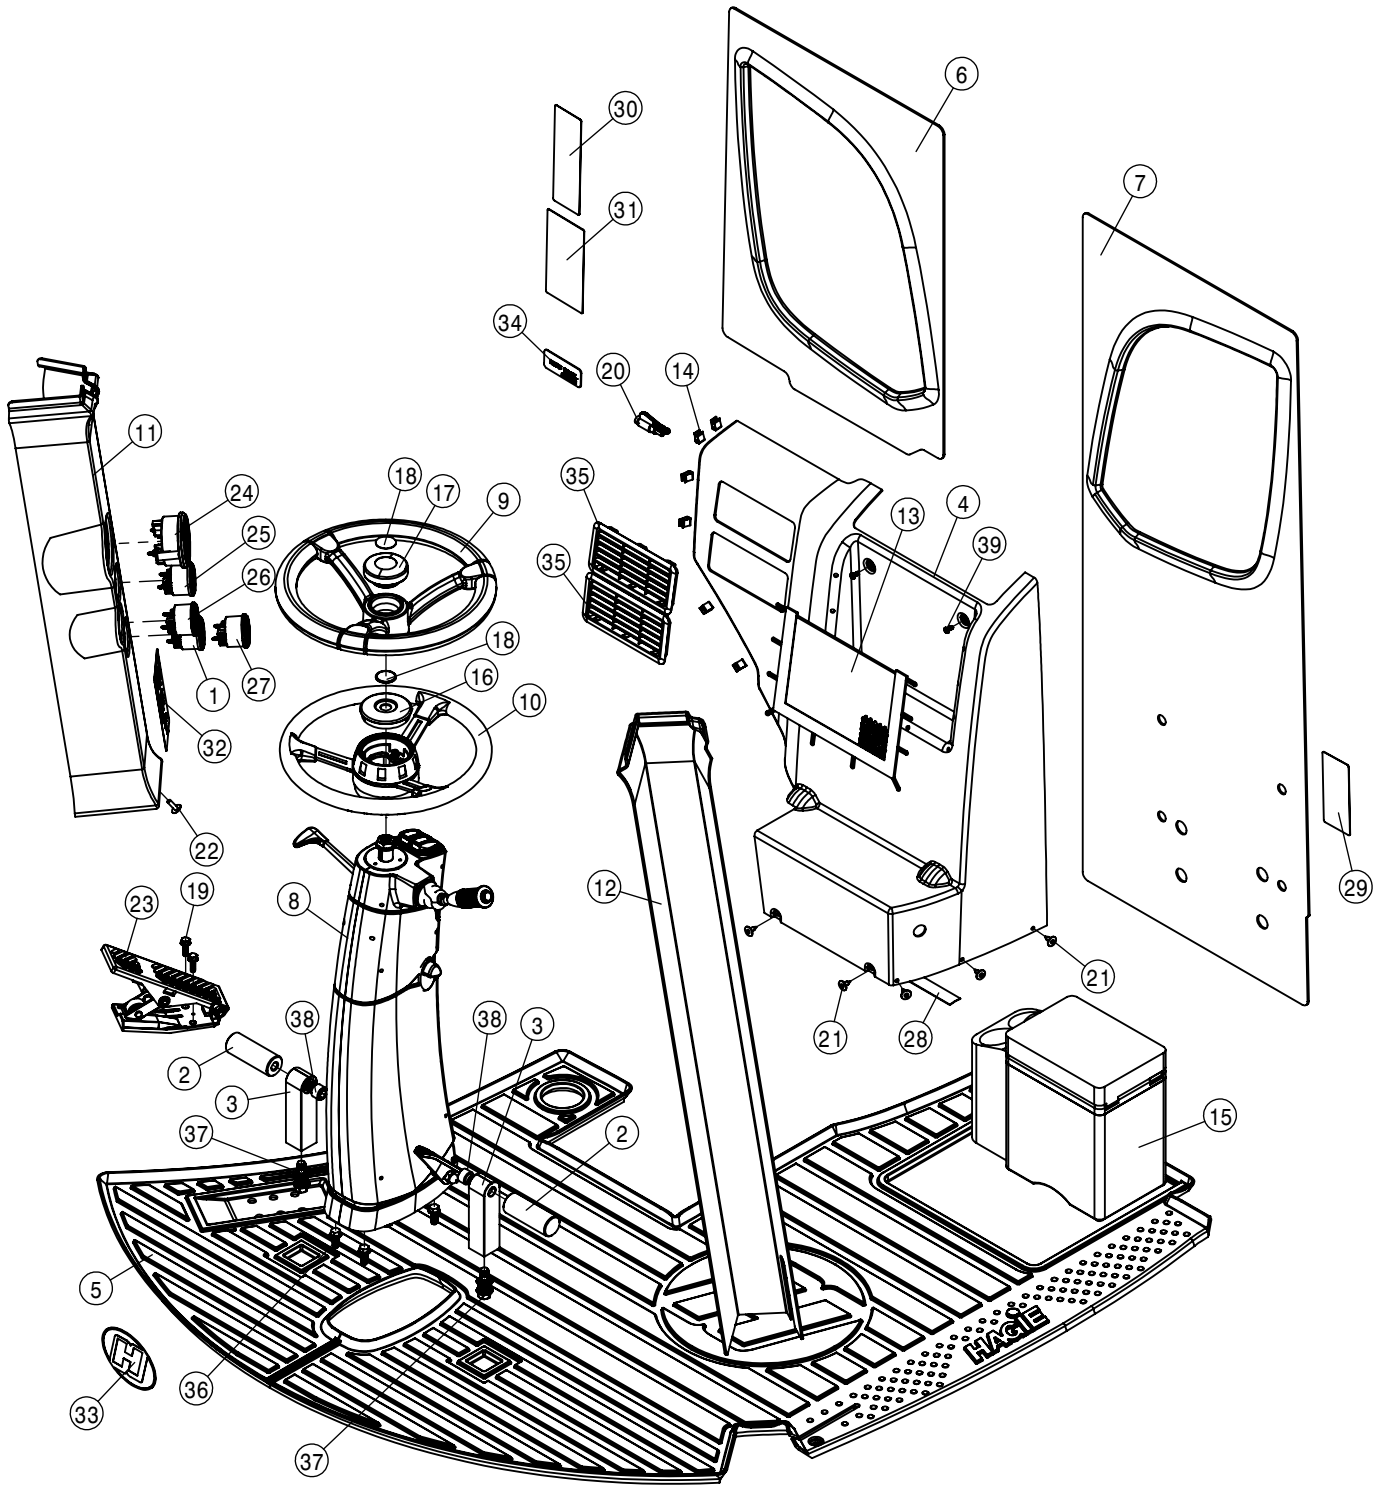

CAB INTERIOR ASSEMBLY			
DET	QTY	P/N	DESCRIPTION
1	1	344171	GAUGE BLANK
2	2	344284	STS CAB FOOT PEG '14
3	2	344286	STS CAB FOOT PEG RISER
4	1	344308	REAR CONSOLE
5	1	344339	FLOORMAT - MOLDED
6	1	344347	RH REAR WALL LINER
7	1	344348	LH REAR WALL LINER
8	1	344390	STEERING COLUMN ASSY, STSCAB'14
9	1	344391	STEERING WHEEL - DELUXE
10	1	344392	STEERING WHEEL - PREMIUM
11	1	344397	RH A POST COVER
12	1	344398	LH A POST COVER
13	1	344411	CARGO NET - REAR CONSOLE
14	6	344413	"U" CLIP
15	1	344420	ELEC COOLER
16	1	344573	CENTER CAP - PREMIUM STEERING WHEEL
17	1	344574	CTR CAP STEERING WHEEL - DELUXE
18	2	344575	DECAL - STEERING WHEEL CENTER
19	2	470234	5/16UNC X 1" SERR FLG HEX BOLT

CAB INTERIOR ASSEMBLY			
DET	QTY	P/N	DESCRIPTION
20	1	470397	RES-Q-ME TOOL
21	5	470466	1/4 x 5/8 PLTC LCK RIVET (DMB #14991)
22	1	470545	PUSH TREE FASTENER 1/4 X 1
23	1	470649	PEDAL - DECEL
24	1	470650	GAUGE - 3" RPM
25	1	470651	GAUGE - 2" FUEL
26	1	470652	GAUGE - 2" COOLANT TEMP
27	1	470654	GAUGE, DEF 2" '14
28	1	490645	VHB TAPE 5952, BLACK
29	1	650164	DECAL,NO PASSNGR/NOT NEAR LEAK
30	1	650165	DECAL,PWR LINE/BM FOLD/GLASS
31	1	650176	DECAL,CAUTION,CAB CHEM EXPOSUR
32	1	650468	DECAL - JOYSTICK
33	1	651008	DECAL - H-DOT FRONT GLASS
34	1	651009	ROPS DECAL, STS'14
35	2	657549	2412, 4"X8" Louver Grill
36	4	900129N	3/8UNC X 1" SERR FLANGE BOLT
37	4	900263N	1/2UNC X 1" SER FLANGE BOLT
38	2	900396	5/8UNC X 2 SOCKET CAP SCR
39	2	903706	10-32X1/2 PHIL PAN MACH SCR