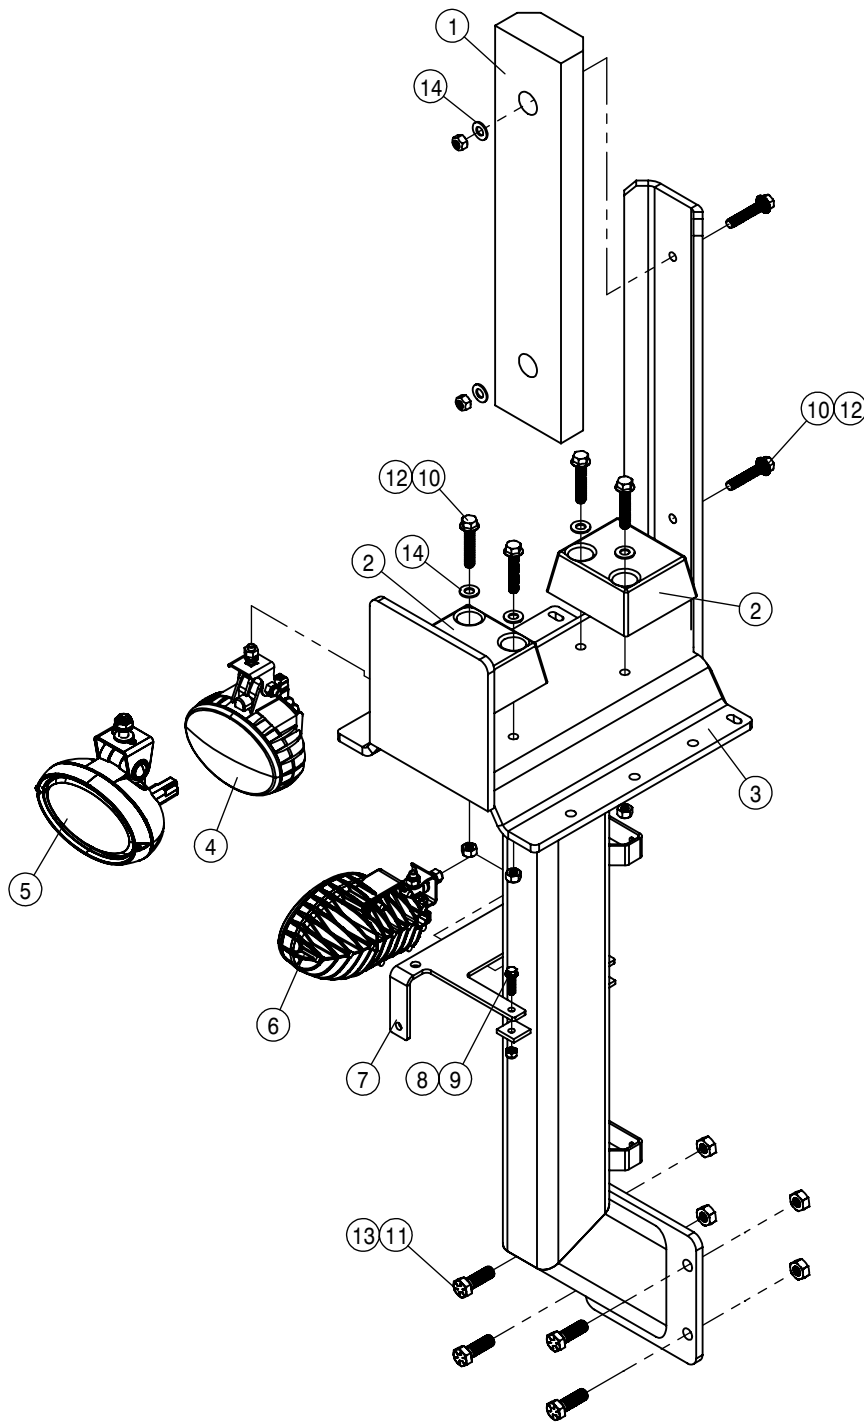

TOOLBOX ASSEMBLY			
DET	QTY	P/N	DESCRIPTION
1	1	345042	TOOLBOX MNT BASE, STS '12
2	8	470113	5/16UNC SERR FLG LOCK NUT
3	2	470643	RUBBER DRAW LATCH
4	1	470841	TOOL BOX w/TRAY
5	4	473911	5/16UNC-1.31ID-2.00 U-BOLT ZINC
6	8	903884	10-32X3/8 PHIL PN MACH SCR
7	8	914027	10-32 HEX STOVER NUT