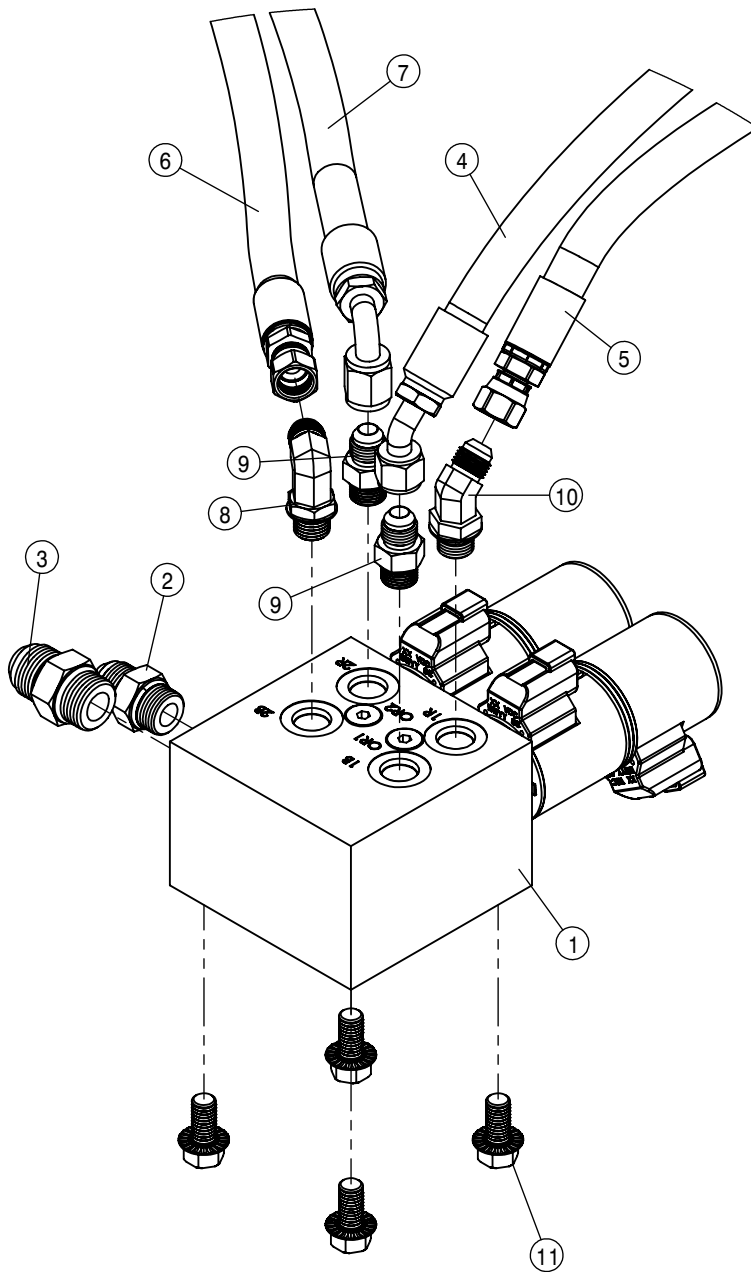

ALL WHEEL STEER HYDRAULIC VALVE ASSEMBLY				
DET	QTY	P/N	DESCRIPTION	
1	1	606542	AWS VLV, STS PWRSYS 14	
2	1	611125	3/4MJIC-3/4MOR ADPTR	
3	1	611126	7/8MJIC-7/8MOR ADPTR	
4	1	617115	06-451TC-06FJX-06FJX45-101 H/A	
5	1	617116	06-451TC-06FJX-06FJX-99 H/A	
6	1	617117	06-451TC-06FJX-06FJX-137	
7	1	617118	06-451TC-06FJX-06FJX90-137 H/A	
8	1	618119	9/16MJIC-90-9/16MOR LBO	
9	2	618126	9/16MJIC-9/16MOR ADPTR	
10	1	618425	9/16MJIC-45-9/16MOR LBO	
11	4	900128N	3/8UNC X 3/4 SER FLANGE BOLT