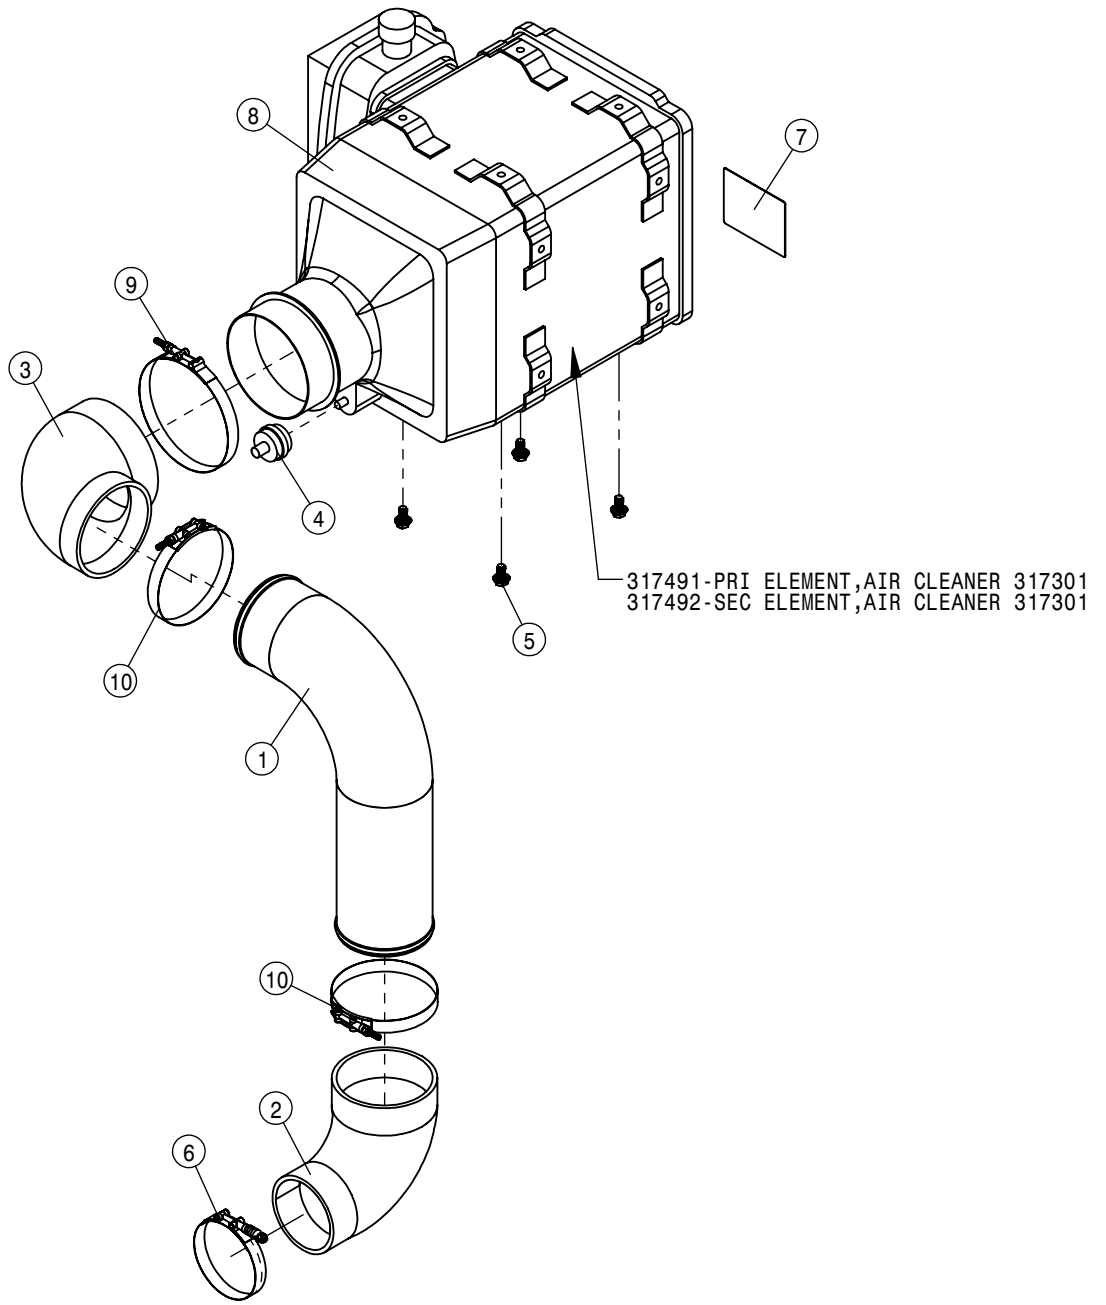

TIER-4I AIR CLEANER ASSEMBLY				
DET	QTY	P/N	DESCRIPTION	
	1	317267	AIR INTAKE PIPE	
	1	317287	ELBOW, 90 DEG 5" -4" (90L50R40)	
	1	317288	ELBOW 90L60R50SR	
	1	317355	AIR FILTER MINDER SWITCH	
	4	473875	10MM-1.5 X 20MM FLG SER BLT YZ	
	1	520173	4.43/4.75 CONT TEN CLAMP SS	
	1	650367	AIR FILTER INSTRUCTION DECAL	
	1	317301	AIR CLEANER - AH55547	
	1	520147	6.38/6.69 T-BOLT HOSE CLAMP	
	2	520148	5.38/5.69 T-BOLT HOSE CLAMP SS