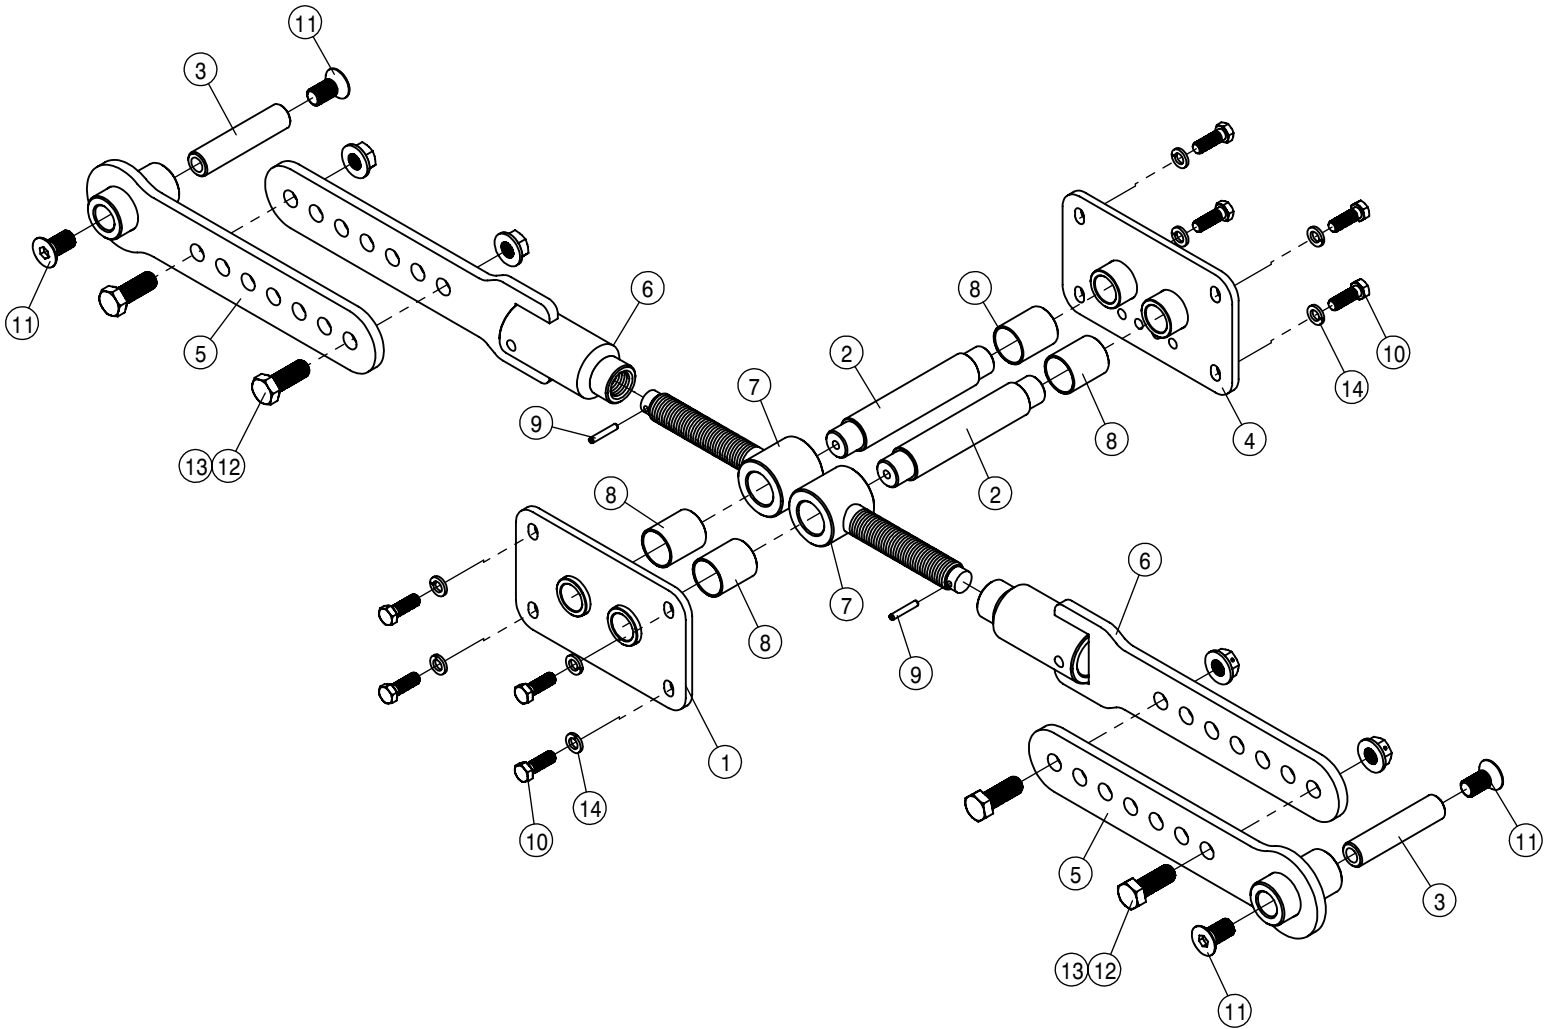

FRONT NO TREAD ADJUST ASSEMBLY			
DET	QTY	P/N	DESCRIPTION
1	1	361576	FRT TRD ADJ ACCESS PLT WLD
2	2	361581	TRD ADJ CYL PIVOT PIN, M/F
3	2	361582	TREAD ADJ CYL PIN, OUTER LEG
4	1	361689	REAR TRD ADJ ACCESS PLT WLD 04
5	2	361964	TREAD ADJ TIE ROD LEG BAR WLDT
6	2	361967	TREAD ADJ TIE ROD CON BAR WLDT
7	2	361970	TREAD ADJ TIE ROD ADJ BAR WLDT
8	4	361973	TRD ADJ TIE ROD SPACER
9	2	473805	ROLL PIN, 1/4 X 1 1/2
10	8	900303N	1/2UNF X 1 1/2 HEX BOLT
11	4	900391N	3/4UNC X 1 1/2 FLT SOC CAP SCR
12	4	900403N	3/4UNC X 2" HEX BOLT
13	4	914012N	3/4UNC CNTLCK SM FLG HEX NUT
14	8	920504N	1/2 LOCK WASHER YZ