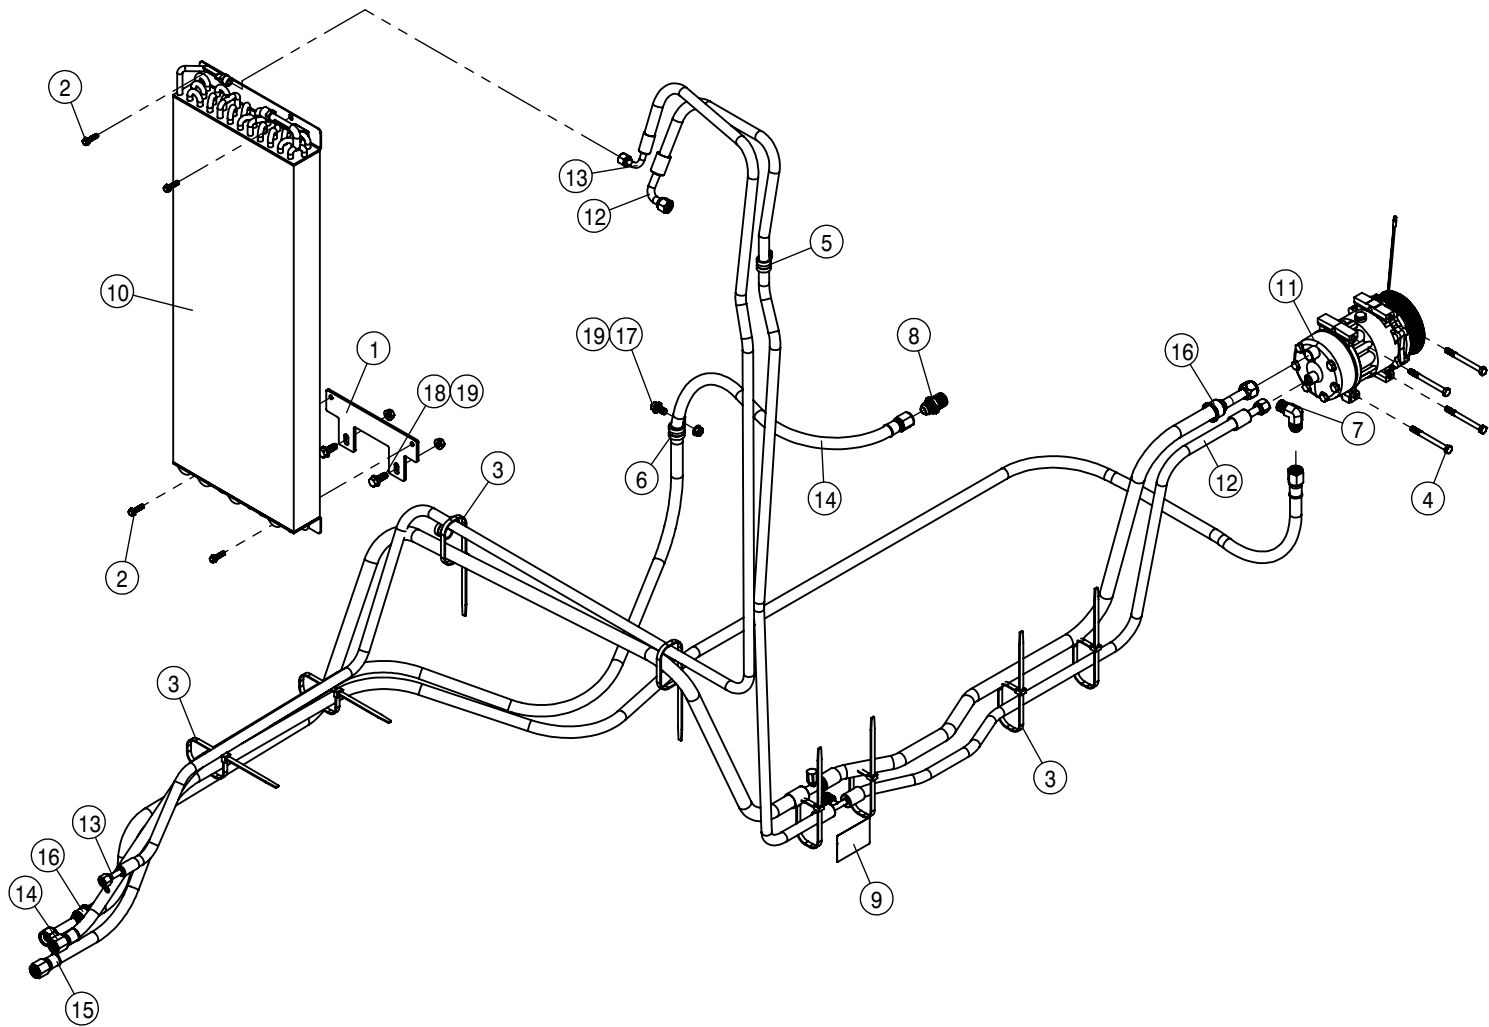

A/C AND HEATER LINES T4F			
DET	QTY	P/N	DESCRIPTION
1	1	317450	A/C COND BRKT WLD
2	4	470231	1/4UNC X 1" SERR FLG HEX BOLT
3	8	470555	.345 X 15" CABLE TIE - UV BLACK NYLON
4	4	473825	8MM-1.25 X 90MM HEX BOLT GR8
5	2	520115	CUSH CLAMP,#12 0.75"D-3/4W LOOP
6	1	520121	CUSH CLAMP,#16 1IN X 3/4W
7	1	611124	7/8MJIC-90-1/2MNPT LBO
8	1	618059	7/8MJIC-3/4MNPT ADPTR
9	1	650377	NOTICE - R143A 3LB DECAL
10	1	657457	COIL, COND 12 X 31.6
11	1	657532	A/C COMPRESSOR T4I STS
12	1	657579	A/C HOSE,08-08F-SV-08F90-138
13	1	657581	A/C HOSE,06-06F-06F90-136
14	1	657583	10-213-10FJX-10FJX-101
15	1	657584	10-213-10FJX-10FJX-133.5
16	1	657589	A/C HOSE,12-10F-SV-10F-148"
17	1	900128N	3/8UNC X 3/4 SER FLANGE BOLT
18	2	900129N	3/8UNC X 1" SERR FLANGE BOLT
19	3	910004N	3/8UNC FLANGE CNTR LOCK NUT