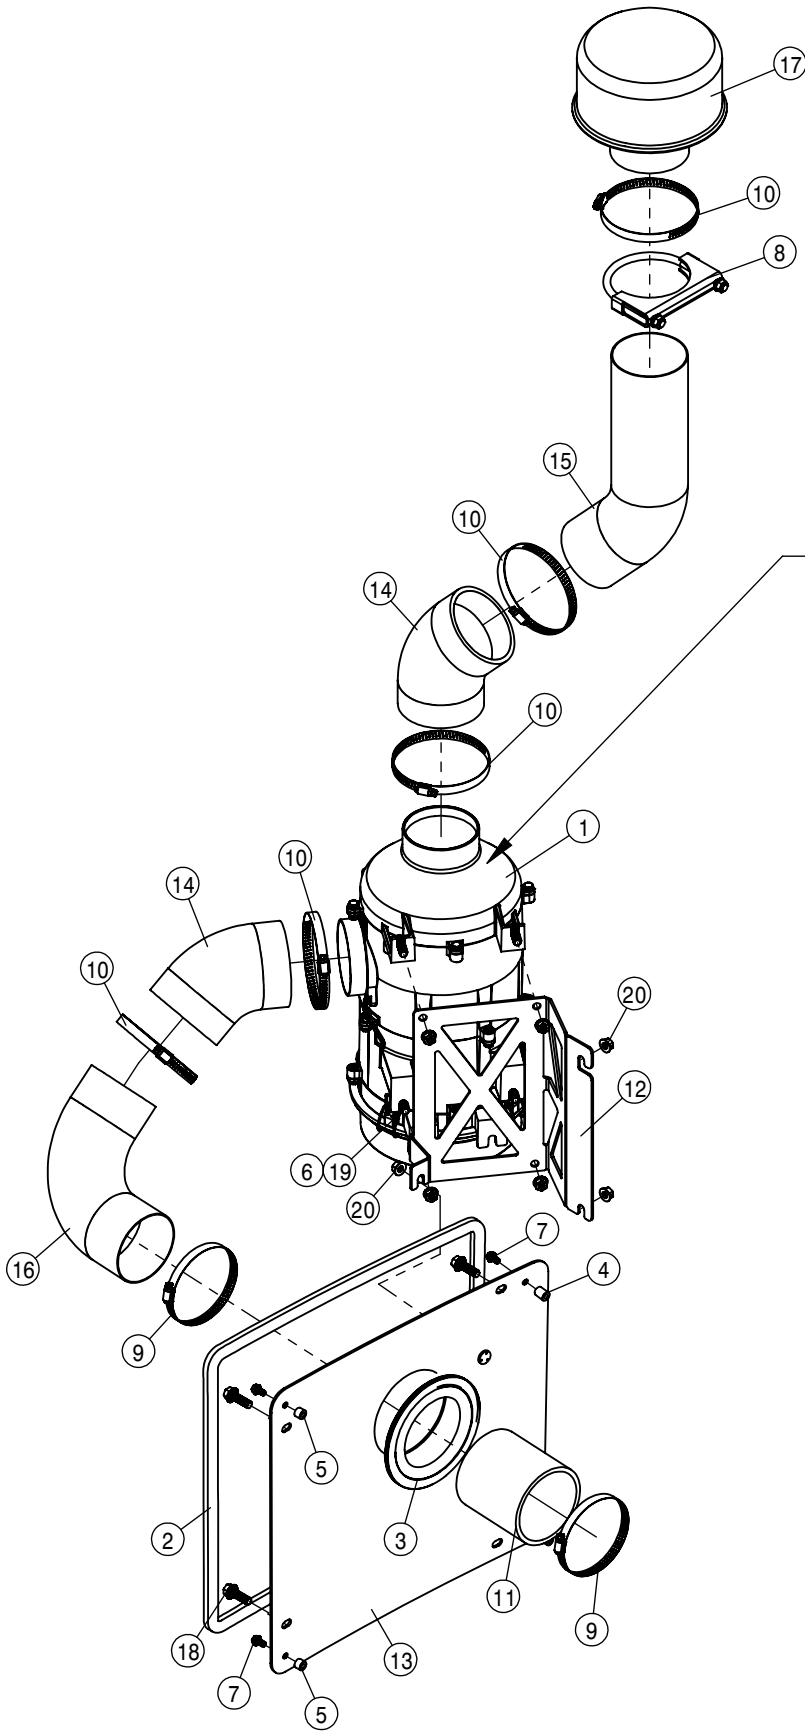

657557-REPLACEMENT RESPA FILTER
344680-RAIN CAP
344681-FAN MOTOR

AIR INTAKE (TALL CORN)			
DET	QTY	P/N	DESCRIPTION
1	1	344424	HVAC FILTRATION UNIT PRECLEANER
2	1	344480	SEAL - RESPA PANEL
3	1	344512	RESPA BULB SEAL, STS' 14
4	2	344557	STAND OFF 5/8" LG, STS' 14
5	2	344558	STAND OFF 3/8" LG, STS' 14
6	4	470087	3/8UNC HEX SERR FLANGE NUT
7	4	470122	1/4 UNC X 1/2 SERR FLG BOLT
8	1	472218	4" MUFFLER CLAMP 3/8UNC GRAY
9	2	520064	HOSE CLAMP NO 64 STAINLESS
10	5	520072	HOSE CLAMP NO 72 STAINLESS
11	1	657585	HVAC DUCT, STS' 14
12	1	660585	MOUNT - RESPA, TALL CORN
13	1	660588	PANEL - HVAC ACCESS WLD, STS
14	2	660591	ELBOW - EPDM 45DEG 4" ID
15	1	660592	TUBE - 4" OD, 45DEG
16	1	660593	ELBOW - 4" OD, 90 DEG
17	1	660594	INLET HOOD - 4" ID
18	4	900127N	3/8UNC X 1 1/4 SER FLANGE BOLT
19	4	900129N	3/8UNC X 1" SERR FLANGE BOLT
20	3	910004N	3/8UNC FLANGE CNTR LOCK NUT