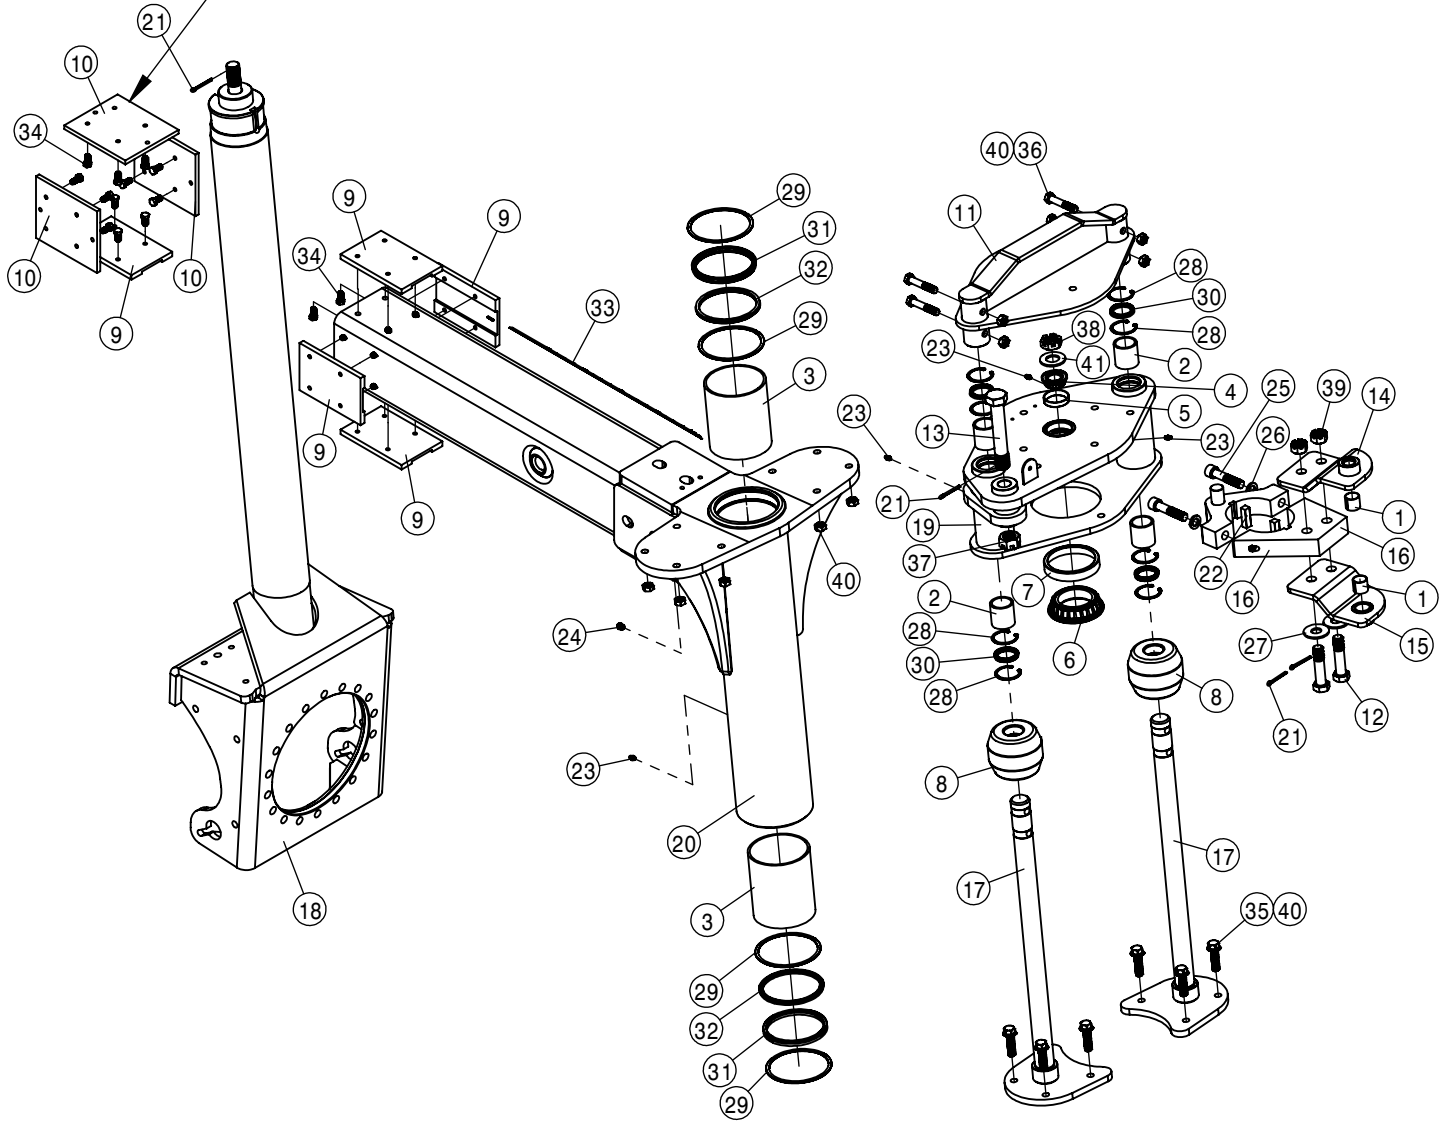

NOTE: TREAD PLATES ARE FOR THE MANUAL TREAD OPTION.

LEFT LEG ASSEMBLY				
DET	QTY	P/N	DESCRIPTION	
1	2	121029	JOURNAL BRG, 1.00 ID X 1.00 LG	
2	4	121113	TOWER SLEEVE BRG (POLYGON) 05	
3	2	121125	BEARING-POLYGON 4.50 I.D. X 5.74 LONG	
4	1	125050	BRG CONE, 1.00 ID W/FACE SEAL	
5	1	125051	BRG CUP FOR 125050	
6	1	125052	BRG CONE, 2.687 ID W/FACE SEAL	
7	1	125053	BRG CUP FOR 125052	
8	2	311058	RUBBER SPRING	
9	5	342719	TRD ADJ BRONZE BEARING, TAPPED	
10	3	342917	TREAD ADJ PLATE, TAPPED, STS 10	
11	1	359333	AIR BAG TOWER TOP MT WLD	
12	2	359545	TRUNION MT BOLT, STS AWS 09	
13	1	359546	STRG CYL BOLT, STS AWS LRG 09	
14	1	359547	TOP TRUNION MT WLD, STS AWS 09	
15	1	359548	BTM TRUNION MT WLD, STS AWS 09	
16	1	359593	STRG ARM CLAMP WLD, STS 10	
17	2	359654	NITRO TOWER WLD, STS AWS 13	
18	1	359995	INNER LEG WLD, STS AWS 13	
19	1	360021	LH AIR BAG LWR PLT WLD, STS 13	
20	1	360060	OUTER LEG WLD, STS 2014	
21	4	470117N	3/16 X 1 3/4 COTTER PIN SS	

LEFT LEG ASSEMBLY				
DET	QTY	P/N	DESCRIPTION	
22	2	470447	KEY .50 SQ X 1.69 LONG	
23	4	471005N	GREASE ZERK, 1/4-28 X 1/2 YZ	
24	1	471030	PRESSURE RELIEF VALVE-GREASE 45-80 PSI	
25	2	472337	5/8UNC X 3" SOC HD CAP SCR	
26	2	473841	16MM LOCK WASHER	
27	2	483048	3/4 REG FLAT WASH, THRU-HARD YZ	
28	8	629537	187RRH00Z SNAP RING	
29	4	629538	4.5 SPIROLOX RING	
30	4	629620	SEAL, 1.500 ROD DIA	
31	2	629621	SEAL, 4.500 ROD DIA	
32	2	629625	SEAL, 4.500 ROD DIA	
33	1	650459	DECAL, TREAD ADJ INDICATOR '14	
34	32	900128	3/8UNC X 3/4 HEX BOLT	
35	8	900267N	1/2UNC X 2" SERR FLG BOLT	
36	4	900269N	1/2UNC X 2 3/4 HEX BOLT	
37	1	910020N	1" UNC HEX SLOTTED NUT	
38	1	910021	1"-14 SLOT JAM NUT	
39	2	910102	3/4UNC HEX SLOT NUT GR8	
40	12	914008	1/2 UNC HEX STOVER NUT	
41	1	920008N	1" SAE FLAT WASHER