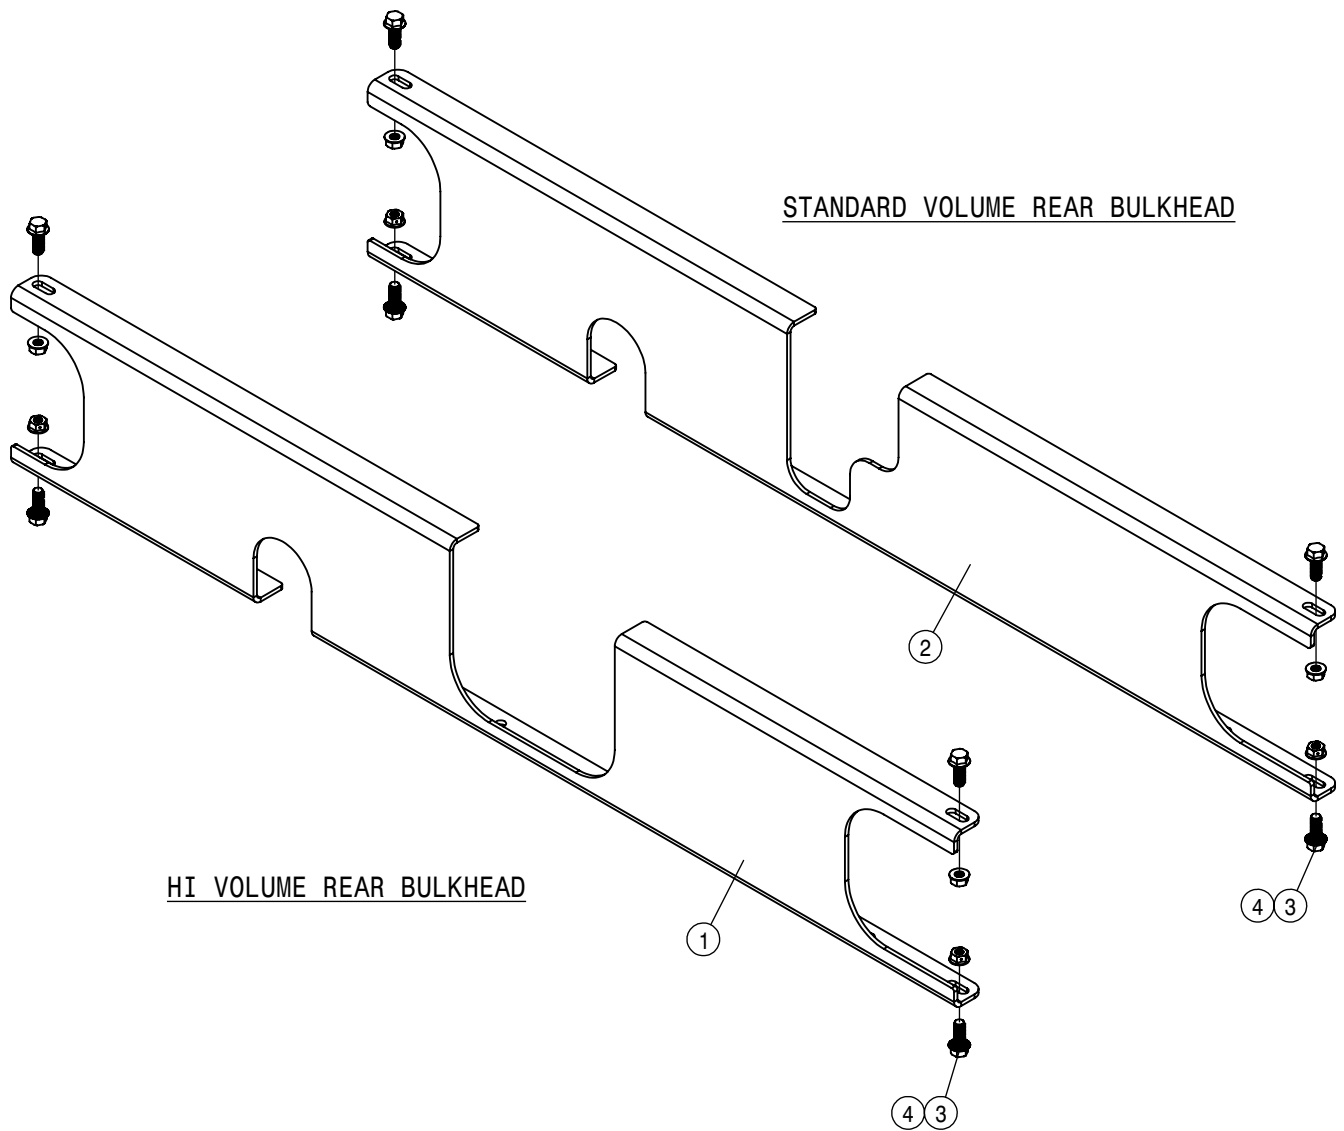

REAR BULKHEAD ASSEMBLY				
DET	QTY	P/N	DESCRIPTION	
1	1	660292	REAR BULKHEAD - SS/HV	
2	1	660293	REAR BULKHEAD - SS/SV	
3	8	900129N	3/8UNC X 1" SERR FLANGE BOLT	
4	8	910004N	3/8UNC FLANGE CNTR LOCK NUT