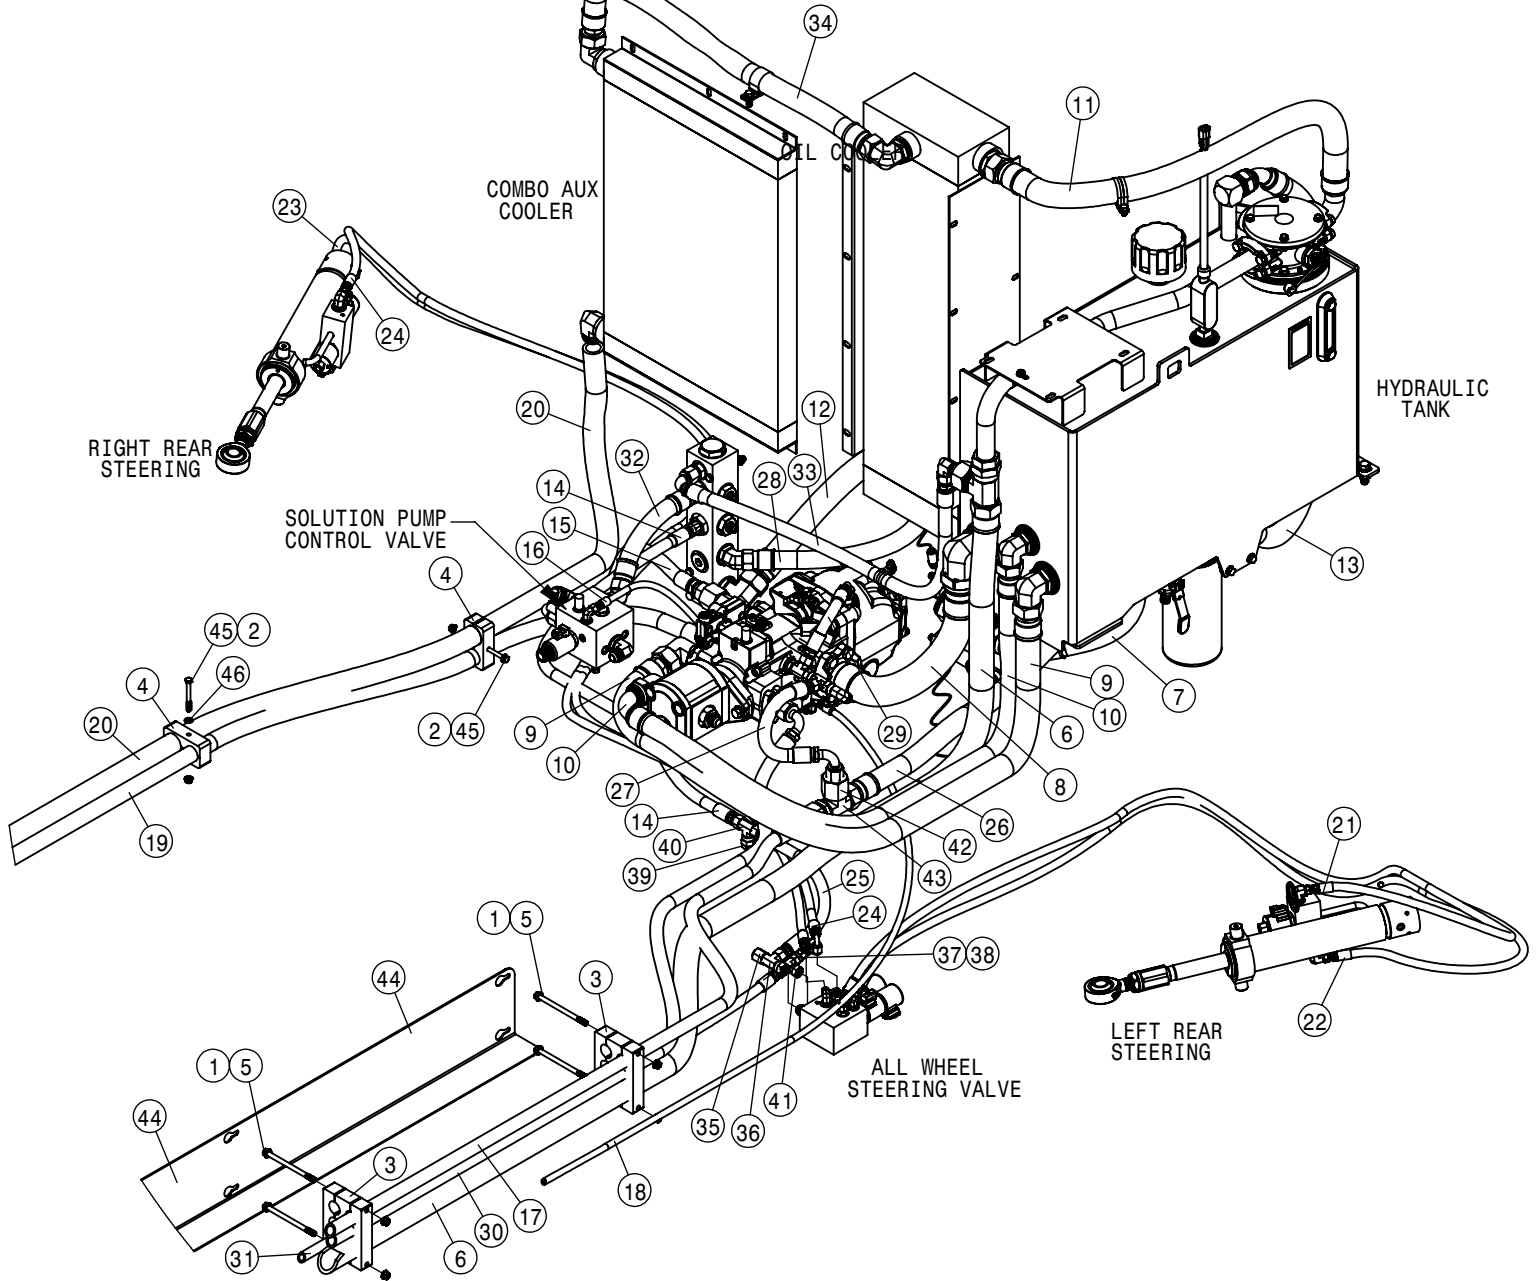

COMBO REAR AUX HYDRAULIC HOSES

COMBO REAR AUX HYDRAULIC HOSE ASSEMBLY			
DET	QTY	P/N	DESCRIPTION
1	4	470087	3/8UNC HEX SERR FLANGE NUT
2	2	470113N	5/16UNC SERR FLG LOCK NUT SS
3	2	470671	HOSE CLAMP, 6-HOLE
4	2	470674	HOSE CLAMP, 2-HOLE
5	4	470683	3/8UNC X5 1/2SMTH FLG HEX BOLT
6	1	617087	24-811-24FJX-24FJX90-177 H/A
7	1	617088	24-811-24FJX-24FJX45-18 H/A
8	1	617090	32-811-32FJX-40FLG-23 H/A
9	1	617091	24-811-24FJX-24FJX-71 H/A
10	1	617092	20-811-20FJX-20FJX90-60 H/A
11	1	617093	24-811-24FJX-24FLG90-48 H/A
12	1	617094	24-811-24FJX-24FJX90-31 H/A
13	1	617095	20-811-20FJX-20FJX45-47 H/A
14	1	617097	10-451TC-10FJX-10FJX-47 H/A
15	1	617101	12-451TC-16FJX-12FJX90-23 H/A
16	1	617102	04-451TC-06FJX-04FJX90-29 H/A
17	1	617105	12-451TC-12FJX-12FJX-115 H/A
18	1	617112	04-451TC-04FJX-04FJX45-239 H/A
19	1	617113	16-451TC-16FJX-20FJX90-215 H/A
20	1	617114	20-811-20FJX-20-FJX-229 H/A
21	1	617115	06-451TC-06FJX-06FJX45-101 H/A
22	1	617116	06-451TC-06FJX-06FJX-99 H/A
23	1	617117	06-451TC-06FJX-06FJX-137

COMBO REAR AUX HYDRAULIC HOSE ASSEMBLY			
DET	QTY	P/N	DESCRIPTION
24	1	617118	06-451TC-06FJX-06FJX90-137 H/A
25	1	617119	10-451TC-10FJX-10FJX-18 H/A
26	1	617120	20-811-20FJX-20FJX-37 H/A
27	1	617122	12-451TC-10FJX-12FJX90-18 H/A
28	1	617123	16-811-16FJX-16FJX90-22 H/A
29	1	617132	10-451TC-10FJX-10FJX90-11 H/A
30	1	617133	12-451TC-12FJX-16FJX90-187 H/A
31	1	617135	08-451TC-08FJX-10FJX90-141 H/A
32	1	617139	16-811-16FJX-16FJX-12 H/A
33	1	617171	12-451TC-12FJX-12FJX90-43 H/A
34	1	617173	20-811-20FJX-20FJX-39 H/A
35	1	618328	7/8FJIC CAP NUT
36	1	618333	7/8FJIC SW RUN TEE-7/8MJIC
37	1	618451	3/4FJIC SW RUN TEE-3/4MJIC
38	2	618532	3/4FJIC CAP NUT
39	1	618543	7/8MJIC PLUG
40	1	618593	7/8FJ SW BRANCH TEE-7/8MJ
41	1	618643	3/4FJ SW BRANCH TEE-3/4MJ
42	2	618665	1 5/8FJIC-1 1/16MJIC ADPTR
43	1	618752	1 5/8MJIC BLKHD RUN TEE
44	1	660290	HOSE GUARD - L/F
45	2	900072N	5/16UNC X 3" HEX BOLT SS
46	2	920001N	5/16 SAE FLAT WASHER SS