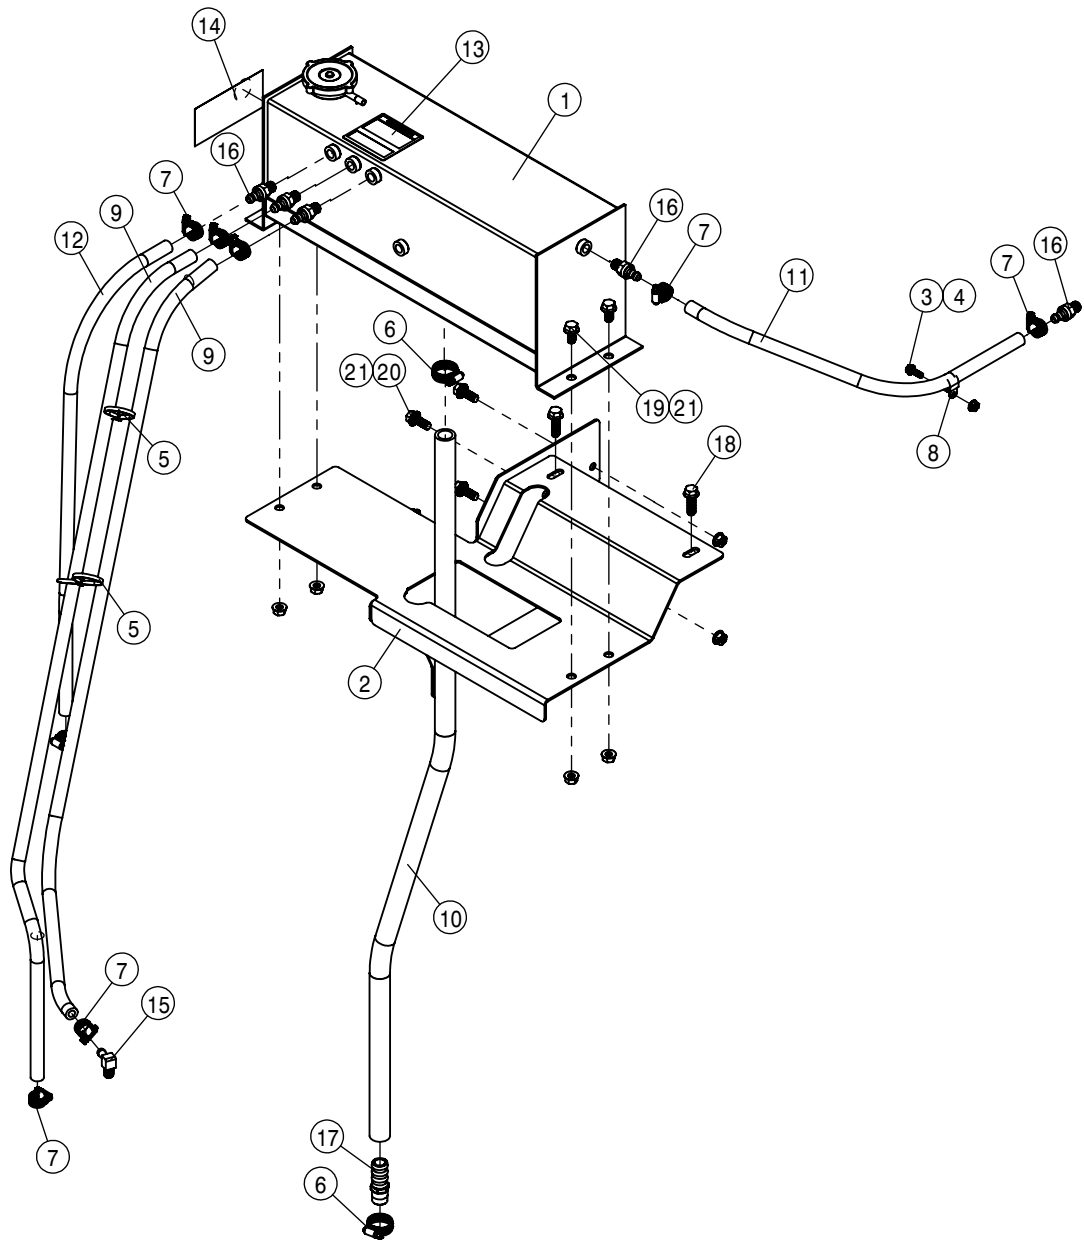

TIER-4I SURGE TANK ASSEMBLY			
DET	QTY	P/N	DESCRIPTION
1	1	317172	SURGE TANK
2	1	317185	SURGE TANK SUPPORT
3	1	470118	1/4 UNC X 3/4 SER FLG BOLT
4	1	470121	1/4 UNC SERR FLG LOCK NUT
5	2	470154	CABLE TIE, 11.00" BLK NYLON
6	2	520055	HOSE CLAMP NO 12 STAINLESS
7	8	520069	HOSE CLAMP NO 6 STAINLESS
8	1	520117	CUSH HOSE CLAMP,#10, 5/8D X 1/2W
9	2	601000	195917-HOSE 3/8 HEATER 47
10	1	601001	COOLANT FILL HOSE
11	1	601059	HOSE, 3/8 X 21 HEATER
12	1	601668	COOLANT VENT HOSE
13	1	650174	DECAL ,CAUTION RADIATOR,STS 07
14	1	650462	DECAL ,COOLING SYSTEM PROCEDURE
15	1	711104	1/4MNPT-90-3/8 HOSE BARB, BRS
16	5	712100	1/4NPT X 3/8 HOSE FTG,PUSHLOCK
17	1	712440	1/2 NPT X 3/4 HOSE BARB
18	2	900127N	3/8UNC X 1 1/4 SER FLANGE BOLT
19	4	900128N	3/8UNC X 3/4 SER FLANGE BOLT
20	4	900129N	3/8UNC X 1" SERR FLANGE BOLT
21	6	910004N	3/8UNC FLANGE CNTR LOCK NUT