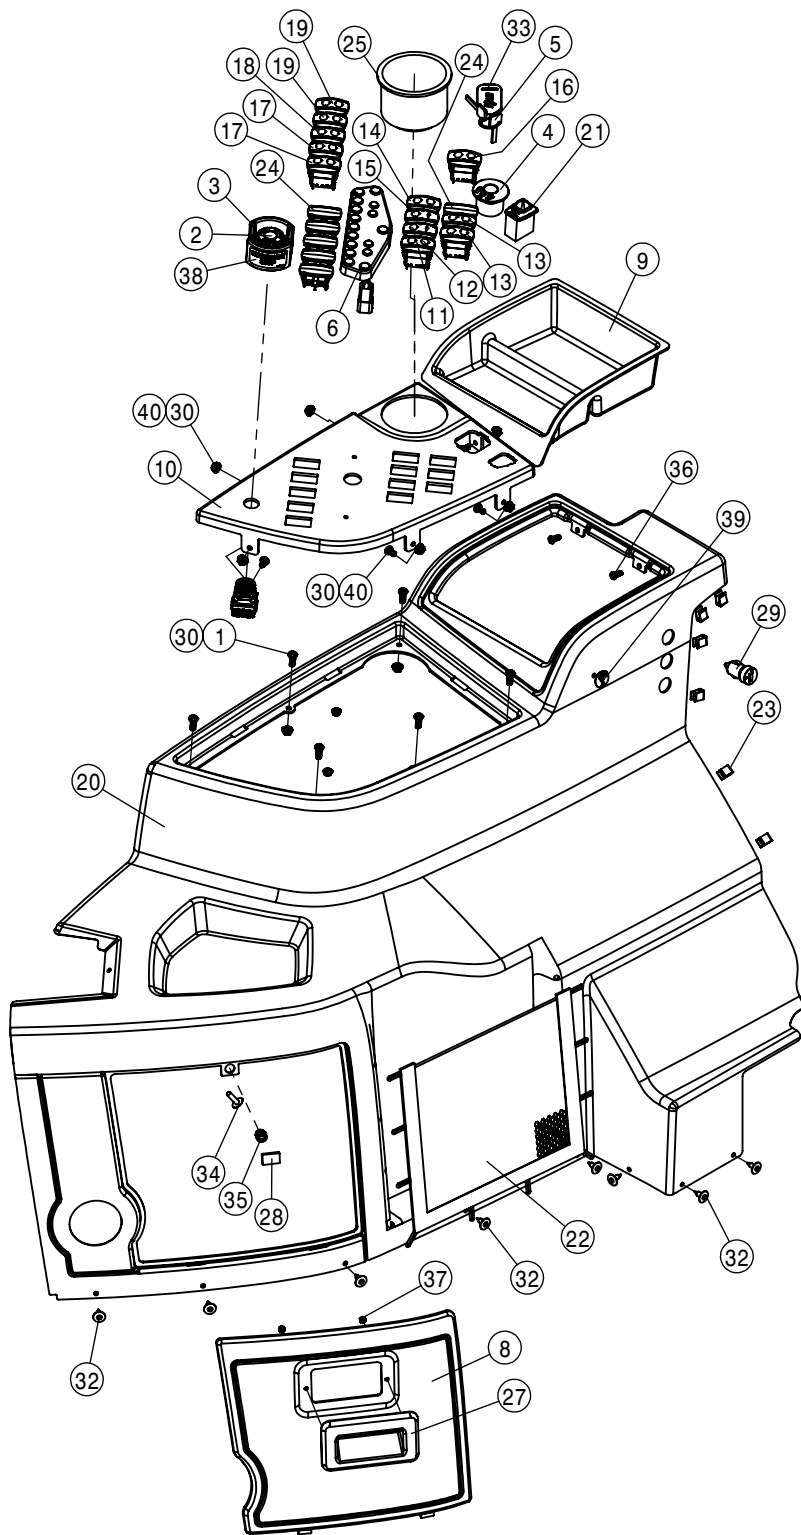

CONSOLE ASSEMBLY			
DET	QTY	P/N	DESCRIPTION
1	6	903711	1/4UNC X3/4PHIL PANHD MACH SCR
2	1	290081	E-STOP SWITCH,LED MUSHROOM
3	1	290089	E-STOP SHROUD, STS '11
4	1	291916	IGNITION SWITCH
5	2	291917	IGNITION KEY FOR 291916
6	1	292625	KEYPAD - SECTION SWITCH
NS	1	294236	HARNESS - NTB SWITCH
8	1	344306	CONSOLE DOOR
9	1	344307	CONSOLE TRAY
10	1	344309	CONSOLE SWITCH PANEL
11	1	344312	SWITCH - SOLUTION PUMP
12	1	344313	SWITCH - MAIN TANK
13	2	344314	SWITCH - BOOM FOLD
14	1	344315	SWITCH - RINSE
15	1	344316	SWITCH - AGITATION
16	1	344317	SWITCH - FOAMER
17	2	344318	SWITCH - NTB LEFT
18	1	344319	SWITCH - NTB LOCK
19	2	344320	SWITCH - NTB RIGHT
20	1	344407	CONSOLE BODY
21	1	344409	SWITCH - POWER MIRROR
22	1	344410	CARGO NET - SIDE CONSOLE
23	6	344413	"U" CLIP
24	6	344461	HOLE PLUG - CONTURA V
25	1	344462	CUP HOLDER - LARGE
NS	4	344464	POWER OUTLET 12V
27	1	344465	DOOR HANDLE
28	1	344514	PLATE - CONSOLE DOOR
29	1	344555	USB CHARGING ADAPTER - DC
30	12	470121	1/4 UNC SERR FLG LOCK NUT
31	2	470175	10-32 SERR FLANGE NUT
32	8	470466	1/4 x 5/8 PLTC LCK RIVET(DMB #14991)
33	1	470544	HAGIE KEY CHAIN
34	1	470545	PUSH TREE FASTENER 1/4 X 1
35	1	470676	MORTISE MOUNT -PULL MAG CATCH
36	2	472344	1/4UNCX5/8 ALHD BUTTON CAP SCR
37	2	473870	M5 HEX NUT
38	1	650278	DECAL, E-STOP, STS '11
39	1	650467	DECAL - AUX 2
40	6	903708	1/4UNC X1/2PHIL PANHD MACH SCR