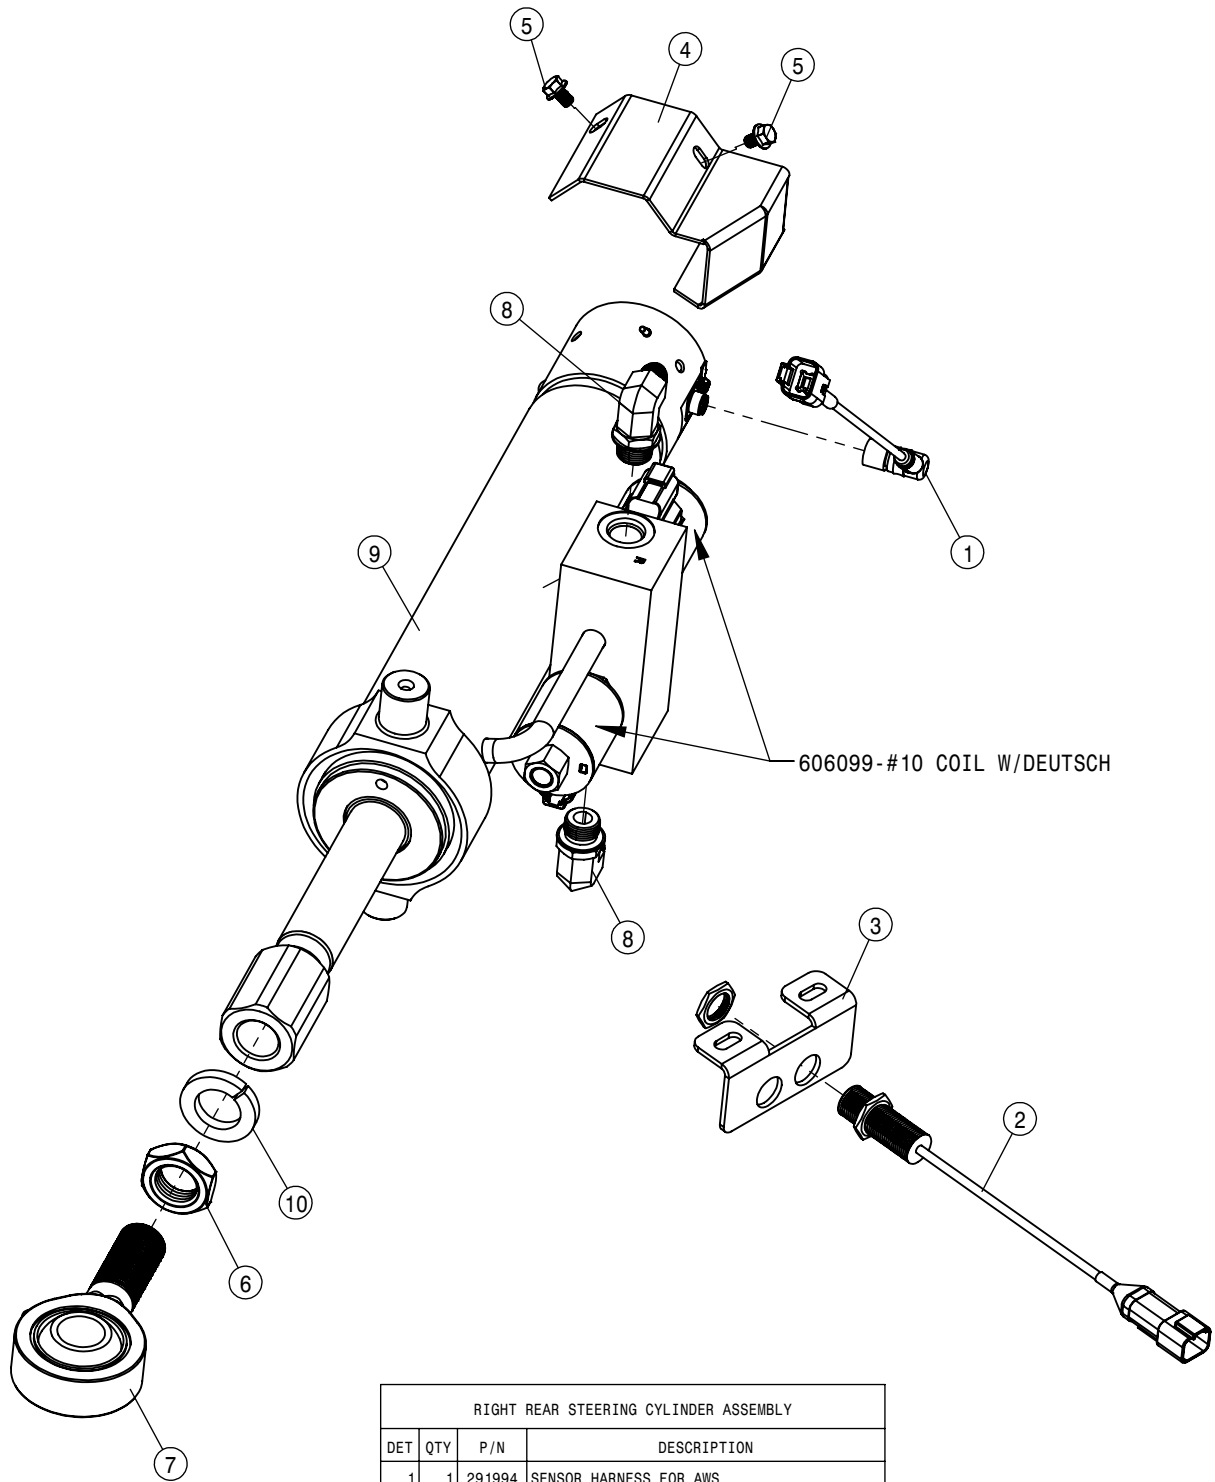

RIGHT REAR STEERING CYLINDER ASSEMBLY			
DET	QTY	P/N	DESCRIPTION
1	1	291994	SENSOR HARNESS FOR AWS
2	1	292926	INDUCTIVE PROX SENSOR, 18MM
3	1	359555	SENSOR BRKT, STS AWS 09
4	1	359645	STRG CYL SENSOR GUARD
5	2	470883	1/4UNC X 3/8 SERR FLG BOLT SS
6	1	472328	1"-12 HEX JAM NUT
7	1	473975	ROD END, 1.00 BORE, 1-12 RH MALE
8	2	618115	9/16MJIC-90-3/4MOR LBO
9	1	621653	HYD CYL, 2.50 X 8.81 W/LOCK
10	1	920508	1" LOCK WASHER