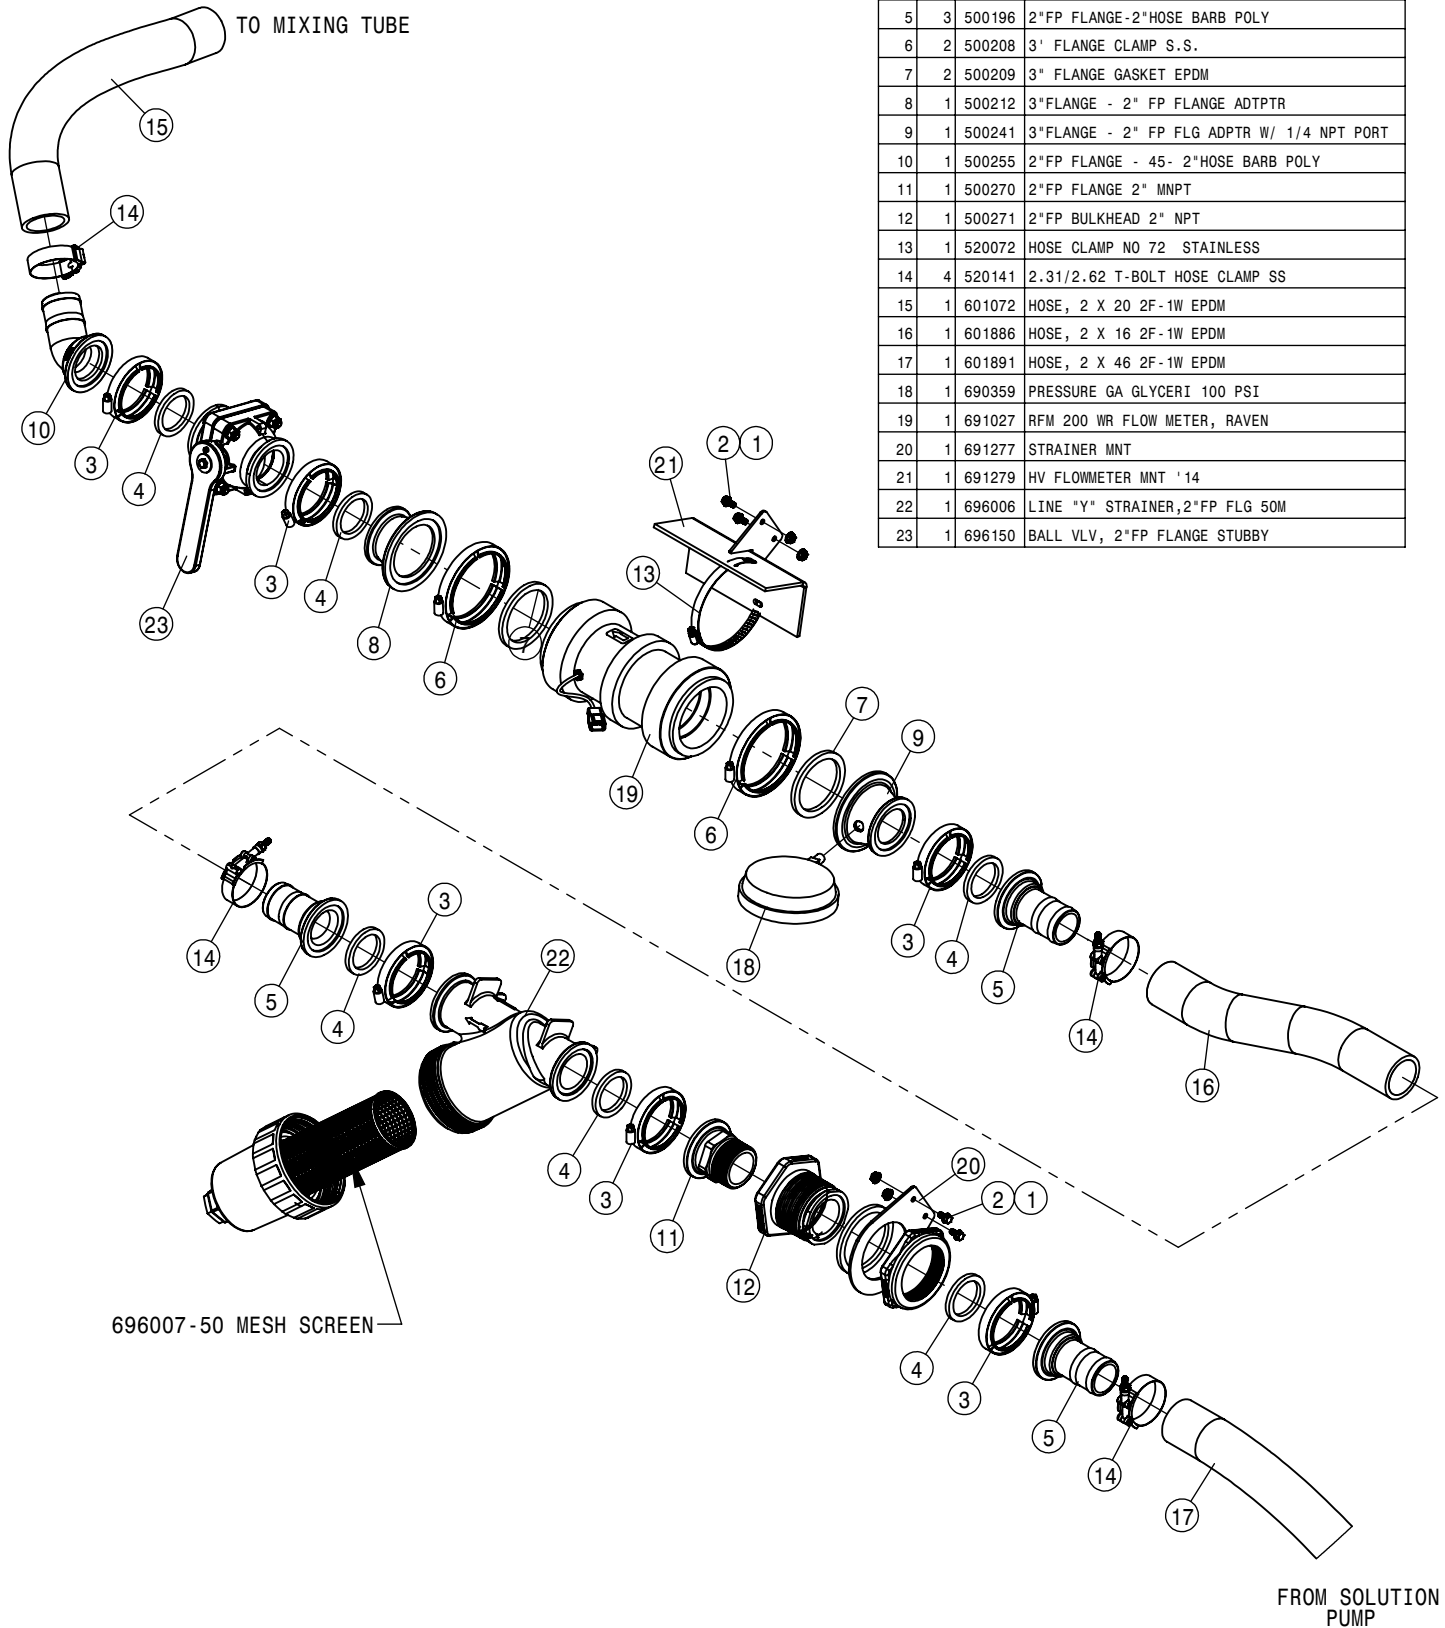

BULK HOSE
197133-HOSE 2" SUCTION, 2F-1W EPDM

FLOW METER ASSEMBLY HV			
DET	QTY	P/N	DESCRIPTION
1	4	470121	1/4 UNC SERR FLG LOCK NUT
2	4	470122	1/4 UNC X 1/2 SERR FLG BOLT
3	6	500194	2" FP FLANGE CLAMP S.S.
4	6	500195	2" FP FLANGE GASKET EPDM
5	3	500196	2"FP FLANGE-2"HOSE BARB POLY
6	2	500208	3" FLANGE CLAMP S.S.
7	2	500209	3" FLANGE GASKET EPDM
8	1	500212	3"FLANGE - 2" FP FLANGE ADTPTR
9	1	500241	3"FLANGE - 2" FP FLG ADPTR W/ 1/4 NPT PORT
10	1	500255	2"FP FLANGE - 45- 2"HOSE BARB POLY
11	1	500270	2"FP FLANGE 2" MNPT
12	1	500271	2"FP BULKHEAD 2" NPT
13	1	520072	HOSE CLAMP NO 72 STAINLESS
14	4	520141	2.31/2.62 T-BOLT HOSE CLAMP SS
15	1	601072	HOSE, 2 X 20 2F-1W EPDM
16	1	601886	HOSE, 2 X 16 2F-1W EPDM
17	1	601891	HOSE, 2 X 46 2F-1W EPDM
18	1	690359	PRESSURE GA GLYCERI 100 PSI
19	1	691027	RFM 200 WR FLOW METER, RAVEN
20	1	691277	STRAINER MNT
21	1	691279	HV FLOWMETER MNT '14
22	1	696006	LINE "Y" STRAINER,2"FP FLG 50M
23	1	696150	BALL VLV, 2"FP FLANGE STUBBY