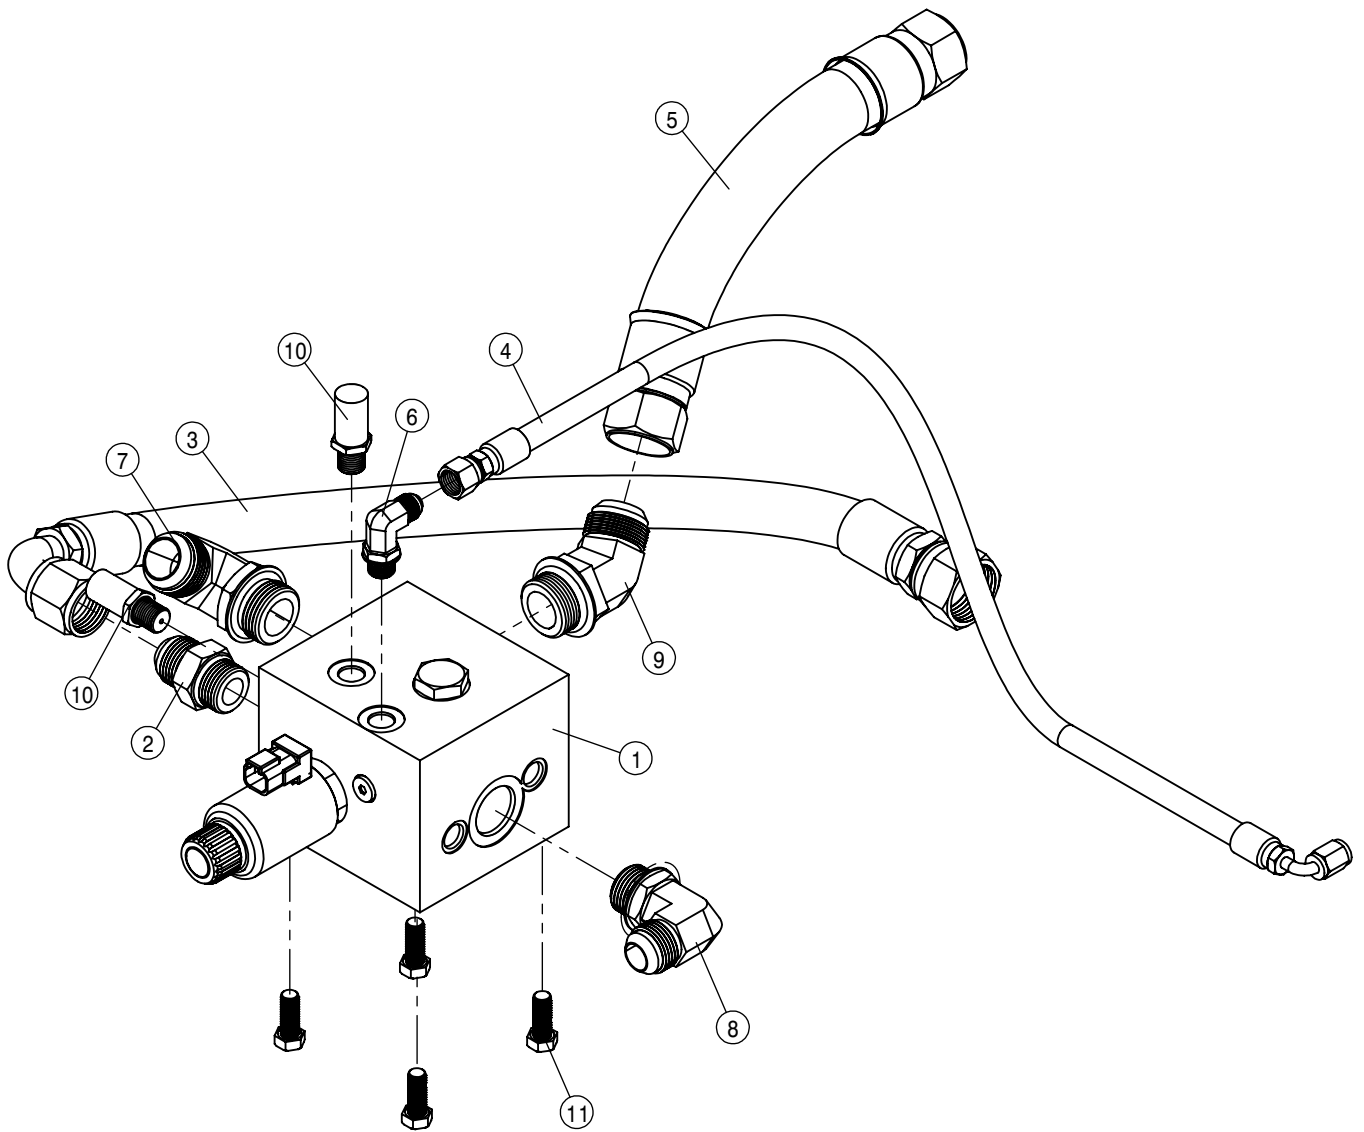

SOLUTION CONTROL VALVE ASSEMBLY			
DET	QTY	P/N	DESCRIPTION
1	1	606253	CTRL VALVE, SOLU PUMP SAUER
2	1	611127	1 1/16MJIC-1 1/16MOR ADPTR
3	1	617101	12-451TC-16FJX-12FJX90-23 H/A
4	1	617102	04-451TC-06FJX-04FJX90-29 H/A
5	1	617139	16-811-16FJX-16FJX-12 H/A
6	1	618119	9/16MJIC-90-9/16MOR LBO
7	1	618178	1 5/16MJIC-90-1 5/16MOR LBO
8	1	618248	1 1/16MJIC-90-1 1/16MOR LBO
9	1	618901	1 5/16MJIC-45-1 5/16MOR LBO
10	2	619023	9/16 MOR DIAGNOSTIC FITTING
11	4	900129	3/8UNC X 1" HEX BOLT