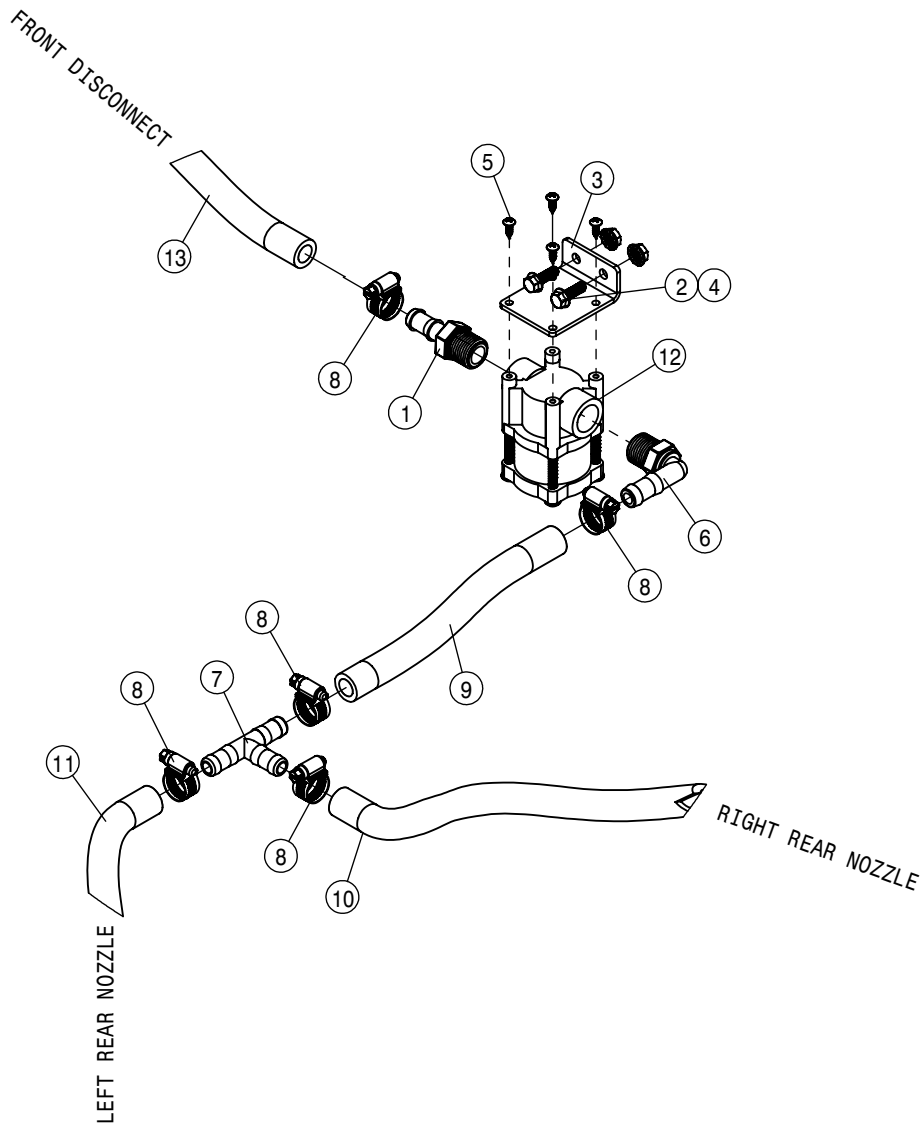

REAR WHEEL NOZZLE VALVE ASSEMBLY			
DET	QTY	P/N	DESCRIPTION
1	1	713340	1/2NPT-1/2 HOSE BARB, POLY
2	2	470118	1/4 UNC X 3/4 SER FLG BOLT
3	1	345018	REAR WHEEL SPRAY VLV MNT
4	2	470121	1/4 UNC SERR FLG LOCK NUT
5	4	473902	#8 X 1/2 PHIL PAN HD MTL SCR
6	1	500047	1/2NPT-90-1/2 HOSE BARB, POLY
7	1	500120	1/2" HOSE BARB TEE
8	5	520069	HOSE CLAMP NO 6 STAINLESS
9	1	601021	HOSE, 1/2 X 9 1BR BLK EPDM
10	1	601022	HOSE, 1/2 X 222 1BR BLK EPDM
11	1	601608	HOSE, 1/2 X 235 1BR EPDM
12	1	696238	SOLU VLV, 1/2FNPT, 12V 150PSI
13	1	601028	HOSE, 1/2 X 203 1BR BLK EPDM