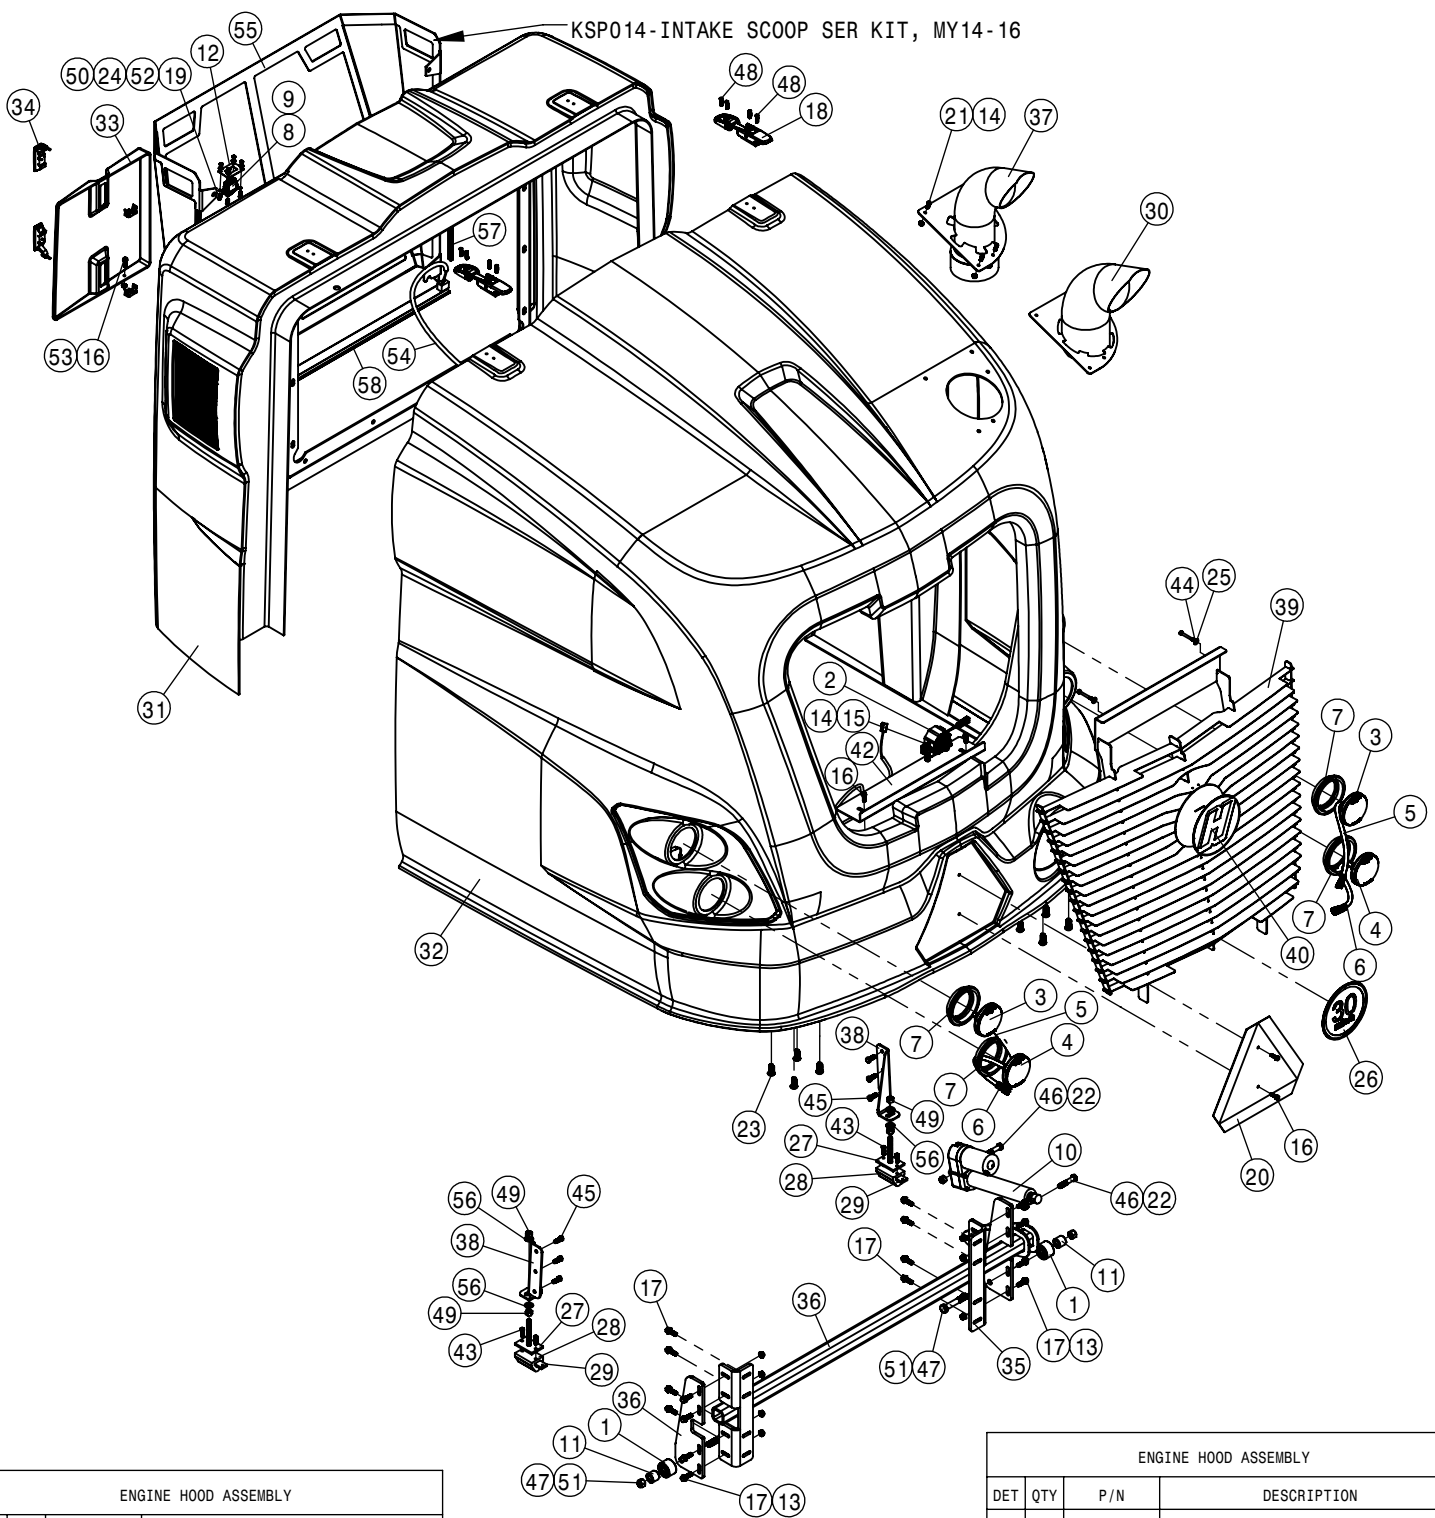

KSP014-INTAKE SCOOP SER KIT, MY14-16

ENGINE HOOD ASSEMBLY			
DET	QTY	P/N	DESCRIPTION
1	2	125056	TRACK ROLLER,2.00 OD, .625 BORE
2	1	290061	ALARM,BACKUP 107DBA LT DUTY
3	2	290200	AMBER LED STT 3 DIODE LAMP
4	2	290201	RED LED STT 3 DIODE LAMP
5	2	290202	2-WIRE PIGTAIL FOR 290200AMBER
6	2	290203	3-WIRE PIGTAIL FOR 290201 RED
7	4	290204	4" GROMMET FR 290200 & 290201
8	1	292220	SWITCH,DPDT, MOM-OFF-MOM ON
9	1	292221	SWITCH ACUATOR FOR 292220
10	1	292235	STS HOOD ACTUATOR
11	2	361679	BUMPER PIVOT BRG SPACER,STS 04
12	1	362116	HOOD SWITCH MT PLATE
13	8	470087	3/8UNC HEX SERR FLANGE NUT
14	7	470121	1/4 UNC SERR FLG LOCK NUT
15	2	470122	1/4 UNC X 1/2 SERR FLG BOLT
16	5	470231N	1/4UNC X 1" SERR FLG BOLT SS
17	16	470329	3/8UNC X 1 1/4 SERR FLG HEX BOLT
18	2	470368	LATCH W/KEEPER, FLEXIBLE LEVER
19	4	472235N	10-32 X 3/4 PHIL PAN MACH SCR BZ
20	1	472249	SLOW MOVING VEHICLE SIGN

ENGINE HOOD ASSEMBLY			
DET	QTY	P/N	DESCRIPTION
21	5	472345	1/4UNC X 1 ALHD BUTTON CAP SCR
22	2	473007	1/2UNC HEX NUT, NYLOC
23	8	473987	1/2UNC X 1 1/4BUT SKTHD SCR
24	4	483016	#10 REGULAR FLAT WASHER
25	2	483038	1/4 REGULAR FLAT WASHER
26	1	650223	DECAL,30MPH ID SYMBOL, VINYL
27	2	660224	ENG HOOD BUMPER WLD, STS 04
28	2	660226	ENG HOOD BUMPER, STS 04
29	2	660227	ENG HOOD BUMPER KEEPER, STS 04
30	1	660253	EXHAUST STACK WLDT STS T4F
31	1	660502	ENGINE HOOD ASSY STS'14
32	1	660506	ENGINE HOOD REAR ASSYSTS'14
33	1	660510	ENGINE HOOD ACS PANEL STS'14
34	2	660525	LATCH ACS PNL RETAINER STS'14
35	2	660526	ENGINE HOOD BLKHD MNT BRKT STS'14
36	1	660527	ENGINE HOOD HINGE MNT WLDT STS'14
37	1	660531	EXHAUST STACK WLDT STS'14

ENGINE HOOD ASSEMBLY			
DET	QTY	P/N	DESCRIPTION
38	2	660532	ENGINE HOOD BMPR MNT BRKT STS'14
39	1	660533	GRILLE INSERT WLDT STS'14
40	1	660559	DECAL HAGIE DOT 8.25"DIA GRILLE
NS	1	660561	HOOD DECAL SHEET
42	1	660600	GRILLE RETAINER BRACKET STS'14
43	4	900003N	1/4UNC X 1" HEX BOLT SS
44	2	900008	1/4UNC X 2 1/2 HEX BOLT
45	9	900129	3/8UNC X 1" HEX BOLT
46	2	900268	1/2UNC X 2 1/2 HEX BOLT
47	2	900341	5/8UNC X 3 3/4 HEX BOLT
48	8	903893	10-32 X 1" PHIL PAN MACH SCR
49	4	910008	1/2UNC HEX NUT
50	4	910027N	10-32 HEX NUT
51	2	914010P	5/8UNC HEX STOVER NUT
52	4	920510	#10 LOCK WASHER
53	1	470121N	1/4 UNC SERR FLG LOCK NUT SS
54	1	294053	HOOD ACTUATOR HARNESS
55	1	660827	AIR INTAKE SCOOP SER KIT WLD
56	4	920004	1/2 SAE FLAT WASHER
57	2	193016-028	QUICKEDGE TRIM .060 TO .170
58	1	193016-042	QUICKEDGE TRIM .060 TO .170