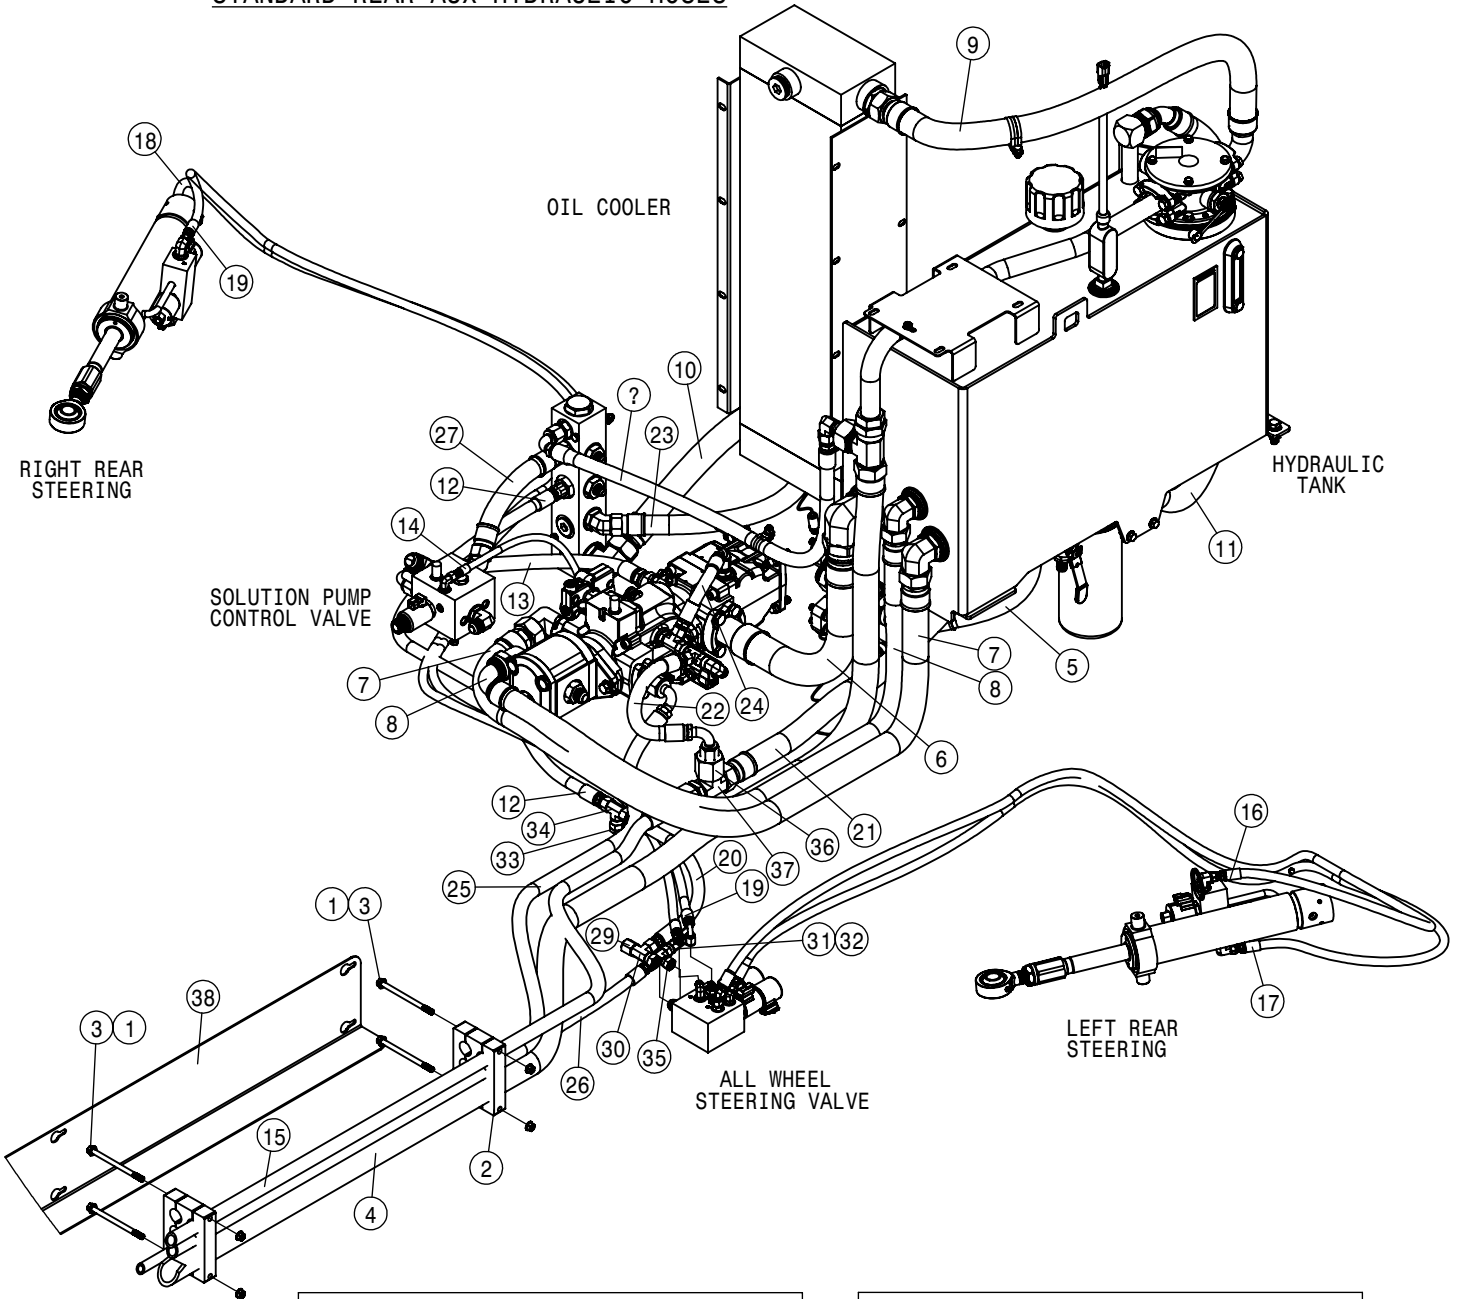

STANDARD REAR AUX HYDRAULIC HOSES

STANDARD REAR AUX HYDRAULIC HOSE ASSEMBLY			
DET	QTY	P/N	DESCRIPTION
1	4	470087	3/8UNC HEX SERR FLANGE NUT
2	2	470671	HOSE CLAMP, 6-HOLE
3	4	470683	3/8UNC X5 1/2SMTH FLG HEX BOLT
4	1	617087	24-811-24FJX-24FJX90-177 H/A
5	1	617088	24-811-24FJX-24FJX45-18 H/A
6	1	617089	32-811-32FJX-32FLG-25 H/A
7	1	617091	24-811-24FJX-24FJX-71 H/A
8	1	617092	20-811-20FJX-20FJX90-60 H/A
9	1	617093	24-811-24FJX-24FLG90-48 H/A
10	1	617094	24-811-24FJX-24FJX90-31 H/A
11	1	617095	20-811-20FJX-20FJX45-47 H/A
12	1	617097	10-451TC-10FJX-10FJX-47 H/A
13	1	617101	12-451TC-16FJX-12FJX90-23 H/A
14	1	617102	04-451TC-06FJX-04FJX90-29 H/A
15	1	617105	12-451TC-12FJX-12FJX-115 H/A
16	1	617115	06-451TC-06FJX-06FJX45-101 H/A
17	1	617116	06-451TC-06FJX-06FJX-99 H/A
18	1	617117	06-451TC-06FJX-06FJX-137
19	1	617118	06-451TC-06FJX-06FJX90-137 H/A

STANDARD REAR AUX HYDRAULIC HOSE ASSEMBLY			
DET	QTY	P/N	DESCRIPTION
20	1	617119	10-451TC-10FJX-10FJX-18 H/A
21	1	617120	20-811-20FJX-20FJX-37 H/A
22	1	617122	12-451TC-10FJX-12FJX90-18 H/A
23	1	617123	16-811-16FJX-16FJX90-22 H/A
24	1	617132	10-451TC-10FJX-10FJX90-11 H/A
25	1	617133	12-451TC-12FJX-16FJX90-187 H/A
26	1	617135	08-451TC-08FJX-10FJX90-141 H/A
27	1	617139	16-811-16FJX-16FJX-12 H/A
28	1	617171	12-451TC-12FJX-12FJX90-43 H/A
29	1	618328	7/8FJIC CAP NUT
30	1	618333	7/8FJIC SW RUN TEE-7/8MJIC
31	1	618451	3/4FJIC SW RUN TEE-3/4MJIC
32	2	618532	3/4FJIC CAP NUT
33	1	618543	7/8MJIC PLUG
34	1	618593	7/8FJ SW BRANCH TEE-7/8MJ
35	1	618643	3/4FJ SW BRANCH TEE-3/4MJ
36	2	618665	1 5/8FJIC-1 1/16MJIC ADPTR
37	1	618752	1 5/8MJIC BLKHD RUN TEE
38	1	660290	HOSE GUARD - L/F