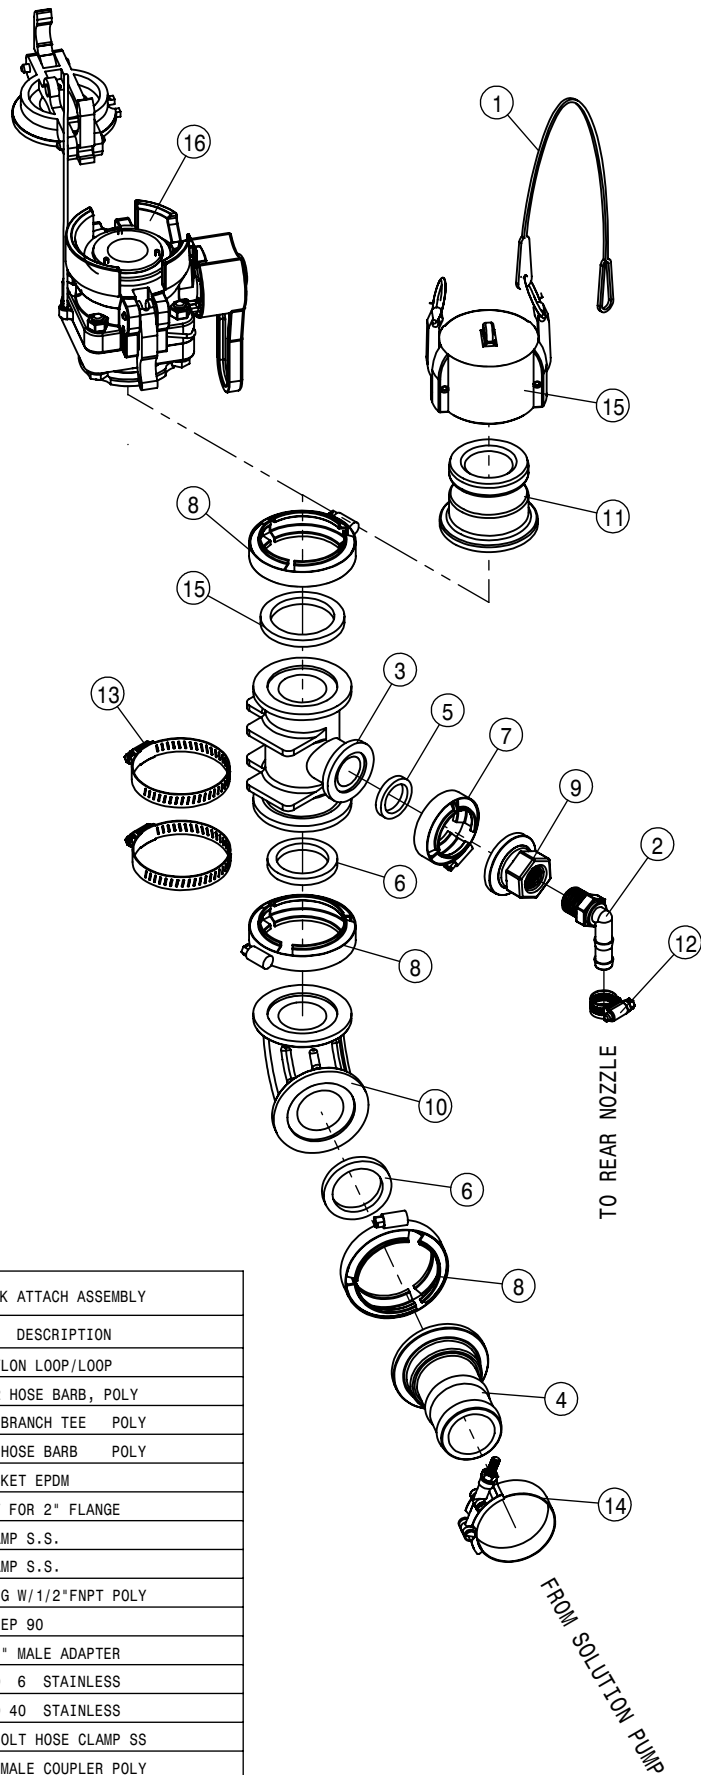

FRONT SOLUTION QUICK ATTACH ASSEMBLY			
DET	QTY	P/N	DESCRIPTION
1	1	470322	LANYARD 8" NYLON LOOP/LOOP
2	1	500047	1/2NPT-90-1/2 HOSE BARB, POLY
3	1	500150	2" FLANGE-1" BRANCH TEE POLY
4	1	500154	2" FLANGE-2" HOSE BARB POLY
5	1	500157	1" FLANGE GASKET EPDM
6	3	500158	1 1/2" GASKET FOR 2" FLANGE
7	1	500159	1" FLANGE CLAMP S.S.
8	3	500160	2" FLANGE CLAMP S.S.
9	1	500238	1" FLANGE PLUG W/1/2" FNPT POLY
10	1	500266	2" FLANGE SWEEP 90
11	1	500276	2" FLANGE X 2" MALE ADAPTER
12	1	520069	HOSE CLAMP NO 6 STAINLESS
13	2	520099	HOSE CLAMP NO 40 STAINLESS
14	1	520141	2.31/2.62 T-BOLT HOSE CLAMP SS
15	1	690623	CAP FOR 2.00 MALE COUPLER POLY
16	1	696237	2" FEM MANFLD DRYMATE VLV, POLY