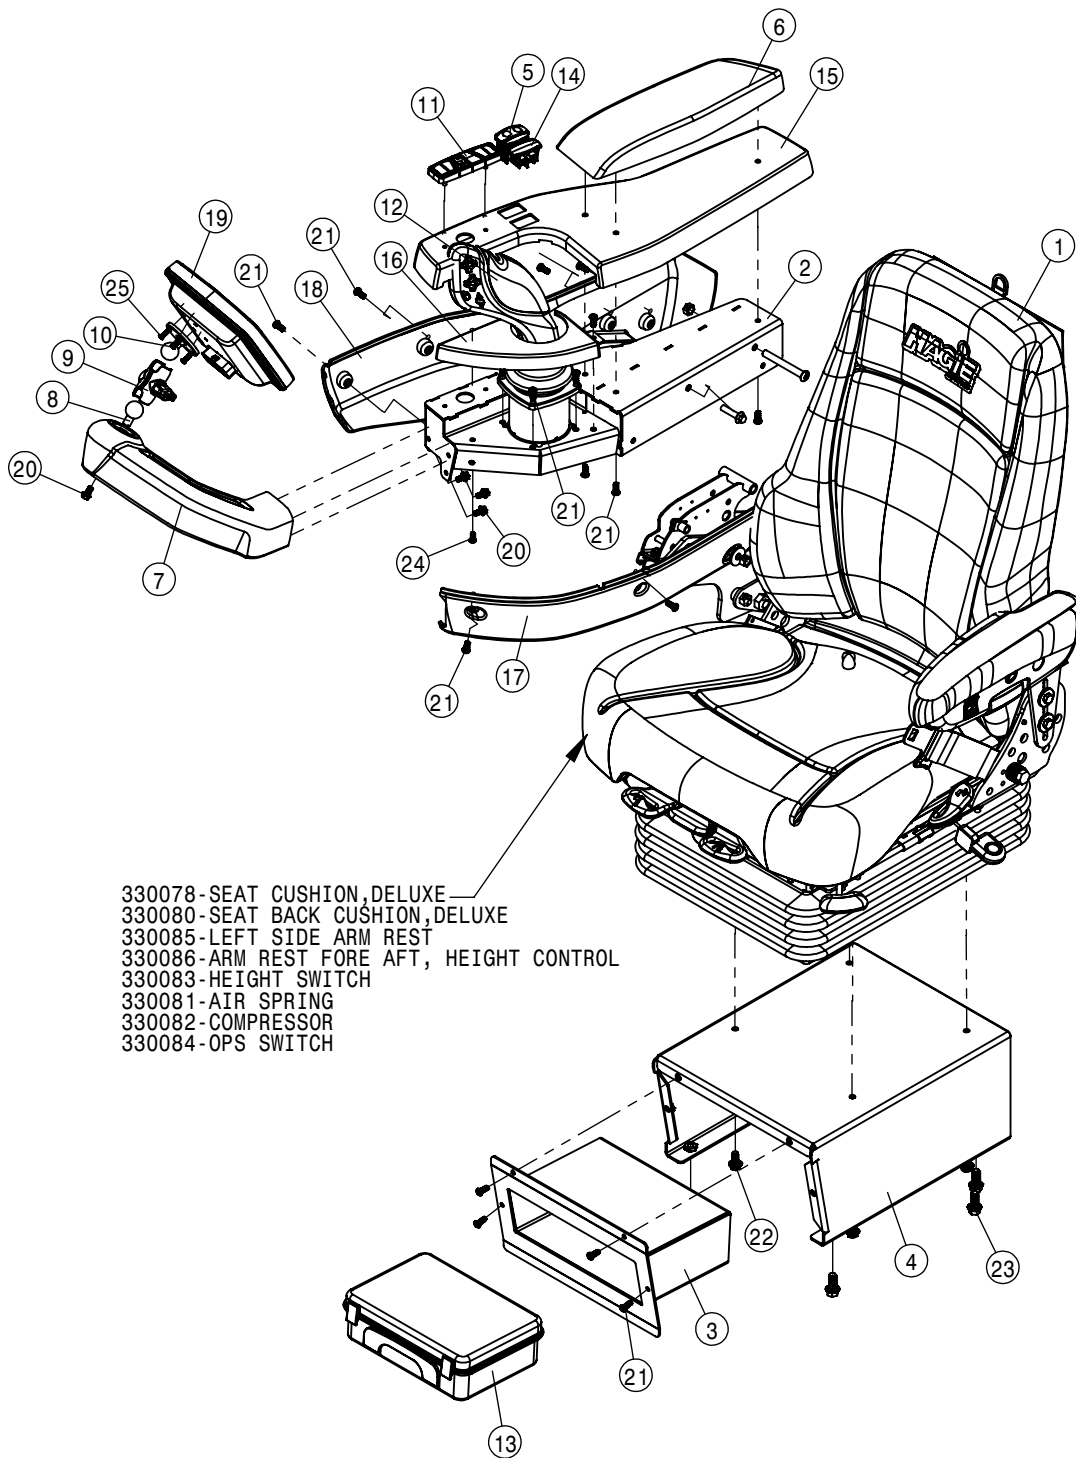

DELUXE SEAT ASSEMBLY				
DET	QTY	P/N	DESCRIPTION	
1	1	330075	SEAT - DELUXE, CAB	STS' 14
2	1	344167	POD STRUCTURE WLDMT	
3	1	344271	STS CAB FIRST AID WLDMNT '14	
4	1	344275	STS CAB SEAT RISER WLDMNT '14	
5	1	344311	SWITCH - THROTTLE	
6	1	344340	ARMREST POD, ASSY, STSCAB '14	
7	1	344342	POD DISPLAY MNT ASSY MOLDED, STSCAB '14	
8	1	344363	1" RAM BALL MNT 1/4UNC THRD HOLE	
9	1	344364	1" RAM BALL MNT 2.00"DBL SOC ARM	
10	1	344365	1" RAM BALL MNT BASE 2.50"DIA	
11	1	344399	RADIO KEYPAD	
12	1	344421	JOYSTICK, CAB	STS' 14
13	1	344427	MEDICAL KIT	

DELUXE SEAT ASSEMBLY				
DET	QTY	P/N	DESCRIPTION	
14	1	344461	HOLE PLUG - CONTURA V	
15	1	344516	POD UPPER, CAB	
16	1	344517	POD MIDDLE, CAB	
17	1	344518	POD INNER, CAB	
18	1	344519	POD OUTER	
19	1	344612	MACHINE DISPLAY ASSEMBLY, 2014	
20	4	470122	1/4 UNC X 1/2 SERR FLG BOLT	
21	19	472344	1/4UNCX5/8 ALHD BUTTON CAP SCR	
22	4	473873	M8 x 20MM LG SERR FLANGE HEX BOLT	
23	6	900129N	3/8UNC X 1" SERR FLANGE BOLT	
24	1	903706	10-32X1/2 PHIL PAN MACH SCR	
25	4	903844	8-32 X 1/2 PHIL PANHD MACH SCR