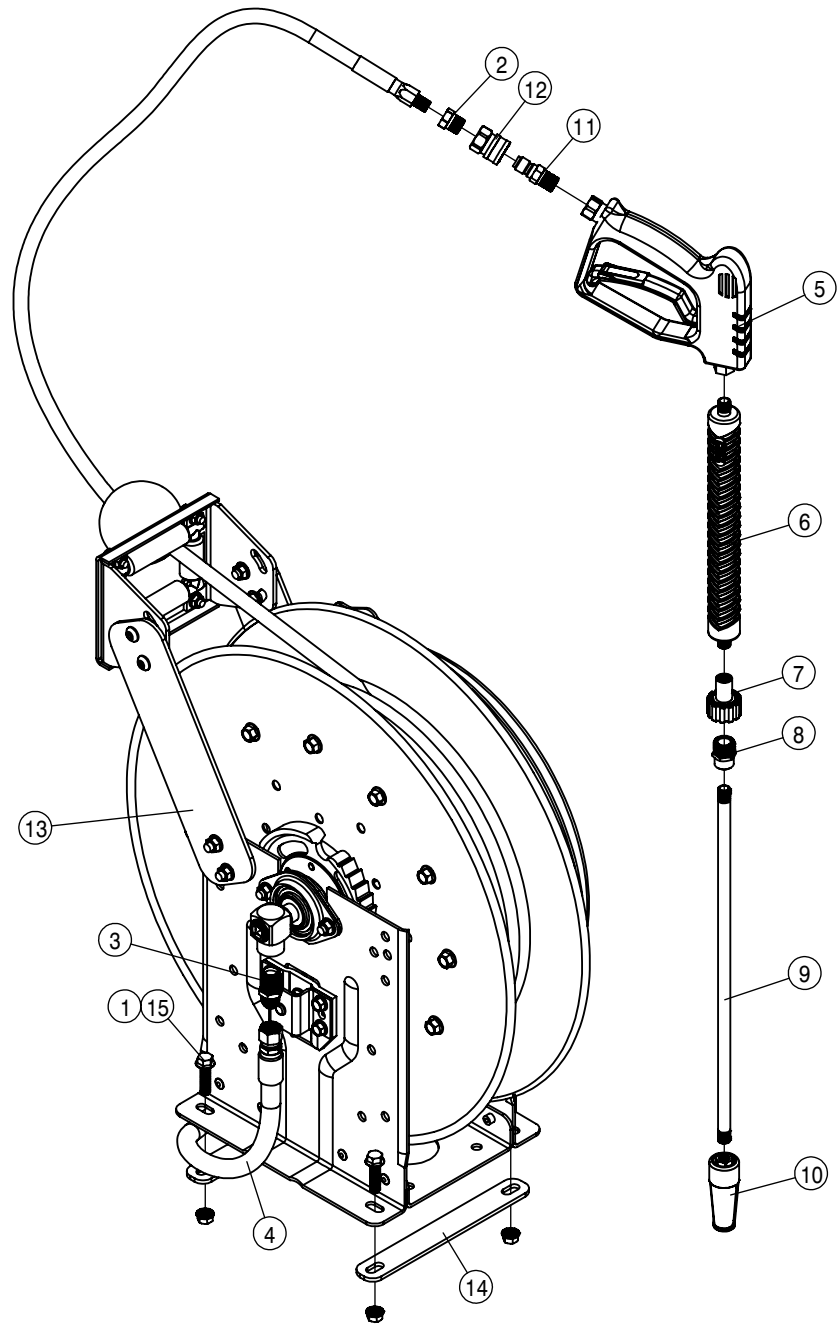

PRESSURE WASHER HOSE REEL ASSEMBLY			
DET	QTY	P/N	DESCRIPTION
1	4	470087N	3/8UNC HEX SERR FLG NUT YZ
2	1	505211	3/8-1/4NPT REDU BUSH, BRS
3	1	611147	3/4MJIC-1/2MNPT ADPTR
4	1	616928	08-451TC-08FJX-08FJX90-36 H/A
5	1	690792	TRIGGER GUN, PRESS WASH 690672
6	1	690793	12' LANCE FOR WASH 690672
7	1	690794	ST-40 CONNECT,PRESS WASH690672
8	1	690795	ST-41 CONNECT,PRESS WASH690672
9	1	690796	LANCE, PRESSURE WASHER 690672
10	1	690797	NOZZEL, PRESSURE WASHER 690672
11	1	690798	MALE CPLR,MNPT FOR 690672
12	1	690799	FEM CPLR FNPT FOR 690672
13	1	690984	HOSE REEL-PRESS WASH .25" X 100'
14	2	691298	RETAINING STRAP-HOSE REEL
15	4	900131N	3/8UNC X 1 1/2 SER FLANGE BOLT