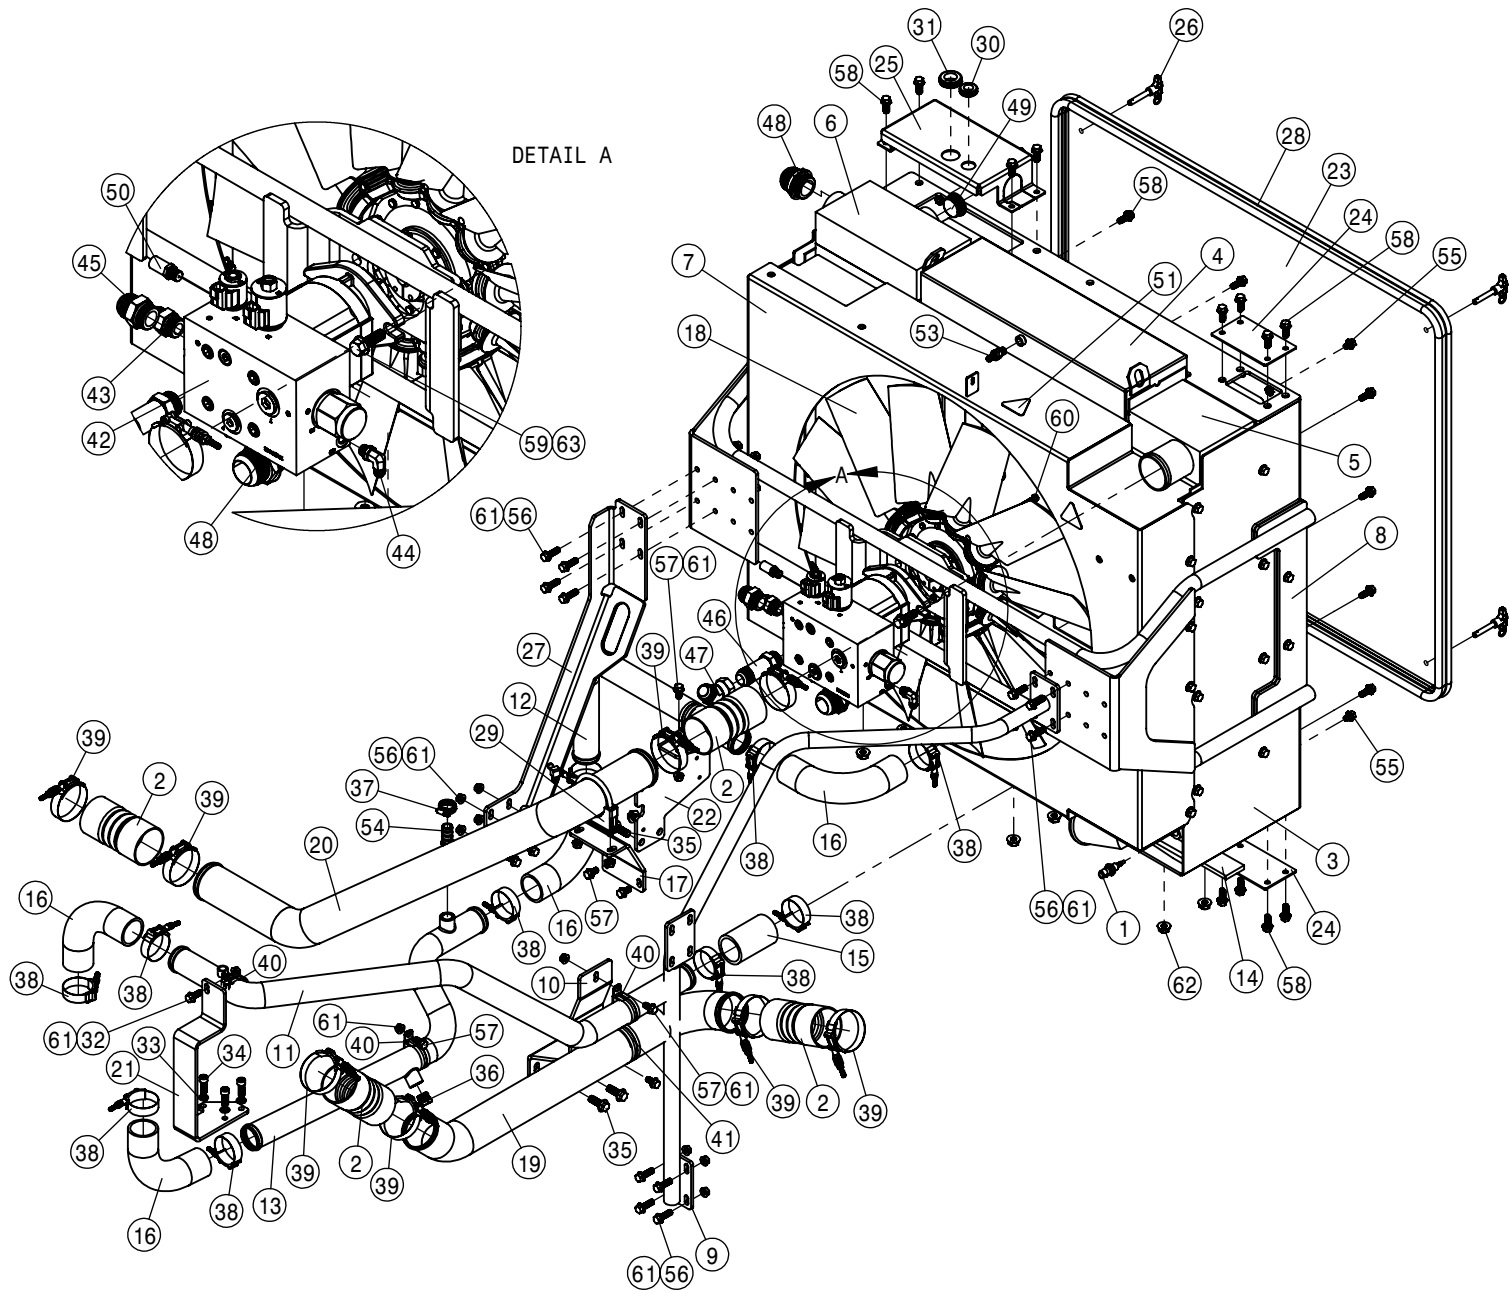

DETAIL A

TIER-4I RADIATOR ASSEMBLY			
DET	QTY	P/N	DESCRIPTION
1	1	290098	TEMP SENDER - CAC
2	4	311592	3.00 X 6.00 CAC HOSE
3	1	317162	COOLING PKG FRAME WLD
4	1	317169	RADIATOR STS' 14
5	1	317170	CHARGE AIR COOLER STS' 14
6	1	317171	HYD OIL COOLER STS' 14
7	1	317173	FAN SHROUD WLD
8	1	317181	FAN FRAME WLD
9	1	317194	RH COOLING PKG SUPP WLD
10	1	317198	CAC / RAD PIPE SUPP
11	1	317199	PIPE - WATER OUTLET TO RAD
12	1	317200	PIPE - RAD TO WATER INLET 1
13	1	317201	PIPE - RAD TO WATER INLET 2
14	1	317202	COOLING PACKAGE ISOLATOR
15	1	317203	COOLANT HOSE
16	4	317204	COOLANT ELBOW
17	1	317206	CAC PIPE SUPP
18	1	317223	ENG FAN, 32" DIA-12 BLADE STS' 14
19	1	317266	PIPE - CAC TO INTAKE
20	1	317268	PIPE - TURBO TO CAC
21	1	317280	PIPE SUPP
22	1	317331	HOSE PLATE

TIER-4I RADIATOR ASSEMBLY			
DET	QTY	P/N	DESCRIPTION
23	1	317337	INTAKE SCREEN WLD
24	2	317341	COOLING PKG FRAME COVER
25	1	317342	CONDENSOR ACCESS COVER
26	4	317364	T-HANDLE QUICK PIN - 1.75" X 3/8 D
27	1	317390	SUPPORT BRACE COOLING PACK
28	1	344553	INTAKE SCREEN SEAL
29	1	470160	MUFFLER CLAMP 3.00 IN
30	1	470203	GROMMET, .750ID .125GW 1.062GD
31	1	470204	GROMMET, 1.000ID .125GW 1.375GD
32	1	470460	3/8 X 1" SERR FLG BOLT
33	3	473798	10MM LOCK WASHER
34	3	473844	10MM-1.50 X 30 SOC HD CAP SCR
35	4	473855	12MM-1.75 X 35MM SM FLG BOLT
36	1	505231	PIPE PLUG .50NPT HEX HD BRS
37	1	520055	HOSE CLAMP NO 12 STAINLESS
38	10	520140	2.18/2.50 T-BOLT HOSE CLAMP SS
39	8	520146	3.06/3.38 T-BOLT HOSE CLAMP SS
40	4	520161	CUSH CLAMP,#32 2"D-3/4W LOOP
41	1	520166	CUSH CLAMP, 3"D-3/4W LOOP
42	1	606544	35CC FAN MOTOR ASSY
43	1	611127	1 1/16MJIC-1 1/16MOR ADPTR
44	1	618119	9/16MJIC-90-9/16MOR LBO

TIER-4I RADIATOR ASSEMBLY			
DET	QTY	P/N	DESCRIPTION
45	1	618186	1 5/16MJIC-1 5/16MOR ADPTR
46	1	618610	1 5/16MJIC-1 5/16MOR LG ADPTR
47	1	618630	1 5/16MJ-45-1 5/16FJ SWIV LBO
48	2	618682	1 7/8MOR-1 7/8MJIC ADPTR
49	1	618759	1 5/8MOR PLUG, HEX SOCKET
50	1	619023	9/16 MOR DIAGNOSTIC FITTING
51	2	650434	DECAL, FAN BLADE WARNING
52	1	711104	1/4MNPT-90-3/8 HOSE BARB, BRS
53	1	712100	1/4NPT X 3/8 HOSE FTG,PUSHLOCK
54	1	712440	1/2 NPT X 3/4 HOSE BARB
55	2	900126	3/8UNC X 1/2 SERR FLG BOLT YZ
56	20	900127N	3/8UNC X 1 1/4 SER FLANGE BOLT
57	6	900128N	3/8UNC X 3/4 SER FLANGE BOLT
58	51	900129N	3/8UNC X 1" SERR FLANGE BOLT
59	2	900265N	1/2UNC X 1 1/2 SERR FLANGE BOLT
60	3	906007	1/4UNC X 2" HEX BOLT FULL
61	47	910004N	3/8UNC FLANGE CNTR LOCK NUT
62	6	914008N	1/2UNC SMTH FLG CTR LCK NUT YZ
63	2	914015	1/2UNC HEX CENTER-LOCK NUT