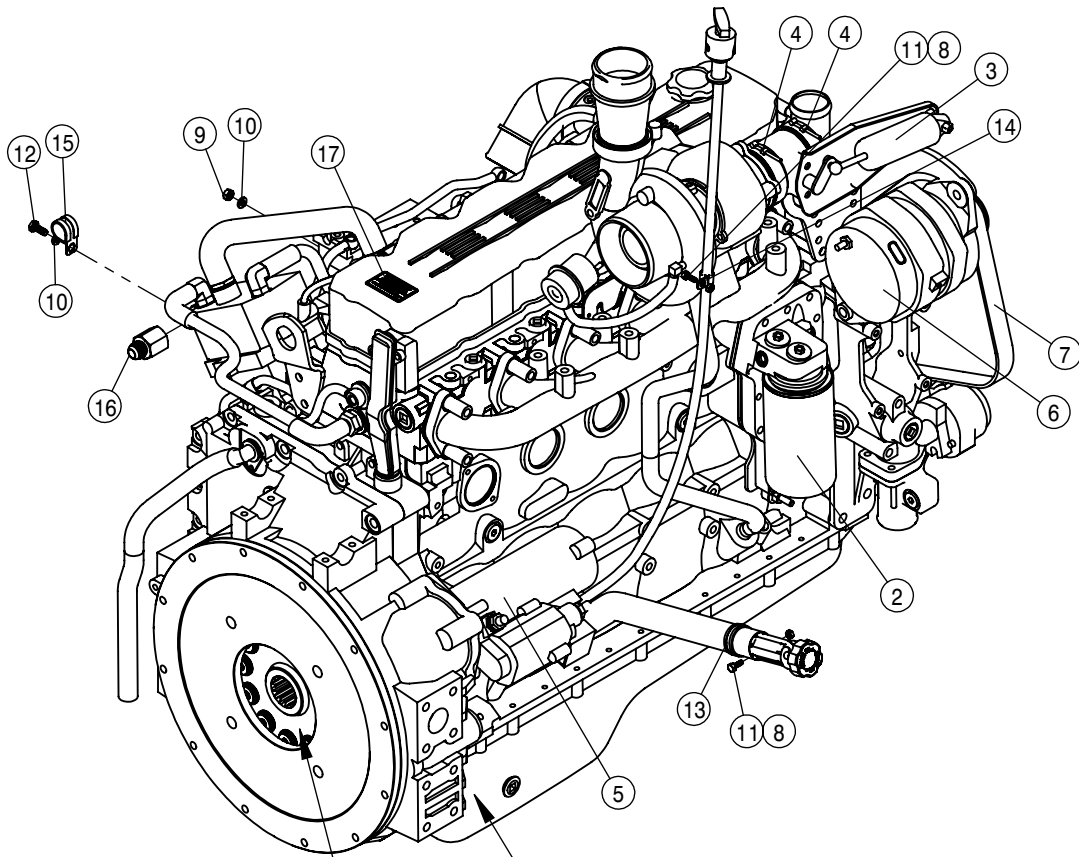

317285 - T3 275HP ENG-REPAIR CONFIG STS' 14

800513-PUMP DRIVE ASSY, STS' 14
800514-DRIVE PLATE, STS' 14

TIER-3 275 HP ENGINE ASSEMBLY			
DET	QTY	P/N	DESCRIPTION
NS	1	294224	ENGINE HARNESS T3, 14
	1	316372	ENGINE OIL FILTER
	1	316644	EXHAUST BRAKE
	2	316646	V-CLAMP, EXHAUST BRAKE,CUMMINS
	1	317299	STARTER - DENSO PA90L
	1	317300	ALTERNATOR - DELCO 200 AMP
	1	317304	DRIVE BELT - 3289716
	2	473767	6MM-1.00 HEX NUT
	1	473778	8MM-1.25 HEX NUT
	2	473804	8MM LOCK WASHER
	2	473826	6MM-1.00 X 16MM HEX BOLT GR8
	1	473827	8MM-1.25 X 20MM HEX BOLT GR8
	1	520100	CUSH HOSE CLAMP,#24, 1 1/2D X 1/2W
	1	520118	CUSH CLAMP,#8 1/2D X 1/2W
	1	520121	CUSH CLAMP,#16 1IN X 3/4W
	1	618518	1 1/16FJIC-7/8MJIC ADPTR
	1	650461	DECAL,MCO REQUIREMENTS,275 HP