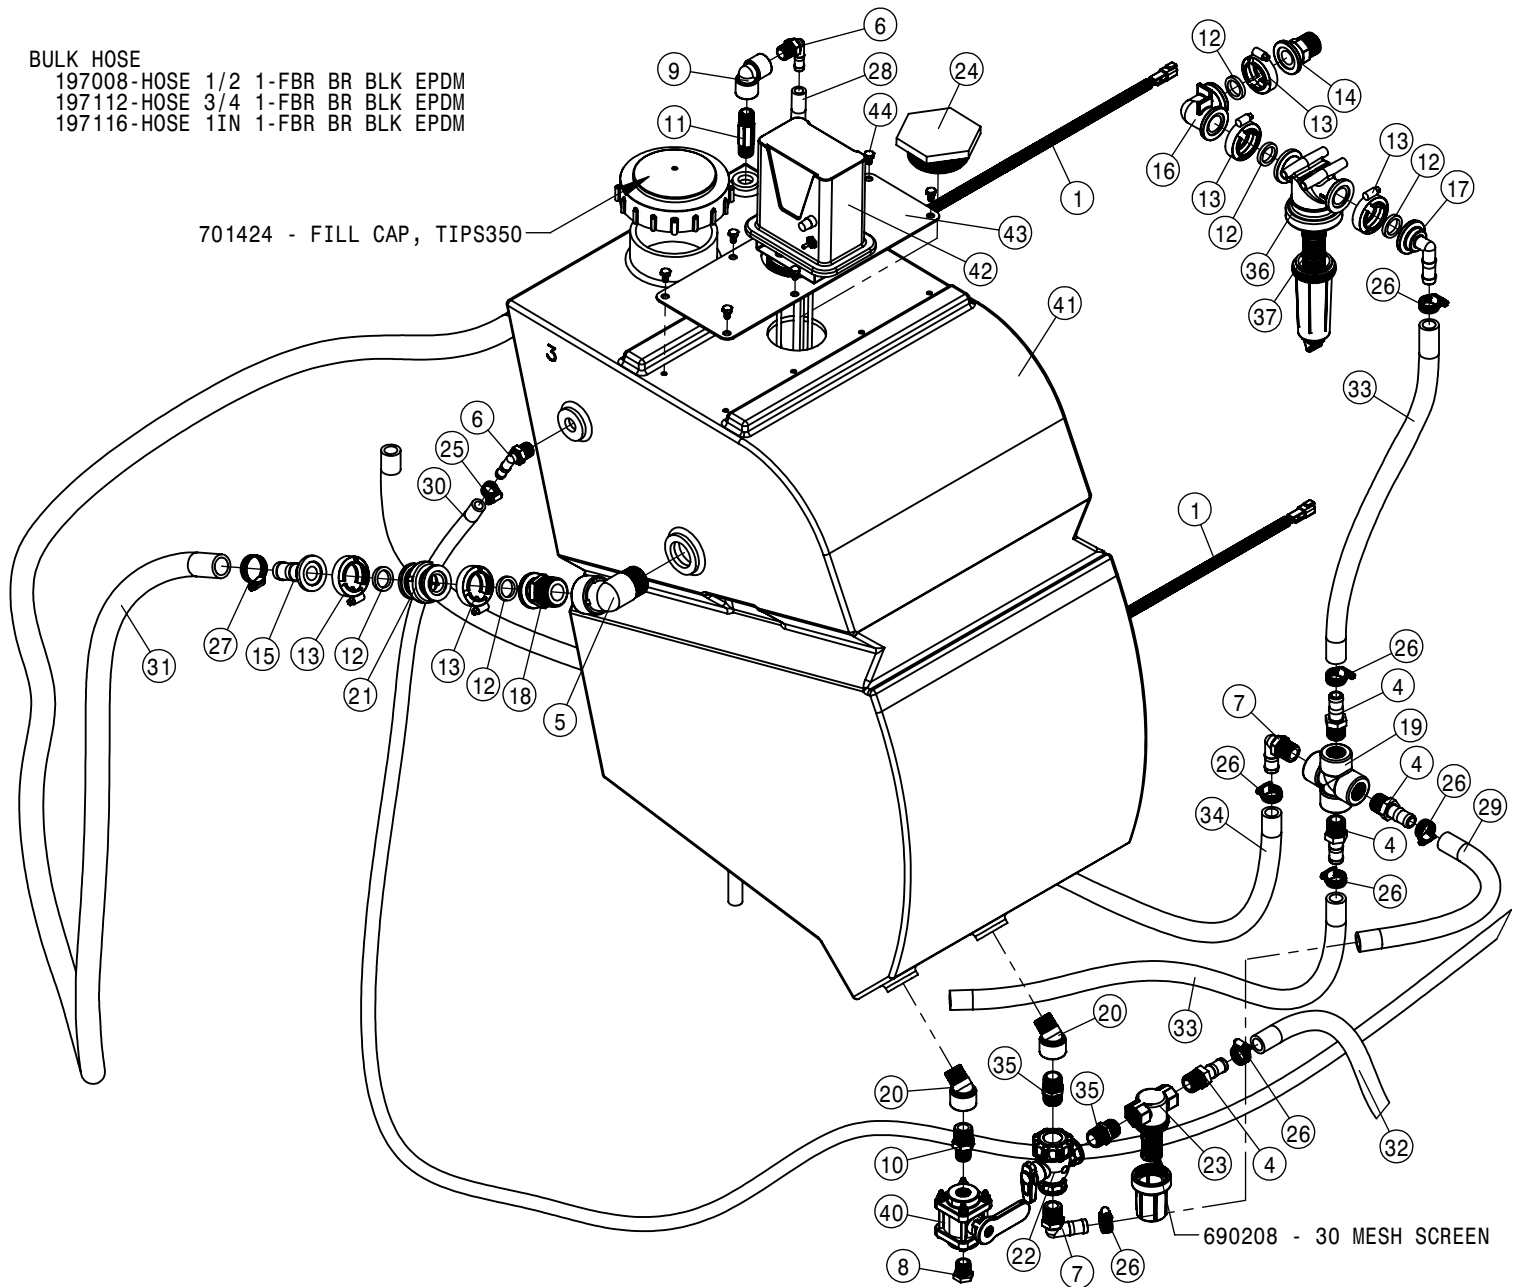

BULK HOSE

- 197008-HOSE 1/2 1-FBR BR BLK EPDM
- 197112-HOSE 3/4 1-FBR BR BLK EPDM
- 197116-HOSE 1IN 1-FBR BR BLK EPDM

701424 - FILL CAP, TIPS350

INJECTION TANK-3 ASSEMBLY			
DET	QTY	P/N	DESCRIPTION
1	2	292228	LIQ LEV SWITCH ASSY,1/2NP05 EX
NS	1	294247	CHEM INJECT CABLE ASSY
NS	1	294248	CHEM INJECT LIGHT SWITCH HARNESS
4	4	500022	3/4NPT-3/4HOSE BARB, POLY
5	1	500039	1 1/4NPT-90 ST EL, POLY
6	2	500047	1/2NPT-90-1/2 HOSE BARB, POLY
7	2	500054	3/4NPT-90-3/4 HOSE BARB, POLY
8	1	500062	1/2"NPT PLUG, POLY
9	1	500078	1/2NPT-90 EL, POLY
10	1	500124	3/4 X 1/2NPT REDU NIPPLE,POLY
11	1	500133	1/2NPT X 3" PIPE NIPPLE POLY
12	5	500157	1" FLANGE GASKET EPDM
13	5	500159	1" FLANGE CLAMP S.S.
14	1	500163	1" FLANGE-1" MNPT ADPTR POLY
15	1	500171	1" FLANGE-1" HOSE BARB POLY
16	1	500174	1" FLANGE-90-1" FLANGE LBOPOLY
17	1	500185	1"FLANGE-90-3/4"HOSE BARB POLY
18	1	500236	1" FLANGE 1 1/4" MNP, POLY
19	1	500267	3/4NPT CROSS POLY
20	2	500283	3/4" NPT X 45 STREET ELBOW, POLY
21	1	503102	1" FLANGE CHECK VALVE
22	1	503103	3-WAY BALL VALVE 3/4" NPT

INJECTION TANK-3 ASSEMBLY			
DET	QTY	P/N	DESCRIPTION
23	1	503104	LINE T-STRAINER, 3/4" NPT 30 MESH
24	1	503106	3" NPT POLY PLUG
25	1	520069	HOSE CLAMP NO 6 STAINLESS
26	7	520080	HOSE CLAMP NO 10 STAINLESS
27	1	520090	HOSECLAMP NO 16 STAINLESS
28	1	601162	HOSE, 1/2 X 60 1BR BLK EPDM
29	1	601272	HOSE, 3/4 X 16 1-FBR BR BLK EPDM
30	1	601564	HOSE, 1/2 X 174 1BR BLK EPDM
31	1	601704	HOSE, 1 X 140 1BR BLK EPDM
32	1	601710	HOSE, 3/4 X 100 1BR BLK EPDM
33	2	601812	HOSE, 3/4 X 32 1BR BLK EPDM
34	1	601826	HOSE, 3/4 X 76 1BR BLK EPDM
35	2	690098	3/4NPT CLOSE NIPPLE, POLY
36	1	690660	LINE "T" STRAINER, 1" FLANGE W/O SCREEN
37	1	690669	100 MESH SCREEN FOR 690660
NS	2	693762	CABLE,CAN,MTR,CTRL W/AGITATOR
NS	4	693763	CABLE,CAN,MTR CTRL W/O AGITTR
40	1	696082	BALL VALVE 1/2FNPT POLY
41	1	701391	TANK-60 GALLON, RH POLY
42	1	701412	RAVEN AGITATOR-HAGIE MODIFIED
43	1	701457	BRACE-AGITATOR, INJ SYSTEM
44	8	900062	5/16UNC X 1/2 HEX BOLT