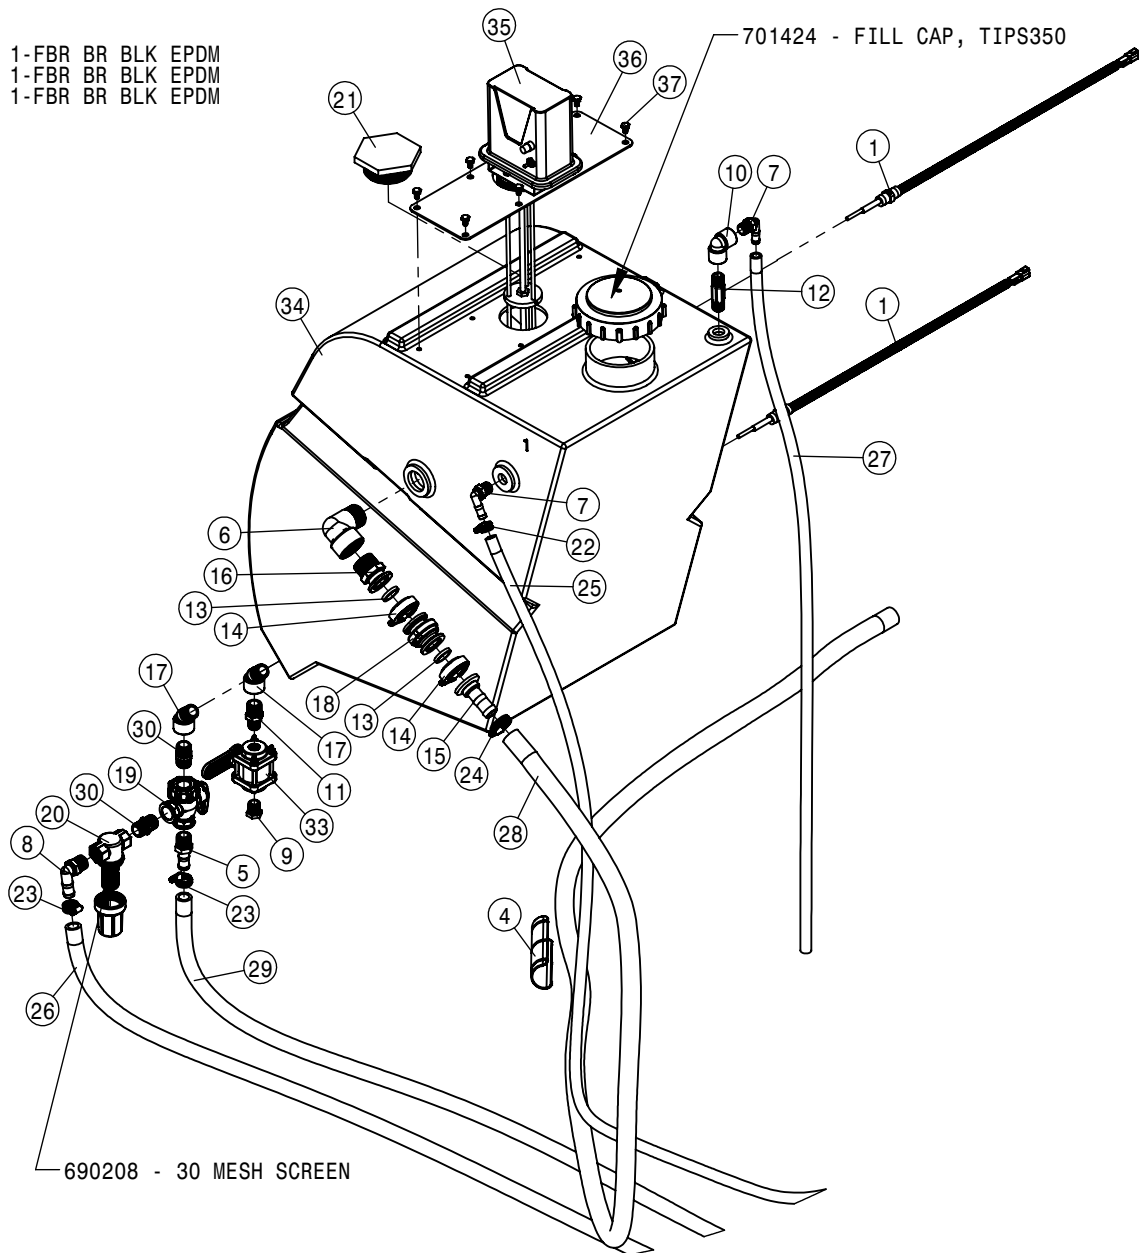

BULK HOSE

197008-HOSE 1/2 1-FBR BR BLK EPDM
197112-HOSE 3/4 1-FBR BR BLK EPDM
197116-HOSE 1IN 1-FBR BR BLK EPDM

INJECTION TANK-1 ASSEMBLY			
DET	QTY	P/N	DESCRIPTION
1	2	292228	LIQ LEV SWITCH ASSY,1/2NPO5 EX
NS	1	294247	CHEM INJECT CABLE ASSY
NS	1	294248	CHEM INJECT LIGHT SWITCH HARNESS
4	1	470369	HOSE PROTECTOR, 8" BLACK
5	1	500022	3/4NPT-3/4HOSE BARB, POLY
6	1	500039	1 1/4NPT-90 ST EL, POLY
7	2	500047	1/2NPT-90-1/2 HOSE BARB, POLY
8	1	500054	3/4NPT-90-3/4 HOSE BARB, POLY
9	1	500062	1/2"NPT PLUG, POLY
10	1	500078	1/2NPT-90 EL, POLY
11	1	500124	3/4 X 1/2NPT REDU NIPPLE,POLY
12	1	500133	1/2NPT X 3" PIPE NIPPLE POLY
13	2	500157	1" FLANGE GASKET EPDM
14	2	500159	1" FLANGE CLAMP S.S.
15	1	500171	1" FLANGE-1" HOSE BARB POLY
16	1	500236	1" FLANGE 1 1/4" MNP, POLY
17	2	500283	3/4" NPT X 45 STREET ELBOW, POLY
18	1	503102	1" FLANGE CHECK VALVE
19	1	503103	3-WAY BALL VALVE 3/4" NPT

INJECTION TANK-1 ASSEMBLY			
DET	QTY	P/N	DESCRIPTION
20	1	503104	LINE T-STRAINER, 3/4" NPT 30 MESH
21	1	503106	3" NPT POLY PLUG
22	1	520069	HOSE CLAMP NO 6 STAINLESS
23	2	520080	HOSE CLAMP NO 10 STAINLESS
24	1	520090	HOSECLAMP NO 16 STAINLESS
25	1	601014	HOSE, 1/2 X 160 1BR BLK EPDM
26	1	601068	HOSE, 3/4 X 148 1-FBR BR BLK EPDM
27	1	601162	HOSE, 1/2 X 60 1BR BLK EPDM
28	1	601704	HOSE, 1 X 140 1BR BLK EPDM
29	1	601826	HOSE, 3/4 X 76 1BR BLK EPDM
30	2	690098	3/4NPT CLOSE NIPPLE, POLY
NS	2	693762	CABLE,CAN,MTR,CTRL W/AGITATOR
NS	4	693763	CABLE,CAN,MTR CTRL W/O AGITTR
33	1	696082	BALL VALVE 1/2FNPT POLY
34	1	701390	TANK-60 GALLON, LH POLY
35	1	701412	RAVEN AGITATOR-HAGIE MODIFIED
36	1	701457	BRACE-AGITATOR, INJ SYSTEM
37	8	900062	5/16UNC X 1/2 HEX BOLT