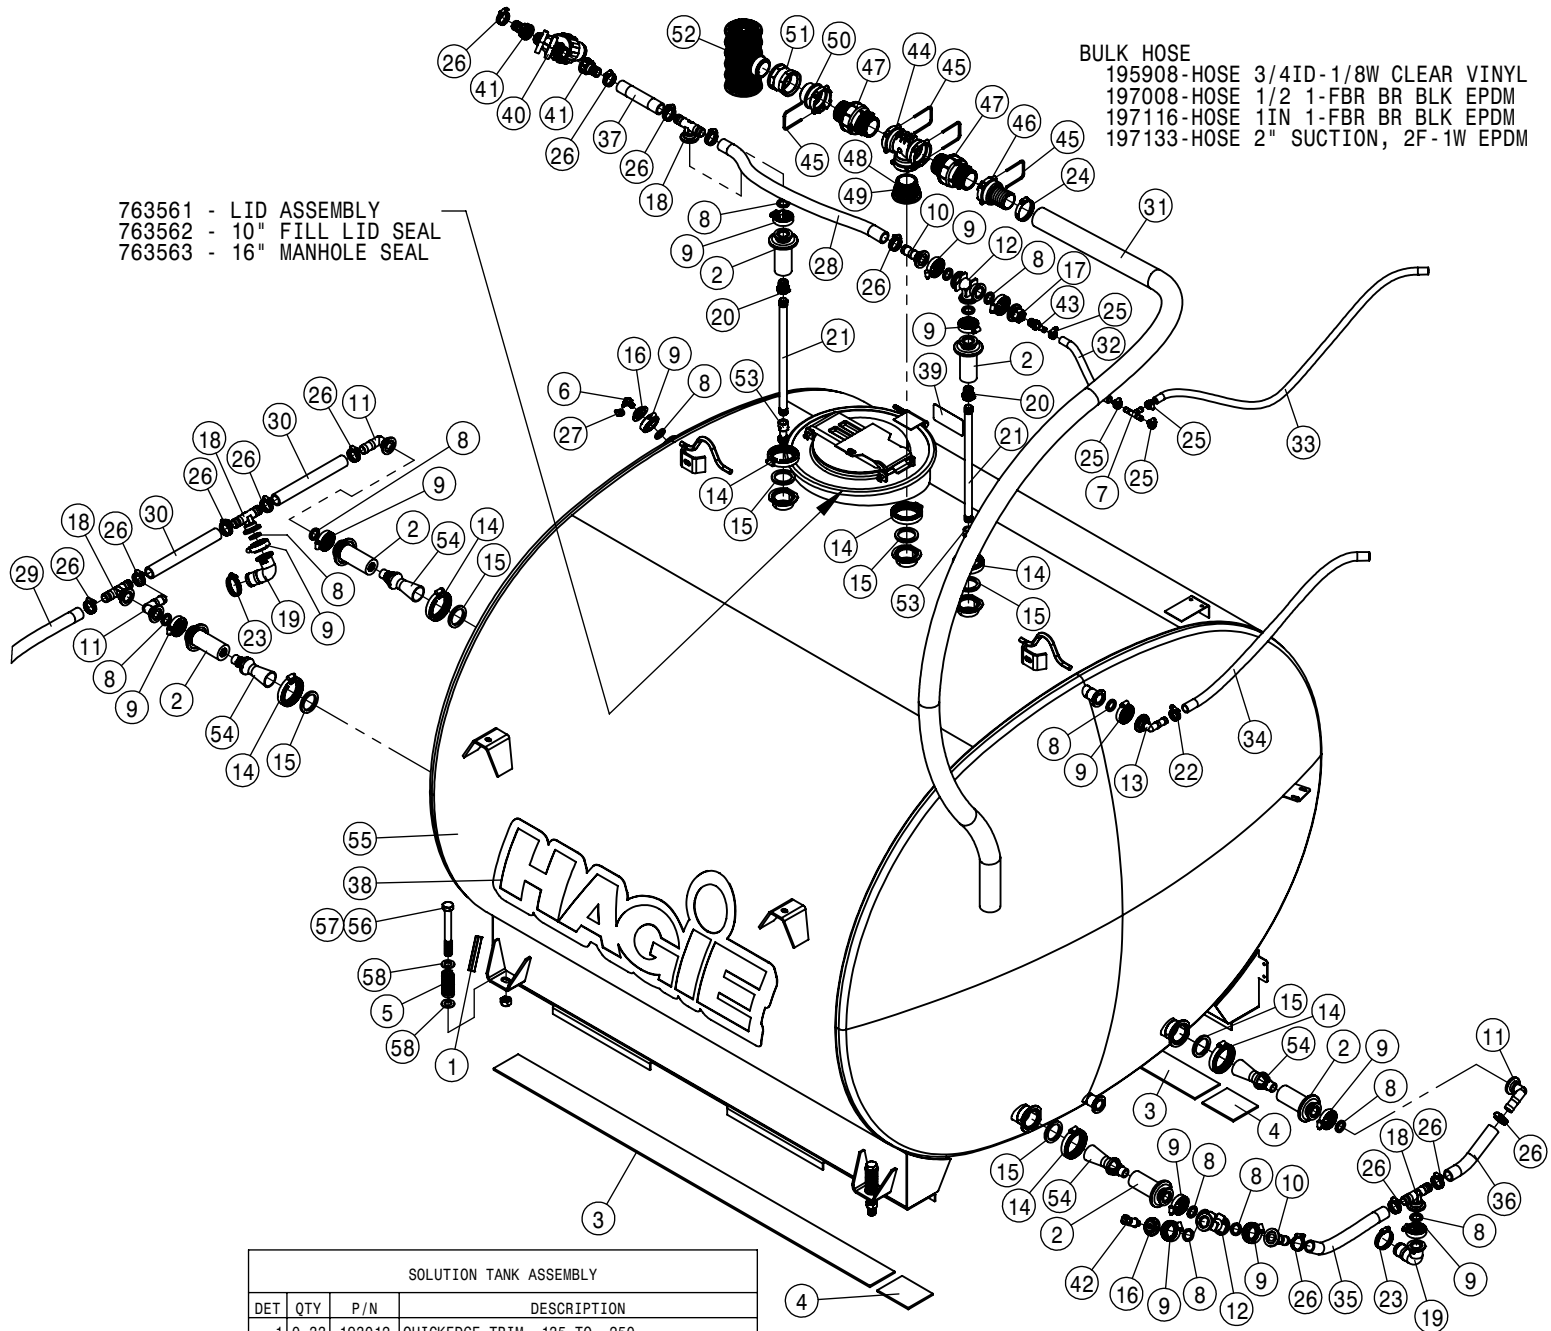

SOLUTION TANK ASSEMBLY			
DET	QTY	P/N	DESCRIPTION
1	0.33	193012	QUICKEDGE TRIM .135 TO .250
2	6	362127	TANK MOUNT ADAPTER 1" FLANGE
3	2	470666	IND BELT, 4.00 X 61.00 X .203 THK
4	2	470667	IND BELT, 4.00 X 5.00 X .203 THK
5	4	482016	SPRING, 1.4 X 3.00 COMPRSN
6	1	500104	1/4NPT-90-1/4 HOSE BARB, POLY
7	1	500120	1/2" HOSE BARB TEE
8	14	500157	1" FLANGE GASKET EPDM
9	14	500159	1" FLANGE CLAMP S.S.
10	2	500171	1" FLANGE-1" HOSE BARB POLY
11	3	500173	1"FLANGE-90-1"HOSE BARB POLY
12	2	500175	1" FLANGE TEE, POLY
13	1	500185	1"FLANGE-90-3/4"HOSE BARB POLY
14	7	500194	2" FP FLANGE CLAMP S.S.
15	7	500195	2" FP FLANGE GASKET EPDM
16	2	500226	1" FLANGE PLUG W/1/4"FNPT POLY
17	1	500238	1" FLANGE PLUG W/1/2"FNPT POLY
18	4	500268	1" FLANGE HOSE BARB TEE
19	2	500269	1" FLANGE 1 1/2" HOSE BARB 90
20	2	504211	RED BUSH 3/4MNPT-1/2FNPT,POLY
21	2	507032	SS PIPE NIPPE, .50NPT-16.00
22	1	520055	HOSE CLAMP NO 12 STAINLESS
23	2	520067	HOSE CLAMP NO 28 STAINLESS
24	1	520068	HOSE CLAMP NO 32 STAINLESS
25	4	520069	HOSE CLAMP NO 6 STAINLESS
26	14	520090	HOSECLAMP NO 16 STAINLESS
27	1	520120	HOSE CLAMP NO 4 STAINLESS
28	1	601065	HOSE, 1 X 27 1BR BLK EPDM
29	1	601458	HOSE, 1 X 51 1BR BLK EPDM
30	2	601726	HOSE, 1 X 11 1BR BLK EPDM
31	1	601743	HOSE, 2 X 113 1BR BLK EPDM

SOLUTION TANK ASSEMBLY			
DET	QTY	P/N	DESCRIPTION
32	1	601855	HOSE, 1/2 X 10 1BR BLK EPDM
33	1	601856	HOSE, 1/2 X 41 1BR BLK EPDM
34	1	601858	HOSE, 3/4 X 32 CLEAR VINYL
35	1	601860	HOSE, 1 X 13 1BR BLK EPDM
36	1	601861	HOSE, 1 X 8 1BR BLK EPDM
37	1	601874	HOSE, 1 X 7 1BR BLK EPDM
38	2	650144	DECAL, LOGO, SOLU TANK STS12
39	1	650850	DECAL,WARNING, DANGEROUS CHEM
40	1	690071	LINE STRAINER, .32 MESH, 150PSI
41	2	691280	1" HOSE BARB WITH FLY NUT
42	1	691281	PRESSURE TRANSDUCER,300PSI
43	1	713340	1/2NPT-1/2 HOSE BARB, POLY
44	1	737754	2"FEM T-CONNECTOR POLY
45	5	737756	2" FORK FOR 737754/755
46	1	737759	2"F-2"HOSE BARB POLY
47	2	737761	2"M CHECK VALVE POLY
48	2	737762	O-RING, 2"CONN EPDM
49	1	737767	T7 TO "BANJO 2" FP" ADAPTER
50	1	737768	T7 TO BSP ADAPTER
51	1	737769	THREADED COUPLING
52	1	737770	T FILTER WITH BSP THREADS, 16 MESH
53	2	737953	NOZZLE,PROCLEAN TANKWASH
54	4	737956	JET AGITATION NOZZLE HYPRO, GROUND
55	1	763825	1200 GAL SS TANK 14
56	4	900416	3/4UNC X 6 1/2 HEX BOLT
57	4	914012	3/4UNC HEX STOVER NUT
58	8	920006	3/4 SAE FLAT WASHER