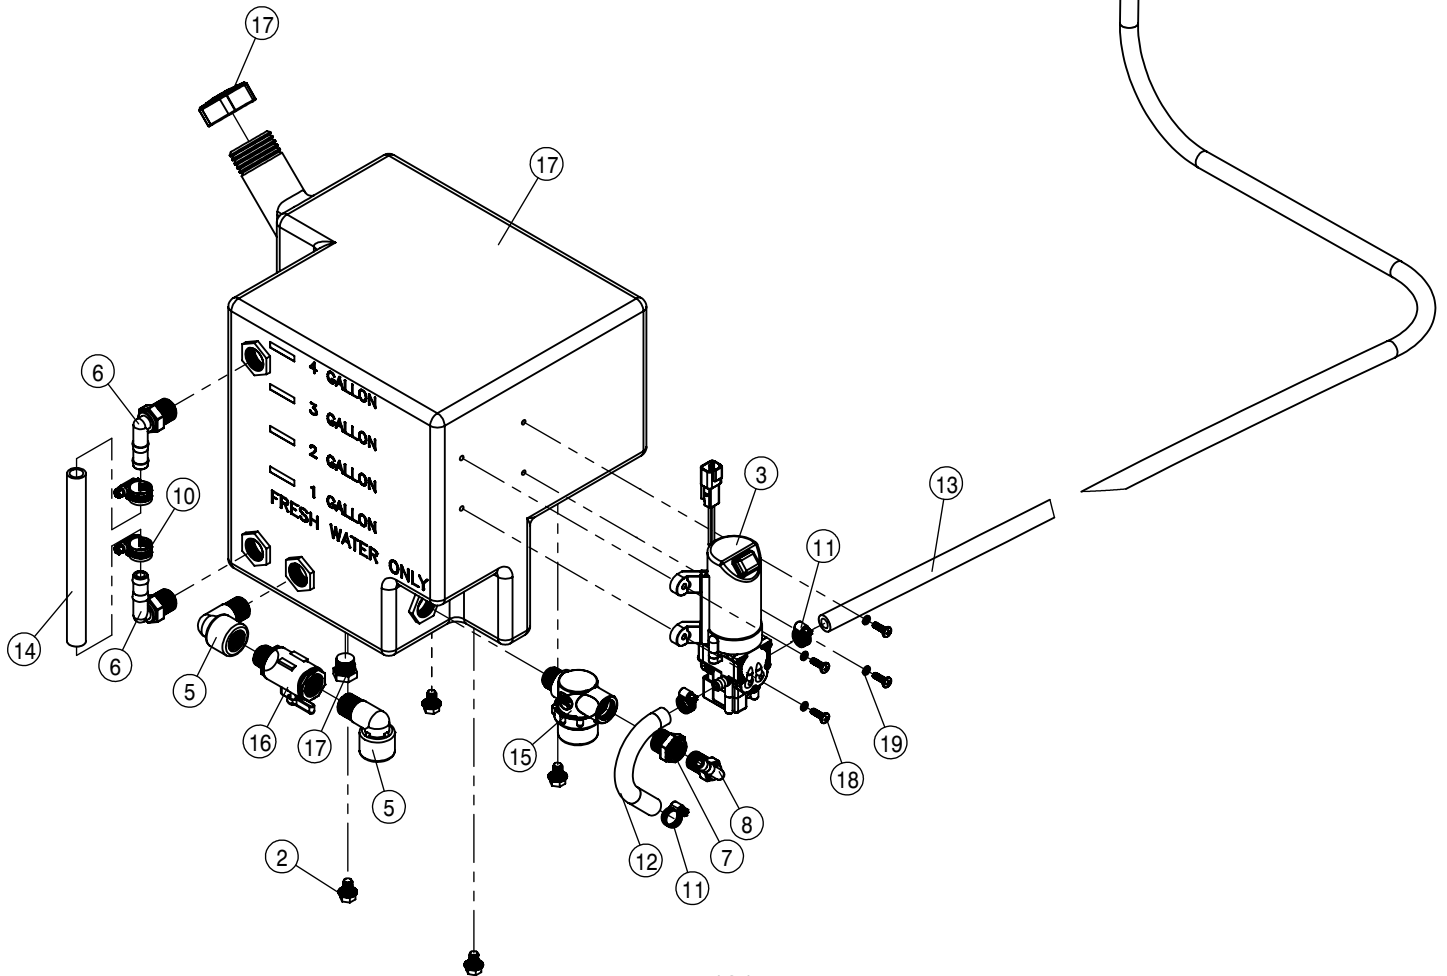

BULK HOSE
195902-HOSE 1/2ID-3/32W CLEAR VINYL
195923-HOSE 3/8 1-FBR BR BLK RLA

HAND WASH TANK ASSEMBLY			
DET	QTY	P/N	DESCRIPTION
1	1	294059	footswitch assembly, 60" cord
2	4	470232N	5/16UNC X 1/2 SERR FLG BOLT SS
3	1	470596	DIAPHRAM PUMP W/DEUTSCH CONNEC
4	2	472351	4-40 X 1/2 PAN HD MTL SCR TYP F
5	2	500044	1/2NPT-90 ST EL, POLY
6	2	500047	1/2NPT-90-1/2 HOSE BARB, POLY
7	1	500286	1/2"-3/8"NPT REDU BUSH, POLY
8	2	500287	3/8NPT-90-3/8 HOSE BARB, POLY
9	1	500288	3/8NPT-90 EL, POLY
10	2	520069	HOSE CLAMP NO 6 STAINLESS
11	4	520120	HOSE CLAMP NO 4 STAINLESS
12	1	601076	HOSE, 3/8 X 7.00 1FBR BR
13	1	601077	HOSE, 3/8 X 200.00 1FBR BR
14	1	601078	HOSE, 1/2 X 7.50" CLEAR VINYL
15	1	690207	IN-LINE STRAINER, 1/2 FNPT, HYPRO
16	1	696195	1/2FNPT-1/2MNPT MICRO BALL VLV
17	1	763831	TANK-HAND WASH, 4.4 GALLON
18	4	903710N	10-32 X 5/8 PHIL PANHD MACH SCR
19	4	920510N	#10 LOCK WASHER YZ
20	1	294252	HANDWASH EXTENSION HARNESS