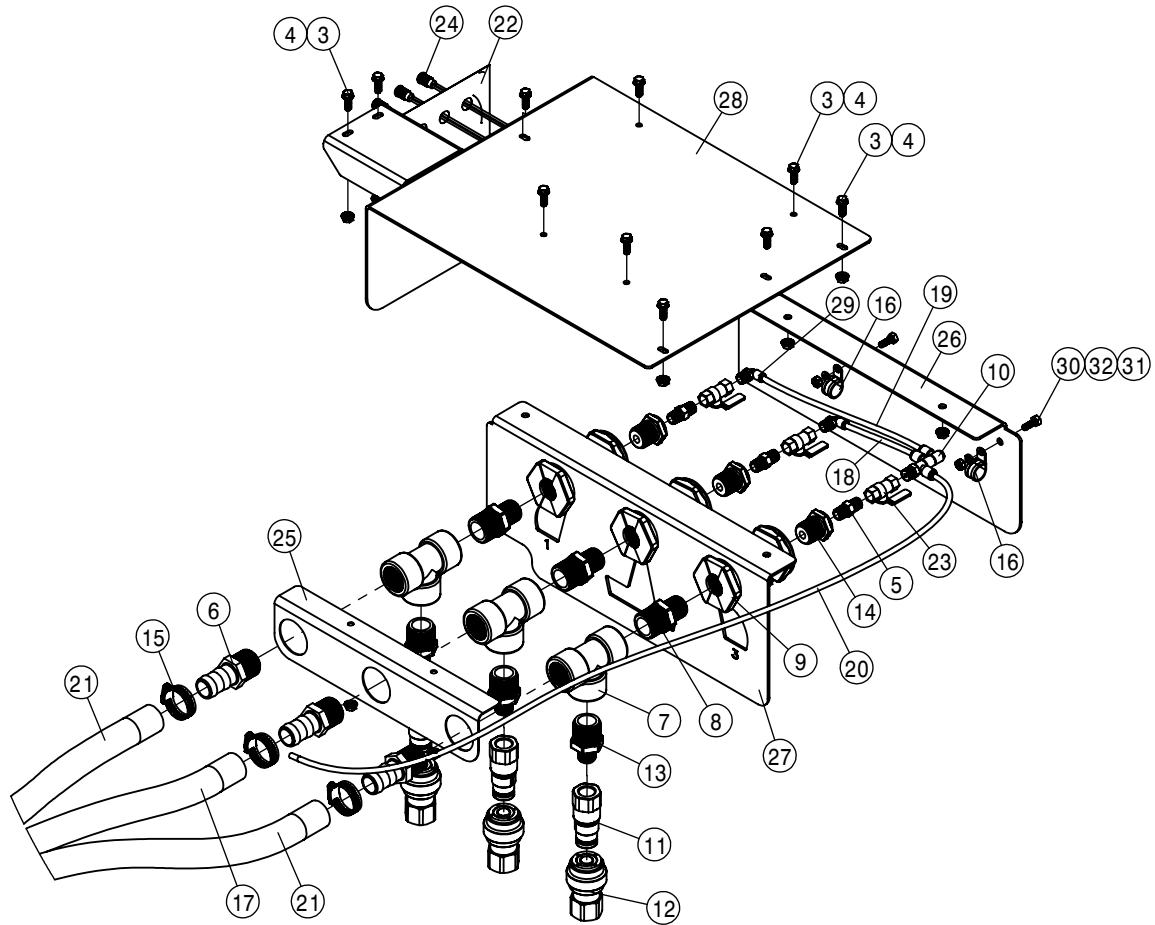

BULK HOSE
195906-1/40D AIR BRAKE TUBING J844-A
197116-HOSE 1IN 1-FBR BR BLK EPDM

CHEMICAL INJECTION PUMP FILL ASSEMBLY			
DET	QTY	P/N	DESCRIPTION
NS	1	294247	CHEM INJECT CABLE ASSY
NS	1	294248	CHEM INJECT LIGHT SWITCH HARNESS
3	10	470118	1/4 UNC X 3/4 SER FLG BOLT
4	10	470121	1/4 UNC SERR FLG LOCK NUT
5	3	500001	1/4MNPT HEX PIPE NIPPLE STL
6	3	500074	1"NPT-1"HOSE BARB, POLY
7	3	500075	1" NPT PIPE TEE, POLY
8	3	500085	1" X 3/4NPT REDU NIPPLE, POLY
9	3	500110	3/4NPT BLKHD TANK FITTING POLY
10	1	500289	1/4 MNPT-1/4 NYL TUBE TRPL LBO
11	3	503107	1/2" NPT MALE DRY DISCONNECT, POLY
12	3	503108	1/2" NPT FEMALE DRY DISCONNECT, POLY
13	3	503109	1 X 1/2 REDUCER NIPPLE
14	3	504002	RED BUSH 3/4 TO 1/4, POLY
15	3	520090	HOSECLAMP NO 16 STAINLESS
16	2	520104	CUSH HOSE CLMP,#12, 3/4D x 1/2W

CHEMICAL INJECTION PUMP FILL ASSEMBLY			
DET	QTY	P/N	DESCRIPTION
17	1	601069	HOSE, 1 X 127 1BR BLK EPDM
18	1	601079	HOSE, 1/4 X 5 AIR
19	1	601080	HOSE, 1/4 X 11 AIR
20	1	601554	HOSE, 1/4 X 46 AIR
21	2	601704	HOSE, 1 X 140 1BR BLK EPDM
22	1	650445	DECAL-INDICATOR LIGHTS, INJ SYS
23	3	696120	BALL VALVE, 1/4NPT, STEEL
24	3	701420	INDICATOR LIGHT-INJECT SYSTEM
25	1	701460	CHEM INJECT FILL BRACE
26	1	701462	FILL STATION FRONT BRKT
27	1	701463	CHEM INJECT FILL BULKHEAD
28	1	701464	CHEM INJECT FILL STATION WLD
29	2	711040	1/4MNPT-90-1/4 NYL TUBE LBO
30	2	900002	1/4UNC x 3/4 HEX BOLT
31	2	910000	1/4UNC HEX NUT
32	2	920500	1/4 LOCK WASHER