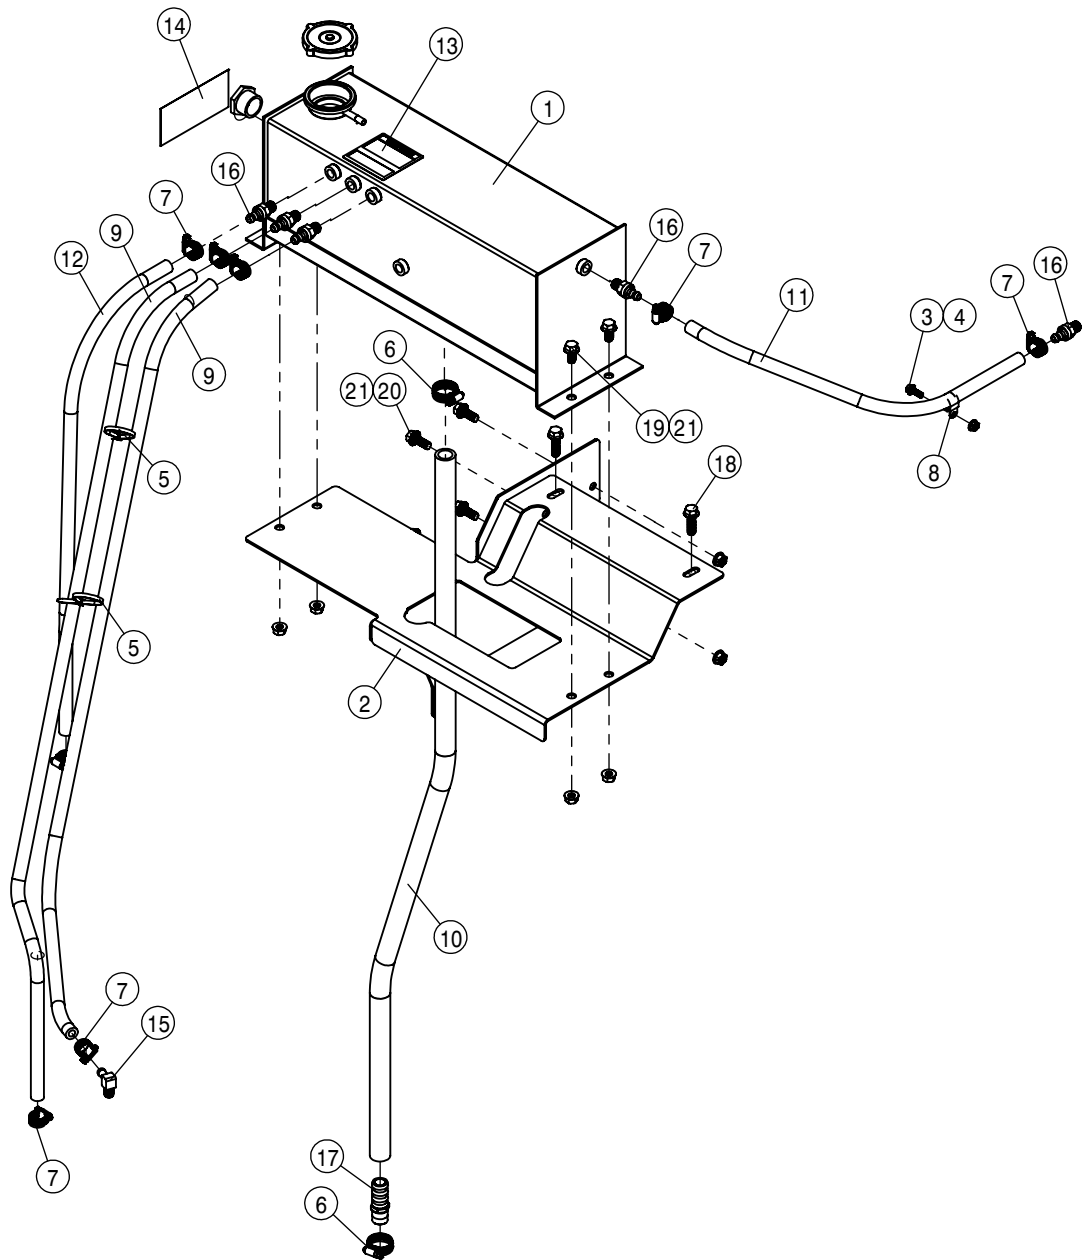

TIER-4F SURGE TANK ASSEMBLY			
DET	QTY	P/N	DESCRIPTION
1	1	317172	SURGE TANK
2	1	317185	SURGE TANK SUPPORT
3	1	470118	1/4 UNC X 3/4 SER FLG BOLT
4	1	470121	1/4 UNC SERR FLG LOCK NUT
5	2	470154	CABLE TIE, 11.00" BLK NYLON
6	2	520055	HOSE CLAMP NO 12 STAINLESS
7	8	520069	HOSE CLAMP NO 6 STAINLESS
8	1	520117	CUSH HOSE CLAMP,#10, 5/8D X 1/2W
9	2	601000	195917-HOSE 3/8 HEATER 47
10	1	601001	COOLANT FILL HOSE
11	1	601059	HOSE, 3/8 X 21 HEATER
12	1	601668	COOLANT VENT HOSE
13	1	650174	DECAL,CAUTION RADIATOR,STS 07
14	1	650462	DECAL,COOLING SYSTEM PROCEDURE
15	1	711104	1/4MNPT-90-3/8 HOSE BARB, BRS
16	5	712100	1/4NPT X 3/8 HOSE FTG,PUSHLOCK
17	1	712440	1/2 NPT X 3/4 HOSE BARB
18	2	900127N	3/8UNC X 1 1/4 SER FLANGE BOLT
19	4	900128N	3/8UNC X 3/4 SER FLANGE BOLT
20	4	900129N	3/8UNC X 1" SERR FLANGE BOLT
21	6	910004N	3/8UNC FLANGE CNTR LOCK NUT