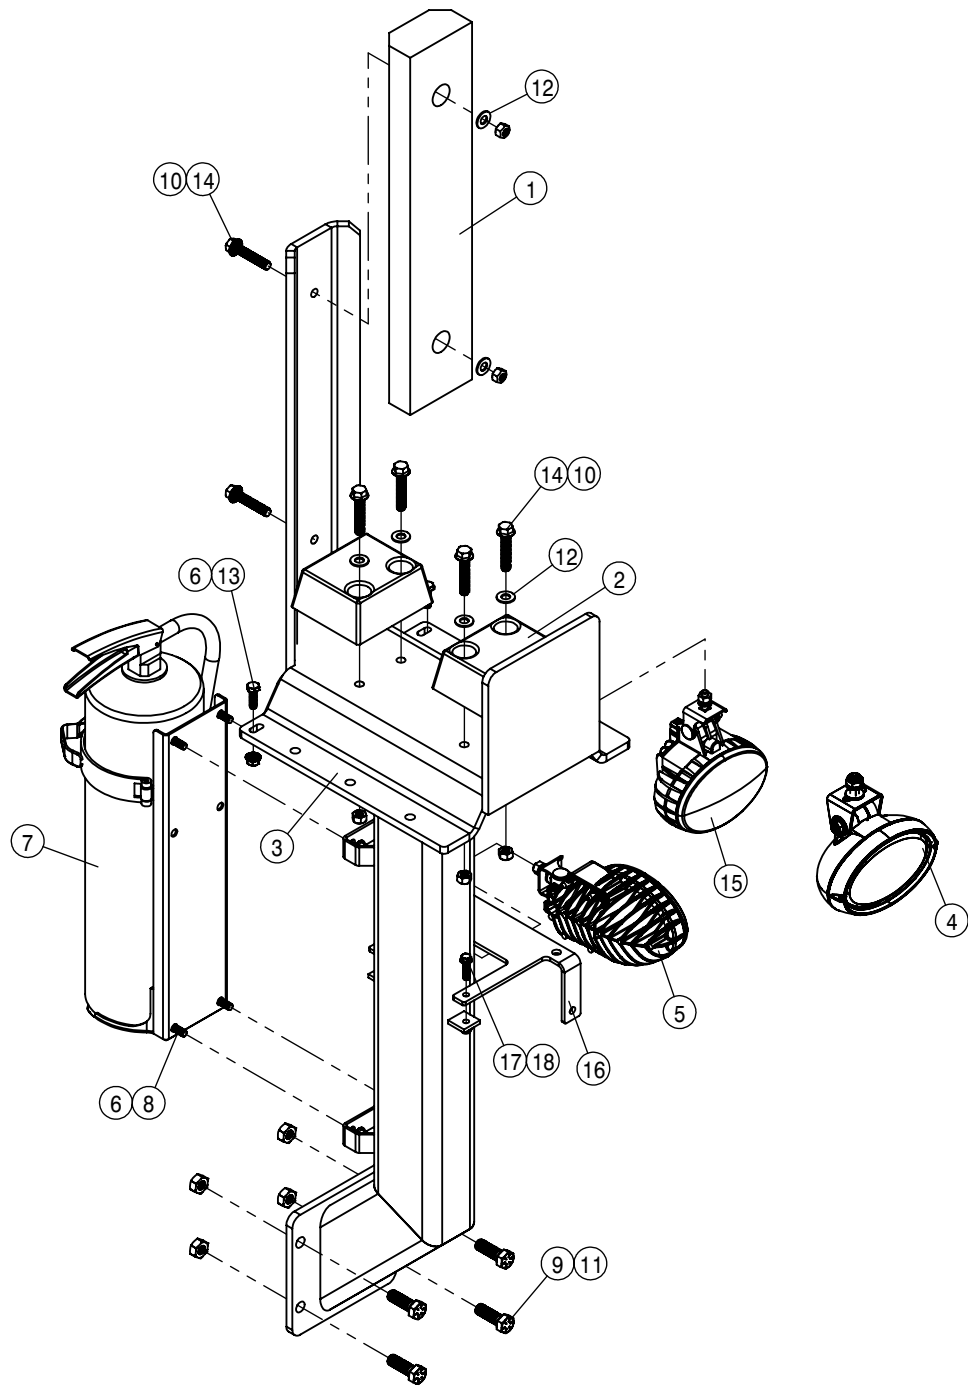

LH 90/100' BOOM CRADLE ASSEMBLY			
DET	QTY	P/N	DESCRIPTION
1	1	164512	RUBBER BUMPER, BOOM CRADLE
2	2	164513	BOOM CRADLE PAD
3	1	165041	BOOM CRADLE WLD 07
4	1	292614	WORKLIGHT - HALOGEN CLOSE RANGE
5	1	292917	LED LIGHT, AMBER
6	6	470113	5/16UNC SERR FLG LOCK NUT
7	1	490508	FIRE EXTINGUISHER
8	4	900064	5/16UNC X 3/4" HEX BOLT
9	4	900804	1/2UNC X 1 1/2 HEX BOLT GR8 YZ
10	6	914004	3/8UNC HEX STOVER NUT
11	4	914808	1/2UNC HEX STOVER NUT GR8
12	6	920002	3/8 SAE FLAT WASHER
13	2	900065N	5/16UNC X 1" HEX BOLT SS
14	6	900133N	3/8UNC X 2" SERR FLANGE BOLT
15	1	292553	735F 12V LED worklamp, Bottom mount
16	1	343689	EXTREMITY FLASHER MT, STS '11
17	2	470231N	1/4UNC X 1" SERR FLG BOLT SS
18	2	470089N	1/4UNC HEX NYLOC NUT, 316 SS