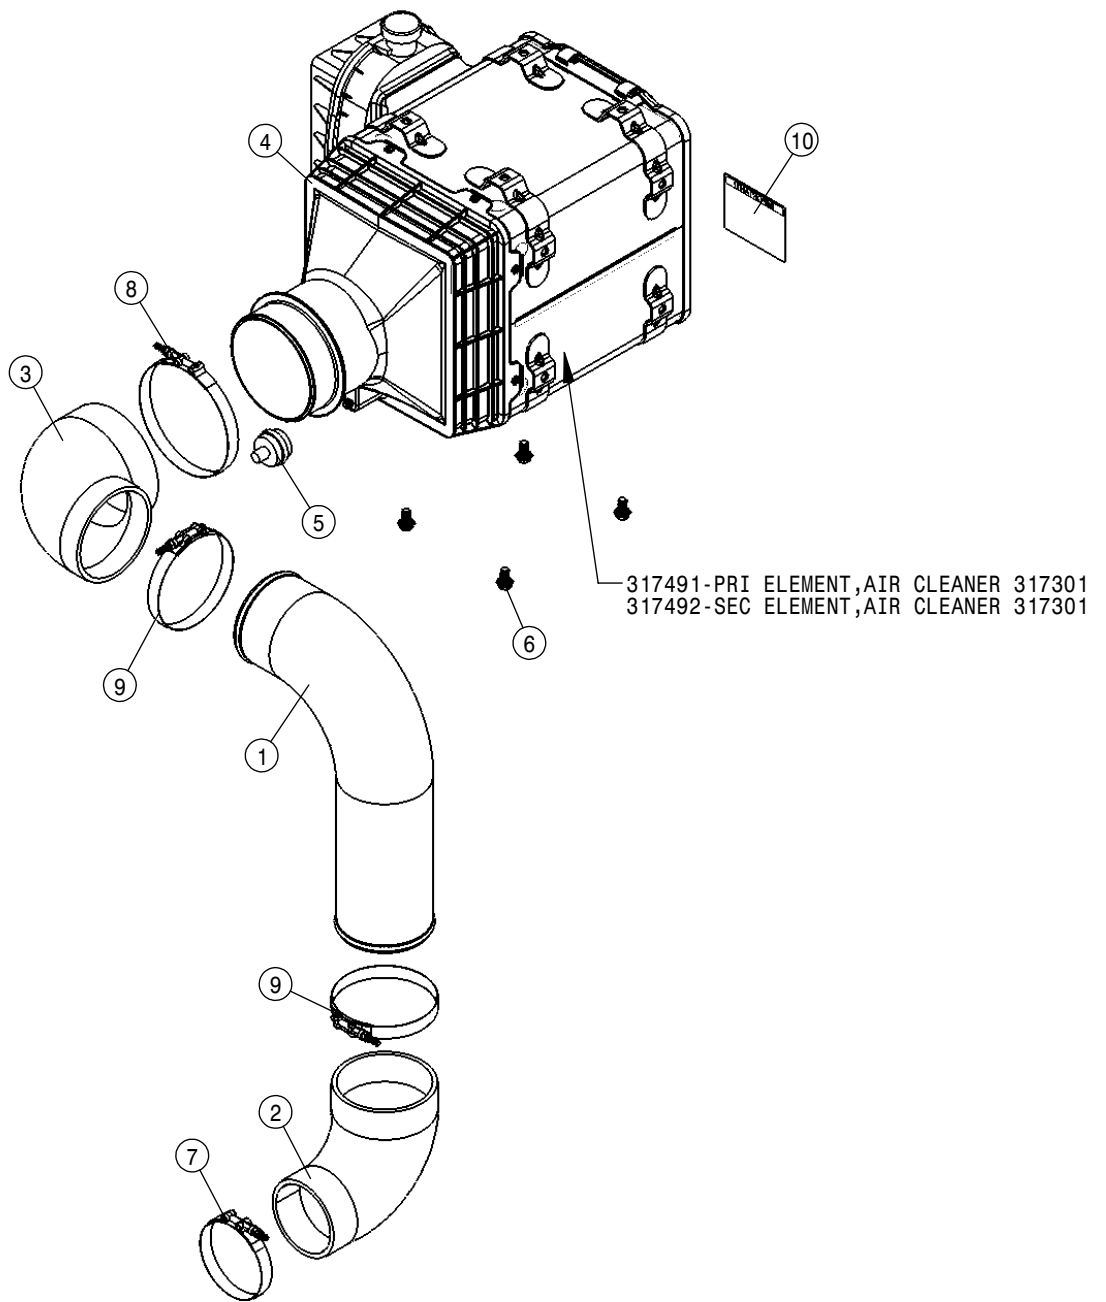

TIER-4F AIR CLEANER ASSEMBLY			
DET	QTY	P/N	DESCRIPTION
1	1	317267	AIR INTAKE PIPE
2	1	317287	ELBOW, 90 DEG 5" -4" (90L50R40)
3	1	317288	ELBOW 90L60R50SR
4	1	317301	AIR CLEANER - AH55547
5	1	317355	AIR FILTER MINDER SWITCH
6	4	473875	10mm - 1.5x20mm FLE BOLT YZ
7	1	520134	4.31/4.59 T-BOLT HOSE CLAMP SS
8	1	520147	6.38/6.69 T-BOLT HOSE CLAMP
9	2	520148	5.38/5.69 T-BOLT HOSE CLAMP SS
10	1	650367	AIR FILTER INSTRUCTION DECAL