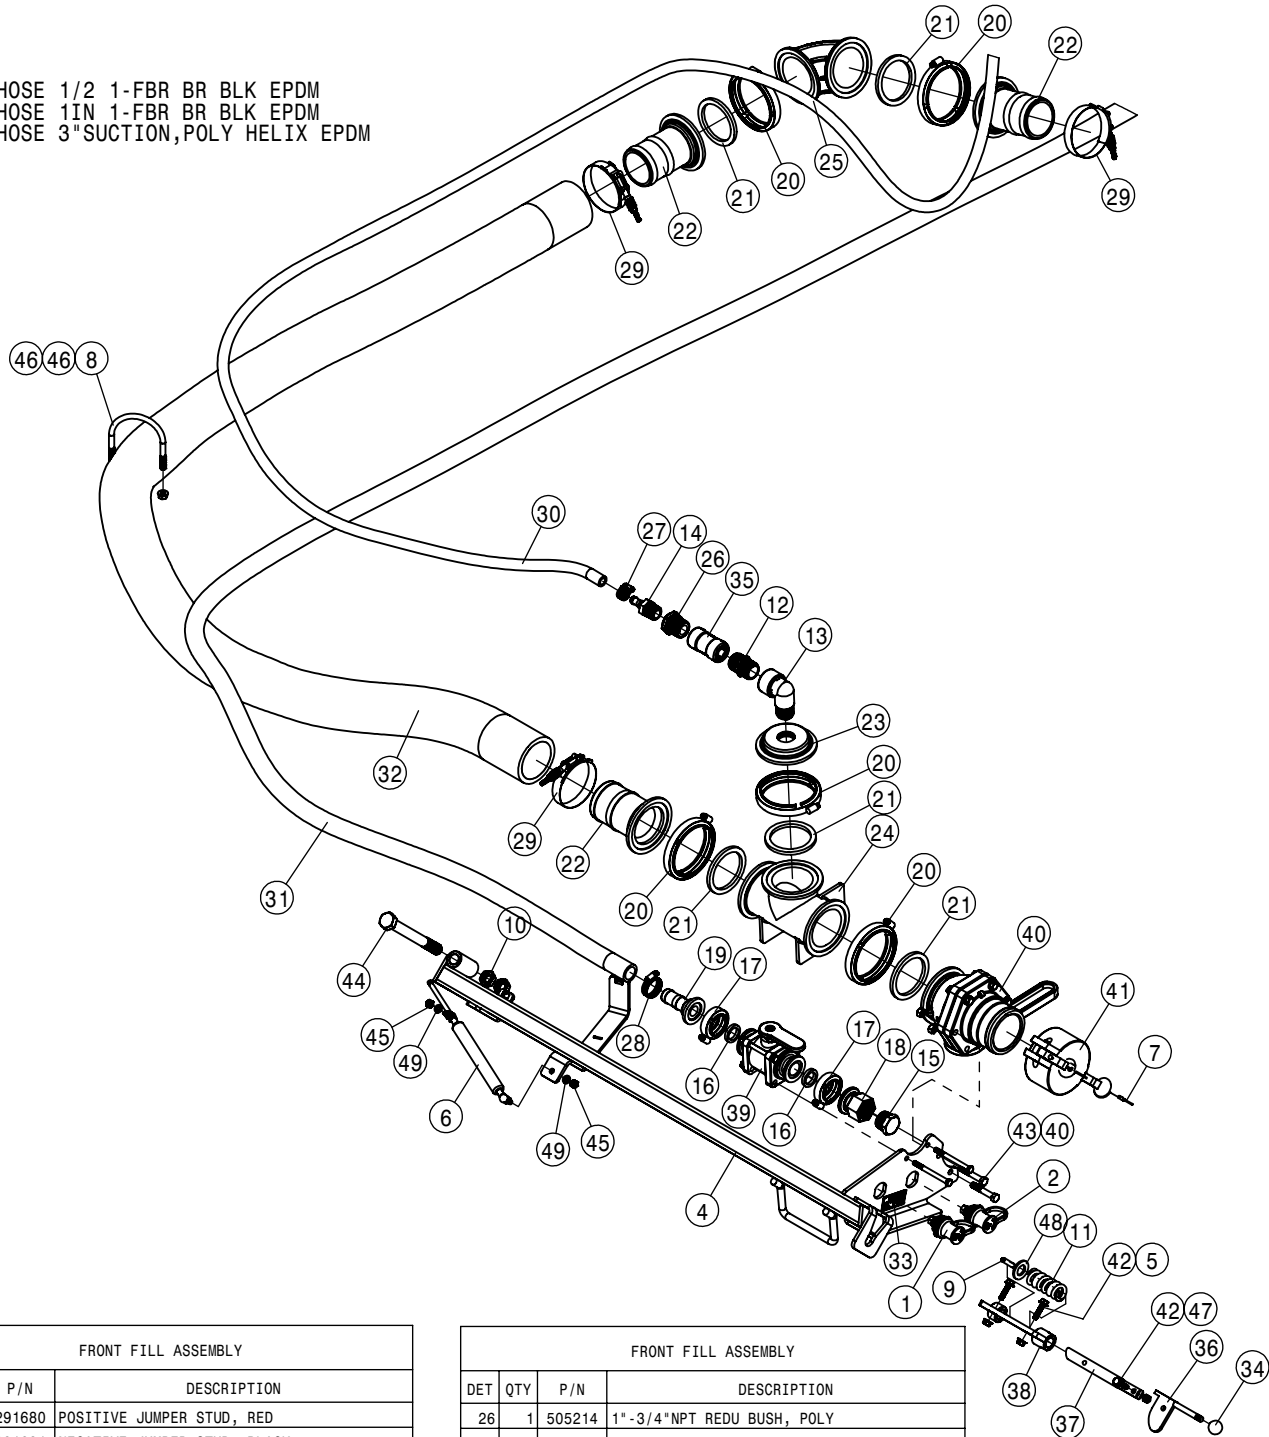

BULK HOSE
197008-HOSE 1/2 1-FBR BR BLK EPDM
197116-HOSE 1IN 1-FBR BR BLK EPDM
197145-HOSE 3"SUCTION,POLY HELIX EPDM

FRONT FILL ASSEMBLY			
DET	QTY	P/N	DESCRIPTION
1	1	291680	POSITIVE JUMPER STUD, RED
2	1	291681	NEGATIVE JUMPER STUD, BLACK
NS	1	294168	Front fill harness
4	1	344485	FRT FILL SUPP ARM WLD '13
5	2	470113	5/16UNC SERR FLG LOCK NUT
6	1	470253	HYD DAMPER 100LB 4.0 STROKE
7	1	470352	LANYARD, 11" POLY
8	1	472048	3/8 UNC U-BOLT 3.50ID X 4.125 ZINC
9	1	472316	ROLL PIN, 5/16 X 1 1/2
10	2	473006	3/4UNC HEX JAM NUT, NYLOC
11	1	482017	SPRING
12	1	500013	1"NPT HEX PIPE NIPPLE, POLY
13	1	500014	1"NPT-90 ST EL, POLY
14	1	500019	3/4NPT-1/2HOSE BARB, POLY
15	1	500063	1"NPT PIP PLUG, POLY
16	2	500157	1" FLANGE GASKET EPDM
17	2	500159	1" FLANGE CLAMP S.S.
18	1	500168	1" FLANGE-1" FNPT ADPTR POLY
19	1	500171	1" FLANGE-1" HOSE BARB POLY
20	5	500208	3" FLANGE CLAMP S.S.
21	5	500209	3" FLANGE GASKET EPDM
22	3	500210	3"FLANGE-3"HOSEBARB POLY
23	1	500216	3"FLANGE PLUG W/1"FNPT
24	1	500217	3"FLANGE TEE POLY
25	1	500262	3"FLANGE-90-3"FLG SWEEP LBO

FRONT FILL ASSEMBLY			
DET	QTY	P/N	DESCRIPTION
26	1	505214	1"-3/4"NPT REDU BUSH, POLY
27	1	520069	HOSE CLAMP NO 6 STAINLESS
28	1	520090	HOSECLAMP NO 16 STAINLESS
29	3	520145	3.56/3.88 T-BOLT HOSE CLAMP SS
30	1	601564	HOSE, 1/2 X 174 1BR BLK EPDM
31	1	601662	HOSE, 1 X 197 1BR BLK EPDM
32	1	601680	HOSE 3 X 91 POLY HELIX EPDM
33	1	650401	DECAL, AUX POWER PORT
34	1	659291	KNOB, BLK, 3/8" - 16 UNC
35	1	690488	1.00 CHECK VLV, SPRING LOADED
36	1	690698	FRT FILL SUPP ARM REL WLD
37	1	691139	FRT FILL SUPP ARM LATCH PIN'10
38	1	691140	FRT FILL LATCH BRKT WLD,STS'10
39	1	696147	BALL VLV, 1" FLANGE
40	1	696192	3"FLG STUBBY VALVE,3"M-ADPTR
41	1	696231	CAP FOR 3" MALE COUPLER POLY
42	3	900066N	5/16UNC X 1 1/4 SERR.FLG.HEX BOLT
43	2	900170	3/8UNC X 2 1/4 HEX BOLT
44	1	900418	3/4UNC X 7" HEX BOLT
45	2	910002	5/16UNC HEX NUT
46	2	910004N	3/8UNC FLANGE CNTR LOCK NUT
47	1	914002	5/16UNC HEX STOVER NUT
48	1	920006	3/4 SAE FLAT WASHER
49	2	920501	5/16 LOCK WASHER