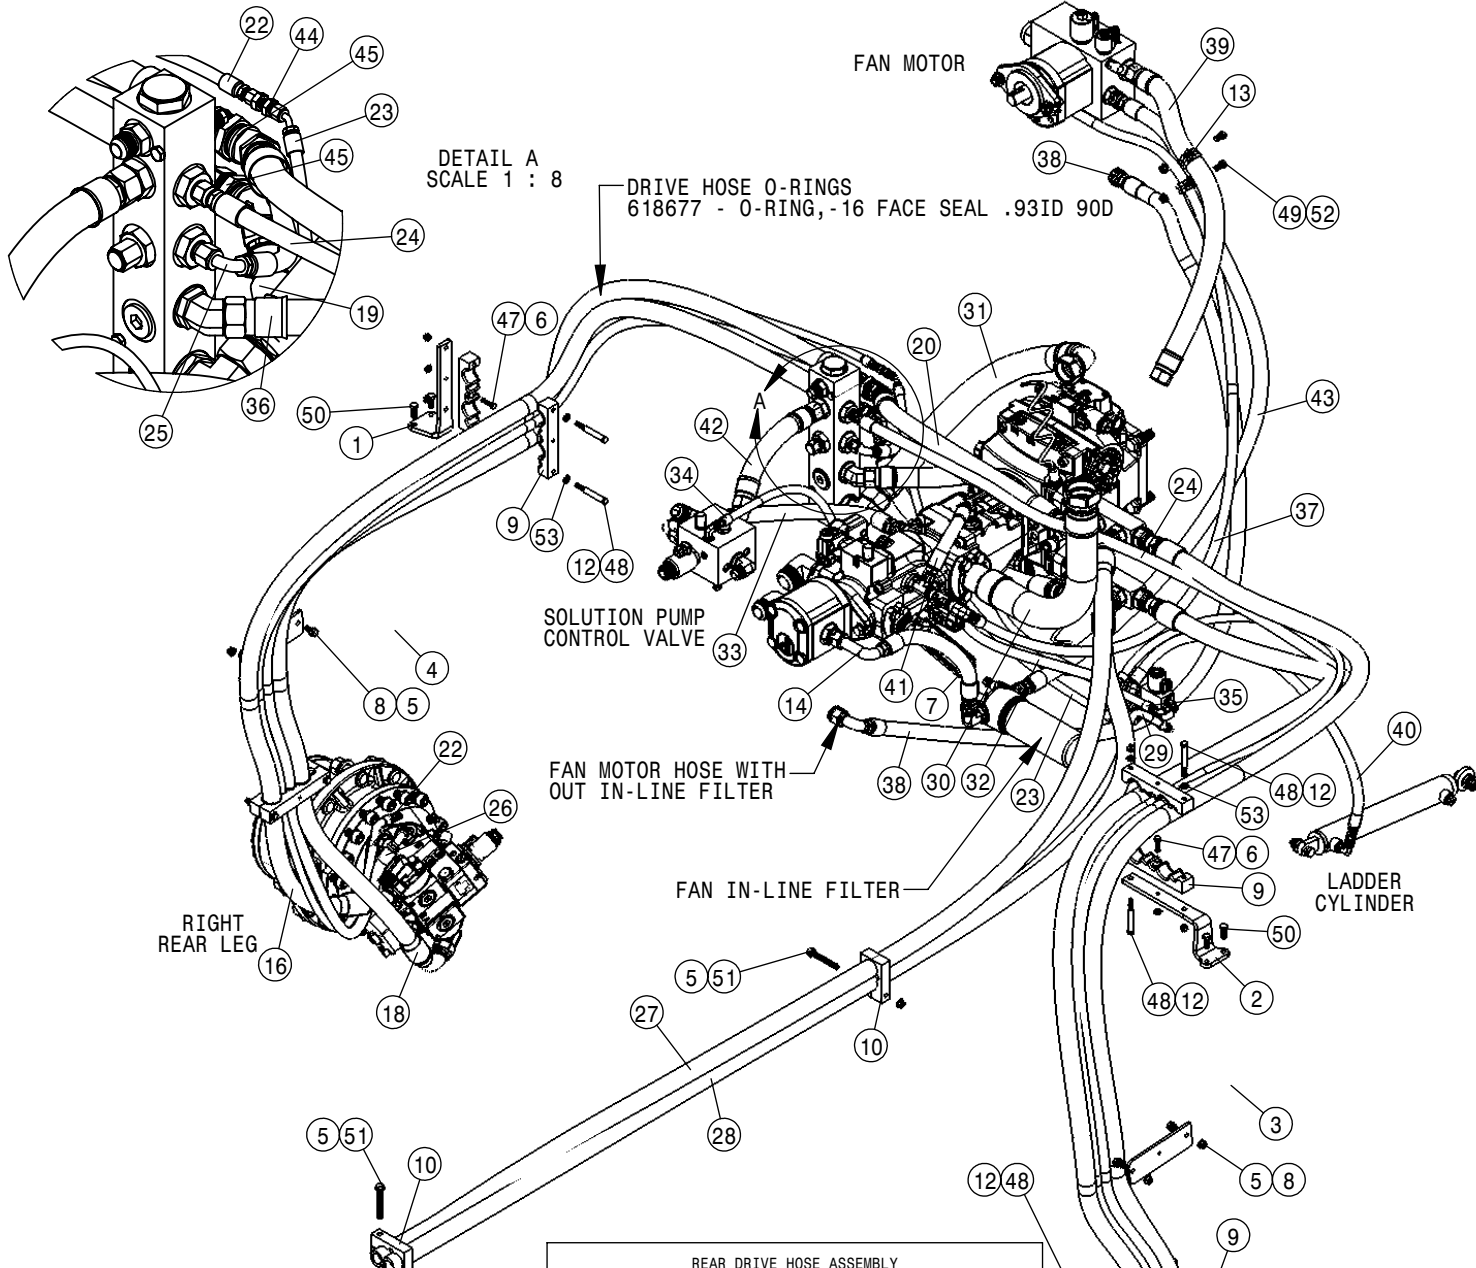

FAN MOTOR

DETAIL A
SCALE 1 : 8

DRIVE HOSE O-RINGS
618677 - O-RING, -16 FACE SEAL .93ID 90D

SOLUTION PUMP
CONTROL VALVE

FAN MOTOR HOSE WITH
OUT IN-LINE FILTER

FAN IN-LINE FILTER

RIGHT
REAR LEG

LADDER
CYLINDER

LEFT
REAR LEG

REAR DRIVE HOSE ASSEMBLY

DET	QTY	P/N	DESCRIPTION
1	1	360038	RIGHT REAR LEG HOSE BRKT
2	1	360039	LFT REAR LEG HOSE BRKT
3	1	362095	LFT REAR HOSE BRKT TOP WLDMENT
4	1	362096	RGT REAR TOP HOSE BRKT
5	6	470087N	3/8UNC HEX SERR FLG NUT YZ
6	4	470121	1/4 UNC SERR FLG LOCK NUT
7	1	470369	HOSE PROTECTOR, 8" BLACK
8	4	470409	3/8UNC X 3/4" SERR FLG BOLT
9	4	470672	HOSE CLAMP, 5-HOLE
10	2	470673	HOSE CLAMP, 4-HOLE
NS	2	470679	SIDEWINDER SLEEVE
12	8	473001	5/16UNC HEX NUT, NYLOC
13	2	520160	CUSH CLAMP, #24 1 1/2D-3/4WLOOP
14	1	616676	12-451TC-12FJX-12FJX90L-18 H/A
15	1	617062	16-797TC-16FFOX-16FFOX45-123 H/A
16	1	617062	16-797TC-16FFOX-16FFOX45-123 H/A
17	1	617063	16-797TC-16FFOX-16FFOX90-128 H/A
18	1	617063	16-797TC-16FFOX-16FFOX90-128 H/A
19	1	617067	16-797TC-16FFOX-16FFOX90-31 H/A
20	1	617067	16-797TC-16FFOX-16FFOX90-31 H/A
21	1	617069	04-451TC-04FJX-06FJX90-139 H/A
22	1	617071	04-451TC-04FJX-04FJX-138 H/A
23	1	617072	04-451TC-06FJX-04FJX45-43 H/A
24	1	617075	08-451TC-08FJX-08FJX90-160 H/A
25	1	617077	08-451TC-08FJX-08FJX90-15 H/A

REAR DRIVE HOSE ASSEMBLY

DET	QTY	P/N	DESCRIPTION
26	1	617080	08-451TC-08FJX-08FJX90-133 H/A
27	1	617081	16-797TC-16FFOX-16FFOX45-213 H/A
28	1	617082	16-797TC-16FFOX-16FFOX45-217 H/A
29	1	617083	04-451TC-04FJX-06FJX90-208 H/A
30	1	617089	32-811-32FJX-32FLG-25 H/A
31	1	617094	24-811-24FJX-24FJX90-31 H/A
32	1	617096	06-451TC-08FJX-06FJX90-22 H/A
33	1	617101	12-451TC-16FJX-12FJX90-23 H/A
34	1	617102	04-451TC-06FJX-04FJX90-29 H/A
35	1	617121	04-451TC-06FJX-04FJX90-34 H/A
36	1	617123	16-811-16FJX-16FJX90-22 H/A
37	1	617124	06-451TC-10FJX-06FJX90-85 H/A
38	1	617125	12-451TC-12FJX-12FJX90-88 H/A
39	1	617126	16-811-16FJX-16FJX-35 H/A
40	1	617127	06-451TC-06FJX-06FJX45-36 H/A
41	1	617132	10-451TC-10FJX-10FJX90-11 H/A
42	1	617139	16-811-16FJX-16FJX-12 H/A
43	1	617199	12-451TC-12FJX-12FJX-73 H/A
44	1	618511	7/16MJIC-7/16MJIC BLKHD UNION
45	2	618930	1 7/16 MFOR-45-BLKHD UNION LBO
46	2	900003	1/4UNC x 3/4 HEX BOLT
47	2	900004	1/4UNC X 1 1/4 HEX BOLT
48	8	900073N	5/16UNC X 3 1/4 HEX BOLT SS
49	2	900128	3/8UNC X 3/4 HEX BOLT
50	4	900129	3/8UNC X 1" HEX BOLT
51	2	900136N	3/8UNC X 3" SERR FLANGE BOLT
52	2	910004N	3/8UNC FLANGE CNTR LOCK NUT
53	8	920001N	5/16 SAE FLAT WASHER SS