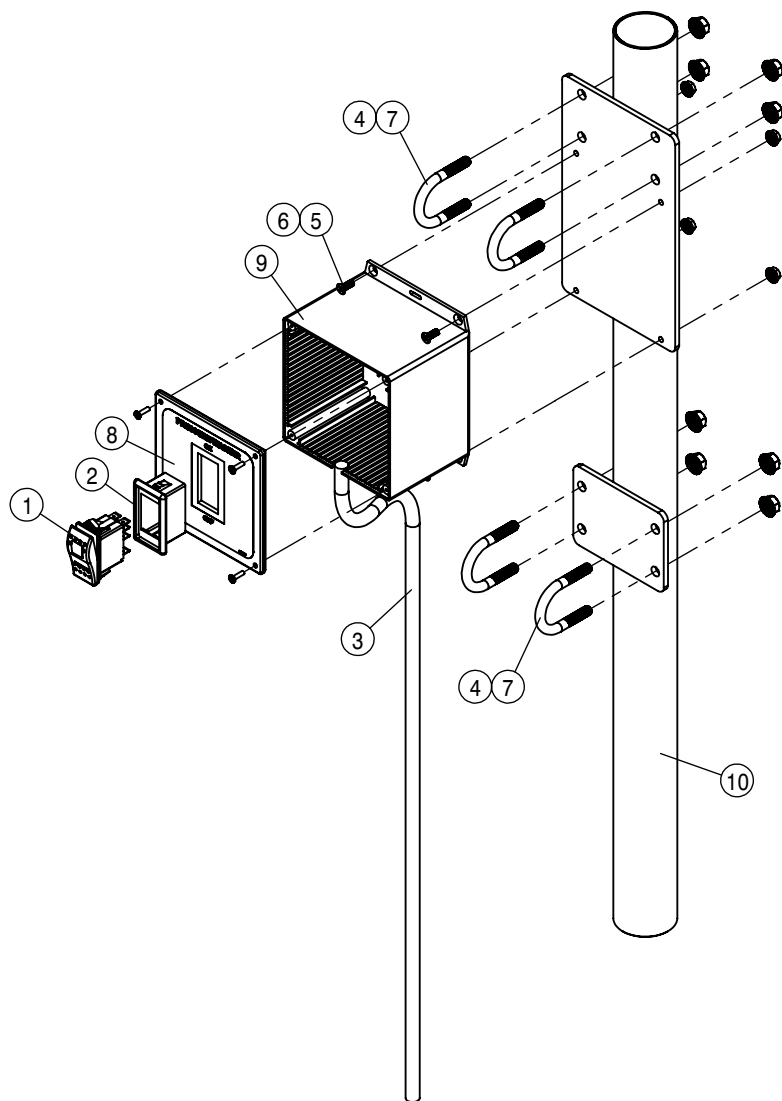

PRESSURE WASHER SWITCH BOX ASSEMBLY			
DET	QTY	P/N	DESCRIPTION
1	1	292218	SWITCH,SIDE FILL PUMP/PRESWASH
2	1	292260	MOUNTING TRIM, SINGLE VMS
3	1	293878	PRESS WASH WIRE HARNESS, STS 07
4	8	470113	5/16UNC SERR FLG LOCK NUT
5	4	470138	10-32 X 1/2 PHIL FLHD MACH SCR
6	4	470175	10-32 SERR FLANGE NUT
7	4	473911	5/16UNC-1.31ID-2.00 U-BOLT ZINC
8	1	650156	DECAL, PRESS WASH CTRL STS 05
9	1	690975	PRESS WASH SWITCH BOX, STS 05
10	1	691232	BRACKET WELDMT-PRESS WASH WAND