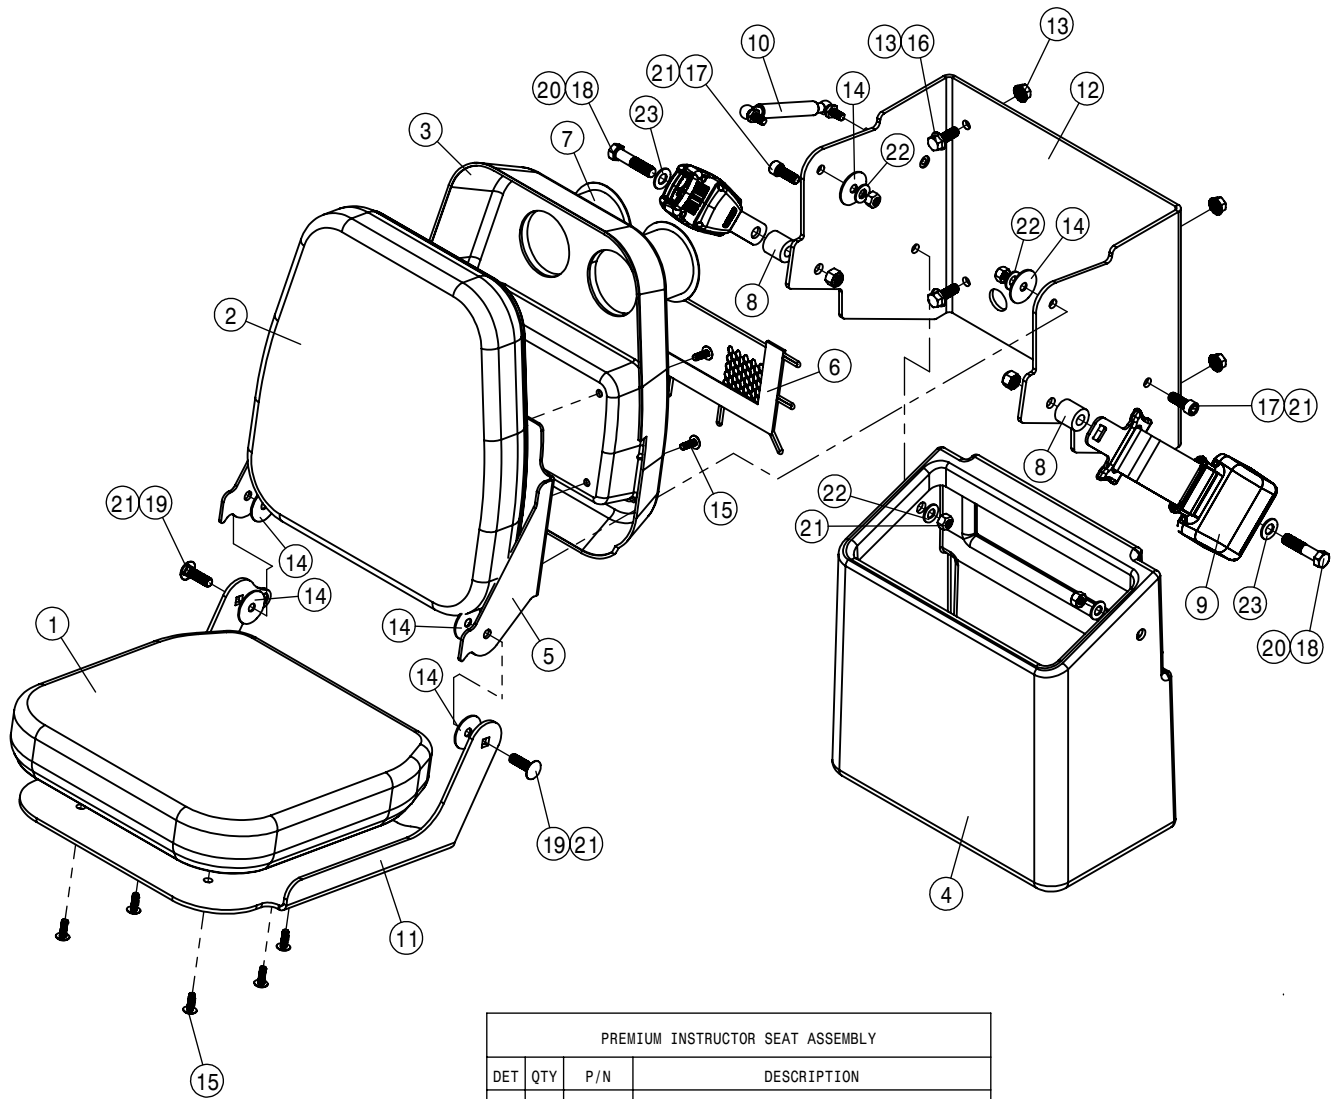

PREMIUM INSTRUCTOR SEAT ASSEMBLY			
DET	QTY	P/N	DESCRIPTION
1	1	330070	CUSH BASE INST SEAT PREM
2	1	330071	CUSH BACK INST SEAT PREM
3	1	344162	PANEL BACK INSTRUCTOR SEAT BACK
4	1	344163	BIN STORAGE INSTRUCTOR SEAT
5	1	344166	BRKT BACK INSTRUCTOR SEAT MOUNT
6	1	344412	CARGO NET - INSTRUCTOR SEAT
7	2	344463	CUP HOLDER - SMALL
8	2	344489	INST SEAT BELT BUSHING, STS' 14
9	1	344493	INST SEAT BELT ASSY, STS' 14
10	1	344559	INST SEAT GAS SPRING, STS' 14
11	1	344564	BRKT BASE INST SEAT WLDT, STS' 14
12	1	344566	BRKT INST SEAT MT WLDT, STS' 14
13	4	470087	3/8UNC HEX SERR FLANGE NUT
14	6	470657	3/8 PTFE LOW-FRICT WASHER
15	10	472261	1/4UNC X 3/4 TRUSS HD BOLT
16	4	900129N	3/8UNC X 1" SERR FLANGE BOLT
17	2	900172	3/8UNC X 1" SOC HD CAP SCR, ZINC
18	2	900235	7/16-20 HEX HEAD BOLT, GR 5
19	2	901130	3/8UNC X 1 1/4 CARR BOLT
20	2	910030	7/16UNF HEX NUT, NYLOC GR5
21	4	914004	3/8UNC HEX STOVER NUT
22	4	920002	3/8 SAE FLAT WASHER
23	2	920003	7/16 SAE FLAT WASHER