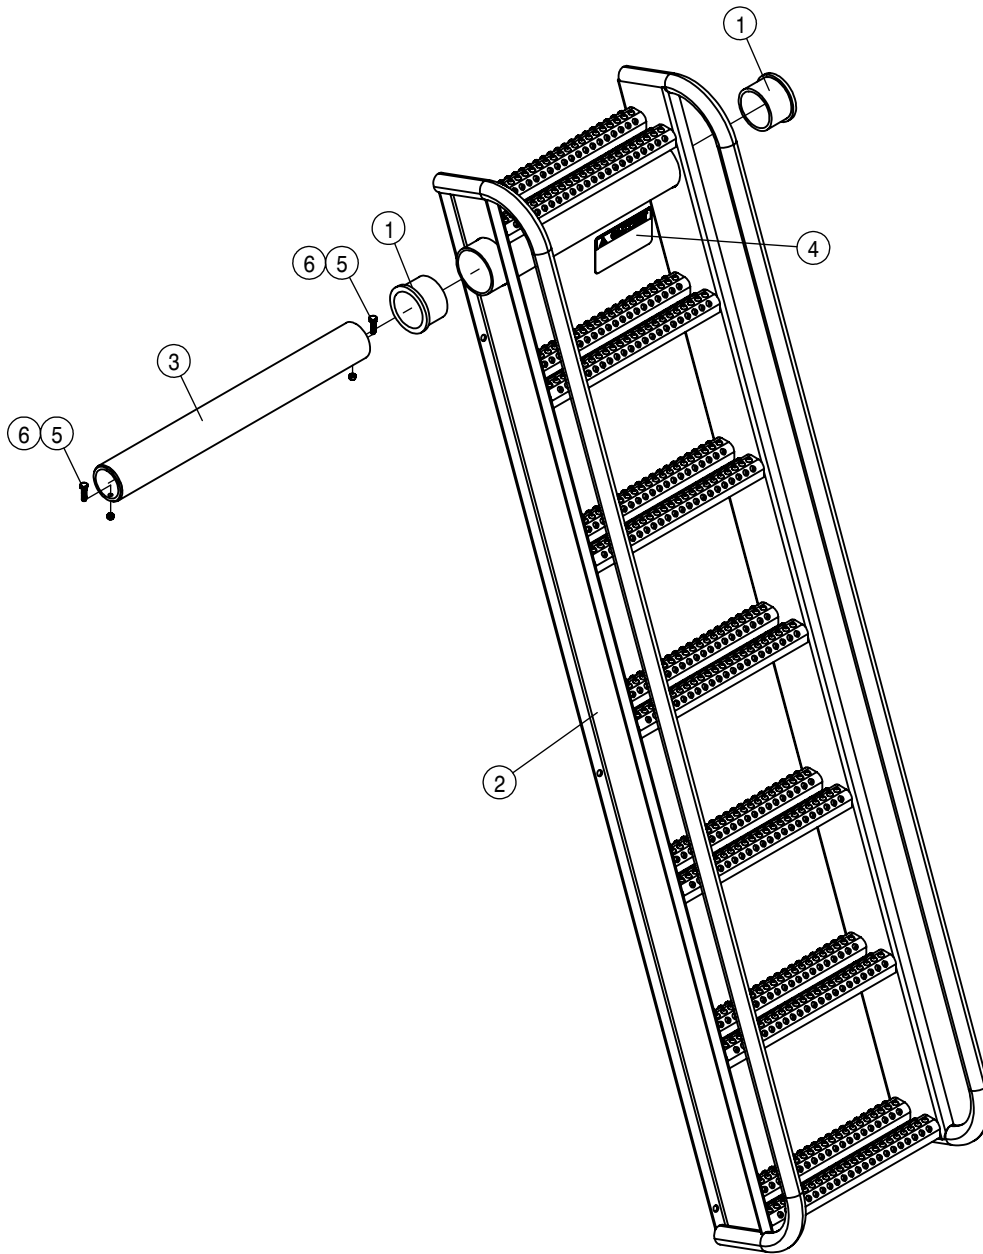

LADDER ASSEMBLY			
DET	QTY	P/N	DESCRIPTION
1	2	121102	LADDER PIVOT BEARING, POLYGON
2	1	343808	LADDER WLDMNT, STS 10/16 11
3	1	344534	LADDER MT TUBE, STS '14
4	1	650848	DECAL, CAUTION, SLIP/FALL
5	2	900003	1/4UNC x 3/4 HEX BOLT
6	2	914000	1/4UNC HEX STOVER NUT