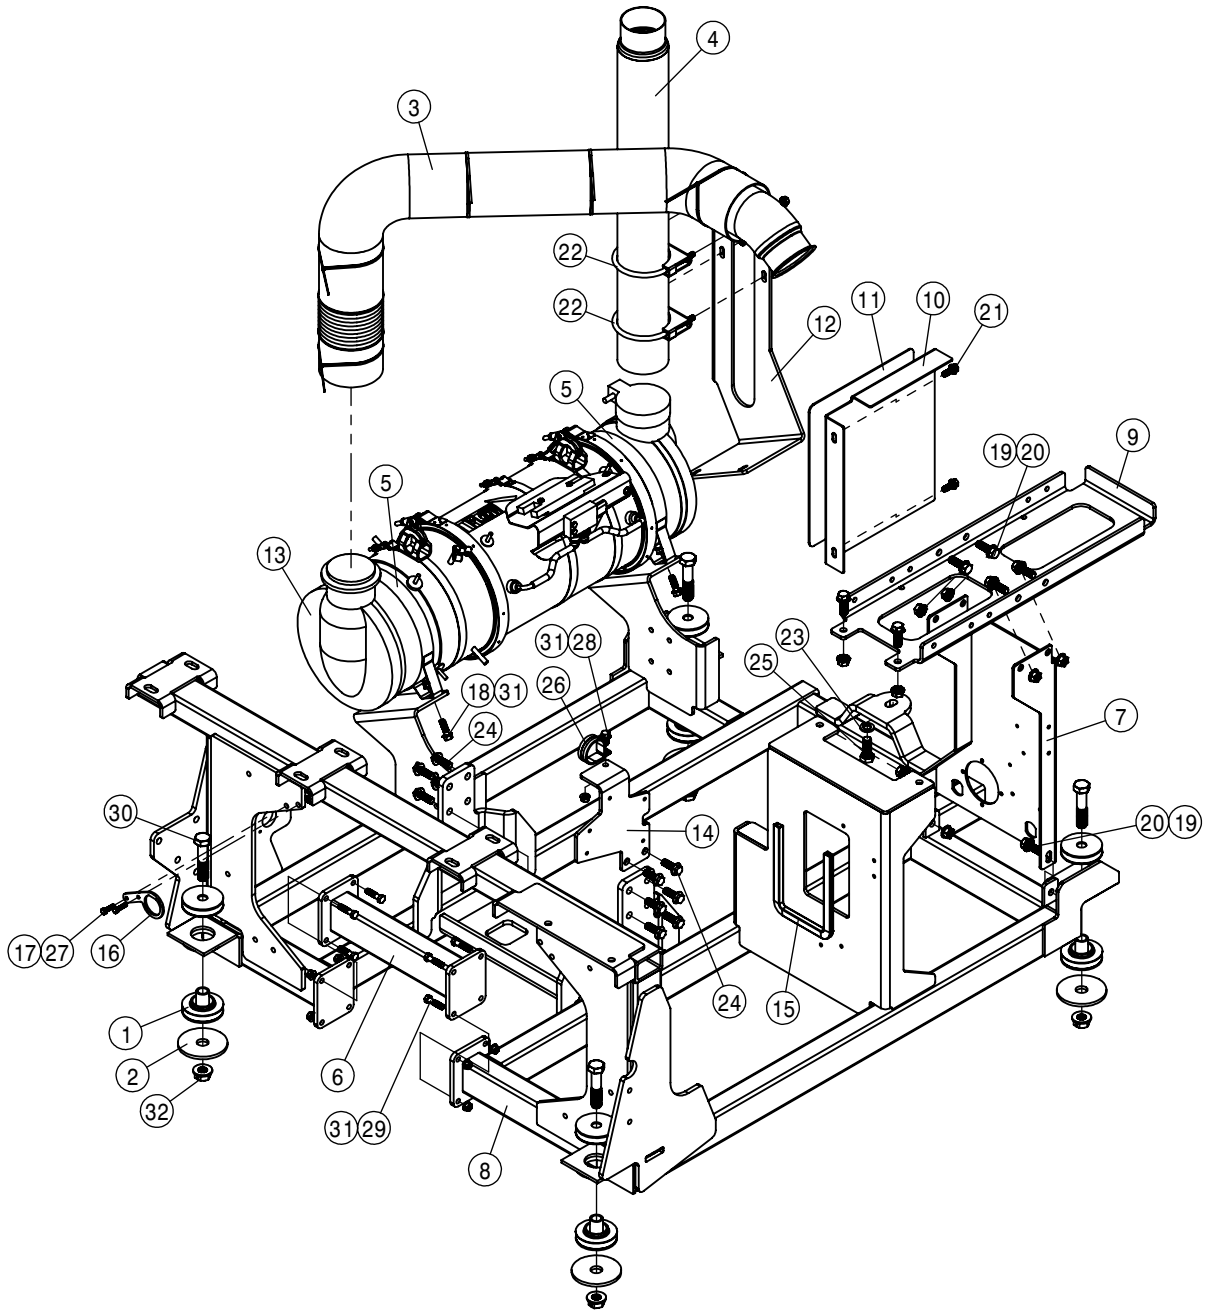

TIER-4I ENGINE SKID AND EXHAUST ASSEMBLY			
DET	QTY	P/N	DESCRIPTION
1	4	311057	RUBBER MT SET,SSB33-1000-4
2	4	311091	SNUBBING WASHER FOR 311090
3	1	317208	PIPE - DPF INLET W/BELLOWS
4	1	317209	EXHAUST PIPE
5	2	317212	MOUNTING BAND 10" MUFFLER - DPF
6	1	317248	FRAME SPACER WLD
7	1	317249	BATTERY STAND
8	1	317250	ENGINE SKID FRAME
9	1	317253	BATT MOUNT
10	1	317254	BATTERY HEAT SHIELD
11	1	317256	REFLECTIVE HEAT SHIELD
12	1	317277	EXHAUST PIPE SUPP
13	1	317303	DPF
14	1	317331	HOSE PLATE
15	1	317352	QUICKEDGE TRIM, C/L 19.5"
16	1	317368	WIRE HARNESS BLKHD

TIER-4I ENGINE SKID AND EXHAUST ASSEMBLY			
DET	QTY	P/N	DESCRIPTION
17	2	470121	1/4 UNC SERR FLG LOCK NUT
18	4	470329	3/8UNC X 1 1/4 SERR FLG HEX BOLT
19	8	470360	1/2UNC SERR FLG HEX NUT
20	8	470431	1/2UNC X 1 1/2 SERR FLG BOLT
21	2	470460	3/8 X 1" SERR FLG BOLT
22	2	472217	4" MUFFLER CLAMP 3/8UNC
23	1	473841	16MM LOCK WASHER
24	10	473855	12MM-1.75 X 35MM SM FLG BOLT
25	1	473861	16MM-2.00 X 40MM HEX BOLT YZ
26	1	520161	CUSH CLAMP,#32 2"D-3/4W LOOP
27	2	900003	1/4UNC x 3/4 HEX BOLT
28	1	900128N	3/8UNC X 3/4 SER FLANGE BOLT
29	8	900131	3/8UNC X 1 1/2 HEX BOLT
30	4	900408	3/4UNC X 3 1/2 HEX BOLT
31	13	910004N	3/8UNC FLANGE CNTR LOCK NUT
32	4	914012N	3/4UNC CNTLCK SM FLG HEX NUT