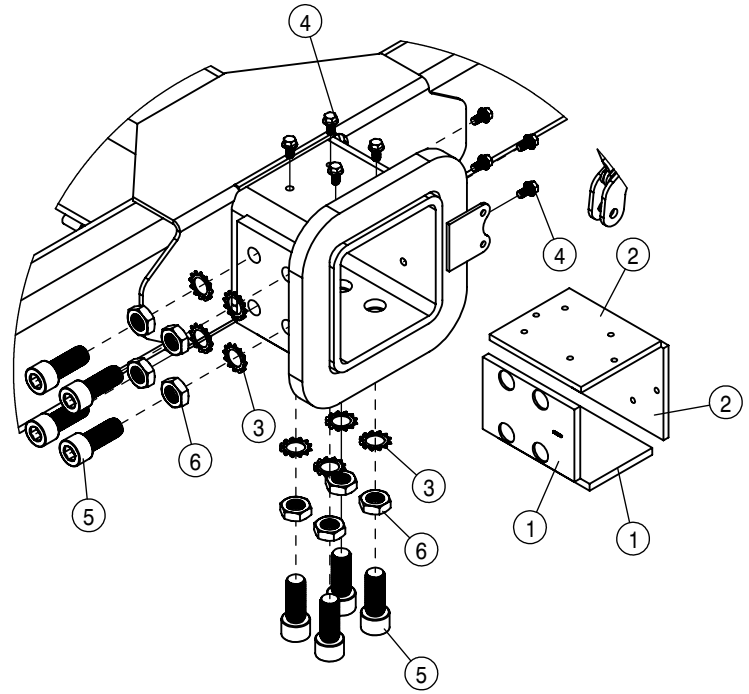

REAR MAINFRAME

NO TREAD MAINFRAME PLATE ASSEMBLY			
DET	QTY	P/N	DESCRIPTION
1	4	342721	TRD ADJ BRONZE BRG
2	4	342917	TREAD ADJ PLATE, TAPPED, STS 10
3	16	483018N	1" EXTERNAL TOOTH LOCK WASHER YZ
4	16	900128N	3/8UNC X 3/4 SER FLANGE BOLT
5	16	900395N	1"UNC X 2 1/2 SOCKET CAP SCR
6	16	910101N	1" UNC HEX JAM NUT