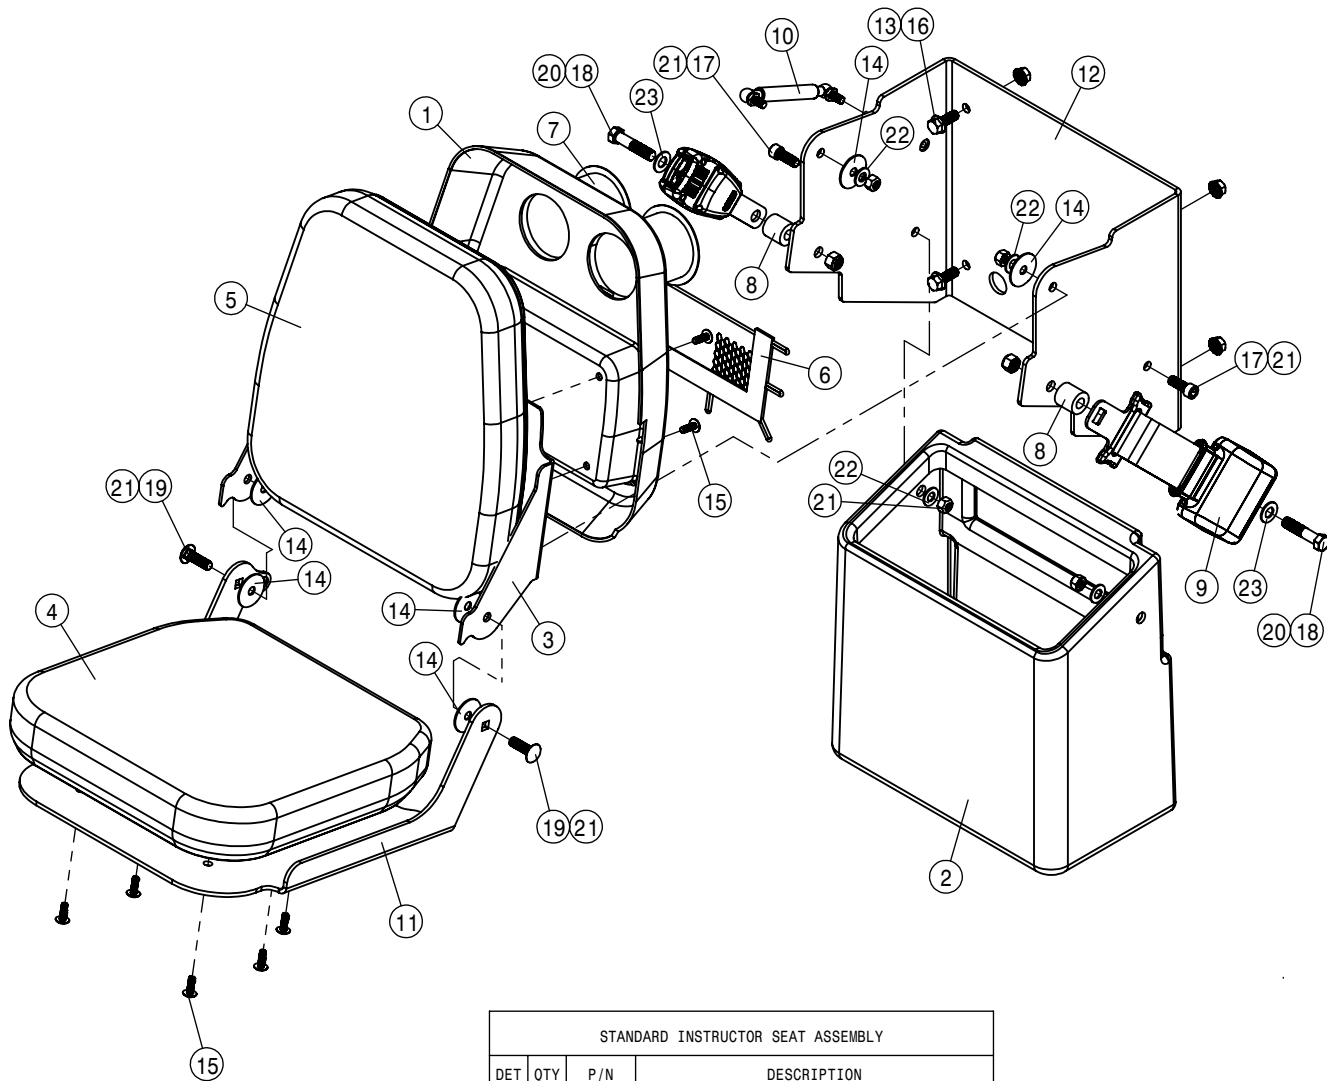

STANDARD INSTRUCTOR SEAT ASSEMBLY			
DET	QTY	P/N	DESCRIPTION
1	1	344162	PANEL BACK INSTRUCTOR SEAT BACK
2	1	344163	BIN STORAGE INSTRUCTOR SEAT
3	1	344166	BRKT BACK INSTRUCTOR SEAT MOUNT
4	1	344174	CUSH BASE INST SEAT STD
5	1	344175	CUSH BACK INST SEAT STD
6	1	344412	CARGO NET - INSTRUCTOR SEAT
7	2	344463	CUP HOLDER - SMALL
8	2	344489	INST SEAT BELT BUSHING, STS' 14
9	1	344493	INST SEAT BELT ASSY, STS' 14
10	1	344559	INST SEAT GAS SPRING, STS' 14
11	1	344564	BRKT BASE INST SEAT WLDT, STS' 14
12	1	344566	BRKT INST SEAT MT WLDT, STS' 14
13	4	470087	3/8UNC HEX SERR FLANGE NUT
14	6	470657	3/8 PTFE LOW-FRICT WASHER
15	10	472261	1/4UNC X 3/4 TRUSS HD BOLT
16	4	900129N	3/8UNC X 1" SERR FLANGE BOLT
17	2	900172	3/8UNC X 1" SOC HD CAP SCR, ZINC
18	2	900235	7/16-20 HEX HEAD BOLT, GR 5
19	2	901130	3/8UNC X 1 1/4 CARR BOLT
20	2	910030	7/16UNF HEX NUT, NYLOC GR5
21	4	914004	3/8UNC HEX STOVER NUT
22	4	920002	3/8 SAE FLAT WASHER
23	2	920003	7/16 SAE FLAT WASHER