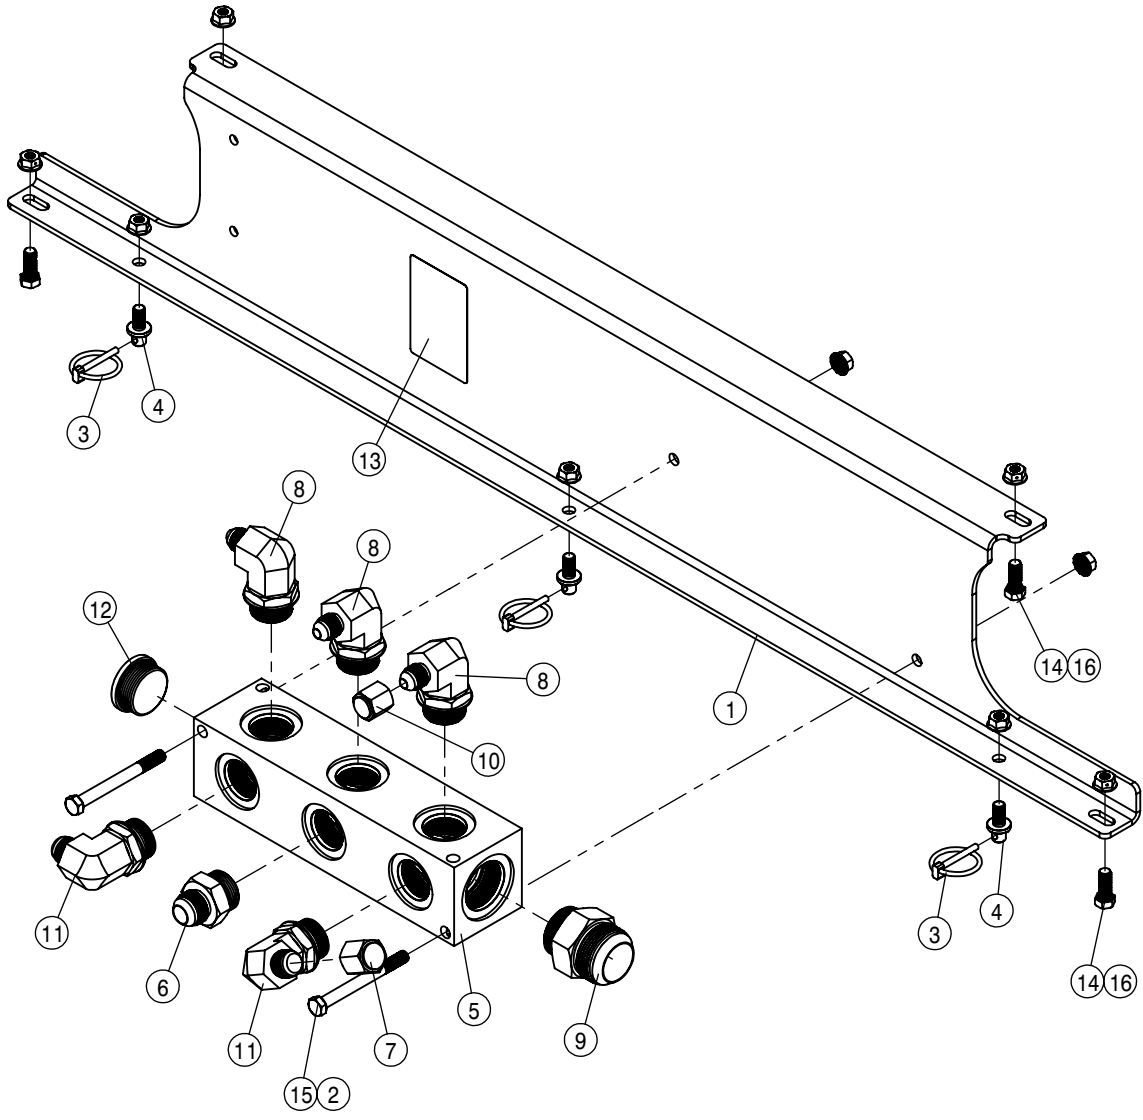

RETURN MANIFOLD AND BULKHEAD ASSEMBLY			
DET	QTY	P/N	DESCRIPTION
1	1	362113	FRONT BULKHEAD, GST20
2	5	470087	3/8UNC HEX SERR FLANGE NUT
3	3	470335	LINCHPIN, 3/16 X 1 1/4 GRIP
4	3	470520	HANGER PIN, 3/8UNC x .437Dx .500L
5	1	606246	MANIFOLD, 1 5/16FOR
6	1	618308	1 1/16MJIC-1 5/16MOR ADPTR
7	1	618328	7/8FJIC CAP NUT
8	3	618475	3/4MJIC-90-1 5/16MOR LBO
9	1	618527	1 7/8MJIC-1 5/8MOR ADPTR
10	1	618532	3/4FJIC CAP NUT
11	2	618589	5/8 HOSE BARB-7/8FJX ADPTR, BRS
12	1	618759	1 5/8MOR PLUG, HEX SOCKET
13	1	650339	DECAL, WARNING, HYD. OIL INJ
14	4	900129	3/8UNC X 1" HEX BOLT
15	2	900139	3/8UNC X 3 3/4 HEX BOLT
16	4	910004N	3/8UNC FLANGE CNTR LOCK NUT