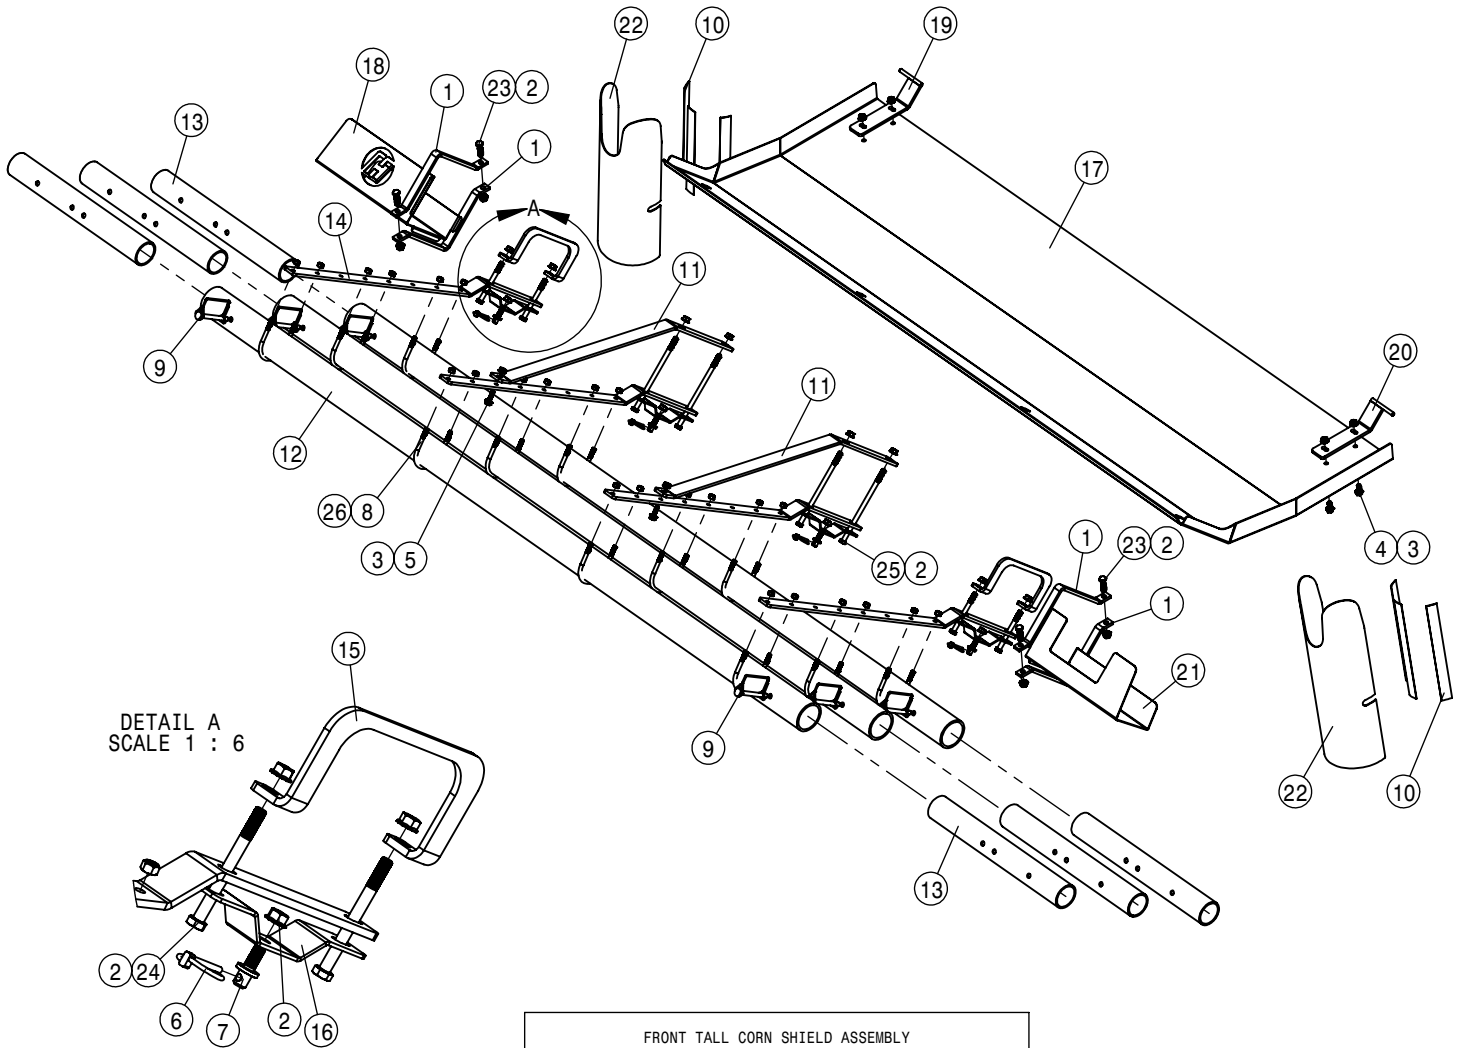

DETAIL A
SCALE 1 : 6

FRONT TALL CORN SHIELD ASSEMBLY			
DET	QTY	P/N	DESCRIPTION
1	4	003078	RECEPT MTG BRKT, PAINTED STS 07
2	16	470087	3/8UNC HEX SERR FLANGE NUT
3	6	470113	5/16UNC SERR FLG LOCK NUT
4	4	470233	5/16UNC X 3/4 SERR FLG HEX BOLT
5	2	470234	5/16UNC X 1" SERR FLG HEX BOLT
6	4	470335	LINCHPIN, 3/16 X 1 1/4 GRIP
7	4	470520	HANGER PIN,3/8UNC x.437Dx.500L
8	12	472046	5/16UNC-3.00ID-3.687 U-BOLT,SS
9	6	475016	KLIK PIN 3/8 DIA x 3 x 1 1/2
10	6	490645	VHB TAPE 5952, BLACK
11	2	660465	BRUSH GUARD SUPPORT
12	3	660466	BRUSH GUARD PVC TUBE STS
13	6	660467	BRUSH GUARD PVC EXT STS
14	4	660468	BRUSH GUARD MT STS
15	2	660470	BRUSH GUARD MT SUPPORT STS
16	4	660471	FRNT BELLY SHLD RETAINER STS
17	1	660472	FRT BELLY SHIELD STS'14
18	1	660473	RH FRT TOOLBAR SHIELD STS
19	1	660475	RH FRT SHLD HING WLD STS'14
20	1	660476	LH FRT SHLD HING WLD STS'14
21	1	660584	LH FRT TOOLBAR SHIELD STS
22	2	662285	TALL CORN LEG SHIELD
23	4	900127	3/8UNC X 1 1/4 HEX BOLT
24	4	900140	3/8UNC X 4" HEX BOLT
25	4	900151	3/8UNC X 7 1/2 HEX BOLT
26	24	914002	5/16UNC HEX STOVER NUT