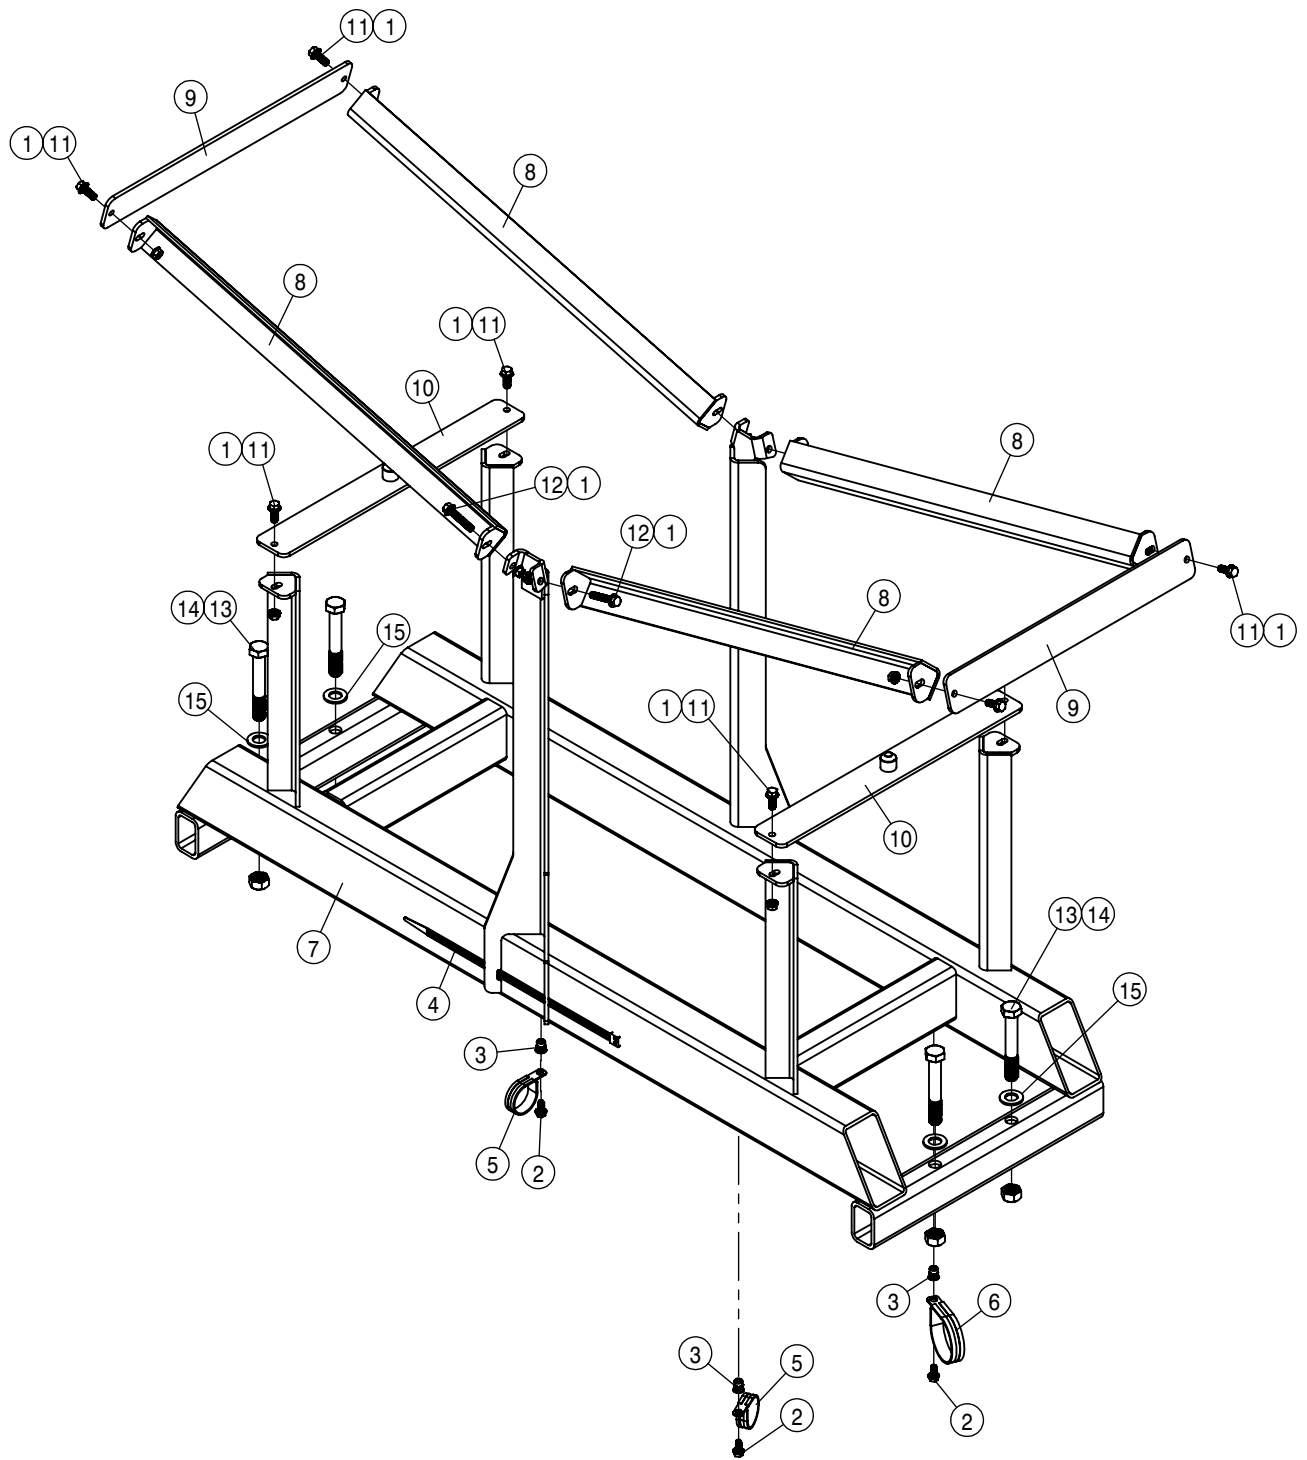

INJECTION TANK-3 ASSEMBLY			
DET	QTY	P/N	DESCRIPTION
23	1	503104	LINE T-STRAINER, 3/4" NPT 30 MESH
24	1	503106	3" NPT POLY PLUG
25	1	520069	HOSE CLAMP NO 6 STAINLESS
26	7	520080	HOSE CLAMP NO 10 STAINLESS
27	1	520090	HOSECLAMP NO 16 STAINLESS
28	1	601162	HOSE, 1/2 X 60 1BR BLK EPDM
29	1	601272	HOSE, 3/4 X 16 1-FBR BR BLK EPDM
30	1	601564	HOSE, 1/2 X 174 1BR BLK EPDM
31	1	601704	HOSE, 1 X 140 1BR BLK EPDM
32	1	601710	HOSE, 3/4 X 100 1BR BLK EPDM
33	2	601812	HOSE, 3/4 X 32 1BR BLK EPDM
34	1	601826	HOSE, 3/4 X 76 1BR BLK EPDM
35	2	690098	3/4NPT CLOSE NIPPLE, POLY
36	1	690660	LINE "T" STRAINER, 1" FLANGE W/O SCREEN
37	1	690669	100 MESH SCREEN FOR 690660
NS	2	693762	CABLE,CAN,MTR,CTRL W/AGITATOR
NS	4	693763	CABLE,CAN,MTR CTRL W/O AGITTR
40	1	696082	BALL VALVE 1/2FNPT POLY
41	1	701391	TANK-60 GALLON, RH POLY
42	1	701412	RAVEN AGITATOR-HAGIE MODIFIED
43	1	701457	BRACE-AGITATOR, INJ SYSTEM
44	8	900062	5/16UNC X 1/2 HEX BOLT