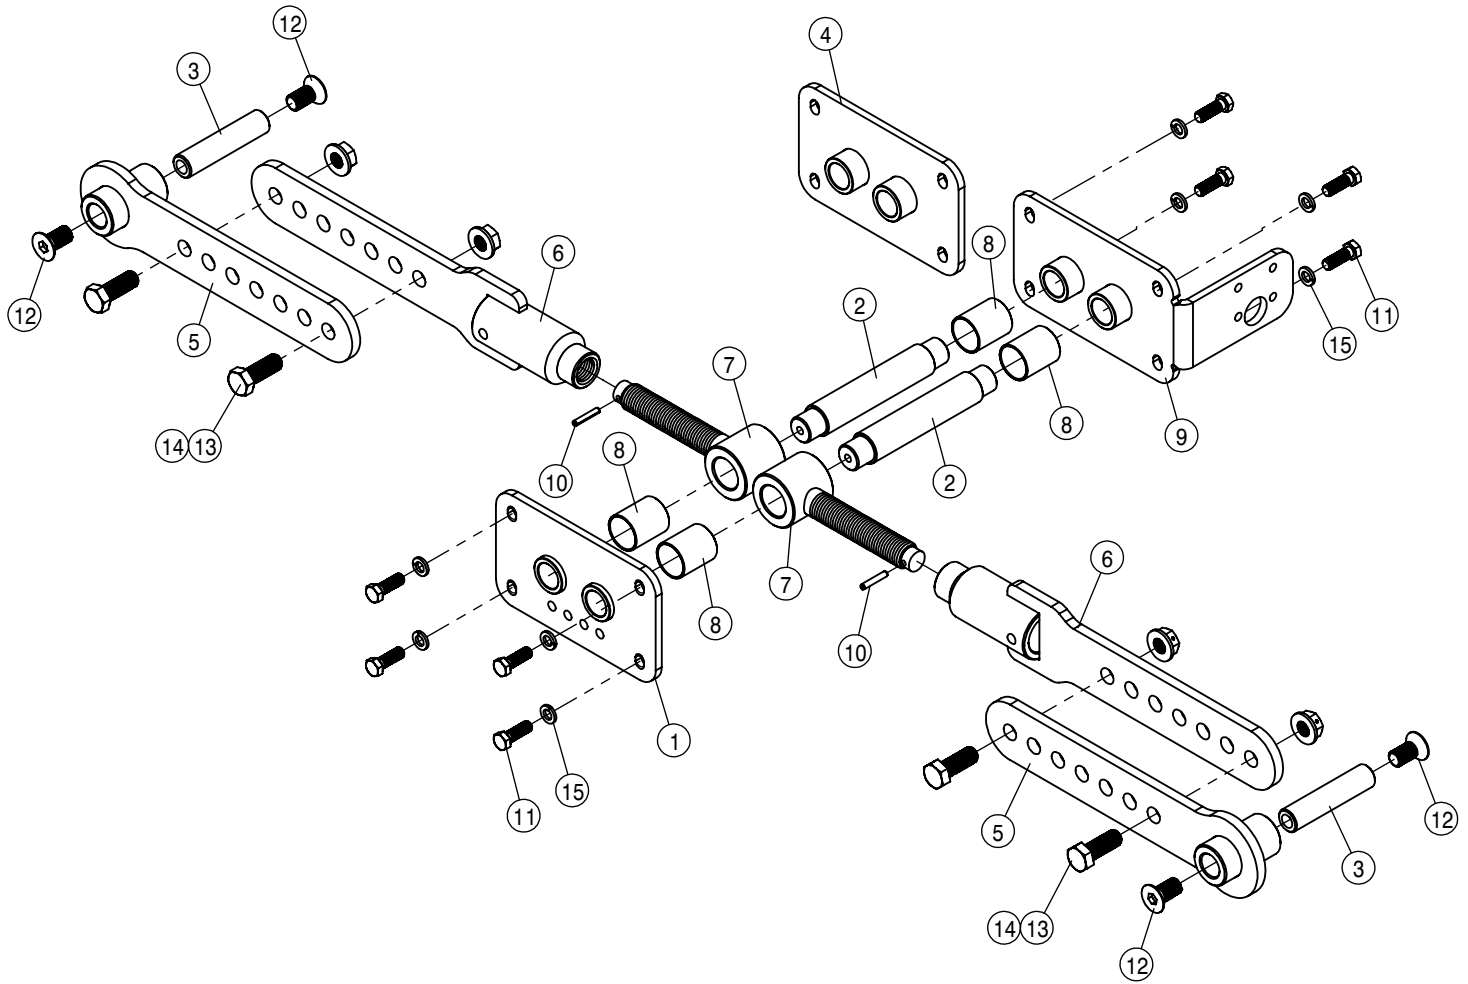

REAR NO TREAD ADJUST ASSEMBLY			
DET	QTY	P/N	DESCRIPTION
1	1	361579	REAR TRD ADJ ACCESS PLT WLD
2	2	361581	TRD ADJ CYL PIVOT PIN, M/F
3	2	361582	TREAD ADJ CYL PIN, OUTER LEG
4	1	361697	FRT TREAD ADJ ACCESS PLT WLD
5	2	361964	TREAD ADJ TIE ROD LEG BAR WLDT
6	2	361967	TREAD ADJ TIE ROD CON BAR WLDT
7	2	361970	TREAD ADJ TIE ROD ADJ BAR WLDT
8	4	361973	TRD ADJ TIE ROD SPACER
9	1	362129	ACCESS PLT - TREAD ADJ WLD
10	2	473805	ROLL PIN, 1/4 X 1 1/2
11	8	900303N	1/2UNF X 1 1/2 HEX BOLT
12	4	900391N	3/4UNC X 1 1/2 FLT SOC CAP SCR
13	4	900403N	3/4UNC X 2" HEX BOLT
14	4	914012N	3/4UNC CNTLCK SM FLG HEX NUT
15	8	920504N	1/2 LOCK WASHER YZ