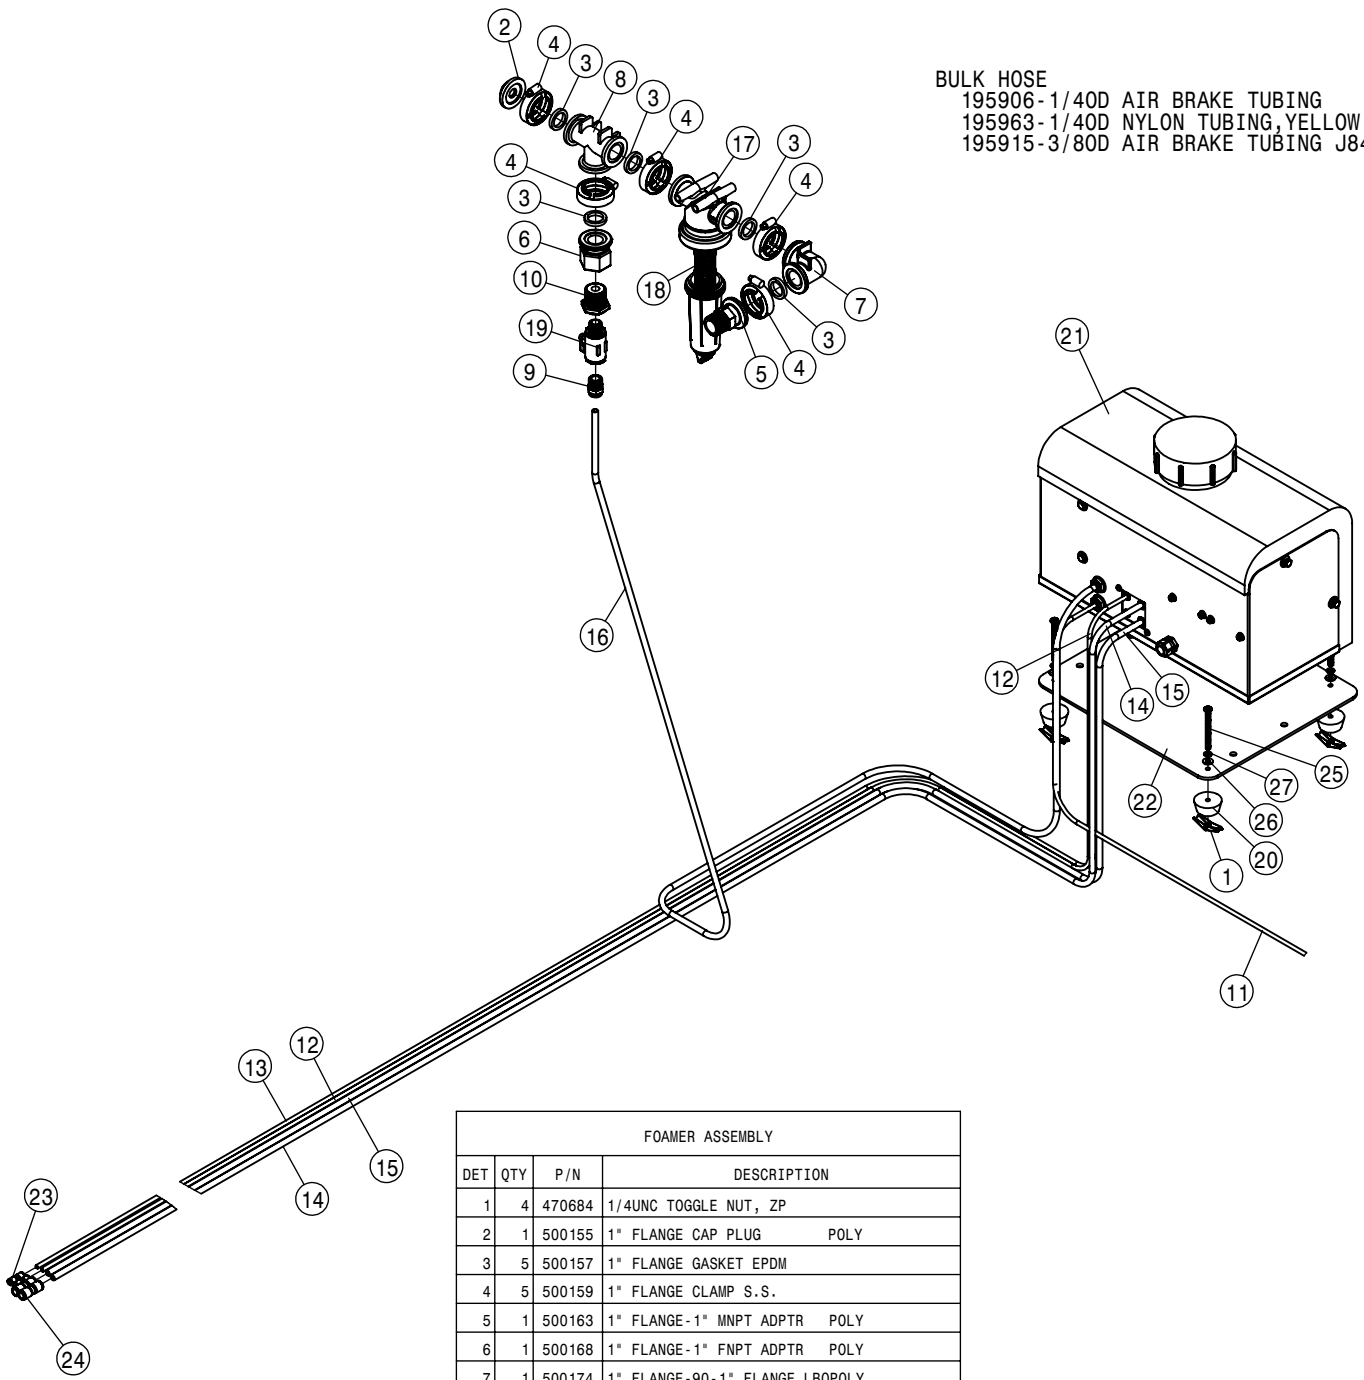

BULK HOSE
195906-1/40D AIR BRAKE TUBING
195963-1/40D NYLON TUBING, YELLOW
195915-3/80D AIR BRAKE TUBING J844-B

FOAMER ASSEMBLY			
DET	QTY	P/N	DESCRIPTION
1	4	470684	1/4UNC TOGGLE NUT, ZP
2	1	500155	1" FLANGE CAP PLUG POLY
3	5	500157	1" FLANGE GASKET EPDM
4	5	500159	1" FLANGE CLAMP S.S.
5	1	500163	1" FLANGE-1" MNPT ADPTR POLY
6	1	500168	1" FLANGE-1" FNPT ADPTR POLY
7	1	500174	1" FLANGE-90-1" FLANGE LBOPOLY
8	1	500175	1" FLANGE TEE, POLY
9	1	500275	1/2MPT-3/8 NYL TUBE FTG
10	1	505233	1"-1/2"NPT REDU BUSH, POLY
11	1	601415	HOSE, 1/4 X 108 AIR
12	1	601947	HOSE- 1/4 X 208 AIR, YELLOW
13	1	601948	HOSE-1/4 X 207 AIR, BLACK
14	1	601949	HOSE-3/8 X 209, AIR YELLOW
15	1	601950	HOSE-3/8 X 208 AIR, BLACK
16	1	601951	HOSE-3/8 X 98 AIR, BLACK
17	1	690660	LINE "T" STRAINER, 1" FLANGE W/O SCREEN
18	1	690669	100 MESH SCREEN FOR 690660
19	1	696195	1/2FNPT-1/2MNPT MICRO BALL VLV
20	4	701208	FOOT-FOAMER MOUNT
21	1	701346	RICHWAY POWER UNIT/TANK '13
22	1	701347	MTG PLT-FOAMER STS 2014
23	2	711054	1/4 NYL TUBE UNION, STRAIGHT
24	2	711055	3/8 NYL TUBE UNION, STRAIGHT
25	4	903713	1/4UNC X 3" PHIL PAN MACH SCR
26	4	920000N	1/4 SAE FLAT WASHER SS
27	4	920500N	1/4 LOCK WASHER SS