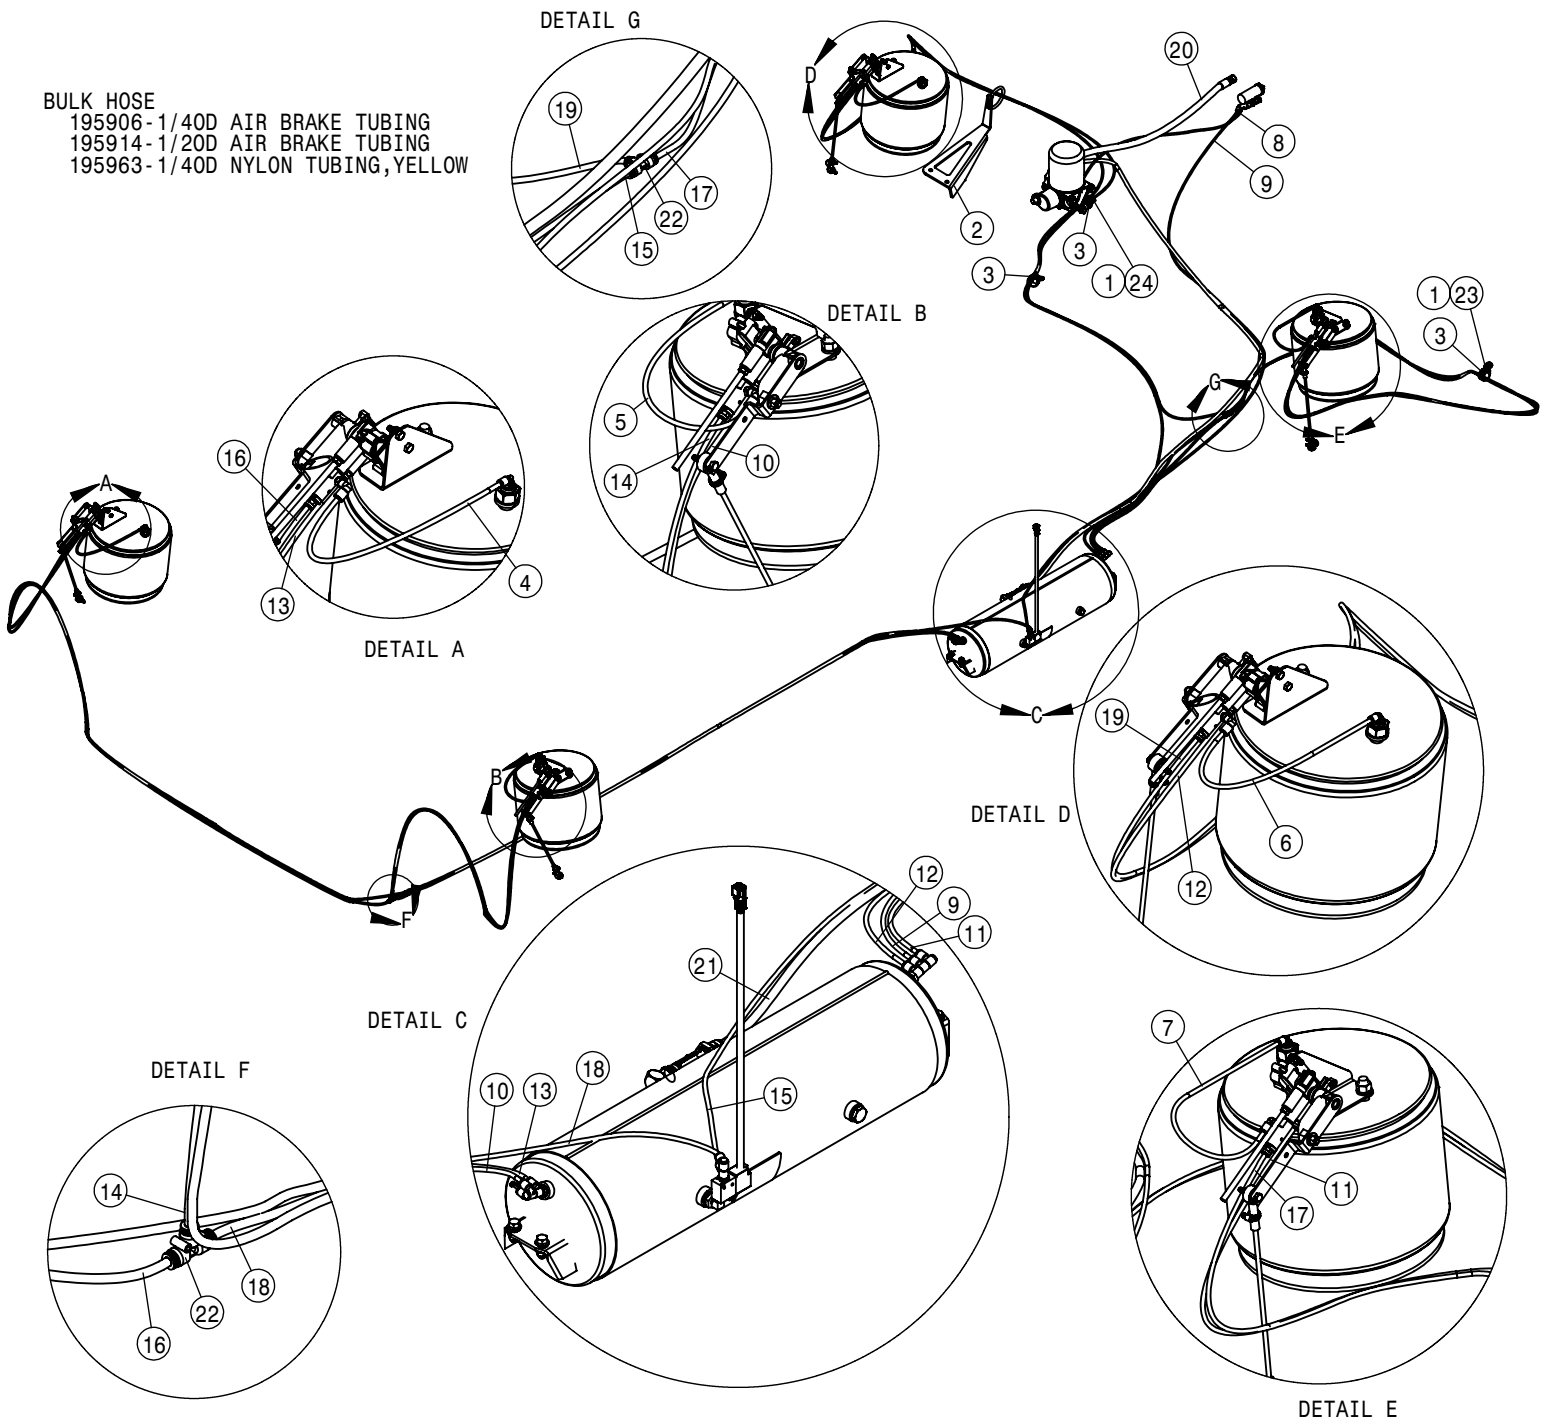

BULK HOSE
195906-1/40D AIR BRAKE TUBING
195914-1/20D AIR BRAKE TUBING
195963-1/40D NYLON TUBING, YELLOW

AIR LINE ASSEMBLY			
DET	QTY	P/N	DESCRIPTION
1	3	910004N	3/8UNC FLANGE CNTR LOCK NUT
2	1	362115	REAR RGT LEG HOSE BRKT
3	4	520160	CUSH CLAMP,#24 1 1/2D-3/4WLOOP
4	1	601473	HOSE, 1/4 X 18 AIR
5	1	601473	HOSE, 1/4 X 18 AIR
6	1	601473	HOSE, 1/4 X 18 AIR
7	1	601473	HOSE, 1/4 X 18 AIR
8	1	601928	HOSE, 1/4 X 32 AIR
9	1	601929	HOSE, 1/4 X 124 AIR
10	1	601930	HOSE, 1/4 X 185 AIR
11	1	601931	HOSE, 1/4 X 172 AIR
12	1	601932	HOSE, 1/4 X 215 AIR

AIR LINE ASSEMBLY			
DET	QTY	P/N	DESCRIPTION
13	1	601933	HOSE, 1/4 X 242 AIR
14	1	601934	HOSE, 1/4 X 70 AIR, YEL NYLON
15	1	601935	HOSE, 1/4 X 62.5 AIR, YEL NYLON
16	1	601936	HOSE, 1/4 X 125 AIR, YEL NYLON
17	1	601937	HOSE, 1/4 X 135 AIR, YEL NYLON
18	1	601938	HOSE, 1/4 X 126 AIR, YEL NYLON
19	1	601940	HOSE, 1/4 X 181 AIR, YEL NYLON
20	1	601941	10-451TC-10FJX-10FJX45-36
21	1	601942	HOSE, 1/2 X 128 AIR
22	2	711048	1/4 NYL TUBE UNION TEE
23	1	900128N	3/8UNC X 3/4 SER FLANGE BOLT
24	2	900129N	3/8UNC X 1" SERR FLANGE BOLT