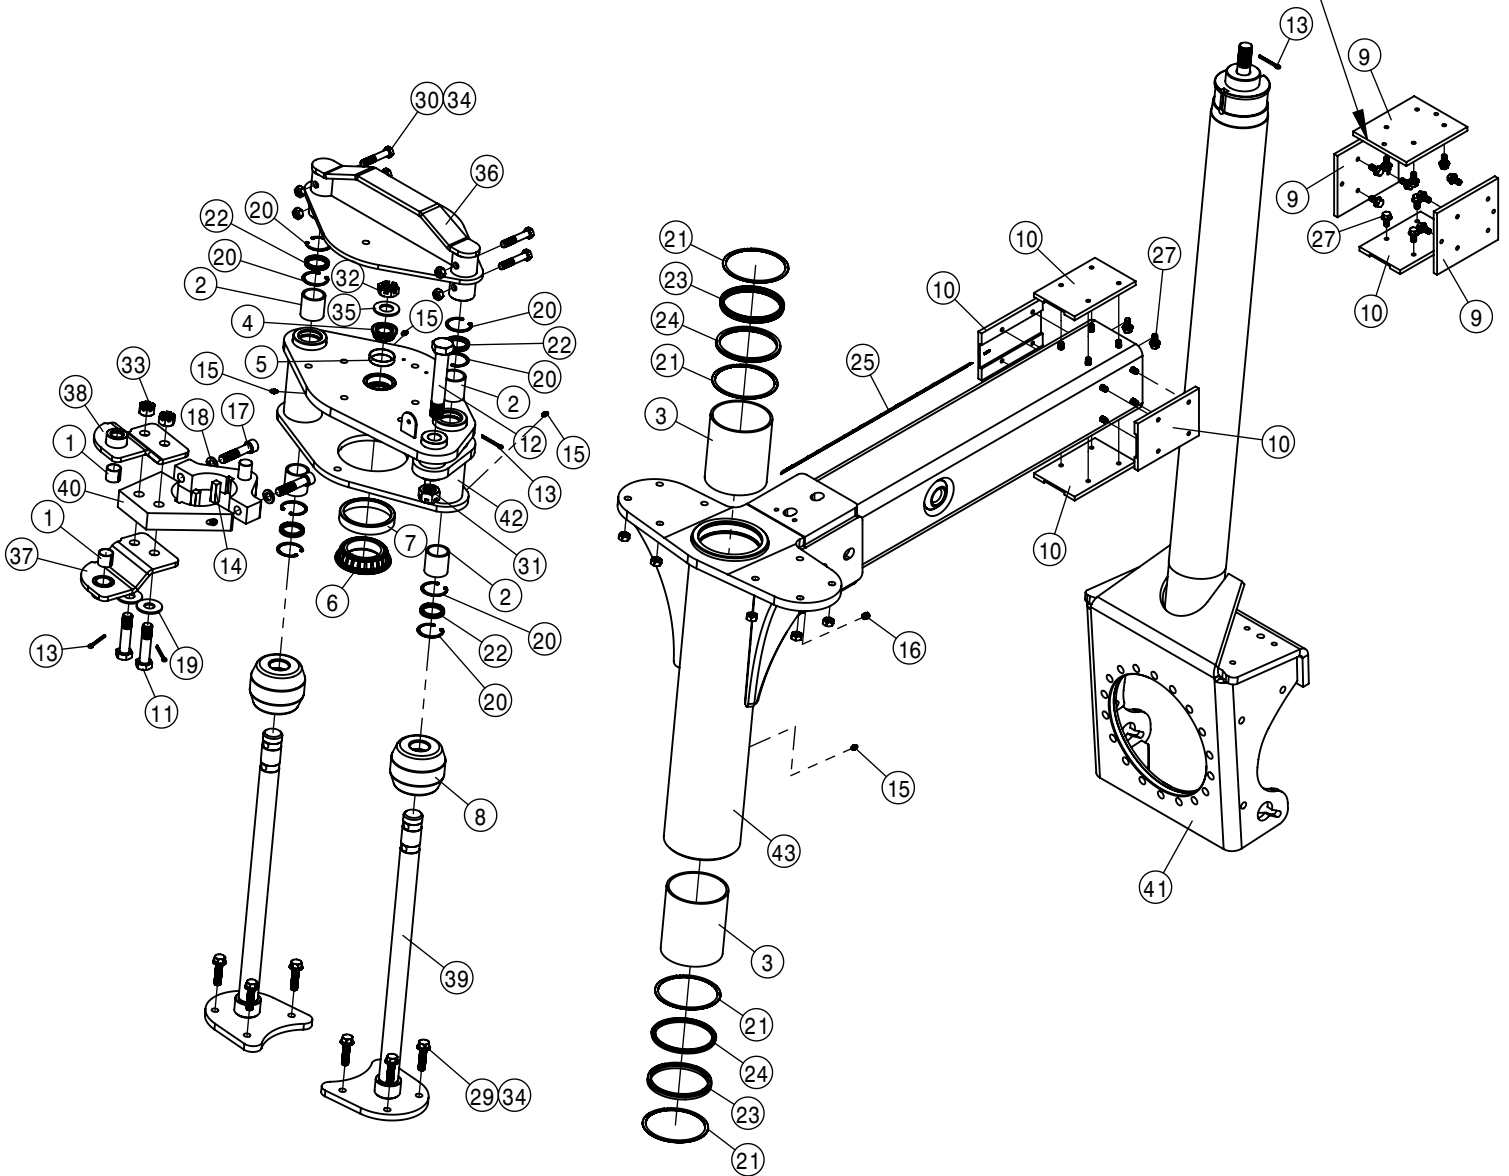

NOTE: TREAD PLATES ARE FOR THE MANUAL TREAD OPTION.

RIGHT LEG ASSEMBLY			
DET	QTY	P/N	DESCRIPTION
1	2	121029	JOURNAL BRG, 1.00 ID X 1.00 LG
2	4	121113	TOWER SLEEVE BRG (POLYGON) 05
3	2	121125	BEARING-POLY 4.50 ID X 5.74 LG
4	1	125050	BRG CONE, 1.00 ID W/FACE SEAL
5	1	125051	BRG CUP FOR 125050
6	1	125052	BRG CONE, 2.687 ID W/FACE SEAL
7	1	125053	BRG CUP FOR 125052
8	2	311058	RUBBER SPRING
9	3	342917	TREAD ADJ PLATE, TAPPED, STS 10
10	5	343009	TRD ADJ BRONZE BEARING, TAPPED
11	2	359545	TRUNION MT BOLT, STS AWS 09
12	1	359546	STRG CYL BOLT, STS AWS LRG 09
13	4	470117N	3/16 X 1 3/4 COTTER PIN SS
14	2	470447	KEY .50 SQ X 1.69 LONG
15	4	471005N	GREASE ZERK, 1/4-28 X 1/2 YZ
16	1	471030	PRESSURE RELIEF VALVE-GREASE 45-80 PSI
17	2	472337	5/8UNC X 3" SOC HD CAP SCR
18	2	473841	16MM LOCK WASHER
19	2	483048	3/4 REG FLAT WASH, THRU-HARD YZ
20	8	629537	187RRHOZ SNAP RING
21	4	629538	4.5 SPIROLOX RING
22	4	629620	SEAL, 1.500 ROD DIA

RIGHT LEG ASSEMBLY			
DET	QTY	P/N	DESCRIPTION
23	2	629621	SEAL, 4.500 ROD DIA
24	2	629625	SEAL, 4.500 ROD DIA
25	1	650459	DECAL, TREAD ADJ INDICATOR '14
26	16	900127N	3/8UNC X 1 1/4 SER FLANGE BOLT
27	32	900128N	3/8UNC X 3/4 SER FLANGE BOLT
28	16	900129N	3/8UNC X 1" SERR FLANGE BOLT
29	8	900267N	1/2UNC X 2" SERR FLG BOLT
30	4	900269N	1/2UNC X 2 3/4 HEX BOLT
31	1	910020N	1" UNC HEX SLOTTED NUT
32	1	910021	1"-14 SLOT JAM NUT
33	2	910102	3/4UNC HEX SLOT NUT GR8
34	12	914008	1/2 UNC HEX STOVER NUT
35	1	920008N	1" SAE FLAT WASHER
36	1	359333	AIR BAG TOWER TOP MT WLD
37	1	359547	TOP TRUNION MT WLD, STS AWS 09
38	1	359548	BTM TRUNION MT WLD, STS AWS 09
39	2	359654	NITRO TOWER WLD, STS AWS 13
40	1	359593	STRG ARM CLAMP WLD, STS 10
41	1	359995	INNER LEG WLD, STS AWS 13
42	1	360020	RH AIR BAG LWR PLT WLD, STS 13
43	1	360060	OUTER LEG WLD, STS 2014