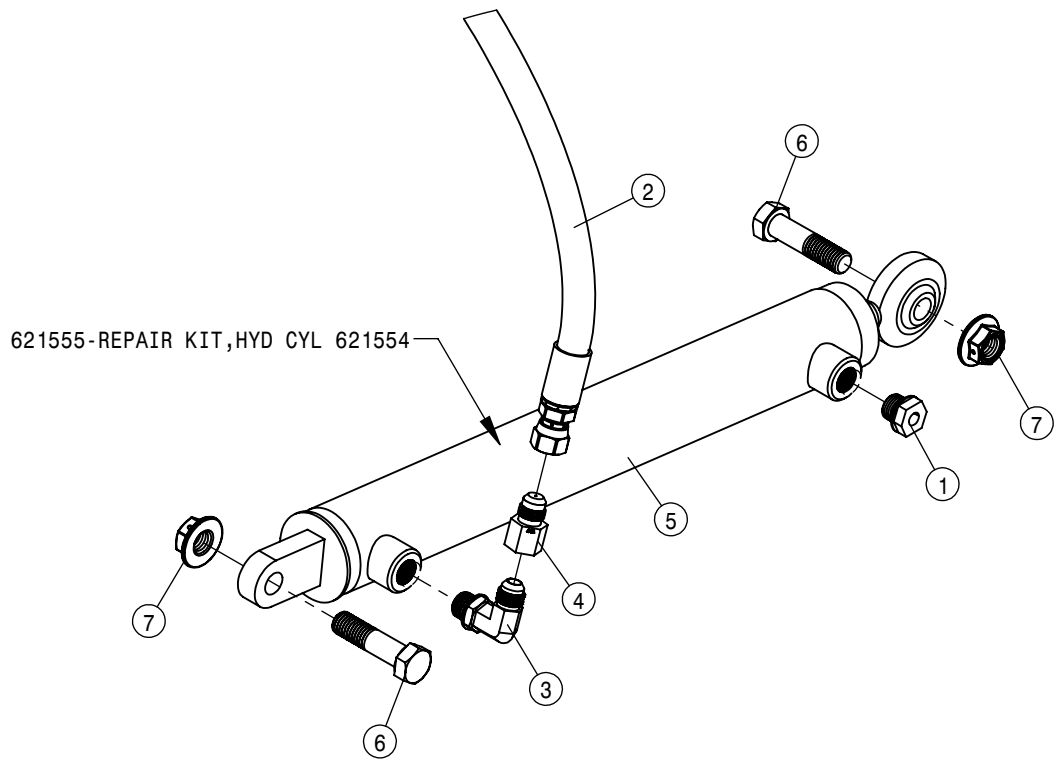

LADDER CYLINDER ASSEMBLY			
DET	QTY	P/N	DESCRIPTION
1	1	362036	SAE 6 BRASS BREATHER
2	1	617127	06-451TC-06FJX-06FJX45-36 H/A
3	1	618119	9/16MJIC-90-9/16MOR LBO
4	1	618733	9/16JIC .042 ORIFICE ADPTR
5	1	621554	CYLINDER, 1.50 ID x 12.00 STRK
6	2	900267	1/2UNC X 2" HEX BOLT
7	2	914015	1/2UNC HEX CENTER-LOCK NUT