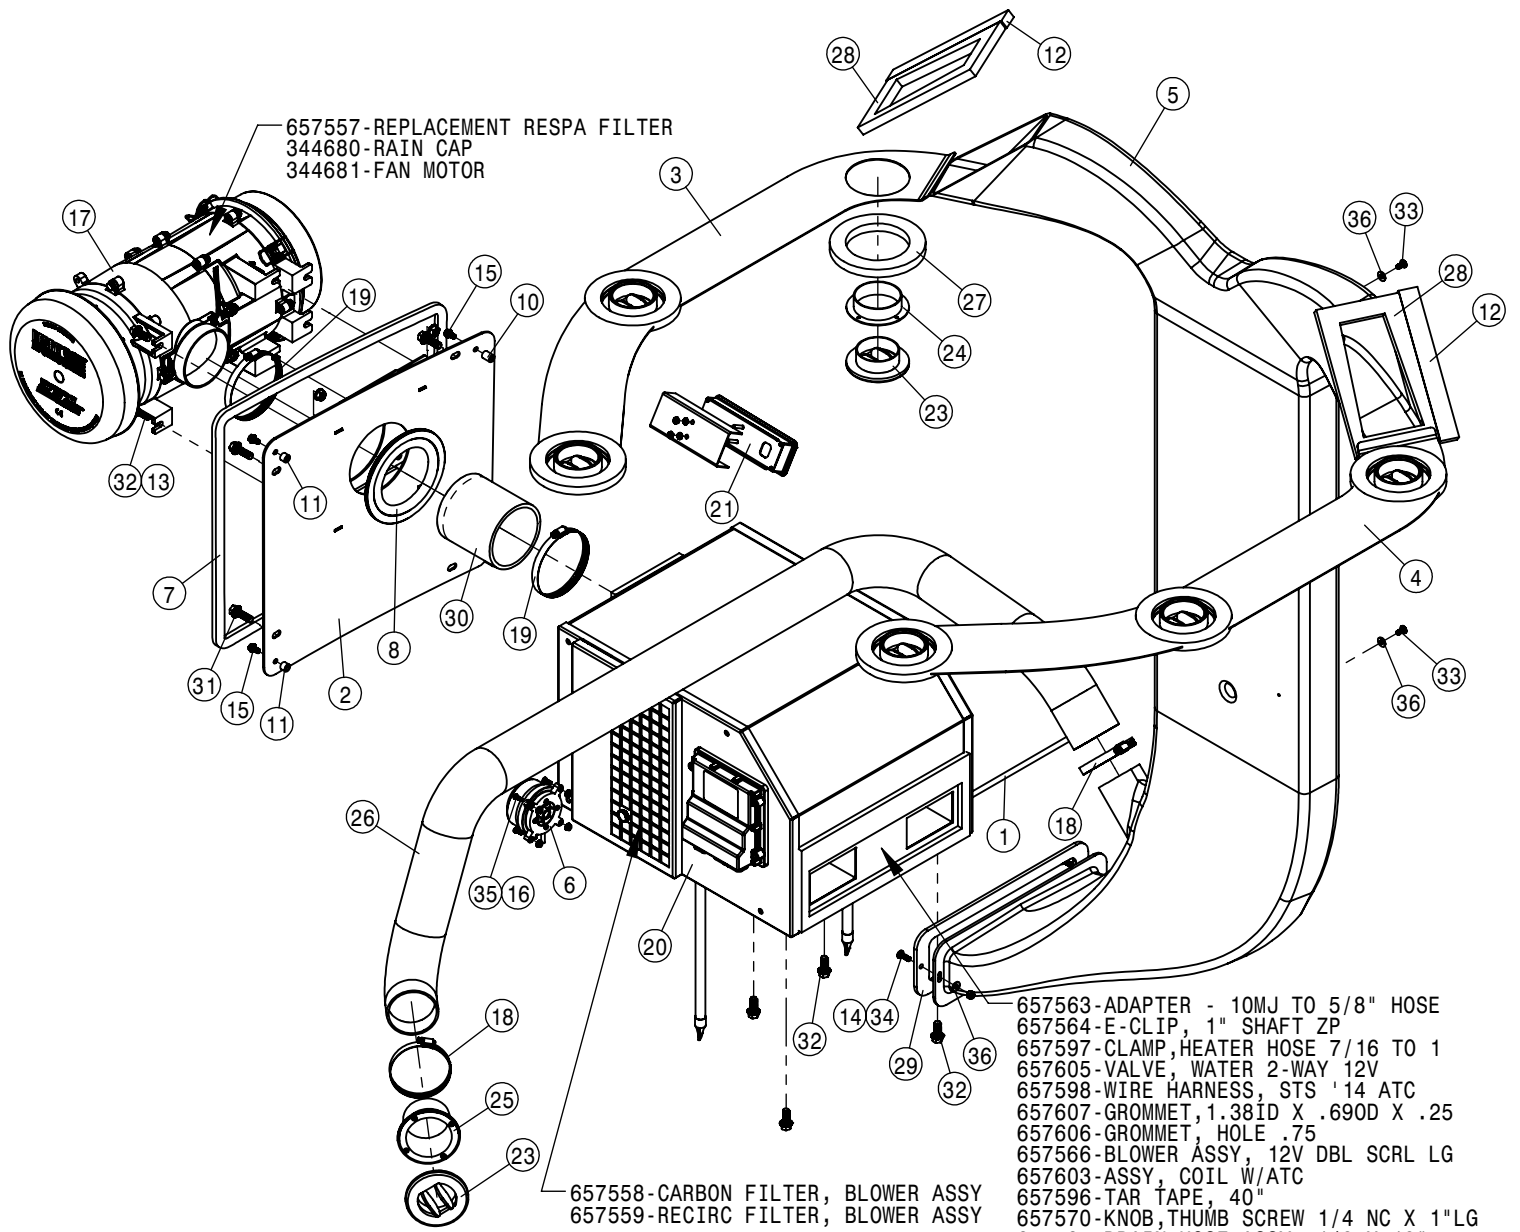

PREMIUM HVAC ASSEMBLY			
DET	QTY	P/N	DESCRIPTION
1	1	317315	HOSE - HVAC PRESSURE
2	1	344295	PANEL ACCESS HVAC WLDT, STSCAB'14
3	1	344361	PLATE, ROOF DUCT COVER RH, STSCAB'14
4	1	344362	PLATE, ROOF DUCT COVER LH, STSCAB'14
5	1	344366	DUCT HVAC - STS CAB
6	1	344425	PRESSURE SWITCH - HVAC
7	1	344480	SEAL - RESPA PANEL
8	1	344512	RESPA BULB SEAL, STS'14
NS	2	344552	HVAC DUCT PLT SEAL, STS'14
10	2	344557	STAND OFF 5/8" LG, STS'14
11	2	344558	STAND OFF 3/8" LG, STS'14
12	2	344576	TEMP SEAL DUCT, STS'14
13	4	470087	3/8UNC HEX SERR FLANGE NUT
14	2	470089	1/4UNC HEX NYL-LOC NUT
15	4	470122	1/4 UNC X 1/2 SERR FLG BOLT
16	4	470463	8-32 SERR FLANGE NUT
17	1	470655	HVAC FILTRATION UNIT PRECLEANER
18	2	520052	HOSE CLAMP NO 52 STAINLESS

PREMIUM HVAC ASSEMBLY			
DET	QTY	P/N	DESCRIPTION
19	2	520064	HOSE CLAMP NO 64 STAINLESS
20	1	657541	BLOWER ASSY, STS'14 AUTO TEMP
21	1	657543	Control Head Assembly Auto Temp CNT
NS	1	657545	HARNESS-HVAC AUTO CTRL STS'14
23	7	657546	LOUVER, 4" W/O MNT
24	6	657547	PANEL MNT, LOUVER (THK PANEL)
25	1	657548	PANEL MNT, LOUVER (THK PANEL)
26	1	657550	HOSE - 3IN HVAC
27	6	657552	GASKET SEAL ROOF LOUVER
28	2	657553	GASKET SEAL ROOF LOUVER
29	1	657556	GASKET SEAL ROOF LOUVER
30	1	657585	HVAC DUCT, STS'14
31	4	900127N	3/8UNC X 1 1/4 SER FLANGE BOLT
32	8	900129N	3/8UNC X 1" SERR FLANGE BOLT
33	2	903708N	1/4UNC X1/2PHIL PAN MACH SCR BZ
34	2	903711	1/4UNC X3/4PHIL PANHD MACH SCR
35	4	903844	8-32 X 1/2 PHIL PANHD MACH SCR
36	4	920000	1/4 SAE FLAT WASHER