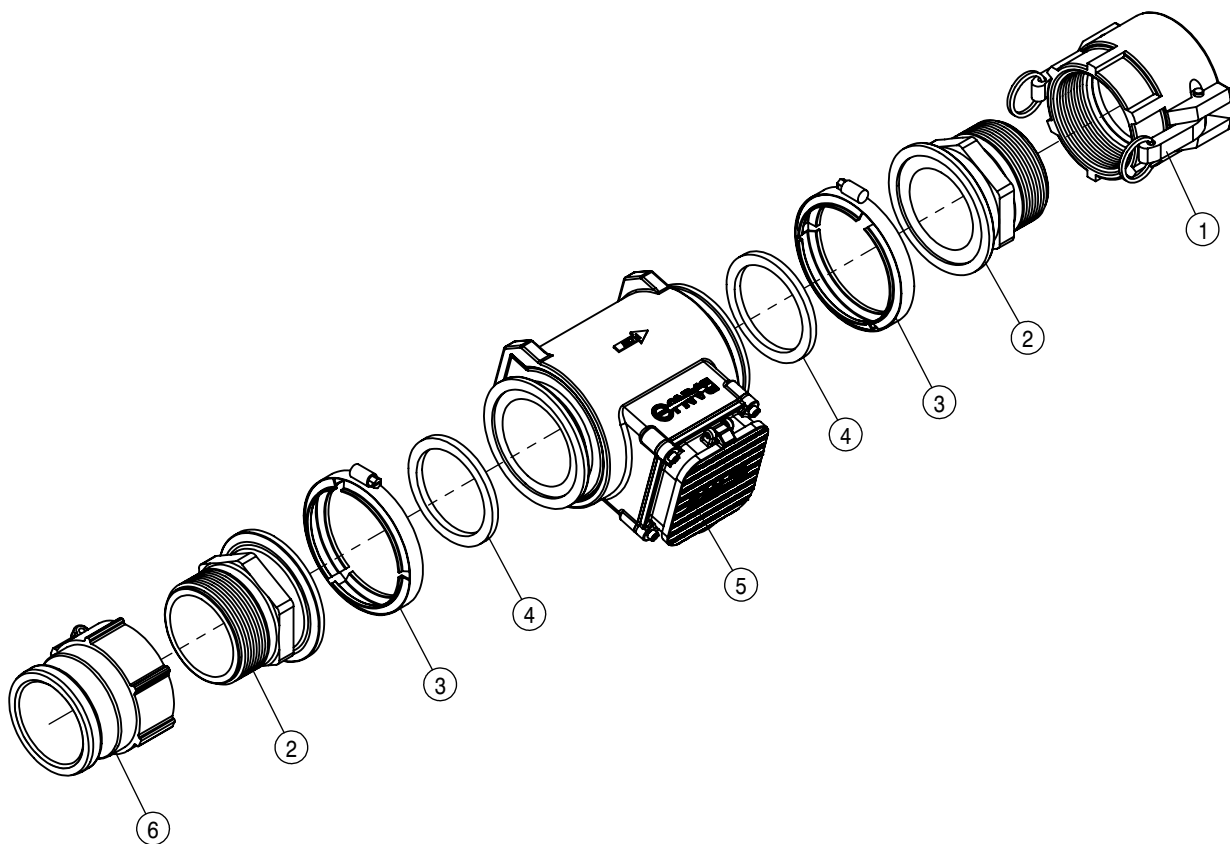

FILL FLOW METER ASSEMBLY			
DET	QTY	P/N	DESCRIPTION
1	1	696228	3.00FNPT-FEMALE COUPLER POLY
2	2	500164	3" FLANGE- 3.00 MNPT ADPTR POLY
3	2	500208	3" FLANGE CLAMP S.S.
4	2	500209	3" FLANGE GASKET EPDM
5	1	691242	3" MANIFOLD FLOWMETER, BANJO
6	1	696225	3.00 FNPT-MALE COUPLER POLY