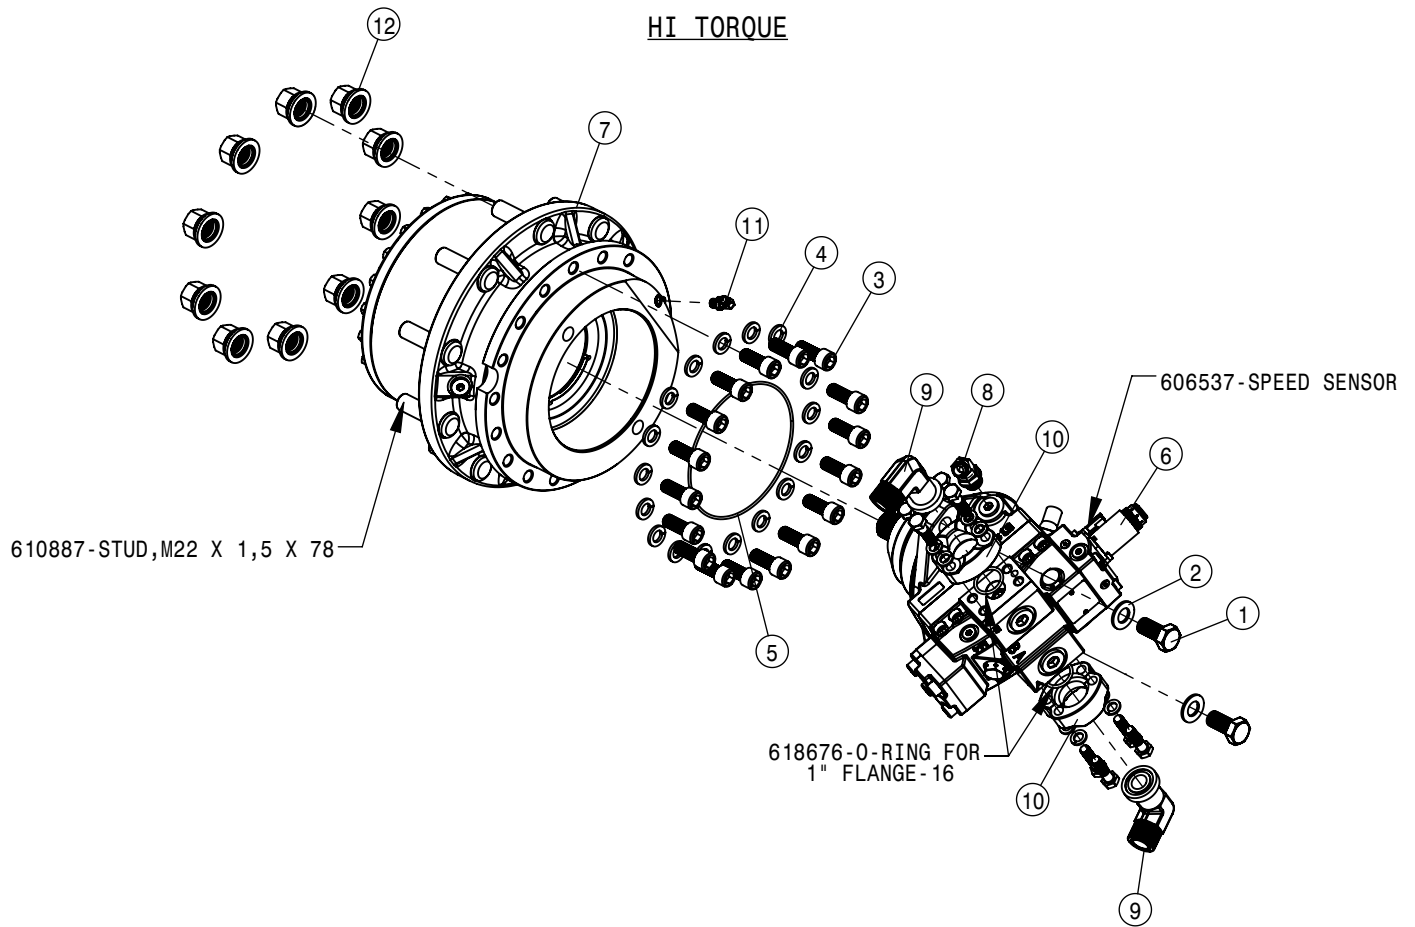

HI TORQUE

RIGHT WHEEL MOTOR ASSEMBLY			
DET	QTY	P/N	DESCRIPTION
1	2	473838	20MM-1.5 X 40MM HEX BOLT GR8
2	2	473839	20MM FLAT WASHER
3	17	473840	16MM-2.00 X 40MM SOC CAP SCR
4	17	473841	16MM LOCK WASHER
5	1	606190	O-RING,WHL MTR HSNG SAUER
6	1	606514	H1-B-80CC WHL MTR SAUER
7	1	610506	TORQ HUB,25:1 CW18E
8	1	618602	3/4MJIC-45-7/8MOR LBO
9	2	618654	1" FLANGE-90-1 7/16MFOR LBO
10	2	618933	M12 SPLIT FLANGE KIT #62 (-16)
11	1	618934	7/16MJIC-90-M12MOR LBO
12	10	824055	22MM-1.50 SMTH FLG WHEEL NUT