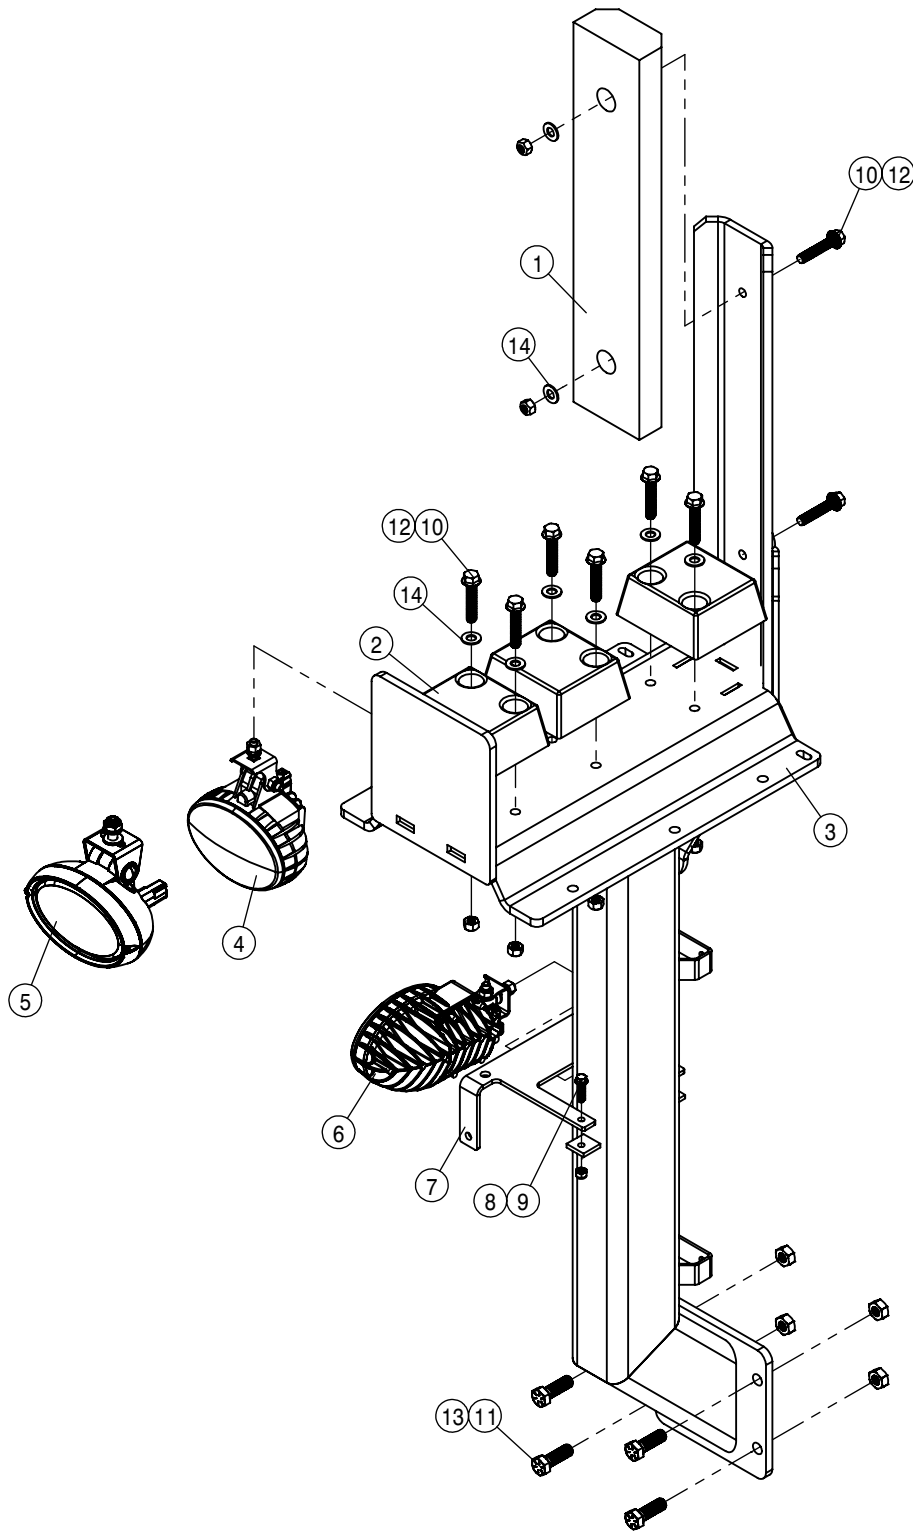

RH 120' BOOM CRADLE ASSEMBLY			
DET	QTY	P/N	DESCRIPTION
1	1	164512	RUBBER BUMPER, BOOM CRADLE
2	3	164513	BOOM CRADLE PAD
3	1	167053	BOOM CRADLE WLD, 120'ALUM
4	1	292553	735F 12V LED workLamp, Bottom mount
5	1	292614	WORKLIGHT - HALOGEN CLOSE RANGE
6	1	292917	LED LIGHT, AMBER
7	1	343689	EXTREMITY FLASHER MT, STS '11
8	2	470089N	1/4UNC HEX NYLOC NUT, 316 SS
9	2	470231N	1/4UNC X 1" SERR FLG BOLT SS
10	8	900133N	3/8UNC X 2" SERR FLANGE BOLT
11	4	900804	1/2UNC X 1 1/2 HEX BOLT GR8 YZ
12	8	914004	3/8UNC HEX STOVER NUT
13	4	914808	1/2UNC HEX STOVER NUT GR8
14	8	920002	3/8 SAE FLAT WASHER