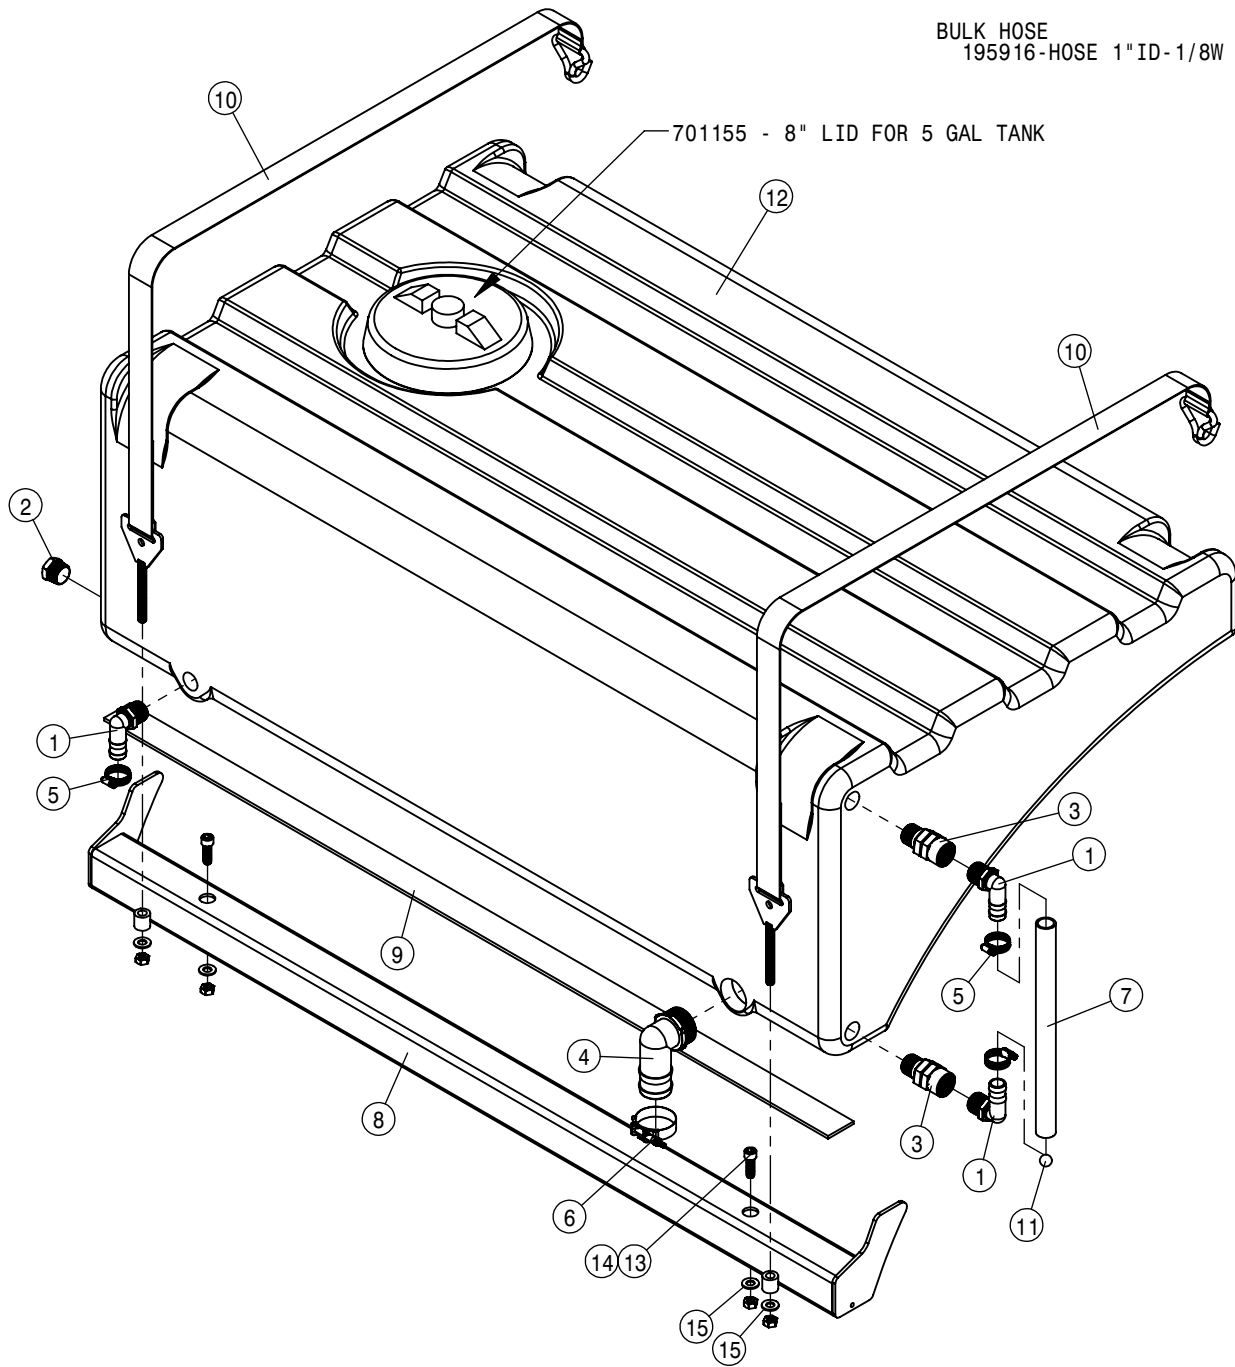

POLY RINSE TANK ASSEMBLY			
DET	QTY	P/N	DESCRIPTION
1	3	500024	1"NPT-90-1"HOSE BARB, POLY
2	1	500063	1"NPT PIP PLUG, POLY
3	2	500107	1"NPT SWIVEL POLY
4	1	500141	2"MNPT-90-2" HOSE BARB, POLY
5	3	520090	HOSECLAMP NO 16 STAINLESS
6	1	520141	2.31/2.62 T-BOLT HOSE CLAMP SS
7	1	601742	HOSE 1"ID-1/8W CLR VNYL 16"
8	1	763590	POLY RINSE TANK MT WLD STS12
9	1	763594	POLY RINSE TANK MT PAD STS12
10	2	763595	POLY RINSE TNK STRAP ASSY STS
11	1	763623	GREEN POLYPROPYLENE BALL 0.750"
12	1	763821	100 GAL POLY TANK, GRAY '13
13	2	900392	1/2UNC X 1 1/2 SOCKET CAP SCR
14	4	914008	1/2 UNC HEX STOVER NUT
15	4	920004	1/2 SAE FLAT WASHER