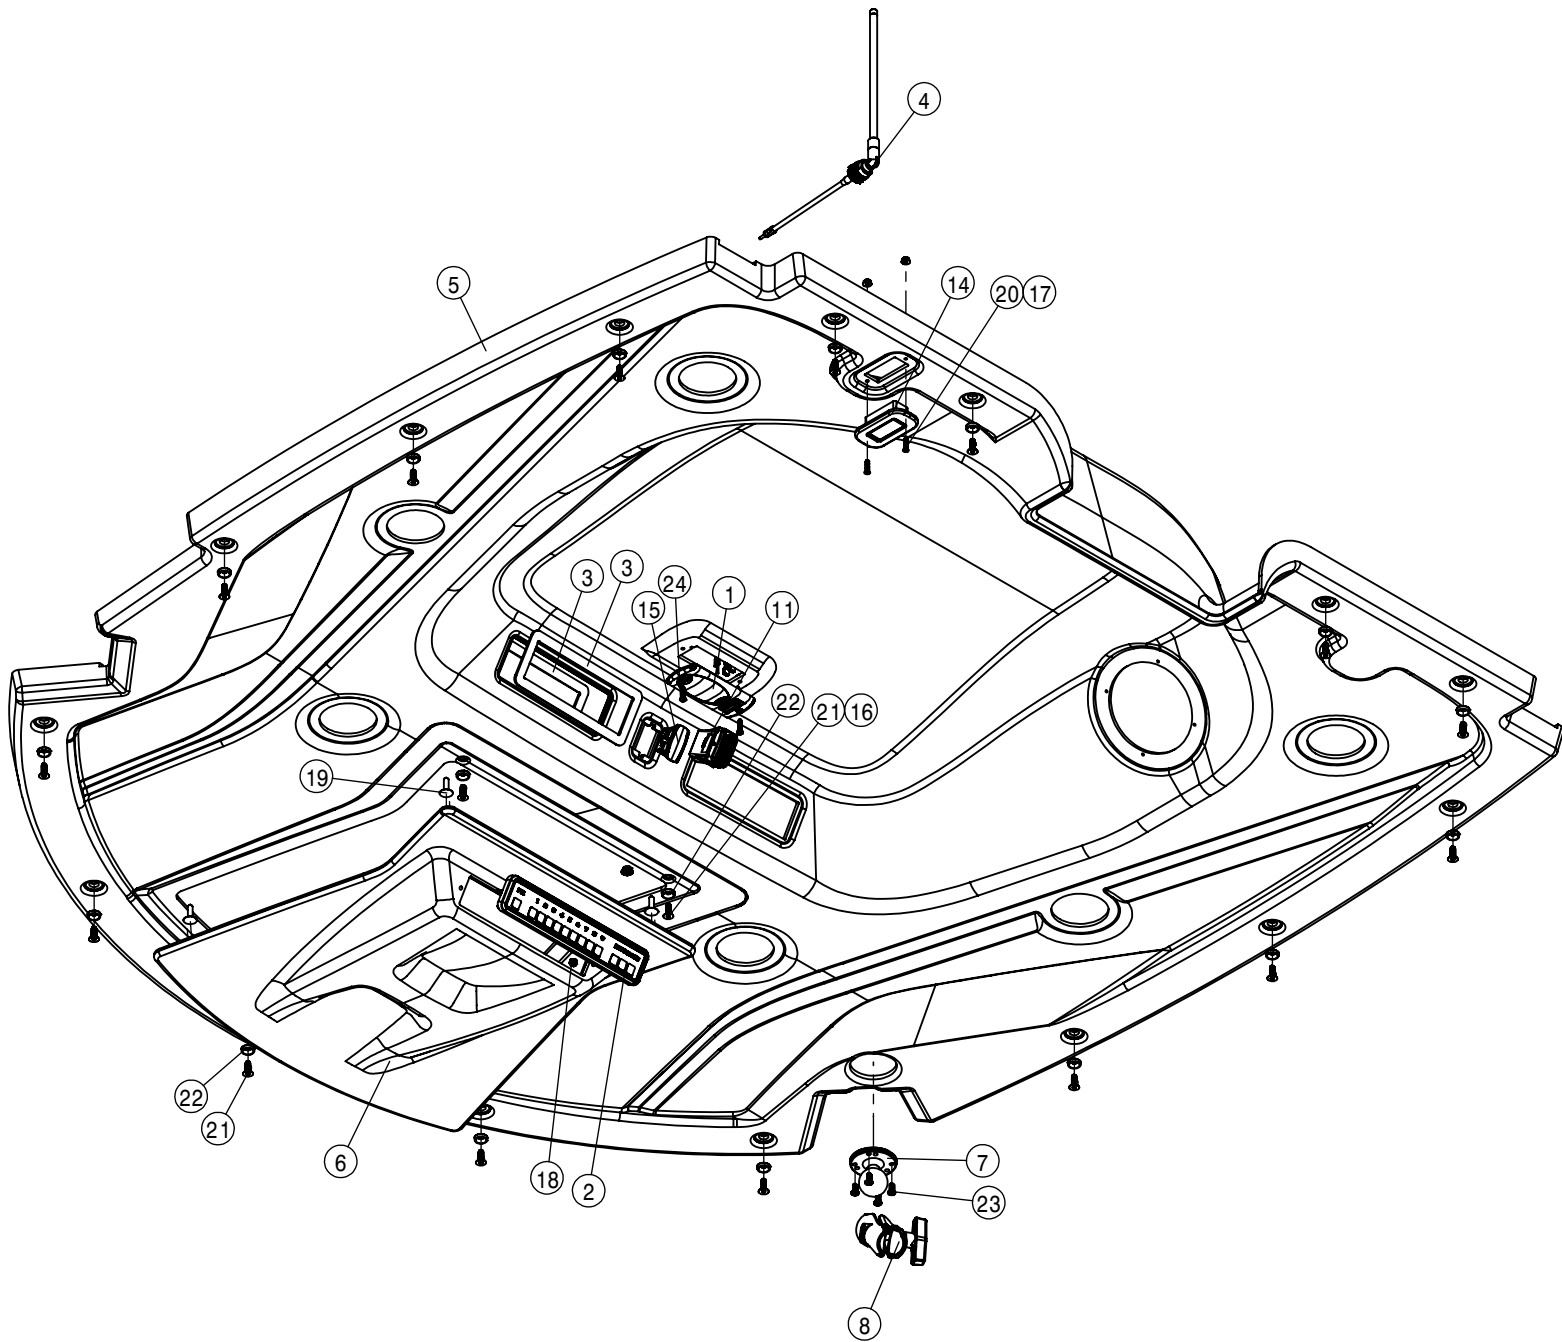

HEADLINER ASSEMBLY			
DET	QTY	P/N	DESCRIPTION
1	1	292620	DOMELIGHT
2	1	292678	LIGHT BAR - SECTION INDICATOR
3	2	343331	RADIO BEZEL,CAB, BLK PLASIC 05
4	1	344177	ANTENNA - RADIO
5	1	344349	HEADLINER
6	1	344350	HEADLINER ACCESS PANEL
7	1	344384	1.5" RAM BALL MNT BASE 2.50"DIA
8	1	344385	1.5" RAM BALL MNT 4.50"DBL SOC ARM
NS	1	344415	RADIO - STANDARD
NS	1	344416	RADIO - PREMIUM
11	1	344417	BLUETOOTH MIC
NS	1	344418	HARNESS - BLUETOOTH MIC

HEADLINER ASSEMBLY			
DET	QTY	P/N	DESCRIPTION
NS	2	344419	SPEAKER
14	1	344459	GARMENT HOOK
15	1	344461	HOLE PLUG - CONTURA V
16	2	470121	1/4 UNC SERR FLG LOCK NUT
17	4	470463	8-32 SERR FLANGE NUT
18	2	470541	8-32 KEP NUT
19	4	470545	PUSH TREE FASTENER 1/4 X 1
20	2	472376	#8-32 X 3/4 FLT HD PHIL SCREW
21	17	472378	1/4-20 X 3/4 FLT HD SOCKET SCREW ZN BLK
22	17	472380	1/4 CNTR SNK WASH, NYLON
23	4	903706	10-32X1/2 PHIL PAN MACH SCR
24	2	903850	8-32 X 3/4 PHIL PAN MACH SCR BZ