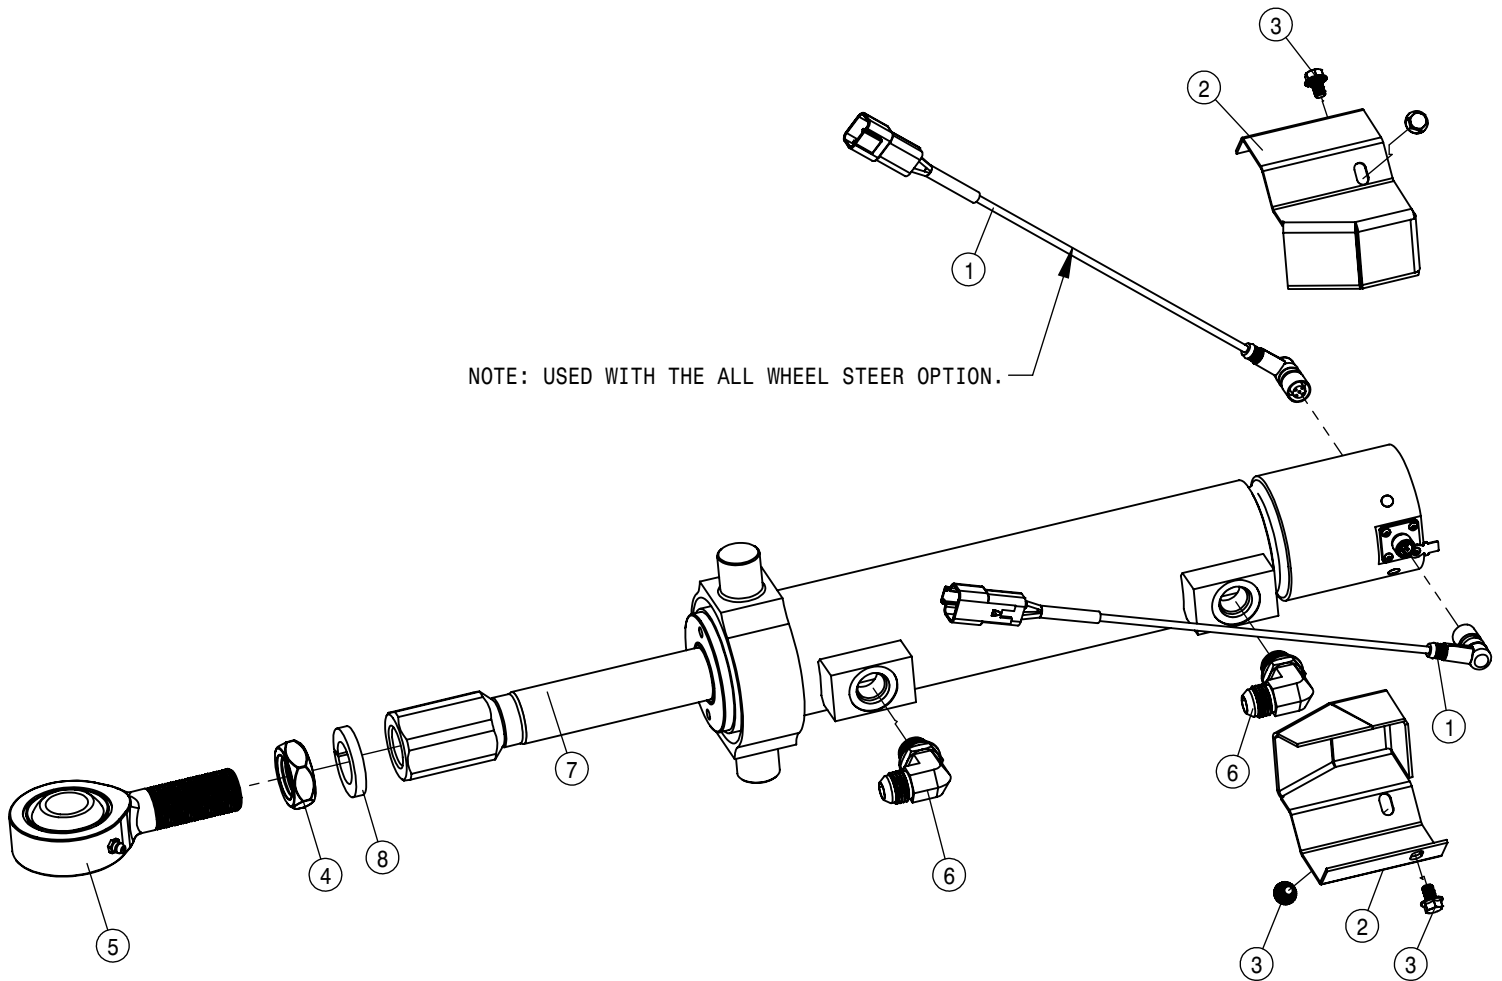

LEFT FRONT STEERING CYLINDER ASSEMBLY			
DET	QTY	P/N	DESCRIPTION
1	2	291994	SENSOR HARNESS FOR AWS
2	2	359645	STRG CYL SENSOR GUARD
3	4	470883	1/4UNC X 3/8 SERR FLG BOLT SS
4	1	472328	1"-12 HEX JAM NUT
5	1	473975	ROD END, 1.00 BORE, 1-12 RH MALE
6	2	618241	3/4MJIC-90-3/4MOR LBO
7	1	621654	HYD CYL, 2.50 X 8.81 PHASE/SENS
8	1	920508	1" LOCK WASHER