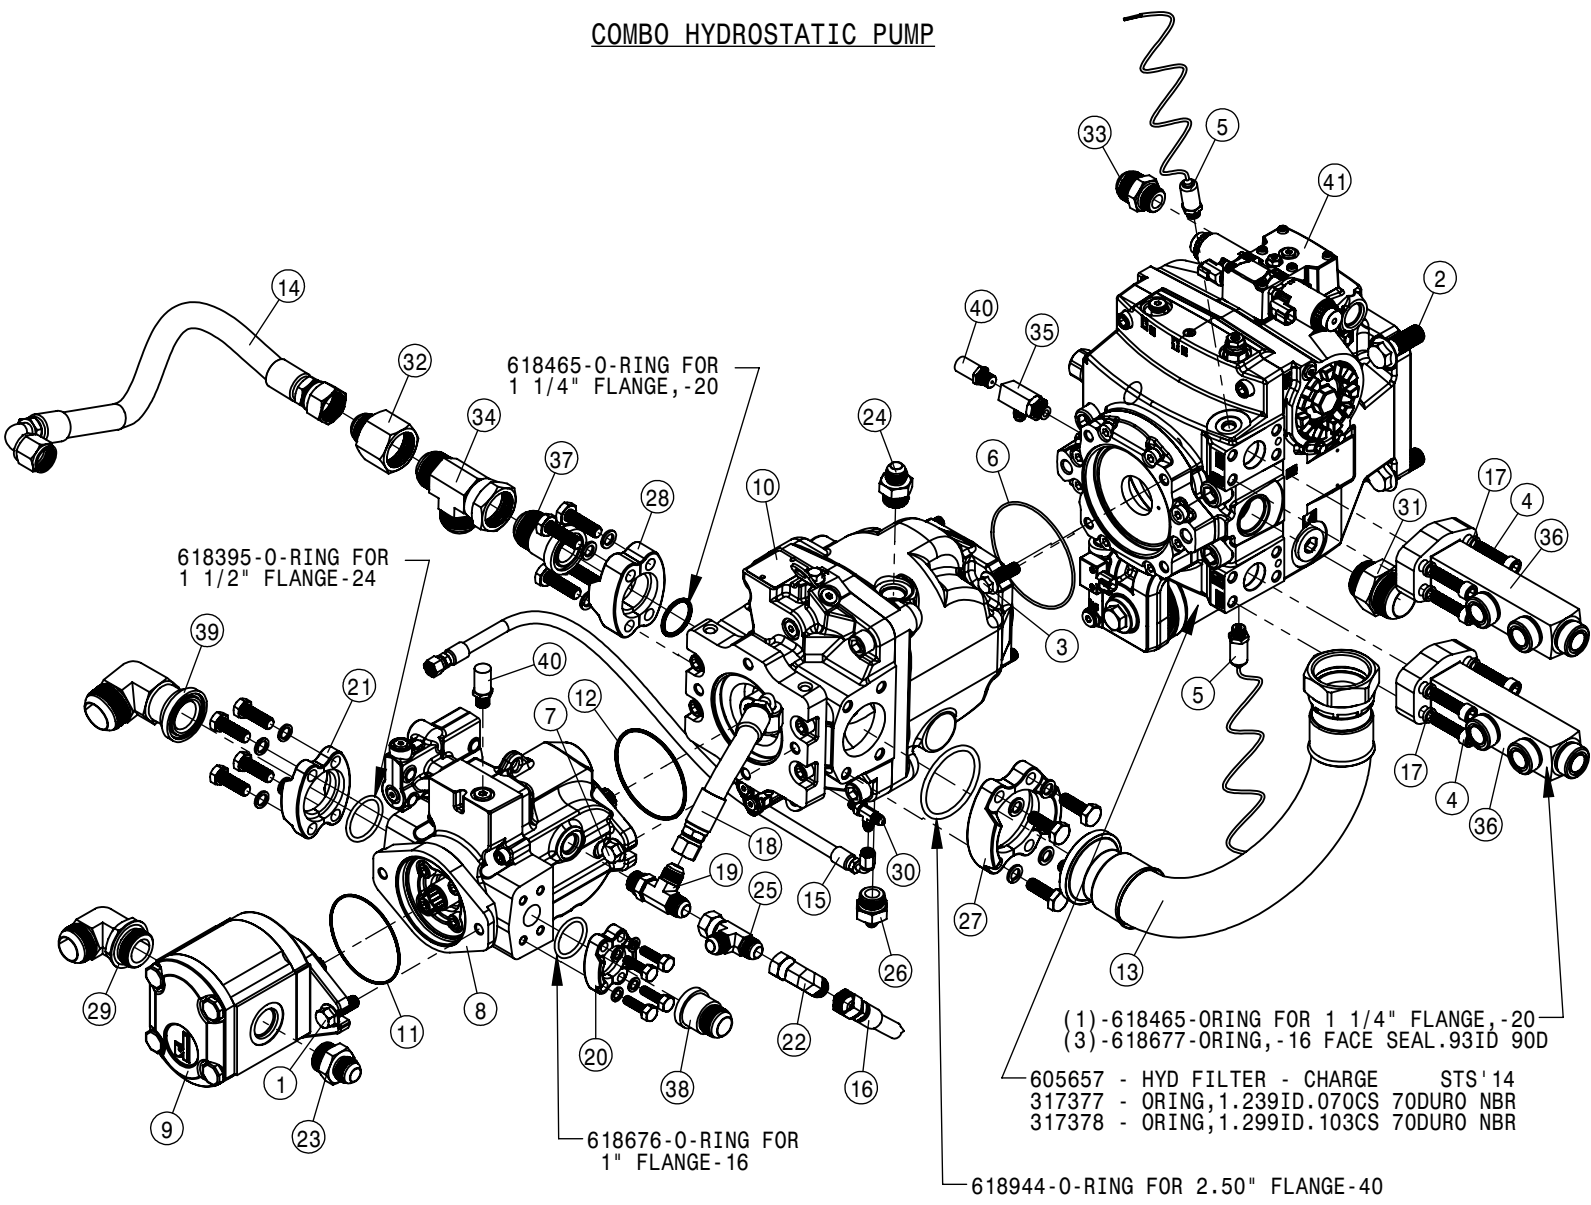

COMBO HYDROSTATIC PUMP

COMBO HYDROSTATIC PUMP ASSEMBLY				
DET	QTY	P/N	DESCRIPTION	
1	2	470431	1/2UNC X 1 1/2 SERR FLG BOLT	
2	4	472367	3/4UNC X 2" SM FLG BOLT GR8 YZ	
3	4	473856	12MM-1.75 X 40MM SM FLANGED BOLT	
4	8	473874	12MM-1.75X 40MM SOC HD CAP SCR	
5	2	606196	PRESSURE TRANSDUCER, 9000 PSI	
6	1	606197	O-RING, 4.73ID-.103CS-4.9430D	
7	2	900263N	1/2UNC X 1" SER FLANGE BOLT	
8	1	606523	PUMP-38CC BB/B MNT	
9	1	606524	40CC GEAR PUMP	
10	1	606526	PUMP 100CC C/BB MT	
11	1	606870	O-RING FOR 606865 SUND B-MT	
12	1	606977	O-RING, B-MT, 3.989ID X .103CS	
13	1	617090	32-811-32FJX-40FLG-23 H/A	
14	1	617101	12-451TC-16FJX-12FJX90-23 H/A	
15	1	617102	04-451TC-06FJX-04FJX90-29 H/A	
16	1	617124	06-451TC-10FJX-06FJX90-85 H/A	
17	8	470189	7/16 HC LOCK WASH FOR 618598	
18	1	617132	10-451TC-10FJX-10FJX90-11 H/A	
19	1	618130	7/8MOR RUN TEE-7/8MJIC	
20	1	618297	1.00 SPLIT FLANGE KIT #61	
21	1	618299	1.50 SPLIT FLANGE KIT #61	

COMBO HYDROSTATIC PUMP ASSEMBLY				
DET	QTY	P/N	DESCRIPTION	
22	1	618301	7/8MJIC-90-7/8FJIC SWIV LBO	
23	1	618308	1 1/16MJIC-1 5/16MOR ADPTR	
24	1	618309	7/8MJIC-1 1/16MOR ADPTR	
25	1	618333	7/8FJIC SW RUN TEE-7/8MJIC	
26	1	618344	9/16MJIC-1 1/16MOR ADPTR	
27	1	618359	2 1/2" SPLIT FLANGE KIT #61	
28	1	618461	1 1/4 SPLIT FLANGE KIT	
29	1	618477	1 5/8MJIC-90-1 5/8MOR LBO	
30	1	618509	7/16MOR RUN TEE-7/16MJIC	
31	1	618527	1 7/8MJIC-1 5/8MOR ADPTR	
32	1	618547	1 5/8FJIC-1 5/16MJIC ADPTR	
33	1	618558	1 5/16MJIC-1 1/16MOR ADPTR	
34	1	618726	1 5/8FJ SW RUN TEE-1 5/8MJ	
35	1	618782	9/16MOR-9/16FOR-9/16MJIC BRNCH	
36	2	618876	DRIVE PUMP MANIFOLD BLK	
37	1	618894	1 5/8MJIC-1 1/4FLG C62	
38	1	618899	1 5/16MJ-1"FLANGE C61 ADPTR	
39	1	619020	1 1/2 FLG-90-1 7/8 MJIC LBO	
40	2	619023	9/16 MOR DIAGNOSTIC FITTING	
41	1	606519	H1 PUMP 147CC D/C MT