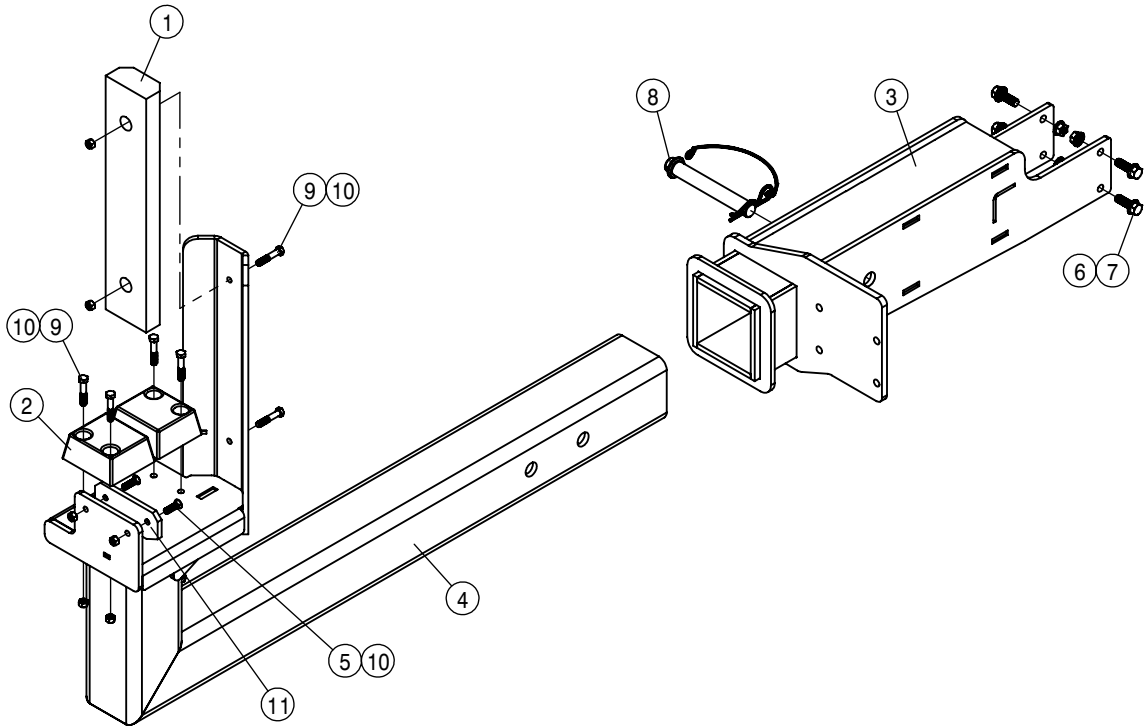

RIGHT 60FT NTB CRADLE ASSEMBLY			
DET	QTY	P/N	DESCRIPTION
1	1	164512	RUBBER BUMPER, BOOM CRADLE
2	2	164513	BOOM CRADLE PAD
3	1	439655	CRADLE MOUNT RH WLDT, NTB 60'
4	1	439661	CRADLE TOOLBAR WLDT, LH, NTB 60'
5	2	470328	3/8UNC X 1 1/4 #3HD PLOW BOLT
6	4	470360	1/2UNC SERR FLG HEX NUT
7	4	470431	1/2UNC X 1 1/2 SERR FLG BOLT
8	1	470499	1" HITCH PIN, W/HANDLE,HAIRPIN
9	6	900133	3/8UNC X 2" HEX BOLT
10	8	914004	3/8UNC HEX STOVER NUT
11	1	A53915	WEAR PAD-BOOM CRADLE 120' BOOM
12	1	294244	60' NTB MACHINE LIGHT HARNESS