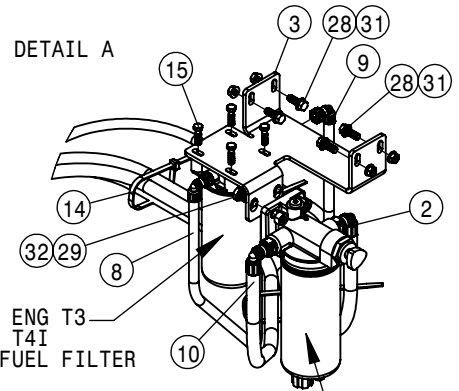

(TIER-3) 316683-FUEL FILTER, PRIMARY ENG T3
(TIER-4I) 317160-FUEL FILTER, PRIMARY T4I
(TIER-4I AND TIER-4F) 317399-PRIMARY FUEL FILTER

(TIER-3) 316684-FUEL/WATER SEPERATOR T3
(TIER-4I) 317159-FUEL/WATER SEPERATOR T4I
(TIER-4F) 317400-FUEL/WATER SEPERATOR T4F