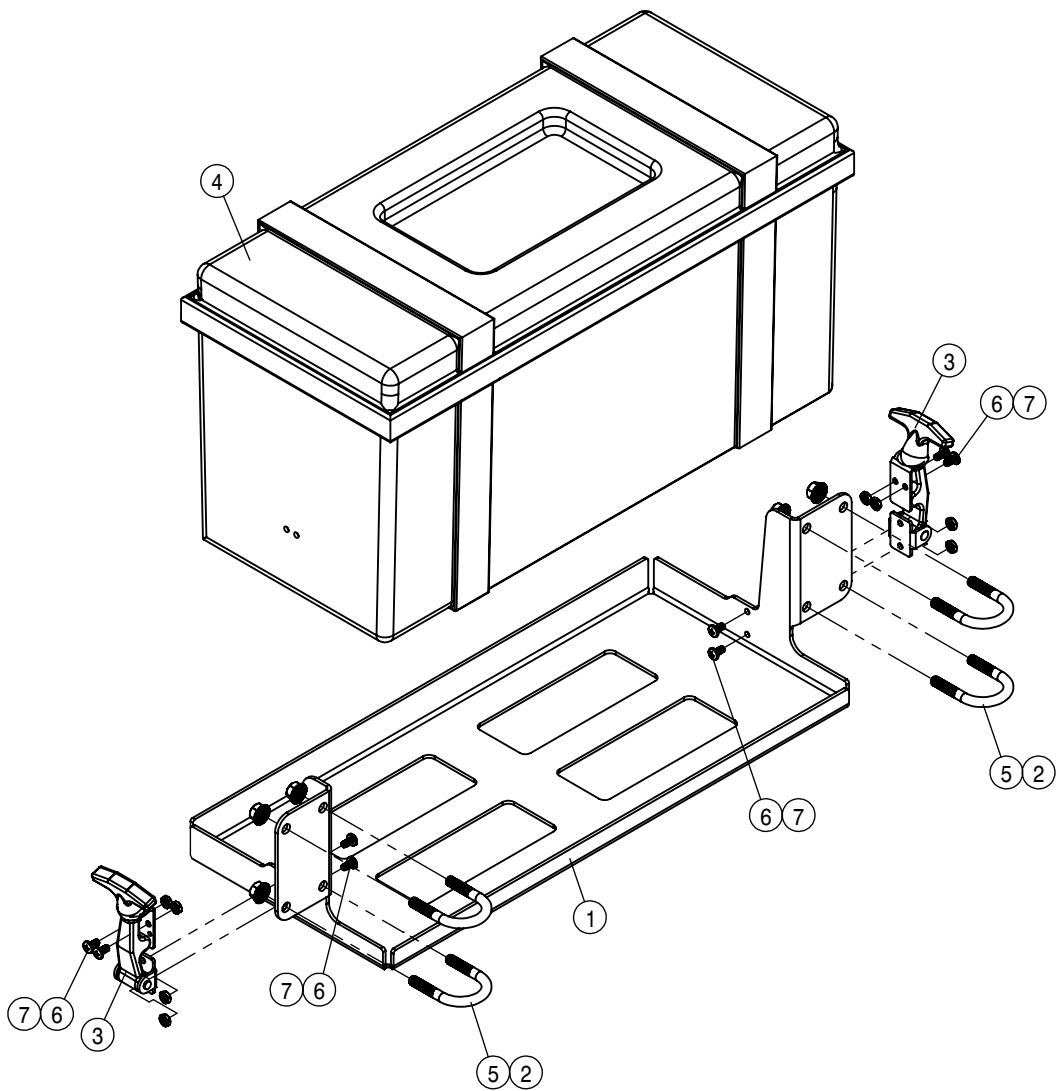

TOOLBOX ASSEMBLY			
DET	QTY	P/N	DESCRIPTION
1	1	345042	TOOLBOX MNT BASE, STS '12
2	8	470113	5/16UNC SERR FLG LOCK NUT
3	2	470643	RUBBER DRAW LATCH
4	1	470841	TOOL BOX w/TRAY
5	4	473911	5/16UNC-1.31ID-2.00 U-BOLT ZINC
6	8	903884	10-32X3/8 PHIL PN MACH SCR
7	8	914027	10-32 HEX STOVER NUT