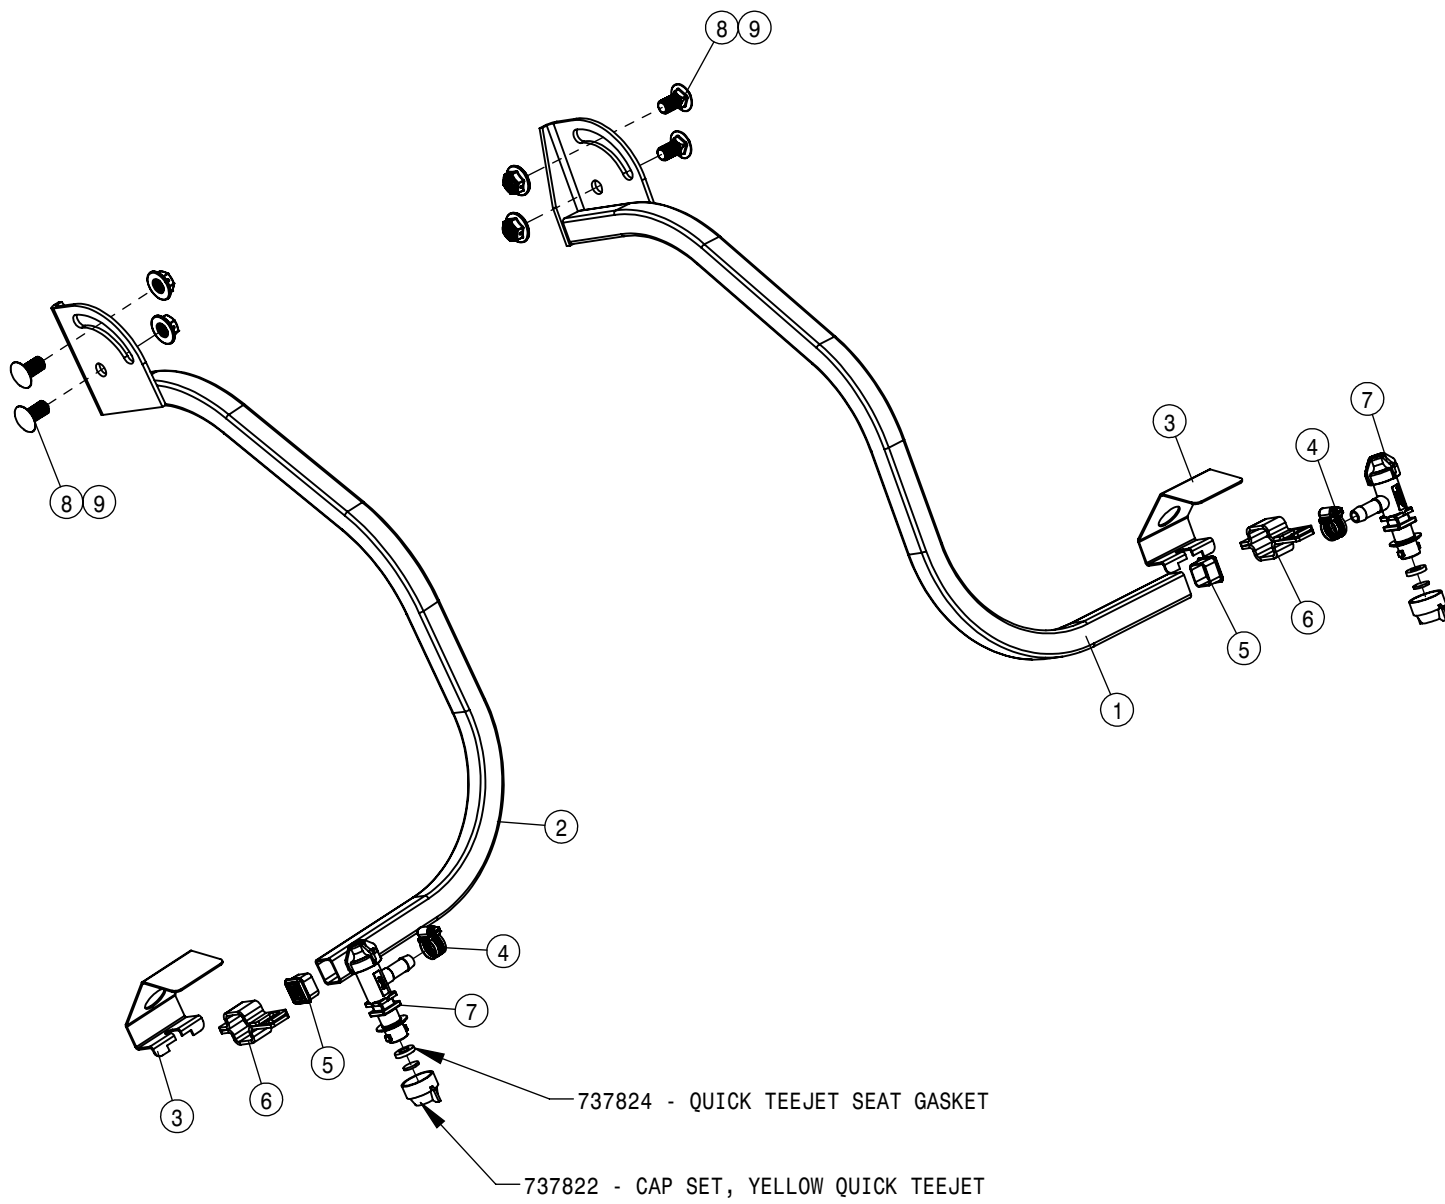

REAR NOZZLE ASSEMBLY			
DET	QTY	P/N	DESCRIPTION
1	1	164670	RH REAR NOZL MT WLD STS12
2	1	164671	LH REAR NOZL MT WLD STS12
3	2	164676	NOZL SHIELD, REAR WHEEL 00
4	2	520069	HOSE CLAMP NO 6 STAINLESS
5	2	629727	FINISH PLUG 1" SQ 16 GA
6	2	737817	NOZZLE BRACKET
7	2	737827	QUICK TJET LBO, 1-TIP BODY .50
8	4	901253	1/2UNC X 1" CARR BOLT
9	4	914015	1/2UNC HEX CENTER-LOCK NUT