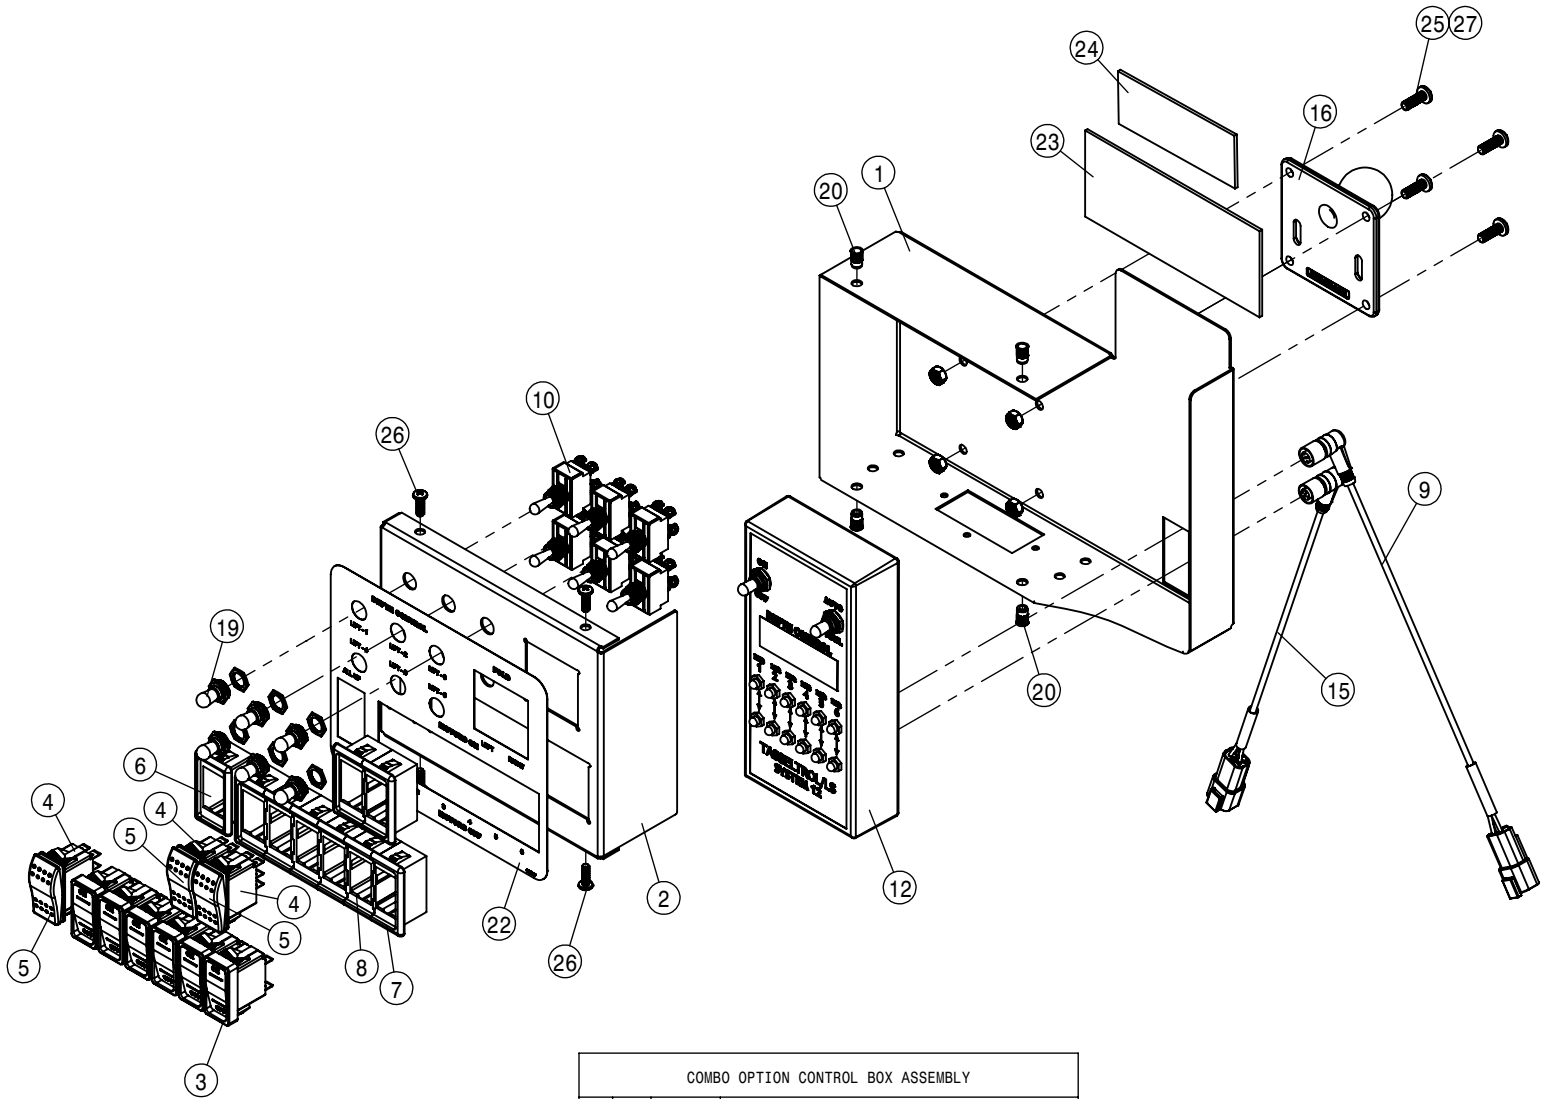

COMBO OPTION CONTROL BOX ASSEMBLY			
DET	QTY	P/N	DESCRIPTION
1	1	003200	SWITCH BOX HOUSING WLD,STSC 05
2	1	003201	SWITCH BOX COVER,STS COMBO 05
3	6	292204	SWITCH,SOLU TANK/NTB FLOAT,STS
4	3	292220	SWITCH,DPDT, MOM-OFF-MOM ON
5	3	292221	SWITCH ACUATOR FOR 292220
6	1	292260	MOUNTING TRIM, SINGLE VMS
7	4	292261	MOUNTING TRIM, END VME
8	4	292262	MOUNTING TRIM, MIDDLE VME
9	1	292583	SENSOR HARNESS FOR AWS
10	6	293172	TOGGLE SWITCH DPDT W/JUMPERS
NS	1	293862	SWITCH BOX HARNESS,STS COMBO05
12	1	294035	LS CTRL 6L DISPLAY BOX ASSY
NS	1	294036	STS COMBO CAB HARNESS, '14
NS	1	294048	STS CAB HARNESS 2
15	1	294049	SENSOR HARNESS FOR SIE
16	1	344386	1.5" RAM BALL MNT BASE 3.625"SQ
NS	1	344491	RAM SHRT SCKT ARM 1.5" BALL, STS'14
NS	1	344492	RAM U BLT BASE 1.5 BALL, STS'14
19	6	470001	RUBBER BOOT AND NUT FOR 298012
20	4	470384N	10-32 NUTSERT .020-.130 STL
NS	2	471100	DUAL LOCK, 1.00 x 1.00
22	1	650127	DECAL,STS COMBO CAB BOX 05
23	1	650303	CUTTER ROTATION DECAL
24	1	650379	DETASSELER ENGAGE DECAL
25	4	903700	1/4UNC X 3/4 PHIL PAN MACH SCR
26	4	903710	10-32 X 5/8 PHIL PANHD MACH SCR
27	4	910000	1/4UNC HEX NUT