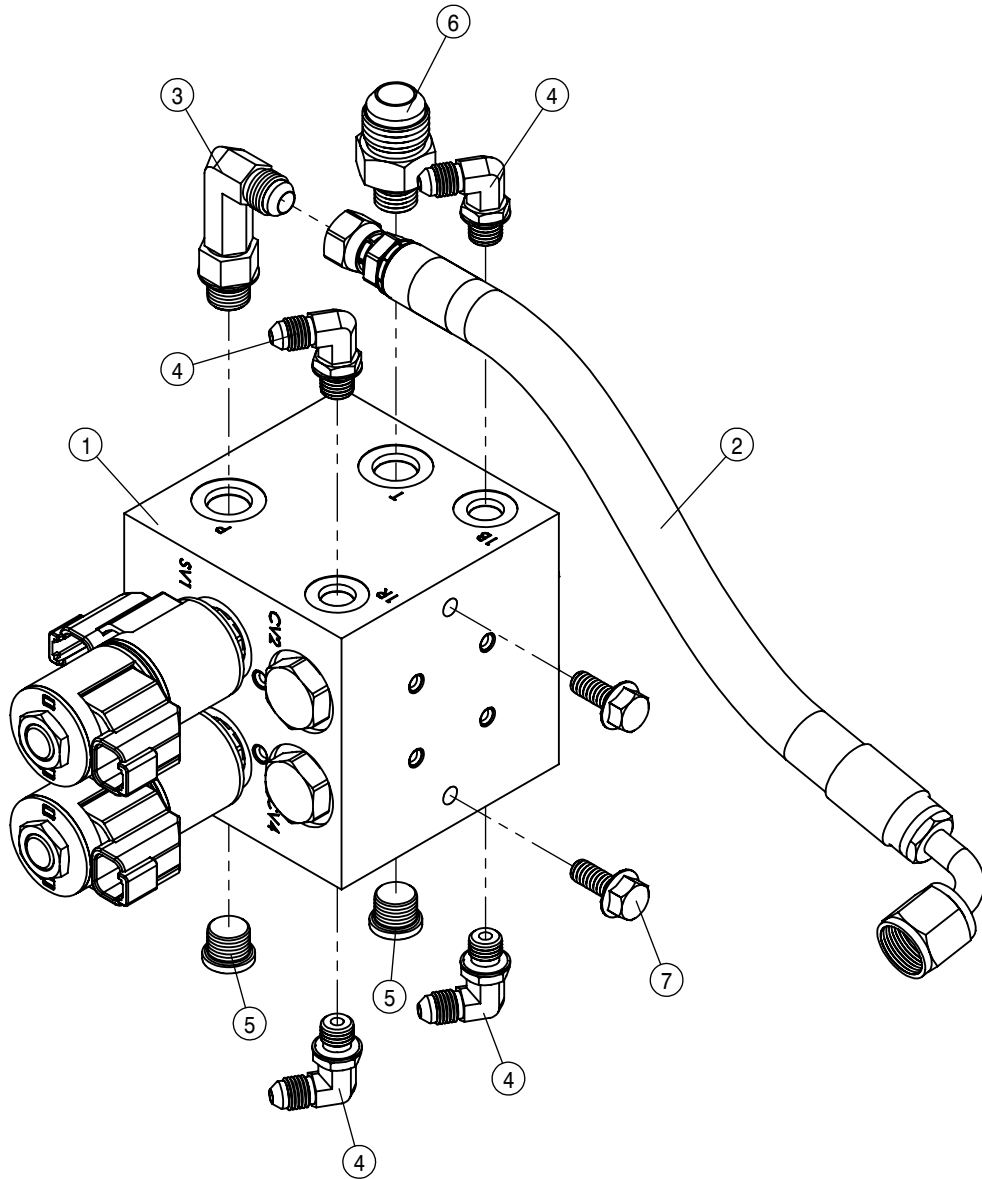

REAR TREAD ADJUST HYDRAULIC VALVE ASSEMBLY			
DET	QTY	P/N	DESCRIPTION
1	1	606540	TREAD ADJ VLV, STS PWRSYS 14
2	1	617098	06-451TC-06FJX-08FJX90-13 H/A
3	1	618440	9/16MJIC-90-9/16MOR EX LG LBO
4	4	618473	7/16MJIC-90-7/16MOR LBO
5	2	618754	9/16 MOR PLUG, HEX SOCKET
6	1	618832	7/8MJIC-9/16MOR ADPTR
7	2	900064N	5/16UNC X 3/4" SER FLG BOLT SS