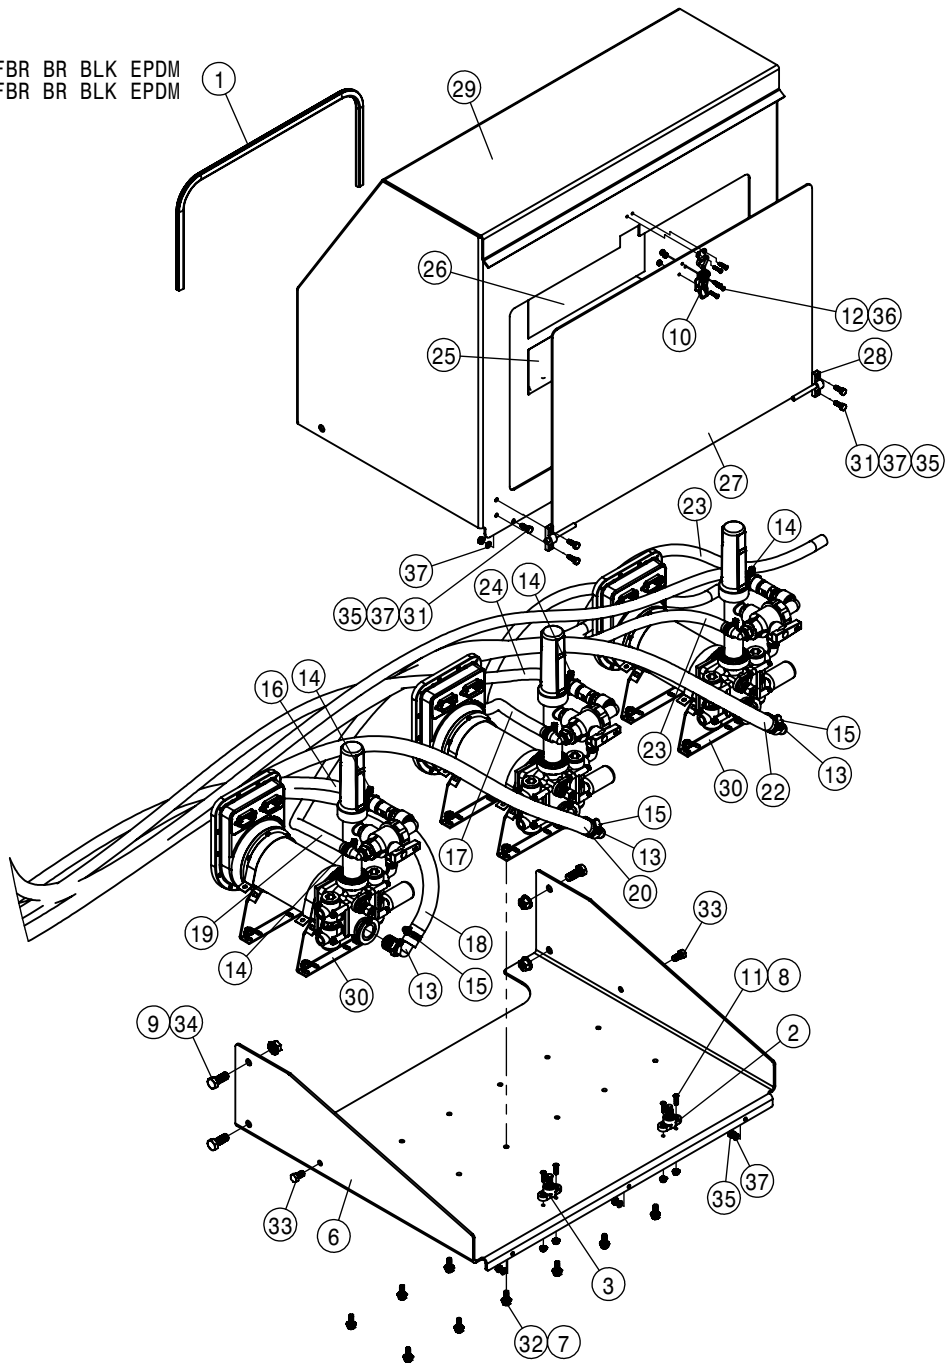

BULK HOSE

197008-HOSE 1/2 1-FBR BR BLK EPDM
197112-HOSE 3/4 1-FBR BR BLK EPDM

CHEMICAL INJECTION PUMP ASSEMBLY			
DET	QTY	P/N	DESCRIPTION
1	2.9	193016	QUICKEDGE TRIM .060 TO .170
2	1	291792	TERM BLOCK,RED,3/8-16 SINGLE
3	1	291936	TERM BLOCK,RED,3/8-16 SINGLE
NS	1	294247	CHEM INJECT CABLE ASSY
NS	1	294248	CHEM INJECT LIGHT SWITCH HARNESS
6	1	361995	MOUNTING BRKT-PUMPS, INJECTION SYSTEM
7	12	470113	5/16UNC SERR FLG LOCK NUT
8	4	470175	10-32 SERR FLANGE NUT
9	4	470360	1/2UNC SERR FLG HEX NUT
10	1	470629	LATCH-PADLOCKABLE ADJUSTABLE DRAW
11	4	472235	10-32 X 3/4 PHIL HD MACH SCR
12	5	472376	#8-32 X 3/4 FLT HD PHIL SCREW
13	3	500054	3/4NPT-90-3/4 HOSE BARB, POLY
14	6	520069	HOSE CLAMP NO 6 STAINLESS
15	3	520080	HOSE CLAMP NO 10 STAINLESS
16	1	601014	HOSE, 1/2 X 160 1BR BLK EPDM
17	1	601067	HOSE, 1/2 X 44 1BR BLK EPDM
18	1	601068	HOSE, 3/4 X 148 1-FBR BR BLK EPDM
19	1	601163	HOSE, 1/2 X 52 1BR BLK EPDM

CHEMICAL INJECTION PUMP ASSEMBLY			
DET	QTY	P/N	DESCRIPTION
20	1	601242	HOSE, 3/4 X 90 1-FBR BR BLK EPDM
21	1	601564	HOSE, 1/2 X 174 1BR BLK EPDM
22	1	601710	HOSE, 3/4 X 100 1BR BLK EPDM
23	1	601856	HOSE, 1/2 X 41 1BR BLK EPDM
24	1	601919	HOSE, 1/2 X 168 1BR BLK EPDM
25	1	650446	DECAL-INJECTION PUMPS
26	1	650464	PUMP OUTLET VALVE DECAL, CHEM INJECT
27	1	701427	PUMP COVER DOOR WLD,STS14IJ'14
28	2	701430	HINGE-PUMP COVER, INJECTION SYSTEM
29	1	701431	COVER WELDMT-PUMPS, INJ SYSTEM
30	3	701459	PUMP-SIDEKICK PRO 5-200, 3-WAY
31	7	900002	1/4UNC X 3/4 HEX BOLT
32	12	900064N	5/16UNC X 3/4" SER FLG BOLT SS
33	2	900128	3/8UNC X 3/4 HEX BOLT
34	4	900264	1/2UNC X 1 1/4 HEX BOLT
35	7	910000	1/4UNC HEX NUT
36	5	914028	# 8-32 HEX STOVER NUT
37	7	920500	1/4 LOCK WASHER