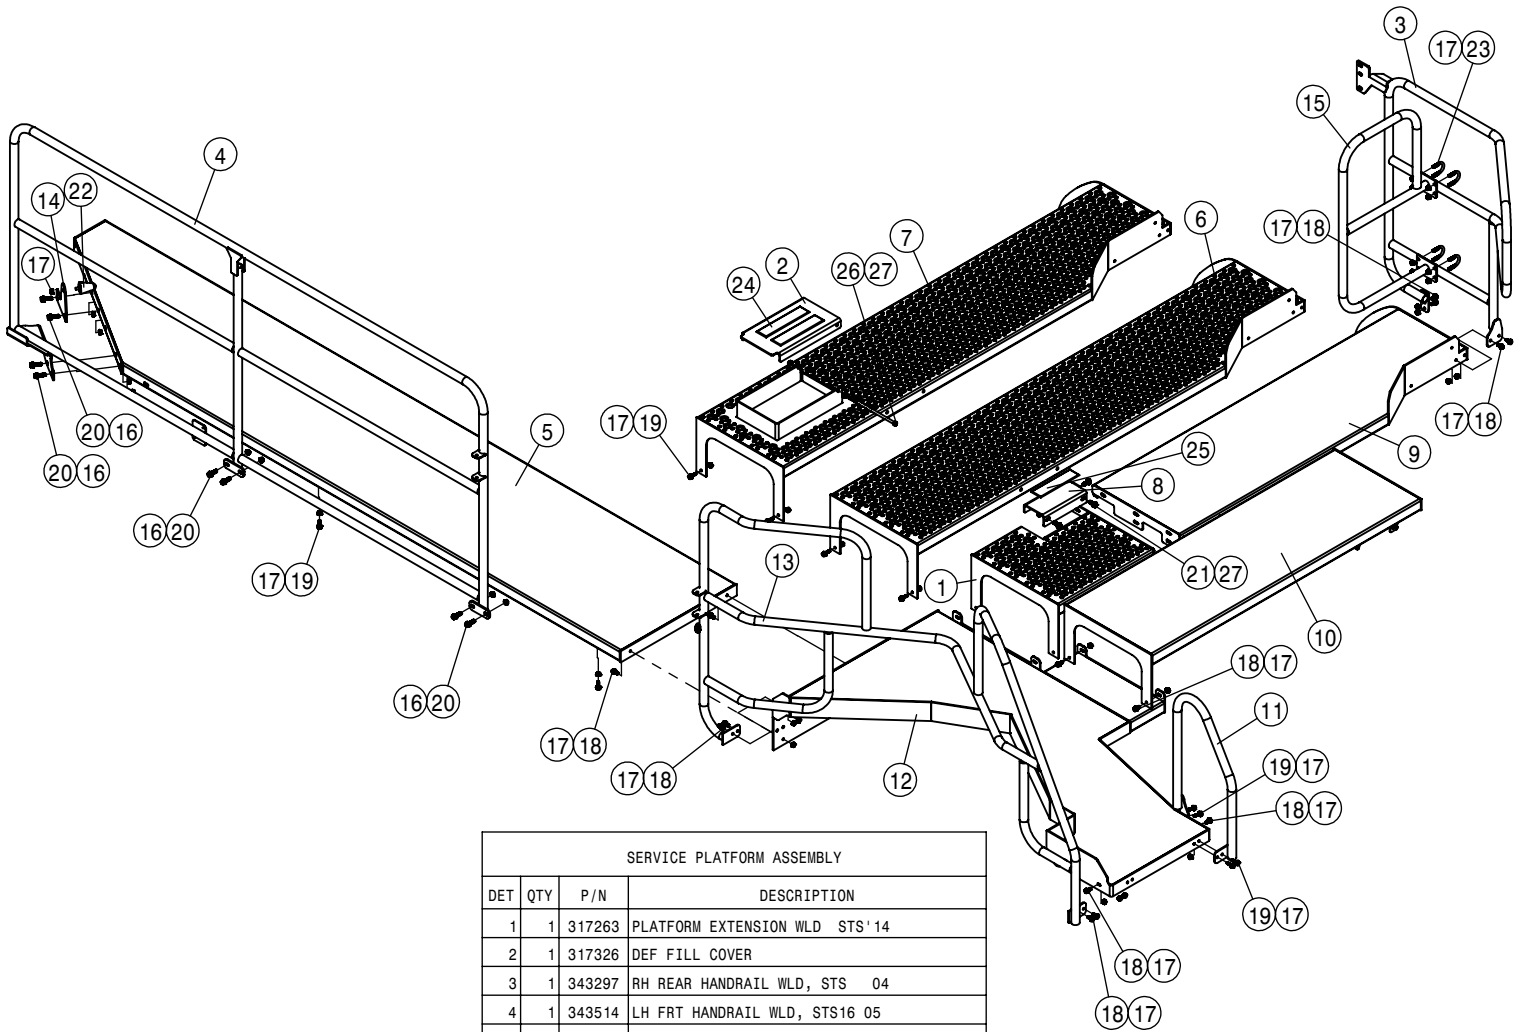

SERVICE PLATFORM ASSEMBLY			
DET	QTY	P/N	DESCRIPTION
1	1	317263	PLATFORM EXTENSION WLD STS' 14
2	1	317326	DEF FILL COVER
3	1	343297	RH REAR HANDRAIL WLD, STS 04
4	1	343514	LH FRT HANDRAIL WLD, STS16 05
5	1	343518	LH SIDE PLATFORM WLD, STS 16 05
6	1	343948	REAR CENTER PLATFORM T3
7	1	343959	T4F REAR PLATFORM
8	1	344018	FUEL FILL SUPPORT RETRO
9	1	344471	CENTER FRT PLATFORM WLD, STS2014
10	1	344473	CNTR SERV PLATFORM WLD, STS '14
11	1	344520	RH HANDRAIL WLD,LH PLTFRM '14
12	1	344521	LH REAR SERV PLTFRM WLD STS '14
13	1	344522	LH REAR HANDRAIL WLD
14	1	344578	BRACKET-DOOR STOP STS 2014
15	1	345001	RH REAR HANDRAIL EXT WLD, STS06
16	8	470087N	3/8UNC HEX SERR FLG NUT YZ
17	40	470113	5/16UNC SERR FLG LOCK NUT
18	15	470233	5/16UNC X 3/4 SERR FLG HEX BOLT
19	16	470234	5/16UNC X 1" SERR FLG HEX BOLT
20	12	470329	3/8UNC X 1 1/4 SERR FLG HEX BOLT
21	3	470460	3/8 X 1" SERR FLG BOLT
22	1	470571	BUMPER,MALE STUD 2.375 X 1.75
23	4	473911	5/16UNC-1.31ID-2.00 U-BOLT ZINC
24	2	490670	SAFETY TREAD TAPE, 2" X 9"
25	1	490675	SAFETY TREAD TAPE, 2" X 8"
26	1	900152	3/8UNC X 9" HEX BOLT YZ
27	8	910004N	3/8UNC FLANGE CNTR LOCK NUT