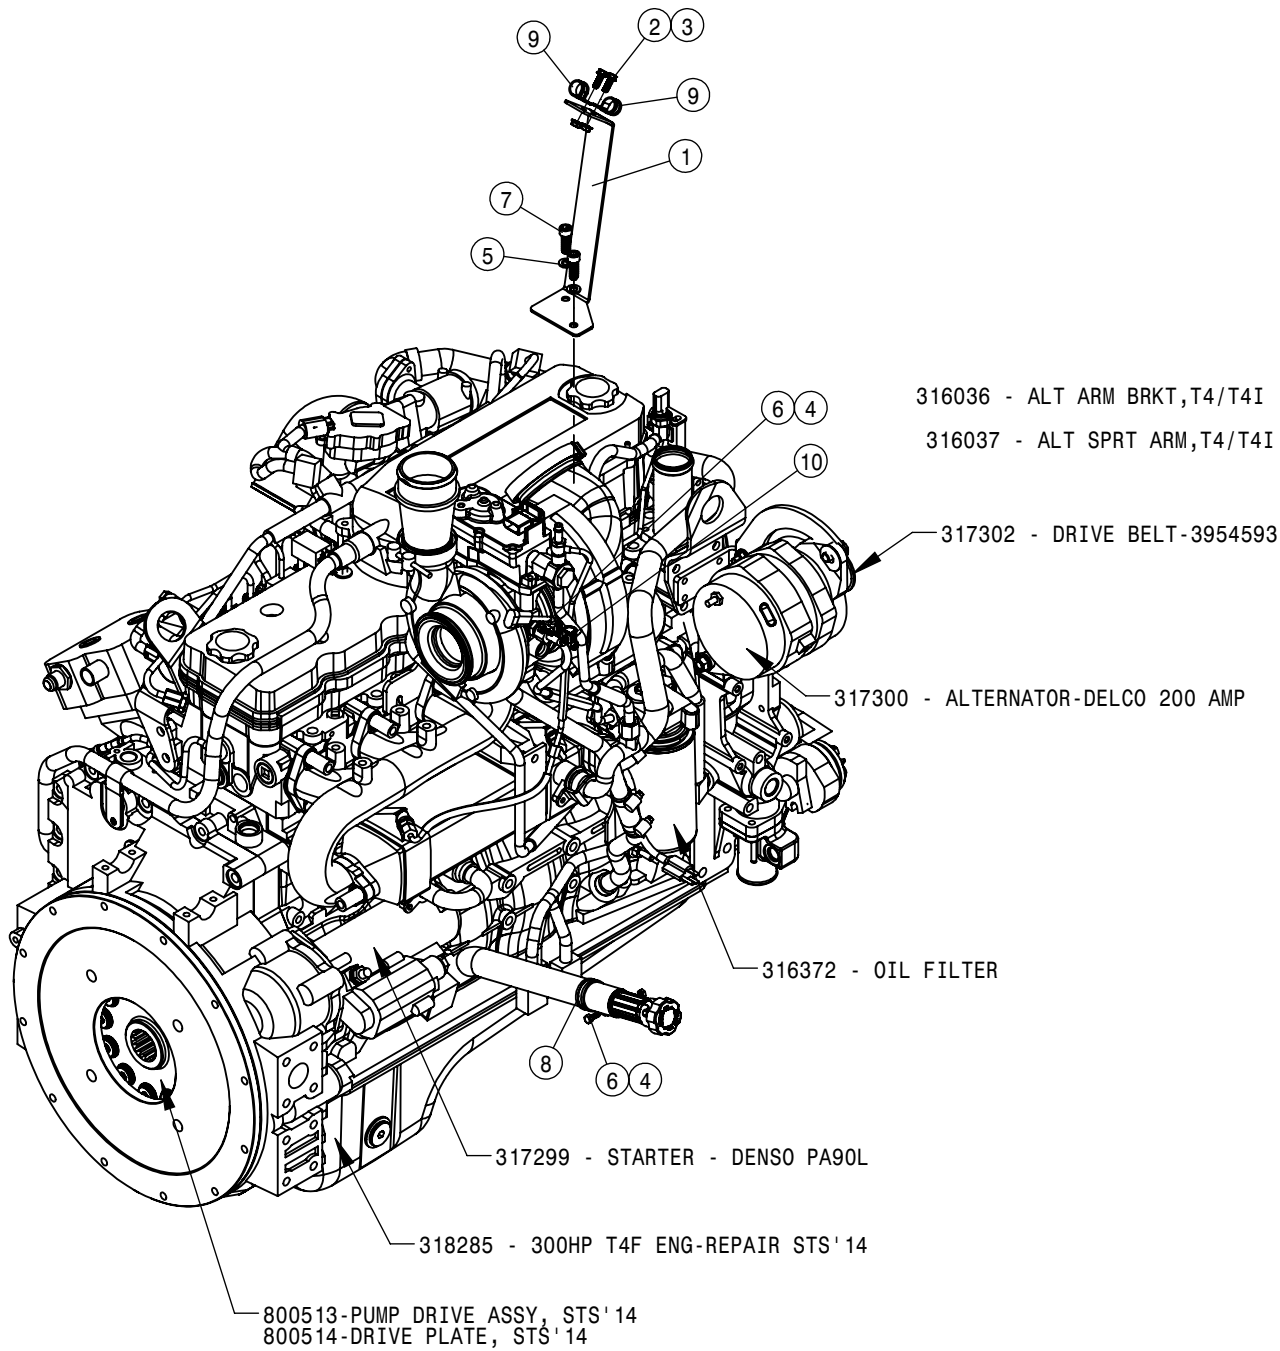

TIER-4F 300 HP ENGINE ASSEMBLY			
DET	QTY	P/N	DESCRIPTION
1	1	317380	T4I/T4F VENT HOSE BRACKET
2	2	470118	1/4 UNC X 3/4 SER FLG BOLT
3	2	470121	1/4 UNC SERR FLG LOCK NUT
4	2	473767	6MM-1.00 HEX NUT
5	2	473798	10MM LOCK WASHER
6	2	473826	6MM-1.00 X 16MM HEX BOLT GR8
7	2	473844	10MM-1.50 X 30 SOC HD CAP SCR
8	1	520100	CUSH HOSE CLAMP,#24, 1 1/2D X 1/2W
9	2	520104	CUSH HOSE CLMP,#12, 3/4D X 1/2W
10	1	520118	CUSH CLAMP,#8 1/2D X 1/2W