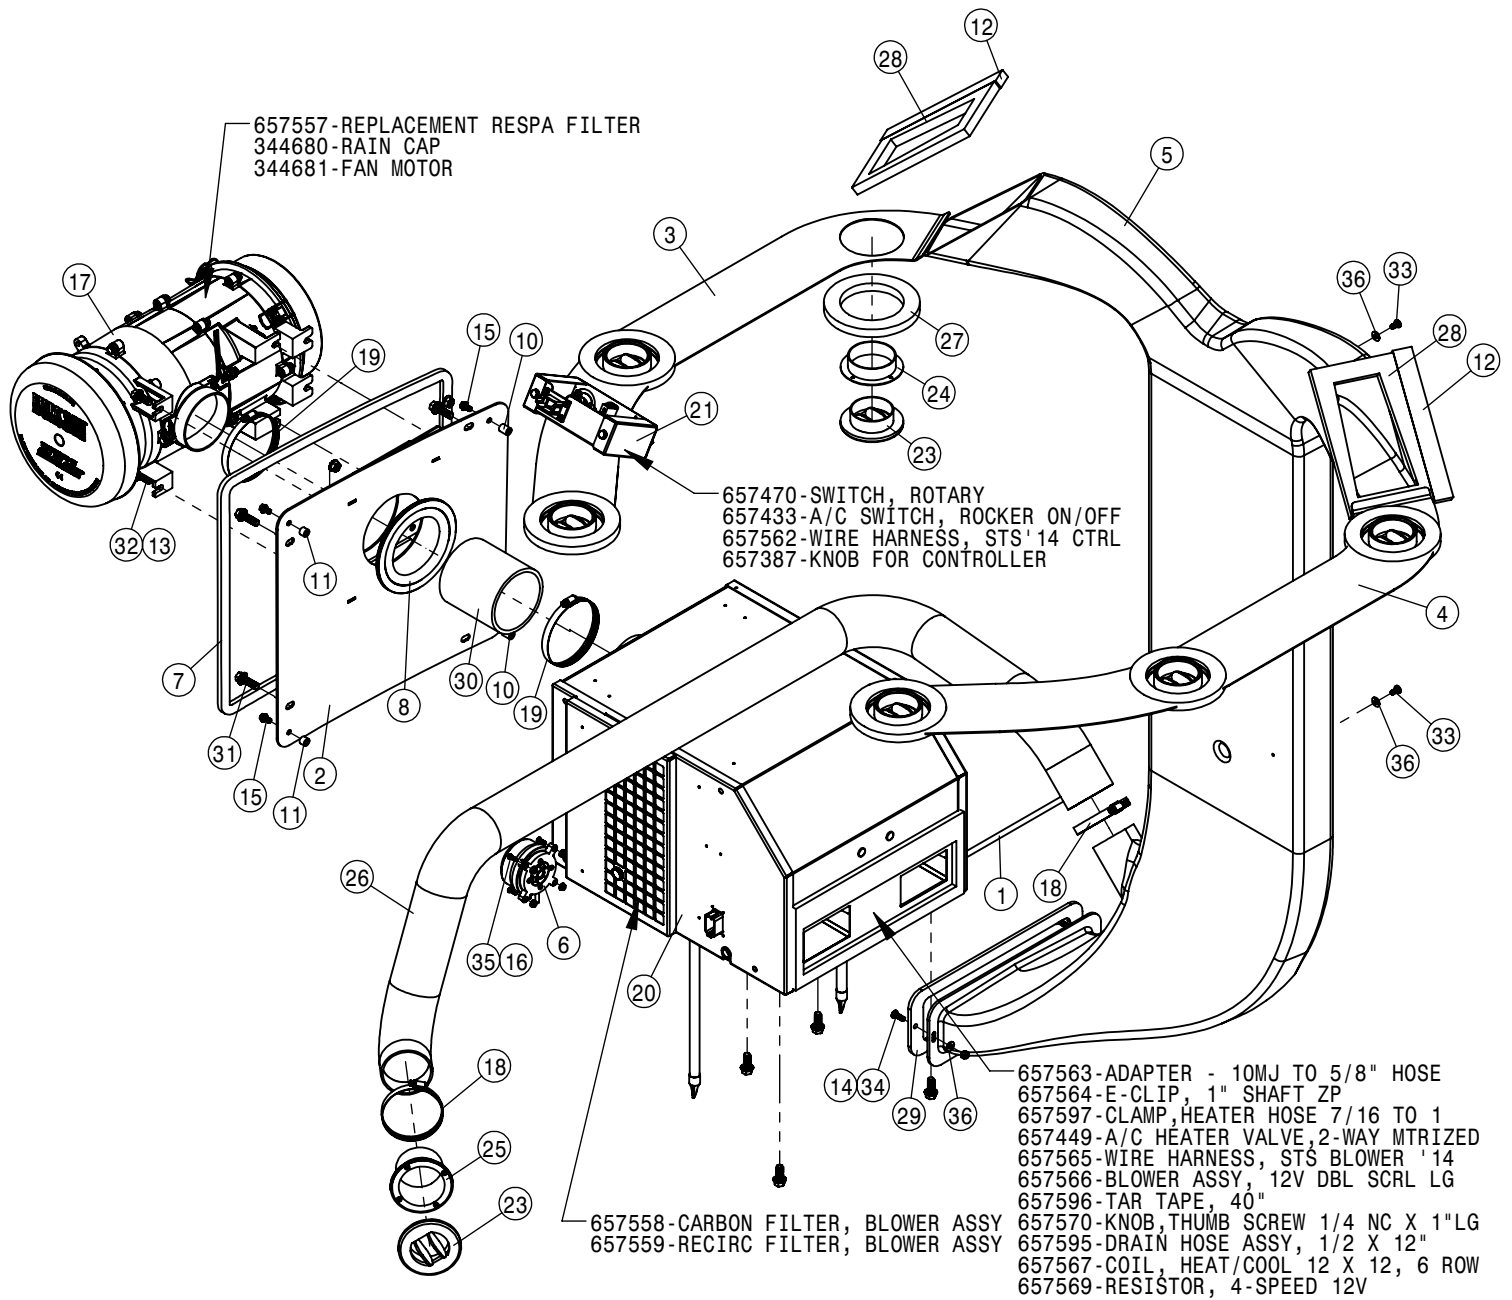

STANDARD HVAC ASSEMBLY			
DET	QTY	P/N	DESCRIPTION
1	1	317315	HOSE - HVAC PRESSURE
2	1	344295	PANEL ACCESS HVAC WLDT, STSCAB'14
3	1	344361	PLATE, ROOF DUCT COVER RH, STSCAB'14
4	1	344362	PLATE, ROOF DUCT COVER LH, STSCAB'14
5	1	344366	DUCT HVAC - STS CAB
6	1	344425	PRESSURE SWITCH - HVAC
7	1	344480	SEAL - RESPA PANEL
8	1	344512	RESPA BULB SEAL, STS'14
NS	2	344552	HVAC DUCT PLT SEAL, STS'14
10	2	344557	STAND OFF 5/8" LG, STS'14
11	2	344558	STAND OFF 3/8" LG, STS'14
12	2	344576	TEMP SEAL DUCT, STS'14
13	4	470087	3/8UNC HEX SERR FLANGE NUT
14	2	470089	1/4UNC HEX NYL-LOC NUT
15	4	470122	1/4 UNC X 1/2 SERR FLG BOLT
16	4	470463	8-32 SERR FLANGE NUT
17	1	470655	HVAC FILTRATION UNIT PRECLEANER
18	2	520052	HOSE CLAMP NO 52 STAINLESS

STANDARD HVAC ASSEMBLY			
DET	QTY	P/N	DESCRIPTION
19	2	520064	HOSE CLAMP NO 64 STAINLESS
20	1	657540	BLOWER UNIT - MAN TMP CNTRL
21	1	657542	HVAC CONTROL - MANUAL, STS'14
NS	1	657544	HARNESS - HVAC MAN CONTROL
23	7	657546	LOUVER, 4" W/O MNT
24	6	657547	PANEL MNT, LOUVER (THK PANEL)
25	1	657548	PANEL MNT, LOUVER (THK PANEL)
26	1	657550	HOSE - 3IN HVAC
27	6	657552	GASKET SEAL ROOF LOUVER
28	2	657553	GASKET SEAL ROOF LOUVER
29	1	657556	GASKET SEAL ROOF LOUVER
30	1	657585	HVAC DUCT, STS'14
31	4	900127N	3/8UNC X 1 1/4 SER FLANGE BOLT
32	8	900129N	3/8UNC X 1" SERR FLANGE BOLT
33	2	903708N	1/4UNC X1/2PHIL PAN MACH SCR BZ
34	2	903711	1/4UNC X3/4PHIL PANHD MACH SCR
35	4	903844	8-32 X 1/2 PHIL PANHD MACH SCR
36	4	920000	1/4 SAE FLAT WASHER