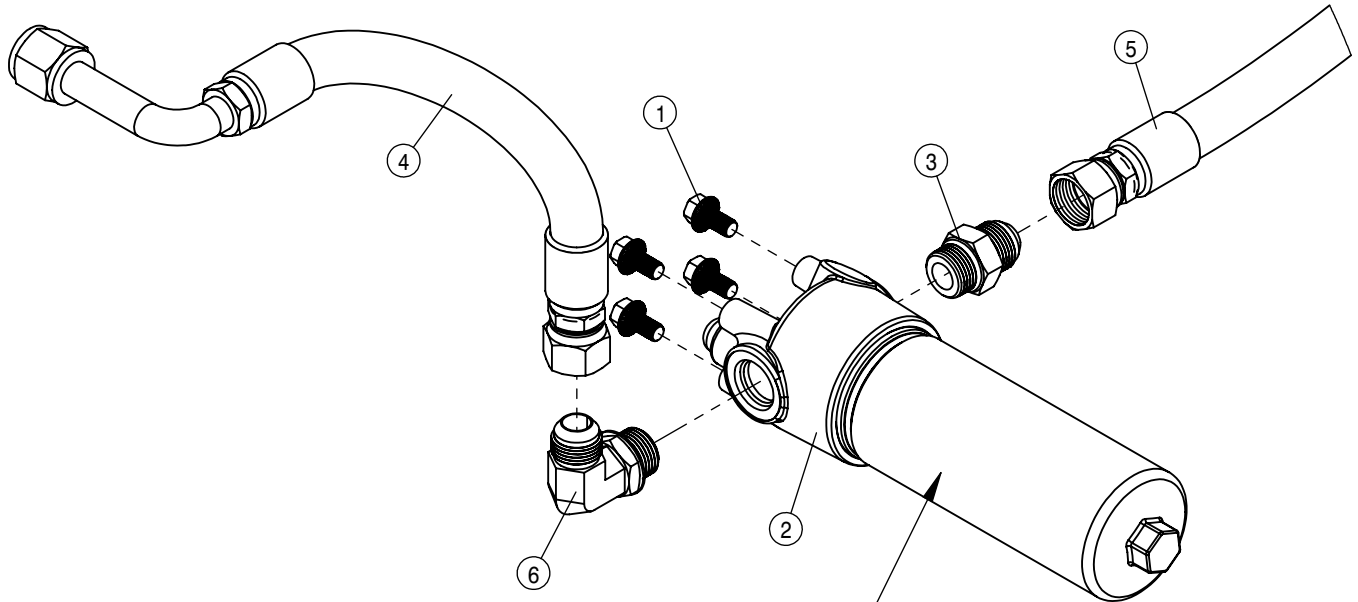

605666 - HYDRAULIC FILTER 20 MICRON
605664 - SEAL KIT

FAN MOTOR INLINE FILTER			
DET	QTY	P/N	DESCRIPTION
1	4	470409	3/8UNC X 3/4" SERR FLG BOLT
2	1	605665	HYD FILTER 20 MICRON SAE12
3	1	611127	1 1/16MJIC-1 1/16MOR ADPTR
4	1	616676	12-451TC-12FJX-12FJX90L-18 H/A
5	1	617199	12-451TC-12FJX-12FJX-73 H/A
6	1	618248	1 1/16MJIC-90-1 1/16MOR LBO