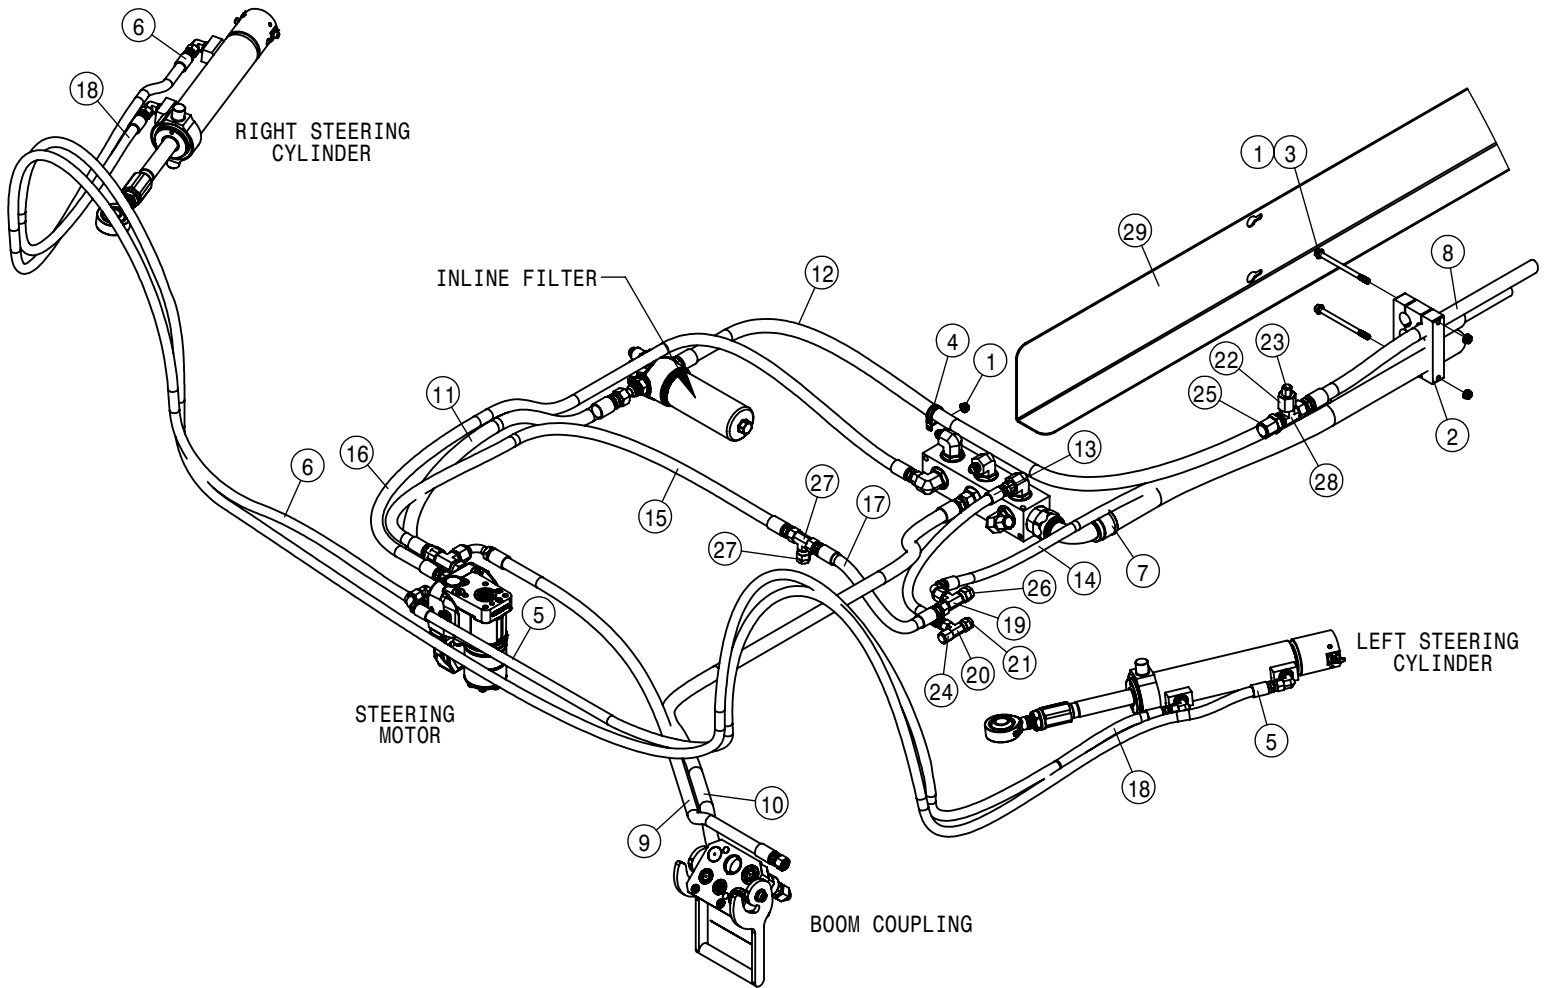

STANDARD FRONT AUX HYDRAULIC HOSES

STANDARD FRONT AUX HYDRAULIC HOSE ASSEMBLY				
DET	QTY	P/N	DESCRIPTION	
1	3	470087	3/8UNC HEX SERR FLANGE NUT	
2	1	470671	HOSE CLAMP, 6-HOLE	
3	2	470683	3/8UNC X5 1/2SMTH FLG HEX BOLT	
4	1	520102	CUSH HOSE CLAMP, #20, 1 1/4D X 1/2W	
5	1	617078	08-451TC-08FJX-08FJX90-118 H/A	
6	1	617079	08-451TC-08FJX-08FJX-107 H/A	
7	1	617087	24-811-24FJX-24FJX90-177 H/A	
8	1	617105	12-451TC-12FJX-12FJX-115 H/A	
9	1	617129	10-451TC-10FJX-12FJX90-55 H/A	
10	1	617130	12-451TC-12FJX-12FJX90-78 H/A	
11	1	617131	12-451TC-12FJX-12FJX-44 H/A	
12	1	617133	12-451TC-12FJX-16FJX90-187 H/A	
13	1	617134	08-451TC-08FJX-08FJX-22 H/A	
14	1	617135	08-451TC-08FJX-10FJX90-141 H/A	
15	1	617136	10-451TC-10FJX-12FJX-53 H/A	

STANDARD FRONT AUX HYDRAULIC HOSE ASSEMBLY				
DET	QTY	P/N	DESCRIPTION	
16	1	617137	10-451TC-10FJX-10FJX-79 H/A	
17	1	617138	10-451TC-10FJX-10FJX-16 H/A	
18	1	617172	08-451TC-08FJX-08FJX-204	
19	1	618333	7/8FJIC SW RUN TEE-7/8MJIC	
20	1	618451	3/4FJIC SW RUN TEE-3/4MJIC	
21	1	618457	3/4MJIC PLUG	
22	1	618483	1 1/16FJIC-9/16MJIC ADPTR	
23	1	618531	9/16FJIC CAP NUT	
24	1	618532	3/4FJIC CAP NUT	
25	1	618533	1 1/16FJIC CAP NUT	
26	2	618543	7/8MJIC PLUG	
27	1	618593	7/8FJ SW BRANCH TEE-7/8MJ	
28	1	618750	1 1/16MJIC BLKHD RUN TEE	
29	1	660290	HOSE GUARD - L/F