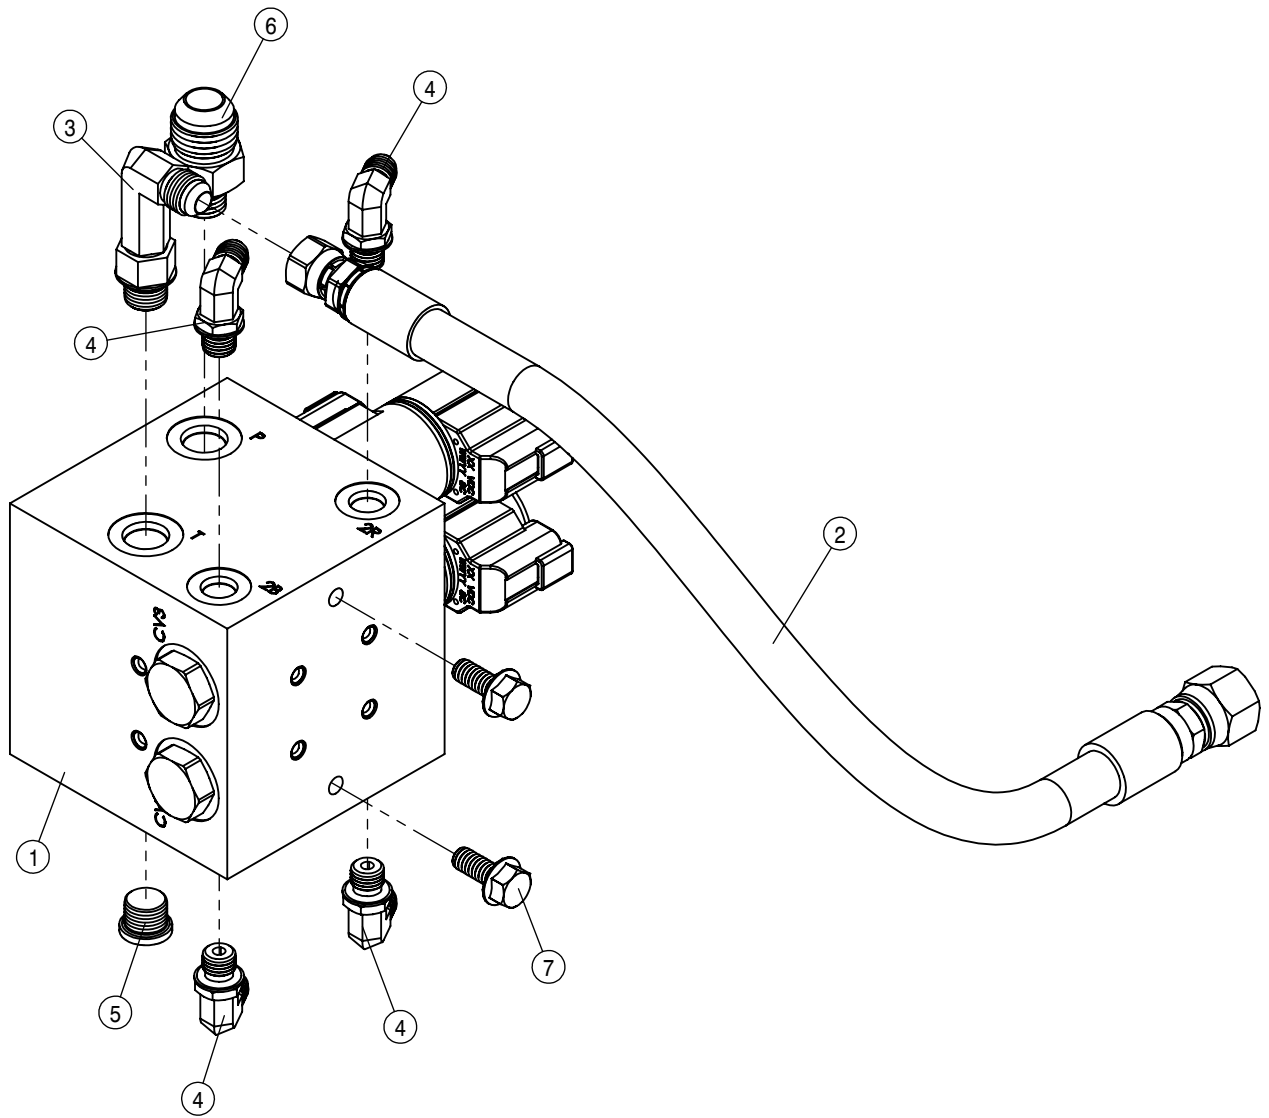

FRONT TREAD ADJUST HYDRAULIC VALVE ASSEMBLY			
DET	QTY	P/N	DESCRIPTION
1	1	606540	TREAD ADJ VLV,STS PWRSYS 14
2	1	617099	06-451TC-06FJX-08FJX-18
3	1	618440	9/16MJIC-90-9/16MOR EX LG LBO
4	4	618473	7/16MJIC-90-7/16MOR LBO
5	2	618754	9/16 MOR PLUG, HEX SOCKET
6	1	618832	7/8MJIC-9/16MOR ADPTR
7	2	900064N	5/16UNC X 3/4" SER FLG BOLT SS