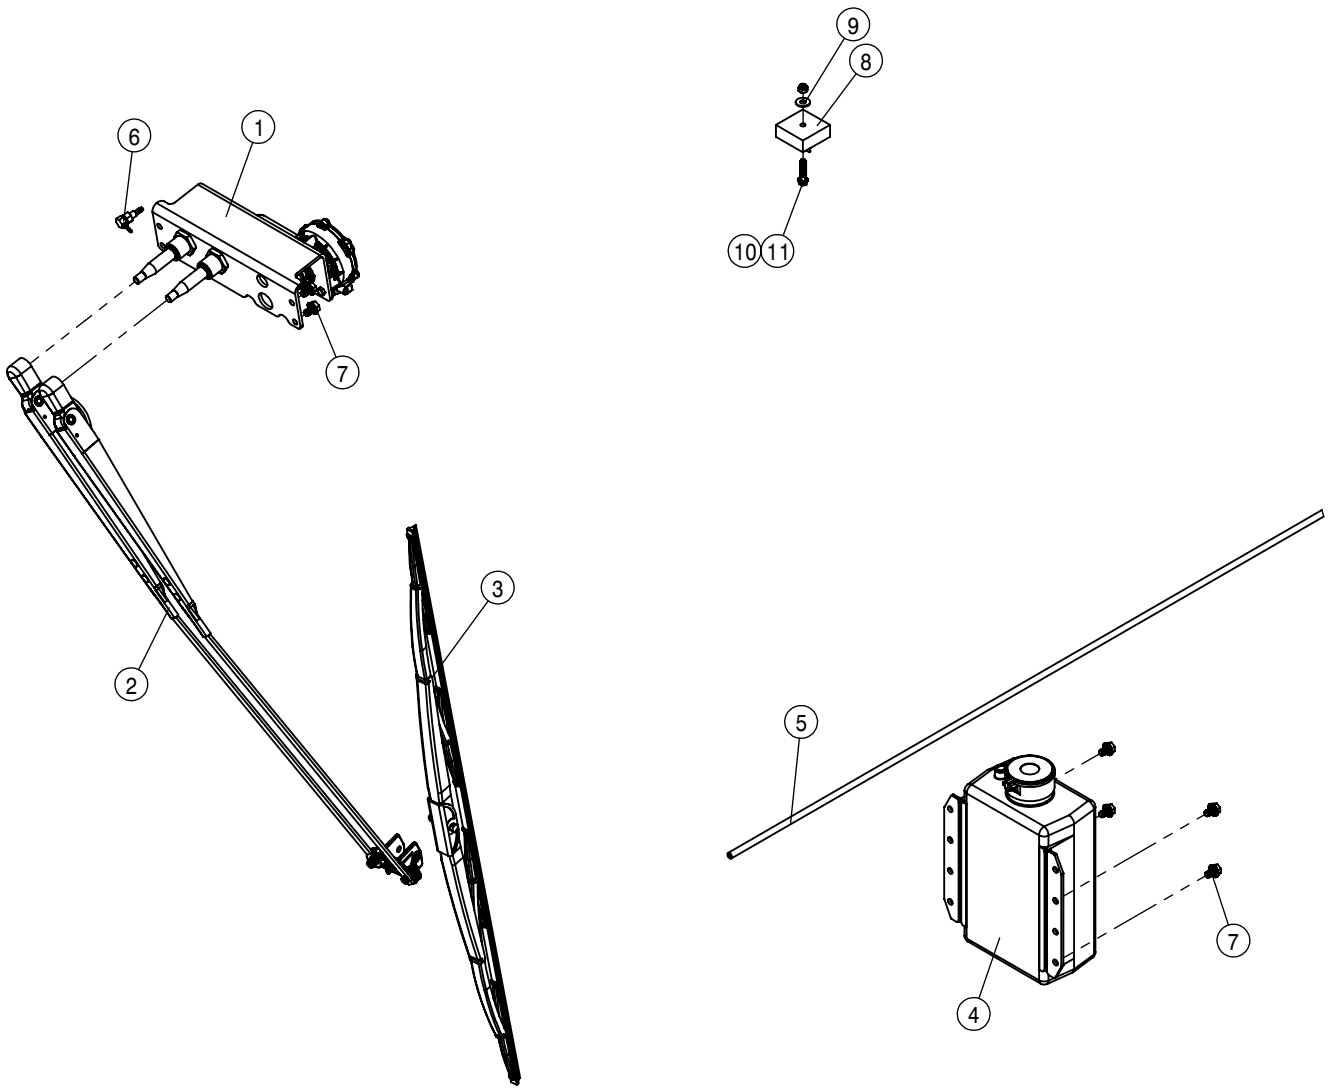

WIPER ASSEMBLY			
DET	QTY	P/N	DESCRIPTION
	1	344367	WIPER MOTOR STS
	1	344379	WIPER ARM STS
	1	344380	WIPER BLADE STS
	1	344382	WASHER BOTTLE
	1	344383	HOSE - WASHER STS
	1	344483	WASHER BULKHEAD, STS' 14
	8	470232	5/16UNC X 1/2 SERR FLG HEX BOLT
	1	290094	TIMER - WIPER
	1	483038	1/4 REGULAR FLAT WASHER
	1	470089N	1/4UNC HEX NYLOC NUT, 316 SS
	1	900004N	1/4 UNC X 1 1/4 SER FLG BOLT SS