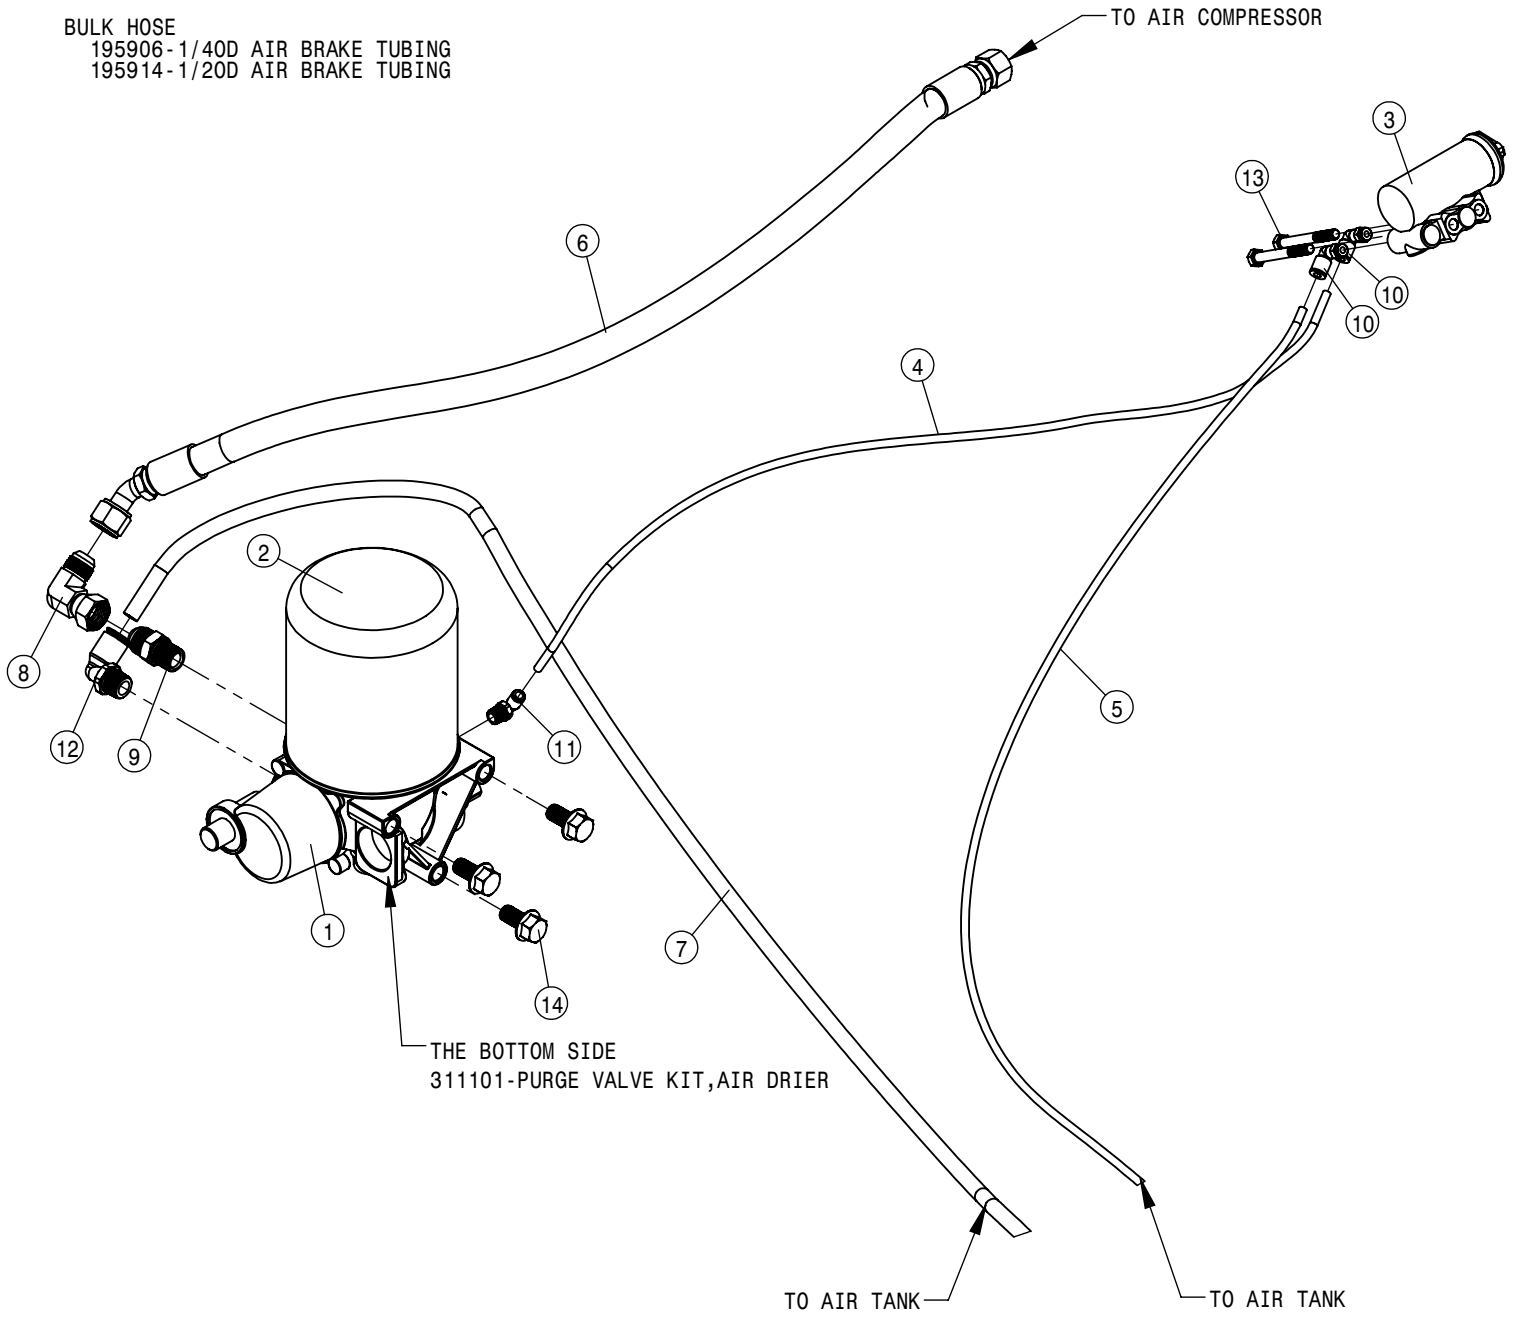

BULK HOSE
195906 - 1/40D AIR BRAKE TUBING
195914 - 1/20D AIR BRAKE TUBING

AIR DRIER AND GOVERNOR ASSEMBLY			
DET	QTY	P/N	DESCRIPTION
1	1	311084	AIR DRYER,SYSTEM SAVER 1200
2	1	311085	CARTRIDGE KIT FOR 311084 DRYER
3	1	316277	AIR COMPRESSOR GOVERNOR KIT
4	1	601928	HOSE, 1/4 X 32 AIR
5	1	601929	HOSE, 1/4 X 124 AIR
6	1	601941	10-451TC-10FJX-10FJX45-36
7	1	601942	HOSE, 1/2 X 128 AIR
8	1	618301	7/8MJIC-90-7/8FJIC SWIV LBO
9	1	618325	7/8MJIC-1/2MNPT ADPTR
10	2	711039	1/8MNPT-90-1/4 NYL TUBE LBO
11	1	711040	1/4MNPT-90-1/4 NYL TUBE LBO
12	1	711042	1/2MNPT-1/2 NYL TUBE LBO
13	2	900071	5/16UNC X 2 3/4 HEX BOLT
14	3	900263N	1/2UNC X 1" SER FLANGE BOLT