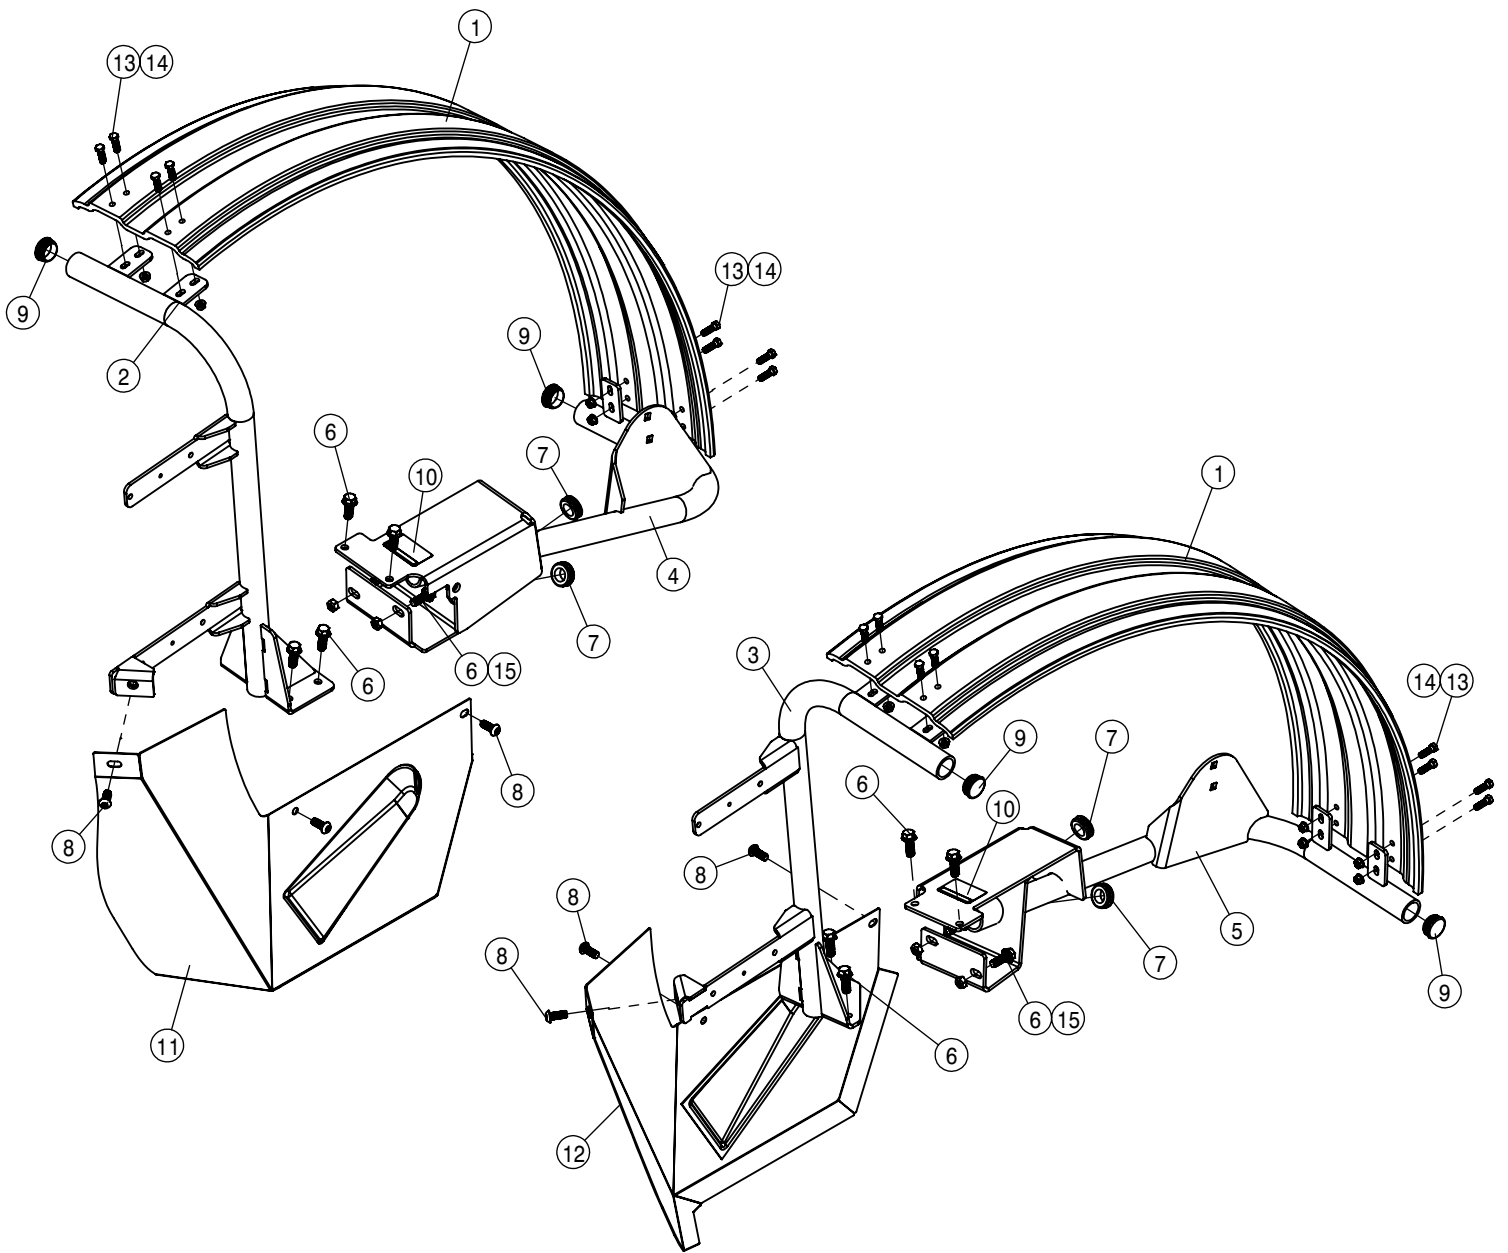

REAR FENDER ASSEMBLY			
DET	QTY	P/N	DESCRIPTION
1	2	359598	FRONT FENDER, STS '10
2	1	360042	RH FENDER BRKT WLD, STS '14
3	1	360043	LFT FENDER BRKT WELD
4	1	360050	RH LWR FENDER MT WLD, STS'14
5	1	360051	LFT LWR FENDER MT WLD, STS'14
6	14	470431	1/2UNC X 1 1/2 SERR FLG BOLT
7	4	473913	GROMMET, 1ID, 0.25GW 1.375GD
8	6	473987	1/2UNC X 1 1/4BUT SKTHD SCR
9	4	629772	CAPPLUGS PLUG, 1 3/4" RD, BLACK POLY
10	2	650851	CAUTION DECAL - SHEILDS
11	1	662288	CROP SHIELD INDENT WLDMENT RGT
12	1	662289	CROP SHIELD INDENT WLDMENT LFT
13	16	900130	3/8UNC X 1 1/4 HEX BOLT
14	16	910004N	3/8UNC FLANGE CNTR LOCK NUT
15	4	914008	1/2 UNC HEX STOVER NUT