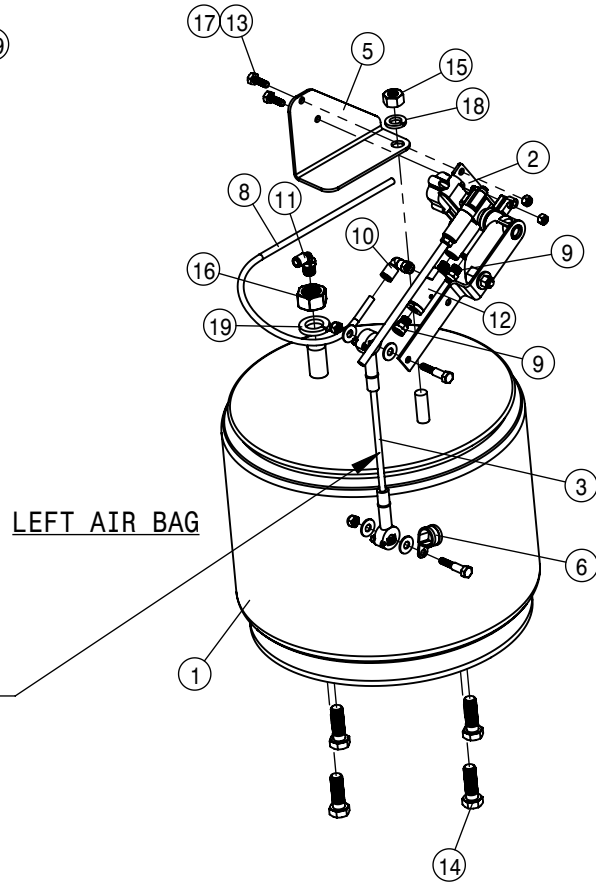

RIGHT AIR BAG

LEFT AIR BAG

NOTE: FOR LINKAGE ROD LENGTH IS 7.69" LONG.  
ASSEMBLY HOLE CENTERS ARE 9.43" LONG.

AIR BAG ASSEMBLY			
DET	QTY	P/N	DESCRIPTION
1	2	311080	AIRIDE SPRING, 11.81 BASE
2	2	358832	AIRIDE SPRING CTRL VALVE 98
3	2	358833	AIRIDE SPRING CTRL LINK KIT 98
4	1	359661	MTG BRKT-RH AIRBAG VALVE 2014
5	1	359662	MTG BRKT-LH AIRBAG VALVE 2014
6	2	520104	CUSH HOSE CLMP,#12, 3/4D x 1/2W
7	1	601473	HOSE, 1/4 X 18 AIR
8	1	601473	HOSE, 1/4 X 18 AIR
9	4	711036	1/8MNPT-1/4 NYL TUBE FTG
10	2	711039	1/8MNPT-90-1/4 NYL TUBE LBO
11	2	711040	1/4MNPT-90-1/4 NYL TUBE LBO
12	2	711076	AIR DUMP VALVE
13	4	900002	1/4UNC x 3/4 HEX BOLT
14	8	900265	1/2UNC X 1 1/2 HEX BOLT
15	2	910008	1/2UNC HEX NUT
16	2	910013	3/4UNF HEX NUT
17	4	914000	1/4UNC HEX STOVER NUT
18	2	920504	1/2 LOCK WASHER
19	2	920506	3/4 LOCK WASHER