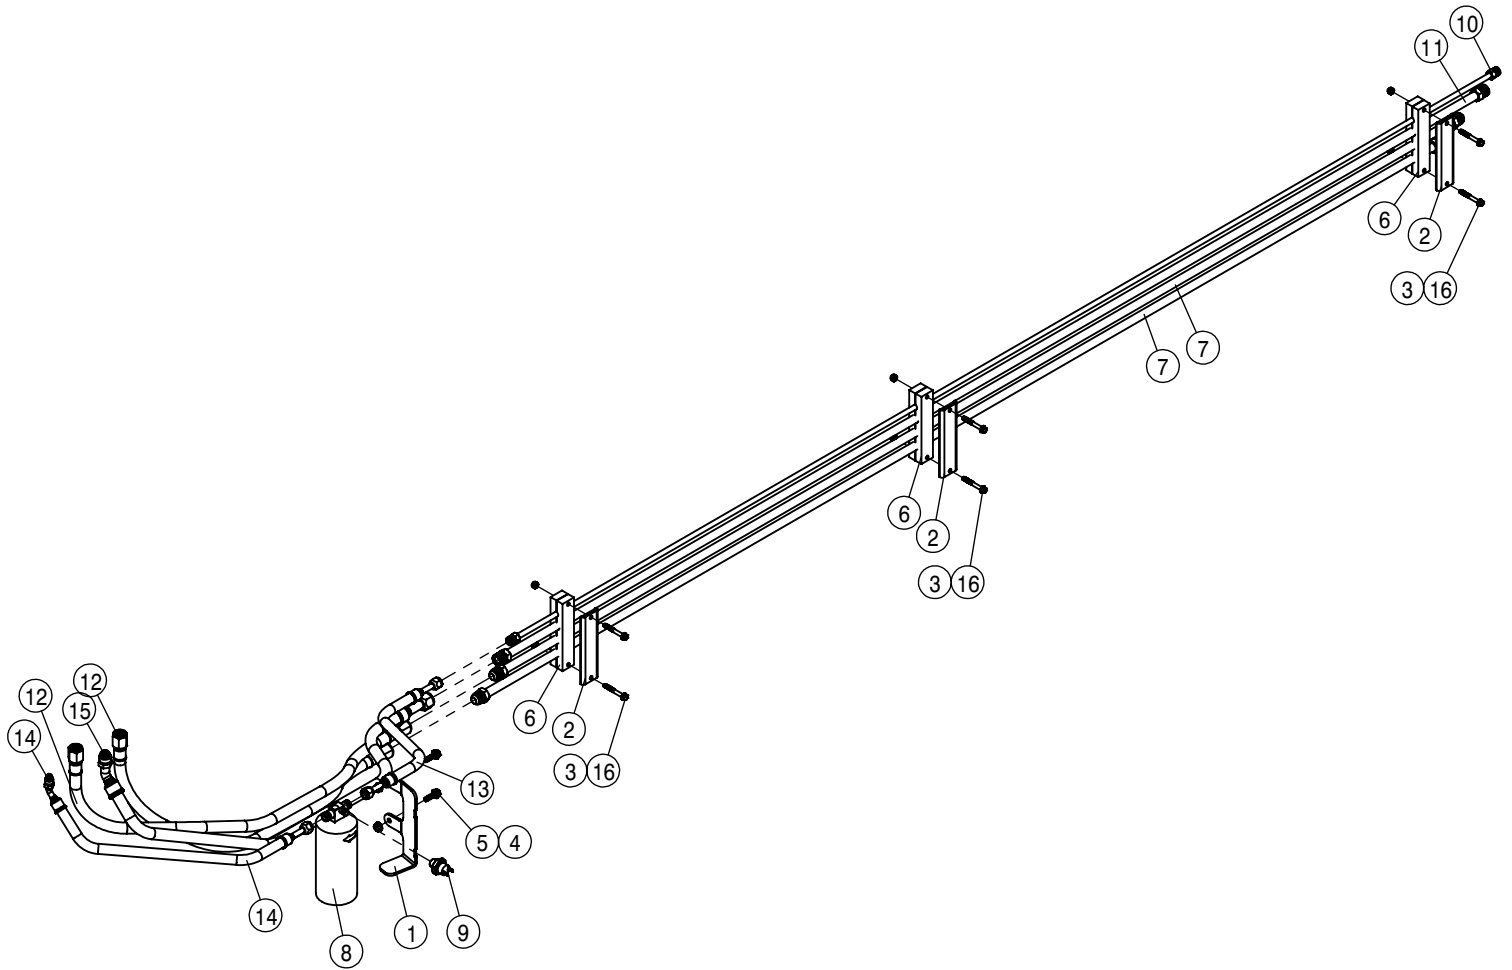

A/C AND HEATER LINES T4F			
DET	QTY	P/N	DESCRIPTION
1	1	317145	A/C DRYER MT
2	3	342718	HYD TUBE CLAMP KEEPER, 6.00
3	6	470089	1/4UNC HEX NYL-LOC NUT
4	2	470113	5/16UNC SERR FLG LOCK NUT
5	2	470234	5/16UNC X 1" SERR FLG HEX BOLT
6	3	470304	TUBE CLAMP BODY,4HOLE.375-.625
7	2	615843	M/F TUBE ASSY 100" STS16 07
8	1	657421	A/C RECEIVER/DRIER
9	1	657422	A/C BINARY SWITCH
10	1	657481	A/C TUBE ASSY, .3750D,STS16
11	1	657483	A/C TUBE ASSY, .6250D,STS16
12	2	657576	10-213-10FJX-10FJX-40
13	1	657586	A/C HOSE,06-06F-06F-21.5
14	1	657587	A/C HOSE, 06-06F-06M45-23.9
15	1	657588	A/C HOSE, 10-10F-10M45-41
16	6	900007N	1/4 UNC X 2 SER FLG BOLT SS