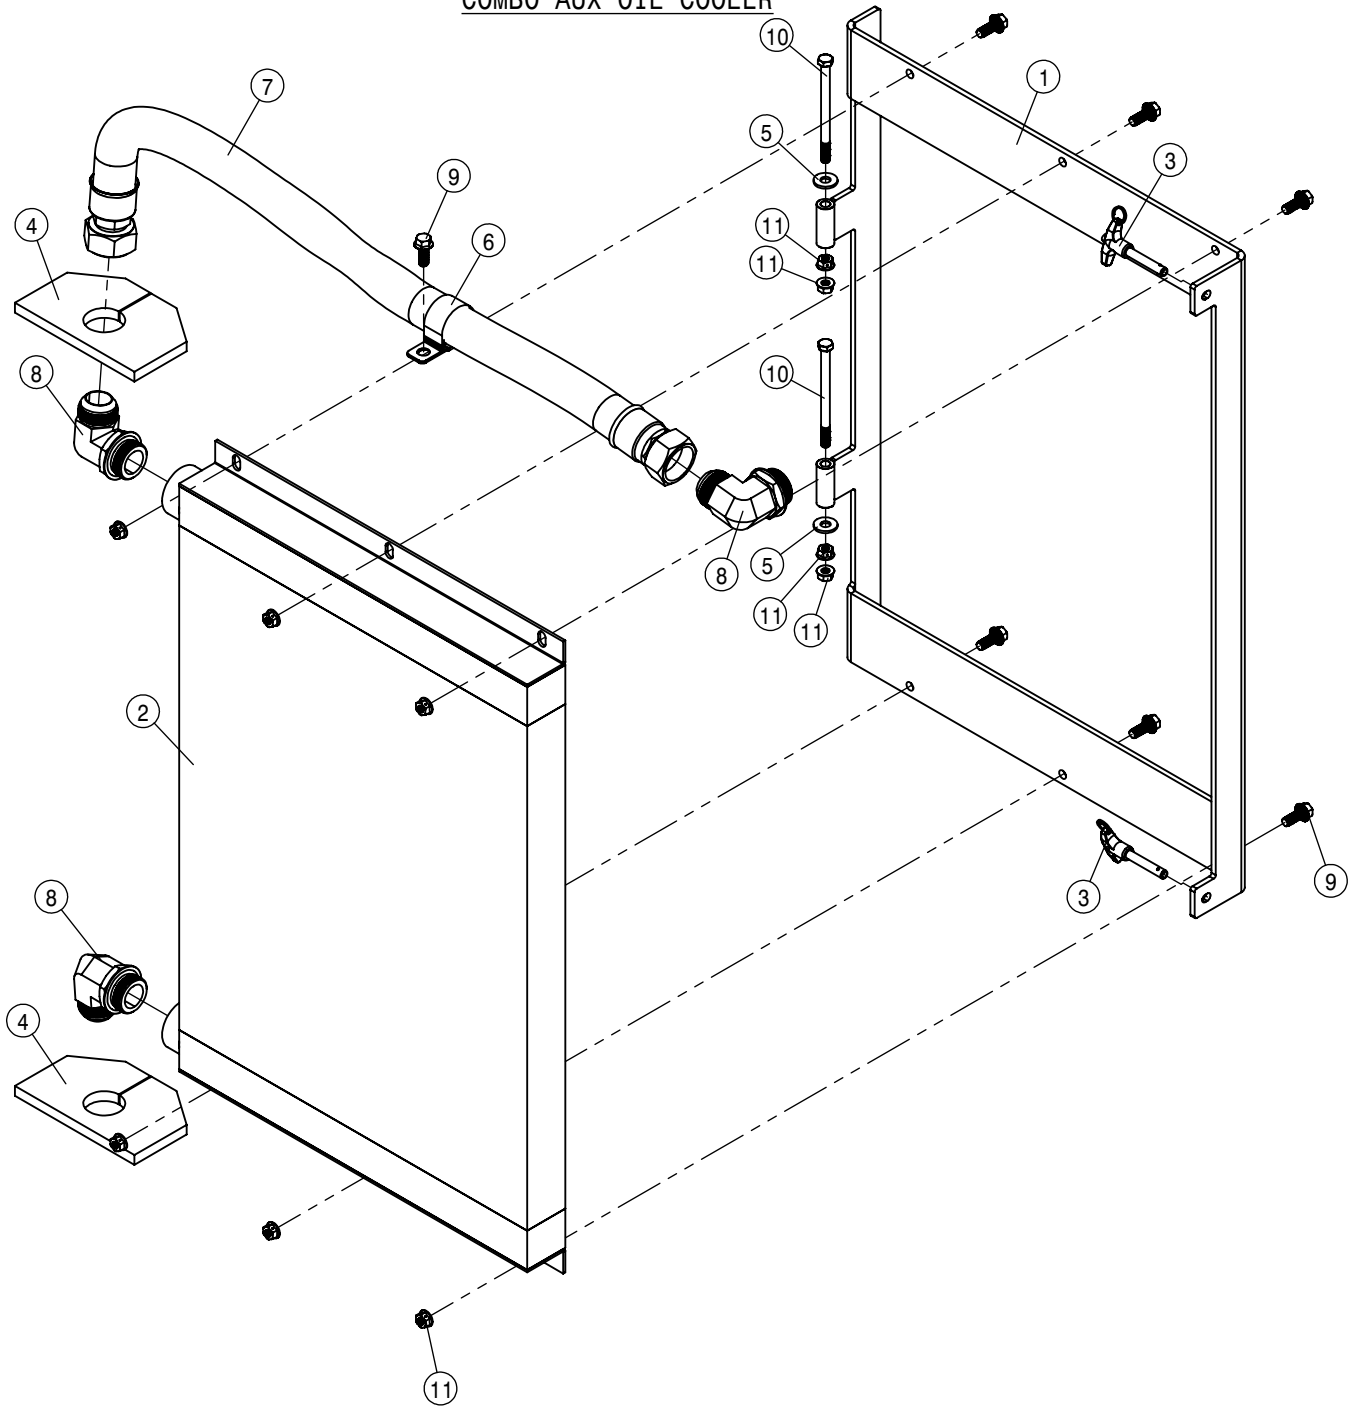

COMBO AUX OIL COOLER

COMBO AUX OIL COOLER ASSEMBLY			
DET	QTY	P/N	DESCRIPTION
1	1	317353	COMBO COOLER FRAME
2	1	317356	OIL COOLER
3	2	317364	T-HANDLE QUICK PIN - 1.75" X 3/8 D
4	2	362126	COMBO COOLER FOAM SEAL
5	2	483043	3/8 REGULAR FLAT WASHER
6	1	520124	CUSH HOSE CLAMP, #28, 1 3/4 X 1 W
7	1	617173	20-811-20FJX-20FJX-39 H/A
8	3	618477	1 5/8MJIC-90-1 5/8MOR LBO
9	7	900129N	3/8UNC X 1" SERR FLANGE BOLT
10	2	900142	3/8 UNC X 5" HEX BOLT
11	10	910004N	3/8UNC FLANGE CNTR LOCK NUT