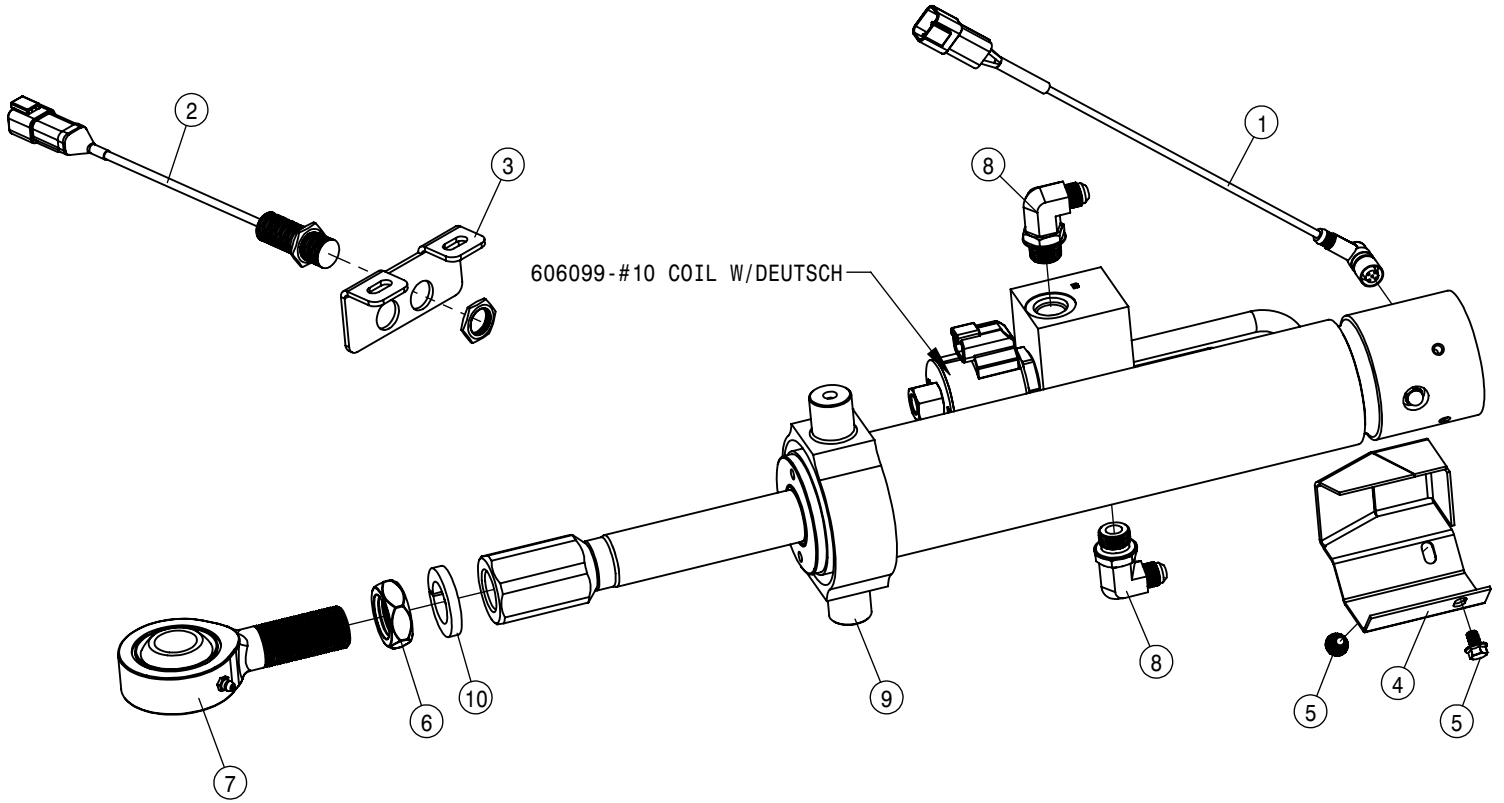

LEFT REAR STEERING CYLINDER ASSEMBLY			
DET	QTY	P/N	DESCRIPTION
1	1	291994	SENSOR HARNESS FOR AWS
2	1	292926	INDUCTIVE PROX SENSOR, 18MM
3	1	359555	SENSOR BRKT, STS AWS 09
4	1	359645	STRG CYL SENSOR GUARD
5	2	470883	1/4UNC X 3/8 SERR FLG BOLT SS
6	1	472328	1"-12 HEX JAM NUT
7	1	473975	ROD END, 1.00 BORE, 1-12 RH MALE
8	2	618115	9/16MJIC-90-3/4MOR LBO
9	1	621653	HYD CYL, 2.50 X 8.81 W/LOCK
10	1	920508	1" LOCK WASHER