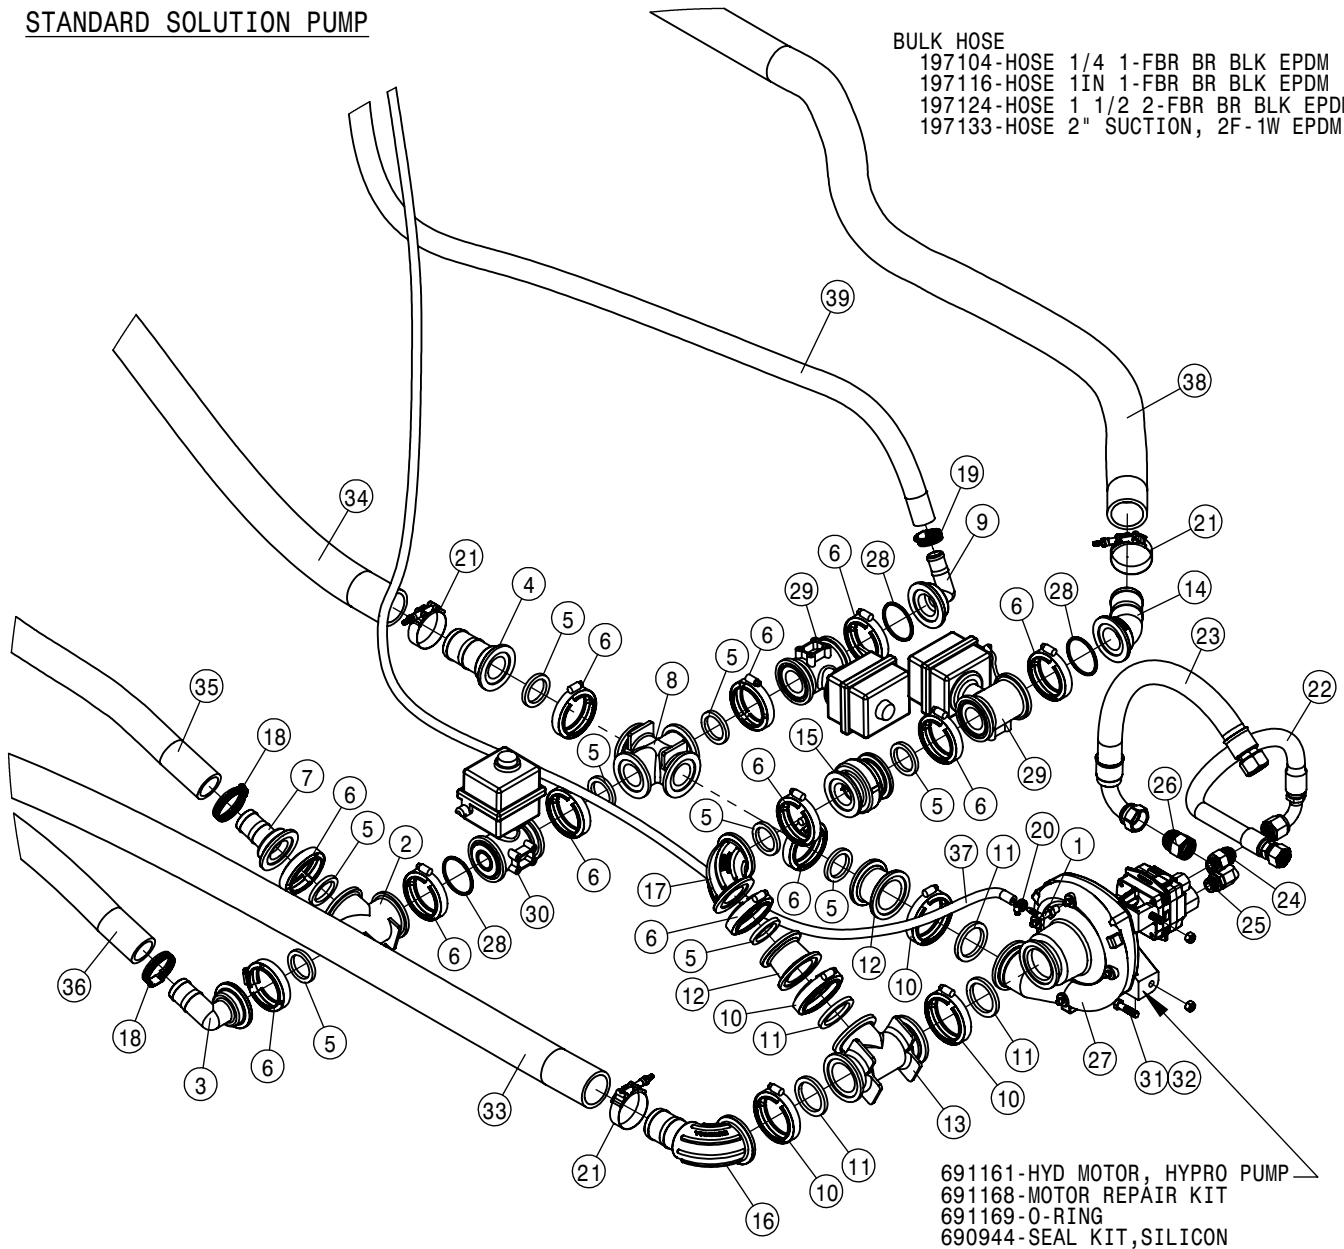

STANDARD SOLUTION PUMP

BULK HOSE
197104-HOSE 1/4 1-FBR BR BLK EPDM
197116-HOSE 1IN 1-FBR BR BLK EPDM
197124-HOSE 1 1/2 2-FBR BR BLK EPDM
197133-HOSE 2" SUCTION, 2F-1W EPDM

691161-HYD MOTOR, HYPRO PUMP
691168-MOTOR REPAIR KIT
691169-O-RING
690944-SEAL KIT,SILICON

SOLUTION PUMP ASSEMBLY SV			
DET	QTY	P/N	DESCRIPTION
1	1	500103	1/8"NPT-90-1/4 HOSE BARB,NYLON
2	1	500151	2" FLANGE TEE, POLY
3	1	500153	2" FLANGE-90-1 1/2 HBARB POLY
4	1	500154	2" FLANGE-2" HOSE BARB POLY
5	9	500158	1 1/2" GASKET FOR 2" FLANGE
6	12	500160	2" FLANGE CLAMP S.S.
7	1	500162	2" FLANGE-1 1/2 HOSE BARB POLY
8	1	500176	2" FLANGE CROSS POLY
9	1	500189	2" FLANGE-90-1" HOSE BARB POLY
10	4	500194	2" FP FLANGE CLAMP S.S.
11	4	500195	2" FP FLANGE GASKET EPDM
12	2	500199	2"FP FLANGE-2"FLAGE REDU POLY
13	1	500207	2"FP FLANGE TEE
14	1	500257	2" STANDARD PORT HOSE BARB 45
15	1	500264	2" CHECK STANDARD PORT
16	1	500265	2"FP FLANGE SWEEP 90 HB
17	1	500266	2" FLANGE SWEEP 90
18	2	520067	HOSE CLAMP NO 28 STAINLESS
19	1	520090	HOSECLAMP NO 16 STAINLESS
20	1	520120	HOSE CLAMP NO 4 STAINLESS

SOLUTION PUMP ASSEMBLY SV			
DET	QTY	P/N	DESCRIPTION
21	3	520141	2.31/2.62 T-BOLT HOSE CLAMP SS
22	1	617103	12-451TC-12FJX-12FJX90-22 H/A
23	1	617104	16-811-16FJX-16FJX90-26 H/A
24	1	618193	1 1/16MJIC-3/4MOR ADPTR
25	1	618279	1 1/16MJIC-90-7/8MOR LBO
26	1	618641	1 1/16FJIC -1 5/16MJIC ADPTR
27	1	691160	HYPRO PUMP, 9306C-HMSC-BU, FLG
28	3	696254	O-RING, KZCO FLANGED VALVE
29	2	696256	VALVE, KZCO C2F-60B-M-S9
30	1	696257	VALVE, KZCO C2F-62-Q-S9
31	2	900131	3/8UNC X 1 1/2 HEX BOLT
32	2	914004	3/8UNC HEX STOVER NUT
33	1	SS12039	1200 I/1400 SV SUCTION '14
34	1	601075	HOSE, 2 X 49 2F-1W EPDM
35	1	601876	HOSE, 1 1/2 X 32 2BR BLK EPDM
36	1	601328	HOSE, 1 1/2 X 112 2-FBR BR BLK EPDM
37	1	601846	HOSE, 1/4 X 104 1 BR BLK EPDM
38	1	601888	HOSE, 2 X 144 2F-1W EPDM
39	1	601495	HOSE, 1 X 110 1BR BLK EPDM