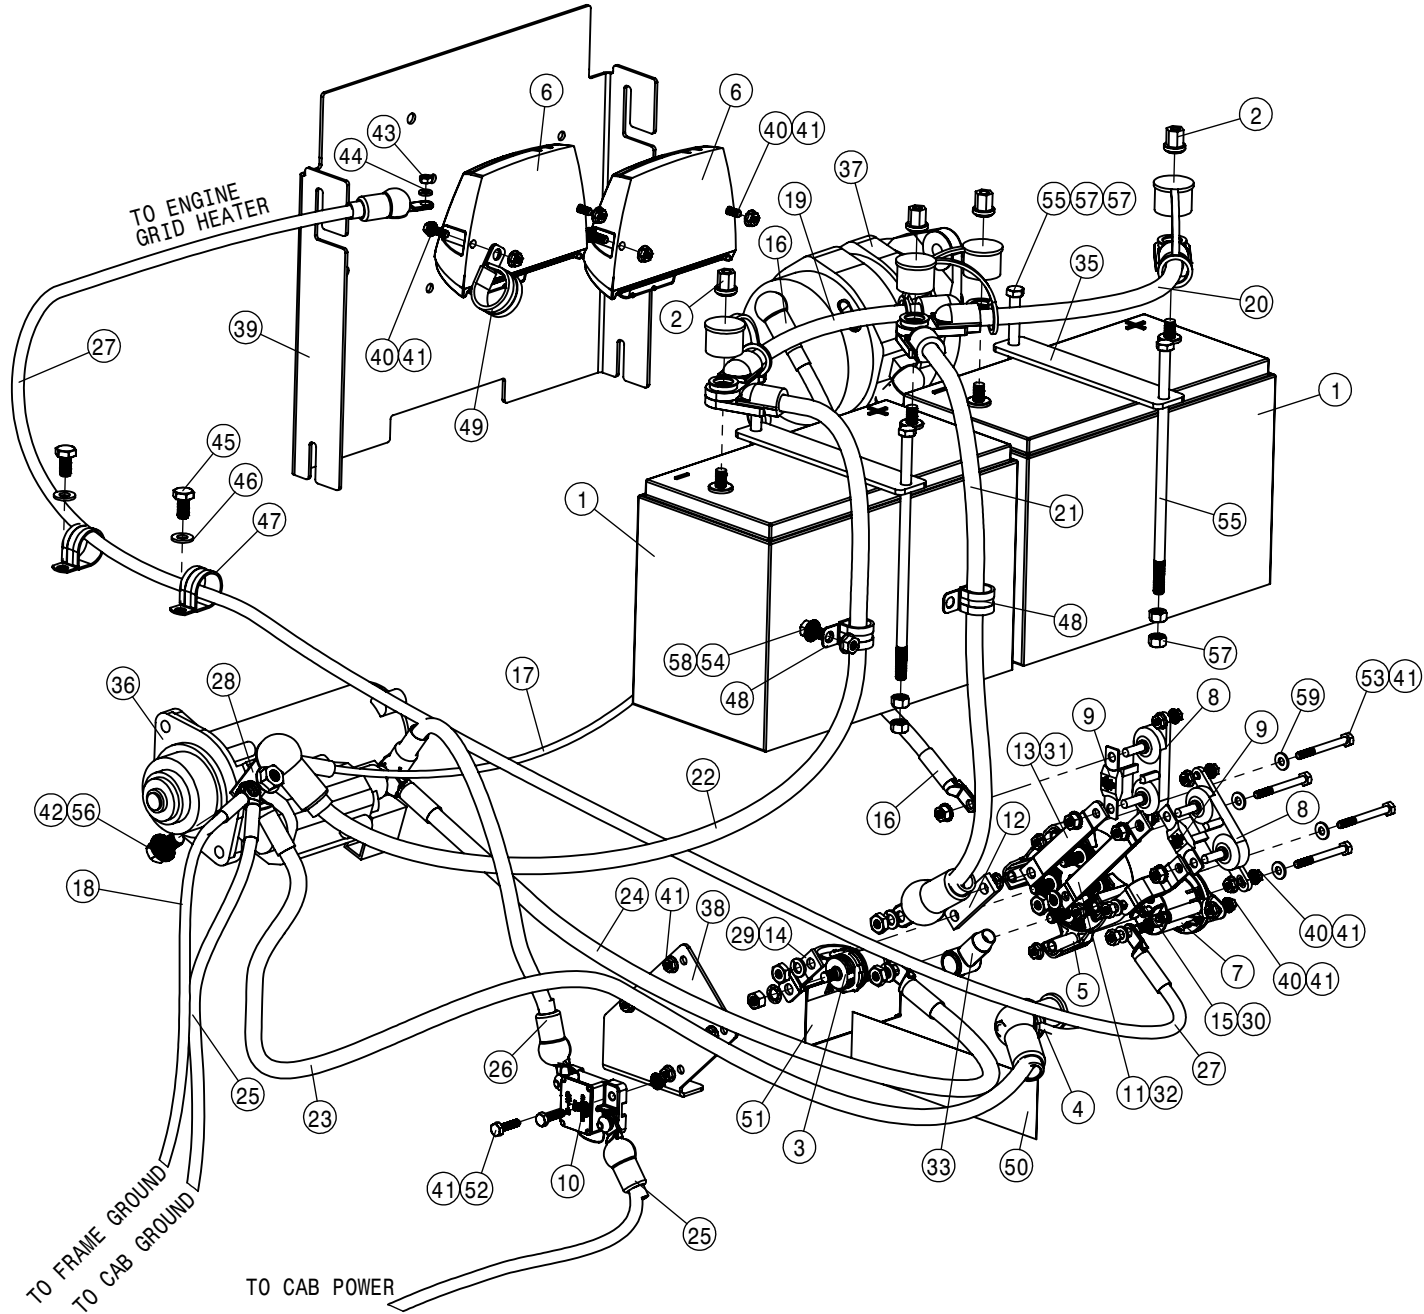

TIER-3 AND 4I BATTERY AND CABLE ASSEMBLY			
DET	QTY	P/N	DESCRIPTION
1	2	291196	BATTERY, 12V 900CCA, SS STUD
2	4	291205	BATTERY NUT, 3/8-16 SS CLSD CAP
3	1	291680	POSITIVE JUMPER STUD, RED
4	1	291681	NEGATIVE JUMPER STUD, BLACK
5	1	291957	BATTERY SWITCH, DUAL CIRCUIT
6	2	292016	IQAN-XA2 MODULE
7	1	292505	MCR
8	2	292578	HIGH AMP FUSE HOLDER W/COVER
9	2	292641	FUSE, 250 AMP 32 VOLT DC
10	1	292642	CIRCUIT BREAKER, 150 AMP BUSS
11	1	292651	BUSBAR, MD TO GRID HEAT FUSE
12	1	292652	BUSBAR, MASTER DISC. JUMPER
13	1	292653	BUSBAR, MD TO ALT. FUSE
14	1	292654	BUSBAR, POST TO MD
15	1	292655	BUSBAR, MCR TO FUSE
16	1	292656	BATT CABLE, RED 20" 1/0 5/16-5/16
17	1	292657	BATT CABLE, BLK 35"2GA 1/2-1/4
18	1	292658	BATT CABLE, BLK 75"2GA 3/8-1/2
19	1	292659	BATT CABLE, BLK 16"2/0 3/8-3/8
20	1	292660	BATT CABLE, RED 18"2/0 3/8-3/8

TIER-3 AND 4I BATTERY AND CABLE ASSEMBLY			
DET	QTY	P/N	DESCRIPTION
21	1	292661	BATT CABLE, RED 34"2/0 3/8-3/8
22	1	292662	BATT CABLE, BLK 47"2/0 3/8-1/2
23	1	292664	BATT CABLE, BLK 45"2/0 1/2-3/8
24	1	292665	BATT CABLE, RED 42"2/0 1/2-3/8
25	1	292668	CAB PWR, GND CABLE ASY
26	1	292669	BATT CABLE, RED 21"1/0 1/2-1/4
27	1	292670	BATT CABLE, RED 94"2GA 1/4-5/16
28	1	292671	BUSBAR, GND EXT
29	1	292673	HEAT SHRINK, RED .75 X .03 X 1 1/2"
30	1	292674	HEAT SHRINK, RED .75 X .03 X 2 1/2"
31	1	292675	HEAT SHRINK, RED .75 X .03 X 3 1/2"
32	1	292676	HEAT SHRINK, RED .75 X .03 X 4 1/2"
33	1	292677	RUBBER BOOT (RED) 2 TO 2/0 GAUGE
NS	1	294062	SOL PUMP DIODE TO RELAY ADAPTR
35	2	316470	BATTERY TIE-DOWN
36	1	317299	STARTER - DENSO PA90L
37	1	317300	ALTERNATOR - DELCO 200 AMP
38	1	317345	MST DISC. COVER
39	1	362037	MODULE BOX REMOVABLE COVER
40	10	470118	1/4 UNC X 3/4 SER FLG BOLT

TIER-3 AND 4I BATTERY AND CABLE ASSEMBLY			
DET	QTY	P/N	DESCRIPTION
41	20	470121	1/4 UNC SERR FLG LOCK NUT
42	1	470360	1/2UNC SERR FLG HEX NUT
43	1	473767	6MM-1.00 HEX NUT
44	1	473768	6MM LOCK WASHER
45	2	473793	10MM-1.50 X 20MM HEX BOLT GR8
46	2	473799	10MM FLAT WASHER
47	2	520108	CUSH HOSE CLAMP, #20, 1 1/4 X 3/4W
48	3	520121	CUSH CLAMP, #16 1IN X 3/4W
49	1	520160	CUSH CLAMP, #24 1 1/2D-3/4WLOOP
50	1	650295	IMPORTANT/ NEG/ POS DECAL
51	1	650296	CAUTION DECAL
52	2	900003	1/4UNC X 3/4 HEX BOLT
53	4	900008N	1/4UNC X 2 1/2 HEX BOLT SS
54	1	900128N	3/8UNC X 3/4 SER FLANGE BOLT
55	4	900150	3/8UNC X 9 1/2 HEX BOLT
56	1	900263N	1/2UNC X 1" SER FLANGE BOLT
57	8	910004	3/8UNC HEX NUT
58	1	910004N	3/8UNC FLANGE CNTR LOCK NUT
59	4	920000N	1/4 SAE FLAT WASHER SS