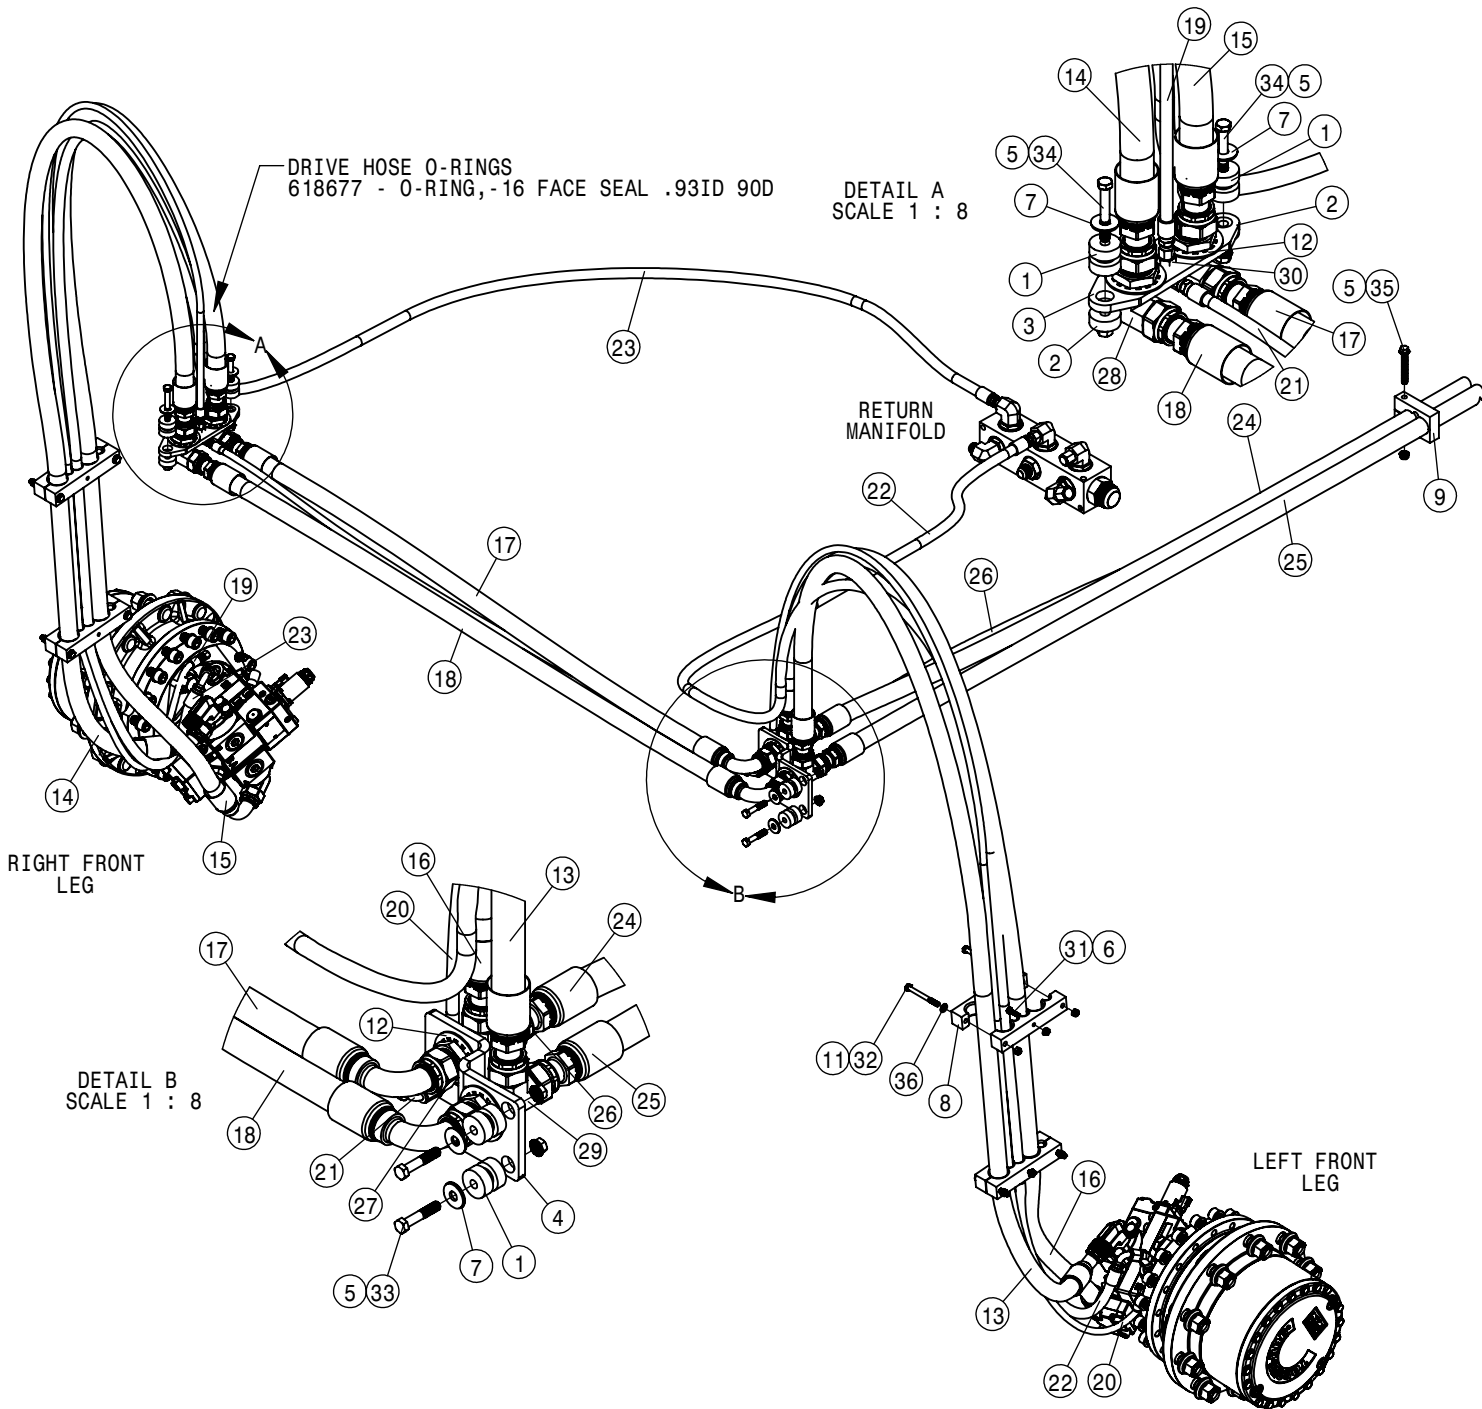

FRONT DRIVE HOSE ASSEMBLY			
DET	QTY	P/N	DESCRIPTION
1	4	344565	ISO BARRY MOUNT
2	2	344584	.41 X 1.31 X .50 BUSHING
3	1	362103	RF BULKHEAD BRKT BUSHING MGT
4	1	362104	LF BULKHEAD BRKT
5	5	470087N	3/8UNC HEX SERR FLG NUT YZ
6	4	470121	1/4 UNC SERR FLG LOCK NUT
7	4	470377	3/8 X 1 3/16 BONDED SS WASHER
8	4	470672	HOSE CLAMP, 5-HOLE
9	1	470673	HOSE CLAMP, 4-HOLE
NS	2	470679	SIDEWINDER SLEEVE
11	8	473001	5/16UNC HEX NUT,NYLOC
12	4	474003	WASHER - INT TOOTH, 1.5" ID
13	1	617060	16-797TC-16FFOX-16FFOX45-110 H/A
14	1	617060	16-797TC-16FFOX-16FFOX45-110 H/A
15	1	617061	16-797TC-16FFOX-16FFOX90-114 H/A
16	1	617061	16-797TC-16FFOX-16FFOX90-114 H/A
17	1	617064	16-797TC-16FFOX-16FFOX90-61 H/A
18	1	617065	16-797TC-16FFOX-16FFOX90-65 H/A

FRONT DRIVE HOSE ASSEMBLY			
DET	QTY	P/N	DESCRIPTION
19	1	617068	04-451TC-04FJX-04FJX-126 H/A
20	1	617068	04-451TC-04FJX-04FJX-126 H/A
21	1	617070	04-451TC-04FJX-04FJX90-61 H/A
22	1	617073	08-451TC-08FJX-08FJX90-173
23	1	617074	08-451TC-08FJX-08FJX90-190 H/A
24	1	617081	16-797TC-16FFOX-16FFOX45-213 H/A
25	1	617082	16-797TC-16FFOX-16FFOX45-217 H/A
26	1	617083	04-451TC-04FJX-06FJX90-208 H/A
27	1	618748	7/16MJIC BLKHD RUN TEE
28	2	618886	1 7/16MFOR-90-BLKHD UNION LBO
29	2	618887	1 7/16MFOR-BLKHD RUN TEE
30	1	618889	7/16MJIC-90-BLKHD UNION LBO
31	4	900003	1/4UNC X 3/4 HEX BOLT
32	8	900073N	5/16UNC X 3 1/4 HEX BOLT SS
33	2	900133	3/8UNC X 2" HEX BOLT
34	2	900135N	3/8UNC X 2 3/4 HEX BOLT
35	1	900136N	3/8UNC X 3" SERR FLANGE BOLT
36	8	920001N	5/16 SAE FLAT WASHER SS