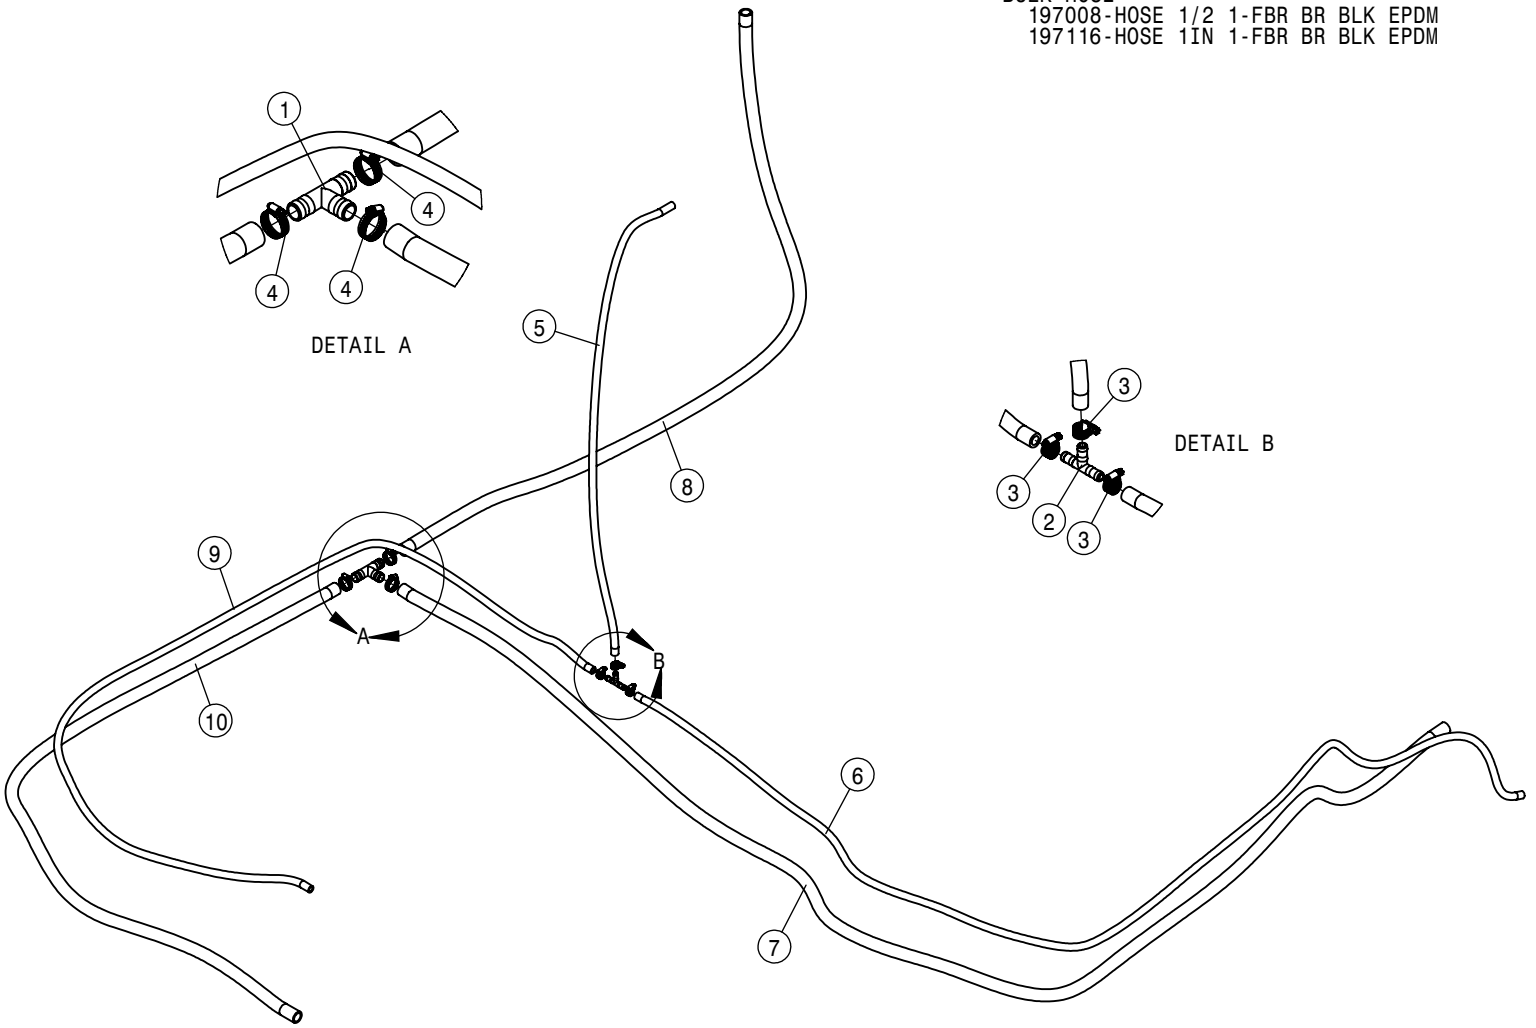

BULK HOSE
197008-HOSE 1/2 1-FBR BR BLK EPDM
197116-HOSE 1IN 1-FBR BR BLK EPDM

FILL/RINSE HOSES FRONT/SIDE FILL ASSEMBLY			
DET	QTY	P/N	DESCRIPTION
1	1	500105	1.00 HOSE BARB TEE, POLY
2	1	500120	1/2" HOSE BARB TEE
3	3	520069	HOSE CLAMP NO 6 STAINLESS
4	3	520090	HOSECLAMP NO 16 STAINLESS
5	1	601029	HOSE, 1/2 X 63 1BR BLK EPDM
6	1	601033	HOSE, 1/2 X 146 1BR BLK EPDM
7	1	601038	HOSE, 1 X 167 1BR BLK EPDM
8	1	601357	HOSE, 1 X 98 1BR BLK EPDM
9	1	601563	HOSE, 1/2 X 120 1BR BLK EPDM
10	1	601636	HOSE, 1 X 100 1BR BLK EPDM