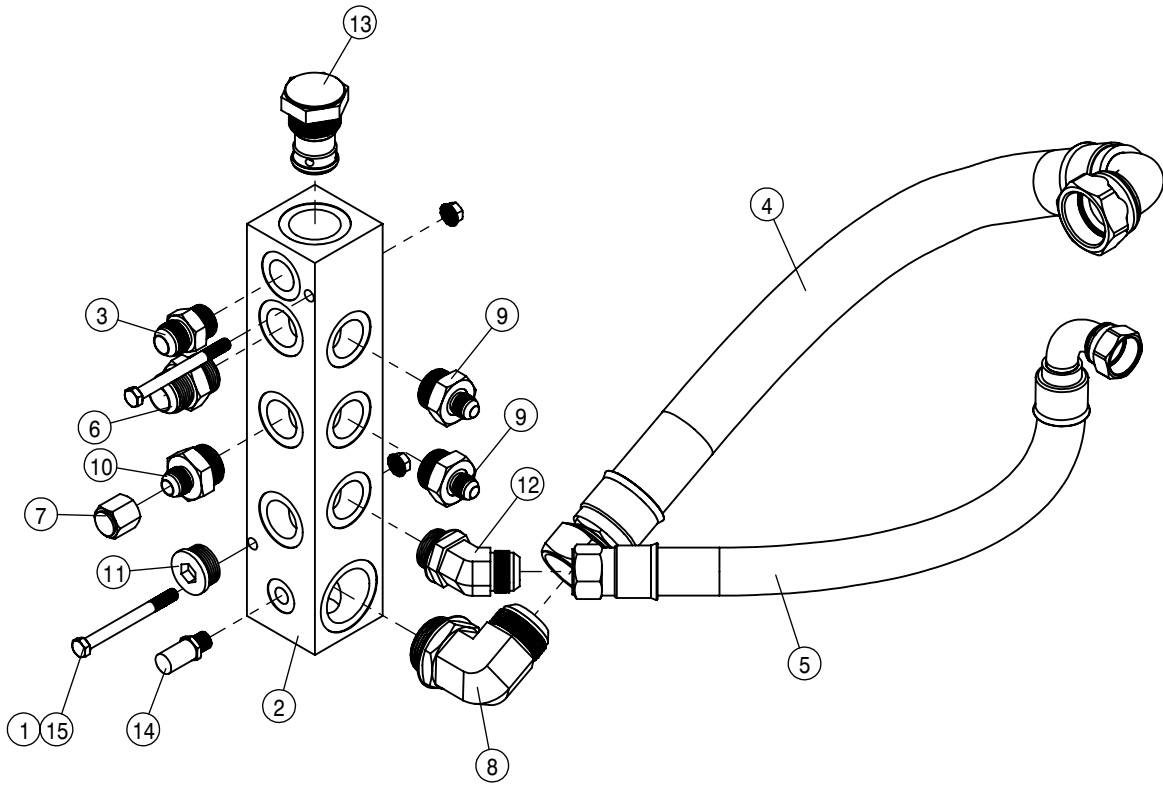

REAR RETURN MANIFOLD ASSEMBLY				
DET	QTY	P/N	DESCRIPTION	
1	2	470087	3/8UNC HEX SERR FLANGE NUT	
2	1	607574	MANIFOLD, #16, # 24 ends	
3	1	611127	1 1/16MJIC-1 1/16MOR ADPTR	
4	1	617094	24-811-24FJX-24FJX90-31 H/A	
5	1	617123	16-811-16FJX-16FJX90-22 H/A	
6	1	618186	1 5/16MJIC-1 5/16MOR ADPTR	
7	1	618328	7/8FJIC CAP NUT	
8	1	618432	1 7/8MJIC-90-1 7/8MOR LBO	
9	2	618470	3/4MJIC-1 5/16MOR ADPTR	
10	1	618601	7/8MJIC-1 5/16MOR ADPT	
11	1	618758	1 5/16MOR PLUG, HEX SOCKET	
12	1	618901	1 5/16MJIC-45-1 5/16MOR LBO	
13	1	618935	20 SIZE CHECK VALVE	
14	1	619023	9/16 MOR DIAGNOSTIC FITTING	
15	2	900140	3/8UNC X 4" HEX BOLT