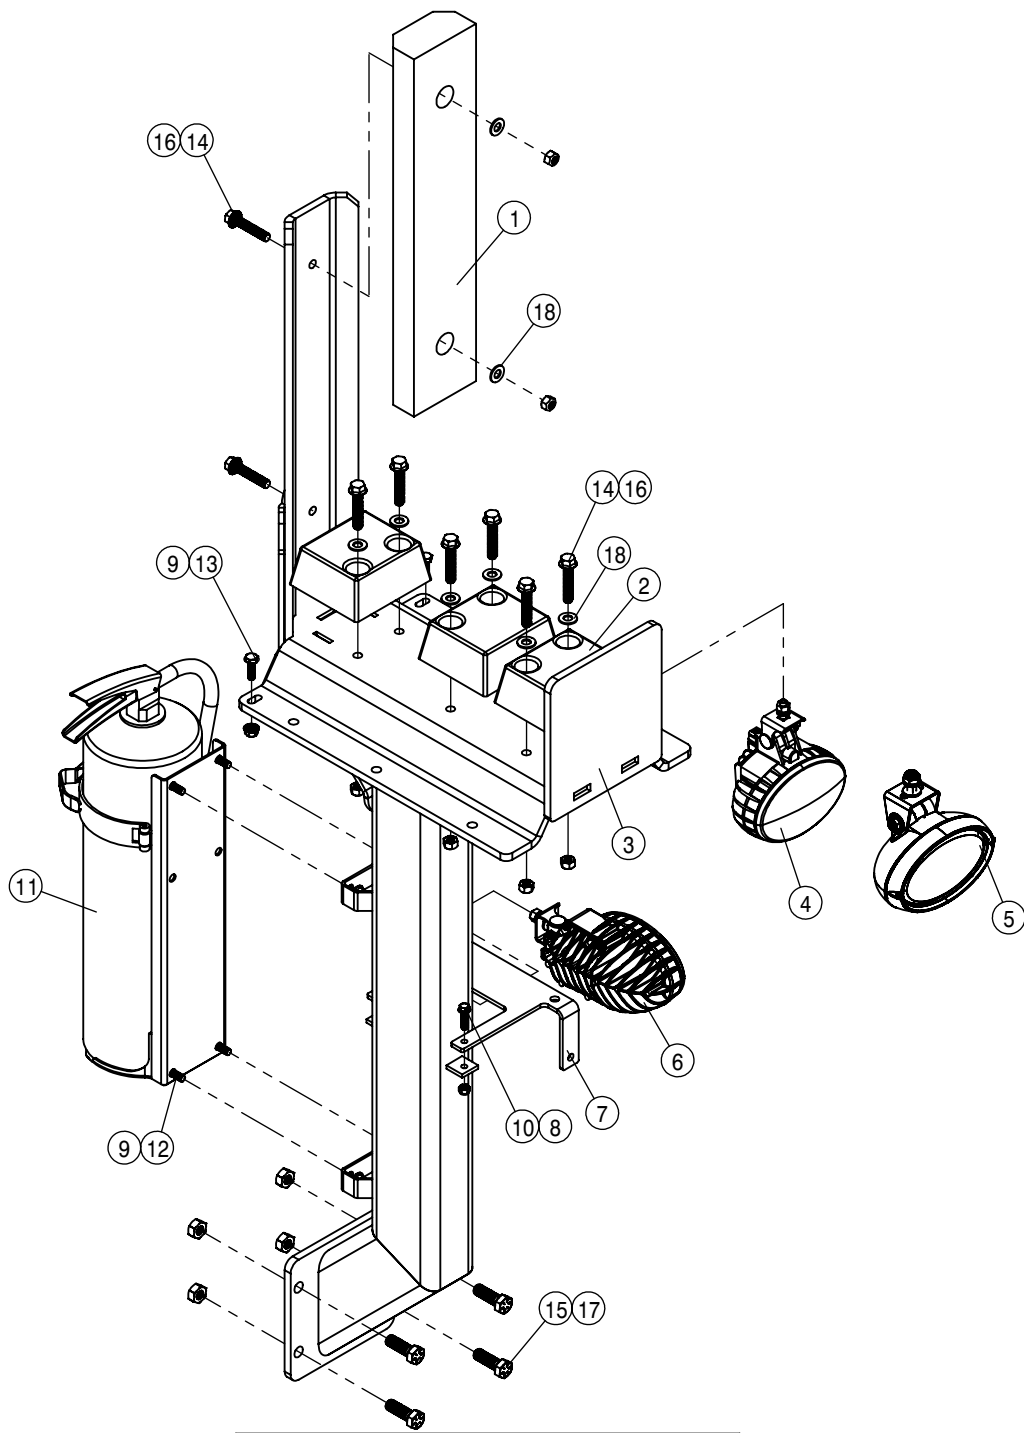

LH 120' BOOM CRADLE ASSEMBLY			
DET	QTY	P/N	DESCRIPTION
1	1	164512	RUBBER BUMPER, BOOM CRADLE
2	3	164513	BOOM CRADLE PAD
3	1	167053	BOOM CRADLE WLD, 120'ALUM
4	1	292553	735F 12V LED worklamp, Bottom mount
5	1	292614	WORKLIGHT - HALOGEN CLOSE RANGE
6	1	292917	LED LIGHT, AMBER
7	1	343689	EXTREMITY FLASHER MT, STS '11
8	2	470089N	1/4UNC HEX NYLOC NUT, 316 SS
9	6	470113	5/16UNC SERR FLG LOCK NUT
10	2	470231N	1/4UNC X 1" SERR FLG BOLT SS
11	1	490508	FIRE EXTINGUISHER
12	4	900064	5/16UNC X 3/4" HEX BOLT
13	2	900065N	5/16UNC X 1" HEX BOLT SS
14	8	900133N	3/8UNC X 2" SERR FLANGE BOLT
15	4	900804	1/2UNC X 1 1/2 HEX BOLT GR8 YZ
16	8	914004	3/8UNC HEX STOVER NUT
17	4	914808	1/2UNC HEX STOVER NUT GR8
18	8	920002	3/8 SAE FLAT WASHER