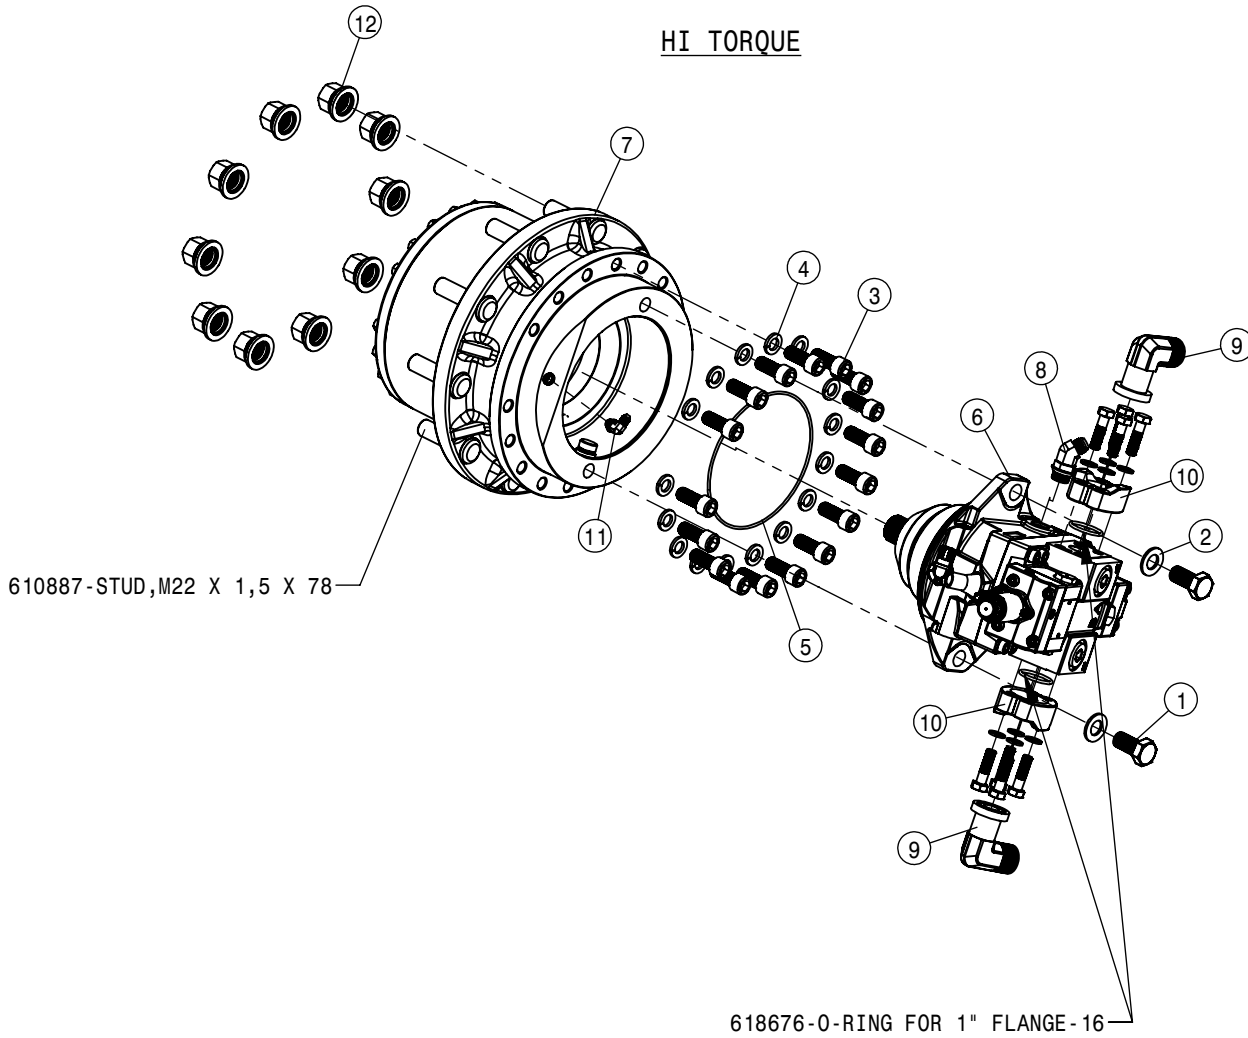

HI TORQUE

LEFT WHEEL MOTOR ASSEMBLY			
DET	QTY	P/N	DESCRIPTION
1	2	473838	20MM-1.5 X 40MM HEX BOLT GR8
2	2	473839	20MM FLAT WASHER
3	17	473840	16MM-2.00 X 40MM SOC CAP SCR
4	17	473841	16MM LOCK WASHER
5	1	606190	O-RING,WHL MTR HSNG SAUER
6	1	606514	H1-80CC WHEEL MOTOR
7	1	610506	TORQ HUB,25:1 CW18E
8	1	618602	3/4MJIC-45-7/8MOR LBO
9	2	618654	1" FLANGE-90-1 7/16MFOR LBO
10	2	618933	M12 SPLIT FLANGE KIT #62 (-16)
11	1	618934	7/16MJIC-90-M12MOR LBO
12	10	824055	22MM-1.50 SMTH FLG WHEEL NUT