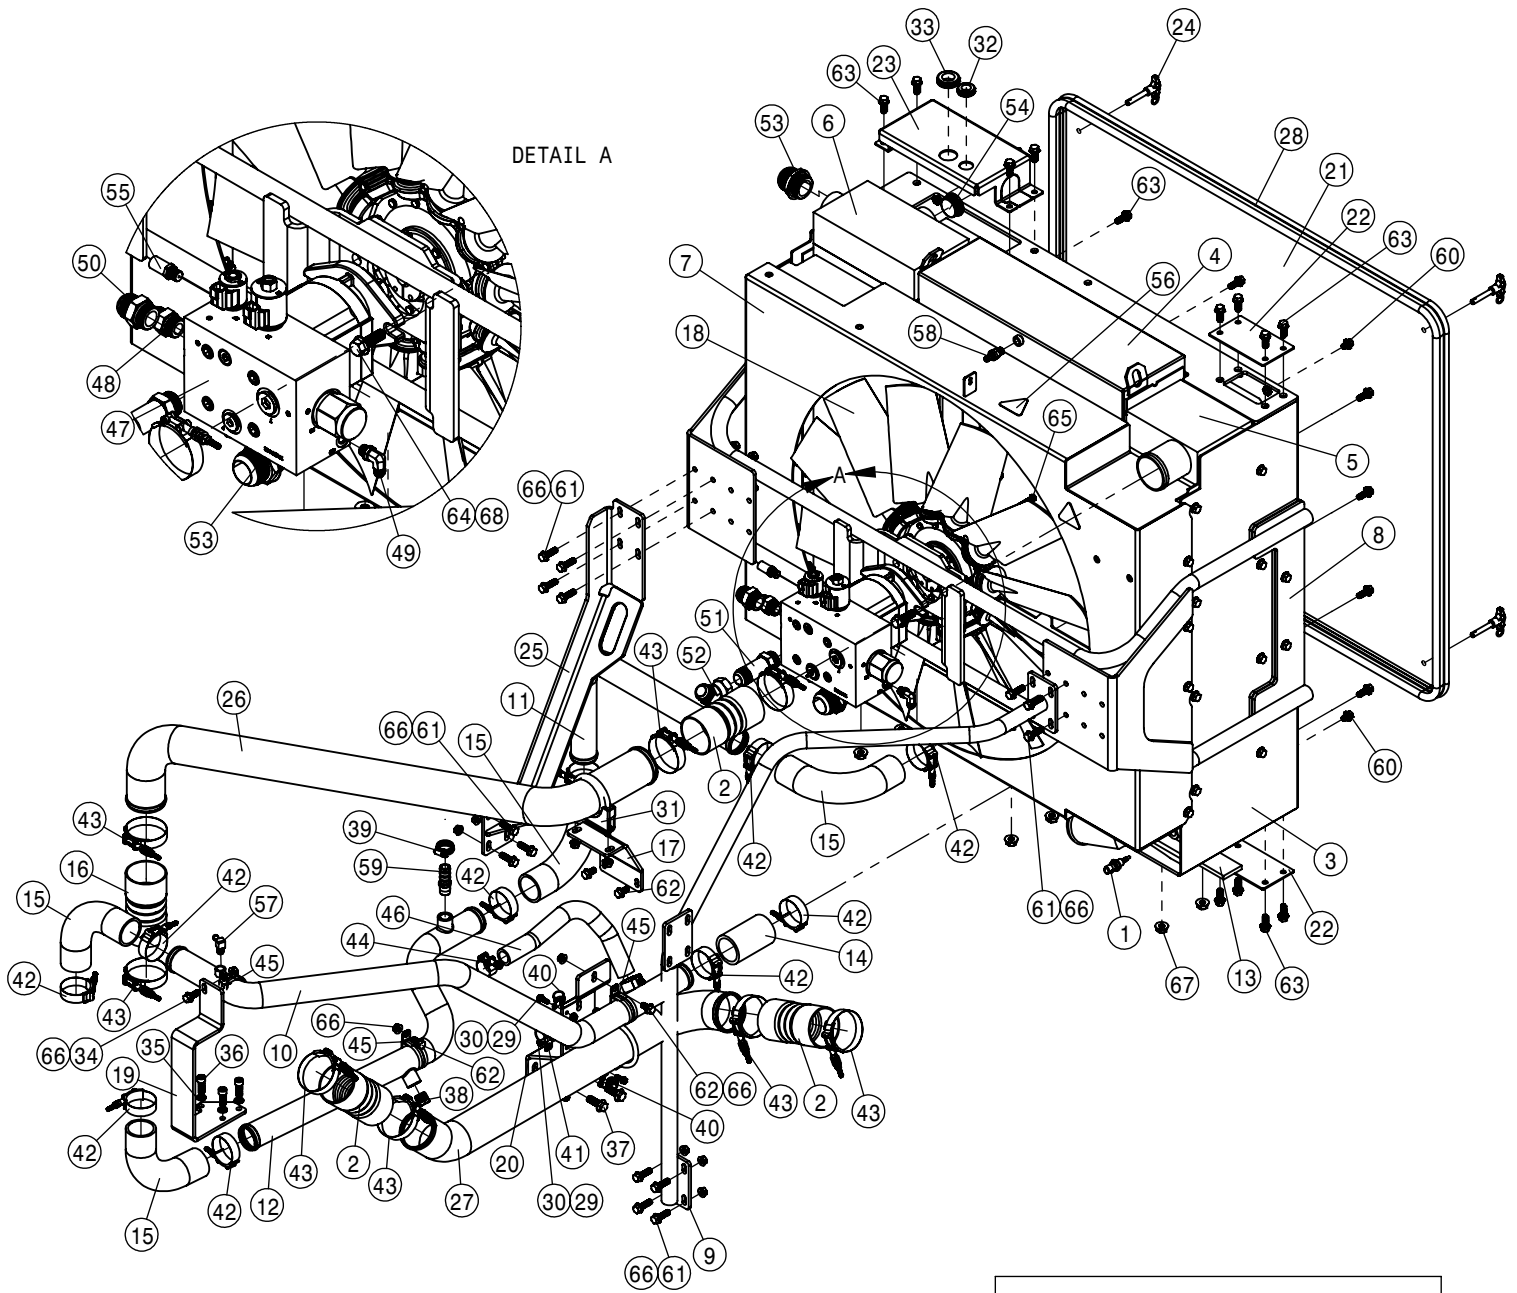

DETAIL A

TIER-4F RADIATOR ASSEMBLY			
DET	QTY	P/N	DESCRIPTION
1	1	290098	TEMP SENDER - CAC
2	3	311592	3.00 X 6.00 CAC HOSE
3	1	317162	COOLING PKG FRAME WLD
4	1	317169	RADIATOR STS'14
5	1	317170	CHARGE AIR COOLER STS'14
6	1	317171	HYD OIL COOLER STS'14
7	1	317173	FAN SHROUD WLD
8	1	317181	FAN FRAME WLD
9	1	317194	RH COOLING PKG SUPP WLD
10	1	317199	PIPE - WATER OUTLET TO RAD
11	1	317200	PIPE - RAD TO WATER INLET 1
12	1	317201	PIPE - RAD TO WATER INLET 2
13	1	317202	COOLING PACKAGE ISOLATOR
14	1	317203	COOLANT HOSE
15	4	317204	COOLANT ELBOW
16	1	317205	3" HUMP HOSE
17	1	317206	CAC PIPE SUPP
18	1	317223	ENG FAN, 32" DIA-12 BLADE STS'14
19	1	317280	PIPE SUPP
20	1	317327	CAC / RAD PIPE SUPP
21	1	317337	INTAKE SCREEN WLD
22	2	317341	COOLING PKG FRAME COVER

TIER-4F RADIATOR ASSEMBLY			
DET	QTY	P/N	DESCRIPTION
23	1	317342	CONDENSOR ACCESS COVER
24	4	317364	T-HANDLE QUICK PIN - 1.75" X 3/8 D
25	1	317390	SUPPORT BRACE COOLING PACK
26	1	317392	PIPE T4F CAC HOT SIDE
27	1	317490	PIPE - CAC TO INTAKE
28	1	344553	INTAKE SCREEN SEAL
29	3	470118	1/4 UNC X 3/4 SER FLG BOLT
30	3	470121	1/4 UNC SERR FLG LOCK NUT
31	2	470160	MUFFLER CLAMP 3.00 IN
32	1	470203	GROMMET, .750ID .125GW 1.062GD
33	1	470204	GROMMET,1.000ID .125GW 1.375GD
34	1	470460	3/8 X 1" SERR FLG BOLT
35	3	473798	10MM LOCK WASHER
36	3	473844	10MM-1.50 X 30 SOC HD CAP SCR
37	2	473855	12MM-1.75 X 35MM SM FLG BOLT
38	1	505231	PIPE PLUG .50NPT HEX HD BRS
39	1	520055	HOSE CLAMP NO 12 STAINLESS
40	2	520104	CUSH HOSE CLMP,#12, 3/4D X 1/2W
41	1	520121	CUSH CLAMP,#16 1IN X 3/4W
42	10	520140	2.18/2.50 T-BOLT HOSE CLAMP SS
43	8	520146	3.06/3.38 T-BOLT HOSE CLAMP SS
44	2	520156	1.16/1.47 T-BOLT HOSE CLAMP

TIER-4F RADIATOR ASSEMBLY			
DET	QTY	P/N	DESCRIPTION
45	3	520161	CUSH CLAMP,#32 2"D-3/4W LOOP
46	1	601992	HOSE, 1" SAE J20R2-D1 EPDM
47	1	606544	35CC FAN MOTOR ASSY
48	1	611127	1 1/16MJIC-1 1/16MOR ADPTR
49	1	618119	9/16MJIC-90-9/16MOR LBO
50	1	618186	1 5/16MJIC-1 5/16MOR ADPTR
51	1	618610	1 5/16MJIC-1 5/16MOR LG ADPTR
52	1	618630	1 5/16MJ-45-1 5/16FJ SWIV LBO
53	2	618682	1 7/8MOR-1 7/8MJIC ADPTR
54	1	618759	1 5/8MOR PLUG, HEX SOCKET
55	1	619023	9/16 MOR DIAGNOSTIC FITTING
56	2	650434	DECAL, FAN BLADE WARNING
57	1	711104	1/4MNPT-90-3/8 HOSE BARB, BRS
58	1	712100	1/4NPT X 3/8 HOSE FTG,PUSHLOCK
59	1	712440	1/2 NPT X 3/4 HOSE BARB
60	2	900126	3/8UNC X 1/2 SERR FLG BOLT YZ
61	20	900127N	3/8UNC X 1 1/4 SER FLANGE BOLT
62	4	900128N	3/8UNC X 3/4 SER FLANGE BOLT
63	51	900129N	3/8UNC X 1" SERR FLANGE BOLT
64	2	900265N	1/2UNC X 1 1/2 SERR FLANGE BOLT
65	3	906007	1/4UNC X 2" HEX BOLT FULL
66	45	910004N	3/8UNC FLANGE CNTR LOCK NUT
67	6	914008N	1/2UNC SMTH FLG CTR LCK NUT YZ
68	2	914015	1/2UNC HEX CENTER-LOCK NUT