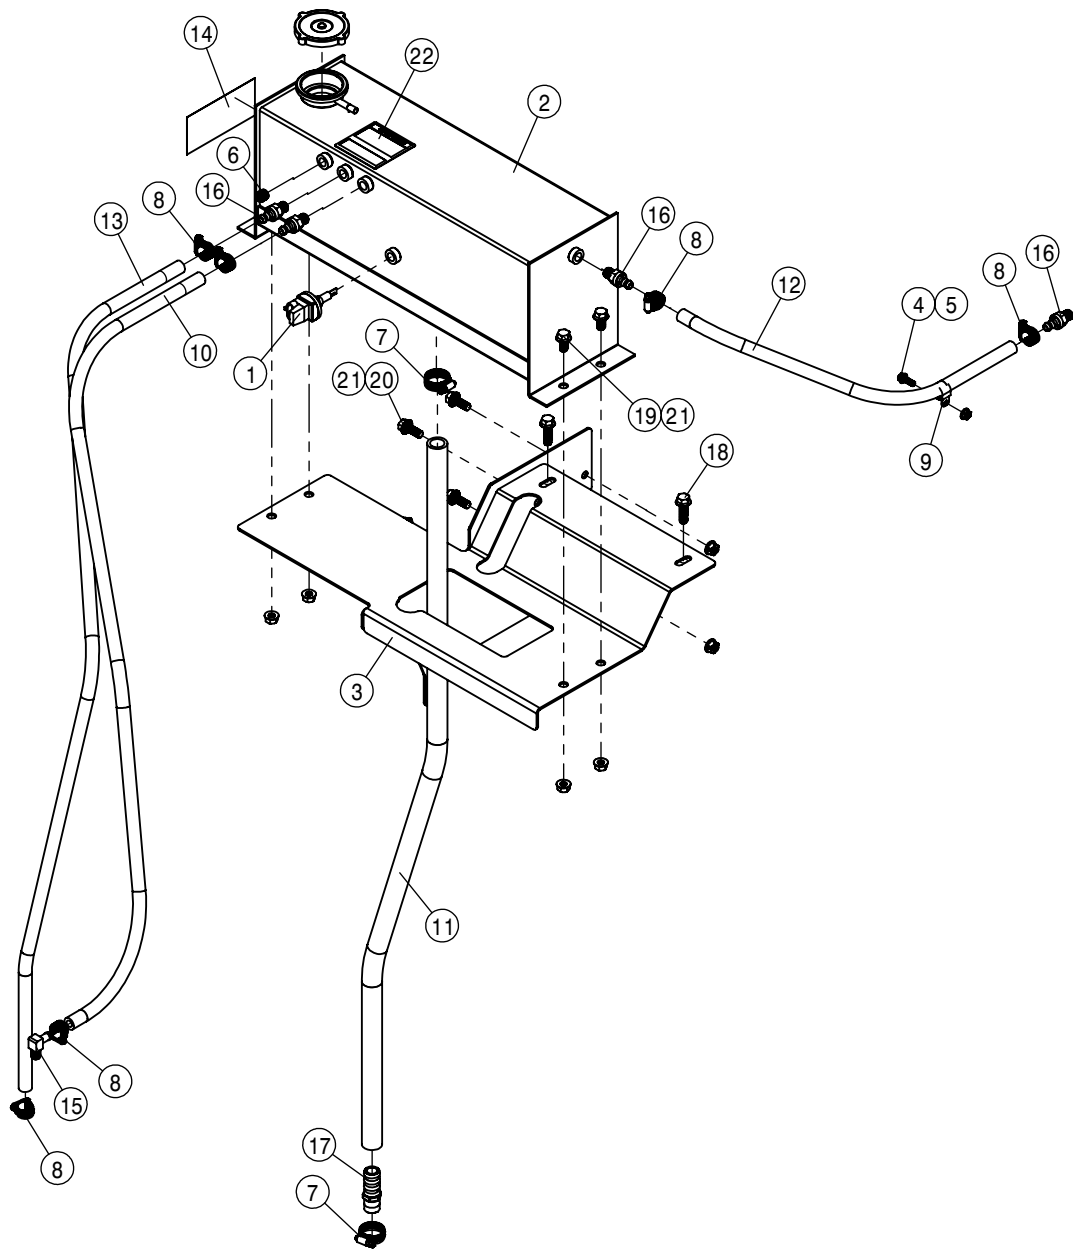

TIER-3 SURGE TANK ASSEMBLY			
DET	QTY	P/N	DESCRIPTION
1	1	317157	SENSOR, LOW COOLANT T4I STS
2	1	317172	SURGE TANK
3	1	317185	SURGE TANK SUPPORT
4	1	470118	1/4 UNC X 3/4 SER FLG BOLT
5	1	470121	1/4 UNC SERR FLG LOCK NUT
6	1	501103	PIPE PLUG .25NPT SKT HD
7	2	520055	HOSE CLAMP NO 12 STAINLESS
8	6	520069	HOSE CLAMP NO 6 STAINLESS
9	1	520117	CUSH HOSE CLAMP,#10, 5/8D X 1/2W
10	1	601000	HOSE, 3/8 X 47 HEATER
11	1	601001	COOLANT FILL HOSE
12	1	601059	HOSE, 3/8 X 21 HEATER
13	1	601687	ENGINE BLOCK VENT HOSE
14	1	650462	DECAL,COOLING SYSTEM PROCEDURE
15	1	711104	1/4MNPT-90-3/8 HOSE BARB, BRS
16	4	712100	1/4NPT X 3/8 HOSE FTG,PUSHLOCK
17	1	712440	1/2 NPT X 3/4 HOSE BARB
18	2	900127N	3/8UNC X 1 1/4 SER FLANGE BOLT
19	4	900128N	3/8UNC X 3/4 SER FLANGE BOLT
20	4	900129N	3/8UNC X 1" SERR FLANGE BOLT
21	6	910004N	3/8UNC FLANGE CNTR LOCK NUT
22	1	650174	DECAL,CAUTION RADIATOR,STS 07