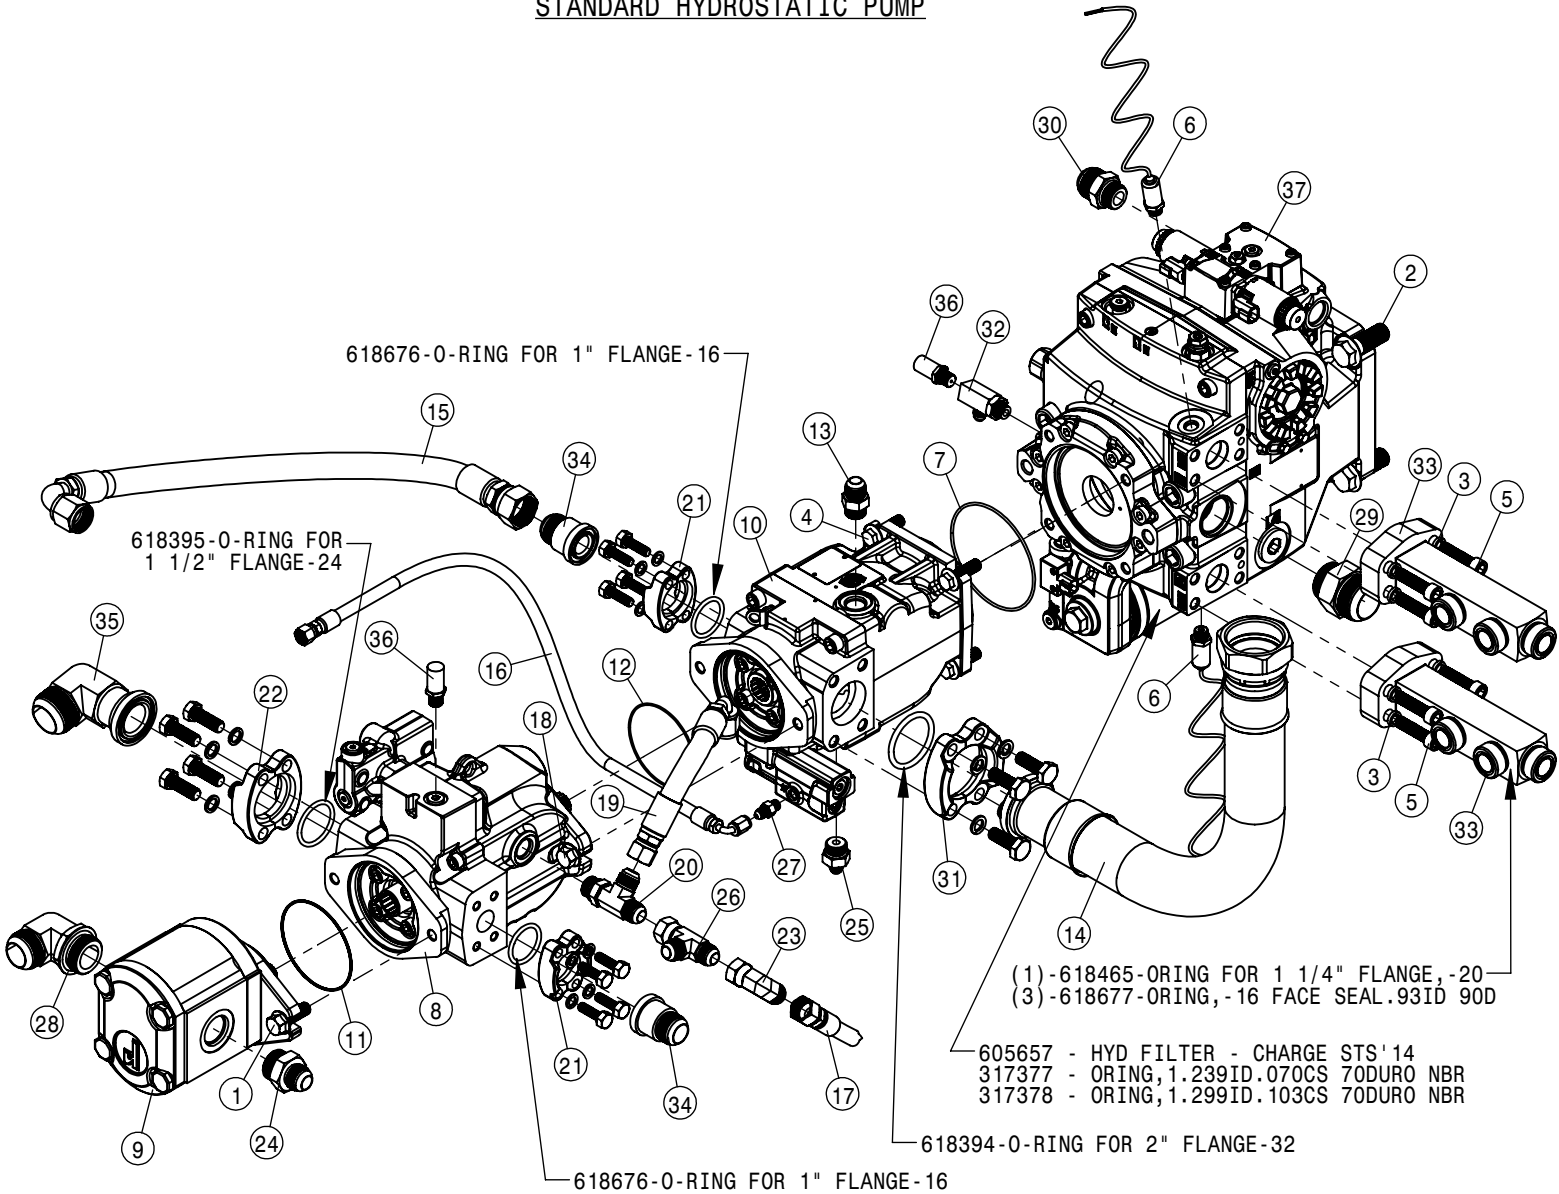

STANDARD HYDROSTATIC PUMP

STANDARD HYDROSTATIC PUMP ASSEMBLY				
DET	QTY	P/N	DESCRIPTION	
1	2	470431	1/2UNC X 1 1/2 SERR FLG BOLT	
2	4	472367	3/4UNC X 2" SM FLG BOLT GR8 YZ	
3	8	470189	7/16 HC LOCK WASH FOR 618598	
4	4	473856	12MM-1.75 X 40MM SM FLANGED BOLT	
5	8	473874	12MM-1.75X 40MM SOC HD CAP SCR	
6	2	606196	PRESSURE TRANSDUCER, 9000 PSI	
7	1	606197	0-RING, 4.73ID-.103CS-4.9430D	
8	1	606523	PUMP-38CC BB/B MNT	
9	1	606524	40CC GEAR PUMP	
10	1	606525	PUMP 45CC C/BB MT	
11	1	606870	0-RING FOR 606865 SUND B-MT	
12	1	607115	0-RING, 3.739ID-.070CS-3.8090D	
13	1	611126	7/8MJIC-7/8MOR ADPTR	
14	1	617089	32-811-32FJX-32FLG-25	H/A
15	1	617101	12-451TC-16FJX-12FJX90-23	H/A
16	1	617102	04-451TC-06FJX-04FJX90-29	H/A
17	1	617124	06-451TC-10FJX-06FJX90-85	H/A
18	2	900263N	1/2UNC X 1" SER FLANGE BOLT	
19	1	617132	10-451TC-10FJX-10FJX90-11	H/A

STANDARD HYDROSTATIC PUMP ASSEMBLY				
DET	QTY	P/N	DESCRIPTION	
20	1	618130	7/8MOR RUN TEE-7/8MJIC	
21	2	618297	1.00 SPLIT FLANGE KIT #61	
22	1	618299	1.50 SPLIT FLANGE KIT #61	
23	1	618301	7/8MJIC-90-7/8FJIC SWIV LBO	
24	1	618308	1 1/16MJIC-1 5/16MOR ADPTR	
25	1	618310	9/16MJIC-7/8MOR ADPTR	
26	1	618333	7/8FJIC SW RUN TEE-7/8MJIC	
27	1	618467	7/16MJIC-7/16MOR ADPTR	
28	1	618477	1 5/8MJIC-90-1 5/8MOR LBO	
29	1	618527	1 7/8MJIC-1 5/8MOR ADPTR	
30	1	618558	1 5/16MJIC-1 1/16MOR ADPTR	
31	1	618766	2" SPLIT FLANGE KIT #61	
32	1	618782	9/16MOR-9/16FOR-9/16MJIC BRNCH	
33	2	618876	DRIVE PUMP MANIFOLD BLK	
34	2	618899	1 5/16MJ-1"FLANGE C61 ADPTR	
35	1	619020	1 1/2 FLG-90-1 7/8 MJIC LBO	
36	2	619023	9/16 MOR DIAGNOSTIC FITTING	
37	1	606519	H1 PUMP 147CC D/C MT