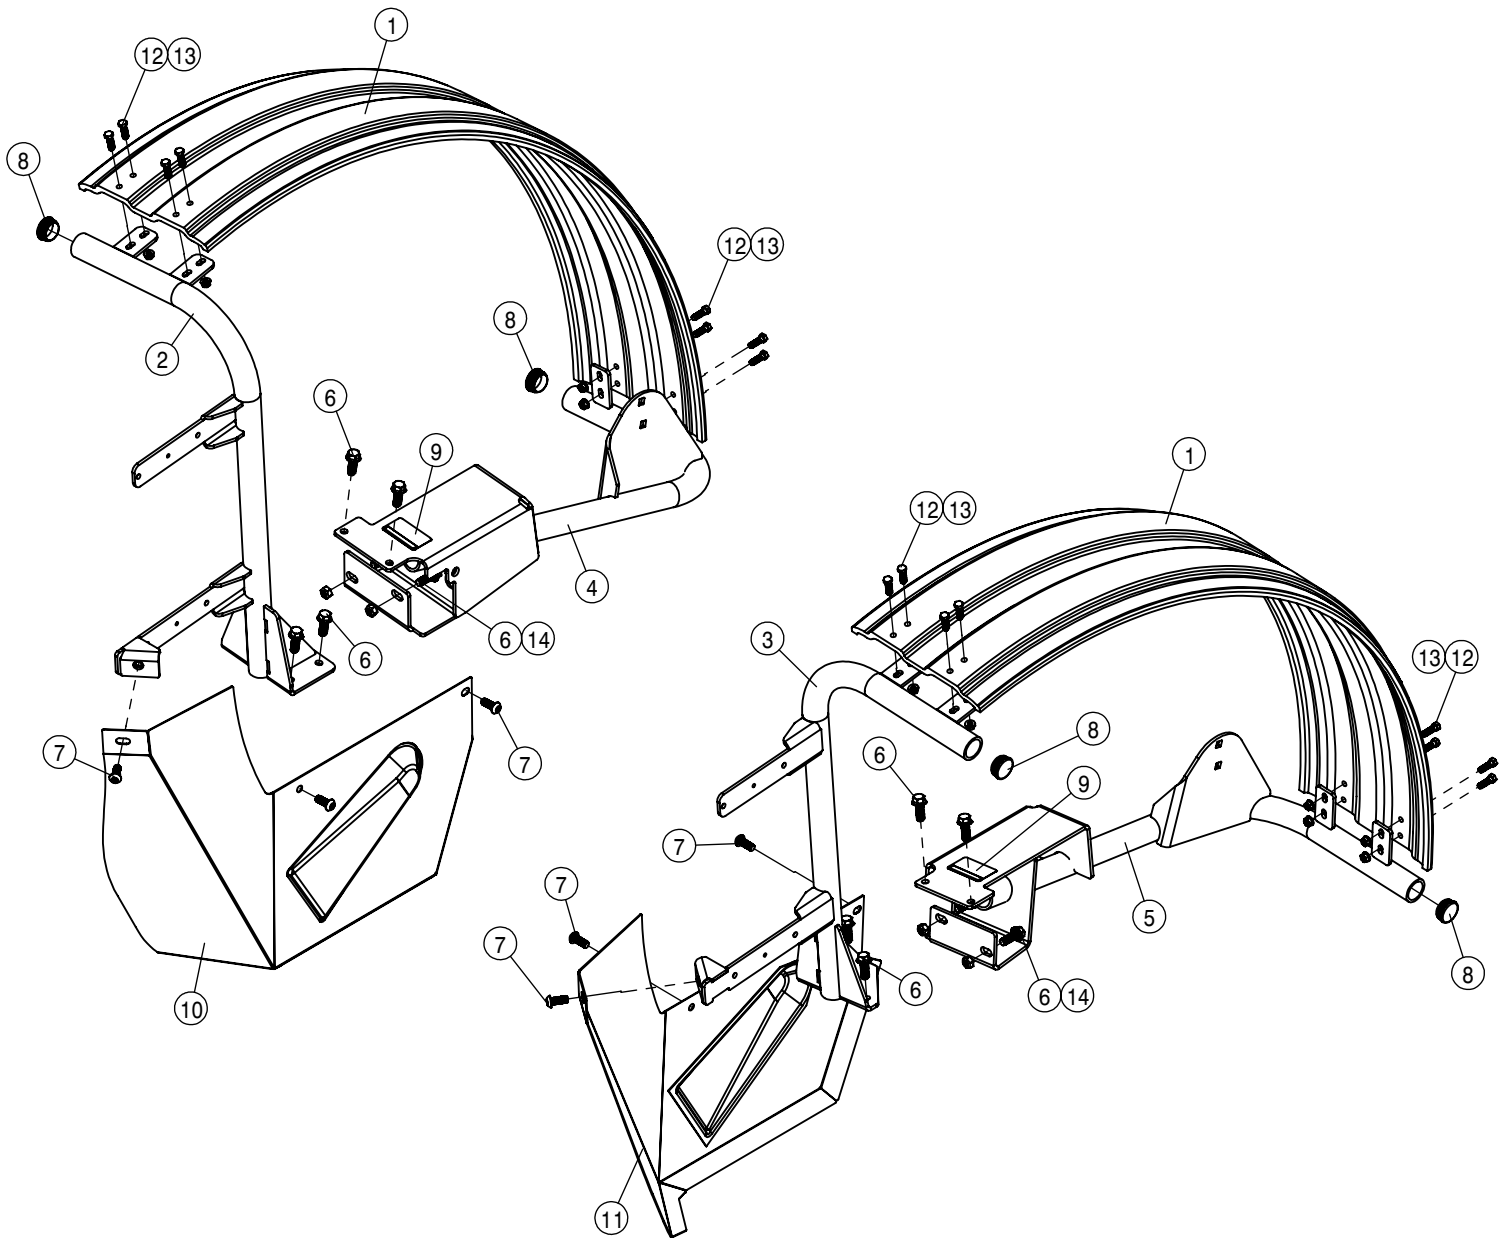

FRONT FENDER ASSEMBLY			
DET	QTY	P/N	DESCRIPTION
1	2	359598	FRONT FENDER, STS '10
2	1	360042	RH FENDER BRKT WLD, STS '14
3	1	360043	LFT FENDER BRKT WELD
4	1	360050	RH LWR FENDER MT WLD, STS'14
5	1	360051	LFT LWR FENDER MT WLD, STS'14
6	14	470431	1/2UNC X 1 1/2 SERR FLG BOLT
7	6	473987	1/2UNC X 1 1/4BUT SKTHD SCR
8	4	629772	CAPPLUGS PLUG, 1 3/4" RD, BLACK POLY
9	2	650851	CAUTION DECAL - SHEILDS
10	1	662288	CROP SHIELD INDENT WLDMENT RGT
11	1	662289	CROP SHIELD INDENT WLDMENT LFT
12	16	900130	3/8UNC X 1 1/4 HEX BOLT
13	16	91004N	3/8UNC FLANGE CNTR LOCK NUT
14	4	914008	1/2 UNC HEX STOVER NUT