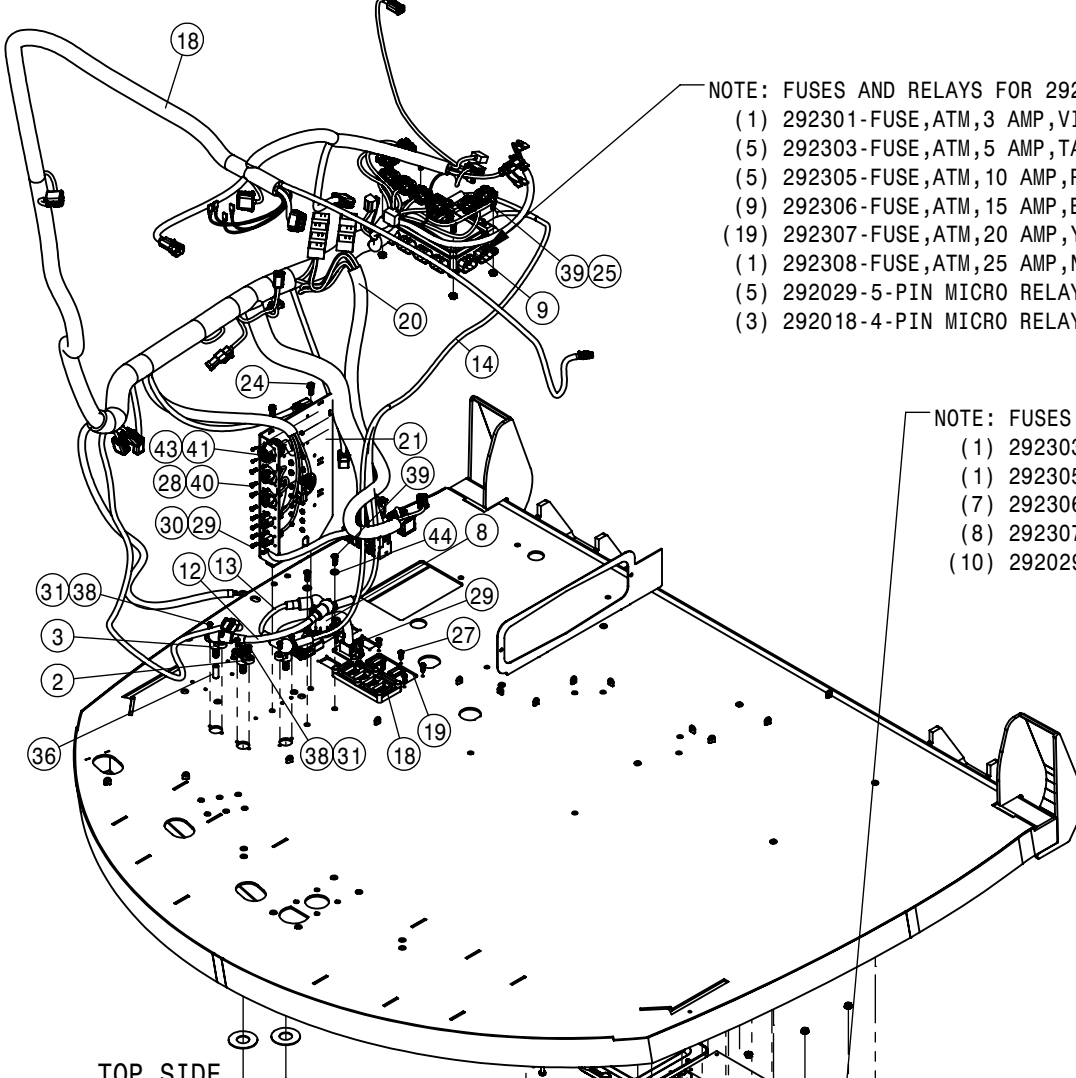

1. NOTE: FUSES AND RELAYS FOR 292629
- (1) 292301-FUSE,ATM,3 AMP,VIOLET LED
  - (5) 292303-FUSE,ATM,5 AMP,TAN LED
  - (5) 292305-FUSE,ATM,10 AMP,RED LED
  - (9) 292306-FUSE,ATM,15 AMP,BLUE LED
  - (4) 292307-FUSE,ATM,20 AMP,YELLOW LED
  - (1) 292308-FUSE,ATM,25 AMP,NATURAL LED
  - (5) 292029-5-PIN MICRO RELAY W/DIODE 35A
  - (3) 292018-4-PIN MICRO RELAY 20A

1. NOTE: FUSES AND RELAYS FOR 292630
- (1) 292303-FUSE,ATM,5 AMP,TAN LED
  - (1) 292305-FUSE,ATM,10 AMP,RED LED
  - (7) 292306-FUSE,ATM,15 AMP,BLUE LED
  - (8) 292307-FUSE,ATM,20 AMP,YELLOW LED
  - (10) 292029-5-PIN MICRO RELAY W/DIODE 35A