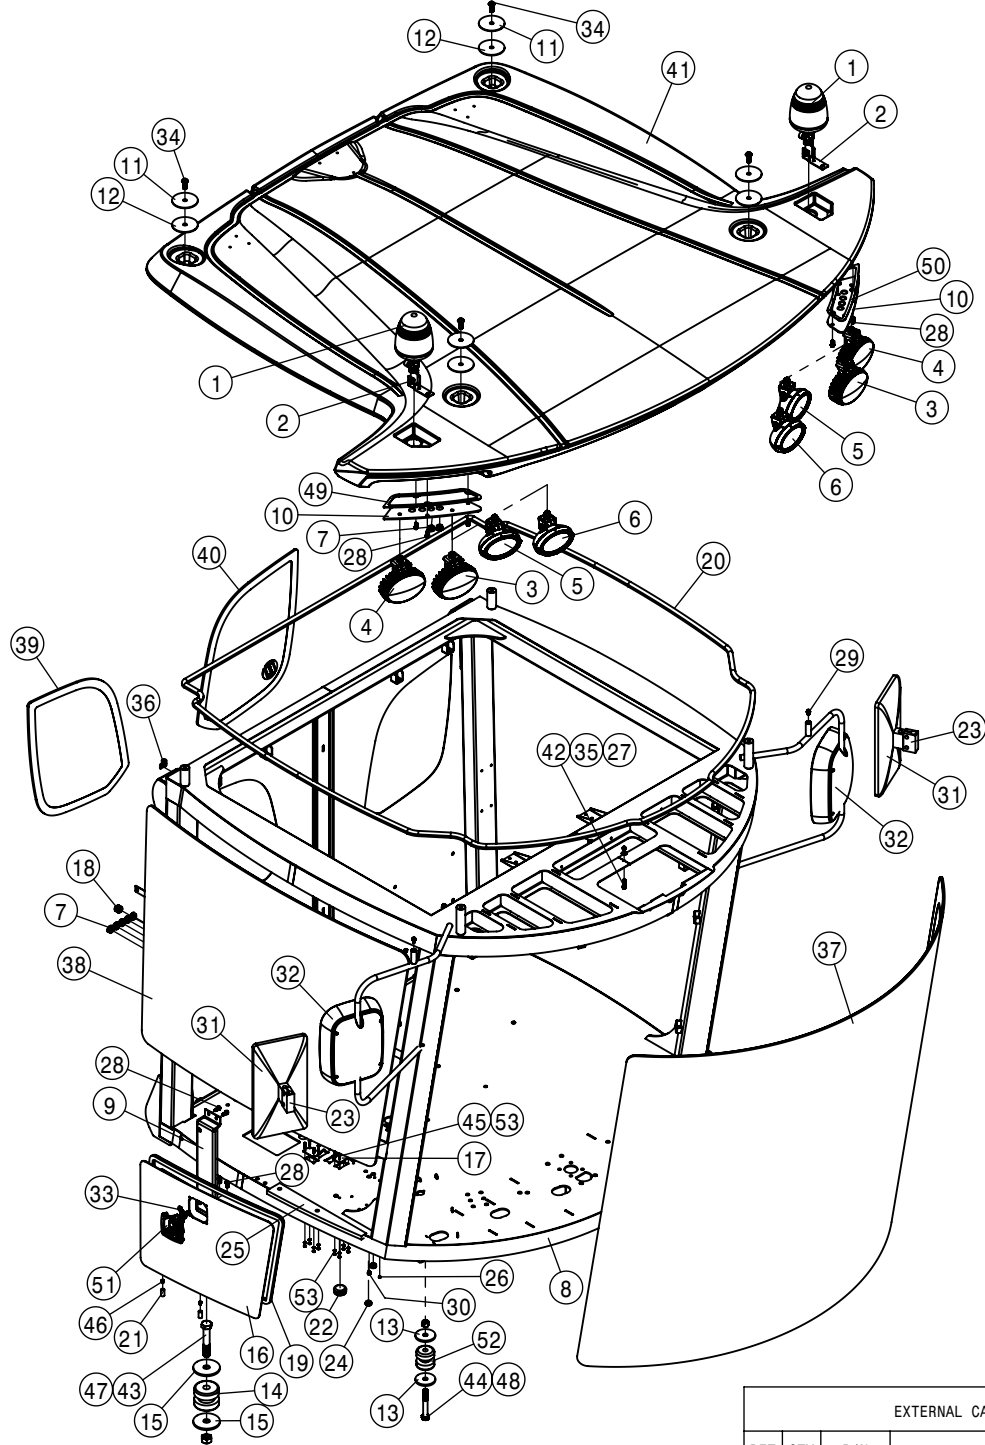

EXTERNAL CAB ASSEMBLY			
DET	QTY	P/N	DESCRIPTION
1	2	290059	BEACON, 12V AMBER HALOGEN
2	2	290060	BEACON TILT SURFACE MT,QK CHG
3	2	292612	WORKLIGHT - LED FLOOD
4	2	292613	WORKLIGHT - LED TRAP
5	2	292614	WORKLIGHT - HALOGEN CLOSE RANGE
6	2	292615	Worklight - Oval 100 Long Range
7	8	292634	SOLE PLUG
8	1	344180	STS CAB WELDMENT
9	1	344299	ACCESS PANEL SEALING SURFACE WLDT
10	2	344357	ROOF LIGHT MNT PLT, STSCAB '14
11	4	344359	ROOF RETAINER WASHER, STSCAB '14
12	4	344360	ROOF RETAINER WASHER SEAL, STSCAB '14
13	4	344394	ISO MT WASHER FRNT, STS '14
14	2	344395	ISO MOUNT
15	4	344396	ISO MT WASHER REAR, STS '14
16	1	344452	FRT ACCESS PNL WLDT, STS '14
17	2	344477	PLATE - 12 PIN COVER

EXTERNAL CAB ASSEMBLY			
DET	QTY	P/N	DESCRIPTION
18	10	344478	BUSHING - STRAIN RELIEF
19	1	344479	SEAL - ACCESS PANEL
20	1	344481	SEAL - CAB ROOF STS
21	2	344497	THREADED NYLN SPCR, STS '14
22	1	344509	HOLE PLUG - 24 SERIES
23	2	344515	STD MIR BRKT, STS '14
24	2	344554	HOSE GROMMET, STS '14
25	1	344579	ACCESS PANEL SEAL LWR, STS '14
26	7	470053	1/4-20X1/4 AL HD SET SCR CUP
27	1	470089N	1/4UNC HEX NYLOC NUT, 316 SS
28	10	470118	1/4 UNC X 3/4 SER FLG BOLT
29	2	470122	1/4 UNC X 1/2 SERR FLG BOLT
30	3	470143	3/8UNC X 1/2 SKT HD SET SCR
31	2	470348	MIRROR STS 10 & 12
32	2	470648	POWER MIRROR
33	1	470861	CAM LATCH, STS '14
34	4	474001	1/2-13 X 1 1/4 BUTTN SKT HD SS

EXTERNAL CAB ASSEMBLY			
DET	QTY	P/N	DESCRIPTION
35	1	483038	1/4 REGULAR FLAT WASHER
36	1	520163	CUSH HOSE CLAMP,#8, 1/2D X 3/4W
37	1	658100	WINDOW - FRT 2014 STS
38	1	658101	WINDOW - RH SIDE 2014 STS CAB
39	1	658103	WINDOW - REAR RH 2014 STS CAB
40	1	658104	WINDOW - REAR LH 2014 STS CAB
41	1	659139	CAB ROOF, STS/DTS '17
42	1	900004N	1/4 UNC X 1 1/4 SER FLG BOLT SS
43	2	900481	7/8UNC X 5 HEX BOLT, GR8
44	2	900847	5/8UNC X 4 1/2 HEX BOLT GR8 YZ
45	8	903814	6-32 X 3/4 PHIL PANHD MACH SCR BZ
46	2	903884	10-32X3/8 PHIL PN MACH SCR
47	2	914014	7/8UNC HEX STOVER NUT
48	2	914810	5/8UNC HEX STOVER NUT GR8
49	1	344513	ROOF LIGHT MNT PLT RH GASKET, STS '14
50	1	344358	ROOF LIGHT MNT PLT GASKET, STSCAB '14
51	1	470660	LATCH ASSY, STS '14
52	2	344393	ISO MOUNT
53	8	470467	6-32 KEP NUT
54	8	903844	8-32 X 1/2 PHIL PANHD MACH SCR
55	8	470541	8-32 KEP NUT