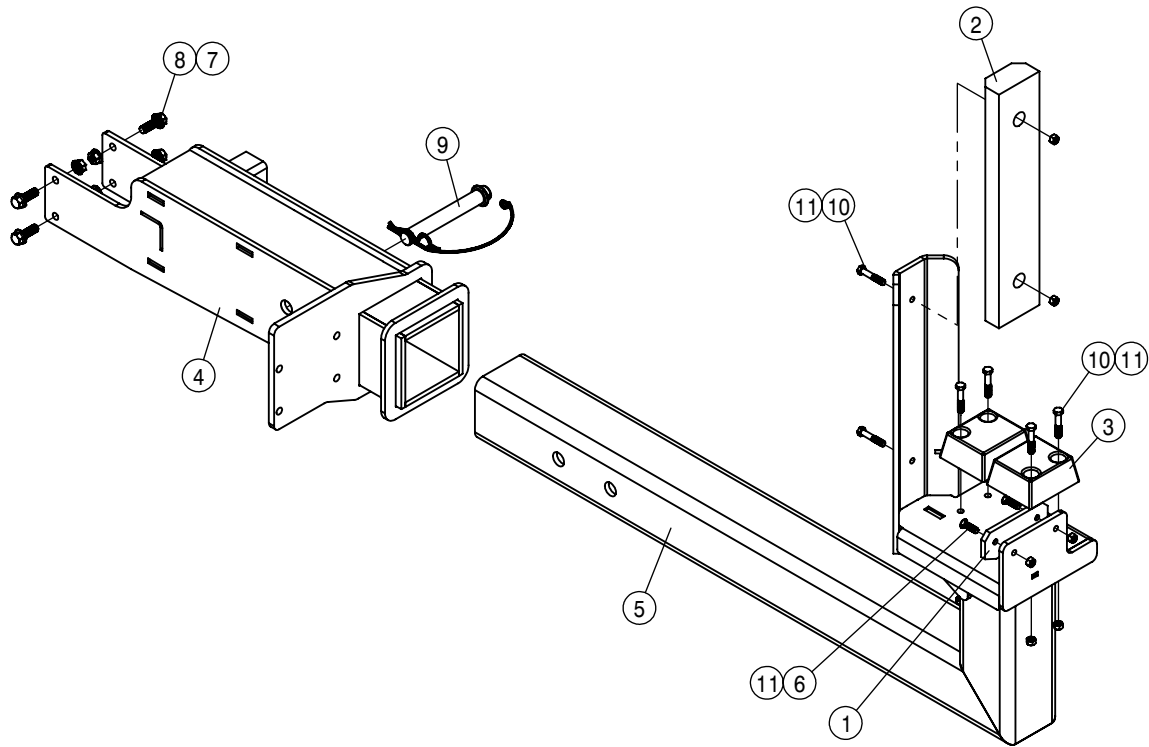

LEFT 60FT NTB CRADLE ASSEMBLY			
DET	QTY	P/N	DESCRIPTION
1	1	A53915	WEAR PAD-BOOM CRADLE 120' BOOM
2	1	164512	RUBBER BUMPER, BOOM CRADLE
3	2	164513	BOOM CRADLE PAD
4	1	439654	CRADLE MOUNT LH WLDT, NTB 60'
5	1	439732	CRADLE TOOLBAR WLDT, RH, NTB 60'
6	2	470328	3/8UNC X 1 1/4 #3HD PLOW BOLT
7	4	470360	1/2UNC SERR FLG HEX NUT
8	4	470431	1/2UNC X 1 1/2 SERR FLG BOLT
9	1	470499	1" HITCH PIN, W/HANDLE,HAIRPIN
10	6	900133	3/8UNC X 2" HEX BOLT
11	8	914004	3/8UNC HEX STOVER NUT
12	1	294244	60' NTB MACHINE LIGHT HARNESS