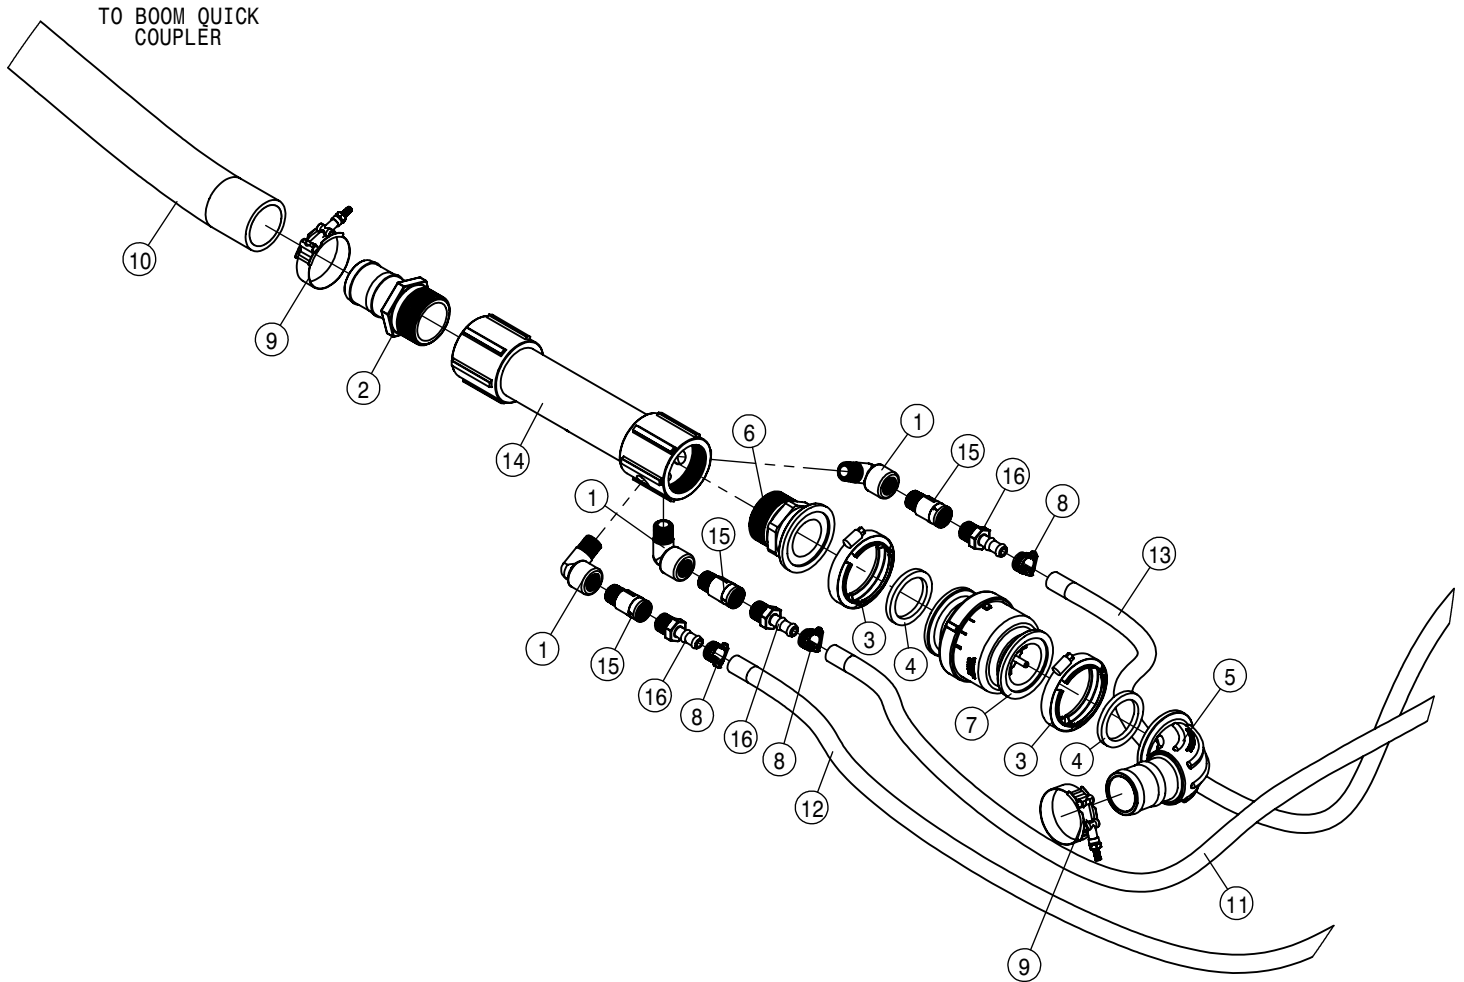

BULK HOSE
197104-HOSE 1/4 1-FBR BR BLK EPDM
197133-HOSE 2" SUCTION, 2F-1W EPDM

SOLUTION MIXING TUBE ASSEMBLY			
DET	QTY	P/N	DESCRIPTION
1	3	500044	1/2NPT-90 ST EL, POLY
2	1	500058	2"NPT X 2" H BARB, POLY
3	2	500194	2" FP FLANGE CLAMP S.S.
4	2	500195	2" FP FLANGE GASKET EPDM
5	1	500265	2"FP FLANGE SWEEP 90 HB
6	1	500270	2"FP FLANGE 2" MNPT
7	1	503105	2" FP CHECK VALVE, LOW RESTRICTION
8	3	520069	HOSE CLAMP NO 6 STAINLESS
9	2	520141	2.31/2.62 T-BOLT HOSE CLAMP SS
10	1	601046	HOSE, 2ID" X 37 2F-1W EPDM
11	1	601067	HOSE, 1/2 X 44 1BR BLK EPDM
12	1	601163	HOSE, 1/2 X 52 1BR BLK EPDM
13	1	601856	HOSE, 1/2 X 41 1BR BLK EPDM
14	1	701387	MIXER-2.00" NPT W/ 3 INLETS
15	3	701619	CHECK VALVE-RAVEN 333-0011-102
16	3	713340	1/2NPT-1/2 HOSE BARB, POLY