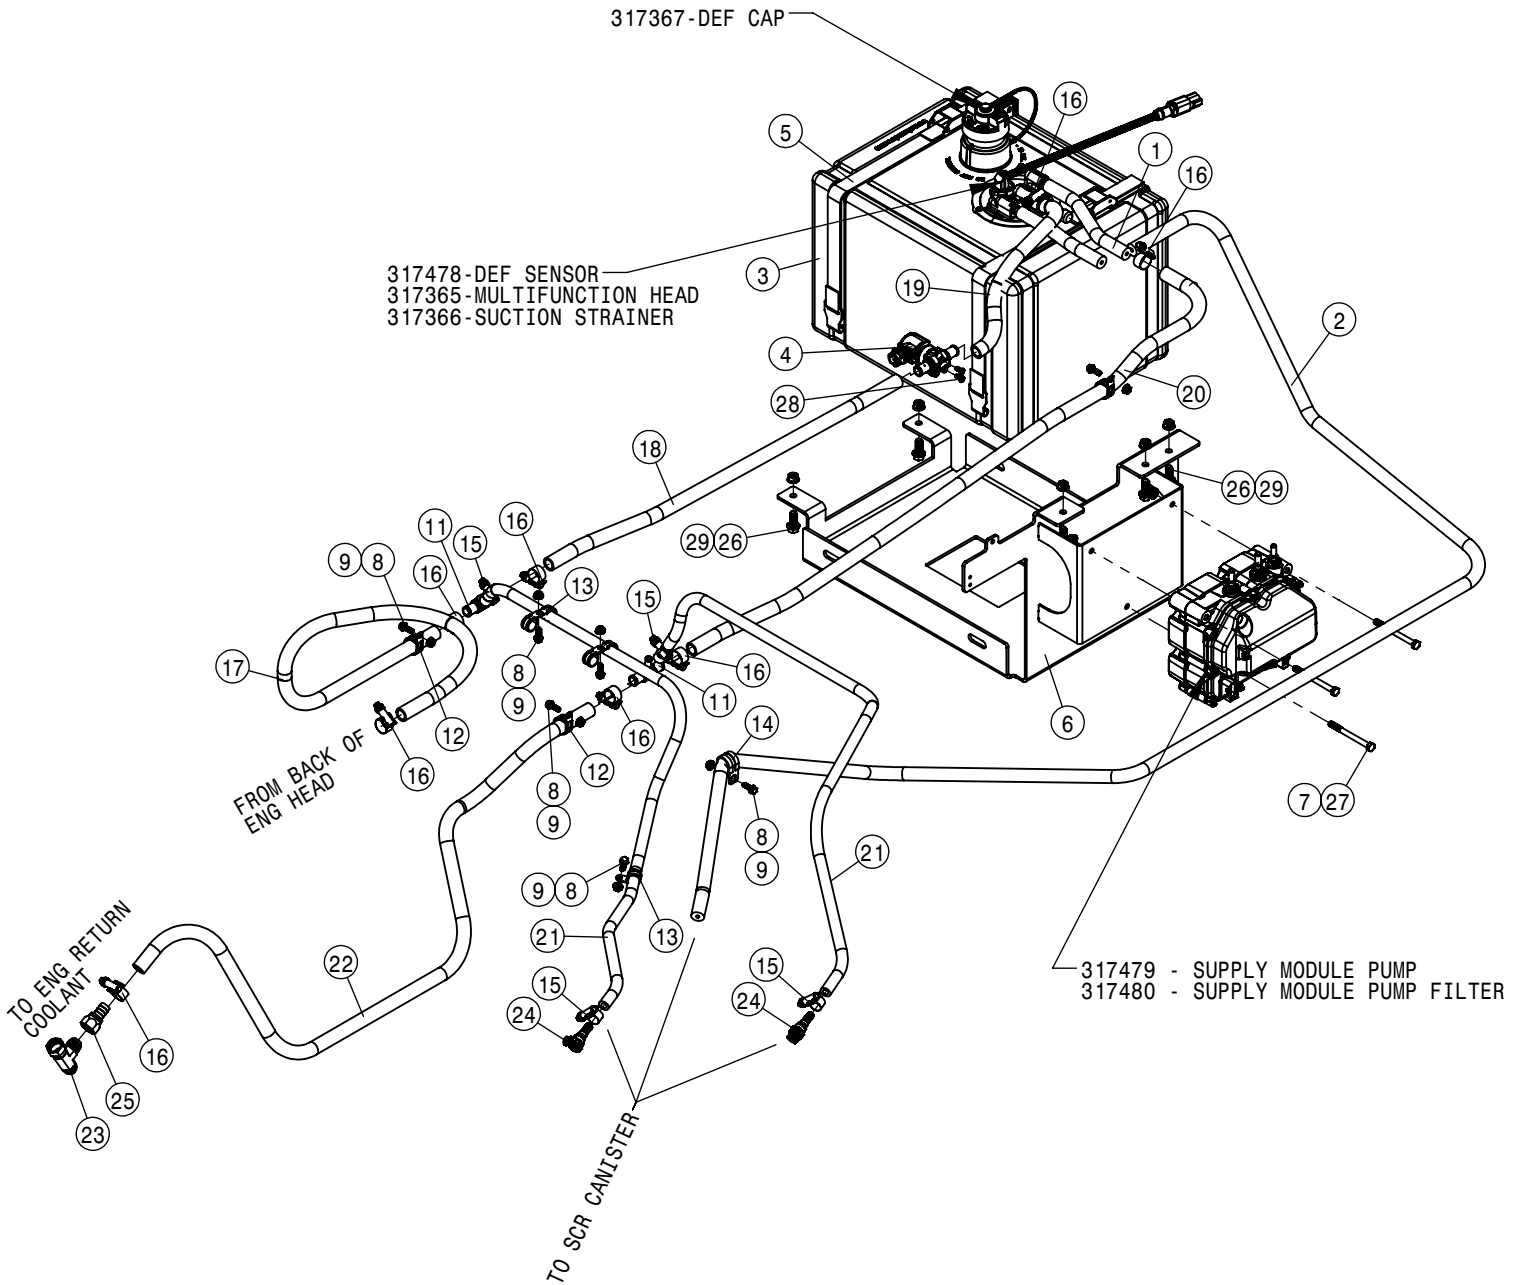

TIER-4F DEF TANK ASSEMBLY			
DET	QTY	P/N	DESCRIPTION
1	2	317329	DEF SUCTION/THROTTLE HOSE ASSY
2	1	317330	DEF PRESSURE HOSE ASSY
3	1	317358	DEF TANK 10 GALLON
4	1	317359	COOLANT VALVE STS '14
5	2	317395	DEF TIE DOWN STRAP
6	1	343950	DEF TANK CRADLE ASM
7	3	470113	5/16UNC SERR FLG LOCK NUT
8	7	470118	1/4 UNC X 3/4 SER FLG BOLT
9	7	470121	1/4 UNC SERR FLG LOCK NUT
NS	5	490522	DEF FLUID 1 GAL
11	2	500285	3/8 x 5/8 x 5/8 MOLDED TEE
12	3	520101	CUSH HOSE CLAMP,#16, 1"D X 1/2W
13	5	520104	CUSH HOSE CLMP,#12, 3/4D X 1/2W
14	1	520121	CUSH CLAMP,#16 1IN X 3/4W
15	4	520168	CLAMP, CONSTANT TORQUE HOSE

TIER-4F DEF TANK ASSEMBLY			
DET	QTY	P/N	DESCRIPTION
16	10	520169	CLAMP, CONSTANT TORQUE HOSE
17	1	601039	HOSE, 5/8 X 39.4 HEATER
18	1	601040	DEF TANK SUPPLY HOSE 1
19	1	601041	DEF TANK SUPPLY HOSE 2
20	1	601042	DEF TANK RETURN HOSE
21	2	601051	HOSE, 3/8 X 46.00 HEATER
22	1	601052	HOSE, MAIN RETURN
23	1	618333	7/8FJIC SW RUN TEE-7/8MJIC
24	2	618880	3/8 J2044 QUICK CONNECT
25	1	711101	5/8 HOSE BARB-7/8FJX ADPTR,BRS
26	5	900129N	3/8UNC X 1" SERR FLANGE BOLT
27	3	900539	5/16UNC X 3 1/2 HEX BOLT
28	2	903706N	10-32X1/2 PHIL PAN MACH SCR BZ
29	5	910004N	3/8UNC FLANGE CNTR LOCK NUT