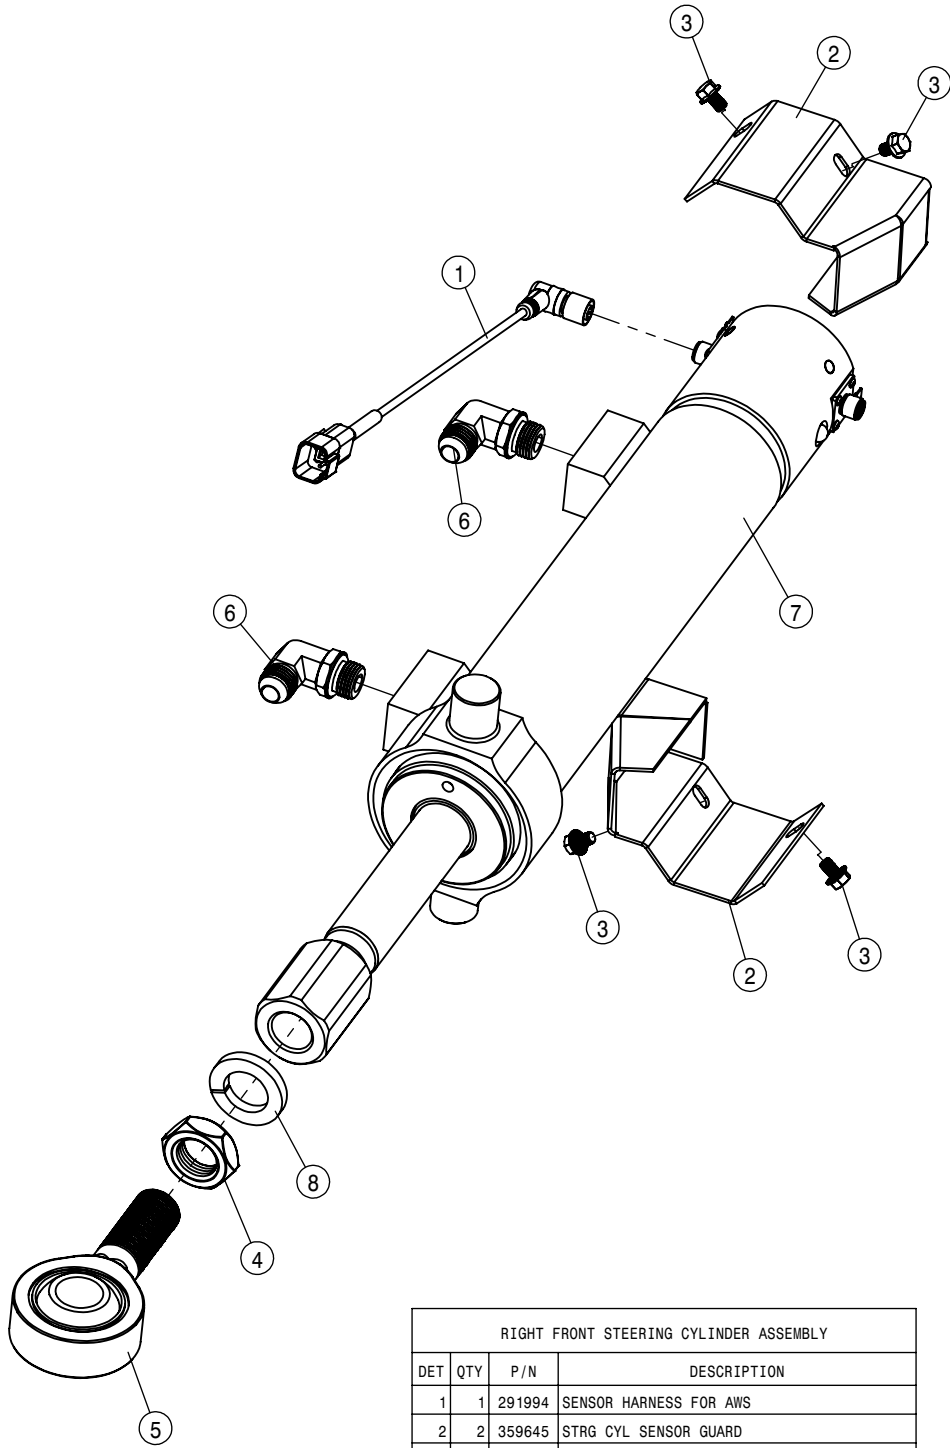

RIGHT FRONT STEERING CYLINDER ASSEMBLY			
DET	QTY	P/N	DESCRIPTION
1	1	291994	SENSOR HARNESS FOR AWS
2	2	359645	STRG CYL SENSOR GUARD
3	4	470883	1/4UNC X 3/8 SERR FLG BOLT SS
4	1	472328	1" -12 HEX JAM NUT
5	1	473975	ROD END, 1.00 BORE, 1-12 RH MALE
6	2	618241	3/4MJCIC-90-3/4MOR LBO
7	1	621654	HYD CYL, 2.50 X 8.81 PHASE/SENS
8	1	920508	1" LOCK WASHER