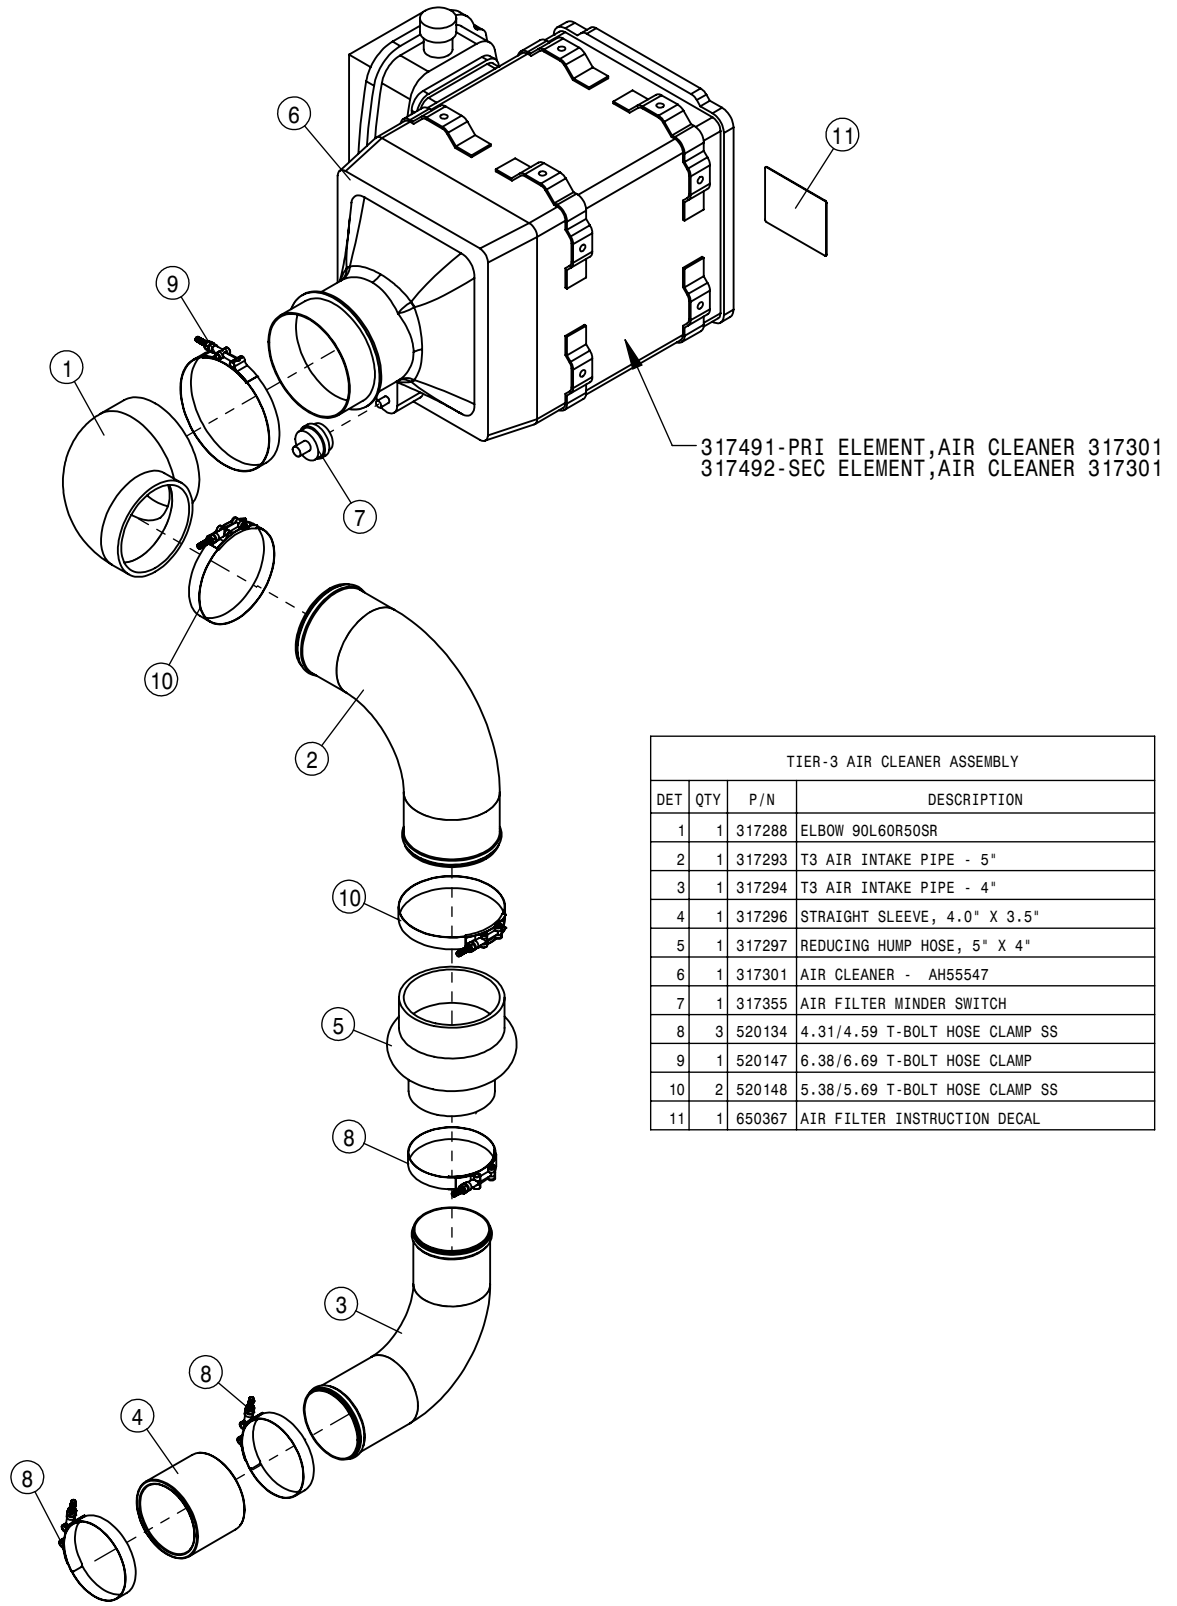

TIER-3 AIR CLEANER ASSEMBLY			
DET	QTY	P/N	DESCRIPTION
1	1	317288	ELBOW 90L60R50SR
2	1	317293	T3 AIR INTAKE PIPE - 5"
3	1	317294	T3 AIR INTAKE PIPE - 4"
4	1	317296	STRAIGHT SLEEVE, 4.0" X 3.5"
5	1	317297	REDUCING HUMP HOSE, 5" X 4"
6	1	317301	AIR CLEANER - AH55547
7	1	317355	AIR FILTER MINDER SWITCH
8	3	520134	4.31/4.59 T-BOLT HOSE CLAMP SS
9	1	520147	6.38/6.69 T-BOLT HOSE CLAMP
10	2	520148	5.38/5.69 T-BOLT HOSE CLAMP SS
11	1	650367	AIR FILTER INSTRUCTION DECAL