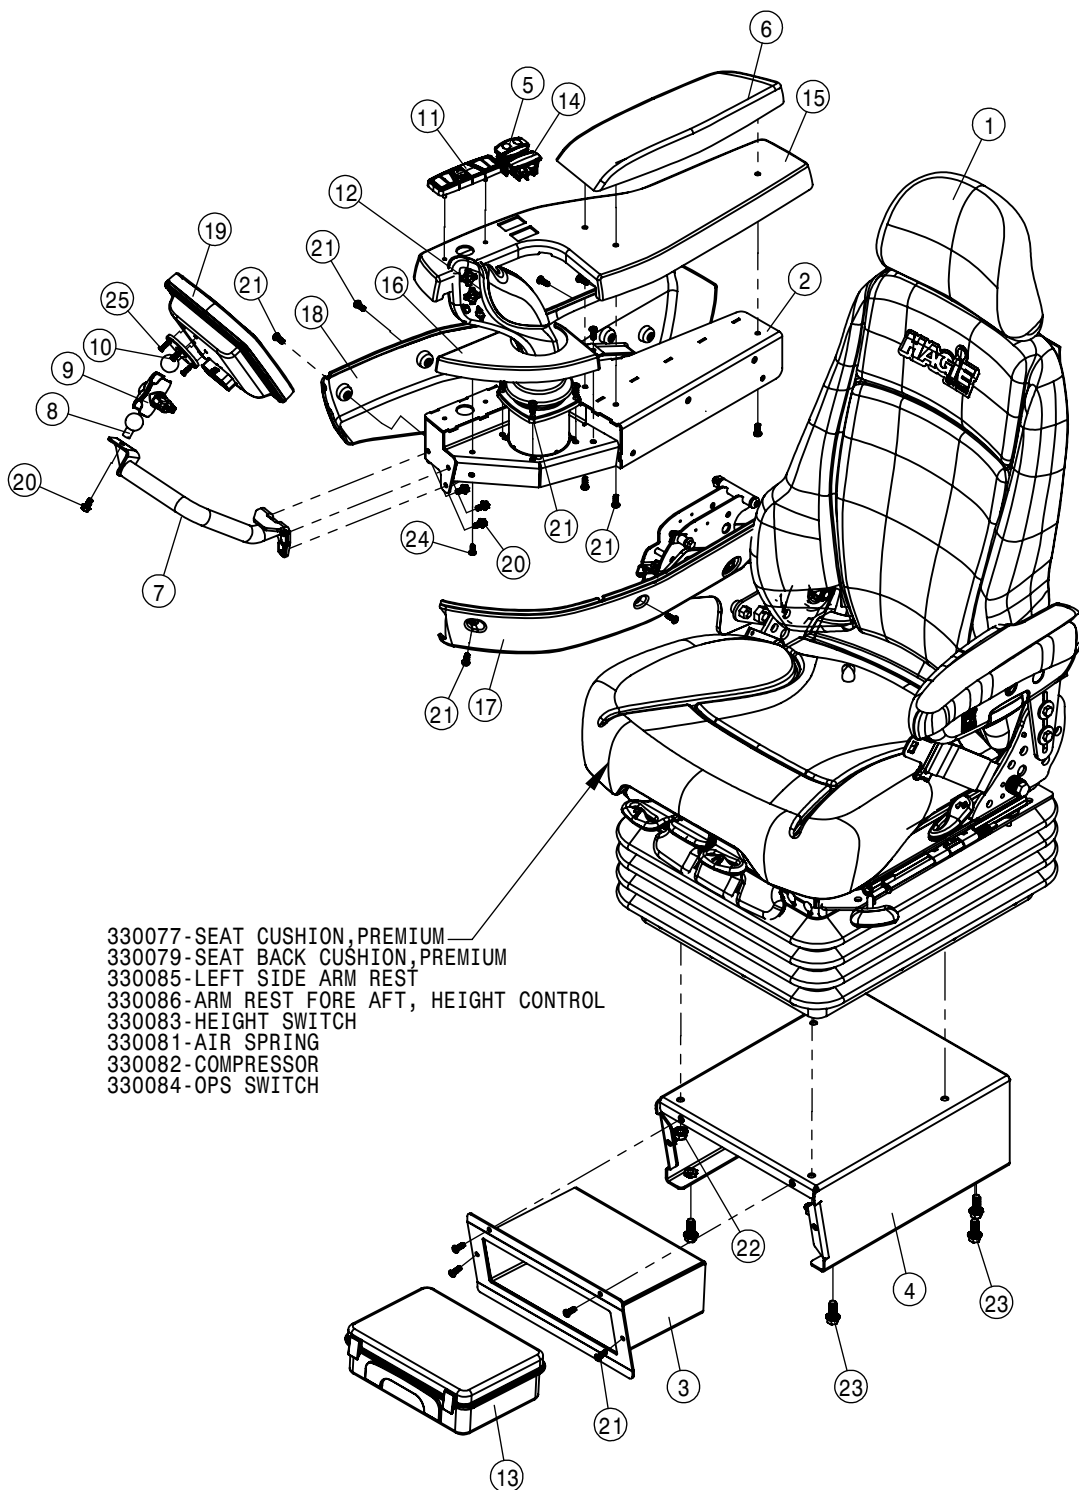

- 330077- SEAT CUSHION, PREMIUM
- 330079- SEAT BACK CUSHION, PREMIUM
- 330085- LEFT SIDE ARM REST
- 330086- ARM REST FORE AFT, HEIGHT CONTROL
- 330083- HEIGHT SWITCH
- 330081- AIR SPRING
- 330082- COMPRESSOR
- 330084- OPS SWITCH

PREMIUM SEAT ASSEMBLY			
DET	QTY	P/N	DESCRIPTION
1	1	330068	SEAT - PREMIUM, CAB STS' 14
2	1	344167	POD STRUCTURE WLDMT
3	1	344279	STS CAB FIRST AID WLDMNT '14
4	1	344280	STS CAB SEAT RSR WLDMNT '14
5	1	344311	SWITCH - THROTTLE
6	1	344340	ARMREST POD, ASSY, STSCAB' 14
7	1	344342	POD DISPLAY MNT ASSY MOLDED, STSCAB' 14
8	1	344363	1" RAM BALL MNT 1/4UNC THRD HOLE
9	1	344364	1" RAM BALL MNT 2.00"DBL SOC ARM
10	1	344365	1" RAM BALL MNT BASE 2.50"DIA
11	1	344399	RADIO KEYPAD
12	1	344421	JOYSTICK, CAB STS' 14
13	1	344427	MEDICAL KIT

PREMIUM SEAT ASSEMBLY			
DET	QTY	P/N	DESCRIPTION
14	1	344461	HOLE PLUG - CONTURA V
15	1	344516	POD UPPER, CAB
16	1	344517	POD MIDDLE, CAB
17	1	344518	POD INNER, CAB
18	1	344519	POD OUTER
19	1	344612	MACHINE DISPLAY ASSEMBLY, 2014
20	4	470122	1/4 UNC X 1/2 SERR FLG BOLT
21	19	472344	1/4UNCX5/8 ALHD BUTTON CAP SCR
22	4	473866	M10 X 1.5 HEX SERR FLG NUT
23	6	900129N	3/8UNC X 1" SERR FLANGE BOLT
24	1	903706	10-32X1/2 PHIL PAN MACH SCR
25	4	903844	8-32 X 1/2 PHIL PANHD MACH SCR