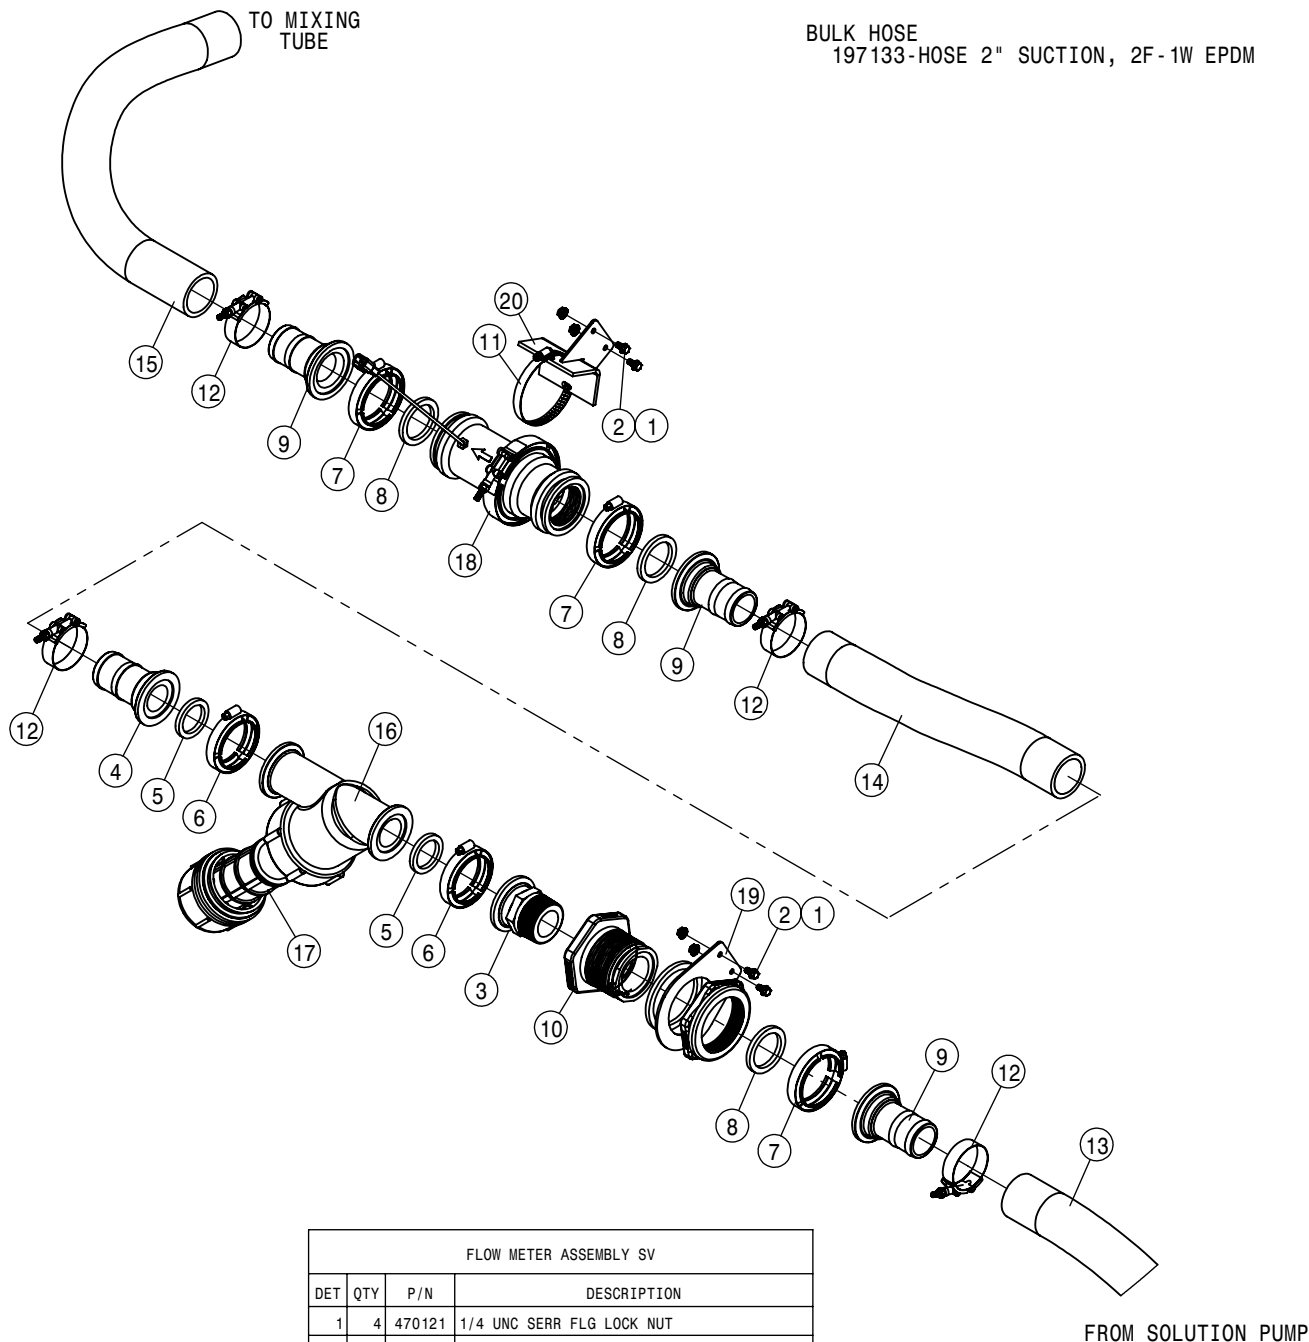

BULK HOSE
197133-HOSE 2" SUCTION, 2F-1W EPDM

FLOW METER ASSEMBLY SV			
DET	QTY	P/N	DESCRIPTION
1	4	470121	1/4 UNC SERR FLG LOCK NUT
2	4	470122	1/4 UNC X 1/2 SERR FLG BOLT
3	1	500152	2" FLANGE-2" MNPT ADPTR POLY
4	1	500154	2" FLANGE-2" HOSE BARB POLY
5	2	500158	1 1/2" GASKET FOR 2" FLANGE
6	2	500160	2" FLANGE CLAMP S.S.
7	3	500194	2" FP FLANGE CLAMP S.S.
8	3	500195	2" FP FLANGE GASKET EPDM
9	3	500196	2"FP FLANGE-2"HOSE BARB POLY
10	1	500271	2"FP BULKHEAD 2" NPT
11	1	520056	HOSE CLAMP NO 56 STAINLESS
12	4	520141	2.31/2.62 T-BOLT HOSE CLAMP SS
13	1	601075	HOSE, 2 X 49 2F-1W EPDM
14	1	601885	HOSE, 2 X 18 2F-1W EPDM
15	1	601903	HOSE, 2 X 28 2F-1W EPDM
16	1	690628	LINE "Y" STRAINER, 2" FLANGE
17	1	690629	50 MESH SCREEN FOR 690628
18	1	690961	RFM 100 FLOW METER, RAVEN 05
19	1	691277	STRAINER MNT
20	1	691278	SV FLOWMETER MNT ' 14