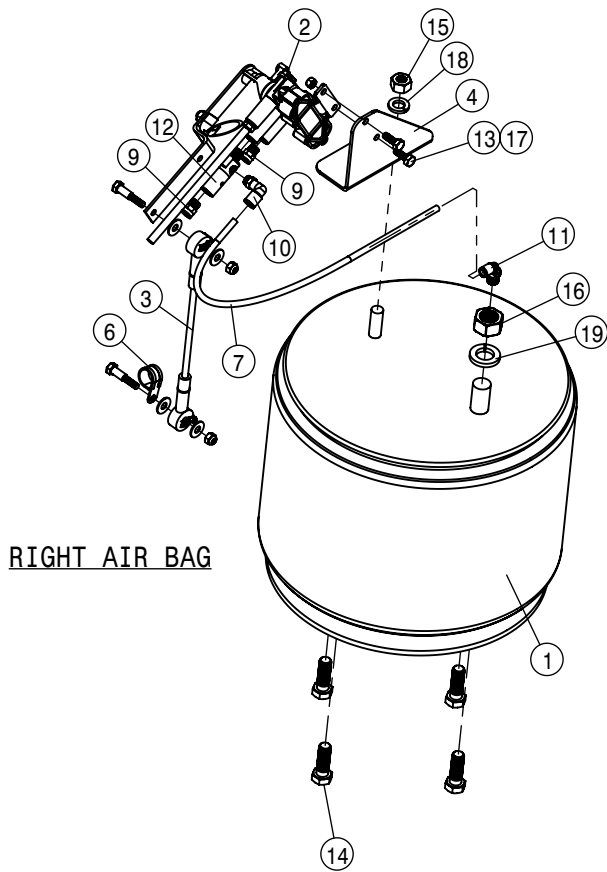

LEFT AIR BAG

RIGHT AIR BAG