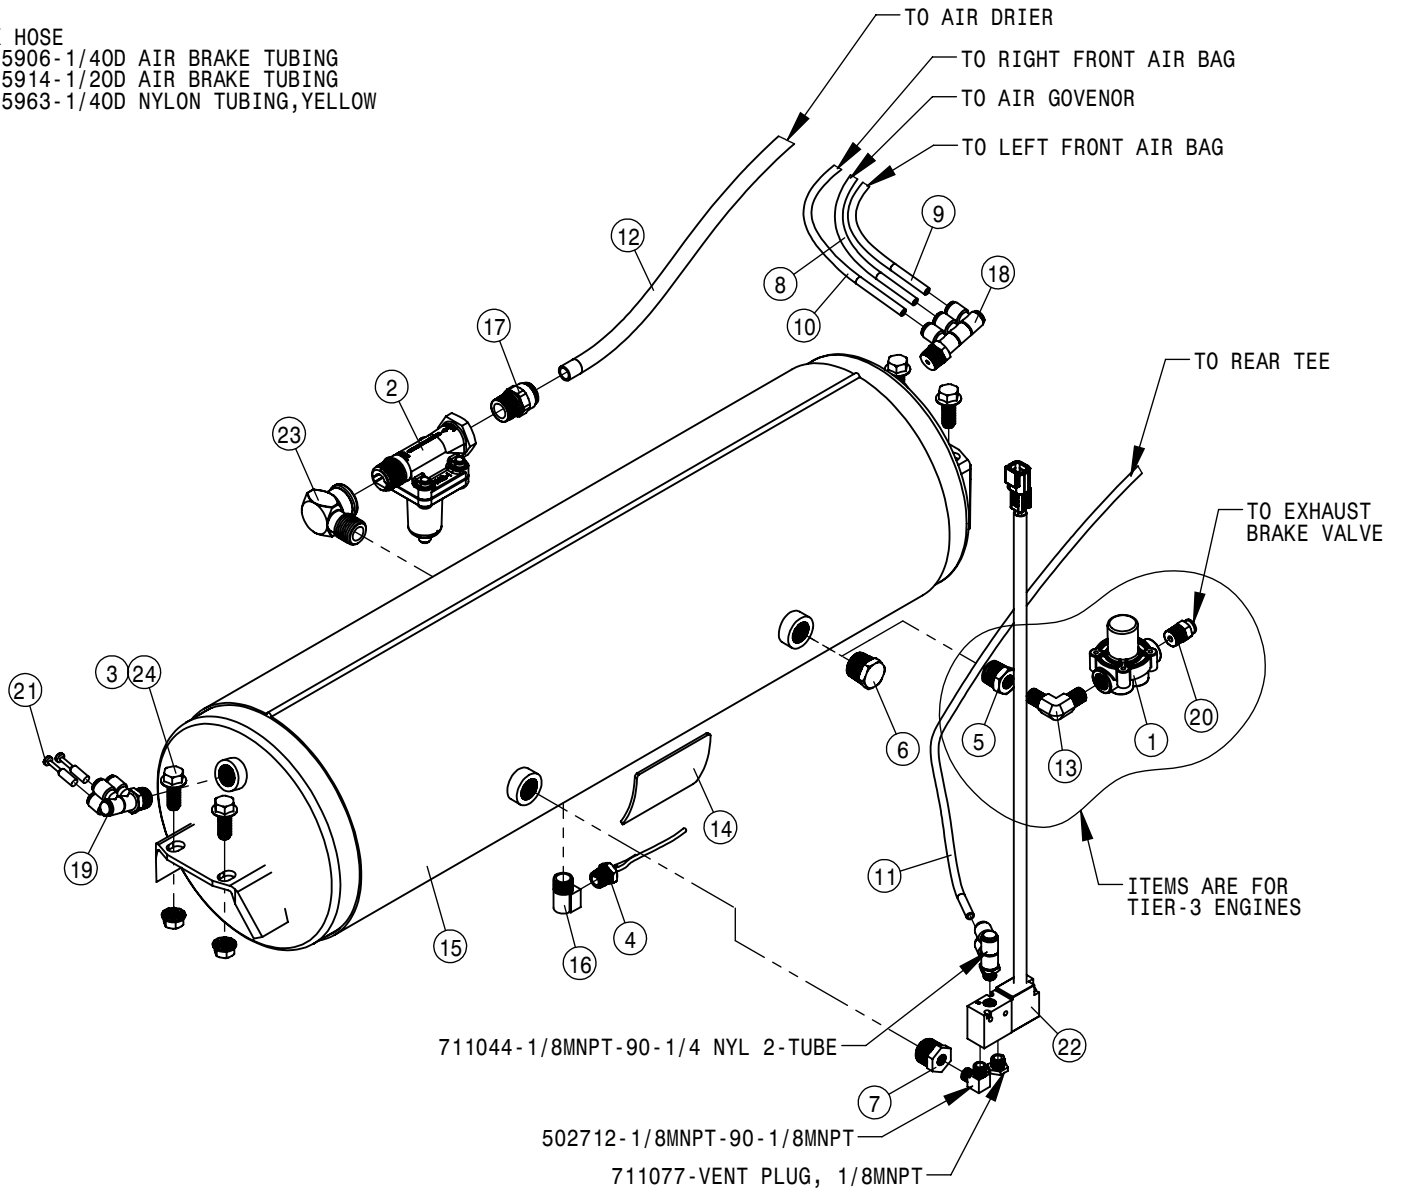

BULK HOSE
195906-1/40D AIR BRAKE TUBING
195914-1/20D AIR BRAKE TUBING
195963-1/40D NYLON TUBING, YELLOW

AIR TANK ASSEMBLY			
DET	QTY	P/N	DESCRIPTION
1	1	311081	PROTECTION VALVE, JACOBS
2	1	311086	CHECK VALVE, PRESS CRTL, WABCO
3	4	470087N	3/8UNC HEX SERR FLG NUT YZ
4	1	470266	DRAIN VALVE KIT, 1/4NPT
5	1	505212	1/2-1/4NPT REDU BUSH, BRS
6	1	505231	PIPE PLUG .50NPT HEX HD BRS
7	1	505234	RED BUSH 1/2MNPT-1/8FNPT , BRS
8	1	601929	HOSE, 1/4 X 124 AIR
9	1	601931	HOSE, 1/4 X 172 AIR
10	1	601932	HOSE, 1/4 X 215 AIR
11	1	601935	HOSE, 1/4 X 62.5 AIR, YEL NYLON
12	1	601942	HOSE, 1/2 X 128 AIR
13	1	618571	1/4MNPT-90-1/4MNPT LBO
14	1	650348	AIR TANK DECAL
15	1	701365	AIR TANK
16	1	711027	1/4 NPT ST EL BRS
17	1	711037	1/2MNPT-1/2 NYL TUBE FTG
18	1	711046	3/8MNPT-1/4 NYL TUBE TRPL LBO
19	1	711047	3/8MNPT-1/4NYL TUBE,DBL BRANCH
20	1	711049	1/4 NYL TUBE-1/4MNPT FTG
21	2	711063	RUBBER PLUG FOR 1/4 PISCO CPLR7
22	1	711078	AIR VALVE ASSEMBLY
23	1	711079	1/2NPT ST EL BRS
24	4	900129N	3/8UNC X 1" SERR FLANGE BOLT