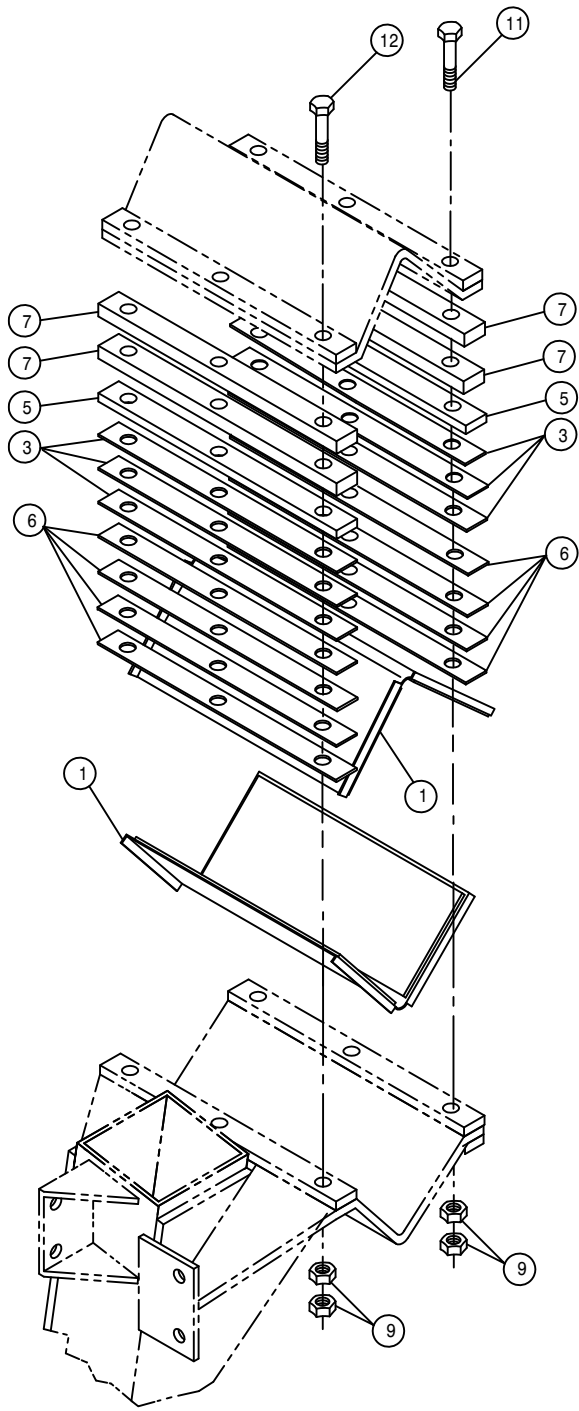

TREAD ADJUSTMENT ASSEMBLY

DET. QTY PART NO. DESCRIPTION

1	8	359294	TREAD ADJ XMBR BEARING ASSY 05	
2	4	358747	TREAD ADJ CYL EXT TUBE	94
3	24	358767	.025 LEG MT SHIM, 284T	94
4	8	914008	1/2UNC HEX STOVER NUT	
5	8	358769	.250 LEG MT SHIM, 284T	94
6	32	358768	.037 LEG MT SHIM, 284T	94
7	16	358766	.375 LEG MT SPACER, 284T	94
8	4	900268	1/2UNC X 2 1/2 HEX BOLT	
9	48	914811	5/8UNF HEX NUT GR8	
10	4	900267	1/2UNC X 2" HEX BOLT	
11	12	900853	5/8UNF X 4 1/2 HEX BOLT GR8	
12	12	900838	5/8UNF X 4" HEX BOLT GR8	

NOTE: QUANTITY LISTED IS FOR ONE MACHINE.