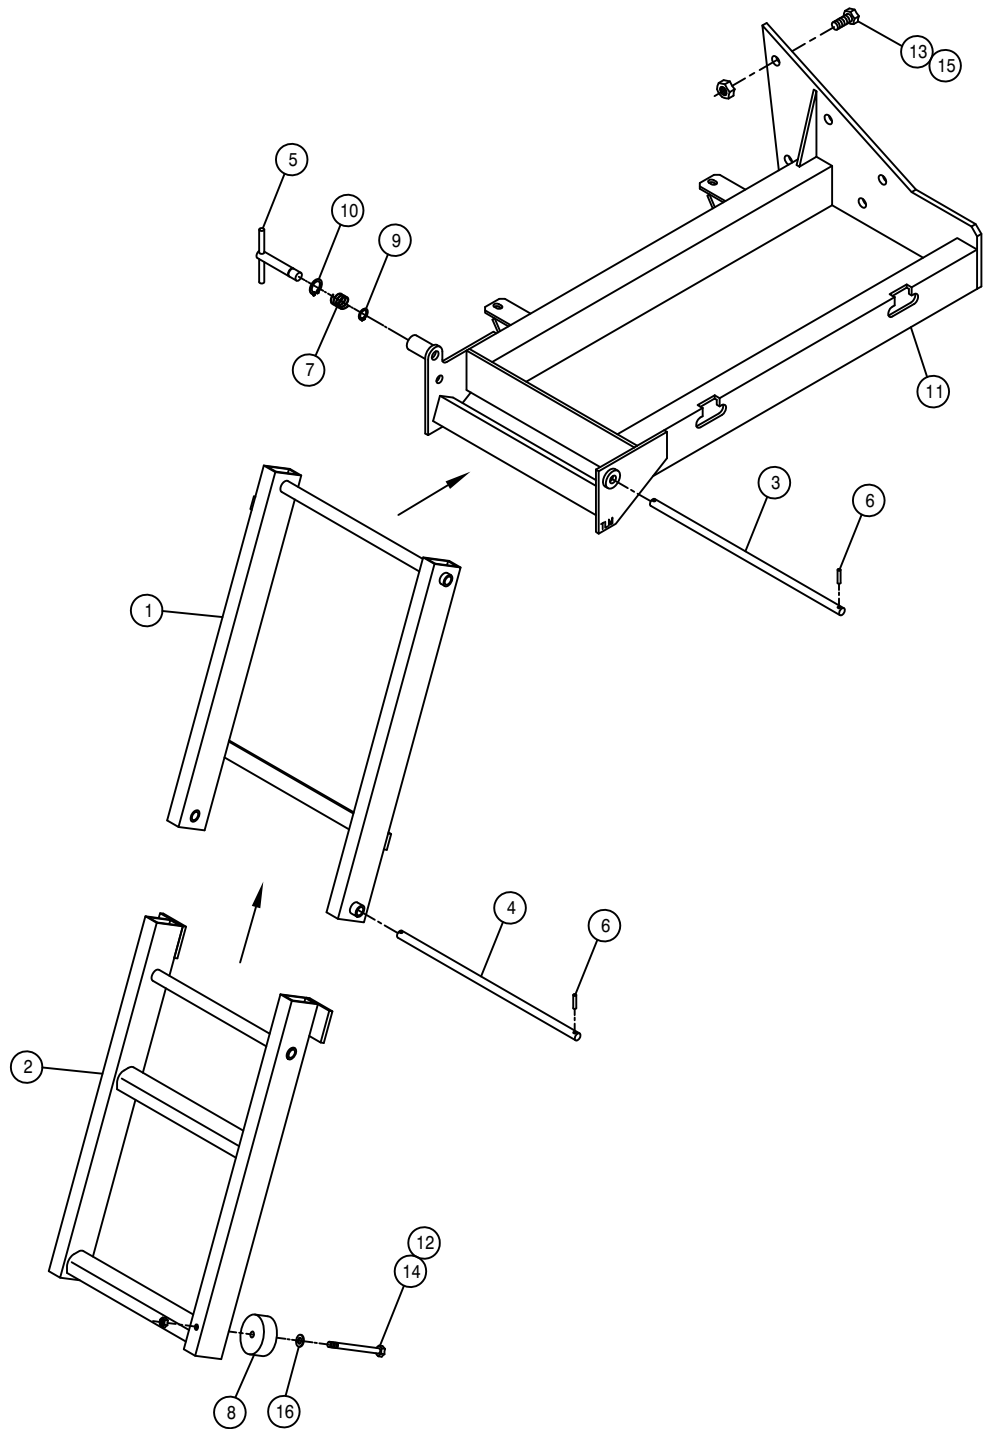

RIGHT FOLDING LADDER ASSEMBLY

DET.	QTY	PART NO.	DESCRIPTION
1	1	342583	FOLD LDDR UPR SECT WLD,2100 98
2	1	342589	FOLD LDDR LWR SECT WLD,2100 98
3	1	342594	FOLD LADDER UPR PIVOT PIN 98
4	1	342595	FOLD LADDER LWR PIVOT PIN 98
5	1	342596	FOLD LDDR LOCK PIN WLD,2100 98
6	4	473928	ROLL PIN, 3/16 X 1
7	1	482131	3/4 X 1 3/4 COMPRSN SPRING
8	1	470098	RUBBER BUMPER 2.5000 X .38ID
9	1	629534	SNAP RING, 9/16 EXTERNAL
10	1	629535	SNAP RING, 3/4 INTERNAL
11	1	760215	RH FUEL TANK MT WLD, 2100 98
12	1	900072	5/16UNC X 3" HEX BOLT
13	6	900334	5/8UNC X 1 3/4 HEX BOLT
14	1	910002	5/16UNC HEX NUT
15	6	914010	5/8UNC HEX STOVER NUT
16	1	920001	5/16 SAE FLAT WASHER