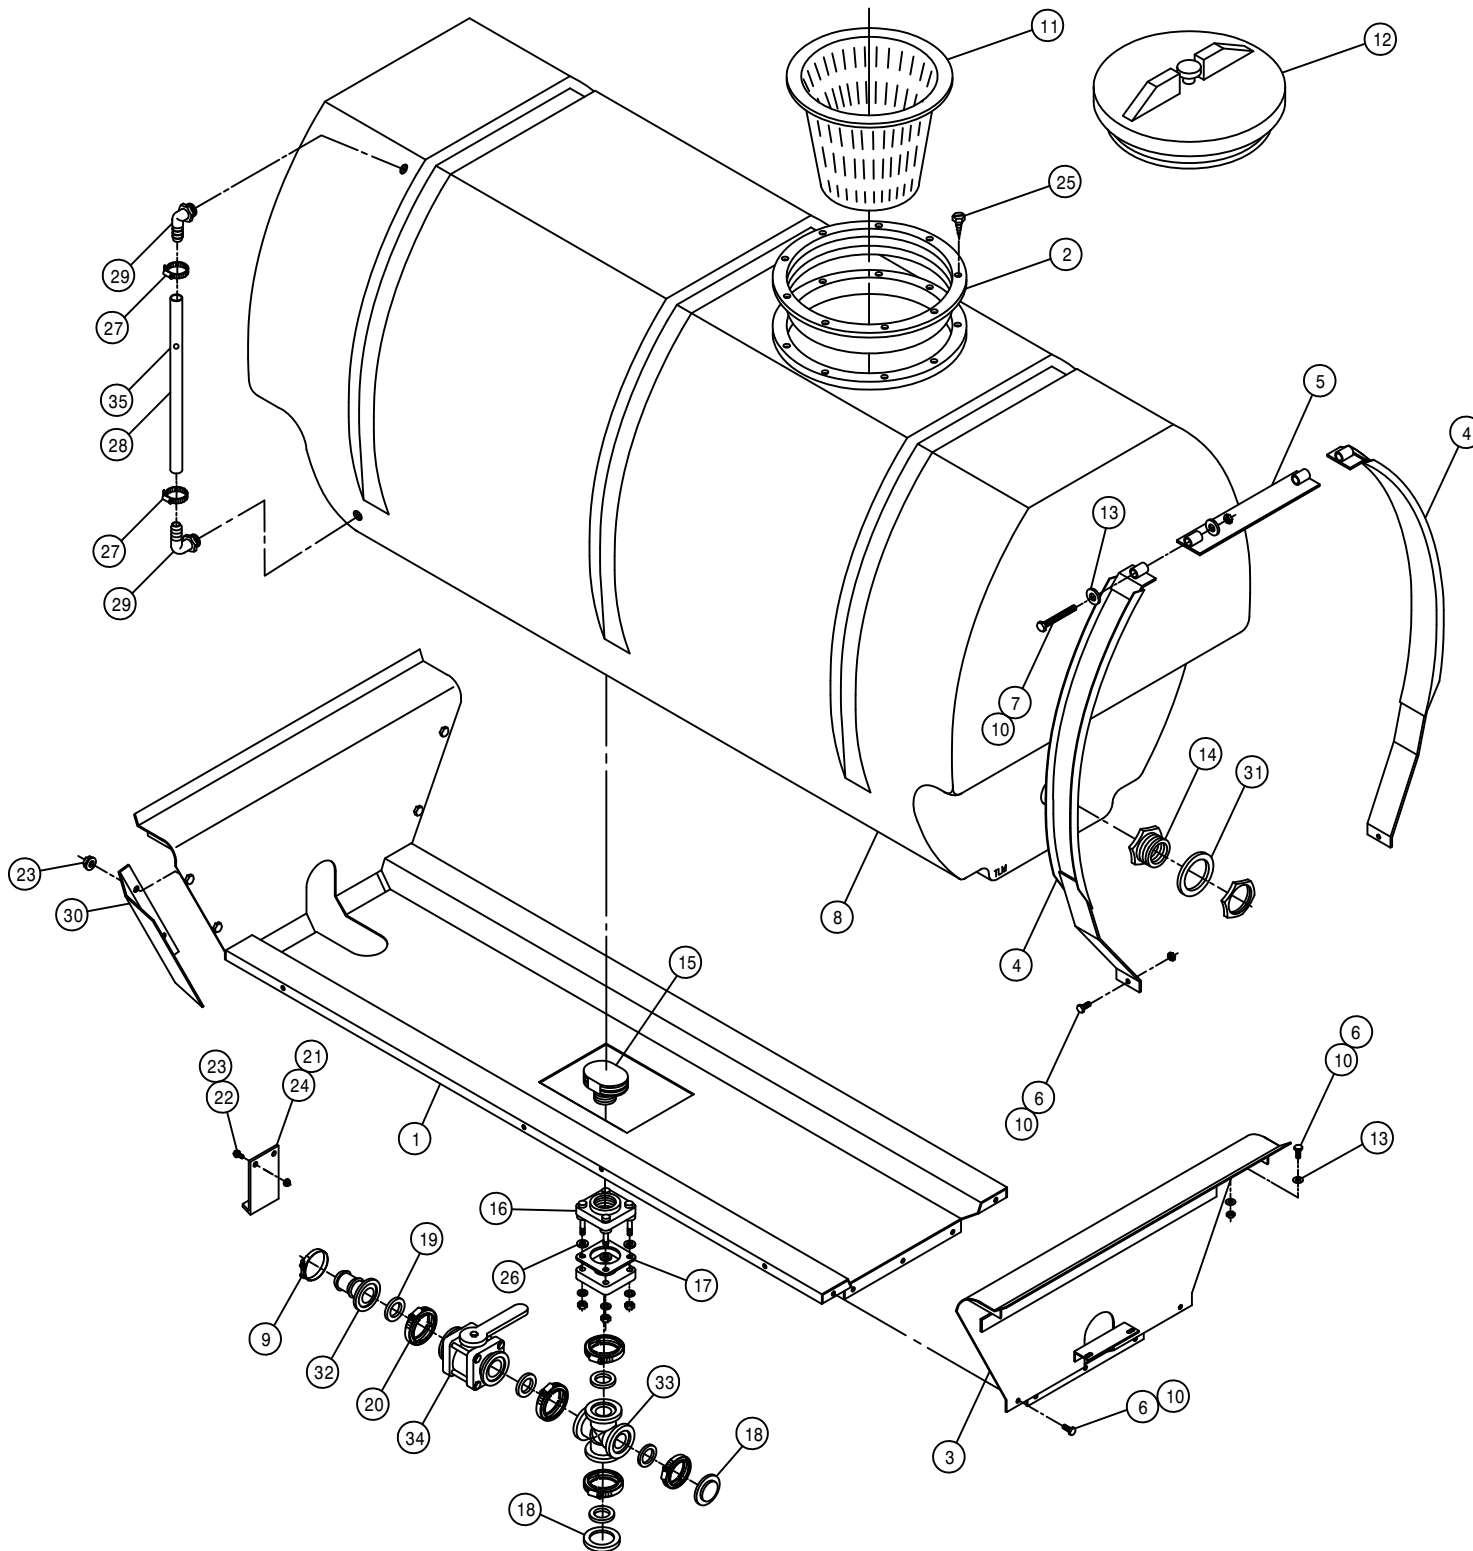

RH POLY 400 GALLON SOLUTION TANK ASSEMBLY

DET.	QTY	PART NO.	DESCRIPTION
	1	763434	POLY TANK CRADLE WELD, 284 94
	2	763409	10" THD'D RING FOR TANK LID
	3	763340	REAR POLY CRADLE MT WLD280 90
	4	763454	TANK BAND WLD, 284 POLY 95
	5	763456	TANK BAND TIE WLD,284 POLY 95
	6	900129	3/8UNC X 1" HEX BOLT
	7	906138	3/8UNC X 3 1/2 HEX BOLT FULL
	8	763440	400 GAL GRAY POLY SOLU TANK 94
	9	520133	1.81/2.06 T-BOLT HOSE CLAMP SS
	10	914004	3/8UNC HEX STOVER NUT
	11	763431	8" STRAINER BASKET, SOLU TANK
	12	763408	LID, THD'D W/VENT, POLY TANK
	13	920002	3/8 SAE FLAT WASHER
	14	618548	1.25 PLASTIC FTG ASSY POLYTNK
	15	500077	VENT CAP, 2" W/O SCREEN,POLY
	16	500179	2"FLG TANK FTG,BOTDRN BLT POLY
	17	500087	GASKET,2" TANK FLG 500076/179
	18	500156	2" FLANGE CAP PLUG POLY
	19	500158	1 1/2" GASKET FOR 2" FLANGE
	20	500160	2" FLANGE CLAMP, S.S.
	21	470000	CABLE TIE, 21" BLACK PLASTIC
	22	470118	1/4UNC X 3/4 FLANGE HEX BOLT
	23	470121	1/4UNC HEX FLANGE LOCK NUT
	24	763363	SOLU HOSE SUPPORT 280 POLY 91
	25	763410	S.S. SCREW FOR CAP RING
	26	500100	FOOT GASKET, 2" FLG 500076/179
	27	520069	HOSE CLAMP NO 6 STAINLESS
	28	601245	HOSE, 1/2 X 42 CLEAR VINYL
	29	618556	1/4NPT-90-1/2 HOSE BARB,POLY
	30	763436	RH SIGHT GAGE SHLD,POLY284 94
	31	763430	1 1/4 TANK FLANGE RUBBER SEAL
	32	500162	2" FLANGE-1 1/2 HOSE BARB POLY
	33	500176	2" FLANGE CROSS POLY
	34	696142	BALL VLV, 2" FLANGE
	35	763446	RED POLYPROPYLENE BALL 25/64"

56

376056