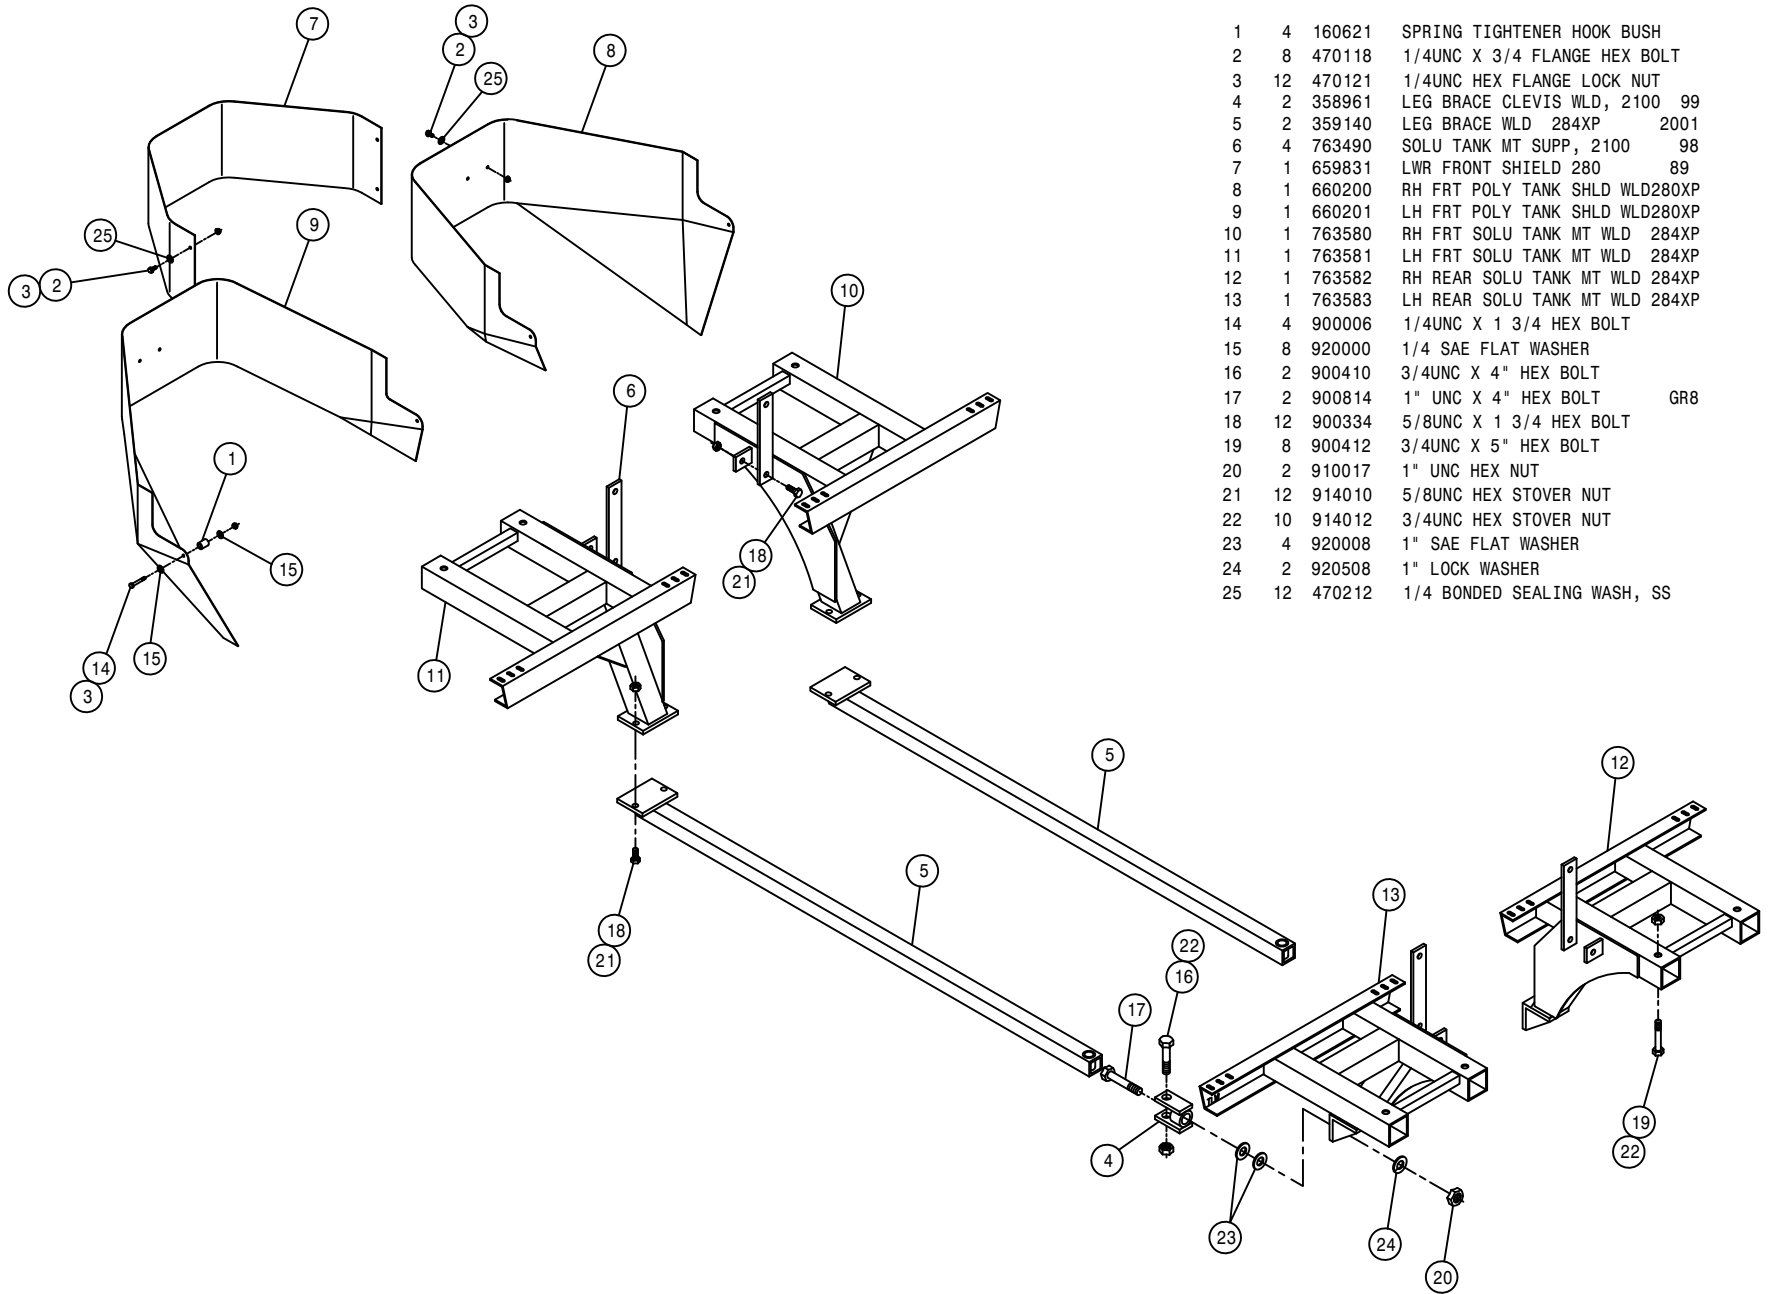

SOLUTION TANK MOUNTS AND SHIELDS

DET. QTY PART NO. DESCRIPTION

DET.	QTY	PART NO.	DESCRIPTION
1	4	160621	SPRING TIGHTENER HOOK BUSH
2	8	470118	1/4UNC X 3/4 FLANGE HEX BOLT
3	12	470121	1/4UNC HEX FLANGE LOCK NUT
4	2	358961	LEG BRACE CLEVIS WLD, 2100 99
5	2	359140	LEG BRACE WLD 284XP 2001
6	4	763490	SOLU TANK MT SUPP, 2100 98
7	1	659831	LWR FRONT SHIELD 280 89
8	1	660200	RH FRT POLY TANK SHLD WLD280XP
9	1	660201	LH FRT POLY TANK SHLD WLD280XP
10	1	763580	RH FRT SOLU TANK MT WLD 284XP
11	1	763581	LH FRT SOLU TANK MT WLD 284XP
12	1	763582	RH REAR SOLU TANK MT WLD 284XP
13	1	763583	LH REAR SOLU TANK MT WLD 284XP
14	4	900006	1/4UNC X 1 3/4 HEX BOLT
15	8	920000	1/4 SAE FLAT WASHER
16	2	900410	3/4UNC X 4" HEX BOLT
17	2	900814	1" UNC X 4" HEX BOLT GR8
18	12	900334	5/8UNC X 1 3/4 HEX BOLT
19	8	900412	3/4UNC X 5" HEX BOLT
20	2	910017	1" UNC HEX NUT
21	12	914010	5/8UNC HEX STOVER NUT
22	10	914012	3/4UNC HEX STOVER NUT
23	4	920008	1" SAE FLAT WASHER
24	2	920508	1" LOCK WASHER
25	12	470212	1/4 BONDED SEALING WASH, SS