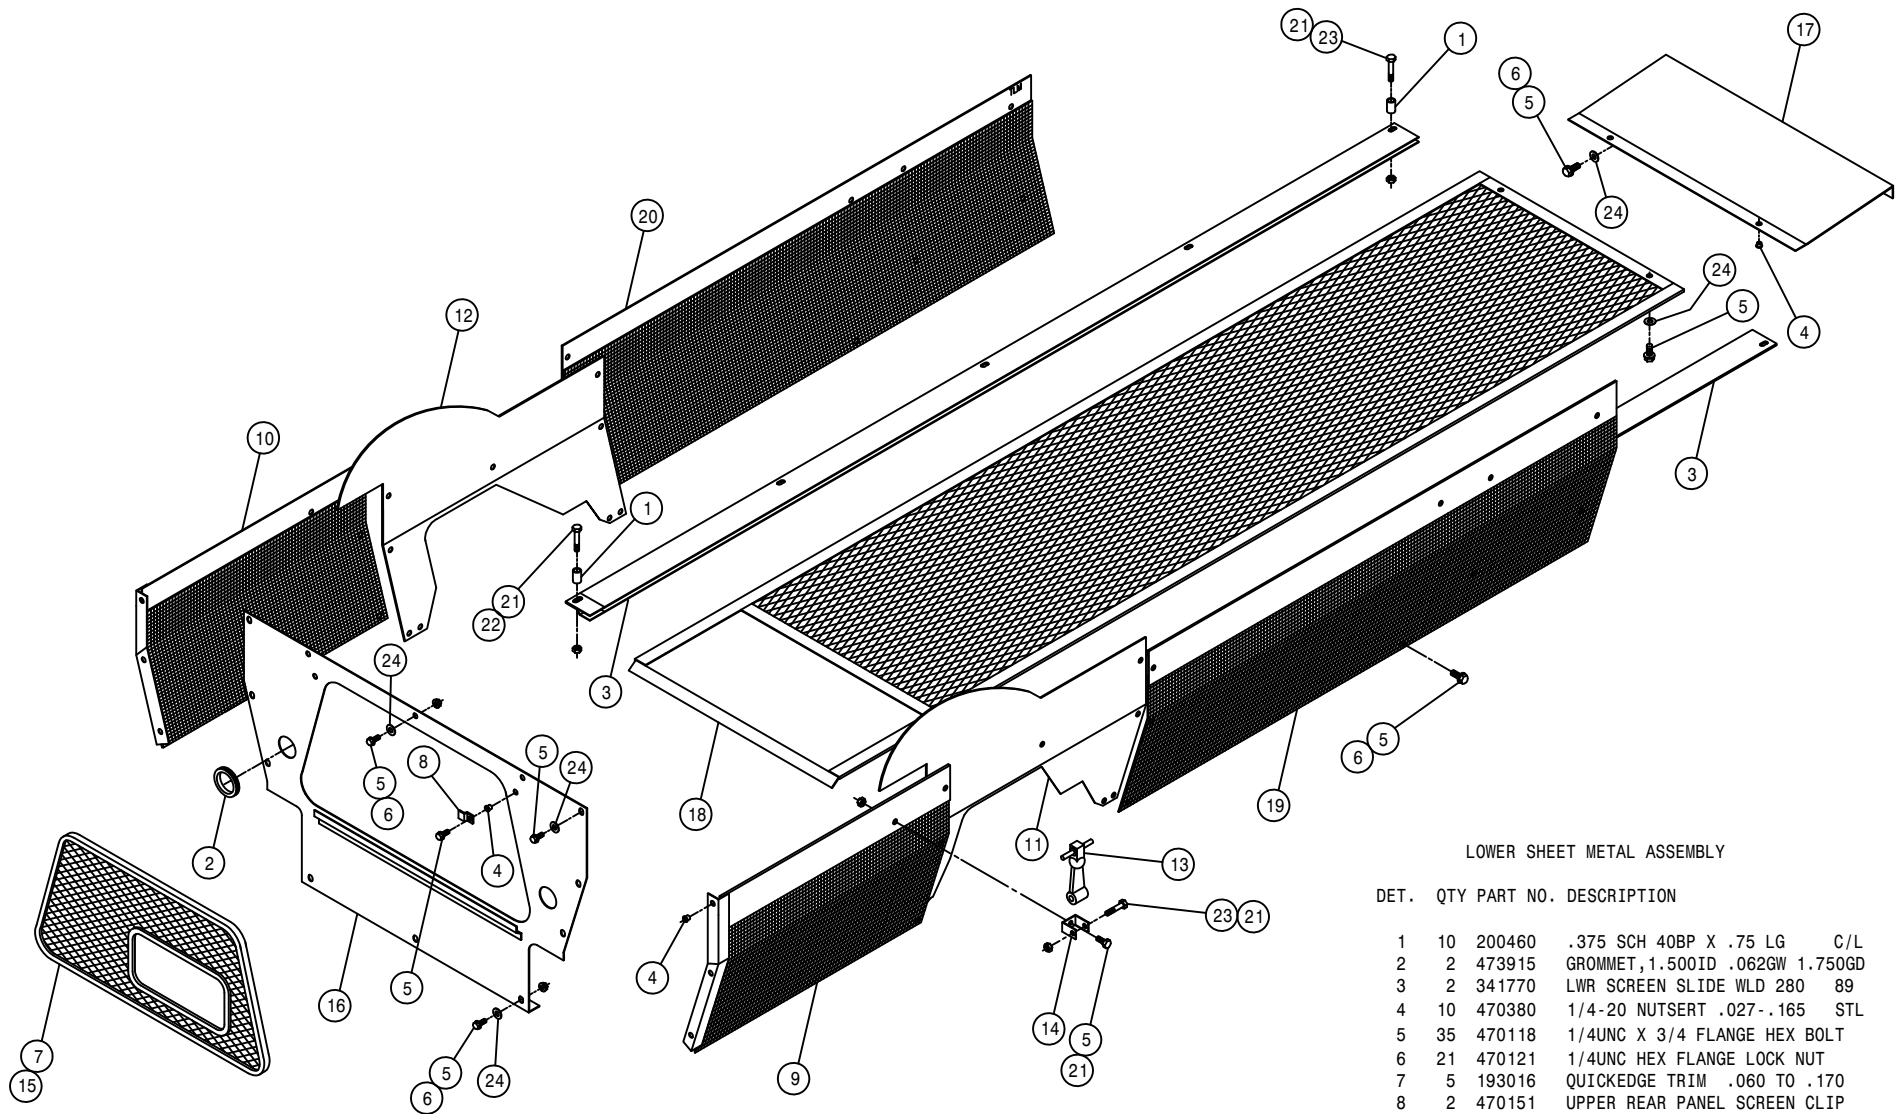

LOWER SHEET METAL ASSEMBLY

DET.	QTY	PART NO.	DESCRIPTION
1	10	200460	.375 SCH 40BP X .75 LG C/L
2	2	473915	GROMMET, 1.500ID .062GW 1.750GD
3	2	341770	LWR SCREEN SLIDE WLD 280 89
4	10	470380	1/4-20 NUTSERT .027-.165 STL
5	35	470118	1/4UNC X 3/4 FLANGE HEX BOLT
6	21	470121	1/4UNC HEX FLANGE LOCK NUT
7	5	193016	QUICKEDGE TRIM .060 TO .170
8	2	470151	UPPER REAR PANEL SCREEN CLIP
9	1	659889	RH REAR SIDE SCRWN WLD 2XX 92
10	1	659890	LH REAR SIDE SCRWN WLD 2XX 92
11	1	660195	RH LWR SIDE SHIELD, 284XP 2001
12	1	660196	LH LWR SIDE SHIELD, 284XP 2001
13	4	656998	RUBBER HOOK
14	4	656999	RUBBER HOOK ANCHOR BRKT
15	1	659929	LWR BACK PANEL SCRWN, 284 98
16	1	660197	LWR REAR PANEL WLD 284XP 2001
17	1	659803	LWR FRT SHIELD 280 89
18	1	659804	LWR SCREEN WLD 280 89
19	1	659906	RH FRT SIDE SCRWN WLD, 284 94
20	1	659907	LH FRT SIDE SCRWN WLD, 284 94
21	18	914000	1/4UNC HEX STOVER NUT
22	4	900006	1/4UNC X 1 3/4 HEX BOLT
23	10	900005	1/4UNC X 1 1/2 HEX BOLT
24	29	470212	1/4 BONDED SEALING WASH, SS