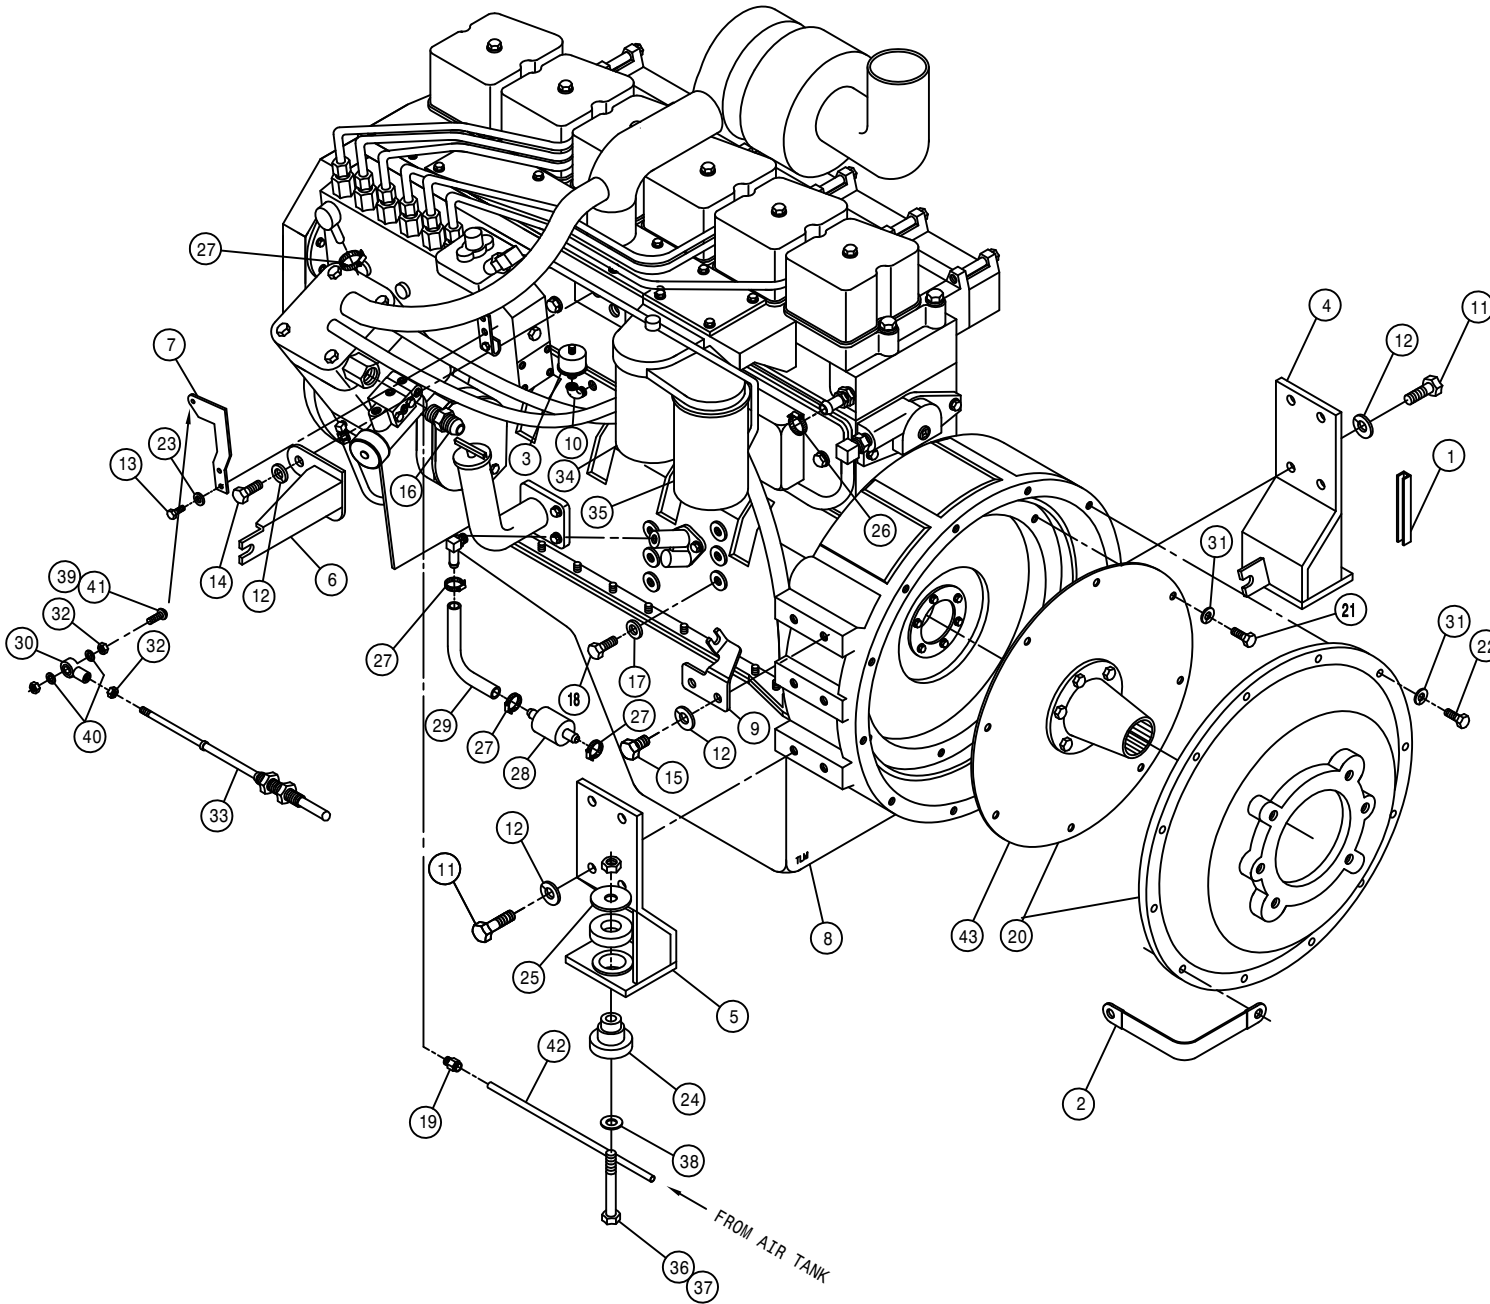

ENGINE ASSEMBLY

DET. QTY PART NO. DESCRIPTION

1	.6	193012	QUICKEDGE TRIM .135 TO .250
2	1	290107	GROUND CABLE, 8" X 4GA .406LUGS
3	1	291674	OIL PRESS SENDER, 125PSI, 1/8NPT
4	1	316252	RH REAR ENG MT WLD, CUMM 94
5	1	316253	LH REAR ENG MT WLD, CUMM 94
6	1	316517	THROTTLE CABLE MT WLD, CUMM 02
7	1	316629	THROTTLE CABLE LEVER, CUMM 05
8	1	316312	CUMM ENG, 6B5.9A 152@2500 CMPSR
9	1	316390	HYDST CABLE MT, DTS8 05
10	1	500900	BLK PIPE ST EL 90DEG .125NPT
11	8	473855	12MM-1.75 X 35MM FLANGE BOLT
12	12	473784	12MM LOCK WASHER
13	2	473826	6MM-1.00 X 16MM HEX BOLT
14	2	473828	12MM-1.50 X 20MM HEX BOLT
15	2	473783	12MM-1.75 X 25MM HEX BOLT
16	1	610300	3/4MJIC-3/4NPT ADPTR
17	1	473804	8MM LOCK WASHER
18	1	473827	8MM-1.25 X 20MM HEX BOLT
19	1	711036	1/8NPT-1/4 NYL TUBE FTG
20	1	800501	DRIVE DISK ASSY, 284 97
21	8	473793	10MM-1.50 X 20MM HEX BOLT
22	12	473792	10MM-1.50 X 30MM HEX BOLT
23	2	473768	6MM LOCK WASHER
24	2	311054	RUBBER MOUNT SET, CB-2202-4
25	2	311055	REBOUND WASHER FOR 311054
26	1	520055	HOSE CLAMP NO 12 STAINLESS
27	4	520120	HOSE CLAMP NO 4 STAINLESS
28	1	316281	FUEL STRAINER, IN-LINE, DIESEL
29	1	601528	HOSE, 3/8 X 10 FUEL LINE
30	1	473921	BALL JOINT NO 10-32 THD
31	20	473798	10MM LOCK WASHER
32	2	910027	10-32 HEX NUT
33	1	785066	CTRL CABLE 10-32 4IN X 129 IN
34	1	316208	FUEL FILTER, PRIMARY CUMM 92
35	1	316209	FUEL FILTER, SECONDARY CUMM92
36	2	900271	1/2UNC X 3 1/4 HEX BOLT
37	2	914008	1/2UNC HEX STOVER NUT
38	2	920004	1/2 SAE FLAT WASHER
39	1	914027	10-32 HEX STOVER NUT
40	2	920510	#10 LOCK WASHER
41	1	903893	10-32 X 1" SLT RD HD MACH SCR
42	1	601619	HOSE, 1/4 X 27 AIR
43	1	800473	FEDERAL DISK DRIVE ASSY