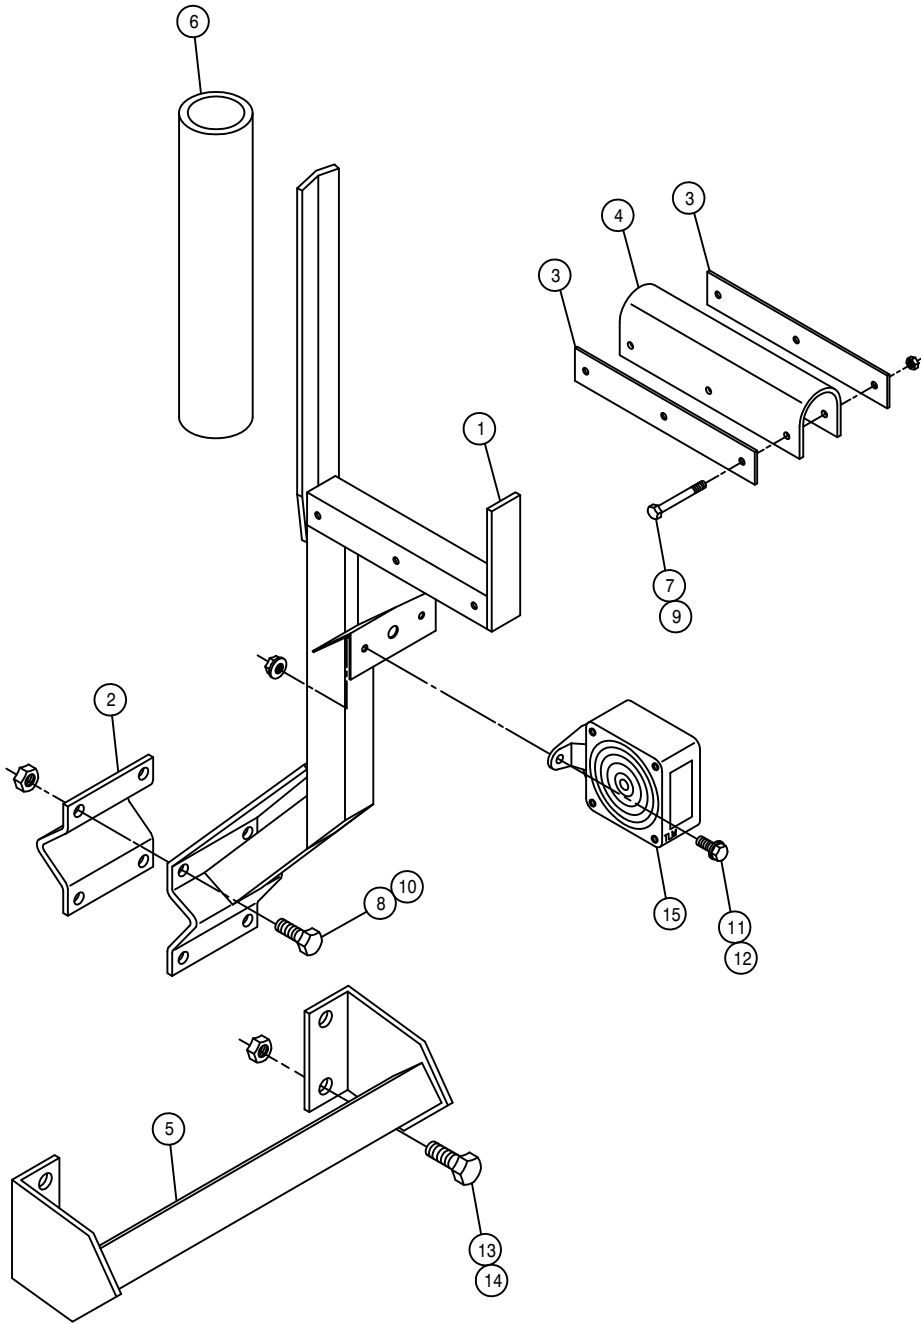

BOOM CRADLE ASSEMBLY

DET.	QTY	PART NO.	DESCRIPTION	
1	2	164245	BOOM CRADLE WLD	96
2	2	164253	BOOM CRADLE V-PLATE KEEPER	96
3	4	164254	CRADLE CUSHION KEEPER	96
4	2	164256	BOOM CRADLE CUSHION	96
5	2	164680	BOOM CRADLE MT WLD 284XP 2001	
6	2	601184	HOSE, 1 1/2 X 14 2BR BLK EPDM	
7	6	900008	1/4UNC X 2 1/2 HEX BOLT	
8	8	900265	1/2UNC X 1 1/2 HEX BOLT	
9	6	914000	1/4UNC HEX STOVER NUT	
10	8	914008	1/2UNC HEX STOVER NUT	
11	4	470121	1/4UNC HEX FLANGE LOCK NUT	
12	4	470118	1/4UNC X 3/4 FLANGE HEX BOLT	
13	8	900334	5/8UNC X 1 3/4 HEX BOLT	
14	8	914010	5/8UNC HEX STOVER NUT	
15	2	291604	TURN SIGNAL LIGHT,PED MT, YEL	

NOTE: QUANTITY LISTED IS FOR ONE MACHINE.