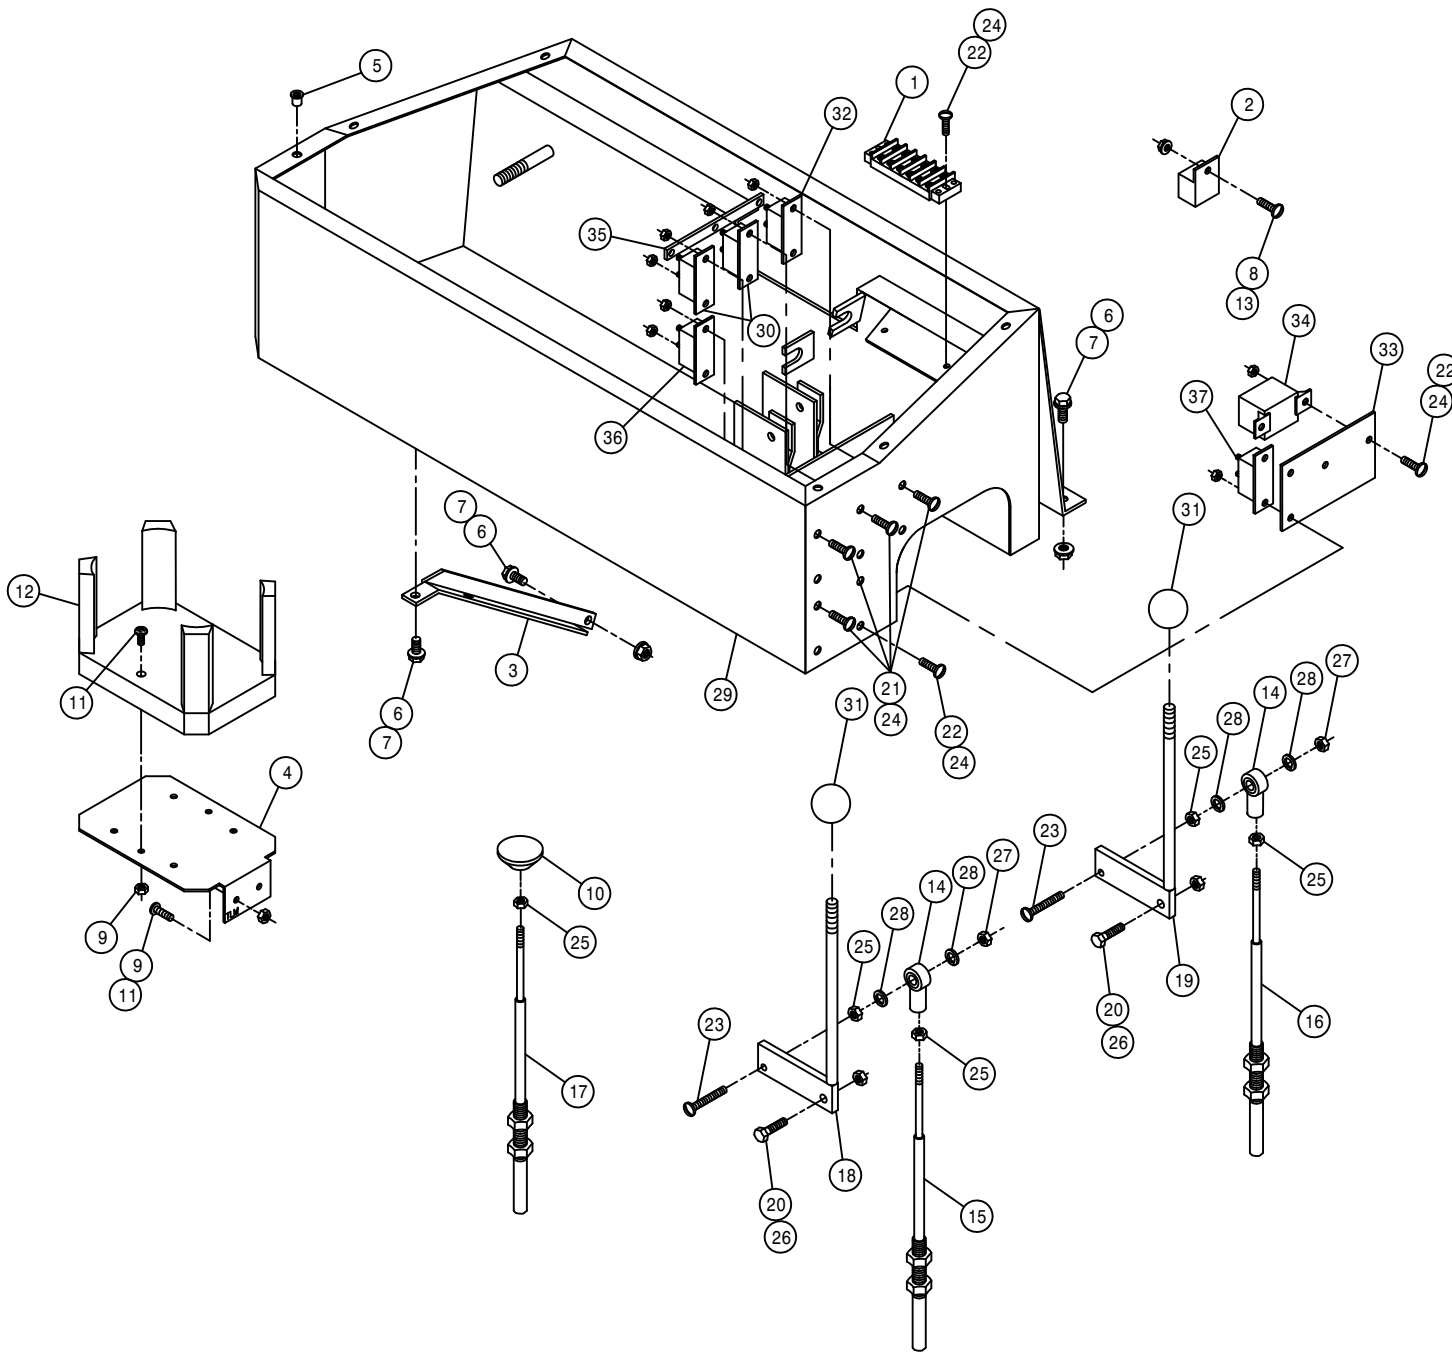

CONSOLE ASSEMBLY

DET.	QTY	PART NO.	DESCRIPTION
1	1	293093	TERMINAL BLOCK 6 POS - 2 ROW
2	1	291640	RELAY, 12V 20/30AMP BOSCH
3	1	342282	CONSOLE BRACE 254/284 95
4	1	342216	DRINK HOLDER MT BRKT 94
5	6	470380	1/4-20 NUTSERT .027-.165 STL
6	5	470118	1/4UNC X 3/4 FLANGE HEX BOLT
7	5	470121	1/4UNC HEX FLANGE LOCK NUT
8	1	903844	8-32 X 1/2 SLT RD HD MACH SCR
9	4	470175	10-32 HEX FLANGE LOCK NUT
10	1	470190	KNOB, 1 3/8" LIFT, BLK 10-32
11	4	903710	10-32X5/8 PHIL PANHD MACH SCR
12	1	470214	SPILLMASTER DRINK HOLDER
13	1	910024	8-32 HEX NUT
14	2	473921	BALL JOINT NO 10-32 THD
15	1	785063	CTRL CABLE 10-32 2IN X 42 LG
16	1	785064	CTRL CABLE 10-32 2IN X 53 LG
17	1	785065	CTRL CABLE 10-32 4IN X 68 LG
18	1	785070	SOLU PRESS CTRL LEVER WLD 94
19	1	785073	AGIT CTRL LEVER WLD 94
20	2	900003	1/4UNC X 1" HEX BOLT
21	8	903812	6-32 X 1/2 SLT RD HD MACH SCR
22	6	903814	6-32 X 3/4 SLT RD HD MACH SCR
23	2	903893	10-32 X 1" SLT RD HD MACH SCR
24	14	910022	6-32 HEX NUT
25	5	910027	10-32 HEX NUT
26	2	914000	1/4UNC HEX STOVER NUT
27	2	914027	10-32 HEX STOVER NUT
28	4	920510	#10 LOCK WASHER
29	1	342191	CONSOLE WLD, 284 CAB 94
30	2	291197	CIRCUIT BREAKER, 30AMP, INLINEMT
31	2	659291	KNOB, 1" RND, BLK, 3/8-16
32	1	291024	CIRCUIT BREAKER, 40AMP, INLINEMT
33	1	343327	RELAY MT, CONSOLE DTS 8/8T 05
34	1	657371	RELAY, 12 VOLT 75 AMP
35	1	291351	BUSS BAR, 3 GANG CIRCUIT BREAKR
36	1	291551	CIRCUIT BREAKER, 15AMP, INLINEMT
37	1	291552	CIRCUIT BREAKER, 20AMP, INLINEMT