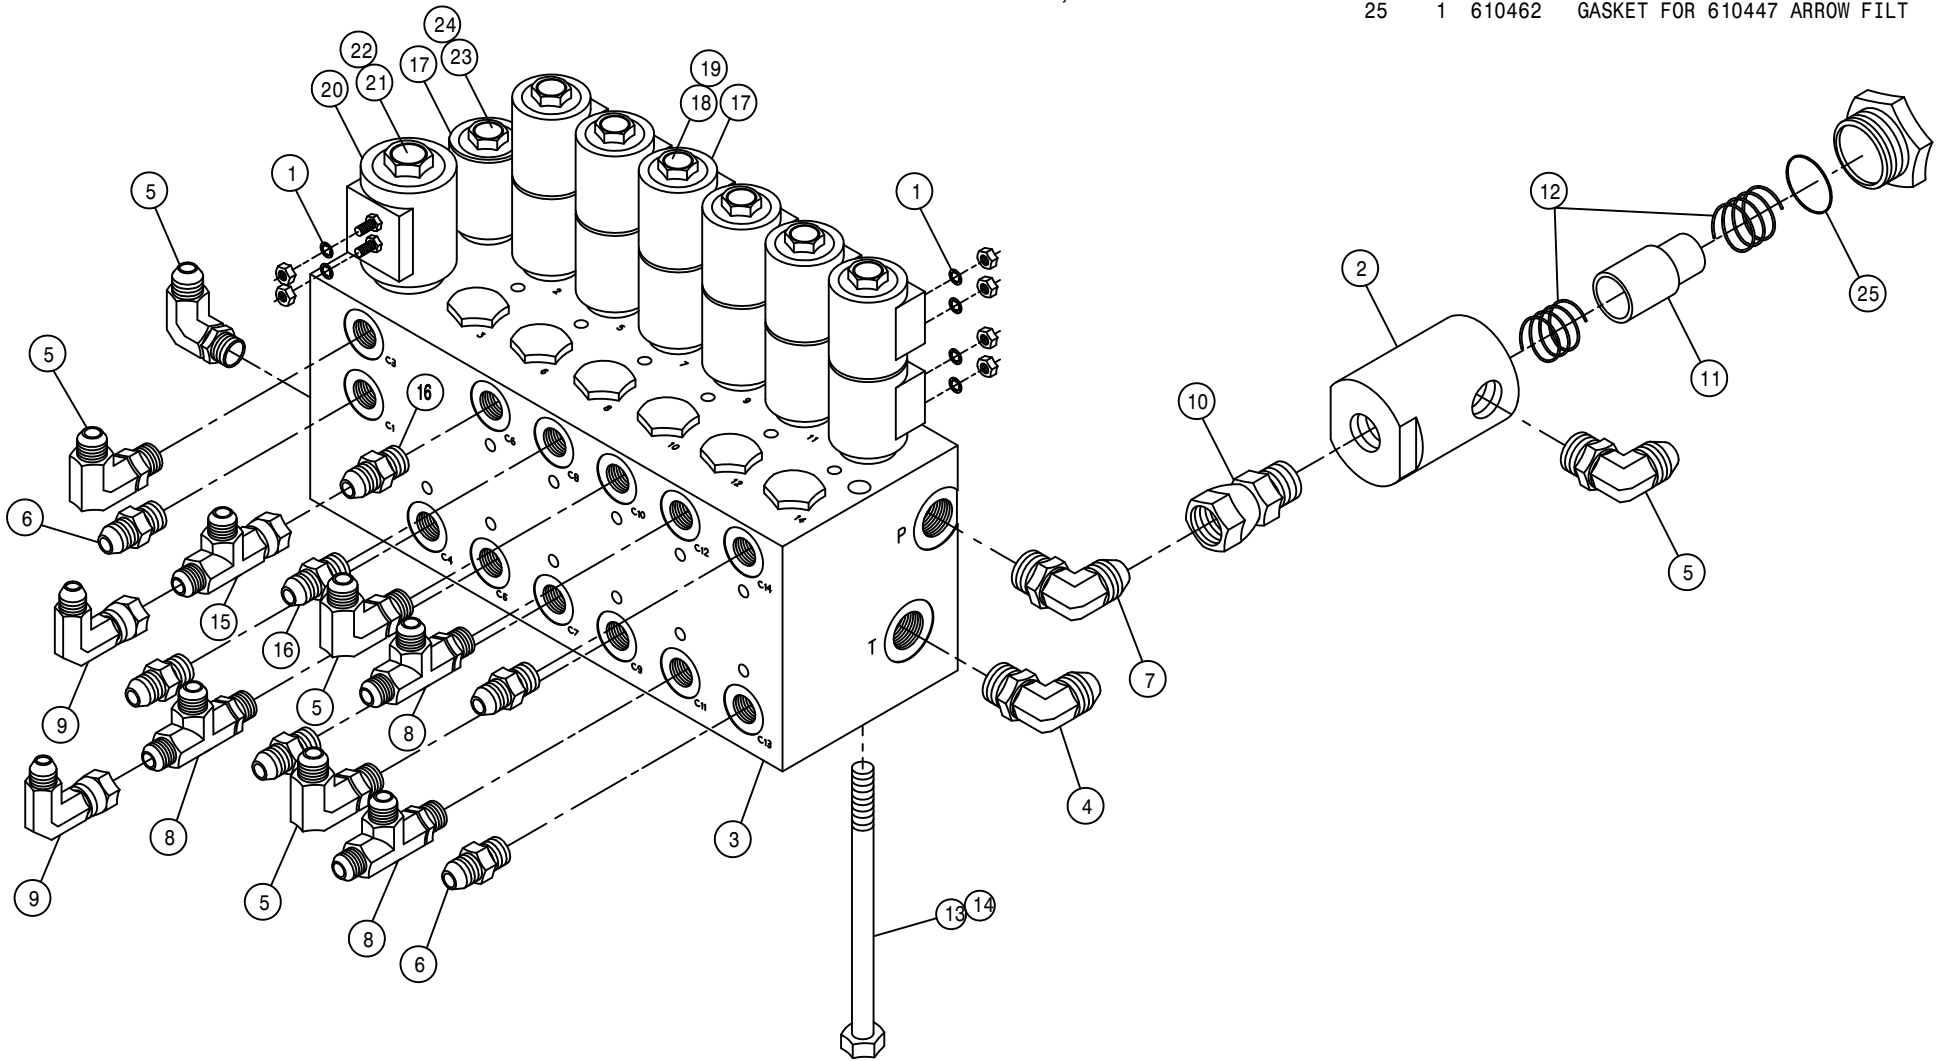

LIFTARM ASSEMBLY

DET. QTY PART NO. DESCRIPTION

DET.	QTY	PART NO.	DESCRIPTION
1	2	160471	LWR LIFT ARM WLD 8540-8250 87
2	1	164685	RH LIFT ARM MT WLD, 284XP 2001
3	1	164686	LH LIFT ARM MT WLD, 284XP 2001
4	12	160691	BUSH LIFT ARM LONG 470
5	12	470287	TUBE CLAMP, .375-.375 (PAIR)
6	1	164651	UPPER LIFT ARM WLD,284 2001
7	12	471005	1/4 28 X 1/2 GREASE ZERK
8	3	900013	1/4UNC X 3 3/4 HEX BOLT
9	2	621518	TRANSOM LIFT CYL ASSY
10	3	914000	1/4UNC HEX STOVER NUT
11	10	900334	5/8UNC X 1 3/4 HEX BOLT
12	4	900342	5/8UNC X 4" HEX BOLT
13	8	900343	5/8UNC X 4 1/2 HEX BOLT
14	30	914010	5/8UNC HEX STOVER NUT
15	1	615761	LIFT RAISE HYD TUBE ASSY
16	1	615762	LIFT LOWER HYD TUBE ASSY
17	1	615764	LEVEL LOWER HYD TUBE ASSY
18	1	615763	LEVEL RAISE HYD TUBE ASSY
19	1	615767	BOOM EXTN LOWER HYD TUBE ASSY
20	1	615766	BOOM EXTN RAISE HYD TUBE ASSY
21	1	615769	RH FOLD LOWER HYD TUBE ASSY
22	1	615768	RH FOLD RAISE HYD TUBE ASSY
23	6	619010	9/16MJIC UNION
24	8	900338	5/8UNC X 3" HEX BOLT
25	2	164684	LIFT ARM MT KEEPER WLD 284XP
26	2	618019	9/16MJIC UNION TEE
27	2	618618	9/16MJIC-90-9/16FJIC SWIV LBO