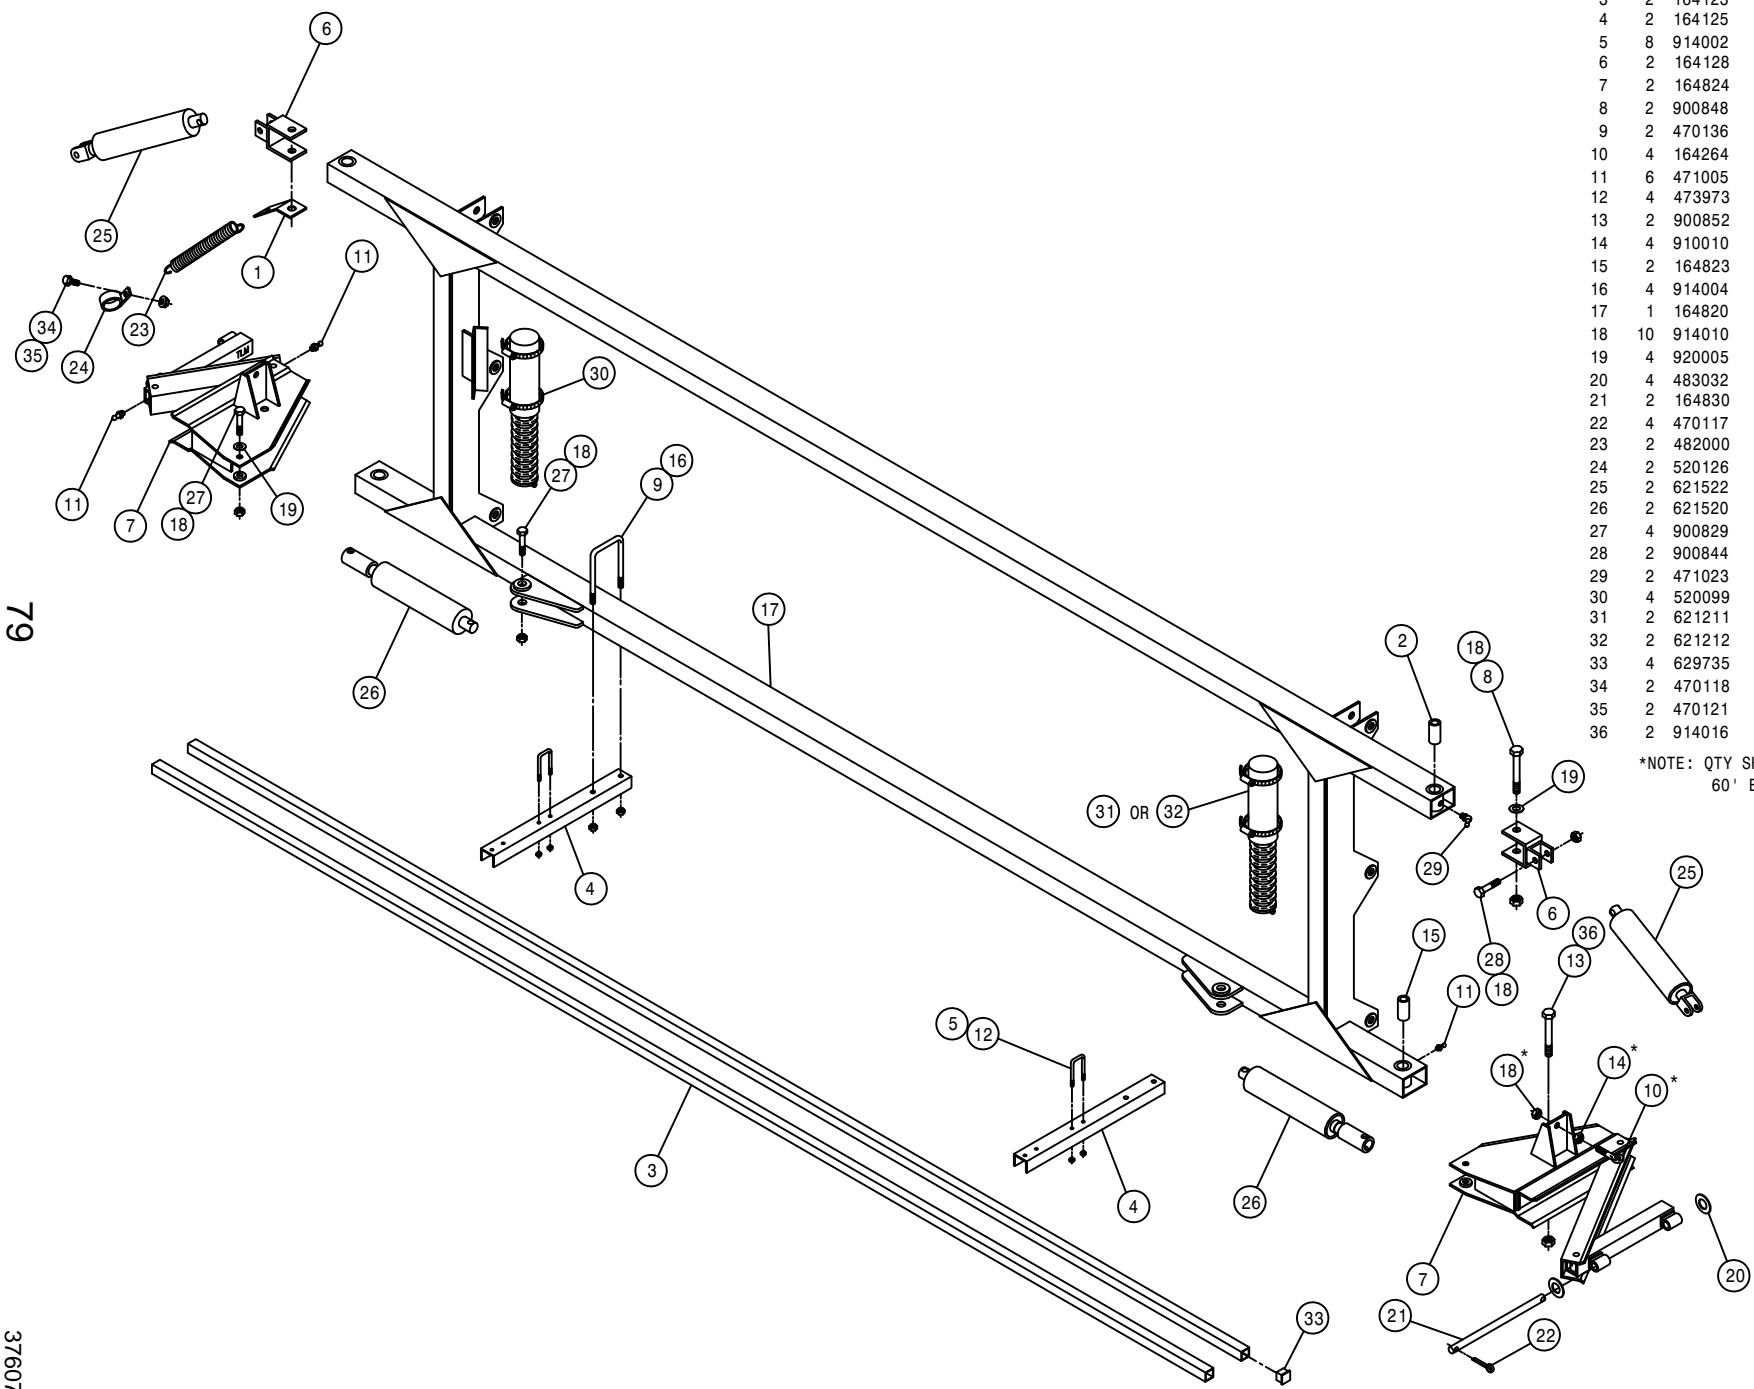

TRANSOM ASSEMBLY

DET. QTY PART NO. DESCRIPTION

1	2	160429	FEEDER HOSE SUPPORT SPRING MT
2	2	160691	BUSH LIFT ARM LONG 470
3	2	164123	NOZL MT TUBE, 254/284
4	2	164125	NOZL MT TUBE HANGER CHAN
5	8	914002	5/16UNC HEX STOVER NUT
6	2	164128	LEVEL CYL PIVOT BRKT WLD
7	2	164824	BOOM BREAKAWAY WLD,284/2101 05
8	2	900848	5/8UNC X 4 3/4 HEX BOLT GR8
9	2	470136	3/8UNC-3 1/16ID-3 SQ U-BOLT
10	4	164264	5/8UNC X 3" EYE BOLT
11	6	471005	1/4 28 X 1 1/2 GREASE ZERK
12	4	473973	.31UNC-1.31ID-2.0 SQ U-BOLT SS
13	2	900852	1" UNC-4 3/4 HHCS,1 1/4THD GR8
14	4	910010	5/8UNC HEX NUT
15	2	164823	BRKAWAY PIVOT BUSH,DTS 8/10 05
16	4	914004	3/8UNC HEX STOVER NUT
17	1	164820	TRANSOM WLD, DTS 8/DTS 10 05
18	10	914010	5/8UNC HEX STOVER NUT
19	4	920005	5/8 SAE FLAT WASHER
20	4	483032	1 1/2 X 1" X .134TH MACH WASH
21	2	164830	BOOM PIVOT PIN,1.00 X 13.31 05
22	4	470117	COTTER PIN 3/16 1 3/4 SQ CUT
23	2	482000	SPRING,.930D X 8.5LG,.072WIRE
24	2	520126	CUSH HOSE CLAMP 2IN X 5/8W
25	2	621522	BOOM LEVEL CYL ASSY
26	2	621520	BOOM HINGE FOLD CYL ASSY
27	4	900829	5/8UNC X 4" HEX BOLT GR8
28	2	900844	5/8UNC X 2 3/4 HEX BOLT GR8
29	2	471023	GREASE ZERK 1/4-28 X 45
30	4	520099	HOSE CLAMP NO 40 STAINLESS
31	2	621211	ACCUMULATOR CYL ASSY,60 BOOM
32	2	621212	ACCUMULATOR CYL ASSY,80/90BOOM
33	4	629735	CAPLUG, 1 1/4" SQ, BLACK POLY
34	2	470118	1/4UNC X 3/4 FLANGE HEX BOLT
35	2	470121	1/4UNC HEX FLANGE LOCK NUT
36	2	914016	1" UNC HEX STOVER NUT

*NOTE: QTY SHOWN ARE FOR 80/90' BOOM
60' BOOMS ONLY HAVE ONE SPRING

79

376079