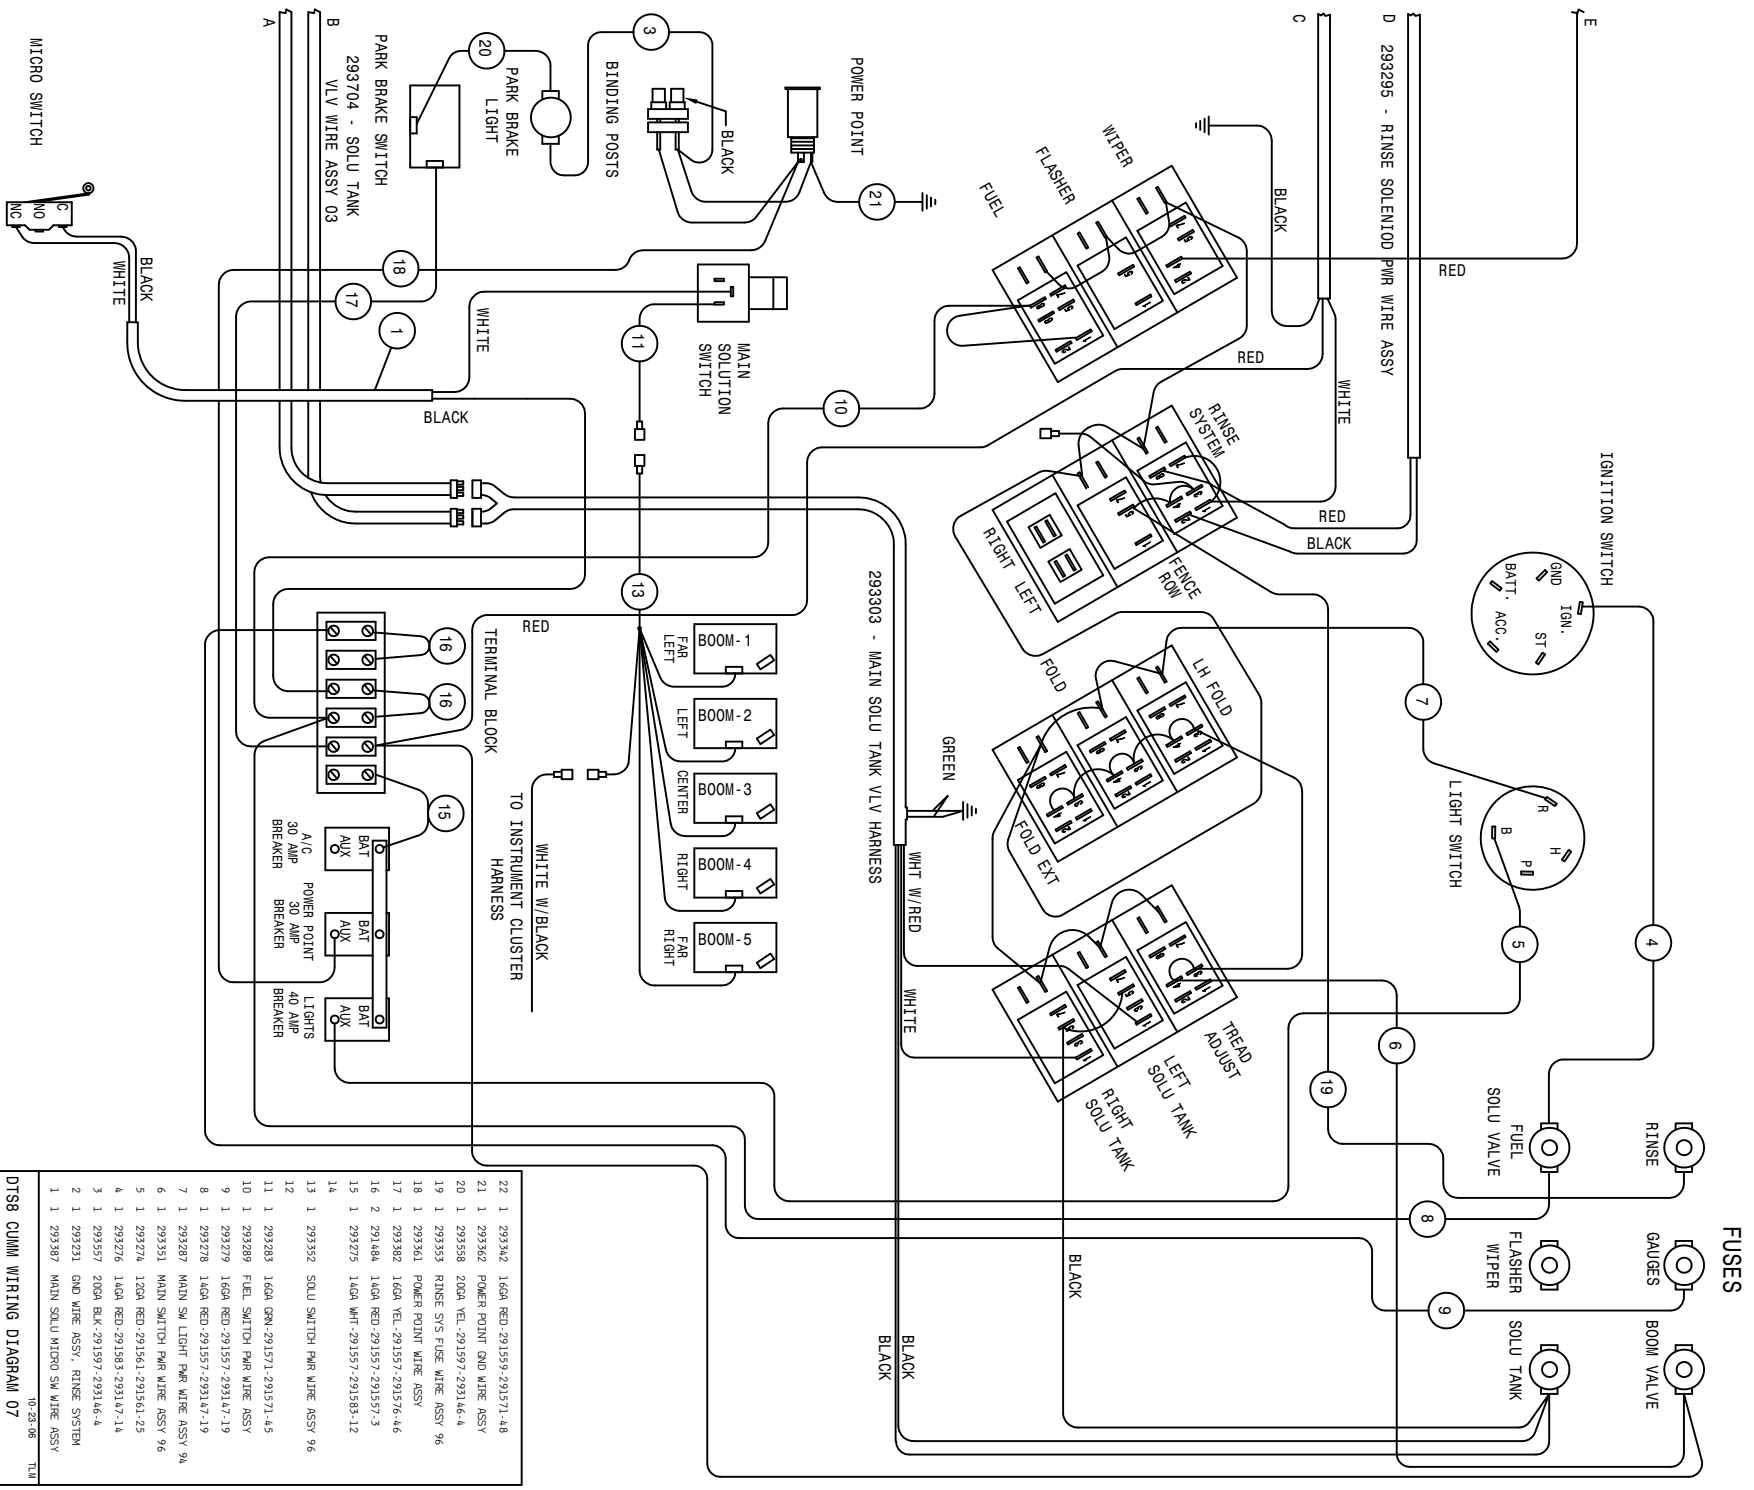

22	1	293342	16GA RED	291571-148
21	1	293342	POWER POINT GND WIRE ASSY	
20	1	293558	20GA VEL	29197-293146-4
19	1	293353	RINSE SYS FUSE WIRE ASSY	96
18	1	293361	POWER POINT WIRE ASSY	
17	1	293382	16GA VEL	29157-291576-46
16	2	291488	14GA RED	29157-29157-3
15	1	293275	14GA WHT	29157-29157-12
14				
13	1	293352	SOLU SWITCH PWR WIRE ASSY	96
12				
11	1	293283	16GA GRN	291571-291571-45
10	1	293289	FUEL SWITCH PWR WIRE ASSY	
9	1	293279	16GA RED	29157-293147-19
8	1	293278	14GA RED	29157-293147-19
7	1	293287	MAIN SM LIGHT PWR WIRE ASSY	96
6	1	293351	MAIN SWITCH PWR WIRE ASSY	96
5	1	293274	12GA RED	291561-291561-25
4	1	293276	14GA RED	291583-293147-14
3	1	293557	20GA BLK	29197-293146-4
2	1	293231	GND WIRE ASSY	RINSE SYSTEM
1	1	293387	MAIN SOLU MICRO SW WIRE ASSY	

DT88 CUMM WIRING DIAGRAM 07
SHEET 2 OF 5
REVISION DATE: 01-16-07
498944
10-28-08 TLM