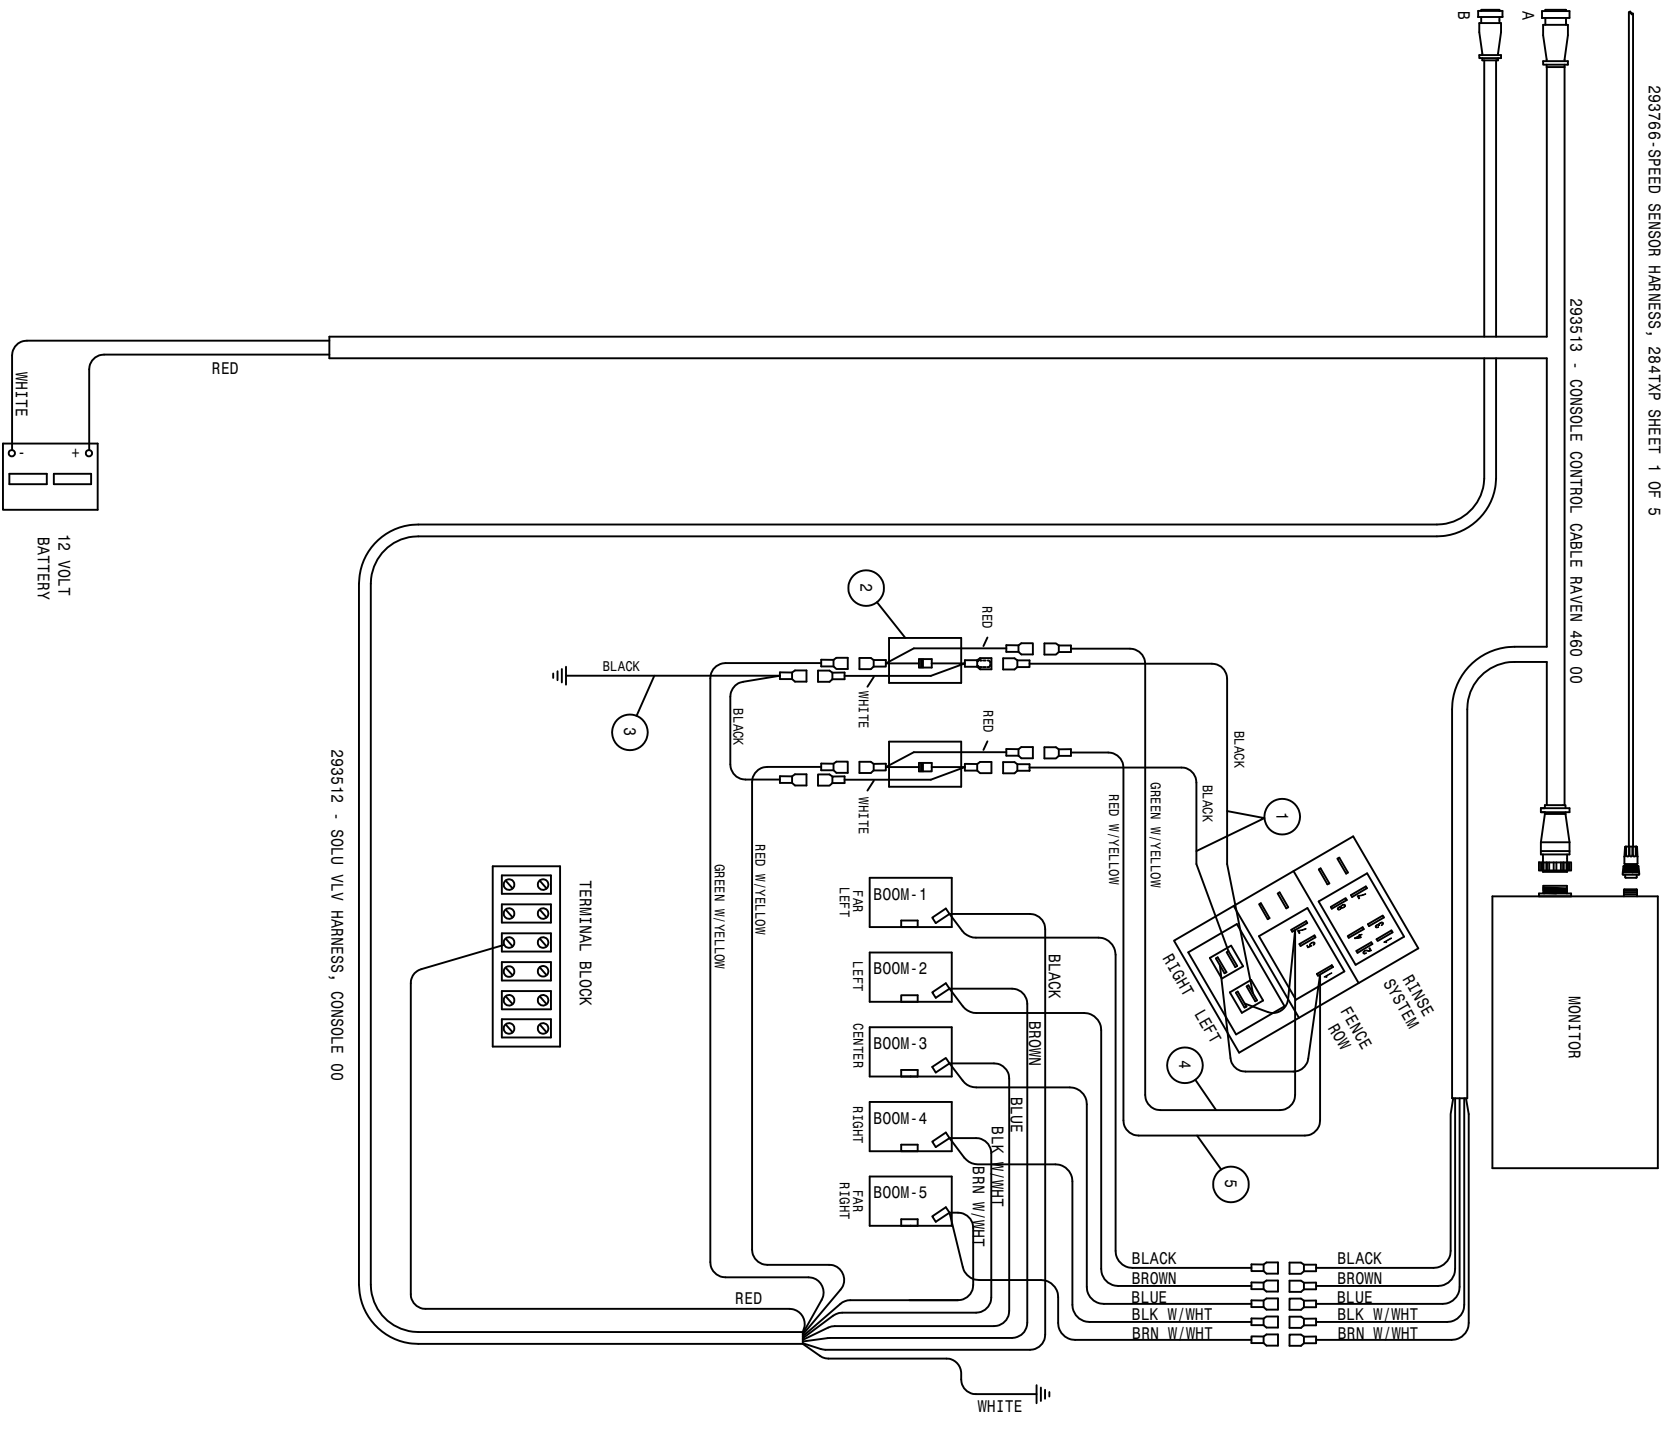

DT88 CUMM WIRING DIAGRAM 07
 SHEET 2 OF 5
 REVISION DATE: 01-16-07
 498944
 10-28-08 TLM

293355 - ELECT VLV HARNESS, JUMPER 96

A

293826 - CAB WIRE HARNESS 204/DTS8 05

REFER TO SHEET 1 OF 4

1	1	293299	1608	BLK-291511-291571-30	10-23-06	TLM
DTS8 CUMM WIRING DIAGRAM 07						
SHEET 4 OF 5						
REVISION DATE:						
498944						