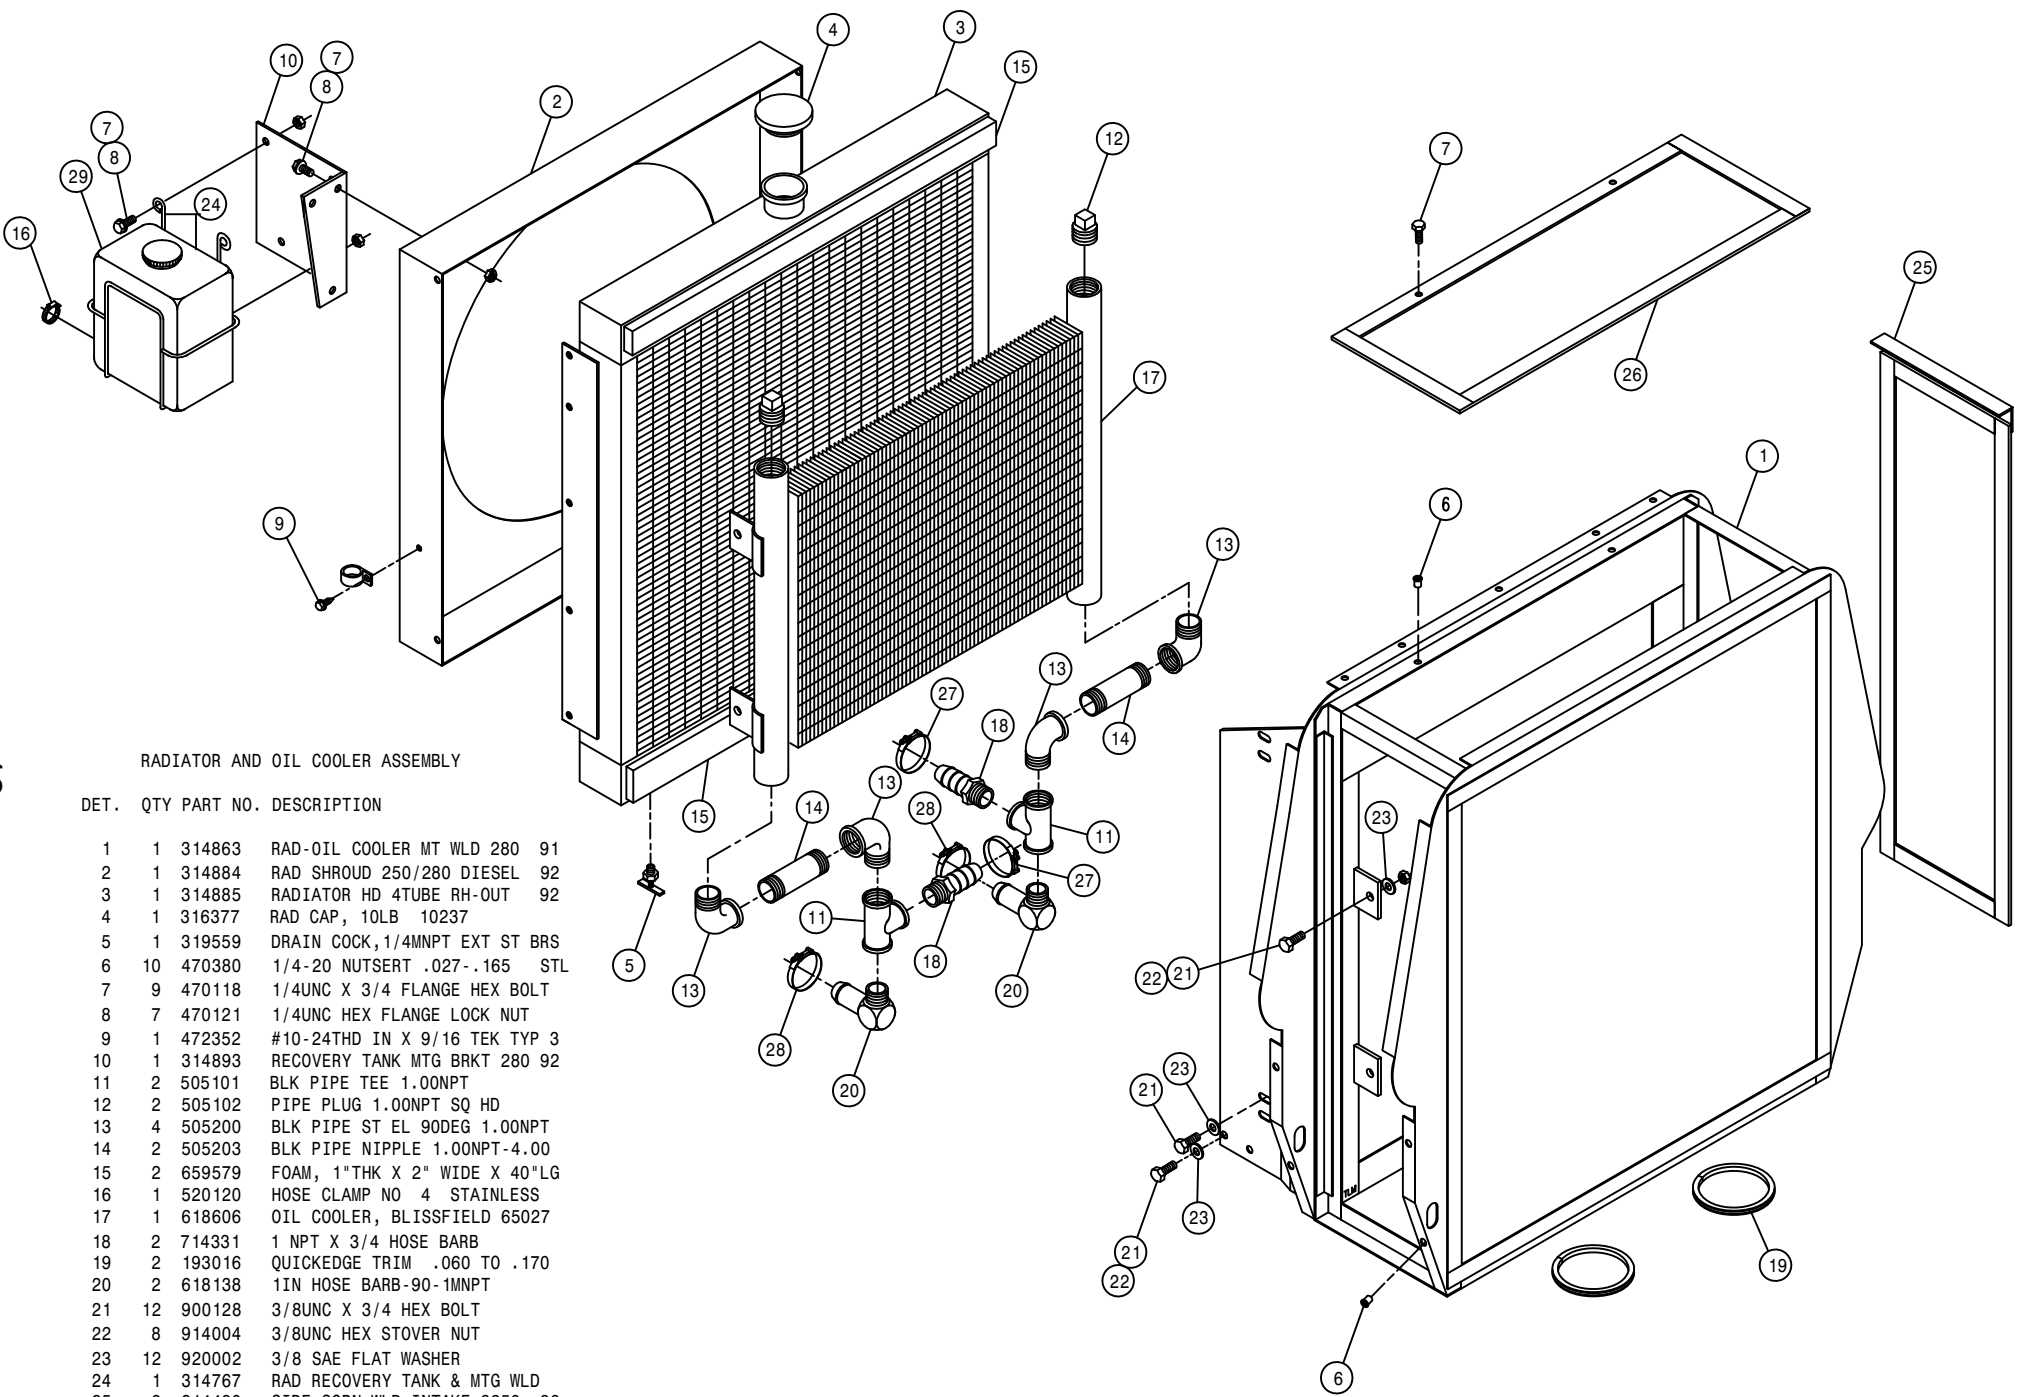

RADIATOR AND OIL COOLER ASSEMBLY

DET.	QTY	PART NO.	DESCRIPTION
1	1	314863	RAD-OIL COOLER MT WLD 280 91
2	1	314884	RAD SHROUD 250/280 DIESEL 92
3	1	314885	RADIATOR HD 4TUBE RH-OUT 92
4	1	316377	RAD CAP, 10LB 10237
5	1	319559	DRAIN COCK, 1/4MNPT EXT ST BRS
6	10	470380	1/4-20 NUTSERT .027-.165 STL
7	9	470118	1/4UNC X 3/4 FLANGE HEX BOLT
8	7	470121	1/4UNC HEX FLANGE LOCK NUT
9	1	472352	#10-24THD IN X 9/16 TEK TYP 3
10	1	314893	RECOVERY TANK MTG BRKT 280 92
11	2	505101	BLK PIPE TEE 1.00NPT
12	2	505102	PIPE PLUG 1.00NPT SQ HD
13	4	505200	BLK PIPE ST EL 90DEG 1.00NPT
14	2	505203	BLK PIPE NIPPLE 1.00NPT-4.00
15	2	659579	FOAM, 1" THK X 2" WIDE X 40" LG
16	1	520120	HOSE CLAMP NO 4 STAINLESS
17	1	618606	OIL COOLER, BLISSFIELD 65027
18	2	714331	1 NPT X 3/4 HOSE BARB
19	2	193016	QUICKEDGE TRIM .060 TO .170
20	2	618138	1IN HOSE BARB-90-1MNPT
21	12	900128	3/8UNC X 3/4 HEX BOLT
22	8	914004	3/8UNC HEX STOVER NUT
23	12	920002	3/8 SAE FLAT WASHER
24	1	314767	RAD RECOVERY TANK & MTG WLD
25	2	314490	SIDE SCR N WLD INTAKE 8250 86
26	1	314495	TOP SCR N WLD INTAKE 8250 86
27	2	520137	1.12/1.25 T-BOLT HOSE CLAMP
28	2	520138	1.38/1.56 T-BOLT HOSE CLAMP
29	1	314426	RAD RECOVERY TANK CHRY 318