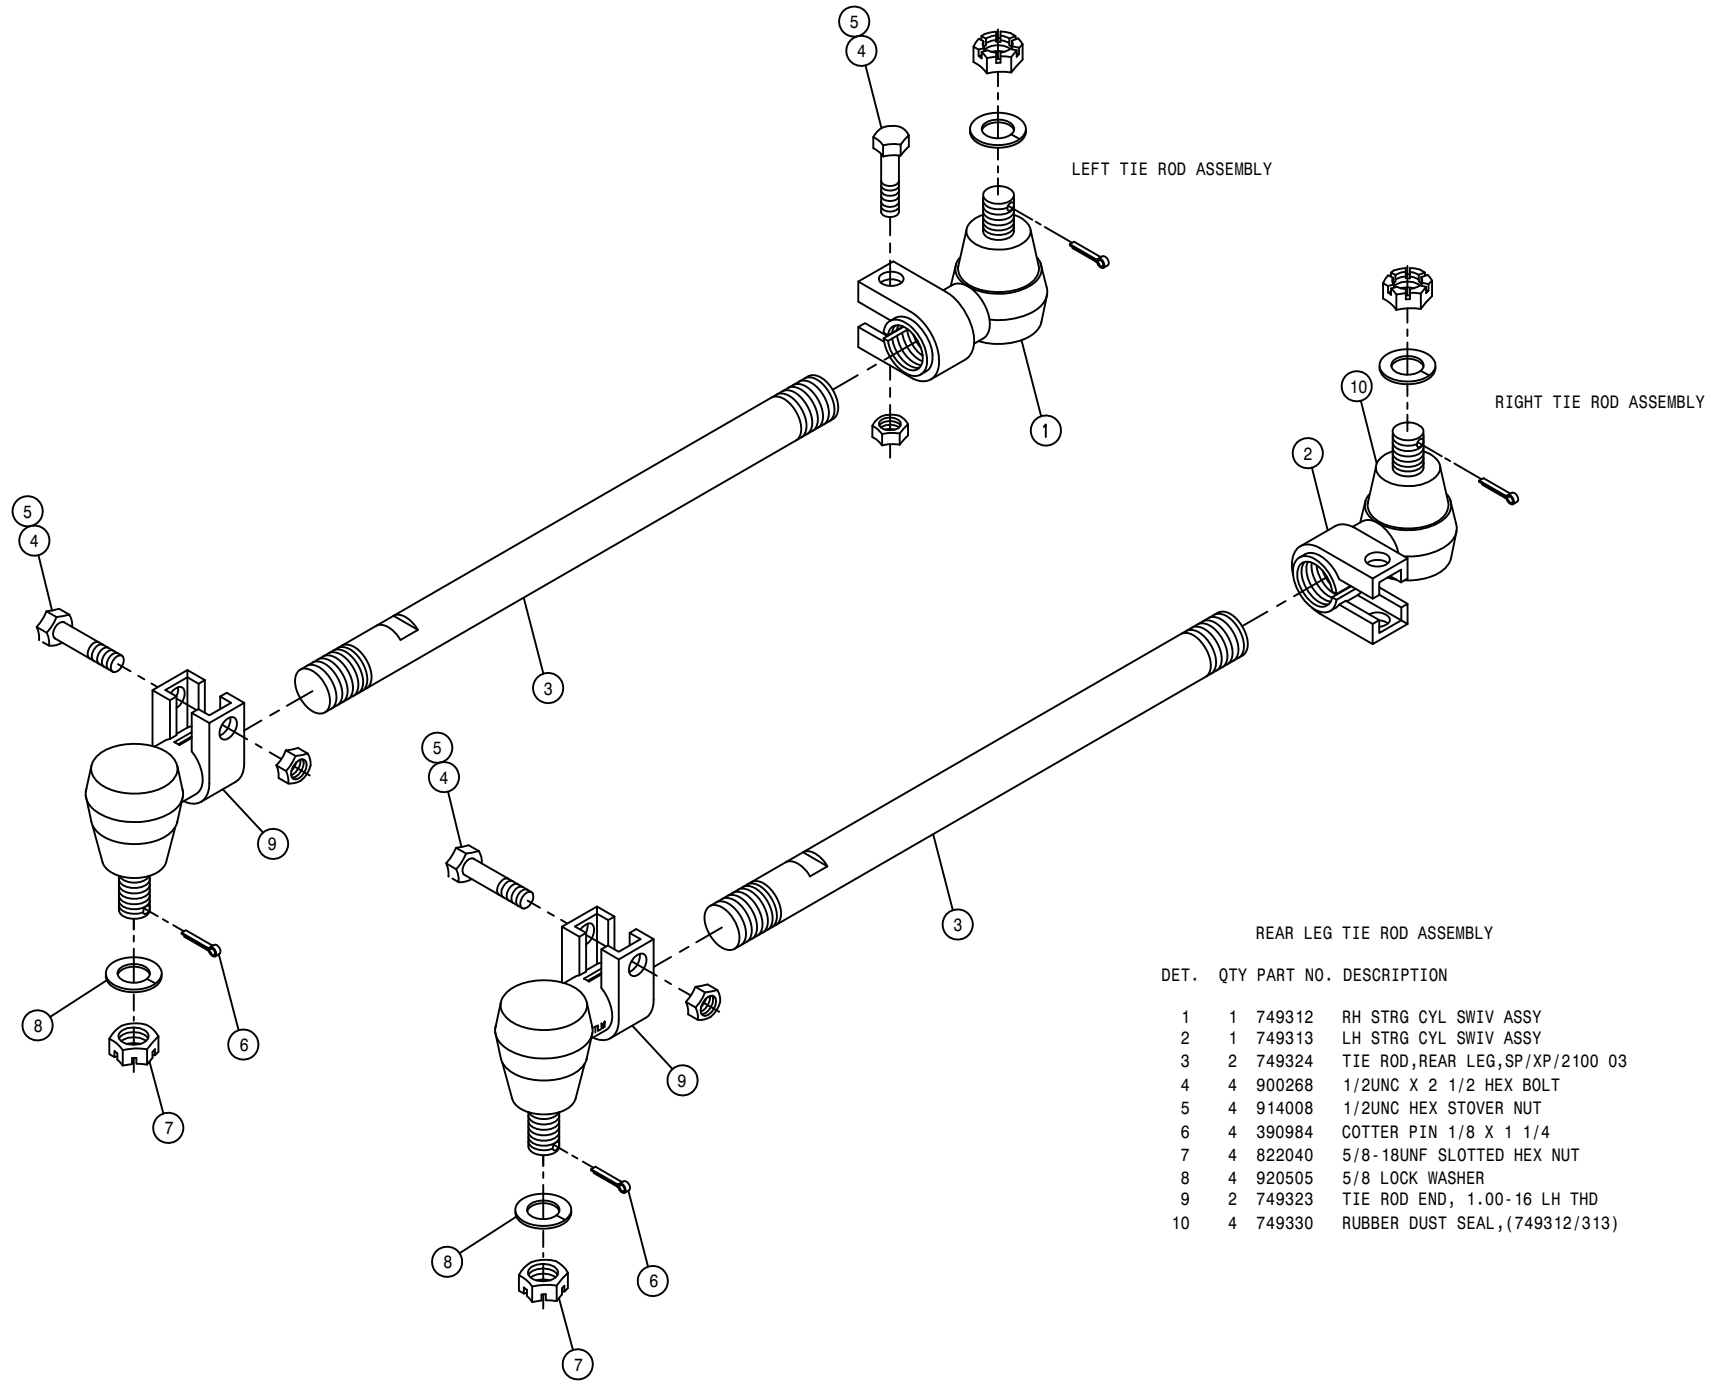

LEFT TIE ROD ASSEMBLY

RIGHT TIE ROD ASSEMBLY

REAR LEG TIE ROD ASSEMBLY

DET.	QTY	PART NO.	DESCRIPTION
1	1	749312	RH STRG CYL SWIV ASSY
2	1	749313	LH STRG CYL SWIV ASSY
3	2	749324	TIE ROD, REAR LEG, SP/XP/2100 03
4	4	900268	1/2UNC X 2 1/2 HEX BOLT
5	4	914008	1/2UNC HEX STOVER NUT
6	4	390984	COTTER PIN 1/8 X 1 1/4
7	4	822040	5/8-18UNF SLOTTED HEX NUT
8	4	920505	5/8 LOCK WASHER
9	2	749323	TIE ROD END, 1.00-16 LH THD
10	4	749330	RUBBER DUST SEAL, (749312/313)