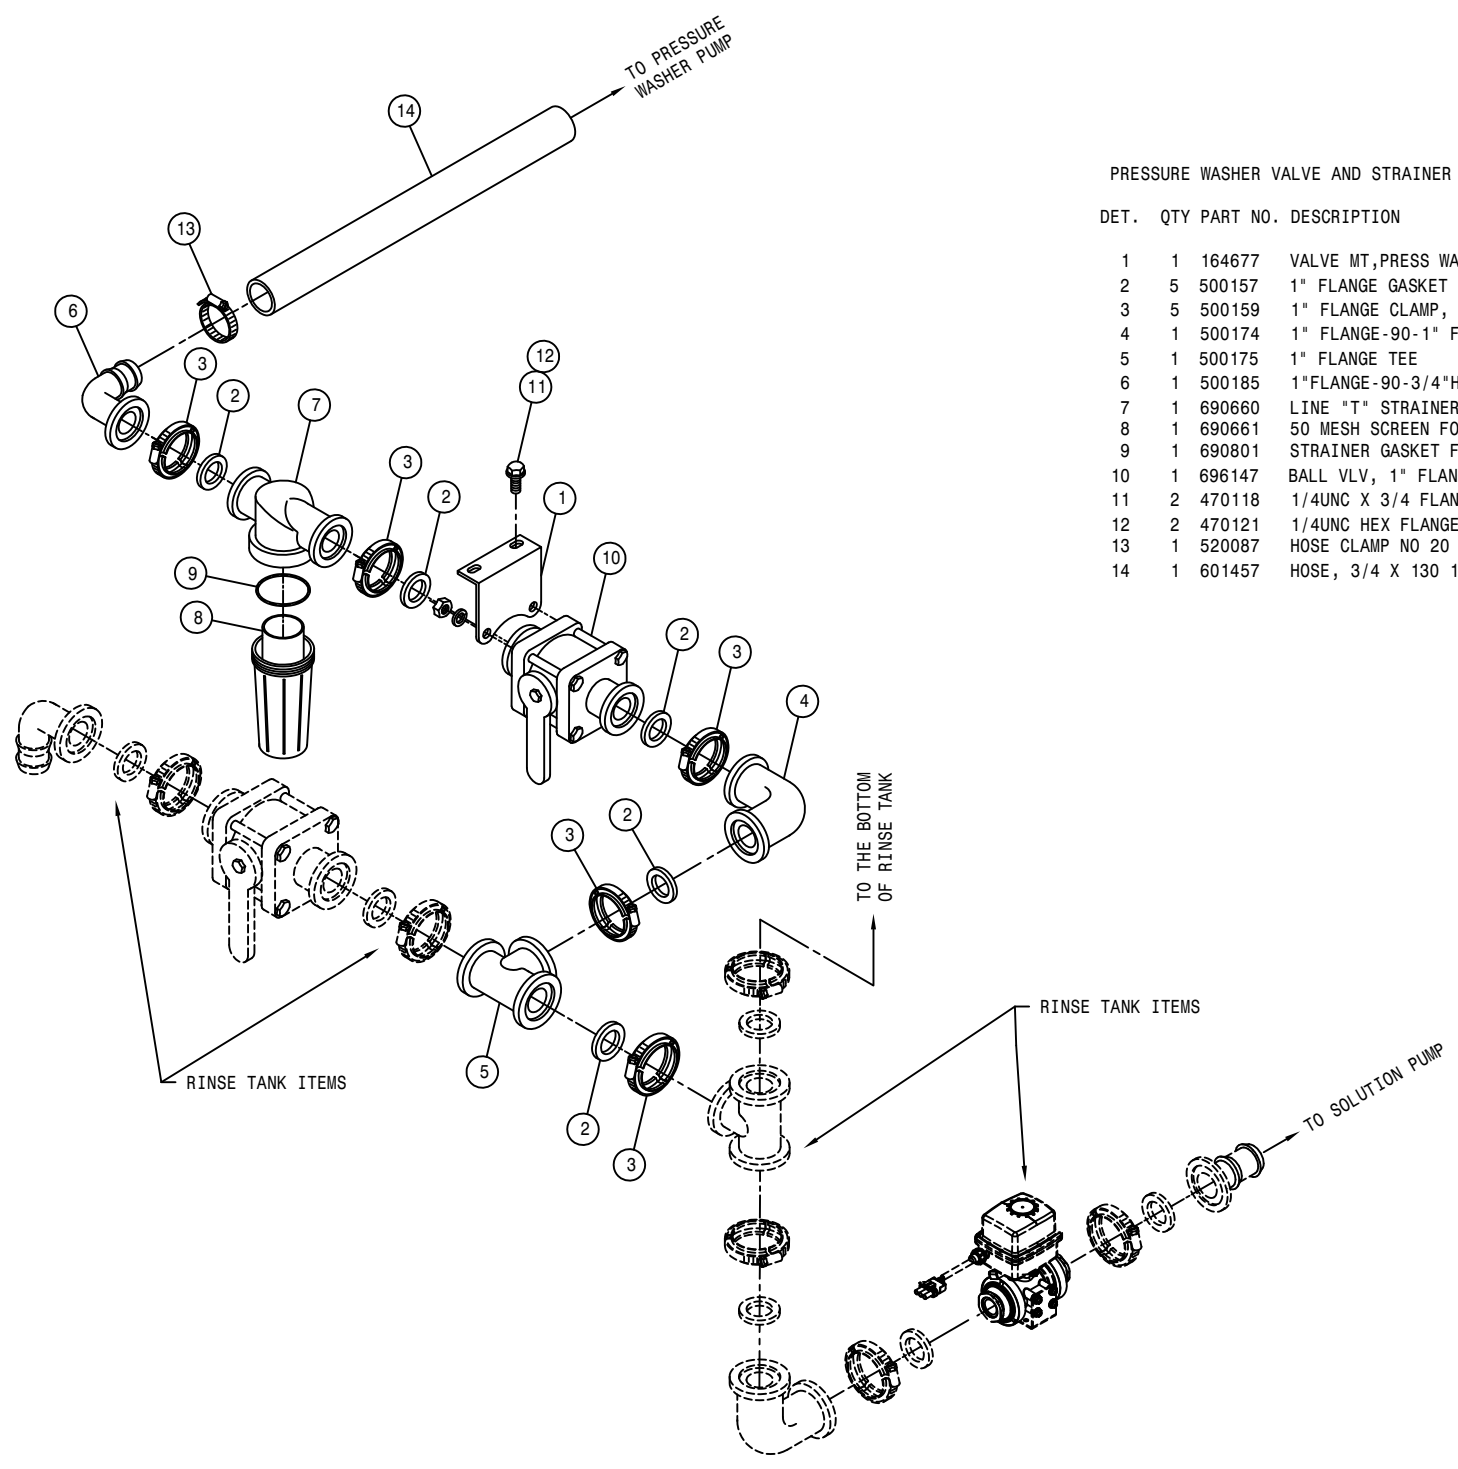

PRESSURE WASHER VALVE AND STRAINER ASSEMBLY

DET.	QTY	PART NO.	DESCRIPTION
1	1	164677	VALVE MT,PRESS WASH 284XP 2001
2	5	500157	1" FLANGE GASKET EPDM
3	5	500159	1" FLANGE CLAMP, S.S.
4	1	500174	1" FLANGE-90-1" FLANGE LBOPOLY
5	1	500175	1" FLANGE TEE POLY
6	1	500185	1"FLANGE-90-3/4"HOSE BARB POLY
7	1	690660	LINE "T" STRAINER, 1" FLANGE
8	1	690661	50 MESH SCREEN FOR 690660
9	1	690801	STRAINER GASKET FOR 690660
10	1	696147	BALL VLV, 1" FLANGE
11	2	470118	1/4UNC X 3/4 FLANGE HEX BOLT
12	2	470121	1/4UNC HEX FLANGE LOCK NUT
13	1	520087	HOSE CLAMP NO 20 STAINLESS
14	1	601457	HOSE, 3/4 X 130 1BR BLK EPDM