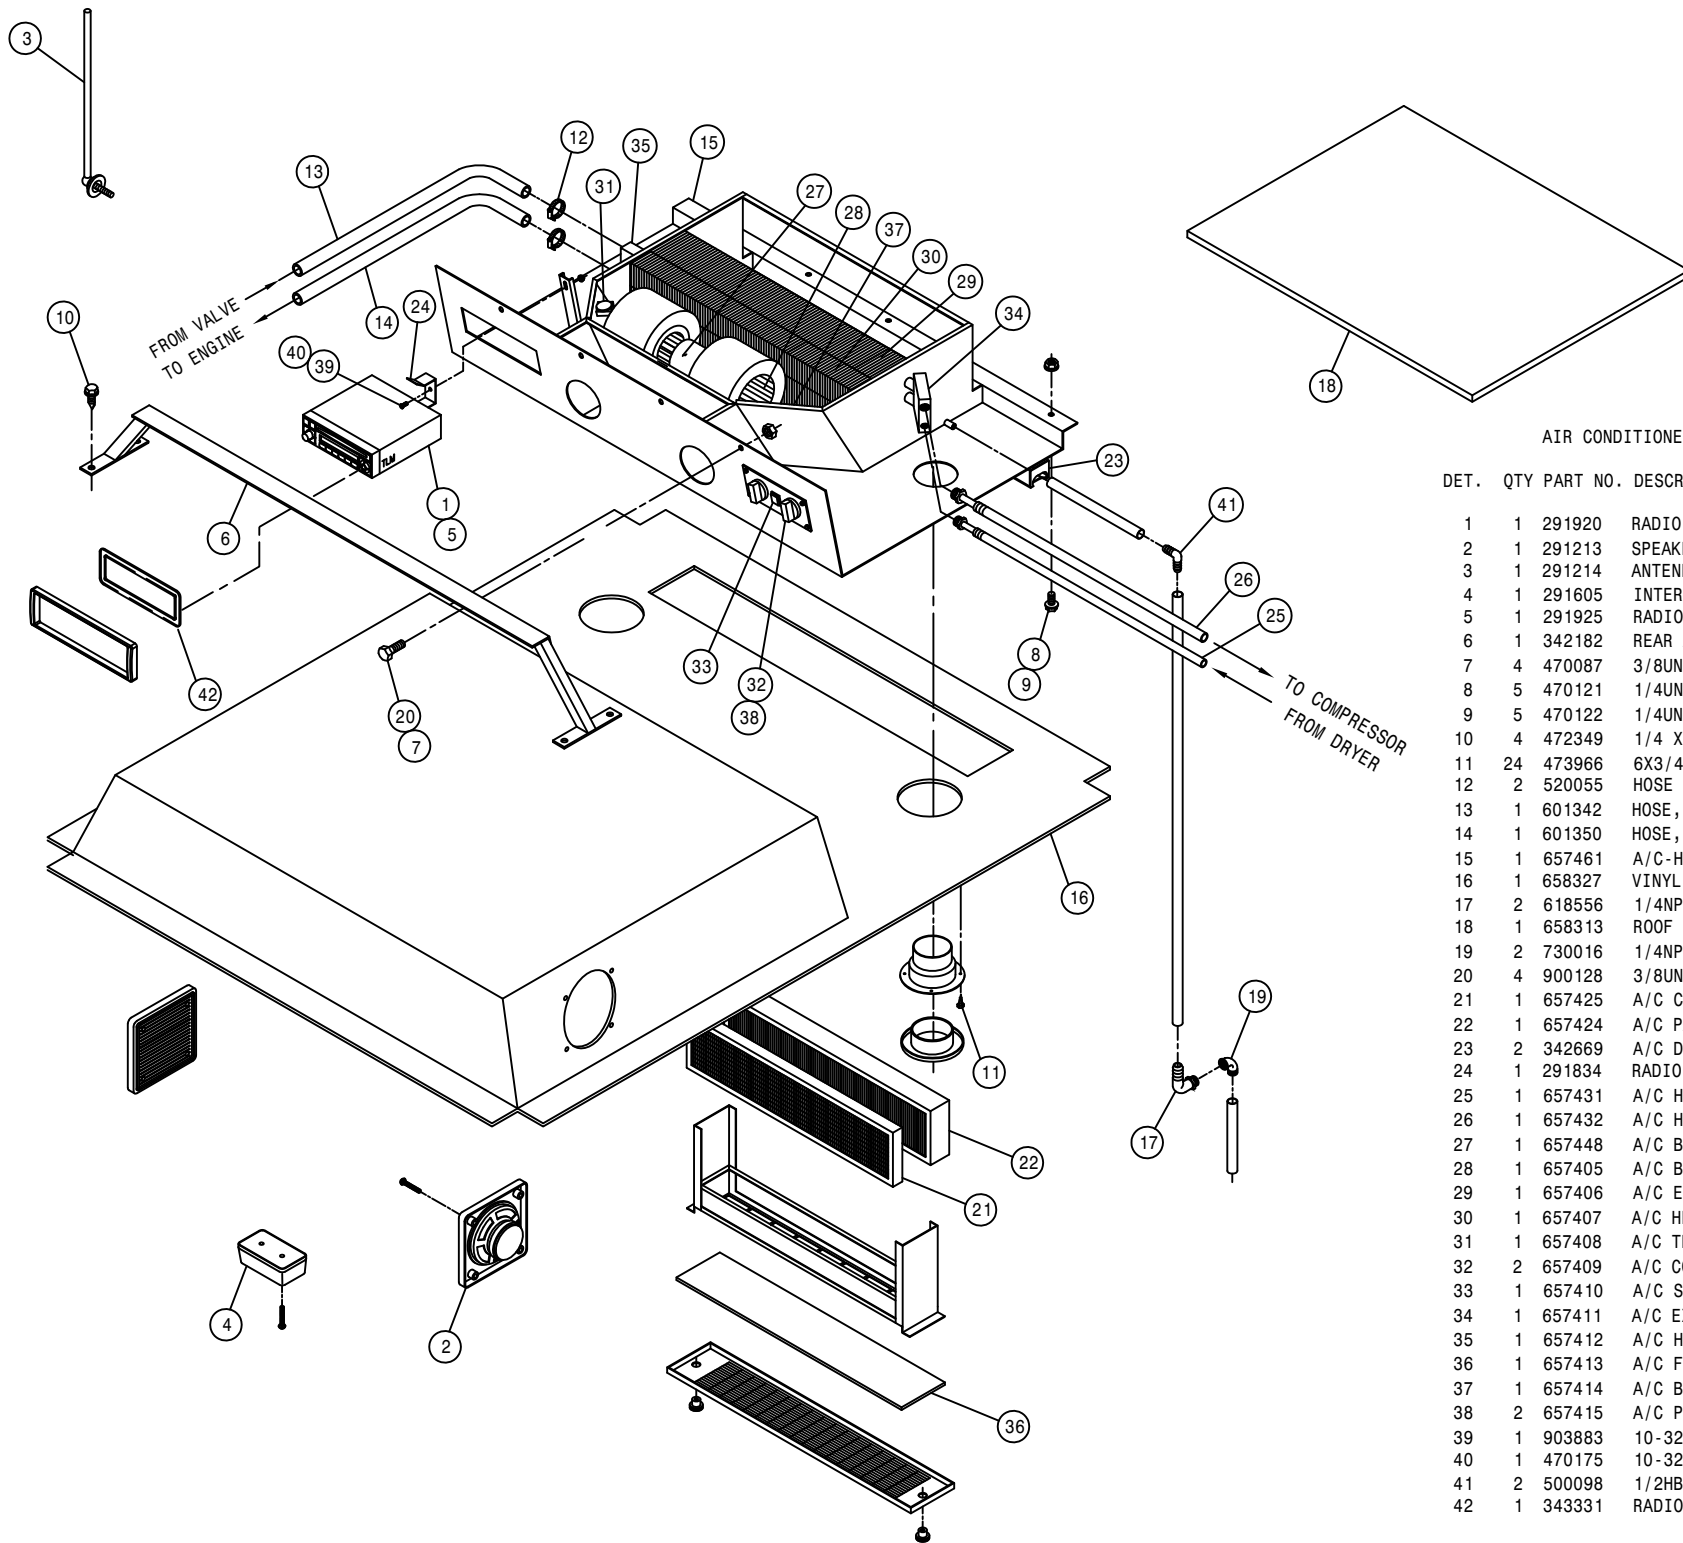

AIR CONDITIONER ASSEMBLY

DET.	QTY	PART NO.	DESCRIPTION
1	1	291920	RADIO CRW200
2	1	291213	SPEAKERS (PAIR)
3	1	291214	ANTENNA
4	1	291605	INTERIOR LIGHT W/SWITCH
5	1	291925	RADIO WIRE HARNESS, DTS 05
6	1	342182	REAR A/C BLOWER MT WLD,CAB 94
7	4	470087	3/8UNC HEX FLANGE LOCK NUT
8	5	470121	1/4UNC HEX FLANGE LOCK NUT
9	5	470122	1/4UNC X 1/2 FLANGE HEX BOLT
10	4	472349	1/4 X 3/4 20THD-IN TEK TYPE
11	24	473966	6X3/4 PHIL FLT HD SHT MTL SCR
12	2	520055	HOSE CLAMP NO 12 STAINLESS
13	1	601342	HOSE, 5/8 X 192 HEATER
14	1	601350	HOSE, 5/8 X 160 HEATER
15	1	657461	A/C-HTR BLOWER SYS, DTS8 05
16	1	658327	VINYL HEAD LINER 99
17	2	618556	1/4NPT-90-1/2 HOSE BARB,POLY
18	1	658313	ROOF SEAL,AIR COND 204,254,284
19	2	730016	1/4NPT ST EL, 90 DEG POLY
20	4	900128	3/8UNC X 3/4 HEX BOLT
21	1	657425	A/C CHARCOAL AIR FILTER
22	1	657424	A/C PAPER AIR FILTER
23	2	342669	A/C DRAIN HOSE KEEPER
24	1	291834	RADIO SUPPORT BRKT
25	1	657431	A/C HOSE ASSY, 5/16 X 173
26	1	657432	A/C HOSE ASSY, 1/2 X 190.
27	1	657448	A/C BLOWER ASSY, 12V KENWAY
28	1	657405	A/C BLOWER WHEEL W/CLIP
29	1	657406	A/C EVAPORATOR COIL
30	1	657407	A/C HEATER COIL
31	1	657408	A/C THERMOSTAT
32	2	657409	A/C CONTROL KNOB
33	1	657410	A/C SWITCH, PUSH ON-OFF
34	1	657411	A/C EXPANSION VALVE
35	1	657412	A/C HEATER VALVE,4-WAY MTRIZED
36	1	657413	A/C FILTER,RECIRCULATION 30"
37	1	657414	A/C BLOWER DRIVE ASSY
38	2	657415	A/C POTENTIOMETER ASSY
39	1	903883	10-32 X 1/2 SLT RDHD MACH SCR
40	1	470175	10-32 HEX FLANGE LOCK NUT
41	2	500098	1/2HB-90-1/2 HOSE BARB, POLY
42	1	343331	RADIO BEZEL, CAB, BLK PLASTIC 0