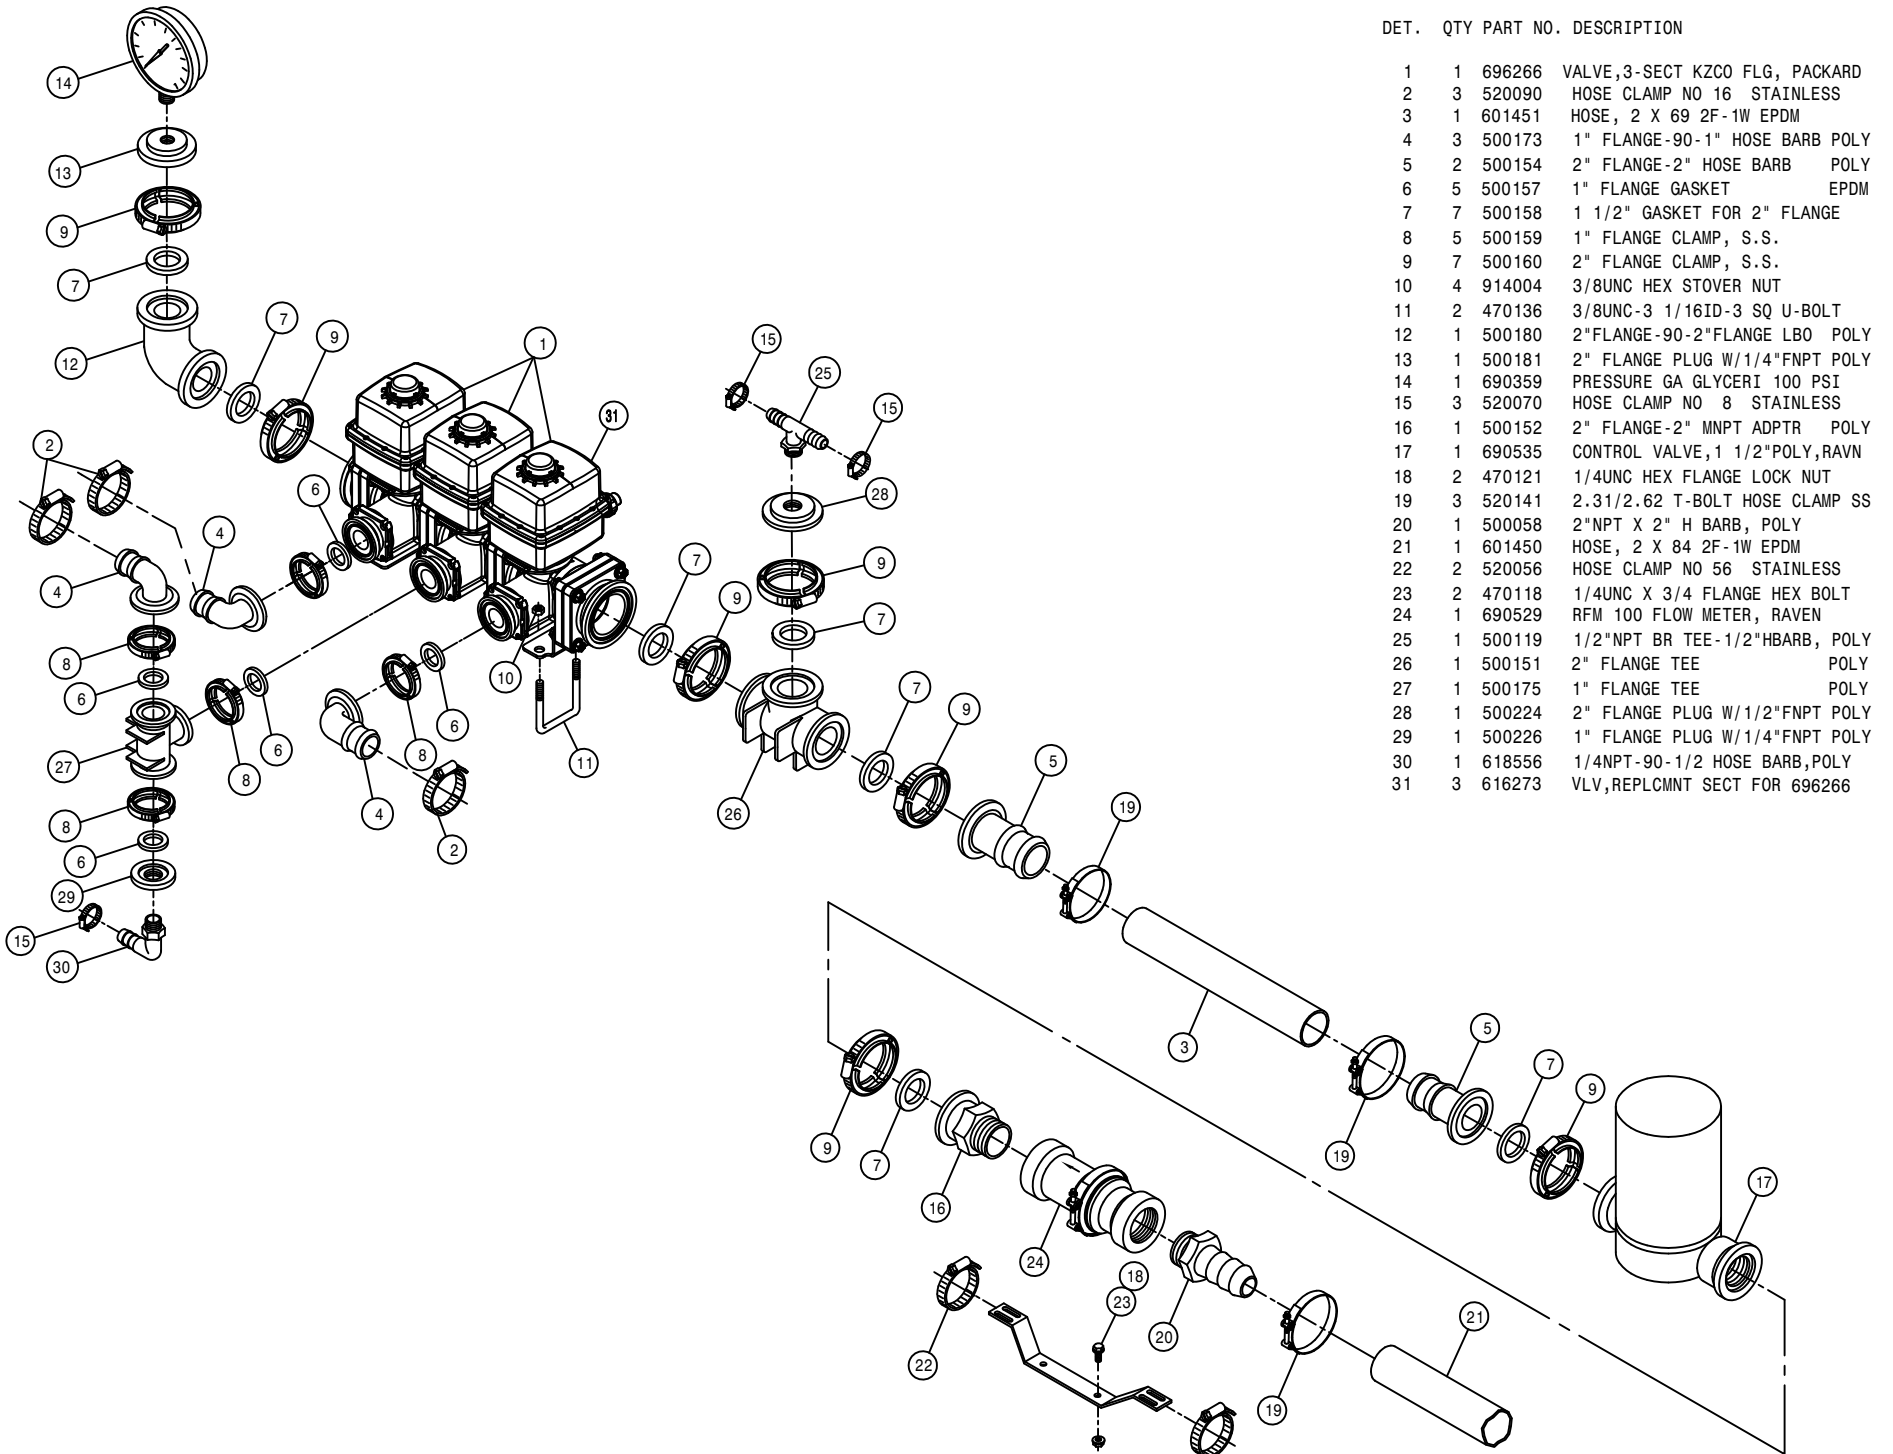

60' SOLUTION SOLENOID ASSEMBLY (STANDARD)

DET. QTY PART NO. DESCRIPTION

1	1	696266	VALVE,3-SECT KZCO FLG, PACKARD
2	3	520090	HOSE CLAMP NO 16 STAINLESS
3	1	601451	HOSE, 2 X 69 2F-1W EPDM
4	3	500173	1" FLANGE-90-1" HOSE BARB POLY
5	2	500154	2" FLANGE-2" HOSE BARB POLY
6	5	500157	1" FLANGE GASKET EPDM
7	7	500158	1 1/2" GASKET FOR 2" FLANGE
8	5	500159	1" FLANGE CLAMP, S.S.
9	7	500160	2" FLANGE CLAMP, S.S.
10	4	914004	3/8UNC HEX STOVER NUT
11	2	470136	3/8UNC-3 1/16ID-3 SQ U-BOLT
12	1	500180	2"FLANGE-90-2"FLANGE LBO POLY
13	1	500181	2" FLANGE PLUG W/1/4"FNPT POLY
14	1	690359	PRESSURE GA GLYCERI 100 PSI
15	3	520070	HOSE CLAMP NO 8 STAINLESS
16	1	500152	2" FLANGE-2" MNPT ADPTR POLY
17	1	690535	CONTROL VALVE,1 1/2"POLY,RAVN
18	2	470121	1/4UNC HEX FLANGE LOCK NUT
19	3	520141	2.31/2.62 T-BOLT HOSE CLAMP SS
20	1	500058	2"NPT X 2" H BARB, POLY
21	1	601450	HOSE, 2 X 84 2F-1W EPDM
22	2	520056	HOSE CLAMP NO 56 STAINLESS
23	2	470118	1/4UNC X 3/4 FLANGE HEX BOLT
24	1	690529	RFM 100 FLOW METER, RAVEN
25	1	500119	1/2"NPT BR TEE-1/2"HBARB, POLY
26	1	500151	2" FLANGE TEE POLY
27	1	500175	1" FLANGE TEE POLY
28	1	500224	2" FLANGE PLUG W/1/2"FNPT POLY
29	1	500226	1" FLANGE PLUG W/1/4"FNPT POLY
30	1	618556	1/4NPT-90-1/2 HOSE BARB,POLY
31	3	616273	VLV,REPLCMNT SECT FOR 696266