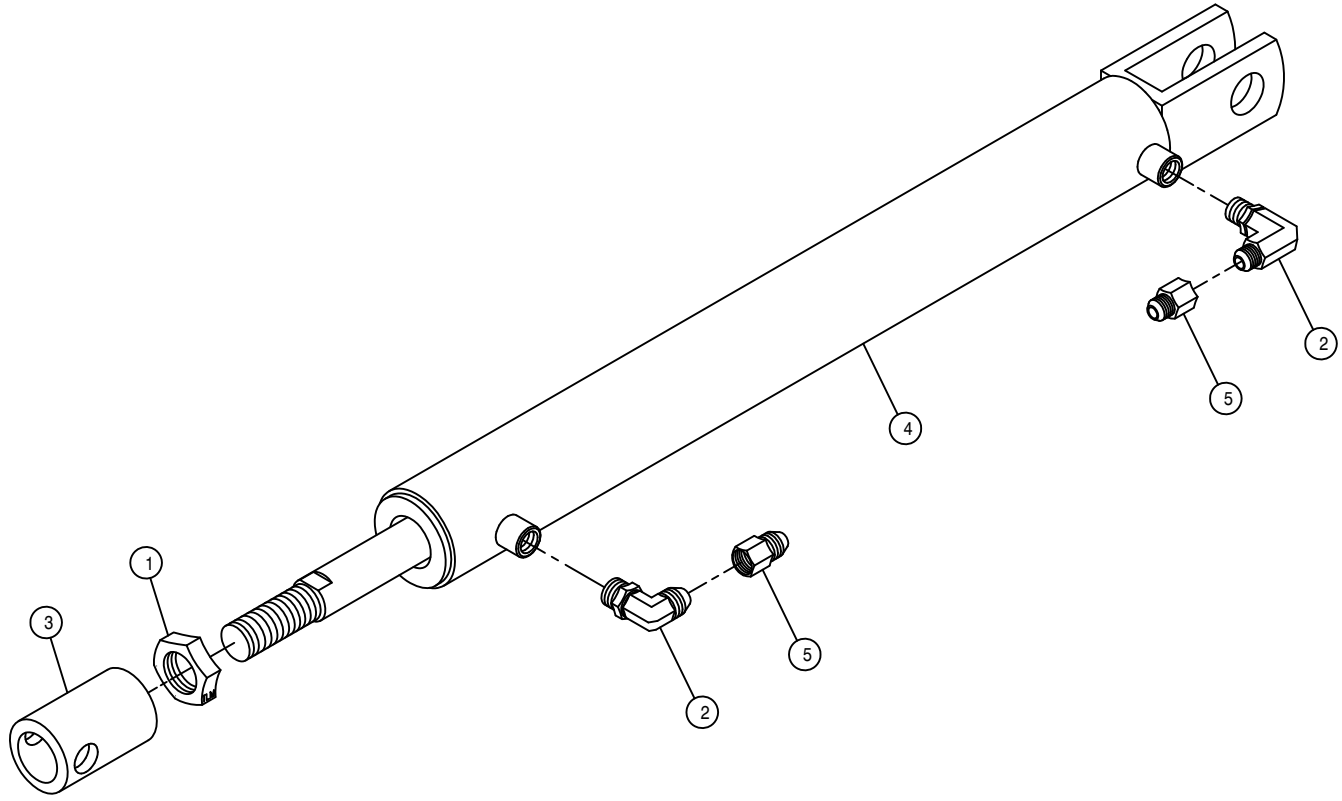

BOOM CENTER SECTION FOLD CYLINDER ASSEMBLY

DET.	QTY	PART NO.	DESCRIPTION
	1	472328	1" - 12 HEX JAM NUT
	2	618119	9/16MJIC-90-9/16MOR LBO
	3	620681	CENTER FOLD CYL ADJ SLEEVE 12T
	4	621526	BOOM CNTR SECT CYL ASSY(12T)
	5	618733	9/16JIC .042 ORIFICE ADPTR
	NS	621527	REPAIR KIT, HYD CYL 621526

NOTE: 621213 - BOOM CNTR SECT FOLD CYLINDER ASSEMBLY WITH FITTINGS