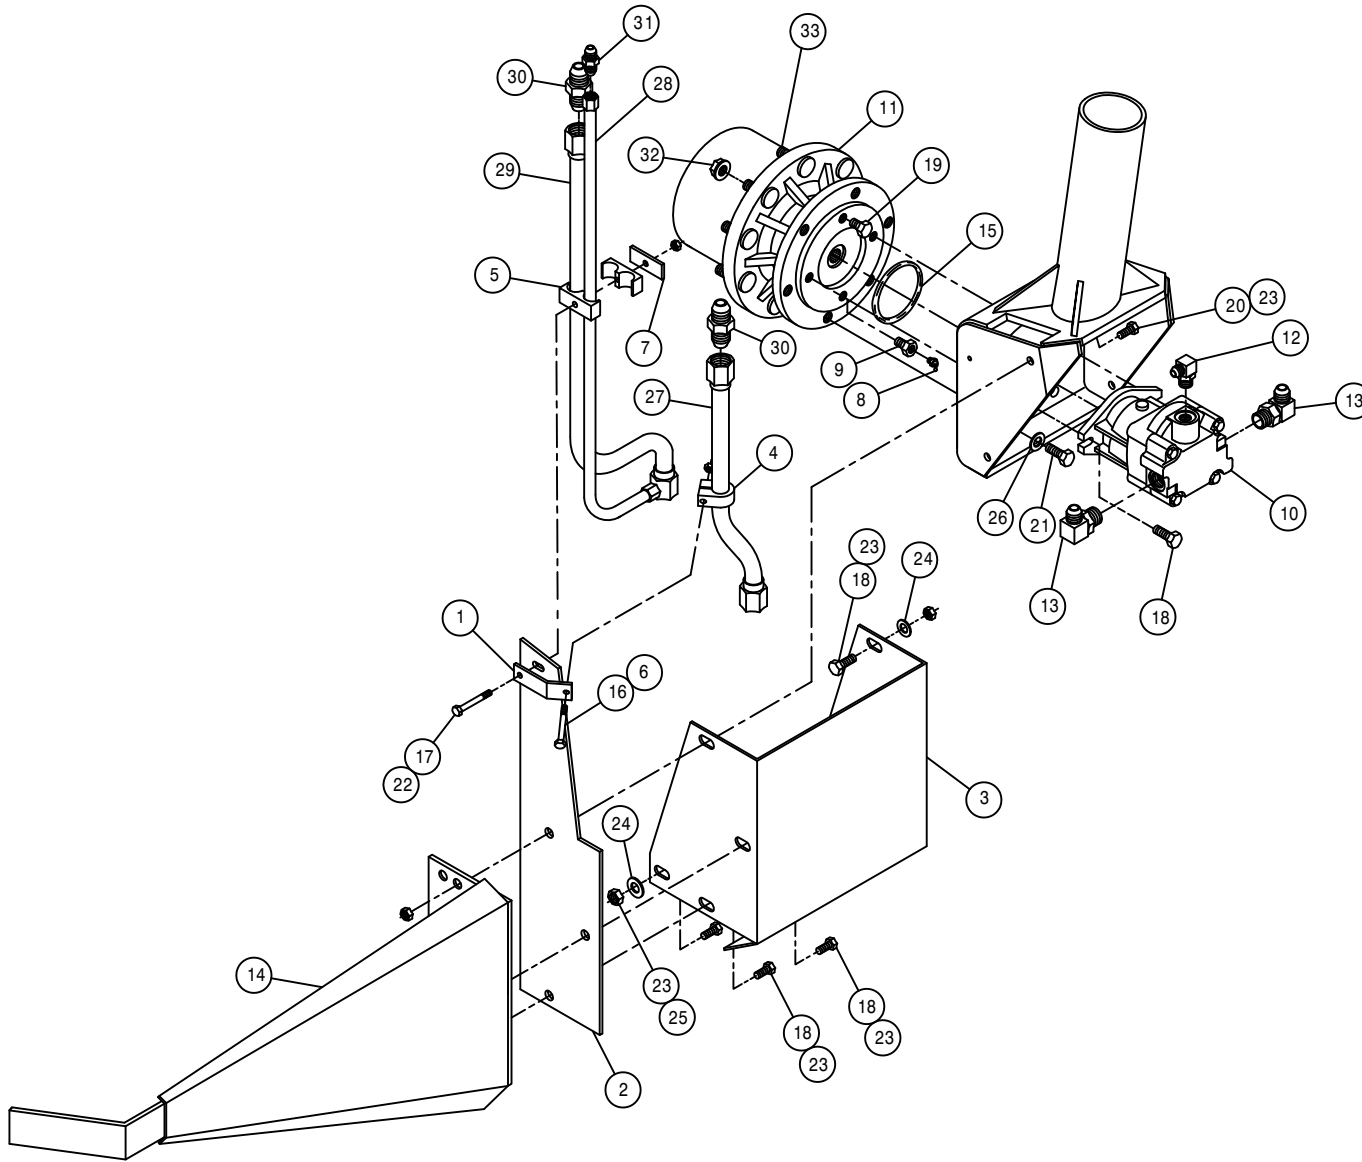

RIGHT FRONT LEG ASSEMBLY

DET.	QTY	PART NO.	DESCRIPTION
1	1	359124	FRT LEG HYD TUBE BRKT,284XP 01
2	1	359014	FRT HYD TUBE MTG PLT,2100 00
3	1	359185	WHL MTR SHLD, XP/2100 2002
4	1	470341	TUBE CLAMP BODY, .500
5	1	470340	TUBE CLAMP BODY, .500-.750
6	1	914000	1/4UNC HEX STOVER NUT
7	1	470278	CLAMP WELD PLATE, SNGL, 2.75LG
8	1	471023	GREASE ZERK 1/4-28 X 45
9	1	610556	1/2UNC X 1/2 ZERK BOLT T-HUB
10	1	610571	SUND M35-3002 WHL MTR
11	1	610683	TORQ HUB, 15:1 B-MT MW3BA
12	1	618183	3/4MJIC-90-7/8MOR LBO
13	2	618248	1 1/16MJIC-90-1 1/16MOR LBO
14	1	662256	STALK GUIDE WLD, 2100 2000
15	1	870045	O-RING 4 1/8 OD X 4 ID
16	1	900006	1/4UNC X 1 3/4 HEX BOLT
17	1	900070	5/16UNC X 2 1/2 BOLT
18	5	900264	1/2UNC X 1 1/4 HEX BOLT
19	1	900260	1/2UNC X 1/2 H BOLT GR2 UNPLT
20	1	900265	1/2UNC X 1 1/2 HEX BOLT
21	6	900333	5/8UNC X 1 1/2 HEX BOLT
22	1	914002	5/16UNC HEX STOVER NUT
23	6	914008	1/2UNC HEX STOVER NUT
24	3	920004	1/2 SAE FLAT WASHER
25	2	900263	1/2UNC X 1" HEX BOLT
26	6	920505	5/8 LOCK WASHER
27	1	615792	FRT LEG INNER HYD TUBE ASSY XP
28	1	615793	FRT LEG CNTR HYD TUBE ASSY XP
29	1	615794	RH FRT LEG OTR HYD TUBE ASSY
30	2	618177	1 1/16MJIC UNION
31	1	618314	3/4MJIC UNION
32	9	470140	5/8UNF HEX SMTH FLANGE NUT PLT
33	9	824054	5/8-18 X 2 7/16 WHL STUD