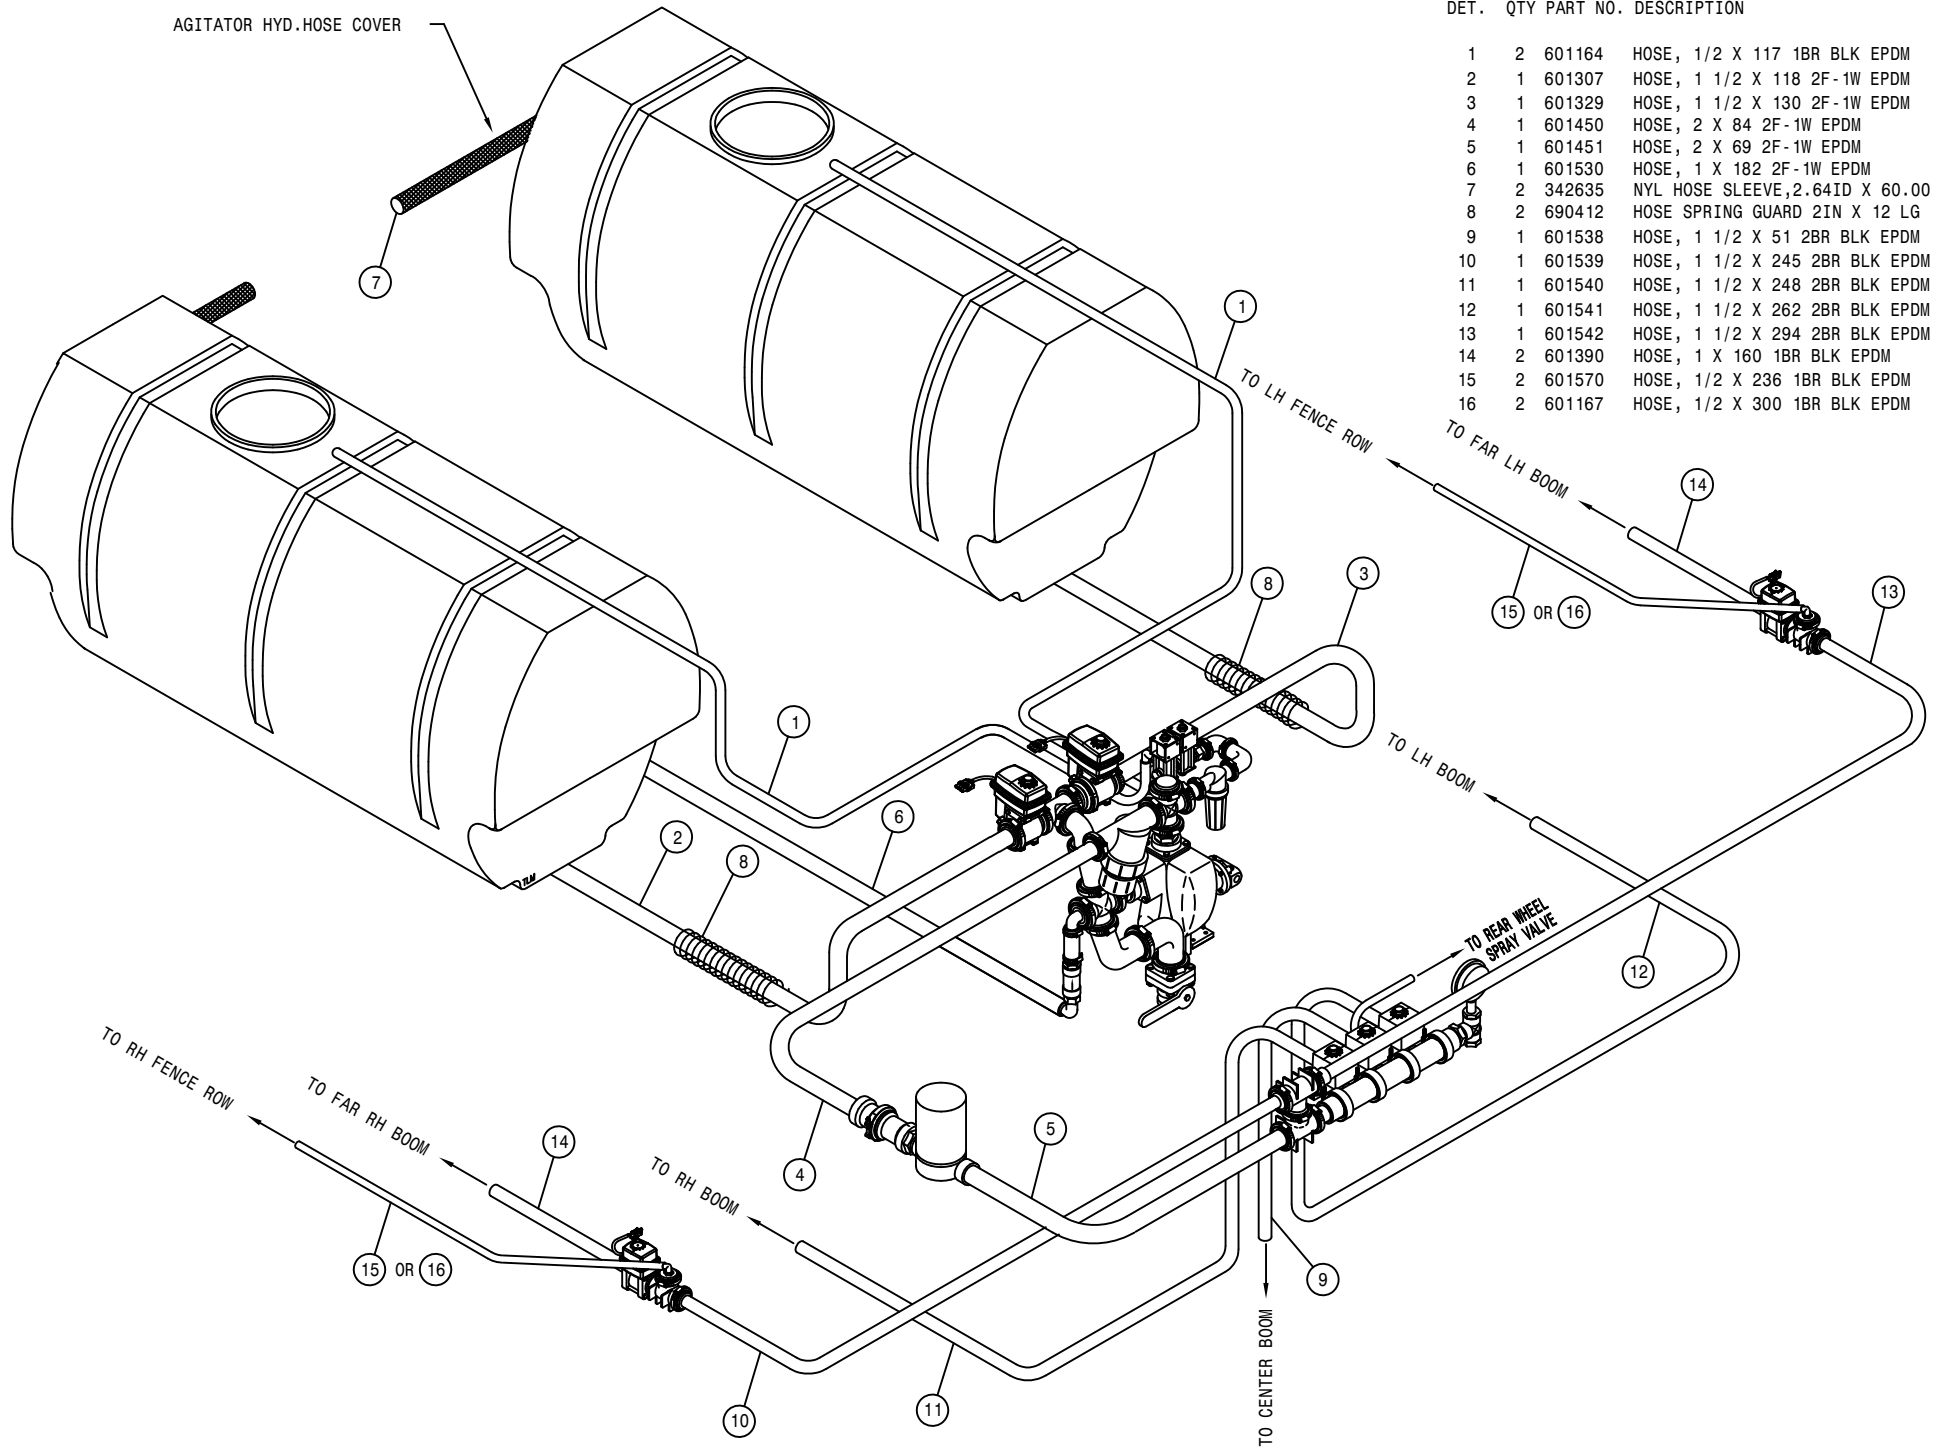

SOLUTION HOISING FOR 80' -90' BOOM (HI-VOLUME)

DET. QTY PART NO. DESCRIPTION

1	2	601164	HOSE, 1/2 X 117 1BR BLK EPDM
2	1	601307	HOSE, 1 1/2 X 118 2F-1W EPDM
3	1	601329	HOSE, 1 1/2 X 130 2F-1W EPDM
4	1	601450	HOSE, 2 X 84 2F-1W EPDM
5	1	601451	HOSE, 2 X 69 2F-1W EPDM
6	1	601530	HOSE, 1 X 182 2F-1W EPDM
7	2	342635	NYL HOSE SLEEVE, 2.64ID X 60.00
8	2	690412	HOSE SPRING GUARD 2IN X 12 LG
9	1	601538	HOSE, 1 1/2 X 51 2BR BLK EPDM
10	1	601539	HOSE, 1 1/2 X 245 2BR BLK EPDM
11	1	601540	HOSE, 1 1/2 X 248 2BR BLK EPDM
12	1	601541	HOSE, 1 1/2 X 262 2BR BLK EPDM
13	1	601542	HOSE, 1 1/2 X 294 2BR BLK EPDM
14	2	601390	HOSE, 1 X 160 1BR BLK EPDM
15	2	601570	HOSE, 1/2 X 236 1BR BLK EPDM
16	2	601167	HOSE, 1/2 X 300 1BR BLK EPDM

AGITATOR HYD. HOSE COVER

TO LH FENCE ROW

TO FAR LH BOOM

TO LH BOOM

TO REAR WHEEL SPRAY VALVE

TO RH FENCE ROW

TO FAR RH BOOM

TO RH BOOM

TO CENTER BOOM