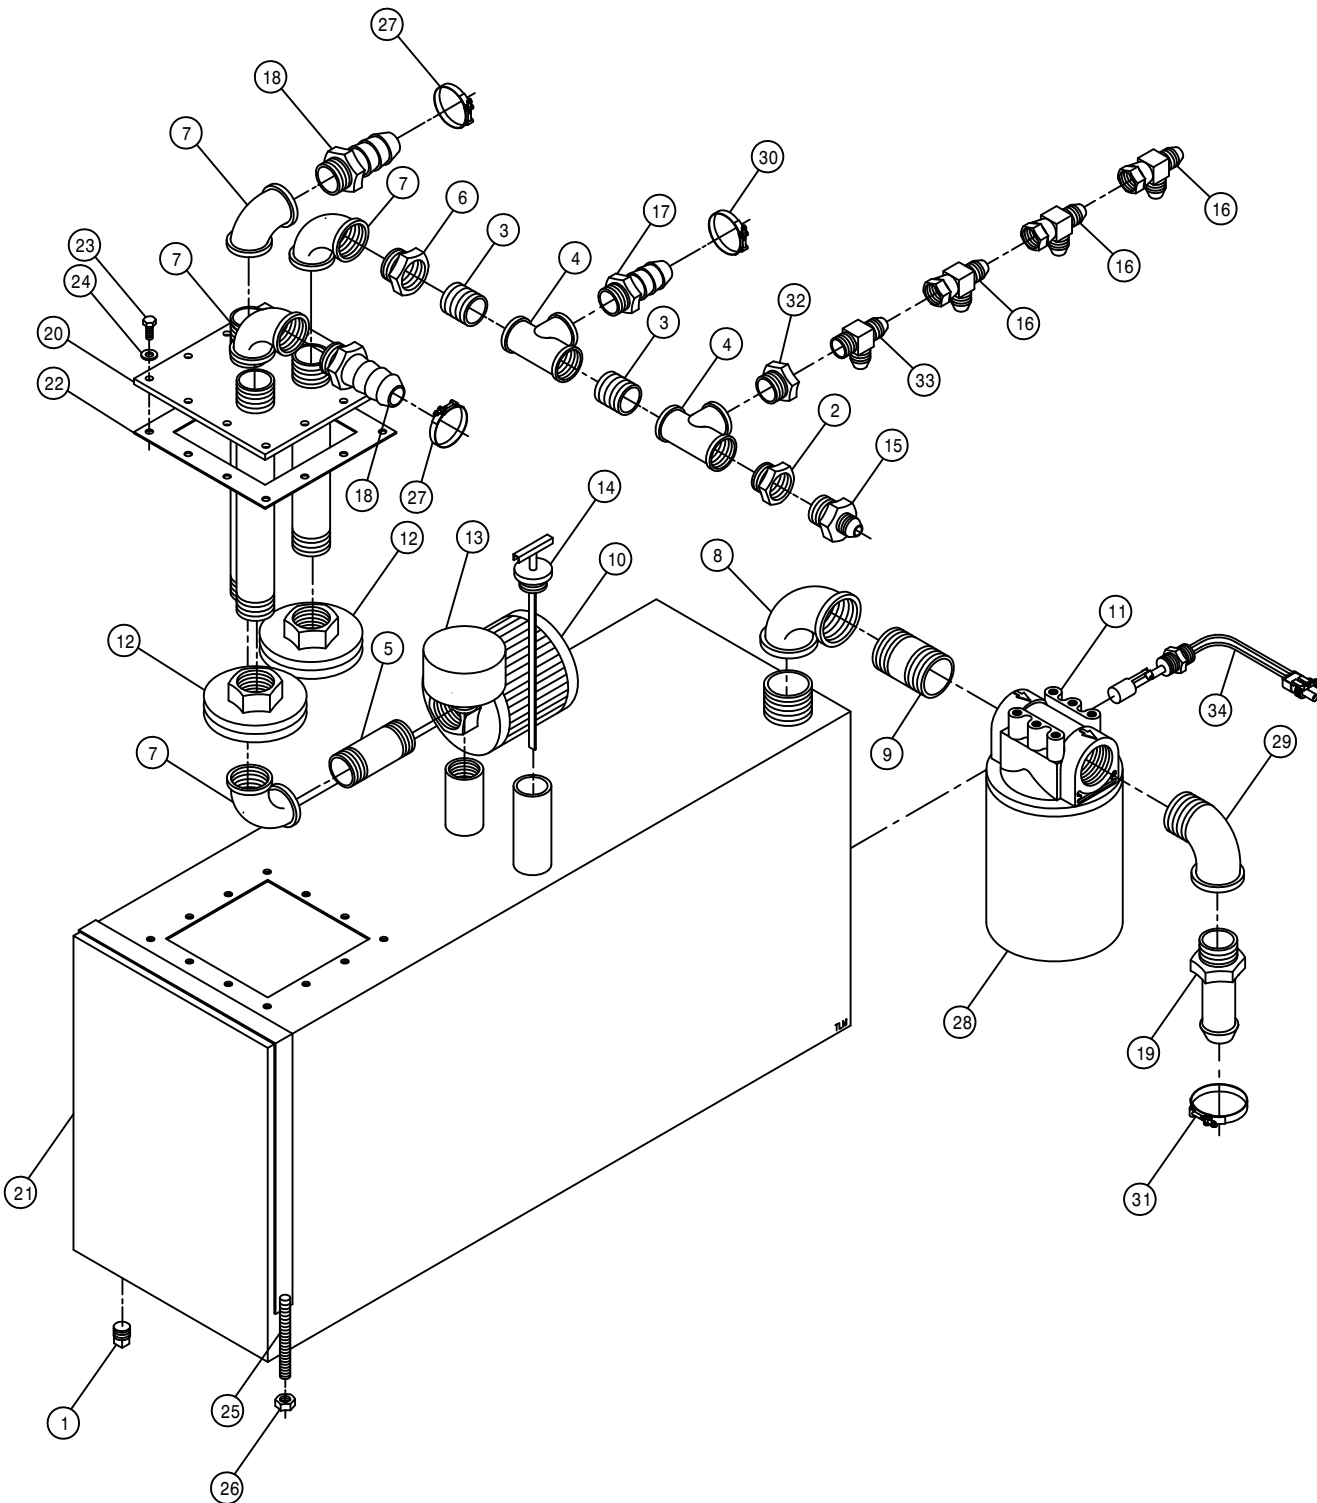

HYDRAULIC TANK ASSEMBLY

DET. QTY PART NO. DESCRIPTION

1	1	470308	1/2MNPT DRAIN PLUG,AL HD,MAG
2	1	504210	RED BUSH 3/4 NPT X 1/2 NPT
3	2	504702	CLOSE NIPPLE .75NPT
4	2	504955	BLK PIPE TEE .75NPT
5	1	505203	BLK PIPE NIPPLE 1.00NPT-4.00
6	1	505213	RED BUSH 1 X 3/4 BLK MAL
7	4	505300	BLK PIPE EL 90DEG 1.00NPT
8	1	506303	BLK PIPE EL 90DEG 1.25NPT
9	1	506602	PIPE NIPPLE 1 1/4NPT-2 1/2
10	1	605600	TANK FILTER, 100 MESH,1"FNPT
11	1	605601	PARKER FILTER ASSY,10M,1.25NPT
12	2	605603	LINE SUMP DIFFUSER
13	1	611052	FILLER BREATHER 3/4NPT
14	1	614453	DIPSTICK, 8IN
15	1	618018	9/16MJIC-1/2MNPT ADPTR
16	3	618486	9/16FJIC SW RUN TEE-9/16MJIC
17	1	713220	HOSE BARB 3/4 NPT X 3/4
18	2	714560	1NPT X 1 HOSE BARB
19	1	715660	HOSE BARB 1 1/4NPT X 1 1/4
20	1	760090	RECEIVER PLT WLD 8240
21	1	760264	HYD TANK WLD,204/254/284 2002
22	1	763039	HYD MTR MTG PLT GSKT
23	12	900064	5/16UNC X 3/4 HEX BOLT
24	12	920001	5/16 SAE FLAT WASHER
25	2	341360	OIL TANK STRAP WLD 8240 1982
26	4	914004	3/8UNC HEX STOVER NUT
27	2	520138	1.38/1.56 T-BOLT HOSE CLAMP
28	1	605602	PARKER FILTER ELEMENT,10MICRON
29	1	506410	BLK PIPE ST EL 90DEG 1.25NPT
30	1	520137	1.12/1.25 T-BOLT HOSE CLAMP
31	1	520132	1.62/1.87 T-BOLT HOSE CLAMP SS
32	1	504001	RED BUSH 3/4 X 1/4 BLK MAL
33	1	618520	1/4MNPT RUN TEE-9/16MJIC
34	1	470350	LIQUID LEVEL SWITCH ASSY,1/2NP