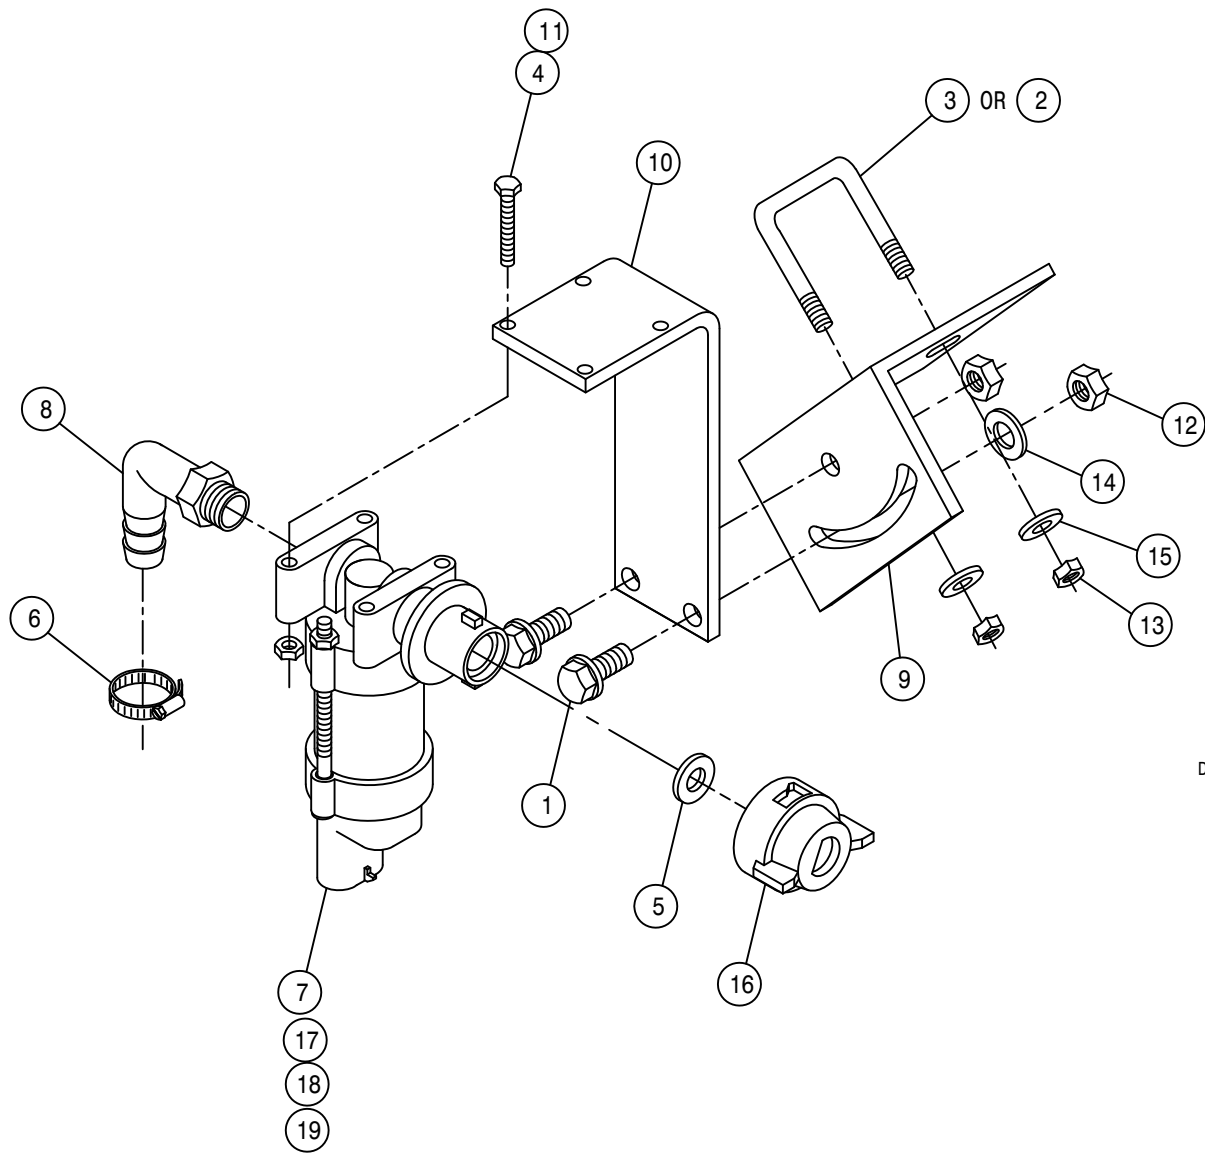

FEEDER TEE ASSEMBLY (HIGH VOLUME)

TRIPLE TIP NOZZLE SPACING

RIGHT FENCE ROW NOZZLE ASSEMBLY

DET. QTY PART NO. DESCRIPTION

DET.	QTY	PART NO.	DESCRIPTION
1	2	470118	1/4UNC X 3/4 FLANGE HEX BOLT
2	1	473973	.31UNC-1.31ID-2.0 SQ U-BOLT SS
3	1	473980	.31UNC-1.06ID-1.75SQ U-BOLT SS
4	4	473993	6-32 X 1 1/4 HH MACH SCR
5	1	737824	QUICK TEEJET SEAT GASKET
6	1	520070	HOSE CLAMP NO 8 STAINLESS
7	1	737875	NOZZLE BODY VALVE, 12VDC
8	1	618556	1/4NPT-90-1/2 HOSE BARB,POLY
9	1	737886	FENCE-ROW NOZZLE MT,284 01
10	1	737906	FENCE ROW NOZL BRKT
11	4	910022	6-32 HEX NUT
12	2	914000	1/4UNC HEX STOVER NUT
13	2	914002	5/16UNC HEX STOVER NUT
14	1	920000	1/4 SAE FLAT WASHER
15	2	920001	5/16 SAE FLAT WASHER
16	1	737822	CAP SET, YELLOW QUICK TEEJET
17	1	737887	PLUNGER W/SEAT, VLV 737875
18	1	737888	O-RING,.014 VITON, VLV 737875
19	1	737889	VALVE BODY,.148ORIF,VLV 737875