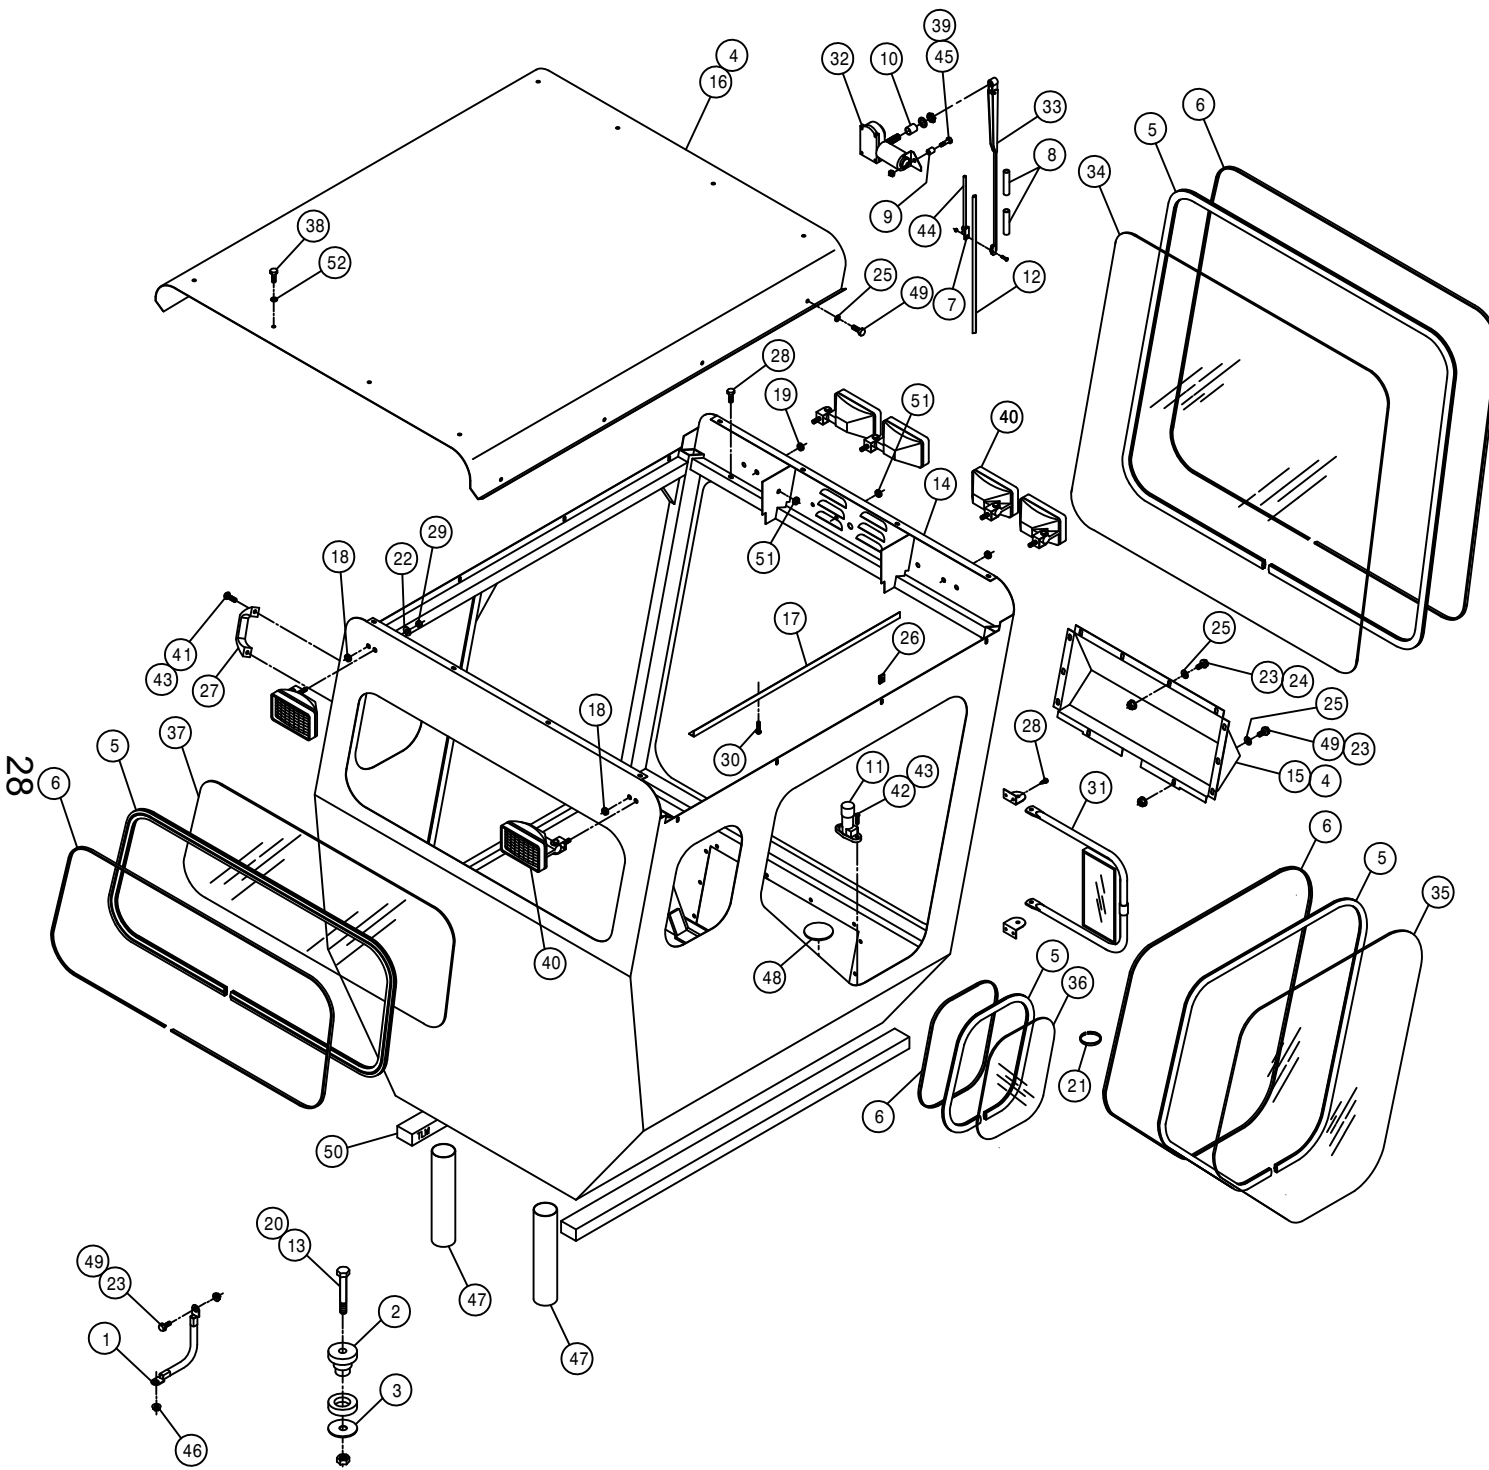

1	1	290107	GROUND CABLE,8" X 4GA .406LUGS
2	4	311051	RUBBER MOUNT, RB3-350
3	4	311052	SNUBBING WASHER FOR 311051
4	24	193037	STICKERTITE 1/8 X 3/4
5	42	193044	WINDOW WEATHERSTRIP
6	42	193045	LOCK STRIP FOR 193044
7	1	290003	WINDSHIELD WASHER NOZZLE KIT
8	1	291569	3/8 X 6" HEAT SHRINK TUBE
9	1	200019	.25 SCH 40BP X 1.00 LG C/L
10	1	358886	AIR BAG MT LOCK COLLAR BUSH 98
11	1	290412	DIMMER SWITCH
12	1	290417	18" WIPER BLADE
13	4	900343	5/8UNC X 4 1/2 HEX BOLT
14	1	343206	CAB WELDMT, 284XP 2002
15	1	342146	KICK PANEL WLD, 284 CAB 94
16	1	342150	CAB ROOF WLD, 284 94
17	1	342180	HEADLINER KPR ANGLE,284CAB 94
18	2	470067	GROMMET, .250ID .125GW .375GD
19	2	470070	GROMMET, .375ID .062GW .500GD
20	4	914010	5/8UNC HEX STOVER NUT
21	1	470229	IDENTIFICATION TIE, WHITE
22	6	470100	3/8 INT TOOTH LOCK WASHER
23	13	470121	1/4UNC HEX FLANGE LOCK NUT
24	10	470122	1/4UNC X 1/2 FLANGE HEX BOLT
25	12	470212	1/4 BONDED SEALING WASH, SS
26	16	470218	1/4UNC NUT J-TYPE CAGE CLIP
27	1	470222	GRAB HANDLE, BLACK MOULDED
28	12	472349	1/4 X 3/4 20THD-IN TEK TYPE
29	6	473779	10MM-1.50 HEX NUT
30	2	473910	1/4 X 1 1/2 PHIL HD SHT MTL S
31	2	650524	OUTSIDE MIRROR W/MTG BRKT
32	1	658008	WINDSHIELD WIPER MOTOR
33	1	658013	WIPER ARM
34	1	658014	FRONT CAB GLASS 94
35	1	658015	FRONT SIDE CAB/DOOR GLASS 94
36	2	658016	REAR SIDE CAB GLASS 94
37	1	658017	REAR CAB GLASS 94
38	8	900002	1/4UNC X 3/4 HEX BOLT
39	1	900005	1/4UNC X 1 1/2 HEX BOLT
40	6	291603	HALOGEN WORKLAMP, SIDE MT 12V
41	2	903883	10-32 X 1/2 SLT RDHD MACH SCR
42	2	903889	10-32 X 3/4 SLT RDHD MACH SCR
43	4	470175	10-32 HEX FLANGE LOCK NUT
44	14	195913	HOSE 7/64" WINDSHIELD WASHER
45	1	914000	1/4UNC HEX STOVER NUT
46	1	914004	3/8UNC HEX STOVER NUT
47	2	342333	NYL HOSE SLEEVE,2.64ID X 12.00
48	1	629728	FINISH PLUG FOR 2.12 HOLE
49	11	470118	1/4UNC X 3/4 FLANGE HEX BOLT
50	2	659704	FOAM, 2"THK X 2" WIDE X 42"LG
51	2	470487	GROMMET, .312ID .062W .562GD
52	16	470514	1/4 X 1 SEALING WASHER SS