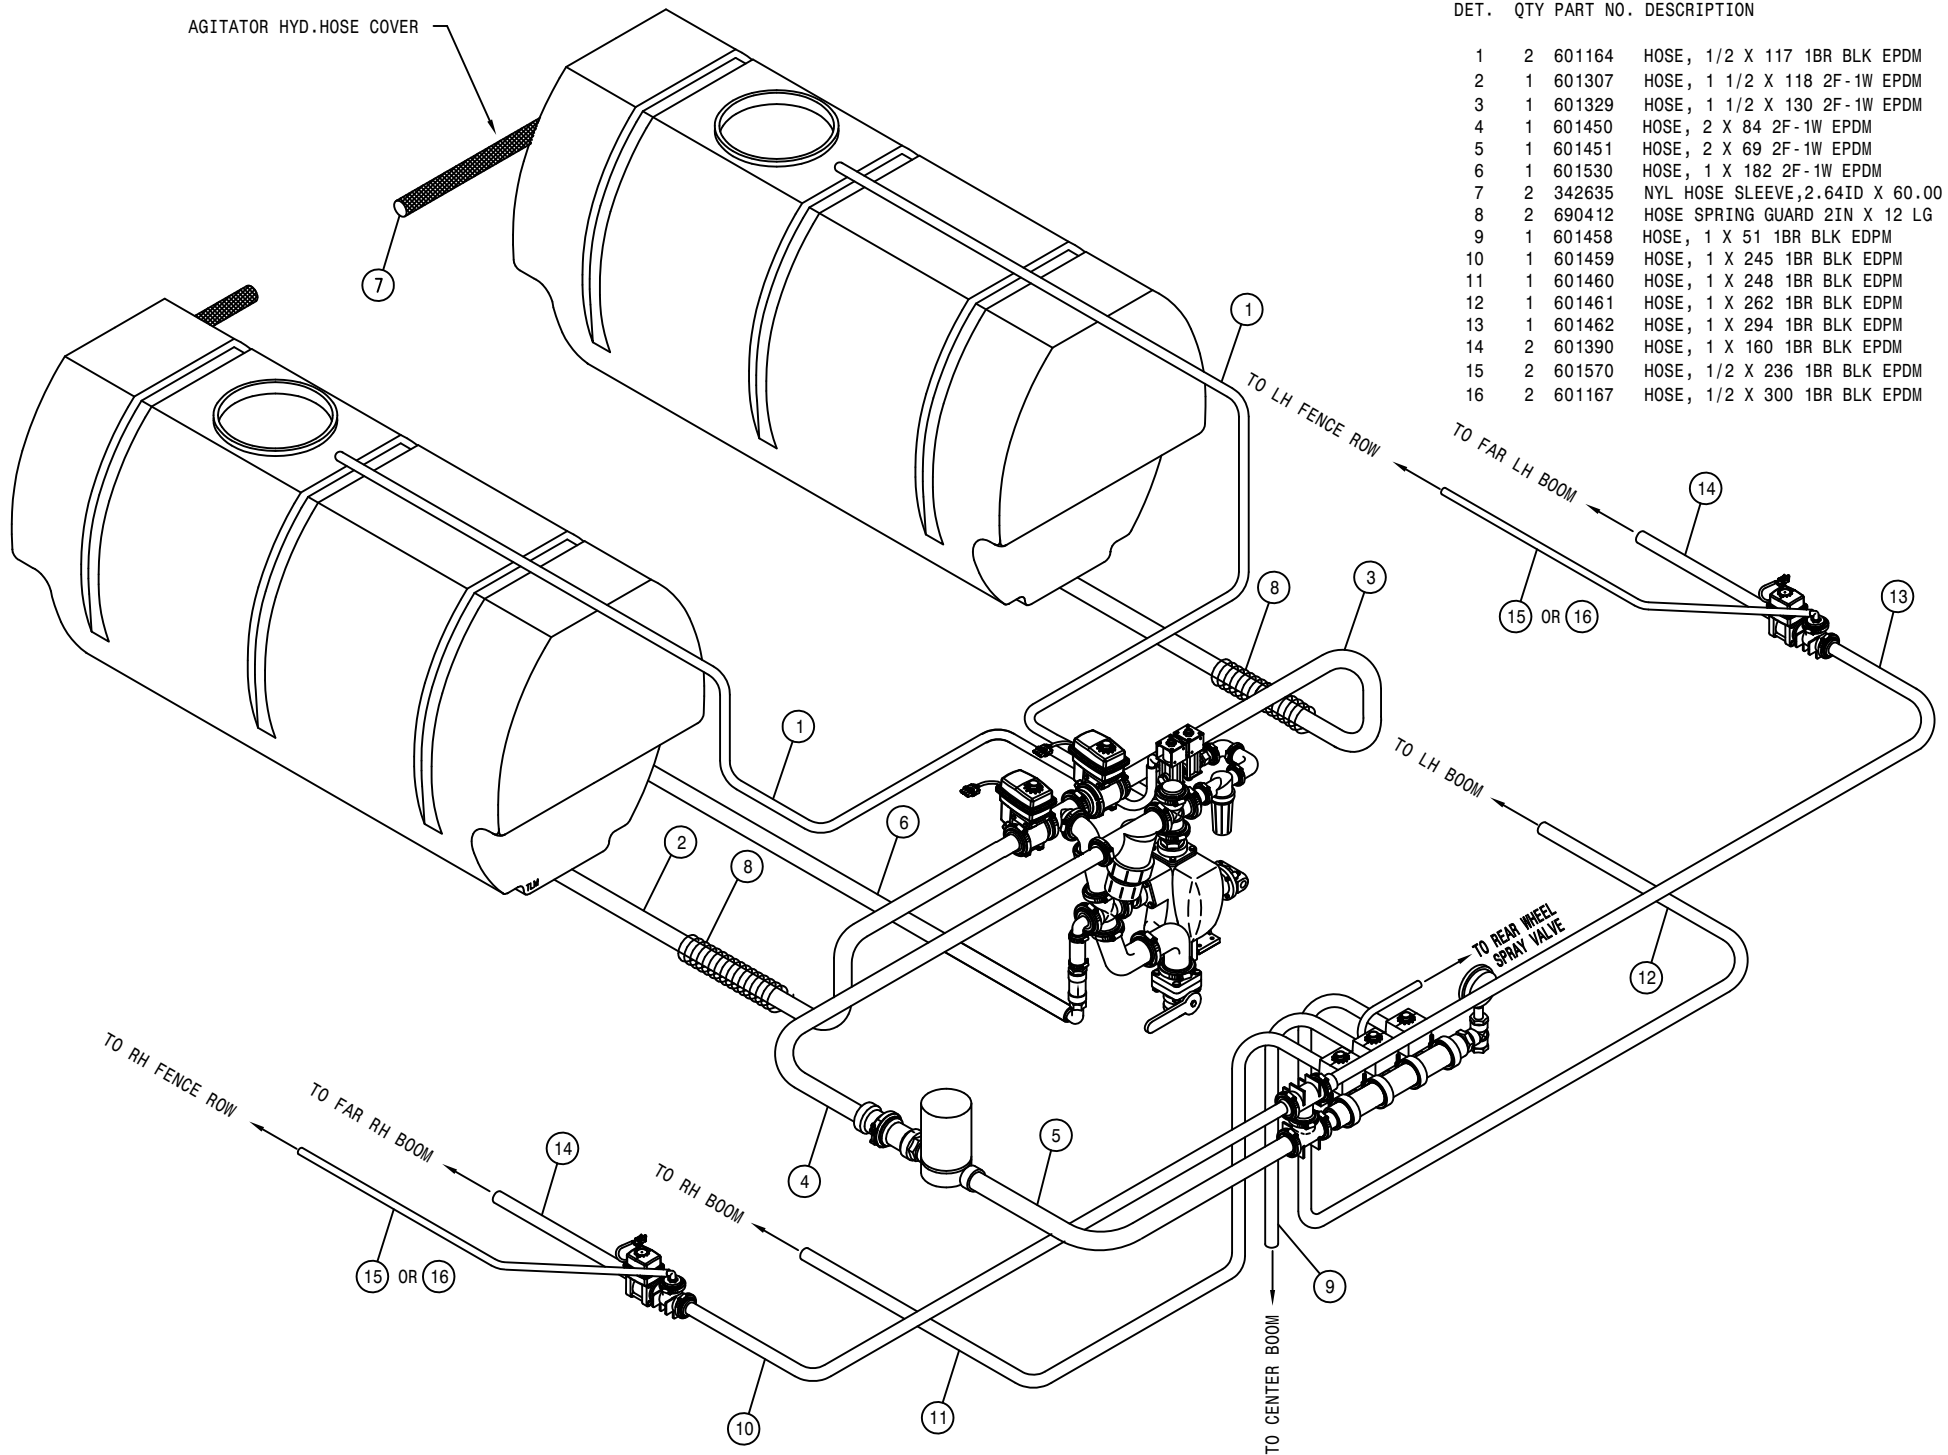

SOLUTION HOISING FOR 80' -90' BOOM (STANDARD)

DET. QTY PART NO. DESCRIPTION

1	2	601164	HOSE, 1/2 X 117 1BR BLK EPDM
2	1	601307	HOSE, 1 1/2 X 118 2F-1W EPDM
3	1	601329	HOSE, 1 1/2 X 130 2F-1W EPDM
4	1	601450	HOSE, 2 X 84 2F-1W EPDM
5	1	601451	HOSE, 2 X 69 2F-1W EPDM
6	1	601530	HOSE, 1 X 182 2F-1W EPDM
7	2	342635	NYL HOSE SLEEVE, 2.64ID X 60.00
8	2	690412	HOSE SPRING GUARD 2IN X 12 LG
9	1	601458	HOSE, 1 X 51 1BR BLK EDPM
10	1	601459	HOSE, 1 X 245 1BR BLK EDPM
11	1	601460	HOSE, 1 X 248 1BR BLK EDPM
12	1	601461	HOSE, 1 X 262 1BR BLK EDPM
13	1	601462	HOSE, 1 X 294 1BR BLK EDPM
14	2	601390	HOSE, 1 X 160 1BR BLK EPDM
15	2	601570	HOSE, 1/2 X 236 1BR BLK EPDM
16	2	601167	HOSE, 1/2 X 300 1BR BLK EPDM

AGITATOR HYD. HOSE COVER

7

1

TO LH FENCE ROW

TO FAR LH BOOM

14

8

3

15

OR

16

13

TO LH BOOM

TO REAR WHEEL SPRAY VALVE

12

TO RH FENCE ROW

TO FAR RH BOOM

14

TO RH BOOM

15

OR

16

10

11

TO CENTER BOOM

9