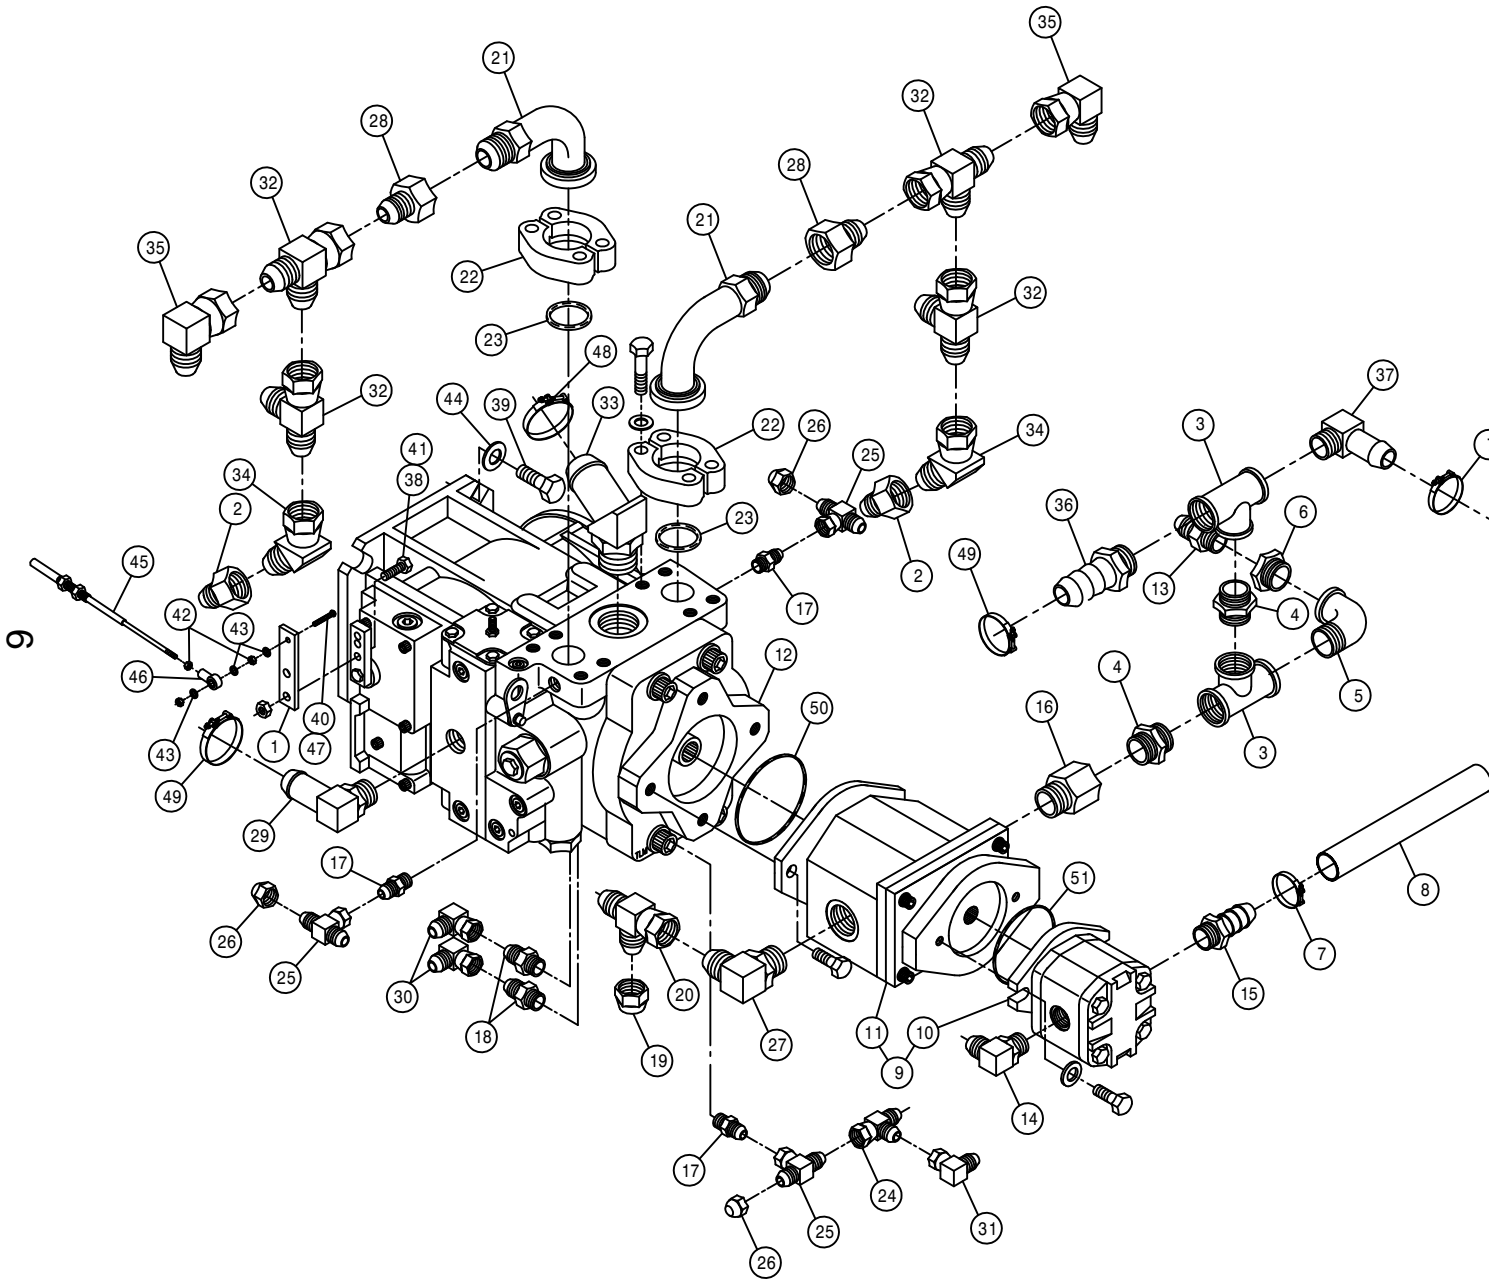

HYDROSTATIC PUMP ASSEMBLY

DET. QTY PART NO. DESCRIPTION

1	1	316160	PUMP CONT LEVER EXT 280 CUMM
2	2	618541	1 5/16FJIC-1 1/16MJIC ADPTR
3	2	505101	BLK PIPE TEE 1.00NPT
4	2	505105	1MNPT HEX PIPE NIPPLE STL
5	1	505200	BLK PIPE ST EL 90DEG 1.00NPT
6	1	505213	RED BUSH 1 X 3/4 BLK MAL
7	2	520137	1.12/1.25 T-BOLT HOSE CLAMP
8	1	601399	HOSE, 3/4 X 13 1FBR-1SPI
9	1	606941	TANDEM PUMP, 606929 & 606932
10	1	606929	SUND GEAR PUMP .66CI, SPLINED
11	1	606932	SUND GEAR PUMP, 1.60CI, SPLINED
12	1	606954	SUND 130CC PUMP, B-MT
13	1	610300	3/4MJIC-3/4MNPT ADPTR
14	1	618183	3/4MJIC-90-7/8MOR LBO
15	1	618075	3/4 HOSE BARB-1 1/16MOR
16	1	618090	1 5/16MOR-1FNPT ADPTR
17	3	618126	9/16MJIC-9/16MOR ADPTR
18	2	618327	3/4MJIC-7/8MOR ADPTR
19	1	618328	7/8FJIC CAP NUT
20	1	618333	7/8FJIC SW RUN TEE-7/8MJIC
21	2	618459	1 1/4FLANGE-90-1 5/8MJIC
22	2	618461	1 1/4 SPLIT FLANGE KIT
23	2	870222	NEO ORING 1 1/2 X 1 3/4
24	1	618486	9/16FJIC SW RUN TEE-9/16MJIC
25	3	618514	9/16FJ SW BRANCH TEE-9/16MJ
26	3	618531	9/16FJIC CAP NUT
27	1	618535	7/8MJIC-90-1 1/16MOR LBO
28	2	618547	1 5/8FJIC-1 5/16MJIC ADPTR
29	1	618564	1IN HOSE BARB-90-1 5/16MOR
30	2	618609	3/4MJIC-90-3/4FJIC SWIV LBO
31	1	618618	9/16MJIC-90-9/16FJIC SWIV LBO
32	4	618619	1 5/16FJ SW RUN TEE-1 5/16MJ
33	1	618626	1 1/4 HOSE BARB-45-1 5/8MOR
34	2	618630	1 5/16MJ-45-1 5/16FJ SWIV LBO
35	2	618640	1 5/16MJ-90-1 5/16FJ SWIV LBO
36	1	714560	1NPT X 1 HOSE BARB
37	1	716000	3/4 HOSE BARB-90-1MNPT
38	2	900003	1/4UNC X 1" HEX BOLT
39	4	900401	3/4UNC X 1 1/2 HEX BOLT
40	1	903893	10-32 X 1" SLT RD HD MACH SCR
41	2	914000	1/4UNC HEX STOVER NUT
42	2	910027	10-32 HEX NUT
43	3	920510	#10 LOCK WASHER
44	4	920006	3/4 SAE FLAT WASHER
45	1	785062	CTRL CABLE 10-32 4IN X 120 LG
46	1	473921	BALL JOINT NO 10-32 THD
47	1	914027	10-32 HEX STOVER NUT
48	1	520132	1.62/1.87 T-BOLT HOSE CLAMP SS
49	2	520138	1.38/1.56 T-BOLT HOSE CLAMP
50	1	606870	O-RING FOR 606865 SUND B-MT
51	1	606924	O-RING FOR SUND A-MT