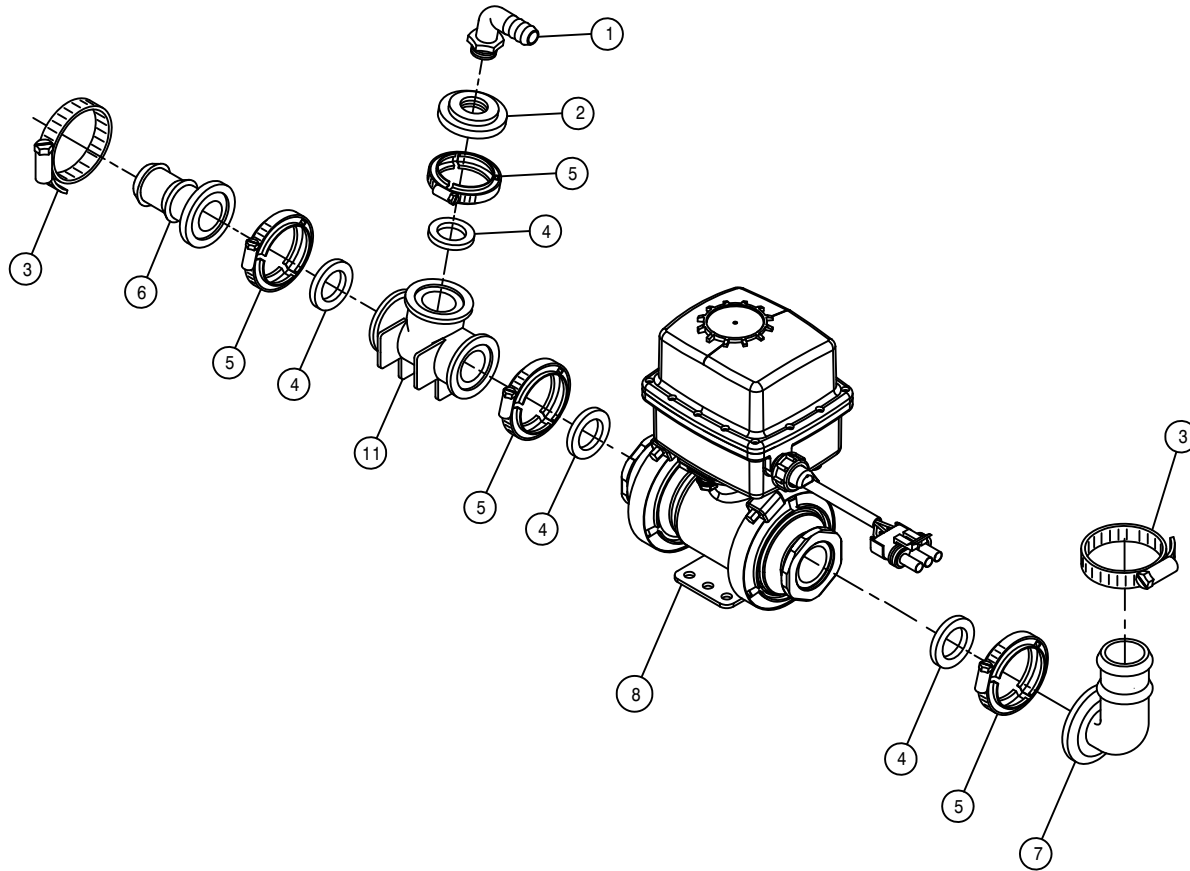

LH 80'-90' OUTER BOOM VALVE (STANDARD)

DET. QTY PART NO. DESCRIPTION

DET.	QTY	PART NO.	DESCRIPTION	
1	1	500175	1" FLANGE TEE	POLY
2	1	500226	1" FLANGE PLUG W/1/4" FNPT	POLY
3	2	520090	HOSE CLAMP NO 16	STAINLESS
4	4	500157	1" FLANGE GASKET	EPDM
5	4	500159	1" FLANGE CLAMP, S.S.	
6	1	500171	1" FLANGE-1" HOSE BARB	POLY
7	1	500173	1" FLANGE-90-1" HOSE BARB	POLY
8	1	696264	VALVE, KZCO 1" SPF ELEC W/WP	
9	1	618556	1/4NPT-90-1" HOSE BARB, POLY