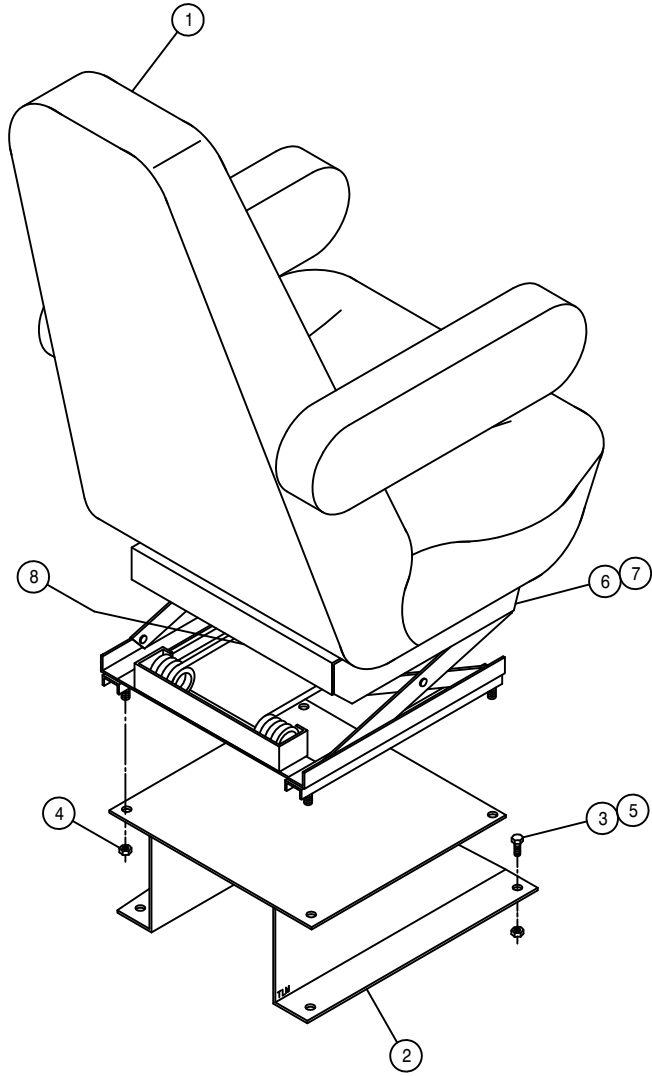

SEAT ASSEMBLY

DET.	QTY	PART NO.	DESCRIPTION
1	1	330022	SEAT, MAGNUM-100 AIR SUSPEND95
2	1	342090	SEAT MT WELD, 254/284 95
3	4	900129	3/8UNC X 1" HEX BOLT
4	4	914002	5/16UNC HEX STOVER NUT
5	4	914004	3/8UNC HEX STOVER NUT
6	1	330024	HEIGHT ADJ LATCH, SEAT 330022
7	1	330025	ADJ LATCH SPRING, SEAT 330022
8	1	330023	AIR BAG PKG, SEAT 330022