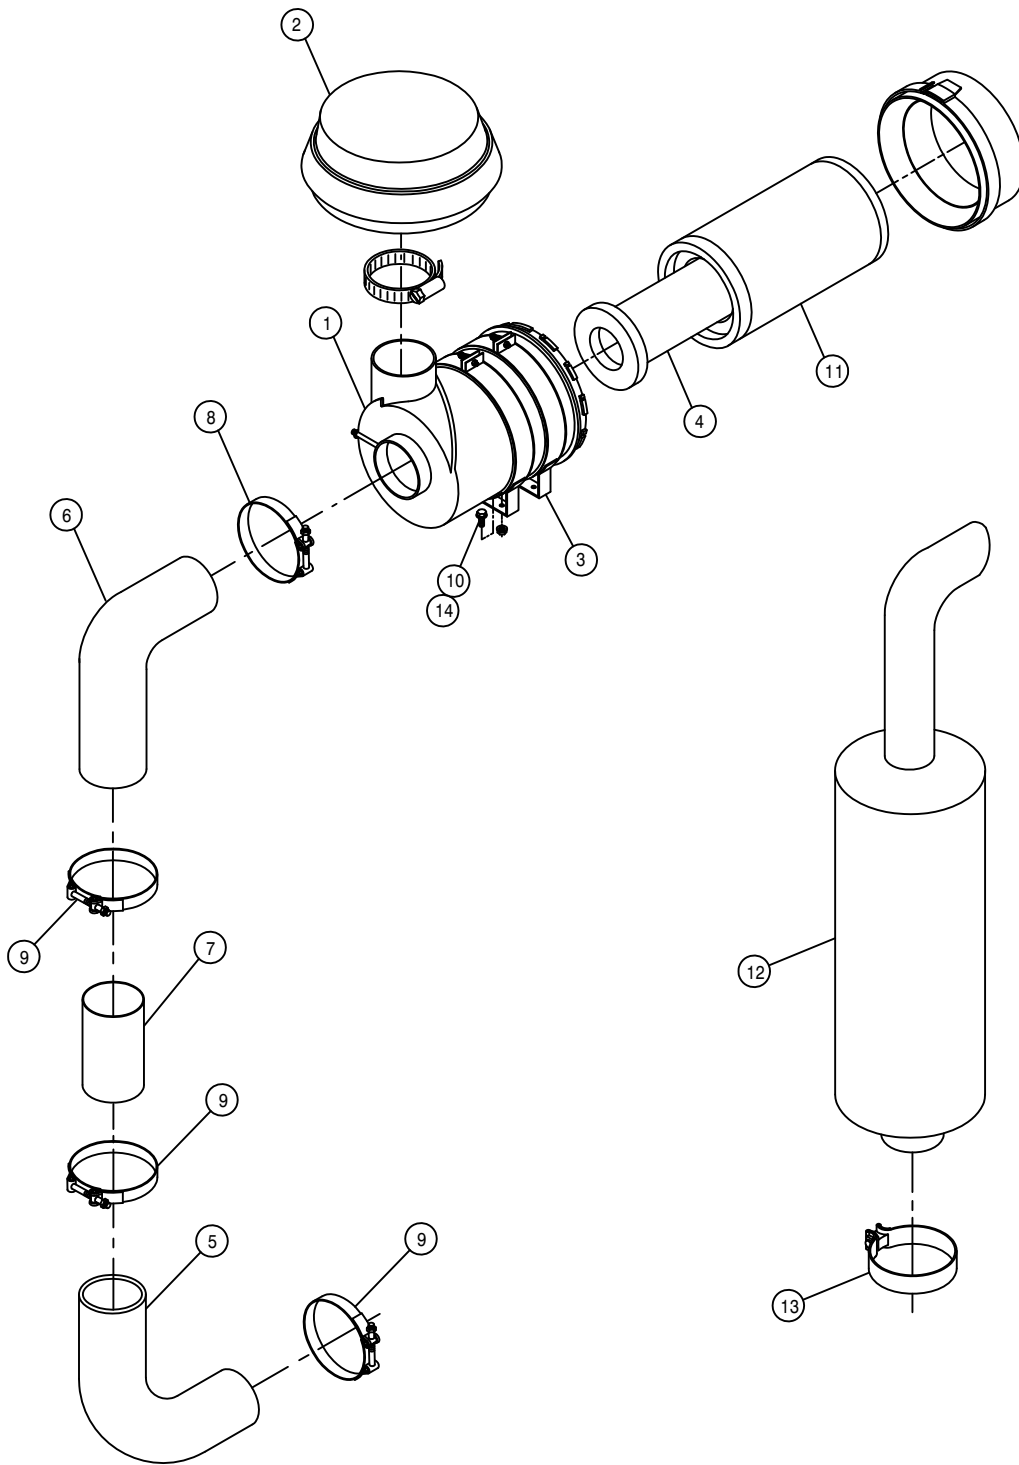

AIR CLEANER AND EXHAUST PIPE

DET. QTY PART NO. DESCRIPTION

DET.	QTY	PART NO.	DESCRIPTION
1	1	311528	AIR CLEANER, PLASTIC HSNG
2	1	314971	AIR CLEANER HOOD FOR 314970
3	2	311529	AIR CLEANER MT BAND FOR 311528
4	1	311531	SAFETY ELEMENT FOR 311528
5	1	316309	4" 90DEG ELBOW, RUBBER
6	1	316297	5" -4" 90DEG REDU ELBOW, RUBBER
7	1	316298	4" X 12" AIR INTAKE TUBE 97
8	1	520136	5.31/5.59 T-BOLT HOSE CLAMP SS
9	3	520134	4.31/4.59 T-BOLT HOSE CLAMP SS
10	4	470113	5/16UNC HEX FLANGE LOCK NUT
11	1	311530	PRIMARY ELEMENT FOR 311528
12	1	316366	MUFFLER, 2100/STS10/STS12
13	1	470458	MUFFLER CLAMP, 3.00 ACCUSEAL
14	4	470233	5/16UNC X 3/4 FLANGE HEX BOLT