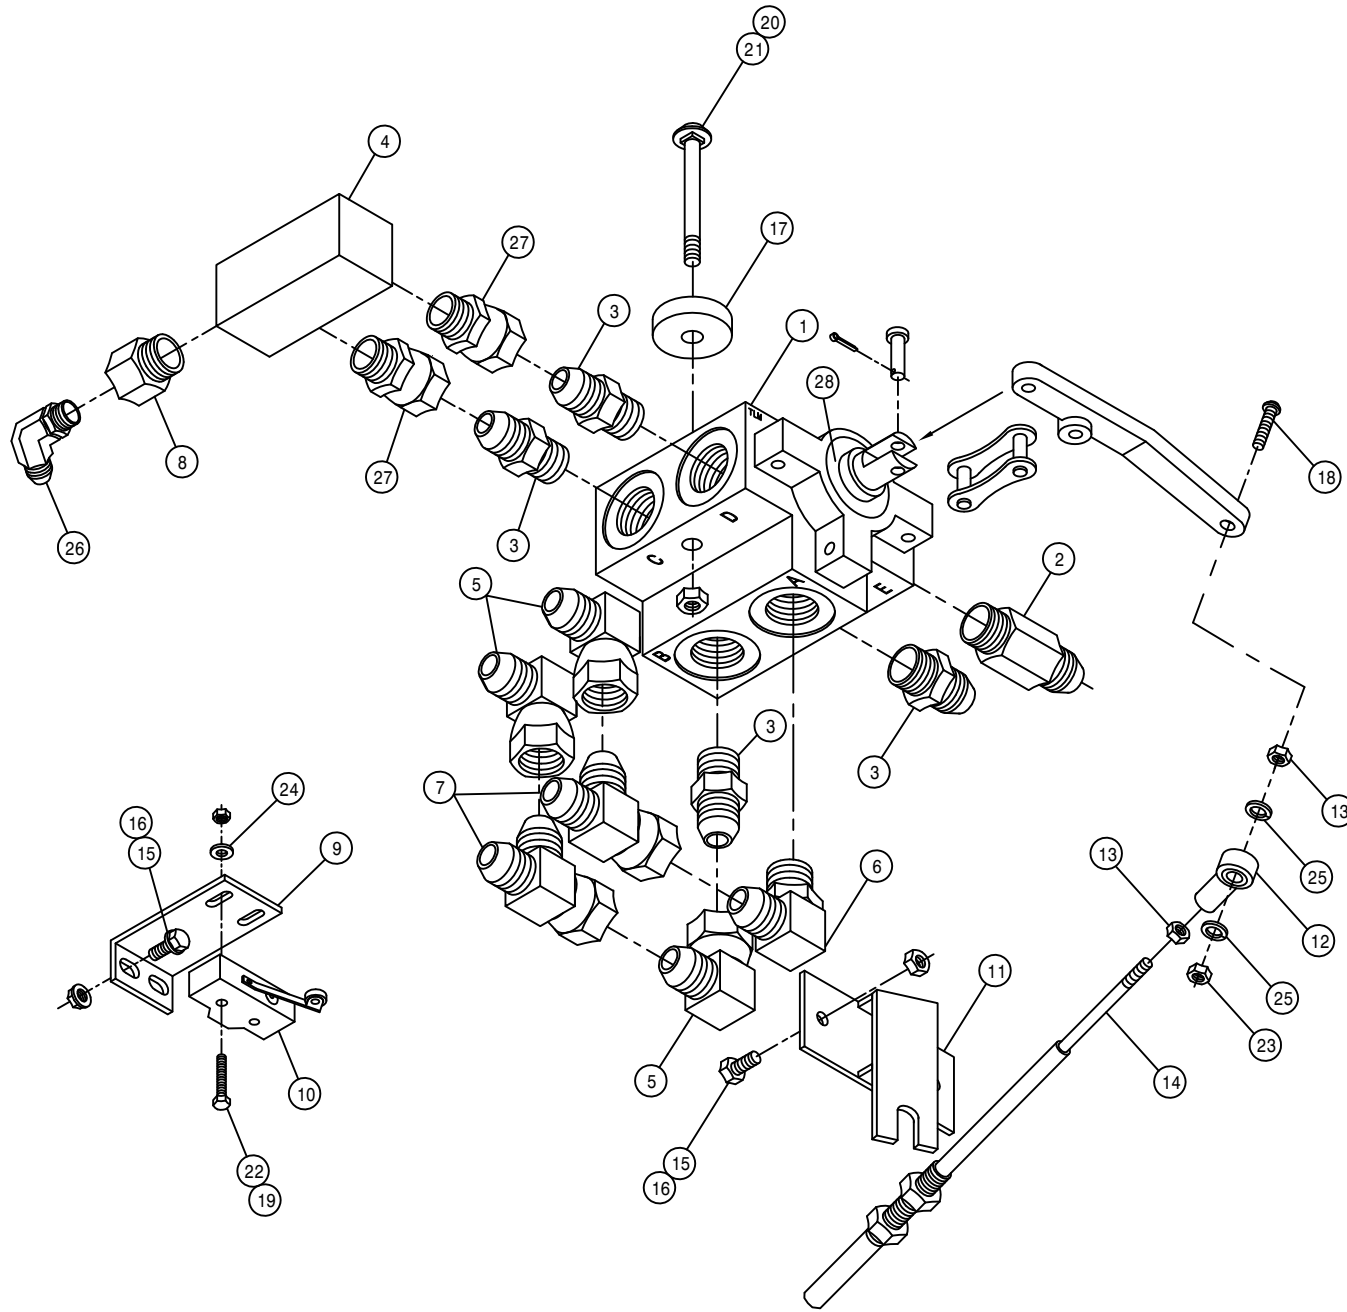

FOUR-WHEEL DRIVE SELECTOR VALVE ASSEMBLY

DET. QTY PART NO. DESCRIPTION

1	1	606003	GRESEN SELECTOR VALVE DS-12
2	1	607527	FLOW CTRL VALVE,32GPM IN-LINE
3	4	611127	1 1/16MJIC-1 1/16MOR ADPTR
4	1	606020	4WD SELECTOR VALVE MANIF 2002
5	3	618191	1 1/16MJ-90-1 1/16FJ SWIV LBO
6	1	618248	1 1/16MJIC-90-1 1/16MOR LBO
7	2	618487	1 1/16FJ SW RUN TEE-1 1/16MJ
8	1	618005	1 1/16MOR-9/16FOR ADPTR
9	1	291646	TRACT VLV MICRO SWITCH MT
10	1	293006	MICRO SWITCH, SPDT BZ-2RL-A2
11	1	341861	FWD CABLE MT WLD 280 89
12	1	473921	BALL JOINT NO 10-32 THD
13	2	910027	10-32 HEX NUT
14	1	785065	CTRL CABLE 10-32 4IN X 68 LG
15	4	470118	1/4UNC X 3/4 FLANGE HEX BOLT
16	4	470121	1/4UNC HEX FLANGE LOCK NUT
17	2	748501	RUBBER WASH .38 X .406 X 1.50
18	1	903893	10-32 X 1" SLT RD HD MACH SCR
19	2	910022	6-32 HEX NUT
20	2	914004	3/8UNC HEX STOVER NUT
21	2	901136	3/8UNC X 3" CARR BOLT
22	2	473993	6-32 X 1 1/4 HH MACH SCR
23	1	914027	10-32 HEX STOVER NUT
24	2	920011	# 6 SAE FLAT WASHER
25	2	920510	#10 LOCK WASHER
26	1	618425	9/16MJIC-45-9/16MOR LBO
27	1	618578	1 1/16FJIC SWIV-1 1/16MOR
28	2	870210	O-RING FOR 606003 VLV SPOOL (NOT SHOWN)