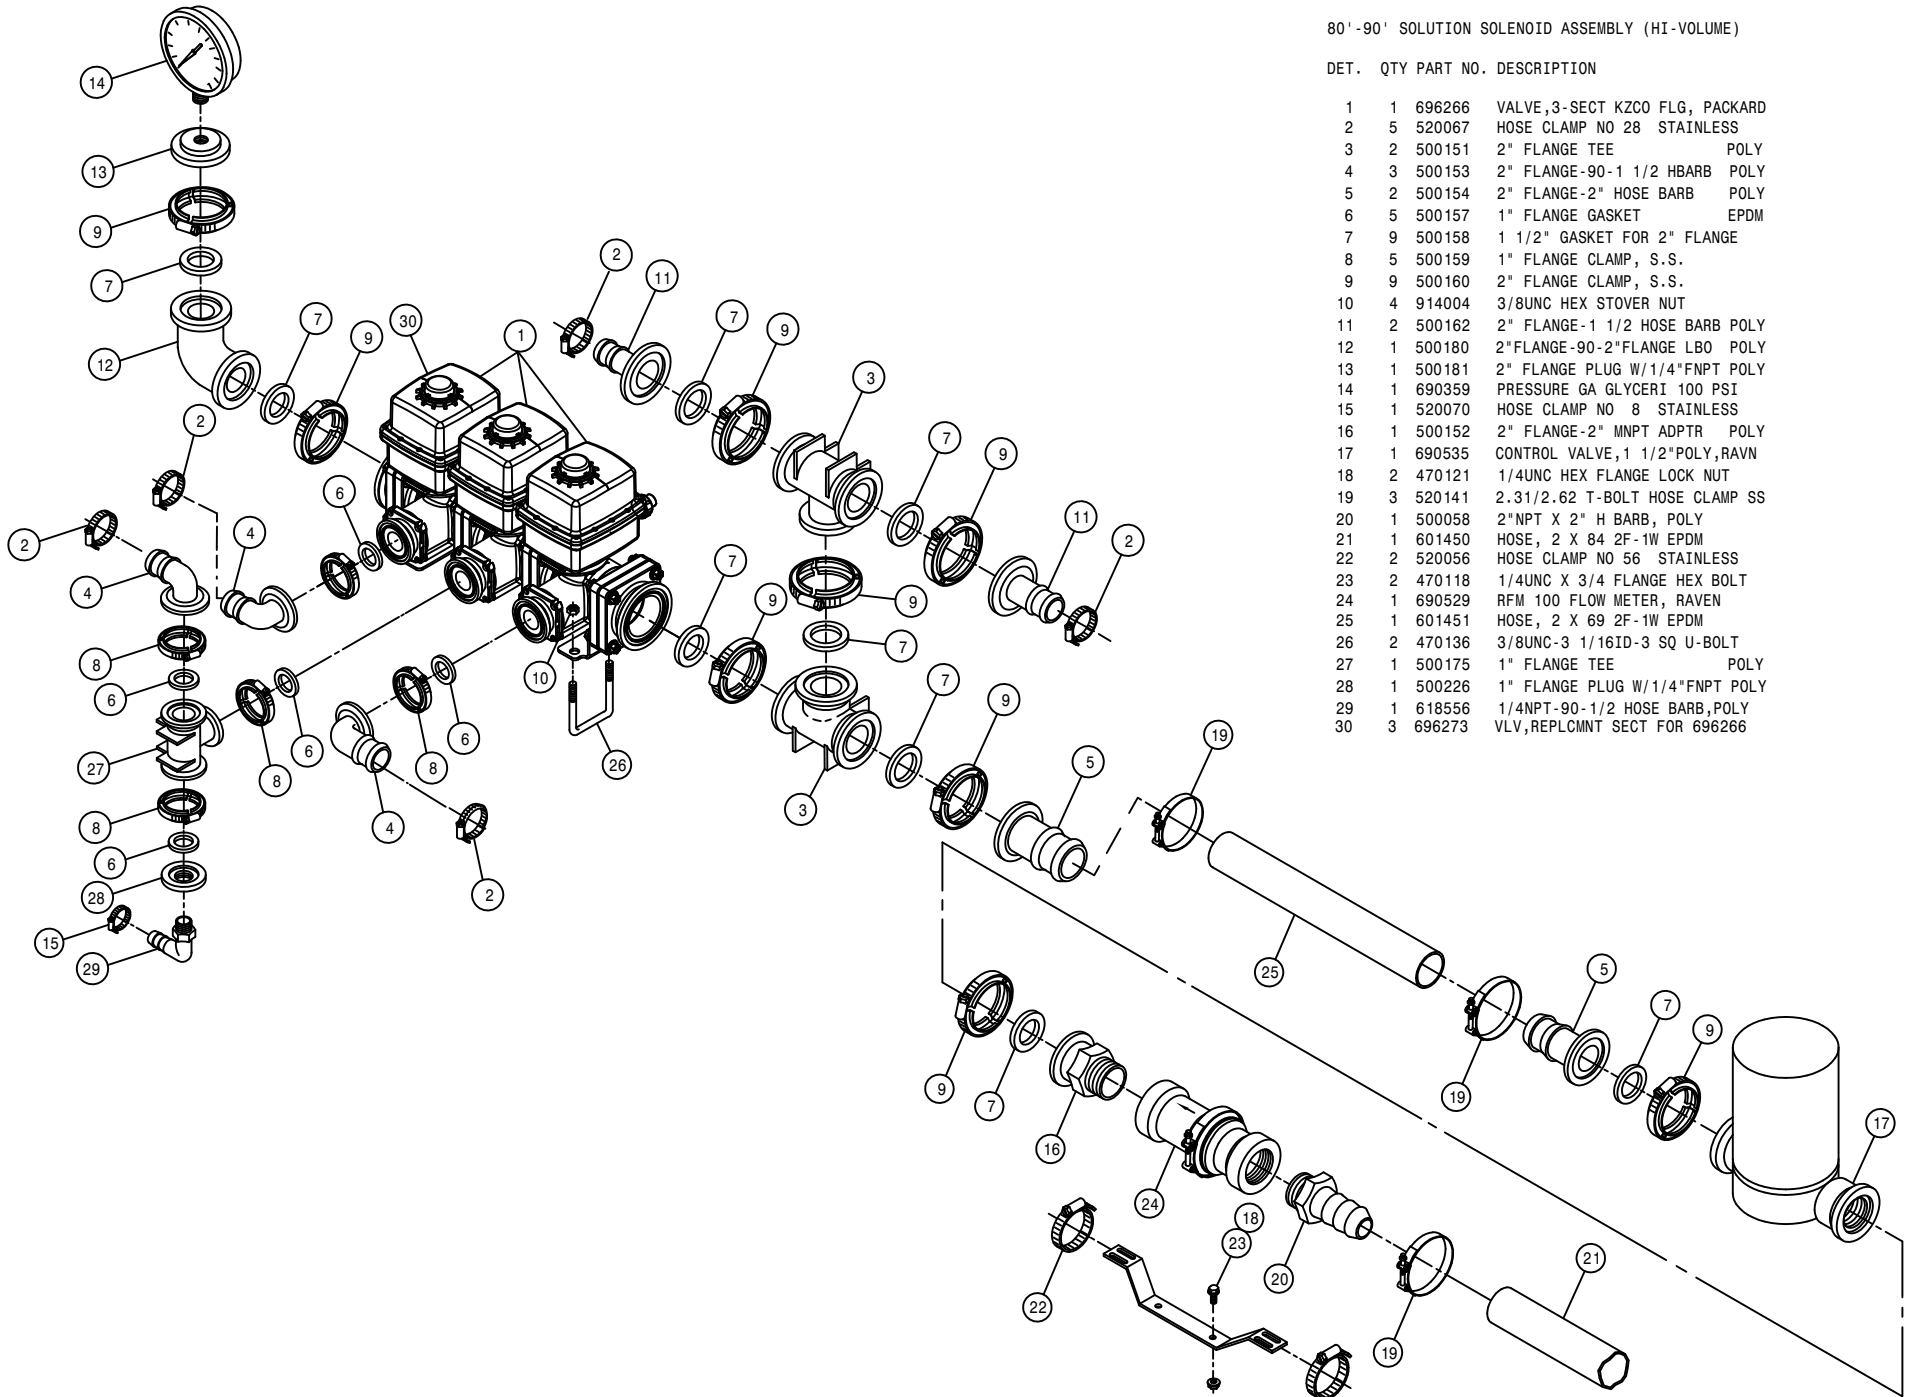

80'-90' SOLUTION SOLENOID ASSEMBLY (HI-VOLUME)

DET. QTY PART NO. DESCRIPTION

DET.	QTY	PART NO.	DESCRIPTION
1	1	696266	VALVE,3-SECT KZCO FLG, PACKARD
2	5	520067	HOSE CLAMP NO 28 STAINLESS
3	2	500151	2" FLANGE TEE POLY
4	3	500153	2" FLANGE-90-1 1/2 HBARB POLY
5	2	500154	2" FLANGE-2" HOSE BARB POLY
6	5	500157	1" FLANGE GASKET EPDM
7	9	500158	1 1/2" GASKET FOR 2" FLANGE
8	5	500159	1" FLANGE CLAMP, S.S.
9	9	500160	2" FLANGE CLAMP, S.S.
10	4	914004	3/8UNC HEX STOVER NUT
11	2	500162	2" FLANGE-1 1/2 HOSE BARB POLY
12	1	500180	2"FLANGE-90-2"FLANGE LBO POLY
13	1	500181	2" FLANGE PLUG W/1/4"FNPT POLY
14	1	690359	PRESSURE GA GLYCERI 100 PSI
15	1	520070	HOSE CLAMP NO 8 STAINLESS
16	1	500152	2" FLANGE-2" MNPT ADPTR POLY
17	1	690535	CONTROL VALVE,1 1/2"POLY,RAVN
18	2	470121	1/4UNC HEX FLANGE LOCK NUT
19	3	520141	2.31/2.62 T-BOLT HOSE CLAMP SS
20	1	500058	2"NPT X 2" H BARB, POLY
21	1	601450	HOSE, 2 X 84 2F-1W EPDM
22	2	520056	HOSE CLAMP NO 56 STAINLESS
23	2	470118	1/4UNC X 3/4 FLANGE HEX BOLT
24	1	690529	RFM 100 FLOW METER, RAVEN
25	1	601451	HOSE, 2 X 69 2F-1W EPDM
26	2	470136	3/8UNC-3 1/16ID-3 SQ U-BOLT
27	1	500175	1" FLANGE TEE POLY
28	1	500226	1" FLANGE PLUG W/1/4"FNPT POLY
29	1	618556	1/4NPT-90-1/2 HOSE BARB,POLY
30	3	696273	VLV,REPLCMNT SECT FOR 696266