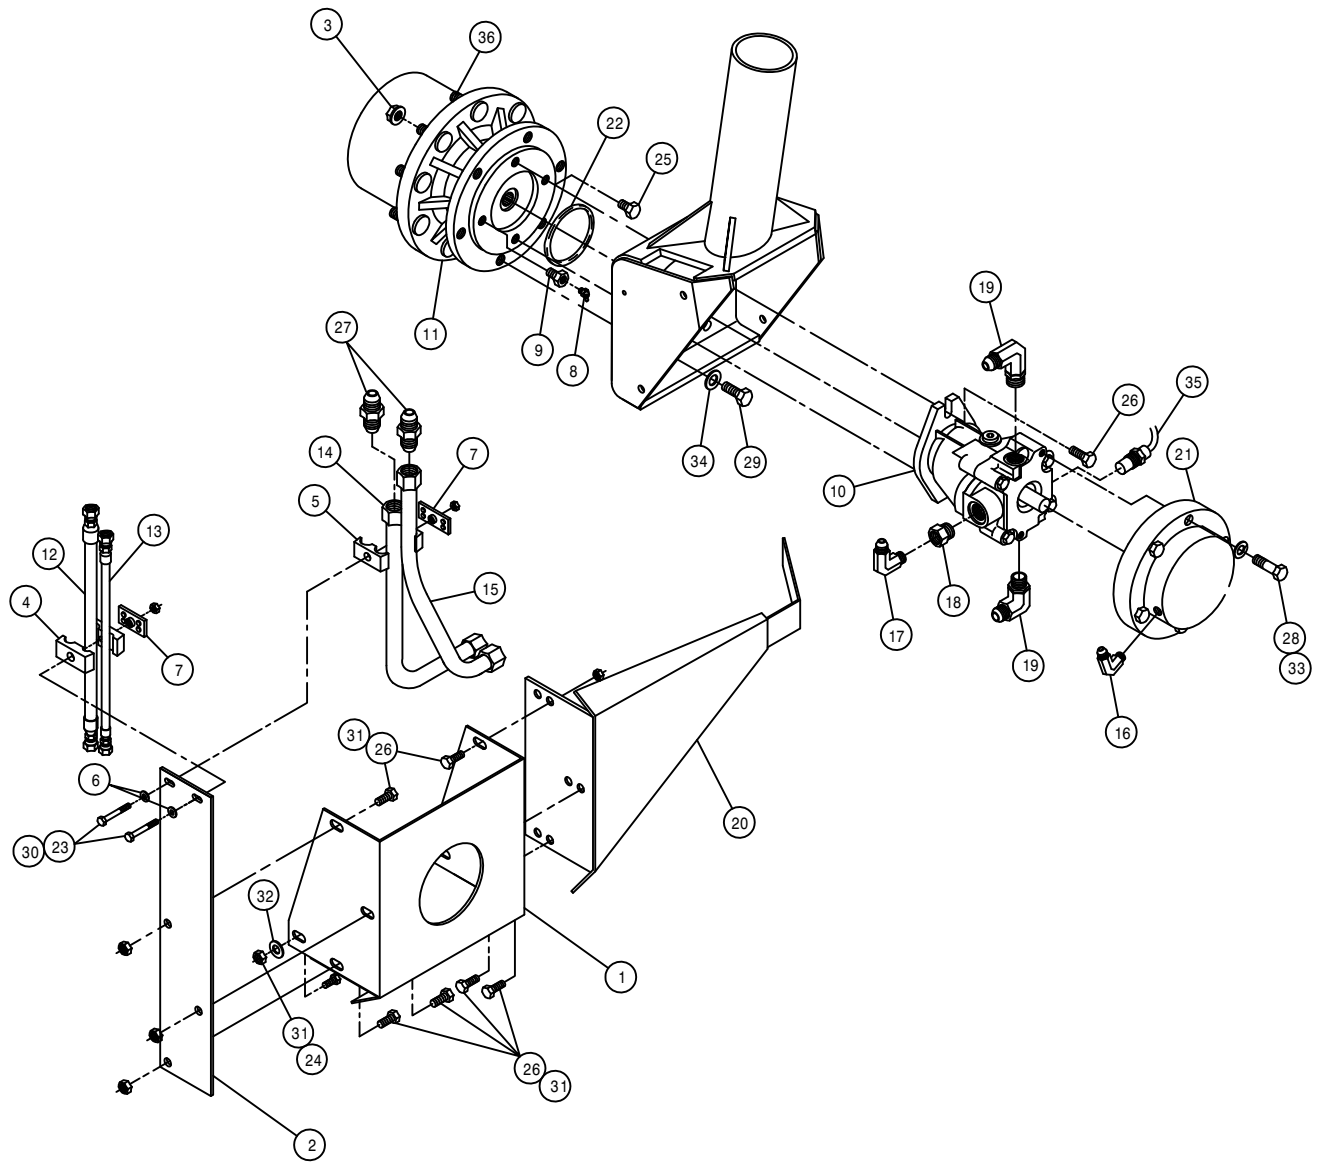

LEFT REAR LEG ASSEMBLY

DET.	QTY	PART NO.	DESCRIPTION
1	1	359186	REAR WHL MTR SHLD, 284XP 2002
2	1	359137	REAR HYD TUBE MTG PLT 284XP
3	9	470140	5/8UNF HEX SMTH FLANGE NUT PLT
4	1	470270	HOSE CLAMP BODY, .530-.680
5	1	470275	TUBE CLAMP BODY, 1.000-1.000
6	2	920001	5/16 SAE FLAT WASHER
7	2	470278	CLAMP WELD PLATE, SNGL, 2.75LG
8	1	471023	GREASE ZERK 1/4-28 X 45
9	1	610556	1/2UNC X 1/2 ZERK BOLT T-HUB
10	1	610621	SUND M35-3102 WHL MTR
11	1	610692	TORQ HUB, 30:1 B-MT MW3BA
12	1	614152	04C1T-06FJX-06FJX-114 H/A
13	1	614345	06C1T-06FJX-06FJX-120 H/A
14	1	615796	REAR LEG HYD TUBE ASSY XP
15	1	615798	LH REAR LEG HYD TUBE ASSY XP
16	1	618114	9/16MJIC-90-7/16MOR LBO
17	1	618119	9/16MJIC-90-9/16MOR LBO
18	1	618172	7/8MOR-9/16FOR ADPTR
19	2	618576	1 5/16MJIC-90-1 1/16MOR LBO
20	1	662256	STALK GUIDE WLD, 2100 2000
21	1	828092	MICO HYD BRAKE
22	1	870045	O-RING 4 1/8 OD X 4 ID
23	2	900086	5/16UNC X 2 1/4 HEX BOLT
24	2	900263	1/2UNC X 1" HEX BOLT
25	1	900260	1/2UNC X 1/2 H BOLT GR2 UNPLT
26	8	900264	1/2UNC X 1 1/4 HEX BOLT
27	2	618577	1 5/16MJIC UNION
28	2	900268	1/2UNC X 2 1/2 HEX BOLT
29	6	900333	5/8UNC X 1 1/2 HEX BOLT
30	2	914002	5/16UNC HEX STOVER NUT
31	8	914008	1/2UNC HEX STOVER NUT
32	2	920004	1/2 SAE FLAT WASHER
33	2	920504	1/2 LOCK WASHER
34	6	920505	5/8 LOCK WASHER
35	1	610625	SENSOR, WHL MOTOR 610621/610671
36	9	824054	5/8-18 X 2 7/16 WHL STUD