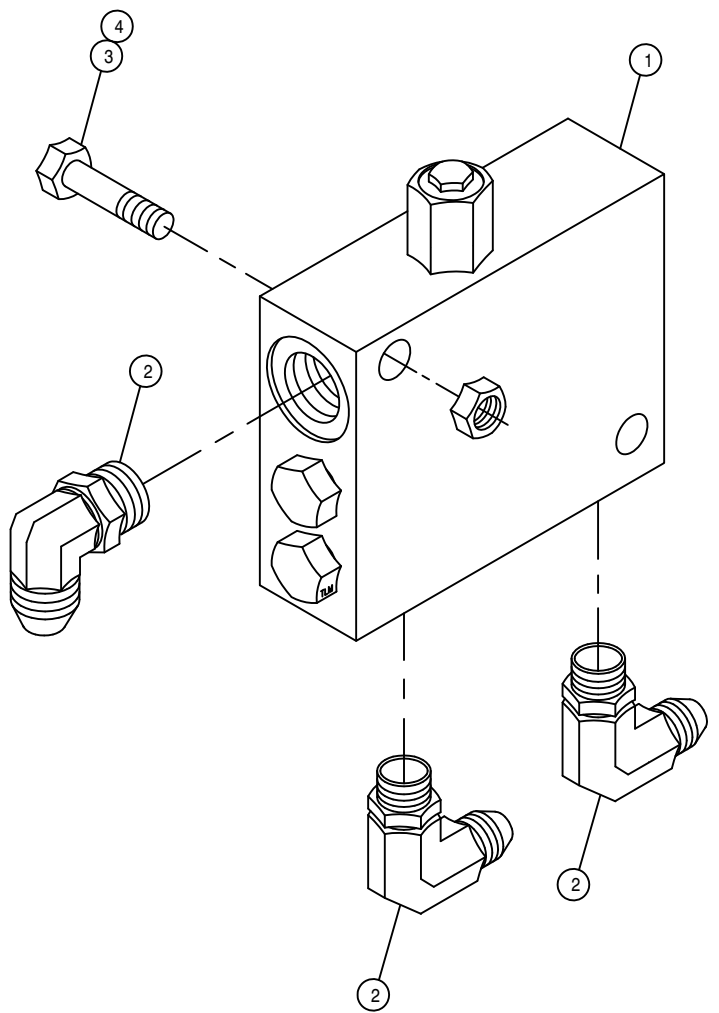

LOOP FLUSHING VALVE ASSEMBLY

DET.	QTY	PART NO.	DESCRIPTION
	1	610580	REMOTE FLUSHING VALVE, SUND
	3	618119	9/16MJIC-90-9/16MOR LBO
	2	900133	3/8UNC X 2" HEX BOLT
	2	914004	3/8UNC HEX STOVER NUT