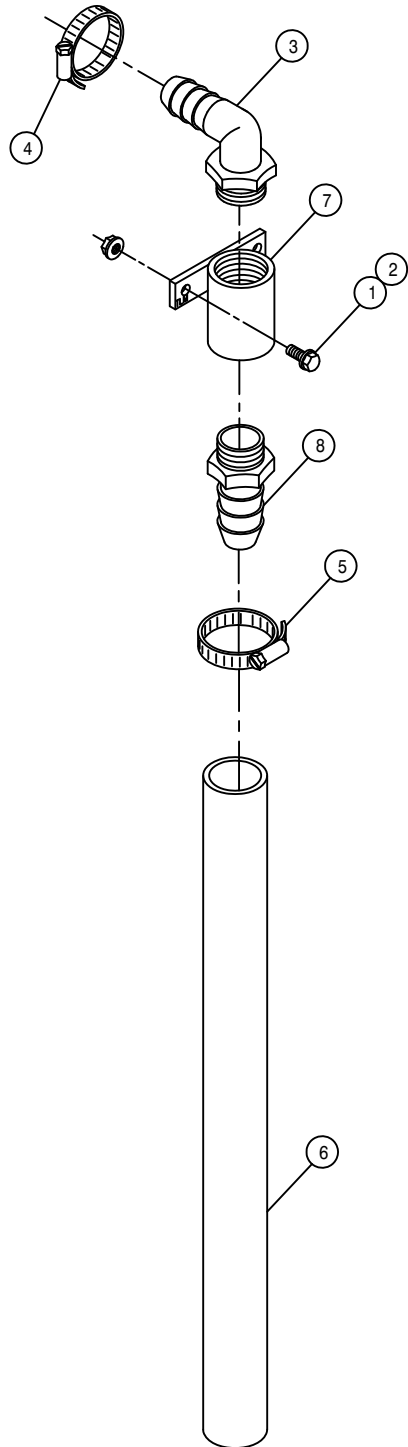

FOAMER DROP END ASSEMBLY

DET. QTY PART NO. DESCRIPTION

1	4	470118	1/4UNC X 3/4 FLANGE HEX BOLT
2	4	470121	1/4UNC HEX FLANGE LOCK NUT
3	2	500067	1 NPT-90-3/4 HOSE BARB, POLY
4	2	520055	HOSE CLAMP NO 12 STAINLESS
5	2	520085	HOSE CLAMP NO 24 STAINLESS
6	2	601367	HOSE, 1 1/4 X 24 2BR BLK EPDM
7	2	701102	FOAM MARKER DROP CPLR WELD
8	2	714561	1.00NPT-1.25 HOSE BARB

NOTE: QUANTITY LISTED IS FOR ONE MACHINE.