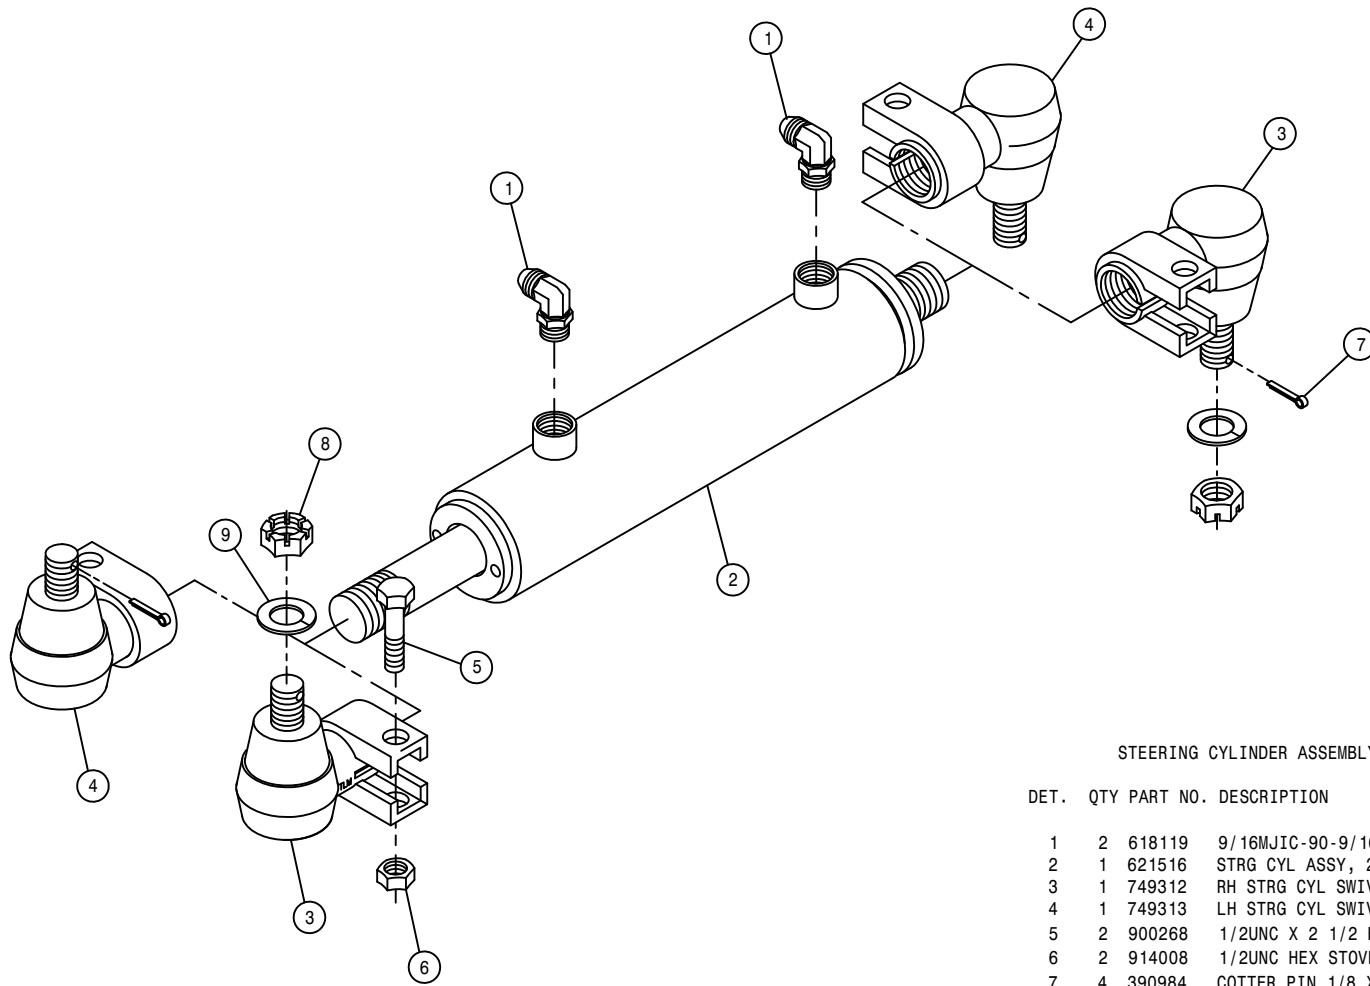

STEERING CYLINDER ASSEMBLY

DET.	QTY	PART NO.	DESCRIPTION
1	2	618119	9/16MJIC-90-9/16MOR LBO
2	1	621516	STRG CYL ASSY, 2100
3	1	749312	RH STRG CYL SWIV ASSY
4	1	749313	LH STRG CYL SWIV ASSY
5	2	900268	1/2UNC X 2 1/2 HEX BOLT
6	2	914008	1/2UNC HEX STOVER NUT
7	4	390984	COTTER PIN 1/8 X 1 1/4
8	2	822040	5/8-18UNF SLOTTED HEX NUT
9	2	920505	5/8 LOCK WASHER
NS	1	621517	REPAIR KIT, HYD CYL 621516

NOTE: 1. 621205 - RH STEERING CYLINDER ASSEMBLY W/CYL SWIV DET.3
2. 621206 - LH STEERING CYLINDER ASSEMBLY W/CYL SWIV DET.4