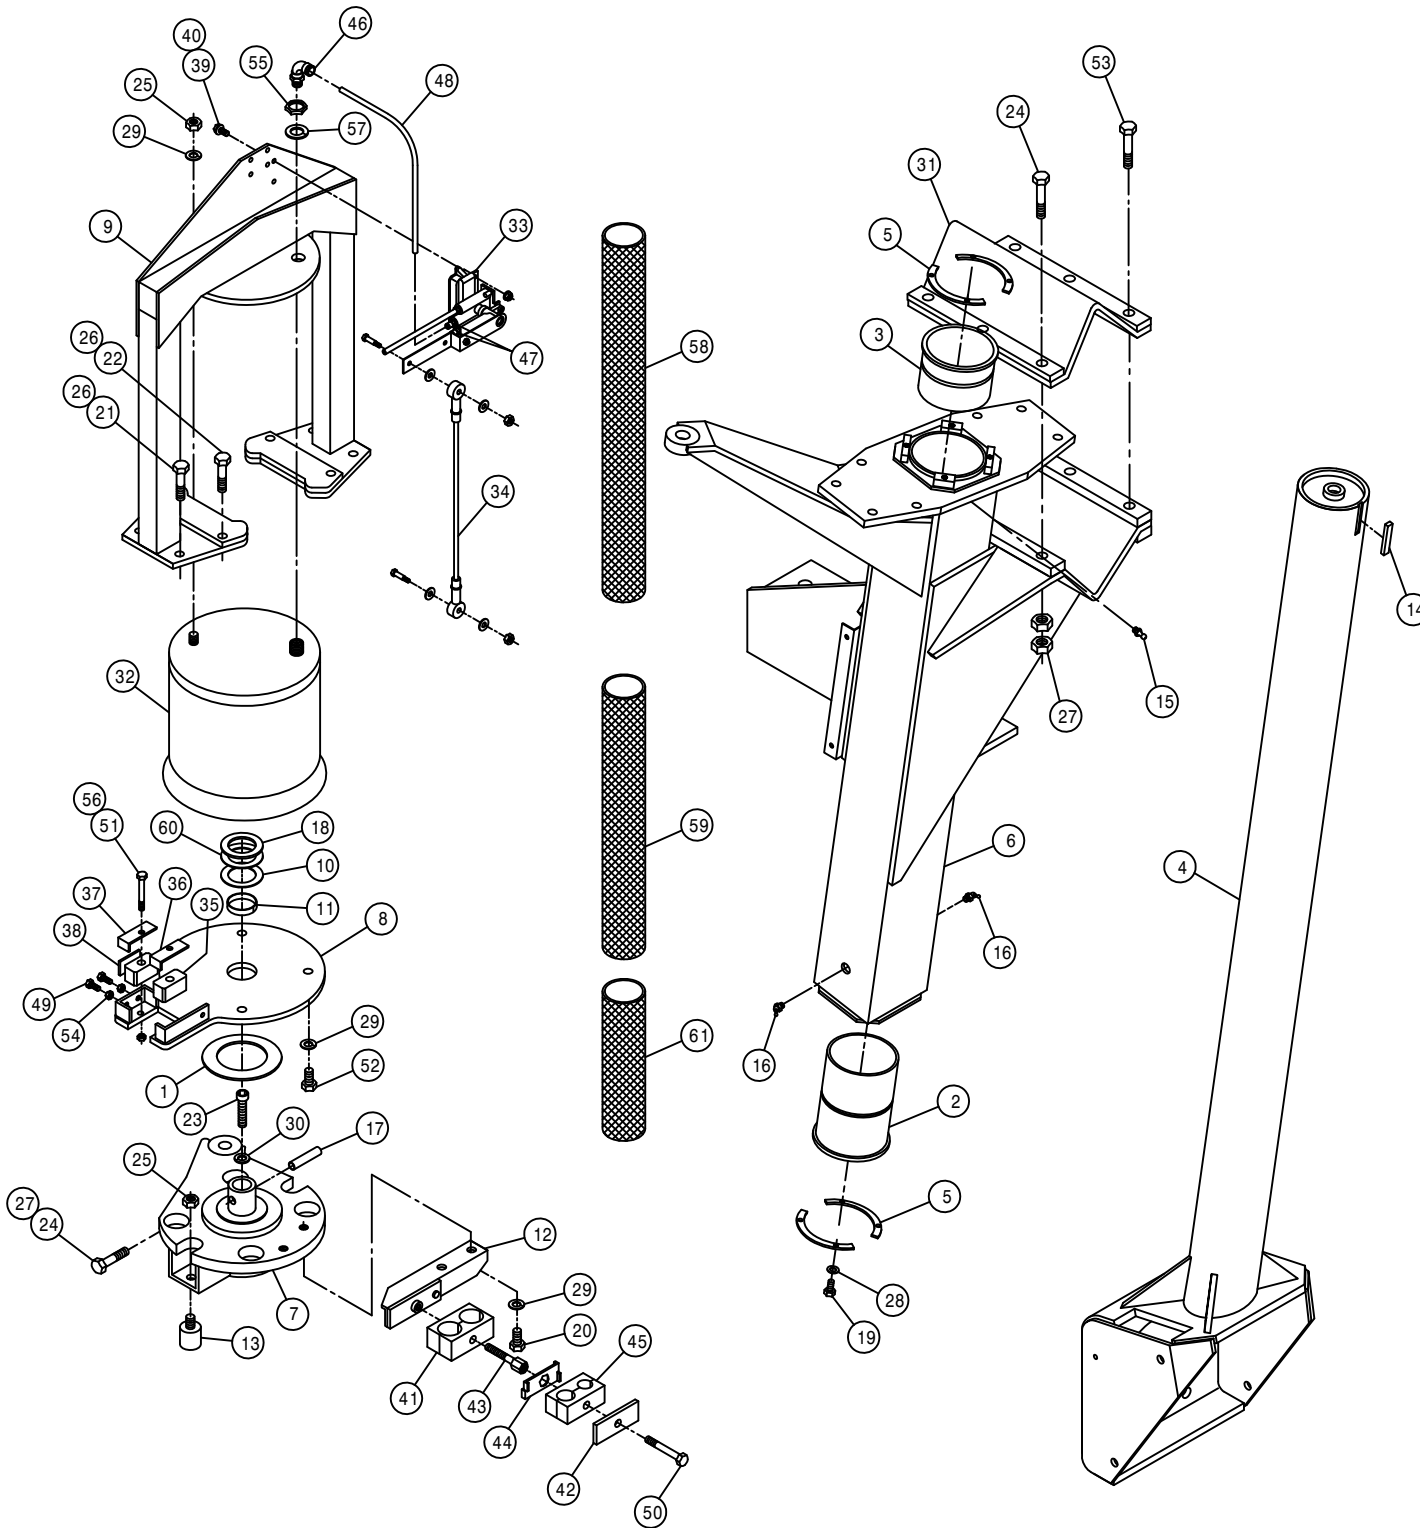

RIGHT FRONT LEG ASSEMBLY

DET. QTY PART NO. DESCRIPTION

DET.	QTY	PART NO.	DESCRIPTION
1	1	127505	THRUST BEARING, FIBERGLIDE
2	1	358564	FRT LEG LWR NYL SLEEVE 280 89
3	1	358565	FRT LEG UPR NYL SLEEVE 280 89
4	1	359175	RF/LR INNER LEG WLD, 284XP 02
5	4	358927	LWR BRG KPR, LEG 98
6	1	358954	RH FRT OUTER LEG WLD, 2100 99
7	1	358971	STEERING ARM WLD,RF/LR 2100 99
8	1	358980	AIR BAG MT WLD, RF/LR 2100 99
9	1	359117	AIR BAG ARCH WLD,RF/LR DTS8SPC
10	1	358994	LEG WASHER, NYLON 2100 99
11	1	358995	NYLON BEARING,LWR AB MT2100 99
12	1	358996	RH UPPER HOSE MT WELD, 2100 99
13	2	470259	URETHANE BUMPER,1.25D X 1.25L
14	1	470265	KEY, .250 X .375 X 1.88 LG
15	1	471005	1/4 28 X 1/2 GREASE ZERK
16	2	471023	GREASE ZERK 1/4-28 X 45
17	1	473906	SPIRAL PIN, 1/2 X 2 1/2 LG
18	1	483061	1.65 ID X 2.50 OD X .188T WASH
19	8	900064	5/16UNC X 3/4 HEX BOLT
20	2	900263	1/2UNC X 1" HEX BOLT
21	4	900265	1/2UNC X 1 1/2 HEX BOLT
22	4	900267	1/2UNC X 2" HEX BOLT
23	1	900390	5/8UNC X 2 1/2 SOCKET CAP SCR
24	4	900836	5/8UNF X 3 1/4 HEX BOLT GR8
25	3	910008	1/2UNC HEX NUT
26	8	914008	1/2UNC HEX STOVER NUT
27	14	914811	5/8UNF HEX NUT GR8
28	8	920501	5/16 LOCK WASHER
29	7	920504	1/2 LOCK WASHER
30	1	920505	5/8 LOCK WASHER
31	1	358759	LEG MT V-PLT WLD, 284T 94
32	1	358831	AIRIDE SPRING 98
33	1	358832	AIRIDE SPRING CTRL VALVE 98
34	1	359116	AIRIDE CTRL LINK KIT,DTS8 SPC
35	2	358990	NYLON GUIDE, 2100 LEG 99
36	1	358991	INNER KEEPER,NYL GUIDE,2100 99
37	1	358992	OUTER KEEPER,NYL GUIDE,2100 99
38	1	358993	NYLON GUIDE BACK PLATE,2100 99
39	2	470118	1/4UNC X 3/4 FLANGE HEX BOLT
40	2	470121	1/4UNC HEX FLANGE LOCK NUT
41	1	470347	HOSE CLAMP BODY,1.16-1.16
42	1	470276	CLAMP COVER PLATE,SNGL, 2.55LG
43	1	470280	STACK BOLT, 5/16UNC X 1 3/4
44	1	470281	STACK BOLT SAFETY LOCK PLATE
45	1	470270	HOSE CLAMP BODY, .530-.680
46	1	711040	1/4MNPT-90-1/4 NYL TUBE LBO
47	2	711036	1/8MNPT-1/4 NYL TUBE FTG
48	1	601413	HOSE, 1/4 X 8 AIR
49	2	900065	5/16UNC X 1" HEX BOLT
50	1	900068	5/16UNC X 1 3/4 HEX BOLT
51	2	900069	5/16UNC X 2" HEX BOLT
52	4	900264	1/2UNC X 1 1/4 HEX BOLT
53	3	900837	5/8UNF X 3 1/2 HEX BOLT GR8
54	2	910002	5/16UNC HEX NUT
55	1	910013	3/4UNF HEX NUT
56	2	914002	5/16UNC HEX STOVER NUT
57	1	920506	3/4 LOCK WASHER
58	1	342849	NYL HOSE SLEEVE,3.34ID X 54.00
59	1	342848	NYL HOSE SLEEVE,2.96ID X 36.00
60	1	483063	1.65 ID X 2.50 OD X .074T WASH
61	1	342654	NYL HOSE SLEEVE,3.66ID X 24.00