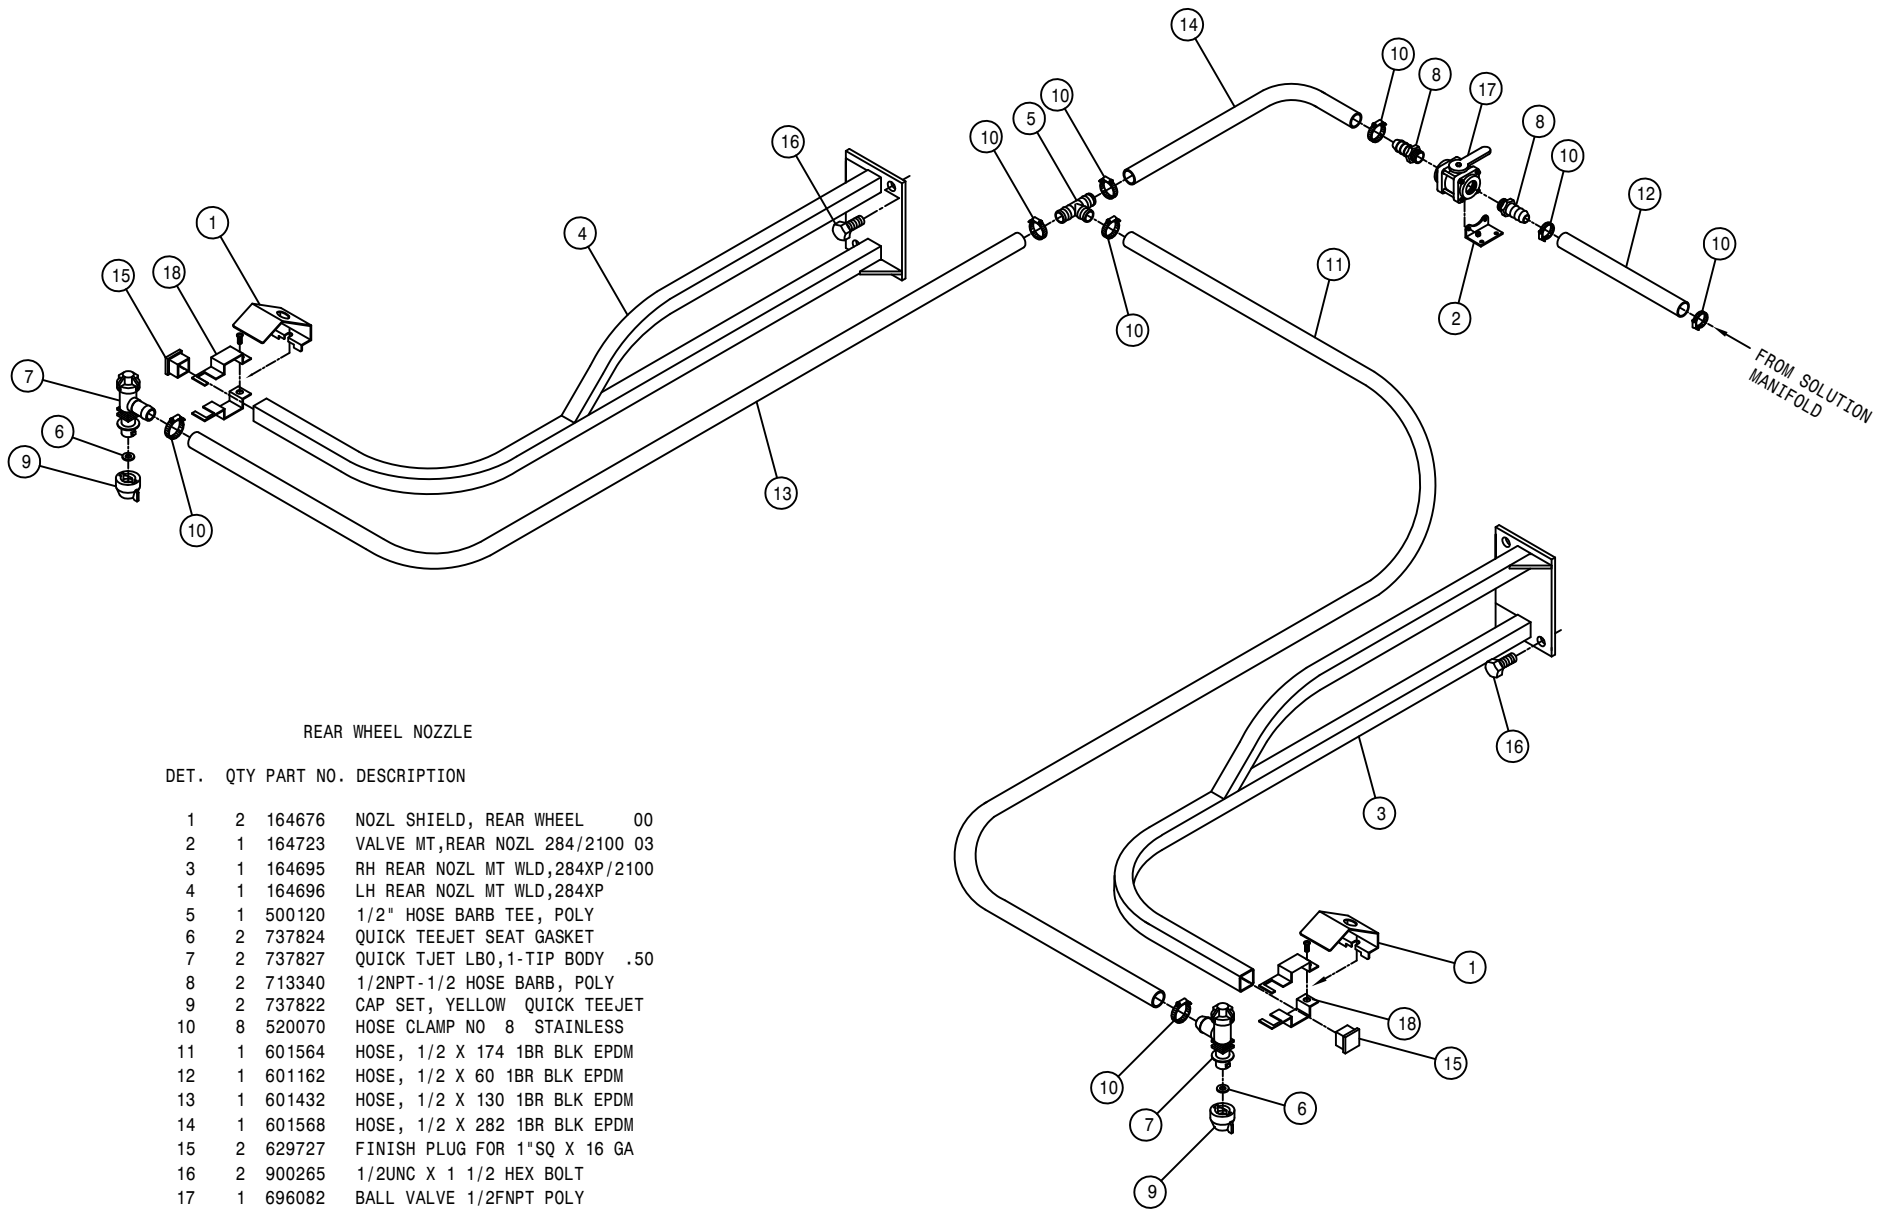

REAR WHEEL NOZZLE

DET. QTY PART NO. DESCRIPTION

DET.	QTY	PART NO.	DESCRIPTION
1	2	164676	NOZL SHIELD, REAR WHEEL 00
2	1	164723	VALVE MT,REAR NOZL 284/2100 03
3	1	164695	RH REAR NOZL MT WLD,284XP/2100
4	1	164696	LH REAR NOZL MT WLD,284XP
5	1	500120	1/2" HOSE BARB TEE, POLY
6	2	737824	QUICK TEEJET SEAT GASKET
7	2	737827	QUICK TJET LBO,1-TIP BODY .50
8	2	713340	1/2NPT-1/2 HOSE BARB, POLY
9	2	737822	CAP SET, YELLOW QUICK TEEJET
10	8	520070	HOSE CLAMP NO 8 STAINLESS
11	1	601564	HOSE, 1/2 X 174 1BR BLK EPDM
12	1	601162	HOSE, 1/2 X 60 1BR BLK EPDM
13	1	601432	HOSE, 1/2 X 130 1BR BLK EPDM
14	1	601568	HOSE, 1/2 X 282 1BR BLK EPDM
15	2	629727	FINISH PLUG FOR 1"SQ X 16 GA
16	2	900265	1/2UNC X 1 1/2 HEX BOLT
17	1	696082	BALL VALVE 1/2FNPT POLY
18	2	737817	NOZL MT CLMP,1.00 SQ SS,Q-TJET