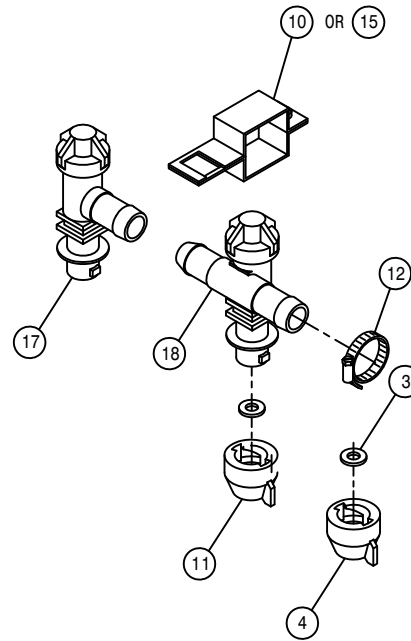

SINGLE TIP NOZZLE SPACING

BOOM FEEDER TEE ASSEMBLY

DET. QTY PART NO. DESCRIPTION

1	2	500108	1"NPT-3/4" HOSE BARB	POLY
2	1	500117	1"NPT-90-1 1/2"HOSE BARB, POLY	
3	4	737824	QUICK TEEJET SEAT GASKET	
4	2	737825	QUICK SHUT-OFF CAP	
5	1	520067	HOSE CLAMP NO 28	STAINLESS
6	2	500022	3/4NPT-3/4HOSE BARB, POLY	
7	1	500075	1" NPT PIPE TEE, POLY	
8	1	737833	QUICK TJET LBO,3-TIP BODY .75	
9	1	737834	QUICK TJET TEE,3-TIP BODY .75	
10	2	737817	NOZL MT CLMP,1.00 SQ SS,Q-TJET	
11	2	737822	CAP SET, YELLOW QUICK TEEJET	
12	6	520055	HOSE CLAMP NO 12	STAINLESS
13	1	500026	3/4NPT-90-1"HOSE BARB, POLY	
14	1	520090	HOSE CLAMP NO 16	STAINLESS
15	2	737832	NOZL MT CLMP,1.25 SQ,SS Q-TJET	
16	1	505218	3/4 NPT PIPE TEE, POLY	
17	1	737829	QUICK TJET LBO,1-TIP BODY .75	
18	1	737830	QUICK TJET TEE,1-TIP BODY .75