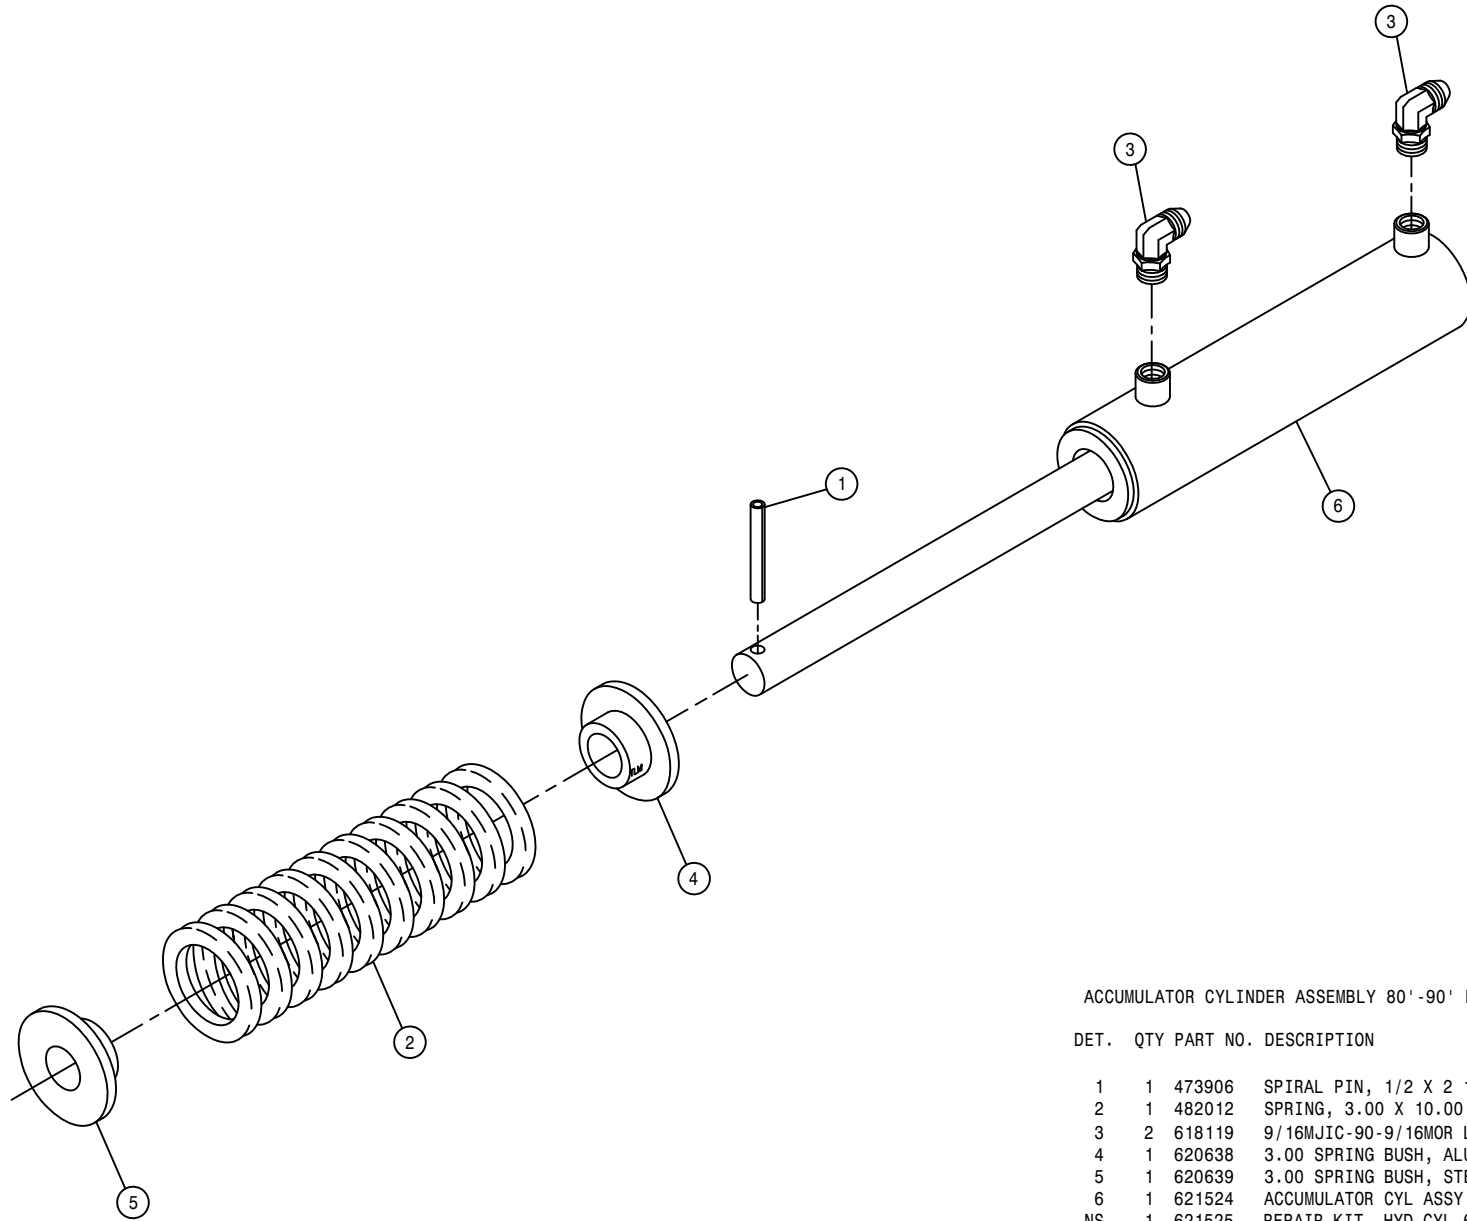

ACCUMULATOR CYLINDER ASSEMBLY 80'-90' BOOM

DET. QTY PART NO. DESCRIPTION

1	1	473906	SPIRAL PIN, 1/2 X 2 1/2 LG
2	1	482012	SPRING, 3.00 X 10.00 COMPRSN
3	2	618119	9/16MJIC-90-9/16MOR LBO
4	1	620638	3.00 SPRING BUSH, ALUM 96
5	1	620639	3.00 SPRING BUSH, STEEL 96
6	1	621524	ACCUMULATOR CYL ASSY
NS	1	621525	REPAIR KIT, HYD CYL 621524

NOTE: 621212 - ACCUMULATOR CYLINDER ASSEMBLY