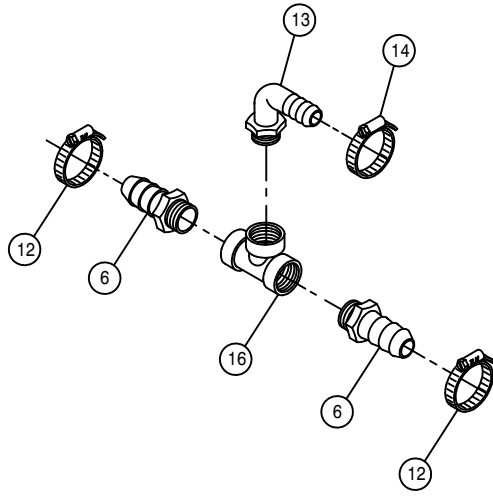

FEEDER TEE ASSEMBLY (STANDARD VOLUME)