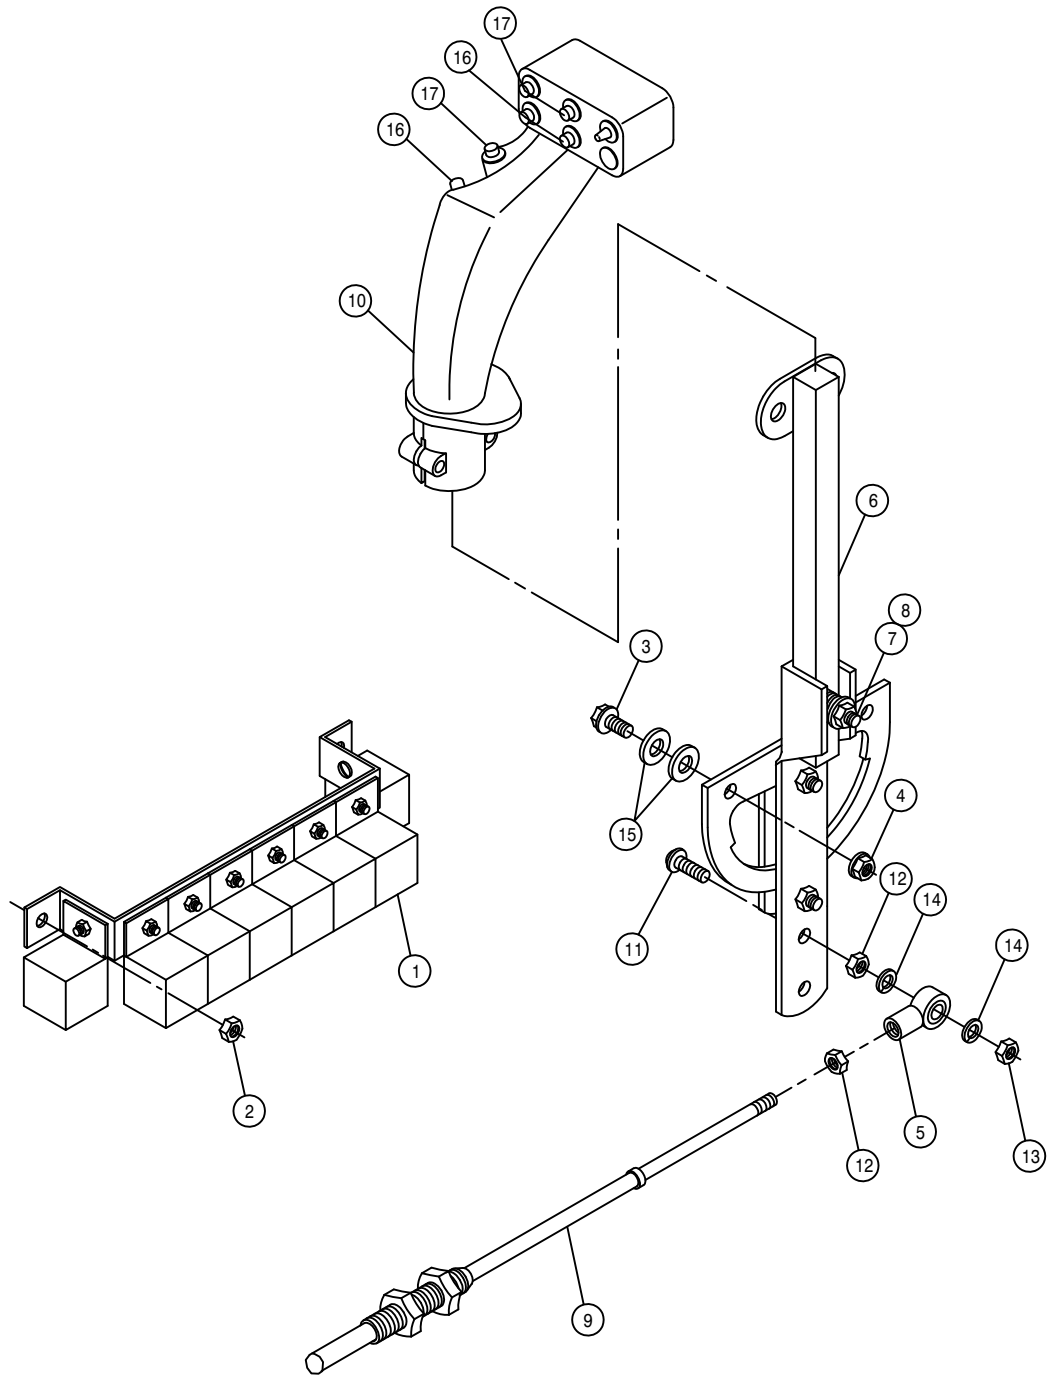

HYDROSTATIC LEVER ASSEMBLY

DET. QTY PART NO. DESCRIPTION

1	8	291640	RELAY, 12V 20/30AMP BOSCH
2	2	470175	10-32 HEX FLANGE LOCK NUT
3	2	470118	1/4UNC X 3/4 FLANGE HEX BOLT
4	2	470121	1/4UNC HEX FLANGE LOCK NUT
5	1	473921	BALL JOINT NO 10-32 THD
6	1	606907	HYDST CTRL LEVER ASSY 204-284
7	1	900005	1/4UNC X 1 1/2 HEX BOLT
8	1	914000	1/4UNC HEX STOVER NUT
9	1	785062	CTRL CABLE 10-32 4IN X 120 LG
10	1	785083	FASSE EZ-3 CTRL HANDLE,284 04
11	1	903893	10-32 X 1" SLT RD HD MACH SCR
12	2	910027	10-32 HEX NUT
13	1	914027	10-32 HEX STOVER NUT
14	2	920510	#10 LOCK WASHER
15	4	920000	1/4 SAE FLAT WASHER
16	3	291884	SWITCH,PB 3TRM MOM 0, GRAY
17	3	291883	SWITCH,PB 3TRM MOM 0, RED