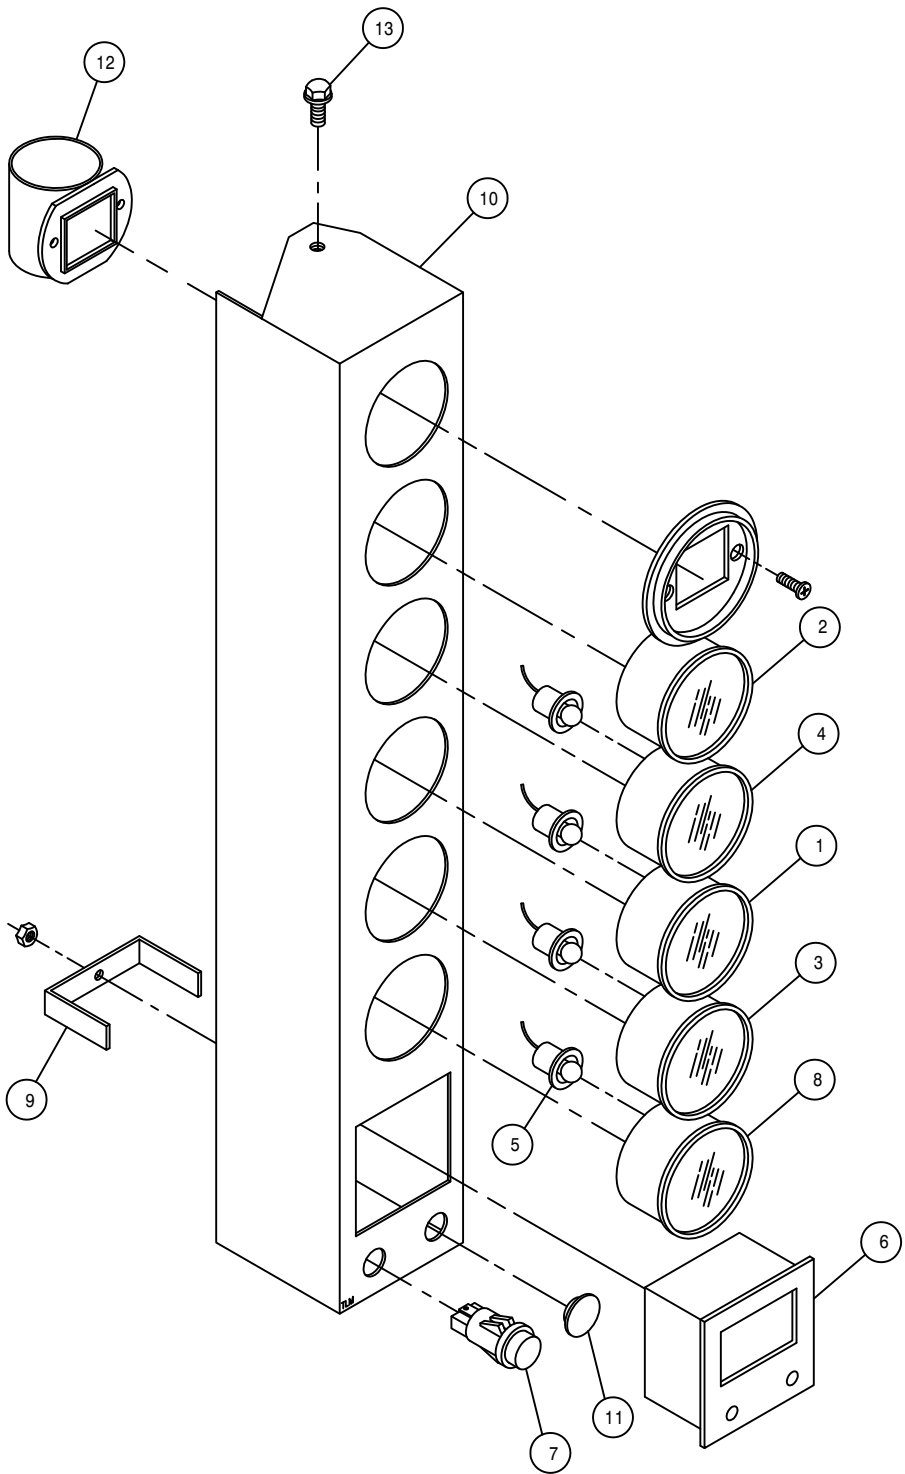

INSTRUMENT PANEL ASSEMBLY

DET. QTY PART NO. DESCRIPTION

1	1	290401	FUEL GAUGE FOR 2.125 DIA HOLE
2	1	291203	HOUR METER, 10/80VDC BLACK BEZ
3	1	291673	OIL PRESS GAUGE, 125PSI
4	1	291611	VOLTMETER, 8V TO 18V DC
5	4	291612	LIGHT KIT FOR 2" GAUGE
6	1	291635	DIGITAL MPH/RPM INDICATOR
7	1	291638	INDICATOR LIGHT, GREEN
8	1	314436	TEMP GA 100-280 DEG LIGHTED
9	1	342068	DIGITAL MPH/RPM IND KEEPER 94
10	1	342186	INSTRU HSNGL WLD, 284 CAB 94
11	1	658174	RUBBER BUMPER, 1.0000D .500GD
12	1	314901	FILTER MINDER AIR RESTRICT GA
13	2	470122	1/4UNC X 1/2 FLANGE HEX BOLT