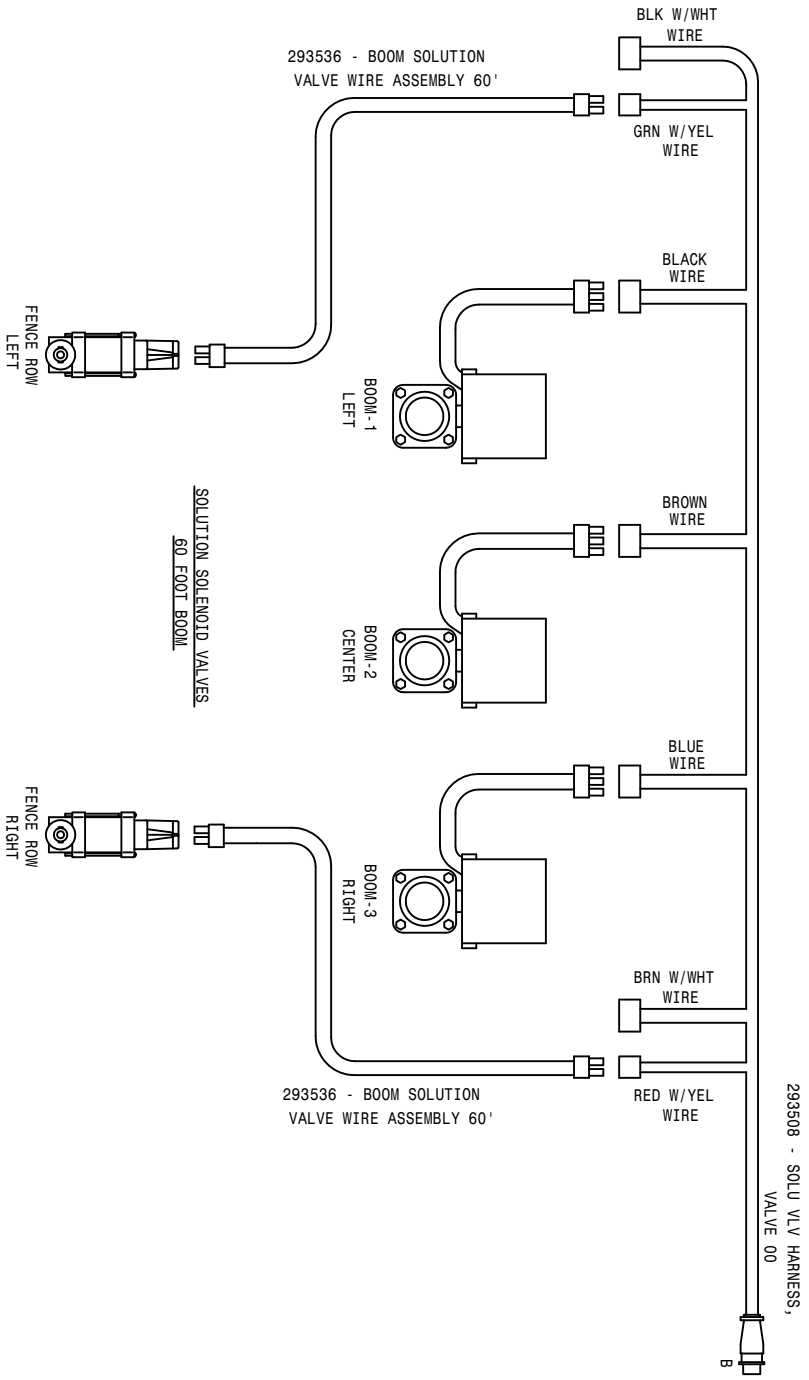

DT88 CUMM WIRING DIAGRAM 07
 SHEET 2 OF 5
 REVISION DATE: 01-16-07
 498944
 10-28-08 TLM

293355 - ELECT VLV HARNESS, JUMPER 96

A

293826 - CAB WIRE HARNESS 204/DTS8 05

REFER TO SHEET 1 OF 4

1	1	293299	1608	BLK-291511-291571-30	10-23-06	TLM
DTS8 CUMM WIRING DIAGRAM 07						
SHEET 4 OF 5						
REVISION DATE:						
498944						