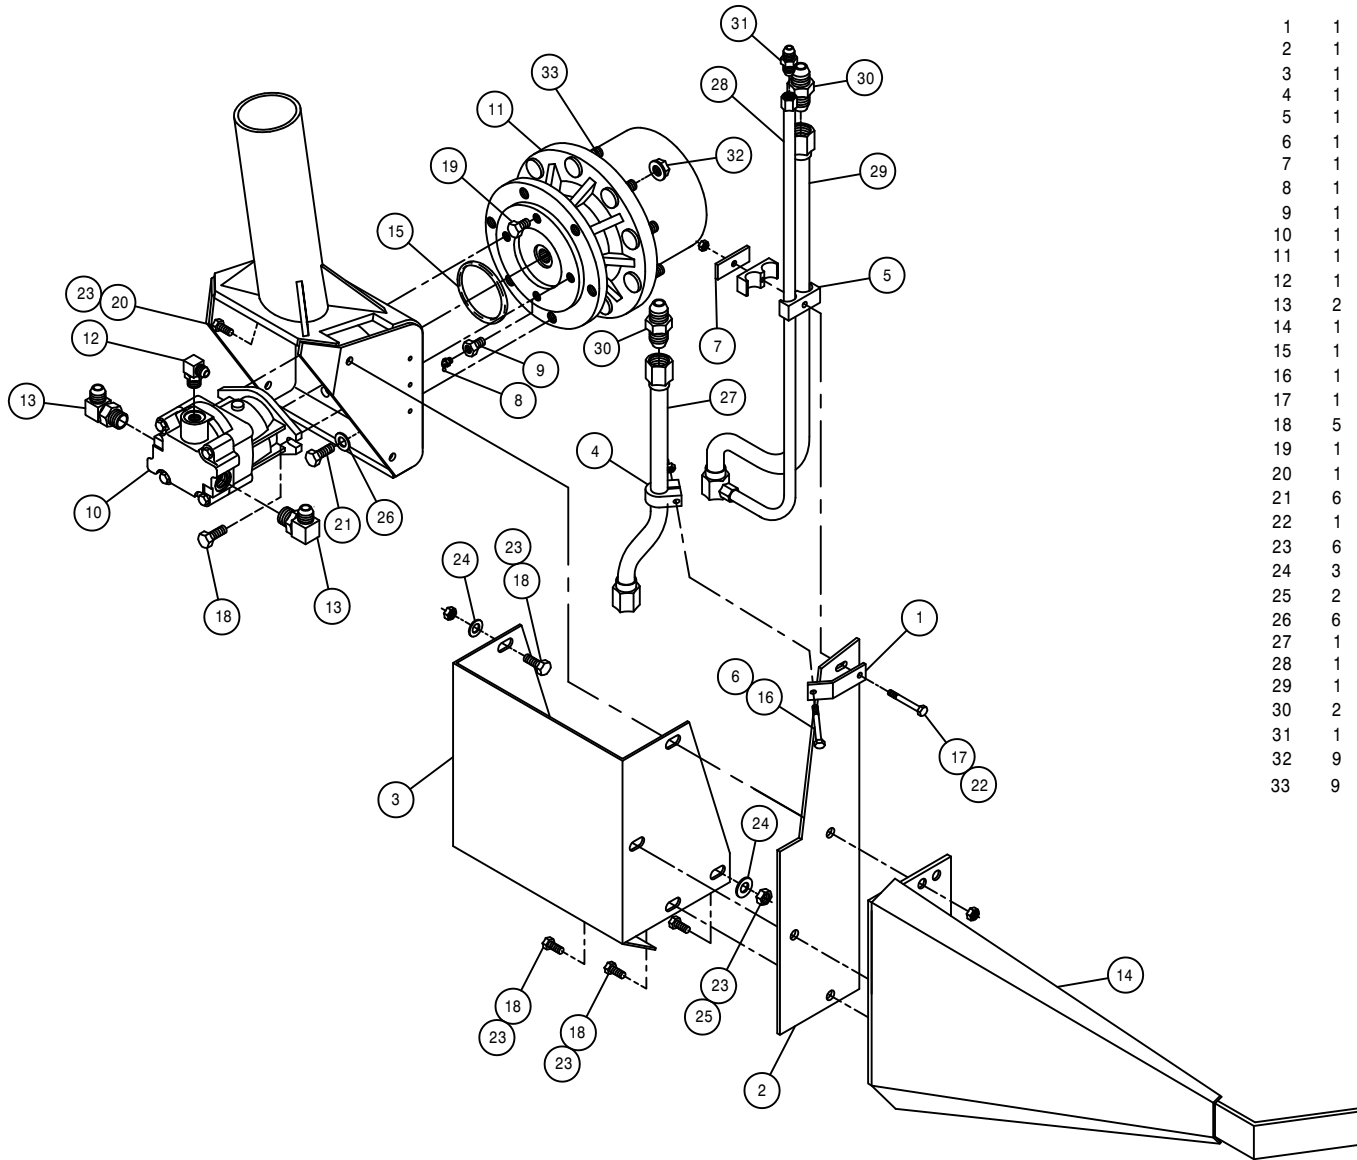

LEFT FRONT LEG ASSEMBLY

DET. QTY PART NO. DESCRIPTION

DET.	QTY	PART NO.	DESCRIPTION
1	1	359124	FRT LEG HYD TUBE BRKT,284XP 01
2	1	359014	FRT HYD TUBE MTG PLT,2100 00
3	1	359185	WHL MTR SHLD, XP/2100 2002
4	1	470341	TUBE CLAMP BODY, .500
5	1	470340	TUBE CLAMP BODY, .500-.750
6	1	914000	1/4UNC HEX STOVER NUT
7	1	470278	CLAMP WELD PLATE, SNGL, 2.75LG
8	1	471023	GREASE ZERK 1/4-28 X 45
9	1	610556	1/2UNC X 1/2 ZERK BOLT T-HUB
10	1	610571	SUND M35-3002 WHL MTR
11	1	610683	TORQ HUB, 15:1 B-MT MW3BA
12	1	618183	3/4MJIC-90-7/8MOR LBO
13	2	618248	1 1/16MJIC-90-1 1/16MOR LBO
14	1	662256	STALK GUIDE WLD, 2100 2000
15	1	870045	O-RING 4 1/8 OD X 4 ID
16	1	900006	1/4UNC X 1 3/4 HEX BOLT
17	1	900070	5/16UNC X 2 1/2 BOLT
18	5	900264	1/2UNC X 1 1/4 HEX BOLT
19	1	900260	1/2UNC X 1/2 H BOLT GR2 UNPLT
20	1	900265	1/2UNC X 1 1/2 HEX BOLT
21	6	900333	5/8UNC X 1 1/2 HEX BOLT
22	1	914002	5/16UNC HEX STOVER NUT
23	6	914008	1/2UNC HEX STOVER NUT
24	3	920004	1/2 SAE FLAT WASHER
25	2	900263	1/2UNC X 1" HEX BOLT
26	6	920505	5/8 LOCK WASHER
27	1	615792	FRT LEG INNER HYD TUBE ASSY XP
28	1	615793	FRT LEG CNTR HYD TUBE ASSY XP
29	1	615795	LH FRT LEG OUTR HYD TUBE ASSY
30	2	618177	1 1/16MJIC UNION
31	1	618314	3/4MJIC UNION
32	9	470140	5/8UNF HEX SMTH FLANGE NUT PLT
33	9	824054	5/8-18 X 2 7/16 WHL STUD