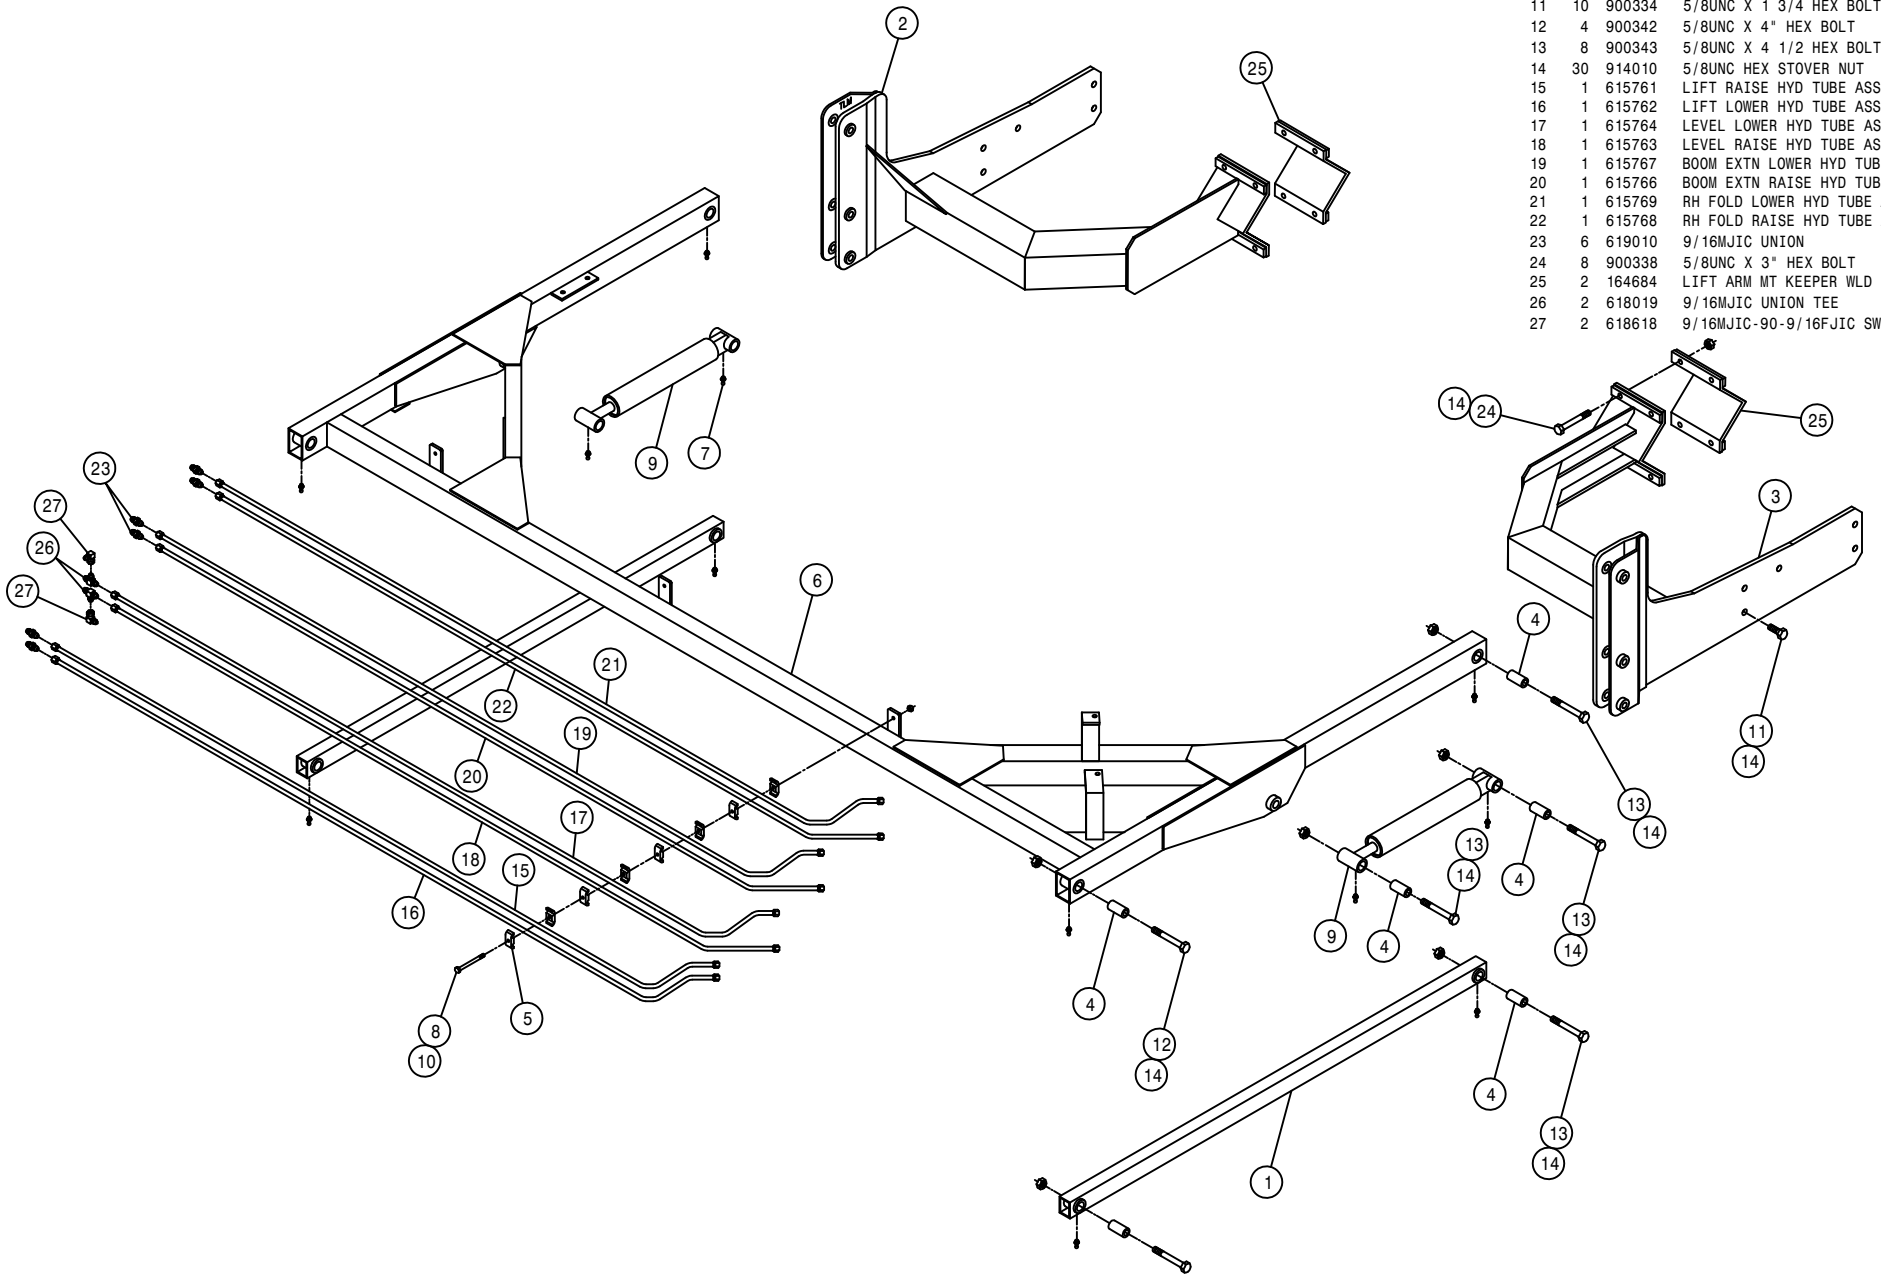

LIFTARM ASSEMBLY

DET. QTY PART NO. DESCRIPTION

DET.	QTY	PART NO.	DESCRIPTION
1	2	160471	LWR LIFT ARM WLD 8540-8250 87
2	1	164685	RH LIFT ARM MT WLD, 284XP 2001
3	1	164686	LH LIFT ARM MT WLD, 284XP 2001
4	12	160691	BUSH LIFT ARM LONG 470
5	12	470287	TUBE CLAMP, .375-.375 (PAIR)
6	1	164651	UPPER LIFT ARM WLD,284 2001
7	12	471005	1/4 28 X 1/2 GREASE ZERK
8	3	900013	1/4UNC X 3 3/4 HEX BOLT
9	2	621518	TRANSOM LIFT CYL ASSY
10	3	914000	1/4UNC HEX STOVER NUT
11	10	900334	5/8UNC X 1 3/4 HEX BOLT
12	4	900342	5/8UNC X 4" HEX BOLT
13	8	900343	5/8UNC X 4 1/2 HEX BOLT
14	30	914010	5/8UNC HEX STOVER NUT
15	1	615761	LIFT RAISE HYD TUBE ASSY
16	1	615762	LIFT LOWER HYD TUBE ASSY
17	1	615764	LEVEL LOWER HYD TUBE ASSY
18	1	615763	LEVEL RAISE HYD TUBE ASSY
19	1	615767	BOOM EXTN LOWER HYD TUBE ASSY
20	1	615766	BOOM EXTN RAISE HYD TUBE ASSY
21	1	615769	RH FOLD LOWER HYD TUBE ASSY
22	1	615768	RH FOLD RAISE HYD TUBE ASSY
23	6	619010	9/16MJIC UNION
24	8	900338	5/8UNC X 3" HEX BOLT
25	2	164684	LIFT ARM MT KEEPER WLD 284XP
26	2	618019	9/16MJIC UNION TEE
27	2	618618	9/16MJIC-90-9/16FJIC SWIV LBO