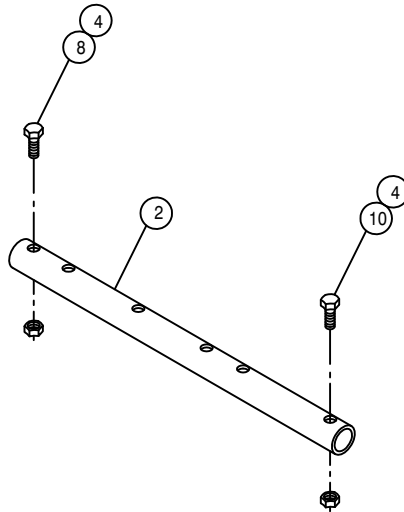

TREAD ADJUSTMENT ASSEMBLY

DET. QTY PART NO. DESCRIPTION

1	8	359294	TREAD ADJ XMBR BEARING ASSY 05	
2	4	358747	TREAD ADJ CYL EXT TUBE	94
3	24	358767	.025 LEG MT SHIM, 284T	94
4	8	914008	1/2UNC HEX STOVER NUT	
5	8	358769	.250 LEG MT SHIM, 284T	94
6	32	358768	.037 LEG MT SHIM, 284T	94
7	16	358766	.375 LEG MT SPACER, 284T	94
8	4	900268	1/2UNC X 2 1/2 HEX BOLT	
9	48	914811	5/8UNF HEX NUT GR8	
10	4	900267	1/2UNC X 2" HEX BOLT	
11	12	900853	5/8UNF X 4 1/2 HEX BOLT GR8	
12	12	900838	5/8UNF X 4" HEX BOLT GR8	

NOTE: QUANTITY LISTED IS FOR ONE MACHINE.