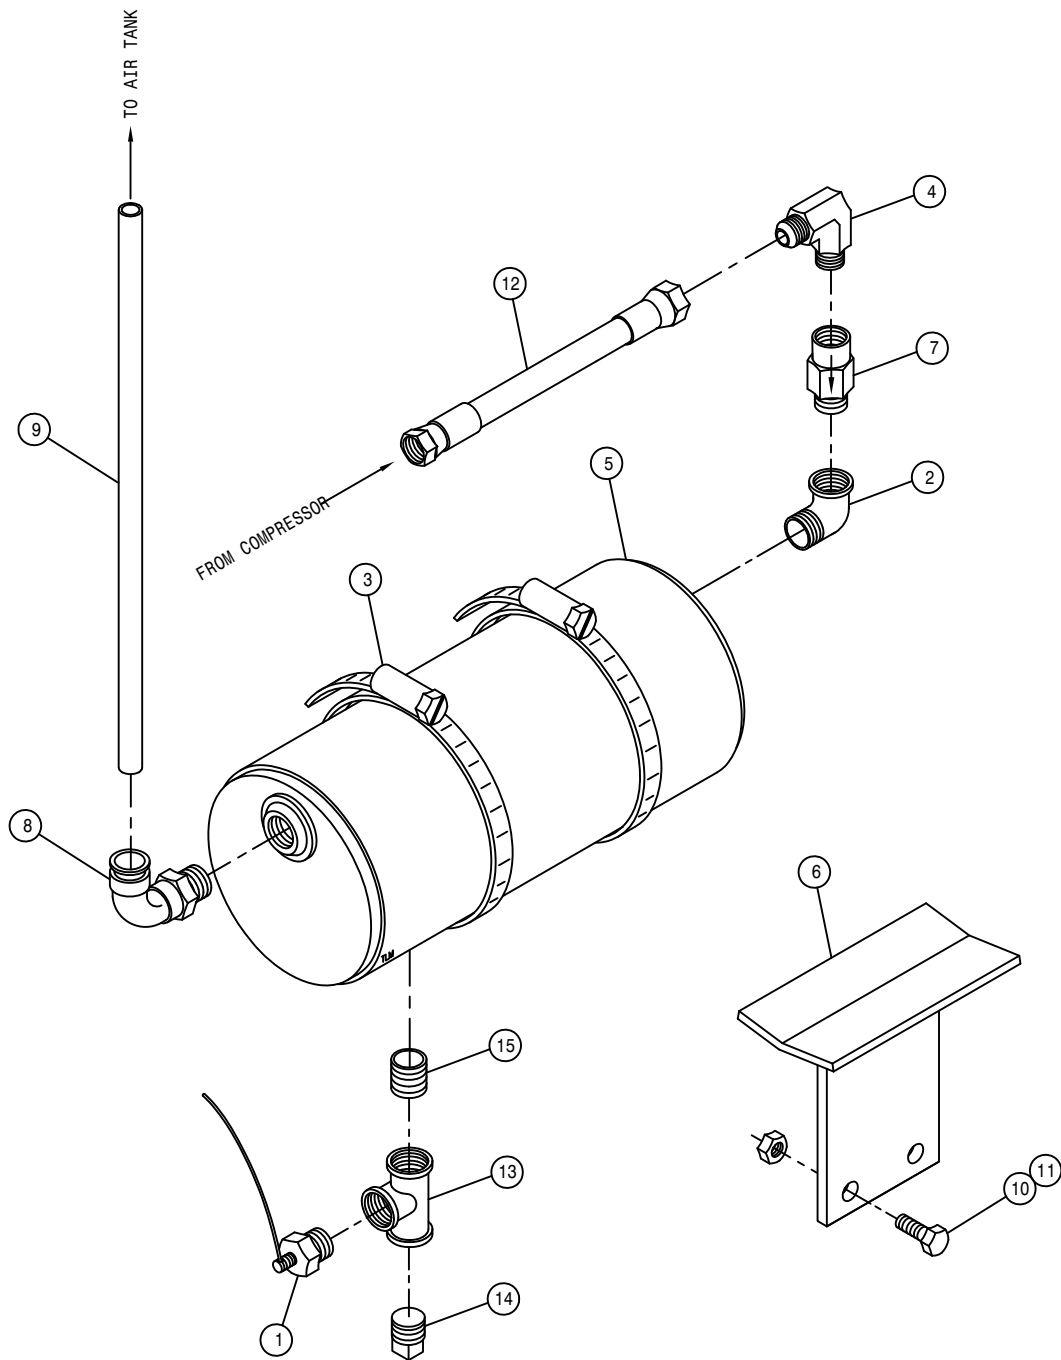

AIR WET TANK ASSEMBLY

DET. QTY PART NO. DESCRIPTION

1	1	470266	DRAIN VALVE KIT, 1/4NPT	
2	1	503400	BLK PIPE ST EL 90DEG .50NPT	
3	2	520086	HOSE CLAMP NO 88 STAINLESS	
4	1	611145	3/4MJIC-90-1/2MNPT LBO	
5	1	701115	WET TANK WLD	98
6	1	701146	WET TANK MTG BRKT WLD, 284	99
7	1	711032	CHECK VALVE, 1/2"FNPT-1/2"MNPT	
8	1	711042	1/2MNPT-1/2 NYL TUBE LBO	
9	1	601441	HOSE, 1/2 X 20 AIR	
10	2	900129	3/8UNC X 1" HEX BOLT	
11	2	914004	3/8UNC HEX STOVER NUT	
12	1	611301	08P919-08FJX-08FJX-18	H/A
13	1	501101	BLK PIPE TEE .25NPT	
14	1	501102	1/4 PIPE PLUG	
15	1	501601	CLOSE NIPPLE .25NPT