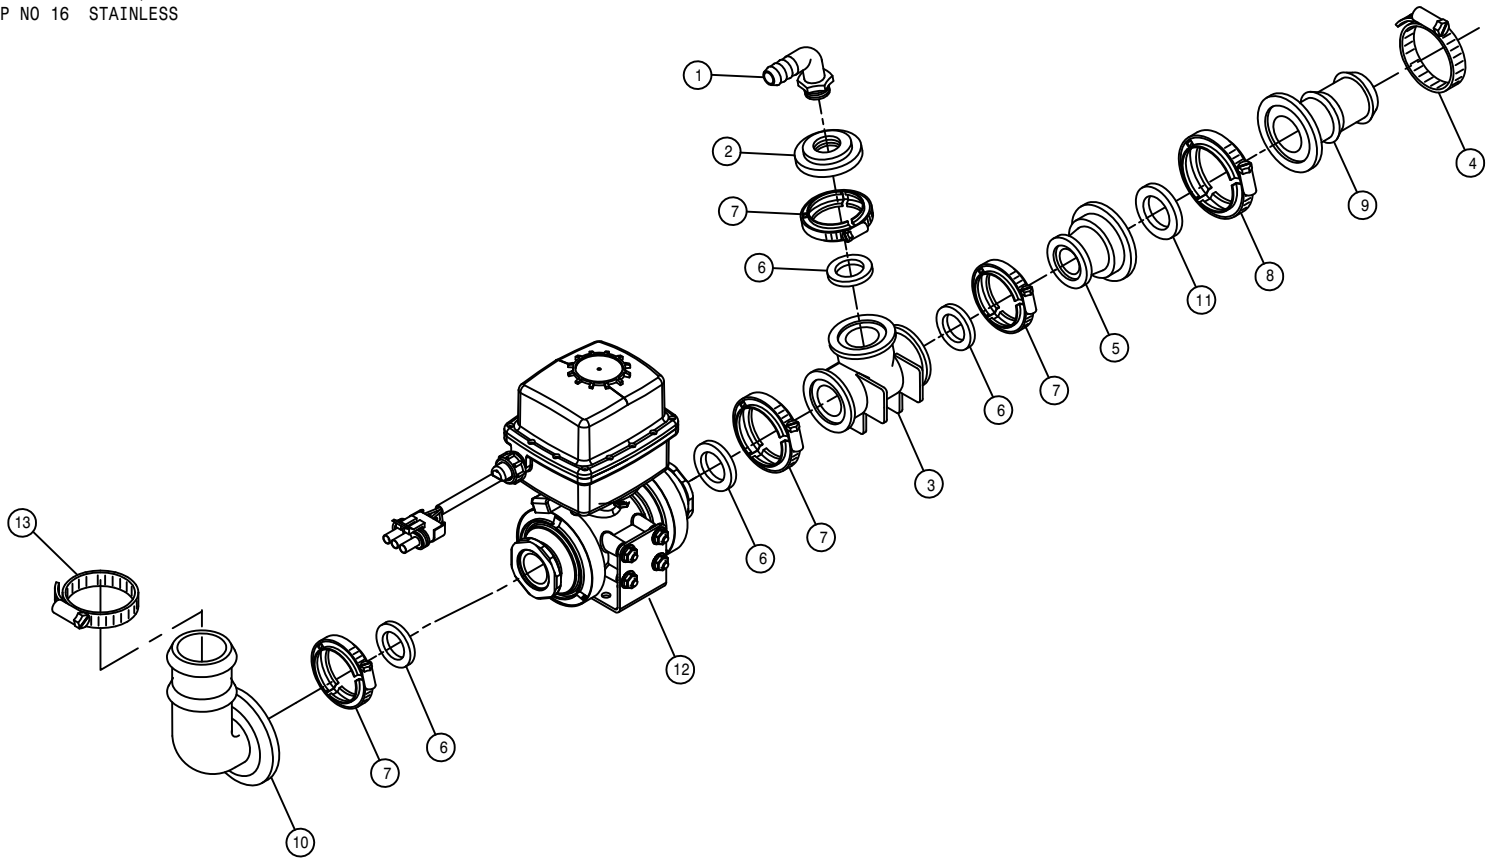

RH 80' -90' OUTER BOOM VALVE (HI-VOLUME)

DET. QTY PART NO. DESCRIPTION

1	1	618556	1/4NPT-90-1/2 HOSE BARB, POLY
2	1	500226	1" FLANGE PLUG W/1/4" FNPT POLY
3	1	500175	1" FLANGE TEE POLY
4	1	520067	HOSE CLAMP NO 28 STAINLESS
5	1	500161	2" FLANGE- 1" FLANGE COUPLER, POLY
6	4	500157	1" FLANGE GASKET EPDM
7	4	500159	1" FLANGE CLAMP, S.S.
8	1	500160	2" FLANGE CLAMP, S.S.
9	1	500162	2" FLANGE-1 1/2 HOSE BARB POLY
10	1	500173	1" FLANGE-90-1" HOSE BARB, POLY
11	1	500158	1 1/2" GASKET FOR 2" FLANGE
12	1	696264	VALVE,KZCO 1"SPF ELEC W/WP
13	1	520090	HOSE CLAMP NO 16 STAINLESS