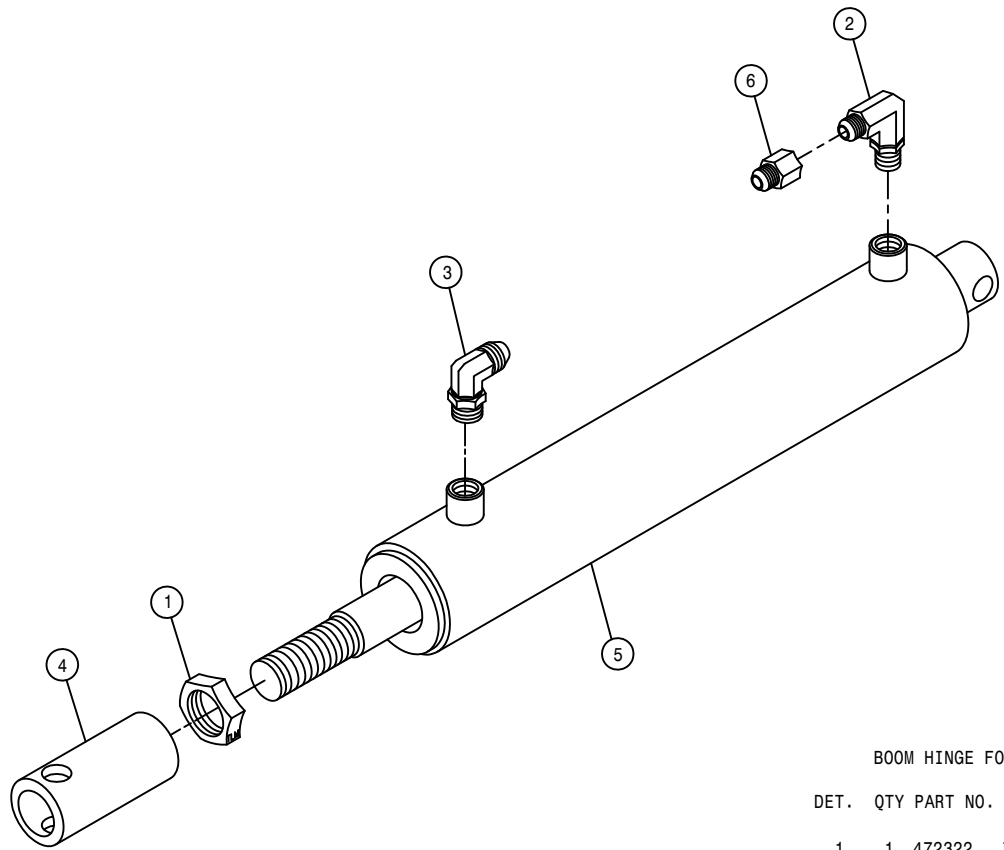

NOTE: 621210 - BOOM LEVEL CYLINDER ASSEMBLY WITH FITTINGS

BOOM HINGE FOLD CYLINDER ASSEMBLY

DET.	QTY	PART NO.	DESCRIPTION
	1	472322	7/8-14 UNF HEX JAM NUT
	1	618119	9/16MJIC-90-9/16MOR LBO
	1	618688	9/16MOR-90-9/16MJ .025 CHK VLV
	1	620653	FOLD CYL ADJ SLEEVE 97
	1	621520	BOOM HINGE FOLD CYL ASSY
	1	618733	9/16JIC .042 ORIFICE ADPTR
NS	1	621521	REPAIR KIT, HYD CYL 621520