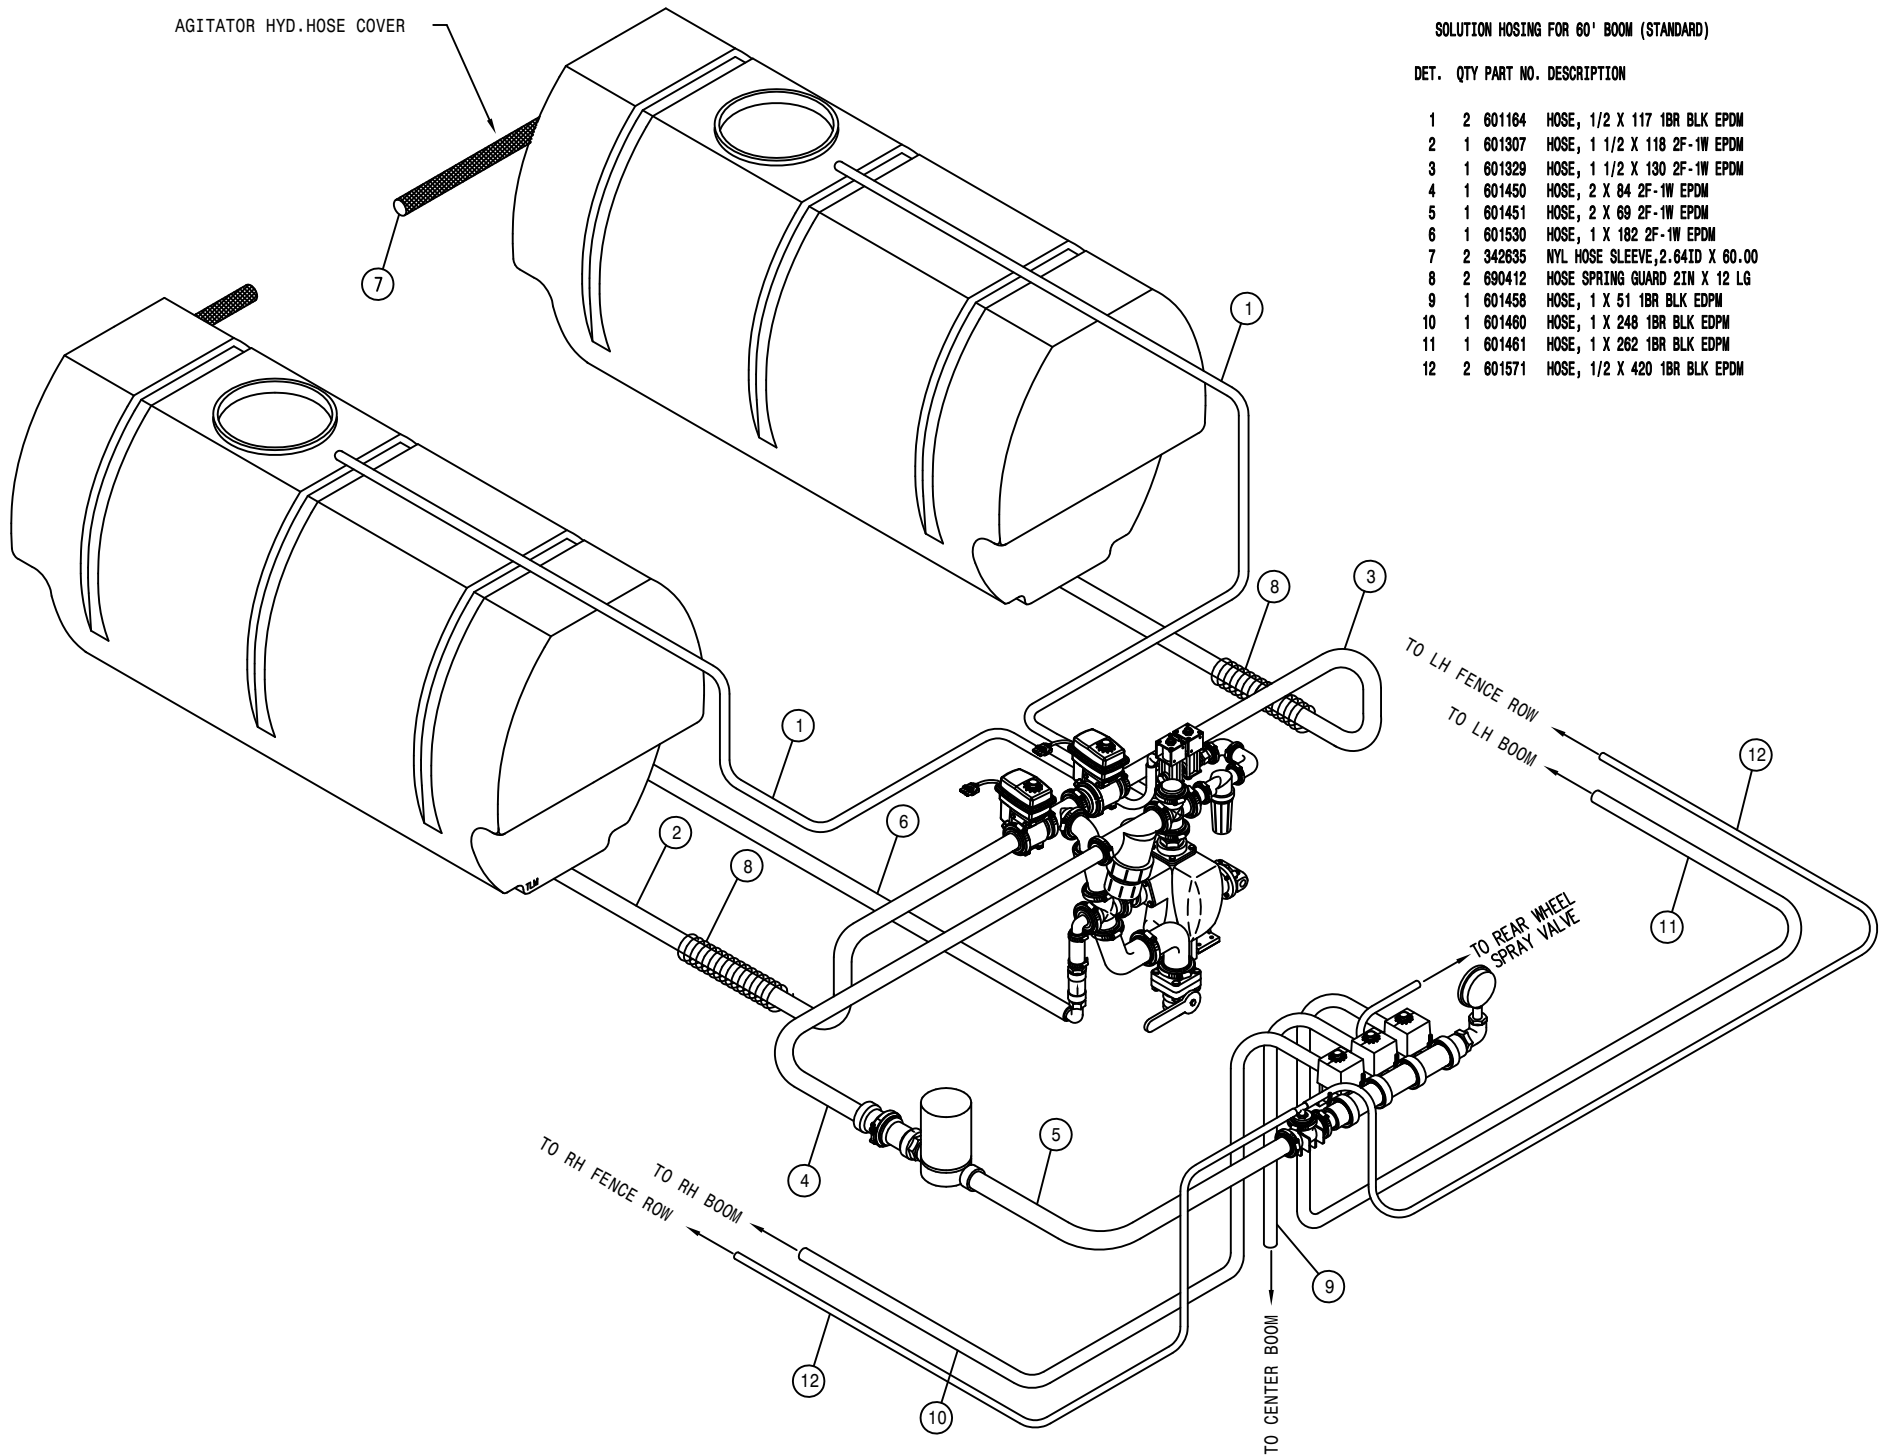

AGITATOR HYD. HOSE COVER

SOLUTION HOISING FOR 60' BOOM (STANDARD)

DET. QTY PART NO. DESCRIPTION

1	2	601164	HOSE, 1/2 X 117 1BR BLK EPDM
2	1	601307	HOSE, 1 1/2 X 118 2F-1W EPDM
3	1	601329	HOSE, 1 1/2 X 130 2F-1W EPDM
4	1	601450	HOSE, 2 X 84 2F-1W EPDM
5	1	601451	HOSE, 2 X 69 2F-1W EPDM
6	1	601530	HOSE, 1 X 182 2F-1W EPDM
7	2	342635	NYL HOSE SLEEVE, 2.64ID X 60.00
8	2	690412	HOSE SPRING GUARD 2IN X 12 LG
9	1	601458	HOSE, 1 X 51 1BR BLK EDPM
10	1	601480	HOSE, 1 X 248 1BR BLK EDPM
11	1	601461	HOSE, 1 X 262 1BR BLK EDPM
12	2	601571	HOSE, 1/2 X 420 1BR BLK EPDM