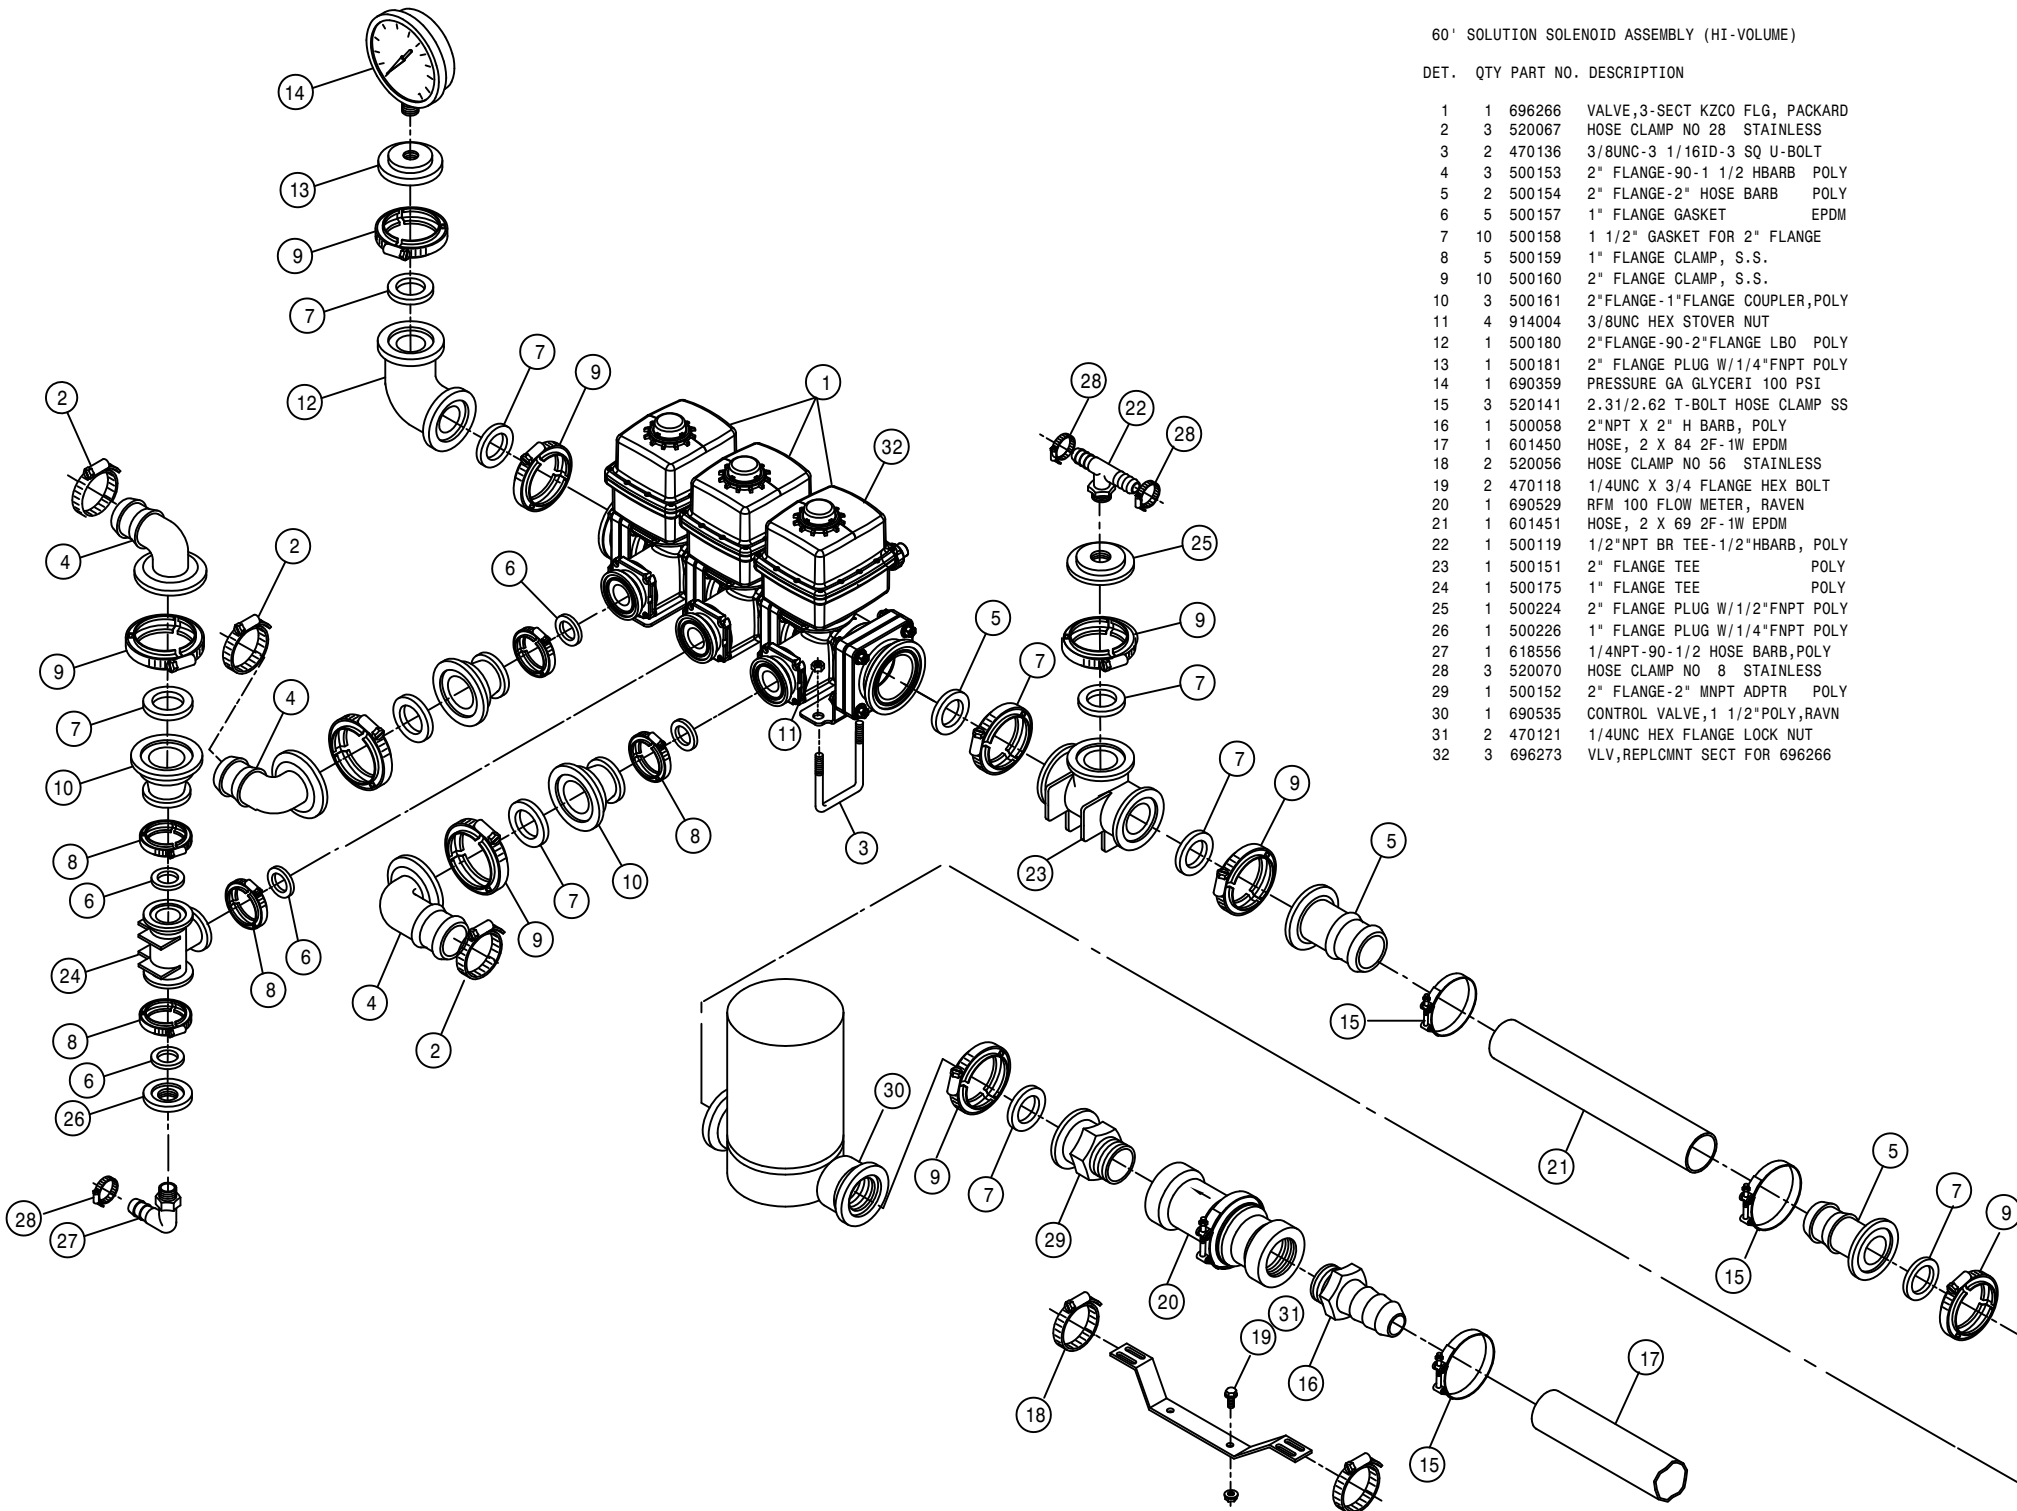

60' SOLUTION SOLENOID ASSEMBLY (HI-VOLUME)

DET. QTY PART NO. DESCRIPTION

DET.	QTY	PART NO.	DESCRIPTION
1	1	696266	VALVE,3-SECT KZCO FLG, PACKARD
2	3	520067	HOSE CLAMP NO 28 STAINLESS
3	2	470136	3/8UNC-3 1/16ID-3 SQ U-BOLT
4	3	500153	2" FLANGE-90-1 1/2 HBARB POLY
5	2	500154	2" FLANGE-2" HOSE BARB POLY
6	5	500157	1" FLANGE GASKET EPDM
7	10	500158	1 1/2" GASKET FOR 2" FLANGE
8	5	500159	1" FLANGE CLAMP, S.S.
9	10	500160	2" FLANGE CLAMP, S.S.
10	3	500161	2"FLANGE-1"FLANGE COUPLER,POLY
11	4	914004	3/8UNC HEX STOVER NUT
12	1	500180	2"FLANGE-90-2"FLANGE LBO POLY
13	1	500181	2" FLANGE PLUG W/1/4"FNPT POLY
14	1	690359	PRESSURE GA GLYCERI 100 PSI
15	3	520141	2.31/2.62 T-BOLT HOSE CLAMP SS
16	1	500058	2"NPT X 2" H BARB, POLY
17	1	601450	HOSE, 2 X 84 2F-1W EPDM
18	2	520056	HOSE CLAMP NO 56 STAINLESS
19	2	470118	1/4UNC X 3/4 FLANGE HEX BOLT
20	1	690529	RFM 100 FLOW METER, RAVEN
21	1	601451	HOSE, 2 X 69 2F-1W EPDM
22	1	500119	1/2"NPT BR TEE-1/2"HBARB, POLY
23	1	500151	2" FLANGE TEE POLY
24	1	500175	1" FLANGE TEE POLY
25	1	500224	2" FLANGE PLUG W/1/2"FNPT POLY
26	1	500226	1" FLANGE PLUG W/1/4"FNPT POLY
27	1	618556	1/4NPT-90-1/2 HOSE BARB,POLY
28	3	520070	HOSE CLAMP NO 8 STAINLESS
29	1	500152	2" FLANGE-2" MNPT ADPTR POLY
30	1	690535	CONTROL VALVE,1 1/2"POLY,RAVN
31	2	470121	1/4UNC HEX FLANGE LOCK NUT
32	3	696273	VLV,REPLCMNT SECT FOR 696266