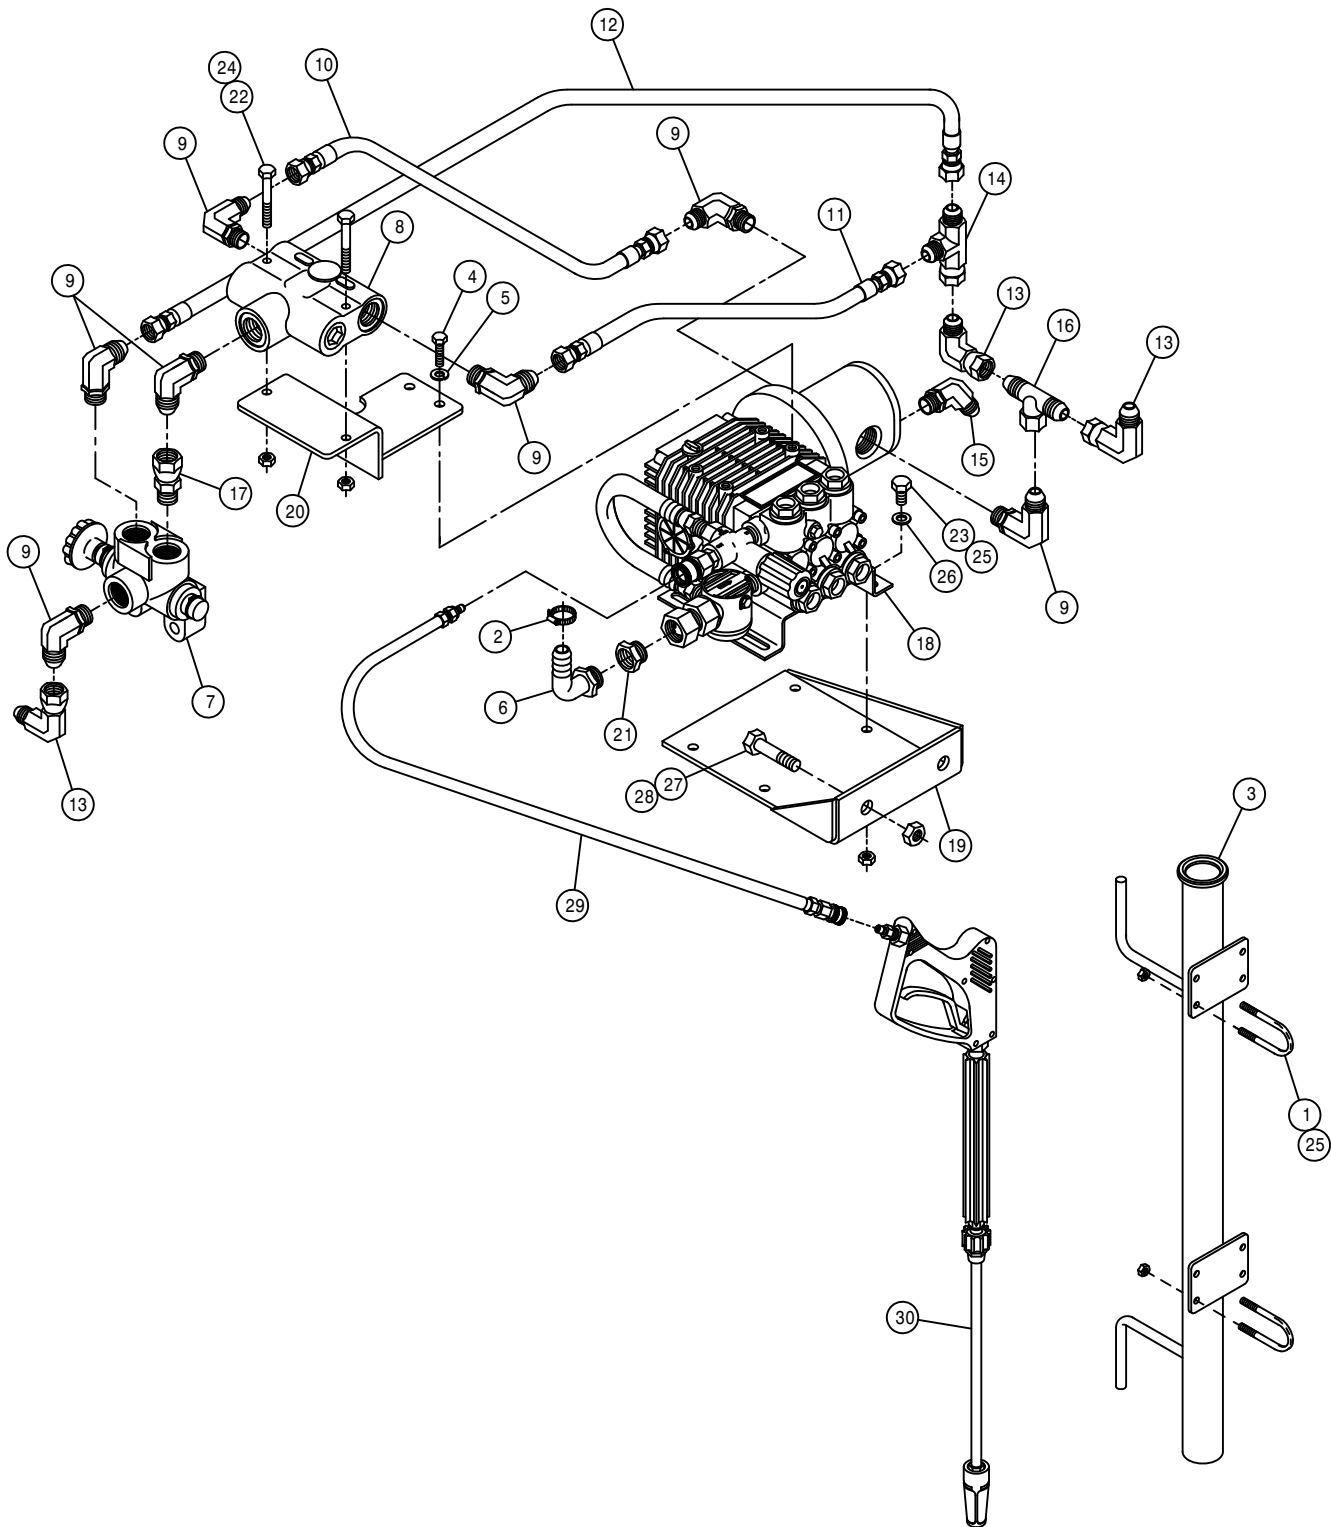

PRESSURE WASHER PUMP ASSEMBLY

DET.	QTY	PART NO.	DESCRIPTION
	1	473911	5/16UNC-1.31ID-2.00 U-BOLT
	2	520087	HOSE CLAMP NO 20 STAINLESS
	3	690732	PRESSURE WASHER WAND MT WLD
	4	473803	8MM-1.25 X 16MM HEX BOLT
	5	473804	8MM LOCK WASHER
	6	500054	3/4NPT-90-3/4 HOSE BARB, POLY
	7	606005	GRESN SELECTOR VALVE S-10
	8	607518	FLO DIV BGR56 6GPM PRI 7/8FOR
	9	611128	7/8MJIC-90-7/8MOR LBO
	10	616143	10C1T-10FJX-10FJX-13 H/A
	11	616144	10C1T-10FJX-10FJX-14 H/A
	12	616145	10C1T-10FJX-10FJX-26 H/A
	13	618301	7/8MJIC-90-7/8FJIC SWIV LBO
	14	618333	7/8FJIC SW RUN TEE-7/8MJIC
	15	618425	9/16MJIC-45-9/16MOR LBO
	16	618593	7/8FJ SW BRANCH TEE-7/8MJ
	17	618594	7/8FJIC SWIV-7/8MOR ADPTR
	18	690672	PRESSURE WASHER,PACE 320 HYD
	19	690784	PRESS WASH PUMP MT WLD 284XP
	20	690788	PRESS WASH FLOW DIV MT 284XP
	21	715449	3/4FNPT X 3/4MGHT ADPTR BRS
	22	900023	1/4UNC X 2 1/4 HEX BOLT
	23	900064	5/16UNC X 3/4 HEX BOLT
	24	914000	1/4UNC HEX STOVER NUT
	25	914002	5/16UNC HEX STOVER NUT
	26	920001	5/16 SAE FLAT WASHER
	27	900269	1/2UNC X 2 3/4 HEX BOLT
	28	914008	1/2UNC HEX STOVER NUT
	29	690791	HOSE, PRESSURE WASHER 690672
	30	690673	TRIGGER GUN ASSY FOR 690672