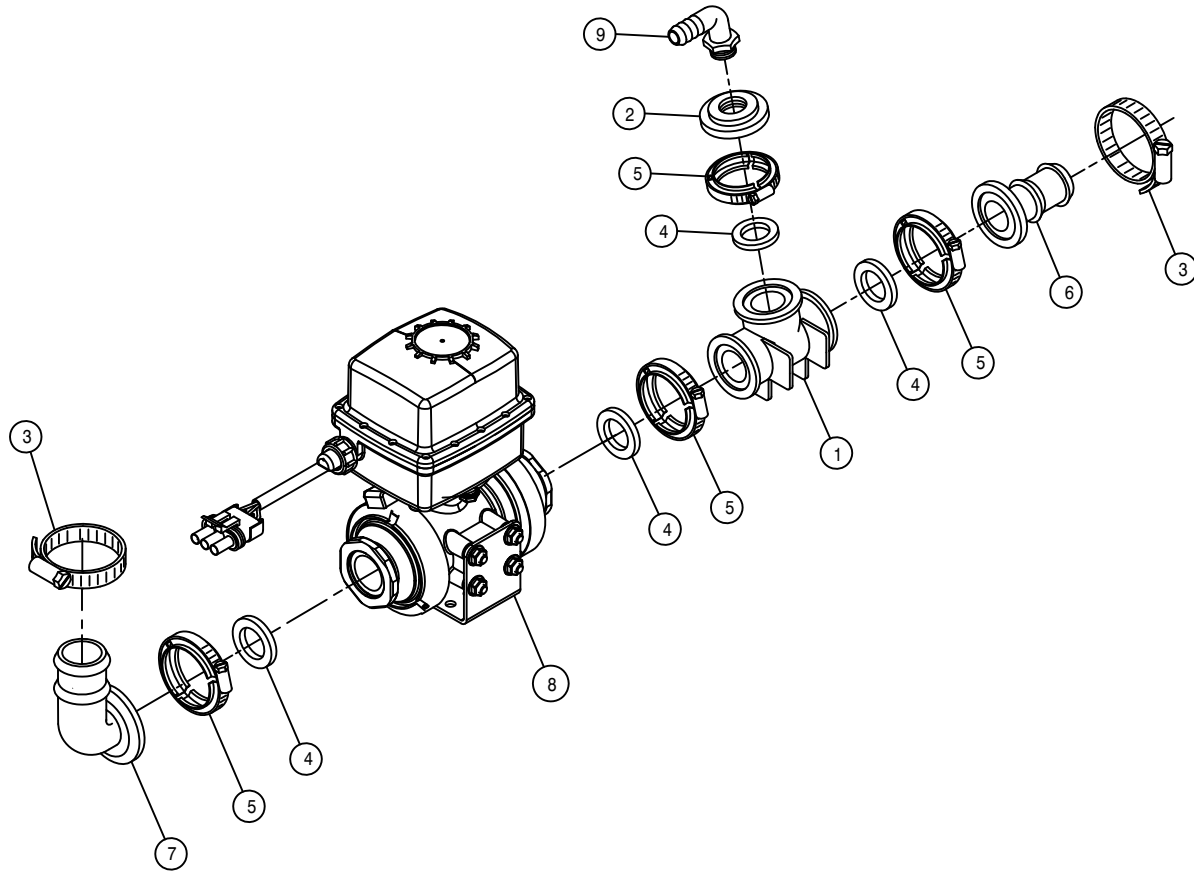

RH 80' -90' OUTER BOOM VALVE (STANDARD)

DET. QTY PART NO. DESCRIPTION

1	1	500175	1" FLANGE TEE	POLY
2	1	500226	1" FLANGE PLUG W/1/4" FNPT	POLY
3	2	520090	HOSE CLAMP NO 16	STAINLESS
4	4	500157	1" FLANGE GASKET	EPDM
5	4	500159	1" FLANGE CLAMP, S.S.	
6	1	500171	1" FLANGE-1" HOSE BARB	POLY
7	1	500173	1" FLANGE-90-1" HOSE BARB	POLY
8	1	696264	VALVE,KZCO 1"SPF ELEC W/WP	
9	1	618556	1/4 NPT-90- 1/2 HOSE BARB, POLY