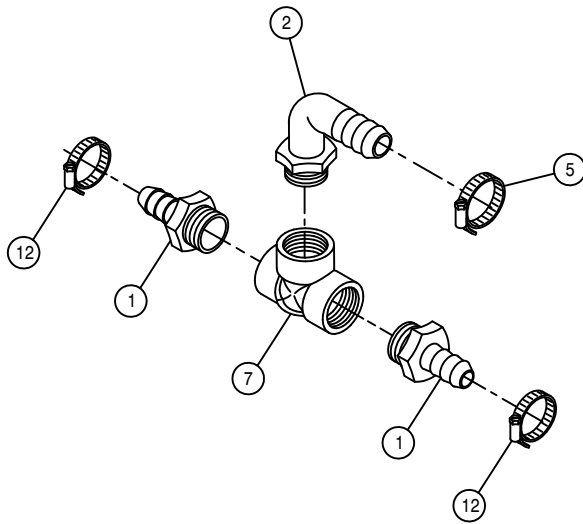

FEEDER TEE ASSEMBLY (STANDARD VOLUME)

SINGLE TIP NOZZLE SPACING

BOOM FEEDER TEE ASSEMBLY

DET. QTY PART NO. DESCRIPTION

1	2	500108	1"NPT-3/4" HOSE BARB	POLY
2	1	500117	1"NPT-90-1 1/2"HOSE BARB, POLY	
3	4	737824	QUICK TEEJET SEAT GASKET	
4	2	737825	QUICK SHUT-OFF CAP	
5	1	520067	HOSE CLAMP NO 28	STAINLESS
6	2	500022	3/4NPT-3/4HOSE BARB, POLY	
7	1	500075	1" NPT PIPE TEE, POLY	
8	1	737833	QUICK TJET LBO,3-TIP BODY .75	
9	1	737834	QUICK TJET TEE,3-TIP BODY .75	
10	2	737817	NOZL MT CLMP,1.00 SQ SS,Q-TJET	
11	2	737822	CAP SET, YELLOW QUICK TEEJET	
12	6	520055	HOSE CLAMP NO 12	STAINLESS
13	1	500026	3/4NPT-90-1"HOSE BARB, POLY	
14	1	520090	HOSE CLAMP NO 16	STAINLESS
15	2	737832	NOZL MT CLMP,1.25 SQ,SS Q-TJET	
16	1	505218	3/4 NPT PIPE TEE, POLY	
17	1	737829	QUICK TJET LBO,1-TIP BODY .75	
18	1	737830	QUICK TJET TEE,1-TIP BODY .75	

FEEDER TEE ASSEMBLY (HIGH VOLUME)

TRIPLE TIP NOZZLE SPACING

RIGHT FENCE ROW NOZZLE ASSEMBLY

DET. QTY PART NO. DESCRIPTION

DET.	QTY	PART NO.	DESCRIPTION
1	2	470118	1/4UNC X 3/4 FLANGE HEX BOLT
2	1	473973	.31UNC-1.31ID-2.0 SQ U-BOLT SS
3	1	473980	.31UNC-1.06ID-1.75SQ U-BOLT SS
4	4	473993	6-32 X 1 1/4 HH MACH SCR
5	1	737824	QUICK TEEJET SEAT GASKET
6	1	520070	HOSE CLAMP NO 8 STAINLESS
7	1	737875	NOZZLE BODY VALVE, 12VDC
8	1	618556	1/4NPT-90-1/2 HOSE BARB,POLY
9	1	737886	FENCE-ROW NOZZLE MT,284 01
10	1	737906	FENCE ROW NOZL BRKT
11	4	910022	6-32 HEX NUT
12	2	914000	1/4UNC HEX STOVER NUT
13	2	914002	5/16UNC HEX STOVER NUT
14	1	920000	1/4 SAE FLAT WASHER
15	2	920001	5/16 SAE FLAT WASHER
16	1	737822	CAP SET, YELLOW QUICK TEEJET
17	1	737887	PLUNGER W/SEAT, VLV 737875
18	1	737888	O-RING,.014 VITON, VLV 737875
19	1	737889	VALVE BODY,.148ORIF,VLV 737875