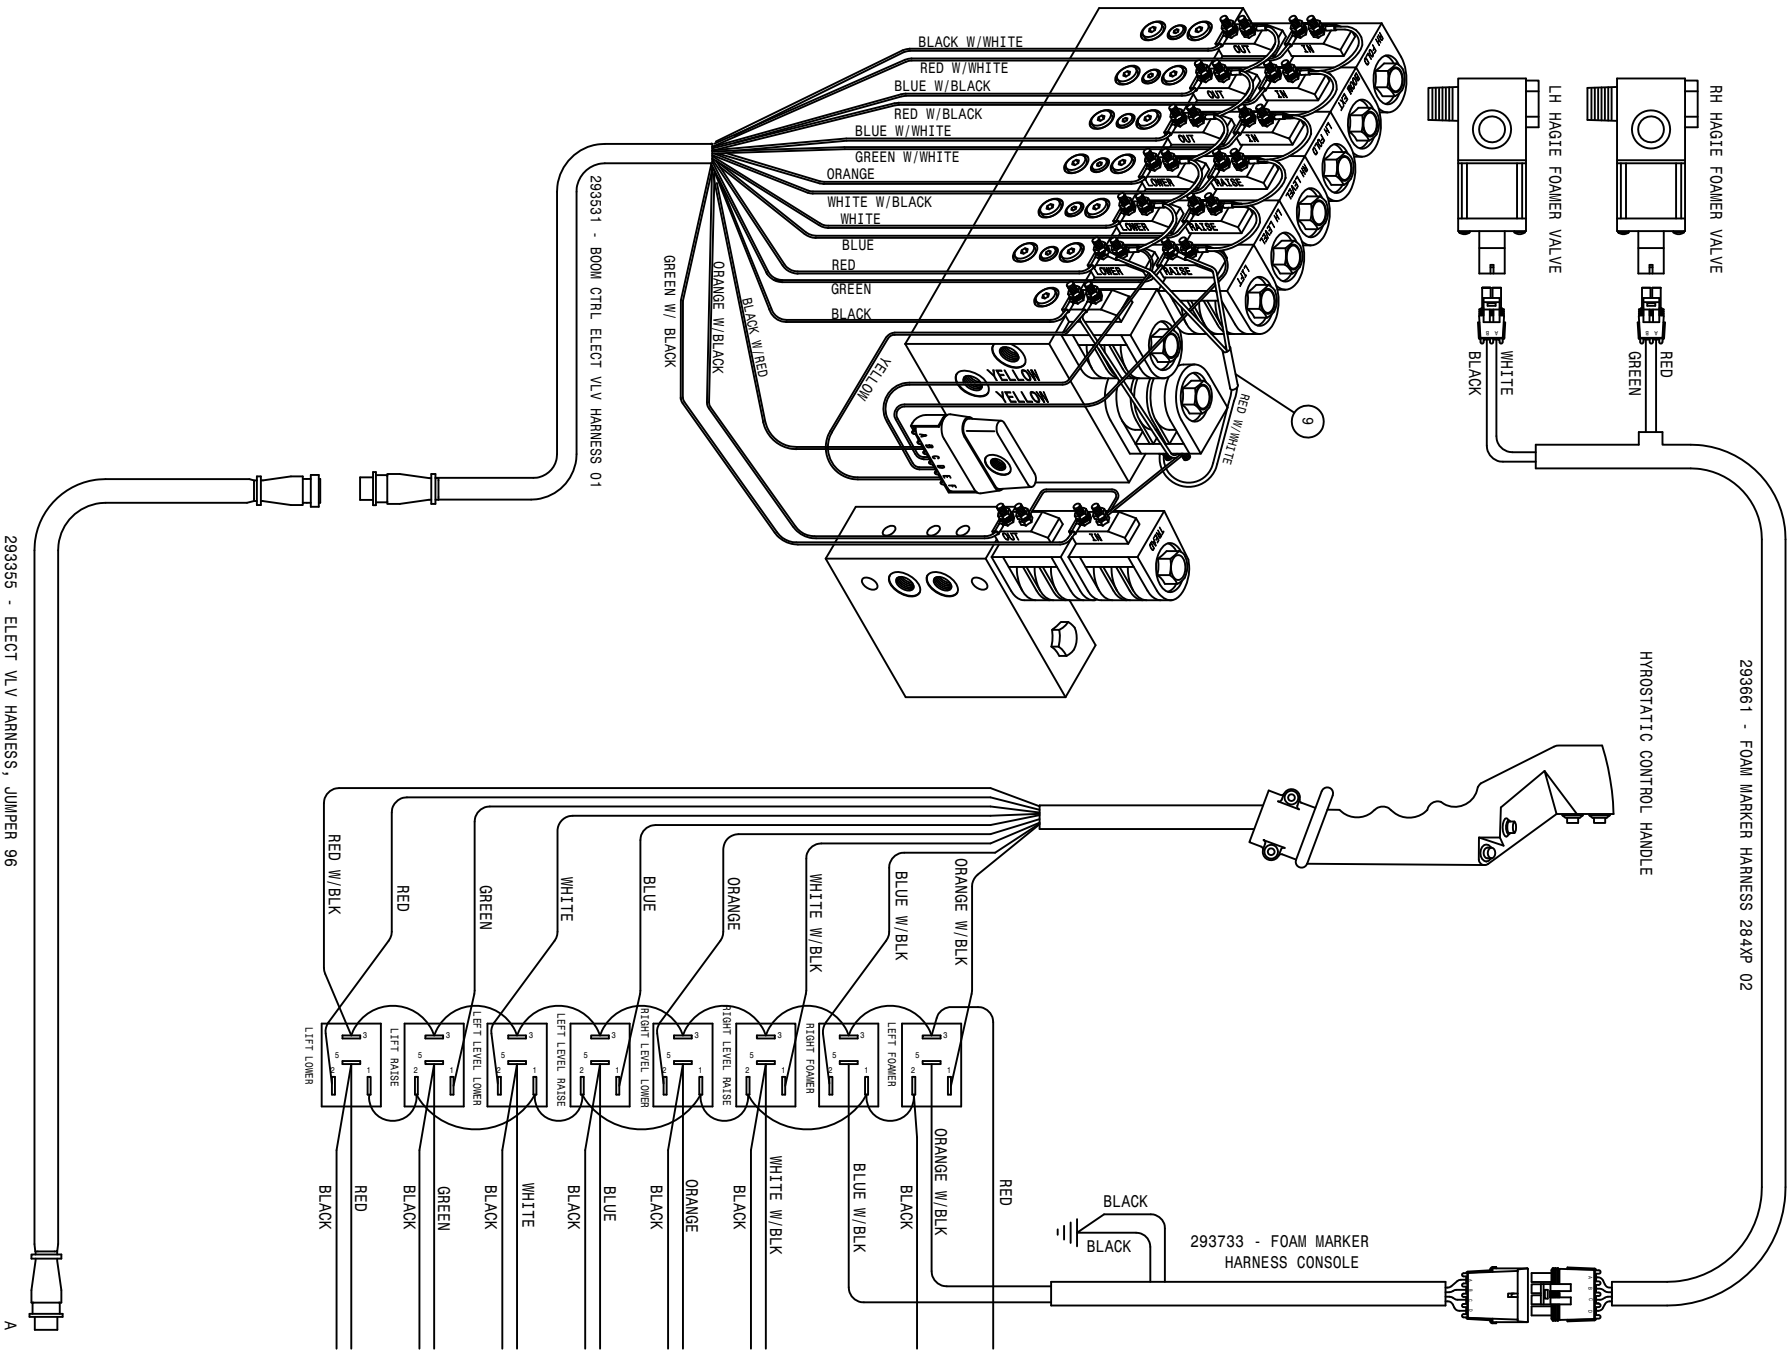

DT88 CUMM WIRING DIAGRAM 07
 SHEET 2 OF 5
 REVISION DATE: 01-16-07
 498944
 10-28-08 TLM

293355 - ELECT VLV HARNESS, JUMPER 96

A

293826 - CAB WIRE HARNESS 204/DTS8 05

REFER TO SHEET 1 OF 4

1	1	293299	1608	BLK-291511-291571-30	10-23-06	TLM
DTS8 CUMM WIRING DIAGRAM 07						
SHEET 4 OF 5						
REVISION DATE:						
498944						