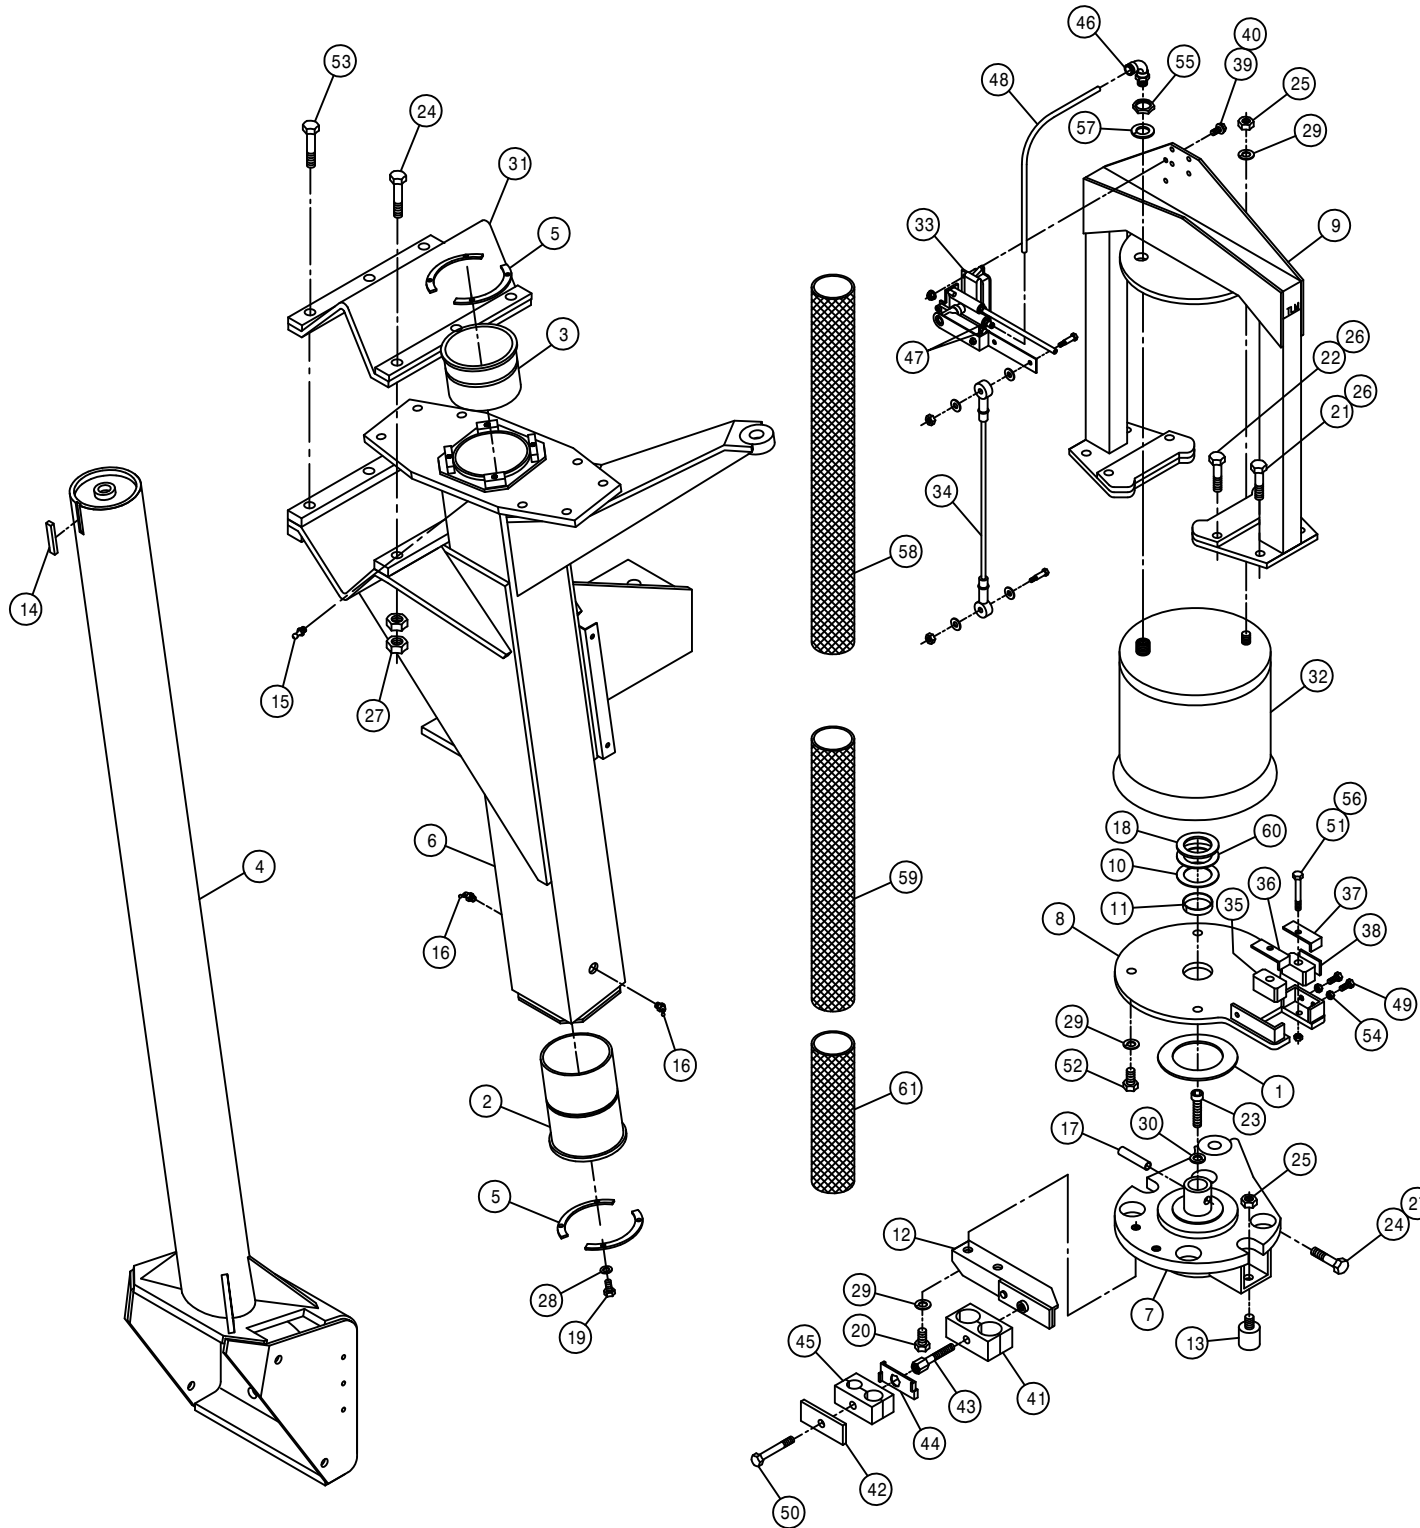

LEFT FRONT LEG ASSEMBLY

DET. QTY PART NO. DESCRIPTION

DET.	QTY	PART NO.	DESCRIPTION
1	1	127505	THRUST BEARING, FIBERGLIDE
2	1	358564	FRT LEG LWR NYL SLEEVE 280 89
3	1	358565	FRT LEG UPR NYL SLEEVE 280 89
4	1	359176	LF/RR INNER LEG WLD, 284XP 02
5	4	358927	LWR BRG KPR, LEG 98
6	1	358955	LH FRT OUTER LEG WLD, 2100 99
7	1	358972	STEERING ARM WLD, LF/RR 2100 99
8	1	358981	AIR BAG MT WLD, LF/RR 2100 99
9	1	359118	AIR BAG ARCH WLD, LF/RR DTS8 SPC
10	1	358994	LEG WASHER, NYLON 2100 99
11	1	358995	NYLON BEARING, LWR AB MT2100 99
12	1	358997	LH UPPER HOSE MT WELD, 2100 99
13	2	470259	URETHANE BUMPER, 1.25D X 1.25L
14	1	470265	KEY, .250 X .375 X 1.88 LG
15	1	471005	1/4 28 X 1/2 GREASE ZERK
16	2	471023	GREASE ZERK 1/4-28 X 45
17	1	473906	SPIRAL PIN, 1/2 X 2 1/2 LG
18	1	483061	1.65 ID X 2.50 OD X .188T WASH
19	8	900064	5/16UNC X 3/4 HEX BOLT
20	2	900263	1/2UNC X 1" HEX BOLT
21	4	900265	1/2UNC X 1 1/2 HEX BOLT
22	4	900267	1/2UNC X 2" HEX BOLT
23	1	900390	5/8UNC X 2 1/2 SOCKET CAP SCR
24	4	900836	5/8UNF X 3 1/4 HEX BOLT GR8
25	3	910008	1/2UNC HEX NUT
26	8	914008	1/2UNC HEX STOVER NUT
27	14	914811	5/8UNF HEX NUT GR8
28	8	920501	5/16 LOCK WASHER
29	7	920504	1/2 LOCK WASHER
30	1	920505	5/8 LOCK WASHER
31	1	358759	LEG MT V-PLT WLD, 284T 94
32	1	358831	AIRIDE SPRING 98
33	1	358832	AIRIDE SPRING CTRL VALVE 98
34	1	359116	AIRRIDE CTRL LINK KIT, DTS8 SPC
35	2	358990	NYLON GUIDE, 2100 LEG 99
36	1	358991	INNER KEEPER, NYL GUIDE, 2100 99
37	1	358992	OUTER KEEPER, NYL GUIDE, 2100 99
38	1	358993	NYLON GUIDE BACK PLATE, 2100 99
39	2	470118	1/4UNC X 3/4 FLANGE HEX BOLT
40	2	470121	1/4UNC HEX FLANGE LOCK NUT
41	1	470347	HOSE CLAMP BODY, 1.16-1.16
42	1	470276	CLAMP COVER PLATE, SNGL, 2.55LG
43	1	470280	STACK BOLT, 5/16UNC X 1 3/4
44	1	470281	STACK BOLT SAFETY LOCK PLATE
45	1	470270	HOSE CLAMP BODY, .530-.680
46	1	711040	1/4MNPT-90-1/4 NYL TUBE LBO
47	2	711036	1/8MNPT-1/4 NYL TUBE FTG
48	1	601413	HOSE, 1/4 X 8 AIR
49	2	900065	5/16UNC X 1" HEX BOLT
50	1	900068	5/16UNC X 1 3/4 HEX BOLT
51	2	900069	5/16UNC X 2" HEX BOLT
52	4	900264	1/2UNC X 1 1/4 HEX BOLT
53	3	900837	5/8UNF X 3 1/2 HEX BOLT GR8
54	2	910002	5/16UNC HEX NUT
55	1	910013	3/4UNF HEX NUT
56	2	914002	5/16UNC HEX STOVER NUT
57	1	920506	3/4 LOCK WASHER
58	1	342849	NYL HOSE SLEEVE, 3.34ID X 54.00
59	1	342848	NYL HOSE SLEEVE, 2.96ID X 36.00
60	1	483063	1.65 ID X 2.50 OD X .074T WASH
61	1	342654	NYL HOSE SLEEVE, 3.66ID X 24.00