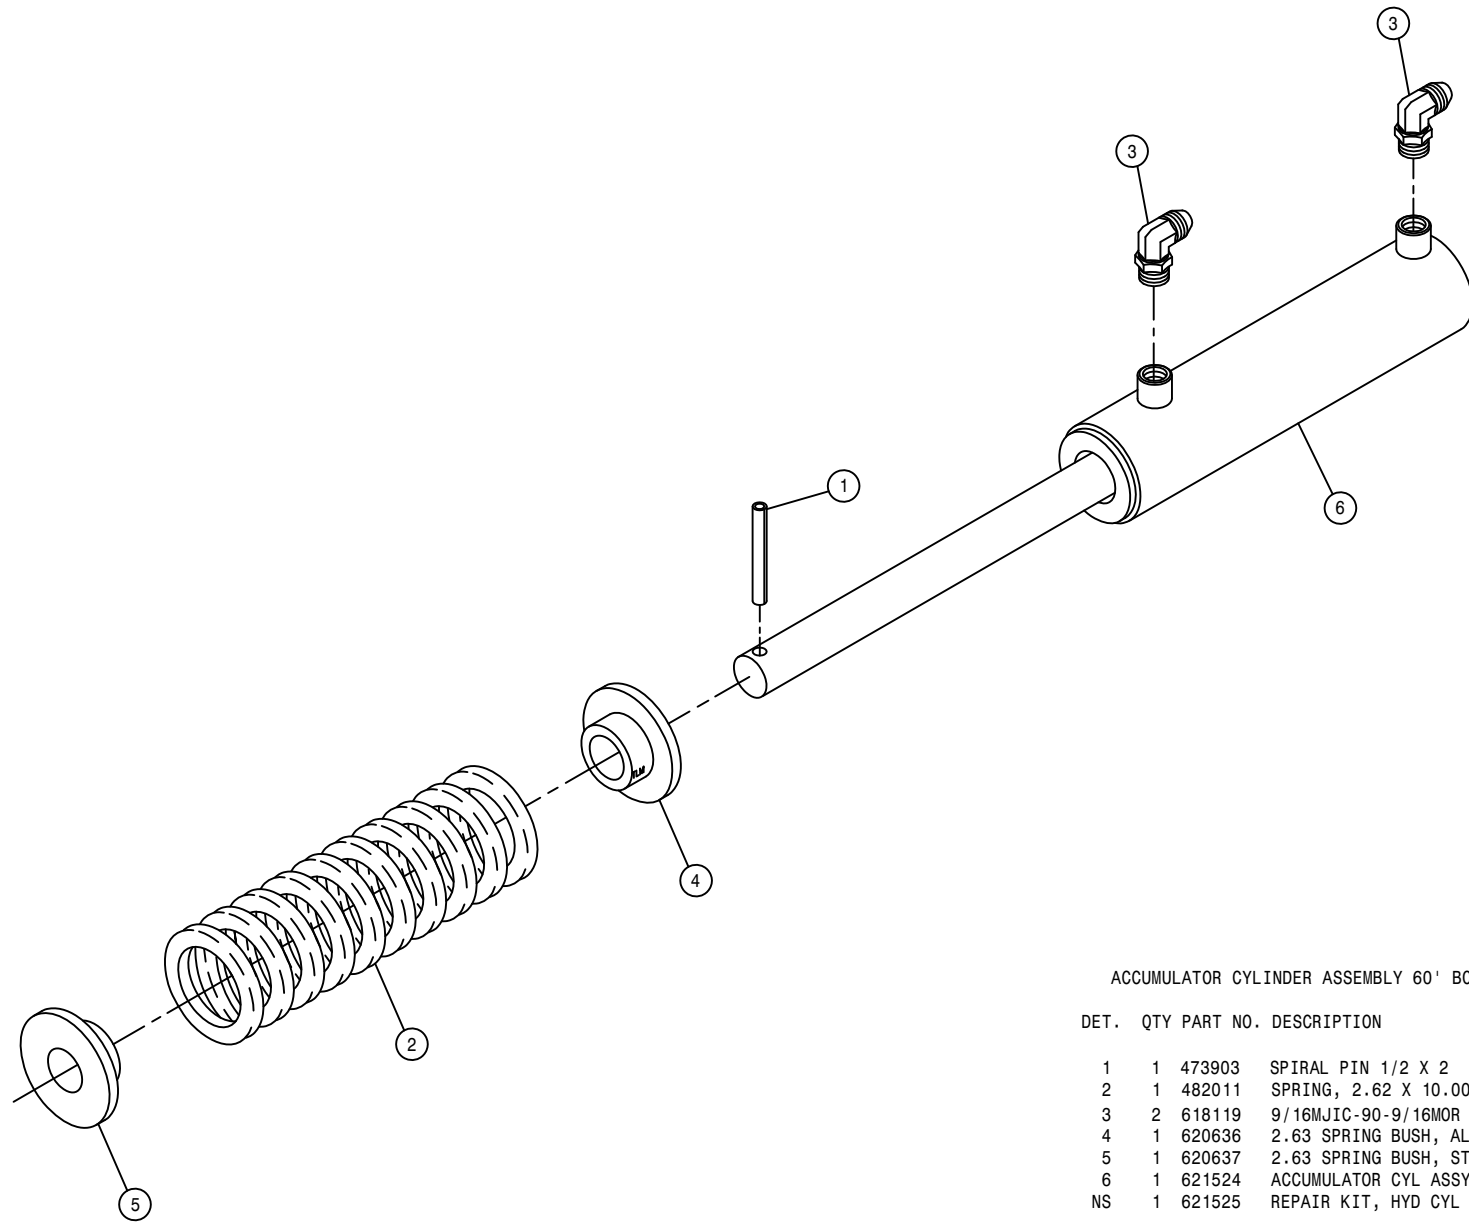

ACCUMULATOR CYLINDER ASSEMBLY 60' BOOM

DET.	QTY	PART NO.	DESCRIPTION	
	1	473903	SPIRAL PIN 1/2 X 2	640
	1	482011	SPRING, 2.62 X 10.00 COMPRSN	
	2	618119	9/16MJIC-90-9/16MOR LBO	
	1	620636	2.63 SPRING BUSH, ALUM	96
	1	620637	2.63 SPRING BUSH, STEEL	96
	1	621524	ACCUMULATOR CYL ASSY	
NS	1	621525	REPAIR KIT, HYD CYL 621524	

NOTE: 621211 - ACCUMULATOR CYLINDER ASSEMBLY