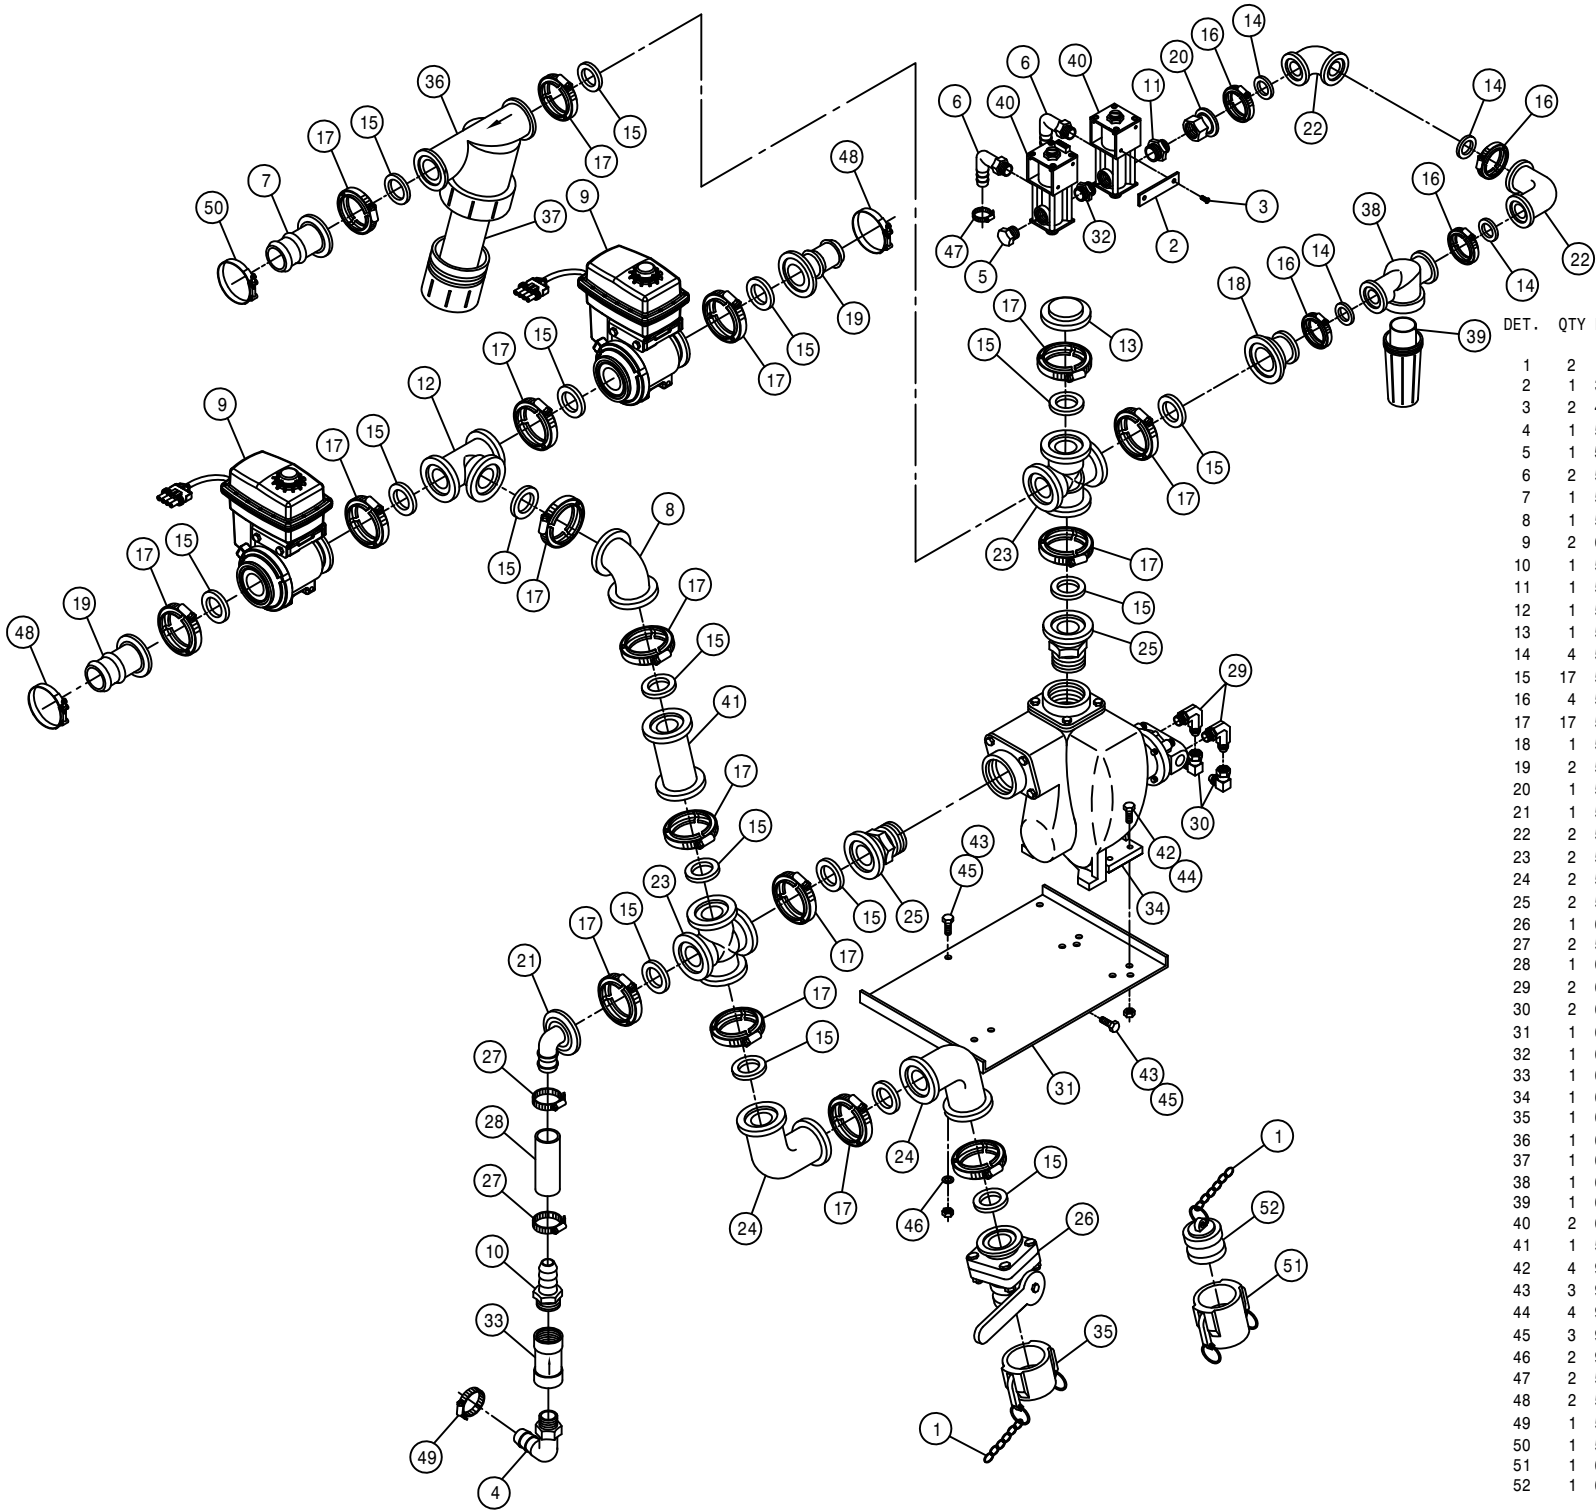

SOLUTION PUMP ASSEMBLY

DET.	QTY	PART NO.	DESCRIPTION
	1	2 160986	CHAIN, 12.00 LONG
	2	1 342014	SOLENOID KEEPER, RINSE SYS
	3	2 472199	10-24 X 1/2 RD HD MACH SCR
	4	1 500024	1"NPT-90-1"HOSE BARB, POLY
	5	1 500043	3/4NPT PIPE PLUG, POLY
	6	2 500047	1/2NPT-90-1/2 HOSE BARB, POLY
	7	1 500154	2" FLANGE-2" HOSE BARB POLY
	8	1 500225	2" FLANGE-45-2"FLANGE LBO POLY
	9	2 696265	VALVE,KZCO 2"SPF ELEC W/WP
	10	1 500074	1"NPT-1" HOSE BARB, POLY
	11	1 500085	1" X 3/4NPT REDU NIPPLE, POLY
	12	1 500151	2" FLANGE TEE POLY
	13	1 500156	2" FLANGE CAP PLUG POLY
	14	4 500157	1" FLANGE GASKET EPDM
	15	17 500158	1 1/2" GASKET FOR 2" FLANGE
	16	4 500159	1" FLANGE CLAMP, S.S.
	17	17 500160	2" FLANGE CLAMP, S.S.
	18	1 500161	2"FLANGE-1"FLANGE COUPLER,POLY
	19	2 500162	2" FLANGE-1 1/2 HOSE BARB POLY
	20	1 500168	1" FLANGE-1" FNPT ADPTR POLY
	21	1 500189	2" FLANGE-90-1" HOSE BARB POLY
	22	2 500174	1" FLANGE-90-1" FLANGE LBOPOLY
	23	2 500176	2" FLANGE CROSS POLY
	24	2 500180	2"FLANGE-90-2"FLANGE LBO POLY
	25	2 500182	2" FLANGE-2"MNPT ADPTR S.S.
	26	1 696141	BALL VLV,2"FLANGE/2"MALE ADPTR
	27	2 520087	HOSE CLAMP NO 20 STAINLESS
	28	1 601463	HOSE, 1 X 4 2BR BLK EPDM
	29	2 618241	3/4MJIC-90-3/4MOR LBO
	30	2 618609	3/4MJIC-90-3/4FJIC SWIV LBO
	31	1 690530	2" SOLU PUMP MT WLD 95
	32	1 690098	3/4NPT CLOSE NIPPLE, POLY
	33	1 690488	1.00 CHECK VLV, SPRING LOADED
	34	1 690552	FLOMAX 8, 2" PUMP
	35	1 690623	CAP FOR 2.00 MALE COUPLER POLY
	36	1 690628	LINE "Y" STRAINER, 2" FLANGE
	37	1 690629	50 MESH SCREEN FOR 690628
	38	1 690660	LINE "T" STRAINER, 1" FLANGE
	39	1 690661	50 MESH SCREEN FOR 690660
	40	2 695952	SOLUTION VALVE, AA144-1 VITON
	41	1 500177	2" FLANGE-2" FLANGE CPLR POLY
	42	4 900066	5/16UNC X 1 1/4 HEX BOLT
	43	3 900129	3/8UNC X 1" HEX BOLT
	44	4 914002	5/16UNC HEX STOVER NUT
	45	3 914004	3/8UNC HEX STOVER NUT
	46	2 920002	3/8 SAE FLAT WASHER
	47	2 520070	HOSE CLAMP NO 8 STAINLESS
	48	2 520133	1.81/2.06 T-BOLT HOSE CLAMP SS
	49	1 520138	1.38/1.56 T-BOLT HOSE CLAMP
	50	1 520141	2.31/2.62 T-BOLT HOSE CLAMP SS
	51	1 690390	2.00FNPT-FEMALE COUPLER POLY
	52	1 690392	PLUG FOR 2.00 FEMALE COUPLER