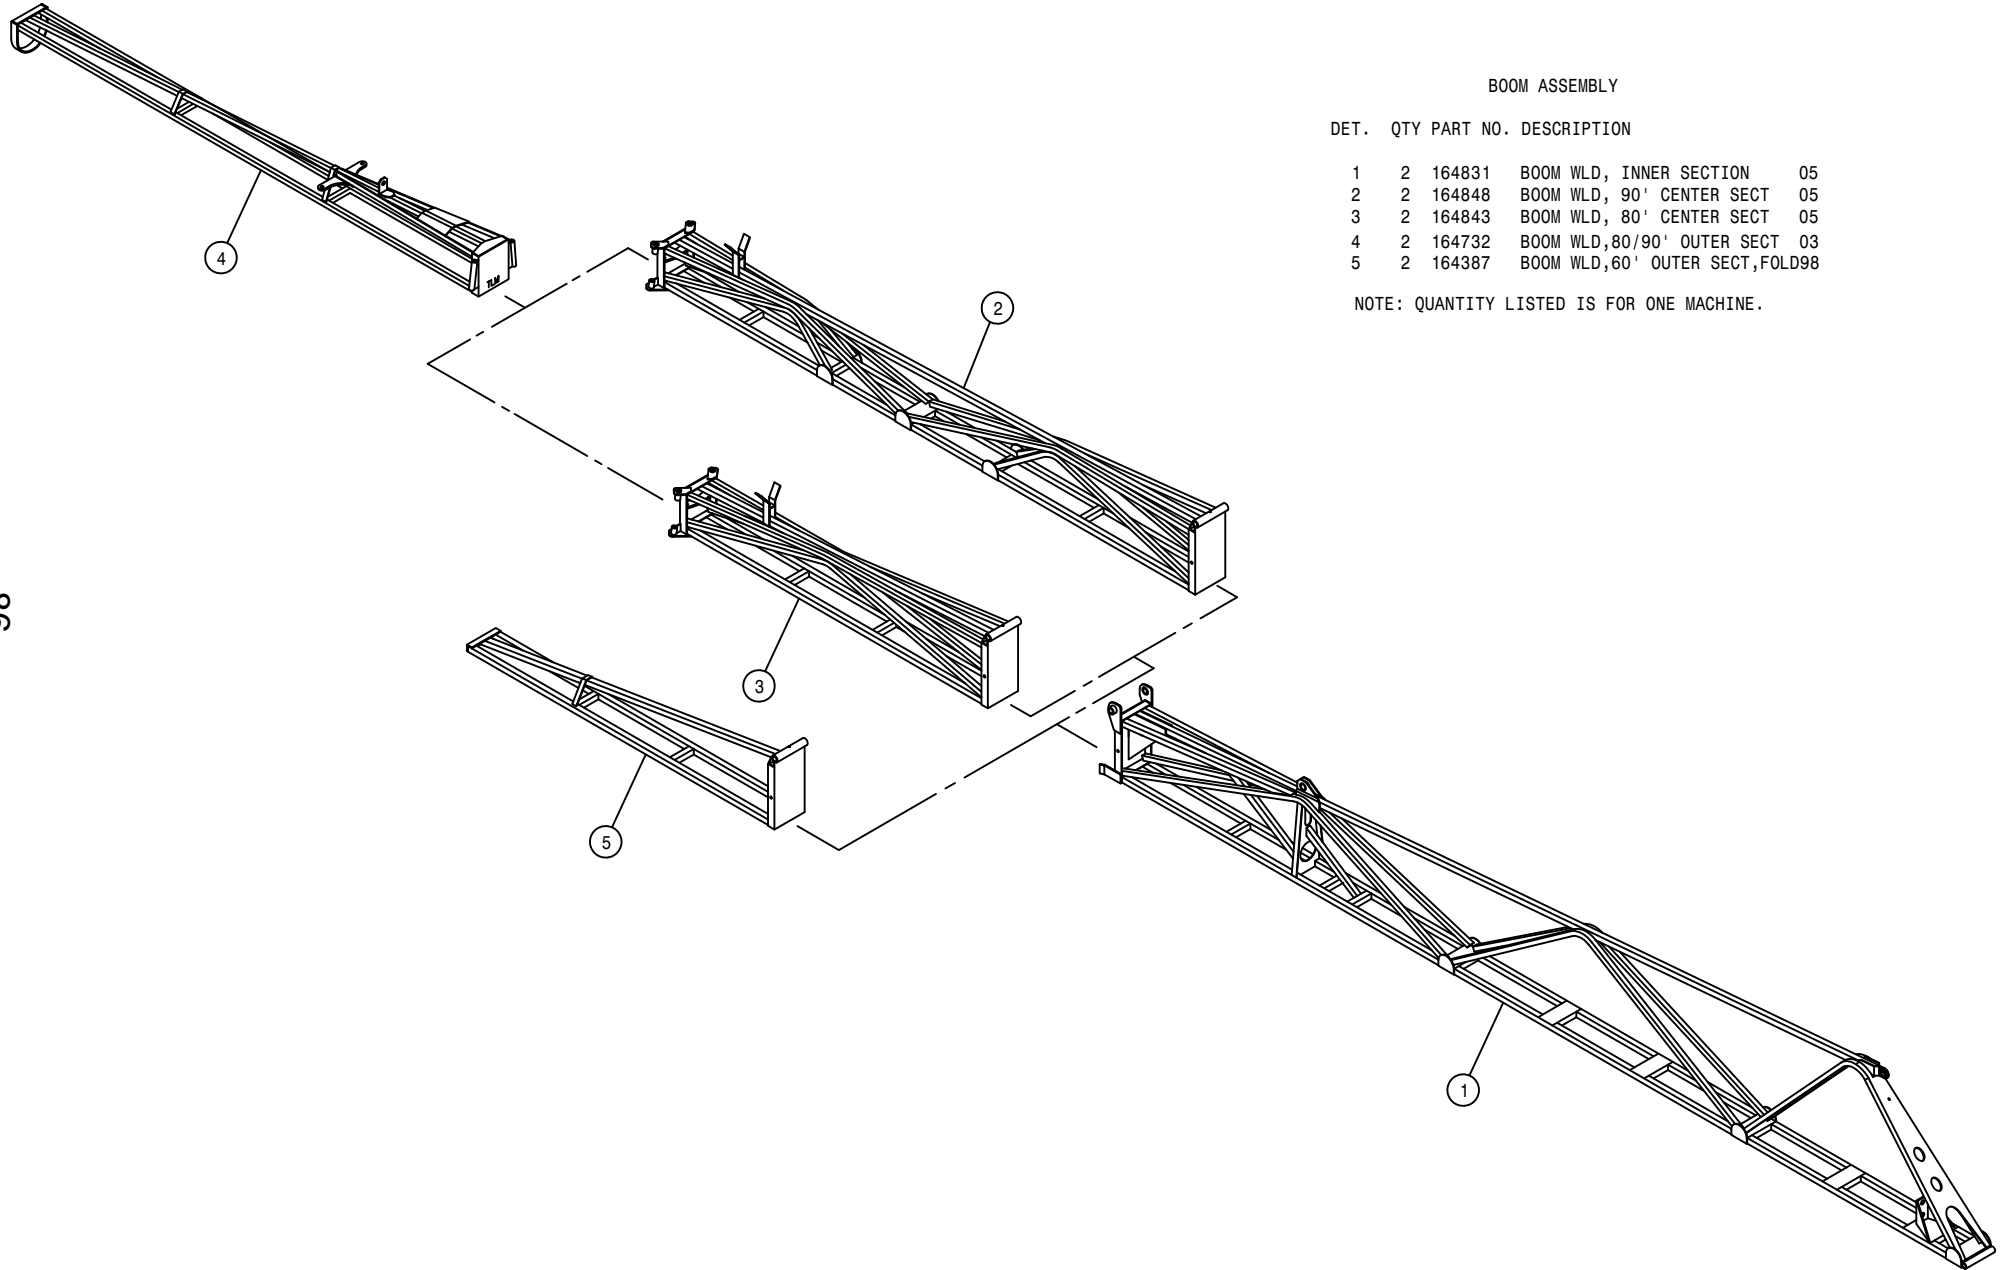

BOOM ASSEMBLY

DET. QTY PART NO. DESCRIPTION

1	2	164831	BOOM WLD, INNER SECTION	05
2	2	164848	BOOM WLD, 90' CENTER SECT	05
3	2	164843	BOOM WLD, 80' CENTER SECT	05
4	2	164732	BOOM WLD, 80/90' OUTER SECT	03
5	2	164387	BOOM WLD, 60' OUTER SECT, FOLD98	

NOTE: QUANTITY LISTED IS FOR ONE MACHINE.