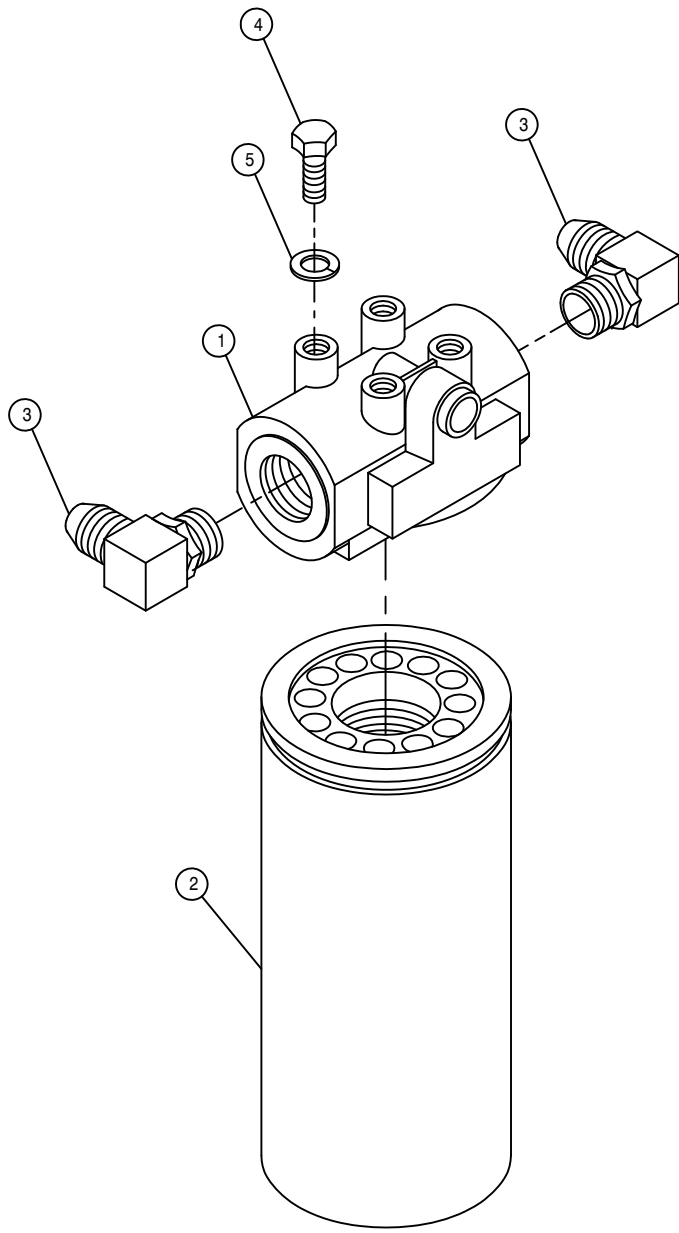

HI-PRESS FILTER ASSEMBLY

DET.	QTY	PART NO.	DESCRIPTION
1	1	605608	HYD FILTER HEAD, DONALDSON
2	1	605609	HYD FILTER ELEMENT, DONALDSON
3	2	618474	3/4MJIC-90-1 1/16MOR LBO
4	4	900128	3/8UNC X 3/4 HEX BOLT
5	4	920502	3/8 LOCK WASHER