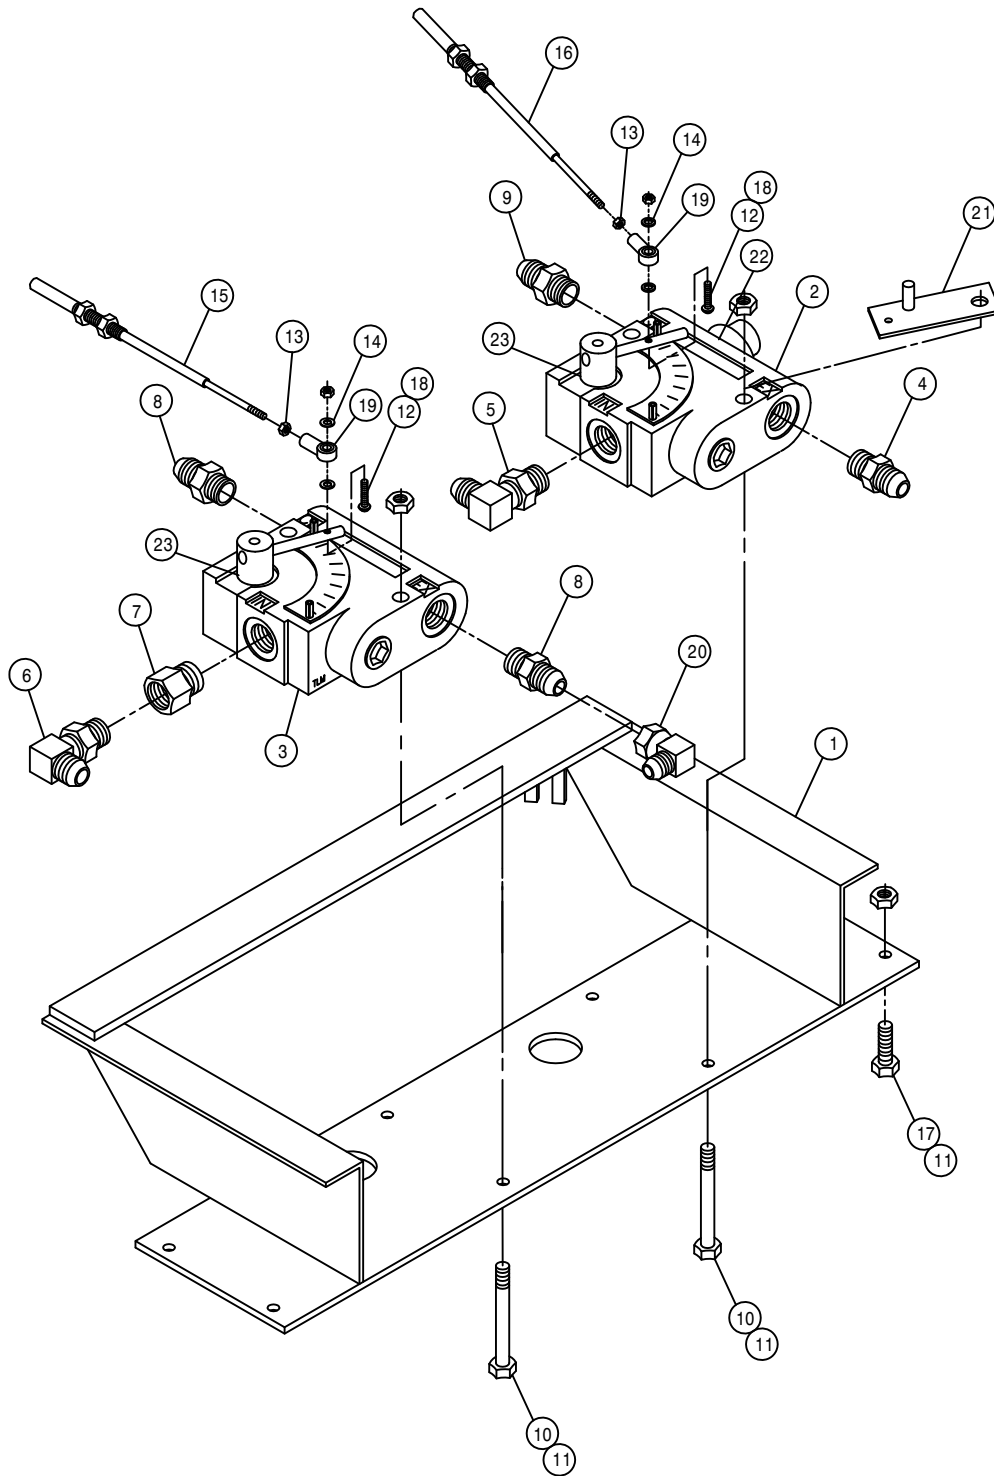

VARIABLE FLOW CONTROL ASSEMBLY

DET.	QTY	PART NO.	DESCRIPTION	
	1	342209	SOLU VFC MT WLD	94
	2	606818	FLO CONT FCR51 0-16GPM 7/8FOR	
	3	606827	FLO CONT FC51 0-3 VARI 7/8FOR	
	4	611126	7/8MJIC-7/8MOR ADPTR	
	5	611128	7/8MJIC-90-7/8MOR LBO	
	6	618119	9/16MJIC-90-9/16MOR LBO	
	7	618172	7/8MOR-9/16FOR ADPTR	
	8	618310	9/16MJIC-7/8MOR ADPTR	
	9	618327	3/4MJIC-7/8MOR ADPTR	
	10	900008	1/4UNC X 2 1/2 HEX BOLT	
	11	914000	1/4UNC HEX STOVER NUT	
	12	903893	10-32 X 1" SLT RD HD MACH SCR	
	13	910027	10-32 HEX NUT	
	14	920510	#10 LOCK WASHER	
	15	785064	CTRL CABLE 10-32 2IN X 53 LG	
	16	785063	CTRL CABLE 10-32 2IN X 42 LG	
	17	470118	1/4UNC X 3/4 FLANGE HEX BOLT	
	18	914027	10-32 HEX STOVER NUT	
	19	473921	BALL JOINT NO 10-32 THD	
	20	618618	9/16MJIC-90-9/16FJIC SWIV LBO	
	21	342306	SOLU PUMP VFC STOP WLD,9G 96	
	*22	607525	WASHER, BRAND FLO CONT RELIEF	
	*23	606820	ORING FLOW CONT SPOOL	

* NOT SHOWN