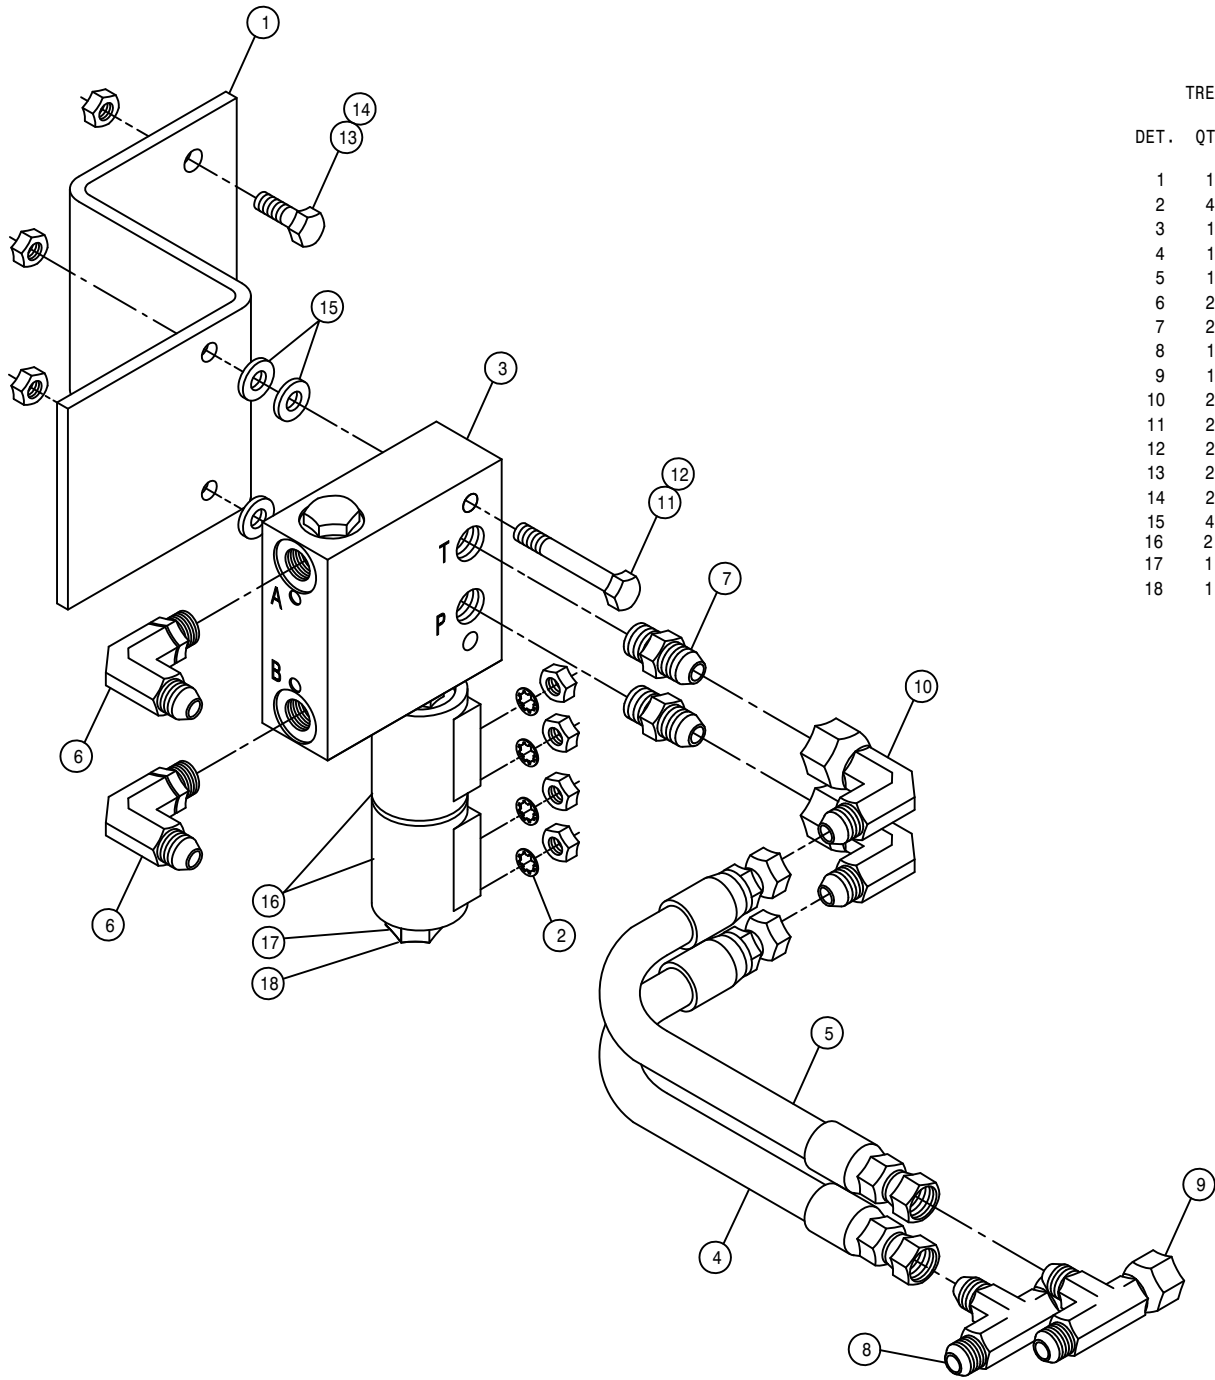

TREAD ADJUST CONTROL VALVE ASSEMBLY

DET.	QTY	PART NO.	DESCRIPTION
	1	164652	TREAD ADJ VLV MT, 284
	4	473802	# 8 INT TOOTH STAR WASHER
	3	606100	TREAD ADJ VLV,284/XP,PWRSYS 03
	4	615473	06C1T-06FJX-08FJX-18 H/A
	5	615620	06C1T-06FJX-06FJX-18 H/A
	6	618119	9/16MJIC-90-9/16MOR LBO
	7	618126	9/16MJIC-9/16MOR ADPTR
	8	618451	3/4FJIC SW RUN TEE-3/4MJIC
	9	618486	9/16FJIC SW RUN TEE-9/16MJIC
	10	618618	9/16MJIC-90-9/16FJIC SWIV LBO
	11	900086	5/16UNC X 2 1/4 HEX BOLT
	12	914002	5/16UNC HEX STOVER NUT
	13	900129	3/8UNC X 1" HEX BOLT
	14	914004	3/8UNC HEX STOVER NUT
	15	920001	5/16 SAE FLAT WASHER
	16	606142	COIL, #08,12VDC,DUAL STUDS
	17	606168	SEAL KIT FOR 606145 SOLENOID
	18	606145	SOLENOID,4W3P #08,(606103/104)