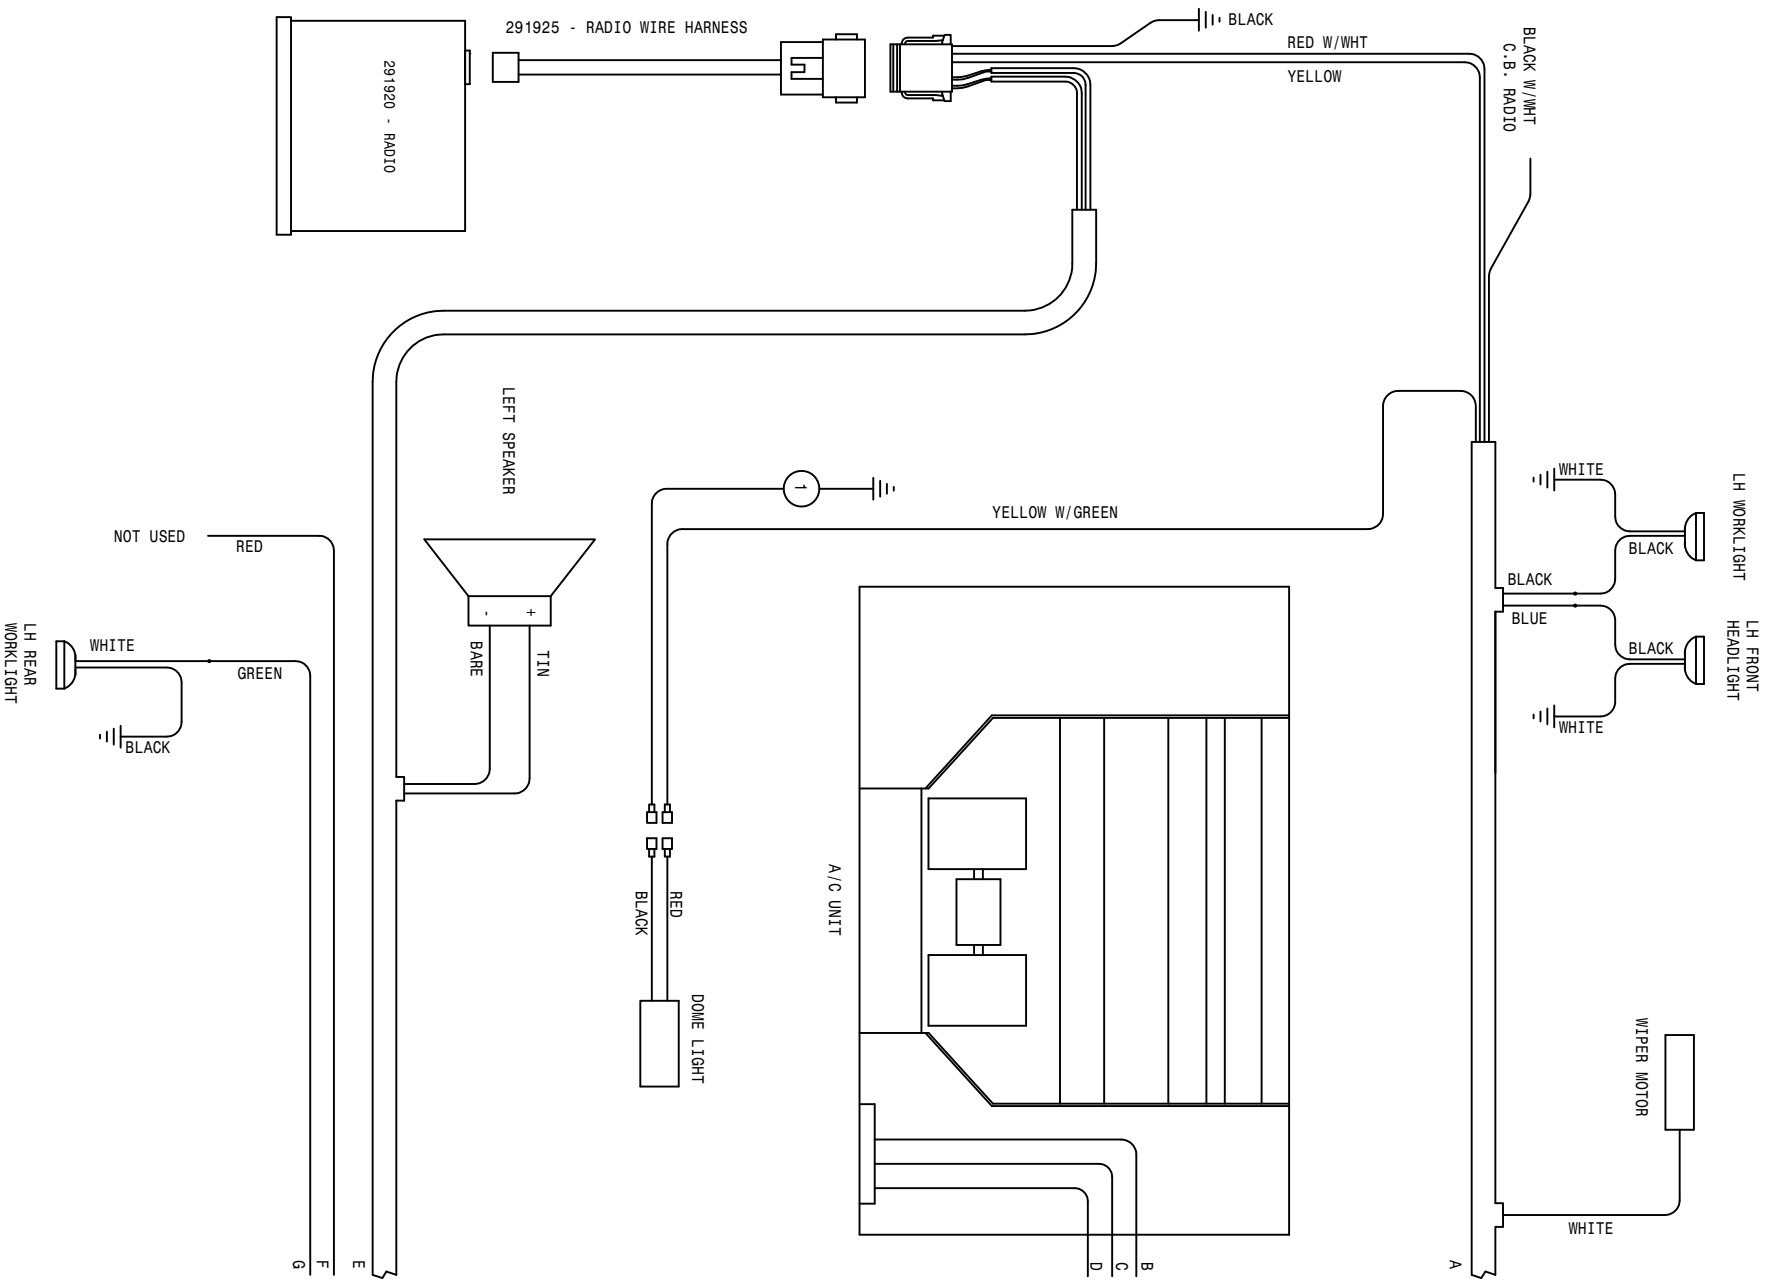

DT88 CUMM WIRING DIAGRAM 07
 SHEET 2 OF 5
 REVISION DATE: 01-16-07
 498944
 10-28-08 TLM

293355 - ELECT VLV HARNESS, JUMPER 96

A

293826 - CAB WIRE HARNESS 204/DTS8 05

REFER TO SHEET 1 OF 4

1	1	293299	1608	BLK-291511-291571-30	10-23-06	TLM
DTS8 CUMM WIRING DIAGRAM 07						
SHEET 4 OF 5						
REVISION DATE:						
498944						