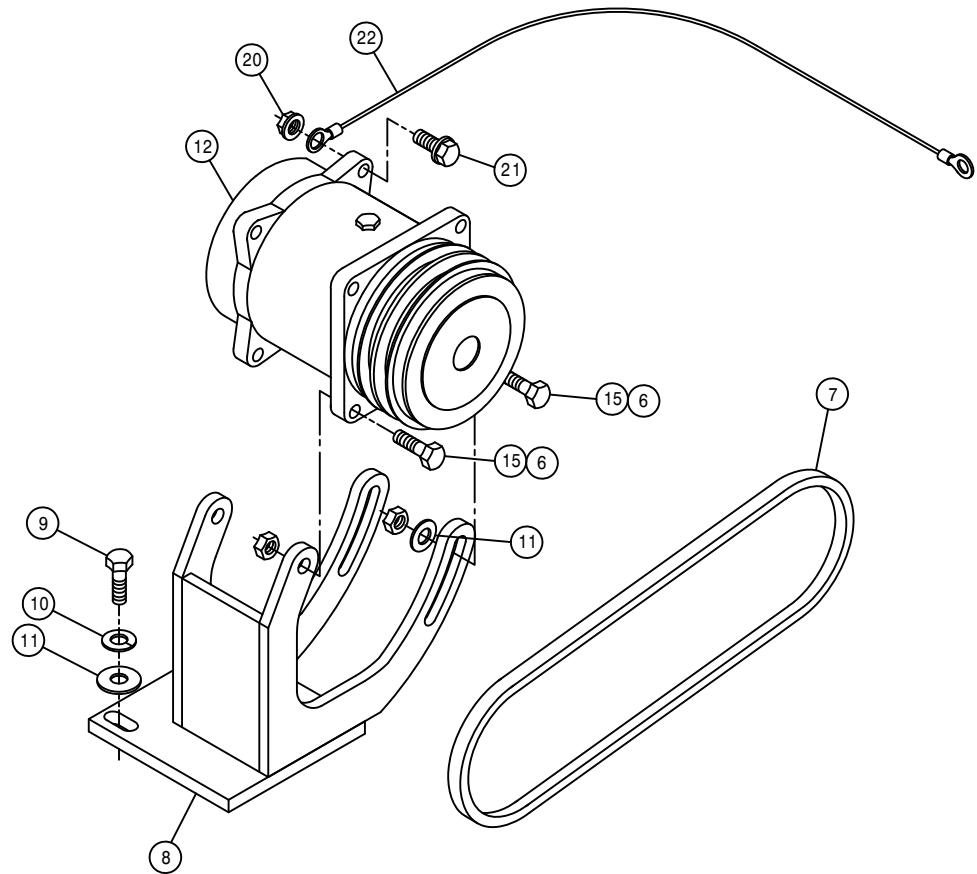

A/C COMPRESSOR PUMP ASSEMBLY

DET. QTY PART NO. DESCRIPTION

1	2	315036	CONDENSER MTG BRKT	99
2	10	470118	1/4UNC X 3/4 FLANGE HEX BOLT	
3	10	470121	1/4UNC HEX FLANGE LOCK NUT	
4	1	315038	A/C DRIER MT,204-254-284	99
5	1	657422	A/C BINARY SWITCH	
6	4	914004	3/8UNC HEX STOVER NUT	
7	1	147050	9455XL BELT, GATES	
8	1	316314	A/C COMPRSR MT WLD, 284	98
9	3	473792	10MM-1.50 X 30MM HEX BOLT	
10	3	473798	10MM LOCK WASHER	
11	5	483043	3/8 REGULAR FLAT WASHER	
12	1	657403	A/C COMP SR,180D PORTS TM15/12	
13	1	657423	A/C CONDENSER COIL 21-0324	
14	1	657421	A/C RECEIVER/DRIER	
15	4	900131	3/8UNC X 1 1/2 HEX BOLT	
16	2	520052	HOSE CLAMP NO 52 STAINLESS	
17	1	657429	A/C HOSE ASSY, 5/16 X 44	
18	1	657430	A/C HOSE ASSY, 13/32 X 80	
19	1	657431	A/C HOSE ASSY, 5/16 X 173	
20	1	470087	3/8UNC HEX FLANGE LOCK NUT	
21	1	470329	3/8UNC X 1 1/4 FLANGE HEX BOLT	
22	1	293564	16GA BLK-291512-291590-36