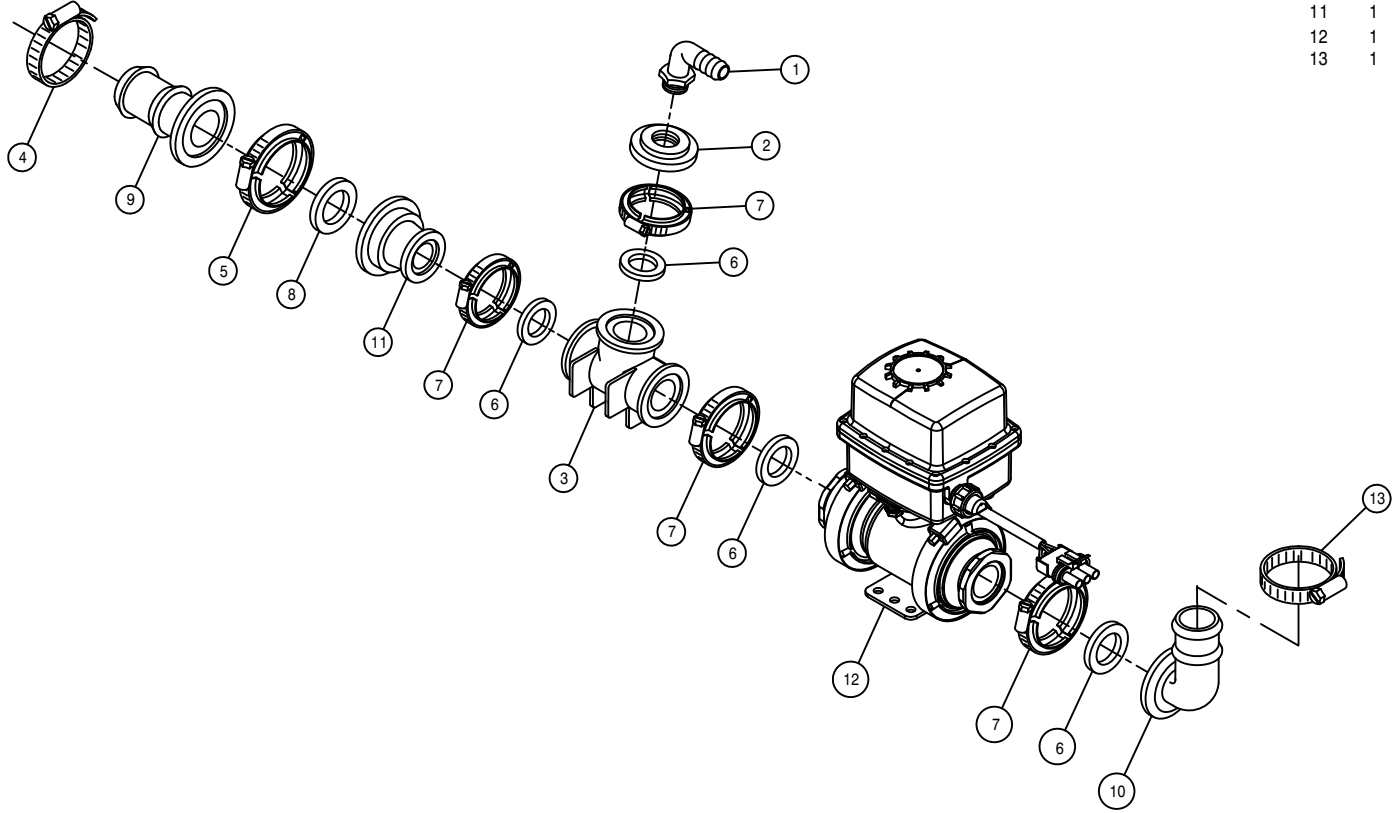

LH 80' -90' OUTER BOOM VALVE (HI-VOLUME)

DET.	QTY	PART NO.	DESCRIPTION
	1	618556	1/4NPT-90-1/2 HOSE BARB,POLY
	1	500226	1" FLANGE PLUG W/1/4"FNPT POLY
	1	500175	1" FLANGE TEE POLY
	1	520067	HOSE CLAMP NO 28 STAINLESS
	1	500160	2" FLANGE CLAMP, S.S.
	4	500157	1" FLANGE GASKET EPDM
	4	500159	1" FLANGE CLAMP, S.S.
	1	500158	1 1/2" GASKET FOR 2" FLANGE
	1	500162	2" FLANGE-1 1/2 HOSE BARB POLY
	1	500173	1" FLANGE-90-1" HOSE BARB POLY
	1	500161	2"FLANGE-1"FLANGE COUPLER,POLY
	1	696264	VALVE,KZCO 1"SPF ELEC W/WP
	1	520090	HOSE CLAMP NO 16 STAINLESS