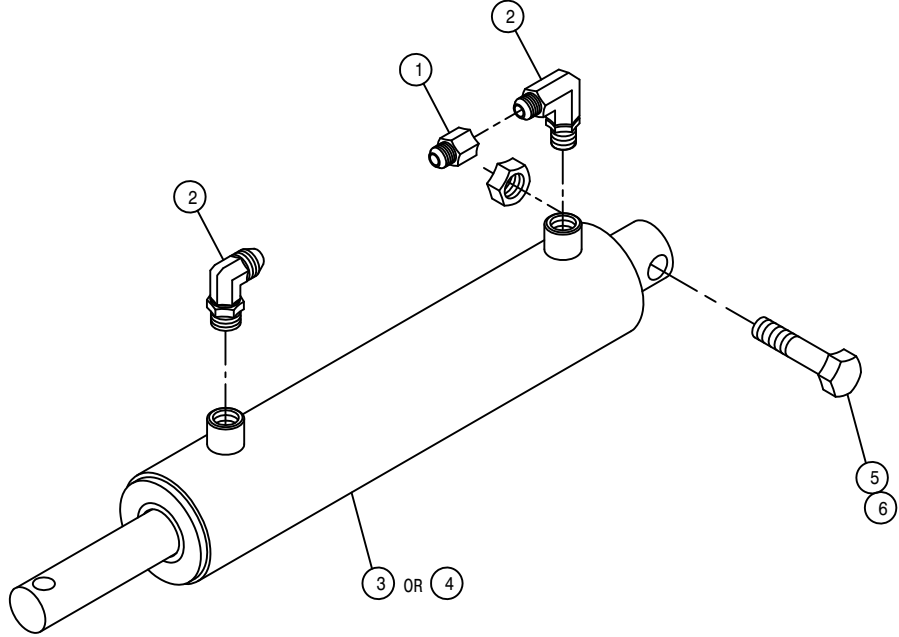

TREAD ADJUSTMENT LEG CYLINDER ASSEMBLY

DET.	QTY	PART NO.	DESCRIPTION	
	1	618731	9/16JIC .025 ORIFICE ADPTR	
	2	618119	9/16MJIC-90-9/16MOR LBO	
	3	621530	LH TRD ADJ CYL, DTS8	04
	4	621532	RH TRD ADJ CYL, DTS8	04
	5	900268	1/2UNC X 2 1/2 HEX BOLT	
	6	914008	1/2UNC HEX STOVER NUT	
	7	621531	REPAIR KIT, HYD CYL 621530	
	8	621533	REPAIR KIT, HYD CYL 621532	

NOTE: 1. 621214 - LH LEG TREAD ADJ CYLINDER ASSEMBLY WITH FITTINGS
2. 621215 - RH LEG TREAD ADJ CYLINDER ASSEMBLY WITH FITTINGS