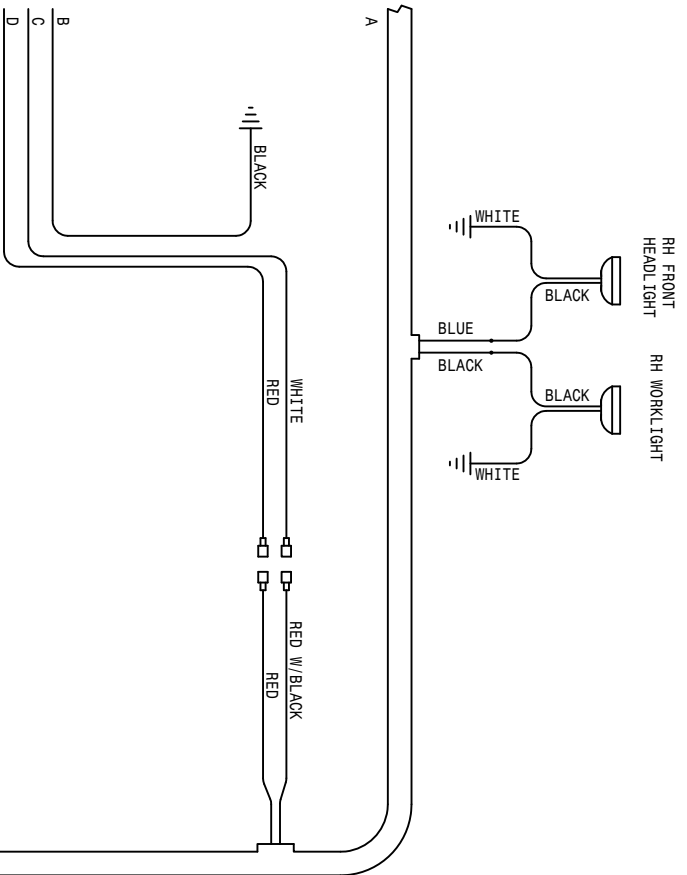

DT88 CUMM WIRING DIAGRAM 07
 SHEET 2 OF 5
 REVISION DATE: 01-16-07
 498944
 10-28-08 TLM

293355 - ELECT VLV HARNESS, JUMPER 96

A

293826 - CAB WIRE HARNESS 204/DTS8 05

REFER TO SHEET 1 OF 4

1	1	293299	1608	BLK-291511-291571-30	10-23-06	TLM
DTS8 CUMM WIRING DIAGRAM 07						
SHEET 4 OF 5						
REVISION DATE:						
498944						