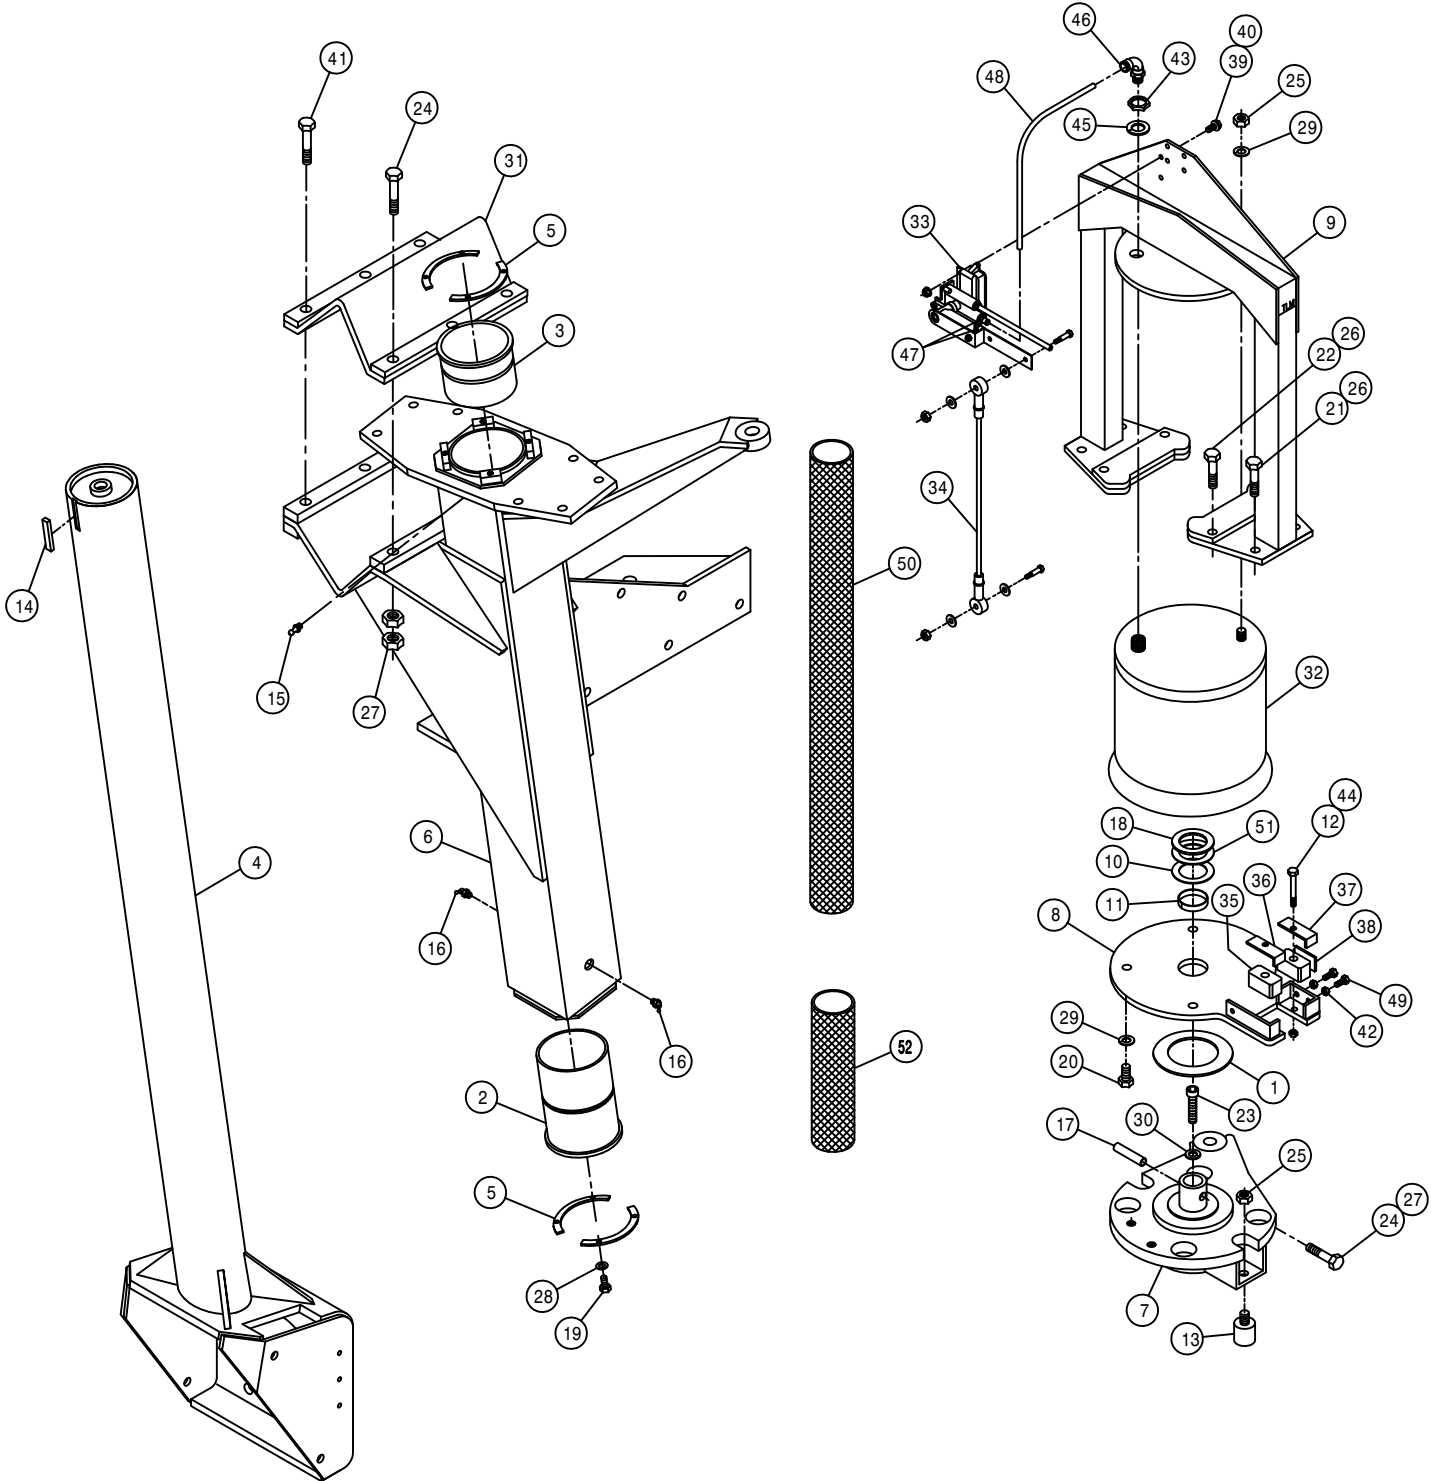

RIGHT REAR LEG ASSEMBLY

DET.	QTY	PART NO.	DESCRIPTION
	1	483062	3.00 ID X 4.62 OD X .125T WASH
	2	358564	FRT LEG LWR NYL SLEEVE 280 89
	3	358565	FRT LEG UPR NYL SLEEVE 280 89
	4	359176	LF/RR INNER LEG WLD, 284XP 02
	5	358927	LWR BRG KPR, LEG 98
	6	358956	RH REAR OUTER LEG WLD,2100 99
	7	358972	STEERING ARM WLD,LF/RR 2100 99
	8	358981	AIR BAG MT WLD, LF/RR 2100 99
	9	359118	AIR BAG ARCH WLD,LF/RR DTS8SPC
	10	358994	LEG WASHER, NYLON 2100 99
	11	358995	NYLON BEARING,LWR AB MT2100 99
	12	900069	5/16UNC X 2" HEX BOLT
	13	470259	URETHANE BUMPER,1.25D X 1.25L
	14	470265	KEY, .250 X .375 X 1.88 LG
	15	471005	1/4 28 X 1/2 GREASE ZERK
	16	471023	GREASE ZERK 1/4-28 X 45
	17	473906	SPIRAL PIN, 1/2 X 2 1/2 LG
	18	483061	1.65 ID X 2.50 OD X .188T WASH
	19	900064	5/16UNC X 3/4 HEX BOLT
	20	900264	1/2UNC X 1 1/4 HEX BOLT
	21	900265	1/2UNC X 1 1/2 HEX BOLT
	22	900267	1/2UNC X 2" HEX BOLT
	23	900390	5/8UNC X 2 1/2 SOCKET CAP SCR
	24	900836	5/8UNF X 3 1/4 HEX BOLT GR8
	25	910008	1/2UNC HEX NUT
	26	914008	1/2UNC HEX STOVER NUT
	27	914811	5/8UNF HEX NUT GR8
	28	920501	5/16 LOCK WASHER
	29	920504	1/2 LOCK WASHER
	30	920505	5/8 LOCK WASHER
	31	358759	LEG MT V-PLT WLD, 284T 94
	32	358831	AIRIDE SPRING 98
	33	358832	AIRIDE SPRING CTRL VALVE 98
	34	359116	AIRIDE CTRL LINK KIT,DTS8 SPC
	35	358990	NYLON GUIDE, 2100 LEG 99
	36	358991	INNER KEEPER,NYL GUIDE,2100 99
	37	358992	OUTER KEEPER,NYL GUIDE,2100 99
	38	358993	NYLON GUIDE BACK PLATE,2100 99
	39	470118	1/4UNC X 3/4 FLANGE HEX BOLT
	40	470121	1/4UNC HEX FLANGE LOCK NUT
	41	900837	5/8UNF X 3 1/2 HEX BOLT GR8
	42	910002	5/16UNC HEX NUT
	43	910013	3/4UNF HEX NUT
	44	914002	5/16UNC HEX STOVER NUT
	45	920506	3/4 LOCK WASHER
	46	711040	1/4MNPT-90-1/4 NYL TUBE LBO
	47	711036	1/8MNPT-1/4 NYL TUBE FTG
	48	601413	HOSE, 1/4 X 8 AIR
	49	900065	5/16UNC X 1" HEX BOLT
	50	342828	NYL HOSE SLEEVE,3.34ID X 65.00
	51	483063	1.65 ID X 2.50 OD X .074T WASH
	52	342654	NYL HOSE SLEEVE,3.66ID X 24.00