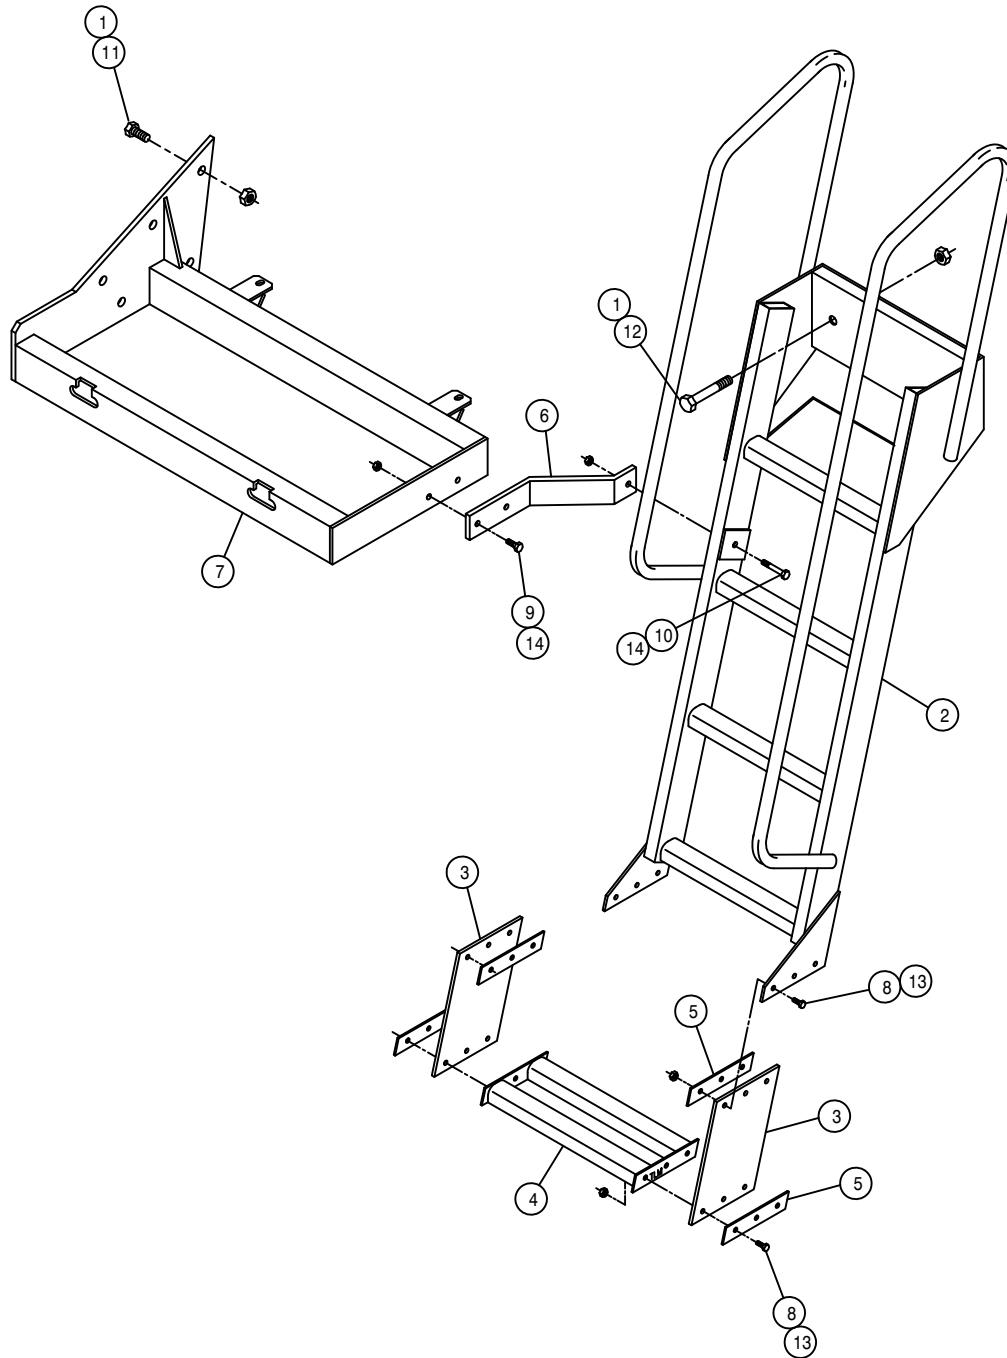

LEFT LADDER ASSEMBLY

DET. QTY PART NO. DESCRIPTION

1	8	914010	5/8UNC HEX STOVER NUT	
2	1	342605	LH LADDER WLD, 2100	98
3	2	342614	LADDER SIDE, LWR STEP, 2100	98
4	1	342615	LADDER STEP WLD, 2100	98
5	4	342616	LWR STEP SIDE KEEPER, 2100	98
6	1	342892	LH LADDER BRACE 284XP	2001
7	1	760216	LH FUEL TANK MT WLD, 2100	98
8	12	900065	5/16UNC X 1" HEX BOLT	
9	2	900130	3/8UNC X 1 1/4 HEX BOLT	
10	1	900133	3/8UNC X 2" HEX BOLT	
11	6	900334	5/8UNC X 1 3/4 HEX BOLT	
12	2	900829	5/8UNC X 4" HEX BOLT GR8	
13	12	914002	5/16UNC HEX STOVER NUT	
14	3	914004	3/8UNC HEX STOVER NUT