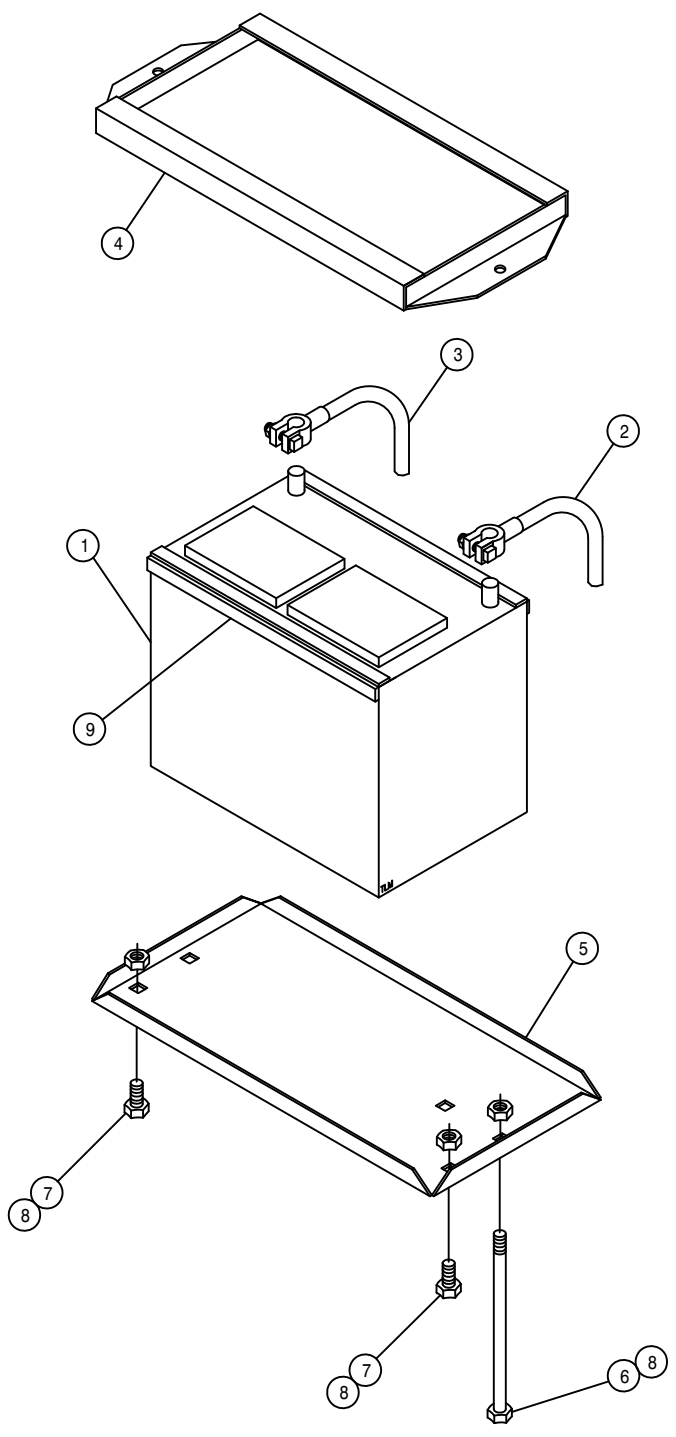

BATTERY BOX ASSEMBLY

DET.	QTY	PART NO.	DESCRIPTION
1	1	291122	BATTERY, 12V 950CCA, SAE POST
2	1	291128	BATTERY CABLE 48 IN
3	1	291530	BATTERY GROUND CABLE, 23"
4	1	341322	BATTERY HOLD DOWN WLD 1981
5	1	361149	BATTERY BOX 8300-8400 1981
6	2	901150	3/8UNC X 9" CARR BOLT
7	2	900129	3/8UNC X 1" HEX BOLT
8	4	914004	3/8UNC HEX STOVER NUT
9	4	193022	STICKERTITE 1/4 X 3/4