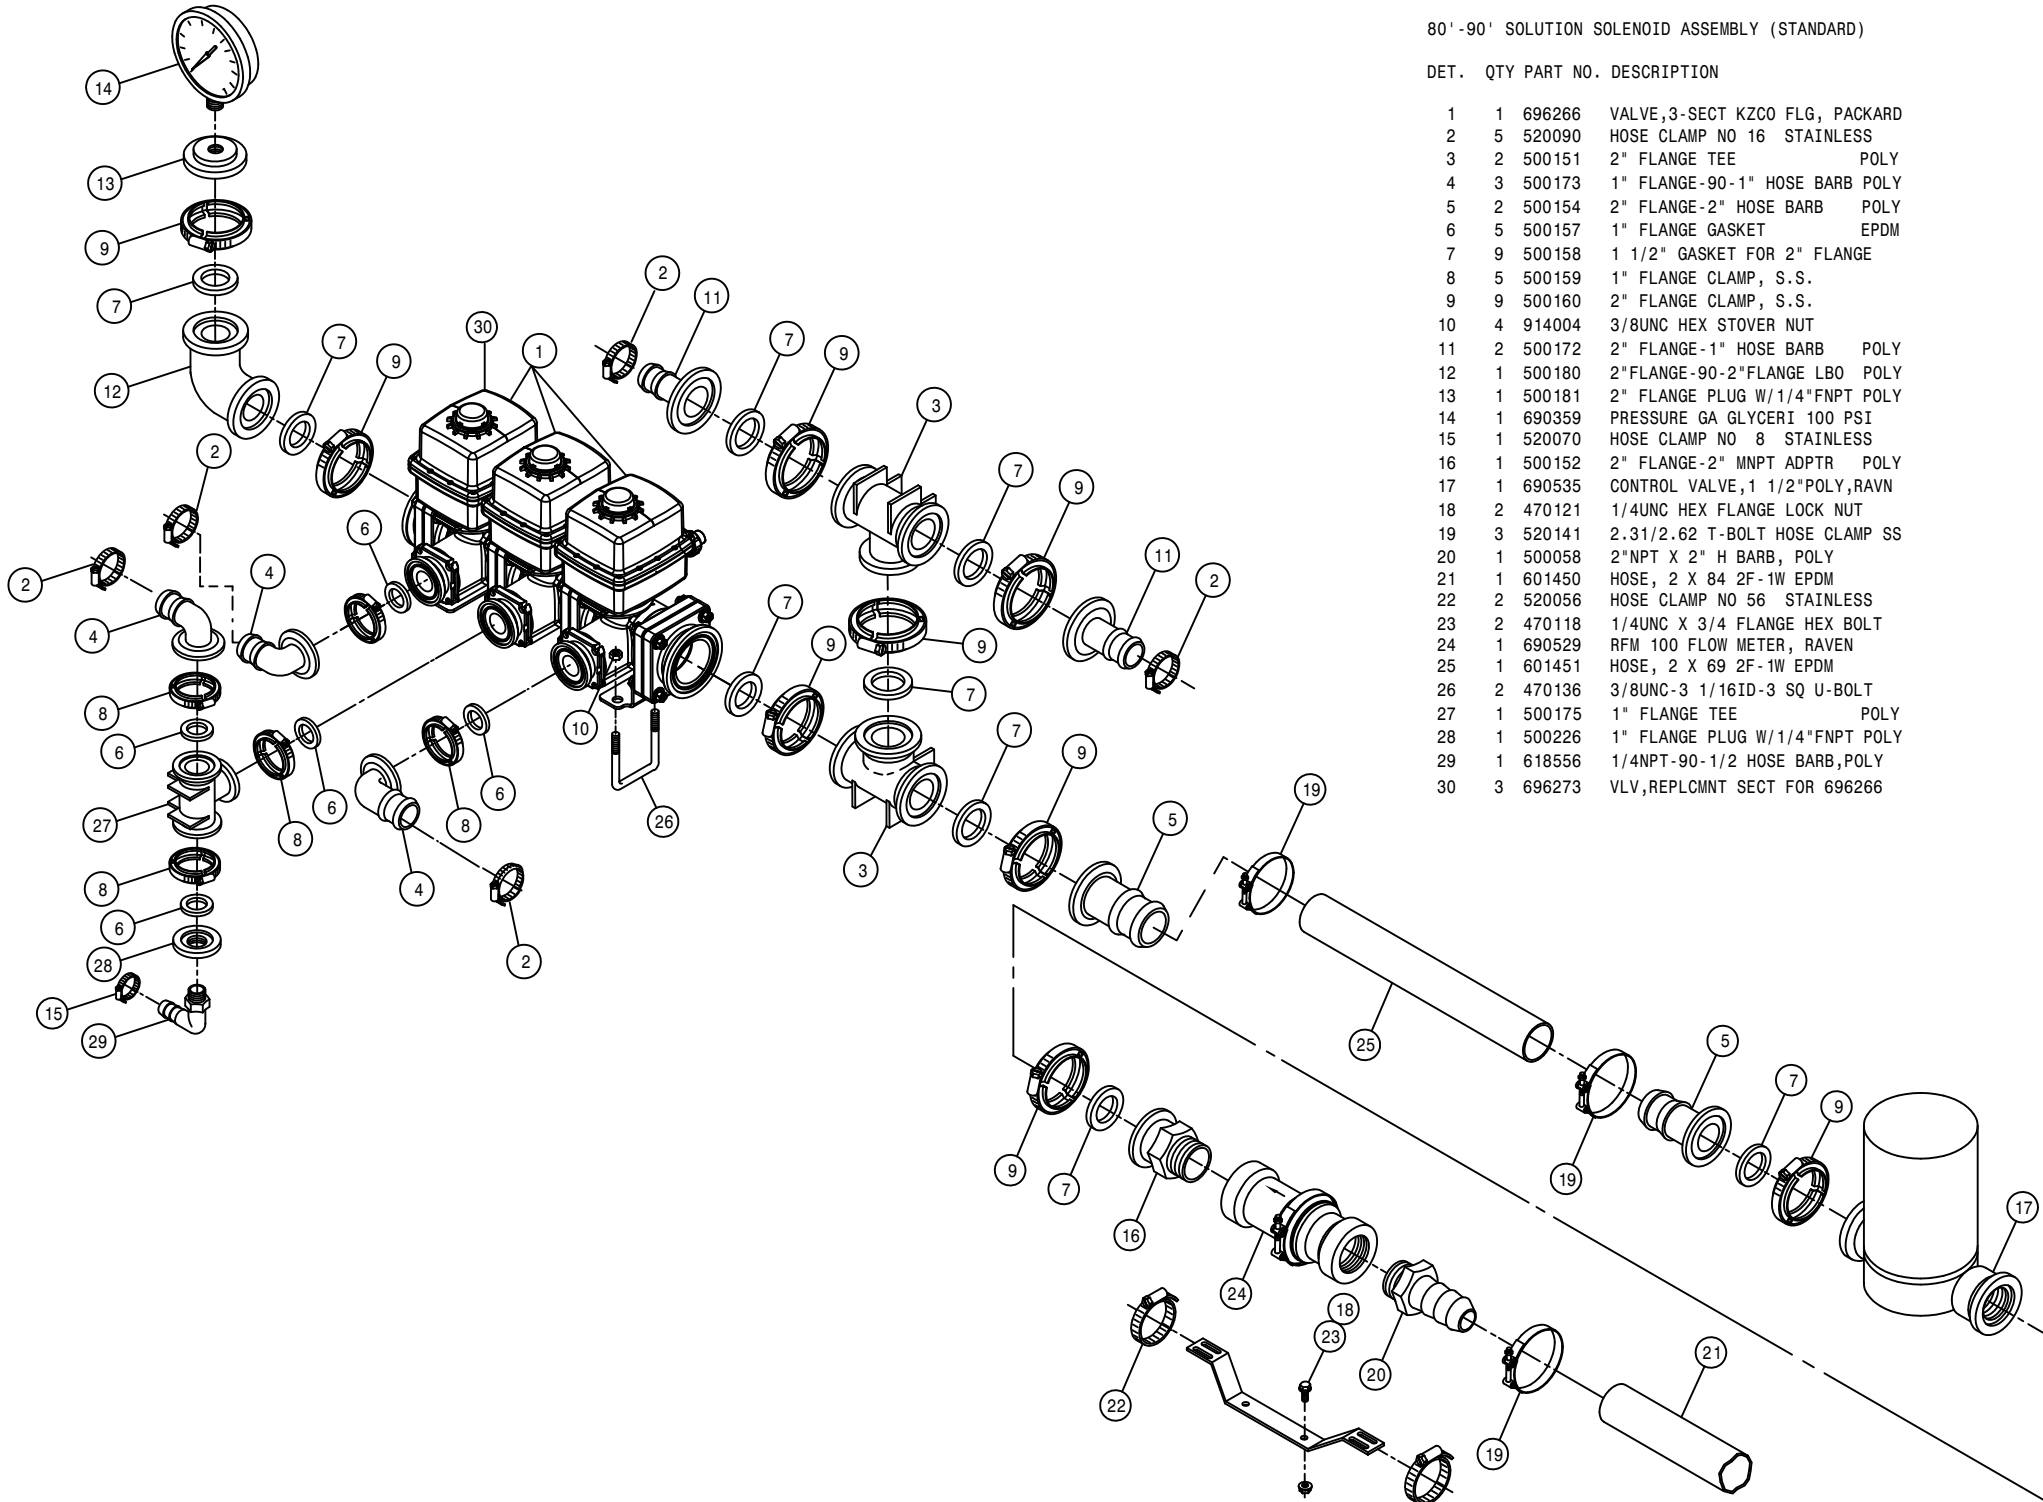

80'-90' SOLUTION SOLENOID ASSEMBLY (STANDARD)

DET. QTY PART NO. DESCRIPTION

DET.	QTY	PART NO.	DESCRIPTION
1	1	696266	VALVE,3-SECT KZCO FLG, PACKARD
2	5	520090	HOSE CLAMP NO 16 STAINLESS
3	2	500151	2" FLANGE TEE POLY
4	3	500173	1" FLANGE-90-1" HOSE BARB POLY
5	2	500154	2" FLANGE-2" HOSE BARB POLY
6	5	500157	1" FLANGE GASKET EPDM
7	9	500158	1 1/2" GASKET FOR 2" FLANGE
8	5	500159	1" FLANGE CLAMP, S.S.
9	9	500160	2" FLANGE CLAMP, S.S.
10	4	914004	3/8UNC HEX STOVER NUT
11	2	500172	2" FLANGE-1" HOSE BARB POLY
12	1	500180	2"FLANGE-90-2"FLANGE LBO POLY
13	1	500181	2" FLANGE PLUG W/1/4"FNPT POLY
14	1	690359	PRESSURE GA GLYCERI 100 PSI
15	1	520070	HOSE CLAMP NO 8 STAINLESS
16	1	500152	2" FLANGE-2" MNPT ADPTR POLY
17	1	690535	CONTROL VALVE,1 1/2"POLY,RAVN
18	2	470121	1/4UNC HEX FLANGE LOCK NUT
19	3	520141	2.31/2.62 T-BOLT HOSE CLAMP SS
20	1	500058	2"NPT X 2" H BARB, POLY
21	1	601450	HOSE, 2 X 84 2F-1W EPDM
22	2	520056	HOSE CLAMP NO 56 STAINLESS
23	2	470118	1/4UNC X 3/4 FLANGE HEX BOLT
24	1	690529	RFM 100 FLOW METER, RAVEN
25	1	601451	HOSE, 2 X 69 2F-1W EPDM
26	2	470136	3/8UNC-3 1/16ID-3 SQ U-BOLT
27	1	500175	1" FLANGE TEE POLY
28	1	500226	1" FLANGE PLUG W/1/4"FNPT POLY
29	1	618556	1/4NPT-90-1/2 HOSE BARB,POLY
30	3	696273	VLV,REPLCMNT SECT FOR 696266

62