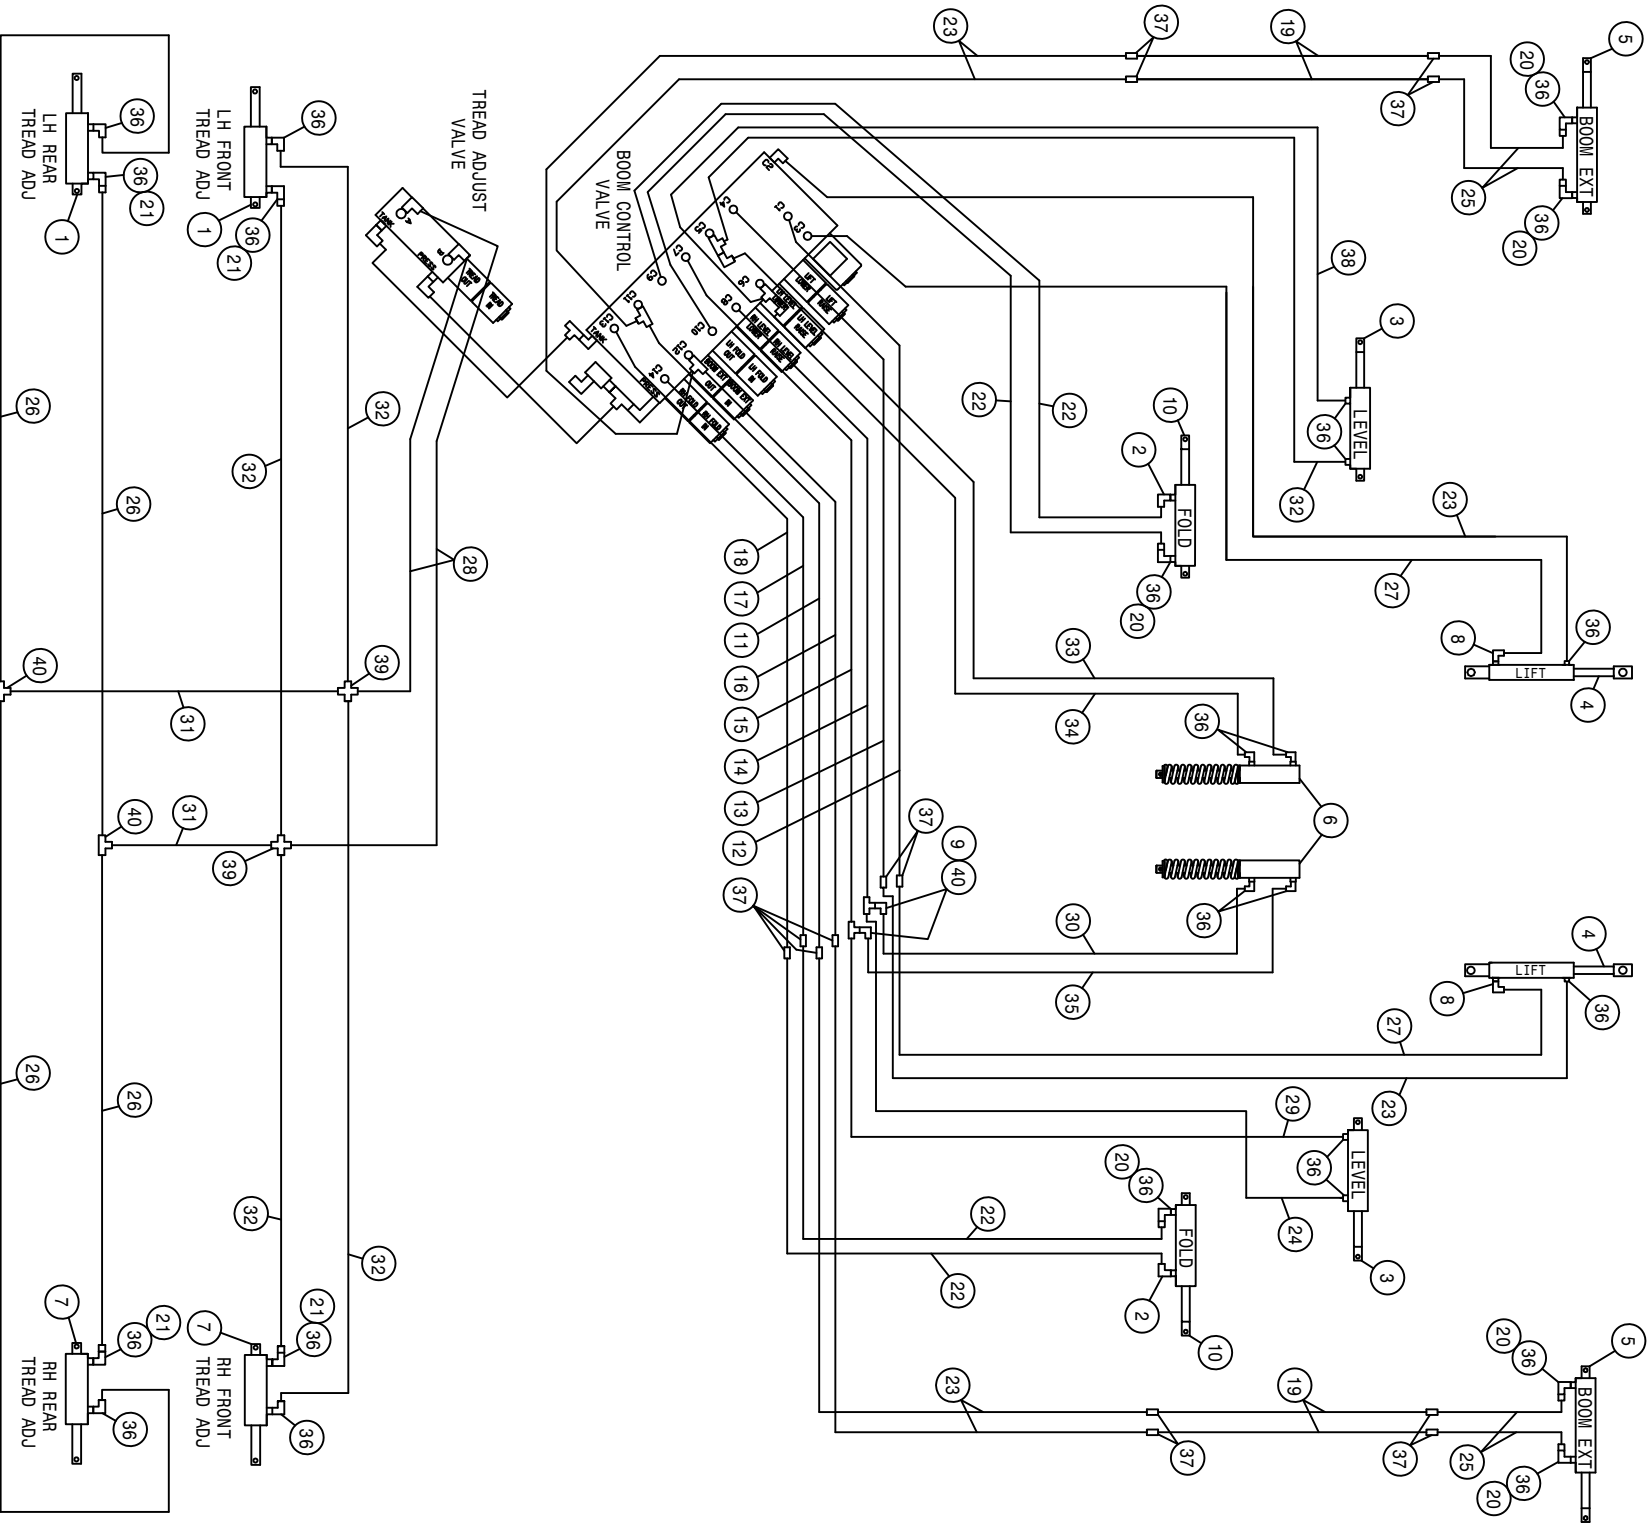

DTS8 HYDRAULIC SCHEMATIC 2007
REFERENCE DRAWING NO. 498908S2

DET.	QTY	PART NO.	DESCRIPTION	DET.	QTY	PART NO.	DESCRIPTION
1	2	610510	CESSNA GEAR MOTOR 1.48CI	40	7	618618	9/16MJIC-90-9/16FJIC SWIV LBO
2	1	690573	HYD MOTOR, FLOMAX HI-SPEED	41	1	618172	7/8MOR-9/16FOR ADPTR
3	1	616147	10C1T-10FJX-10FJX-89	42	2	618109	9/16MJIC-3/4MOR ADPTR
4	1	606827	FLO CONT FC51 0-3 VARI 7/8FOR	43	1	618327	3/4MJIC-7/8MOR ADPTR
5	2	621516	STRG CYL ASSY, 2100	44	1	616146	10C1T-10FJX-10FJX-68
6	1	606818	FLO CONT FCR51 0-16GPM 7/8FOR	45	7	618126	9/16MJIC-90-16MOR ADPTR
7	1	607512	RELIEF VALVE, RL50, 1850 PSI	46	8	611128	7/8MJIC-90-7/8MOR LBO
8	1	610307	FLO DIV BG53 3GPM PRI 7/8FOR	47	2	611126	7/8MJIC-7/8MOR ADPTR
9	1	606102	BOOM VL.V.X11/284/2100 PWRSYS03	48	2	618338	9/16MJIC-45-1/4MNPT LBO
10	1	749318	STRG MTR. 7.3CID.NON-LOAD 1031	49	4	618092	1 1/16MOR-1/2FNPT ADPTR
11	1	616497	06C1T-08FJX-08FJX-18	50	6	618107	9/16MJIC-90-1/2MNPT LBO
12	2	614693	06C1T-06FJX-06FJX-168	51	2	618115	9/16MJIC-90-3/4MOR LBO
13	1	605615	HYD FILTER, INLINE 25M 9/16FOR	52	1	500000	1/2MNPT HEX PIPE NIPPLE STL
14	1	611262	04C1T-06FJX-06FJX-182	53	2	618072	7/8MOR-1/2FNPT ADPTR
15	2	614464	04C1T-06FJX-06FJX-96	54	1	618531	9/16FJIC CAP NUT
16	1	616172	04C1T-06FJX-06FJX-60	55	2	618609	3/4MJIC-90-3/4FJIC SWIV LBO
17	1	616496	04C1T-06FJX-06FJX45-125	56	3	618241	3/4MJIC-90-3/4MOR LBO
18	1	616026	04C1T-06FJX-06FJX-37	57	3	618444	9/16MOR RUN TEE-9/16MJIC
19	1	616057	08C1T-08FJX-08FJX-88	58	1	618466	7/8MJIC-90-7/8MJIC LBO
20	1	614571	06C1T-06FJX-06FJX-126	59	1	606100	TREAD ADJ VL.V. 284/XP, PWRSYS 03
21	2	611204	04C1T-06FJX-06FJX-78	60	1	615620	06C1T-06FJX-06FJX-18
22	1	615452	06C1T-06FJX-06FJX-16	61	1	614704	06C1T-06FJX-06FJX-156
23	1	615521	10C1T-10FJX-10FJX-18	62	1	618451	3/4FJIC SW RUN TEE-3/4MJIC
24	1	615465	08C1T-08FJX-08FJX-33	63	1	615473	06C1T-06FJX-08FJX-18
25	1	614662	08C1T-08FJX-08FJX-72	64	3	618301	7/8MJIC-90-7/8FJIC SWIV LBO
26	1	601384	HOSE, 3/4 X 40 1FBR-1SP1	65	1	618594	7/8FJIC SWIV-7/8MOR ADPTR
27	1	618709	9/16MJIC-90-3/4MOR EX LG LBO	66	3	618425	9/16MJIC-45-9/16MOR LBO
28	1	618019	9/16MJIC UNION TEE	67	1	618593	7/8FJ SW BRANCH TEE-7/8MJ
29	10	618119	9/16MJIC-90-9/16MOR LBO	68	1	618333	7/8FJIC SW RUN TEE-7/8MJIC
30	2	618634	9/16MJIC-45-9/16FJIC SWIV LBO	69	1	614627	06C1T-06FJX-06FJX-45
31	2	611147	3/4MJIC-1/2MNPT ADPTR	70	1	606005	GREEN SELECTOR VALVE S-10
32	3	503820	BLK PIPE TEE .50NPT	71	1	607518	FLO DIV BGR56 6GPM PRI 7/8FOR
33	4	618018	9/16MJIC-1/2MNPT ADPTR	72	1	690672	PRESSURE WASHER, PACE 320 HYD
34	1	503600	CLOSE NIPPLE .50NPT	73	1	616143	10C1T-10FJX-10FJX-13
35	1	616161	10C1T-10FJX-10FJX-101	74	1	616144	10C1T-10FJX-10FJX-14
36	6	618486	9/16FJIC SW RUN TEE-9/16MJIC	75	1	616145	10C1T-10FJX-10FJX-26
37	1	618325	7/8MJIC-1/2MNPT ADPTR	76	1	618692	3/4FJIC SWIV-9/16MOR ADPTR
38	1	712440	1/2 NPT X 3/4 HOSE BARB	77	2	614763	9/16MJIC-9/16MOR, .042 CHK ADPT
39	2	618310	9/16MJIC-7/8MOR ADPTR	78	1	618183	3/4MJIC-90-7/8MOR LBO
				79	1	616495	04C1T-06FJX-06FJX45-100
				80	1	616499	06C1T-06FJX-06FJX45-252