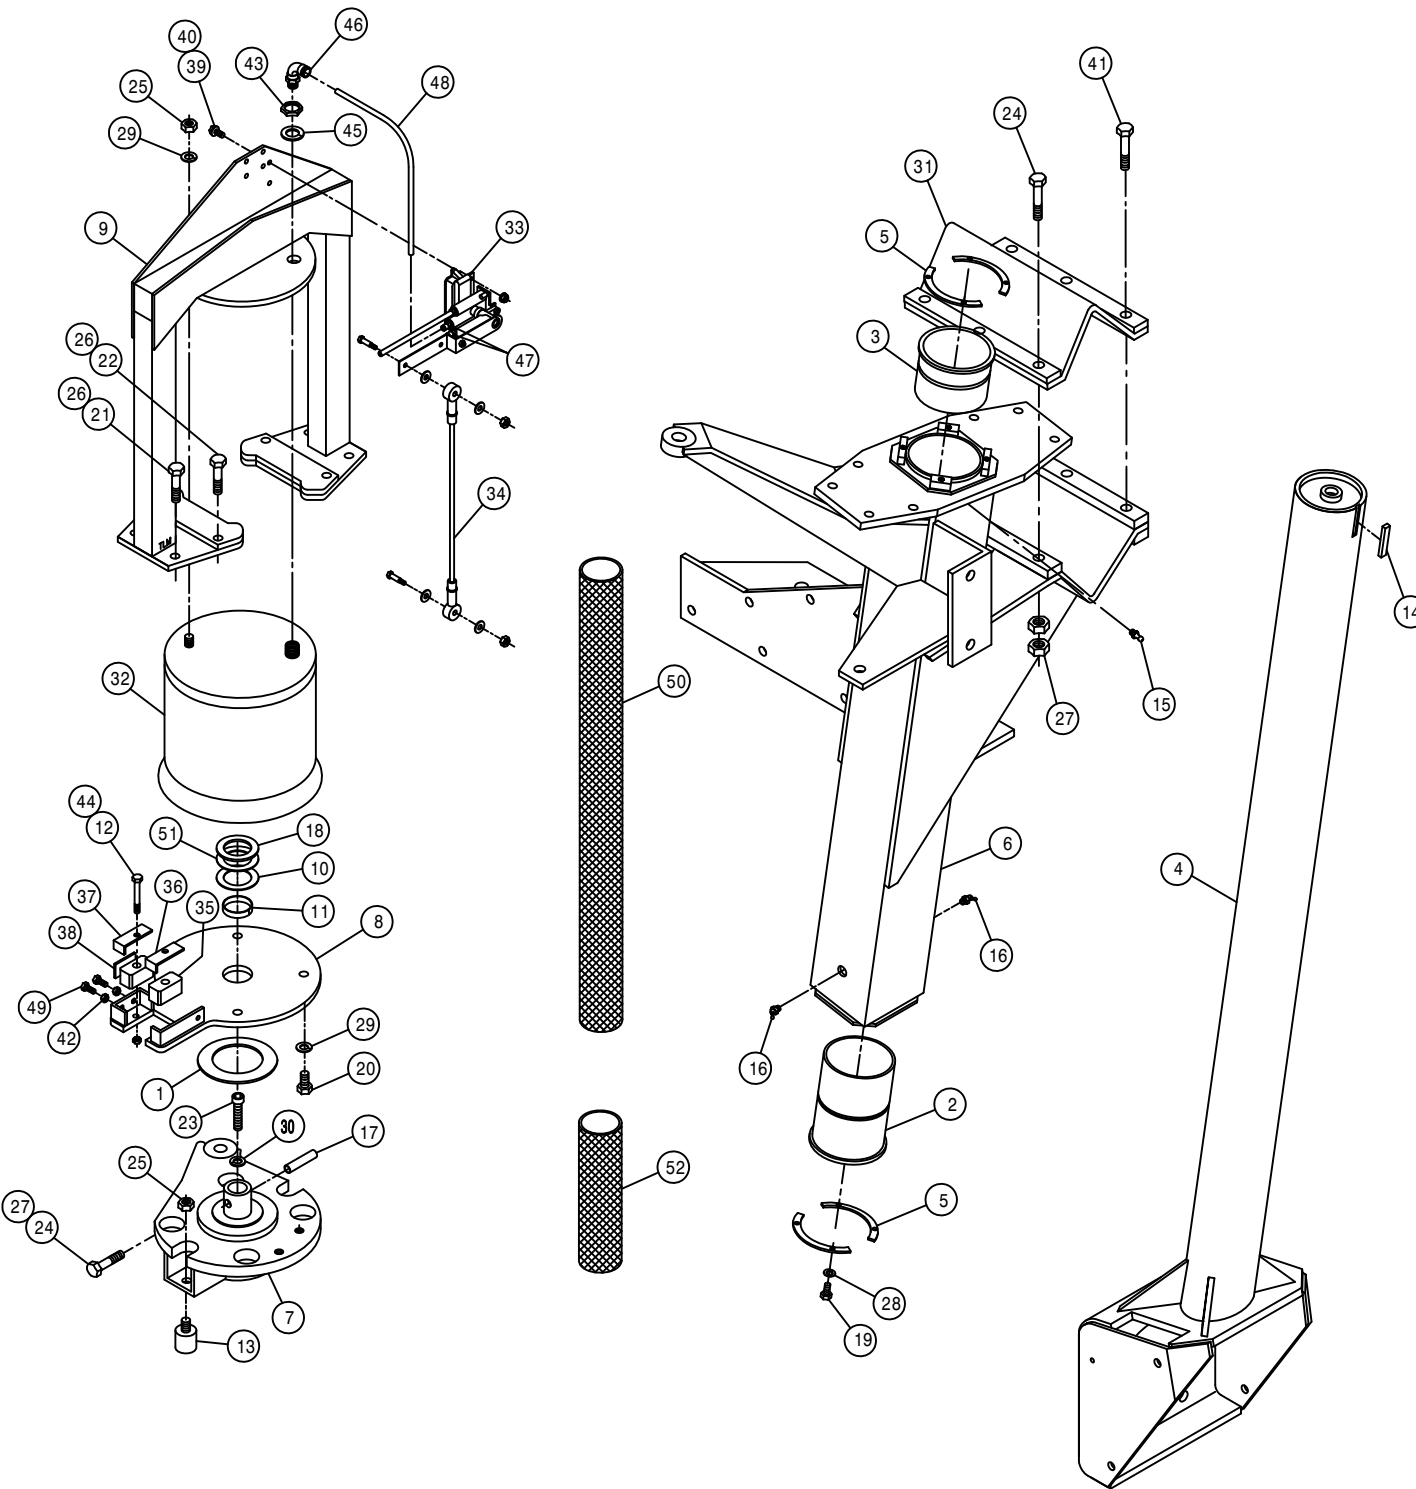

DET.	QTY	PART NO.	DESCRIPTION
1	1	483062	3.00 ID X 4.62 OD X .125T WASH
2	1	358564	FRT LEG LWR NYL SLEEVE 280 89
3	1	358565	FRT LEG UPR NYL SLEEVE 280 89
4	1	359175	RF/LR INNER LEG WLD, 284XP 02
5	4	358927	LWR BRG KPR, LEG 98
6	1	358957	LH REAR OUTER LEG WLD, 2100 99
7	1	358971	STEERING ARM WLD, RF/LR 2100 99
8	1	358980	AIR BAG MT WLD, RF/LR 2100 99
9	1	359117	AIR BAG ARCH WLD, RF/LR DTS8SPC
10	1	358994	LEG WASHER, NYLON 2100 99
11	1	358995	NYLON BEARING, LWR AB MT2100 99
12	2	900069	5/16UNC X 2" HEX BOLT
13	2	470259	URETHANE BUMPER, 1.25D X 1.25L
14	1	470265	KEY, .250 X .375 X 1.88 LG
15	1	471005	1/4 28 X 1/2 GREASE ZERK
16	2	471023	GREASE ZERK 1/4-28 X 45
17	1	473906	SPIRAL PIN, 1/2 X 2 1/2 LG
18	1	483061	1.65 ID X 2.50 OD X .188T WASH
19	8	900064	5/16UNC X 3/4 HEX BOLT
20	4	900264	1/2UNC X 1 1/4 HEX BOLT
21	4	900265	1/2UNC X 1 1/2 HEX BOLT
22	4	900267	1/2UNC X 2" HEX BOLT
23	1	900390	5/8UNC X 2 1/2 SOCKET CAP SCR
24	4	900836	5/8UNF X 3 1/4 HEX BOLT GR8
25	3	910008	1/2UNC HEX NUT
26	8	914008	1/2UNC HEX STOVER NUT
27	14	914811	5/8UNF HEX NUT GR8
28	8	920501	5/16 LOCK WASHER
29	5	920504	1/2 LOCK WASHER
30	1	920505	5/8 LOCK WASHER
31	1	358759	LEG MT V-PLT WLD, 284T 94
32	1	358831	AIRIDE SPRING 98
33	1	358832	AIRIDE SPRING CTRL VALVE 98
34	1	359116	AIRIDE CTRL LINK KIT, DTS8 SPC
35	2	358990	NYLON GUIDE, 2100 LEG 99
36	1	358991	INNER KEEPER, NYL GUIDE, 2100 99
37	1	358992	OUTER KEEPER, NYL GUIDE, 2100 99
38	1	358993	NYLON GUIDE BACK PLATE, 2100 99
39	2	470118	1/4UNC X 3/4 FLANGE HEX BOLT
40	2	470121	1/4UNC HEX FLANGE LOCK NUT
41	3	900837	5/8UNF X 3 1/2 HEX BOLT GR8
42	2	910002	5/16UNC HEX NUT
43	1	910013	3/4UNF HEX NUT
44	2	914002	5/16UNC HEX STOVER NUT
45	1	920506	3/4 LOCK WASHER
46	1	711040	1/4MNPT-90-1/4 NYL TUBE LBO
47	2	711036	1/8MNPT-1/4 NYL TUBE FTG
48	1	601413	HOSE, 1/4 X 8 AIR
49	2	900065	5/16UNC X 1" HEX BOLT
50	1	342828	NYL HOSE SLEEVE, 3.34ID X 65.00
51	1	483063	1.65 ID X 2.50 OD X .074T WASH
52	1	342654	NYL HOSE SLEEVE, 3.66ID X 24.00