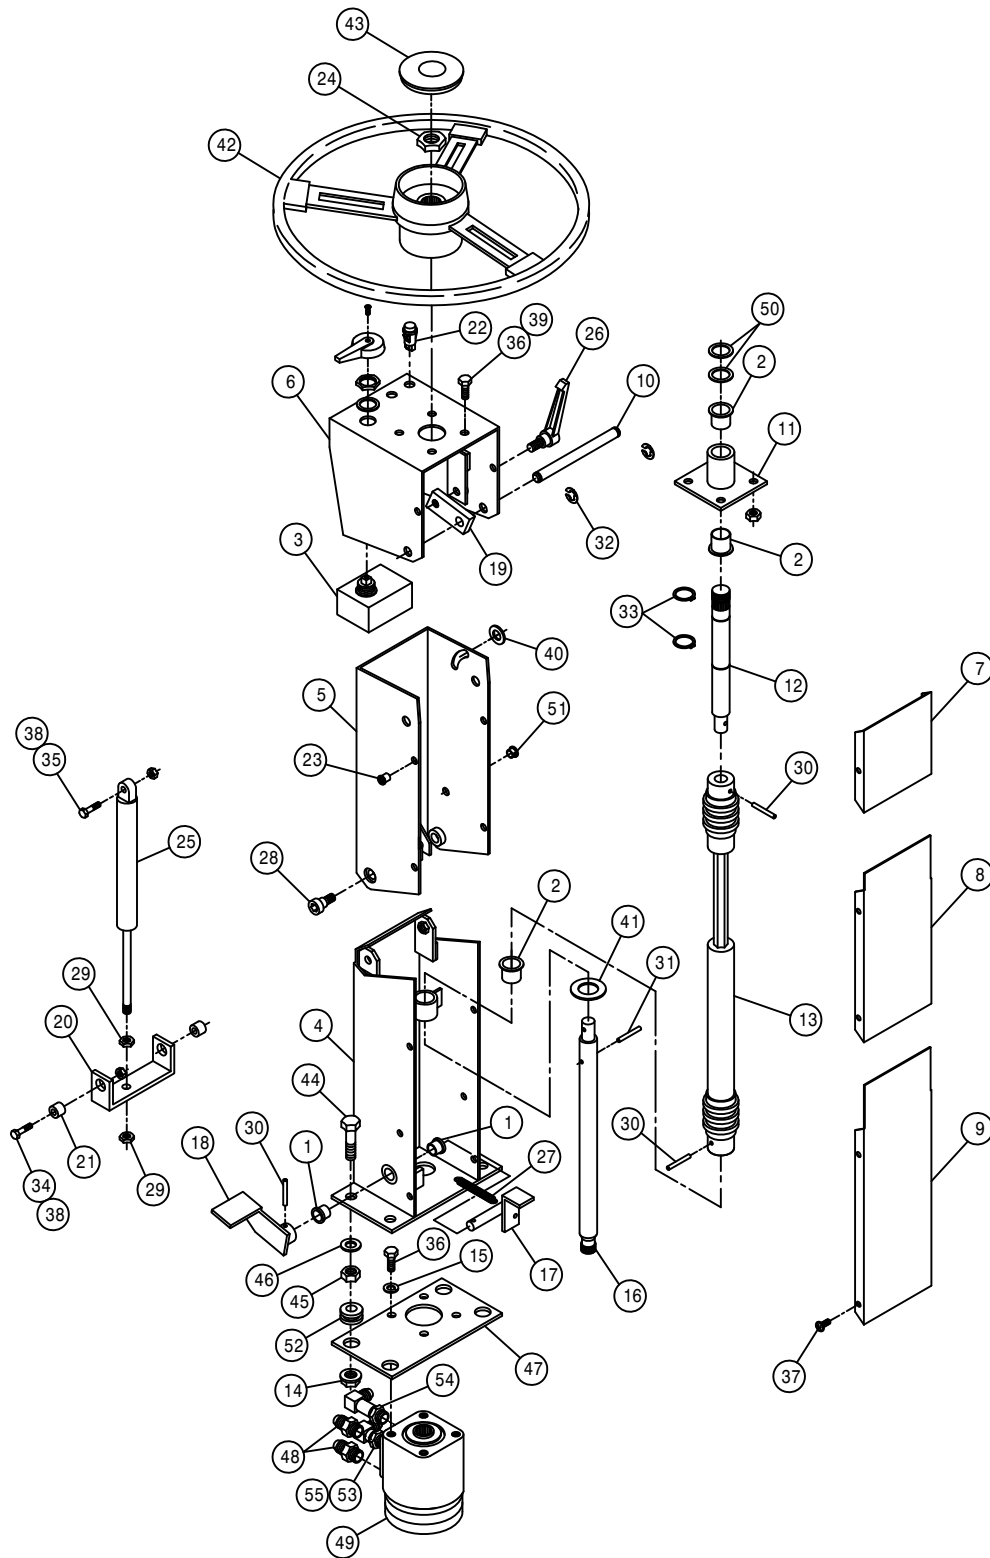

STEERING POST ASSEMBLY

DET. QTY PART NO. DESCRIPTION

1	2	127502	NYLON FLANGE BRG
2	3	127503	NYLINER FLG BRG, .875 ID
3	1	291088	FLASHER / TURN SIGNAL SWITCH
4	1	342450	LWR STRG COLUMN WLD, 2100 98
5	1	342454	UPPER STRG COLUMN WLD, 2100 98
6	1	342461	STRG WHL MT WLD, 2100 98
7	1	342467	UPPER STRG COLUMN COVER,2100 98
8	1	342468	CNTR STRG COLUMN COVER,2100 98
9	1	342469	LWR STRG COLUMN SHLD
10	1	342470	STRG COLUMN PIVOT PIN, 2100 98
11	1	342471	STRG COL BRG HSNGL WLD, 2100 98
12	1	342474	UPPER STEERING SHAFT, 2100 98
13	1	470285	DOUBLE UNIVERSAL JOINT DRIVER
14	4	470345P	1/2UNC HEX SMTH FLNG LOCK NUT
15	4	920502	3/8 LOCK WASHER
16	1	342483	LWR STEERING SHAFT, 2100 98
17	1	342484	FOOT PEDAL PIV PIN WLD,2100 98
18	1	342487	FOOT PEDAL WLD, 2100 98
19	1	342490	STRG PIVOT LOCK, 2100 98
20	1	342491	LWR AIR SHOCK PIVOT, 2100 98
21	2	342492	LWR AIR SHOCK PIV BUSH,2100 98
22	2	390318	INDICATOR LIGHT, RED
23	10	470380	1/4-20 NUTSERT .027-.165 STL
24	1	470157	13/16-20UNEF HEX NUT STRG WHL
25	1	470252	GAS SPRING, LOCKING 0350N
26	1	470257	ADJ HANDLE,3/8-16 STUD, BLACK
27	1	470268	SPRING, EXTENSION, .50 X 1.75
28	2	470283	3/8UNC 1/2 SCKT SHLDR BOLT
29	2	473830	10MM-1.00 HEX JAM NUT
30	3	473928	ROLL PIN, 3/16 X 1
31	1	473936	ROLL PIN, 3/16 X 1 1/4
32	2	629525	RING, RETAINING, .50DIA SHAFT
33	2	629533	SNAP RING, 7/8 EXTRN
34	2	900065	5/16UNC X 1" HEX BOLT
35	1	900067	5/16UNC X 1 1/2 HEX BOLT
36	8	900128	3/8UNC X 3/4 HEX BOLT
37	10	903708	1/4UNC X1/2 PHIL PNHD MACHSCR
38	3	914002	5/16UNC HEX STOVER NUT
39	4	914004	3/8UNC HEX STOVER NUT
40	1	920002	3/8 SAE FLAT WASHER
41	1	920007	7/8 SAE FLAT WASHER
42	1	749294	STEERING WHEEL, VIP 14"
43	1	749295	STRG WHL CAP W/HAGIE EMBLEM
44	4	900267P	1/2UNC X 2" HEX BOLT
45	4	470124P	1/2UNC HEX JAM NUT
46	4	920004	1/2 SAE FLAT WASHER
47	1	343211	STEERING MTR PLT,284XP/2100 02
48	2	618109	9/16MJIC-3/4MOR ADPTR
49	1	749318	STRG MTR,7.3CID,NON-LOAD 1031
50	2	483031	1 3/8 X 7/8 X 18GA MACH WASHER
51	1	470342	SNAP PLUG, BLK NYL, .375 DIA
52	4	470346	GROMMET, .500ID .250GW, .812GD
53	1	618115	9/16MJIC-90-3/4MOR LBO
54	1	618709	9/16MJIC-90-3/4MOR EX LG LBO
55	1	618618	9/16MJIC-90-9/16FJIC SWIV LBO