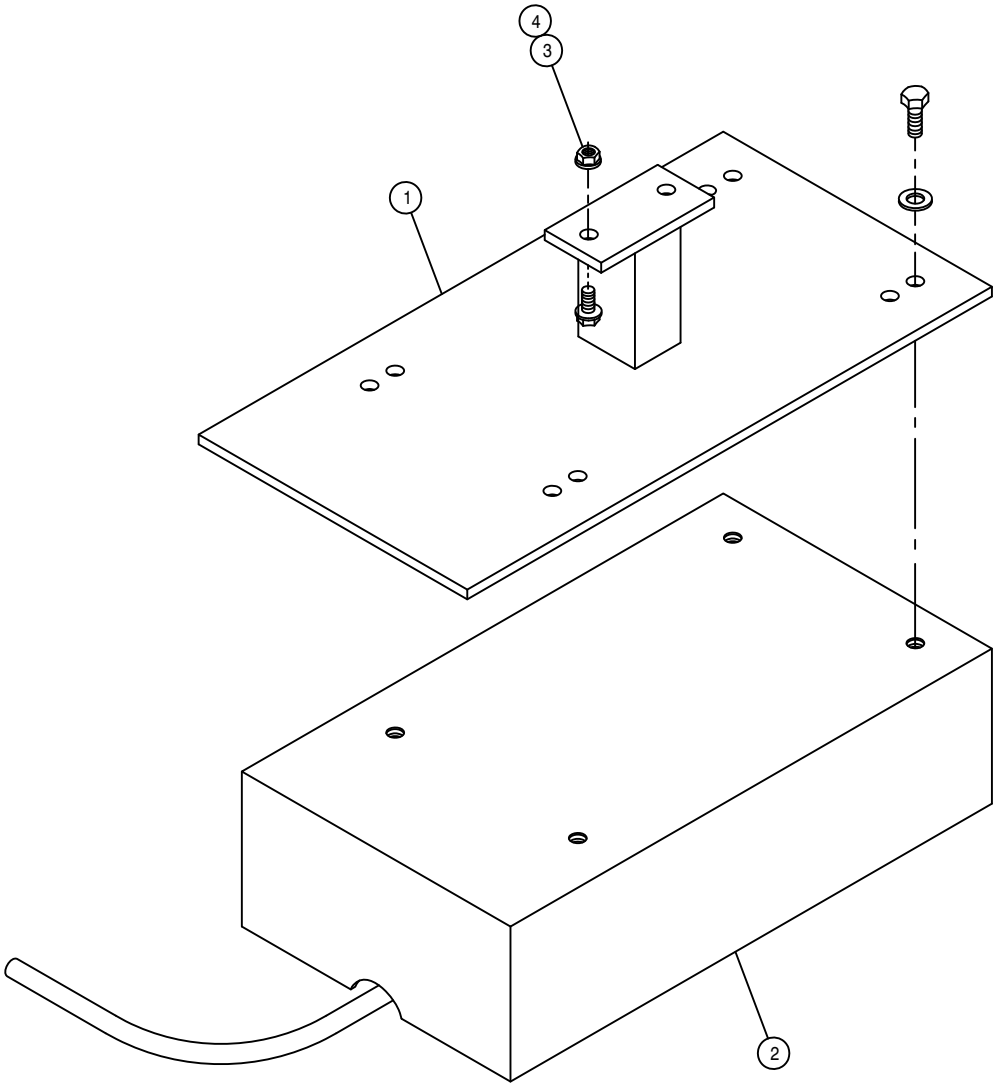

RADAR OPTION

DET. QTY PART NO. DESCRIPTION

1	1	690462	RADAR MTG BRKT WLD, INJ SYS
2	1	690599	RAVEN RADAR UNIT W/CABLE
3	2	470118	1/4UNC X 3/4 FLANGE HEX BOLT
4	2	470121	1/4UNC HEX FLANGE LOCK NUT