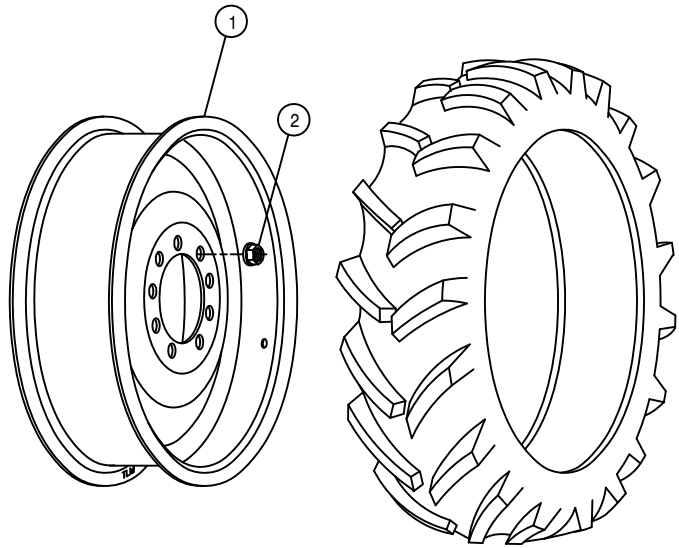

290/95R 34 *** RADIAL TIRE OPTION