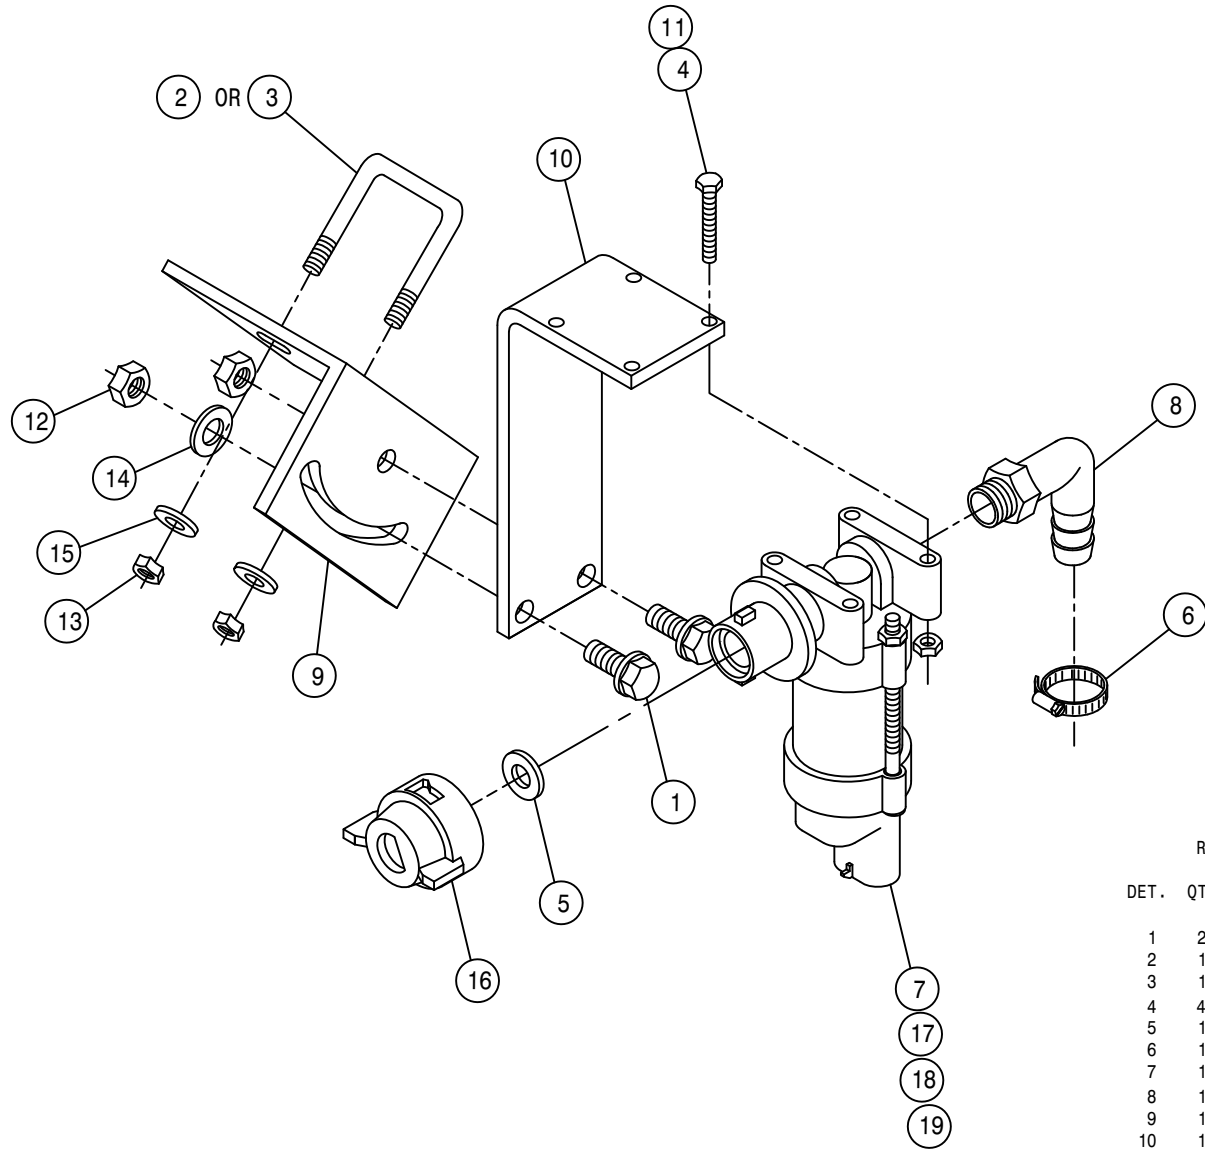

FEEDER TEE ASSEMBLY (HIGH VOLUME)

TRIPLE TIP NOZZLE SPACING

RIGHT FENCE ROW NOZZLE ASSEMBLY

DET. QTY PART NO. DESCRIPTION

DET.	QTY	PART NO.	DESCRIPTION
1	2	470118	1/4UNC X 3/4 FLANGE HEX BOLT
2	1	473973	.31UNC-1.31ID-2.0 SQ U-BOLT SS
3	1	473980	.31UNC-1.06ID-1.75SQ U-BOLT SS
4	4	473993	6-32 X 1 1/4 HH MACH SCR
5	1	737824	QUICK TEEJET SEAT GASKET
6	1	520070	HOSE CLAMP NO 8 STAINLESS
7	1	737875	NOZZLE BODY VALVE, 12VDC
8	1	618556	1/4NPT-90-1/2 HOSE BARB,POLY
9	1	737886	FENCE-ROW NOZZLE MT,284 01
10	1	737906	FENCE ROW NOZL BRKT
11	4	910022	6-32 HEX NUT
12	2	914000	1/4UNC HEX STOVER NUT
13	2	914002	5/16UNC HEX STOVER NUT
14	1	920000	1/4 SAE FLAT WASHER
15	2	920001	5/16 SAE FLAT WASHER
16	1	737822	CAP SET, YELLOW QUICK TEEJET
17	1	737887	PLUNGER W/SEAT, VLV 737875
18	1	737888	O-RING,.014 VITON, VLV 737875
19	1	737889	VALVE BODY,.148ORIF,VLV 737875