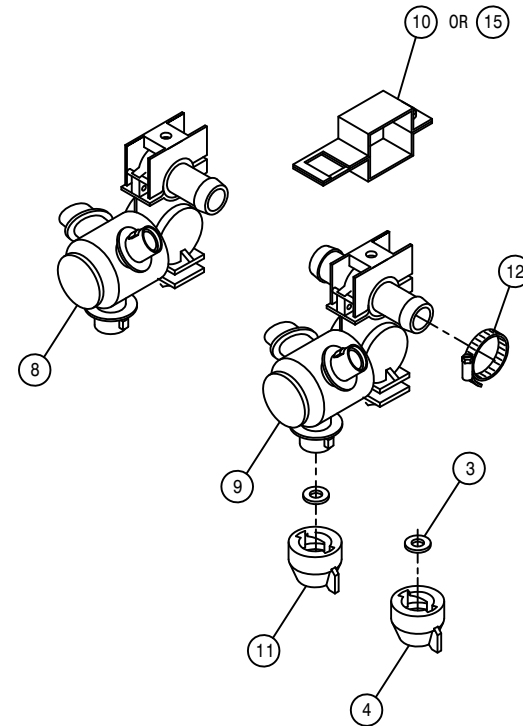

FEEDER TEE ASSEMBLY (STANDARD VOLUME)

SINGLE TIP NOZZLE SPACING

BOOM FEEDER TEE ASSEMBLY

DET. QTY PART NO. DESCRIPTION

1	2	500108	1"NPT-3/4" HOSE BARB	POLY
2	1	500117	1"NPT-90-1 1/2"HOSE BARB, POLY	
3	4	737824	QUICK TEEJET SEAT GASKET	
4	2	737825	QUICK SHUT-OFF CAP	
5	1	520067	HOSE CLAMP NO 28	STAINLESS
6	2	500022	3/4NPT-3/4HOSE BARB, POLY	
7	1	500075	1" NPT PIPE TEE, POLY	
8	1	737833	QUICK TJET LBO,3-TIP BODY .75	
9	1	737834	QUICK TJET TEE,3-TIP BODY .75	
10	2	737817	NOZL MT CLMP,1.00 SQ SS,Q-TJET	
11	2	737822	CAP SET, YELLOW QUICK TEEJET	
12	6	520055	HOSE CLAMP NO 12	STAINLESS
13	1	500026	3/4NPT-90-1"HOSE BARB, POLY	
14	1	520090	HOSE CLAMP NO 16	STAINLESS
15	2	737832	NOZL MT CLMP,1.25 SQ,SS Q-TJET	
16	1	505218	3/4 NPT PIPE TEE, POLY	
17	1	737829	QUICK TJET LBO,1-TIP BODY .75	
18	1	737830	QUICK TJET TEE,1-TIP BODY .75	

FEEDER TEE ASSEMBLY (HIGH VOLUME)

TRIPLE TIP NOZZLE SPACING

RIGHT FENCE ROW NOZZLE ASSEMBLY

DET. QTY PART NO. DESCRIPTION

DET.	QTY	PART NO.	DESCRIPTION
1	2	470118	1/4UNC X 3/4 FLANGE HEX BOLT
2	1	473973	.31UNC-1.31ID-2.0 SQ U-BOLT SS
3	1	473980	.31UNC-1.06ID-1.75SQ U-BOLT SS
4	4	473993	6-32 X 1 1/4 HH MACH SCR
5	1	737824	QUICK TEEJET SEAT GASKET
6	1	520070	HOSE CLAMP NO 8 STAINLESS
7	1	737875	NOZZLE BODY VALVE, 12VDC
8	1	618556	1/4NPT-90-1/2 HOSE BARB,POLY
9	1	737886	FENCE-ROW NOZZLE MT,284 01
10	1	737906	FENCE ROW NOZL BRKT
11	4	910022	6-32 HEX NUT
12	2	914000	1/4UNC HEX STOVER NUT
13	2	914002	5/16UNC HEX STOVER NUT
14	1	920000	1/4 SAE FLAT WASHER
15	2	920001	5/16 SAE FLAT WASHER
16	1	737822	CAP SET, YELLOW QUICK TEEJET
17	1	737887	PLUNGER W/SEAT, VLV 737875
18	1	737888	O-RING,.014 VITON, VLV 737875
19	1	737889	VALVE BODY,.148ORIF,VLV 737875