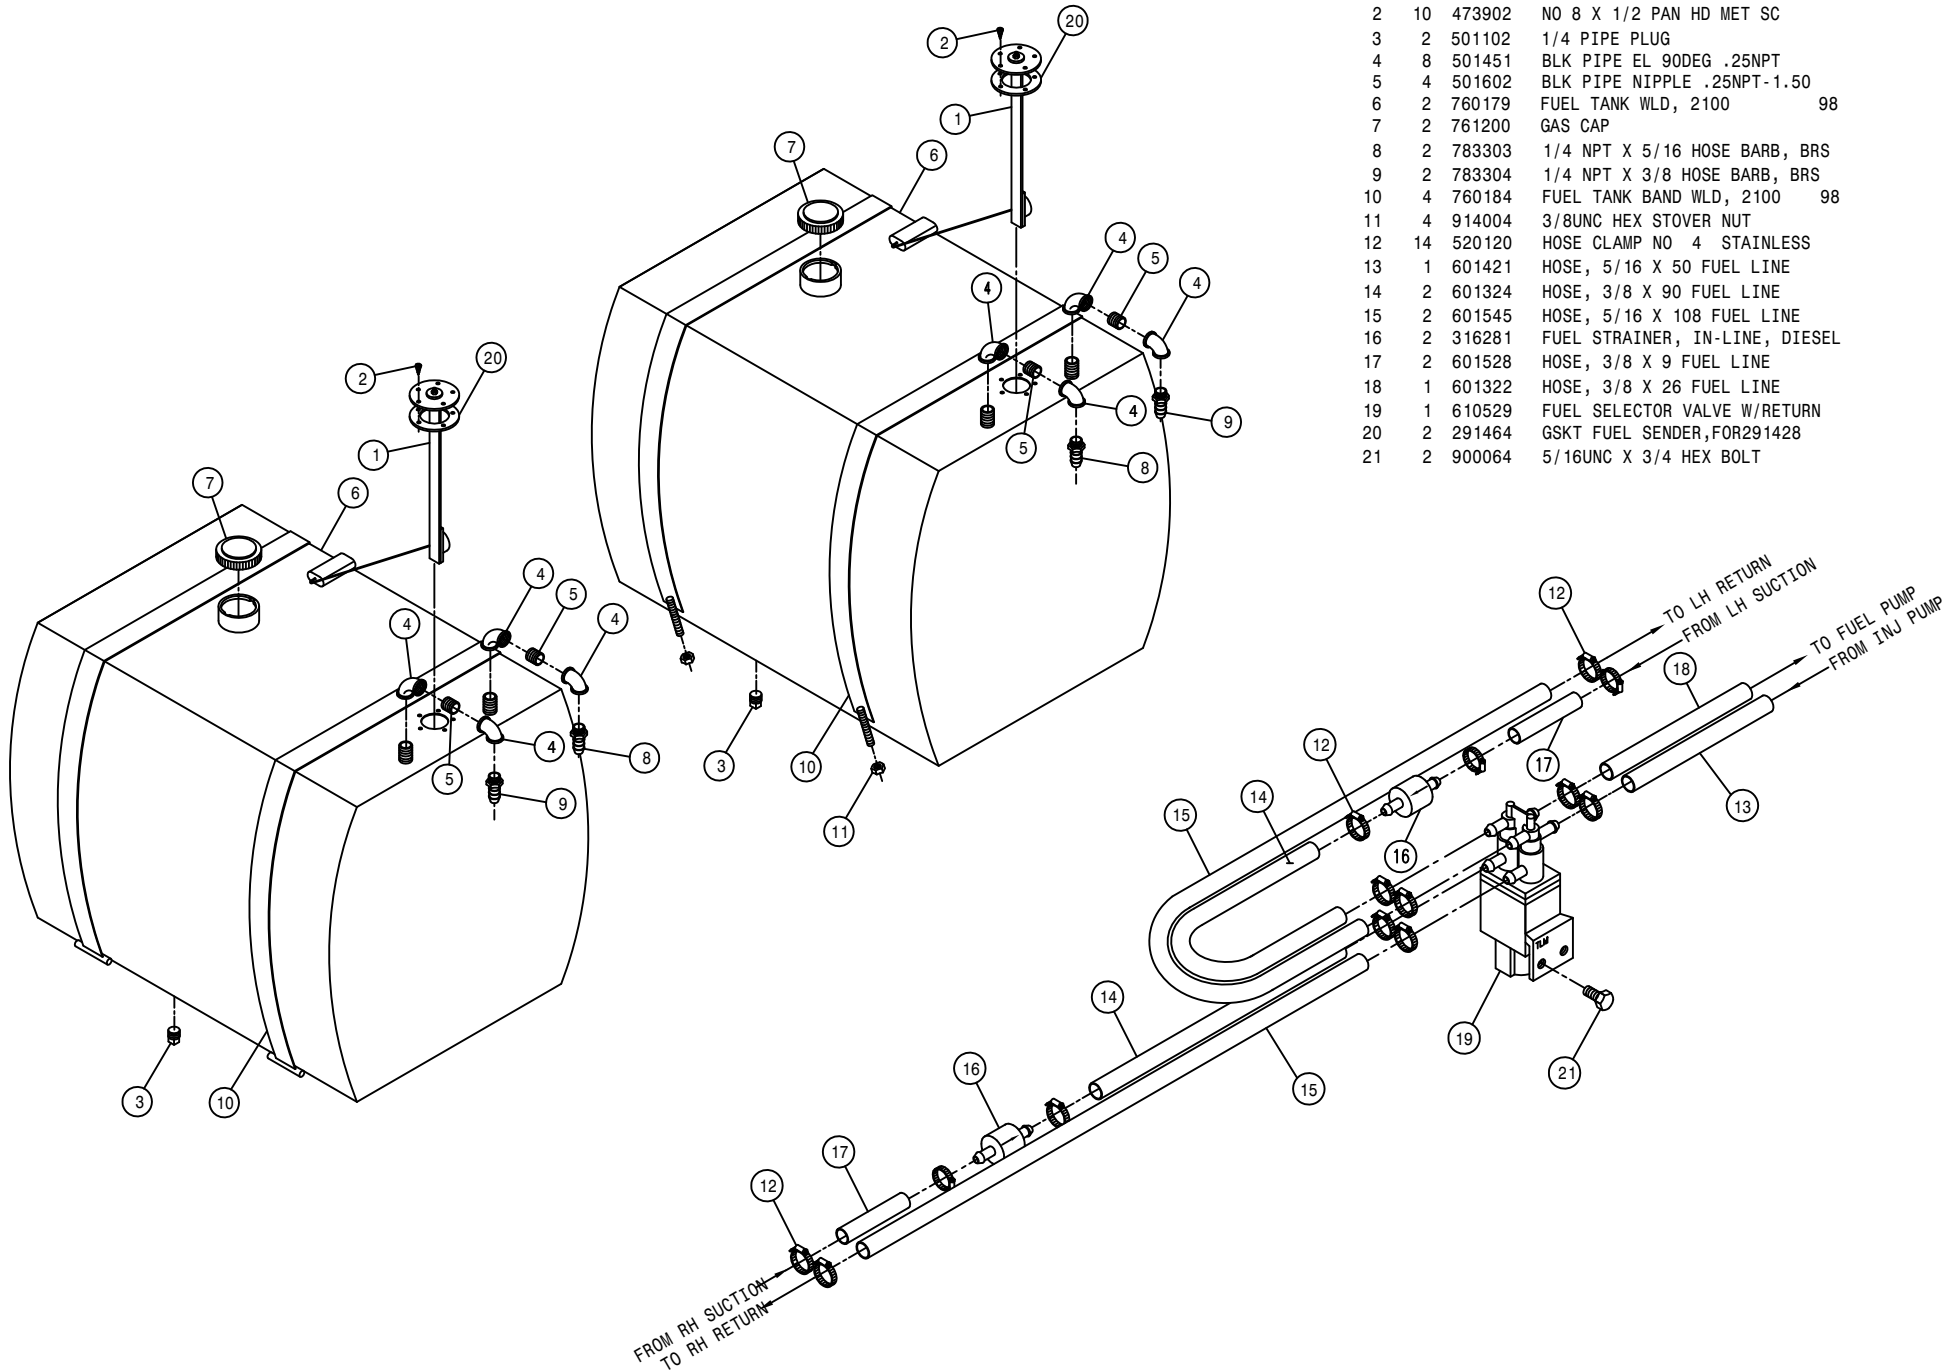

FUEL TANK ASSEMBLY

DET. QTY PART NO. DESCRIPTION

1	2	291428	FUEL SENDER 19 IN.	
2	10	473902	NO 8 X 1/2 PAN HD MET SC	
3	2	501102	1/4 PIPE PLUG	
4	8	501451	BLK PIPE EL 90DEG .25NPT	
5	4	501602	BLK PIPE NIPPLE .25NPT-1.50	
6	2	760179	FUEL TANK WLD, 2100	98
7	2	761200	GAS CAP	
8	2	783303	1/4 NPT X 5/16 HOSE BARB, BRS	
9	2	783304	1/4 NPT X 3/8 HOSE BARB, BRS	
10	4	760184	FUEL TANK BAND WLD, 2100	98
11	4	914004	3/8UNC HEX STOVER NUT	
12	14	520120	HOSE CLAMP NO 4 STAINLESS	
13	1	601421	HOSE, 5/16 X 50 FUEL LINE	
14	2	601324	HOSE, 3/8 X 90 FUEL LINE	
15	2	601545	HOSE, 5/16 X 108 FUEL LINE	
16	2	316281	FUEL STRAINER, IN-LINE, DIESEL	
17	2	601528	HOSE, 3/8 X 9 FUEL LINE	
18	1	601322	HOSE, 3/8 X 26 FUEL LINE	
19	1	610529	FUEL SELECTOR VALVE W/RETURN	
20	2	291464	GSKT FUEL SENDER, FOR291428	
21	2	900064	5/16UNC X 3/4 HEX BOLT