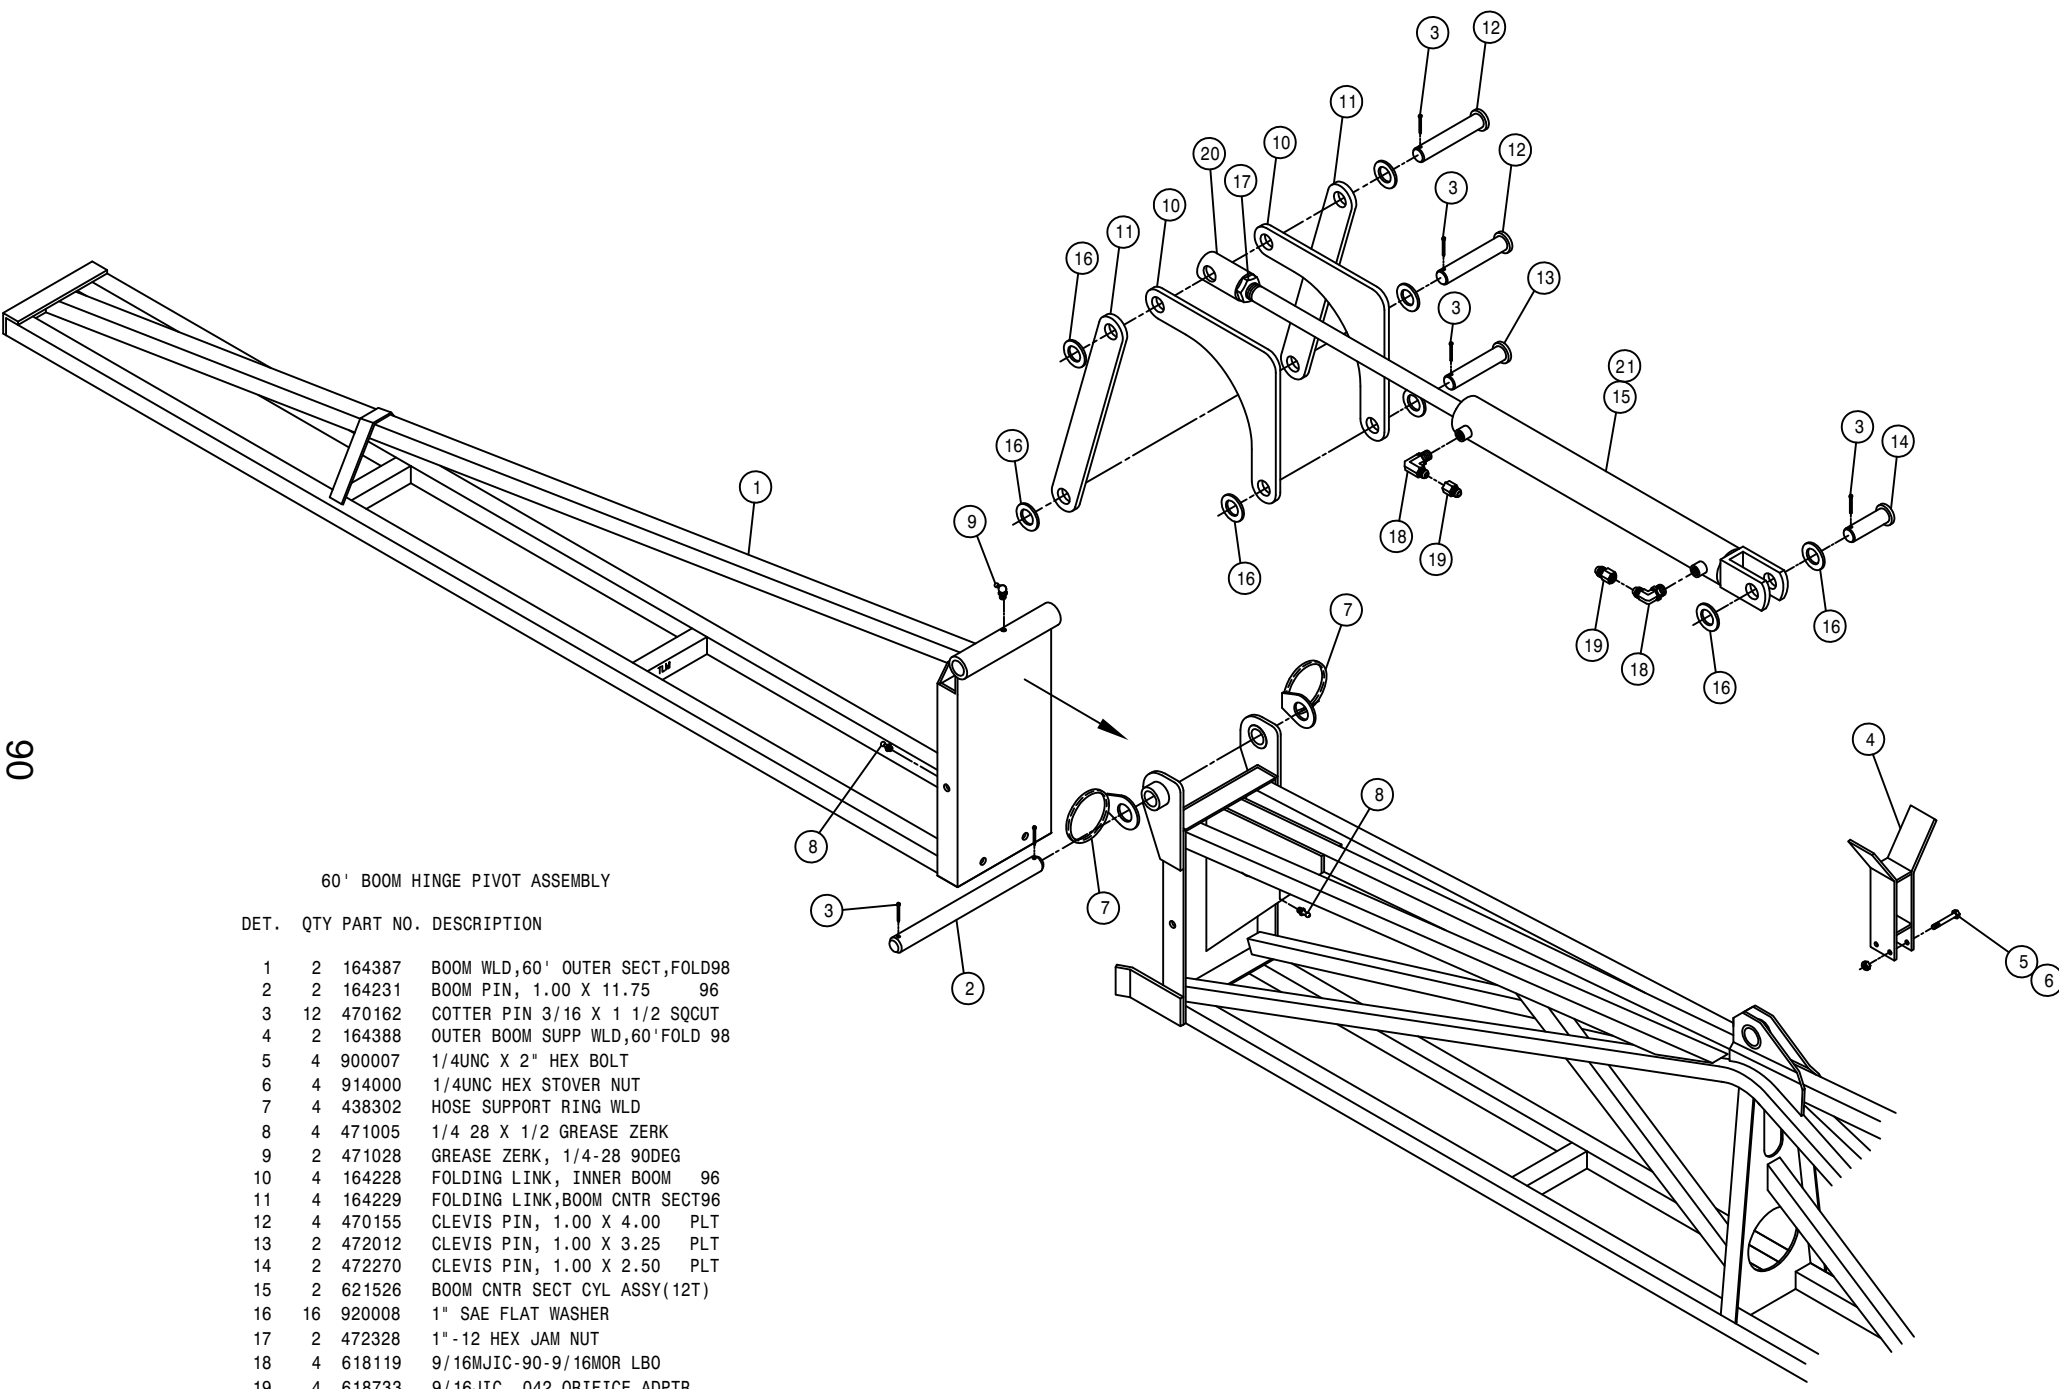

NOTE: 1. QUANTITY LISTED IS FOR ONE MACHINE.
 2. PARTS MARKED WITH (*) ARE USED ON THE LH SIDE OF THE 90' BOOM OPTION.

60' BOOM HINGE PIVOT ASSEMBLY

DET. QTY PART NO. DESCRIPTION

1	2	164387	BOOM WLD,60' OUTER SECT,FOLD98
2	2	164231	BOOM PIN, 1.00 X 11.75 96
3	12	470162	COTTER PIN 3/16 X 1 1/2 SQCUT
4	2	164388	OUTER BOOM SUPP WLD,60'FOLD 98
5	4	900007	1/4UNC X 2" HEX BOLT
6	4	914000	1/4UNC HEX STOVER NUT
7	4	438302	HOSE SUPPORT RING WLD
8	4	471005	1/4 28 X 1/2 GREASE ZERK
9	2	471028	GREASE ZERK, 1/4-28 90DEG
10	4	164228	FOLDING LINK, INNER BOOM 96
11	4	164229	FOLDING LINK,BOOM CNTR SECT96
12	4	470155	CLEVIS PIN, 1.00 X 4.00 PLT
13	2	472012	CLEVIS PIN, 1.00 X 3.25 PLT
14	2	472270	CLEVIS PIN, 1.00 X 2.50 PLT
15	2	621526	BOOM CNTR SECT CYL ASSY(12T)
16	16	920008	1" SAE FLAT WASHER
17	2	472328	1"-12 HEX JAM NUT
18	4	618119	9/16MJIC-90-9/16MOR LBO
19	4	618733	9/16JIC .042 ORIFICE ADPTR
20	2	620681	CENTER FOLD CYL ADJ SLEEVE 12T
21	2	621527	REPAIR KIT, HYD CYL 621526