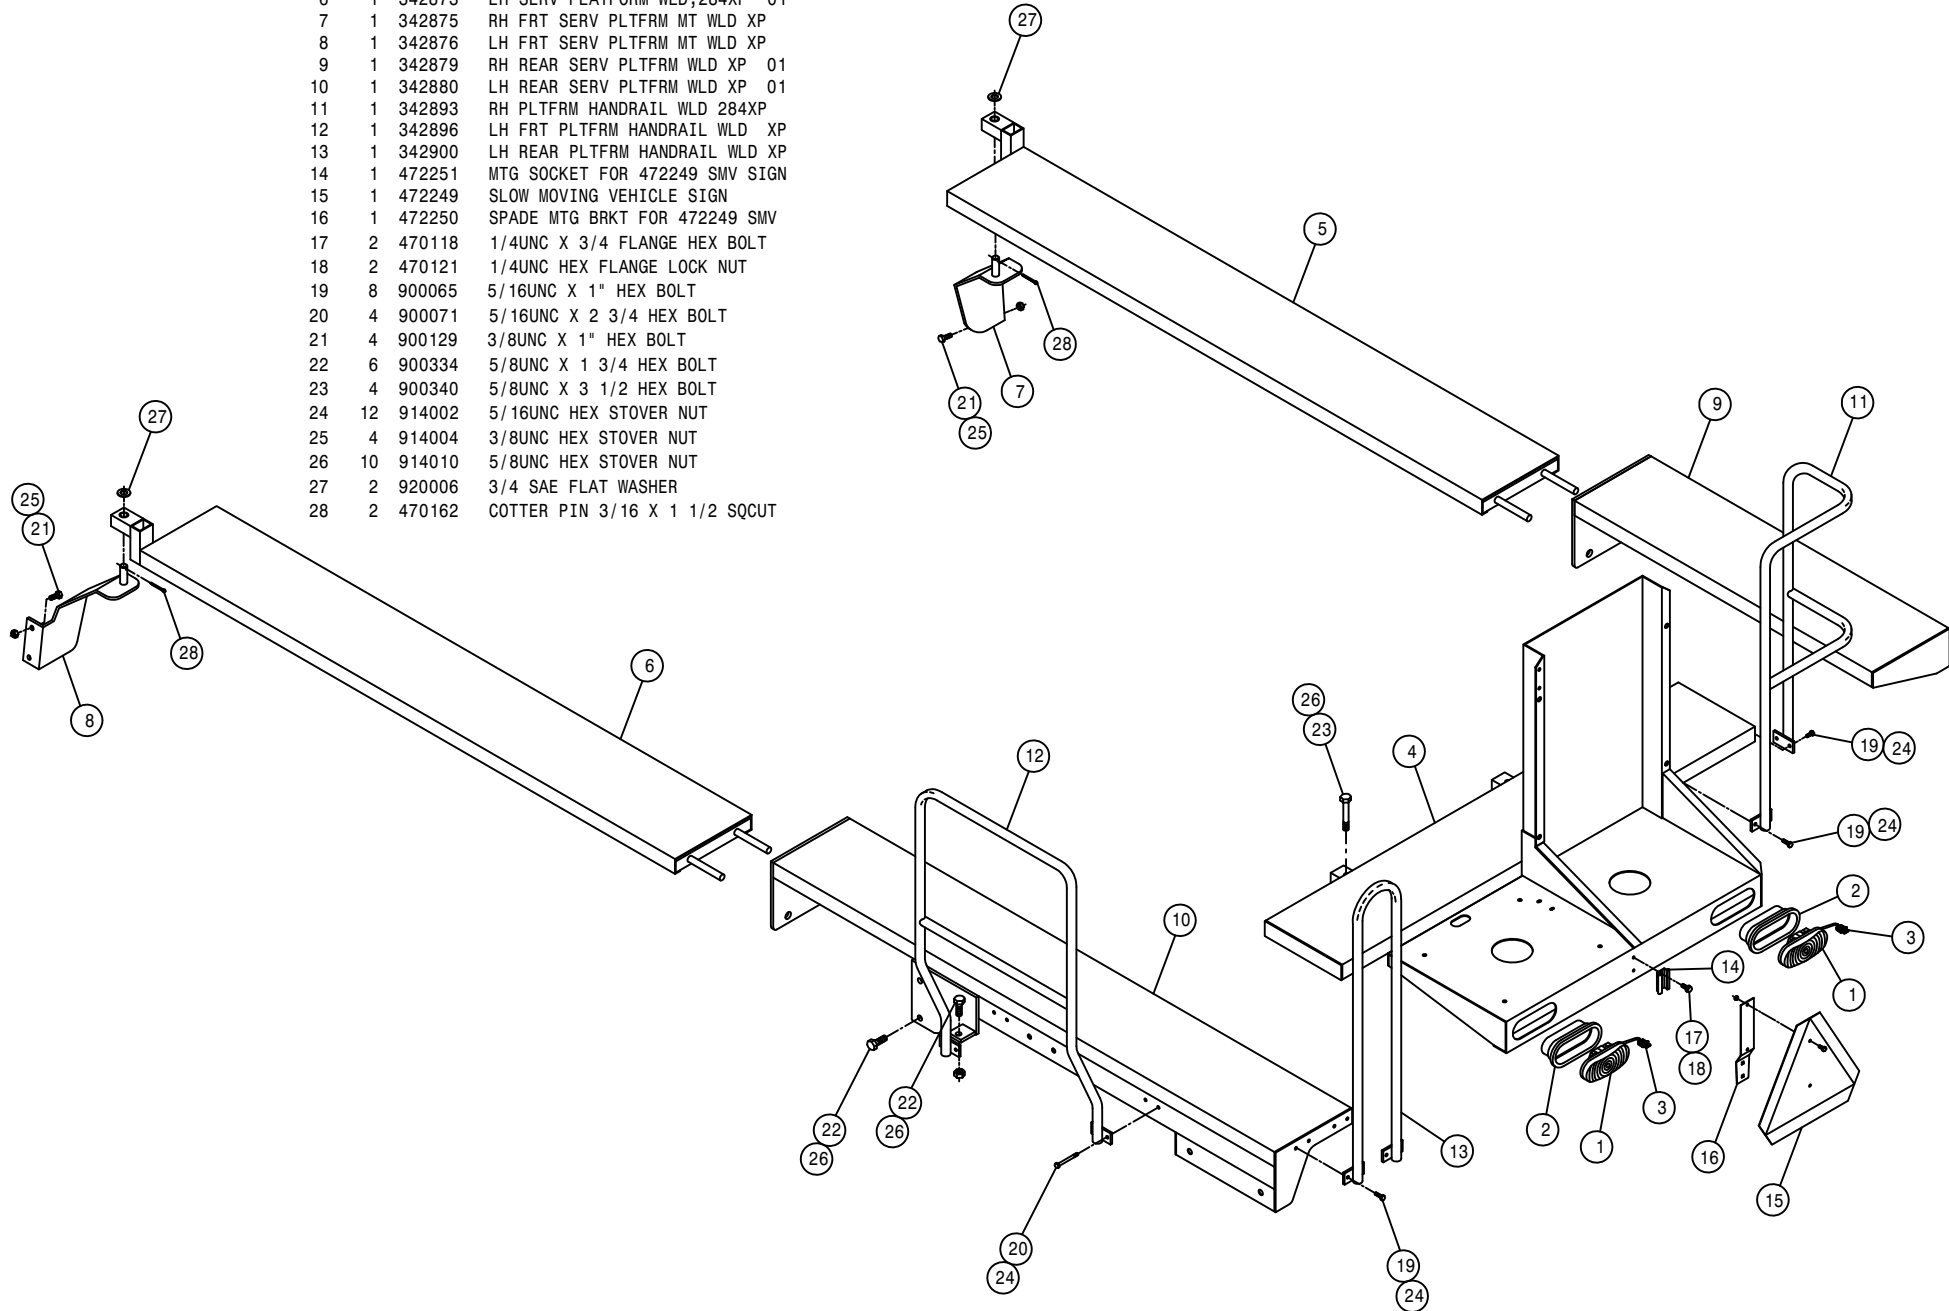

SERVICE PLATFORM ASSEMBLY

DET. QTY PART NO. DESCRIPTION

1	2	291694	RED LAMP, 6 1/2" OVAL 12.8V
2	2	291697	RUBBER MT FOR 6 1/2" OVAL LAMP
3	2	293515	3-WIRE PIGTAIL ASSY
4	1	342860	REAR PLATFORM WLD, 284XP 01
5	1	342872	RH SERV PLATFORM WLD,284XP 01
6	1	342873	LH SERV PLATFORM WLD,284XP 01
7	1	342875	RH FRT SERV PLTFRM MT WLD XP
8	1	342876	LH FRT SERV PLTFRM MT WLD XP
9	1	342879	RH REAR SERV PLTFRM WLD XP 01
10	1	342880	LH REAR SERV PLTFRM WLD XP 01
11	1	342893	RH PLTFRM HANDRAIL WLD 284XP
12	1	342896	LH FRT PLTFRM HANDRAIL WLD XP
13	1	342900	LH REAR PLTFRM HANDRAIL WLD XP
14	1	472251	MTG SOCKET FOR 472249 SMV SIGN
15	1	472249	SLOW MOVING VEHICLE SIGN
16	1	472250	SPADE MTG BRKT FOR 472249 SMV
17	2	470118	1/4UNC X 3/4 FLANGE HEX BOLT
18	2	470121	1/4UNC HEX FLANGE LOCK NUT
19	8	900065	5/16UNC X 1" HEX BOLT
20	4	900071	5/16UNC X 2 3/4 HEX BOLT
21	4	900129	3/8UNC X 1" HEX BOLT
22	6	900334	5/8UNC X 1 3/4 HEX BOLT
23	4	900340	5/8UNC X 3 1/2 HEX BOLT
24	12	914002	5/16UNC HEX STOVER NUT
25	4	914004	3/8UNC HEX STOVER NUT
26	10	914010	5/8UNC HEX STOVER NUT
27	2	920006	3/4 SAE FLAT WASHER
28	2	470162	COTTER PIN 3/16 X 1 1/2 SQ CUT