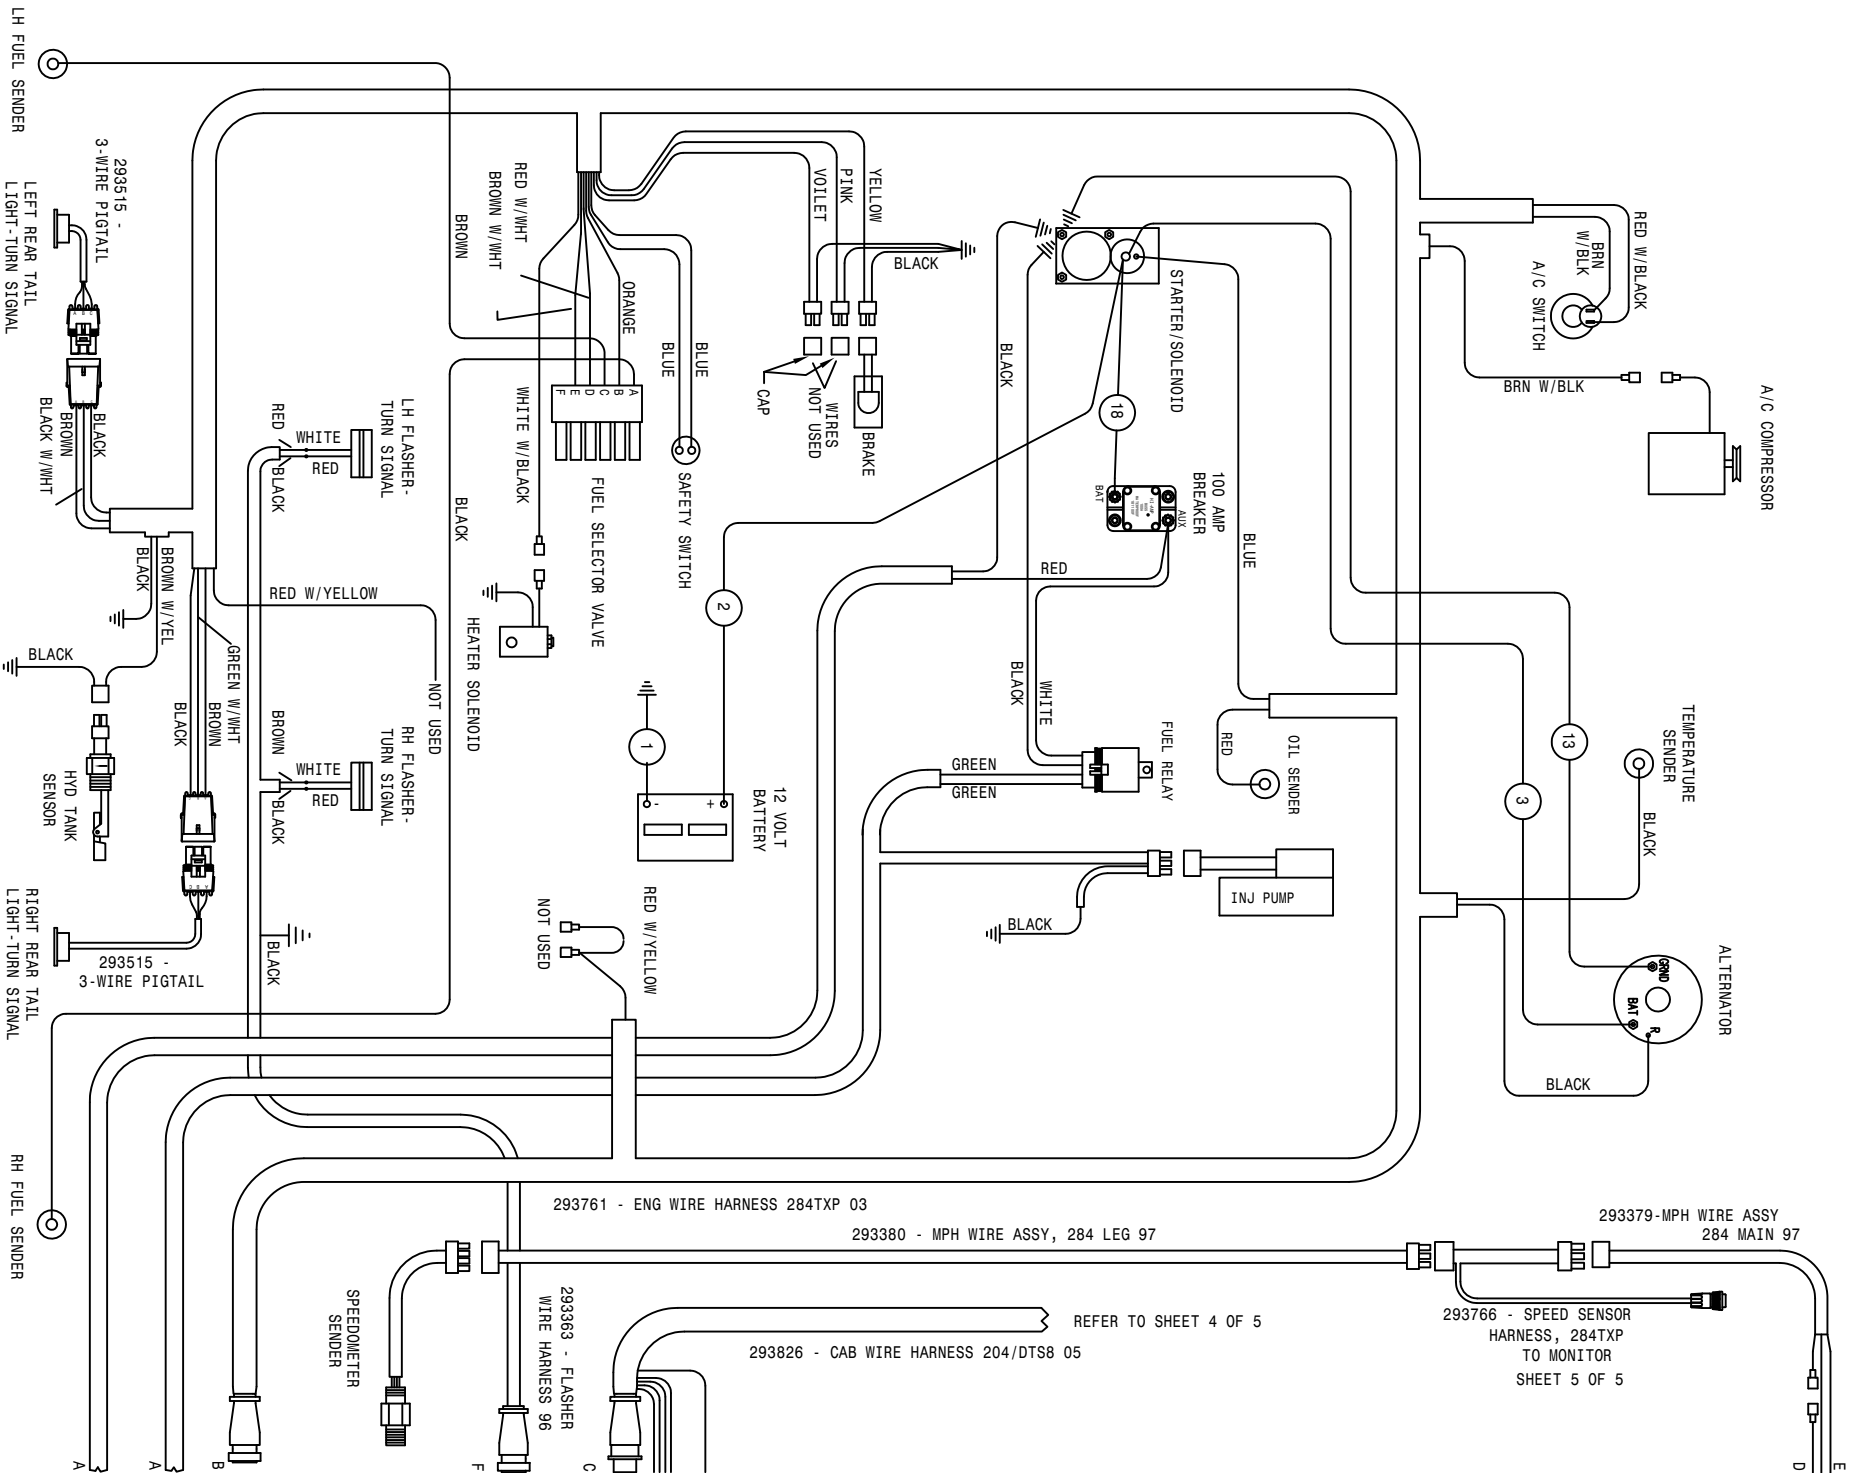

DTS8 HYDRAULIC SCHEMATIC 2007
REFERENCE DRAWING NO. 49890853

DET.	QTY	PART NO.	DESCRIPTION	DET.	QTY	PART NO.	DESCRIPTION
1	2	621530	LH TRD ADJ CYL, DTS8	04	21	618731	9/16JIC .025 ORIFICE ADPTR
2	2	618688	9/16MJ-90-9/16MOR .025 CHK VLV	22	4	615442	04-482TC-06FJX-06FJX-55
3	2	621522	BOOM LEVEL CYL ASSY	23	6	616040	04-482TC-06FJX-06FJX-67
4	2	621518	TRANSOM LIFT CYL ASSY	24	1	616028	04-482TC-06FJX-06FJX-47
5	2	621526	BOOM CNTR SECT CYL ASSY(12T)	25	4	616043	04-482TC-06FJX-06FJX-23
6	2	621524	ACCUMULATOR CYL ASSY	26	4	614715	04-482TC-06FJX-06FJX-43
7	2	621532	RH TRD ADJ CYL, DTS8	04	27	616174	04-482TC-06FJX-06FJX-70
8	2	618689	9/16MJ-90-9/16MOR .042 CHK VLV	28	2	611210	04-482TC-06FJX-06FJX-156
9	2	618618	9/16MJIC-90-9/16FJIC SWIV LBO	29	1	614714	04-482TC-06FJX-06FJX-34
10	2	621520	BOOM HINGE FOLD CYL ASSY	30	1	616049	04-482TC-06FJX-06FJX-26
11	1	615767	BOOM EXTN LOWER HYD TUBE ASSY	31	2	611206	04-482TC-06FJX-06FJX-66
12	1	615761	LIFT RAISE HYD TUBE ASSY	32	5	616026	04-482TC-06FJX-06FJX-37
13	1	615762	LIFT LOWER HYD TUBE ASSY	33	1	616037	04-482TC-06FJX-06FJX-29
14	1	615763	LEVEL RAISE HYD TUBE ASSY	34	1	614713	04-482TC-06FJX-06FJX-24
15	1	615764	LEVEL LOWER HYD TUBE ASSY	35	1	614712	04-482TC-06FJX-06FJX-20
16	1	615766	BOOM EXTN RAISE HYD TUBE ASSY	36	24	618119	9/16MJIC-90-9/16MOR LBO
17	1	615768	RH FOLD RAISE HYD TUBE ASSY	37	14	619010	9/16MJIC UNION
18	1	615769	RH FOLD LOWER HYD TUBE ASSY	38	1	615314	04-482TC-06FJX-06FJX-50
19	4	615684	HYD TUBE ASSY, BOOM EXT FOLD96	39	2	618320	9/16MJIC UNION CROSS
20	6	618733	9/16JIC .042 ORIFICE ADPTR	40	4	618019	9/16MJIC UNION TEE