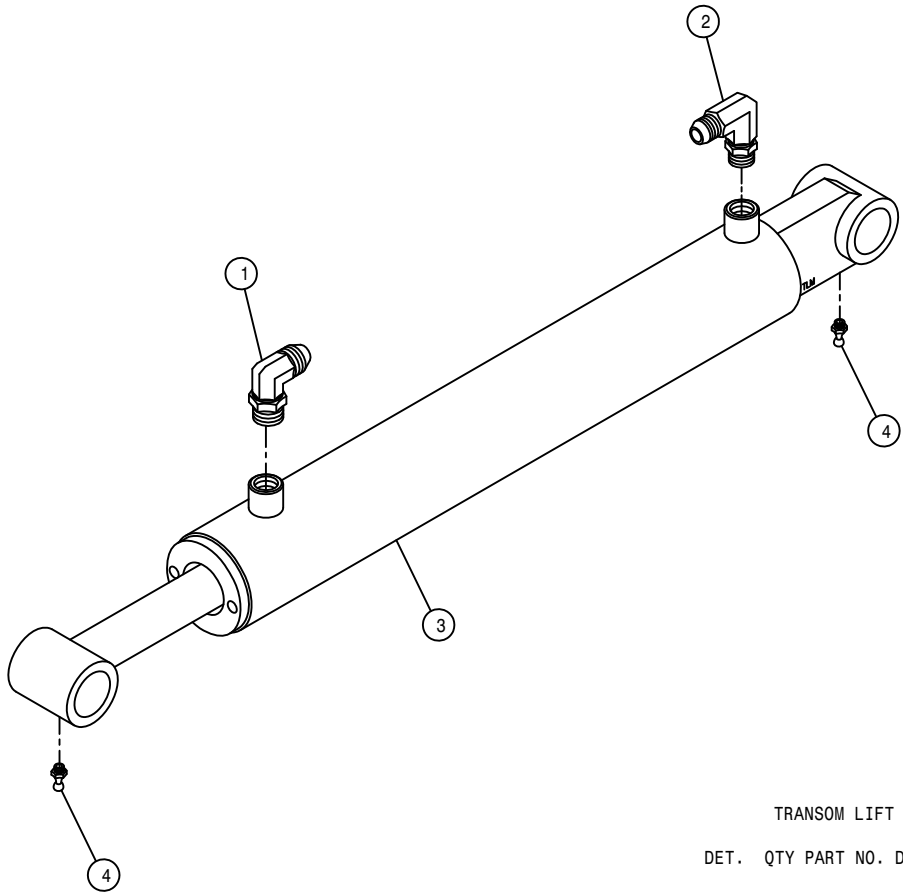

TRANSOM LIFT CYLINDER ASSEMBLY

DET.	QTY	PART NO.	DESCRIPTION
1	1	618119	9/16MJIC-90-9/16MOR LBO
2	1	618689	9/16MOR-90-9/16MJ .042 CHK VLV
3	1	621518	TRANSOM LIFT CYL ASSY
4	2	471005	1/4 28 X 1/2 GREASE ZERK
NS	1	621519	REPAIR KIT, HYD CYL 621518

NOTE: 621207 - TRANSOM LIFT CYLINDER ASSEMBLY WITH FITTINGS