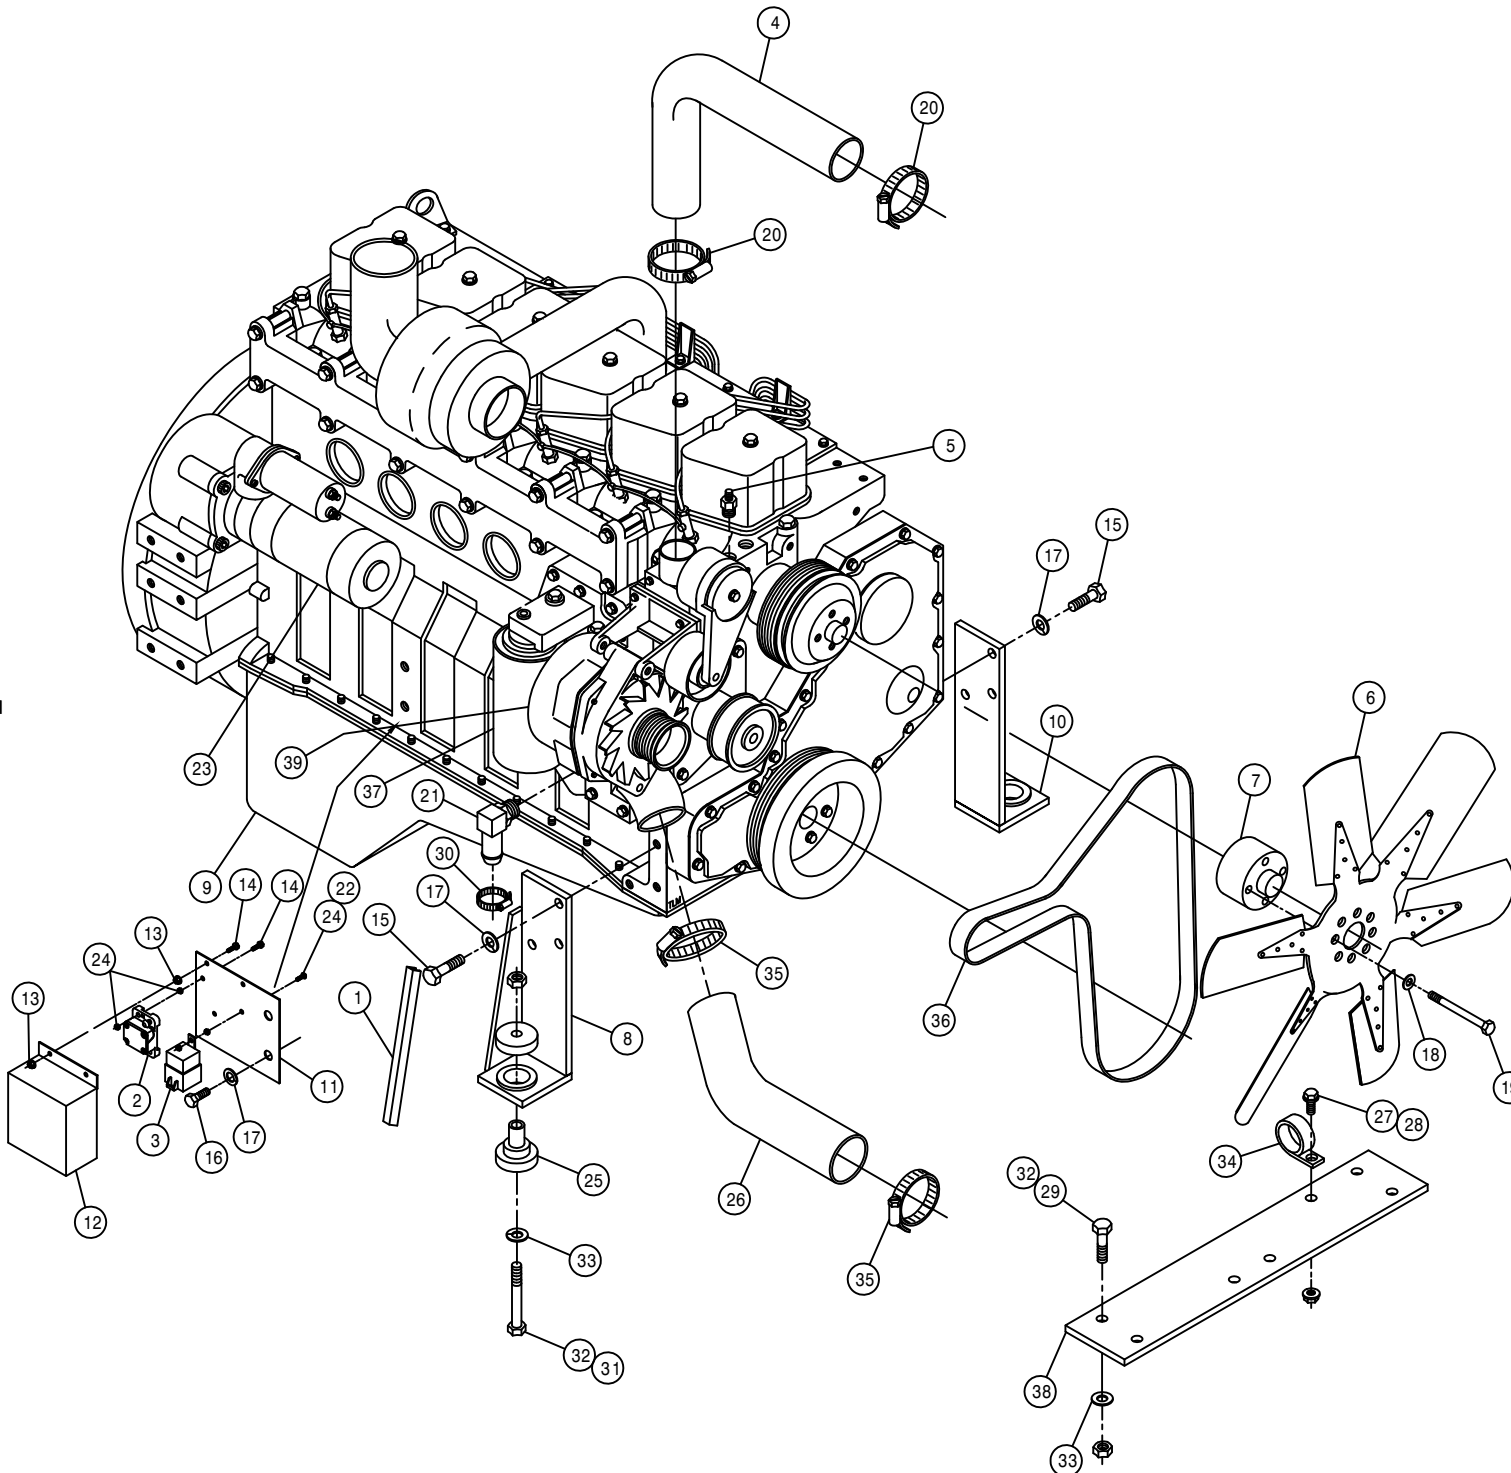

DET.	QTY	PART NO.	DESCRIPTION
1	1	193012	QUICKEDGE TRIM .135 TO .250
2	1	291815	CIRCUIT BREAKER,100 AMP BUSS
3	1	291852	RELAY, 40 AMP, VF4 SERIES
4	1	314832	RADIATOR HOSE 1.75 X 19(52423)
5	1	314836	TEMP SENDR 280D 1/2NPT FOR GA
6	1	316180	FAN, 22" 6 BLADE 30DEG 2.25PIT
7	1	316199	22IN FAN SPACER CUMM 92
8	1	316250	RH FRT ENG MT WLD, CUMM 94
9	1	316312	CUMM ENG,6B5.9A 152@2500 CMPSR
10	1	316313	LH FRT ENG MT WLD, 284 CUMM 98
11	1	316631	BREAKER MTG PLT, DTS 8/8T 05
12	1	316340	BREAKER COVER, 2100 98
13	4	470175	10-32 HEX FLANGE LOCK NUT
14	4	470216	10-32 X 3/4 FLANGE HEX BOLT
15	6	473855	12MM-1.75 X 35MM FLANGE BOLT
16	2	473782	12MM-1.75 X 18MM HEX BOLT
17	8	473784	12MM LOCK WASHER
18	4	473804	8MM LOCK WASHER
19	4	473822	8MM-1.25 X 70MM HEX BOLT
20	2	520067	HOSE CLAMP NO 28 STAINLESS
21	1	618573	5/8 HOSE BARB-90-1/2MNPT
22	1	903883	10-32 X 1/2 SLT RDHD MACH SCR
23	1	316216	STARTER FOR CUMM 6 CYL 316185
24	6	910027	10-32 HEX NUT
25	2	311053	RUBBER MOUNT SET,SSB26-1000-1
26	1	314886	RADIATOR HOSE 2 1/4 20717
27	1	470118	1/4UNC X 3/4 FLANGE HEX BOLT
28	1	470121	1/4UNC HEX FLANGE LOCK NUT
29	4	900265	1/2UNC X 1 1/2 HEX BOLT
30	1	520055	HOSE CLAMP NO 12 STAINLESS
31	2	900271	1/2UNC X 3 1/4 HEX BOLT
32	6	914008	1/2UNC HEX STOVER NUT
33	6	920004	1/2 SAE FLAT WASHER
34	1	520126	CUSH HOSE CLAMP 2IN X 5/8W
35	2	520099	HOSE CLAMP NO 40 STAINLESS
36	1	316206	POLY V BELT CUMMINS DIESEL 92
37	1	316207	LUBE FILTER CUMMINS DIESEL 92
38	1	341968	TIE PLT 250/280 CUMM 92
39	1	316367	DELCO ALTERNATOR,130 AMP 22SI

5

376005