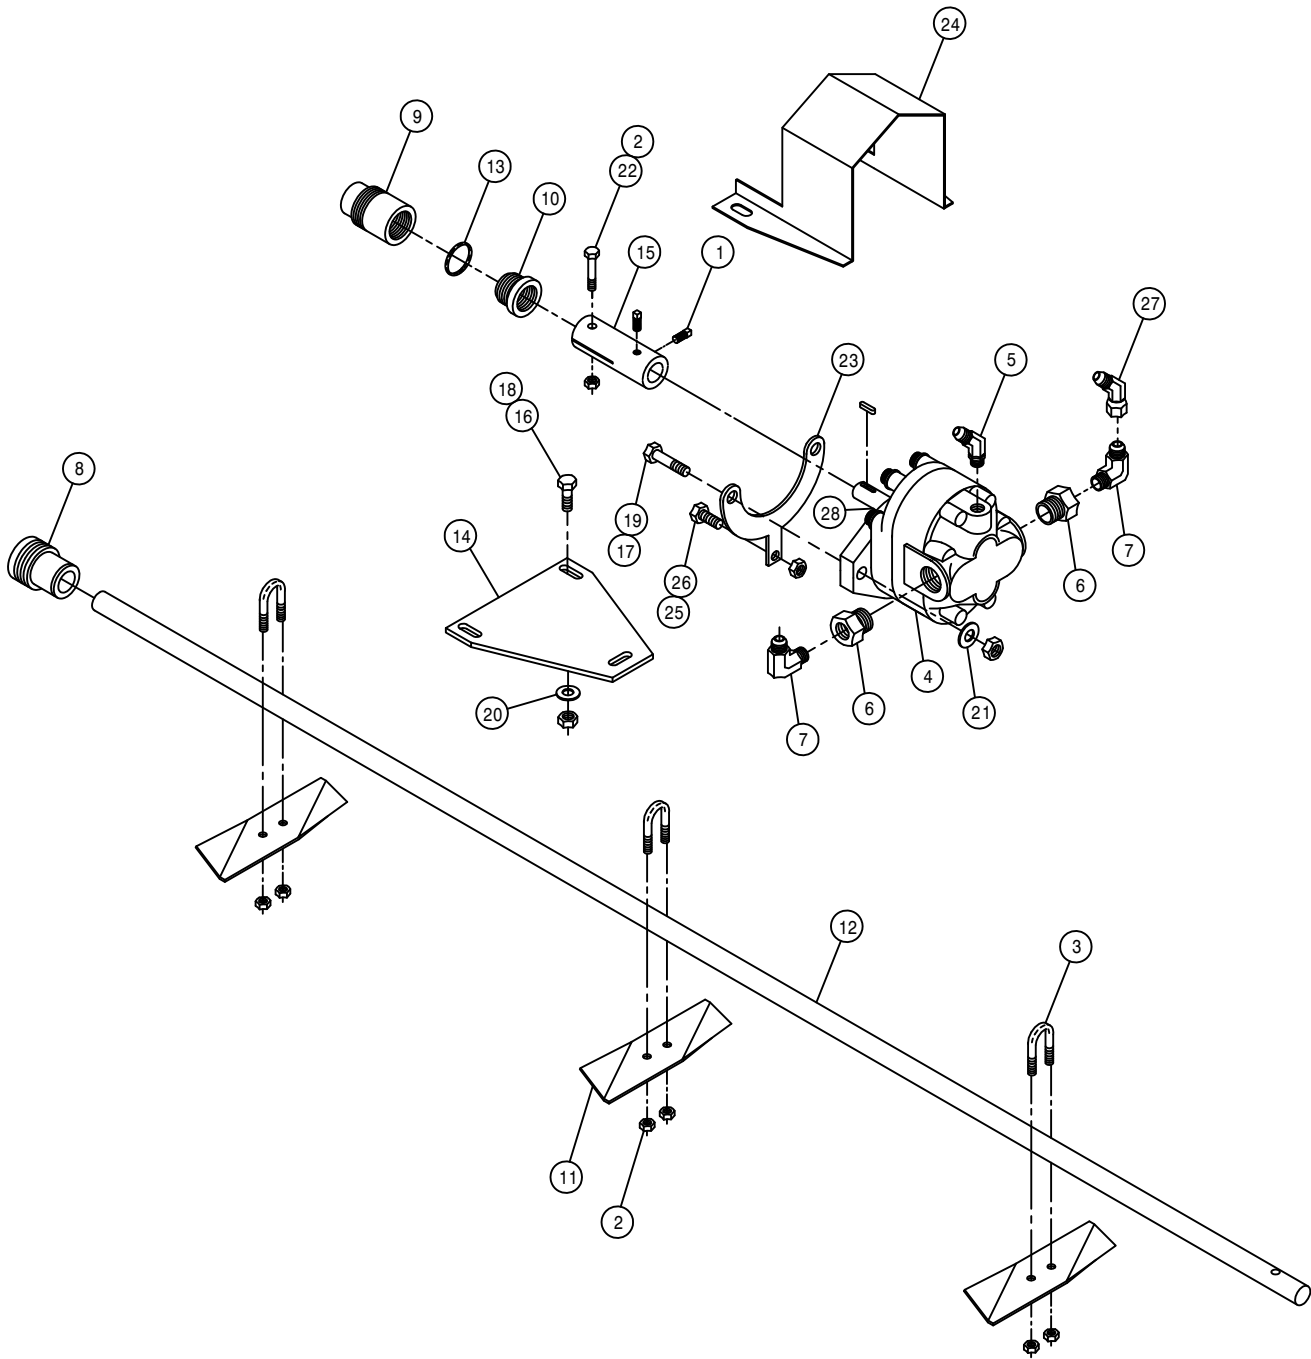

RH POLY TANK AGITATION ASSEMBLY

DET. QTY PART NO. DESCRIPTION

1	2	470199	1/4UNC X 3/8 SQHD CUP SET SCR	
2	7	470089	1/4UNC HEX LOC NUT NYL INS SS	
3	3	470092	1/4UNC-3/4ID-1 1/4 U-BOLT SS	
4	1	610510	CESSNA GEAR MOTOR 1.48CI	
5	1	618338	9/16MJIC-45-1/4MNPT LBO	
6	2	618092	1 1/16MOR-1/2FNPT ADPTR	
7	2	618107	9/16MJIC-90-1/2MNPT LBO	
8	1	706403	FRT AGIT SHFT BRG, NYLON	
9	1	706401	REAR AGIT SHFT BRG, NYLON	
10	1	706402	AGIT SHFT GLAND NUT, NYLON	
11	3	763027	AGIT IMPELLER	
12	1	763360	AGIT SHAFT 280	91
13	1	763217	GLAND PACKING, 13 IN. LONG	
14	1	763357	AGIT MTR MT PLT CES 280	91
15	1	763359	AGIT MTR CPLR 280	91
16	2	900064	5/16UNC X 3/4 HEX BOLT	
17	2	900130	3/8UNC X 1 1/4 HEX BOLT	
18	2	914002	5/16UNC HEX STOVER NUT	
19	2	914004	3/8UNC HEX STOVER NUT	
20	2	920001	5/16 SAE FLAT WASHER	
21	2	920002	3/8 SAE FLAT WASHER	
22	1	470200	1/4UNC X 1 3/4 HEX BOLT SS	
23	1	763358	AGIT MTR MT YOKE CES 280	91
24	1	763361	AGIT CPLR SHIELD 280	91
25	1	900000	1/4UNC X 1/2 HEX BOLT	
26	1	914000	1/4UNC HEX STOVER NUT	
27	1	618634	9/16MJIC-45-9/16FJIC SWIV LBO	
NS	1	610548	CESSNA SHAFT SEAL FOR 610510