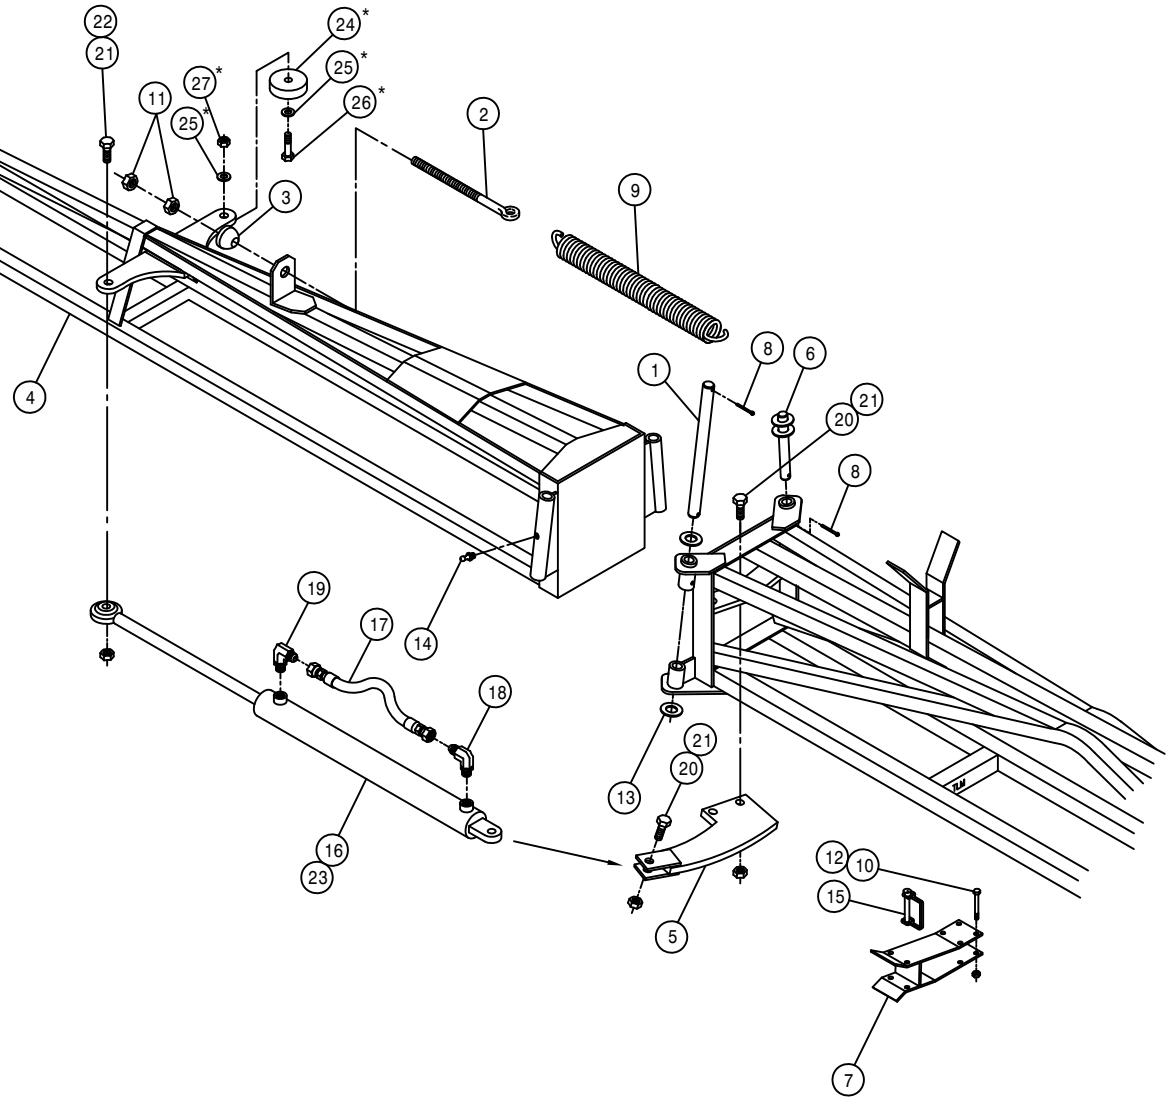

80'-90' OUTER BOOM HINGE ASSEMBLY

DET. QTY PART NO. DESCRIPTION

1	2	160351	BOOM PIVOT PIN, .625 X 11.50
2	2	160979	1/2UNC X 9" EYE BOLT
3	2	160981	SWIVEL, 1/2" BOOM EYEBOLT
4	2	164732	BOOM WLD,80/90' OUTER SECT 03
5	2	164734	CYL MT ARM WLD,80/90 CNTR SECT
6	2	164737	BOOM SPRING PIN WLD 03
7	2	164666	OUTER BOOM SUPPORT WLD 00
8	6	470162	COTTER PIN 3/16 X 1 1/2 SQ CUT
9	2	482013	SPRING,2.50 X 17.00 EXTENSION
10	8	900007	1/4UNC X 2" HEX BOLT
11	4	910008	1/2UNC HEX NUT
12	8	914000	1/4UNC HEX STOVER NUT
13	4	920005	5/8 SAE FLAT WASHER
14	2	471005	1/4 28 X 1/2 GREASE ZERK
15	2	473895	1/4 X 1 3/4 LINCHPIN
16	2	621554	LADR/SF/BRKWAY CYL,1.50 X12.25
17	2	616042	04C1T-06FJX-06FJX-13 H/A
18	2	618119	9/16MJIC-90-9/16MOR LBO
19	2	618689	9/16MOR-90-9/16MJ .042 CHK VLV
20	6	900266	1/2UNC X 1 3/4 HEX BOLT
21	8	914008	1/2UNC HEX STOVER NUT
22	2	900267	1/2UNC X 2" HEX BOLT
23	2	621555	REPAIR KIT,HYD CYL 621554
24	2	470098	RUBBER BUMPER 2.500D X .38ID
25	2	483043	3/8 REGULAR FLAT WASHER
26	1	900131	3/8UNC X 1 1/2 HEX BOLT
27	1	914004	3/8UNC HEX STOVER NUT

NOTE: 1. QUANTITY LISTED IS FOR ONE MACHINE.
2. PARTS MARKED WITH (*) ARE USED ON THE LH SIDE OF THE 90' BOOM OPTION.