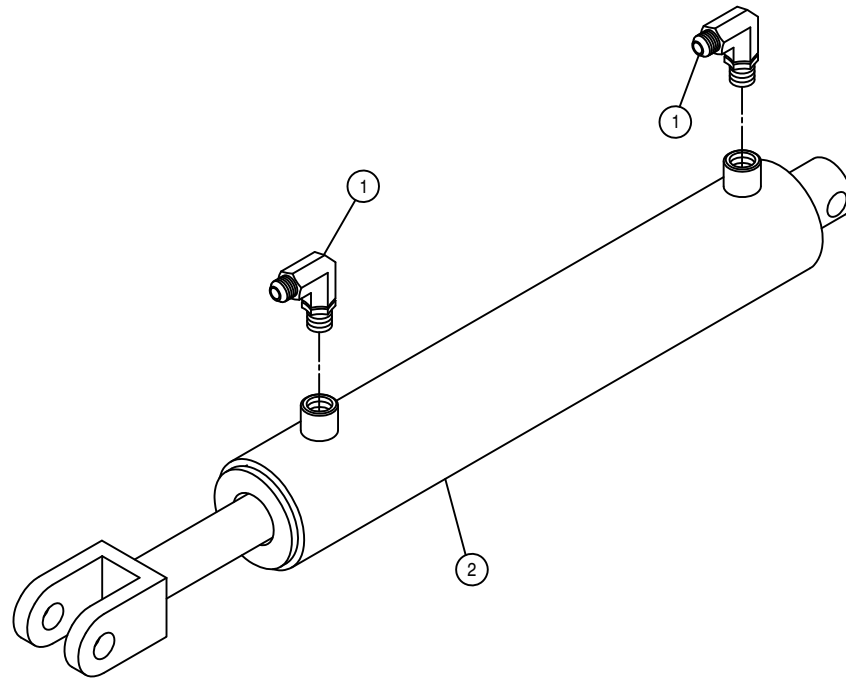

BOOM LEVEL CYLINDER ASSEMBLY

DET. QTY PART NO. DESCRIPTION

1	2	618119	9/16MJIC-90-9/16MOR LBO
2	1	621522	BOOM LEVEL CYL ASSY
NS	1	621523	REPAIR KIT, HYD CYL 621522

NOTE: 621210 - BOOM LEVEL CYLINDER ASSEMBLY WITH FITTINGS