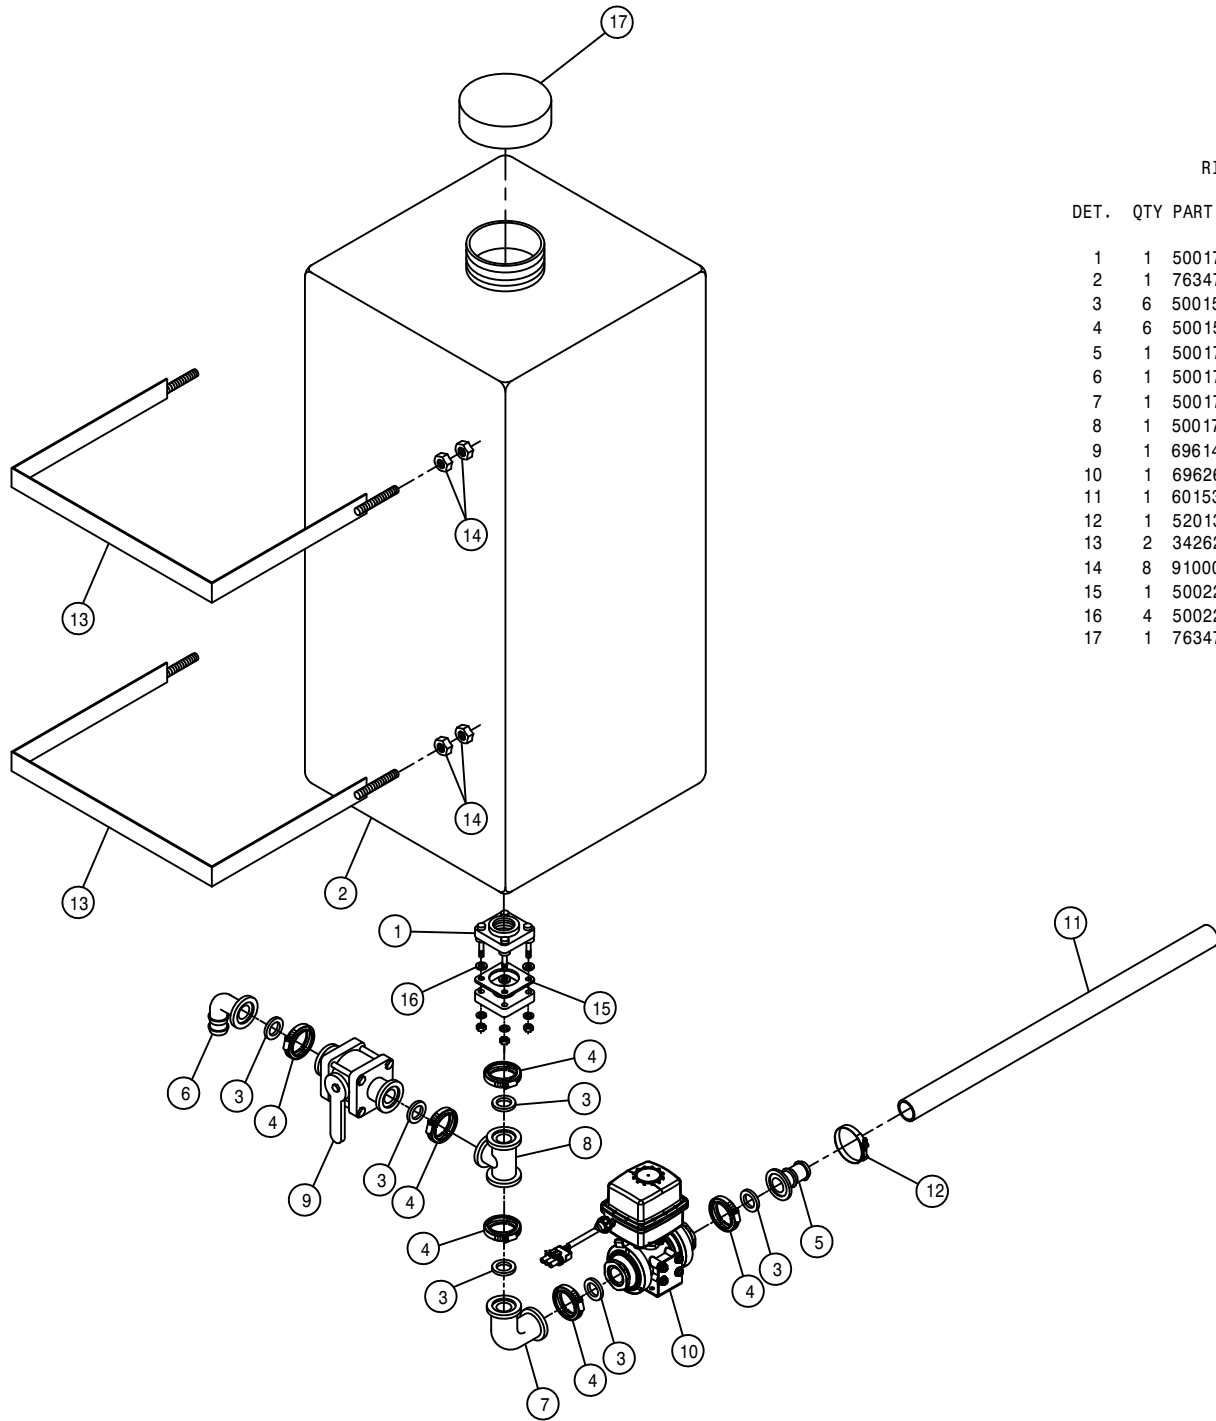

RINSE TANK ASSEMBLY

DET. QTY PART NO. DESCRIPTION

1	1	500178	1"FLG TANK FTG,BOTDRN BLT POLY
2	1	763475	55 GAL TANK, RECTANGLE VERTICL
3	6	500157	1" FLANGE GASKET EPDM
4	6	500159	1" FLANGE CLAMP, S.S.
5	1	500171	1" FLANGE-1" HOSE BARB POLY
6	1	500173	1" FLANGE-90-1" HOSE BARB POLY
7	1	500174	1" FLANGE-90-1" FLANGE LBOPOLY
8	1	500175	1" FLANGE TEE POLY
9	1	696147	BALL VLV, 1" FLANGE
10	1	696264	VALVE,KZCO 1"SPF ELEC W/WP
11	1	601530	HOSE, 1 X 182 2F-1W EPDM
12	1	520138	1.38/1.56 T-BOLT HOSE CLAMP
13	2	342621	RINSE TANK BAND WLD, 2100 98
14	8	910008	1/2UNC HEX NUT
15	1	500221	FULL GASKET,1" TANK FTG 500178
16	4	500222	FOOT GASKET,1" TANK FTG 500178
17	1	763474	LID, 55 GAL RINSE TANK 763475