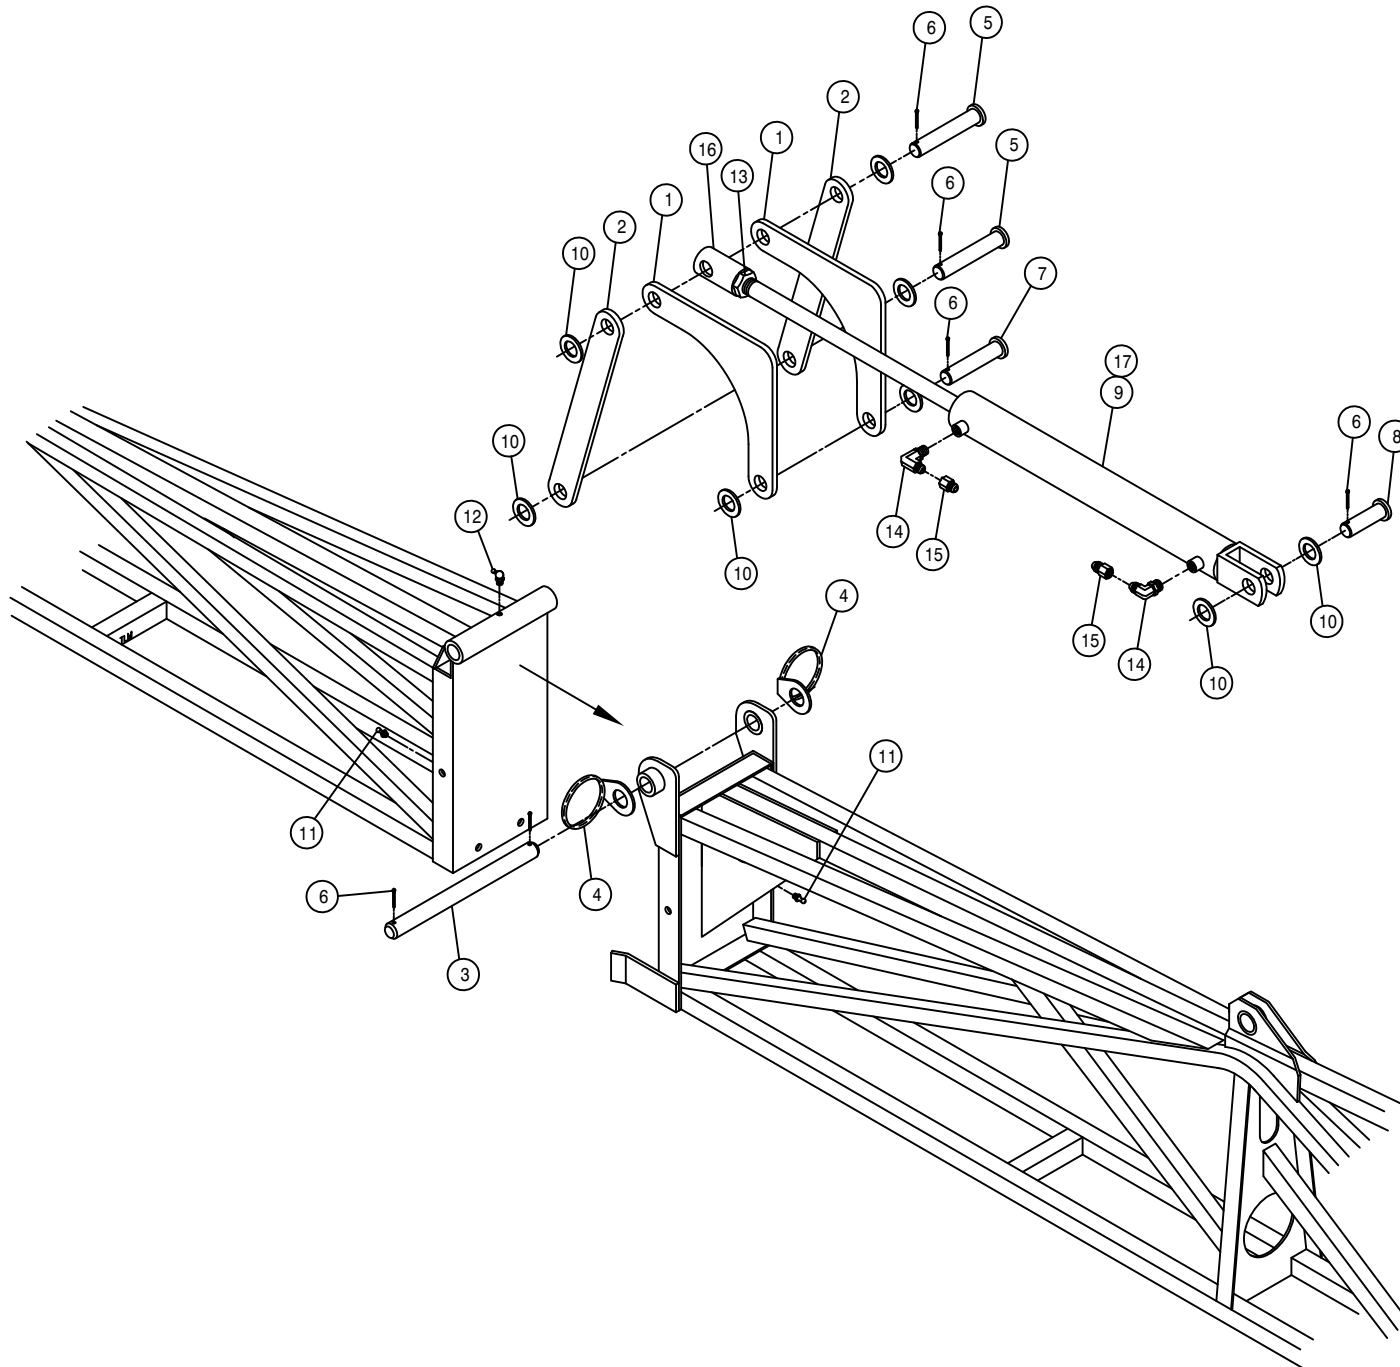

80' -90' BOOM HINGE PIVOT ASSEMBLY

DET.	QTY	PART NO.	DESCRIPTION
	1	4	164228 FOLDING LINK, INNER BOOM 96
	2	4	164229 FOLDING LINK, BOOM CNTR SECT96
	3	2	164231 BOOM PIN, 1.00 X 11.75 96
	4	4	438302 HOSE SUPPORT RING WLD
	5	4	470155 CLEVIS PIN, 1.00 X 4.00 PLT
	6	12	470162 COTTER PIN 3/16 X 1 1/2 SQ CUT
	7	2	472012 CLEVIS PIN, 1.00 X 3.25 PLT
	8	2	472270 CLEVIS PIN, 1.00 X 2.50 PLT
	9	2	621526 BOOM CNTR SECT CYL ASSY(12T)
	10	16	920008 1" SAE FLAT WASHER
	11	4	471005 1/4 28 X 1/2 GREASE ZERK
	12	2	471028 GREASE ZERK, 1/4-28 90DEG
	13	2	472328 1" - 12 HEX JAM NUT
	14	4	618119 9/16MJIC-90-9/16MOR LBO
	15	4	618733 9/16JIC .042 ORIFICE ADPTR
	16	2	620681 CENTER FOLD CYL ADJ SLEEVE 12T
	17	2	621527 REPAIR KIT, HYD CYL 621526

NOTE: QUANTITY LISTED IS FOR ONE MACHINE.