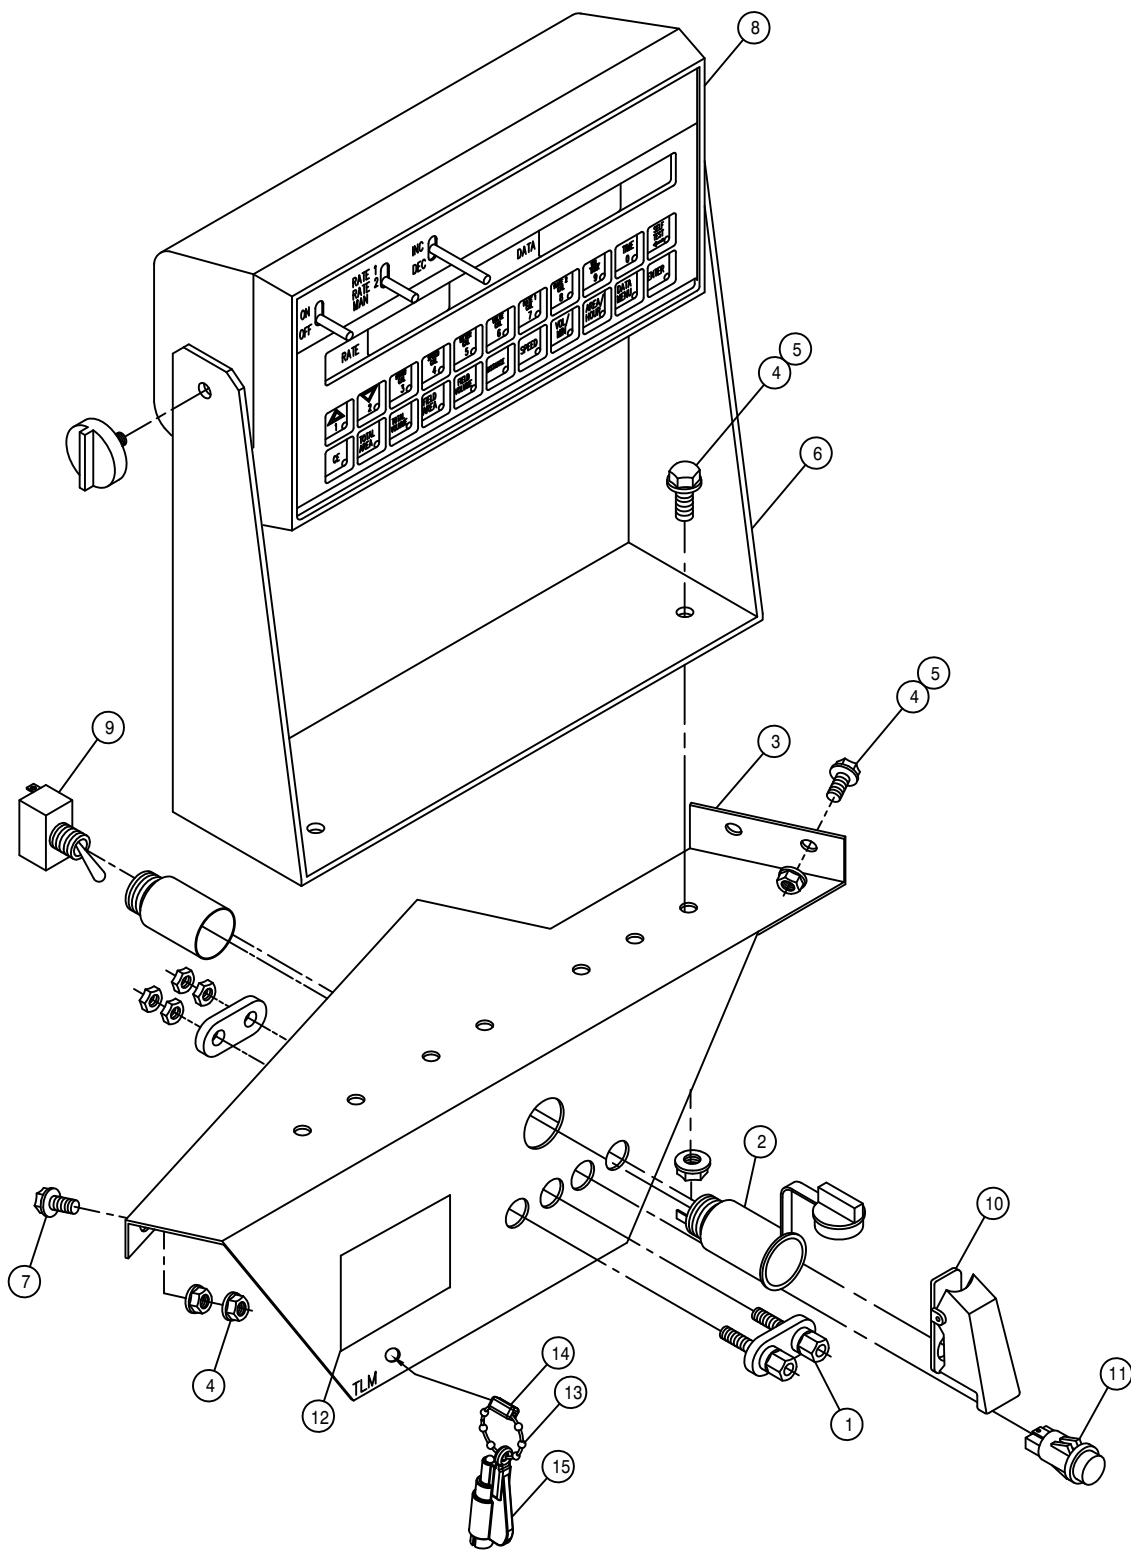

MONITOR MOUNTING BRACKET ASSEMBLY

DET.	QTY	PART NO.	DESCRIPTION
	1	291647	DUAL BINDING POSTS
	1	291648	POWER POINT RECEPTACLE
	1	343201	MONITOR MT, 284XP CAB 2001
	7	470121	1/4UNC HEX FLANGE LOCK NUT
	5	470122	1/4UNC X 1/2 FLANGE HEX BOLT
	1	690498	CONSOLE MT, RAVEN 460 95
	1	470118	1/4UNC X 3/4 FLANGE HEX BOLT
	1	690618	CONSOLE, RAVEN 460 W/GPS PORT
	1	298012	TOGGLE SWITCH, ON-OFF, SPST, 15A
	1	291655	AIRCRAFT TOGGLE SWITCH GUARD
	1	390318	INDICATOR LIGHT, RED
	1	650175	DECAL, NOTICE EMERGENCY EXIT
	1	470398	BEAD CHAIN, #10 X 4" LONG
	1	470400	BEAD CHAIN CONNECTOR #10 WHITE
	1	470397	RES-Q-ME TOOL