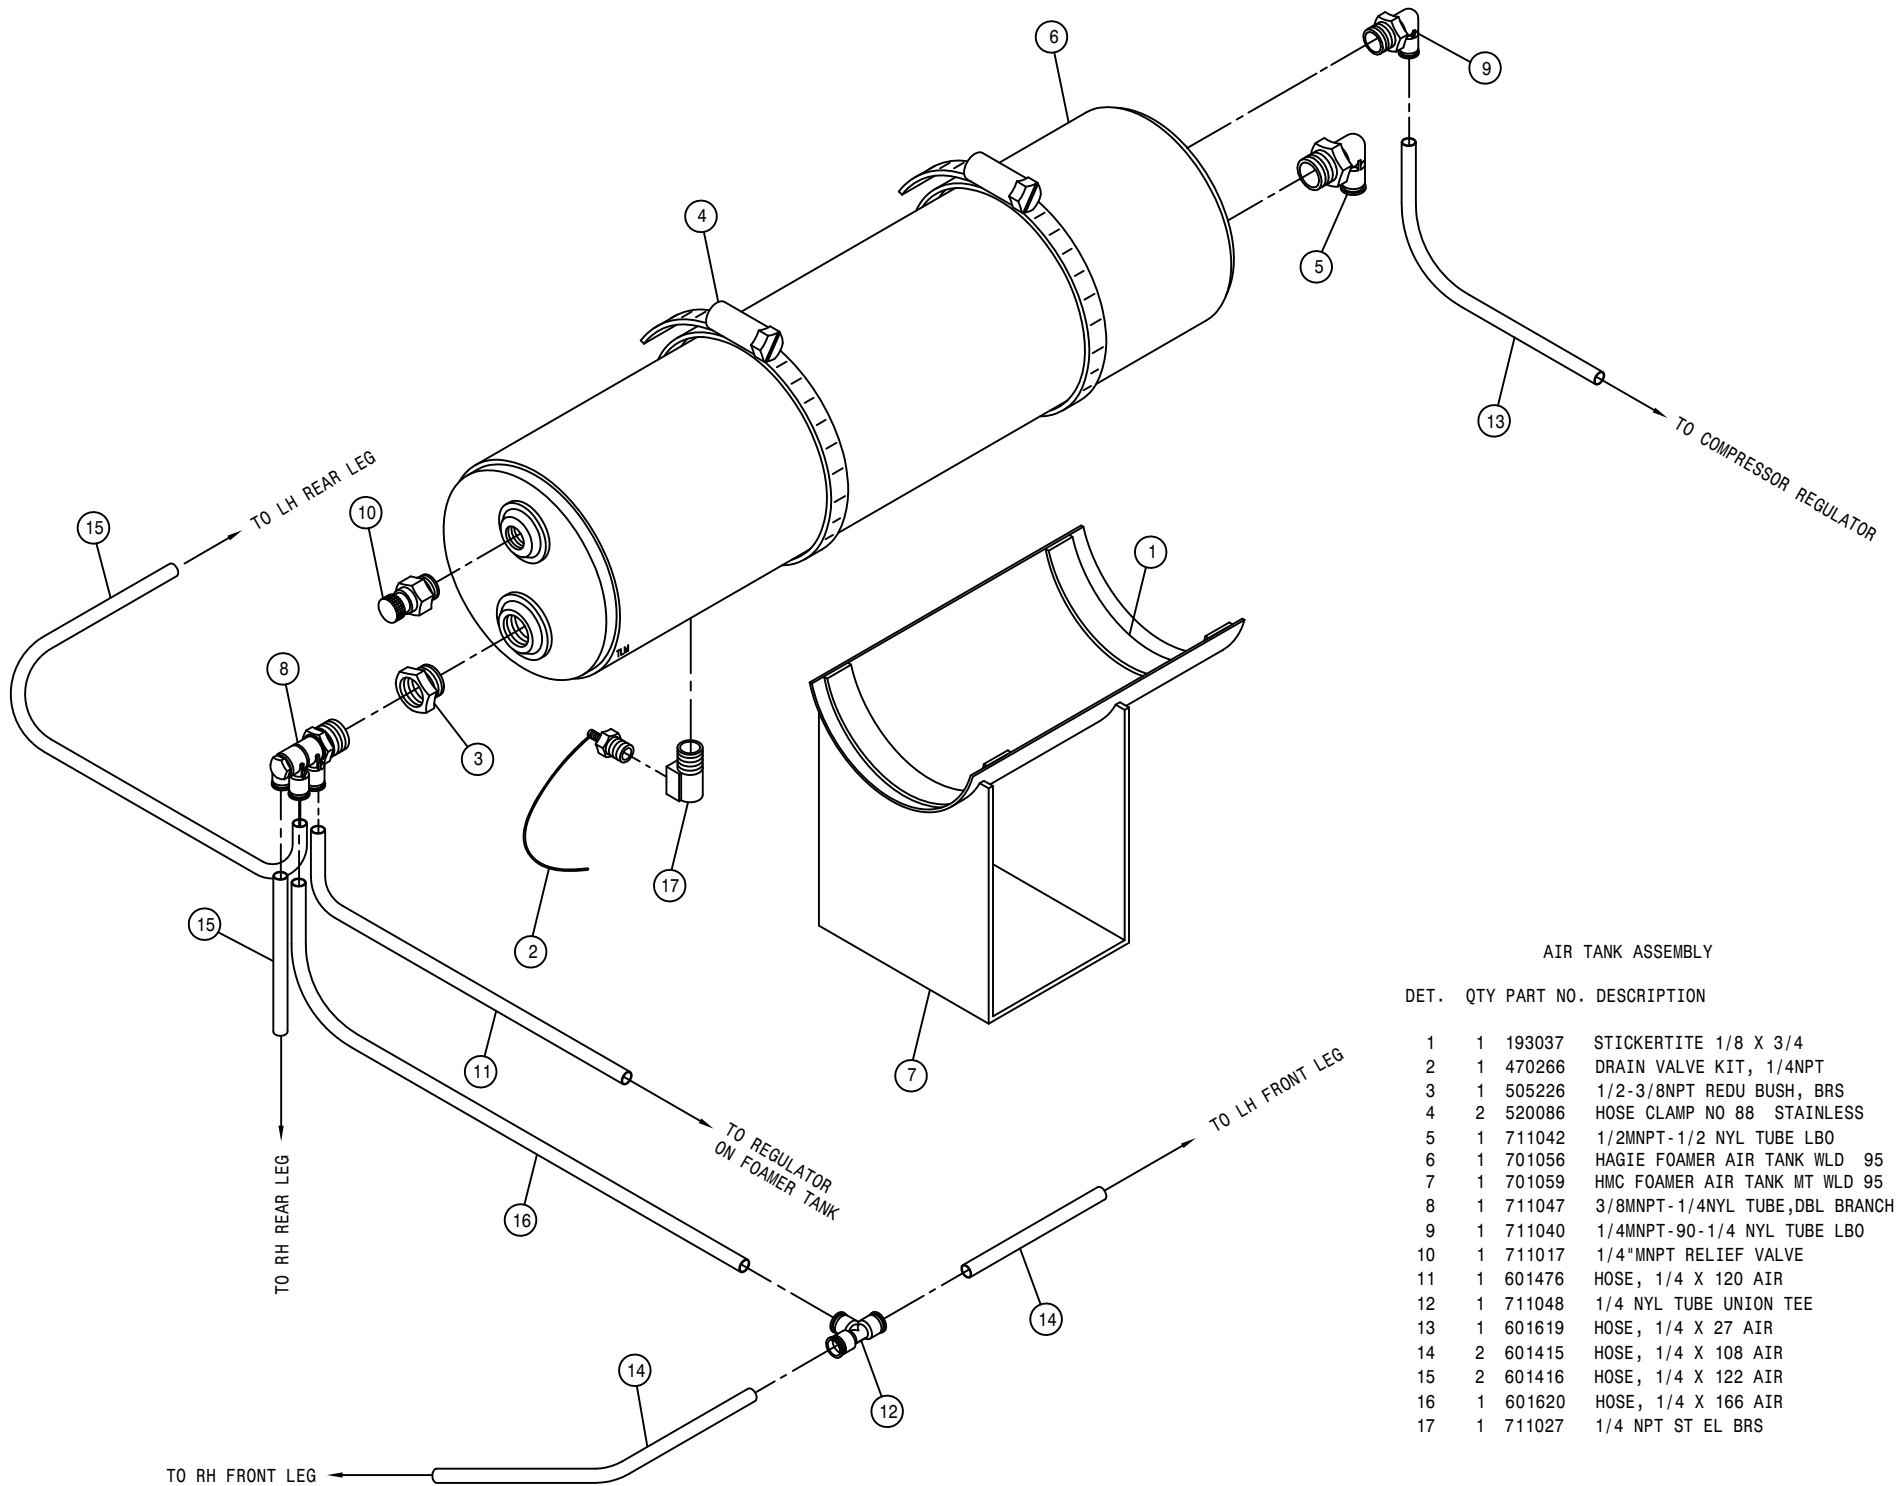

AIR TANK ASSEMBLY

DET.	QTY	PART NO.	DESCRIPTION
1	1	193037	STICKERTITE 1/8 X 3/4
2	1	470266	DRAIN VALVE KIT, 1/4NPT
3	1	505226	1/2-3/8NPT REDU BUSH, BRS
4	2	520086	HOSE CLAMP NO 88 STAINLESS
5	1	711042	1/2MNPT-1/2 NYL TUBE LBO
6	1	701056	HAGIE FOAMER AIR TANK WLD 95
7	1	701059	HMC FOAMER AIR TANK MT WLD 95
8	1	711047	3/8MNPT-1/4NYL TUBE,DBL BRANCH
9	1	711040	1/4MNPT-90-1/4 NYL TUBE LBO
10	1	711017	1/4"MNPT RELIEF VALVE
11	1	601476	HOSE, 1/4 X 120 AIR
12	1	711048	1/4 NYL TUBE UNION TEE
13	1	601619	HOSE, 1/4 X 27 AIR
14	2	601415	HOSE, 1/4 X 108 AIR
15	2	601416	HOSE, 1/4 X 122 AIR
16	1	601620	HOSE, 1/4 X 166 AIR
17	1	711027	1/4 NPT ST EL BRS