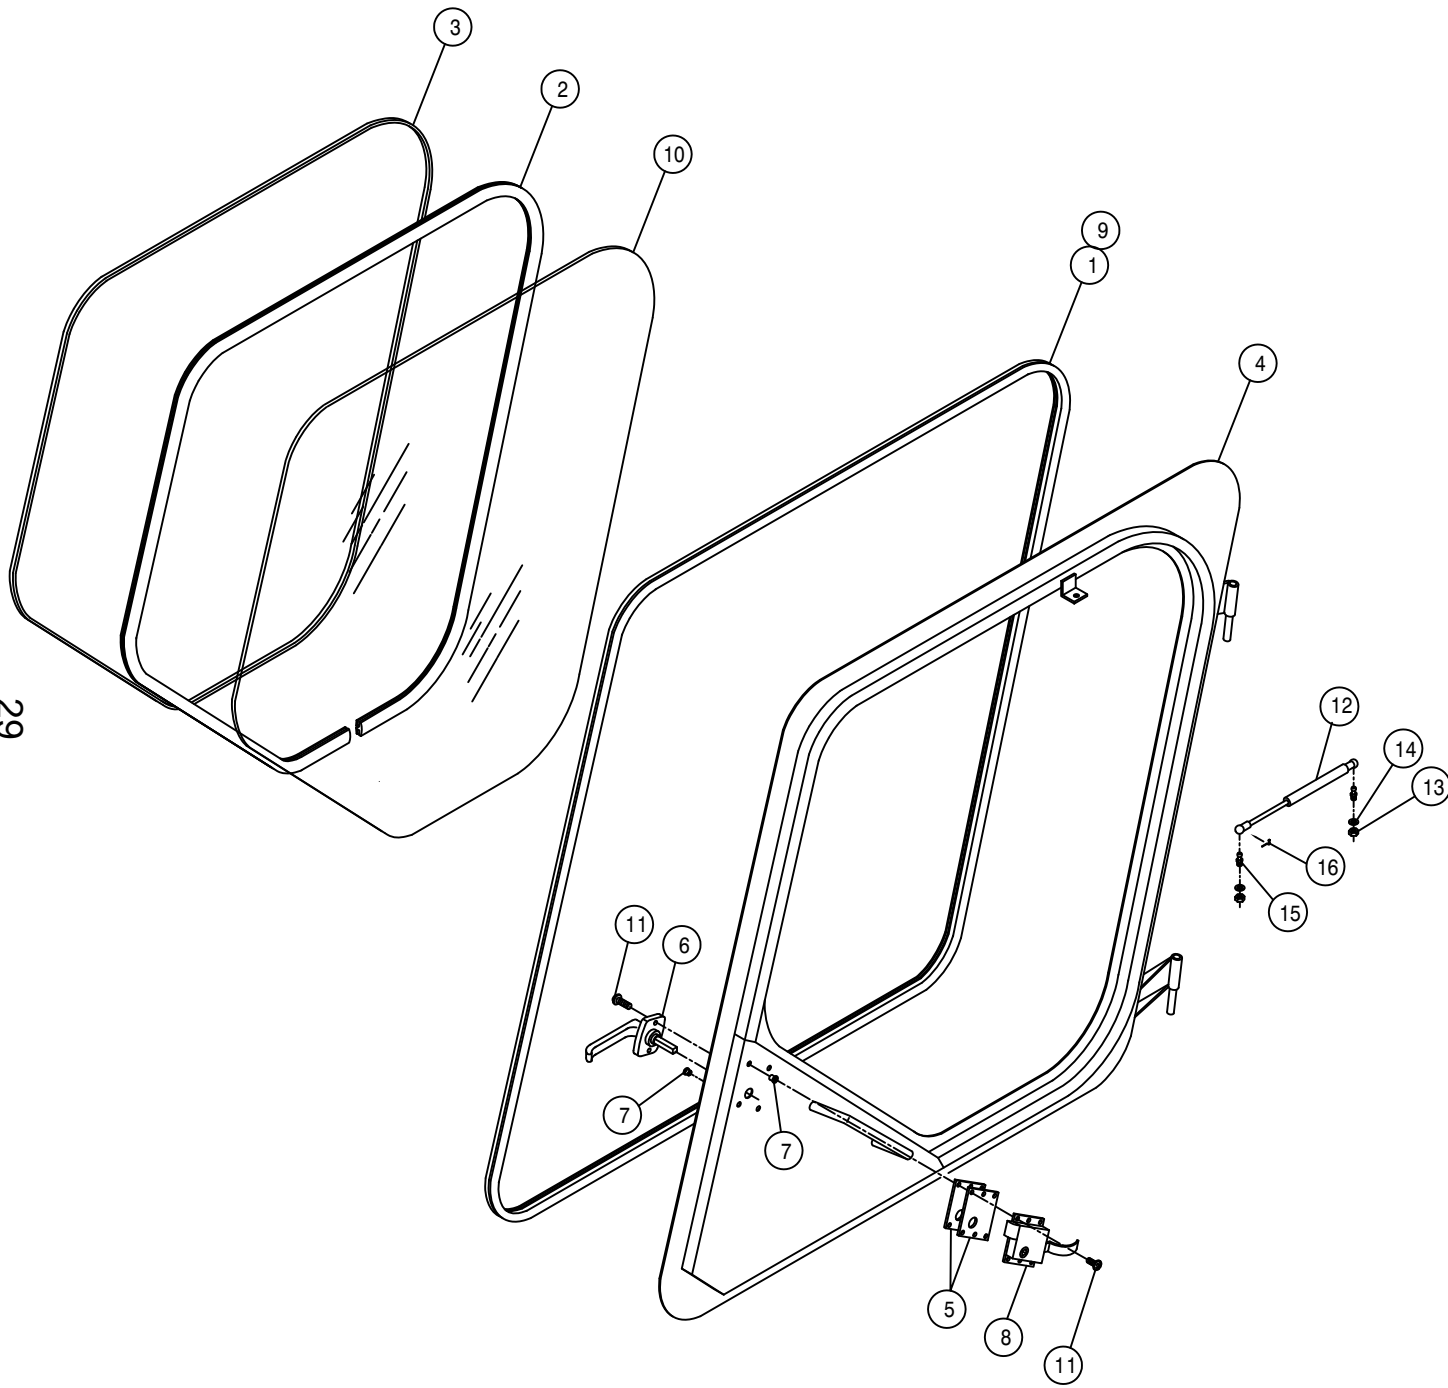

29

DOOR ASSEMBLY

DET.	QTY	PART NO.	DESCRIPTION
1	12	193028	PUSH-ON TRIM SEAL RS-130-FX
2	9	193044	WINDOW WEATHERSTRIP
3	9	193045	LOCK STRIP FOR 193044
4	1	342153	LH DOOR WLD, 284 CAB 94
5	2	342163	CAB DOOR LATCH SHIM, .06 94
6	1	342217	DOOR HANDLE, 254/284 CAB 94
7	6	470384	10-32 NUTSERT .020-.130 STL
8	1	470219	CAB LOCK, LH #55
9	2	485052	POP RIVET 1/8 X 3/8
10	1	658015	FRONT SIDE CAB/DOOR GLASS 94
11	6	903710	10-32X5/8 PHIL PANHD MACH SCR
12	1	470221	GAS SPRING, 60LB 3.5 STROKE
13	2	910002	5/16UNC HEX NUT
14	2	920501	5/16 LOCK WASHER
15	2	470255	BALL STUD, 5/16-18 THD X 10MM
16	2	470256	SAFETY CLIP, 10MM BALL SOCKET