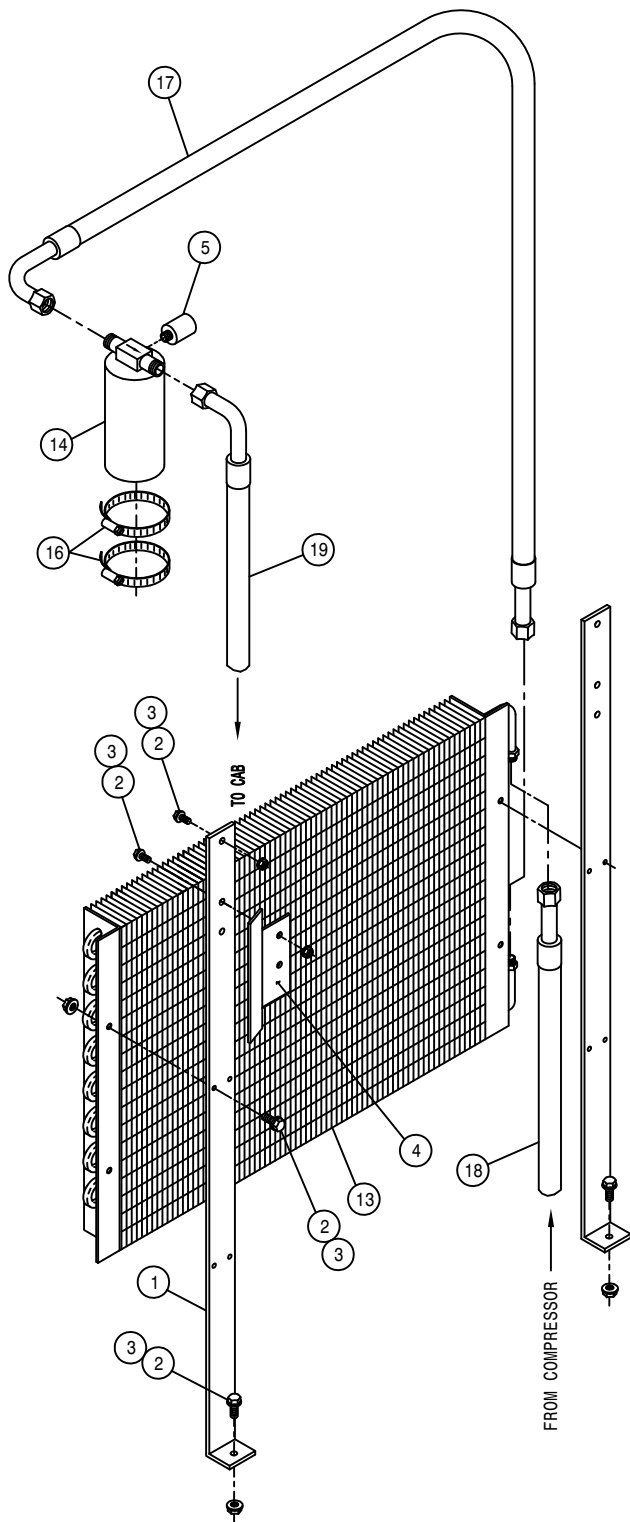

A/C COMPRESSOR PUMP ASSEMBLY

DET. QTY PART NO. DESCRIPTION

1	2	315036	CONDENSER MTG BRKT	99
2	10	470118	1/4UNC X 3/4 FLANGE HEX BOLT	
3	10	470121	1/4UNC HEX FLANGE LOCK NUT	
4	1	315038	A/C DRIER MT,204-254-284	99
5	1	657422	A/C BINARY SWITCH	
6	4	914004	3/8UNC HEX STOVER NUT	
7	1	147050	9455XL BELT, GATES	
8	1	316314	A/C COMPRSR MT WLD, 284	98
9	3	473792	10MM-1.50 X 30MM HEX BOLT	
10	3	473798	10MM LOCK WASHER	
11	5	483043	3/8 REGULAR FLAT WASHER	
12	1	657403	A/C COMP SR,180D PORTS TM15/12	
13	1	657423	A/C CONDENSER COIL 21-0324	
14	1	657421	A/C RECEIVER/DRIER	
15	4	900131	3/8UNC X 1 1/2 HEX BOLT	
16	2	520052	HOSE CLAMP NO 52 STAINLESS	
17	1	657429	A/C HOSE ASSY, 5/16 X 44	
18	1	657430	A/C HOSE ASSY, 13/32 X 80	
19	1	657431	A/C HOSE ASSY, 5/16 X 173	
20	1	470087	3/8UNC HEX FLANGE LOCK NUT	
21	1	470329	3/8UNC X 1 1/4 FLANGE HEX BOLT	
22	1	293564	16GA BLK-291512-291590-36