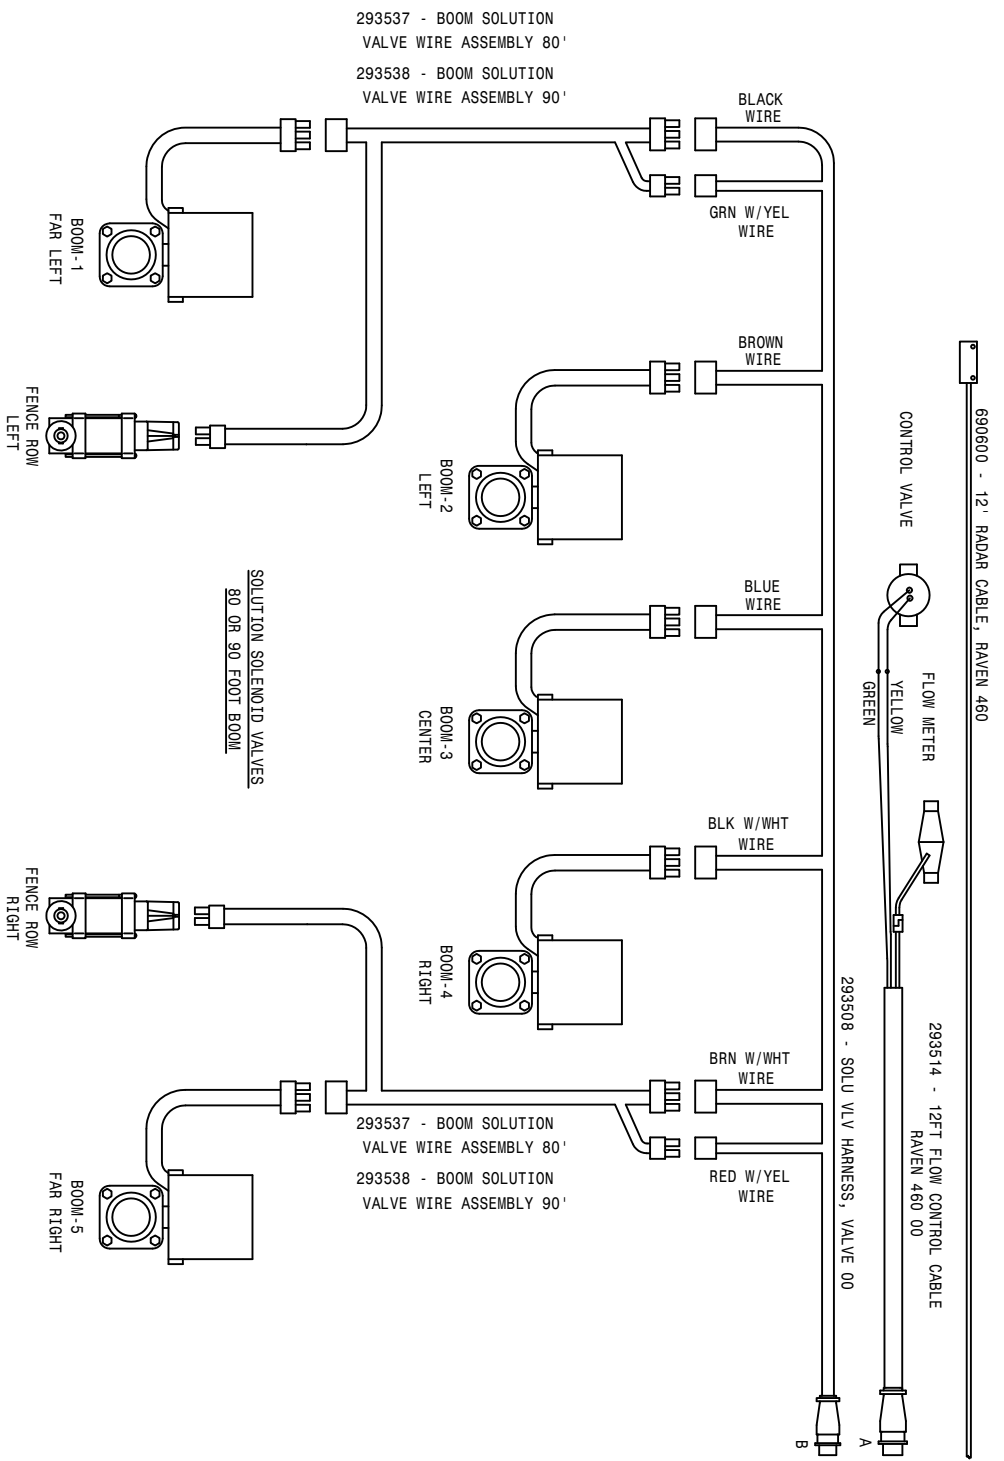

DT88 CUMM WIRING DIAGRAM 07
 SHEET 2 OF 5
 REVISION DATE: 01-16-07
 498944
 10-28-08 TLM

293355 - ELECT VLV HARNESS, JUMPER 96

A

293826 - CAB WIRE HARNESS 204/DTS8 05

REFER TO SHEET 1 OF 4

1	1	293299	1608	BLK-291511-291571-30	10-23-06	TLM
DTS8 CUMM WIRING DIAGRAM 07						
SHEET 4 OF 5						
REVISION DATE:						
498944						