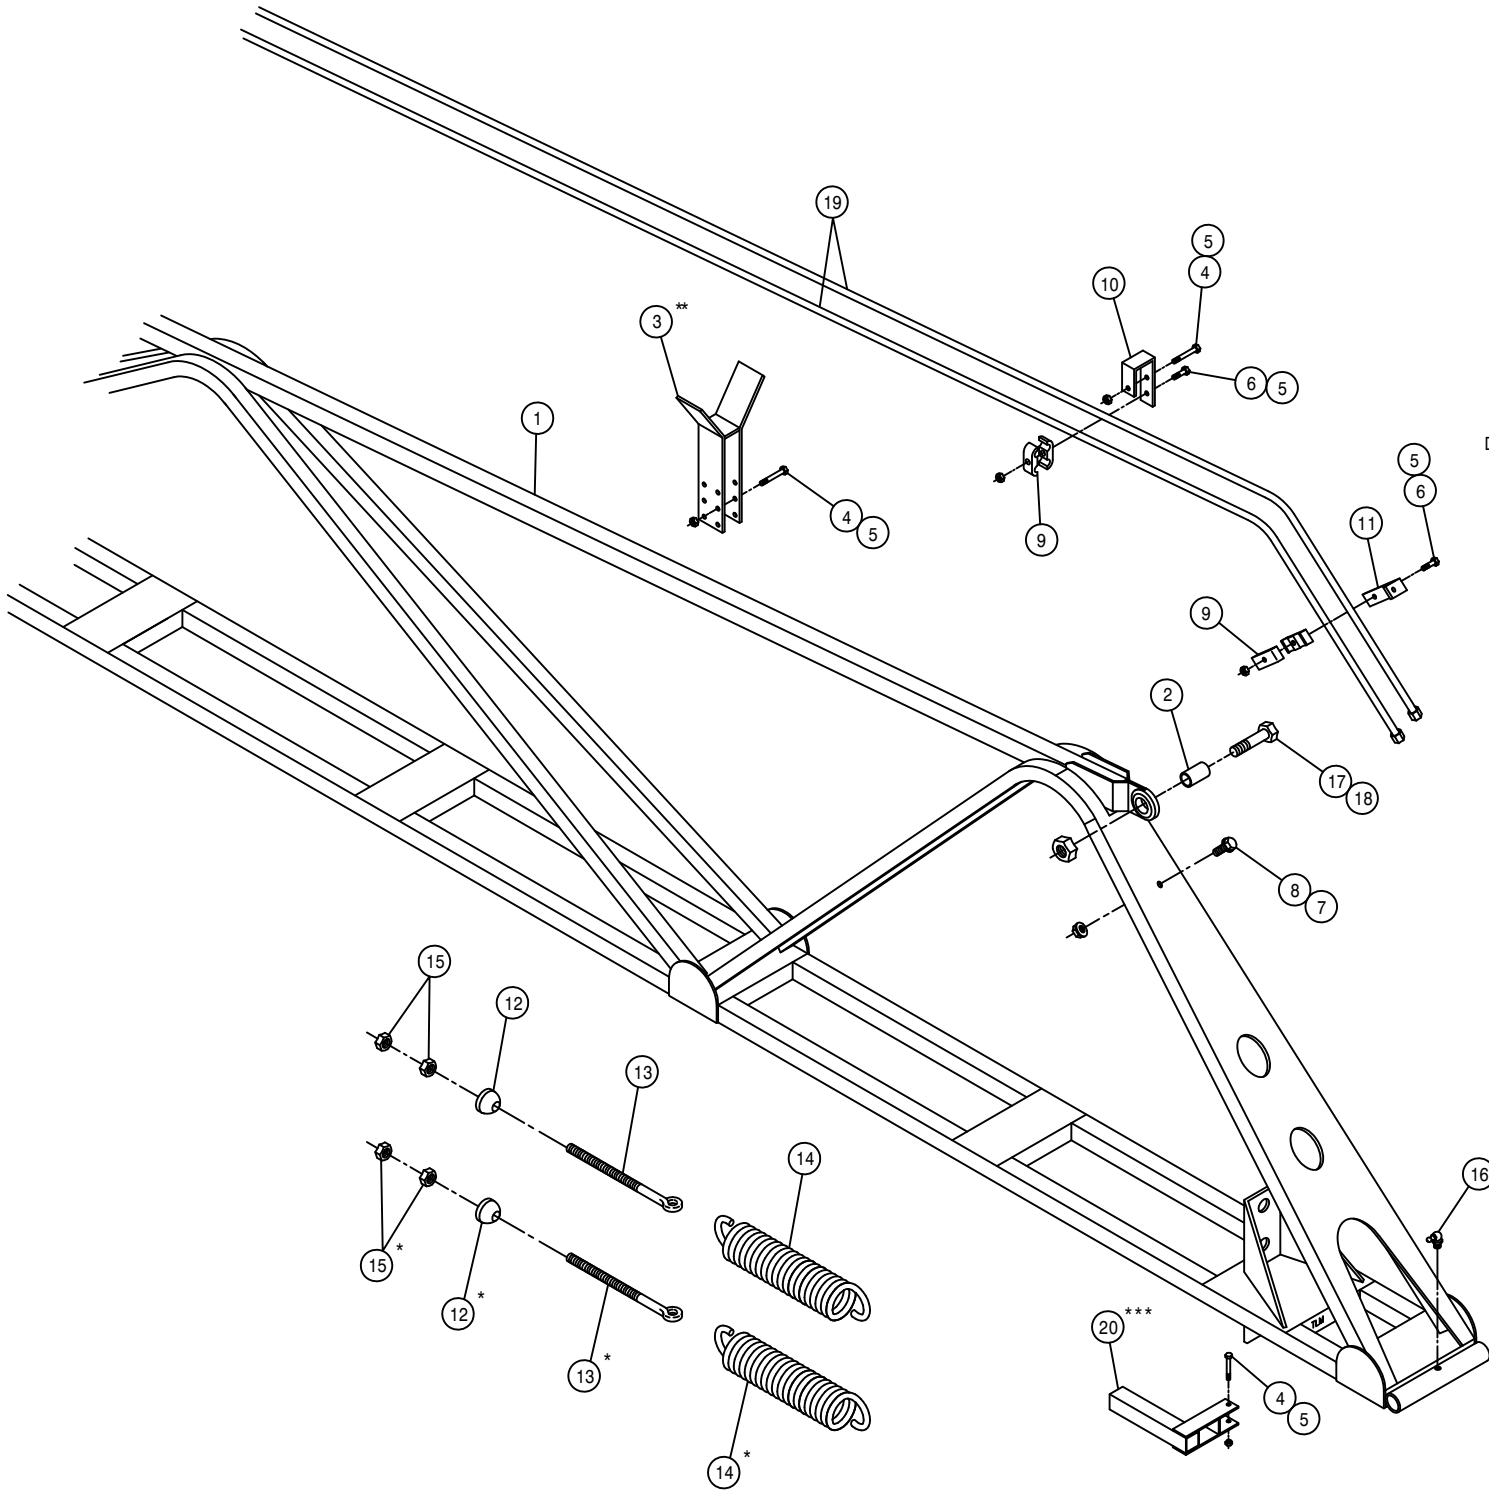

INNER BOOM ASSEMBLY

DET.	QTY	PART NO.	DESCRIPTION	
1	2	164831	BOOM WLD, INNER SECTION	05
2	2	164227	BOOM BALL JOINT BUSH	96
3	2	164266	OUTER BOOM SUPP WLD,80/90'	96
4	18	900007	1/4UNC X 2" HEX BOLT	
5	28	914000	1/4UNC HEX STOVER NUT	
6	10	900004	1/4UNC X 1 1/4 HEX BOLT	
7	2	470121	1/4UNC HEX FLANGE LOCK NUT	
8	2	470118	1/4UNC X 3/4 FLANGE HEX BOLT	
9	10	470287	TUBE CLAMP, .375-.375 (PAIR)	
10	8	164242	HYD TUBE HANGER CLEVIS,BOOM96	
11	2	164243	HYD TUBE HANGER ANGLE,BOOM 96	
12	4	164263	SWIVEL, 5/8 BOOM EYE BOLT	
13	4	164265	5/8UNC X 7 1/2 EYE BOLT	
14	4	482014	SPRING,3.25 X 11.50 EXTENSION	
15	8	910010	5/8UNC HEX NUT	
16	2	471028	GREASE ZERK, 1/4-28 90DEG	
17	2	900844	5/8UNC X 2 3/4 HEX BOLT GR8	
18	2	914010	5/8UNC HEX STOVER NUT	
19	4	615684	HYD TUBE ASSY,BOOM EXT FOLD96	
20	2	164275	NOZL MT WLD	96

NOTE: QUANTITY LISTED IS FOR ONE MACHINE.
*60 FOOT BOOM USES ONE SPRING SETUP.
**NOT USED WITH 60' BOOM
***USED WITH SPECIFIC NOZZLE SPACINGS