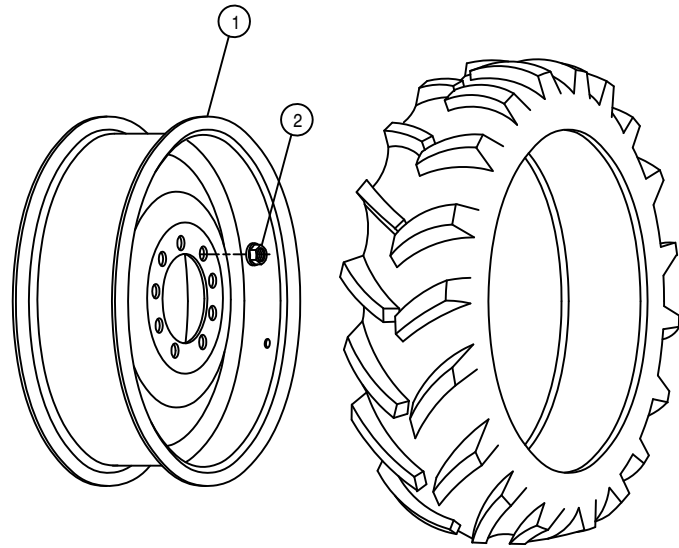

320/85R 34 *** RADIAL TIRE OPTION

TIRE AND RIM ASSEMBLIES

DET. QTY PART NO. DESCRIPTION

1	4	821042	RIM WLD, W10-34	98
2	36	470140	5/8UNF HEX SMTH FLANGE NUT PLT	

NOTE: QUANTITY SHOWN IS PER MACHINE