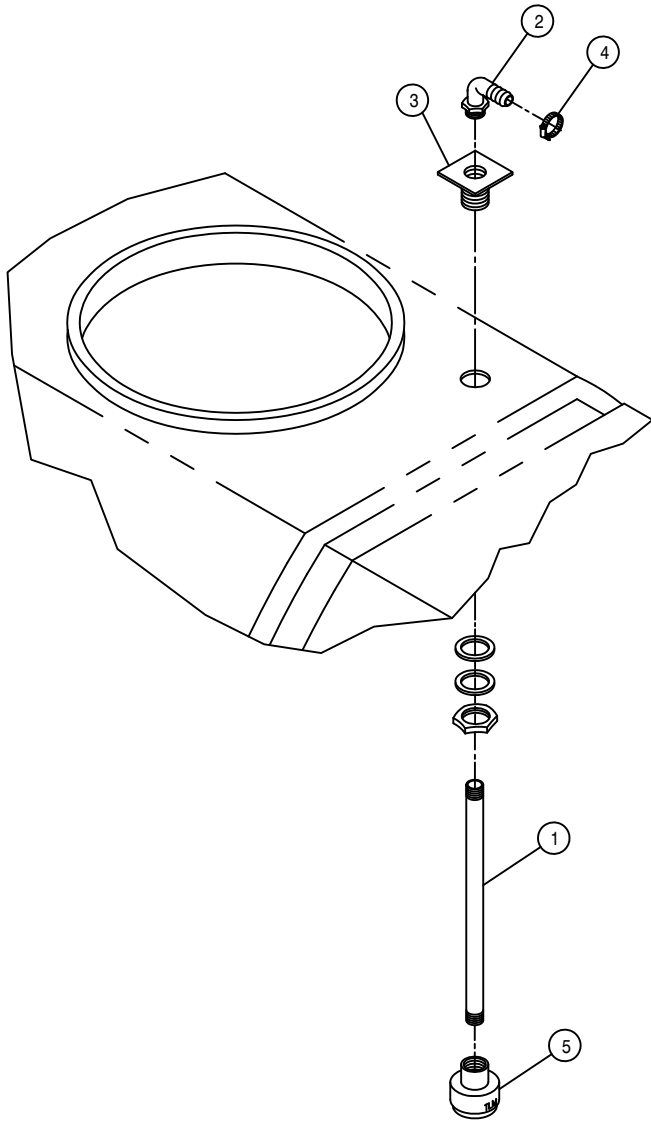

RINSE NOZZLE ASSEMBLY

DET.	QTY	PART NO.	DESCRIPTION
1	2	504850	CPVC PIPE NIPPLE .75NPT-24.00
2	2	500041	3/4NPT-90-1/2"HOSE BARB, POLY
3	2	618549	.75 PLASTIC FTG ASSY POLY TNK
4	2	520070	HOSE CLAMP NO 8 STAINLESS
5	2	737873	ROTARY NOZZLE, TEFLON

NOTE: QUANTITY LISTED IS FOR ONE MACHINE.