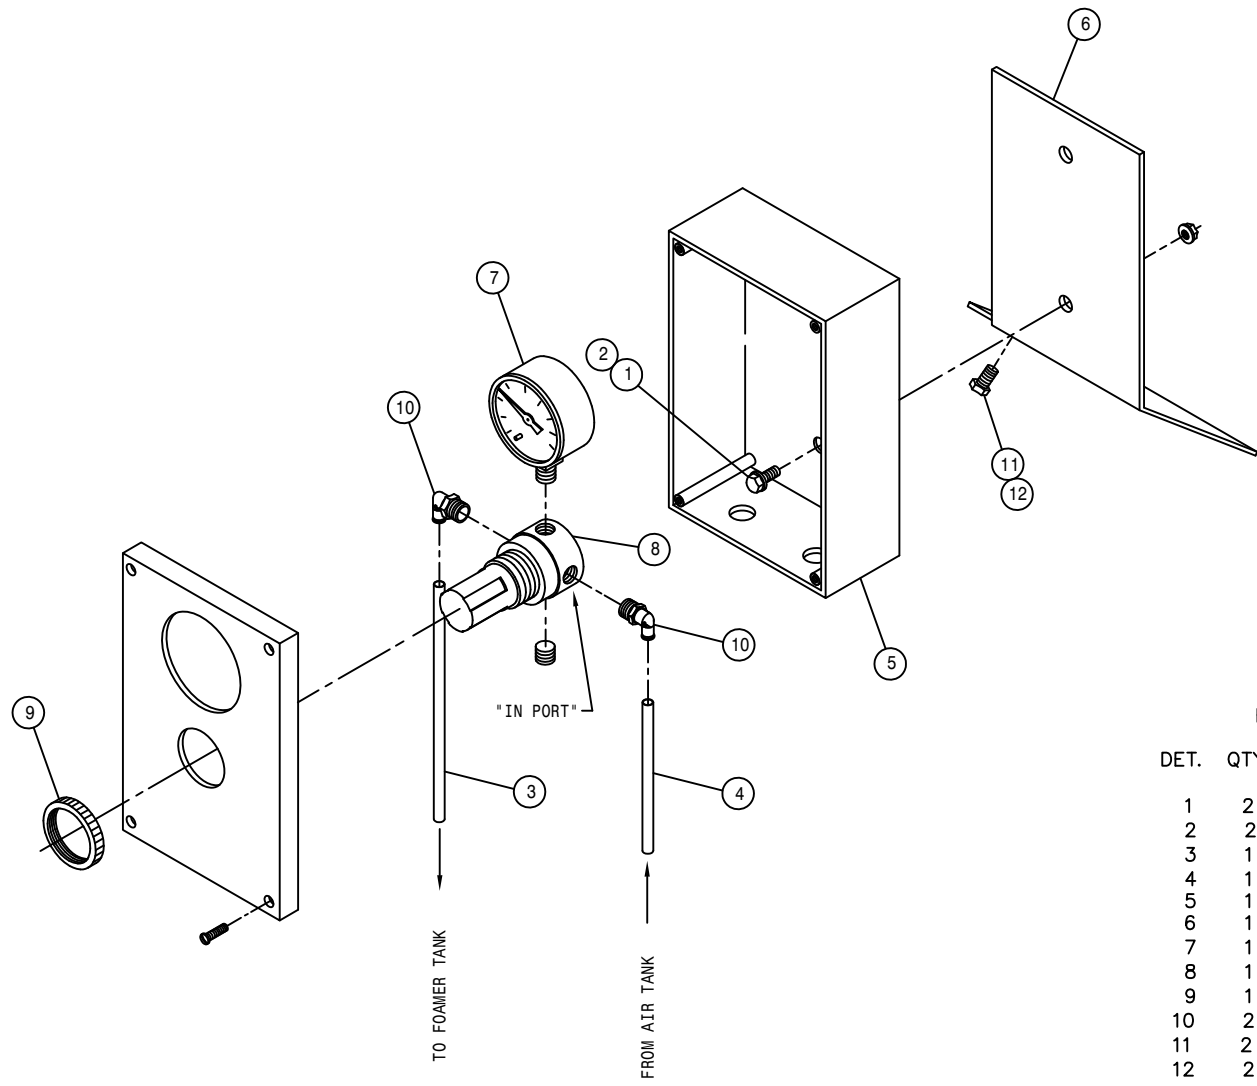

SERVICE PLATFORM ASSEMBLY

DET. QTY PART NO. DESCRIPTION

1	2	291694	RED LAMP, 6 1/2" OVAL 12.8V
2	2	291697	RUBBER MT FOR 6 1/2" OVAL LAMP
3	2	293515	3-WIRE PIGTAIL ASSY
4	1	342860	REAR PLATFORM WLD, 284XP 01
5	1	342872	RH SERV PLATFORM WLD,284XP 01
6	1	342873	LH SERV PLATFORM WLD,284XP 01
7	1	342875	RH FRT SERV PLTFRM MT WLD XP
8	1	342876	LH FRT SERV PLTFRM MT WLD XP
9	1	342879	RH REAR SERV PLTFRM WLD XP 01
10	1	342880	LH REAR SERV PLTFRM WLD XP 01
11	1	342893	RH PLTFRM HANDRAIL WLD 284XP
12	1	342896	LH FRT PLTFRM HANDRAIL WLD XP
13	1	342900	LH REAR PLTFRM HANDRAIL WLD XP
14	1	472251	MTG SOCKET FOR 472249 SMV SIGN
15	1	472249	SLOW MOVING VEHICLE SIGN
16	1	472250	SPADE MTG BRKT FOR 472249 SMV
17	2	470118	1/4UNC X 3/4 FLANGE HEX BOLT
18	2	470121	1/4UNC HEX FLANGE LOCK NUT
19	8	900065	5/16UNC X 1" HEX BOLT
20	4	900071	5/16UNC X 2 3/4 HEX BOLT
21	4	900129	3/8UNC X 1" HEX BOLT
22	6	900334	5/8UNC X 1 3/4 HEX BOLT
23	4	900340	5/8UNC X 3 1/2 HEX BOLT
24	12	914002	5/16UNC HEX STOVER NUT
25	4	914004	3/8UNC HEX STOVER NUT
26	10	914010	5/8UNC HEX STOVER NUT
27	2	920006	3/4 SAE FLAT WASHER
28	2	470162	COTTER PIN 3/16 X 1 1/2 SQ CUT