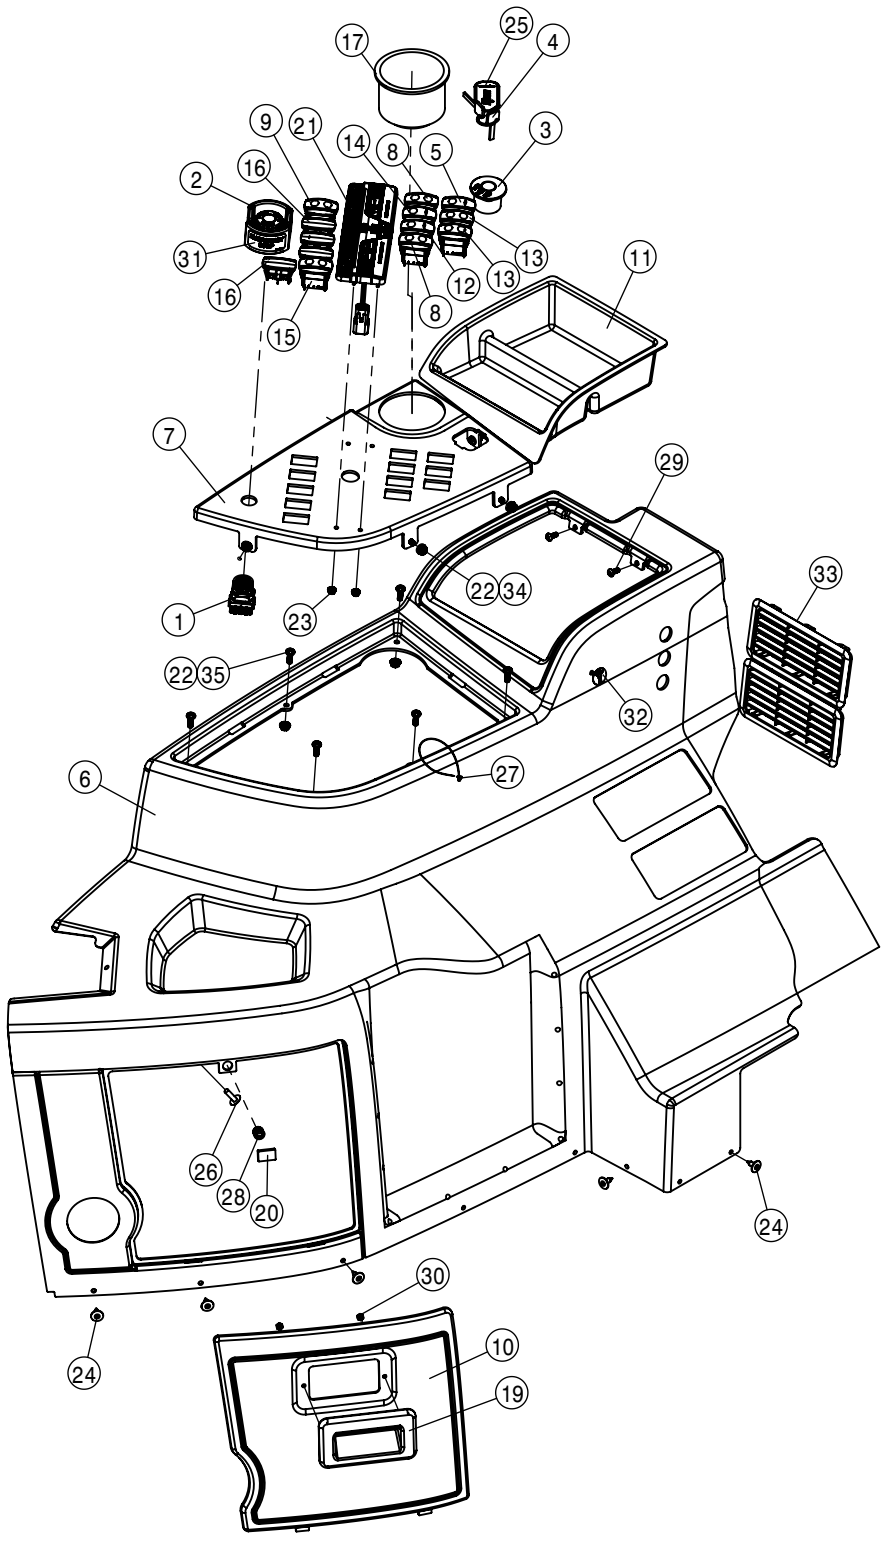

STANDARD CONSOLE ASSEMBLY			
DET	QTY	P/N	DESCRIPTION
1	1	290081	E-STOP SWITCH,LED MUSHROOM
2	1	290089	E-STOP SHROUD, STS '11
3	1	291916	IGNITION SWITCH
4	2	291917	IGNITION KEY FOR 291916
5	1	292274	SWITCH - TRACTION CONTROL
6	1	343873	CONSOLE BODY, X8 DTS
7	1	343912	CONSOLE SWITCH PANEL, NO MRR
8	2	344040	MAIN TANK SWITCH-'18 DTS
9	1	344159	SWITCH - RINSE '18
10	1	344306	CONSOLE DOOR
11	1	344307	CONSOLE TRAY
12	1	344312	SWITCH - SOLUTION PUMP
13	2	344314	SWITCH - BOOM FOLD
14	1	344316	SWITCH - AGITATION
15	1	344317	SWITCH - FOAMER
16	4	344461	HOLE PLUG - CONTURA V
17	1	344462	CUP HOLDER - LARGE
NS	4	344464	POWER OUTLET 12V
19	1	344465	DOOR HANDLE
20	1	344514	PLATE - CONSOLE DOOR
21	1	344556	SECTION KEYPAD STS' 15
22	12	470121	1/4-20UNC HEX FLG NUT SER MC GR5
23	4	470463	#8-32UNC HEX FLG NUT SER MC GR5
24	5	470466	1/4 X 3/4 PLTC LCK RIVET
25	1	470544	HAGIE KEY CHAIN
26	1	470545	PUSH TREE FASTENER 1/4 X 1
27	1	470609	8" BEAD CHAIN
28	1	470676	MORTISE MOUNT-PULL MAG CATCH
29	2	472344	1/4-20 UNC X 5/8 BHCS GR5 MC
30	2	473870	M5 HEX NUT
31	1	650278	DECAL, E-STOP, STS '11
32	1	650467	DECAL - AUX 2
33	2	657549	2412, 4"X8" Louver Grill
34	6	903708	1/4UNC X1/2PHIL PANHD MACH SCR
35	6	903711	1/4UNC X3/4PHIL PANHD MACH SCR