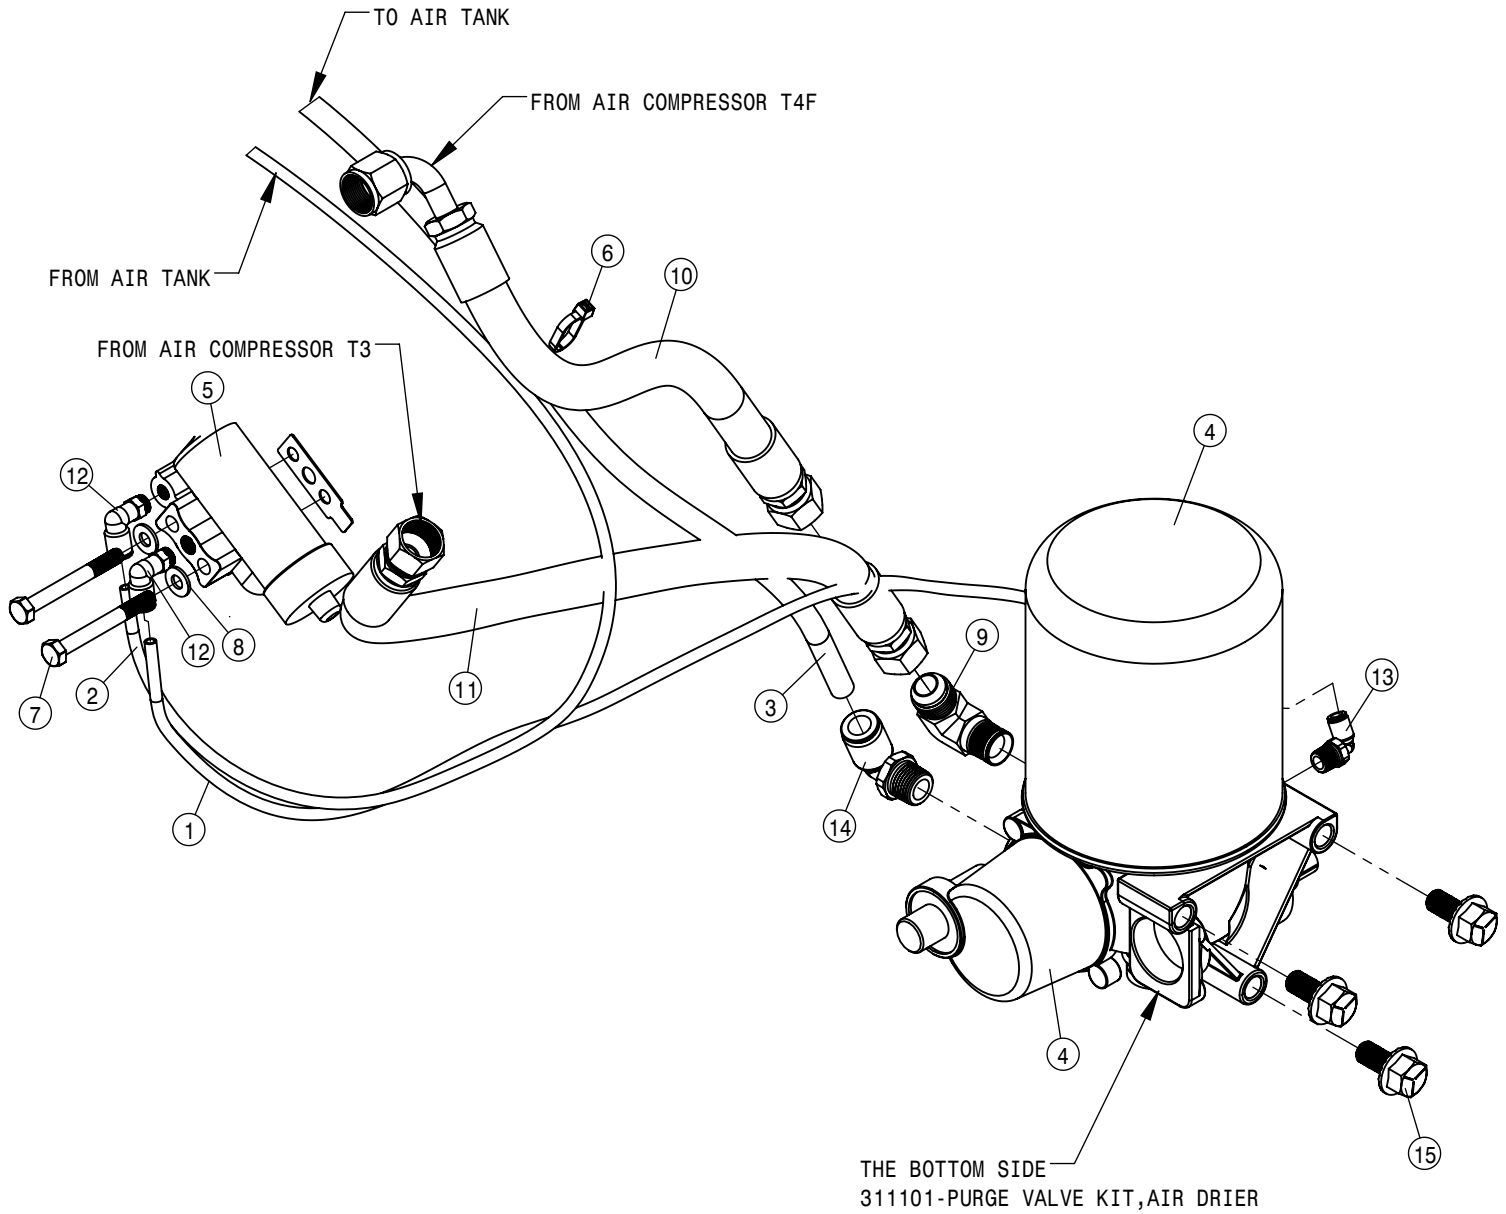

AIR DRIER AND GOVERNOR ASSEMBLY			
DET	QTY	P/N	DESCRIPTION
1	1	195906-033	1/40D AIR BRAKE TUBING J844-A
2	1	195906-101	1/40D AIR BRAKE TUBING J844-A
3	1	195914-071	1/20D AIR BRAKE TUBING J844-B
4	1	311084	AIR DRYER, SYSTEM SAVER 1200
5	1	316277	AIR COMPRESSOR GOVERNOR KIT
6	1	470154	CABLE TIE, 11.00" BLK NYLON
7	2	473822	8MM-1.25 X 70MM HEX BOLT GR8
8	2	473849	8MM FLAT WASHER
9	1	611124	7/8MJIC-90-1/2MNPT LBO
10	1	617048	10-451TC-10FJX-10FJX90-24 H/A
11	1	617228	10-451TC-10FJX-10FJX-23 H/A
12	2	711039	1/8MNPT-90-1/4 NYL TUBE LBO
13	1	711040	1/4MNPT-90-1/4 NYL TUBE LBO
14	1	711042	1/2MNPT-1/2 NYL TUBE LBO
15	3	900516	1/2UNC X 1 HHSFB GR5 MC