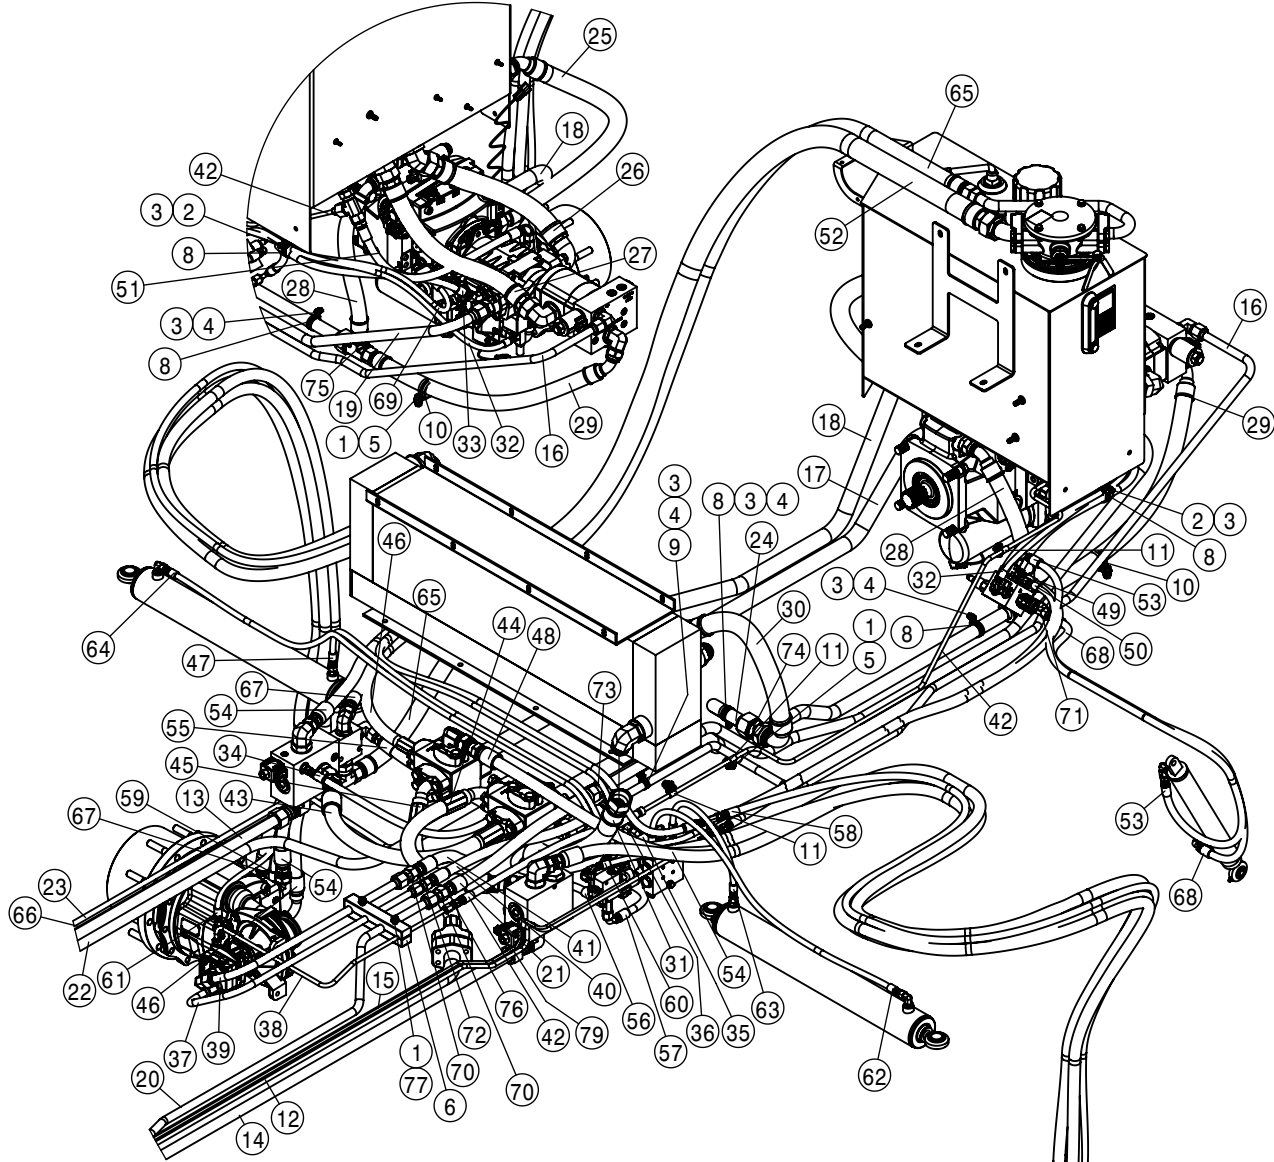

REAR HYDRAULIC HOSEING SYSTEM			
DET	QTY	P/N	DESCRIPTION
1	6	470087	3/8UNC HEX SERR FLANGE NUT
2	2	470118	1/4 UNC X 3/4 SER FLG BOLT
3	5	470121	1/4 UNC SERR FLG LOCK NUT
4	3	470122	1/4 UNC X 1/2 SERR FLG BOLT
5	4	470409	3/8UNC X 3/4 HHSFB GR5 MC
6	1	470712	TUBE CLAMP BODY, .41"-.78" OD
7	1	520101	CUSH HOSE CLAMP, #16, 1"D X 1/2W
8	3	520102	CUSH HOSE CLAMP, #20, 1 1/4D X 1/2W
9	1	520104	CUSH HOSE CLAMP, #12, 3/4D X 1/2W
10	1	520160	CUSH CLAMP, #24 1 1/2D-3/4WLOOP
11	3	520171	CUSH CLAMP, #6, 3/8D X 3/4W
12	1	606155	FRT BRK LNE 0.375"OD X 0.049"W
13	1	614772	HYD TUBE RF DRIVE 1"ODX.12"W
14	1	614773	HYD TUBE LF DRIVE 1"ODX.12"W
15	1	614774	HYD TUBE B DRIVE 1.5"ODX.134"W
16	1	614775	SOL PUMP TUBE .75"ODX.095"W
17	1	615114	HYD DRIVE TUBE A SIDE 1.5X.134W
18	1	615115	HYD DRIVE TUBE B SIDE 1.5X.134W
19	1	615116	HYD AUX TUBE 1" OD X .12" WT
20	1	617229	HYD AUX TUBE 0.75" OD X .065WT
21	1	617230	12-451TC-16FJX-12FJX-22 HA
22	1	617237	AUX RETURN 1"OD X 0.065"W
23	1	617238	OPT AUX TUBE 0.5"OD X .049"W
24	1	617240	DP CASE, SOL COOLER REAR TUBE
25	1	617241	20-811-20FJX-20FJX45-31 H/A
26	1	617242	24-811-24FJX-24C61F90-20
27	1	617243	20-811-20FJX-20FJX-22
28	1	617244	16-811-16FJX45-16FJX-18 H/A
29	1	617245	16-811-16FJX-16FJX-18 H/A
30	1	617246	20-811-20FJX-20FJX90-19 H/A
31	1	617247	20-811-20FJX-20FJX-27 H/A
32	1	617248	04-451TC-06FJX-04FJX-44 H/A
33	1	617249	06-451TC-08FJX-08FJX90-36 H/A
34	1	617252	06-451TC-06FJX-06FJX-24 H/A
35	1	617253	08-451TC-10FJX-08FJX-26 H/A
36	1	617254	08-451TC-08FJX-08FJX90-21 H/A
37	1	617255	SOL PRESS LN 0.625"OD X 0.049"
38	1	617256	SOL CD LN, 0.375"OD X 0.049"W
39	1	617257	SOL TANK 0.75"OD X 0.049"W
40	1	617258	10-451TC-10FJX-12FJX-25 H/A