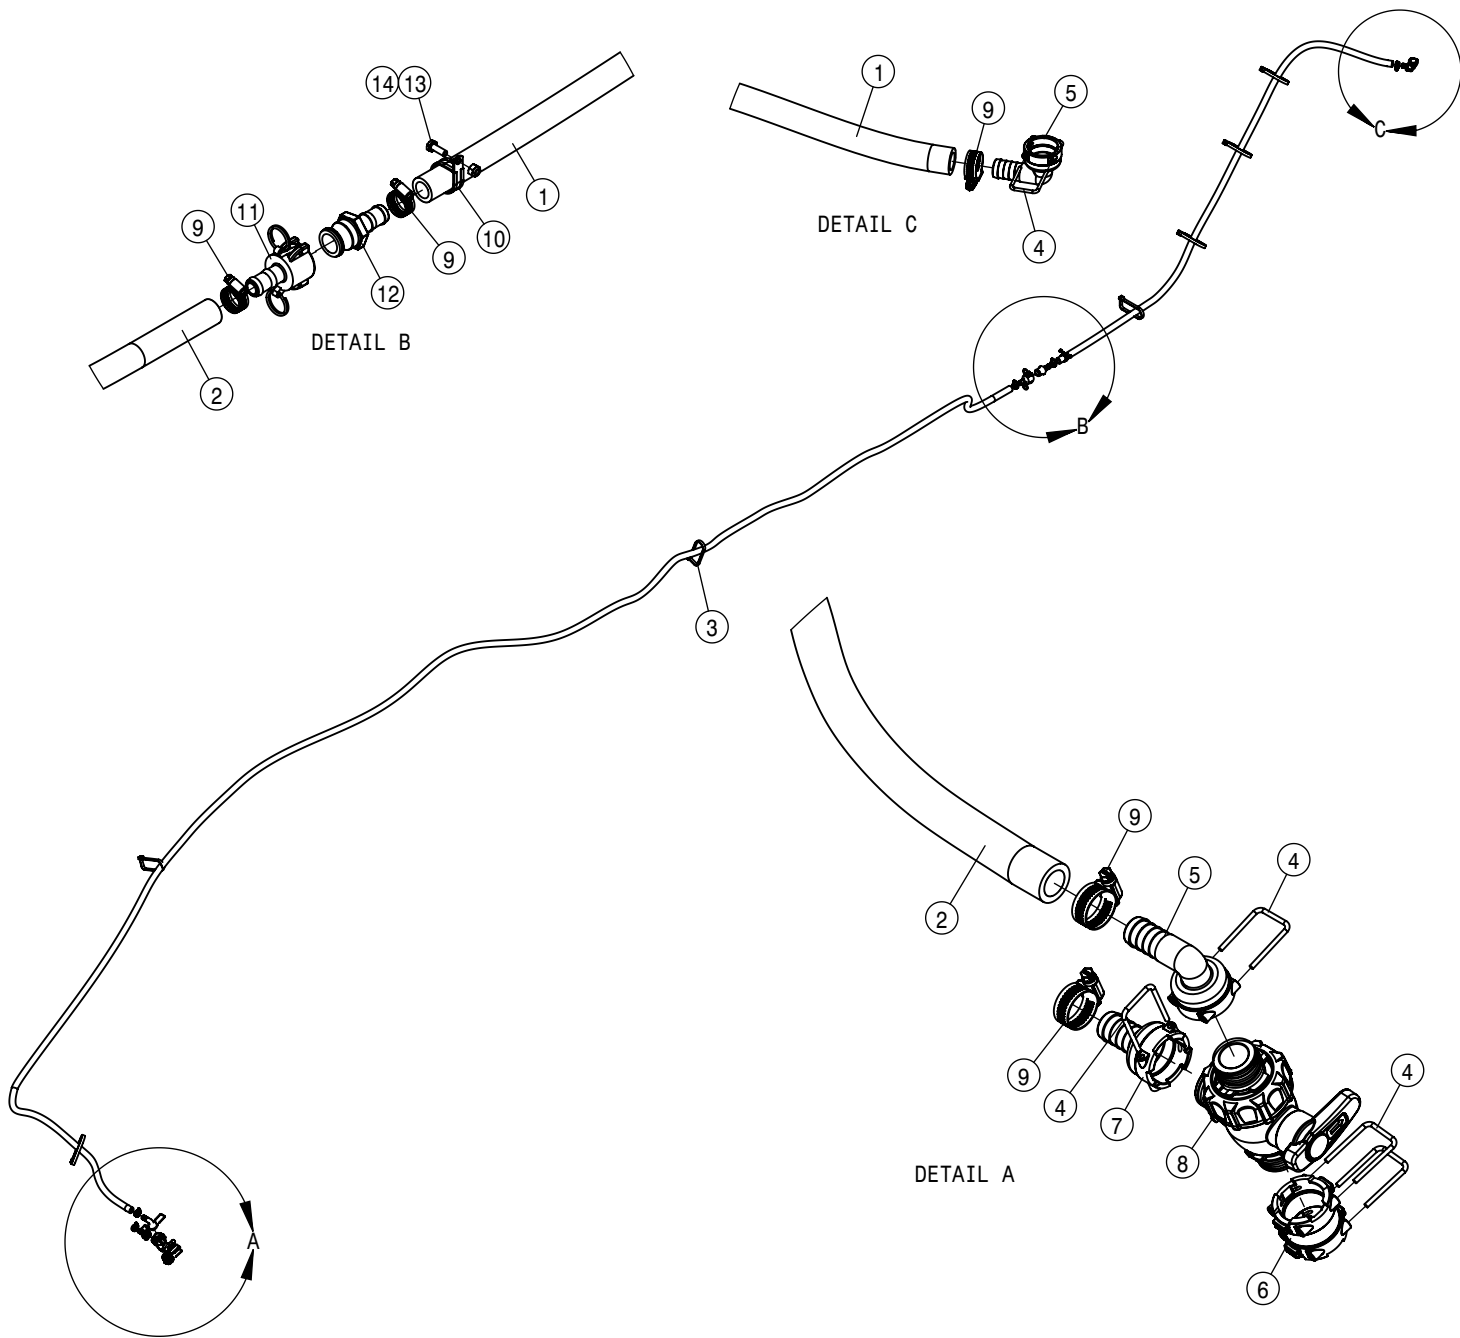

REAR BOOM SOLUTION HOISING			
DET	QTY	P/N	DESCRIPTION
1	1	197121-098	HOSE 3/4 2-FBR BR BLK EPDM
2	1	197121-325	HOSE 3/4 2-FBR BR BLK EPDM
3	7	470555	CABLE TIE, 1/2 X 15" BLACK NYL
4	5	500311	FORK D3 DIST 29
5	2	500327	T3 TO 20MM HB 90
6	1	500348	T3 FEMALE COUPLER
7	1	500349	T3 FEMALE - .75 HB
8	1	503124	3 WAY T3 CONTINUOUS FLOW VALV
9	5	520080	HOSE CLAMP NO 10 STAINLESS
10	1	520102	CUSH HOSE CLAMP,#20, 1 1/4 X 1/2W
11	1	696207	.75 HOSE BARB-FEMALE COUPLER
12	1	696208	.75 HOSE BARB-MALE COUPLER
13	1	900448	1/4UNC X 3/4 HHCS SS
14	1	910118	1/4-20UNC NYLOCK NUT SS