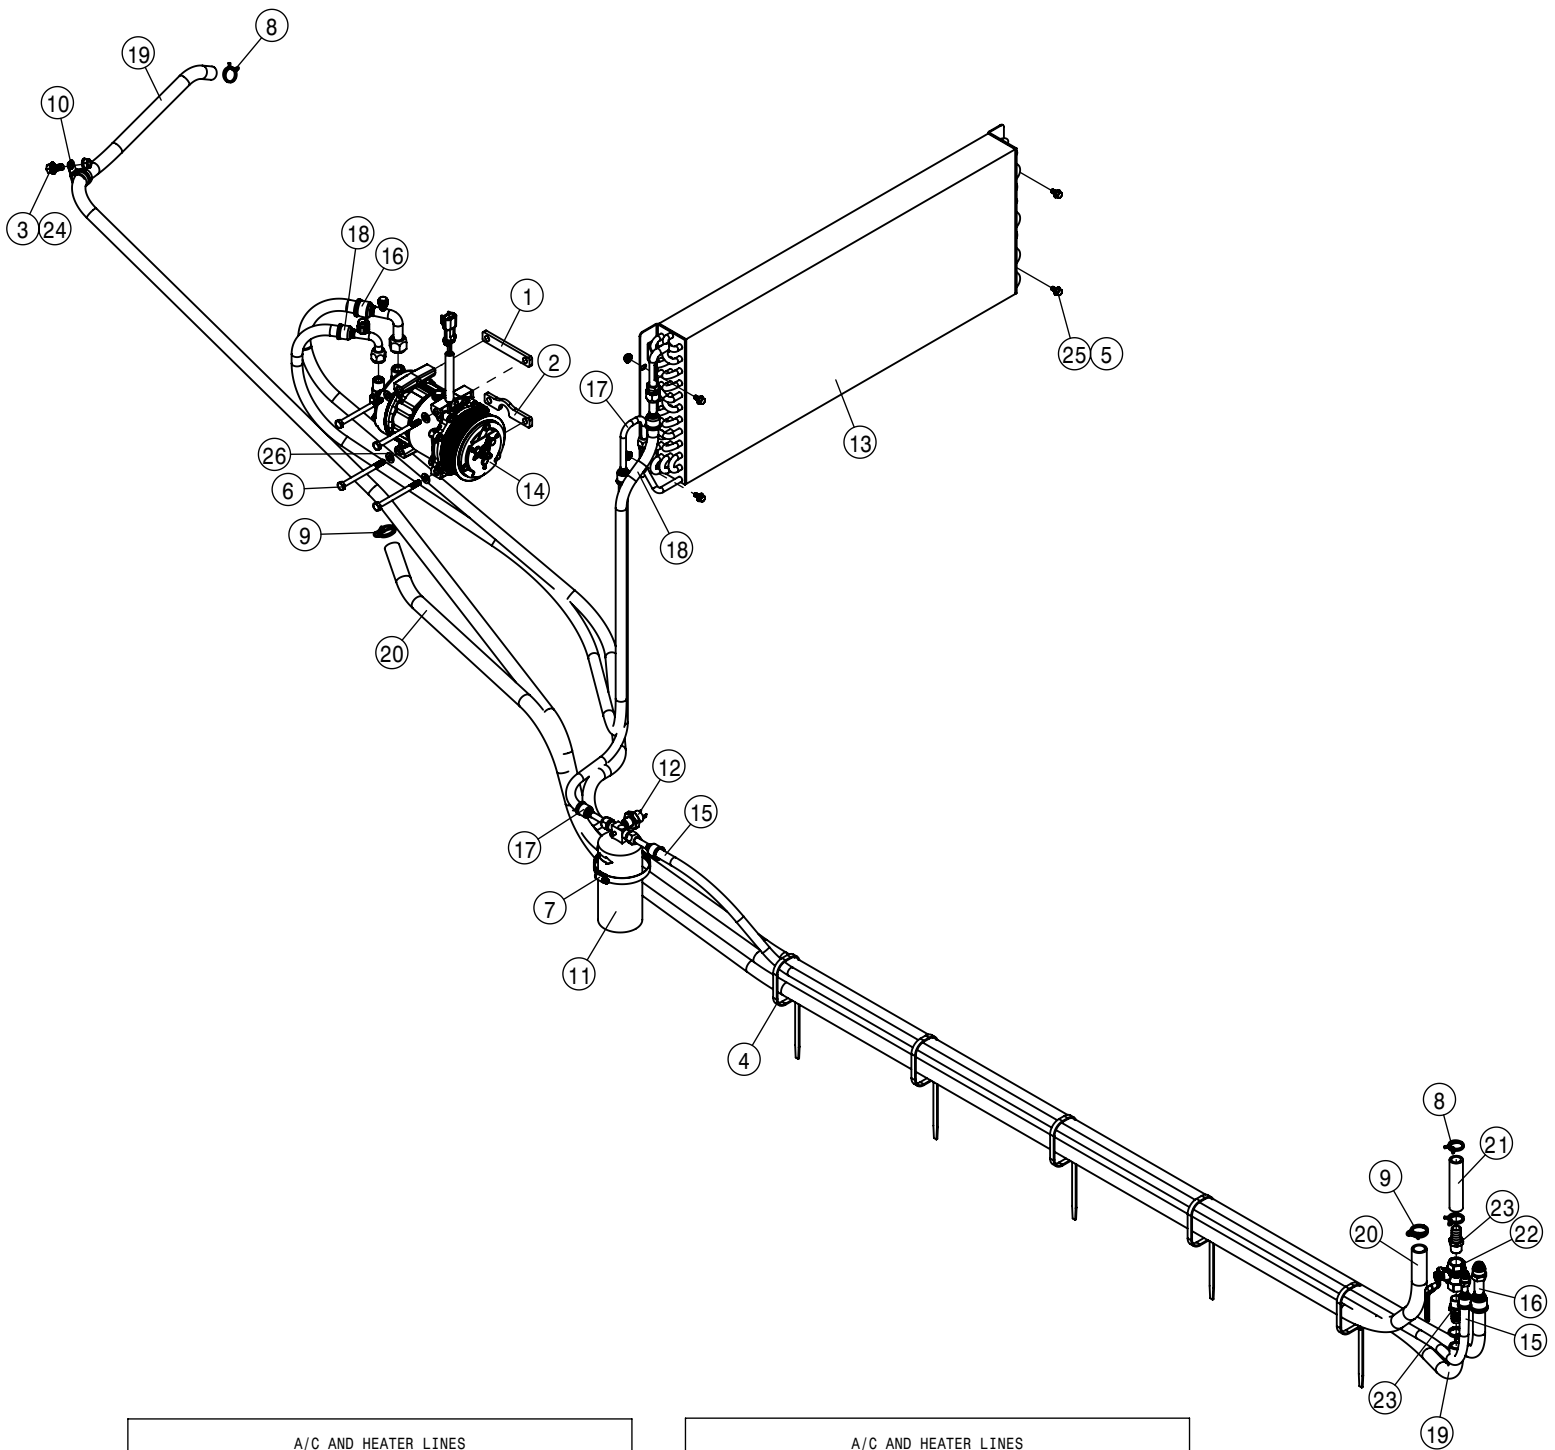

A/C AND HEATER LINES			
DET	QTY	P/N	DESCRIPTION
1	1	317673	SPACER-A/C COMPRESSOR (TOP)
2	1	317674	SPACER-A/C COMPRESSOR (BOTTOM)
3	1	470409	3/8UNC X 3/4" SERR FLG BOLT
4	5	470555	CABLE TIE, 1/2 X 15" BLACK NYLON
5	4	473832	1/4-20UNC HEX FLG NUT SER SS
6	4	473868	8MM-1.25 X 100MM HEX BOLT
7	1	520052	HOSE CLAMP NO 52 STAINLESS
8	4	520081	HOSE CLAMP NO 14 DBL WIRE
9	2	520082	HOSE CLAMP NO 16 DBL WIRE
10	1	520121	CUSH CLAMP,#16 1IN X 3/4W
11	1	657421	A/C RECEIVER/DRIER
12	1	657422	A/C BINARY SWITCH
13	1	657457	COIL, COND 12 X 31.6

A/C AND HEATER LINES			
DET	QTY	P/N	DESCRIPTION
14	1	657534	A/C COMPRESSOR
15	1	657612	A/C HOSE, 06-06F-06M-92
16	1	657613	A/C HOSE, 10-10F90SP-10M-152
17	1	657614	A/C HOSE, 06-06F180-06F-36
18	1	657615	A/C HOSE, 08-08F90SP-08F-80
19	1	657616	HOSE, 5/8 X 170.00 HEATER
20	1	657617	HOSE, 3/4 X 119.00 HEATER
21	1	657619	HOSE, 5/8 X 4.00 HEATER
22	1	696011	1/2 NPT FEMALE BALL VALVE
23	2	716007	1/2 x 5/8 HOSE BARB
24	1	910042	3/8-16UNC HEX FLG NUT SM MC GR8
25	4	910122	1/4UNC X 1 1/2 HHSFB SS
26	4	920001	5/16 SAE FLAT WASHER