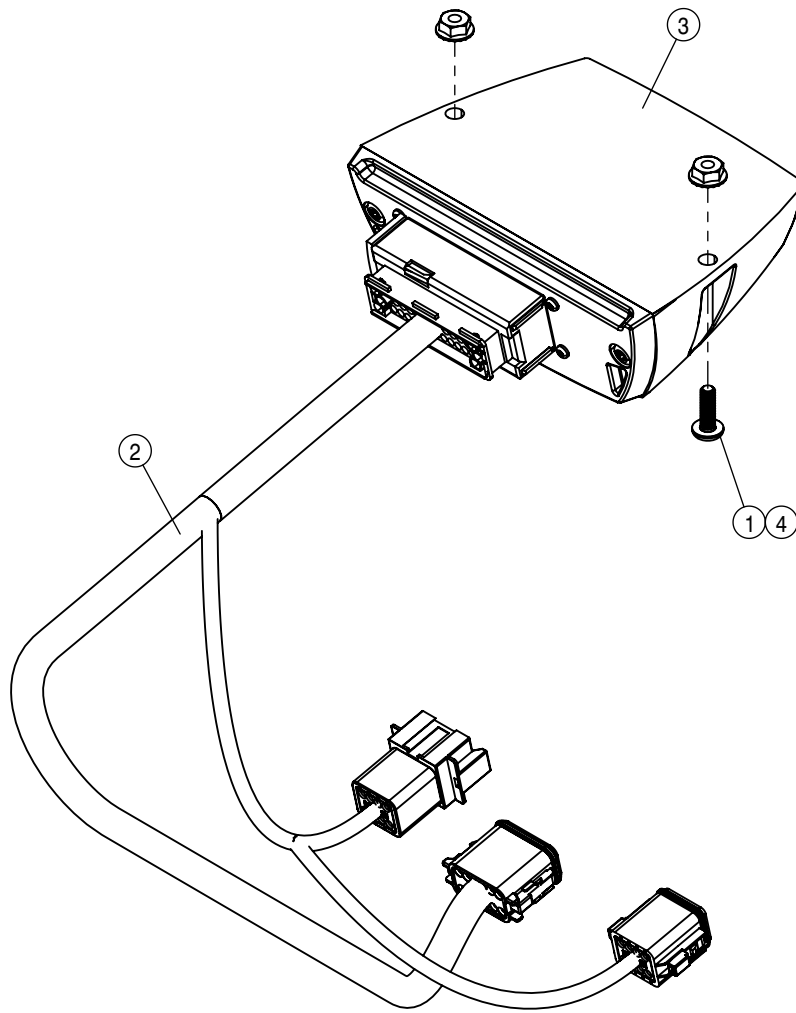

STAND ALONE FOAMER HARNESS			
DET	QTY	P/N	DESCRIPTION
1	2	903711	1/4-20 UNC X 3/4 PHMS PH BZ
2	1	294086	DTS STAND ALONE FOAMER HARNESS
3	1	292086	IQAN-XA2 MODULE->611
4	2	470121	1/4-20UNC HEX FLG NUT SER MC GR5