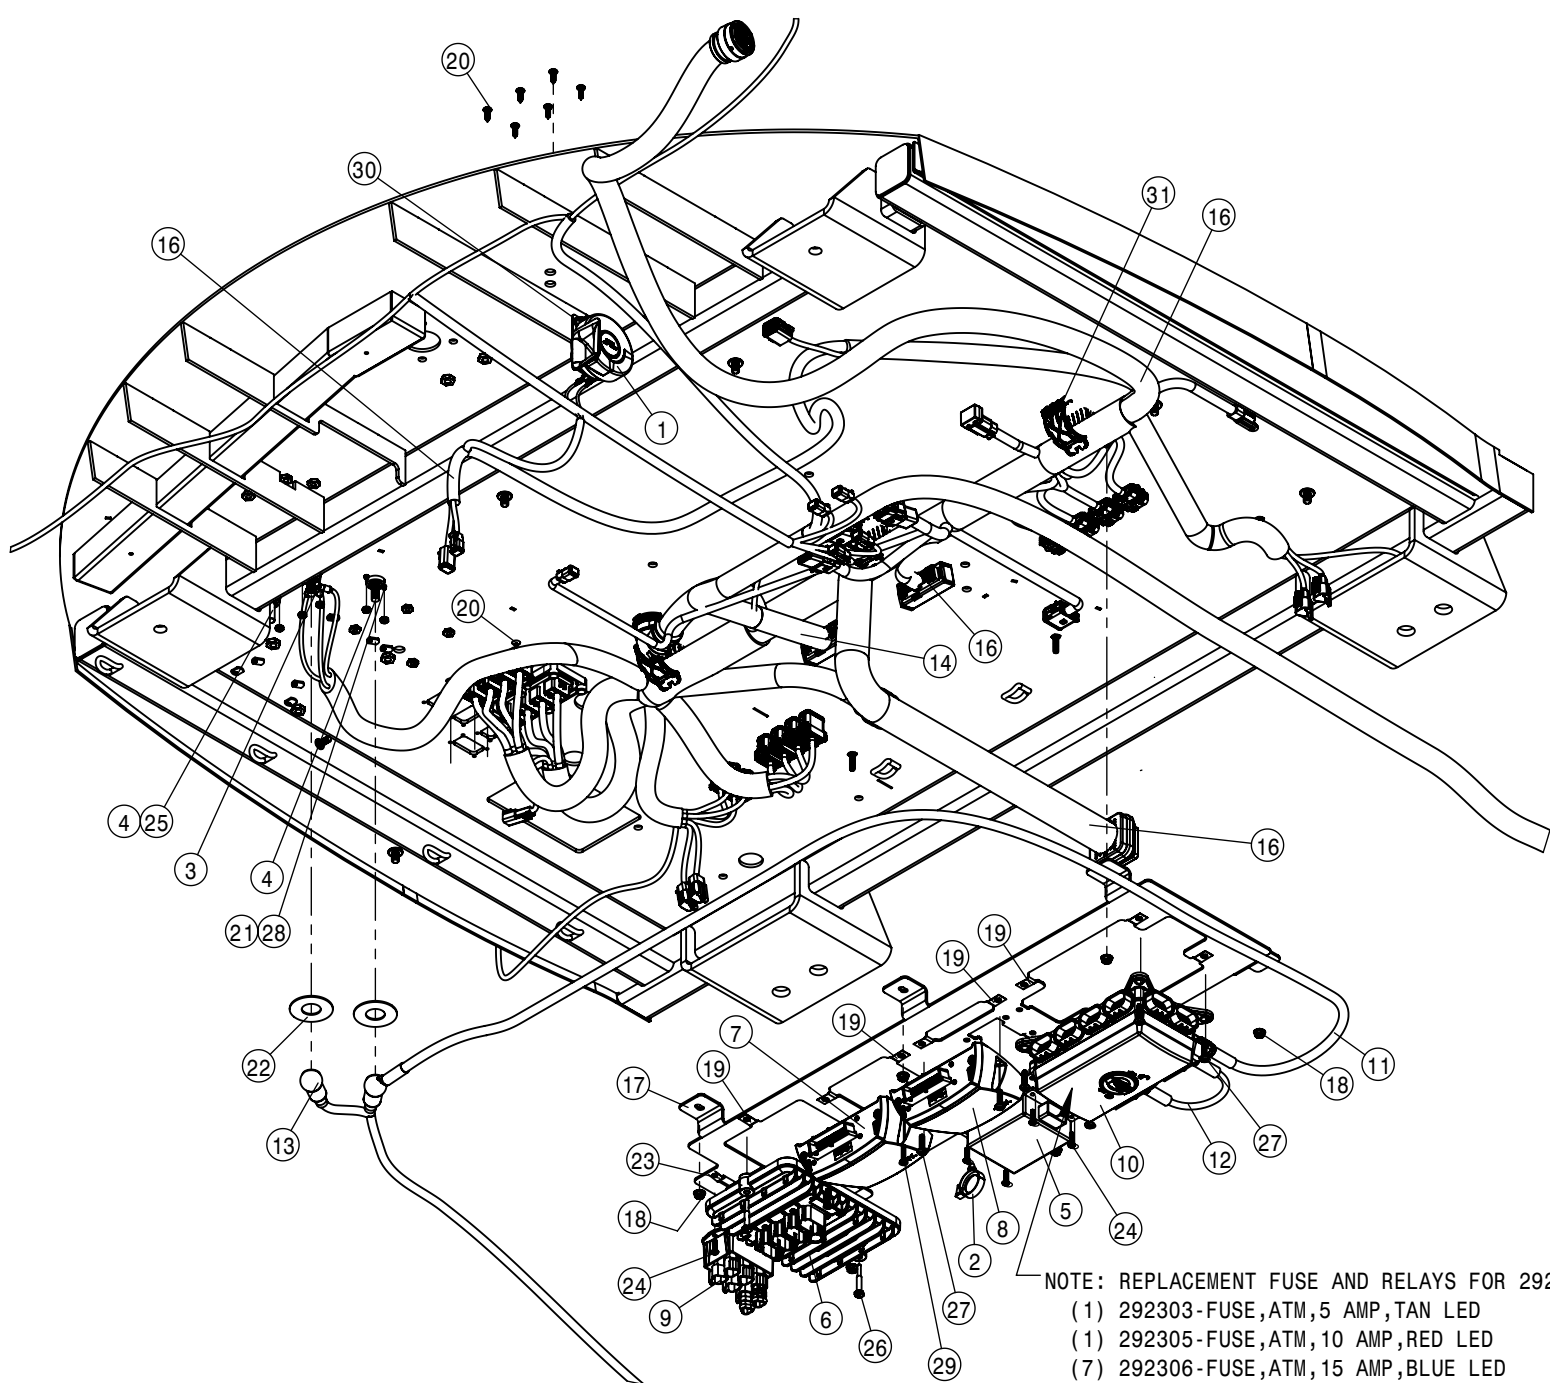

NOTE: REPLACEMENT FUSE AND RELAYS FOR 292630
(1) 292303-FUSE,ATM,5 AMP,TAN LED
(1) 292305-FUSE,ATM,10 AMP,RED LED
(7) 292306-FUSE,ATM,15 AMP,BLUE LED
(8) 292307-FUSE,ATM,20 AMP,YELLOW LED
(10) 292029-5-PIN MICRO RELAY W/DIODE 35A

CAB ELECTRICAL-BOTTOM ASSEMBLY			
DET	QTY	P/N	DESCRIPTION
1	1	290062	HORN
2	1	291010	ROSEBUD CLIP FOR 1.00 CONDUIT
3	1	291749	TERM BLOCK,BLACK,3/8-16 THRU
4	2	291750	TERM BLOCK,RED,3/8-16 THRU
5	1	291910	FLASHER, SOLID STATE, 12V
6	1	292005	IQAN MC31
7	1	292086	IQAN-XA2 MODULE->611
8	1	292087	IQAN-XS2 MODULE>611
9	1	292406	J1939 JUNCTION MODULE
10	1	292440	DVEC - EXTERIOR
11	1	292645	CABLE - SSDVEC POWER CABLE
12	1	292650	CABLE - SSDVEC JUMPER
13	1	292691	CAB PWR,GND CABLE ASY
14	1	294267	DTS OPTION HARNESS
NS	1	294324	HARNESS, WINDSHIELD WASHER EXT
16	1	294393	MAIN EXT. HARNESS-'18 DTS

CAB ELECTRICAL-BOTTOM ASSEMBLY			
DET	QTY	P/N	DESCRIPTION
17	1	345207	BRKT-CAB ELEC MODULE MT
18	12	470121	1/4 UNC SERR FLG LOCK NUT
19	10	470386	1/4 -20 SPRING NUT LUG
20	12	470465	#12 X 3/4 PHIL PAN SHT MTL SCR
21	6	470542	10-32 KEP NUT
22	2	470677	NYLON WASHER 1"ID, 2-1/4"OD, .075"W
23	6	470678	10-24 SPRING NUT
24	6	472235	#10-32 UNF X 3/4 PHMS PH ZN
25	1	629736	CAPPLUGS CAP, .312 X 1.00 VINYL
26	2	900006	1/4UNC X 1 3/4 HHCS GR5 MC
27	6	903701	1/4-20 UNC X 1 PHMS PH ZN
28	6	903706	10-32X1/2 PHIL PAN MACH SCR
29	2	903894	#10-32 UNF X 1 PHMS PH ZN
30	1	910119	5/16-18UNC HEX FLG NUT SER SS
31	3	T397760	RCD P CLAMP SIZE 36.0 T 51.0