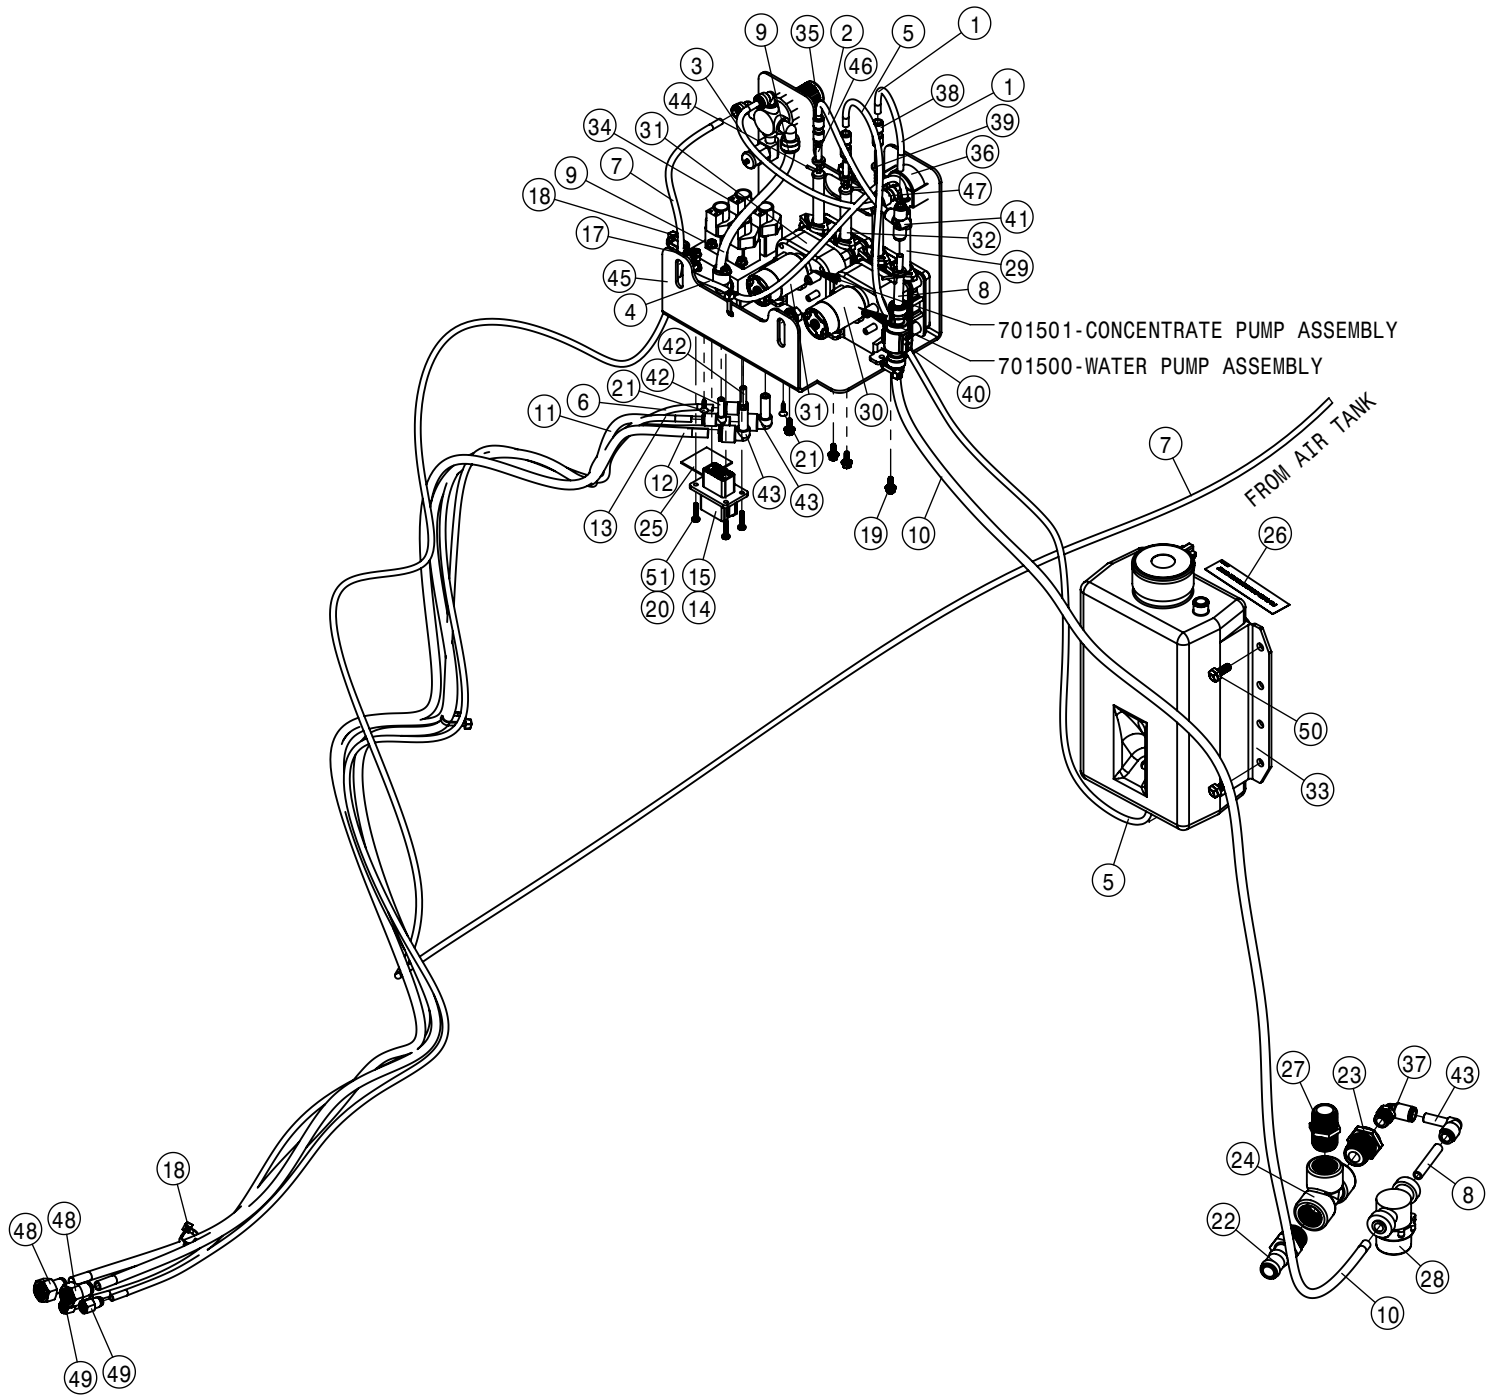

FOAMER ASSEMBLY			
DET	QTY	P/N	DESCRIPTION
1	1	195906-006	1/40D AIR BRAKE TUBING J844-A
2	1	195906-008	1/40D AIR BRAKE TUBING J844-A
3	1	195906-011	1/40D AIR BRAKE TUBING J844-A
4	1	195906-016	1/40D AIR BRAKE TUBING J844-A
5	1	195906-043	1/40D AIR BRAKE TUBING J844-A
6	1	195906-075	1/40D AIR BRAKE TUBING J844-A
7	1	195906-210	1/40D AIR BRAKE TUBING J844-A
8	2	195915-002	3/80D AIR BRAKE TUBING J844-B
9	1	195915-019	3/80D AIR BRAKE TUBING J844-B
10	1	195915-062	3/80D AIR BRAKE TUBING J844-B
11	1	195915-076	3/80D AIR BRAKE TUBING J844-B
12	1	195957-075	3/80D AIR BRAKE HOSE-A YELLOW
13	1	195963-076	1/40D NYLON TUBING, YELLOW
14	1	292105	DEUTSCH, WEDGELOCK, W12P
15	1	292181	DEUTSCH, RECP, DT 12P, FLG MT, A
NS	1	294079	HARNNESS, DTS FOAMER EXTENSION
17	2	470087	3/8-16UNC HEX FLG NUT SER MC GR5

FOAMER ASSEMBLY			
DET	QTY	P/N	DESCRIPTION
18	7	470154	CABLE TIE, 11.00" BLK NYLON
19	4	470215	10-32 X 1/2 SERR FLG HEX BOLT
20	4	470463	8-32 SERR FLANGE NUT
21	2	473907	#10X5/8 OHPHIL 8 SHT MTL SCR
22	1	500022	3/4NPT-3/4HOSE BARB, POLY
23	1	500343	3/8"-3/4" NPT REDU BUSH, POLY
24	1	505218	3/4 NPT PIPE TEE, POLY
25	1	651013	DECAL, RIGHT LEFT, LIQUID, AIR
26	1	651014	FOAMER CONCENTRATE ONLY, DECAL
27	1	690098	3/4NPT CLOSE NIPPLE, POLY
28	1	690251	3/8" PTC STRAINER 80 MESH
29	1	701280	0.25" ID PUMP TUBE
30	1	701282	WATER PUMP GEAR MOTOR
31	1	701284	CONCENTRATE PUMP GEAR MOTOR
32	1	701297	1/8" ID PUMP TUBE
33	1	701499	1GA RESERVOIR
34	1	701502	MANIFOLD BLOCK VLV ASSY, STS'16

FOAMER ASSEMBLY			
DET	QTY	P/N	DESCRIPTION
35	1	701503	AIR REGULATOR ASSY
36	1	701504	30 PSI AIR PRESSURE GAUGE
37	1	711041	3/8MNPT-3/8 NYL TUBE LBO
38	4	711054	1/4 NYL TUBE UNION, STRAIGHT
39	3	711086	1/4 OD PLUG IN STEM W/ BARB, POLY
40	1	711087	3/8" JG DB CHK VLV, POLY
41	1	711088	1/4 PUSH CONNECT UNION TEE, POLY
42	2	711089	1/4 OD PLUG IN ELBOW, POLY
43	4	711090	3/8 OD PLUG IN ELBOW, POLY
44	5	711091	3/8 OD HOSE CLAMP, STEEL YZ
45	1	711093	FOAMER BRKT, DTS
46	2	711095	1/4 OD X 1/8 HOSE BARB STEM, POLY
47	1	711096	1/4"OD PUSH CONNECT X 1/8 NPT
48	2	711112	3/8OD X 3/8NPT FEM CONNECT BRS
49	2	711113	1/40D X 1/8NPT FEM CONNECT BRS
50	4	900064	5/16UNC X 3/4 HHCS GR5 MC
51	4	903850	8-32 X 3/4 PHIL PAN MACH SCR BZ