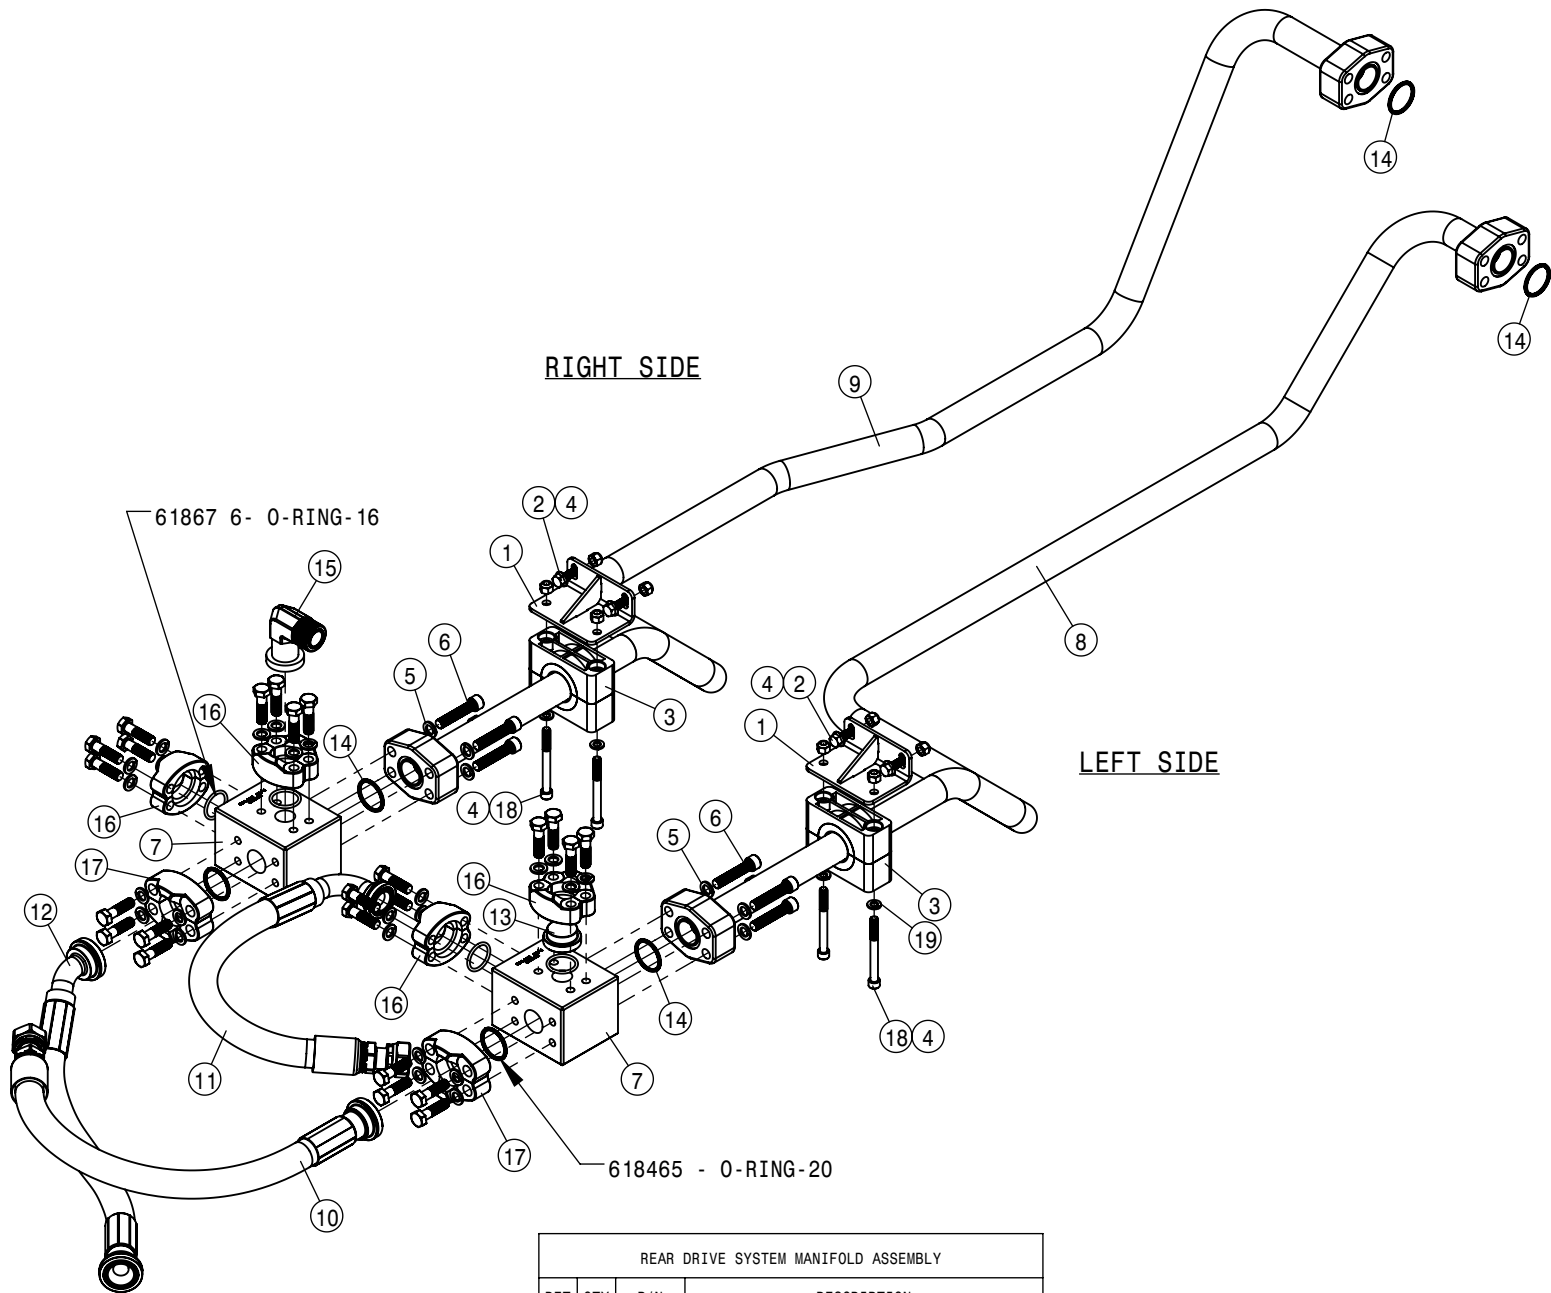

REAR DRIVE SYSTEM MANIFOLD ASSEMBLY			
DET	QTY	P/N	DESCRIPTION
1	2	362514	DRIVE TUBE BRKT
2	4	470460	3/8 X 1" SERR FLG BOLT
3	2	470696	CLAMP ASSY W/ 1 1/2" RUB INS
4	8	473010	3/8-16UNC NYLOCK NUT SS
5	8	473784	12MM LOCK WASHER
6	8	474005	12MM-1.75X60MM SOC HD CAP SCR
7	2	607132	HYD DRIVE CODE 62 BLOCK
8	1	615114	HYD DRIVE TUBE A SIDE 1.5X.134W
9	1	615115	HYD DRIVE TUBE B SIDE 1.5X.134W
10	1	617261	16-797TC-16FFOX-20C62F-28 H/A
11	1	617262	16-797TC-16C62FX90-16FFOX-25 H/A
12	1	617263	16-797TC-20C62F-20C62FX45-21.8
13	1	617275	-16 CD 62 PLUG
14	4	618465	O-RING FOR 1 1/4" FLANGE -20
15	1	618654	1" FLANGE-90-1 7/16MFOR LBO
16	4	618933	M12 SPLIT FLANGE KIT #62 (-16)
17	2	618966	M12 SPLIT FLANGE KIT #62 (-20)
18	4	900405	3/8UNC X 3 3/4" SOCKET HD CAP SCR
19	4	920502	3/8 LOCK WASHER