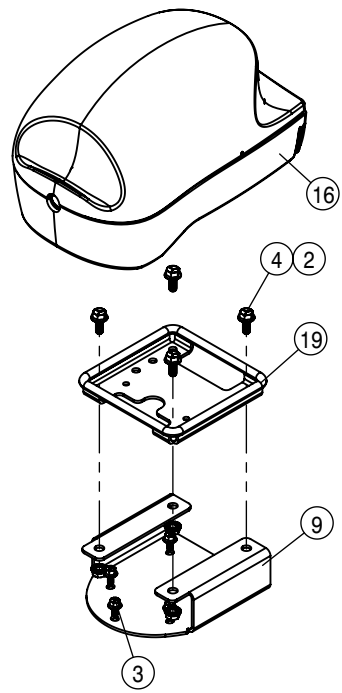

DEERE PRECISION COMPONENTS			
DET	QTY	P/N	DESCRIPTION
1	1	344385	1.5" RAM BALL MNT 4.50"DBL SOC ARM
2	4	470113	5/16-18UNC HEX FLG NUT SER MC GR5
3	5	470122	1/4UNC X 1/2 HHSFB GR5 MC
4	4	470233	5/16UNC X 3/4 HHSFB GR5 MC
5	1	470460	3/8UNC X 1 HHSFB GR5 MC
6	2	470510	10-24 SERR. FLANGE NUT
7	2	472199	10-24 X 1/2 PHIL PANHD MACH SCR
8	2	473832	1/4-20UNC HEX FLG NUT SER SS
9	1	693107	STARFIRE HOOP MT BRKT
10	1	693870	THIRD PARTY PLATE
NS	1	693999	MAGNET KIT
NS	1	694037	CABLE RCM/JDRC 2000 2018
NS	1	694038	HARNESS SSU ADAPTER 2018+

DEERE PRECISION COMPONENTS			
DET	QTY	P/N	DESCRIPTION
14	2	900464	1/4UNC X 2 HHSFB SS
15	2	910034	M6-1.0 X 12MM HHFB
16	1	BPF11018	POSITION RCVR STARFIRE 6000
NS	1	BPF11559	MANUAL KIT, JDRC 2000-ENGLISH
18	1	PF11019	MNT, DISPLAY BRCKT, RAM MNT
19	1	PF81190	BRACKET KIT ASSY, ROOF RACK
20	1	PFA10679	JDRC2000 W/SOFTWARE
21	1	PFA11060	GREENSTAR 3 2630 DISPLAY W/SW
NS	1	PFA11102	STARFIRE RCVR HARNESS STS/DTS
23	1	PFA11270	STEERING CONTROLLER ATSSU
NS	1	PF12435	WIRE HRNSS GS3 CRNRPST W/3 VID
25	4	R231112	CONTROLLER ISOLATOR