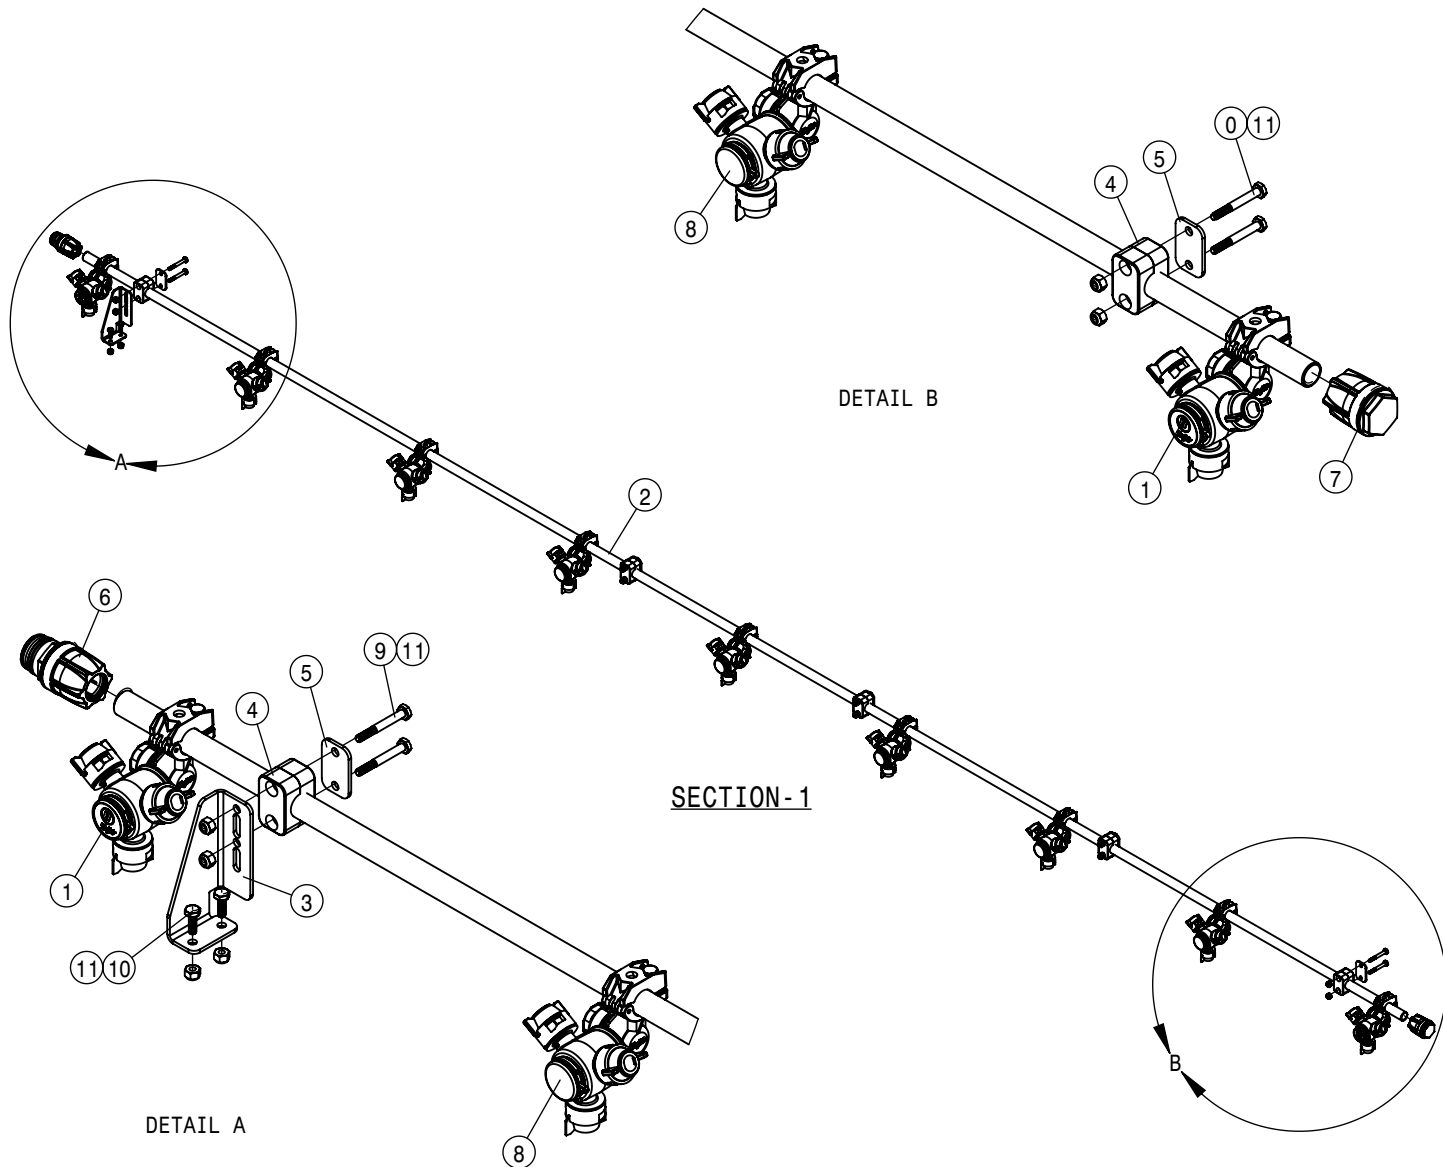

20" WET BOOM SPACING, SECTION-1 90' BOOM			
DET	QTY	P/N	DESCRIPTION
1	2	737962	QUICK TJET 3-TIP BODY, 1/2" R
2	1	167707	TUBE-WET BM .50X165 20"SP
3	1	169154	OUTER SOLU BRKT, DTS'16
4	5	470358	TUBE CLAMP BODY, .840 (1/2 PIPE)
5	5	470752	SS COVER PLATE FOR 470358
6	1	500331	T3 - 1/2" PIPE BOOM END
7	1	500332	1/2" PIPE BOOM END
8	7	737961	QUICK TJET 3-TIP BODY, 1/2"
9	10	900022	1/4UNC X 2 HHCS SS
10	2	900448	1/4UNC X 3/4 HHCS SS
11	12	910118	1/4-20UNC NYLOCK NUT SS