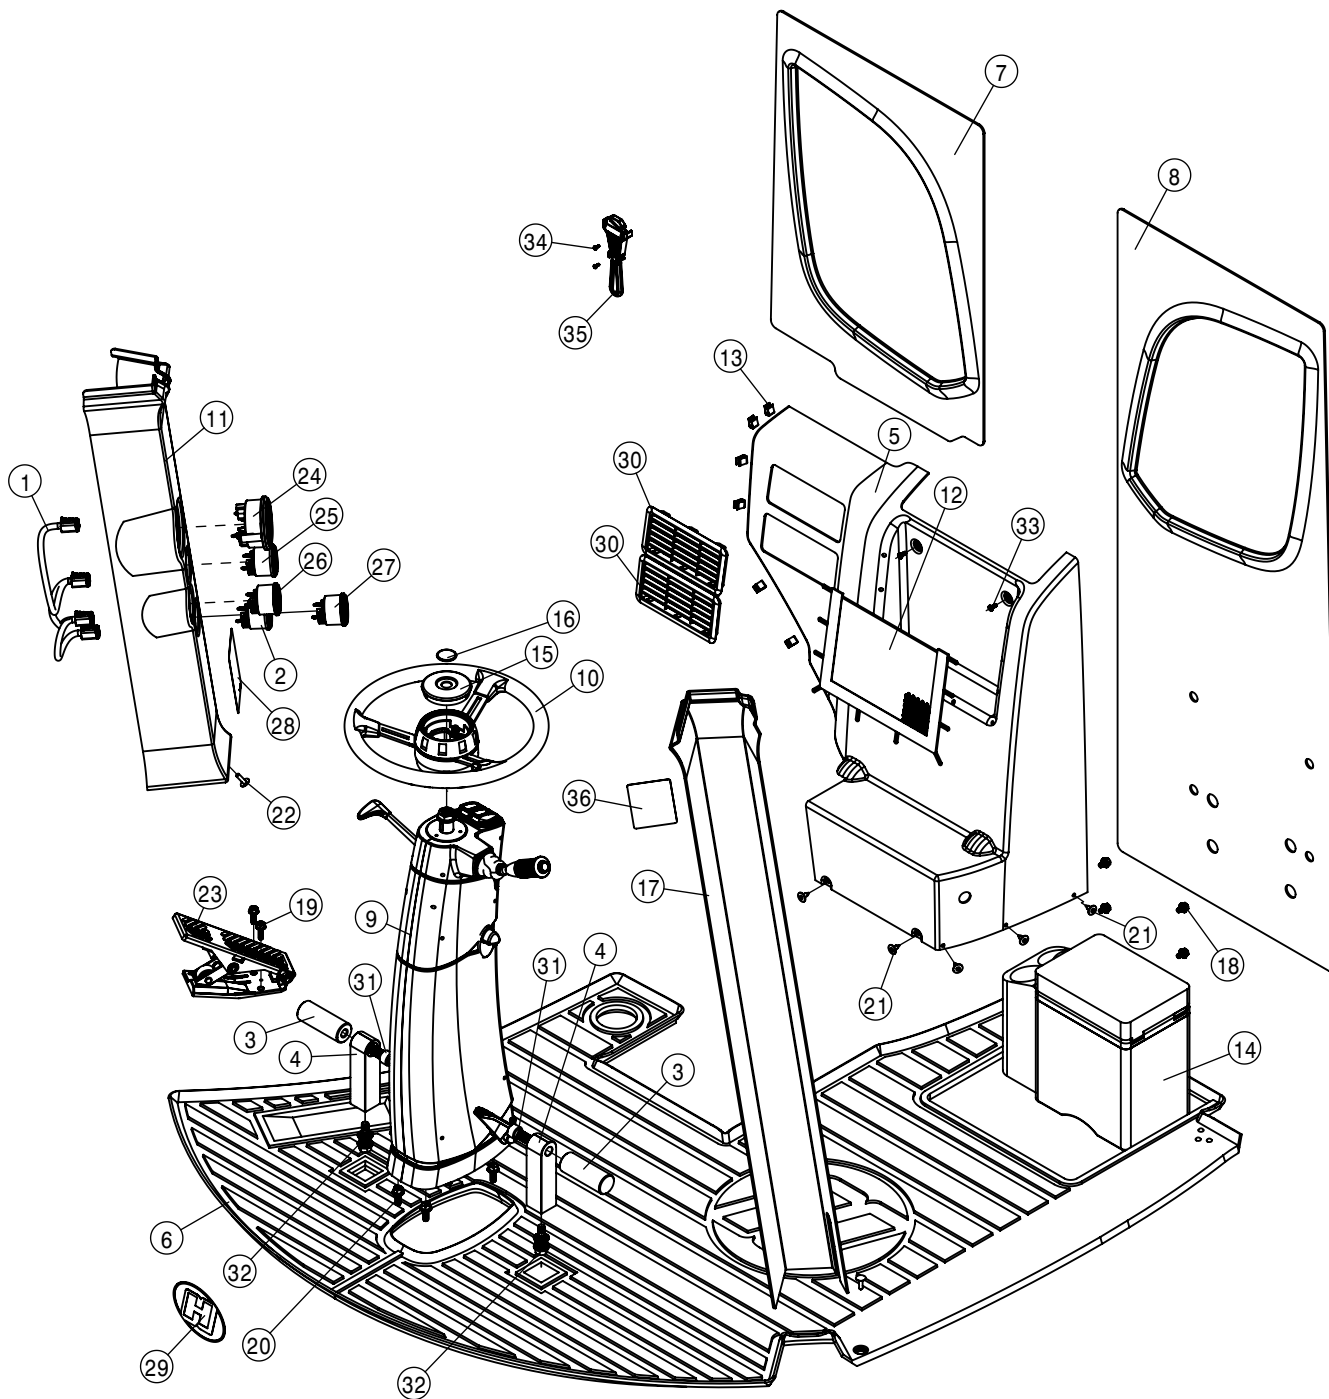

PREMIUM CAB INTERIOR ASSEMBLY			
DET	QTY	P/N	DESCRIPTION
1	1	294205	HARNESS - A-POST GAUGE STS
2	1	344171	GAUGE BLANK
3	2	344284	STS CAB FOOT PEG '14
4	2	344286	STS CAB FOOT PEG RISER
5	1	344308	REAR CONSOLE
6	1	344339	FLOORMAT - MOLDED
7	1	344347	RH REAR WALL LINER
8	1	344348	LH REAR WALL LINER
9	1	344390	STEERING COLUMN ASSY, STSCAB '14
10	1	344392	STEERING WHEEL - PREMIUM
11	1	344397	RH A POST COVER
12	1	344411	CARGO NET - REAR CONSOLE
13	6	344413	"U" CLIP
14	1	344420	ELEC COOLER
15	1	344573	CTR CAP, STEERING WHEEL-PREMIUM
16	1	344575	DECAL - STEERING WHEEL CENTER
17	1	344823	LH A PSOT COVER, CAB W/DECAL
18	4	470232	5/16UNC X 1/2 HHSFB GR5 MC

PREMIUM CAB INTERIOR ASSEMBLY			
DET	QTY	P/N	DESCRIPTION
19	2	470234	5/16UNC X 1 HHSFB GR5 MC
20	4	470460	3/8UNC X 1 HHSFB GR5 MC
21	5	470466	1/4 X 3/4 PLTC LCK RIVET
22	2	470545	PUSH TREE FASTENER 1/4 X 1
23	1	470649	PEDAL - DECEL
24	1	470650	GAUGE - 3" RPM
25	1	470651	GAUGE - 2" FUEL
26	1	470652	GAUGE - 2" COOLANT TEMP
27	1	470654	GAUGE, DEF 2" '14
28	1	650479	JOYSTICK DECAL, STS '15
29	1	651008	DECAL - H-DOT FRONT GLASS 5.00"
30	2	657549	2412, 4"X8" Louver Grill
31	2	900396	5/8UNC X 2 SOCKET CAP SCR
32	4	900516	1/2UNC X 1 HHSFB GR5 MC
33	2	903706	10-32X1/2 PHIL PAN MACH SCR
34	2	903808	#6-32 UNC X 3/8 PHMS PH ZN
35	1	AXE66081	TOOL, WINDOW BREAKING TOOL JD
36	1	N204628	LABEL, TACH OPENING