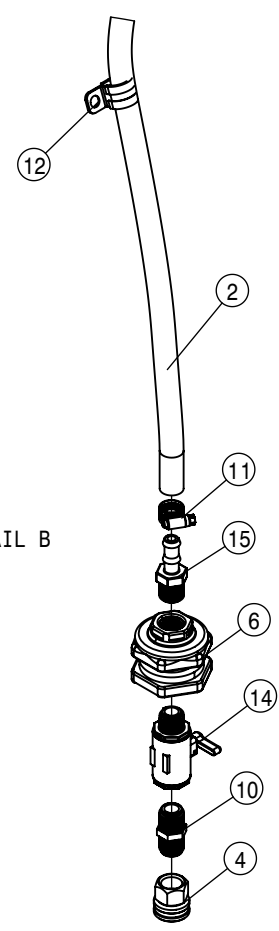

DETAIL B

HANDWASH ASSEMBLY			
DET	QTY	P/N	DESCRIPTION
1	1	195907-005	HOSE 3/8 ID 1/8W CLEAR VINYL
2	1	197008-148	HOSE 1/2 1-FBR BR BLK EPDM
3	1	363260	HAND WASH TANK RETAINER
4	1	475019	3/4 FGHT-1/2 FNPT SWIV ADPTR
5	1	500044	1/2NPT-90 ST EL, POLY
6	1	500131	1/2"NPT TANK FLANGE POLY
7	1	500133	1/2NPT X 3" PIPE NIPPLE POLY
8	1	500143	1/2 NPT PIPE TEE, POLY
9	2	500287	3/8NPT-90-3/8 HOSE BARB, POLY
10	1	503101	1/2NPT CLOSE NIPPLE, POLY
11	2	520069	HOSE CLAMP NO 6 STAINLESS
12	2	520115	CUSH CLAMP,#12 0.75"D-3/4W LOOP
13	2	520120	HOSE CLAMP NO 4 STAINLESS
14	2	696195	1/2FNPT-1/2MNPT MICRO BALL VLV
15	2	713340	1/2NPT-1/2 HOSE BARB, POLY
16	1	763752	HAND WASH TANK W/ DECAL, DTS
17	2	900149	3/8UNC X 8 1/2 HHCS GR5 MC
18	2	914004	3/8-16UNC STOVER NUT MC GR5
19	1	N408864	LABEL, CLEAN WATER RINSE TANK