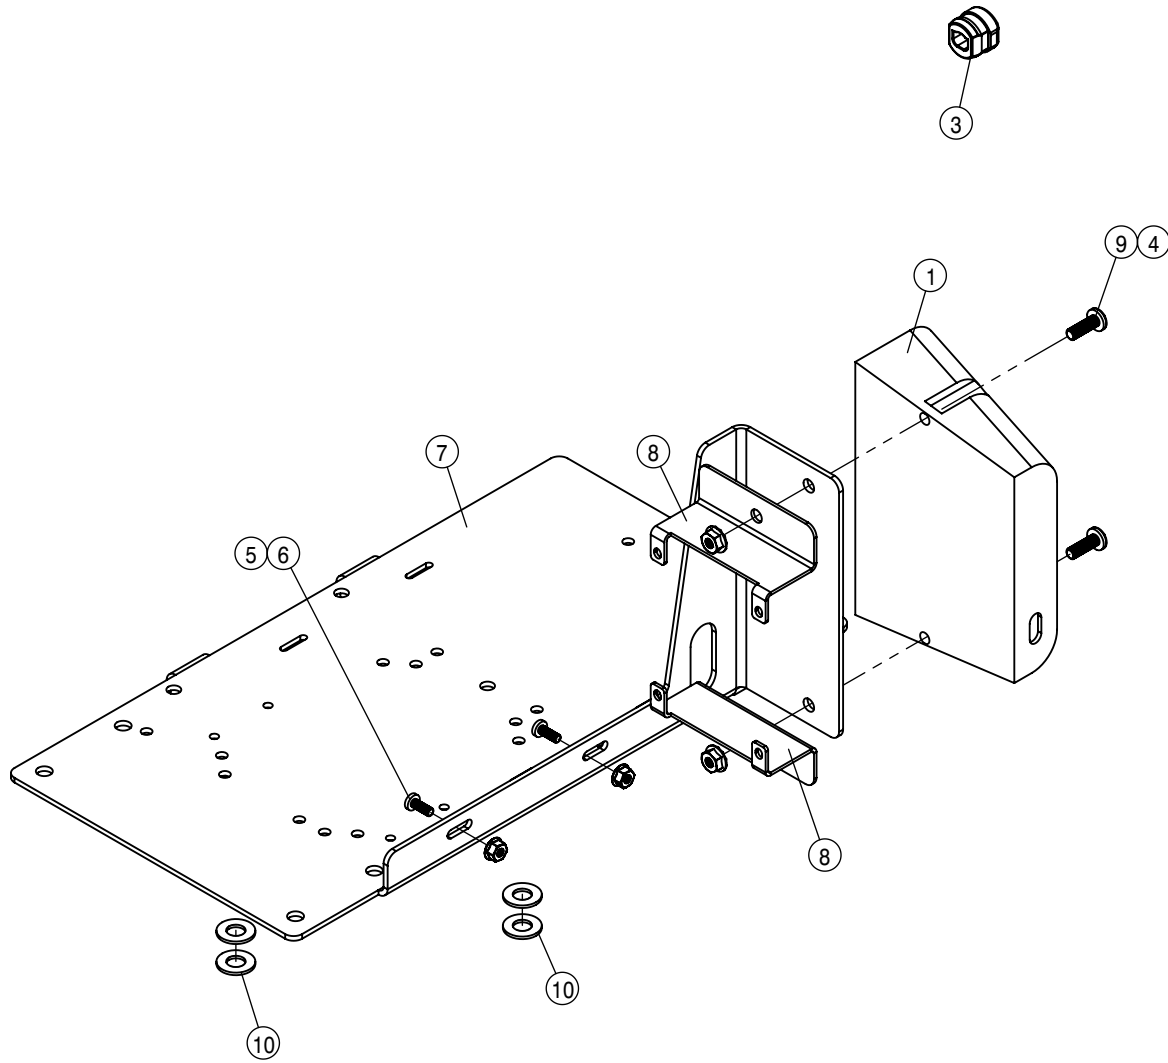

OPEN SOURCE PRECISION COMPONENTS			
DET	QTY	P/N	DESCRIPTION
1	1	292023	IQAN-MC2 MODULE-2014 CONTROL
NS	1	294298	3RD PARTY HARNESS MY16
3	1	344478	BUSHING - STRAIN RELIEF
4	2	470121	1/4 UNC SERR FLG LOCK NUT
5	2	470510	10-24 SERR. FLANGE NUT
6	2	472199	10-24 X 1/2 PHIL PANHD MACH SCR
7	1	693870	THIRD PARTY PLATE
8	2	693997	BUSSMAN FUSE BKT
9	2	903711	1/4UNC X3/4PHIL PANHD MACH SCR
10	4	920002	SAE FLAT WASHER 3/8 MC