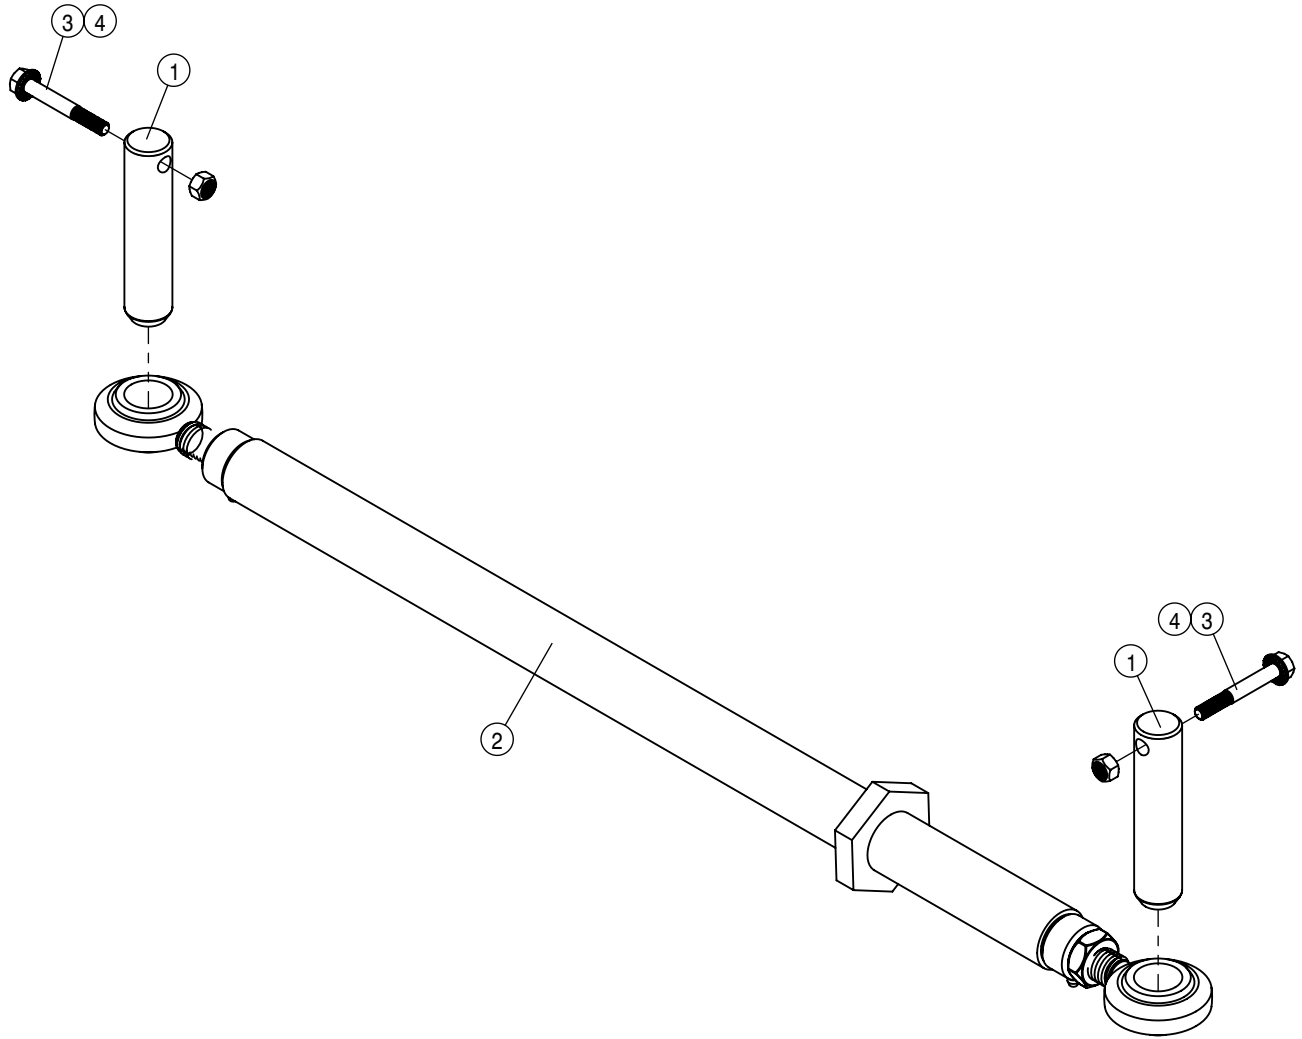

REAR STANDARD TIE ROD ASSEMBLY			
DET	QTY	P/N	DESCRIPTION
	1	359086	REAR TIE ROD SHAFT WLD
	1	359089	TIE ROD STUD WLD
	1	749322	STEERING TUBE CLAMP & BOLT ASSY

SUPPORT WITHOUT ALL WHEEL STEER VALVE			
DET	QTY	P/N	DESCRIPTION
1	2	470087	3/8UNC HEX SERR FLANGE NUT
2	1	470690	POLY CLAMP, DTS HYD AUX OPT
3	1	618457	3/4MJIG PLUG
4	2	900506	3/8UNC X 2 HHSFB GR5 MC FT