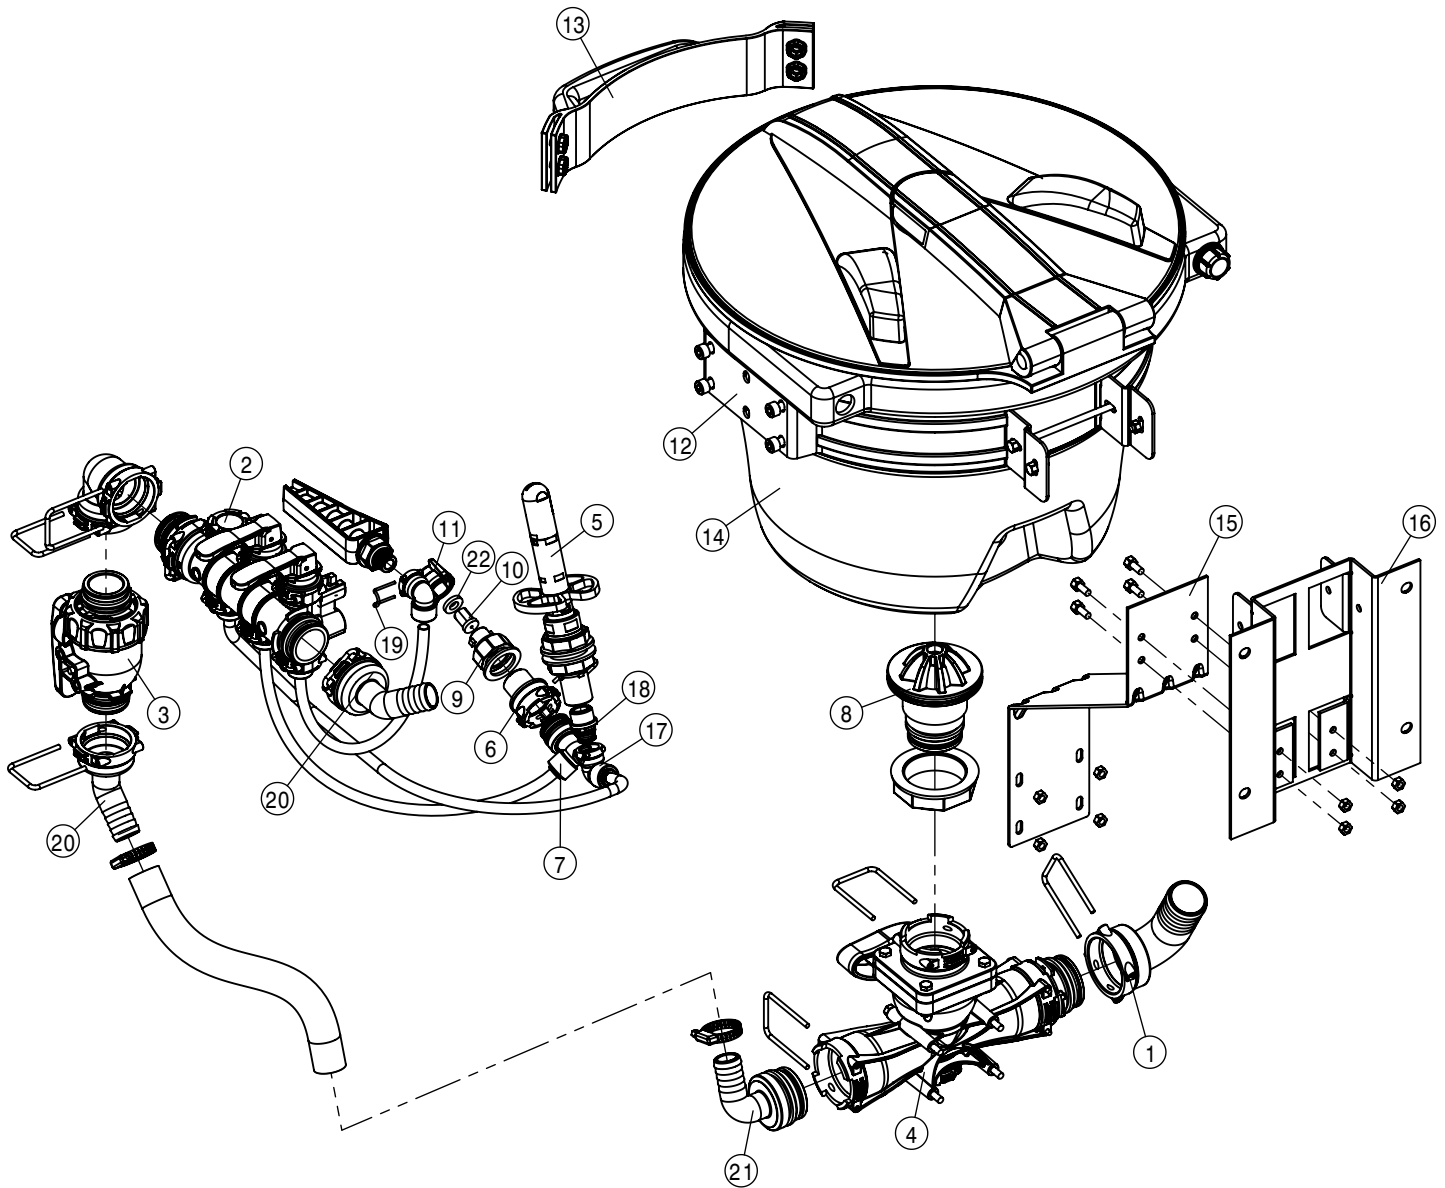

INDUCTOR REPAIR PARTS FOR 737974			
DET	QTY	P/N	DESCRIPTION
1	1	500329	T6 TO 38MM HB 90
2	1	500458	2 VALVE T5 GROUP
3	1	500459	BALL VLV FORK COUPLING
4	1	500460	MIXING VALVE T6 FORK COUPLING
5	1	500461	CONTAINER RINSING JET
6	1	500462	HOSETAIL T3F 3/4" M
7	1	500463	CURVED CONNECTION T3M AR D.10
8	1	500464	DRAIN OUTLET
9	1	500465	BM FLUSH QUICK FITTING 3/4"F
10	1	500466	DEFLECTOR 140° NZLE 10.0 BLK
11	1	500467	QUICK FITTING CAP RED
12	2	500468	STEEL BAND TANK BKT
13	1	500469	BAND WITH HANDLE
14	1	500470	MIXER TANK
15	1	500471	FIXED FRAME
16	1	500472	MIXER FRAME
17	1	500473	CURVED CONNECTION
18	1	500474	HOSETAIL
19	2	500475	FORK
20	2	500476	45° ELBOW T5F D.25
21	1	500477	90 ELBOW T6 .25MM
22	1	737824	QUICK TEEJET SEAT GASKET