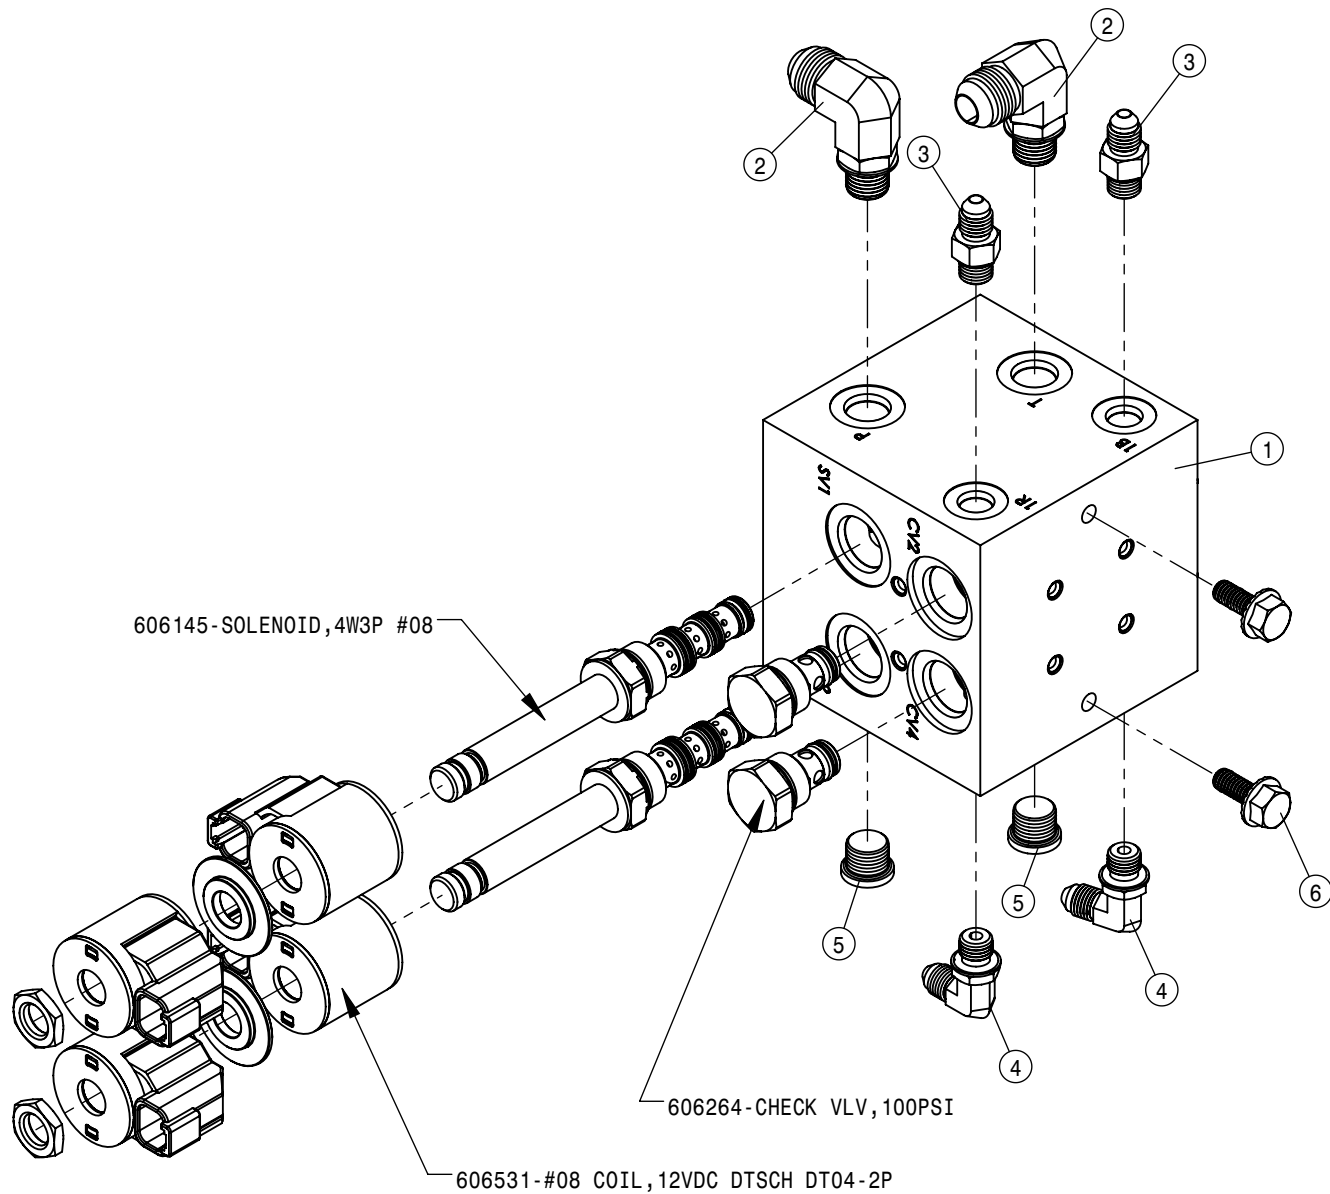

REAR HYDRAULIC TREAD ADJUST VALVE ASSEMBLY			
DET	QTY	P/N	DESCRIPTION
1	1	606540	TREAD ADJ VLV,STS PWRSYS 14
2	2	618249	3/4MJIC-90-9/16MOR LBO
3	2	618467	7/16MJIC-7/16MOR ADPTR
4	2	618473	7/16MJIC-90-7/16MOR LBO
5	2	618754	9/16 MOR PLUG, HEX SOCKET
6	2	900486	5/16UNC X 3/4 HHSFB SS