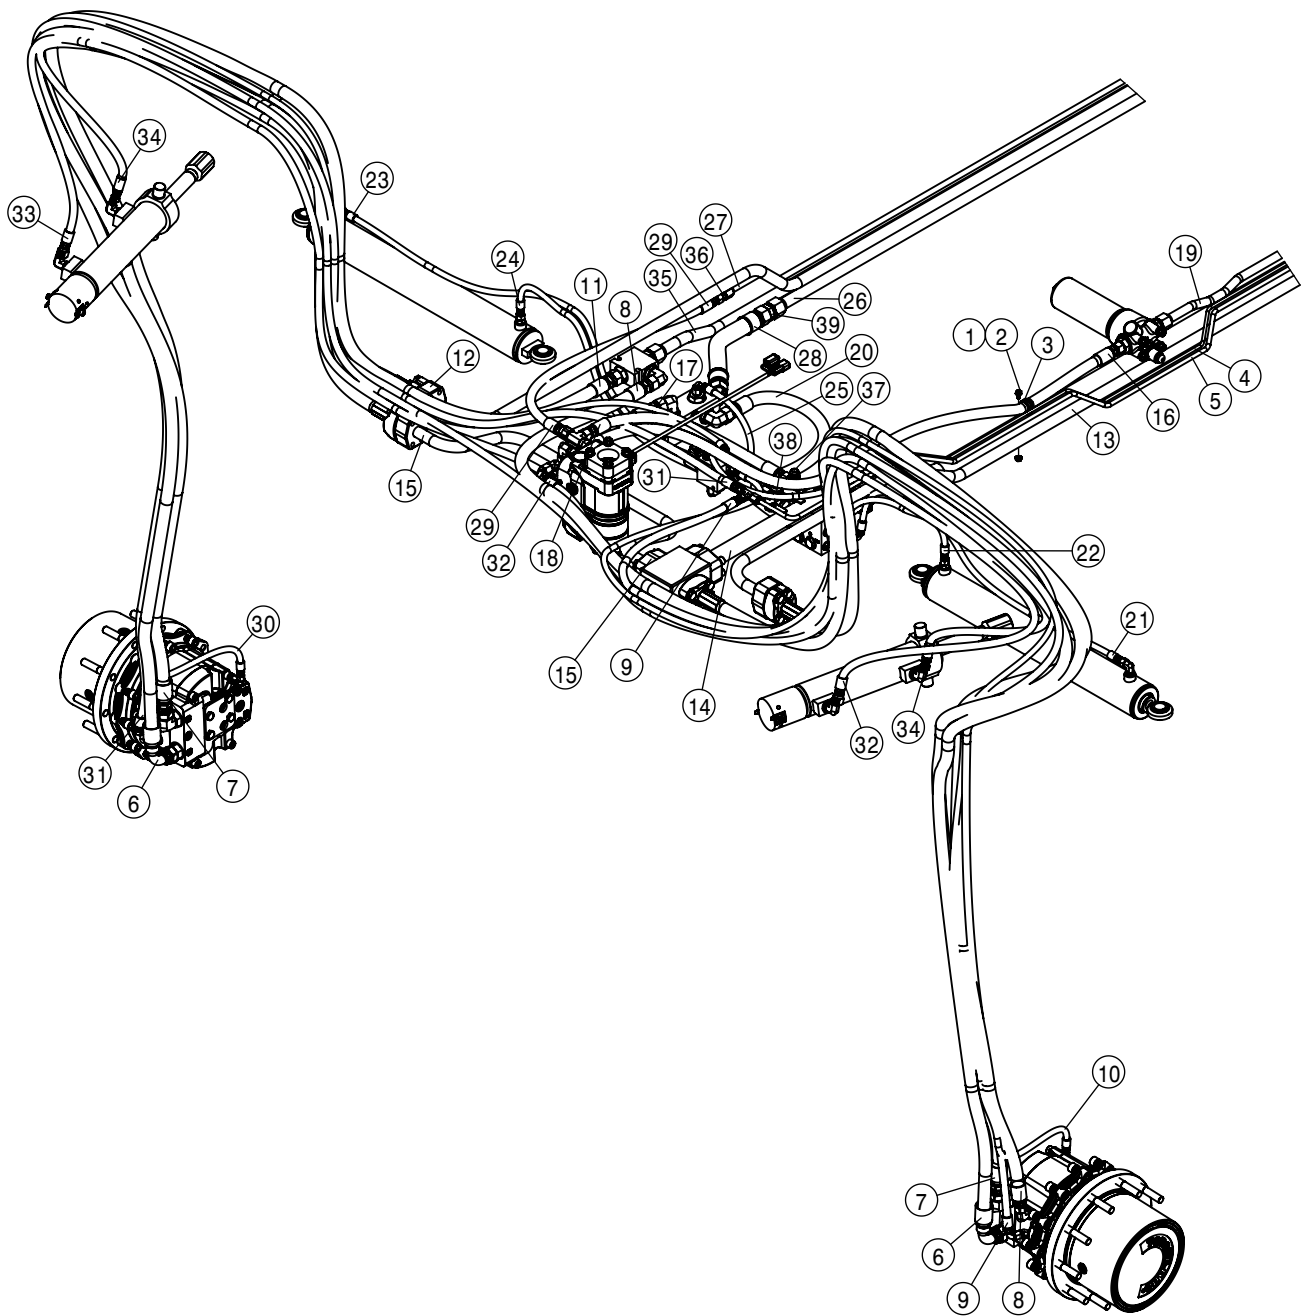

FRONT HYDRAULIC HOSEING SYSTEM			
DET	QTY	P/N	DESCRIPTION
1	2	470121	1/4 UNC SERR FLG LOCK NUT
2	2	470122	1/4 UNC X 1/2 SERR FLG BOLT
3	2	520101	CUSH HOSE CLAMP,#16, 1"D X 1/2W
4	1	606154	FRT SFT LINE 0.25"OD X 0.049"W
5	1	606155	FRT BRK LNE 0.375"OD X 0.049"W
6	2	606157	12-797TC-16C62FX-12FFOX90-147
7	2	606158	12-797TC-16C62FX-12FFOX-150 H/A
8	1	606162	12-451TC-08FJX-12FJX-194 H/A
9	1	606163	06-451TC-06FJX-06FJX90-173 H/A
10	1	607131	04-451TC-04FJX-04FJX-186 H/A
11	1	614768	12-451TC-08FJX-12FJX-176 H/A
12	1	614772	HYD TUBE RF DRIVE 1"ODX.12"WT
13	1	614773	HYD TUBE LF DRIVE 1"ODX.12"WT
14	1	614774	HYD TUBE B DRIVE 1.5"ODX.134"WT
15	1	614776	HYD TUBE B FRT 1.00" OD X .120" W
16	1	617226	10-451TC-10FJX-10FJX90-63 H/A
17	1	617227	10-451TC-12FJX-10FJX90-14 H/A
18	1	617228	10-451TC-10FJX-10FJX-23 H/A
19	1	617229	HYD AUX TUBE 0.75" OD X .065WT
20	1	617231	12-451TC-12FJX-12FJX90-25 H/A

FRONT HYDRAULIC HOSEING SYSTEM			
DET	QTY	P/N	DESCRIPTION
21	1	617232	04-451TC-06FJX-04FJX90-39 H/A
22	1	617233	04-451TC-06FJX-04FJX90-20 H/A
23	1	617234	04-451TC-06FJX-04FJX-66 H/A
24	1	617235	04-451TC-06FJX-04FJX-43 H/A
25	1	617236	04-451TC-06FJX-06FJX90-15 H/A
26	1	617237	AUX RETURN 1"OD X 0.065"WT
27	1	617238	OPT AUX TUBE 0.5"OD X .049"WT
28	1	617239	16-811-16FJX-16FJX-17 HA
29	1	617250	08-451TC-08FJX-10FJX-35 H/A
30	1	617287	04-451TC-04FJX-04FJX90-195 H/A
31	1	617288	06-451TC-06FJX-06FJX90-190 H/A
32	1	617289	06-451TC-08FJX-08FJX90-104 H/A
33	1	617290	06-451TC-08FJX-08FJX-100 H/A
34	1	617291	06-451TC-06FJX-06FJX-200 H/A
35	1	617391	WMC TUBE 1.00"OD X 0.065"WT
36	1	618314	3/4MJIC UNION
37	1	618333	7/8FJIC SW RUN TEE-7/8MJIC
38	1	618487	1 1/16FJ SW RUN TEE-1 1/16MJ
39	1	618577	1 5/16MJIC UNION