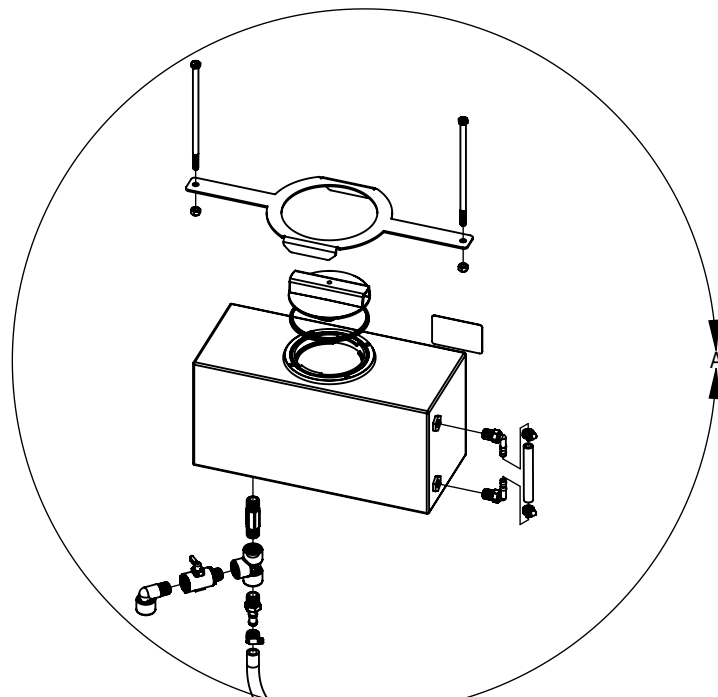

701510-TANK LID
701511-GASKET

DETAIL A