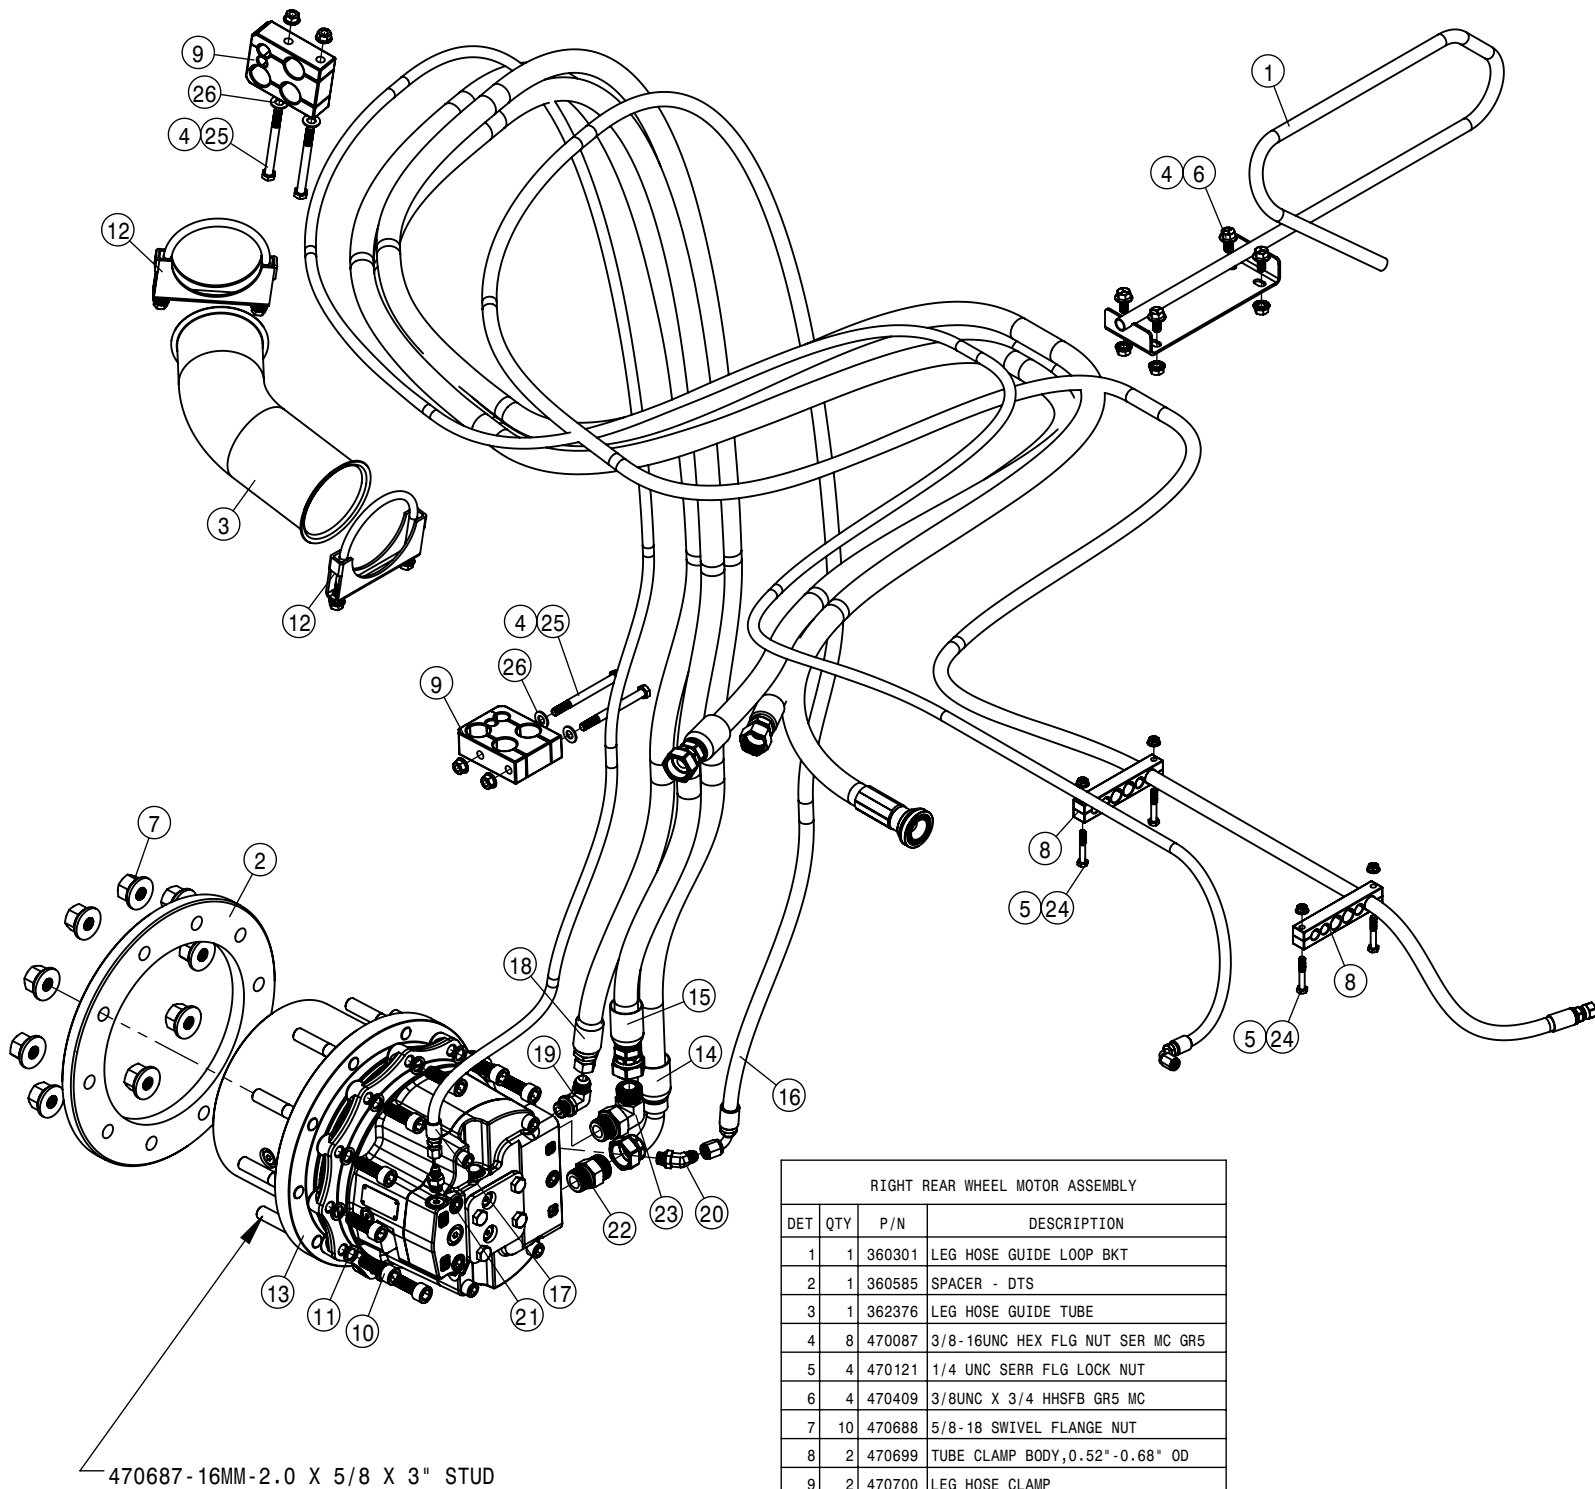

470687-16MM-2.0 X 5/8 X 3" STUD

RIGHT REAR WHEEL MOTOR ASSEMBLY

DET	QTY	P/N	DESCRIPTION
1	1	360301	LEG HOSE GUIDE LOOP BKT
2	1	360585	SPACER - DTS
3	1	362376	LEG HOSE GUIDE TUBE
4	8	470087	3/8-16UNC HEX FLG NUT SER MC GR5
5	4	470121	1/4 UNC SERR FLG LOCK NUT
6	4	470409	3/8UNC X 3/4 HHSFB GR5 MC
7	10	470688	5/8-18 SWIVEL FLANGE NUT
8	2	470699	TUBE CLAMP BODY, 0.52"-0.68" OD
9	2	470700	LEG HOSE CLAMP
10	12	470891	14MM-2.00X40MM SOC HD CAP SCR
11	12	470892	14MM LOCK WASHER
12	2	472218	4" MUFFLER CLAMP 3/8UNC GRAY
13	1	606088	WHEEL DRIVE, 53CC, 21:1
14	1	617265	12-797TC-16C62F-12FFOX-168 H/A
15	1	617276	12-797TC-12FFOX-12FFOX-163 H/A
16	1	617281	06-451TC-06FJX-06FJX90-195 H/A
17	1	617283	04-451TC-04FJX-04FJX90-199 H/A
18	1	617401	12-451TC-12FJX-08FJX-156 H/A
19	1	618241	3/4MJIC-90-3/4MOR LBO
20	1	618425	9/16MJIC-45-9/16MOR LBO
21	1	618468	7/16MJIC-9/16MOR ADPTR
22	1	618859	1 1/16MOR-1 3/16MORFS ADPTR
23	1	618977	1 1/16MOR- 90-1 3/16MORFS LBO
24	4	900006	1/4UNC X 1 3/4 HEX BOLT
25	4	900140	3/8UNC X 4 HHCS GR5 MC
26	4	920002	3/8 SAE FLAT WASHER