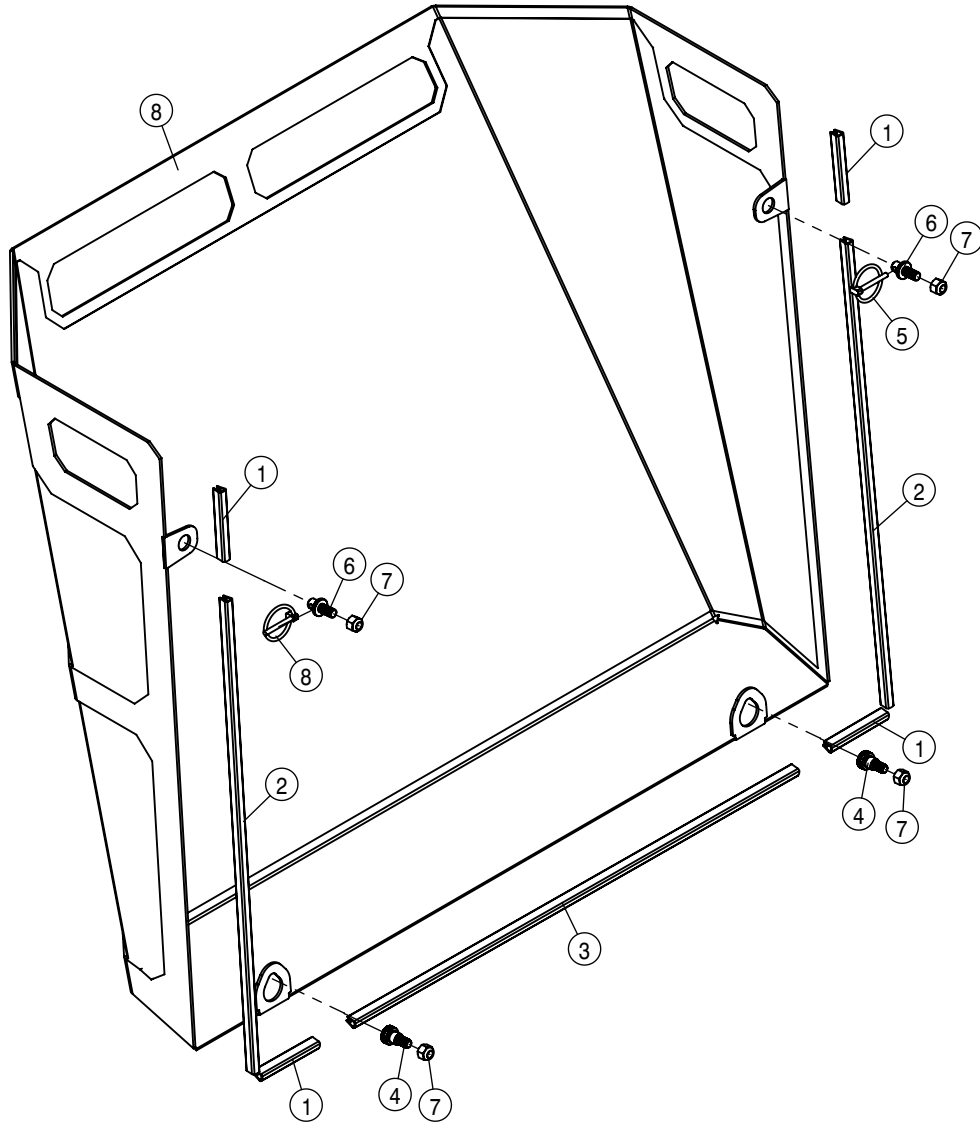

HOOD SCOOP OPTION			
DET	QTY	P/N	DESCRIPTION
1	4	193016-003	QUICKEDGE TRIM .060 TO .170
2	2	193016-023	QUICKEDGE TRIM .060 TO .170
3	1	193016-026	QUICKEDGE TRIM .060 TO .170
4	2	470283	3/8UNC 1/2 SCKT SHLDR BOLT BO
5	2	470335	LINCHPIN, 3/16 X 1 1/4 GRIP
6	2	470520	HANGER PIN,3/8UNC x.437Dx.500L
7	4	473010	3/8-16UNC NYLOCK NUT SS
8	1	660932	COOLING PKG SCOOP WLD