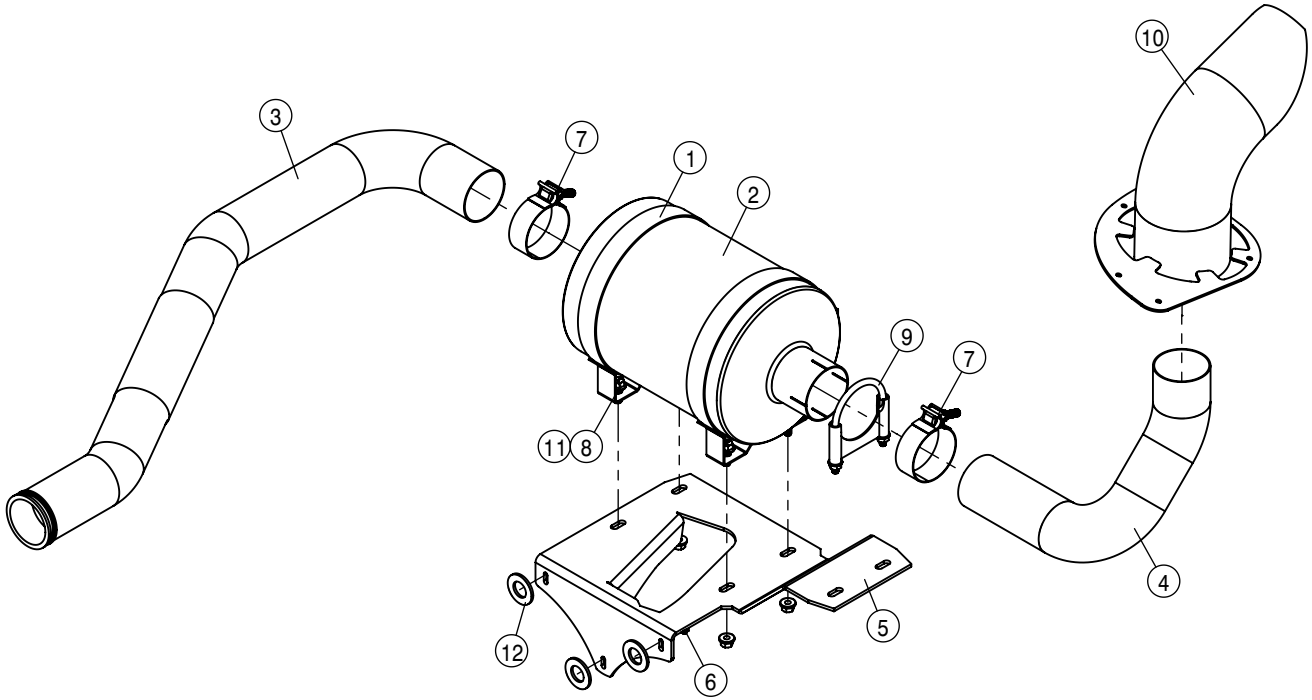

TIER-3 EXHAUST ASSEMBLY (EXPORT ONLY)			
DET	QTY	P/N	DESCRIPTION
1	2	317106	MUFFLER MNTG CLAMP
2	1	317307	3" RESONATOR
3	1	317704	PIPE, TURBO TO MUFFLER
4	1	317705	PIPE, EXHAUST OUTLET
5	1	317712	BRKT-RESONATOR SUPPORT WLD DTS
6	3	470121	1/4 UNC SERR FLG LOCK NUT
7	2	470458	MUFFLER CLAMP, 3.00 ACCUSEAL
8	4	470460	3/8UNC X 1 HHSFB GR5 MC
9	1	470475	MUFFLER CLAMP, 3.00 IN
10	1	660254	EXHAUST STACK WLD DTS T4F
11	4	910106	3/8-16UNC CTRLK FLG NUT MC GR5
12	3	920007	7/8 SAE FLAT WASHER