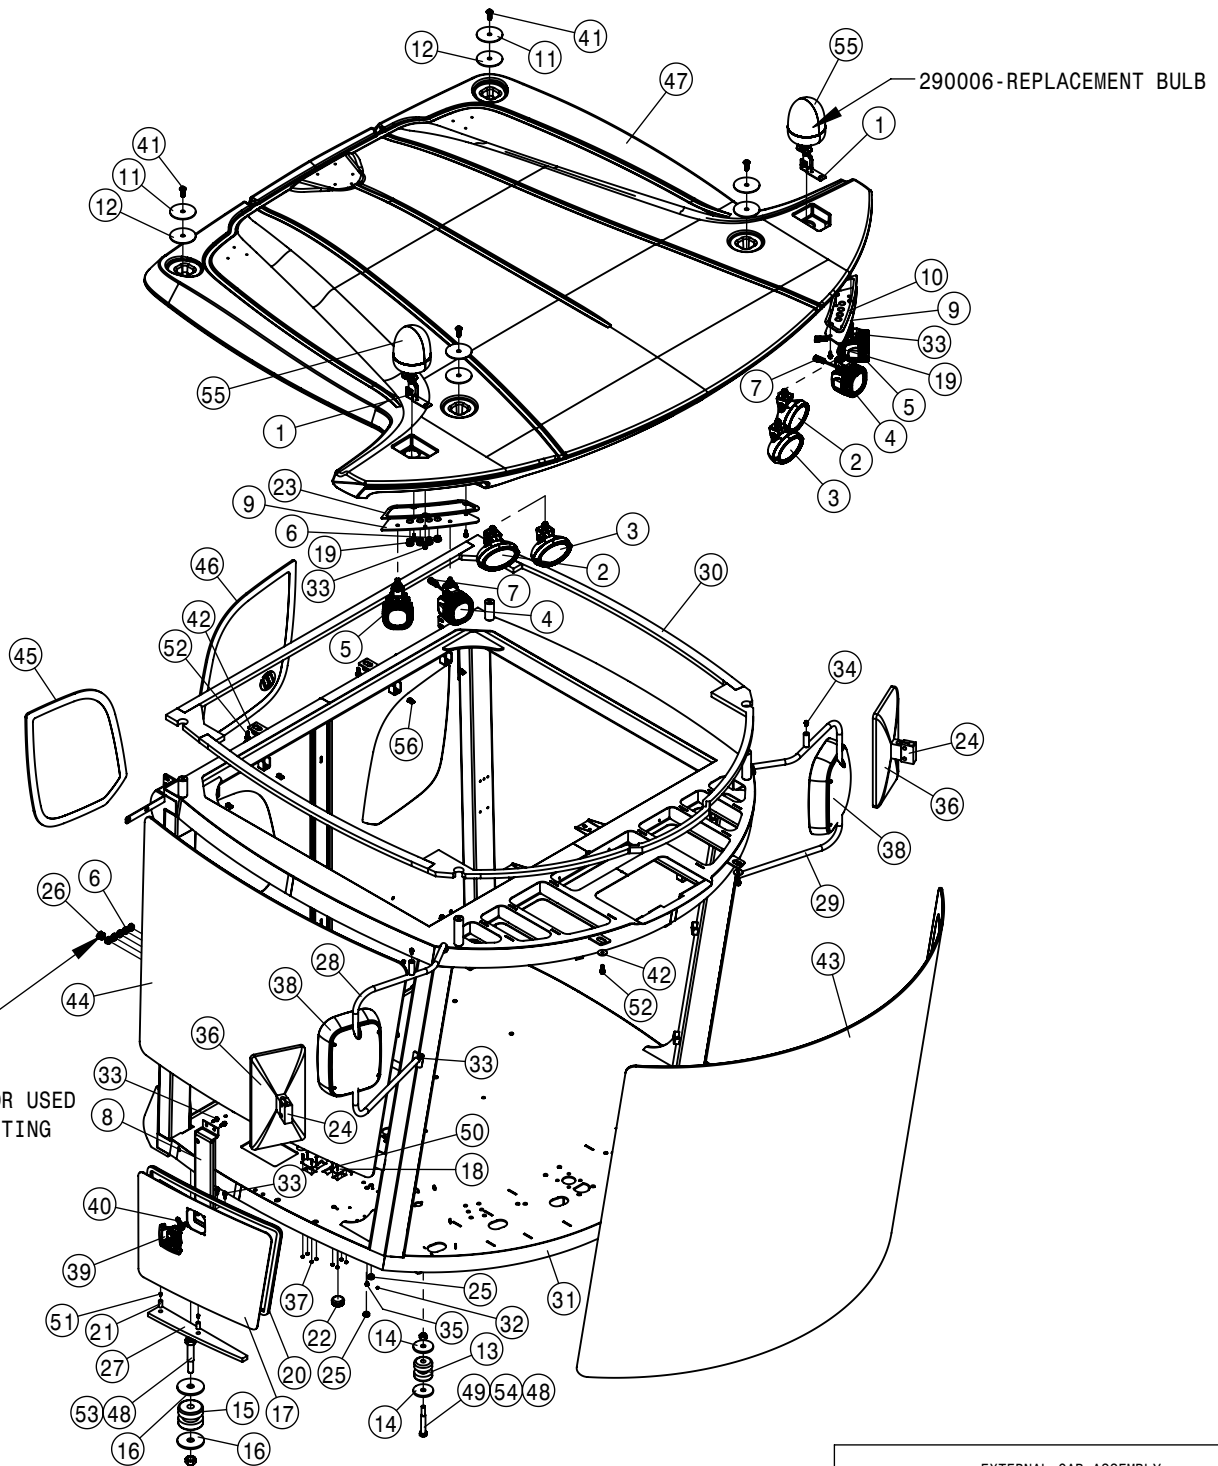

EXTERNAL CAB ASSEMBLY			
DET	QTY	P/N	DESCRIPTION
1	2	290060	BEACON TILT SURFACE MT,QK CHG
2	2	292614	WORKLIGHT - HALOGEN CLOSE RANGE
3	2	292615	WorkLight - Oval 100 Long Range
4	2	292618	WORKLIGHT-TYRI LED FLOOD
5	2	292619	WORKLIGHT-TYRI LED TRAP
6	7	292634	HOLE PLUG
7	4	294299	TYRI JUMPER HARNESS
8	1	344299	ACCESS PANEL SEALING SURFACE WLDT
9	2	344357	ROOF LIGHT MNT PLT, STSCAB'14
10	1	344358	ROOF LIGHT MNT PLT GASKET, STSCAB'14
11	4	344359	ROOF RETAINER WASHER, STSCAB'14
12	4	344360	ROOF RETAINER WASHER SEAL, STSCAB'14
13	2	344393	ISO MOUNT
14	4	344394	ISO MT WASHER FRNT, STS'14
15	2	344395	ISO MOUNT
16	4	344396	ISO MT WASHER REAR, STS'14
17	1	344452	FRT ACCESS PNL WLDT, STS'14
18	2	344477	PLATE - 12 PIN COVER

EXTERNAL CAB ASSEMBLY			
DET	QTY	P/N	DESCRIPTION
19	10	344478	BUSHING - STRAIN RELIEF
20	1	344479	SEAL - ACCESS PANEL
21	2	344497	THREADED NYLN SPCR, STS'14
22	1	344509	HOLE PLUG - 24 SERIES
23	1	344513	ROOF LIGHT MT PLT RH GASKET, STS'14
24	2	344515	STD MIR BRKT, STS'14
25	2	344554	HOSE GROMMET, STS'14
26	1	344572	BUSHING - ANTENNA STRAIGHT
27	1	344579	ACCESS PANEL SEAL LWR, STS'14
28	1	344631	MIRROR BRKT WLDT RH, STS'15
29	1	344635	MIRROR BRKT WLDT LH, STS'15
30	1	344842	FOAM SEAL, CAB/ROOF
31	1	345527	CAB WLDT, STS 19 W/DECALS
32	7	470053	1/4-20X1/4 AL HD SET SCR CUP
33	16	470118	1/4UNC X 3/4 HHSFB GR5 MC
34	2	470122	1/4 UNC X 1/2 SERR FLG BOLT
35	3	470143	3/8UNC X 1/2 SKT HD SET SCR
36	2	470348	MIRROR STS 10 & 12

EXTERNAL CAB ASSEMBLY			
DET	QTY	P/N	DESCRIPTION
37	8	470467	#6-32UNC KEP NUT MC GR5
38	2	470648	POWER MIRROR
39	1	470660	LATCH ASSY, STS'14
40	1	470661	CAM LATCH, STS'14
41	4	474001	1/2-13 UNC X 1 1/4 BHCS SS PATCH
42	4	483024	FENDER WASHER 5/16 MC
43	1	658100	WINDOW - FRT 2014 STS
44	1	658101	WINDOW - RH SIDE 2014 STS CAB
45	1	658103	WINDOW - REAR RH 2014 STS CAB
46	1	658104	WINDOW - REAR LH 2014 STS CAB
47	1	658139	CAB ROOF, STS/DTS '17
48	2	900481	7/8UNC X 5 HHCS GR8 MC
49	2	900847	5/8UNC X 4 1/2 HHCS GR8 MC
50	8	903814	#6-32 UNC X 3/4 PHMS PH BZ
51	2	903884	#10-32 UNF X 3/8 PHMS PH BZ
52	4	910126	5/16UNC X 1 HHSFB SS
53	2	914014	7/8-9UNC STOVER NUT MC GR8
54	2	914810	5/8-11UNC STOVER NUT MC GR8
55	2	AZ101891	IDENT LAMP ROTATING BEACON
56	11	H102554	NUT