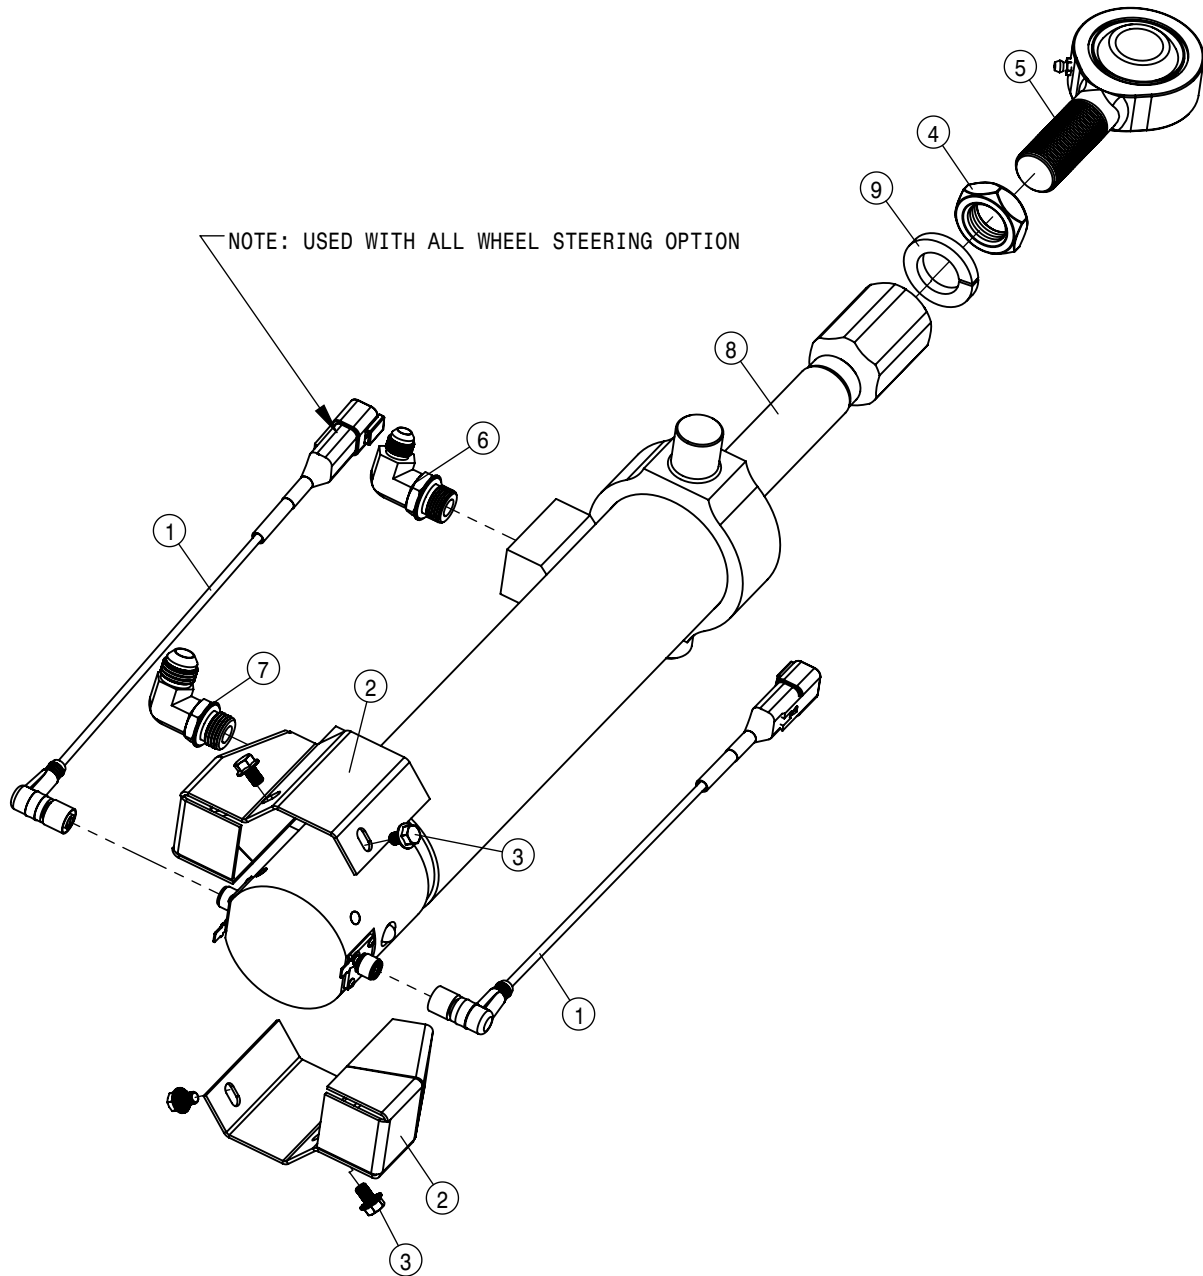

RIGHT FRONT STEERING CYLINDER ASSEMBLY			
DET	QTY	P/N	DESCRIPTION
1	2	291994	SENSOR HARNESS FOR AWS
2	2	359645	STRG CYL SENSOR GUARD
3	4	470883	1/4UNC X 3/8 SERR FLG BOLT SS
4	1	472328	1"-12 HEX JAM NUT
5	1	474004	ROD END, 1.00 BORE, 1-12 RH MALE
6	1	618115	9/16MJIC-90-3/4MOR LBO
7	1	618241	3/4MJIC-90-3/4MOR LBO
8	1	621654	HYD CYL, 2.50 X 8.81 PHASE/SENS
9	1	920508	1" LOCK WASHER