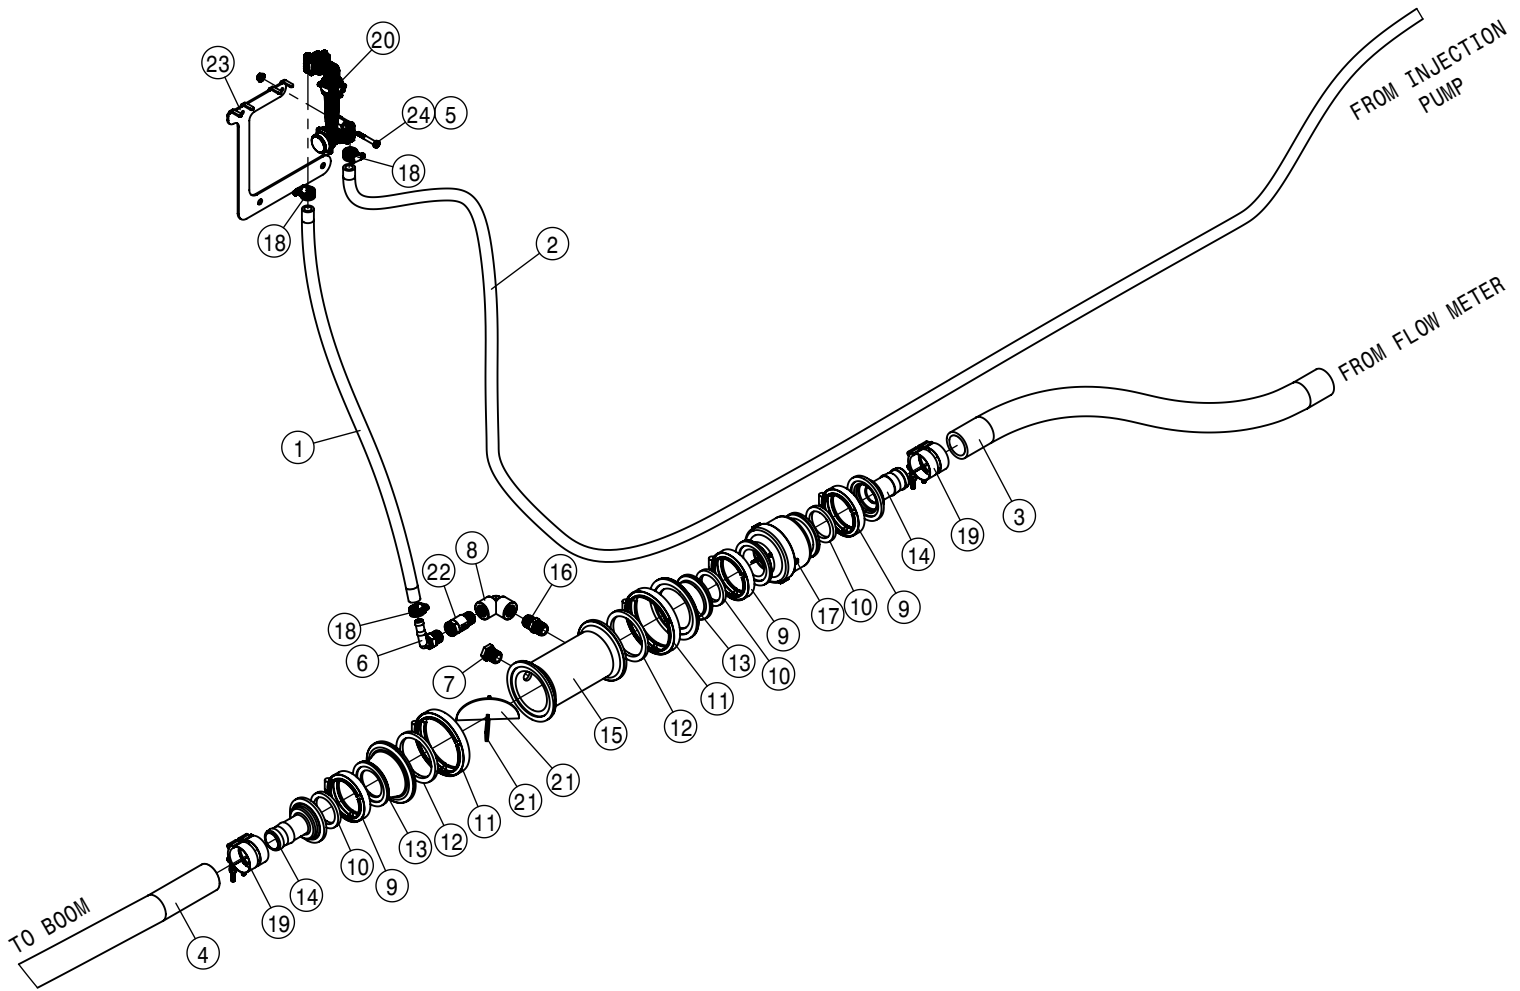

MODULAR INJECTION MIXING VALVE (1-PUMP)			
DET	QTY	P/N	DESCRIPTION
1	1	197008-034	HOSE 1/2 1-FBR BR BLK EPDM
2	1	197008-213	HOSE 1/2 1-FBR BR BLK EPDM
3	1	197127-028	HOSE 1 1/2" SUCTION,2F-1W EPDM
4	1	197127-110	HOSE 1 1/2" SUCTION,2F-1W EPDM
5	1	470121	1/4-20UNC HEX FLG NUT SER MC GR5
6	1	500047	1/2NPT-90-1/2 HOSE BARB, POLY
7	1	500062	1/2"NPT PLUG, POLY
8	1	500078	1/2NPT-90 EL, POLY
9	3	500194	2" FP FLANGE CLAMP S.S.
10	3	500195	2" FP FLANGE GASKET EPDM
11	2	500208	3" FLANGE CLAMP S.S.
12	2	500209	3" FLANGE GASKET EPDM
13	2	500212	3"FLANGE - 2" FP FLANGE ADTPTR
14	2	500230	2" FP FLANGE PLUG-1 1/2" HOSE BARB
15	1	500345	FLANGE COUPLER 3 X 7, 1/2 NPT
16	1	503101	1/2NPT CLOSE NIPPLE, POLY
17	1	503105	2" FP CHECK VALVE, LOW RESTRICTION
18	3	520070	HOSE CLAMP NO 8 STAINLESS
19	4	520133	1.81/2.06 T-BOLT HOSE CLAMP SS
20	1	701384	FLOW VIEW MANIFOLD
21	2	701492	MIXER FIN
22	1	701619	CHECK VALVE-RAVEN 333-0011-102
23	1	701794	WILGER FLOW VIEW BRKT
24	1	900006	1/4UNC X 1 3/4 HHCS GR5 MC