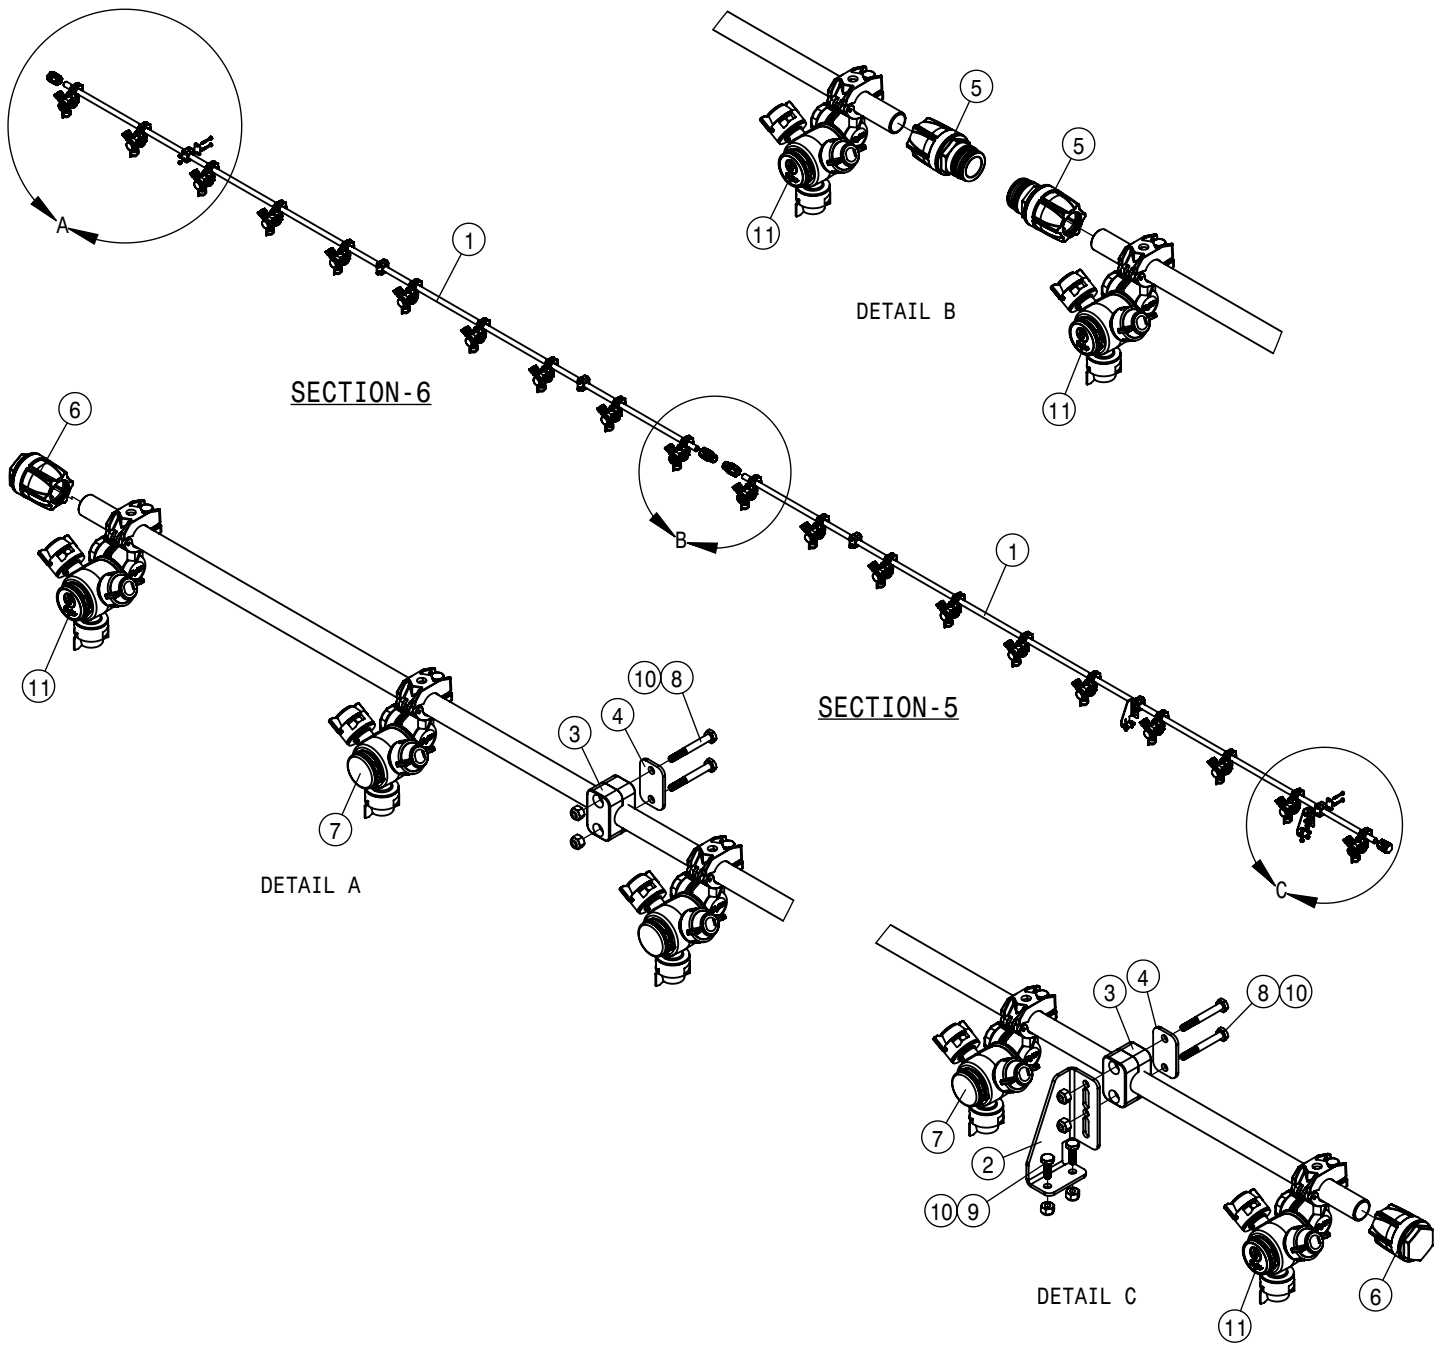

15" WET BOOM SPACING, SECTION 5-6 80/90 BOOM			
DET	QTY	P/N	DESCRIPTION
1	2	167266	TUBE-WET BM .50X139.63 15"SP
2	2	169153	INNER SOLU BRKT, DTS' 16
3	6	470358	TUBE CLAMP BODY, .840 (1/2 PIPE)
4	6	470752	SS COVER PLATE FOR 470358
5	2	500331	T3 - 1/2" PIPE BOOM END
6	2	500332	1/2" PIPE BOOM END
7	16	737961	QUICK TJET 3-TIP BODY, 1/2"
8	12	900022	1/4UNC X 2 HHCS SS
9	4	900448	1/4UNC X 3/4 HHCS SS
10	16	910118	1/4-20UNC NYLOCK NUT SS
11	4	737962	QUICK TJET 3-TIP BODY, 1/2" R