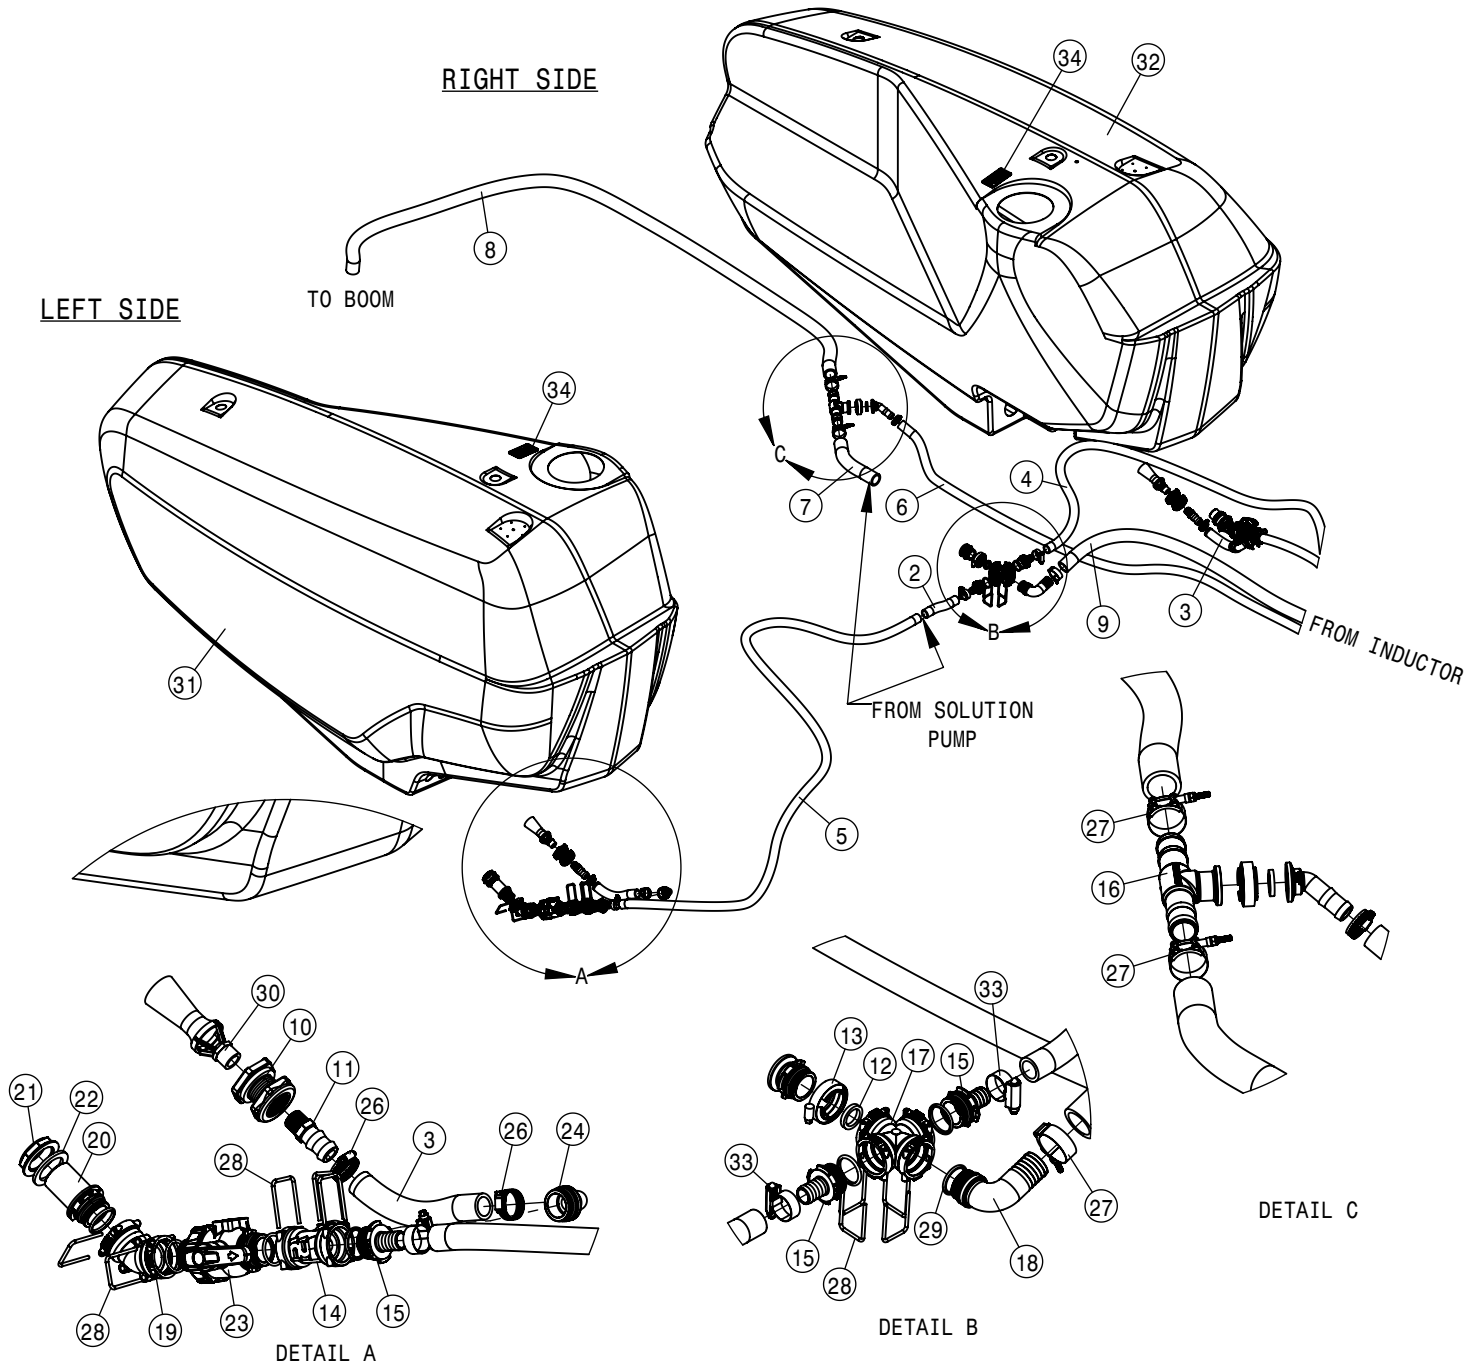

RIGHT SIDE

LEFT SIDE

TO BOOM

FROM INDUCTOR

FROM SOLUTION PUMP

DETAIL A

DETAIL B

DETAIL C

CHEMICAL INDUCTOR HOISING ASSEMBLY			
DET	QTY	P/N	DESCRIPTION
1	1	166149	1" FLANGE-45-1" HOSE BARB POLY
2	1	197116-007	HOSE 1IN 1-FBR BR BLK EPDM
3	2	197116-009	HOSE 1IN 1-FBR BR BLK EPDM
4	1	197116-110	HOSE 1IN 1-FBR BR BLK EPDM
5	1	197116-114	HOSE 1IN 1-FBR BR BLK EPDM
6	1	197116-190	HOSE 1IN 1-FBR BR BLK EPDM
7	1	197127-012	HOSE 1 1/2" SUCTION, 2F-1W EPDM
8	1	197127-139	HOSE 1 1/2" SUCTION, 2F-1W EPDM
9	1	197127-172	HOSE 1 1/2" SUCTION, 2F-1W EPDM
10	2	500110	3/4NPT BLKHD TANK FITTING POLY
11	2	500123	3/4NPT-1" HOSE BARB, POLY
12	2	500157	1" FLANGE GASKET EPDM
13	2	500159	1" FLANGE CLAMP S.S.
14	2	500300	T5 FEMALE TEE
15	4	500301	T5 MALE TO 25MM HB
16	1	500372	1" FLANGE TO 1.5"x1.5" HB TEE
17	1	500378	T5 CROSS

CHEMICAL INDUCTOR HOISING ASSEMBLY			
DET	QTY	P/N	DESCRIPTION
18	1	500380	T5 TO 38MM 90DEG HB
19	2	500388	T5F 45 DEG ELBOW
20	2	500396	T5 MALE BULKHEAD
21	2	500397	BULKHEAD NUT
22	2	500398	BULKHEAD GASKET
23	2	500399	T5 HAND VALVE
24	2	500400	T5M TO 1" HB 90 DEG ELBOW
25	1	503114	T5 - 1" BANGO FLANGE ADAPTR
26	5	520090	HOSECLAMP NO 16 STAINLESS
27	3	520133	1.81/2.06 T-BOLT HOSE CLAMP SS
28	14	737738	FORK, D.3 DIST.42 (737731)
29	10	737763	O-RING, -221 EPDM
30	2	737955	JET AGITATION NOZZLE HYPRO
31	1	763952	LH SOLU TANK EDUCT W/DECAL
32	1	763953	RH SOLU TANK EDUCT W/DECAL
33	4	AN209299	CLAMP, HIGH TORQUE
34	2	N203265	DECAL CAUTION