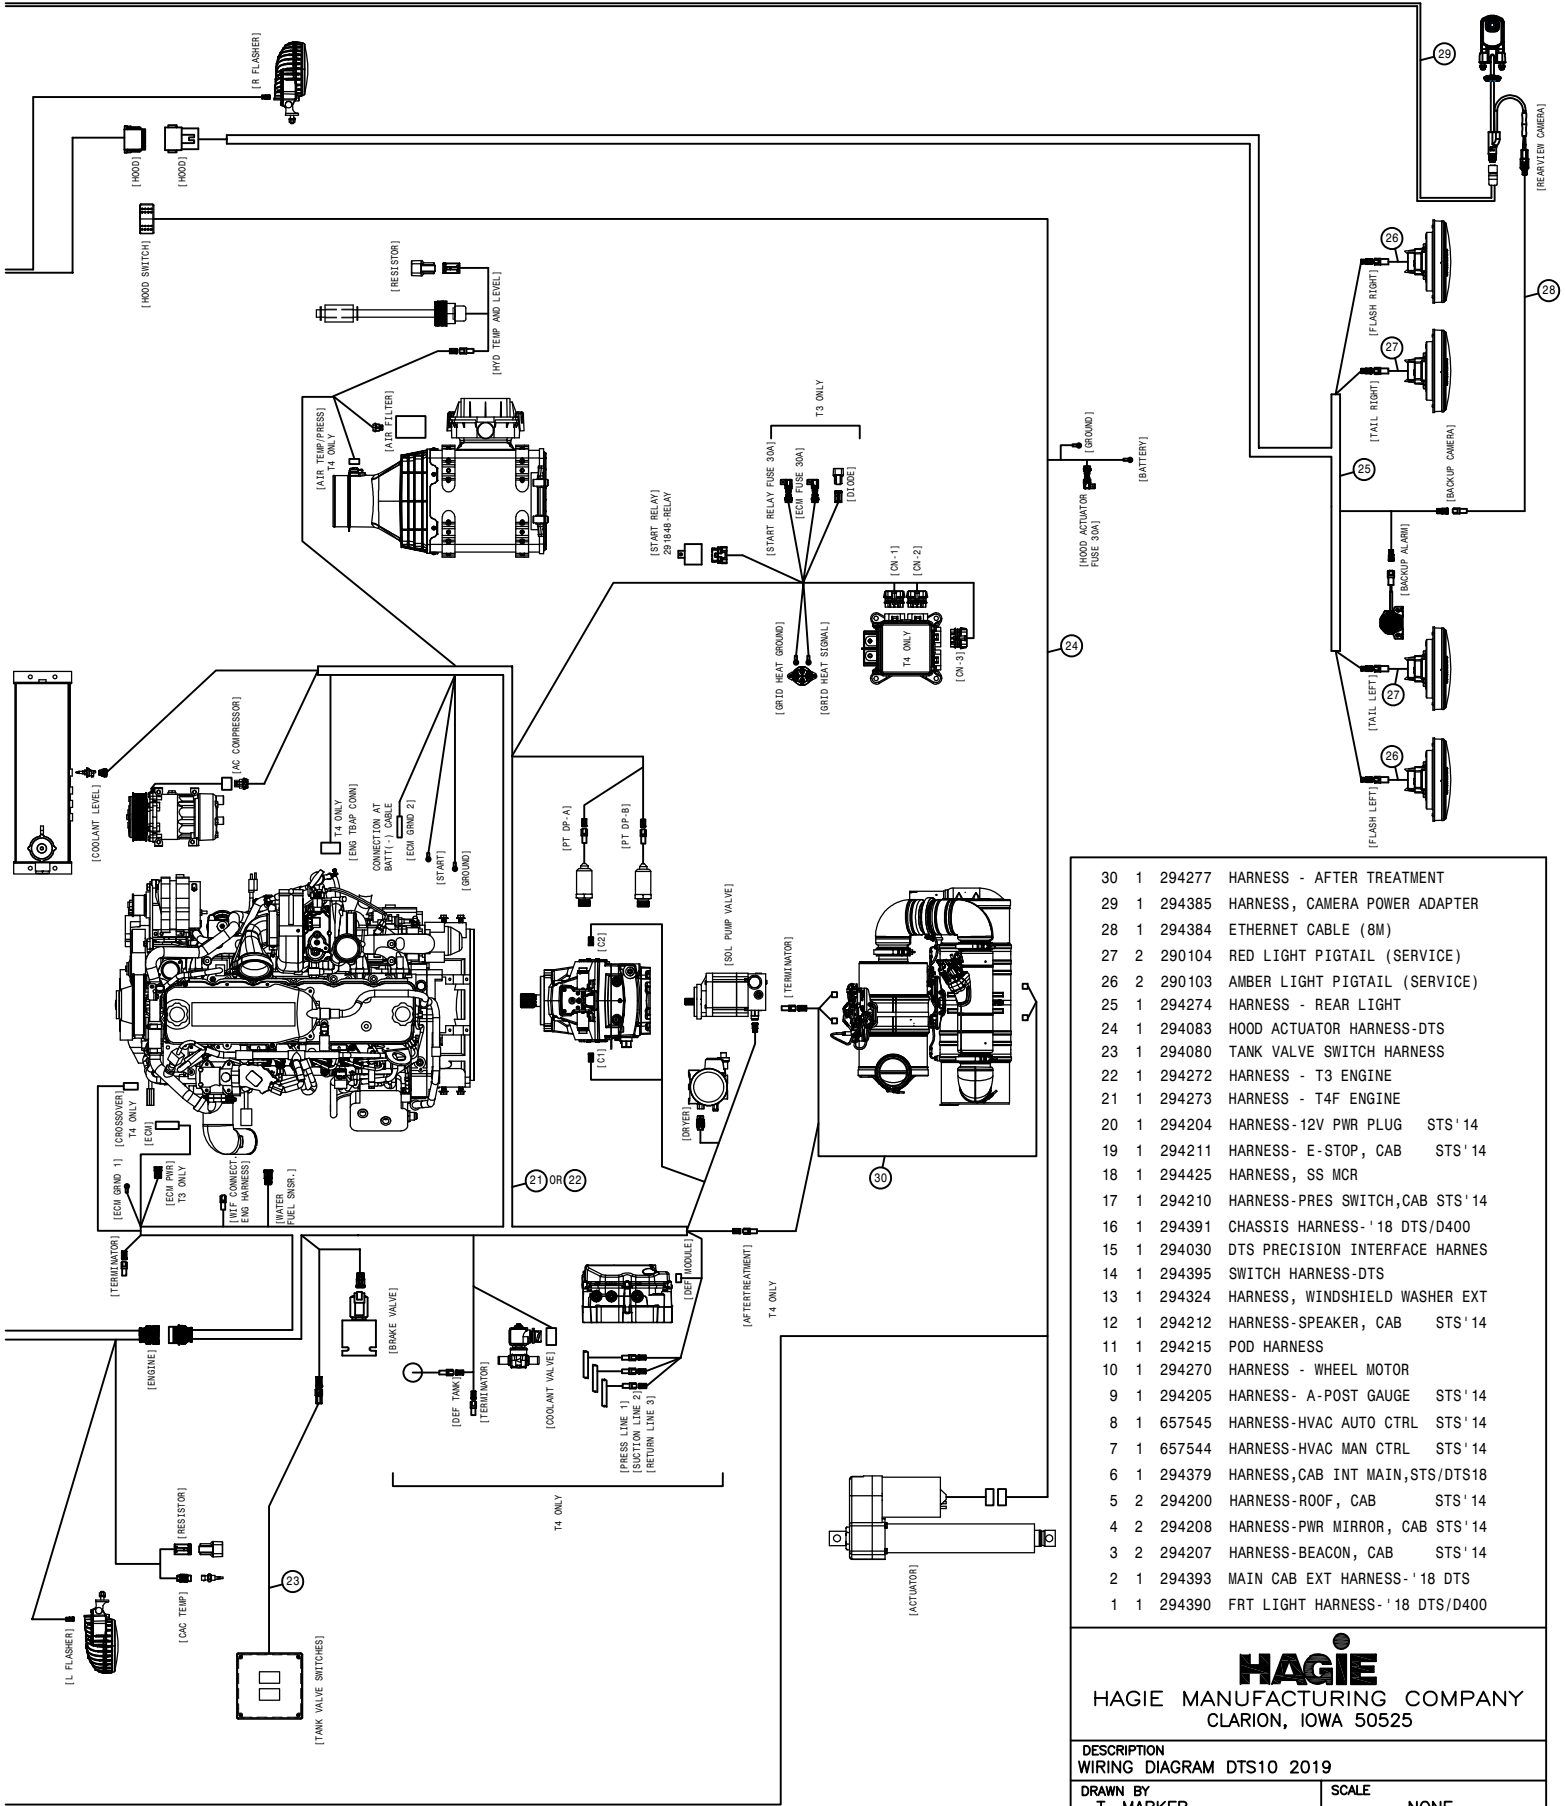

30	1	294277	HARNES - AFTER TREATMENT
29	1	294385	HARNES, CAMERA POWER ADAPTER
28	1	294384	ETHERNET CABLE (8M)
27	2	290104	RED LIGHT PIGTAIL (SERVICE)
26	2	290103	AMBER LIGHT PIGTAIL (SERVICE)
25	1	294274	HARNES - REAR LIGHT
24	1	294083	HOOD ACTUATOR HARNES-DTS
23	1	294080	TANK VALVE SWITCH HARNES
22	1	294272	HARNES - T3 ENGINE
21	1	294273	HARNES - T4F ENGINE
20	1	294204	HARNES-12V PWR PLUG STS'14
19	1	294211	HARNES - E-STOP, CAB STS'14
18	1	294425	HARNES, SS MCR
17	1	294210	HARNES-PRES SWITCH,CAB STS'14
16	1	294391	CHASSIS HARNES-'18 DTS/D400
15	1	294030	DTS PRECISION INTERFACE HARNES
14	1	294395	SWITCH HARNES-DTS
13	1	294324	HARNES, WINDSHIELD WASHER EXT
12	1	294212	HARNES-SPEAKER, CAB STS'14
11	1	294215	POD HARNES
10	1	294270	HARNES - WHEEL MOTOR
9	1	294205	HARNES- A-POST GAUGE STS'14
8	1	657545	HARNES-HVAC AUTO CTRL STS'14
7	1	657544	HARNES-HVAC MAN CTRL STS'14
6	1	294379	HARNES,CAB INT MAIN,STS/DTS18
5	2	294200	HARNES-ROOF, CAB STS'14
4	2	294208	HARNES-PWR MIRROR, CAB STS'14
3	2	294207	HARNES-BEACON, CAB STS'14
2	1	294393	MAIN CAB EXT HARNES-'18 DTS
1	1	294390	FRT LIGHT HARNES-'18 DTS/D400

HAGIE
HAGIE MANUFACTURING COMPANY
CLARION, IOWA 50525

DESCRIPTION WIRING DIAGRAM DTS10 2019		
DRAWN BY T. MARKER	SCALE NONE	
CHECKED BY	APPROVED BY	
DATE 9/7/2018	DRAWING NUMBER 499427	REV A
SHEET 1 OF 3