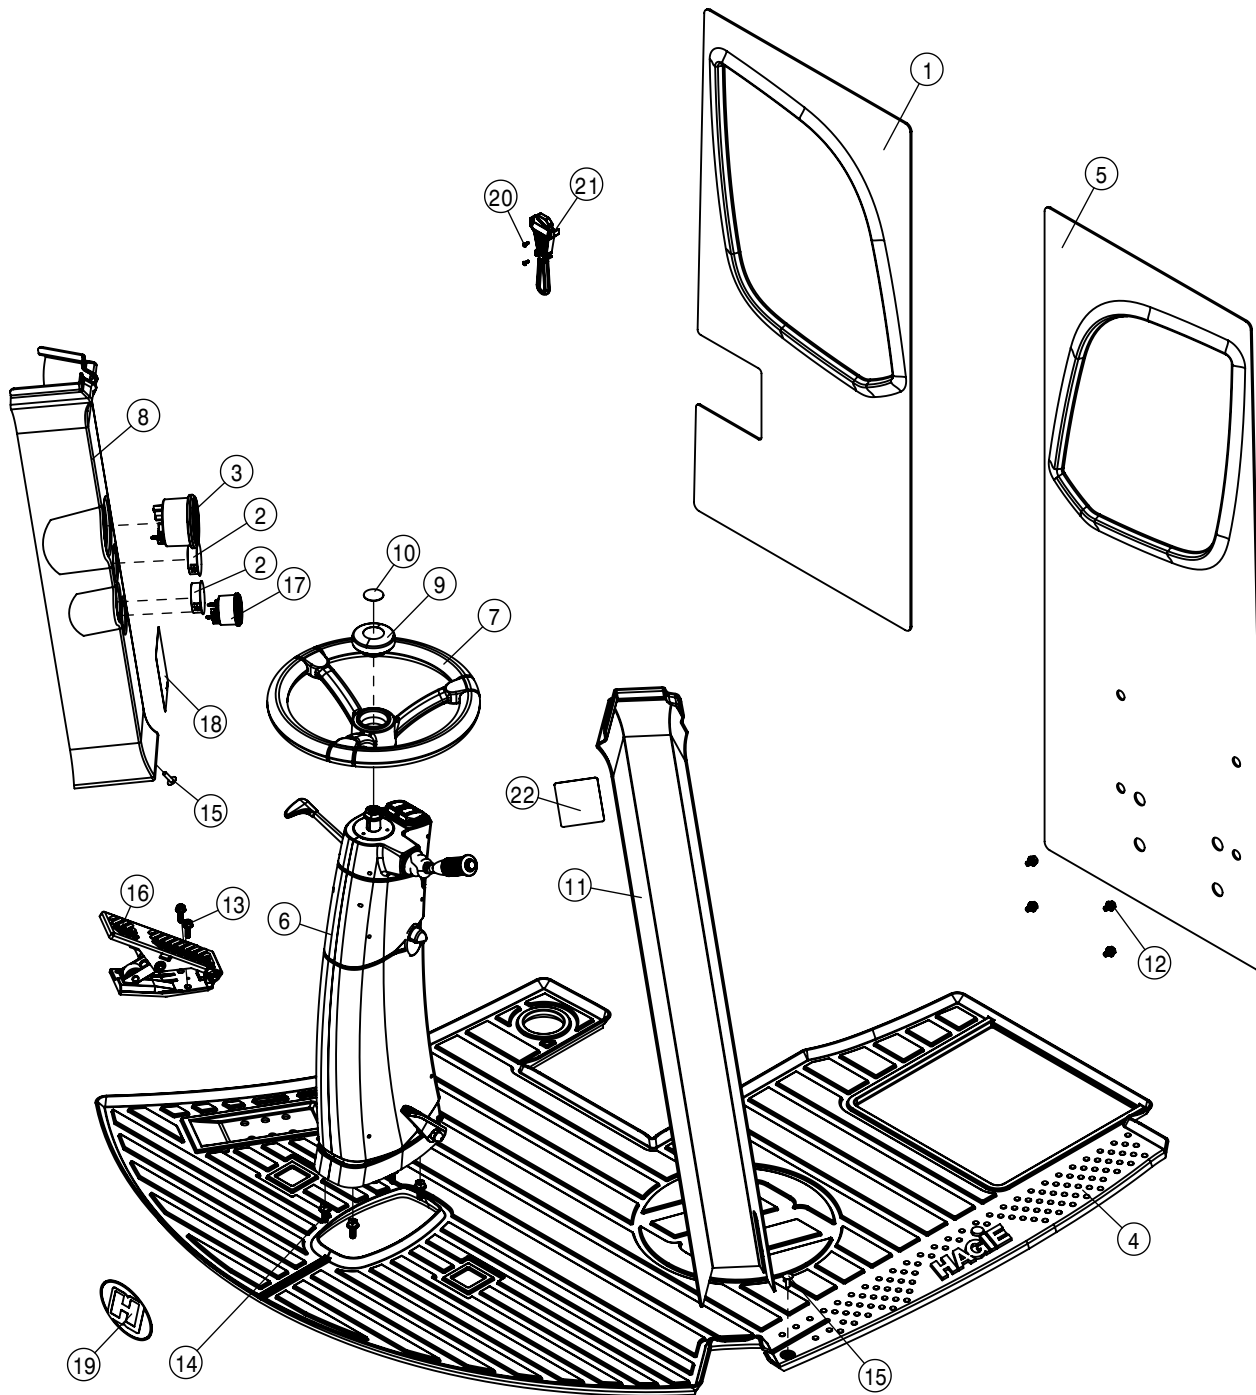

STANDARD CAB INTERIOR ASSEMBLY			
DET	QTY	P/N	DESCRIPTION
1	1	343866	RH REAR WALL LINER, DTS
2	2	343875	BLANK GAGE HOLE COVER, DTS
3	1	343902	STD CAB TIER III GAUGE, DTS
4	1	343916	FLOORMAT - MOLDED STD CAB, DTS
5	1	344348	LH REAR WALL LINER
6	1	344390	STEERING COLUMN ASSY, STSCAB'14
7	1	344391	STEERING WHEEL - DELUXE
8	1	344397	RH A POST COVER
9	1	344574	CTR CAP STEERING WHEEL - DELUXE
10	1	344575	DECAL - STEERING WHEEL CENTER
11	1	344823	LH A PSOT COVER,CAB W/DECAL

STANDARD CAB INTERIOR ASSEMBLY			
DET	QTY	P/N	DESCRIPTION
12	4	470232	5/16UNC X 1/2 HHSFB GR5 MC
13	2	470234	5/16UNC X 1 HHSFB GR5 MC
14	4	470460	3/8UNC X 1 HHSFB GR5 MC
15	2	470545	PUSH TREE FASTENER 1/4 X 1
16	1	470649	PEDAL - DECEL
17	1	470654	GAUGE, DEF 2" '14
18	1	650479	JOYSTICK DECAL, STS'15
19	1	651008	DECAL - H-DOT FRONT GLASS 5.00"
20	2	903808	#6-32 UNC X 3/8 PHMS PH ZN
21	1	AXE66081	TOOL, WINDOW BREAKING TOOL JD
22	1	N204628	LABEL, TACH OPENING