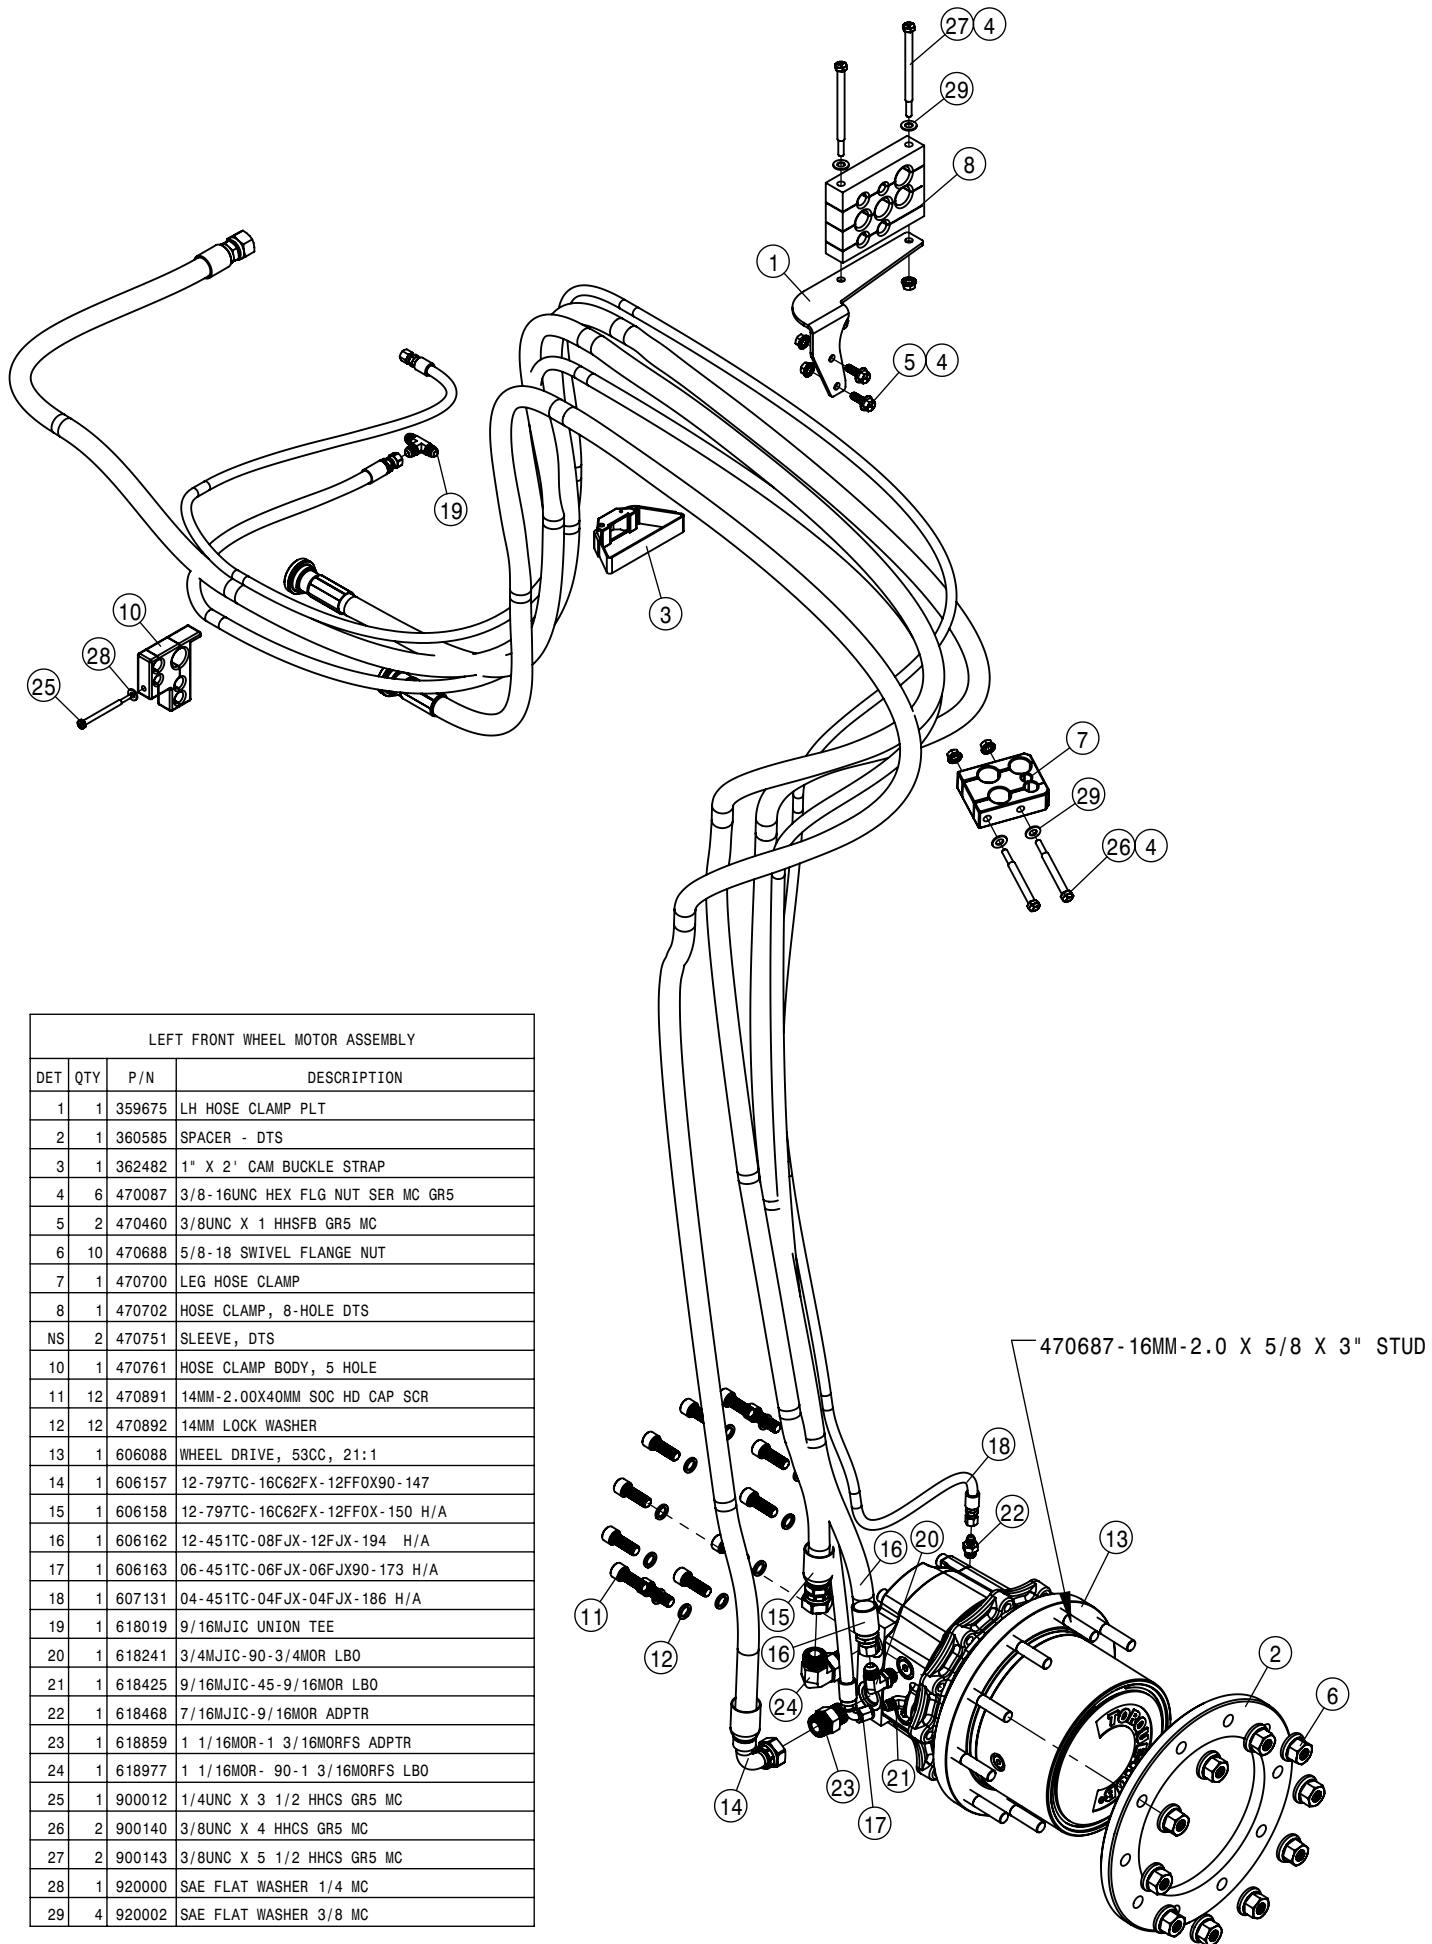

LEFT FRONT WHEEL MOTOR ASSEMBLY			
DET	QTY	P/N	DESCRIPTION
	1	359675	LH HOSE CLAMP PLT
	1	360585	SPACER - DTS
	1	362482	1" X 2' CAM BUCKLE STRAP
	6	470087	3/8-16UNC HEX FLG NUT SER MC GR5
	2	470460	3/8UNC X 1 HHSFB GR5 MC
	10	470688	5/8-18 SWIVEL FLANGE NUT
	1	470700	LEG HOSE CLAMP
	1	470702	HOSE CLAMP, 8-HOLE DTS
NS	2	470751	SLEEVE, DTS
	1	470761	HOSE CLAMP BODY, 5 HOLE
	12	470891	14MM-2.00X40MM SOC HD CAP SCR
	12	470892	14MM LOCK WASHER
	1	606088	WHEEL DRIVE, 53CC, 21:1
	1	606157	12-797TC-16C62FX-12FFOX90-147
	1	606158	12-797TC-16C62FX-12FFOX-150 H/A
	1	606162	12-451TC-08FJX-12FJX-194 H/A
	1	606163	06-451TC-06FJX-06FJX90-173 H/A
	1	607131	04-451TC-04FJX-04FJX-186 H/A
	1	618019	9/16MJIC UNION TEE
	1	618241	3/4MJIC-90-3/4MOR LBO
	1	618425	9/16MJIC-45-9/16MOR LBO
	1	618468	7/16MJIC-9/16MOR ADPTR
	1	618859	1 1/16MOR-1 3/16MORFS ADPTR
	1	618977	1 1/16MOR- 90-1 3/16MORFS LBO
	1	900012	1/4UNC X 3 1/2 HHCS GR5 MC
	2	900140	3/8UNC X 4 HHCS GR5 MC
	2	900143	3/8UNC X 5 1/2 HHCS GR5 MC
	1	920000	SAE FLAT WASHER 1/4 MC
	4	920002	SAE FLAT WASHER 3/8 MC