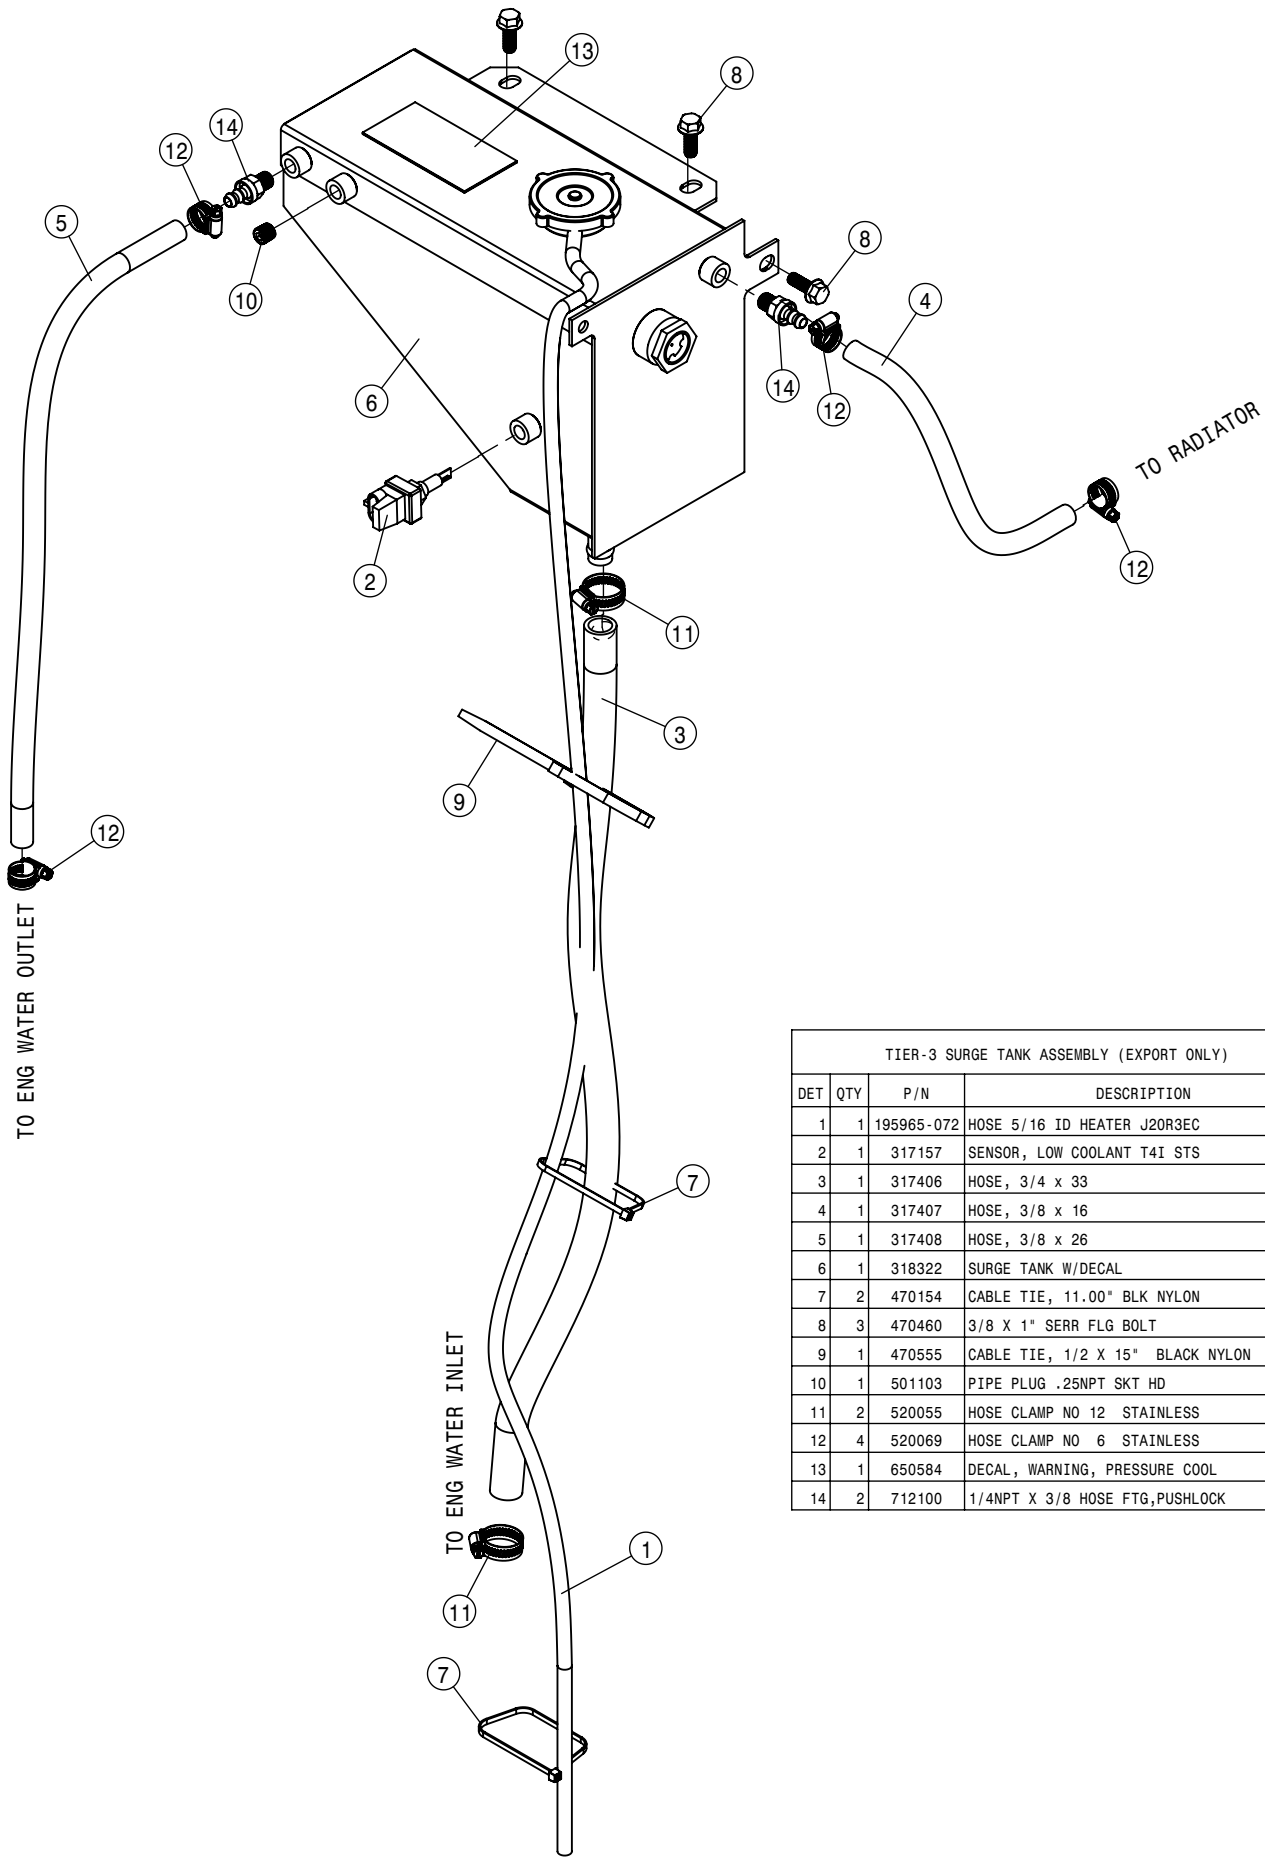

TIER-3 SURGE TANK ASSEMBLY (EXPORT ONLY)			
DET	QTY	P/N	DESCRIPTION
1	1	195965-072	HOSE 5/16 ID HEATER J20R3EC
2	1	317157	SENSOR, LOW COOLANT T4I STS
3	1	317406	HOSE, 3/4 x 33
4	1	317407	HOSE, 3/8 x 16
5	1	317408	HOSE, 3/8 x 26
6	1	318322	SURGE TANK W/DECAL
7	2	470154	CABLE TIE, 11.00" BLK NYLON
8	3	470460	3/8 X 1" SERR FLG BOLT
9	1	470555	CABLE TIE, 1/2 X 15" BLACK NYLON
10	1	501103	PIPE PLUG .25NPT SKT HD
11	2	520055	HOSE CLAMP NO 12 STAINLESS
12	4	520069	HOSE CLAMP NO 6 STAINLESS
13	1	650584	DECAL, WARNING, PRESSURE COOL
14	2	712100	1/4NPT X 3/8 HOSE FTG,PUSHLOCK