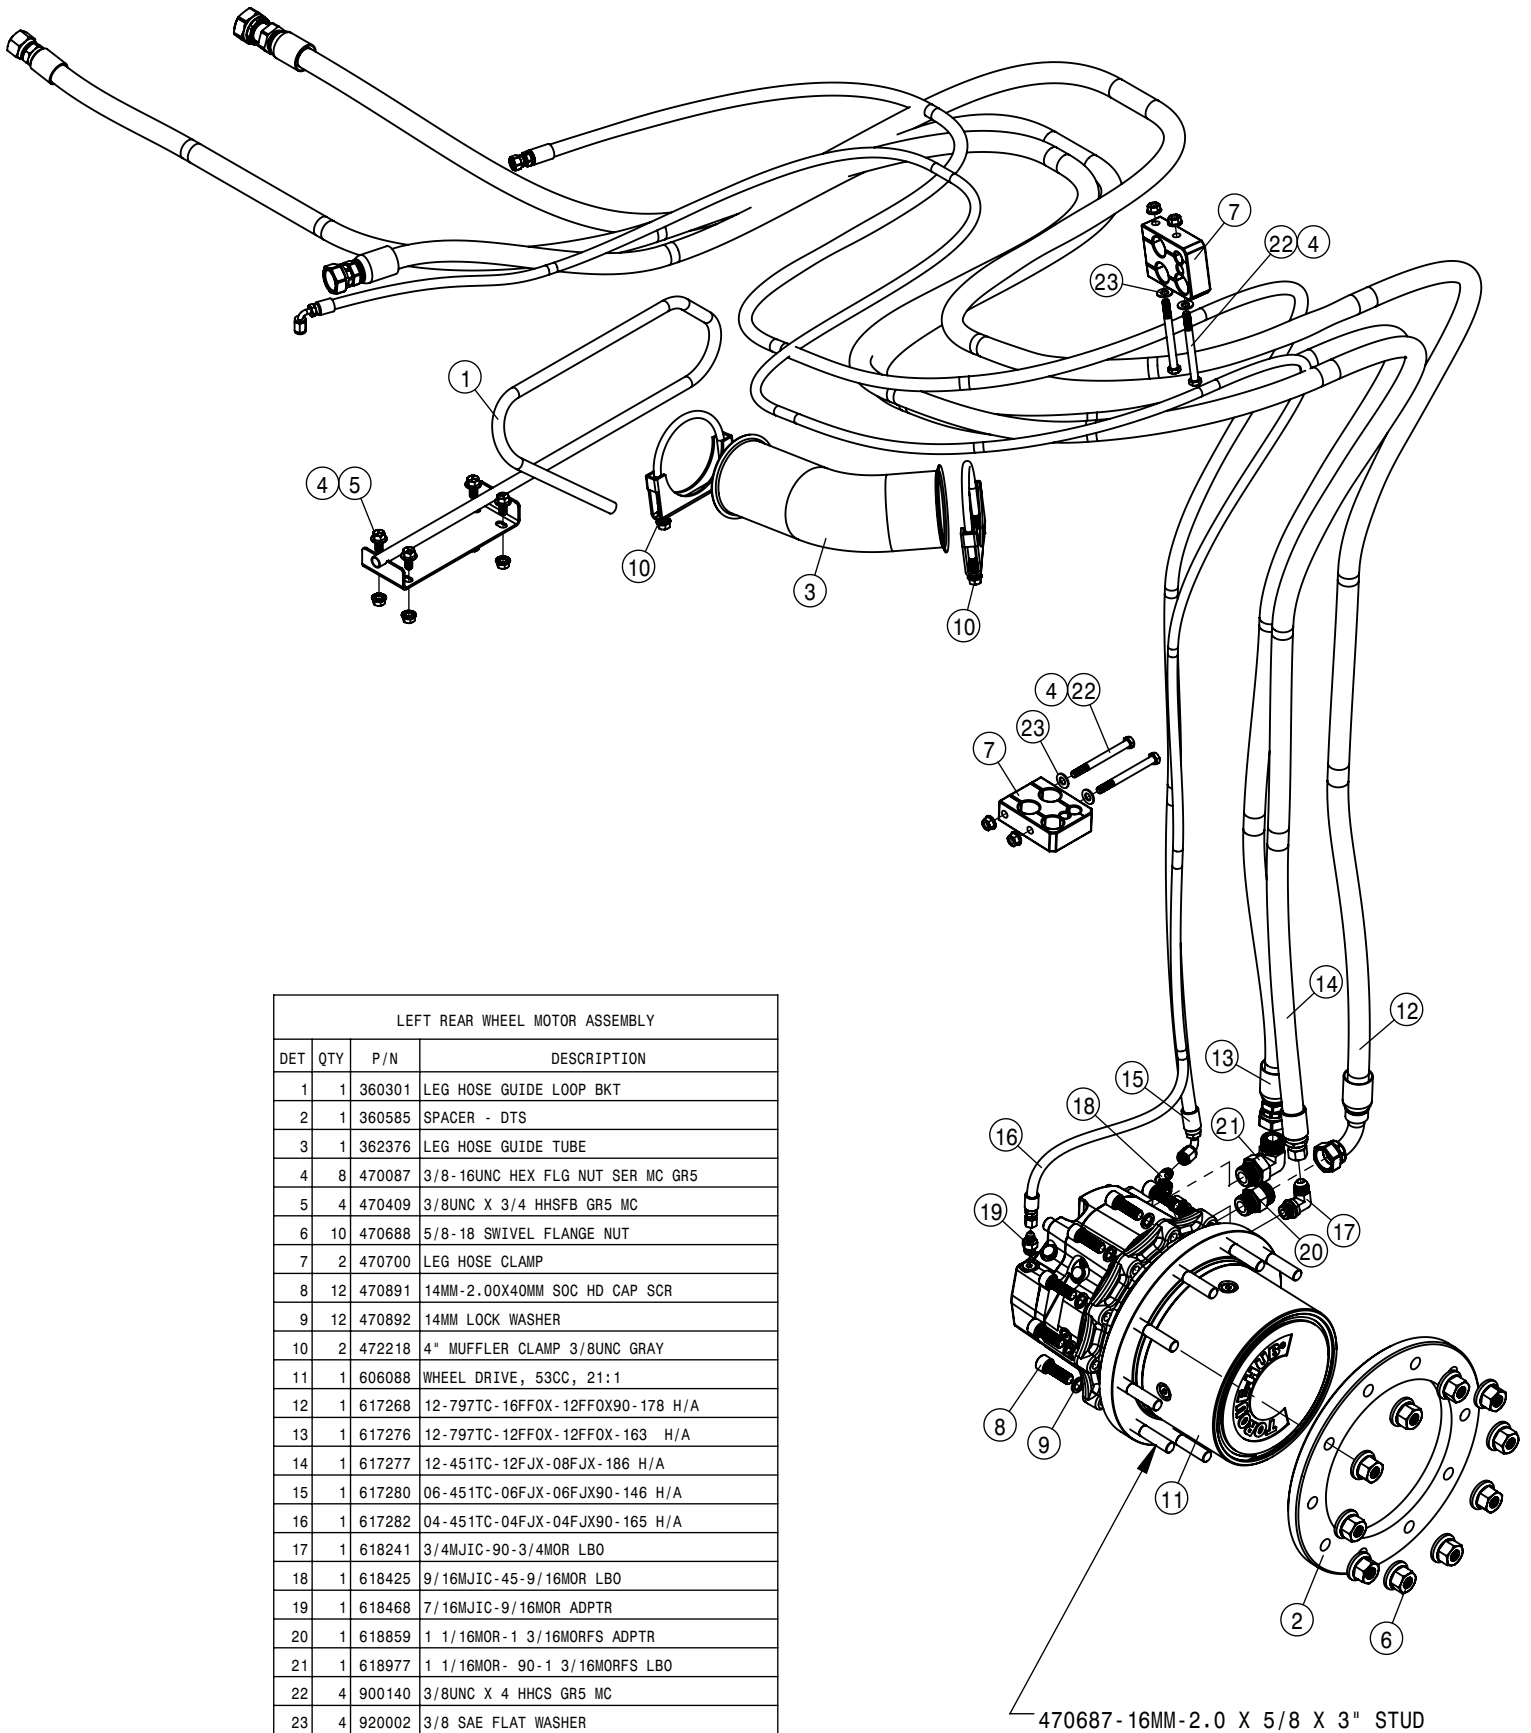

LEFT REAR WHEEL MOTOR ASSEMBLY			
DET	QTY	P/N	DESCRIPTION
1	1	360301	LEG HOSE GUIDE LOOP BKT
2	1	360585	SPACER - DTS
3	1	362376	LEG HOSE GUIDE TUBE
4	8	470087	3/8-16UNC HEX FLG NUT SER MC GR5
5	4	470409	3/8UNC X 3/4 HHSFB GR5 MC
6	10	470688	5/8-18 SWIVEL FLANGE NUT
7	2	470700	LEG HOSE CLAMP
8	12	470891	14MM-2.00X40MM SOC HD CAP SCR
9	12	470892	14MM LOCK WASHER
10	2	472218	4" MUFFLER CLAMP 3/8UNC GRAY
11	1	606088	WHEEL DRIVE, 53CC, 21:1
12	1	617268	12-797TC-16FFOX-12FFOX90-178 H/A
13	1	617276	12-797TC-12FFOX-12FFOX-163 H/A
14	1	617277	12-451TC-12FJX-08FJX-186 H/A
15	1	617280	06-451TC-06FJX-06FJX90-146 H/A
16	1	617282	04-451TC-04FJX-04FJX90-165 H/A
17	1	618241	3/4MJIC-90-3/4MOR LBO
18	1	618425	9/16MJIC-45-9/16MOR LBO
19	1	618468	7/16MJIC-9/16MOR ADPTR
20	1	618859	1 1/16MOR-1 3/16MORFS ADPTR
21	1	618977	1 1/16MOR- 90-1 3/16MORFS LBO
22	4	900140	3/8UNC X 4 HHCS GR5 MC
23	4	920002	3/8 SAE FLAT WASHER