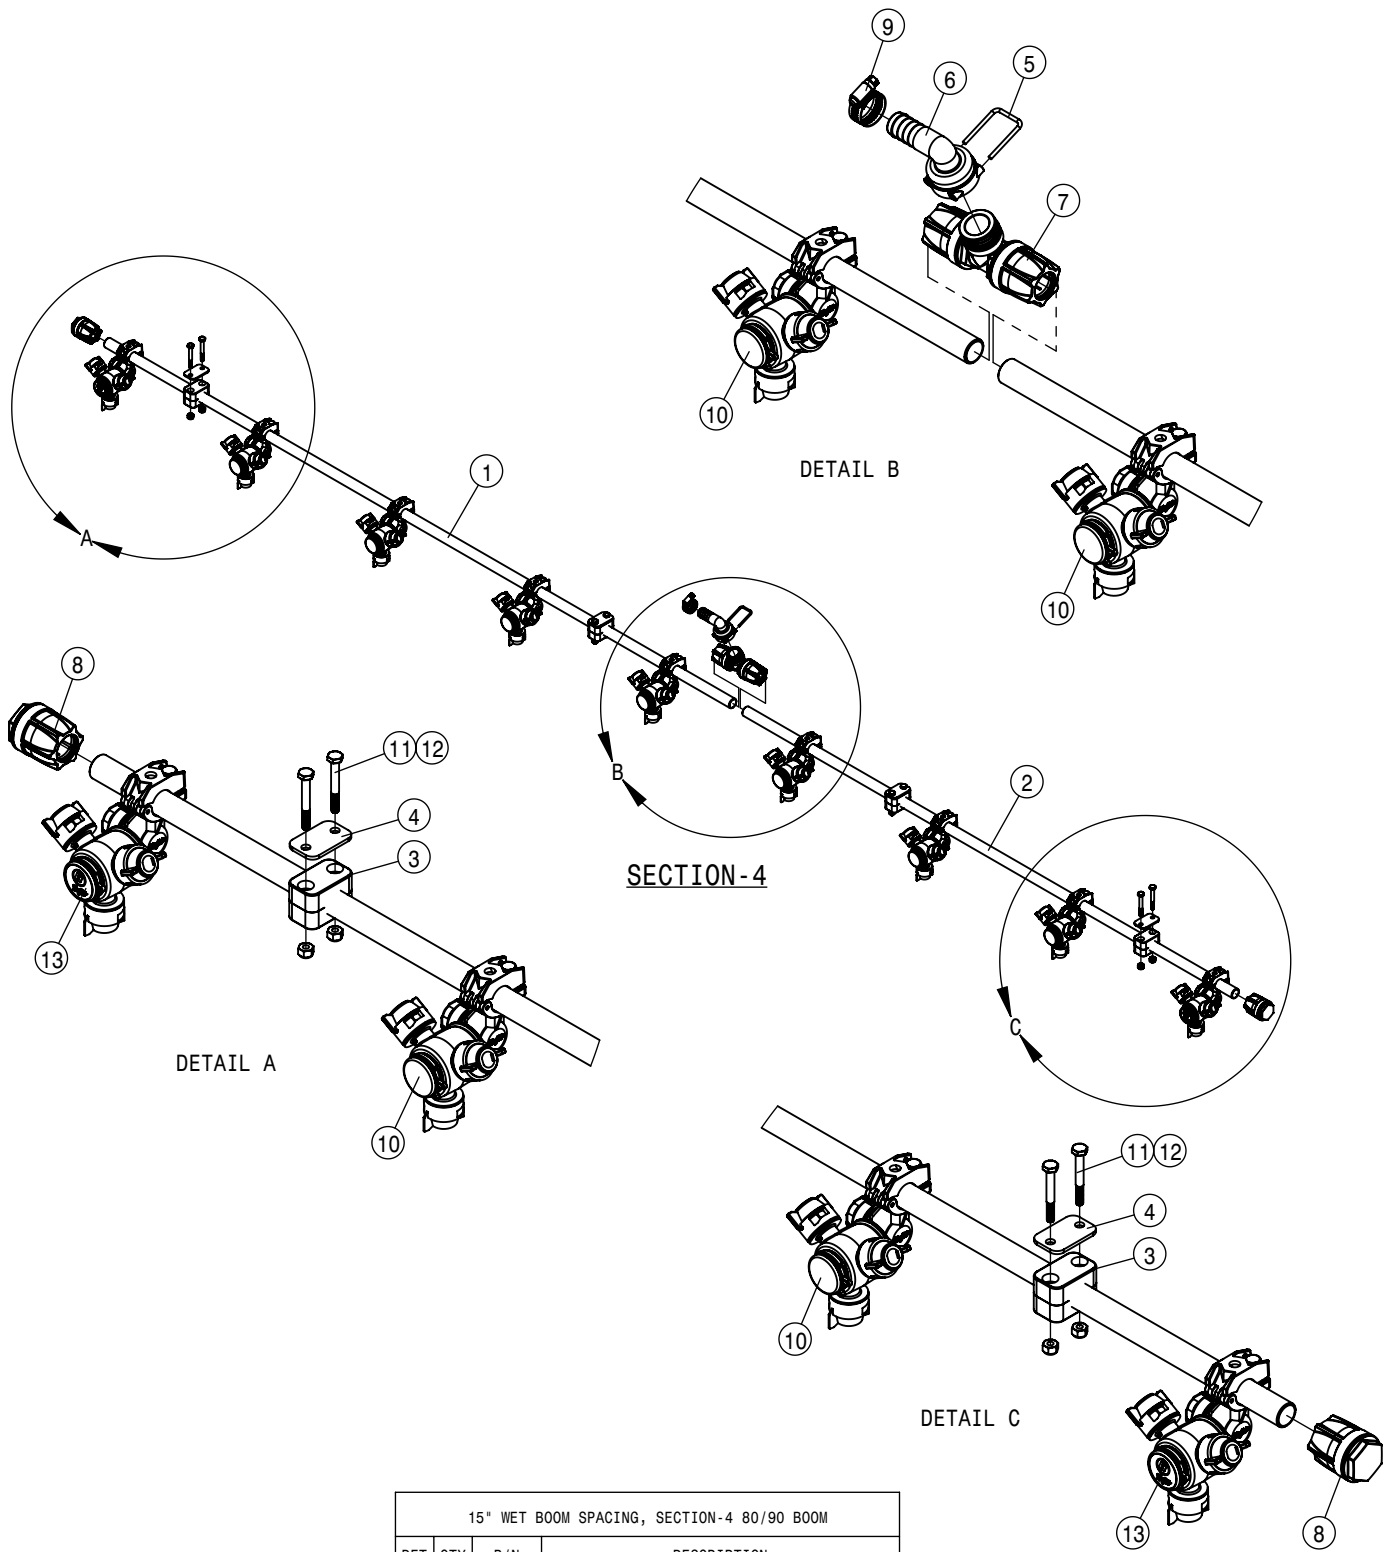

15" WET BOOM SPACING, SECTION-4 80/90 BOOM			
DET	QTY	P/N	DESCRIPTION
1	1	167264	TUBE-WET BM .50X69.08 15" SP
2	1	167265	TUBE-WET BM .50X54.08 15" SP
3	4	470358	TUBE CLAMP BODY, .840 (1/2 PIPE)
4	4	470752	SS COVER PLATE FOR 470358
5	1	500311	FORK D3 DIST 29
6	1	500327	T3 TO 20MM HB 90
7	1	500330	T3 - TEE 1/2" PIPE BOOM END
8	2	500332	1/2" PIPE BOOM END
9	1	520080	HOSE CLAMP NO 10 STAINLESS
10	7	737961	QUICK TJET 3-TIP BODY, 1/2"
11	8	900022	1/4UNC X 2 HHCS SS
12	8	910118	1/4-20UNC NYLOCK NUT SS
13	2	737962	QUICK TJET 3-TIP BODY, 1/2" R