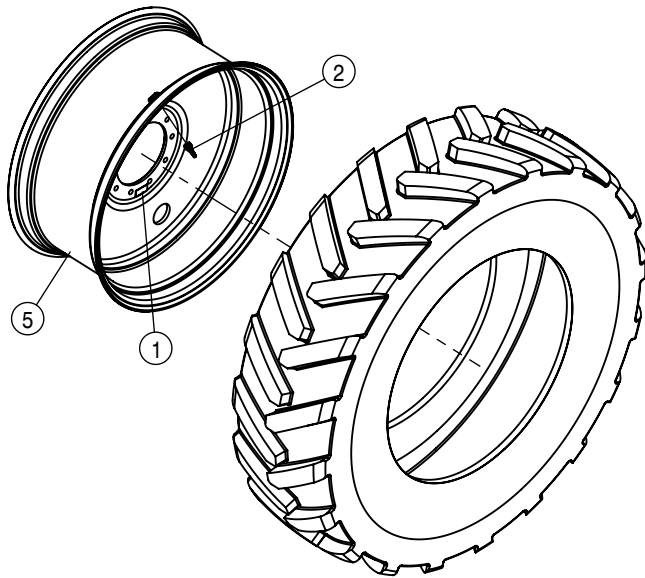

V420/85 R34 RADIAL TIRE