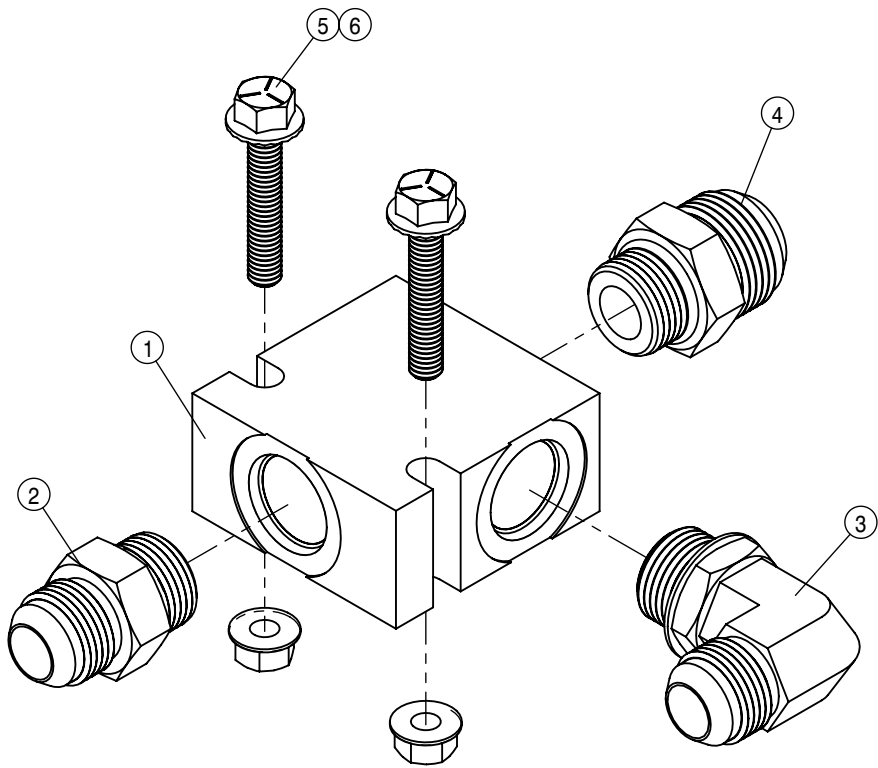

FRONT RETURN CASE DRAIN MANIFOLD			
DET	QTY	P/N	DESCRIPTION
1	1	606356	1 1/16FOR MANIFOLD,3 #12PORTS
2	1	611127	1 1/16MJIC-1 1/16MOR ADPTR
3	1	618248	1 1/16MJIC-90-1 1/16MOR LBO
4	1	618558	1 5/16MJIC-1 1/16MOR ADPTR
5	2	900506	3/8UNC X 2 HHSFB GR5 MC FT
6	2	910042	3/8-16UNC HEX FLG NUT SM MC GR8