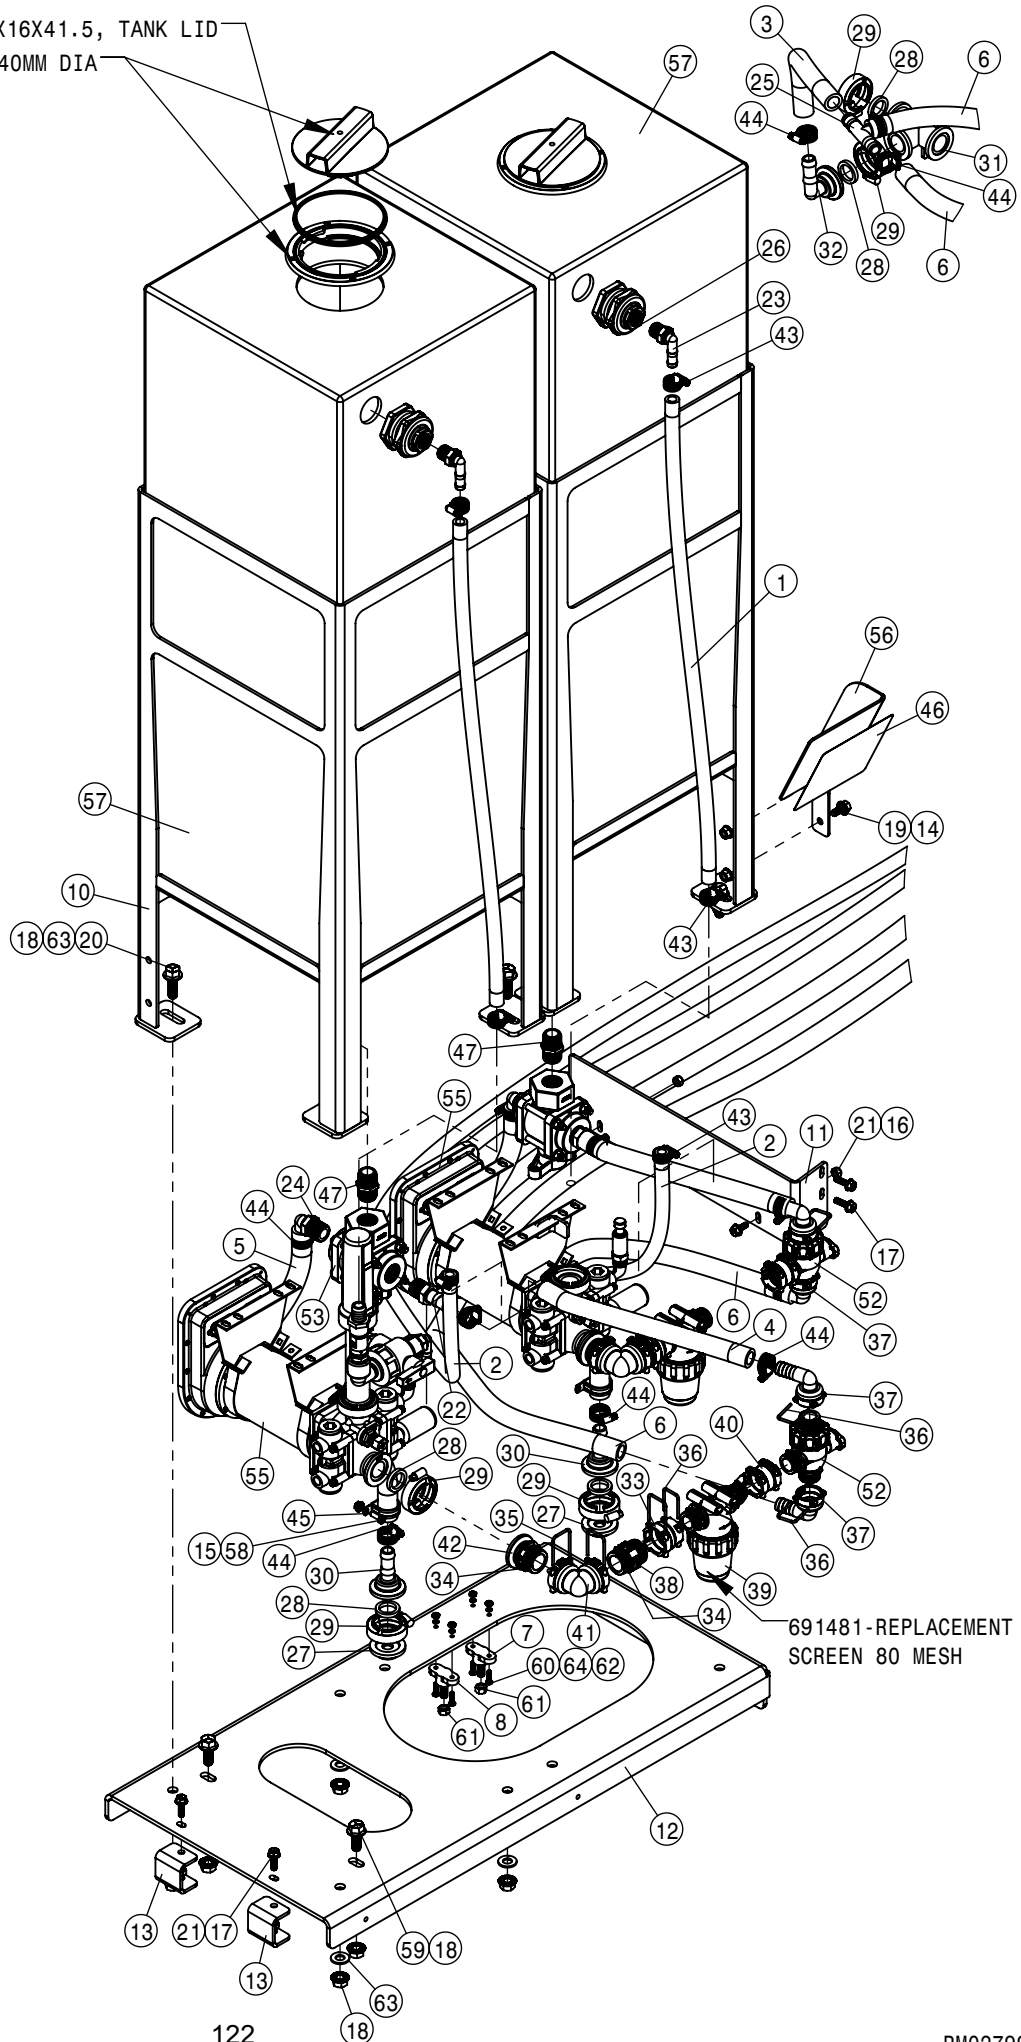

MODULAR INJECTION TANK ASSEMBLY (2-TANKS)			
DET	QTY	P/N	DESCRIPTION
1	2	197008-033	HOSE 1/2 1-FBR BR BLK EPDM
2	2	197008-213	HOSE 1/2 1-FBR BR BLK EPDM
3	1	197112-011	HOSE 3/4 1-FBR BR BLK EPDM
4	2	197112-014	HOSE 3/4 1-FBR BR BLK EPDM
5	2	197112-030	HOSE 3/4 1-FBR BR BLK EPDM
6	2	197112-124	HOSE 3/4 1-FBR BR BLK EPDM
7	1	291792	TERM BLOCK, BLACK, 3/8-16 SINGLE
8	1	291936	TERM BLOCK, RED, 3/8-16 SINGLE
NS	1	294331	DTS '16 MOD INJ BAT CBL
10	2	344805	INJECTION STAND WLD
11	1	362581	TOE KICK PLATFORM, DTS
12	1	362619	DTS MOD INJ SUP PLT
13	2	362621	AIR TANK MT BRKT
14	2	470087	3/8-16UNC HEX FLG NUT SER MC GR5
15	1	470121	1/4-20UNC HEX FLG NUT SER MC GR5
16	2	470233	5/16UNC X 3/4 HHSFB GR5 MC
17	4	470234	5/16UNC X 1 HHSFB GR5 MC
18	12	470360	1/2-13UNC HEX FLG NUT SER MC GR5
19	2	470409	3/8UNC X 3/4 HHSFB GR5 MC
20	8	470431	1/2UNC X 1 1/2 HHSFB GR5 MC
21	4	473001	5/16-18UNC NYLOCK NUT MC GR5
22	2	500022	3/4NPT-3/4HOSE BARB, POLY
23	2	500047	1/2NPT-90-1/2 HOSE BARB, POLY
24	2	500054	3/4NPT-90-3/4 HOSE BARB, POLY
25	1	500073	3/4 HOSE BARB TEE, POLY
26	2	500131	1/2"NPT TANK FLANGE POLY
27	2	500155	1" FLANGE CAP PLUG POLY
28	5	500157	1" FLANGE GASKET EPDM
29	5	500159	1" FLANGE CLAMP S.S.
30	2	500170	1" FLANGE-3/4" HOSE BARB POLY
31	1	500175	1" FLANGE TEE, POLY
32	1	500185	1"FLANGE-90-3/4"HOSE BARB POLY
33	2	500305	T4 - T3 FEMALE REDUCER
34	6	500308	O-RING, -216 EPDM
35	6	500310	FORK D3 DIST 34.2
36	10	500311	FORK D3 DIST 29
37	4	500327	T3 TO 20MM HB 90
38	2	500341	T4 NIPPLE
39	2	500342	STRAINER T3M 80 MESH
40	2	500348	T3 FEMALE COUPLER
41	2	500356	T4 FEMALE 90
42	2	500357	1" FLANGE - T4M ADAPTER
43	6	520070	HOSE CLAMP NO 8 STAINLESS
44	13	520080	HOSE CLAMP NO 10 STAINLESS
45	2	520102	CUSH HOSE CLAMP, #20, 1 1/4D X 1/2W
46	1	650515	DECAL, INST MODULR CHEM INJECT
47	2	690098	3/4NPT CLOSE NIPPLE, POLY
NS	1	693392	RVN INJ CAN/LOGIC EXT 18'
NS	1	693956	AG LDR CBL ISO EXPUND 16'
NS	1	693957	AG LDR CBL ISO PUMP ADAPTOR
NS	1	693981	CABLE-POWER, MULTI MODULE, 3'
52	2	696013	3 WAY T3 INTERRUPTED FLOW VLV
53	2	696016	3/4 BTM LOAD VLV
54	1	701438	RAVEN CALIBRATOR
55	2	701444	RVN SPRO ISO PMP, 5-200, HW/SW
56	1	701799	DTS INSTRUCTION DECAL MT BRKT
57	2	763741	DTS MODULAR INJ TANK W HOLES
58	1	900002	1/4UNC X 3/4 HHCS GR5 MC
59	4	900517	1/2UNC X 1 1/4 HHSFB GR5 MC
60	4	903888	10-24 X 3/4 PHIL PAN MACH SCR
61	2	910004	3/8-16UNC HEX NUT MC GR5
62	4	910026	#10-24UNC HEX NUT MC GR5
63	8	920004	SAE FLAT WASHER 1/2 MC
64	4	920510	HLOCK WASHER #10 MC