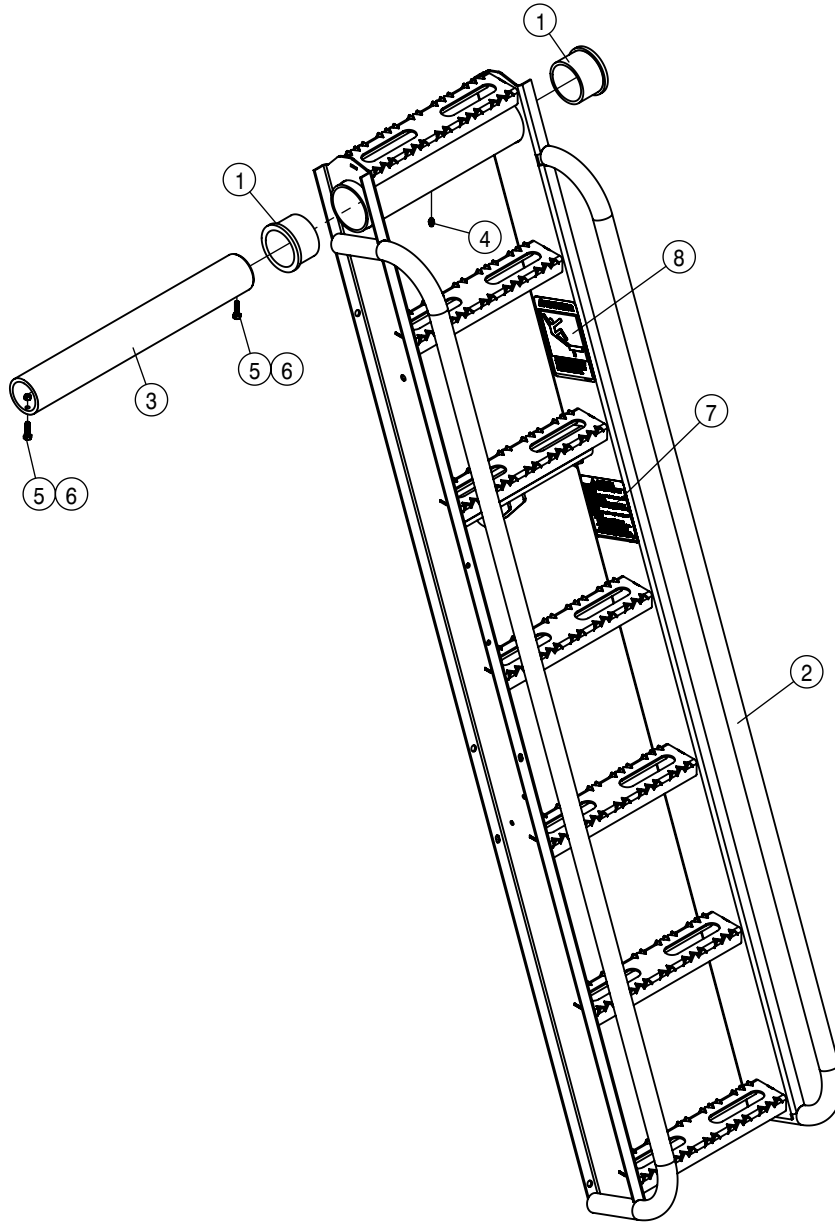

LADDER ASSEMBLY			
DET	QTY	P/N	DESCRIPTION
1	2	121102	LADDER PIVOT BEARING, POLYGON
2	1	343946	LADDER W/DECAL DTS
3	1	344919	TUBE-LADDER MOUNT, DTS
4	1	471005	GREASE ZERK, 1/4-28 X 1/2
5	2	900003	1/4UNC X 1" HEX BOLT
6	2	914000	1/4UNC HEX STOVER NUT
7	1	HXE19558	LABEL, CAUTION
8	1	N403721	LABEL, DO-NOT-RIDE