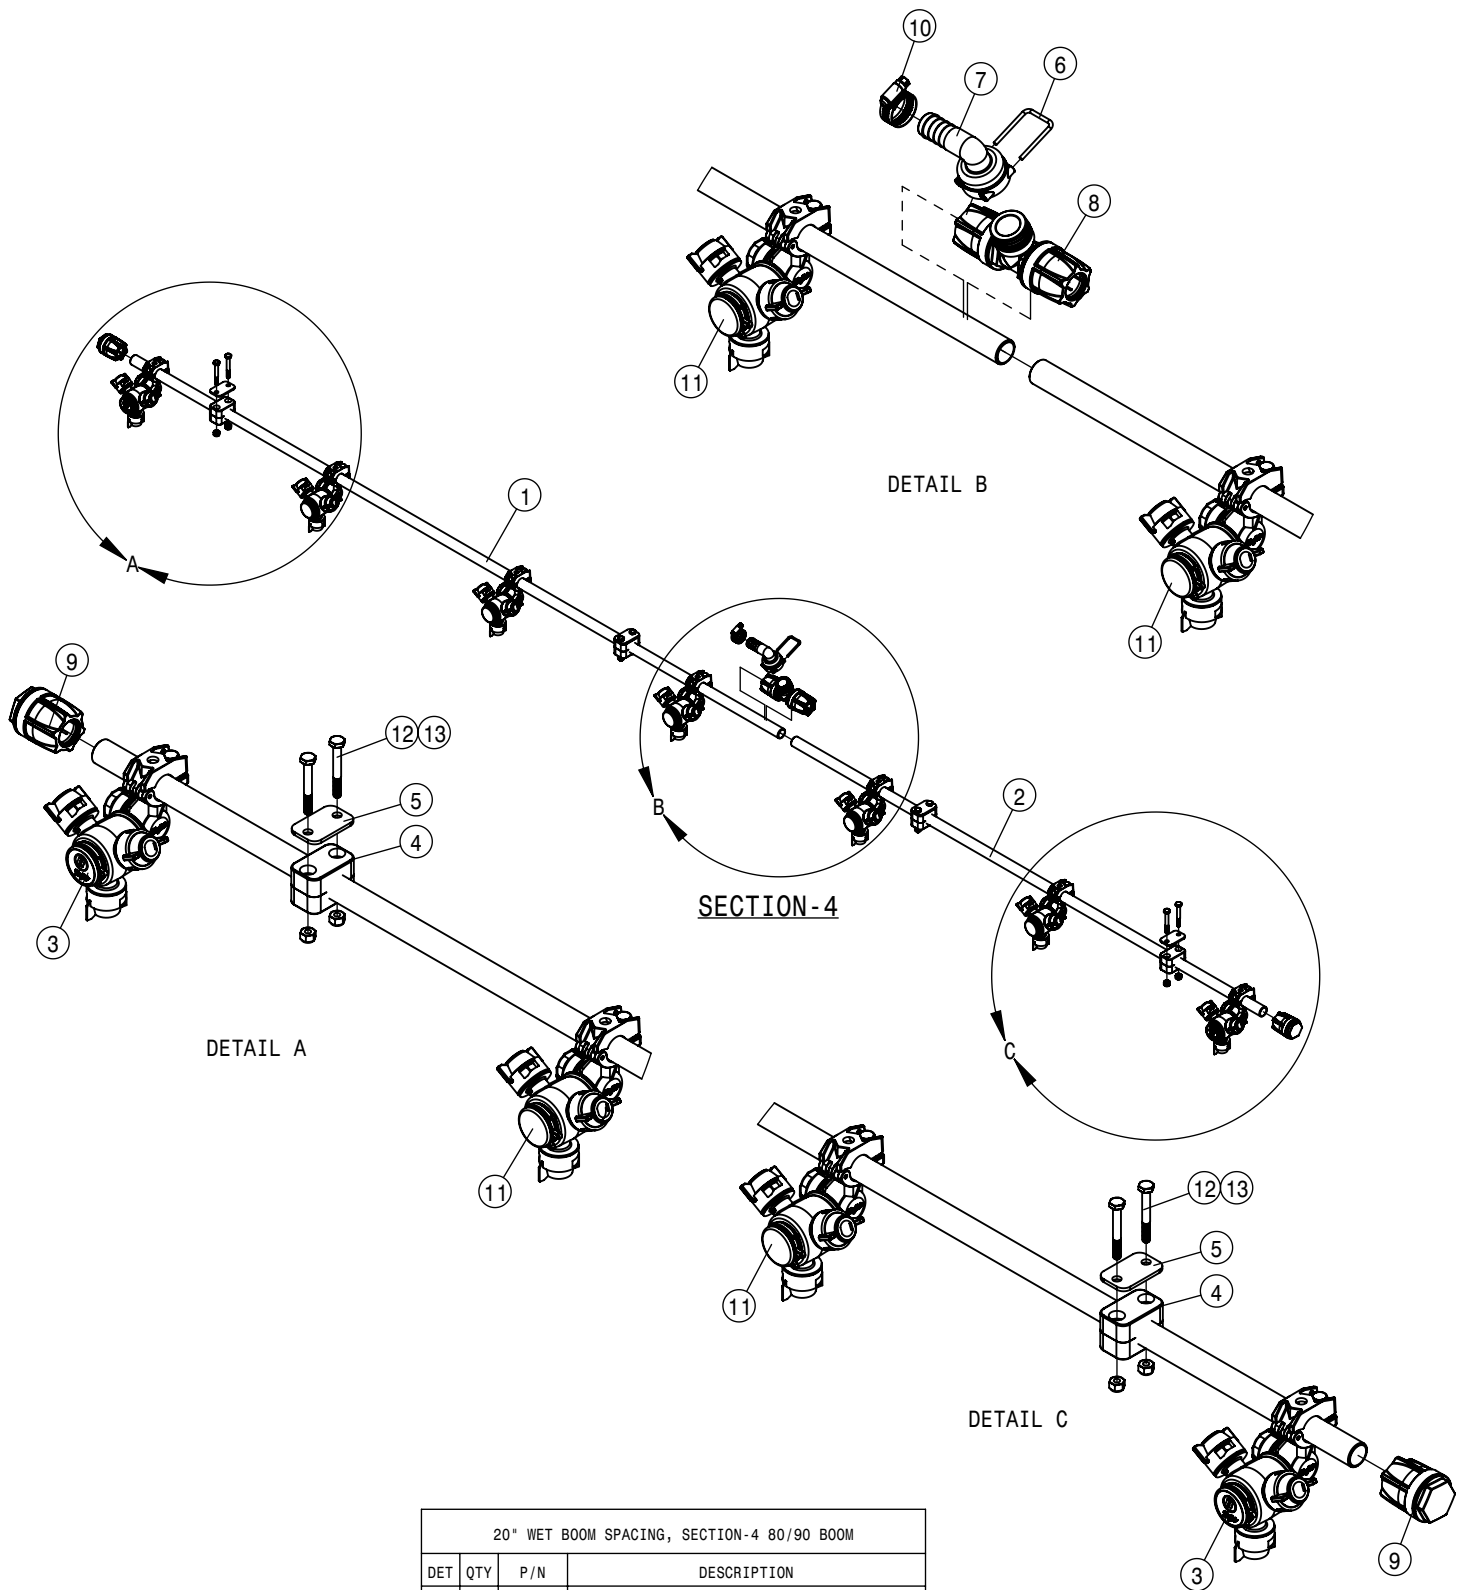

20" WET BOOM SPACING, SECTION-4 80/90 BOOM			
DET	QTY	P/N	DESCRIPTION
1	1	167704	TUBE-WET BM .50X71.583 20"SP
2	1	167705	TUBE-WET BM .50X51.78 20" SP
3	2	737962	QUICK TJET 3-TIP BODY, 1/2" R
4	4	470358	TUBE CLAMP BODY, .840 (1/2 PIPE)
5	4	470752	SS COVER PLATE FOR 470358
6	1	500311	FORK D3 DIST 29
7	1	500327	T3 TO 20MM HB 90
8	1	500330	T3 - TEE 1/2" PIPE BOOM END
9	2	500332	1/2" PIPE BOOM END
10	1	520080	HOSE CLAMP NO 10 STAINLESS
11	5	737961	QUICK TJET 3-TIP BODY, 1/2"
12	8	900022	1/4UNC X 2 HHCS SS
13	8	910118	1/4-20UNC NYLOCK NUT SS