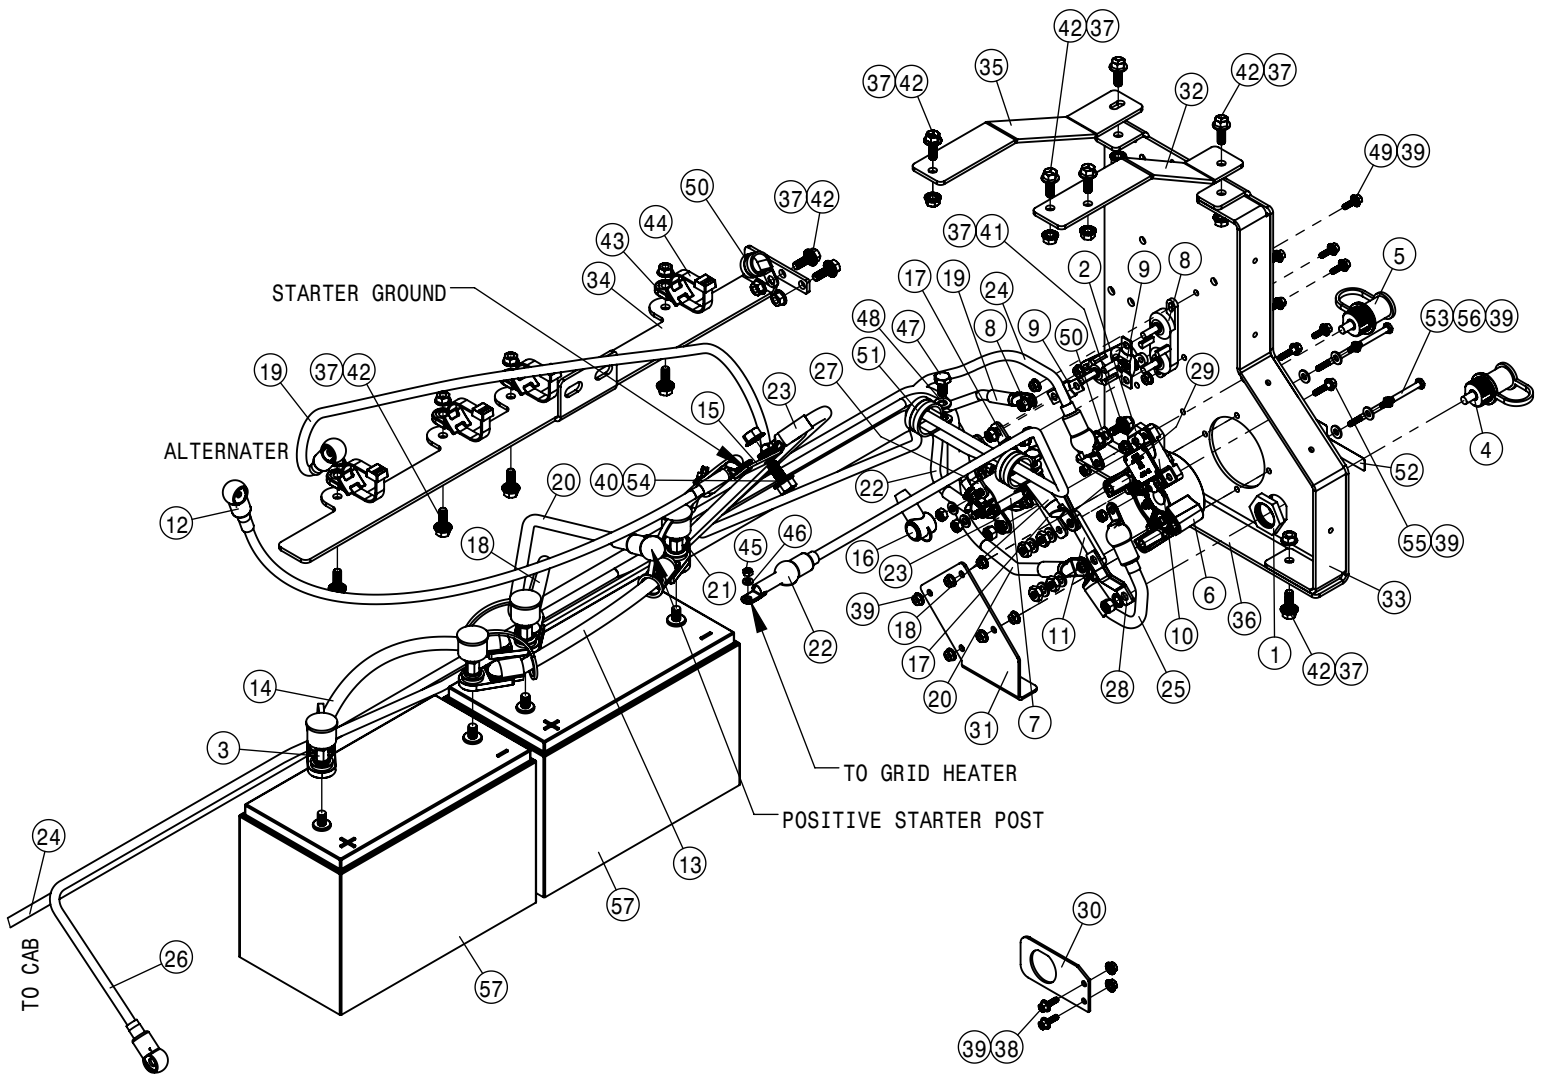

BATTERY AND CABLE ASSEMBLY			
DET	QTY	P/N	DESCRIPTION
1	1	291014	PLASTIC SEALING NUT, RED
2	1	291015	PLASTIC SEALING NUT, BLK
3	4	291205	BATTERY NUT, 3/8-16 SS CLSD CAP
4	1	291680	POSITIVE JUMPER STUD, RED
5	1	291681	NEGATIVE JUMPER STUD, BLACK
6	1	291957	BATTERY SWITCH, DUAL CIRCUIT
7	1	292505	MCR
8	2	292578	HIGH AMP FUSE HOLDER W/COVER
9	2	292641	FUSE, 250 AMP 32 VOLT DC
10	1	292642	CIRCUIT BREAKER, 150 AMP BUSS
11	1	292652	BUSBAR, MASTER DISC. JUMPER
12	1	292657	BATT CABLE, BLK 35*2GA 1/2-1/4
13	1	292659	BATT CABLE, BLK 16*2/0 3/8-3/8
14	1	292660	BATT CABLE, RED 18*2/0 3/8-3/8
15	1	292671	BUSBAR, GND EXT
16	1	292677	RUBBER BOOT (RED) 2 TO 2/0 GAUGE
17	1	292679	BUSBAR, MD TO GRID, SHRINK
18	1	292685	BATT CABLE, RED 50*2/0 3/8-3/8
19	1	292686	BATT CABLE, RED 84*1/0 5/16-5/1
20	1	292687	BATT CABLE, RED 60*2/0 1/2-3/8
21	1	292688	BATT CABLE, BLK 18*2/0 3/8-1/2
22	1	292689	BATT CABLE, RED 87*2GA 1/4-5/16
23	1	292690	BATT CABLE, BLK 48*2/0 1/2-3/8
24	1	292691	CAB PWR, GND CABLE ASY
25	1	292692	BATT CABLE, RED 18*1/0 1/2-1/4
26	1	292693	BATT CABLE, BLK 70*2GA 3/8-1/2
27	1	292754	BUSBAR, MCR TO FUSE, W/SHRINK
28	1	292755	BUSBAR, POST TO MD, W/SHRINK
29	1	292756	BUSBAR, MD TO ALT, W/SHRINK

BATTERY AND CABLE ASSEMBLY			
DET	QTY	P/N	DESCRIPTION
30	1	317054	DEUTSCH RECP HOLDER BRACKET
31	1	317672	MST DISC. COVER - DTS
32	1	317683	MST DISC PLATE TOP BRKT
33	1	317684	MST DISC PLT GUSS
34	1	317685	BATTERY CABLE TRAY
35	1	317759	DISCONNECT PLATE SUPPORT
36	1	318167	MASTER DISCONN PLT DTS W/DECAL
37	14	470087	3/8-16UNC HEX FLG NUT SER MC GR5
38	2	470118	1/4UNC X 3/4 HHSFB GR5 MC
39	18	470121	1/4-20UNC HEX FLG NUT SER MC GR5
40	1	470360	1/2-13UNC HEX FLG NUT SER MC GR5
41	1	470409	3/8UNC X 3/4 HHSFB GR5 MC
42	13	470460	3/8UNC X 1 HHSFB GR5 MC
43	4	470516	CABLE TIE MT, 3/8 MT HOLE, NYL
44	4	470556	.50 X 19" CABLE TIE-UV BLACK
45	1	473767	6MM-1.00 HEX NUT
46	1	473768	6MM LOCK WASHER
47	2	473793	10MM-1.50 X 20MM HEX BOLT GR8
48	2	473799	10MM FLAT WASHER
49	6	473834	1/4UNC X 3/4 HHSFB SS
50	2	520121	CUSH CLAMP, #16 1IN X 3/4W
51	2	520160	CUSH CLAMP, #24 1 1/2D-3/4WLOOP
52	1	650518	MAIN ELECTRICAL DISCON DECAL
53	4	900008	1/4UNC X 2 1/2 HHCS GR5 MC
54	1	900516	1/2UNC X 1 HHSFB GR5 MC
55	2	910124	1/4UNC X 1 HHSFB SS
56	4	920000	SAE FLAT WASHER 1/4 MC
57	2	TY24546A	BATTERY 12 V