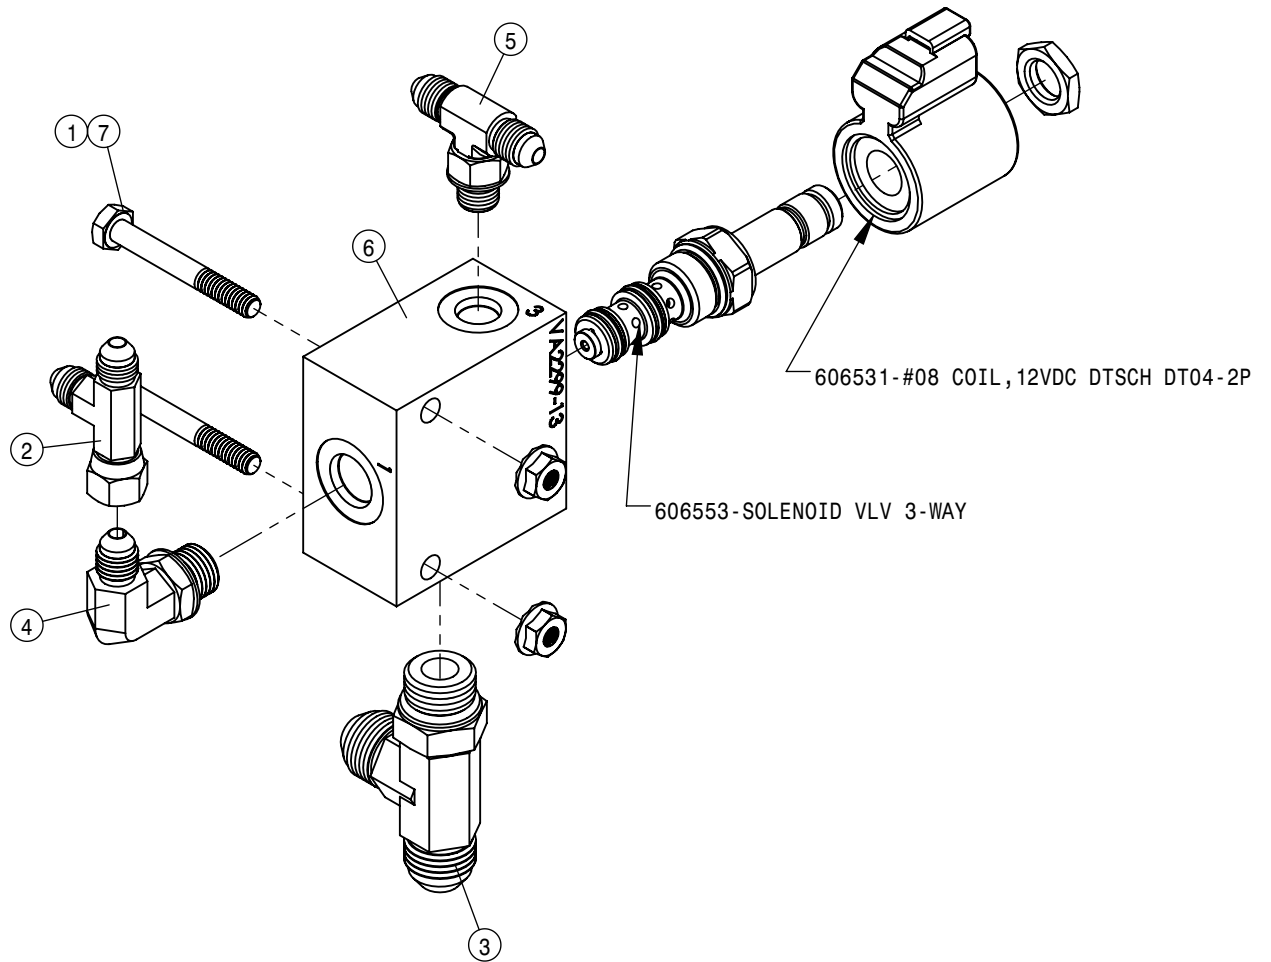

REAR SHIFT VALVE ASSEMBLY			
DET	QTY	P/N	DESCRIPTION
1	2	470121	1/4 UNC SERR FLG LOCK NUT
2	1	618485	7/16FJIC SW RUN TEE-7/16MJIC
3	1	618494	3/4MOR RUN TEE-3/4MJIC
4	1	618499	7/16MJIC-90-9/16MOR LBO
5	1	618965	7/16MOR BRANCH TEE - 7/16MJIC
6	1	701625	ASSY, BRAKE/LADDER VALVE
7	2	900007	1/4UNC X 2" HEX BOLT