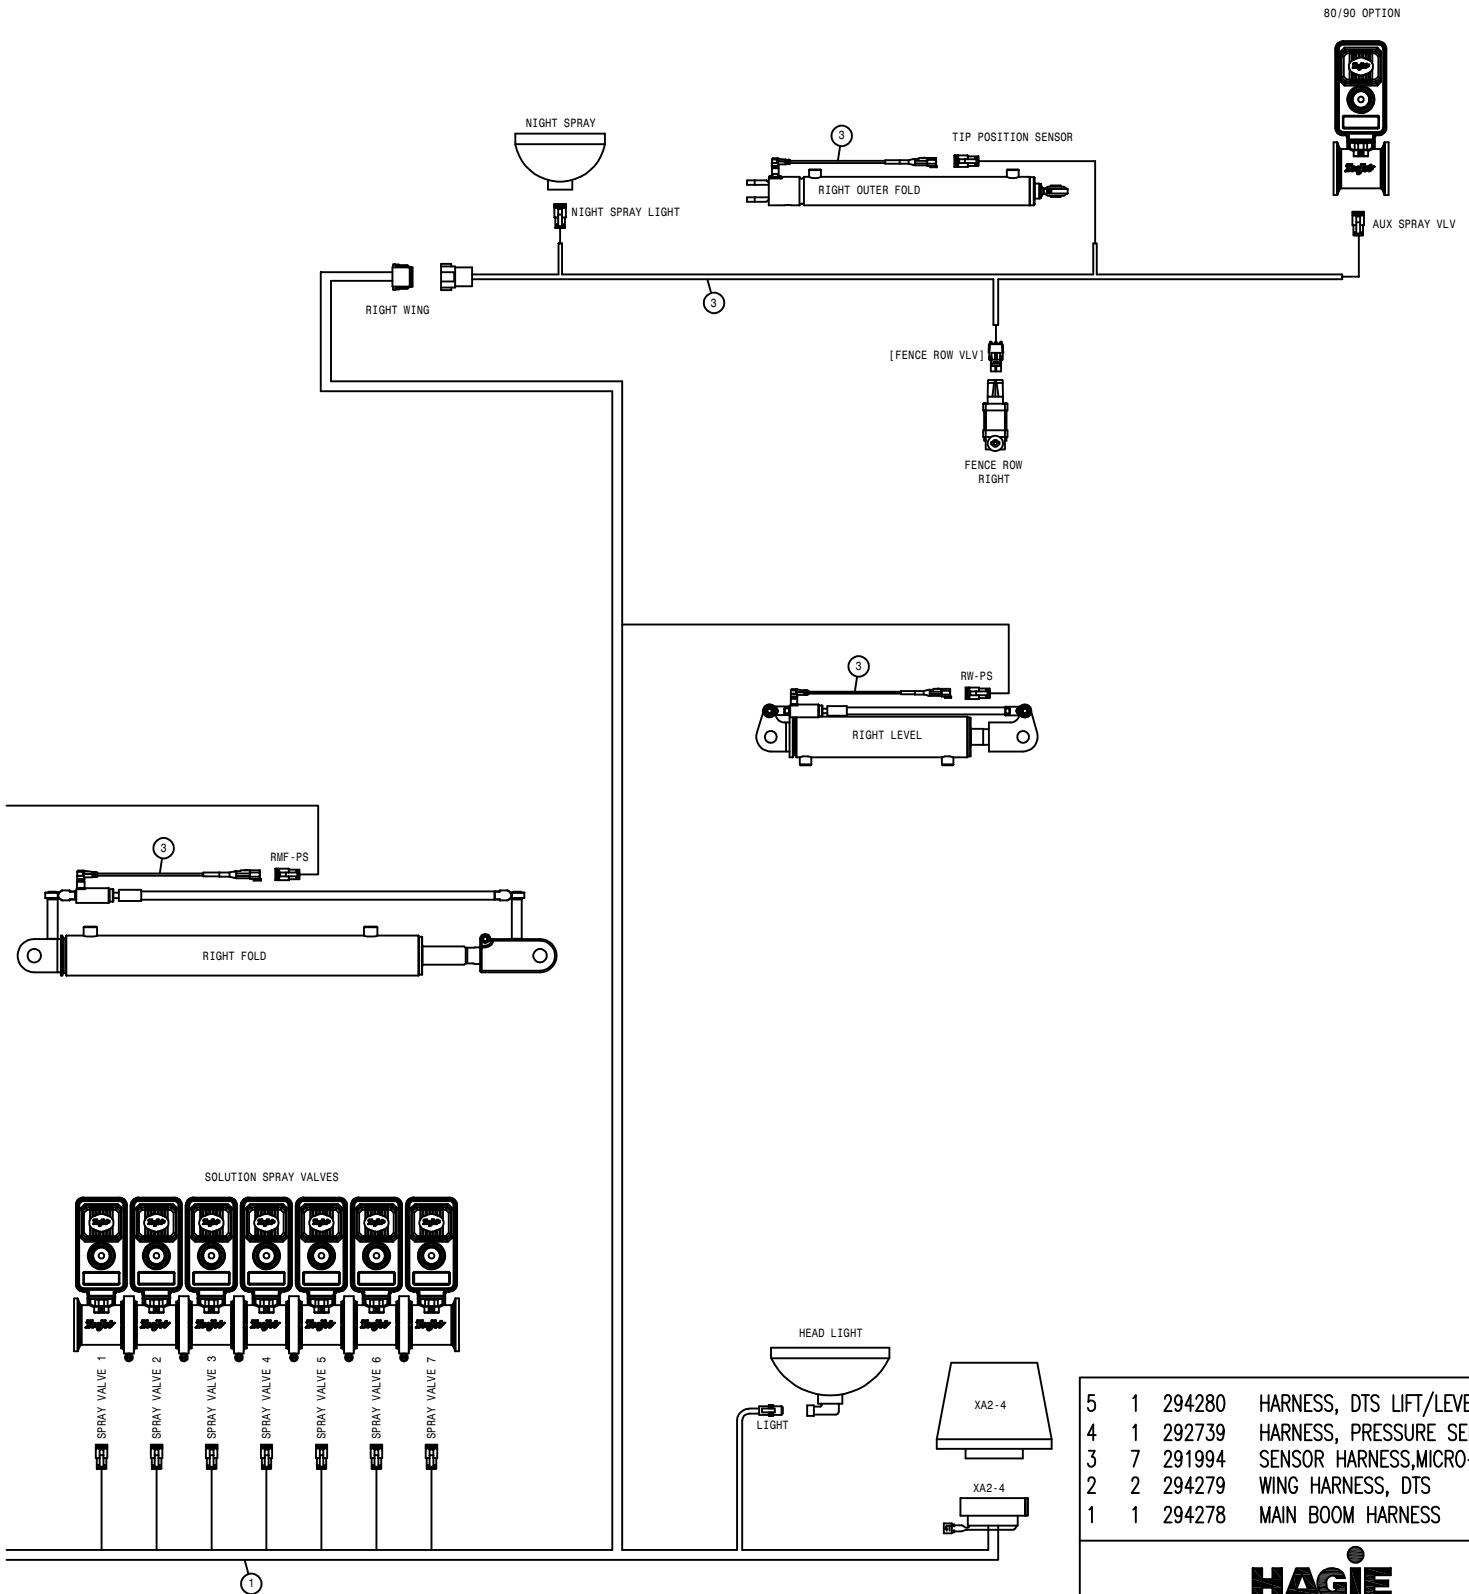

5	1	294280	HARNES, DTS LIFT/LEVEL
4	1	292739	HARNES, PRESSURE SENSOR '18
3	7	291994	SENSOR HARNES,MICRO-DEUTSCH
2	2	294279	WING HARNES, DTS
1	1	294278	MAIN BOOM HARNES DTS'15

HAGIE
HAGIE MANUFACTURING COMPANY
CLARION, IOWA 50525

DESCRIPTION
WIRING DIAGRAM DTS10 2019

DRAWN BY T. MARKER	SCALE NTS
CHECKED BY	APPROVED BY
DATE 9/7/2018	DRAWING NUMBER 499427
SHEET 3 OF 3	REV A