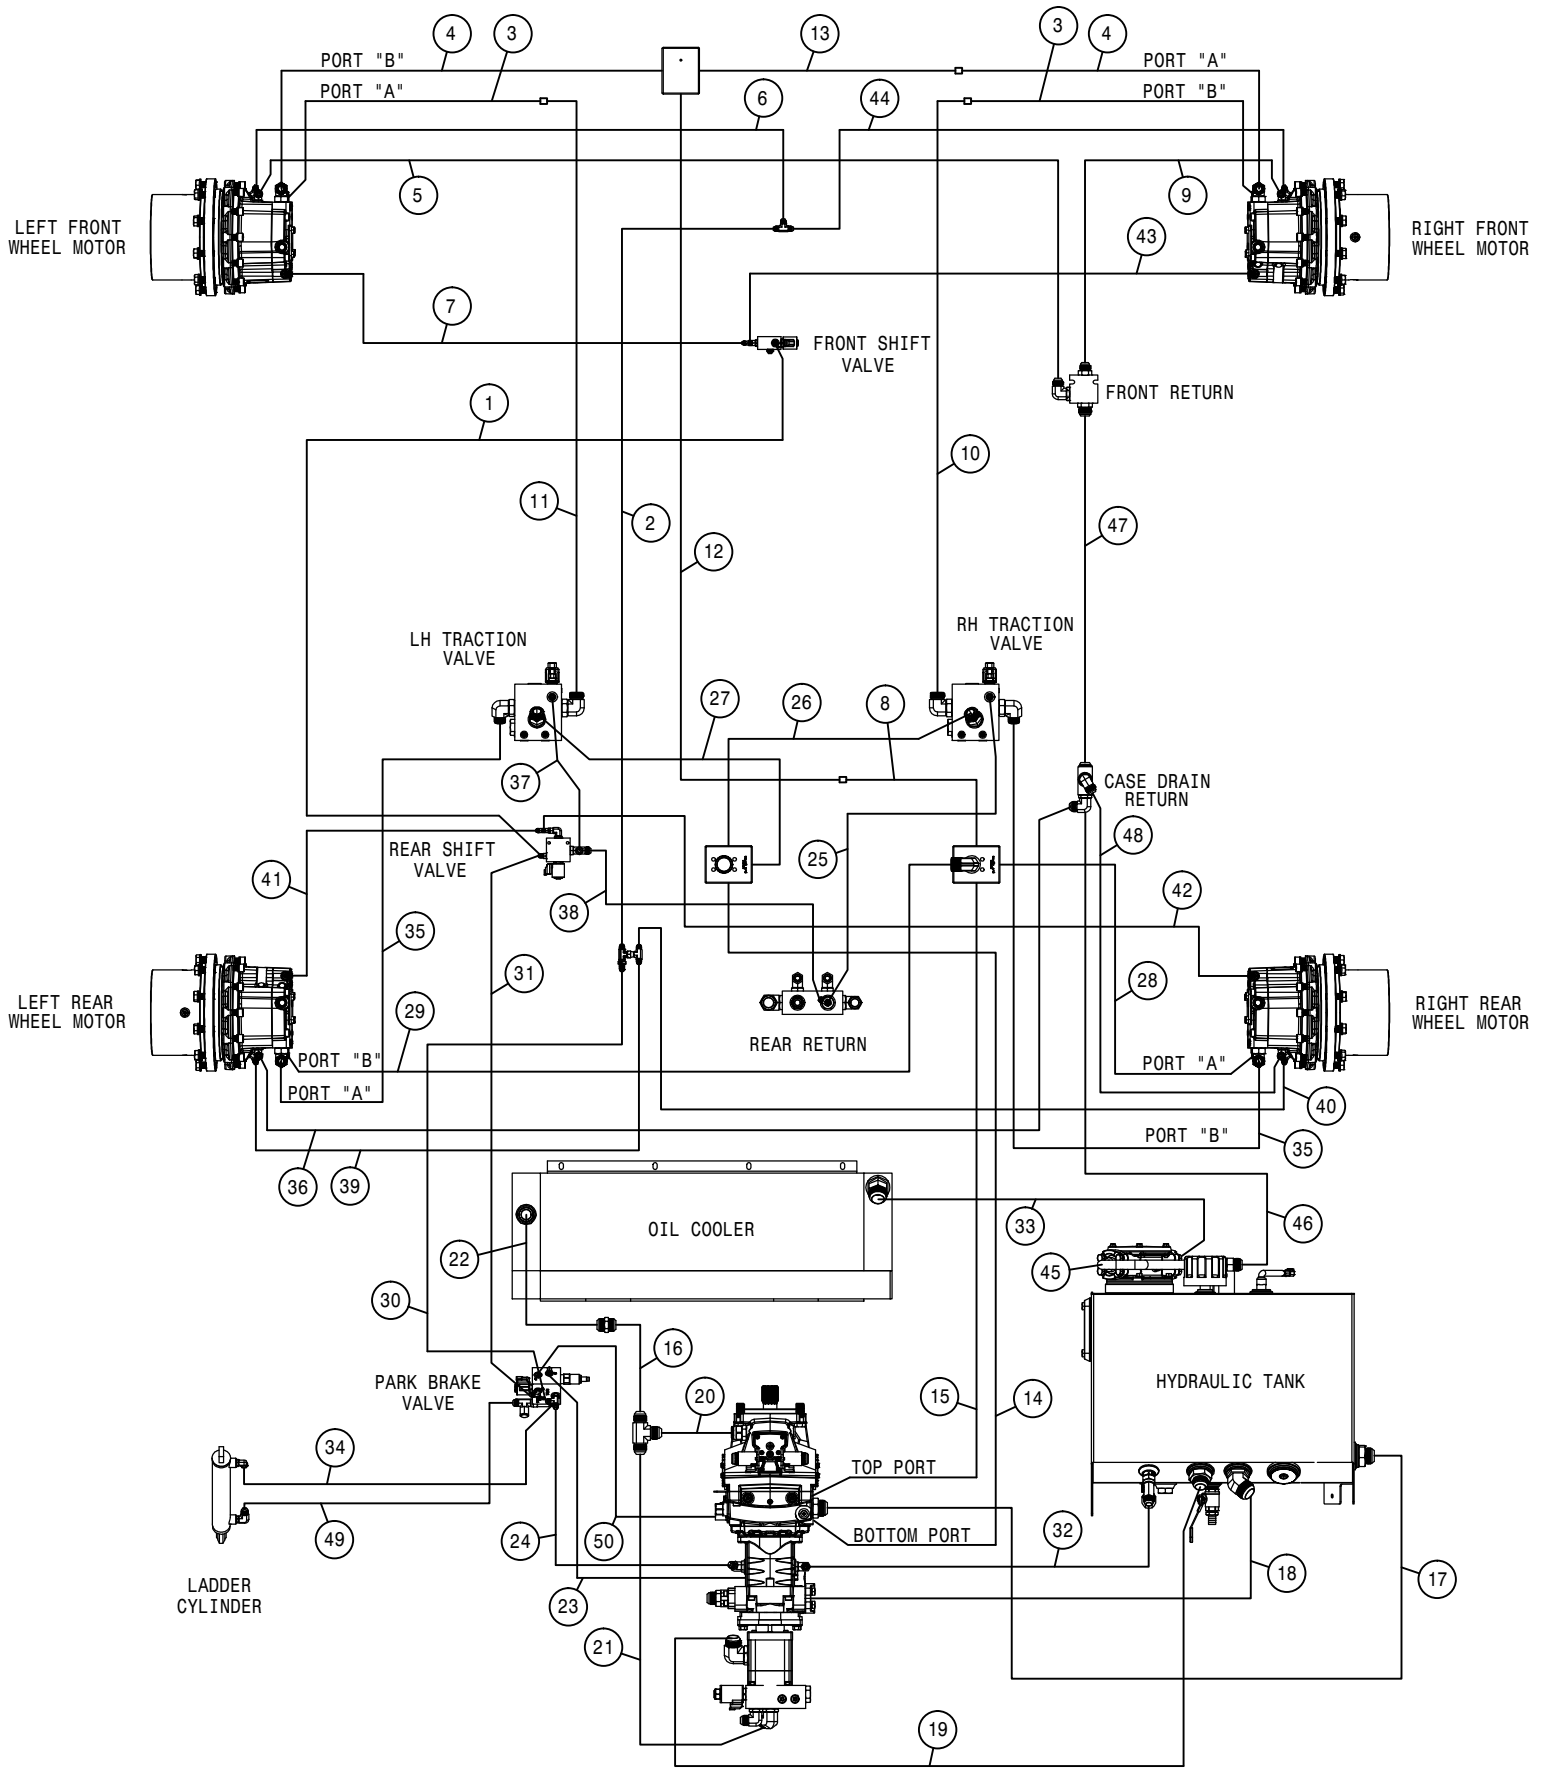

DTS10 HYDRAULIC DIAGRAM 2018-19
REFERENCE DRAWING NO. 499414s1_RevA

DET.	QTY	PART NO.	DESCRIPTION	DET.	QTY	PART NO.	DESCRIPTION
1	1	606154	FRT SFT LINE 0.25"OD X 0.049"W	26	1	617261	16-797TC-16FFOX-20C62F-28 H/A
2	1	606155	FRT BRK LNE 0.375"OD X 0.049"W	27	1	617262	16-797TC-16C62FX90-160FFOX-25H
3	2	606157	12-797TC-16C62FX-12FFOX90-147H	28	1	617265	12-797TC-16C62F-12FFOX-168 H/A
4	2	606158	12-797TC-16C62FX-12FFOX-150H/A	29	1	617268	12-797TC-16FFOX-12FFOX90-178 H
5	1	606162	12-387TC-08FJX-12FJX-194 H/A	30	1	617269	06-387TC-06FJX-06FJX-52 H/A
6	1	606163	06-387TC-06FJX-06FJX90-173 H/A	31	1	617270	04-387TC-04FJX-04FJX90-62 H/A
7	1	607131	04-387TC-04FJX-04FJX-186 H/A	32	1	617272	08-387TC-12FJX-08FJX90-25 H/A
8	1	617263	16-797TC-20C62F-20C62FX45-21.8	33	1	617273	24-811-24FJX-24FJX-99 H/A
9	1	614768	12-387TC-08FJX-12FJX-176 H/A	34	1	617274	06-387TC-06FJX-06FJX90-64 H/A
10	1	614772	HYD TUBE RF DRIVE 1"OD X.12"WT	35	2	617276	12-797TC-12FFOX-12FFOX-163 H/A
11	1	614773	HYD TUBE LF DRIVE 1"OD X.12"WT	36	1	617277	12-387TC-12FJX-08FJX-186 H/A
12	1	614774	HYD TUBE B DRIVE 1.5"ODX.12"WT	37	1	617278	06-387TC-06FJX90-08FJX-13 H/A
13	1	614776	HYD TUBE B FRT 1.00"OD X.120"W	38	1	617279	06-387TC-06FJX-08FJX90-23 H/A
14	1	615114	HYD DRIVE TUBE A SIDE 1.5X.12W	39	1	617280	06-387TC-06FJX-06FJX90-146 H/A
15	1	615115	HYD DRIVE TUBE B SIDE 1.5X.12W	40	1	617281	06-387TC-06FJX-06FJX90-195 H/A
16	1	617240	DP CASE SOL COOLER REAR TUBE	41	1	617282	04-387TC-04FJX-04FJX90-165 H/A
17	1	617241	20-811-20FJX-20FJX45-31 H/A	42	1	617283	04-387TC-04FJX-04FJX90-199 H/A
18	1	617242	24-811-24FJX-24C61F90-20 H/A	43	1	617287	04-387TC-04FJX-04FJX90-195 H/A
19	1	617243	20-811-20FJX-20FJX-22 H/A	44	1	617288	06-387TC-06FJX-06FJX90-190 H/A
20	1	617244	16-811-16FJX45-16FJX-18 H/A	45	1	617385	HYD RET 1.00" OD X 0.065" WT
21	1	617245	16-811-16FJX-16FJX45-32 H/A	46	1	617386	16-811-16FJX-16FJX-104 H/A
22	1	617246	20-811-20FJX-20FJX90-19 H/A	47	1	617391	WMC TUBE 1.00"OD X 0.065"WT
23	1	617248	04-387TC-06FJX-04FJX-44 H/A	48	1	617401	12-387TC-12FJX-08FJX-156 H/A
24	1	617249	06-387TC-08FJX-08FJX90-36 H/A	49	1	617402	06-387TC-08FJX-08FJX90-54 H/A
25	1	617252	06-387TC-06FJX-06FJX-24 H/A	50	1	617506	04-387TC-06FJX-04FJX90-40 H/A