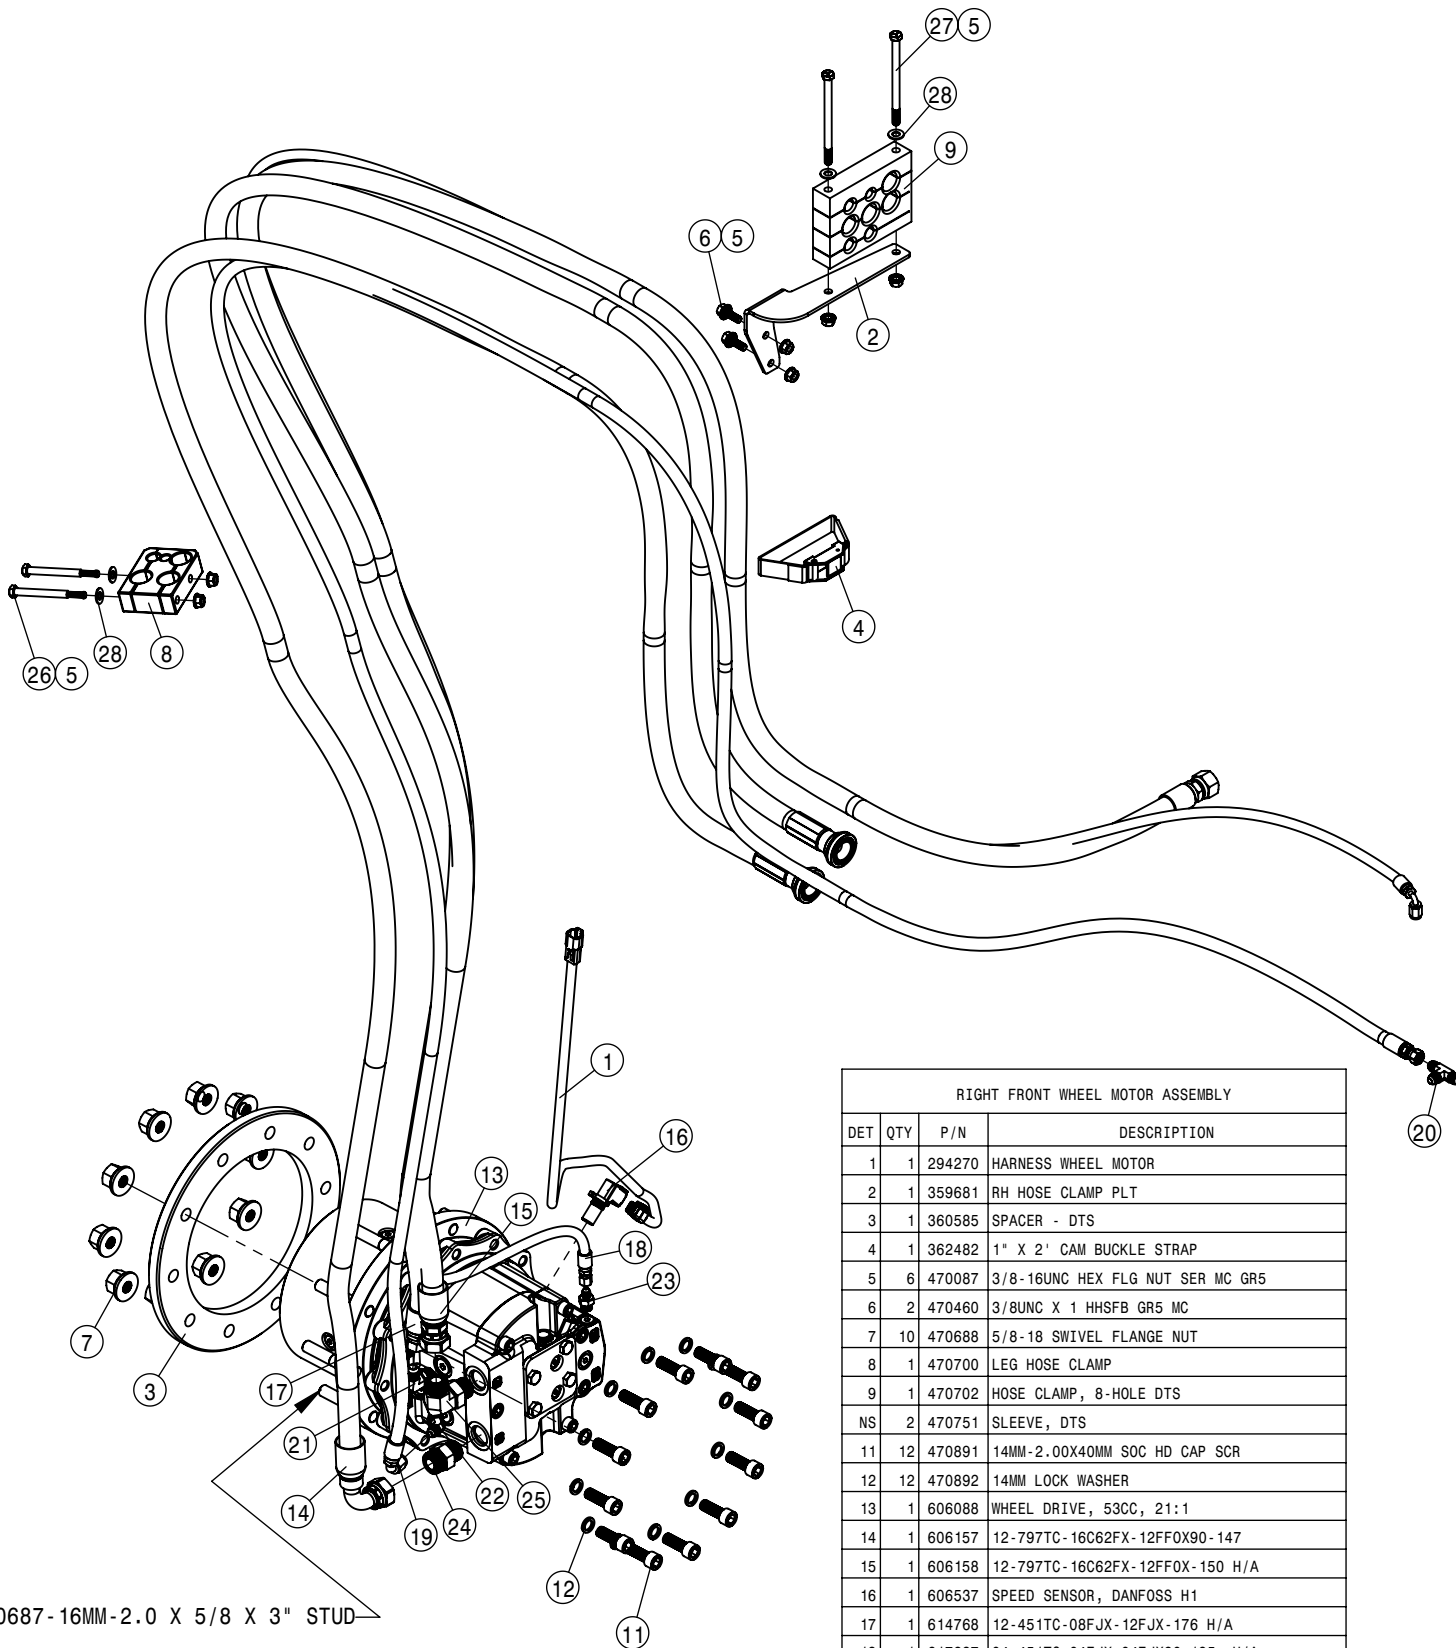

470687-16MM-2.0 X 5/8 X 3" STUD

RIGHT FRONT WHEEL MOTOR ASSEMBLY			
DET	QTY	P/N	DESCRIPTION
1	1	294270	HARNES WHEEL MOTOR
2	1	359681	RH HOSE CLAMP PLT
3	1	360585	SPACER - DTS
4	1	362482	1" X 2' CAM BUCKLE STRAP
5	6	470087	3/8-16UNC HEX FLG NUT SER MC GR5
6	2	470460	3/8UNC X 1 HHFSB GR5 MC
7	10	470688	5/8-18 SWIVEL FLANGE NUT
8	1	470700	LEG HOSE CLAMP
9	1	470702	HOSE CLAMP, 8-HOLE DTS
NS	2	470751	SLEEVE, DTS
11	12	470891	14MM-2.00X40MM SOC HD CAP SCR
12	12	470892	14MM LOCK WASHER
13	1	606088	WHEEL DRIVE, 53CC, 21:1
14	1	606157	12-797TC-16C62FX-12FFOX90-147
15	1	606158	12-797TC-16C62FX-12FFOX-150 H/A
16	1	606537	SPEED SENSOR, DANFOSS H1
17	1	614768	12-451TC-08FJX-12FJX-176 H/A
18	1	617287	04-451TC-04FJX-04FJX90-195 H/A
19	1	617288	06-451TC-06FJX-06FJX90-190 H/A
20	1	618019	9/16MJIC UNION TEE
21	1	618241	3/4MJIC-90-3/4MOR LBO
22	1	618425	9/16MJIC-45-9/16MOR LBO
23	1	618468	7/16MJIC-9/16MOR ADPTR
24	1	618859	1 1/16MOR-1 3/16MORFS ADPTR
25	1	618977	1 1/16MOR- 90-1 3/16MORFS LBO
26	2	900140	3/8UNC X 4 HHCS GR5 MC
27	2	900143	3/8UNC X 5 1/2 HHCS GR5 MC
28	4	920002	SAE FLAT WASHER 3/8 MC