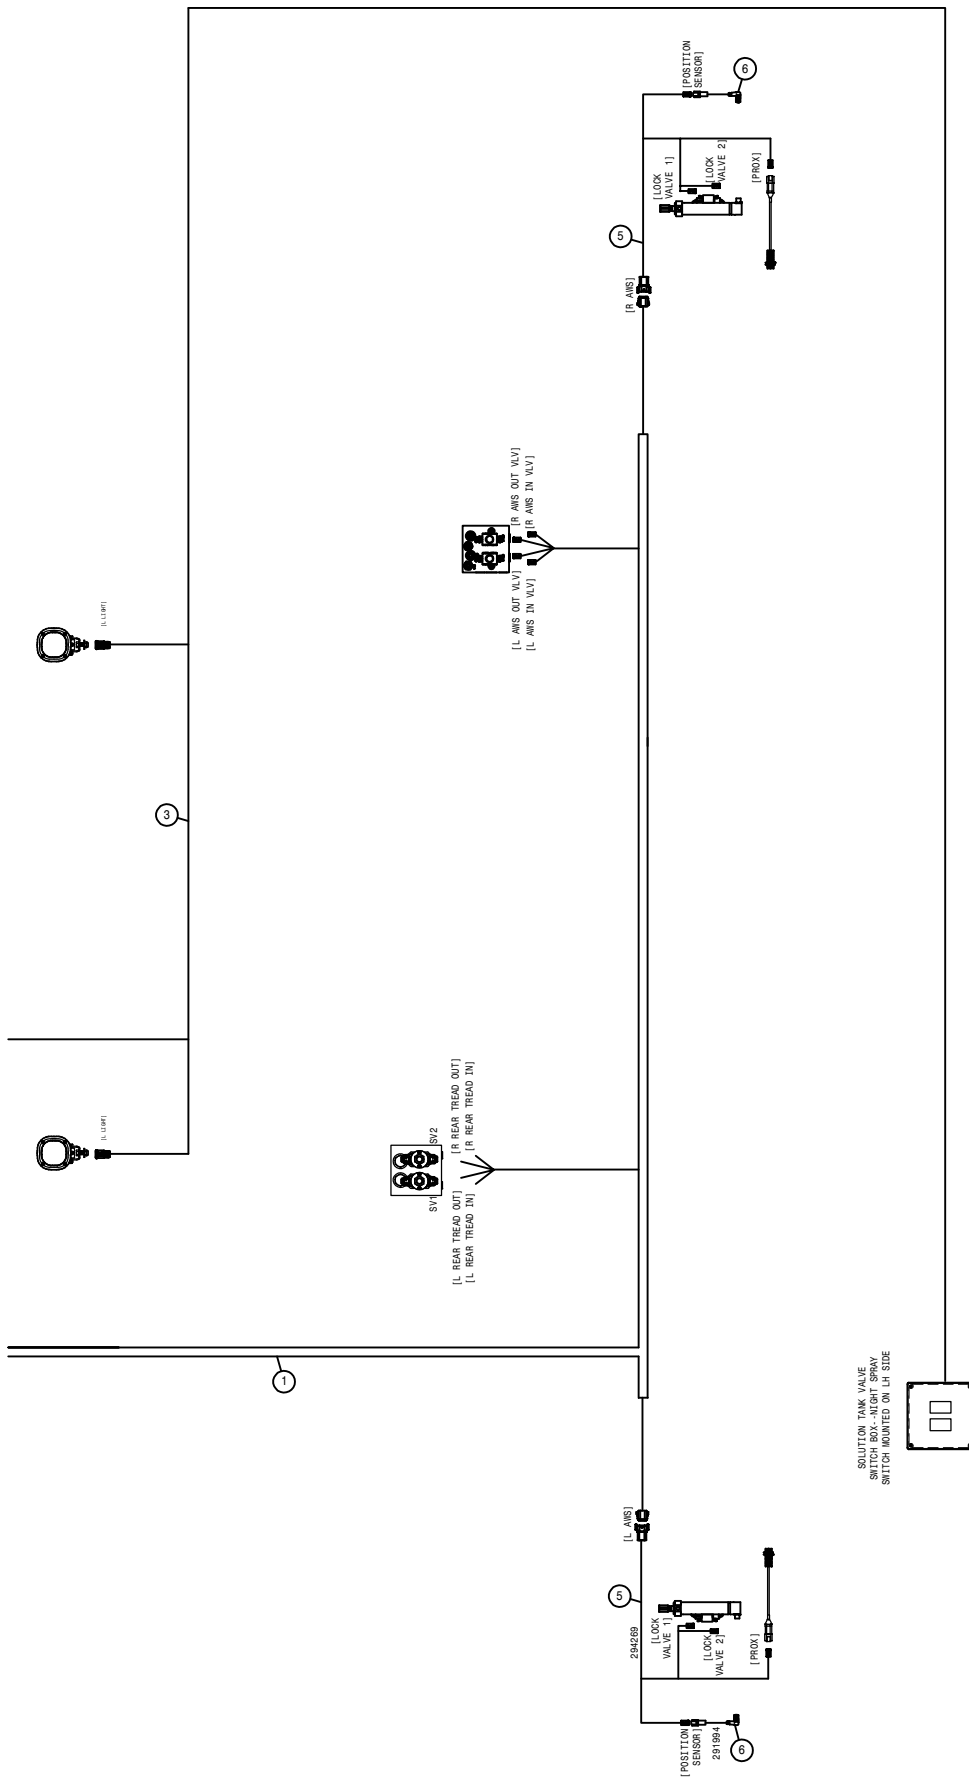

HAGIE
HAGIE MANUFACTURING COMPANY
CLARION, IOWA 50525

DESCRIPTION WIRING DIAGRAM DTS10 2019		
DRAWN BY T. MARKER	SCALE NONE	
CHECKED BY	APPROVED BY	
DATE 9/7/2018	DRAWING NUMBER 499427	REV A
SHEET 1 OF 3		