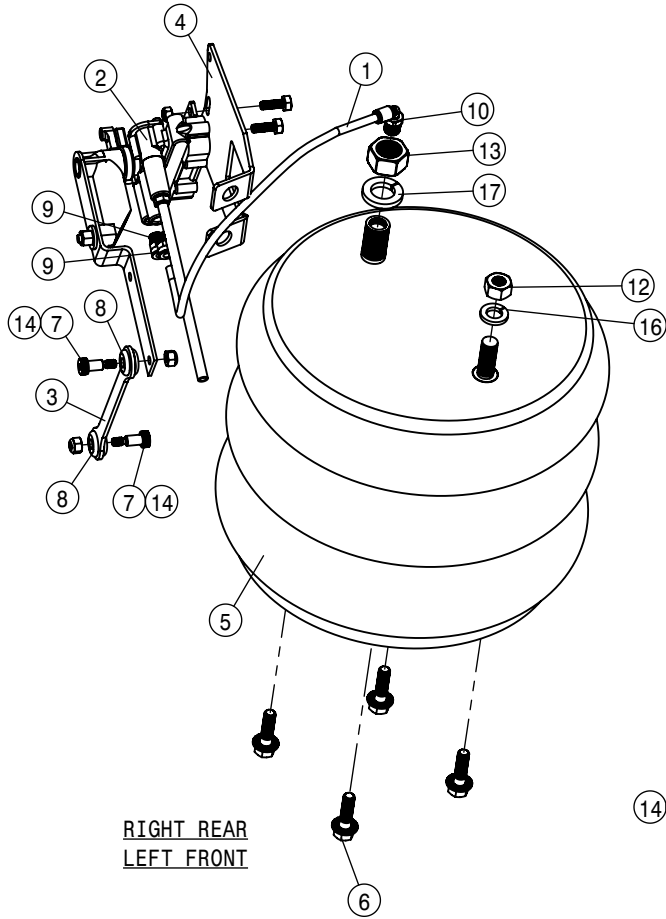

RIGHT REAR
LEFT FRONT