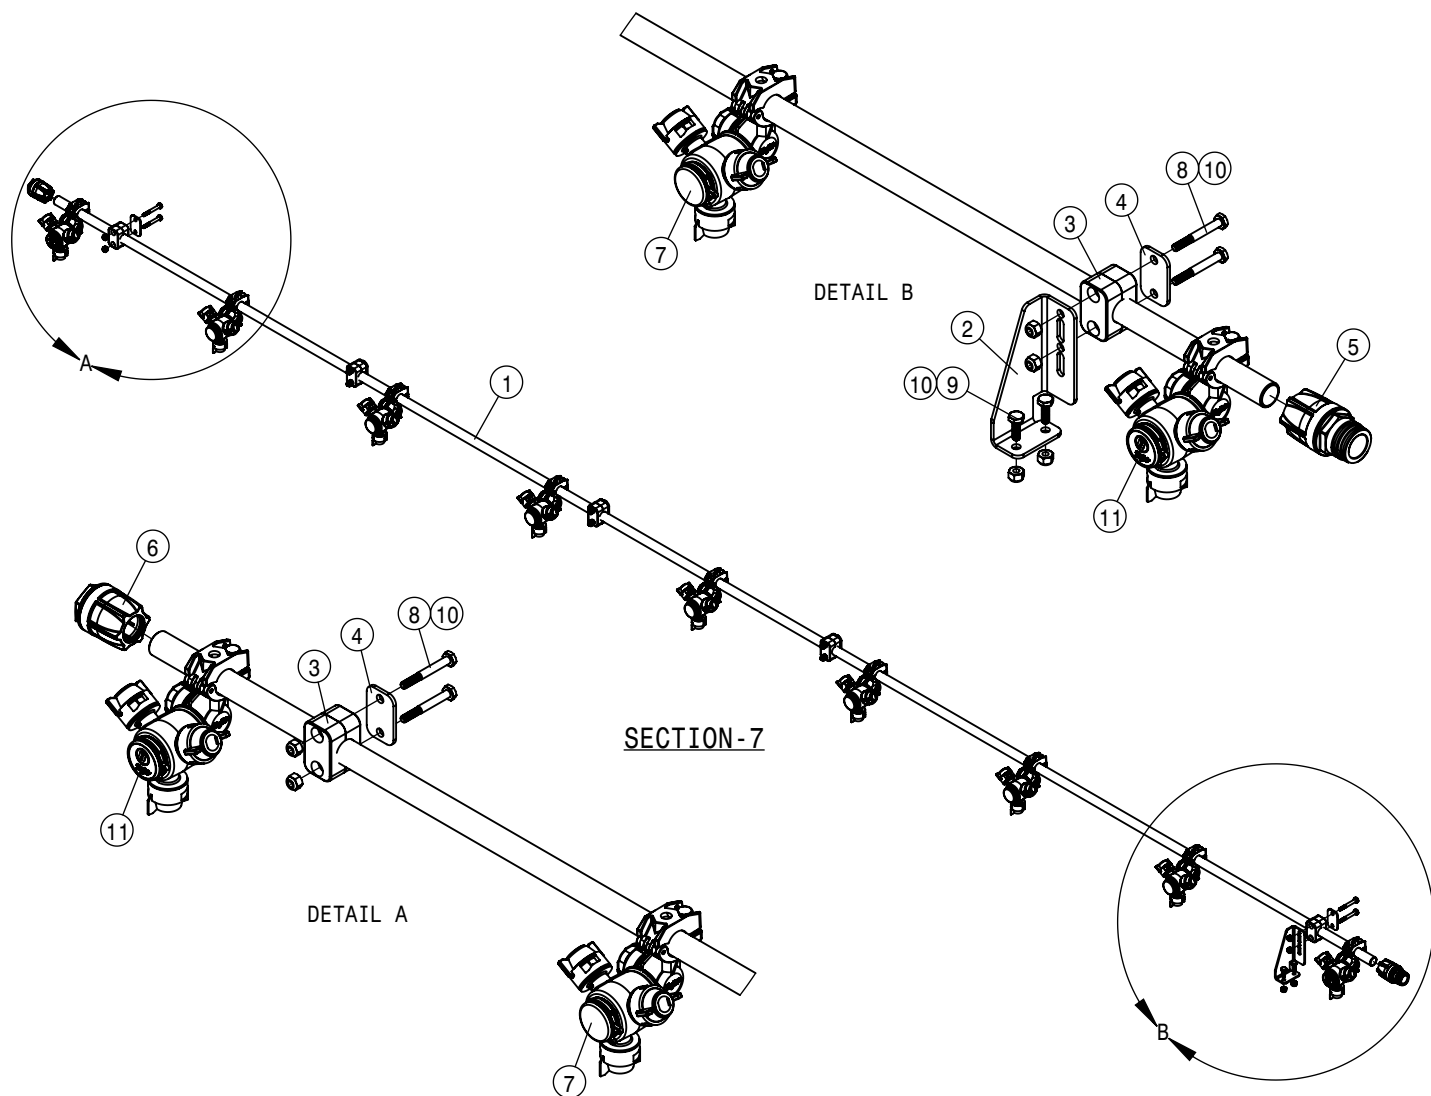

20" WET BOOM SPACING, SECTION-7 90' BOOM			
DET	QTY	P/N	DESCRIPTION
1	1	167707	TUBE-WET BM .50X165 20"SP
2	1	169154	OUTER SOLU BRKT, DTS'16
3	5	470358	TUBE CLAMP BODY, .840 (1/2 PIPE)
4	5	470752	SS COVER PLATE FOR 470358
5	1	500331	T3 - 1/2" PIPE BOOM END
6	1	500332	1/2" PIPE BOOM END
7	7	737961	QUICK TJET 3-TIP BODY, 1/2"
8	10	900022	1/4UNC X 2 HHCS SS
9	2	900448	1/4UNC X 3/4 HHCS SS
10	12	910118	1/4-20UNC NYLOCK NUT SS
11	2	737962	QUICK TJET 3-TIP BODY, 1/2" R