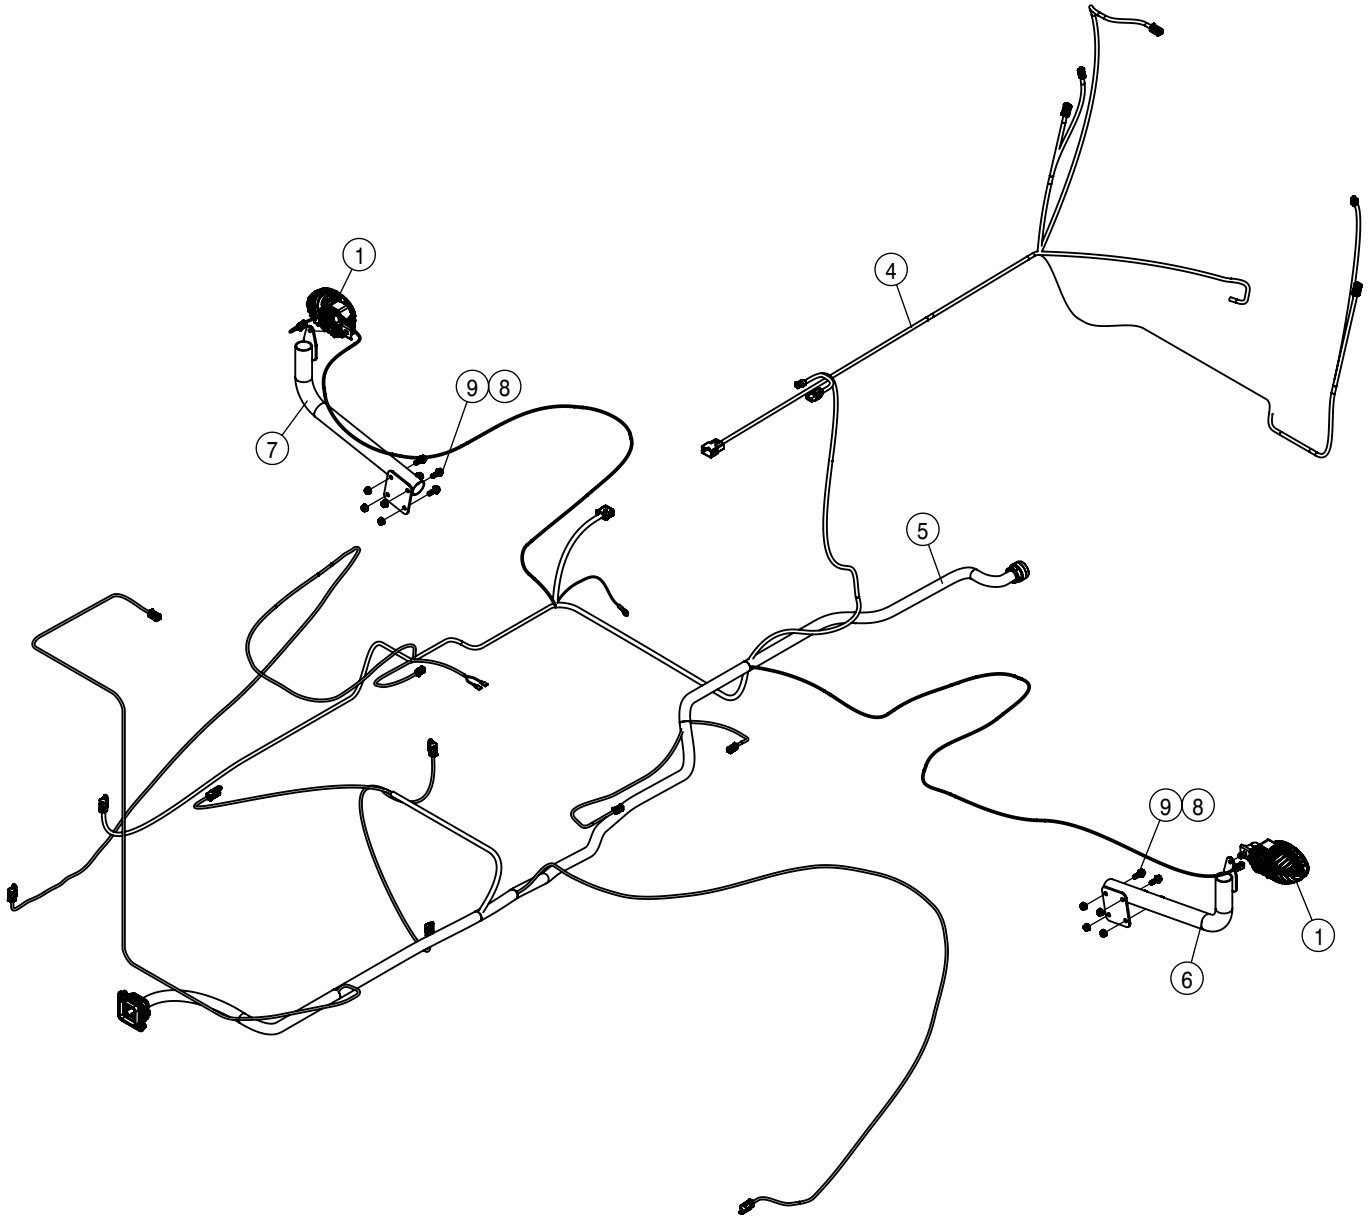

FLASHER LIGHT ASSEMBLY			
DET	QTY	P/N	DESCRIPTION
1	2	292917	LED LIGHT, AMBER
NS	1	294030	HARNESS,DTS PRCN INTERFACE
NS	1	294080	HARNESS,TANK VALVE SWITCH
4	1	294274	HARNESS HOOD
5	1	294391	CHASSIS HARNESS-' 18 D-400/DTS
6	1	363123	LH AMBER FLASHER BRKT
7	1	363124	RH AMBER FLASHER BRKT
8	8	470087	3/8UNC HEX SERR FLANGE NUT
9	8	470460	3/8 X 1" SERR FLG BOLT