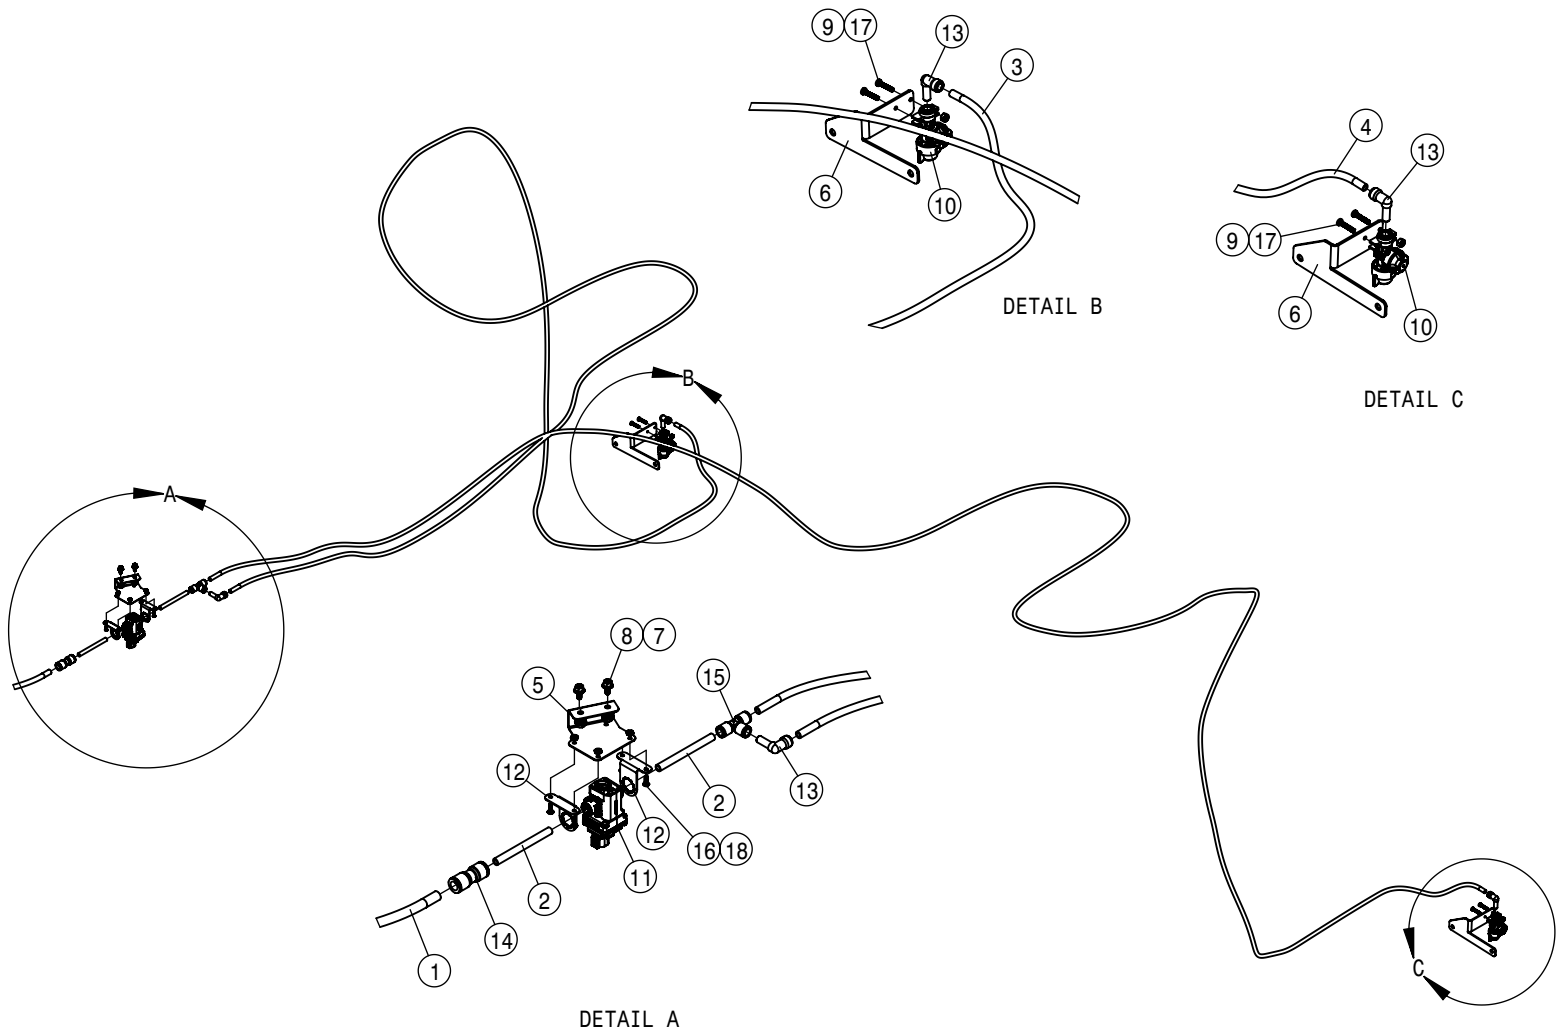

REAR NOZZLE ASSEMBLY			
DET	QTY	P/N	DESCRIPTION
1	1	195914-161	1/20D AIR BRAKE TUBING J844-B
2	2	195915-004	3/80D AIR BRAKE TUBING J844-B
3	1	195915-236	3/80D AIR BRAKE TUBING J844-B
4	1	195915-266	3/80D AIR BRAKE TUBING J844-B
5	1	362812	RWN VLV BRKT
6	2	362813	RWN BRKT DTS '18
7	2	470121	1/4-20UNC HEX FLG NUT SER MC GR5
8	2	470122	1/4UNC X 1/2 HHSFB GR5 MC
9	4	473012	10-32 HEX NUT, NYLOC GR5
10	2	500334	NOZZLE-3/80D PUSH TO CONNECT
11	1	696246	3/8 PTC 1/4"ELECT BALL VLV
12	2	696293	BRACKET FOR 696246
13	3	711066	3/8 NYL PUSH IN ELBOW 90 DEG
14	1	711106	3/8" X 1/2"PTC UNION
15	1	711107	3/8"PTC TEE
16	4	903844	#8-32 UNC X 1/2 PHMS PH BZ
17	4	903894	10-32 X 1 PHIL RDHD MACH SCR
18	4	914028	#8-32UNC STOVER NUT MC GR2