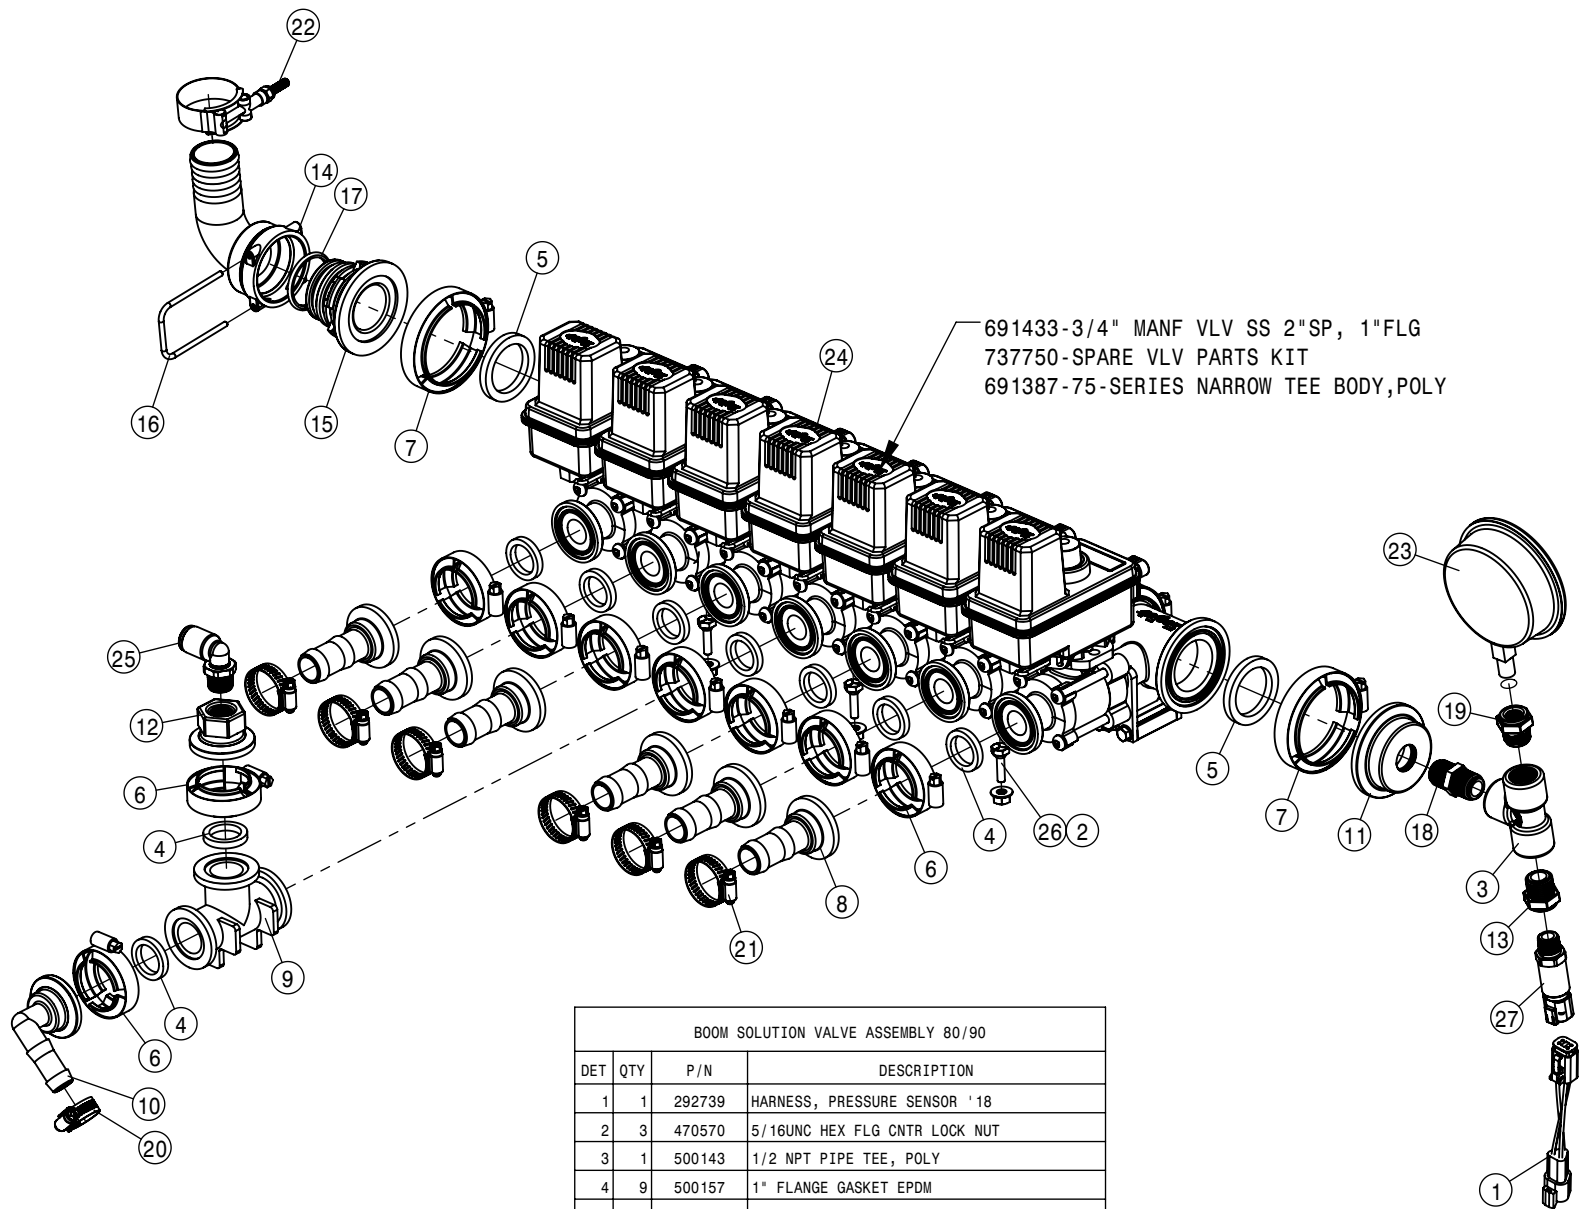

BOOM SOLUTION VALVE ASSEMBLY 80/90			
DET	QTY	P/N	DESCRIPTION
1	1	292739	HARNESS, PRESSURE SENSOR '18
2	3	470570	5/16UNC HEX FLG CNTR LOCK NUT
3	1	500143	1/2 NPT PIPE TEE, POLY
4	9	500157	1" FLANGE GASKET EPDM
5	2	500158	1 1/2" GASKET FOR 2" FLANGE
6	9	500159	1" FLANGE CLAMP S.S.
7	2	500160	2" FLANGE CLAMP S.S.
8	6	500171	1" FLANGE-1" HOSE BARB POLY
9	1	500175	1" FLANGE TEE, POLY
10	1	500185	1"FLANGE-90-3/4"HOSE BARB POLY
11	1	500224	2" FLANGE PLUG W/1/2"FNPT POLY
12	1	500238	1" FLANGE PLUG W/1/2"FNPT POLY
13	1	500286	1/2"-3/8"NPT REDU BUSH, POLY
14	1	500329	T6 TO 38MM HB 90
15	1	500333	T6 - 2" FLANGE
16	1	500336	FORK T6 CONNECTION
17	1	500337	O-RING, -223 EPDM
18	1	503101	1/2NPT CLOSE NIPPLE, POLY
19	1	520008	1/2"- 1/4"NPT REDU BUSH, POLY
20	1	520080	HOSE CLAMP NO 10 STAINLESS
21	6	520090	HOSECLAMP NO 16 STAINLESS
22	1	520133	1.81/2.06 T-BOLT HOSE CLAMP SS
23	1	690832	PRESS GA GLYCERI 160 PSI
24	1	696291	VALVE, 3/4 MANIFOLD 7 BANK
25	1	711042	1/2MNPT-1/2 NYL TUBE LBO
26	3	900065	5/16UNC X 1 HHCS GR5 MC
27	1	AKK13435	PRESSURE TRANSDUCER, 0-200 PSI