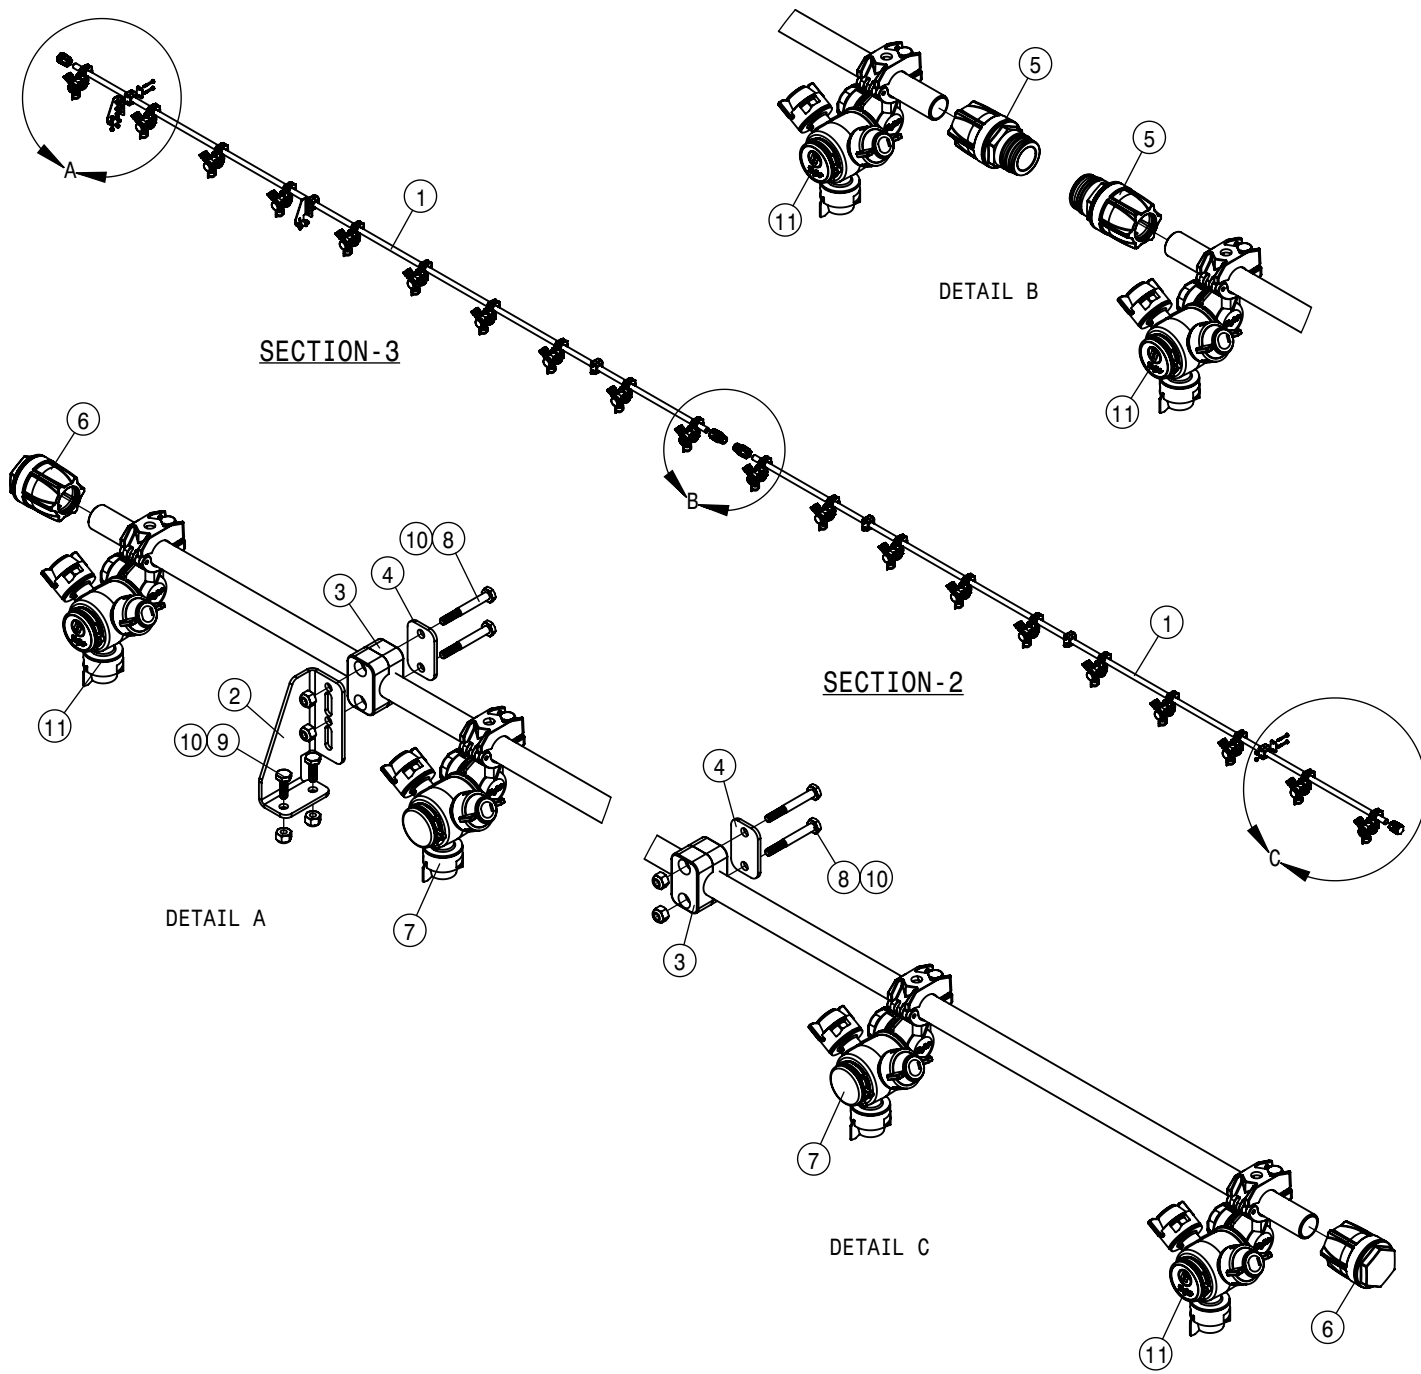

15" WET BOOM SPACING, SECTION 2-3 80/90 BOOM			
DET	QTY	P/N	DESCRIPTION
1	2	167266	TUBE-WET BM .50X139.63 15"SP
2	2	169153	INNER SOLU BRKT, DTS' 16
3	6	470358	TUBE CLAMP BODY, .840 (1/2 PIPE)
4	6	470752	SS COVER PLATE FOR 470358
5	2	500331	T3 - 1/2" PIPE BOOM END
6	2	500332	1/2" PIPE BOOM END
7	16	737961	QUICK TJET 3-TIP BODY, 1/2"
8	12	900022	1/4UNC X 2 HHCS SS
9	4	900448	1/4UNC X 3/4 HHCS SS
10	16	910118	1/4-20UNC NYLOCK NUT SS
11	4	737962	QUICK TJET 3-TIP BODY, 1/2" R