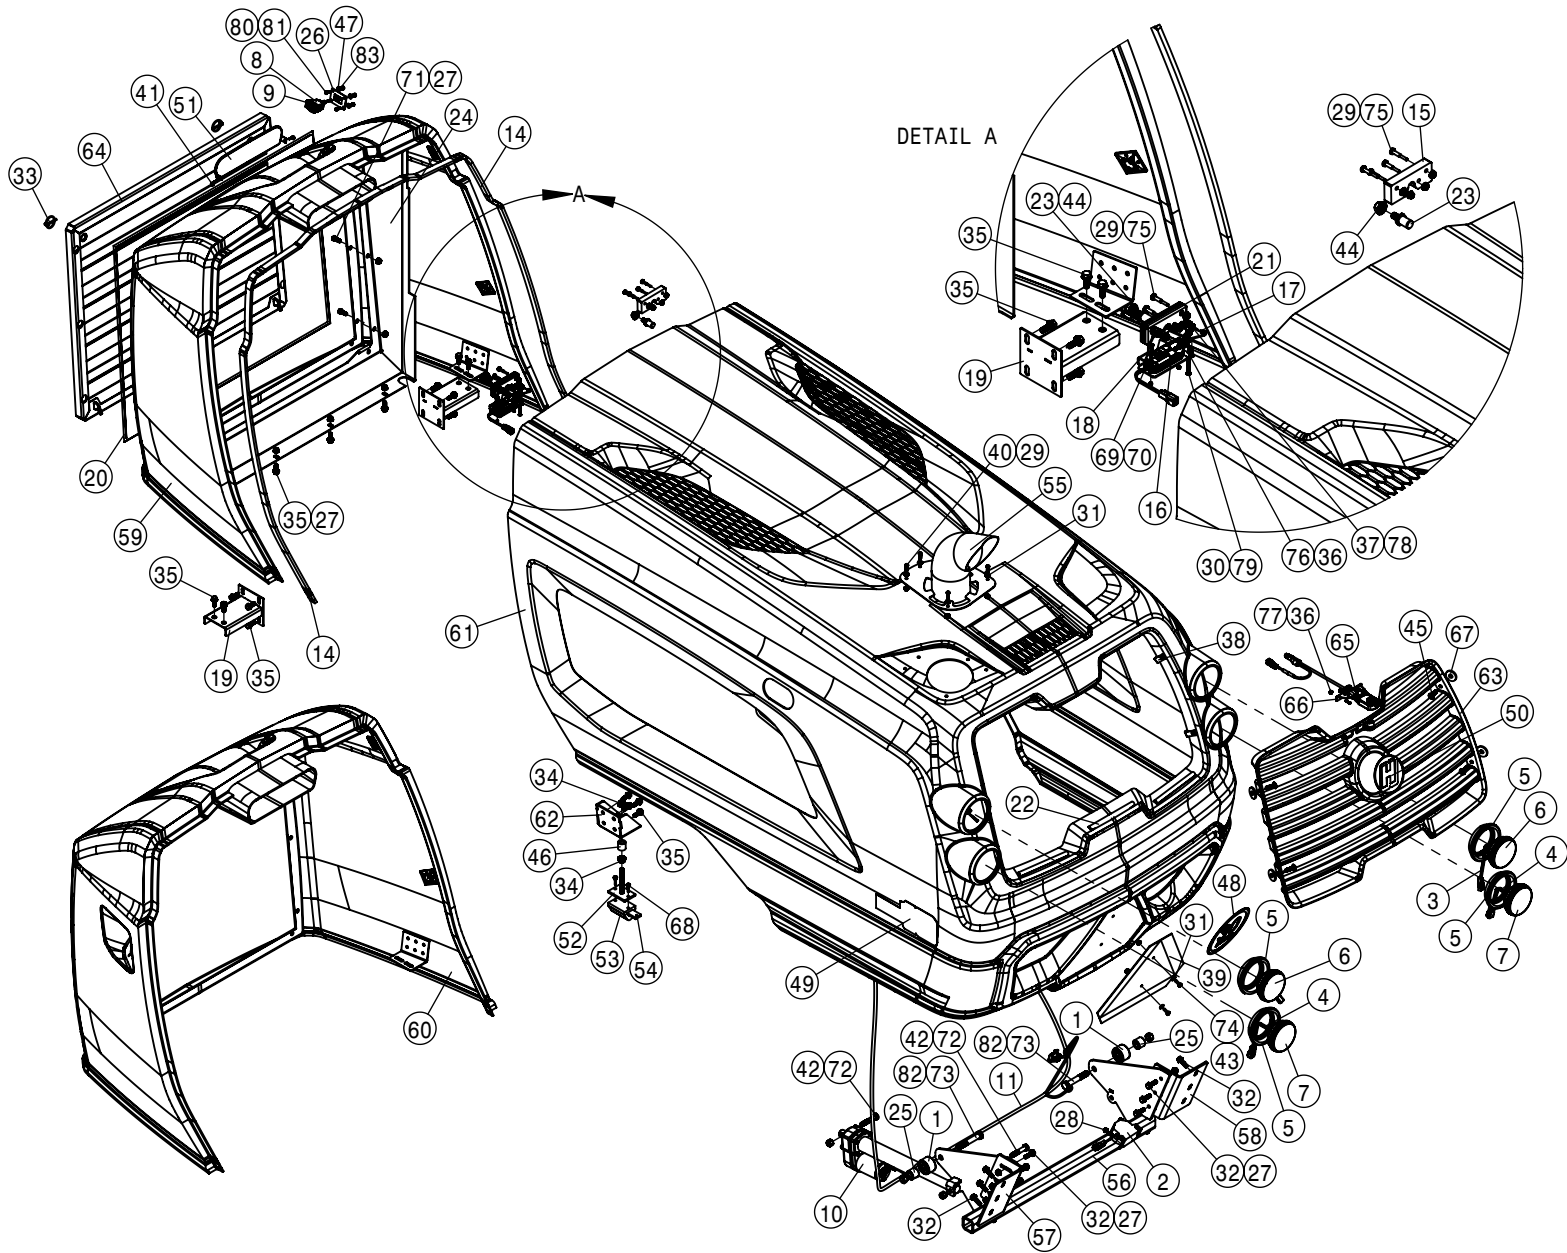

ENGINE HOOD ASSEMBLY			
DET	QTY	P/N	DESCRIPTION
1	2	125056	TRACK ROLLER,2.00 OD,.625 BORE
2	1	290061	ALARM_BACKUP 107DBA LT DUTY
3	2	290103	AMBER LIGHT PIGTAIL
4	2	290104	RED LIGHT PIGTAIL
5	4	290204	4" GROMMET FR 290200 & 290201
6	2	290205	OPTRONICS, 3 DIODE AMBER LED
7	2	290206	OPTRONICS, 3 DIODE RED LED
8	1	292220	SWITCH,DPDT, MOM-OFF-MOM ON
9	1	292221	SWITCH ACUATOR FOR 292220
10	1	292313	HOOD ACTUATOR
11	1	294083	HOOD ACTUATOR HARNESS
NS	1	294384	ETHERNET CABLE (8M)
NS	1	294385	CAMERA POWER ADAPTER HARNESS
14	2	317715	ISOLATOR-FOAM (HOOD-FRONT) DTS
15	1	318081	ALIGNER-DTS HOOD LATCH
16	1	318082	ACTUATOR ASMY
17	1	318083	HOOD LATCH T BRKT, DTS
18	1	318084	ACTUATOR MT BRKT
19	2	318087	FRNT HOOD MNT WLDMNT, DTS
20	1	318094	FOAM RUBBER SEAL -131.38
21	1	318096	LATCH-SLAM ACTION ROTARY
22	6	318112	FOAM RUBBER SEAL-8.00
23	2	318113	STRIKER PIN
24	1	318474	SHROUD-GRILL ASSY WLD, DTS
25	2	361679	BUMPER PIVOT BRG SPACER, STS 04
26	1	362116	HOOD SWITCH MT PLATE
27	20	470087	3/8UNC HEX SERR FLANGE NUT
28	2	470118	1/4UNC X 3/4 HHSFB GR5 MC

ENGINE HOOD ASSEMBLY			
DET	QTY	P/N	DESCRIPTION
29	13	470121	1/4 UNC SERR FLG LOCK NUT
30	1	470175	#10-32UNF HEX FLG NUT SER MC GR5
31	7	470212	1/4 BONDED SEALING WASH, SS
32	12	470329	3/8UNC X 1 1/4 SERR FLG HEX BOLT
33	2	470335	LINCHPIN, 3/16 X 1 1/4 GRIP
34	4	470360	1/2-13UNC HEX FLG NUT SER MC GR5
35	28	470460	3/8 X 1" SERR FLG BOLT
36	3	470509	6-32 SERR. FLANGE NUT
37	1	470510	10-24 SERR. FLANGE NUT
38	4	470905	3/8UNC U-NUT,1.13 CLIP ON
39	1	472249	SLOW MOVING VEHICLE SIGN
40	5	472345	1/4UNC X 1 ALHD BUTTON CAP SCR
41	2	472368	#10-24THD IN X 3/4 TEK TYP E
42	2	473007	1/2UNC HEX NUT, NYLOC
43	2	473832	1/4UNC HEX FLANGE LOCK NUT SS
44	2	473852	12MM-1.75 SERR FLG NUT,ZINC
45	4	474013	3/8-16UNCx1.25 FLGD BTN HD SCREW
46	2	482031	SPACER, 1"OD. 53ID X 1"L
47	4	483016	#10 REGULAR FLAT WASHER
48	1	650223	DECAL,30MPH ID SYMBOL, VINYL
49	2	650490	DECAL, DTS10 LOGO, 5X12.5
50	1	651008	DECAL - H-DOT FRONT GLASS 5.00"
51	1	660090	INLET AIR SCREEN WLD ASMY DTS
52	2	660224	ENG HOOD BUMPER WLD, STS 04
53	2	660226	ENG HOOD BUMPER, STS 04
54	2	660227	ENG HOOD BUMPER KEEPER, STS 04
55	1	660254	EXHAUST STACK WLD DTS T4F
56	1	660721	ENGINE HOOD HINGE MNT WLDT