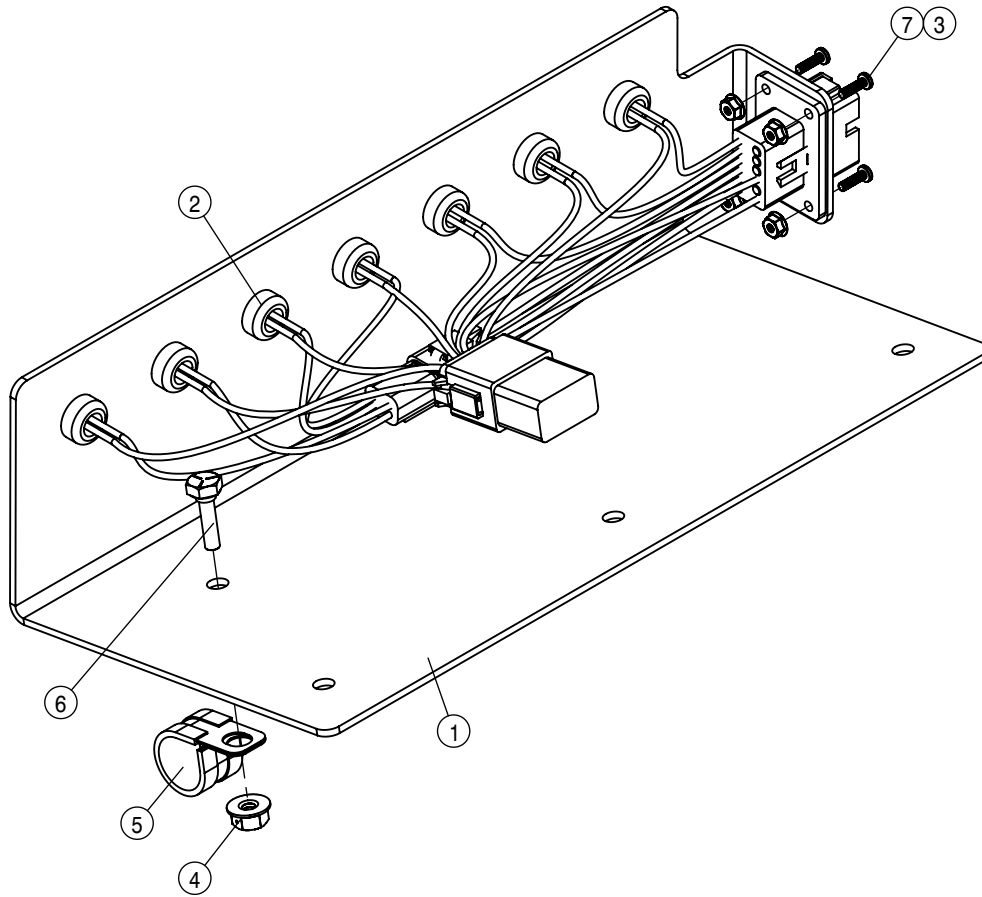

BOOM SECTION LIGHTS 80/90			
DET	QTY	P/N	DESCRIPTION
1	1	167616	BM SCT LIGHT BKT
2	7	294482	LIGHT ASSY, SPRAY SECTION
3	4	470509	6-32 SERR. FLANGE NUT
4	1	470570	5/16UNC HEX FLG CNTR LOCK NUT
5	1	520121	CUSH CLAMP, #16 1IN X 3/4W
6	1	900065	5/16UNC X 1 HHCS GR5 MC
7	4	903812	6-32 X 1/2 PHIL PAN MACH SCR