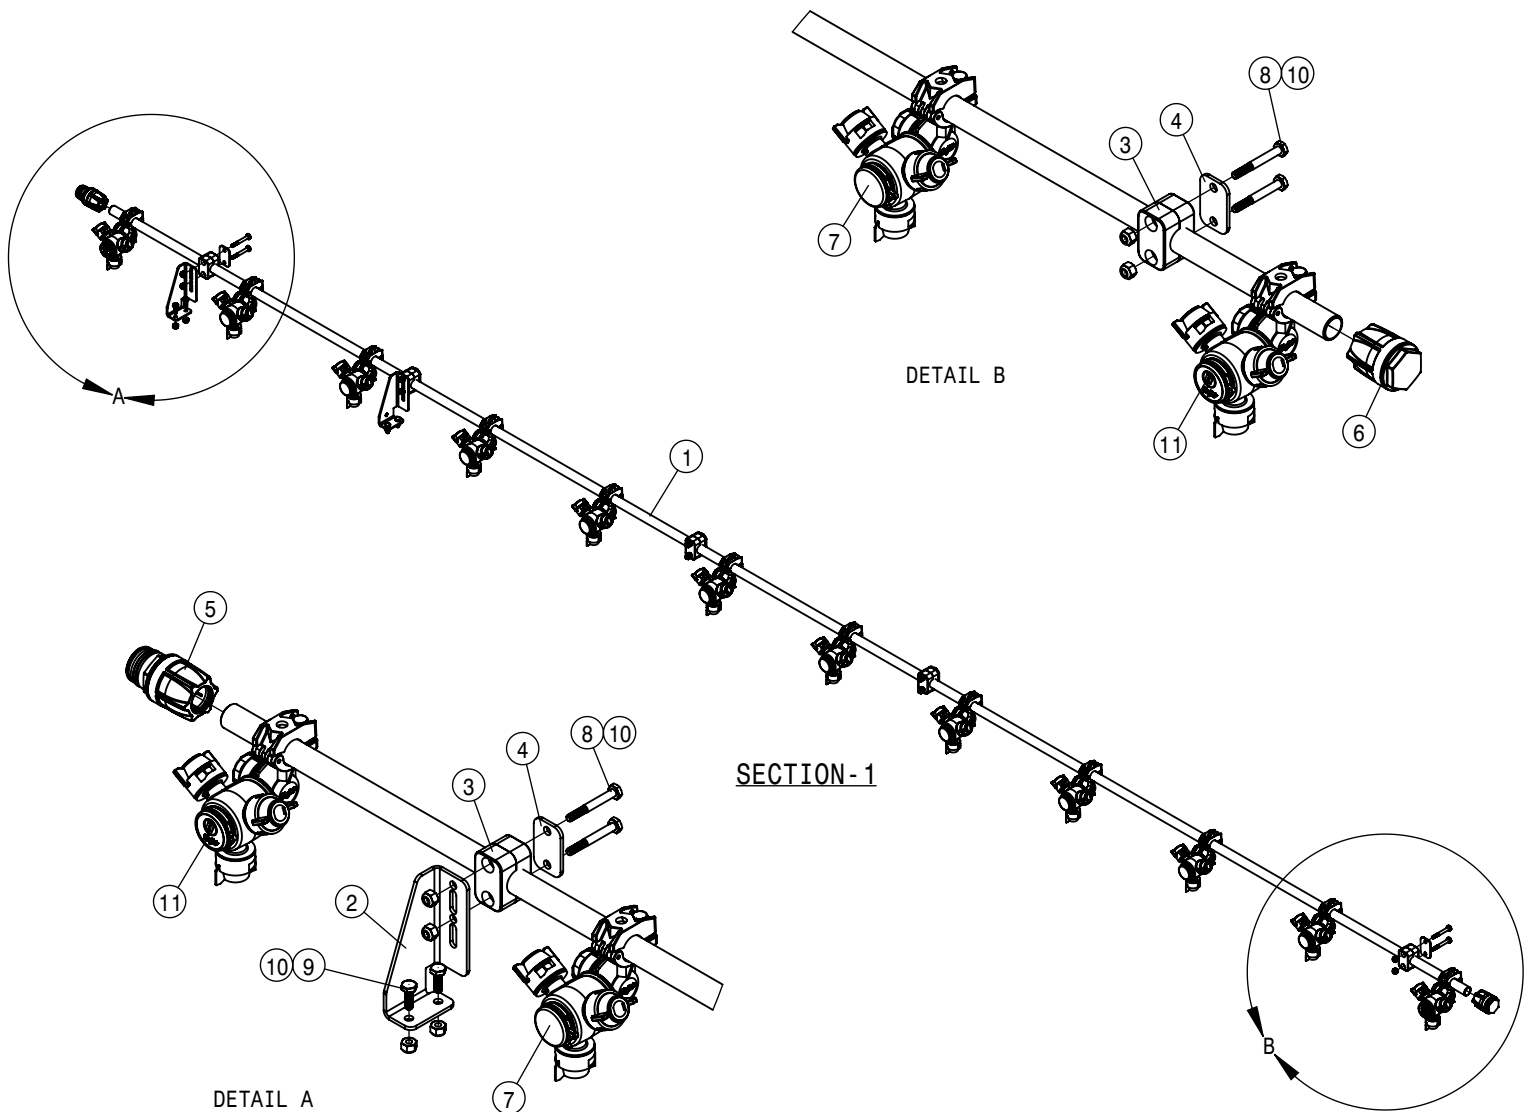

15" WET BOOM SPACING, SECTION-1 90' BOOM			
DET	QTY	P/N	DESCRIPTION
1	1	167267	TUBE-WET BM .50X169.63 15"SP
2	2	169154	OUTER SOLU BRKT, DTS'16
3	5	470358	TUBE CLAMP BODY, .840 (1/2 PIPE)
4	5	470752	SS COVER PLATE FOR 470358
5	1	500331	T3 - 1/2" PIPE BOOM END
6	1	500332	1/2" PIPE BOOM END
7	10	737961	QUICK TJET 3-TIP BODY, 1/2"
8	10	900022	1/4UNC X 2 HHCS SS
9	4	900448	1/4UNC X 3/4 HHCS SS
10	14	910118	1/4-20UNC NYLOCK NUT SS
11	2	737962	QUICK TJET 3-TIP BODY, 1/2" R