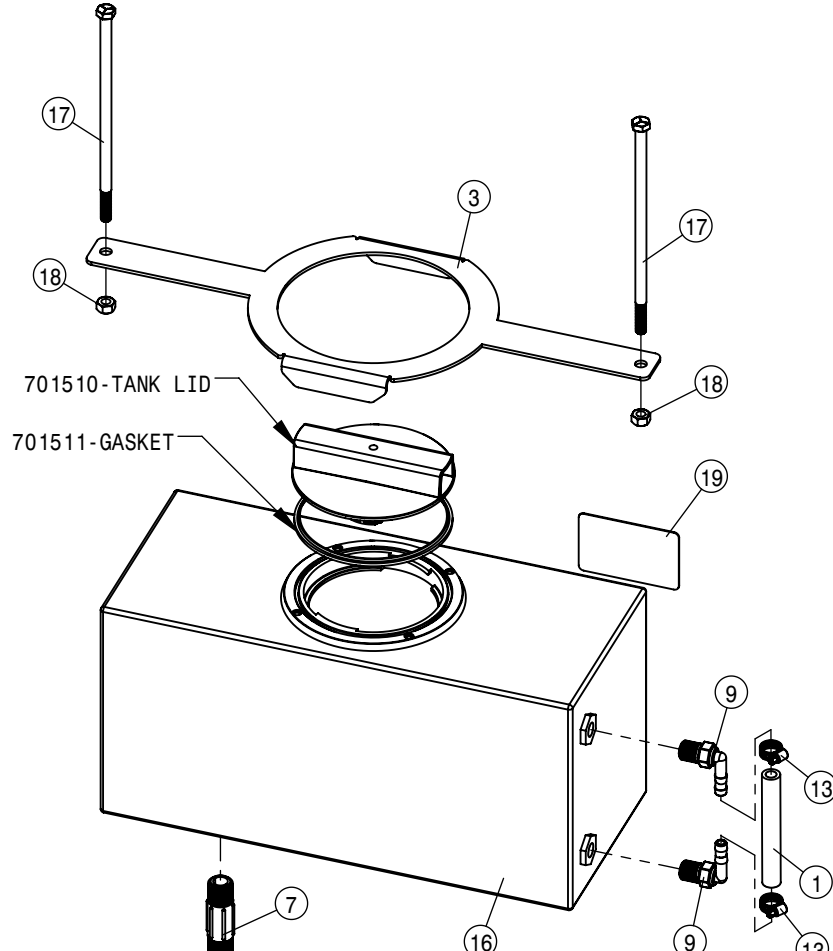

701510-TANK LID
701511-GASKET

DETAIL A