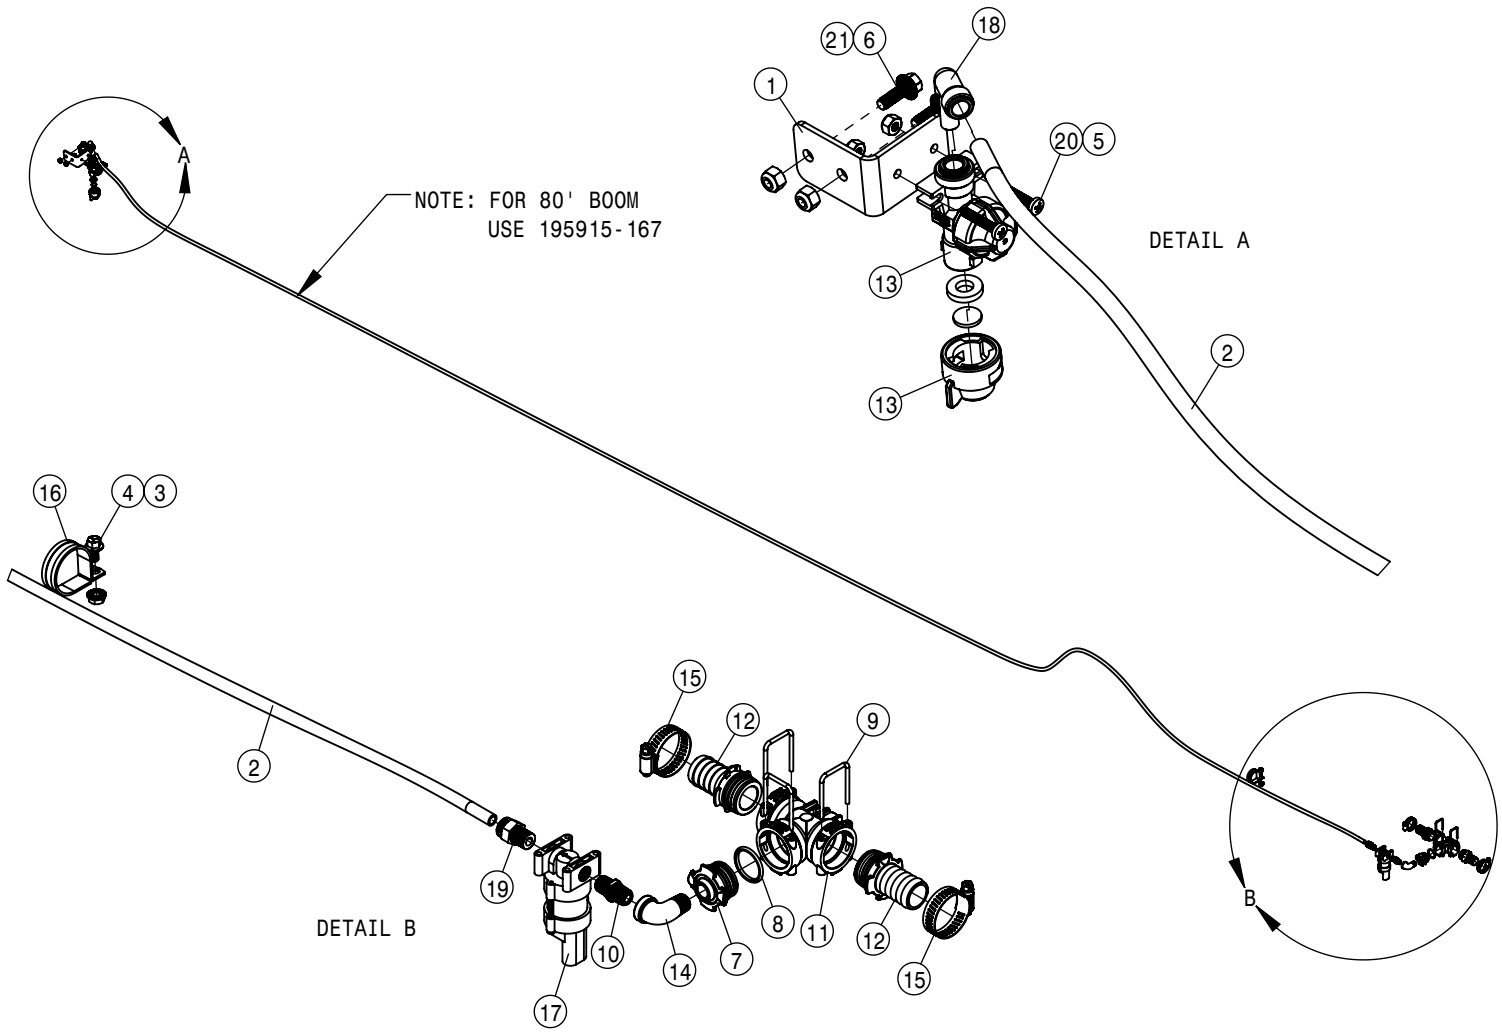

NORAC ELECTRICAL ASSEMBLY			
DET	QTY	P/N	DESCRIPTION
NS	1	693479	HARNESS, TEMP PROBE
NS	3	693741	CABLE UC5 NETWORK 14 AWG 1M
NS	1	693746	CABLE, BATT, 4-PIN DT FUSED-5A
NS	1	693757	UC5 NETWORK CABLE, 14 AWG .5M
NS	1	693758	UC5 NETWORK CABLE, 14 AWG 3M
NS	1	693758	UC5 NETWORK CABLE, 14 AWG 3M
21	1	693777	PULSE DISPLAY
22	6	693800	UC5 NETWORK 6PIN PLUG
NS	2	693964	CABLE UC5 NETWORK 14 AWG 10M
NS	2	694047	NETWORK 4 PIN CAVITY PLUG
25	1	694052	HCM1 HW/SW PASSIVE
NS	1	694053	HARNESS, NORAC VALVE 2014+
NS	1	694054	HARNESS, NORAC INTERFACE 2014+
28	2	910118	1/4-20UNC NYLOCK NUT SS