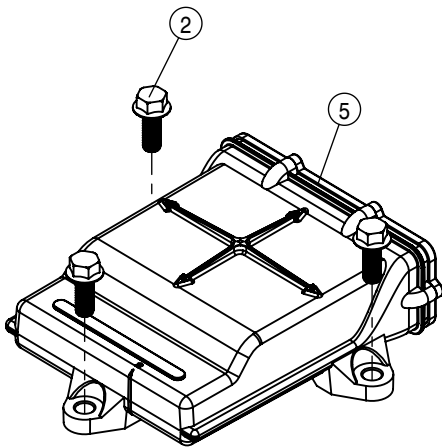

RAVEN PRECISION COMPONENTS			
DET	QTY	P/N	DESCRIPTION
1	3	470122	1/4UNC X 1/2 HHSFB GR5 MC
2	3	470460	3/8 X 1" SERR FLG BOLT
NS	4	470467	6-32 KEP NUT
NS	1	693394	RAVEN RCM MODULE
5	1	693882	SMARTRAX HW/SW
NS	1	693999	MAGNET KIT
7	1	694017	AG LEADER GPS BRKT
NS	1	694031	HARNESS SMARTRAX ADAPT 2018+
NS	1	694032	HARNESS VIPER 4 ADAPT 2018+
NS	1	694033	HARNESS 600S ADAPT 2018+
NS	1	694037	CABLE RCM/JDRC 2000 2018
NS	1	694106	KIT,VIPER 4+ W/O GPS
NS	1	694109	600S SBAS D2S00G0TOA-RAV-
NS	4	903814	6-32 X 3/4 PHIL PANHD MACH SCR BZ