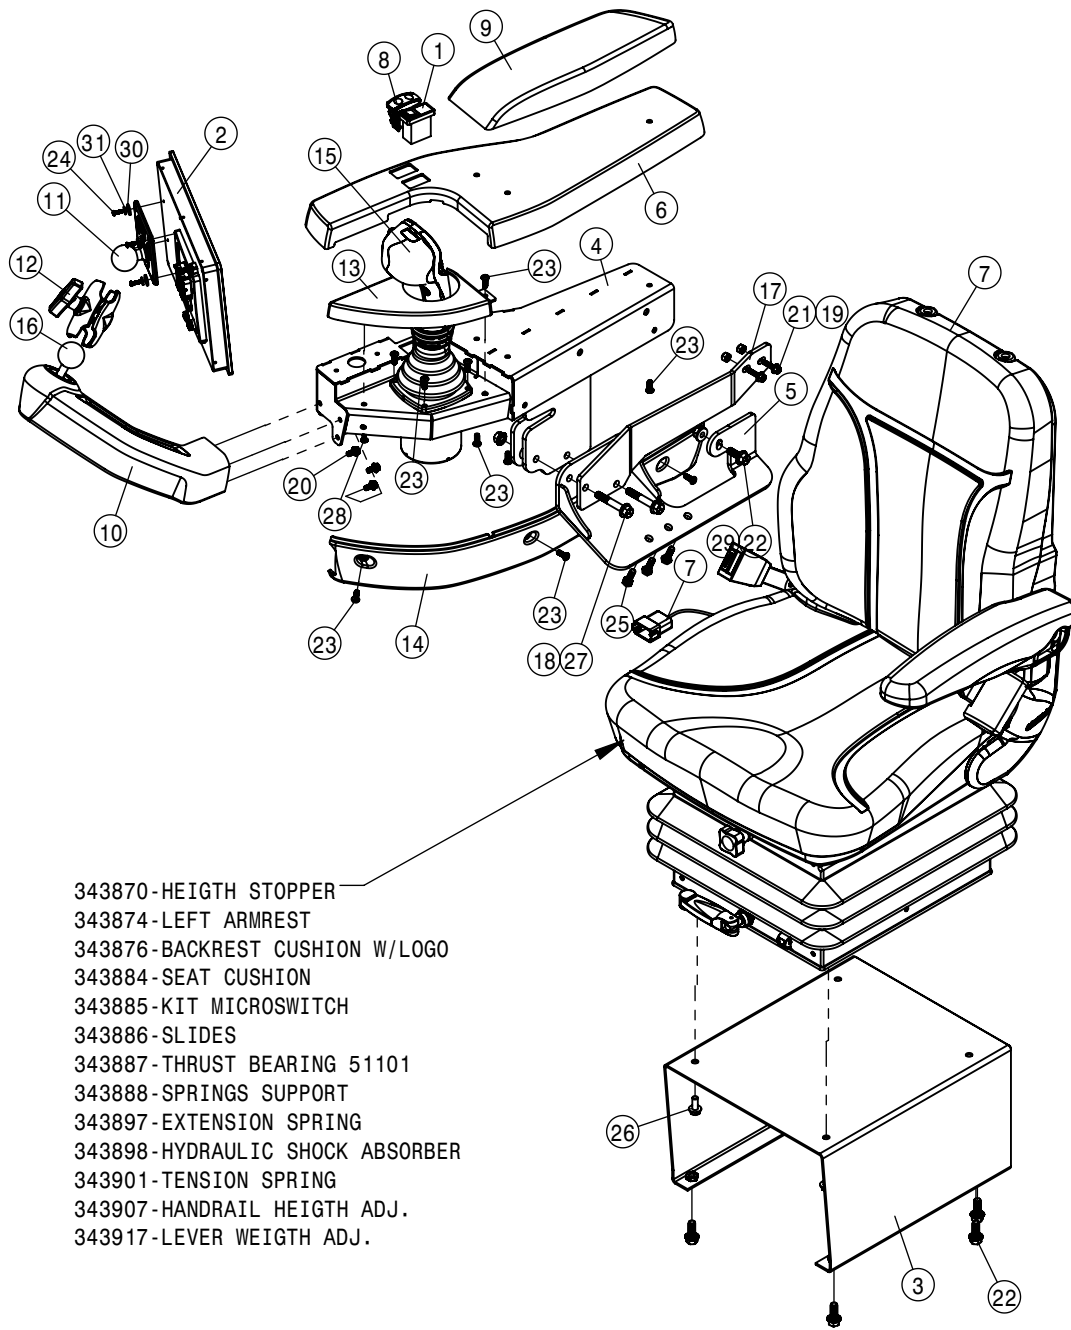

- 343870-HEIGHT STOPPER
- 343874-LEFT ARMREST
- 343876-BACKREST CUSHION W/LOGO
- 343884-SEAT CUSHION
- 343885-KIT MICROSWITCH
- 343886-SLIDES
- 343887-THRUST BEARING 51101
- 343888-SPRINGS SUPPORT
- 343897-EXTENSION SPRING
- 343898-HYDRAULIC SHOCK ABSORBER
- 343901-TENSION SPRING
- 343907-HANDRAIL HEIGHT ADJ.
- 343917-LEVER WEIGHT ADJ.

STANDARD SEAT ASSEMBLY			
DET	QTY	P/N	DESCRIPTION
1	1	292201	SWITCH, BRAKE, STS
2	1	292628	PARKER MD4-10" TOUCH DISPLAY
3	1	343865	SEAT RISER W/LD MNT STANDARD CAB
4	1	343880	STD SEAT POD W/LD, DTS
5	1	343913	STD SEAT POD SUPP W/LD, DTS
6	1	343915	UPR POD COVER STD SEAT, DTS
7	1	343918	DTS STD SEAT ELECTRICAL
8	1	344311	SWITCH - THROTTLE
9	1	344340	ARMREST POD, ASSY, STSCAB'14
10	1	344342	POD DISPLAY MNT ASSY MOLDED, STSCAB'14
11	1	344386	1.5" RAM BALL MNT BASE 3.625" SQ
12	1	344491	RAM SHRT SCKT ARM 1.5" BALL
13	1	344517	POD MIDDLE, CAB
14	1	344518	POD INNER, CAB
15	1	344656	JOYSTICK, CAB

STANDARD SEAT ASSEMBLY			
DET	QTY	P/N	DESCRIPTION
16	1	344988	1.5" RAM BALL MT 1/4UNC THRD
17	1	345525	POD SUPPORT BRKT
18	2	470087	3/8-16UNC HEX FLG NUT SER MC GR5
19	2	470089	1/4-20UNC NYLOCK NUT MC GR5
20	4	470122	1/4 UNC X 1/2 SERR FLG BOLT
21	2	470231	1/4UNC X 1 HHSFB GR5 MC
22	7	470460	3/8 X 1" SERR FLG BOLT
23	11	472344	1/4UNCX5/8 ALHD BUTTON CAP SCR
24	4	473701	4MM-0.70 X 12 PAN HD PHL SCREW
25	3	473816	8MM-1.25 X 25MM HEX BOLT
26	4	473873	M8 X 20MM LG SERR FLANGE HEX BOLT
27	2	900509	3/8UNC X 2 1/4 HHSFB GR5 MC
28	1	903706	10-32X1/2 PHIL PAN MACH SCR
29	1	910106	3/8-16UNC CTRLK FLG NUT MC GR5
30	4	920000	SAE FLAT WASHER 1/4 MC
31	4	920021	SAE FLAT WASHER #8 MC