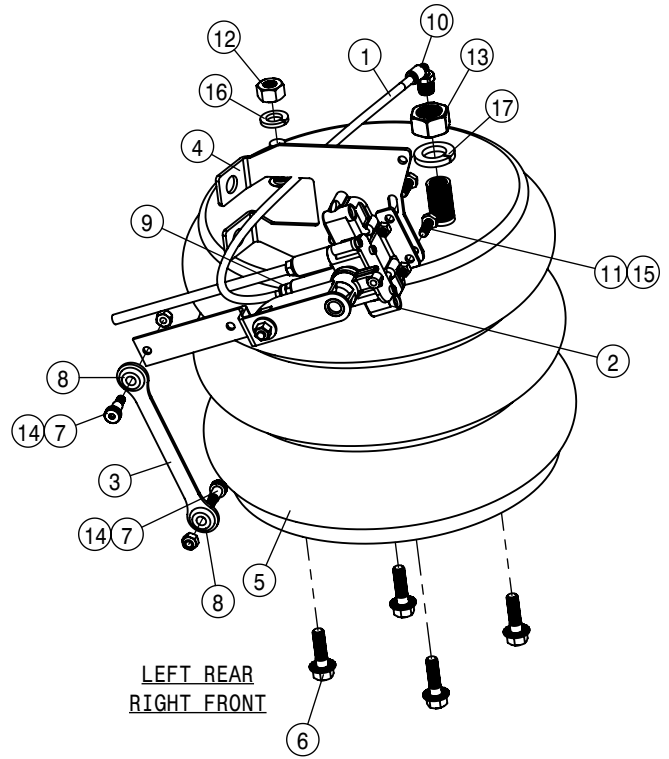

LEFT REAR
RIGHT FRONT

AIR BAG ASSEMBLY			
DET	QTY	P/N	DESCRIPTION
1	2	195906-013	1/40D AIR BRAKE TUBING J844-A
2	2	358832	AIRIDE SPRING CTRL VALVE 98
3	2	360175	LINK-AIR VALVE, FRONT MOUNT
4	2	360176	DTS AIRRIDE VALVE BRACKET
5	2	360180	AIR RIDE SPRING
6	8	470329	3/8UNC X 1 1/4 HHSFB GR5 MC
7	4	470607	1/4UNC-5/16 X .50 SHLDR SCR SS
8	4	470608	GROMMET-.31 ID X .56 PD X .19 PG
9	4	711036	1/8MNPT-1/4 NYL TUBE FTG
10	2	711040	1/4MNPT-90-1/4 NYL TUBE LBO
11	4	900002	1/4UNC x 3/4 HEX BOLT
12	2	910008	1/2UNC HEX NUT
13	2	910013	3/4UNF HEX NUT
14	4	910118	1/4-20UNC NYLOCK NUT SS
15	4	914000	1/4UNC HEX STOVER NUT
16	2	920504	1/2 LOCK WASHER
17	2	920506	3/4 LOCK WASHER