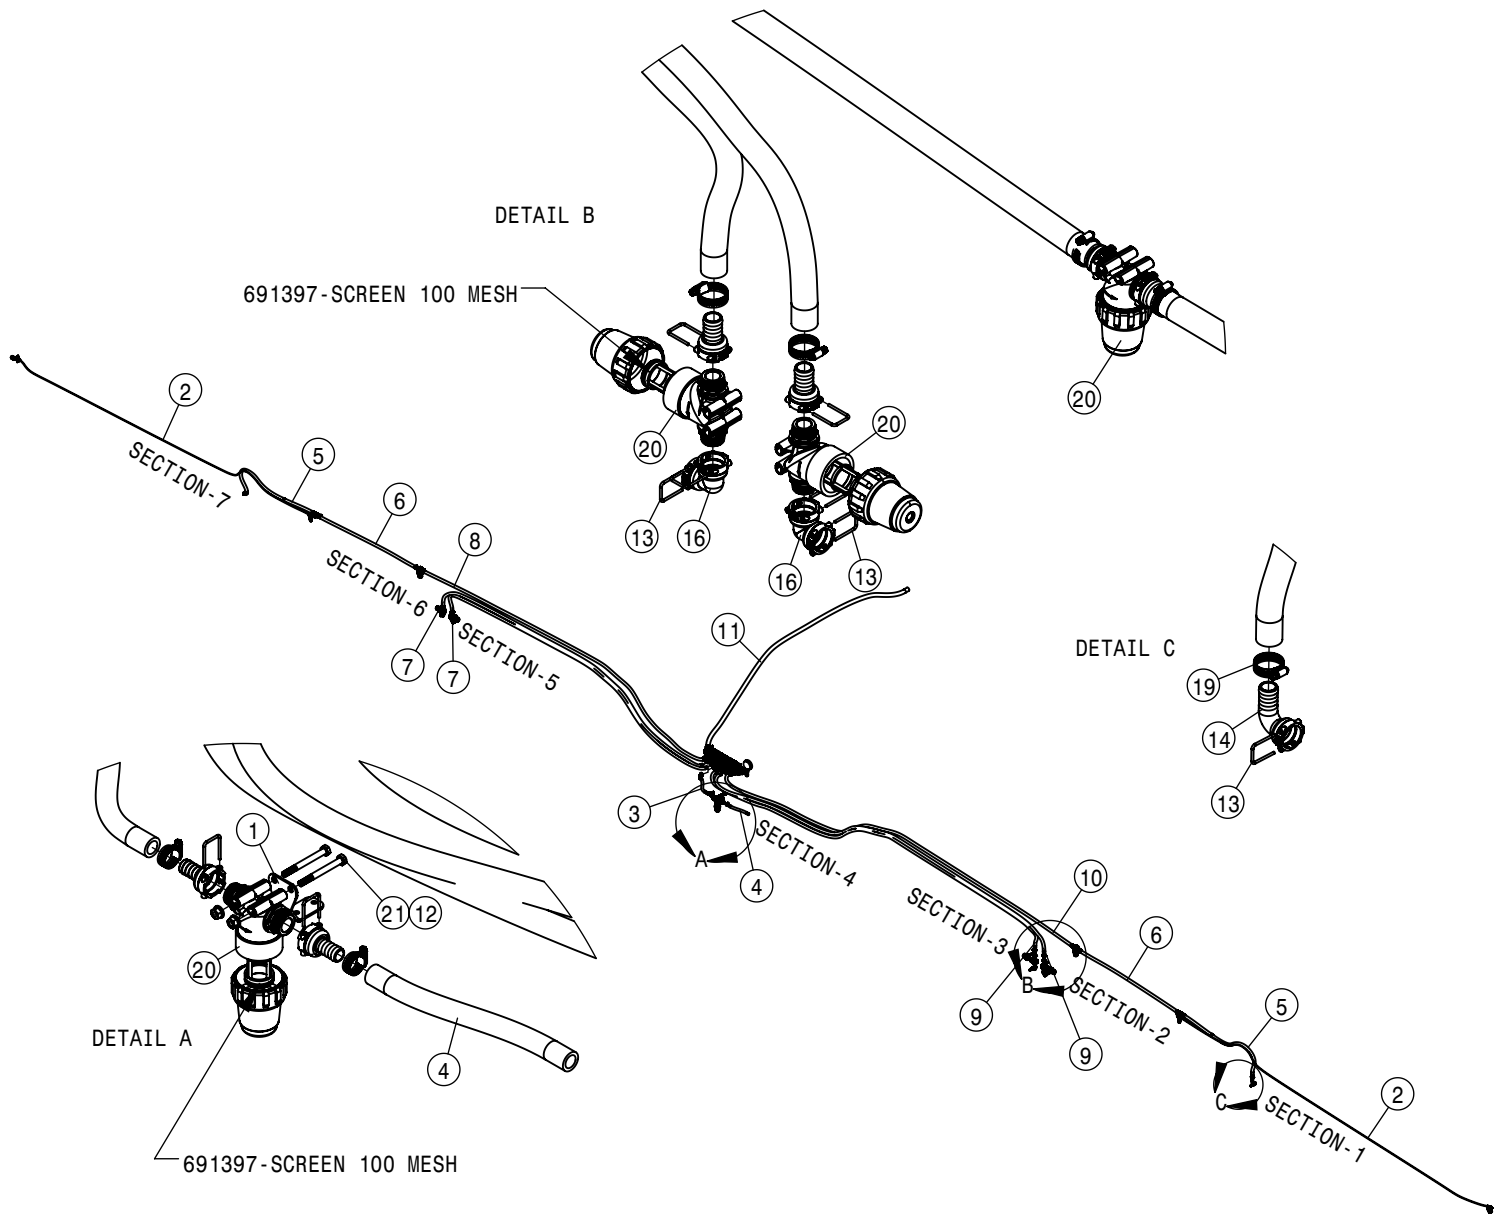

15" 90FT SOLUTION HOSE			
DET	QTY	P/N	DESCRIPTION
1	1	167647	DTS STRAINER BRKT 16"
2	2	195915-226	3/80D AIR BRAKE TUBING J844-B
3	1	197112-012	HOSE 3/4 1-FBR BR BLK EPDM
4	1	197112-013	HOSE 3/4 1-FBR BR BLK EPDM
5	2	197116-070	HOSE 1IN 1-FBR BR BLK EPDM
6	2	197116-073	HOSE 1IN 1-FBR BR BLK EPDM
7	2	197116-215	HOSE 1IN 1-FBR BR BLK EPDM
8	1	197116-220	HOSE 1IN 1-FBR BR BLK EPDM
9	2	197116-255	HOSE 1IN 1-FBR BR BLK EPDM
10	1	197116-259	HOSE 1IN 1-FBR BR BLK EPDM
11	1	197127-153	HOSE 1 1/2" SUCTION,2F-1W EPDM
12	2	470570	5/16-18UNC CTRLK FLG NUT MC GR5
13	20	500311	FORK D3 DIST 29
14	2	500328	T3 TO 25MM HB 90
15	2	500349	T3 FEMALE - .75 HB
16	4	500351	T3 FORK 90 DEG FTG
17	8	500352	T3 FEMALE TO 25MM HB
18	2	520080	HOSE CLAMP NO 10 STAINLESS
19	10	520090	HOSECLAMP NO 16 STAINLESS
20	7	691396	STRAINER T3 100 MESH
21	2	900072	5/16UNC X 3 HHCS GR5 MC