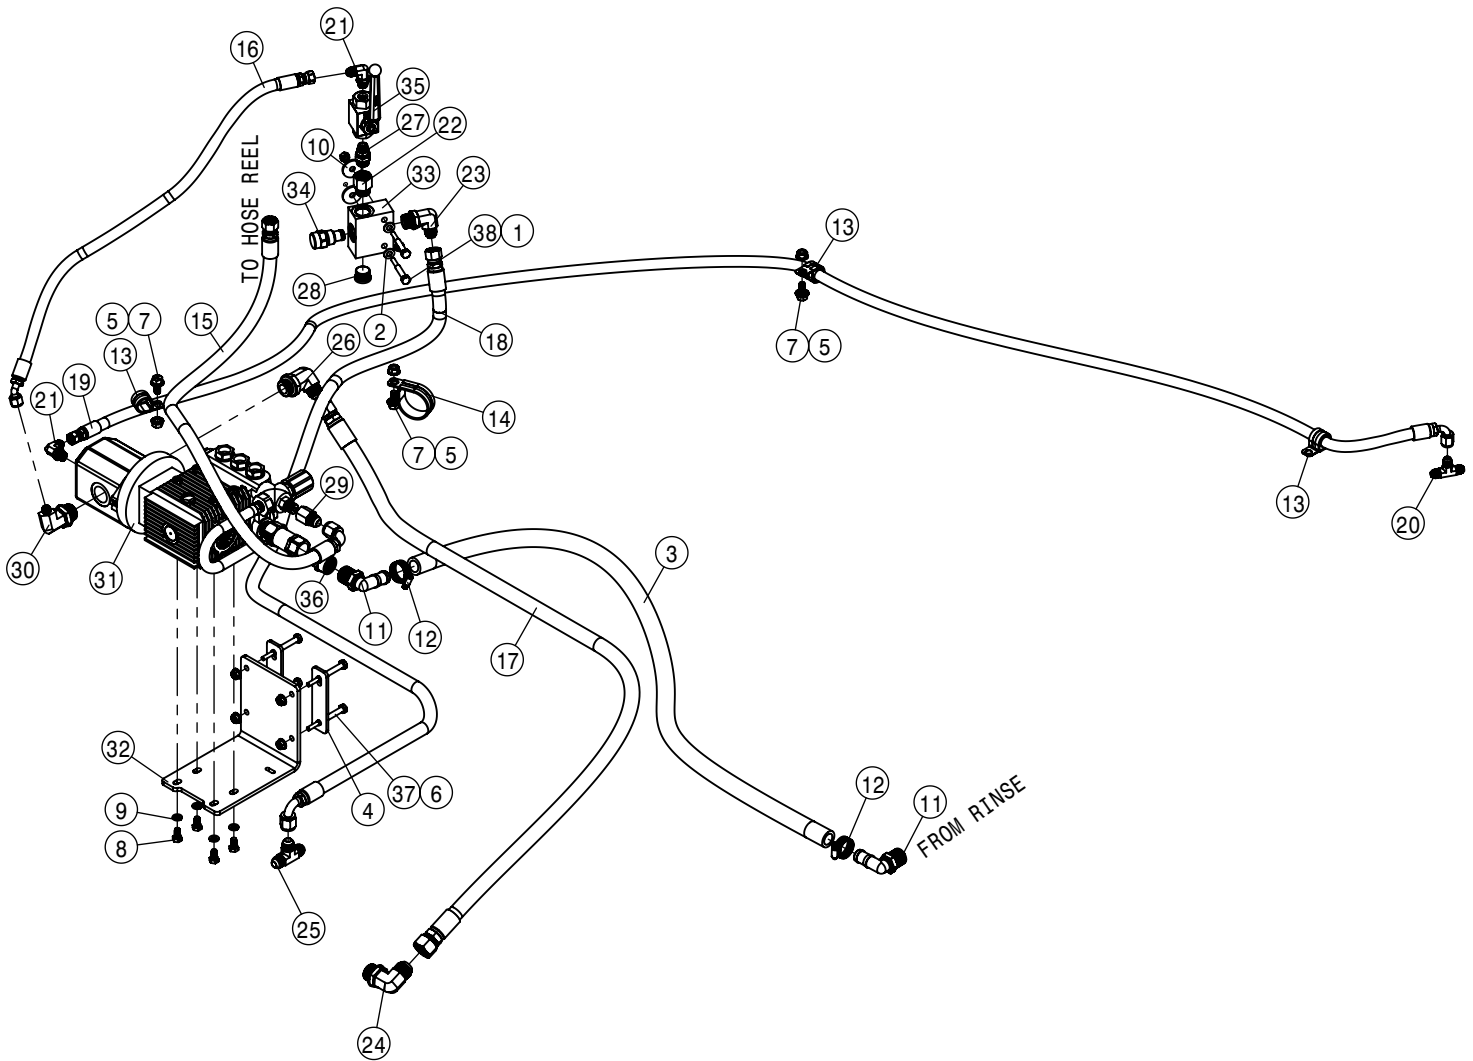

PRESSURE WASHER PUMP ASSEMBLY			
DET	QTY	P/N	DESCRIPTION
1	2	910002	5/16-18UNC HEX NUT MC GR5
2	2	910113	SAE FLAT WASHER 5/16 SS
3	1	197112-045	HOSE 3/4 1-FBR BR BLK EPDM
4	2	344981	MOUNTING STRAP-PLTFRM, DTS
5	3	470087	3/8-16UNC HEX FLG NUT SER MC GR5
6	4	470113	5/16-18UNC HEX FLG NUT SER MC GR5
7	3	470409	3/8UNC X 3/4 HHSFB GR5 MC
8	4	473803	8MM-1.25 X 16MM HEX BOLT
9	4	473804	8MM LOCK WASHER
10	2	483024	FENDER WASHER 5/16 MC
11	2	500054	3/4NPT-90-3/4 HOSE BARB, POLY
12	2	520055	HOSE CLAMP NO 12 STAINLESS
13	3	520121	CUSH CLAMP,#16 1IN X 3/4W
14	1	520161	CUSH CLAMP,#32 2"D-3/4W LOOP
15	1	617451	08-451TC-08FJX-08FJX90-37 H/A
16	1	617452	06-451TC-06FJX-06FJX45-29 H/A
17	1	617453	10-451TC-10FJX-12FJX-67 H/A
18	1	617454	08-451TC-08FJX-08FJX90-65 H/A
19	1	617455	06-451TC-06FJX-06FJX90-99

PRESSURE WASHER PUMP ASSEMBLY			
DET	QTY	P/N	DESCRIPTION
20	1	618019	9/16MJIC UNION TEE
21	2	618119	9/16MJIC-90-9/16MOR LBO
22	1	618171	7/8MOR-3/4FOR ADPTR
23	1	618183	3/4MJIC-90-7/8MOR LBO
24	1	618248	1 1/16MJIC-90-1 1/16MOR LBO
25	1	618311	3/4MJIC UNION TEE
26	1	618535	7/8MJIC-90-1 1/16MOR LBO
27	1	618693	3/4MOR-9/16MOR REDU UNION
28	1	618756	7/8 MOR PLUG, HEX SOCKET
29	1	618787	3/4MJIC-3/8FNPT ADPTR
30	1	618813	9/16MJIC-90-1 1/16MOR LBO
31	1	690672	PRESSURE WASHER,PAGE 320 HYD
32	1	691455	PRESSURE WASHER MT BRKT, DTS
33	1	696024	HYDRAFORCE MANIFOLD
34	1	696025	HYDRAFORCE FLOW CTRL
35	1	696131	HIGH PRESSURE BALL VALVE
36	1	715449	3/4FNPT X 3/4MGHT ADPTR BRS
37	4	900072	5/16UNC X 3 HHCS GR5 MC
38	2	900503	5/16UNC X 2 1/4 HHCS SS