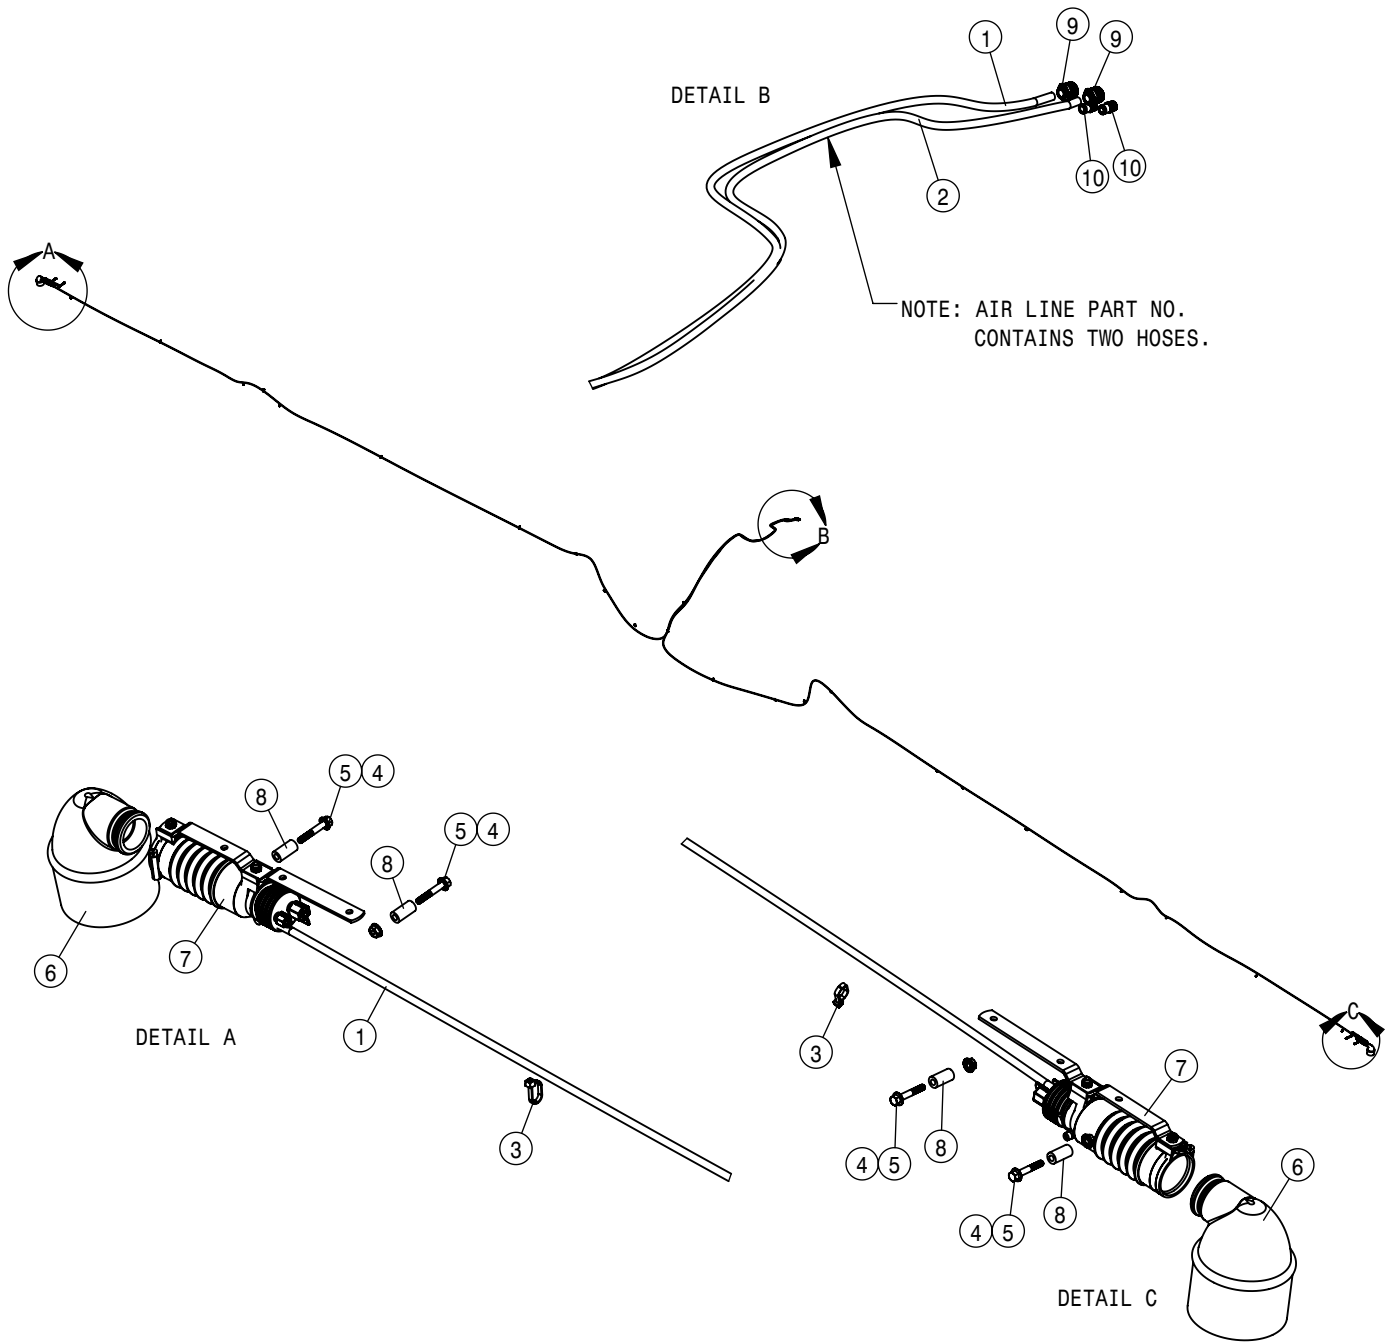

BOOM FOAMER LINES			
DET	QTY	P/N	DESCRIPTION
1	1	195958-660	AIR LIQUID TUBING 6-8mm
2	1	195958-729	AIR LIQUID TUBING 6-8mm
3	23	470154	CABLE TIE, 11.00" BLK NYLON
4	4	473832	1/4-20UNC HEX FLG NUT SER SS
5	4	473837	1/4UNC X 1 1/2 HHSFB SS
6	2	701317	FOAM NOZZLE BELL
7	2	701327	FOAM NOZZLE SUB ASSY
8	4	711108	NYLON SPACER 1/2 X 1"
9	2	711114	8MM OD X 3/8 NPT MALE CONNECTOR, BRS
10	2	711115	6MM OD X 1/8NPT MALE CONNECTOR, BRS