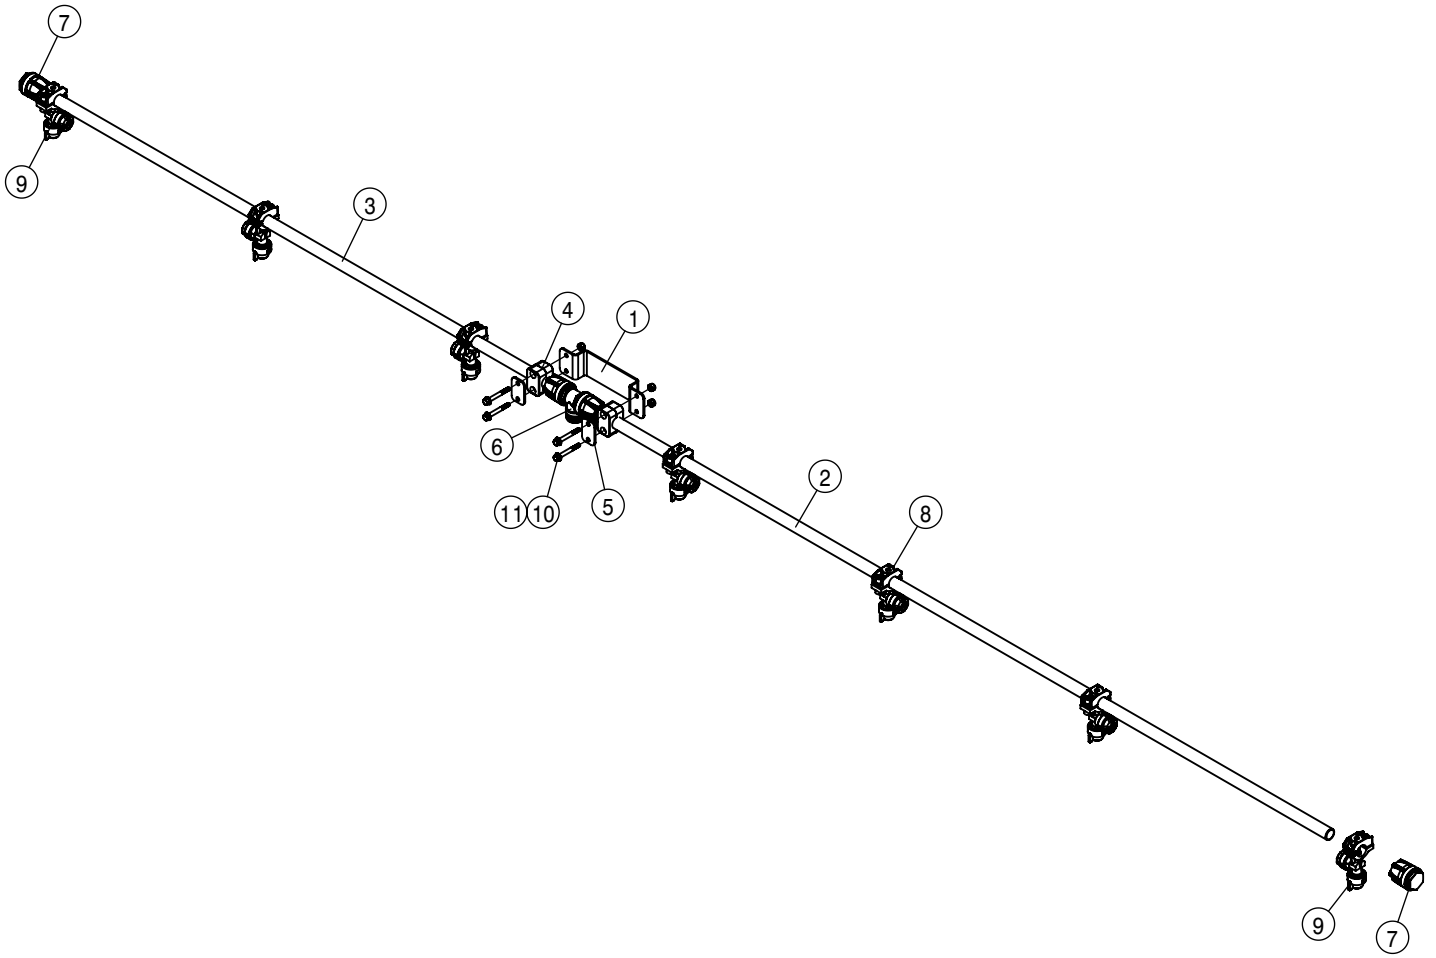

REAR BOOM 20° NOZZLE SPACING			
DET	QTY	P/N	DESCRIPTION
1	1	165088	REAR BM SOL SUPP BRK
2	1	167466	TUBE-WET BM .5X71.58 20°SP
3	1	167467	TUBE-WET BM .5X51.58 20°SP
4	2	470358	TUBE CLAMP BODY, .840 (1/2 PIPE)
5	2	470359	COVER PLATE FOR 470358
6	1	500330	T3 - TEE 1/2" PIPE BOOM END
7	2	500332	1/2" PIPE BOOM END
8	5	737970	QUICK TJET SINGLE BODY, 1/2"
9	2	737971	QUICK TJET SINGLE BODY 1/2" RS
10	4	900464	1/4UNC X 2 HHSFB SS
11	4	910118	1/4-20UNC NYLOCK NUT SS