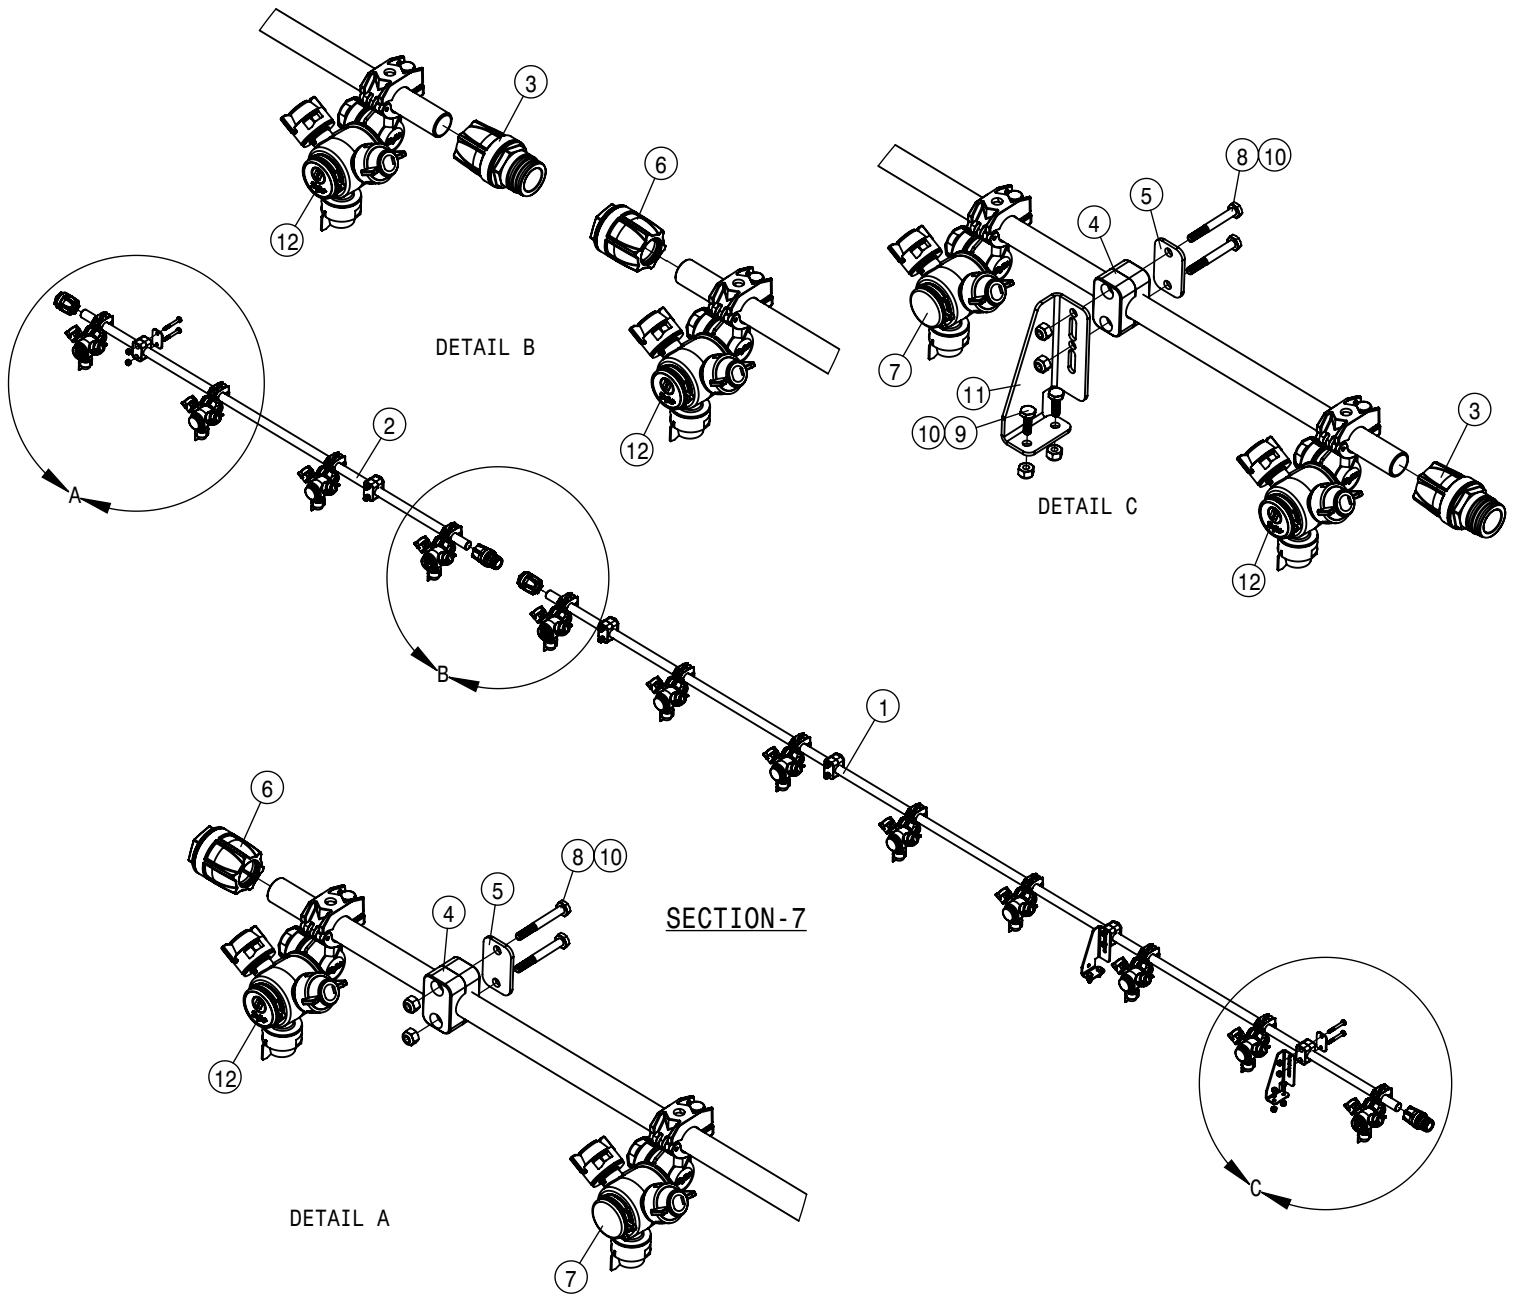

15" WET BOOM SPACING, SECTION-7 90',80' ELECT				
DET	QTY	P/N	DESCRIPTION	
1	1	167802	TUBE-WET BM .50X109.63 15"SP	
2	1	167805	TUBE-WET BM .50X49.63 15"SP	
3	2	500331	T3 - 1/2" PIPE BOOM END	
4	6	470358	TUBE CLAMP BODY, .840 (1/2 PIPE)	
5	6	470752	SS COVER PLATE FOR 470358	
6	2	500332	1/2" PIPE BOOM END	
7	8	737961	QUICK TJET 3-TIP BODY, 1/2"	
8	12	900022	1/4UNC X 2 HHCS SS	
9	4	900448	1/4UNC X 3/4 HHCS SS	
10	16	910118	1/4-20UNC NYLOCK NUT SS	
11	2	169154	OUTER SOLU BRKT, DTS' 16	
12	4	737962	QUICK TJET 3-TIP BODY, 1/2" R