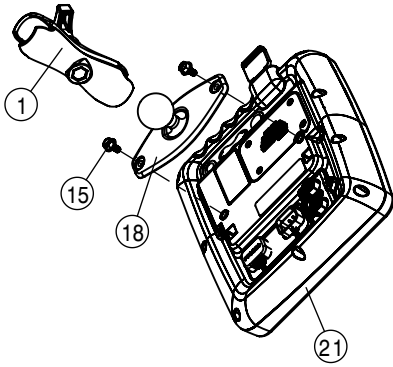

DEERE PRECISION COMPONENTS			
DET	QTY	P/N	DESCRIPTION
1	1	344385	1.5" RAM BALL MNT 4.50"DBL SOC ARM
2	4	470113	5/16-18UNC HEX FLG NUT SER MC GR5
3	5	470122	1/4UNC X 1/2 HHSFB GR5 MC
4	4	470233	5/16UNC X 3/4 HHSFB GR5 MC
5	1	470460	3/8UNC X 1 HHSFB GR5 MC
6	2	470510	10-24 SERR. FLANGE NUT
7	2	472199	10-24 X 1/2 PHIL PANHD MACH SCR
8	2	473832	1/4-20UNC HEX FLG NUT SER SS
9	1	693107	STARFIRE HOOP MT BRKT
10	1	693870	THIRD PARTY PLATE
NS	1	693999	MAGNET KIT
NS	1	694037	CABLE RCM/JDRC 2000 2018
NS	1	694038	HARNESS SSU ADAPTER 2018+

DEERE PRECISION COMPONENTS			
DET	QTY	P/N	DESCRIPTION
14	2	900464	1/4UNC X 2 HHSFB SS
15	2	910034	M6-1.0 X 12MM HHFB
16	1	BPF11018	POSITION RCVR STARFIRE 6000
NS	1	BPF11559	MANUAL KIT, JDRC 2000-ENGLISH
18	1	PF11019	MNT, DISPLAY BRCKT, RAM MNT
19	1	PF81190	BRACKET KIT ASSY, ROOF RACK
20	1	PFA10679	JDRC2000 W/SOFTWARE
21	1	PFA11060	GREENSTAR 3 2630 DISPLAY W/SW
NS	1	PFA11102	STARFIRE RCVR HARNESS STS/DTS
23	1	PFA11270	STEERING CONTROLLER ATSSU
NS	1	PF12435	WIRE HRNSS GS3 CRNRPST W/3 VID
25	4	R231112	CONTROLLER ISOLATOR