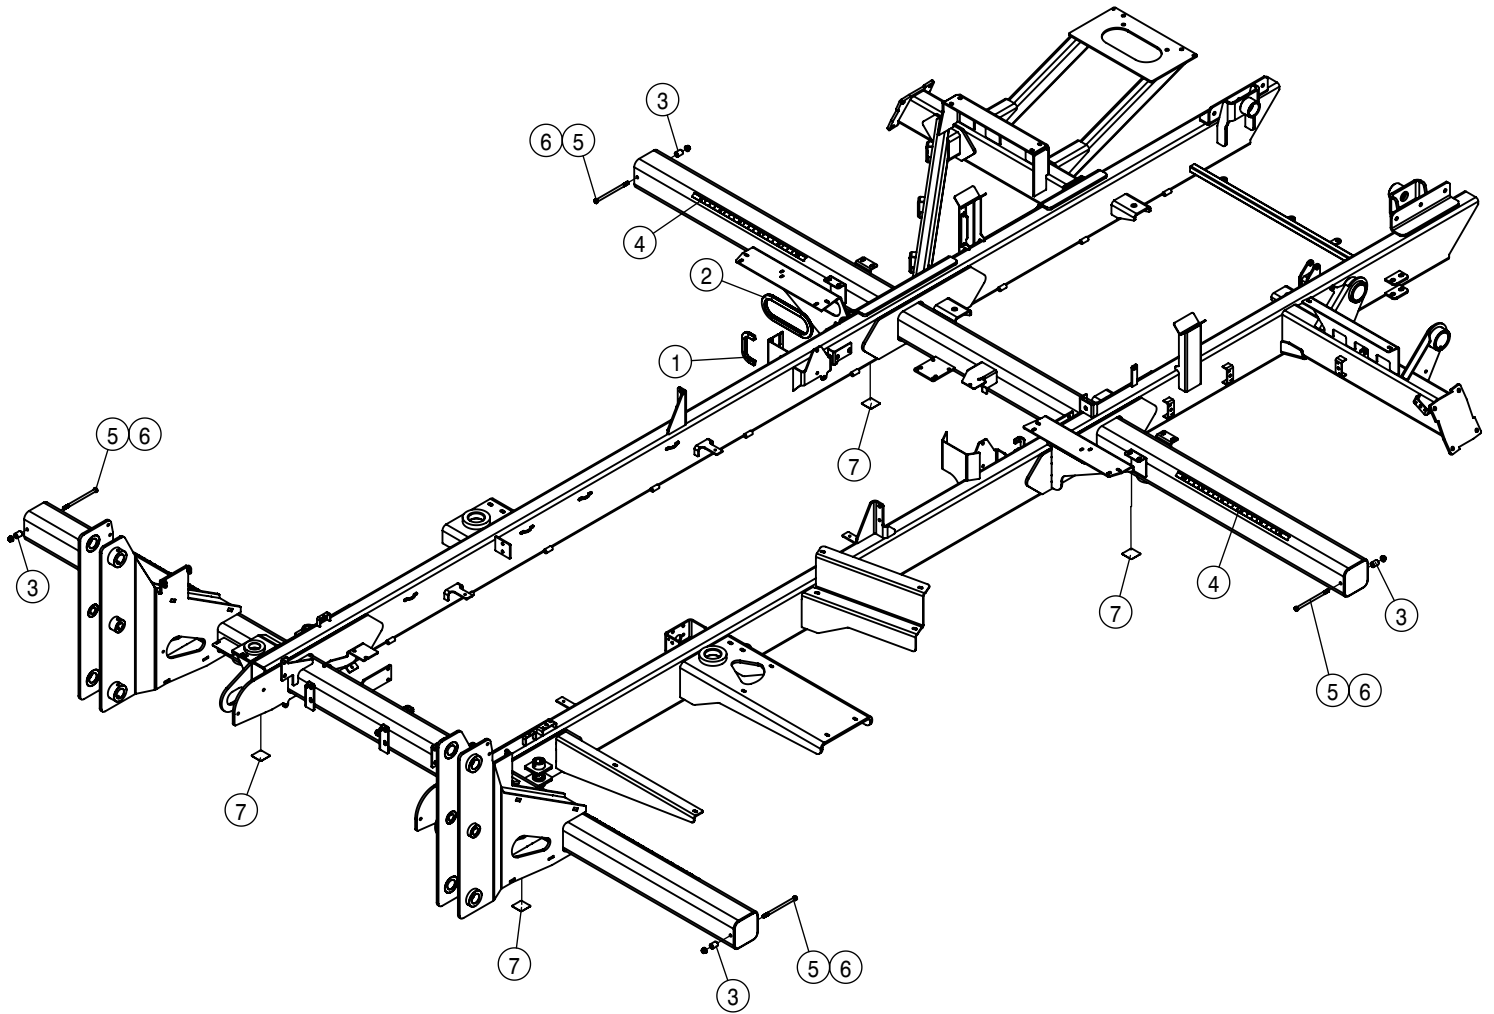

TOOLBOX ASSEMBLY			
DET	QTY	P/N	DESCRIPTION
1	1	317738	RAIL WLDMT, DTS TOOL TRAY
2	1	344729	TOOL TRAY DTS WLD
3	8	470232	5/16UNC X 1/2 SERR FLG HEX BOLT
4	1	470758	STS/DTS TOOL POUCH
5	1	470896	TEEJET NOZZEL REMOVAL SOCKET
6	1	470899	EASY FIT T3 FITTING SPEED WRNH
7	1	470900	EASY FIT T3 FITTING WRENCH
8	1	470901	ARAG 322 T3 SERIES WRNH
9	1	470902	TEEJET AA126-75 STRAINER WRNH
10	1	473801	3/8UNC WING NUT
11	1	618126	9/16MJIC-9/16MOR ADPTR
12	1	618805	HYD CPLR, FEM #14,9/16FOR