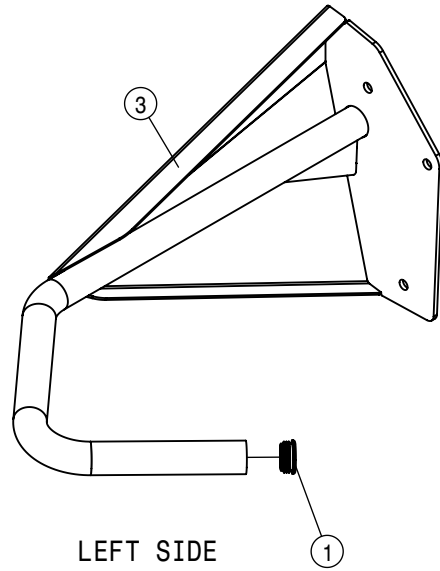

LEFT SIDE

TALL CROP DIVIDER ASSEMBLY			
DET	QTY	P/N	DESCRIPTION
1	2	629772	CAPPLUGS PLUG, 1 3/4" RD, BLACK POLY
2	1	662293	RH CROP DIVIDER WLD
3	1	662294	LH CROP DIVIDER WLD