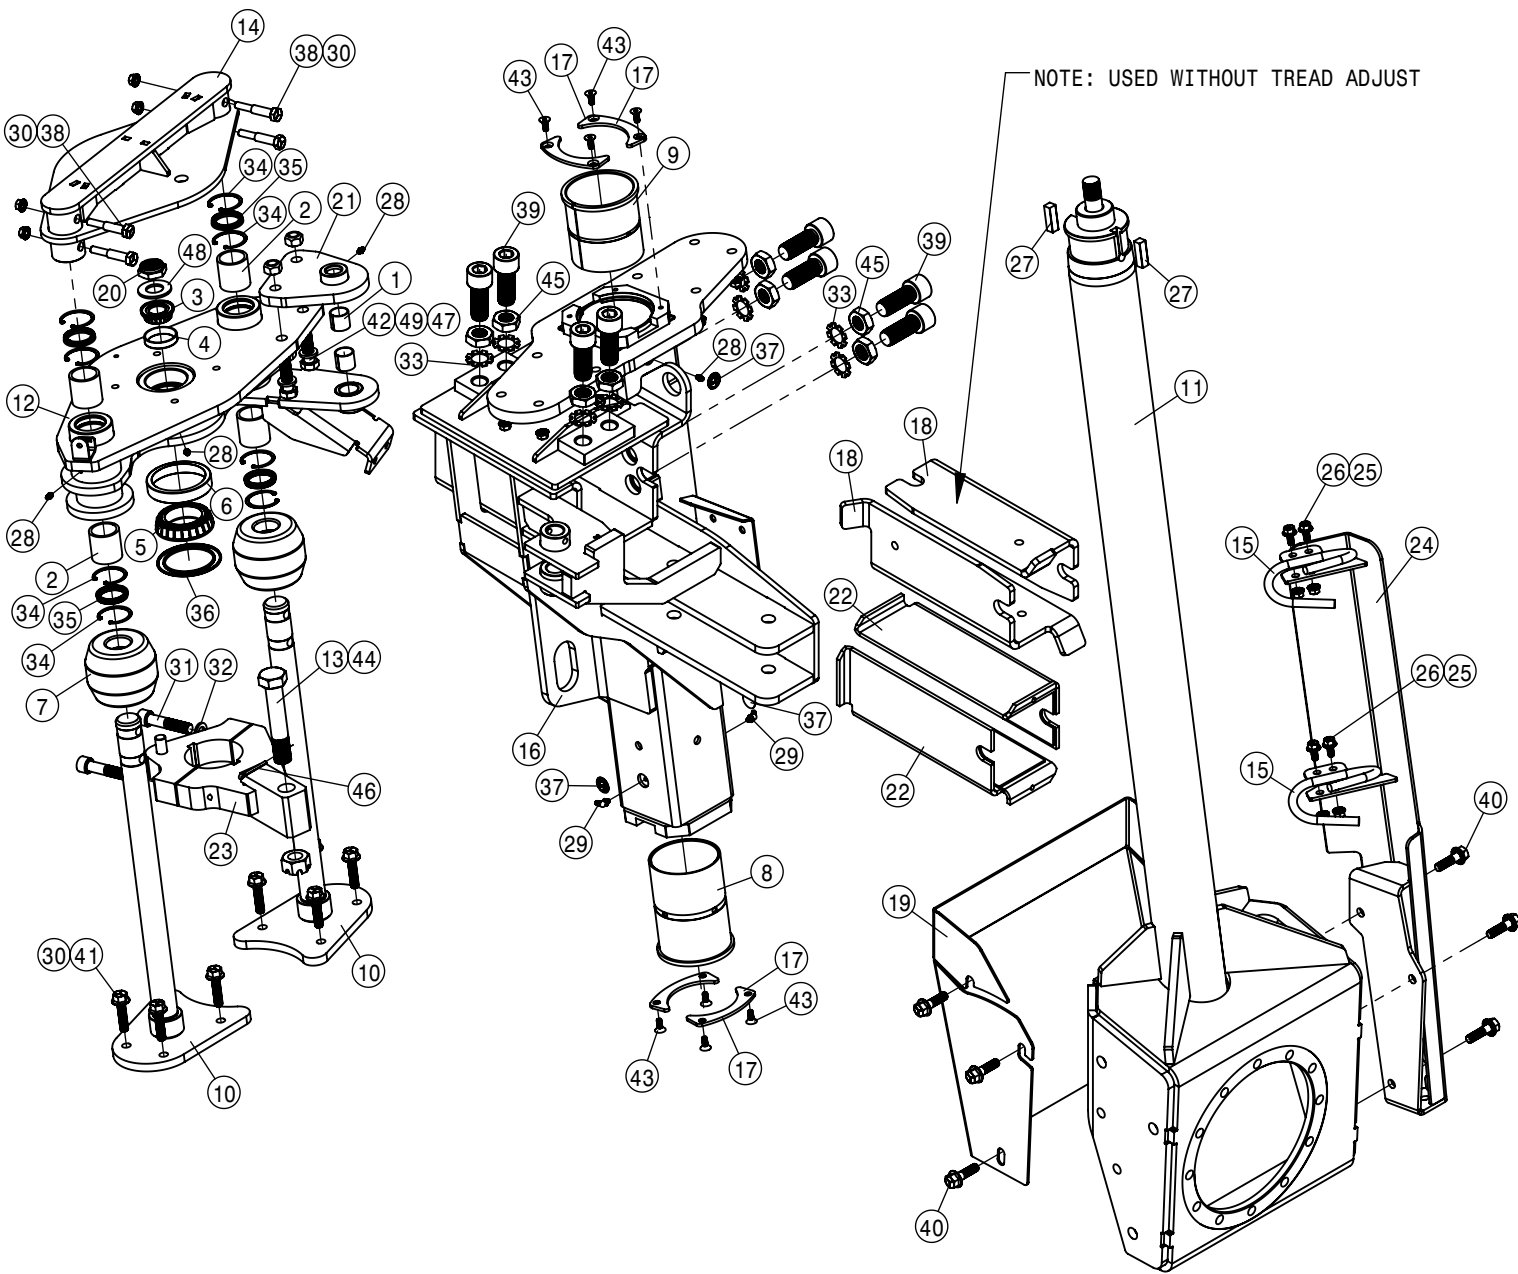

RIGHT FRONT LEG ASSEMBLY			
DET	QTY	P/N	DESCRIPTION
1	2	121029	JOURNAL BRG, 1.00 ID x 1.00 LG
2	4	121113	TOWER SLEEVE BRG (POLYGON) O5
3	1	125050	BRG CONE, 1.00 ID W/FACE SEAL
4	1	125051	BRG CUP FOR 125050
5	1	125059	BRG CONE, 2.25 ID
6	1	125060	BEARING CUP FOR 125059
7	2	311058	RUBBER SPRING
8	1	358564	FRT LEG LWR NYL SLEEVE 280 89
9	1	358565	FRT LEG UPR NYL SLEEVE 280 89
10	2	359491	NITRO TOWER WLD
11	1	359513	RF/LR INR LEG WLD
12	1	359524	RH AIR BAG LWR PLT WLD
13	1	359534	STRG CYL BOLT
14	1	359536	AIR BAG TOWER TOP MT WLD
15	2	359672	LWR HOSE GUIDE- WLD
16	1	360067	RH FRT OTR LEG WLD
17	4	360110	BRG KPR, LEG

RIGHT FRONT LEG ASSEMBLY			
DET	QTY	P/N	DESCRIPTION
18	2	360187	LEG ATTACHMENT REINF PLT RH
19	1	360198	CROP SHIELD
20	1	360561	1-14 UNS THIN HEX NUT LCK
21	1	360584	UPPER TRUNION MT WLD FRONT RH
22	2	360602	TREAD ADJUST WEAR PLT
23	1	360603	STRG ARM CLAMP WLD
24	1	362423	LWR LEG HOSE GUIDE WLD RH
25	4	470087	3/8-16UNC HEX FLG NUT SER MC GR5
26	4	470409	3/8UNC X 3/4 HHSFB GR5 MC
27	2	470447	KEY .50 SQ X 1.69 LONG
28	4	471005	GREASE ZERK, 1/4-28 X 1/2
29	2	471023	GREASE ZERK 1/4-28 X 45
30	12	472029	3/8-16UNC HEX FLG NUT SER SS
31	2	472337	5/8UNC X 3" SOC HD CAP SCR
32	2	473841	16MM LOCK WASHER
33	8	483018	EXT TOOTH LOCK WASHER 1 MC
34	8	629537	187RRHOZ SNAP RING

RIGHT FRONT LEG ASSEMBLY			
DET	QTY	P/N	DESCRIPTION
35	4	629620	SEAL, 1.500 ROD DIA
36	1	629626	SEAL, 3.875 DIA, FOR 125059
37	3	650206	DECAL, GREASE DAILY
38	4	900269	1/2UNC X 2 3/4 HHCS GR5 MC
39	8	900395	1"UNC X 2 1/2 SOCKET CAP SCR
40	6	900518	1/2UNC X 1 3/4 HHSFB GR5 MC
41	8	900519	1/2UNC X 2 HHSFB GR5 MC FT
42	2	900857	5/8UNC X 2 1/4 HEX BOLT GR8
43	8	903728	5/16-18 UNC X 3/4 FHSCS SS
44	1	910020	1-8UNC HEX SLT TD NUT MC GR5
45	8	910101	1" UNC HEX JAM NUT
46	1	910120	3/16 X 1 3/4 COTTER PIN SS
47	2	914010	5/8-11UNC STOVER NUT MC GR5
48	1	920008	SAE FLAT WASHER 1 MC
49	2	920505	HLOCK WASHER 5/8 MC