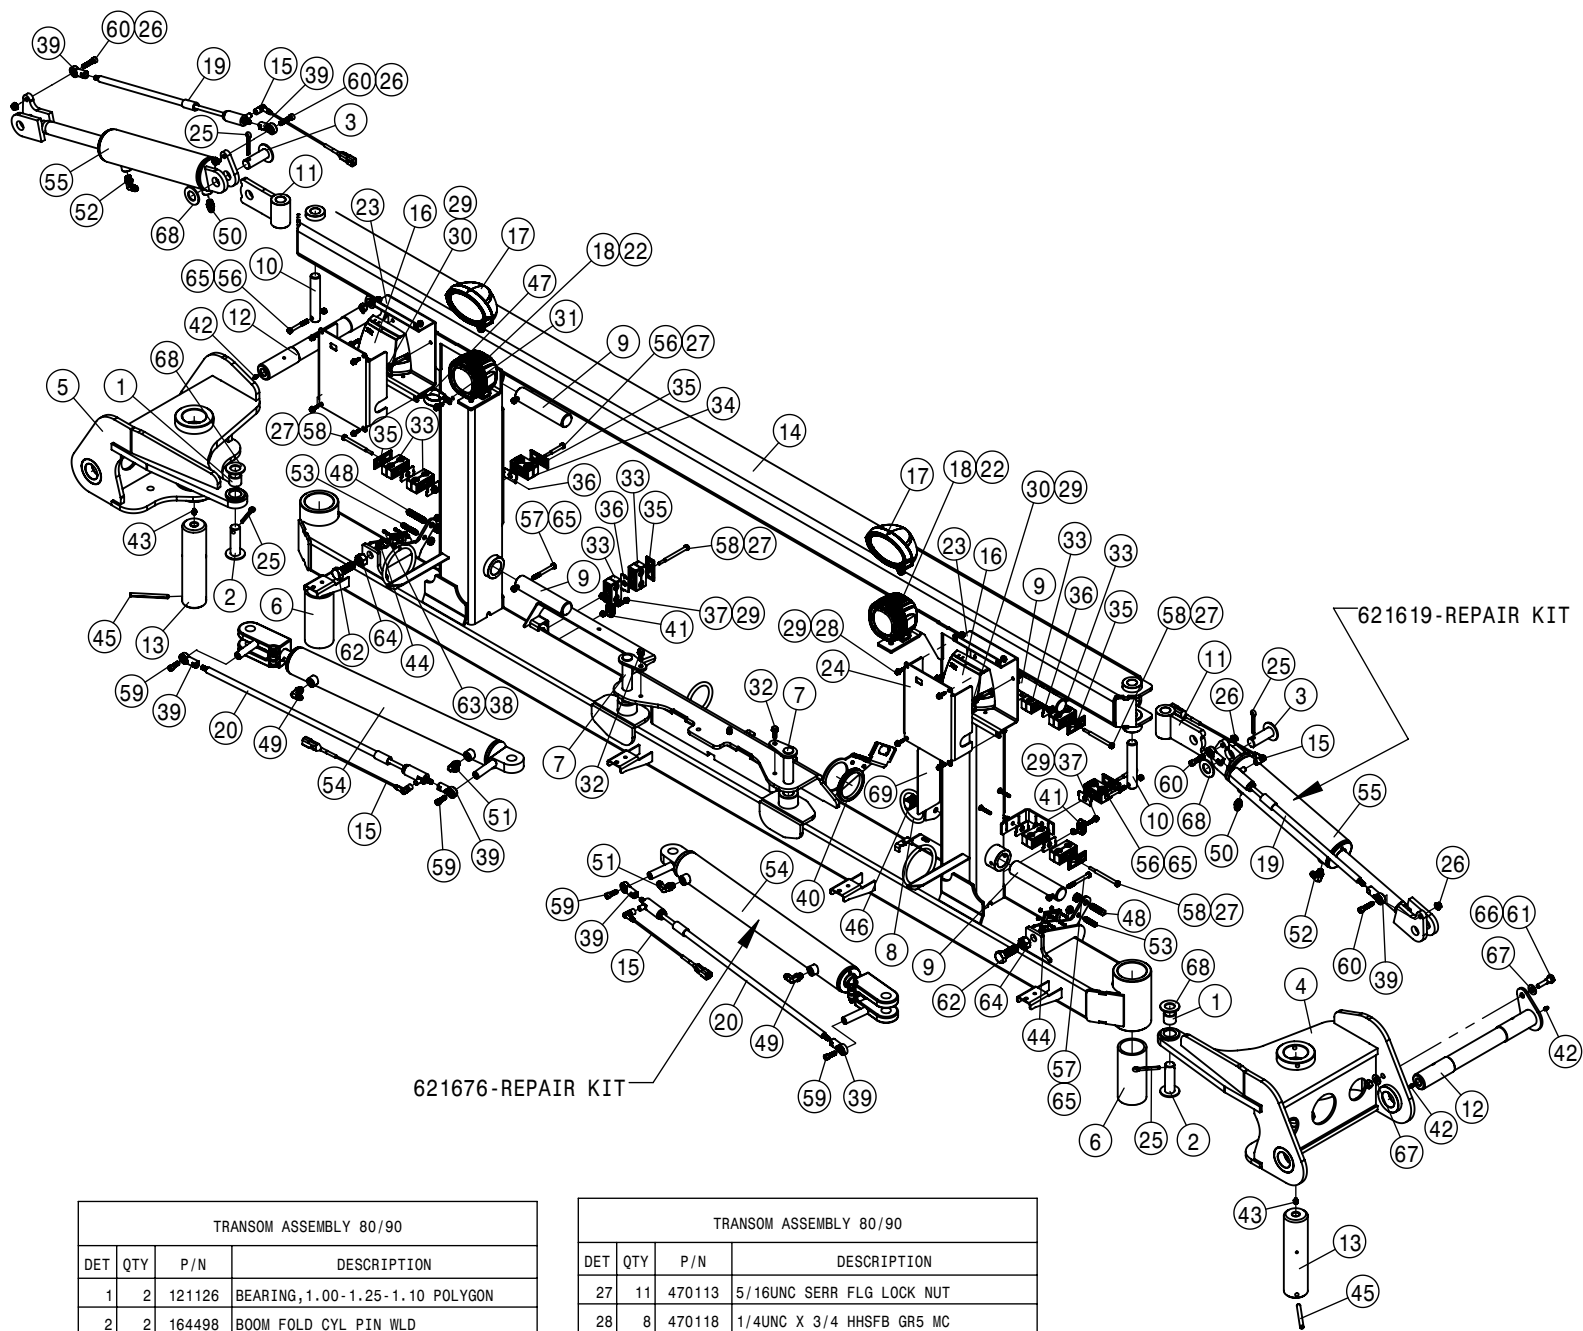

TRANSOM ASSEMBLY 80/90			
DET	QTY	P/N	DESCRIPTION
1	2	121126	BEARING,1.00-1.25-1.10 POLYGON
2	2	164498	BOOM FOLD CYL PIN WLD
3	2	164500	LEVEL CYL PIN WLD, SHAFT END
4	1	166039	LH TRANSOM PIVOT WLD
5	1	166045	RH TRANSOM PIVOT WLD
6	2	166048	FOLD BLOCK BEARING
7	2	166130	TRANSOM PIN WLD 1", A10
8	1	166983	HOSE SUPPORT RING WLD
9	4	167482	LIFT ARM PIN, DTS
10	2	167483	TRANSOM SWIVEL PIN, DTS
11	2	167495	LVL CYL PVT WLD, DTS
12	2	167719	LEVEL PIN WLD DTS
13	2	167720	PIN, 2.50 OD, 9.96 LG, DRILLED
14	1	167855	TRANSOM DTS W/DECAL
15	4	291994	SENSOR HARNESS FOR AWS
16	2	292086	IQAN-XA2 MODULE->611
17	2	292614	WORK LIGHT, HALOGEN FLOOD '14
18	2	292618	WORKLIGHT-TYRI LED FLOOD
19	2	292706	LINEAR POSITION SENSOR, 300MM
20	2	292707	LINER POSITION SENSOR, 550 MM
NS	1	294278	MAIN BOOM HARNESS
22	2	294299	TYRI JUMPER HARNESS
23	2	362079	DTS MODULE GUARD
24	2	362180	DTS MODULE GUARD TOP PLT
25	4	470012	5/16 X 2 COTTER PIN
26	4	470087	3/8-16UNC HEX FLG NUT SER MC GR5

TRANSOM ASSEMBLY 80/90			
DET	QTY	P/N	DESCRIPTION
27	11	470113	5/16UNC SERR FLG LOCK NUT
28	8	470118	1/4UNC X 3/4 HHSFB GR5 MC
29	14	470121	1/4 UNC SERR FLG LOCK NUT
30	4	470231	1/4UNC X 1 HHSFB GR5 MC
31	2	470233	5/16UNC X 3/4 HHSFB GR5 MC
32	2	470234	5/16UNC X 1" SERR FLG HEX BOLT
33	10	470274	TUBE CLAMP BODE, .750-.750
34	4	470275	TUBE CLAMP BODY, 1.00-1.000
35	9	470276	CLAMP COVER PLATE,SNGL, 2.55LG
36	14	470281	STACK BOLT SAFETY LOCK PLATE
37	2	470407	1/4UNC X 1 1/4 SERR FLG BOLT
38	8	470467	6-32 KEP NUT
39	8	470628	BALL END,9.9MM BORE X 10MM THD
40	1	470691	GROMMET,3.000ID .125GW 3.25GD
41	2	470888	TWIN #4 CLAMP
42	4	471005	GREASE ZERK, 1/4-28 X 1/2
43	2	471021	GREASE ZERK 1/8 NPT STRAIGHT
44	2	472334	3/4UNC HEX JAM NUT
45	2	473964	ROLL PIN, 3/8 X 4
46	1	520121	CUSH CLAMP,#16 1IN X 3/4W
47	2	520123	CUSH CLAMP,#32 1 3/4D X 5/8W
48	2	618009	9/16MJIC-90-BLKHD UNION LBO
49	2	618119	9/16MJIC-90-9/16MOR LBO
50	2	618126	9/16MJIC-9/16MOR ADPTR
51	2	618689	9/16MOR-90-9/16MJ .042 CHK VLV
52	2	618739	9/16MJIC-90-9/16MOR .065 CHK

TRANSOM ASSEMBLY 80/90			
DET	QTY	P/N	DESCRIPTION
53	2	618889	7/16MJIC-90-BLKHD UNION LBO
54	2	621665	HYD CYL, 2.50" X 19.75 X 1.38
55	2	621666	HYD CYL, 3.00" X 11.00" X 1.38"
56	6	900070	5/16UNC X 2 1/2 BOLT
57	4	900072	5/16UNC X 3" HEX BOLT
58	5	900076	5/16UNC X 4 HHCS GR5 MC
59	4	900172	3/8UNC X 1"SOC HD CAP SCR,ZINC
60	4	900174	3/8UNC x 1 1/2" SOC HD CAP SCR
61	2	900266	1/2UNC X 1 3/4 HHCS GR5 MC
62	2	900403	3/4UNC X 2" HEX BOLT
63	8	903814	6-32 X 3/4 PHIL PANHD MACH SCR BZ
64	2	910012	3/4UNC HEX NUT
65	8	914002	5/16UNC HEX STOVER NUT
66	2	914008	1/2-13UNC STOVER NUT MC GR5
67	4	920004	SAE FLAT WASHER 1/2 MC
68	4	920008	1" SAE FLAT WASHER
69	1	HXE28534	LABEL, HYDRAULIC ENGLISH