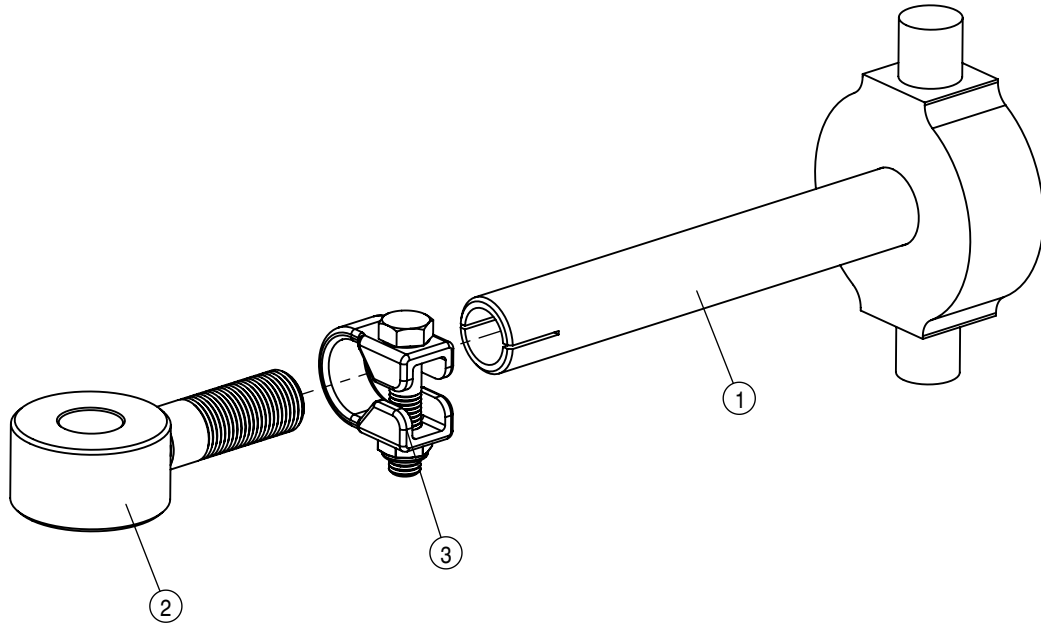

REAR STANDARD TIE ROD ASSEMBLY			
DET	QTY	P/N	DESCRIPTION
	1	359086	REAR TIE ROD SHAFT WLD
	1	359089	TIE ROD STUD WLD
	1	749322	STEERING TUBE CLAMP & BOLT ASSY