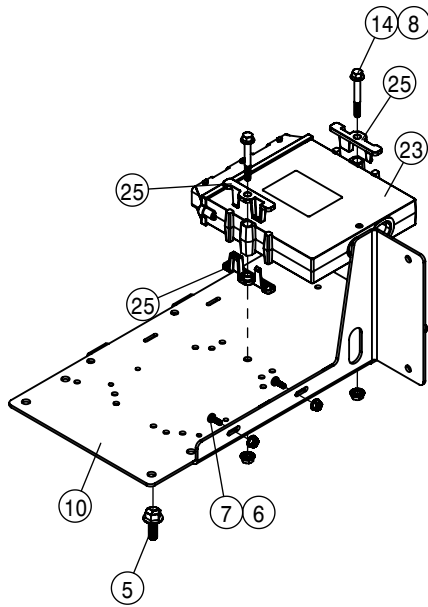

DEERE PRECISION COMPONENTS			
DET	QTY	P/N	DESCRIPTION
1	1	344385	1.5" RAM BALL MNT 4.50"DBL SOC ARM
2	4	470113	5/16-18UNC HEX FLG NUT SER MC GR5
3	5	470122	1/4UNC X 1/2 HHSFB GR5 MC
4	4	470233	5/16UNC X 3/4 HHSFB GR5 MC
5	1	470460	3/8UNC X 1 HHSFB GR5 MC
6	2	470510	10-24 SERR. FLANGE NUT
7	2	472199	10-24 X 1/2 PHIL PANHD MACH SCR
8	2	473832	1/4-20UNC HEX FLG NUT SER SS
9	1	693107	STARFIRE HOOP MT BRKT
10	1	693870	THIRD PARTY PLATE
NS	1	693999	MAGNET KIT
NS	1	694037	CABLE RCM/JDRC 2000 2018
NS	1	694038	HARNESS SSU ADAPTER 2018+

DEERE PRECISION COMPONENTS			
DET	QTY	P/N	DESCRIPTION
14	2	900464	1/4UNC X 2 HHSFB SS
15	2	910034	M6-1.0 X 12MM HHFB
16	1	BPF11018	POSITION RCVR STARFIRE 6000
NS	1	BPF11559	MANUAL KIT, JDRC 2000-ENGLISH
18	1	PF11019	MNT, DISPLAY BRCKT, RAM MNT
19	1	PF81190	BRACKET KIT ASSY, ROOF RACK
20	1	PFA10679	JDRC2000 W/SOFTWARE
21	1	PFA11060	GREENSTAR 3 2630 DISPLAY W/SW
NS	1	PFA11102	STARFIRE RCVR HARNESS STS/DTS
23	1	PFA11270	STEERING CONTROLLER ATSSU
NS	1	PF12435	WIRE HRNSS GS3 CRNRPST W/3 VID
25	4	R231112	CONTROLLER ISOLATOR