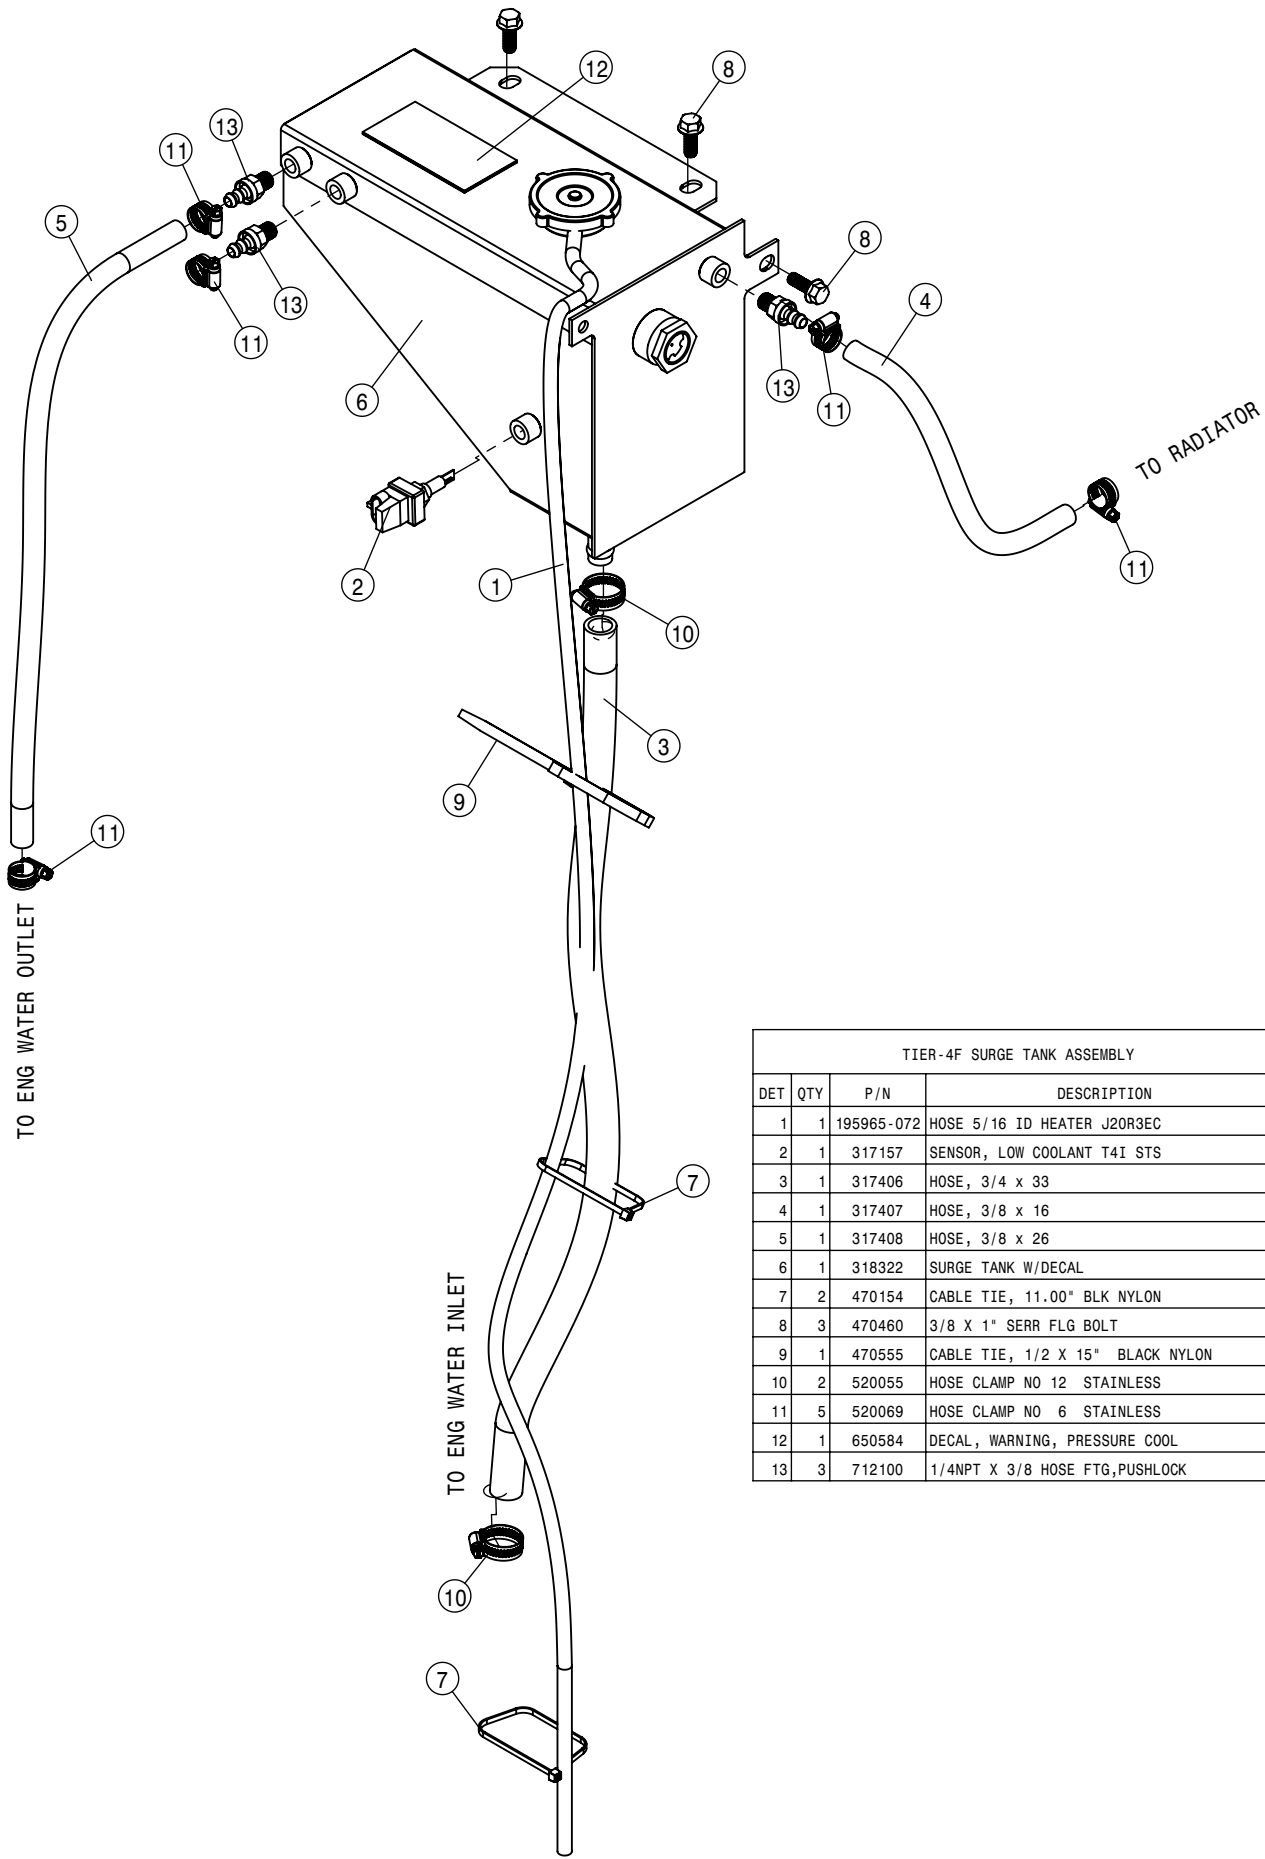

TIER-4F SURGE TANK ASSEMBLY			
DET	QTY	P/N	DESCRIPTION
1	1	195965-072	HOSE 5/16 ID HEATER J20R3EC
2	1	317157	SENSOR, LOW COOLANT T4I STS
3	1	317406	HOSE, 3/4 x 33
4	1	317407	HOSE, 3/8 x 16
5	1	317408	HOSE, 3/8 x 26
6	1	318322	SURGE TANK W/DECAL
7	2	470154	CABLE TIE, 11.00" BLK NYLON
8	3	470460	3/8 X 1" SERR FLG BOLT
9	1	470555	CABLE TIE, 1/2 X 15" BLACK NYLON
10	2	520055	HOSE CLAMP NO 12 STAINLESS
11	5	520069	HOSE CLAMP NO 6 STAINLESS
12	1	650584	DECAL, WARNING, PRESSURE COOL
13	3	712100	1/4NPT X 3/8 HOSE FTG,PUSHLOCK