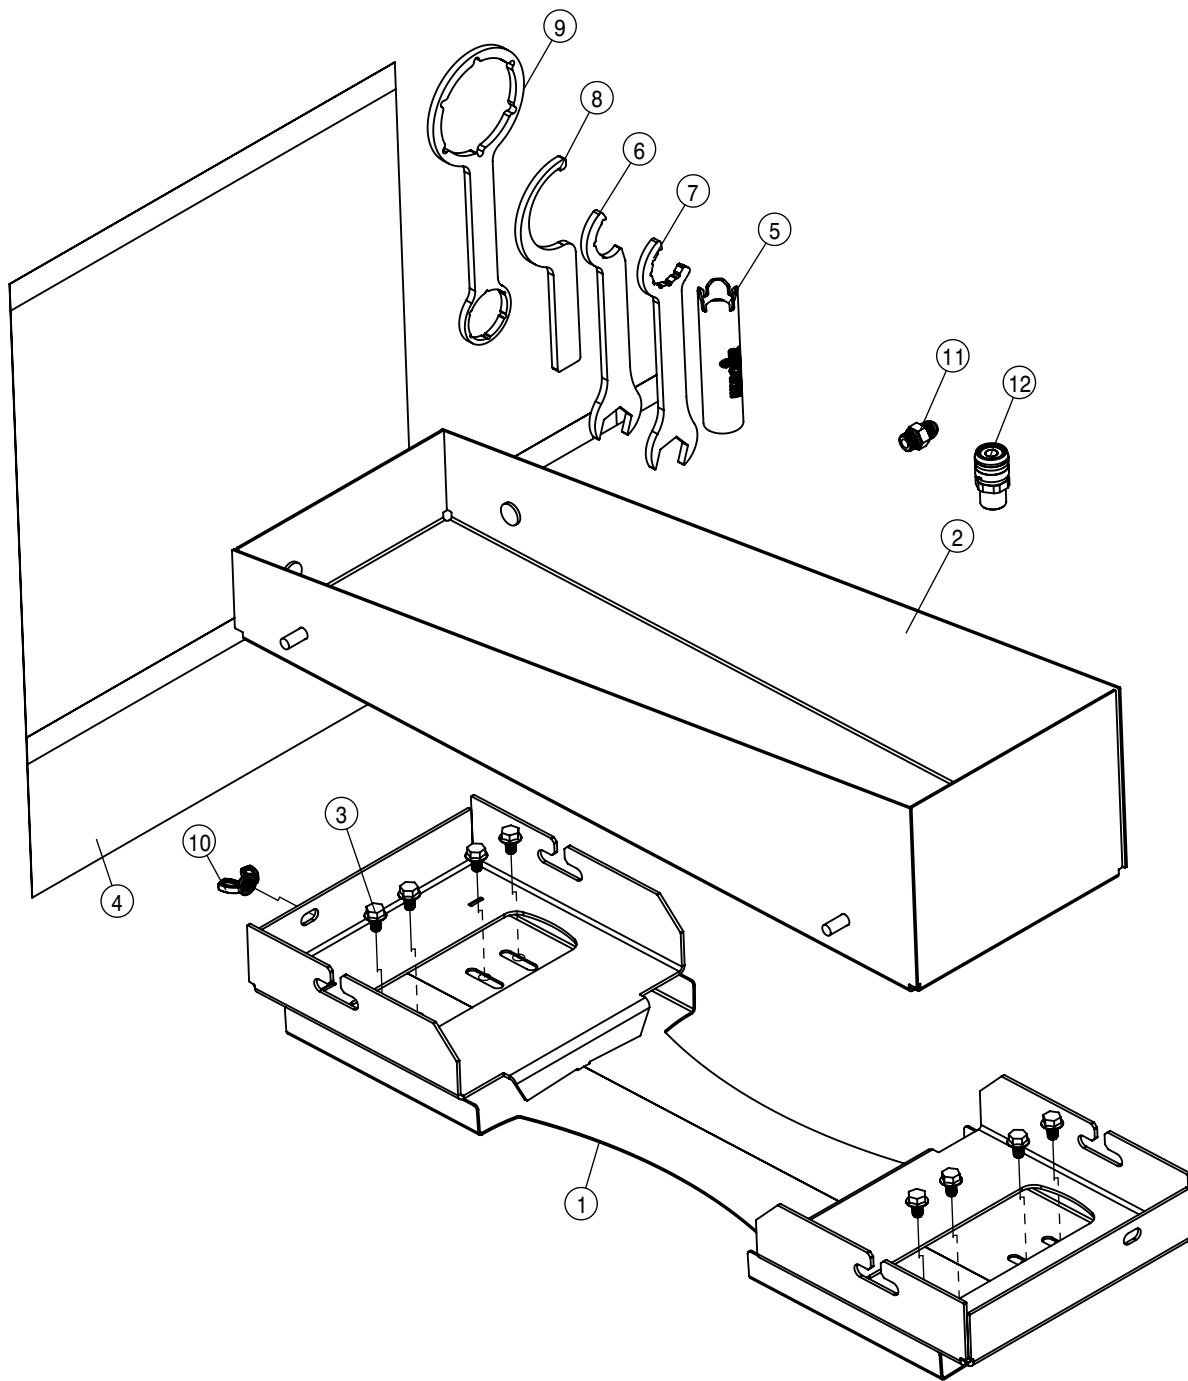

TOOLBOX ASSEMBLY			
DET	QTY	P/N	DESCRIPTION
1	1	317738	RAIL WLDMT, DTS TOOL TRAY
2	1	344729	TOOL TRAY DTS WLD
3	8	470232	5/16UNC X 1/2 SERR FLG HEX BOLT
4	1	470758	STS/DTS TOOL POUCH
5	1	470896	TEEJET NOZZEL REMOVAL SOCKET
6	1	470899	EASY FIT T3 FITTING SPEED WRNH
7	1	470900	EASY FIT T3 FITTING WRENCH
8	1	470901	ARAG 322 T3 SERIES WRNH
9	1	470902	TEEJET AA126-75 STRAINER WRNH
10	1	473801	3/8UNC WING NUT
11	1	618126	9/16MJIC-9/16MOR ADPTR
12	1	618805	HYD CPLR, FEM #14,9/16FOR