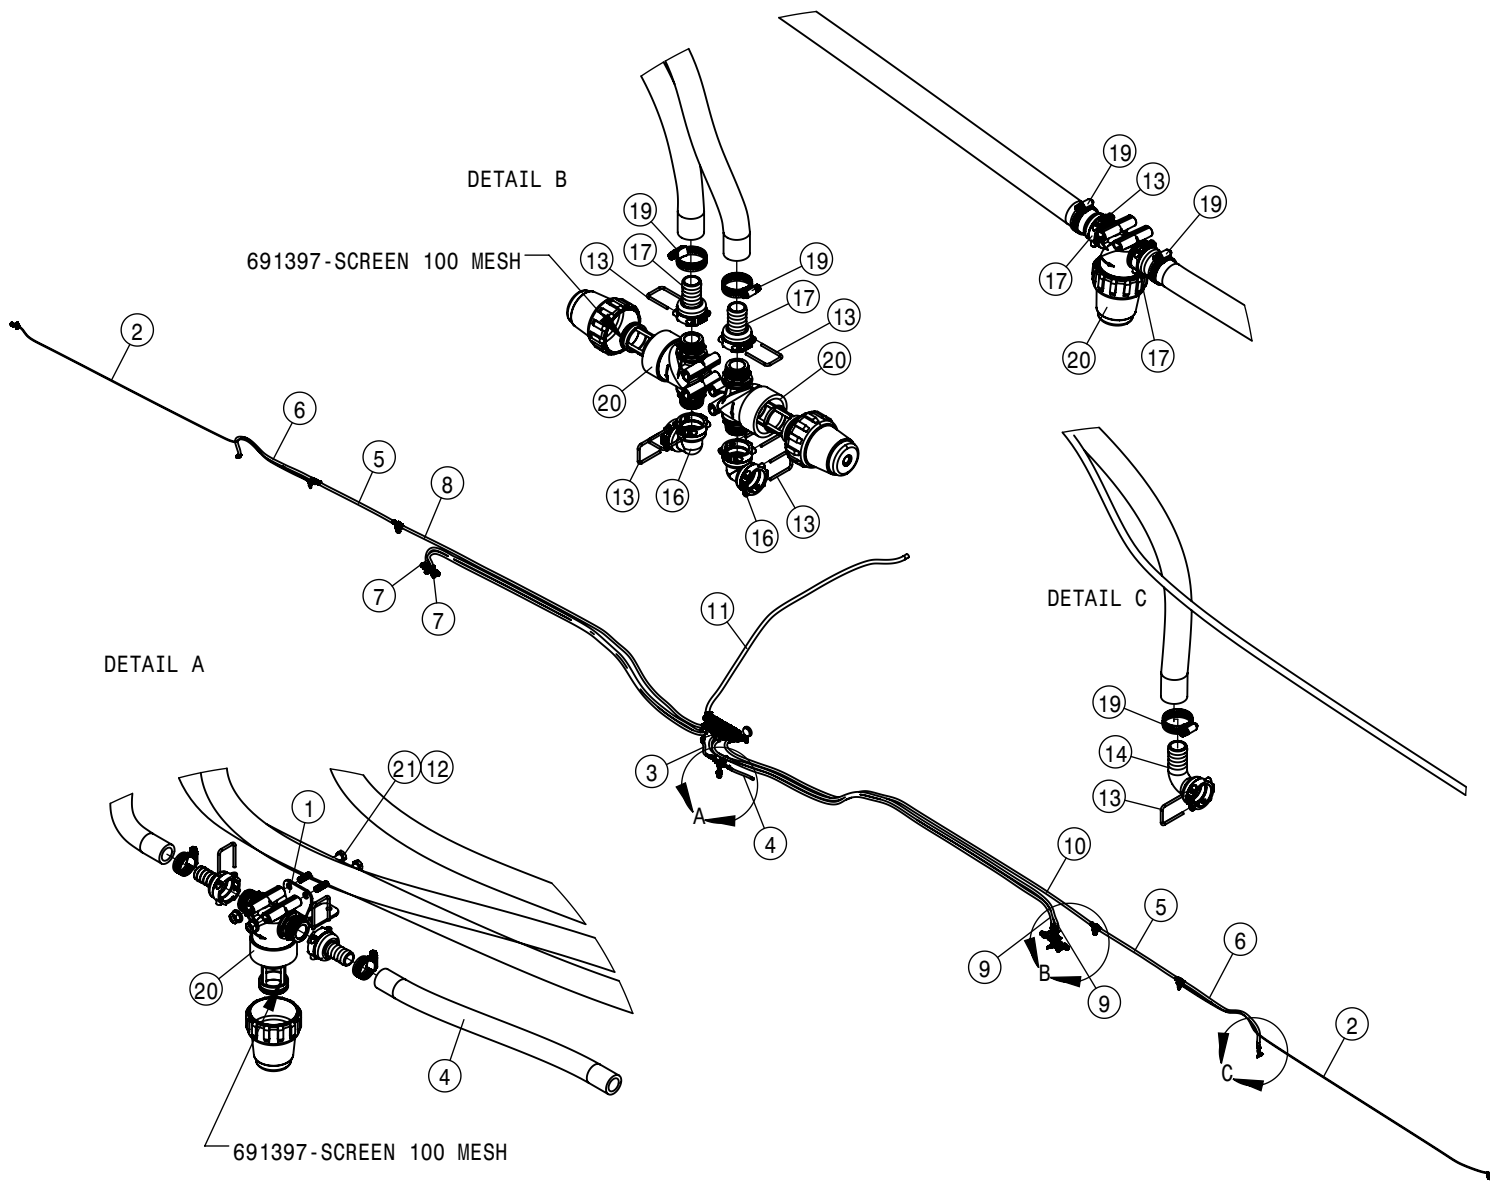

20' 90FT SOLUTION HOSE			
DET	QTY	P/N	DESCRIPTION
1	1	167647	DTS STRAINER BRKT 16'
2	2	195915-226	3/80D AIR BRAKE TUBING J844-B
3	1	197112-012	HOSE 3/4 1-FBR BR BLK EPDM
4	1	197112-015	HOSE 3/4 1-FBR BR BLK EPDM
5	2	197116-058	HOSE 1IN 1-FBR BR BLK EPDM
6	2	197116-070	HOSE 1IN 1-FBR BR BLK EPDM
7	2	197116-227	HOSE 1IN 1-FBR BR BLK EPDM
8	1	197116-236	HOSE 1IN 1-FBR BR BLK EPDM
9	2	197116-266	HOSE 1IN 1-FBR BR BLK EPDM
10	1	197116-274	HOSE 1IN 1-FBR BR BLK EPDM
11	1	197127-153	HOSE 1 1/2" SUCTION,2F-1W EPDM
12	2	470570	5/16-18UNC CTRLK FLG NUT MC GR5
13	20	500311	FORK D3 DIST 29
14	2	500328	T3 TO 25MM HB 90
15	2	500349	T3 FEMALE - .75 HB
16	4	500351	T3 FORK 90 DEG FTG
17	8	500352	T3 FEMALE TO 25MM HB
18	2	520080	HOSE CLAMP NO 10 STAINLESS
19	10	520090	HOSECLAMP NO 16 STAINLESS
20	7	691396	STRAINER T3 100 MESH
21	2	900072	5/16UNC X 3 HHCS GR5 MC