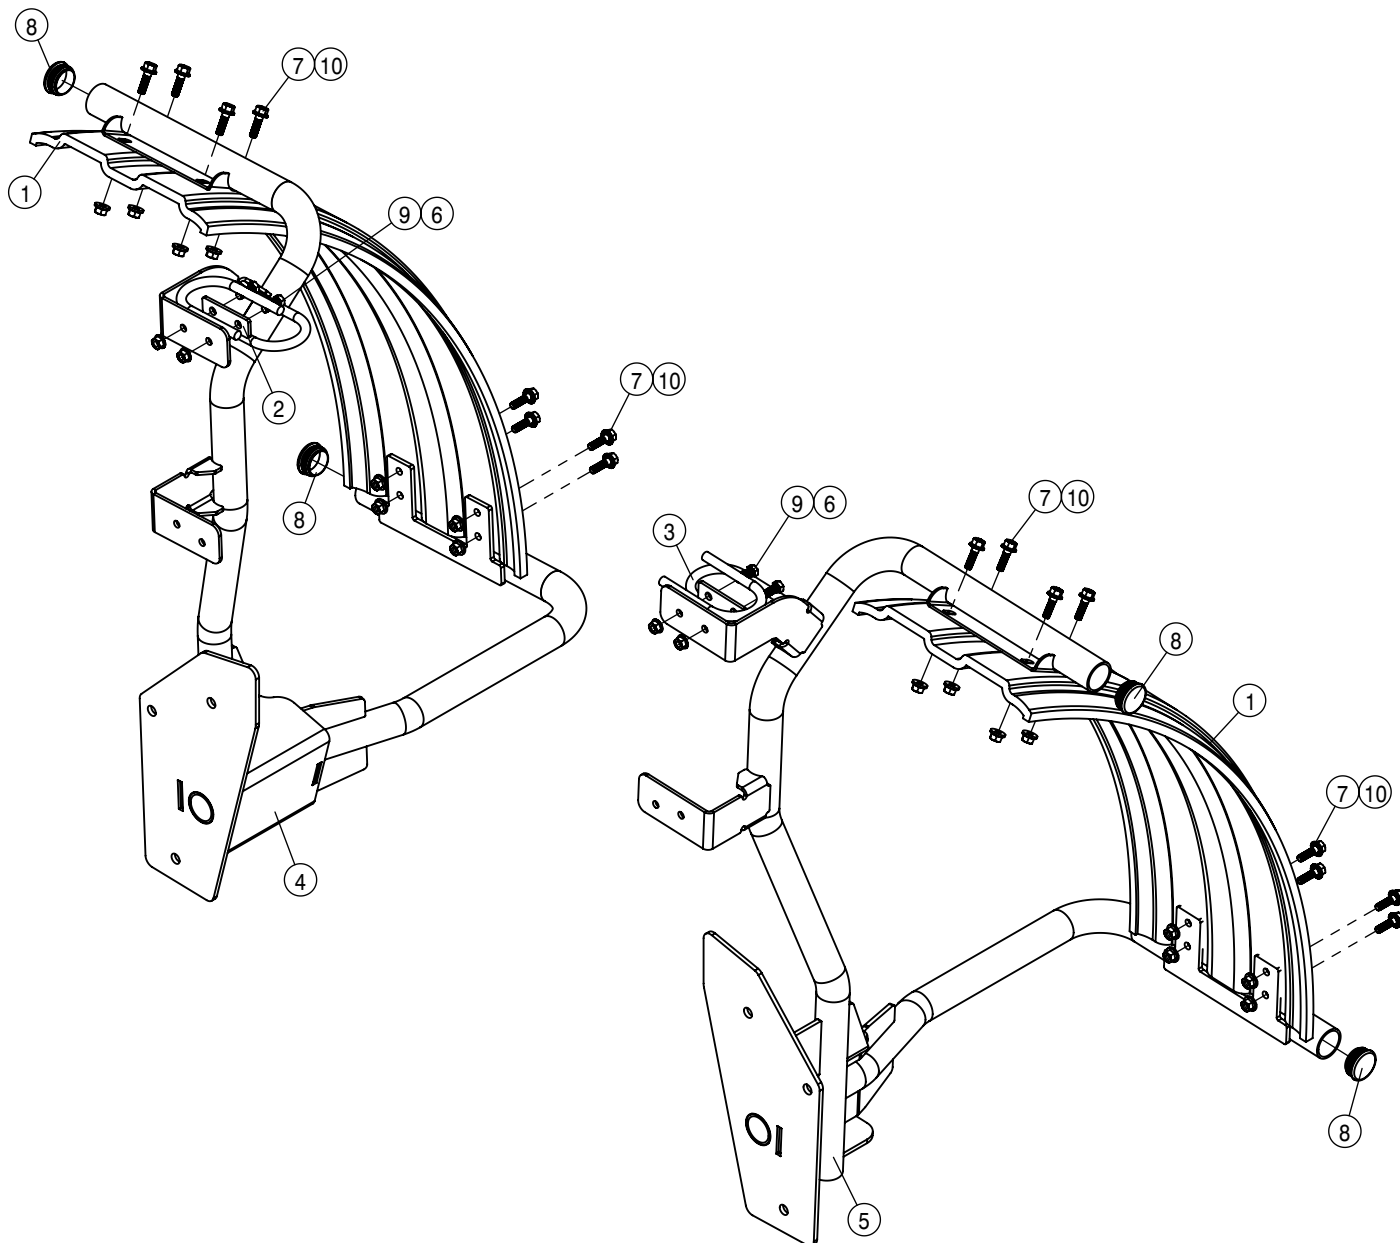

REAR FENDER ASSEMBLY			
DET	QTY	P/N	DESCRIPTION
1	2	359523	REAR FENDER, DTS
2	1	360277	REAR FENDER HYD BKT WLD RH
3	1	360279	REAR FENDER HYD BKT WLD LH
4	1	360927	REAR POLY FENDER WLD RH, DTS
5	1	360928	REAR POLY FENDER WLD LH, DTS
6	4	470087	3/8-16UNC HEX FLG NUT SER MC GR5
7	16	470329	3/8UNC X 1 1/4 HHSFB GR5 MC
8	4	629772	CAPPLUGS PLUG, 1 3/4" RD, BLACK POLY
9	4	900129	3/8UNC X 1" HEX BOLT
10	16	910106	3/8-16UNC CTRLK FLG NUT MC GR5