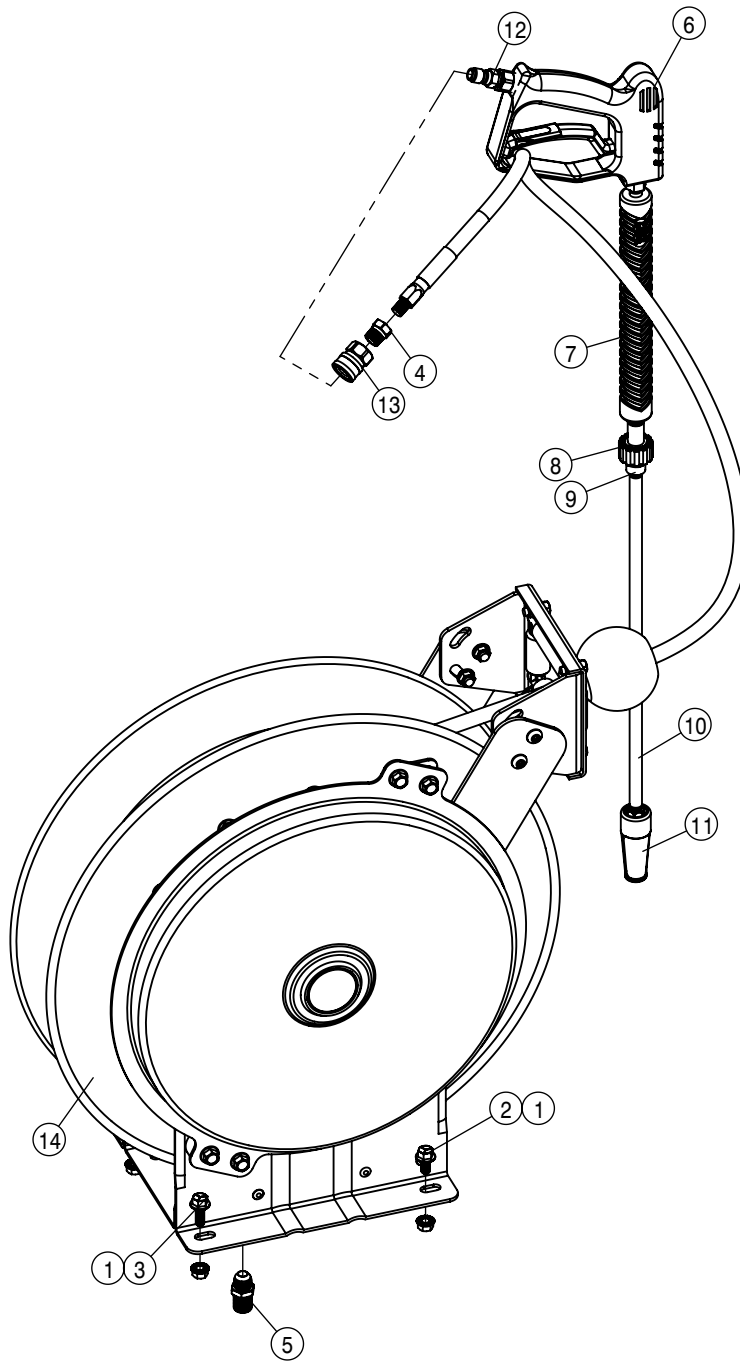

PRESSURE WASHER REEL ASSEMBLY			
DET	QTY	P/N	DESCRIPTION
1	4	470087	3/8-16UNC HEX FLG NUT SER MC GR5
2	2	470409	3/8UNC X 3/4 HHSFB GR5 MC
3	2	470460	3/8UNC X 1 HHSFB GR5 MC
4	1	505211	3/8-1/4NPT REDU BUSH, BRS
5	1	611147	3/4MJIC-1/2MNPT ADPTR
6	1	690792	TRIGGER GUN, PRESS WASH 690672
7	1	690793	12' LANCE FOR WASH 690672
8	1	690794	ST-40 CONNECT,PRESS WASH690672
9	1	690795	ST-41 CONNECT,PRESS WASH690672
10	1	690796	LANCE, PRESSURE WASHER 690672
11	1	690797	NOZZEL, PRESSURE WASHER 690672
12	1	690798	MALE CPLR,MNPT FOR 690672
13	1	690799	FEM CPLR FNPT FOR 690672
14	1	690984	HOSE REEL-PRESS WASH .25" X 100'