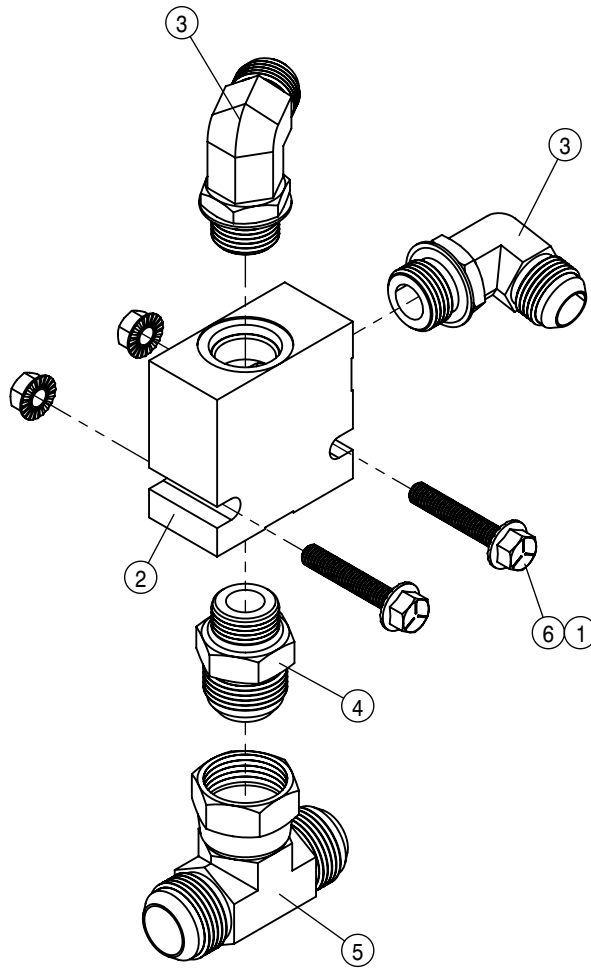

REAR RETURN CASE DRAIN MANIFOLD				
DET	QTY	P/N	DESCRIPTION	
1	2	470087	3/8-16UNC HEX FLG NUT SER MC GR5	
2	1	606356	1 1/16FOR MANIFOLD,3 #12PORTS	
3	2	618248	1 1/16MJIC-90-1 1/16MOR LBO	
4	1	618558	1 5/16MJIC-1 1/16MOR ADPTR	
5	1	618717	1 5/16FJX BRANCH TEE-1 5/16MJ	
6	2	900506	3/8UNC X 2 HHSFB GR5 MC FT