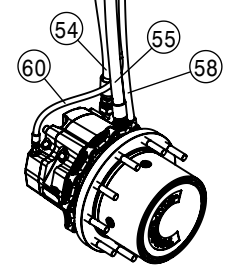

REAR HYDRAULIC HOSEING SYSTEM			
DET	QTY	P/N	DESCRIPTION
41	1	617259	12-451TC-12FJX-12FJX-23 H/A
42	1	617260	SOL CD LINE ENG F .375OD X.049
43	1	617261	16-797TC-16FFOX-20C62F-28 H/A
44	1	617262	16-797TC-16C62FX90-16FFOX-25 H/A
45	1	617263	16-797TC-20C62F-20C62FX45-21.8
46	1	617265	12-797TC-16C62F-12FFOX-168 H/A
47	1	617267	04-451TC-04FJX-06FJX-55 H/A
48	1	617268	12-797TC-16FFOX-12FFOX90-178 H/A
49	1	617269	06-451TC-06FJX-06FJX-52 H/A
50	1	617270	04-451TC-04FJX-04FJX90-62 H/A
51	1	617272	08-451TC-12FJX-08FJX90-25 H/A
52	1	617273	24-811-24FJX-24FJX-99 H/A
53	1	617274	06-451TC-06FJX-06FJX90-64 H/A
54	2	617276	12-797TC-12FFOX-12FFOX-163 H/A
55	1	617277	12-451TC-12FJX-08FJX-186 H/A
56	1	617278	06-451TC-06FJX90-08FJX-13 H/A
57	1	617279	06-451TC-06FJX-08FJX90-23 H/A
58	1	617280	06-451TC-06FJX-06FJX90-146 H/A
59	1	617281	06-451TC-06FJX-06FJX90-195 H/A
60	1	617282	04-451TC-04FJX-04FJX90-165 H/A
61	1	617283	04-451TC-04FJX-04FJX90-199 H/A
62	1	617284	04-451TC-04FJX-06FJX-41 H/A
63	1	617285	04-451TC-04FJX-06FJX-19 H/A
64	1	617286	04-451TC-04FJX-06FJX-74 H/A
65	1	617386	16-811-16FJX-16FJX-104 H/A
66	1	617391	WMC TUBE 1.00"OD X 0.065"W
67	1	617401	12-451TC-12FJX-08FJX-156 H/A
68	1	617402	06-451TC-08FJX-08FJX90-54 H/A
69	1	617506	04-451TC-06FJX-04FJX90-40 H/A
70	3	618177	1 1/16MJIC UNION
71	1	618451	3/4FJIC SW RUN TEE-3/4MJIC
72	1	618456	7/8MJIC UNION
73	1	618577	1 5/16MJIC UNION
74	1	618632	1 5/8 MJIC UNION
75	1	618962	1 5/8MJIC UNION TEE-1 5/16MJC
76	1	619010	9/16MJIC UNION
77	2	900507	3/8UNC X 2 1/2 HHSFB GR5 MC
78	2	900517	1/2UNC X 1 1/4 HHSFB GR5 MC
79	1	606154	FRT SFT LINE 0.25"OD X 0.049"W