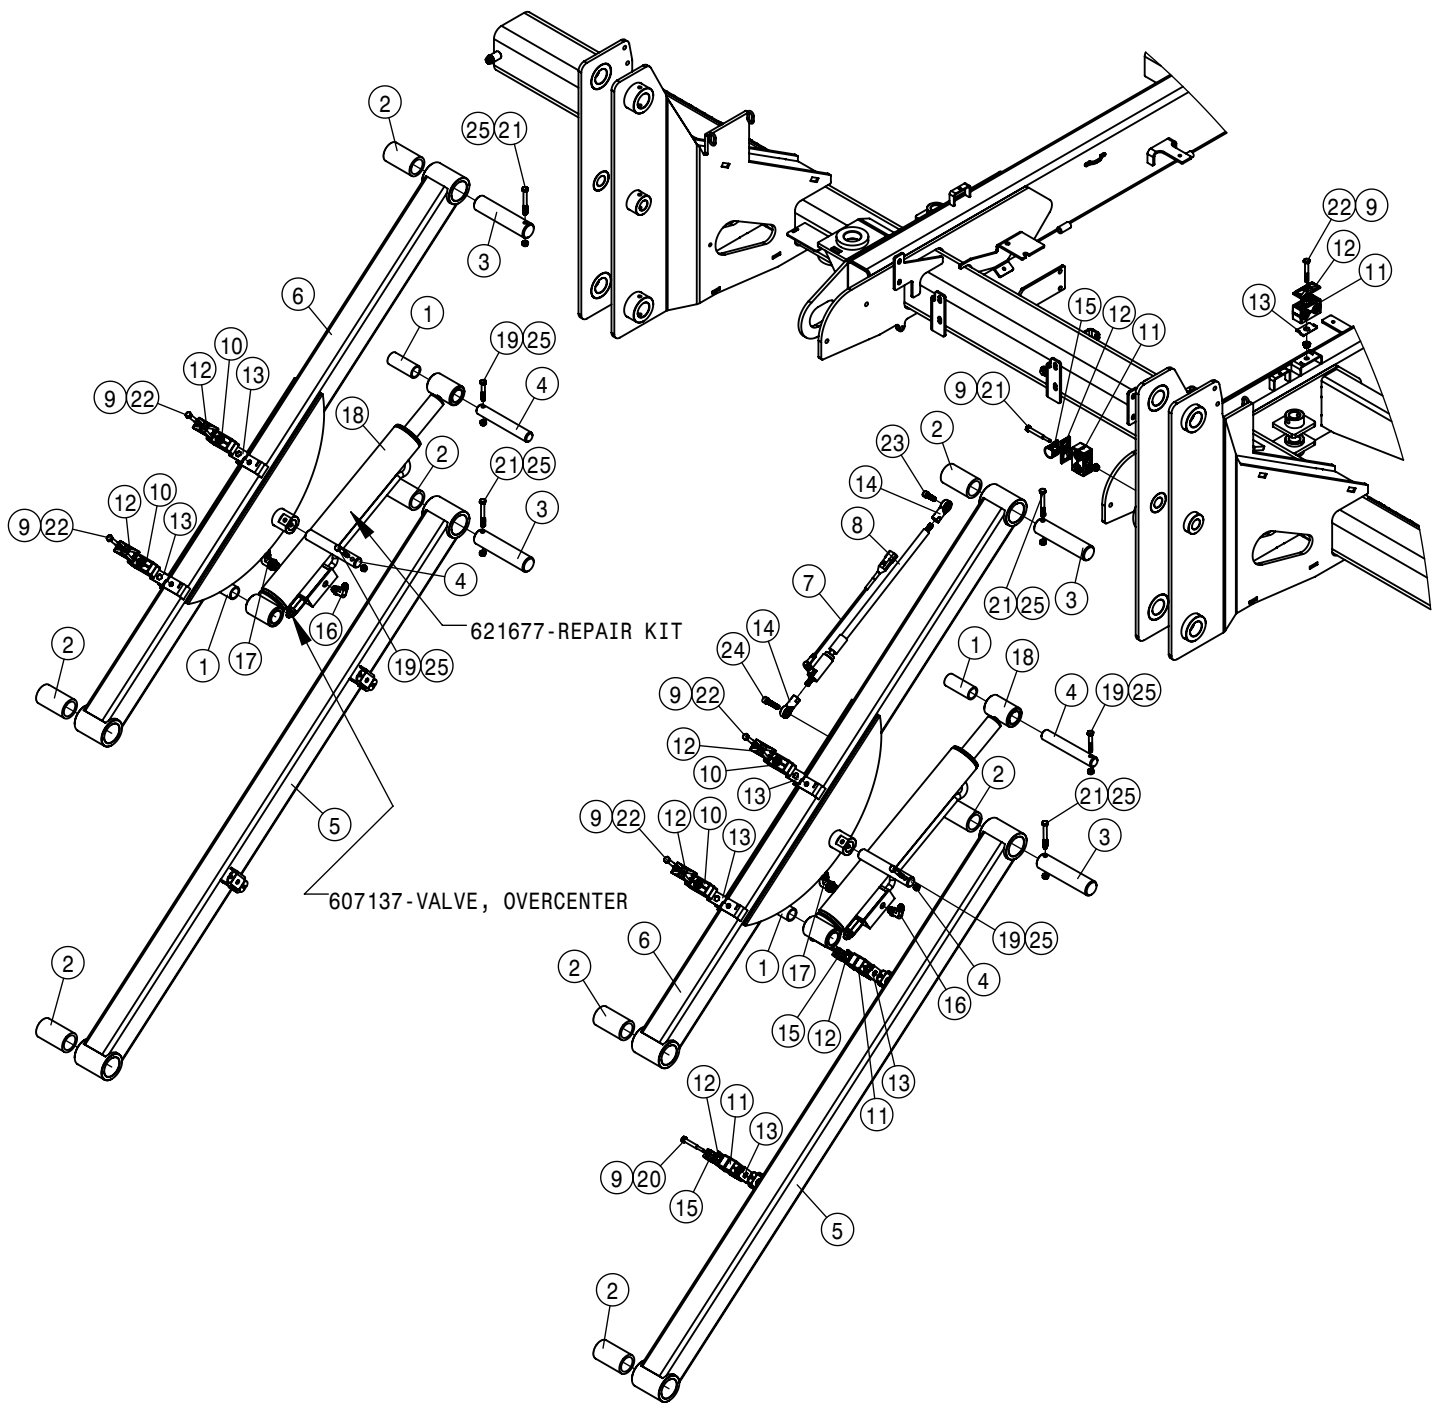

LIFTARM ASSEMBLY 80/90			
DET	QTY	P/N	DESCRIPTION
1	4	121109	LIFT CYL BRG, 3.13 POLYGON
2	8	166053	LIFT ARM BEARING
3	4	166118	LIFT ARM PINS, DTS
4	4	166121	LIFT ARM PIN MID, A10
5	2	167489	LWR LIFT ARM WLD, DTS
6	2	167490	UPR LIFT ARM WLD, DTS
7	1	291994	SENSOR HARNESS FOR AWS
8	1	292706	LINEAR POSITION SENSOR, 300MM
9	8	470113	5/16UNC SERR FLG LOCK NUT
10	4	470274	TUBE CLAMP BODY, .750-.750
11	4	470275	TUBE CLAMP BODY, 1.00-1.000
12	8	470276	CLAMP COVER PLATE, SNGL, 2.55LG
13	7	470281	STACK BOLT SAFETY LOCK PLATE

LIFTARM ASSEMBLY 80/90			
DET	QTY	P/N	DESCRIPTION
14	2	470628	BALL END, 9.9MM BORE X 10MM THD
15	3	520121	CUSH CLAMP, #16 1IN X 3/4W
16	2	618119	9/16MJIC-90-9/16MOR LBO
17	2	618241	3/4MJIC-90-3/4MOR LBO
18	2	621633	2.50 X 16.00 X 1.50 LIFT CYL
19	4	900069	5/16UNC X 2" HEX BOLT
20	2	900070	5/16UNC X 2 1/2 HHCS GR5 MC
21	5	900071	5/16UNC X 2 3/4 HEX BOLT
22	5	900086	5/16UNC X 2 1/4 HEX BOLT
23	1	900172	3/8UNC X 1" SOC HD CAP SCR, ZINC
24	1	900174	3/8UNC x 1 1/2" SOC HD CAP SCR
25	8	914002	5/16UNC HEX STOVER NUT