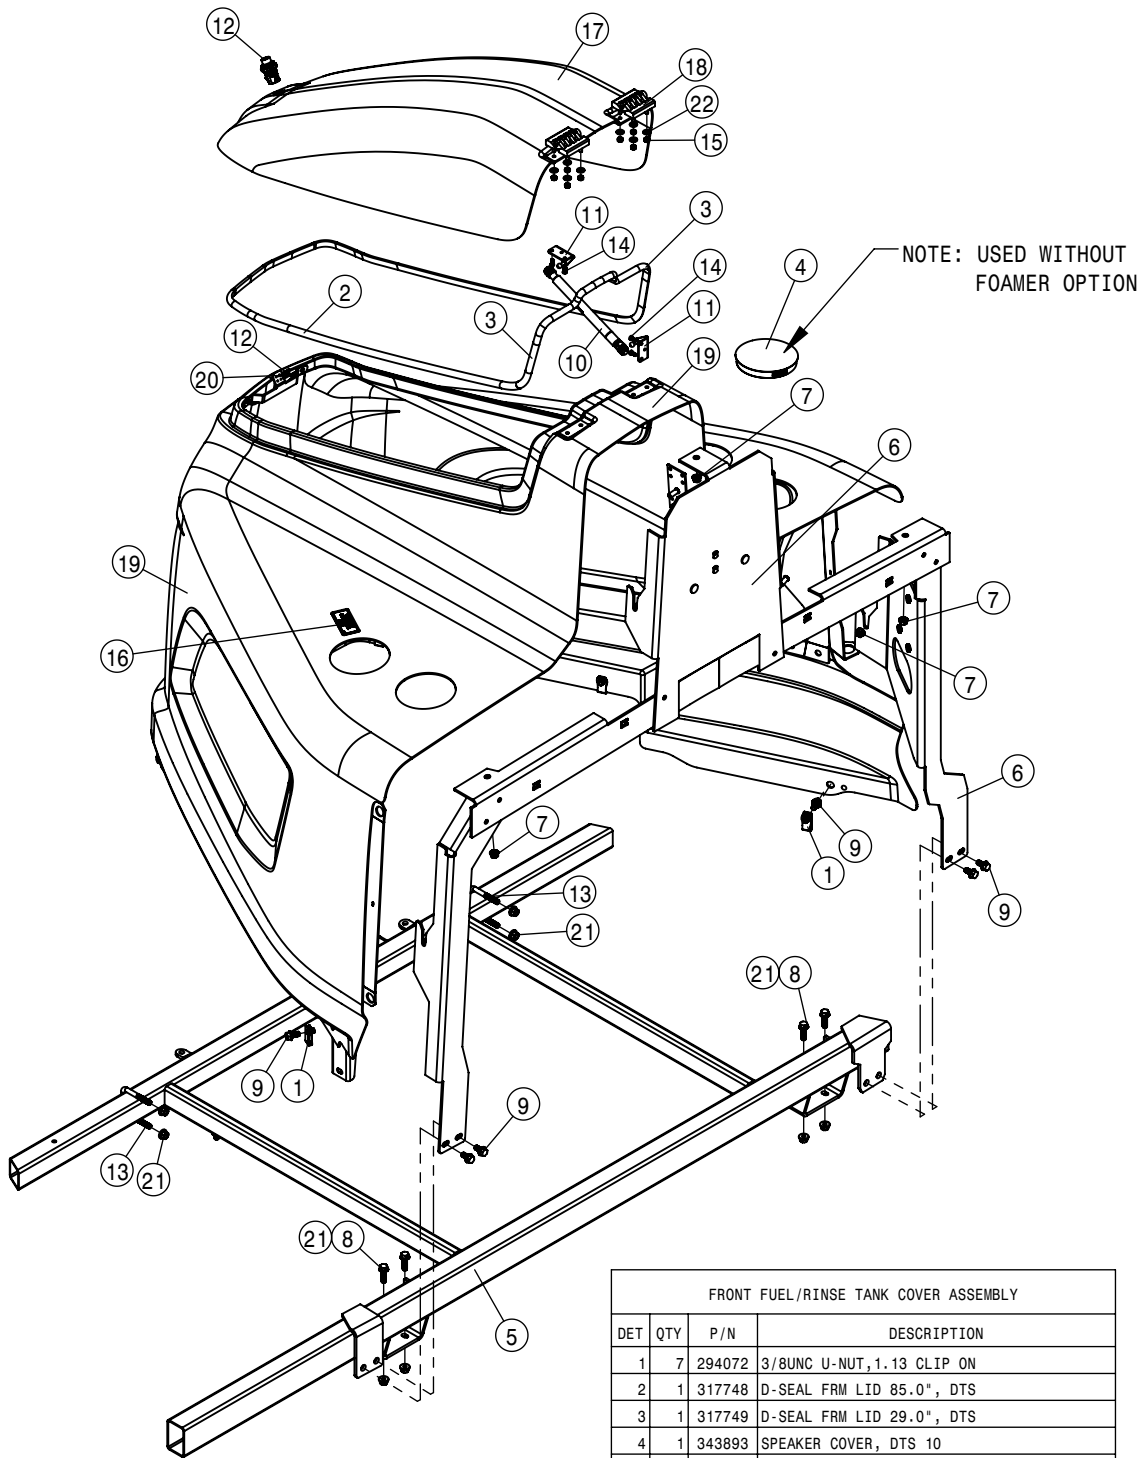

FRONT FUEL/RINSE TANK COVER ASSEMBLY			
DET	QTY	P/N	DESCRIPTION
1	7	294072	3/8UNC U-NUT, 1.13 CLIP ON
2	1	317748	D-SEAL FRM LID 85.0°, DTS
3	1	317749	D-SEAL FRM LID 29.0°, DTS
4	1	343893	SPEAKER COVER, DTS 10
5	1	362331	DTS FUEL/RINSE FRAME WLD
6	1	362341	FRM REAR FRAME WLD,DTS
7	7	470087	3/8UNC HEX SERR FLANGE NUT
8	4	470329	3/8UNC X 1 1/4 SERR FLG HEX BOLT
9	11	470409	3/8UNC X 3/4" SERR FLG BOLT
10	1	470637	GAS SPRING, 781bf 6.3" STROKE
11	2	470714	BRACKET-GAS SPRING
12	1	470721	LATCH FRM, DTS
13	2	472044	3/8UNC-2ID-3.00 U-BOLT SQ,ZINC
14	4	472236	10-32 X 1/2 PHIL HD MACH SCR
15	8	473883	6MM x1.00 LOCKNUT, NYLON
16	1	650431	DECAL, ULTRA LOW SULFUR FUEL
17	1	660598	LID ASM-FRM, DTS
18	2	660780	HINGE FRM, DTS
19	1	660925	SHELL ASSY FRM,DTS W/DECAL
20	2	903804	6-32 X 1/4 PHIL PAN MACH SCR
21	8	910106	3/8-16UNC CTRLK FLG NUT MC GR5
22	8	910112	SAE FLAT WASHER 1/4 SS