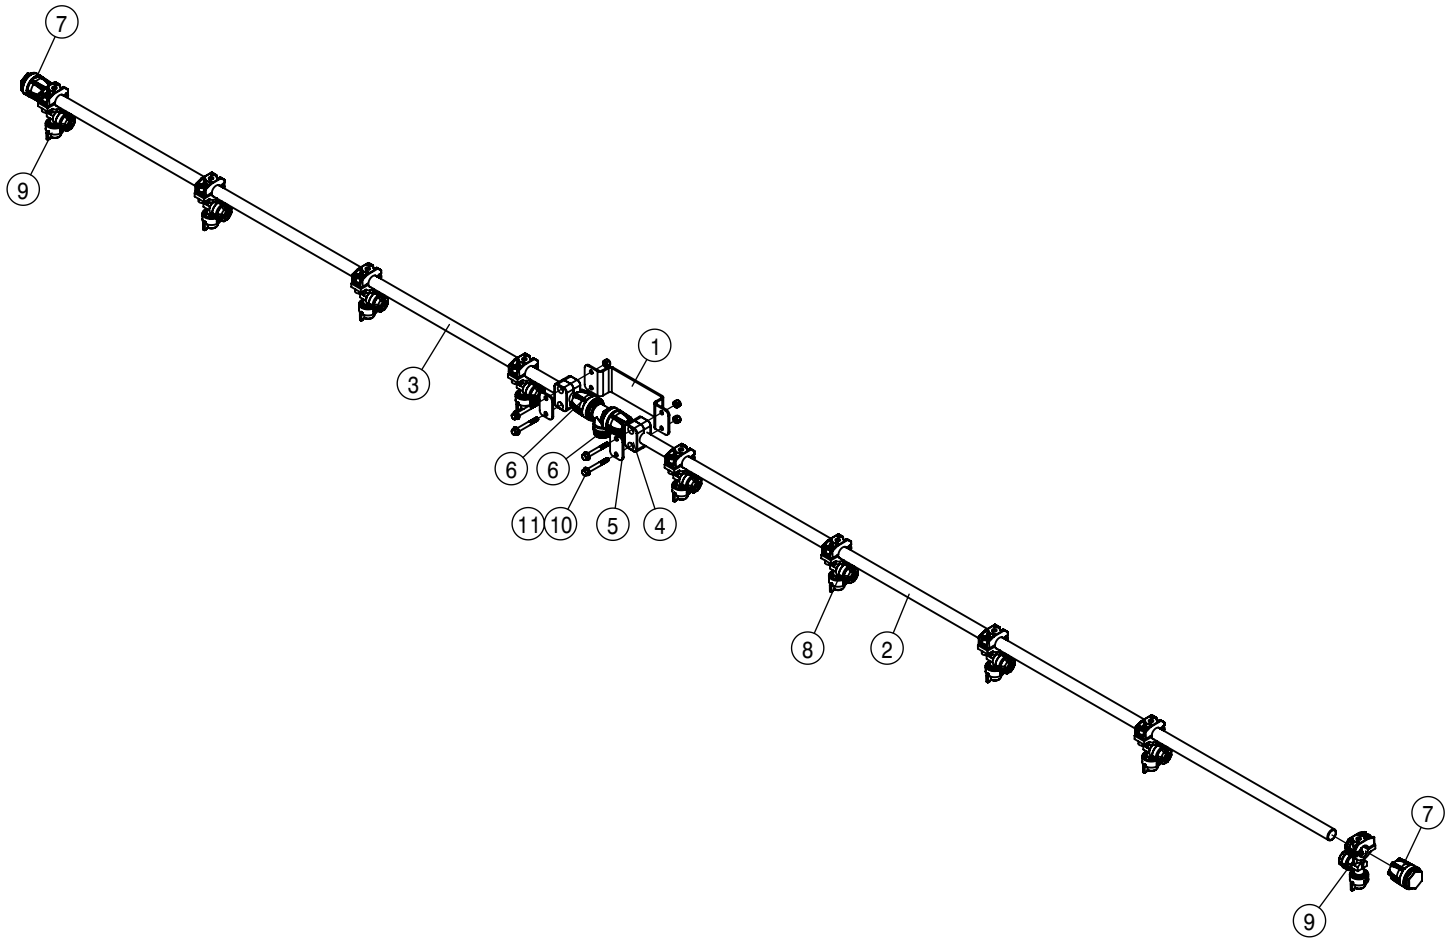

REAR BOOM 15° NOZZLE SPACING			
DET	QTY	P/N	DESCRIPTION
1	1	165088	REAR BM SOL SUPP BRK
2	1	167264	TUBE-WET BM .50X69.08 15°SP
3	1	167265	TUBE-WET BM .50X54.08 15° SP
4	2	470358	TUBE CLAMP BODY, .840 (1/2 PIPE)
5	2	470359	COVER PLATE FOR 470358
6	1	500330	T3 - TEE 1/2" PIPE BOOM END
7	2	500332	1/2" PIPE BOOM END
8	7	737970	QUICK TJET SINGLE BODY, 1/2"
9	2	737971	QUICK TJET SINGLE BODY 1/2" RS
10	4	900464	1/4UNC X 2 HHSFB SS
11	4	910118	1/4-20UNC NYLOCK NUT SS