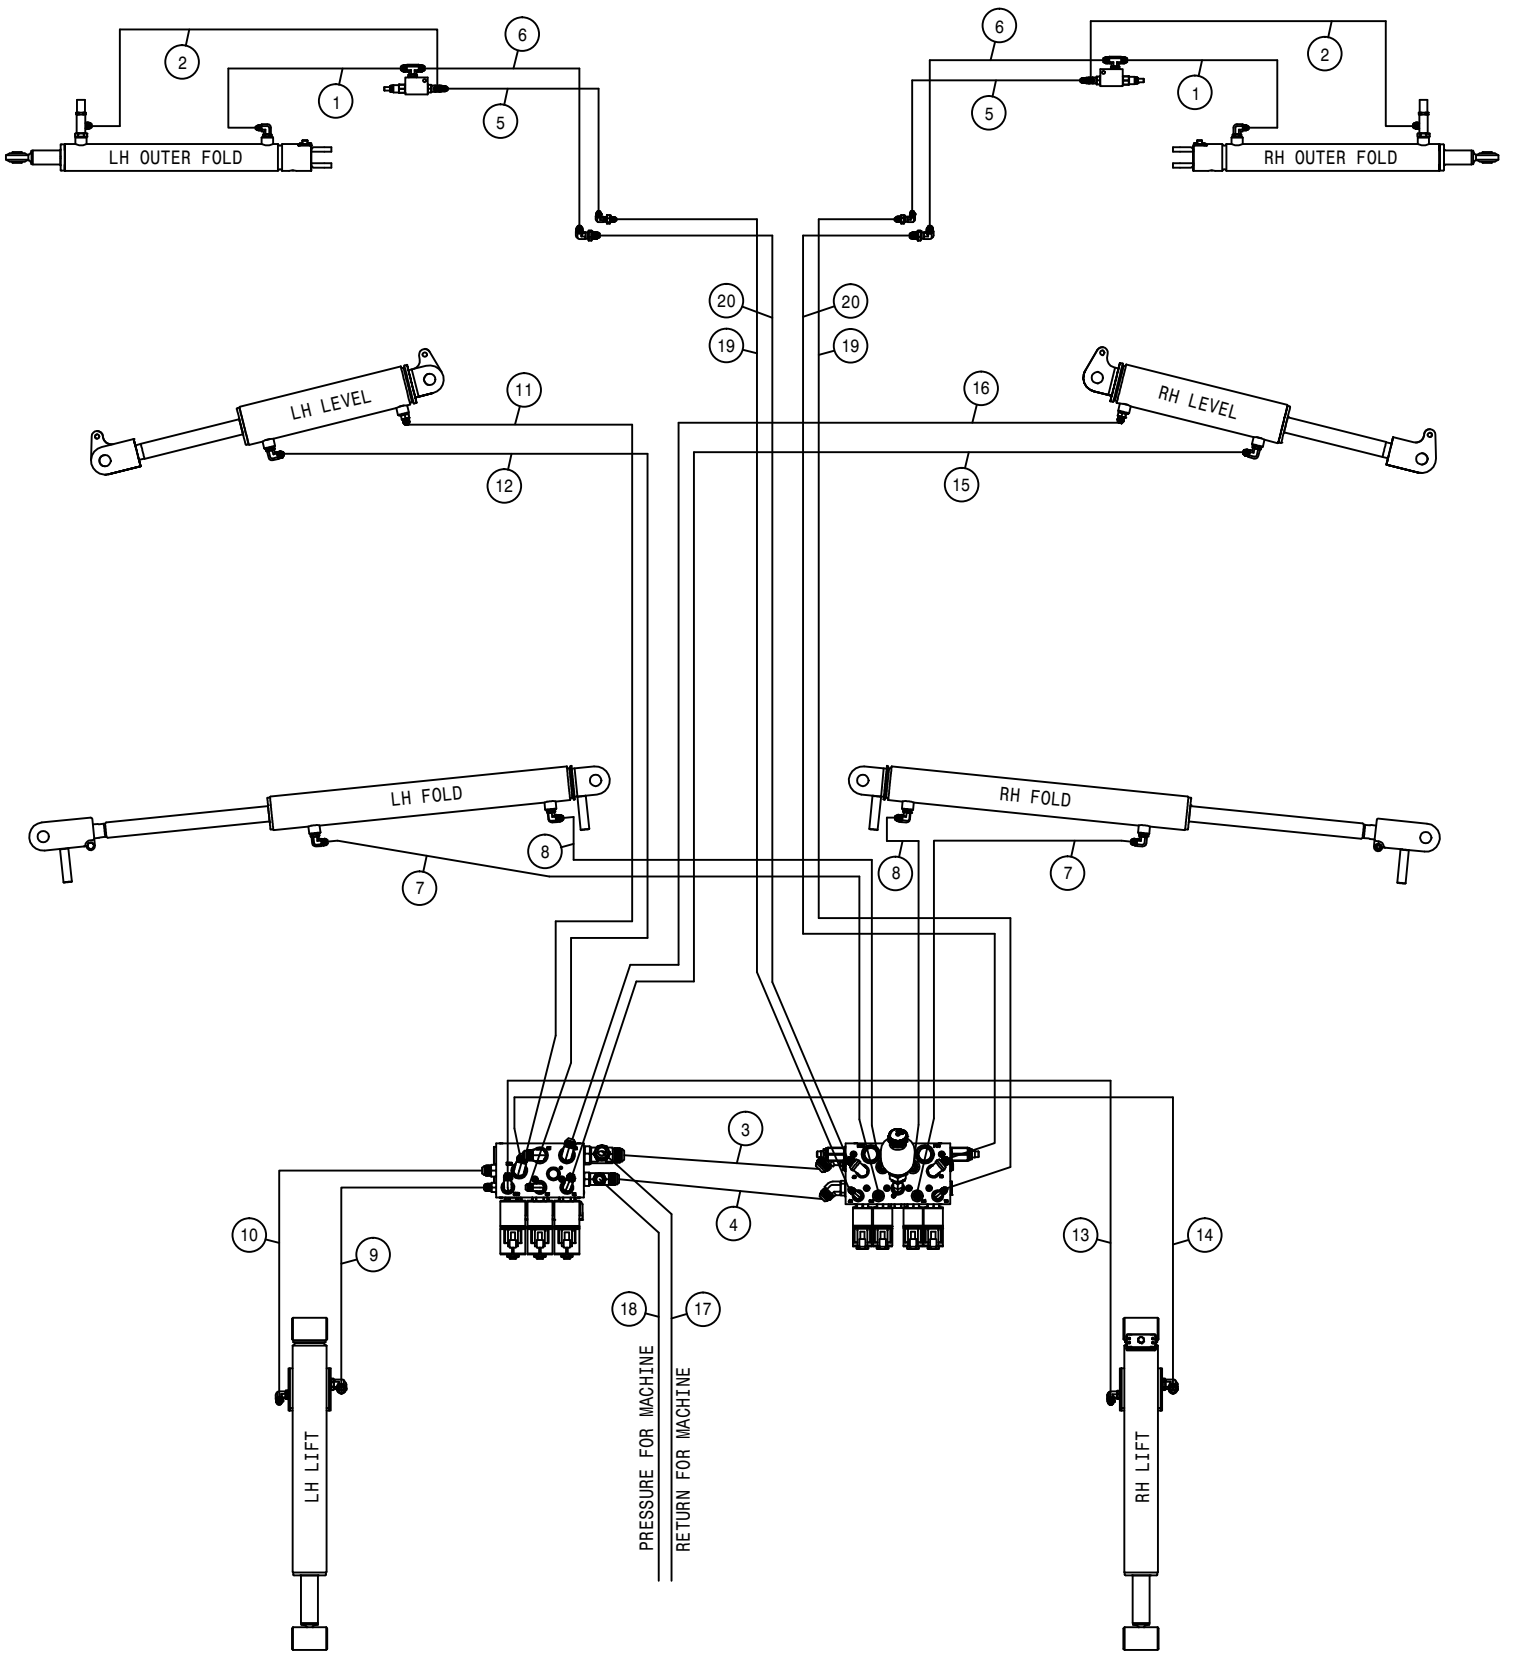

DTS10 80/90 BOOM HYD DIAG 2018-19
REFERENCE DRAWING NO. 499414s3_RevA

DET.	QTY	PART NO.	DESCRIPTION		DET.	QTY	PART NO.	DESCRIPTION	
1	2	617307	04-387TC-06FJX-04FJX-16	H/A	11	1	617317	06-387TC-08FJX-06FJX90-74	H/A
2	2	617308	04-387TC-06FJX-04FJX90-26	H/A	12	1	617318	06-387TC-06FJX-06FJX-85	H/A
3	1	617309	12-387TC-12FJX-12FJX45-19	H/A	13	1	617319	06-387TC-06FJX-06FJX-164	H/A
4	1	617310	10-387TC-10FJX-10FJX45-19	H/A	14	1	617320	06-387TC-08FJX-08FJX-161	H/A
5	2	617311	04-387TC-04FJX-04FJX-293	H/A	15	1	617321	06-387TC-06FJX-06FJX-138	H/A
6	2	617312	04-387TC-06FJX-06FJX-297	H/A	16	1	617322	06-387TC-08FJX-06FJX90-127	H/A
7	2	617470	04-387TC-06FJX-06FJX90-40	H/A	17	1	617324	12-387TC-12FJX-12FJX45-140	H/A
8	2	617469	04-387TC-06FJX-04FJX90-20	H/A	18	1	617325	10-387TC-10FJX-10FJX45-145	H/A
9	1	617315	06-387TC-08FJX-08FJX-103	H/A	19	2	617384	04-387TC-04FJX-04FJX-47	H/A
10	1	617316	06-387TC-06FJX-06FJX-100	H/A	20	2	617326	04-387TC-06FJX-06FJX-47	H/A