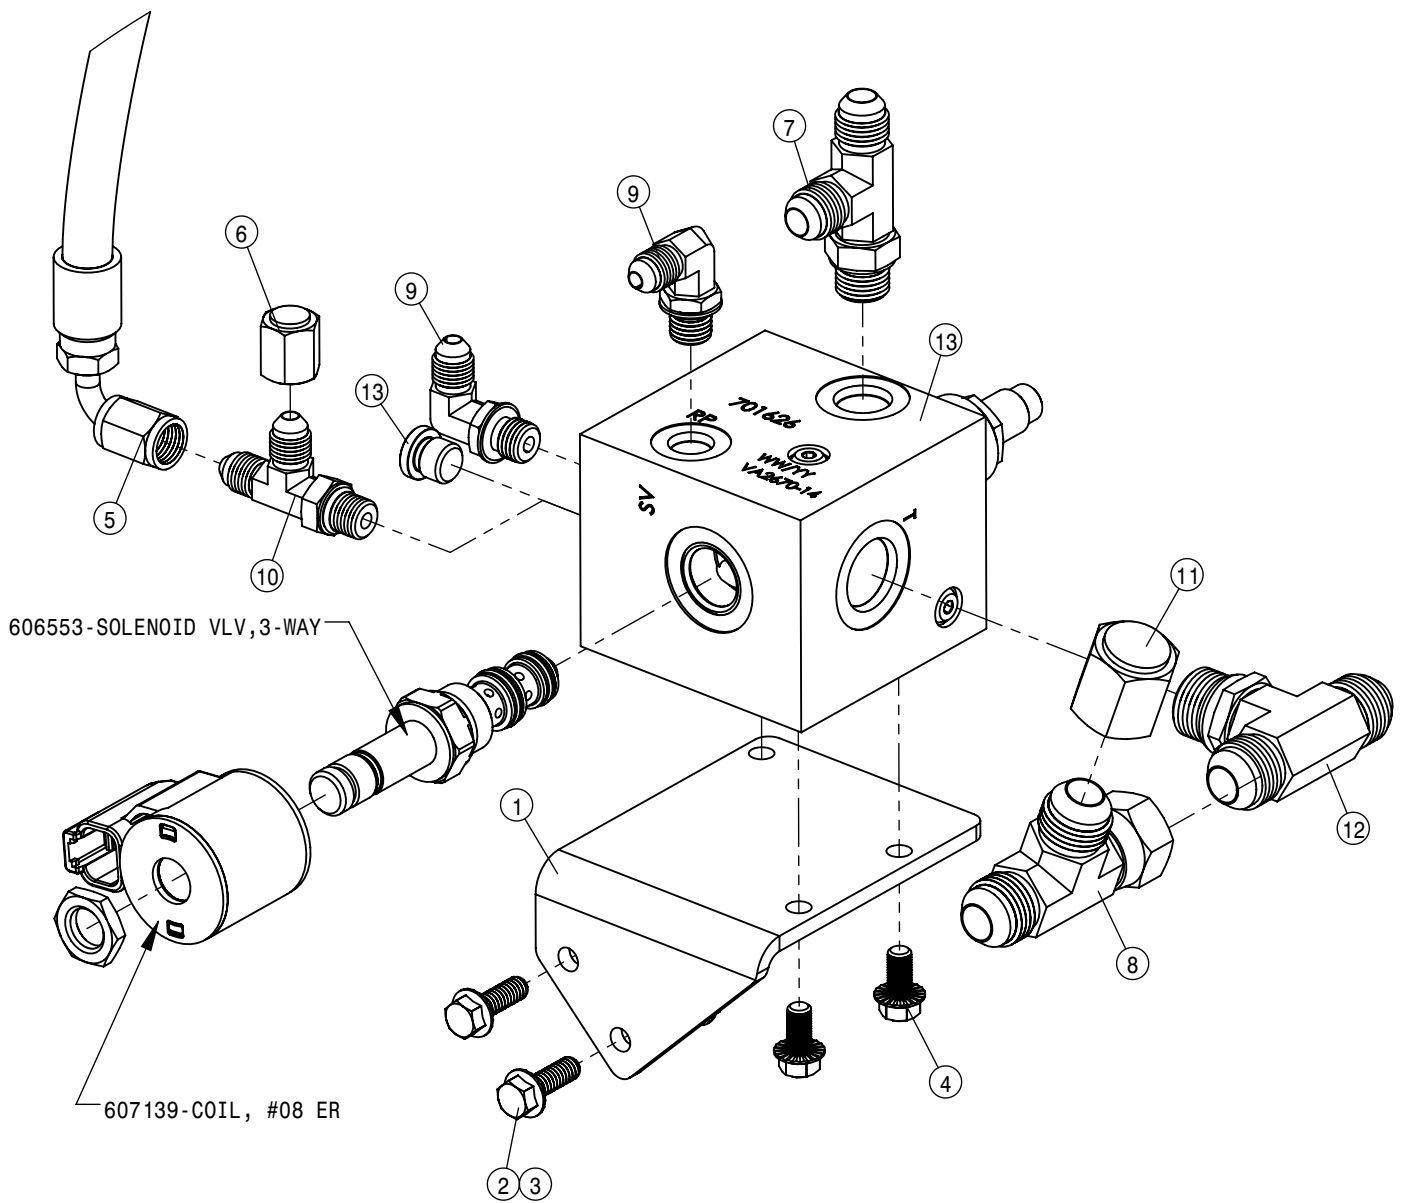

BRAKE VALVE ASSEMBLY			
DET	QTY	P/N	DESCRIPTION
1	1	317753	PRESS RED/REL BRKT
2	2	470118	1/4 UNC X 3/4 SER FLG BOLT
3	2	470121	1/4 UNC SERR FLG LOCK NUT
4	3	470122	1/4 UNC X 1/2 SERR FLG BOLT
5	1	617506	04-451TC-06FJX-04FJX90-40 H/A
6	1	618363	7/16FJIC CAP NUT
7	1	618444	9/16MOR RUN TEE-9/16MJIC
8	1	618451	3/4FJIC SW RUN TEE-3/4MJIC
9	2	618473	7/16MJIC-90-7/16MOR LBO
10	1	618509	7/16MOR RUN TEE-7/16MJIC
11	1	618532	3/4FJIC CAP NUT
12	1	618978	3/4MOR BRANCH TEE-3/4MJIC
13	1	701626	ASSY, PARK BRAKE CNTRL-REDUC/RELIEVE