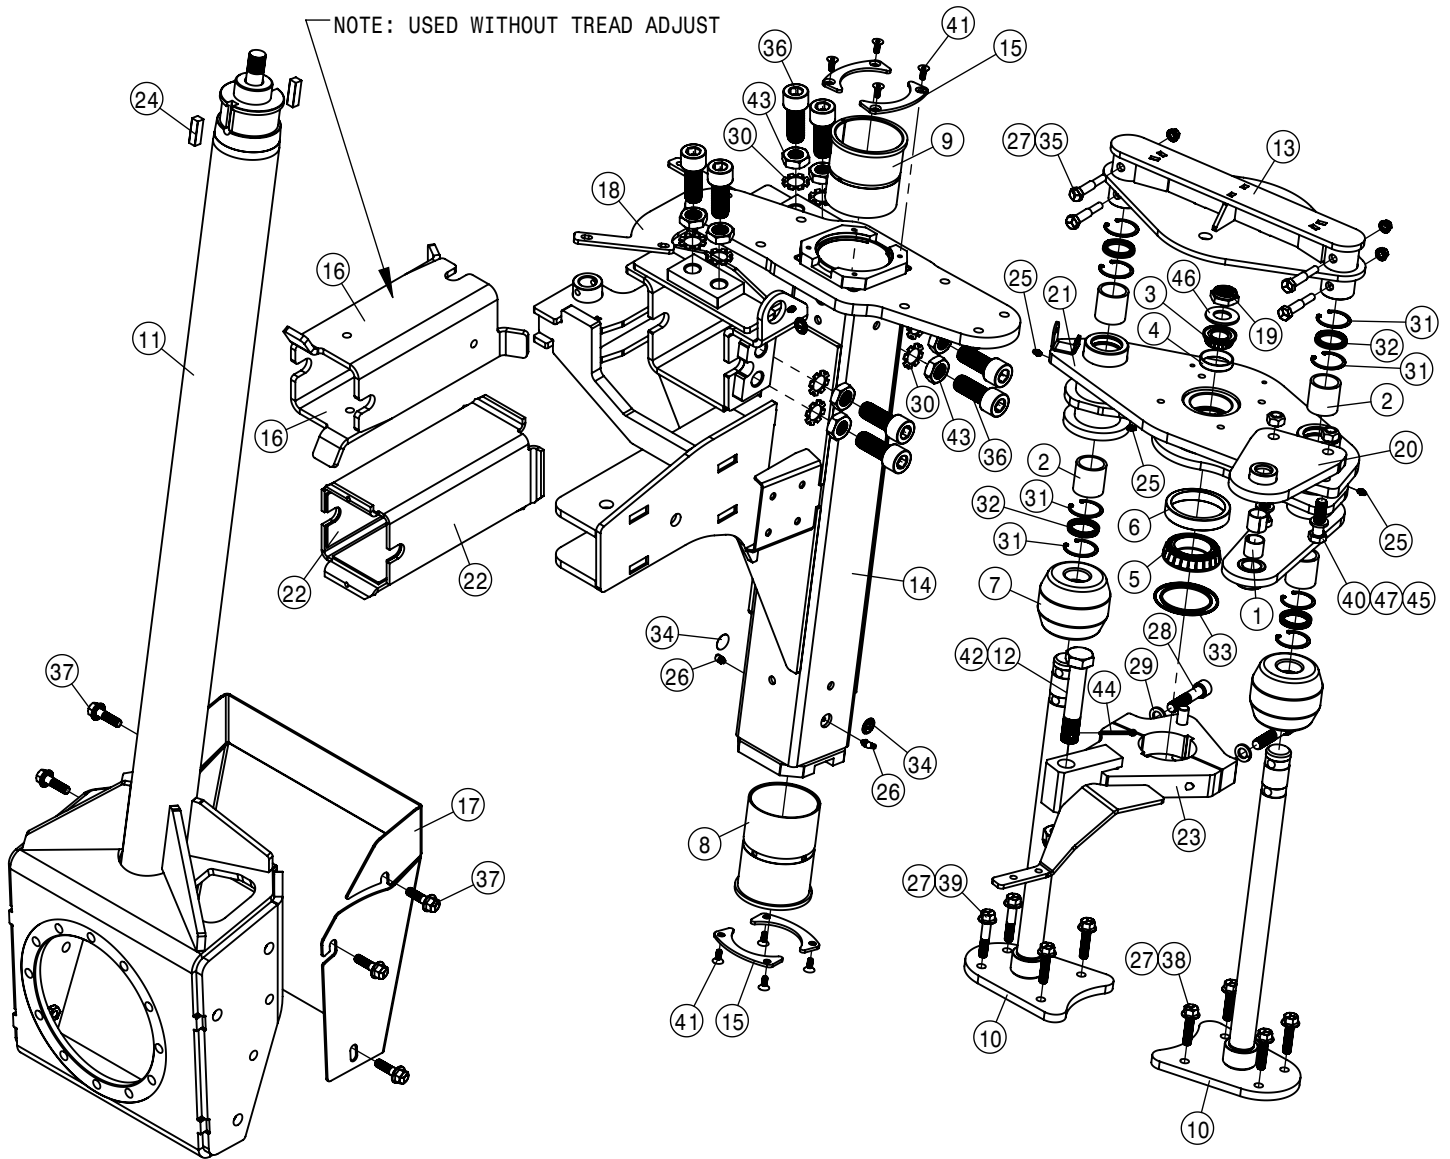

LEFT REAR LEG ASSEMBLY			
DET	QTY	P/N	DESCRIPTION
1	2	121029	JOURNAL BRG, 1.00 ID x 1.00 LG
2	4	121113	TOWER SLEEVE BRG (POLYGON) 05
3	1	125050	BRG CONE, 1.00 ID W/FACE SEAL
4	1	125051	BRG CUP FOR 125050
5	1	125059	BRG CONE, 2.25 ID
6	1	125060	BEARING CUP FOR 125059
7	2	311058	RUBBER SPRING
8	1	358564	FRT LEG LWR NYL SLEEVE 280 89
9	1	358565	FRT LEG UPR NYL SLEEVE 280 89
10	2	359491	NITRO TOWER WLD
11	1	359513	RF/LR INR LEG WLD
12	1	359534	STRG CYL BOLT
13	1	359536	AIR BAG TOWER TOP MT WLD
14	1	360067	RH FRT OTR LEG WLD
15	4	360110	BRG KPR, LEG
16	2	360187	LEG ATTACHMENT REINF PLT RH

LEFT REAR LEG ASSEMBLY			
DET	QTY	P/N	DESCRIPTION
17	1	360198	CROP SHIELD
18	1	360297	REAR LEG HYD ROUTING PLATE
19	1	360561	1-14 UNS THIN HEX NUT LCK
20	1	360587	UPPER TRUNION MT WLD LH REAR
21	1	360591	LH AIR BAG LWR PLT WLD
22	2	360602	TREAD ADJUST WEAR PLT
23	1	360614	STRG ARM CLAMP WLD LH
24	2	470447	KEY .50 SQ X 1.69 LONG
25	4	471005	GREASE ZERK, 1/4-28 X 1/2
26	2	471023	GREASE ZERK 1/4-28 X 45
27	12	472029	3/8-16UNC HEX FLG NUT SER SS
28	2	472337	5/8UNC X 3" SOC HD CAP SCR
29	2	473841	16MM LOCK WASHER
30	8	483018	EXT TOOTH LOCK WASHER 1 MC
31	8	629537	187RRHOZ SNAP RING
32	4	629620	SEAL, 1.500 ROD DIA

LEFT REAR LEG ASSEMBLY			
DET	QTY	P/N	DESCRIPTION
33	1	629626	SEAL, 3.875 DIA, FOR 125059
34	3	650206	DECAL, GREASE DAILY
35	4	900269	1/2UNC X 2 3/4 HHCS GR5 MC
36	8	900395	1"UNC X 2 1/2 SOCKET CAP SCR
37	6	900518	1/2UNC X 1 3/4 HHSFB GR5 MC
38	6	900519	1/2UNC X 2 HHSFB GR5 MC FT
39	2	900520	1/2UNC X 2 1/2 HHSFB GR5 MC
40	2	900857	5/8UNC X 2 1/4 HEX BOLT GR8
41	8	903728	5/16-18 UNC X 3/4 FHSCS SS
42	1	910020	1-8UNC HEX SLTTD NUT MC GR5
43	8	910101	1" UNC HEX JAM NUT
44	1	910120	3/16 X 1 3/4 COTTER PIN SS
45	2	914010	5/8-11UNC STOVER NUT MC GR5
46	1	920008	SAE FLAT WASHER 1 MC
47	2	920505	HLOCK WASHER 5/8 MC