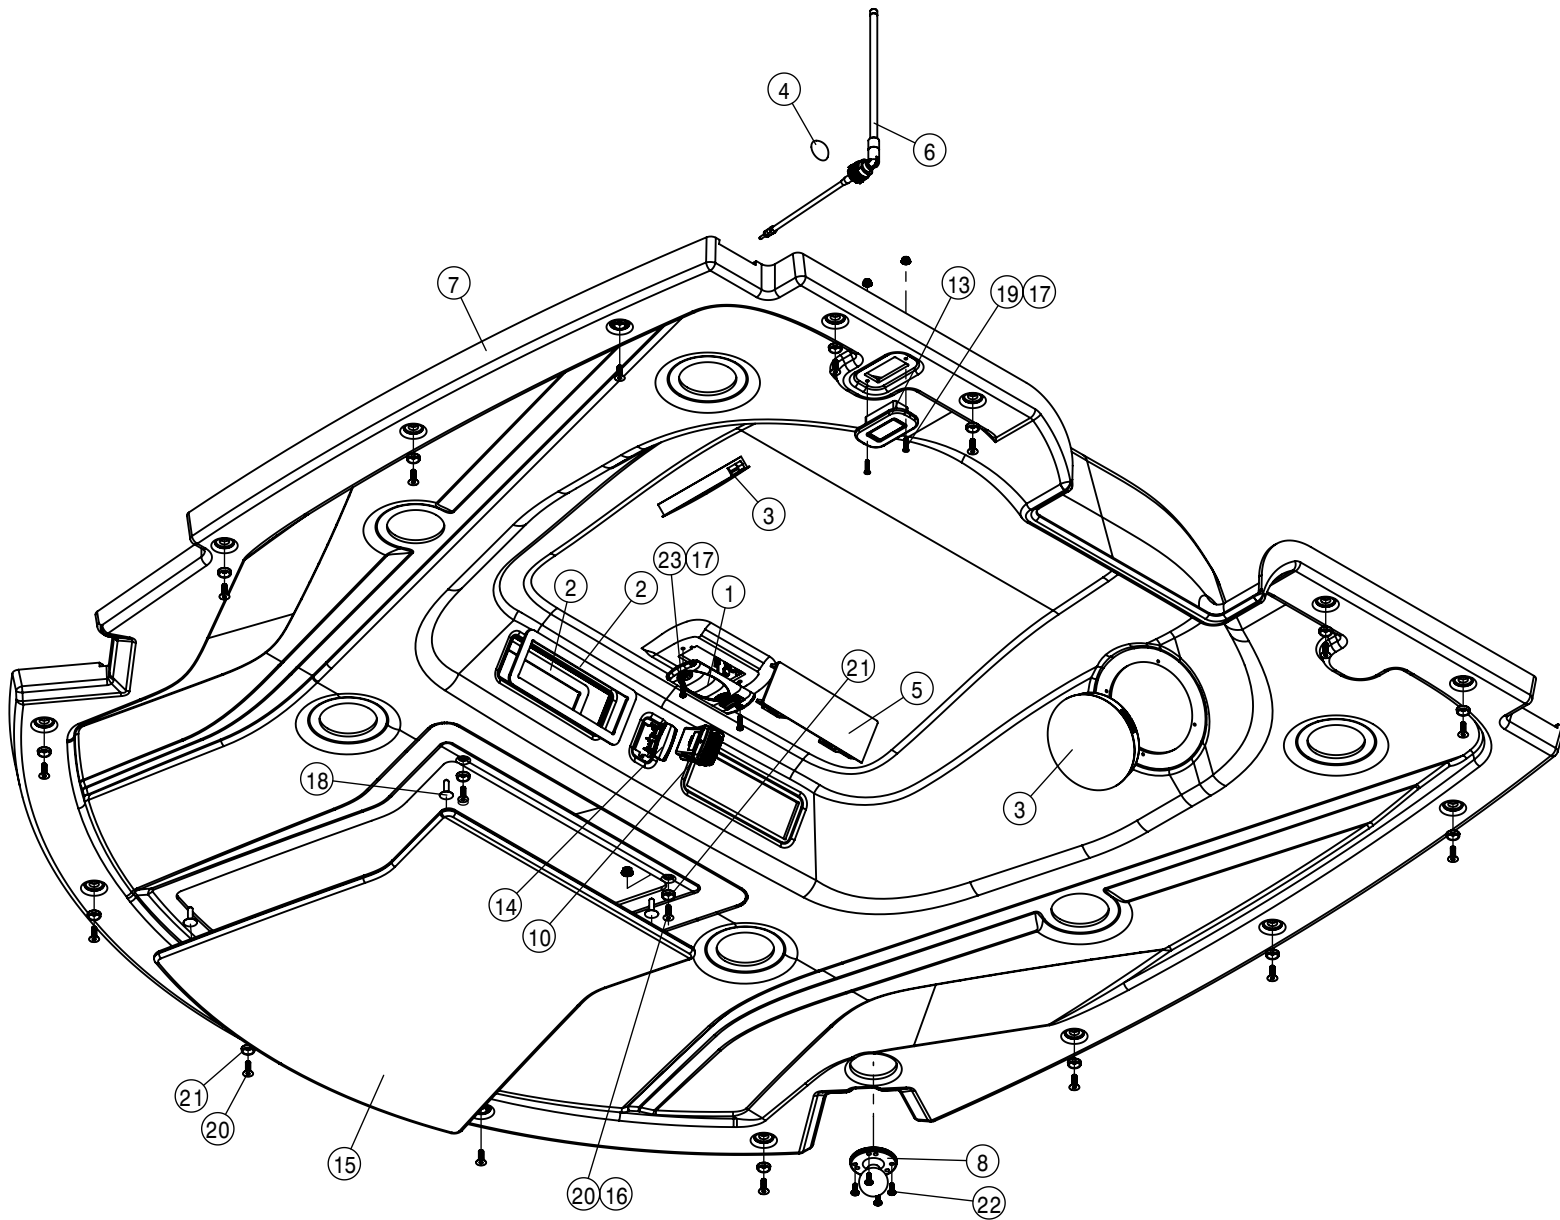

STANDARD HEADLINER ASSEMBLY			
DET	QTY	P/N	DESCRIPTION
1	1	292620	DOMELIGHT
2	2	343331	RADIO BEZEL,CAB, BLK PLASIC 05
3	2	343893	SPEAKER COVER, DTS 10
4	1	343899	ANTENNA HOLE PLUG, DTS
5	1	343900	RADIO COVER STD CAB, DTS
6	1	344177	ANTENNA - RADIO
7	1	344349	HEADLINER
8	1	344384	1.5" RAM BALL MNT BASE 2.50"
NS	1	344416	RADIO - PREMIUM
10	1	344417	BLUETOOTH MIC
NS	1	344418	HARNES - BLUETOOH MIC
NS	2	344419	SPEAKER
13	1	344459	GARMENT HOOK
14	1	344461	HOLE PLUG - CONTURA V
15	1	344825	HEADLINER ACCESS PANEL
16	2	470121	1/4-20UNC HEX FLG NUT SER MC GR5
17	4	470463	#8-32UNC HEX FLG NUT SER MC GR5
18	4	470545	PUSH TREE FASTENER 1/4 X 1
19	2	472376	#8-32 X 3/4 FLT HD PHIL SCREW
20	17	472378	1/4-20 UNC X 3/4 FHSCS GR5 BZ
21	17	472380	1/4 CNTR SNK WASH, NYLON
22	4	903706	10-32X1/2 PHIL PAN MACH SCR
23	2	903850	8-32 X 3/4 PHIL PAN MACH SCR BZ