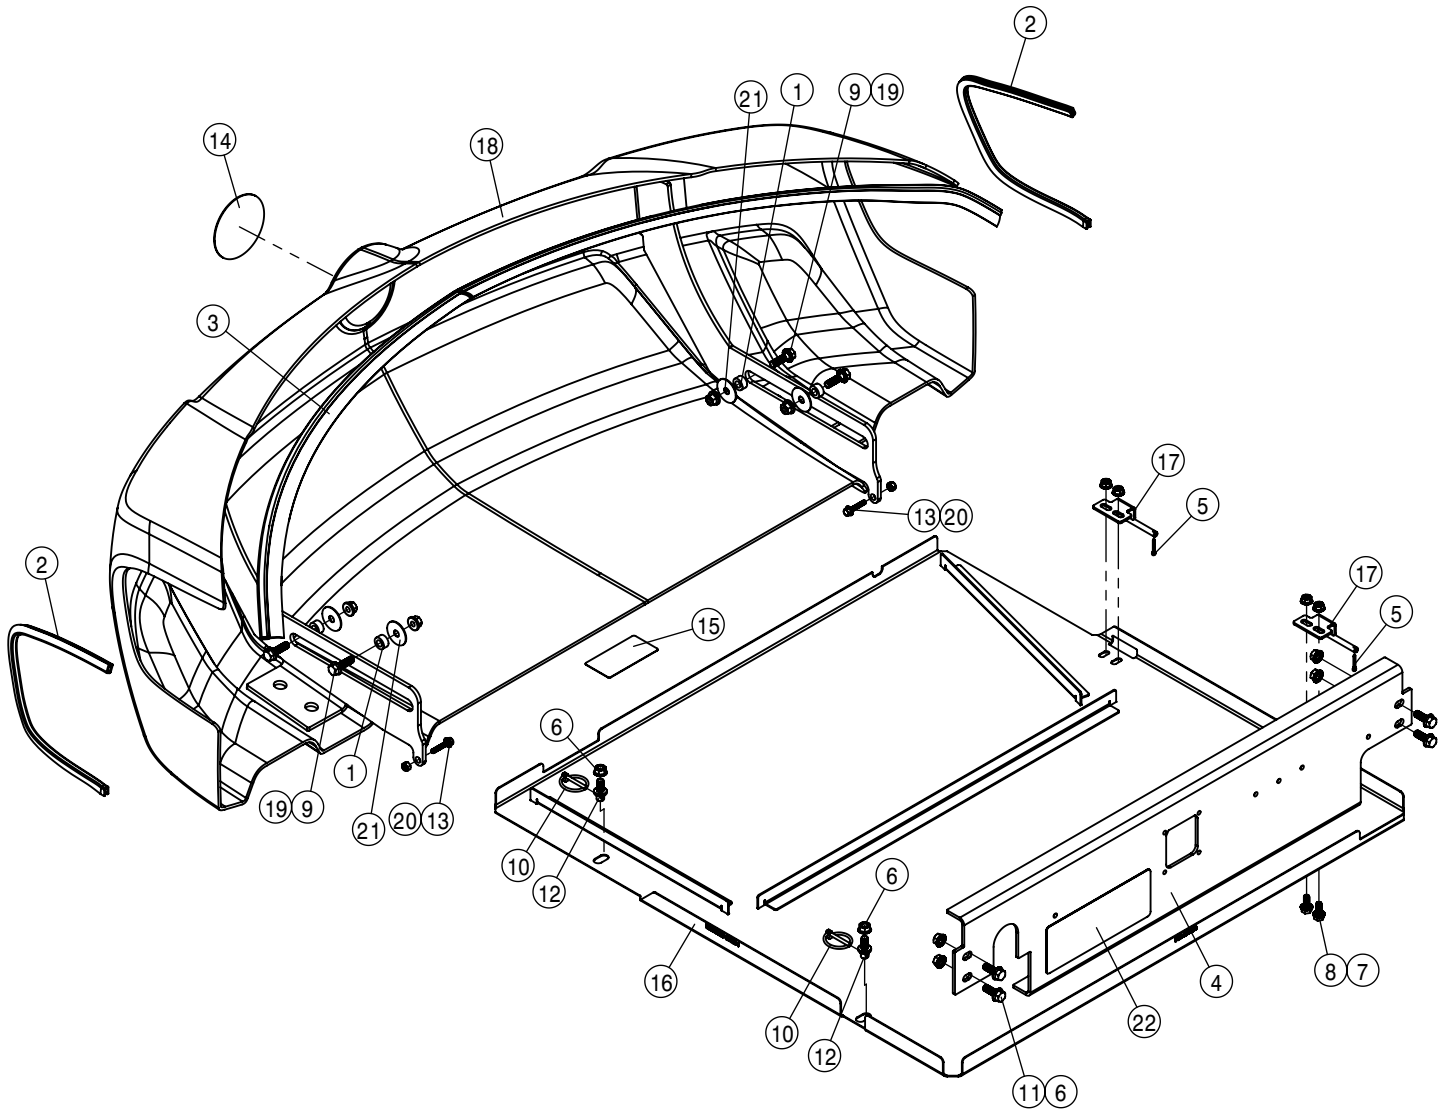

FRONT AND BELLY SHIELD ASSEMBLY			
DET	QTY	P/N	DESCRIPTION
1	4	314998	SPACER, .75 OD, .38 ID
2	2	318105	193077 X 20.63 INCHES
3	1	318106	193078 X 70.00 INCHES
4	1	362799	FRT BULKHD DTS W/DECAL
5	2	470075	1/8 X 3/4 COTTER PIN
6	6	470087	3/8-16UNC HEX FLG NUT SER MC GR5
7	4	470113	5/16UNC SERR FLG LOCK NUT
8	4	470233	5/16UNC X 3/4 SERR FLG HEX BOLT
9	4	470329	3/8UNC X 1 1/4 SERR FLG HEX BOLT
10	2	470335	LINCHPIN, 3/16 X 1 1/4 GRIP
11	4	470460	3/8 X 1" SERR FLG BOLT
12	2	470520	HANGER PIN, 3/8UNC x .437Dx .500L
13	2	473836	1/4UNC X 1 1/4 HHSFB SS FT
14	1	650491	DECAL, H-DOT, 4.00"
15	1	650504	DECAL, READ OPERATORS MANUAL
16	1	660694	FRONT BELLY SHIELD WLD DTS' 16
17	2	660705	HINGE- BELLY PAN WELD DTS' 16
18	1	660926	CAB GUARD DTS W/DECAL, TRIM
19	4	910106	3/8-16UNC CTRLK FLG NUT MC GR5
20	2	910118	1/4-20UNC NYLOCK NUT SS
21	4	920025	WASHER, 1.50D, .406 ID
22	1	HXE28534	LABEL, HYDRAULIC ENGLISH