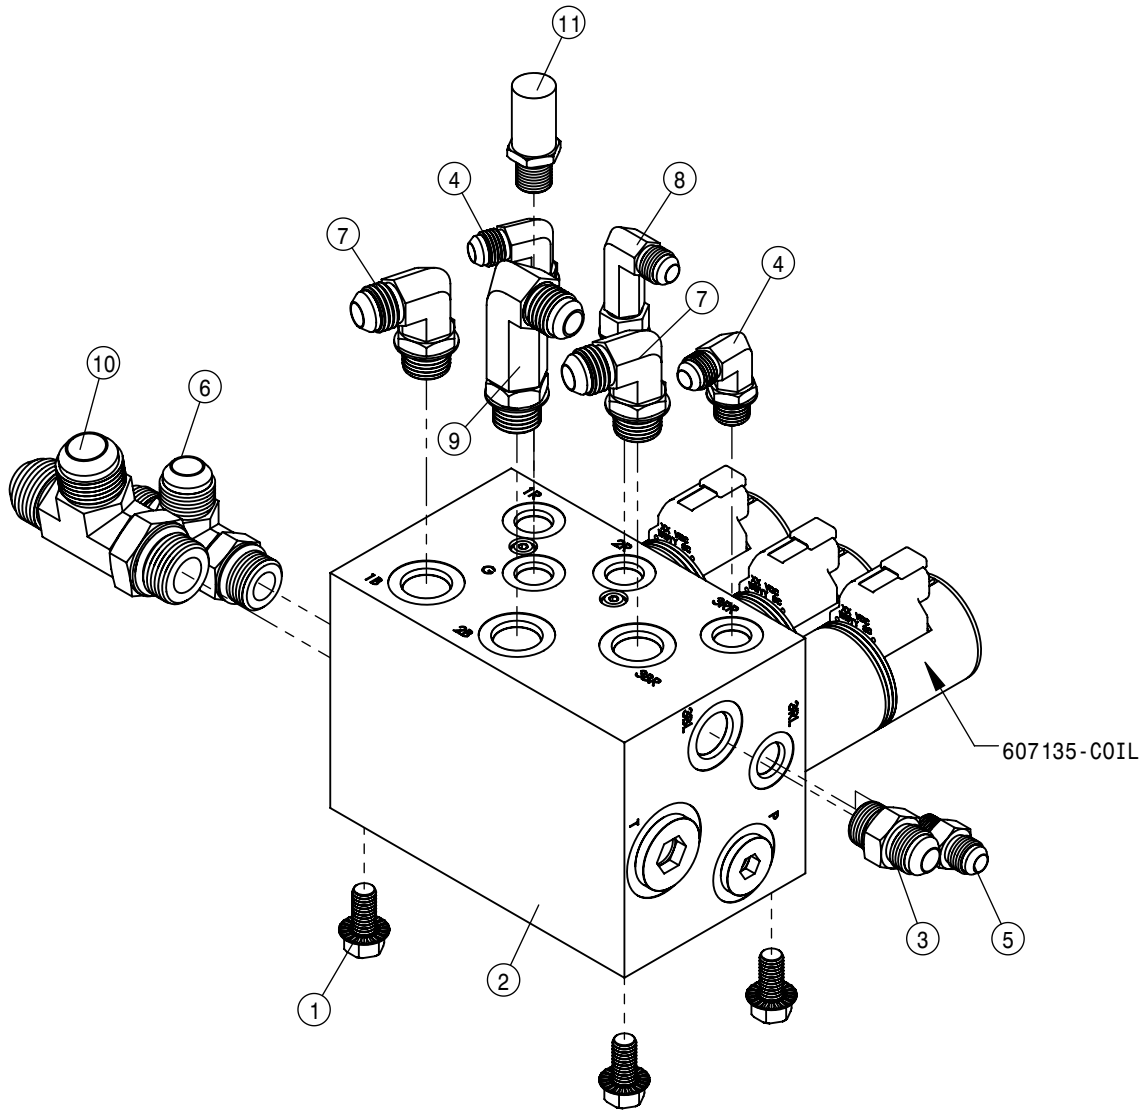

LIFT AND LEVEL ASSEMBLY 80/90			
DET	QTY	P/N	DESCRIPTION
1	4	470409	3/8UNC X 3/4" SERR FLG BOLT
2	1	606469	VALVE, LIFT/LEVEL 3-SECTION
3	1	611125	3/4MJIC-3/4MOR ADPTR
4	2	618119	9/16MJIC-90-9/16MOR LBO
5	1	618126	9/16MJIC-9/16MOR ADPTR
6	1	618130	7/8MOR RUN TEE-7/8MJIC
7	2	618241	3/4MJIC-90-3/4MOR LBO
8	1	618440	9/16MJIC-90-9/16MOR EX LG LBO
9	1	618443	3/4MJIC-90-3/4MOR EX LG LBO
10	1	618914	1 1/16MOR RUN TEE-1 1/16MJIC
11	1	619023	9/16 MOR DIAGNOSTIC FITTING