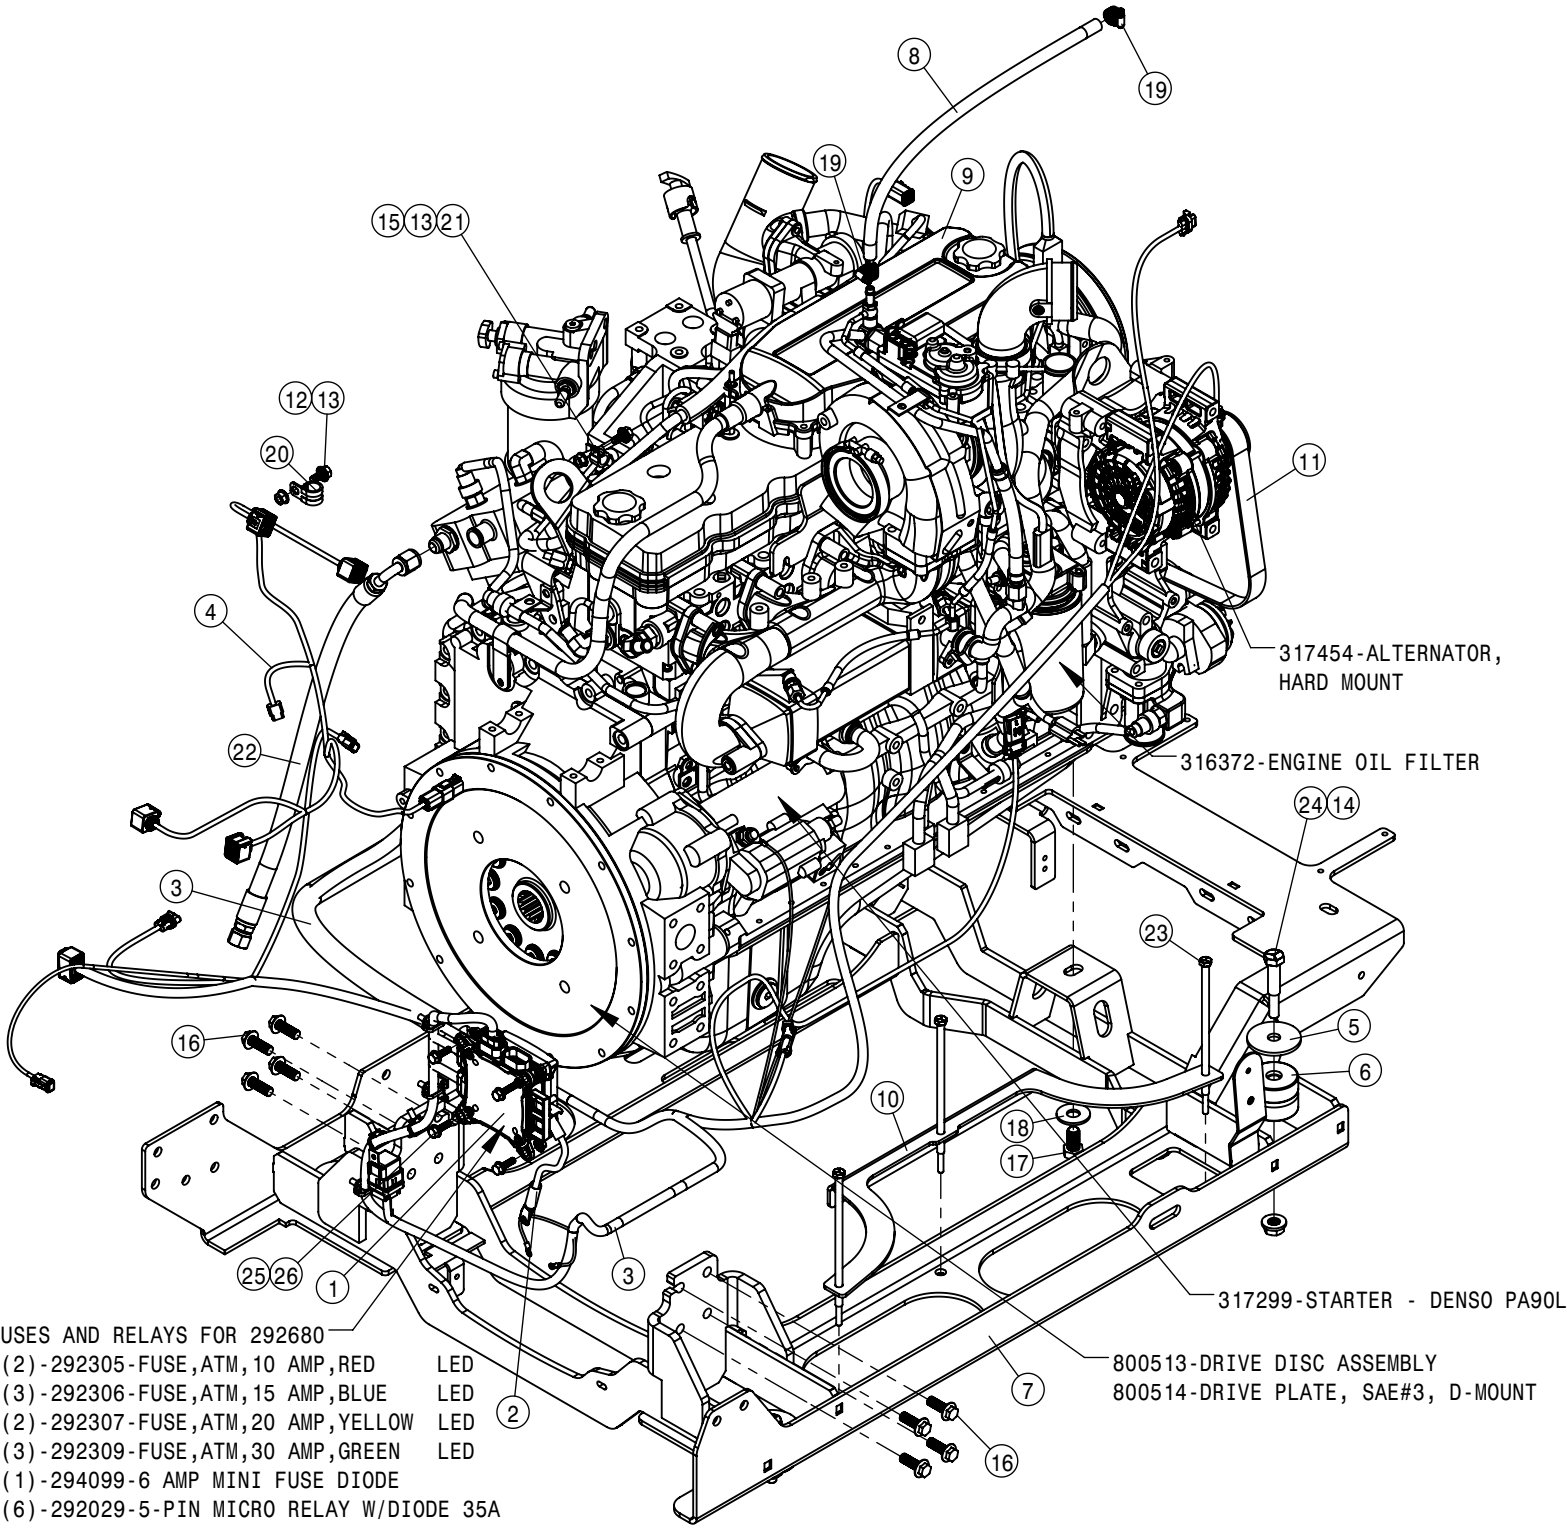

TIER-4F 225 HP ENGINE ASSEMBLY			
DET	QTY	P/N	DESCRIPTION
1	1	292680	VEC
2	1	292683	VEC POWER CABLE
3	1	294273	HARNESS T4F ENGINE
4	1	294277	HARNESS AFTER TREATMENT
5	4	311095	SNUBBING WASHER FOR 311093/094
6	4	311104	RUBBER MT, 1330LB LOAD 60272-5
7	1	317052	DTS ENGINE FRAME WLD 2017
8	1	317409	HOSE, 3/8 x 20
9	1	317501	ENGINE-225hp 6.7L T4F,FR93877
10	1	317530	BATTERY CLAMP
11	1	317770	BELT, V-RIBBED (2485mm)
12	1	470087	3/8-16UNC HEX FLG NUT SER MC GR5
13	2	470409	3/8UNC X 3/4 HHSFB GR5 MC
14	4	470682	5/8UNC HEX FLG CNTR LOCK NUT

TIER-4F 225 HP ENGINE ASSEMBLY			
DET	QTY	P/N	DESCRIPTION
15	1	472029	3/8-16UNC HEX FLG NUT SER SS
16	8	473855	12MM-1.75 X 35MM SM FLG BOLT
17	1	473881	M16-2.0 x 30MM HEX BOLT
18	1	483037	USS FLAT WASHER 5/8 MC
19	2	520069	HOSE CLAMP NO 6 STAINLESS
20	1	520115	CUSH CLAMP,#12 0.75"D-3/4W LOOP
21	1	520117	CUSH HOSE CLAMP,#10, 5/8D X 1/2W
22	1	617048	10-451TC-10FJX-10FJX90-24 H/A
23	3	900150	3/8UNC X 9 1/2 HHCS GR5 MC
24	4	900340	5/8UNC X 3 1/2 HHCS GR5 MC
25	4	910119	5/16-18UNC HEX FLG NUT SER SS
26	4	910126	5/16UNC X 1 HHSFB SS