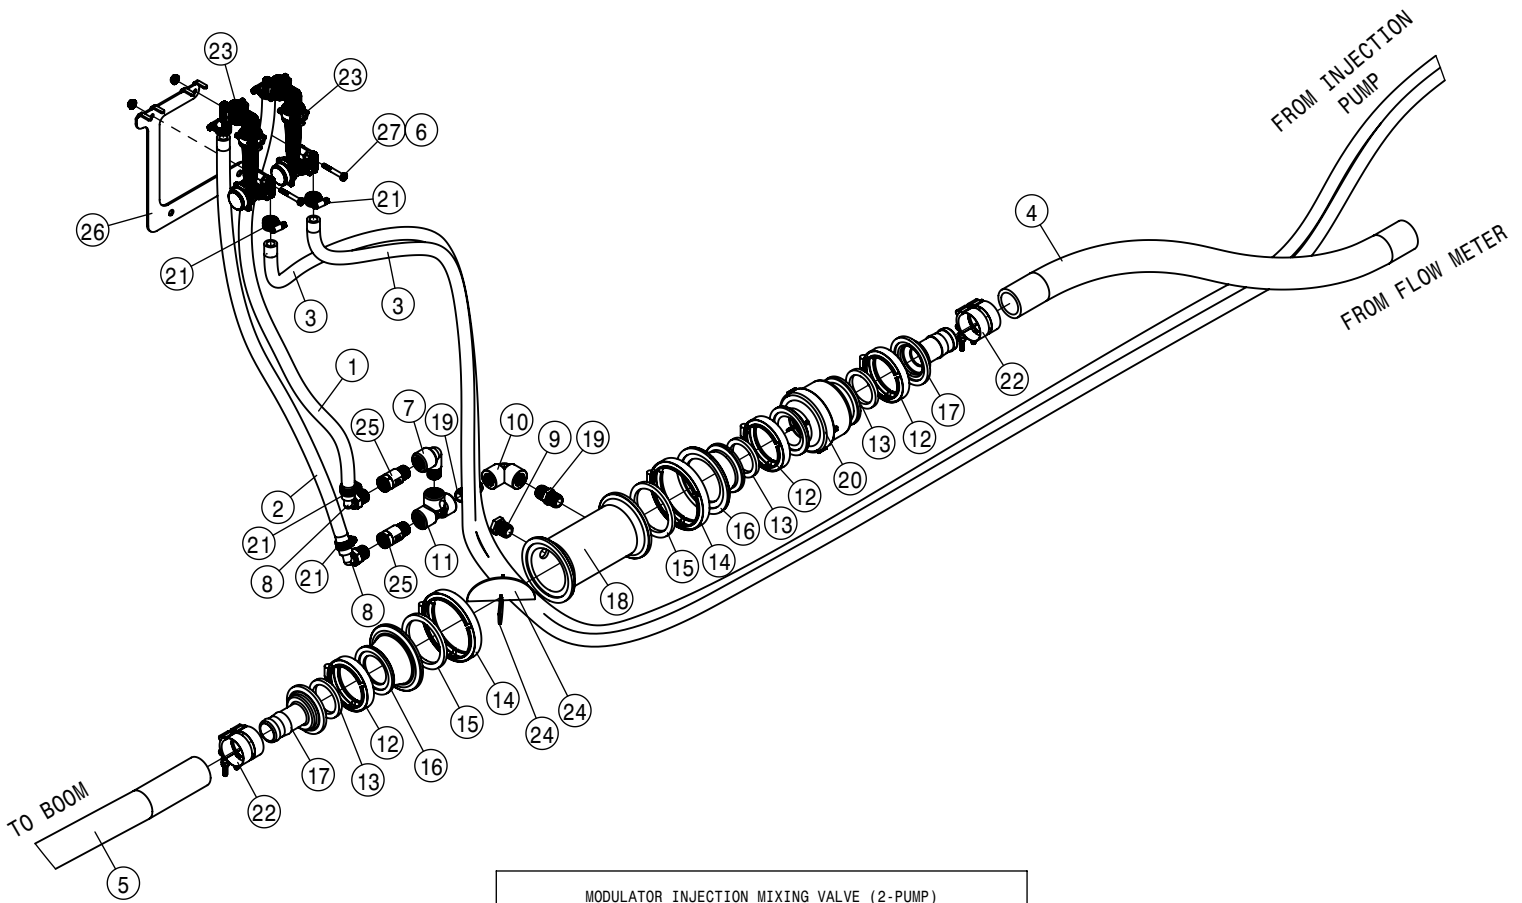

MODULATOR INJECTION MIXING VALVE (2-PUMP)			
DET	QTY	P/N	DESCRIPTION
	1	197008-032	HOSE 1/2 1-FBR BR BLK EPDM
	1	197008-034	HOSE 1/2 1-FBR BR BLK EPDM
	2	197008-213	HOSE 1/2 1-FBR BR BLK EPDM
	1	197127-028	HOSE 1 1/2" SUCTION,2F-1W EPDM
	1	197127-110	HOSE 1 1/2" SUCTION,2F-1W EPDM
	2	470121	1/4-20UNC HEX FLG NUT SER MC GR5
	1	500044	1/2NPT-90 ST EL, POLY
	2	500047	1/2NPT-90-1/2 HOSE BARB, POLY
	1	500062	1/2"NPT PLUG, POLY
	1	500078	1/2NPT-90 EL, POLY
	1	500143	1/2 NPT PIPE TEE, POLY
	3	500194	2" FP FLANGE CLAMP S.S.
	3	500195	2" FP FLANGE GASKET EPDM
	2	500208	3" FLANGE CLAMP S.S.
	2	500209	3" FLANGE GASKET EPDM
	2	500212	3"FLANGE - 2" FP FLANGE ADTPTR
	2	500230	2" FP FLANGE PLUG-1 1/2" HOSE BARB
	1	500345	FLANGE COUPLER 3 X 7, 1/2 NPT
	2	503101	1/2NPT CLOSE NIPPLE, POLY
	1	503105	2" FP CHECK VALVE, LOW RESTRICTION
	6	520070	HOSE CLAMP NO 8 STAINLESS
	4	520133	1.81/2.06 T-BOLT HOSE CLAMP SS
	2	701384	FLOW VIEW MANIFOLD
	2	701492	MIXER FIN
	2	701619	CHECK VALVE-RAVEN 333-0011-102
	1	701794	WILGER FLOW VIEW BRKT
	2	900006	1/4UNC X 1 3/4 HHCS GR5 MC