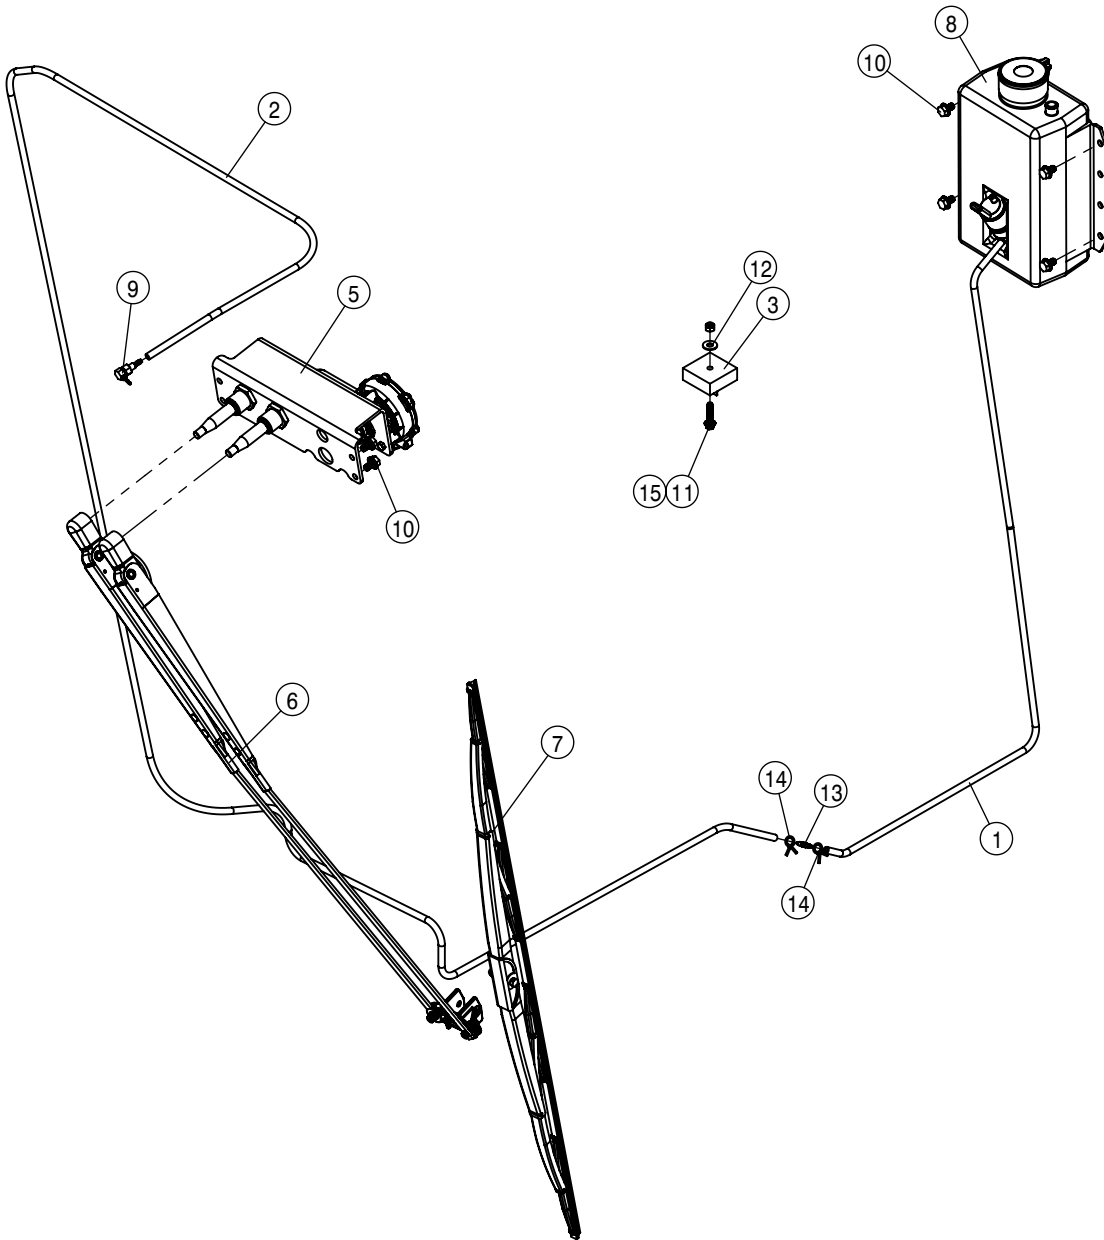

WIPER ASSEMBLY			
DET	QTY	P/N	DESCRIPTION
1	1	195922-046	HOSE 5/32" WINDSHIELD WASHER
2	1	195922-141	HOSE 5/32" WINDSHIELD WASHER
3	1	290094	TIMER - WIPER
NS	1	294324	HARNES, WINDSHIELD WASHER EXT
5	1	344367	WIPER MOTOR STS
6	1	344379	WIPER ARM STS
7	1	344380	WIPER BLADE STS
8	1	344382	WASHER BOTTLE
9	1	344483	WASHER BULKHEAD, STS' 14
10	8	470232	5/16UNC X 1/2 SERR FLG HEX BOLT
11	1	473836	1/4UNC X 1 1/4 FLANGE BOLT SS
12	1	483038	1/4 REGULAR FLAT WASHER
13	1	500401	5/32 ID HOSE BARB, POLY
14	2	711091	3/8 OD HOSE CLAMP, STEEL YZ
15	1	910118	1/4-20UNC NYLOCK NUT SS