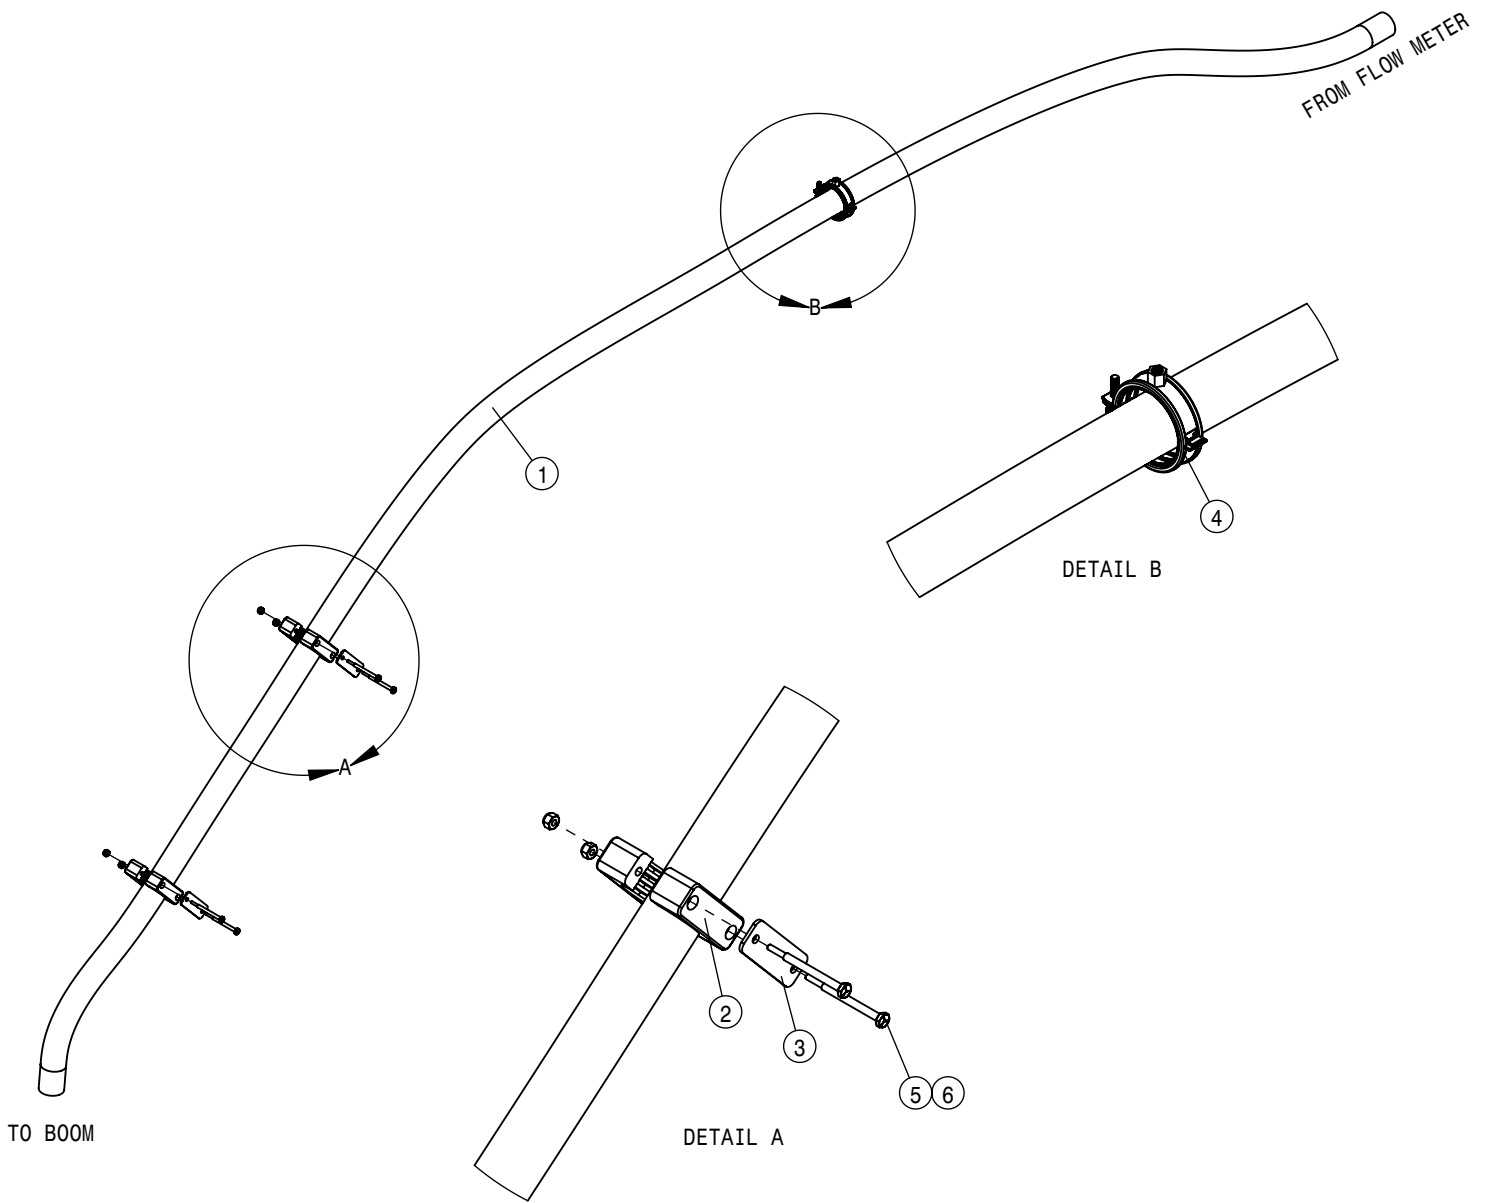

MAIN SOLUTION HOSE ASSEMBLY			
DET	QTY	P/N	DESCRIPTION
1	1	197127-153	HOSE 1 1/2" SUCTION, 2F-1W EPDM
2	2	470718	CLAMP BODY FOR 2" OD
3	2	470719	COVER PLATE FOR 470718
4	1	520170	VIBRATION-DAMPING CLAMP HANGER
5	4	900011	1/4UNC X 3 1/4 HHCS GR5 MC
6	4	910118	1/4-20UNC NYLOCK NUT SS