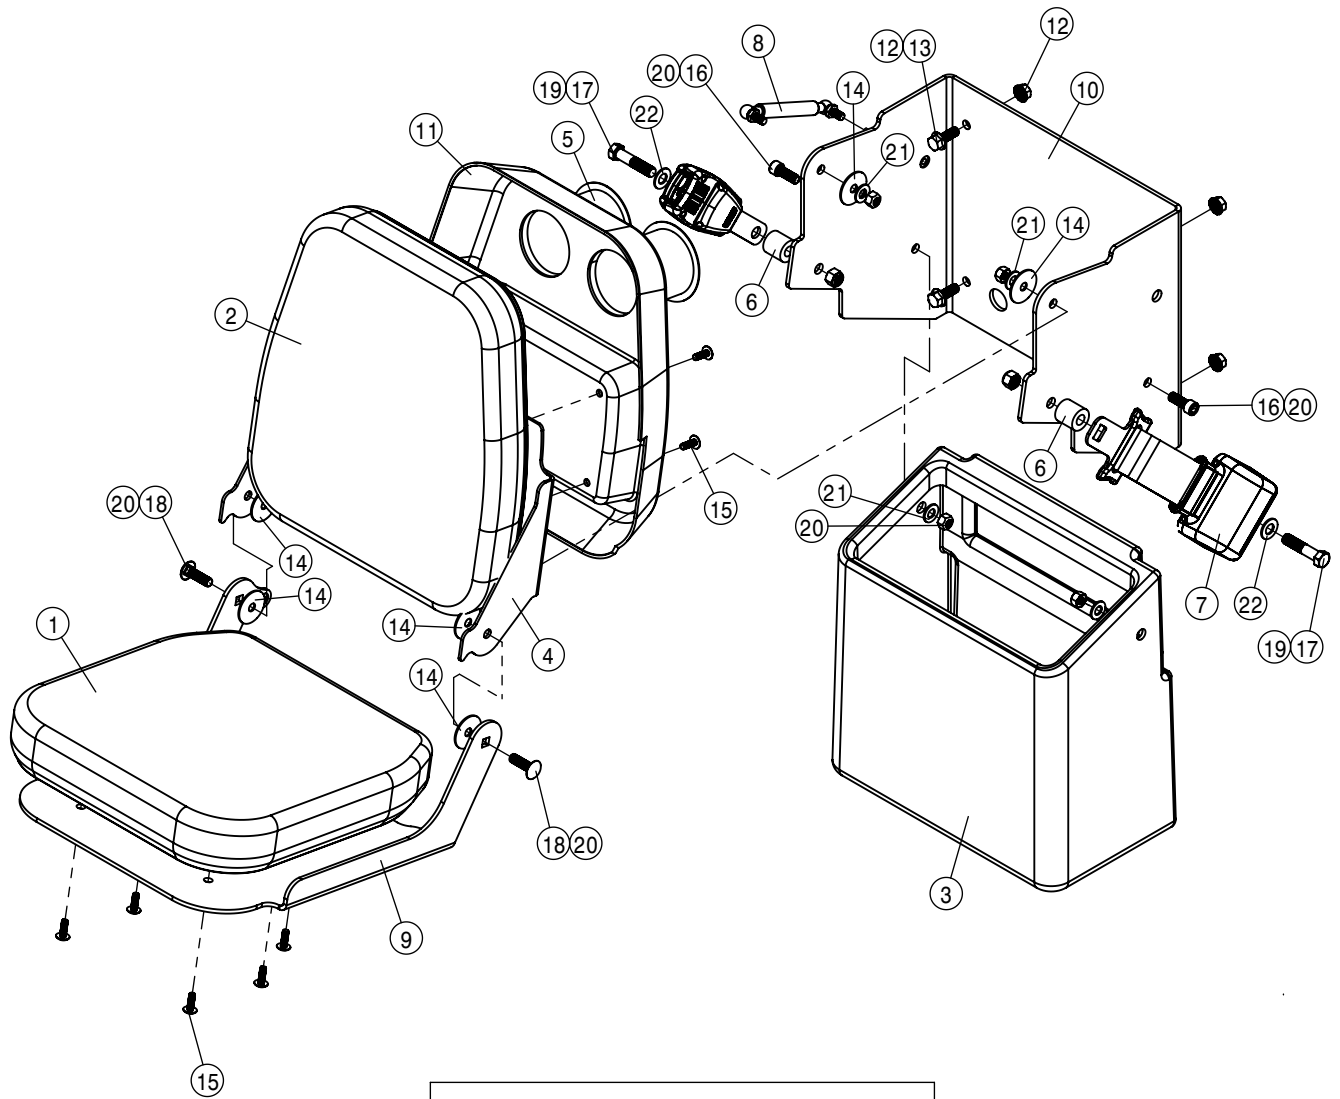

PREMIUM INSTRUCTOR SEAT ASSEMBLY			
DET	QTY	P/N	DESCRIPTION
1	1	330070	CUSH BASE INST SEAT PREM
2	1	330071	CUSH BACK INST SEAT PREM
3	1	344163	BIN STORAGE INSTRUCTOR SEAT
4	1	344166	BRKT BACK INST SEAT MNT
5	2	344463	CUP HOLDER - SMALL
6	2	344489	INST SEAT BELT BUSHING, STS' 14
7	1	344493	INST SEAT BELT ASSY, STS' 14
8	1	344559	INST SEAT GAS SPRING, STS' 14
9	1	344564	BRKT BASE INST SEAT WLDT, STS' 14
10	1	344566	BRKT INST SEAT MT WLDT, STS' 14
11	1	345542	PANEL, INSTR SEAT BACK
12	4	470087	3/8UNC HEX SERR FLANGE NUT
13	4	470460	3/8 X 1" SERR FLG BOLT
14	6	470657	3/8 PTFE LOW-FRICT WASHER
15	10	472261	1/4UNC X 3/4 TRUSS HD BOLT
16	2	900172	3/8UNC X 1"SOC HD CAP SCR,ZINC
17	2	900235	7/16-20 HEX HEAD BOLT, GR 5
18	2	901130	3/8UNC X 1 1/4 CARR BOLT
19	2	910030	7/16UNF HEX NUT, NYLOC GR5
20	4	914004	3/8UNC HEX STOVER NUT
21	4	920002	3/8 SAE FLAT WASHER
22	2	920003	7/16 SAE FLAT WASHER