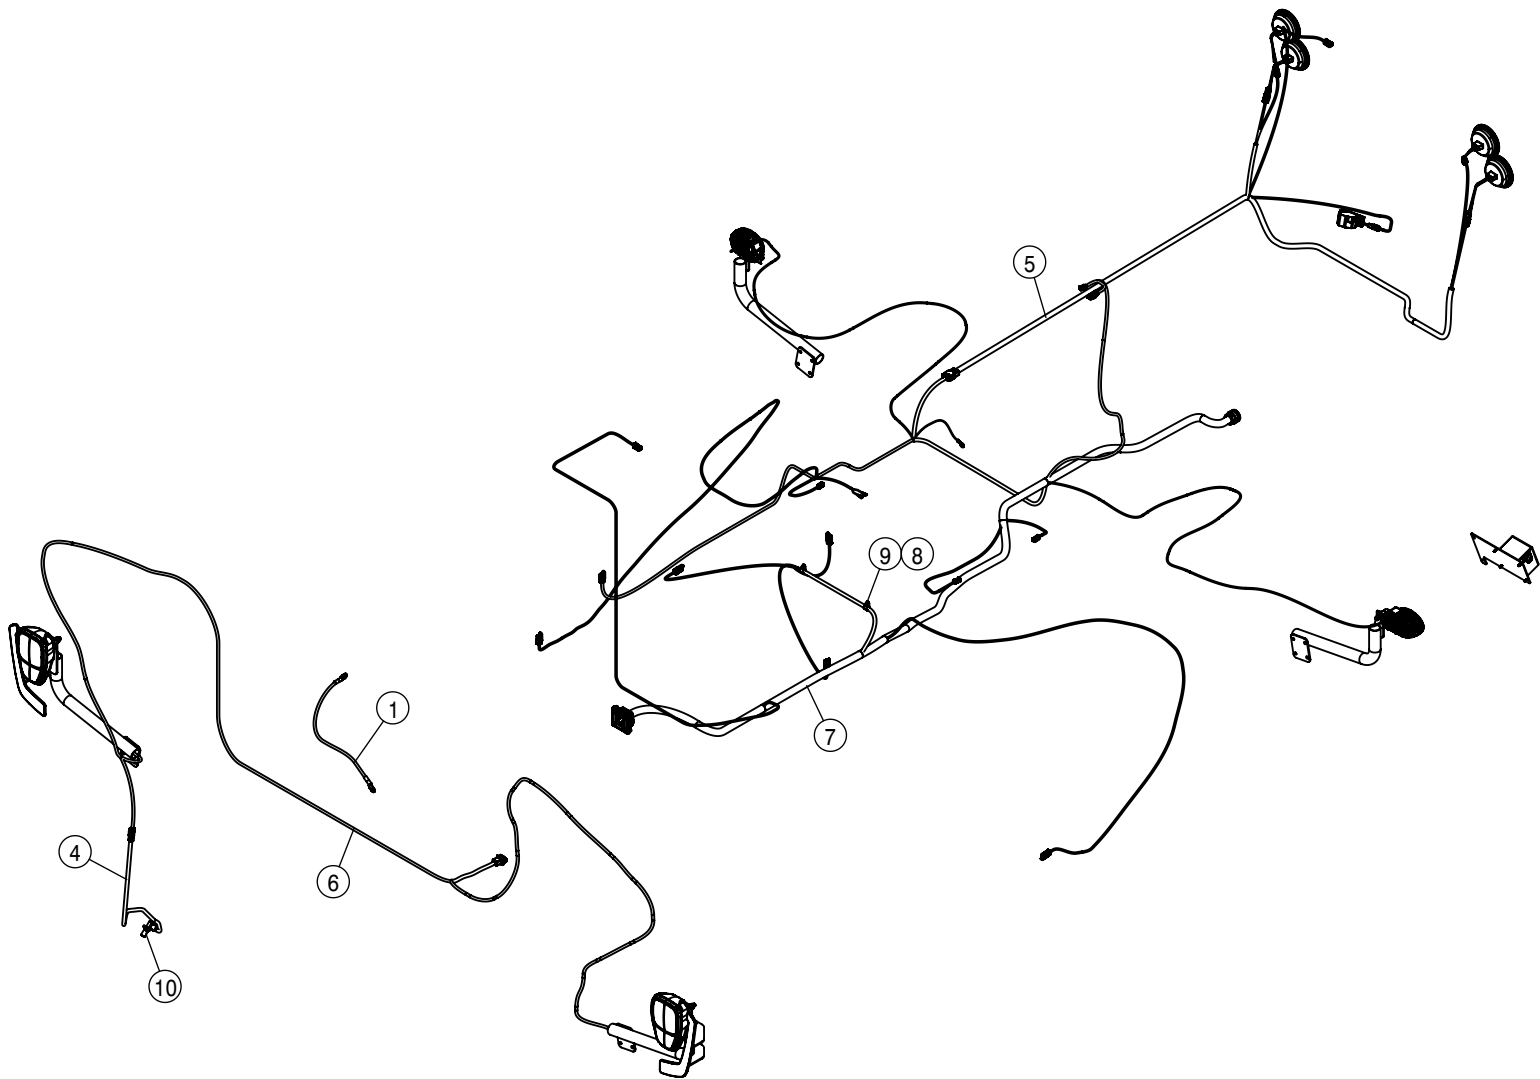

CHASSIS ELECTRICAL HARNESS			
DET	QTY	P/N	DESCRIPTION
1	1	292666	BATT CABLE, BLK 20*4GA 3/8-3/8
NS	1	294030	HARNESS, DTS PRCN INTERFACE
NS	1	294080	HARNESS, TANK VALVE SWITCH
4	1	294270	HARNESS WHEEL MOTOR
5	1	294274	HARNESS HOOD
6	1	294390	FRT LIGHT HARNESS- '18 DTS/D400
7	1	294391	CHASSIS HARNESS- '18 D-400/DTS
8	2	470121	1/4 UNC SERR FLG LOCK NUT
9	2	520118	CUSH CLAMP, #8 1/2D X 1/2W
10	1	606537	SPEED SENSOR, DANFOSS H1