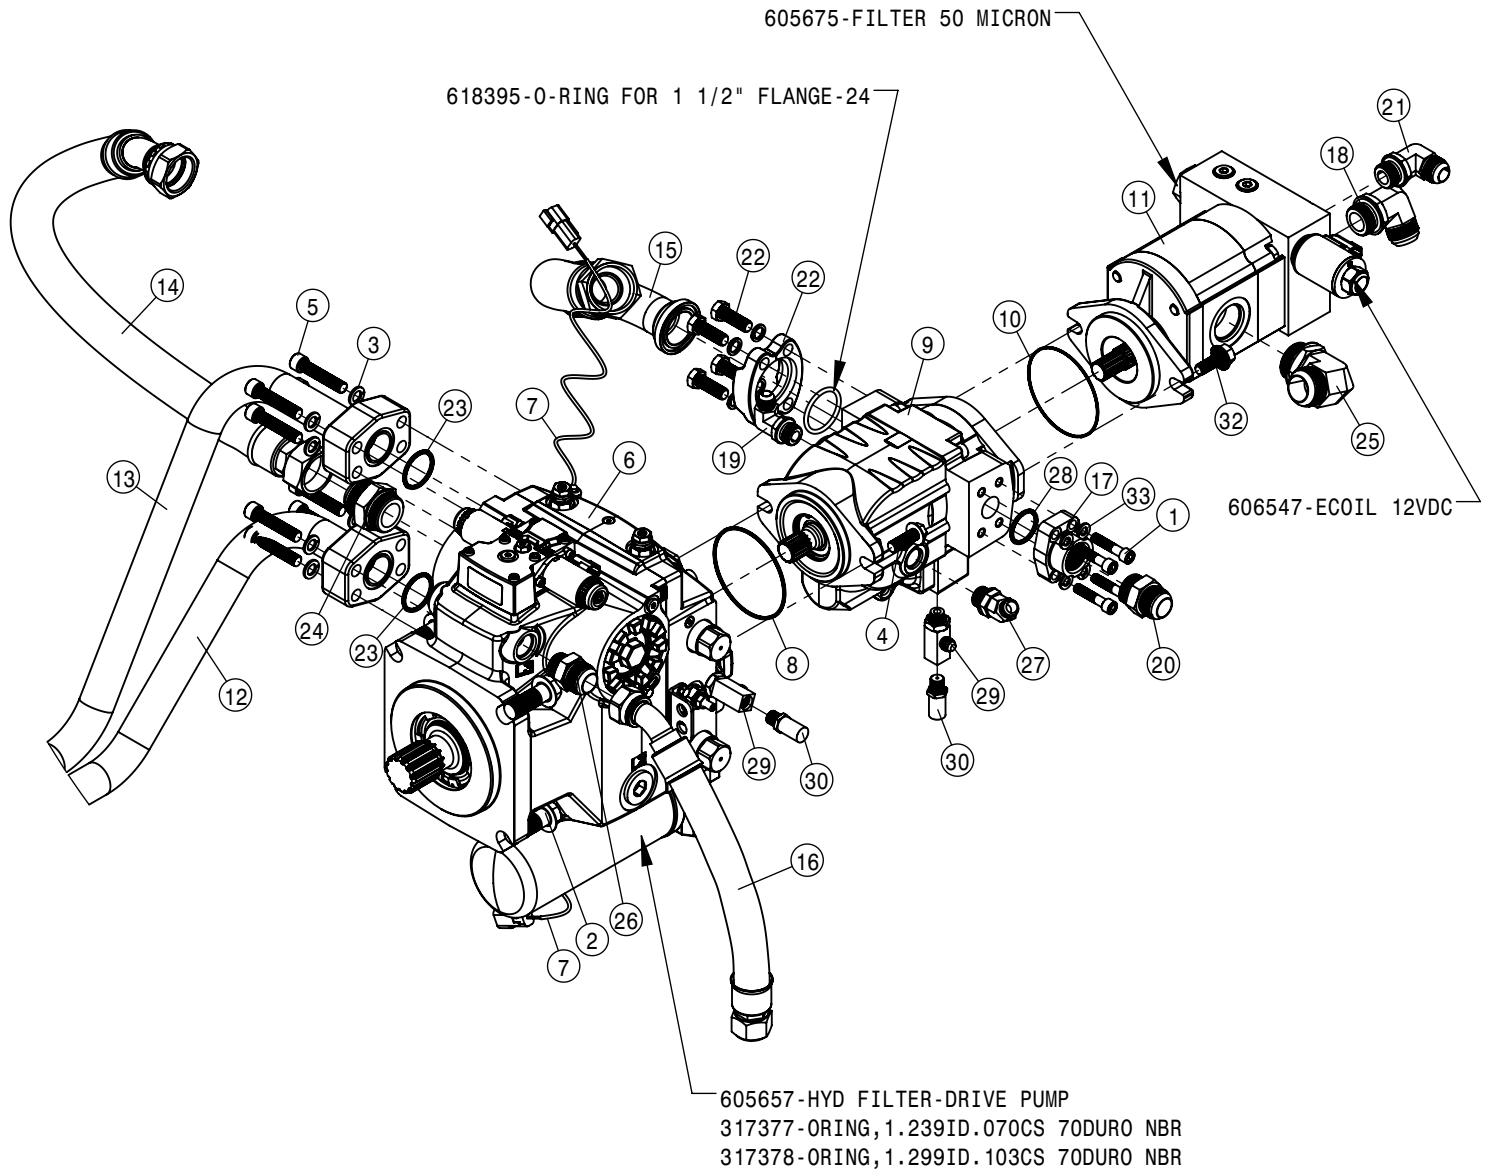

HYDROSTATIC PUMP ASSEMBLY			
DET	QTY	P/N	DESCRIPTION
1	4	472243	3/8UNC X 1 3/4 AL HD CAP SCR
2	4	472367	3/4UNC X 2" SM FLG BOLT GR8 YZ
3	8	473784	12MM LOCK WASHER
4	2	473855	12MM-1.75 X 35MM SM FLG BOLT
5	8	474005	12MM-1.75X60MM SOC HD CAP SCR
6	1	606070	H1 PUMP 165CC D/BB MT
7	2	606196	PRESSURE TRANSDUCER, 9000 PSI
8	1	606357	O-RING, B-MT, 3.737ID X .103CS
9	1	606523	PUMP-38CC BB/B MNT
10	1	606870	O-RING FOR 606865 SUND B-MT
11	1	607129	30CC PUMP W/PROP FLOW CNTRL
12	1	615114	HYD DRIVE TUBE A SIDE 1.5X.134W
13	1	615115	HYD DRIVE TUBE B SIDE 1.5X.134W
14	1	617241	20-811-20FJX-20FJX45-31 H/A
15	1	617242	24-811-24FJX-24C61F90-20
16	1	617244	16-811-16FJX45-16FJX-18 H/A
17	1	618176	1" 4 BOLT FLANGE X 1 5/16 OR

HYDROSTATIC PUMP ASSEMBLY			
DET	QTY	P/N	DESCRIPTION
18	1	618178	1 5/16MJIC-90-1 5/16MOR LBO
19	1	618183	3/4MJIC-90-7/8MOR LBO
20	1	618186	1 5/16MJIC-1 5/16MOR ADPTR
21	1	618248	1 1/16MJIC-90-1 1/16MOR LBO
22	1	618299	1.50 SPLIT FLANGE KIT #61
23	2	618465	O-RING FOR 1 1/4" FLANGE -20
24	1	618472	1 5/8MJIC-1 5/8MOR ADPTR
25	1	618477	1 5/8MJIC-90-1 5/8MOR LBO
26	1	618558	1 5/16MJIC-1 1/16MOR ADPTR
27	1	618602	3/4MJIC-45-7/8MOR LBO
28	1	618676	O-RING FOR 1" FLANGE -16
29	2	618782	9/16MOR-9/16FOR-9/16MJIC BRNCH
30	2	619023	9/16 MOR DIAGNOSTIC FITTING
NS	1	651006	DECAL FOR 605657
32	2	900517	1/2UNC X 1 1/4 HHSFB GR5 MC
33	4	920502	3/8 LOCK WASHER