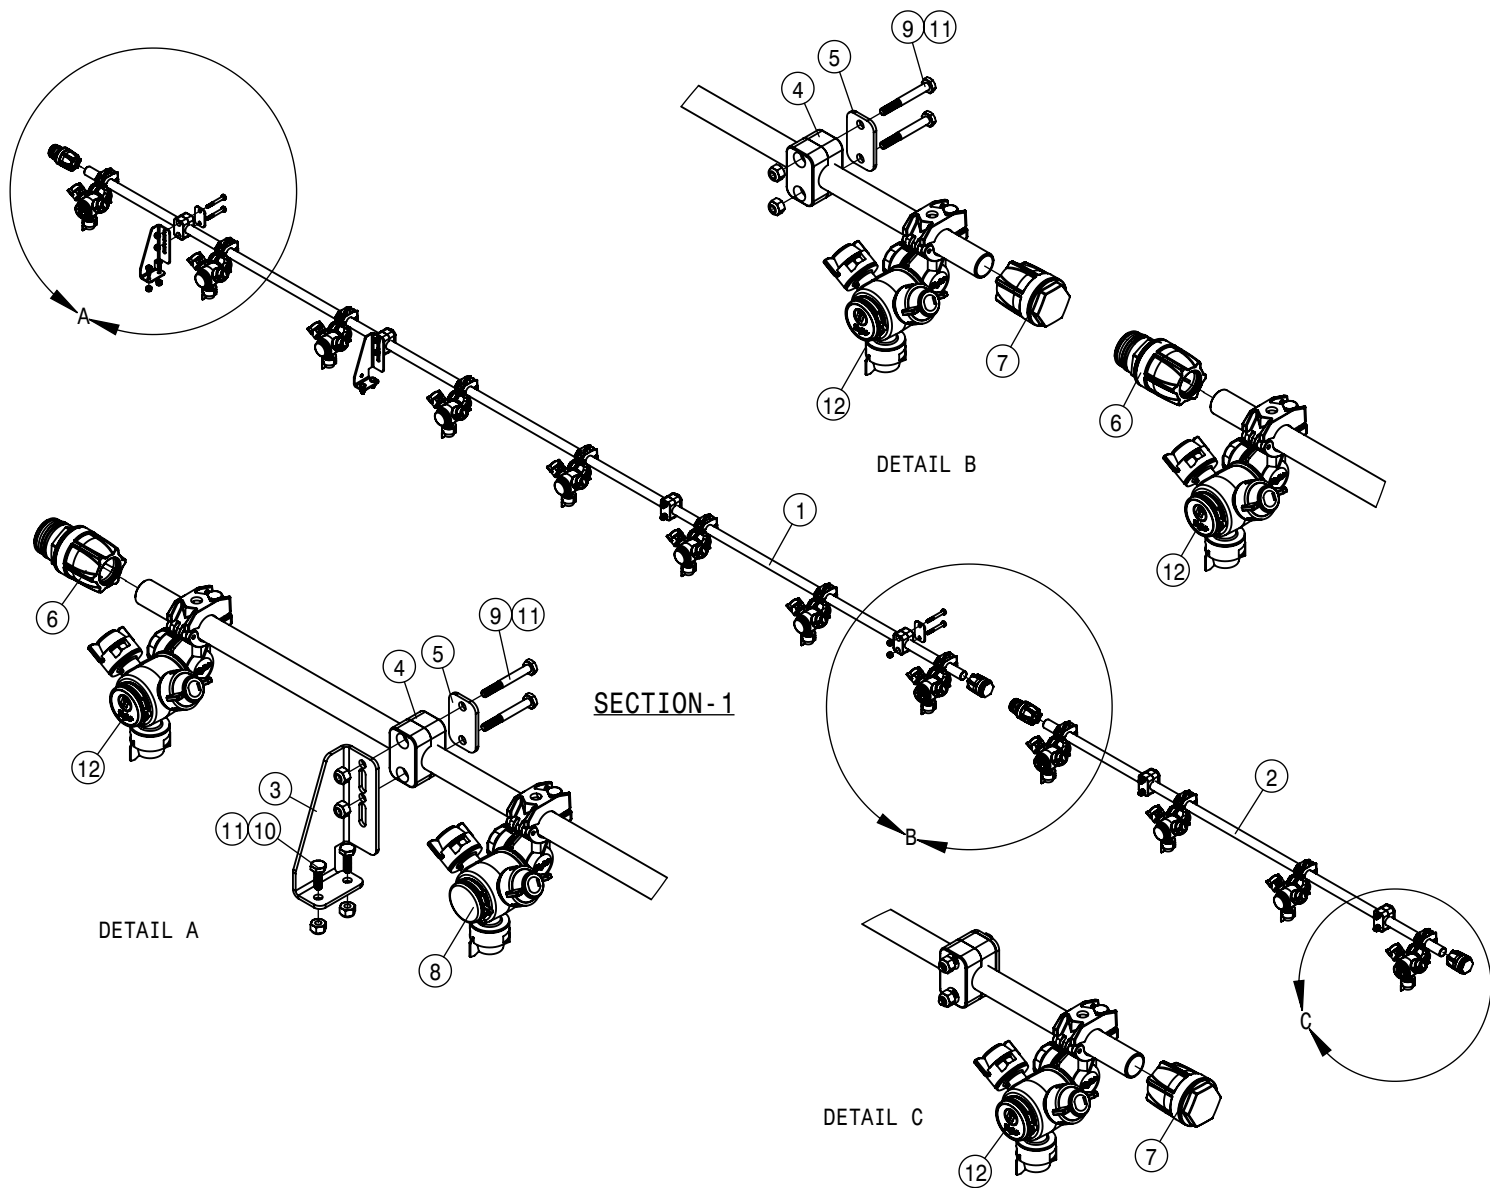

15" WET BOOM SPACING, SECTION-1 90',80' ELECT			
DET	QTY	P/N	DESCRIPTION
1	1	167802	TUBE-WET BM .50X109.63 15"SP
2	1	167805	TUBE-WET BM .50X49.63 15"SP
3	2	169154	OUTER SOLU BRKT, DTS' 16
4	6	470358	TUBE CLAMP BODY, .840 (1/2 PIPE)
5	6	470752	SS COVER PLATE FOR 470358
6	2	500331	T3 - 1/2" PIPE BOOM END
7	2	500332	1/2" PIPE BOOM END
8	8	737961	QUICK TJET 3-TIP BODY, 1/2"
9	12	900022	1/4UNC X 2 HHCS SS
10	4	900448	1/4UNC X 3/4 HHCS SS
11	16	910118	1/4-20UNC NYLOCK NUT SS
12	4	737962	QUICK TJET 3-TIP BODY, 1/2" R