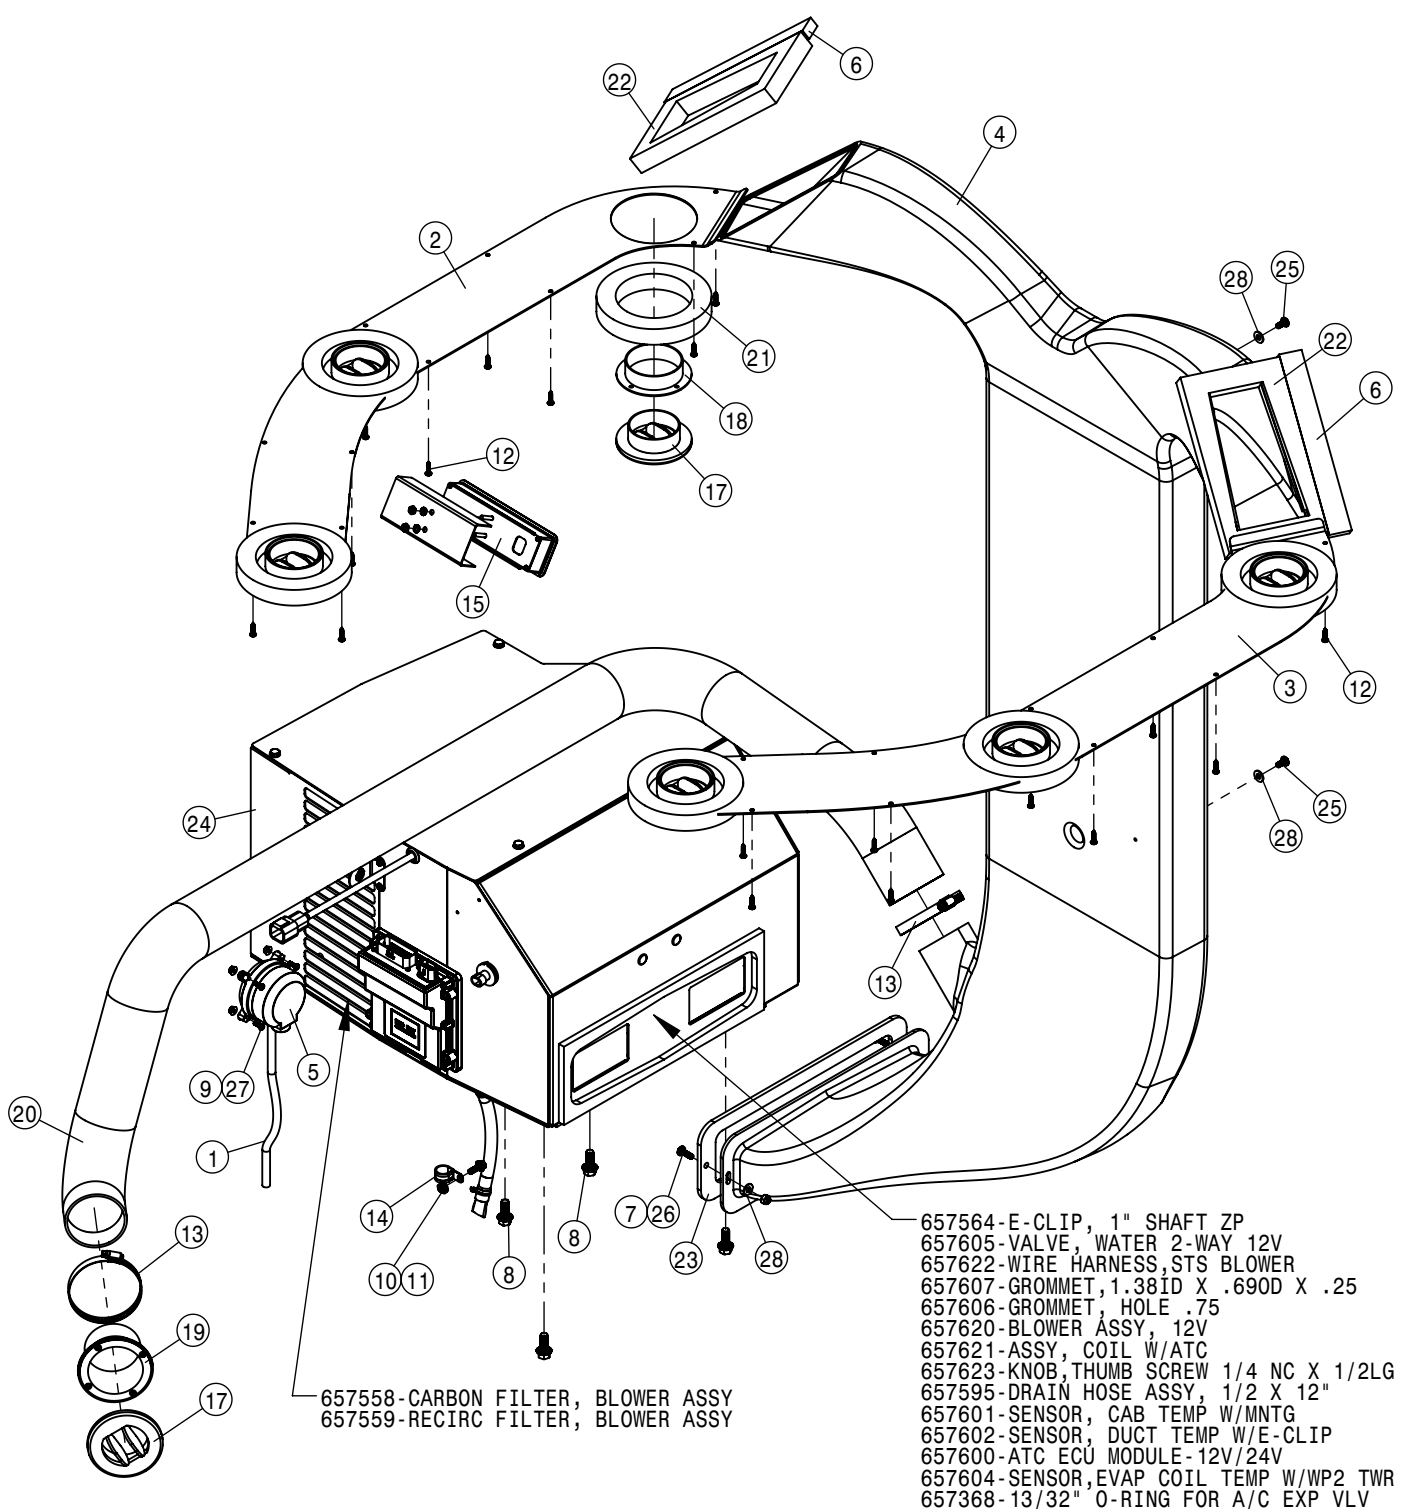

PREMIUM HVAC ASSEMBLY			
DET	QTY	P/N	DESCRIPTION
1	1	317315	HOSE - HVAC PRESSURE
2	1	344361	PLATE, ROOF DUCT COVER RH, STSCAB' 14
3	1	344362	PLATE, ROOF DUCT COVER LH, STSCAB' 14
4	1	344366	DUCT HVAC - STS CAB
5	1	344425	PRESSURE SWITCH - HVAC
6	2	344576	TEMP SEAL DUCT, STS' 14
7	2	470089	1/4UNC HEX NYL-LOC NUT
8	4	470460	3/8 X 1" SERR FLG BOLT
9	4	470463	8-32 SERR FLANGE NUT
10	1	473832	1/4UNC HEX FLANGE LOCK NUT SS
11	1	473834	1/4UNC X 3/4 SER FLG BOLT SS
12	20	473990	#8 X 3/4 PHIL PAN SHTMTL(A)SCR
13	2	520052	HOSE CLAMP NO 52 STAINLESS
14	1	520104	CUSH HOSE CLMP,#12, 3/4D x 1/2W

PREMIUM HVAC ASSEMBLY			
DET	QTY	P/N	DESCRIPTION
15	1	657543	HVAC-CTRL-AUTO,CAB
NS	1	657545	HARNESS-HVAC AUTO CTRL STS' 14
17	7	657546	LOUVER, 4" W/O MNT
18	6	657547	PANEL MNT, LOUVER (THK PANEL)
19	1	657548	PANEL MNT, LOUVER (THK PANEL)
20	1	657550	HOSE - 3IN HVAC
21	6	657552	GASKET SEAL ROOF LOUVER
22	2	657553	GASKET SEAL ROOF LOUVER
23	1	657556	GASKET SEAL ROOF LOUVER
24	1	657561	BLOWER UNIT-AUT TMP CTRL STS' 15
25	2	903708	1/4UNC X1/2PHIL PANHD MACH SCR
26	2	903711	1/4UNC X3/4PHIL PANHD MACH SCR
27	4	903844	8-32 X 1/2 PHIL PANHD MACH SCR
28	4	920000	1/4 SAE FLAT WASHER