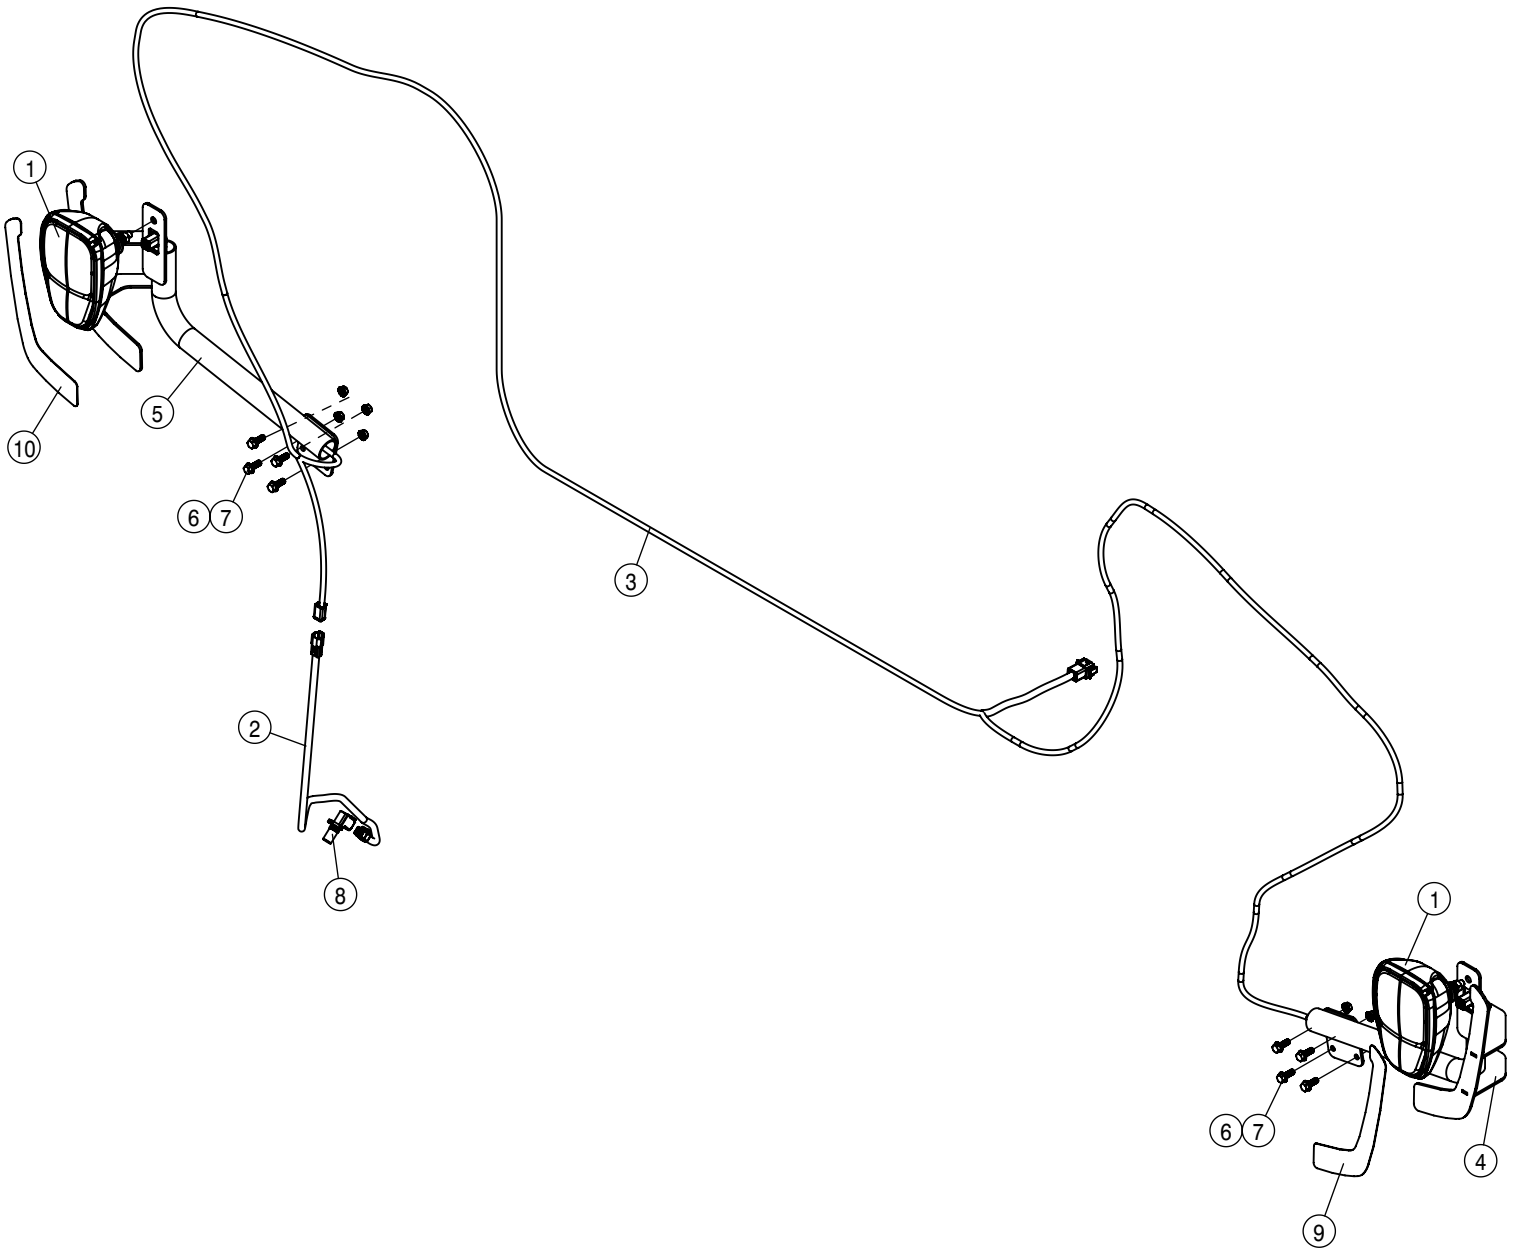

FRONT HEADLIGHT ASSEMBLY			
DET	QTY	P/N	DESCRIPTION
1	2	292556	HEAD/FLASHER LIGHT
2	1	294270	HARNESS WHEEL MOTOR
3	1	294390	FRT LIGHT HARNESS- '18 DTS/D400
4	1	363121	LH HEADLIGHT BRKT
5	1	363122	RH HEADLIGHT BRKT
6	8	470087	3/8UNC HEX SERR FLANGE NUT
7	8	470460	3/8 X 1" SERR FLG BOLT
8	1	606537	SPEED SENSOR, DANFOSS H1
9	1	650513	LH FRONT REFLECTOR, DTS
10	1	650514	RH FRONT REFLECTOR, DTS