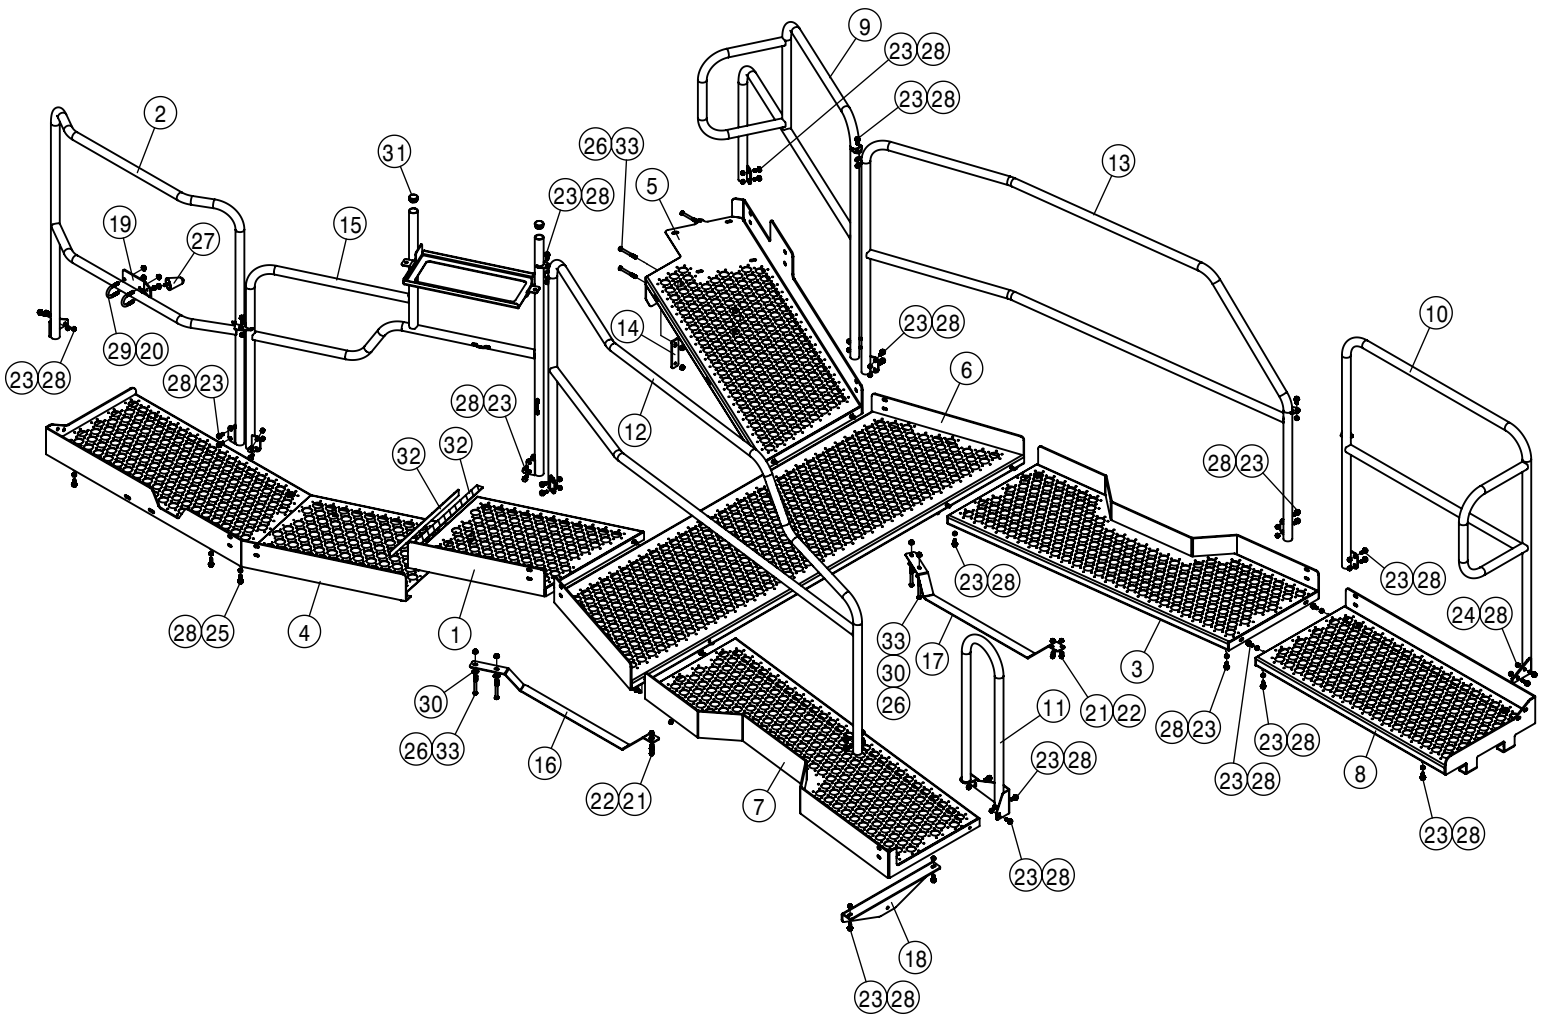

SERVICE PLATFORM ASSEMBLY			
DET	QTY	P/N	DESCRIPTION
1	1	344716	PLTFRM-WLD, SHORT LH, DTS
2	1	344720	HANDRAIL WLD-DTS, LEFT FRT
3	1	344930	PLTFRM WLD-RH WHEEL WELL, DTS
4	1	344936	PLTFRM WLD-LH STEP DOWN, DTS
5	1	344945	PLTFRM WLD-RH FRT, DTS
6	1	344947	PLTFRM WLD-CNTR SECTION, DTS
7	1	344950	PLTFRM WLD-LH WHEEL WELL
8	1	344954	PLTFRM WLD-RH REAR/TANK, DTS
9	1	344963	HANDRAIL-RH FRONT, DTS
10	1	344965	HANDRAIL-RH REAR, DTS
11	1	344968	HANDRAIL-LADDER, DTS
12	1	344971	HANDRAIL-LH WHEELWELL, DTS
13	1	344974	HANDRAIL-RH WHEELWELL, DTS
14	2	344981	MOUNTING STRAP-PLTFRM, DTS
15	1	345054	LH FRT HDRL WLD, DTS
16	1	362527	DTS HOSE SUPPORT LH

SERVICE PLATFORM ASSEMBLY			
DET	QTY	P/N	DESCRIPTION
17	1	362528	DTS HOSE SUPPORT RH
18	1	362530	HANGER BKT REAR FILL HOSE, DTS
19	1	363104	HANDRAIL DOOR STOP BRKT, DTS
20	4	470113	5/16-18UNC HEX FLG NUT SER MC GR5
21	4	470118	1/4 UNC X 3/4 SER FLG BOLT
22	4	470121	1/4 UNC SERR FLG LOCK NUT
23	63	470233	5/16UNC X 3/4 SERR FLG HEX BOLT
24	2	470234	5/16UNC X 1 HHSFB GR5 MC
25	4	470234	5/16UNC X 1" SERR FLG HEX BOLT
26	8	470570	5/16UNC HEX FLG CNTR LOCK NUT
27	1	470571	BUMPER,MALE STUD 2.375 X 1.75
28	71	473001	5/16UNC HEX NUT,NYLOC
29	2	473911	5/16UNC-1.31ID-2.00 U-BOLT ZINC
30	4	483040	5/16 REGULAR FLAT WASHER
31	2	629779	CAPLUG, 1 1/4" RD, BLK POLY
32	2	650994	SAFETY GLOW TAPE 1" X 18"
33	8	900072	5/16UNC X 3" HEX BOLT