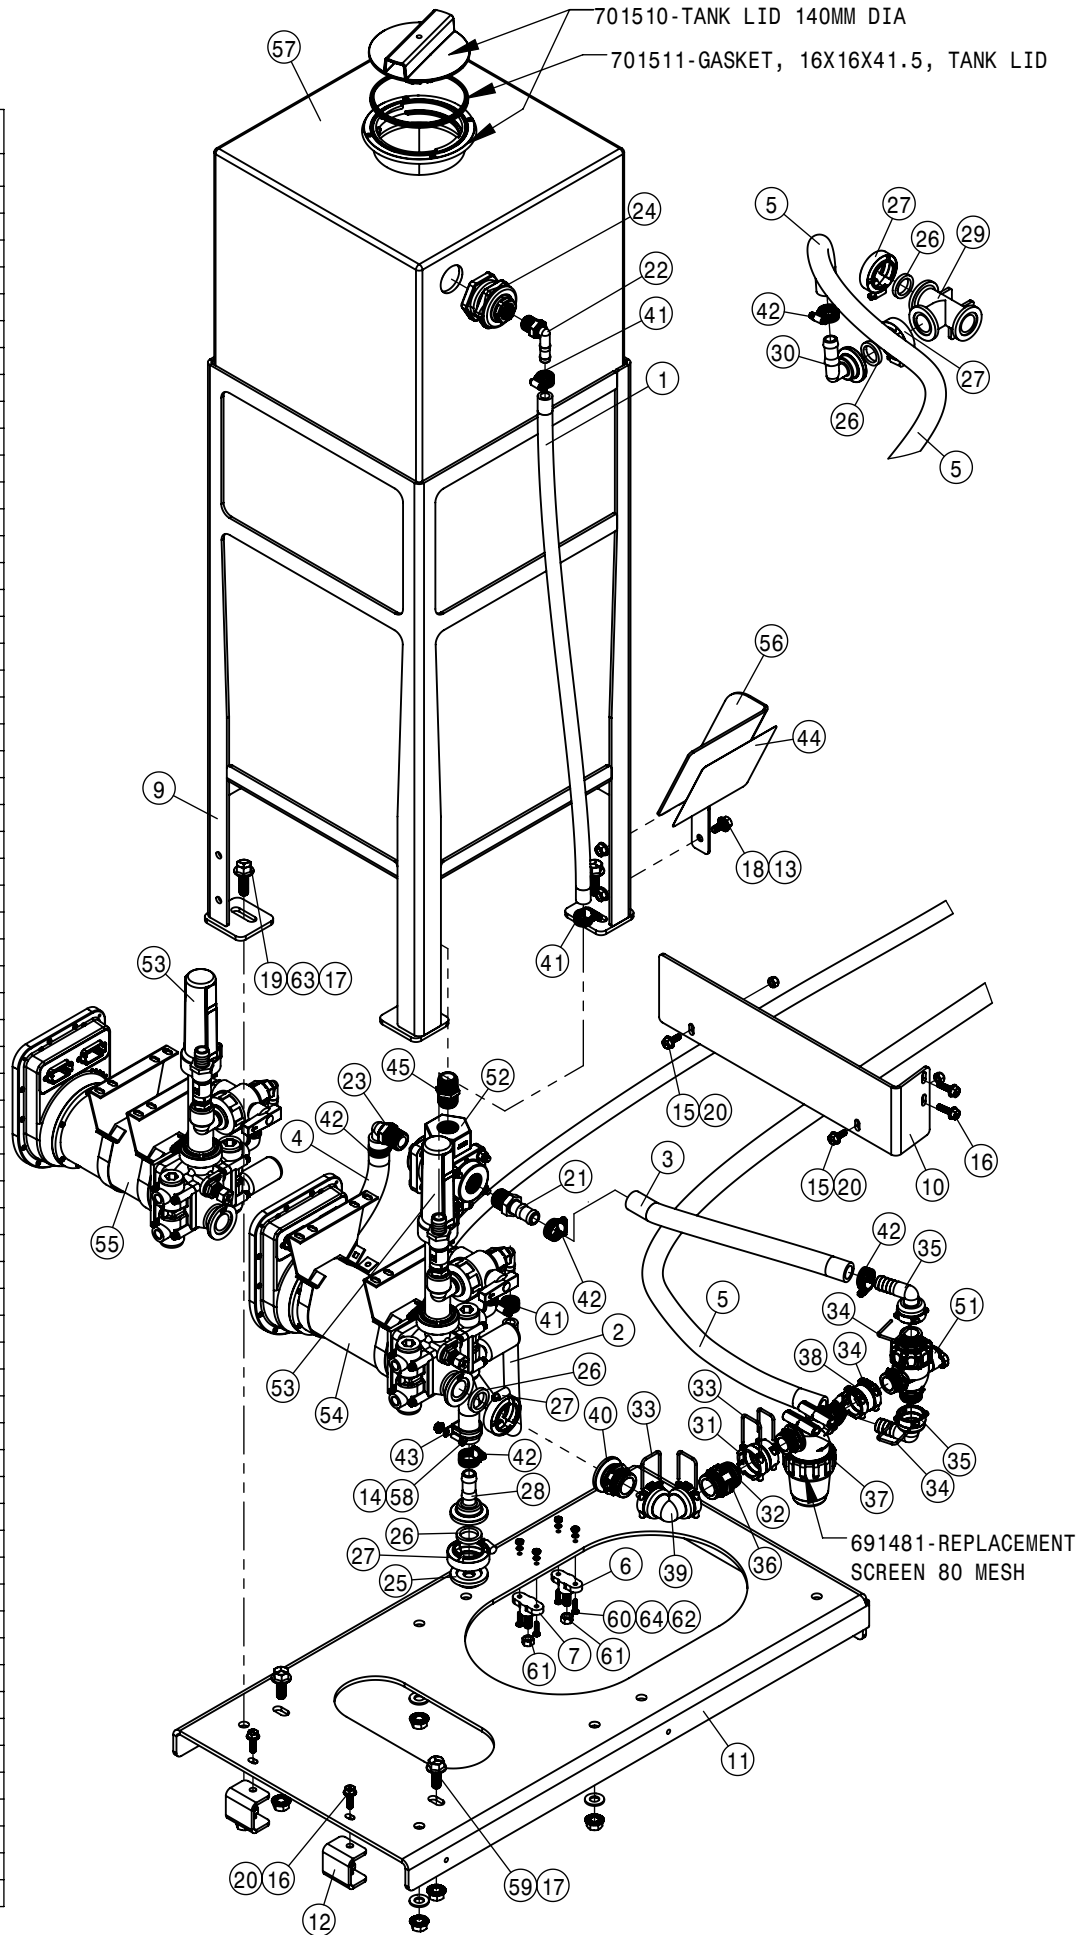

MODULAR INJECTION TANK ASSEMBLY (1-TANK)			
DET	QTY	P/N	DESCRIPTION
1	1	197008-033	HOSE 1/2 1-FBR BR BLK EPDM
2	1	197008-213	HOSE 1/2 1-FBR BR BLK EPDM
3	1	197112-014	HOSE 3/4 1-FBR BR BLK EPDM
4	1	197112-030	HOSE 3/4 1-FBR BR BLK EPDM
5	1	197112-124	HOSE 3/4 1-FBR BR BLK EPDM
6	1	291792	TERM BLOCK,BLACK,3/8-16 SINGLE
7	1	291936	TERM BLOCK,RED,3/8-16 SINGLE
NS	1	294331	DTS '16 MOD INJ BAT CBL
9	1	344805	INJECTION STAND WLD
10	1	362581	TOE KICK PLATFORM, DTS
11	1	362619	DTS MOD INJ SUP PLT
12	2	362621	AIR TANK MT BRKT
13	2	470087	3/8-16UNC HEX FLG NUT SER MC GR5
14	1	470121	1/4-20UNC HEX FLG NUT SER MC GR5
15	2	470233	5/16UNC X 3/4 HHSFB GR5 MC
16	4	470234	5/16UNC X 1 HHSFB GR5 MC
17	8	470360	1/2-13UNC HEX FLG NUT SER MC GR5
18	2	470409	3/8UNC X 3/4 HHSFB GR5 MC
19	4	470431	1/2UNC X 1 1/2 HHSFB GR5 MC
20	4	473001	5/16-18UNC NYLOCK NUT MC GR5
21	1	500022	3/4NPT-3/4HOSE BARB, POLY
22	1	500047	1/2NPT-90-1/2 HOSE BARB, POLY
23	1	500054	3/4NPT-90-3/4 HOSE BARB, POLY
24	1	500131	1/2"NPT TANK FLANGE POLY
25	1	500155	1" FLANGE CAP PLUG POLY
26	4	500157	1" FLANGE GASKET EPDM
27	4	500159	1" FLANGE CLAMP S.S.
28	1	500170	1" FLANGE-3/4" HOSE BARB POLY
29	1	500175	1" FLANGE TEE, POLY
30	1	500185	1"FLANGE-90-3/4"HOSE BARB POLY
31	1	500305	T4 - T3 FEMALE REDUCER
32	3	500308	O-RING, -216 EPDM
33	3	500310	FORK D3 DIST 34.2
34	5	500311	FORK D3 DIST 29
35	2	500327	T3 TO 20MM HB 90
36	1	500341	T4 NIPPLE
37	1	500342	STRAINER T3M 80 MESH
38	1	500348	T3 FEMALE COUPLER
39	1	500356	T4 FEMALE 90
40	1	500357	1" FLANGE - T4M ADAPTER
41	3	520070	HOSE CLAMP NO 8 STAINLESS
42	6	520080	HOSE CLAMP NO 10 STAINLESS
43	1	520102	CUSH HOSE CLAMP,#20, 1 1/4D X 1/2W
44	1	650515	DECAL, INST MODULR CHEM INJECT
45	1	690098	3/4NPT CLOSE NIPPLE, POLY
NS	1	693392	RVN INJ CAN/LOGIC EXT 18'
NS	1	693956	AG LDR CBL ISO EXTEND 16'
NS	1	693957	AG LDR CBL ISO PUMP ADAPTOR
NS	1	693981	CABLE-POWER, MULTI MODULE, 3'
NS	1	694174	RAVEN CBL INJ NO AGIT
51	1	696013	3 WAY T3 INTERRUPTED FLOW VLV
52	1	696016	3/4 BTM LOAD VLV
53	2	701438	RAVEN CALIBRATOR
54	1	701444	RVN SPRO ISO PMP, 5-200, HW/SW
55	1	701446	HAGIE SIDEKICK PRO ICD HW/SW
56	1	701799	DTS INSTRUCTION DECAL MT BRKT
57	1	763741	DTS MODULAR INJ TANK W HOLES
58	1	900002	1/4UNC X 3/4 HHSFB GR5 MC
59	4	900517	1/2UNC X 1 1/4 HHSFB GR5 MC
60	4	903888	10-24 X 3/4 PHIL PAN MACH SCR
61	2	910004	3/8-16UNC HEX NUT MC GR5
62	4	910026	#10-24UNC HEX NUT MC GR5
63	4	920004	SAE FLAT WASHER 1/2 MC
64	4	920510	HLOCK WASHER #10 MC