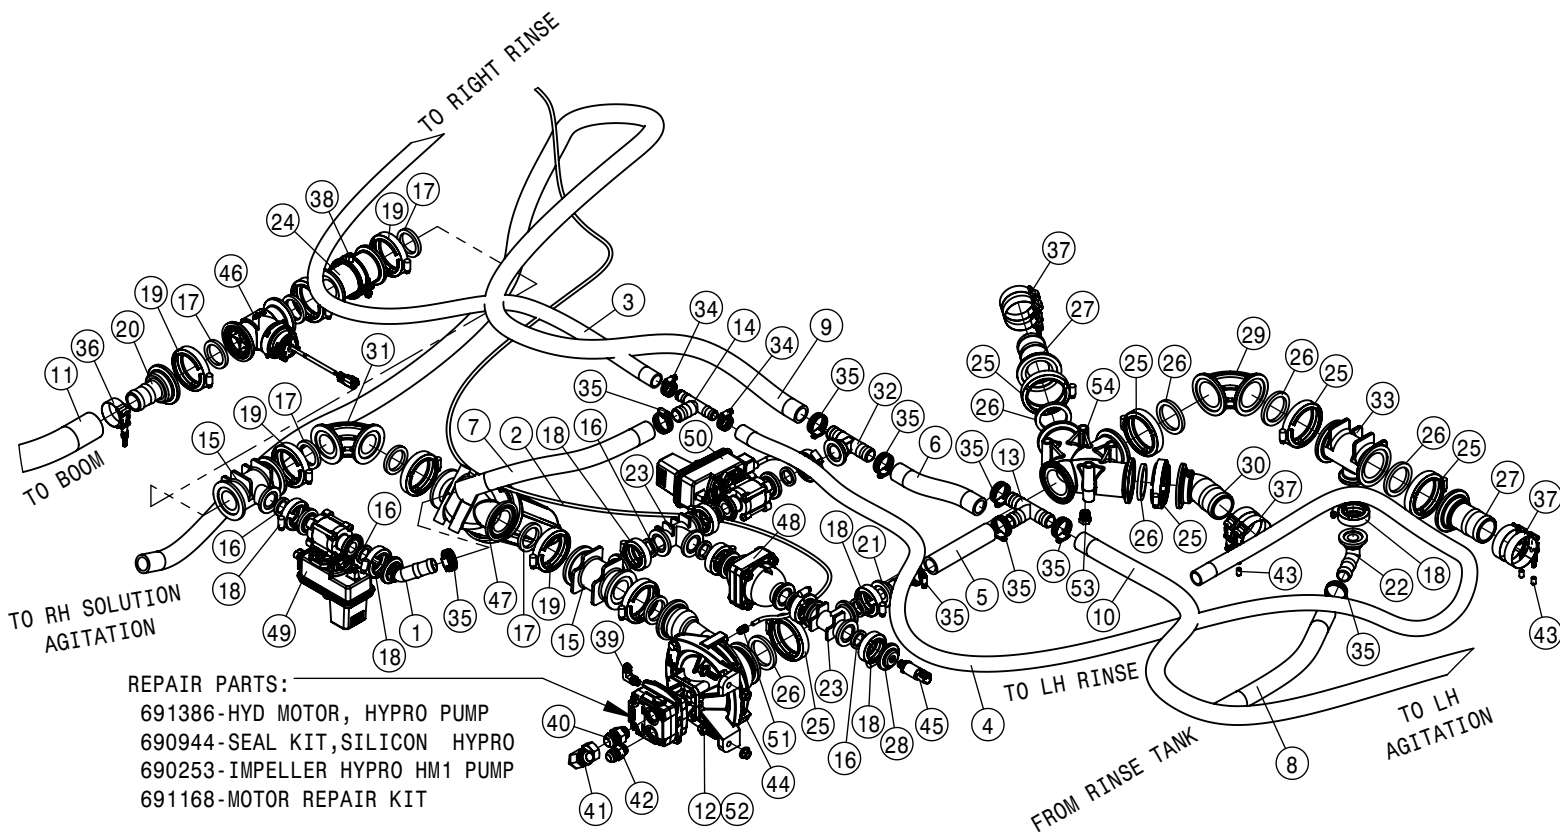

SOLUTION PUMP ASSEMBLY			
DET	QTY	P/N	DESCRIPTION
1	1	166149	1"FLANGE-45-1" HOSE BARB POLY
2	1	195906-121	1/400 AIR BRAKE TUBING J844-A
3	1	197112-114	HOSE 3/4 1-FBR BR BLK EPDM
4	1	197112-122	HOSE 3/4 1-FBR BR BLK EPDM
5	1	197116-006	HOSE 1IN 1-FBR BR BLK EPDM
6	1	197116-008	HOSE 1IN 1-FBR BR BLK EPDM
7	1	197116-017	HOSE 1IN 1-FBR BR BLK EPDM
8	1	197116-019	HOSE 1IN 1-FBR BR BLK EPDM
9	1	197116-121	HOSE 1IN 1-FBR BR BLK EPDM
10	1	197116-125	HOSE 1IN 1-FBR BR BLK EPDM
11	1	197127-153	HOSE 1 1/2" SUCTION,2F-1W EPDM
12	2	470329	3/8UNC X 1 1/4 HHSFB GR5 MC
13	1	500105	1.00 HOSE BARB TEE, POLY
14	1	500121	1"BRNCH-3/4 HOSE BARB TEE,POLY
15	2	500150	2" FLANGE-1" BRANCH TEE POLY
16	10	500157	1" FLANGE GASKET EPDM
17	7	500158	1 1/2" GASKET FOR 2" FLANGE
18	10	500159	1" FLANGE CLAMP S.S.
19	7	500160	2" FLANGE CLAMP S.S.
20	1	500162	2" FLANGE-1 1/2 HOSE BARB POLY
21	1	500171	1" FLANGE-1" HOSE BARB POLY
22	1	500173	1"FLANGE-90-1"HOSE BARB POLY
23	2	500175	1" FLANGE TEE, POLY
24	1	500177	2" FLANGE-2" FLANGE CPLR POLY
25	6	500194	2" FP FLANGE CLAMP S.S.
26	6	500195	2" FP FLANGE GASKET EPDM
27	2	500196	2"FP FLANGE-2"HOSE BARB POLY

SOLUTION PUMP ASSEMBLY			
DET	QTY	P/N	DESCRIPTION
28	1	500226	1" FLANGE PLUG W/1/4"FNPT POLY
29	1	500254	2"FP FLANGE-90-2"FP SWEEP LBO
30	1	500255	2"FP FLANGE - 45- 2"HOSE BARB POLY
31	1	500266	2" FLANGE SWEEP 90
32	1	500268	1" FLANGE HOSE BARB TEE
33	1	500272	2" FP FLANGE TEE X 1" FLANGE TEE
34	2	520080	HOSE CLAMP NO 10 STAINLESS
35	9	520090	HOSECLAMP NO 16 STAINLESS
36	1	520133	1.81/2.06 T-BOLT HOSE CLAMP SS
37	6	520141	2.31/2.62 T-BOLT HOSE CLAMP SS
38	1	520170	VIBRATION-DAMPING CLAMP HANGER
39	1	618114	9/16MJIC-90-7/16MOR LBO
40	1	618189	1 1/16MJIC-7/8MOR ADPTR
41	1	618191	1 1/16MJ-90-1 1/16FJ SWIV LBO
42	1	618574	7/8MJIC-3/4MOR ADPTR
43	4	629770	CAPLUGS CAP,.234 X .500 VINYL
44	1	691250	HYPRO 9303C-HM1C-BU-002
45	1	691281	PRESSURE TRANSDUCER,300PSI
46	1	691427	802 FLOW METER W/DEUTSCH 3 PIN
47	1	691429	2"SP TEE STRAINER 50 MESH
48	1	696008	PRESS RELIEF VLV,100PSI,1"FLG
49	1	696196	3/4" ELEC BALL VALVE SS 1" FLG
50	1	696198	3/4" ELEC BALL VLV SS 1FLG REG
51	1	711036	1/8MNPT-1/4 NYL TUBE FTG
52	2	910106	3/8-16UNC CTRLK FLG NUT MC GR5
53	1	N305013	PIPE PLUG, 3/8" NPT POLY
54	1	N405600	MANIFOLD, 1X3 WAY 2" FP