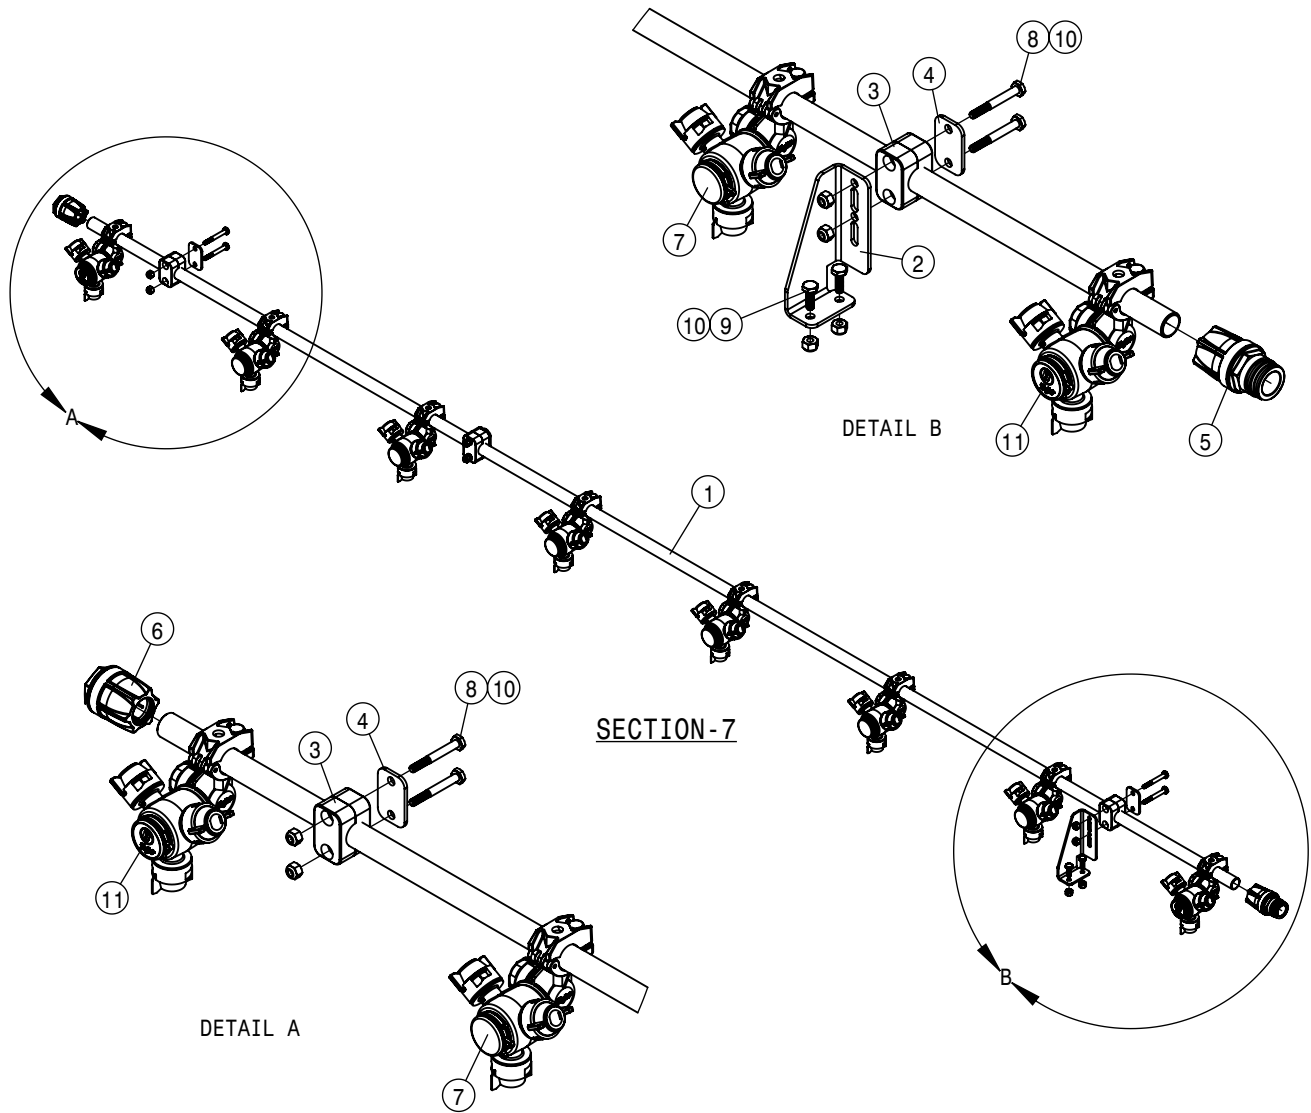

15" WET BOOM SPACING, SECTION-7 80' BOOM			
DET	QTY	P/N	DESCRIPTION
1	1	167802	TUBE-WET BM .50X109.63 15"SP
2	1	169154	OUTER SOLU BRKT, DTS'16
3	3	470358	TUBE CLAMP BODY, .840 (1/2 PIPE)
4	3	470752	SS COVER PLATE FOR 470358
5	1	500331	T3 - 1/2" PIPE BOOM END
6	1	500332	1/2" PIPE BOOM END
7	6	737961	QUICK TJET 3-TIP BODY, 1/2"
8	6	900022	1/4UNC X 2 HHCS SS
9	2	900448	1/4UNC X 3/4 HHCS SS
10	8	910118	1/4-20UNC NYLOCK NUT SS
11	2	737962	QUICK TJET 3-TIP BODY, 1/2" R