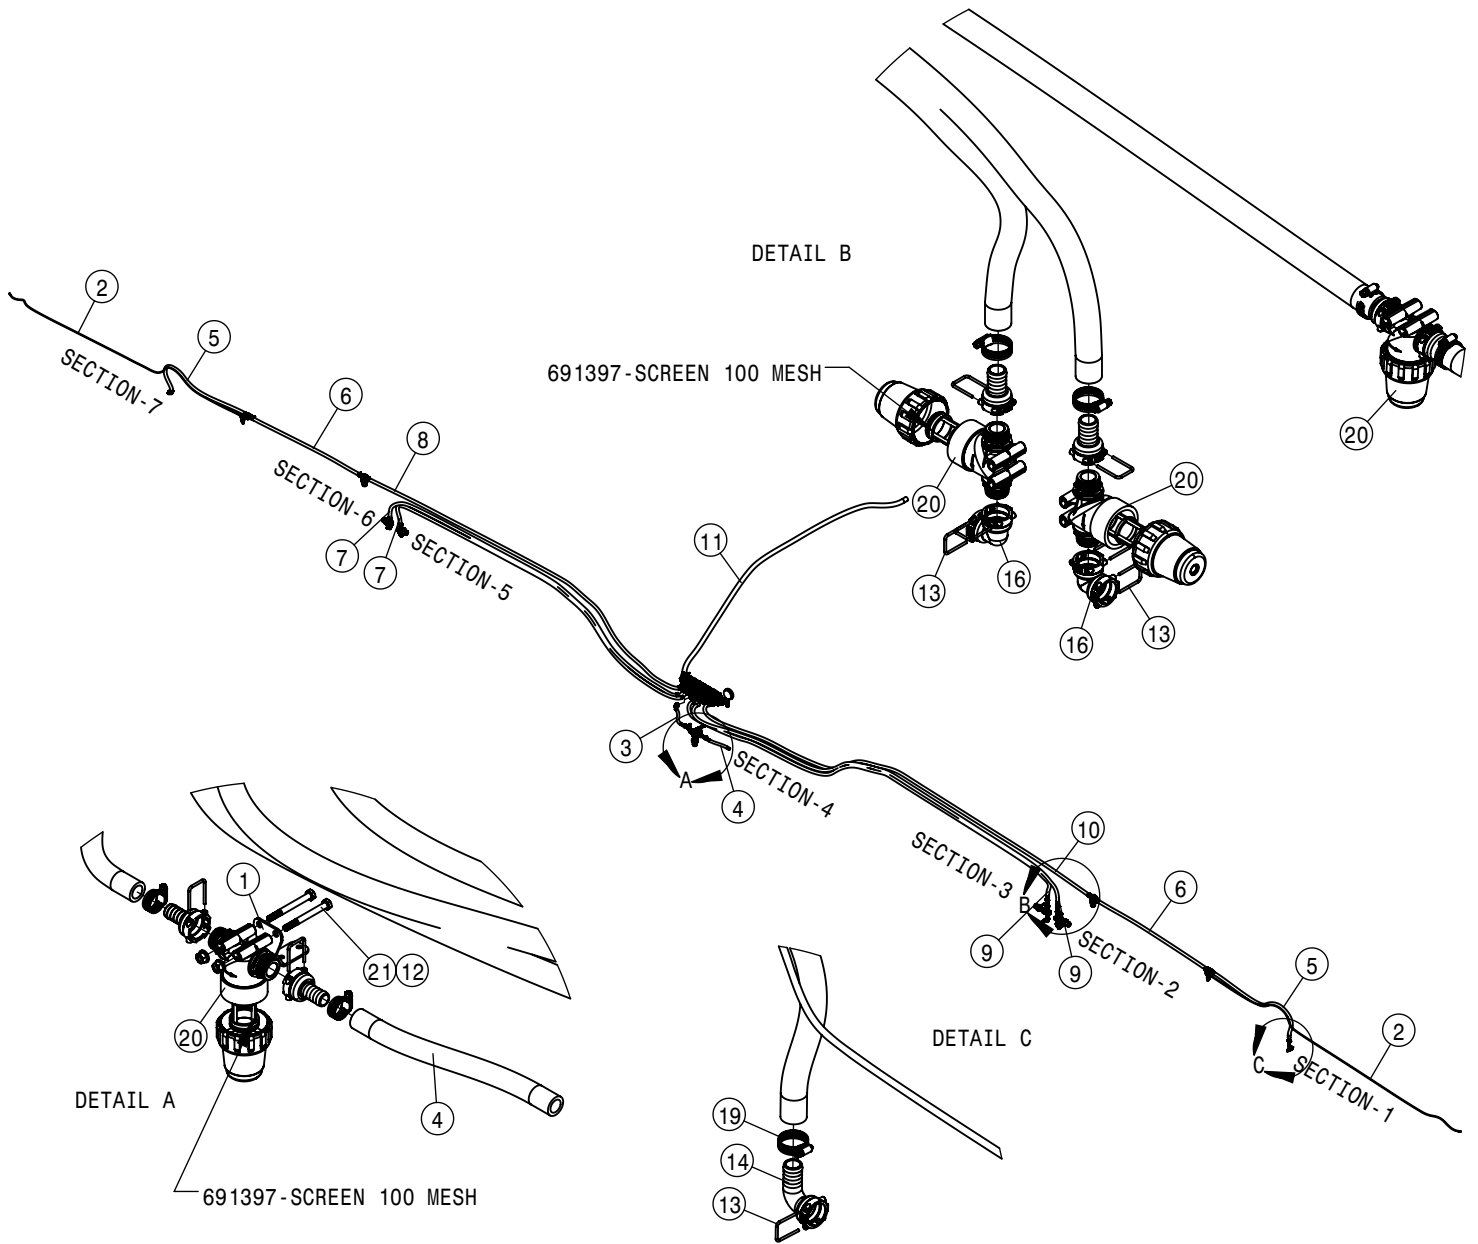

15" 80FT SOLUTION HOISING			
DET	QTY	P/N	DESCRIPTION
1	1	167647	DTS STRAINER BRKT 16"
2	2	195915-167	3/80D AIR BRAKE TUBING J844-B
3	1	197112-012	HOSE 3/4 1-FBR BR BLK EPDM
4	1	197112-013	HOSE 3/4 1-FBR BR BLK EPDM
5	2	197116-070	HOSE 1IN 1-FBR BR BLK EPDM
6	2	197116-073	HOSE 1IN 1-FBR BR BLK EPDM
7	2	197116-215	HOSE 1IN 1-FBR BR BLK EPDM
8	1	197116-220	HOSE 1IN 1-FBR BR BLK EPDM
9	2	197116-255	HOSE 1IN 1-FBR BR BLK EPDM
10	1	197116-259	HOSE 1IN 1-FBR BR BLK EPDM
11	1	197127-153	HOSE 1 1/2" SUCTION, 2F-1W EPDM
12	2	470570	5/16-18UNC CTRLK FLG NUT MC GR5
13	20	500311	FORK D3 DIST 29
14	2	500328	T3 TO 25MM HB 90
15	2	500349	T3 FEMALE - .75 HB
16	4	500351	T3 FORK 90 DEG FTG
17	8	500352	T3 FEMALE TO 25MM HB
18	2	520080	HOSE CLAMP NO 10 STAINLESS
19	10	520090	HOSECLAMP NO 16 STAINLESS
20	7	691396	STRAINER T3 100 MESH
21	2	900072	5/16UNC X 3 HHCS GR5 MC