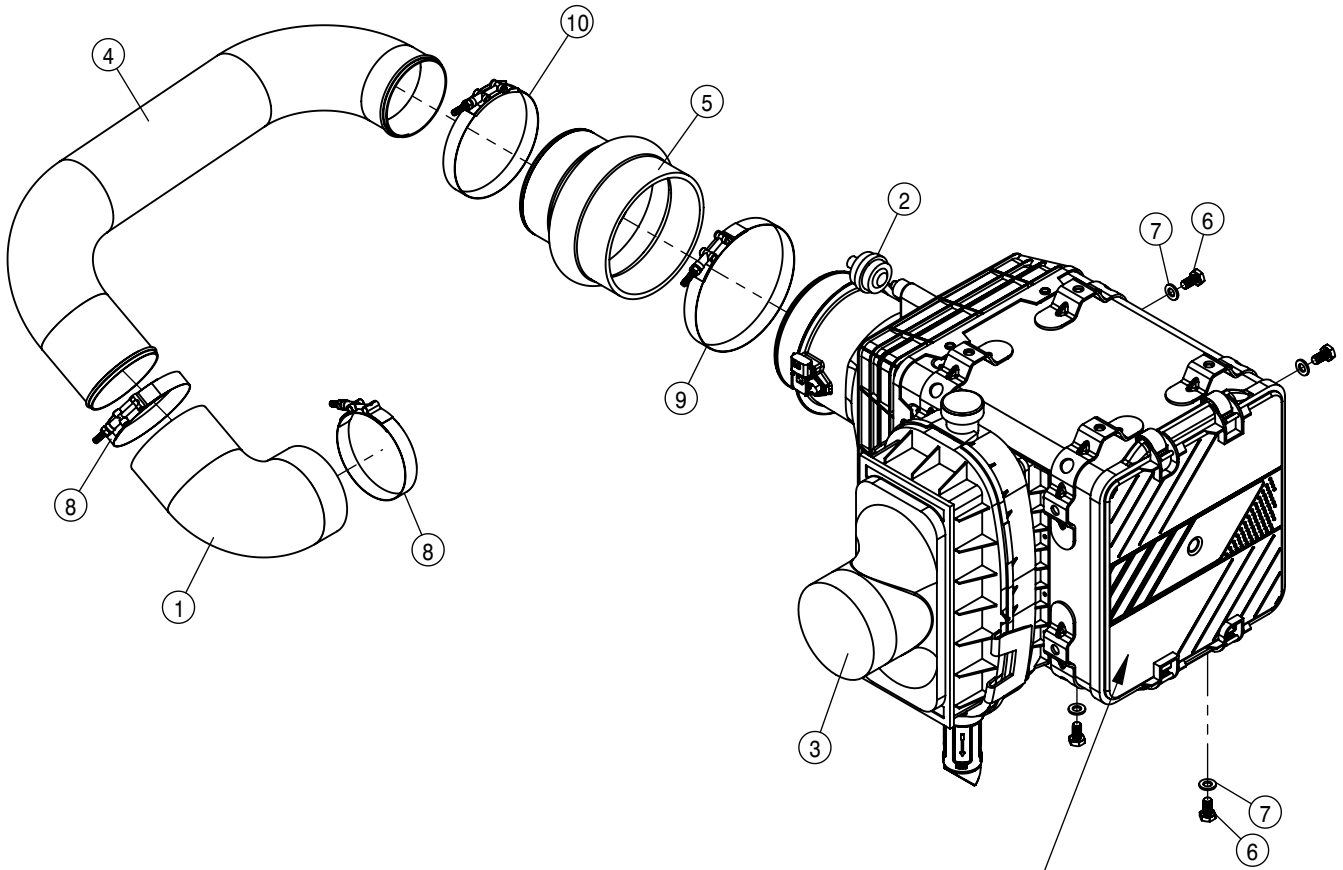

317491-PRIMARY ELEMENT, AIR CLEANER
317492-SECONDARY ELEMENT, AIR CLEANER

TIER-4F AIR CLEANER ASSEMBLY			
DET	QTY	P/N	DESCRIPTION
1	1	316624	4.00" 4.50 X 5.75 EDPM ELBOW
2	1	317355	AIR FILTER MINDER SWITCH
3	1	317502	AIR CLEANER
4	1	317520	TUBE AIR INTAKE TURBO
5	1	317550	REDUCER HUMP HOSE
6	4	473793	10MM-1.50 X 20MM HEX BOLT GR8
7	4	473799	10MM FLAT WASHER
8	2	520134	4.31/4.59 T-BOLT HOSE CLAMP SS
9	1	520147	6.38/6.69 T-BOLT HOSE CLAMP
10	1	520148	5.38/5.69 T-BOLT HOSE CLAMP SS