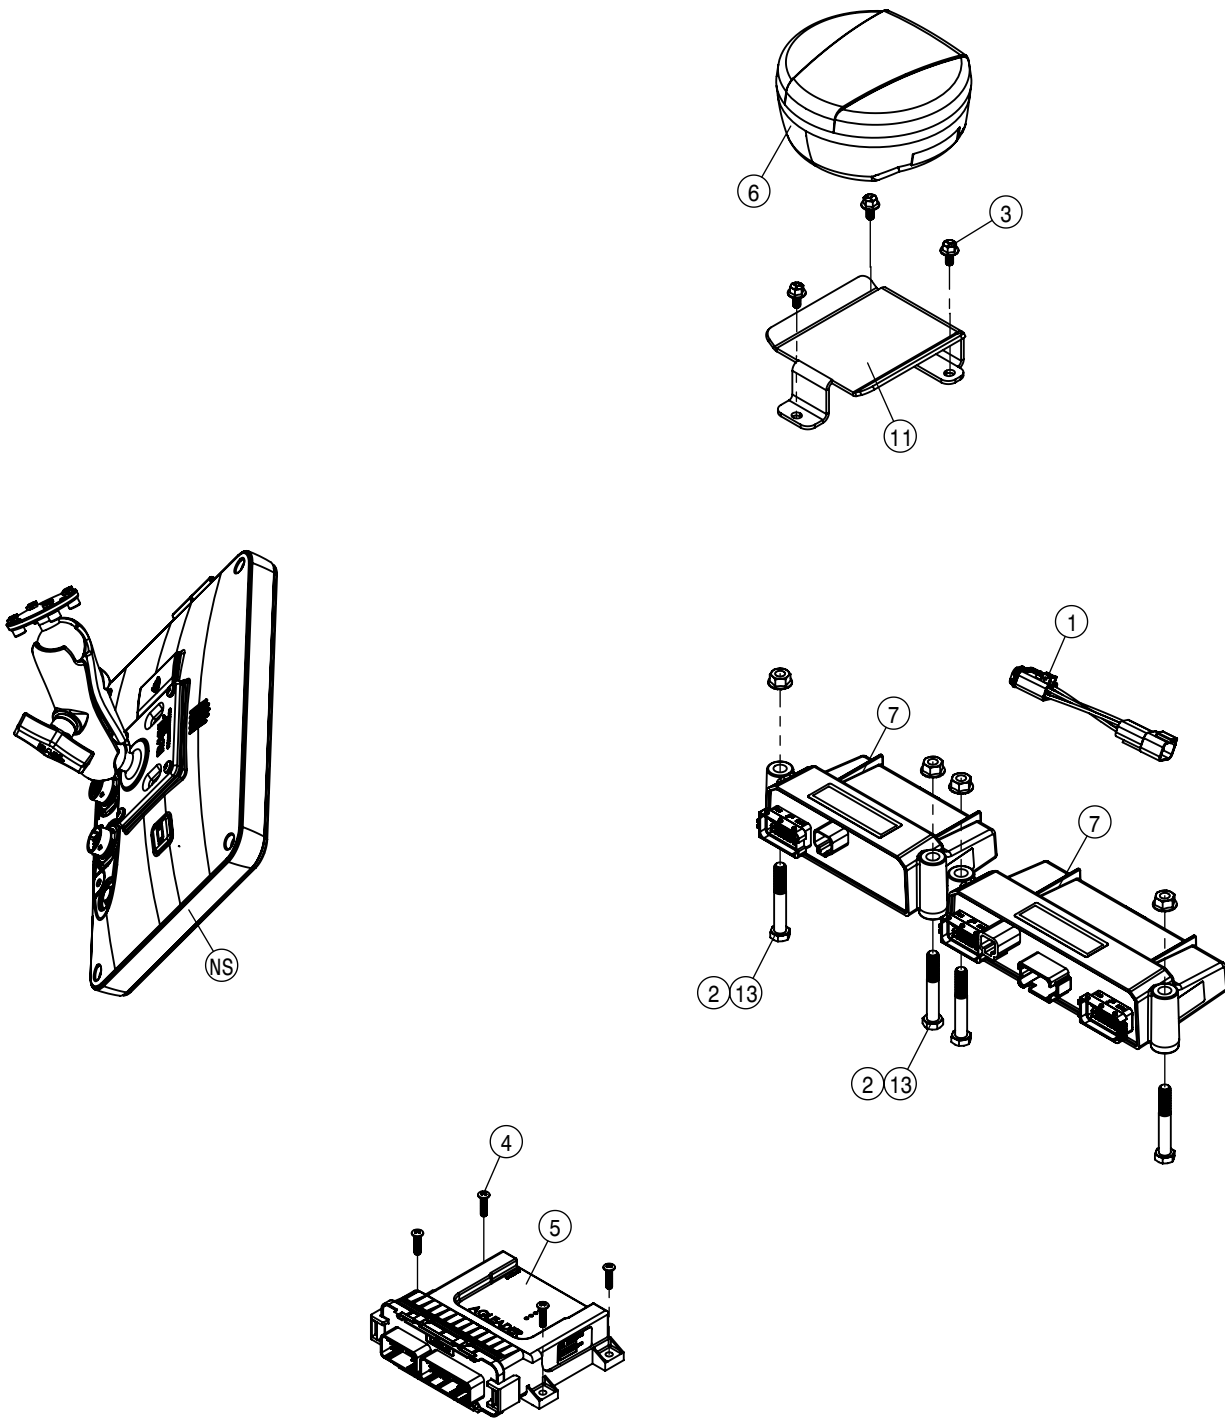

AG LEADER PRECISION COMPONENTS			
DET	QTY	P/N	DESCRIPTION
1	1	294141	HARNESS, 4 PIN CHANGER
2	4	470087	3/8-16UNC HEX FLG NUT SER MC GR5
3	3	470122	1/4UNC X 1/2 HHSFB GR5 MC
4	4	472235	10-32 X 3/4 PHIL HD MACH SCR
5	1	690080	AG LEADER ST COM ECU KIT 2018
6	1	690086	KIT GPS 6500 2018
7	1	690090	AG LEADR ISO SPY SYS KIT 2018
NS	2	693494	TERMINATOR, RAVEN
NS	1	693928	INCOMMAND 1200 DISP KIT
NS	1	693933	AG LDR ISO DC CAB KIT
11	1	694017	AG LEADER GPS BRKT
NS	1	694036	HARNESS INCOMMAND ADAPT 2018
13	4	900134	3/8UNC X 2 1/2 HHCS GR5 MC