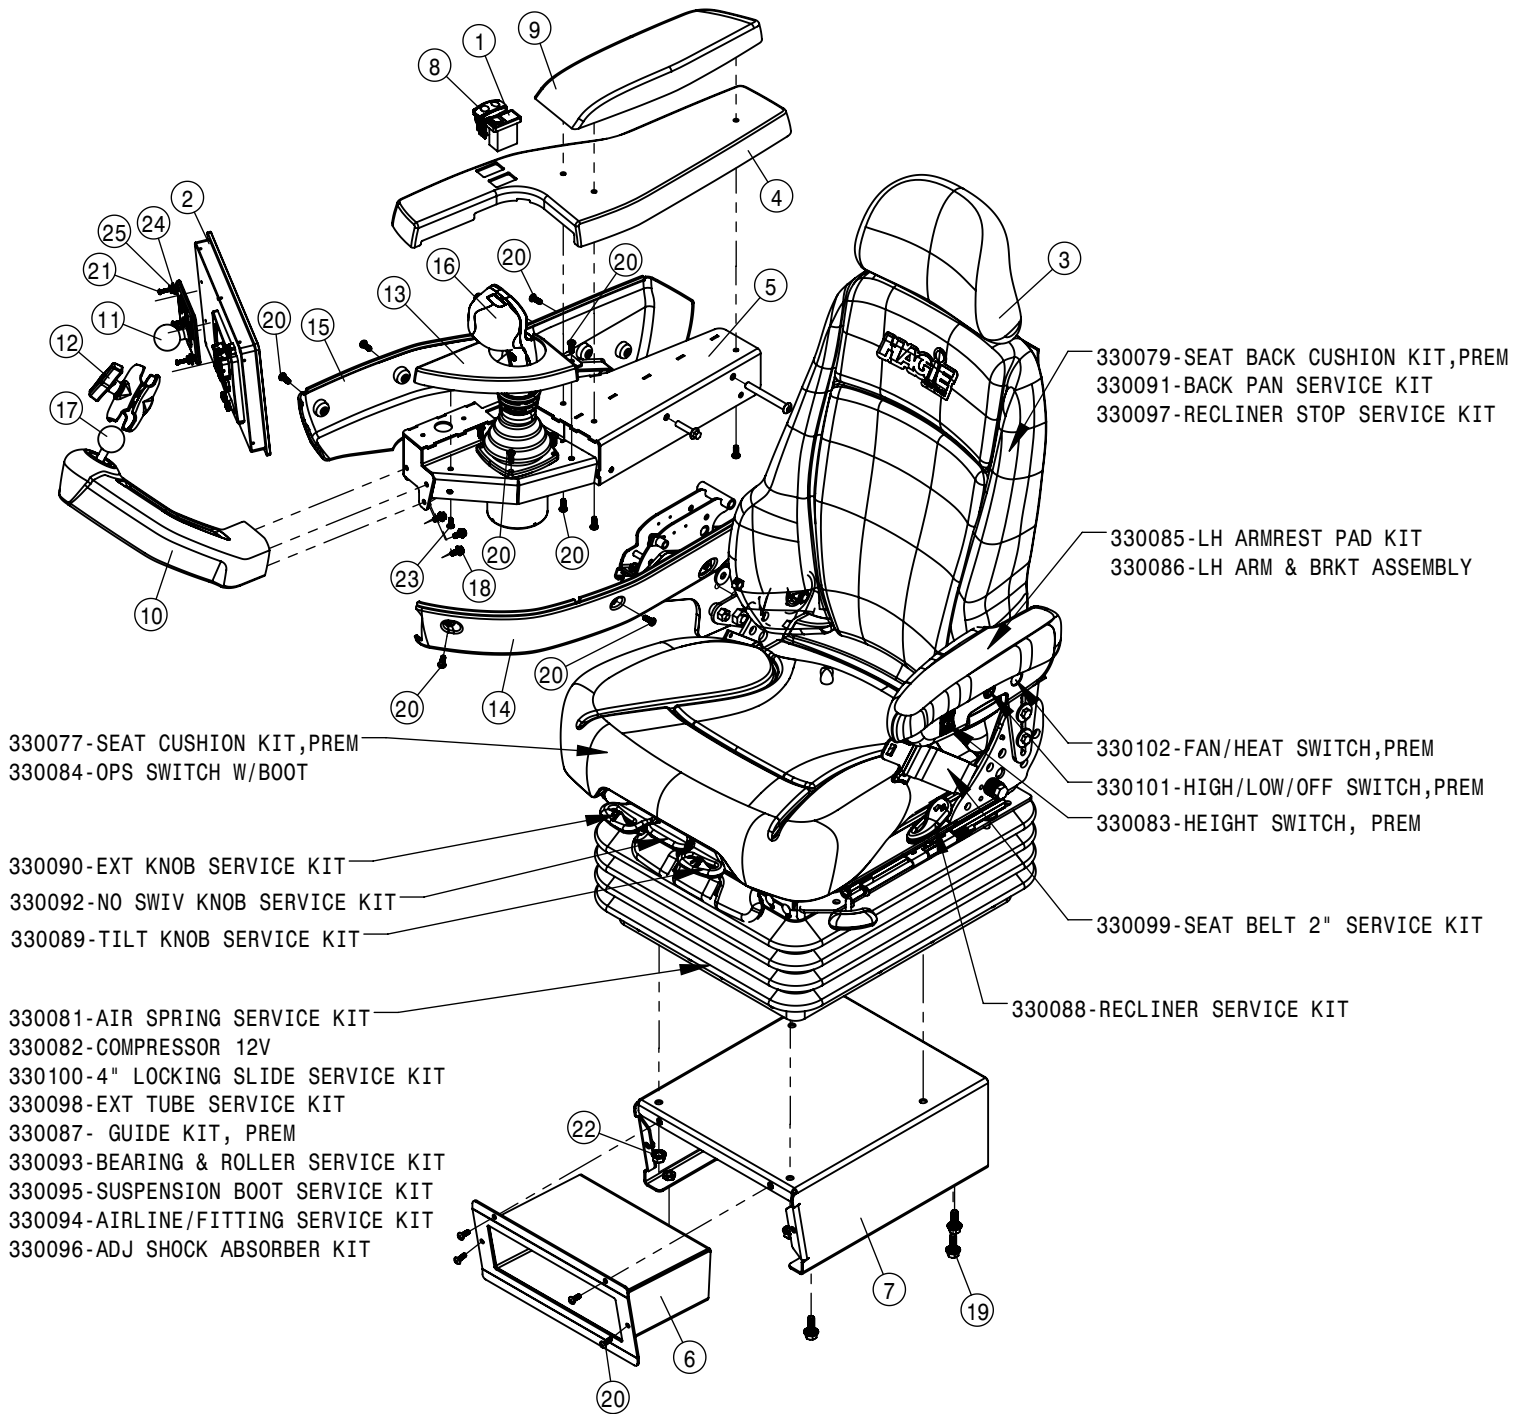

PREMIUM SEAT ASSEMBLY			
DET	QTY	P/N	DESCRIPTION
1	1	292201	SWITCH, BRAKE, STS
2	1	292628	PARKER MD4-10" TOUCH DISPLAY
3	1	330068	SEAT - PREMIUM, CAB STS' 14
4	1	343915	UPR POD COVER STD SEAT, DTS
5	1	344167	POD STRUCTURE WLDMT
6	1	344279	STS CAB FIRST AID WLDMNT '14
7	1	344280	STS CAB SEAT RSR WLDMNT '14
8	1	344311	SWITCH - THROTTLE
9	1	344340	ARMREST POD, ASSY, STSCAB' 14
10	1	344342	POD DISPLAY MNT ASSY MOLDED, STSCAB' 14
11	1	344386	1.5" RAM BALL MNT BASE 3.625" SQ
12	1	344491	RAM SHRT SCKT ARM 1.5" BALL
13	1	344517	POD MIDDLE, CAB

PREMIUM SEAT ASSEMBLY			
DET	QTY	P/N	DESCRIPTION
14	1	344518	POD INNER, CAB
15	1	344519	POD OUTER
16	1	344656	JOYSTICK, CAB
17	1	344988	1.5" RAM BALL MT 1/4UNC THRD
18	4	470122	1/4 UNC X 1/2 SERR FLG BOLT
19	6	470460	3/8UNC X 1 HHSFB GR5 MC
20	19	472344	1/4UNCX5/8 ALHD BUTTON CAP SCR
21	4	473701	4MM-0.70 x 12 PAN HD PHL SCREW
22	4	473866	M10 X 1.5 HEX SERR FLG NUT
23	1	903706	10-32X1/2 PHIL PAN MACH SCR
24	4	920000	SAE FLAT WASHER 1/4 MC
25	4	920021	SAE FLAT WASHER #8 MC