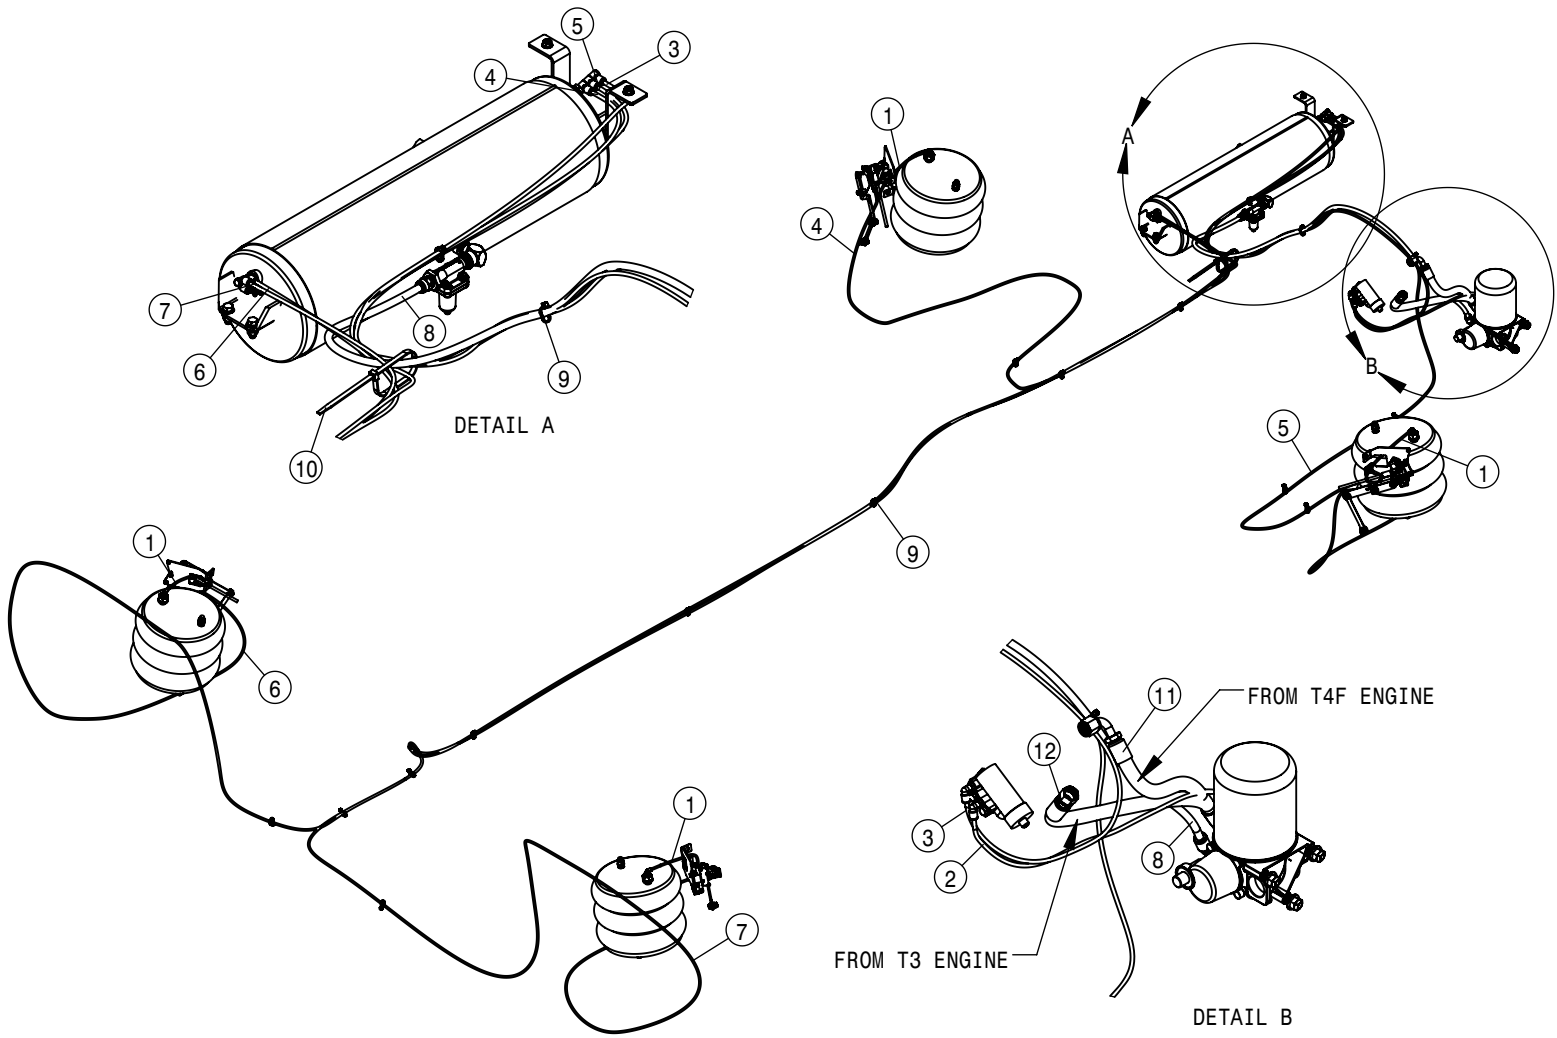

AIR LINE ASSEMBLY			
DET	QTY	P/N	DESCRIPTION
1	4	195906-013	1/40D AIR BRAKE TUBING J844-A
2	1	195906-033	1/40D AIR BRAKE TUBING J844-A
3	1	195906-101	1/40D AIR BRAKE TUBING J844-A
4	1	195906-160	1/40D AIR BRAKE TUBING J844-A
5	1	195906-211	1/40D AIR BRAKE TUBING J844-A
6	1	195906-333	1/40D AIR BRAKE TUBING J844-A
7	1	195906-365	1/40D AIR BRAKE TUBING J844-A
8	1	195914-071	1/20D AIR BRAKE TUBING J844-B
9	16	470154	CABLE TIE, 11.00" BLK NYLON
10	1	470555	CABLE TIE, 1/2 X 15" BLACK NYLON
11	1	617048	10-451TC-10FJX-10FJX90-24 H/A
12	1	617228	10-451TC-10FJX-10FJX-23 H/A