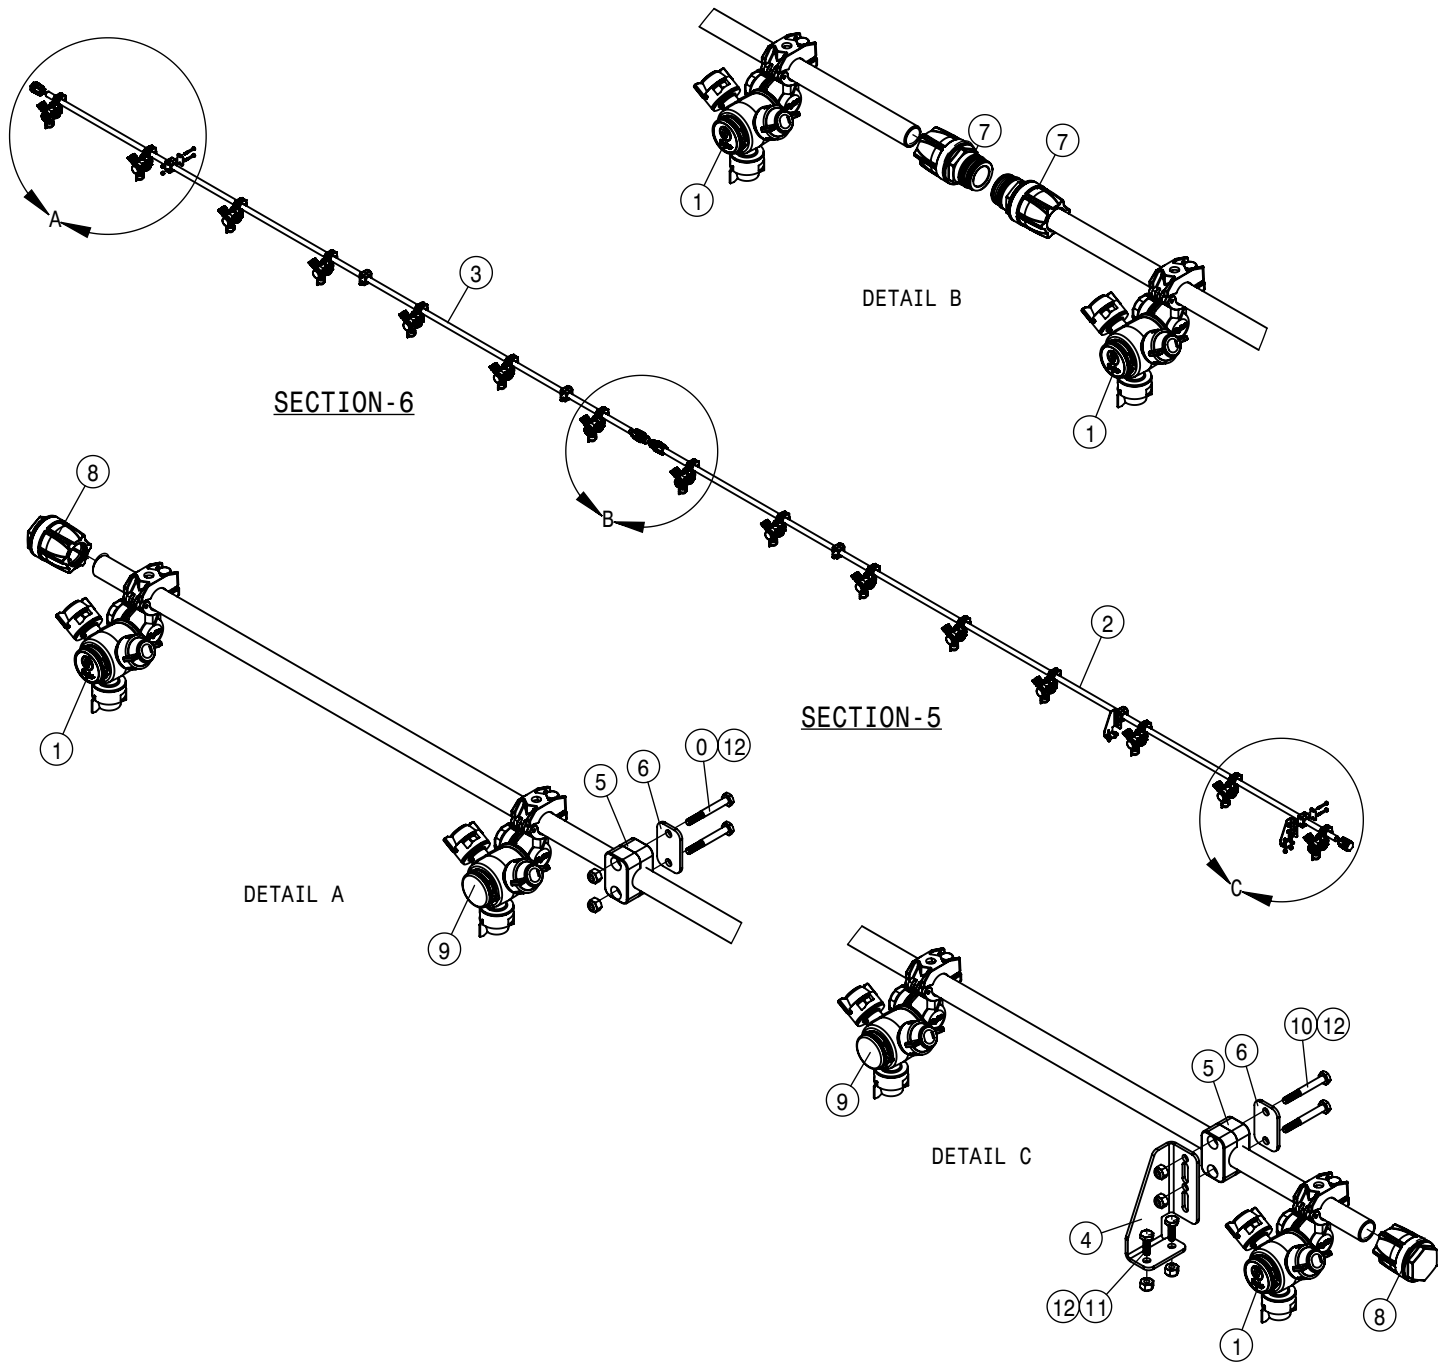

20" WET BOOM SPACING, SECTION 5-6 80/90 BOOM			
DET	QTY	P/N	DESCRIPTION
1	4	737962	QUICK TJET 3-TIP BODY, 1/2" R
2	1	167706	TUBE-WET BM .50X149 20"SP
3	1	167801	TUBE-WET BM .50X129 20"SP
4	2	169153	INNER SOLU BRKT, DTS' 16
5	6	470358	TUBE CLAMP BODY, .840 (1/2 PIPE)
6	6	470752	SS COVER PLATE FOR 470358
7	2	500331	T3 - 1/2" PIPE BOOM END
8	2	500332	1/2" PIPE BOOM END
9	11	737961	QUICK TJET 3-TIP BODY, 1/2"
10	12	900022	1/4UNC X 2 HHCS SS
11	4	900448	1/4UNC X 3/4 HHCS SS
12	16	910118	1/4-20UNC NYLOCK NUT SS