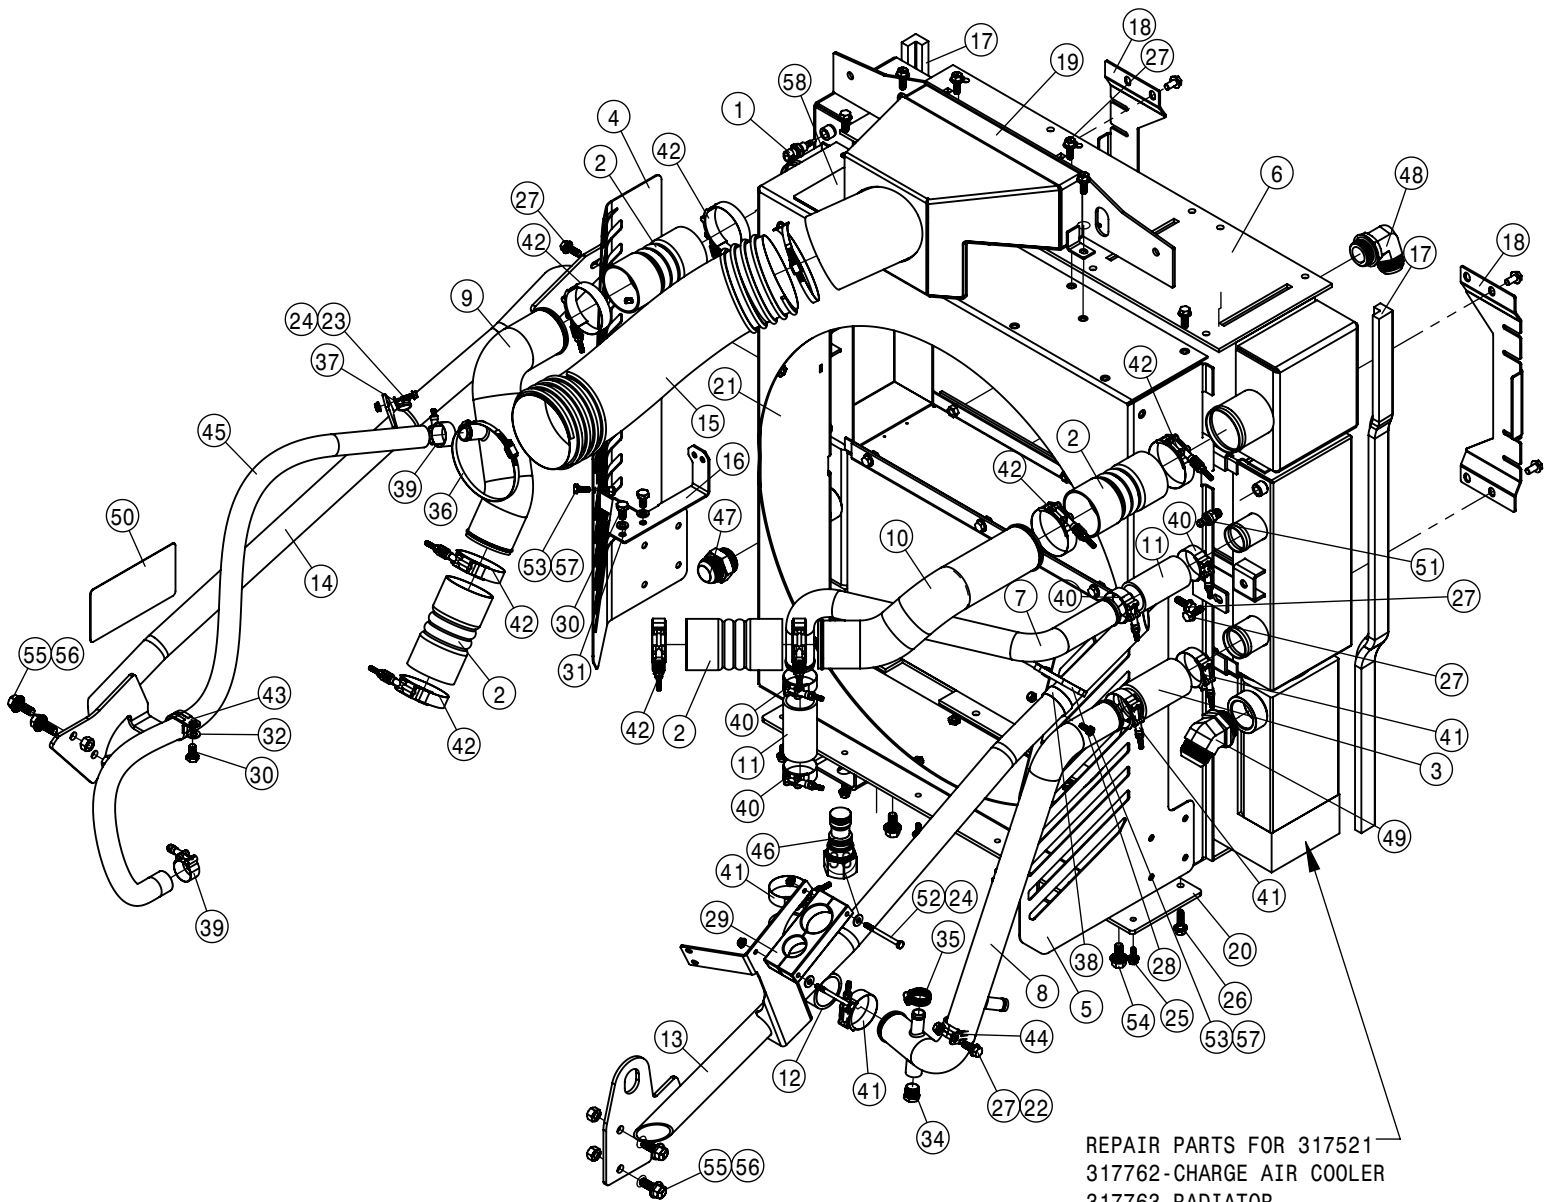

REPAIR PARTS FOR 317521
317762-CHARGE AIR COOLER
317763-RADIATOR
317764-HYDRAULIC OIL COOLER

TIER-4F RADIATOR ASSEMBLY			
DET	QTY	P/N	DESCRIPTION
1	1	290098	TEMP SENDER - CAC
2	4	311592	3.00 X 6.00 CAC HOSE
3	1	317203	COOLANT HOSE
4	1	317503	DTS LEFT SIDE FAN GUARD
5	1	317508	DTS RIGHT SIDE FAN GUARD
6	1	317521	ASSY-RAD,CAC AND HOC
7	1	317523	PIPE - COOLANT ENGINE OUTLET
8	1	317524	PIPE - COOLANT ENGINE RAD
9	1	317526	PIPE - CAC INLET COLD
10	1	317527	PIPE - CAC OUTLET HOT
11	2	317528	COOLANT HOSE 1.75 x 4"
12	1	317529	COOLANT ELBOW
13	1	317548	COOLING PKG BRACE-RT
14	1	317549	COOLING PKG BRACE-LH
15	1	317551	AIR INTAKE FLEX HOSE-DTS
16	1	317703	FAN CLUTCH/SHIELD BRACKET
17	2	317716	ISOLATOR-FOAM (COOLING PACK) DTS
18	2	317718	BRACKET-AC CONDENSOR MTG, DTS
19	1	317721	AIR INTAKE WLD, DTS

TIER-4F RADIATOR ASSEMBLY			
DET	QTY	P/N	DESCRIPTION
20	1	317751	BASE WLD-FAN SHROUD
21	1	318321	FAN SHROUD W/DECAL
22	1	470087	3/8UNC HEX SERR FLANGE NUT
23	1	470118	1/4 UNC X 3/4 SER FLG BOLT
24	3	470121	1/4 UNC SERR FLG LOCK NUT
25	6	470233	5/16UNC X 3/4 HHSFB GR5 MC
26	4	470329	3/8UNC X 1 1/4 HHSFB GR5 MC
27	11	470460	3/8 X 1" SERR FLG BOLT
28	1	470555	CABLE TIE, 1/2 X 15" BLACK NYLON
29	1	470731	TUBE CLAMP BODY,1.50, 2.05 OD
30	3	473793	10MM-1.50 X 20MM HEX BOLT GR8
31	2	473798	10MM LOCK WASHER
32	1	473799	10MM FLAT WASHER
33	2	483038	1/4 REGULAR FLAT WASHER
34	1	505231	PIPE PLUG .50NPT HEX HD BRS
35	1	520055	HOSE CLAMP NO 12 STAINLESS
36	2	520089	BRIDGE CLAMP 5" DIA
37	1	520104	CUSH HOSE CLMP,#12, 3/4D X 1/2W
38	1	520123	CUSH CLAMP,#32 1 3/4D X 5/8W

TIER-4F RADIATOR ASSEMBLY			
DET	QTY	P/N	DESCRIPTION
39	2	520138	1.38/1.56 T-BOLT HOSE CLAMP
40	4	520139	1.93/2.18 T-BOLT HOSE CLAMP SS
41	4	520140	2.18/2.50 T-BOLT HOSE CLAMP SS
42	8	520146	3.06/3.38 T-BOLT HOSE CLAMP SS
43	1	520160	CUSH CLAMP,#24 1 1/2D-3/4WLOOP
44	1	520161	CUSH CLAMP,#32 2"D-3/4W LOOP
45	1	602029	HOSE, 1" X 48.00, DTS AIR
46	1	606674	VALVE, LOGIC
47	1	618472	1 5/8MJIC-1 5/8MOR ADPTR
48	1	618477	1 5/8MJIC-90-1 5/8MOR LBO
49	1	618745	1 7/8MJIC-45-1 7/8MOR LBO
50	1	650780	DECAL, FLUIDS DTS
51	1	712100	1/4NPT X 3/8 HOSE FTG,PUSHLOCK
52	2	900010	1/4UNC X 3" HEX BOLT
53	2	900064	5/16UNC X 3/4 HHS FB GR5 MC
54	2	900516	1/2UNC X 1 HHSFB GR5 MC
55	4	900517	1/2UNC X 1 1/4 HHSFB GR5 MC
56	4	910008	1/2-13UNC HEX NUT MC GR5
57	2	910132	5/16-18UNC NYLOCK NUT SS
58	1	T188283	LABEL, WARNING,FAN GUARD,ENG