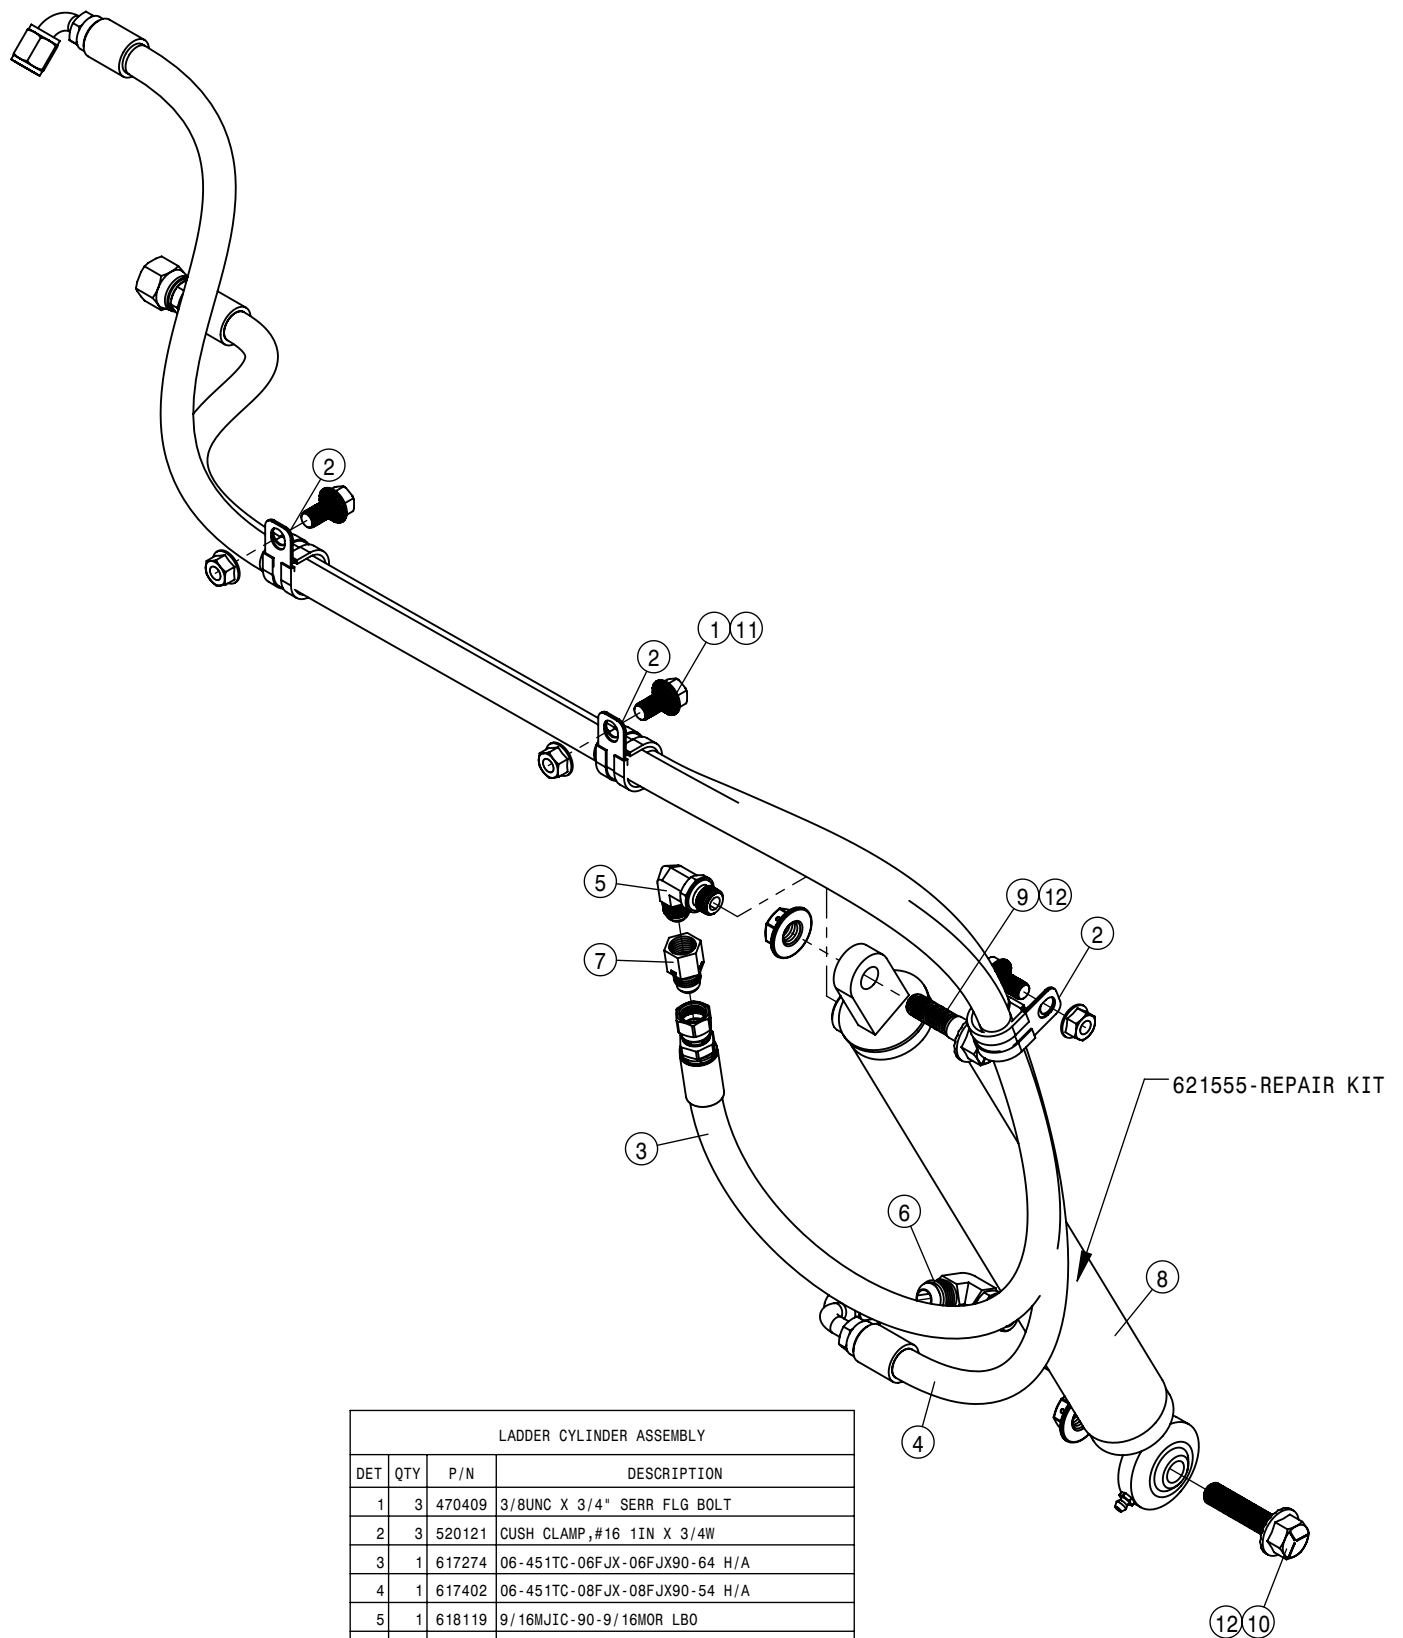

LADDER CYLINDER ASSEMBLY			
DET	QTY	P/N	DESCRIPTION
1	3	470409	3/8UNC X 3/4" SERR FLG BOLT
2	3	520121	CUSH CLAMP,#16 1IN X 3/4W
3	1	617274	06-451TC-06FJX-06FJX90-64 H/A
4	1	617402	06-451TC-08FJX-08FJX90-54 H/A
5	1	618119	9/16MJIC-90-9/16MOR LBO
6	1	618249	3/4MJIC-90-9/16MOR LBO
7	1	618733	9/16JIC .042 ORIFICE ADPTR
8	1	621554	HYD CYL, 1.50" X 12.25" X 0.75"
9	1	900518	1/2UNC X 1 3/4 HHSFB GR5 MC
10	1	900519	1/2UNC X 2 HHSFB GR5 MC FT
11	3	910042	3/8-16UNC HEX FLG NUT SM MC GR8
12	2	914015	1/2UNC HEX CENTER-LOCK NUT