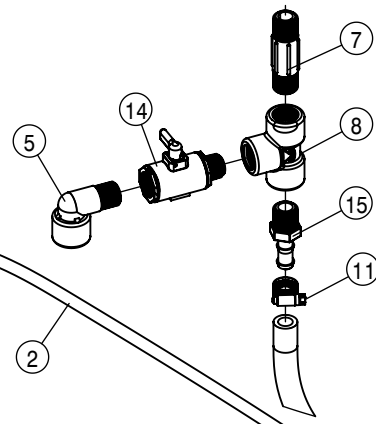

DETAIL B

HANDWASH ASSEMBLY			
DET	QTY	P/N	DESCRIPTION
1	1	195907-005	HOSE 3/8 ID 1/8W CLEAR VINYL
2	1	197008-148	HOSE 1/2 1-FBR BR BLK EPDM
3	1	363260	HAND WASH TANK RETAINER
4	1	475019	3/4 FGHT-1/2 FNPT SWIV ADPTR
5	1	500044	1/2NPT-90 ST EL, POLY
6	1	500131	1/2"NPT TANK FLANGE POLY
7	1	500133	1/2NPT X 3" PIPE NIPPLE POLY
8	1	500143	1/2 NPT PIPE TEE, POLY
9	2	500287	3/8NPT-90-3/8 HOSE BARB, POLY
10	1	503101	1/2NPT CLOSE NIPPLE, POLY
11	2	520069	HOSE CLAMP NO 6 STAINLESS
12	2	520115	CUSH CLAMP,#12 0.75"D-3/4W LOOP
13	2	520120	HOSE CLAMP NO 4 STAINLESS
14	2	696195	1/2FNPT-1/2MNPT MICRO BALL VLV
15	2	713340	1/2NPT-1/2 HOSE BARB, POLY
16	1	763752	HAND WASH TANK W/ DECAL, DTS
17	2	900149	3/8UNC X 8 1/2 HHCS GR5 MC
18	2	914004	3/8-16UNC STOVER NUT MC GR5
19	1	N408864	LABEL, CLEAN WATER RINSE TANK