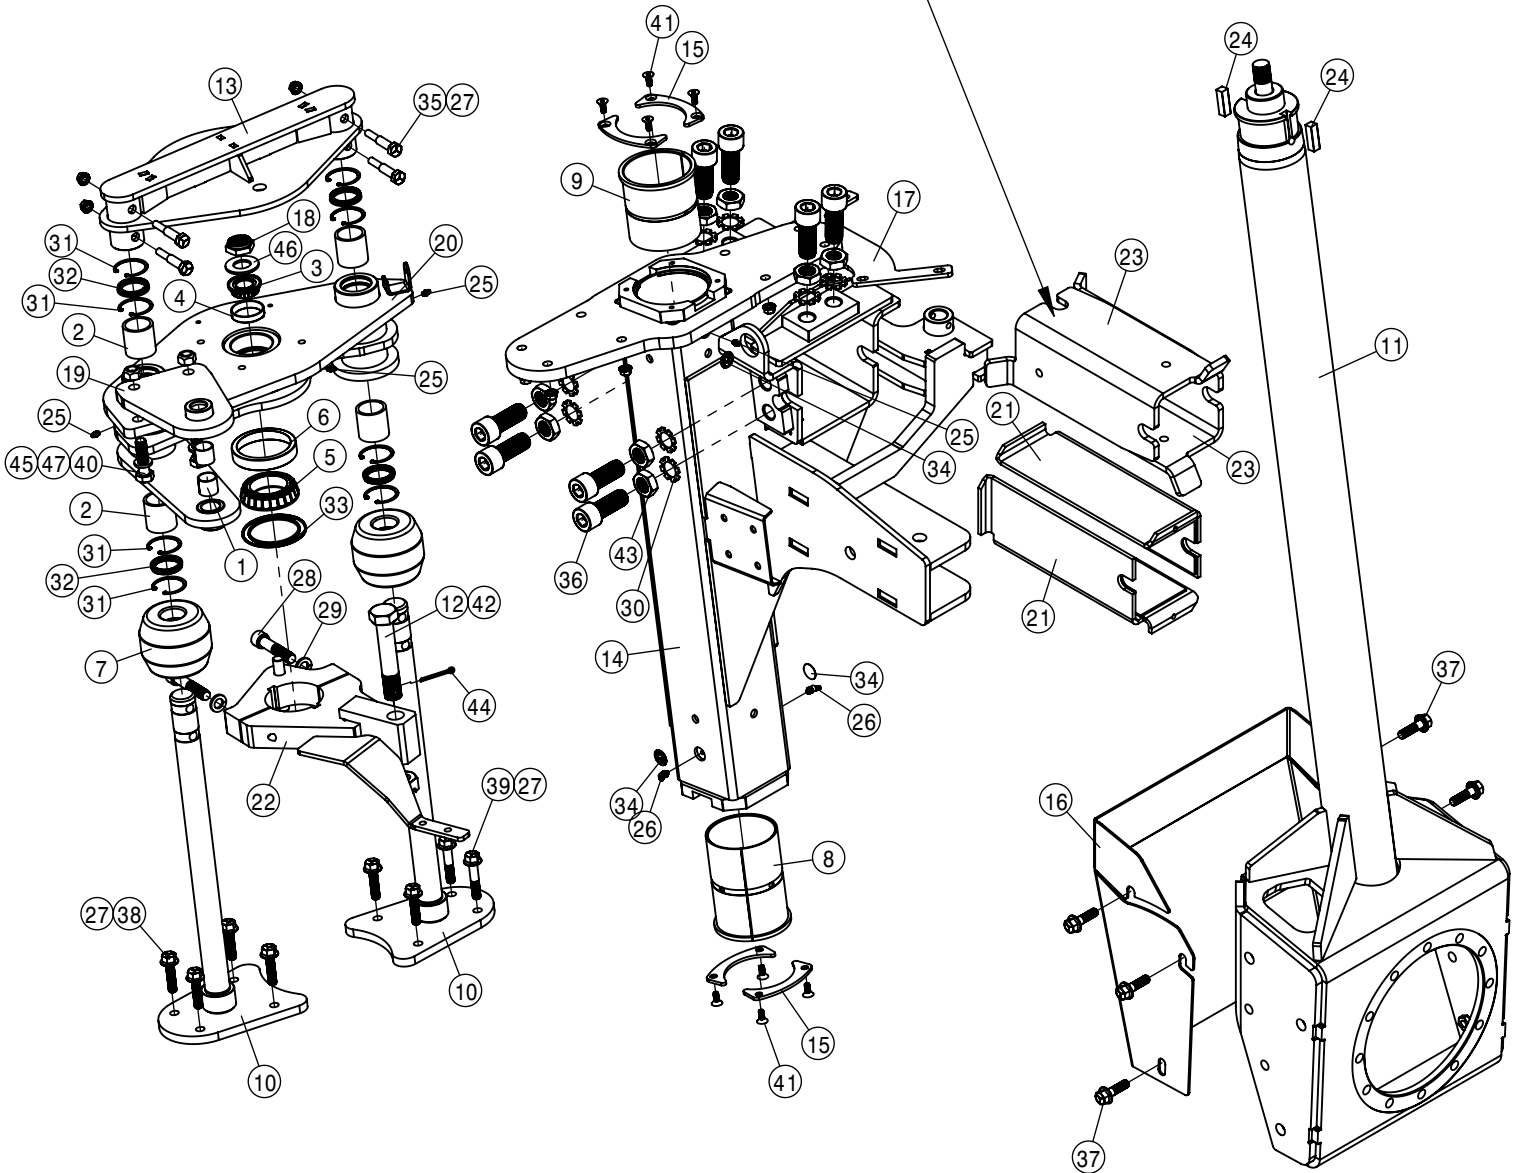

NOTE: USED WITHOUT TREAD ADJUST

RIGHT REAR LEG ASSEMBLY			
DET	QTY	P/N	DESCRIPTION
1	2	121029	JOURNAL BRG, 1.00 ID x 1.00 LG
2	4	121113	TOWER SLEEVE BRG (POLYGON) 05
3	1	125050	BRG CONE, 1.00 ID W/FACE SEAL
4	1	125051	BRG CUP FOR 125050
5	1	125059	BRG CONE, 2.25 ID
6	1	125060	BEARING CUP FOR 125059
7	2	311058	RUBBER SPRING
8	1	358564	FRT LEG LWR NYL SLEEVE 280 89
9	1	358565	FRT LEG UPR NYL SLEEVE 280 89
10	2	359491	NITRO TOWER WLD
11	1	359514	LF/RR INR LEG WLD
12	1	359534	STRG CYL BOLT
13	1	359536	AIR BAG TOWER TOP MT WLD
14	1	360068	LH FRT OTR LEG WLD
15	4	360110	BRG KPR, LEG
16	1	360198	CROP SHIELD

RIGHT REAR LEG ASSEMBLY			
DET	QTY	P/N	DESCRIPTION
17	1	360297	REAR LEG HYD ROUTING PLATE
18	1	360561	1-14 UNS THIN HEX NUT LCK
19	1	360586	UPPER TRUNION MT WLD RH REAR
20	1	360590	RH AIR BAG LWR PLT WLD
21	2	360602	TREAD ADJUST WEAR PLT
22	1	360613	STRG ARM CLAMP WLD RH
23	2	360810	LEG ATTACHMENT REINF PLT LH
24	2	470447	KEY .50 SQ X 1.69 LONG
25	4	471005	GREASE ZERK, 1/4-28 X 1/2
26	2	471023	GREASE ZERK 1/4-28 X 45
27	12	472029	3/8-16UNC HEX FLG NUT SER SS
28	2	472337	5/8UNC X 3" SOC HD CAP SCR
29	2	473841	16MM LOCK WASHER
30	8	483018	EXT TOOTH LOCK WASHER 1 MC
31	8	629537	187RRH00Z SNAP RING
32	4	629620	SEAL, 1.500 ROD DIA

RIGHT REAR LEG ASSEMBLY			
DET	QTY	P/N	DESCRIPTION
33	1	629626	SEAL, 3.875 DIA, FOR 125059
34	3	650206	DECAL, GREASE DAILY
35	4	900269	1/2UNC X 2 3/4 HHCS GR5 MC
36	8	900395	1"UNC X 2 1/2 SOCKET CAP SCR
37	6	900518	1/2UNC X 1 3/4 HHSFB GR5 MC
38	6	900519	1/2UNC X 2 HHSFB GR5 MC FT
39	2	900520	1/2UNC X 2 1/2 HHSFB GR5 MC
40	2	900857	5/8UNC X 2 1/4 HEX BOLT GR8
41	8	903728	5/16-18 UNC X 3/4 FHSCS SS
42	1	910020	1-8UNC HEX SLTTD NUT MC GR5
43	8	910101	1" UNC HEX JAM NUT
44	1	910120	3/16 X 1 3/4 COTTER PIN SS
45	2	914010	5/8-11UNC STOVER NUT MC GR5
46	1	920008	SAE FLAT WASHER 1 MC
47	2	920505	HLOCK WASHER 5/8 MC