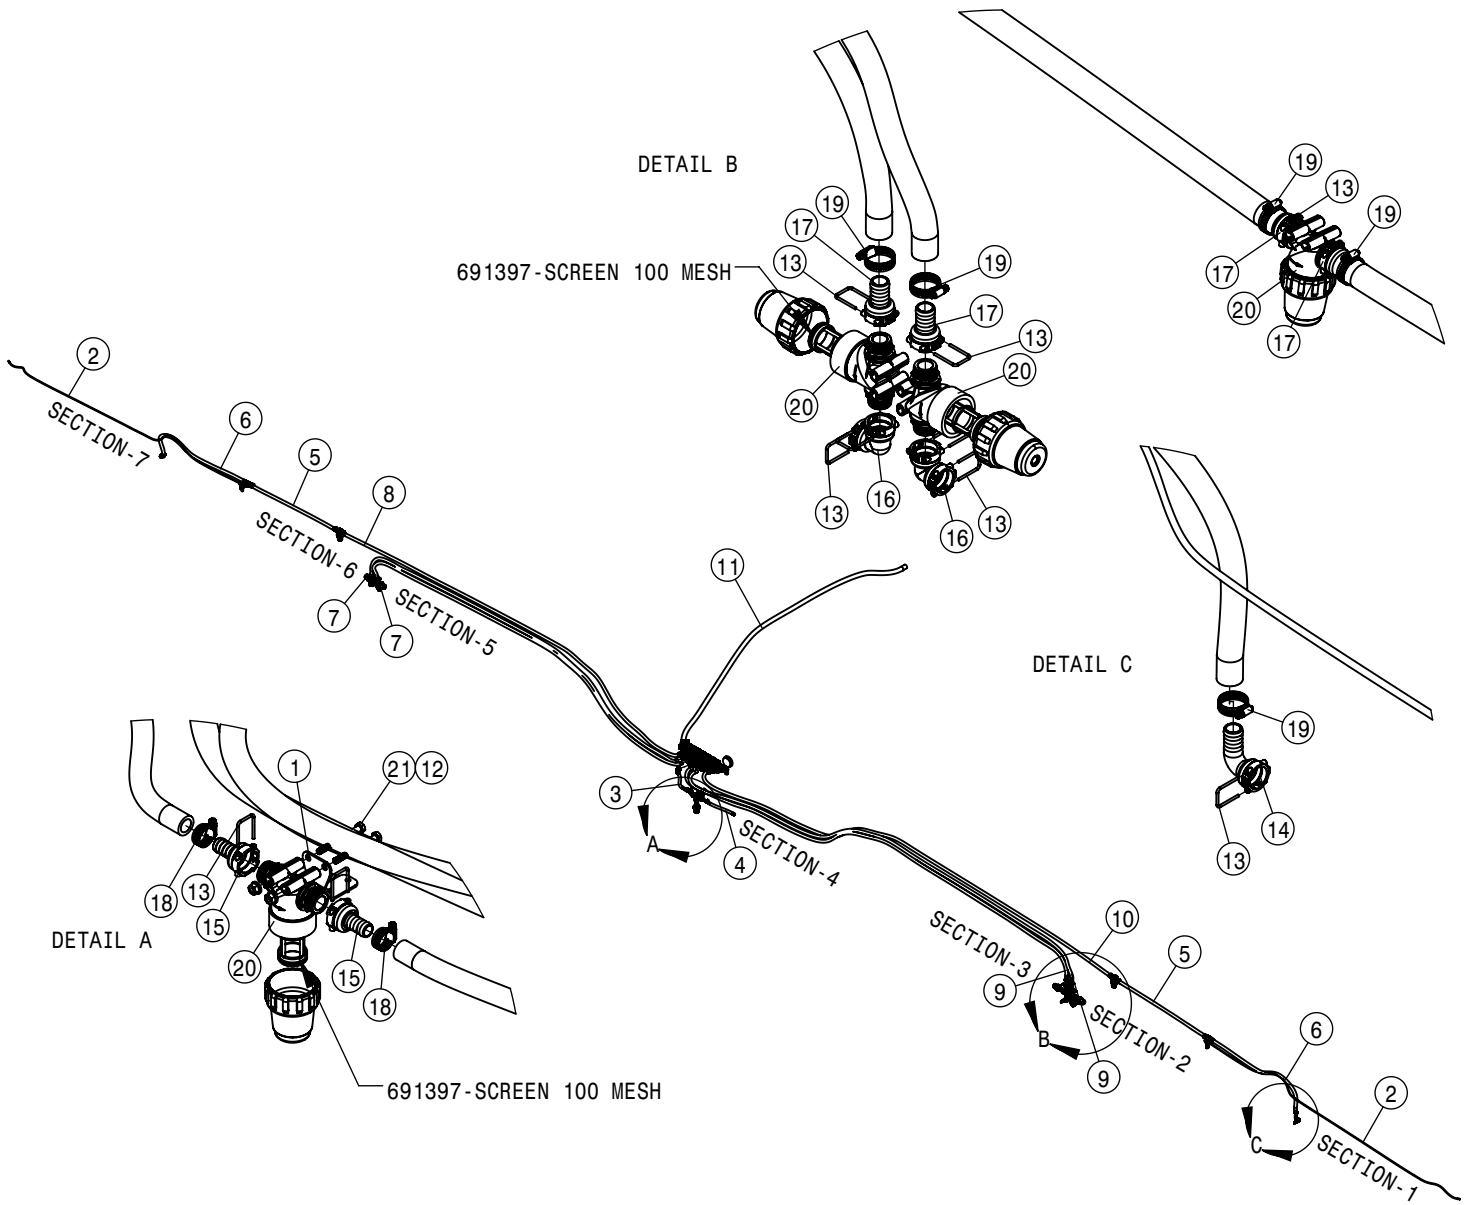

20" 80FT SOLUTION HOISING			
DET	QTY	P/N	DESCRIPTION
1	1	167647	DTS STRAINER BRKT 16'
2	2	195915-167	3/80D AIR BRAKE TUBING J844-B
3	1	197112-012	HOSE 3/4 1-FBR BR BLK EPDM
4	1	197112-015	HOSE 3/4 1-FBR BR BLK EPDM
5	2	197116-058	HOSE 1IN 1-FBR BR BLK EPDM
6	2	197116-070	HOSE 1IN 1-FBR BR BLK EPDM
7	2	197116-227	HOSE 1IN 1-FBR BR BLK EPDM
8	1	197116-236	HOSE 1IN 1-FBR BR BLK EPDM
9	2	197116-266	HOSE 1IN 1-FBR BR BLK EPDM
10	1	197116-274	HOSE 1IN 1-FBR BR BLK EPDM
11	1	197127-153	HOSE 1 1/2" SUCTION,2F-1W EPDM
12	2	470570	5/16-18UNC CTRLK FLG NUT MC GR5
13	20	500311	FORK D3 DIST 29
14	2	500328	T3 TO 25MM HB 90
15	2	500349	T3 FEMALE - .75 HB
16	4	500351	T3 FORK 90 DEG FTG
17	8	500352	T3 FEMALE TO 25MM HB
18	2	520080	HOSE CLAMP NO 10 STAINLESS
19	10	520090	HOSECLAMP NO 16 STAINLESS
20	7	691396	STRAINER T3 100 MESH
21	2	900072	5/16UNC X 3 HHCS GR5 MC