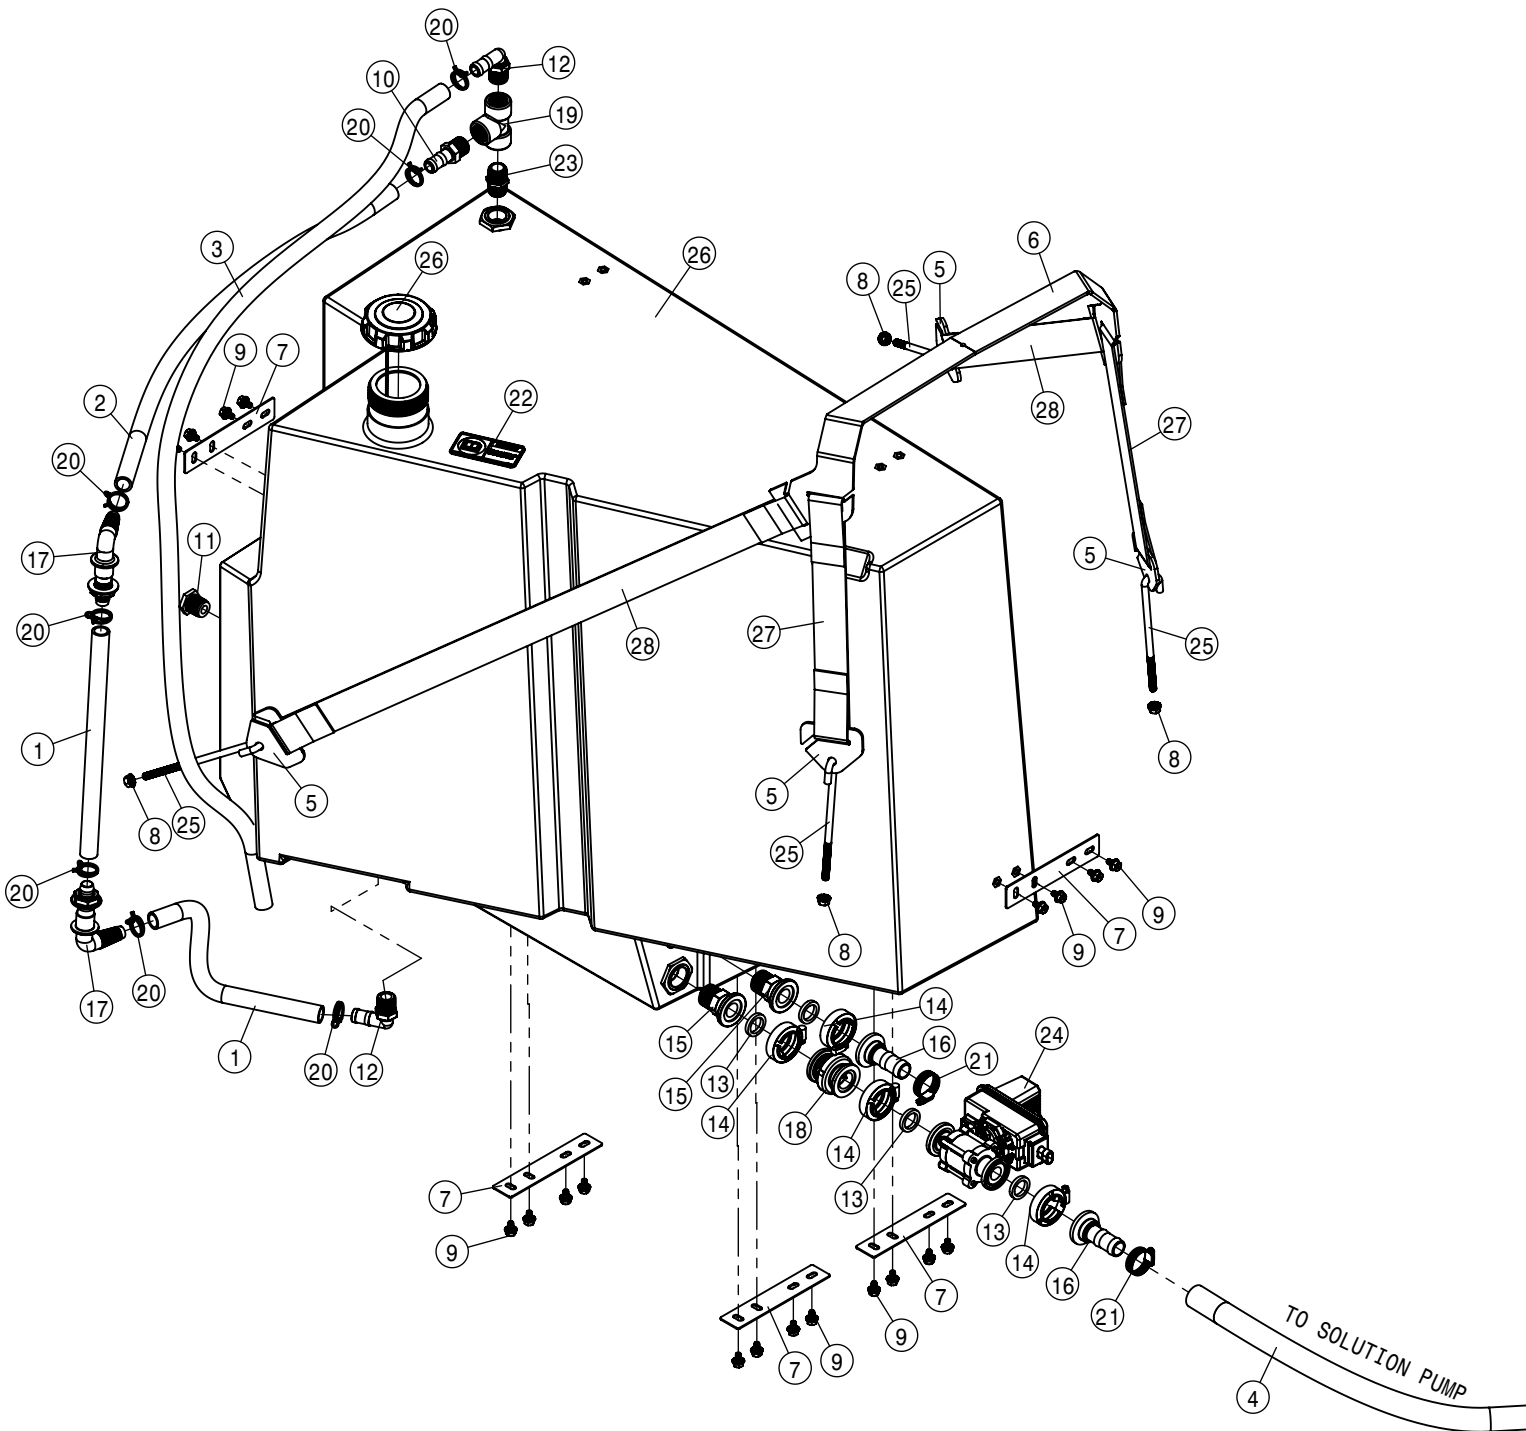

RINSE TANK ASSEMBLY			
DET	QTY	P/N	DESCRIPTION
1	2	195908-015	HOSE 3/4ID-1/8W CLEAR VINYL
2	1	195908-029	HOSE 3/4ID-1/8W CLEAR VINYL
3	1	195908-060	HOSE 3/4ID-1/8W CLEAR VINYL
4	1	197116-022	HOSE 1IN 1-FBR BR BLK EPDM
5	4	317734	BUCKLE-1 STRAP, DTS TANK TIEDOWN
6	1	362335	TOP BRACE-DTS TANK TIEDOWN
7	5	362337	BRKT-TANK SUPP
8	4	470087	3/8UNC HEX SERR FLANGE NUT
9	20	470232	5/16UNC X 1/2 HHSFB GR5 MC
10	1	500022	3/4NPT-3/4HOSE BARB, POLY
11	1	500043	3/4NPT PIPE PLUG, POLY
12	2	500054	3/4NPT-90-3/4 HOSE BARB, POLY
13	4	500157	1" FLANGE GASKET EPDM
14	4	500159	1" FLANGE CLAMP S.S.

RINSE TANK ASSEMBLY			
DET	QTY	P/N	DESCRIPTION
15	2	500163	1" FLANGE-1" MNPT ADPTR POLY
16	2	500171	1" FLANGE-1" HOSE BARB POLY
17	2	500340	3/4 HOSE BARB 90, BLKHD POLY
18	1	503102	1" FLANGE CHECK VALVE
19	1	505218	3/4 NPT PIPE TEE, POLY
20	7	520082	HOSE CLAMP NO 16 DBL WIRE
21	2	520090	HOSECLAMP NO 16 STAINLESS
22	1	650114	DECAL, FILL WITH FRESH WATER
23	1	690098	3/4NPT CLOSE NIPPLE, POLY
24	1	696196	3/4" ELEC BALL VALVE SS 1" FLG
25	4	701301	J-BOLT, 3/8-16 X 8.0
26	1	760904	RINSE TANK ASMY-DTS
27	2	763905	STRAP-.12 X 2.00 X 15.50
28	2	763906	STRAP-.12 X 2.00 X 38.00