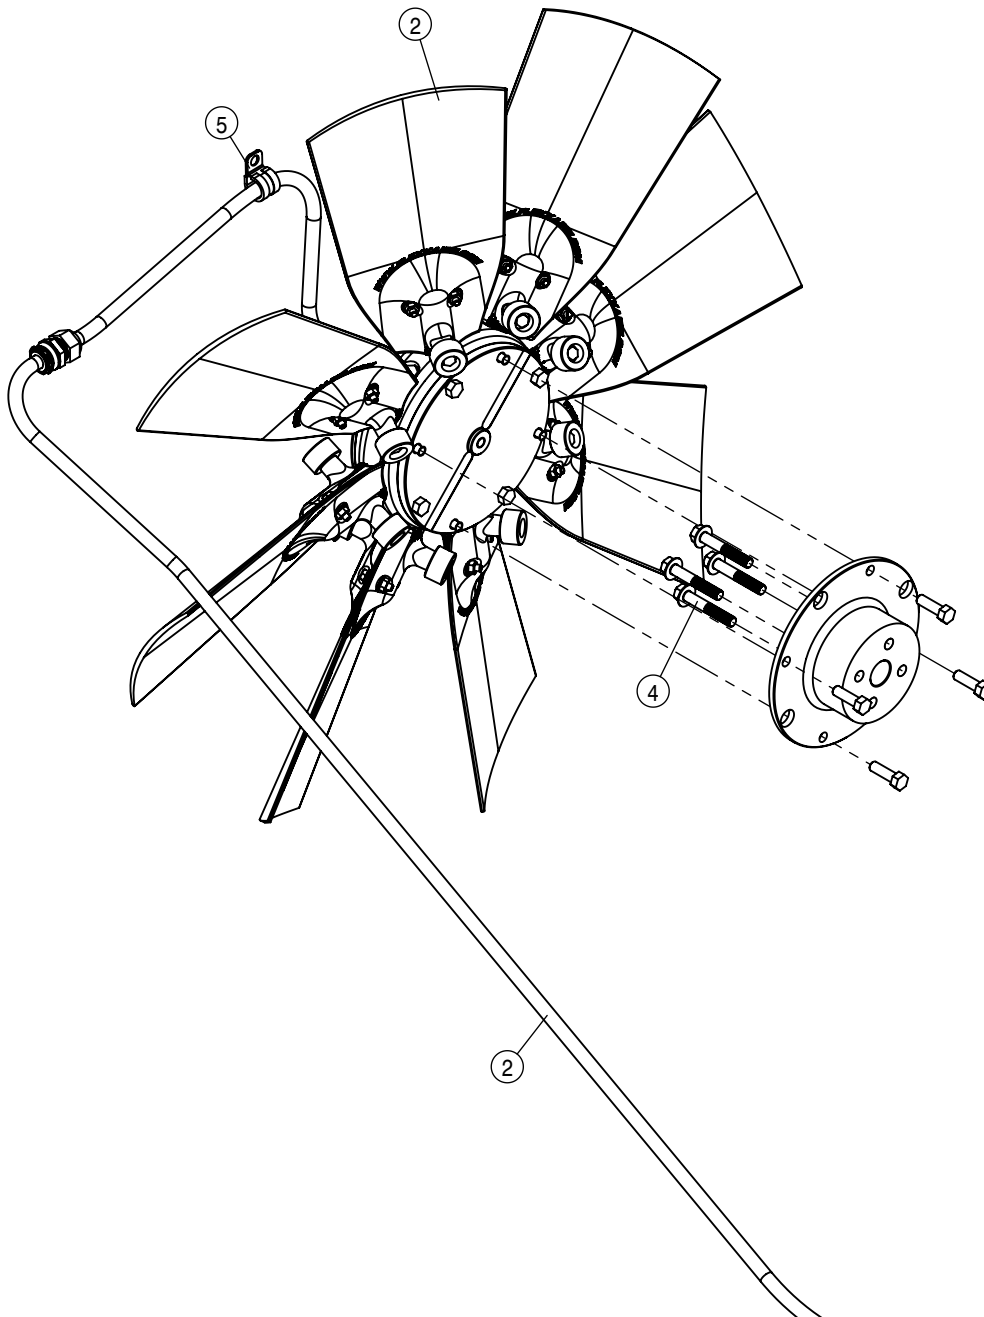

REVERSING FAN ASSEMBLY			
DET	QTY	P/N	DESCRIPTION
NS	1	294323	VARIABLE PITCH FAN HARNESS
	2	317546	VAR-PITCH REVERSING FAN-DTS
	3	470113	5/16UNC SERR FLG LOCK NUT
	4	473760	10MM-1.50 X 60MM FLG HEX BOLT
	5	520115	CUSH CLAMP,#12 0.75"D-3/4W LOOP
	6	611125	3/4MJIC-3/4MOR ADPTR
	7	615923	VALVE ASSY, PRR
	8	617352	04-451TC-04FJX-04FJX90-18 H/A
	9	617353	06-451TC-08FJX-08FJX-16 H/A
	10	618467	7/16MJIC-7/16MOR ADPTR
	11	618468	7/16MJIC-9/16MOR ADPTR
	12	900503	5/16UNC X 2 1/4 HHCS SS