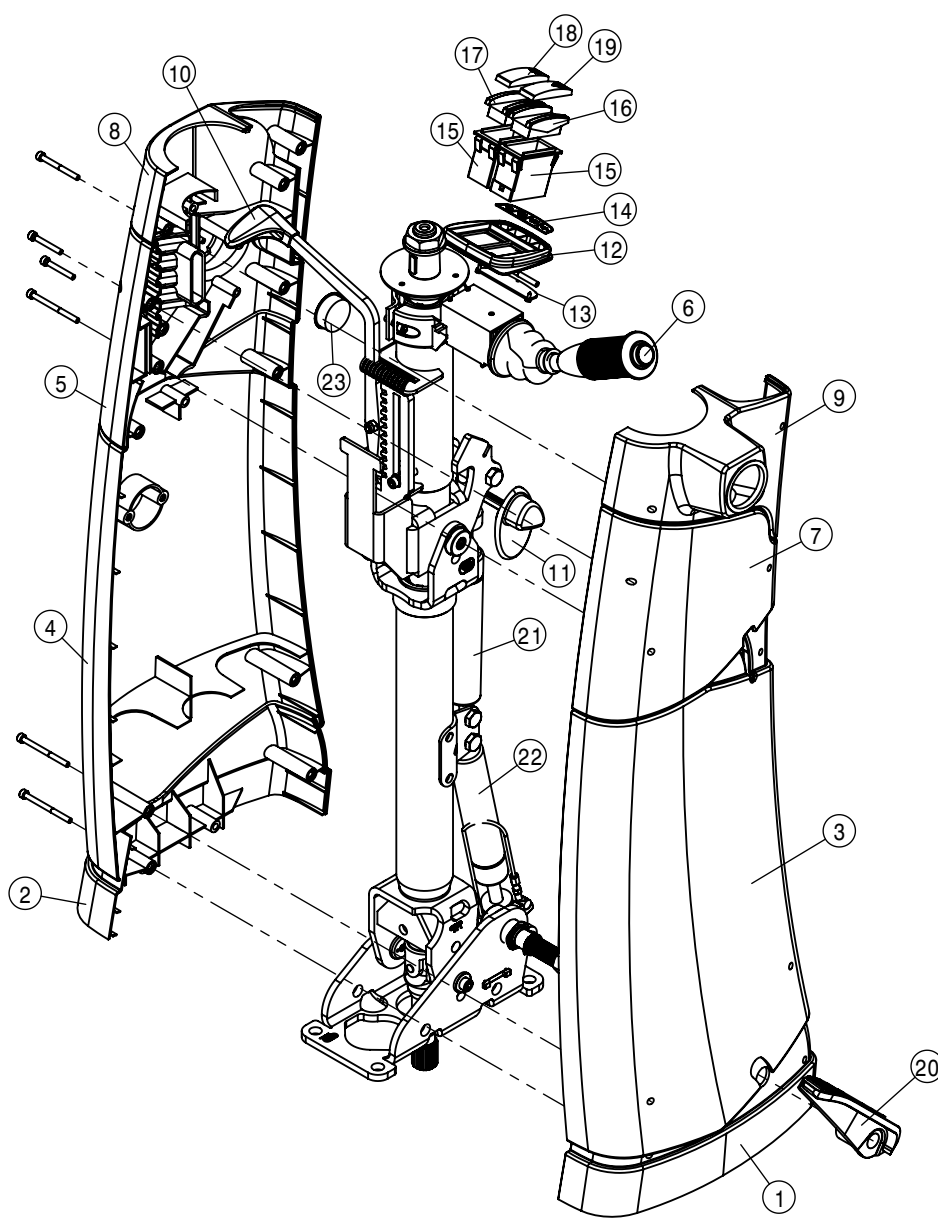

STEERING COLUMN ASSEMBLY			
DET	QTY	P/N	DESCRIPTION
1	1	344686	LH SIDE-LWR COVER, STRG COLUMN
2	1	344687	RH SIDE-LWR COVER, STRG COLUMN
3	1	344688	LH SIDE-MID COVER, STRG COLUMN
4	1	344689	RH SIDE-MID COVER, STRG COLUMN
5	1	344690	RH SIDE-UPR COVER, STRG COLUMN
6	1	344691	LH SWITCH, WIPER/LIGHTS, STRG
7	1	344692	LH SIDE-UPR COVER, STRG COLUMN
8	1	344693	RH SIDE-TOP COVER, STRG COLUMN
9	1	344694	LH SIDE-TOP COVER, STRG COLUMN
10	1	344695	UPR HANDLE RAL, STRG COLUMN
11	1	344696	LH UPR HANDLE RAL, STRG COLUMN
12	1	344697	SWITCH HOUSING, STRG COLUMN
13	1	344698	LIGHT 4LED 12V, STRG COLUMN
14	1	344699	INDICATOR PAD, STRG COLUMN
15	2	344700	SWITCH BASE, STRG COLUMN
16	1	344701	SWITCH ON/OFF SERIES 533
17	1	344702	SWITCH ON/OFF SERIES 533
18	1	344703	BLUE COVER, LIGHTS, 1-LED
19	1	344704	RED COVER, HAZARD SERIES 533
20	1	344705	LEFT PEDAL, STRG COLUMN
21	1	344707	GAS SPRING 400N, STRG COLUMN
22	1	344708	GAS SPRING 500N, STRG COLUMN
23	1	344734	RH CAP, STRG COLUMN