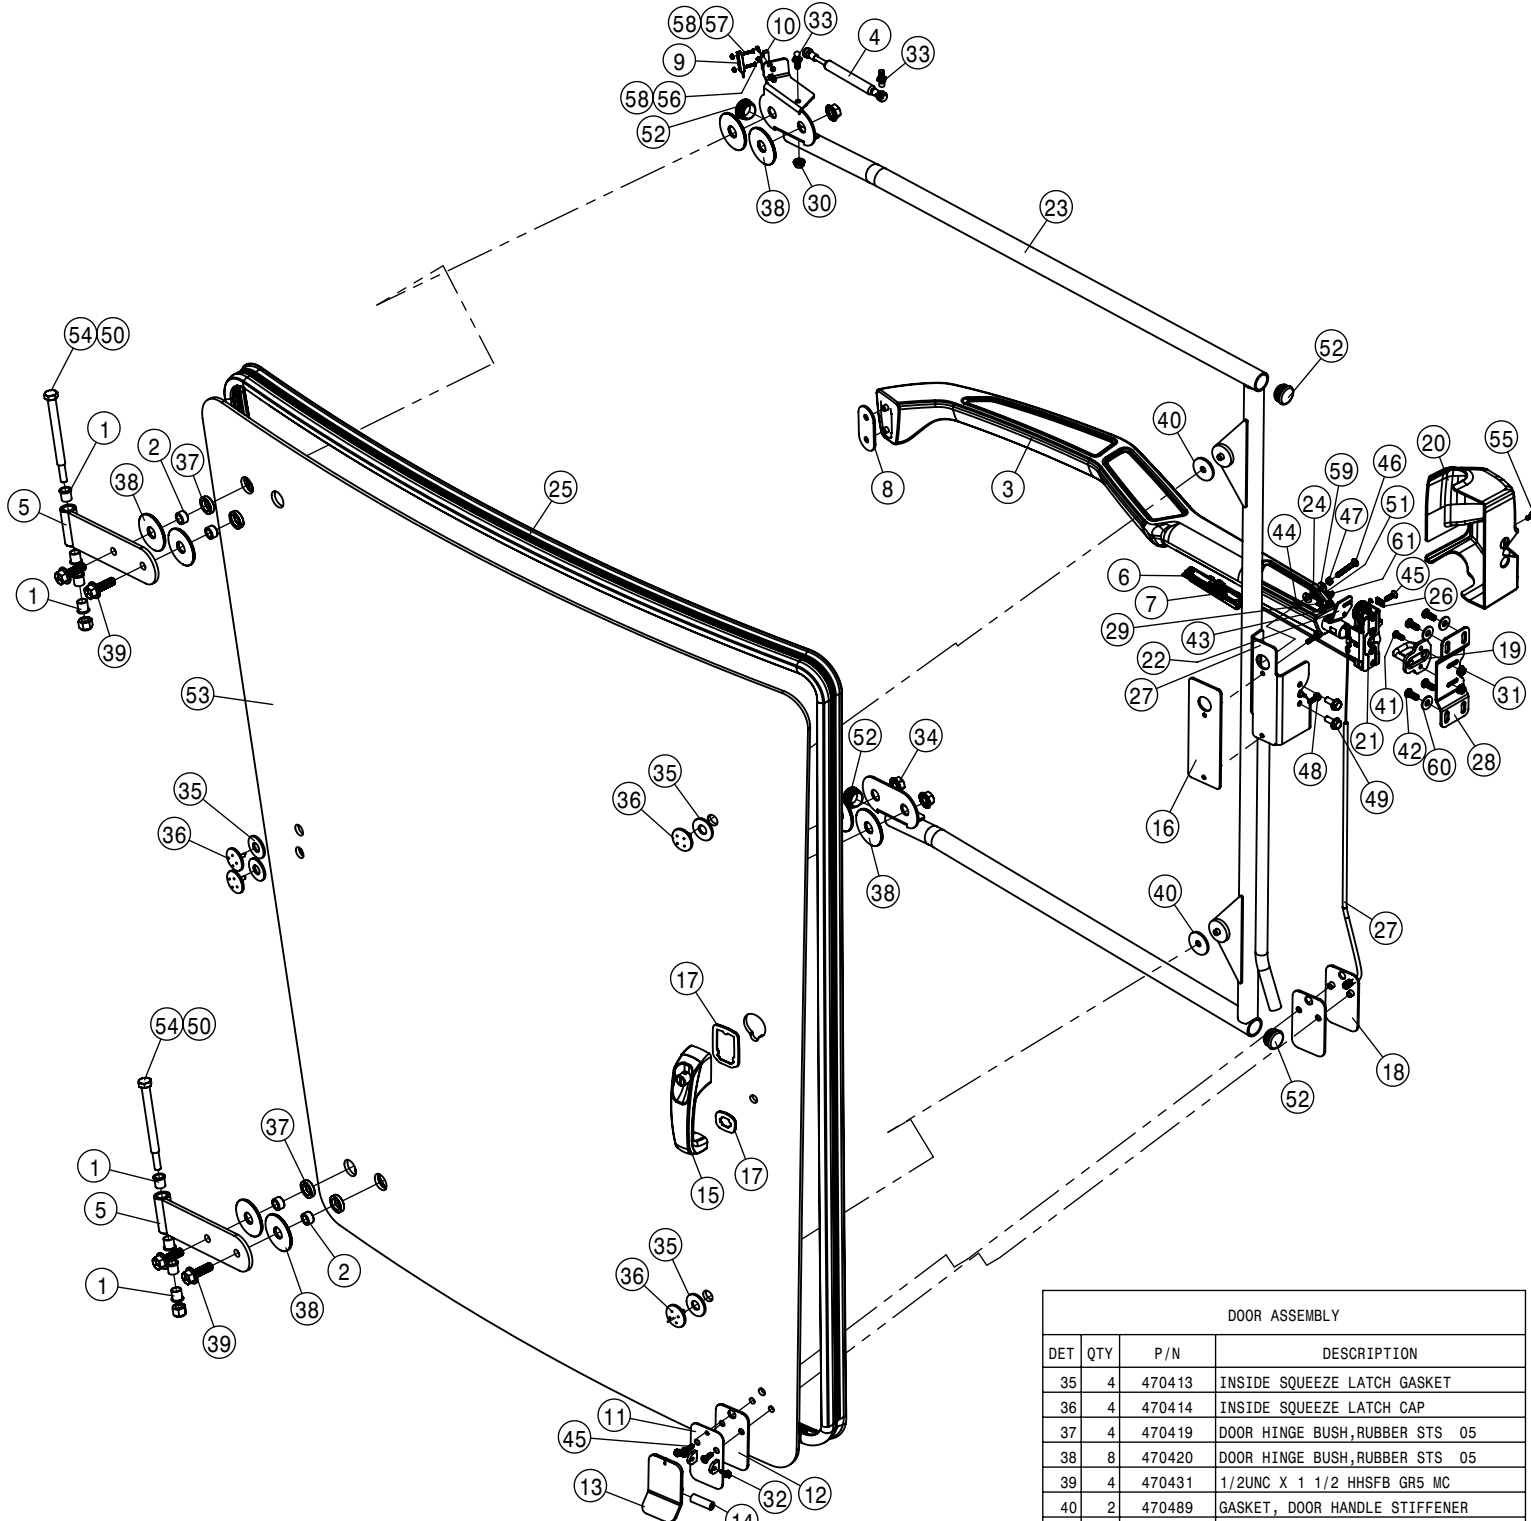

DOOR ASSEMBLY			
DET	QTY	P/N	DESCRIPTION
1	8	127506	NYLON FLANGE BRG, STS
2	4	343335	DOOR HINGE GLASS BUSH, CAB 05
3	1	344331	DOOR LATCH TUBE MOLDED, STSCAB'14
4	1	344335	GAS CYLINDER 40LB 2.0 STROKE
5	2	344336	DOOR HINGE WLDT, STSCAB'14
6	1	344508	DOOR LOCK KIT, STS'14
7	1	344510	FOOT PEDAL BASE WDLT, STS'14
8	1	344551	GASKET - DOOR ARM REST MOUNT
9	1	344560	DOOR SWITCH, STS'14
10	1	344561	DOOR SWITCH MAGNET, STS'14
11	1	344592	FOOT PEDAL MT GASKET, STS'15
12	2	344600	FOOT PEDAL MT GASKET, STS'15
13	1	344611	FOOT PEDAL WDLT, STS'15
14	1	344618	FOOT PEDAL PIVOT PIN, STS'15
15	1	344620	DOOR HANDLE PUSH BUTTON'15
16	1	344625	DOOR HANDLE MT GASKET, STS'15
17	1	344627	DOOR HANDLE GASKET, STS'15

DOOR ASSEMBLY			
DET	QTY	P/N	DESCRIPTION
18	1	344628	FOOT PEDAL MT WDLT, STS'15
19	1	345068	8MM HOOP FOR DOOR LATCH
20	1	345089	DOOR LATCH COVER, STS'19
21	1	345253	DOOR LATCH - 8MM HOOK
22	1	345254	DOOR LATCH BARREL PLT
23	1	345255	CAB DOOR FRAME WLD
24	1	345256	DOOR LATCH ROD, STS'19
25	1	345258	WEATHERSTRIP-- DOOR SEAL 5232MM
26	1	345261	6MM U-STYLE CLIP SPEED NUT
27	1	345262	HANDS FREE RELEASE CABLE '19
28	1	345526	DOOR LATCH 8MM HOOP MT
29	1	345532	LATCH CLIP - 1/8" ID PURPLE
30	1	470113	5/16-18UNC HEX FLG NUT SER MC GR5
31	2	470121	1/4 UNC SERR FLG LOCK NUT
32	2	470215	10-32 X 1/2 SERR FLG HEX BOLT
33	2	470255	BALL STUD, 5/16-18 THRD X 10MM
34	4	470360	1/2-13UNC HEX FLG NUT SER MC GR5

DOOR ASSEMBLY			
DET	QTY	P/N	DESCRIPTION
35	4	470413	INSIDE SQUEEZE LATCH GASKET
36	4	470414	INSIDE SQUEEZE LATCH CAP
37	4	470419	DOOR HINGE BUSH,RUBBER STS 05
38	8	470420	DOOR HINGE BUSH,RUBBER STS 05
39	4	470431	1/2UNC X 1 1/2 HHSFB GR5 MC
40	2	470489	GASKET, DOOR HANDLE STIFFENER
41	2	472344	1/4UNCX5/8 ALHD BUTTON CAP SCR
42	4	472375	5/16UNC X 3/4 BUTN CAP SCR BLK
43	1	473004	#10-32UNF NYLOCK NUT MC GR5
44	1	473758	6MM X 1.00 NYLON-LOCK HEX NUT
45	3	473761	6MM-1.00 X 20MM FLT HD SCREW
46	1	473762	6MM-1.00 X 45 PAN HD PHL SCREW
47	1	473767	6MM-1.00 HEX NUT
48	2	473787	6MM-1.00 X 25MM HEX BOLT GR8
49	2	473873	M8 X 20MM LG SERR FLG HEX BOLT
50	2	473988	1/2-13UNC NYLOCK NUT SS
51	1	473990	#8 X 3/4 PHIL PAN SHTMTL(A)SCR
52	4	629779	CAPLUG, 1 1/4" RD, BLK POLY
53	1	658019	GLASS DOOR, DTS
54	2	900348	1/2UNC X 6 HHCS SS
55	1	903706	10-32X1/2 PHIL PAN MACH SCR
56	2	903904	4-40 X 3/8 PHIL PAN MACH SCR
57	2	903906	#4-40 X 5/8 PHIL PAN HD SCREW
58	4	910031	#4-40UNC NYLOCK NUT MC GR2
59	2	910112	1/4 SAE FLAT WASHER SS
60	4	910133	USS FLAT WASHER 5/16 BZ
61	1	920021	# 8 SAE FLAT WASHER