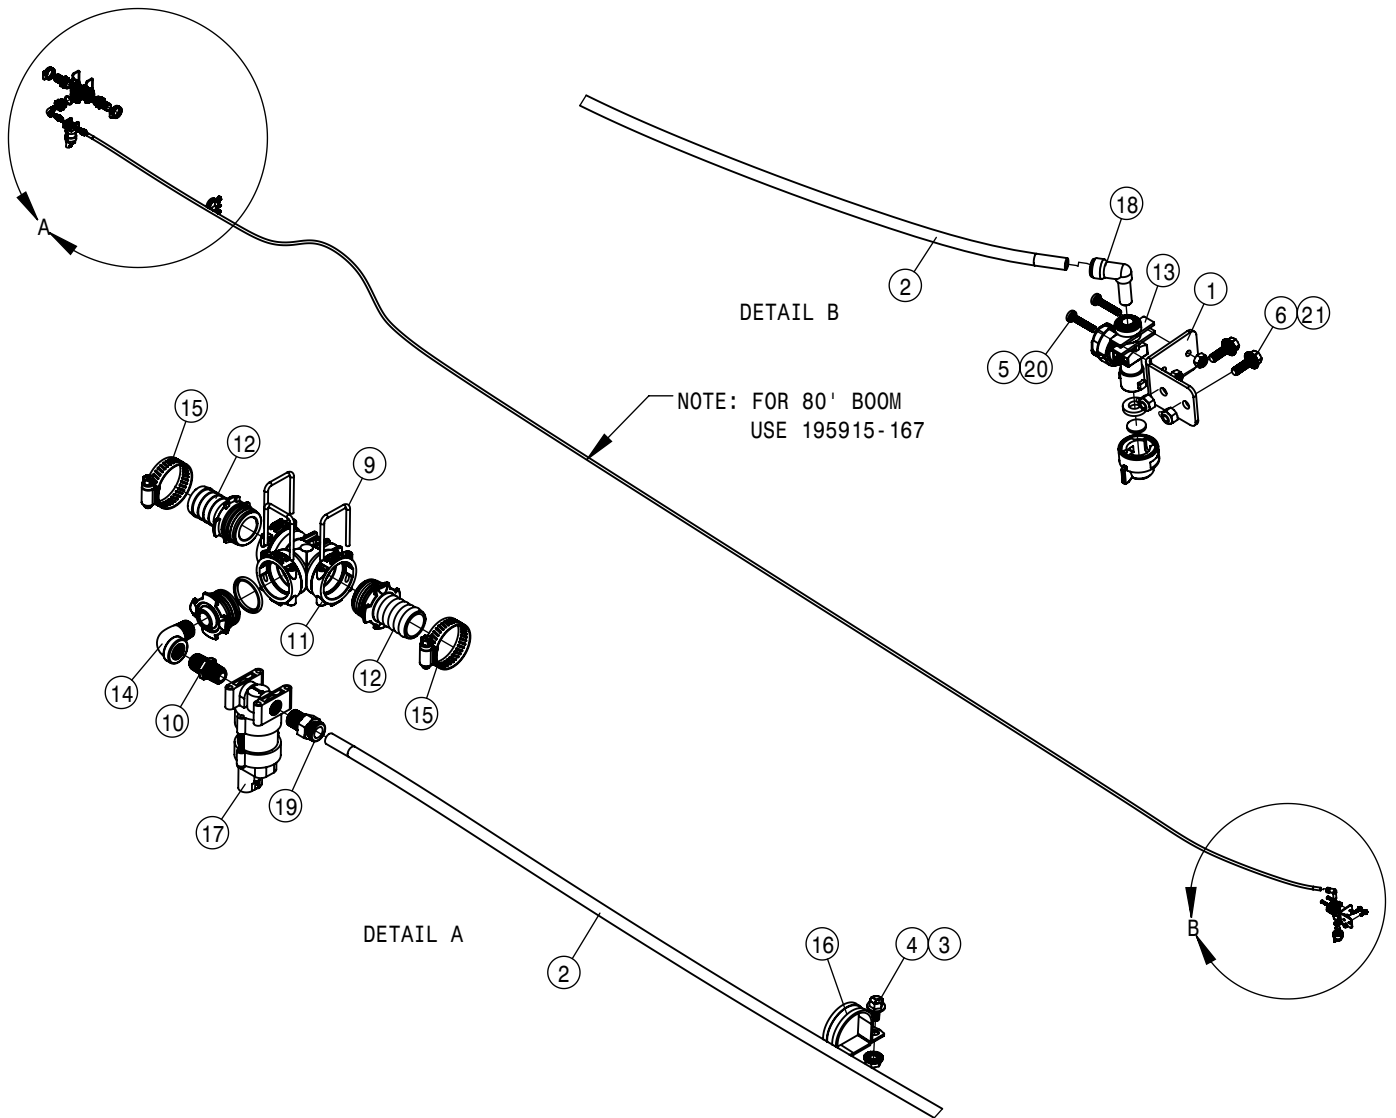

LEFT FENCE ROW ASSEMBLY 80/90			
DET	QTY	P/N	DESCRIPTION
1	1	167438	FENCE ROW BRACKET DTS
2	1	195915-226	3/80D AIR BRAKE TUBING J844-B
3	1	470121	1/4-20UNC HEX FLG NUT SER MC GR5
4	1	470122	1/4UNC X 1/2 HHSFB GR5 MC
5	2	473012	10-32 HEX NUT, NYLOC GR5
6	2	473834	1/4UNC X 3/4 SER FLG BOLT SS
7	1	500306	T3 MALE TO 1/4" NPT
8	3	500309	O-RING, -120 EPDM
9	3	500311	FORK D3 DIST 29
10	1	500314	PIPE NIPPLE 1/4NPT POLY
11	1	500324	T3 FEMALE TEE
12	2	500325	T3 TO 25MM HB
13	1	500334	NOZZLE-3/80D PUSH TO CONNECT
14	1	505116	SS PIPE ST EL 90DEG .25NPT
15	2	520090	HOSECLAMP NO 16 STAINLESS
16	1	520100	CUSH HOSE CLAMP,#24, 1 1/2D X 1/2W
17	1	696235	1/4" ELECT SOLU SOLE VLV, 2203
18	1	711066	3/8 NYL PUSH IN ELBOW 90 DEG
19	1	711068	3/8 TUBE-1/4 MNPT PRESS ON, BRASS
20	2	903894	10-32 X 1 PHIL RDHD MACH SCR
21	2	910118	1/4-20UNC NYLOCK NUT SS