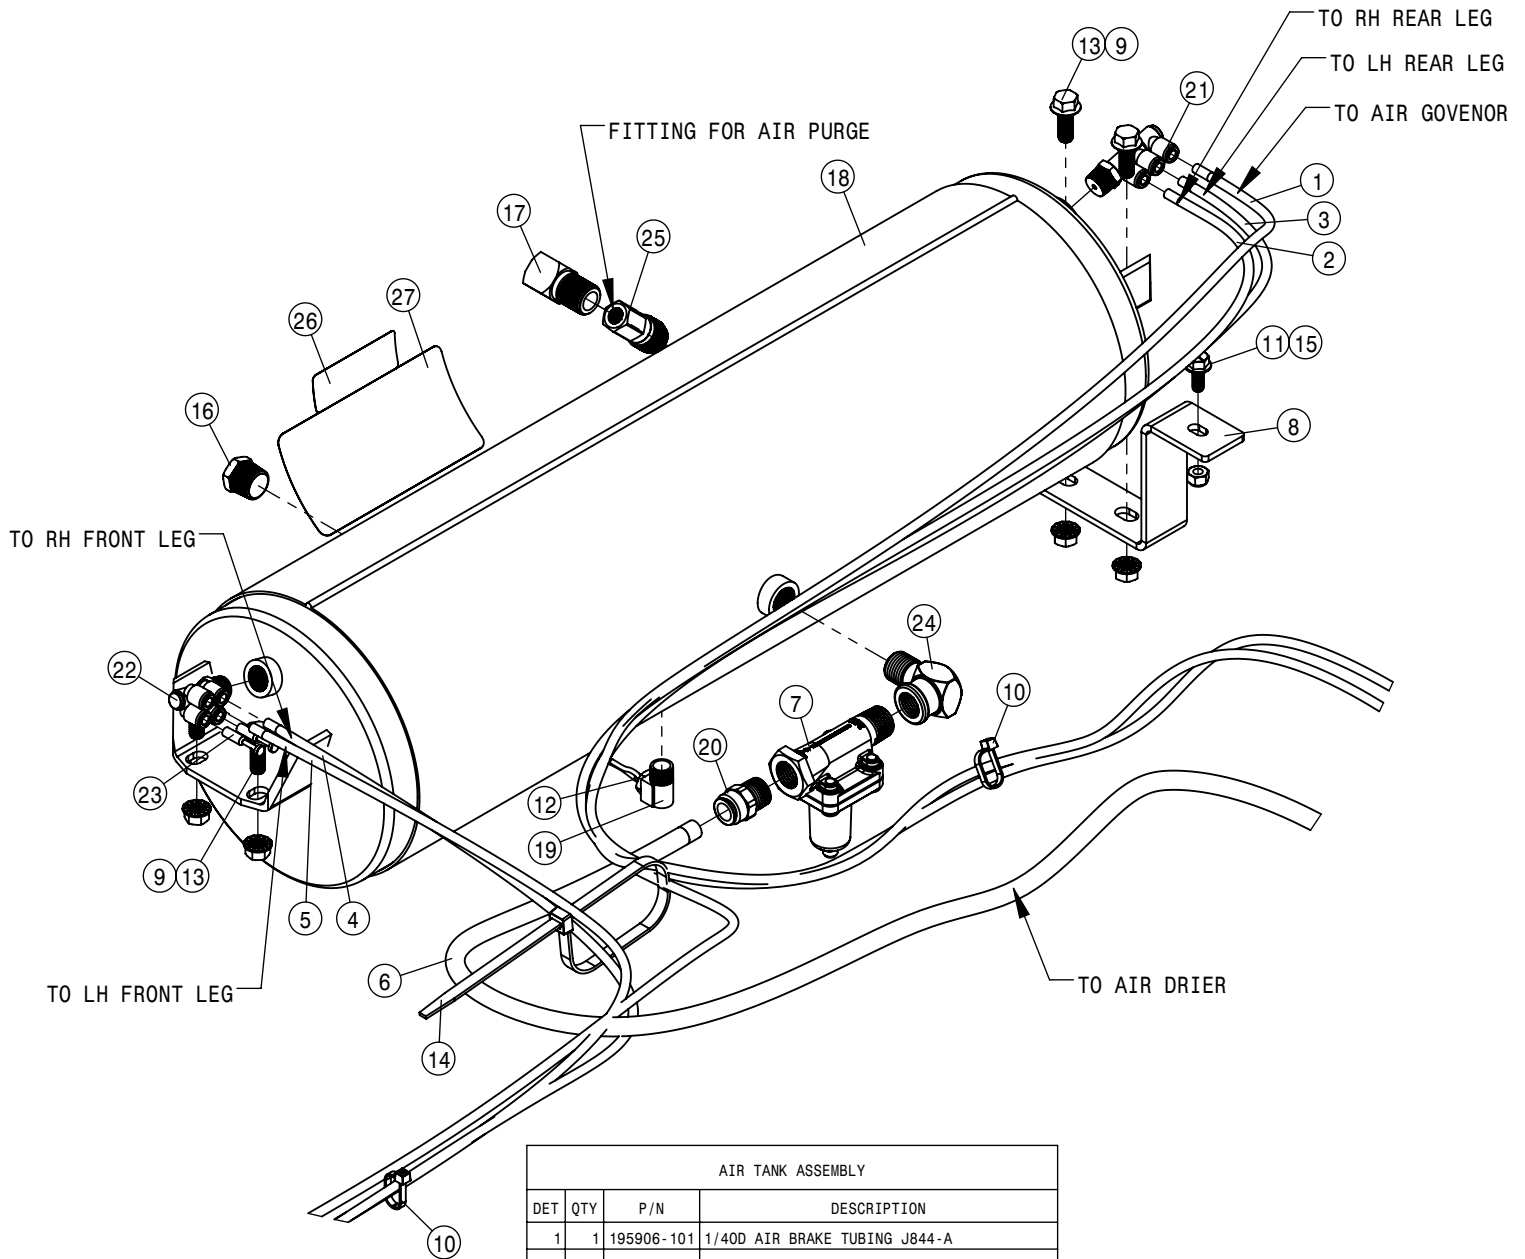

AIR TANK ASSEMBLY			
DET	QTY	P/N	DESCRIPTION
1	1	195906-101	1/40D AIR BRAKE TUBING J844-A
2	1	195906-160	1/40D AIR BRAKE TUBING J844-A
3	1	195906-211	1/40D AIR BRAKE TUBING J844-A
4	1	195906-333	1/40D AIR BRAKE TUBING J844-A
5	1	195906-365	1/40D AIR BRAKE TUBING J844-A
6	1	195914-071	1/20D AIR BRAKE TUBING J844-B
7	1	311086	CHECK VALVE, PRESS CRTL, WABCO
8	1	362529	AIR TANK BKT, DTS
9	6	470087	3/8UNC HEX SERR FLANGE NUT
10	2	470154	CABLE TIE, 11.00" BLK NYLON
11	2	470233	5/16UNC X 3/4 HHSFB GR5 MC
12	1	470266	DRAIN VALVE KIT, 1/4NPT
13	6	470460	3/8 X 1" SERR FLG BOLT
14	1	470555	CABLE TIE, 1/2 X 15" BLACK NYLON
15	2	473001	5/16-18UNC NYLOCK NUT MC GR5
16	1	505231	PIPE PLUG .50NPT HEX HD BRS
17	1	618633	1/2MNPT-90-1/4MNPT REDU LBO
18	1	701519	DTS AIR TANK W/DECAL
19	1	711027	1/4 NPT ST EL BRS
20	1	711037	1/2MNPT-1/2 NYL TUBE FTG
21	1	711046	3/8MNPT-1/4 NYL TUBE TRPL LBO
22	1	711047	3/8MNPT-1/4NYL TUBE, DBL BRANCH
23	2	711063	RUBBER PLUG FOR 1/4 PISCO CPLR7
24	1	711079	1/2NPT ST EL BRS
25	1	711083	1/4 NPTF SLV LOCK SOCKET BRS
26	1	N209334	LABEL, AIR TANK DRAIN
27	1	N404969	LABEL, DECAL SAFETY AIR DRIER