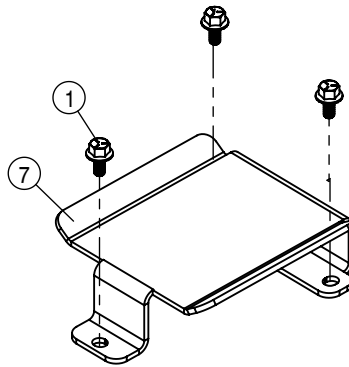

RAVEN PRECISION COMPONENTS			
DET	QTY	P/N	DESCRIPTION
1	3	470122	1/4UNC X 1/2 HHSFB GR5 MC
2	3	470460	3/8 X 1" SERR FLG BOLT
NS	4	470467	6-32 KEP NUT
NS	1	693394	RAVEN RCM MODULE
5	1	693882	SMARTRAX HW/SW
NS	1	693999	MAGNET KIT
7	1	694017	AG LEADER GPS BRKT
NS	1	694031	HARNESS SMARTRAX ADAPT 2018+
NS	1	694032	HARNESS VIPER 4 ADAPT 2018+
NS	1	694033	HARNESS 600S ADAPT 2018+
NS	1	694037	CABLE RCM/JDRC 2000 2018
NS	1	694106	KIT,VIPER 4+ W/O GPS
NS	1	694109	600S SBAS D2S00G0TOA-RAV-
NS	4	903814	6-32 X 3/4 PHIL PANHD MACH SCR BZ