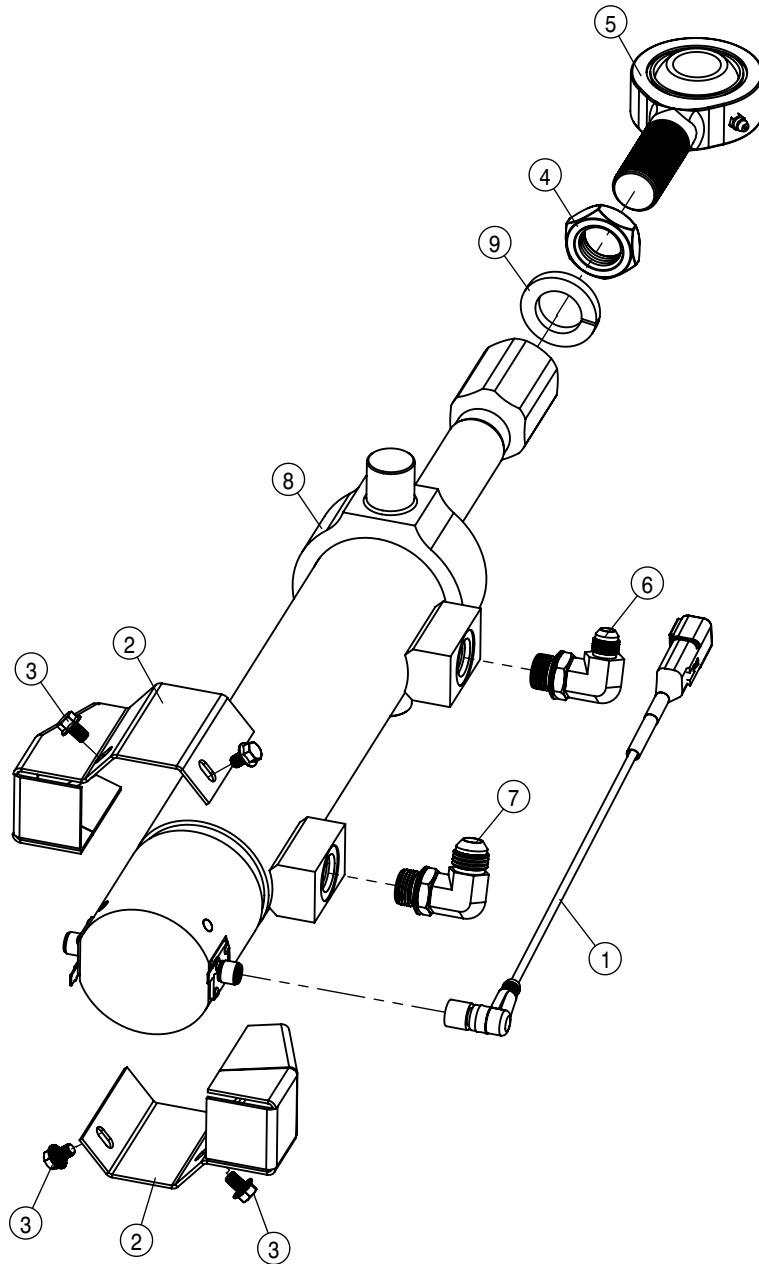

LEFT FRONT STEERING CYLINDER ASSEMBLY			
DET	QTY	P/N	DESCRIPTION
1	1	291994	SENSOR HARNESS FOR AWS
2	2	359645	STRG CYL SENSOR GUARD
3	4	470883	1/4UNC X 3/8 SERR FLG BOLT SS
4	1	472328	1" -12 HEX JAM NUT
5	1	474004	ROD END,1.00 BORE,1-12 RH MALE
6	1	618115	9/16MJIC-90-3/4MOR LBO
7	1	618241	3/4MJIC-90-3/4MOR LBO
8	1	621654	HYD CYL,2.50 X 8.81 PHASE/SENS
9	1	920508	1" LOCK WASHER