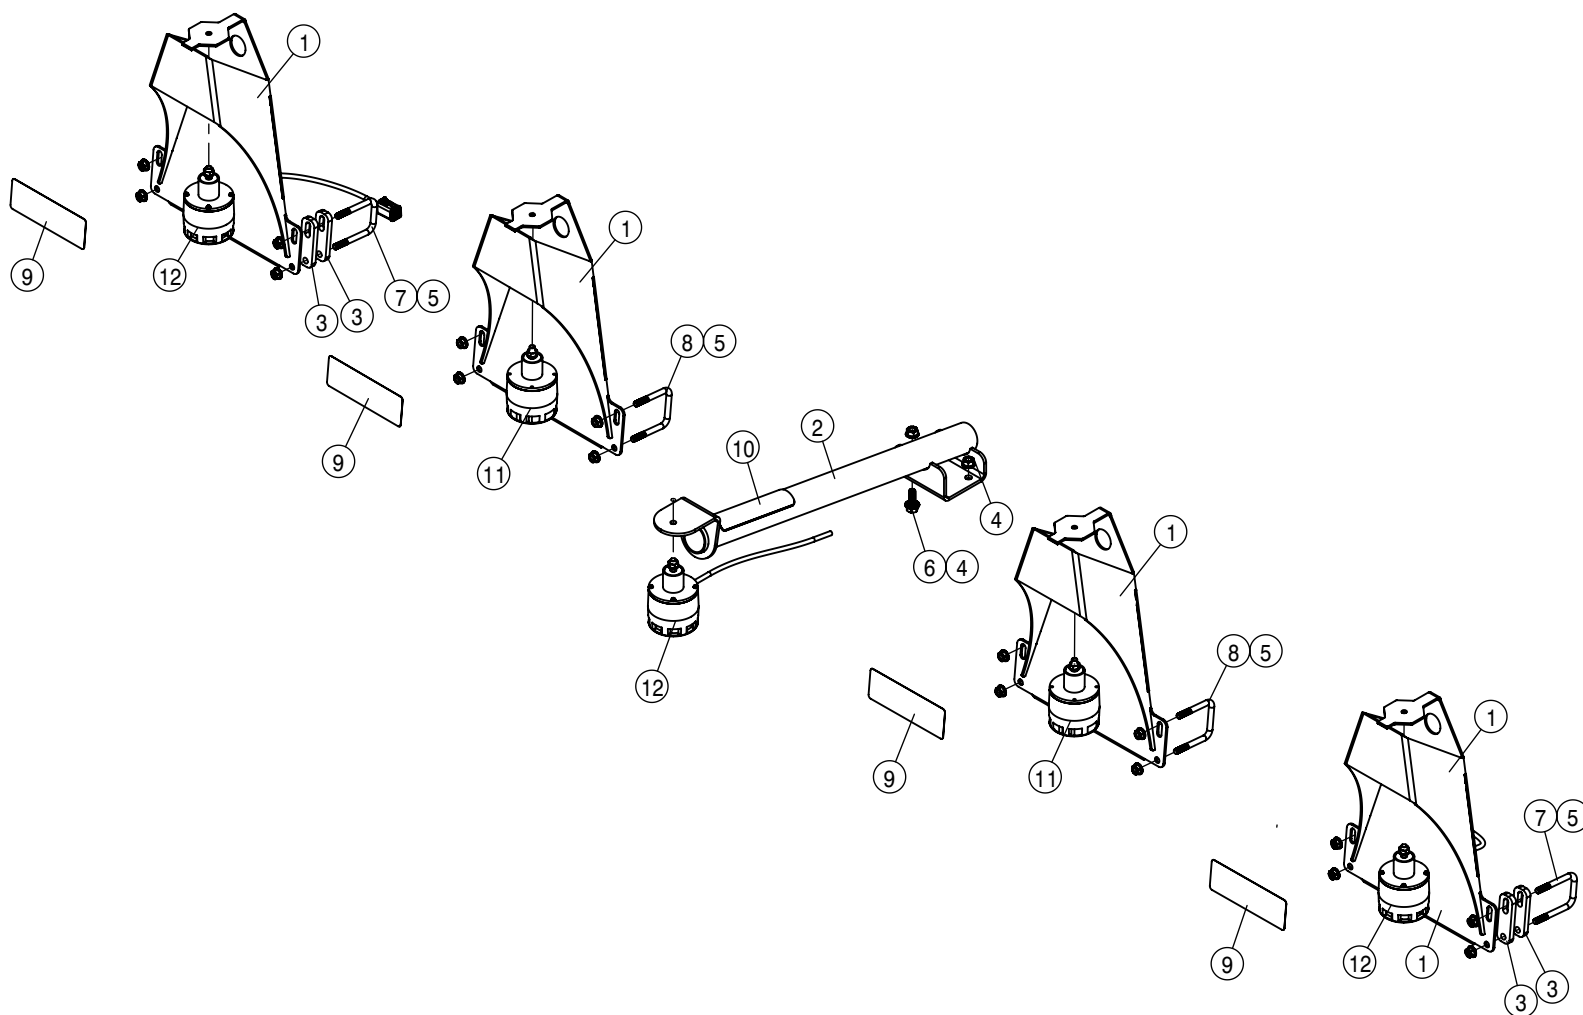

NORAC SENSOR MOUNTS			
DET	QTY	P/N	DESCRIPTION
1	4	167784	NORAC SENSOR MT DTS W/DECAL
2	1	167785	NORAC MT WLD CTR,120 W/DECAL
3	8	169150	NORAC BRKT .312 SPACER
4	2	470087	3/8-16UNC HEX FLG NUT SER MC GR5
5	16	470113	5/16UNC SERR FLG LOCK NUT
6	1	470460	3/8UNC X 1 HHSFB GR5 MC
7	4	472264	5/16UNC-1 3/4ID-2 15/16SQ U-BOLT
8	4	474028	5/16UNC-2.06ID -2.63 U-BOLT SQ
9	4	650210	DECAL , WARNING, UNEXPECTED MOVE
10	1	650210	DECAL , WARNING, UNEXPECTED MOVE
11	2	693113	SENSOR, NORAC UC5 ULTRASONIC
12	3	693396	ULTRASONIC MAX SENSOR V2