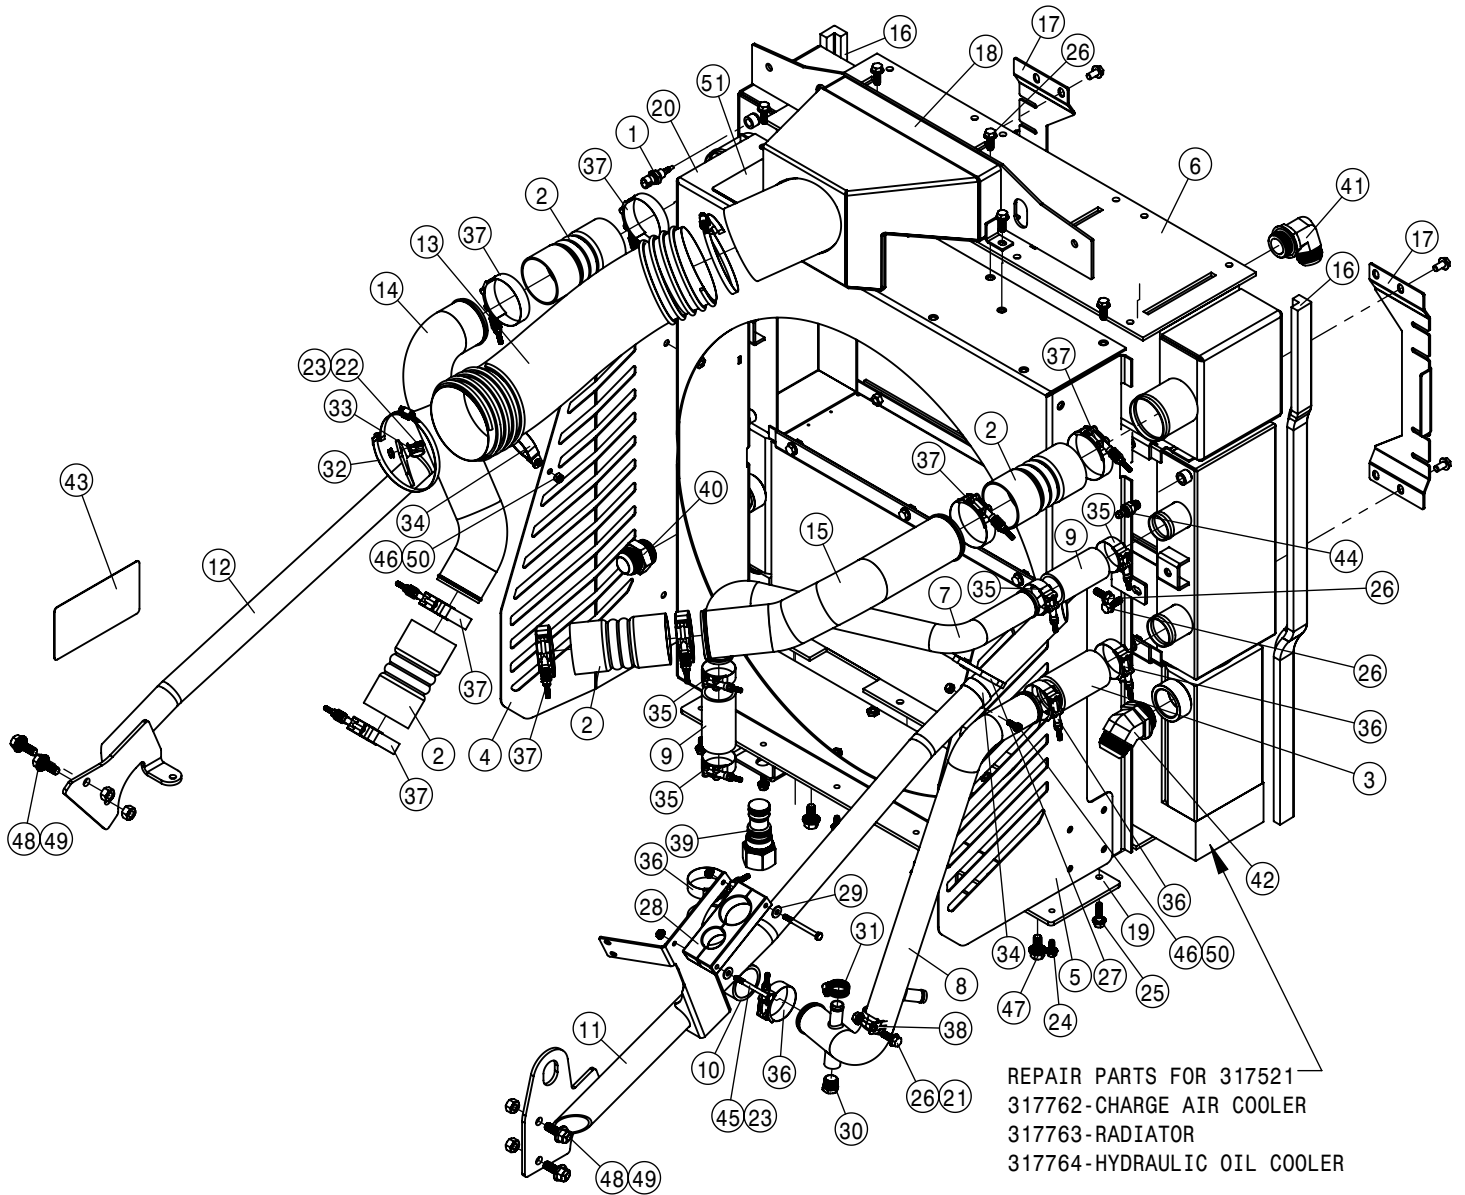

REPAIR PARTS FOR 317521
317762-CHARGE AIR COOLER
317763-RADIATOR
317764-HYDRAULIC OIL COOLER

TIER-3 RADIATOR ASSEMBLY (EXPORT ONLY)			
DET	QTY	P/N	DESCRIPTION
1	1	290098	TEMP SENDER - CAC
2	4	311592	3.00 X 6.00 CAC HOSE
3	1	317203	COOLANT HOSE
4	1	317504	DTS LEFT SIDE FAN GUARD
5	1	317508	DTS RIGHT SIDE FAN GUARD
6	1	317521	ASSY-RAD,CAC AND HOC
7	1	317523	PIPE - COOLANT ENGINE OUTLET
8	1	317524	PIPE - COOLANT ENGINE RAD
9	2	317528	COOLANT HOSE 1.75 X 4"
10	1	317529	COOLANT ELBOW
11	1	317548	COOLING PKG BRACE-RT
12	1	317549	COOLING PKG BRACE-LH
13	1	317551	AIR INTAKE FLEX HOSE-DTS
14	1	317706	PIPE - CAC INLET COLD
15	1	317707	PIPE - CAC OUTLET HOT
16	2	317716	ISOLATOR-FOAM (COOLING PACK) DTS

TIER-3 RADIATOR ASSEMBLY (EXPORT ONLY)			
DET	QTY	P/N	DESCRIPTION
17	2	317718	BRACKET-AC CONDENSOR MTG, DTS
18	1	317721	AIR INTAKE WLD, DTS
19	1	317751	BASE WLD-FAN SHROUD
20	1	318321	FAN SHROUD W/DECAL
21	1	470087	3/8UNC HEX SERR FLANGE NUT
22	1	470118	1/4 UNC X 3/4 SER FLG BOLT
23	3	470121	1/4 UNC SERR FLG LOCK NUT
24	6	470233	5/16UNC X 3/4 HHSFB GR5 MC
25	4	470329	3/8UNC X 1 1/4 HHSFB GR5 MC
26	11	470460	3/8 X 1" SERR FLG BOLT
27	1	470555	CABLE TIE, 1/2 X 15" BLACK NYLON
28	1	470731	TUBE CLAMP BODY, 1.50, 2.05 OD
29	2	483038	1/4 REGULAR FLAT WASHER
30	1	505231	PIPE PLUG .50NPT HEX HD BRS
31	1	520055	HOSE CLAMP NO 12 STAINLESS
32	2	520089	BRIDGE CLAMP 5" DIA

TIER-3 RADIATOR ASSEMBLY (EXPORT ONLY)			
DET	QTY	P/N	DESCRIPTION
33	1	520104	CUSH HOSE CLMP,#12, 3/4D X 1/2W
34	2	520123	CUSH CLAMP,#32 1 3/4D X 5/8W
35	4	520139	1.93/2.18 T-BOLT HOSE CLAMP SS
36	4	520140	2.18/2.50 T-BOLT HOSE CLAMP SS
37	8	520146	3.06/3.38 T-BOLT HOSE CLAMP SS
38	1	520161	CUSH CLAMP,#32 2"D-3/4W LOOP
39	1	606674	VALVE, LOGIC
40	1	618472	1 5/8MJIC-1 5/8MOR ADPTR
41	1	618477	1 5/8MJIC-90-1 5/8MOR LBO
42	1	618745	1 7/8MJIC-45-1 7/8MOR LBO
43	1	650780	DECAL, FLUIDS DTS
44	1	712100	1/4NPT X 3/8 HOSE FTG,PUSHLOCK
45	2	900010	1/4UNC X 3" HEX BOLT
46	2	900064	5/16UNC X 3/4 HHSFB GR5 MC
47	2	900516	1/2UNC X 1 HHSFB GR5 MC
48	4	900517	1/2UNC X 1 1/4 HHSFB GR5 MC
49	4	910008	1/2-13UNC HEX NUT MC GR5
50	2	910132	5/16-18UNC NYLOCK NUT SS
51	1	T188283	LABEL, WARNING,FAN GUARD,ENG