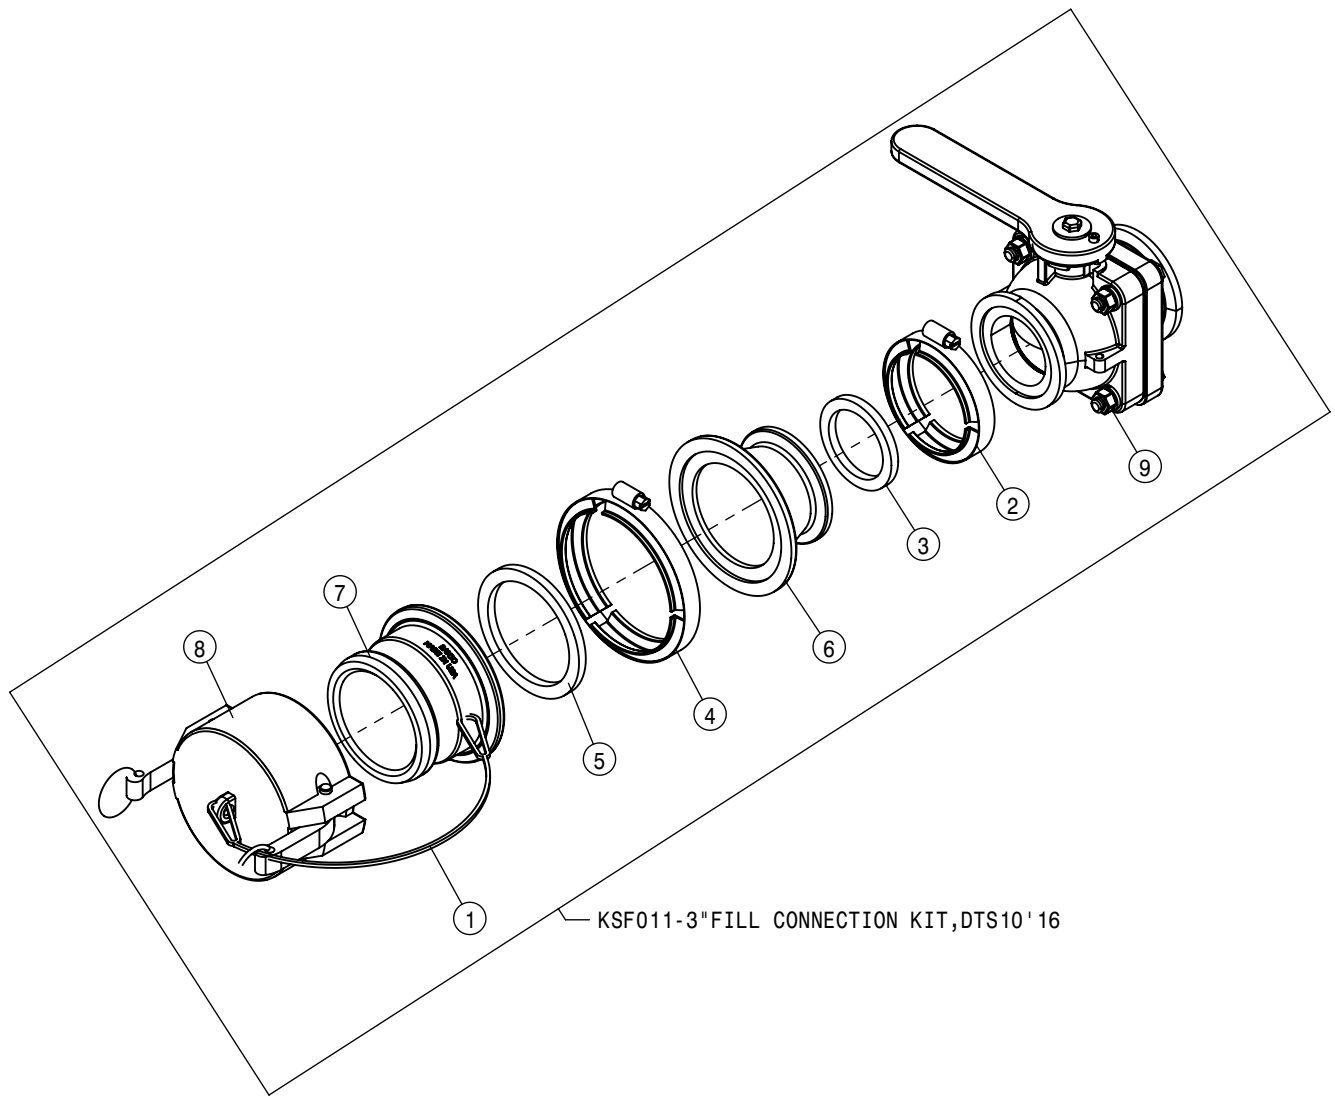

KSF011-3" FILL CONNECTION KIT, DTS10'16

3" FILL CONNECTION ASSEMBLY			
DET	QTY	P/N	DESCRIPTION
1	1	470322	LANYARD 8" NYLON LOOP/LOOP
2	1	500194	2" FP FLANGE CLAMP S.S.
3	1	500195	2" FP FLANGE GASKET EPDM
4	1	500208	3" FLANGE CLAMP S.S.
5	1	500209	3" FLANGE GASKET EPDM
6	1	500212	3"FLANGE - 2" FP FLANGE ADTPTR
7	1	500377	3"FP FLANGE-3" MALE CPLR
8	1	696231	CAP FOR 3" MALE COUPLER POLY
9	1	696150	BALL VLV, 2"FP FLANGE STUBBY