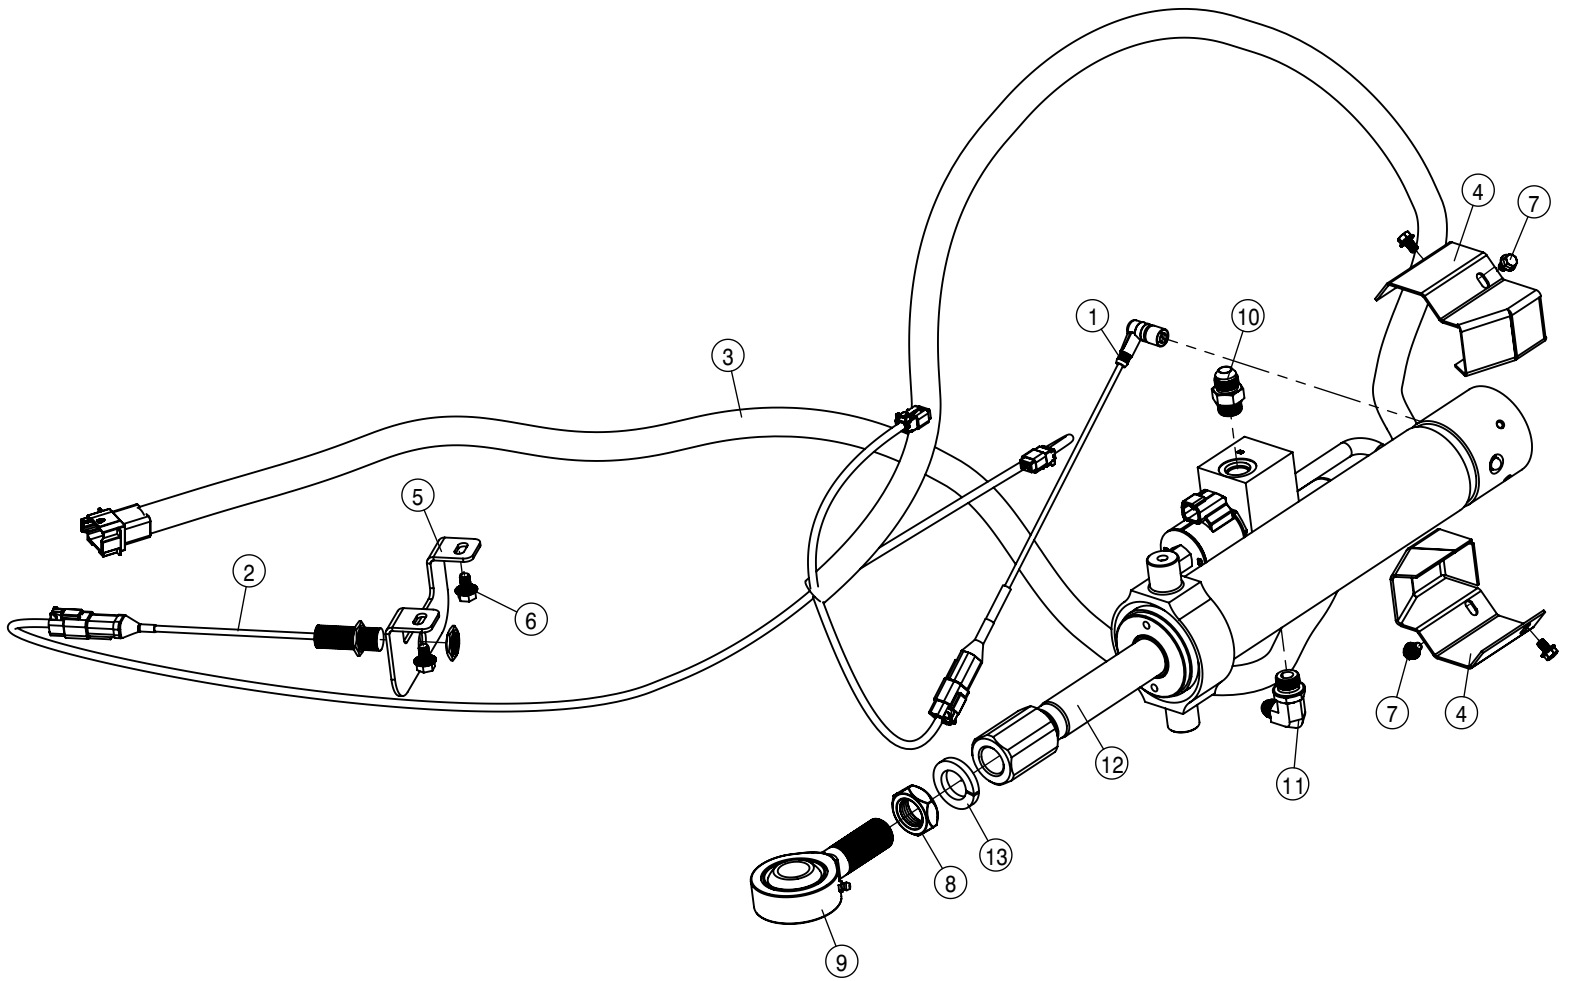

LEFT REAR STEERING CYLINDER ASSEMBLY			
DET	QTY	P/N	DESCRIPTION
1	1	291994	SENSOR HARNESS FOR AWS
2	1	292926	INDUCTIVE PROX SENSOR, 18MM
3	1	294269	REAR LEG AWS HARNESS
4	2	359645	STRG CYL SENSOR GUARD
5	1	360153	SENSOR BRKT, DTS AWS
6	2	470232	5/16UNC X 1/2 SERR FLG HEX BOLT
7	4	470883	1/4UNC X 3/8 SERR FLG BOLT SS
8	1	472328	1" -12 HEX JAM NUT
9	1	474004	ROD END, 1.00 BORE, 1-12 RH MALE
10	1	611125	3/4MJIC-3/4MOR ADPTR
11	1	618115	9/16MJIC-90-3/4MOR LBO
12	1	621653	HYD CYL, 2.50 X 8.81 X 1.25
13	1	920508	1" LOCK WASHER