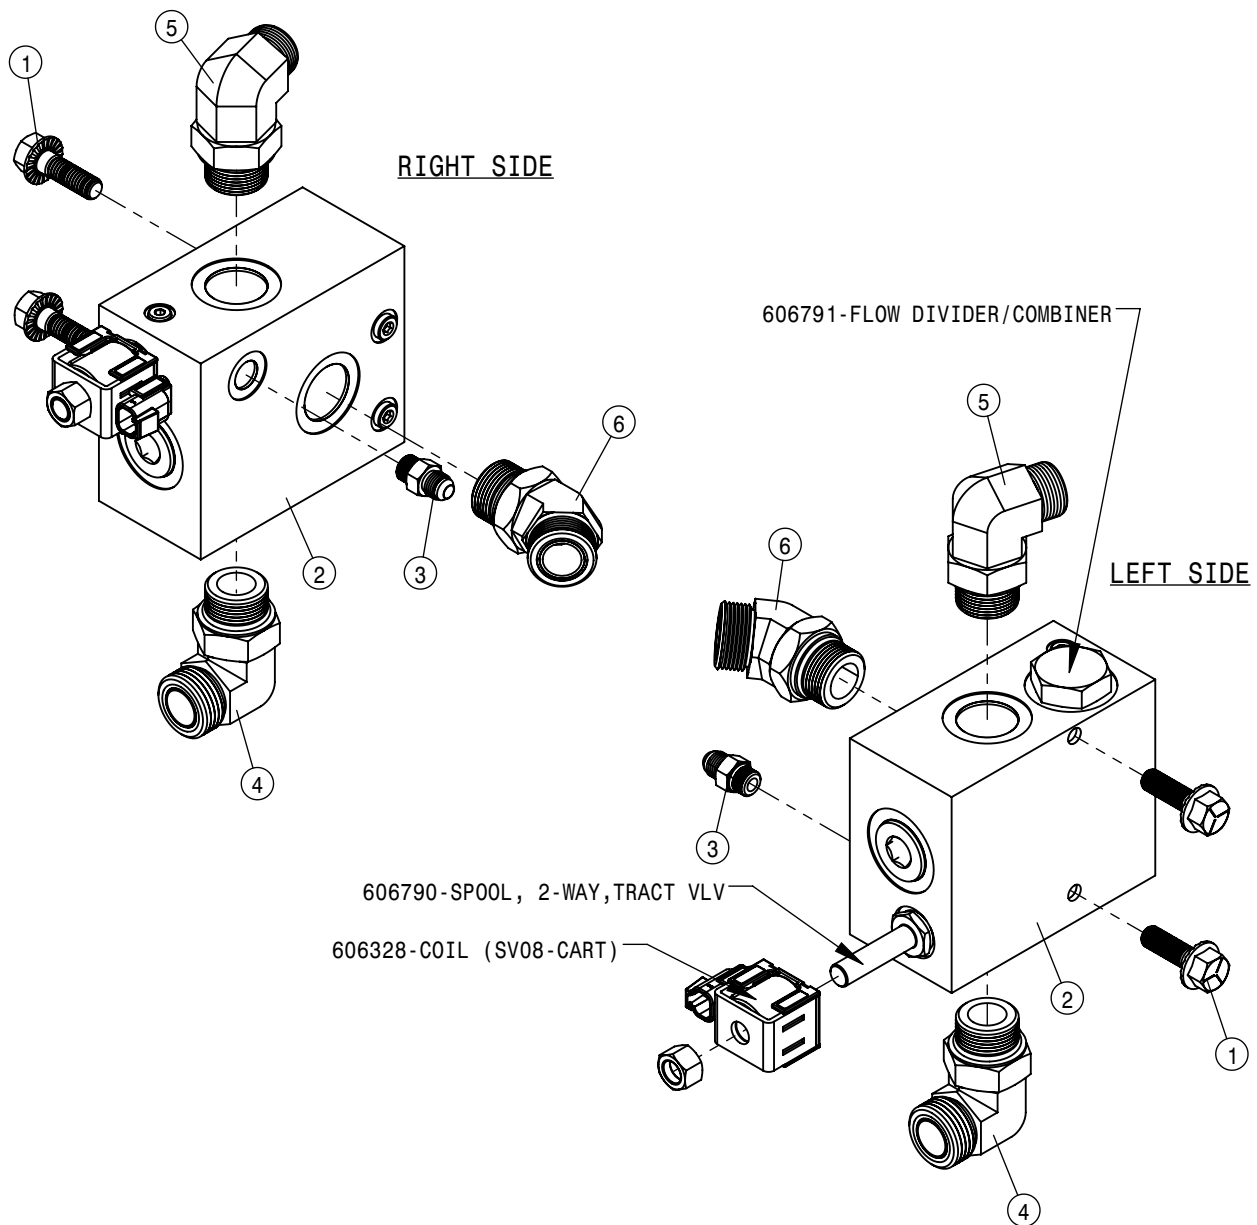

REAR TRACTION CONTROL ASSEMBLY			
DET	QTY	P/N	DESCRIPTION
1	4	470431	1/2UNC X 1 1/2 HHSFB GR5 MC
2	2	607130	TRACTION FLOW DIVIDER VALVE
3	2	618126	9/16MJIC-9/16MOR ADPTR
4	2	618701	1 5/16MOR-90-1 7/16MFOR LBO
5	2	618975	1 5/16MOR-90- 1 3/16 MORFS LBO
6	2	618976	1 5/16MOR-45-1 7/16MFOR