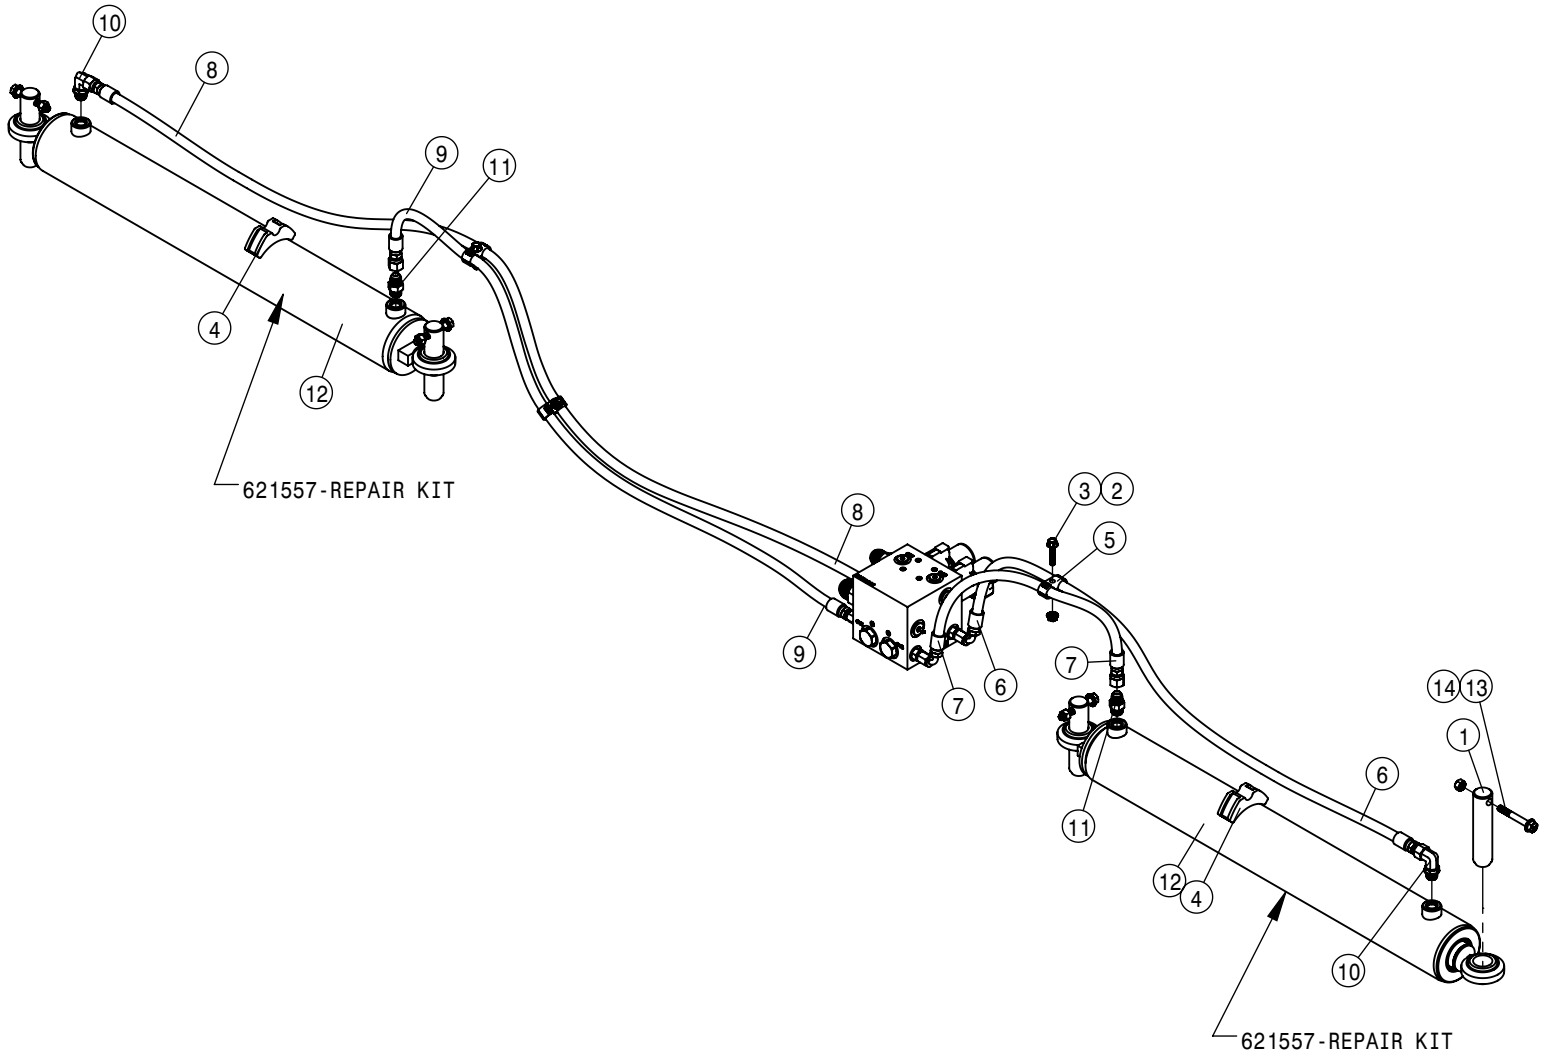

FRONT TREAD ADJUST CYLINDER ASSEMBLY			
DET	QTY	P/N	DESCRIPTION
1	4	360154	TREAD ADJ CYL PIN
2	3	470121	1/4 UNC SERR FLG LOCK NUT
3	3	470407	1/4UNC X 1 1/4 SERR FLG BOLT
4	2	470887	Cylinder Saddle Clamp
5	3	470888	TWIN #4 CLAMP
6	1	617232	04-451TC-06FJX-04FJX90-39 H/A
7	1	617233	04-451TC-06FJX-04FJX90-20 H/A
8	1	617234	04-451TC-06FJX-04FJX-66 H/A
9	1	617235	04-451TC-06FJX-04FJX-43 H/A
10	2	618119	9/16MJIC-90-9/16MOR LBO
11	2	618126	9/16MJIC-9/16MOR ADPTR
12	2	621668	HYD CYL, 2.50" X 21.50" X 1.50"
13	4	900089	5/16UNC X 2 1/4 HHSFB GR5 MC
14	4	914002	5/16UNC HEX STOVER NUT