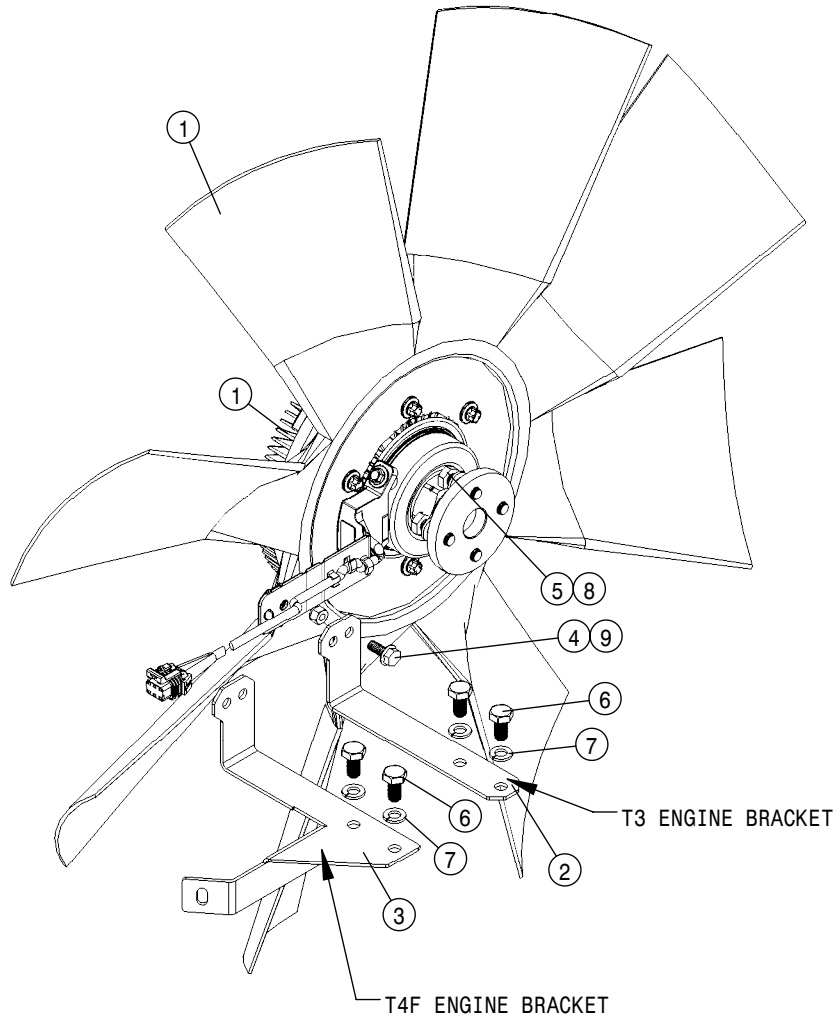

STANDARD FAN ASSEMBLY			
DET	QTY	P/N	DESCRIPTION
1	1	317509	CLUTCH, NON REVERSING FAN ASSY
2	1	317545	FAN CLUTCH BRACKET
3	1	317703	FAN CLUTCH/SHIELD BRACKET
4	1	470233	5/16UNC X 3/4 SERR FLG HEX BOLT
5	4	473792	10MM-1.50 X 30MM HEX BOLT GR8
6	4	473793	10MM-1.50 X 20MM HEX BOLT GR8
7	4	473798	10MM LOCK WASHER
8	4	473799	10MM FLAT WASHER
9	1	910132	5/16-18UNC NYLOCK NUT SS