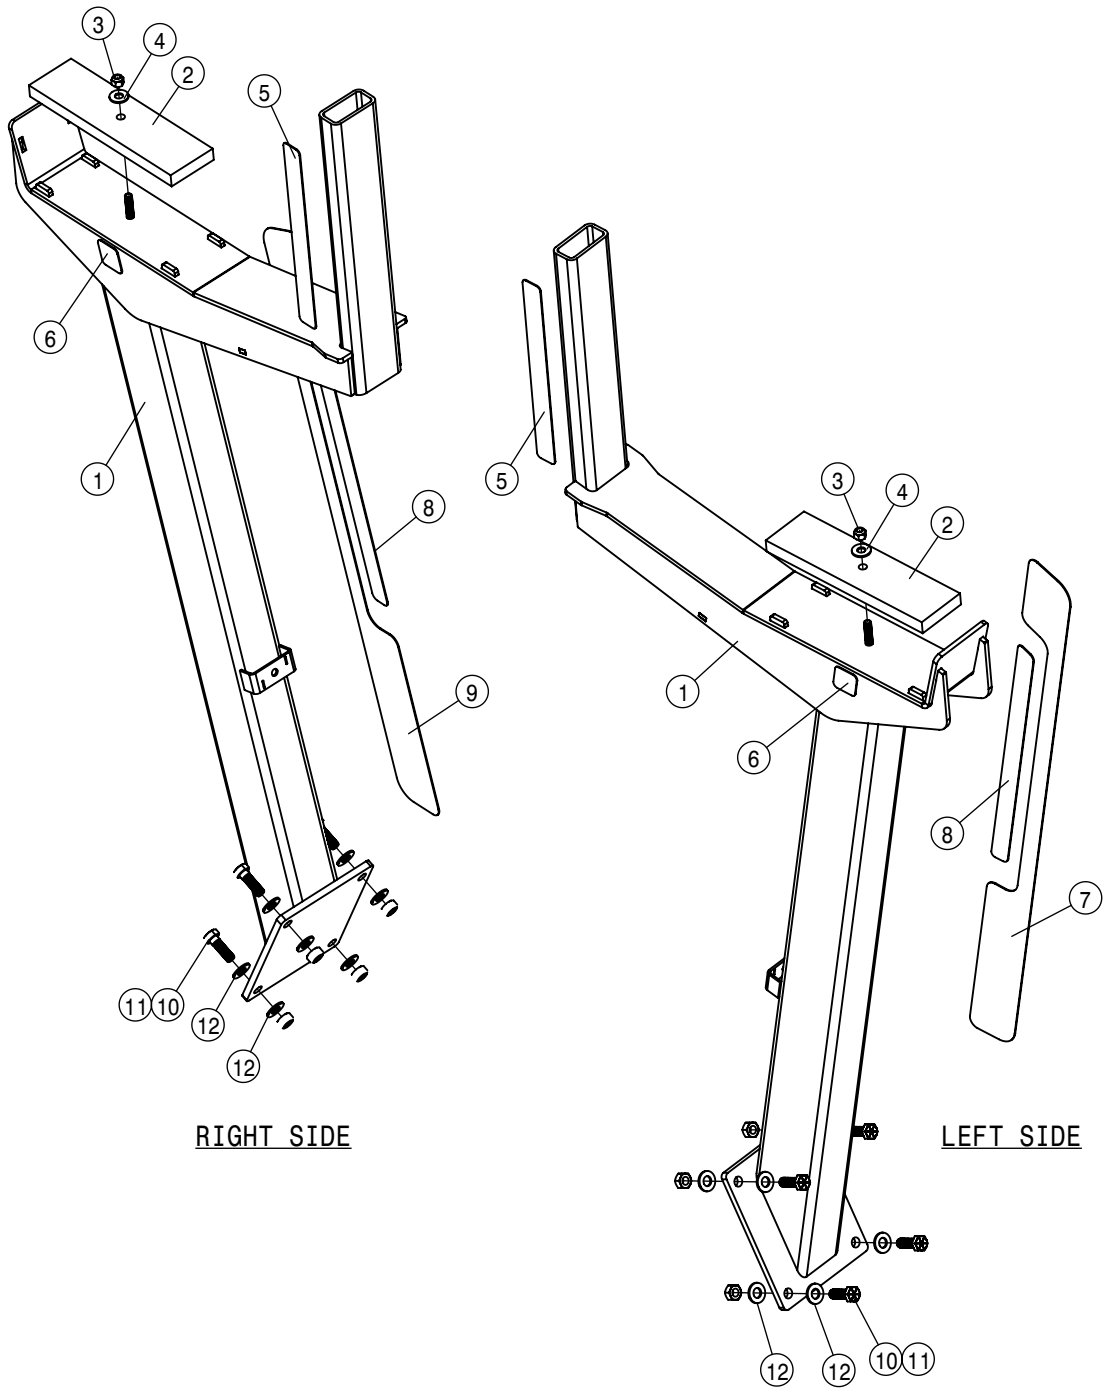

RIGHT SIDE

LEFT SIDE

BOOM CRADLE ASSEMBLY			
DET	QTY	P/N	DESCRIPTION
1	2	167274	DTS BOOM CRADLE WLD, 2017
2	2	167275	CRADLE BUMPER, DTS, RIGID
3	2	473010	3/8-16UNC NYLOCK NUT SS
4	2	483043	USS FLAT WASHER 3/8 MC
5	2	650508	BOOM CRADLE REFLECTOR, DTS
6	2	650509	BOOM CRADLE DECAL, DTS
7	1	650510	LH REAR REFLECTOR, DTS
8	2	650511	REAR BOOM CRADLE REFLECTIVE DECAL, DTS
9	1	650512	RH REAR REFLECTOR, DTS
10	8	900804	1/2UNC X 1 1/2 HHCS GR8 MC
11	8	914808	1/2-13UNC STOVER NUT MC GR8
12	16	920004	SAE FLAT WASHER 1/2 MC