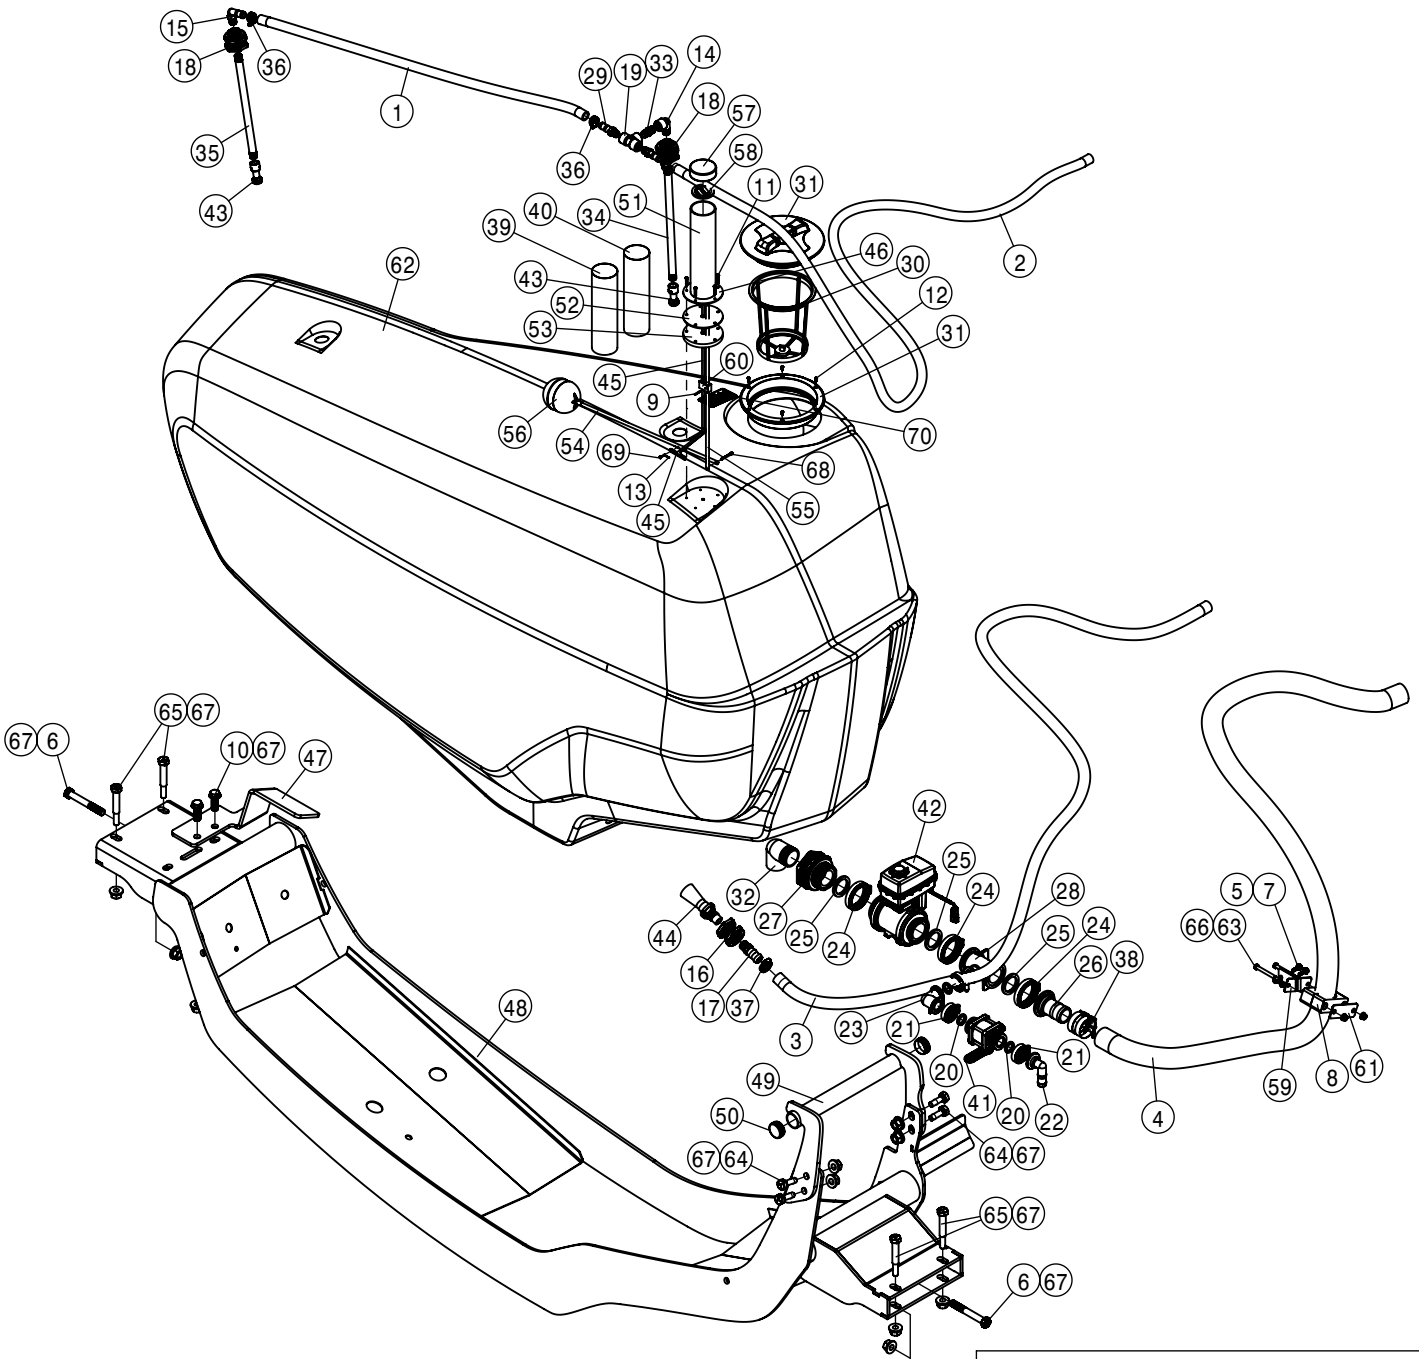

LEFT SOLUTION TANK ASSEMBLY			
DET	QTY	P/N	DESCRIPTION
1	1	197112-050	HOSE 3/4 1-FBR BR BLK EPDM
2	1	197112-122	HOSE 3/4 1-FBR BR BLK EPDM
3	1	197116-125	HOSE 1IN 1-FBR BR BLK EPDM
4	1	197133-115	HOSE 2" SUCTION, 2F-1W EPDM
5	2	470113	5/16UNC SERR FLG LOCK NUT
6	2	470131	3/4UNC X 5 1/2 HEX BOLT GR8
7	2	470234	5/16UNC X 1" SERR FLG HEX BOLT
8	1	470717	CLAMP BODY 2.5 OD
9	1	472341	ROLL PIN, 1/8 X 7/8 SS
10	2	472367	3/4UNC X 2" SM FLG BOLT GR8 YZ
11	5	474014	#8 X 1 1/4 PAN HD SCR SS SQ DR
12	6	474021	#6 X 1/2 PAN HD SHT MTL SCR SS
13	1	475017	COTTER PIN 3/64 X 1/2 SS
14	1	500044	1/2NPT-90 ST EL, POLY
15	1	500072	1/2 NPT-90- 3/4 HOSE BARB, POLY
16	1	500110	3/4NPT BLKHD TANK FITTING POLY
17	1	500123	3/4NPT-1"HOSE BARB, POLY
18	2	500131	1/2"NPT TANK FLANGE POLY
19	1	500143	1/2 NPT PIPE TEE, POLY
20	3	500157	1" FLANGE GASKET EPDM
21	3	500159	1" FLANGE CLAMP S.S.
22	1	500173	1"FLANGE-90-1"HOSE BARB POLY
23	1	500174	1" FLANGE-90-1" FLANGE LBOPOLY

LEFT SOLUTION TANK ASSEMBLY			
DET	QTY	P/N	DESCRIPTION
24	3	500194	2" FP FLANGE CLAMP S.S.
25	3	500195	2" FP FLANGE GASKET EPDM
26	1	500196	2"FP FLANGE-2"HOSE BARB POLY
27	1	500271	2"FP BULKHEAD 2" NPT
28	1	500272	2" FP FLANGE TEE X 1" FLANGE TEE
29	2	500319	1/2NPT-3/4 HOSE BARB POLY
30	1	500321	STRAINER BASKET 18 MESH
31	1	500322	TANK LID, 210MM DIA
32	1	500371	SIPHON TUBE 2"NPT, POLY 3.57LG
33	1	503101	1/2NPT CLOSE NIPPLE, POLY
34	1	507032	SS PIPE NIPPE, .50NPT-16.00
35	1	507033	SS PIPE NIPPE, .50NPT-14.00
36	3	520080	HOSE CLAMP NO 10 STAINLESS
37	1	520090	HOSECLAMP NO 16 STAINLESS
38	2	520141	2.31/2.62 T-BOLT HOSE CLAMP SS
39	1	650494	DTS DECAL GALLONS
40	1	650495	DTS DECAL LITERS
41	1	696147	BALL VLV, 1" FLANGE
42	1	696258	KZCO, 1 1/2" VALVE
43	2	737953	NOZZLE,PROCLEAN TANKWASH
44	1	737955	JET AGITAION NOZZLE HYPRO
45	1	763648	LEVEL INDICATION WLD
46	1	763649	LEVEL INDICATOR ATTACH WLD

LEFT SOLUTION TANK ASSEMBLY			
DET	QTY	P/N	DESCRIPTION
47	1	763875	LH SOLU TANK CLAMP PLT, DTS
48	1	763882	LH SOLU TANK CRDL WLD, DTS
49	1	763884	LH SOLU TANK CRDL CLAMP, DTS
50	2	763885	1.75" ID TUBE END CAP
51	1	763893	SIGHT GAUGE LEVEL TUBE
52	1	763895	DTS SIGHT GAUGE GASKET
53	1	763896	DTS SIGHT GAUGE BASE
54	1	763897	SIGHT GAUGE FLOAT ROD
55	1	763898	DTS SIGHT GAUGE PIVOT
56	1	763901	FLOAT POLY, 3.9" X 5.75"
57	1	763902	CAP 3" ID X 1" BLACK VINYL
58	1	763903	TANK LEVEL INDICATOR
59	2	763920	DTS SUCTION HOSE MNT LH
60	1	763923	GUIDE BLOCK
61	1	763924	COVER PLATE FOR 470717
62	1	763955	LH SOLU TANK DTS W/DECAL
63	2	900140	3/8UNC X 4 HHCS GR5 MC
64	4	900403	3/4UNC X 2 HHCS GR5 MC
65	4	900412	3/4UNC X 5 HHCS GR5 MC
66	2	910106	3/8-16UNC CTRLK FLG NUT MC GR5
67	12	910111	3/4-10UNC CTRLK FLG NUT MC GR5
68	1	910123	COTTER PIN 3/16 X 1 1/2 SS
69	1	910136	CLEVIS PIN, 1/8DIA X .75
70	1	N203265	DECAL CAUTION