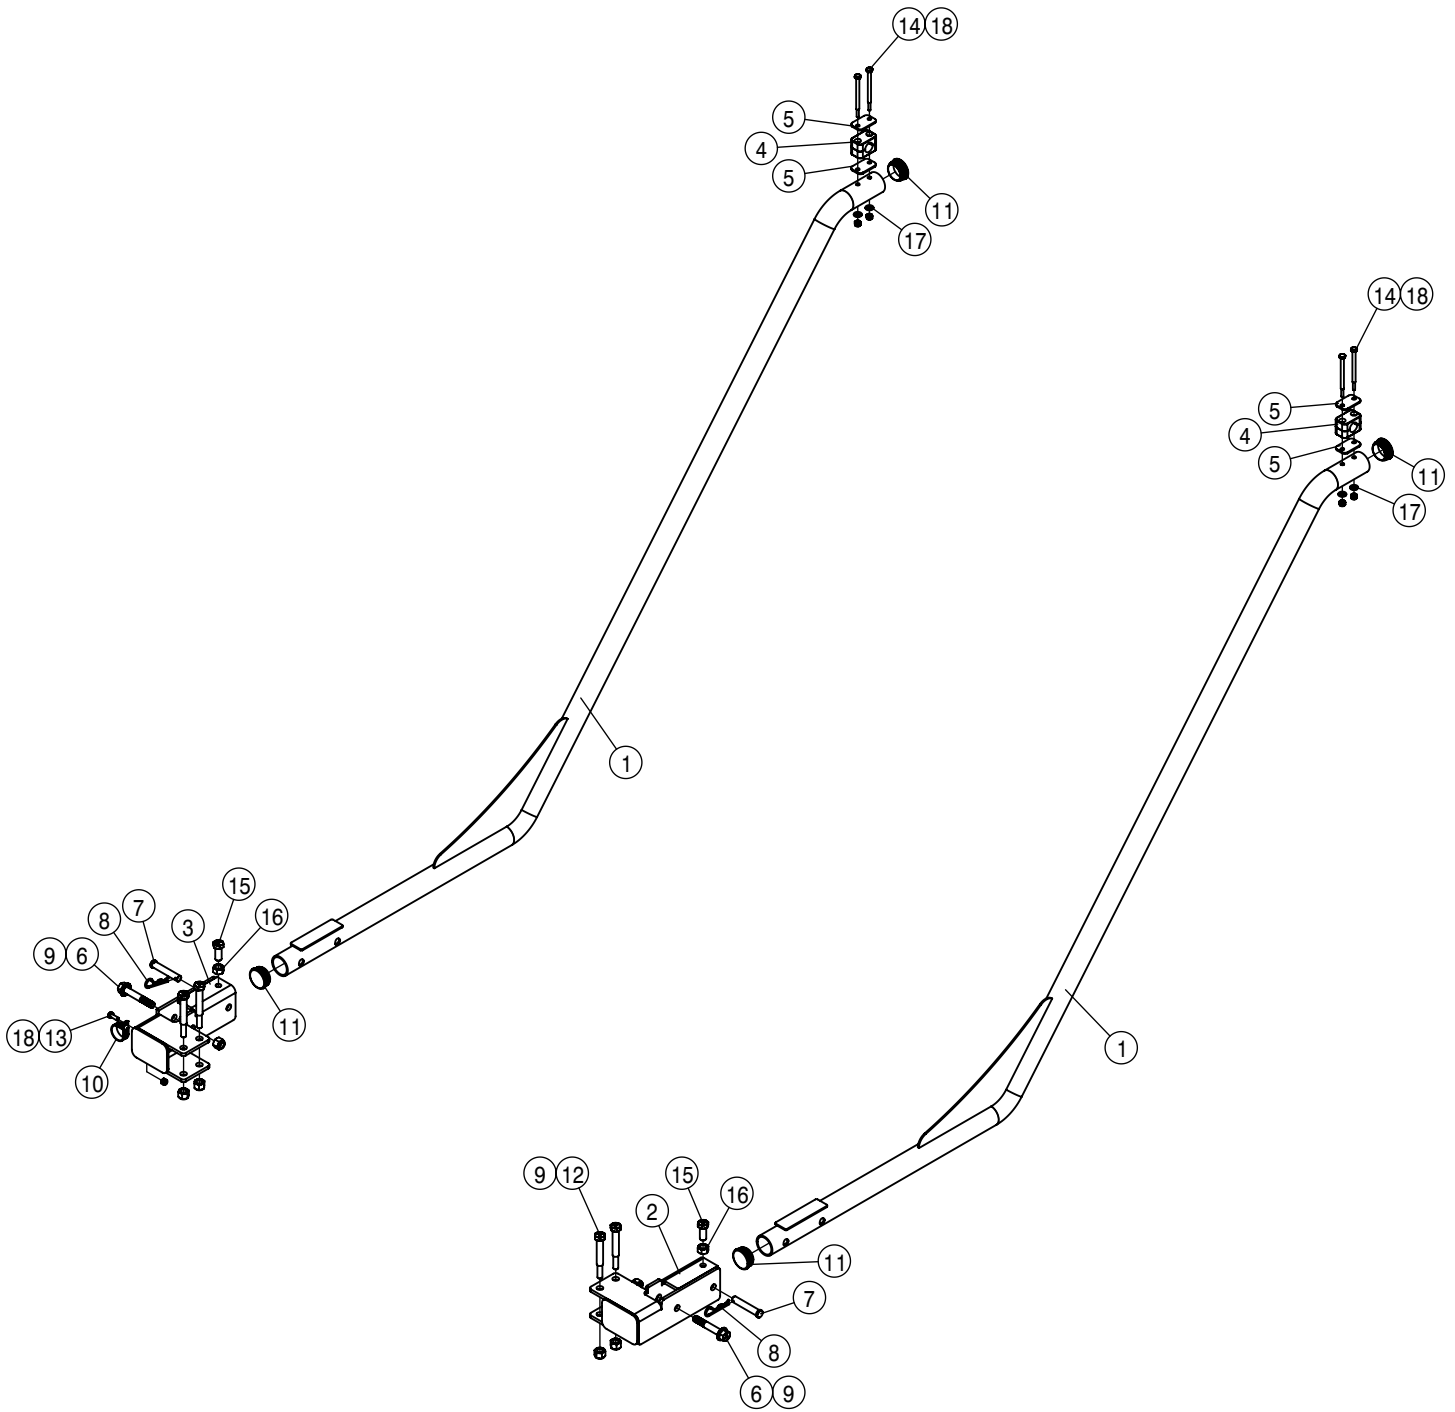

REAR BOOM MOUNTING ASSEMBLY			
DET	QTY	P/N	DESCRIPTION
1	2	165089	REAR BOOM WLD, DTS
2	1	362579	LH REAR BOOM BRKT WLT, DTS
3	1	362618	RH SIDE REAR BOOM BRKT WLD, DTS
4	2	470358	TUBE CLAMP BODY, .840 (1/2 PIPE)
5	4	470359	COVER PLATE FOR 470358
6	2	470461	1/2UNC X 3 HHSFB GR5 MC
7	2	470749	1/2 X 2 1/2 CLEVIS PIN
8	2	470753	HAIR PIN, 1/8 DIA X 2 5/8 LG SS
9	6	473007	1/2-13UNC NYLOCK NUT MC GR5
10	1	520102	CUSH HOSE CLAMP, #20, 1 1/4D X 1 1/2W
11	4	629772	CAPPLUGS PLUG, 1 3/4" RD, BLACK POLY
12	4	900273	1/2UNC X 3 3/4 HHCS GR5 MC
13	1	900448	1/4UNC X 3/4 HHCS SS
14	4	900470	1/4UNC X 3 3/4 HHCS SS
15	2	900522	1/2UNF X 1 1/4 HHCS GR5 MC
16	2	910009	1/2-20UNF HEX NUT MC GR5
17	4	910112	SAE FLAT WASHER 1/4 SS
18	5	910118	1/4-20UNC NYLOCK NUT SS