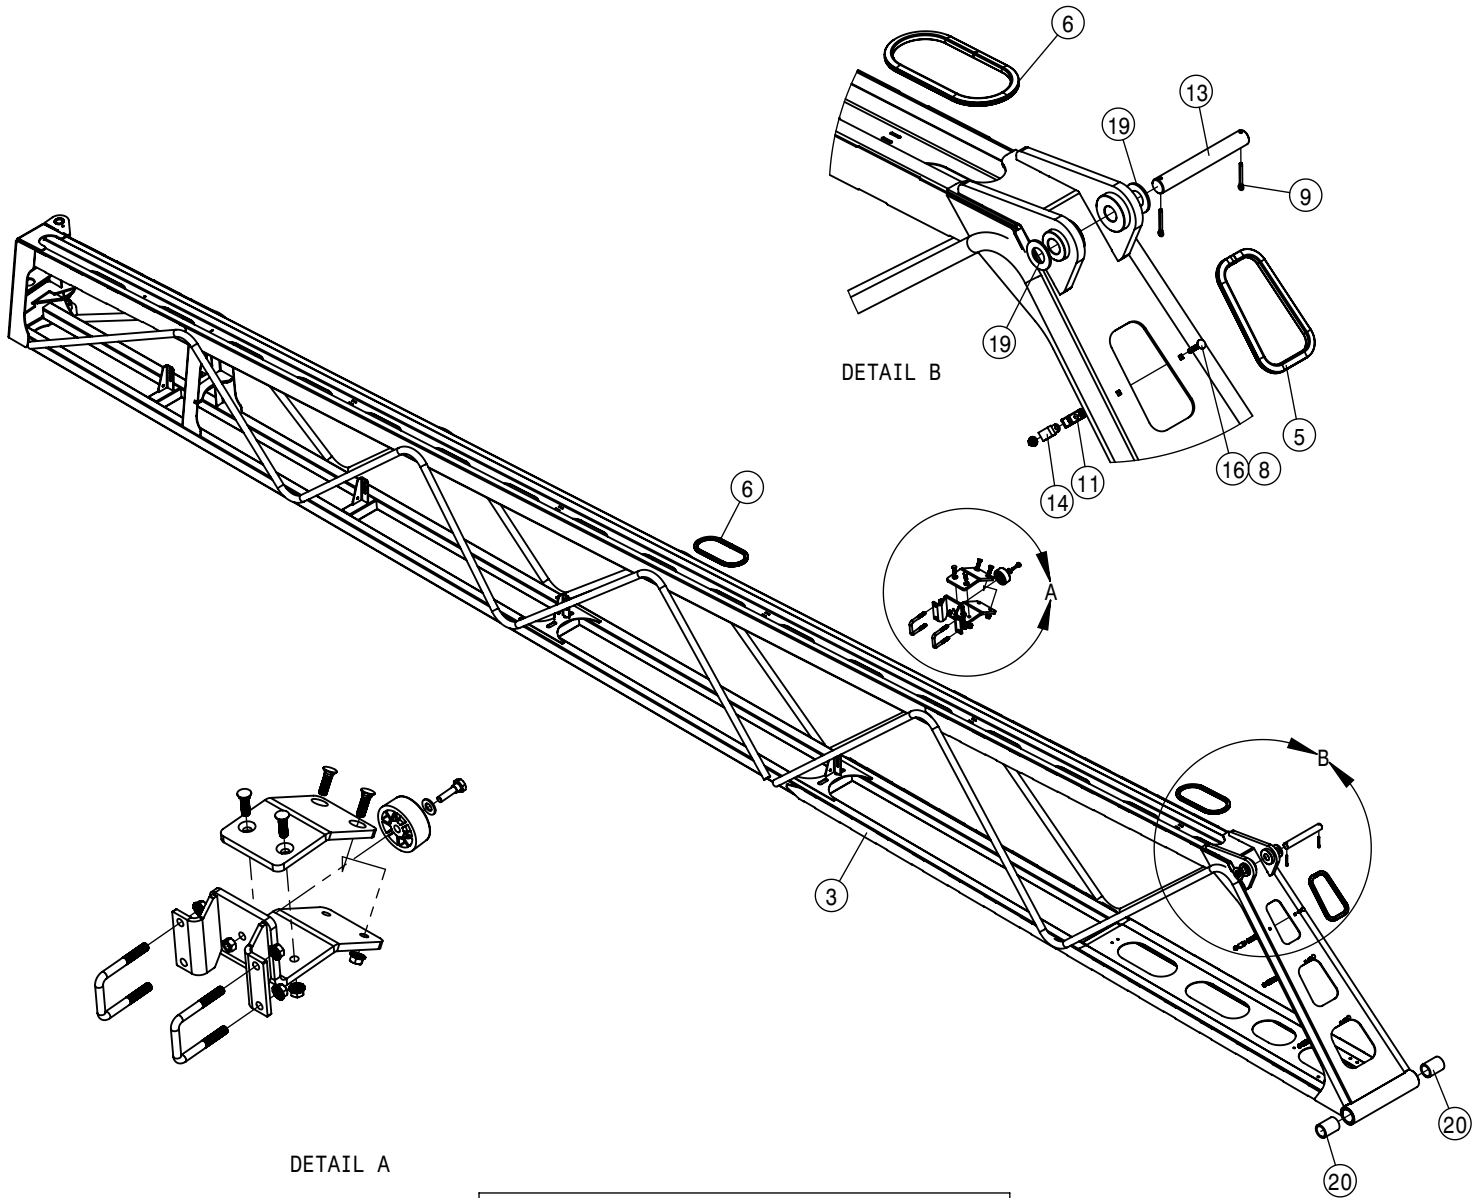

DETAIL A

RIGHT INNER BOOM ASSEMBLY 80/90			
DET	QTY	P/N	DESCRIPTION
1	1	166092	CRADLE PAD A10
2	1	167612	FOLD CRADLE WLD, DTS
3	1	167676	BM WLD RH, SECT 1 A10
4	1	167866	BUMPER-FLEXIBLE
5	1	193016-020	QUICKEDGE TRIM .060 TO .170
6	2	193016-023	QUICKEDGE TRIM .060 TO .170
7	8	470087	3/8UNC HEX SERR FLANGE NUT
8	3	470121	1/4 UNC SERR FLG LOCK NUT
9	2	470162	3/16 X 1 1/2 COTTER PIN
10	4	470328	3/8UNC X 1 1/4 #3HD PLOW BOLT
11	3	470888	TWIN #4 CLAMP
12	2	472044	3/8UNC-2ID-3.00 U-BOLT SQ,ZINC
13	1	472221	CLEVIS PIN HL 1.0 DIA X 6.875
14	3	520117	CUSH HOSE CLAMP,#10, 5/8D X 1/2W
15	1	900130	3/8UNC X 1 1/4 HHCS GR5 MC
16	3	901012	1/4UNC X 1 1/2 CARR BOLT
17	1	914004	3/8-16UNC STOVER NUT MC GR5
18	1	920002	SAE FLAT WASHER 3/8 MC
19	2	920008	1" SAE FLAT WASHER
20	2	A57375	BEARING,1.75-2-.25-3.00 POLYGON