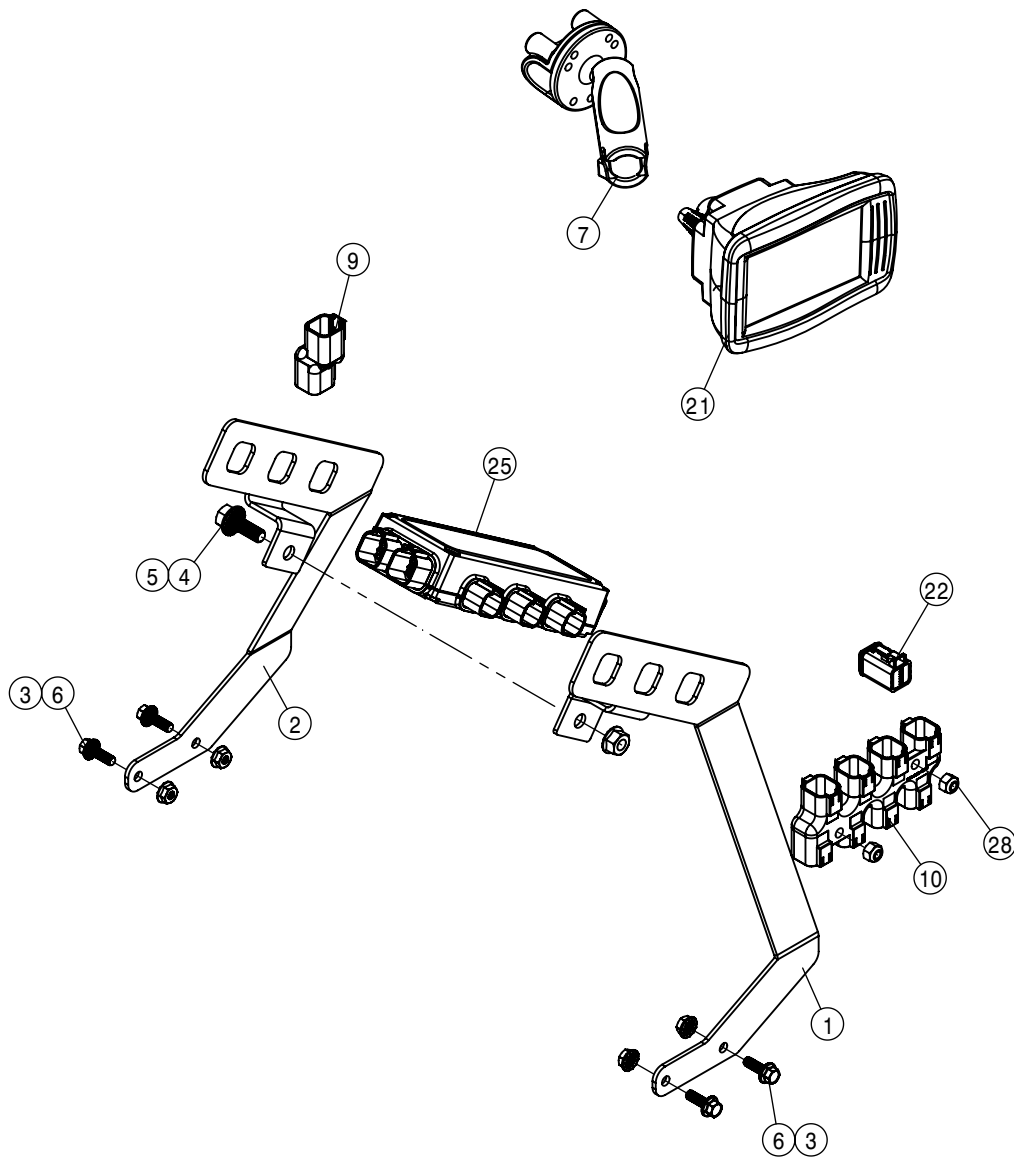

NORAC ELECTRICAL ASSEMBLY			
DET	QTY	P/N	DESCRIPTION
1	1	169578	HCM1 MODULE BRKT LEFT
2	1	169579	HCM1 MODULE BRKT RIGHT
3	4	470121	1/4 UNC SERR FLG LOCK NUT
4	1	470460	3/8UNC X 1 HHSFB GR5 MC
5	1	472029	3/8-16UNC HEX FLG NUT SER SS
6	4	473834	1/4UNC X 3/4 SER FLG BOLT SS
7	1	693071	ADPTR KIT, RAM233 RAIL MT, NORAC
NS	1	693077	NORAC CABLE, UC5 NETWORK, 10"
9	2	693128	NORAC UC5 NETWORK 2-WAY CPLR
10	1	693131	NORAC UC5 NETWORK CPLR, 8-WAY
NS	1	693142	NORAC CABLE, STS IN-CAB CANBUS
NS	2	693146	NORAC UC5 2-WAY CPLR W/TRMNTOR
NS	2	693147	NORAC UC5 NETWORK CPLR, 3-WAY
NS	2	693161	NORAC CABLE, UC5 NETWORK, 5M

NORAC ELECTRICAL ASSEMBLY			
DET	QTY	P/N	DESCRIPTION
NS	1	693479	HARNESS, TEMP PROBE
NS	3	693741	CABLE UC5 NETWORK 14 AWG 1M
NS	1	693746	CABLE, BATT, 4-PIN DT FUSED-5A
NS	1	693757	UC5 NETWORK CABLE, 14 AWG .5M
NS	1	693758	UC5 NETWORK CABLE, 14 AWG 3M
NS	1	693758	UC5 NETWORK CABLE, 14 AWG 3M
21	1	693777	PULSE DISPLAY
22	6	693800	UC5 NETWORK 6PIN PLUG
NS	2	693964	CABLE UC5 NETWORK 14 AWG 10M
NS	2	694047	NETWORK 4 PIN CAVITY PLUG
25	1	694052	HCM1 HW/SW PASSIVE
NS	1	694053	HARNESS, NORAC VALVE 2014+
NS	1	694054	HARNESS, NORAC INTERFACE 2014+
28	2	910118	1/4-20UNC NYLOCK NUT SS