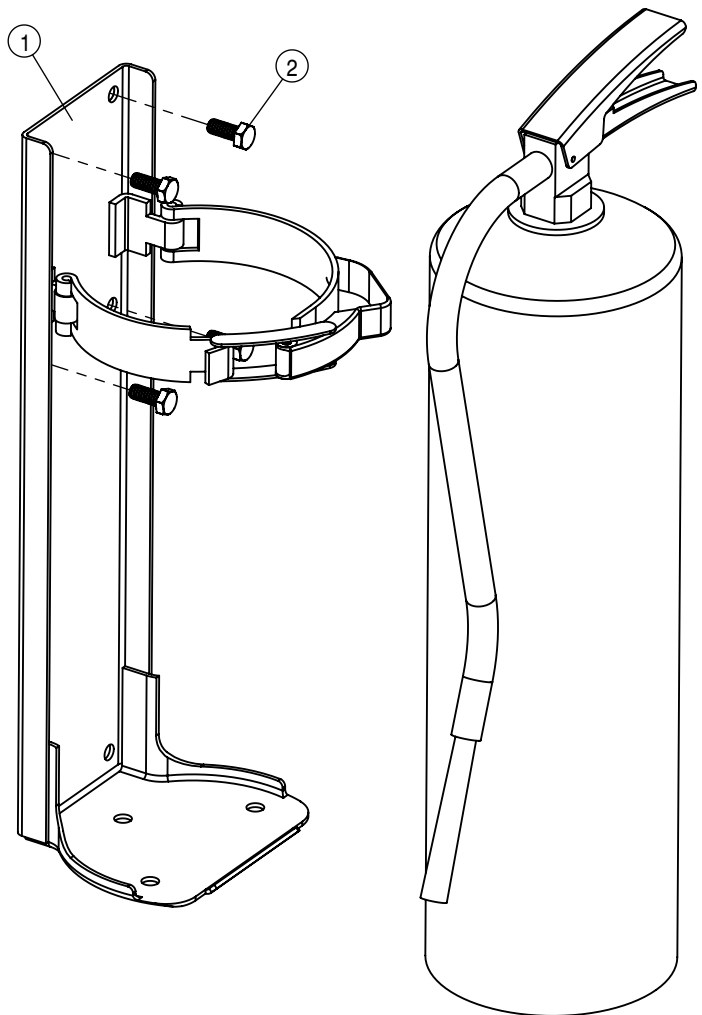

FIRE EXTINGUISHER ASSEMBLY			
DET	QTY	P/N	DESCRIPTION
1	1	490508	FIRE EXTINGUISHER 10LB ABC
2	4	900064	5/16UNC X 3/4" HEX BOLT