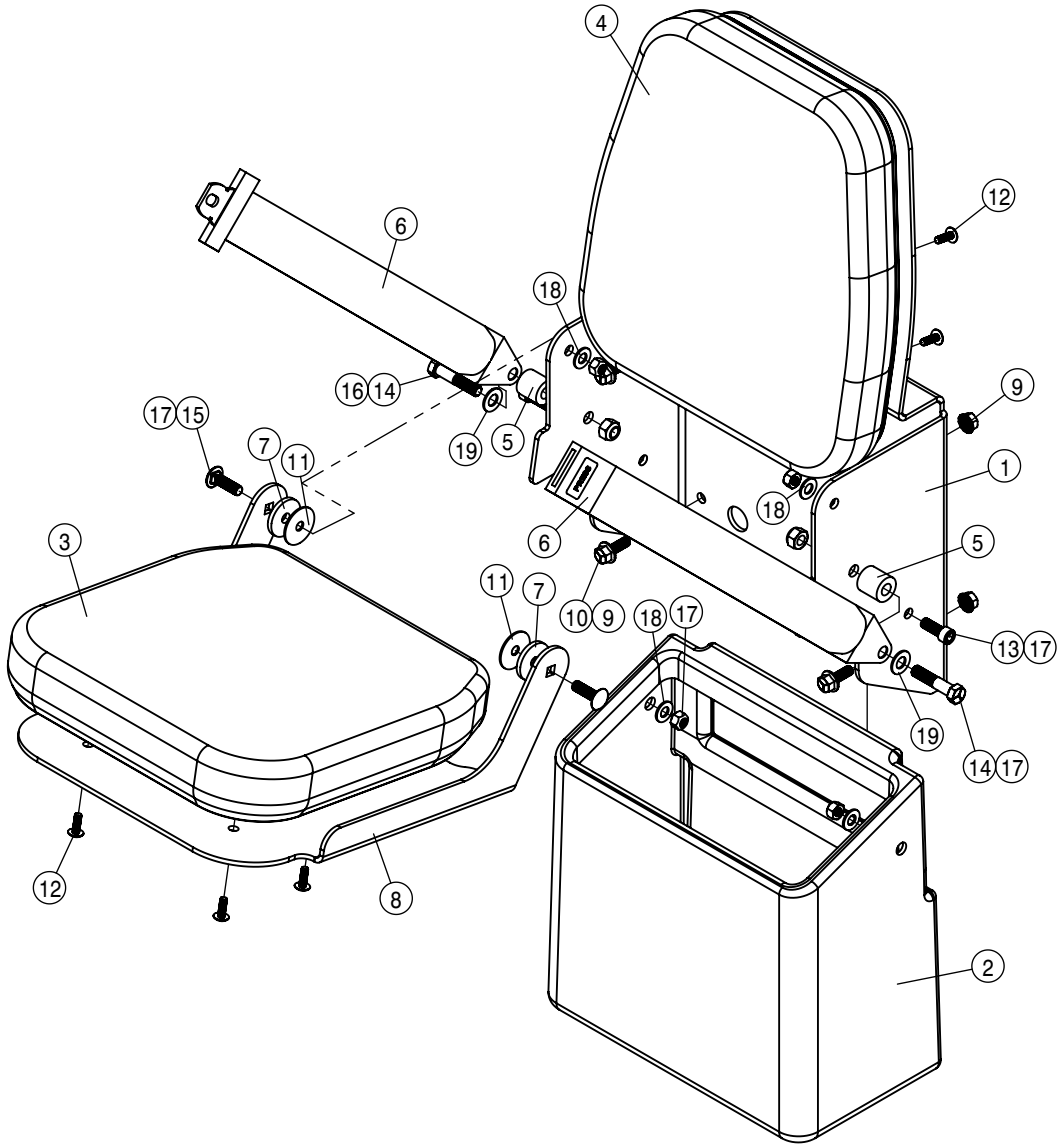

STANDARD INSTRUCTOR SEAT ASSEMBLY			
DET	QTY	P/N	DESCRIPTION
1	1	343896	BRKT INSTRUCTOR SEAT MOUNT, DTS
2	1	344163	BIN STORAGE INSTRUCTOR SEAT
3	1	344174	CUSH BASE INST SEAT STD
4	1	344175	CUSH BACK INST SEAT STD
5	2	344489	INST SEAT BELT BUSHING, STS'14
6	1	344811	LAP SEAT BELT STD SEAT, DTS
7	2	344830	7 GA 1.5" OD X .39" ID WASHER
8	1	344831	BRK BASE INSTRUCTOR SEAT MOUNT
9	4	470087	3/8UNC HEX SERR FLANGE NUT
10	4	470460	3/8UNC X 1 HHSFB GR5 MC
11	2	470657	3/8 PTFE LOW-FRICT WASHER
12	10	472261	1/4UNC X 3/4 TRUSS HD BOLT
13	2	900172	3/8UNC X 1" SOC HD CAP SCR, ZINC
14	2	900235	7/16UNF X 2 HHCS GR5 MC
15	2	901130	3/8UNC X 1 1/4 CARR BOLT
16	2	910030	7/16-20UNF NYLOCK NUT MC GR5
17	4	914004	3/8UNC HEX STOVER NUT
18	4	920002	3/8 SAE FLAT WASHER
19	2	920003	7/16 SAE FLAT WASHER