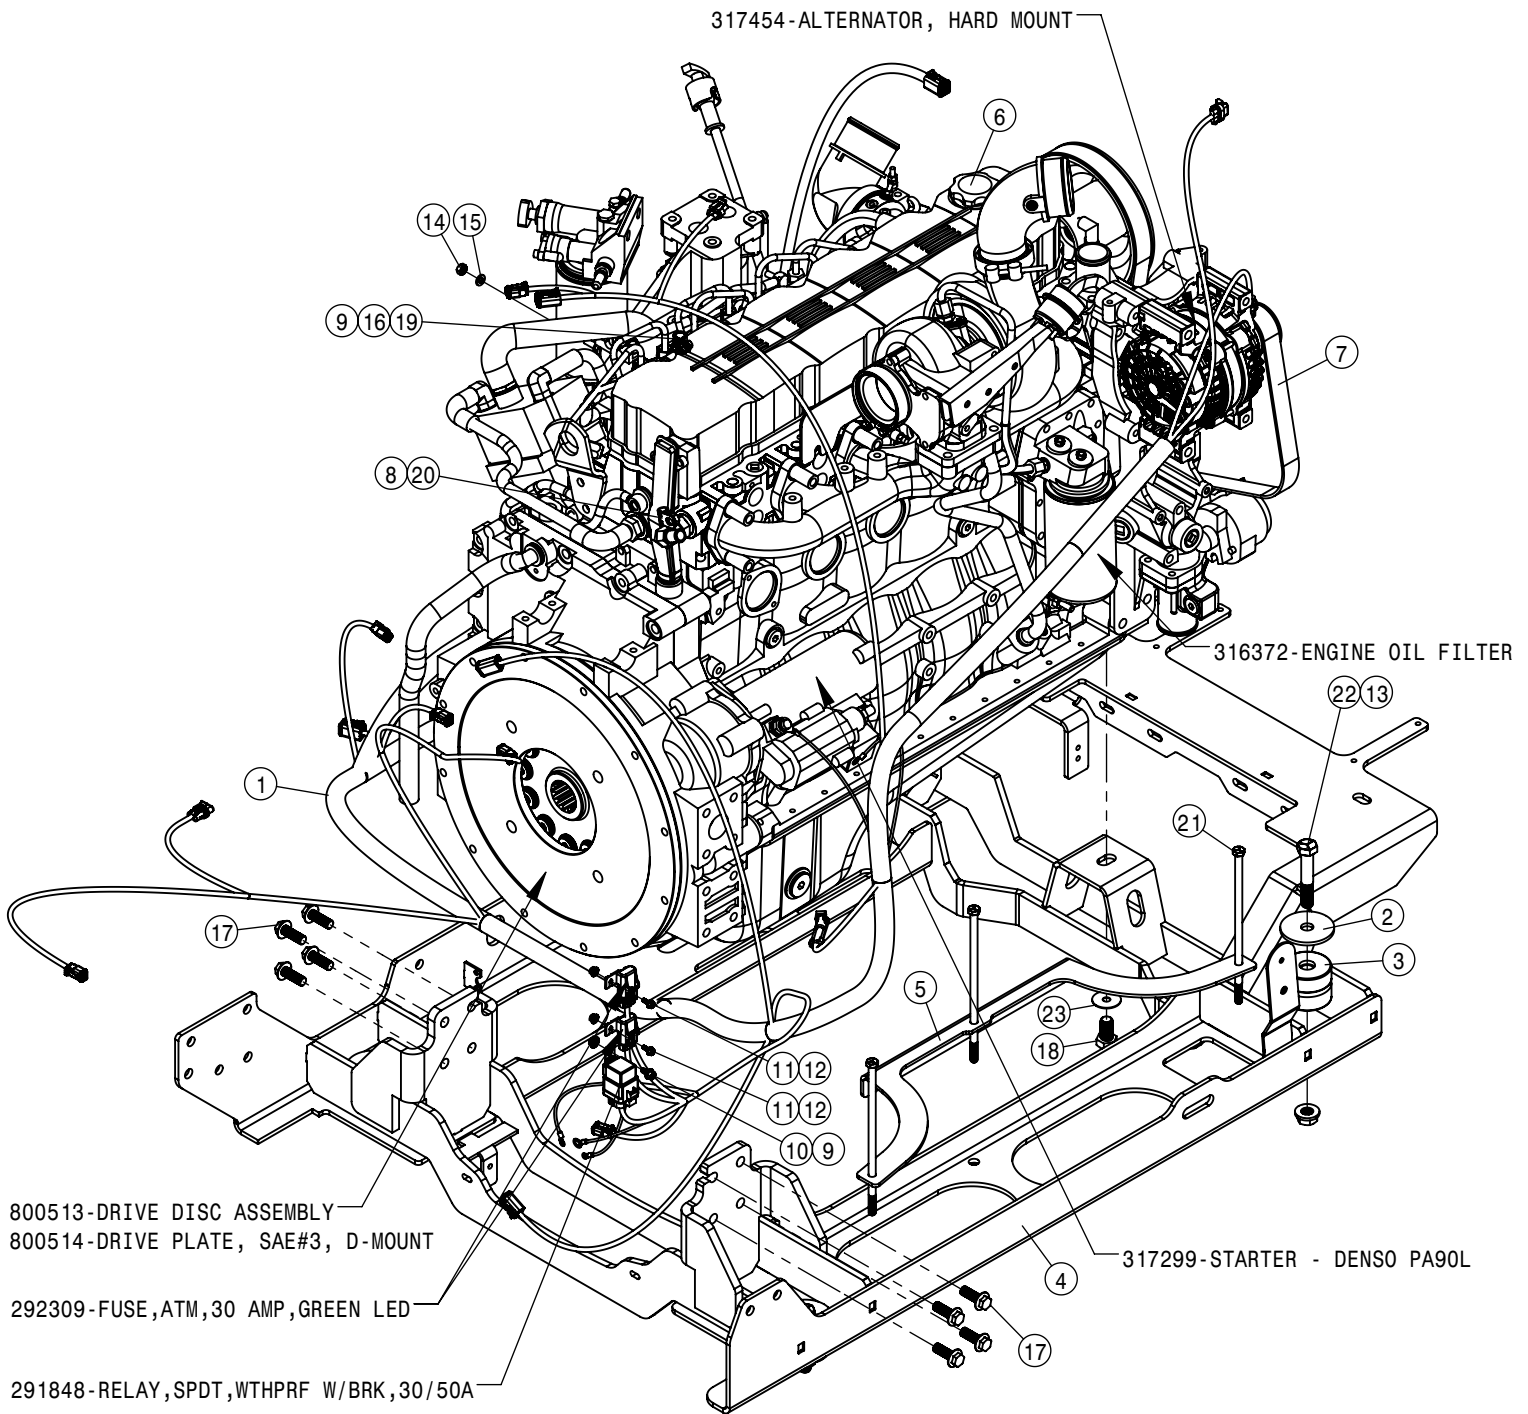

800513-DRIVE DISC ASSEMBLY
800514-DRIVE PLATE, SAE#3, D-MOUNT

292309-FUSE, ATM, 30 AMP, GREEN LED

291848-RELAY, SPDT, WTHPRF W/BRK, 30/50A

TIER-3 215 HP ENGINE ASSEMBLY (EXPORT ONLY)			
DET	QTY	P/N	DESCRIPTION
1	1	294272	HARNESS T3 ENGINE
2	4	311095	SNUBBING WASHER FOR 311093/094
3	4	311104	RUBBER MT, 1330LB LOAD 60272-5
4	1	317052	DTS ENGINE FRAME WLD 2017
5	1	317530	BATTERY CLAMP
6	1	317701	ENGINE-215hp 6.7L T3,FR91597
7	1	317709	BELT, V-RIBBED (2395mm)
8	1	470087	3/8-16UNC HEX FLG NUT SER MC GR5
9	2	470121	1/4-20UNC HEX FLG NUT SER MC GR5
10	1	470122	1/4UNC X 1/2 HHSFB GR5 MC
11	2	470215	10-32UNF X 1/2 HHSFB GR5 MC
12	2	470510	#10-24UNC HEX FLG NUT SER MC GR5

TIER-3 215 HP ENGINE ASSEMBLY (EXPORT ONLY)			
DET	QTY	P/N	DESCRIPTION
13	4	470682	5/8UNC HEX FLG CNTR LOCK NUT
14	1	473778	8MM-1.25 HEX NUT
15	1	473804	8MM LOCK WASHER
16	1	473834	1/4UNC X 3/4 HHSFB SS
17	8	473855	12MM-1.75 X 35MM SM FLG BOLT
18	1	473881	M16-2.0 x 30MM HEX BOLT
19	1	520118	CUSH CLAMP,#8 1/2D X 1/2W
20	1	520167	CUSH CLAMP,#6 3/8D X 3/4W
21	3	900150	3/8UNC X 9 1/2 HHCS GR5 MC
22	4	900340	5/8UNC X 3 1/2 HHCS GR5 MC
23	1	920025	FENDER WASHER 1 1/2 MC