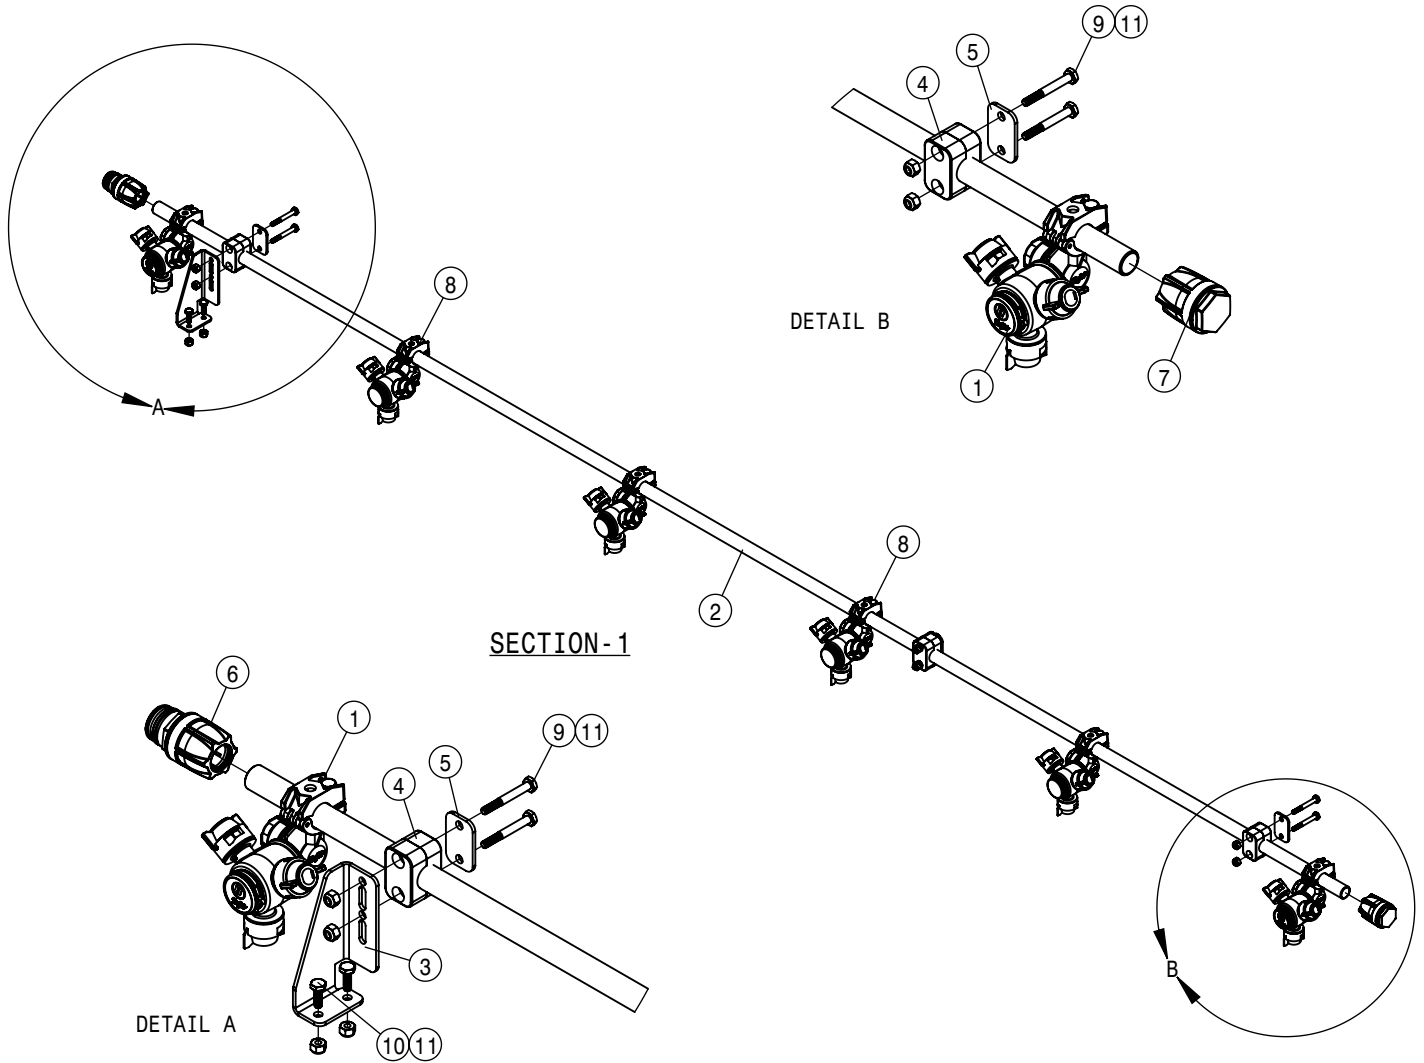

20° WET BOOM SPACING, SECTION-1 80" BOOM			
DET	QTY	P/N	DESCRIPTION
1	2	737962	QUICK TJET 3-TIP BODY, 1/2" R
2	1	167803	TUBE-WET BM .50X105 20°SP
3	1	169154	OUTER SOLU BRKT, DTS' 16
4	3	470358	TUBE CLAMP BODY, .840 (1/2 PIPE)
5	3	470752	SS COVER PLATE FOR 470358
6	1	500331	T3 - 1/2" PIPE BOOM END
7	1	500332	1/2" PIPE BOOM END
8	4	737961	QUICK TJET 3-TIP BODY, 1/2"
9	6	900022	1/4UNC X 2 HHCS SS
10	2	900448	1/4UNC X 3/4 HHCS SS
11	8	910118	1/4-20UNC NYLOCK NUT SS