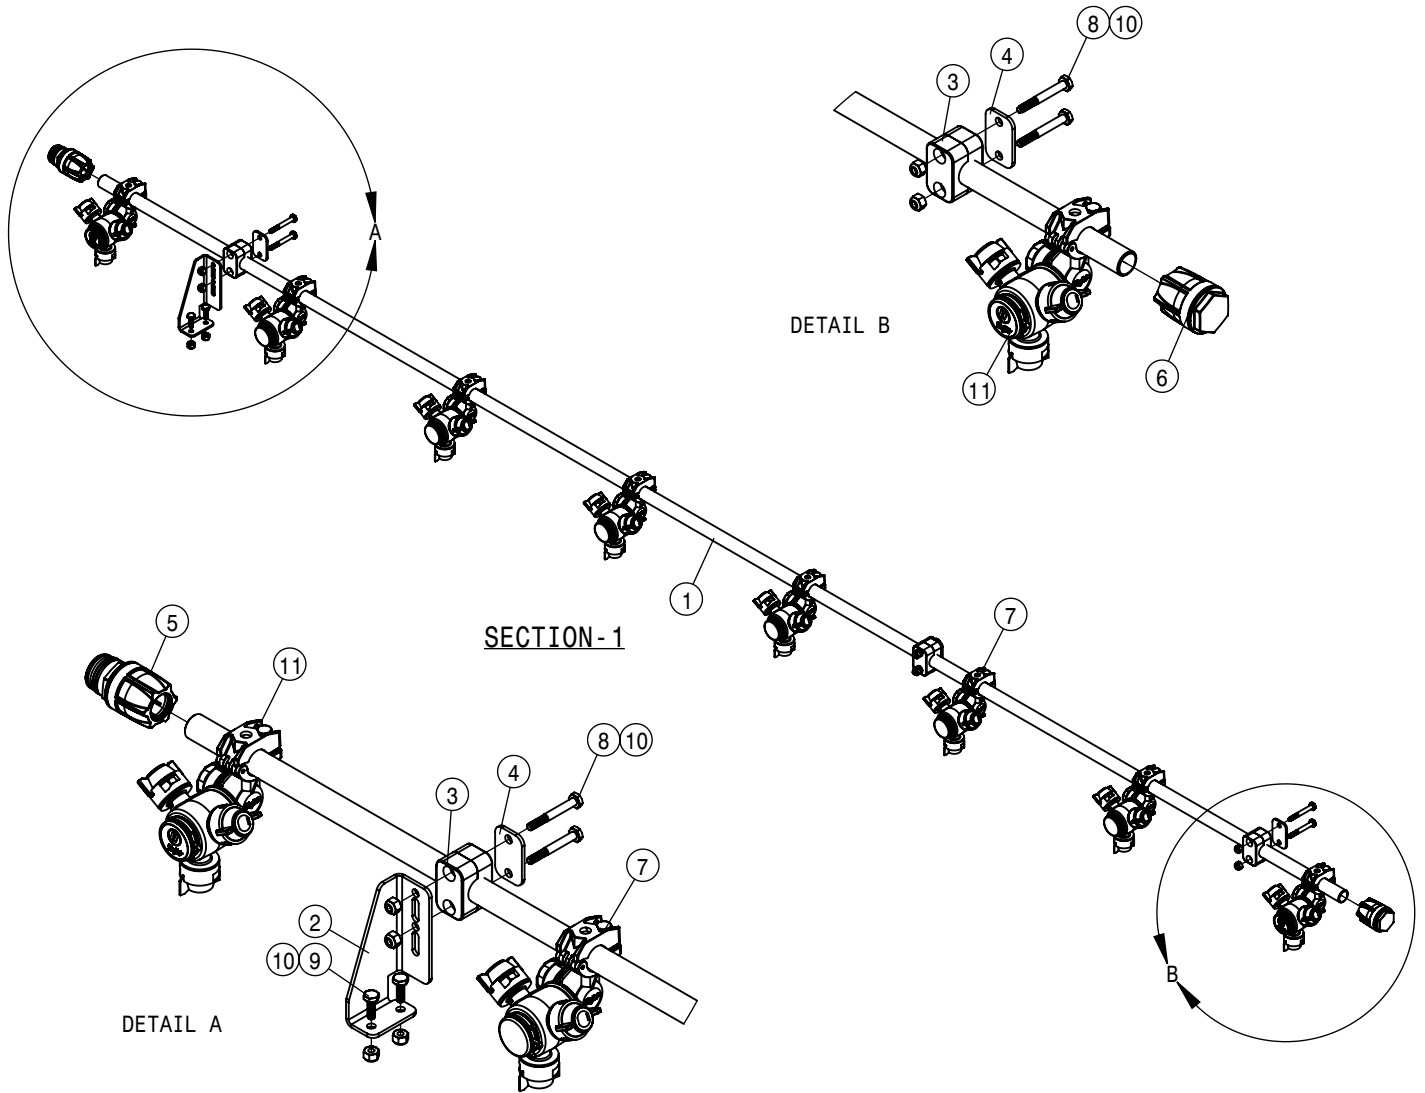

15" WET BOOM SPACING, SECTION-1 80" BOOM			
DET	QTY	P/N	DESCRIPTION
1	1	167802	TUBE-WET BM .50X109.63 15"SP
2	1	169154	OUTER SOLU BRKT, DTS' 16
3	3	470358	TUBE CLAMP BODY, .840 (1/2 PIPE)
4	3	470752	SS COVER PLATE FOR 470358
5	1	500331	T3 - 1/2" PIPE BOOM END
6	1	500332	1/2" PIPE BOOM END
7	6	737961	QUICK TJET 3-TIP BODY, 1/2"
8	6	900022	1/4UNC X 2 HHCS SS
9	2	900448	1/4UNC X 3/4 HHCS SS
10	8	910118	1/4-20UNC NYLOCK NUT SS
11	2	737962	QUICK TJET 3-TIP BODY, 1/2" R