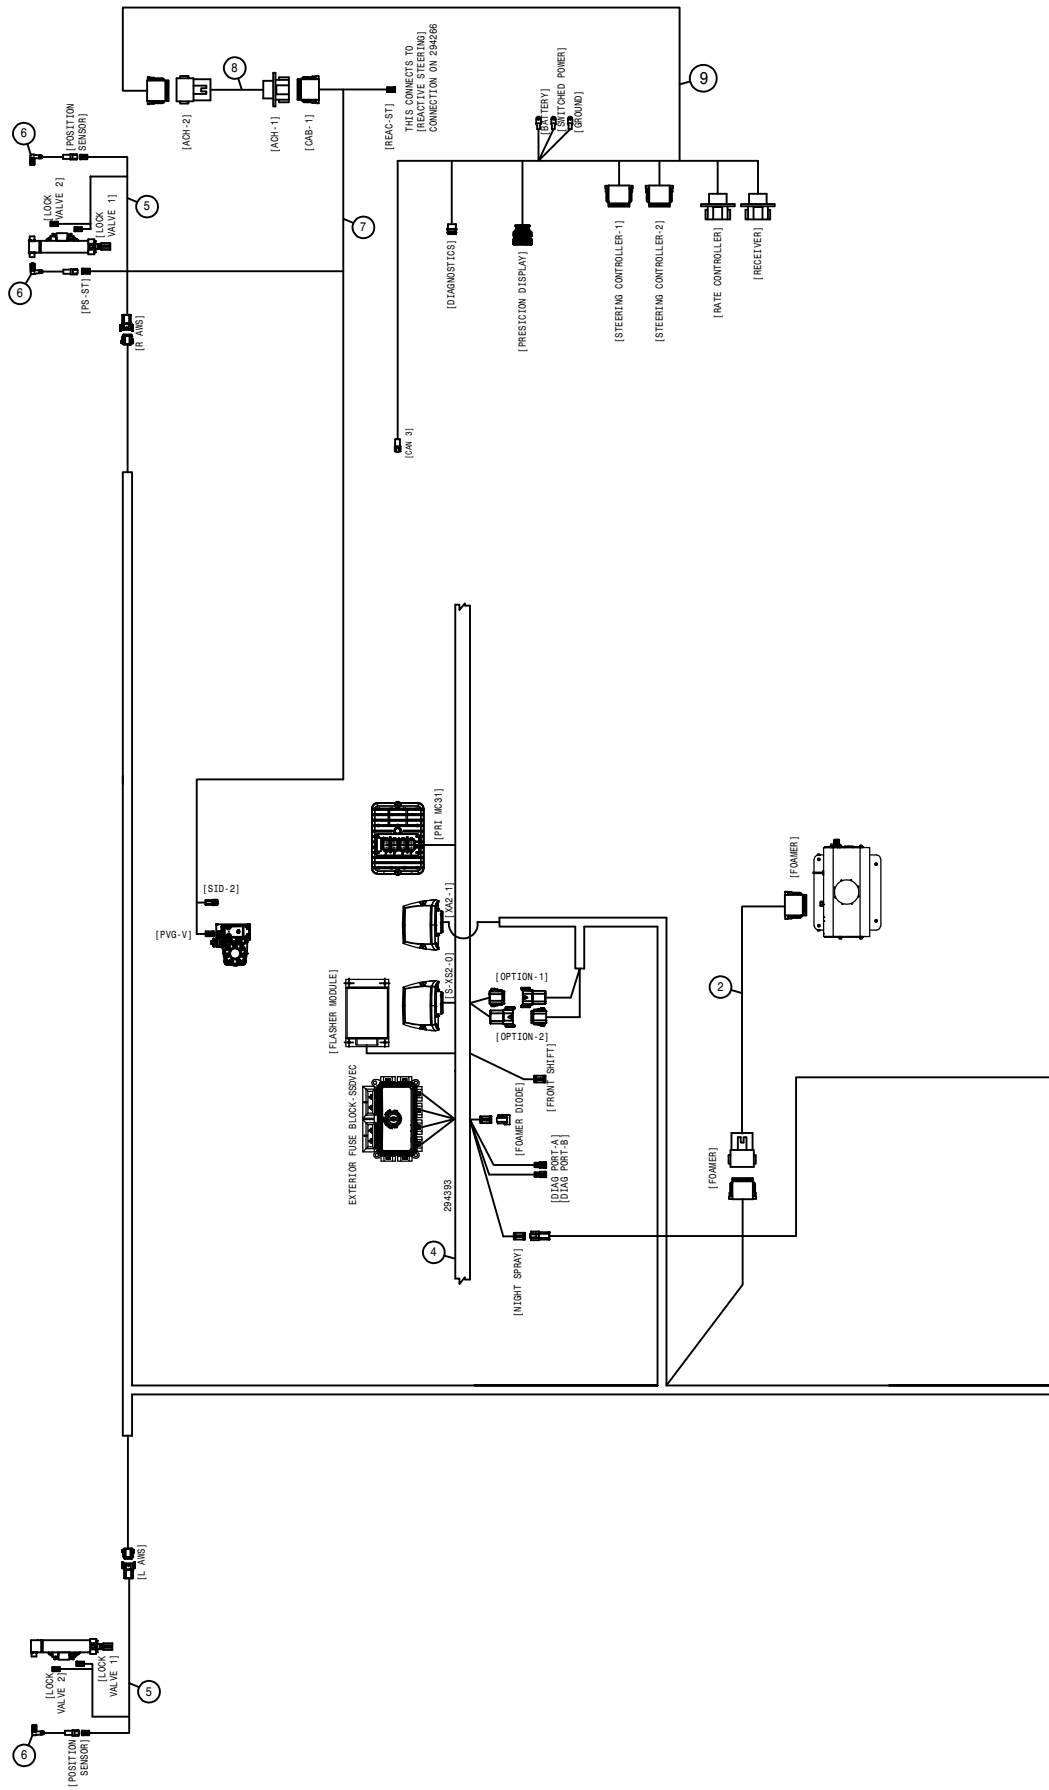

HAGIE
HAGIE MANUFACTURING COMPANY
CLARION, IOWA 50525

DESCRIPTION WIRING DIAGRAM DTS10 2019		
DRAWN BY T. MARKER	SCALE NONE	
CHECKED BY	APPROVED BY	
DATE 9/7/2018	DRAWING NUMBER 499427	REV A
SHEET 1 OF 3		