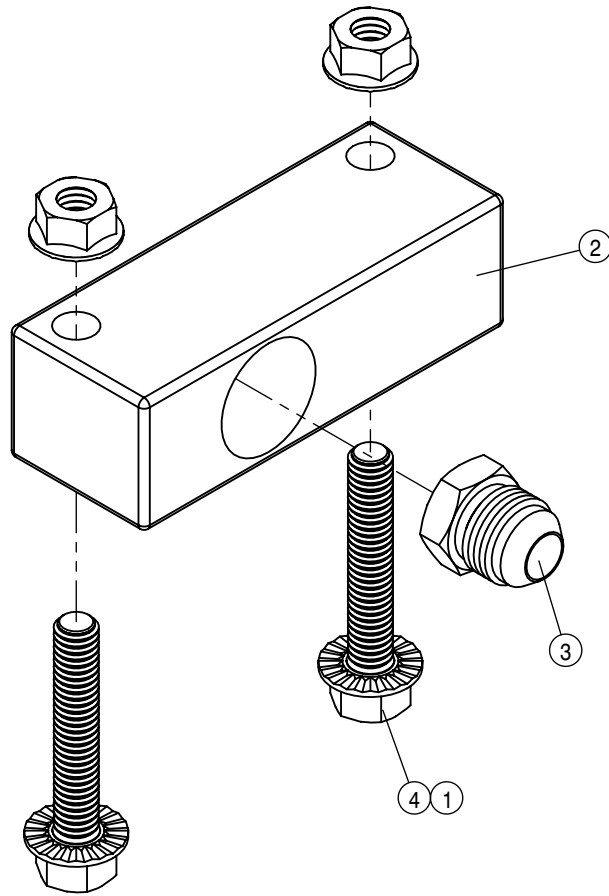

SUPPORT WITHOUT ALL WHEEL STEER VALVE			
DET	QTY	P/N	DESCRIPTION
1	2	470087	3/8UNC HEX SERR FLANGE NUT
2	1	470690	POLY CLAMP, DTS HYD AUX OPT
3	1	618457	3/4MJIG PLUG
4	2	900506	3/8UNC X 2 HHSFB GR5 MC FT