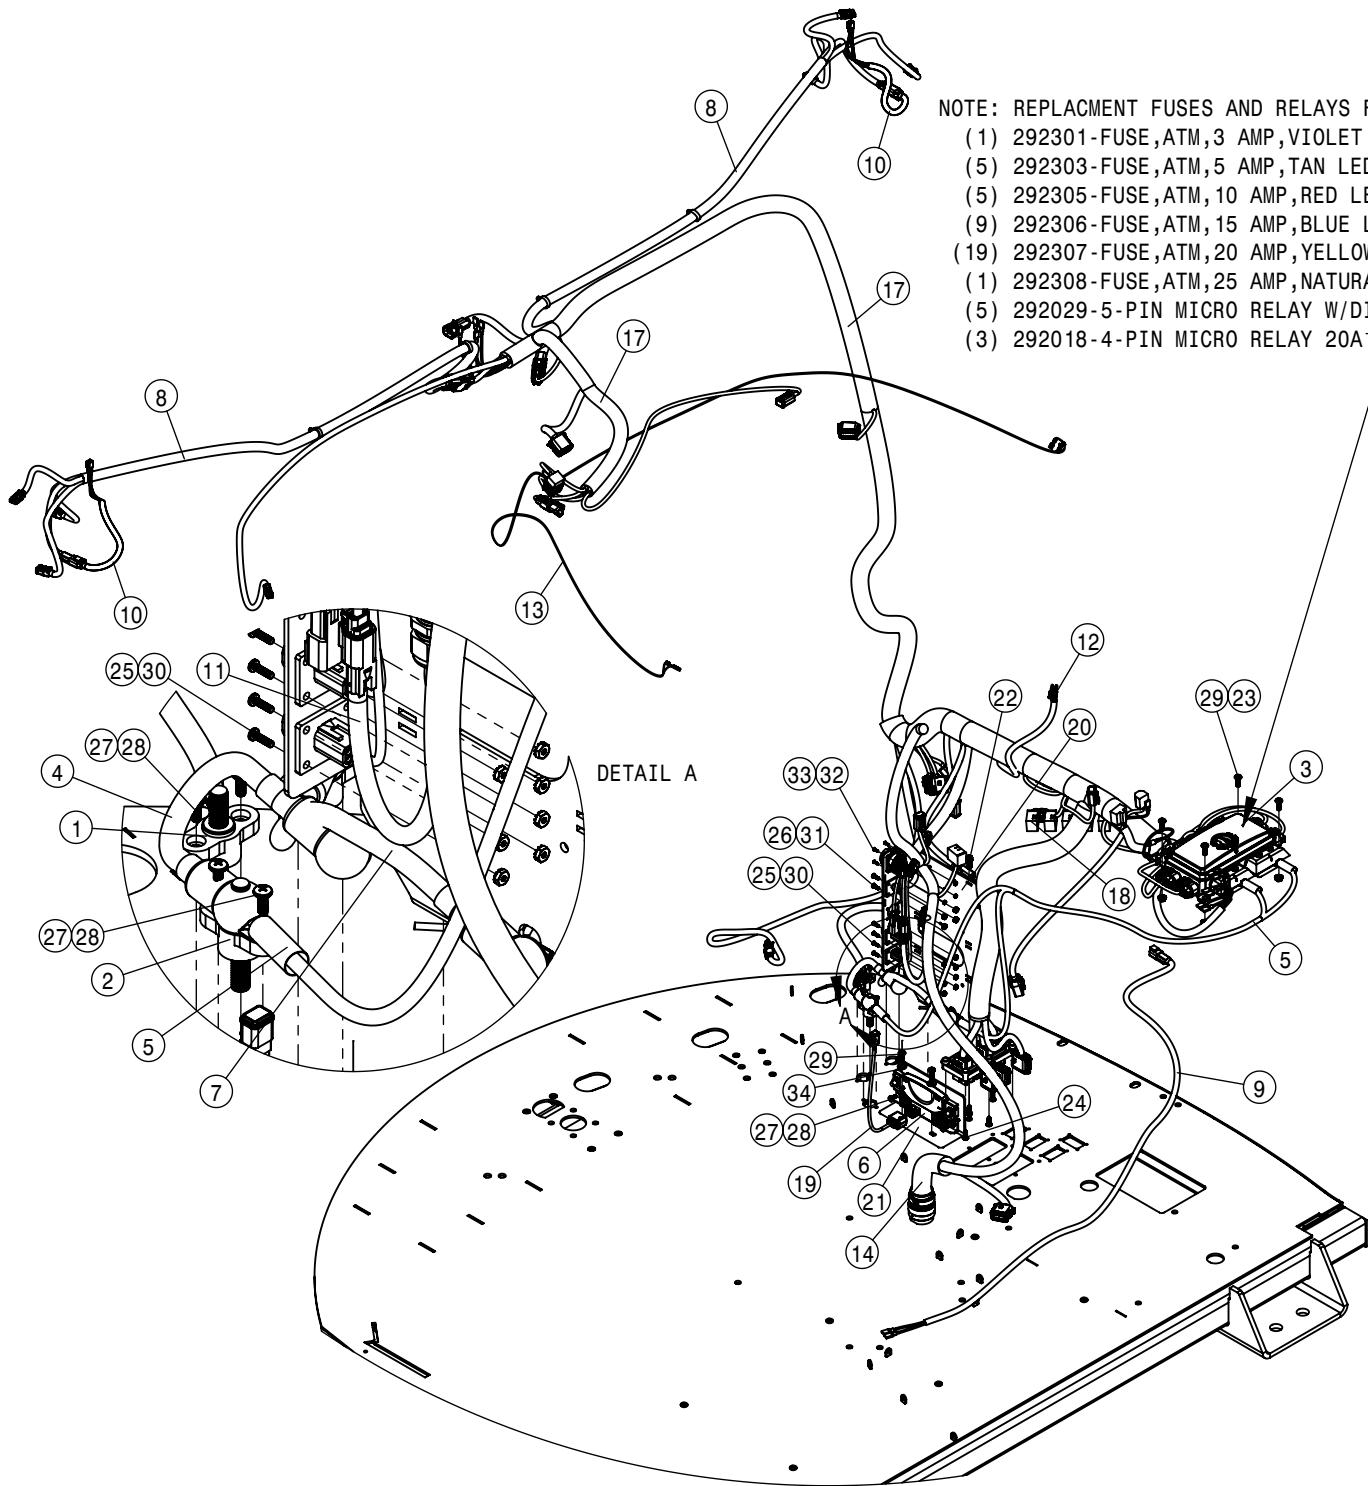

NOTE: REPLACEMENT FUSES AND RELAYS FOR 292629
(1) 292301-FUSE,ATM,3 AMP,VIOLET LED
(5) 292303-FUSE,ATM,5 AMP,TAN LED
(5) 292305-FUSE,ATM,10 AMP,RED LED
(9) 292306-FUSE,ATM,15 AMP,BLUE LED
(19) 292307-FUSE,ATM,20 AMP,YELLOW LED
(1) 292308-FUSE,ATM,25 AMP,NATURAL LED
(5) 292029-5-PIN MICRO RELAY W/DIODE 35A
(3) 292018-4-PIN MICRO RELAY 20A

CAB ELECTRICAL-TOP ASSEMBLY			
DET	QTY	P/N	DESCRIPTION
1	1	291749	TERM BLOCK,BLACK,3/8-16 THRU
2	2	291750	TERM BLOCK,RED,3/8-16 THRU
3	1	292108	DVEC - INTERIOR
4	1	292647	CABLE - BATTERY POWER STS
5	1	292648	CABLE - DVEC POWER STS
6	1	292761	SOLID STATE MCR
7	1	292762	CABLE - SWITCH POWER STS
8	2	294200	HARNESS - ROOF STS
9	1	294204	HARNESS - 12V POWER PLUG STS
10	2	294207	HARNESS - BEACON STS
11	1	294210	HARNESS - PRES SWITCH STS
12	1	294211	HARNESS - E-STOP STS
13	1	294212	HARNESS - SPEAKER STS
14	1	294215	HARNESS - SEAT POD STS
NS	1	294324	HARNESS, WINDSHIELD WASHER EXT
NS	1	294373	PRECISION INTERFACE HARN.-2018
17	1	294379	MAIN INT. HARNESS '18 STS/DTS

CAB ELECTRICAL-TOP ASSEMBLY			
DET	QTY	P/N	DESCRIPTION
18	1	294395	SWITCH HARNESS-'18 DTS
19	1	294425	HARNESS, SOLID STATE MCR
20	1	344310	CAB ELEC BRKT '15
21	1	345233	MCR MT BRKT
22	2	470118	1/4 UNC X 3/4 SER FLG BOLT
23	4	470121	1/4 UNC SERR FLG LOCK NUT
24	6	470465	#12 X 3/4 PHIL PAN SHT MTL SCR
25	8	470467	6-32 KEP NUT
26	4	470541	8-32 KEP NUT
27	8	470542	10-32 KEP NUT
28	8	903706	10-32X1/2 PHIL PAN MACH SCR
29	6	903711	1/4UNC X3/4PHIL PANHD MACH SCR
30	8	903812	6-32 X 1/2 PHIL PAN MACH SCR
31	4	903844	8-32 X 1/2 PHIL PANHD MACH SCR
32	4	903904	4-40 X 3/8 PHIL PAN MACH SCR
33	4	910029	4-40 HEX NUT
34	2	910112	SAE FLAT WASHER 1/4 SS