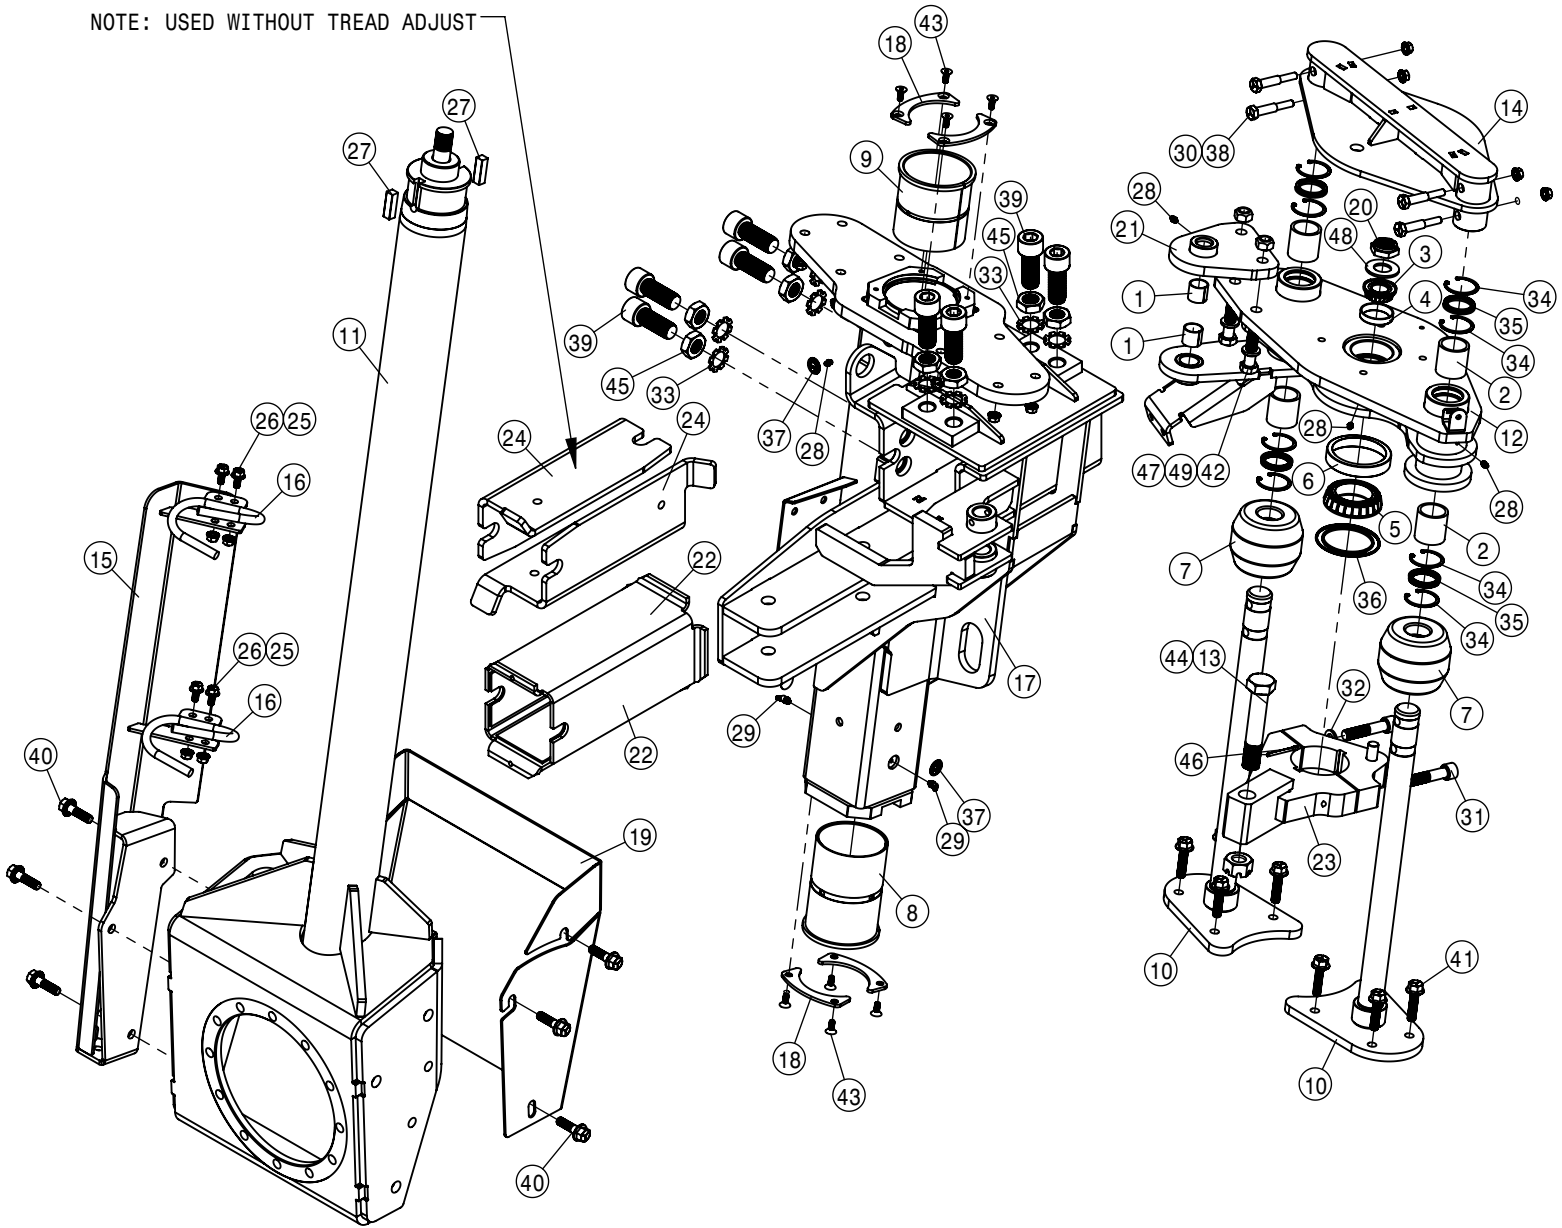

NOTE: USED WITHOUT TREAD ADJUST

LEFT FRONT LEG ASSEMBLY			
DET	QTY	P/N	DESCRIPTION
1	2	121029	JOURNAL BRG, 1.00 ID x 1.00 LG
2	4	121113	TOWER SLEEVE BRG (POLYGON) 05
3	1	125050	BRG CONE, 1.00 ID W/FACE SEAL
4	1	125051	BRG CUP FOR 125050
5	1	125059	BRG CONE, 2.25 ID
6	1	125060	BEARING CUP FOR 125059
7	2	311058	RUBBER SPRING
8	1	358564	FRT LEG LWR NYL SLEEVE 280 89
9	1	358565	FRT LEG UPR NYL SLEEVE 280 89
10	2	359491	NITRO TOWER WLD
11	1	359514	LF/RR INR LEG WLD
12	1	359515	LH AIR BAG LWR PLT WLD
13	1	359534	STRG CYL BOLT
14	1	359536	AIR BAG TOWER TOP MT WLD
15	1	359668	LWR LEG HOSE GUIDE WLD LH
16	2	359672	LWR HOSE GUIDE- WLD
17	1	360068	LH FRT OTR LEG WLD

LEFT FRONT LEG ASSEMBLY			
DET	QTY	P/N	DESCRIPTION
18	4	360110	BRG KPR, LEG
19	1	360198	CROP SHIELD
20	1	360561	1-14 UNS THIN HEX NUT LCK
21	1	360584	UPPER TRUNION MT WLD FRONT RH
22	2	360602	TREAD ADJUST WEAR PLT
23	1	360603	STRG ARM CLAMP WLD
24	2	360810	LEG ATTACHMENT REINF PLT LH
25	4	470087	3/8-16UNC HEX FLG NUT SER MC GR5
26	4	470409	3/8UNC X 3/4 HHSFB GR5 MC
27	2	470447	KEY .50 SQ X 1.69 LONG
28	4	471005	GREASE ZERK, 1/4-28 X 1/2
29	2	471023	GREASE ZERK 1/4-28 X 45
30	12	472029	3/8-16UNC HEX FLG NUT SER SS
31	2	472337	5/8UNC X 3" SOC HD CAP SCR
32	2	473841	16MM LOCK WASHER
33	8	483018	EXT TOOTH LOCK WASHER 1 MC
34	8	629537	187RRHO0Z SNAP RING

LEFT FRONT LEG ASSEMBLY			
DET	QTY	P/N	DESCRIPTION
35	4	629620	SEAL, 1.500 ROD DIA
36	1	629626	SEAL, 3.875 DIA, FOR 125059
37	3	650206	DECAL, GREASE DAILY
38	4	900269	1/2UNC X 2 3/4 HHCS GR5 MC
39	8	900395	1"UNC X 2 1/2 SOCKET CAP SCR
40	6	900518	1/2UNC X 1 3/4 HHSFB GR5 MC
41	8	900519	1/2UNC X 2 HHSFB GR5 MC FT
42	2	900857	5/8UNC X 2 1/4 HEX BOLT GR8
43	8	903728	5/16-18 UNC X 3/4 FHSCS SS
44	1	910020	1-8UNC HEX SLTDD NUT MC GR5
45	8	910101	1" UNC HEX JAM NUT
46	1	910120	3/16 X 1 3/4 COTTER PIN SS
47	2	914010	5/8-11UNC STOVER NUT MC GR5
48	1	920008	SAE FLAT WASHER 1 MC
49	2	920505	HLOCK WASHER 5/8 MC