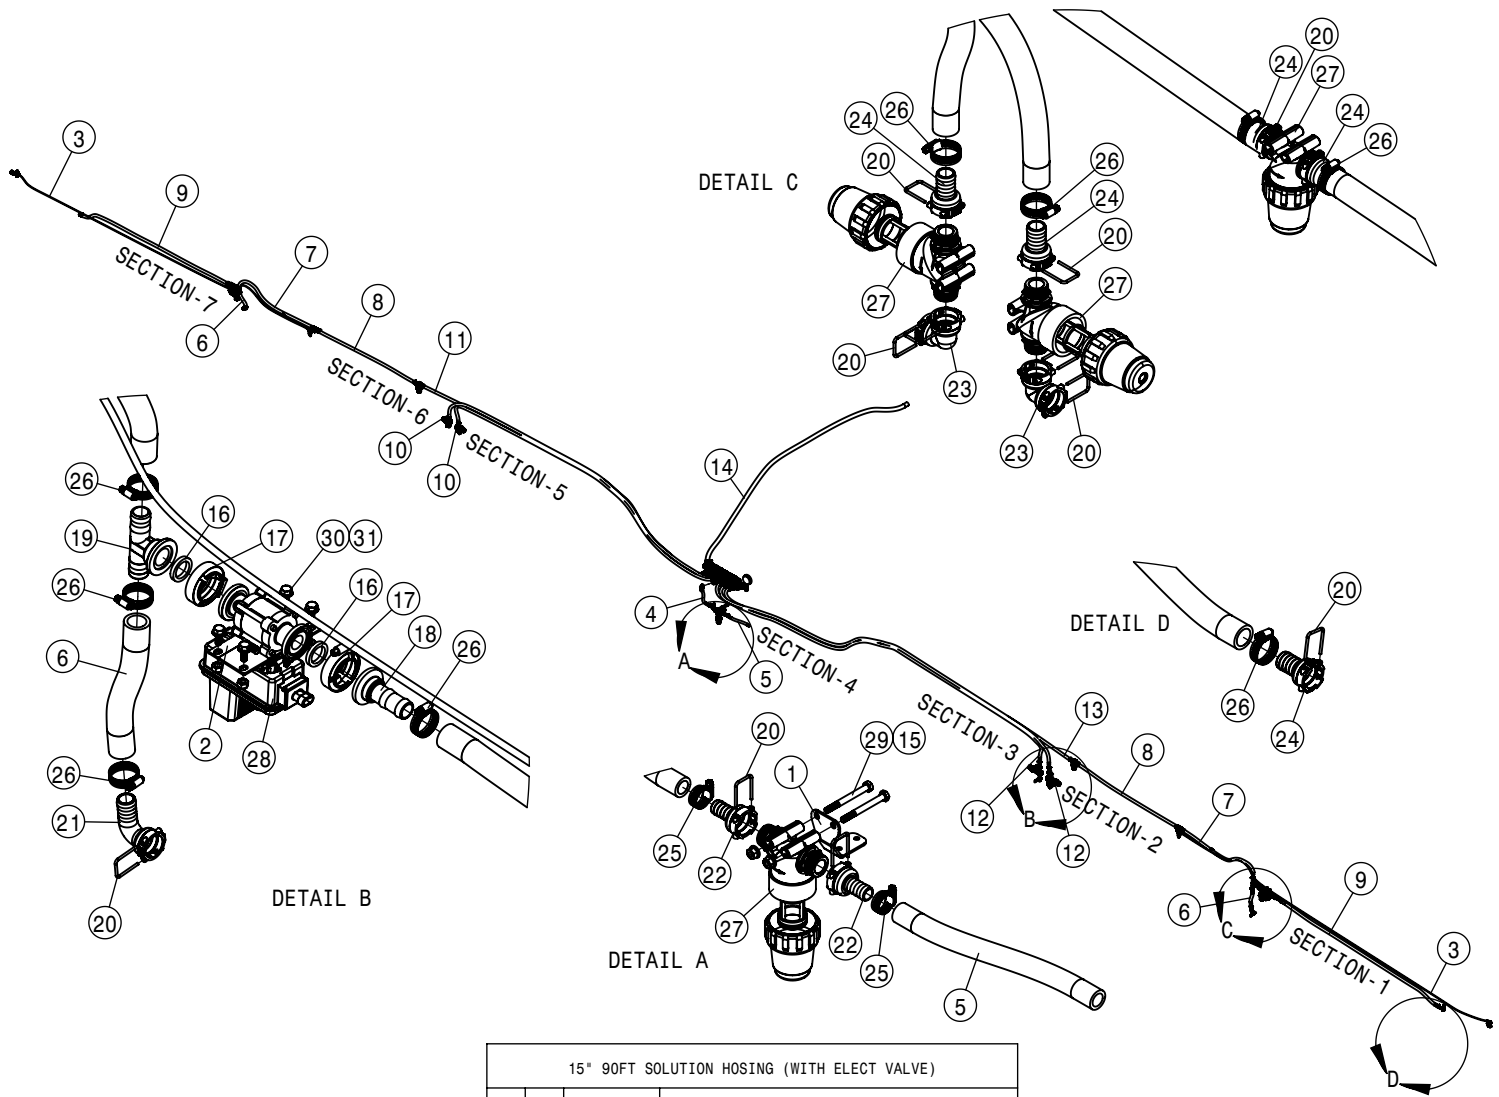

15" 90FT SOLUTION HOISING (WITH ELECT VALVE)			
DET	QTY	P/N	DESCRIPTION
1	1	167647	DTS STRAINER BRKT 16'
2	4	167723	DTS SCT 2 VLV BRKT 16'
3	2	195915-226	3/8OD AIR BRAKE TUBING J844-B
4	1	197112-012	HOSE 3/4 1-FBR BR BLK EPDM
5	1	197112-013	HOSE 3/4 1-FBR BR BLK EPDM
6	2	197116-011	HOSE 1IN 1-FBR BR BLK EPDM
7	2	197116-059	HOSE 1IN 1-FBR BR BLK EPDM
8	2	197116-073	HOSE 1IN 1-FBR BR BLK EPDM
9	2	197116-113	HOSE 1IN 1-FBR BR BLK EPDM
10	2	197116-215	HOSE 1IN 1-FBR BR BLK EPDM
11	1	197116-220	HOSE 1IN 1-FBR BR BLK EPDM
12	2	197116-255	HOSE 1IN 1-FBR BR BLK EPDM
13	1	197116-259	HOSE 1IN 1-FBR BR BLK EPDM
14	1	197127-153	HOSE 1 1/2" SUCTION,2F-1W EPDM
15	2	470570	5/16-18UNC CTRLK FLG NUT MC GR5
16	4	500157	1" FLANGE GASKET EPDM
17	4	500159	1" FLANGE CLAMP S.S.
18	2	500171	1" FLANGE-1" HOSE BARB POLY
19	2	500268	1" FLANGE HOSE BARB TEE
20	22	500311	FORK D3 DIST 29
21	2	500328	T3 TO 25MM HB 90
22	2	500349	T3 FEMALE - .75 HB
23	4	500351	T3 FORK 90 DEG FTG
24	10	500352	T3 FEMALE TO 25MM HB
25	2	520080	HOSE CLAMP NO 10 STAINLESS
26	18	520090	HOSECLAMP NO 16 STAINLESS
27	7	691396	STRAINER T3 100 MESH
28	2	696196	3/4" ELEC BALL VALVE SS 1" FLG
29	2	900072	5/16UNC X 3 HHCS GR5 MC
30	8	900486	5/16UNC X 3/4 HHSFB SS
31	8	910132	5/16-18UNC NYLOCK NUT SS