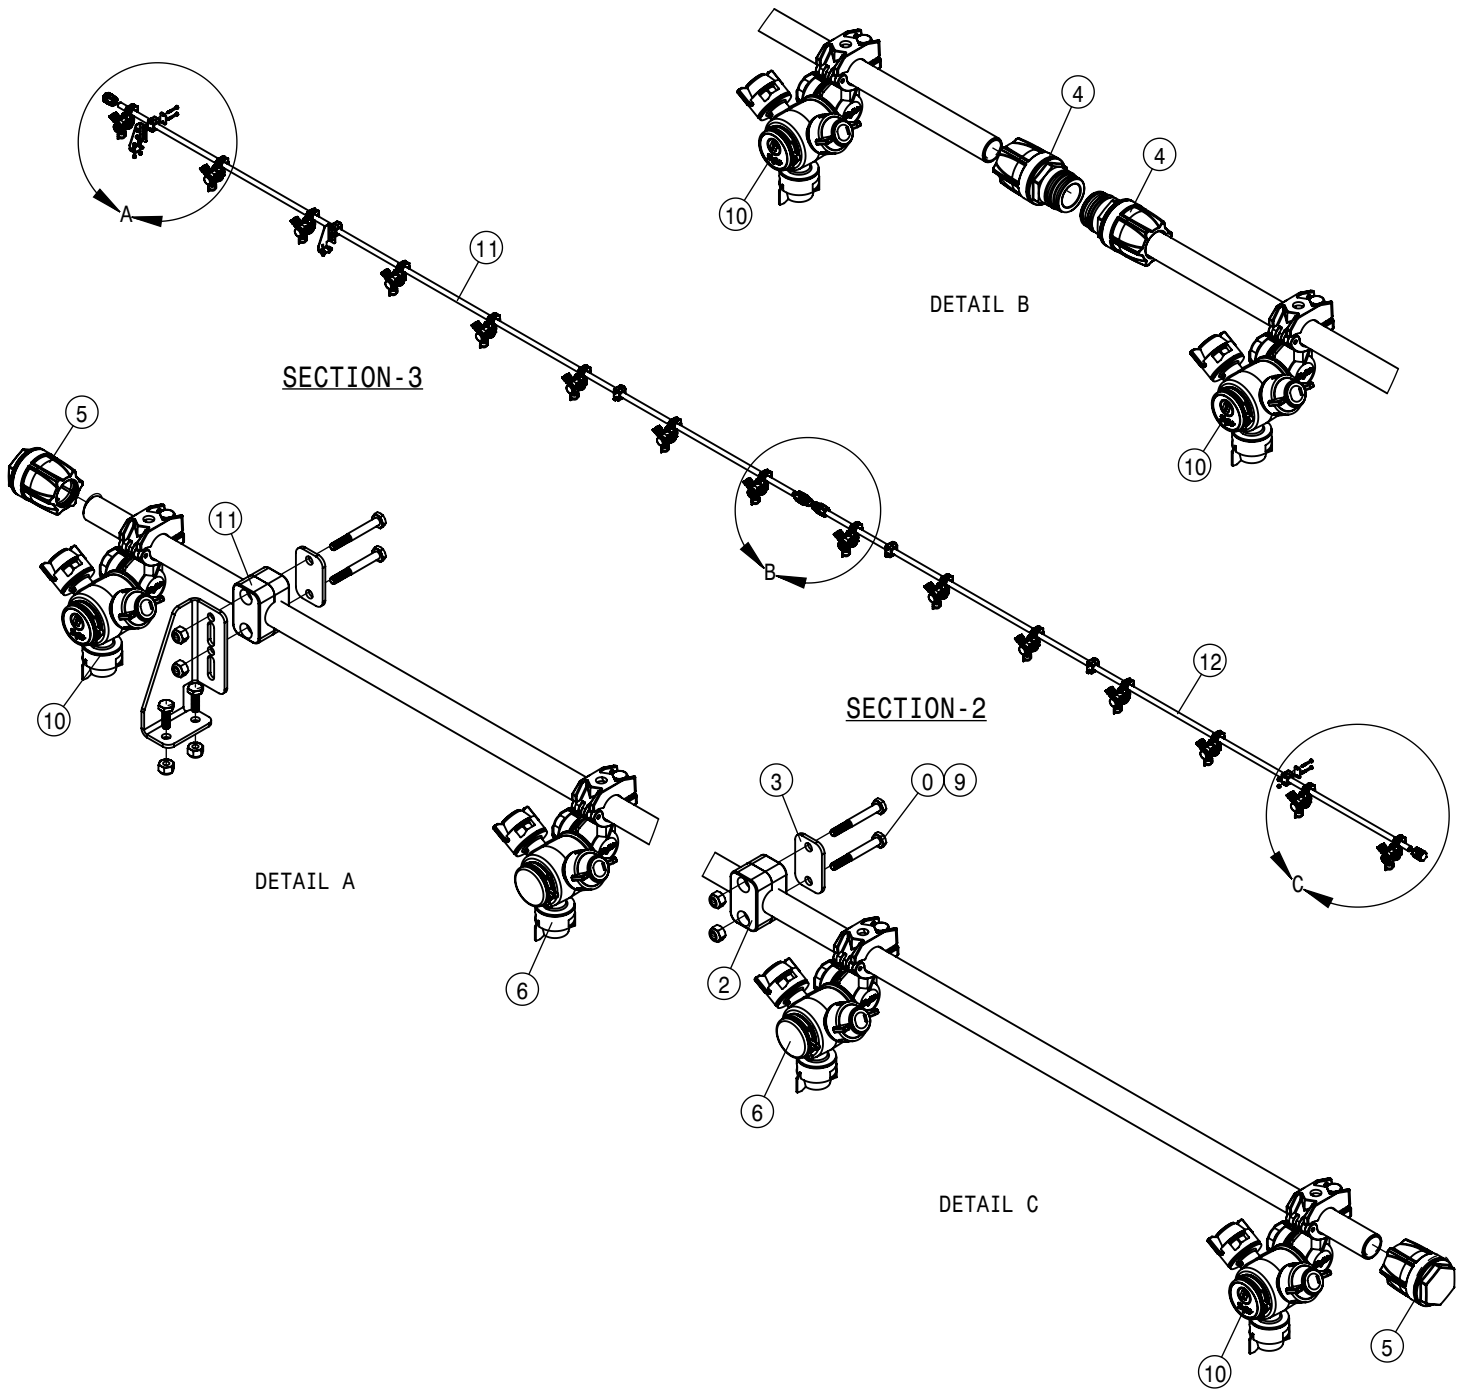

20" WET BOOM SPACING, SECTION 2-3 80/90 BOOM			
DET	QTY	P/N	DESCRIPTION
1	2	169153	INNER SOLU BRKT, DTS' 16
2	6	470358	TUBE CLAMP BODY, .840 (1/2 PIPE)
3	6	470752	SS COVER PLATE FOR 470358
4	2	500331	T3 - 1/2" PIPE BOOM END
5	2	500332	1/2" PIPE BOOM END
6	11	737961	QUICK TJET 3-TIP BODY, 1/2"
7	12	900022	1/4UNC X 2 HHCS SS
8	4	900448	1/4UNC X 3/4 HHCS SS
9	16	910118	1/4-20UNC NYLOCK NUT SS
10	4	737962	QUICK TJET 3-TIP BODY, 1/2" R
11	1	167706	TUBE-WET BM .50X149 20*SP
12	1	167801	TUBE-WET BM .50X129 20*SP