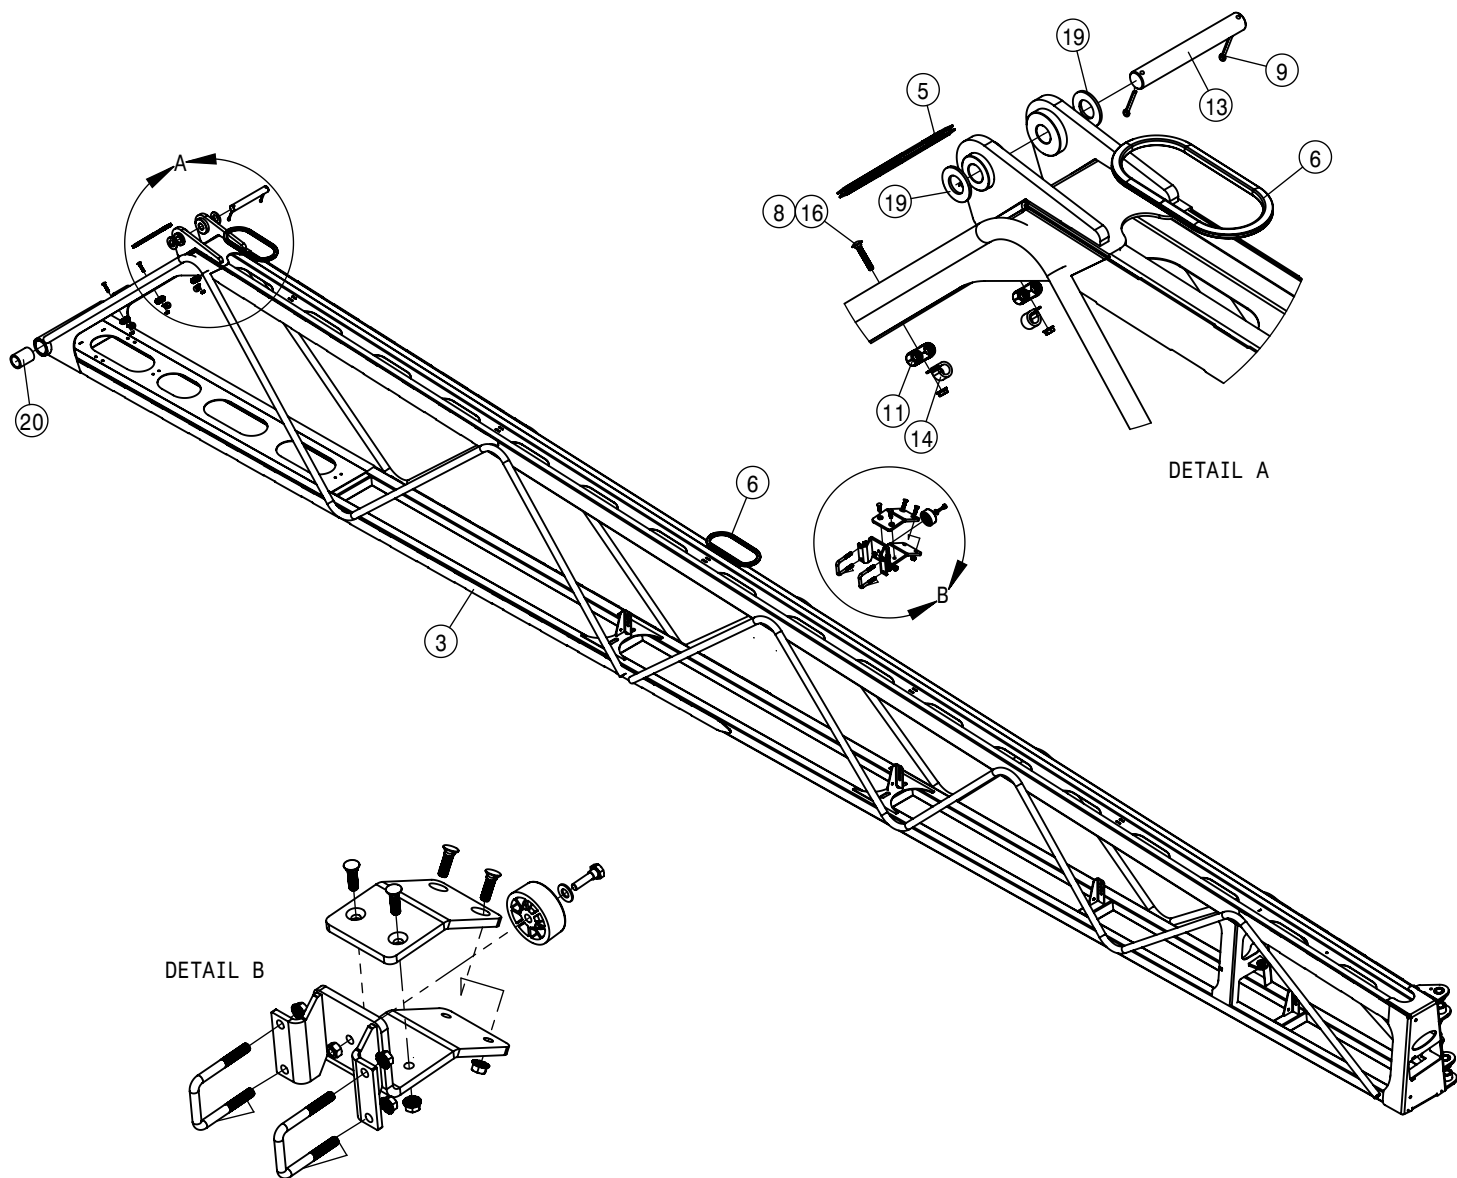

LEFT INNER BOOM ASSEMBLY 80/90			
DET	QTY	P/N	DESCRIPTION
1	1	166092	CRADLE PAD A10
2	1	167612	FOLD CRADLE WLD, DTS
3	1	167675	BM WLD LH, SECT 1 A10
4	1	167866	BUMPER-FLEXIBLE
5	1	193016-020	QUICKEDGE TRIM .060 TO .170
6	2	193016-023	QUICKEDGE TRIM .060 TO .170
7	8	470087	3/8UNC HEX SERR FLANGE NUT
8	3	470121	1/4 UNC SERR FLG LOCK NUT
9	2	470162	3/16 X 1 1/2 COTTER PIN
10	4	470328	3/8UNC X 1 1/4 #3HD PLOW BOLT
11	3	470888	TWIN #4 CLAMP
12	2	472044	3/8UNC-2ID-3.00 U-BOLT SQ,ZINC
13	1	472221	CLEVIS PIN HL 1.0 DIA X 6.875
14	3	520117	CUSH HOSE CLAMP,#10, 5/8D X 1/2W
15	1	900130	3/8UNC X 1 1/4 HHCS GR5 MC
16	3	901012	1/4UNC X 1 1/2 CARR BOLT
17	1	914004	3/8-16UNC STOVER NUT MC GR5
18	1	920002	SAE FLAT WASHER 3/8 MC
19	2	920008	1" SAE FLAT WASHER
20	2	A57375	BEARING,1.75-2.25-3.00 POLYGON