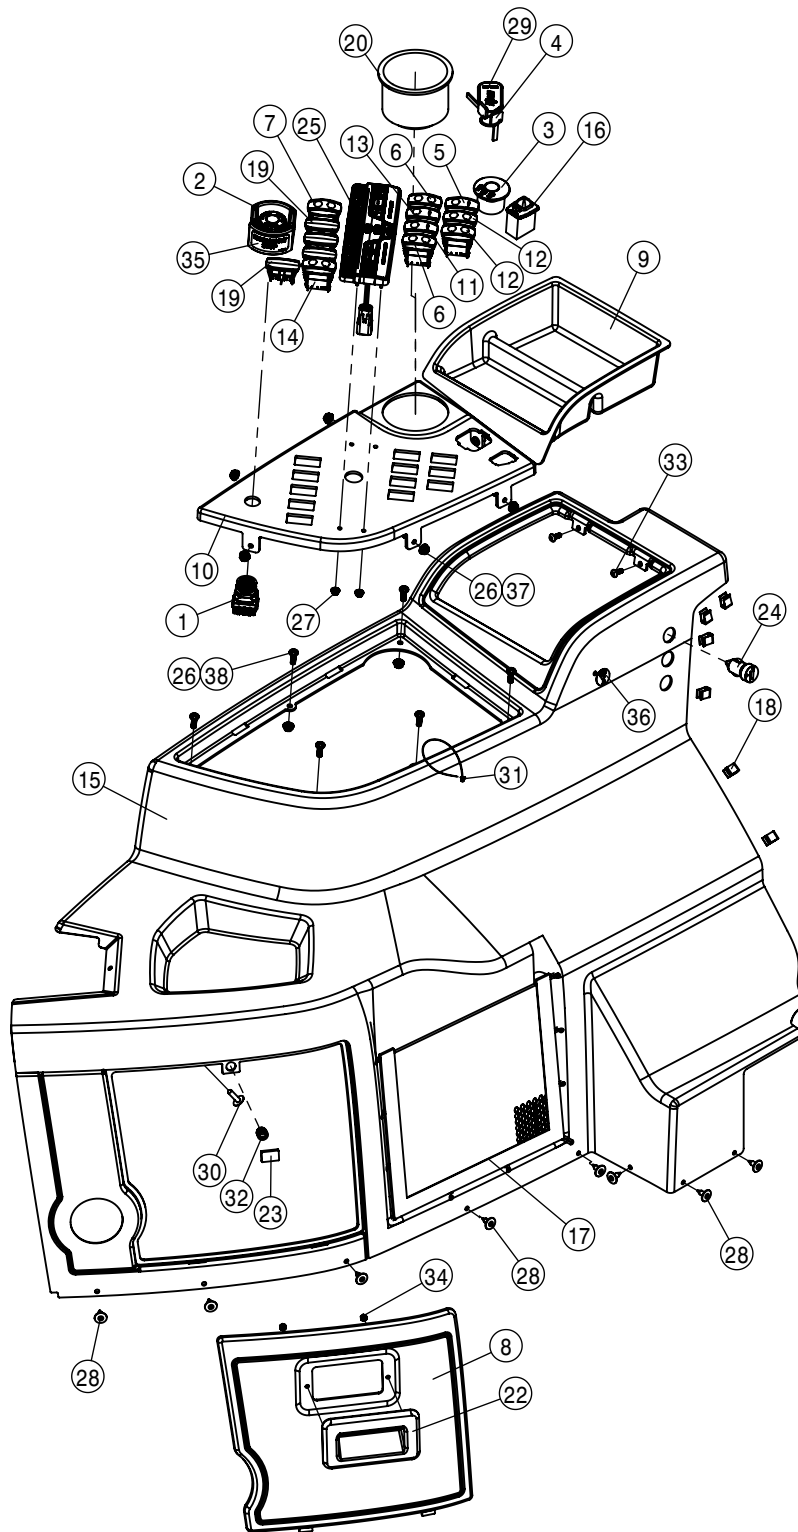

PREMIUM CONSOLE ASSEMBLY			
DET	QTY	P/N	DESCRIPTION
1	1	290081	E-STOP SWITCH,LED MUSHROOM
2	1	290089	E-STOP SHROUD, STS '11
3	1	291916	IGNITION SWITCH
4	2	291917	IGNITION KEY FOR 291916
5	1	292274	SWITCH - TRACTION CONTROL
6	2	344040	MAIN TANK SWITCH-'18 DTS
7	1	344159	SWITCH - RINSE '18
8	1	344306	CONSOLE DOOR
9	1	344307	CONSOLE TRAY
10	1	344309	CONSOLE SWITCH PANEL
11	1	344312	SWITCH - SOLUTION PUMP
12	2	344314	SWITCH - BOOM FOLD
13	1	344316	SWITCH - AGITATION
14	1	344317	SWITCH - FOAMER
15	1	344407	CONSOLE BODY
16	1	344409	SWITCH - POWER MIRROR
17	1	344410	CARGO NET - SIDE CONSOLE
18	6	344413	"U" CLIP
19	4	344461	HOLE PLUG - CONTURA V
20	1	344462	CUP HOLDER - LARGE
NS	4	344464	POWER OUTLET 12V
22	1	344465	DOOR HANDLE
23	1	344514	PLATE - CONSOLE DOOR
24	1	344555	USB CHARGING ADAPTER - DC
25	1	344556	SECTION KEYPAD STS'15
26	12	470121	1/4-20UNC HEX FLG NUT SER MC GR5
27	4	470463	#8-32UNC HEX FLG NUT SER MC GR5
28	8	470466	1/4 X 3/4 PLTC LCK RIVET
29	1	470544	HAGIE KEY CHAIN
30	1	470545	PUSH TREE FASTENER 1/4 X 1
31	1	470609	8" BEAD CHAIN
32	1	470676	MORTISE MOUNT-PULL MAG CATCH
33	2	472344	1/4-20 UNC X 5/8 BHCS GR5 MC
34	2	473870	M5 HEX NUT
35	1	650278	DECAL, E-STOP, STS '11
36	1	650467	DECAL - AUX 2
37	6	903708	1/4UNC X1/2PHIL PANHD MACH SCR
38	6	903711	1/4UNC X3/4PHIL PANHD MACH SCR