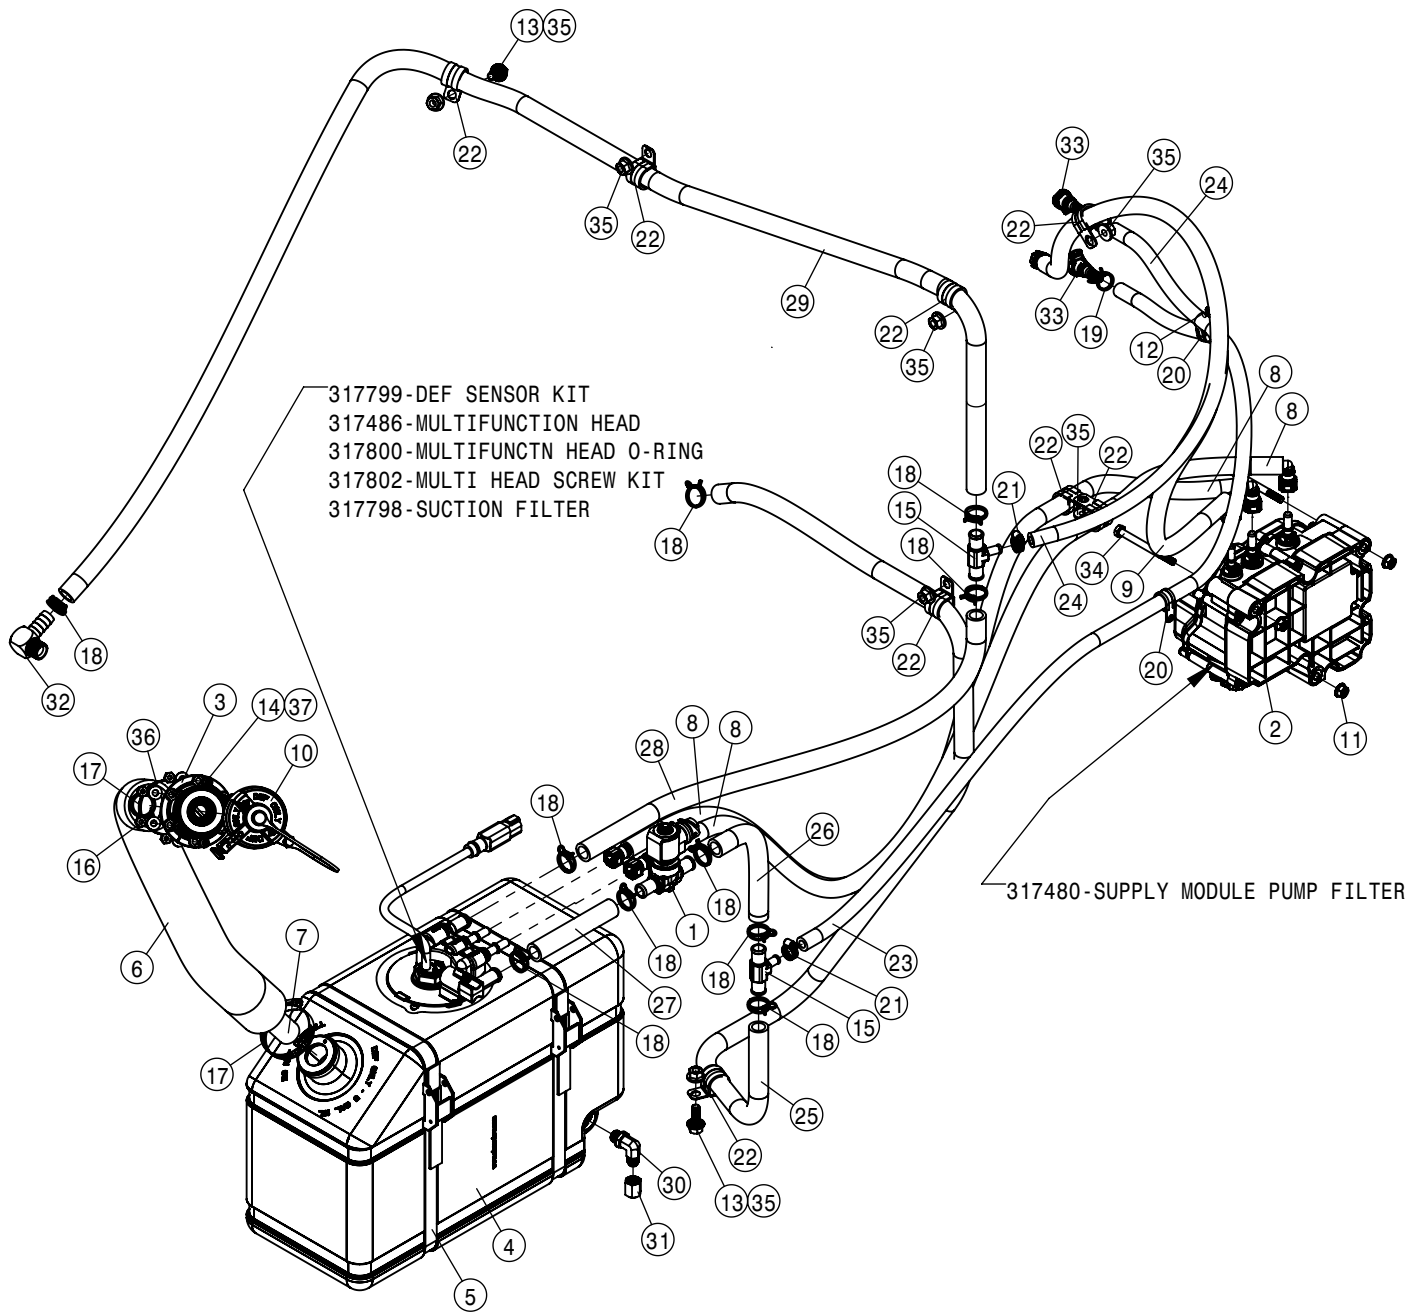

TIER-4F DEF TANK ASSEMBLY			
DET	QTY	P/N	DESCRIPTION
1	1	317359	COOLANT VALVE STS '14
2	1	317479	DEF SUPPLY MODULE PUMP
3	1	317541	BOLT ON CAP ADAPTER ASMY
4	1	317542	TANK ASSY, DEF 5 GALLON
5	2	317552	DEF TIE DOWN STRAP-DTS
6	1	317553	DEF REFILL VENT HOSE-DTS
7	1	317554	DEF REMOTE REFILL HOSE-DTS
8	2	317675	DEF SUCTION/RETURN HOSE ASSY
9	1	317676	PRESSURE HOSE ASSY, DTS
10	1	317702	CAP ASMY-DEF LOCKING
11	3	470113	5/16UNC SERR FLG LOCK NUT
12	1	470121	1/4 UNC SERR FLG LOCK NUT
13	2	470460	3/8UNC X 1 HHSFB GR5 MC
14	6	472348	1/4UNC X 1 ALHD BUTTON CAP SCR
15	2	500285	3/8 X 5/8 X 5/8 MOLDED TEE
16	1	520010	CRIMP CLAMP
17	2	520068	HOSE CLAMP NO 32 STAINLESS
18	10	520081	HOSE CLAMP NO 14 DBL WIRE
19	2	520083	HOSE CLAMP NO 11.5 DBL WIRE

TIER-4F DEF TANK ASSEMBLY			
DET	QTY	P/N	DESCRIPTION
20	2	520104	CUSH HOSE CLMP,#12, 3/4D X 1/2W
21	2	520120	HOSE CLAMP NO 4 STAINLESS
22	8	520121	CUSH CLAMP,#16 1IN X 3/4W
23	1	602016	HOSE, 3/8 X 53.00 HEATER
24	1	602017	HOSE, 3/8 X 26.00 HEATER
25	1	602018	HOSE, 5/8 X 58.00 HEATER
26	1	602019	HOSE, 5/8 X 8.00 HEATER
27	1	602020	HOSE, 5/8 X 5.13 HEATER
28	1	602021	HOSE, 5/8 X 26.00 HEATER
29	1	602022	HOSE, 5/8 X 80.00 HEATER
30	1	618119	9/16MJIC-90-9/16MOR LBO
31	1	618531	9/16FJIC CAP NUT
32	1	618573	5/8 HOSE BARB-90-1/2MNPT
33	2	618880	3/8 J2044 QUICK CONNECT
34	3	900539	5/16UNC X 3 1/2 HHCS GR5 MC
35	7	910106	3/8-16UNC CTRLK FLG NUT MC GR5
36	6	910112	SAE FLAT WASHER 1/4 SS
37	6	910118	1/4-20UNC NYLOCK NUT SS